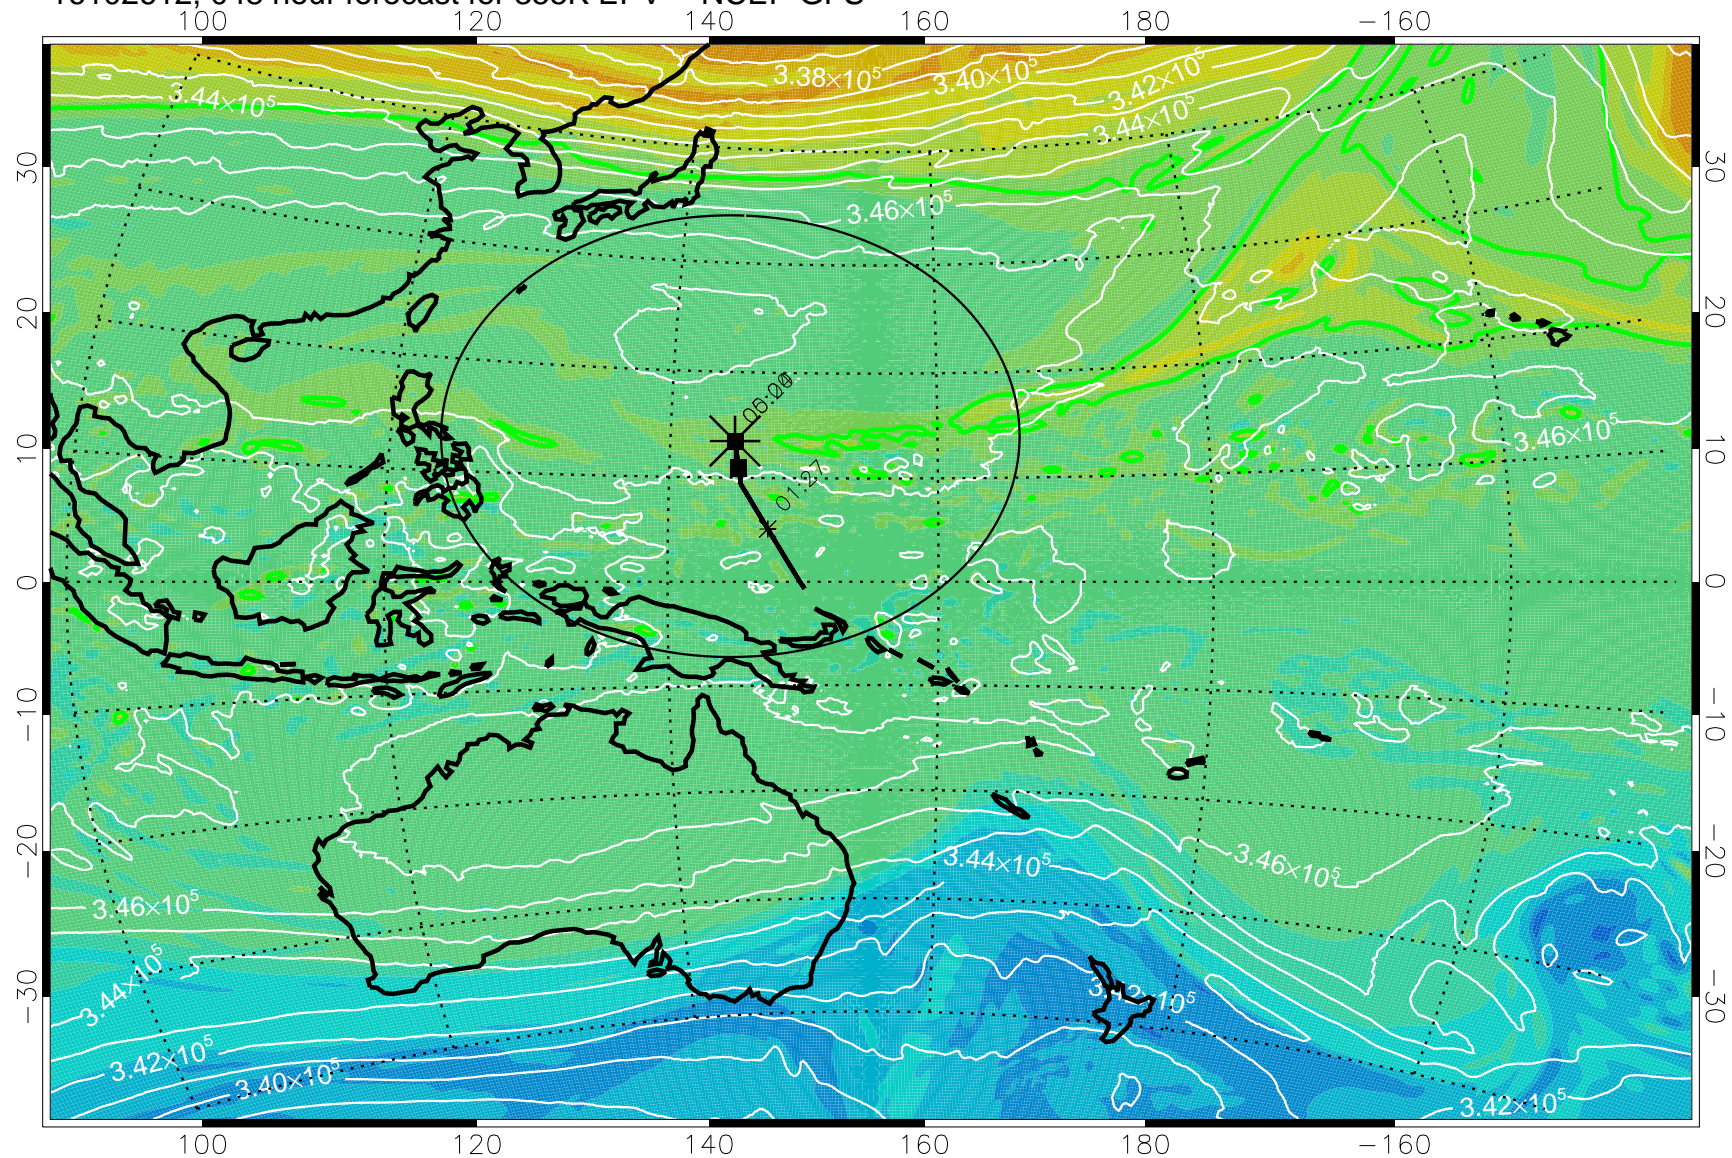

16102518, 030 hour forecast for 355K EPV -- NCEP GFS

355K Montgomery Streamfunction, white  
EPV Tropopause (2 PVU) Position  
Range ring of 2304 km

16102600, 036 hour forecast for 355K EPV -- NCEP GFS

355K Montgomery Streamfunction, white  
EPV Tropopause (2 PVU) Position  
Range ring of 2304 km

16102606, 042 hour forecast for 355K EPV -- NCEP GFS

355K Montgomery Streamfunction, white  
EPV Tropopause (2 PVU) Position  
Range ring of 2304 km

16102612, 048 hour forecast for 355K EPV -- NCEP GFS

355K Montgomery Streamfunction, white  
EPV Tropopause (2 PVU) Position  
Range ring of 2304 km

16102618, 054 hour forecast for 355K EPV -- NCEP GFS

355K Montgomery Streamfunction, white  
EPV Tropopause (2 PVU) Position  
Range ring of 2304 km

16102700, 060 hour forecast for 355K EPV -- NCEP GFS

355K Montgomery Streamfunction, white  
EPV Tropopause (2 PVU) Position  
Range ring of 2304 km

16102706, 066 hour forecast for 355K EPV -- NCEP GFS

355K Montgomery Streamfunction, white  
EPV Tropopause (2 PVU) Position  
Range ring of 2304 km

16102712, 072 hour forecast for 355K EPV -- NCEP GFS

355K Montgomery Streamfunction, white  
EPV Tropopause (2 PVU) Position  
Range ring of 2304 km