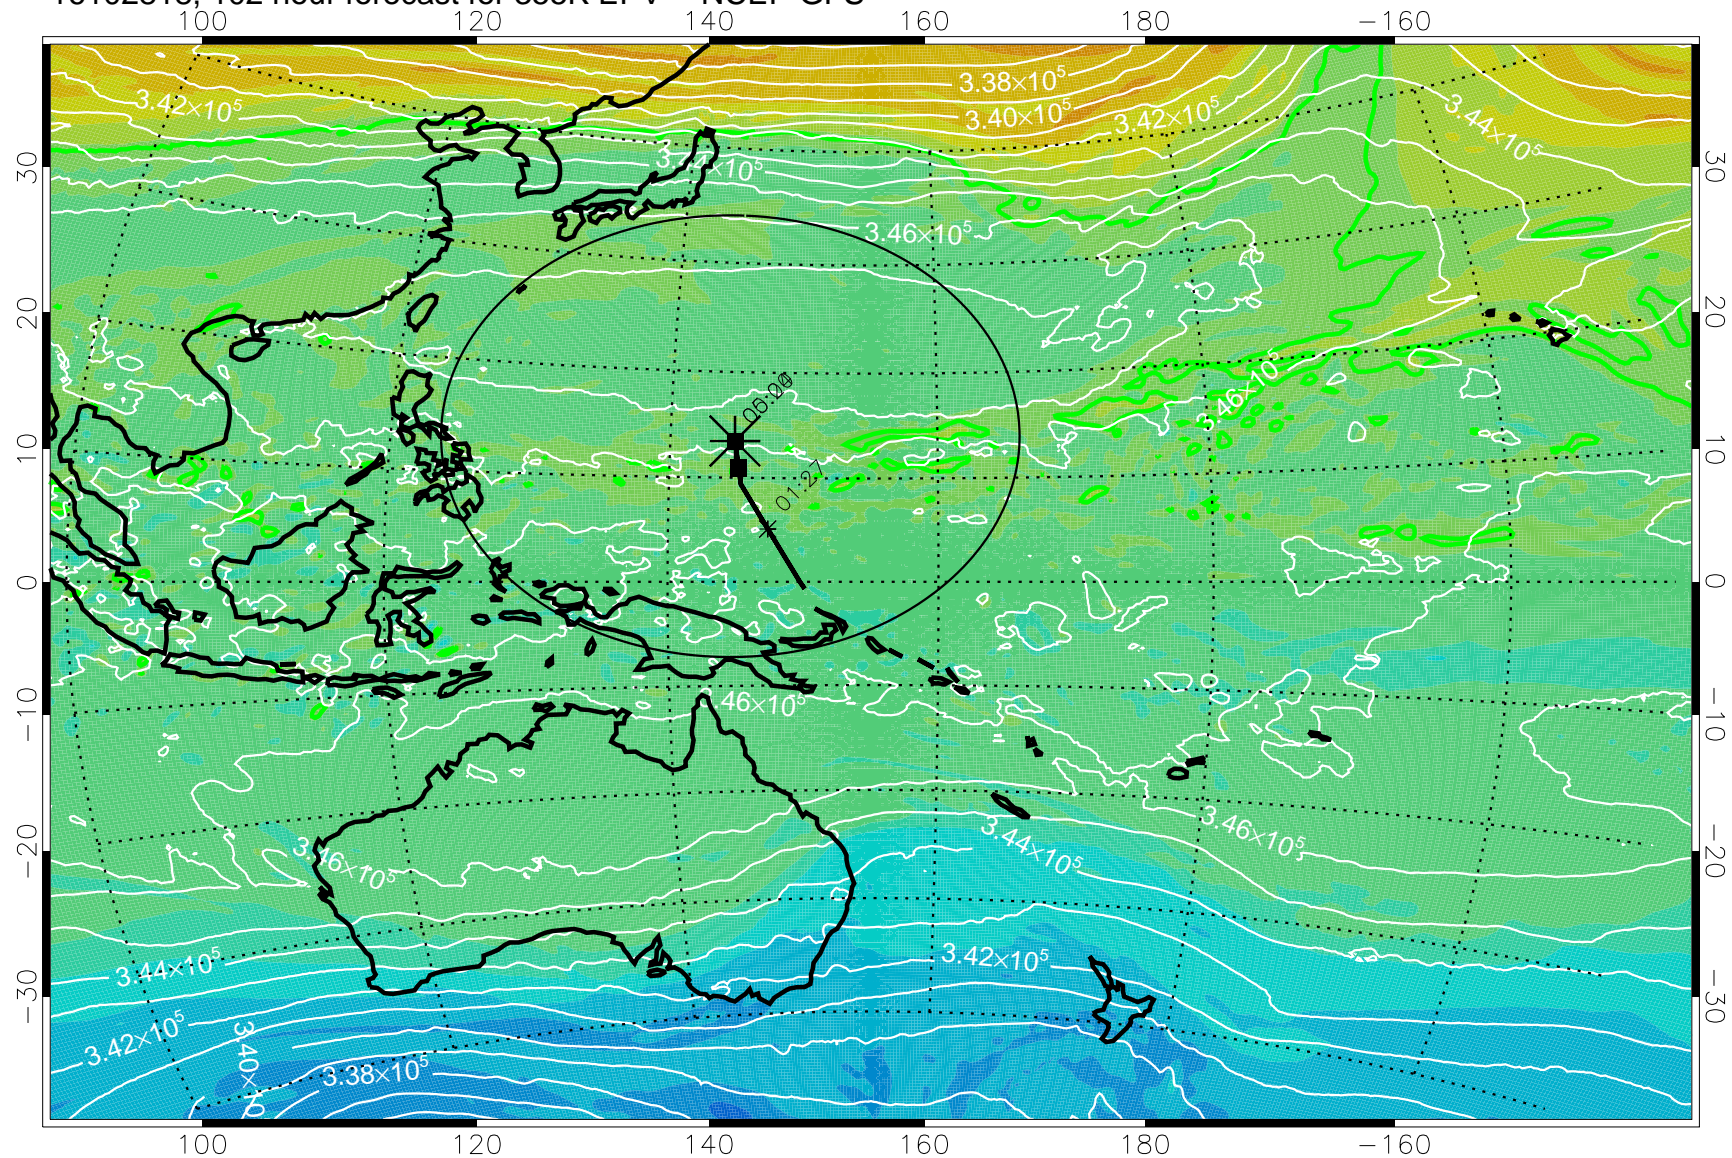

16102718, 078 hour forecast for 355K EPV -- NCEP GFS

355K Montgomery Streamfunction, white  
EPV Tropopause (2 PVU) Position  
Range ring of 2304 km

16102800, 084 hour forecast for 355K EPV -- NCEP GFS

355K Montgomery Streamfunction, white  
EPV Tropopause (2 PVU) Position  
Range ring of 2304 km

16102806, 090 hour forecast for 355K EPV -- NCEP GFS

355K Montgomery Streamfunction, white  
EPV Tropopause (2 PVU) Position  
Range ring of 2304 km

16102812, 096 hour forecast for 355K EPV -- NCEP GFS

355K Montgomery Streamfunction, white  
EPV Tropopause (2 PVU) Position  
Range ring of 2304 km

16102818, 102 hour forecast for 355K EPV -- NCEP GFS

355K Montgomery Streamfunction, white  
EPV Tropopause (2 PVU) Position  
Range ring of 2304 km

16102900, 108 hour forecast for 355K EPV -- NCEP GFS

355K Montgomery Streamfunction, white  
EPV Tropopause (2 PVU) Position  
Range ring of 2304 km

16102906, 114 hour forecast for 355K EPV -- NCEP GFS

355K Montgomery Streamfunction, white  
EPV Tropopause (2 PVU) Position  
Range ring of 2304 km

16102912, 120 hour forecast for 355K EPV -- NCEP GFS

355K Montgomery Streamfunction, white  
EPV Tropopause (2 PVU) Position  
Range ring of 2304 km