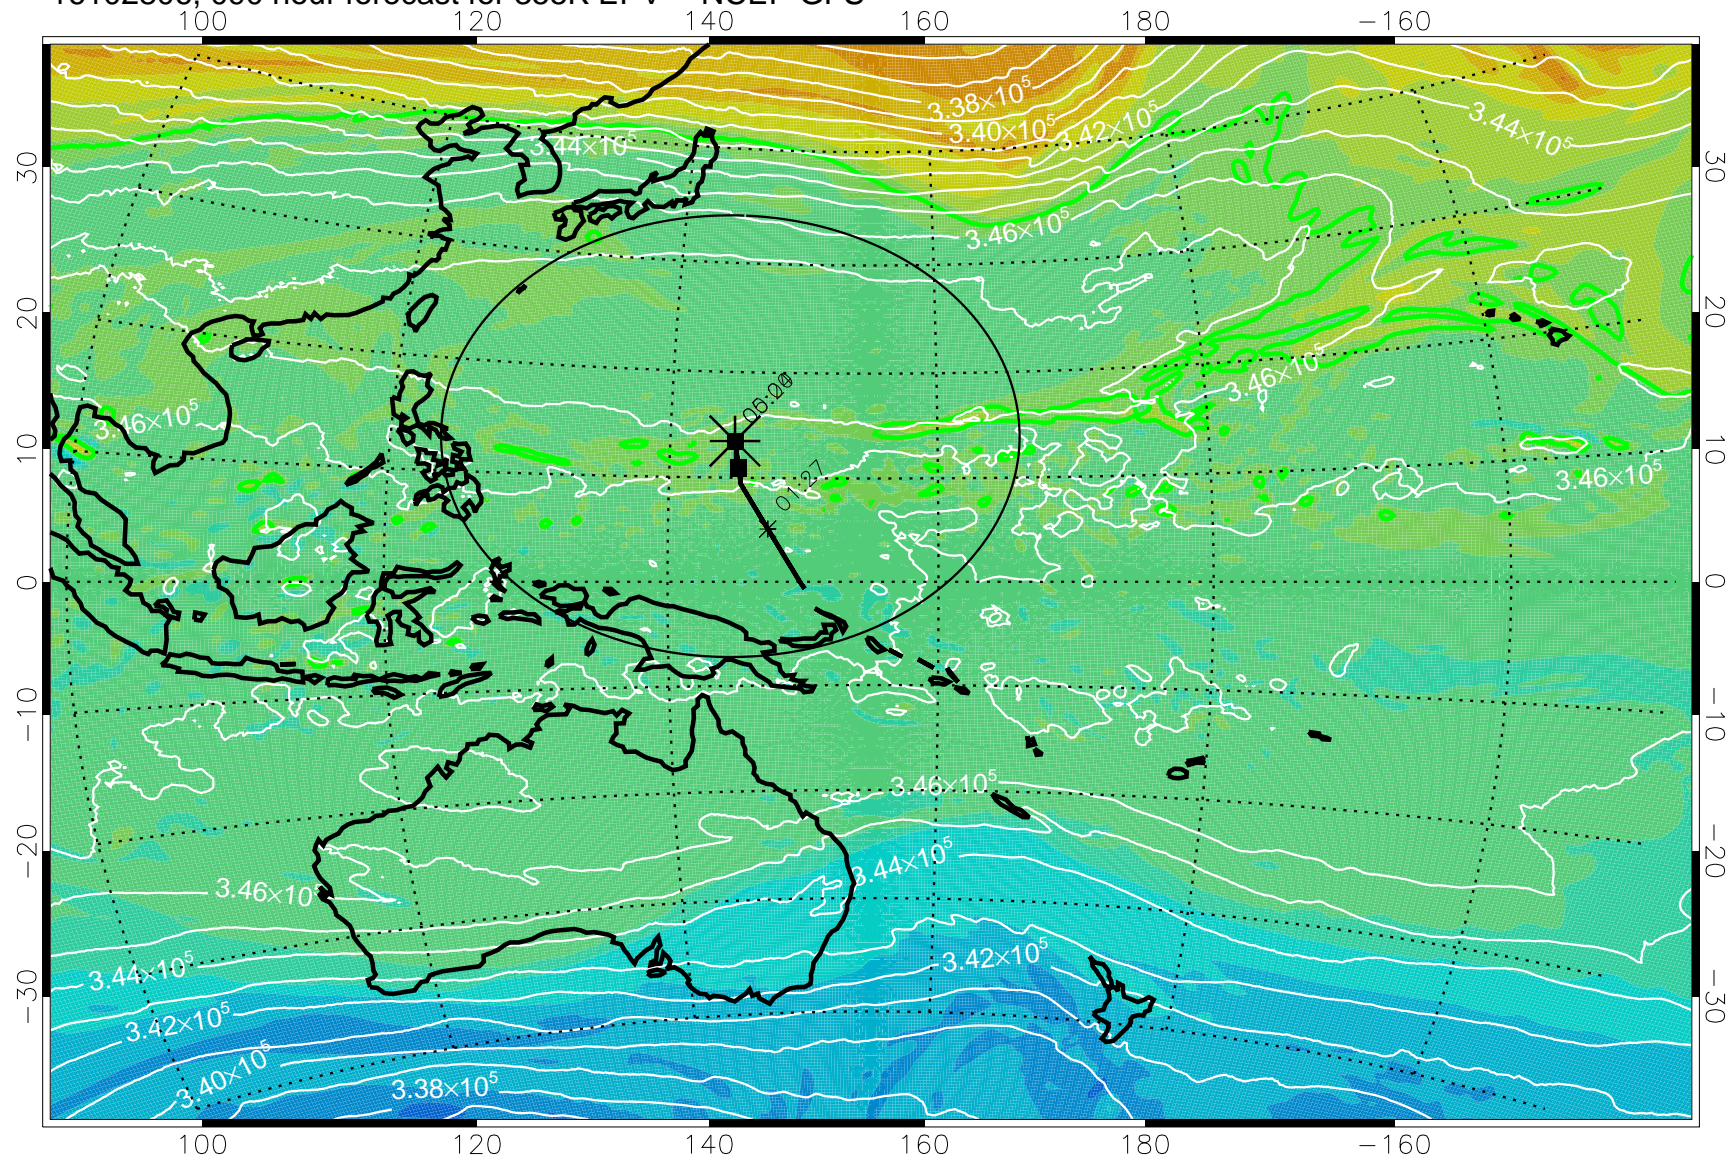

16102706, 066 hour forecast for 355K EPV -- NCEP GFS

355K Montgomery Streamfunction, white  
EPV Tropopause (2 PVU) Position  
Range ring of 2304 km

16102712, 072 hour forecast for 355K EPV -- NCEP GFS

355K Montgomery Streamfunction, white  
EPV Tropopause (2 PVU) Position  
Range ring of 2304 km

16102718, 078 hour forecast for 355K EPV -- NCEP GFS

355K Montgomery Streamfunction, white  
EPV Tropopause (2 PVU) Position  
Range ring of 2304 km

16102800, 084 hour forecast for 355K EPV -- NCEP GFS

355K Montgomery Streamfunction, white  
EPV Tropopause (2 PVU) Position  
Range ring of 2304 km

16102806, 090 hour forecast for 355K EPV -- NCEP GFS

355K Montgomery Streamfunction, white  
EPV Tropopause (2 PVU) Position  
Range ring of 2304 km

16102812, 096 hour forecast for 355K EPV -- NCEP GFS

355K Montgomery Streamfunction, white  
EPV Tropopause (2 PVU) Position  
Range ring of 2304 km

16102818, 102 hour forecast for 355K EPV -- NCEP GFS

355K Montgomery Streamfunction, white  
EPV Tropopause (2 PVU) Position  
Range ring of 2304 km

16102900, 108 hour forecast for 355K EPV -- NCEP GFS

355K Montgomery Streamfunction, white  
EPV Tropopause (2 PVU) Position  
Range ring of 2304 km