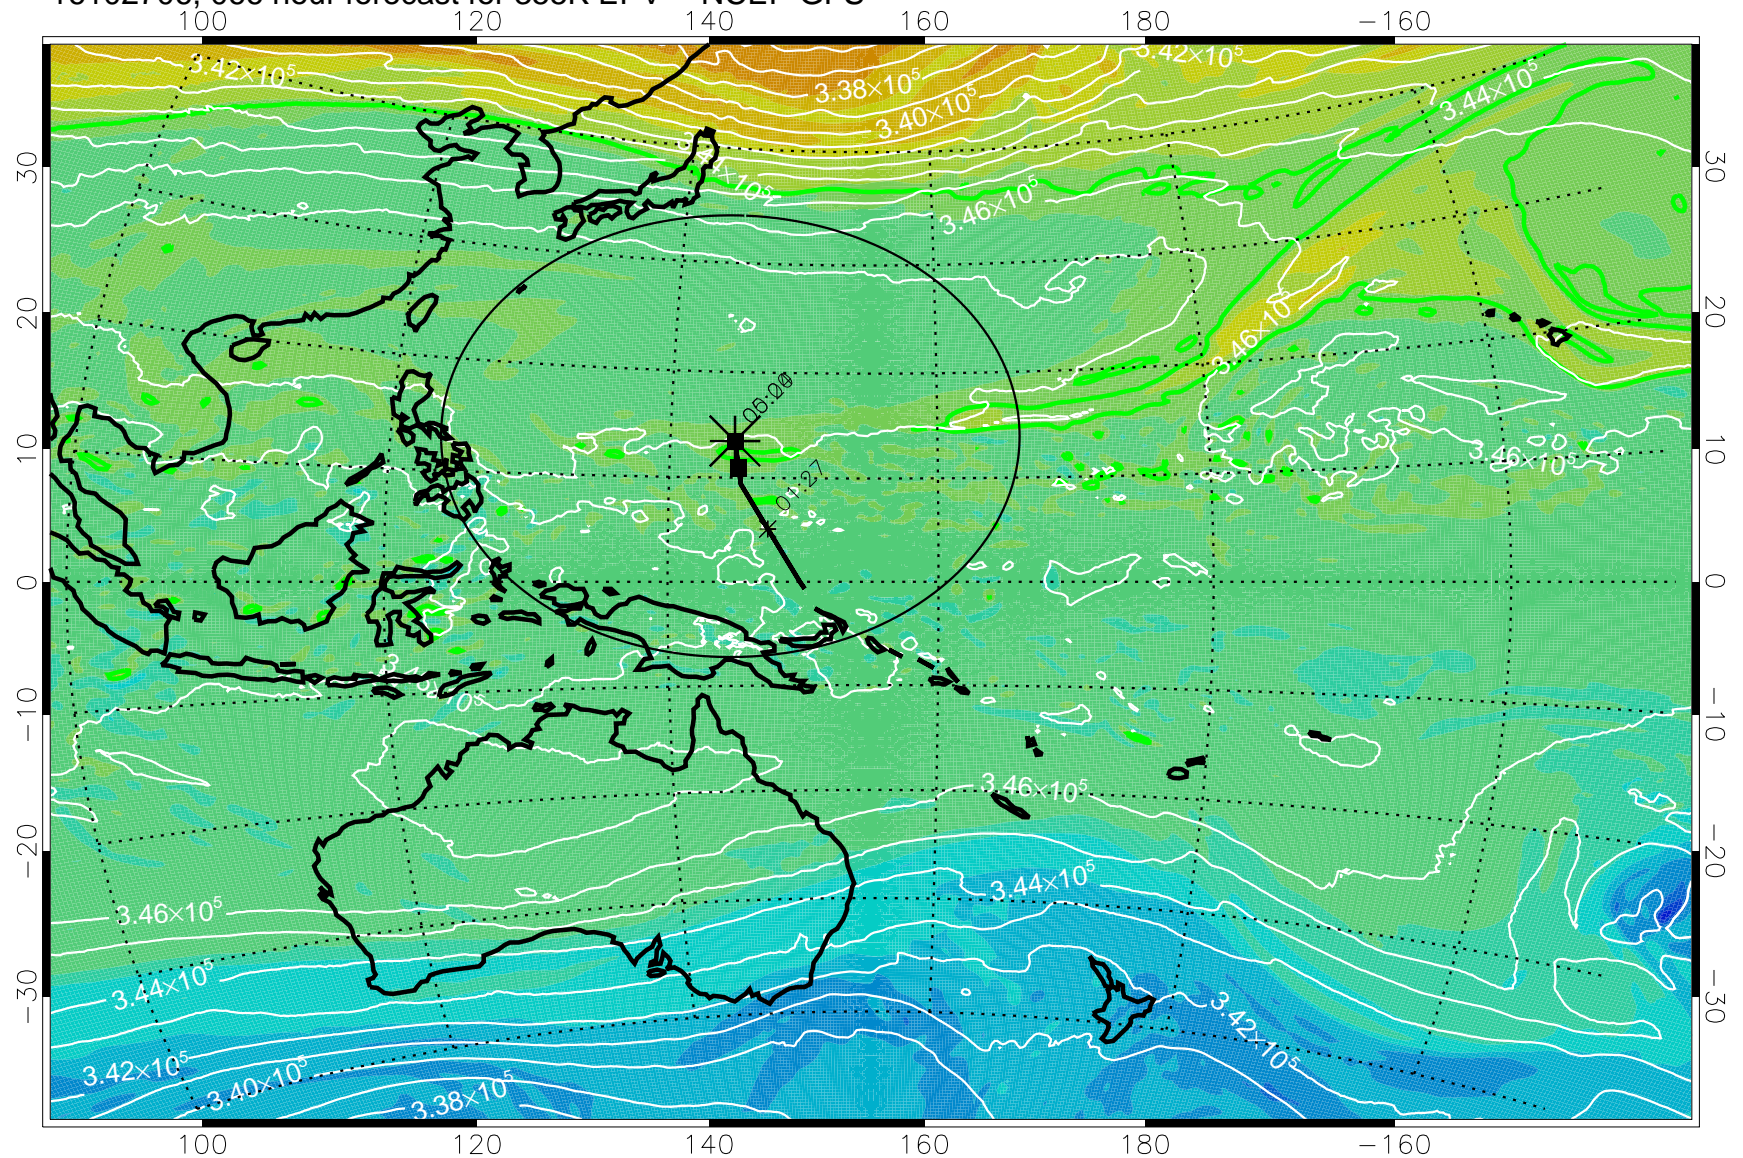

16102606, 042 hour forecast for 355K EPV -- NCEP GFS

355K Montgomery Streamfunction, white  
EPV Tropopause (2 PVU) Position  
Range ring of 2304 km

16102612, 048 hour forecast for 355K EPV -- NCEP GFS

355K Montgomery Streamfunction, white  
EPV Tropopause (2 PVU) Position  
Range ring of 2304 km

16102618, 054 hour forecast for 355K EPV -- NCEP GFS

355K Montgomery Streamfunction, white  
EPV Tropopause (2 PVU) Position  
Range ring of 2304 km

16102700, 060 hour forecast for 355K EPV -- NCEP GFS

355K Montgomery Streamfunction, white  
EPV Tropopause (2 PVU) Position  
Range ring of 2304 km

16102706, 066 hour forecast for 355K EPV -- NCEP GFS

355K Montgomery Streamfunction, white  
EPV Tropopause (2 PVU) Position  
Range ring of 2304 km

16102712, 072 hour forecast for 355K EPV -- NCEP GFS

355K Montgomery Streamfunction, white  
EPV Tropopause (2 PVU) Position  
Range ring of 2304 km

16102718, 078 hour forecast for 355K EPV -- NCEP GFS

355K Montgomery Streamfunction, white  
EPV Tropopause (2 PVU) Position  
Range ring of 2304 km

16102800, 084 hour forecast for 355K EPV -- NCEP GFS

355K Montgomery Streamfunction, white  
EPV Tropopause (2 PVU) Position  
Range ring of 2304 km