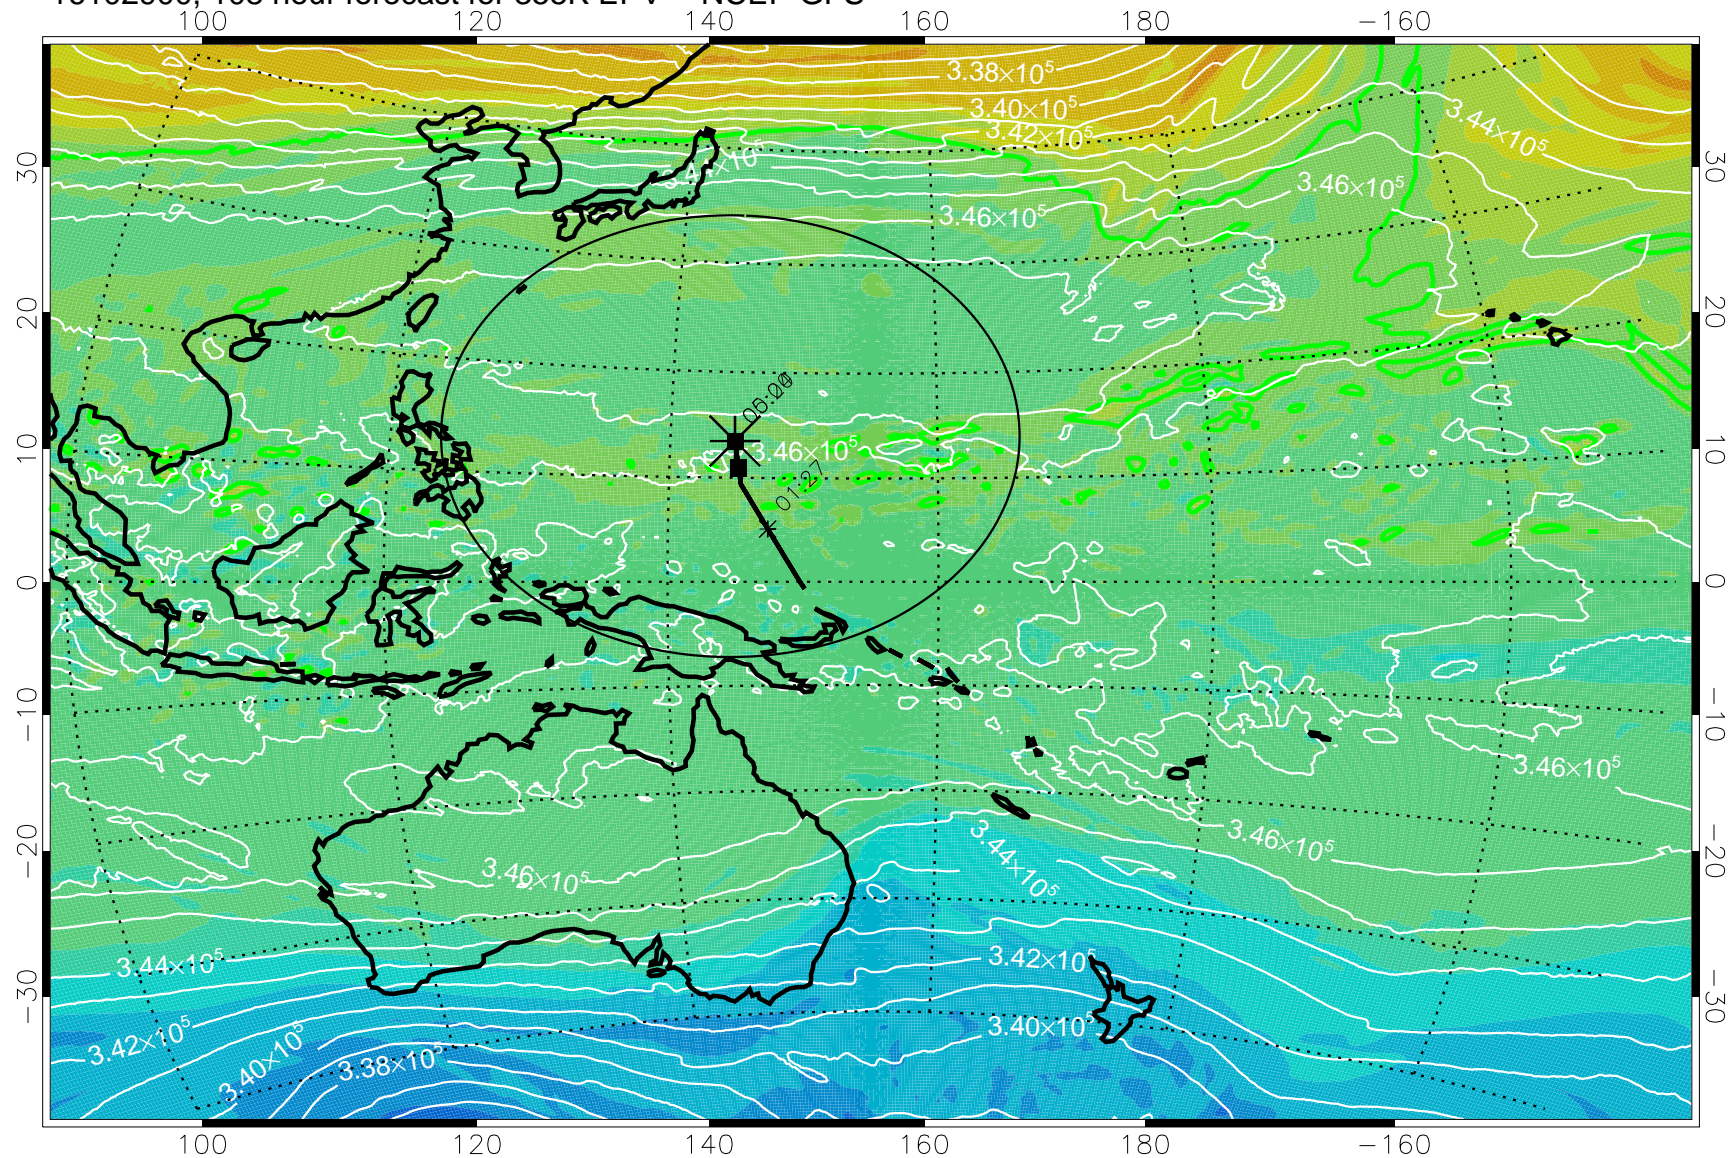

16102718, 078 hour forecast for 355K EPV -- NCEP GFS

355K Montgomery Streamfunction, white  
EPV Tropopause (2 PVU) Position  
Range ring of 2304 km

16102800, 084 hour forecast for 355K EPV -- NCEP GFS

355K Montgomery Streamfunction, white  
EPV Tropopause (2 PVU) Position  
Range ring of 2304 km

16102806, 090 hour forecast for 355K EPV -- NCEP GFS

355K Montgomery Streamfunction, white  
EPV Tropopause (2 PVU) Position  
Range ring of 2304 km

16102812, 096 hour forecast for 355K EPV -- NCEP GFS

355K Montgomery Streamfunction, white  
EPV Tropopause (2 PVU) Position  
Range ring of 2304 km

16102818, 102 hour forecast for 355K EPV -- NCEP GFS

355K Montgomery Streamfunction, white  
EPV Tropopause (2 PVU) Position  
Range ring of 2304 km

16102900, 108 hour forecast for 355K EPV -- NCEP GFS

355K Montgomery Streamfunction, white  
EPV Tropopause (2 PVU) Position  
Range ring of 2304 km

16102906, 114 hour forecast for 355K EPV -- NCEP GFS

355K Montgomery Streamfunction, white  
EPV Tropopause (2 PVU) Position  
Range ring of 2304 km

16102912, 120 hour forecast for 355K EPV -- NCEP GFS

355K Montgomery Streamfunction, white  
EPV Tropopause (2 PVU) Position  
Range ring of 2304 km