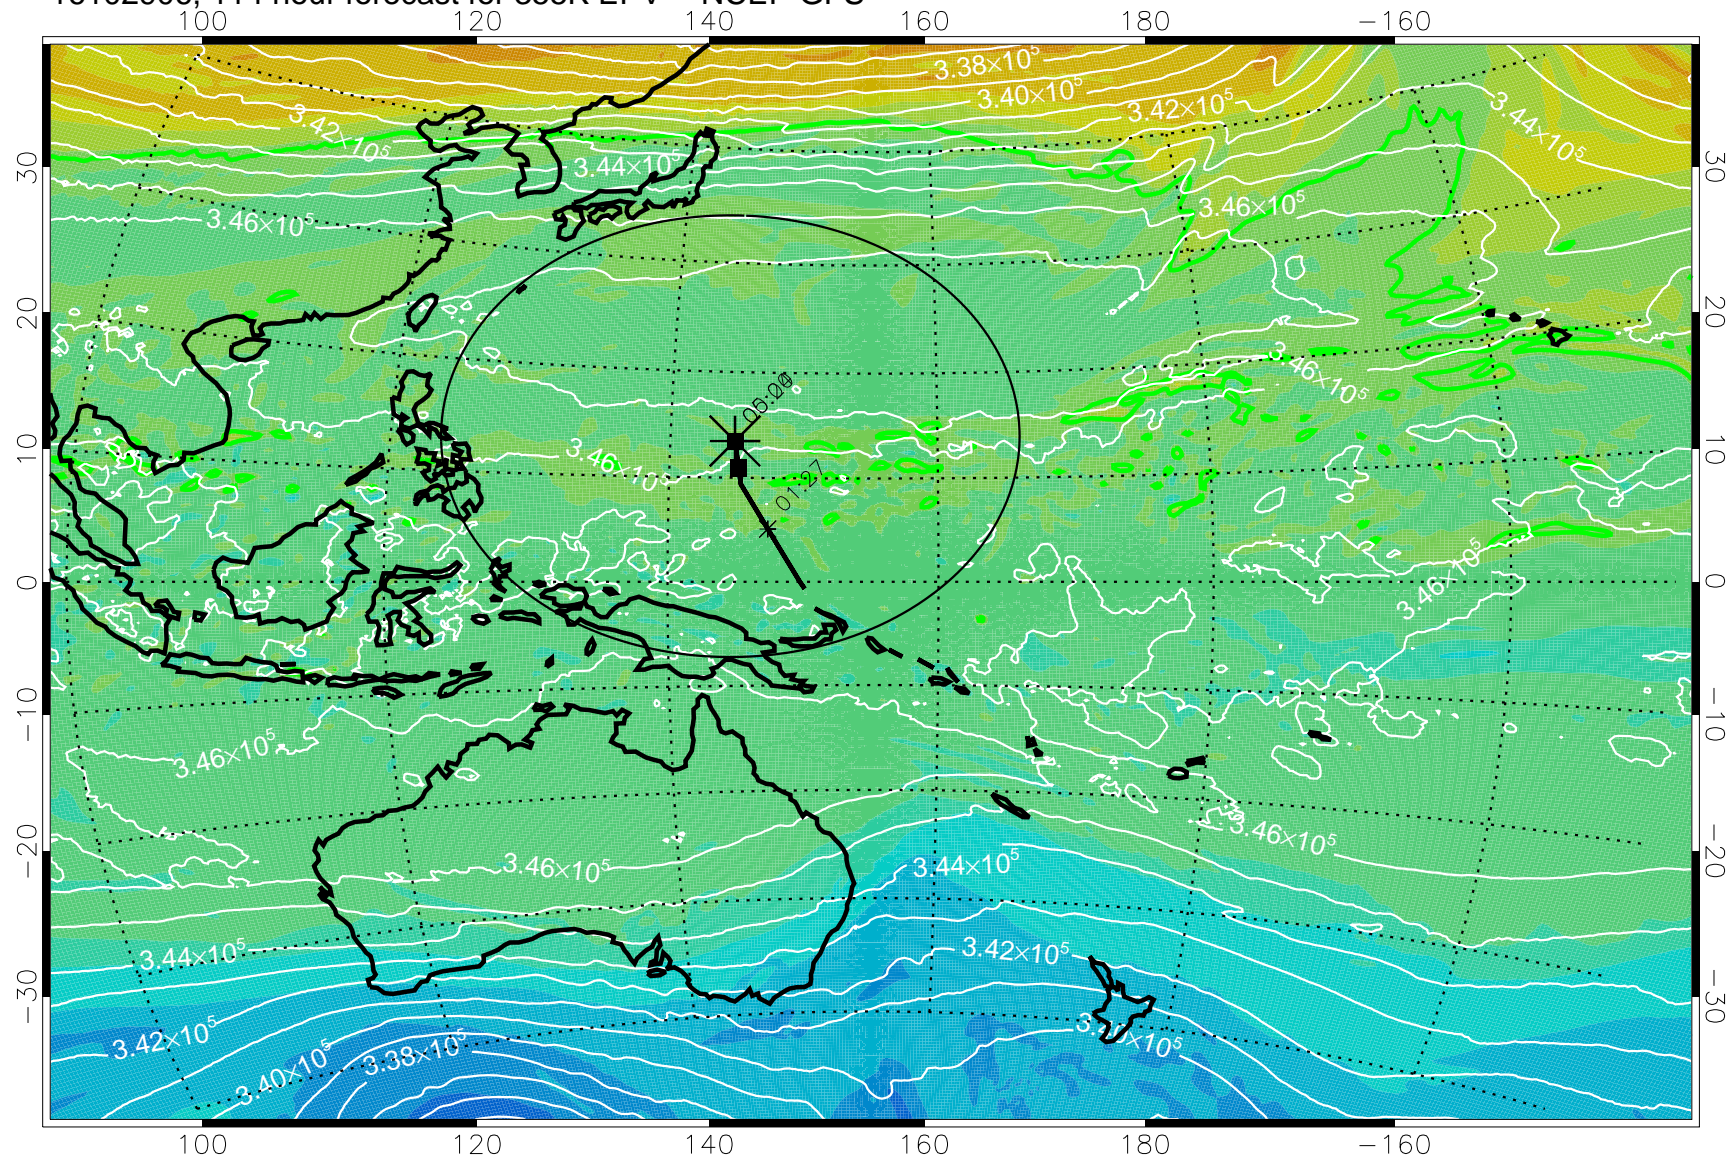

16102718, 078 hour forecast for 355K EPV -- NCEP GFS

355K Montgomery Streamfunction, white  
EPV Tropopause (2 PVU) Position  
Range ring of 2304 km

16102800, 084 hour forecast for 355K EPV -- NCEP GFS

355K Montgomery Streamfunction, white  
EPV Tropopause (2 PVU) Position  
Range ring of 2304 km

16102806, 090 hour forecast for 355K EPV -- NCEP GFS

355K Montgomery Streamfunction, white  
EPV Tropopause (2 PVU) Position  
Range ring of 2304 km

16102812, 096 hour forecast for 355K EPV -- NCEP GFS

355K Montgomery Streamfunction, white  
EPV Tropopause (2 PVU) Position  
Range ring of 2304 km

16102818, 102 hour forecast for 355K EPV -- NCEP GFS

355K Montgomery Streamfunction, white  
EPV Tropopause (2 PVU) Position  
Range ring of 2304 km

16102900, 108 hour forecast for 355K EPV -- NCEP GFS

355K Montgomery Streamfunction, white  
EPV Tropopause (2 PVU) Position  
Range ring of 2304 km

16102906, 114 hour forecast for 355K EPV -- NCEP GFS

355K Montgomery Streamfunction, white  
EPV Tropopause (2 PVU) Position  
Range ring of 2304 km

16102912, 120 hour forecast for 355K EPV -- NCEP GFS

355K Montgomery Streamfunction, white  
EPV Tropopause (2 PVU) Position  
Range ring of 2304 km