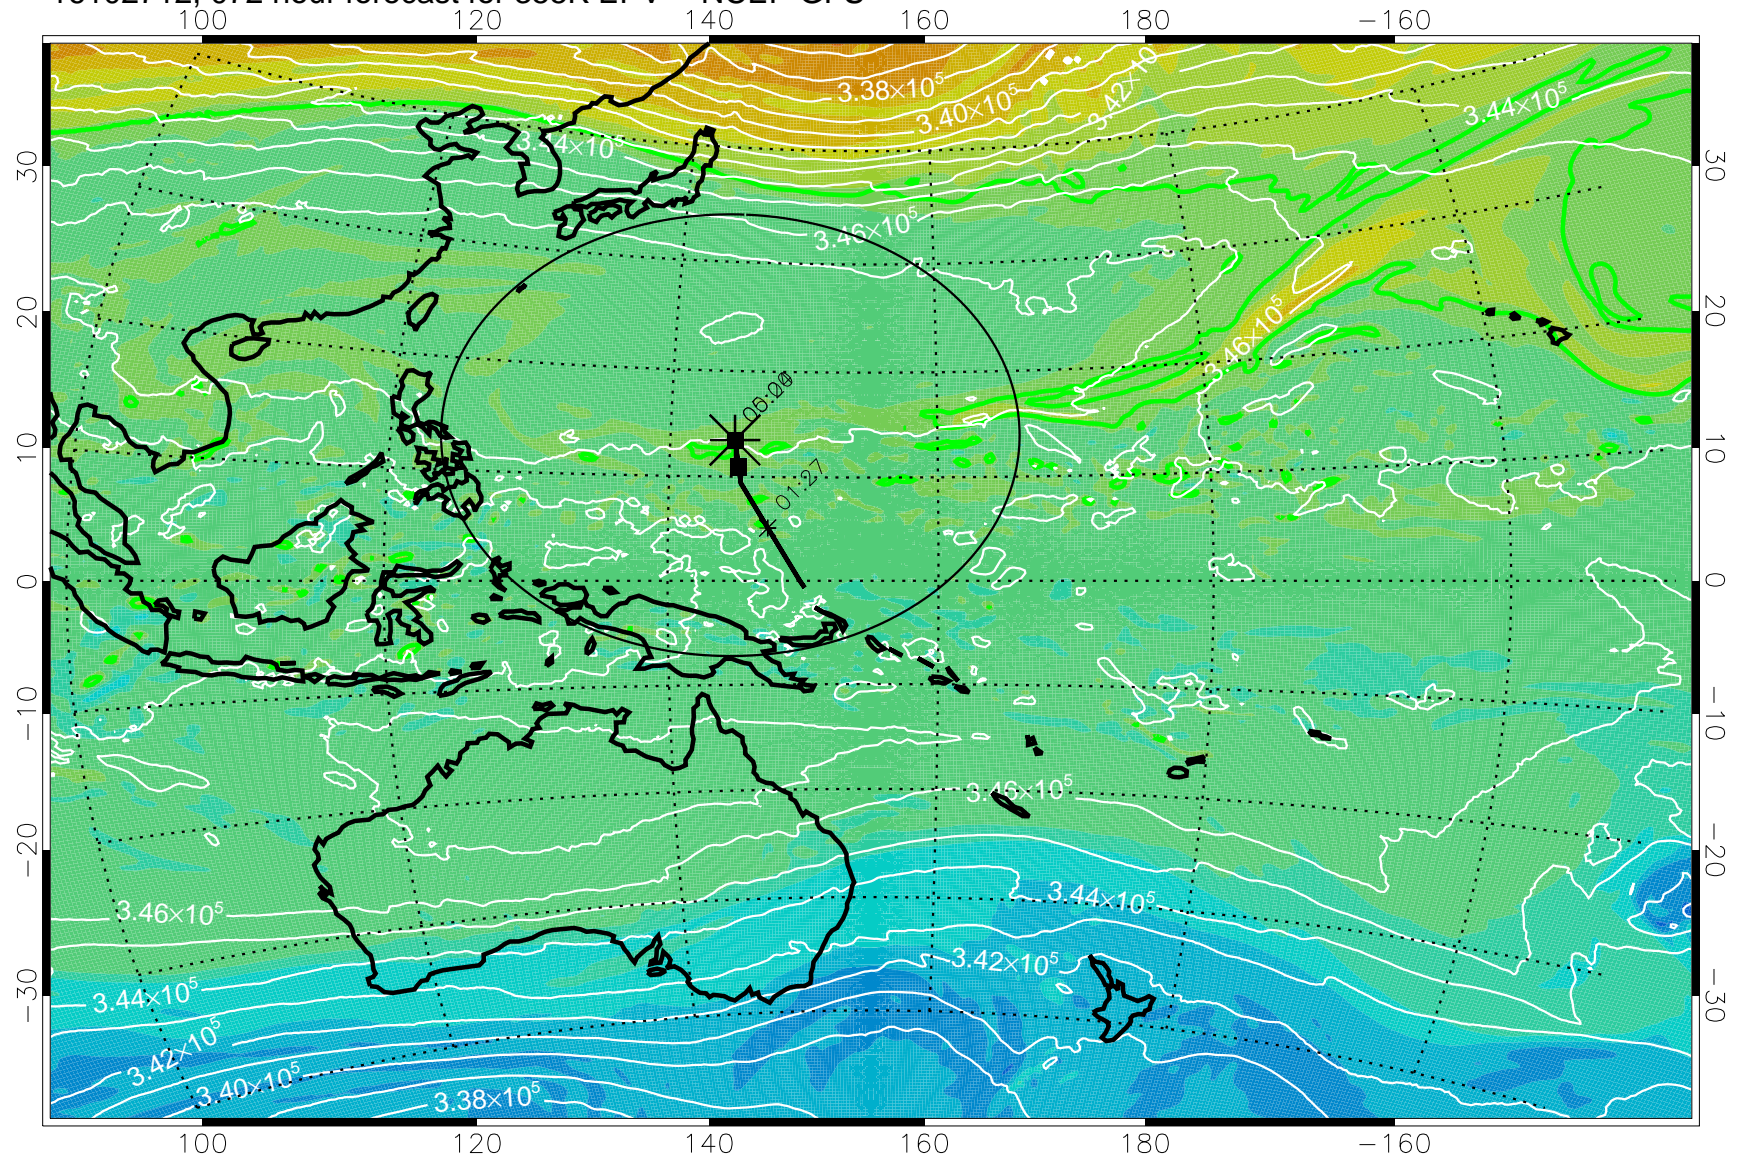

16102606, 042 hour forecast for 355K EPV -- NCEP GFS

355K Montgomery Streamfunction, white  
EPV Tropopause (2 PVU) Position  
Range ring of 2304 km

16102612, 048 hour forecast for 355K EPV -- NCEP GFS

355K Montgomery Streamfunction, white  
EPV Tropopause (2 PVU) Position  
Range ring of 2304 km

16102618, 054 hour forecast for 355K EPV -- NCEP GFS

355K Montgomery Streamfunction, white  
EPV Tropopause (2 PVU) Position  
Range ring of 2304 km

16102700, 060 hour forecast for 355K EPV -- NCEP GFS

355K Montgomery Streamfunction, white  
EPV Tropopause (2 PVU) Position  
Range ring of 2304 km

16102706, 066 hour forecast for 355K EPV -- NCEP GFS

355K Montgomery Streamfunction, white  
EPV Tropopause (2 PVU) Position  
Range ring of 2304 km

16102712, 072 hour forecast for 355K EPV -- NCEP GFS

355K Montgomery Streamfunction, white  
EPV Tropopause (2 PVU) Position  
Range ring of 2304 km

16102718, 078 hour forecast for 355K EPV -- NCEP GFS

355K Montgomery Streamfunction, white  
EPV Tropopause (2 PVU) Position  
Range ring of 2304 km

16102800, 084 hour forecast for 355K EPV -- NCEP GFS

355K Montgomery Streamfunction, white  
EPV Tropopause (2 PVU) Position  
Range ring of 2304 km