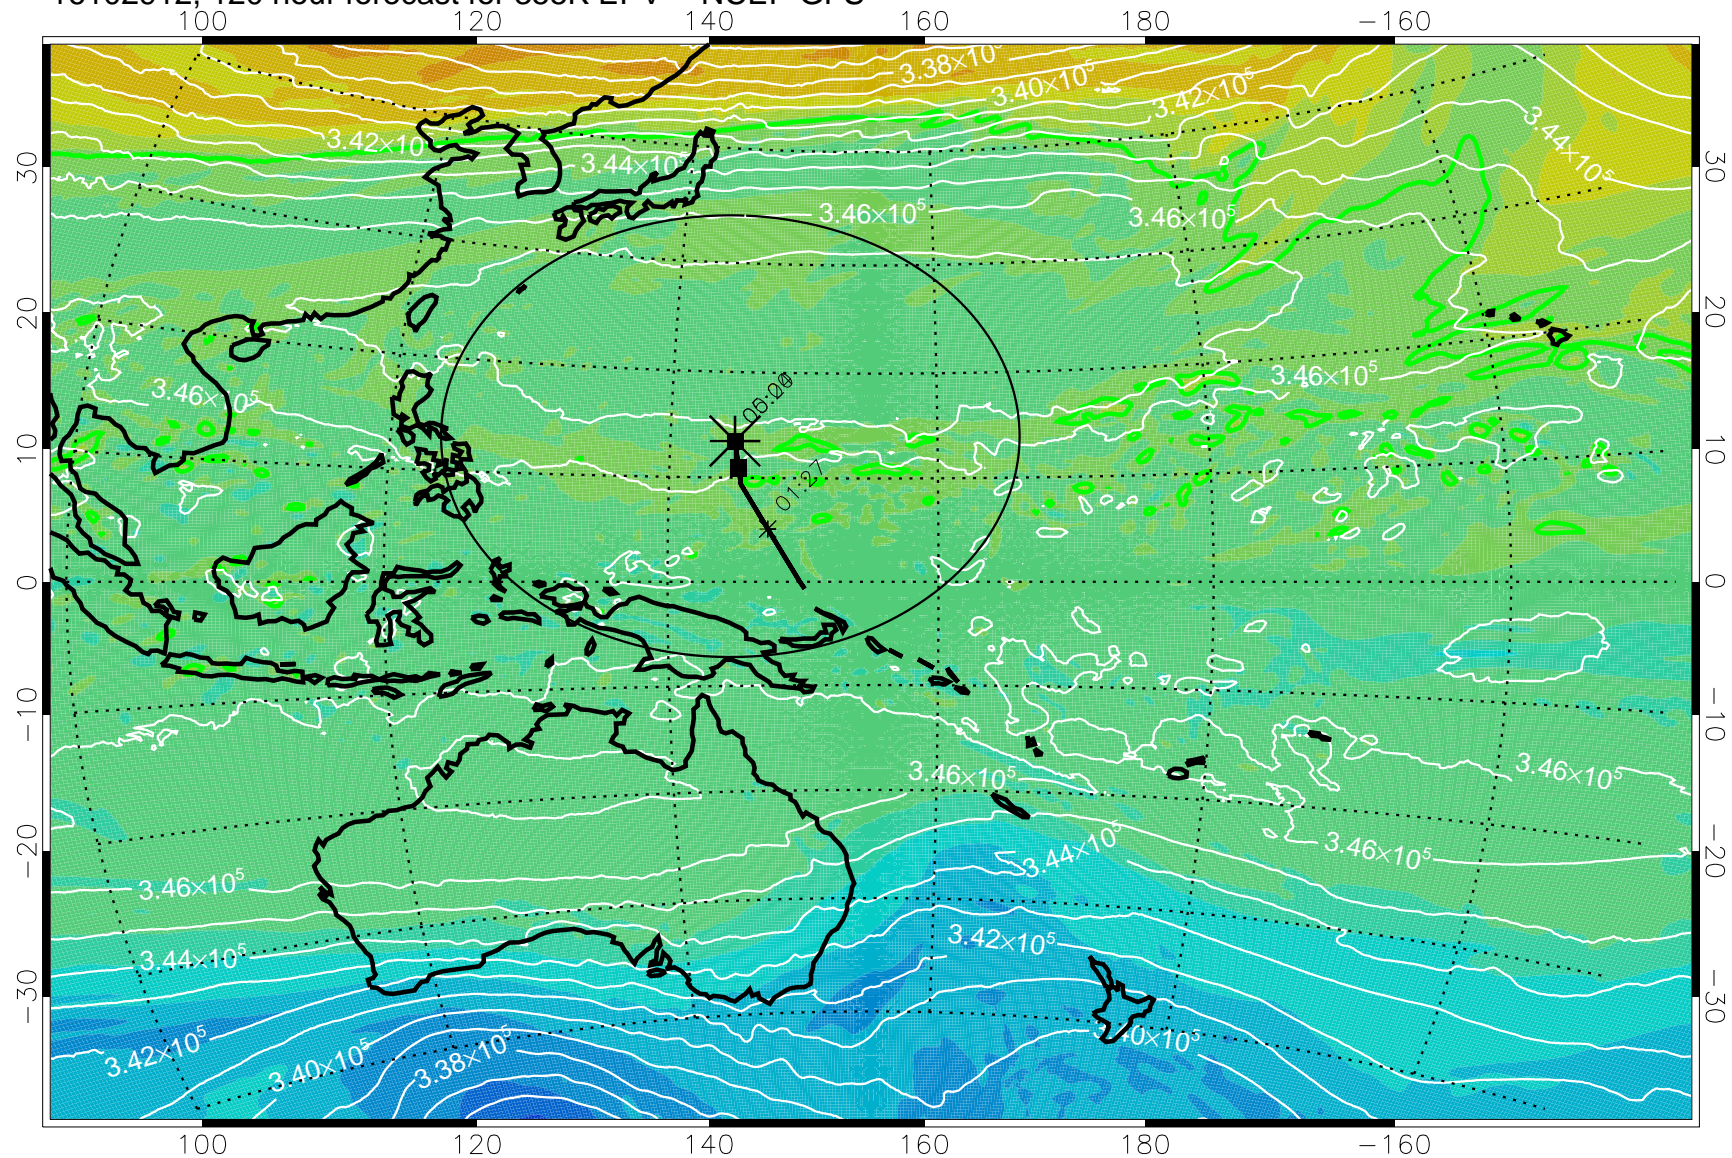

16102718, 078 hour forecast for 355K EPV -- NCEP GFS

355K Montgomery Streamfunction, white  
EPV Tropopause (2 PVU) Position  
Range ring of 2304 km

16102800, 084 hour forecast for 355K EPV -- NCEP GFS

355K Montgomery Streamfunction, white  
EPV Tropopause (2 PVU) Position  
Range ring of 2304 km

16102806, 090 hour forecast for 355K EPV -- NCEP GFS

355K Montgomery Streamfunction, white  
EPV Tropopause (2 PVU) Position  
Range ring of 2304 km

16102812, 096 hour forecast for 355K EPV -- NCEP GFS

355K Montgomery Streamfunction, white  
EPV Tropopause (2 PVU) Position  
Range ring of 2304 km

16102818, 102 hour forecast for 355K EPV -- NCEP GFS

355K Montgomery Streamfunction, white  
EPV Tropopause (2 PVU) Position  
Range ring of 2304 km

16102900, 108 hour forecast for 355K EPV -- NCEP GFS

355K Montgomery Streamfunction, white  
EPV Tropopause (2 PVU) Position  
Range ring of 2304 km

16102906, 114 hour forecast for 355K EPV -- NCEP GFS

355K Montgomery Streamfunction, white  
EPV Tropopause (2 PVU) Position  
Range ring of 2304 km

16102912, 120 hour forecast for 355K EPV -- NCEP GFS

355K Montgomery Streamfunction, white  
EPV Tropopause (2 PVU) Position  
Range ring of 2304 km