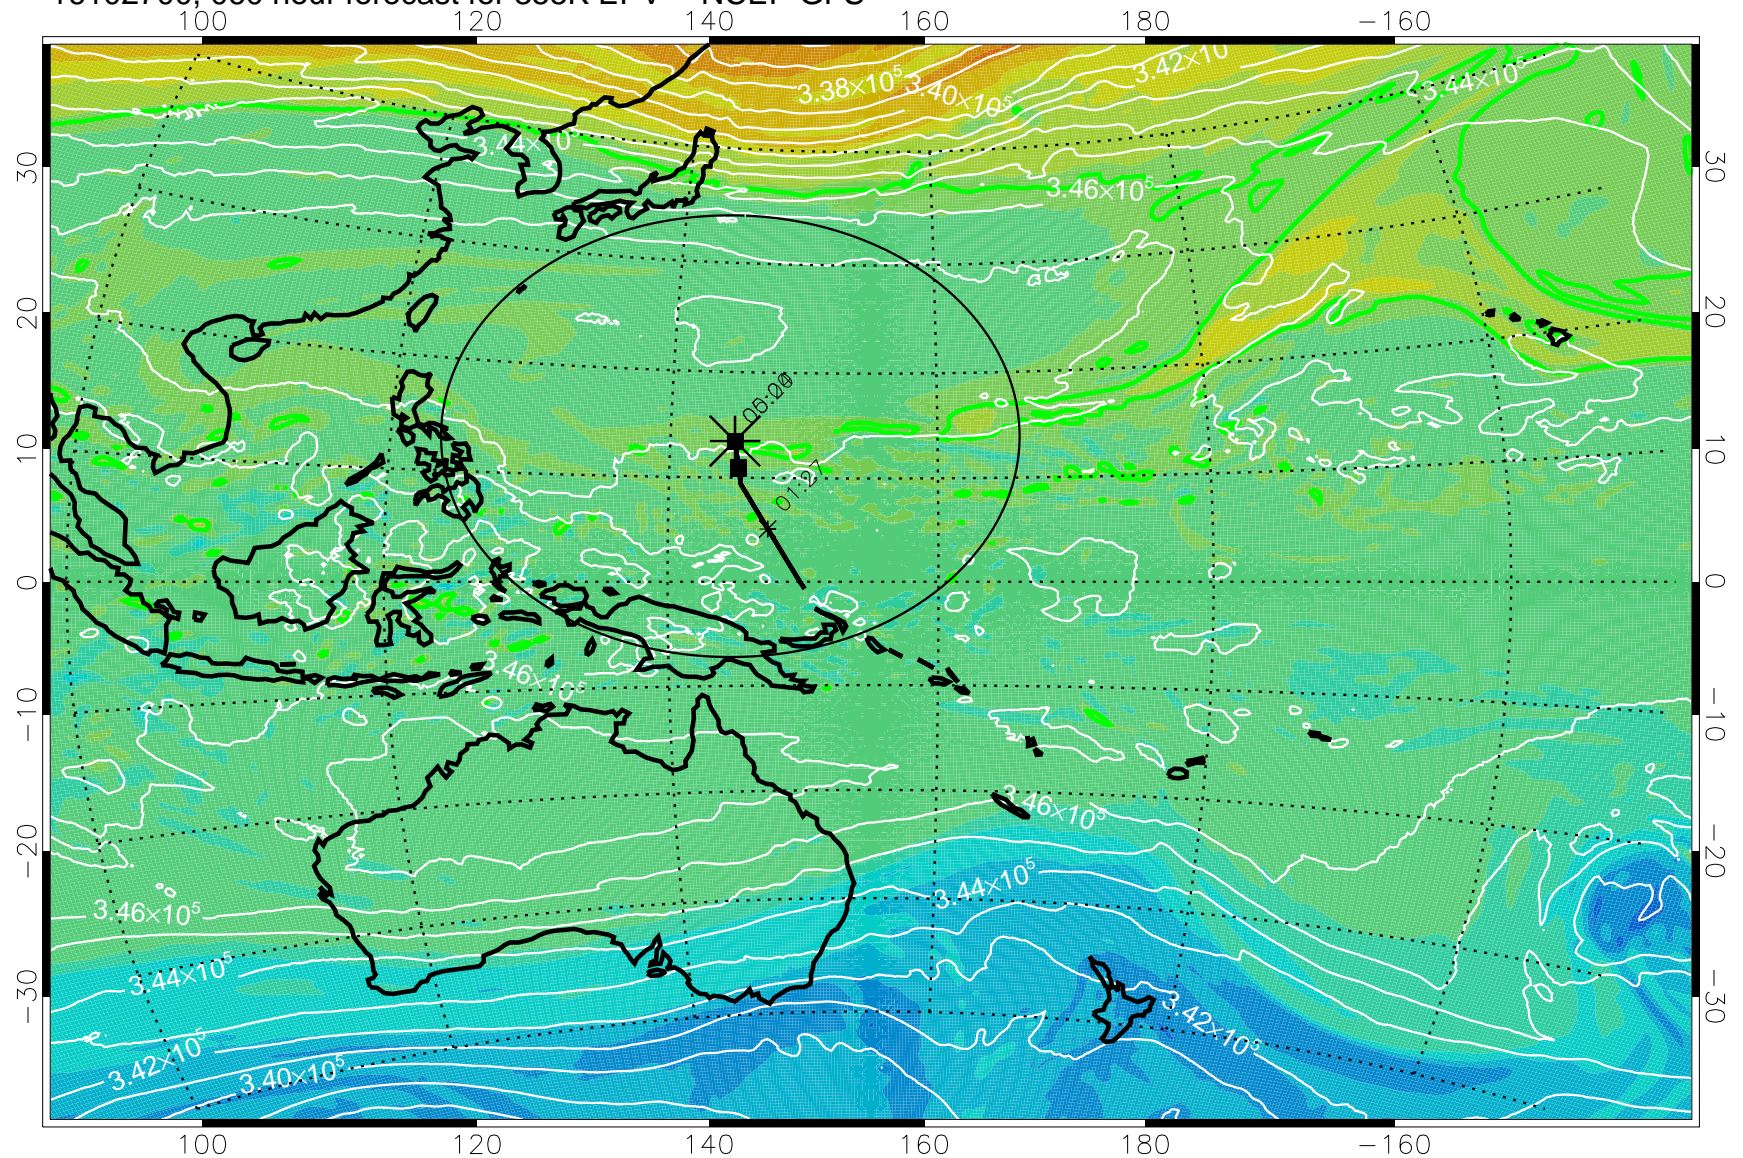

16102606, 042 hour forecast for 355K EPV -- NCEP GFS

355K Montgomery Streamfunction, white  
EPV Tropopause (2 PVU) Position  
Range ring of 2304 km

16102612, 048 hour forecast for 355K EPV -- NCEP GFS

355K Montgomery Streamfunction, white  
EPV Tropopause (2 PVU) Position  
Range ring of 2304 km

16102618, 054 hour forecast for 355K EPV -- NCEP GFS

355K Montgomery Streamfunction, white  
EPV Tropopause (2 PVU) Position  
Range ring of 2304 km

16102700, 060 hour forecast for 355K EPV -- NCEP GFS

355K Montgomery Streamfunction, white  
EPV Tropopause (2 PVU) Position  
Range ring of 2304 km

16102706, 066 hour forecast for 355K EPV -- NCEP GFS

355K Montgomery Streamfunction, white  
EPV Tropopause (2 PVU) Position  
Range ring of 2304 km

16102712, 072 hour forecast for 355K EPV -- NCEP GFS

355K Montgomery Streamfunction, white  
EPV Tropopause (2 PVU) Position  
Range ring of 2304 km

16102718, 078 hour forecast for 355K EPV -- NCEP GFS

355K Montgomery Streamfunction, white  
EPV Tropopause (2 PVU) Position  
Range ring of 2304 km

16102800, 084 hour forecast for 355K EPV -- NCEP GFS

355K Montgomery Streamfunction, white  
EPV Tropopause (2 PVU) Position  
Range ring of 2304 km