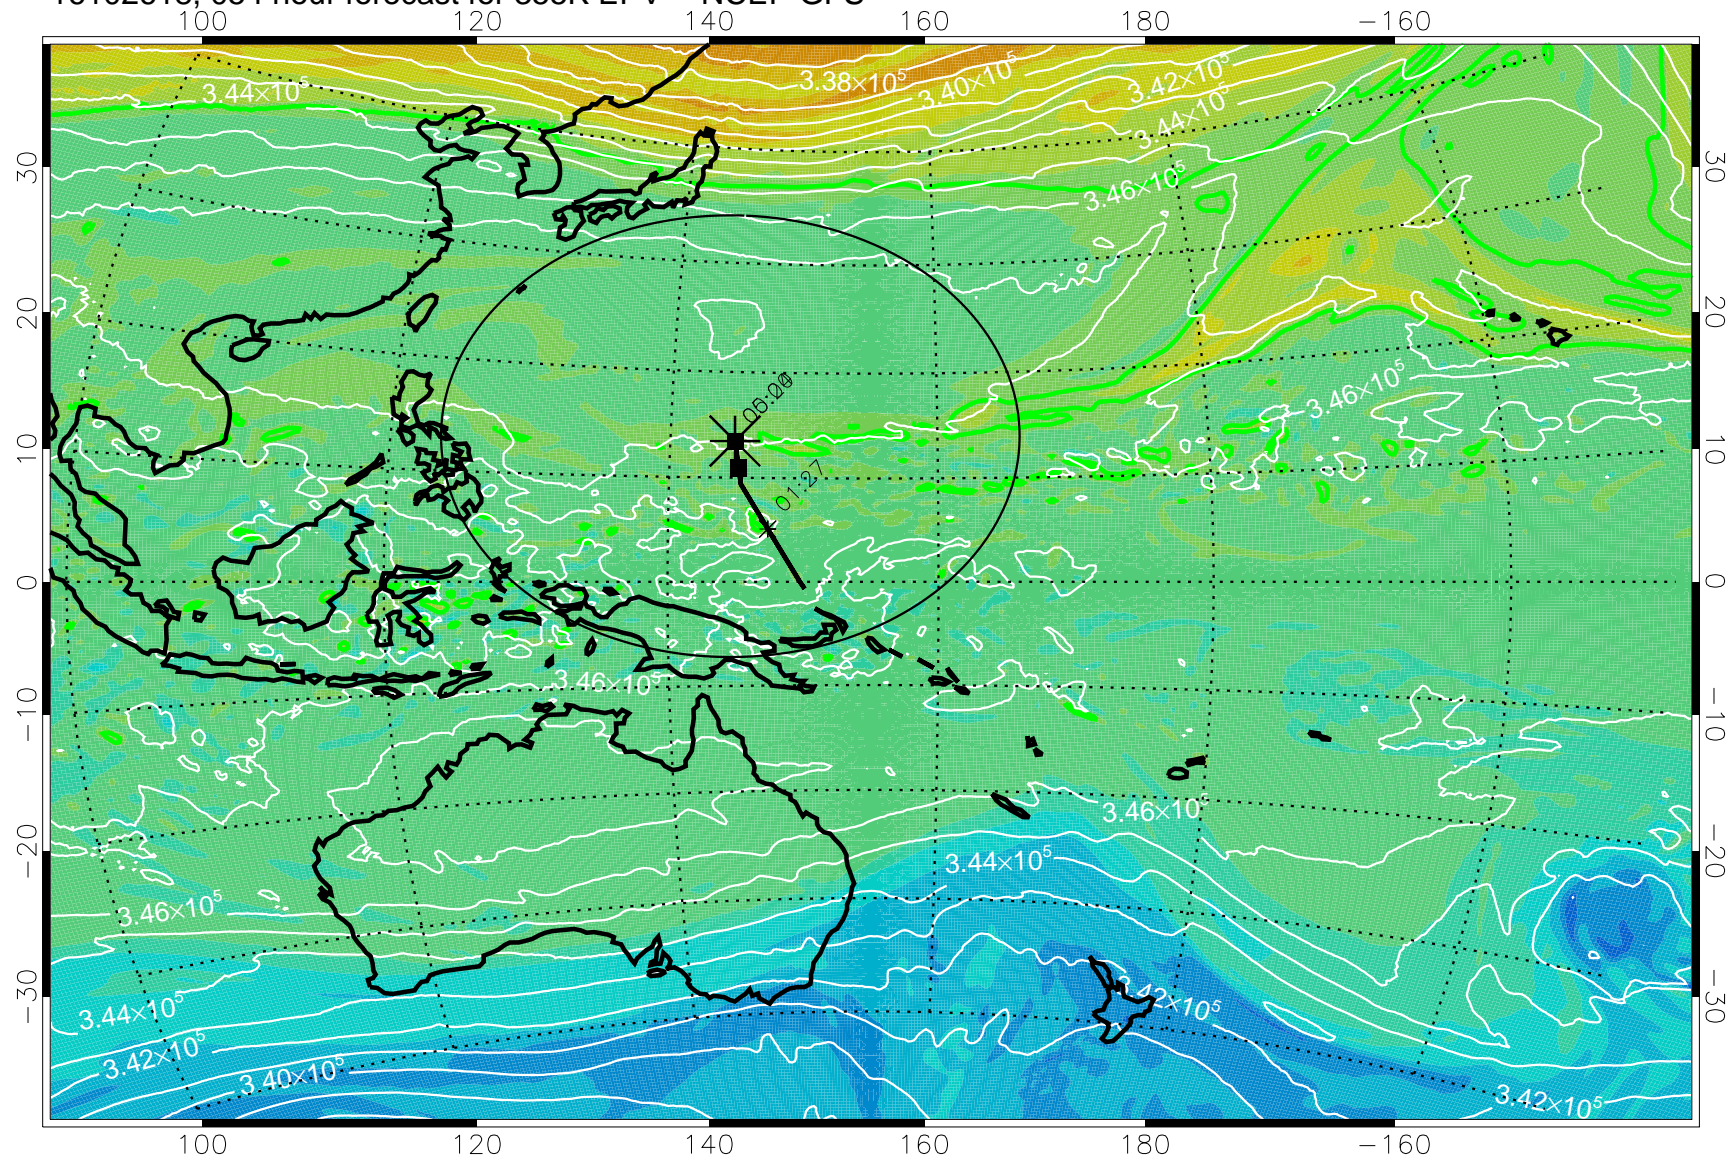

16102606, 042 hour forecast for 355K EPV -- NCEP GFS

355K Montgomery Streamfunction, white  
EPV Tropopause (2 PVU) Position  
Range ring of 2304 km

16102612, 048 hour forecast for 355K EPV -- NCEP GFS

355K Montgomery Streamfunction, white  
EPV Tropopause (2 PVU) Position  
Range ring of 2304 km

16102618, 054 hour forecast for 355K EPV -- NCEP GFS

355K Montgomery Streamfunction, white  
EPV Tropopause (2 PVU) Position  
Range ring of 2304 km

16102700, 060 hour forecast for 355K EPV -- NCEP GFS

355K Montgomery Streamfunction, white  
EPV Tropopause (2 PVU) Position  
Range ring of 2304 km

16102706, 066 hour forecast for 355K EPV -- NCEP GFS

355K Montgomery Streamfunction, white  
EPV Tropopause (2 PVU) Position  
Range ring of 2304 km

16102712, 072 hour forecast for 355K EPV -- NCEP GFS

355K Montgomery Streamfunction, white  
EPV Tropopause (2 PVU) Position  
Range ring of 2304 km

16102718, 078 hour forecast for 355K EPV -- NCEP GFS

355K Montgomery Streamfunction, white  
EPV Tropopause (2 PVU) Position  
Range ring of 2304 km

16102800, 084 hour forecast for 355K EPV -- NCEP GFS

355K Montgomery Streamfunction, white  
EPV Tropopause (2 PVU) Position  
Range ring of 2304 km