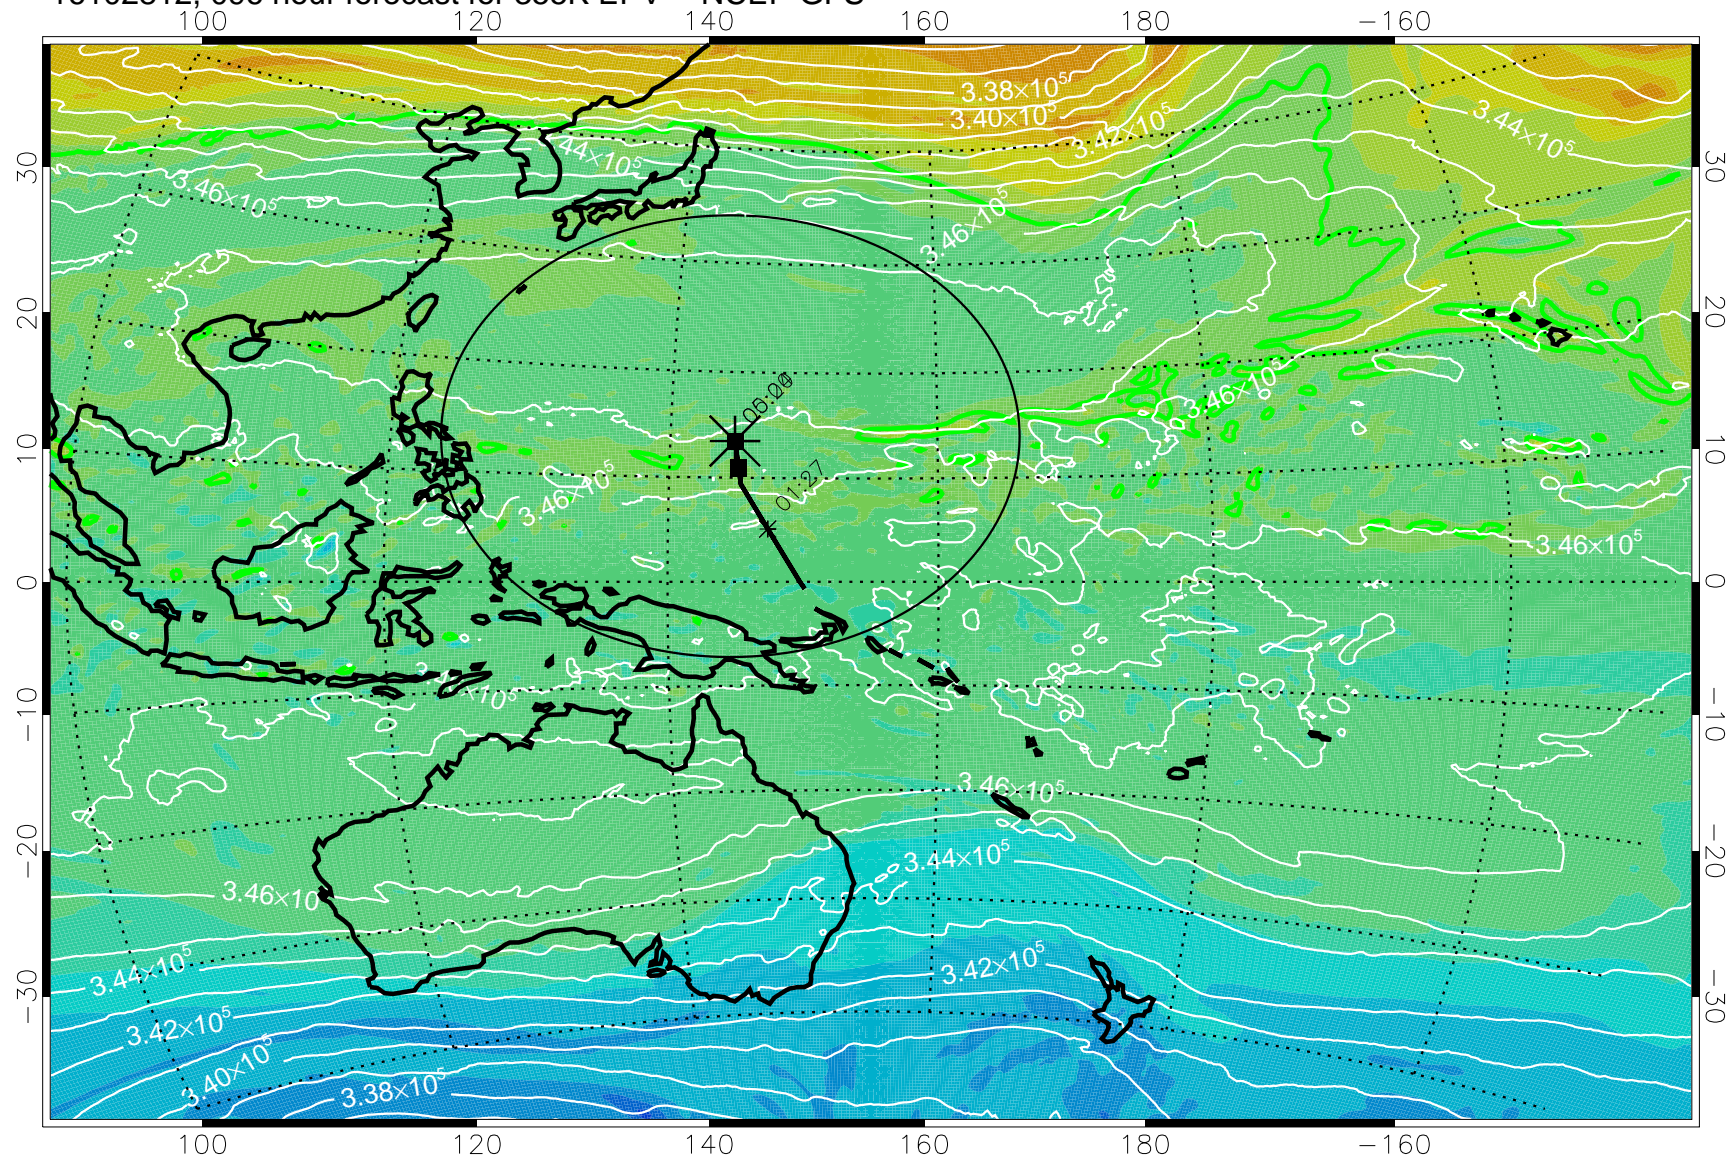

16102706, 066 hour forecast for 355K EPV -- NCEP GFS

355K Montgomery Streamfunction, white  
EPV Tropopause (2 PVU) Position  
Range ring of 2304 km

16102712, 072 hour forecast for 355K EPV -- NCEP GFS

355K Montgomery Streamfunction, white  
EPV Tropopause (2 PVU) Position  
Range ring of 2304 km

16102718, 078 hour forecast for 355K EPV -- NCEP GFS

355K Montgomery Streamfunction, white  
EPV Tropopause (2 PVU) Position  
Range ring of 2304 km

16102800, 084 hour forecast for 355K EPV -- NCEP GFS

355K Montgomery Streamfunction, white  
EPV Tropopause (2 PVU) Position  
Range ring of 2304 km

16102806, 090 hour forecast for 355K EPV -- NCEP GFS

355K Montgomery Streamfunction, white  
EPV Tropopause (2 PVU) Position  
Range ring of 2304 km

16102812, 096 hour forecast for 355K EPV -- NCEP GFS

355K Montgomery Streamfunction, white  
EPV Tropopause (2 PVU) Position  
Range ring of 2304 km

16102818, 102 hour forecast for 355K EPV -- NCEP GFS

355K Montgomery Streamfunction, white  
EPV Tropopause (2 PVU) Position  
Range ring of 2304 km

16102900, 108 hour forecast for 355K EPV -- NCEP GFS

355K Montgomery Streamfunction, white  
EPV Tropopause (2 PVU) Position  
Range ring of 2304 km