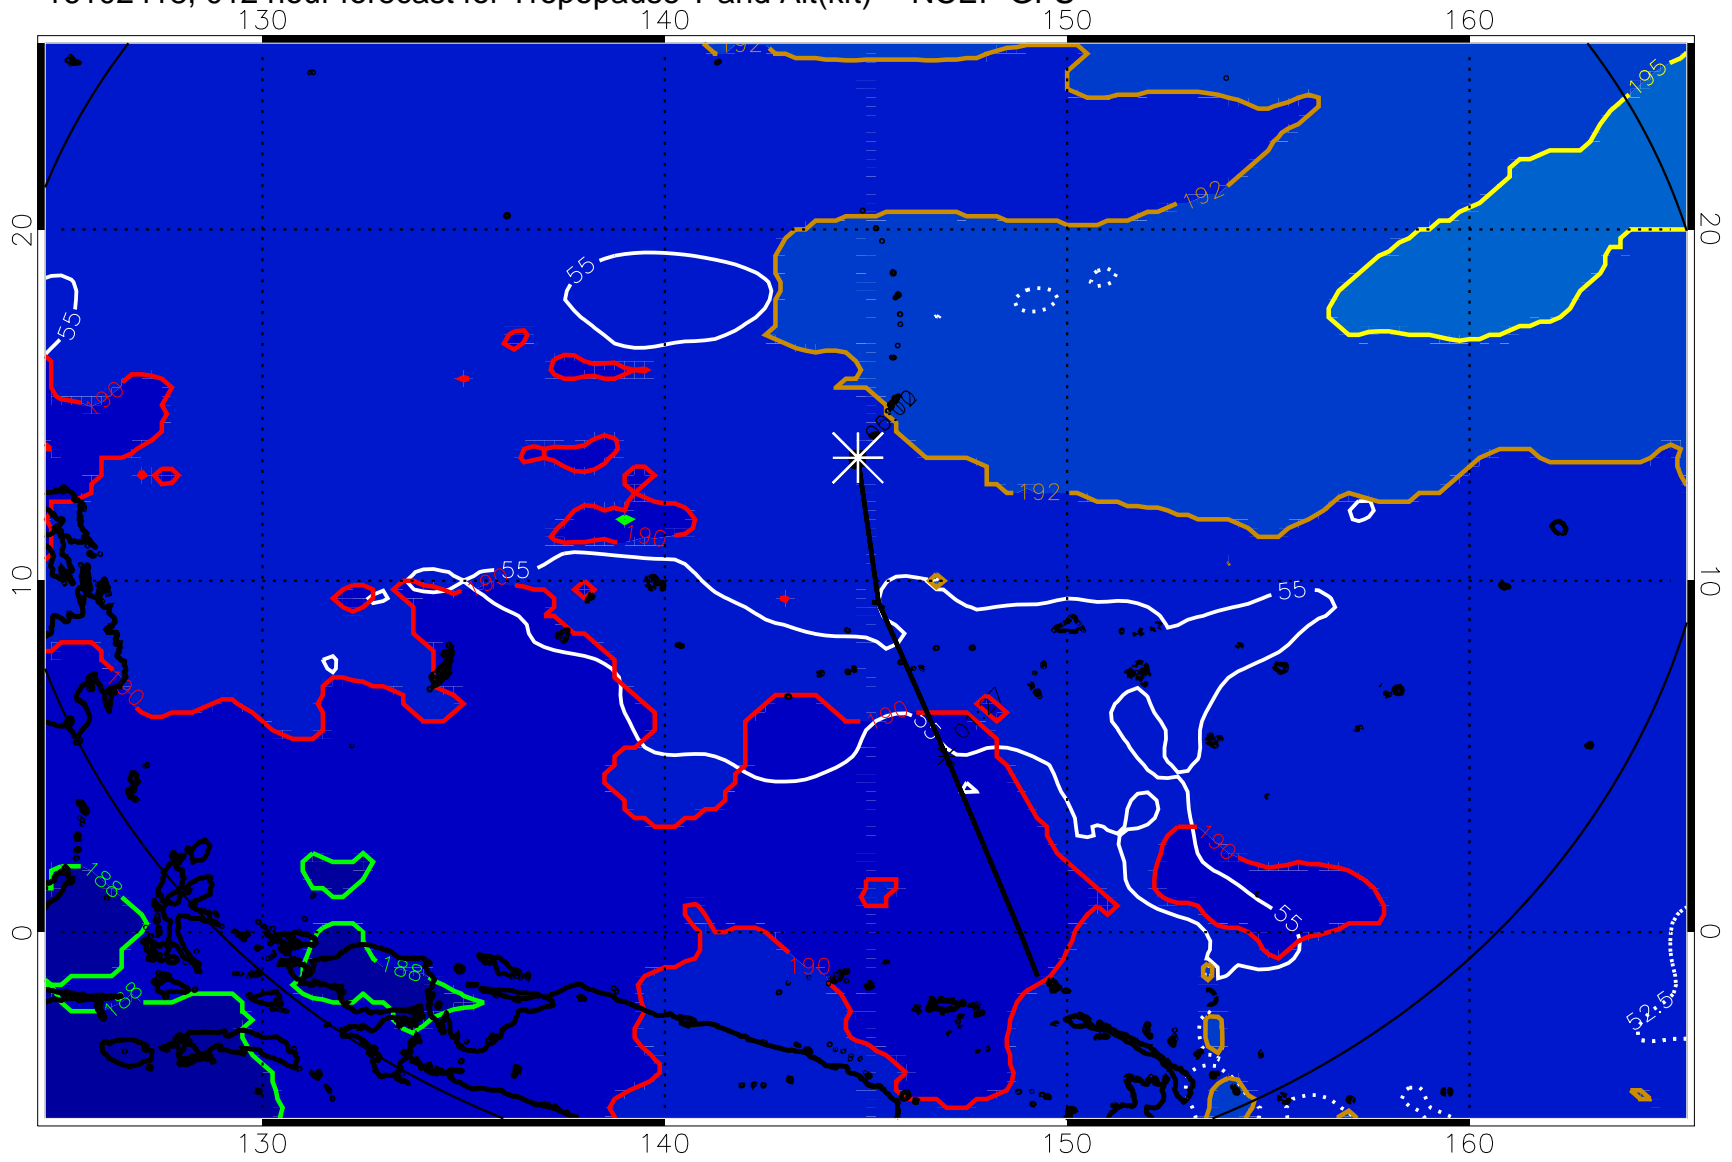

16102412, 006 hour forecast for Tropopause T and Alt(kft) -- NCEP GFS

190 200 210 220 230

Tropopause T, K

Tropopause Altitude in kft (white)

192.5K Isotherm 195K Isotherm
187.5K Isotherm 190K Isotherm

16102418, 012 hour forecast for Tropopause T and Alt(kft) -- NCEP GFS

190 200 210 220 230
Tropopause T, K

Tropopause Altitude in kft (white)

192.5K Isotherm 195K Isotherm
187.5K Isotherm 190K Isotherm

16102500, 018 hour forecast for Tropopause T and Alt(kft) -- NCEP GFS

Tropopause T, K