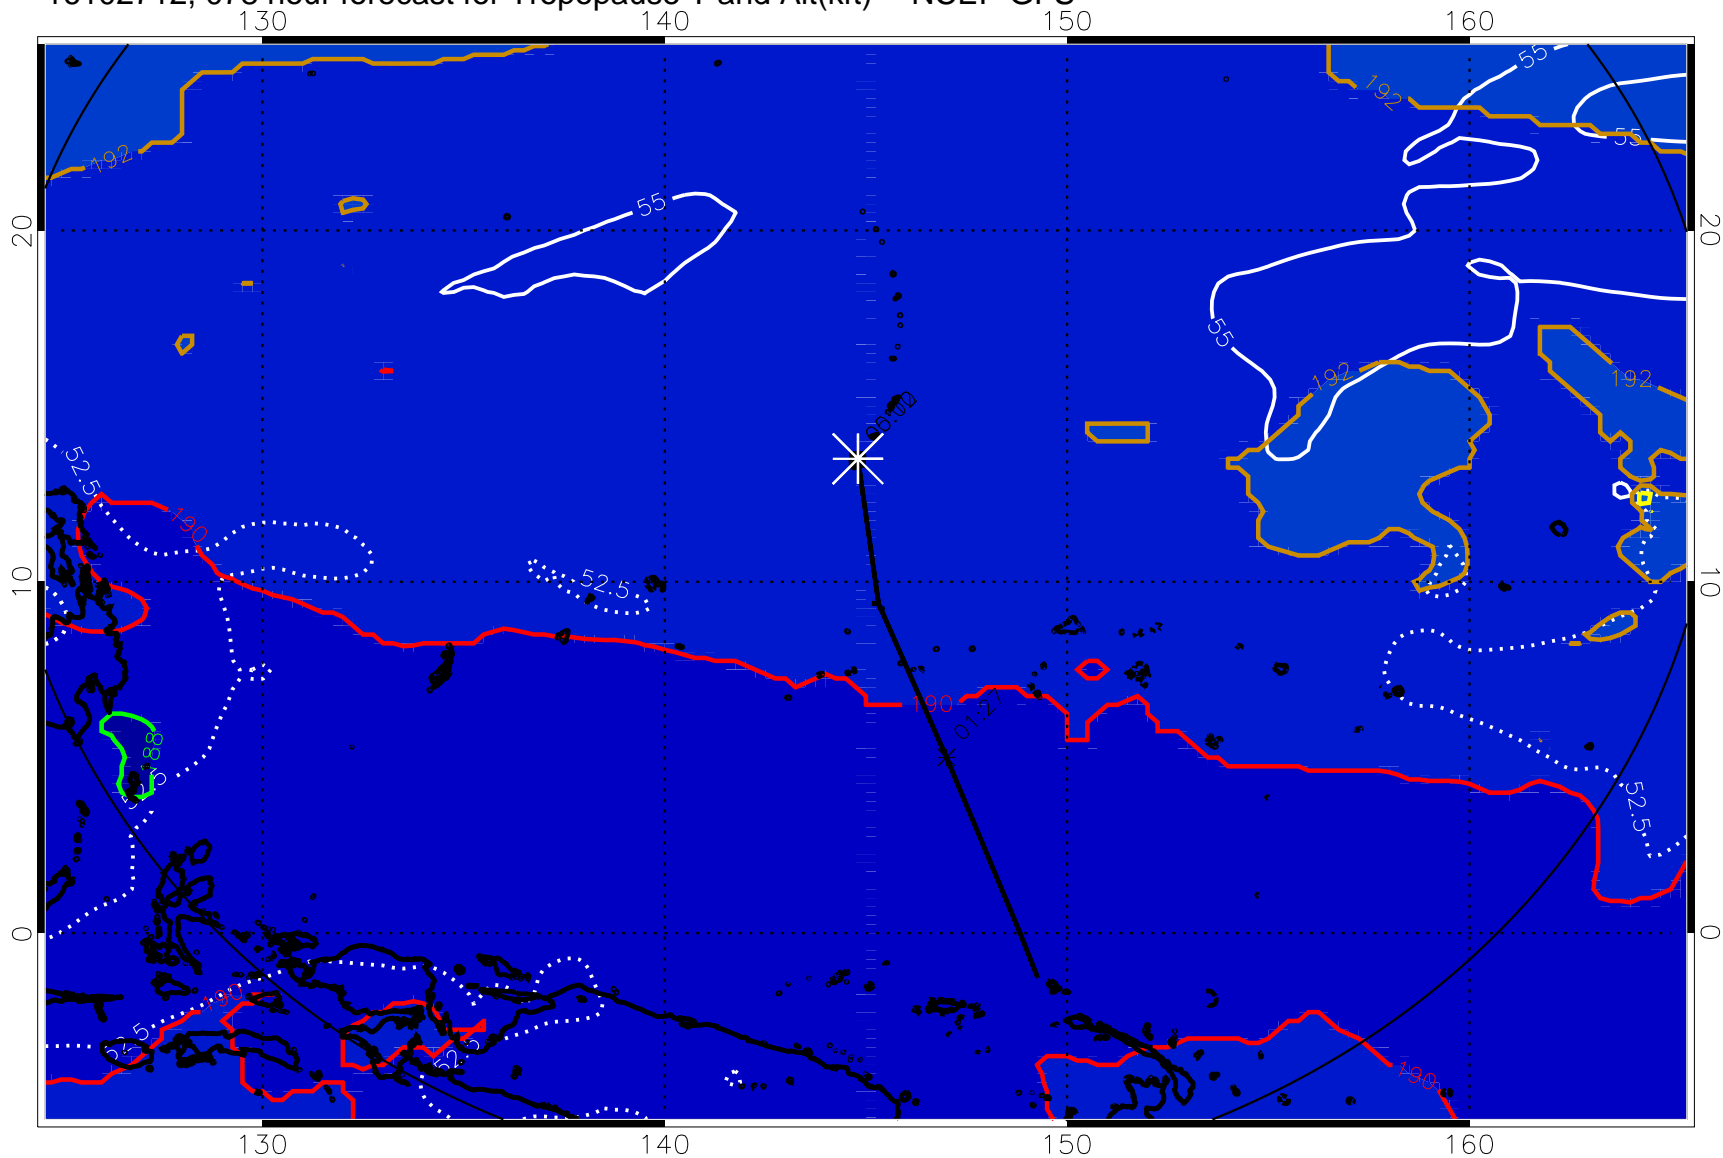

16102712, 078 hour forecast for Tropopause T and Alt(kft) -- NCEP GFS

190 200 210 220 230

Tropopause T, K

Tropopause Altitude in kft (white)

192.5K Isotherm 195K Isotherm
187.5K Isotherm 190K Isotherm