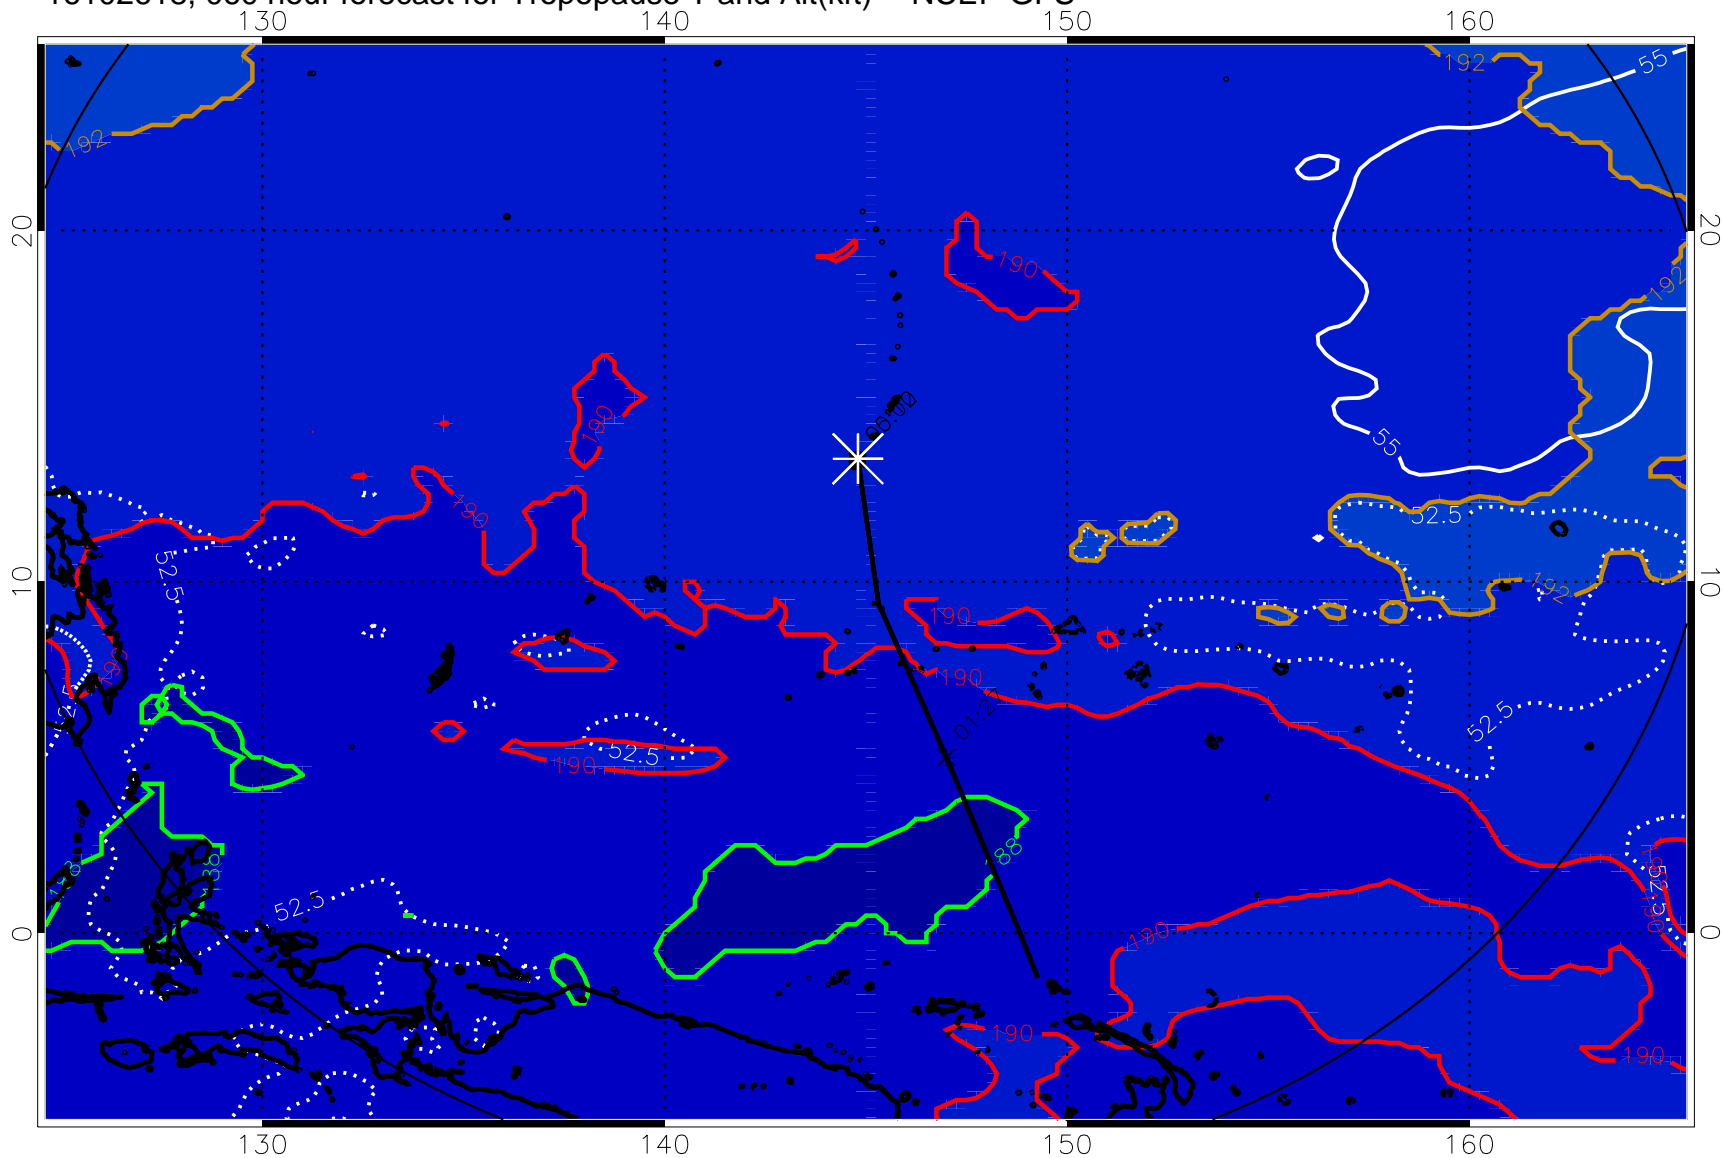

16102618, 060 hour forecast for Tropopause T and Alt(kft) -- NCEP GFS

190 200 210 220 230

Tropopause T, K

Tropopause Altitude in kft (white)

192.5K Isotherm 195K Isotherm
187.5K Isotherm 190K Isotherm