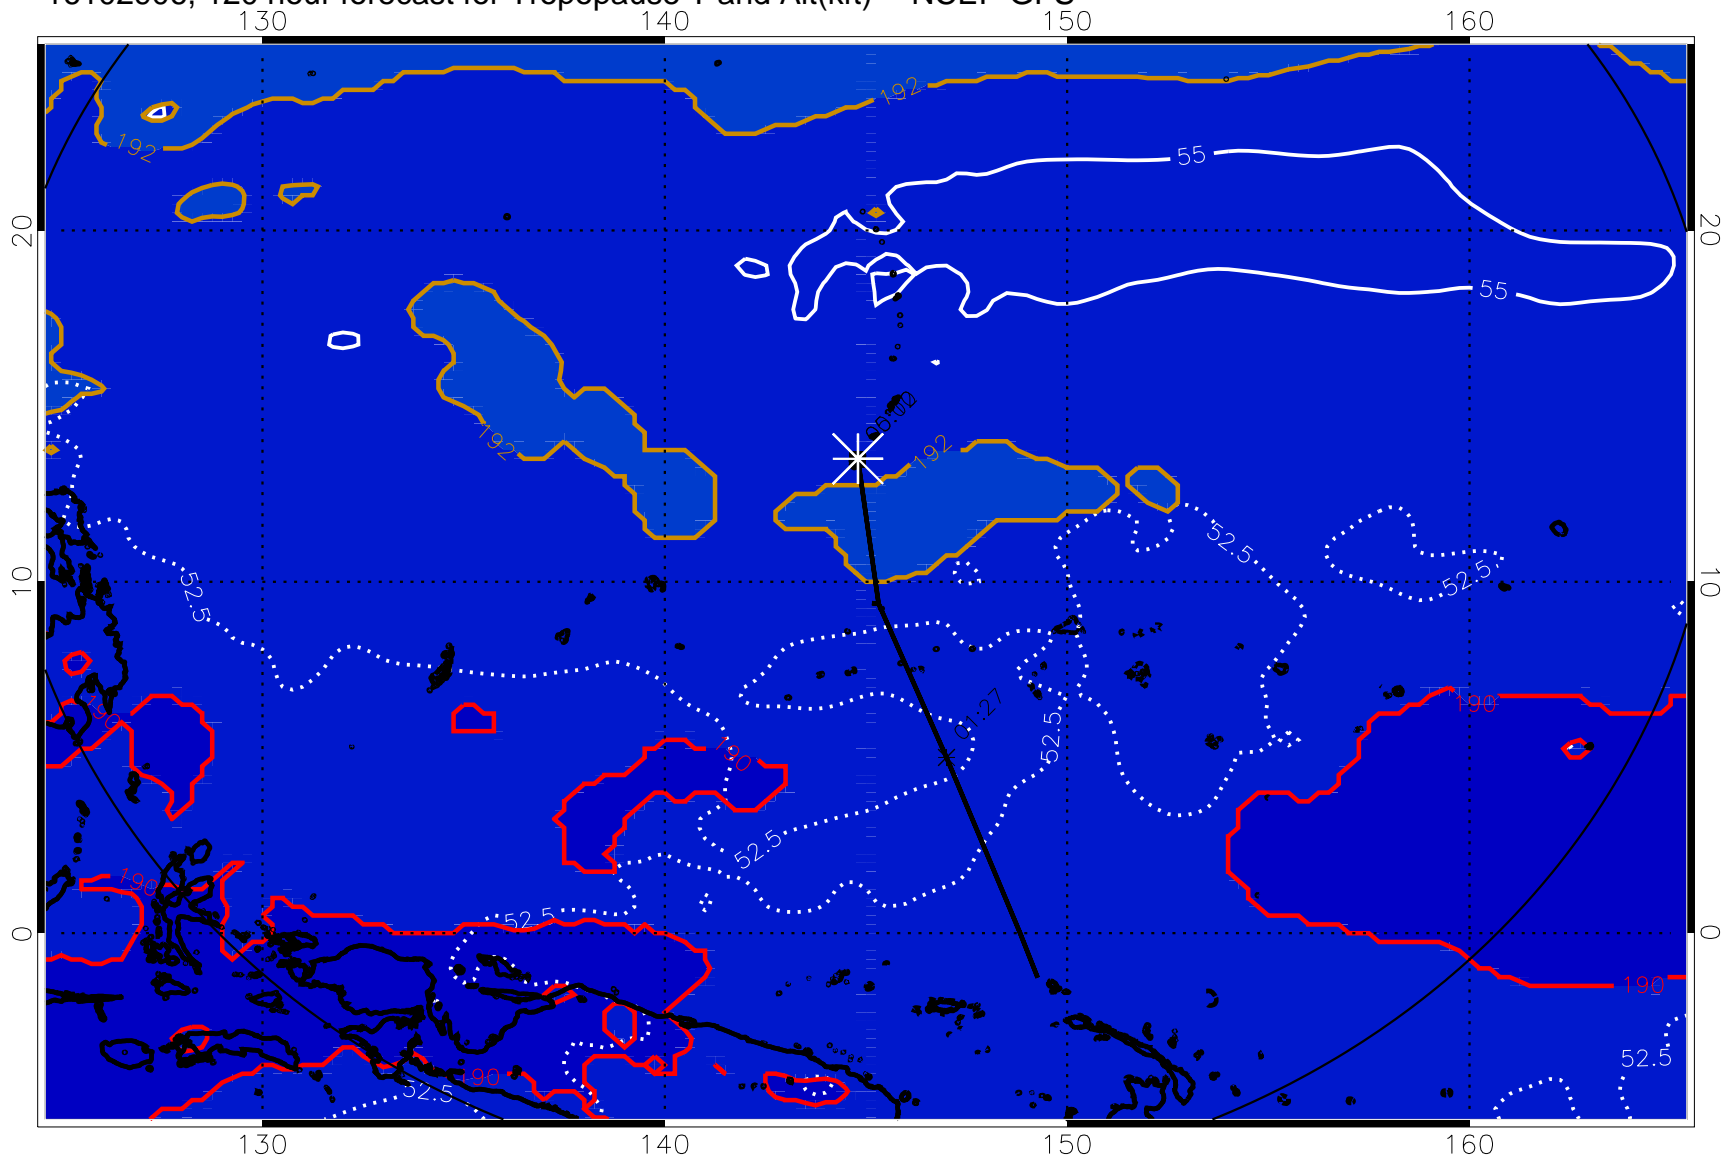

16102906, 120 hour forecast for Tropopause T and Alt(kft) -- NCEP GFS

190 200 210 220 230
Tropopause T, K

Tropopause Altitude in kft (white)

192.5K Isotherm 195K Isotherm
187.5K Isotherm 190K Isotherm