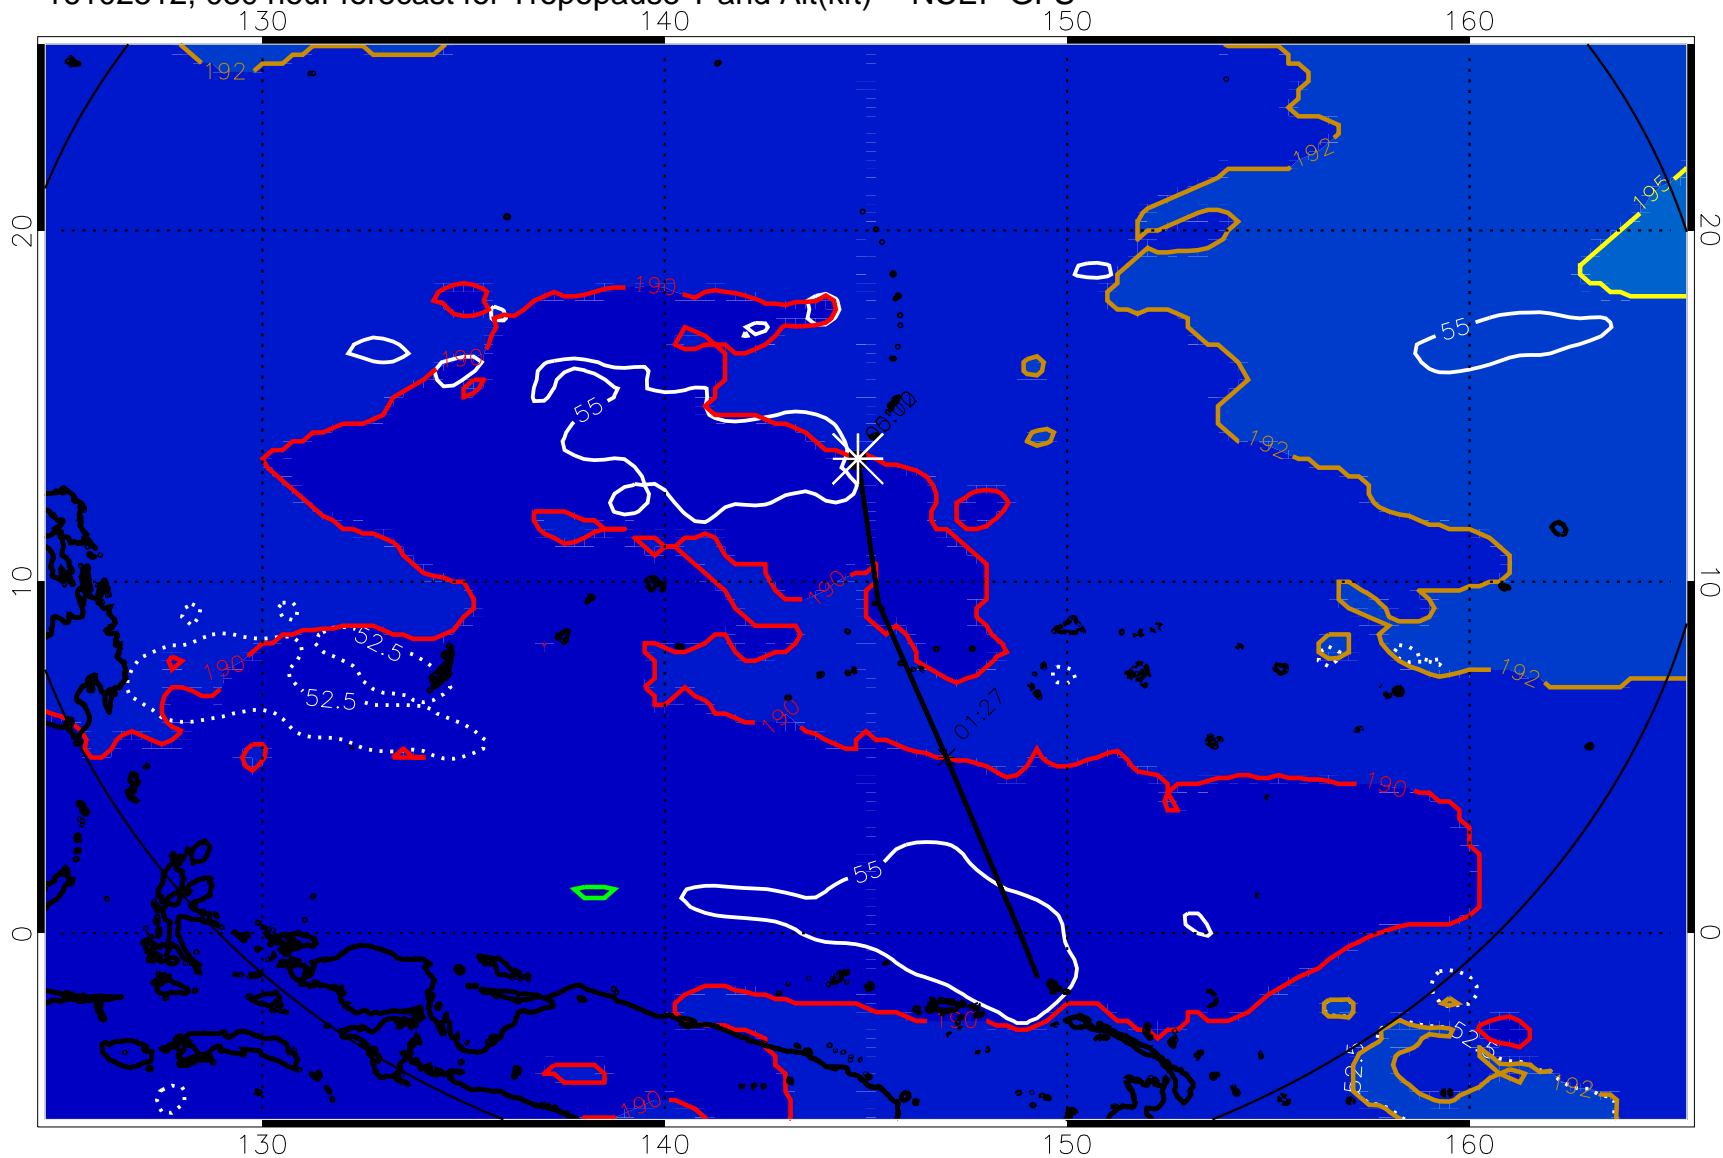

16102512, 030 hour forecast for Tropopause T and Alt(kft) -- NCEP GFS

190 200 210 220 230

Tropopause T, K

Tropopause Altitude in kft (white)

192.5K Isotherm 195K Isotherm
187.5K Isotherm 190K Isotherm