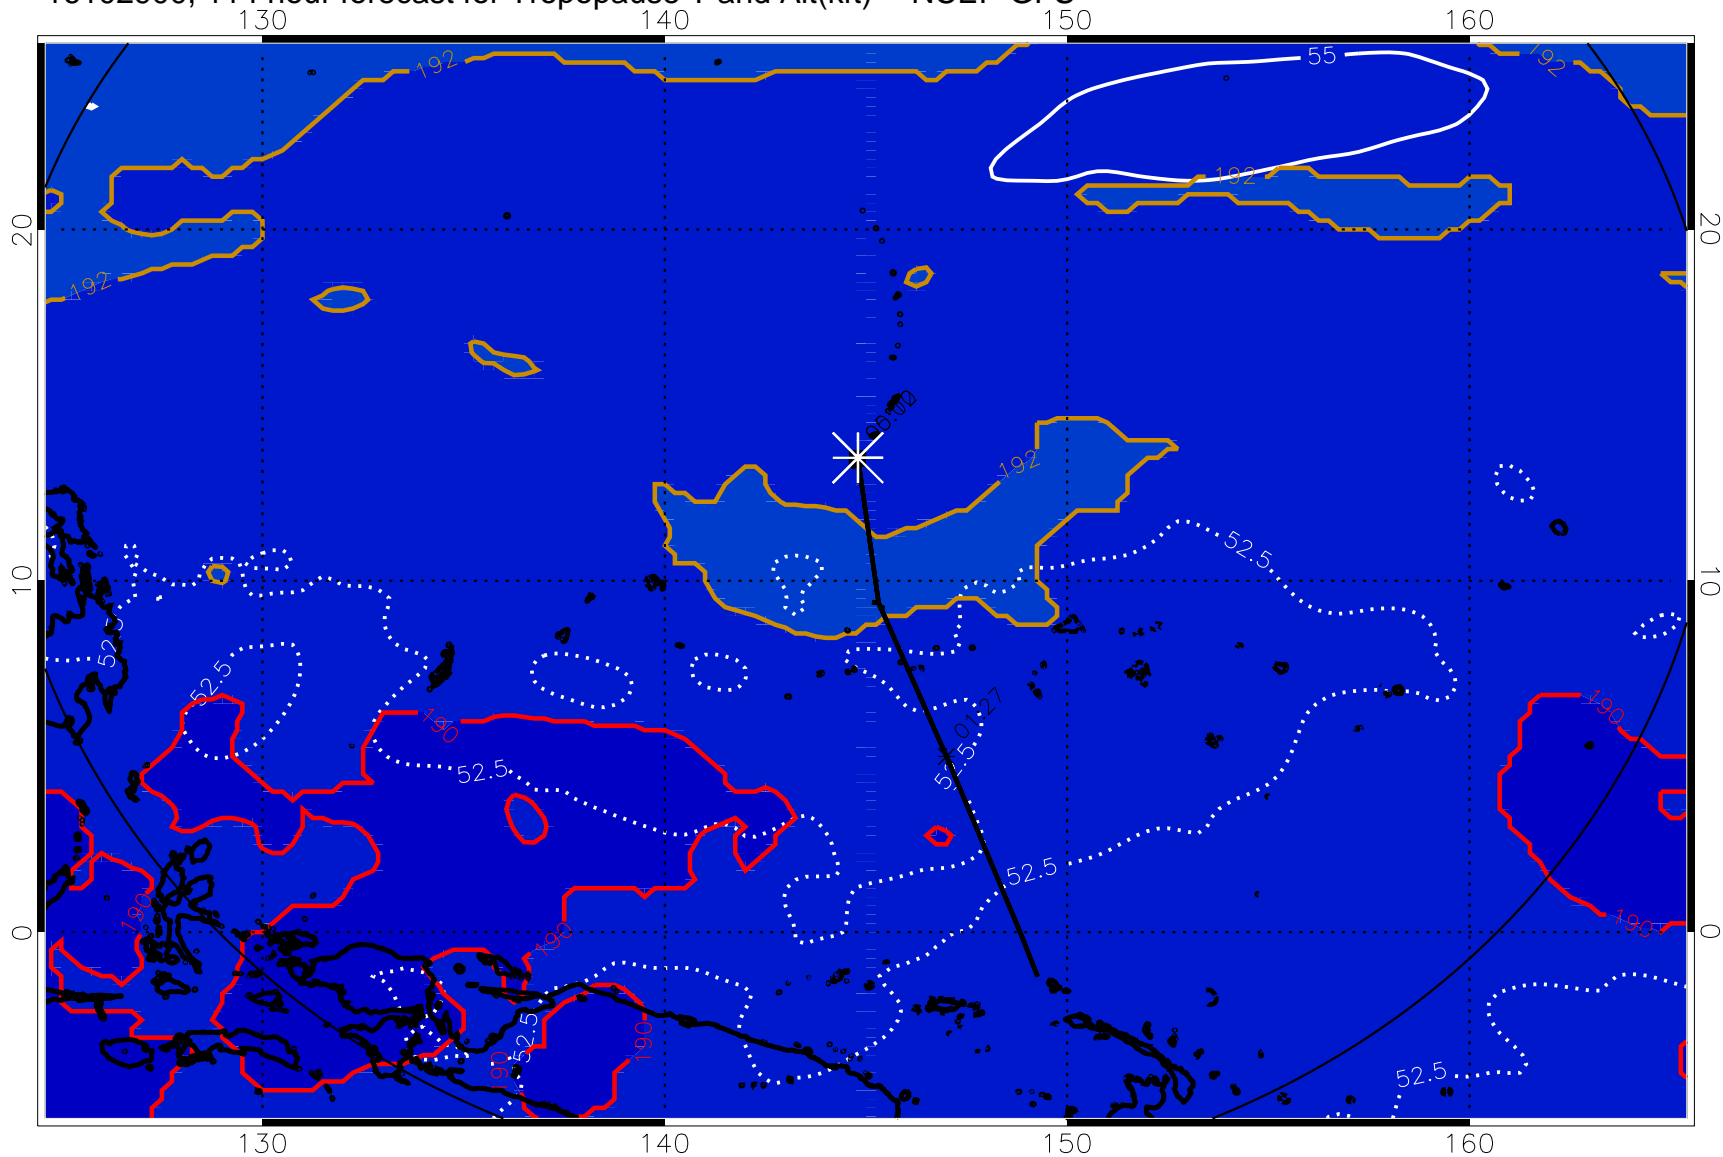

16102812, 102 hour forecast for Tropopause T and Alt(kft) -- NCEP GFS

190 200 210 220 230
Tropopause T, K

Tropopause Altitude in kft (white)

192.5K Isotherm 195K Isotherm
187.5K Isotherm 190K Isotherm

16102900, 114 hour forecast for Tropopause T and Alt(kft) -- NCEP GFS