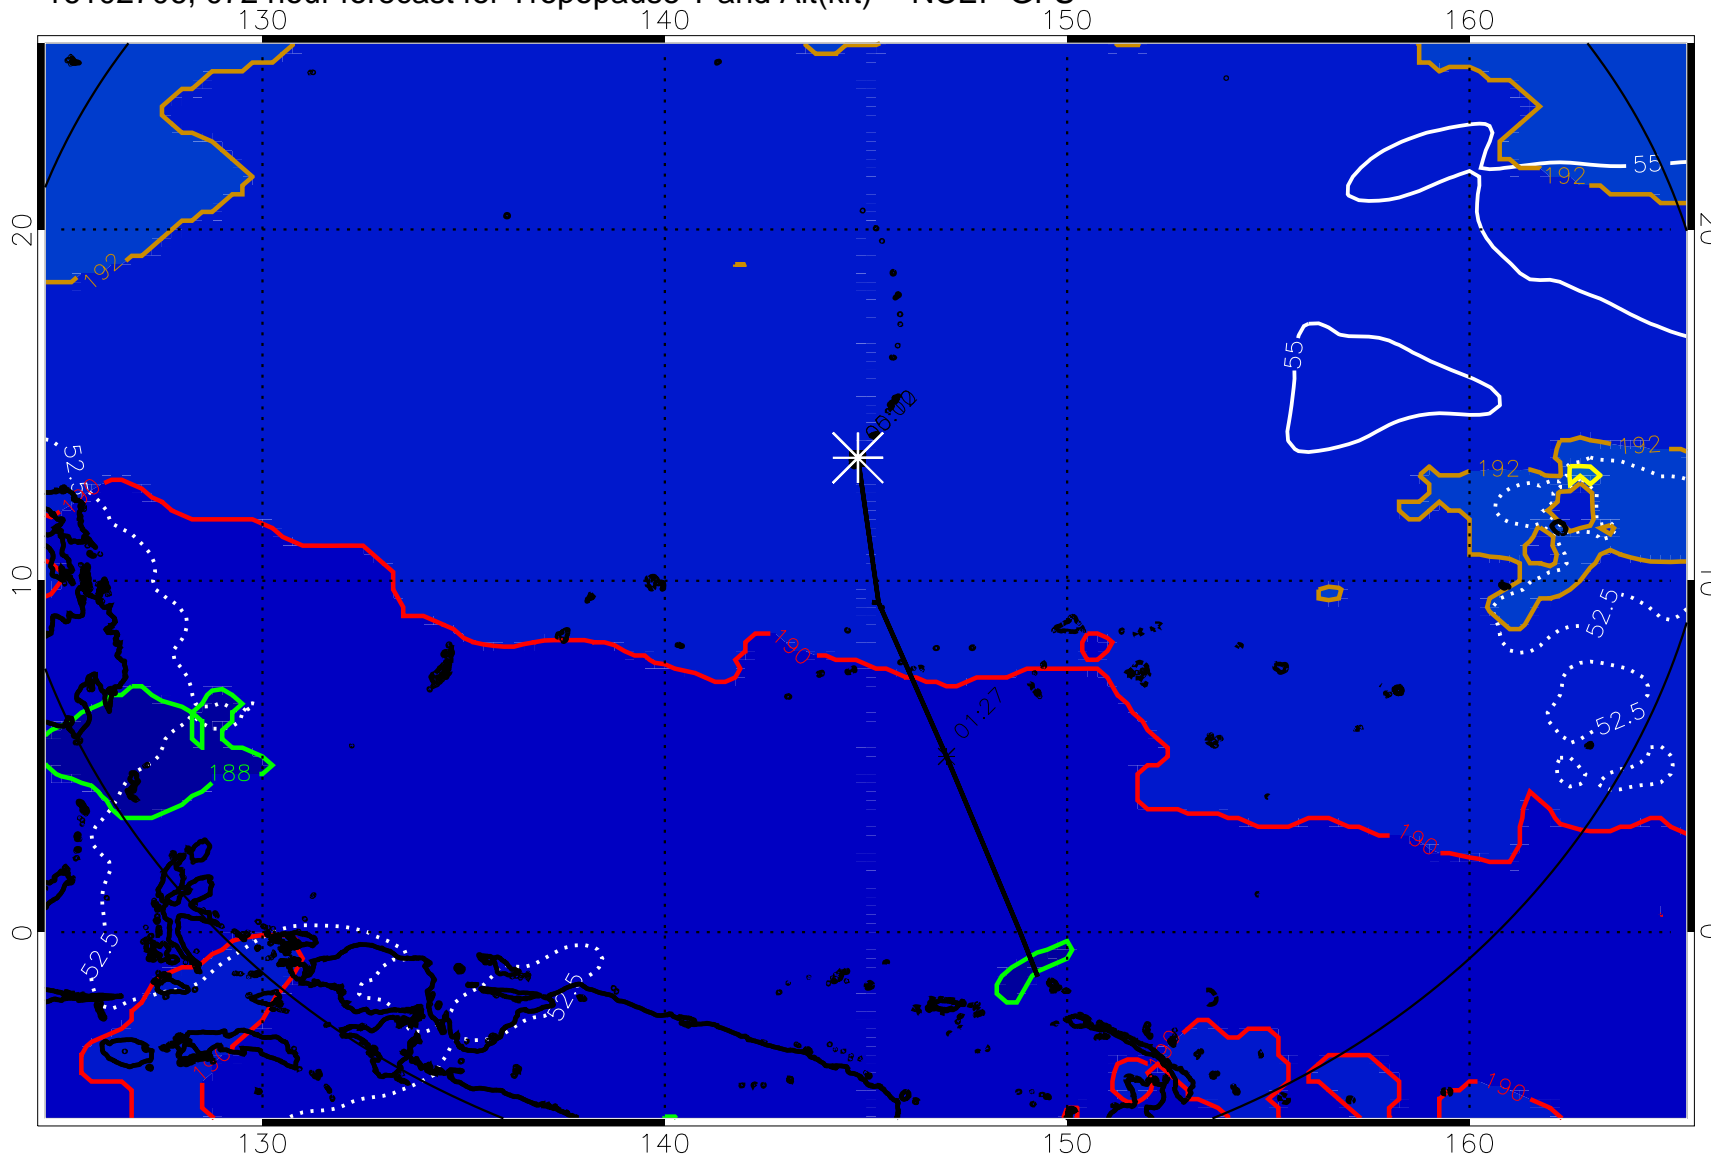

16102706, 072 hour forecast for Tropopause T and Alt(kft) -- NCEP GFS

190 200 210 220 230

Tropopause T, K

Tropopause Altitude in kft (white)

192.5K Isotherm 195K Isotherm
187.5K Isotherm 190K Isotherm