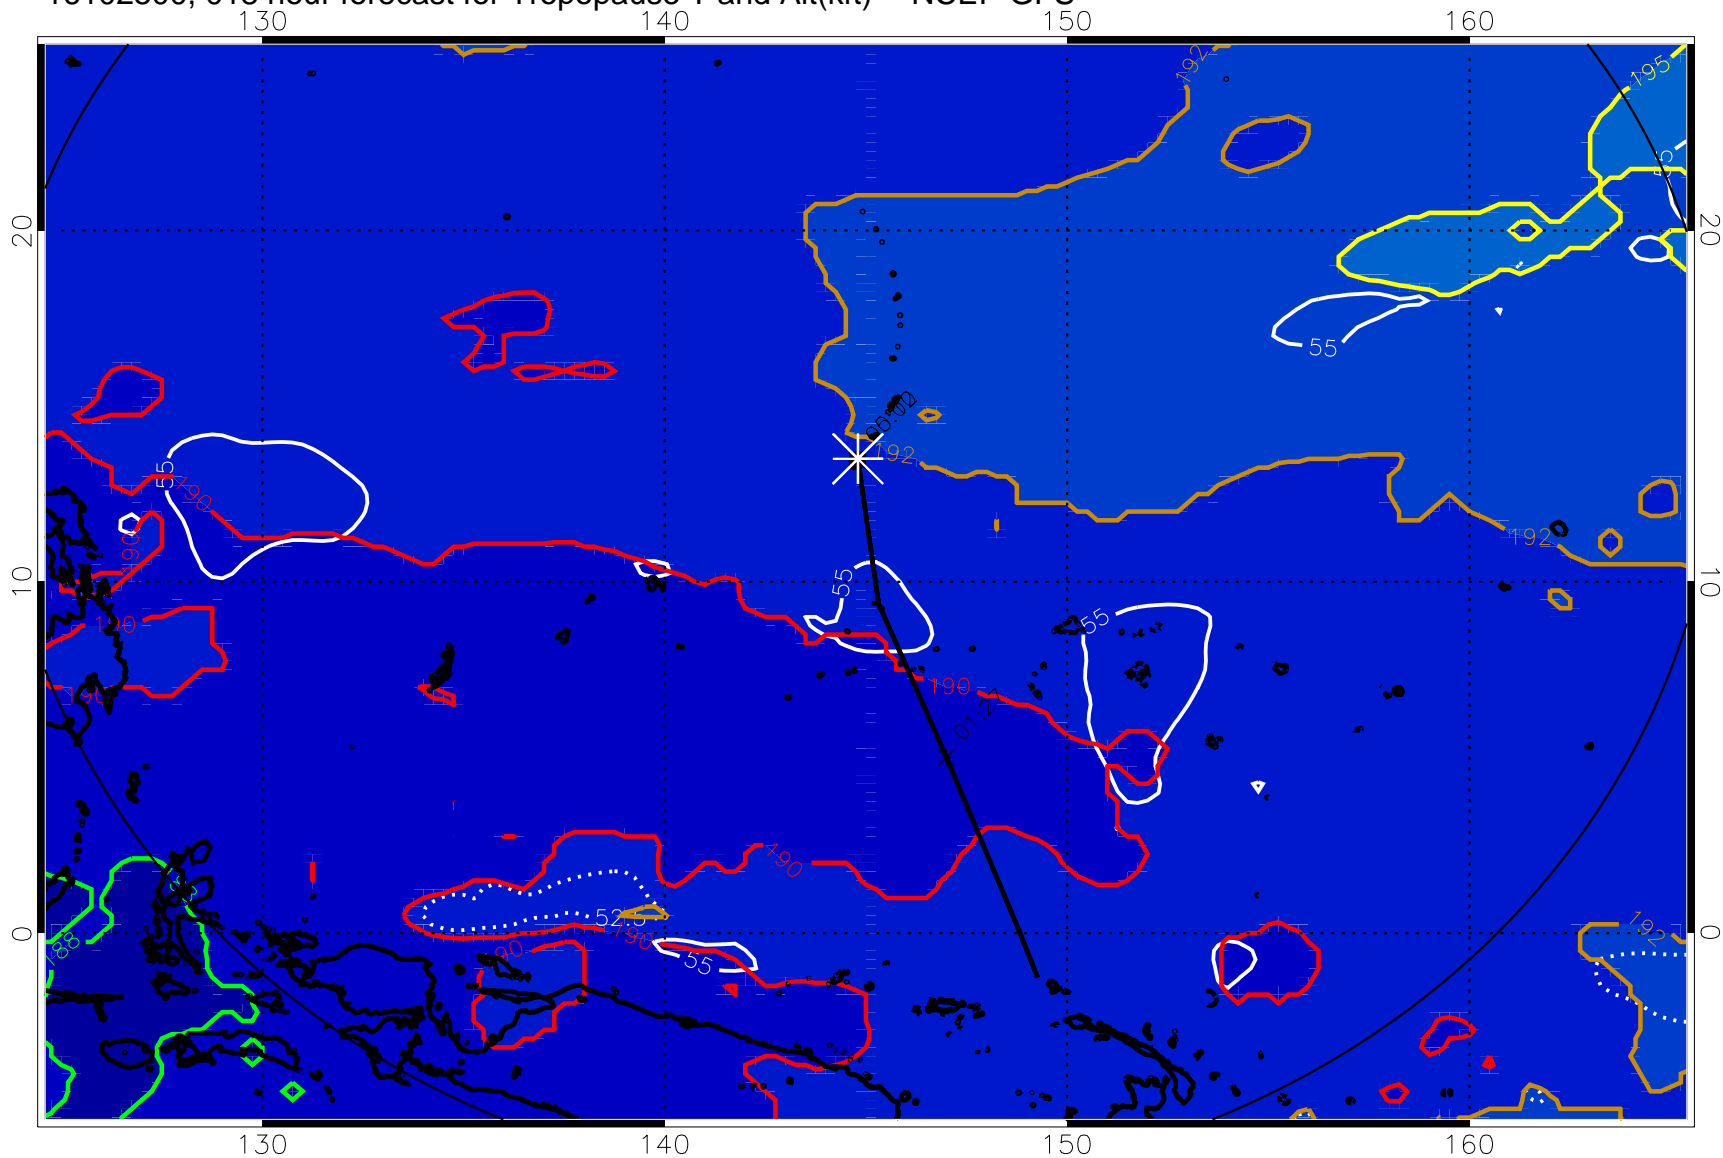

16102412, 006 hour forecast for Tropopause T and Alt(kft) -- NCEP GFS

190 200 210 220 230

Tropopause T, K

Tropopause Altitude in kft (white)

192.5K Isotherm 195K Isotherm
187.5K Isotherm 190K Isotherm

16102418, 012 hour forecast for Tropopause T and Alt(kft) -- NCEP GFS

190 200 210 220 230
Tropopause T, K

Tropopause Altitude in kft (white)

192.5K Isotherm 195K Isotherm
187.5K Isotherm 190K Isotherm

16102500, 018 hour forecast for Tropopause T and Alt(kft) -- NCEP GFS

Tropopause T, K