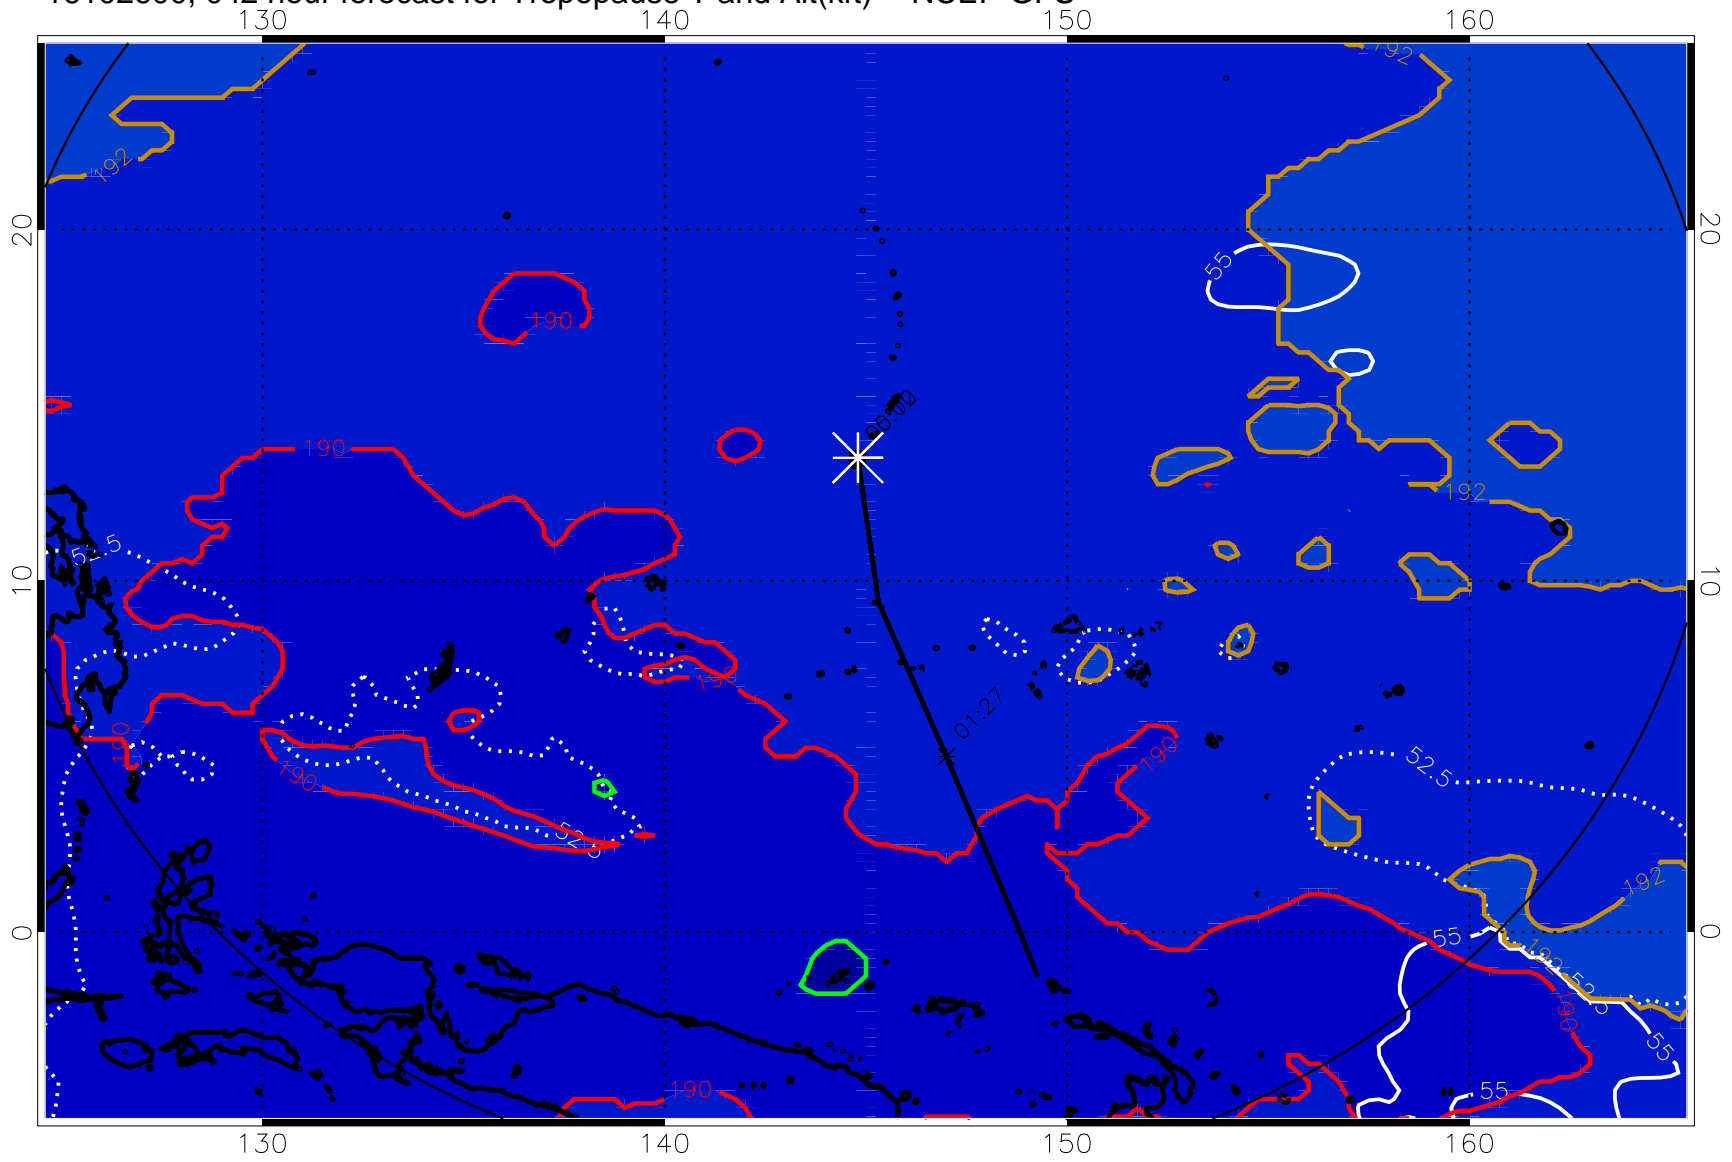

16102518, 036 hour forecast for Tropopause T and Alt(kft) -- NCEP GFS

Tropopause T, K

Tropopause Altitude in kft (white)

192.5K Isotherm 195K Isotherm
187.5K Isotherm 190K Isotherm

16102600, 042 hour forecast for Tropopause T and Alt(kft) -- NCEP GFS