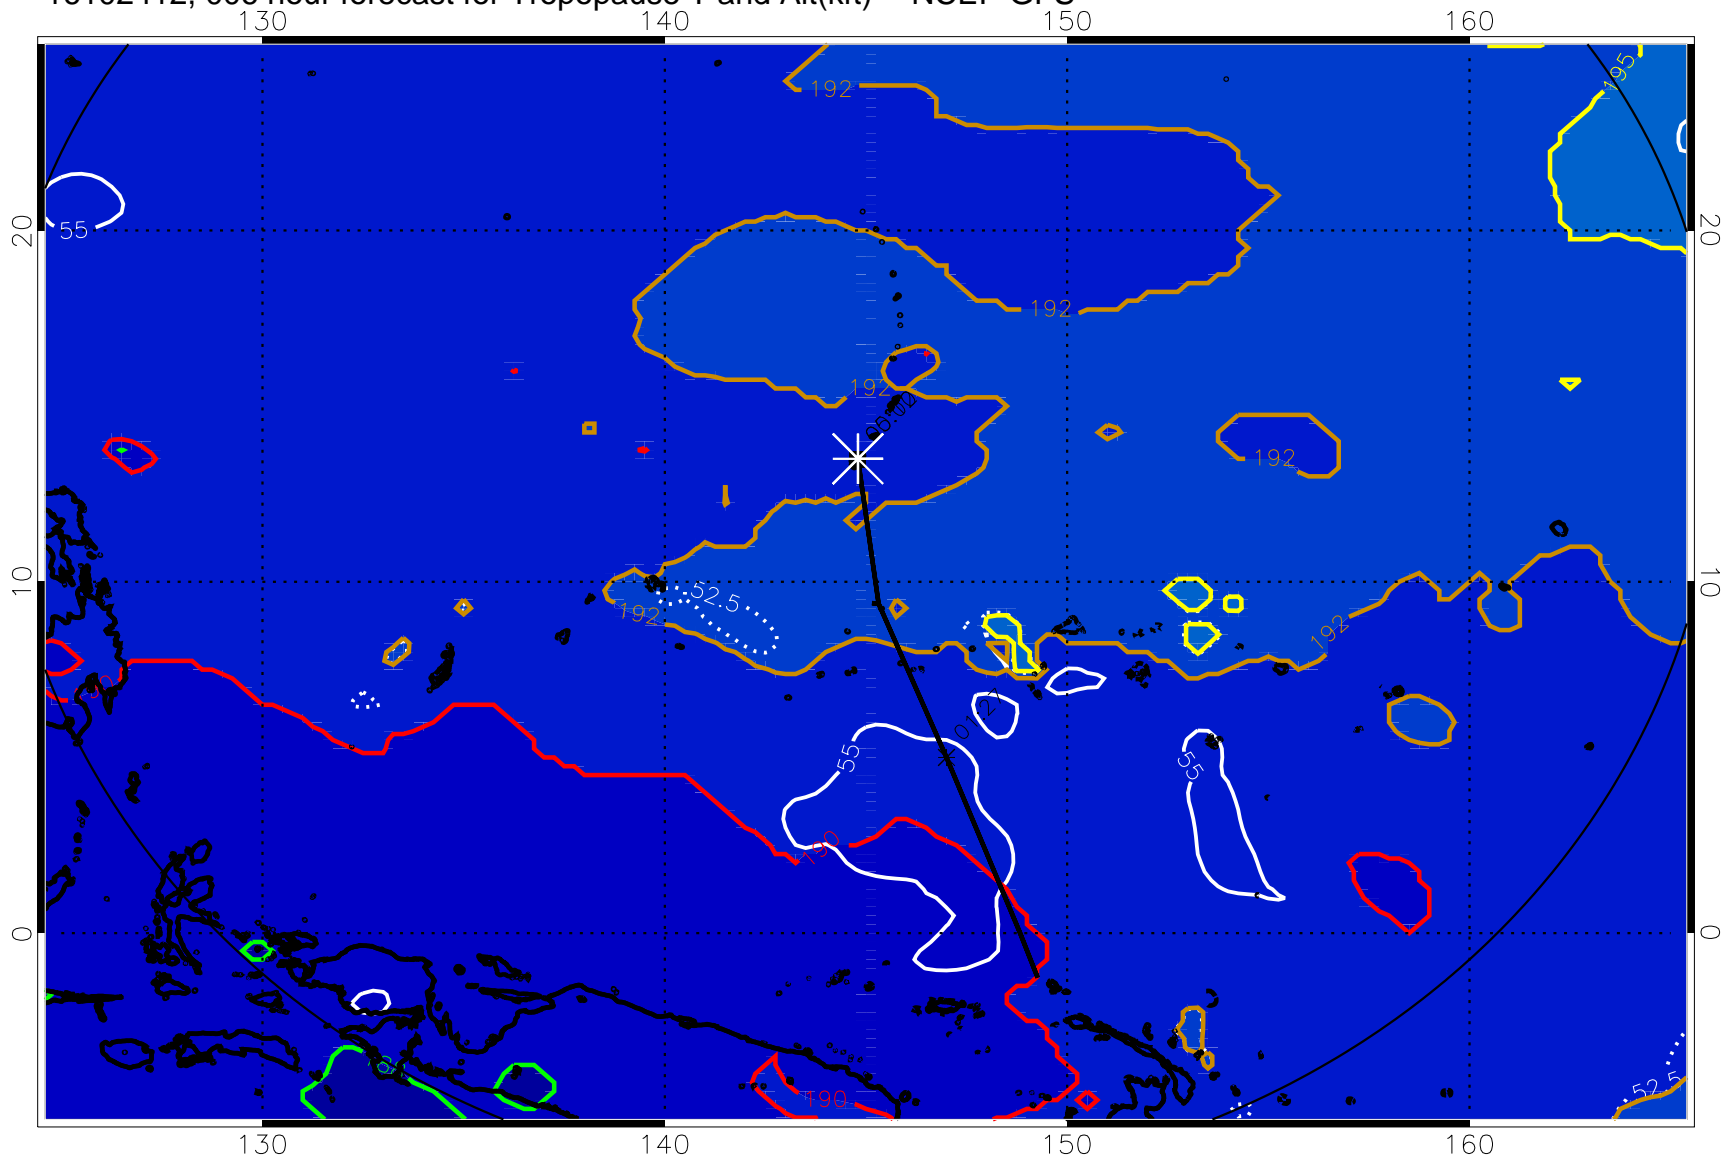

16102412, 006 hour forecast for Tropopause T and Alt(kft) -- NCEP GFS

190 200 210 220 230

Tropopause T, K

Tropopause Altitude in kft (white)

192.5K Isotherm 195K Isotherm
187.5K Isotherm 190K Isotherm

16102418, 012 hour forecast for Tropopause T and Alt(kft) -- NCEP GFS