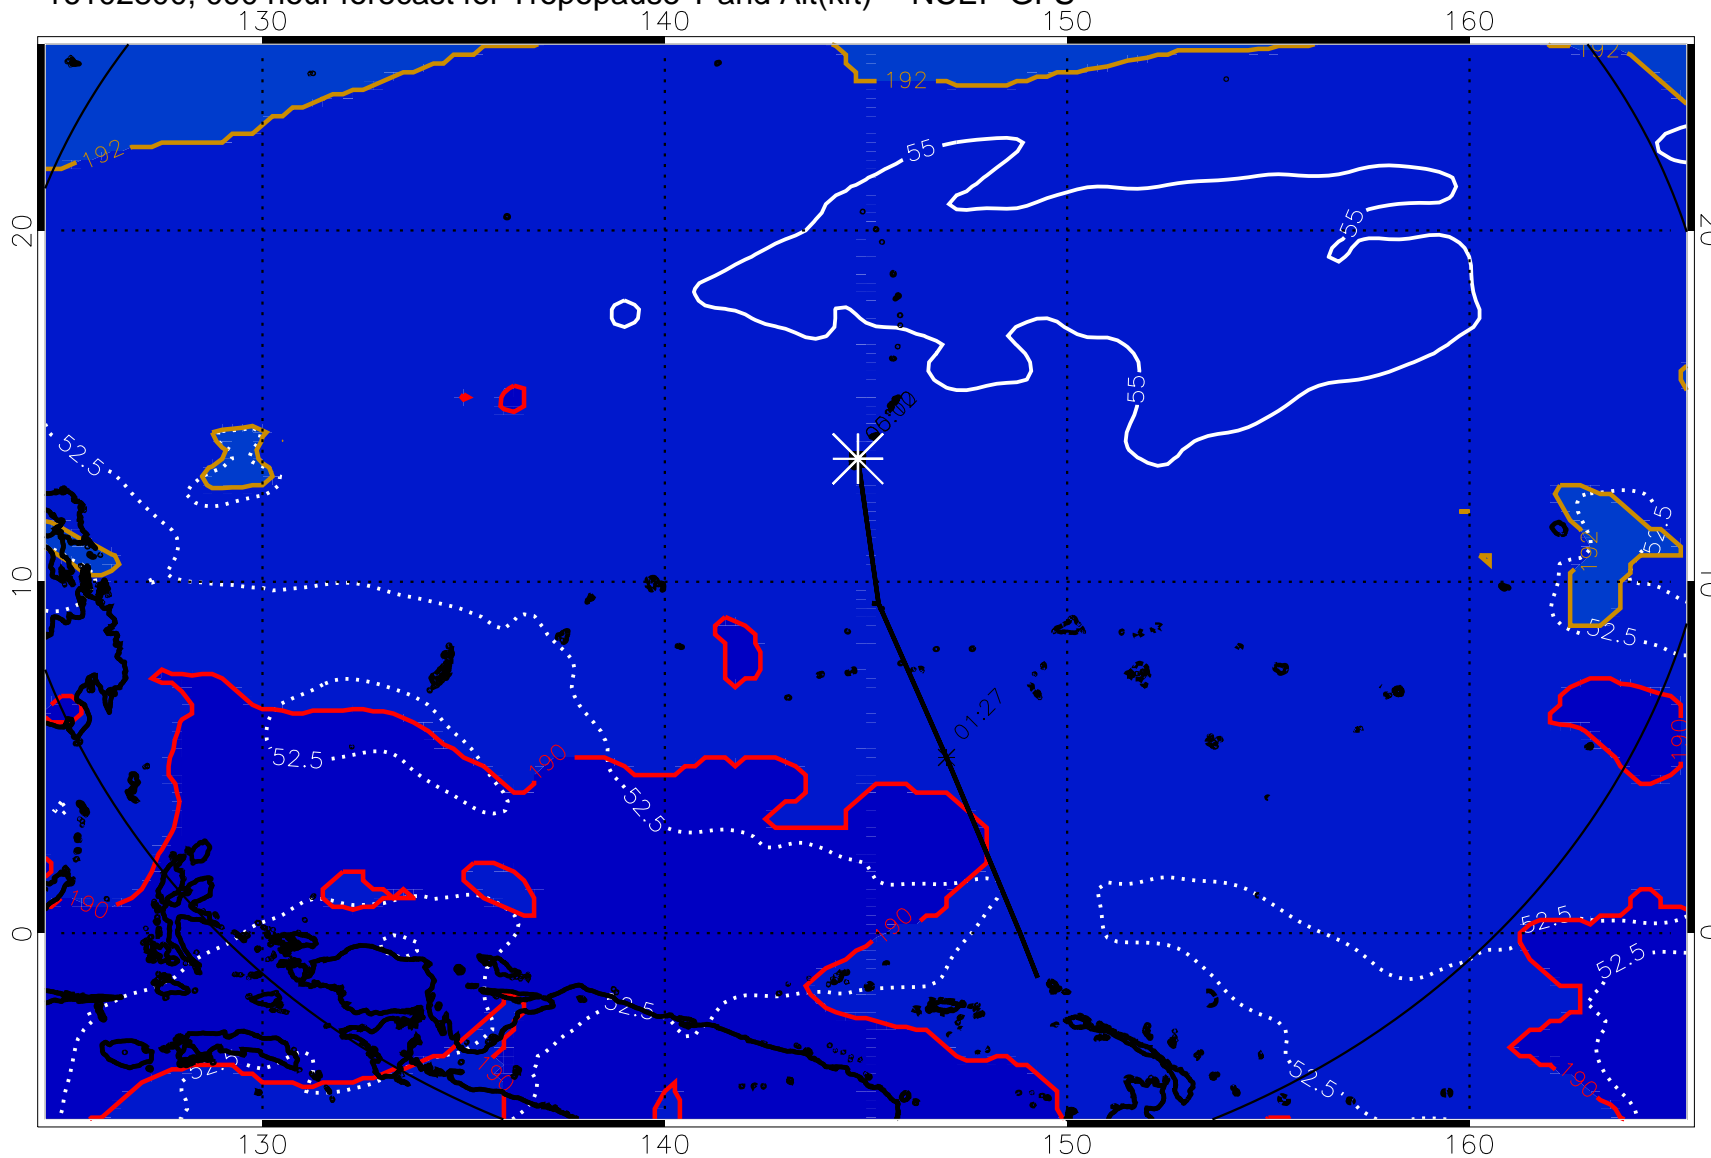

16102800, 090 hour forecast for Tropopause T and Alt(kft) -- NCEP GFS

190 200 210 220 230

Tropopause T, K

Tropopause Altitude in kft (white)

192.5K Isotherm 195K Isotherm
187.5K Isotherm 190K Isotherm