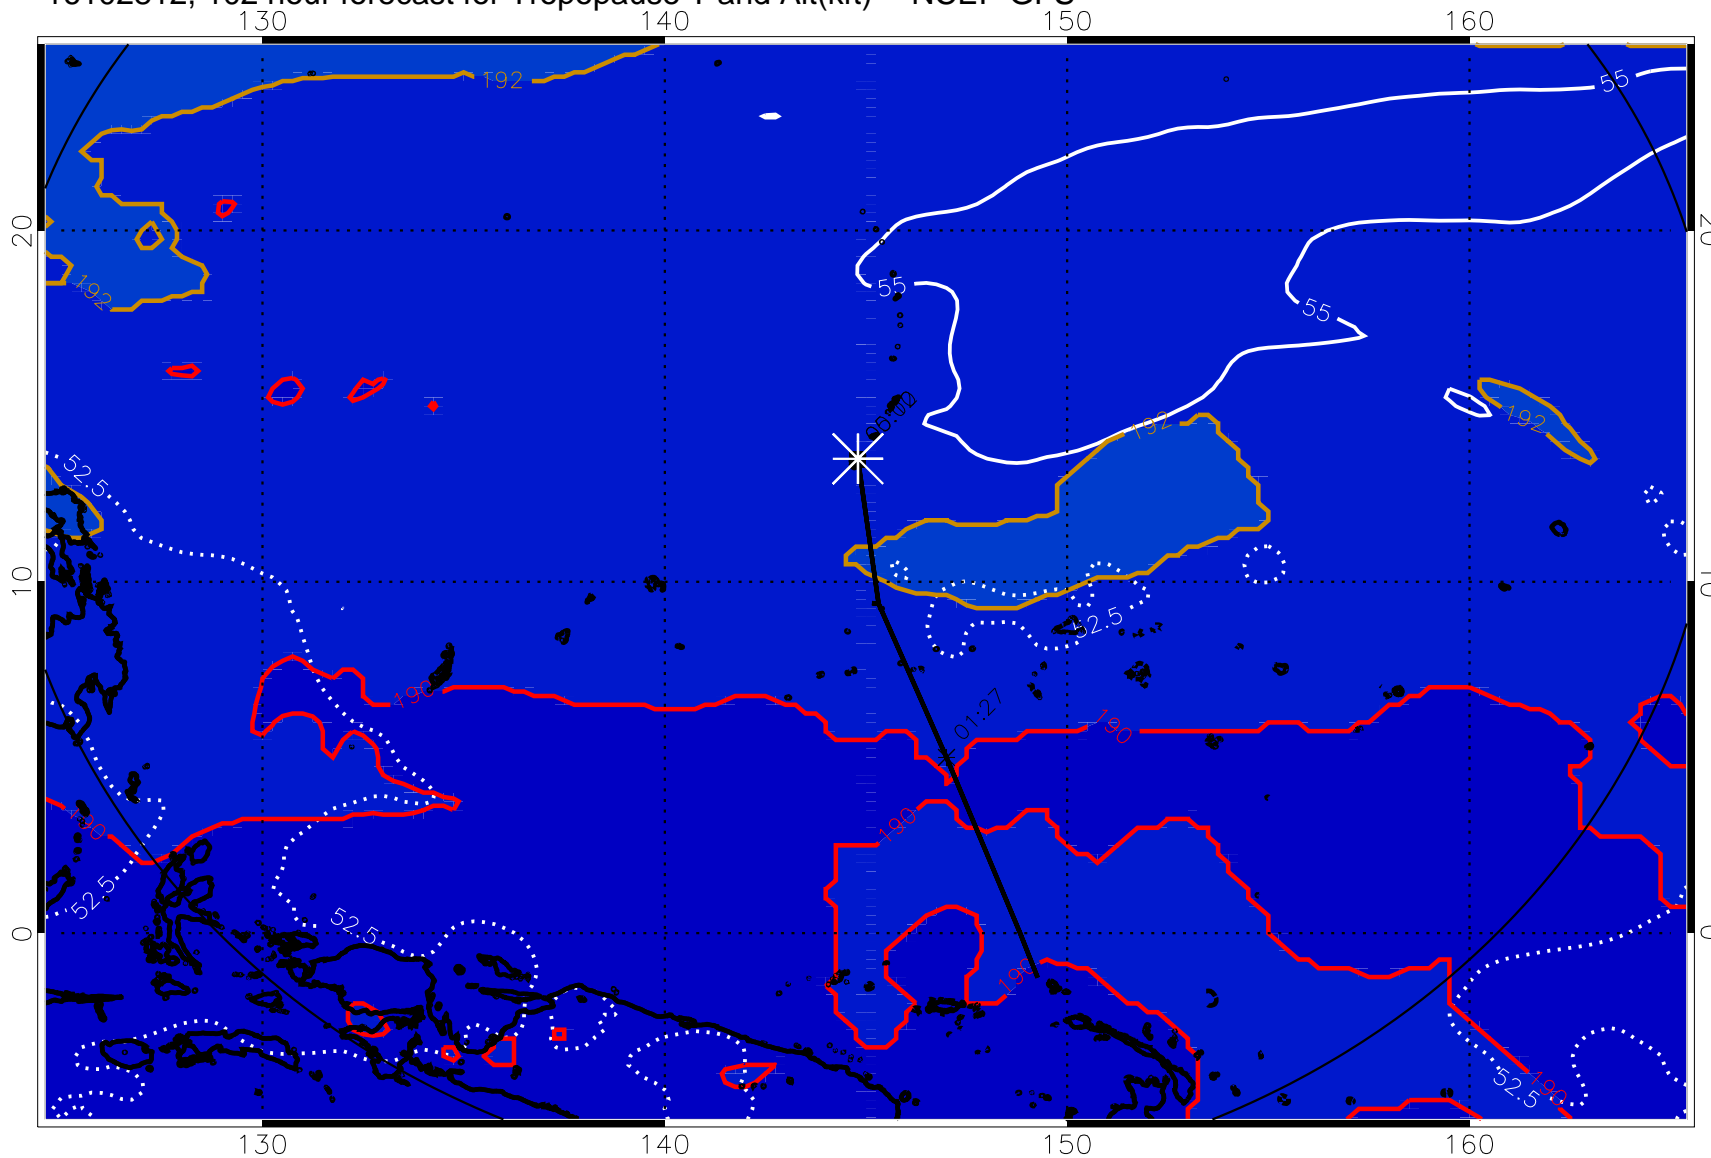

16102812, 102 hour forecast for Tropopause T and Alt(kft) -- NCEP GFS

190   200   210   220   230
Tropopause T, K

Tropopause Altitude in kft (white)

192.5K Isotherm   195K Isotherm
187.5K Isotherm   190K Isotherm