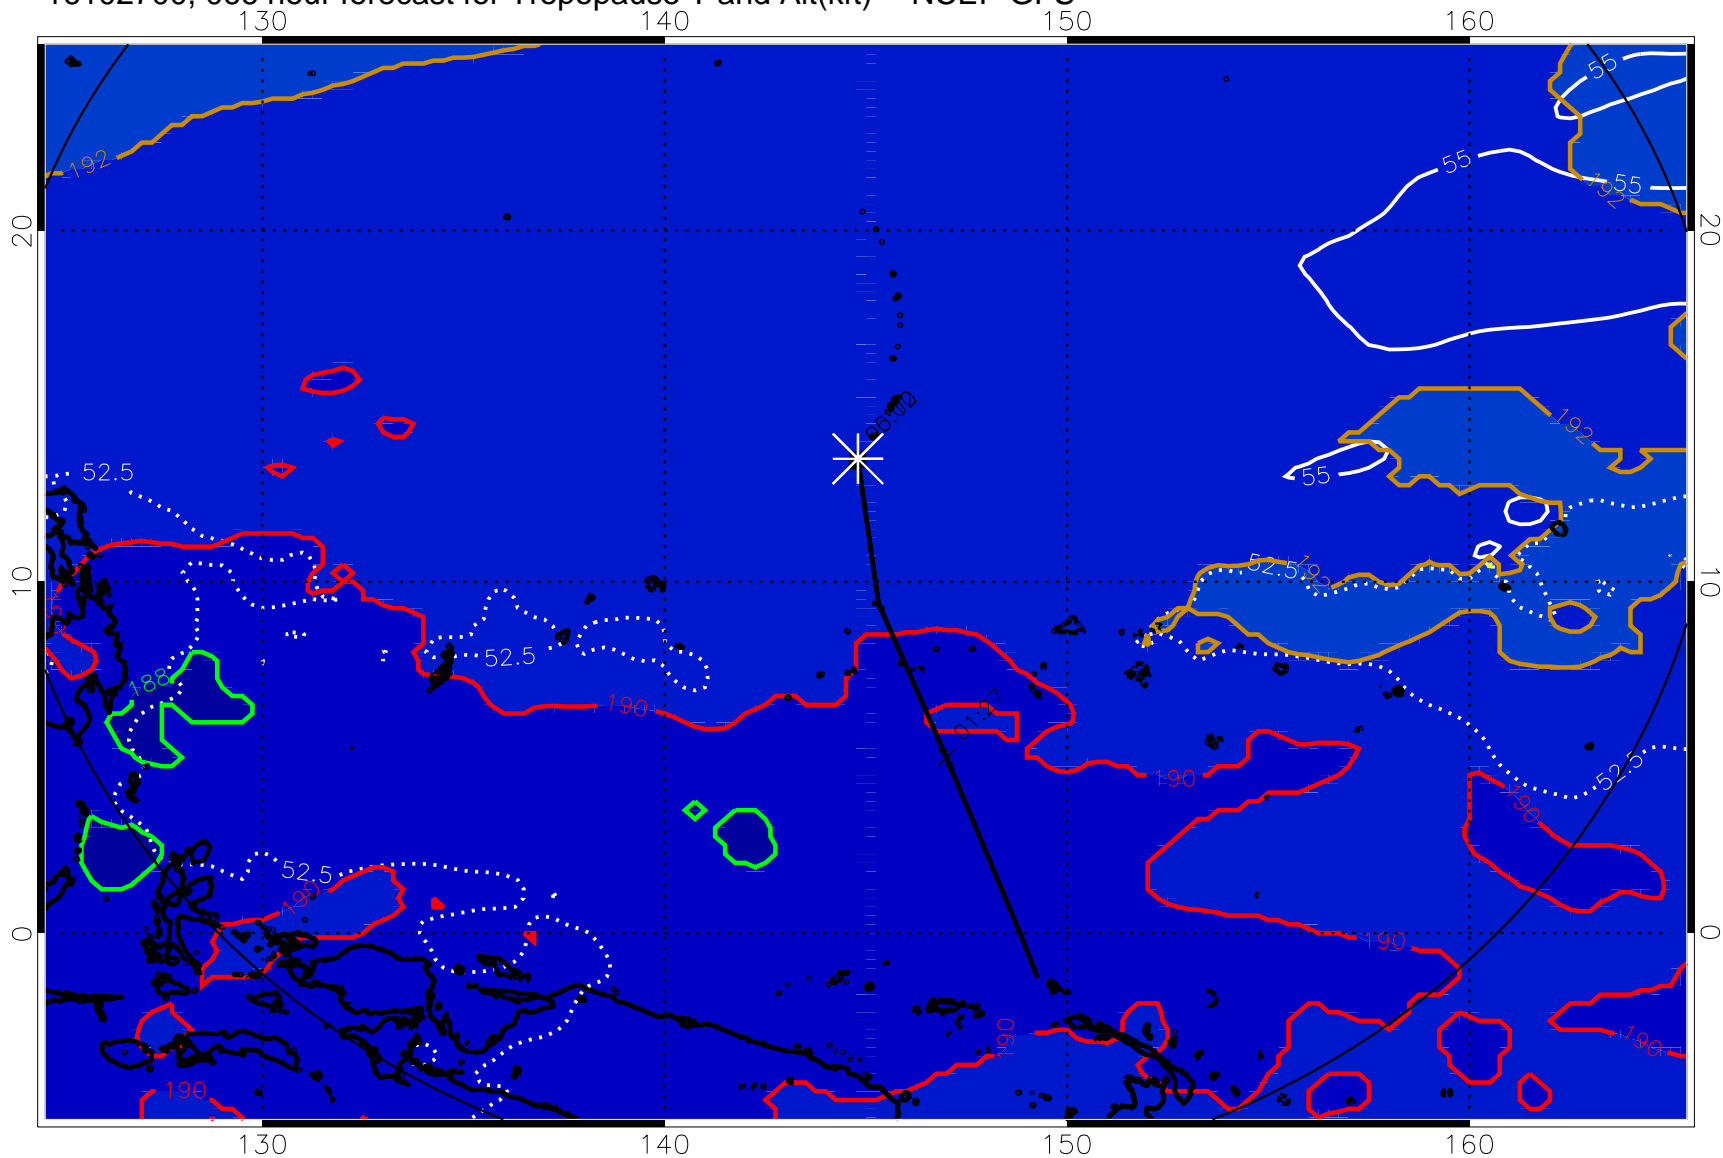

16102700, 066 hour forecast for Tropopause T and Alt(kft) -- NCEP GFS

Tropopause Altitude in kft (white)

192.5K Isotherm
195K Isotherm
187.5K Isotherm
190K Isotherm