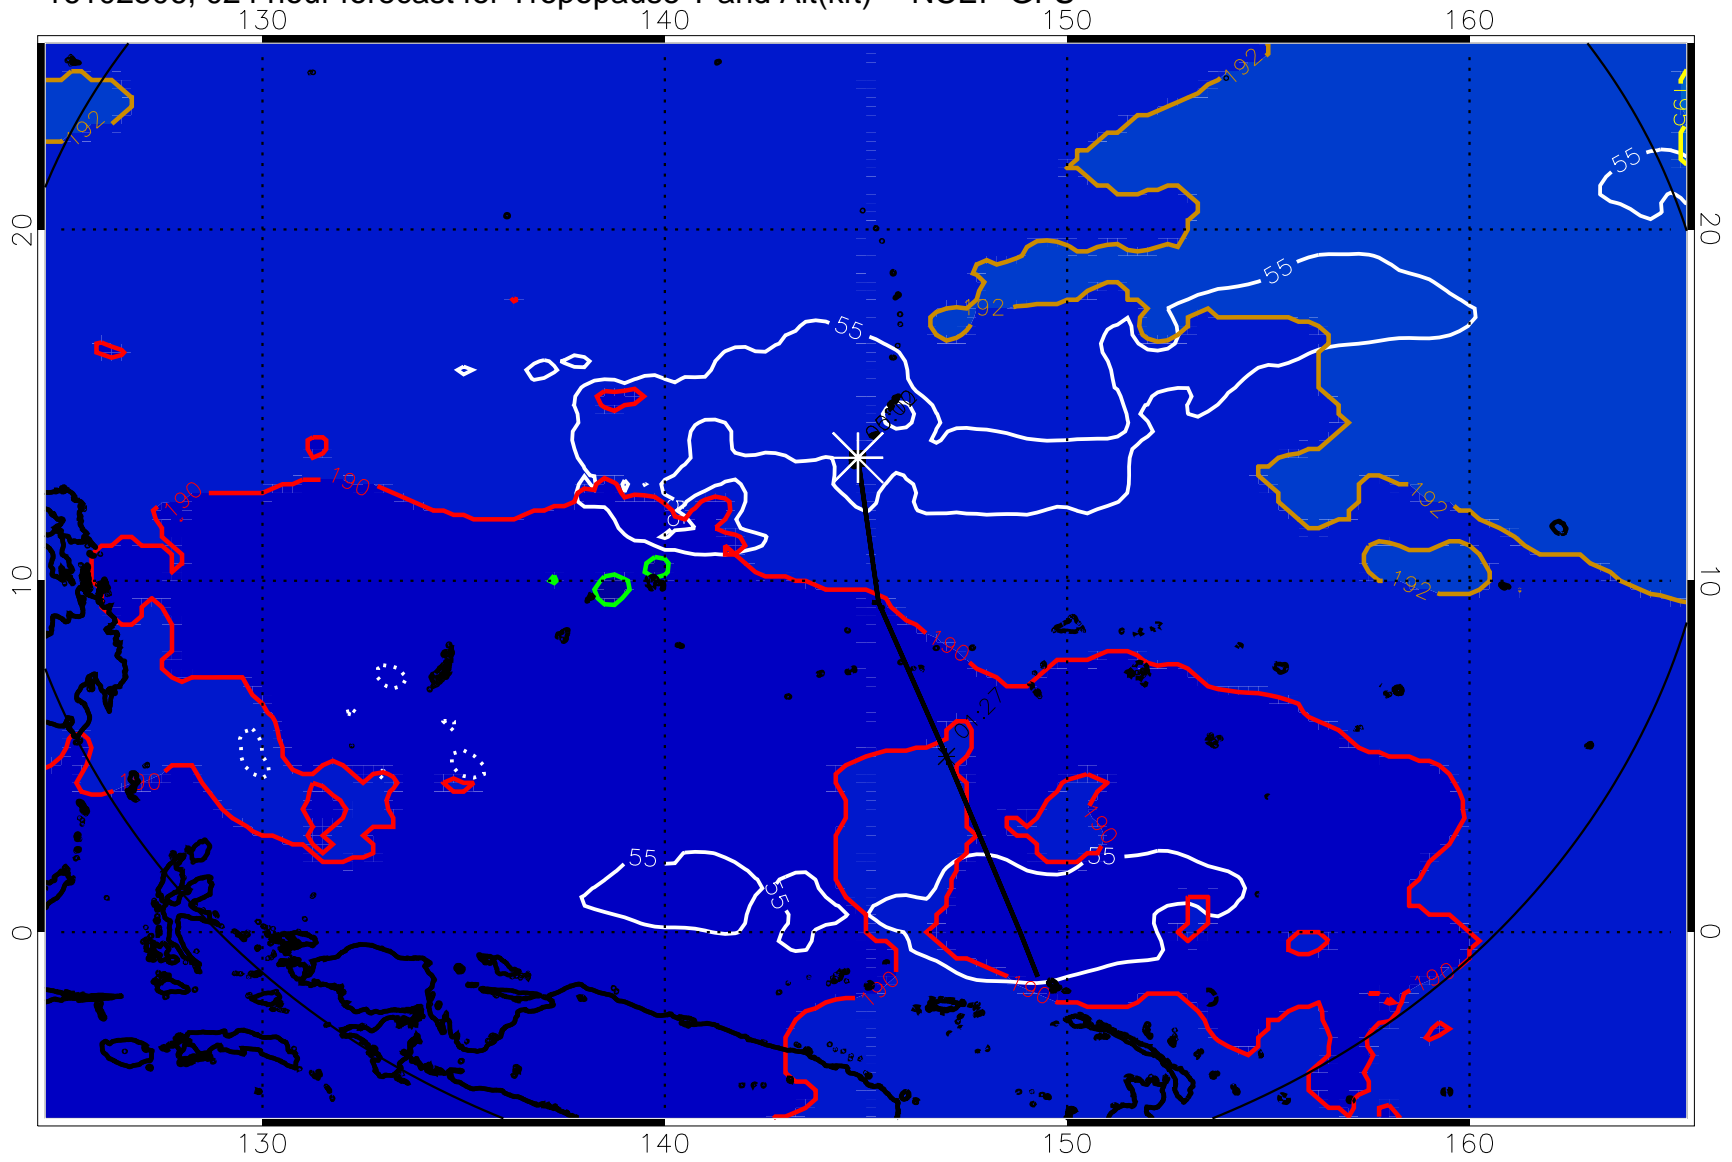

16102506, 024 hour forecast for Tropopause T and Alt(kft) -- NCEP GFS

190   200   210   220   230
Tropopause T, K

Tropopause Altitude in kft (white)

192.5K Isotherm   195K Isotherm
187.5K Isotherm   190K Isotherm