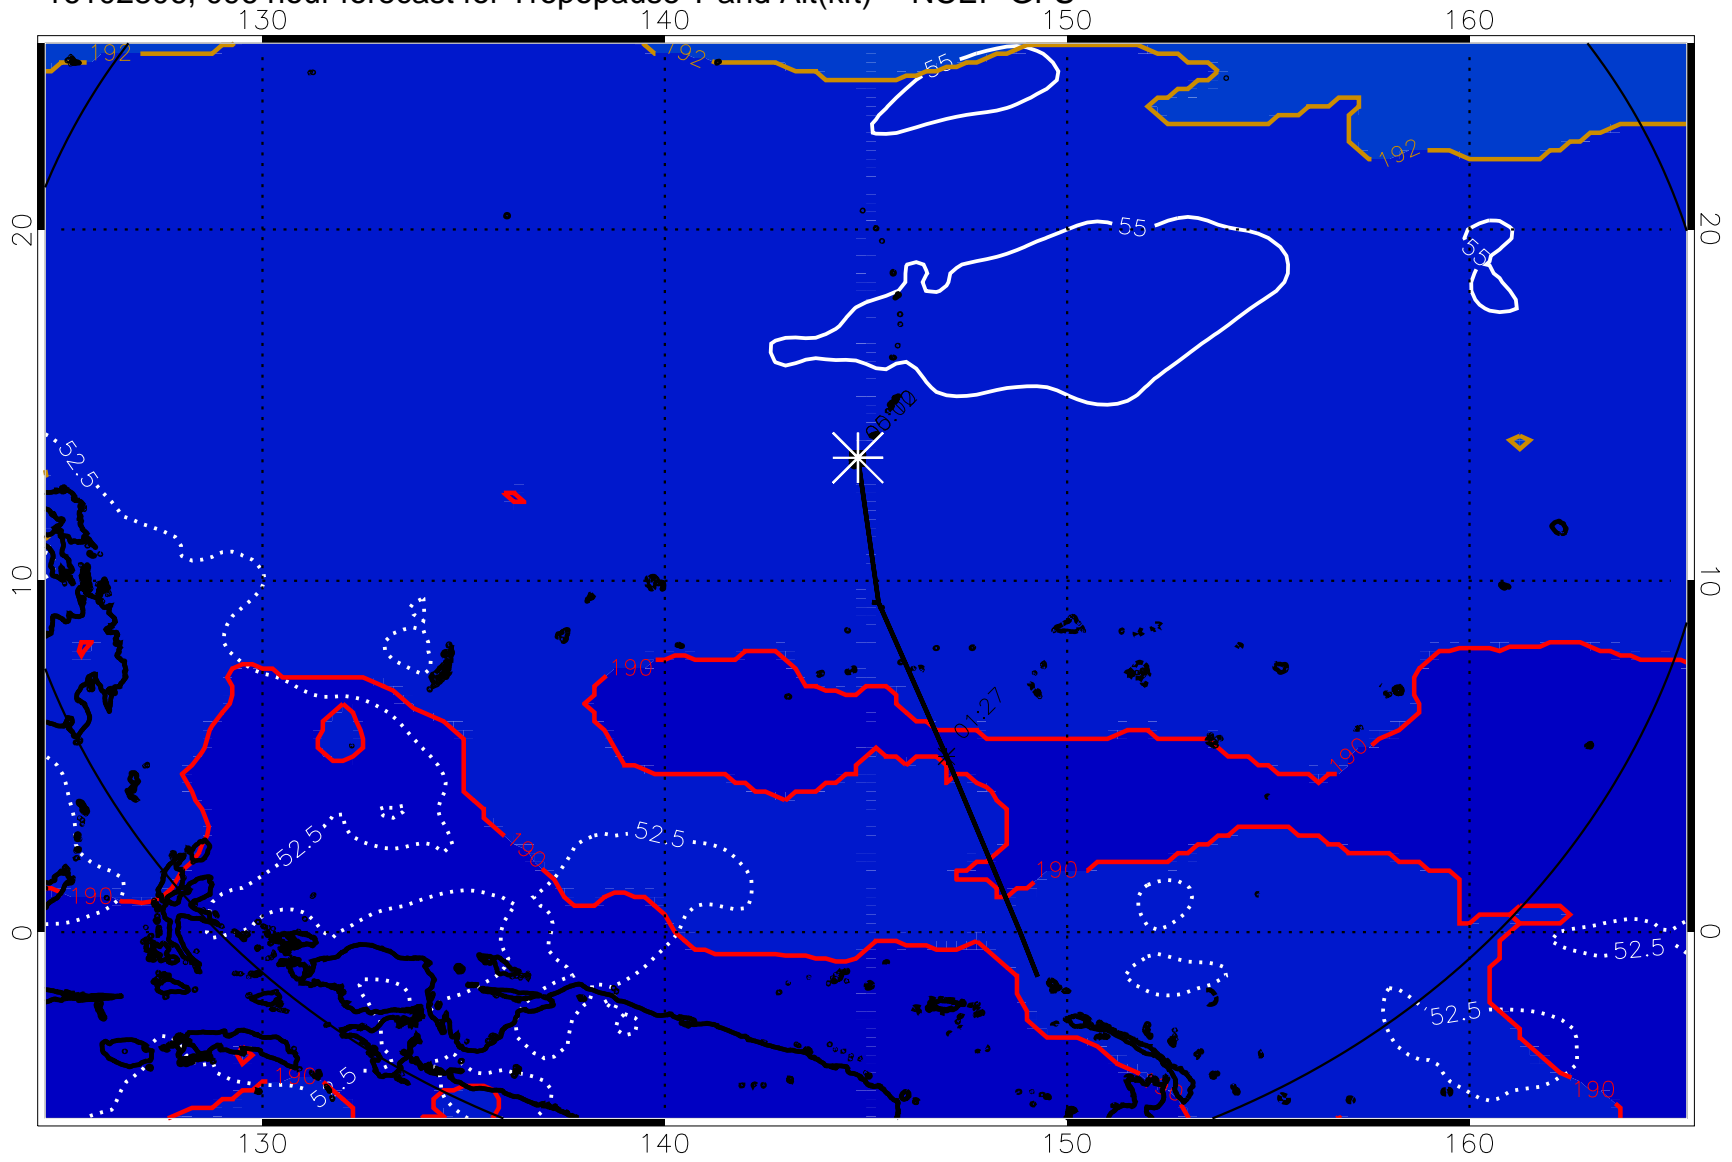

16102806, 096 hour forecast for Tropopause T and Alt(kft) -- NCEP GFS

190 200 210 220 230
Tropopause T, K

Tropopause Altitude in kft (white)

192.5K Isotherm 195K Isotherm
187.5K Isotherm 190K Isotherm