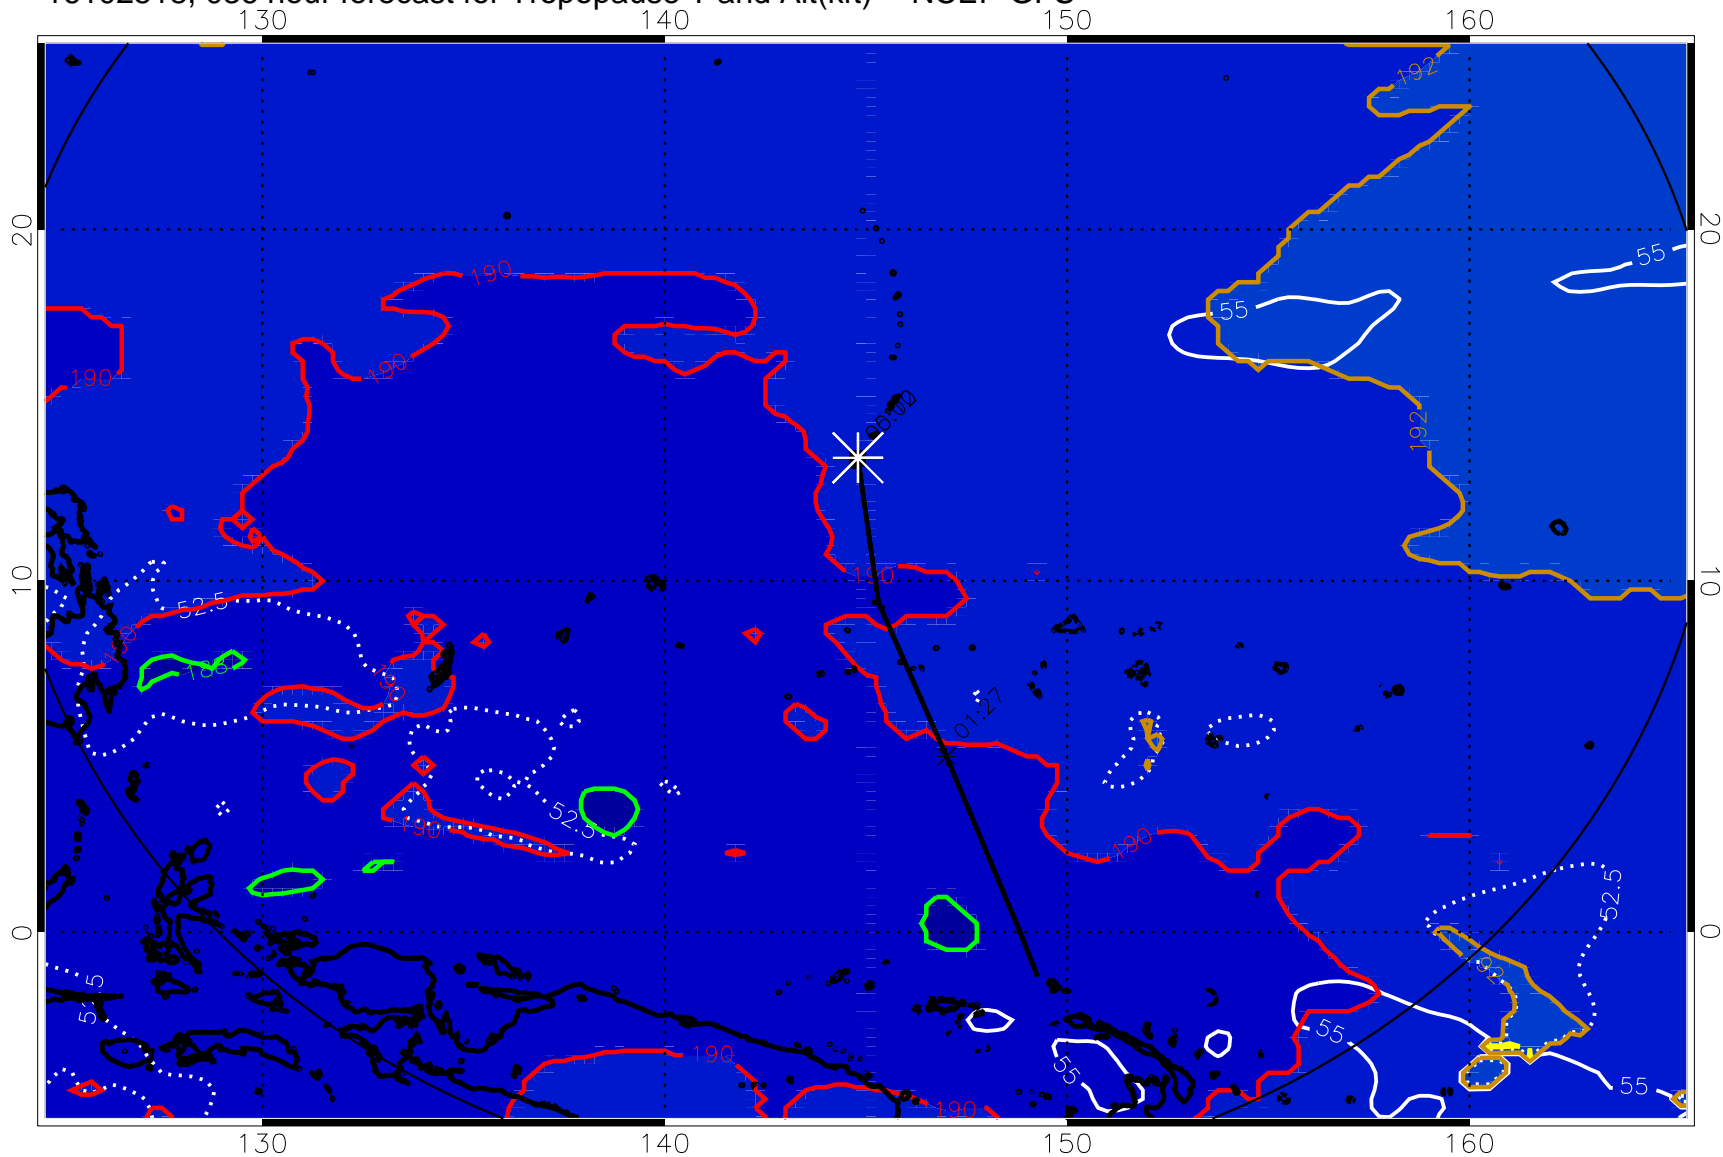

16102518, 036 hour forecast for Tropopause T and Alt(kft) -- NCEP GFS

Tropopause T, K

Tropopause Altitude in kft (white)

192.5K Isotherm 195K Isotherm
187.5K Isotherm 190K Isotherm