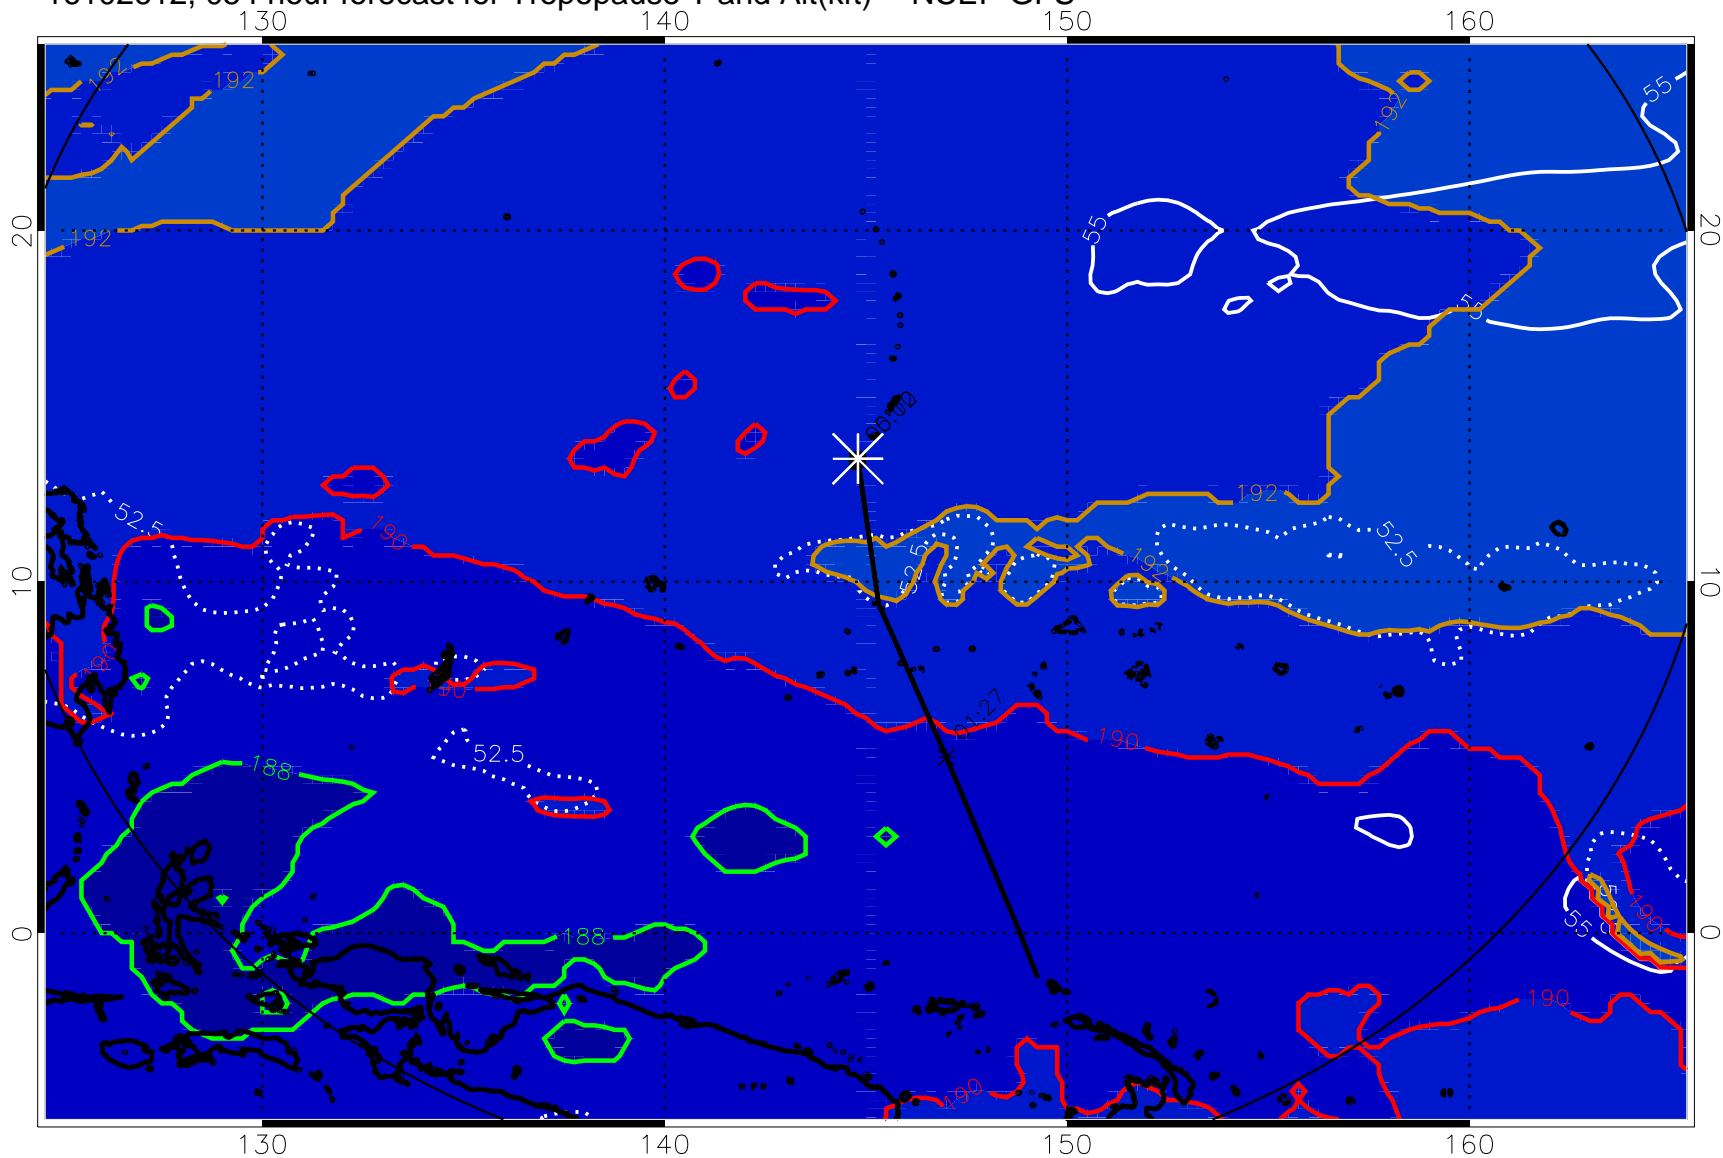

16102612, 054 hour forecast for Tropopause T and Alt(kft) -- NCEP GFS

190 200 210 220 230

Tropopause T, K

Tropopause Altitude in kft (white)

192.5K Isotherm 195K Isotherm
187.5K Isotherm 190K Isotherm