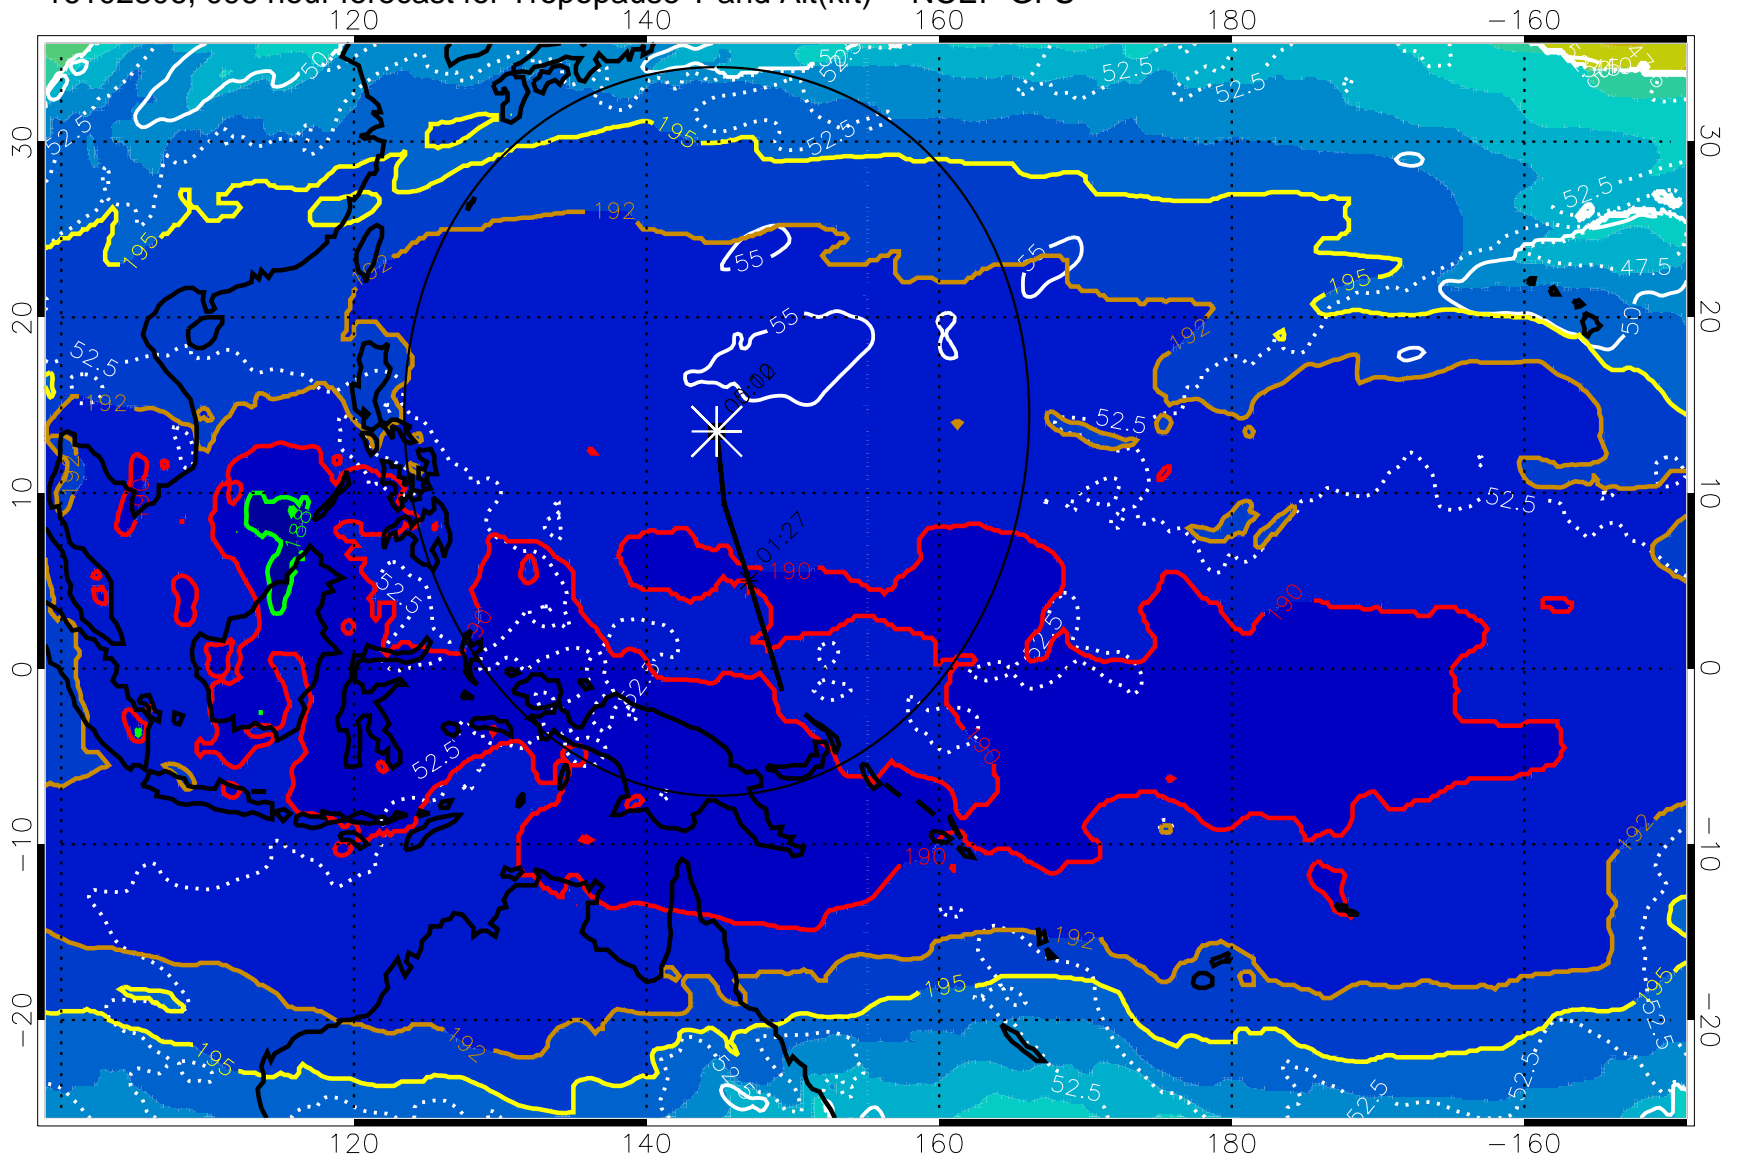

Range ring of 2304 km

16102800, 090 hour forecast for Tropopause T and Alt(kft) -- NCEP GFS

190 200 210 220 230

Tropopause T, K

Tropopause Altitude in kft (white)

192.5K Isotherm 195K Isotherm  
187.5K Isotherm 190K Isotherm

Range ring of 2304 km

16102806, 096 hour forecast for Tropopause T and Alt(kft) -- NCEP GFS

190 200 210 220 230

Tropopause T, K

Tropopause Altitude in kft (white)

192.5K Isotherm 195K Isotherm

187.5K Isotherm 190K Isotherm