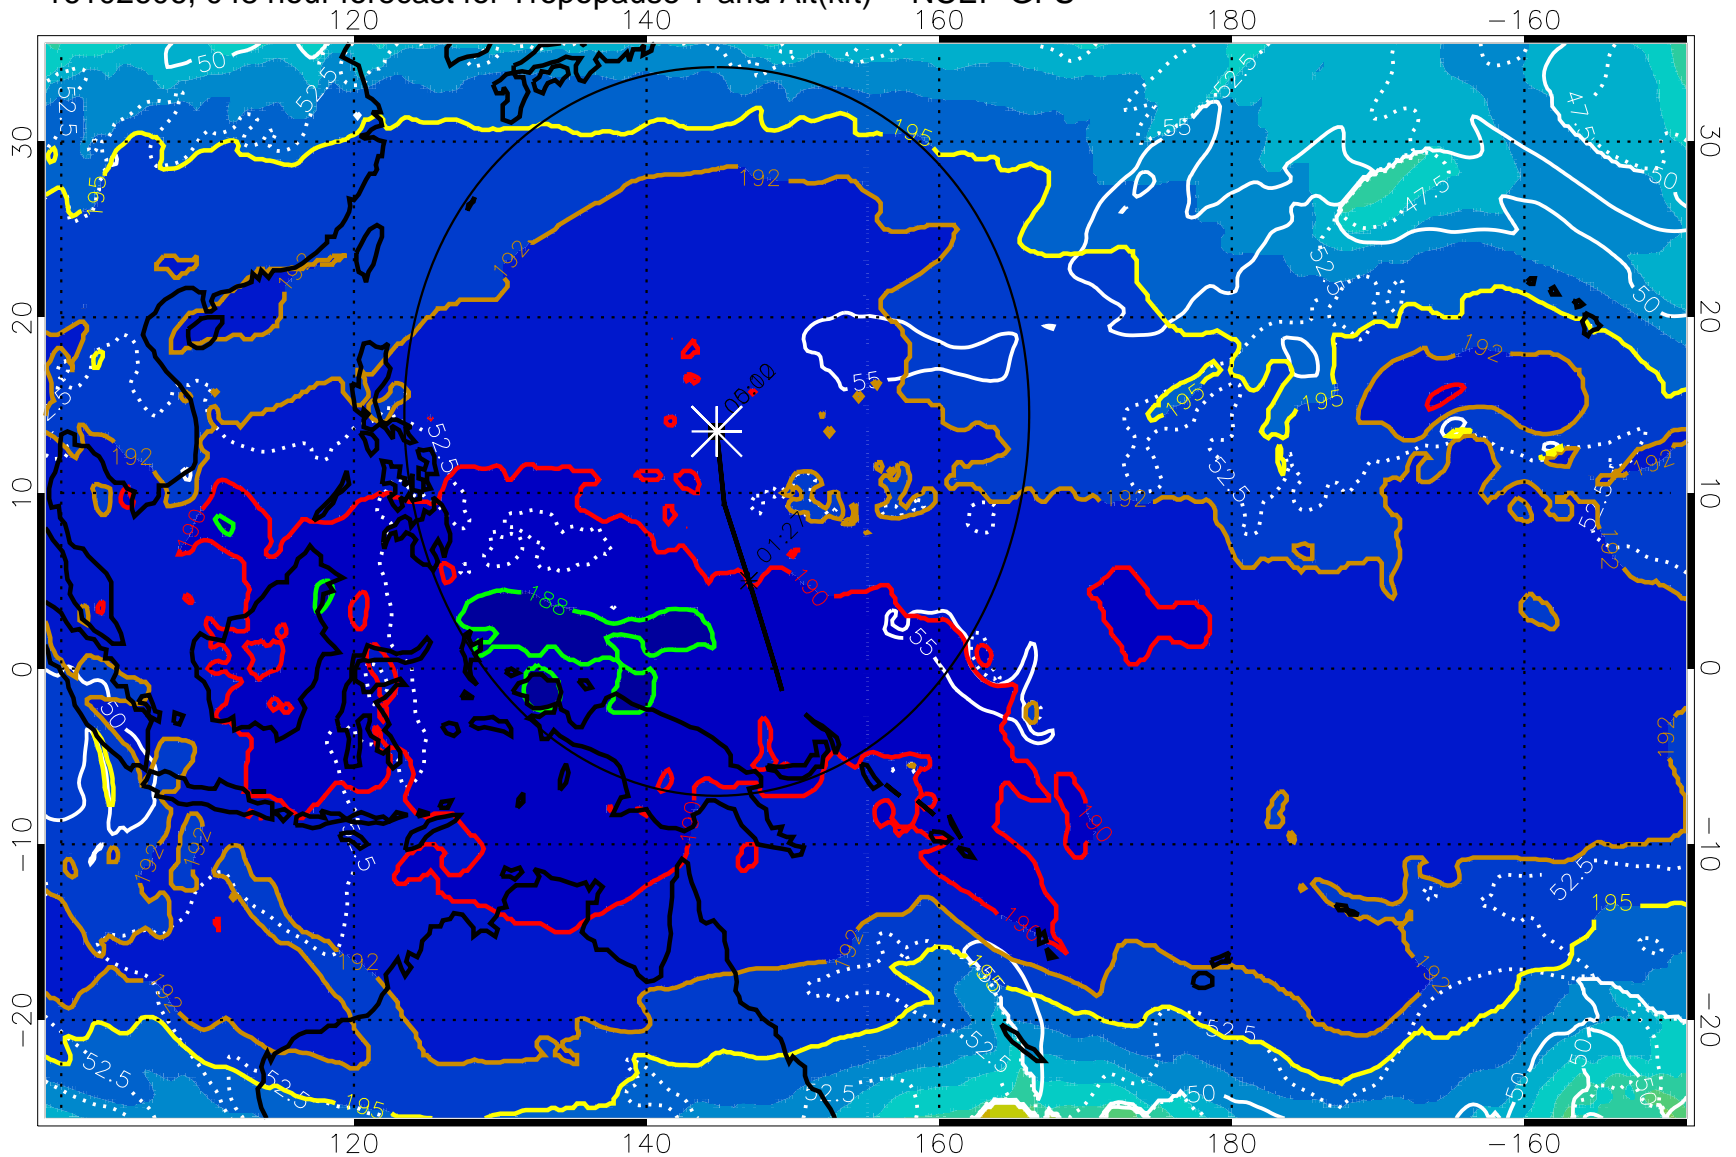

16102606, 048 hour forecast for Tropopause T and Alt(kft) -- NCEP GFS

190 200 210 220 230

Tropopause T, K

Tropopause Altitude in kft (white)

192.5K Isotherm 195K Isotherm

187.5K Isotherm 190K Isotherm

Range ring of 2304 km