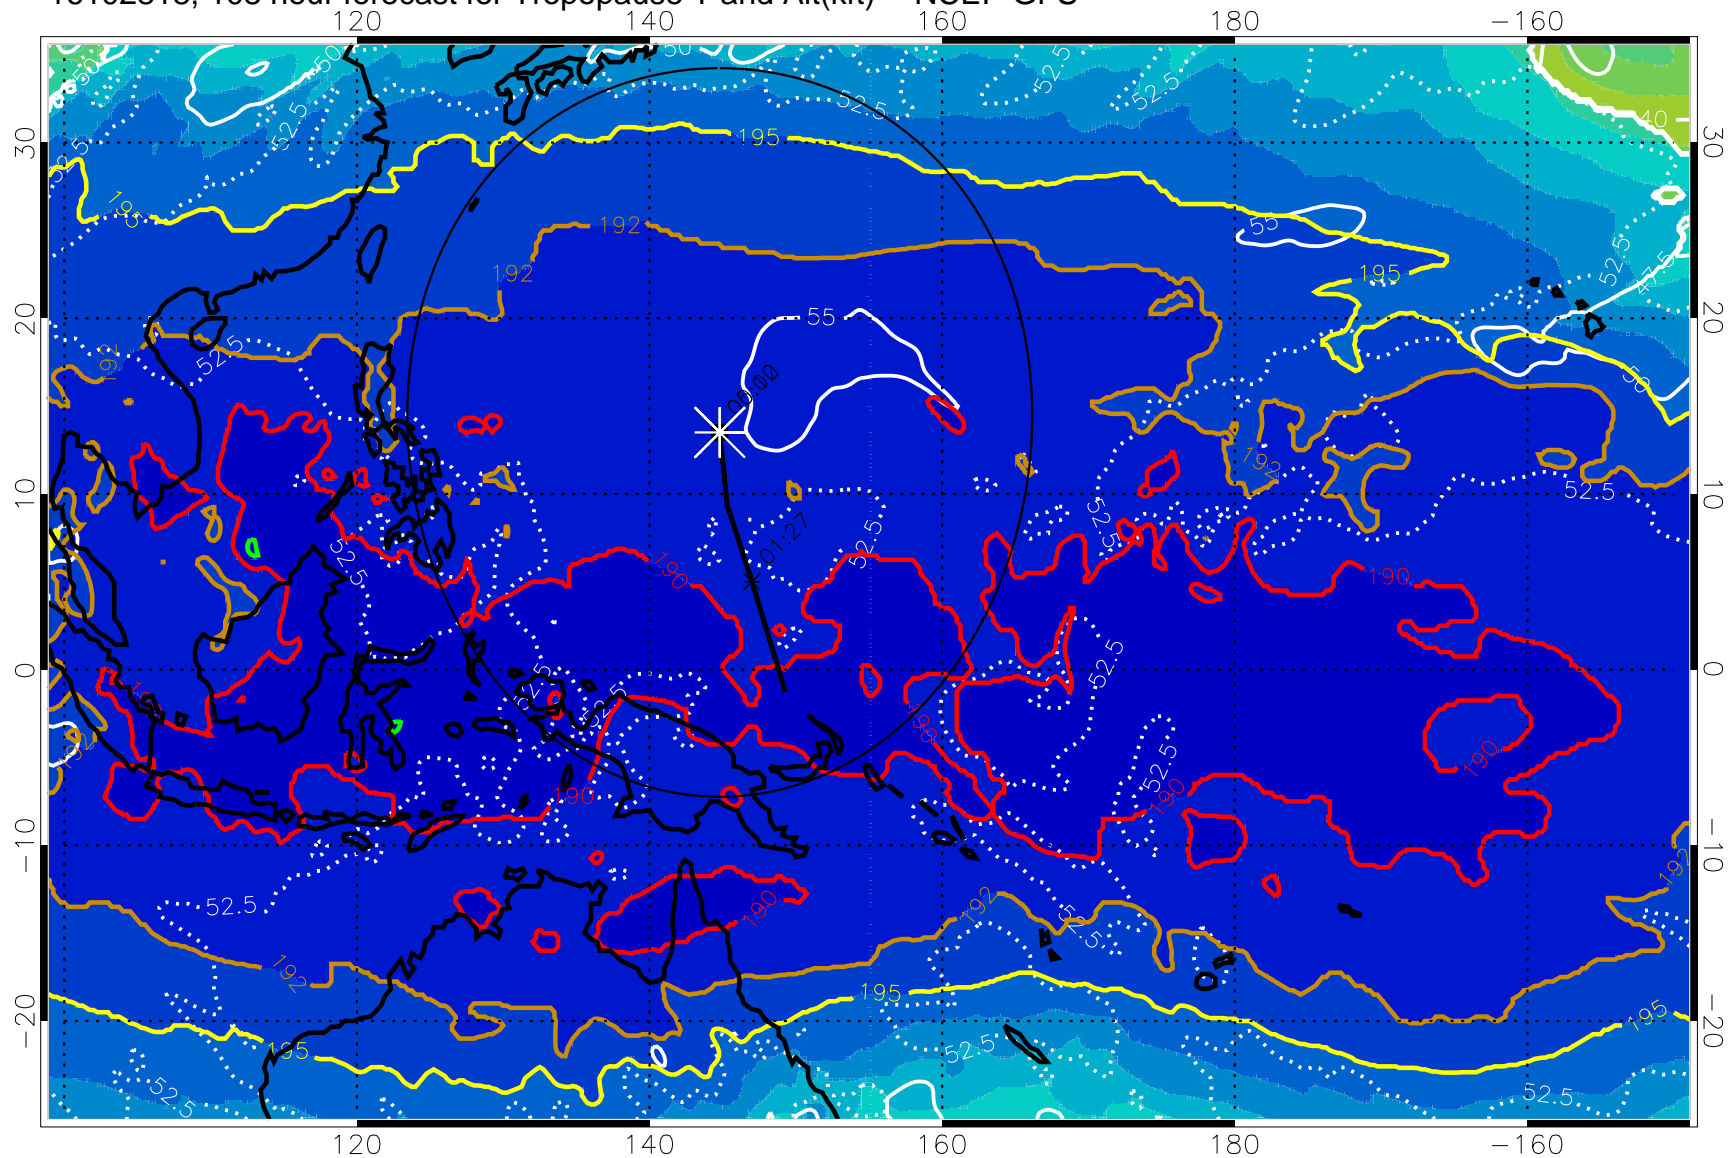

Range ring of 2304 km

16102812, 102 hour forecast for Tropopause T and Alt(kft) -- NCEP GFS

190 200 210 220 230  
Tropopause T, K

Tropopause Altitude in kft (white)

192.5K Isotherm 195K Isotherm  
187.5K Isotherm 190K Isotherm

Range ring of 2304 km

16102818, 108 hour forecast for Tropopause T and Alt(kft) -- NCEP GFS

190 200 210 220 230  
Tropopause T, K

Tropopause Altitude in kft (white)

192.5K Isotherm 195K Isotherm  
187.5K Isotherm 190K Isotherm