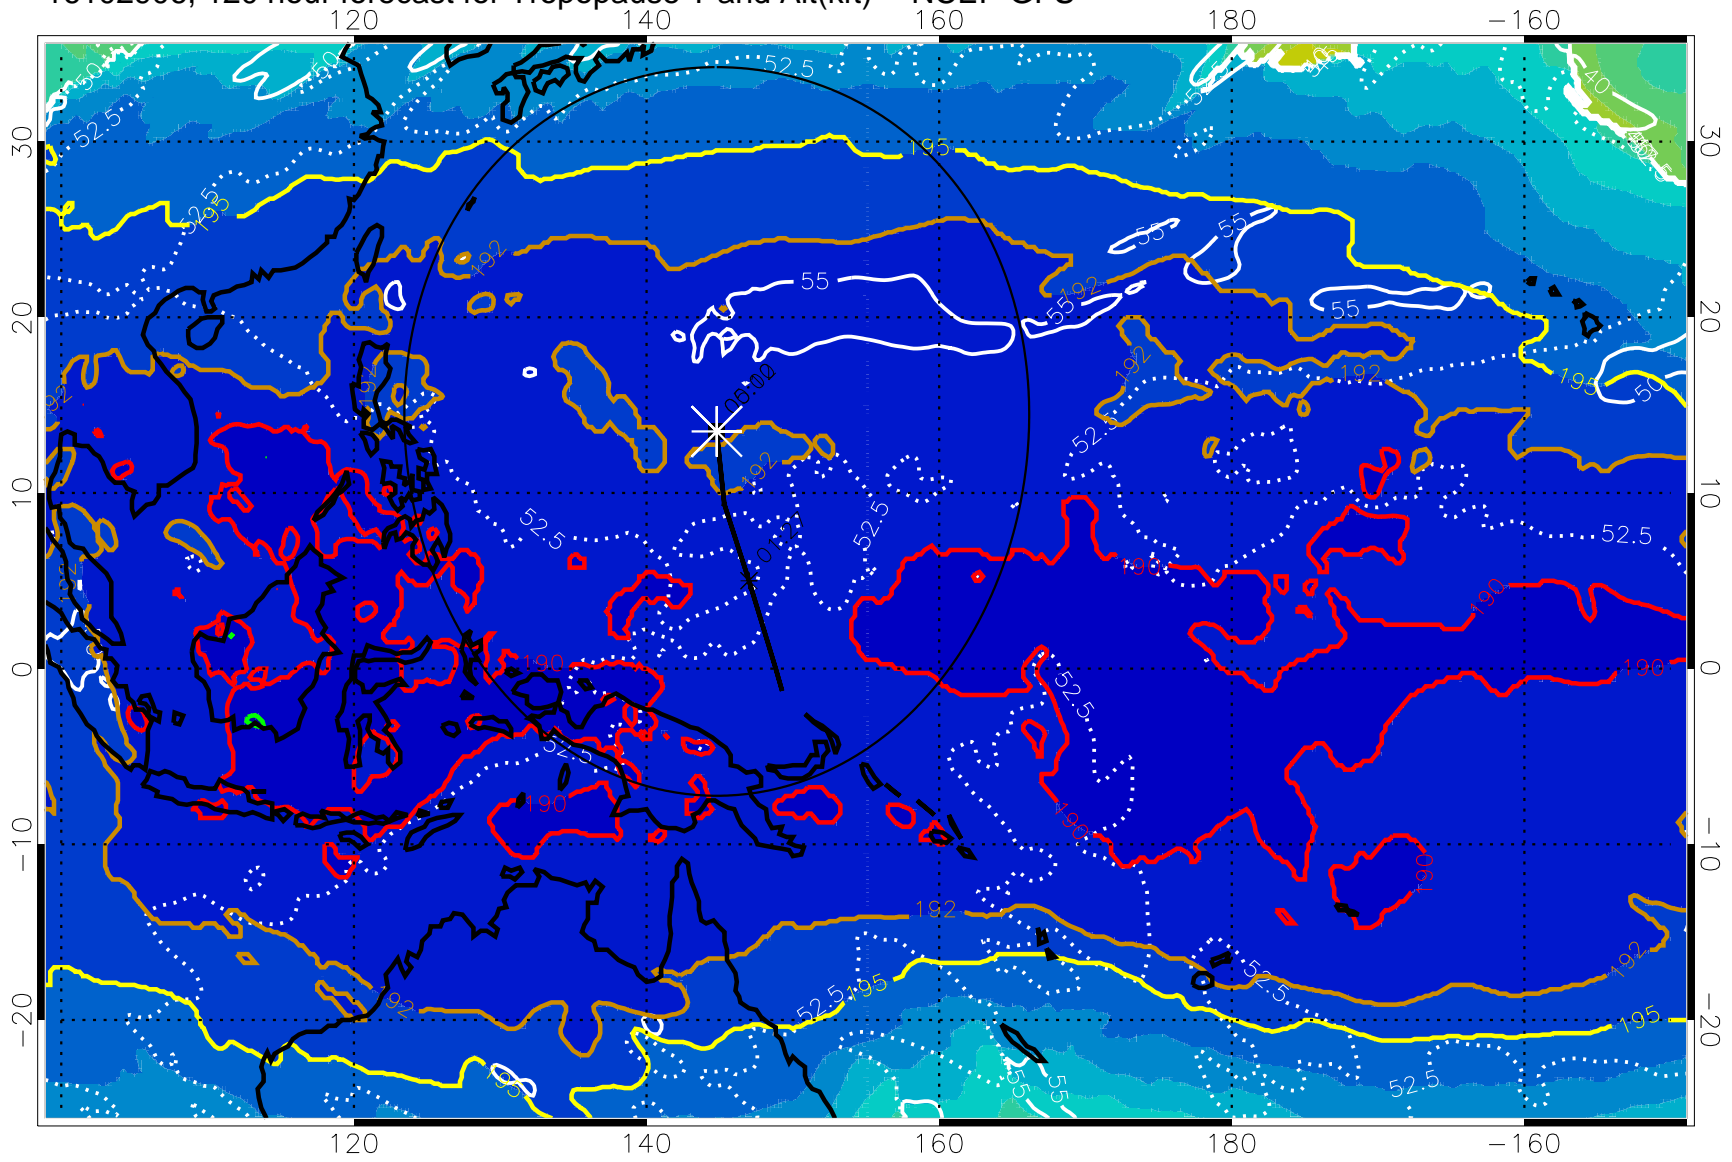

16102906, 120 hour forecast for Tropopause T and Alt(kft) -- NCEP GFS

190 200 210 220 230

Tropopause T, K

Tropopause Altitude in kft (white)

192.5K Isotherm 195K Isotherm

187.5K Isotherm 190K Isotherm

Range ring of 2304 km