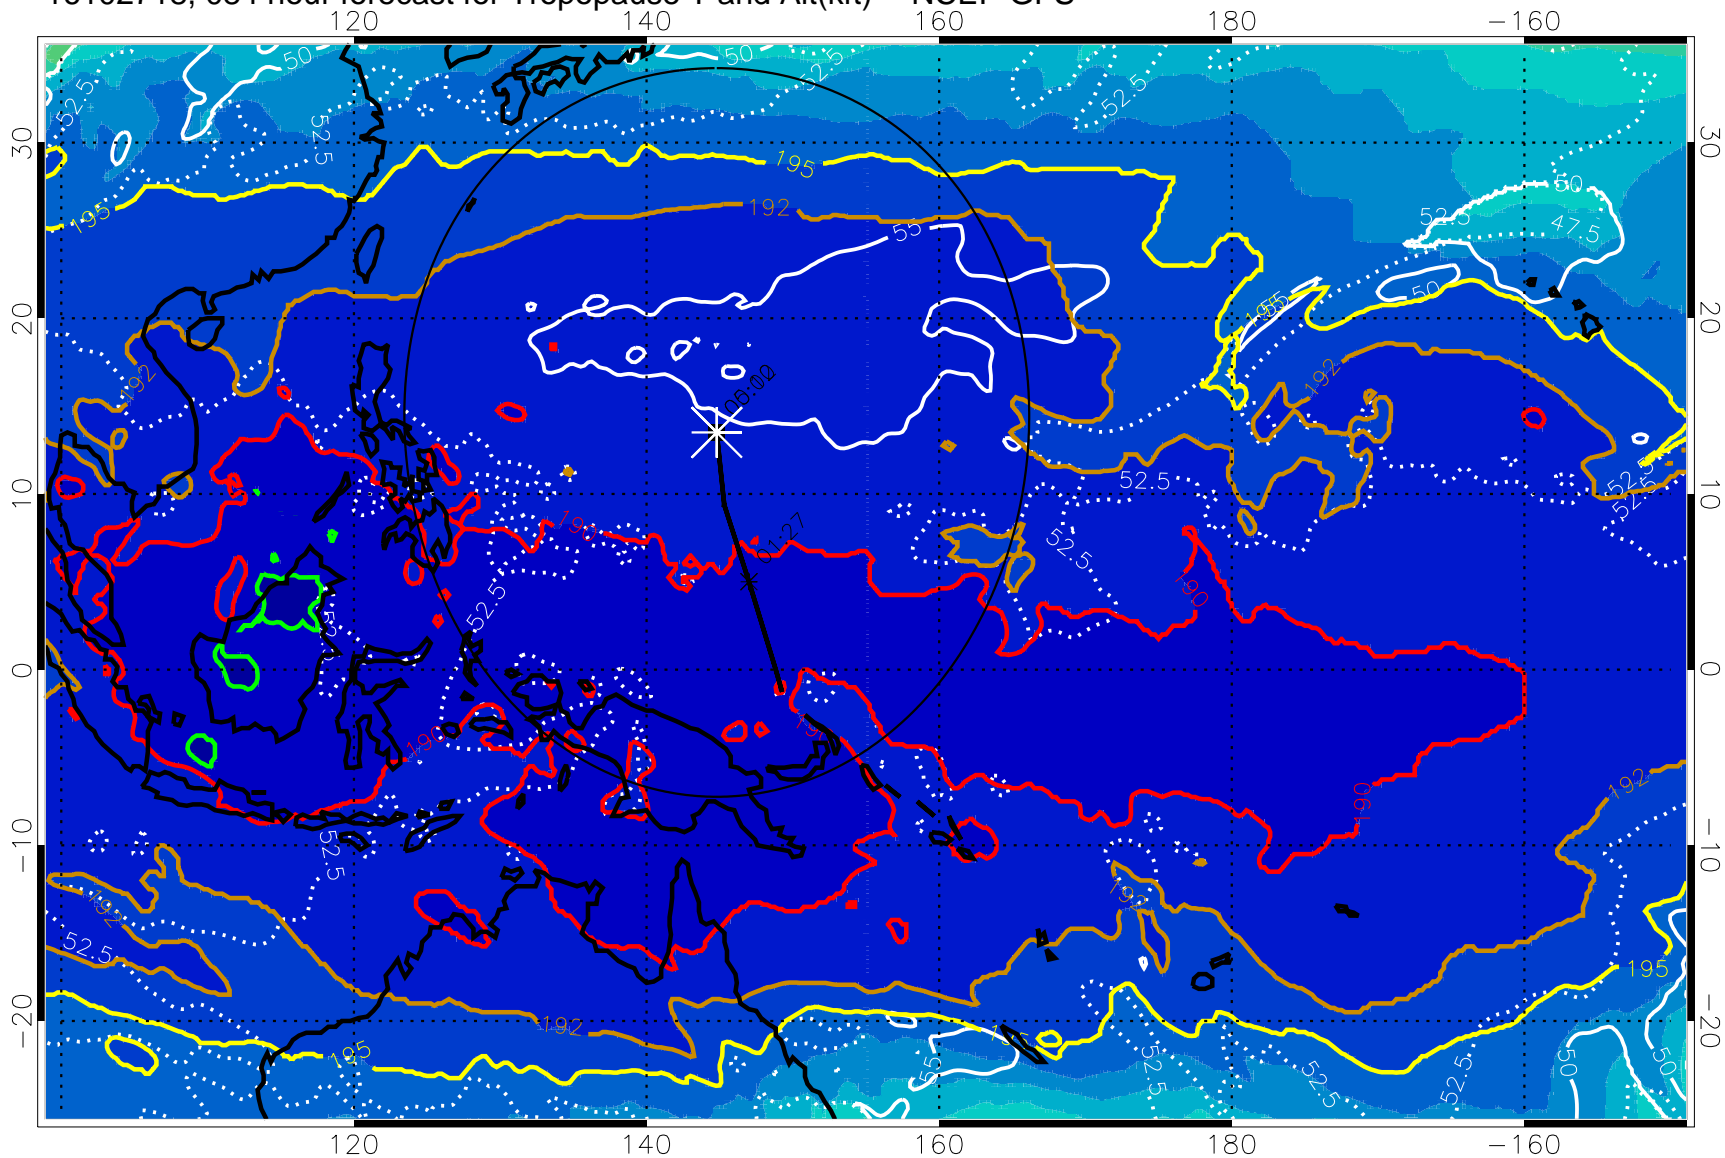

Range ring of 2304 km

16102712, 078 hour forecast for Tropopause T and Alt(kft) -- NCEP GFS

190 200 210 220 230

Tropopause T, K

Tropopause Altitude in kft (white)

192.5K Isotherm 195K Isotherm

187.5K Isotherm 190K Isotherm

Range ring of 2304 km

16102718, 084 hour forecast for Tropopause T and Alt(kft) -- NCEP GFS

190 200 210 220 230  
Tropopause T, K

Tropopause Altitude in kft (white)

192.5K Isotherm 195K Isotherm  
187.5K Isotherm 190K Isotherm