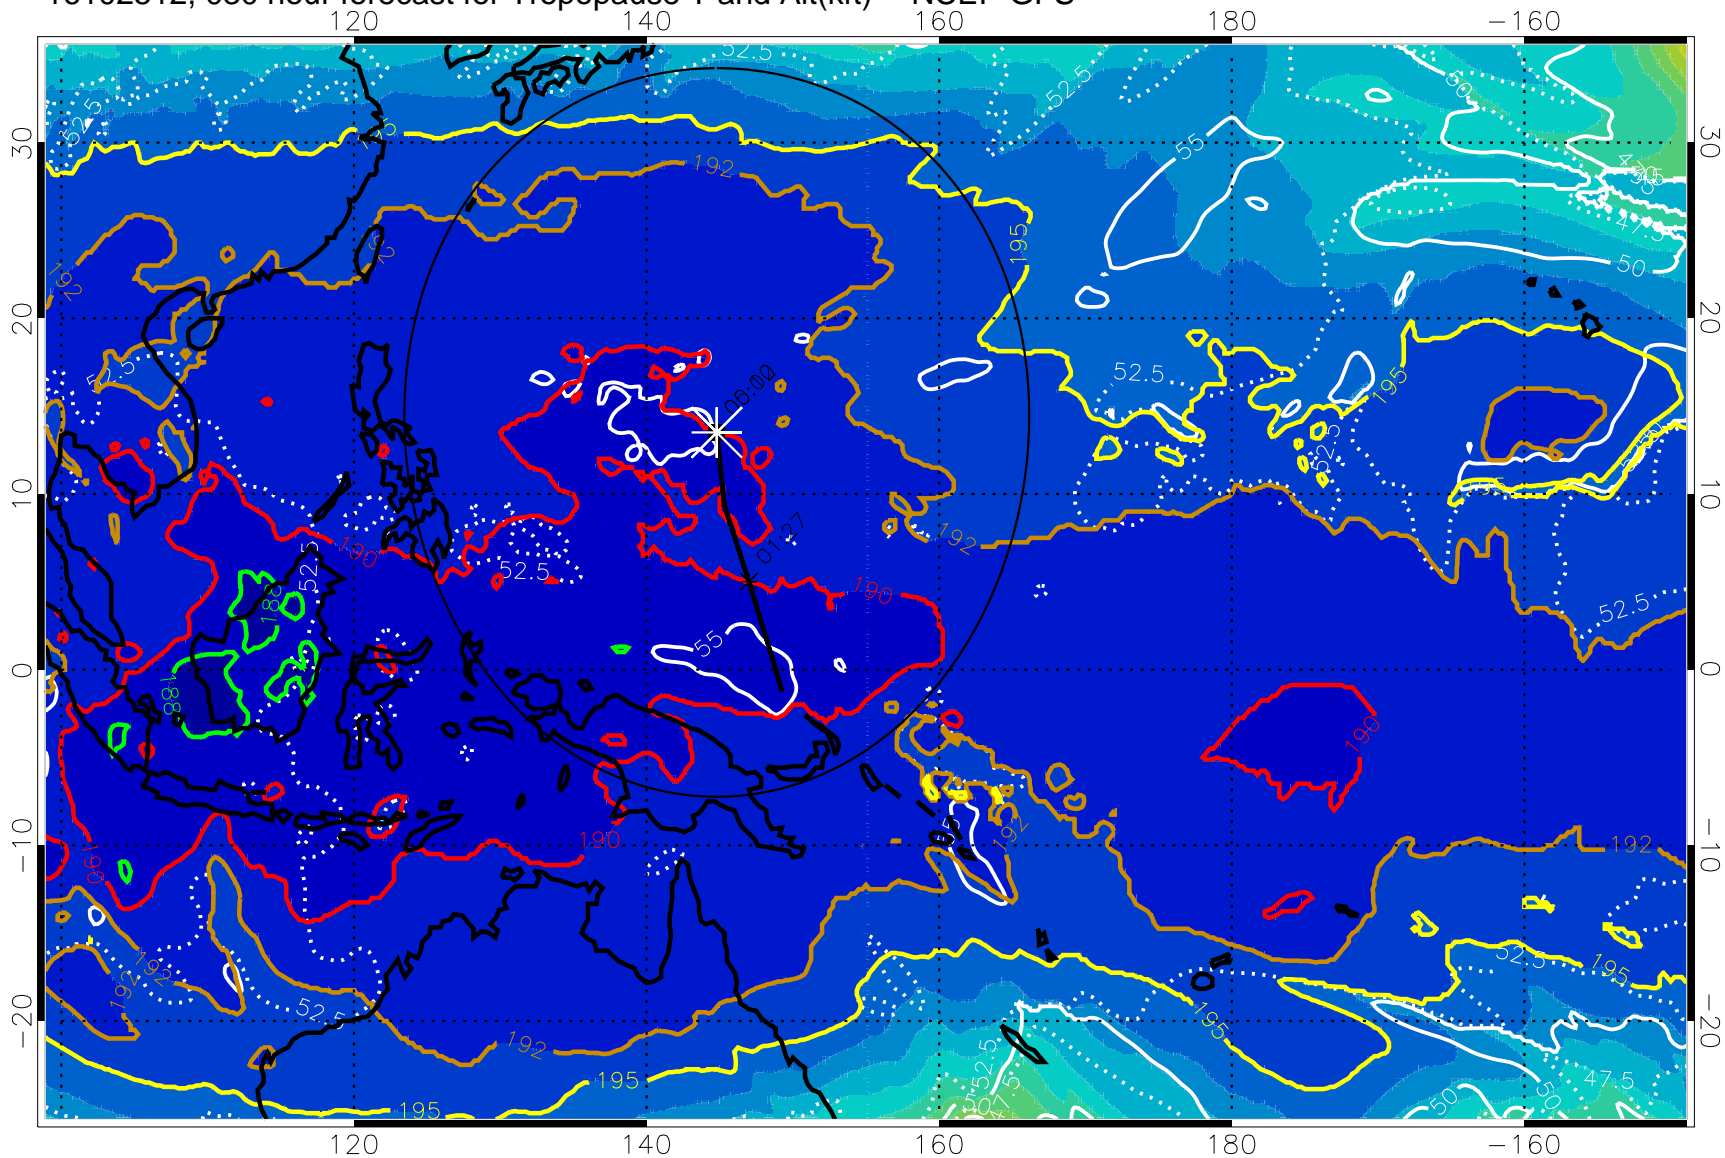

16102512, 030 hour forecast for Tropopause T and Alt(kft) -- NCEP GFS

190 200 210 220 230

Tropopause T, K

Tropopause Altitude in kft (white)

192.5K Isotherm 195K Isotherm

187.5K Isotherm 190K Isotherm

Range ring of 2304 km