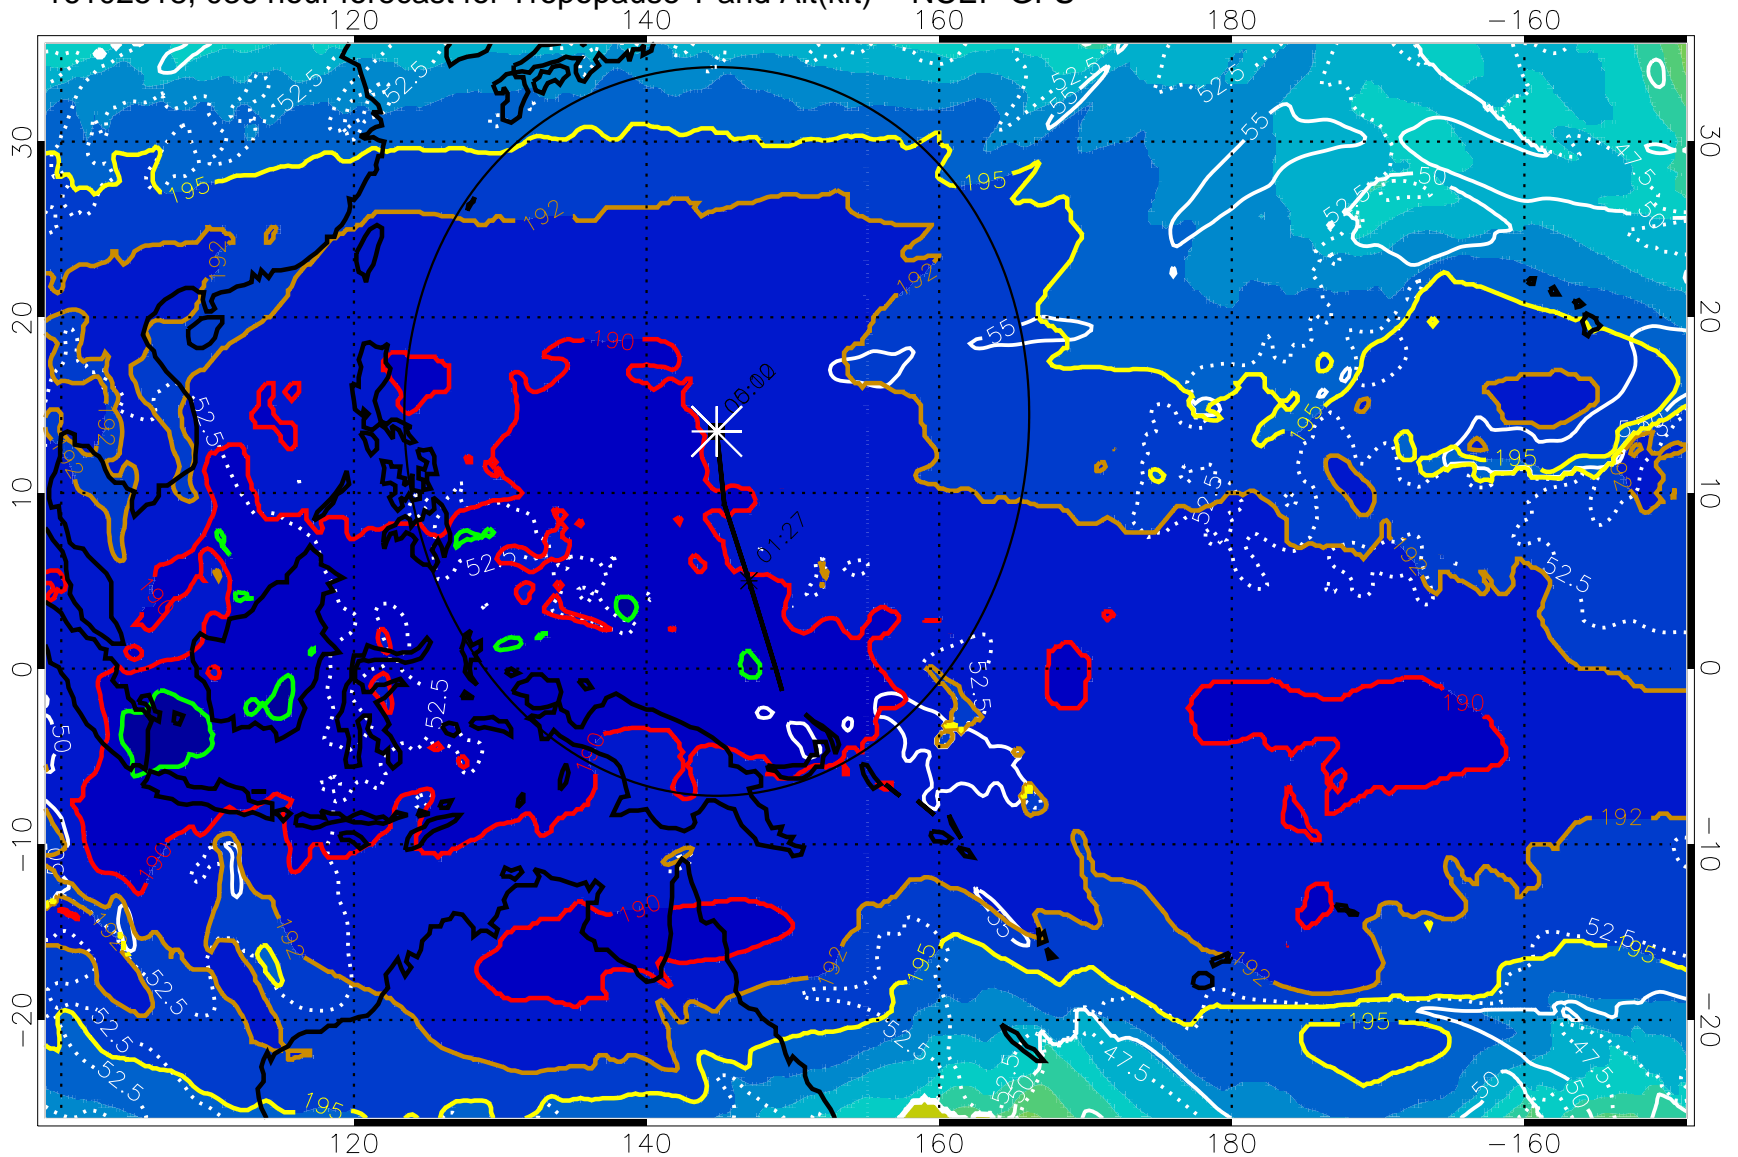

Range ring of 2304 km

16102512, 030 hour forecast for Tropopause T and Alt(kft) -- NCEP GFS

190 200 210 220 230

Tropopause T, K

Tropopause Altitude in kft (white)

192.5K Isotherm 195K Isotherm

187.5K Isotherm 190K Isotherm

Range ring of 2304 km

16102518, 036 hour forecast for Tropopause T and Alt(kft) -- NCEP GFS

190 200 210 220 230  
Tropopause T, K

Tropopause Altitude in kft (white)

192.5K Isotherm 195K Isotherm  
187.5K Isotherm 190K Isotherm