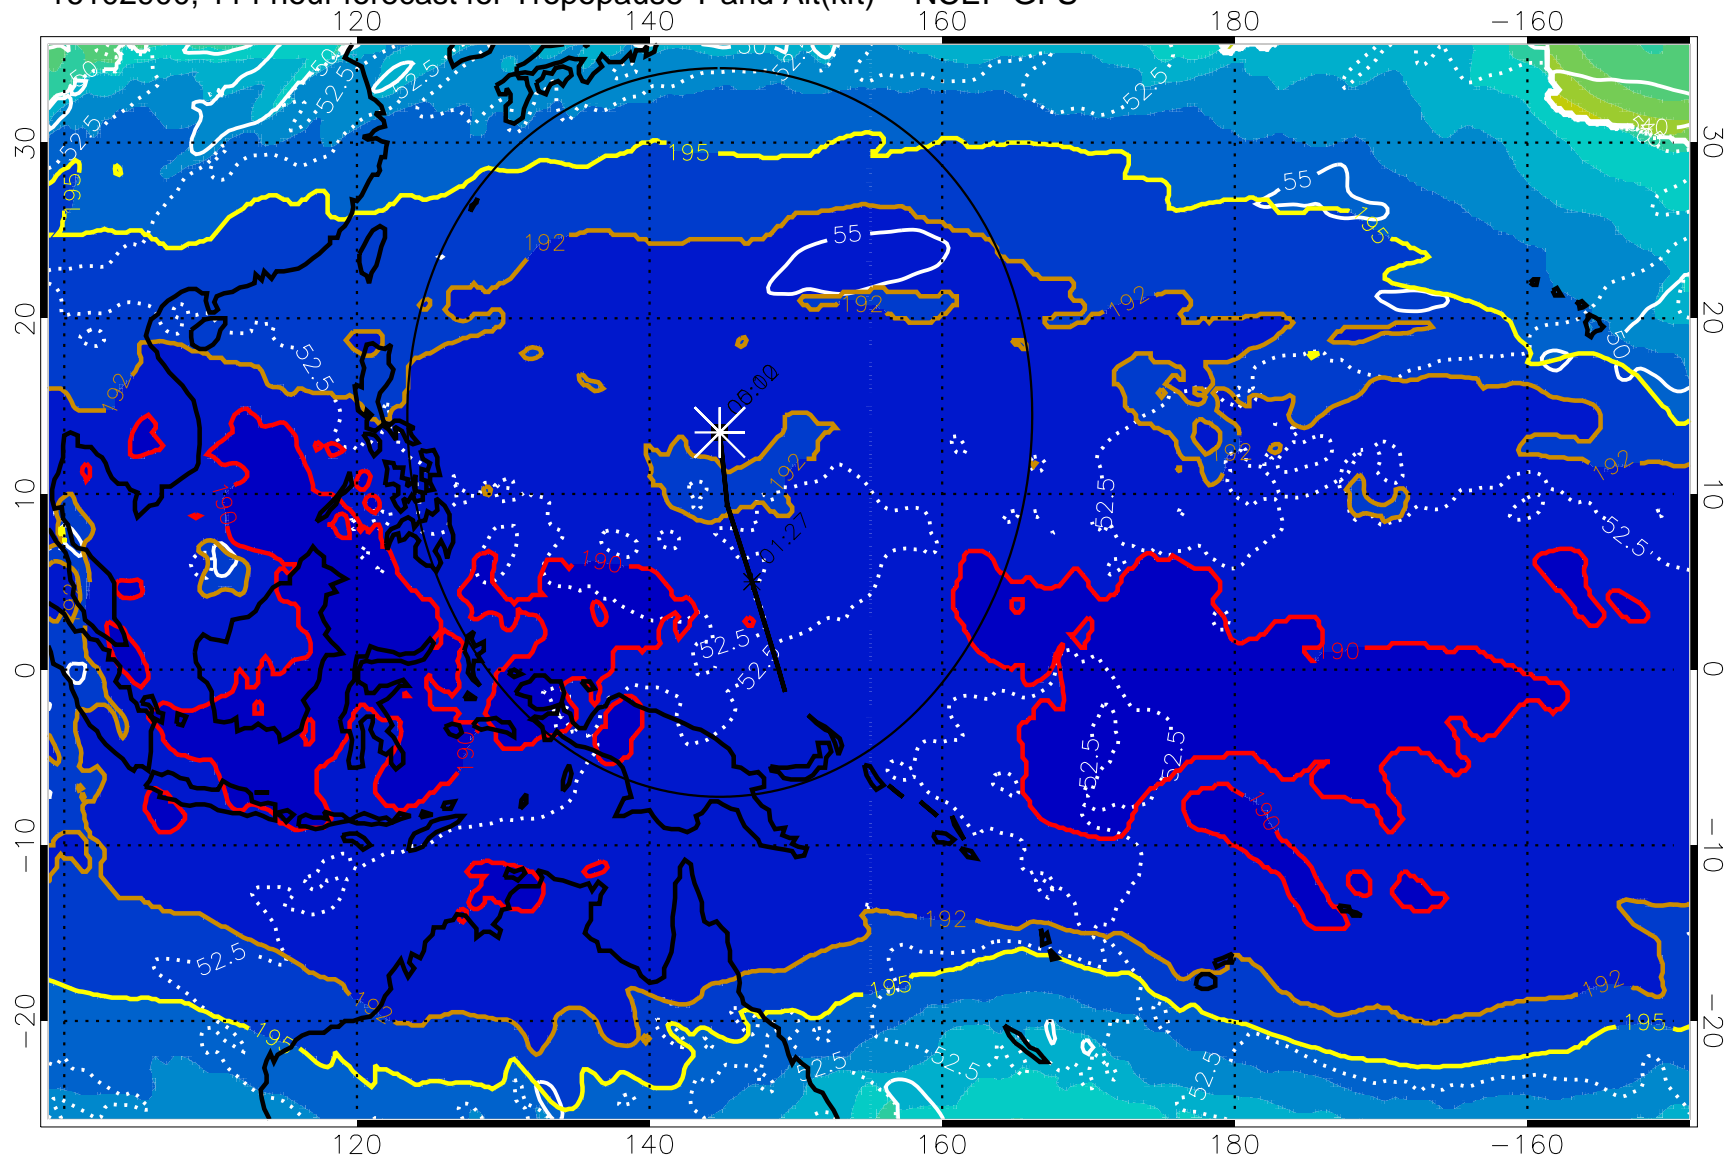

Range ring of 2304 km

16102818, 108 hour forecast for Tropopause T and Alt(kft) -- NCEP GFS

190 200 210 220 230  
Tropopause T, K

Tropopause Altitude in kft (white)

192.5K Isotherm 195K Isotherm  
187.5K Isotherm 190K Isotherm

Range ring of 2304 km

16102900, 114 hour forecast for Tropopause T and Alt(kft) -- NCEP GFS

190 200 210 220 230

Tropopause T, K

Tropopause Altitude in kft (white)

192.5K Isotherm 195K Isotherm

187.5K Isotherm 190K Isotherm