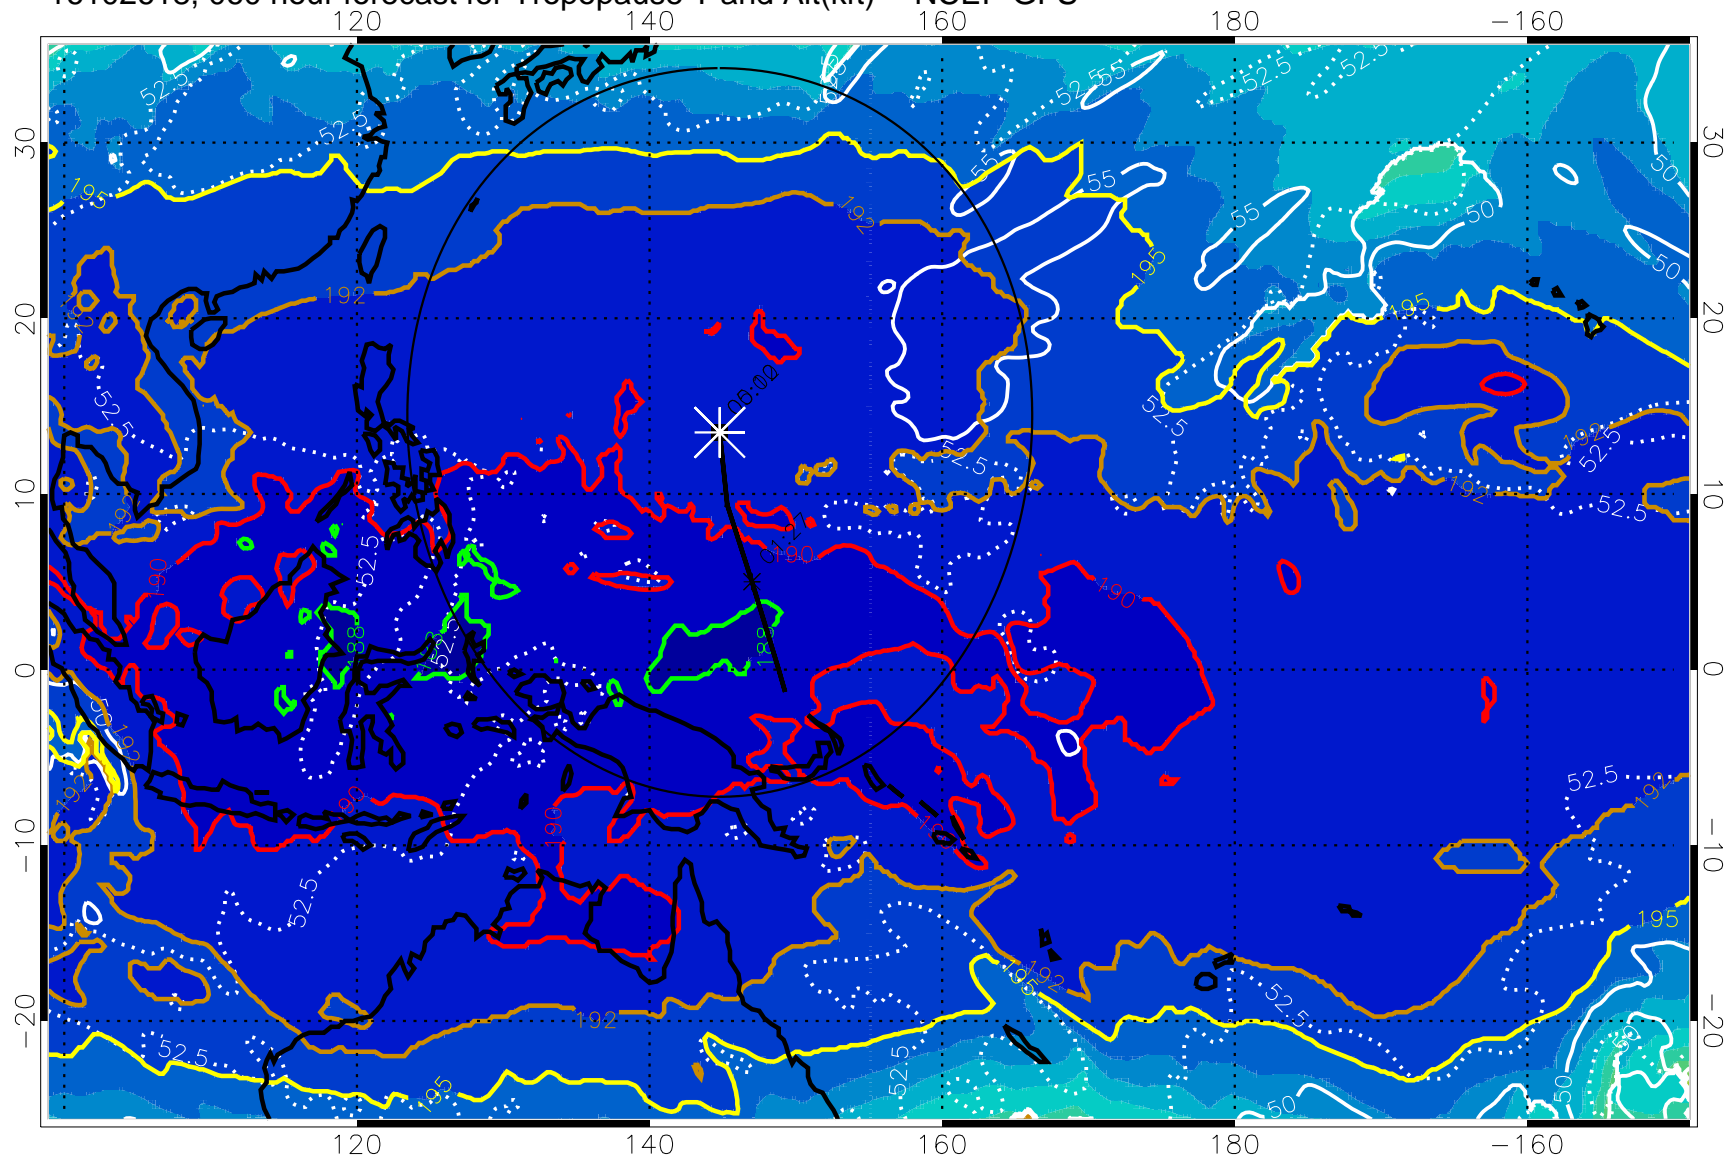

16102618, 060 hour forecast for Tropopause T and Alt(kft) -- NCEP GFS

190 200 210 220 230

Tropopause T, K

Tropopause Altitude in kft (white)

192.5K Isotherm 195K Isotherm

187.5K Isotherm 190K Isotherm

Range ring of 2304 km