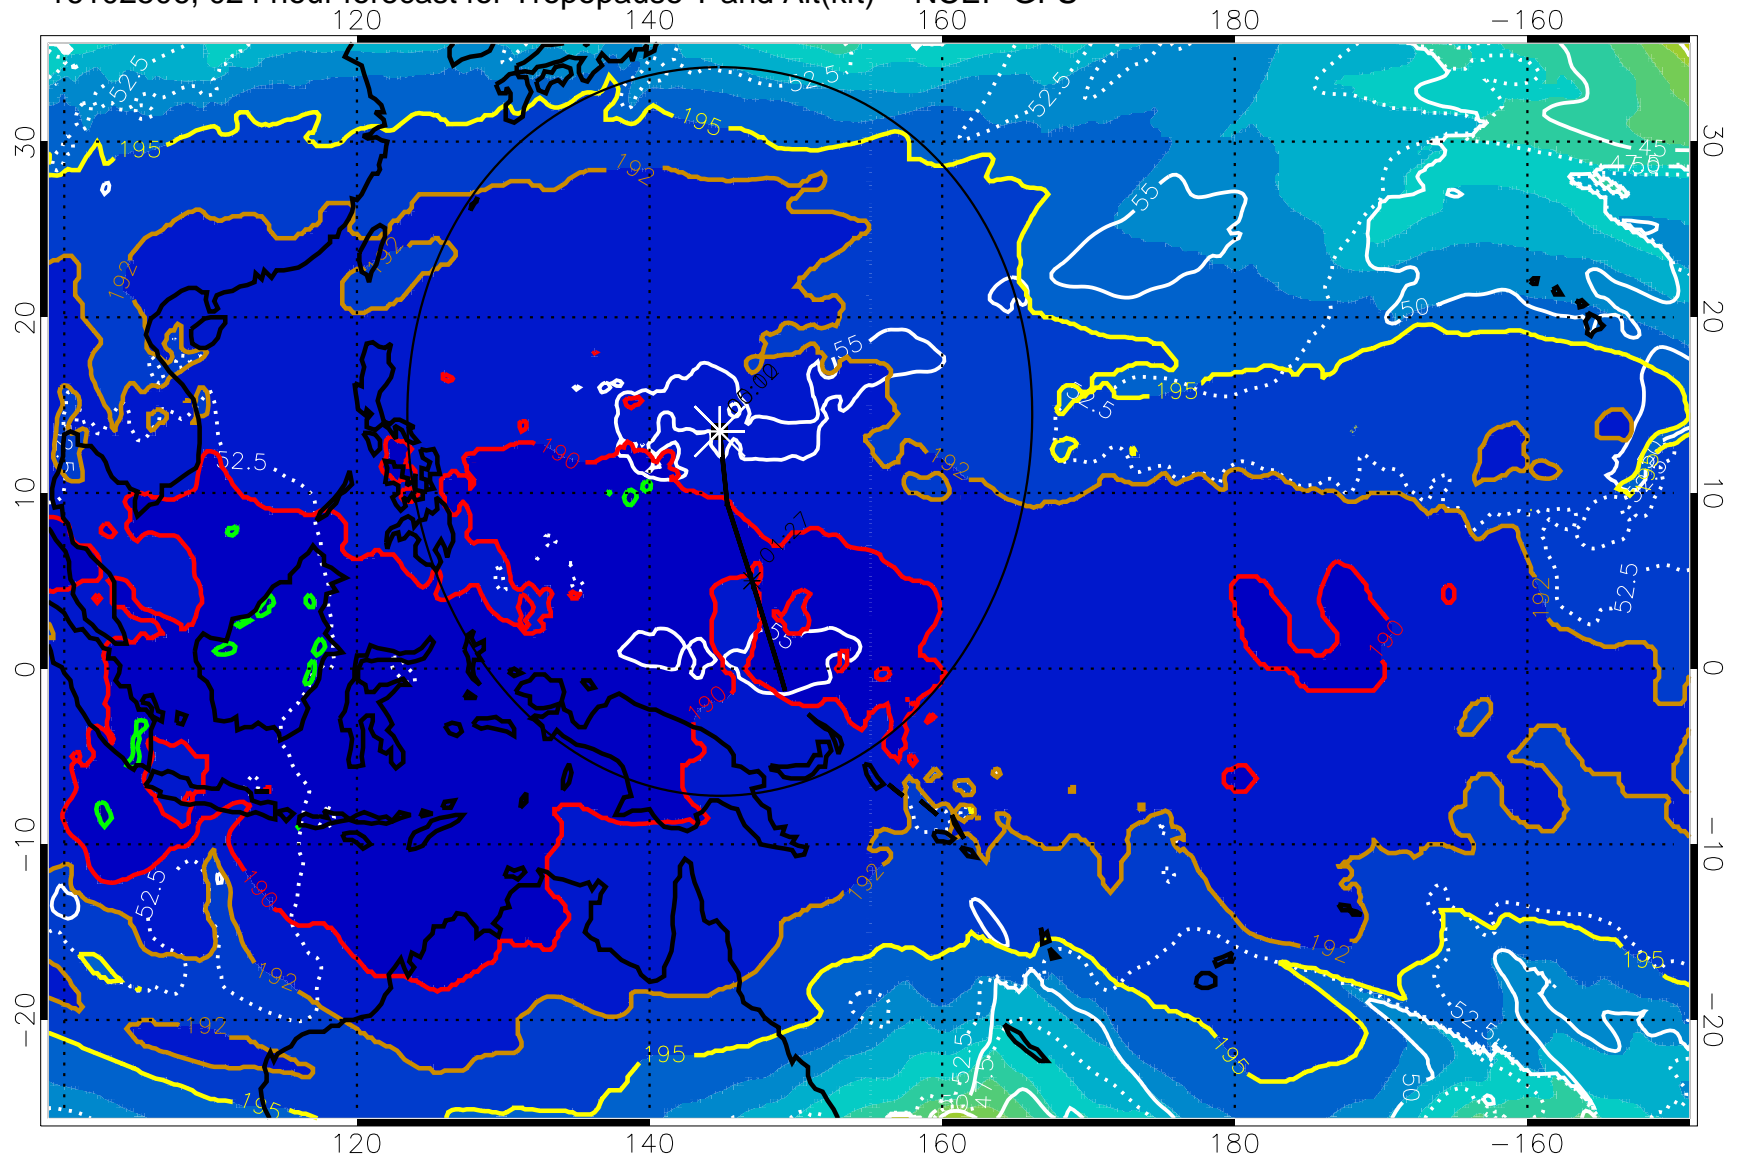

16102506, 024 hour forecast for Tropopause T and Alt(kft) -- NCEP GFS

190 200 210 220 230
Tropopause T, K

Tropopause Altitude in kft (white)

192.5K Isotherm 195K Isotherm
187.5K Isotherm 190K Isotherm

Range ring of 2304 km