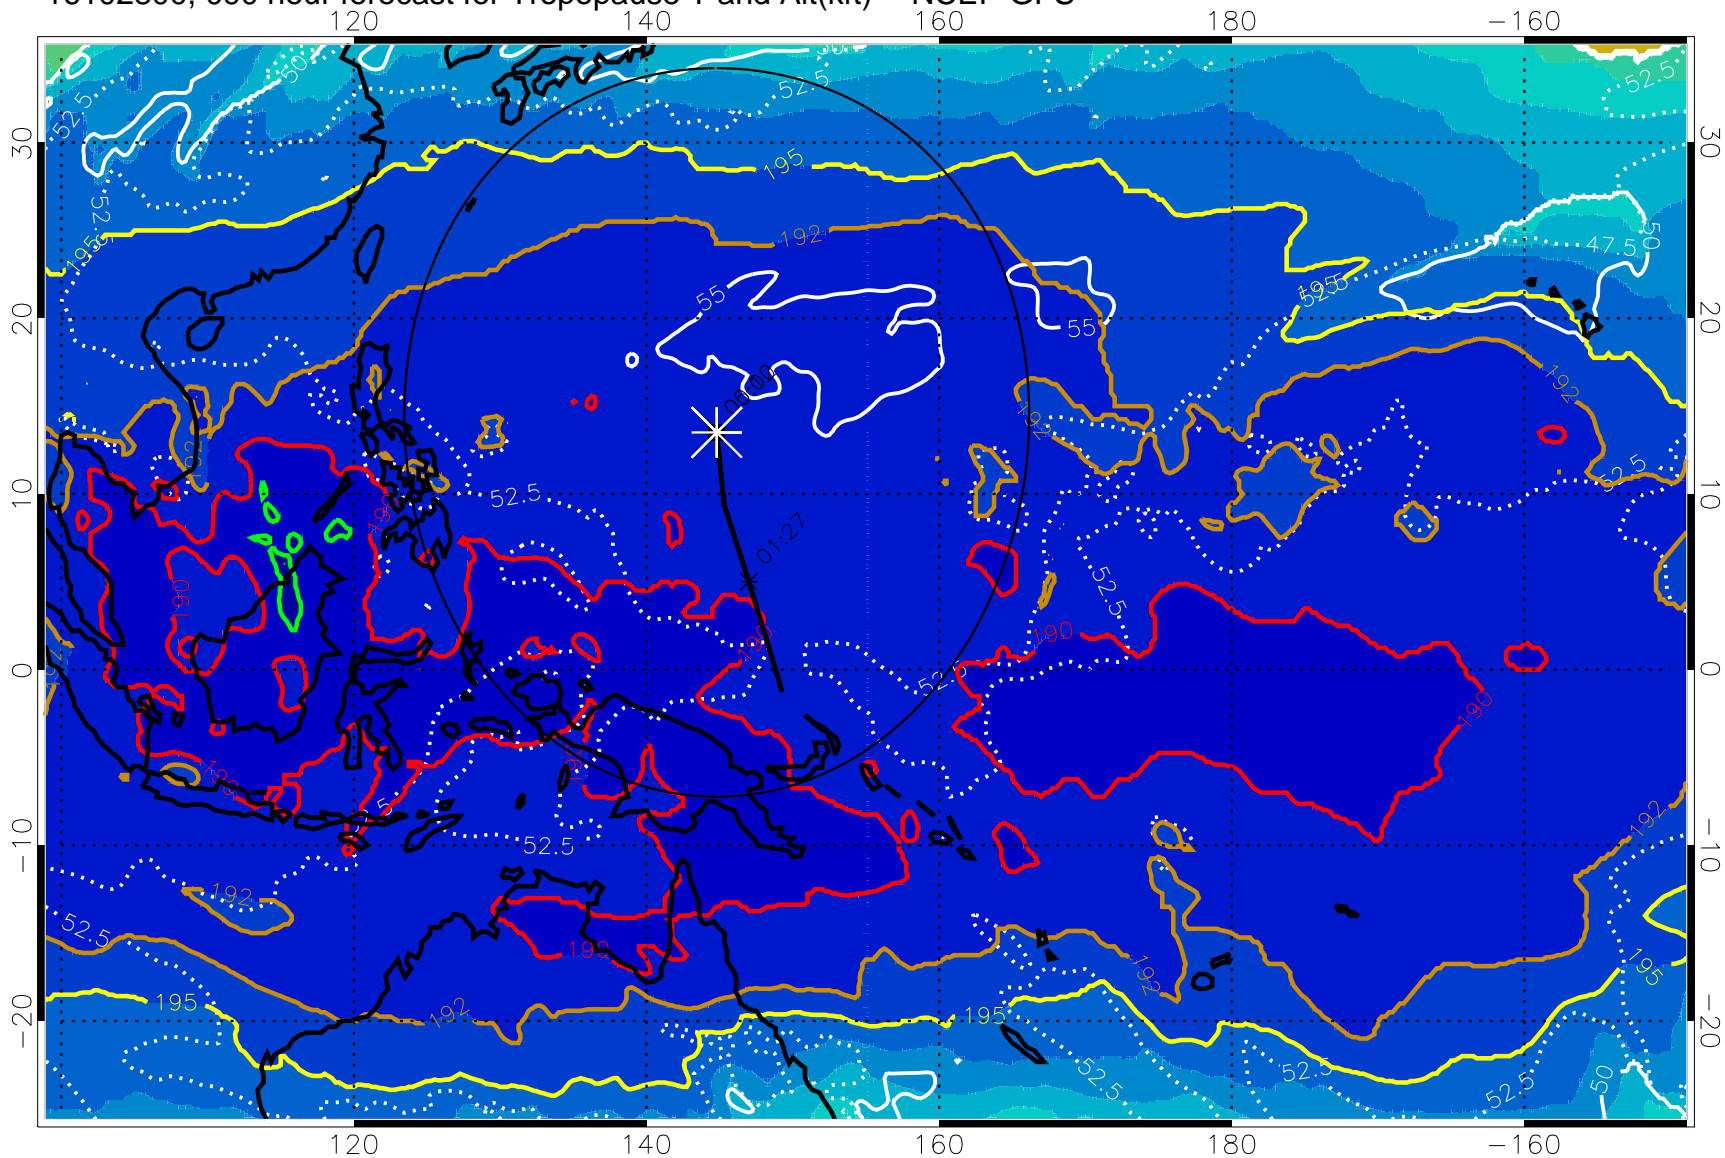

16102800, 090 hour forecast for Tropopause T and Alt(kft) -- NCEP GFS

190 200 210 220 230

Tropopause T, K

Tropopause Altitude in kft (white)

192.5K Isotherm 195K Isotherm
187.5K Isotherm 190K Isotherm

Range ring of 2304 km