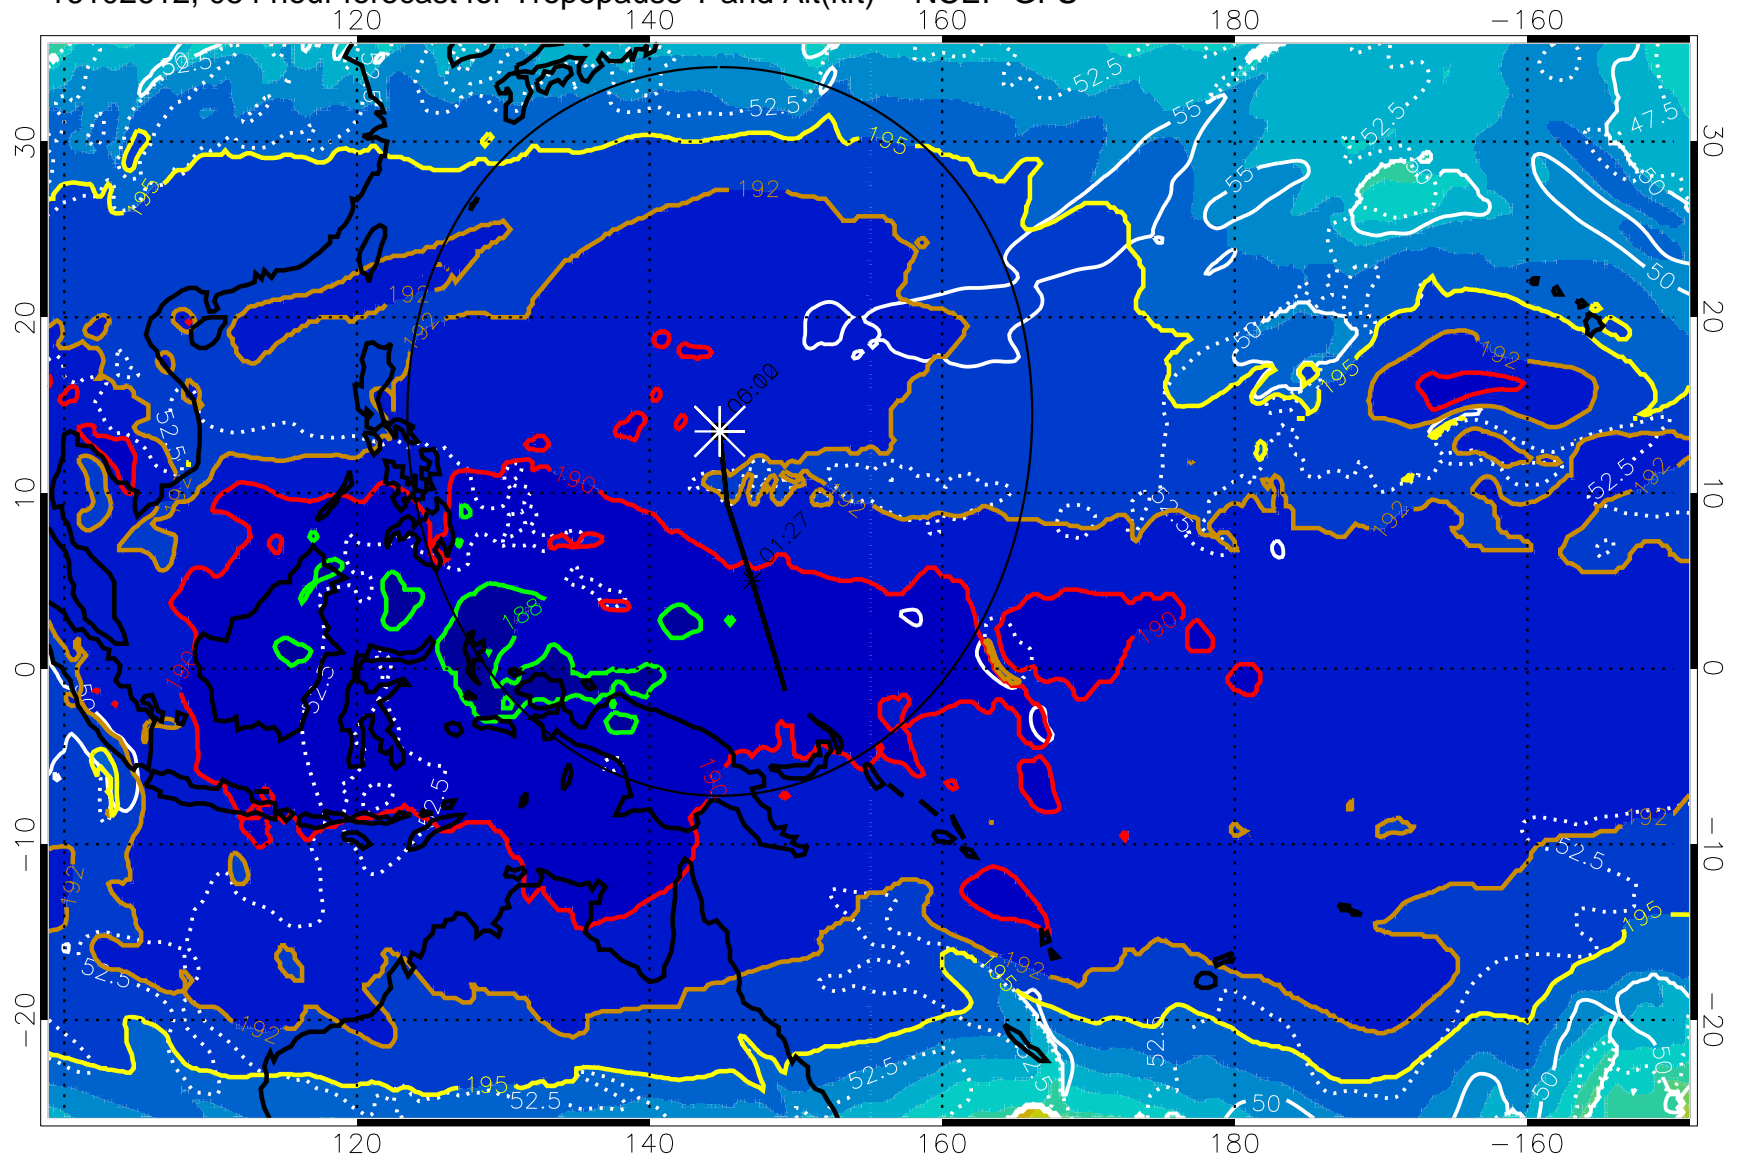

16102612, 054 hour forecast for Tropopause T and Alt(kft) -- NCEP GFS

190 200 210 220 230

Tropopause T, K

Tropopause Altitude in kft (white)

192.5K Isotherm 195K Isotherm

187.5K Isotherm 190K Isotherm

Range ring of 2304 km