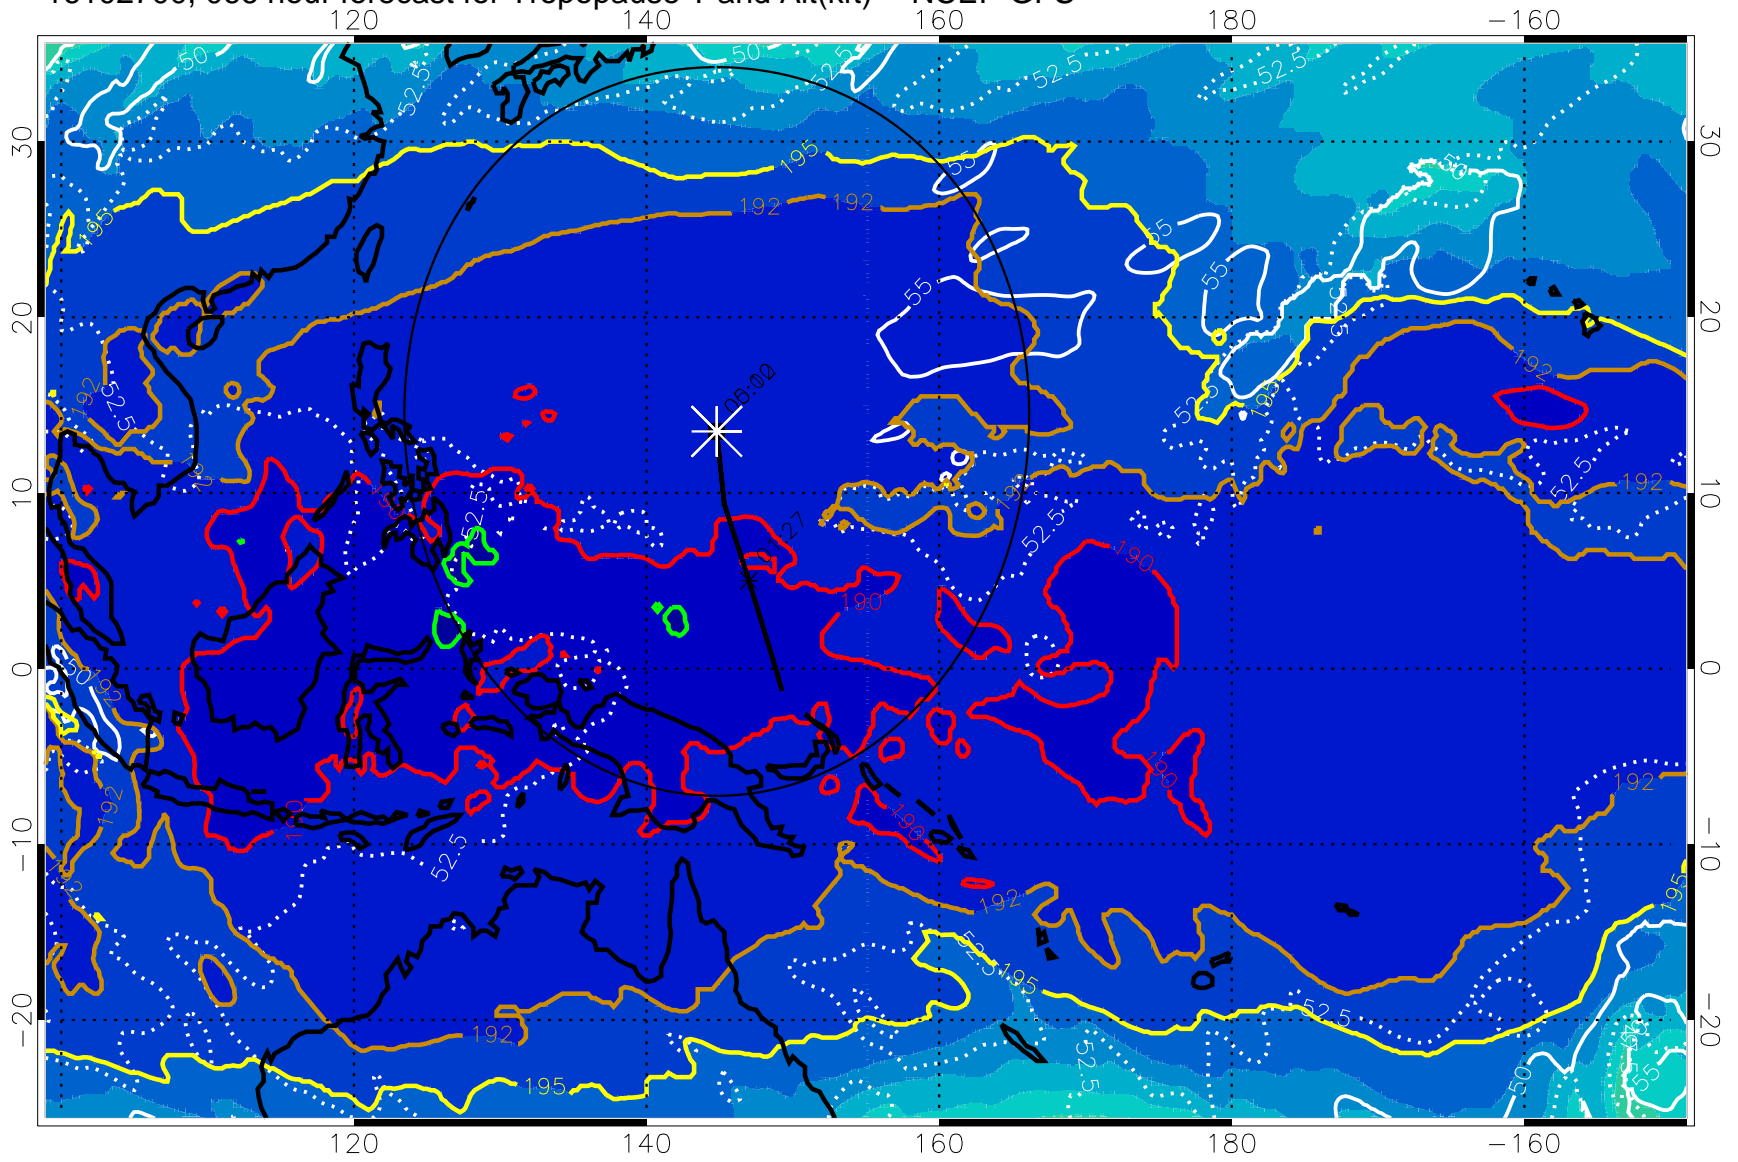

16102700, 066 hour forecast for Tropopause T and Alt(kft) -- NCEP GFS

190 200 210 220 230

Tropopause T, K

Tropopause Altitude in kft (white)

192.5K Isotherm 195K Isotherm

187.5K Isotherm 190K Isotherm

Range ring of 2304 km