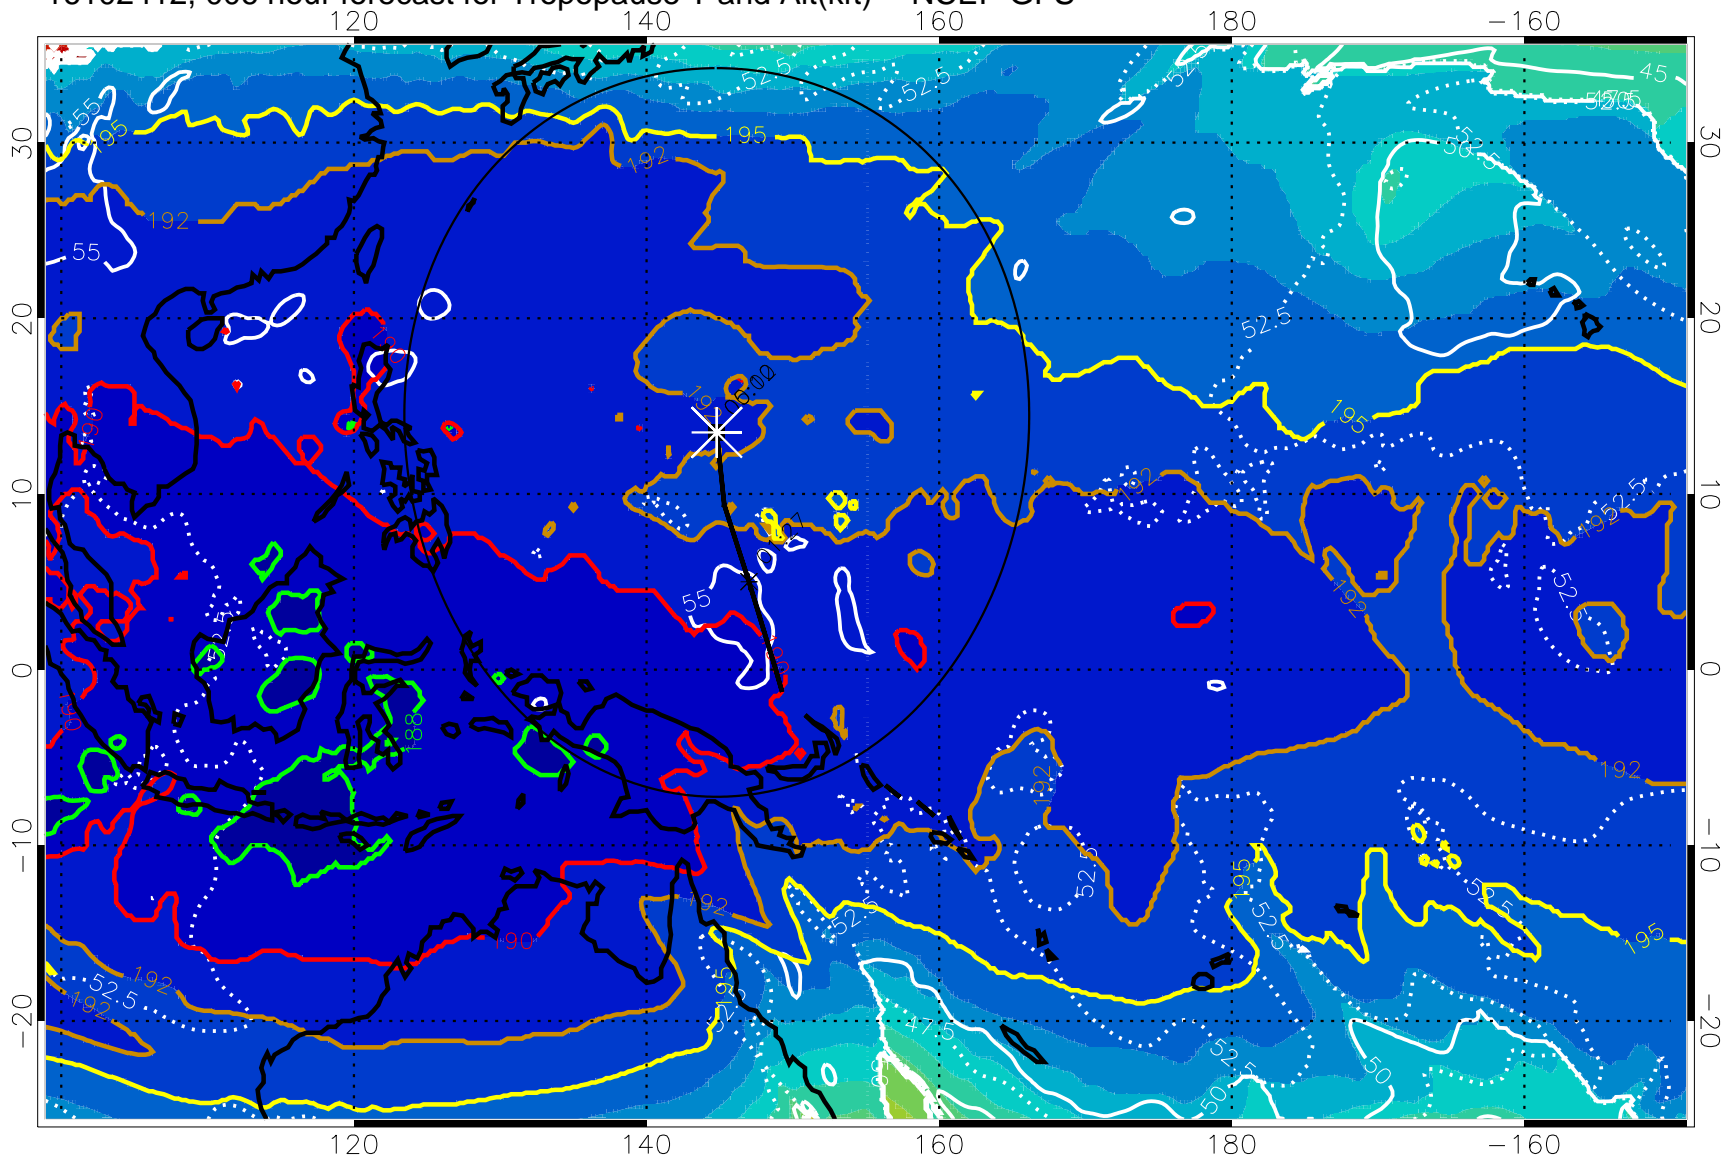

16102412, 006 hour forecast for Tropopause T and Alt(kft) -- NCEP GFS

190 200 210 220 230

Tropopause T, K

Tropopause Altitude in kft (white)

192.5K Isotherm 195K Isotherm  
187.5K Isotherm 190K Isotherm

Range ring of 2304 km