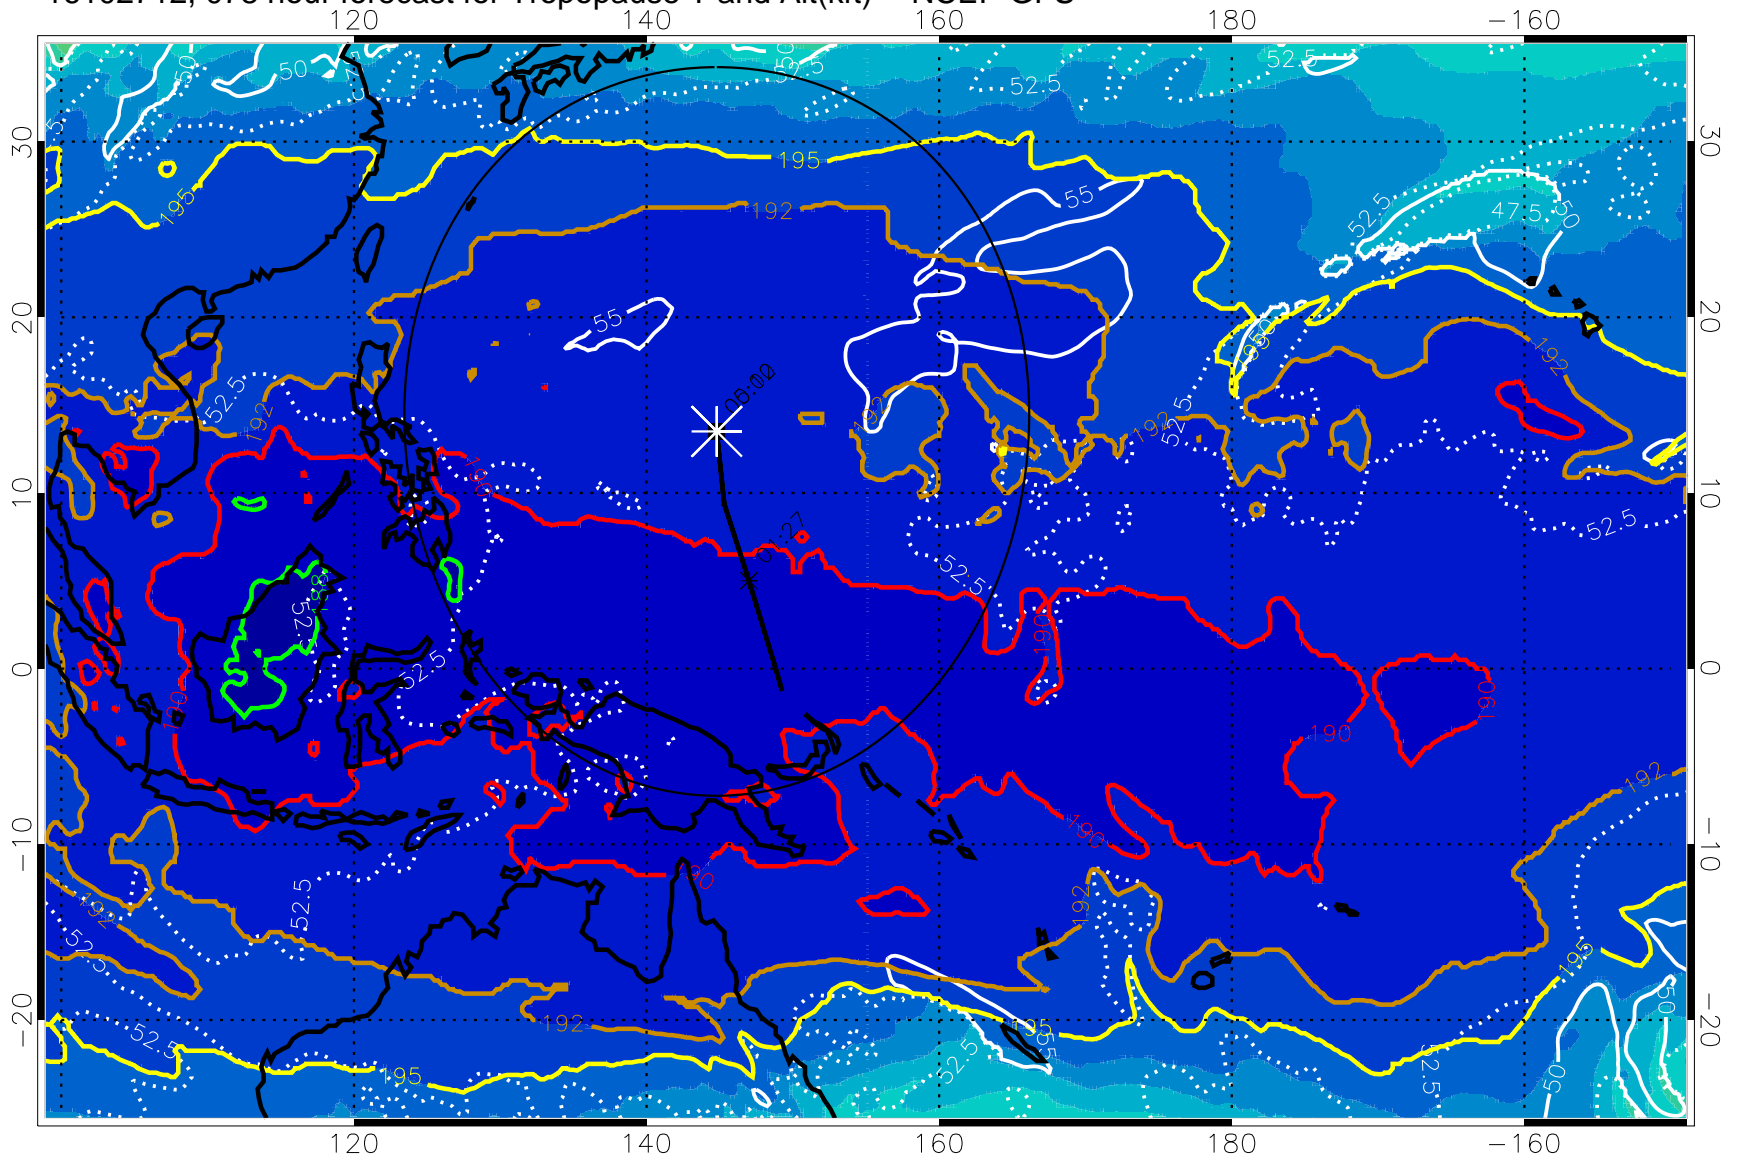

16102712, 078 hour forecast for Tropopause T and Alt(kft) -- NCEP GFS

190 200 210 220 230

Tropopause T, K

Tropopause Altitude in kft (white)

192.5K Isotherm 195K Isotherm

187.5K Isotherm 190K Isotherm

Range ring of 2304 km