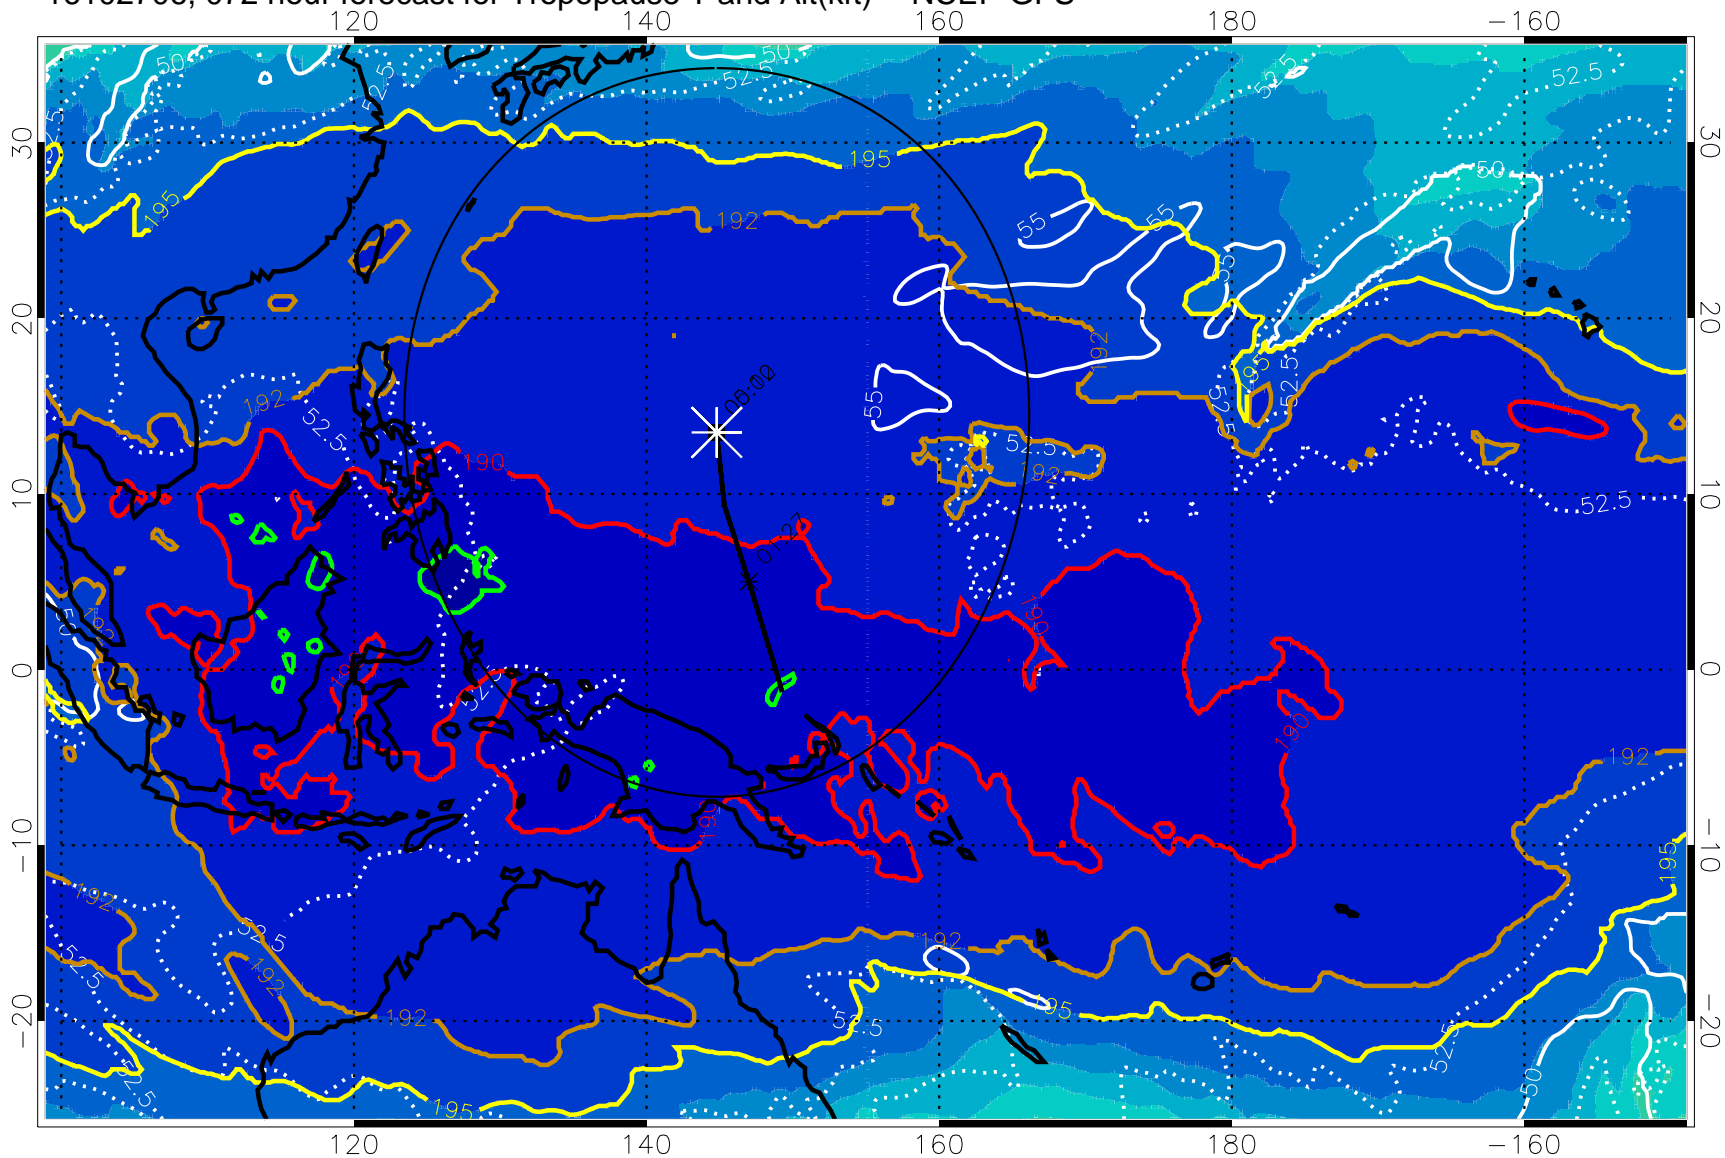

16102706, 072 hour forecast for Tropopause T and Alt(kft) -- NCEP GFS

190 200 210 220 230

Tropopause T, K

Tropopause Altitude in kft (white)

192.5K Isotherm 195K Isotherm
187.5K Isotherm 190K Isotherm

Range ring of 2304 km