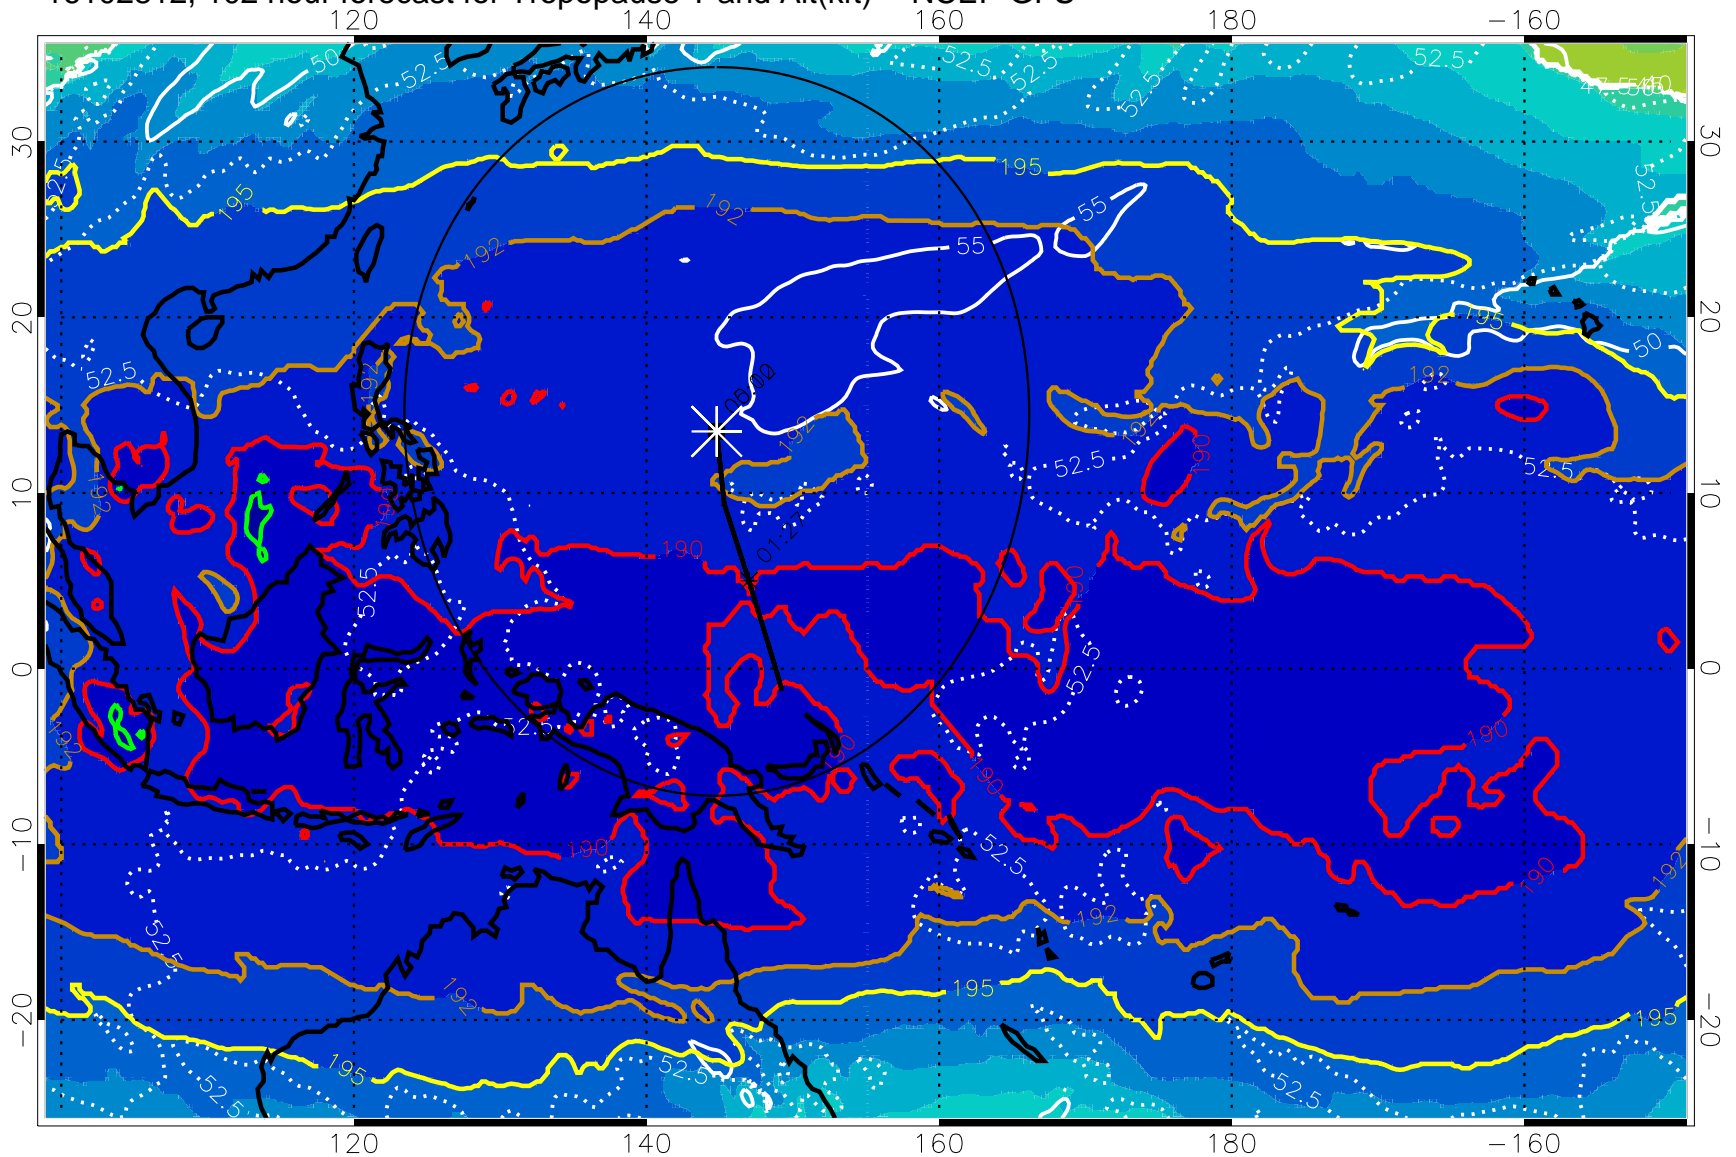

Range ring of 2304 km

16102806, 096 hour forecast for Tropopause T and Alt(kft) -- NCEP GFS

190 200 210 220 230

Tropopause T, K

Tropopause Altitude in kft (white)

192.5K Isotherm 195K Isotherm

187.5K Isotherm 190K Isotherm

Range ring of 2304 km

16102812, 102 hour forecast for Tropopause T and Alt(kft) -- NCEP GFS

190 200 210 220 230  
Tropopause T, K

Tropopause Altitude in kft (white)

192.5K Isotherm 195K Isotherm  
187.5K Isotherm 190K Isotherm