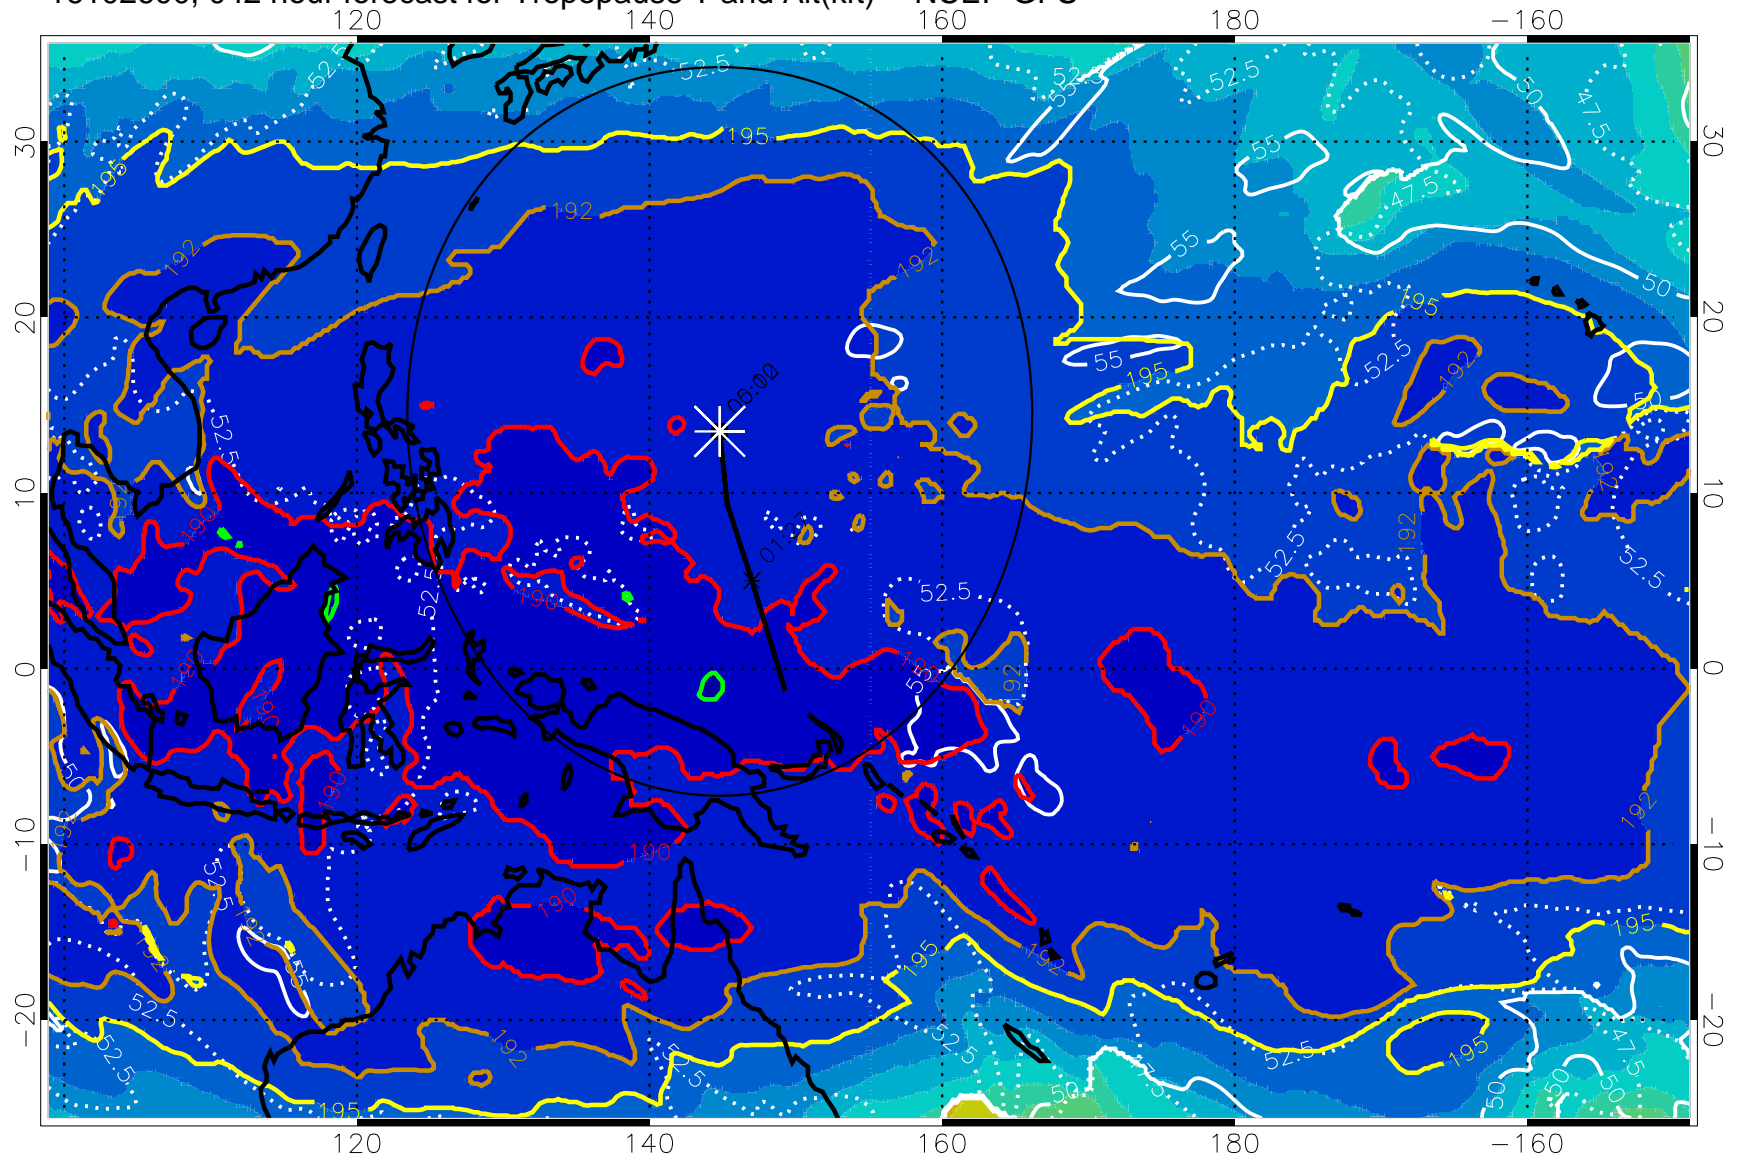

16102600, 042 hour forecast for Tropopause T and Alt(kft) -- NCEP GFS

190 200 210 220 230

Tropopause T, K

Tropopause Altitude in kft (white)

192.5K Isotherm 195K Isotherm

187.5K Isotherm 190K Isotherm

Range ring of 2304 km