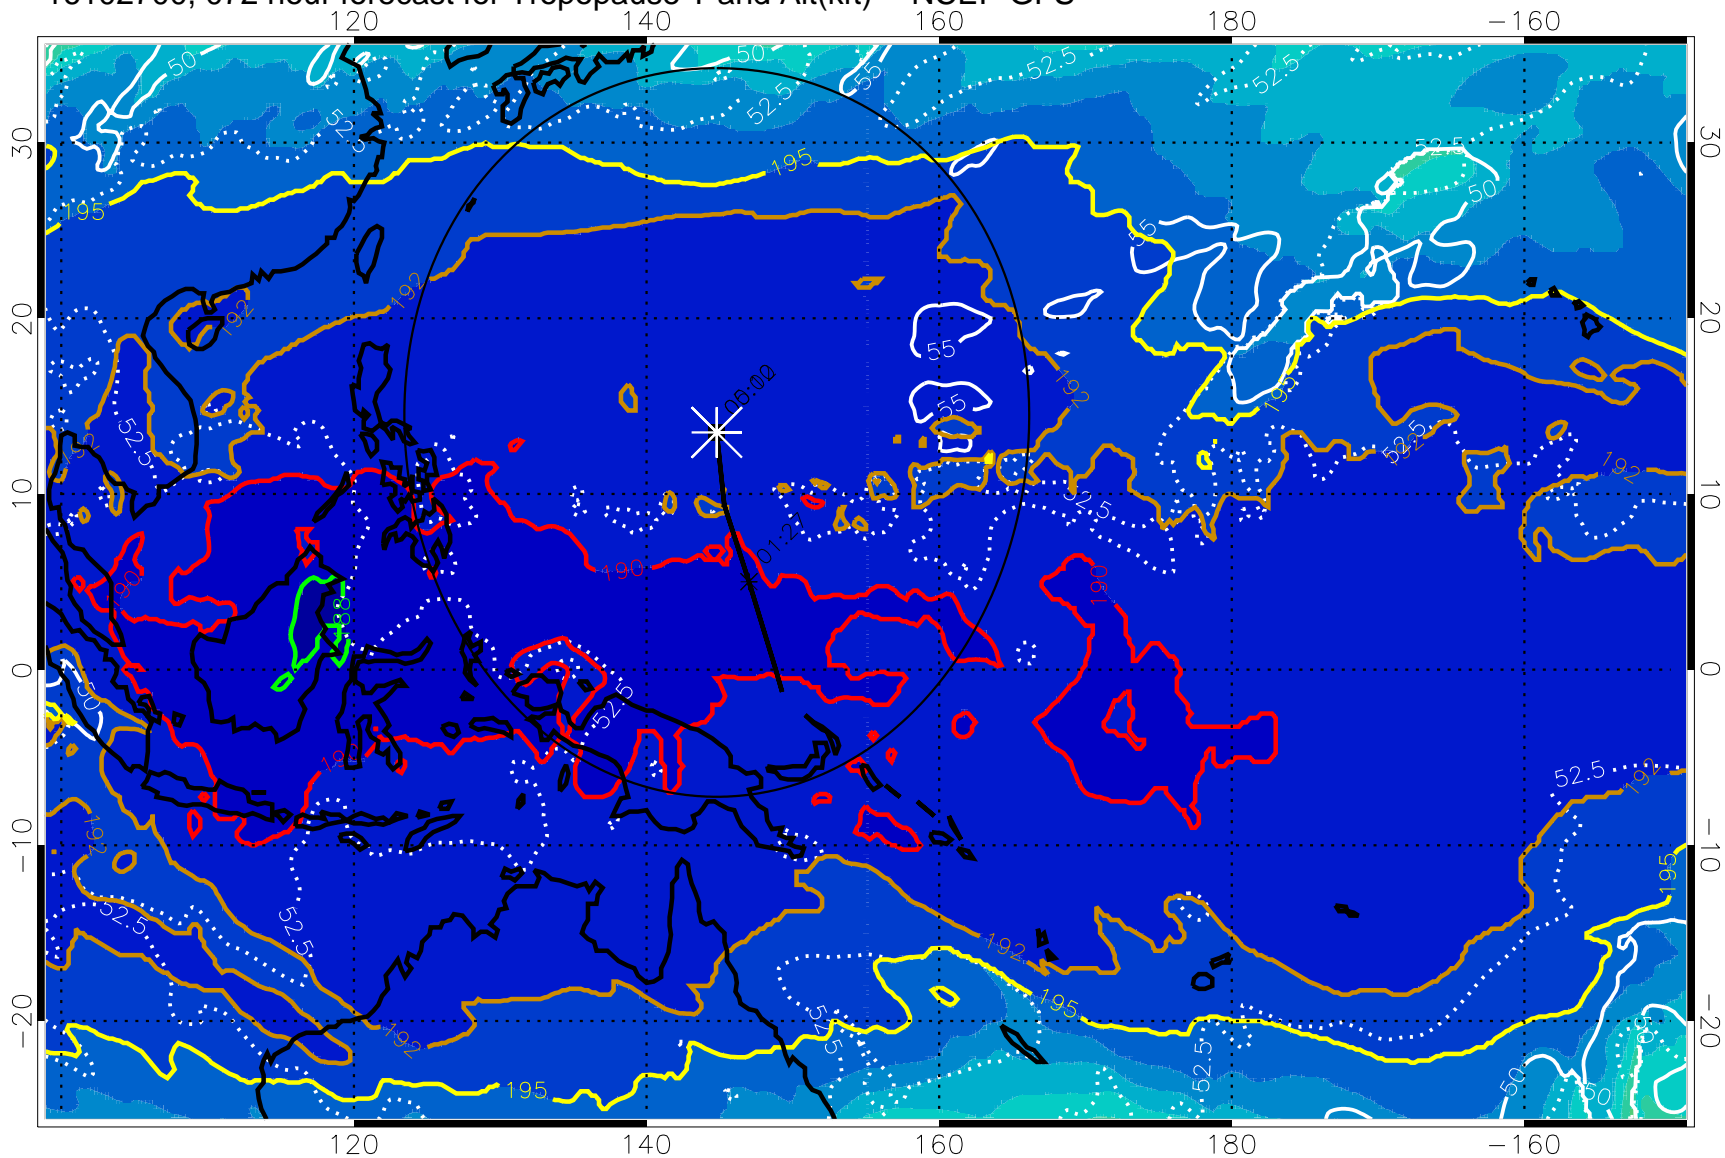

Tropopause T, K

Tropopause Altitude in kft (white)

192.5K Isotherm 195K Isotherm
187.5K Isotherm 190K Isotherm

Range ring of 2304 km

16102618, 066 hour forecast for Tropopause T and Alt(kft) -- NCEP GFS

190 200 210 220 230

Tropopause T, K

Tropopause Altitude in kft (white)

192.5K Isotherm 195K Isotherm
187.5K Isotherm 190K Isotherm

Range ring of 2304 km

16102700, 072 hour forecast for Tropopause T and Alt(kft) -- NCEP GFS

190 200 210 220 230