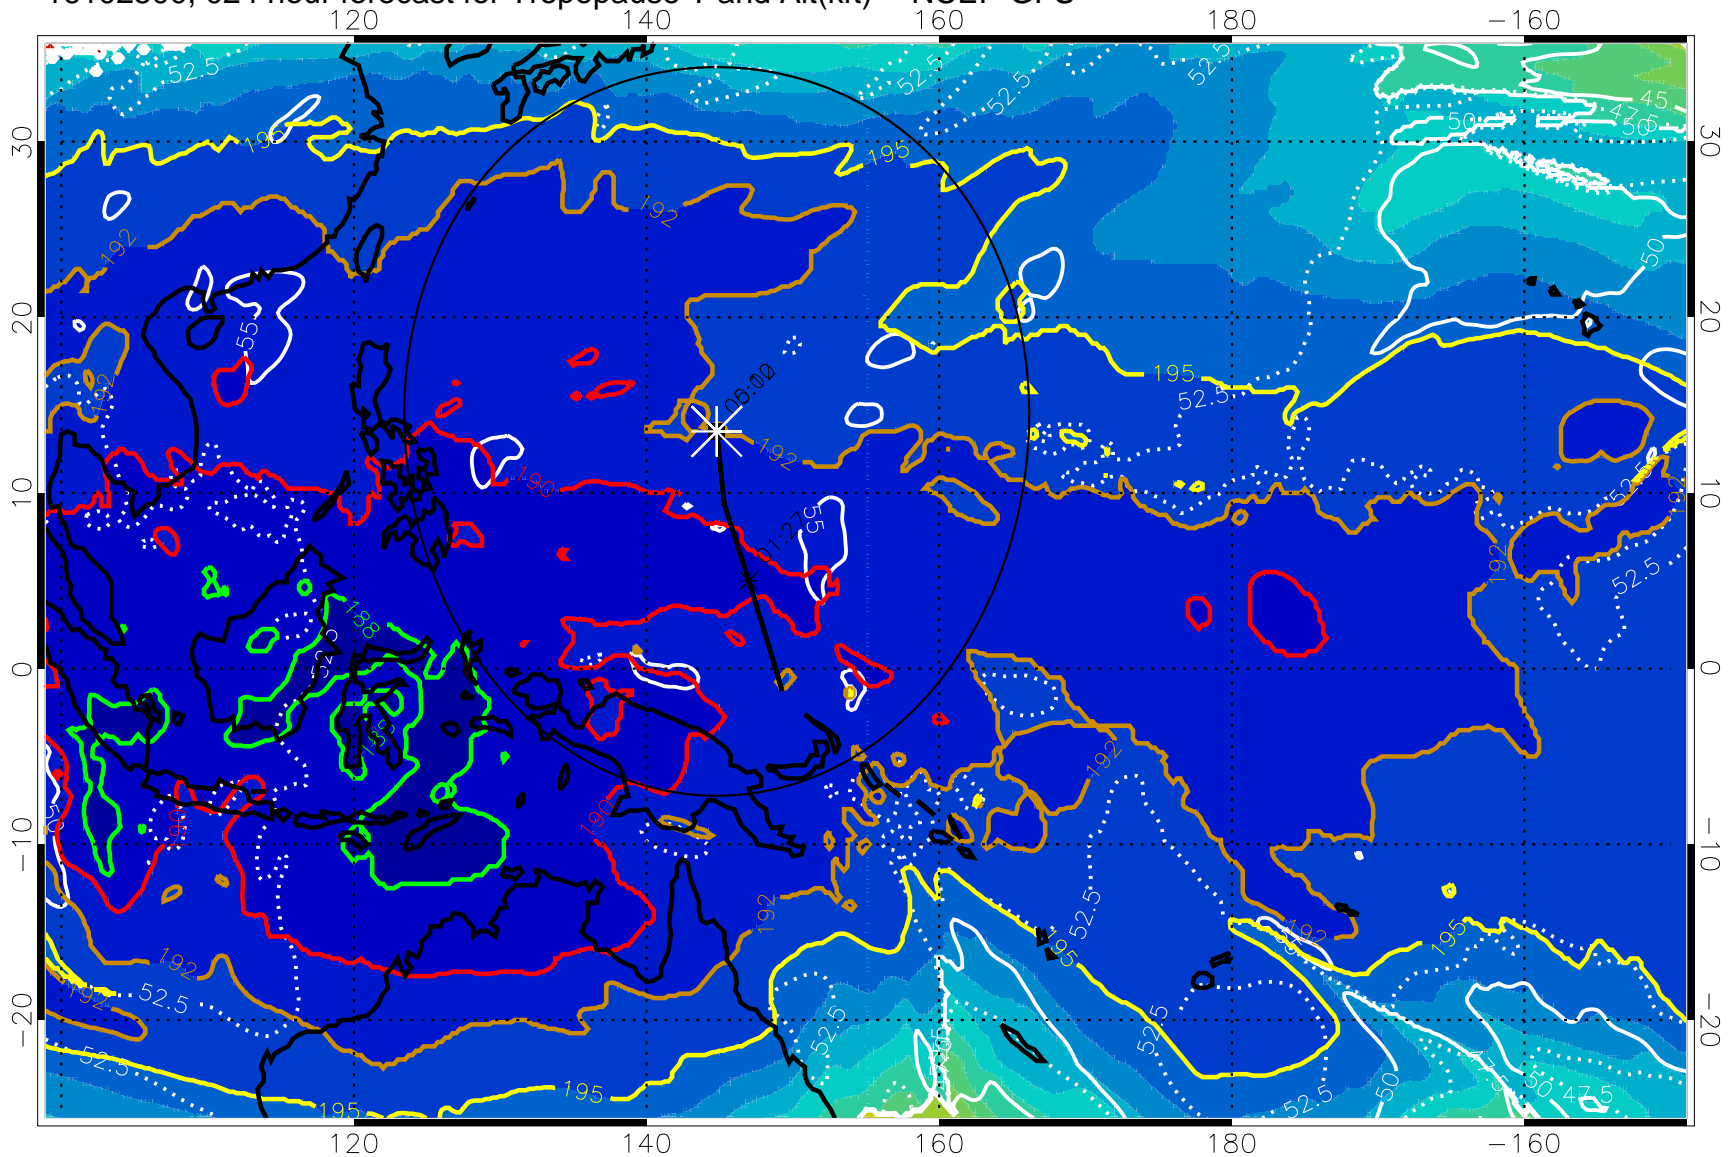

190 200 210 220 230

Tropopause T, K

Tropopause Altitude in kft (white)

192.5K Isotherm 195K Isotherm
187.5K Isotherm 190K Isotherm

Range ring of 2304 km

16102500, 024 hour forecast for Tropopause T and Alt(kft) -- NCEP GFS

190 200 210 220 230
Tropopause T, K

Tropopause Altitude in kft (white)

192.5K Isotherm 195K Isotherm
187.5K Isotherm 190K Isotherm

Range ring of 2304 km

16102506, 030 hour forecast for Tropopause T and Alt(kft) -- NCEP GFS