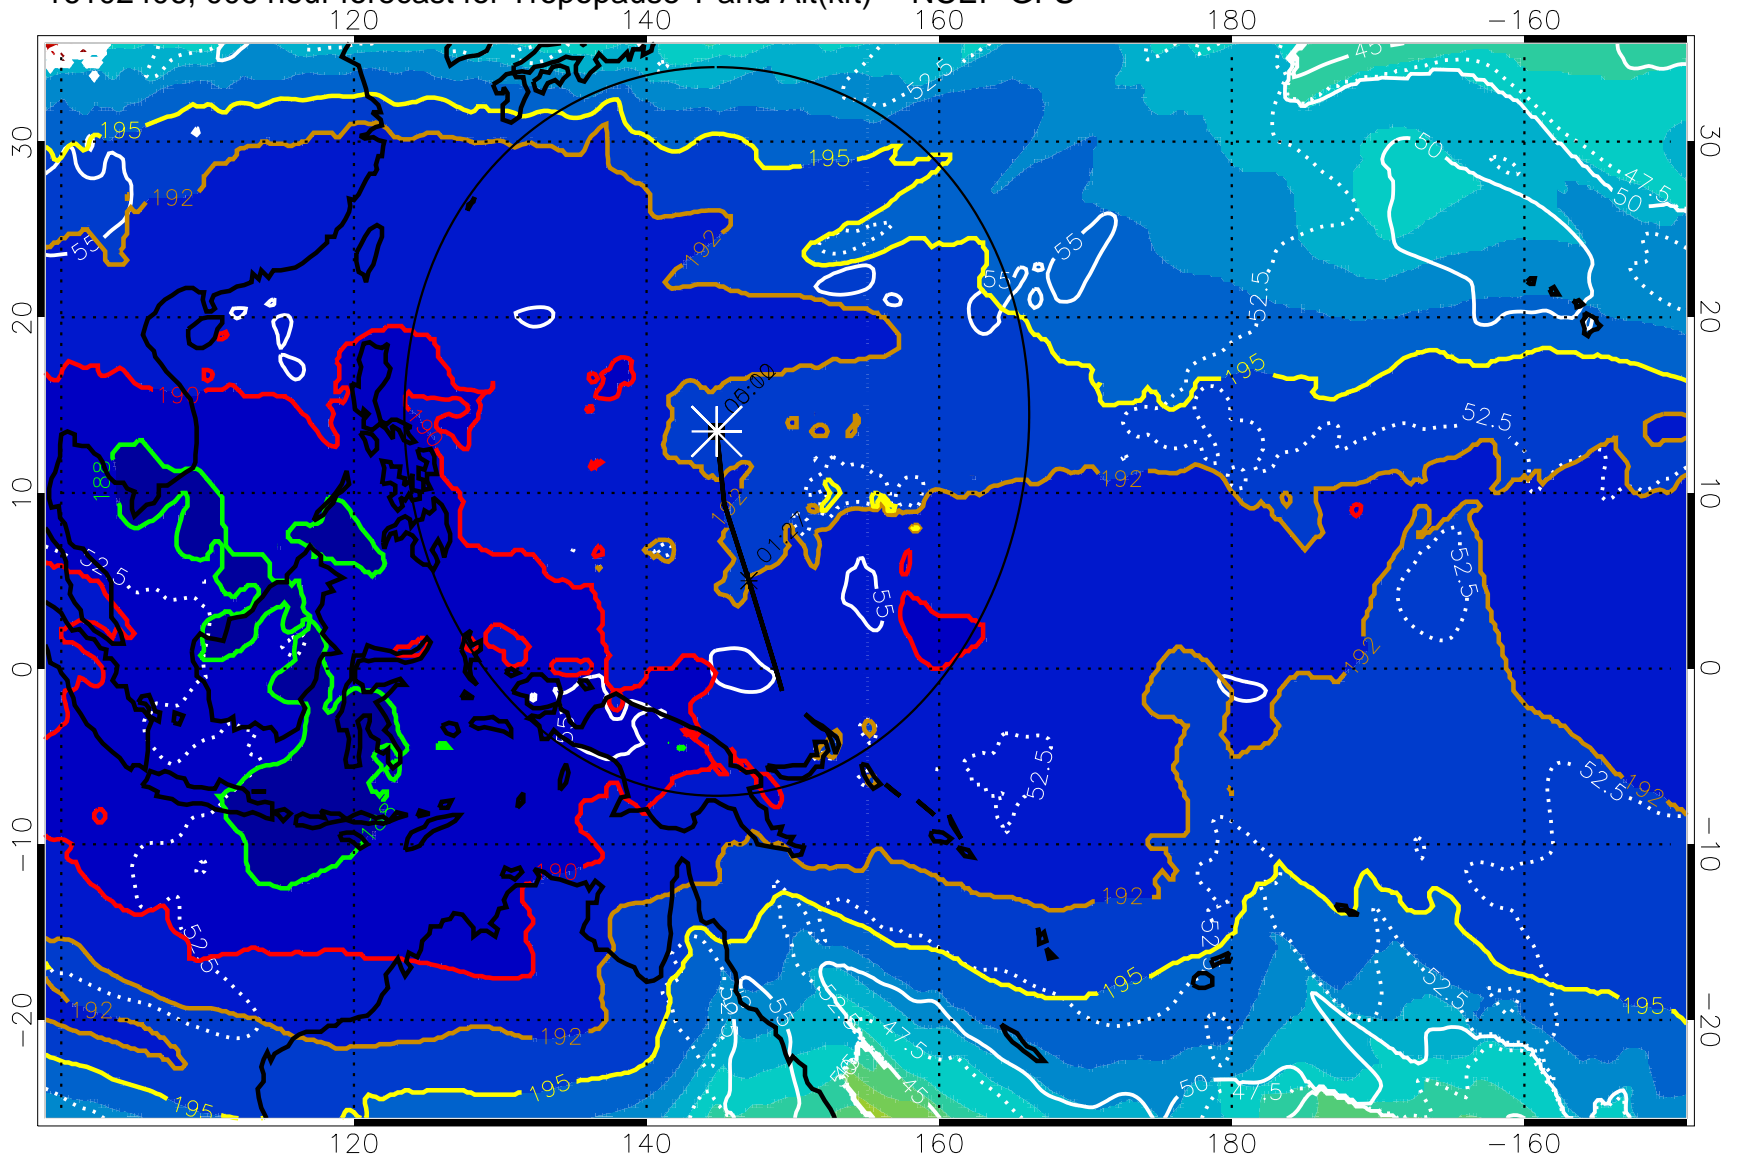

16102406, 006 hour forecast for Tropopause T and Alt(kft) -- NCEP GFS

Tropopause Altitude in kft (white)

192.5K Isotherm 195K Isotherm
187.5K Isotherm 190K Isotherm

Range ring of 2304 km

16102412, 012 hour forecast for Tropopause T and Alt(kft) -- NCEP GFS

190 200 210 220 230

Tropopause T, K

Tropopause Altitude in kft (white)

192.5K Isotherm 195K Isotherm
187.5K Isotherm 190K Isotherm

Range ring of 2304 km

16102418, 018 hour forecast for Tropopause T and Alt(kft) -- NCEP GFS