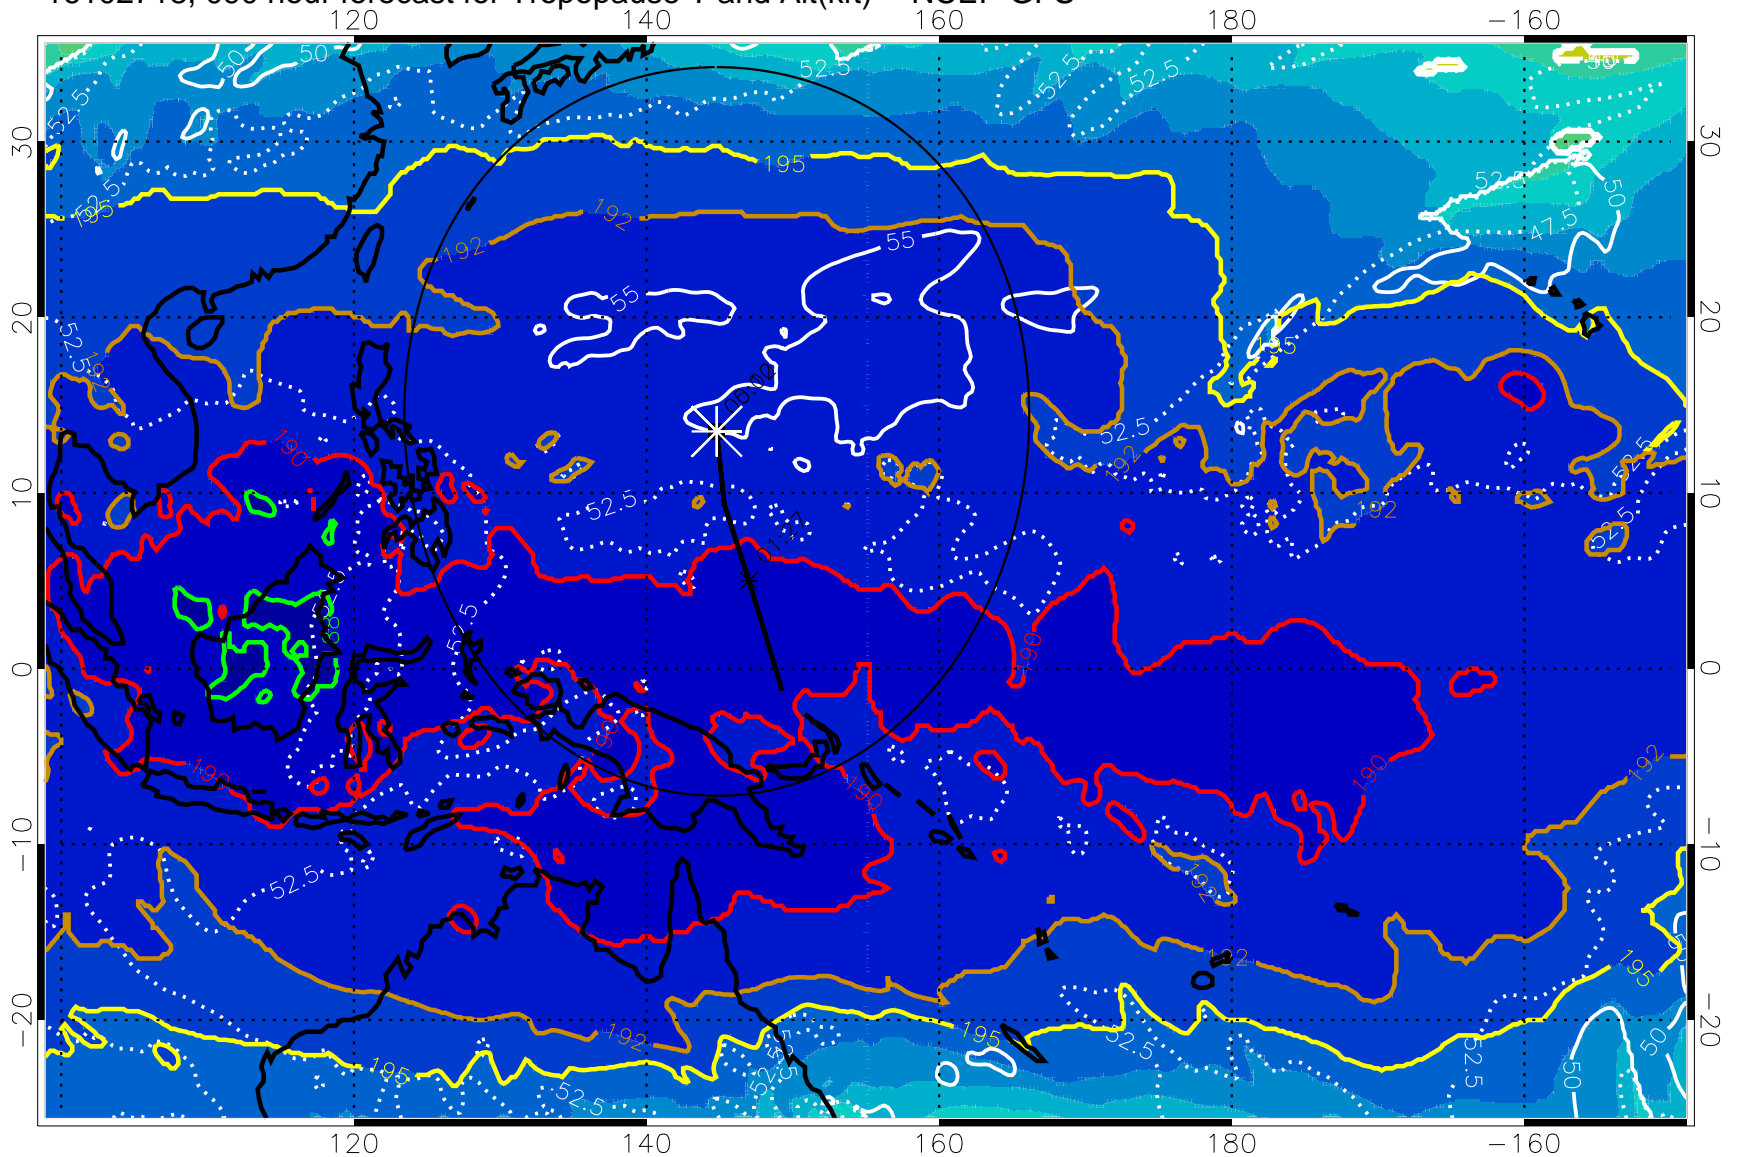

Tropopause T, K

Tropopause Altitude in kft (white)

192.5K Isotherm 195K Isotherm
187.5K Isotherm 190K Isotherm

Range ring of 2304 km

16102712, 084 hour forecast for Tropopause T and Alt(kft) -- NCEP GFS

190 200 210 220 230

Tropopause T, K

Tropopause Altitude in kft (white)

192.5K Isotherm 195K Isotherm
187.5K Isotherm 190K Isotherm

Range ring of 2304 km

16102718, 090 hour forecast for Tropopause T and Alt(kft) -- NCEP GFS

190 200 210 220 230