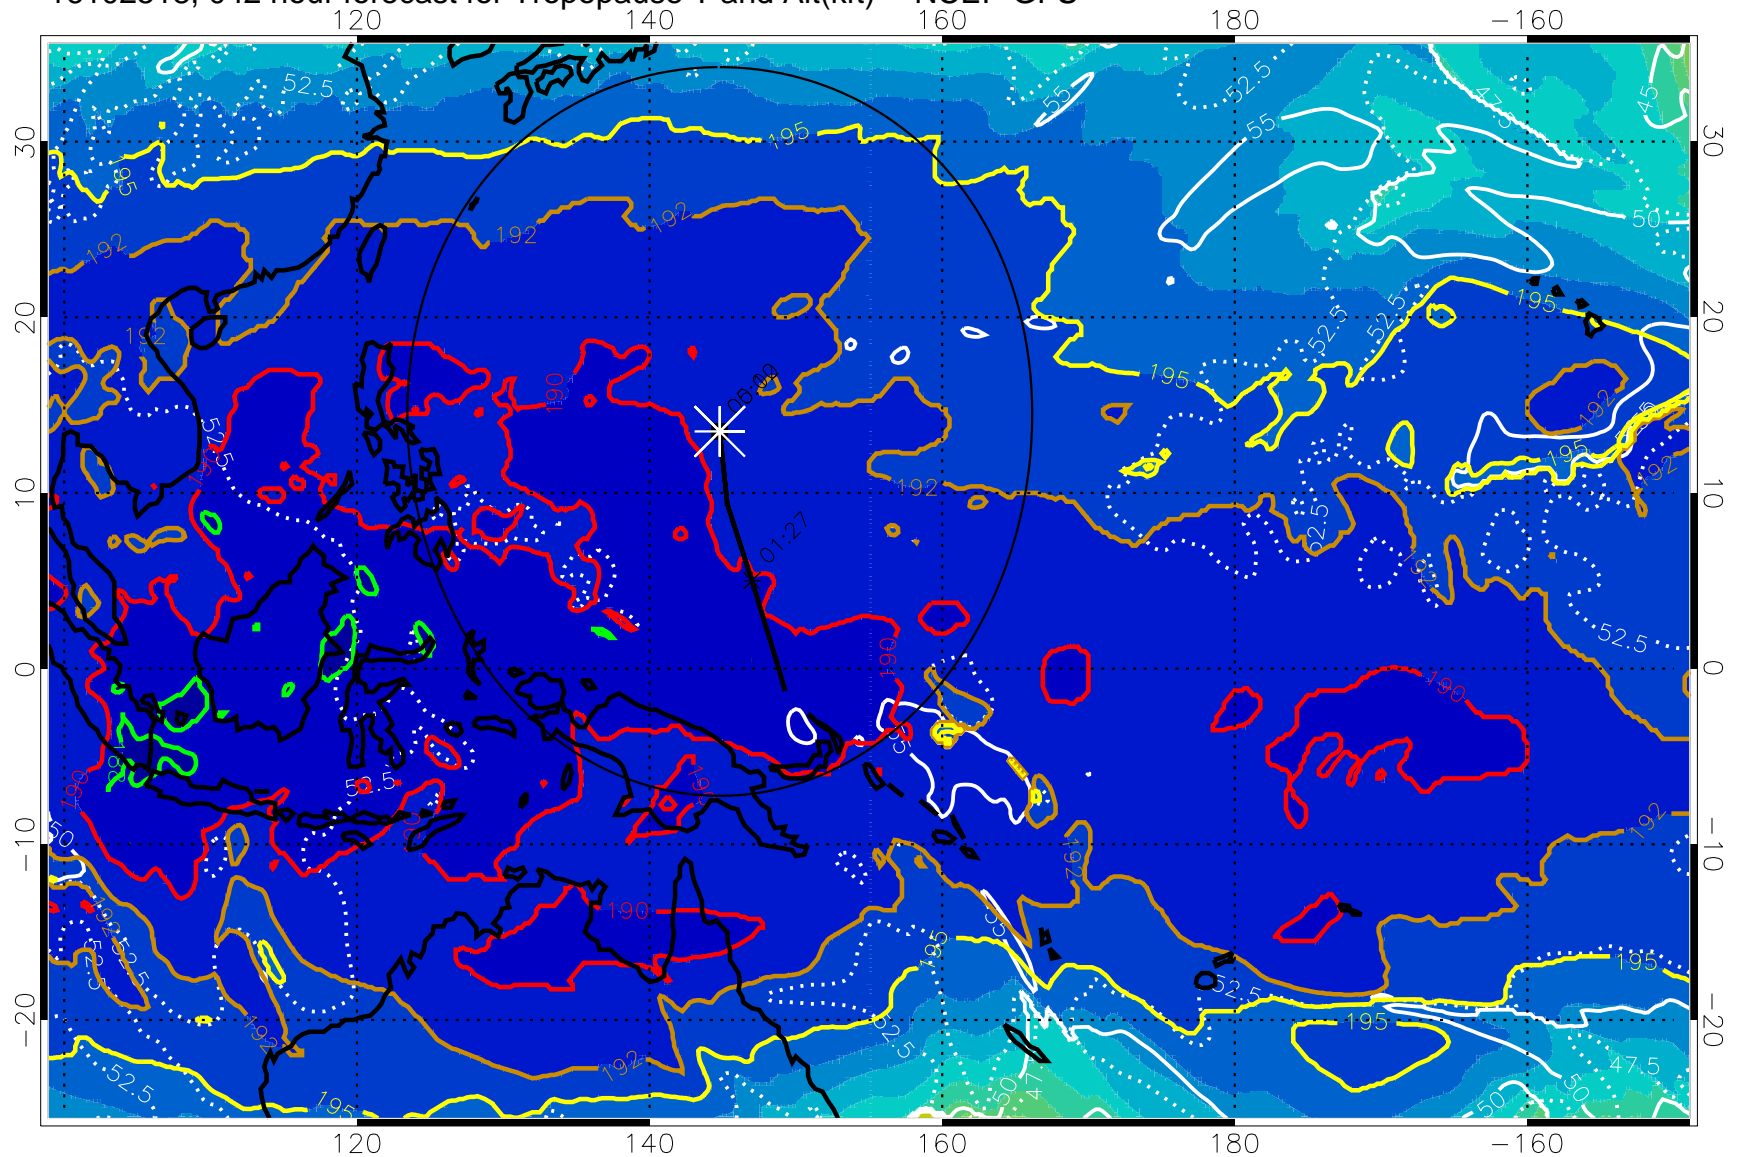

190 200 210 220 230

Tropopause T, K

Tropopause Altitude in kft (white)

192.5K Isotherm 195K Isotherm

187.5K Isotherm 190K Isotherm

Range ring of 2304 km

16102512, 036 hour forecast for Tropopause T and Alt(kft) -- NCEP GFS

190 200 210 220 230
Tropopause T, K

Tropopause Altitude in kft (white)

192.5K Isotherm 195K Isotherm
187.5K Isotherm 190K Isotherm

Range ring of 2304 km

16102518, 042 hour forecast for Tropopause T and Alt(kft) -- NCEP GFS