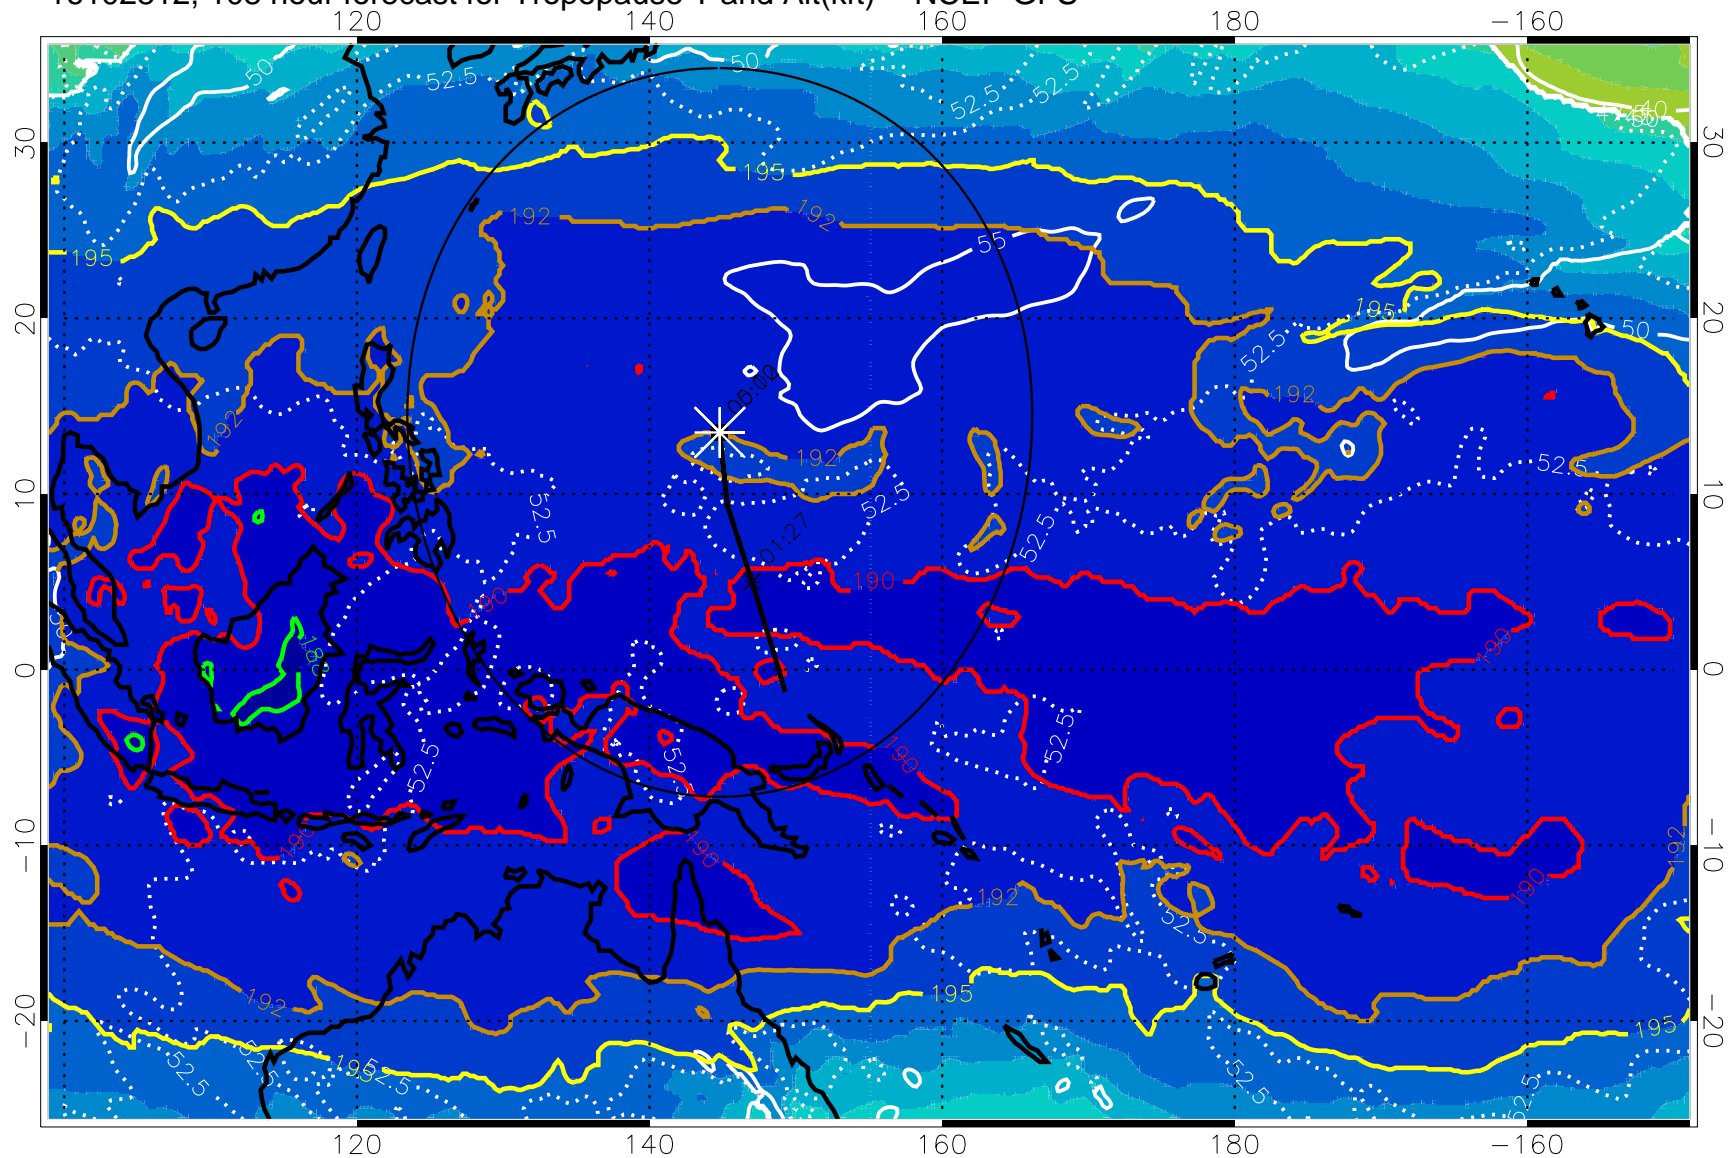

Tropopause T, K

Tropopause Altitude in kft (white)

192.5K Isotherm 195K Isotherm
187.5K Isotherm 190K Isotherm

Range ring of 2304 km

16102806, 102 hour forecast for Tropopause T and Alt(kft) -- NCEP GFS

190 200 210 220 230

Tropopause T, K

Tropopause Altitude in kft (white)

192.5K Isotherm 195K Isotherm

187.5K Isotherm 190K Isotherm

Range ring of 2304 km

16102812, 108 hour forecast for Tropopause T and Alt(kft) -- NCEP GFS

190 200 210 220 230
Tropopause T, K

Tropopause Altitude in kft (white)

192.5K Isotherm 195K Isotherm
187.5K Isotherm 190K Isotherm

Range ring of 2304 km

16102818, 114 hour forecast for Tropopause T and Alt(kft) -- NCEP GFS

190 200 210 220 230