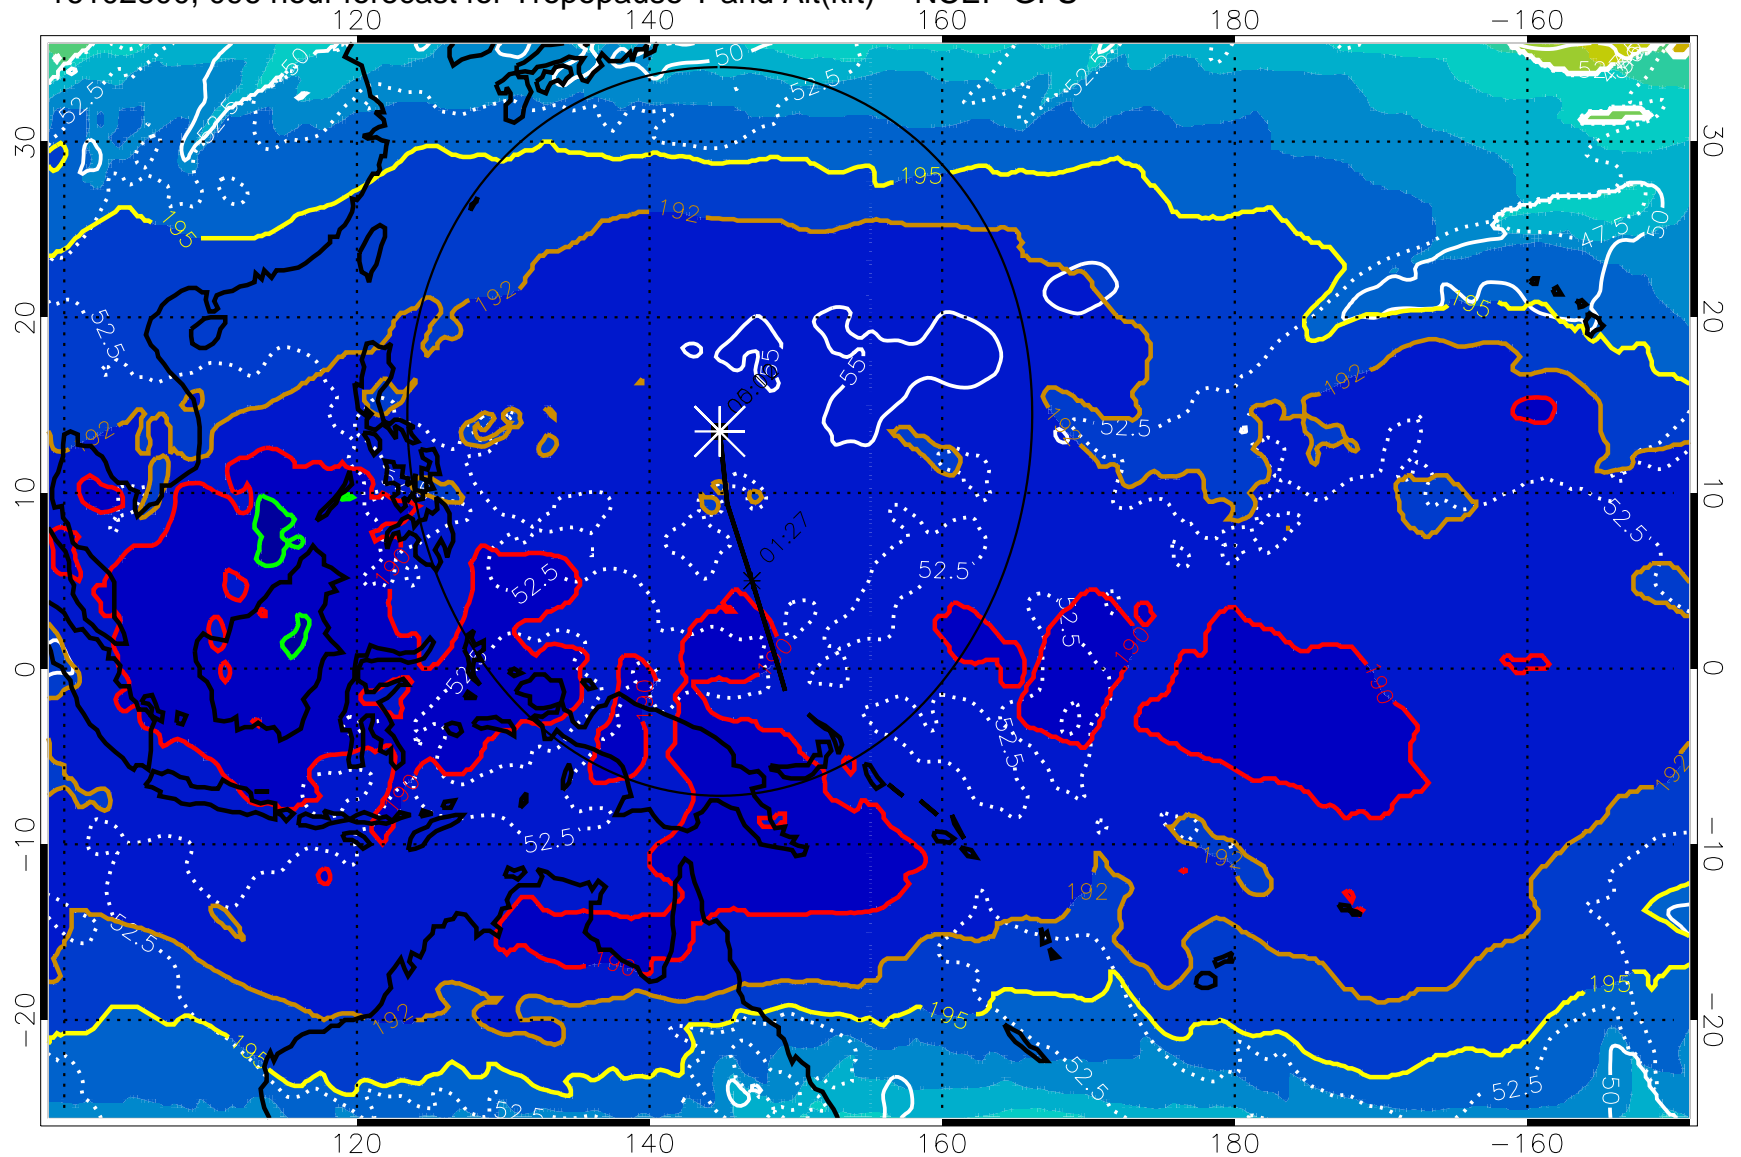

Tropopause T, K

Tropopause Altitude in kft (white)

192.5K Isotherm 195K Isotherm

187.5K Isotherm 190K Isotherm

Range ring of 2304 km

16102800, 096 hour forecast for Tropopause T and Alt(kft) -- NCEP GFS

190 200 210 220 230

Tropopause T, K

Tropopause Altitude in kft (white)

192.5K Isotherm 195K Isotherm
187.5K Isotherm 190K Isotherm

Range ring of 2304 km

16102806, 102 hour forecast for Tropopause T and Alt(kft) -- NCEP GFS

190 200 210 220 230