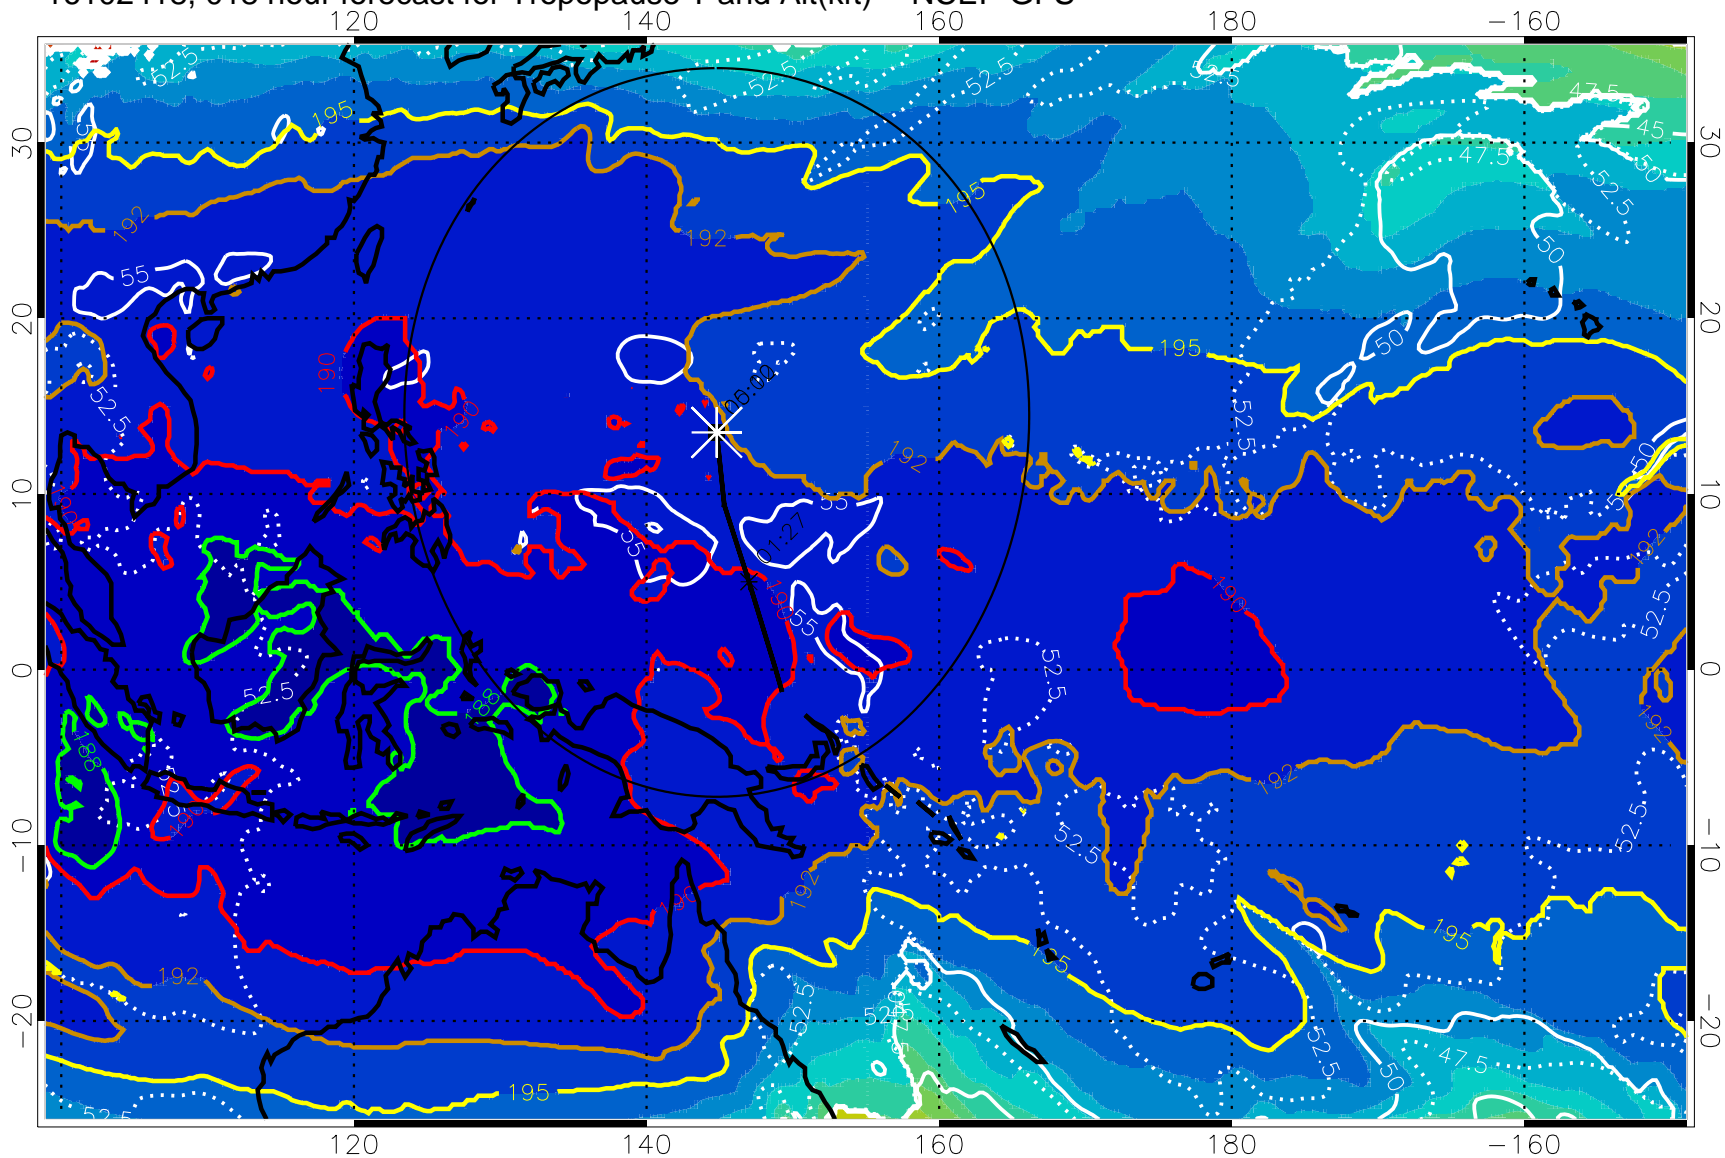

190 200 210 220 230

Tropopause T, K

Tropopause Altitude in kft (white)

192.5K Isotherm 195K Isotherm
187.5K Isotherm 190K Isotherm

Range ring of 2304 km

16102418, 018 hour forecast for Tropopause T and Alt(kft) -- NCEP GFS

190 200 210 220 230

Tropopause T, K

Tropopause Altitude in kft (white)

192.5K Isotherm 195K Isotherm
187.5K Isotherm 190K Isotherm

Range ring of 2304 km

16102500, 024 hour forecast for Tropopause T and Alt(kft) -- NCEP GFS