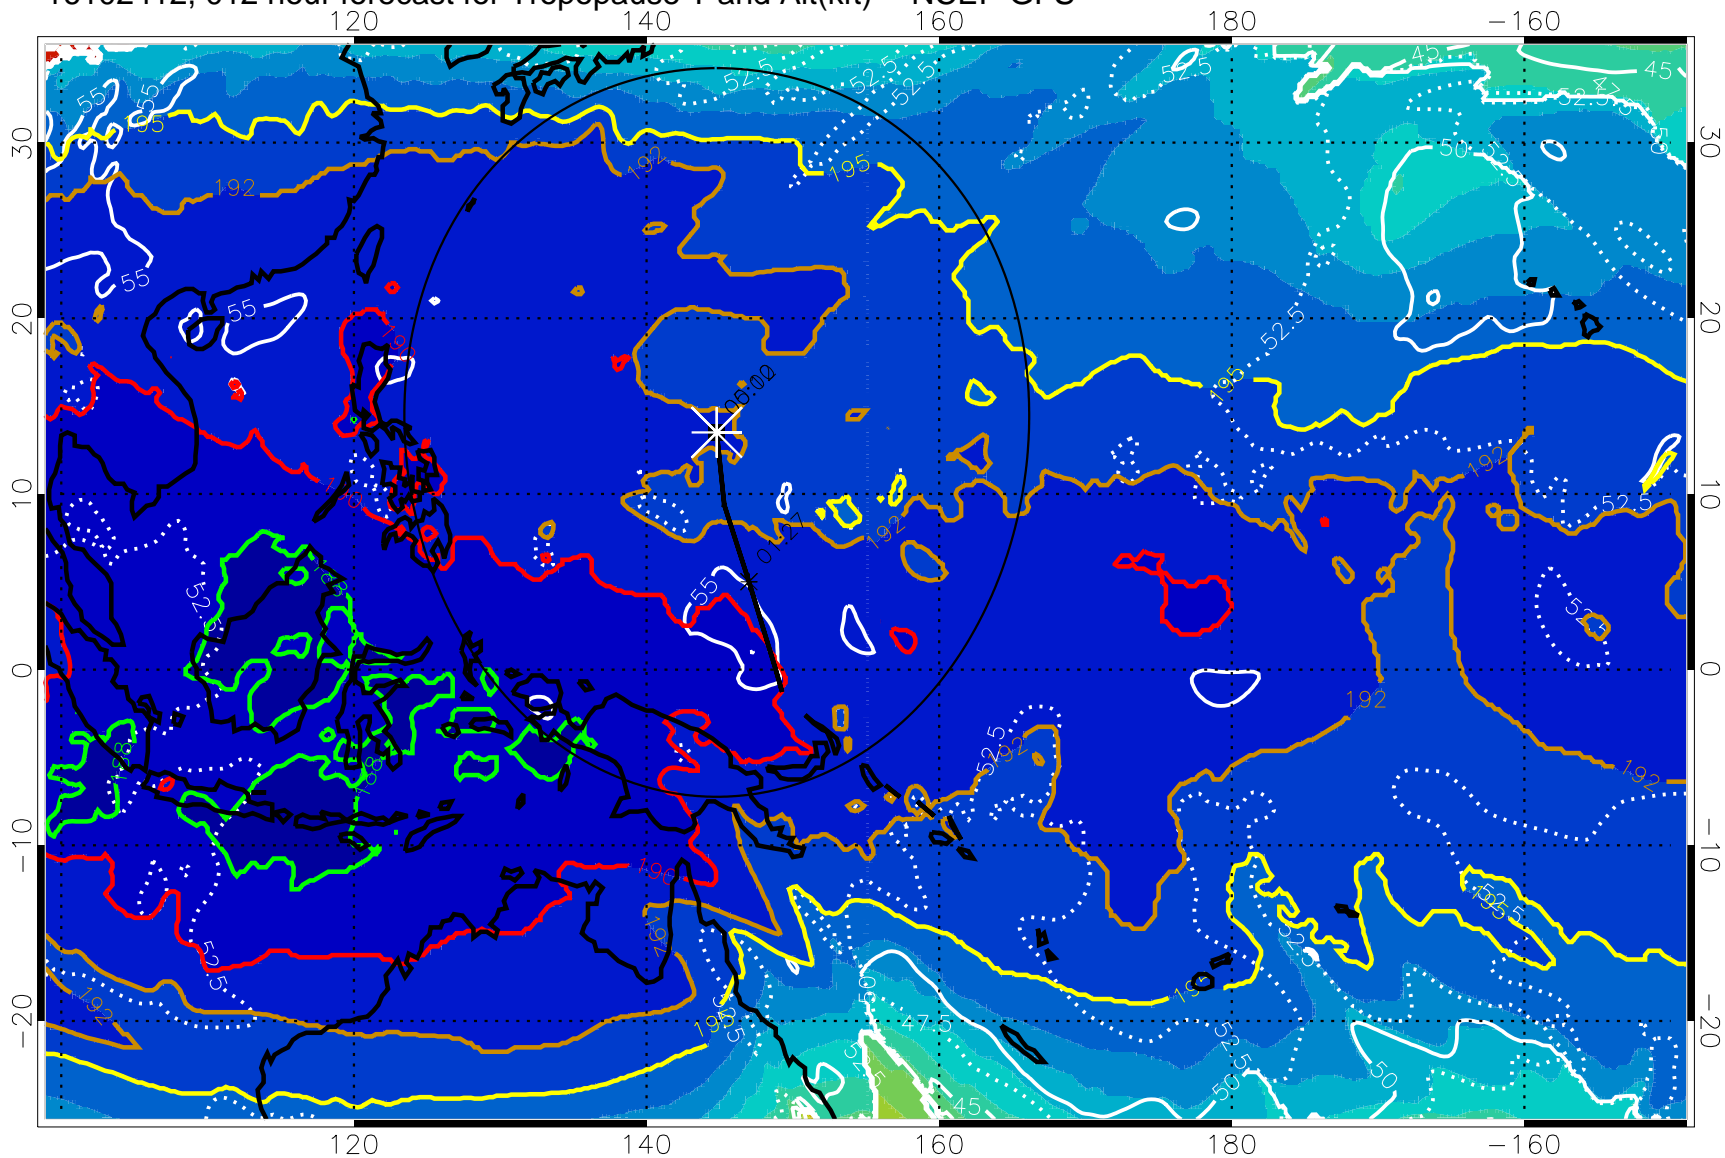

16102406, 006 hour forecast for Tropopause T and Alt(kft) -- NCEP GFS

Tropopause Altitude in kft (white)

192.5K Isotherm 195K Isotherm
187.5K Isotherm 190K Isotherm

Range ring of 2304 km

16102412, 012 hour forecast for Tropopause T and Alt(kft) -- NCEP GFS

190 200 210 220 230

Tropopause T, K

Tropopause Altitude in kft (white)

192.5K Isotherm 195K Isotherm
187.5K Isotherm 190K Isotherm

Range ring of 2304 km

16102418, 018 hour forecast for Tropopause T and Alt(kft) -- NCEP GFS