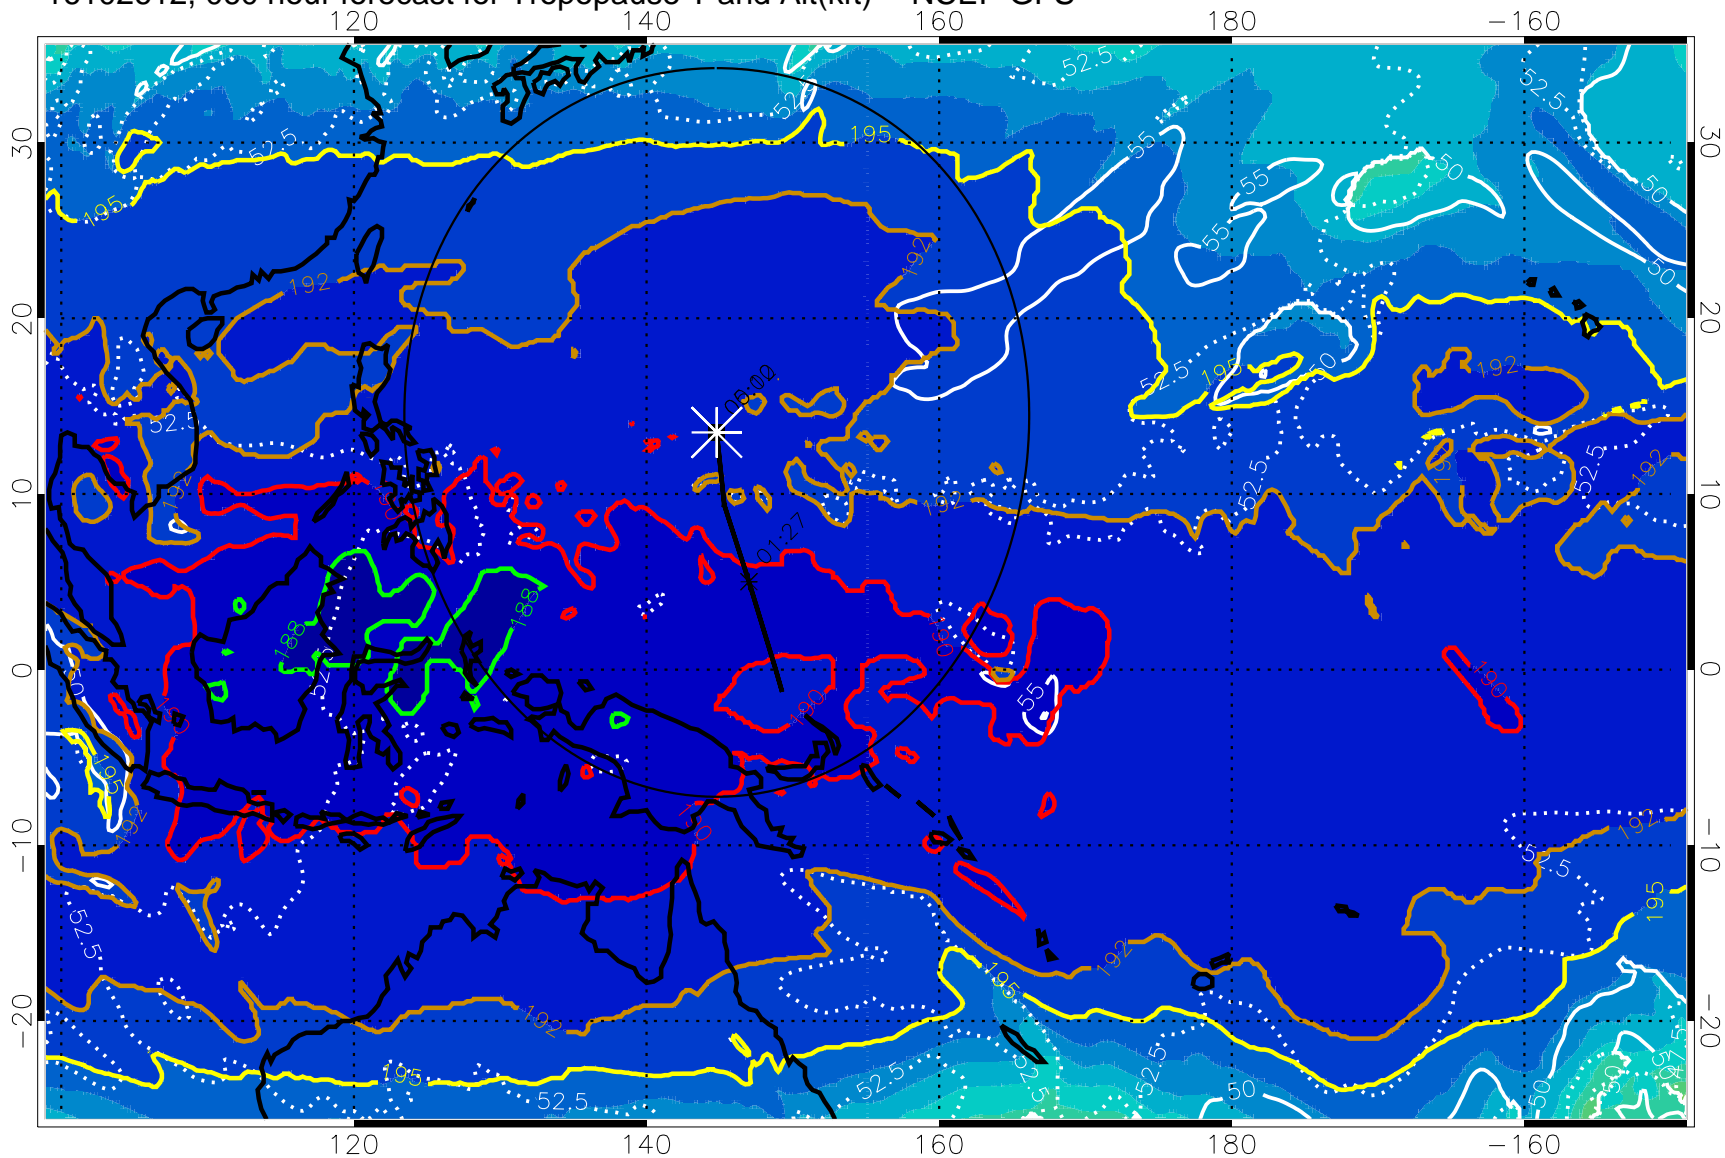

Tropopause T, K

Tropopause Altitude in kft (white)

192.5K Isotherm 195K Isotherm

187.5K Isotherm 190K Isotherm

Range ring of 2304 km

16102612, 060 hour forecast for Tropopause T and Alt(kft) -- NCEP GFS

190 200 210 220 230

Tropopause T, K

Tropopause Altitude in kft (white)

192.5K Isotherm 195K Isotherm
187.5K Isotherm 190K Isotherm

Range ring of 2304 km

16102618, 066 hour forecast for Tropopause T and Alt(kft) -- NCEP GFS

190 200 210 220 230