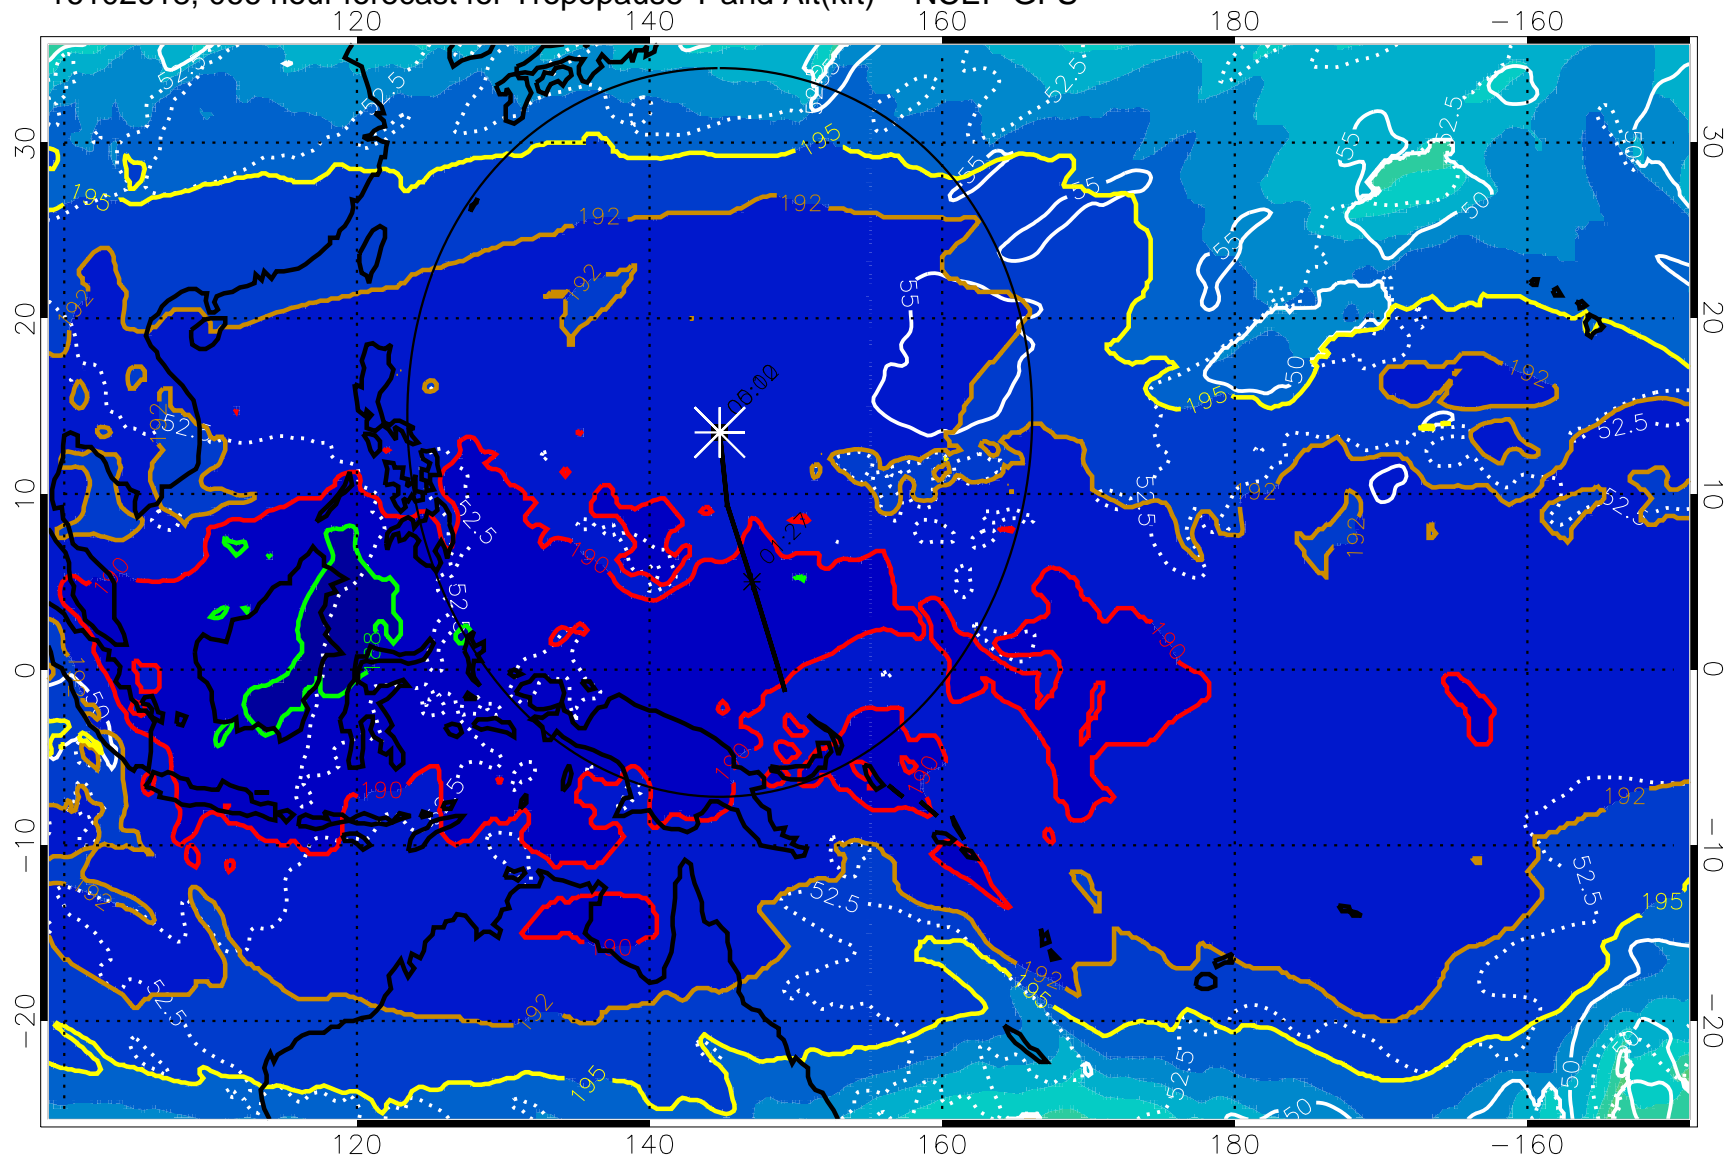

Tropopause T, K

Tropopause Altitude in kft (white)

192.5K Isotherm 195K Isotherm

187.5K Isotherm 190K Isotherm

Range ring of 2304 km

16102612, 060 hour forecast for Tropopause T and Alt(kft) -- NCEP GFS

190 200 210 220 230

Tropopause T, K

Tropopause Altitude in kft (white)

192.5K Isotherm 195K Isotherm
187.5K Isotherm 190K Isotherm

Range ring of 2304 km

16102618, 066 hour forecast for Tropopause T and Alt(kft) -- NCEP GFS

190 200 210 220 230