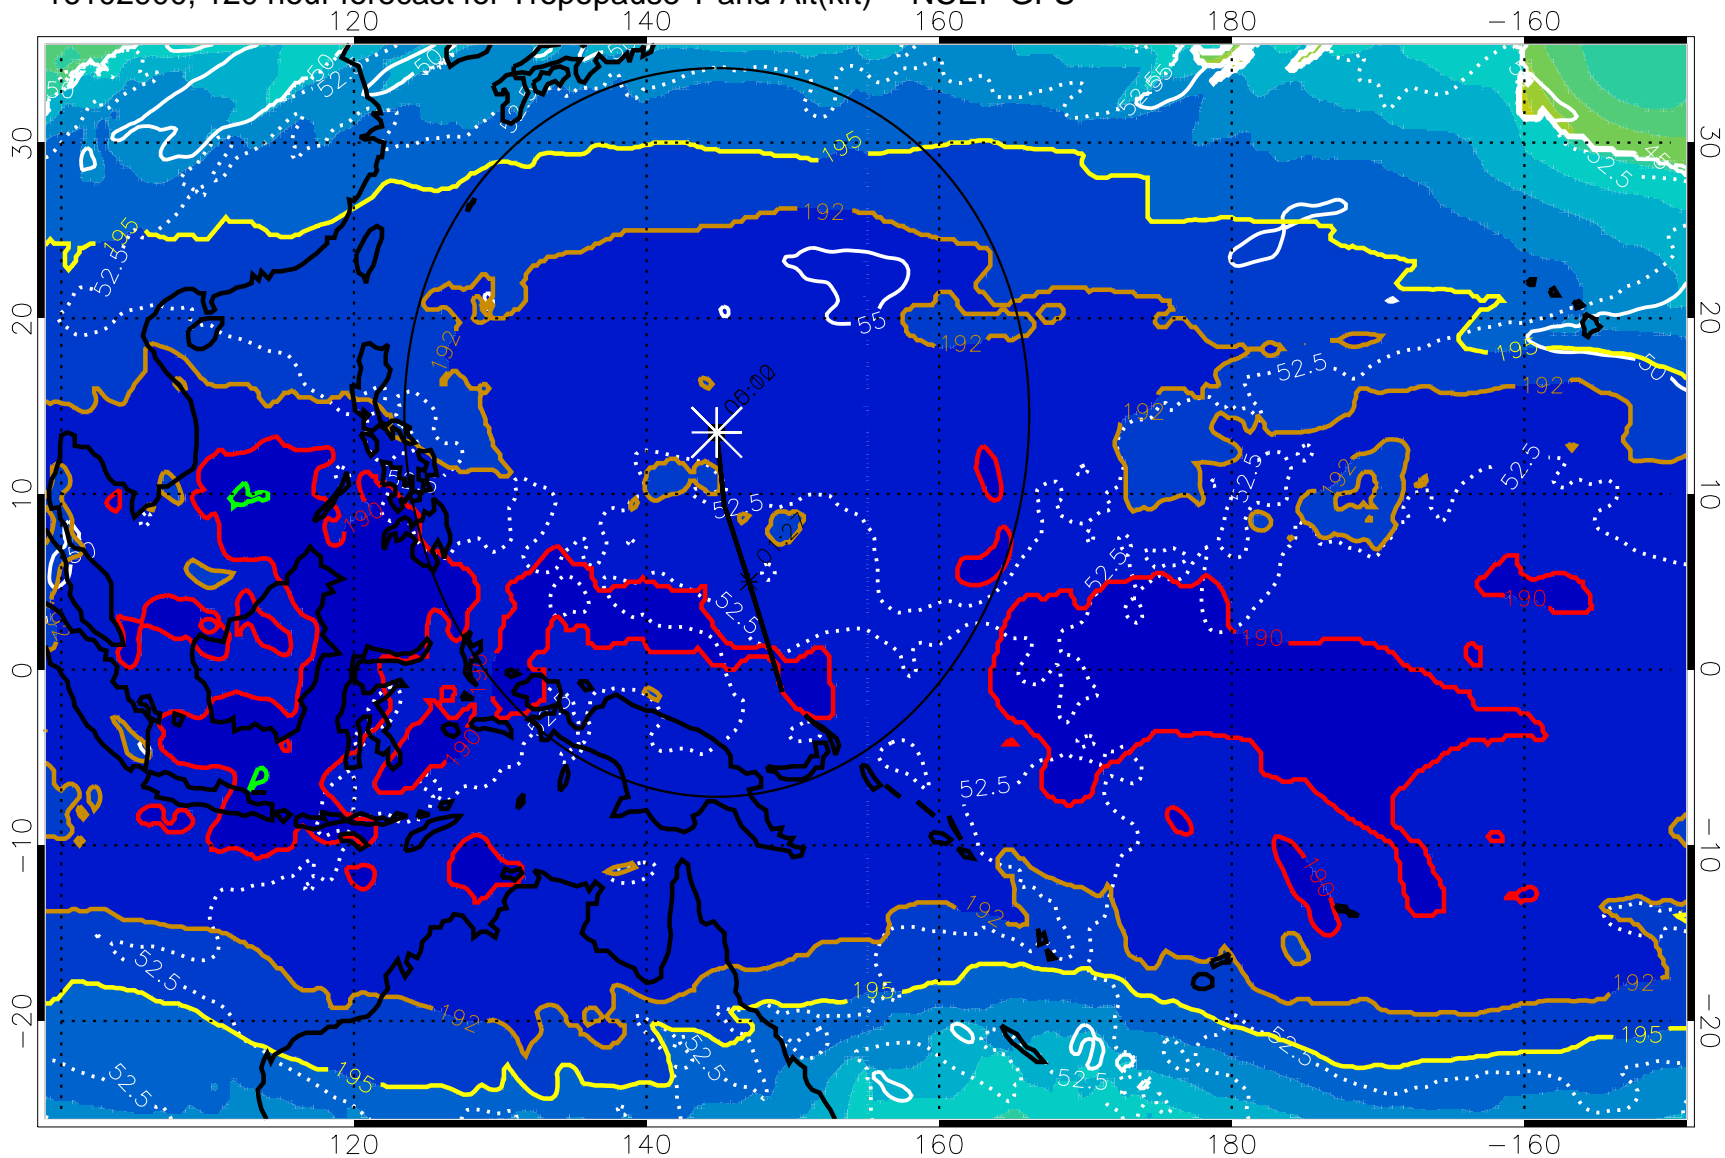

Tropopause T, K

Tropopause Altitude in kft (white)

192.5K Isotherm 195K Isotherm

187.5K Isotherm 190K Isotherm

Range ring of 2304 km

16102900, 120 hour forecast for Tropopause T and Alt(kft) -- NCEP GFS

190 200 210 220 230
Tropopause T, K

Tropopause Altitude in kft (white)

192.5K Isotherm 195K Isotherm
187.5K Isotherm 190K Isotherm

Range ring of 2304 km