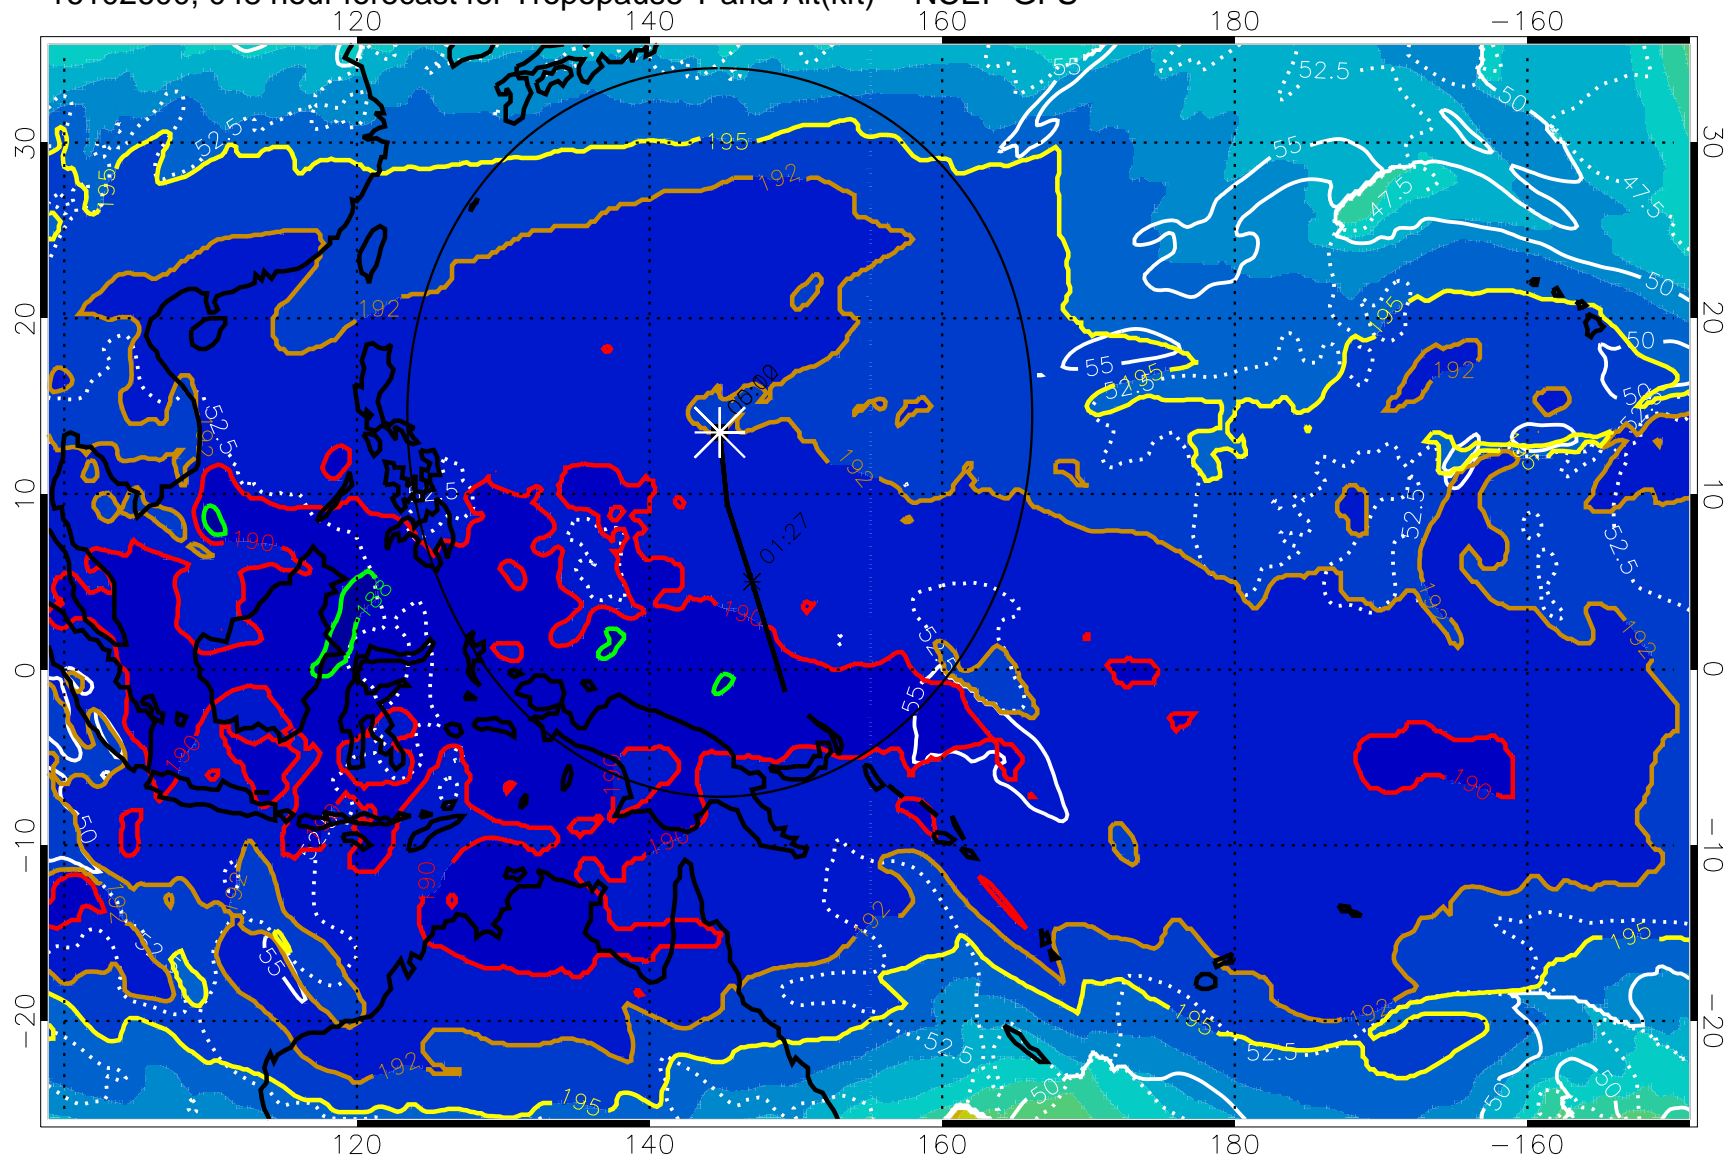

190 200 210 220 230
Tropopause T, K

Tropopause Altitude in kft (white)

192.5K Isotherm 195K Isotherm
187.5K Isotherm 190K Isotherm

Range ring of 2304 km

16102518, 042 hour forecast for Tropopause T and Alt(kft) -- NCEP GFS

Tropopause Altitude in kft (white)

192.5K Isotherm 195K Isotherm
187.5K Isotherm 190K Isotherm

Range ring of 2304 km

16102600, 048 hour forecast for Tropopause T and Alt(kft) -- NCEP GFS

190 200 210 220 230