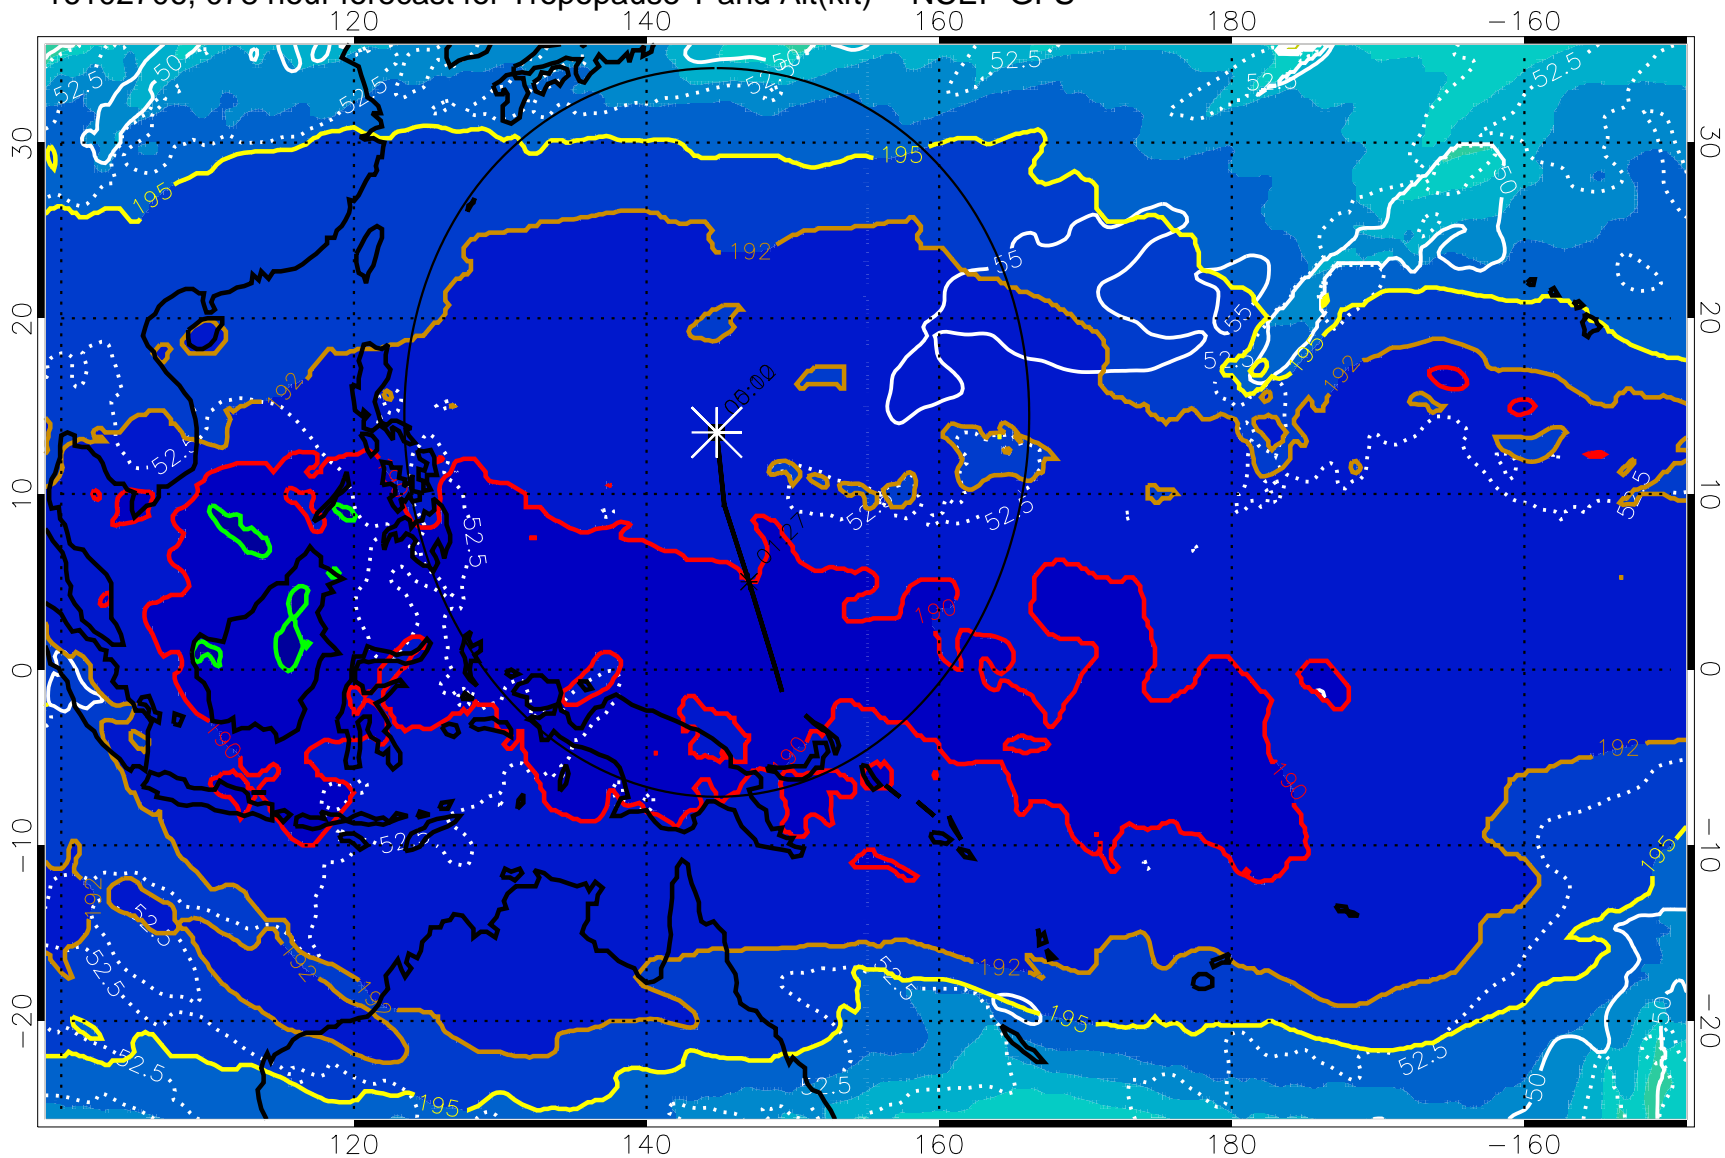

Tropopause T, K

Tropopause Altitude in kft (white)

192.5K Isotherm 195K Isotherm
187.5K Isotherm 190K Isotherm

Range ring of 2304 km

16102700, 072 hour forecast for Tropopause T and Alt(kft) -- NCEP GFS

190 200 210 220 230

Tropopause T, K

Tropopause Altitude in kft (white)

192.5K Isotherm 195K Isotherm
187.5K Isotherm 190K Isotherm

Range ring of 2304 km

16102706, 078 hour forecast for Tropopause T and Alt(kft) -- NCEP GFS

190 200 210 220 230