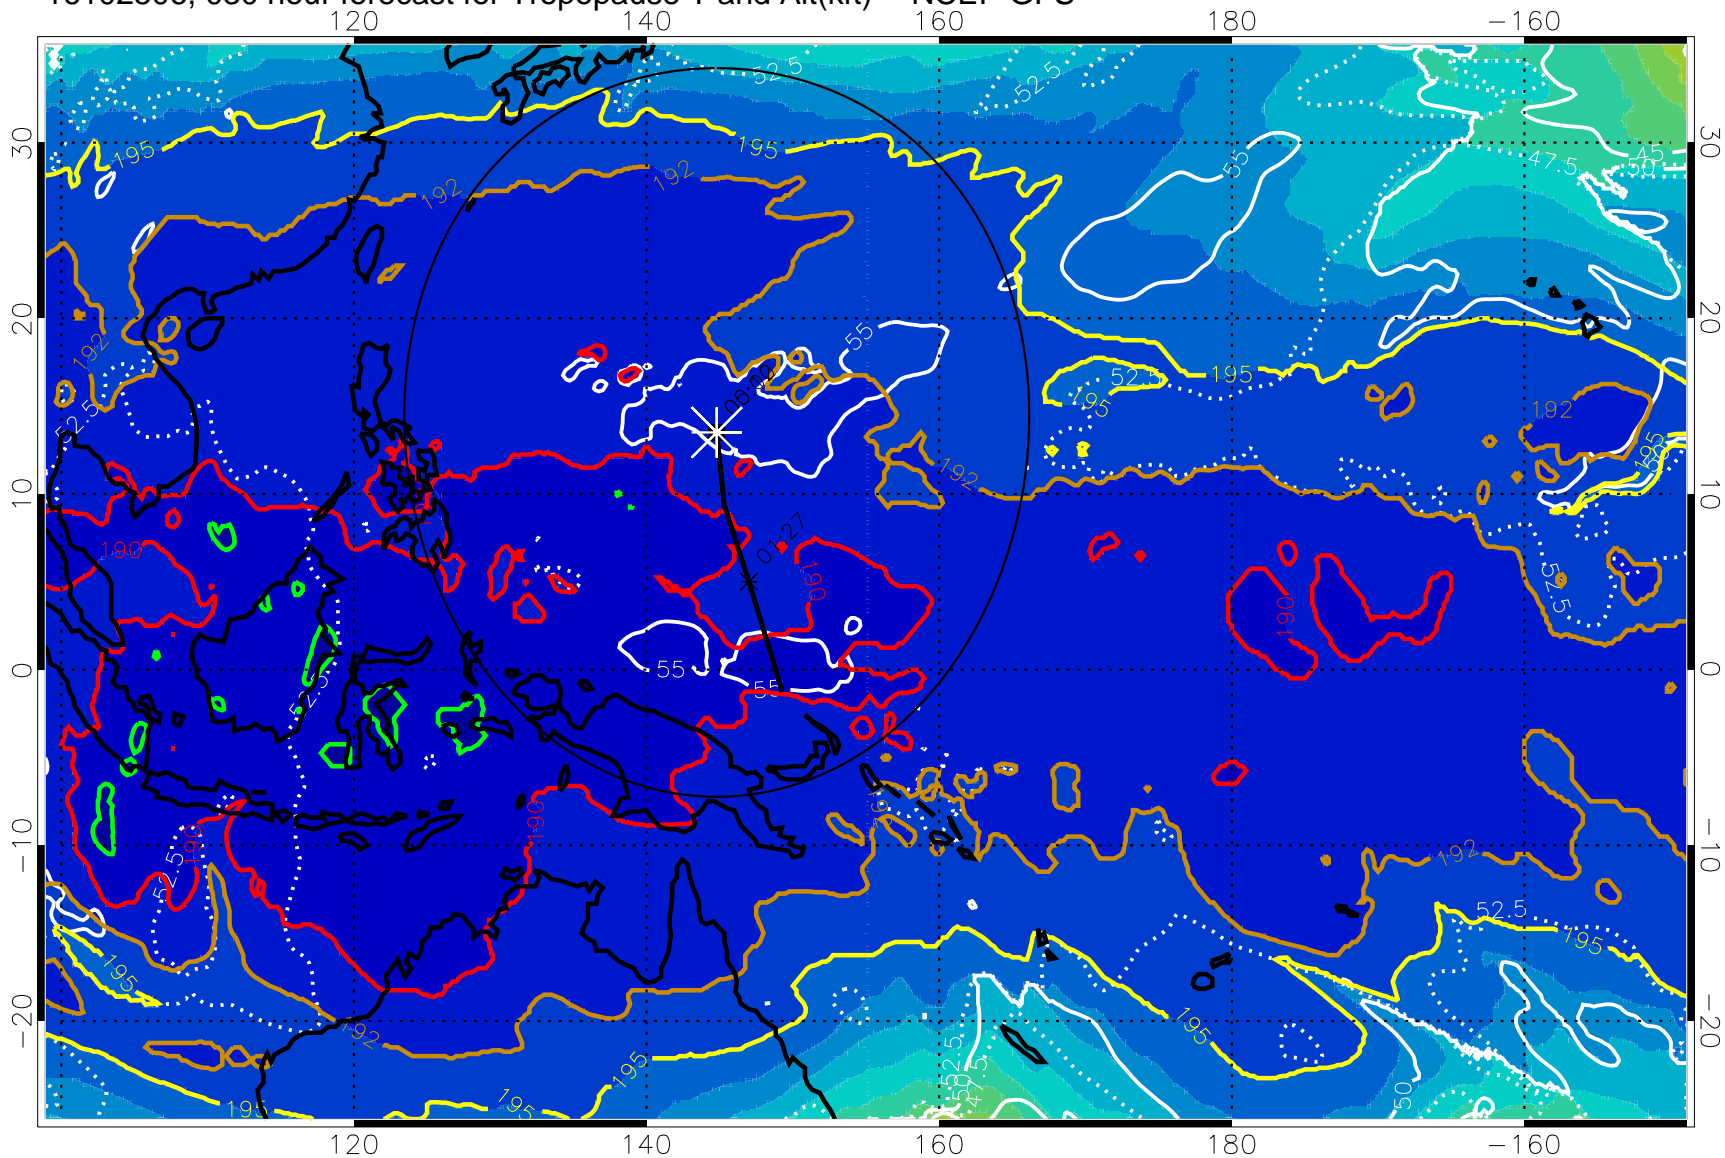

190 200 210 220 230

Tropopause T, K

Tropopause Altitude in kft (white)

192.5K Isotherm 195K Isotherm
187.5K Isotherm 190K Isotherm

Range ring of 2304 km

16102500, 024 hour forecast for Tropopause T and Alt(kft) -- NCEP GFS

190 200 210 220 230
Tropopause T, K

Tropopause Altitude in kft (white)

192.5K Isotherm 195K Isotherm
187.5K Isotherm 190K Isotherm

Range ring of 2304 km

16102506, 030 hour forecast for Tropopause T and Alt(kft) -- NCEP GFS