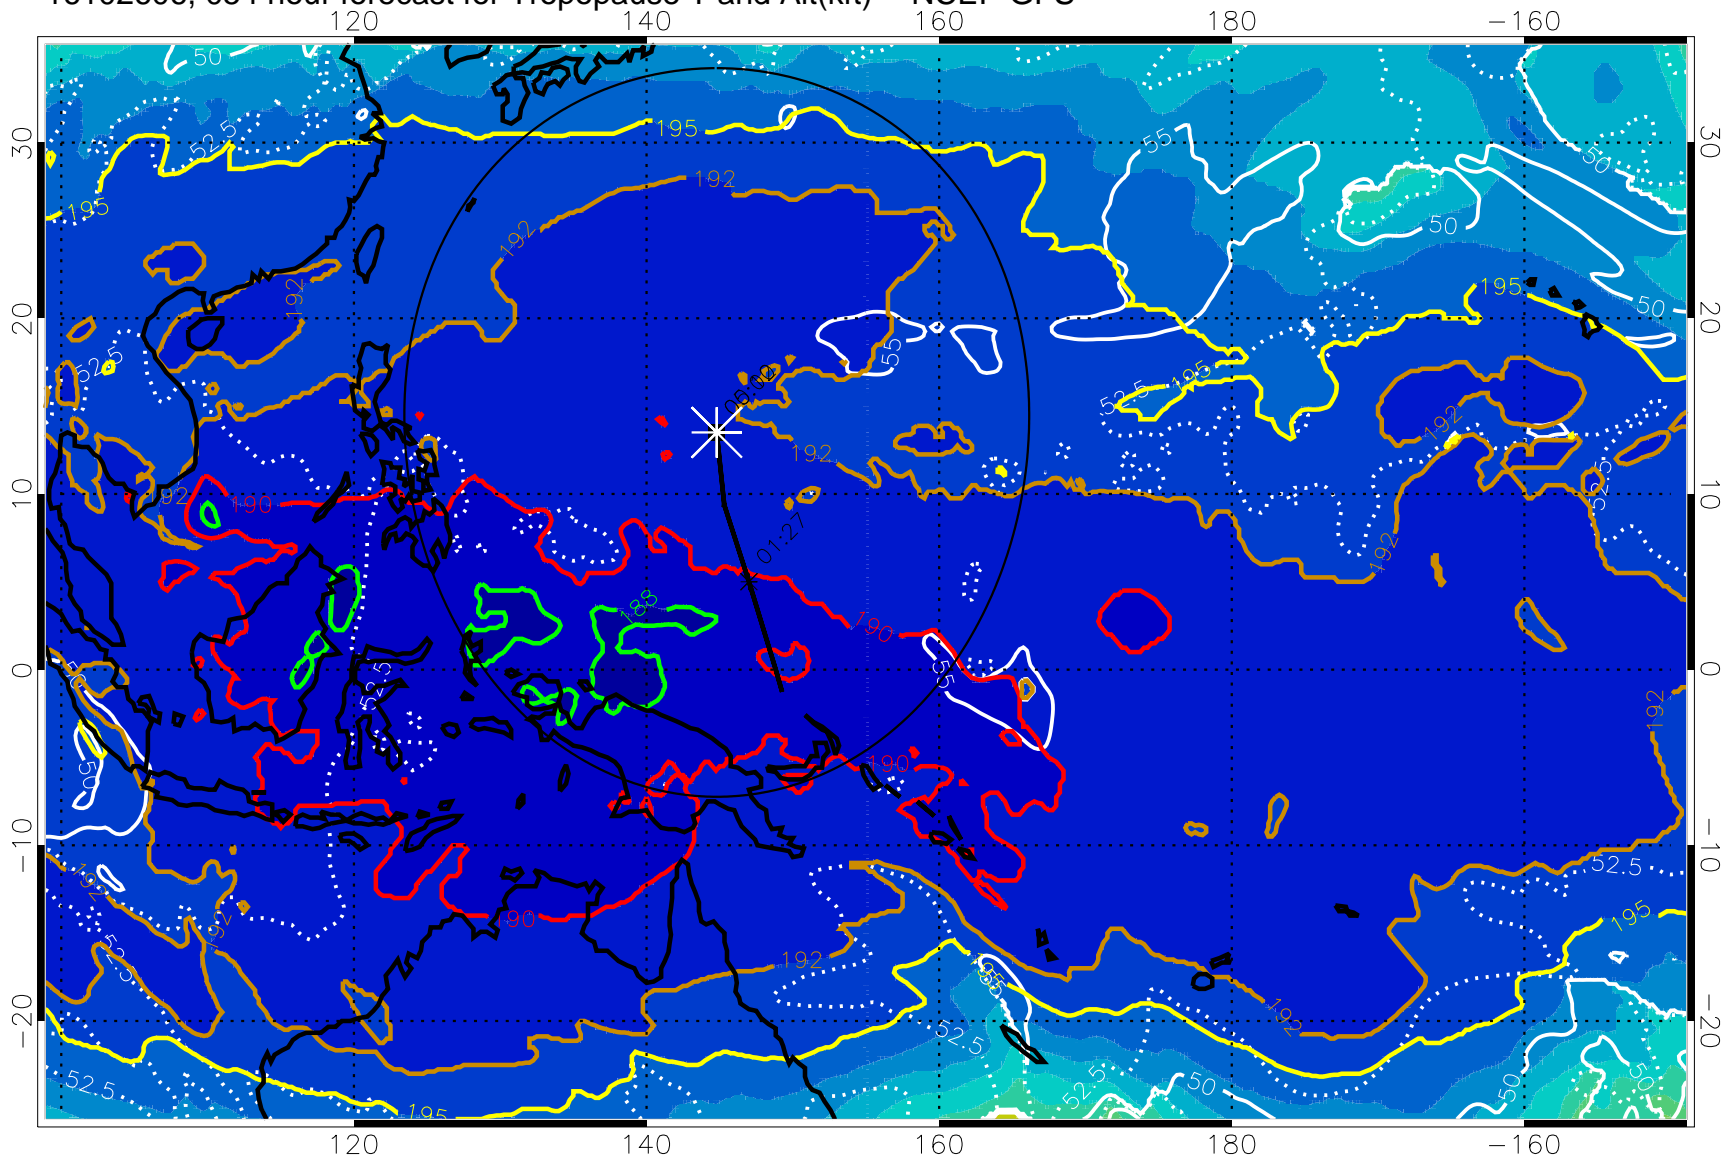

Tropopause Altitude in kft (white)

192.5K Isotherm 195K Isotherm
187.5K Isotherm 190K Isotherm

Range ring of 2304 km

16102600, 048 hour forecast for Tropopause T and Alt(kft) -- NCEP GFS

190 200 210 220 230

Tropopause T, K

Tropopause Altitude in kft (white)

192.5K Isotherm 195K Isotherm
187.5K Isotherm 190K Isotherm

Range ring of 2304 km

16102606, 054 hour forecast for Tropopause T and Alt(kft) -- NCEP GFS

190 200 210 220 230