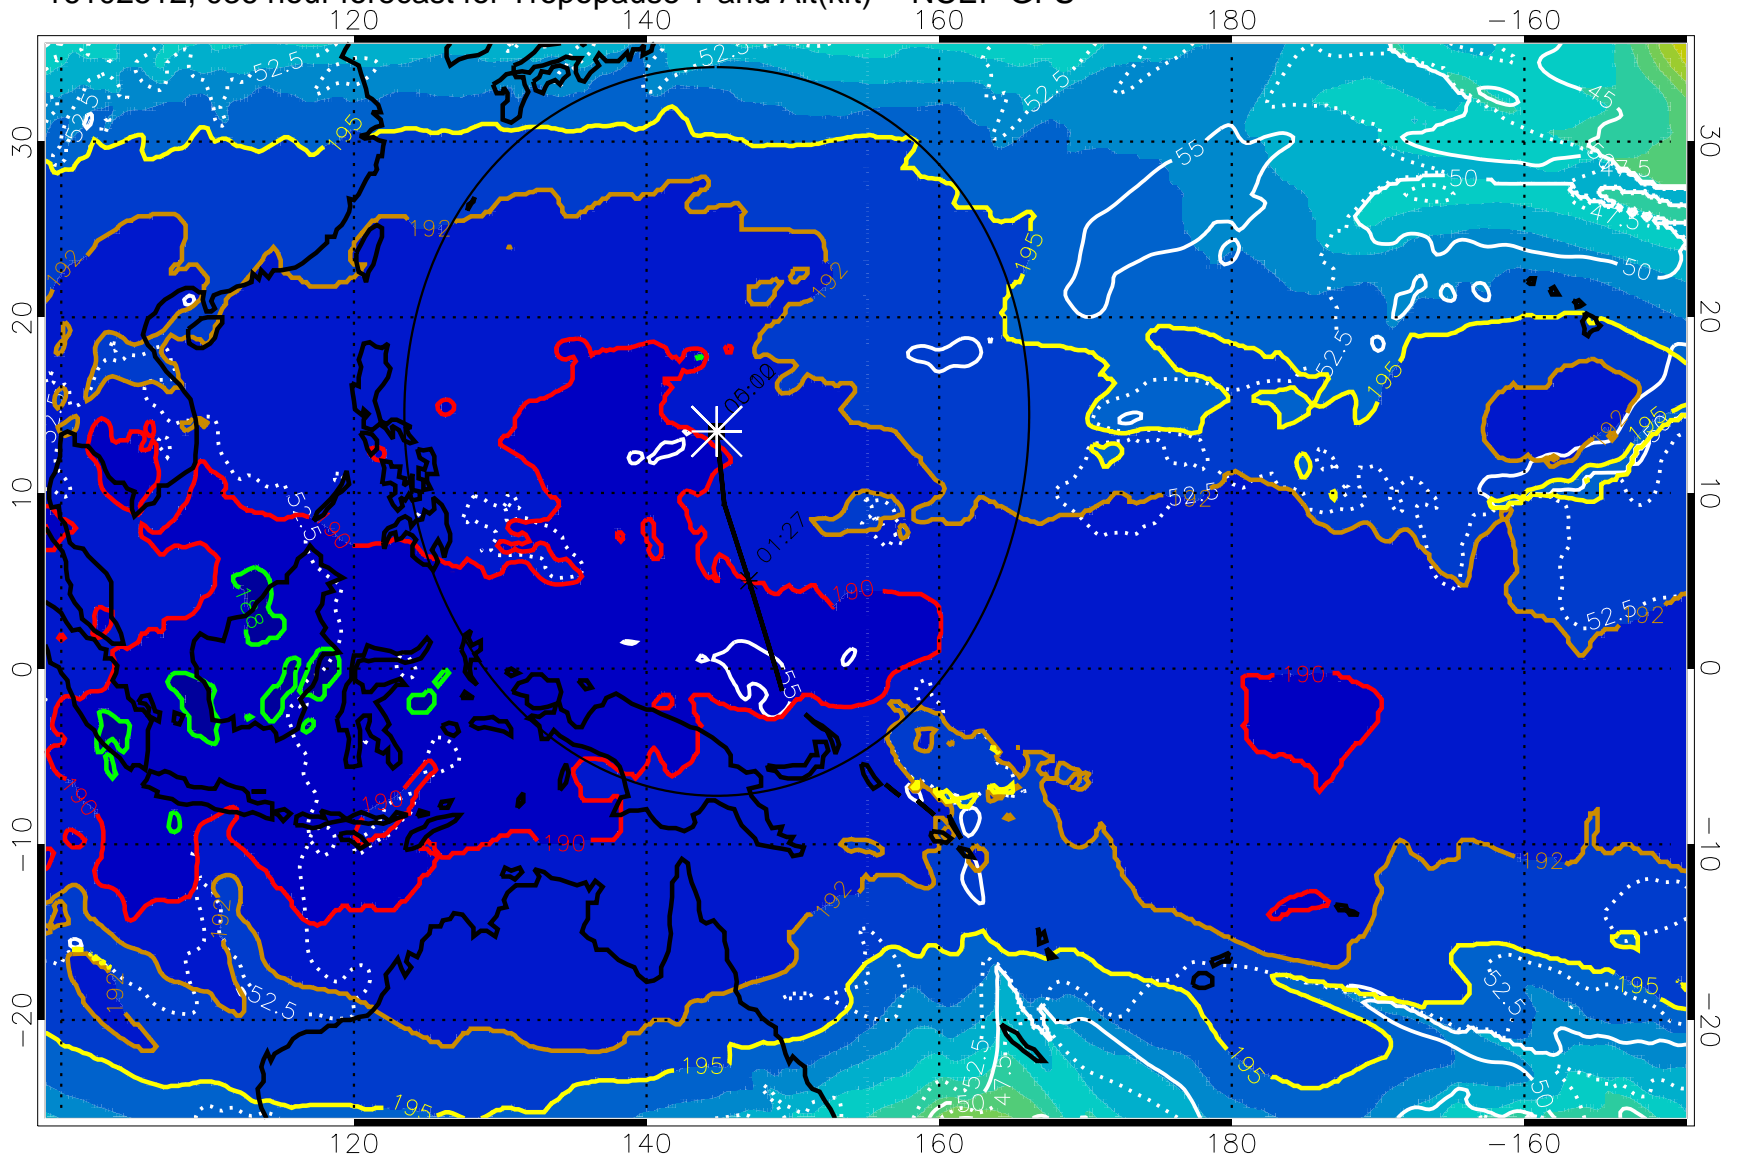

190 200 210 220 230

Tropopause T, K

Tropopause Altitude in kft (white)

192.5K Isotherm 195K Isotherm

187.5K Isotherm 190K Isotherm

Range ring of 2304 km

16102512, 036 hour forecast for Tropopause T and Alt(kft) -- NCEP GFS