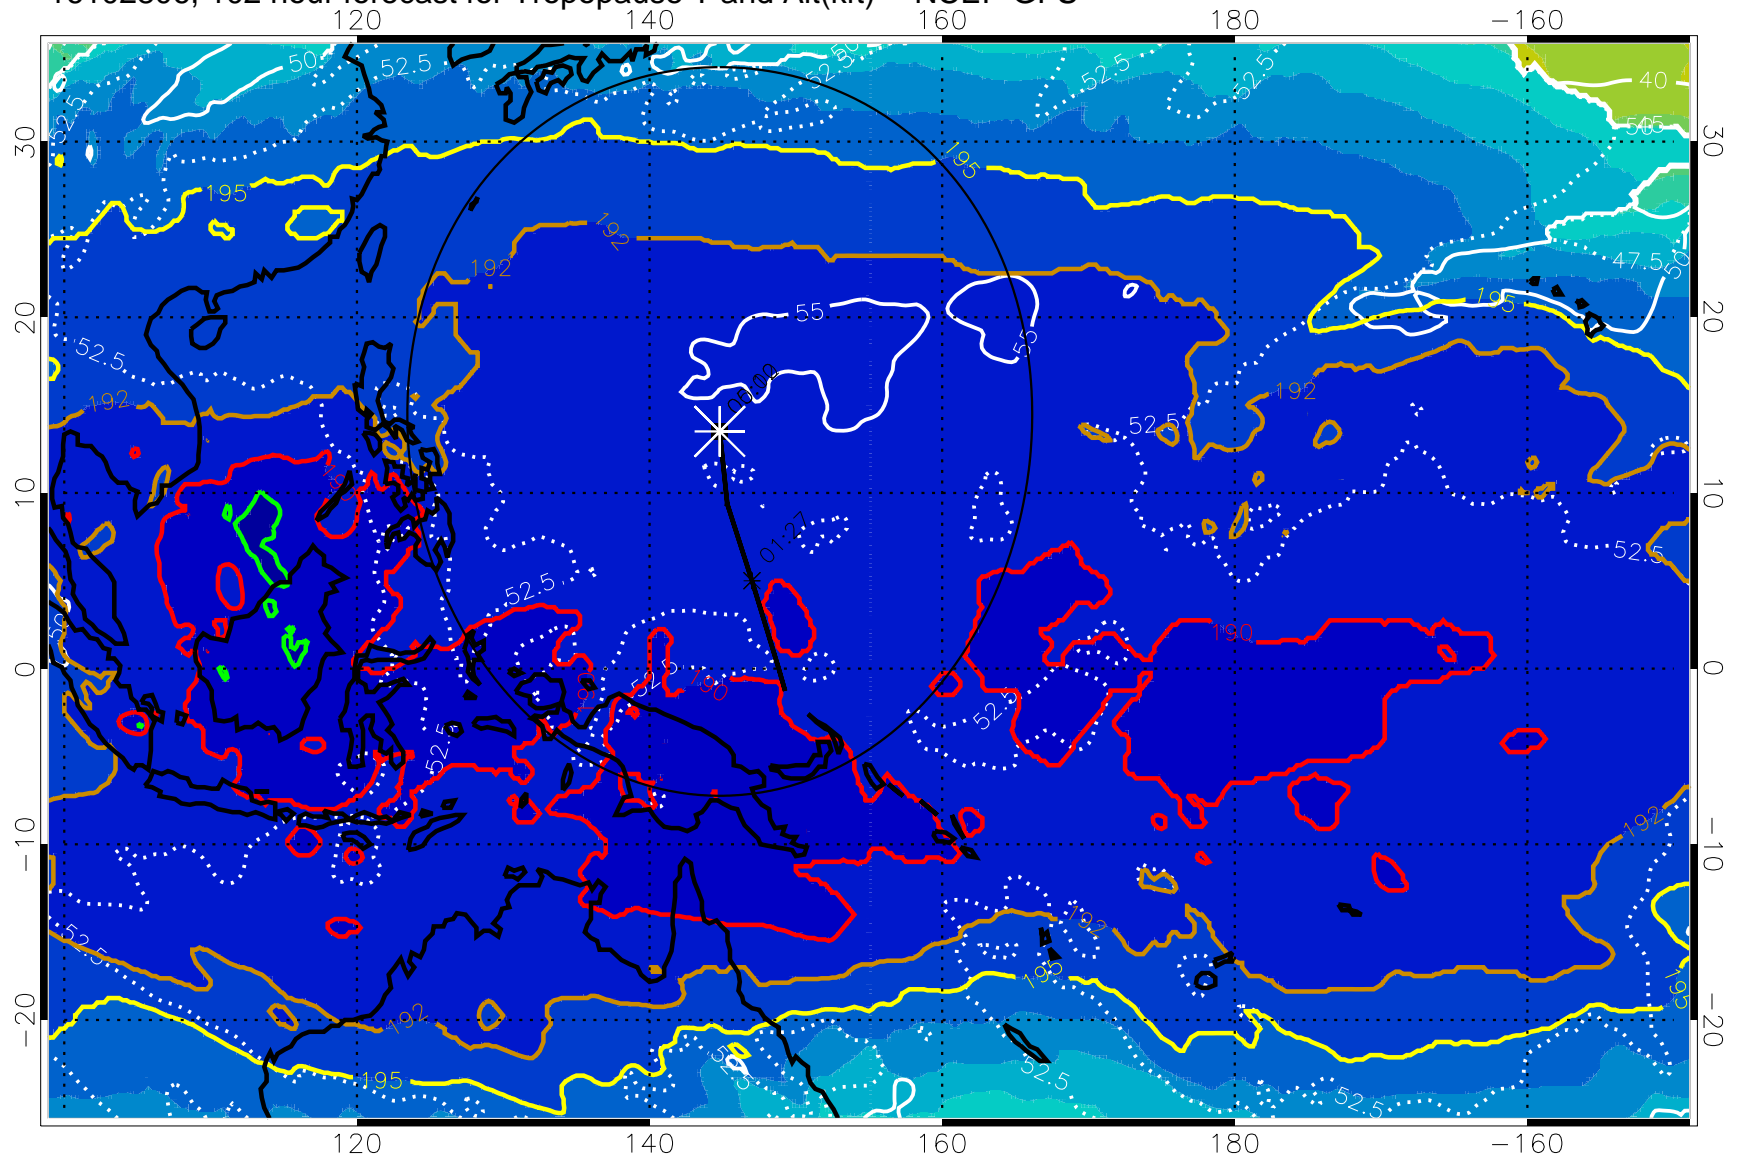

Tropopause T, K

Tropopause Altitude in kft (white)

192.5K Isotherm 195K Isotherm
187.5K Isotherm 190K Isotherm

Range ring of 2304 km

16102718, 090 hour forecast for Tropopause T and Alt(kft) -- NCEP GFS

190 200 210 220 230

Tropopause T, K

Tropopause Altitude in kft (white)

192.5K Isotherm 195K Isotherm

187.5K Isotherm 190K Isotherm

Range ring of 2304 km

16102800, 096 hour forecast for Tropopause T and Alt(kft) -- NCEP GFS

190 200 210 220 230

Tropopause T, K

Tropopause Altitude in kft (white)

192.5K Isotherm 195K Isotherm
187.5K Isotherm 190K Isotherm

Range ring of 2304 km

16102806, 102 hour forecast for Tropopause T and Alt(kft) -- NCEP GFS

190 200 210 220 230