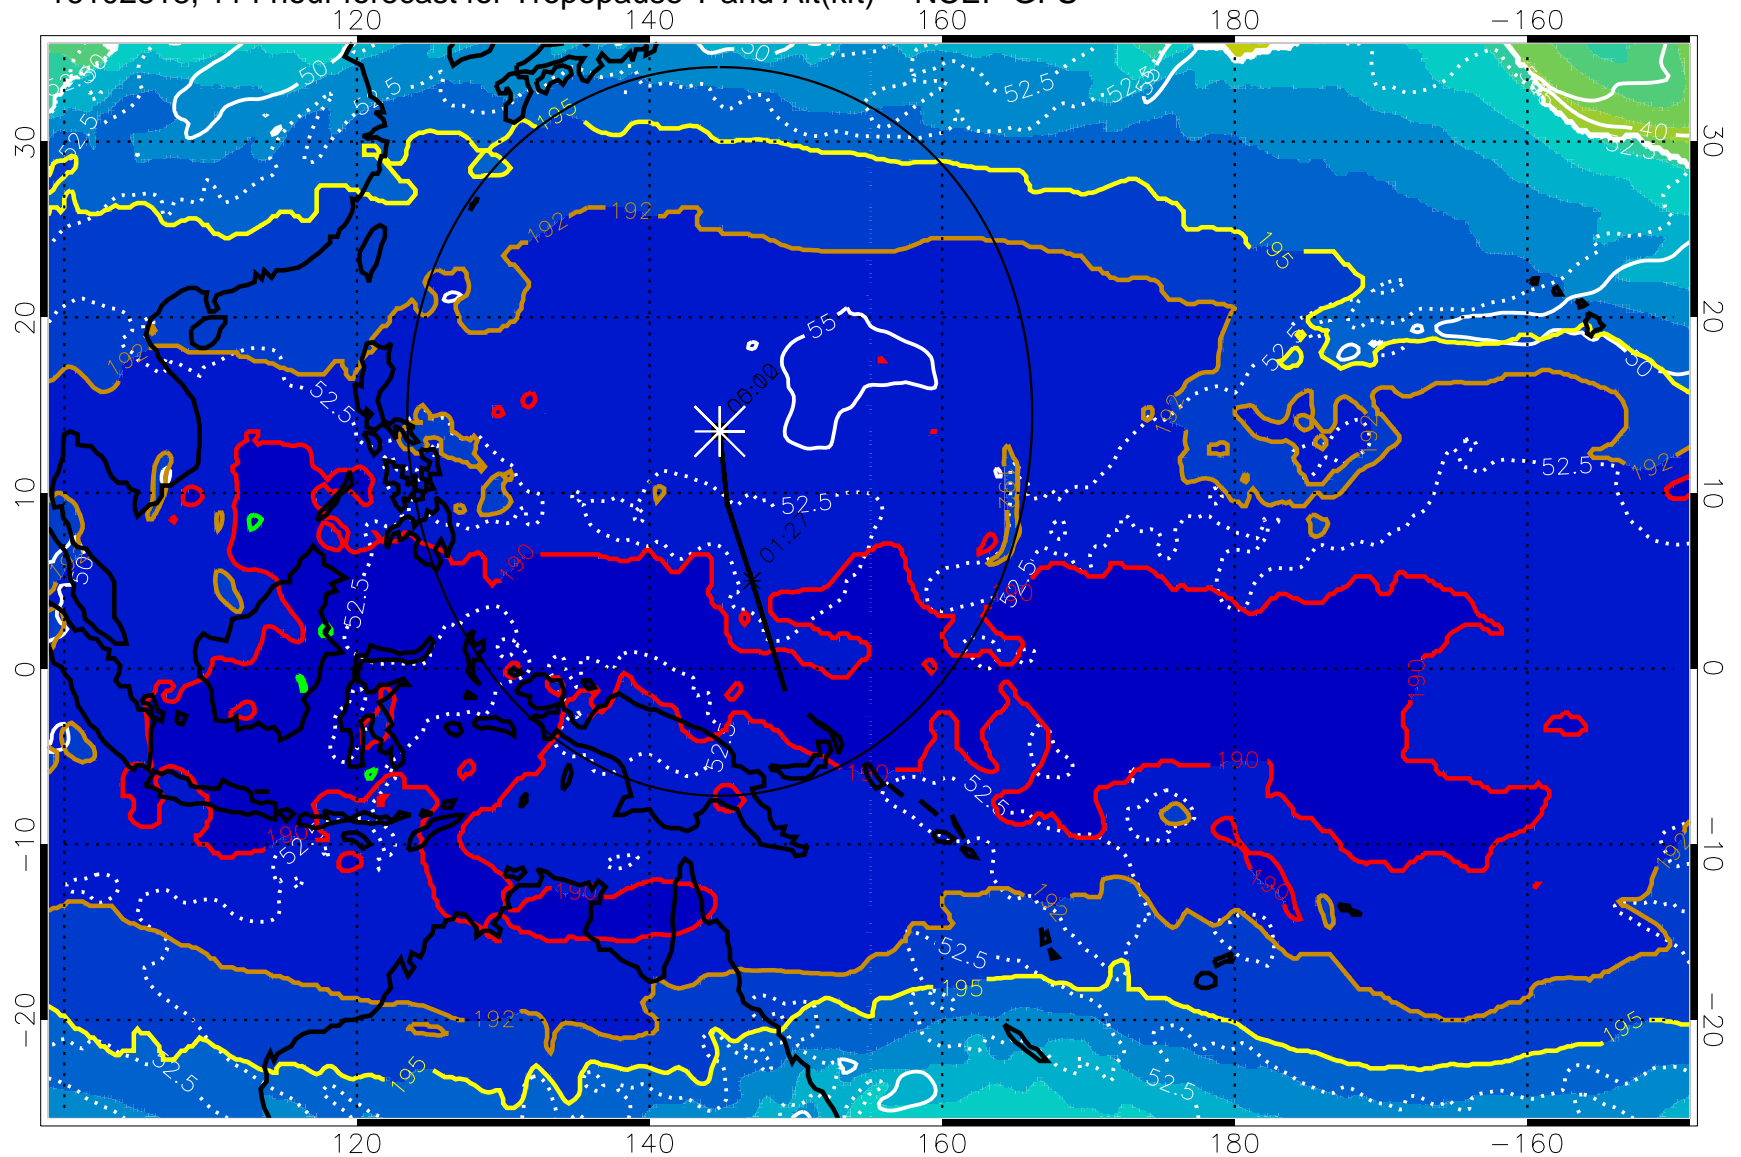

Tropopause T, K

Tropopause Altitude in kft (white)

192.5K Isotherm 195K Isotherm
187.5K Isotherm 190K Isotherm

Range ring of 2304 km

16102806, 102 hour forecast for Tropopause T and Alt(kft) -- NCEP GFS

190 200 210 220 230

Tropopause T, K

Tropopause Altitude in kft (white)

192.5K Isotherm 195K Isotherm

187.5K Isotherm 190K Isotherm

Range ring of 2304 km

16102812, 108 hour forecast for Tropopause T and Alt(kft) -- NCEP GFS

190 200 210 220 230
Tropopause T, K

Tropopause Altitude in kft (white)

192.5K Isotherm 195K Isotherm
187.5K Isotherm 190K Isotherm

Range ring of 2304 km

16102818, 114 hour forecast for Tropopause T and Alt(kft) -- NCEP GFS

190 200 210 220 230