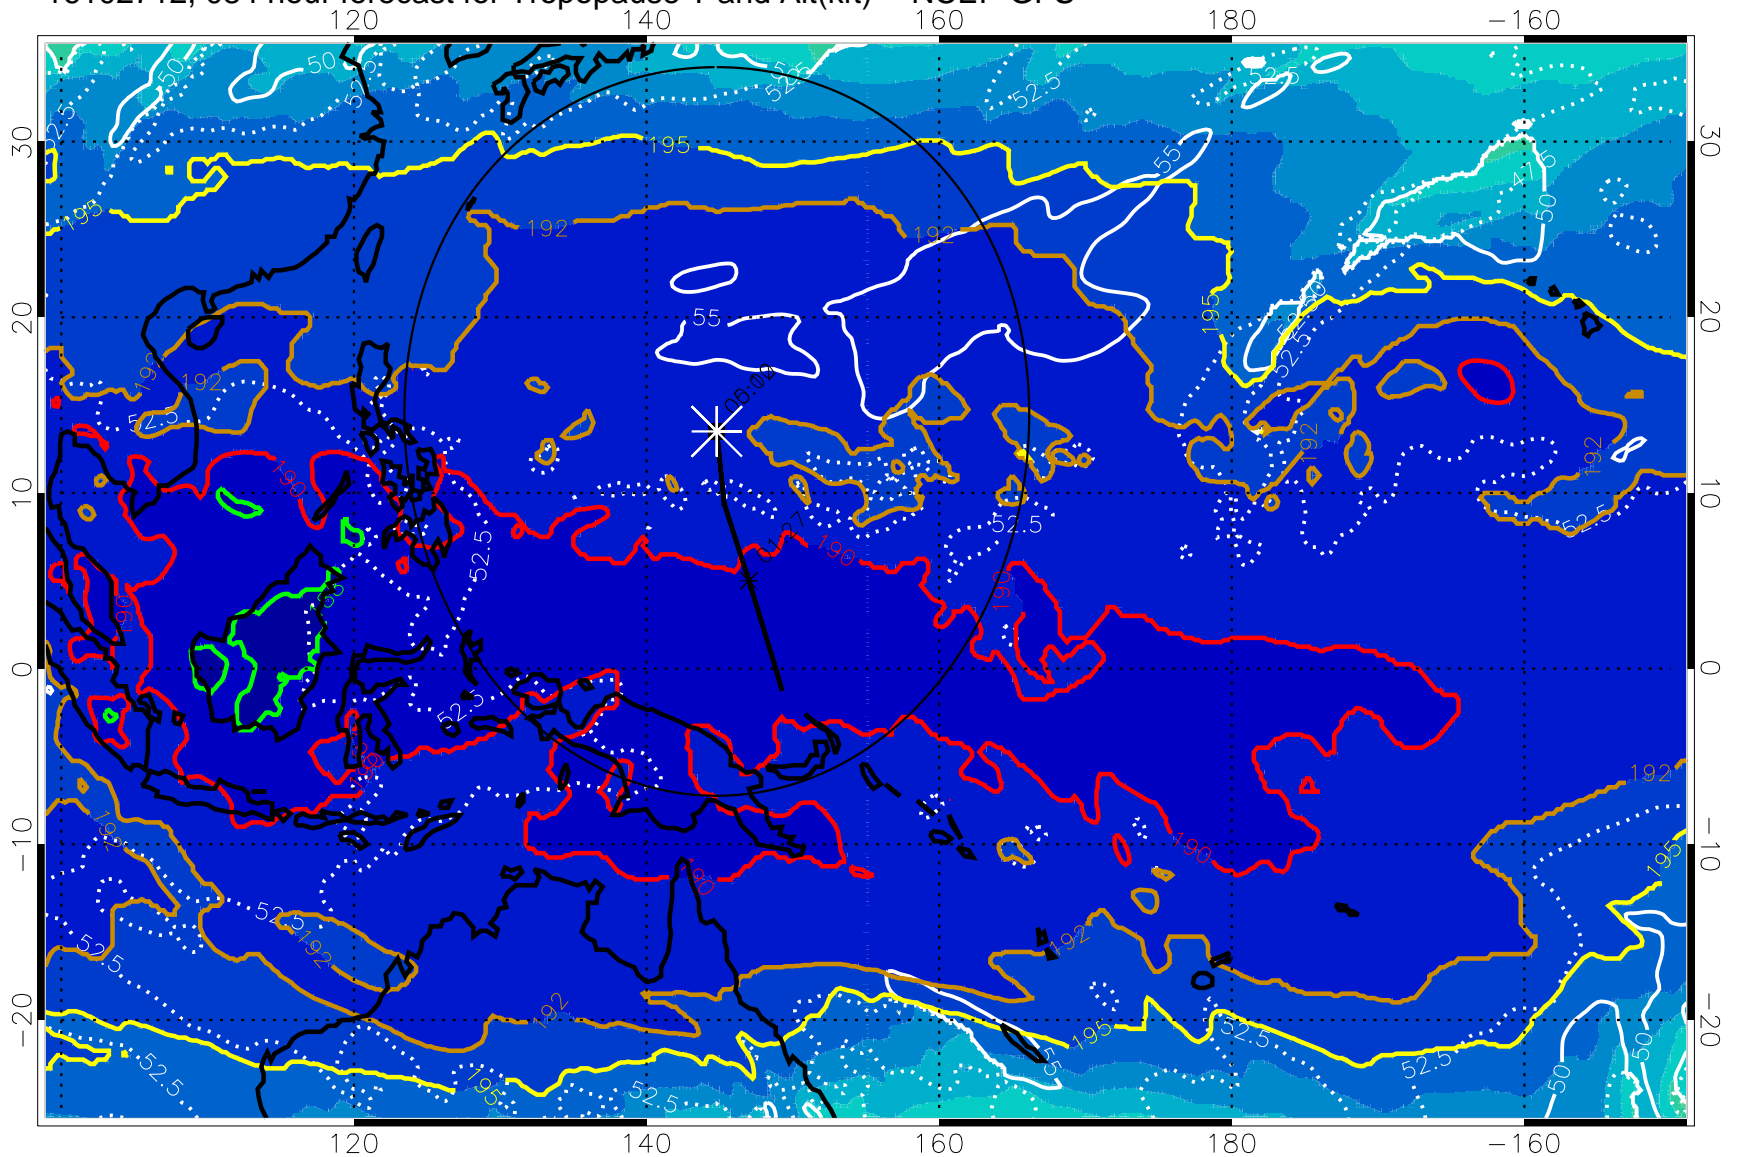

Tropopause T, K

Tropopause Altitude in kft (white)

192.5K Isotherm 195K Isotherm
187.5K Isotherm 190K Isotherm

Range ring of 2304 km

16102706, 078 hour forecast for Tropopause T and Alt(kft) -- NCEP GFS

190 200 210 220 230

Tropopause T, K

Tropopause Altitude in kft (white)

192.5K Isotherm 195K Isotherm
187.5K Isotherm 190K Isotherm

Range ring of 2304 km

16102712, 084 hour forecast for Tropopause T and Alt(kft) -- NCEP GFS

190 200 210 220 230