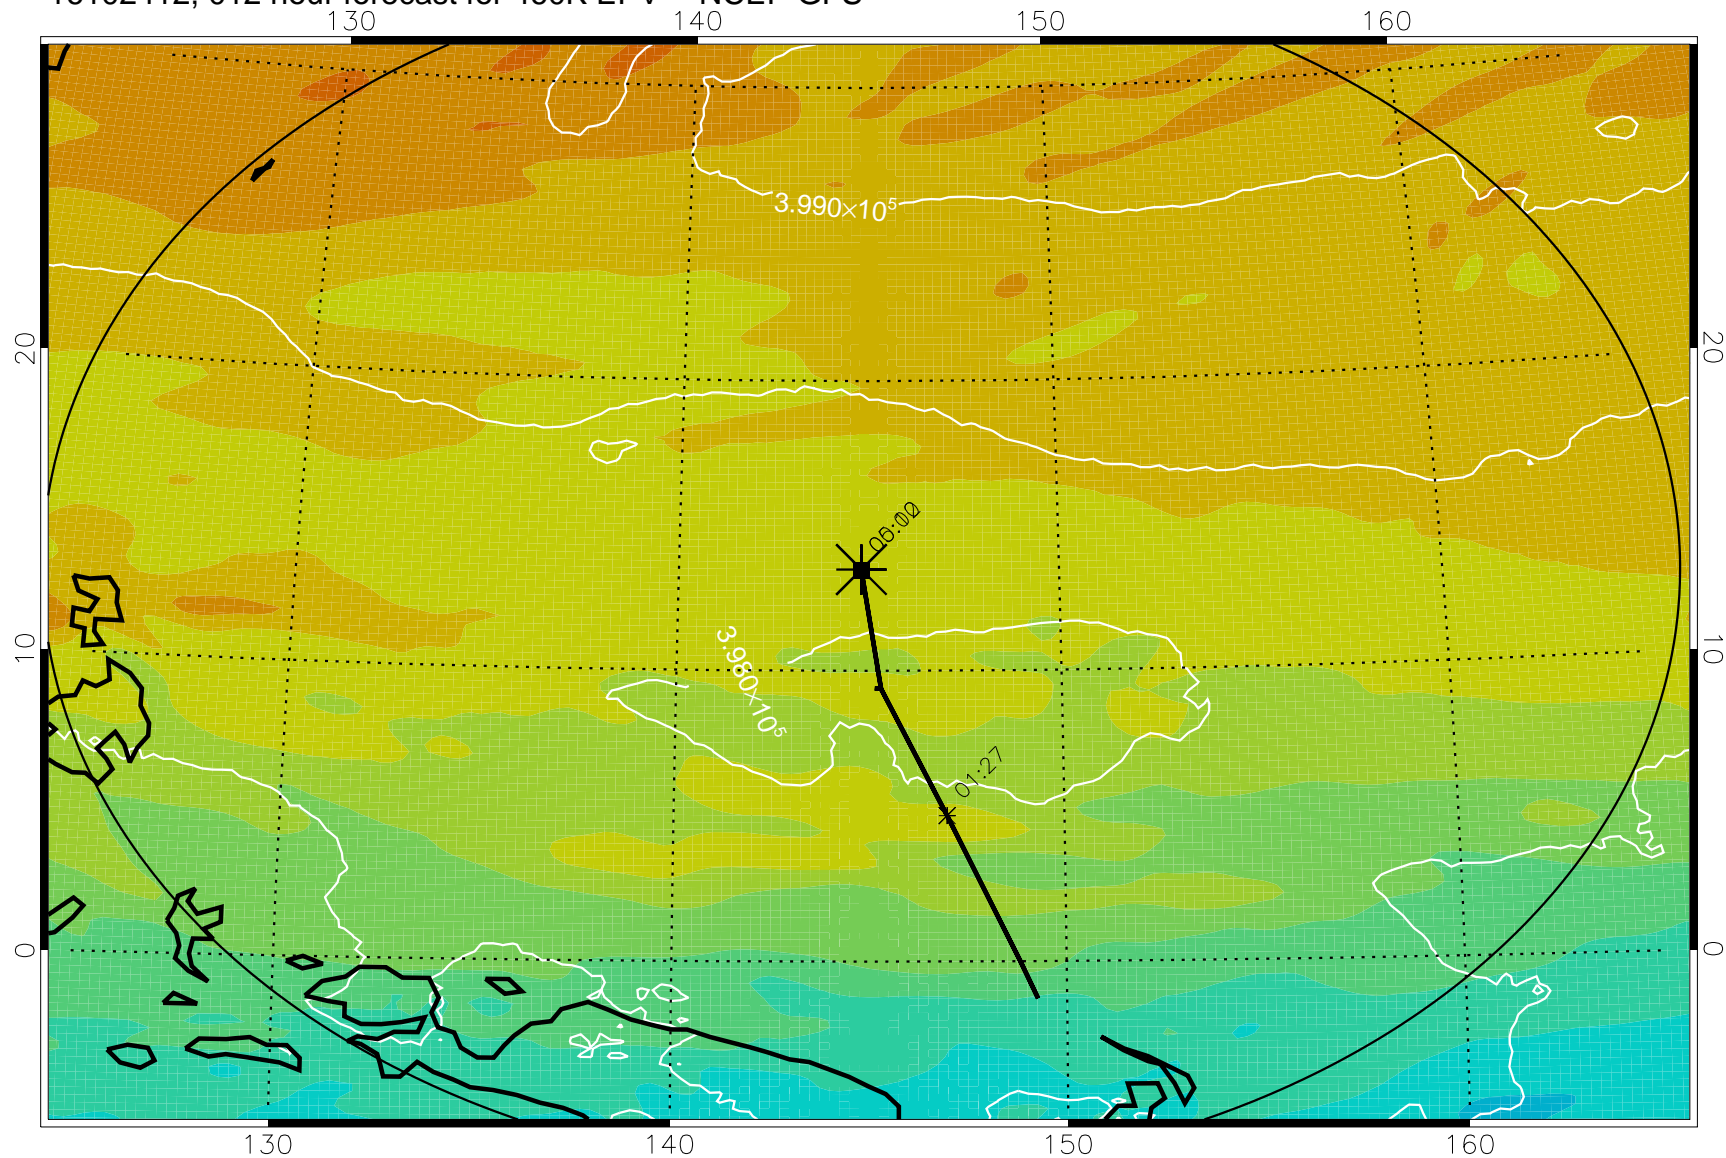

16102406, 006 hour forecast for 460K EPV -- NCEP GFS

460K Montgomery Streamfunction, white

Range ring of 2304 km

16102412, 012 hour forecast for 460K EPV -- NCEP GFS

460K Montgomery Streamfunction, white

Range ring of 2304 km

16102418, 018 hour forecast for 460K EPV -- NCEP GFS

460K Montgomery Streamfunction, white

Range ring of 2304 km

16102500, 024 hour forecast for 460K EPV -- NCEP GFS

460K Montgomery Streamfunction, white

Range ring of 2304 km

16102506, 030 hour forecast for 460K EPV -- NCEP GFS

460K Montgomery Streamfunction, white

Range ring of 2304 km

16102512, 036 hour forecast for 460K EPV -- NCEP GFS

460K Montgomery Streamfunction, white

Range ring of 2304 km

16102518, 042 hour forecast for 460K EPV -- NCEP GFS

460K Montgomery Streamfunction, white

Range ring of 2304 km

16102600, 048 hour forecast for 460K EPV -- NCEP GFS

460K Montgomery Streamfunction, white

Range ring of 2304 km