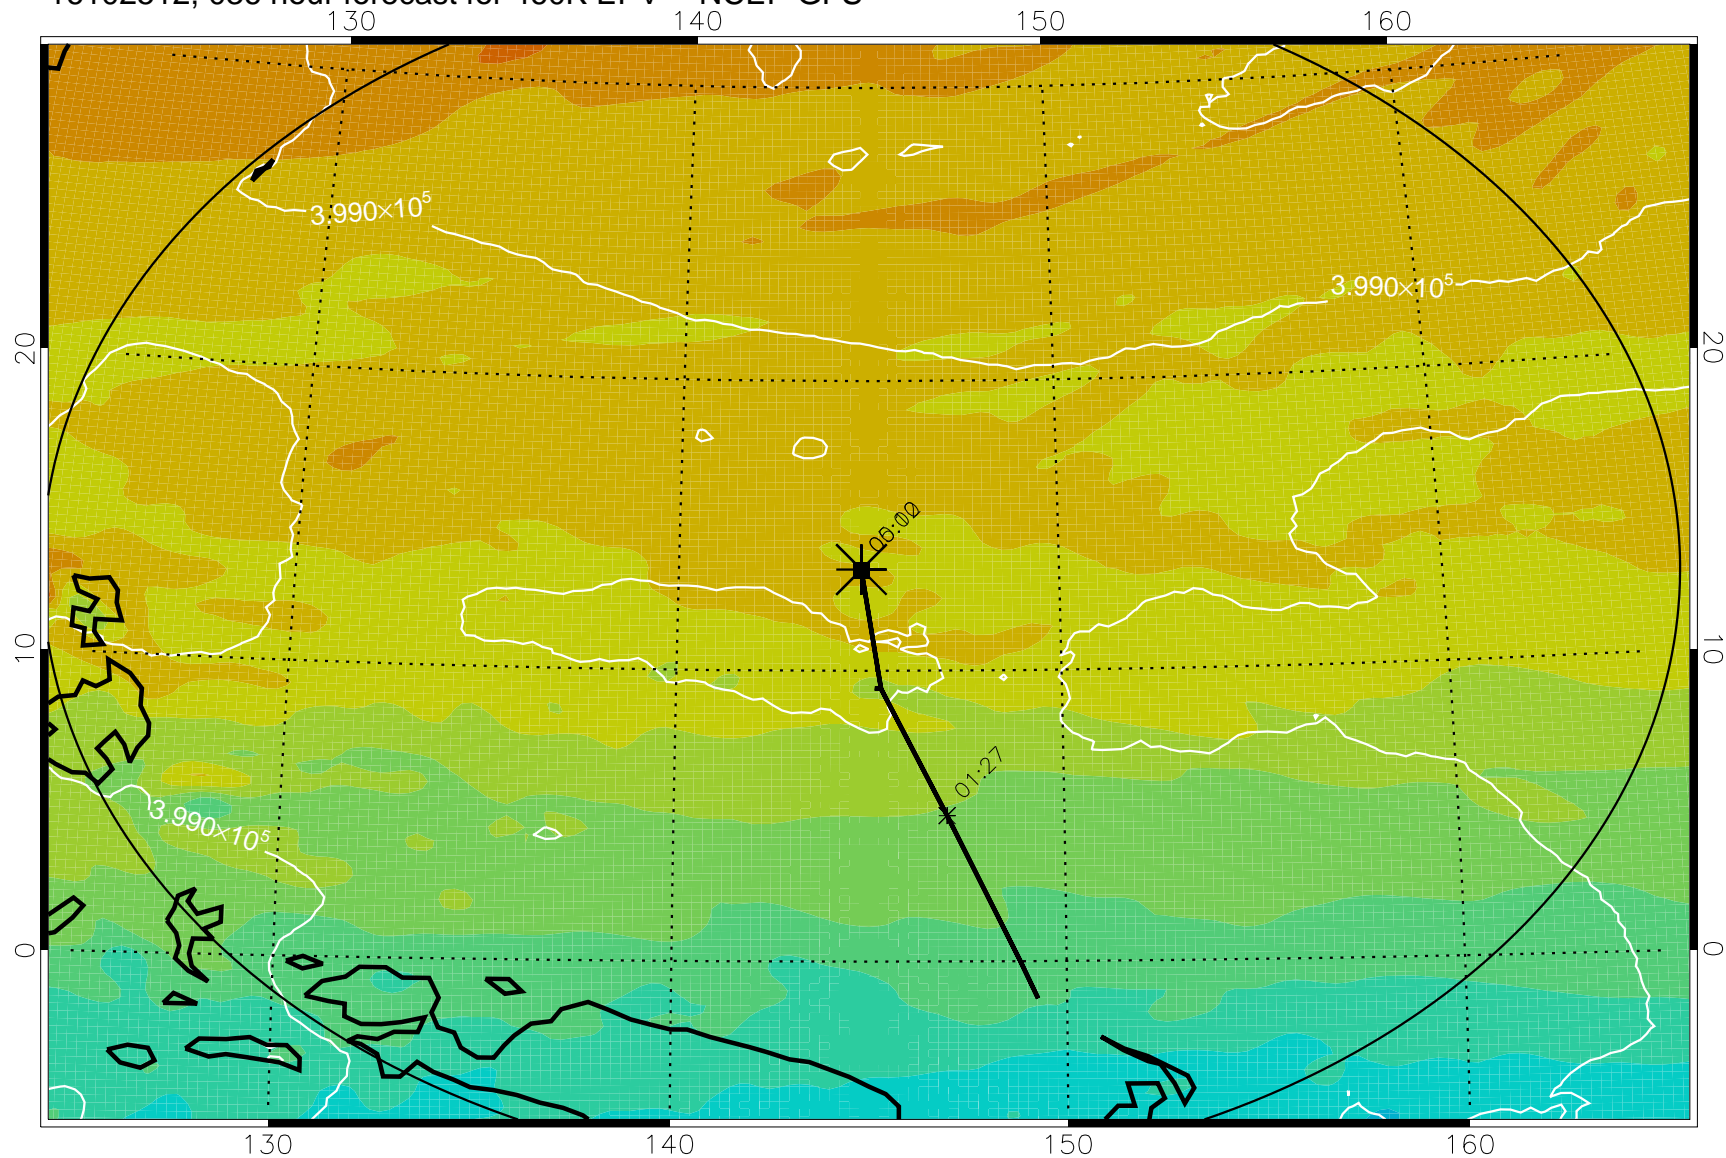

16102406, 006 hour forecast for 460K EPV -- NCEP GFS

460K Montgomery Streamfunction, white

Range ring of 2304 km

16102412, 012 hour forecast for 460K EPV -- NCEP GFS

460K Montgomery Streamfunction, white

Range ring of 2304 km

16102418, 018 hour forecast for 460K EPV -- NCEP GFS

460K Montgomery Streamfunction, white

Range ring of 2304 km

16102500, 024 hour forecast for 460K EPV -- NCEP GFS

460K Montgomery Streamfunction, white

Range ring of 2304 km

16102506, 030 hour forecast for 460K EPV -- NCEP GFS

460K Montgomery Streamfunction, white

Range ring of 2304 km

16102512, 036 hour forecast for 460K EPV -- NCEP GFS

460K Montgomery Streamfunction, white

Range ring of 2304 km

16102518, 042 hour forecast for 460K EPV -- NCEP GFS

460K Montgomery Streamfunction, white

Range ring of 2304 km

16102600, 048 hour forecast for 460K EPV -- NCEP GFS

460K Montgomery Streamfunction, white

Range ring of 2304 km