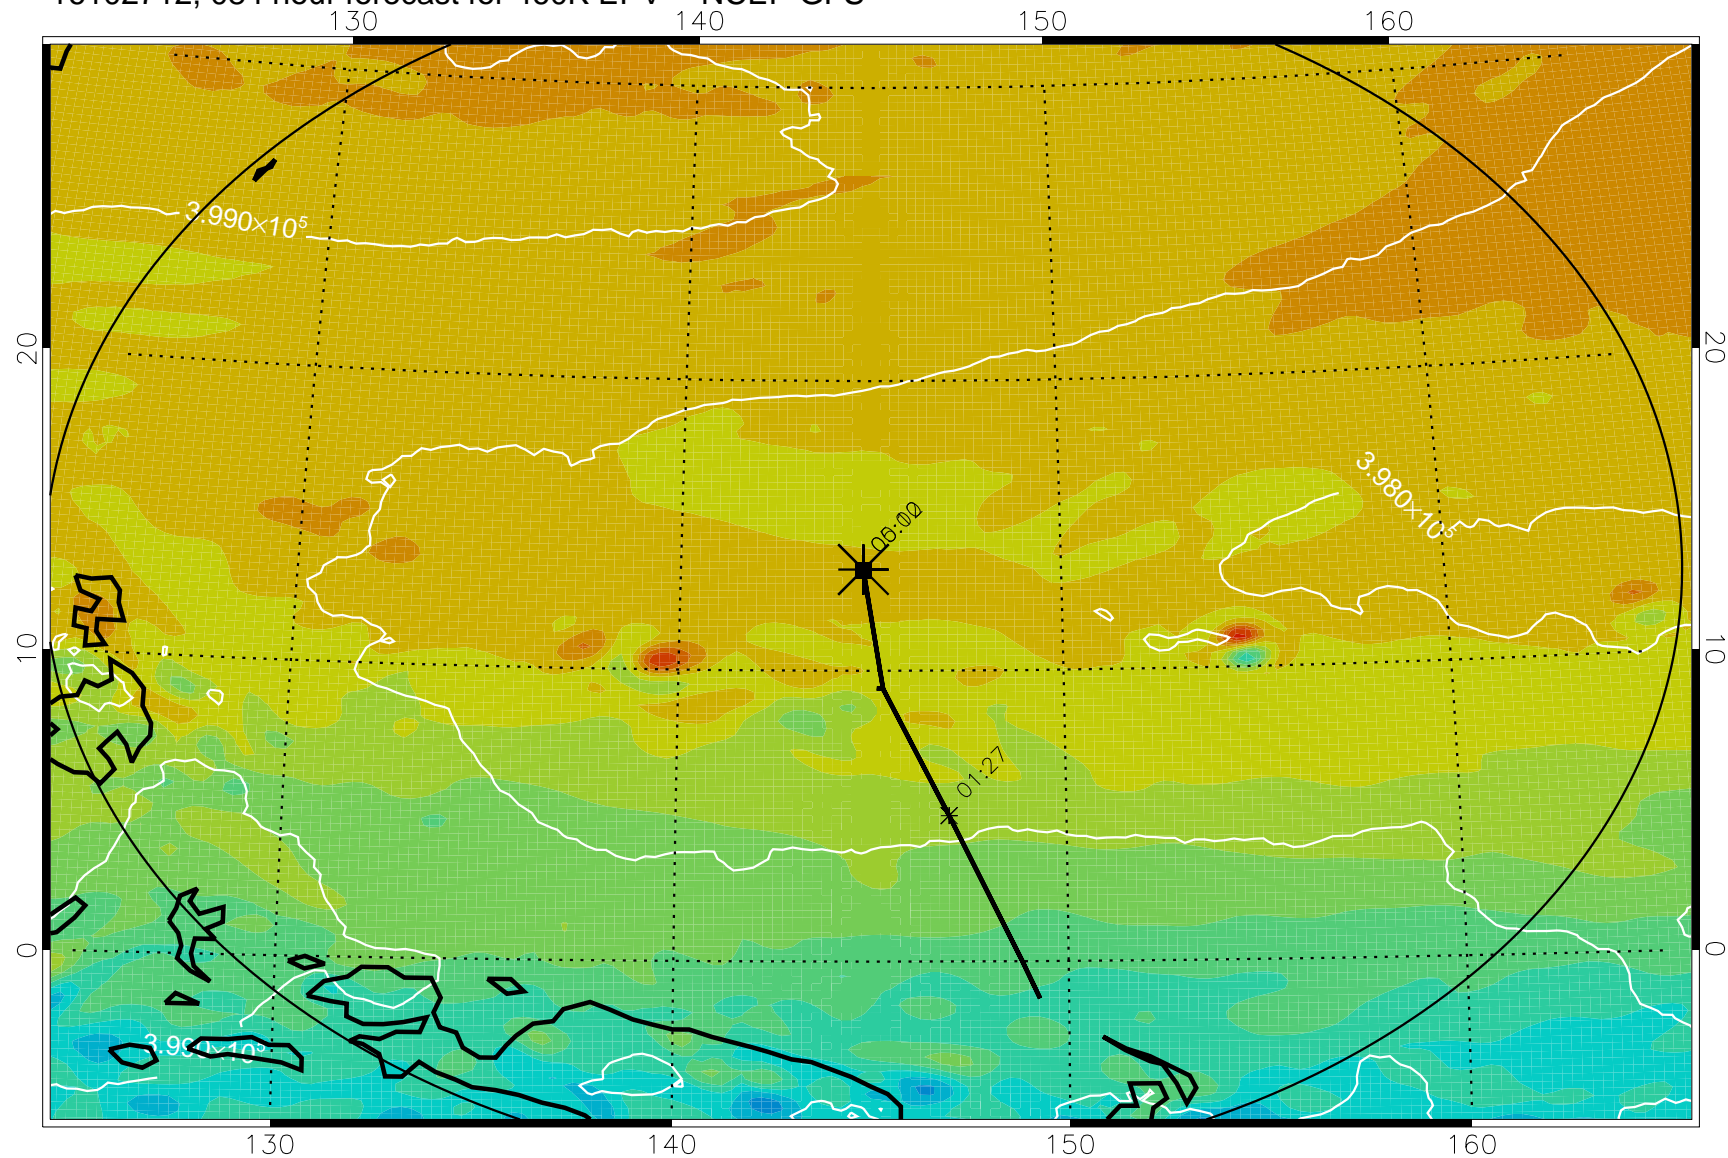

16102606, 054 hour forecast for 460K EPV -- NCEP GFS

460K Montgomery Streamfunction, white

Range ring of 2304 km

16102612, 060 hour forecast for 460K EPV -- NCEP GFS

460K Montgomery Streamfunction, white

Range ring of 2304 km

16102618, 066 hour forecast for 460K EPV -- NCEP GFS

460K Montgomery Streamfunction, white

Range ring of 2304 km

16102700, 072 hour forecast for 460K EPV -- NCEP GFS

460K Montgomery Streamfunction, white

Range ring of 2304 km

16102706, 078 hour forecast for 460K EPV -- NCEP GFS

460K Montgomery Streamfunction, white

Range ring of 2304 km

16102712, 084 hour forecast for 460K EPV -- NCEP GFS

460K Montgomery Streamfunction, white

Range ring of 2304 km

16102718, 090 hour forecast for 460K EPV -- NCEP GFS

460K Montgomery Streamfunction, white

Range ring of 2304 km

16102800, 096 hour forecast for 460K EPV -- NCEP GFS

460K Montgomery Streamfunction, white

Range ring of 2304 km