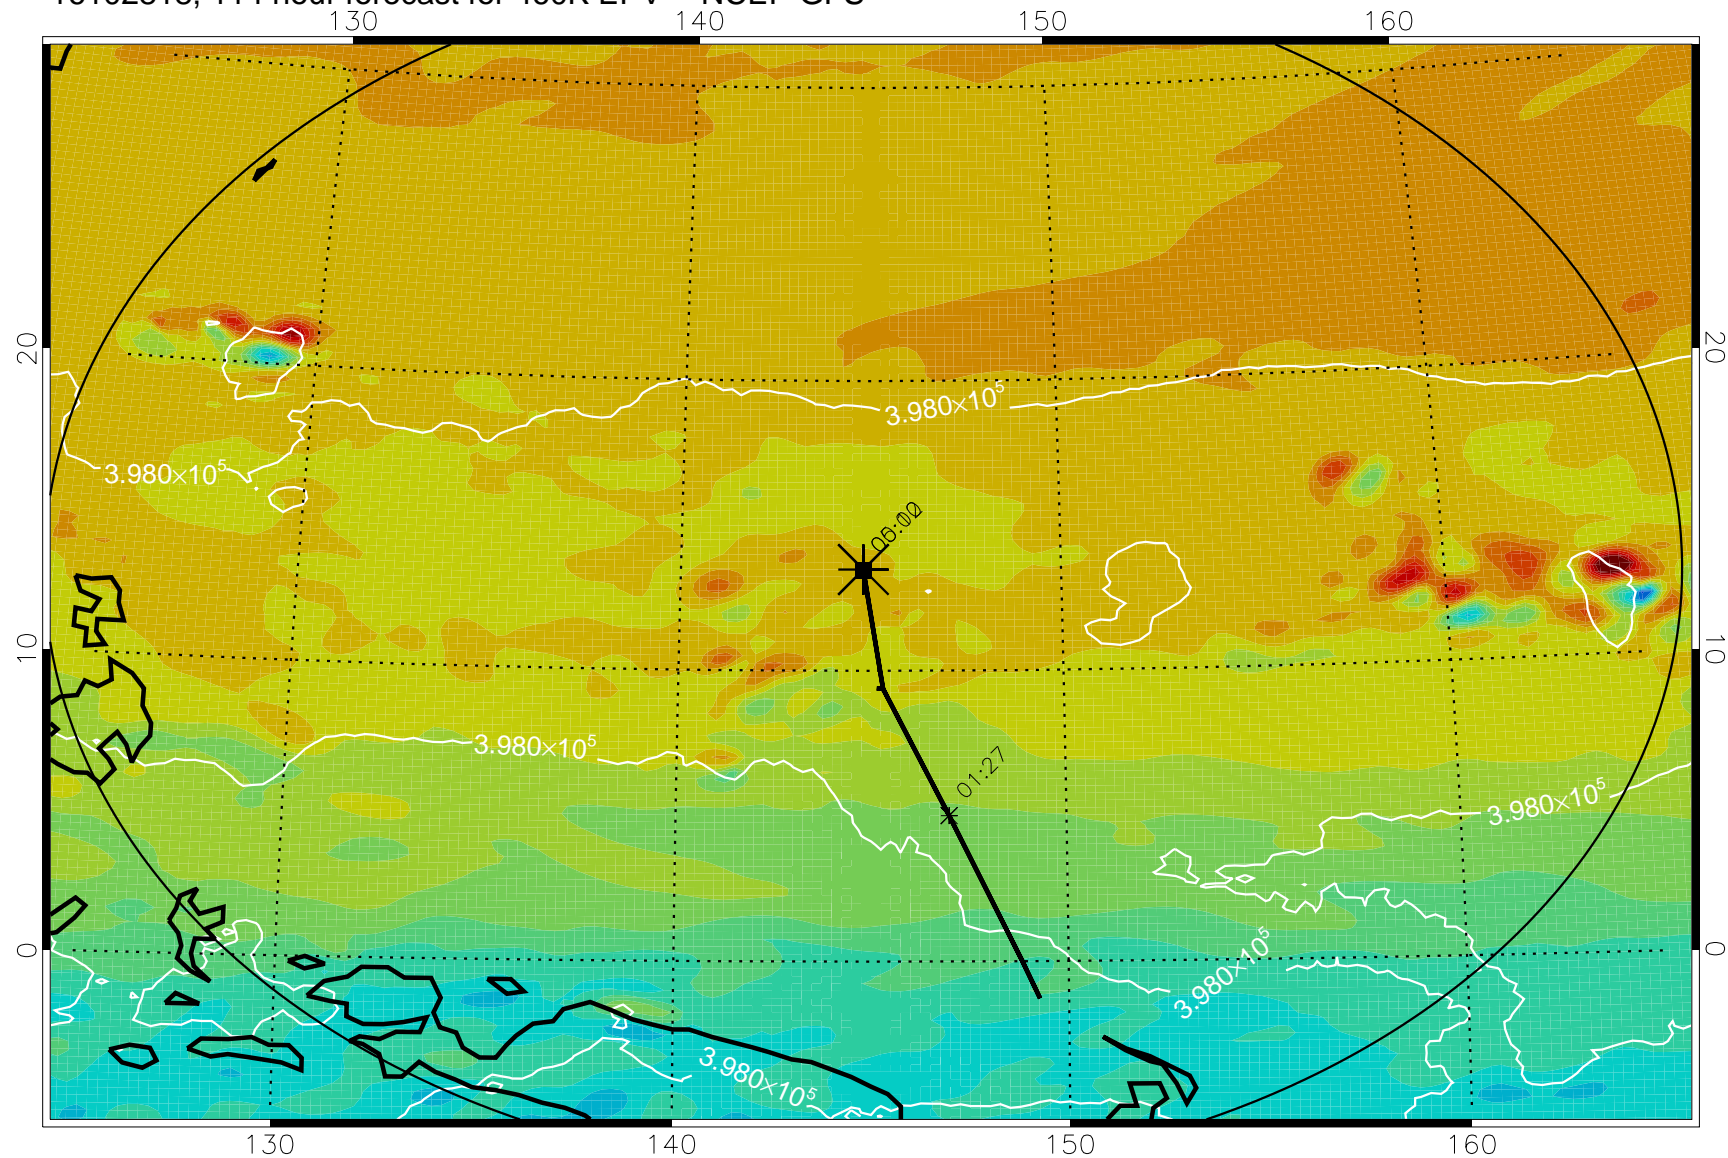

16102706, 078 hour forecast for 460K EPV -- NCEP GFS

460K Montgomery Streamfunction, white

Range ring of 2304 km

16102712, 084 hour forecast for 460K EPV -- NCEP GFS

460K Montgomery Streamfunction, white

Range ring of 2304 km

16102718, 090 hour forecast for 460K EPV -- NCEP GFS

460K Montgomery Streamfunction, white

Range ring of 2304 km

16102800, 096 hour forecast for 460K EPV -- NCEP GFS

460K Montgomery Streamfunction, white

Range ring of 2304 km

16102806, 102 hour forecast for 460K EPV -- NCEP GFS

460K Montgomery Streamfunction, white

Range ring of 2304 km

16102812, 108 hour forecast for 460K EPV -- NCEP GFS

460K Montgomery Streamfunction, white

Range ring of 2304 km

16102818, 114 hour forecast for 460K EPV -- NCEP GFS

460K Montgomery Streamfunction, white

Range ring of 2304 km

16102900, 120 hour forecast for 460K EPV -- NCEP GFS

460K Montgomery Streamfunction, white

Range ring of 2304 km