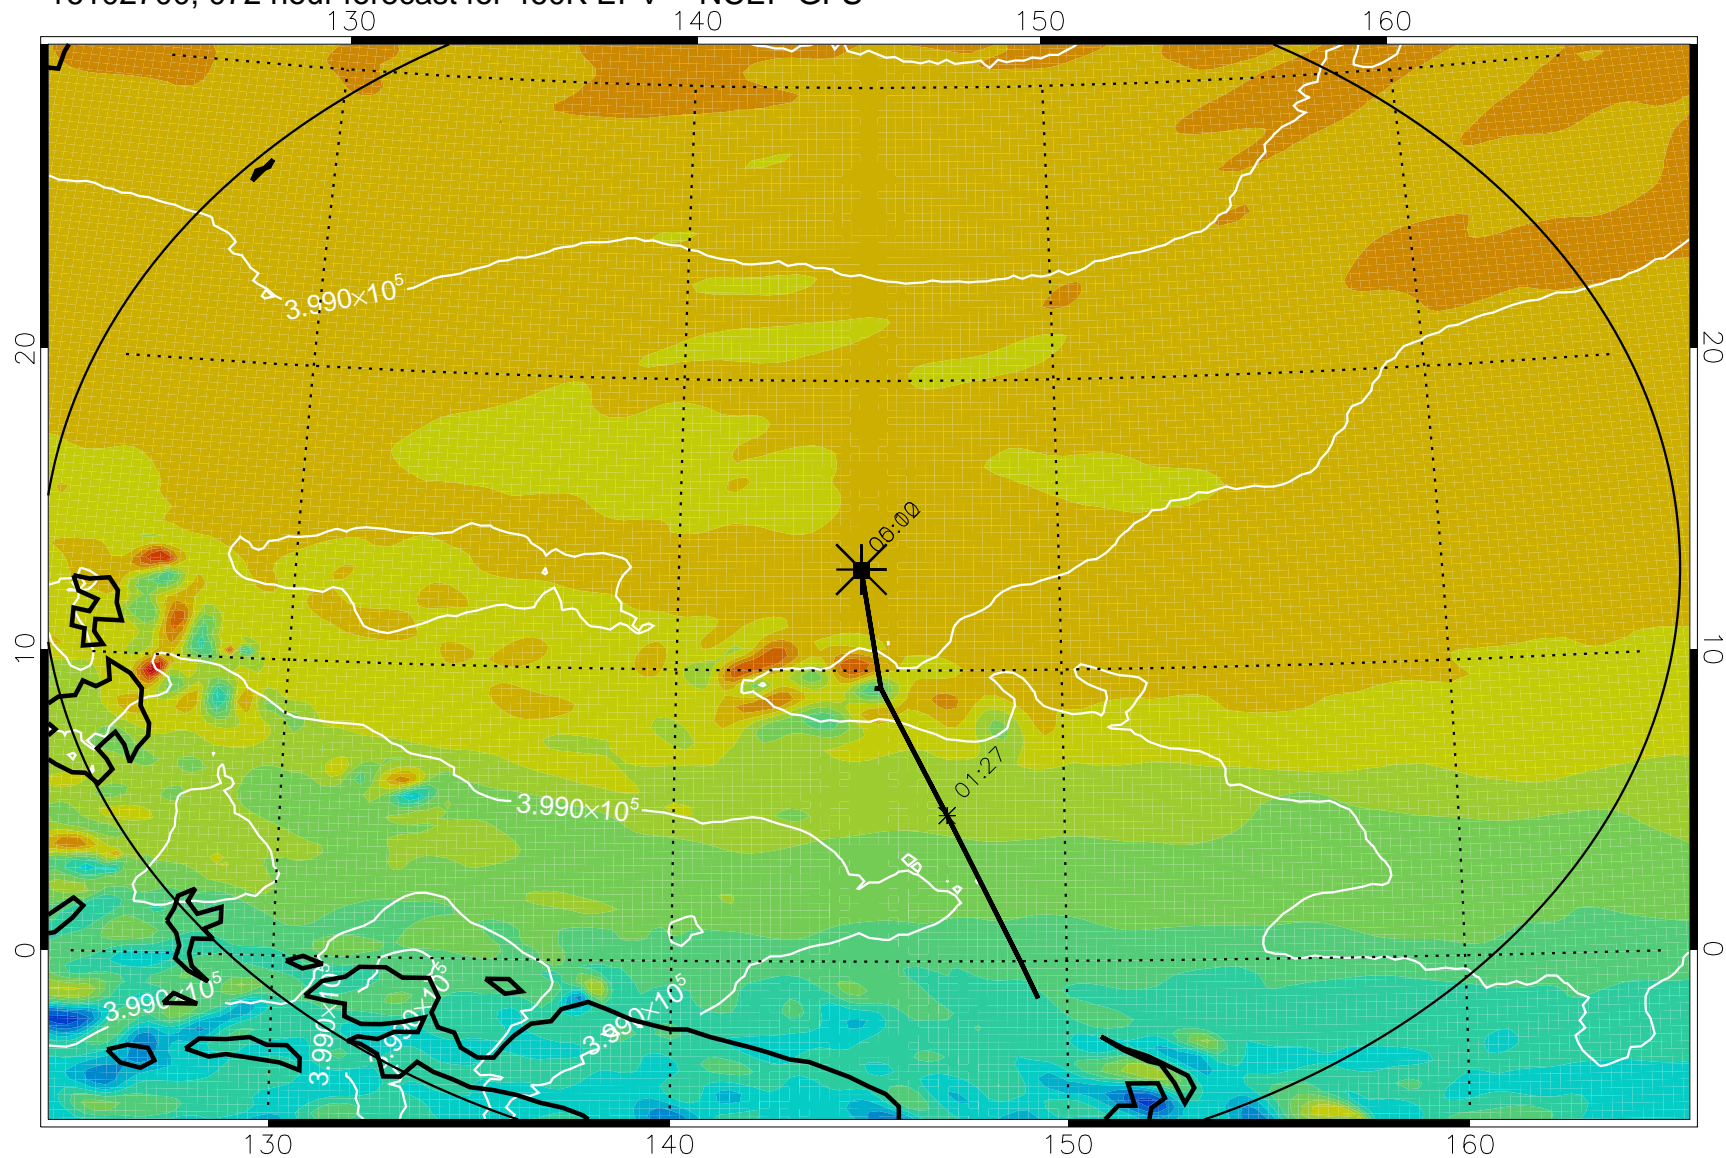

16102606, 054 hour forecast for 460K EPV -- NCEP GFS

460K Montgomery Streamfunction, white

Range ring of 2304 km

16102612, 060 hour forecast for 460K EPV -- NCEP GFS

460K Montgomery Streamfunction, white

Range ring of 2304 km

16102618, 066 hour forecast for 460K EPV -- NCEP GFS

460K Montgomery Streamfunction, white

Range ring of 2304 km

16102700, 072 hour forecast for 460K EPV -- NCEP GFS

460K Montgomery Streamfunction, white

Range ring of 2304 km

16102706, 078 hour forecast for 460K EPV -- NCEP GFS

460K Montgomery Streamfunction, white

Range ring of 2304 km

16102712, 084 hour forecast for 460K EPV -- NCEP GFS

460K Montgomery Streamfunction, white

Range ring of 2304 km

16102718, 090 hour forecast for 460K EPV -- NCEP GFS

460K Montgomery Streamfunction, white

Range ring of 2304 km

16102800, 096 hour forecast for 460K EPV -- NCEP GFS

460K Montgomery Streamfunction, white

Range ring of 2304 km