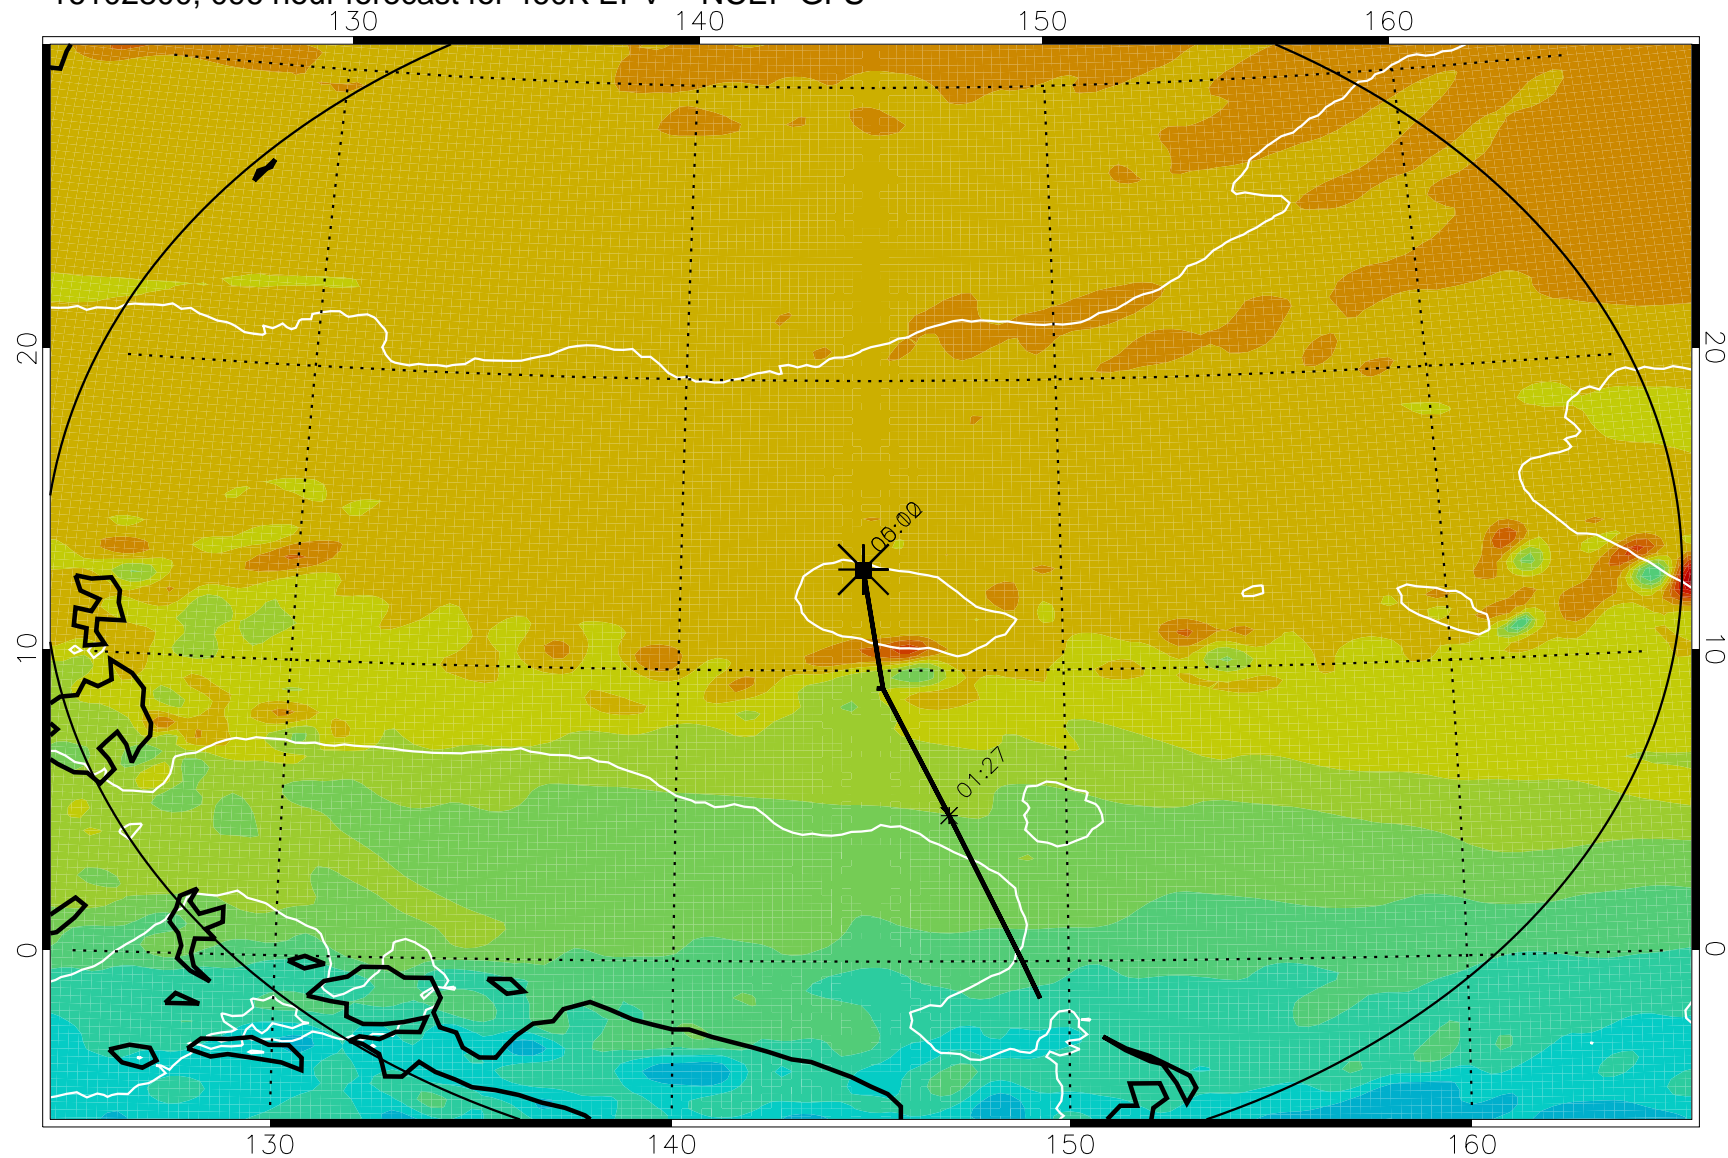

16102618, 066 hour forecast for 460K EPV -- NCEP GFS

460K Montgomery Streamfunction, white

Range ring of 2304 km

16102700, 072 hour forecast for 460K EPV -- NCEP GFS

460K Montgomery Streamfunction, white

Range ring of 2304 km

16102706, 078 hour forecast for 460K EPV -- NCEP GFS

460K Montgomery Streamfunction, white

Range ring of 2304 km

16102712, 084 hour forecast for 460K EPV -- NCEP GFS

460K Montgomery Streamfunction, white

Range ring of 2304 km

16102718, 090 hour forecast for 460K EPV -- NCEP GFS

460K Montgomery Streamfunction, white

Range ring of 2304 km

16102800, 096 hour forecast for 460K EPV -- NCEP GFS

460K Montgomery Streamfunction, white

Range ring of 2304 km

16102806, 102 hour forecast for 460K EPV -- NCEP GFS

460K Montgomery Streamfunction, white

Range ring of 2304 km

16102812, 108 hour forecast for 460K EPV -- NCEP GFS

460K Montgomery Streamfunction, white

Range ring of 2304 km