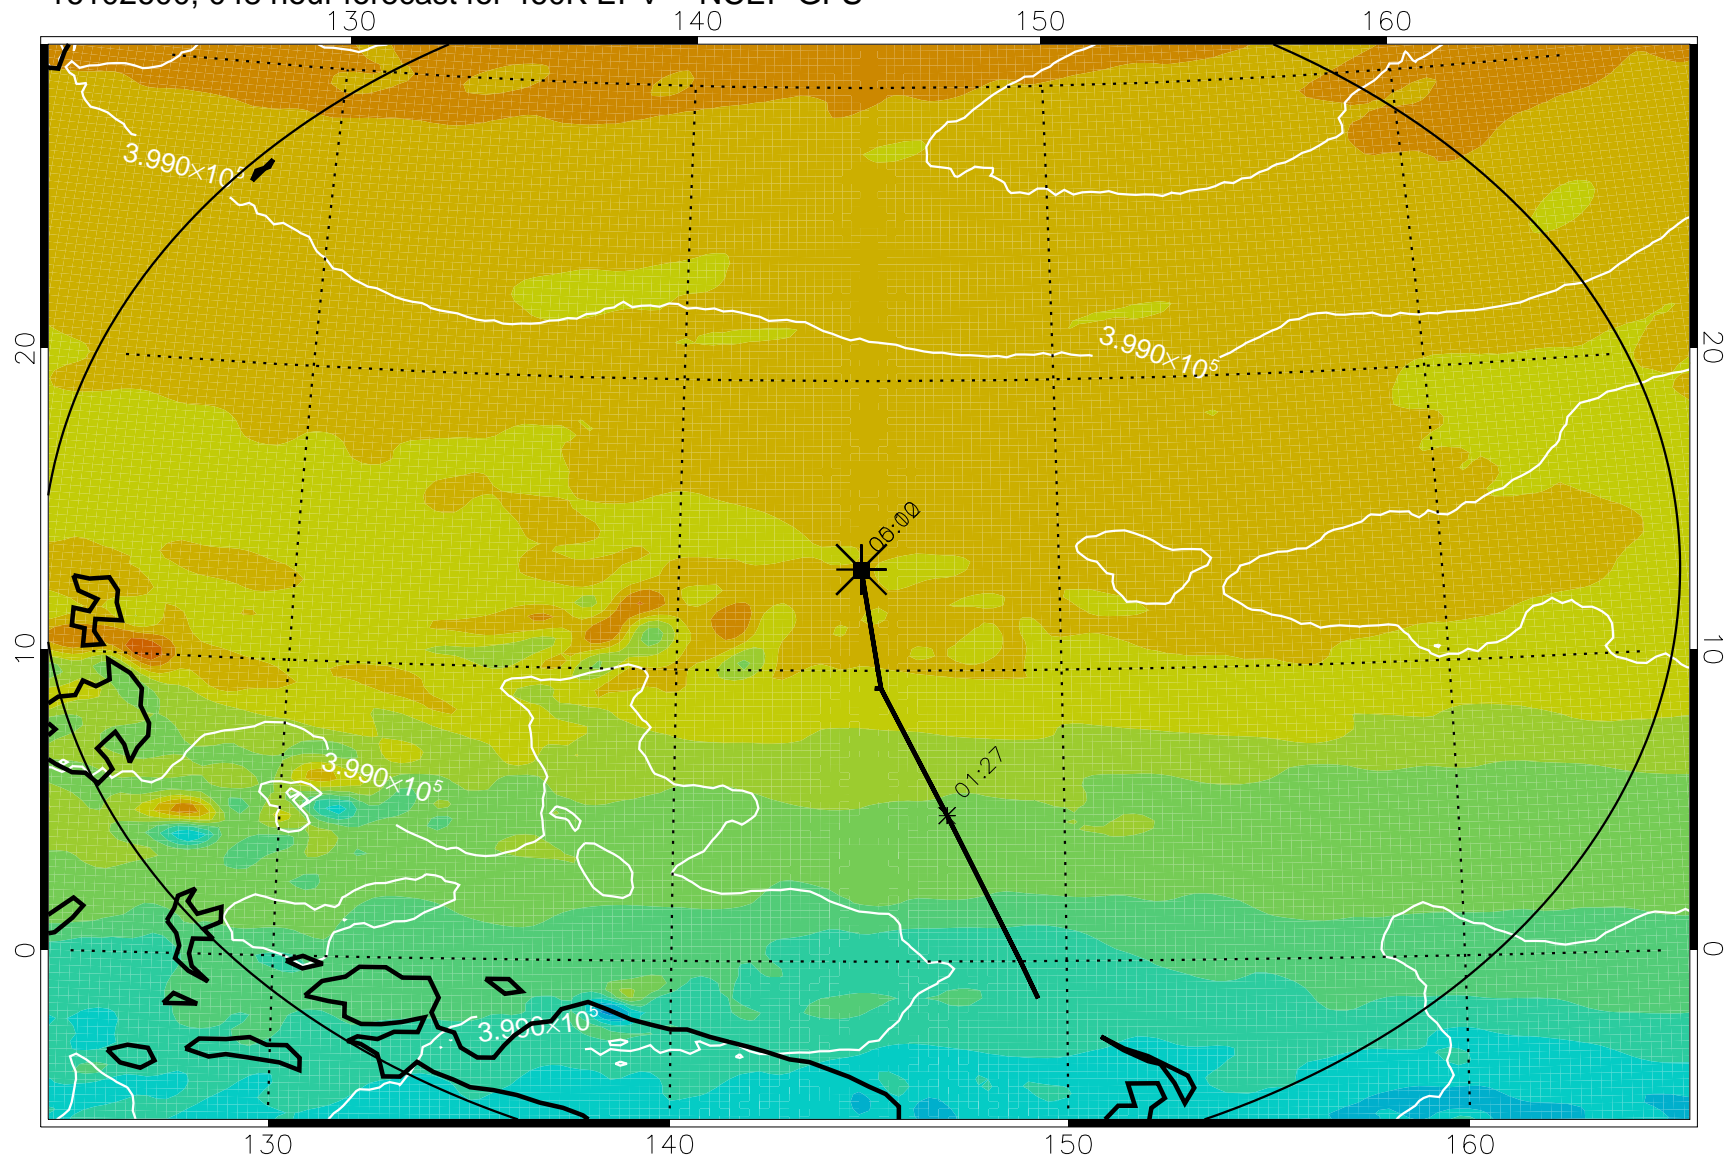

16102506, 030 hour forecast for 460K EPV -- NCEP GFS

460K Montgomery Streamfunction, white

Range ring of 2304 km

16102512, 036 hour forecast for 460K EPV -- NCEP GFS

460K Montgomery Streamfunction, white

Range ring of 2304 km

16102518, 042 hour forecast for 460K EPV -- NCEP GFS

460K Montgomery Streamfunction, white

Range ring of 2304 km

16102600, 048 hour forecast for 460K EPV -- NCEP GFS

460K Montgomery Streamfunction, white

Range ring of 2304 km

16102606, 054 hour forecast for 460K EPV -- NCEP GFS

460K Montgomery Streamfunction, white

Range ring of 2304 km

16102612, 060 hour forecast for 460K EPV -- NCEP GFS

460K Montgomery Streamfunction, white

Range ring of 2304 km

16102618, 066 hour forecast for 460K EPV -- NCEP GFS

460K Montgomery Streamfunction, white

Range ring of 2304 km

16102700, 072 hour forecast for 460K EPV -- NCEP GFS

460K Montgomery Streamfunction, white

Range ring of 2304 km