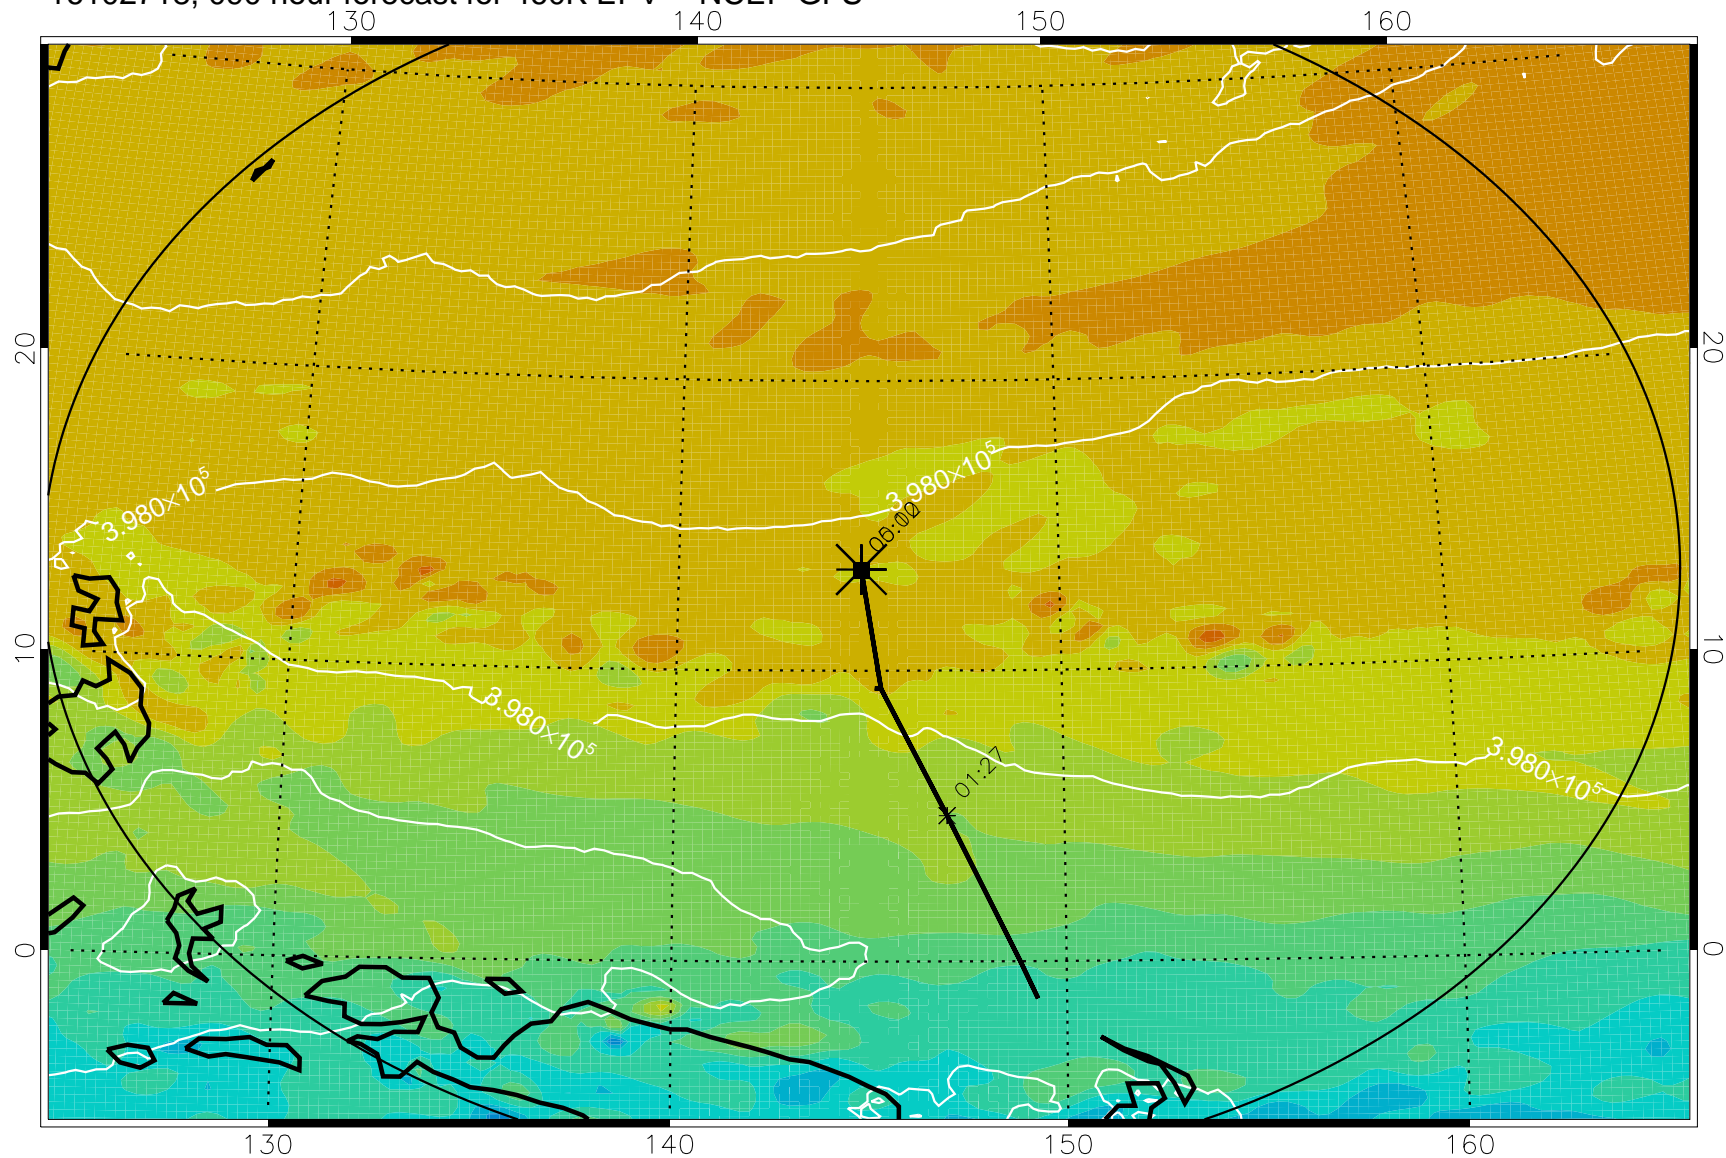

16102618, 066 hour forecast for 460K EPV -- NCEP GFS

460K Montgomery Streamfunction, white

Range ring of 2304 km

16102700, 072 hour forecast for 460K EPV -- NCEP GFS

460K Montgomery Streamfunction, white

Range ring of 2304 km

16102706, 078 hour forecast for 460K EPV -- NCEP GFS

460K Montgomery Streamfunction, white

Range ring of 2304 km

16102712, 084 hour forecast for 460K EPV -- NCEP GFS

460K Montgomery Streamfunction, white

Range ring of 2304 km

16102718, 090 hour forecast for 460K EPV -- NCEP GFS

460K Montgomery Streamfunction, white

Range ring of 2304 km

16102800, 096 hour forecast for 460K EPV -- NCEP GFS

460K Montgomery Streamfunction, white

Range ring of 2304 km

16102806, 102 hour forecast for 460K EPV -- NCEP GFS

460K Montgomery Streamfunction, white

Range ring of 2304 km

16102812, 108 hour forecast for 460K EPV -- NCEP GFS

460K Montgomery Streamfunction, white

Range ring of 2304 km