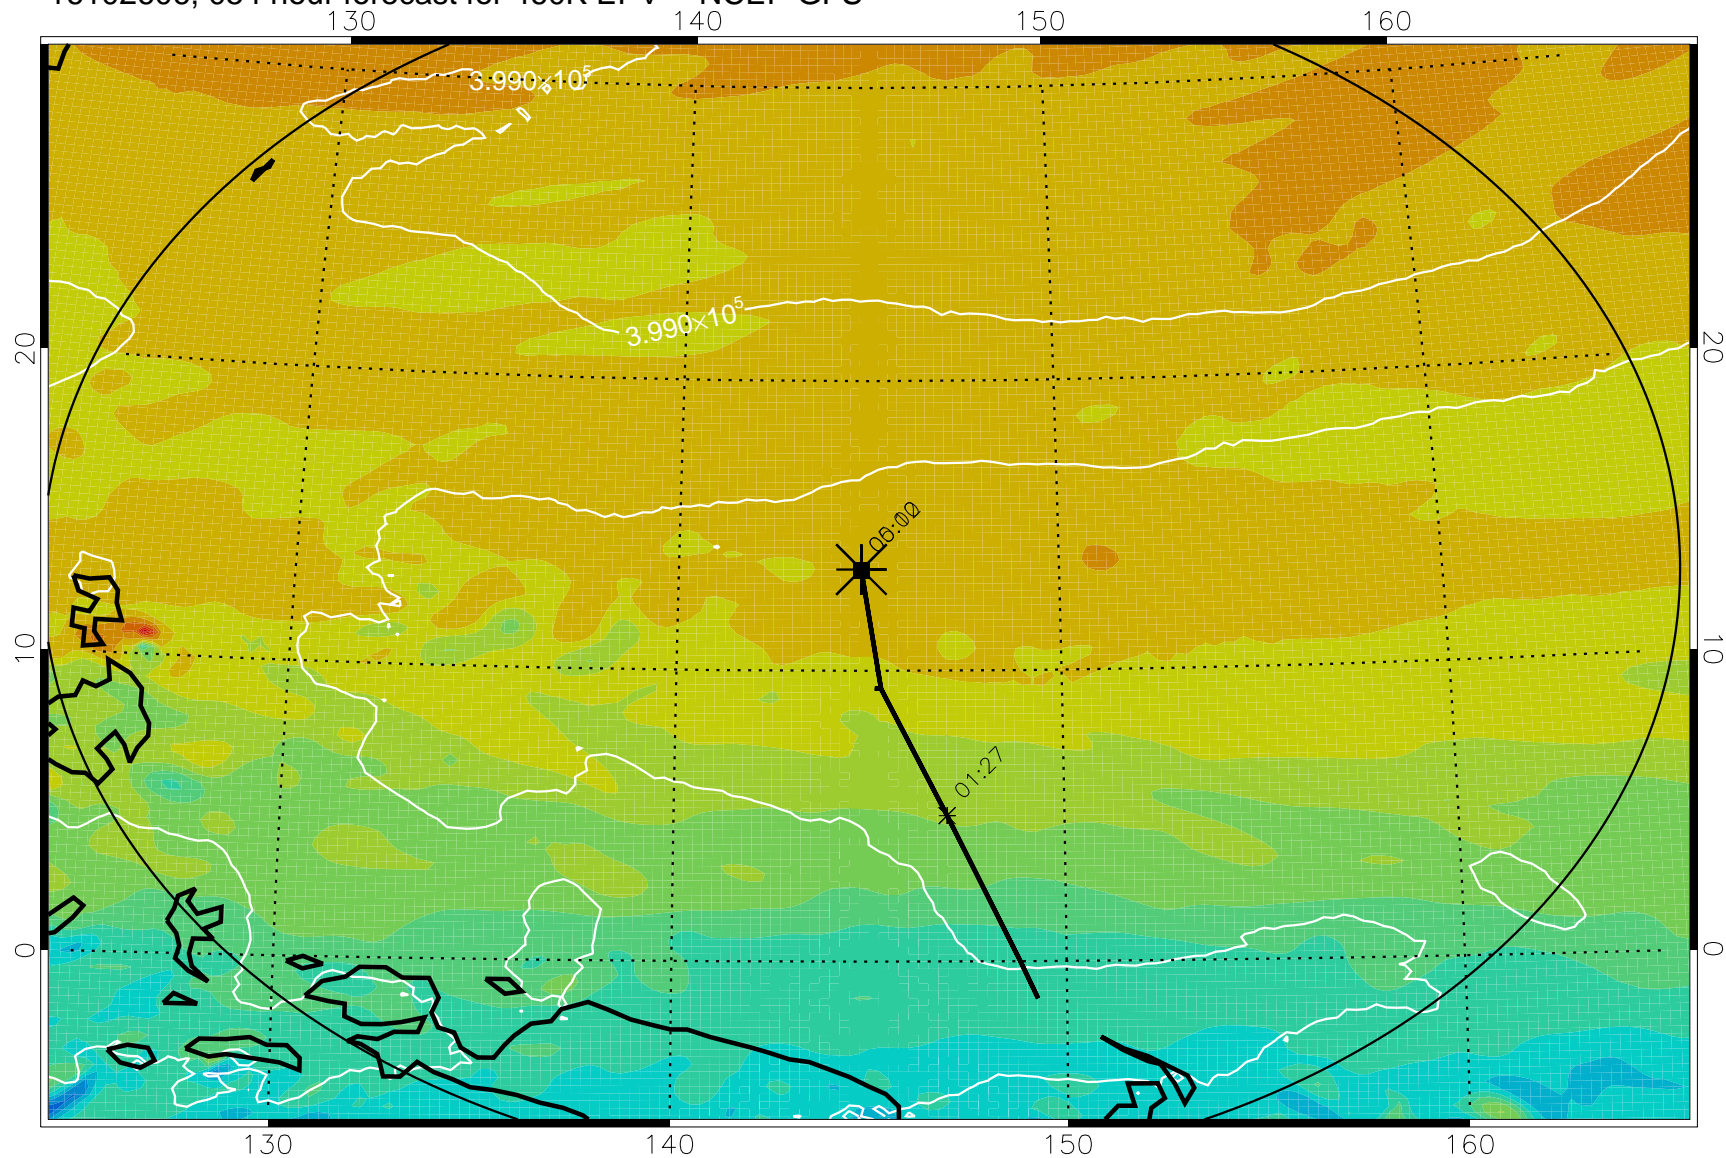

16102506, 030 hour forecast for 460K EPV -- NCEP GFS

460K Montgomery Streamfunction, white

Range ring of 2304 km

16102512, 036 hour forecast for 460K EPV -- NCEP GFS

460K Montgomery Streamfunction, white

Range ring of 2304 km

16102518, 042 hour forecast for 460K EPV -- NCEP GFS

460K Montgomery Streamfunction, white

Range ring of 2304 km

16102600, 048 hour forecast for 460K EPV -- NCEP GFS

460K Montgomery Streamfunction, white

Range ring of 2304 km

16102606, 054 hour forecast for 460K EPV -- NCEP GFS

460K Montgomery Streamfunction, white

Range ring of 2304 km

16102612, 060 hour forecast for 460K EPV -- NCEP GFS

460K Montgomery Streamfunction, white

Range ring of 2304 km

16102618, 066 hour forecast for 460K EPV -- NCEP GFS

460K Montgomery Streamfunction, white

Range ring of 2304 km

16102700, 072 hour forecast for 460K EPV -- NCEP GFS

460K Montgomery Streamfunction, white

Range ring of 2304 km