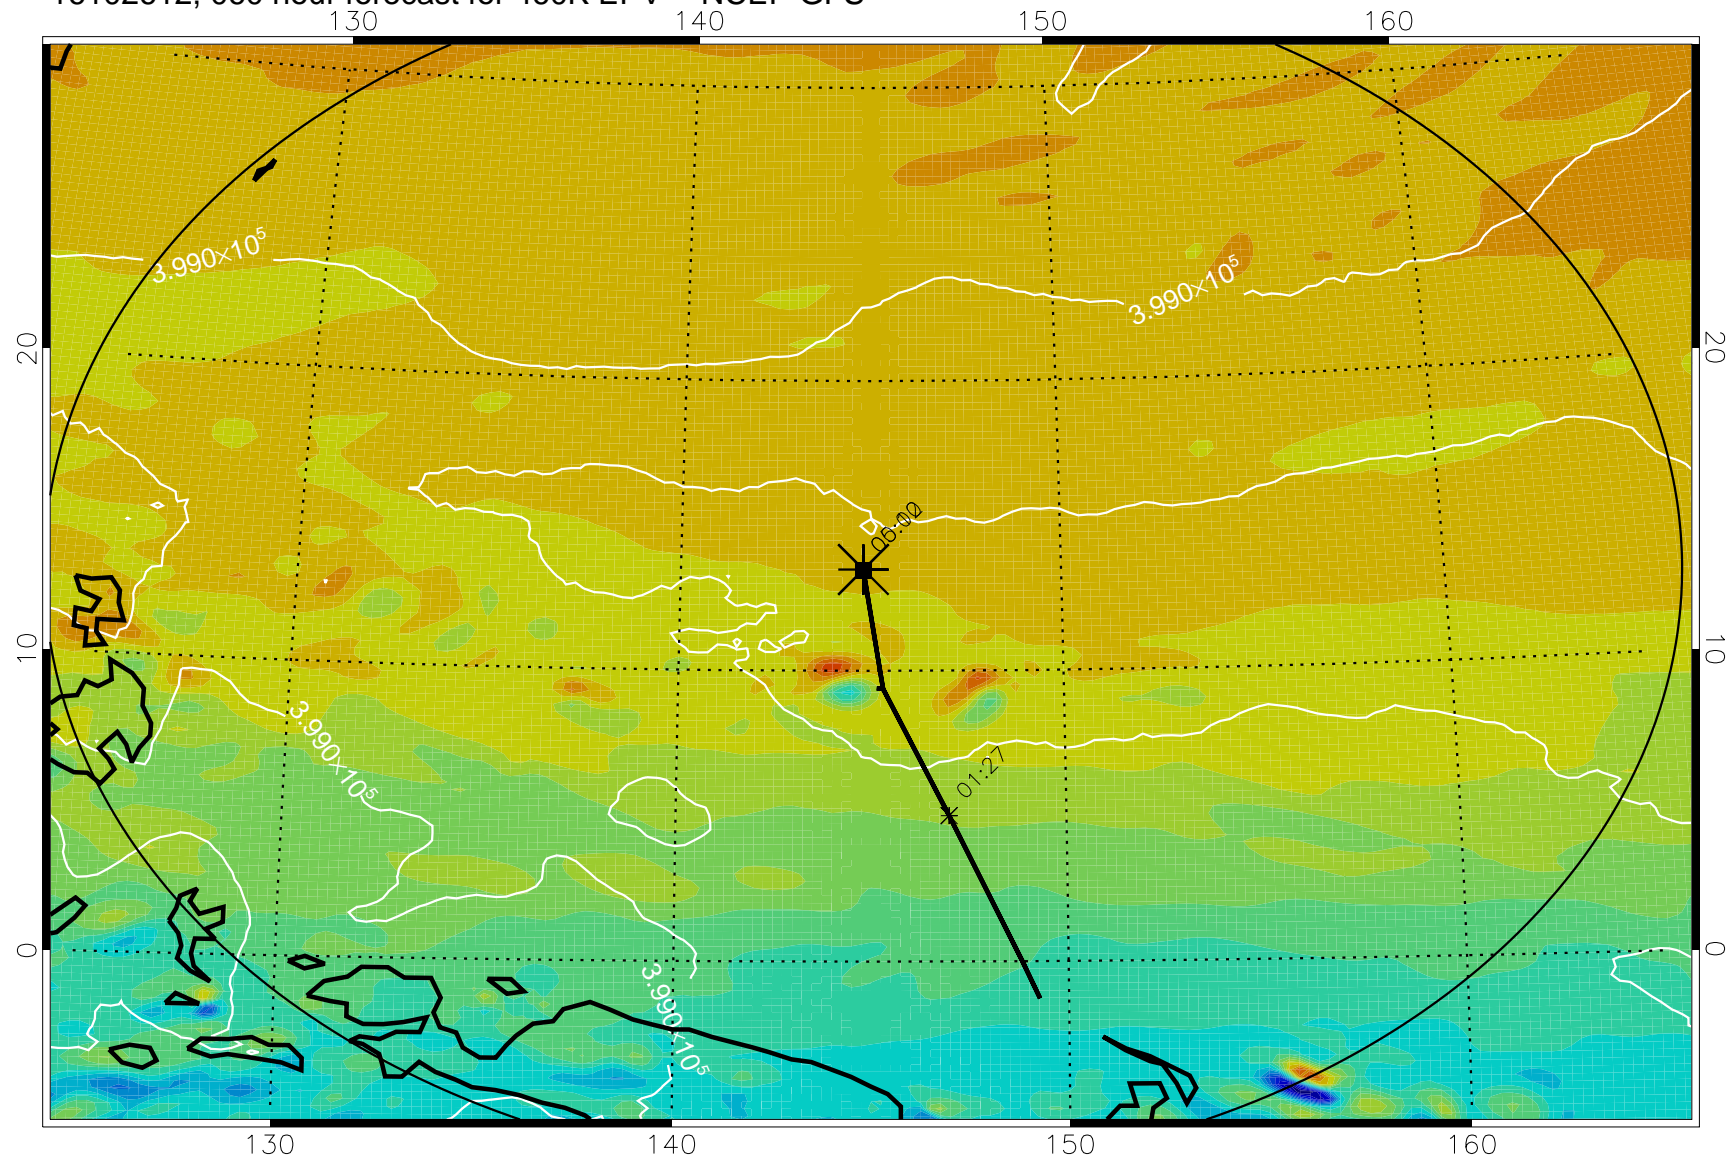

16102518, 042 hour forecast for 460K EPV -- NCEP GFS

460K Montgomery Streamfunction, white

Range ring of 2304 km

16102600, 048 hour forecast for 460K EPV -- NCEP GFS

460K Montgomery Streamfunction, white

Range ring of 2304 km

16102606, 054 hour forecast for 460K EPV -- NCEP GFS

460K Montgomery Streamfunction, white

Range ring of 2304 km

16102612, 060 hour forecast for 460K EPV -- NCEP GFS

460K Montgomery Streamfunction, white

Range ring of 2304 km

16102618, 066 hour forecast for 460K EPV -- NCEP GFS

460K Montgomery Streamfunction, white

Range ring of 2304 km

16102700, 072 hour forecast for 460K EPV -- NCEP GFS

460K Montgomery Streamfunction, white

Range ring of 2304 km

16102706, 078 hour forecast for 460K EPV -- NCEP GFS

460K Montgomery Streamfunction, white

Range ring of 2304 km

16102712, 084 hour forecast for 460K EPV -- NCEP GFS

460K Montgomery Streamfunction, white

Range ring of 2304 km