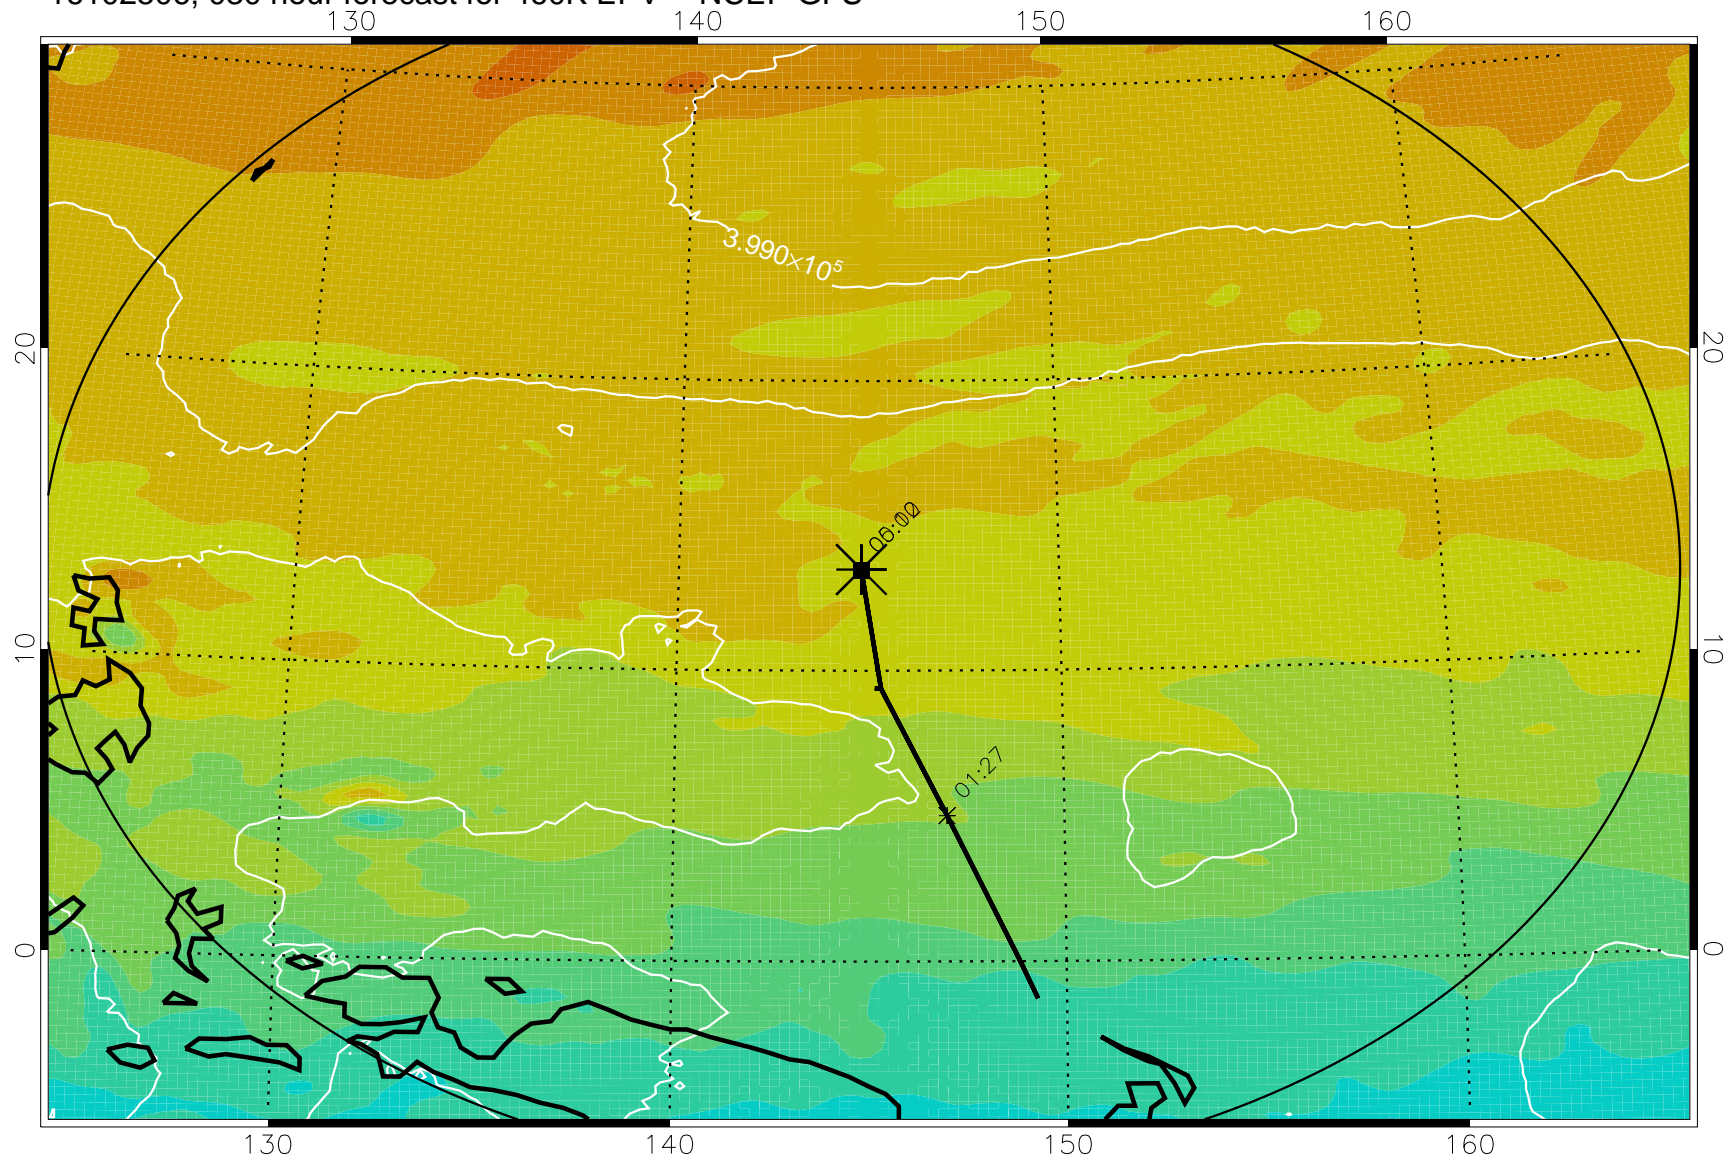

16102418, 018 hour forecast for 460K EPV -- NCEP GFS

460K Montgomery Streamfunction, white

Range ring of 2304 km

16102500, 024 hour forecast for 460K EPV -- NCEP GFS

460K Montgomery Streamfunction, white

Range ring of 2304 km

16102506, 030 hour forecast for 460K EPV -- NCEP GFS

460K Montgomery Streamfunction, white

Range ring of 2304 km

16102512, 036 hour forecast for 460K EPV -- NCEP GFS

460K Montgomery Streamfunction, white

Range ring of 2304 km

16102518, 042 hour forecast for 460K EPV -- NCEP GFS

460K Montgomery Streamfunction, white

Range ring of 2304 km

16102600, 048 hour forecast for 460K EPV -- NCEP GFS

460K Montgomery Streamfunction, white

Range ring of 2304 km

16102606, 054 hour forecast for 460K EPV -- NCEP GFS

460K Montgomery Streamfunction, white

Range ring of 2304 km

16102612, 060 hour forecast for 460K EPV -- NCEP GFS

460K Montgomery Streamfunction, white

Range ring of 2304 km