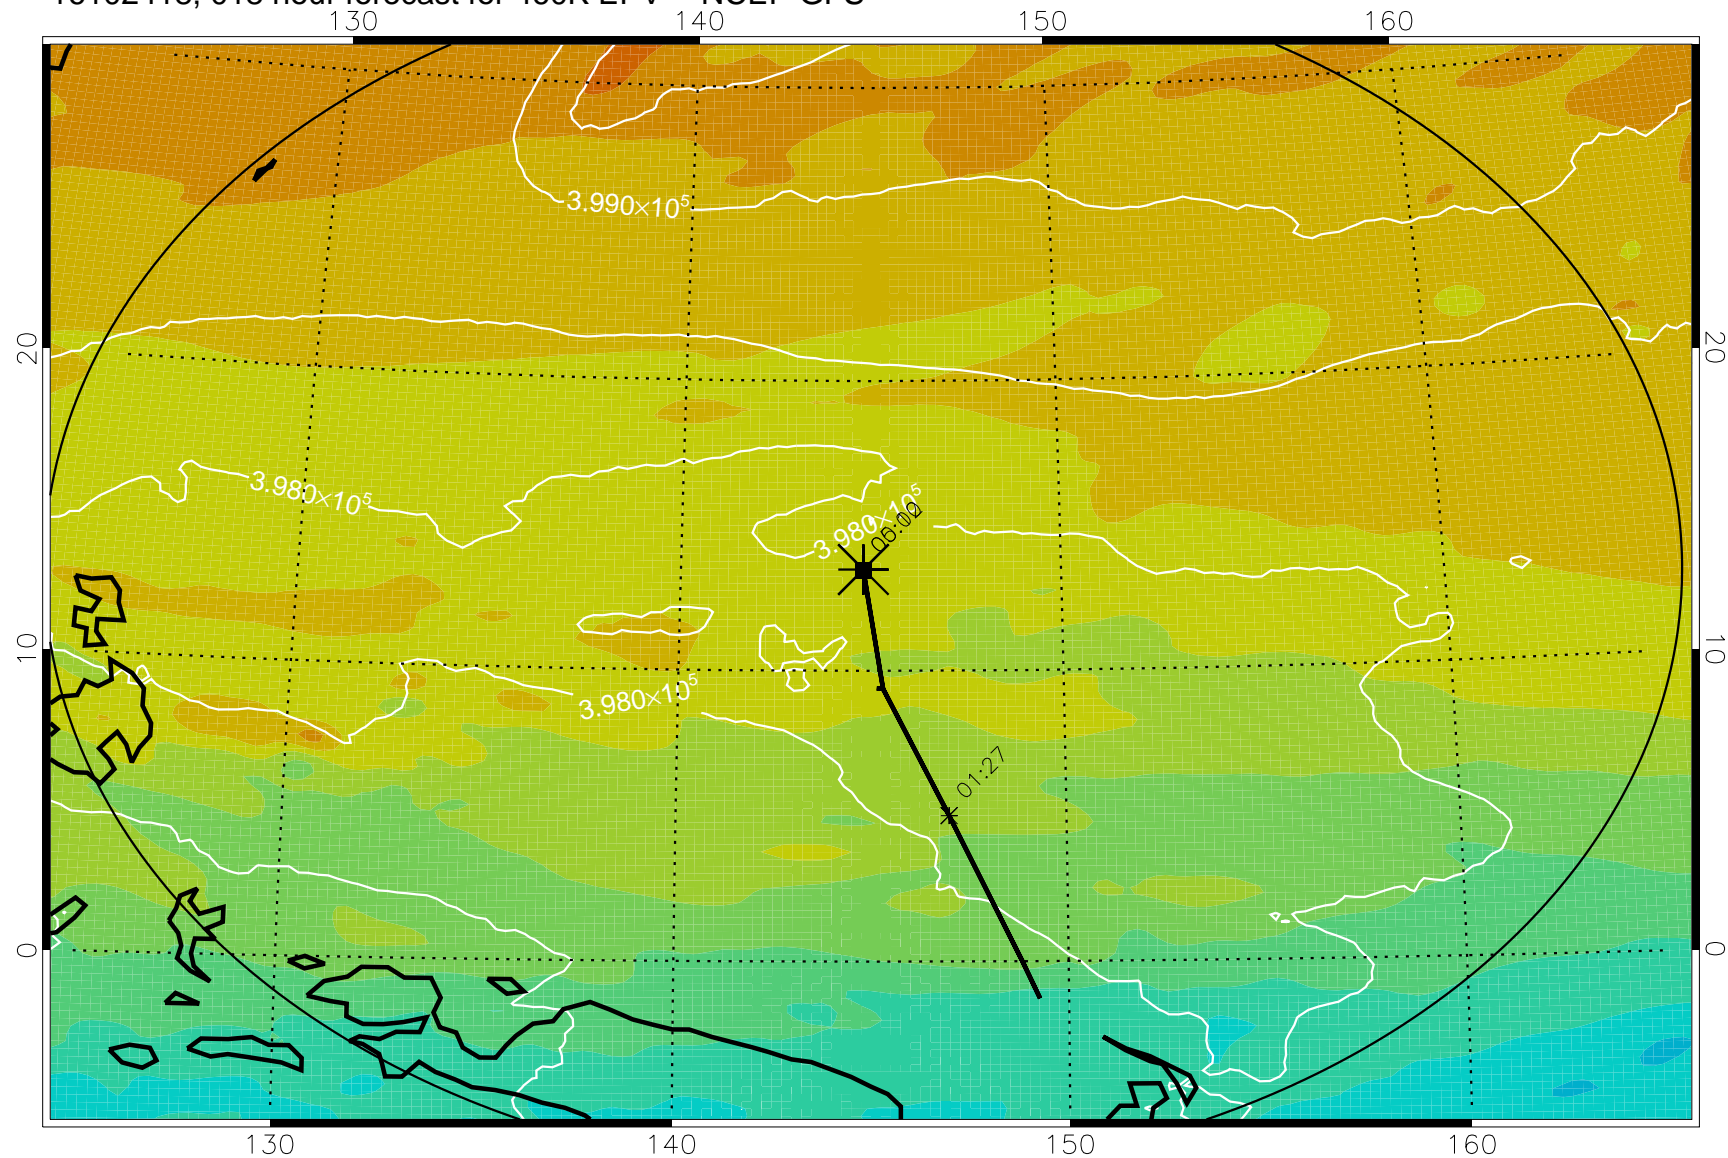

16102406, 006 hour forecast for 460K EPV -- NCEP GFS

460K Montgomery Streamfunction, white

Range ring of 2304 km

16102412, 012 hour forecast for 460K EPV -- NCEP GFS

460K Montgomery Streamfunction, white

Range ring of 2304 km

16102418, 018 hour forecast for 460K EPV -- NCEP GFS

460K Montgomery Streamfunction, white

Range ring of 2304 km

16102500, 024 hour forecast for 460K EPV -- NCEP GFS

460K Montgomery Streamfunction, white

Range ring of 2304 km

16102506, 030 hour forecast for 460K EPV -- NCEP GFS

460K Montgomery Streamfunction, white

Range ring of 2304 km

16102512, 036 hour forecast for 460K EPV -- NCEP GFS

460K Montgomery Streamfunction, white

Range ring of 2304 km

16102518, 042 hour forecast for 460K EPV -- NCEP GFS

460K Montgomery Streamfunction, white

Range ring of 2304 km

16102600, 048 hour forecast for 460K EPV -- NCEP GFS

460K Montgomery Streamfunction, white

Range ring of 2304 km