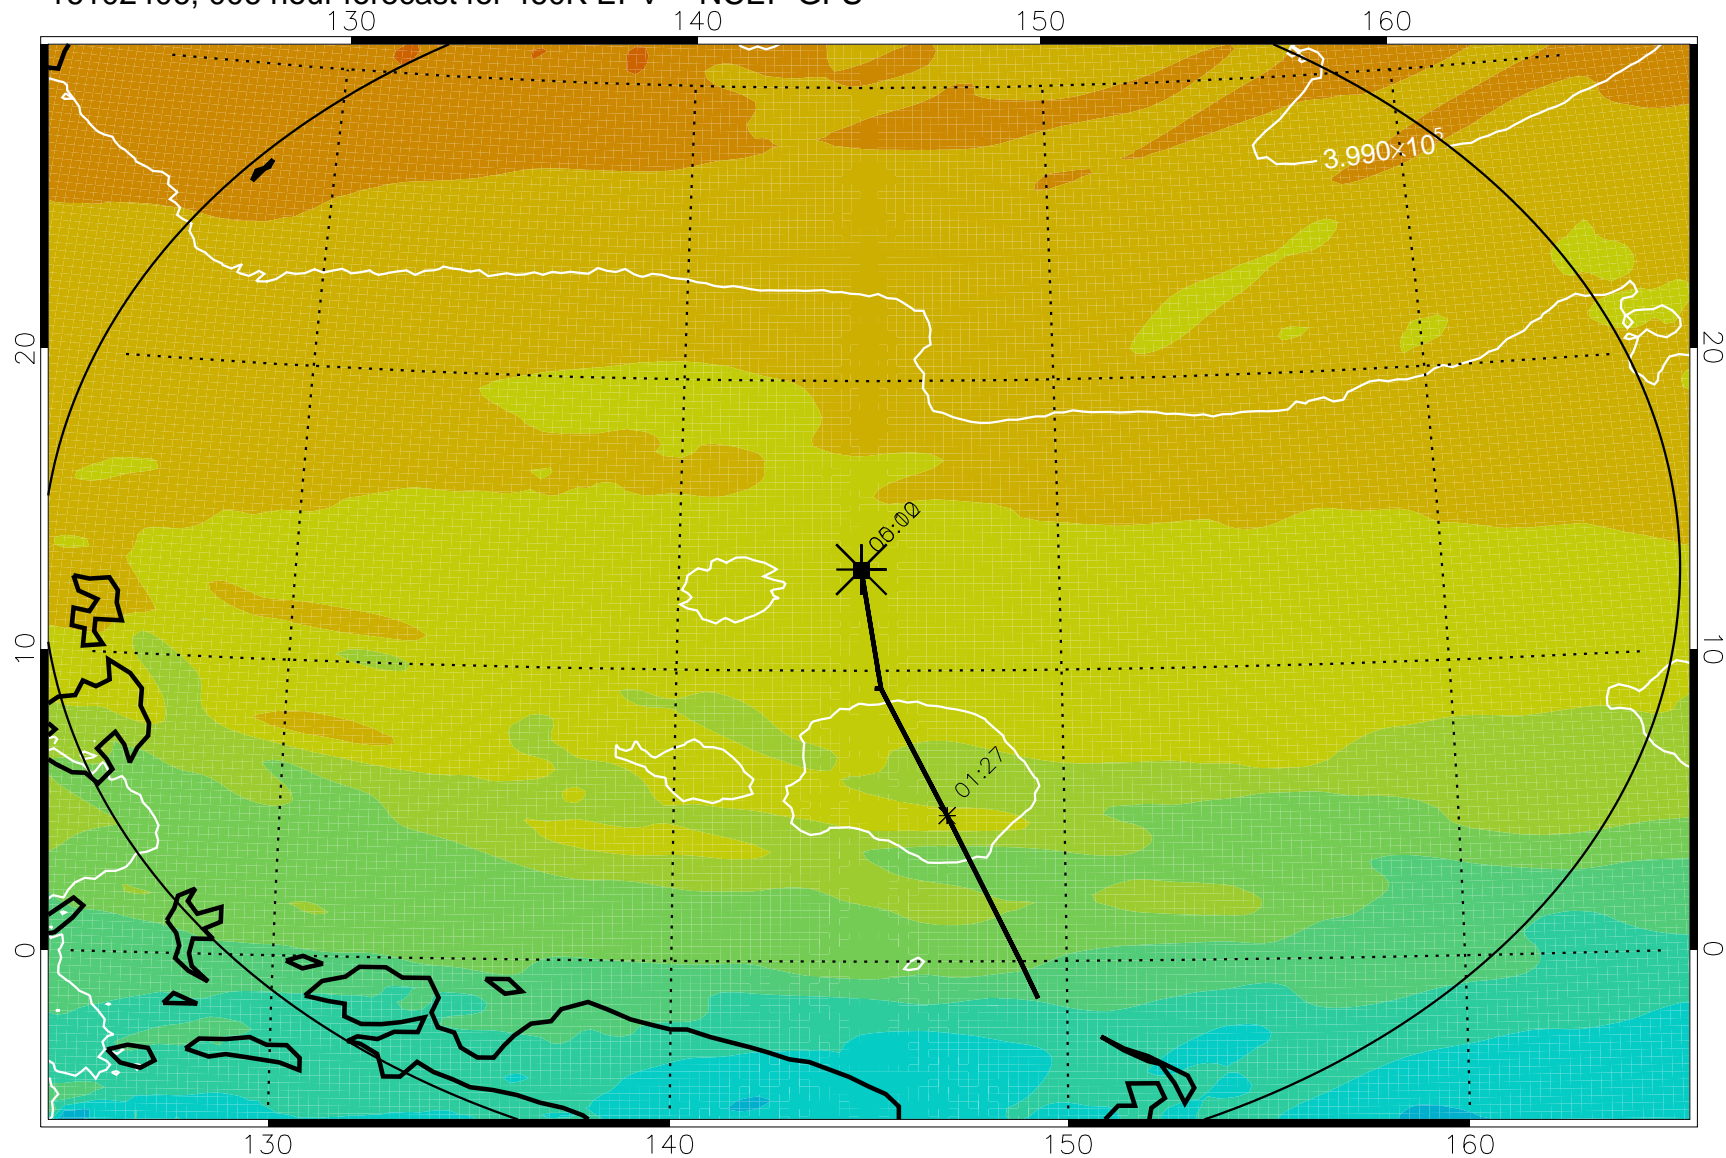

16102406, 006 hour forecast for 460K EPV -- NCEP GFS

460K Montgomery Streamfunction, white

Range ring of 2304 km

16102412, 012 hour forecast for 460K EPV -- NCEP GFS

460K Montgomery Streamfunction, white

Range ring of 2304 km

16102418, 018 hour forecast for 460K EPV -- NCEP GFS

460K Montgomery Streamfunction, white

Range ring of 2304 km

16102500, 024 hour forecast for 460K EPV -- NCEP GFS

460K Montgomery Streamfunction, white

Range ring of 2304 km

16102506, 030 hour forecast for 460K EPV -- NCEP GFS

460K Montgomery Streamfunction, white

Range ring of 2304 km

16102512, 036 hour forecast for 460K EPV -- NCEP GFS

460K Montgomery Streamfunction, white

Range ring of 2304 km

16102518, 042 hour forecast for 460K EPV -- NCEP GFS

460K Montgomery Streamfunction, white

Range ring of 2304 km

16102600, 048 hour forecast for 460K EPV -- NCEP GFS

460K Montgomery Streamfunction, white

Range ring of 2304 km