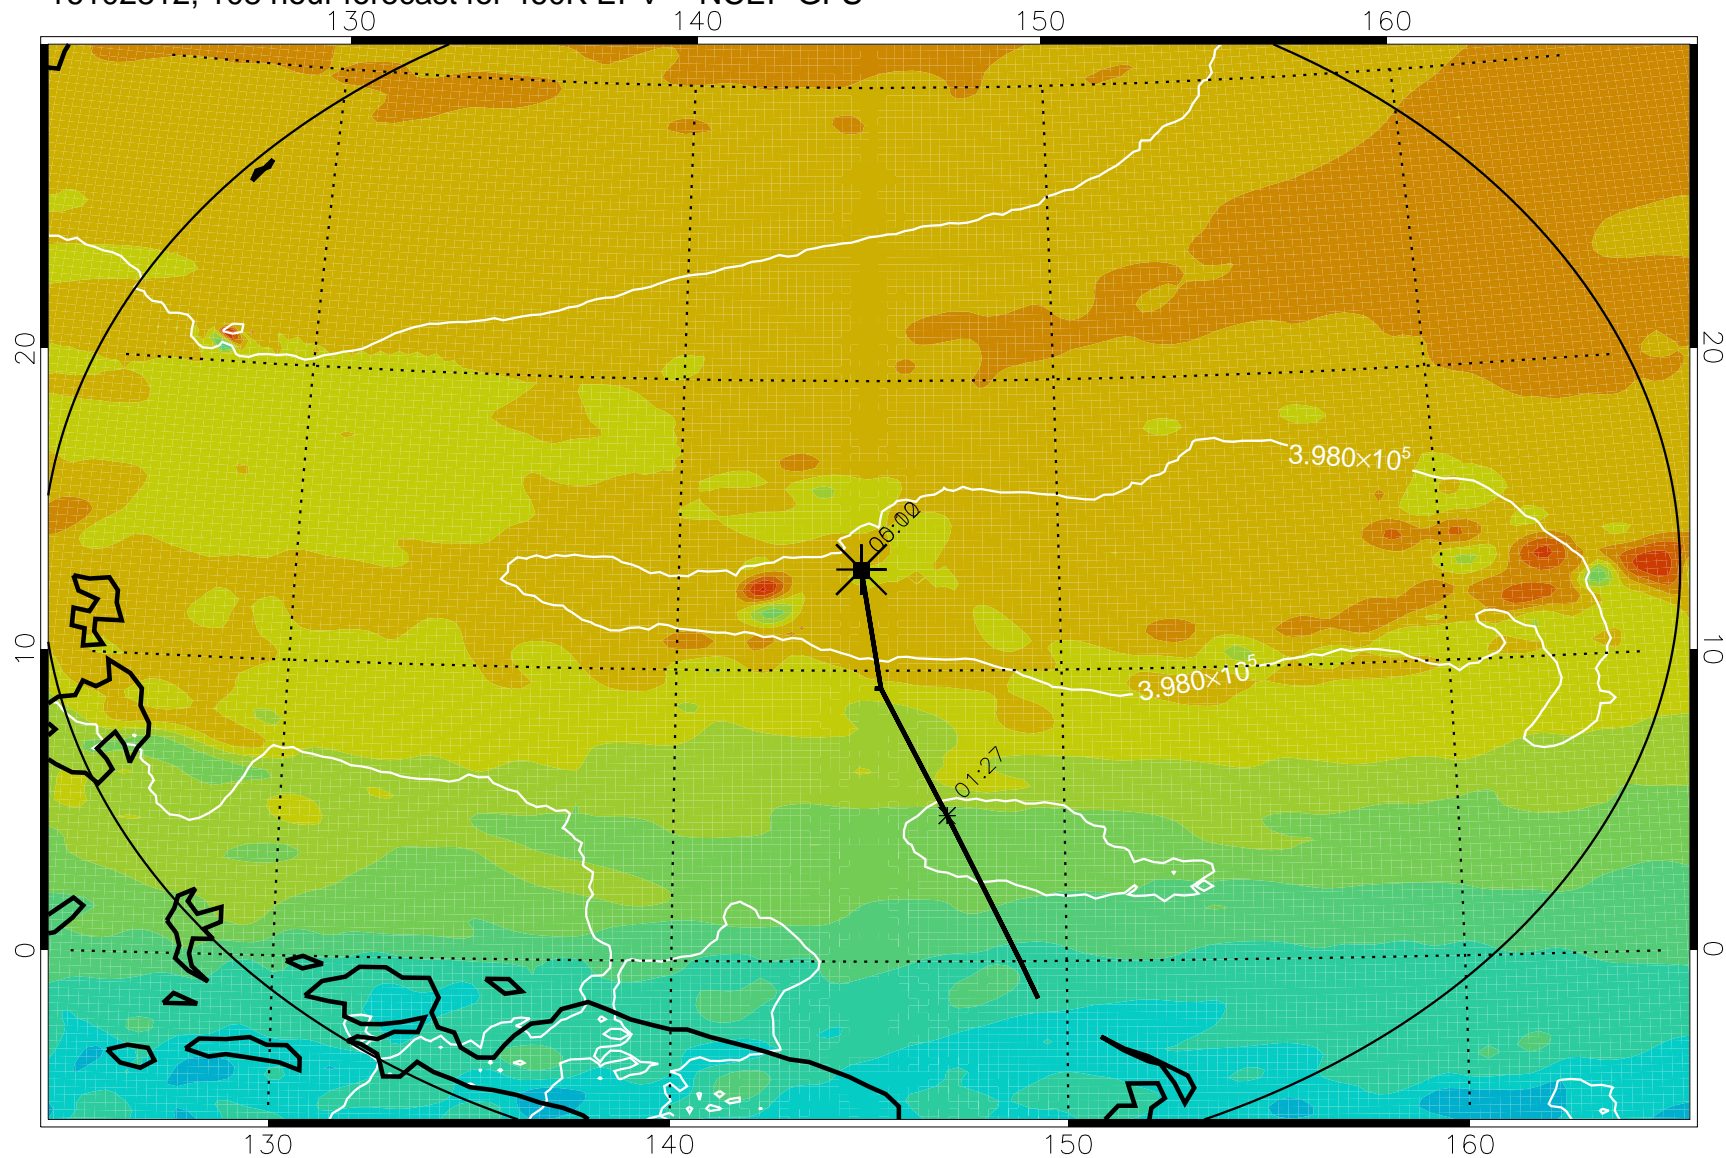

16102706, 078 hour forecast for 460K EPV -- NCEP GFS

460K Montgomery Streamfunction, white

Range ring of 2304 km

16102712, 084 hour forecast for 460K EPV -- NCEP GFS

460K Montgomery Streamfunction, white

Range ring of 2304 km

16102718, 090 hour forecast for 460K EPV -- NCEP GFS

460K Montgomery Streamfunction, white

Range ring of 2304 km

16102800, 096 hour forecast for 460K EPV -- NCEP GFS

460K Montgomery Streamfunction, white

Range ring of 2304 km

16102806, 102 hour forecast for 460K EPV -- NCEP GFS

460K Montgomery Streamfunction, white

Range ring of 2304 km

16102812, 108 hour forecast for 460K EPV -- NCEP GFS

460K Montgomery Streamfunction, white

Range ring of 2304 km

16102818, 114 hour forecast for 460K EPV -- NCEP GFS

460K Montgomery Streamfunction, white

Range ring of 2304 km

16102900, 120 hour forecast for 460K EPV -- NCEP GFS

460K Montgomery Streamfunction, white

Range ring of 2304 km