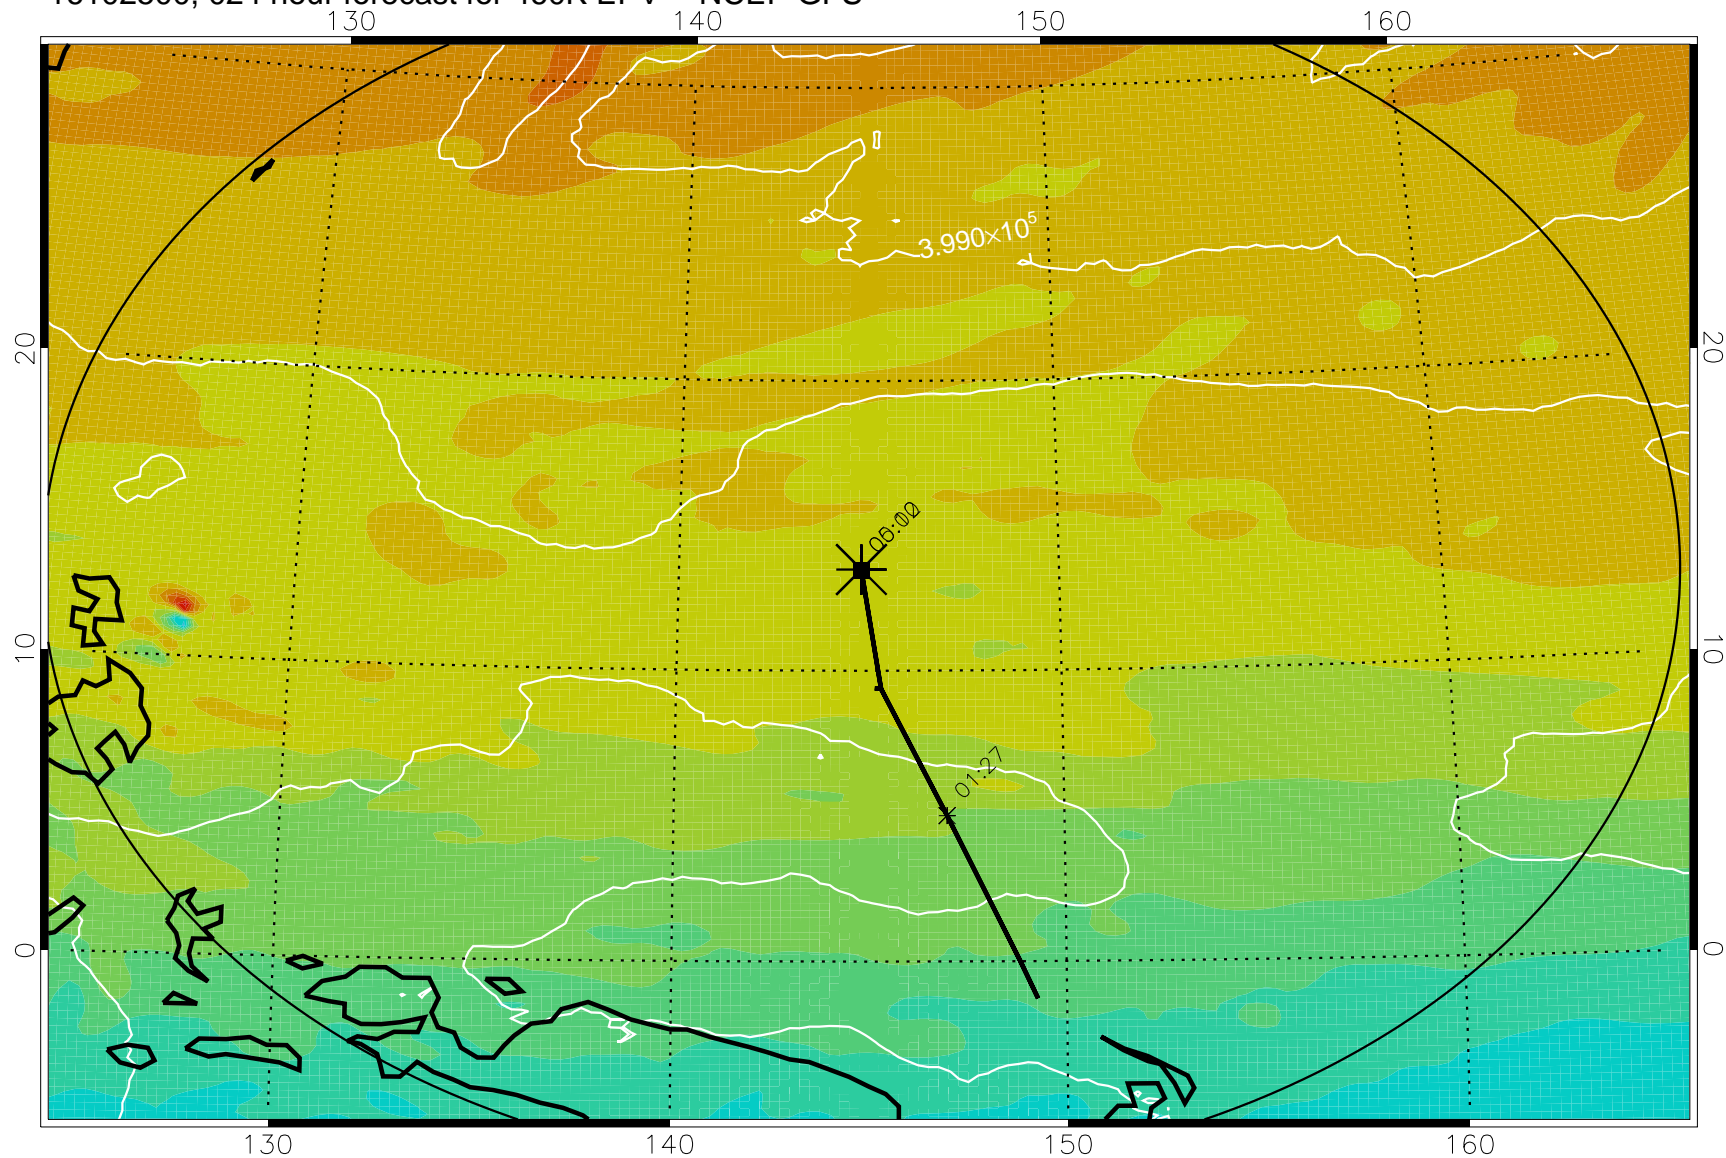

16102418, 018 hour forecast for 460K EPV -- NCEP GFS

460K Montgomery Streamfunction, white

Range ring of 2304 km

16102500, 024 hour forecast for 460K EPV -- NCEP GFS

460K Montgomery Streamfunction, white

Range ring of 2304 km

16102506, 030 hour forecast for 460K EPV -- NCEP GFS

460K Montgomery Streamfunction, white

Range ring of 2304 km

16102512, 036 hour forecast for 460K EPV -- NCEP GFS

460K Montgomery Streamfunction, white

Range ring of 2304 km

16102518, 042 hour forecast for 460K EPV -- NCEP GFS

460K Montgomery Streamfunction, white

Range ring of 2304 km

16102600, 048 hour forecast for 460K EPV -- NCEP GFS

460K Montgomery Streamfunction, white

Range ring of 2304 km

16102606, 054 hour forecast for 460K EPV -- NCEP GFS

460K Montgomery Streamfunction, white

Range ring of 2304 km

16102612, 060 hour forecast for 460K EPV -- NCEP GFS

460K Montgomery Streamfunction, white

Range ring of 2304 km