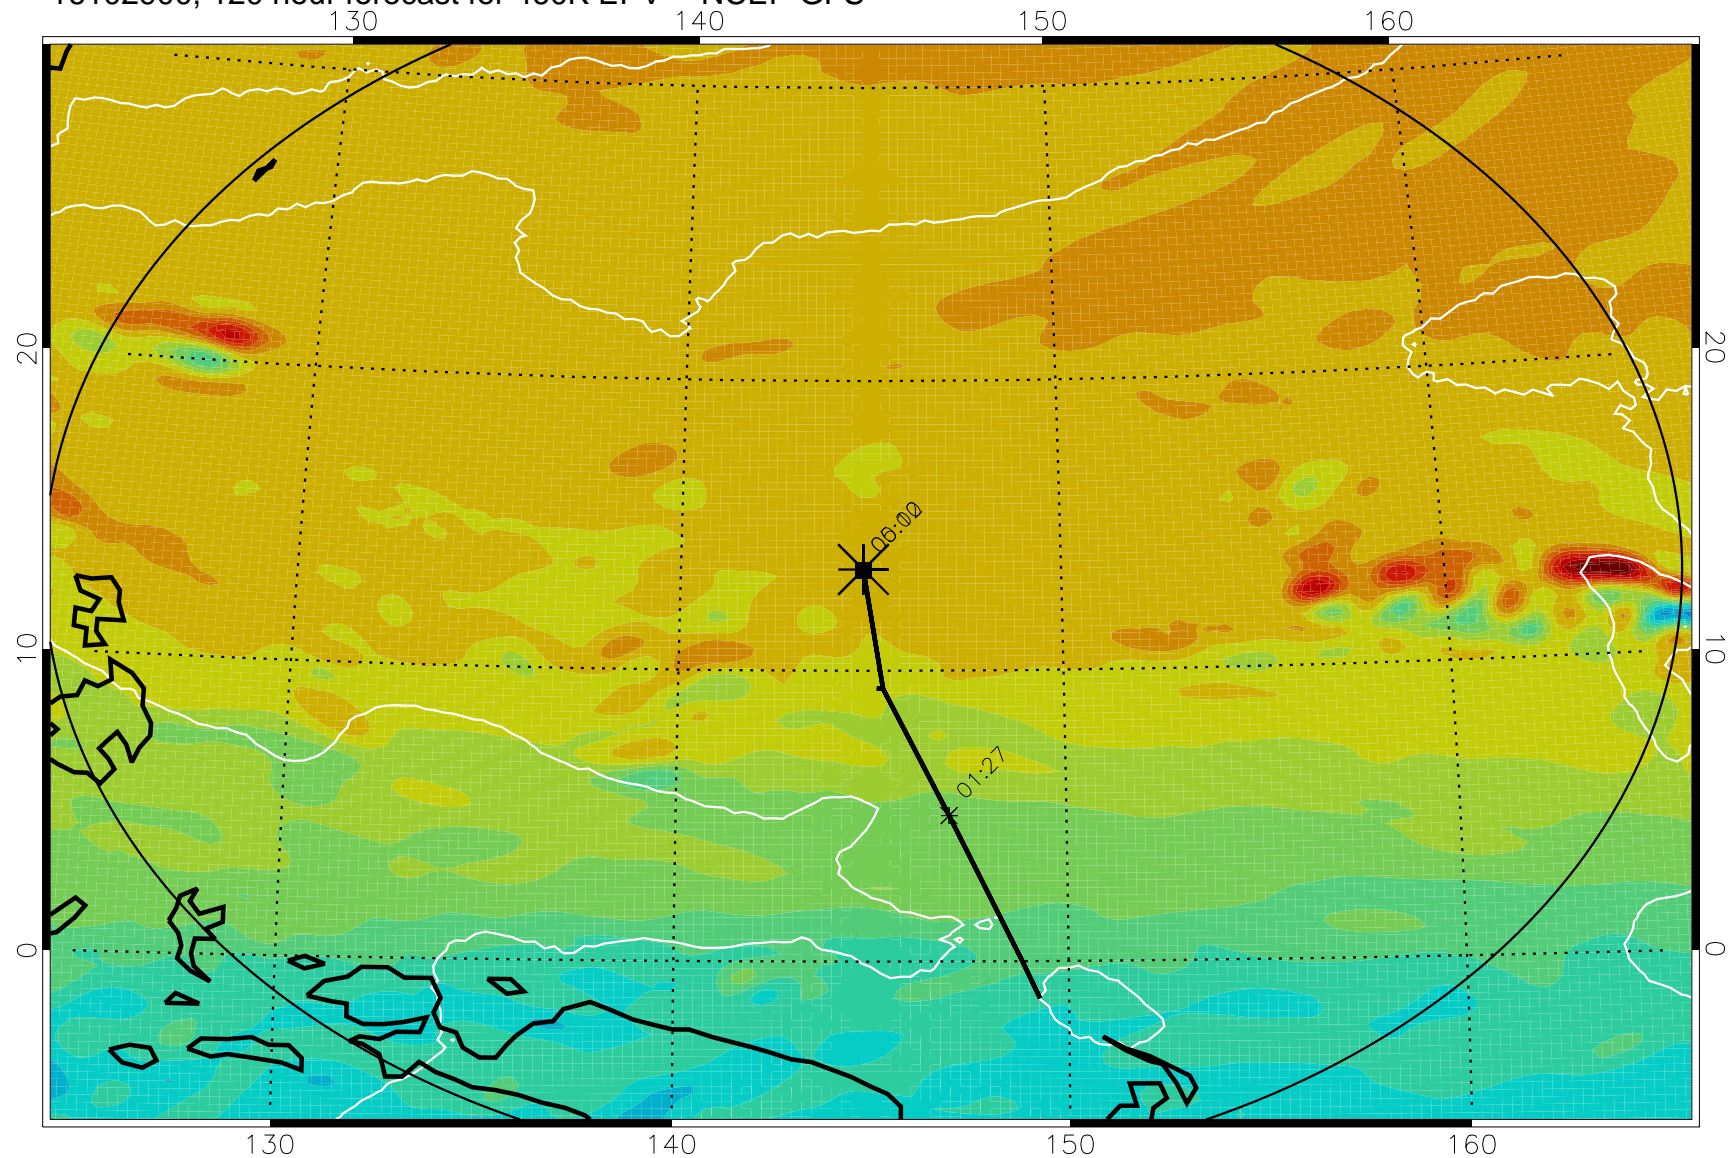

16102706, 078 hour forecast for 460K EPV -- NCEP GFS

460K Montgomery Streamfunction, white

Range ring of 2304 km

16102712, 084 hour forecast for 460K EPV -- NCEP GFS

460K Montgomery Streamfunction, white

Range ring of 2304 km

16102718, 090 hour forecast for 460K EPV -- NCEP GFS

460K Montgomery Streamfunction, white

Range ring of 2304 km

16102800, 096 hour forecast for 460K EPV -- NCEP GFS

460K Montgomery Streamfunction, white

Range ring of 2304 km

16102806, 102 hour forecast for 460K EPV -- NCEP GFS

460K Montgomery Streamfunction, white

Range ring of 2304 km

16102812, 108 hour forecast for 460K EPV -- NCEP GFS

460K Montgomery Streamfunction, white

Range ring of 2304 km

16102818, 114 hour forecast for 460K EPV -- NCEP GFS

460K Montgomery Streamfunction, white

Range ring of 2304 km

16102900, 120 hour forecast for 460K EPV -- NCEP GFS

460K Montgomery Streamfunction, white

Range ring of 2304 km