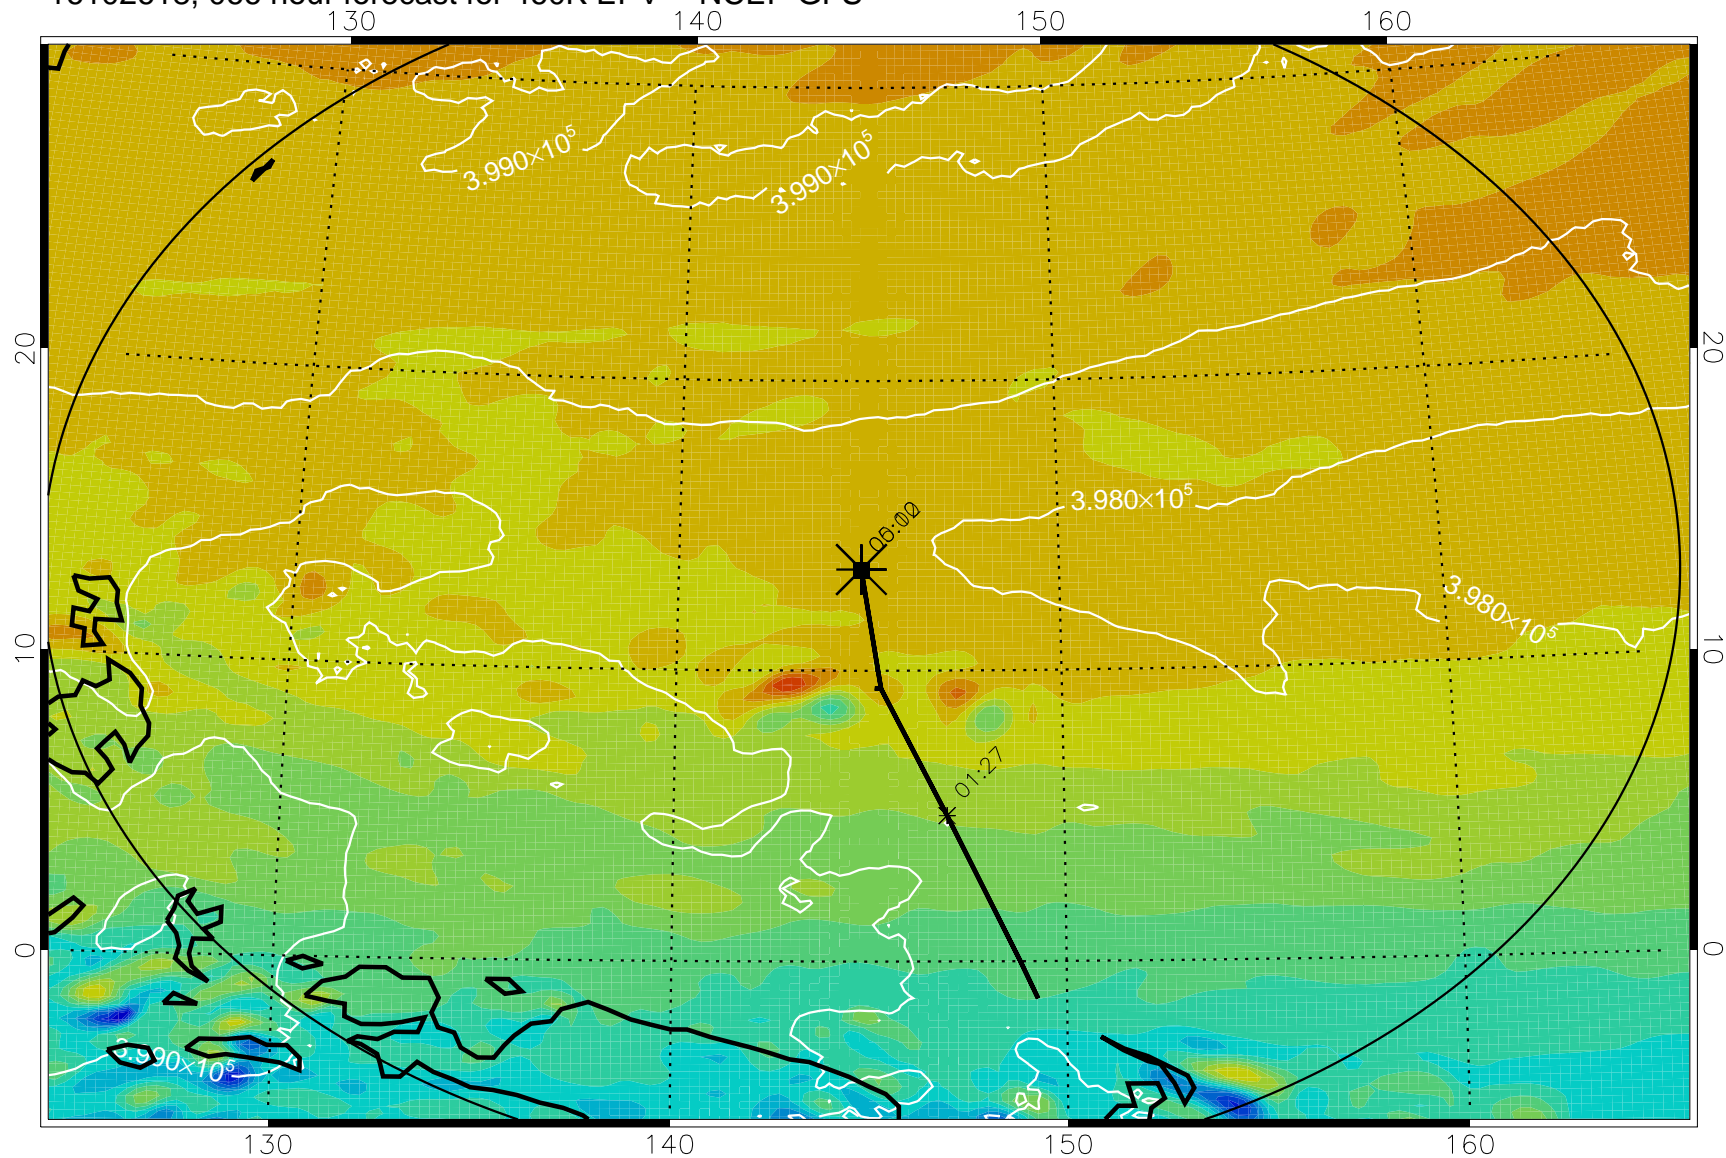

16102606, 054 hour forecast for 460K EPV -- NCEP GFS

460K Montgomery Streamfunction, white

Range ring of 2304 km

16102612, 060 hour forecast for 460K EPV -- NCEP GFS

460K Montgomery Streamfunction, white

Range ring of 2304 km

16102618, 066 hour forecast for 460K EPV -- NCEP GFS

460K Montgomery Streamfunction, white

Range ring of 2304 km

16102700, 072 hour forecast for 460K EPV -- NCEP GFS

460K Montgomery Streamfunction, white

Range ring of 2304 km

16102706, 078 hour forecast for 460K EPV -- NCEP GFS

460K Montgomery Streamfunction, white

Range ring of 2304 km

16102712, 084 hour forecast for 460K EPV -- NCEP GFS

460K Montgomery Streamfunction, white

Range ring of 2304 km

16102718, 090 hour forecast for 460K EPV -- NCEP GFS

460K Montgomery Streamfunction, white

Range ring of 2304 km

16102800, 096 hour forecast for 460K EPV -- NCEP GFS

460K Montgomery Streamfunction, white

Range ring of 2304 km