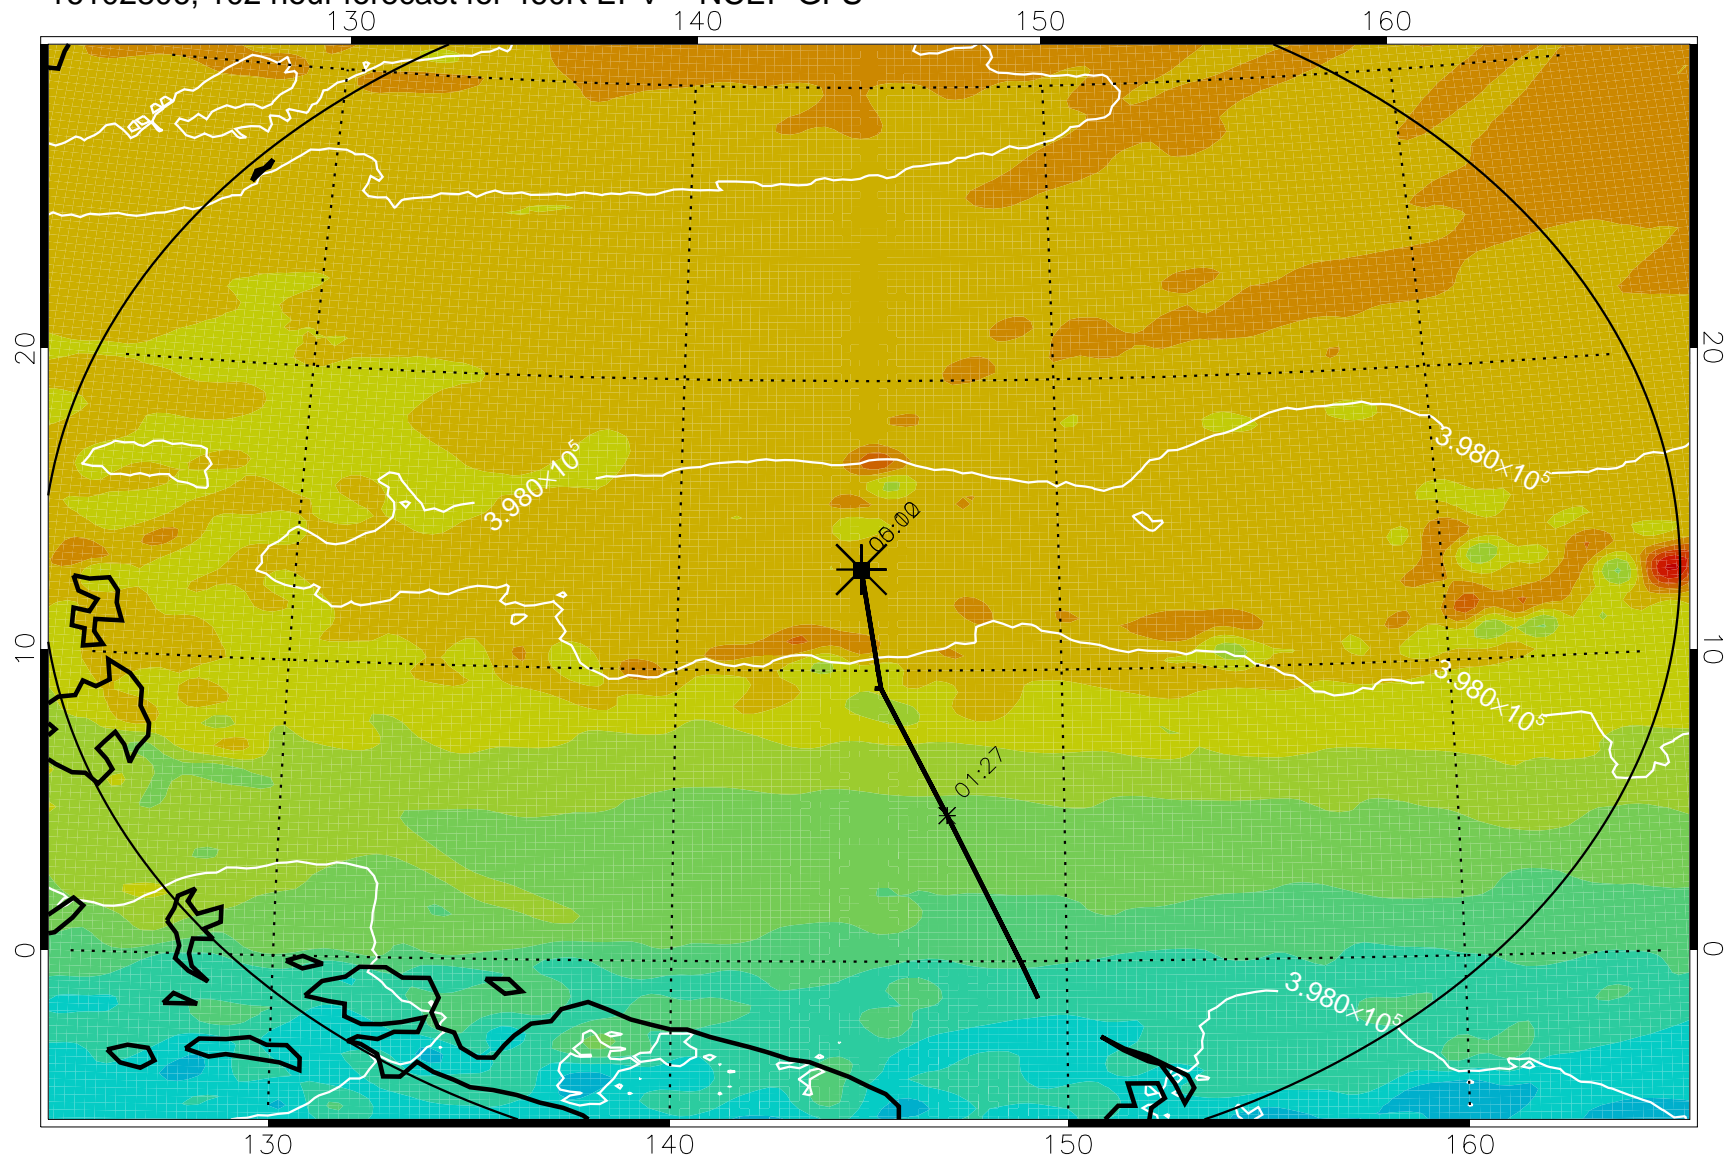

16102706, 078 hour forecast for 460K EPV -- NCEP GFS

460K Montgomery Streamfunction, white

Range ring of 2304 km

16102712, 084 hour forecast for 460K EPV -- NCEP GFS

460K Montgomery Streamfunction, white

Range ring of 2304 km

16102718, 090 hour forecast for 460K EPV -- NCEP GFS

460K Montgomery Streamfunction, white

Range ring of 2304 km

16102800, 096 hour forecast for 460K EPV -- NCEP GFS

460K Montgomery Streamfunction, white

Range ring of 2304 km

16102806, 102 hour forecast for 460K EPV -- NCEP GFS

460K Montgomery Streamfunction, white

Range ring of 2304 km

16102812, 108 hour forecast for 460K EPV -- NCEP GFS

460K Montgomery Streamfunction, white

Range ring of 2304 km

16102818, 114 hour forecast for 460K EPV -- NCEP GFS

460K Montgomery Streamfunction, white

Range ring of 2304 km

16102900, 120 hour forecast for 460K EPV -- NCEP GFS

460K Montgomery Streamfunction, white

Range ring of 2304 km