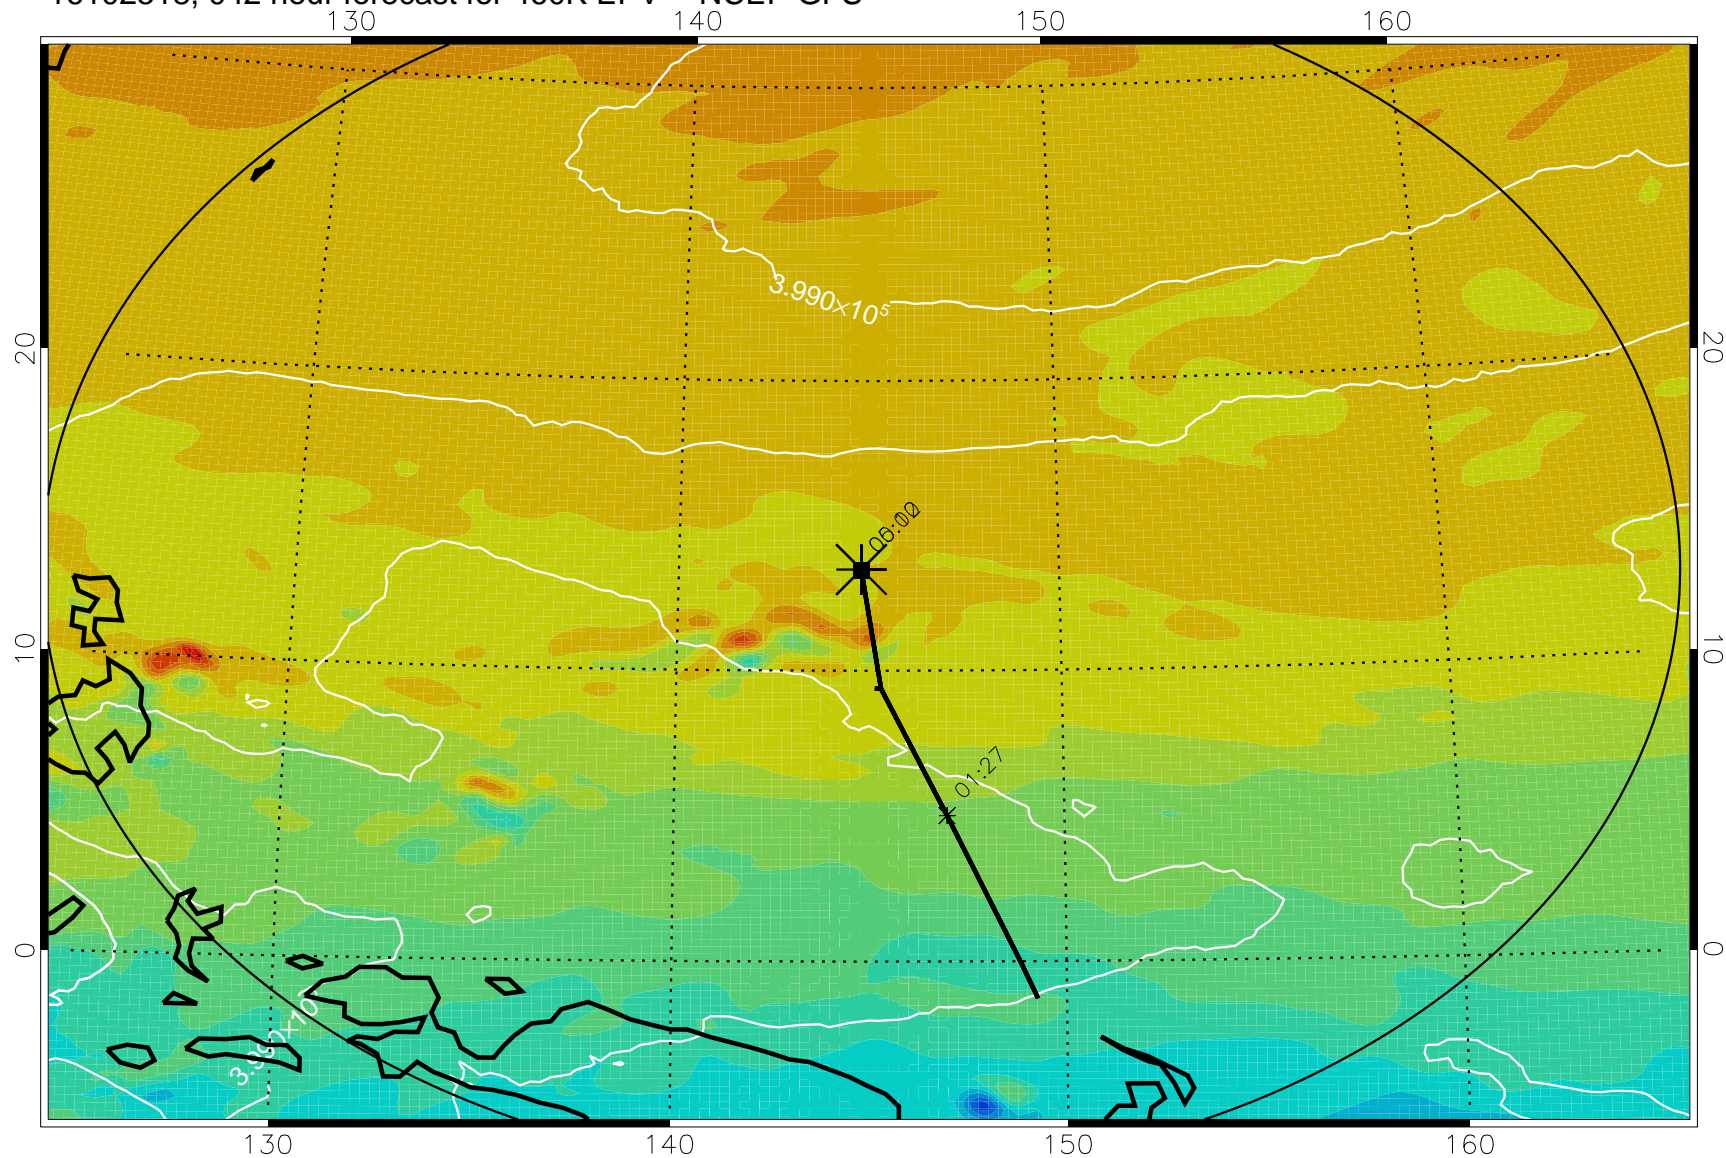

16102418, 018 hour forecast for 460K EPV -- NCEP GFS

460K Montgomery Streamfunction, white

Range ring of 2304 km

16102500, 024 hour forecast for 460K EPV -- NCEP GFS

460K Montgomery Streamfunction, white

Range ring of 2304 km

16102506, 030 hour forecast for 460K EPV -- NCEP GFS

460K Montgomery Streamfunction, white

Range ring of 2304 km

16102512, 036 hour forecast for 460K EPV -- NCEP GFS

460K Montgomery Streamfunction, white

Range ring of 2304 km

16102518, 042 hour forecast for 460K EPV -- NCEP GFS

460K Montgomery Streamfunction, white

Range ring of 2304 km

16102600, 048 hour forecast for 460K EPV -- NCEP GFS

460K Montgomery Streamfunction, white

Range ring of 2304 km

16102606, 054 hour forecast for 460K EPV -- NCEP GFS

460K Montgomery Streamfunction, white

Range ring of 2304 km

16102612, 060 hour forecast for 460K EPV -- NCEP GFS

460K Montgomery Streamfunction, white

Range ring of 2304 km