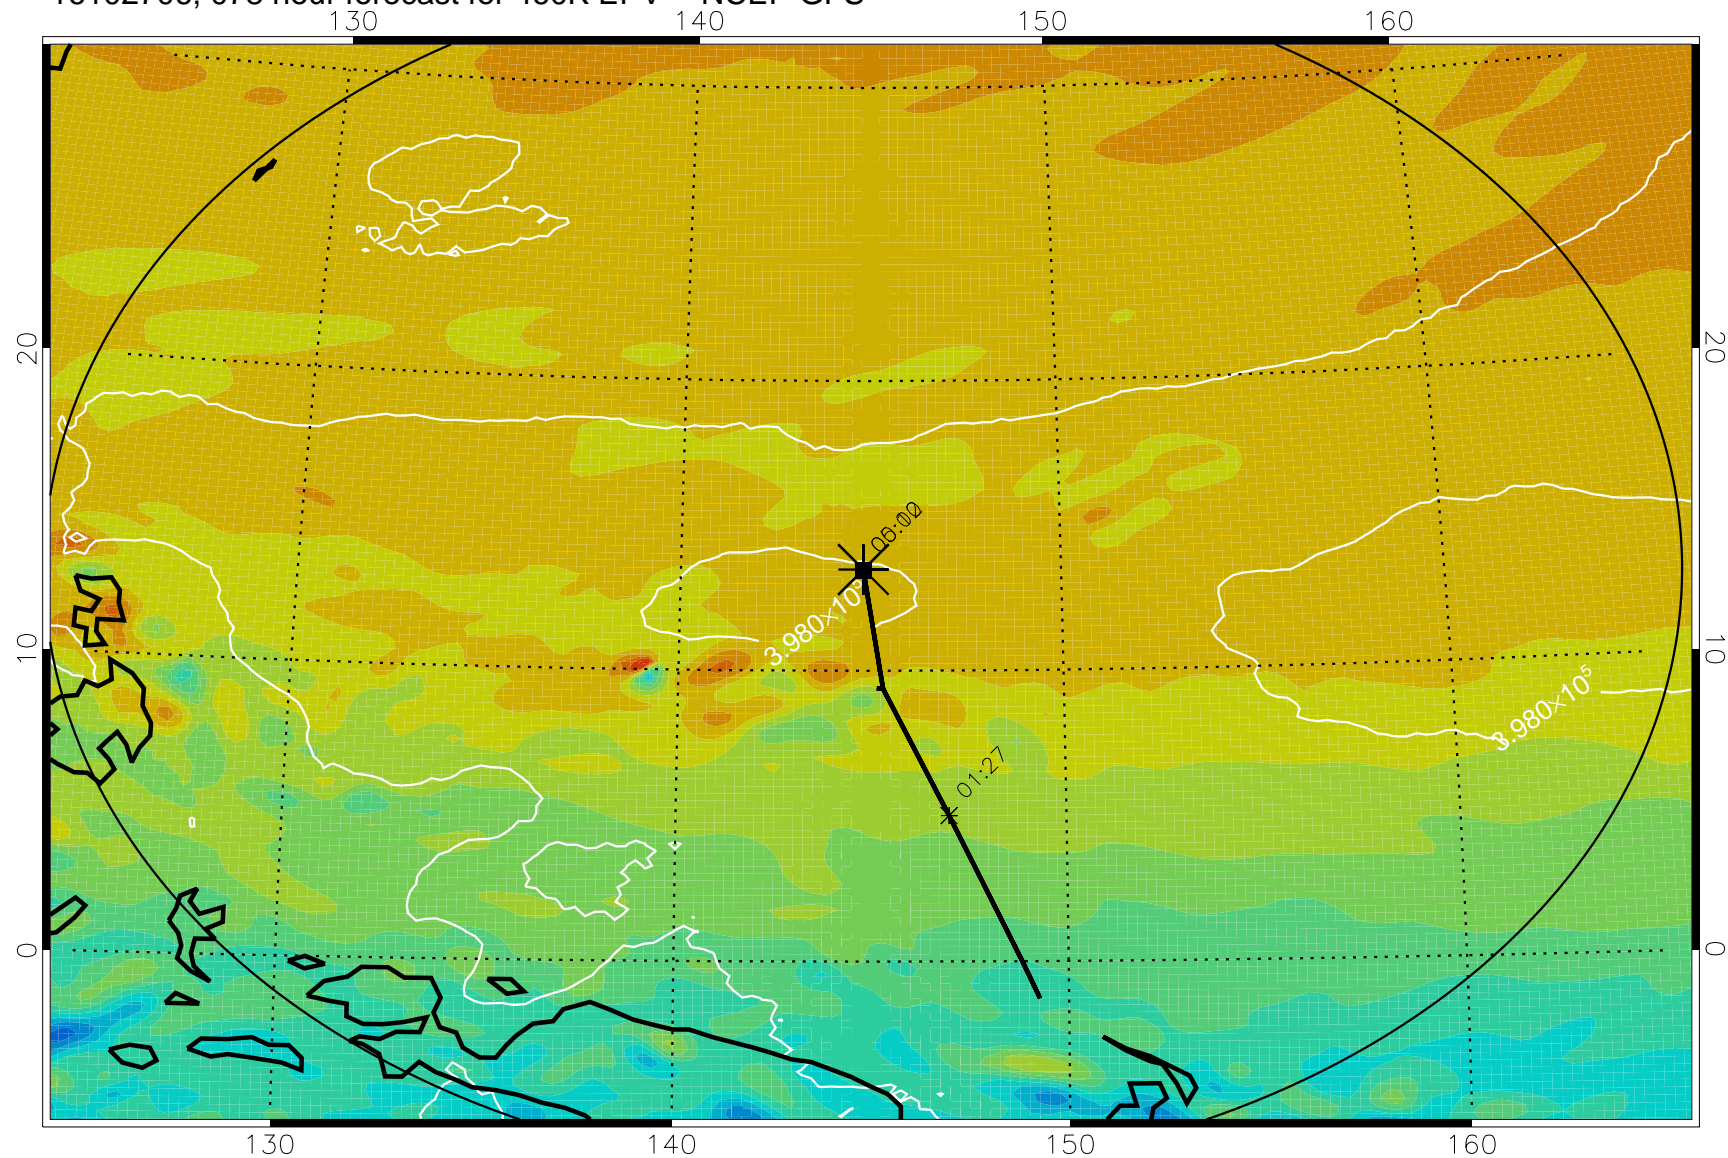

16102606, 054 hour forecast for 460K EPV -- NCEP GFS

460K Montgomery Streamfunction, white

Range ring of 2304 km

16102612, 060 hour forecast for 460K EPV -- NCEP GFS

460K Montgomery Streamfunction, white

Range ring of 2304 km

16102618, 066 hour forecast for 460K EPV -- NCEP GFS

460K Montgomery Streamfunction, white

Range ring of 2304 km

16102700, 072 hour forecast for 460K EPV -- NCEP GFS

460K Montgomery Streamfunction, white

Range ring of 2304 km

16102706, 078 hour forecast for 460K EPV -- NCEP GFS

460K Montgomery Streamfunction, white

Range ring of 2304 km

16102712, 084 hour forecast for 460K EPV -- NCEP GFS

460K Montgomery Streamfunction, white

Range ring of 2304 km

16102718, 090 hour forecast for 460K EPV -- NCEP GFS

460K Montgomery Streamfunction, white

Range ring of 2304 km

16102800, 096 hour forecast for 460K EPV -- NCEP GFS

460K Montgomery Streamfunction, white

Range ring of 2304 km