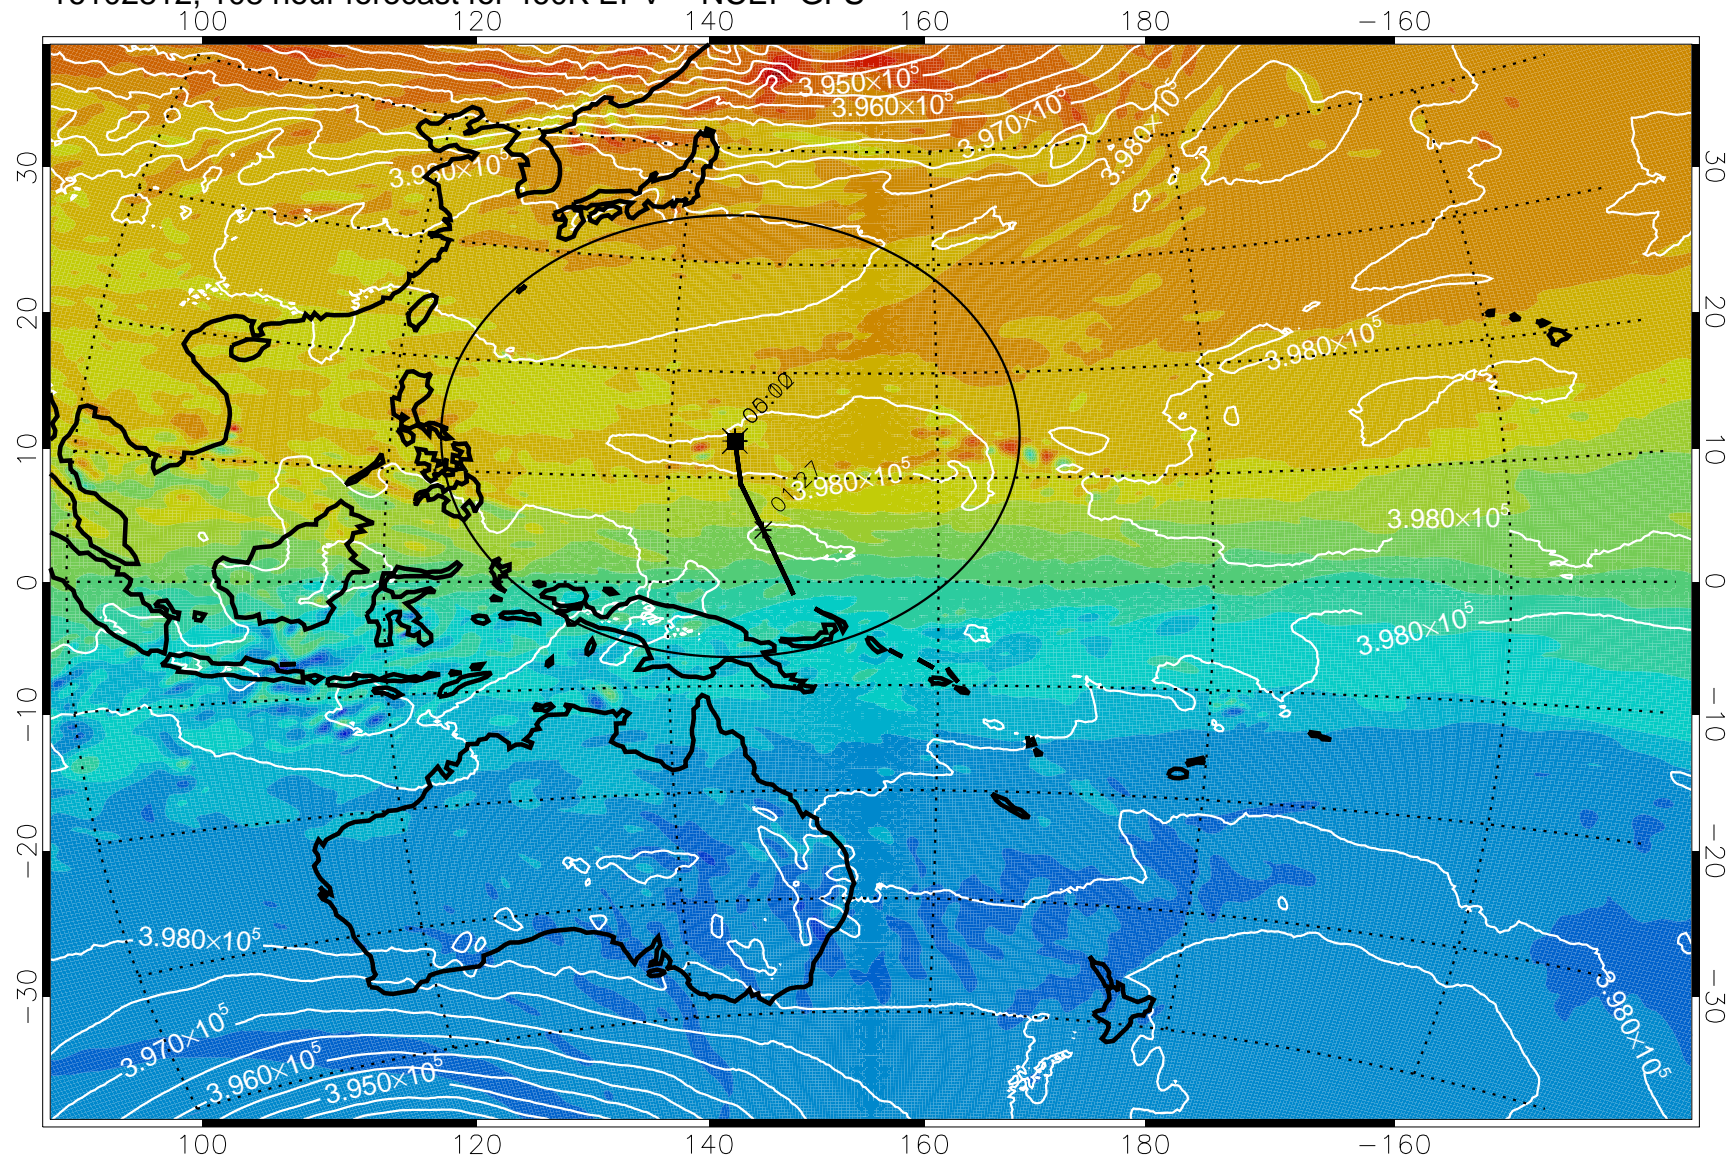

16102712, 084 hour forecast for 460K EPV -- NCEP GFS

460K Montgomery Streamfunction, white

Range ring of 2304 km

16102718, 090 hour forecast for 460K EPV -- NCEP GFS

460K Montgomery Streamfunction, white

Range ring of 2304 km

16102800, 096 hour forecast for 460K EPV -- NCEP GFS

460K Montgomery Streamfunction, white

Range ring of 2304 km

16102806, 102 hour forecast for 460K EPV -- NCEP GFS

460K Montgomery Streamfunction, white

Range ring of 2304 km

16102812, 108 hour forecast for 460K EPV -- NCEP GFS

460K Montgomery Streamfunction, white

Range ring of 2304 km

16102900, 120 hour forecast for 460K EPV -- NCEP GFS

460K Montgomery Streamfunction, white

Range ring of 2304 km