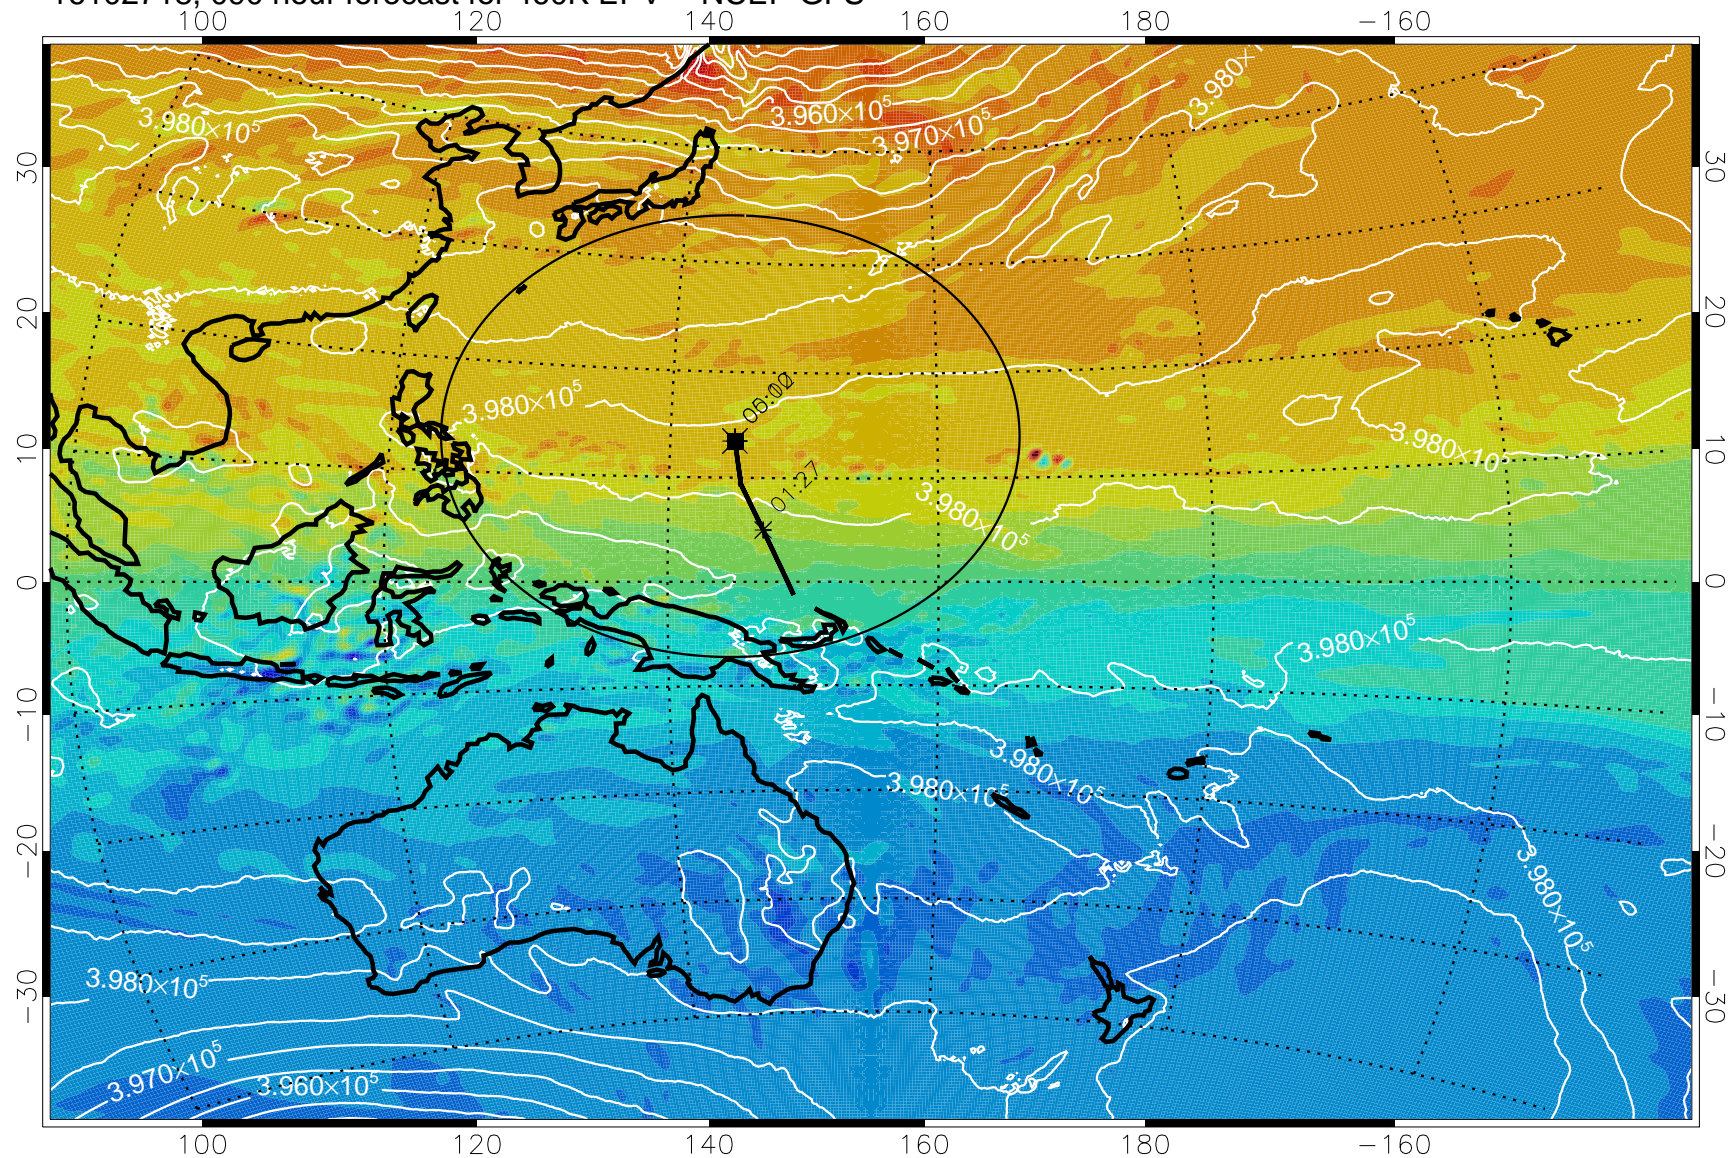

16102612, 060 hour forecast for 460K EPV -- NCEP GFS

460K Montgomery Streamfunction, white

Range ring of 2304 km

16102618, 066 hour forecast for 460K EPV -- NCEP GFS

460K Montgomery Streamfunction, white

Range ring of 2304 km

16102700, 072 hour forecast for 460K EPV -- NCEP GFS

460K Montgomery Streamfunction, white

Range ring of 2304 km

16102706, 078 hour forecast for 460K EPV -- NCEP GFS

460K Montgomery Streamfunction, white

Range ring of 2304 km

16102712, 084 hour forecast for 460K EPV -- NCEP GFS

460K Montgomery Streamfunction, white

Range ring of 2304 km

16102718, 090 hour forecast for 460K EPV -- NCEP GFS

460K Montgomery Streamfunction, white

Range ring of 2304 km

16102800, 096 hour forecast for 460K EPV -- NCEP GFS

460K Montgomery Streamfunction, white

Range ring of 2304 km

16102806, 102 hour forecast for 460K EPV -- NCEP GFS

460K Montgomery Streamfunction, white

Range ring of 2304 km