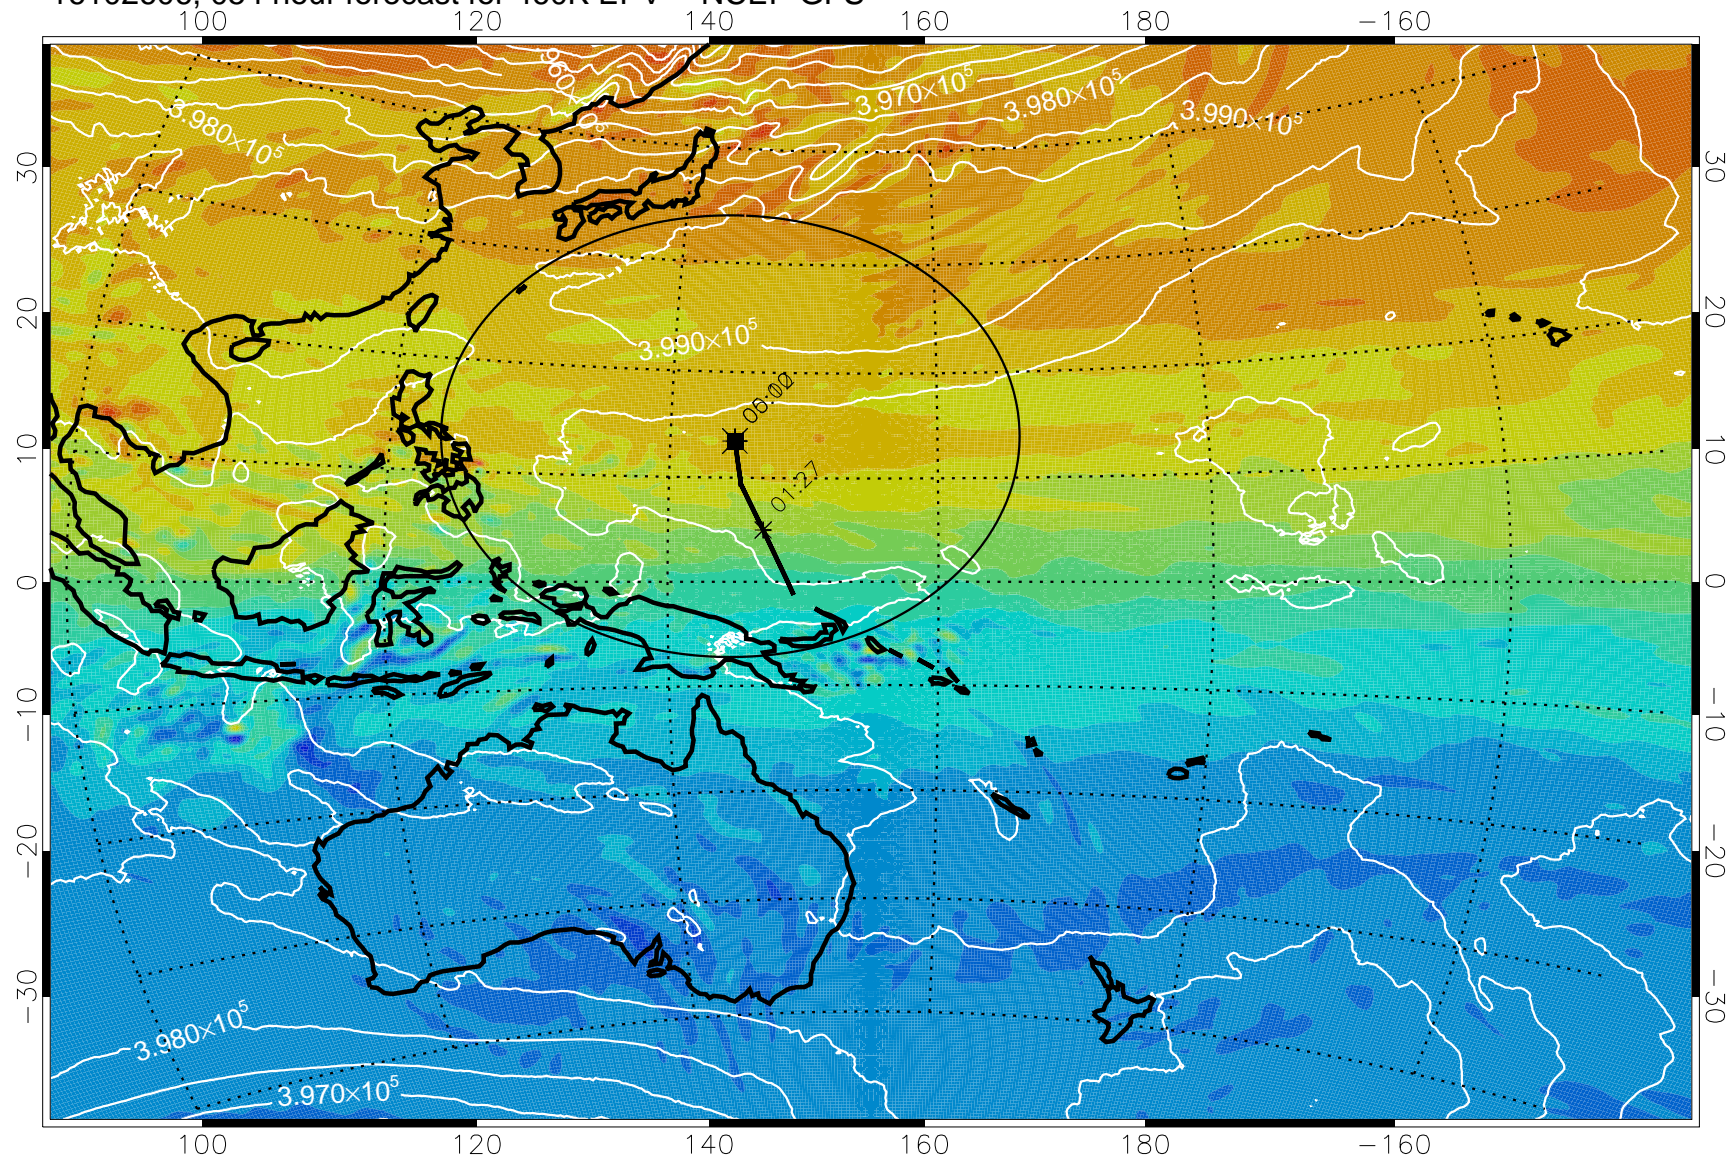

16102600, 048 hour forecast for 460K EPV -- NCEP GFS

460K Montgomery Streamfunction, white

Range ring of 2304 km

16102606, 054 hour forecast for 460K EPV -- NCEP GFS

460K Montgomery Streamfunction, white

Range ring of 2304 km

16102612, 060 hour forecast for 460K EPV -- NCEP GFS

460K Montgomery Streamfunction, white

Range ring of 2304 km

16102618, 066 hour forecast for 460K EPV -- NCEP GFS

460K Montgomery Streamfunction, white

Range ring of 2304 km

16102700, 072 hour forecast for 460K EPV -- NCEP GFS

460K Montgomery Streamfunction, white

Range ring of 2304 km

16102706, 078 hour forecast for 460K EPV -- NCEP GFS

460K Montgomery Streamfunction, white

Range ring of 2304 km

16102712, 084 hour forecast for 460K EPV -- NCEP GFS

460K Montgomery Streamfunction, white

Range ring of 2304 km

16102718, 090 hour forecast for 460K EPV -- NCEP GFS

460K Montgomery Streamfunction, white

Range ring of 2304 km