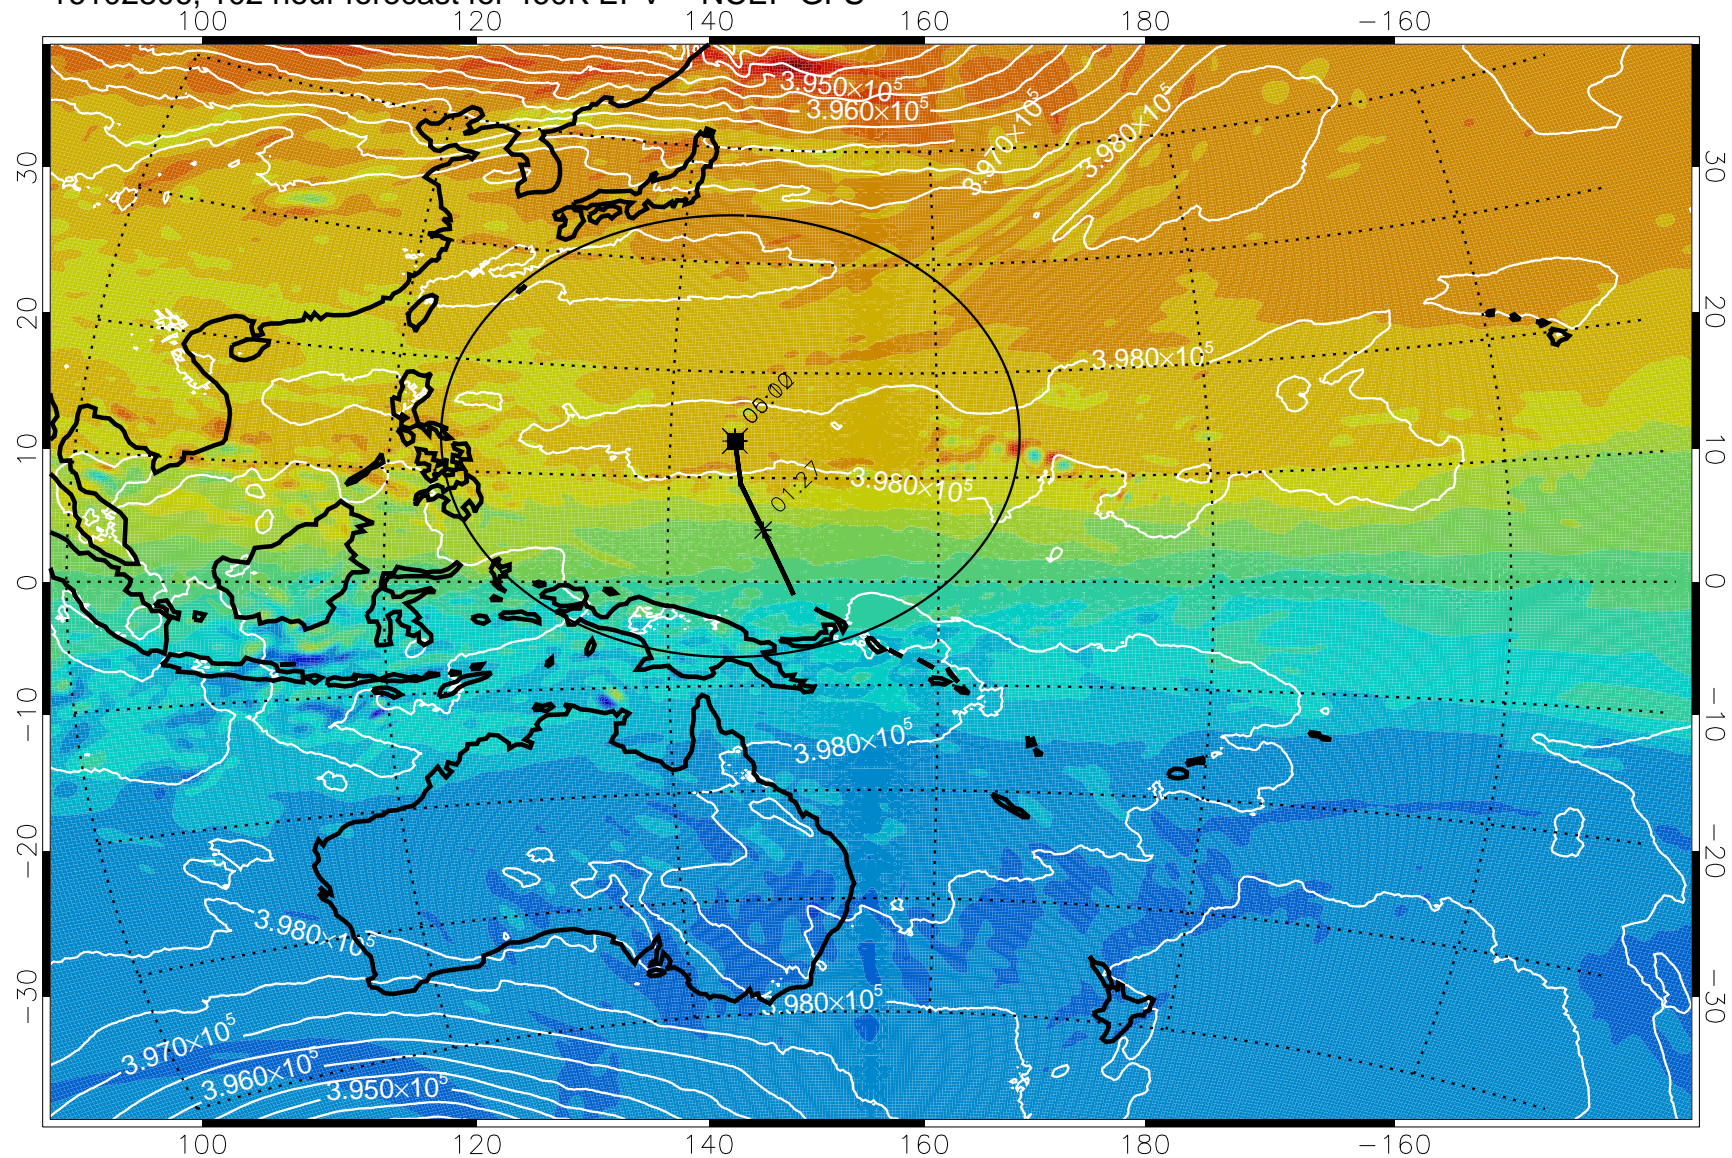

16102700, 072 hour forecast for 460K EPV -- NCEP GFS

460K Montgomery Streamfunction, white

Range ring of 2304 km

16102706, 078 hour forecast for 460K EPV -- NCEP GFS

460K Montgomery Streamfunction, white

Range ring of 2304 km

16102712, 084 hour forecast for 460K EPV -- NCEP GFS

460K Montgomery Streamfunction, white

Range ring of 2304 km

16102718, 090 hour forecast for 460K EPV -- NCEP GFS

460K Montgomery Streamfunction, white

Range ring of 2304 km

16102800, 096 hour forecast for 460K EPV -- NCEP GFS

460K Montgomery Streamfunction, white

Range ring of 2304 km

16102806, 102 hour forecast for 460K EPV -- NCEP GFS

460K Montgomery Streamfunction, white

Range ring of 2304 km

16102812, 108 hour forecast for 460K EPV -- NCEP GFS

460K Montgomery Streamfunction, white

Range ring of 2304 km

16102900, 120 hour forecast for 460K EPV -- NCEP GFS

460K Montgomery Streamfunction, white

Range ring of 2304 km