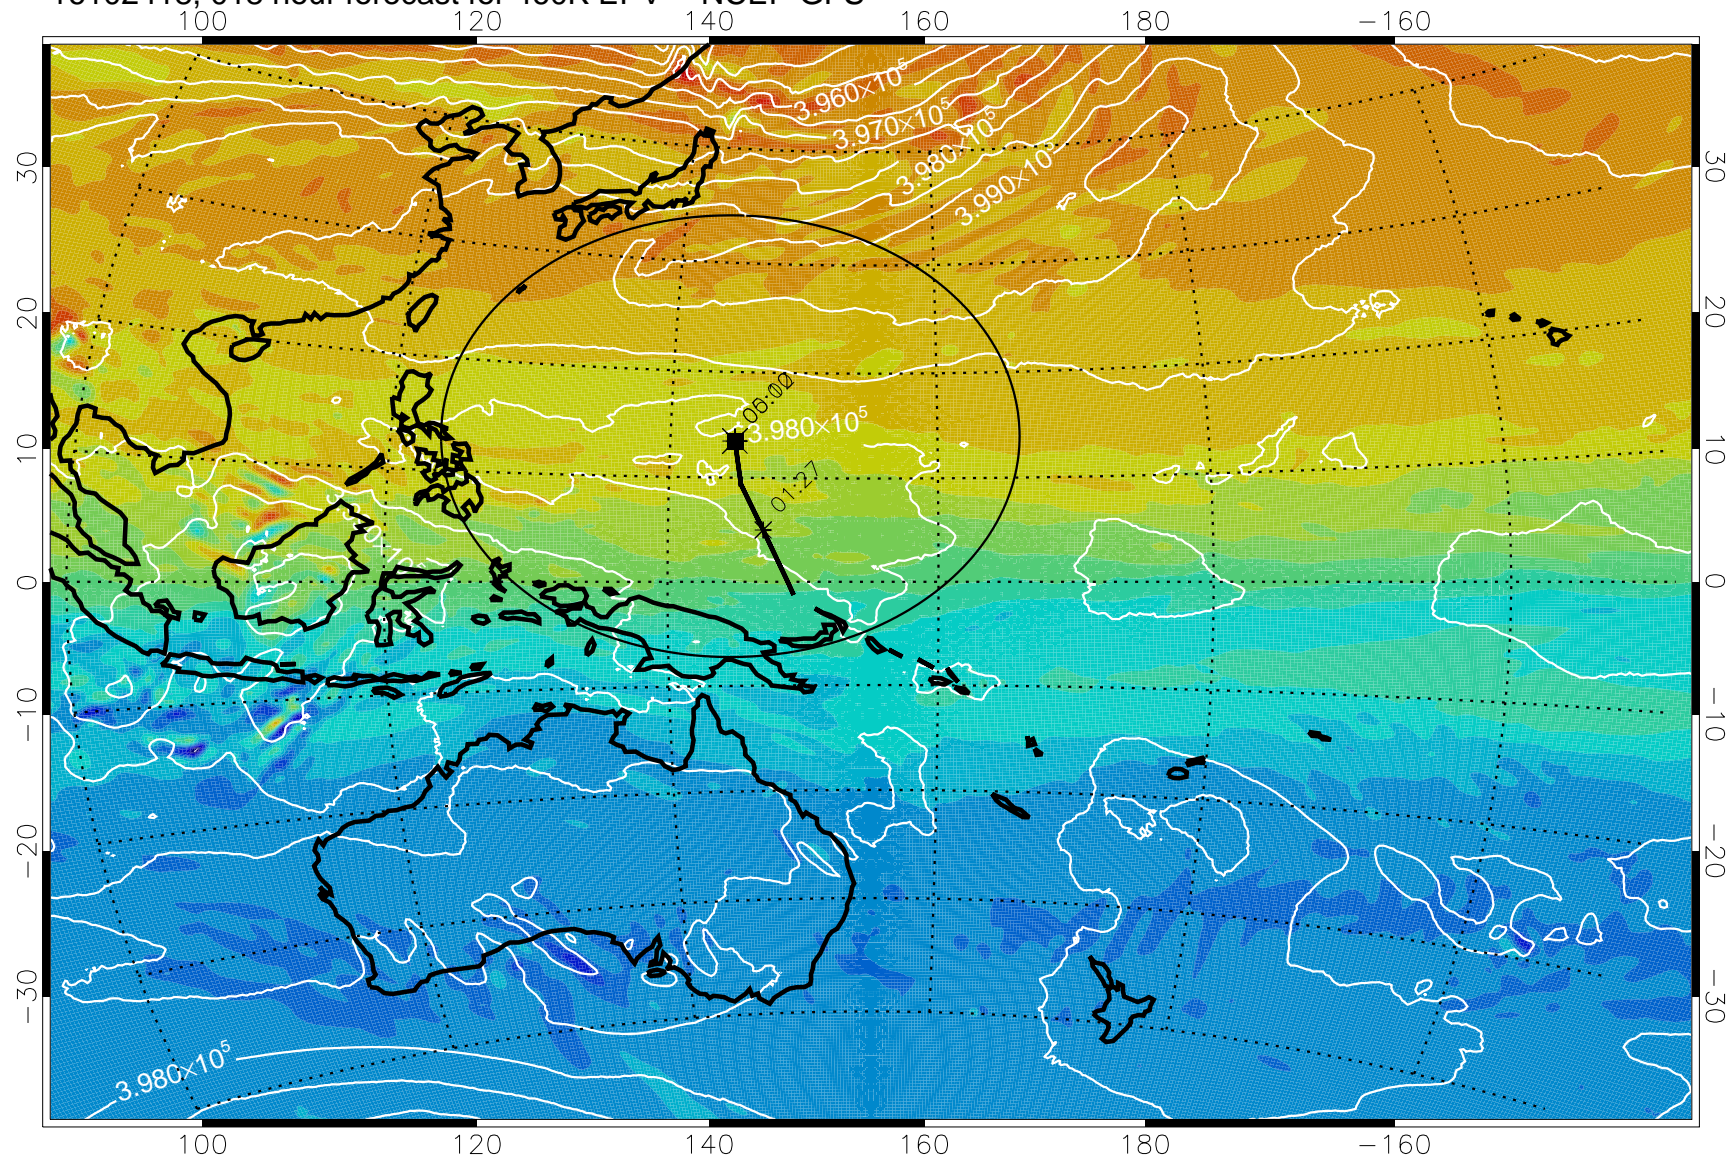

16102406, 006 hour forecast for 460K EPV -- NCEP GFS

460K Montgomery Streamfunction, white

Range ring of 2304 km

16102412, 012 hour forecast for 460K EPV -- NCEP GFS

16102418, 018 hour forecast for 460K EPV -- NCEP GFS

460K Montgomery Streamfunction, white

Range ring of 2304 km

16102500, 024 hour forecast for 460K EPV -- NCEP GFS

16102506, 030 hour forecast for 460K EPV -- NCEP GFS

460K Montgomery Streamfunction, white

Range ring of 2304 km

16102512, 036 hour forecast for 460K EPV -- NCEP GFS

460K Montgomery Streamfunction, white

Range ring of 2304 km

16102518, 042 hour forecast for 460K EPV -- NCEP GFS

460K Montgomery Streamfunction, white

Range ring of 2304 km

16102600, 048 hour forecast for 460K EPV -- NCEP GFS

460K Montgomery Streamfunction, white

Range ring of 2304 km

16102606, 054 hour forecast for 460K EPV -- NCEP GFS

460K Montgomery Streamfunction, white

Range ring of 2304 km