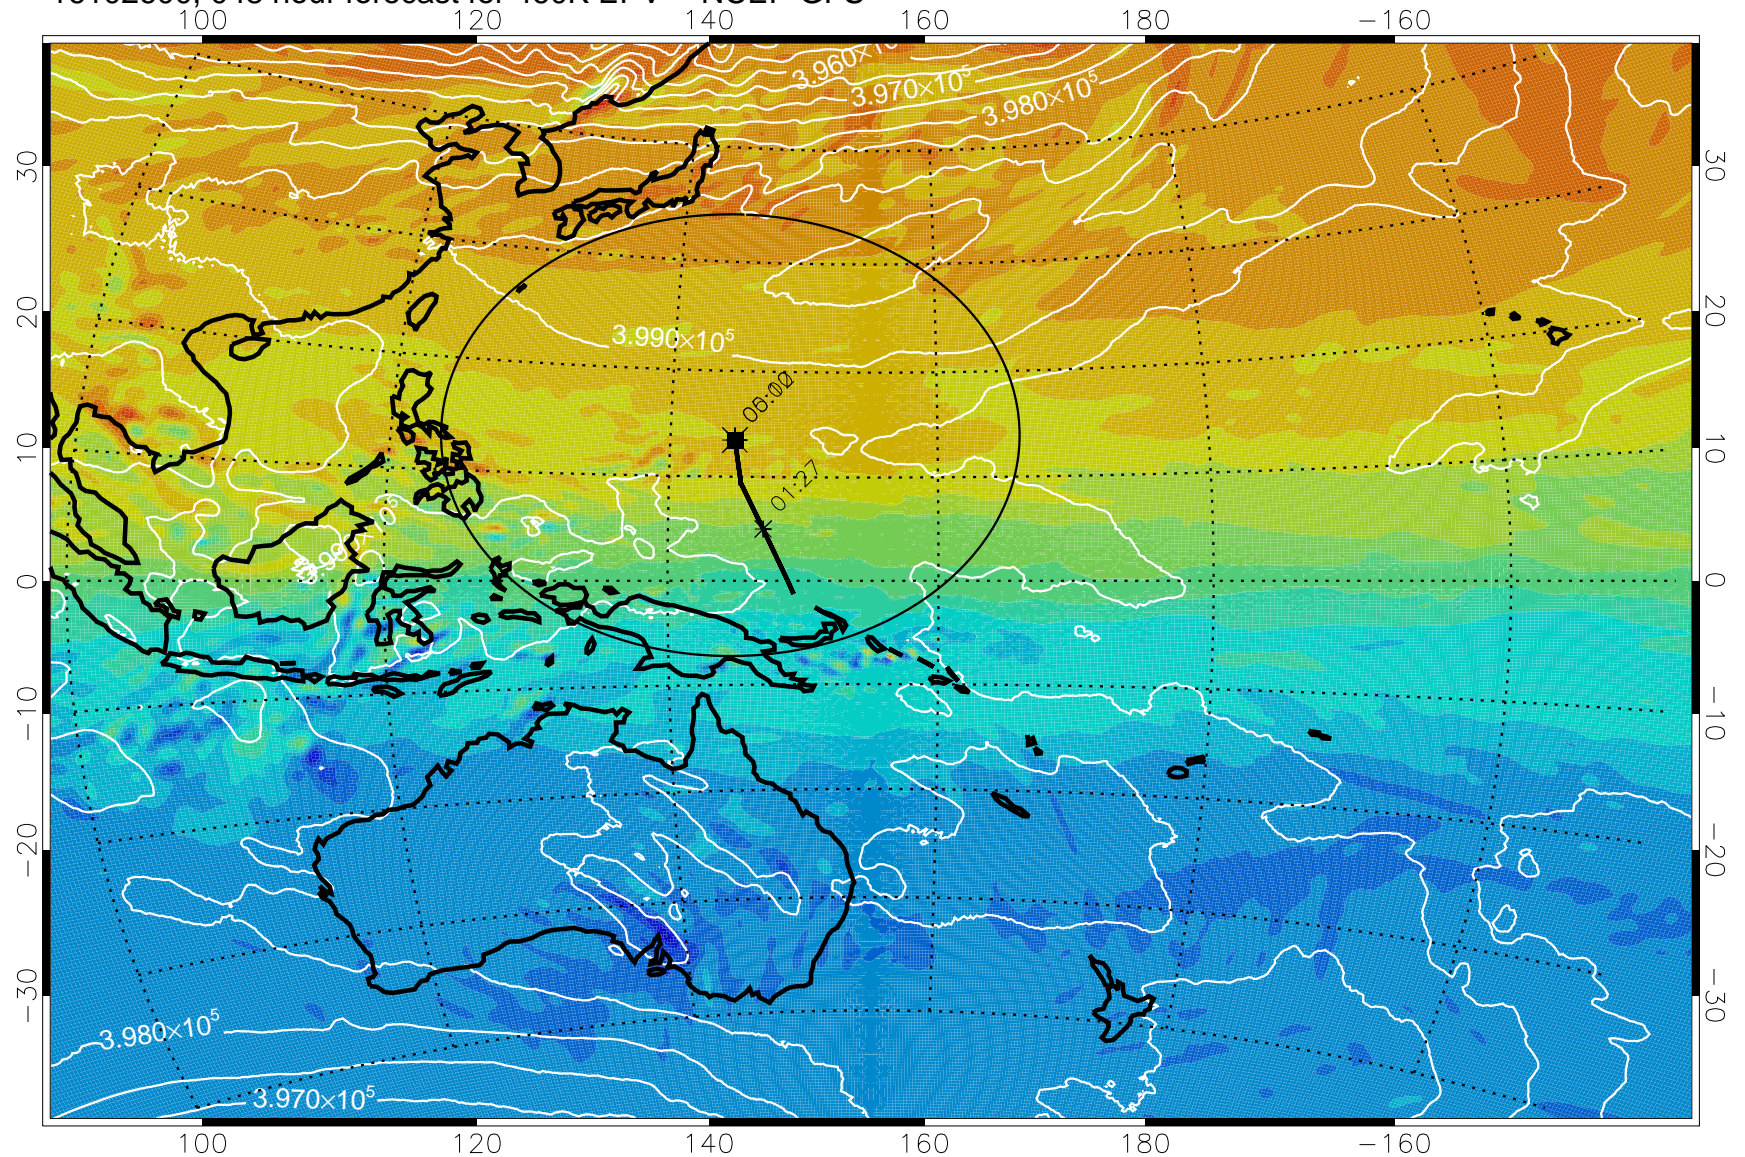

460K Montgomery Streamfunction, white

Range ring of 2304 km

16102500, 024 hour forecast for 460K EPV -- NCEP GFS

16102506, 030 hour forecast for 460K EPV -- NCEP GFS

460K Montgomery Streamfunction, white

Range ring of 2304 km

16102512, 036 hour forecast for 460K EPV -- NCEP GFS

460K Montgomery Streamfunction, white

Range ring of 2304 km

16102518, 042 hour forecast for 460K EPV -- NCEP GFS

460K Montgomery Streamfunction, white

Range ring of 2304 km

16102600, 048 hour forecast for 460K EPV -- NCEP GFS

460K Montgomery Streamfunction, white

Range ring of 2304 km

16102606, 054 hour forecast for 460K EPV -- NCEP GFS

460K Montgomery Streamfunction, white

Range ring of 2304 km

16102612, 060 hour forecast for 460K EPV -- NCEP GFS

460K Montgomery Streamfunction, white

Range ring of 2304 km

16102618, 066 hour forecast for 460K EPV -- NCEP GFS

460K Montgomery Streamfunction, white

Range ring of 2304 km