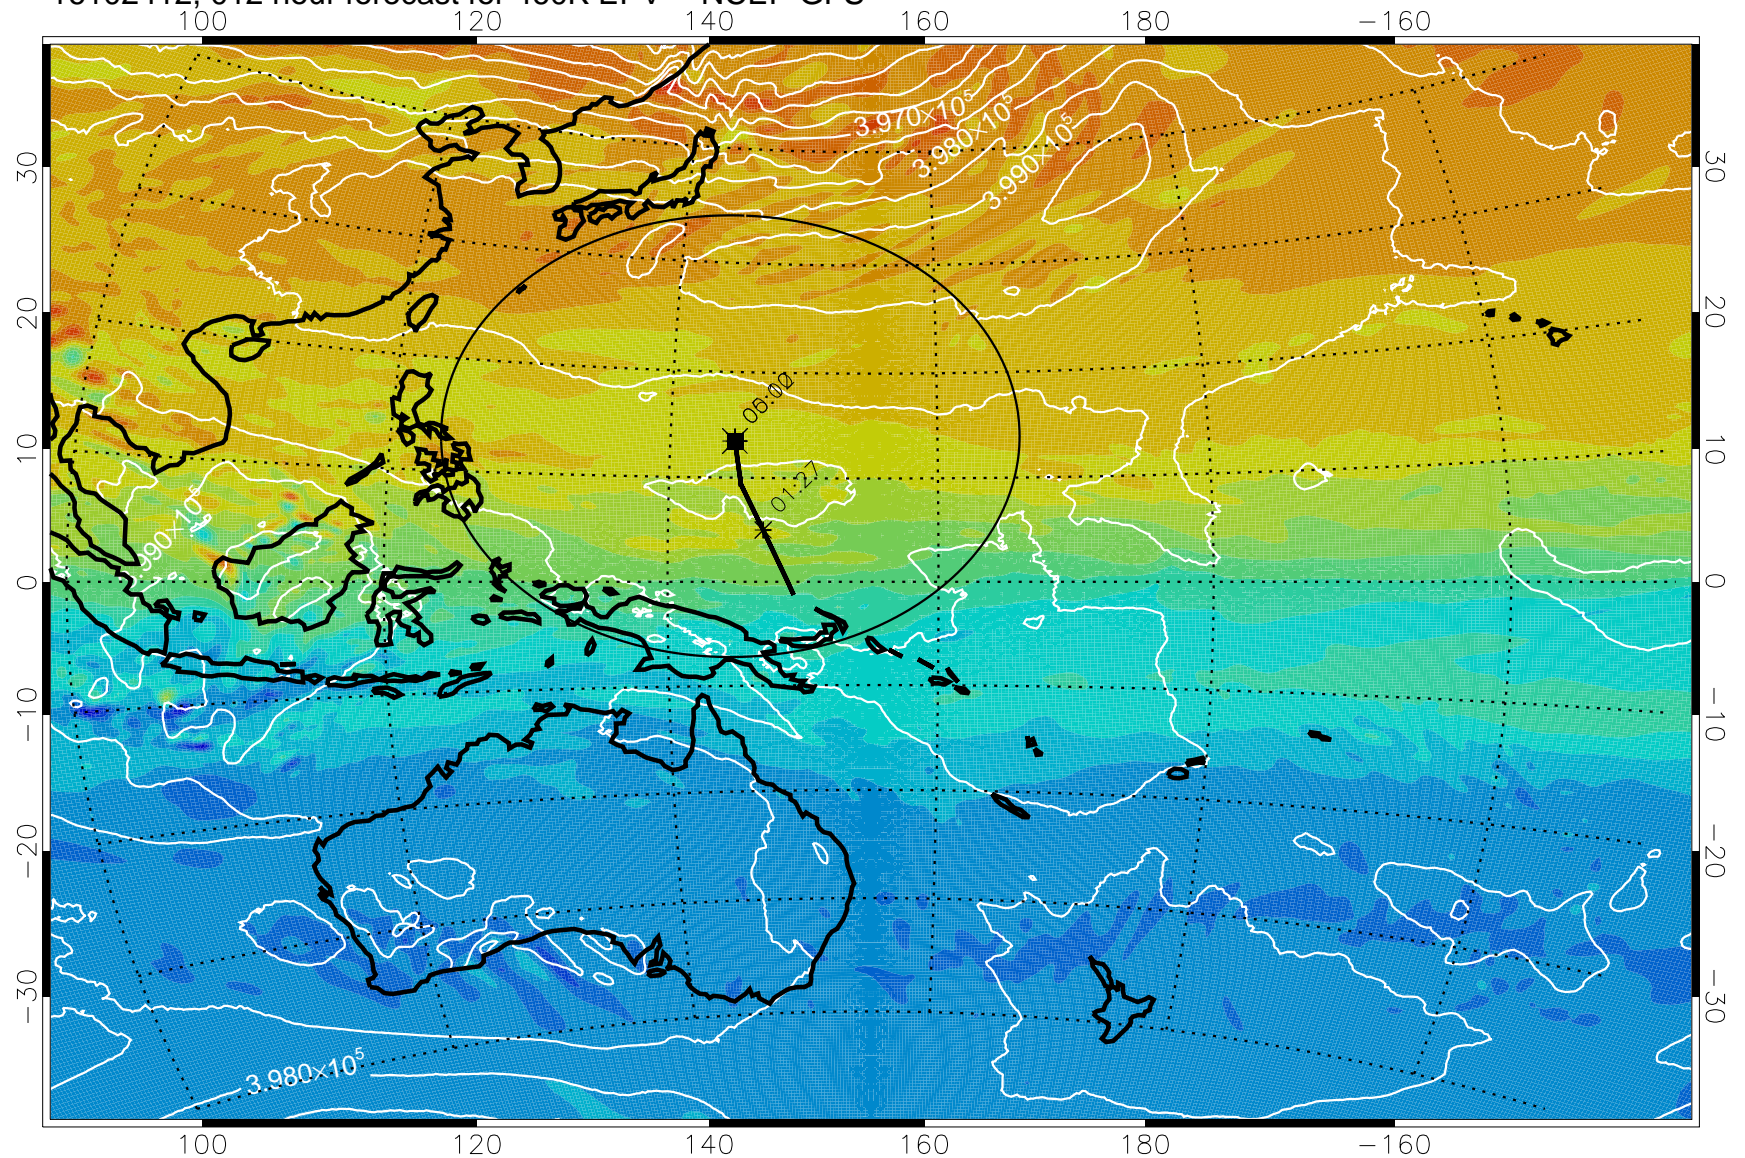

16102406, 006 hour forecast for 460K EPV -- NCEP GFS

460K Montgomery Streamfunction, white

Range ring of 2304 km

16102412, 012 hour forecast for 460K EPV -- NCEP GFS

16102418, 018 hour forecast for 460K EPV -- NCEP GFS

460K Montgomery Streamfunction, white

Range ring of 2304 km

16102500, 024 hour forecast for 460K EPV -- NCEP GFS

16102506, 030 hour forecast for 460K EPV -- NCEP GFS

460K Montgomery Streamfunction, white

Range ring of 2304 km

16102512, 036 hour forecast for 460K EPV -- NCEP GFS

460K Montgomery Streamfunction, white

Range ring of 2304 km

16102518, 042 hour forecast for 460K EPV -- NCEP GFS

460K Montgomery Streamfunction, white

Range ring of 2304 km

16102600, 048 hour forecast for 460K EPV -- NCEP GFS

460K Montgomery Streamfunction, white

Range ring of 2304 km

16102606, 054 hour forecast for 460K EPV -- NCEP GFS

460K Montgomery Streamfunction, white

Range ring of 2304 km