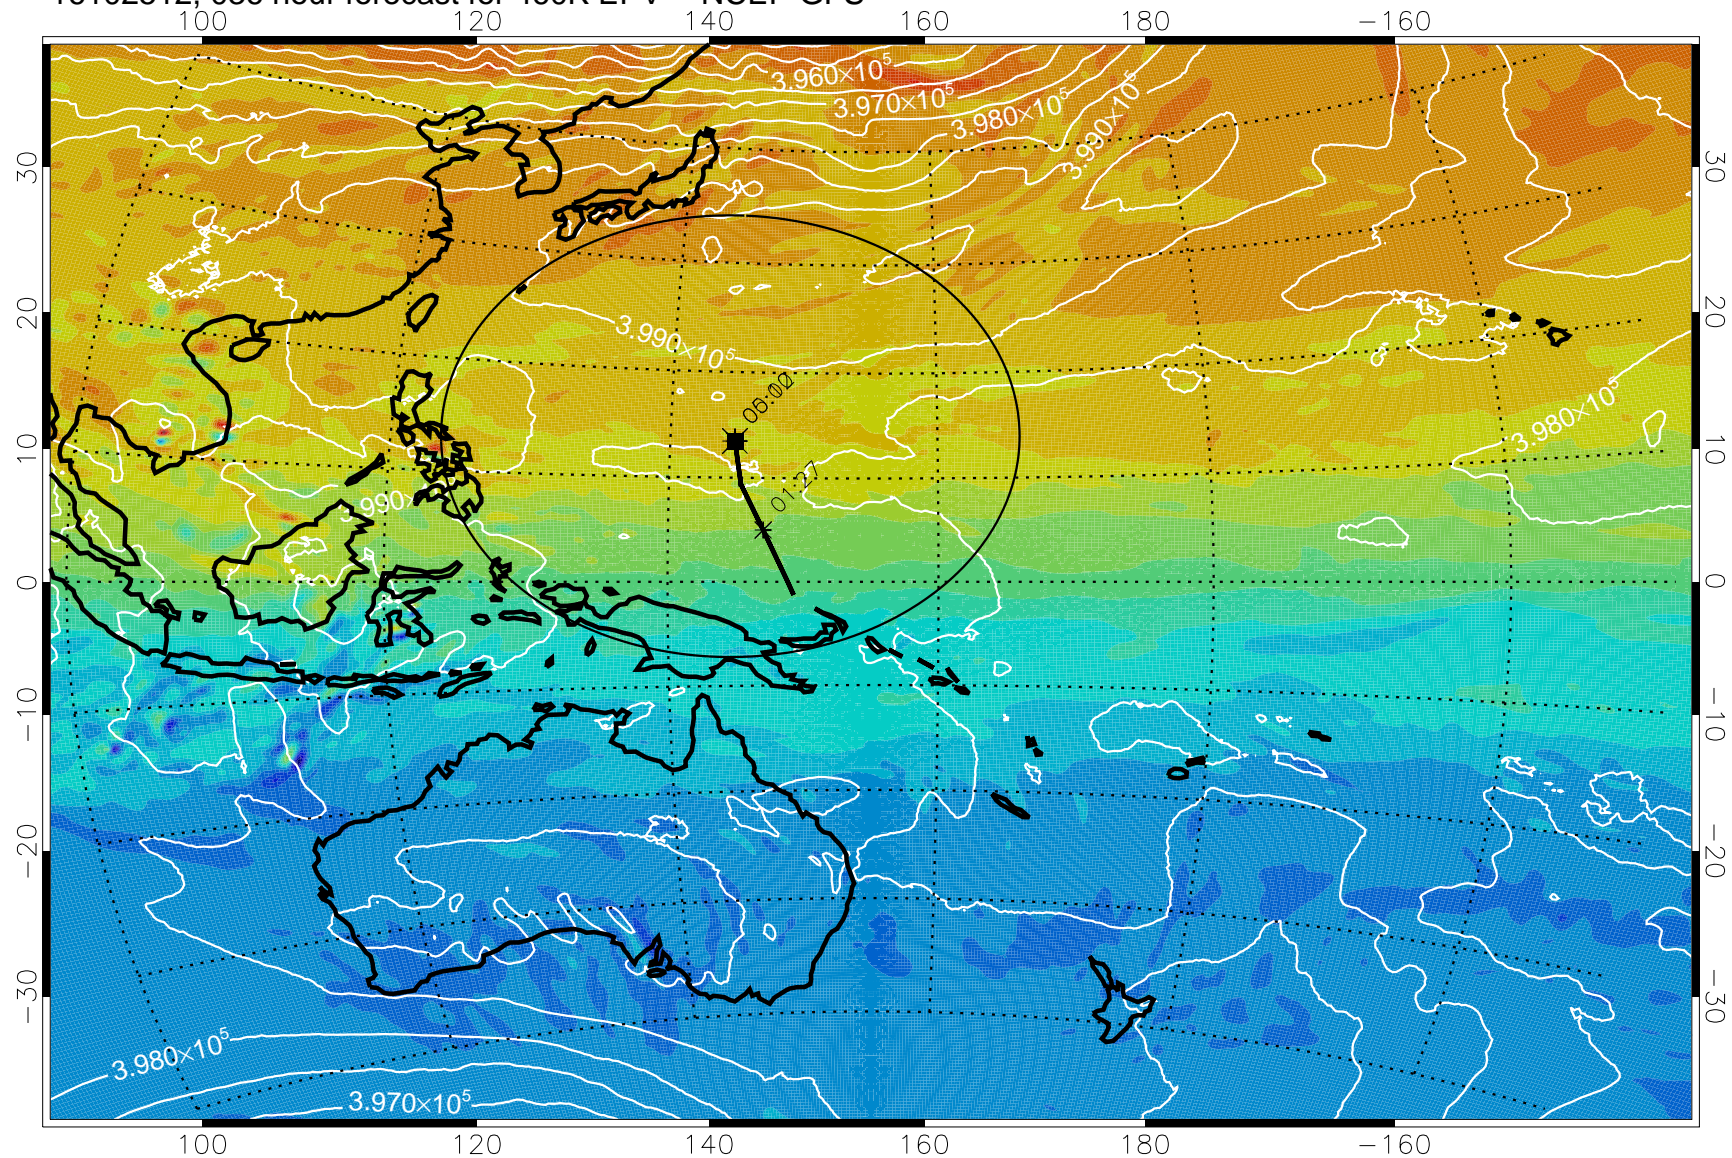

460K Montgomery Streamfunction, white

Range ring of 2304 km

16102500, 024 hour forecast for 460K EPV -- NCEP GFS

16102506, 030 hour forecast for 460K EPV -- NCEP GFS

460K Montgomery Streamfunction, white

Range ring of 2304 km

16102512, 036 hour forecast for 460K EPV -- NCEP GFS

460K Montgomery Streamfunction, white

Range ring of 2304 km

16102518, 042 hour forecast for 460K EPV -- NCEP GFS

460K Montgomery Streamfunction, white

Range ring of 2304 km

16102600, 048 hour forecast for 460K EPV -- NCEP GFS

460K Montgomery Streamfunction, white

Range ring of 2304 km

16102606, 054 hour forecast for 460K EPV -- NCEP GFS

460K Montgomery Streamfunction, white

Range ring of 2304 km

16102612, 060 hour forecast for 460K EPV -- NCEP GFS

460K Montgomery Streamfunction, white

Range ring of 2304 km

16102618, 066 hour forecast for 460K EPV -- NCEP GFS

460K Montgomery Streamfunction, white

Range ring of 2304 km