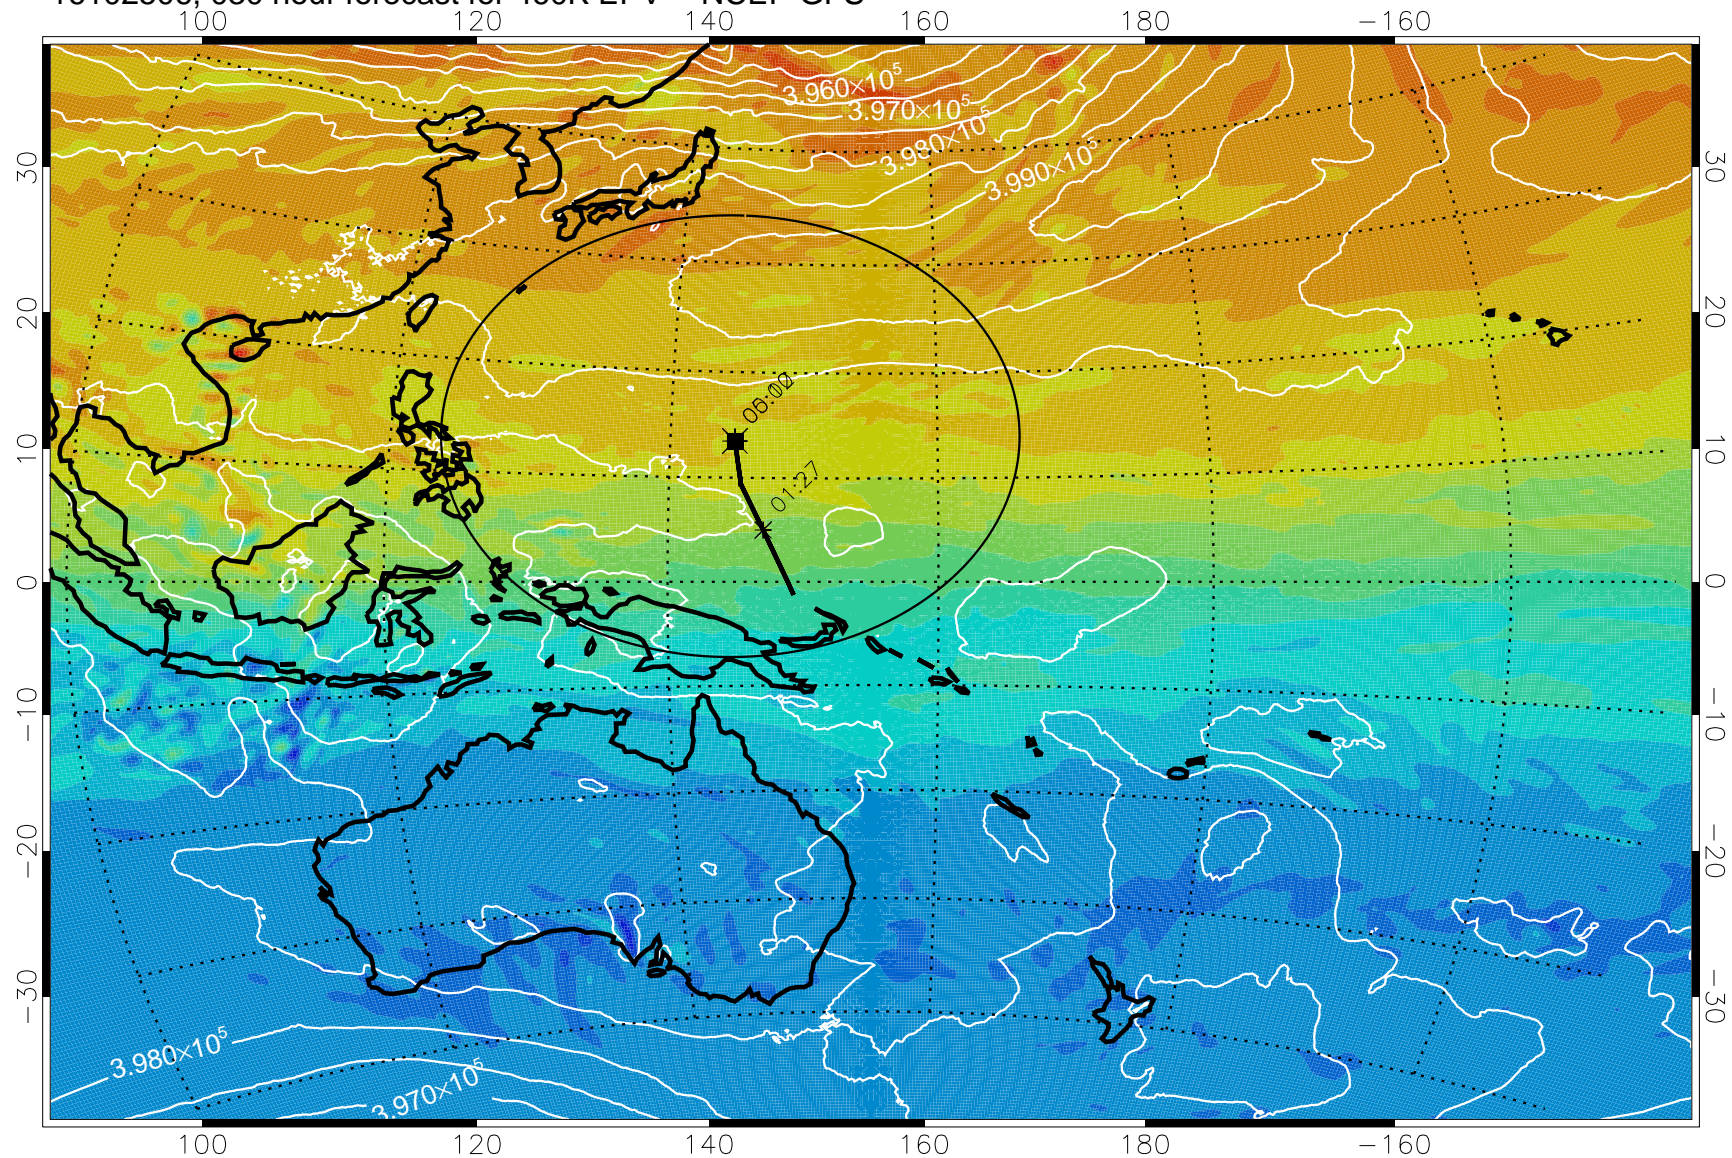

460K Montgomery Streamfunction, white

Range ring of 2304 km

16102500, 024 hour forecast for 460K EPV -- NCEP GFS

16102506, 030 hour forecast for 460K EPV -- NCEP GFS

460K Montgomery Streamfunction, white

Range ring of 2304 km

16102512, 036 hour forecast for 460K EPV -- NCEP GFS

460K Montgomery Streamfunction, white

Range ring of 2304 km

16102518, 042 hour forecast for 460K EPV -- NCEP GFS

460K Montgomery Streamfunction, white

Range ring of 2304 km

16102600, 048 hour forecast for 460K EPV -- NCEP GFS

460K Montgomery Streamfunction, white

Range ring of 2304 km

16102606, 054 hour forecast for 460K EPV -- NCEP GFS

460K Montgomery Streamfunction, white

Range ring of 2304 km

16102612, 060 hour forecast for 460K EPV -- NCEP GFS

460K Montgomery Streamfunction, white

Range ring of 2304 km

16102618, 066 hour forecast for 460K EPV -- NCEP GFS

460K Montgomery Streamfunction, white

Range ring of 2304 km