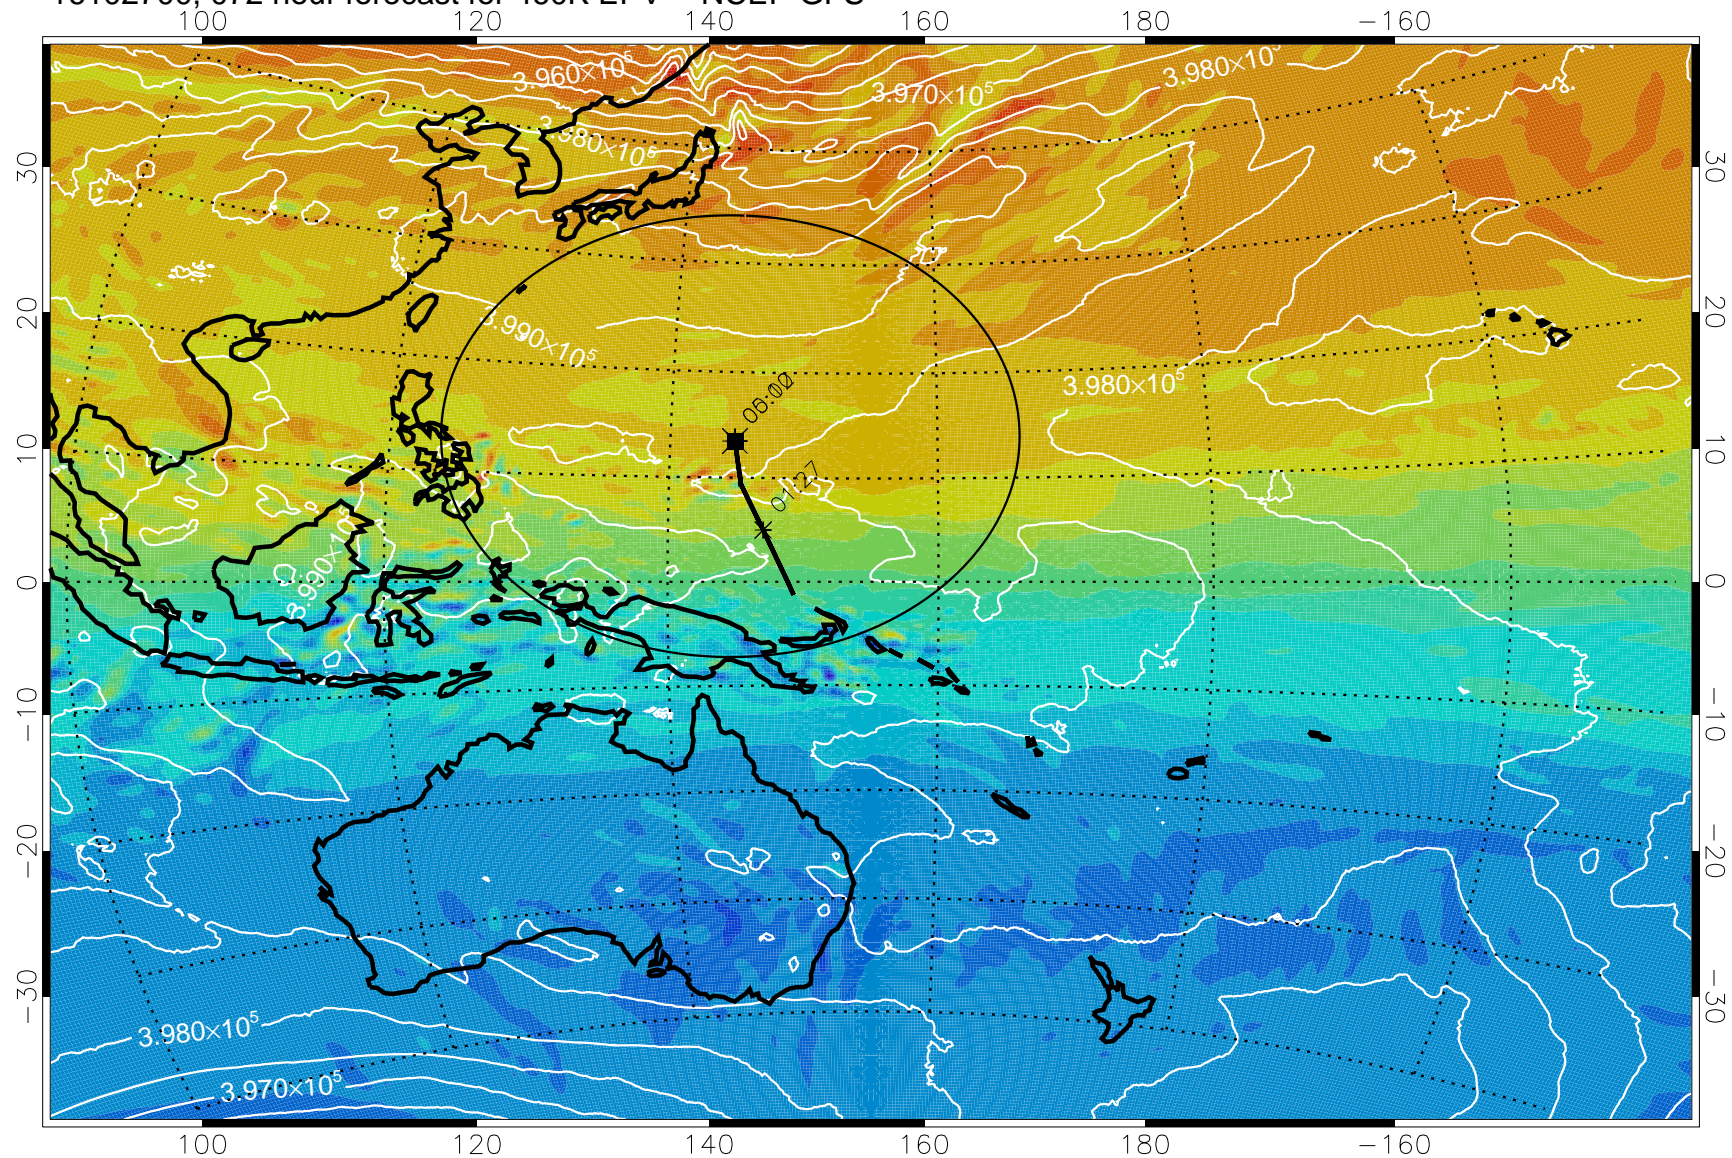

16102600, 048 hour forecast for 460K EPV -- NCEP GFS

460K Montgomery Streamfunction, white

Range ring of 2304 km

16102606, 054 hour forecast for 460K EPV -- NCEP GFS

460K Montgomery Streamfunction, white

Range ring of 2304 km

16102612, 060 hour forecast for 460K EPV -- NCEP GFS

460K Montgomery Streamfunction, white

Range ring of 2304 km

16102618, 066 hour forecast for 460K EPV -- NCEP GFS

460K Montgomery Streamfunction, white

Range ring of 2304 km

16102700, 072 hour forecast for 460K EPV -- NCEP GFS

460K Montgomery Streamfunction, white

Range ring of 2304 km

16102706, 078 hour forecast for 460K EPV -- NCEP GFS

460K Montgomery Streamfunction, white

Range ring of 2304 km

16102712, 084 hour forecast for 460K EPV -- NCEP GFS

460K Montgomery Streamfunction, white

Range ring of 2304 km

16102718, 090 hour forecast for 460K EPV -- NCEP GFS

460K Montgomery Streamfunction, white

Range ring of 2304 km