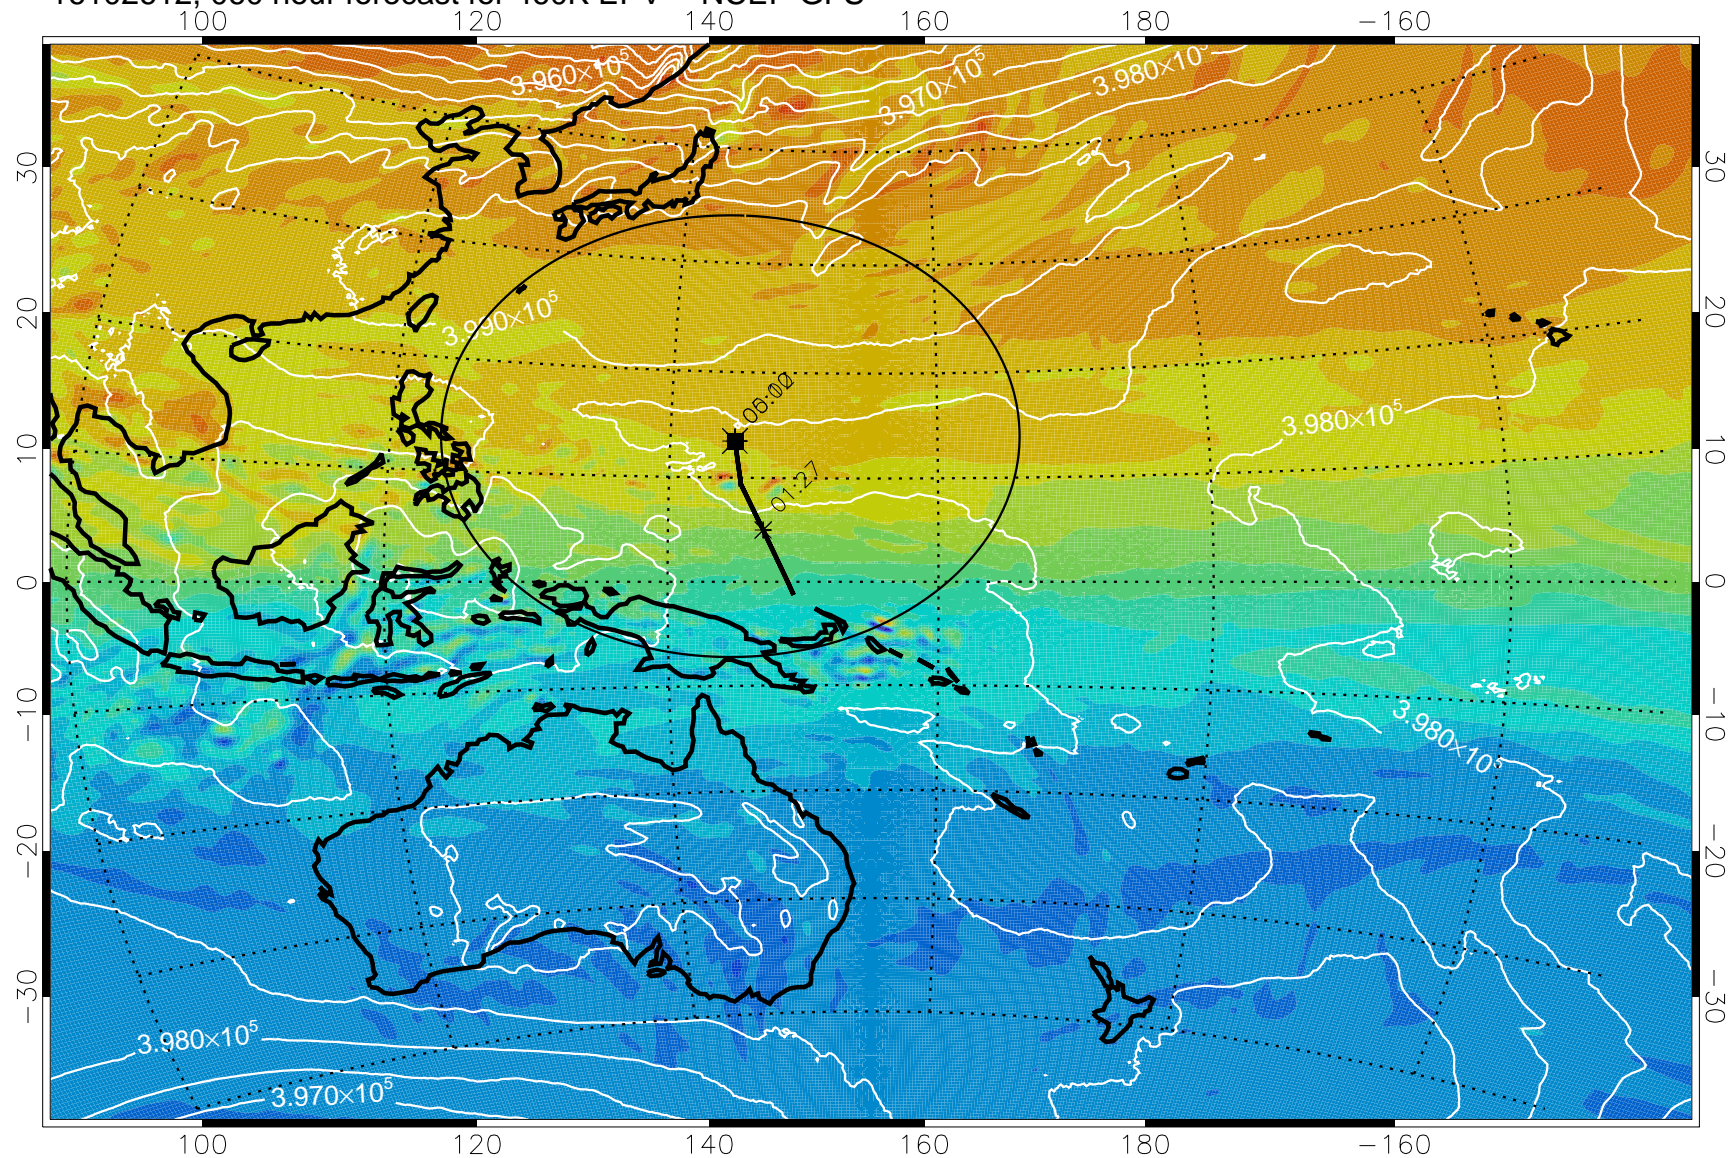

16102600, 048 hour forecast for 460K EPV -- NCEP GFS

460K Montgomery Streamfunction, white

Range ring of 2304 km

16102606, 054 hour forecast for 460K EPV -- NCEP GFS

460K Montgomery Streamfunction, white

Range ring of 2304 km

16102612, 060 hour forecast for 460K EPV -- NCEP GFS

460K Montgomery Streamfunction, white

Range ring of 2304 km

16102618, 066 hour forecast for 460K EPV -- NCEP GFS

460K Montgomery Streamfunction, white

Range ring of 2304 km

16102700, 072 hour forecast for 460K EPV -- NCEP GFS

460K Montgomery Streamfunction, white

Range ring of 2304 km

16102706, 078 hour forecast for 460K EPV -- NCEP GFS

460K Montgomery Streamfunction, white

Range ring of 2304 km

16102712, 084 hour forecast for 460K EPV -- NCEP GFS

460K Montgomery Streamfunction, white

Range ring of 2304 km

16102718, 090 hour forecast for 460K EPV -- NCEP GFS

460K Montgomery Streamfunction, white

Range ring of 2304 km