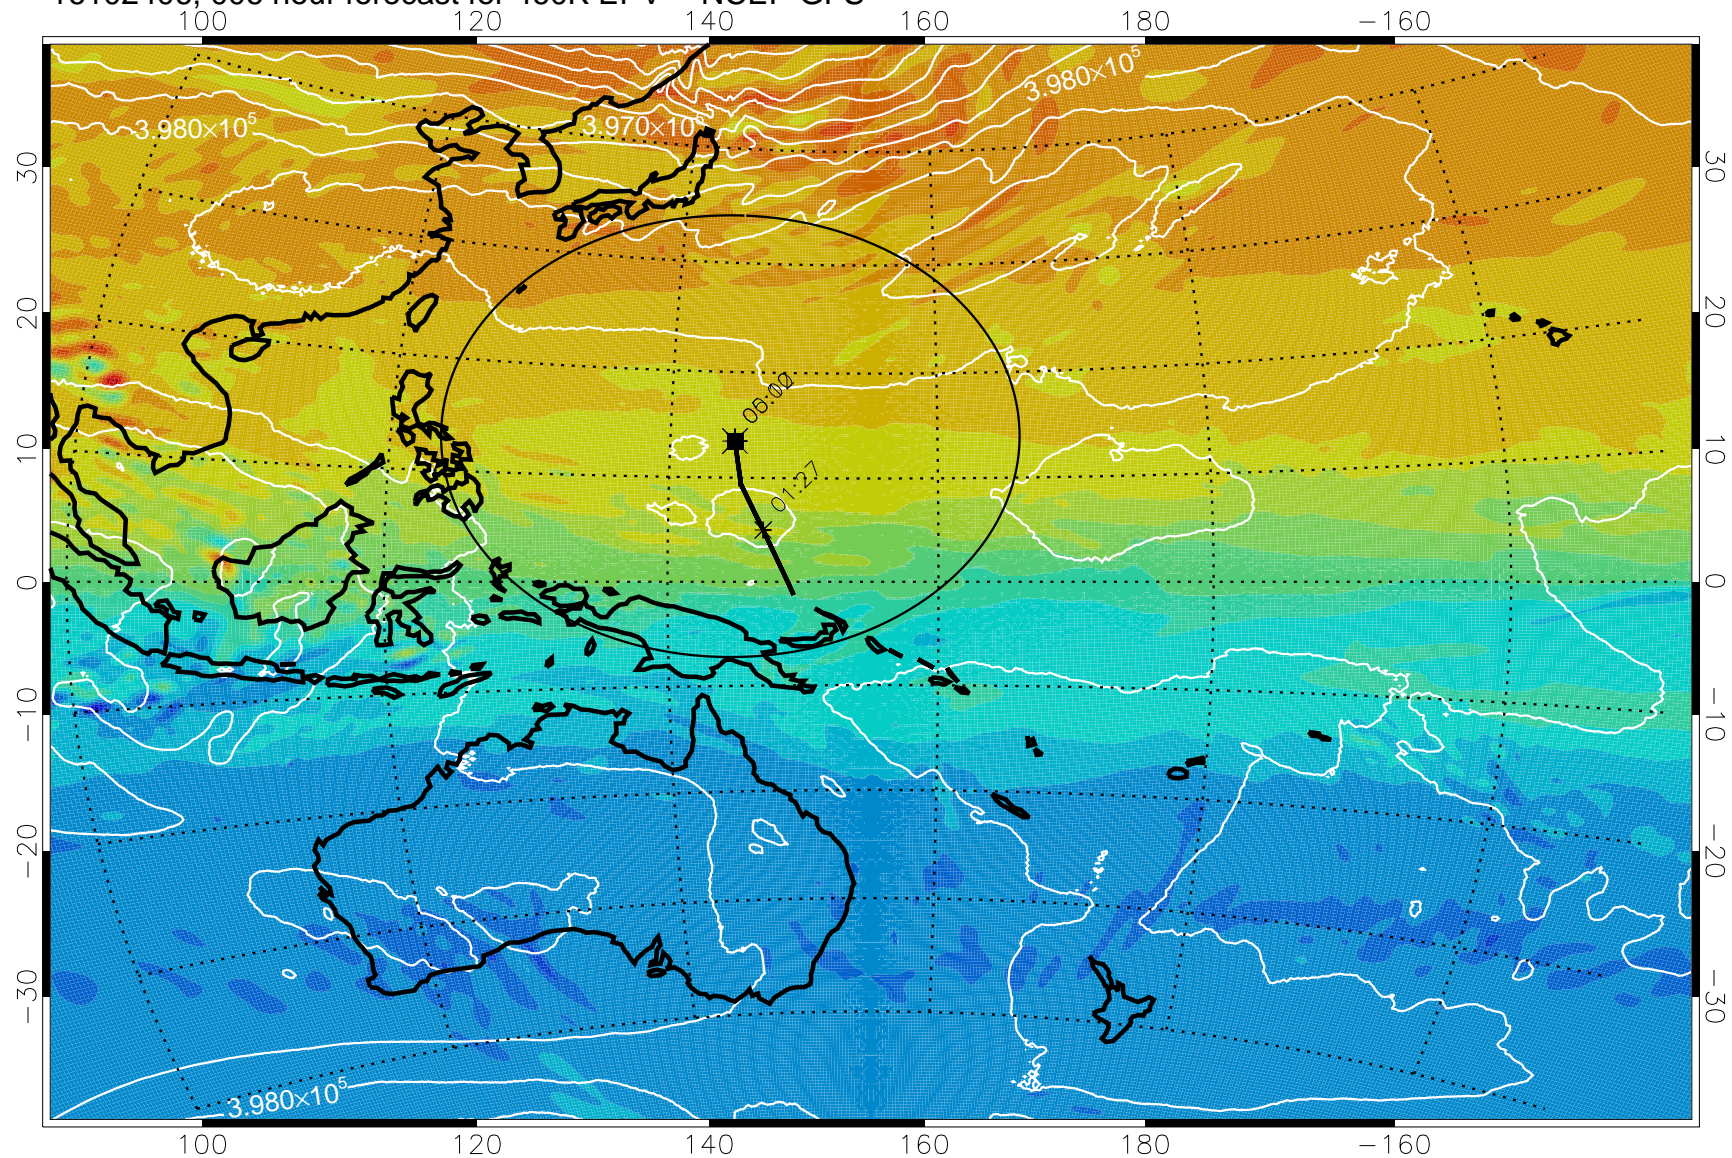

16102406, 006 hour forecast for 460K EPV -- NCEP GFS

460K Montgomery Streamfunction, white

Range ring of 2304 km

16102412, 012 hour forecast for 460K EPV -- NCEP GFS

16102418, 018 hour forecast for 460K EPV -- NCEP GFS

460K Montgomery Streamfunction, white

Range ring of 2304 km

16102500, 024 hour forecast for 460K EPV -- NCEP GFS

16102506, 030 hour forecast for 460K EPV -- NCEP GFS

460K Montgomery Streamfunction, white

Range ring of 2304 km

16102512, 036 hour forecast for 460K EPV -- NCEP GFS

460K Montgomery Streamfunction, white

Range ring of 2304 km

16102518, 042 hour forecast for 460K EPV -- NCEP GFS

460K Montgomery Streamfunction, white

Range ring of 2304 km

16102600, 048 hour forecast for 460K EPV -- NCEP GFS

460K Montgomery Streamfunction, white

Range ring of 2304 km

16102606, 054 hour forecast for 460K EPV -- NCEP GFS

460K Montgomery Streamfunction, white

Range ring of 2304 km