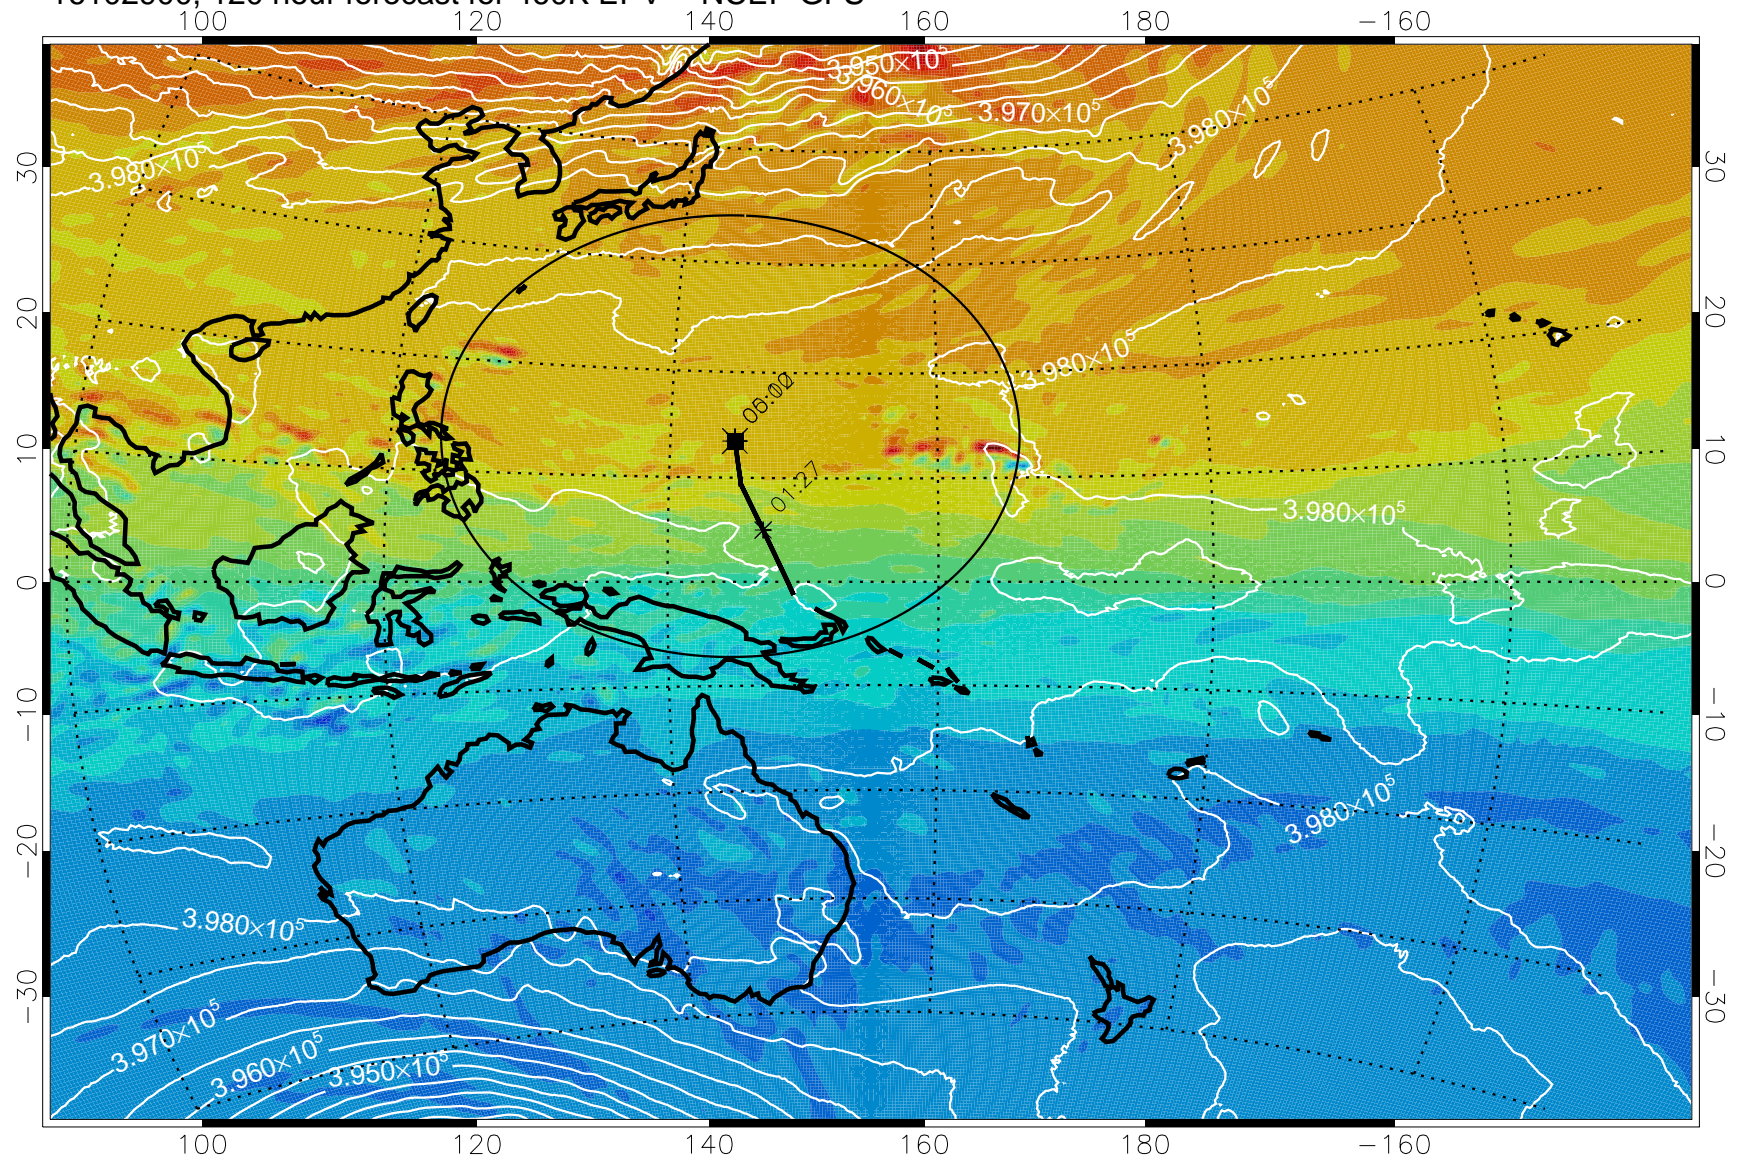

16102712, 084 hour forecast for 460K EPV -- NCEP GFS

460K Montgomery Streamfunction, white

Range ring of 2304 km

16102718, 090 hour forecast for 460K EPV -- NCEP GFS

460K Montgomery Streamfunction, white

Range ring of 2304 km

16102800, 096 hour forecast for 460K EPV -- NCEP GFS

460K Montgomery Streamfunction, white

Range ring of 2304 km

16102806, 102 hour forecast for 460K EPV -- NCEP GFS

460K Montgomery Streamfunction, white

Range ring of 2304 km

16102812, 108 hour forecast for 460K EPV -- NCEP GFS

460K Montgomery Streamfunction, white

Range ring of 2304 km

16102900, 120 hour forecast for 460K EPV -- NCEP GFS

460K Montgomery Streamfunction, white

Range ring of 2304 km