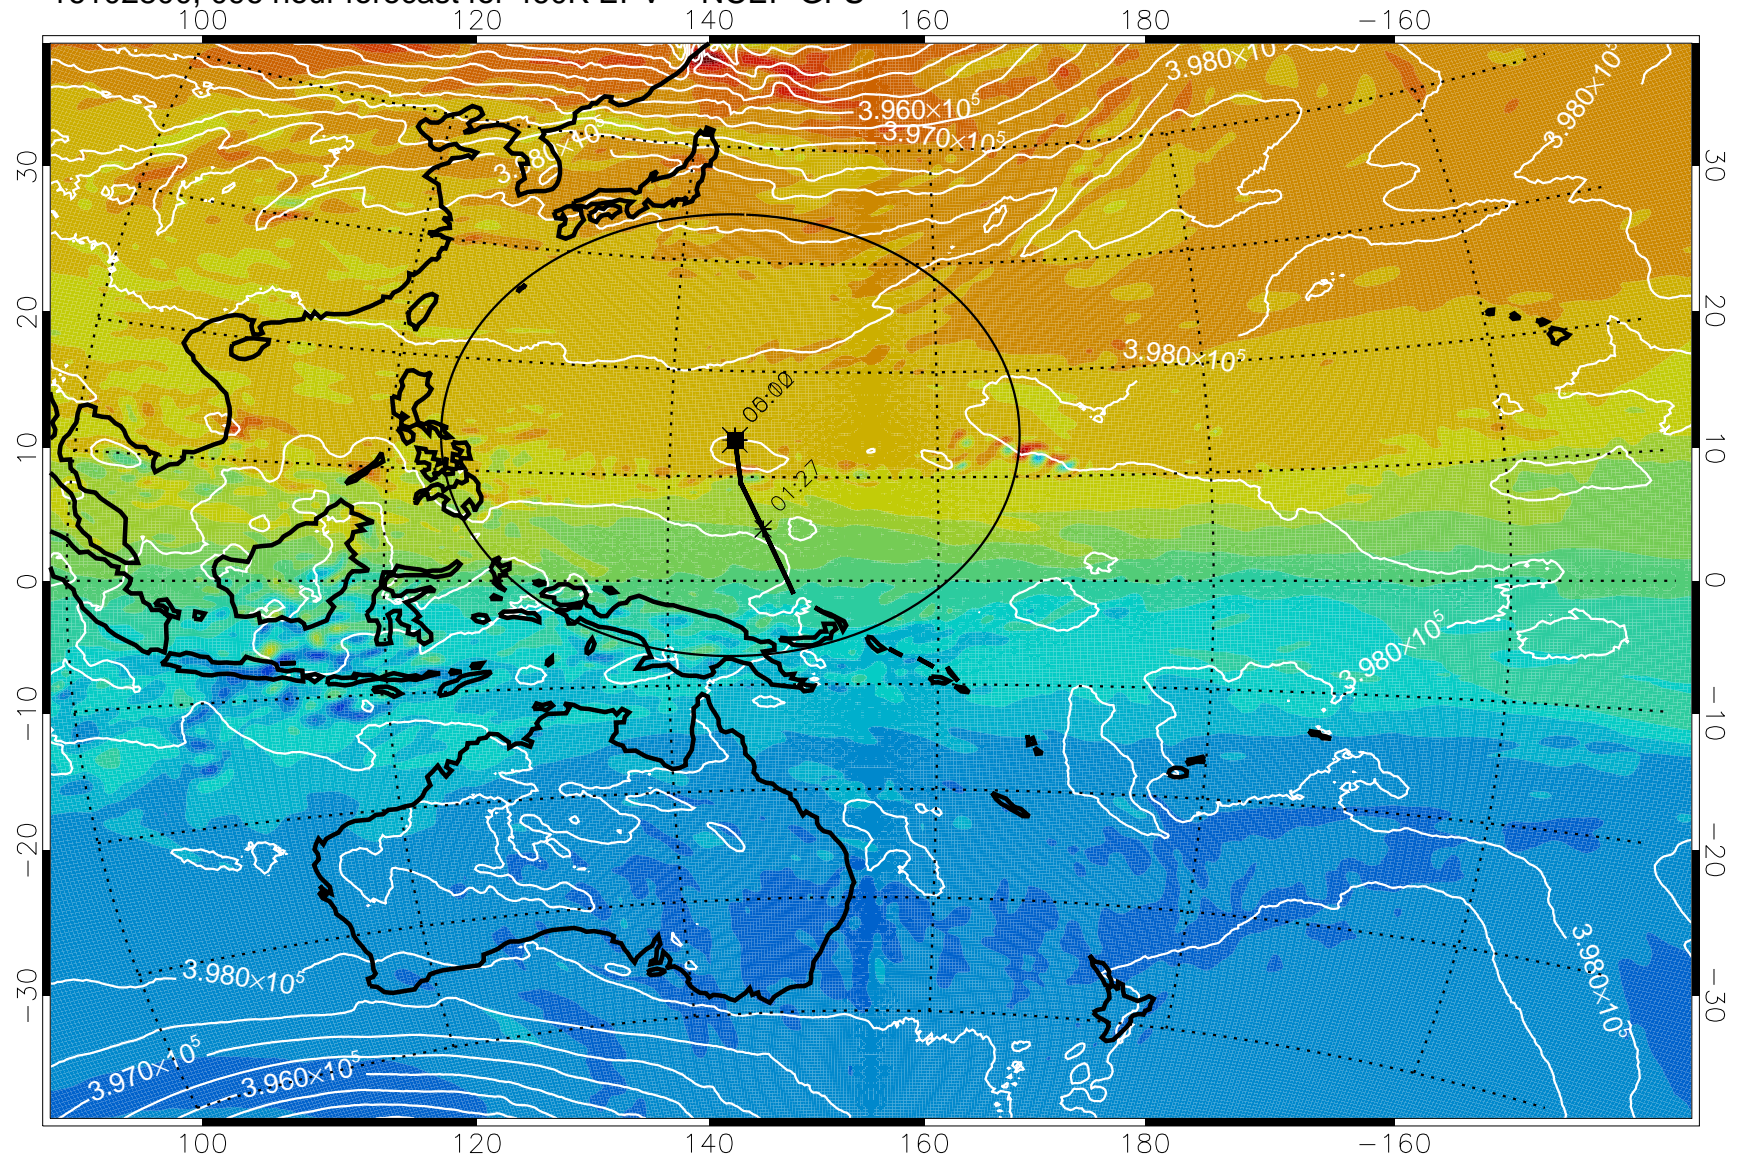

16102700, 072 hour forecast for 460K EPV -- NCEP GFS

460K Montgomery Streamfunction, white

Range ring of 2304 km

16102706, 078 hour forecast for 460K EPV -- NCEP GFS

460K Montgomery Streamfunction, white

Range ring of 2304 km

16102712, 084 hour forecast for 460K EPV -- NCEP GFS

460K Montgomery Streamfunction, white

Range ring of 2304 km

16102718, 090 hour forecast for 460K EPV -- NCEP GFS

460K Montgomery Streamfunction, white

Range ring of 2304 km

16102800, 096 hour forecast for 460K EPV -- NCEP GFS

460K Montgomery Streamfunction, white

Range ring of 2304 km

16102806, 102 hour forecast for 460K EPV -- NCEP GFS

460K Montgomery Streamfunction, white

Range ring of 2304 km

16102812, 108 hour forecast for 460K EPV -- NCEP GFS

460K Montgomery Streamfunction, white

Range ring of 2304 km

16102900, 120 hour forecast for 460K EPV -- NCEP GFS

460K Montgomery Streamfunction, white

Range ring of 2304 km