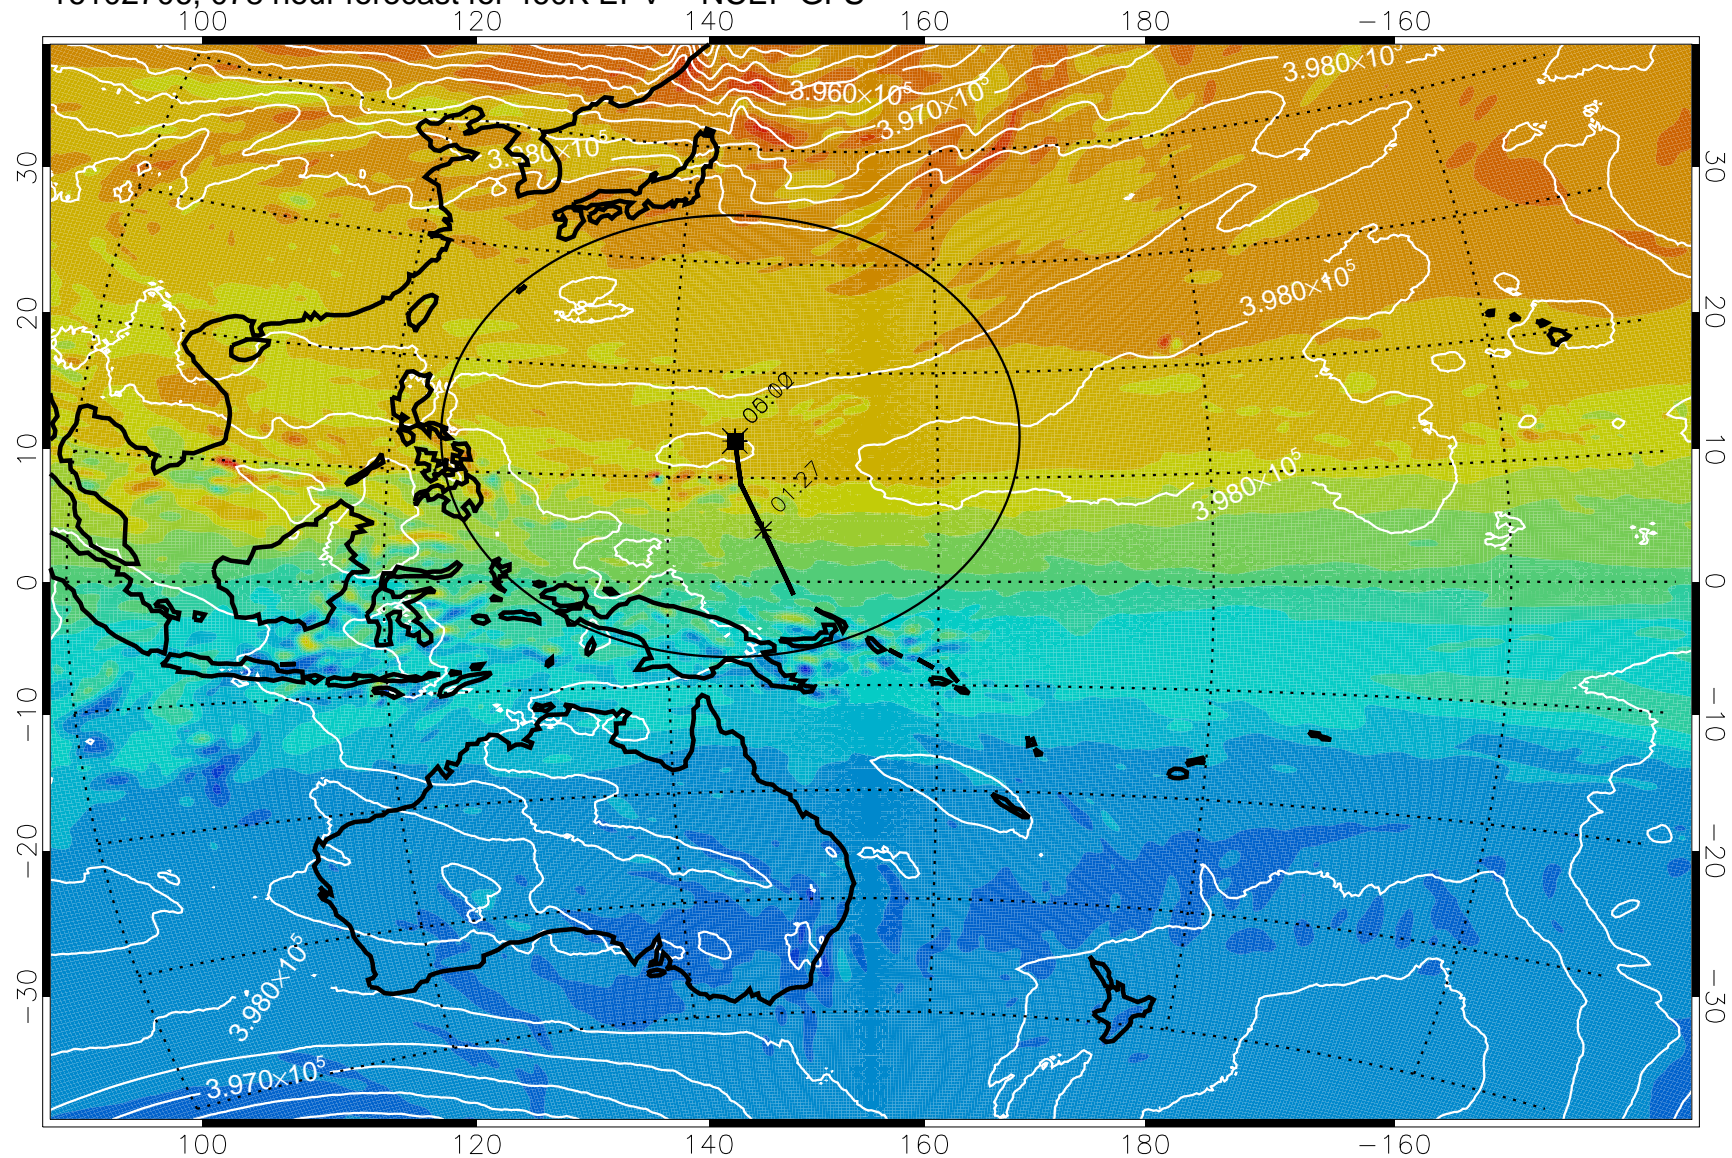

16102600, 048 hour forecast for 460K EPV -- NCEP GFS

460K Montgomery Streamfunction, white

Range ring of 2304 km

16102606, 054 hour forecast for 460K EPV -- NCEP GFS

460K Montgomery Streamfunction, white

Range ring of 2304 km

16102612, 060 hour forecast for 460K EPV -- NCEP GFS

460K Montgomery Streamfunction, white

Range ring of 2304 km

16102618, 066 hour forecast for 460K EPV -- NCEP GFS

460K Montgomery Streamfunction, white

Range ring of 2304 km

16102700, 072 hour forecast for 460K EPV -- NCEP GFS

460K Montgomery Streamfunction, white

Range ring of 2304 km

16102706, 078 hour forecast for 460K EPV -- NCEP GFS

460K Montgomery Streamfunction, white

Range ring of 2304 km

16102712, 084 hour forecast for 460K EPV -- NCEP GFS

460K Montgomery Streamfunction, white

Range ring of 2304 km

16102718, 090 hour forecast for 460K EPV -- NCEP GFS

460K Montgomery Streamfunction, white

Range ring of 2304 km