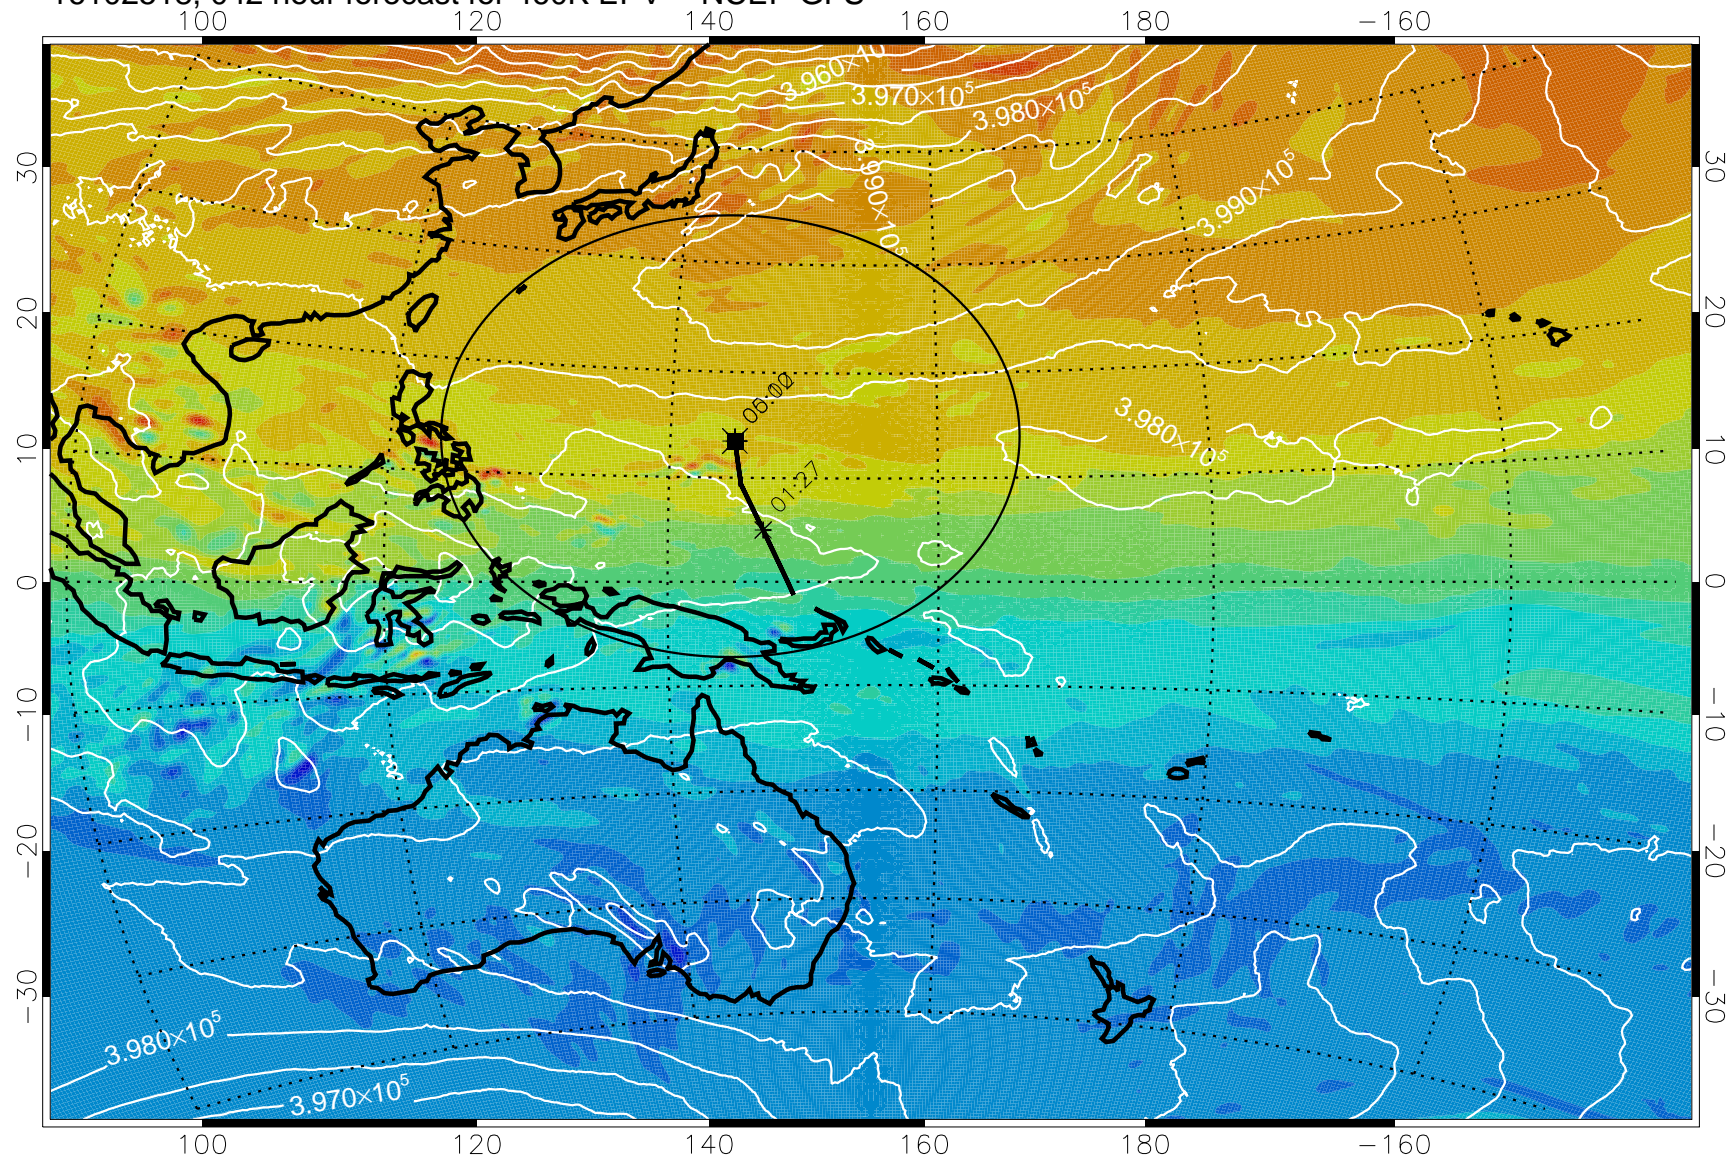

460K Montgomery Streamfunction, white

Range ring of 2304 km

16102500, 024 hour forecast for 460K EPV -- NCEP GFS

16102506, 030 hour forecast for 460K EPV -- NCEP GFS

460K Montgomery Streamfunction, white

Range ring of 2304 km

16102512, 036 hour forecast for 460K EPV -- NCEP GFS

460K Montgomery Streamfunction, white

Range ring of 2304 km

16102518, 042 hour forecast for 460K EPV -- NCEP GFS

460K Montgomery Streamfunction, white

Range ring of 2304 km

16102600, 048 hour forecast for 460K EPV -- NCEP GFS

460K Montgomery Streamfunction, white

Range ring of 2304 km

16102606, 054 hour forecast for 460K EPV -- NCEP GFS

460K Montgomery Streamfunction, white

Range ring of 2304 km

16102612, 060 hour forecast for 460K EPV -- NCEP GFS

460K Montgomery Streamfunction, white

Range ring of 2304 km

16102618, 066 hour forecast for 460K EPV -- NCEP GFS

460K Montgomery Streamfunction, white

Range ring of 2304 km