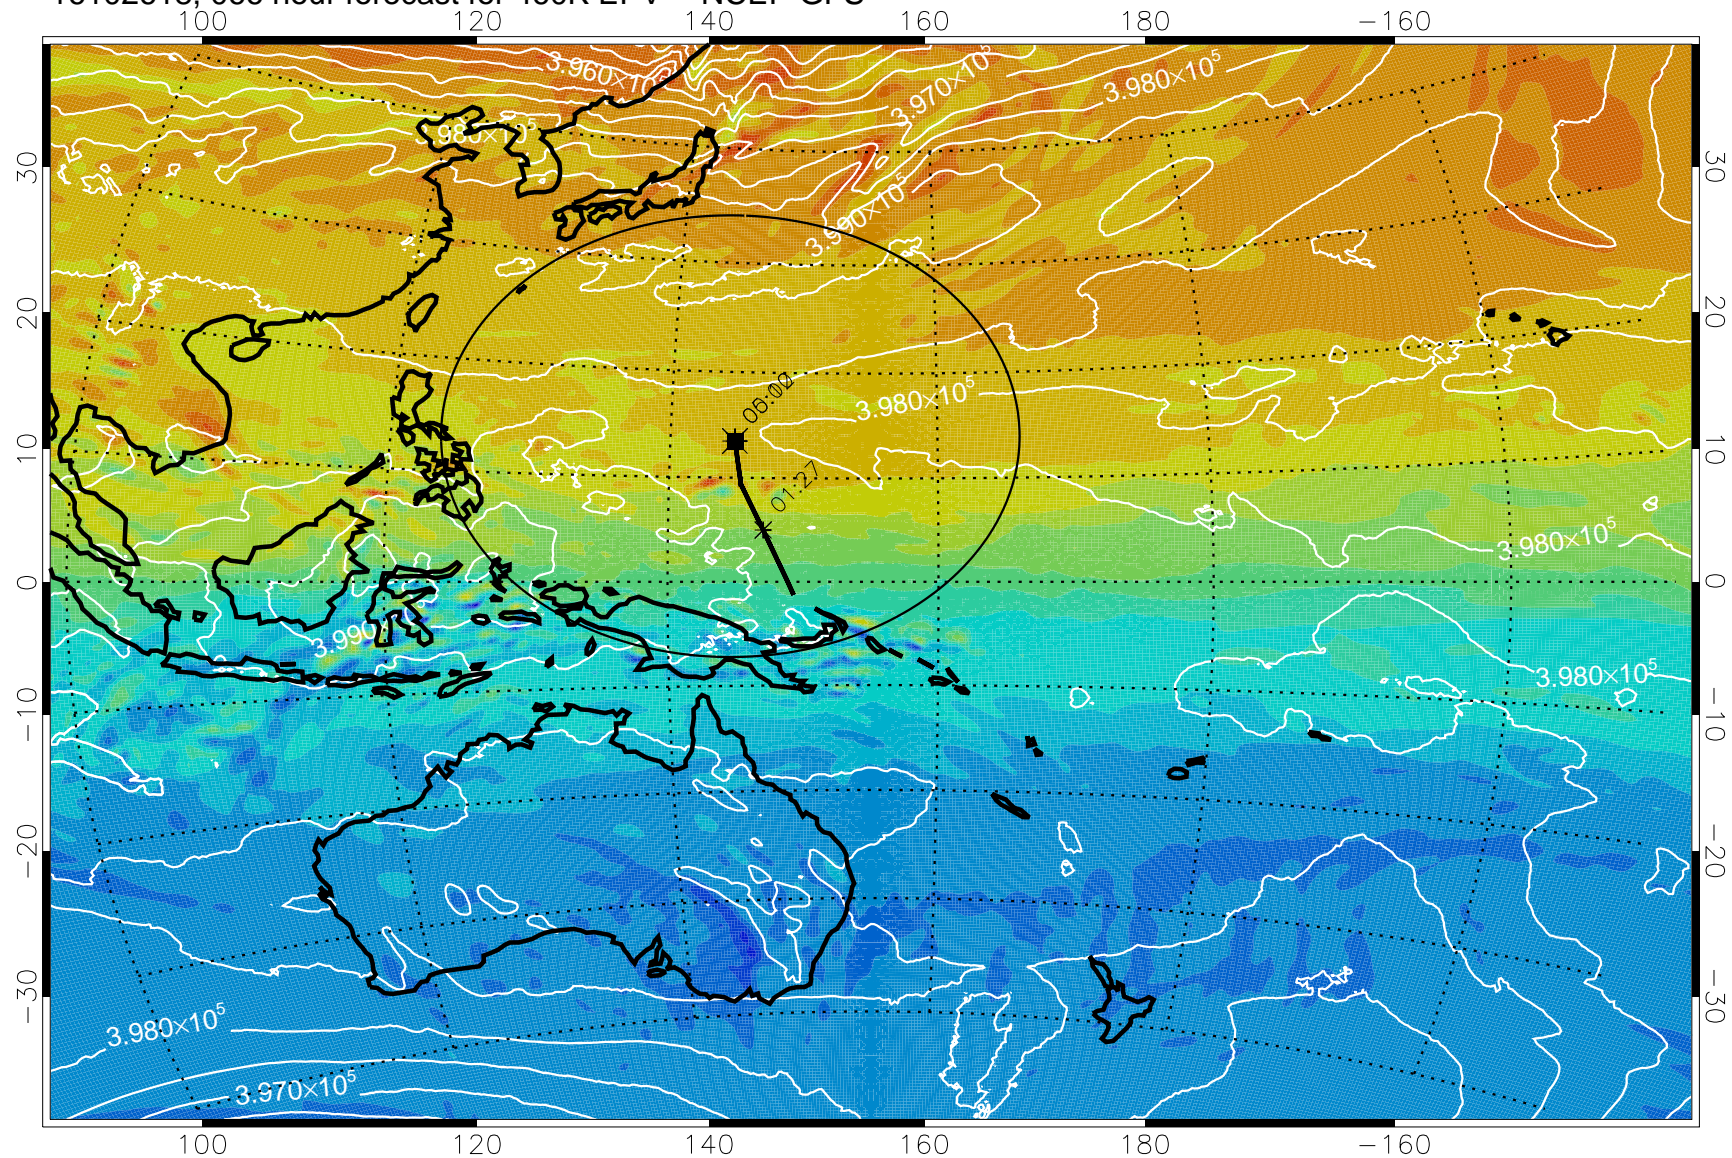

16102600, 048 hour forecast for 460K EPV -- NCEP GFS

460K Montgomery Streamfunction, white

Range ring of 2304 km

16102606, 054 hour forecast for 460K EPV -- NCEP GFS

460K Montgomery Streamfunction, white

Range ring of 2304 km

16102612, 060 hour forecast for 460K EPV -- NCEP GFS

460K Montgomery Streamfunction, white

Range ring of 2304 km

16102618, 066 hour forecast for 460K EPV -- NCEP GFS

460K Montgomery Streamfunction, white

Range ring of 2304 km

16102700, 072 hour forecast for 460K EPV -- NCEP GFS

460K Montgomery Streamfunction, white

Range ring of 2304 km

16102706, 078 hour forecast for 460K EPV -- NCEP GFS

460K Montgomery Streamfunction, white

Range ring of 2304 km

16102712, 084 hour forecast for 460K EPV -- NCEP GFS

460K Montgomery Streamfunction, white

Range ring of 2304 km

16102718, 090 hour forecast for 460K EPV -- NCEP GFS

460K Montgomery Streamfunction, white

Range ring of 2304 km