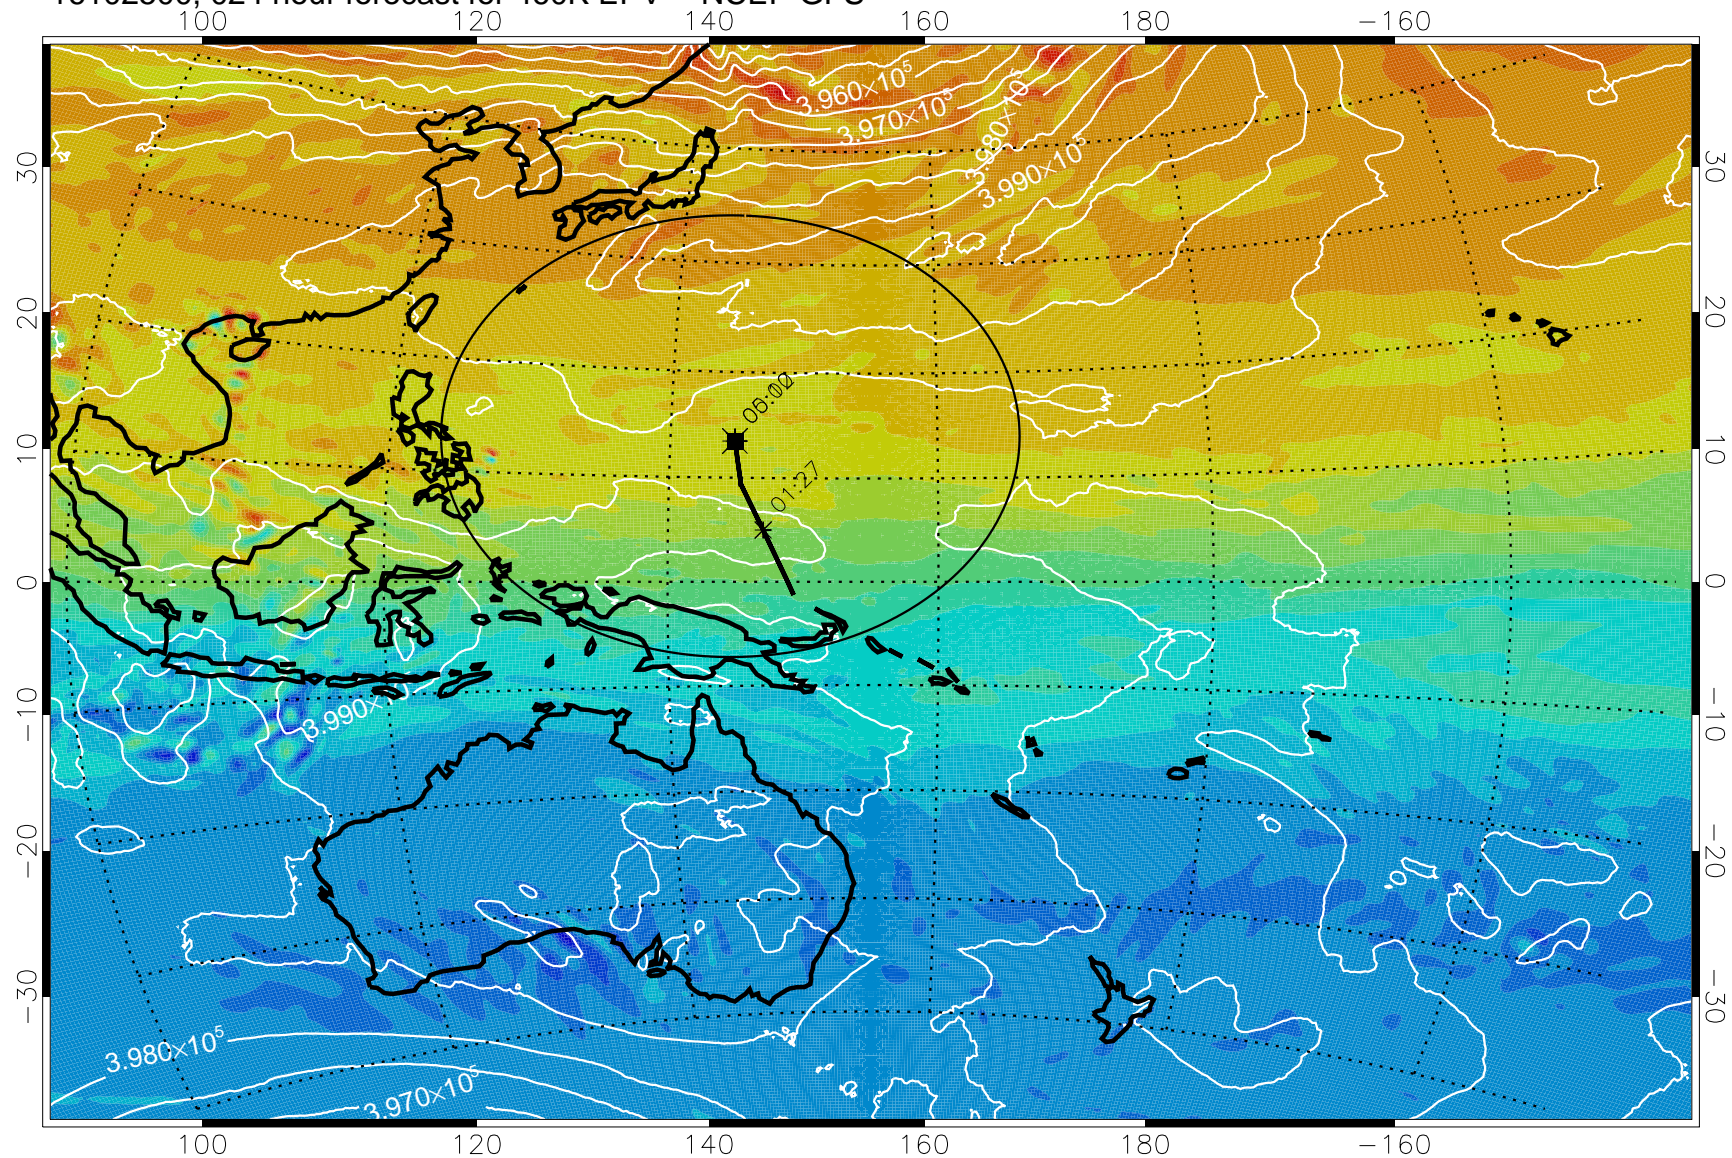

16102406, 006 hour forecast for 460K EPV -- NCEP GFS

460K Montgomery Streamfunction, white

Range ring of 2304 km

16102412, 012 hour forecast for 460K EPV -- NCEP GFS

16102418, 018 hour forecast for 460K EPV -- NCEP GFS

460K Montgomery Streamfunction, white

Range ring of 2304 km

16102500, 024 hour forecast for 460K EPV -- NCEP GFS

16102506, 030 hour forecast for 460K EPV -- NCEP GFS

460K Montgomery Streamfunction, white

Range ring of 2304 km

16102512, 036 hour forecast for 460K EPV -- NCEP GFS

460K Montgomery Streamfunction, white

Range ring of 2304 km

16102518, 042 hour forecast for 460K EPV -- NCEP GFS

460K Montgomery Streamfunction, white

Range ring of 2304 km

16102600, 048 hour forecast for 460K EPV -- NCEP GFS

460K Montgomery Streamfunction, white

Range ring of 2304 km

16102606, 054 hour forecast for 460K EPV -- NCEP GFS

460K Montgomery Streamfunction, white

Range ring of 2304 km