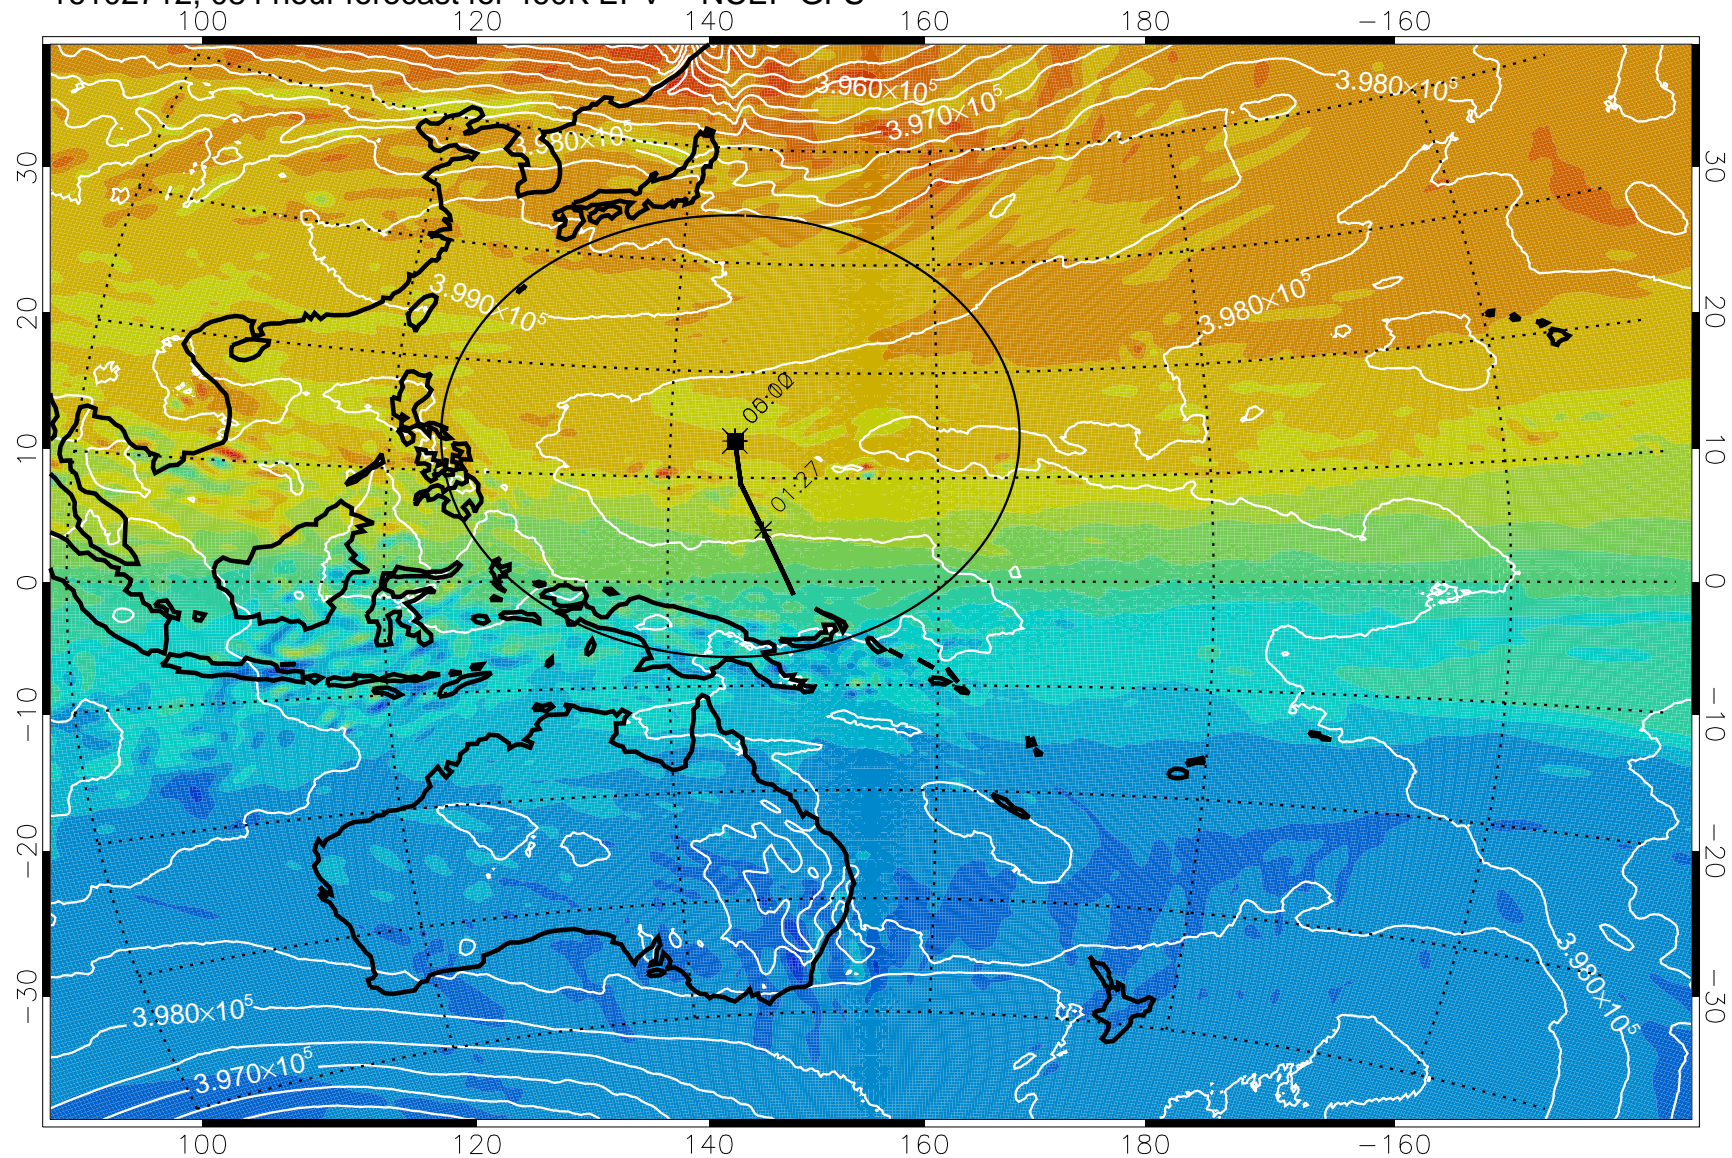

16102612, 060 hour forecast for 460K EPV -- NCEP GFS

460K Montgomery Streamfunction, white

Range ring of 2304 km

16102618, 066 hour forecast for 460K EPV -- NCEP GFS

460K Montgomery Streamfunction, white

Range ring of 2304 km

16102700, 072 hour forecast for 460K EPV -- NCEP GFS

460K Montgomery Streamfunction, white

Range ring of 2304 km

16102706, 078 hour forecast for 460K EPV -- NCEP GFS

460K Montgomery Streamfunction, white

Range ring of 2304 km

16102712, 084 hour forecast for 460K EPV -- NCEP GFS

460K Montgomery Streamfunction, white

Range ring of 2304 km

16102718, 090 hour forecast for 460K EPV -- NCEP GFS

460K Montgomery Streamfunction, white

Range ring of 2304 km

16102800, 096 hour forecast for 460K EPV -- NCEP GFS

460K Montgomery Streamfunction, white

Range ring of 2304 km

16102806, 102 hour forecast for 460K EPV -- NCEP GFS

460K Montgomery Streamfunction, white

Range ring of 2304 km