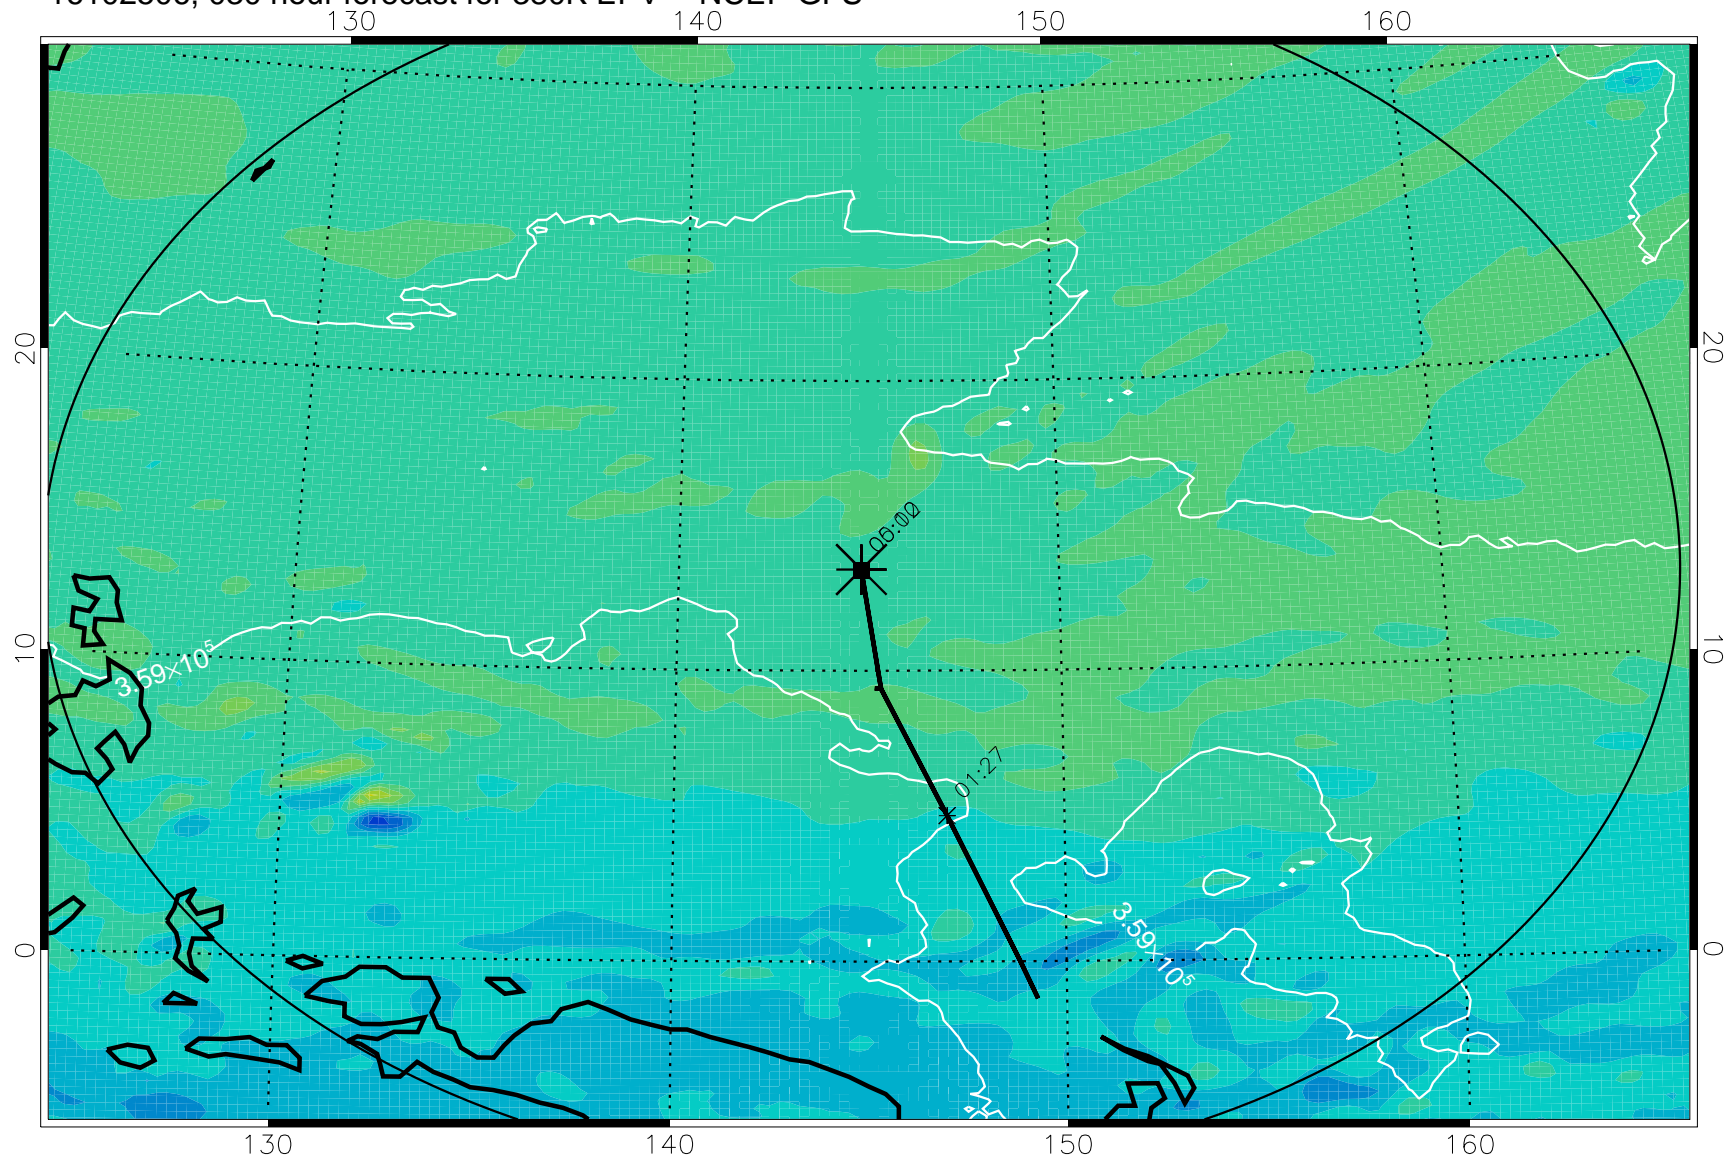

Range ring of 2304 km

16102418, 018 hour forecast for 380K EPV -- NCEP GFS

380K Montgomery Streamfunction, white

Range ring of 2304 km

16102500, 024 hour forecast for 380K EPV -- NCEP GFS

380K Montgomery Streamfunction, white

Range ring of 2304 km

16102506, 030 hour forecast for 380K EPV -- NCEP GFS

380K Montgomery Streamfunction, white

Range ring of 2304 km

16102512, 036 hour forecast for 380K EPV -- NCEP GFS

380K Montgomery Streamfunction, white

Range ring of 2304 km

16102518, 042 hour forecast for 380K EPV -- NCEP GFS

380K Montgomery Streamfunction, white

Range ring of 2304 km

16102600, 048 hour forecast for 380K EPV -- NCEP GFS

380K Montgomery Streamfunction, white

Range ring of 2304 km

16102606, 054 hour forecast for 380K EPV -- NCEP GFS

380K Montgomery Streamfunction, white

Range ring of 2304 km

16102612, 060 hour forecast for 380K EPV -- NCEP GFS

380K Montgomery Streamfunction, white