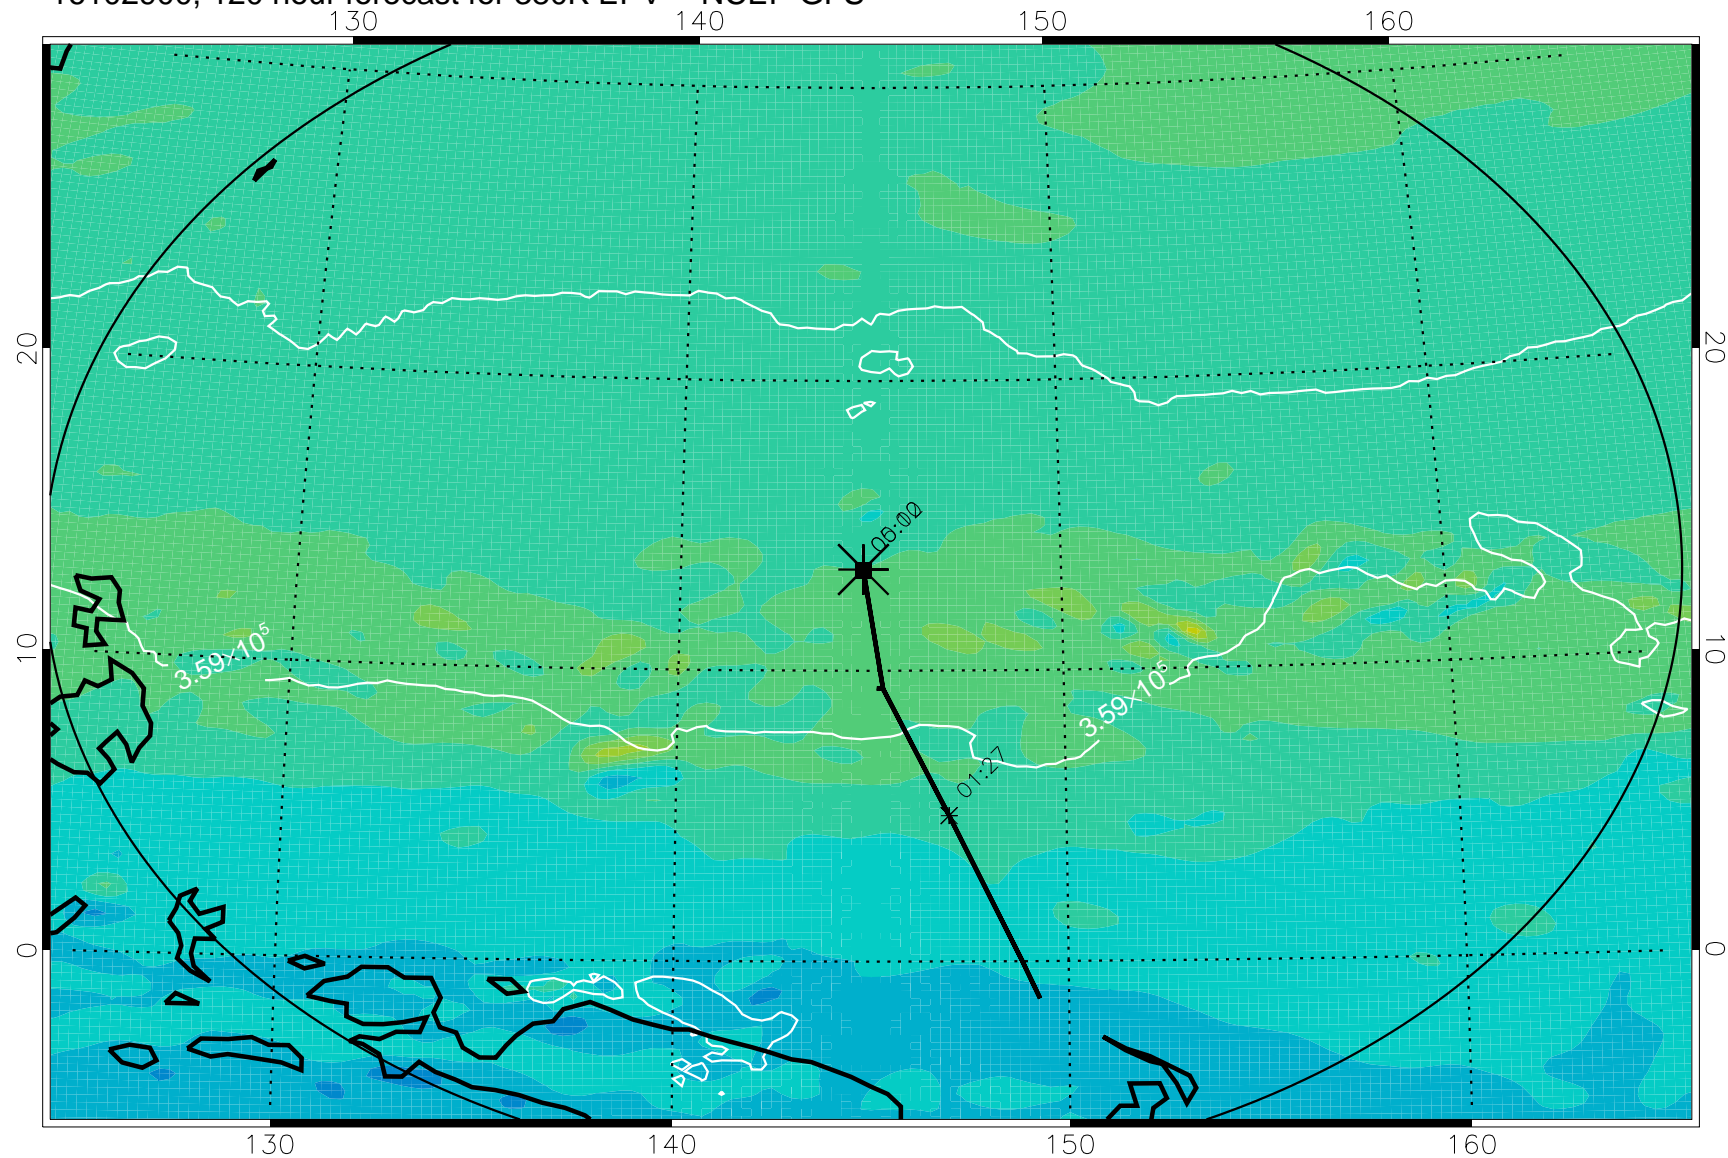

Range ring of 2304 km

16102718, 090 hour forecast for 380K EPV -- NCEP GFS

380K Montgomery Streamfunction, white

Range ring of 2304 km

16102800, 096 hour forecast for 380K EPV -- NCEP GFS

380K Montgomery Streamfunction, white

Range ring of 2304 km

16102806, 102 hour forecast for 380K EPV -- NCEP GFS

380K Montgomery Streamfunction, white

Range ring of 2304 km

16102812, 108 hour forecast for 380K EPV -- NCEP GFS

380K Montgomery Streamfunction, white

Range ring of 2304 km

16102818, 114 hour forecast for 380K EPV -- NCEP GFS

380K Montgomery Streamfunction, white

Range ring of 2304 km

16102900, 120 hour forecast for 380K EPV -- NCEP GFS

380K Montgomery Streamfunction, white

Range ring of 2304 km