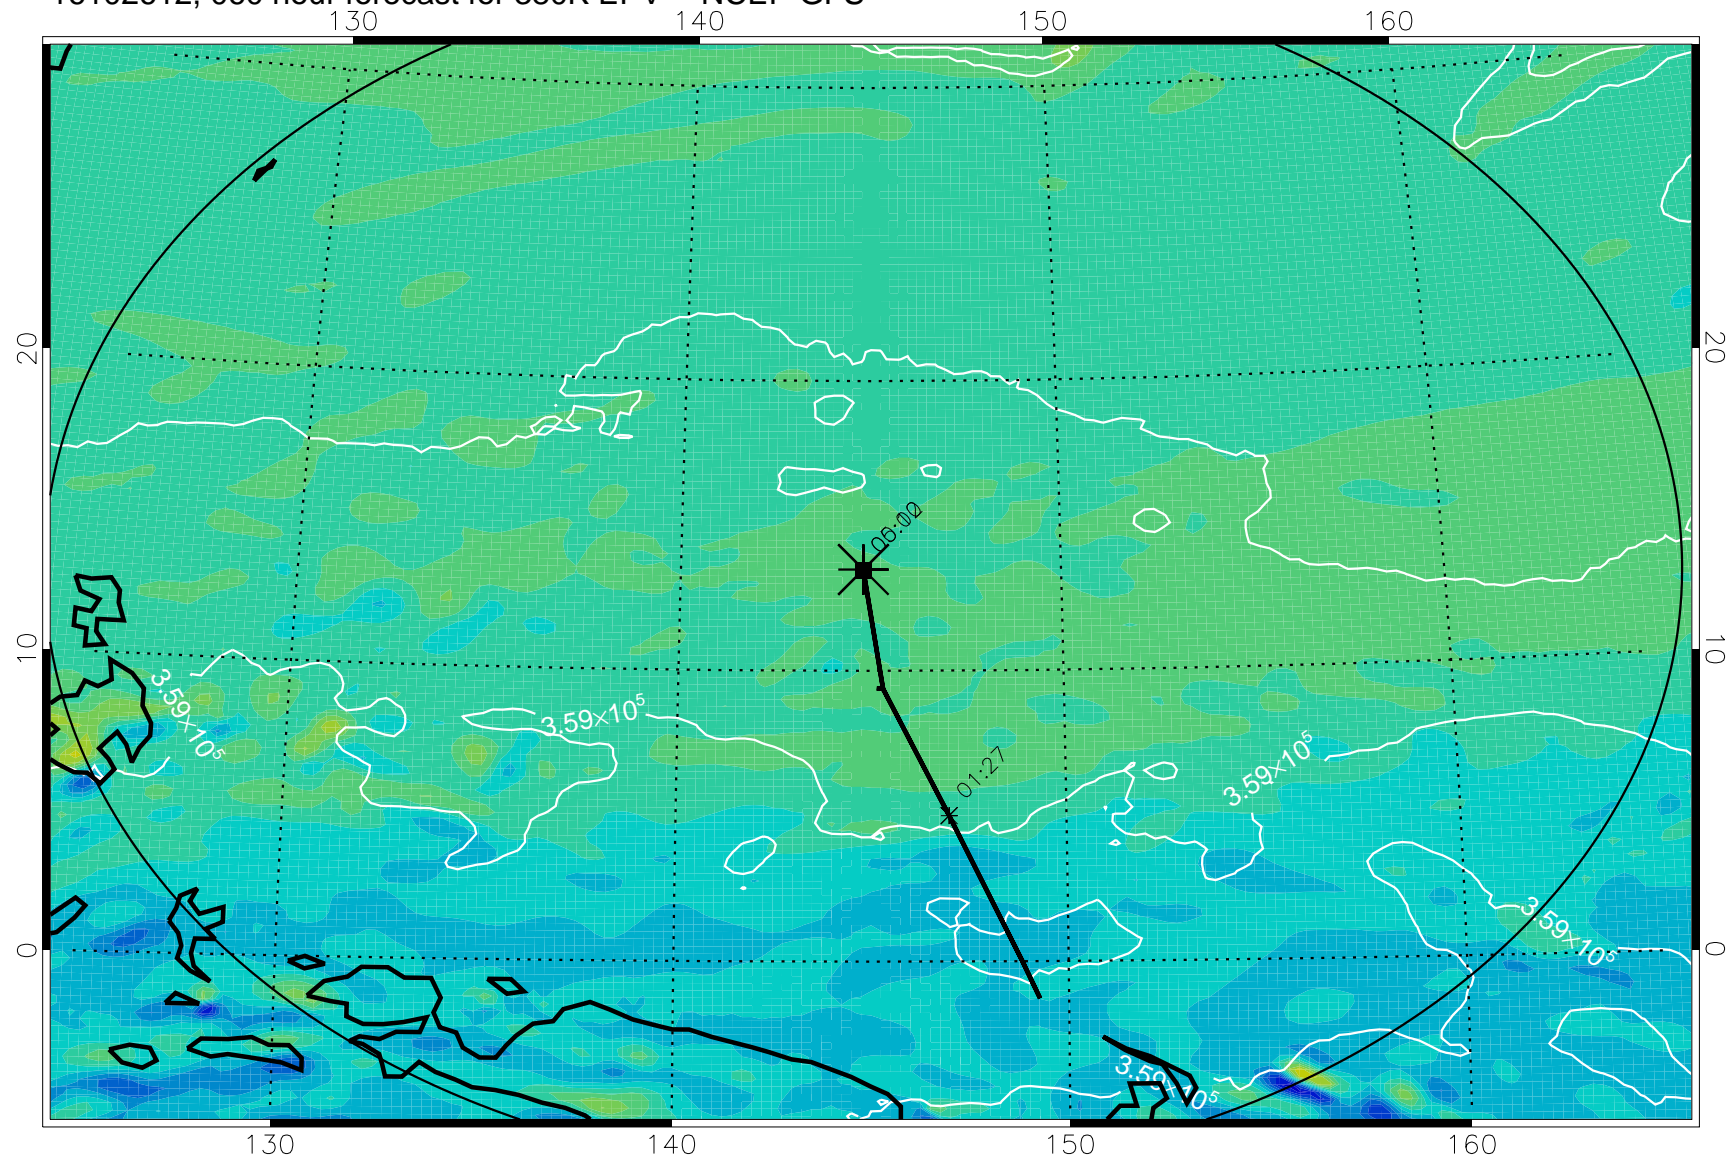

Range ring of 2304 km

16102606, 054 hour forecast for 380K EPV -- NCEP GFS

380K Montgomery Streamfunction, white

Range ring of 2304 km

16102612, 060 hour forecast for 380K EPV -- NCEP GFS

380K Montgomery Streamfunction, white

Range ring of 2304 km

16102618, 066 hour forecast for 380K EPV -- NCEP GFS

380K Montgomery Streamfunction, white

Range ring of 2304 km

16102700, 072 hour forecast for 380K EPV -- NCEP GFS

380K Montgomery Streamfunction, white

Range ring of 2304 km

16102706, 078 hour forecast for 380K EPV -- NCEP GFS

380K Montgomery Streamfunction, white

Range ring of 2304 km

16102712, 084 hour forecast for 380K EPV -- NCEP GFS

380K Montgomery Streamfunction, white

Range ring of 2304 km

16102718, 090 hour forecast for 380K EPV -- NCEP GFS

380K Montgomery Streamfunction, white

Range ring of 2304 km

16102800, 096 hour forecast for 380K EPV -- NCEP GFS

380K Montgomery Streamfunction, white