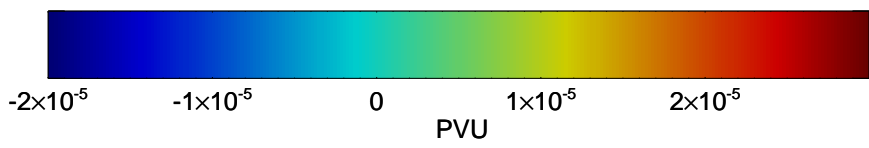

16102606, 054 hour forecast for 380K EPV -- NCEP GFS

380K Montgomery Streamfunction, white

Range ring of 2304 km