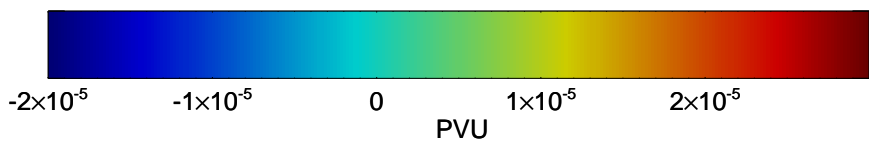

16102618, 066 hour forecast for 380K EPV -- NCEP GFS

380K Montgomery Streamfunction, white

Range ring of 2304 km