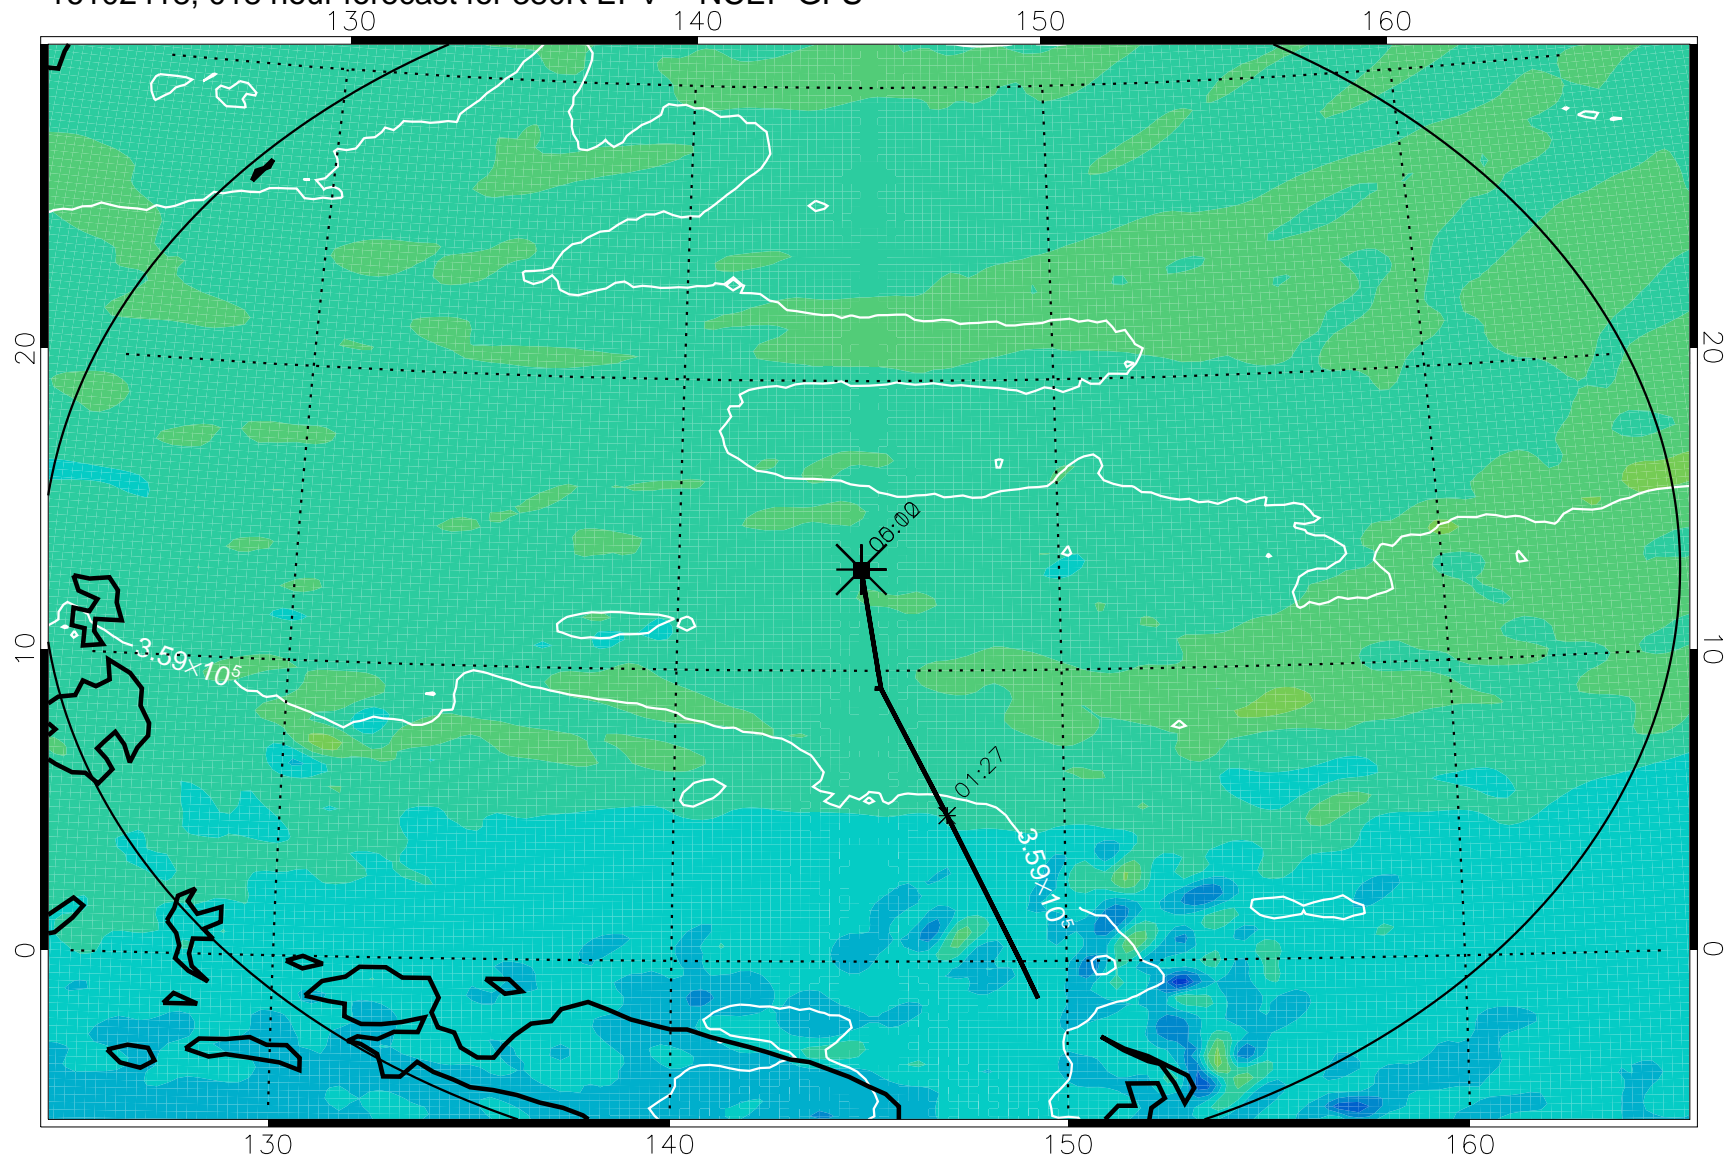

16102406, 006 hour forecast for 380K EPV -- NCEP GFS

380K Montgomery Streamfunction, white

PVU

Range ring of 2304 km

16102412, 012 hour forecast for 380K EPV -- NCEP GFS

380K Montgomery Streamfunction, white

Range ring of 2304 km

16102418, 018 hour forecast for 380K EPV -- NCEP GFS

380K Montgomery Streamfunction, white

Range ring of 2304 km

16102500, 024 hour forecast for 380K EPV -- NCEP GFS

380K Montgomery Streamfunction, white

Range ring of 2304 km

16102506, 030 hour forecast for 380K EPV -- NCEP GFS

380K Montgomery Streamfunction, white

Range ring of 2304 km

16102512, 036 hour forecast for 380K EPV -- NCEP GFS

380K Montgomery Streamfunction, white

Range ring of 2304 km

16102518, 042 hour forecast for 380K EPV -- NCEP GFS

380K Montgomery Streamfunction, white

Range ring of 2304 km

16102600, 048 hour forecast for 380K EPV -- NCEP GFS

380K Montgomery Streamfunction, white