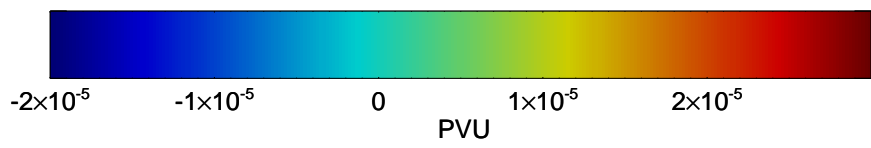

16102806, 102 hour forecast for 380K EPV -- NCEP GFS

380K Montgomery Streamfunction, white

Range ring of 2304 km