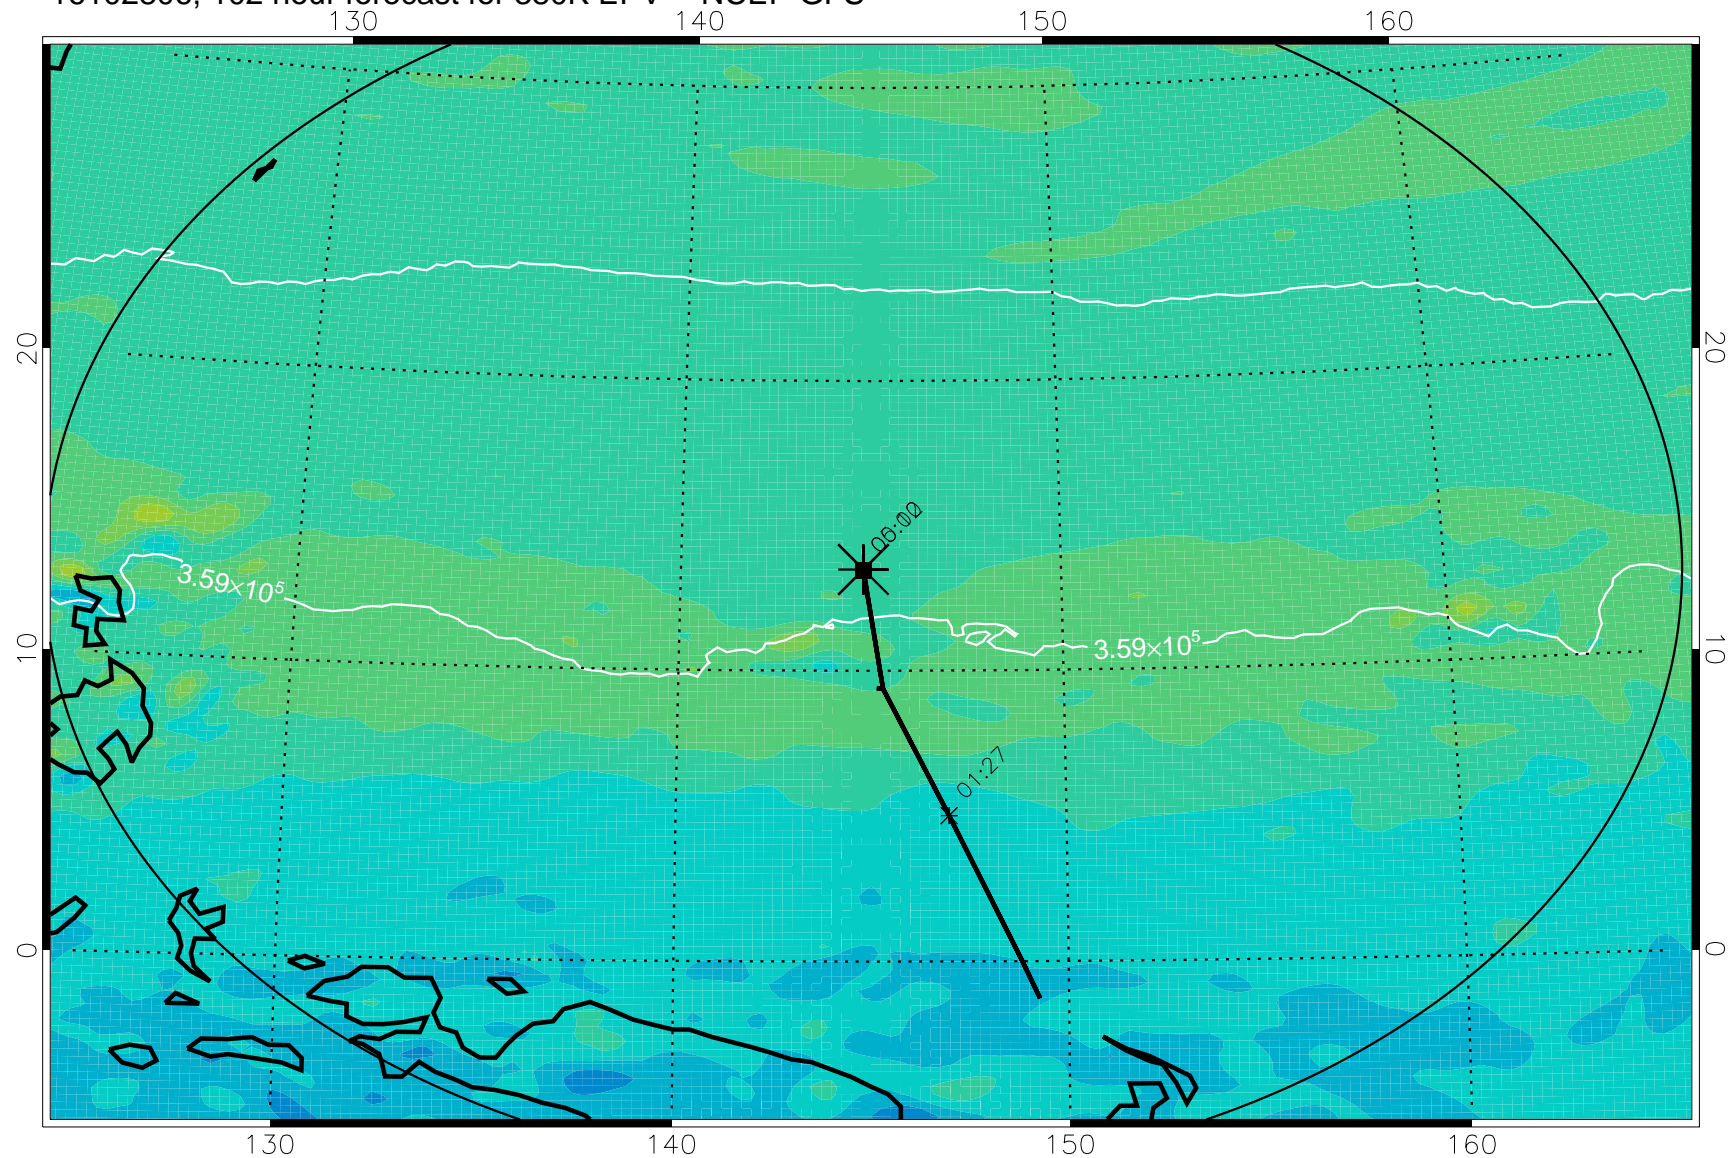

Range ring of 2304 km

16102706, 078 hour forecast for 380K EPV -- NCEP GFS

380K Montgomery Streamfunction, white

Range ring of 2304 km

16102712, 084 hour forecast for 380K EPV -- NCEP GFS

380K Montgomery Streamfunction, white

Range ring of 2304 km

16102718, 090 hour forecast for 380K EPV -- NCEP GFS

380K Montgomery Streamfunction, white

Range ring of 2304 km

16102800, 096 hour forecast for 380K EPV -- NCEP GFS

380K Montgomery Streamfunction, white

Range ring of 2304 km

16102806, 102 hour forecast for 380K EPV -- NCEP GFS

380K Montgomery Streamfunction, white

Range ring of 2304 km

16102812, 108 hour forecast for 380K EPV -- NCEP GFS

380K Montgomery Streamfunction, white

Range ring of 2304 km

16102818, 114 hour forecast for 380K EPV -- NCEP GFS

380K Montgomery Streamfunction, white

Range ring of 2304 km

16102900, 120 hour forecast for 380K EPV -- NCEP GFS

380K Montgomery Streamfunction, white