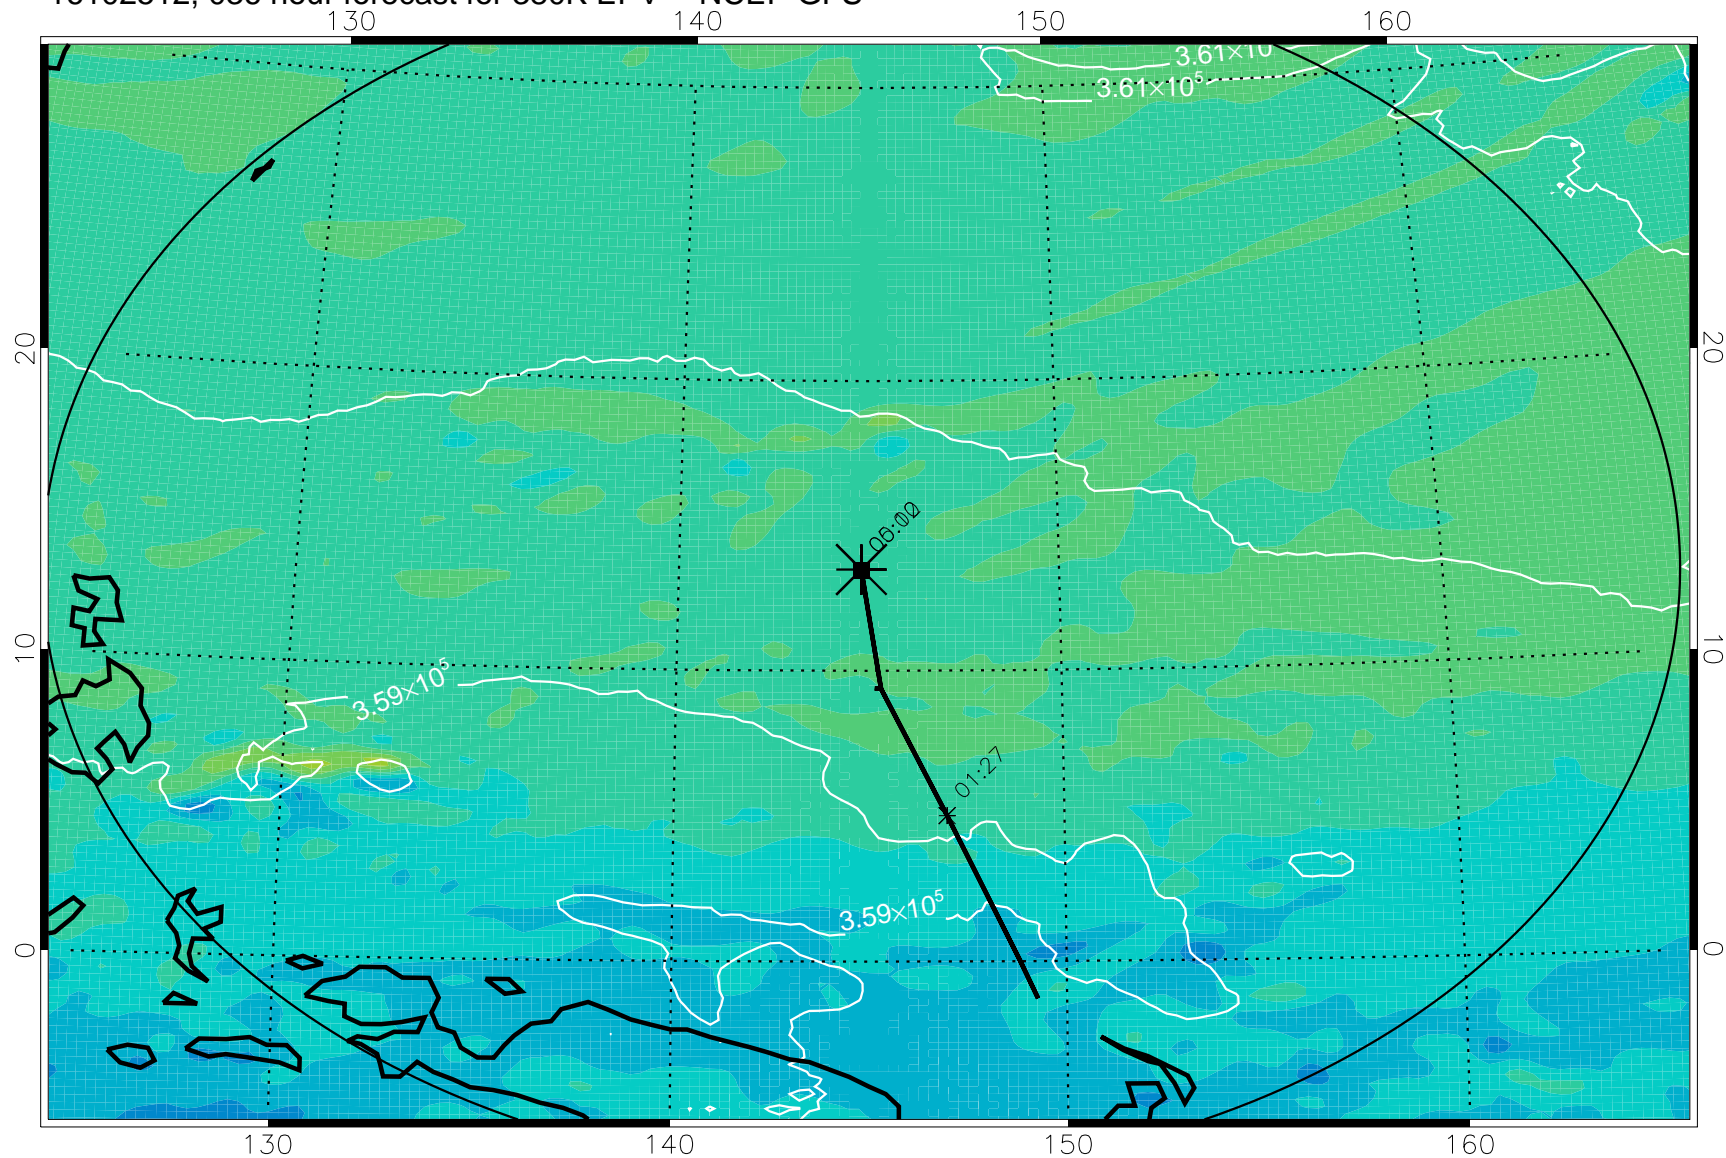

Range ring of 2304 km

16102418, 018 hour forecast for 380K EPV -- NCEP GFS

380K Montgomery Streamfunction, white

Range ring of 2304 km

16102500, 024 hour forecast for 380K EPV -- NCEP GFS

380K Montgomery Streamfunction, white

Range ring of 2304 km

16102506, 030 hour forecast for 380K EPV -- NCEP GFS

380K Montgomery Streamfunction, white

Range ring of 2304 km

16102512, 036 hour forecast for 380K EPV -- NCEP GFS

380K Montgomery Streamfunction, white

Range ring of 2304 km

16102518, 042 hour forecast for 380K EPV -- NCEP GFS

380K Montgomery Streamfunction, white

Range ring of 2304 km

16102600, 048 hour forecast for 380K EPV -- NCEP GFS

380K Montgomery Streamfunction, white

Range ring of 2304 km

16102606, 054 hour forecast for 380K EPV -- NCEP GFS

380K Montgomery Streamfunction, white

Range ring of 2304 km

16102612, 060 hour forecast for 380K EPV -- NCEP GFS

380K Montgomery Streamfunction, white