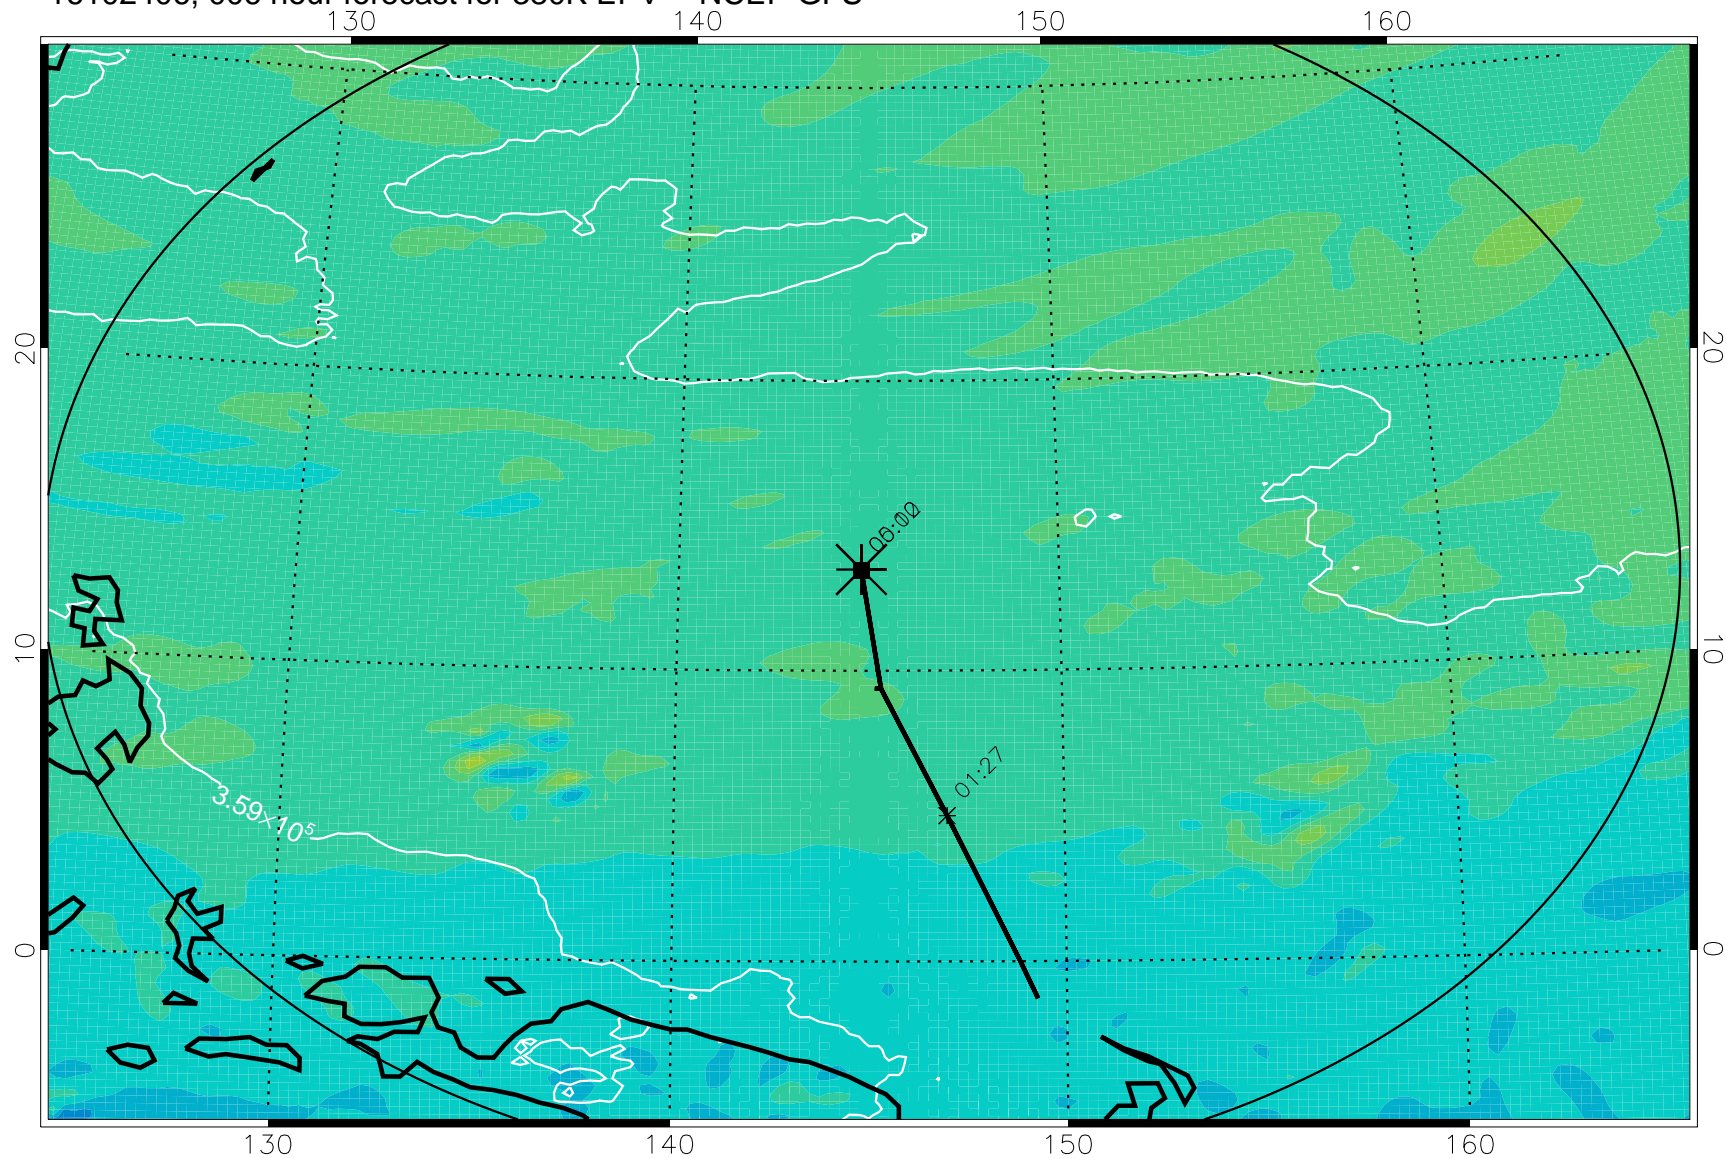

16102406, 006 hour forecast for 380K EPV -- NCEP GFS

380K Montgomery Streamfunction, white

PVU

Range ring of 2304 km

16102412, 012 hour forecast for 380K EPV -- NCEP GFS

380K Montgomery Streamfunction, white

Range ring of 2304 km

16102418, 018 hour forecast for 380K EPV -- NCEP GFS

380K Montgomery Streamfunction, white

Range ring of 2304 km

16102500, 024 hour forecast for 380K EPV -- NCEP GFS

380K Montgomery Streamfunction, white

Range ring of 2304 km

16102506, 030 hour forecast for 380K EPV -- NCEP GFS

380K Montgomery Streamfunction, white

Range ring of 2304 km

16102512, 036 hour forecast for 380K EPV -- NCEP GFS

380K Montgomery Streamfunction, white

Range ring of 2304 km

16102518, 042 hour forecast for 380K EPV -- NCEP GFS

380K Montgomery Streamfunction, white

Range ring of 2304 km

16102600, 048 hour forecast for 380K EPV -- NCEP GFS

380K Montgomery Streamfunction, white