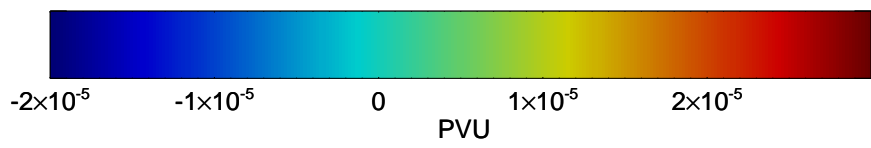

16102818, 114 hour forecast for 380K EPV -- NCEP GFS

380K Montgomery Streamfunction, white

Range ring of 2304 km