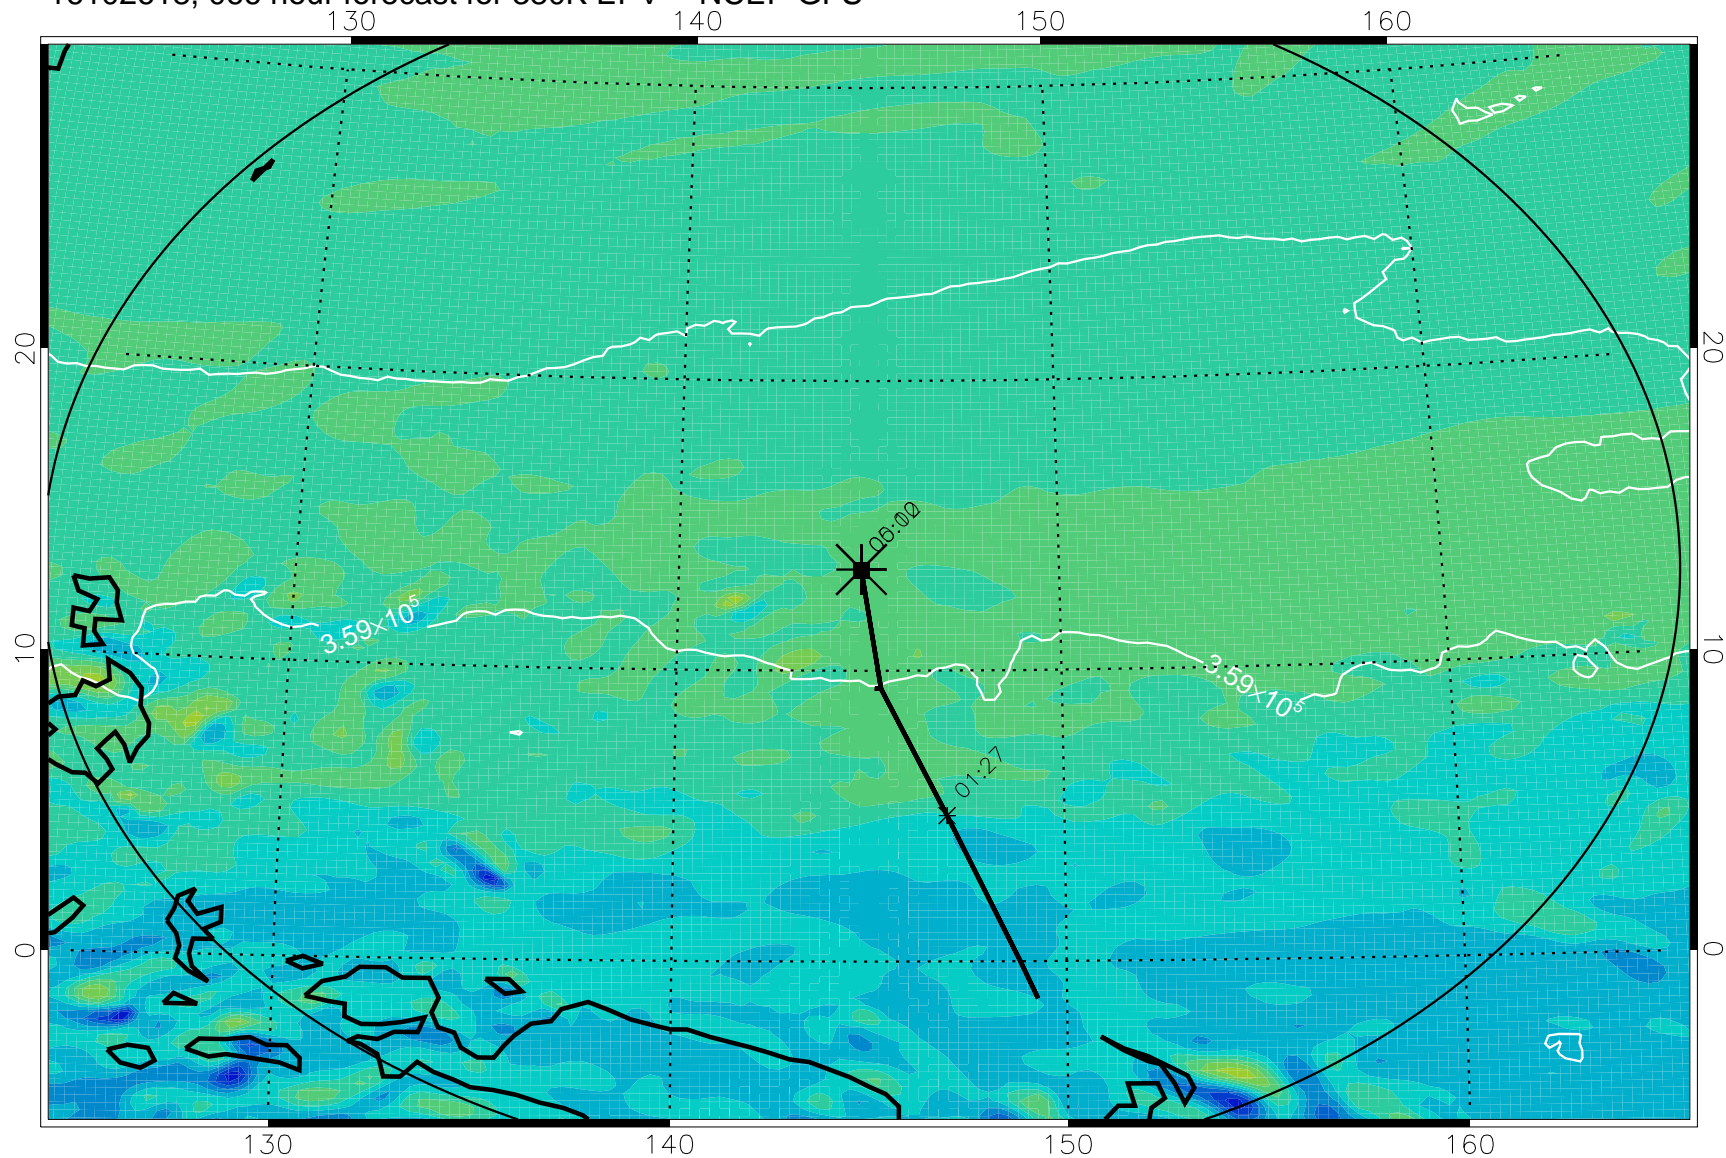

Range ring of 2304 km

16102606, 054 hour forecast for 380K EPV -- NCEP GFS

380K Montgomery Streamfunction, white

Range ring of 2304 km

16102612, 060 hour forecast for 380K EPV -- NCEP GFS

380K Montgomery Streamfunction, white

Range ring of 2304 km

16102618, 066 hour forecast for 380K EPV -- NCEP GFS

380K Montgomery Streamfunction, white

Range ring of 2304 km

16102700, 072 hour forecast for 380K EPV -- NCEP GFS

380K Montgomery Streamfunction, white

Range ring of 2304 km

16102706, 078 hour forecast for 380K EPV -- NCEP GFS

380K Montgomery Streamfunction, white

Range ring of 2304 km

16102712, 084 hour forecast for 380K EPV -- NCEP GFS

380K Montgomery Streamfunction, white

Range ring of 2304 km

16102718, 090 hour forecast for 380K EPV -- NCEP GFS

380K Montgomery Streamfunction, white

Range ring of 2304 km

16102800, 096 hour forecast for 380K EPV -- NCEP GFS

380K Montgomery Streamfunction, white