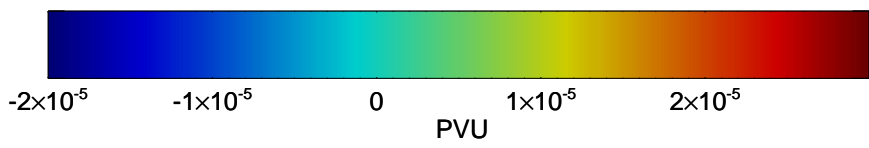

Range ring of 2304 km

16102706, 078 hour forecast for 380K EPV -- NCEP GFS

380K Montgomery Streamfunction, white

Range ring of 2304 km

16102712, 084 hour forecast for 380K EPV -- NCEP GFS

380K Montgomery Streamfunction, white