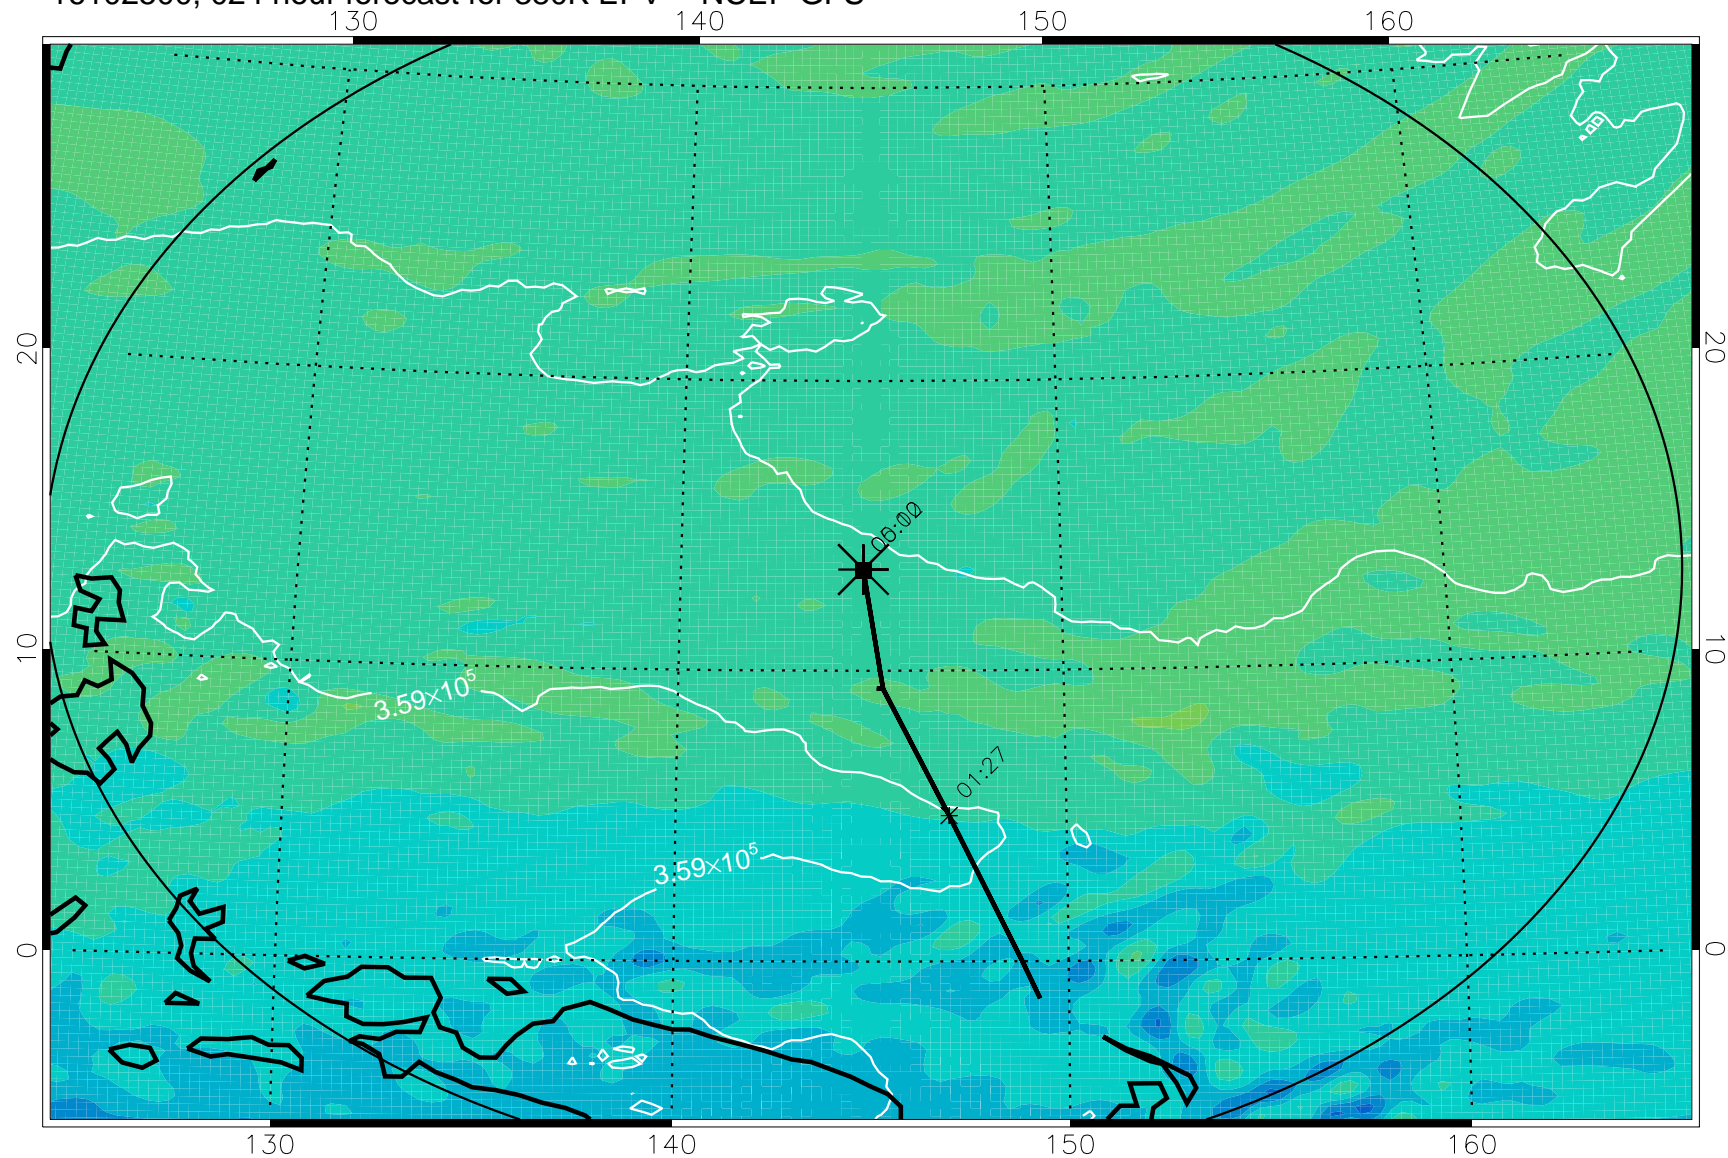

Range ring of 2304 km

16102418, 018 hour forecast for 380K EPV -- NCEP GFS

380K Montgomery Streamfunction, white

Range ring of 2304 km

16102500, 024 hour forecast for 380K EPV -- NCEP GFS

380K Montgomery Streamfunction, white

Range ring of 2304 km

16102506, 030 hour forecast for 380K EPV -- NCEP GFS

380K Montgomery Streamfunction, white

Range ring of 2304 km

16102512, 036 hour forecast for 380K EPV -- NCEP GFS

380K Montgomery Streamfunction, white

Range ring of 2304 km

16102518, 042 hour forecast for 380K EPV -- NCEP GFS

380K Montgomery Streamfunction, white

Range ring of 2304 km

16102600, 048 hour forecast for 380K EPV -- NCEP GFS

380K Montgomery Streamfunction, white

Range ring of 2304 km

16102606, 054 hour forecast for 380K EPV -- NCEP GFS

380K Montgomery Streamfunction, white

Range ring of 2304 km

16102612, 060 hour forecast for 380K EPV -- NCEP GFS

380K Montgomery Streamfunction, white