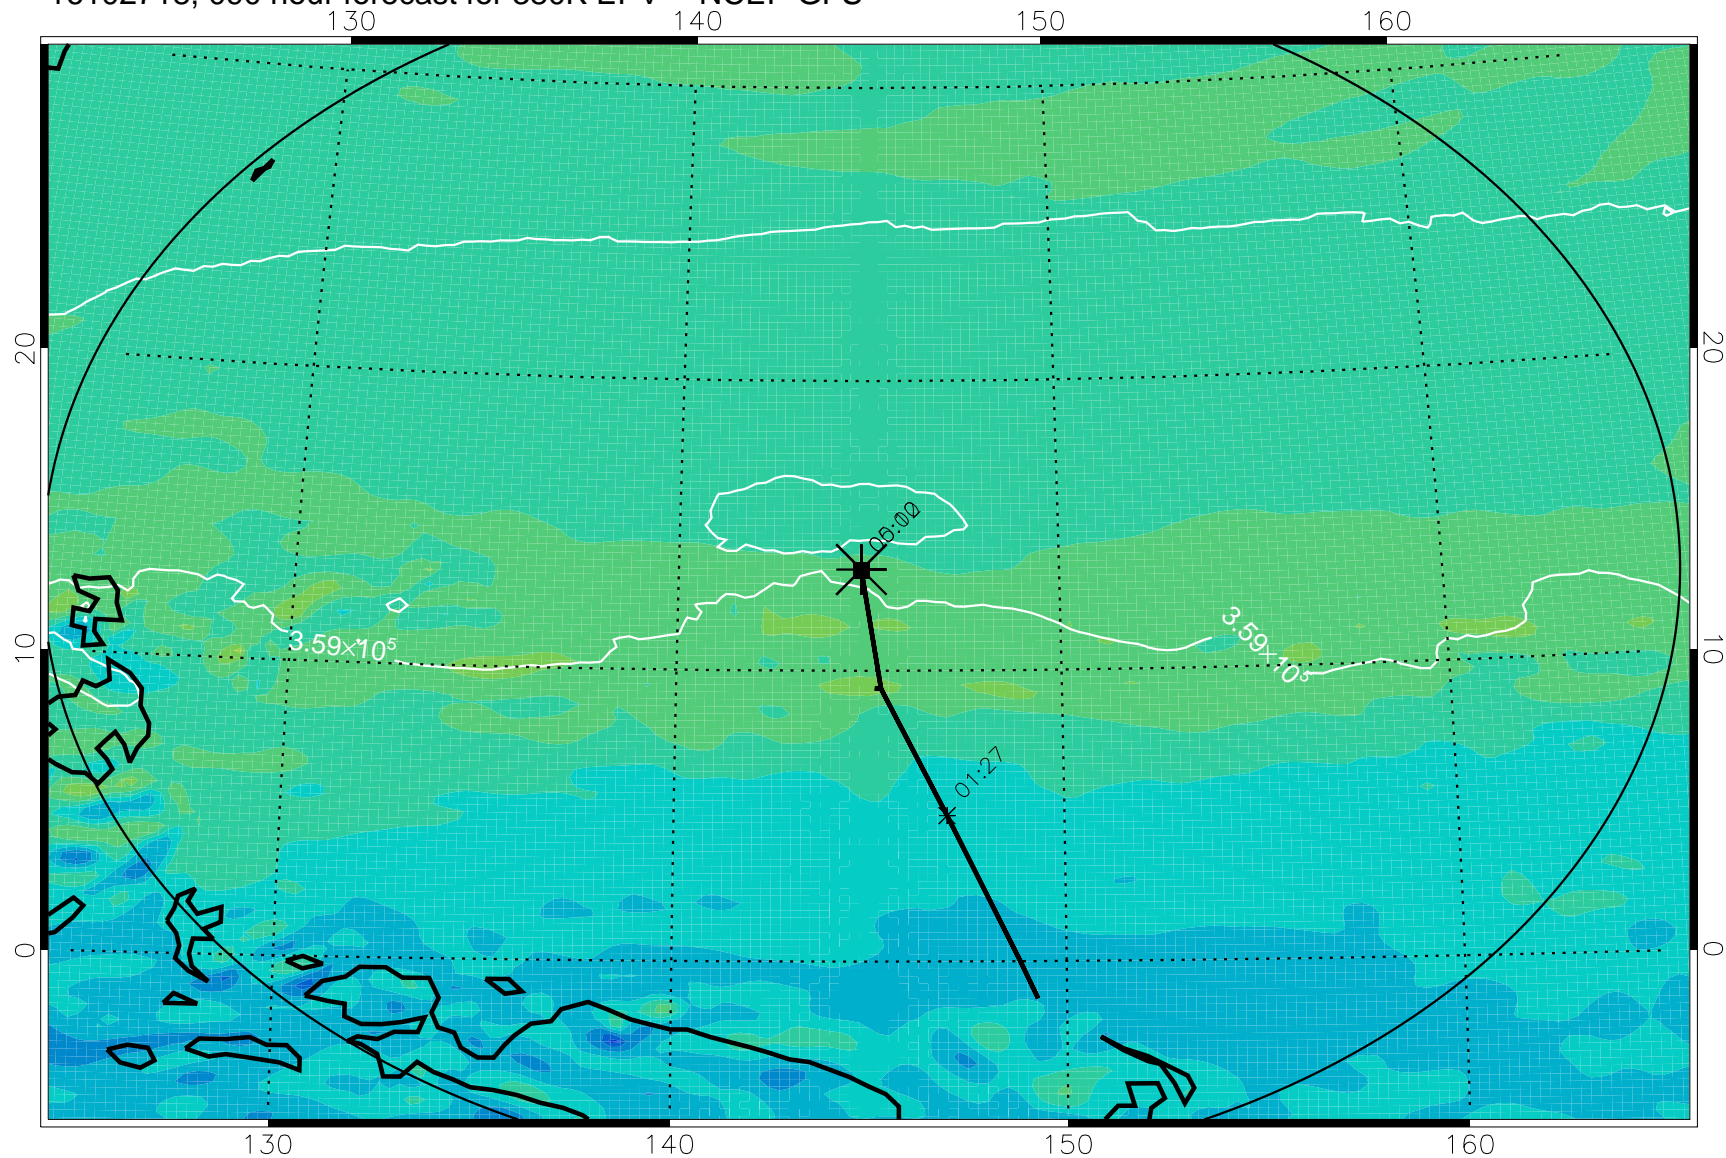

Range ring of 2304 km

16102618, 066 hour forecast for 380K EPV -- NCEP GFS

380K Montgomery Streamfunction, white

Range ring of 2304 km

16102700, 072 hour forecast for 380K EPV -- NCEP GFS

380K Montgomery Streamfunction, white

Range ring of 2304 km

16102706, 078 hour forecast for 380K EPV -- NCEP GFS

380K Montgomery Streamfunction, white

Range ring of 2304 km

16102712, 084 hour forecast for 380K EPV -- NCEP GFS

380K Montgomery Streamfunction, white

Range ring of 2304 km

16102718, 090 hour forecast for 380K EPV -- NCEP GFS

380K Montgomery Streamfunction, white

Range ring of 2304 km

16102800, 096 hour forecast for 380K EPV -- NCEP GFS

380K Montgomery Streamfunction, white

Range ring of 2304 km

16102806, 102 hour forecast for 380K EPV -- NCEP GFS

380K Montgomery Streamfunction, white

Range ring of 2304 km

16102812, 108 hour forecast for 380K EPV -- NCEP GFS

380K Montgomery Streamfunction, white