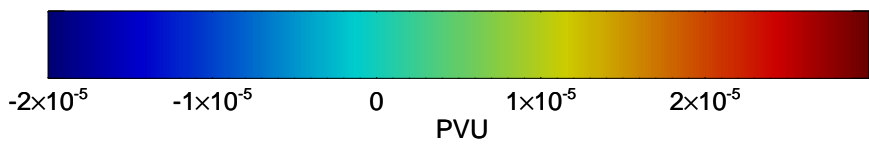

16102406, 006 hour forecast for 380K EPV -- NCEP GFS

380K Montgomery Streamfunction, white

PVU

Range ring of 2304 km

16102412, 012 hour forecast for 380K EPV -- NCEP GFS

380K Montgomery Streamfunction, white