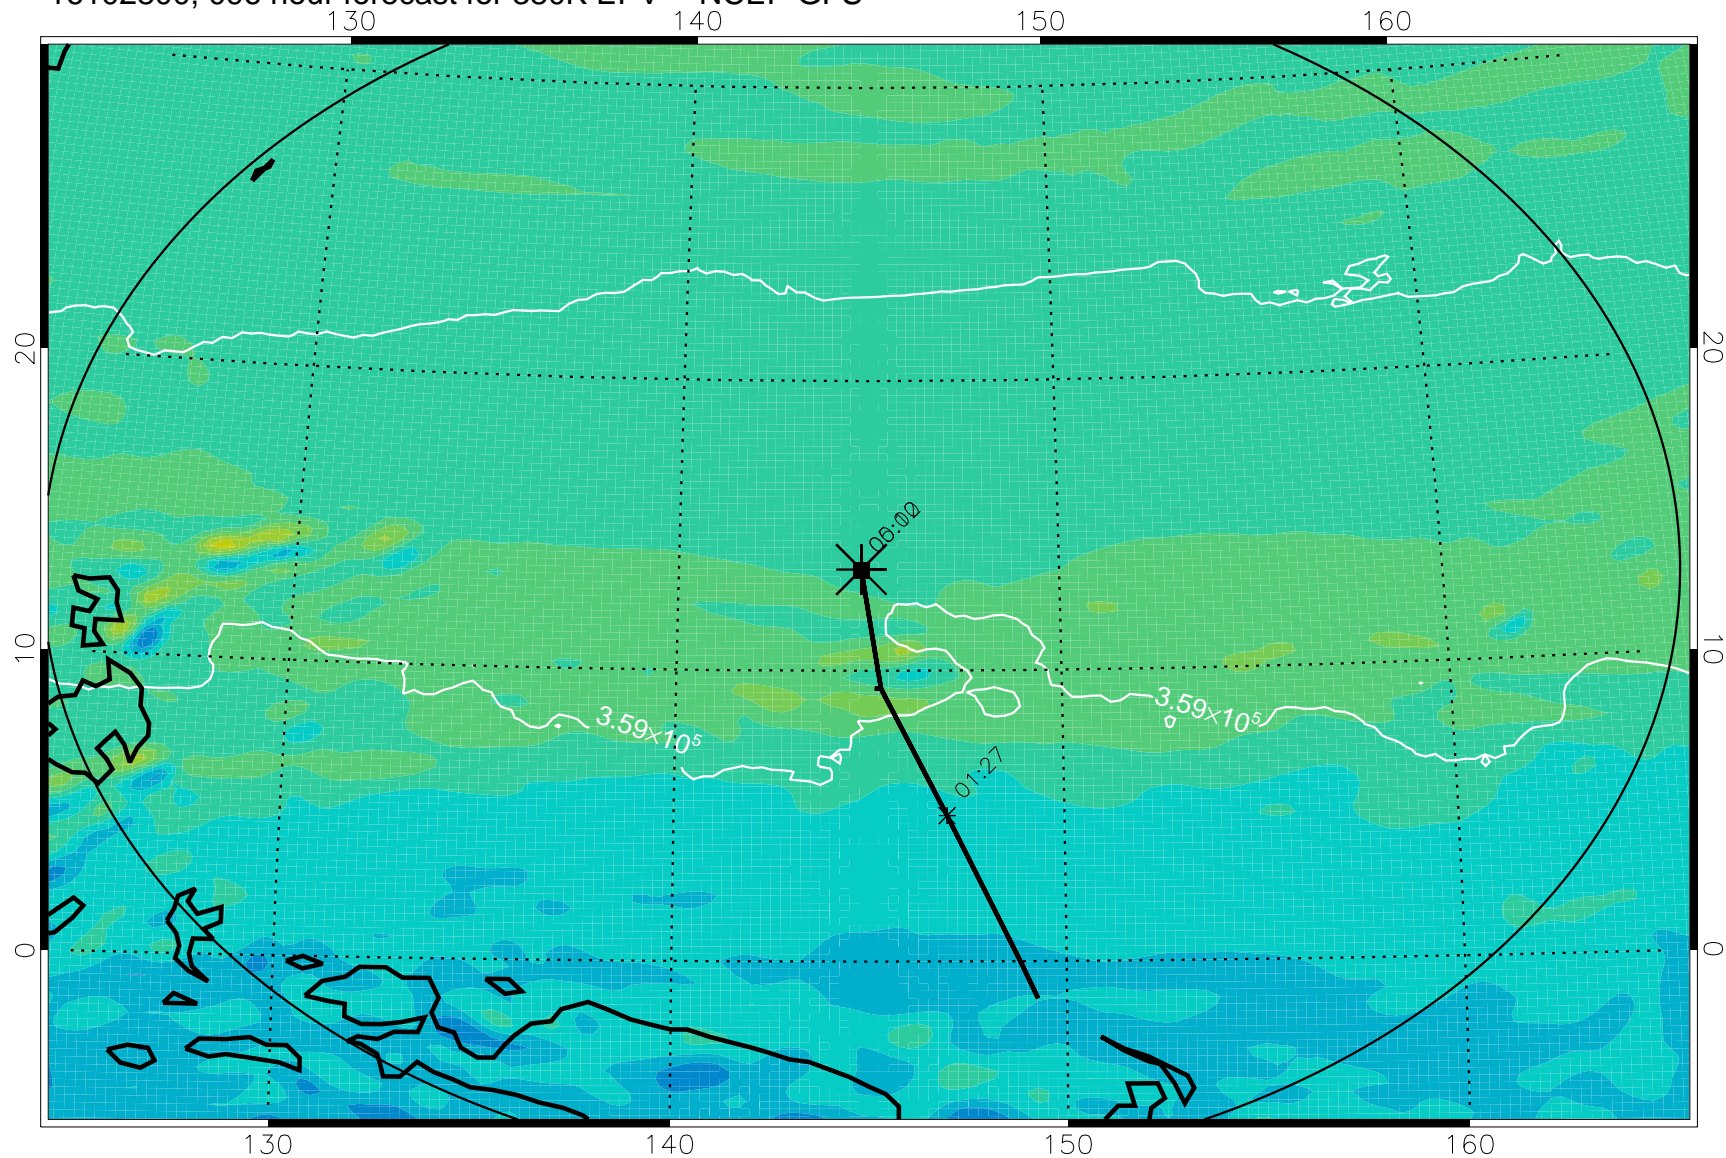

Range ring of 2304 km

16102706, 078 hour forecast for 380K EPV -- NCEP GFS

380K Montgomery Streamfunction, white

Range ring of 2304 km

16102712, 084 hour forecast for 380K EPV -- NCEP GFS

380K Montgomery Streamfunction, white

Range ring of 2304 km

16102718, 090 hour forecast for 380K EPV -- NCEP GFS

380K Montgomery Streamfunction, white

Range ring of 2304 km

16102800, 096 hour forecast for 380K EPV -- NCEP GFS

380K Montgomery Streamfunction, white

Range ring of 2304 km

16102806, 102 hour forecast for 380K EPV -- NCEP GFS

380K Montgomery Streamfunction, white

Range ring of 2304 km

16102812, 108 hour forecast for 380K EPV -- NCEP GFS

380K Montgomery Streamfunction, white

Range ring of 2304 km

16102818, 114 hour forecast for 380K EPV -- NCEP GFS

380K Montgomery Streamfunction, white

Range ring of 2304 km

16102900, 120 hour forecast for 380K EPV -- NCEP GFS

380K Montgomery Streamfunction, white