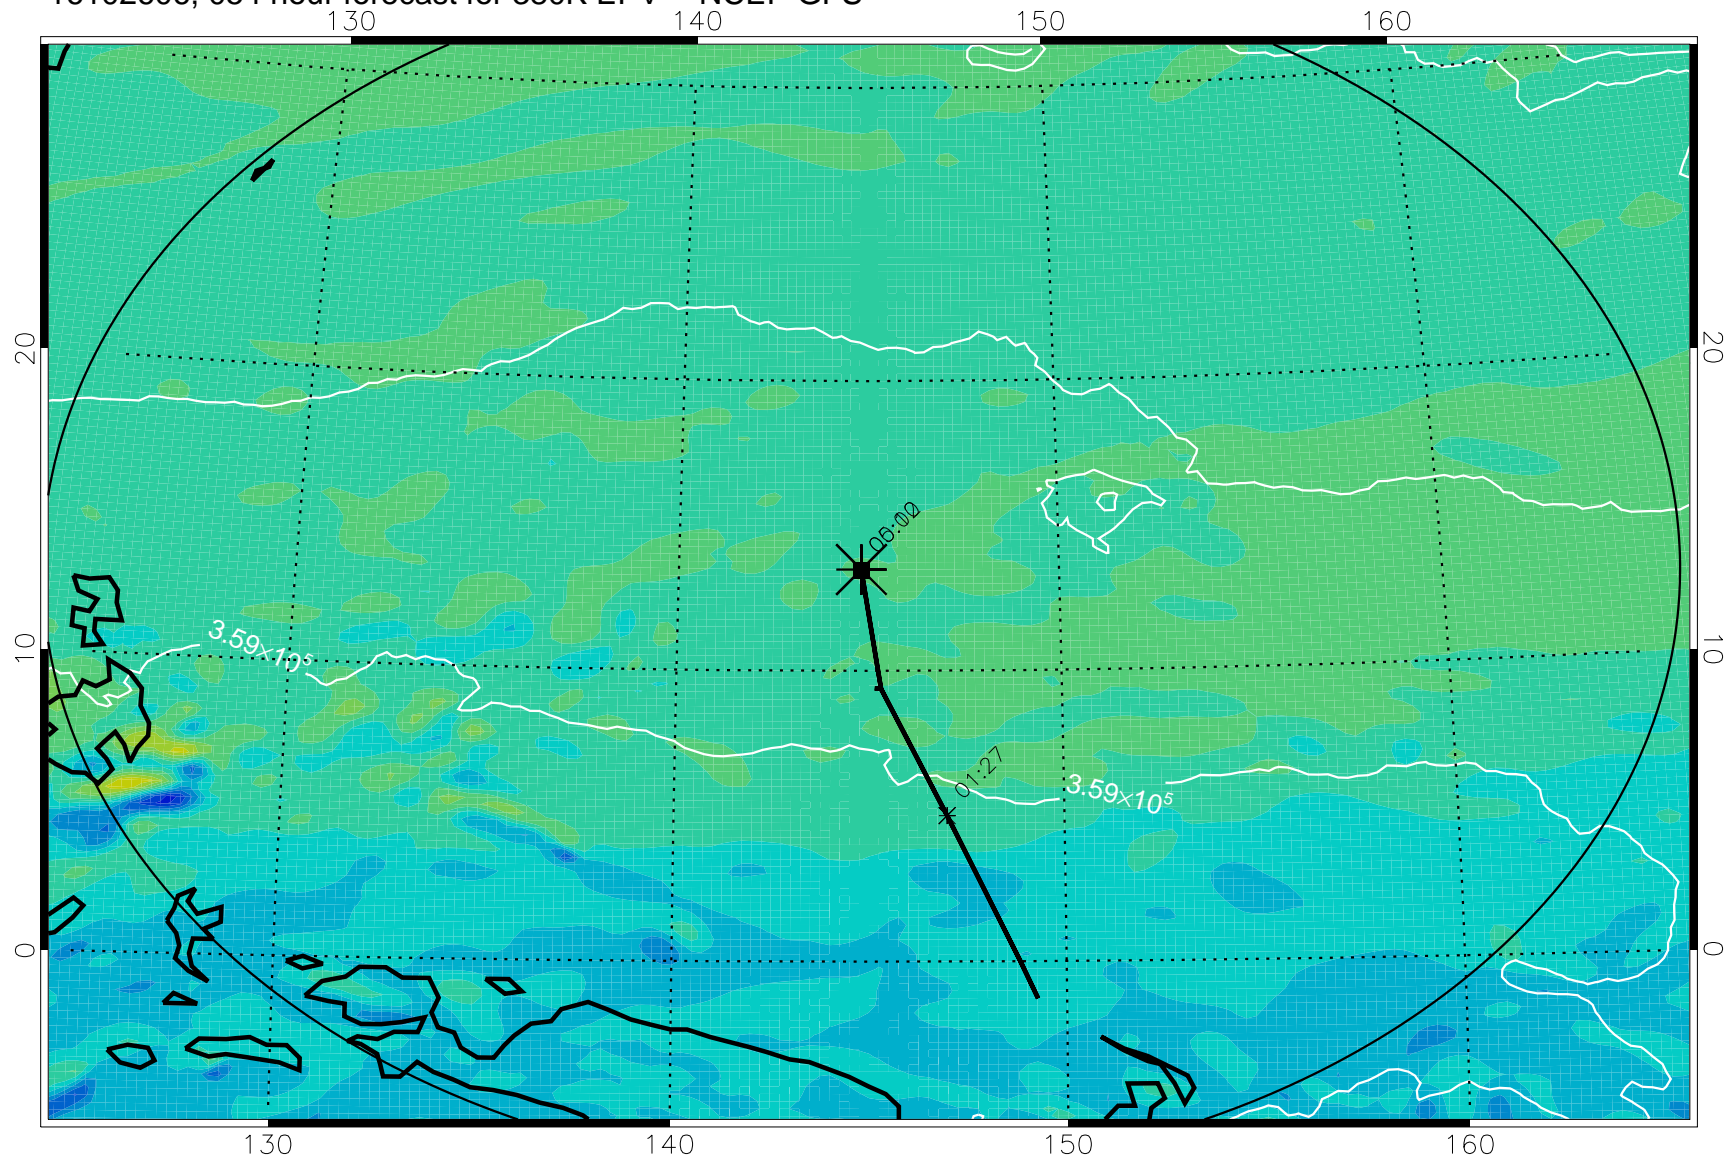

Range ring of 2304 km

16102518, 042 hour forecast for 380K EPV -- NCEP GFS

380K Montgomery Streamfunction, white

Range ring of 2304 km

16102600, 048 hour forecast for 380K EPV -- NCEP GFS

380K Montgomery Streamfunction, white

Range ring of 2304 km

16102606, 054 hour forecast for 380K EPV -- NCEP GFS

380K Montgomery Streamfunction, white

Range ring of 2304 km

16102612, 060 hour forecast for 380K EPV -- NCEP GFS

380K Montgomery Streamfunction, white

Range ring of 2304 km

16102618, 066 hour forecast for 380K EPV -- NCEP GFS

380K Montgomery Streamfunction, white

Range ring of 2304 km

16102700, 072 hour forecast for 380K EPV -- NCEP GFS

380K Montgomery Streamfunction, white

Range ring of 2304 km

16102706, 078 hour forecast for 380K EPV -- NCEP GFS

380K Montgomery Streamfunction, white

Range ring of 2304 km

16102712, 084 hour forecast for 380K EPV -- NCEP GFS

380K Montgomery Streamfunction, white