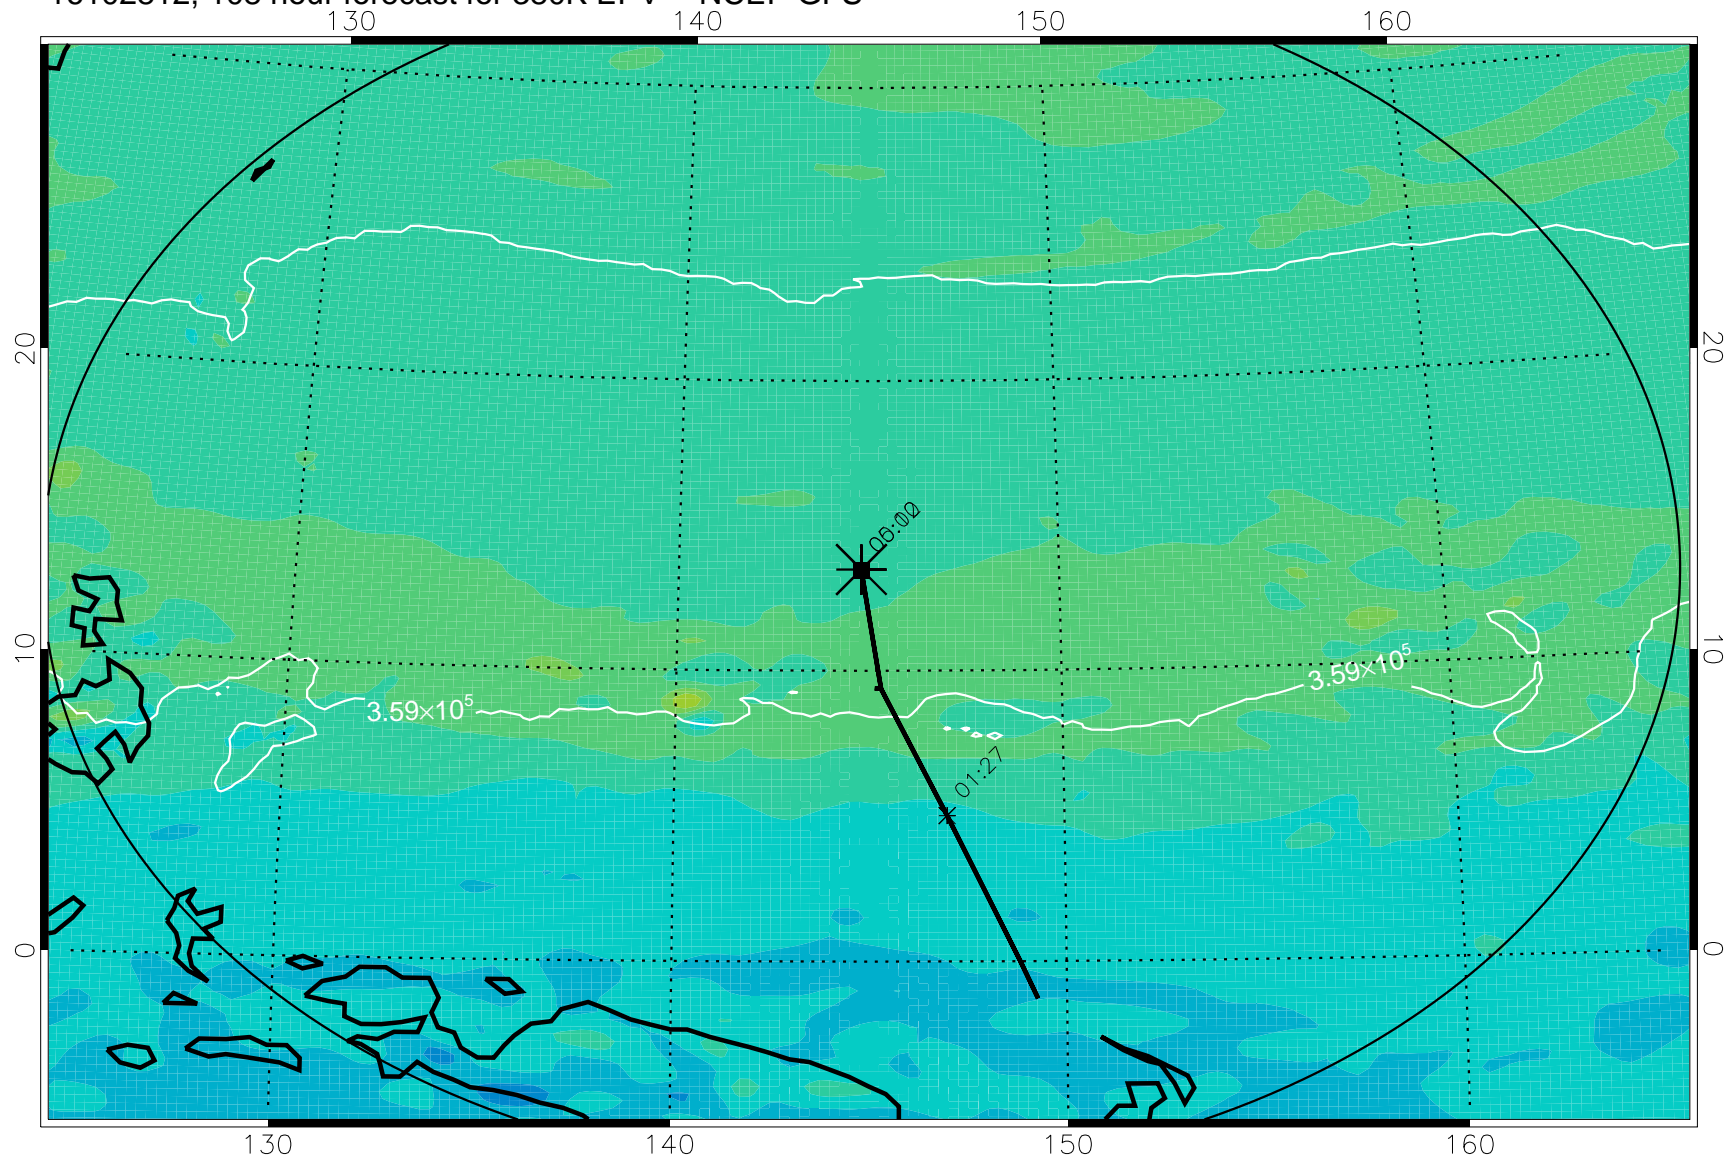

Range ring of 2304 km

16102706, 078 hour forecast for 380K EPV -- NCEP GFS

380K Montgomery Streamfunction, white

Range ring of 2304 km

16102712, 084 hour forecast for 380K EPV -- NCEP GFS

380K Montgomery Streamfunction, white

Range ring of 2304 km

16102718, 090 hour forecast for 380K EPV -- NCEP GFS

380K Montgomery Streamfunction, white

Range ring of 2304 km

16102800, 096 hour forecast for 380K EPV -- NCEP GFS

380K Montgomery Streamfunction, white

Range ring of 2304 km

16102806, 102 hour forecast for 380K EPV -- NCEP GFS

380K Montgomery Streamfunction, white

Range ring of 2304 km

16102812, 108 hour forecast for 380K EPV -- NCEP GFS

380K Montgomery Streamfunction, white

Range ring of 2304 km

16102818, 114 hour forecast for 380K EPV -- NCEP GFS

380K Montgomery Streamfunction, white

Range ring of 2304 km

16102900, 120 hour forecast for 380K EPV -- NCEP GFS

380K Montgomery Streamfunction, white