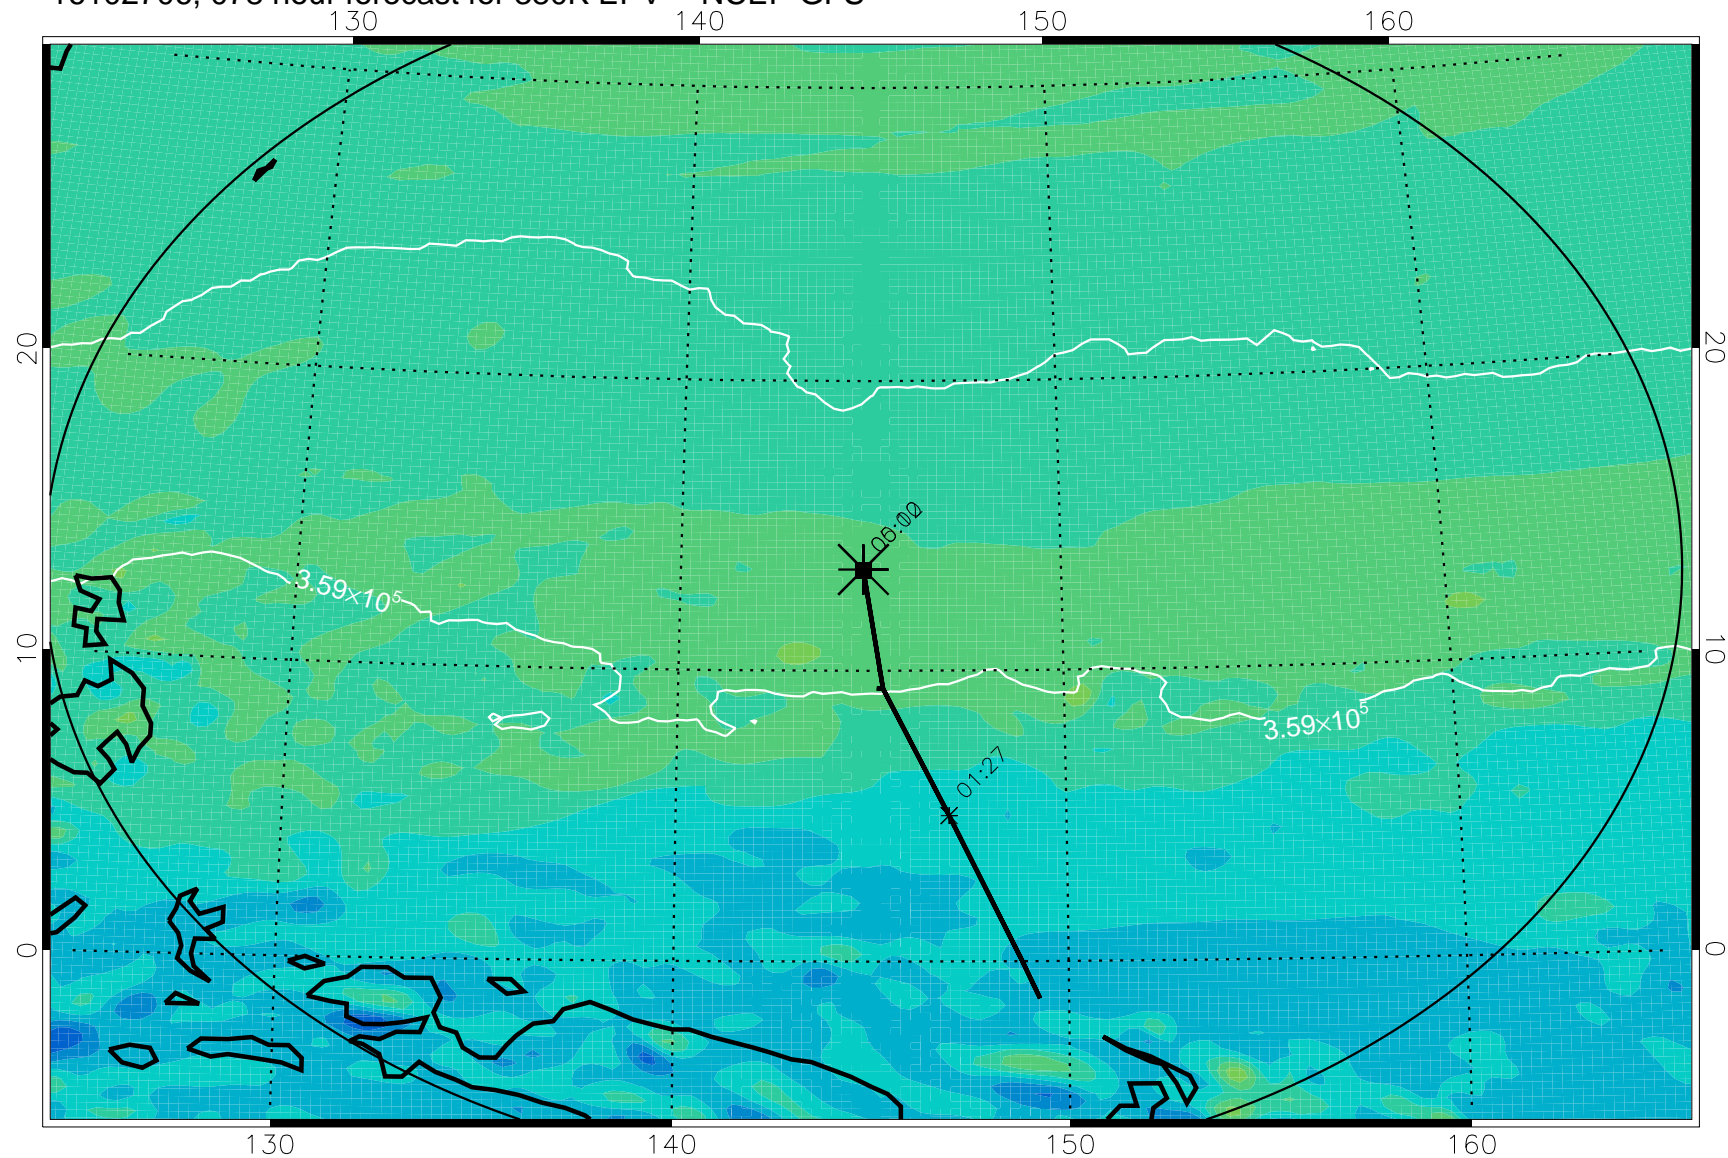

Range ring of 2304 km

16102618, 066 hour forecast for 380K EPV -- NCEP GFS

380K Montgomery Streamfunction, white

Range ring of 2304 km

16102700, 072 hour forecast for 380K EPV -- NCEP GFS

380K Montgomery Streamfunction, white

Range ring of 2304 km

16102706, 078 hour forecast for 380K EPV -- NCEP GFS

380K Montgomery Streamfunction, white

Range ring of 2304 km

16102712, 084 hour forecast for 380K EPV -- NCEP GFS

380K Montgomery Streamfunction, white

Range ring of 2304 km

16102718, 090 hour forecast for 380K EPV -- NCEP GFS

380K Montgomery Streamfunction, white

Range ring of 2304 km

16102800, 096 hour forecast for 380K EPV -- NCEP GFS

380K Montgomery Streamfunction, white

Range ring of 2304 km

16102806, 102 hour forecast for 380K EPV -- NCEP GFS

380K Montgomery Streamfunction, white

Range ring of 2304 km

16102812, 108 hour forecast for 380K EPV -- NCEP GFS

380K Montgomery Streamfunction, white