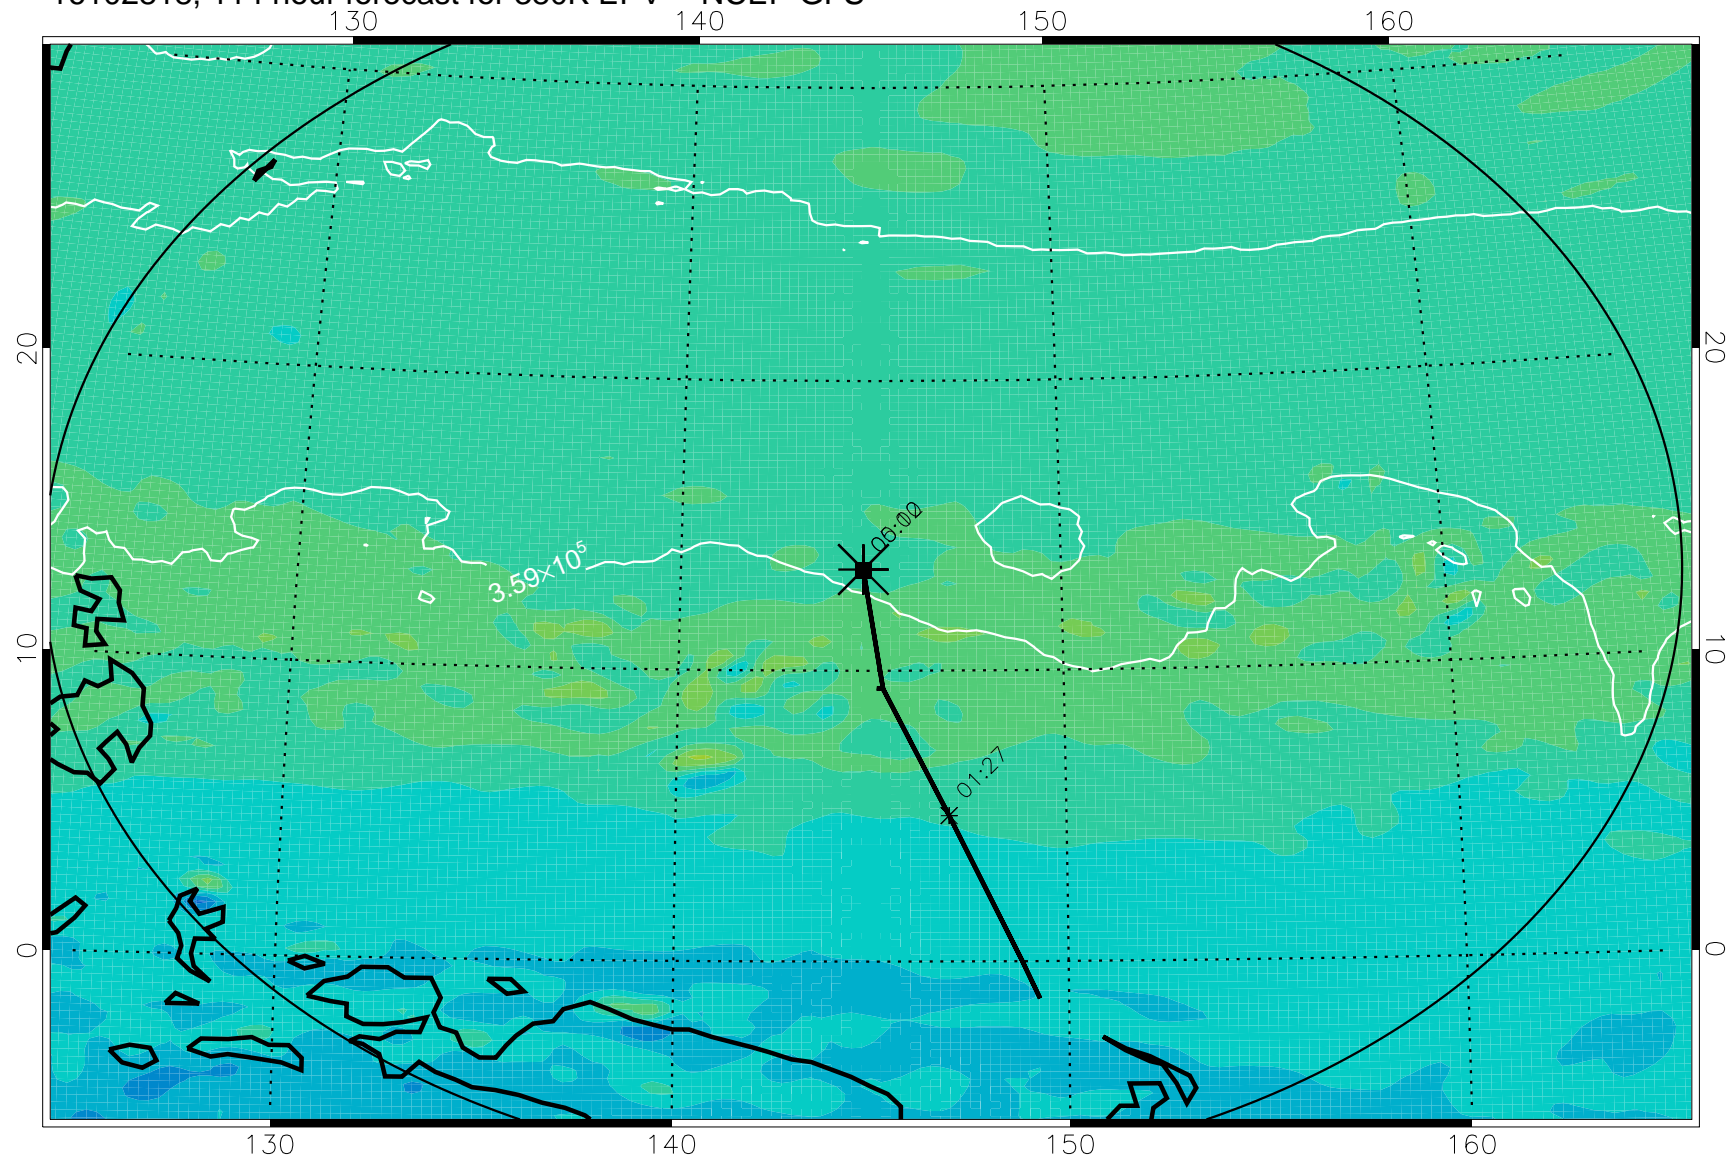

Range ring of 2304 km

16102706, 078 hour forecast for 380K EPV -- NCEP GFS

380K Montgomery Streamfunction, white

Range ring of 2304 km

16102712, 084 hour forecast for 380K EPV -- NCEP GFS

380K Montgomery Streamfunction, white

Range ring of 2304 km

16102718, 090 hour forecast for 380K EPV -- NCEP GFS

380K Montgomery Streamfunction, white

Range ring of 2304 km

16102800, 096 hour forecast for 380K EPV -- NCEP GFS

380K Montgomery Streamfunction, white

Range ring of 2304 km

16102806, 102 hour forecast for 380K EPV -- NCEP GFS

380K Montgomery Streamfunction, white

Range ring of 2304 km

16102812, 108 hour forecast for 380K EPV -- NCEP GFS

380K Montgomery Streamfunction, white

Range ring of 2304 km

16102818, 114 hour forecast for 380K EPV -- NCEP GFS

380K Montgomery Streamfunction, white

Range ring of 2304 km

16102900, 120 hour forecast for 380K EPV -- NCEP GFS

380K Montgomery Streamfunction, white