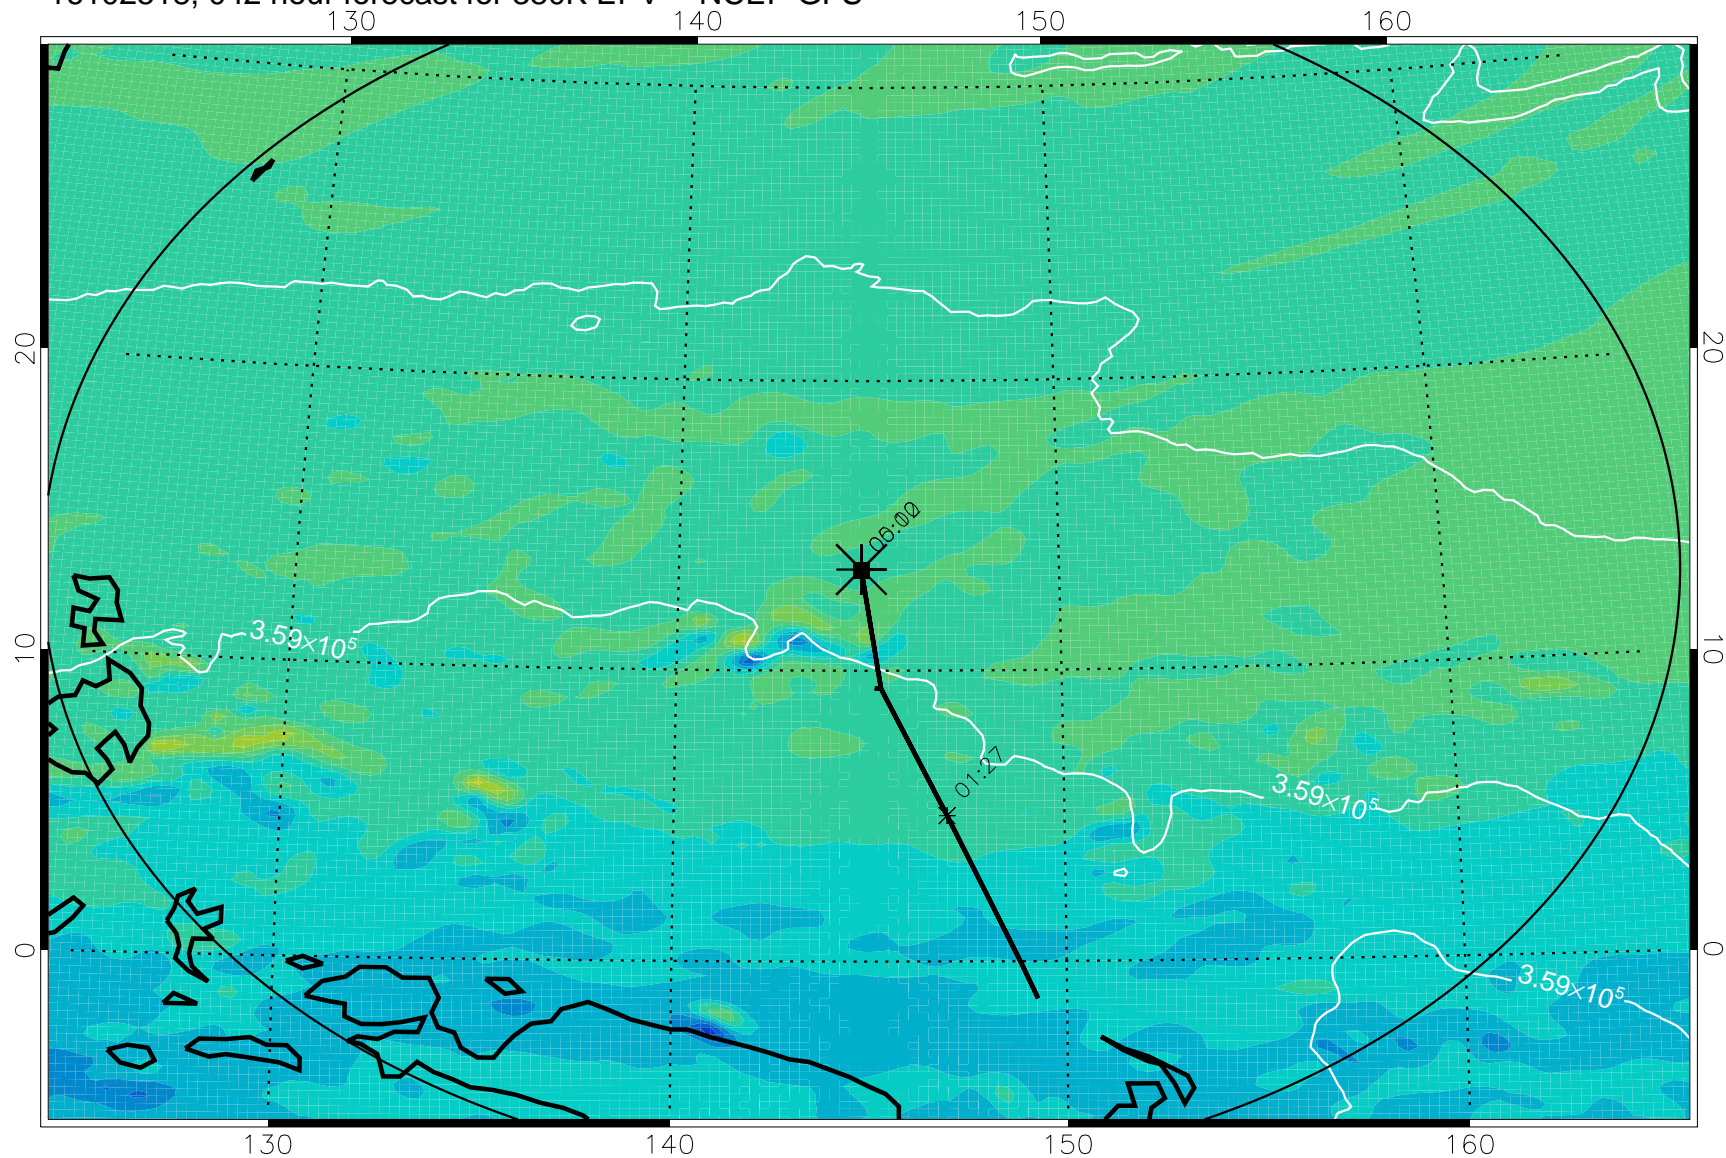

Range ring of 2304 km

16102506, 030 hour forecast for 380K EPV -- NCEP GFS

380K Montgomery Streamfunction, white

Range ring of 2304 km

16102512, 036 hour forecast for 380K EPV -- NCEP GFS

380K Montgomery Streamfunction, white

Range ring of 2304 km

16102518, 042 hour forecast for 380K EPV -- NCEP GFS

380K Montgomery Streamfunction, white

Range ring of 2304 km

16102600, 048 hour forecast for 380K EPV -- NCEP GFS

380K Montgomery Streamfunction, white

Range ring of 2304 km

16102606, 054 hour forecast for 380K EPV -- NCEP GFS

380K Montgomery Streamfunction, white

Range ring of 2304 km

16102612, 060 hour forecast for 380K EPV -- NCEP GFS

380K Montgomery Streamfunction, white

Range ring of 2304 km

16102618, 066 hour forecast for 380K EPV -- NCEP GFS

380K Montgomery Streamfunction, white

Range ring of 2304 km

16102700, 072 hour forecast for 380K EPV -- NCEP GFS

380K Montgomery Streamfunction, white