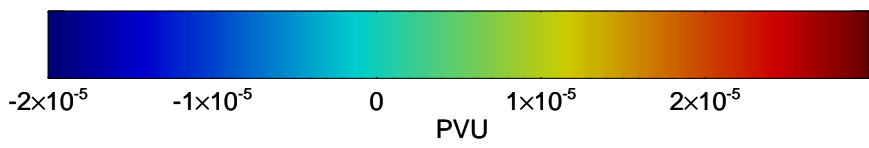

16102518, 042 hour forecast for 380K EPV -- NCEP GFS

380K Montgomery Streamfunction, white

Range ring of 2304 km