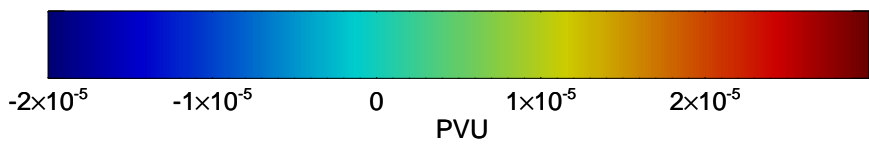

Range ring of 2304 km

16102806, 102 hour forecast for 380K EPV -- NCEP GFS

380K Montgomery Streamfunction, white

Range ring of 2304 km

16102812, 108 hour forecast for 380K EPV -- NCEP GFS

380K Montgomery Streamfunction, white