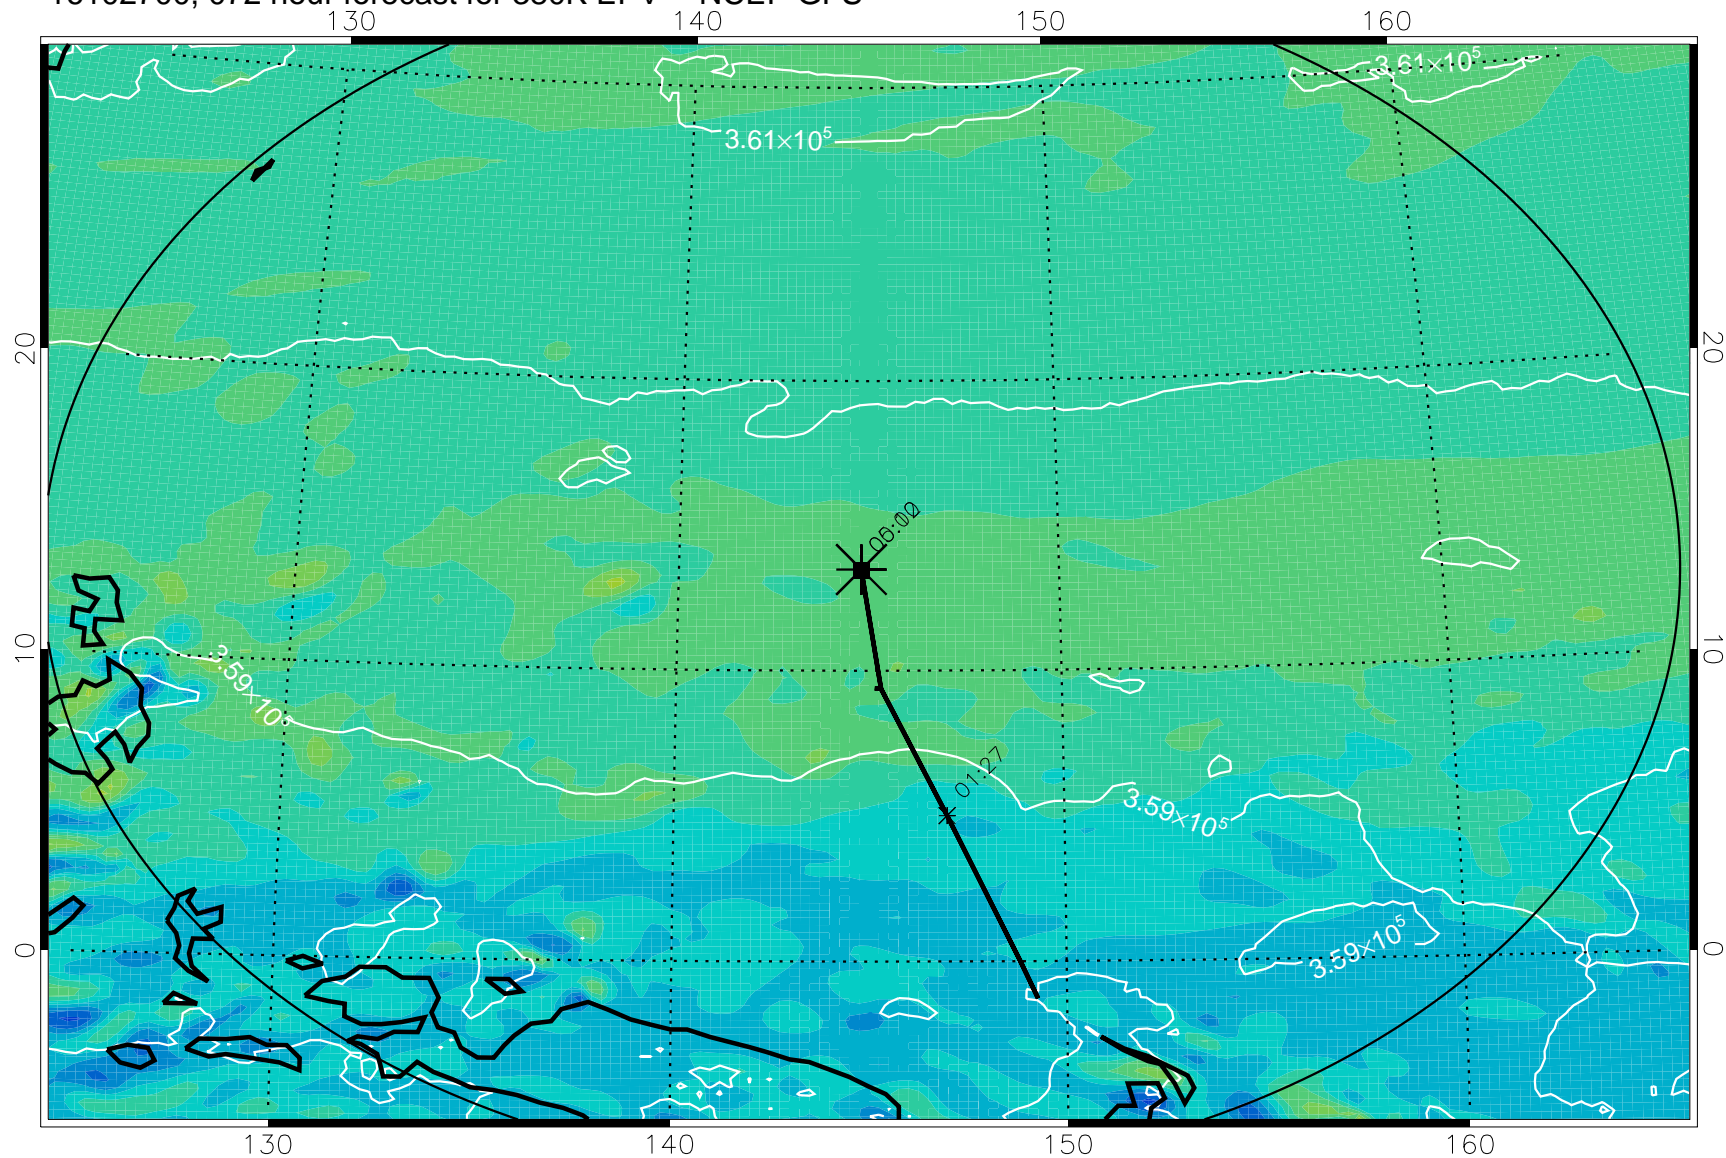

Range ring of 2304 km

16102618, 066 hour forecast for 380K EPV -- NCEP GFS

380K Montgomery Streamfunction, white

Range ring of 2304 km

16102700, 072 hour forecast for 380K EPV -- NCEP GFS

380K Montgomery Streamfunction, white

Range ring of 2304 km

16102706, 078 hour forecast for 380K EPV -- NCEP GFS

380K Montgomery Streamfunction, white

Range ring of 2304 km

16102712, 084 hour forecast for 380K EPV -- NCEP GFS

380K Montgomery Streamfunction, white

Range ring of 2304 km

16102718, 090 hour forecast for 380K EPV -- NCEP GFS

380K Montgomery Streamfunction, white

Range ring of 2304 km

16102800, 096 hour forecast for 380K EPV -- NCEP GFS

380K Montgomery Streamfunction, white

Range ring of 2304 km

16102806, 102 hour forecast for 380K EPV -- NCEP GFS

380K Montgomery Streamfunction, white

Range ring of 2304 km

16102812, 108 hour forecast for 380K EPV -- NCEP GFS

380K Montgomery Streamfunction, white