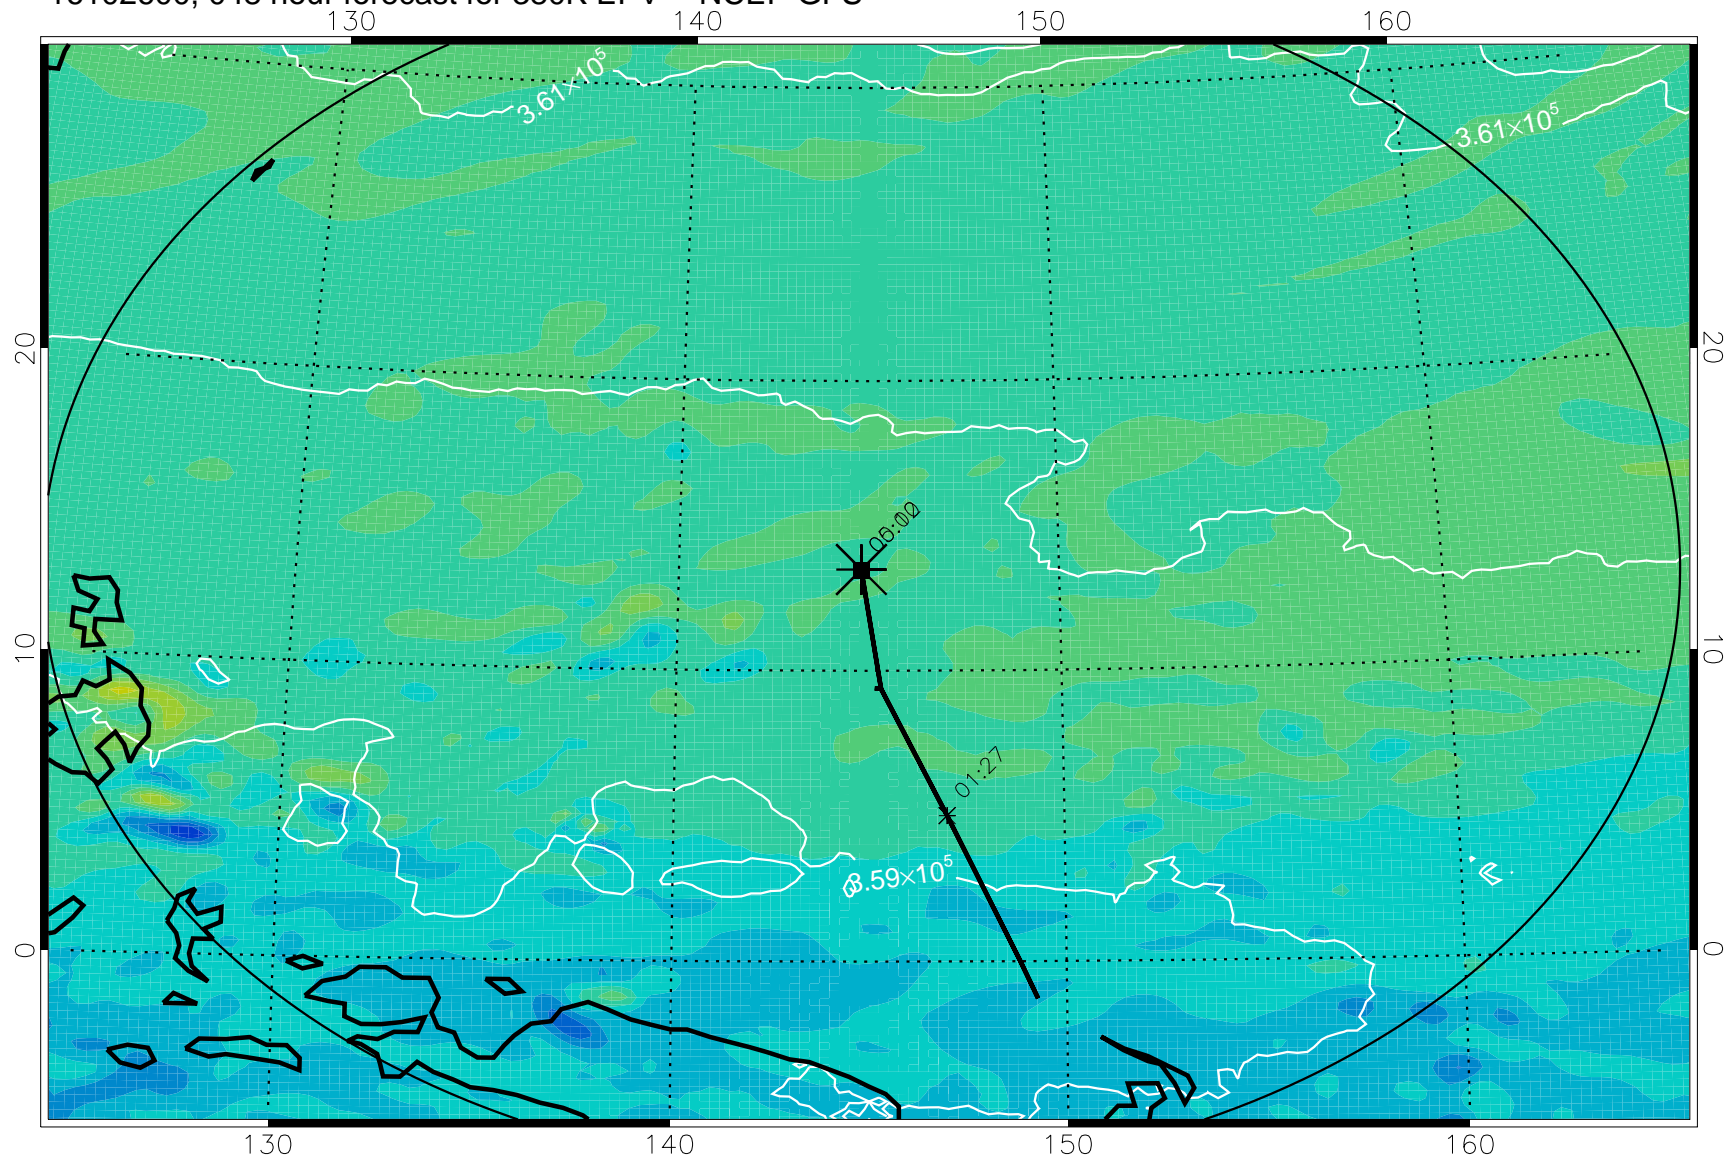

Range ring of 2304 km

16102518, 042 hour forecast for 380K EPV -- NCEP GFS

380K Montgomery Streamfunction, white

Range ring of 2304 km

16102600, 048 hour forecast for 380K EPV -- NCEP GFS

380K Montgomery Streamfunction, white

Range ring of 2304 km

16102606, 054 hour forecast for 380K EPV -- NCEP GFS

380K Montgomery Streamfunction, white

Range ring of 2304 km

16102612, 060 hour forecast for 380K EPV -- NCEP GFS

380K Montgomery Streamfunction, white

Range ring of 2304 km

16102618, 066 hour forecast for 380K EPV -- NCEP GFS

380K Montgomery Streamfunction, white

Range ring of 2304 km

16102700, 072 hour forecast for 380K EPV -- NCEP GFS

380K Montgomery Streamfunction, white

Range ring of 2304 km

16102706, 078 hour forecast for 380K EPV -- NCEP GFS

380K Montgomery Streamfunction, white

Range ring of 2304 km

16102712, 084 hour forecast for 380K EPV -- NCEP GFS

380K Montgomery Streamfunction, white