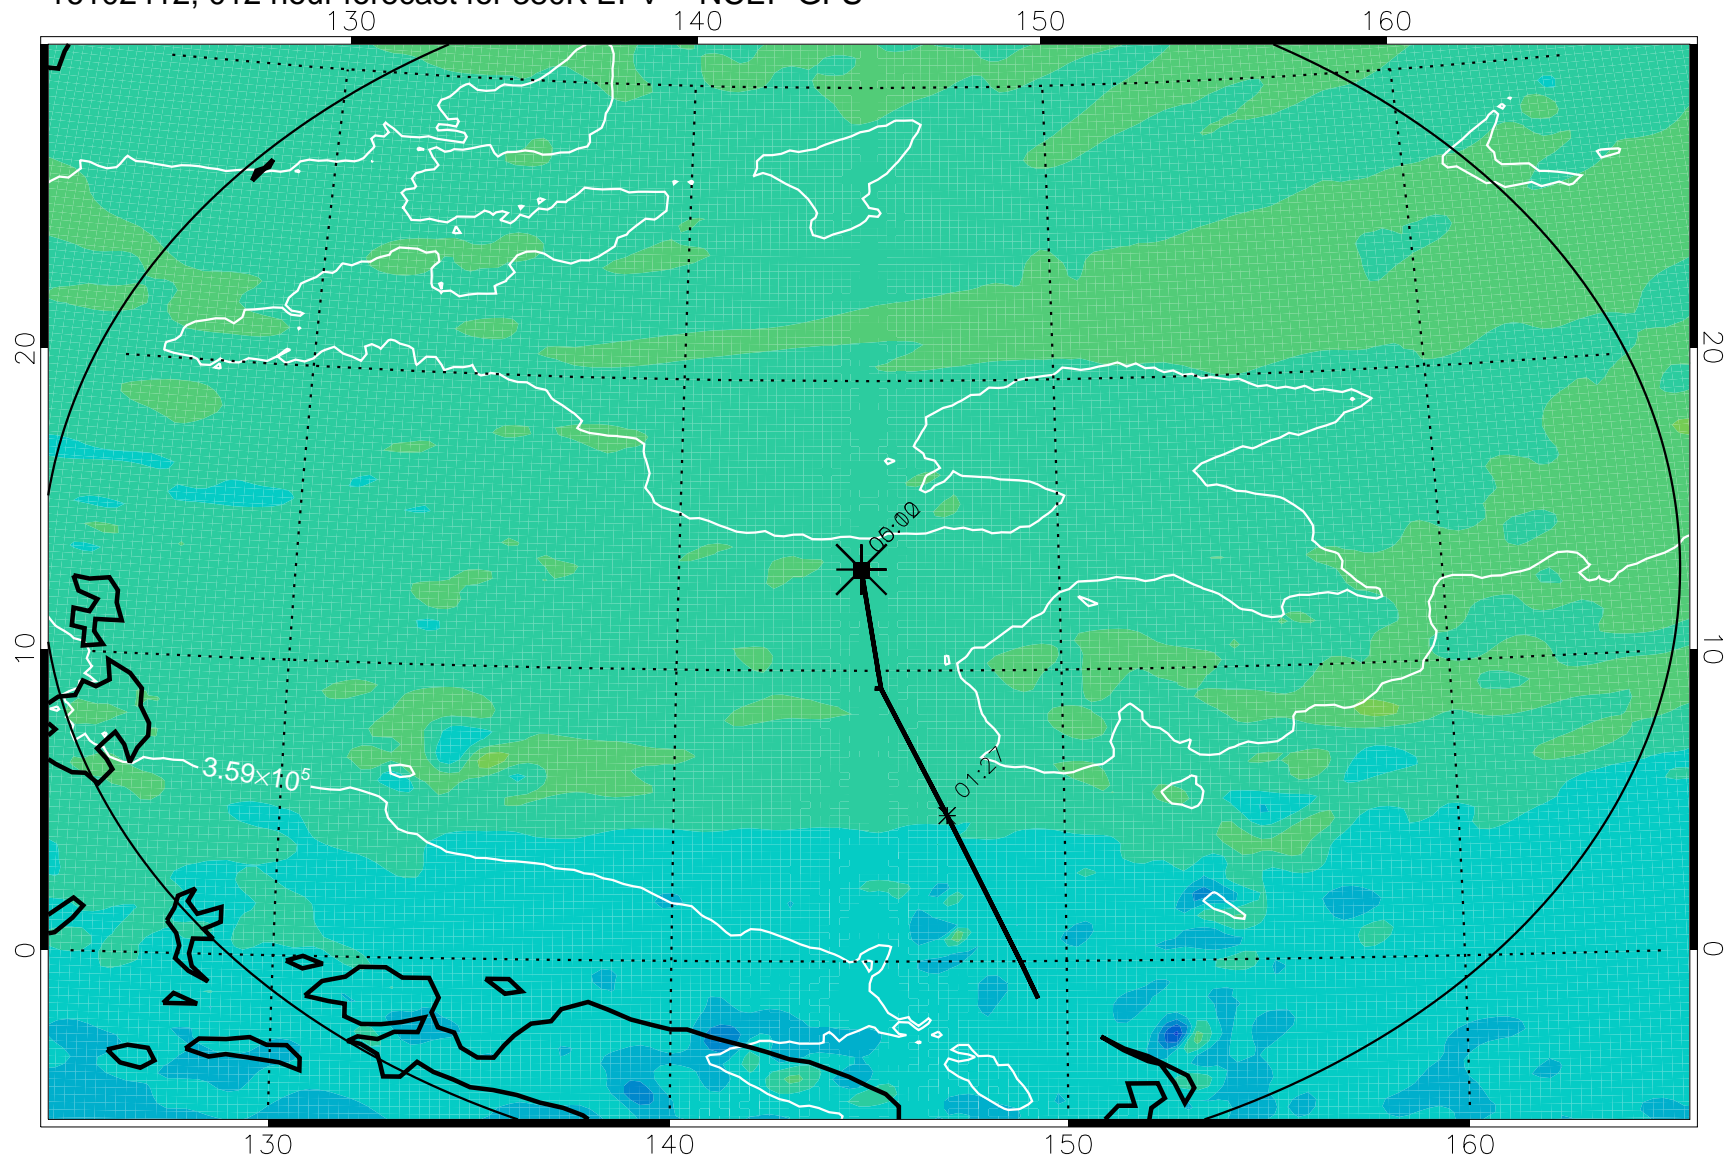

16102406, 006 hour forecast for 380K EPV -- NCEP GFS

380K Montgomery Streamfunction, white

PVU

Range ring of 2304 km

16102412, 012 hour forecast for 380K EPV -- NCEP GFS

380K Montgomery Streamfunction, white

Range ring of 2304 km

16102418, 018 hour forecast for 380K EPV -- NCEP GFS

380K Montgomery Streamfunction, white

Range ring of 2304 km

16102500, 024 hour forecast for 380K EPV -- NCEP GFS

380K Montgomery Streamfunction, white

Range ring of 2304 km

16102506, 030 hour forecast for 380K EPV -- NCEP GFS

380K Montgomery Streamfunction, white

Range ring of 2304 km

16102512, 036 hour forecast for 380K EPV -- NCEP GFS

380K Montgomery Streamfunction, white

Range ring of 2304 km

16102518, 042 hour forecast for 380K EPV -- NCEP GFS

380K Montgomery Streamfunction, white

Range ring of 2304 km

16102600, 048 hour forecast for 380K EPV -- NCEP GFS

380K Montgomery Streamfunction, white