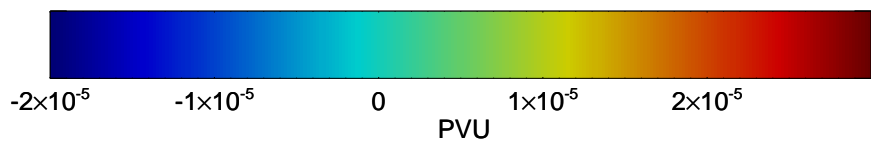

Range ring of 2304 km

16102418, 018 hour forecast for 380K EPV -- NCEP GFS

380K Montgomery Streamfunction, white

Range ring of 2304 km

16102500, 024 hour forecast for 380K EPV -- NCEP GFS

380K Montgomery Streamfunction, white