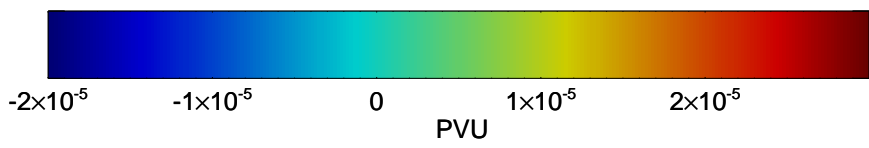

16102506, 030 hour forecast for 380K EPV -- NCEP GFS

380K Montgomery Streamfunction, white

Range ring of 2304 km