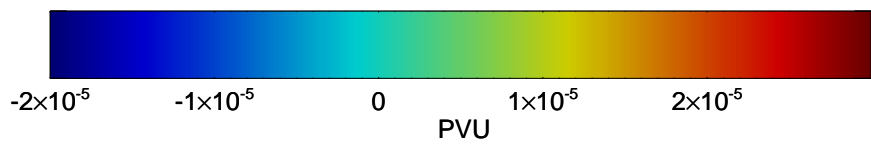

Range ring of 2304 km

16102606, 054 hour forecast for 380K EPV -- NCEP GFS

380K Montgomery Streamfunction, white

Range ring of 2304 km

16102612, 060 hour forecast for 380K EPV -- NCEP GFS

380K Montgomery Streamfunction, white