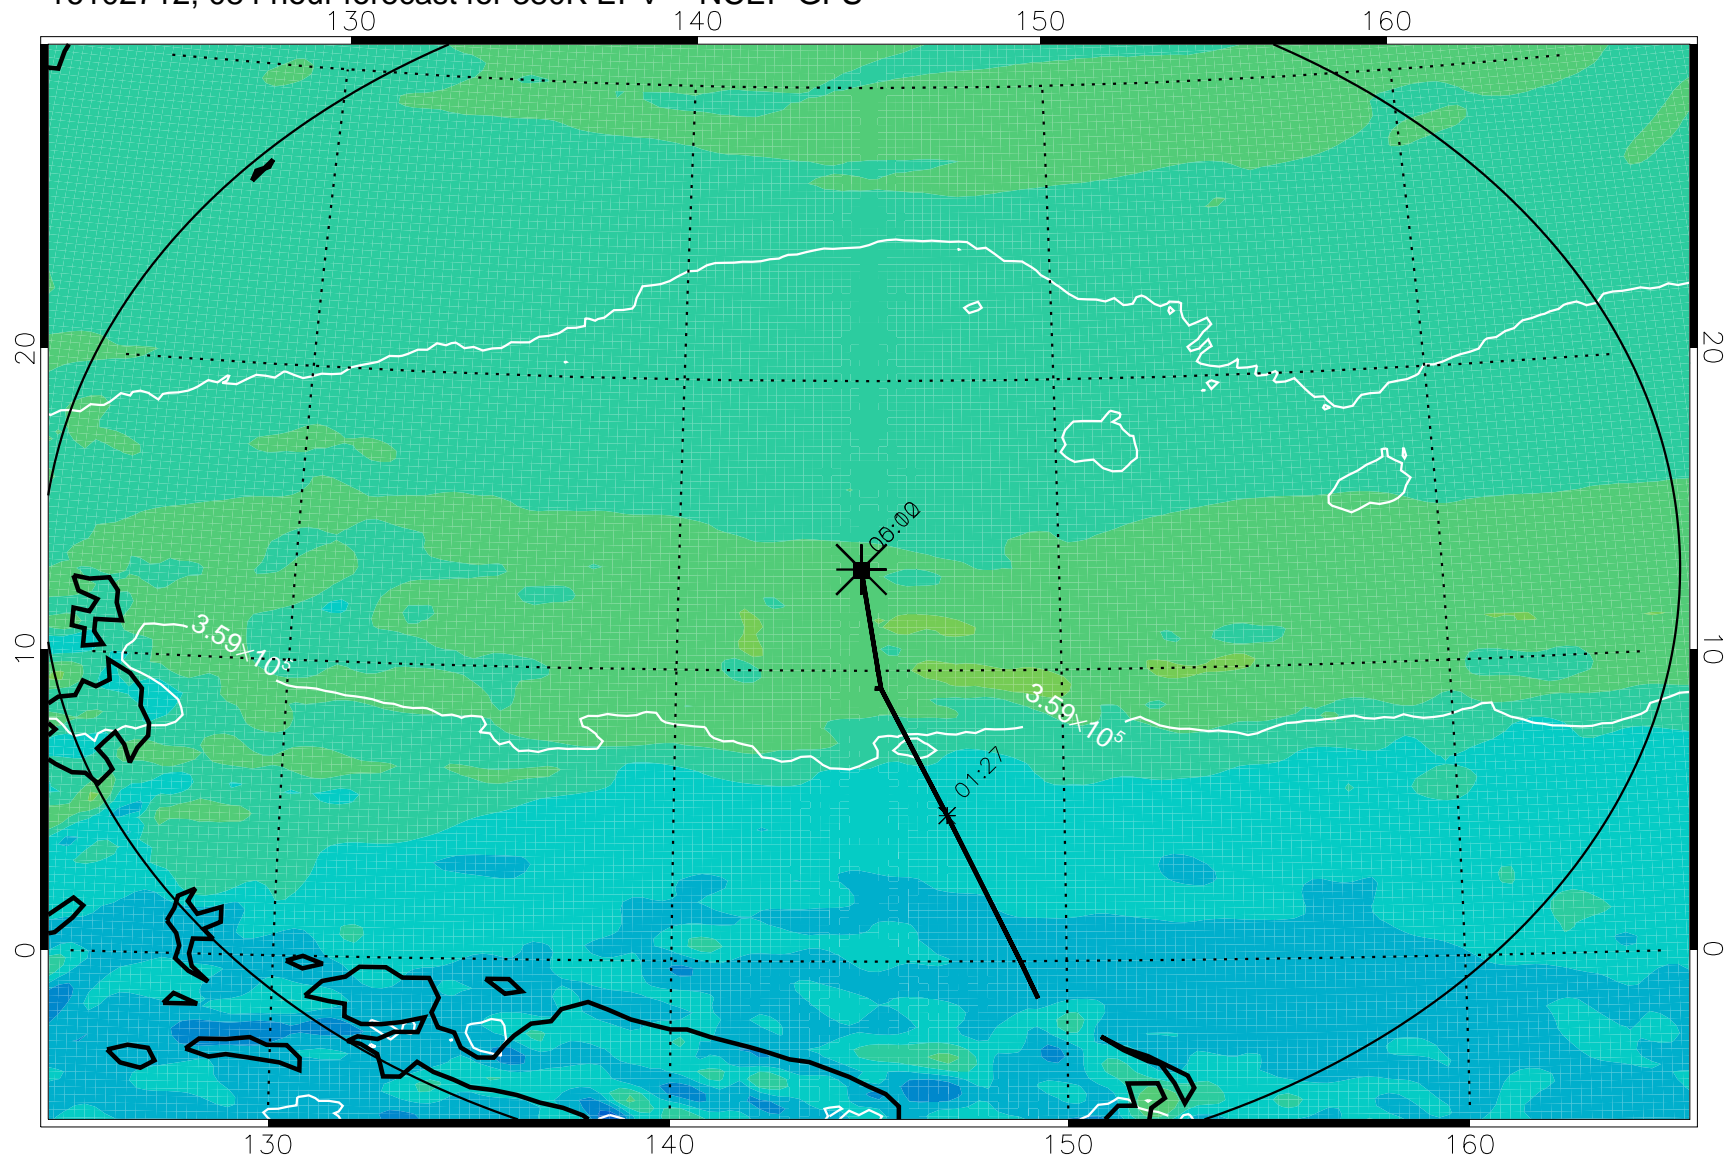

Range ring of 2304 km

16102618, 066 hour forecast for 380K EPV -- NCEP GFS

380K Montgomery Streamfunction, white

Range ring of 2304 km

16102700, 072 hour forecast for 380K EPV -- NCEP GFS

380K Montgomery Streamfunction, white

Range ring of 2304 km

16102706, 078 hour forecast for 380K EPV -- NCEP GFS

380K Montgomery Streamfunction, white

Range ring of 2304 km

16102712, 084 hour forecast for 380K EPV -- NCEP GFS

380K Montgomery Streamfunction, white

Range ring of 2304 km

16102718, 090 hour forecast for 380K EPV -- NCEP GFS

380K Montgomery Streamfunction, white

Range ring of 2304 km

16102800, 096 hour forecast for 380K EPV -- NCEP GFS

380K Montgomery Streamfunction, white

Range ring of 2304 km

16102806, 102 hour forecast for 380K EPV -- NCEP GFS

380K Montgomery Streamfunction, white

Range ring of 2304 km

16102812, 108 hour forecast for 380K EPV -- NCEP GFS

380K Montgomery Streamfunction, white