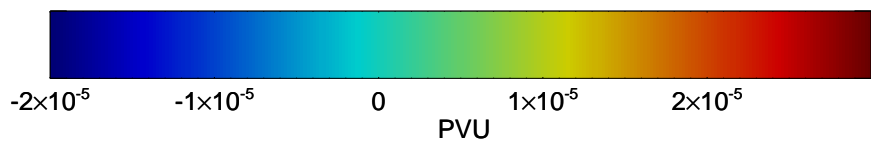

Range ring of 2304 km

16102818, 114 hour forecast for 380K EPV -- NCEP GFS

380K Montgomery Streamfunction, white

Range ring of 2304 km

16102900, 120 hour forecast for 380K EPV -- NCEP GFS

380K Montgomery Streamfunction, white