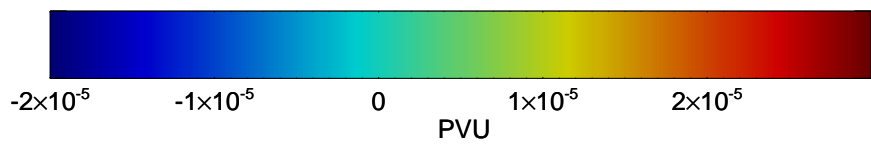

Range ring of 2304 km

16102618, 066 hour forecast for 380K EPV -- NCEP GFS

380K Montgomery Streamfunction, white

Range ring of 2304 km

16102700, 072 hour forecast for 380K EPV -- NCEP GFS

380K Montgomery Streamfunction, white