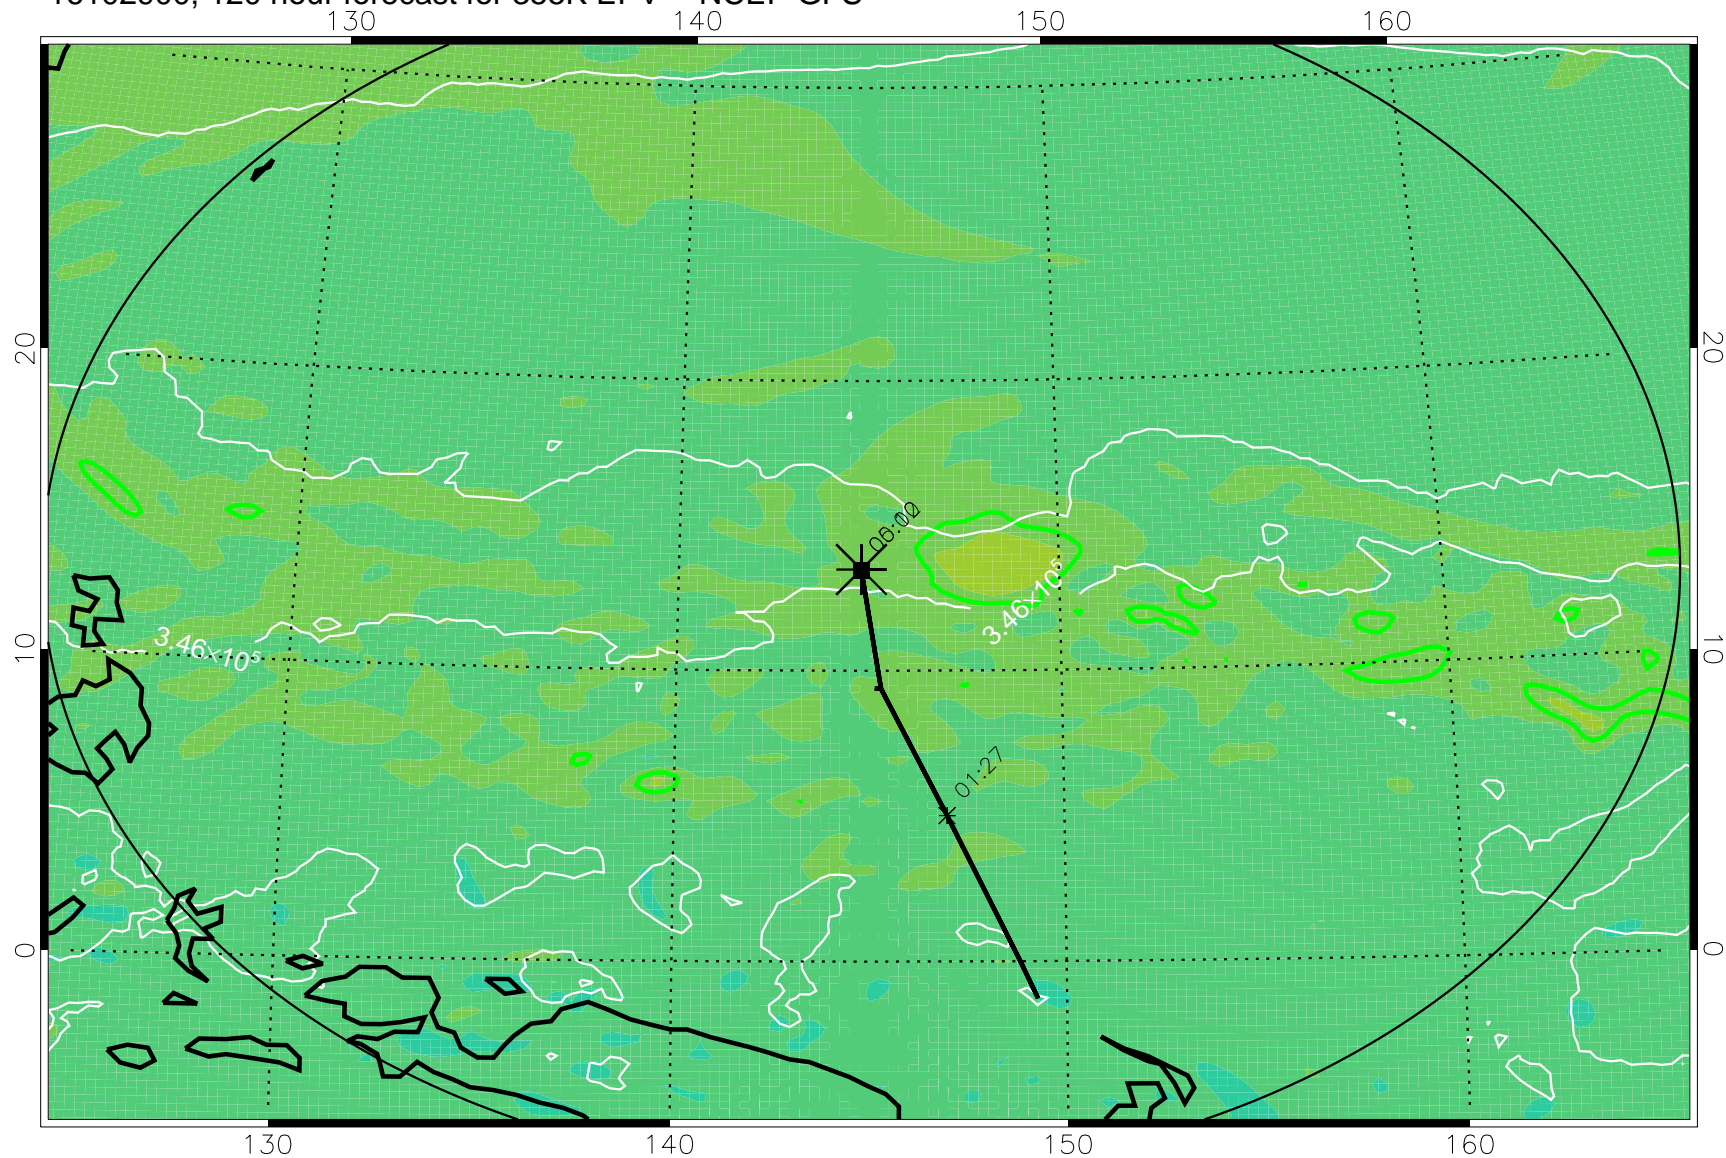

16102706, 078 hour forecast for 355K EPV -- NCEP GFS

355K Montgomery Streamfunction, white
EPV Tropopause (2 PVU) Position
Range ring of 2304 km

16102712, 084 hour forecast for 355K EPV -- NCEP GFS

355K Montgomery Streamfunction, white
EPV Tropopause (2 PVU) Position
Range ring of 2304 km

16102718, 090 hour forecast for 355K EPV -- NCEP GFS

355K Montgomery Streamfunction, white
EPV Tropopause (2 PVU) Position
Range ring of 2304 km

16102800, 096 hour forecast for 355K EPV -- NCEP GFS

355K Montgomery Streamfunction, white
EPV Tropopause (2 PVU) Position
Range ring of 2304 km

16102806, 102 hour forecast for 355K EPV -- NCEP GFS

355K Montgomery Streamfunction, white
EPV Tropopause (2 PVU) Position
Range ring of 2304 km

16102812, 108 hour forecast for 355K EPV -- NCEP GFS

355K Montgomery Streamfunction, white
EPV Tropopause (2 PVU) Position
Range ring of 2304 km

16102818, 114 hour forecast for 355K EPV -- NCEP GFS

355K Montgomery Streamfunction, white
EPV Tropopause (2 PVU) Position
Range ring of 2304 km

16102900, 120 hour forecast for 355K EPV -- NCEP GFS

355K Montgomery Streamfunction, white
EPV Tropopause (2 PVU) Position
Range ring of 2304 km