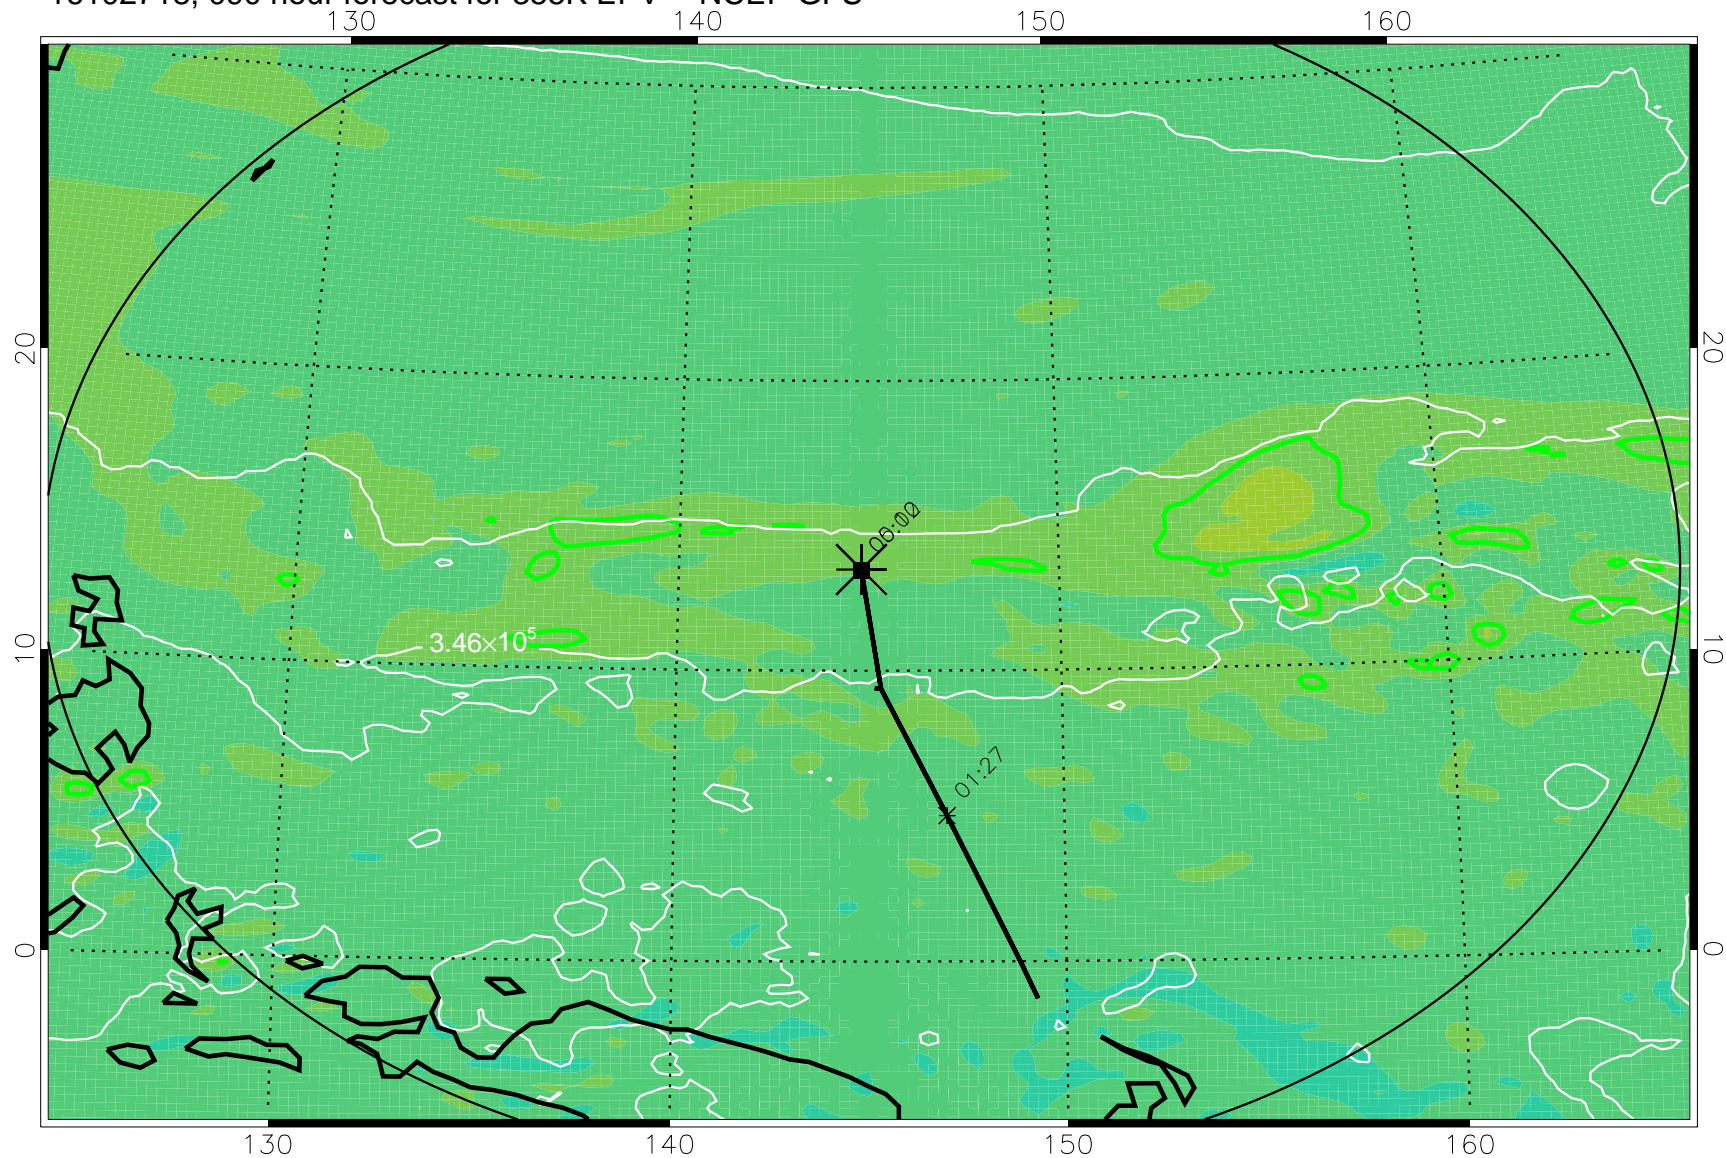

16102618, 066 hour forecast for 355K EPV -- NCEP GFS

355K Montgomery Streamfunction, white
EPV Tropopause (2 PVU) Position
Range ring of 2304 km

16102700, 072 hour forecast for 355K EPV -- NCEP GFS

355K Montgomery Streamfunction, white
EPV Tropopause (2 PVU) Position
Range ring of 2304 km

16102706, 078 hour forecast for 355K EPV -- NCEP GFS

355K Montgomery Streamfunction, white
EPV Tropopause (2 PVU) Position
Range ring of 2304 km

16102712, 084 hour forecast for 355K EPV -- NCEP GFS

355K Montgomery Streamfunction, white
EPV Tropopause (2 PVU) Position
Range ring of 2304 km

16102718, 090 hour forecast for 355K EPV -- NCEP GFS

355K Montgomery Streamfunction, white
EPV Tropopause (2 PVU) Position
Range ring of 2304 km

16102800, 096 hour forecast for 355K EPV -- NCEP GFS

355K Montgomery Streamfunction, white
EPV Tropopause (2 PVU) Position
Range ring of 2304 km

16102806, 102 hour forecast for 355K EPV -- NCEP GFS

355K Montgomery Streamfunction, white
EPV Tropopause (2 PVU) Position
Range ring of 2304 km

16102812, 108 hour forecast for 355K EPV -- NCEP GFS

355K Montgomery Streamfunction, white
EPV Tropopause (2 PVU) Position
Range ring of 2304 km