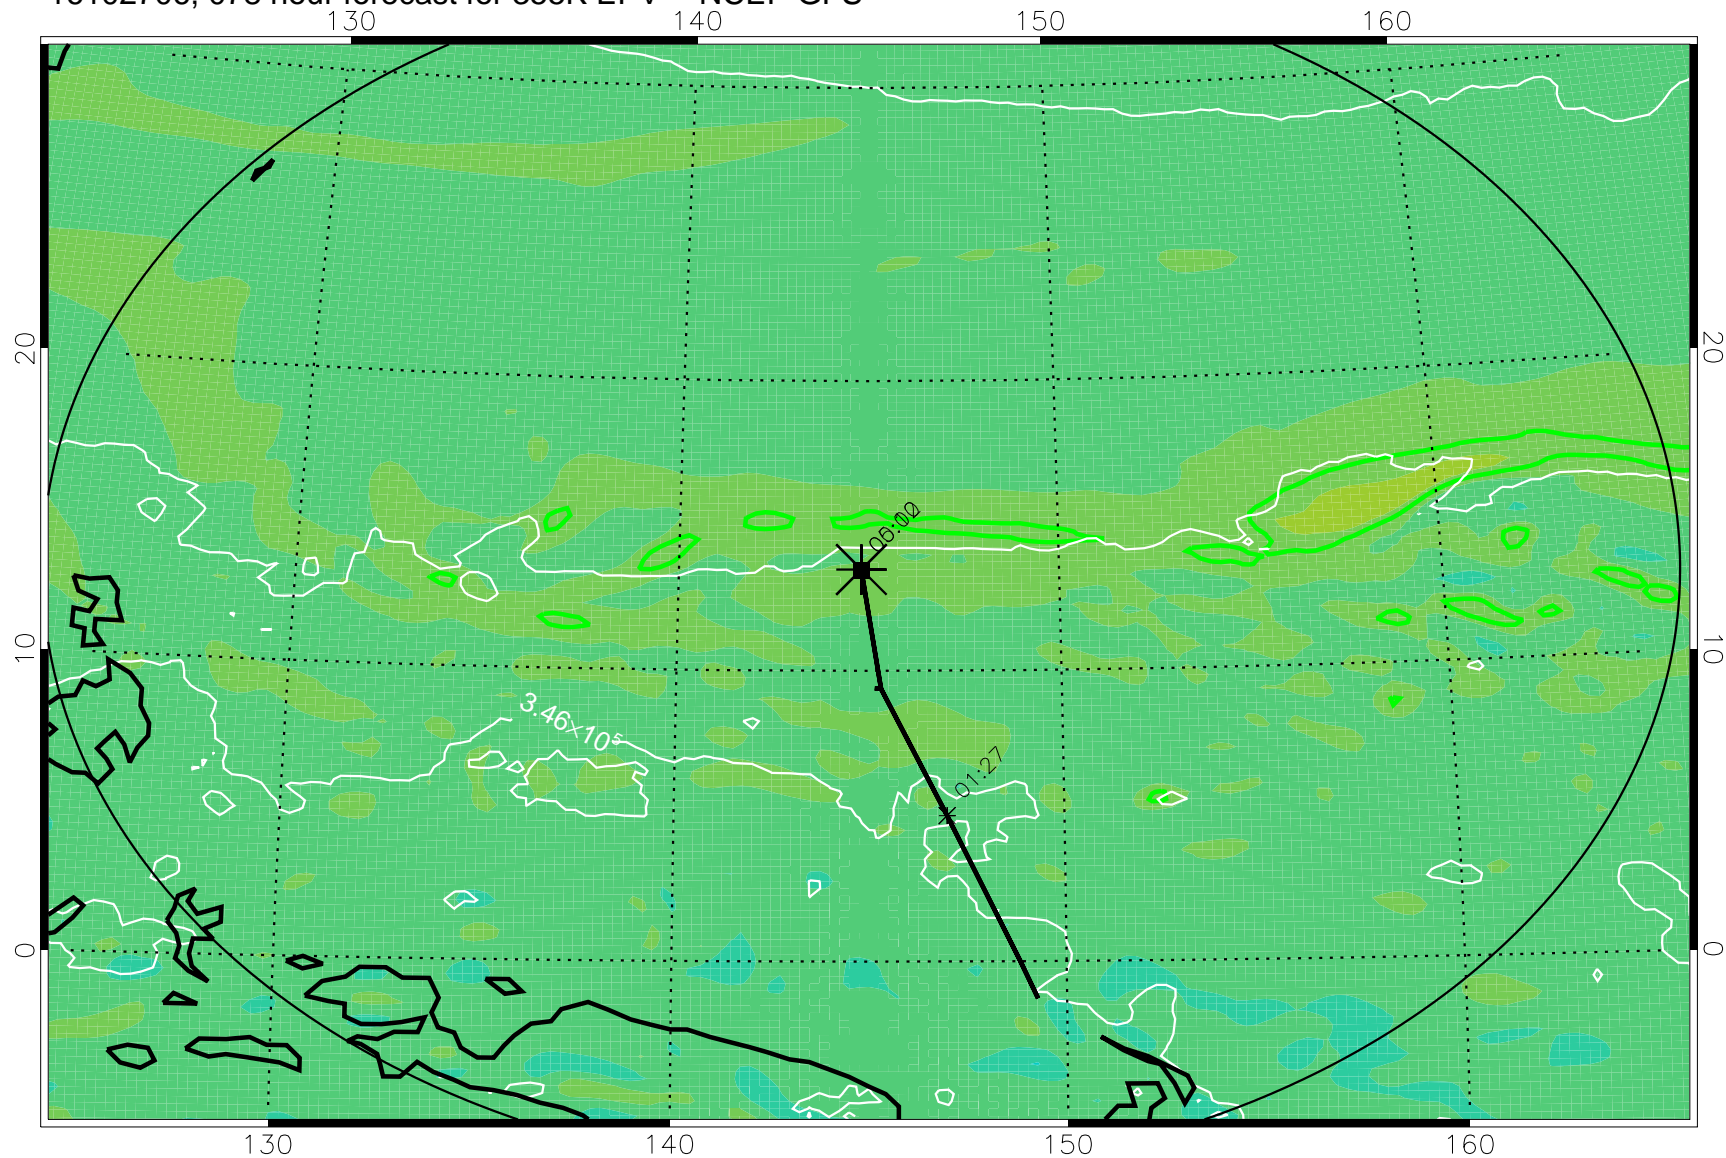

16102618, 066 hour forecast for 355K EPV -- NCEP GFS

355K Montgomery Streamfunction, white
EPV Tropopause (2 PVU) Position
Range ring of 2304 km

16102700, 072 hour forecast for 355K EPV -- NCEP GFS

355K Montgomery Streamfunction, white
EPV Tropopause (2 PVU) Position
Range ring of 2304 km

16102706, 078 hour forecast for 355K EPV -- NCEP GFS

355K Montgomery Streamfunction, white
EPV Tropopause (2 PVU) Position
Range ring of 2304 km

16102712, 084 hour forecast for 355K EPV -- NCEP GFS

355K Montgomery Streamfunction, white
EPV Tropopause (2 PVU) Position
Range ring of 2304 km

16102718, 090 hour forecast for 355K EPV -- NCEP GFS

355K Montgomery Streamfunction, white
EPV Tropopause (2 PVU) Position
Range ring of 2304 km

16102800, 096 hour forecast for 355K EPV -- NCEP GFS

355K Montgomery Streamfunction, white
EPV Tropopause (2 PVU) Position
Range ring of 2304 km

16102806, 102 hour forecast for 355K EPV -- NCEP GFS

355K Montgomery Streamfunction, white
EPV Tropopause (2 PVU) Position
Range ring of 2304 km

16102812, 108 hour forecast for 355K EPV -- NCEP GFS

355K Montgomery Streamfunction, white
EPV Tropopause (2 PVU) Position
Range ring of 2304 km