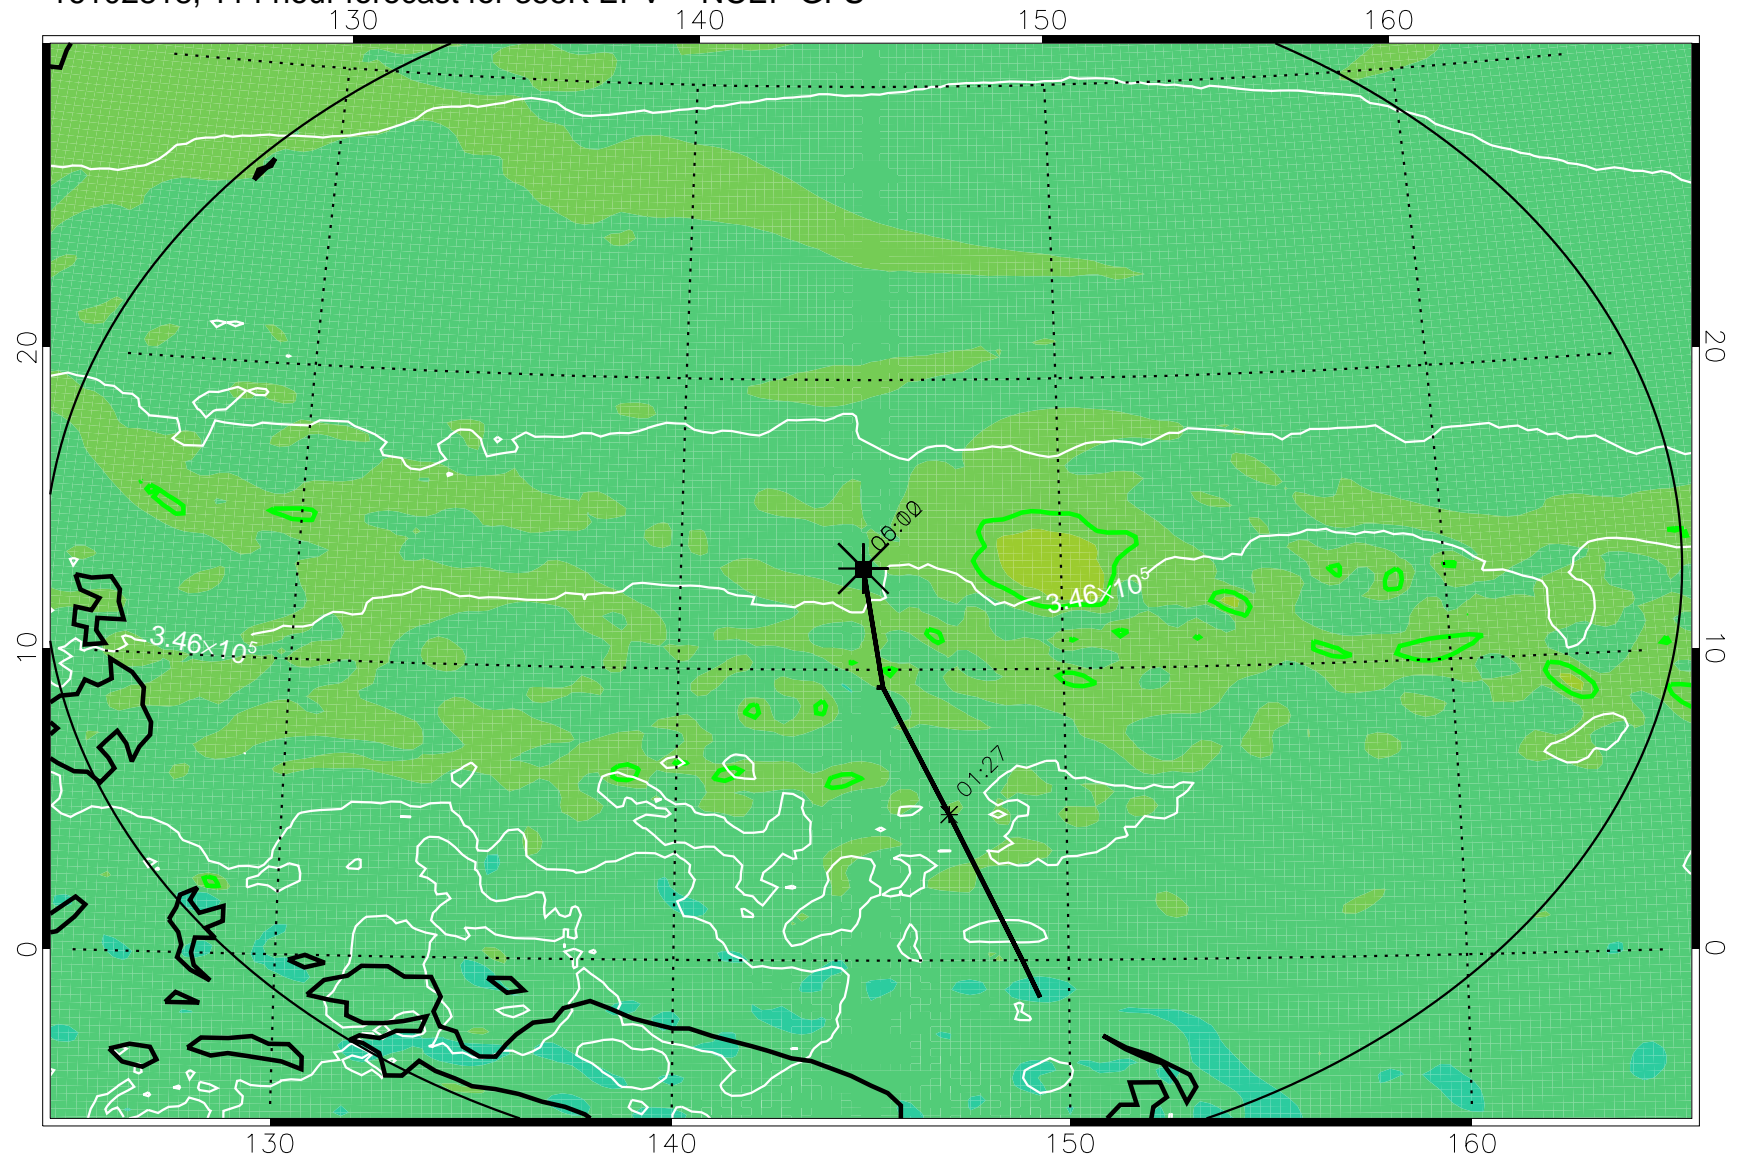

16102706, 078 hour forecast for 355K EPV -- NCEP GFS

355K Montgomery Streamfunction, white
EPV Tropopause (2 PVU) Position
Range ring of 2304 km

16102712, 084 hour forecast for 355K EPV -- NCEP GFS

355K Montgomery Streamfunction, white
EPV Tropopause (2 PVU) Position
Range ring of 2304 km

16102718, 090 hour forecast for 355K EPV -- NCEP GFS

355K Montgomery Streamfunction, white
EPV Tropopause (2 PVU) Position
Range ring of 2304 km

16102800, 096 hour forecast for 355K EPV -- NCEP GFS

355K Montgomery Streamfunction, white
EPV Tropopause (2 PVU) Position
Range ring of 2304 km

16102806, 102 hour forecast for 355K EPV -- NCEP GFS

355K Montgomery Streamfunction, white
EPV Tropopause (2 PVU) Position
Range ring of 2304 km

16102812, 108 hour forecast for 355K EPV -- NCEP GFS

355K Montgomery Streamfunction, white
EPV Tropopause (2 PVU) Position
Range ring of 2304 km

16102818, 114 hour forecast for 355K EPV -- NCEP GFS

355K Montgomery Streamfunction, white
EPV Tropopause (2 PVU) Position
Range ring of 2304 km

16102900, 120 hour forecast for 355K EPV -- NCEP GFS

355K Montgomery Streamfunction, white
EPV Tropopause (2 PVU) Position
Range ring of 2304 km