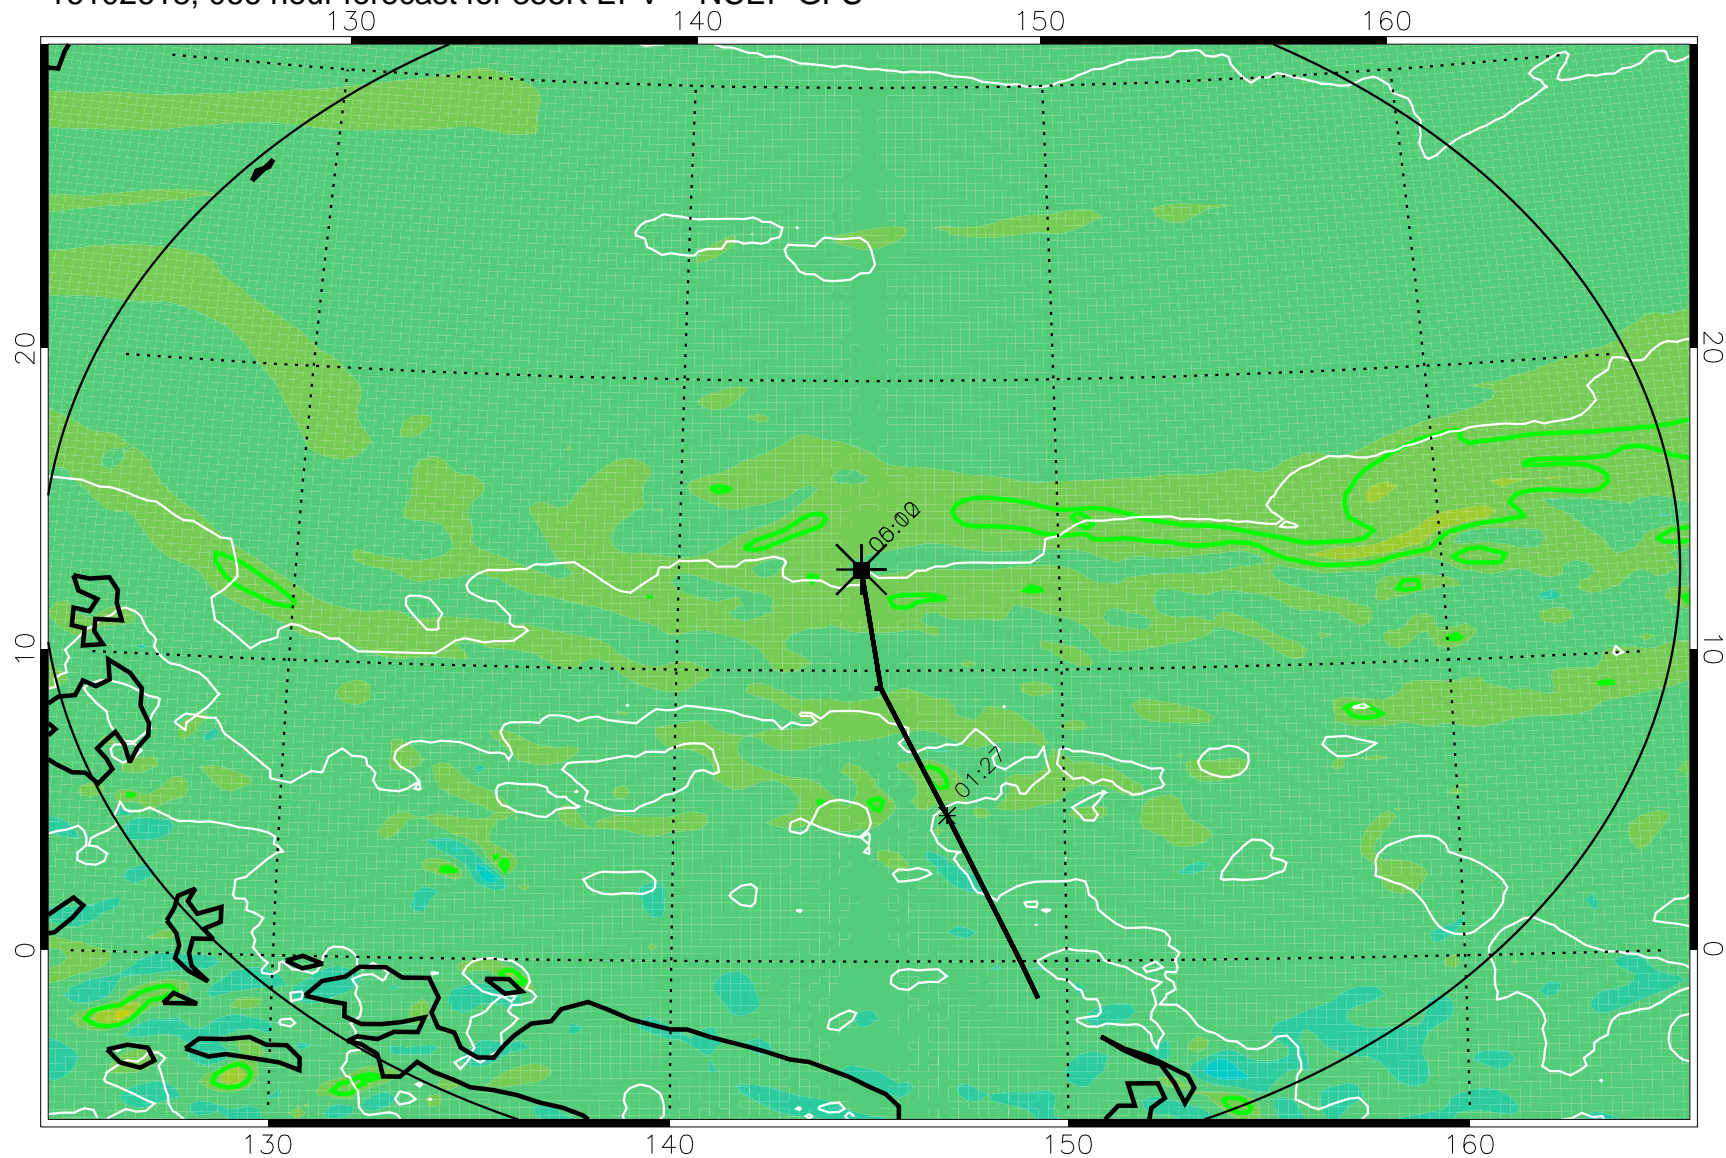

16102606, 054 hour forecast for 355K EPV -- NCEP GFS

355K Montgomery Streamfunction, white
EPV Tropopause (2 PVU) Position
Range ring of 2304 km

16102612, 060 hour forecast for 355K EPV -- NCEP GFS

355K Montgomery Streamfunction, white
EPV Tropopause (2 PVU) Position
Range ring of 2304 km

16102618, 066 hour forecast for 355K EPV -- NCEP GFS

355K Montgomery Streamfunction, white
EPV Tropopause (2 PVU) Position
Range ring of 2304 km

16102700, 072 hour forecast for 355K EPV -- NCEP GFS

355K Montgomery Streamfunction, white
EPV Tropopause (2 PVU) Position
Range ring of 2304 km

16102706, 078 hour forecast for 355K EPV -- NCEP GFS

355K Montgomery Streamfunction, white
EPV Tropopause (2 PVU) Position
Range ring of 2304 km

16102712, 084 hour forecast for 355K EPV -- NCEP GFS

355K Montgomery Streamfunction, white
EPV Tropopause (2 PVU) Position
Range ring of 2304 km

16102718, 090 hour forecast for 355K EPV -- NCEP GFS

355K Montgomery Streamfunction, white
EPV Tropopause (2 PVU) Position
Range ring of 2304 km

16102800, 096 hour forecast for 355K EPV -- NCEP GFS

355K Montgomery Streamfunction, white
EPV Tropopause (2 PVU) Position
Range ring of 2304 km