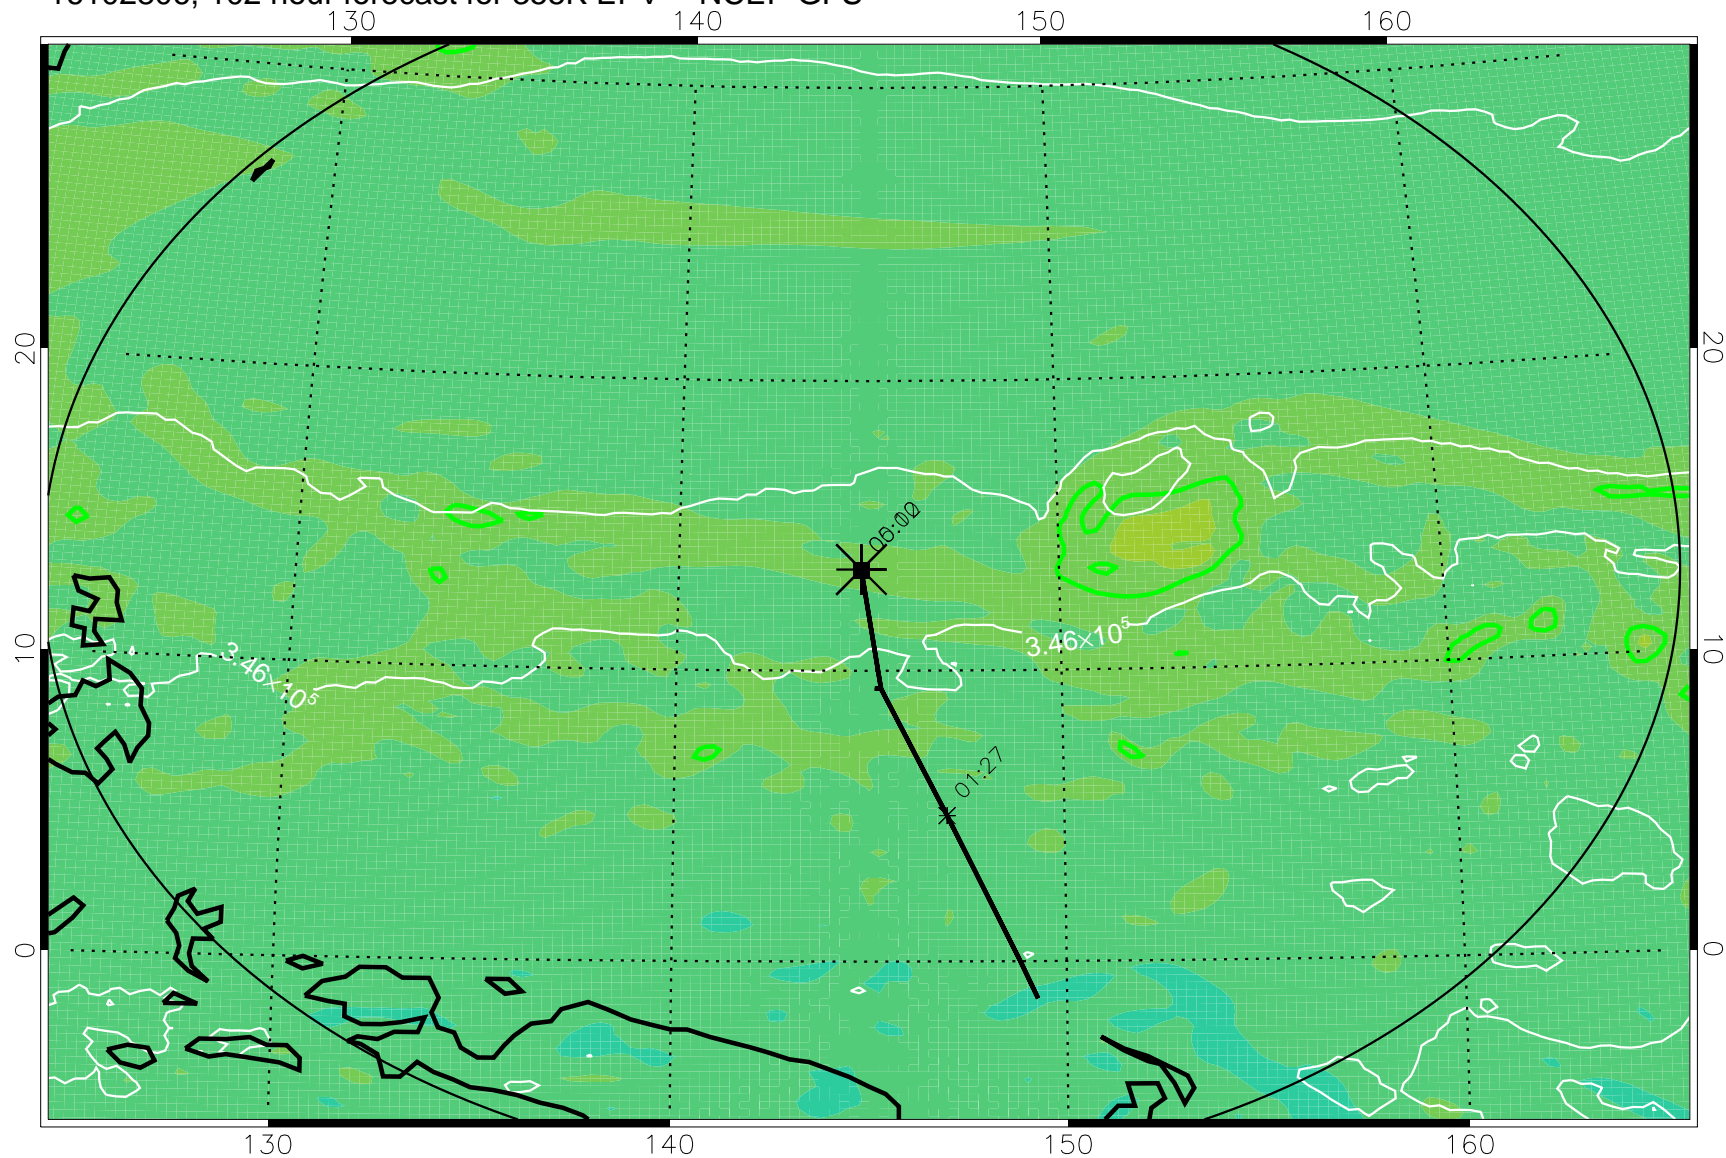

16102706, 078 hour forecast for 355K EPV -- NCEP GFS

355K Montgomery Streamfunction, white
EPV Tropopause (2 PVU) Position
Range ring of 2304 km

16102712, 084 hour forecast for 355K EPV -- NCEP GFS

355K Montgomery Streamfunction, white
EPV Tropopause (2 PVU) Position
Range ring of 2304 km

16102718, 090 hour forecast for 355K EPV -- NCEP GFS

355K Montgomery Streamfunction, white
EPV Tropopause (2 PVU) Position
Range ring of 2304 km

16102800, 096 hour forecast for 355K EPV -- NCEP GFS

355K Montgomery Streamfunction, white
EPV Tropopause (2 PVU) Position
Range ring of 2304 km

16102806, 102 hour forecast for 355K EPV -- NCEP GFS

355K Montgomery Streamfunction, white
EPV Tropopause (2 PVU) Position
Range ring of 2304 km

16102812, 108 hour forecast for 355K EPV -- NCEP GFS

355K Montgomery Streamfunction, white
EPV Tropopause (2 PVU) Position
Range ring of 2304 km

16102818, 114 hour forecast for 355K EPV -- NCEP GFS

355K Montgomery Streamfunction, white
EPV Tropopause (2 PVU) Position
Range ring of 2304 km

16102900, 120 hour forecast for 355K EPV -- NCEP GFS

355K Montgomery Streamfunction, white
EPV Tropopause (2 PVU) Position
Range ring of 2304 km