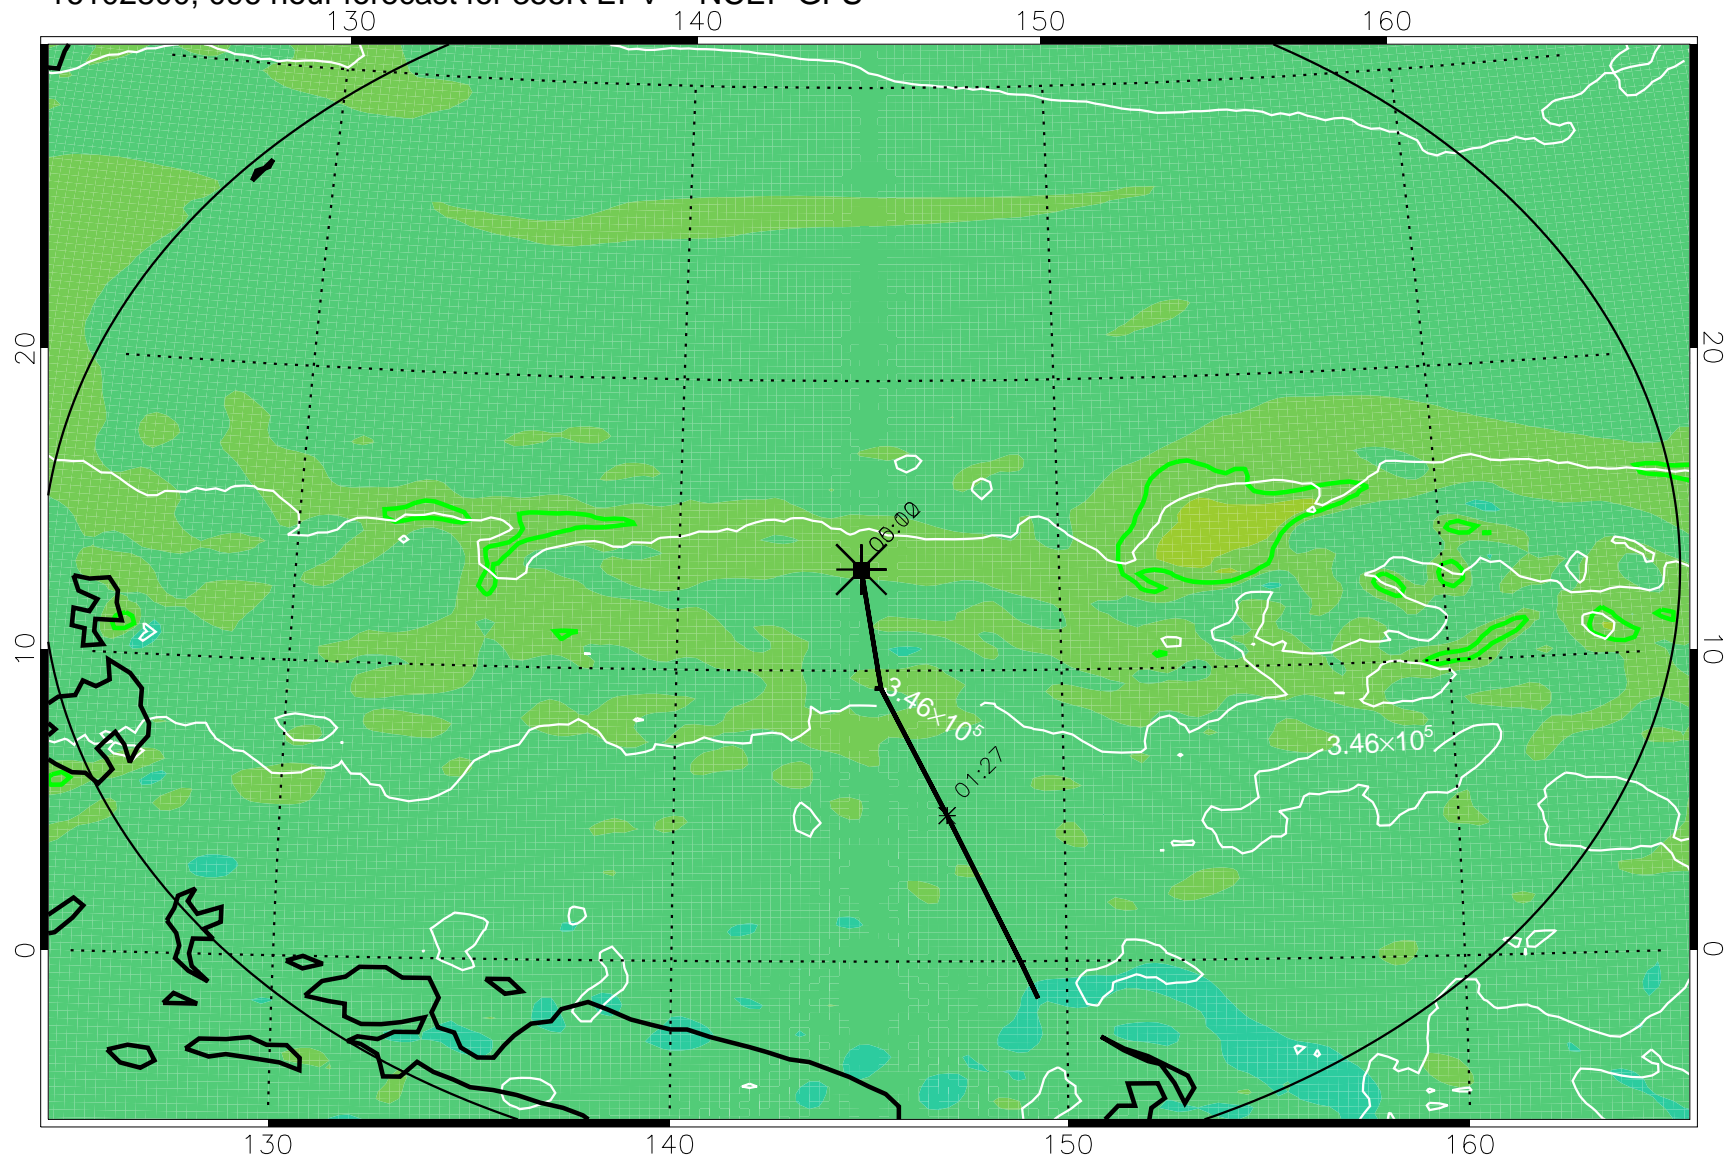

16102618, 066 hour forecast for 355K EPV -- NCEP GFS

355K Montgomery Streamfunction, white
EPV Tropopause (2 PVU) Position
Range ring of 2304 km

16102700, 072 hour forecast for 355K EPV -- NCEP GFS

355K Montgomery Streamfunction, white
EPV Tropopause (2 PVU) Position
Range ring of 2304 km

16102706, 078 hour forecast for 355K EPV -- NCEP GFS

355K Montgomery Streamfunction, white
EPV Tropopause (2 PVU) Position
Range ring of 2304 km

16102712, 084 hour forecast for 355K EPV -- NCEP GFS

355K Montgomery Streamfunction, white
EPV Tropopause (2 PVU) Position
Range ring of 2304 km

16102718, 090 hour forecast for 355K EPV -- NCEP GFS

355K Montgomery Streamfunction, white
EPV Tropopause (2 PVU) Position
Range ring of 2304 km

16102800, 096 hour forecast for 355K EPV -- NCEP GFS

355K Montgomery Streamfunction, white
EPV Tropopause (2 PVU) Position
Range ring of 2304 km

16102806, 102 hour forecast for 355K EPV -- NCEP GFS

355K Montgomery Streamfunction, white
EPV Tropopause (2 PVU) Position
Range ring of 2304 km

16102812, 108 hour forecast for 355K EPV -- NCEP GFS

355K Montgomery Streamfunction, white
EPV Tropopause (2 PVU) Position
Range ring of 2304 km