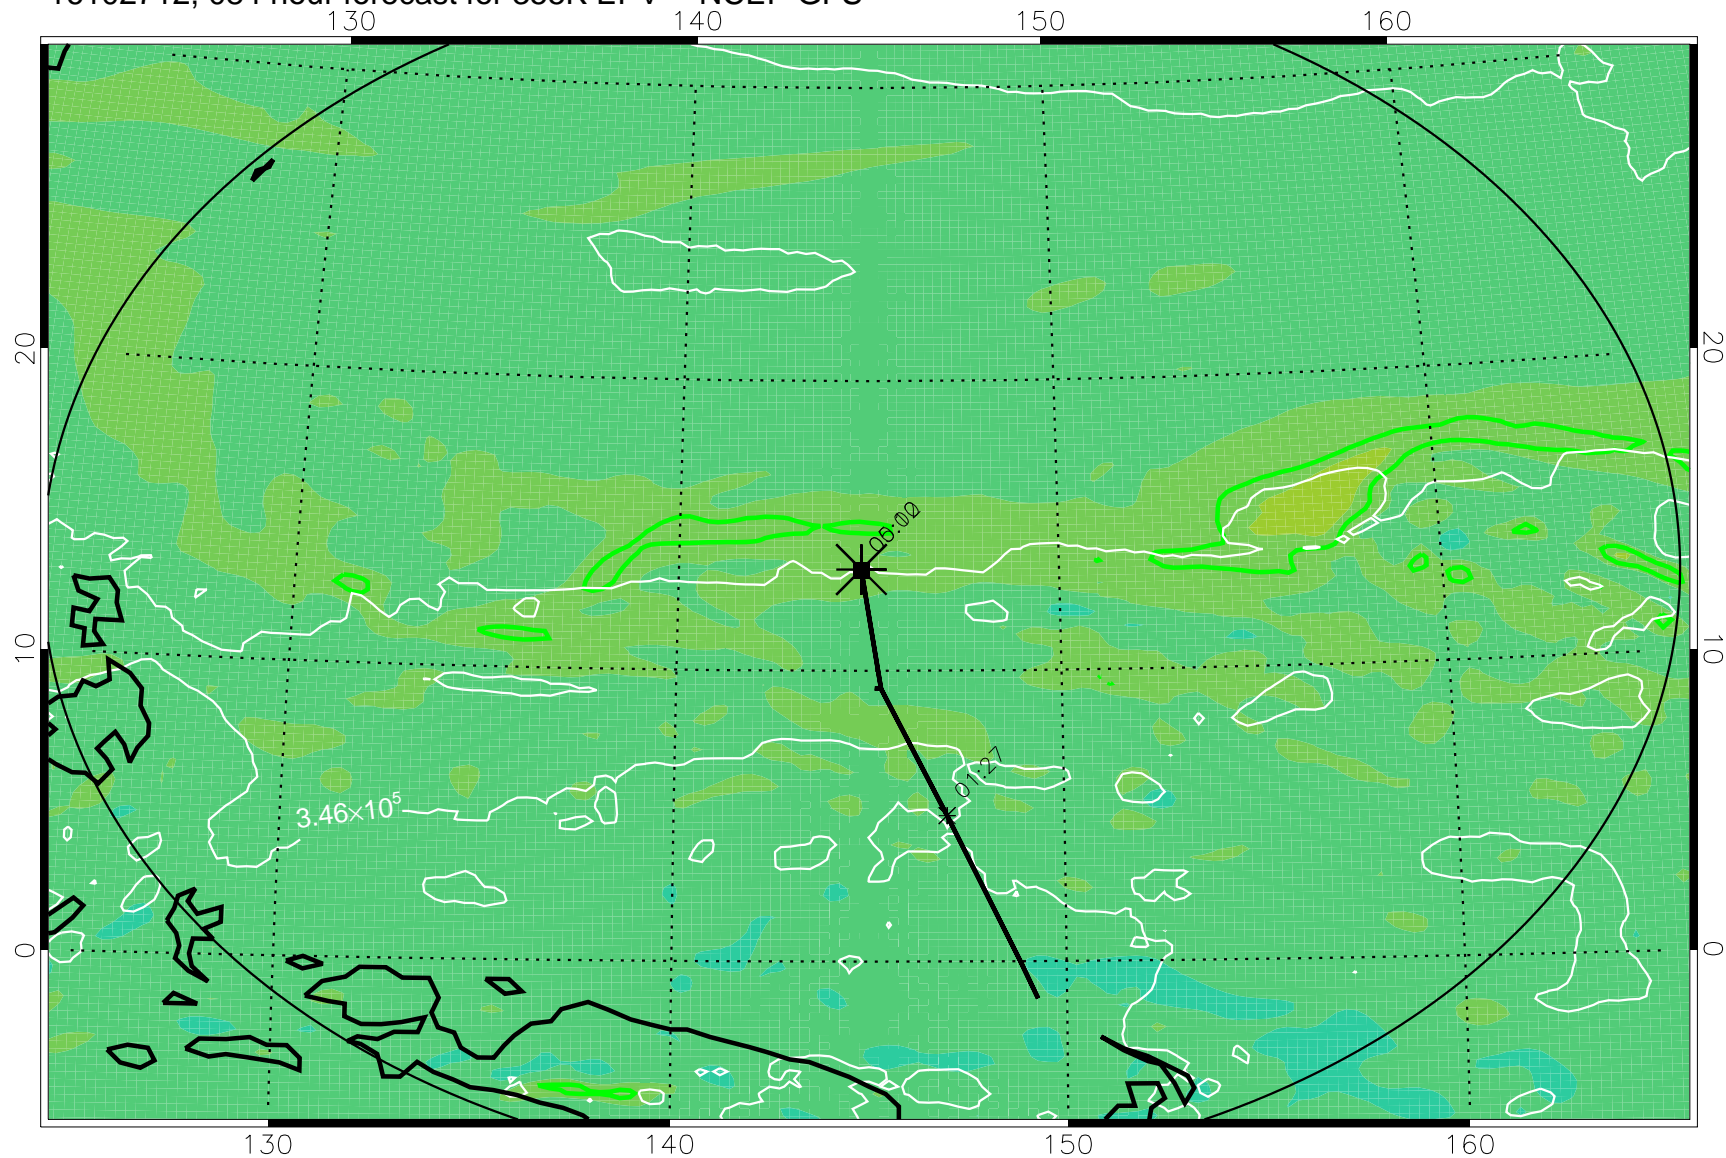

16102606, 054 hour forecast for 355K EPV -- NCEP GFS

355K Montgomery Streamfunction, white
EPV Tropopause (2 PVU) Position
Range ring of 2304 km

16102612, 060 hour forecast for 355K EPV -- NCEP GFS

355K Montgomery Streamfunction, white
EPV Tropopause (2 PVU) Position
Range ring of 2304 km

16102618, 066 hour forecast for 355K EPV -- NCEP GFS

355K Montgomery Streamfunction, white
EPV Tropopause (2 PVU) Position
Range ring of 2304 km

16102700, 072 hour forecast for 355K EPV -- NCEP GFS

355K Montgomery Streamfunction, white
EPV Tropopause (2 PVU) Position
Range ring of 2304 km

16102706, 078 hour forecast for 355K EPV -- NCEP GFS

355K Montgomery Streamfunction, white
EPV Tropopause (2 PVU) Position
Range ring of 2304 km

16102712, 084 hour forecast for 355K EPV -- NCEP GFS

355K Montgomery Streamfunction, white
EPV Tropopause (2 PVU) Position
Range ring of 2304 km

16102718, 090 hour forecast for 355K EPV -- NCEP GFS

355K Montgomery Streamfunction, white
EPV Tropopause (2 PVU) Position
Range ring of 2304 km

16102800, 096 hour forecast for 355K EPV -- NCEP GFS

355K Montgomery Streamfunction, white
EPV Tropopause (2 PVU) Position
Range ring of 2304 km