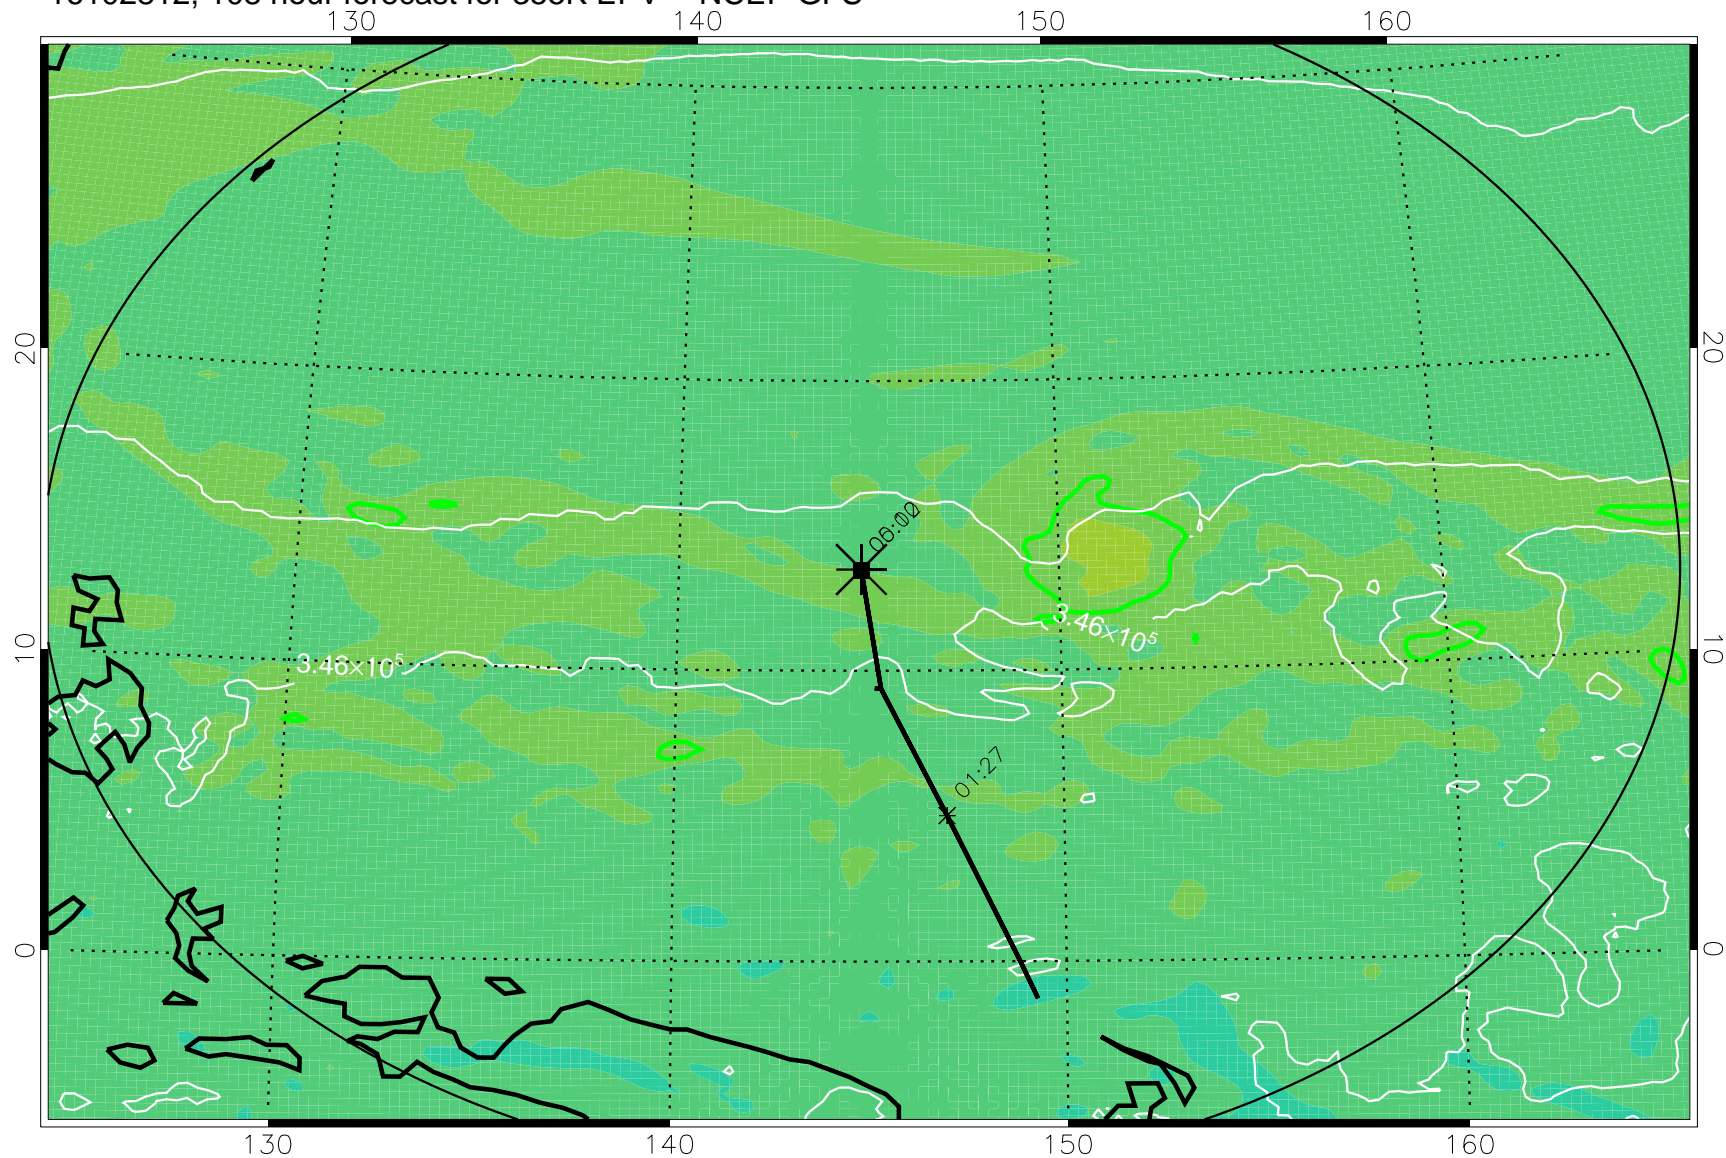

16102706, 078 hour forecast for 355K EPV -- NCEP GFS

355K Montgomery Streamfunction, white
EPV Tropopause (2 PVU) Position
Range ring of 2304 km

16102712, 084 hour forecast for 355K EPV -- NCEP GFS

355K Montgomery Streamfunction, white
EPV Tropopause (2 PVU) Position
Range ring of 2304 km

16102718, 090 hour forecast for 355K EPV -- NCEP GFS

355K Montgomery Streamfunction, white
EPV Tropopause (2 PVU) Position
Range ring of 2304 km

16102800, 096 hour forecast for 355K EPV -- NCEP GFS

355K Montgomery Streamfunction, white
EPV Tropopause (2 PVU) Position
Range ring of 2304 km

16102806, 102 hour forecast for 355K EPV -- NCEP GFS

355K Montgomery Streamfunction, white
EPV Tropopause (2 PVU) Position
Range ring of 2304 km

16102812, 108 hour forecast for 355K EPV -- NCEP GFS

355K Montgomery Streamfunction, white
EPV Tropopause (2 PVU) Position
Range ring of 2304 km

16102818, 114 hour forecast for 355K EPV -- NCEP GFS

355K Montgomery Streamfunction, white
EPV Tropopause (2 PVU) Position
Range ring of 2304 km

16102900, 120 hour forecast for 355K EPV -- NCEP GFS

355K Montgomery Streamfunction, white
EPV Tropopause (2 PVU) Position
Range ring of 2304 km