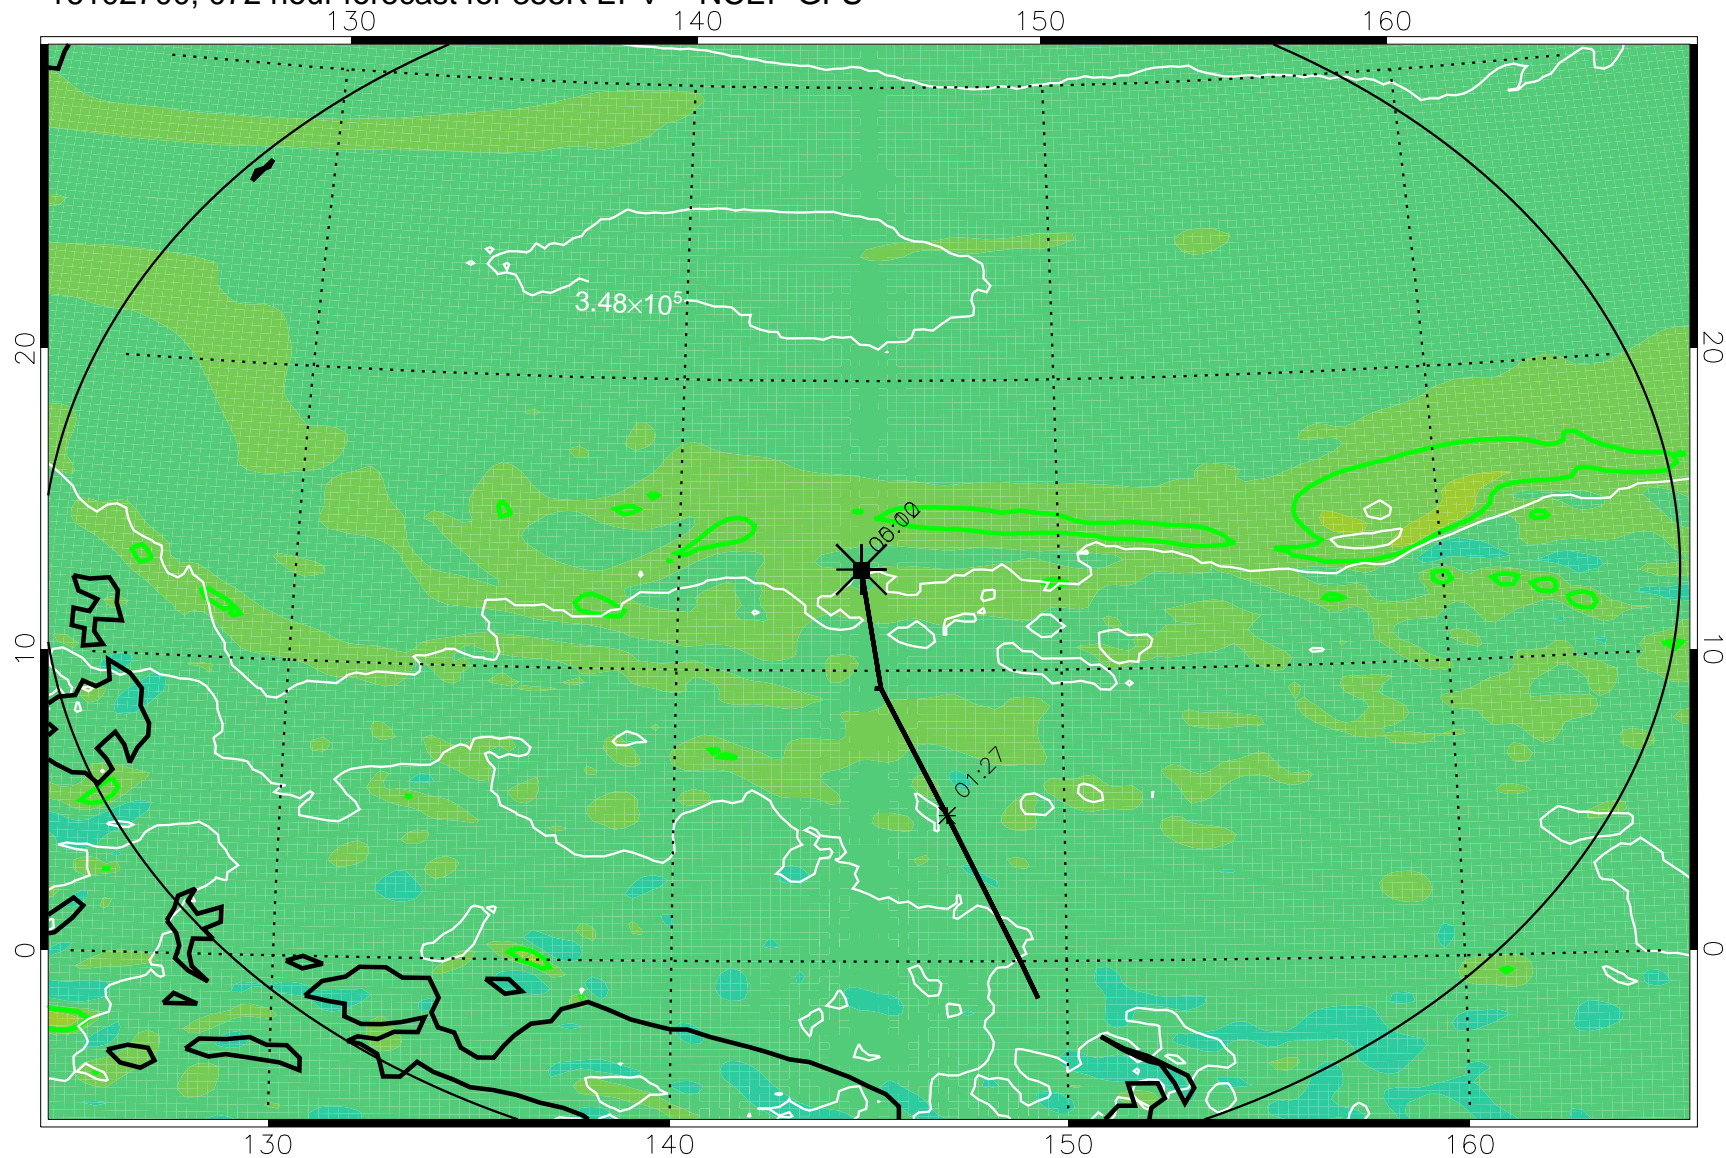

16102606, 054 hour forecast for 355K EPV -- NCEP GFS

355K Montgomery Streamfunction, white
EPV Tropopause (2 PVU) Position
Range ring of 2304 km

16102612, 060 hour forecast for 355K EPV -- NCEP GFS

355K Montgomery Streamfunction, white
EPV Tropopause (2 PVU) Position
Range ring of 2304 km

16102618, 066 hour forecast for 355K EPV -- NCEP GFS

355K Montgomery Streamfunction, white
EPV Tropopause (2 PVU) Position
Range ring of 2304 km

16102700, 072 hour forecast for 355K EPV -- NCEP GFS

355K Montgomery Streamfunction, white
EPV Tropopause (2 PVU) Position
Range ring of 2304 km

16102706, 078 hour forecast for 355K EPV -- NCEP GFS

355K Montgomery Streamfunction, white
EPV Tropopause (2 PVU) Position
Range ring of 2304 km

16102712, 084 hour forecast for 355K EPV -- NCEP GFS

355K Montgomery Streamfunction, white
EPV Tropopause (2 PVU) Position
Range ring of 2304 km

16102718, 090 hour forecast for 355K EPV -- NCEP GFS

355K Montgomery Streamfunction, white
EPV Tropopause (2 PVU) Position
Range ring of 2304 km

16102800, 096 hour forecast for 355K EPV -- NCEP GFS

355K Montgomery Streamfunction, white
EPV Tropopause (2 PVU) Position
Range ring of 2304 km