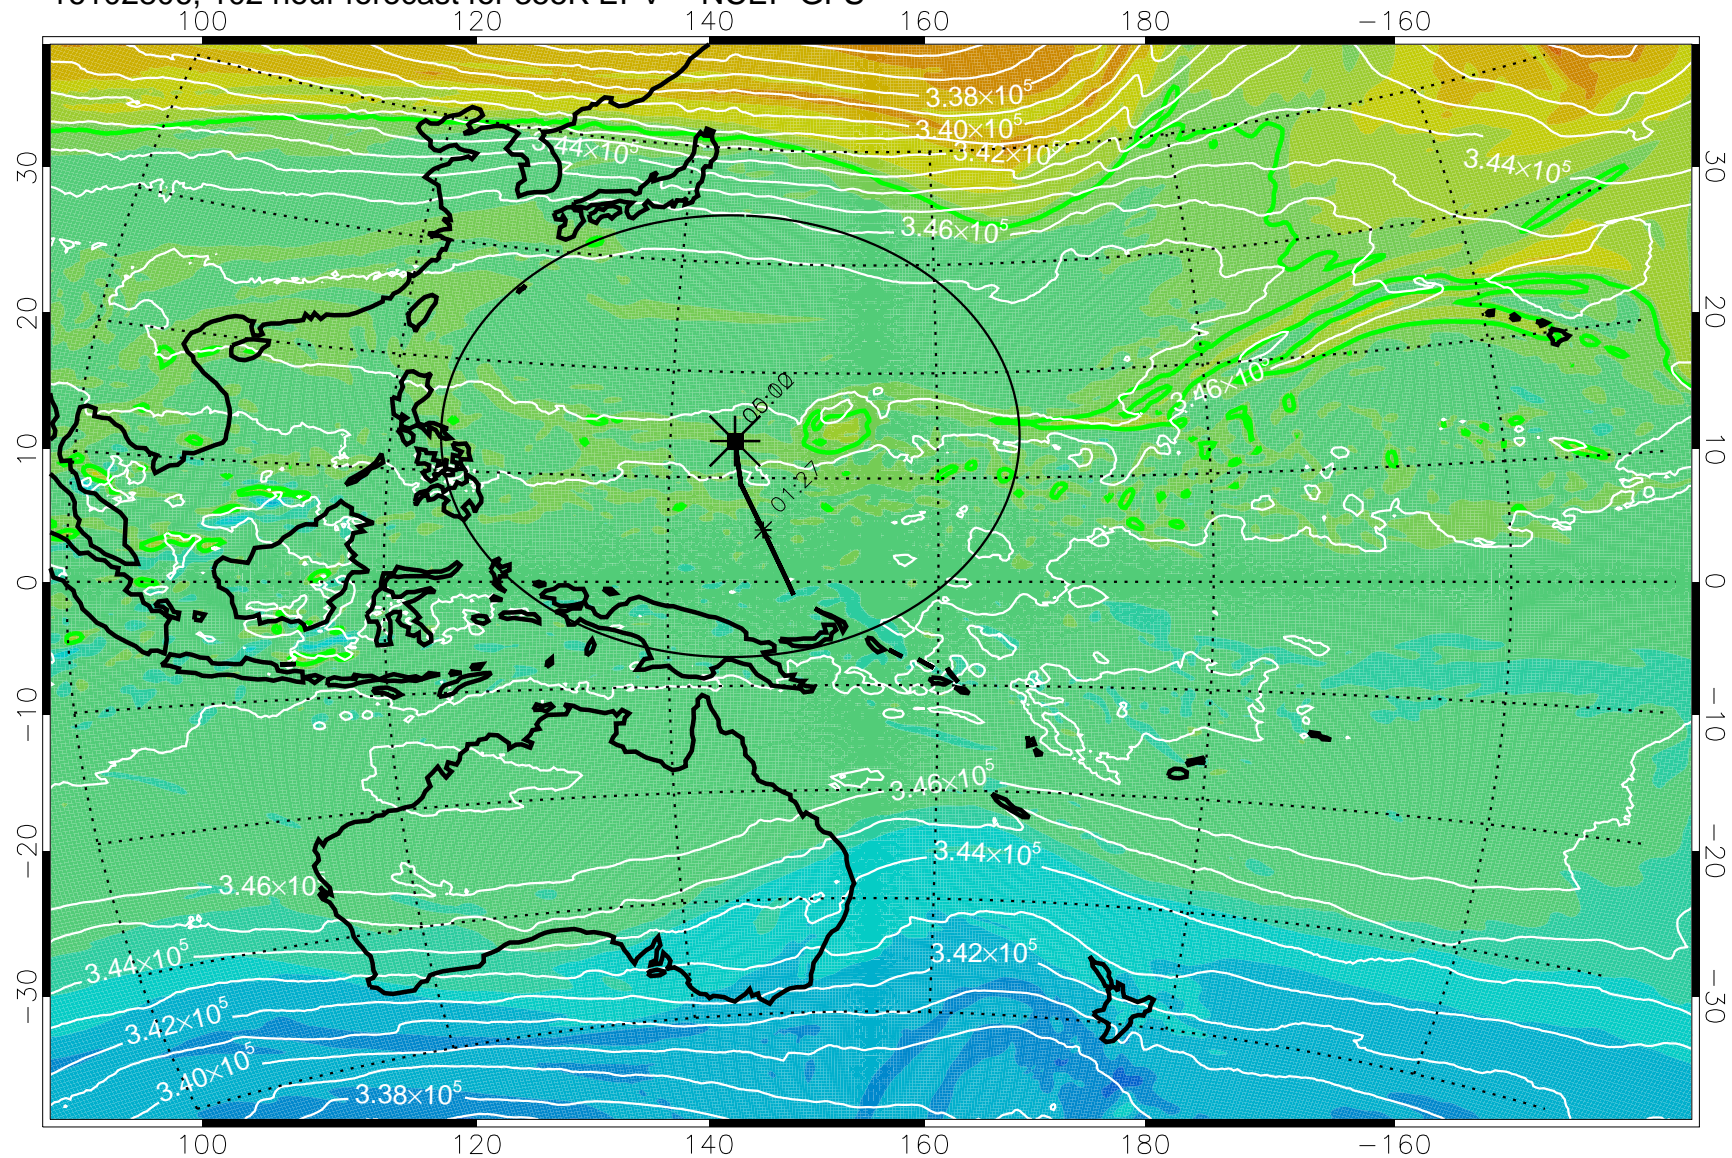

16102706, 078 hour forecast for 355K EPV -- NCEP GFS

355K Montgomery Streamfunction, white  
EPV Tropopause (2 PVU) Position  
Range ring of 2304 km

16102712, 084 hour forecast for 355K EPV -- NCEP GFS

355K Montgomery Streamfunction, white  
EPV Tropopause (2 PVU) Position  
Range ring of 2304 km

16102718, 090 hour forecast for 355K EPV -- NCEP GFS

355K Montgomery Streamfunction, white  
EPV Tropopause (2 PVU) Position  
Range ring of 2304 km

16102800, 096 hour forecast for 355K EPV -- NCEP GFS

355K Montgomery Streamfunction, white  
EPV Tropopause (2 PVU) Position  
Range ring of 2304 km

16102806, 102 hour forecast for 355K EPV -- NCEP GFS

355K Montgomery Streamfunction, white  
EPV Tropopause (2 PVU) Position  
Range ring of 2304 km

16102812, 108 hour forecast for 355K EPV -- NCEP GFS

355K Montgomery Streamfunction, white  
EPV Tropopause (2 PVU) Position  
Range ring of 2304 km

16102818, 114 hour forecast for 355K EPV -- NCEP GFS

355K Montgomery Streamfunction, white  
EPV Tropopause (2 PVU) Position  
Range ring of 2304 km

16102900, 120 hour forecast for 355K EPV -- NCEP GFS

355K Montgomery Streamfunction, white  
EPV Tropopause (2 PVU) Position  
Range ring of 2304 km