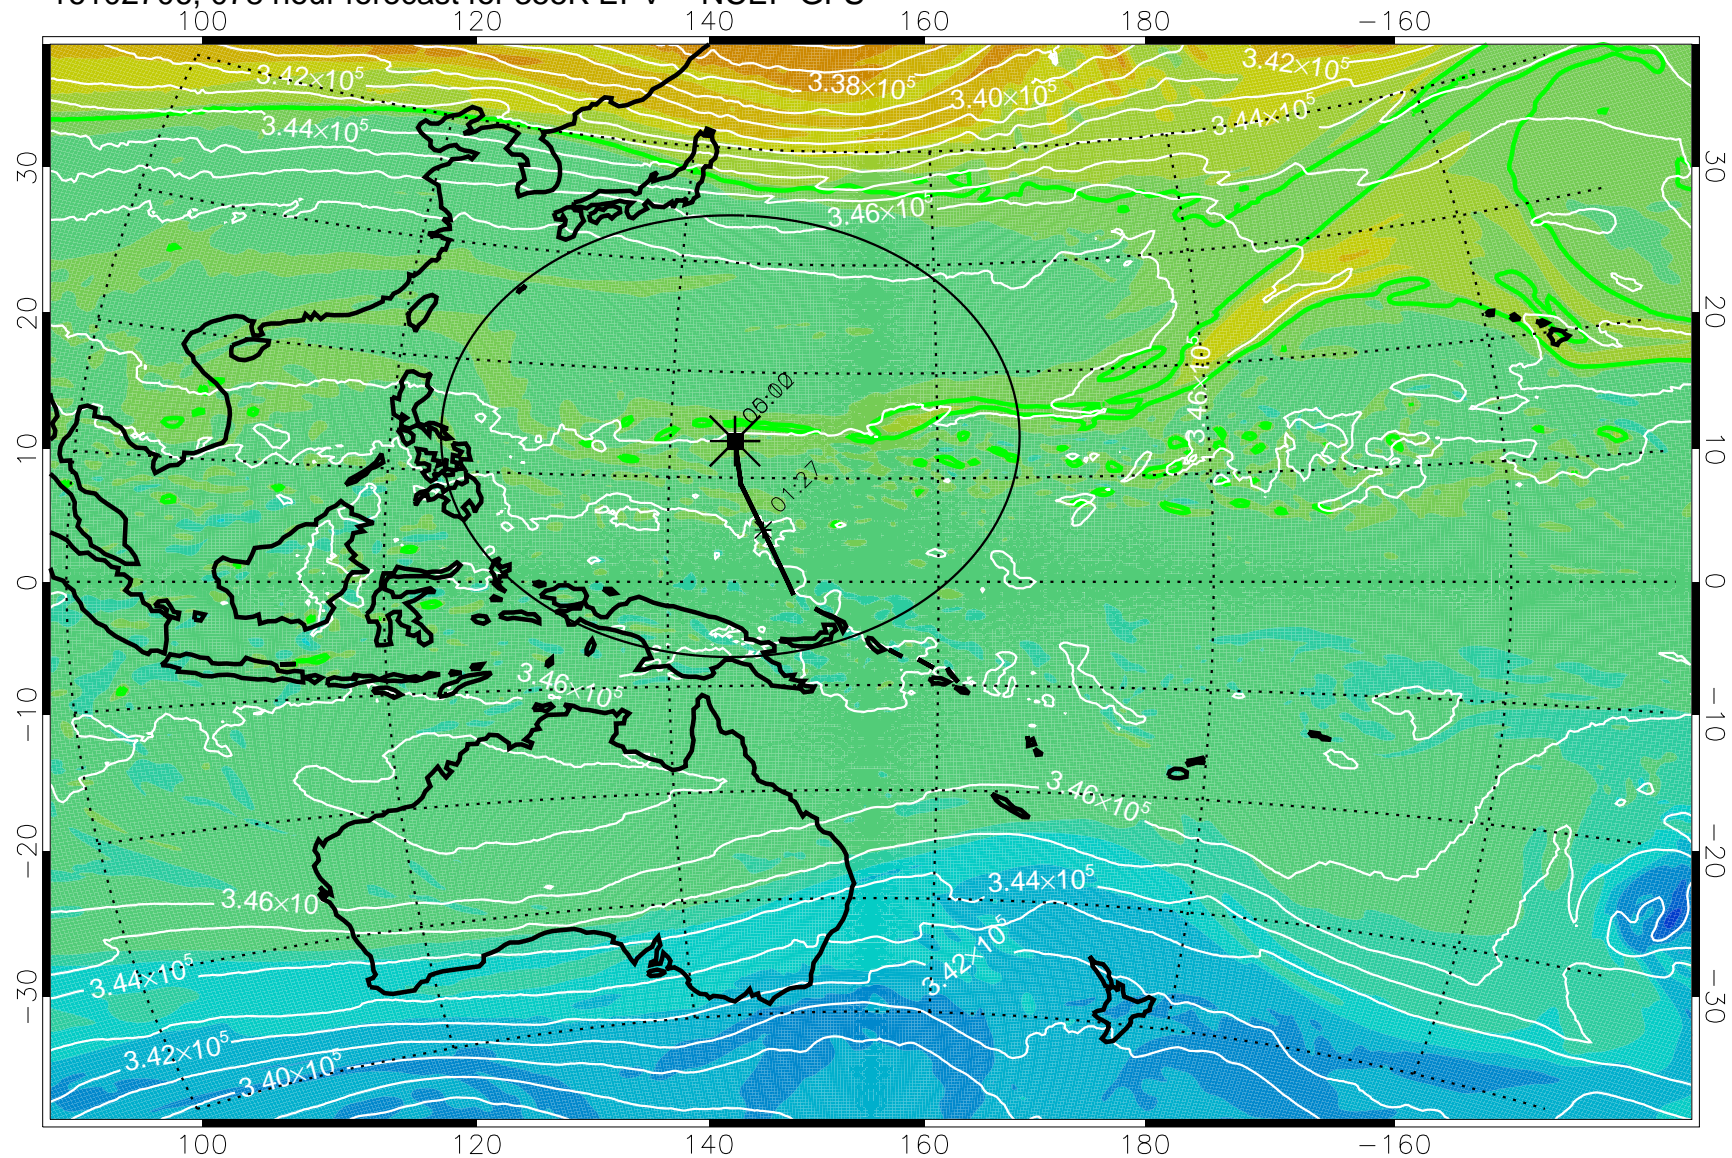

16102606, 054 hour forecast for 355K EPV -- NCEP GFS

355K Montgomery Streamfunction, white  
EPV Tropopause (2 PVU) Position  
Range ring of 2304 km

16102612, 060 hour forecast for 355K EPV -- NCEP GFS

355K Montgomery Streamfunction, white  
EPV Tropopause (2 PVU) Position  
Range ring of 2304 km

16102618, 066 hour forecast for 355K EPV -- NCEP GFS

355K Montgomery Streamfunction, white  
EPV Tropopause (2 PVU) Position  
Range ring of 2304 km

16102700, 072 hour forecast for 355K EPV -- NCEP GFS

355K Montgomery Streamfunction, white  
EPV Tropopause (2 PVU) Position  
Range ring of 2304 km

16102706, 078 hour forecast for 355K EPV -- NCEP GFS

355K Montgomery Streamfunction, white  
EPV Tropopause (2 PVU) Position  
Range ring of 2304 km

16102712, 084 hour forecast for 355K EPV -- NCEP GFS

355K Montgomery Streamfunction, white  
EPV Tropopause (2 PVU) Position  
Range ring of 2304 km

16102718, 090 hour forecast for 355K EPV -- NCEP GFS

355K Montgomery Streamfunction, white  
EPV Tropopause (2 PVU) Position  
Range ring of 2304 km

16102800, 096 hour forecast for 355K EPV -- NCEP GFS

355K Montgomery Streamfunction, white  
EPV Tropopause (2 PVU) Position  
Range ring of 2304 km