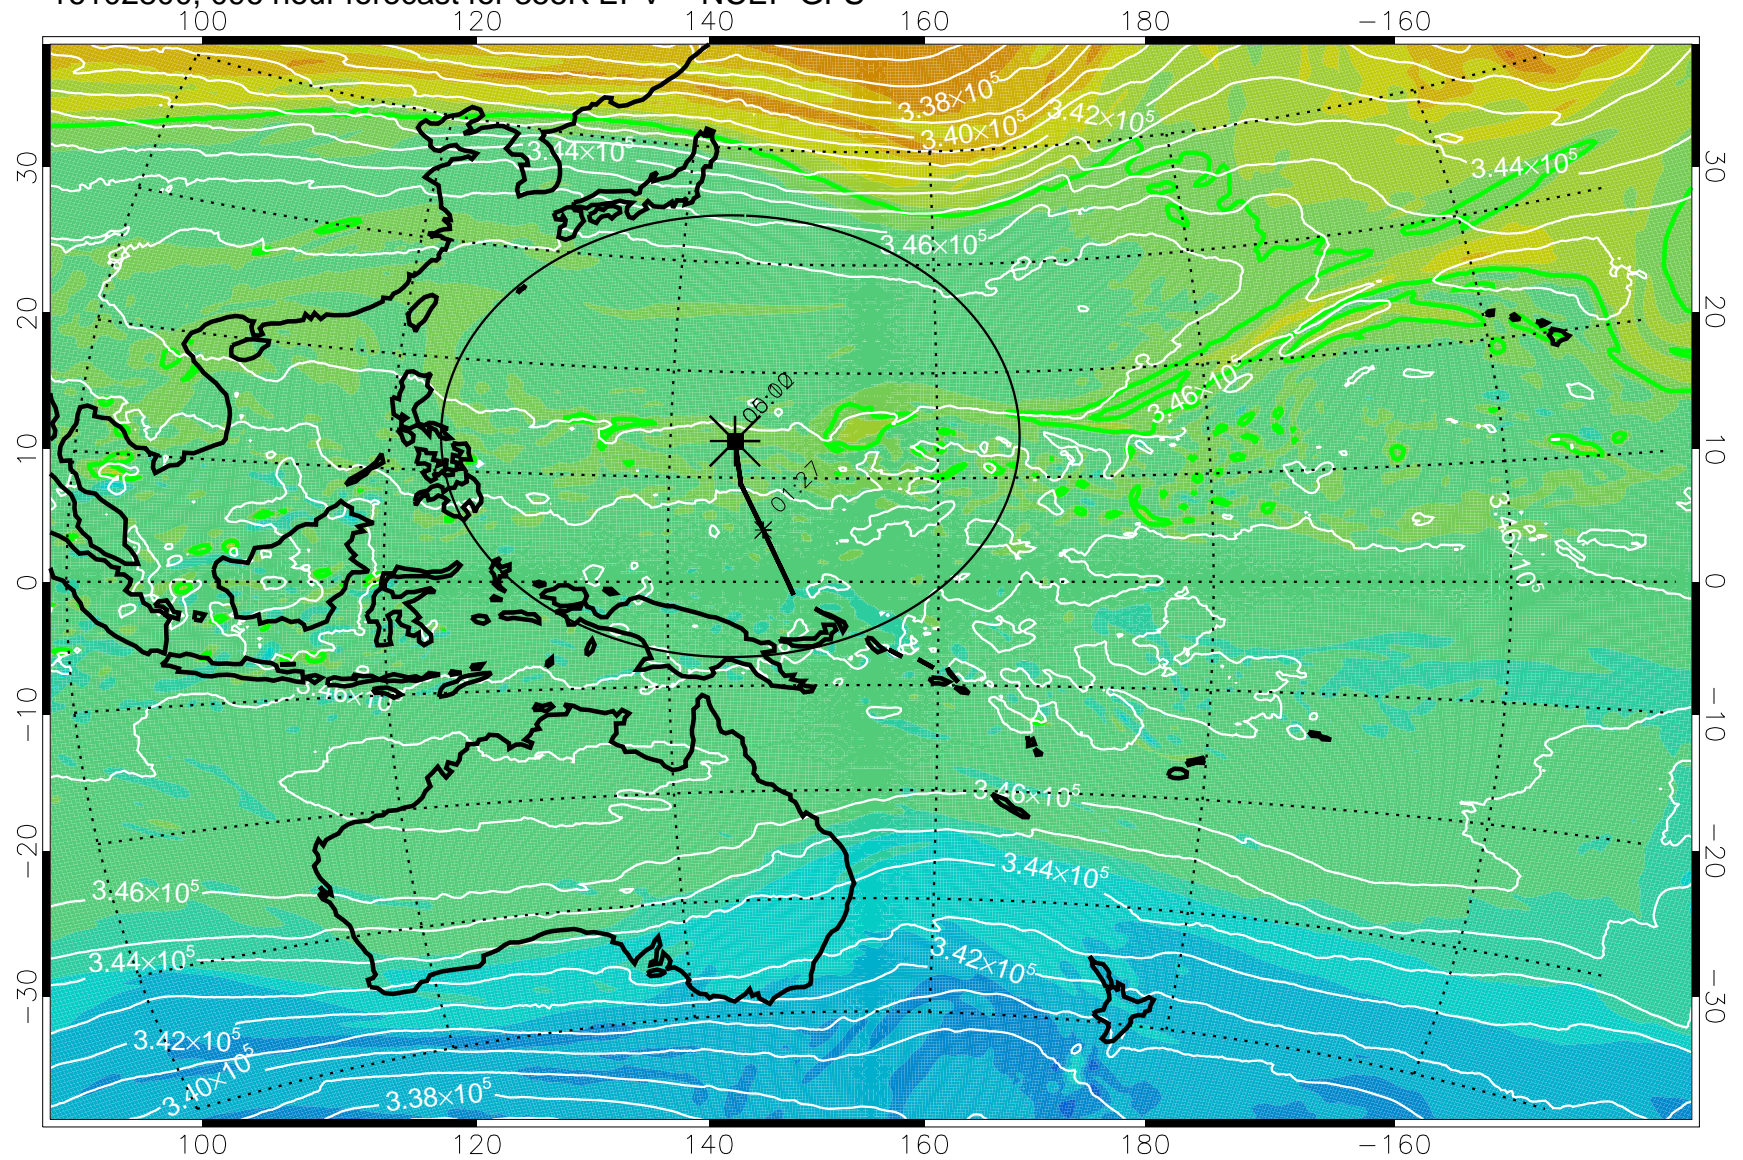

16102618, 066 hour forecast for 355K EPV -- NCEP GFS

355K Montgomery Streamfunction, white  
EPV Tropopause (2 PVU) Position  
Range ring of 2304 km

16102700, 072 hour forecast for 355K EPV -- NCEP GFS

355K Montgomery Streamfunction, white  
EPV Tropopause (2 PVU) Position  
Range ring of 2304 km

16102706, 078 hour forecast for 355K EPV -- NCEP GFS

355K Montgomery Streamfunction, white  
EPV Tropopause (2 PVU) Position  
Range ring of 2304 km

16102712, 084 hour forecast for 355K EPV -- NCEP GFS

355K Montgomery Streamfunction, white  
EPV Tropopause (2 PVU) Position  
Range ring of 2304 km

16102718, 090 hour forecast for 355K EPV -- NCEP GFS

355K Montgomery Streamfunction, white  
EPV Tropopause (2 PVU) Position  
Range ring of 2304 km

16102800, 096 hour forecast for 355K EPV -- NCEP GFS

355K Montgomery Streamfunction, white  
EPV Tropopause (2 PVU) Position  
Range ring of 2304 km

16102806, 102 hour forecast for 355K EPV -- NCEP GFS

355K Montgomery Streamfunction, white  
EPV Tropopause (2 PVU) Position  
Range ring of 2304 km

16102812, 108 hour forecast for 355K EPV -- NCEP GFS

355K Montgomery Streamfunction, white  
EPV Tropopause (2 PVU) Position  
Range ring of 2304 km