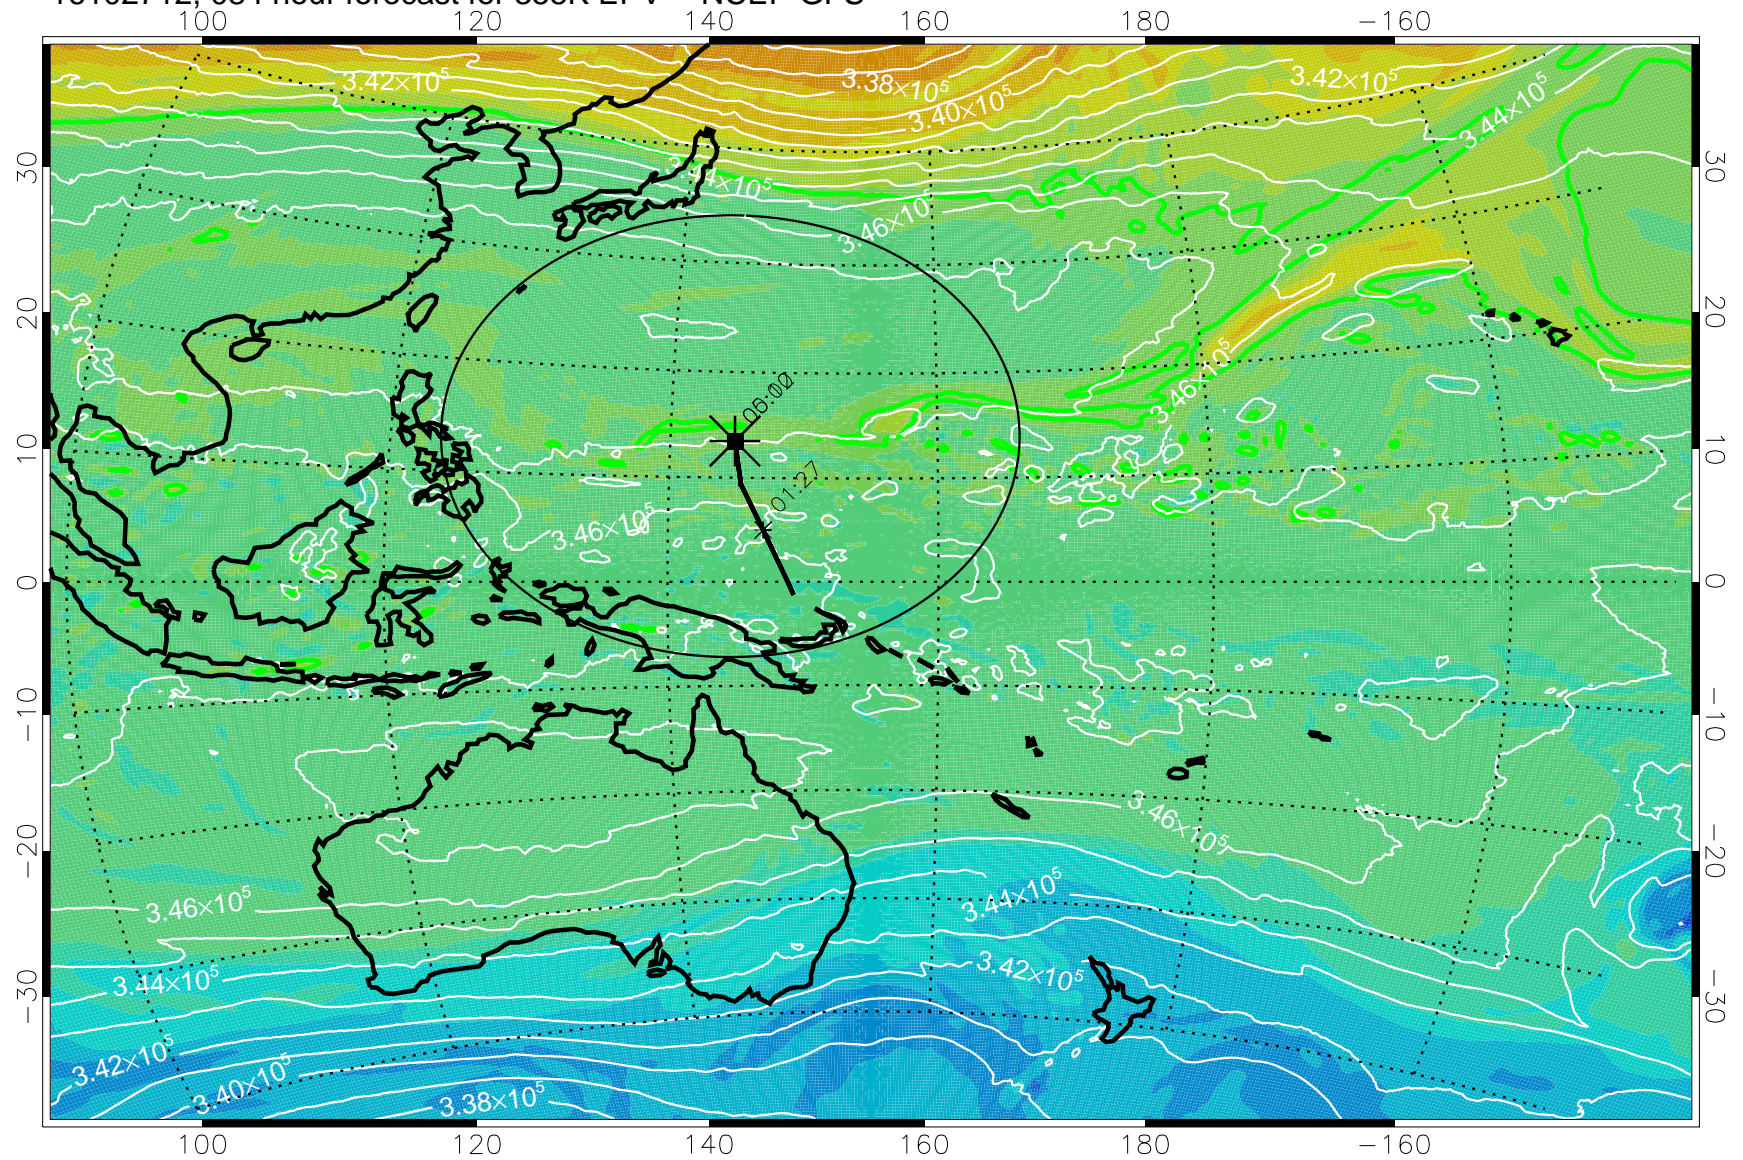

16102606, 054 hour forecast for 355K EPV -- NCEP GFS

355K Montgomery Streamfunction, white  
EPV Tropopause (2 PVU) Position  
Range ring of 2304 km

16102612, 060 hour forecast for 355K EPV -- NCEP GFS

355K Montgomery Streamfunction, white  
EPV Tropopause (2 PVU) Position  
Range ring of 2304 km

16102618, 066 hour forecast for 355K EPV -- NCEP GFS

355K Montgomery Streamfunction, white  
EPV Tropopause (2 PVU) Position  
Range ring of 2304 km

16102700, 072 hour forecast for 355K EPV -- NCEP GFS

355K Montgomery Streamfunction, white  
EPV Tropopause (2 PVU) Position  
Range ring of 2304 km

16102706, 078 hour forecast for 355K EPV -- NCEP GFS

355K Montgomery Streamfunction, white  
EPV Tropopause (2 PVU) Position  
Range ring of 2304 km

16102712, 084 hour forecast for 355K EPV -- NCEP GFS

355K Montgomery Streamfunction, white  
EPV Tropopause (2 PVU) Position  
Range ring of 2304 km

16102718, 090 hour forecast for 355K EPV -- NCEP GFS

355K Montgomery Streamfunction, white  
EPV Tropopause (2 PVU) Position  
Range ring of 2304 km

16102800, 096 hour forecast for 355K EPV -- NCEP GFS

355K Montgomery Streamfunction, white  
EPV Tropopause (2 PVU) Position  
Range ring of 2304 km