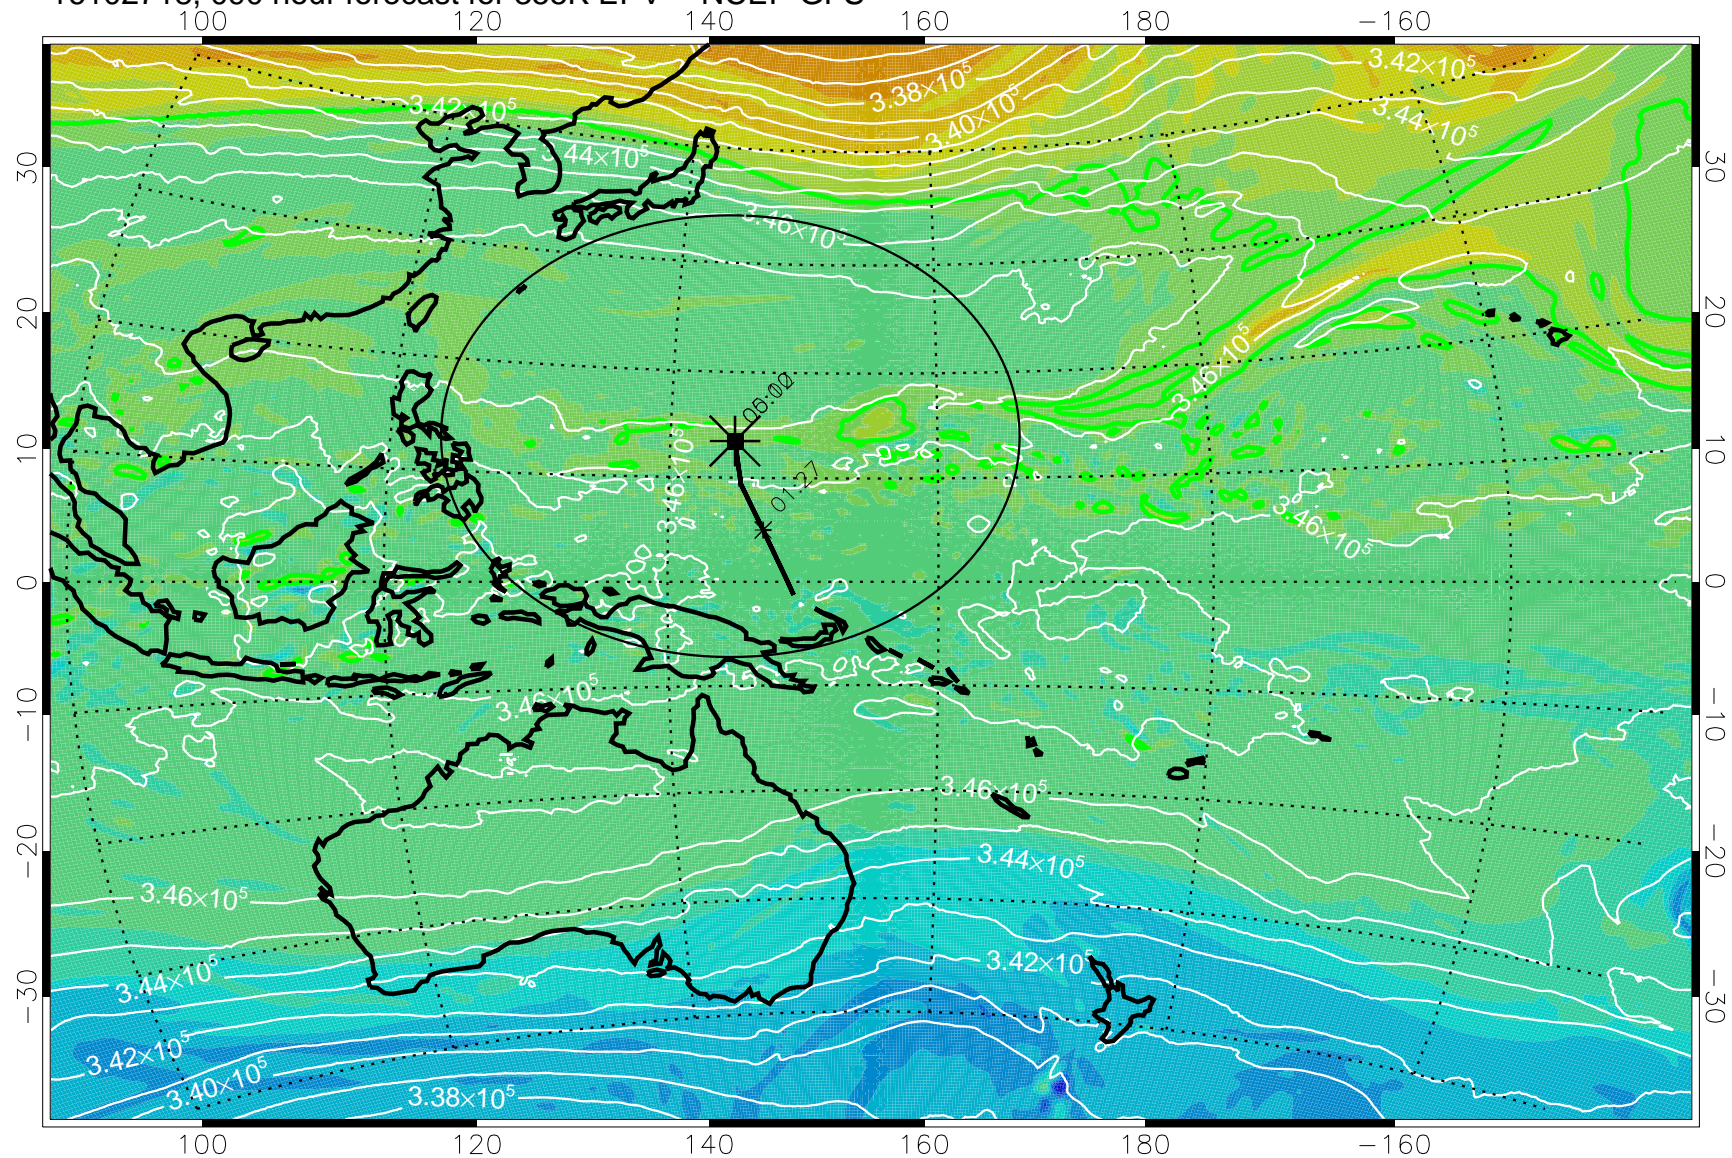

16102618, 066 hour forecast for 355K EPV -- NCEP GFS

355K Montgomery Streamfunction, white  
EPV Tropopause (2 PVU) Position  
Range ring of 2304 km

16102700, 072 hour forecast for 355K EPV -- NCEP GFS

355K Montgomery Streamfunction, white  
EPV Tropopause (2 PVU) Position  
Range ring of 2304 km

16102706, 078 hour forecast for 355K EPV -- NCEP GFS

355K Montgomery Streamfunction, white  
EPV Tropopause (2 PVU) Position  
Range ring of 2304 km

16102712, 084 hour forecast for 355K EPV -- NCEP GFS

355K Montgomery Streamfunction, white  
EPV Tropopause (2 PVU) Position  
Range ring of 2304 km

16102718, 090 hour forecast for 355K EPV -- NCEP GFS

355K Montgomery Streamfunction, white  
EPV Tropopause (2 PVU) Position  
Range ring of 2304 km

16102800, 096 hour forecast for 355K EPV -- NCEP GFS

355K Montgomery Streamfunction, white  
EPV Tropopause (2 PVU) Position  
Range ring of 2304 km

16102806, 102 hour forecast for 355K EPV -- NCEP GFS

355K Montgomery Streamfunction, white  
EPV Tropopause (2 PVU) Position  
Range ring of 2304 km

16102812, 108 hour forecast for 355K EPV -- NCEP GFS

355K Montgomery Streamfunction, white  
EPV Tropopause (2 PVU) Position  
Range ring of 2304 km