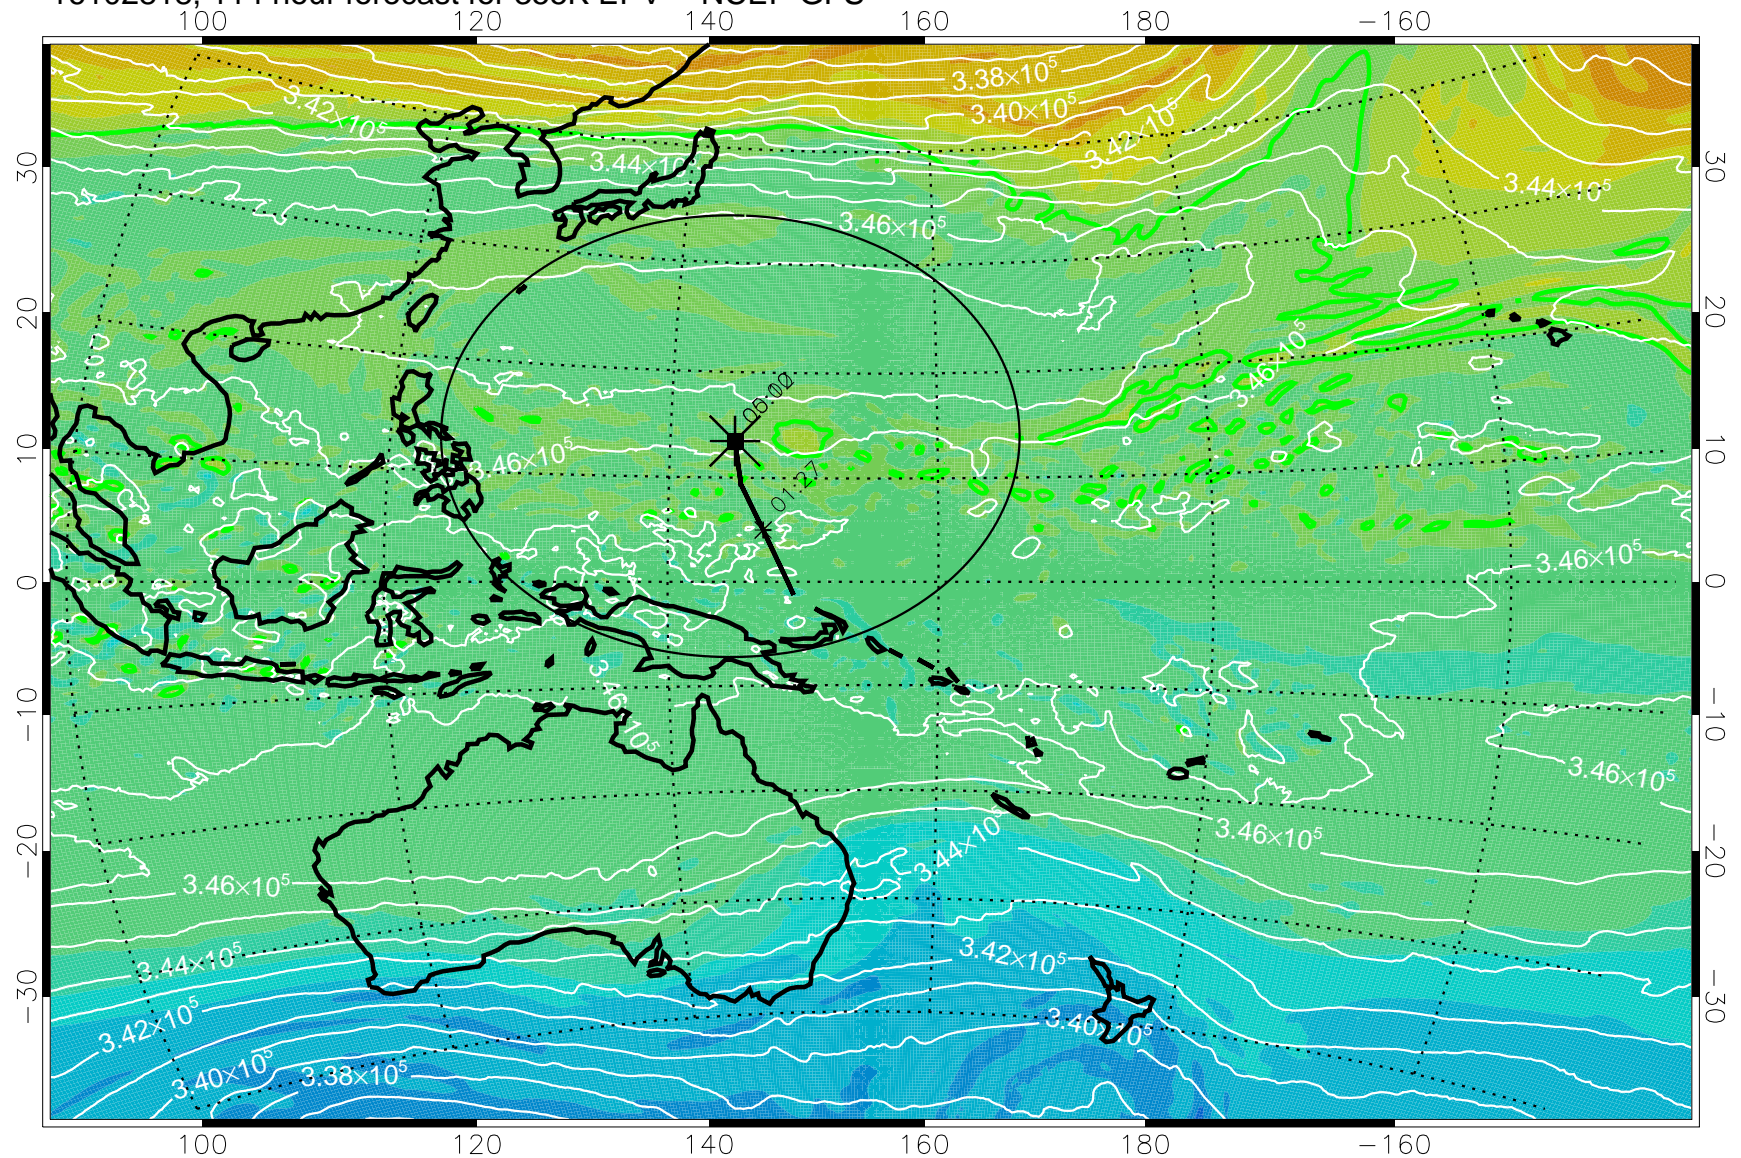

16102706, 078 hour forecast for 355K EPV -- NCEP GFS

355K Montgomery Streamfunction, white  
EPV Tropopause (2 PVU) Position  
Range ring of 2304 km

16102712, 084 hour forecast for 355K EPV -- NCEP GFS

355K Montgomery Streamfunction, white  
EPV Tropopause (2 PVU) Position  
Range ring of 2304 km

16102718, 090 hour forecast for 355K EPV -- NCEP GFS

355K Montgomery Streamfunction, white  
EPV Tropopause (2 PVU) Position  
Range ring of 2304 km

16102800, 096 hour forecast for 355K EPV -- NCEP GFS

355K Montgomery Streamfunction, white  
EPV Tropopause (2 PVU) Position  
Range ring of 2304 km

16102806, 102 hour forecast for 355K EPV -- NCEP GFS

355K Montgomery Streamfunction, white  
EPV Tropopause (2 PVU) Position  
Range ring of 2304 km

16102812, 108 hour forecast for 355K EPV -- NCEP GFS

355K Montgomery Streamfunction, white  
EPV Tropopause (2 PVU) Position  
Range ring of 2304 km

16102818, 114 hour forecast for 355K EPV -- NCEP GFS

355K Montgomery Streamfunction, white  
EPV Tropopause (2 PVU) Position  
Range ring of 2304 km

16102900, 120 hour forecast for 355K EPV -- NCEP GFS

355K Montgomery Streamfunction, white  
EPV Tropopause (2 PVU) Position  
Range ring of 2304 km