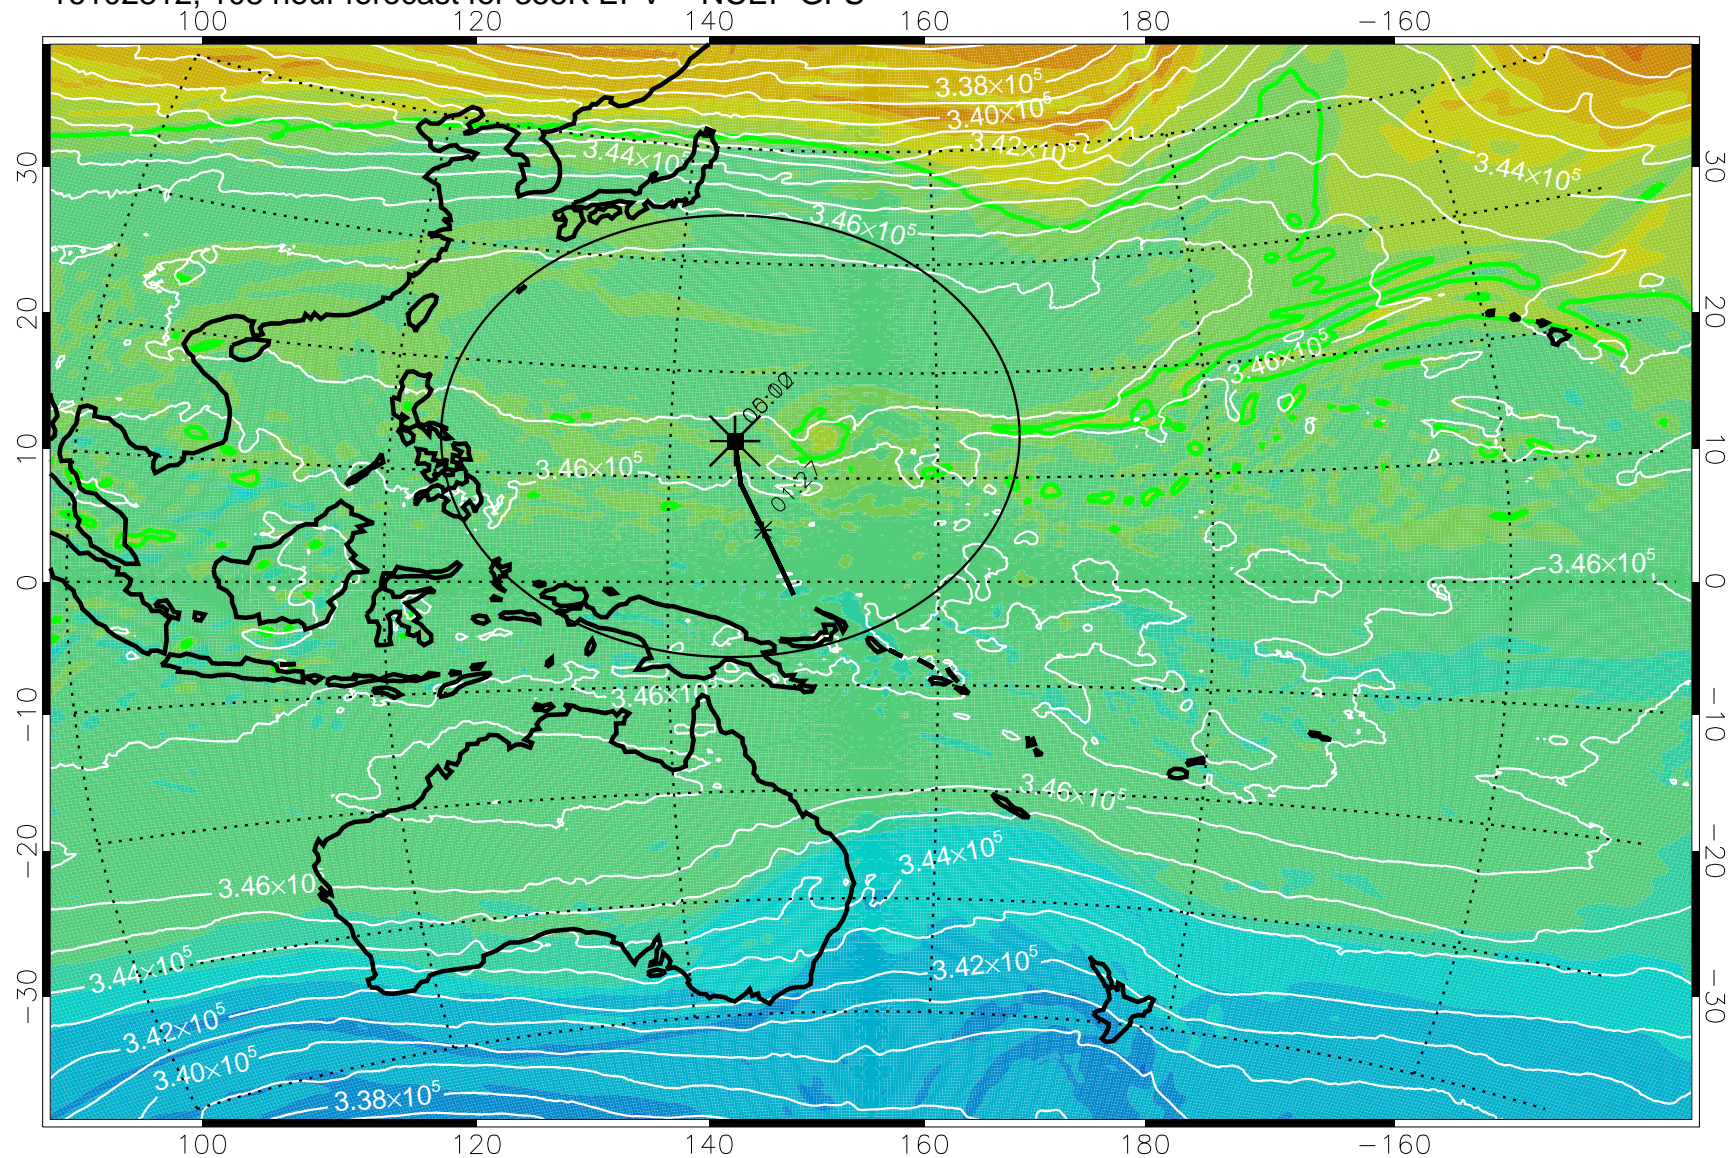

16102706, 078 hour forecast for 355K EPV -- NCEP GFS

355K Montgomery Streamfunction, white  
EPV Tropopause (2 PVU) Position  
Range ring of 2304 km

16102712, 084 hour forecast for 355K EPV -- NCEP GFS

355K Montgomery Streamfunction, white  
EPV Tropopause (2 PVU) Position  
Range ring of 2304 km

16102718, 090 hour forecast for 355K EPV -- NCEP GFS

355K Montgomery Streamfunction, white  
EPV Tropopause (2 PVU) Position  
Range ring of 2304 km

16102800, 096 hour forecast for 355K EPV -- NCEP GFS

355K Montgomery Streamfunction, white  
EPV Tropopause (2 PVU) Position  
Range ring of 2304 km

16102806, 102 hour forecast for 355K EPV -- NCEP GFS

355K Montgomery Streamfunction, white  
EPV Tropopause (2 PVU) Position  
Range ring of 2304 km

16102812, 108 hour forecast for 355K EPV -- NCEP GFS

355K Montgomery Streamfunction, white  
EPV Tropopause (2 PVU) Position  
Range ring of 2304 km

16102818, 114 hour forecast for 355K EPV -- NCEP GFS

355K Montgomery Streamfunction, white  
EPV Tropopause (2 PVU) Position  
Range ring of 2304 km

16102900, 120 hour forecast for 355K EPV -- NCEP GFS

355K Montgomery Streamfunction, white  
EPV Tropopause (2 PVU) Position  
Range ring of 2304 km