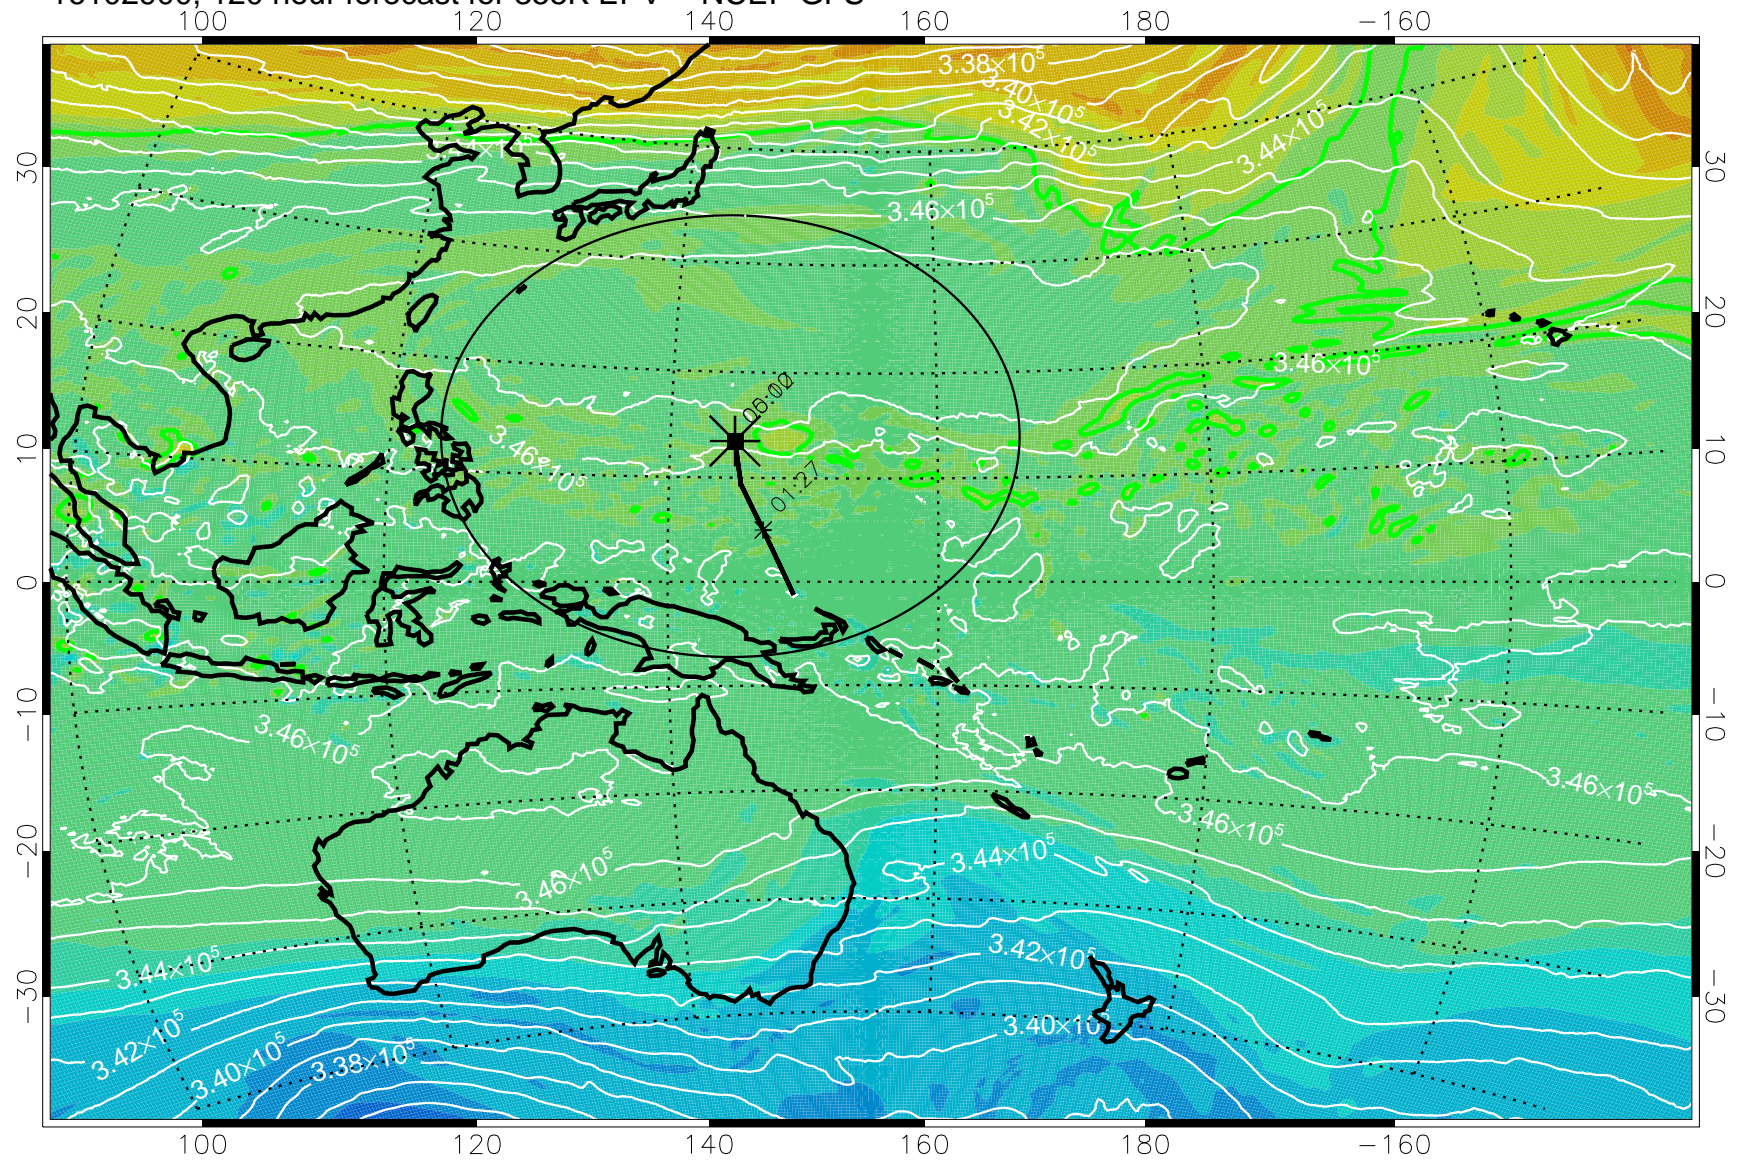

16102706, 078 hour forecast for 355K EPV -- NCEP GFS

355K Montgomery Streamfunction, white  
EPV Tropopause (2 PVU) Position  
Range ring of 2304 km

16102712, 084 hour forecast for 355K EPV -- NCEP GFS

355K Montgomery Streamfunction, white  
EPV Tropopause (2 PVU) Position  
Range ring of 2304 km

16102718, 090 hour forecast for 355K EPV -- NCEP GFS

355K Montgomery Streamfunction, white  
EPV Tropopause (2 PVU) Position  
Range ring of 2304 km

16102800, 096 hour forecast for 355K EPV -- NCEP GFS

355K Montgomery Streamfunction, white  
EPV Tropopause (2 PVU) Position  
Range ring of 2304 km

16102806, 102 hour forecast for 355K EPV -- NCEP GFS

355K Montgomery Streamfunction, white  
EPV Tropopause (2 PVU) Position  
Range ring of 2304 km

16102812, 108 hour forecast for 355K EPV -- NCEP GFS

355K Montgomery Streamfunction, white  
EPV Tropopause (2 PVU) Position  
Range ring of 2304 km

16102818, 114 hour forecast for 355K EPV -- NCEP GFS

355K Montgomery Streamfunction, white  
EPV Tropopause (2 PVU) Position  
Range ring of 2304 km

16102900, 120 hour forecast for 355K EPV -- NCEP GFS

355K Montgomery Streamfunction, white  
EPV Tropopause (2 PVU) Position  
Range ring of 2304 km