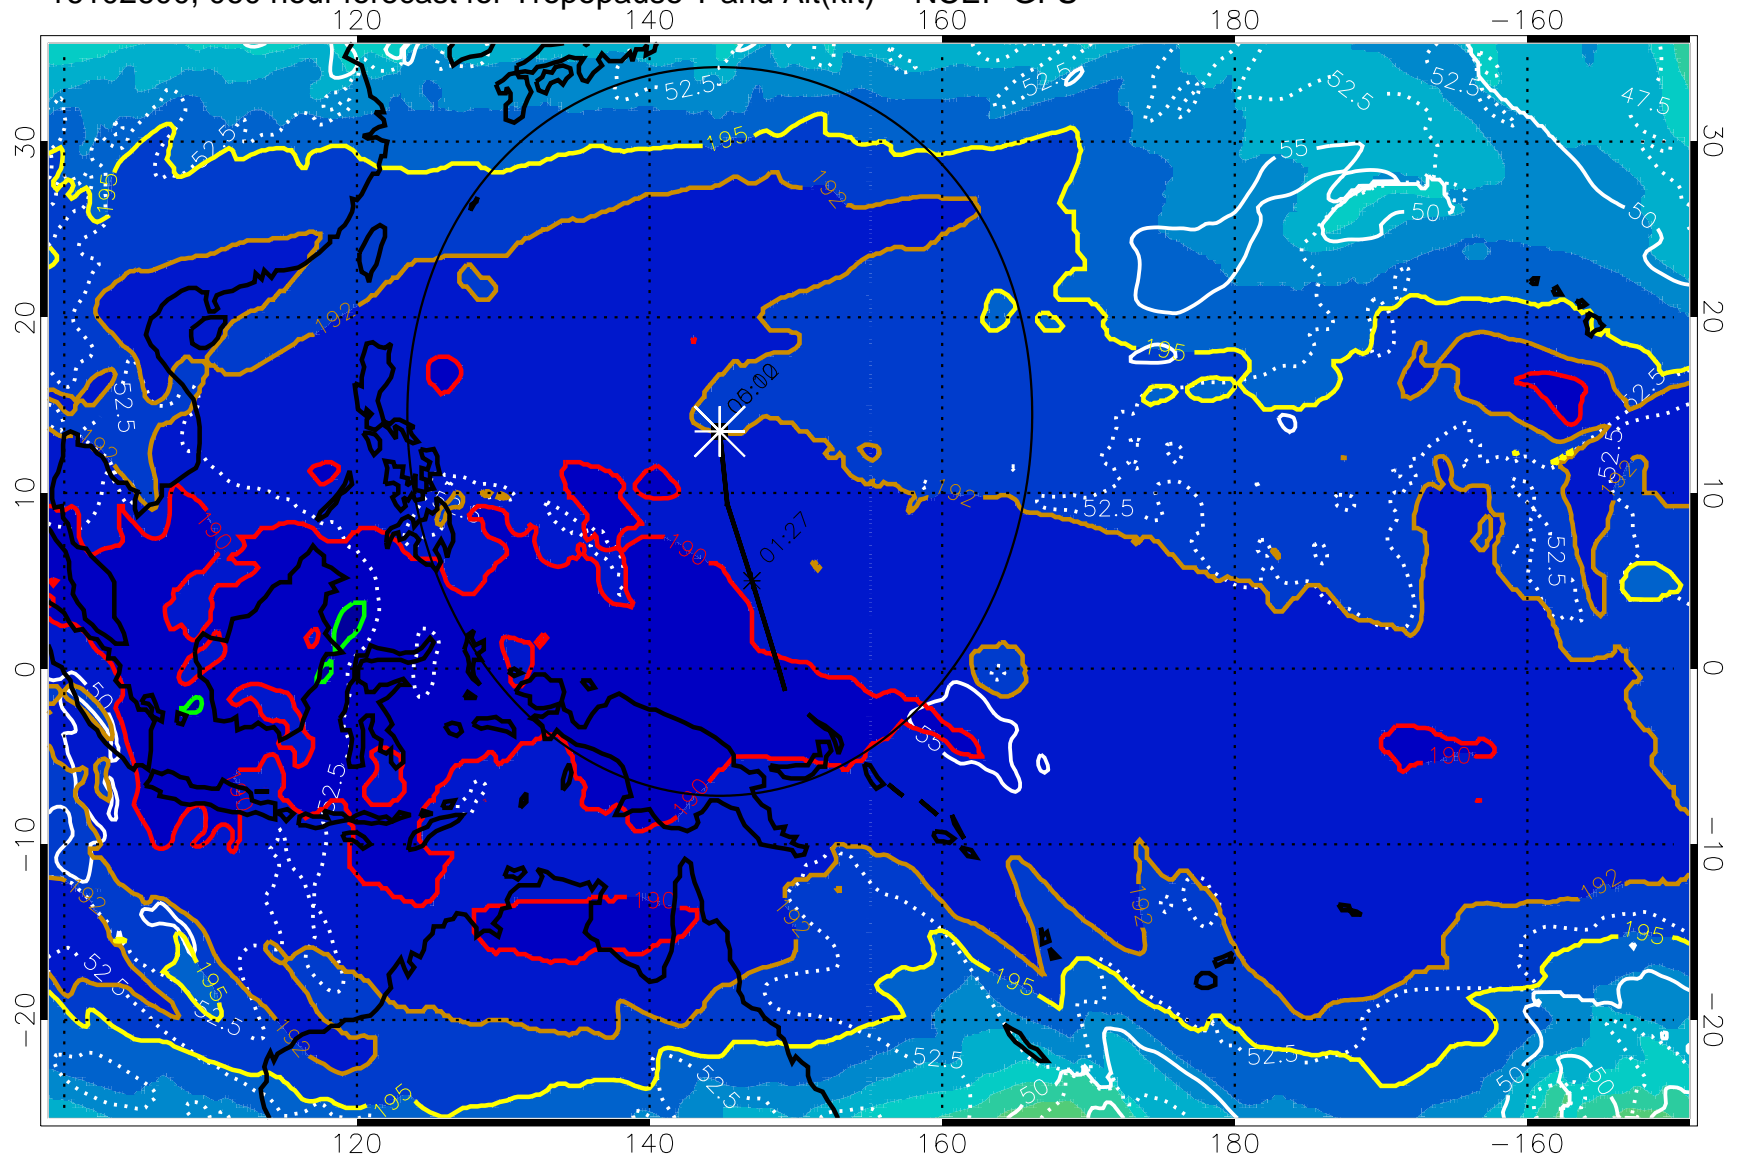

192.5K Isotherm 195K Isotherm  
187.5K Isotherm 190K Isotherm

Range ring of 2304 km

16102506, 042 hour forecast for Tropopause T and Alt(kft) -- NCEP GFS

190 200 210 220 230

Tropopause T, K

Tropopause Altitude in kft (white)

192.5K Isotherm 195K Isotherm  
187.5K Isotherm 190K Isotherm

Range ring of 2304 km

16102518, 054 hour forecast for Tropopause T and Alt(kft) -- NCEP GFS

190 200 210 220 230

Tropopause T, K

Tropopause Altitude in kft (white)

192.5K Isotherm 195K Isotherm

187.5K Isotherm 190K Isotherm

Range ring of 2304 km

16102600, 060 hour forecast for Tropopause T and Alt(kft) -- NCEP GFS

190 200 210 220 230

Tropopause T, K

Tropopause Altitude in kft (white)