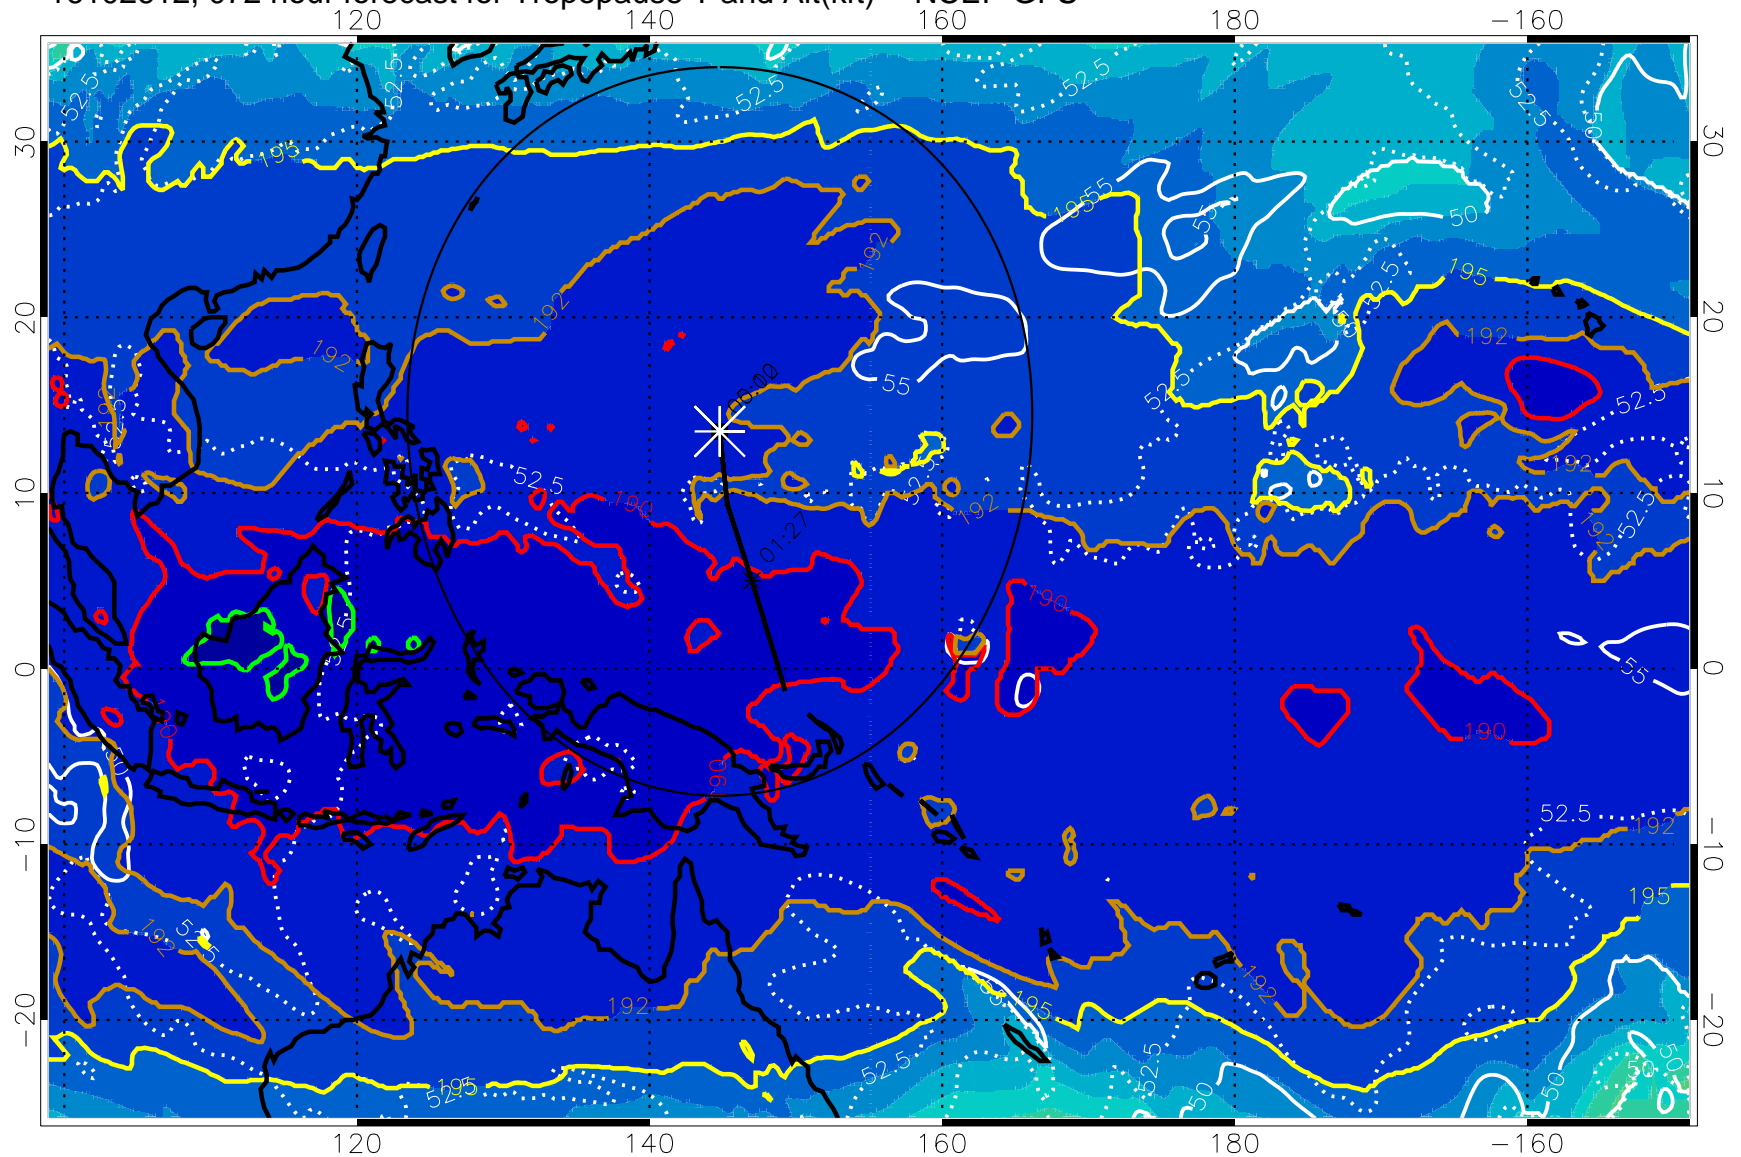

192.5K Isotherm 195K Isotherm

187.5K Isotherm 190K Isotherm

Range ring of 2304 km

16102600, 060 hour forecast for Tropopause T and Alt(kft) -- NCEP GFS

190 200 210 220 230

Tropopause T, K

Tropopause Altitude in kft (white)

192.5K Isotherm 195K Isotherm

187.5K Isotherm 190K Isotherm

Range ring of 2304 km

16102606, 066 hour forecast for Tropopause T and Alt(kft) -- NCEP GFS

190 200 210 220 230  
Tropopause T, K

Tropopause Altitude in kft (white)

192.5K Isotherm 195K Isotherm  
187.5K Isotherm 190K Isotherm

Range ring of 2304 km

16102612, 072 hour forecast for Tropopause T and Alt(kft) -- NCEP GFS

190 200 210 220 230  
Tropopause T, K

Tropopause Altitude in kft (white)

192.5K Isotherm 195K Isotherm  
187.5K Isotherm 190K Isotherm

Range ring of 2304 km

16102618, 078 hour forecast for Tropopause T and Alt(kft) -- NCEP GFS

16102700, 084 hour forecast for Tropopause T and Alt(kft) -- NCEP GFS