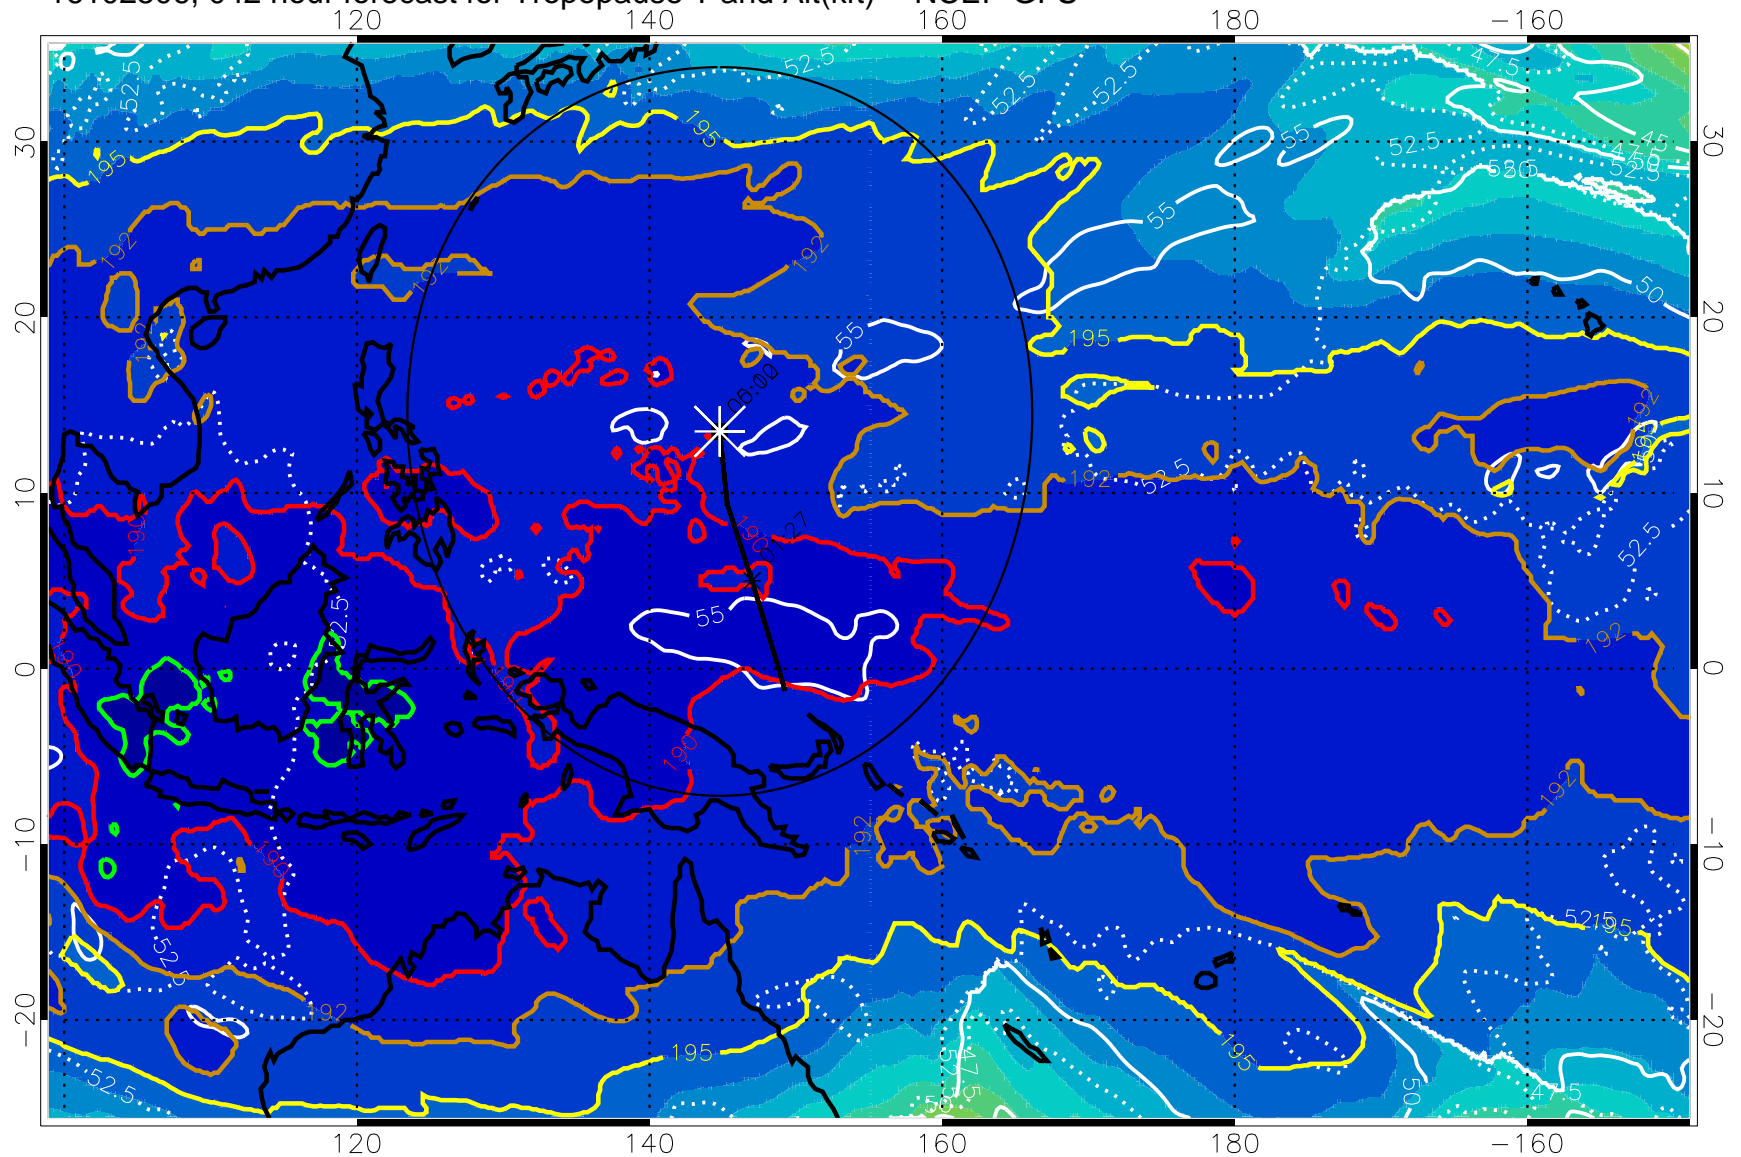

192.5K Isotherm 195K Isotherm  
187.5K Isotherm 190K Isotherm

Range ring of 2304 km

16102500, 036 hour forecast for Tropopause T and Alt(kft) -- NCEP GFS

190 200 210 220 230

Tropopause T, K

Tropopause Altitude in kft (white)

192.5K Isotherm 195K Isotherm  
187.5K Isotherm 190K Isotherm

Range ring of 2304 km

16102506, 042 hour forecast for Tropopause T and Alt(kft) -- NCEP GFS

190 200 210 220 230

Tropopause T, K

Tropopause Altitude in kft (white)