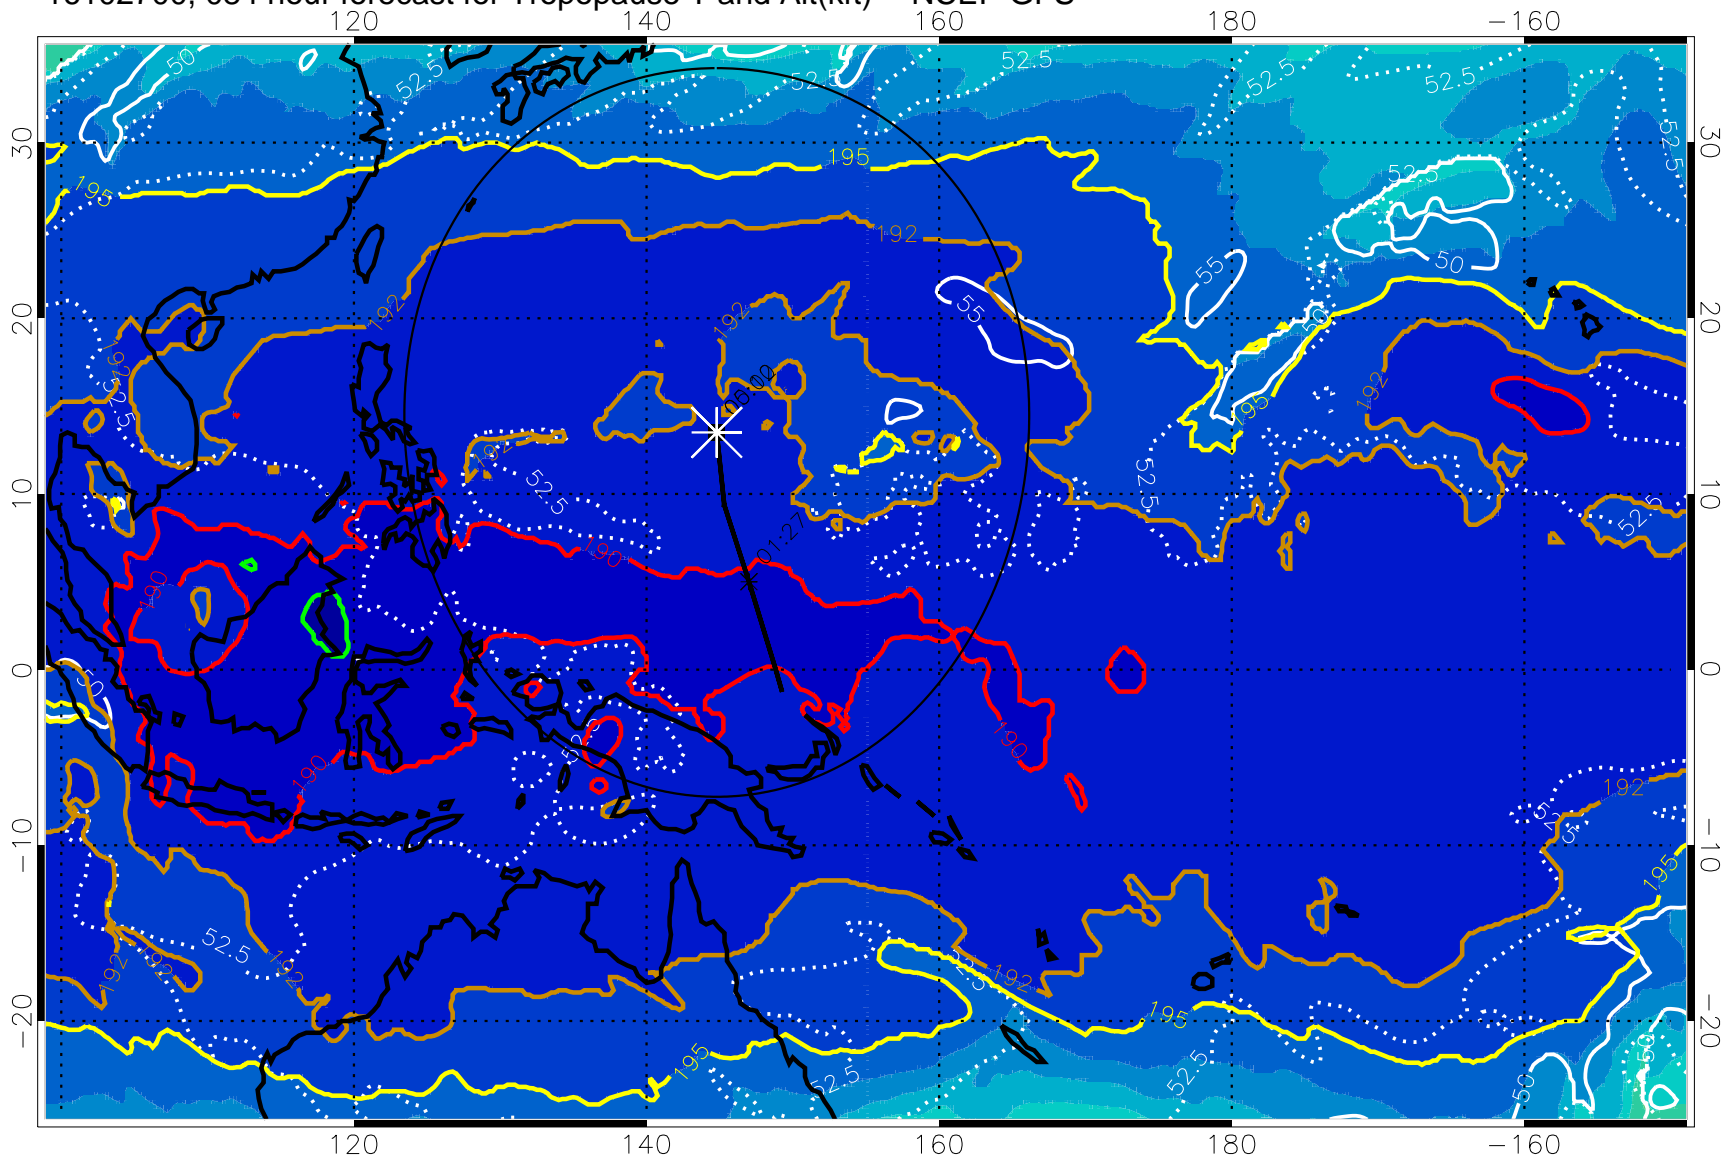

192.5K Isotherm 195K Isotherm

187.5K Isotherm 190K Isotherm

Range ring of 2304 km

16102606, 066 hour forecast for Tropopause T and Alt(kft) -- NCEP GFS

190 200 210 220 230  
Tropopause T, K

Tropopause Altitude in kft (white)

192.5K Isotherm 195K Isotherm  
187.5K Isotherm 190K Isotherm

Range ring of 2304 km

16102612, 072 hour forecast for Tropopause T and Alt(kft) -- NCEP GFS

190 200 210 220 230  
Tropopause T, K

Tropopause Altitude in kft (white)

192.5K Isotherm 195K Isotherm  
187.5K Isotherm 190K Isotherm

Range ring of 2304 km

16102618, 078 hour forecast for Tropopause T and Alt(kft) -- NCEP GFS

16102700, 084 hour forecast for Tropopause T and Alt(kft) -- NCEP GFS

190 200 210 220 230

Tropopause T, K

Tropopause Altitude in kft (white)

192.5K Isotherm 195K Isotherm  
187.5K Isotherm 190K Isotherm

Range ring of 2304 km

16102706, 090 hour forecast for Tropopause T and Alt(kft) -- NCEP GFS