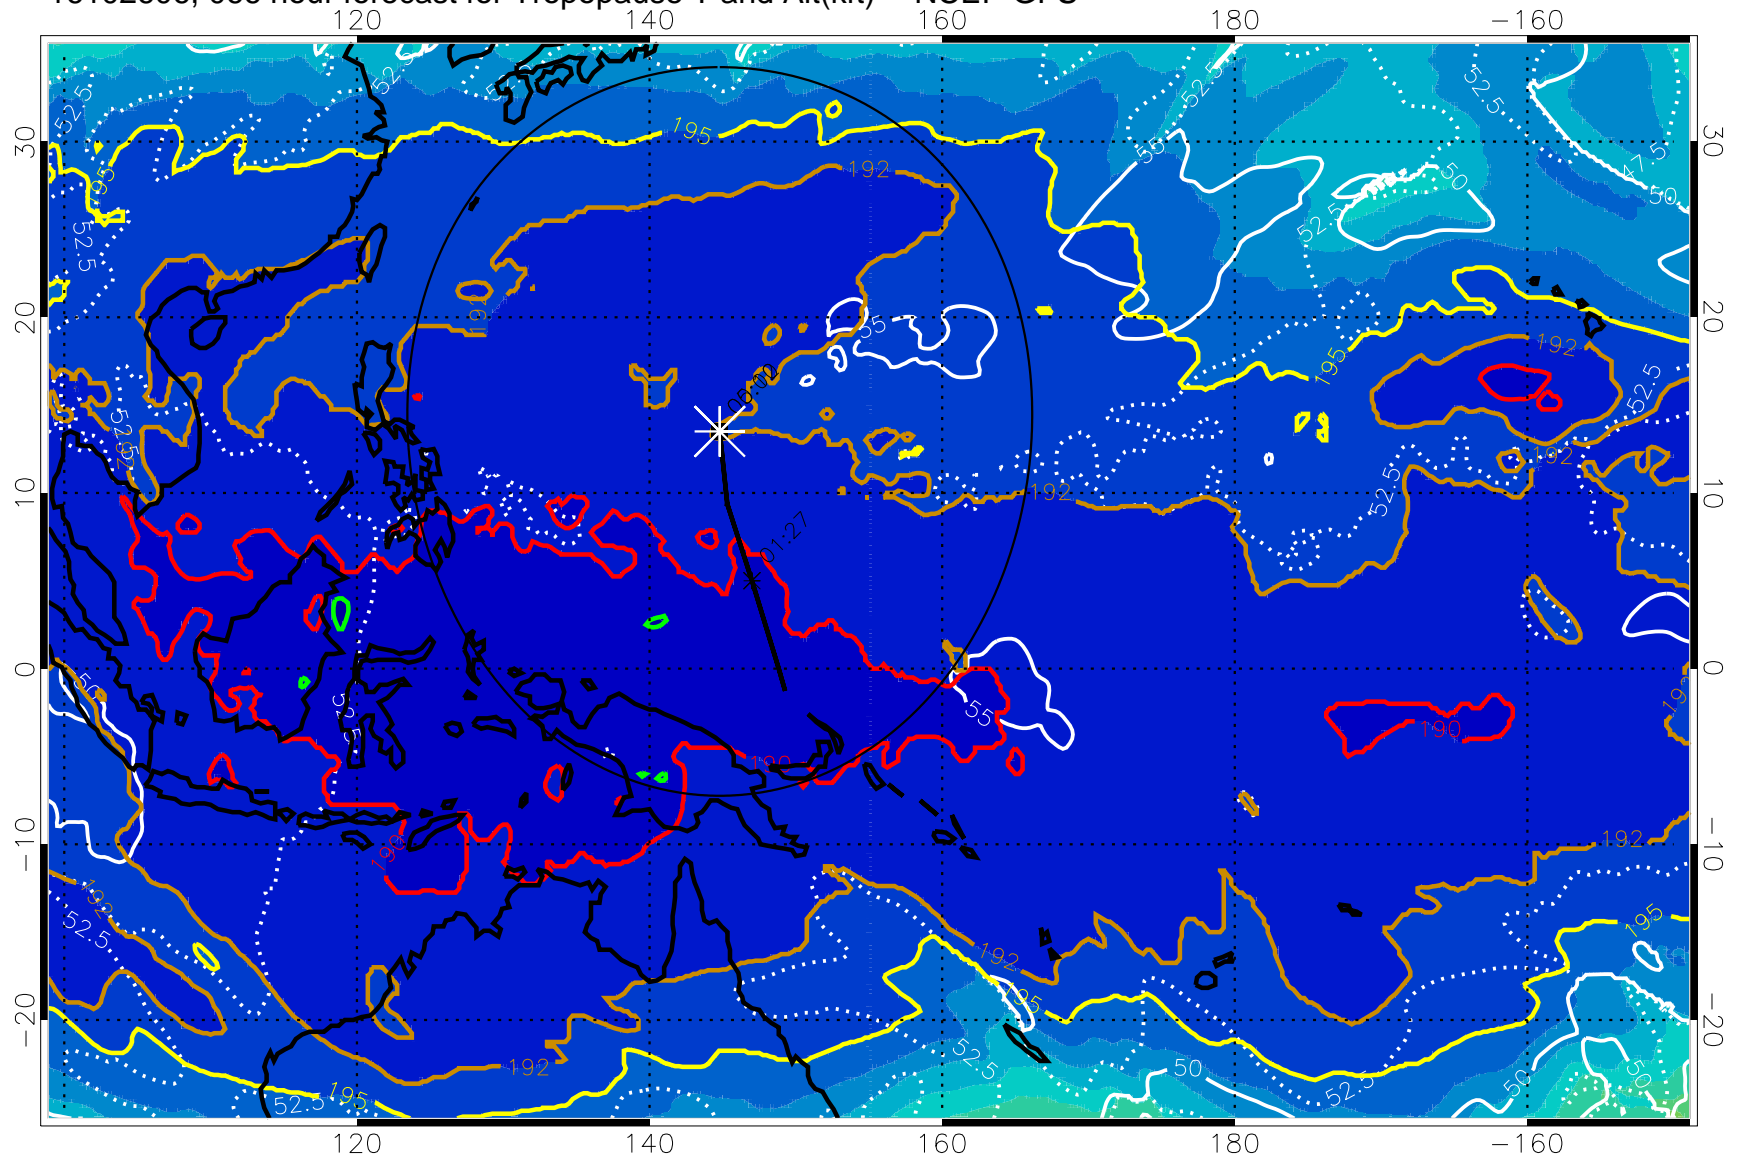

192.5K Isotherm 195K Isotherm  
187.5K Isotherm 190K Isotherm

Range ring of 2304 km

16102518, 054 hour forecast for Tropopause T and Alt(kft) -- NCEP GFS

190 200 210 220 230

Tropopause T, K

Tropopause Altitude in kft (white)

192.5K Isotherm 195K Isotherm

187.5K Isotherm 190K Isotherm

Range ring of 2304 km

16102600, 060 hour forecast for Tropopause T and Alt(kft) -- NCEP GFS

190 200 210 220 230

Tropopause T, K

Tropopause Altitude in kft (white)

192.5K Isotherm 195K Isotherm

187.5K Isotherm 190K Isotherm

Range ring of 2304 km

16102606, 066 hour forecast for Tropopause T and Alt(kft) -- NCEP GFS

190 200 210 220 230  
Tropopause T, K

Tropopause Altitude in kft (white)

192.5K Isotherm 195K Isotherm  
187.5K Isotherm 190K Isotherm

Range ring of 2304 km

16102612, 072 hour forecast for Tropopause T and Alt(kft) -- NCEP GFS

190 200 210 220 230  
Tropopause T, K

Tropopause Altitude in kft (white)