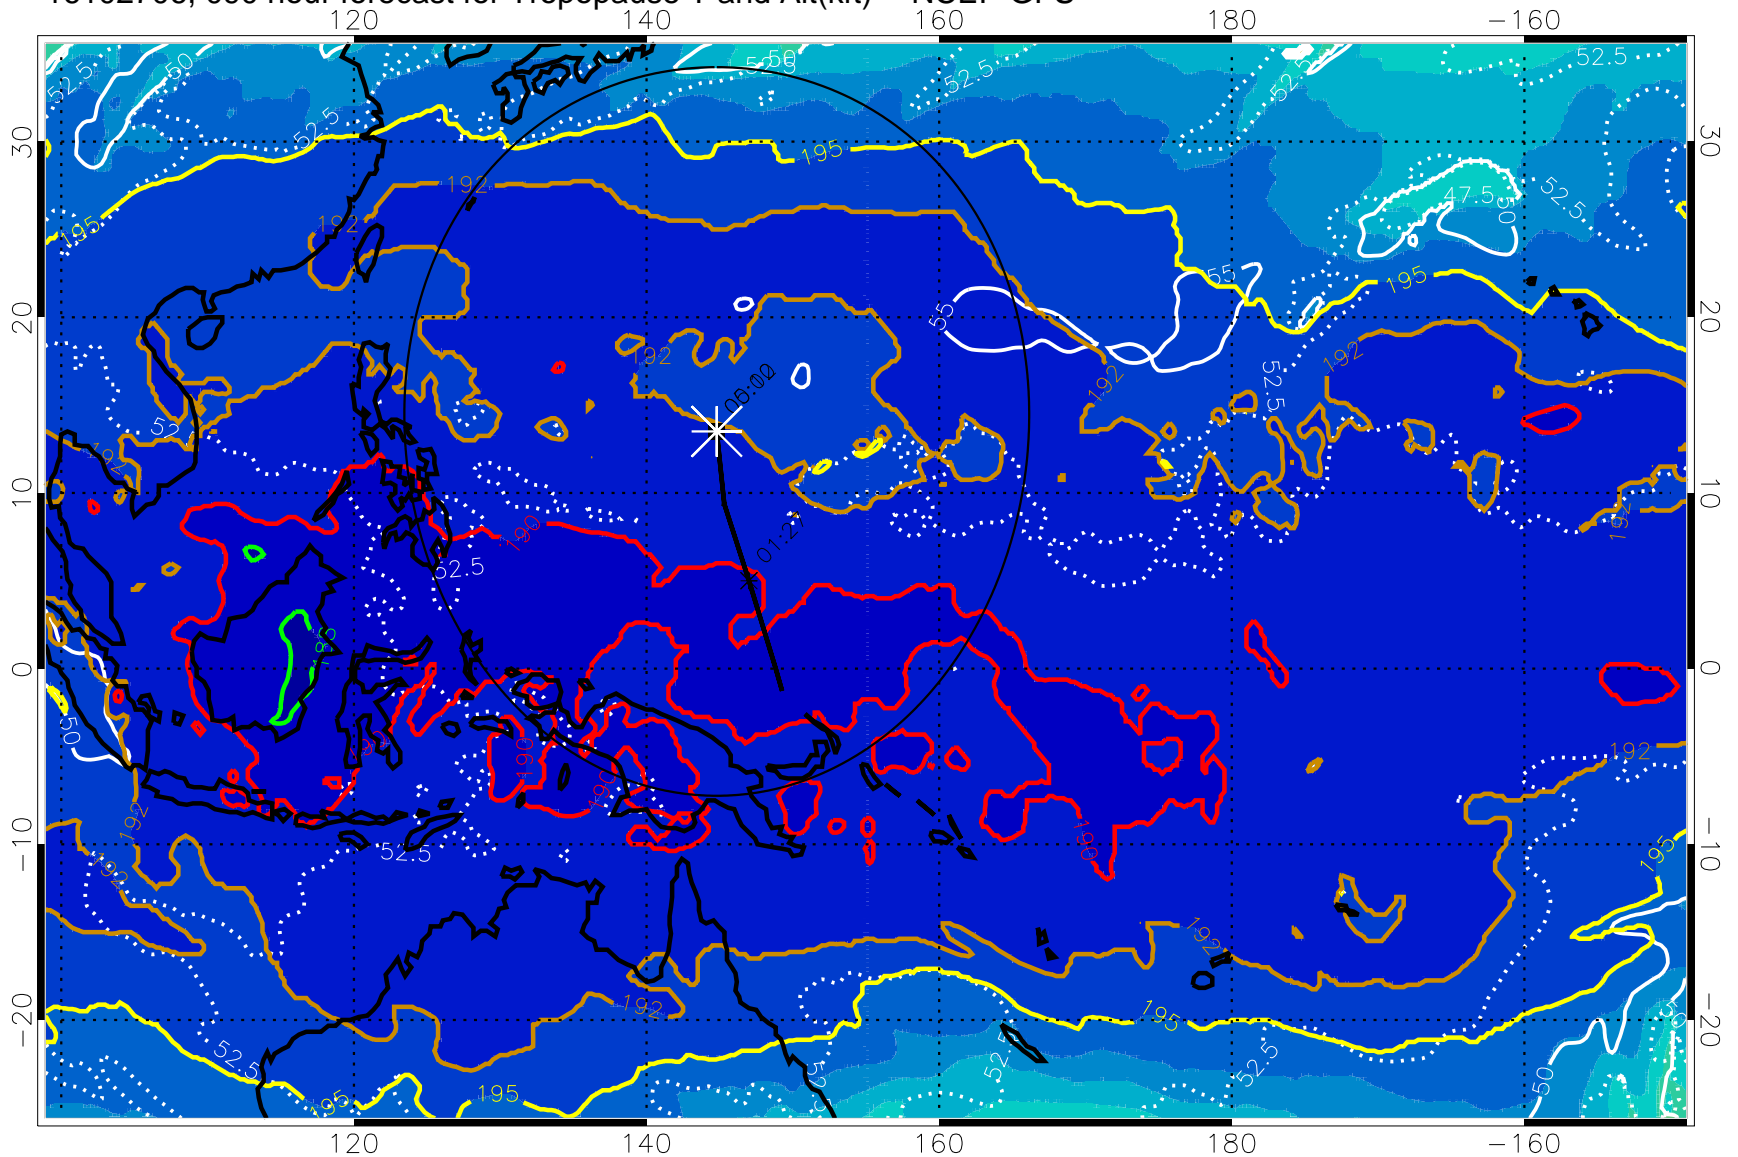

192.5K Isotherm 195K Isotherm  
187.5K Isotherm 190K Isotherm

Range ring of 2304 km

16102618, 078 hour forecast for Tropopause T and Alt(kft) -- NCEP GFS

16102700, 084 hour forecast for Tropopause T and Alt(kft) -- NCEP GFS

190 200 210 220 230

Tropopause T, K

Tropopause Altitude in kft (white)

192.5K Isotherm 195K Isotherm  
187.5K Isotherm 190K Isotherm

Range ring of 2304 km

16102706, 090 hour forecast for Tropopause T and Alt(kft) -- NCEP GFS

190 200 210 220 230  
Tropopause T, K

Tropopause Altitude in kft (white)

192.5K Isotherm 195K Isotherm  
187.5K Isotherm 190K Isotherm

Range ring of 2304 km

16102712, 096 hour forecast for Tropopause T and Alt(kft) -- NCEP GFS