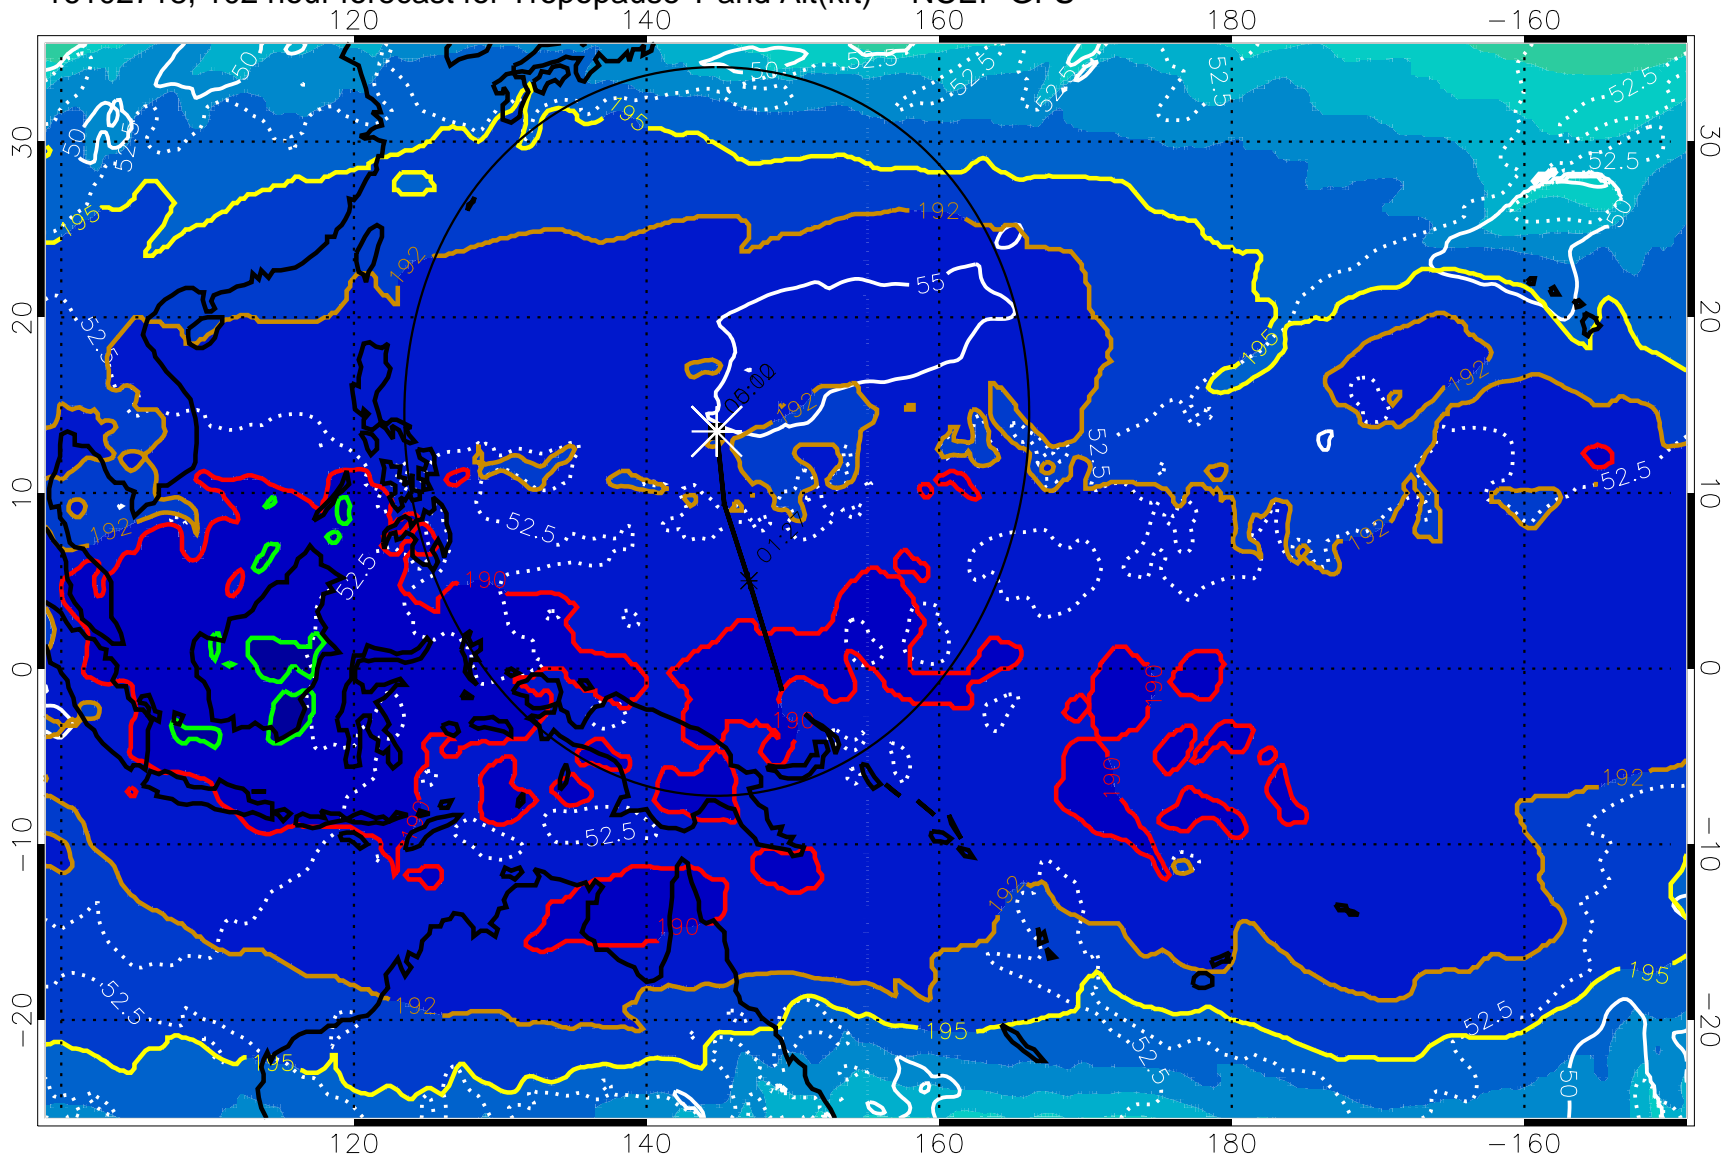

192.5K Isotherm 195K Isotherm  
187.5K Isotherm 190K Isotherm

Range ring of 2304 km

16102618, 078 hour forecast for Tropopause T and Alt(kft) -- NCEP GFS

16102700, 084 hour forecast for Tropopause T and Alt(kft) -- NCEP GFS

190 200 210 220 230

Tropopause T, K

Tropopause Altitude in kft (white)

192.5K Isotherm 195K Isotherm  
187.5K Isotherm 190K Isotherm

Range ring of 2304 km

16102706, 090 hour forecast for Tropopause T and Alt(kft) -- NCEP GFS

190 200 210 220 230  
Tropopause T, K

Tropopause Altitude in kft (white)

192.5K Isotherm 195K Isotherm  
187.5K Isotherm 190K Isotherm

Range ring of 2304 km

16102712, 096 hour forecast for Tropopause T and Alt(kft) -- NCEP GFS

190 200 210 220 230  
Tropopause T, K

Tropopause Altitude in kft (white)

192.5K Isotherm 195K Isotherm  
187.5K Isotherm 190K Isotherm

Range ring of 2304 km

16102718, 102 hour forecast for Tropopause T and Alt(kft) -- NCEP GFS