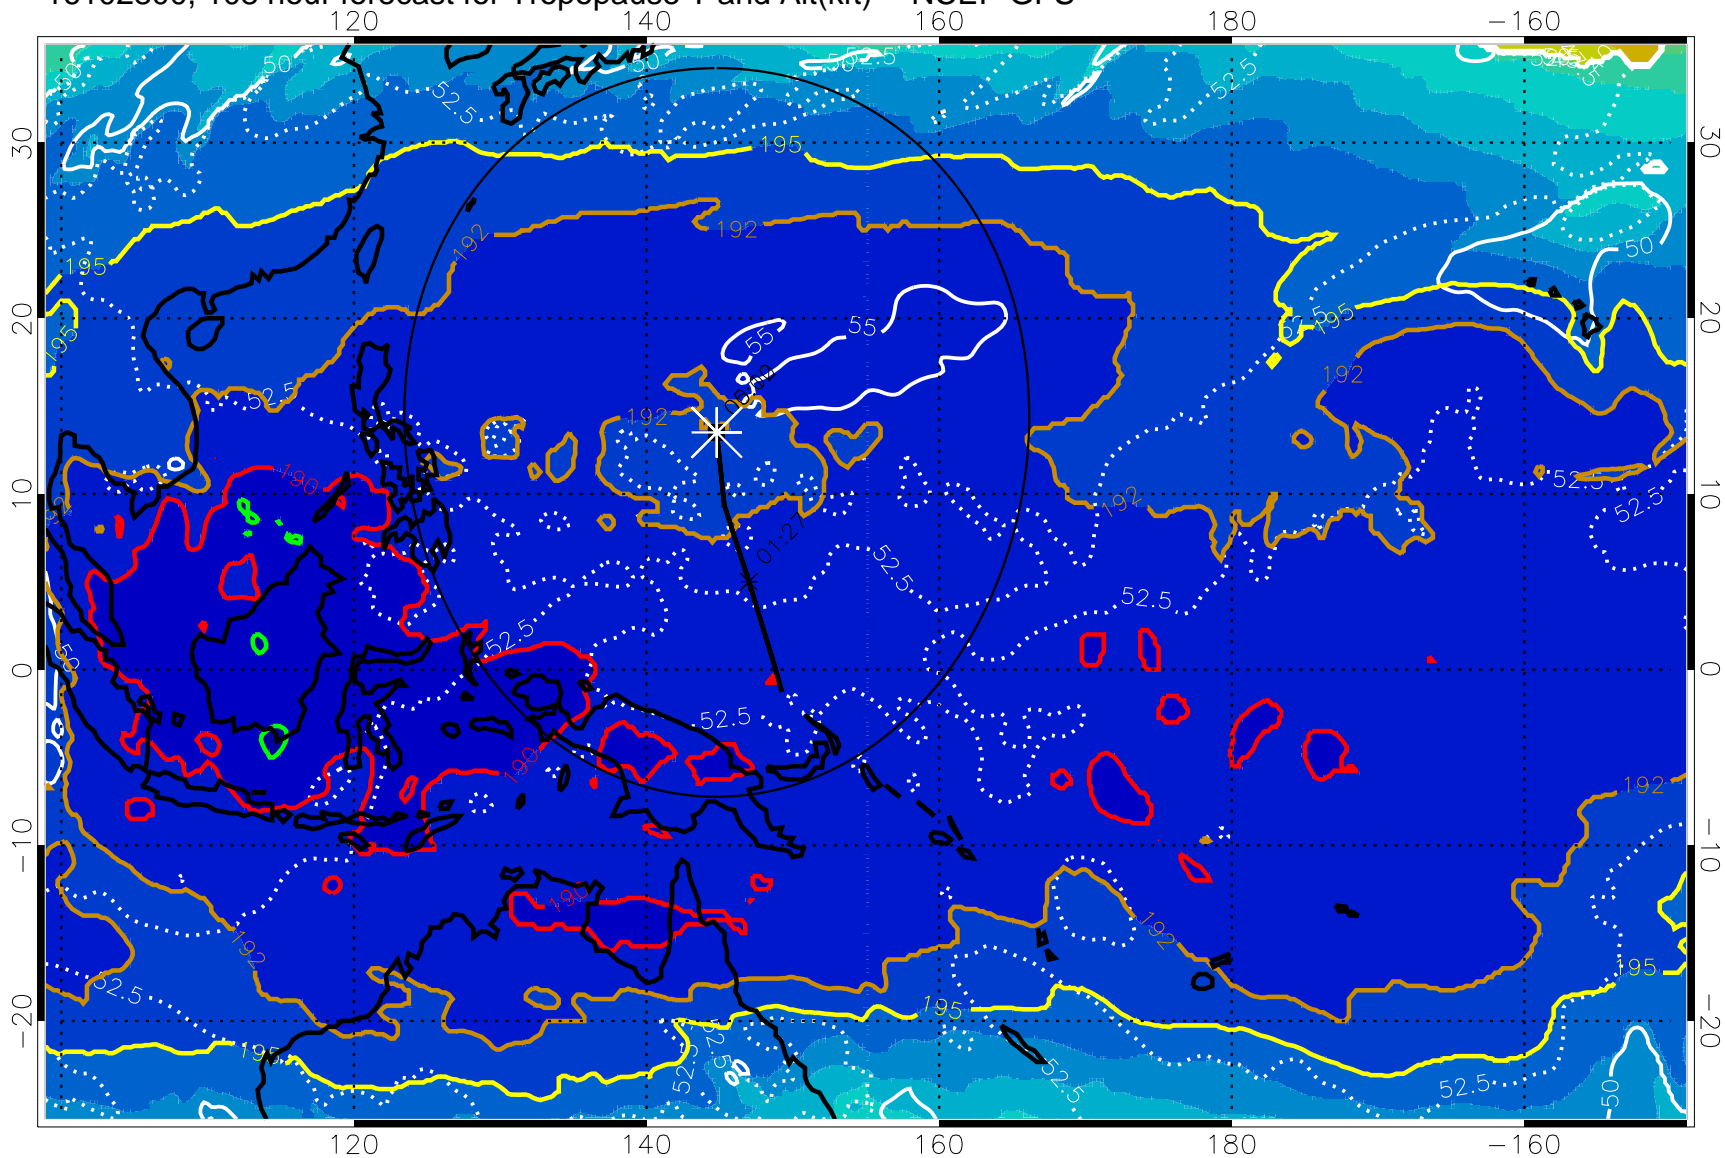

190 200 210 220 230  
Tropopause T, K

Tropopause Altitude in kft (white)

192.5K Isotherm 195K Isotherm  
187.5K Isotherm 190K Isotherm

Range ring of 2304 km

16102712, 096 hour forecast for Tropopause T and Alt(kft) -- NCEP GFS

190 200 210 220 230  
Tropopause T, K

Tropopause Altitude in kft (white)

192.5K Isotherm 195K Isotherm  
187.5K Isotherm 190K Isotherm

Range ring of 2304 km

16102718, 102 hour forecast for Tropopause T and Alt(kft) -- NCEP GFS

16102800, 108 hour forecast for Tropopause T and Alt(kft) -- NCEP GFS

190 200 210 220 230  
Tropopause T, K

Tropopause Altitude in kft (white)

192.5K Isotherm 195K Isotherm  
187.5K Isotherm 190K Isotherm

Range ring of 2304 km

16102806, 114 hour forecast for Tropopause T and Alt(kft) -- NCEP GFS

190 200 210 220 230  
Tropopause T, K

Tropopause Altitude in kft (white)

192.5K Isotherm 195K Isotherm  
187.5K Isotherm 190K Isotherm