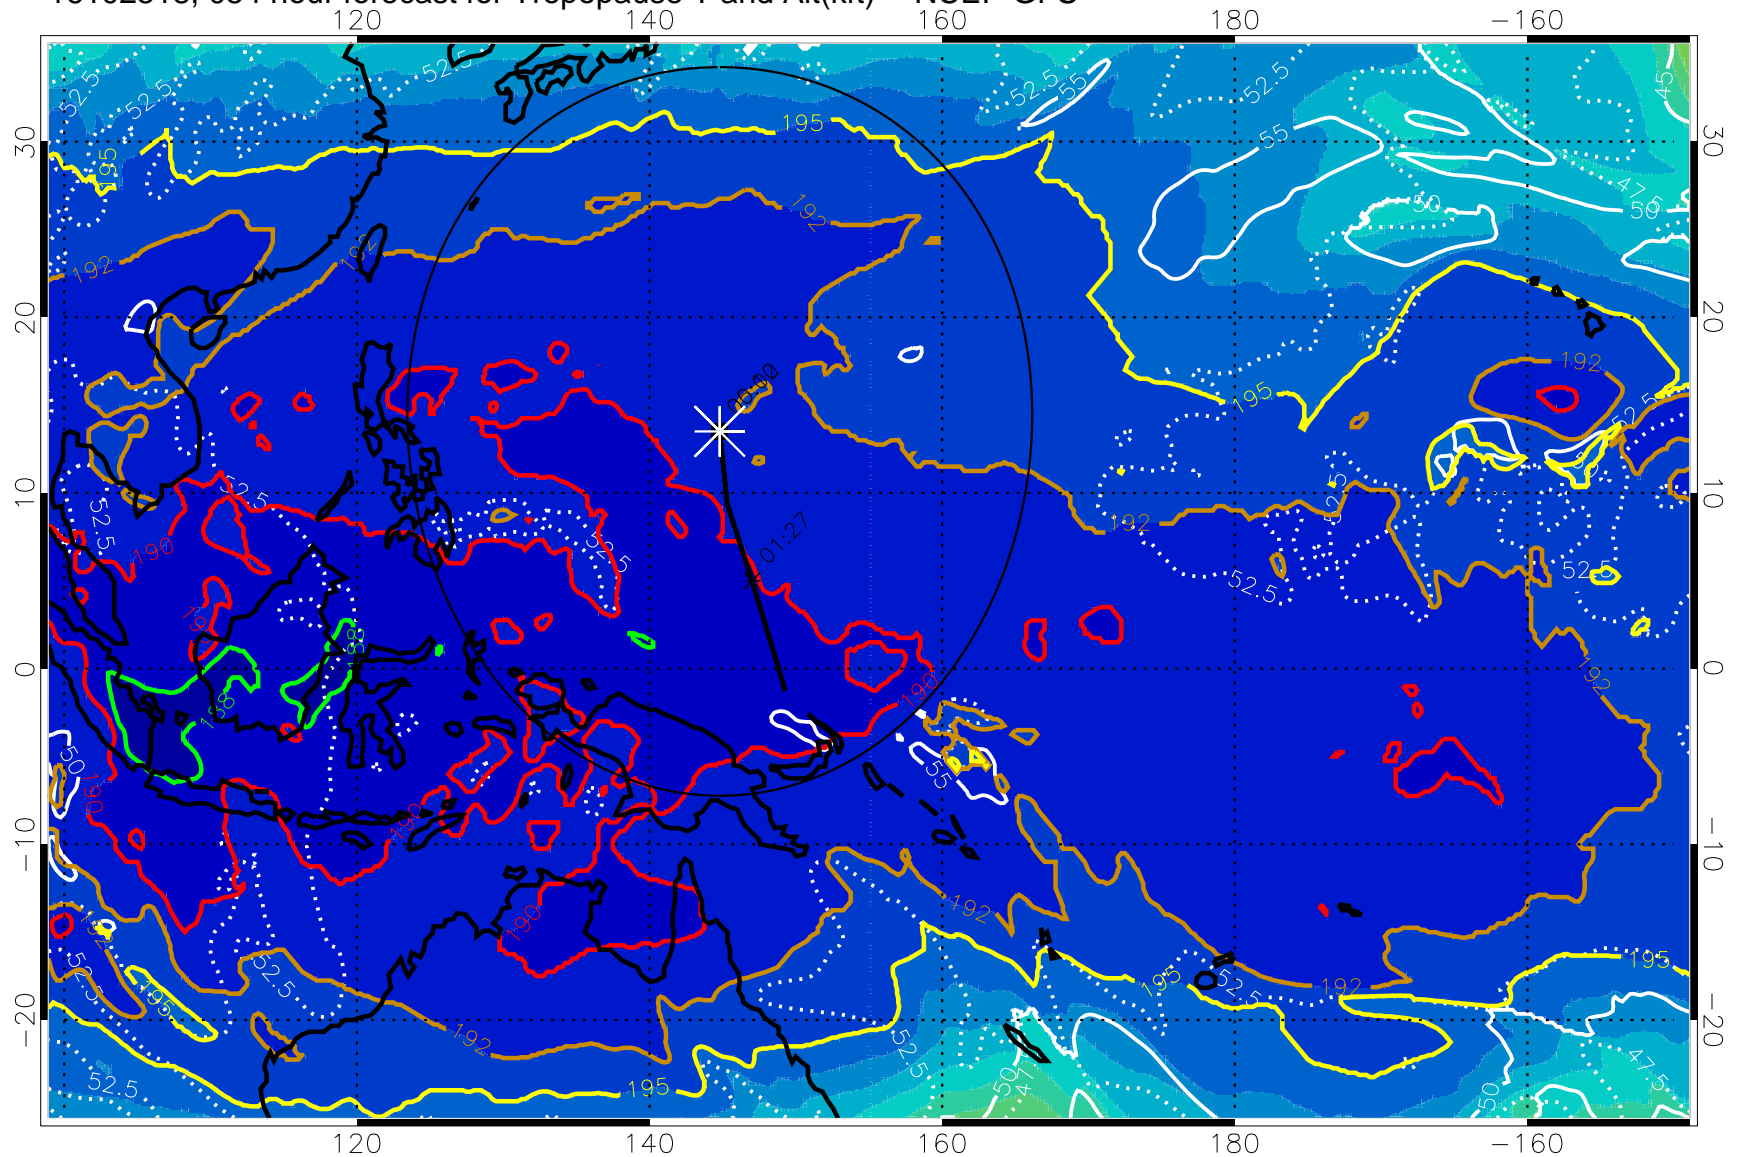

192.5K Isotherm 195K Isotherm  
187.5K Isotherm 190K Isotherm

Range ring of 2304 km

16102500, 036 hour forecast for Tropopause T and Alt(kft) -- NCEP GFS

190 200 210 220 230

Tropopause T, K

Tropopause Altitude in kft (white)

192.5K Isotherm 195K Isotherm  
187.5K Isotherm 190K Isotherm

Range ring of 2304 km

16102506, 042 hour forecast for Tropopause T and Alt(kft) -- NCEP GFS

190 200 210 220 230

Tropopause T, K

Tropopause Altitude in kft (white)

192.5K Isotherm 195K Isotherm  
187.5K Isotherm 190K Isotherm

Range ring of 2304 km

16102518, 054 hour forecast for Tropopause T and Alt(kft) -- NCEP GFS

190 200 210 220 230

Tropopause T, K

Tropopause Altitude in kft (white)

192.5K Isotherm 195K Isotherm

187.5K Isotherm 190K Isotherm

Range ring of 2304 km

16102600, 060 hour forecast for Tropopause T and Alt(kft) -- NCEP GFS

190 200 210 220 230

Tropopause T, K

Tropopause Altitude in kft (white)