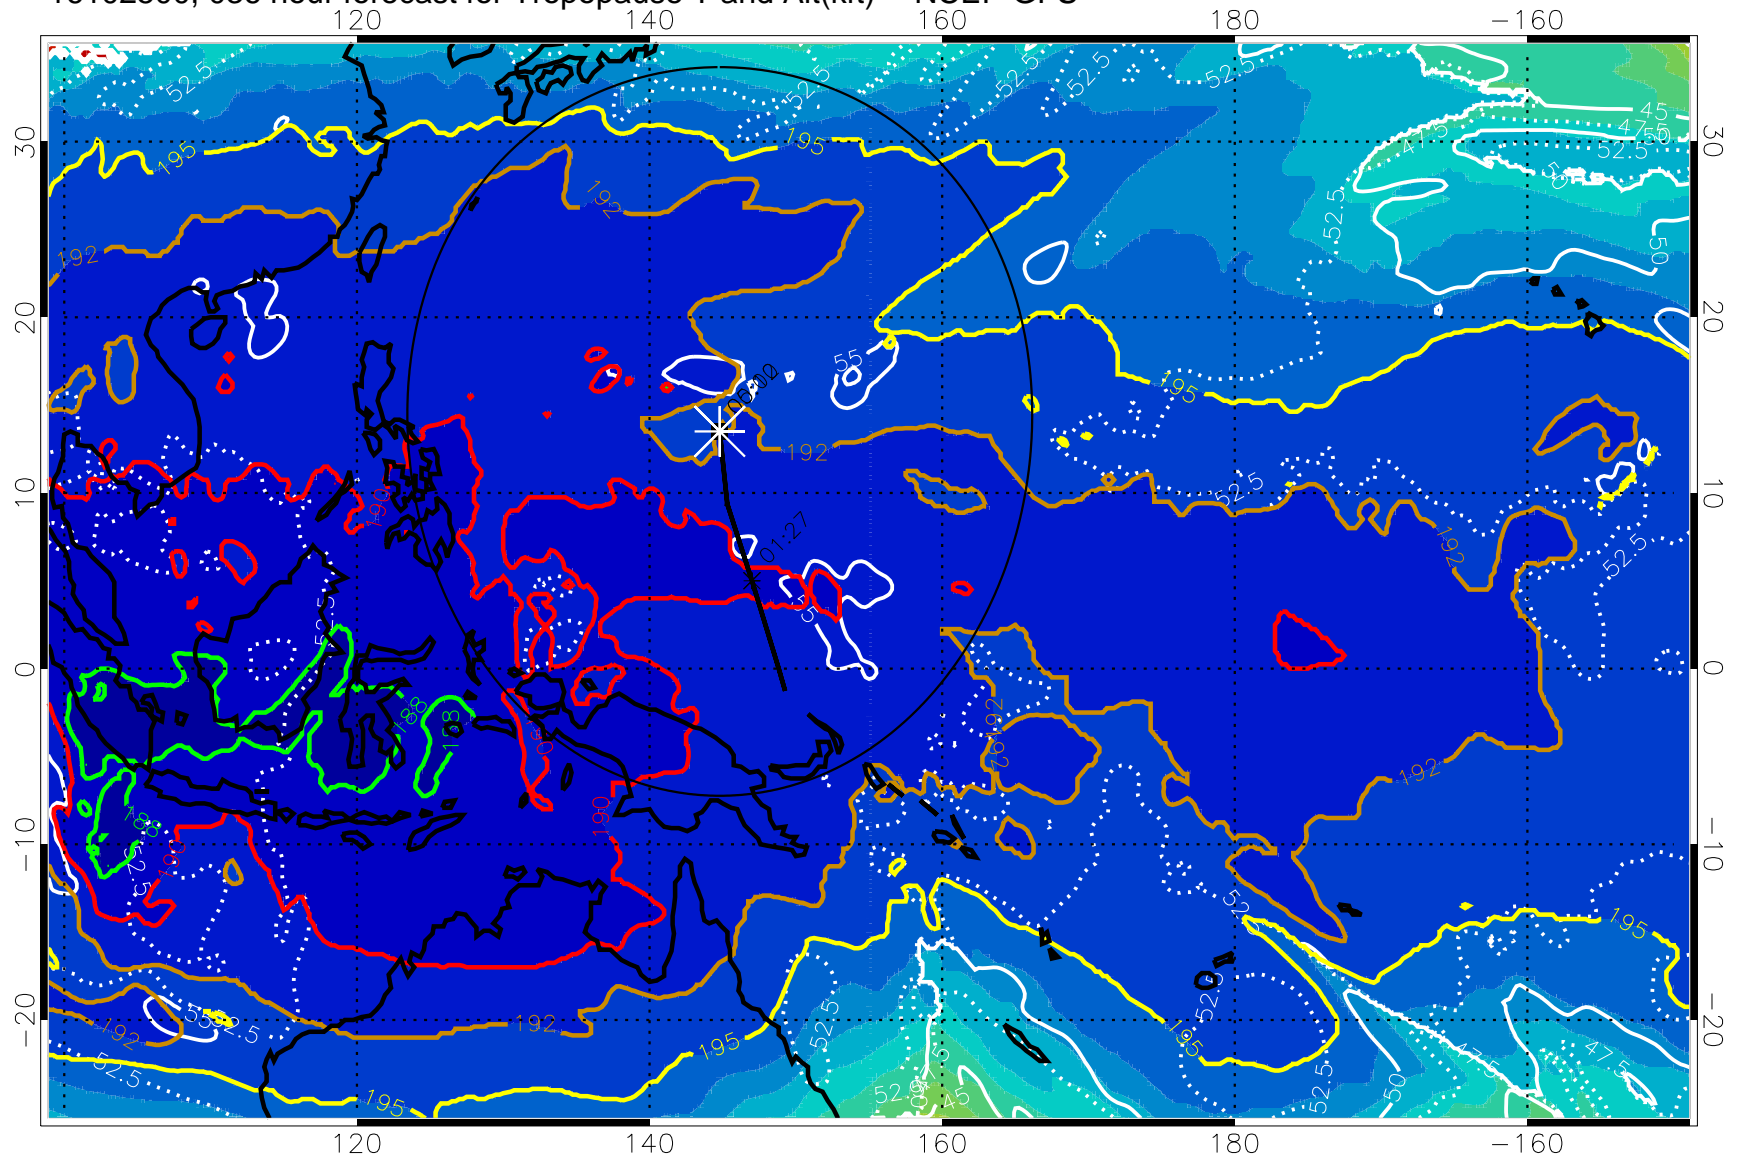

Range ring of 2304 km

16102412, 024 hour forecast for Tropopause T and Alt(kft) -- NCEP GFS

16102418, 030 hour forecast for Tropopause T and Alt(kft) -- NCEP GFS

190 200 210 220 230

Tropopause T, K

Tropopause Altitude in kft (white)

192.5K Isotherm 195K Isotherm  
187.5K Isotherm 190K Isotherm

Range ring of 2304 km

16102500, 036 hour forecast for Tropopause T and Alt(kft) -- NCEP GFS

190 200 210 220 230

Tropopause T, K

Tropopause Altitude in kft (white)

192.5K Isotherm 195K Isotherm  
187.5K Isotherm 190K Isotherm

Range ring of 2304 km

16102506, 042 hour forecast for Tropopause T and Alt(kft) -- NCEP GFS

190 200 210 220 230

Tropopause T, K

Tropopause Altitude in kft (white)