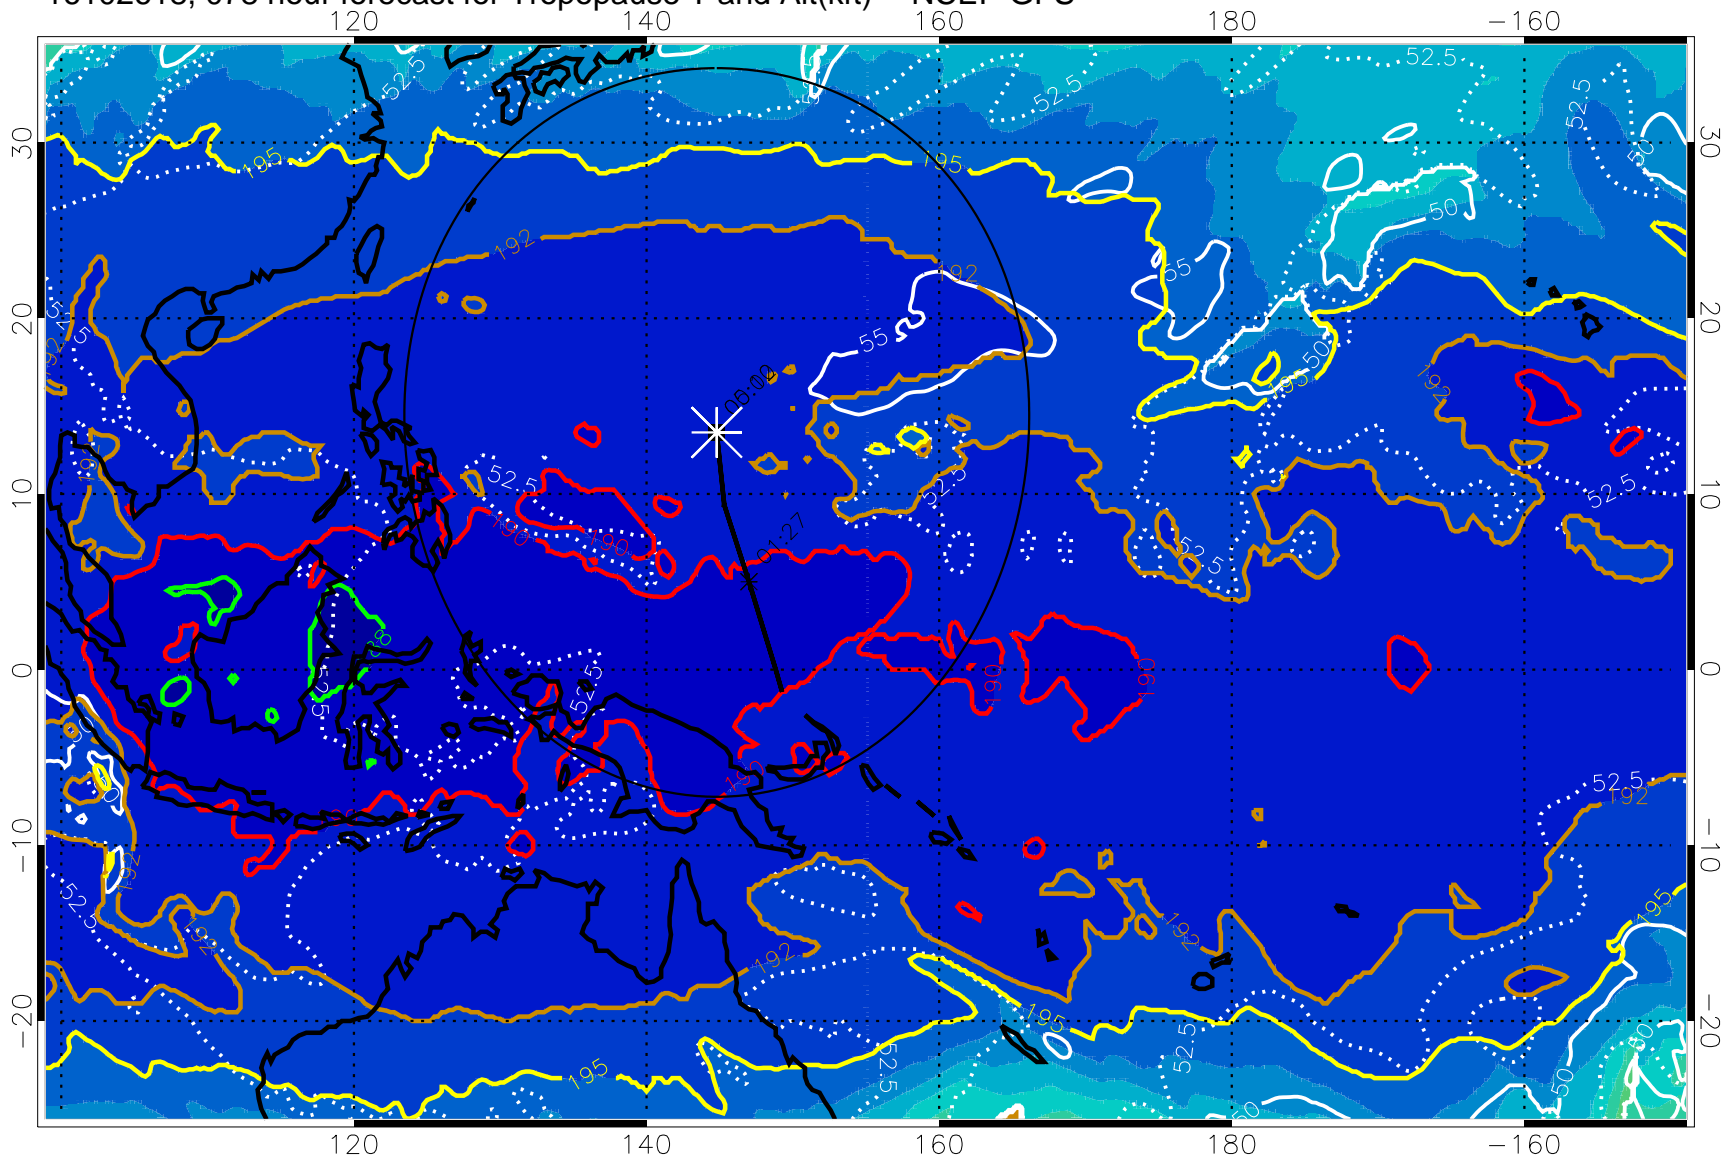

192.5K Isotherm 195K Isotherm

187.5K Isotherm 190K Isotherm

Range ring of 2304 km

16102606, 066 hour forecast for Tropopause T and Alt(kft) -- NCEP GFS

190 200 210 220 230  
Tropopause T, K

Tropopause Altitude in kft (white)

192.5K Isotherm 195K Isotherm  
187.5K Isotherm 190K Isotherm

Range ring of 2304 km

16102612, 072 hour forecast for Tropopause T and Alt(kft) -- NCEP GFS

190 200 210 220 230  
Tropopause T, K

Tropopause Altitude in kft (white)

192.5K Isotherm 195K Isotherm  
187.5K Isotherm 190K Isotherm

Range ring of 2304 km

16102618, 078 hour forecast for Tropopause T and Alt(kft) -- NCEP GFS

16102700, 084 hour forecast for Tropopause T and Alt(kft) -- NCEP GFS

190 200 210 220 230

Tropopause T, K

Tropopause Altitude in kft (white)

192.5K Isotherm 195K Isotherm  
187.5K Isotherm 190K Isotherm

Range ring of 2304 km

16102706, 090 hour forecast for Tropopause T and Alt(kft) -- NCEP GFS