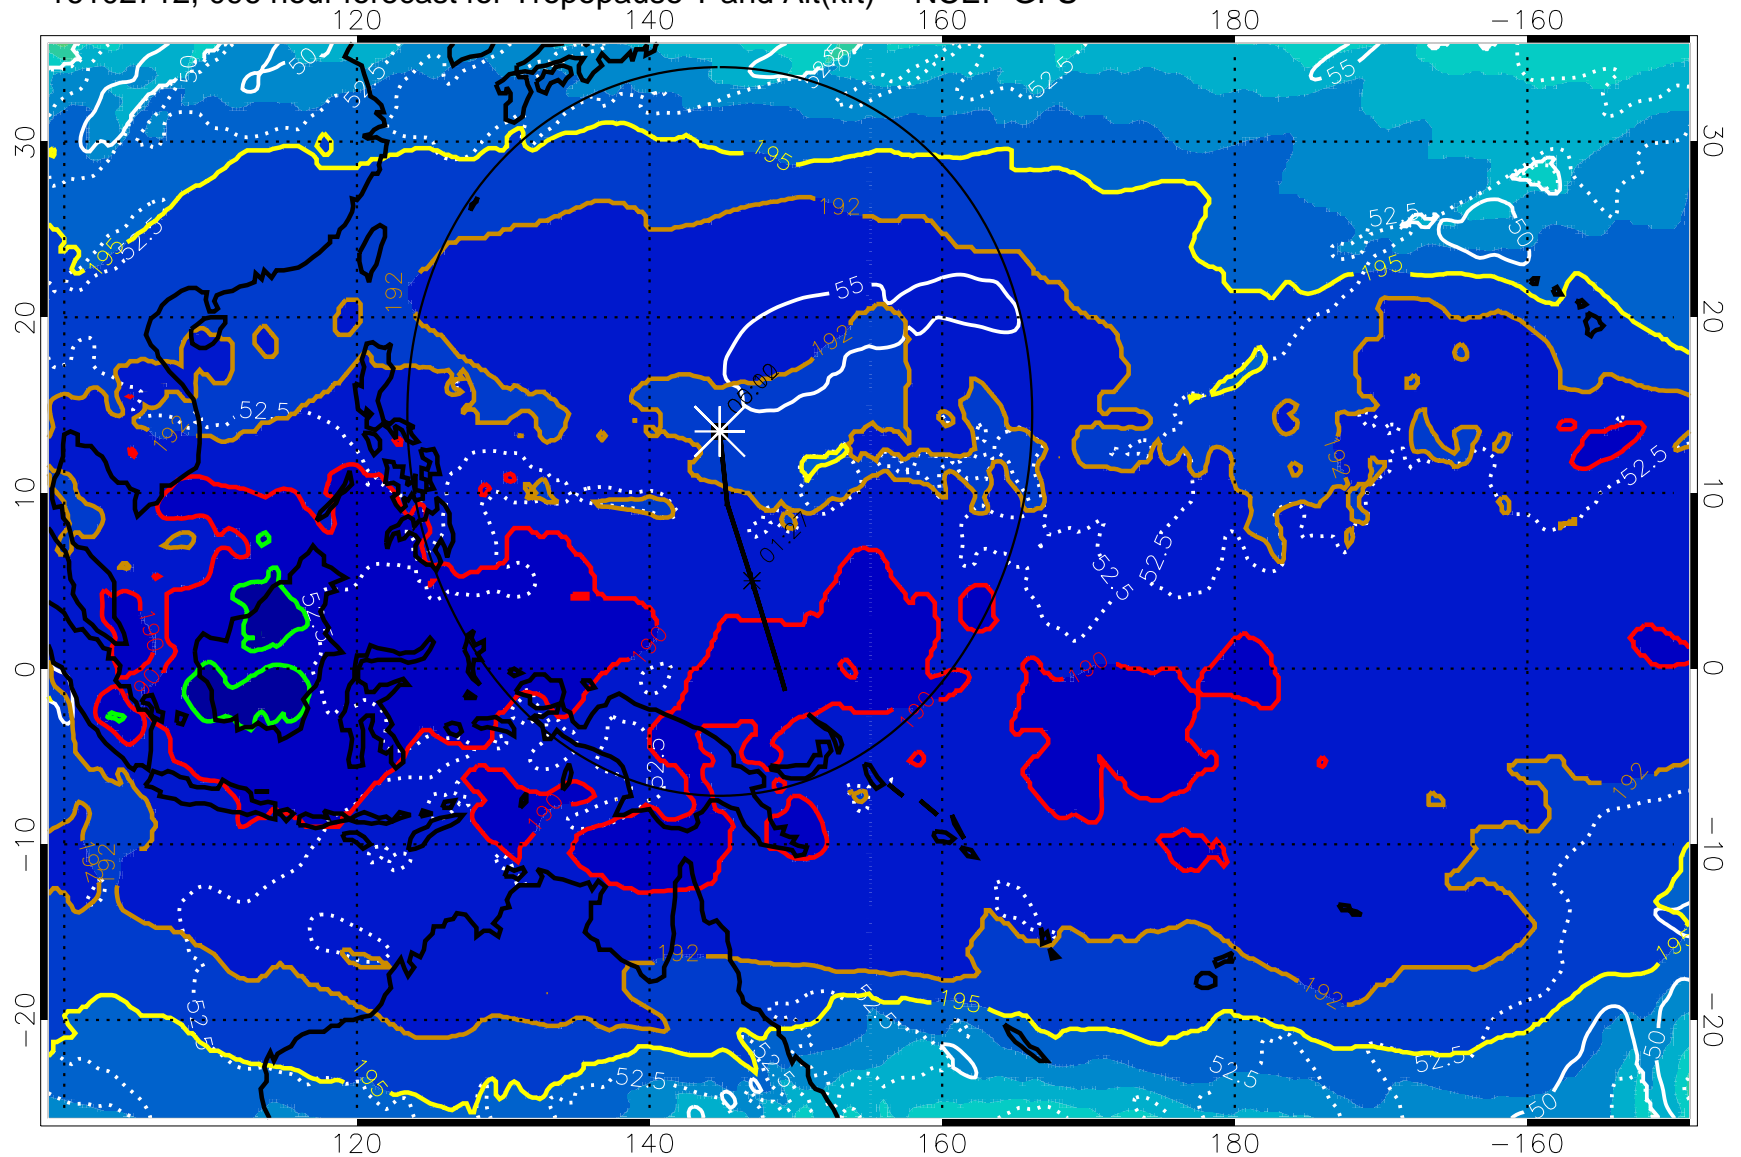

192.5K Isotherm 195K Isotherm  
187.5K Isotherm 190K Isotherm

Range ring of 2304 km

16102618, 078 hour forecast for Tropopause T and Alt(kft) -- NCEP GFS

16102700, 084 hour forecast for Tropopause T and Alt(kft) -- NCEP GFS

190 200 210 220 230

Tropopause T, K

Tropopause Altitude in kft (white)

192.5K Isotherm 195K Isotherm  
187.5K Isotherm 190K Isotherm

Range ring of 2304 km

16102706, 090 hour forecast for Tropopause T and Alt(kft) -- NCEP GFS

190 200 210 220 230  
Tropopause T, K

Tropopause Altitude in kft (white)

192.5K Isotherm 195K Isotherm  
187.5K Isotherm 190K Isotherm

Range ring of 2304 km

16102712, 096 hour forecast for Tropopause T and Alt(kft) -- NCEP GFS