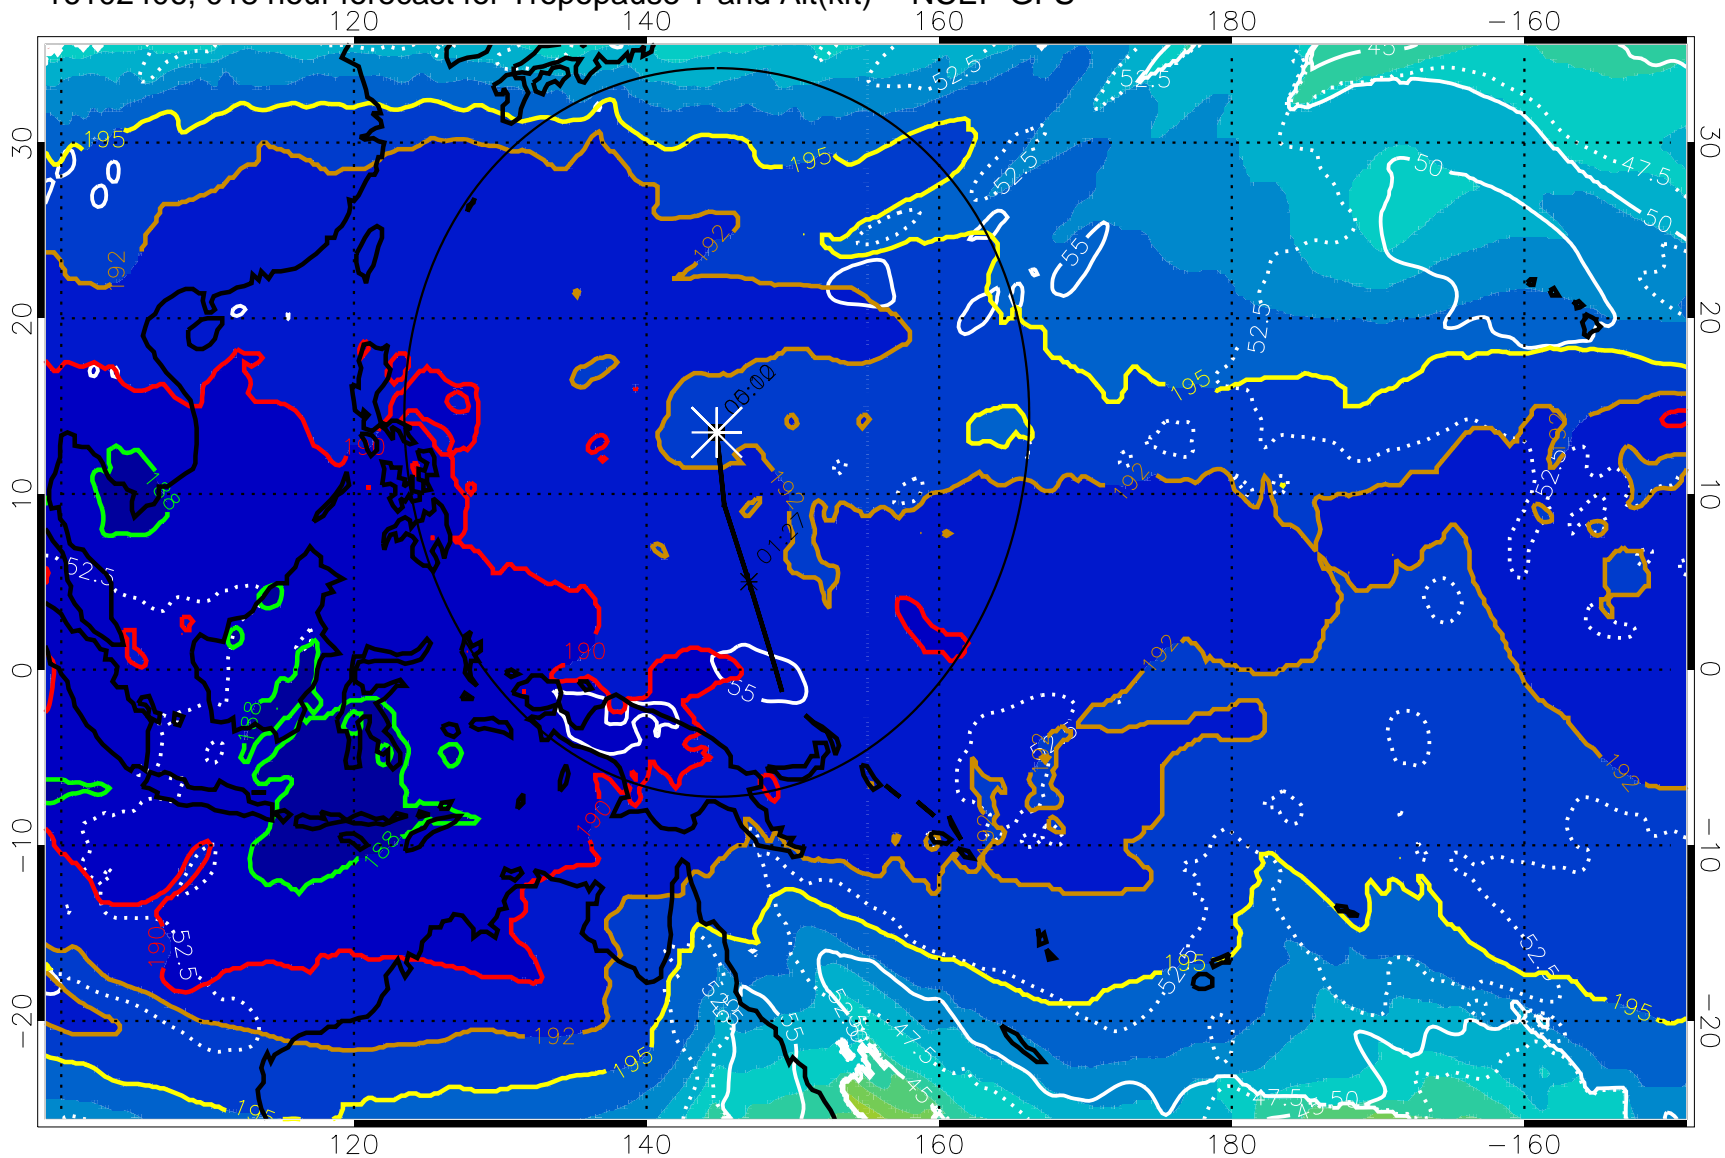

16102406, 018 hour forecast for Tropopause T and Alt(kft) -- NCEP GFS

190 200 210 220 230

Tropopause T, K

Tropopause Altitude in kft (white)

192.5K Isotherm 195K Isotherm
187.5K Isotherm 190K Isotherm

Range ring of 2304 km