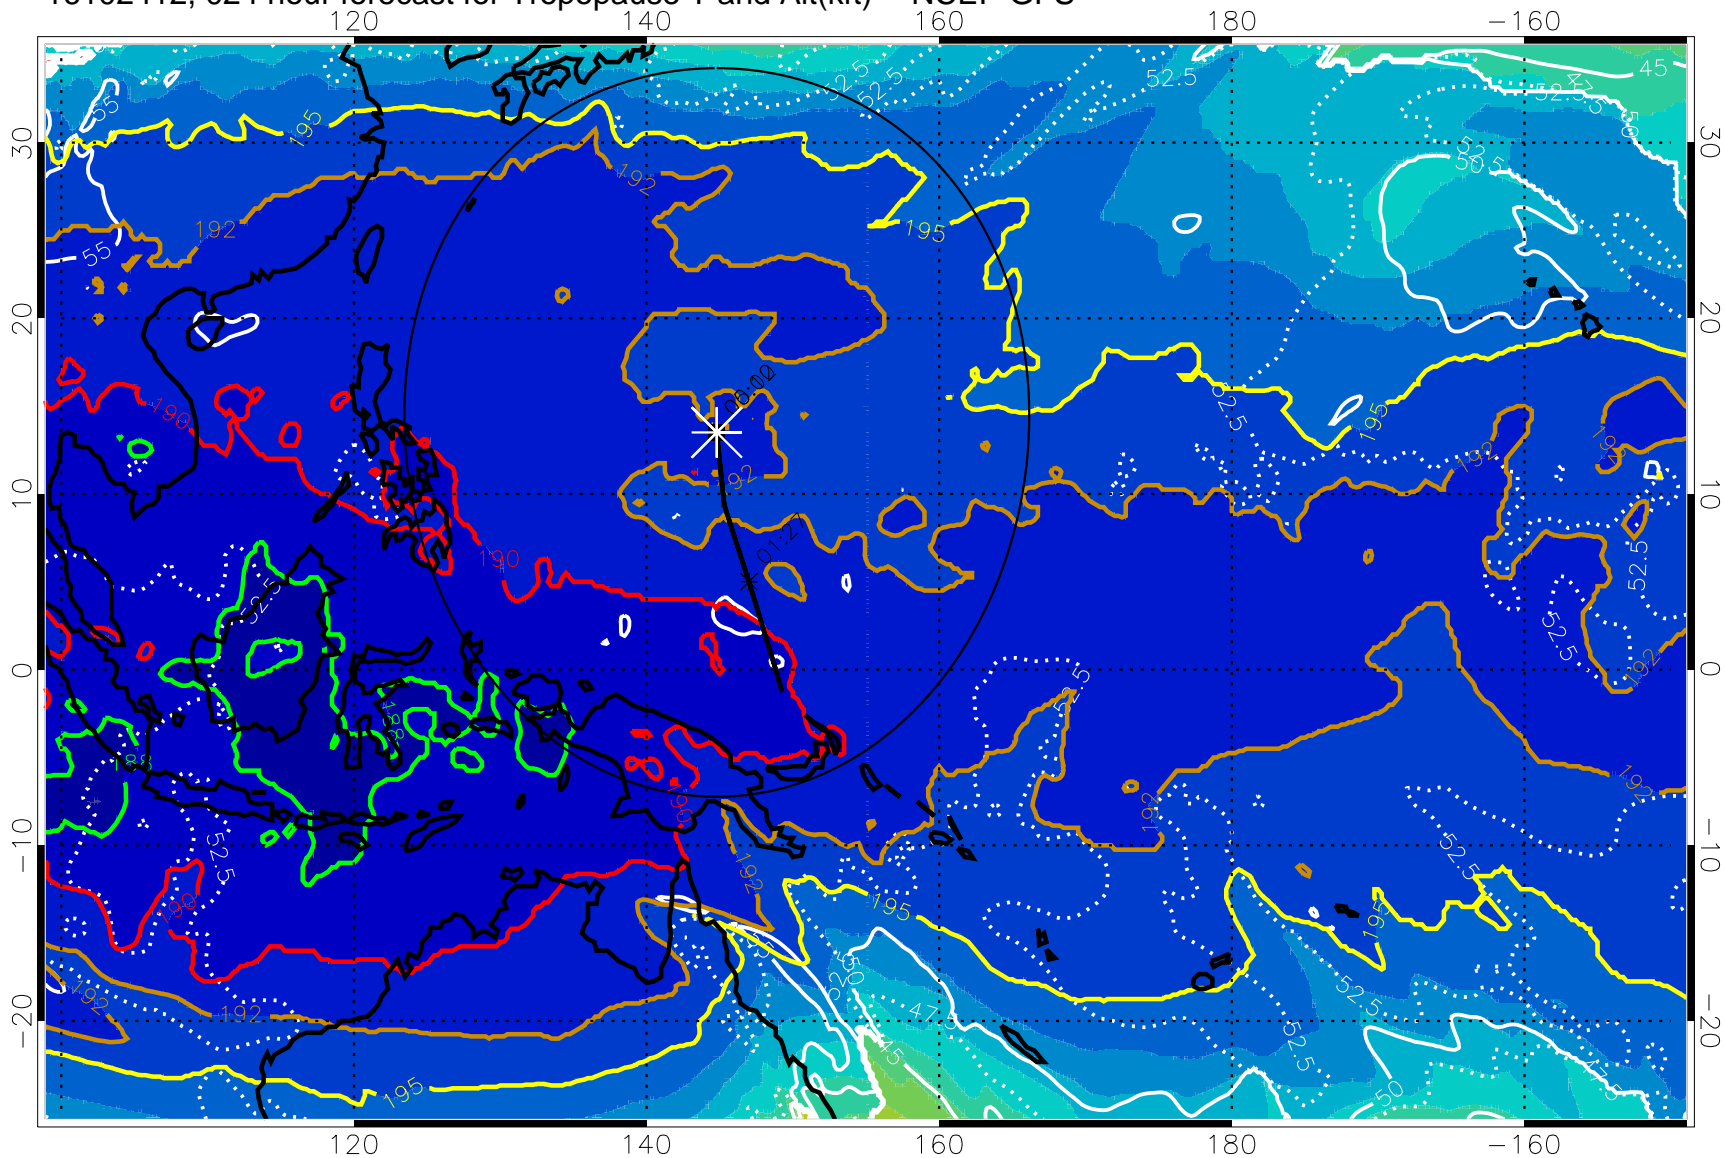

16102412, 024 hour forecast for Tropopause T and Alt(kft) -- NCEP GFS