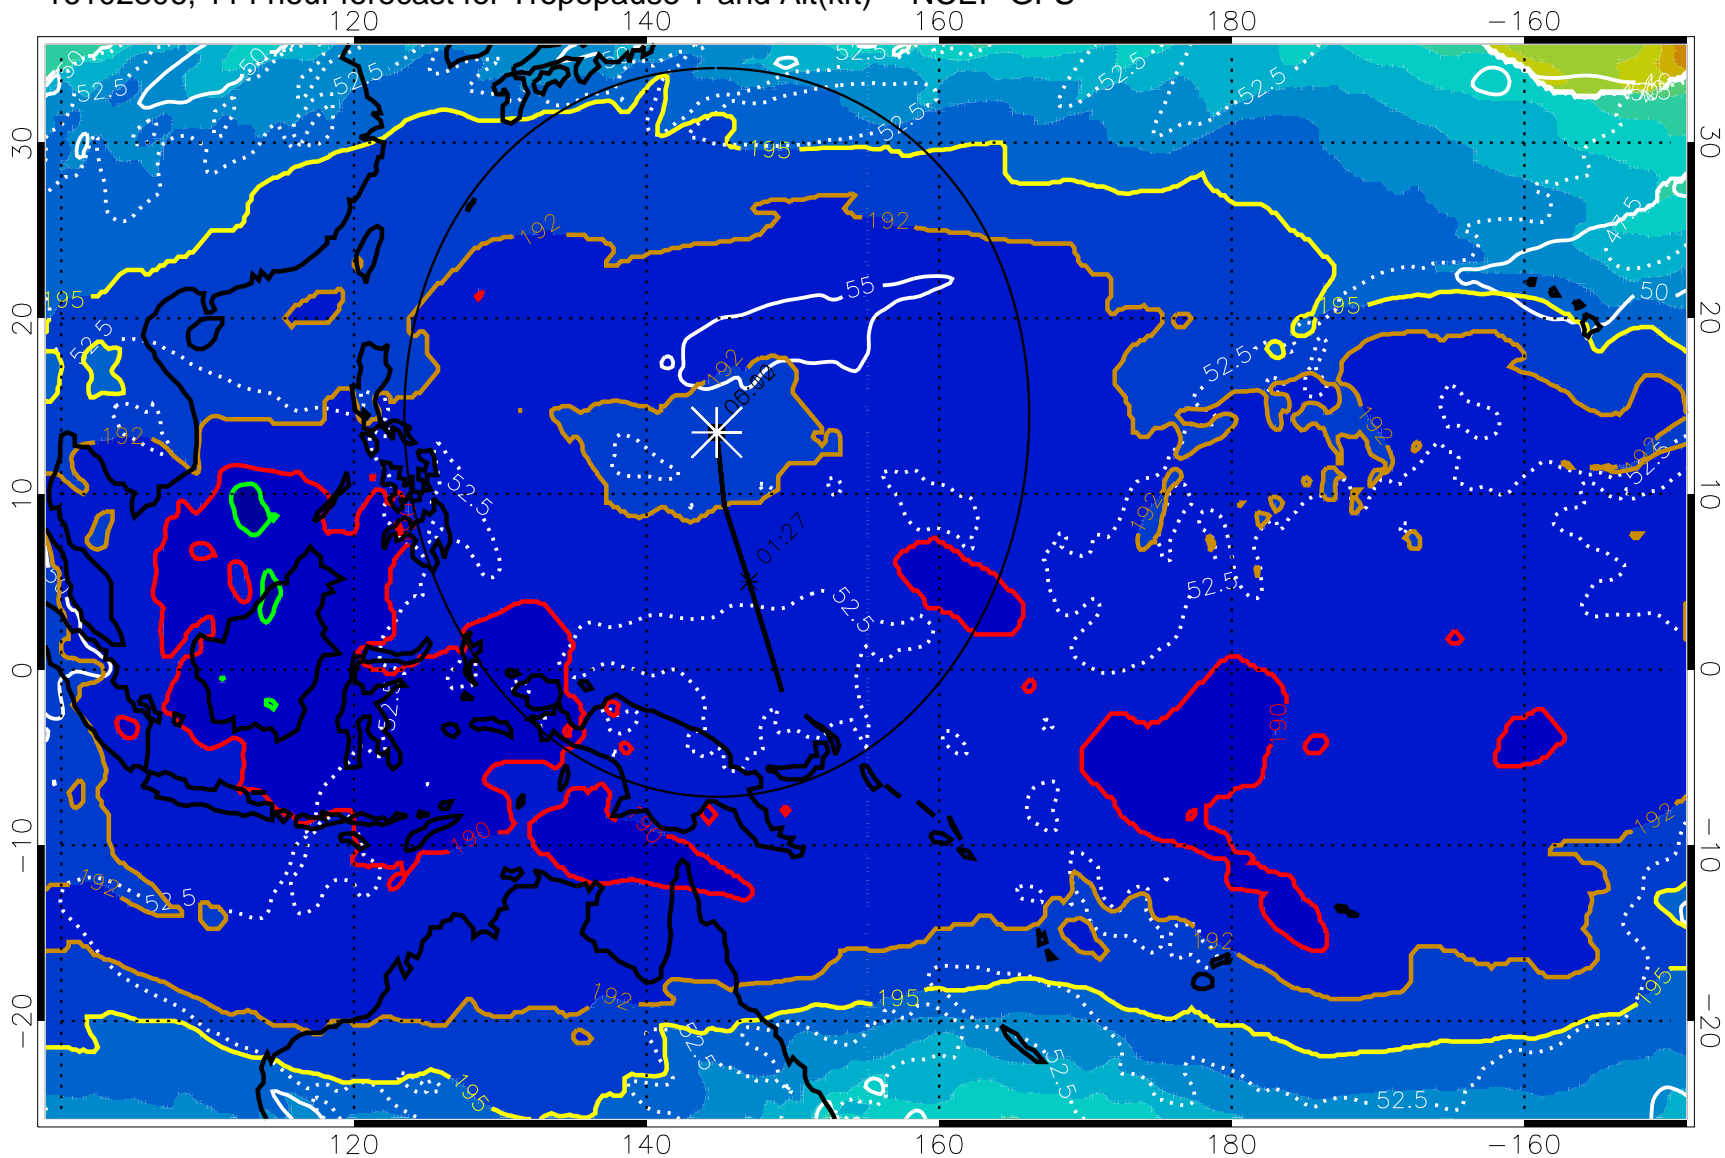

190 200 210 220 230  
Tropopause T, K

Tropopause Altitude in kft (white)

192.5K Isotherm 195K Isotherm  
187.5K Isotherm 190K Isotherm

Range ring of 2304 km

16102718, 102 hour forecast for Tropopause T and Alt(kft) -- NCEP GFS

16102800, 108 hour forecast for Tropopause T and Alt(kft) -- NCEP GFS

190 200 210 220 230  
Tropopause T, K

Tropopause Altitude in kft (white)

192.5K Isotherm 195K Isotherm  
187.5K Isotherm 190K Isotherm

Range ring of 2304 km

16102806, 114 hour forecast for Tropopause T and Alt(kft) -- NCEP GFS

190 200 210 220 230  
Tropopause T, K

Tropopause Altitude in kft (white)

192.5K Isotherm 195K Isotherm  
187.5K Isotherm 190K Isotherm