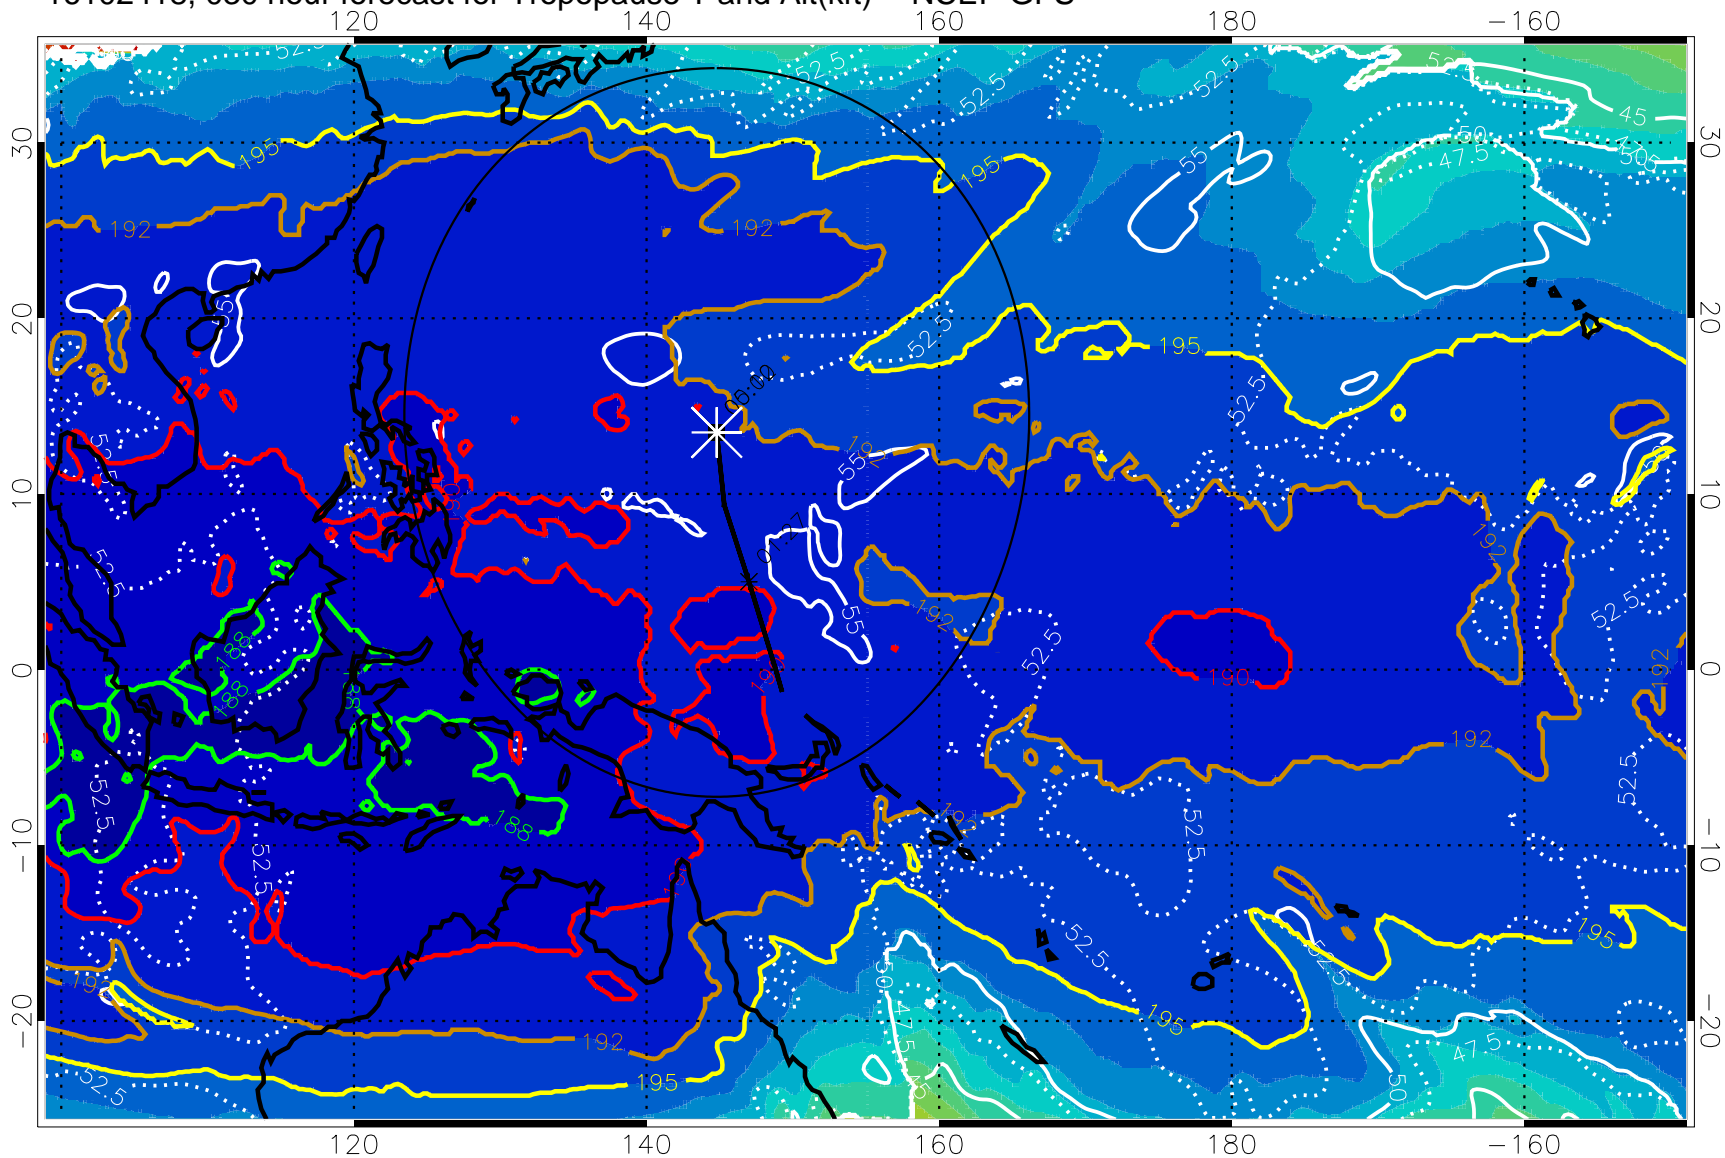

16102418, 030 hour forecast for Tropopause T and Alt(kft) -- NCEP GFS

190 200 210 220 230

Tropopause T, K

Tropopause Altitude in kft (white)

192.5K Isotherm 195K Isotherm
187.5K Isotherm 190K Isotherm

Range ring of 2304 km