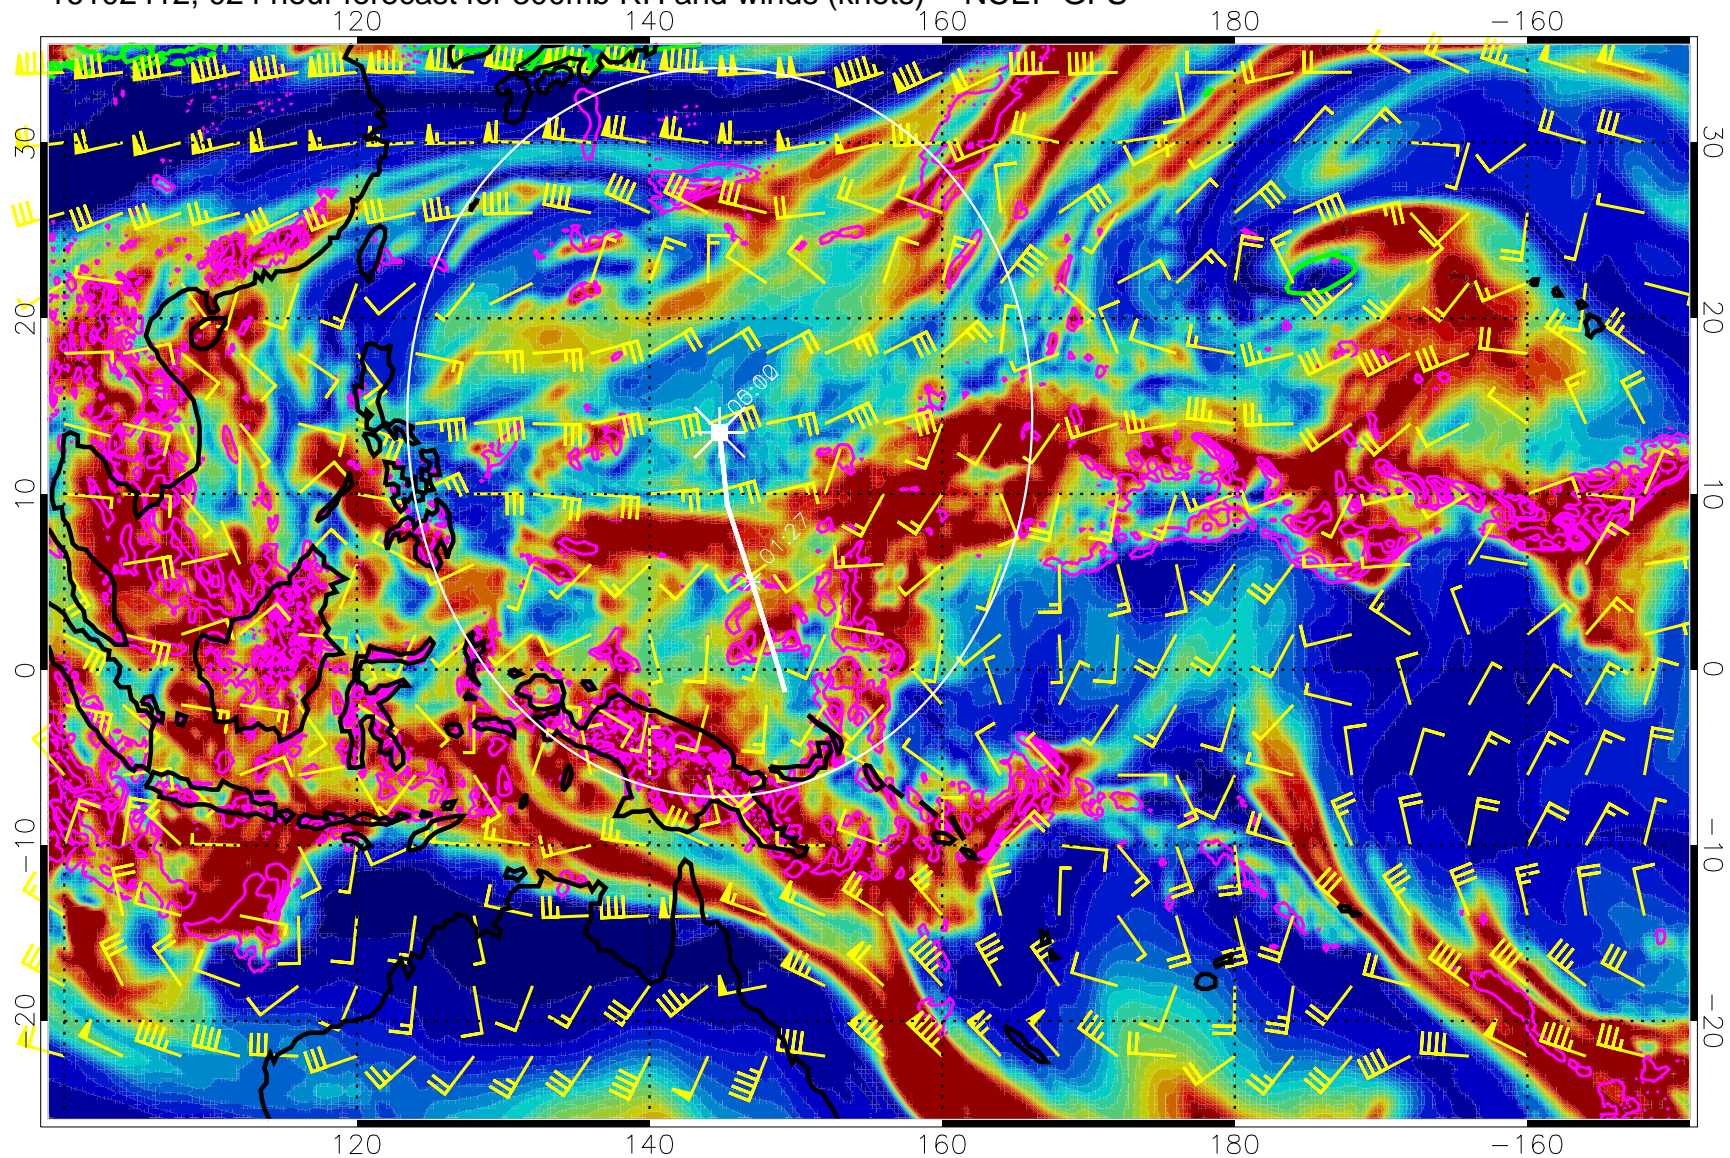

Precip (tot dot, conv sol) mm/day 40 mm/day contours, min 20

EPV Tropopause (2 PVU) Position

Range ring of 2304 km

16102406, 018 hour forecast for 300mb RH and winds (knots) -- NCEP GFS

Precip (tot dot, conv sol) mm/day 40 mm/day contours, min 20

EPV Tropopause (2 PVU) Position

Range ring of 2304 km

16102412, 024 hour forecast for 300mb RH and winds (knots) -- NCEP GFS

Precip (tot dot, conv sol) mm/day 40 mm/day contours, min 20

EPV Tropopause (2 PVU) Position

Range ring of 2304 km

16102418, 030 hour forecast for 300mb RH and winds (knots) -- NCEP GFS

Precip (tot dot, conv sol) mm/day 40 mm/day contours, min 20

EPV Tropopause (2 PVU) Position

Range ring of 2304 km

EPV Tropopause (2 PVU) Position

Range ring of 2304 km

16102512, 048 hour forecast for 300mb RH and winds (knots) -- NCEP GFS

0 20 40 60 80 100
RH, %

Precip (tot dot, conv sol) mm/day 40 mm/day contours, min 20