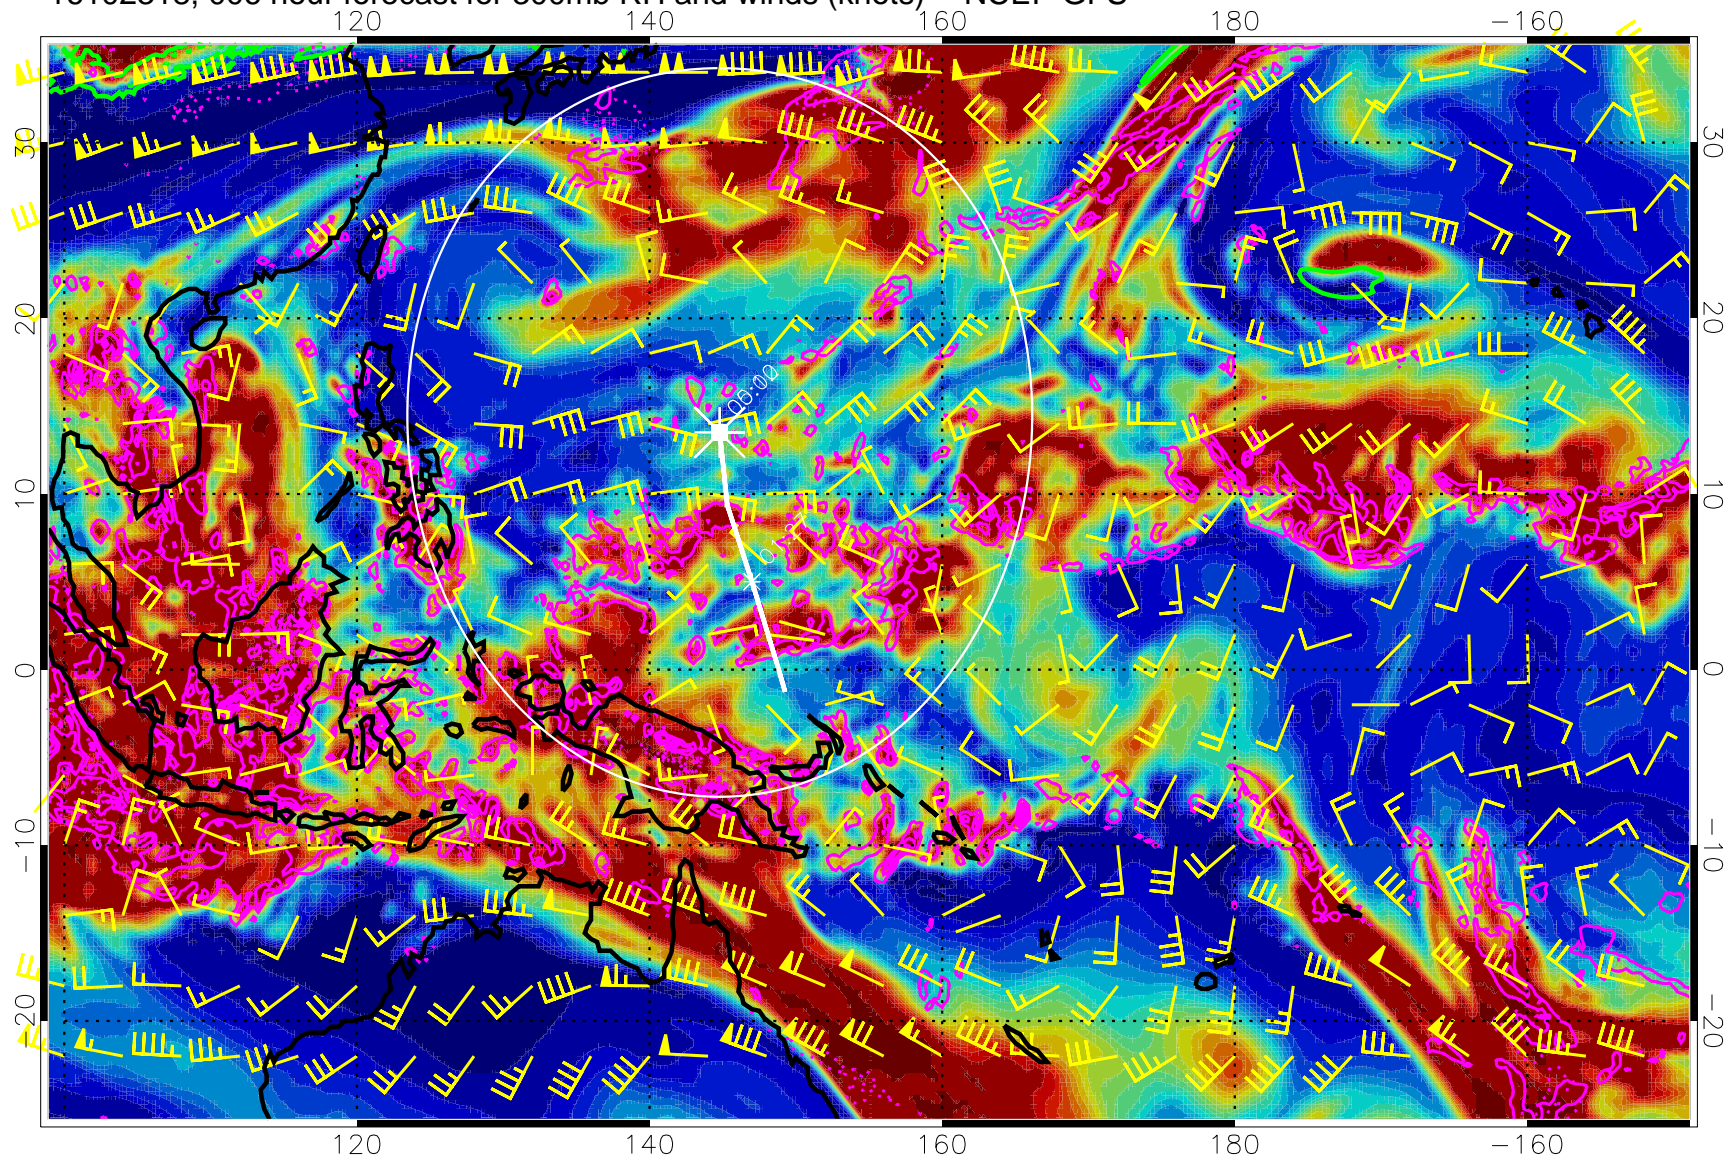

16102318, 006 hour forecast for 300mb RH and winds (knots) -- NCEP GFS

Precip (tot dot, conv sol) mm/day 40 mm/day contours, min 20

EPV Tropopause (2 PVU) Position

Range ring of 2304 km

16102400, 012 hour forecast for 300mb RH and winds (knots) -- NCEP GFS

Precip (tot dot, conv sol) mm/day 40 mm/day contours, min 20

EPV Tropopause (2 PVU) Position

Range ring of 2304 km

16102406, 018 hour forecast for 300mb RH and winds (knots) -- NCEP GFS

Precip (tot dot, conv sol) mm/day 40 mm/day contours, min 20

EPV Tropopause (2 PVU) Position

Range ring of 2304 km

16102412, 024 hour forecast for 300mb RH and winds (knots) -- NCEP GFS

Precip (tot dot, conv sol) mm/day 40 mm/day contours, min 20

EPV Tropopause (2 PVU) Position

EPV Tropopause (2 PVU) Position

Range ring of 2304 km

16102512, 048 hour forecast for 300mb RH and winds (knots) -- NCEP GFS

0 20 40 60 80 100
RH, %

Precip (tot dot, conv sol) mm/day 40 mm/day contours, min 20