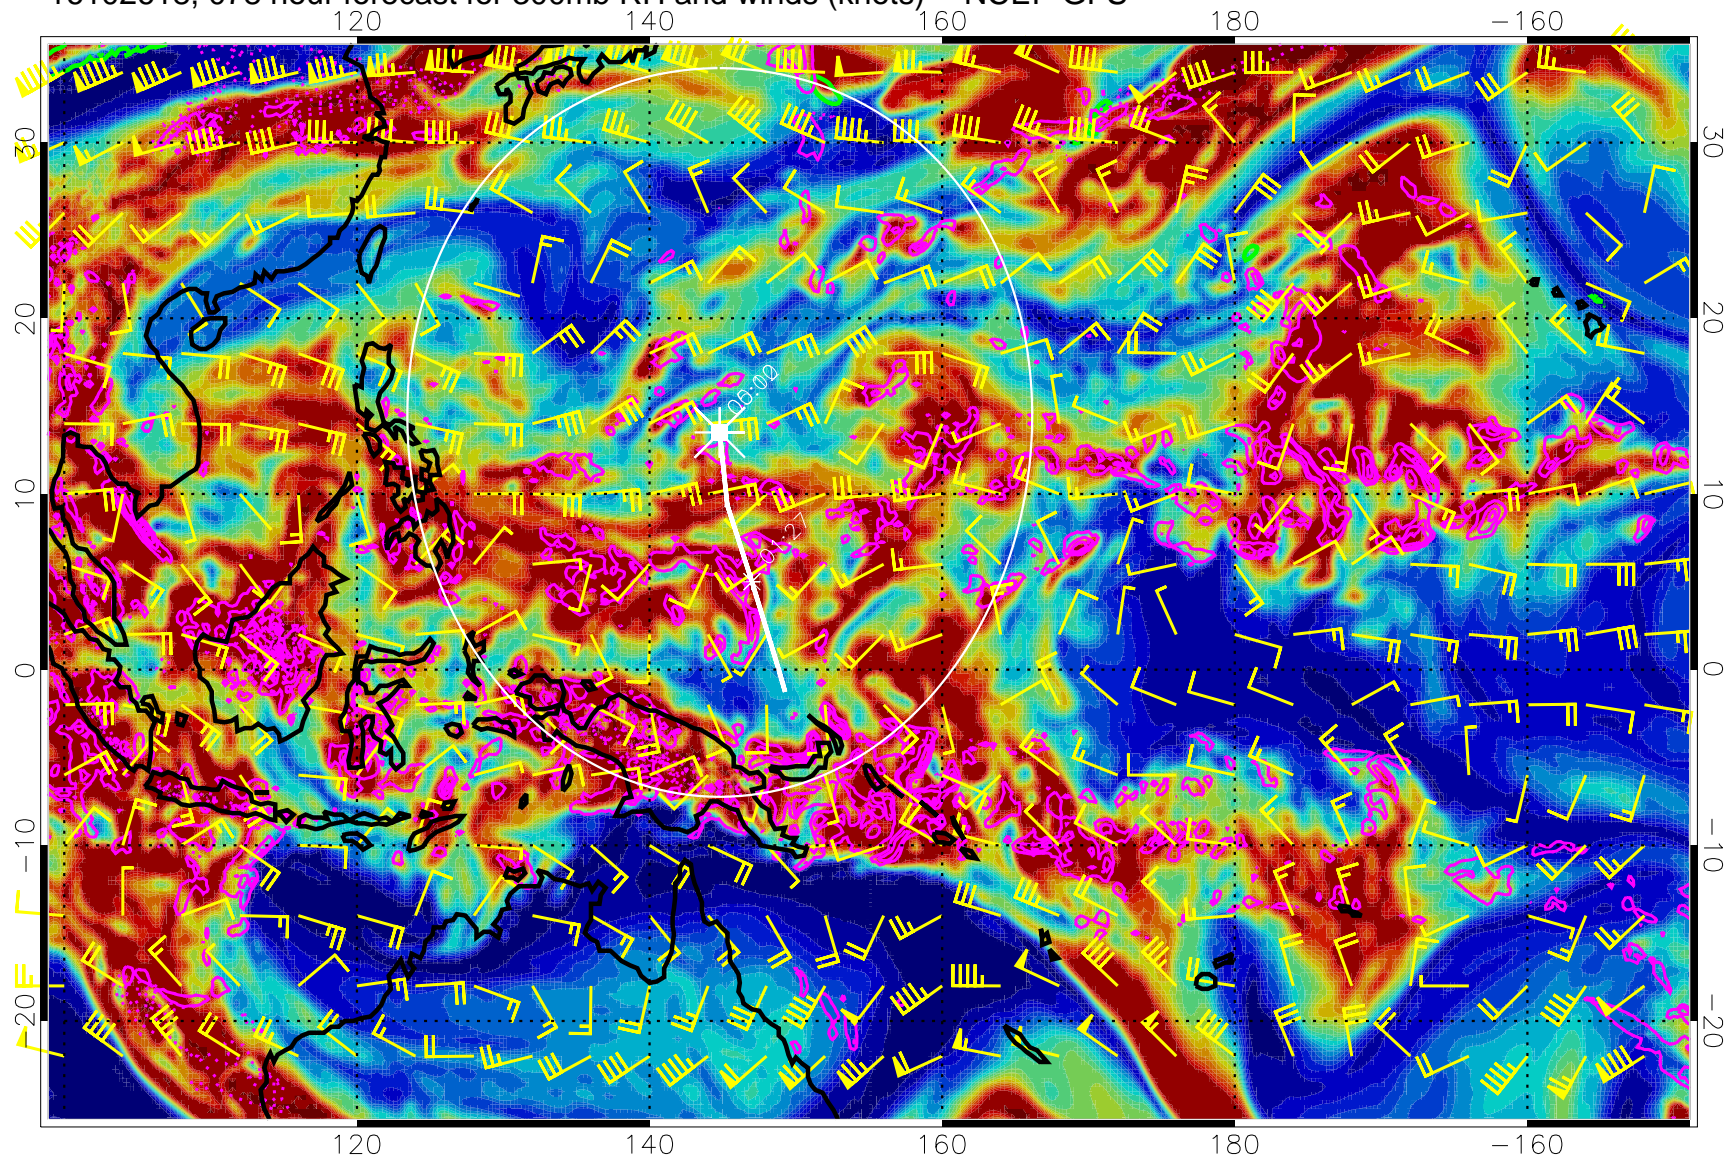

16102612, 072 hour forecast for 300mb RH and winds (knots) -- NCEP GFS

Precip (tot dot, conv sol) mm/day 40 mm/day contours, min 20

EPV Tropopause (2 PVU) Position

Range ring of 2304 km

16102618, 078 hour forecast for 300mb RH and winds (knots) -- NCEP GFS

Precip (tot dot, conv sol) mm/day 40 mm/day contours, min 20

EPV Tropopause (2 PVU) Position

Range ring of 2304 km

16102700, 084 hour forecast for 300mb RH and winds (knots) -- NCEP GFS

Precip (tot dot, conv sol) mm/day 40 mm/day contours, min 20

EPV Tropopause (2 PVU) Position

Range ring of 2304 km

16102706, 090 hour forecast for 300mb RH and winds (knots) -- NCEP GFS

Precip (tot dot, conv sol) mm/day 40 mm/day contours, min 20

EPV Tropopause (2 PVU) Position