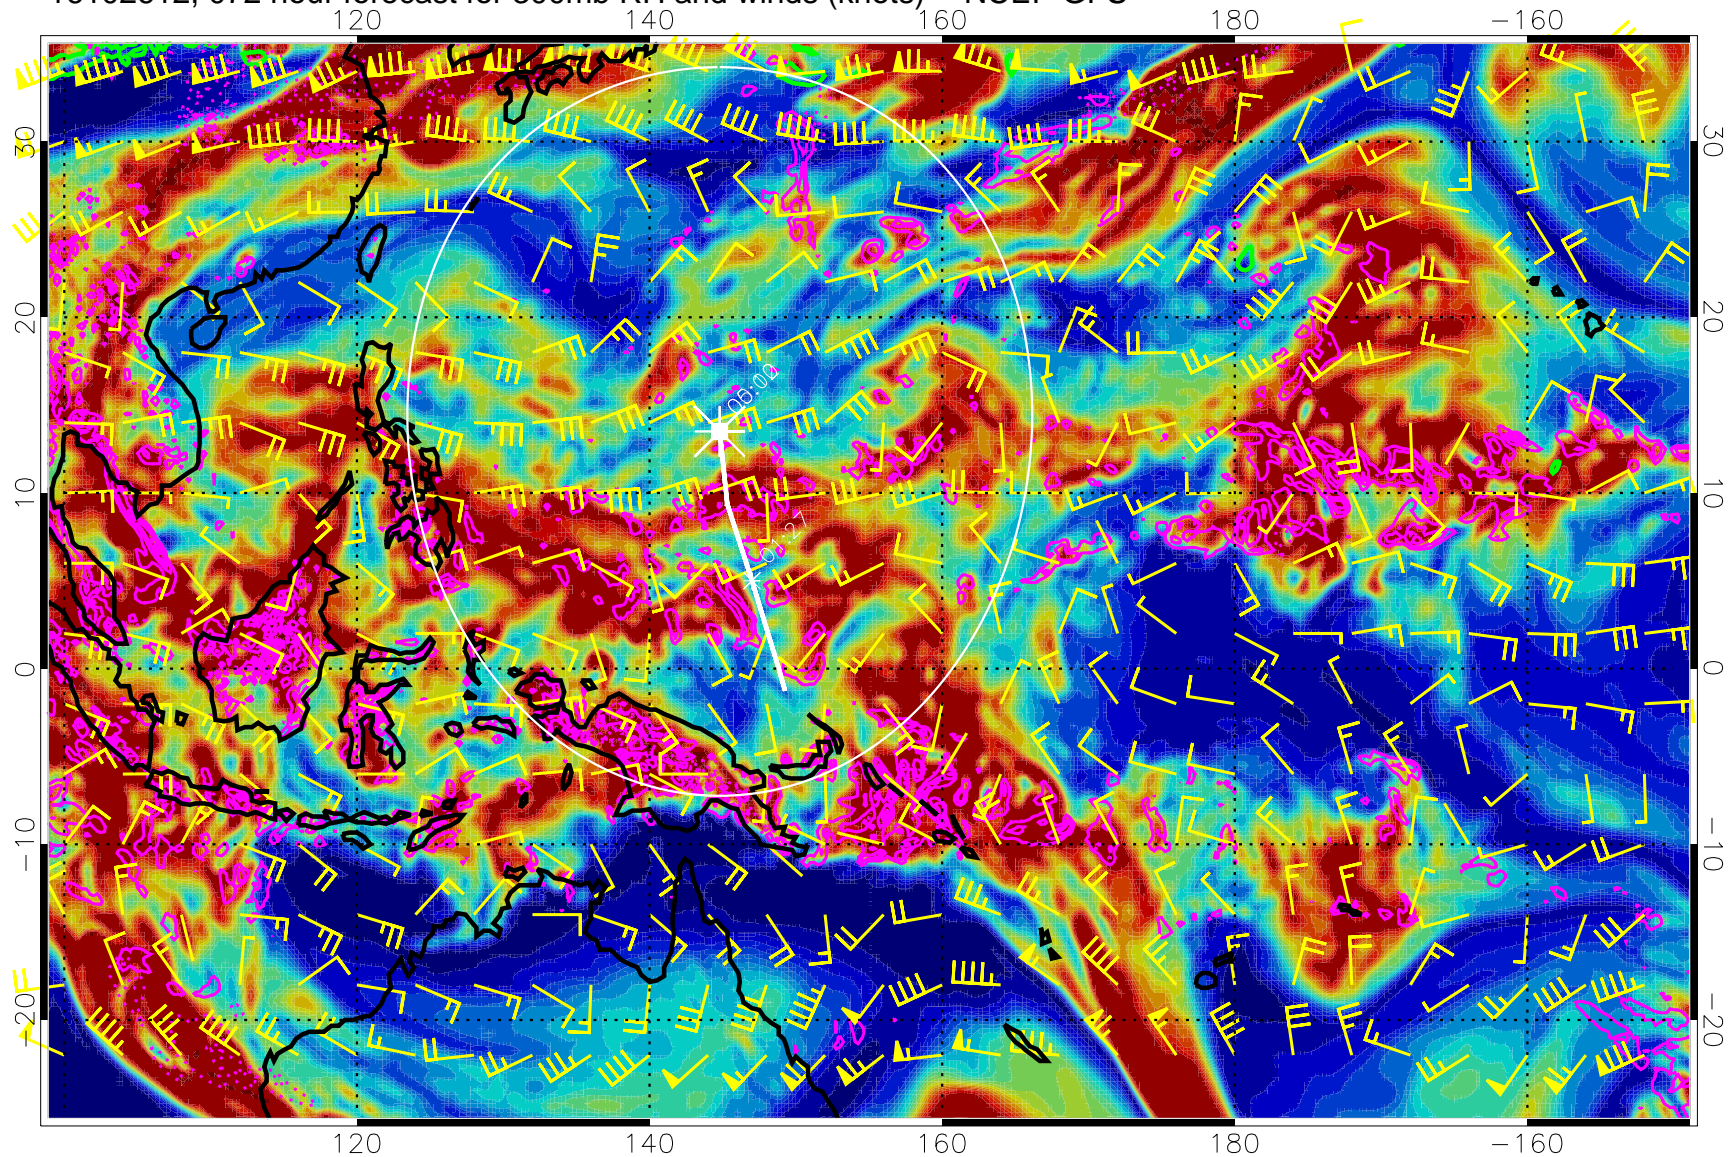

16102606, 066 hour forecast for 300mb RH and winds (knots) -- NCEP GFS

0 20 40 60 80 100
RH, %

Precip (tot dot, conv sol) mm/day 40 mm/day contours, min 20

EPV Tropopause (2 PVU) Position

Range ring of 2304 km

16102612, 072 hour forecast for 300mb RH and winds (knots) -- NCEP GFS

Precip (tot dot, conv sol) mm/day 40 mm/day contours, min 20

EPV Tropopause (2 PVU) Position

Range ring of 2304 km

16102618, 078 hour forecast for 300mb RH and winds (knots) -- NCEP GFS

Precip (tot dot, conv sol) mm/day 40 mm/day contours, min 20

EPV Tropopause (2 PVU) Position

Range ring of 2304 km

16102700, 084 hour forecast for 300mb RH and winds (knots) -- NCEP GFS

Precip (tot dot, conv sol) mm/day 40 mm/day contours, min 20