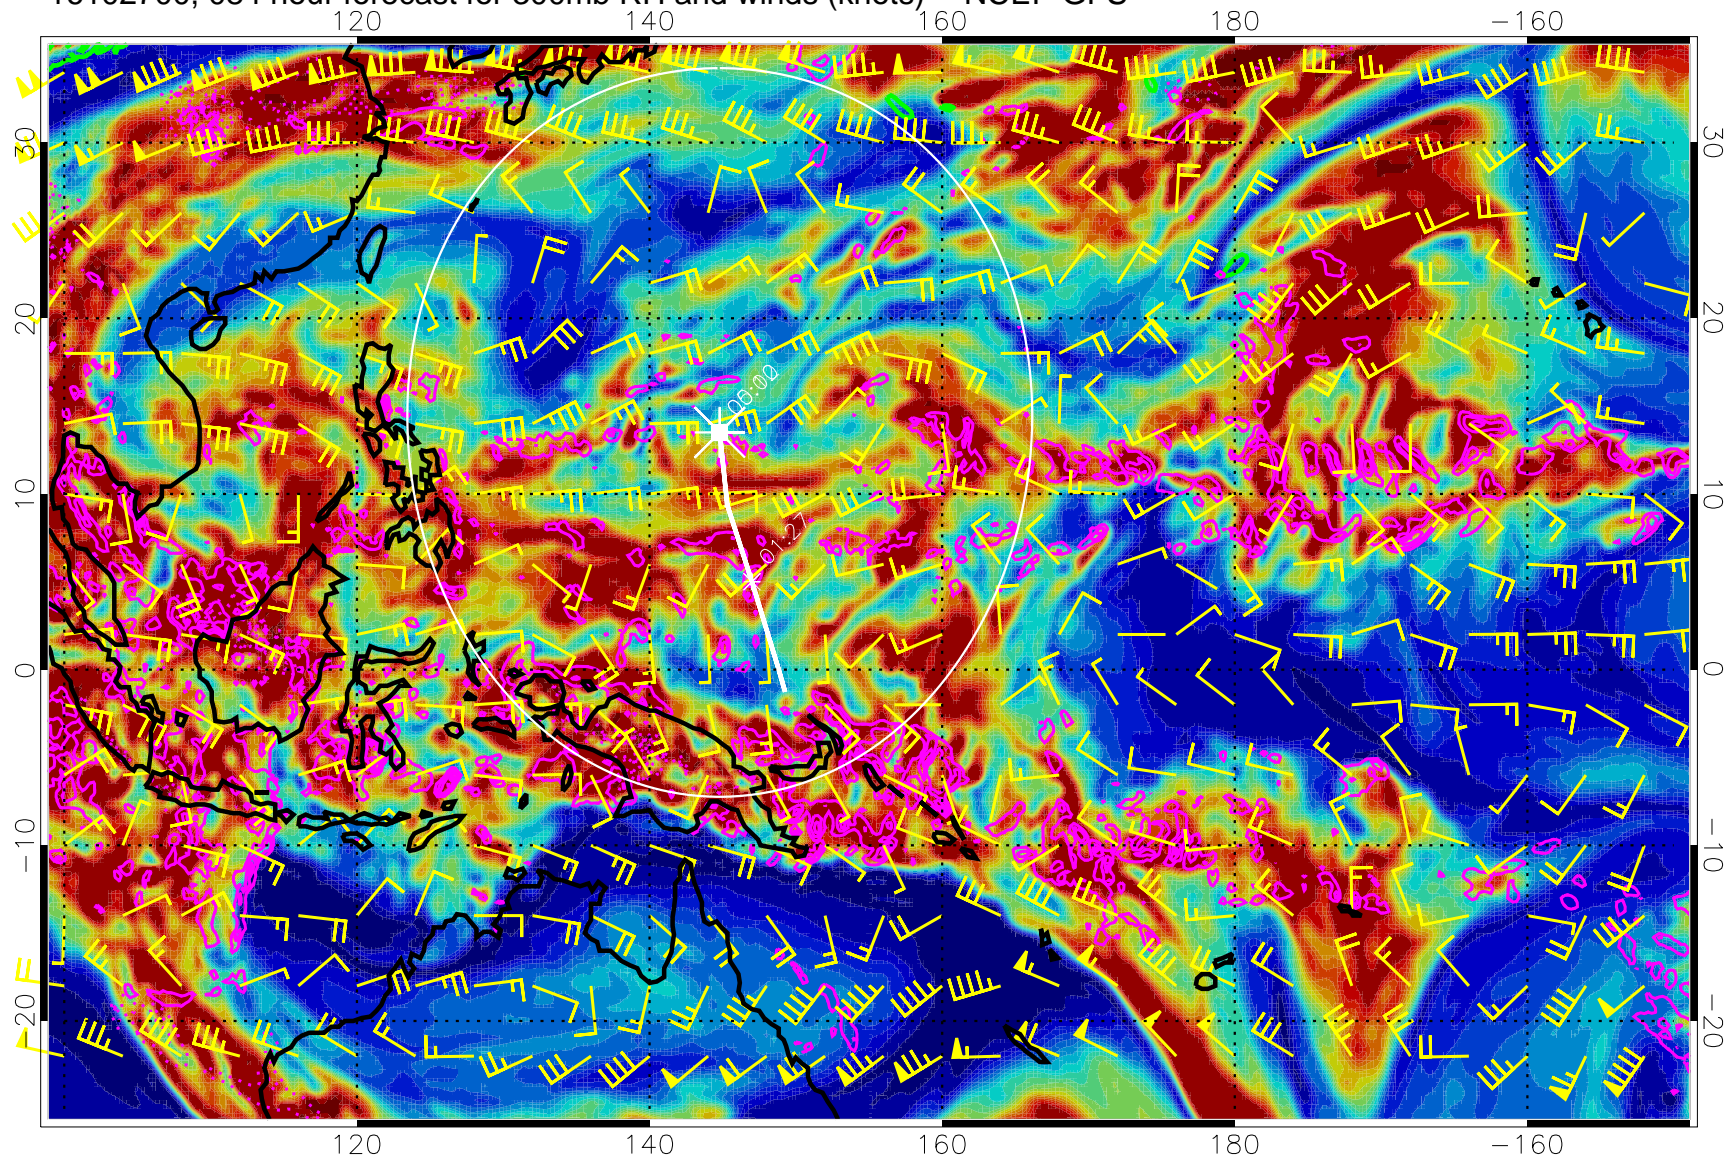

16102612, 072 hour forecast for 300mb RH and winds (knots) -- NCEP GFS

Precip (tot dot, conv sol) mm/day 40 mm/day contours, min 20

EPV Tropopause (2 PVU) Position

Range ring of 2304 km

16102618, 078 hour forecast for 300mb RH and winds (knots) -- NCEP GFS

Precip (tot dot, conv sol) mm/day 40 mm/day contours, min 20

EPV Tropopause (2 PVU) Position

Range ring of 2304 km

16102700, 084 hour forecast for 300mb RH and winds (knots) -- NCEP GFS

Precip (tot dot, conv sol) mm/day 40 mm/day contours, min 20

EPV Tropopause (2 PVU) Position

Range ring of 2304 km

16102706, 090 hour forecast for 300mb RH and winds (knots) -- NCEP GFS

Precip (tot dot, conv sol) mm/day 40 mm/day contours, min 20

EPV Tropopause (2 PVU) Position