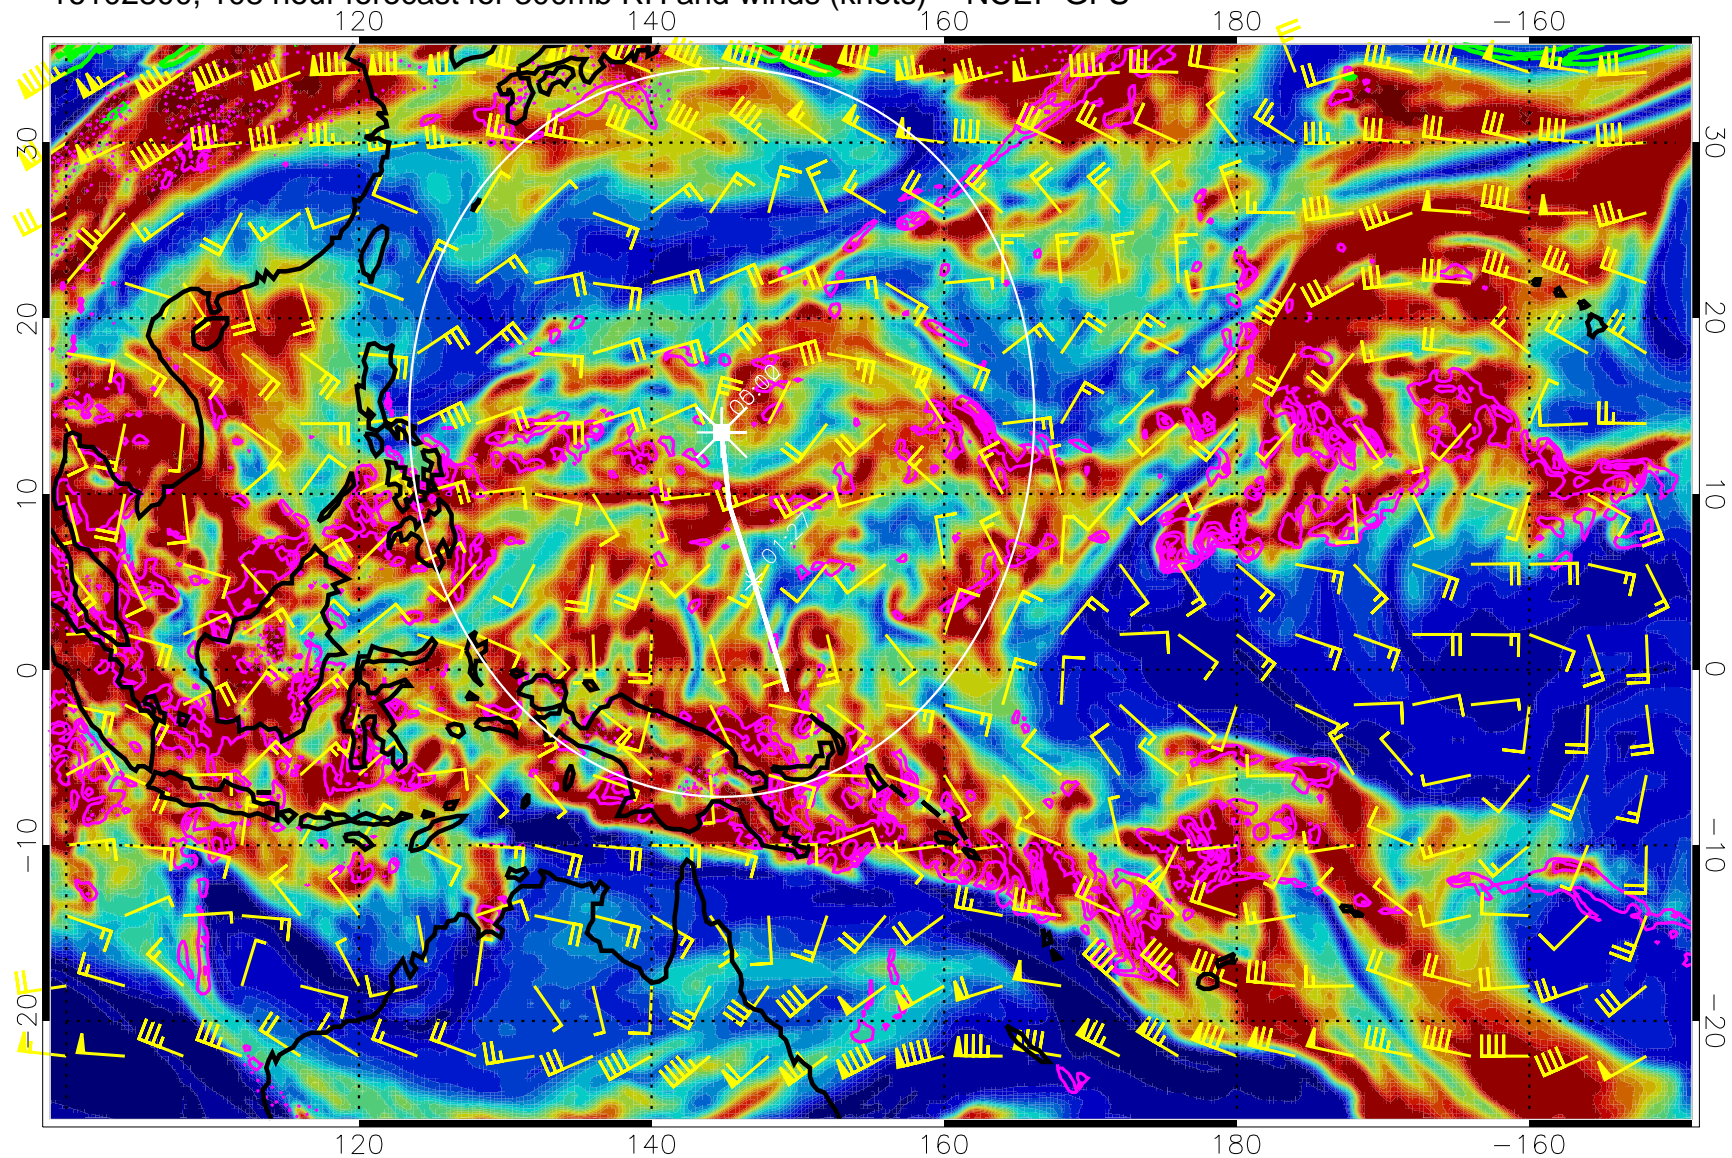

16102718, 102 hour forecast for 300mb RH and winds (knots) -- NCEP GFS

Precip (tot dot, conv sol) mm/day 40 mm/day contours, min 20

EPV Tropopause (2 PVU) Position

Range ring of 2304 km

16102800, 108 hour forecast for 300mb RH and winds (knots) -- NCEP GFS

Precip (tot dot, conv sol) mm/day 40 mm/day contours, min 20

EPV Tropopause (2 PVU) Position

Range ring of 2304 km

16102806, 114 hour forecast for 300mb RH and winds (knots) -- NCEP GFS

Precip (tot dot, conv sol) mm/day 40 mm/day contours, min 20