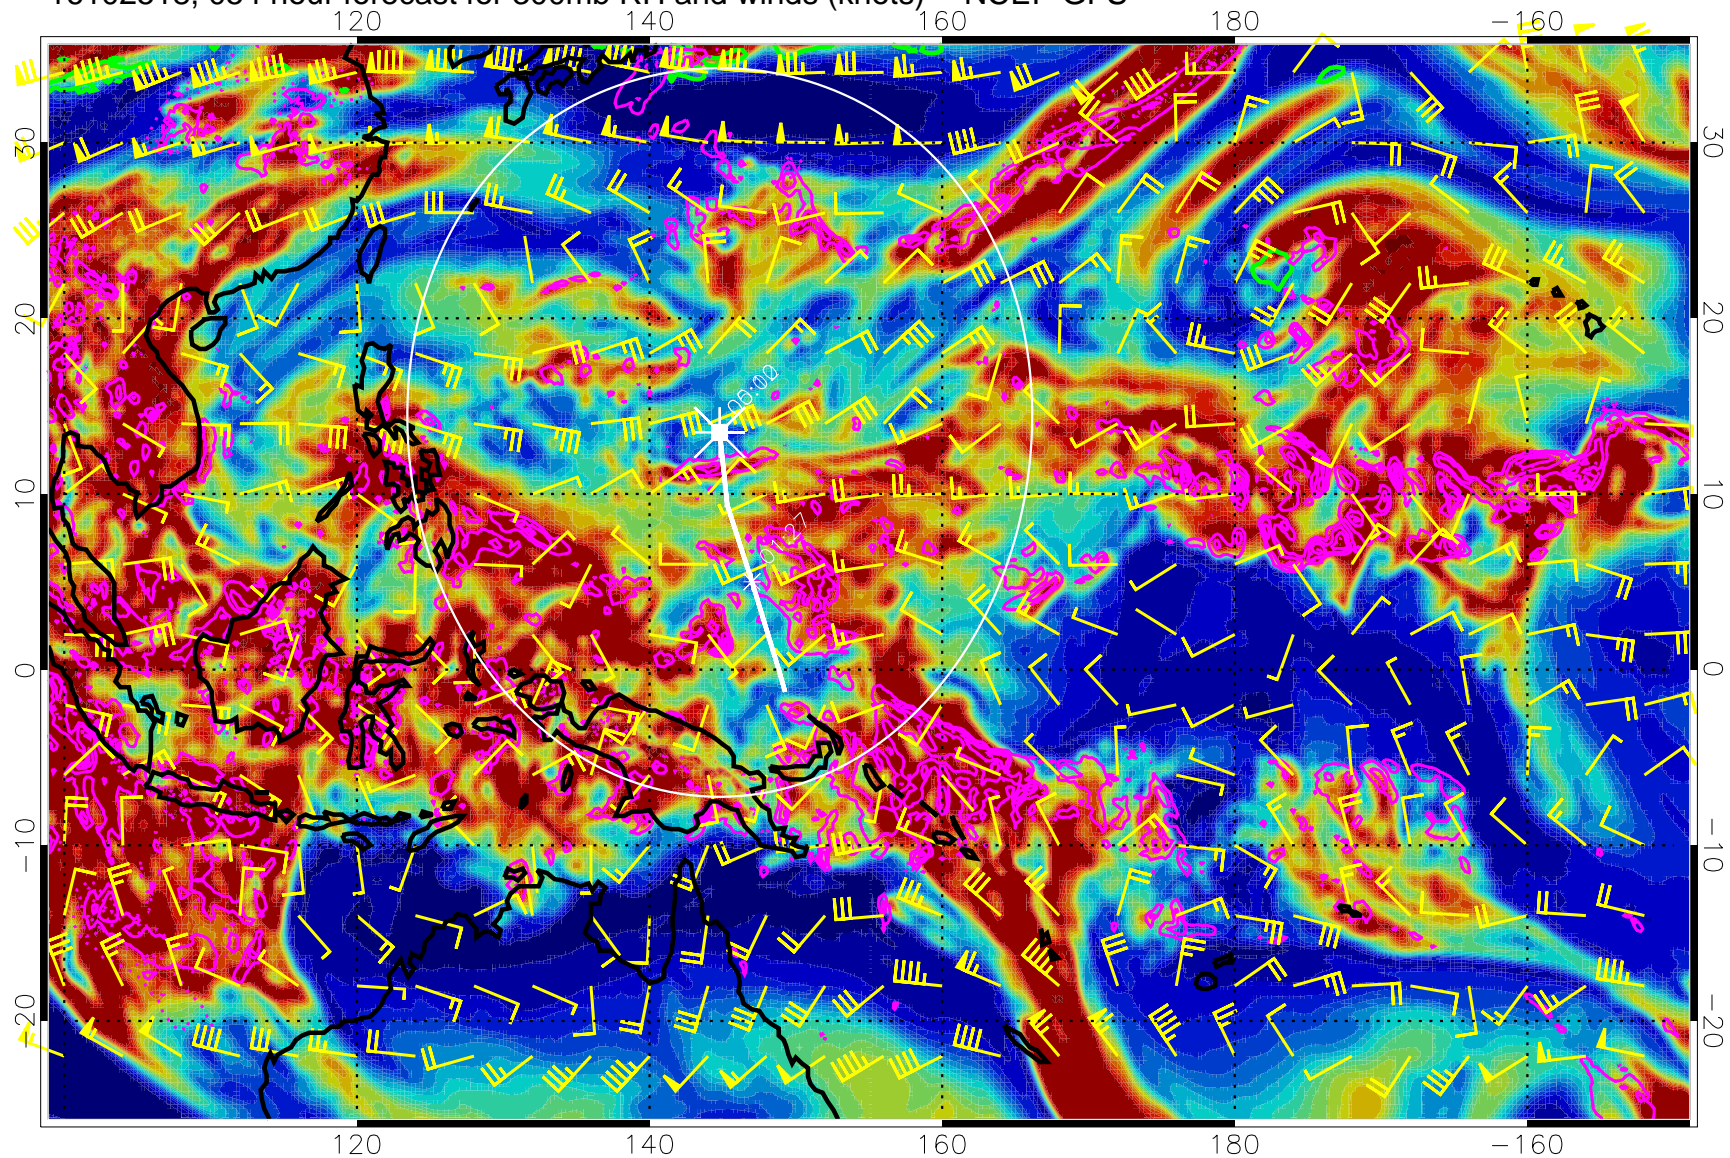

EPV Tropopause (2 PVU) Position

Range ring of 2304 km

16102512, 048 hour forecast for 300mb RH and winds (knots) -- NCEP GFS

0 20 40 60 80 100
RH, %

Precip (tot dot, conv sol) mm/day 40 mm/day contours, min 20

EPV Tropopause (2 PVU) Position

Range ring of 2304 km

16102518, 054 hour forecast for 300mb RH and winds (knots) -- NCEP GFS

Precip (tot dot, conv sol) mm/day 40 mm/day contours, min 20

EPV Tropopause (2 PVU) Position