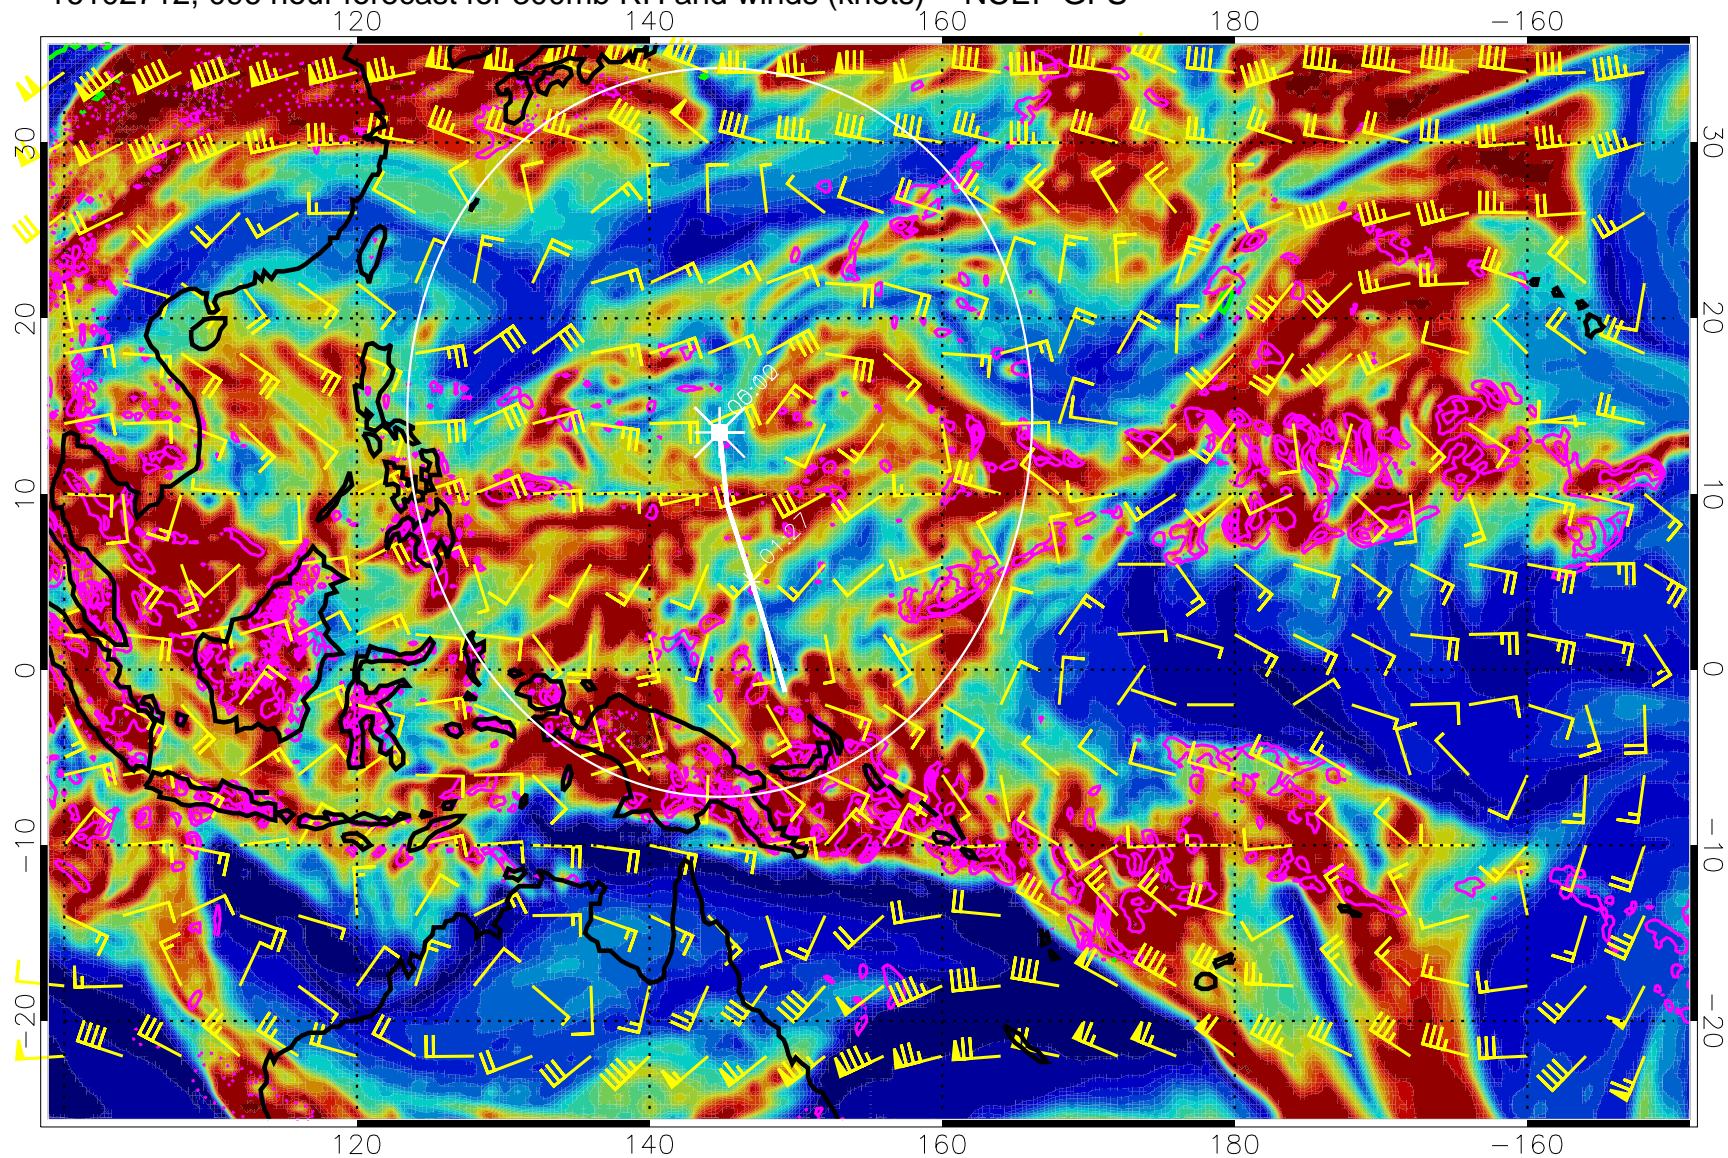

16102712, 096 hour forecast for 300mb RH and winds (knots) -- NCEP GFS

Precip (tot dot, conv sol) mm/day 40 mm/day contours, min 20

EPV Tropopause (2 PVU) Position

Range ring of 2304 km