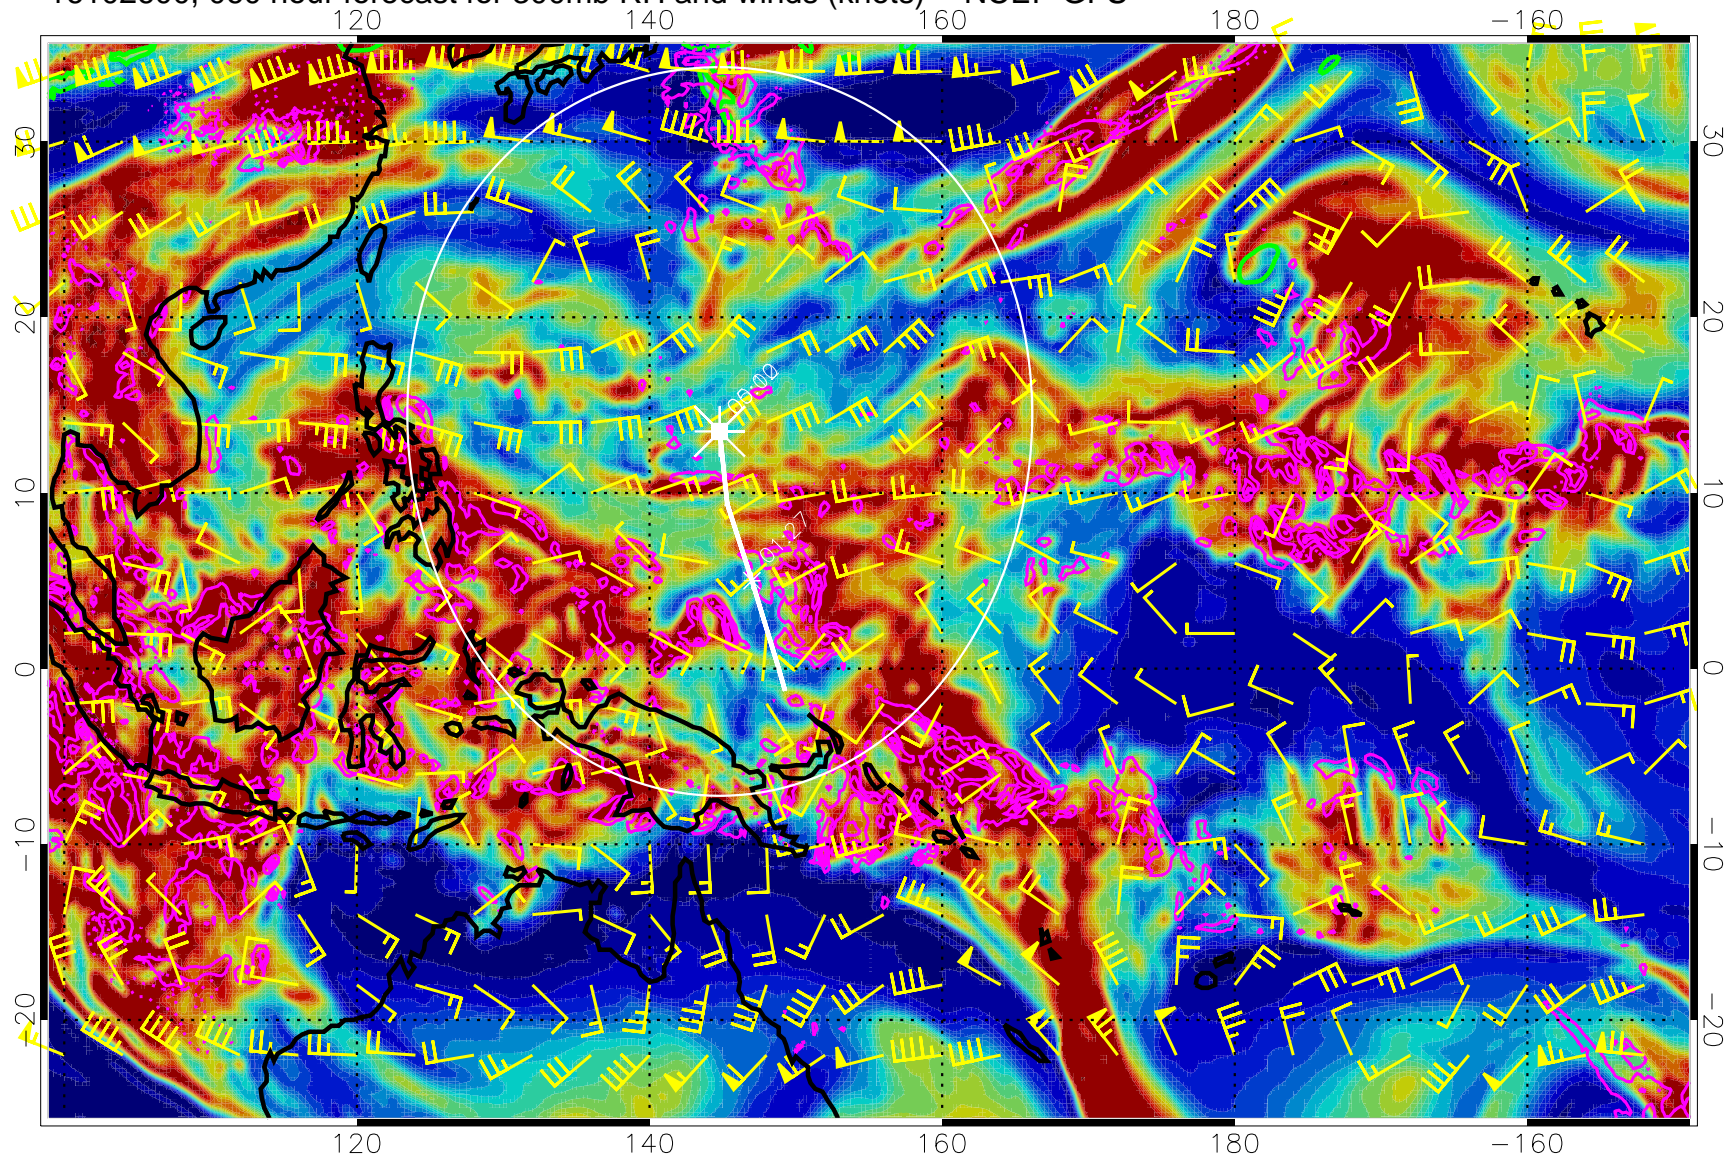

EPV Tropopause (2 PVU) Position

Range ring of 2304 km

16102512, 048 hour forecast for 300mb RH and winds (knots) -- NCEP GFS

0 20 40 60 80 100
RH, %

Precip (tot dot, conv sol) mm/day 40 mm/day contours, min 20

EPV Tropopause (2 PVU) Position

Range ring of 2304 km

16102518, 054 hour forecast for 300mb RH and winds (knots) -- NCEP GFS

Precip (tot dot, conv sol) mm/day 40 mm/day contours, min 20

EPV Tropopause (2 PVU) Position

Range ring of 2304 km

16102600, 060 hour forecast for 300mb RH and winds (knots) -- NCEP GFS

Precip (tot dot, conv sol) mm/day 40 mm/day contours, min 20

EPV Tropopause (2 PVU) Position

Range ring of 2304 km