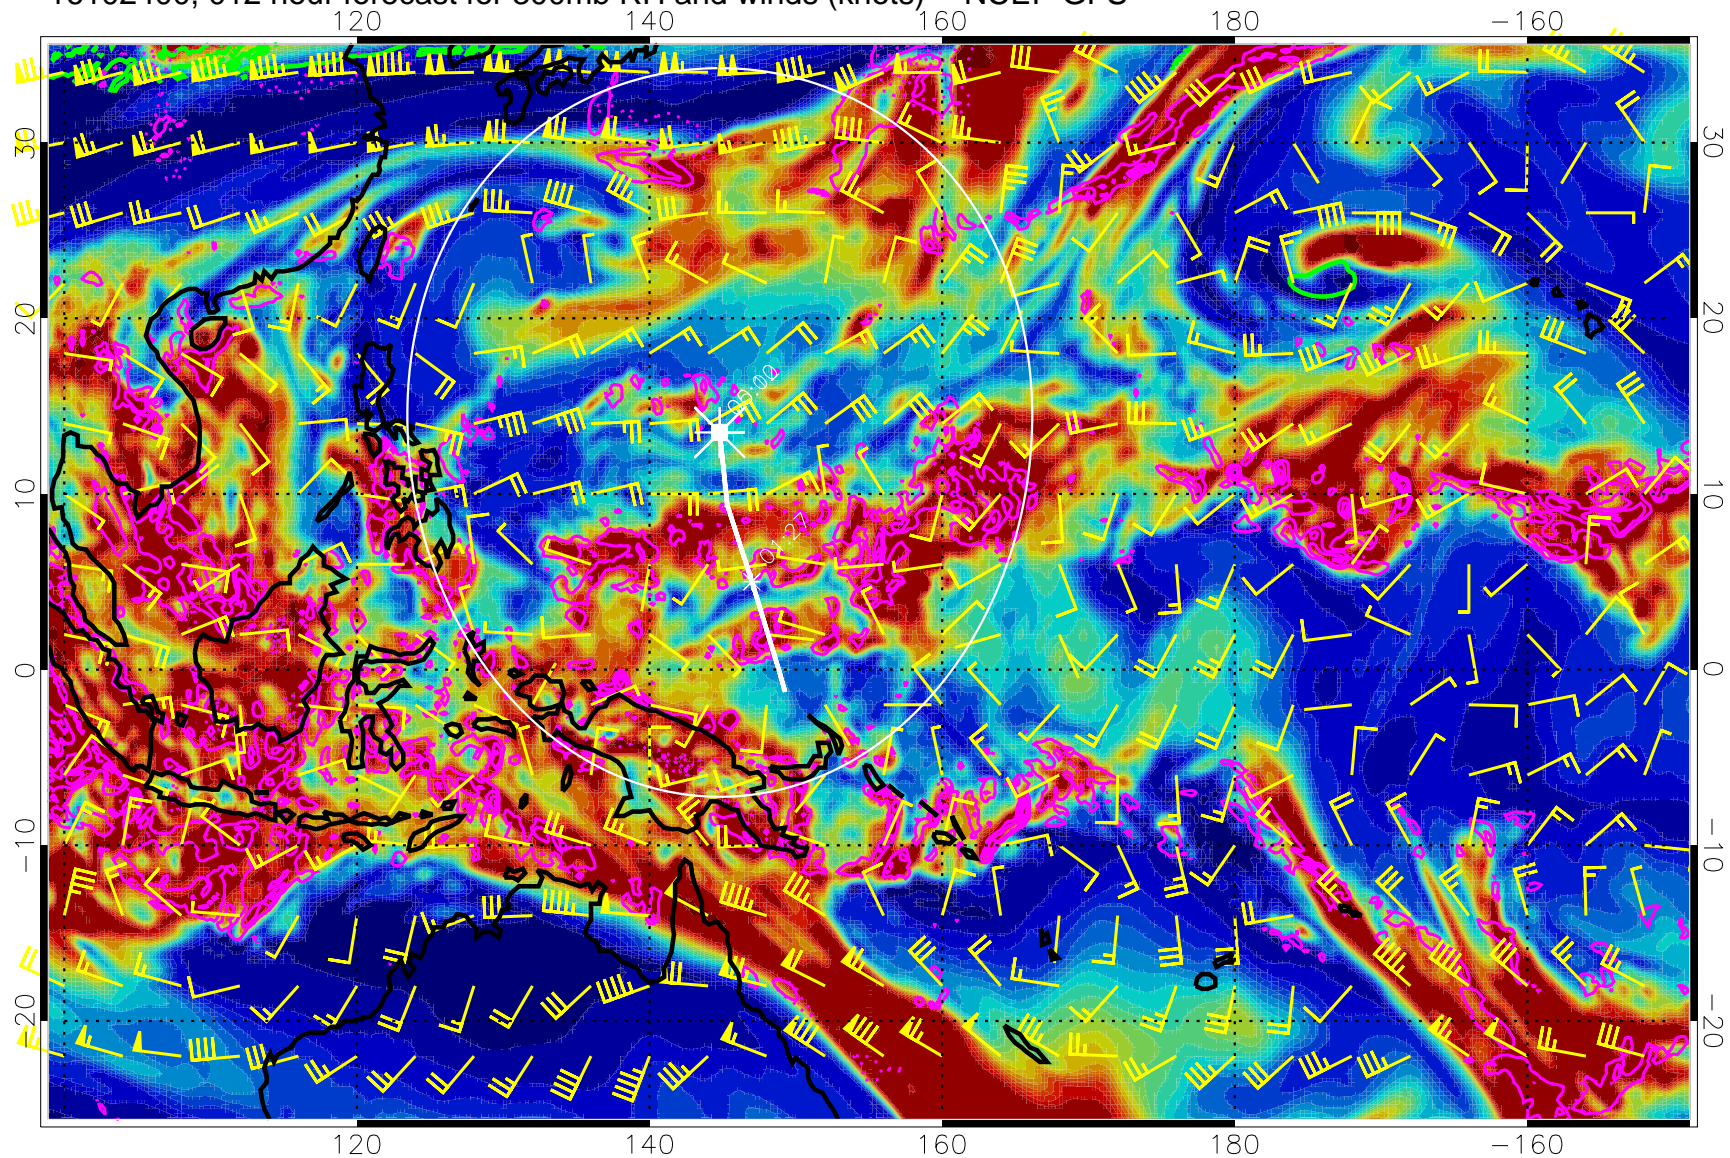

16102318, 006 hour forecast for 300mb RH and winds (knots) -- NCEP GFS

Precip (tot dot, conv sol) mm/day 40 mm/day contours, min 20

EPV Tropopause (2 PVU) Position

Range ring of 2304 km

16102400, 012 hour forecast for 300mb RH and winds (knots) -- NCEP GFS

Precip (tot dot, conv sol) mm/day 40 mm/day contours, min 20

EPV Tropopause (2 PVU) Position

Range ring of 2304 km

16102406, 018 hour forecast for 300mb RH and winds (knots) -- NCEP GFS

Precip (tot dot, conv sol) mm/day 40 mm/day contours, min 20

EPV Tropopause (2 PVU) Position

Range ring of 2304 km

16102412, 024 hour forecast for 300mb RH and winds (knots) -- NCEP GFS

Precip (tot dot, conv sol) mm/day 40 mm/day contours, min 20

EPV Tropopause (2 PVU) Position

EPV Tropopause (2 PVU) Position

Range ring of 2304 km

16102512, 048 hour forecast for 300mb RH and winds (knots) -- NCEP GFS

0 20 40 60 80 100
RH, %

Precip (tot dot, conv sol) mm/day 40 mm/day contours, min 20