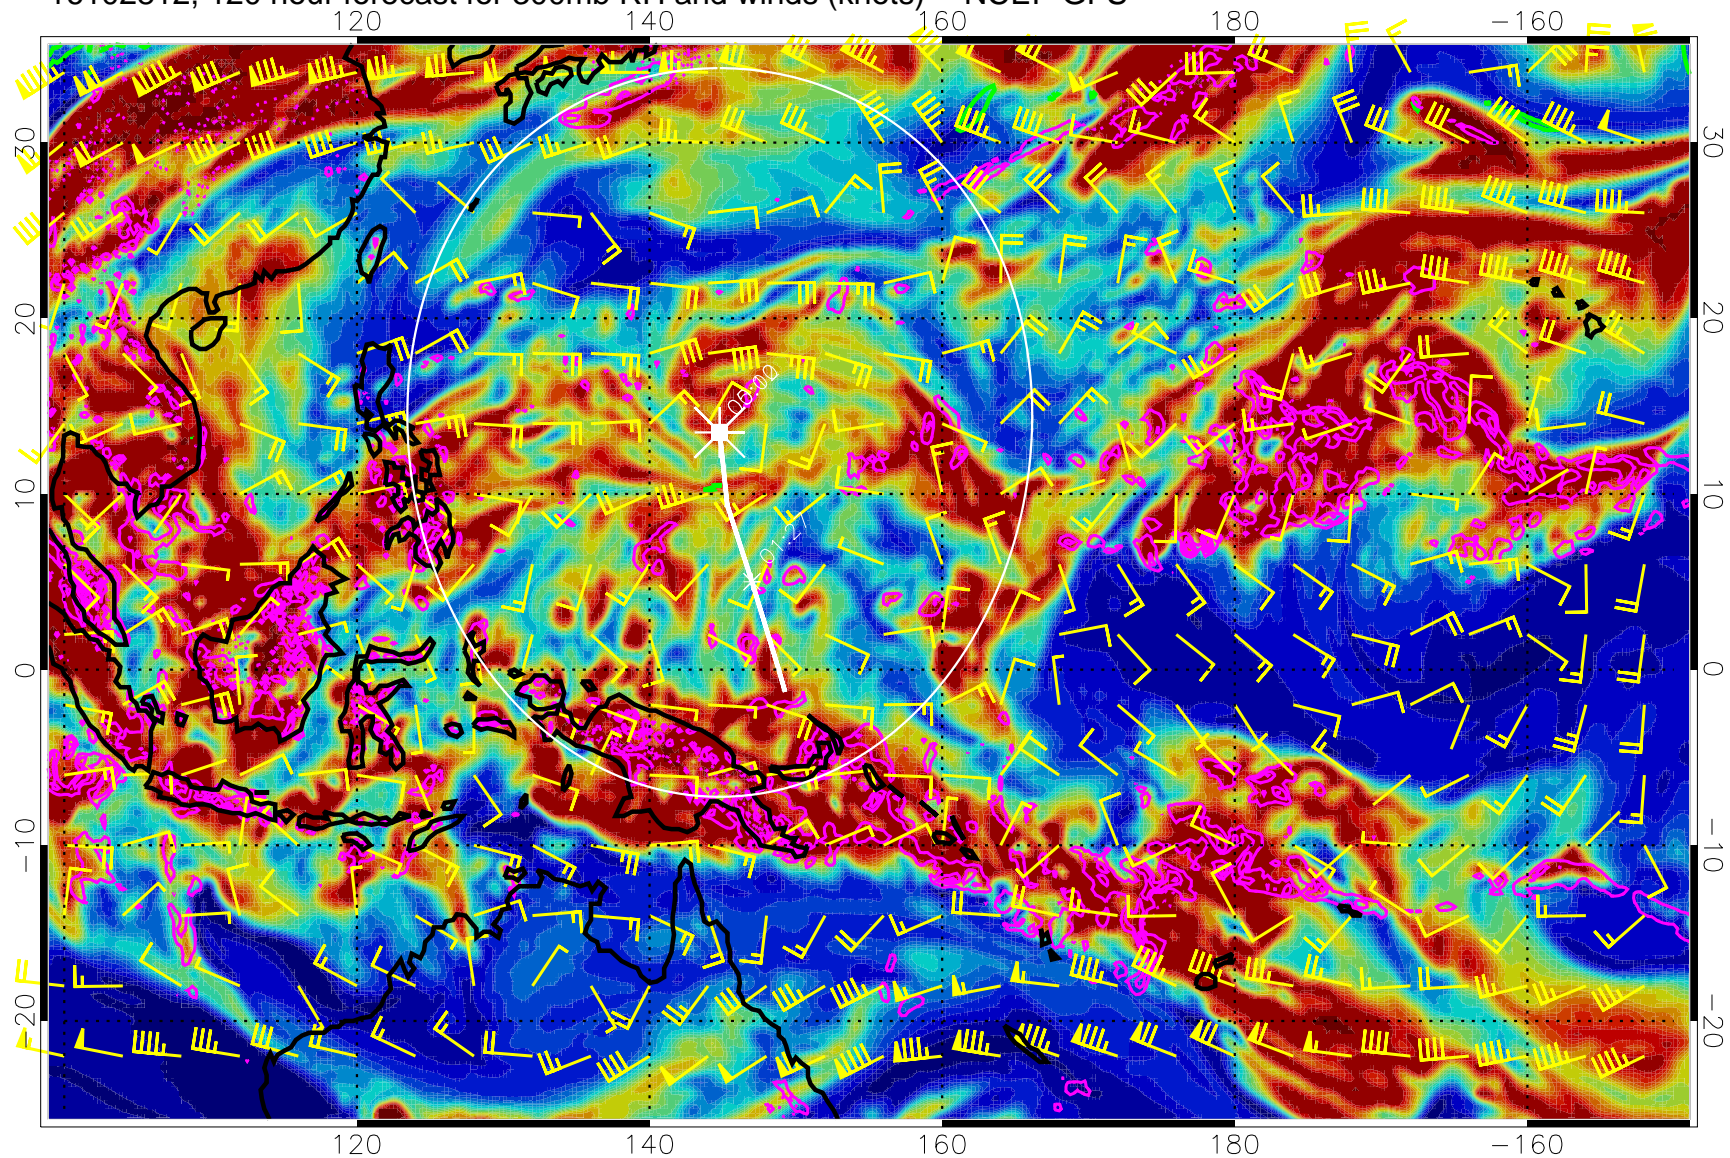

Precip (tot dot, conv sol) mm/day 40 mm/day contours, min 20

EPV Tropopause (2 PVU) Position

Range ring of 2304 km

16102806, 114 hour forecast for 300mb RH and winds (knots) -- NCEP GFS

Precip (tot dot, conv sol) mm/day 40 mm/day contours, min 20

EPV Tropopause (2 PVU) Position

Range ring of 2304 km

16102812, 120 hour forecast for 300mb RH and winds (knots) -- NCEP GFS

Precip (tot dot, conv sol) mm/day 40 mm/day contours, min 20

EPV Tropopause (2 PVU) Position