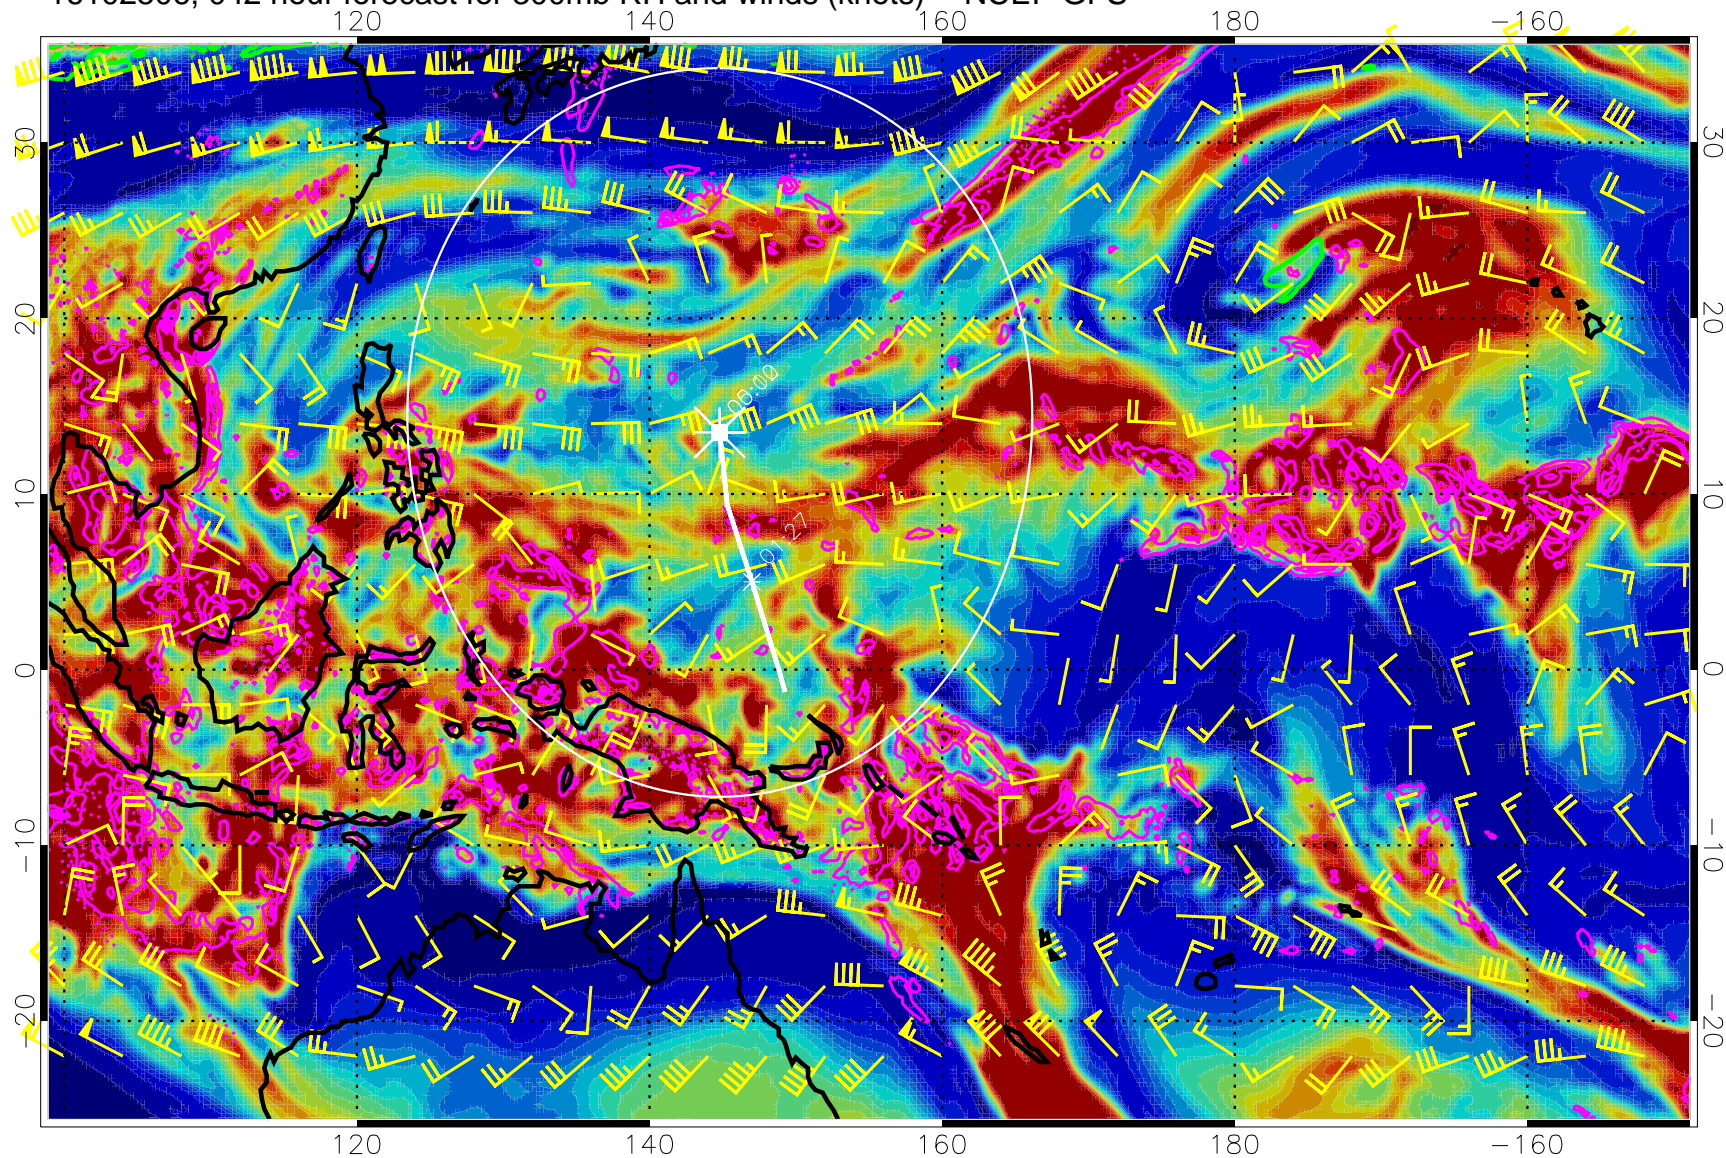

16102506, 042 hour forecast for 300mb RH and winds (knots) -- NCEP GFS

Precip (tot dot, conv sol) mm/day 40 mm/day contours, min 20

EPV Tropopause (2 PVU) Position

Range ring of 2304 km