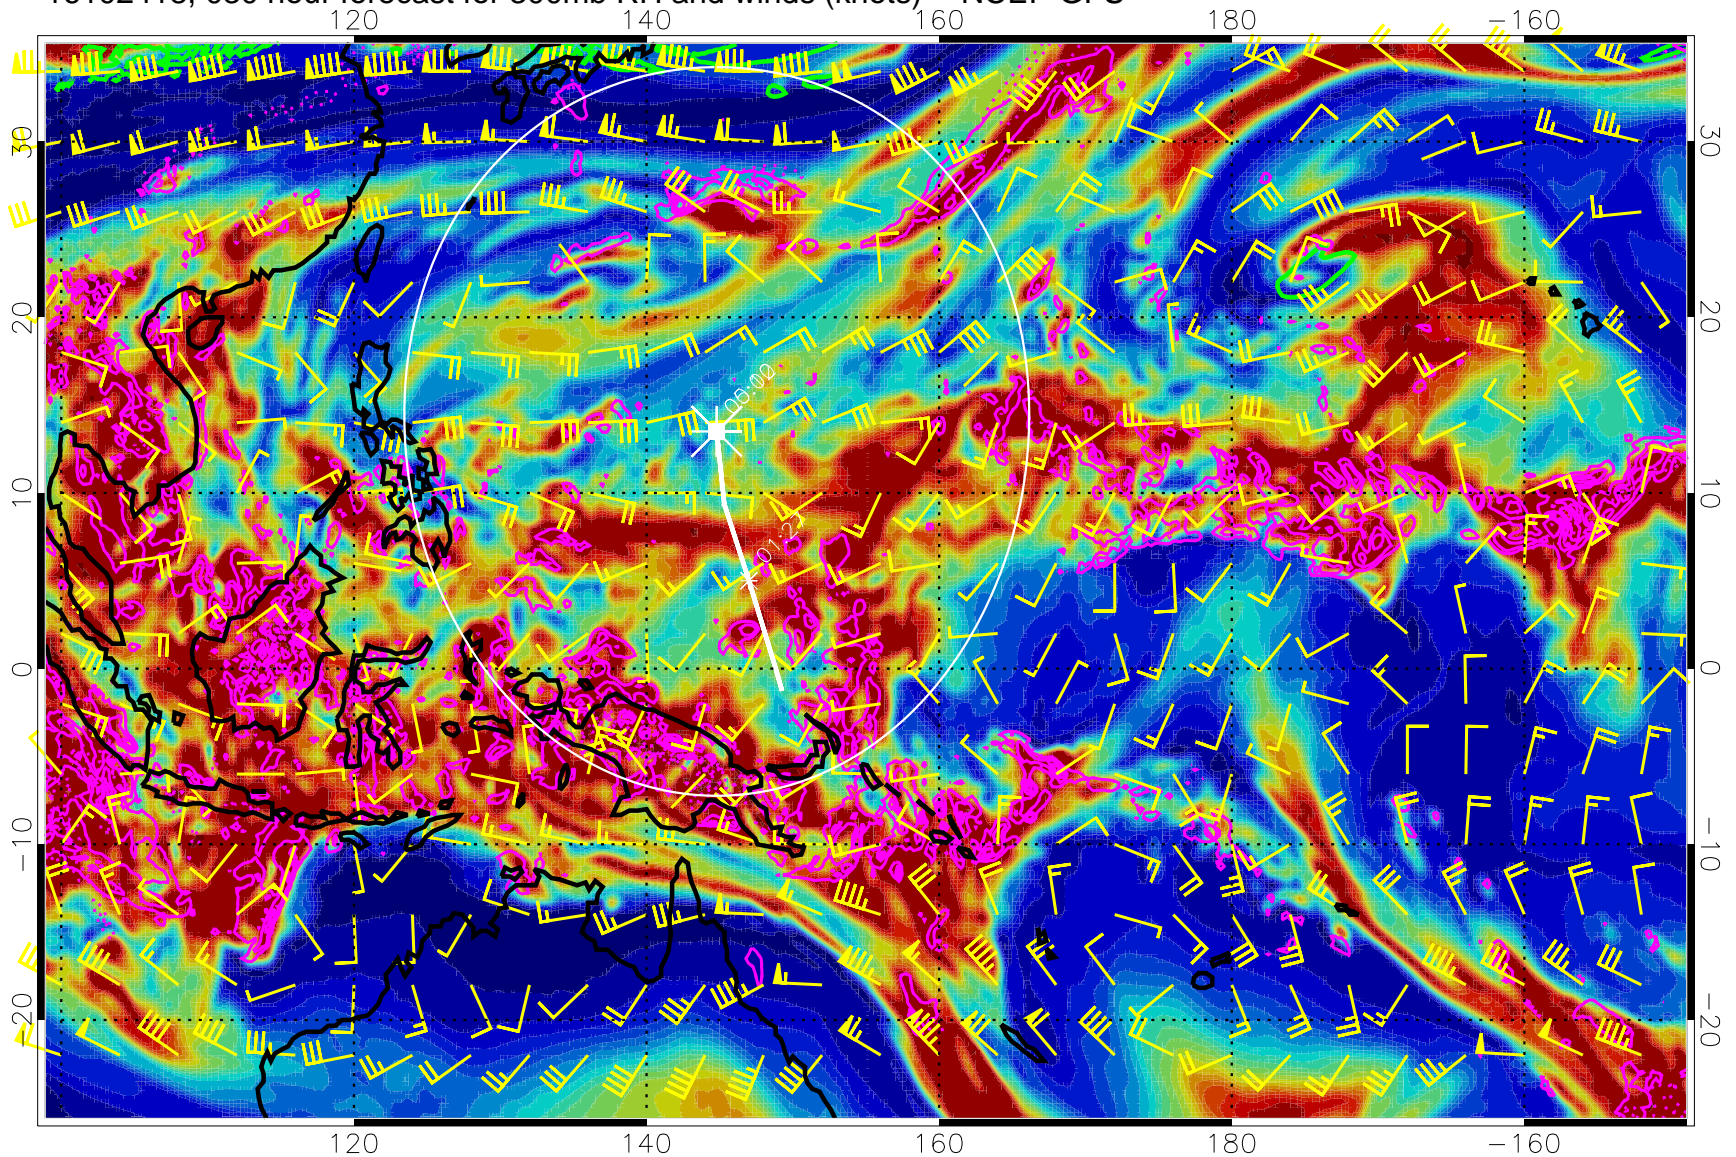

16102418, 030 hour forecast for 300mb RH and winds (knots) -- NCEP GFS

Precip (tot dot, conv sol) mm/day 40 mm/day contours, min 20

EPV Tropopause (2 PVU) Position