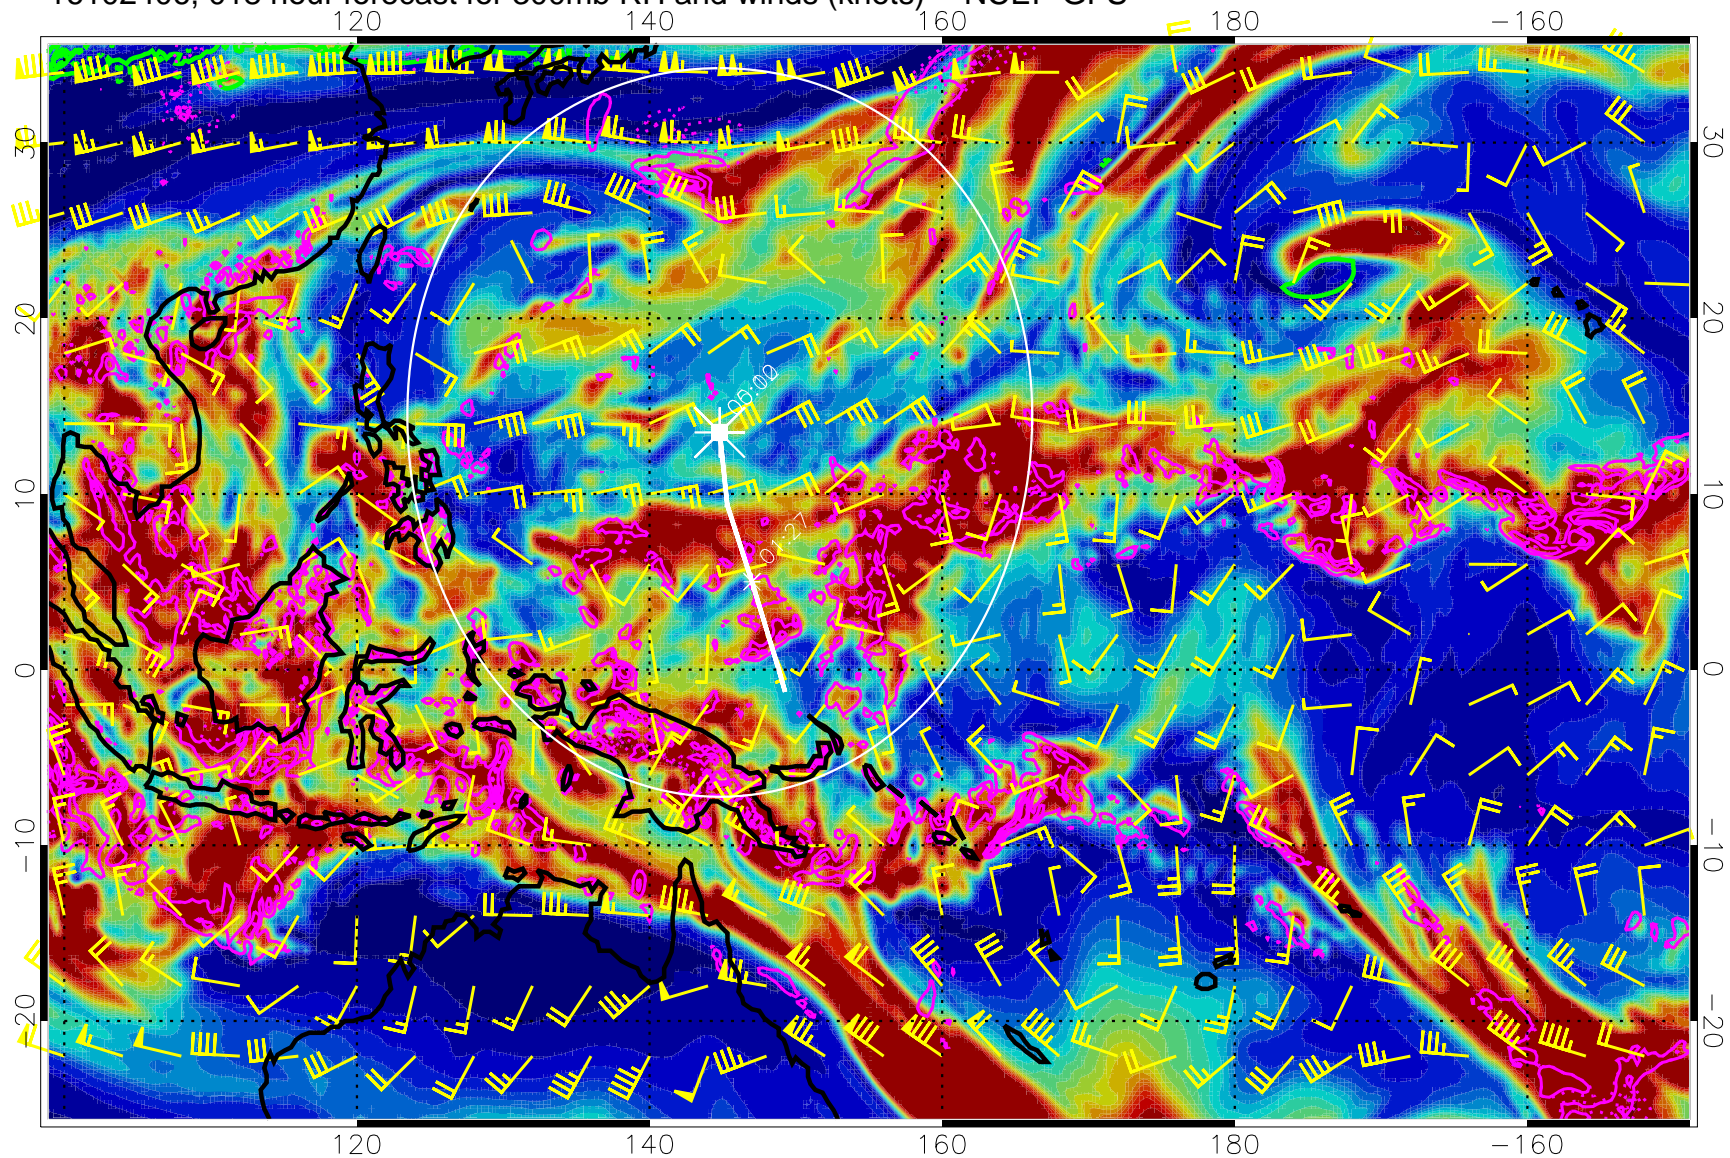

16102318, 006 hour forecast for 300mb RH and winds (knots) -- NCEP GFS

Precip (tot dot, conv sol) mm/day 40 mm/day contours, min 20

EPV Tropopause (2 PVU) Position

Range ring of 2304 km

16102400, 012 hour forecast for 300mb RH and winds (knots) -- NCEP GFS

Precip (tot dot, conv sol) mm/day 40 mm/day contours, min 20

EPV Tropopause (2 PVU) Position

Range ring of 2304 km

16102406, 018 hour forecast for 300mb RH and winds (knots) -- NCEP GFS

Precip (tot dot, conv sol) mm/day 40 mm/day contours, min 20

EPV Tropopause (2 PVU) Position

Range ring of 2304 km

16102412, 024 hour forecast for 300mb RH and winds (knots) -- NCEP GFS

Precip (tot dot, conv sol) mm/day 40 mm/day contours, min 20

EPV Tropopause (2 PVU) Position

EPV Tropopause (2 PVU) Position

Range ring of 2304 km

16102512, 048 hour forecast for 300mb RH and winds (knots) -- NCEP GFS

0 20 40 60 80 100
RH, %

Precip (tot dot, conv sol) mm/day 40 mm/day contours, min 20