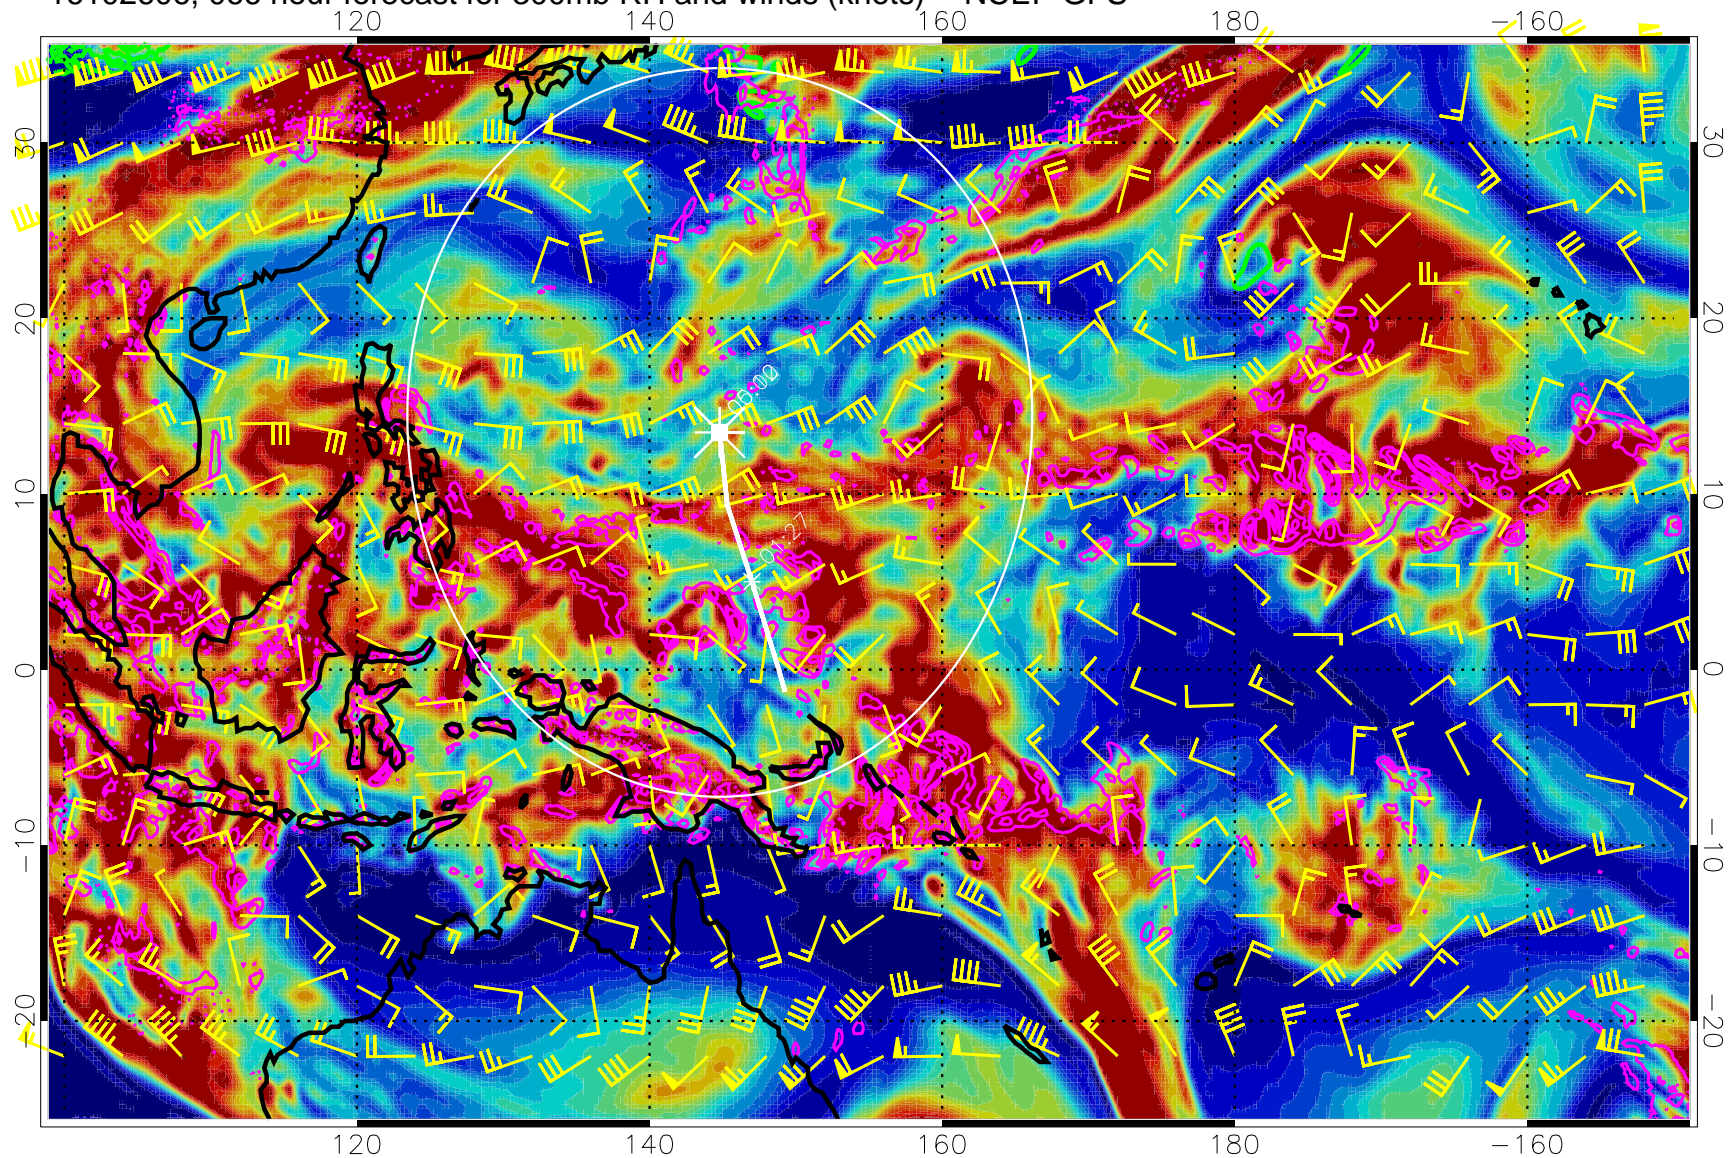

16102606, 066 hour forecast for 300mb RH and winds (knots) -- NCEP GFS

0 20 40 60 80 100
RH, %

Precip (tot dot, conv sol) mm/day 40 mm/day contours, min 20

EPV Tropopause (2 PVU) Position

Range ring of 2304 km