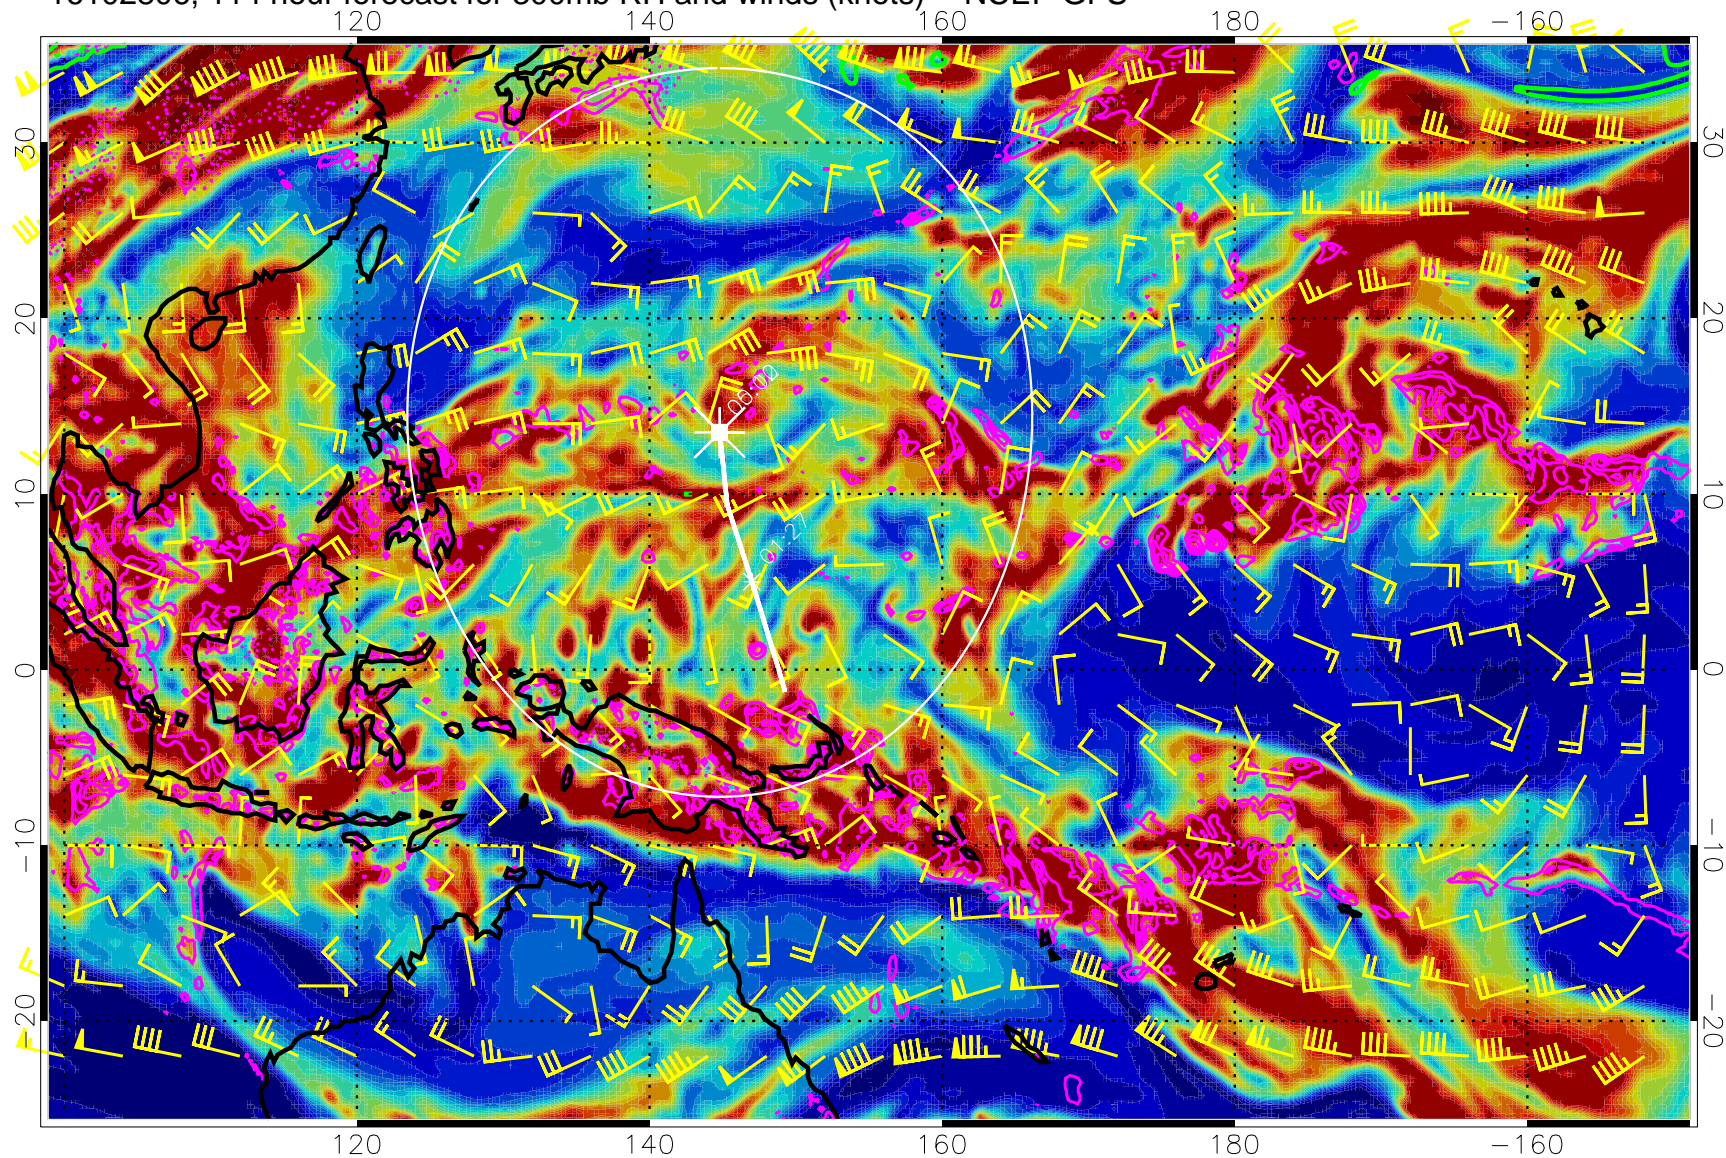

16102718, 102 hour forecast for 300mb RH and winds (knots) -- NCEP GFS

Precip (tot dot, conv sol) mm/day 40 mm/day contours, min 20

EPV Tropopause (2 PVU) Position

Range ring of 2304 km

16102800, 108 hour forecast for 300mb RH and winds (knots) -- NCEP GFS

Precip (tot dot, conv sol) mm/day 40 mm/day contours, min 20

EPV Tropopause (2 PVU) Position

Range ring of 2304 km

16102806, 114 hour forecast for 300mb RH and winds (knots) -- NCEP GFS

Precip (tot dot, conv sol) mm/day 40 mm/day contours, min 20

EPV Tropopause (2 PVU) Position

Range ring of 2304 km

16102812, 120 hour forecast for 300mb RH and winds (knots) -- NCEP GFS

Precip (tot dot, conv sol) mm/day 40 mm/day contours, min 20

EPV Tropopause (2 PVU) Position