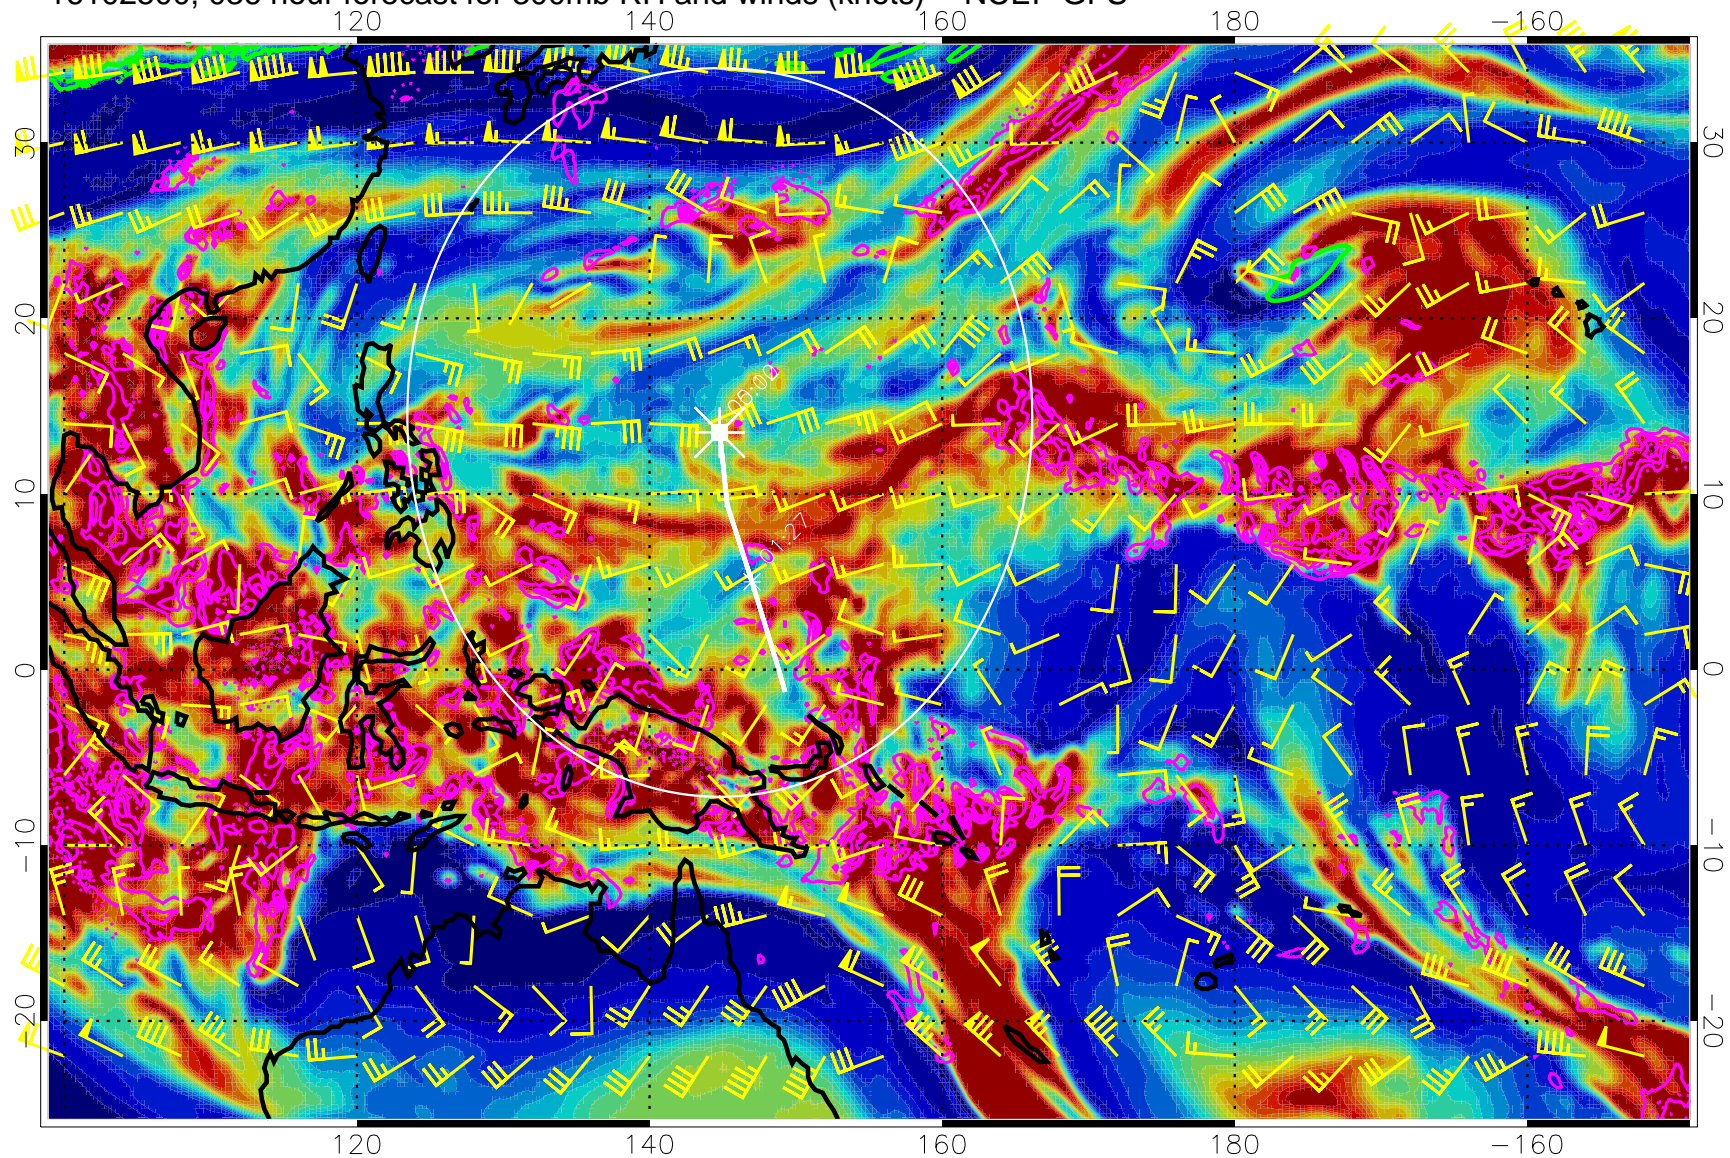

16102500, 036 hour forecast for 300mb RH and winds (knots) -- NCEP GFS