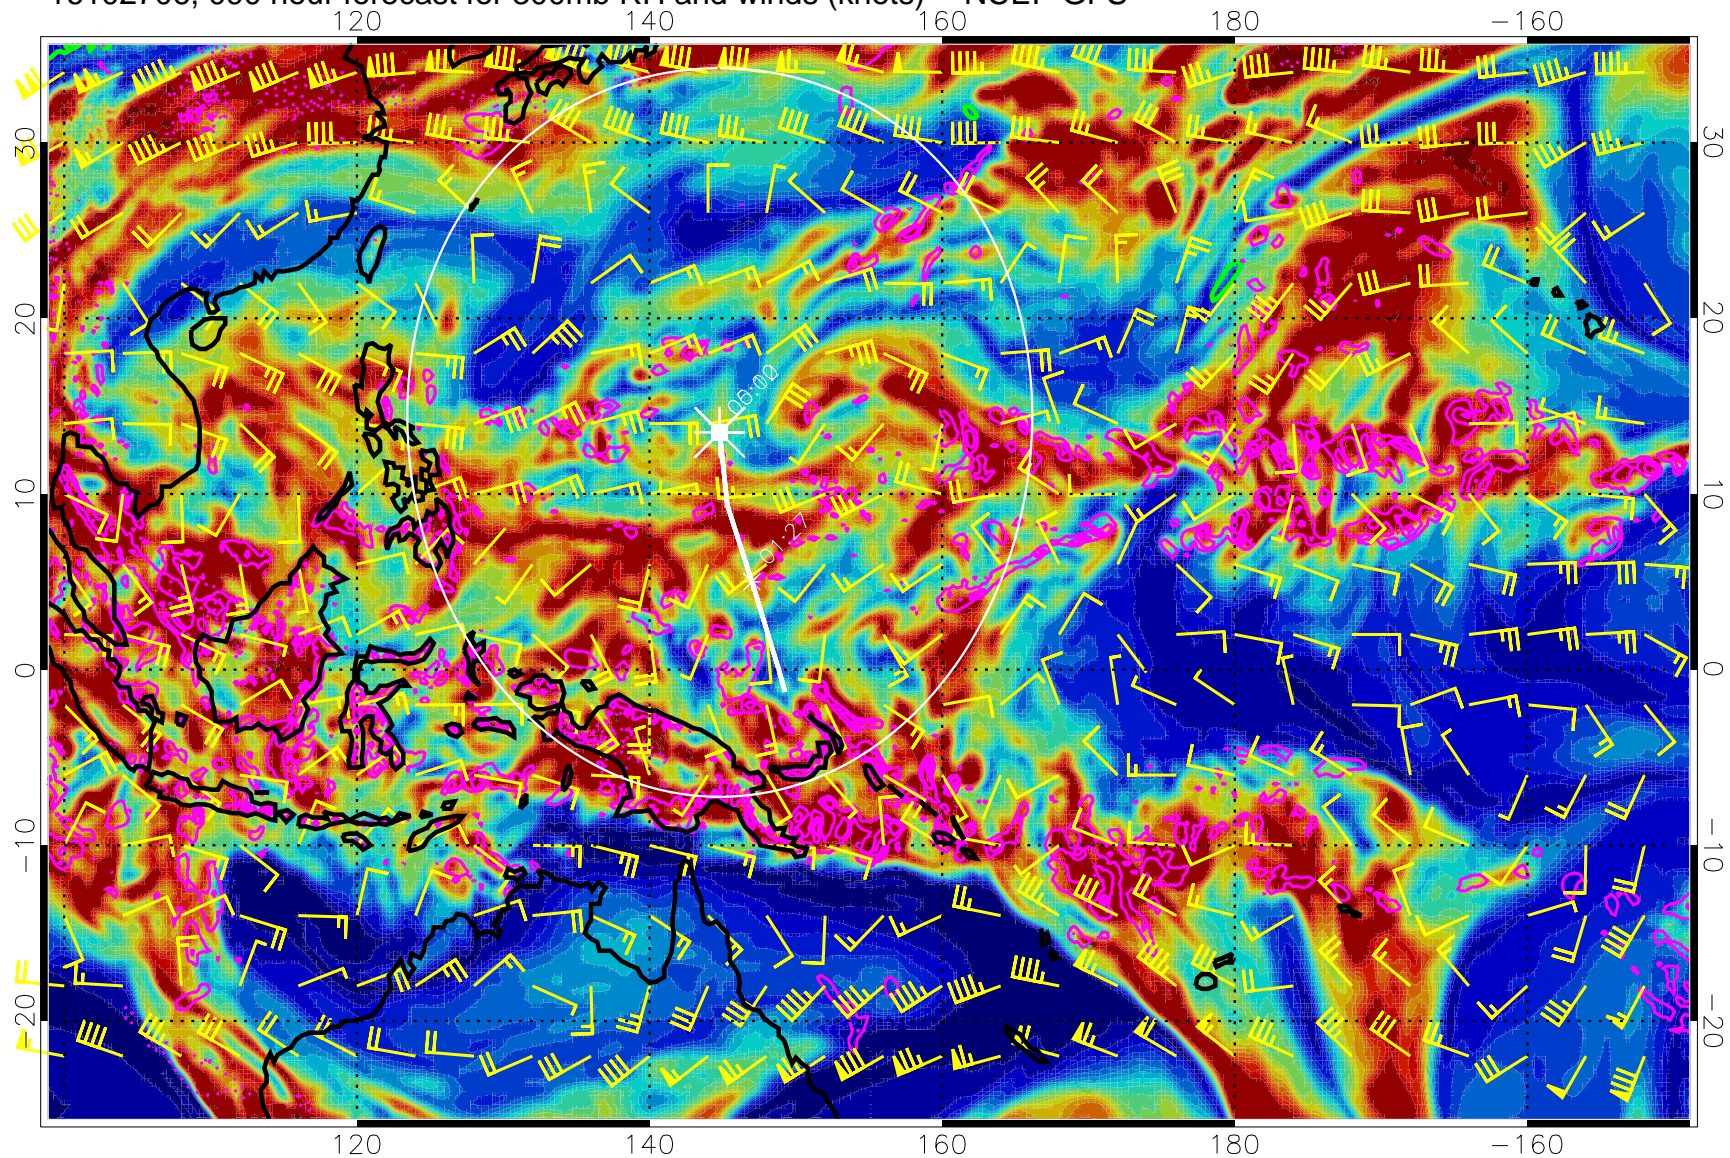

Precip (tot dot, conv sol) mm/day 40 mm/day contours, min 20

EPV Tropopause (2 PVU) Position

Range ring of 2304 km

16102700, 084 hour forecast for 300mb RH and winds (knots) -- NCEP GFS

Precip (tot dot, conv sol) mm/day 40 mm/day contours, min 20

EPV Tropopause (2 PVU) Position

Range ring of 2304 km

16102706, 090 hour forecast for 300mb RH and winds (knots) -- NCEP GFS

Precip (tot dot, conv sol) mm/day 40 mm/day contours, min 20

EPV Tropopause (2 PVU) Position