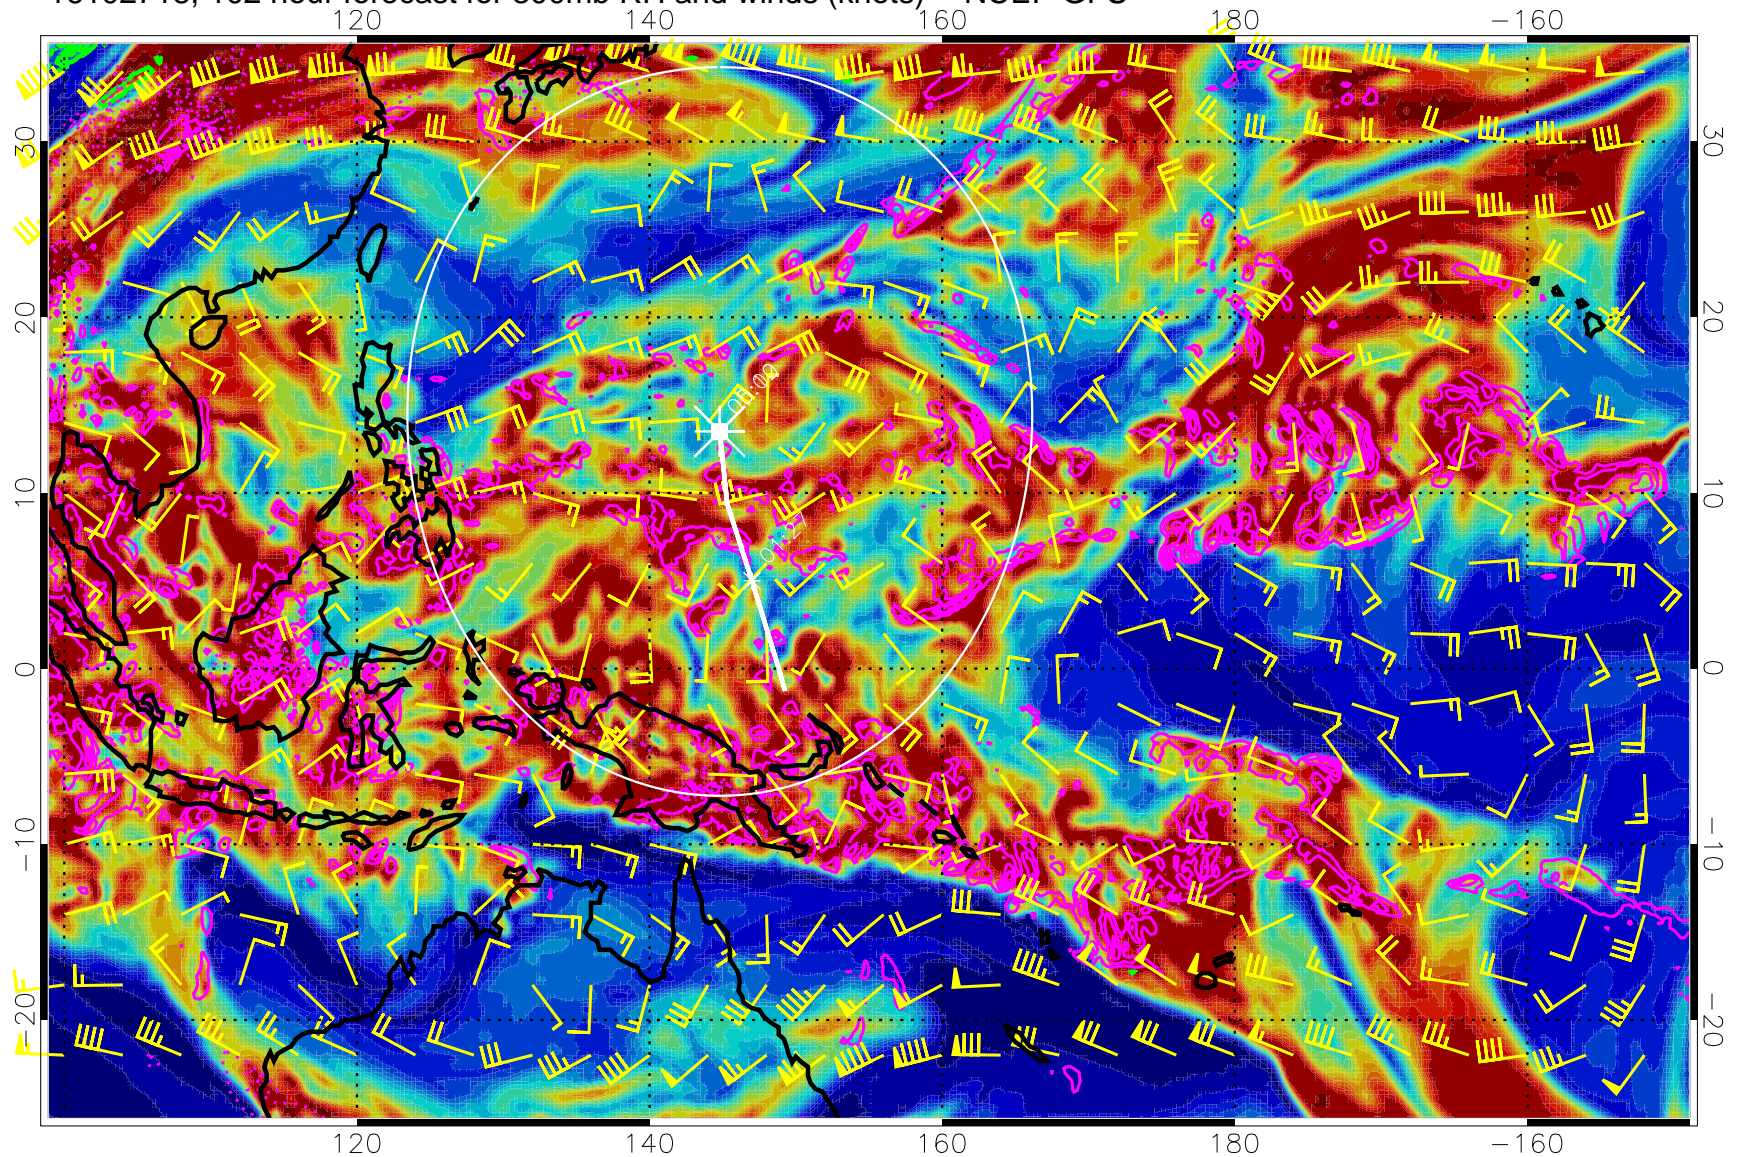

16102718, 102 hour forecast for 300mb RH and winds (knots) -- NCEP GFS

Precip (tot dot, conv sol) mm/day 40 mm/day contours, min 20

EPV Tropopause (2 PVU) Position

Range ring of 2304 km