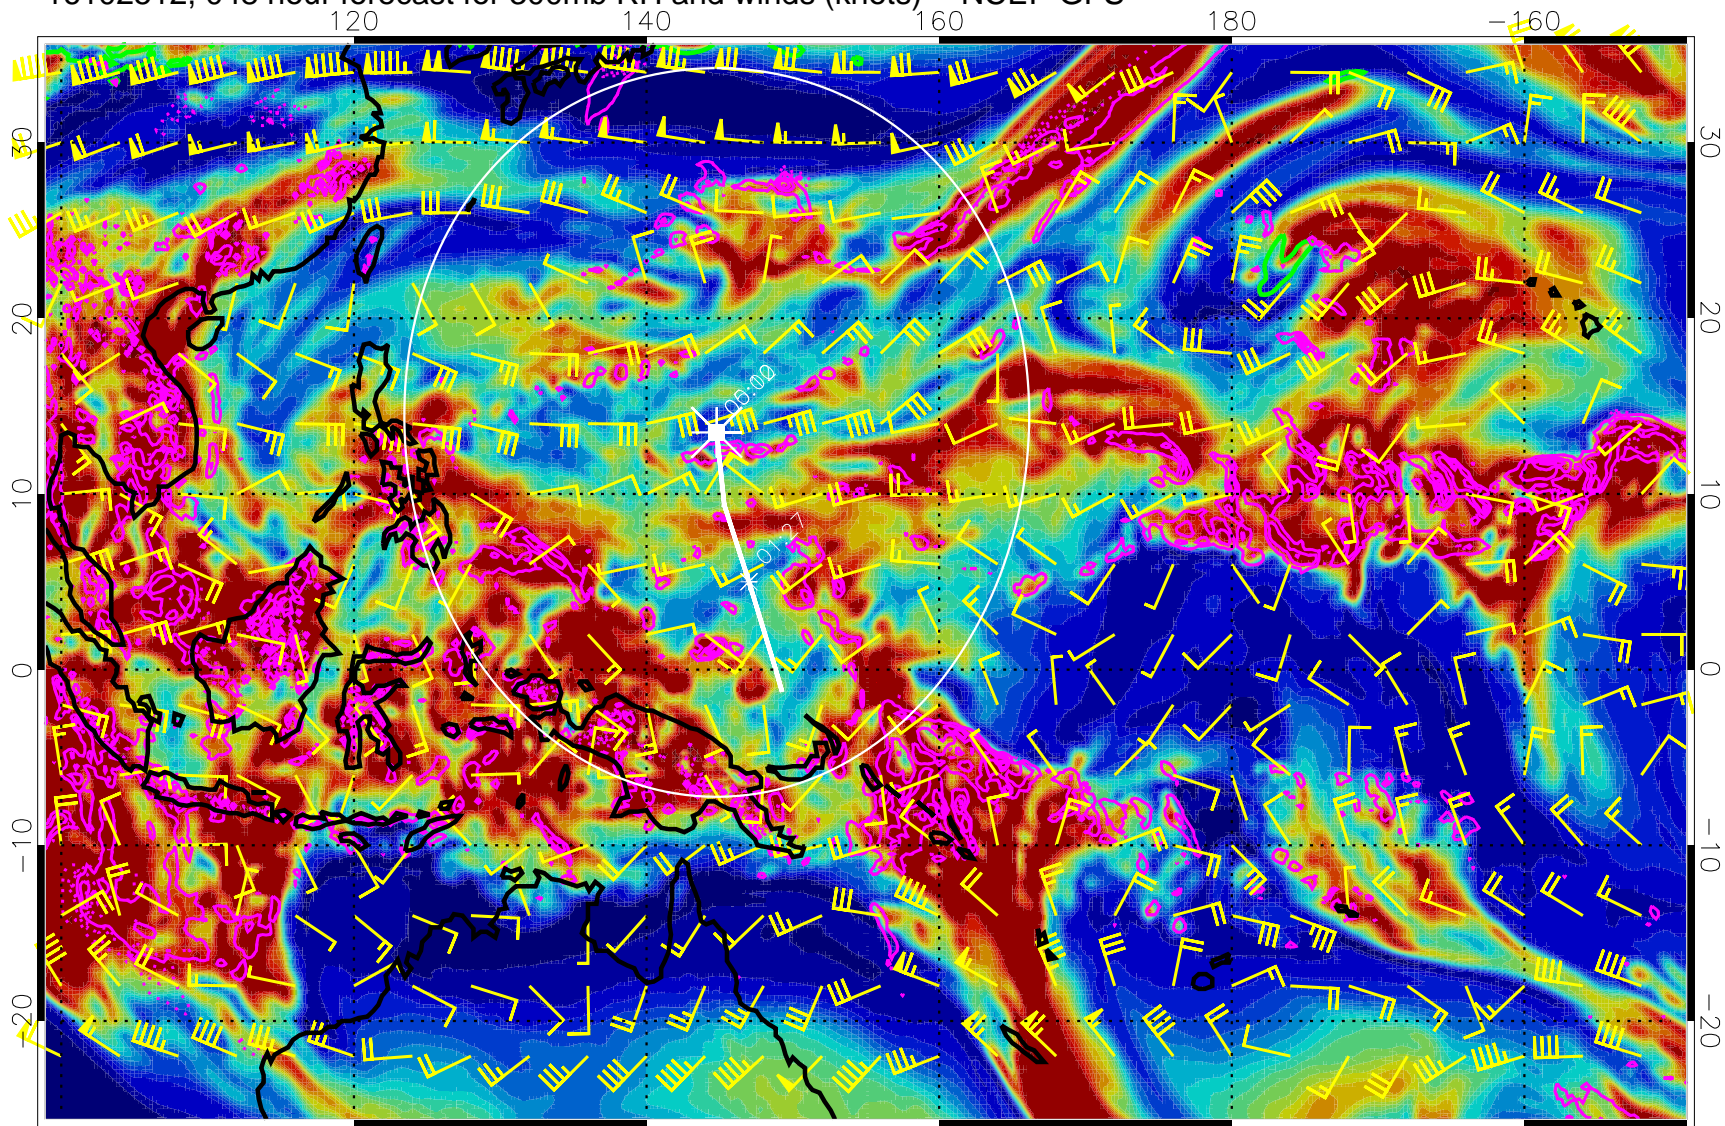

EPV Tropopause (2 PVU) Position

Range ring of 2304 km

16102512, 048 hour forecast for 300mb RH and winds (knots) -- NCEP GFS

0 20 40 60 80 100
RH, %

Precip (tot dot, conv sol) mm/day 40 mm/day contours, min 20

EPV Tropopause (2 PVU) Position

Range ring of 2304 km

16102518, 054 hour forecast for 300mb RH and winds (knots) -- NCEP GFS

Precip (tot dot, conv sol) mm/day 40 mm/day contours, min 20

EPV Tropopause (2 PVU) Position