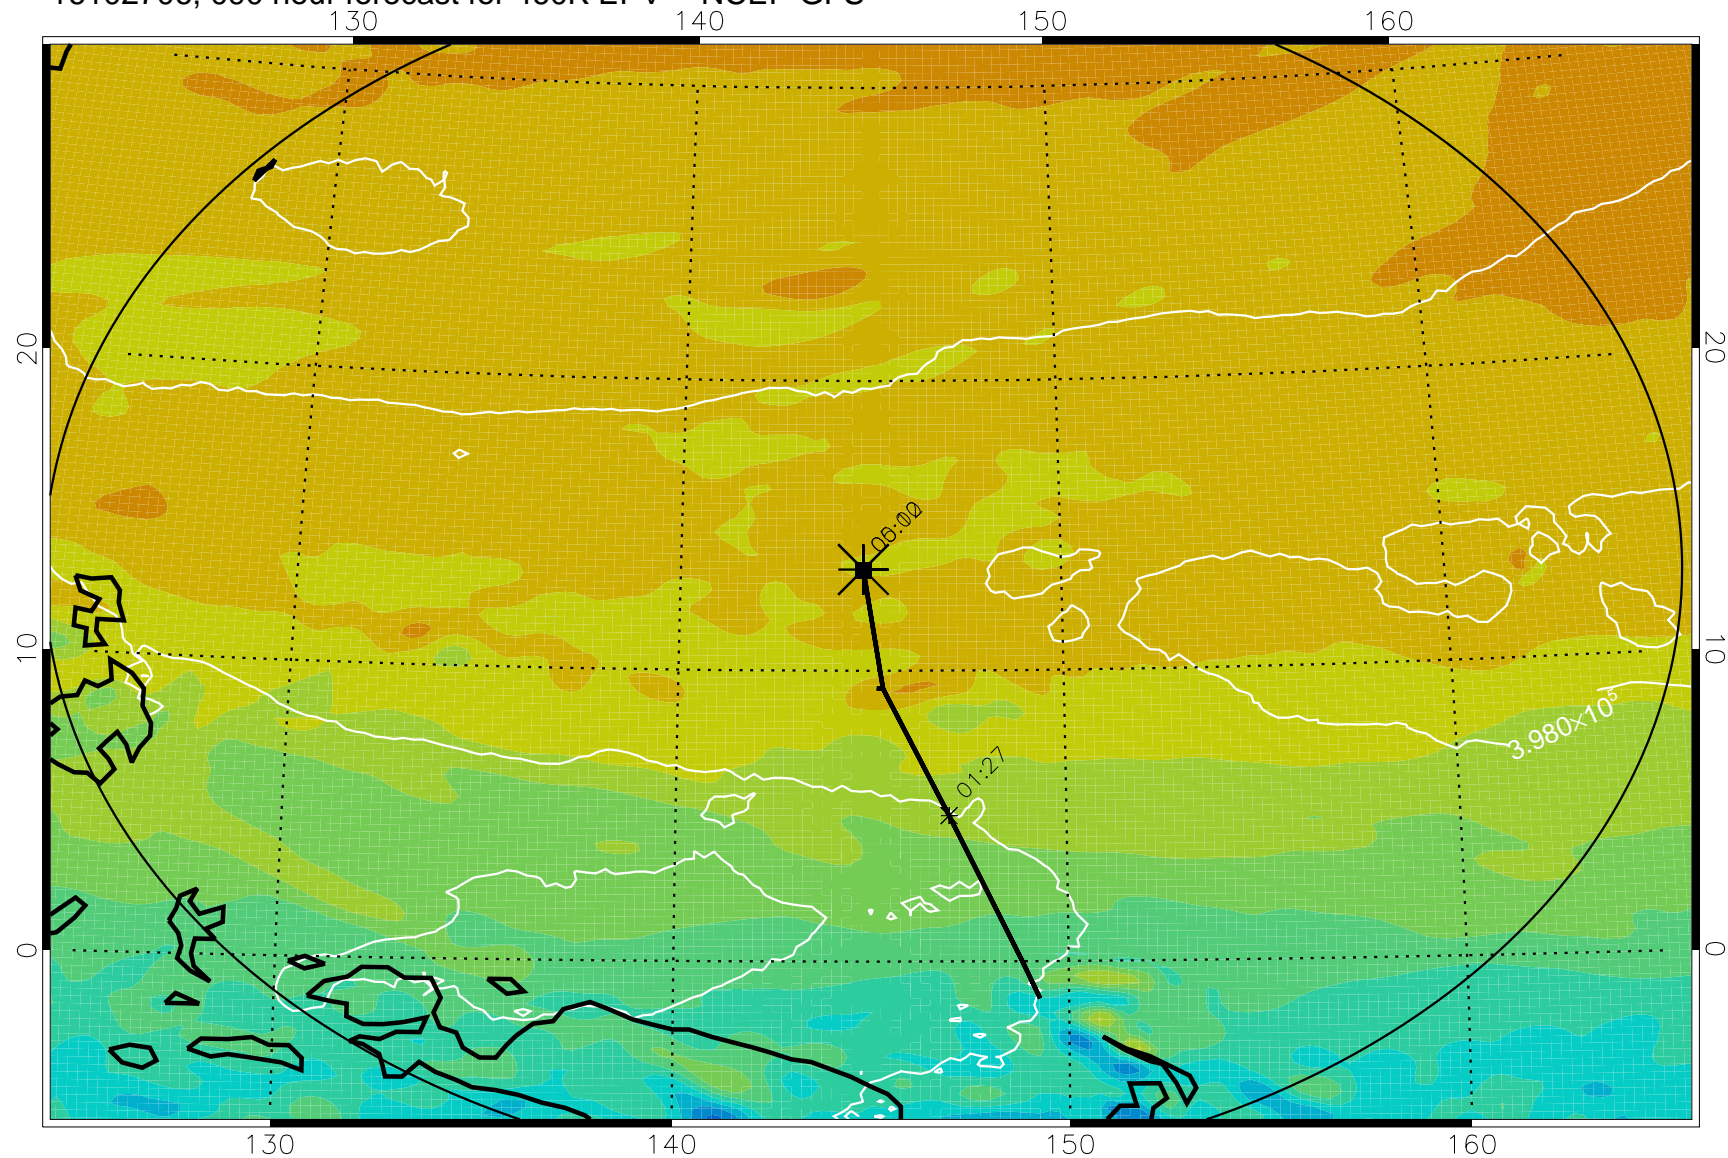

16102606, 066 hour forecast for 460K EPV -- NCEP GFS

460K Montgomery Streamfunction, white

Range ring of 2304 km

16102612, 072 hour forecast for 460K EPV -- NCEP GFS

460K Montgomery Streamfunction, white

Range ring of 2304 km

16102618, 078 hour forecast for 460K EPV -- NCEP GFS

460K Montgomery Streamfunction, white

Range ring of 2304 km

16102700, 084 hour forecast for 460K EPV -- NCEP GFS

460K Montgomery Streamfunction, white

Range ring of 2304 km

16102706, 090 hour forecast for 460K EPV -- NCEP GFS

460K Montgomery Streamfunction, white

Range ring of 2304 km

16102712, 096 hour forecast for 460K EPV -- NCEP GFS

460K Montgomery Streamfunction, white

Range ring of 2304 km

16102718, 102 hour forecast for 460K EPV -- NCEP GFS

460K Montgomery Streamfunction, white

Range ring of 2304 km

16102800, 108 hour forecast for 460K EPV -- NCEP GFS

460K Montgomery Streamfunction, white

Range ring of 2304 km