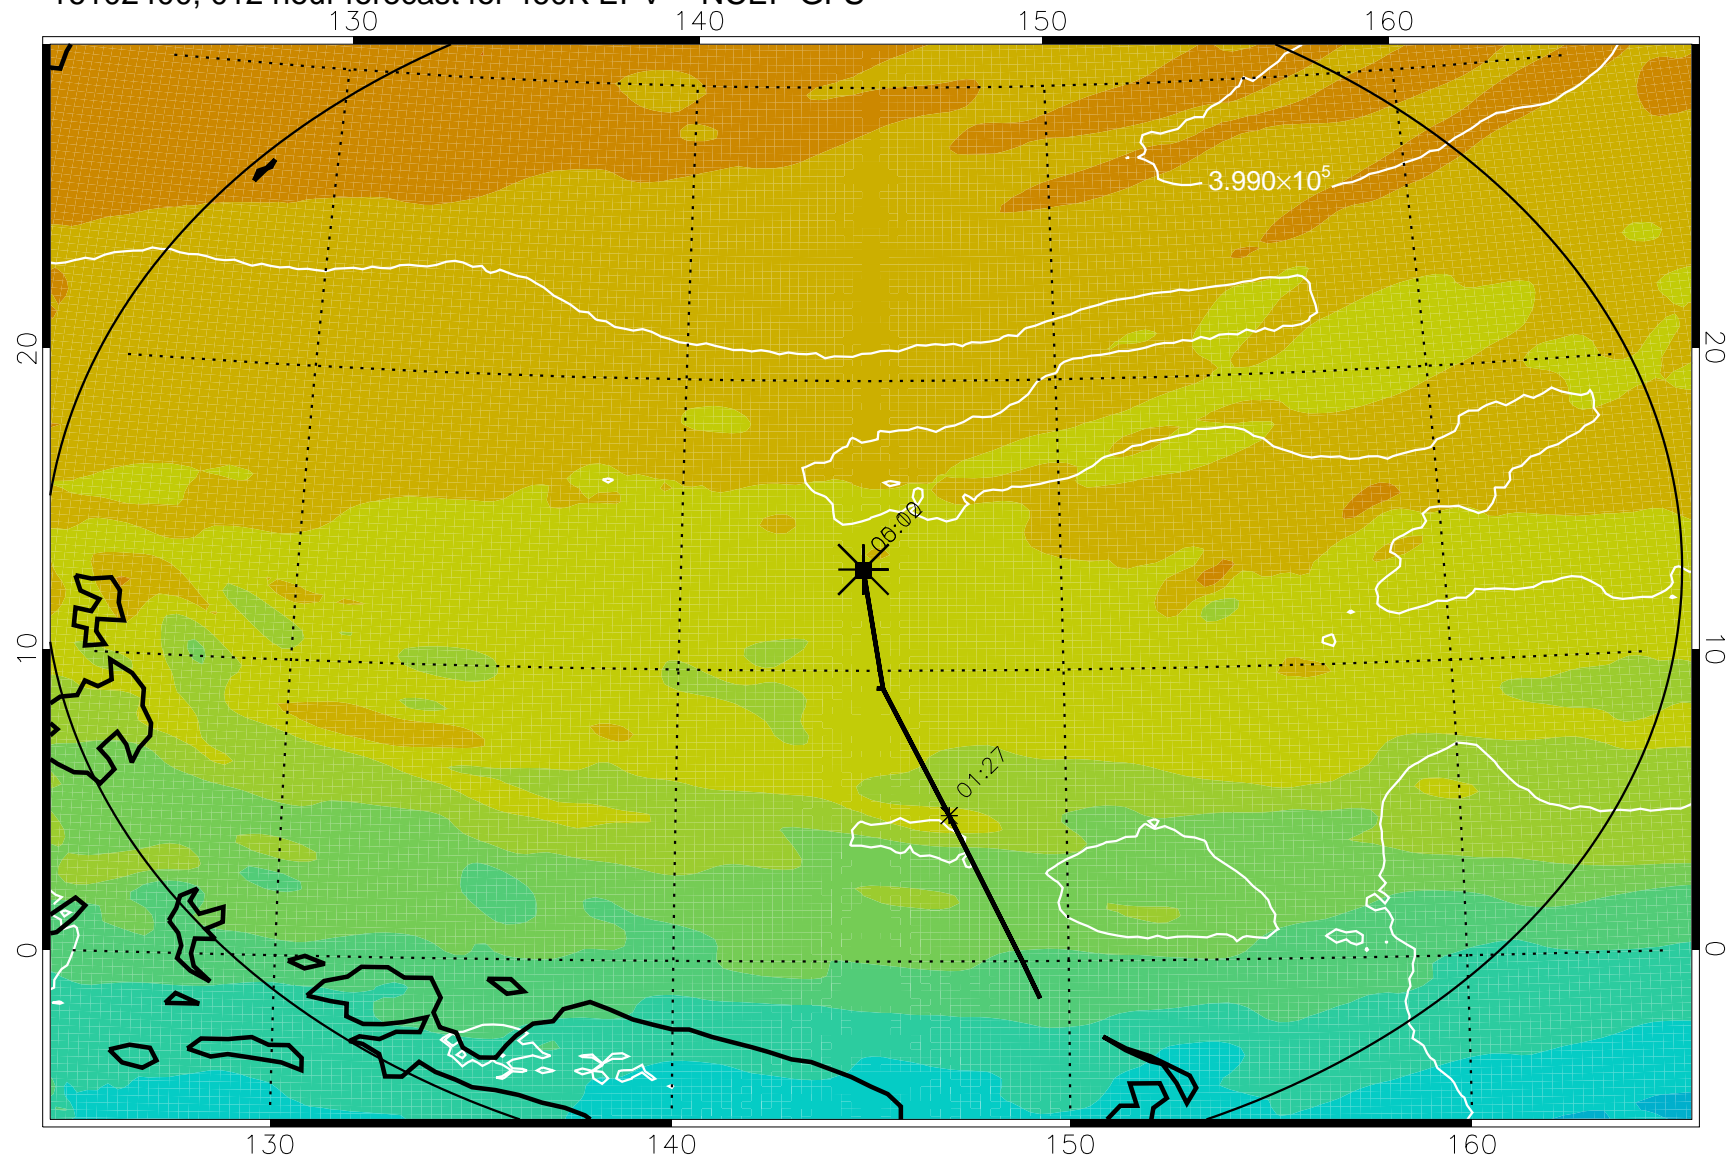

16102318, 006 hour forecast for 460K EPV -- NCEP GFS

460K Montgomery Streamfunction, white

Range ring of 2304 km

16102400, 012 hour forecast for 460K EPV -- NCEP GFS

460K Montgomery Streamfunction, white

Range ring of 2304 km

16102406, 018 hour forecast for 460K EPV -- NCEP GFS

460K Montgomery Streamfunction, white

Range ring of 2304 km

16102412, 024 hour forecast for 460K EPV -- NCEP GFS

460K Montgomery Streamfunction, white

Range ring of 2304 km

16102418, 030 hour forecast for 460K EPV -- NCEP GFS

460K Montgomery Streamfunction, white

Range ring of 2304 km

16102500, 036 hour forecast for 460K EPV -- NCEP GFS

460K Montgomery Streamfunction, white

Range ring of 2304 km

16102506, 042 hour forecast for 460K EPV -- NCEP GFS

460K Montgomery Streamfunction, white

Range ring of 2304 km

16102512, 048 hour forecast for 460K EPV -- NCEP GFS

460K Montgomery Streamfunction, white

Range ring of 2304 km