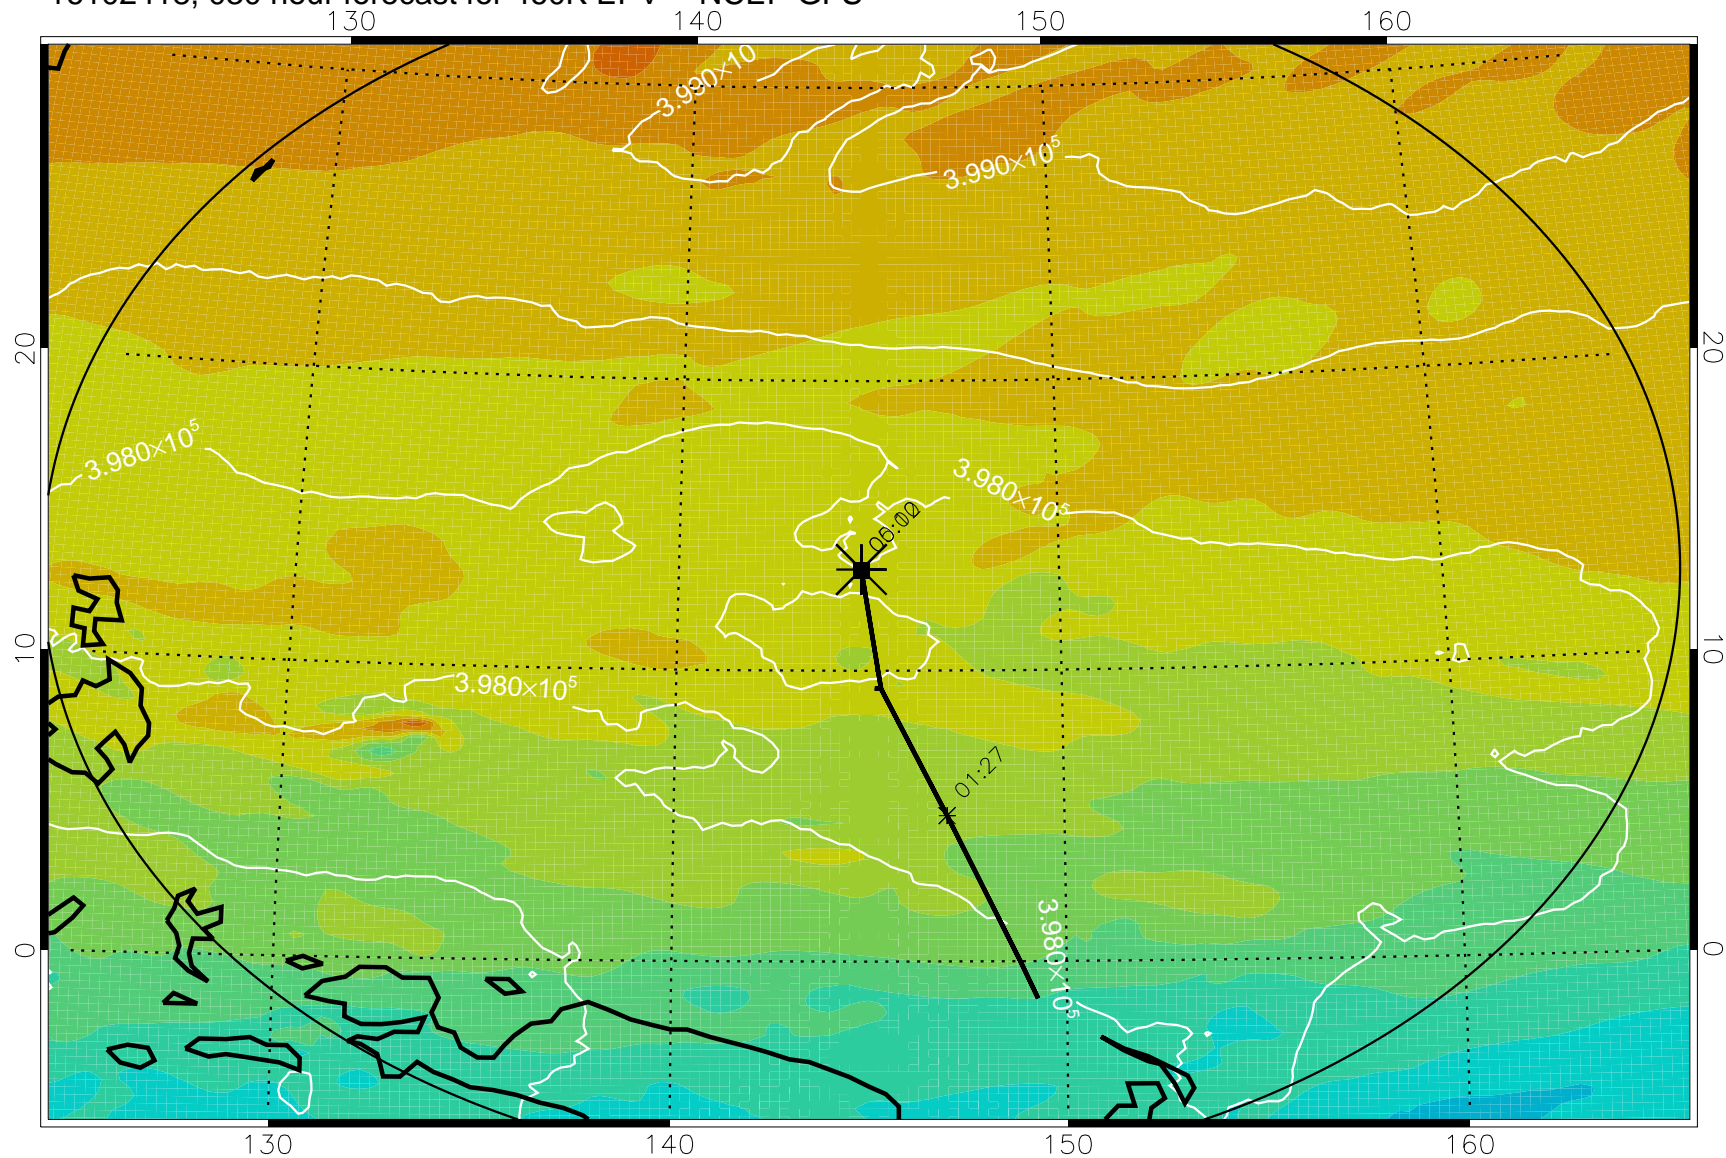

16102406, 018 hour forecast for 460K EPV -- NCEP GFS

460K Montgomery Streamfunction, white

Range ring of 2304 km

16102412, 024 hour forecast for 460K EPV -- NCEP GFS

460K Montgomery Streamfunction, white

Range ring of 2304 km

16102418, 030 hour forecast for 460K EPV -- NCEP GFS

460K Montgomery Streamfunction, white

Range ring of 2304 km

16102500, 036 hour forecast for 460K EPV -- NCEP GFS

460K Montgomery Streamfunction, white

Range ring of 2304 km

16102506, 042 hour forecast for 460K EPV -- NCEP GFS

460K Montgomery Streamfunction, white

Range ring of 2304 km

16102512, 048 hour forecast for 460K EPV -- NCEP GFS

460K Montgomery Streamfunction, white

Range ring of 2304 km

16102518, 054 hour forecast for 460K EPV -- NCEP GFS

460K Montgomery Streamfunction, white

Range ring of 2304 km

16102600, 060 hour forecast for 460K EPV -- NCEP GFS

460K Montgomery Streamfunction, white

Range ring of 2304 km