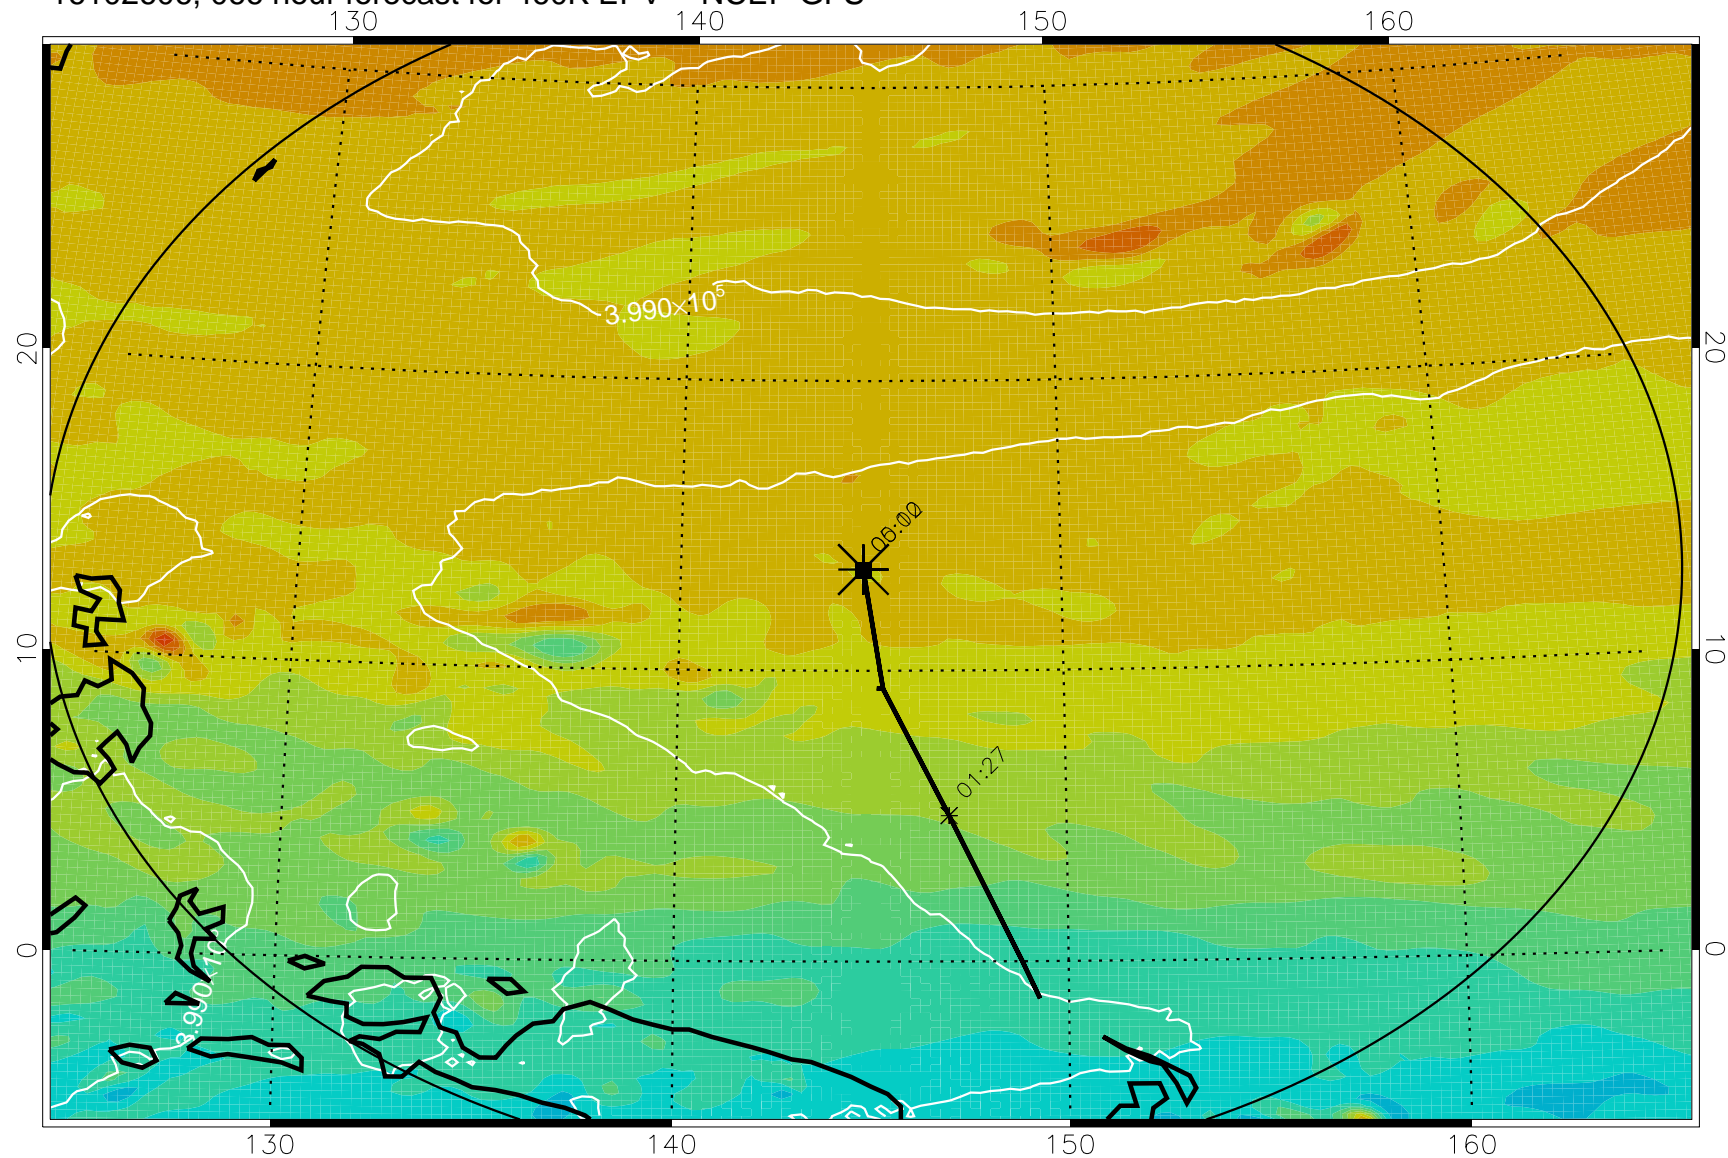

16102506, 042 hour forecast for 460K EPV -- NCEP GFS

460K Montgomery Streamfunction, white

Range ring of 2304 km

16102512, 048 hour forecast for 460K EPV -- NCEP GFS

460K Montgomery Streamfunction, white

Range ring of 2304 km

16102518, 054 hour forecast for 460K EPV -- NCEP GFS

460K Montgomery Streamfunction, white

Range ring of 2304 km

16102600, 060 hour forecast for 460K EPV -- NCEP GFS

460K Montgomery Streamfunction, white

Range ring of 2304 km

16102606, 066 hour forecast for 460K EPV -- NCEP GFS

460K Montgomery Streamfunction, white

Range ring of 2304 km

16102612, 072 hour forecast for 460K EPV -- NCEP GFS

460K Montgomery Streamfunction, white

Range ring of 2304 km

16102618, 078 hour forecast for 460K EPV -- NCEP GFS

460K Montgomery Streamfunction, white

Range ring of 2304 km

16102700, 084 hour forecast for 460K EPV -- NCEP GFS

460K Montgomery Streamfunction, white

Range ring of 2304 km