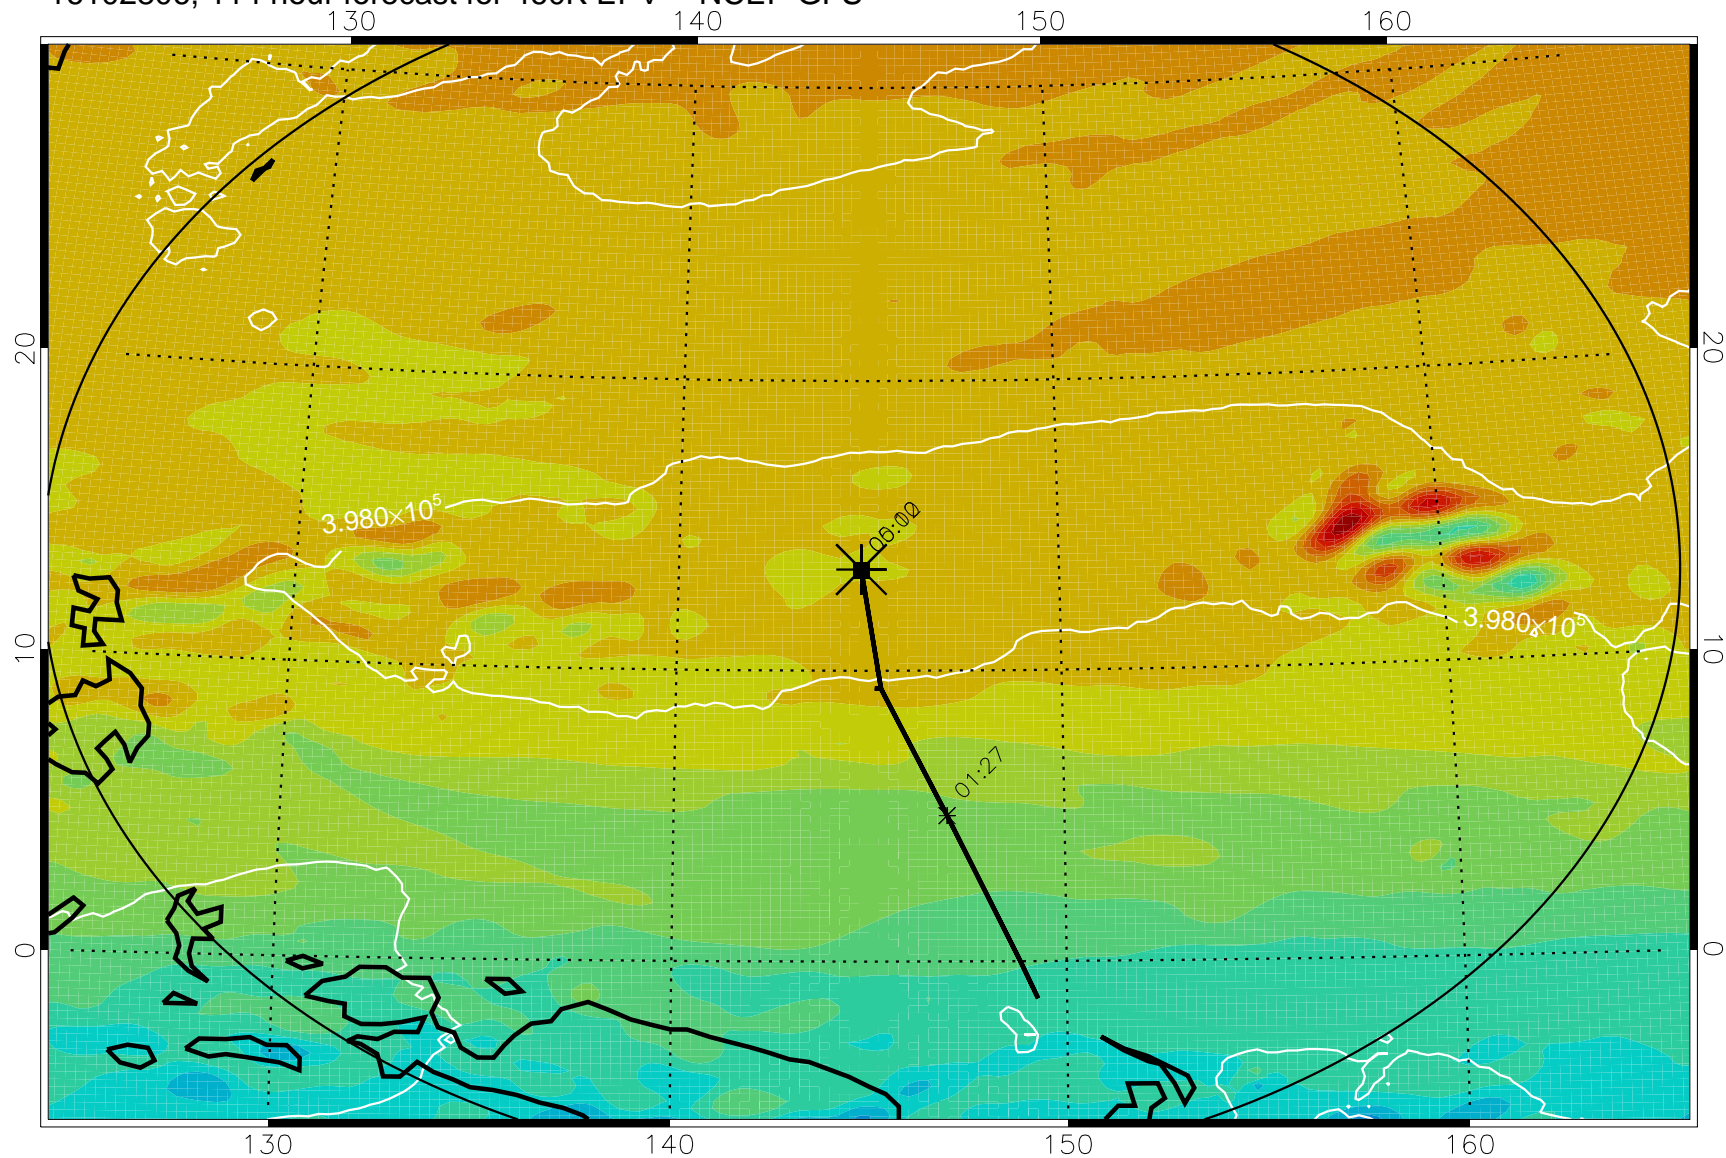

16102618, 078 hour forecast for 460K EPV -- NCEP GFS

460K Montgomery Streamfunction, white

Range ring of 2304 km

16102700, 084 hour forecast for 460K EPV -- NCEP GFS

460K Montgomery Streamfunction, white

Range ring of 2304 km

16102706, 090 hour forecast for 460K EPV -- NCEP GFS

460K Montgomery Streamfunction, white

Range ring of 2304 km

16102712, 096 hour forecast for 460K EPV -- NCEP GFS

460K Montgomery Streamfunction, white

Range ring of 2304 km

16102718, 102 hour forecast for 460K EPV -- NCEP GFS

460K Montgomery Streamfunction, white

Range ring of 2304 km

16102800, 108 hour forecast for 460K EPV -- NCEP GFS

460K Montgomery Streamfunction, white

Range ring of 2304 km

16102806, 114 hour forecast for 460K EPV -- NCEP GFS

460K Montgomery Streamfunction, white

Range ring of 2304 km

16102812, 120 hour forecast for 460K EPV -- NCEP GFS