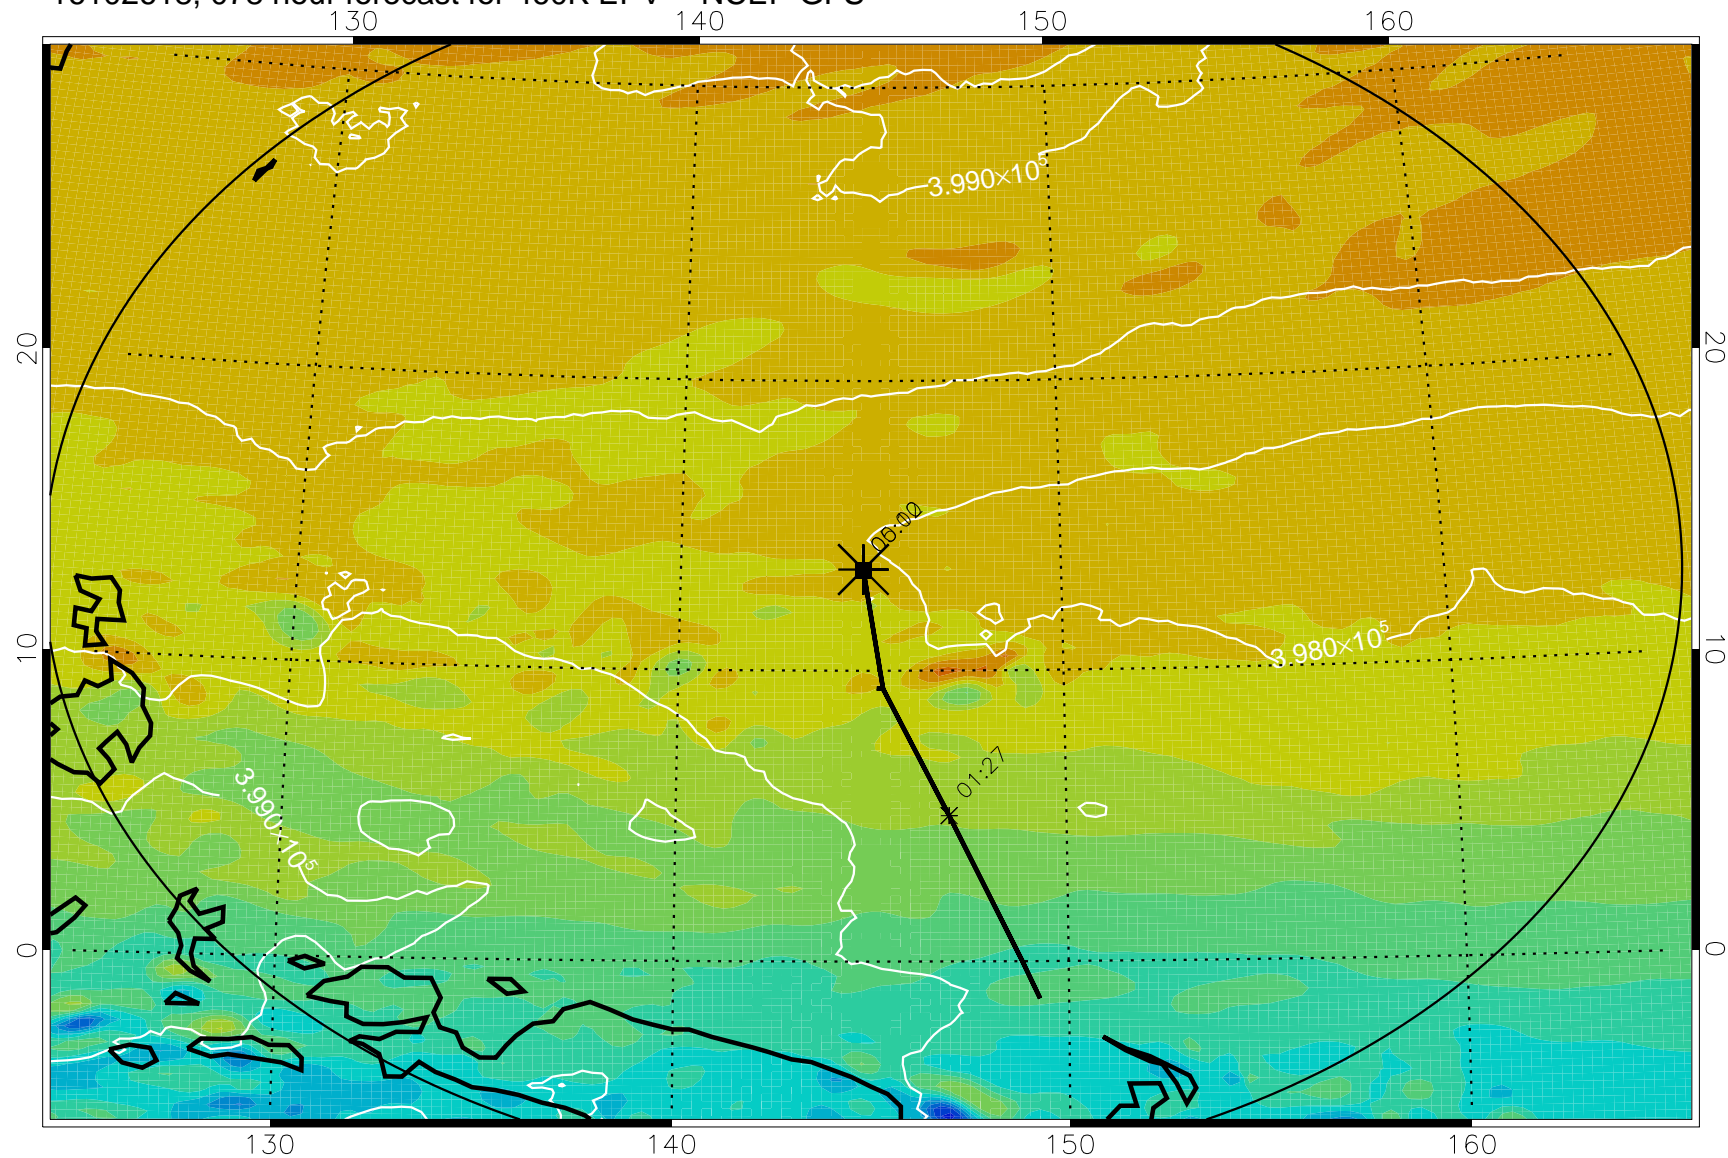

16102518, 054 hour forecast for 460K EPV -- NCEP GFS

460K Montgomery Streamfunction, white

Range ring of 2304 km

16102600, 060 hour forecast for 460K EPV -- NCEP GFS

460K Montgomery Streamfunction, white

Range ring of 2304 km

16102606, 066 hour forecast for 460K EPV -- NCEP GFS

460K Montgomery Streamfunction, white

Range ring of 2304 km

16102612, 072 hour forecast for 460K EPV -- NCEP GFS

460K Montgomery Streamfunction, white

Range ring of 2304 km

16102618, 078 hour forecast for 460K EPV -- NCEP GFS

460K Montgomery Streamfunction, white

Range ring of 2304 km

16102700, 084 hour forecast for 460K EPV -- NCEP GFS

460K Montgomery Streamfunction, white

Range ring of 2304 km

16102706, 090 hour forecast for 460K EPV -- NCEP GFS

460K Montgomery Streamfunction, white

Range ring of 2304 km

16102712, 096 hour forecast for 460K EPV -- NCEP GFS

460K Montgomery Streamfunction, white

Range ring of 2304 km