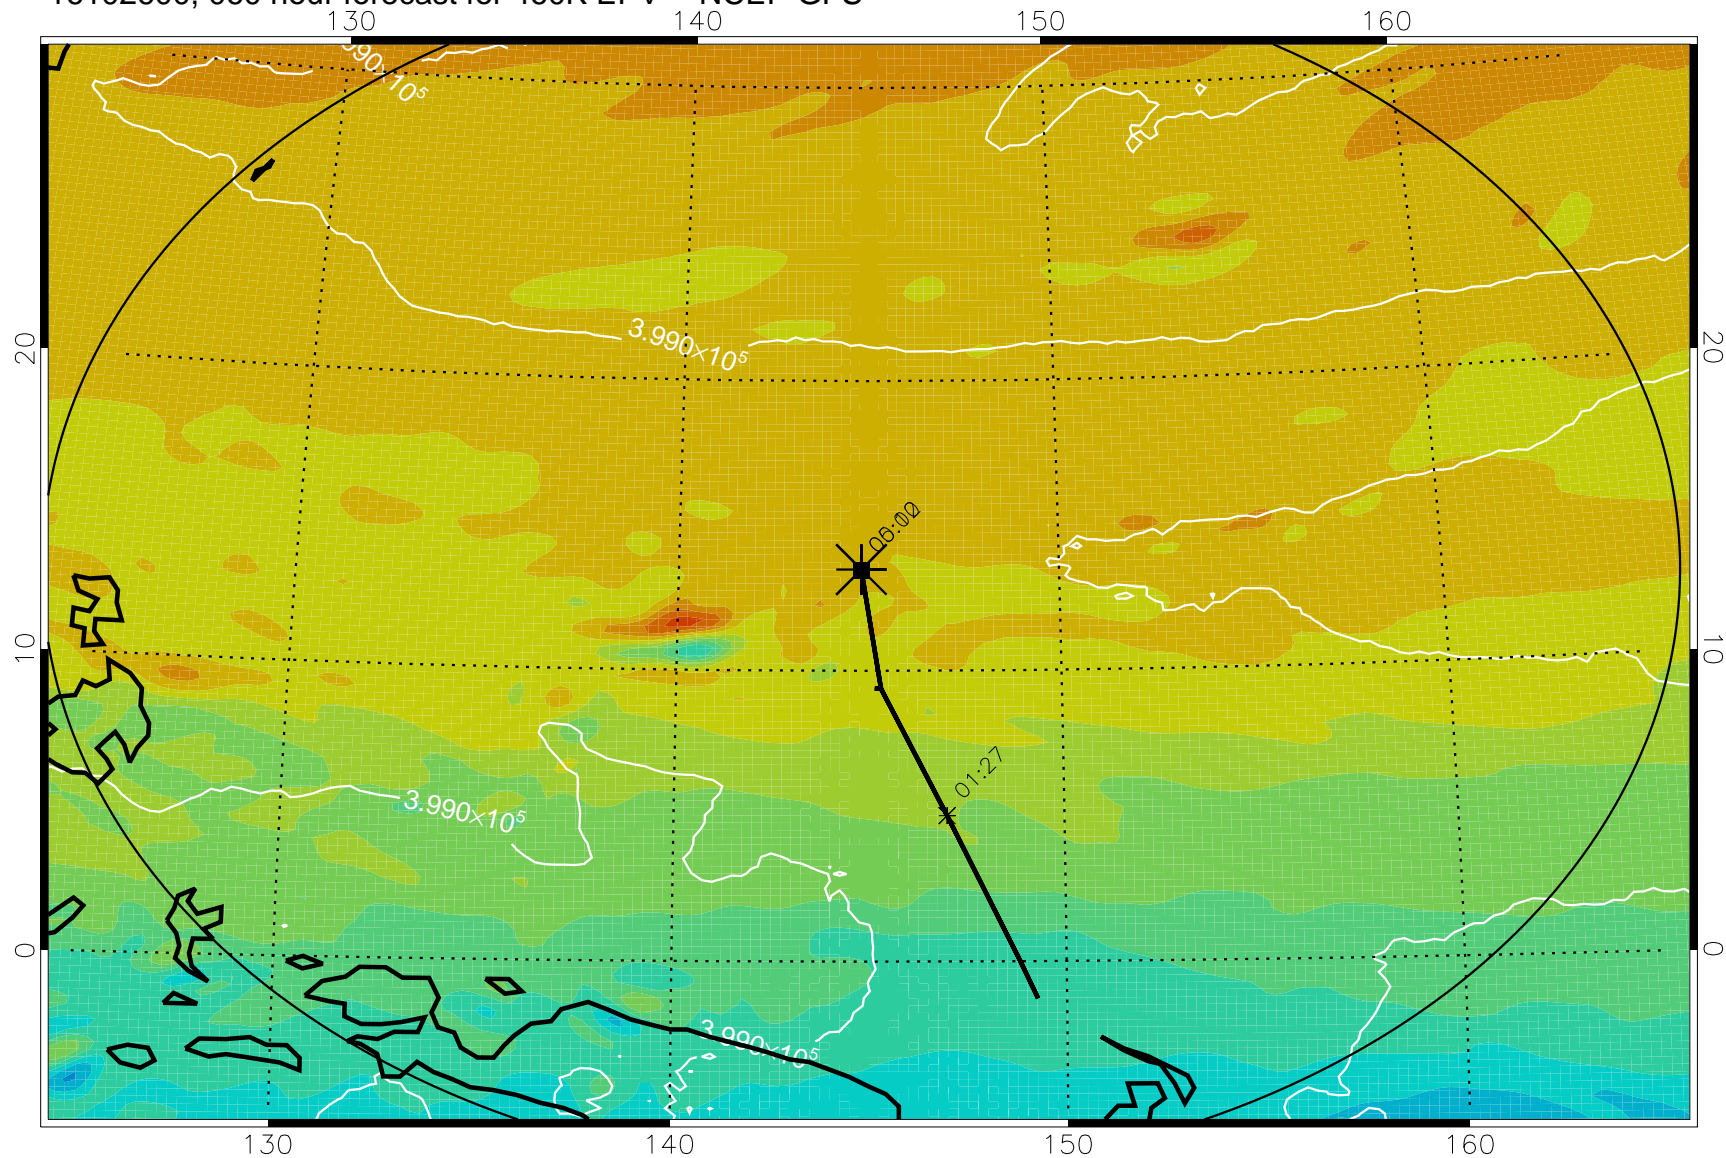

16102418, 030 hour forecast for 460K EPV -- NCEP GFS

460K Montgomery Streamfunction, white

Range ring of 2304 km

16102500, 036 hour forecast for 460K EPV -- NCEP GFS

460K Montgomery Streamfunction, white

Range ring of 2304 km

16102506, 042 hour forecast for 460K EPV -- NCEP GFS

460K Montgomery Streamfunction, white

Range ring of 2304 km

16102512, 048 hour forecast for 460K EPV -- NCEP GFS

460K Montgomery Streamfunction, white

Range ring of 2304 km

16102518, 054 hour forecast for 460K EPV -- NCEP GFS

460K Montgomery Streamfunction, white

Range ring of 2304 km

16102600, 060 hour forecast for 460K EPV -- NCEP GFS

460K Montgomery Streamfunction, white

Range ring of 2304 km

16102606, 066 hour forecast for 460K EPV -- NCEP GFS

460K Montgomery Streamfunction, white

Range ring of 2304 km

16102612, 072 hour forecast for 460K EPV -- NCEP GFS

460K Montgomery Streamfunction, white

Range ring of 2304 km