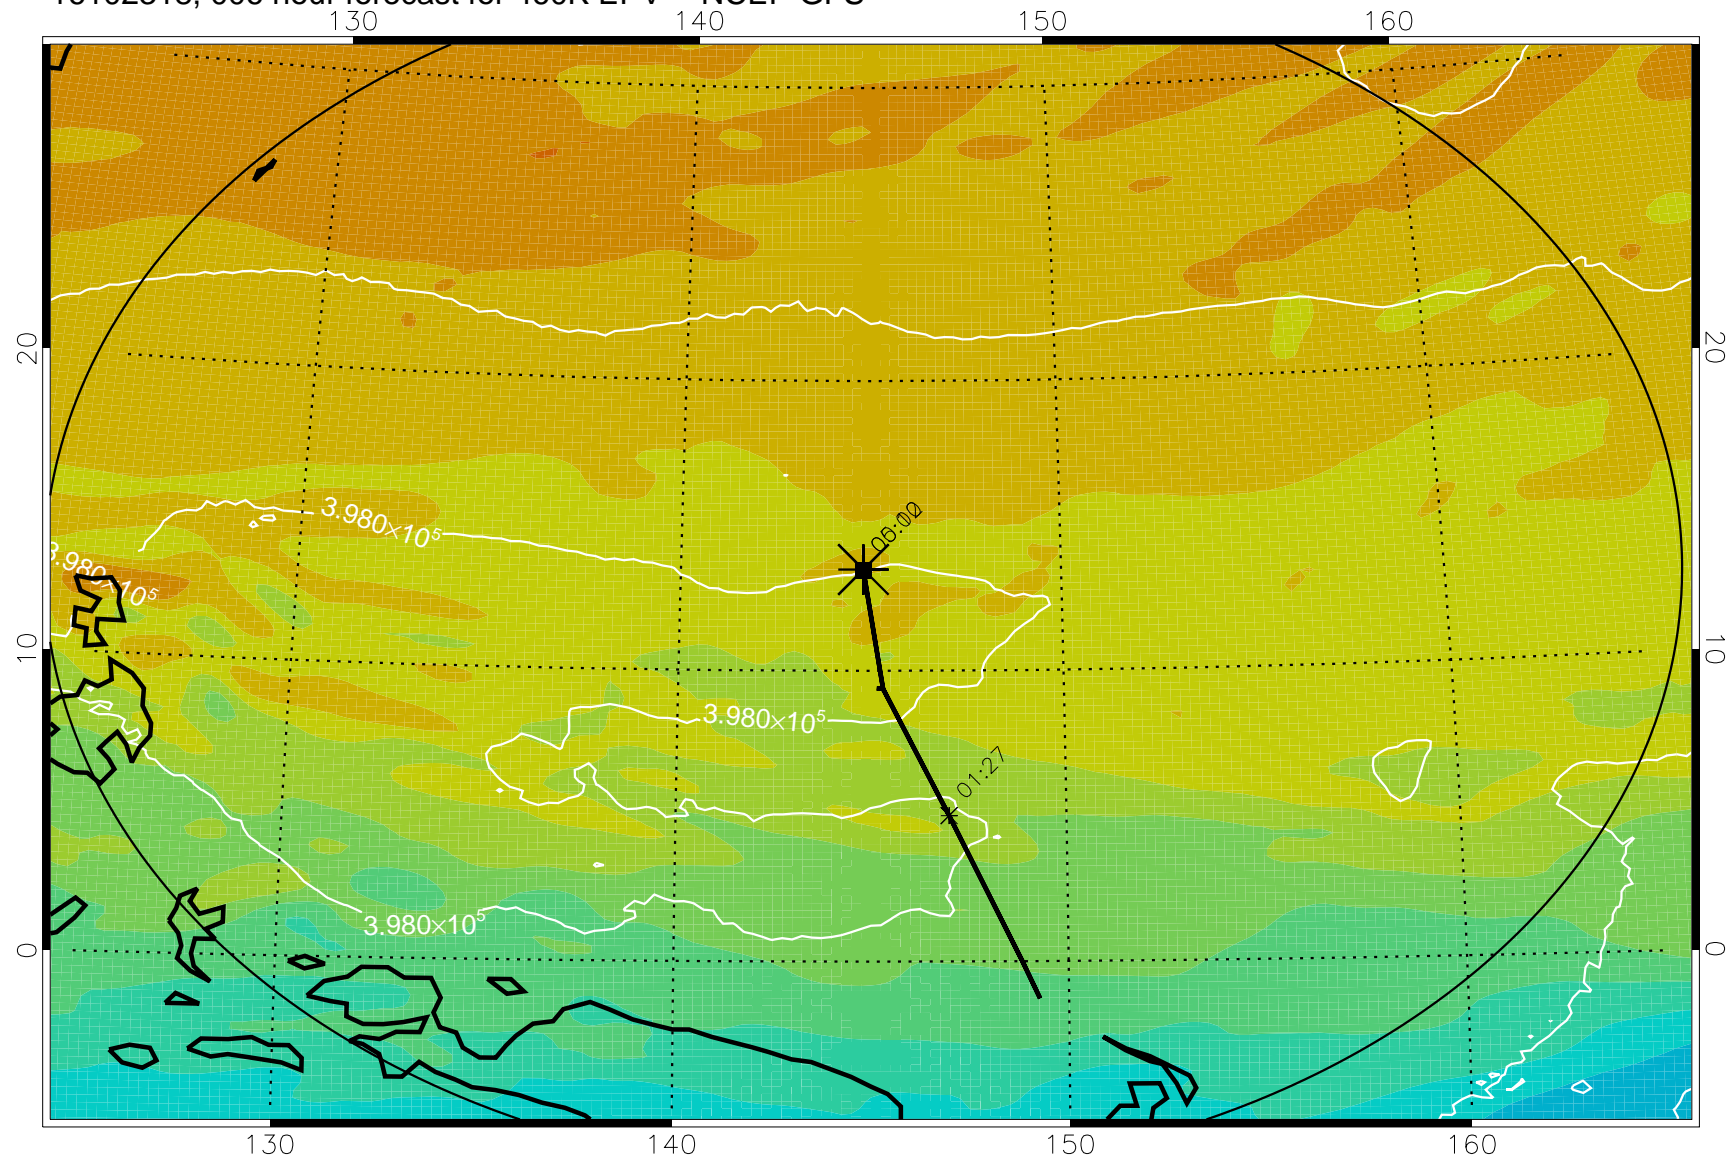

16102318, 006 hour forecast for 460K EPV -- NCEP GFS

460K Montgomery Streamfunction, white

Range ring of 2304 km

16102400, 012 hour forecast for 460K EPV -- NCEP GFS

460K Montgomery Streamfunction, white

Range ring of 2304 km

16102406, 018 hour forecast for 460K EPV -- NCEP GFS

460K Montgomery Streamfunction, white

Range ring of 2304 km

16102412, 024 hour forecast for 460K EPV -- NCEP GFS

460K Montgomery Streamfunction, white

Range ring of 2304 km

16102418, 030 hour forecast for 460K EPV -- NCEP GFS

460K Montgomery Streamfunction, white

Range ring of 2304 km

16102500, 036 hour forecast for 460K EPV -- NCEP GFS

460K Montgomery Streamfunction, white

Range ring of 2304 km

16102506, 042 hour forecast for 460K EPV -- NCEP GFS

460K Montgomery Streamfunction, white

Range ring of 2304 km

16102512, 048 hour forecast for 460K EPV -- NCEP GFS

460K Montgomery Streamfunction, white

Range ring of 2304 km