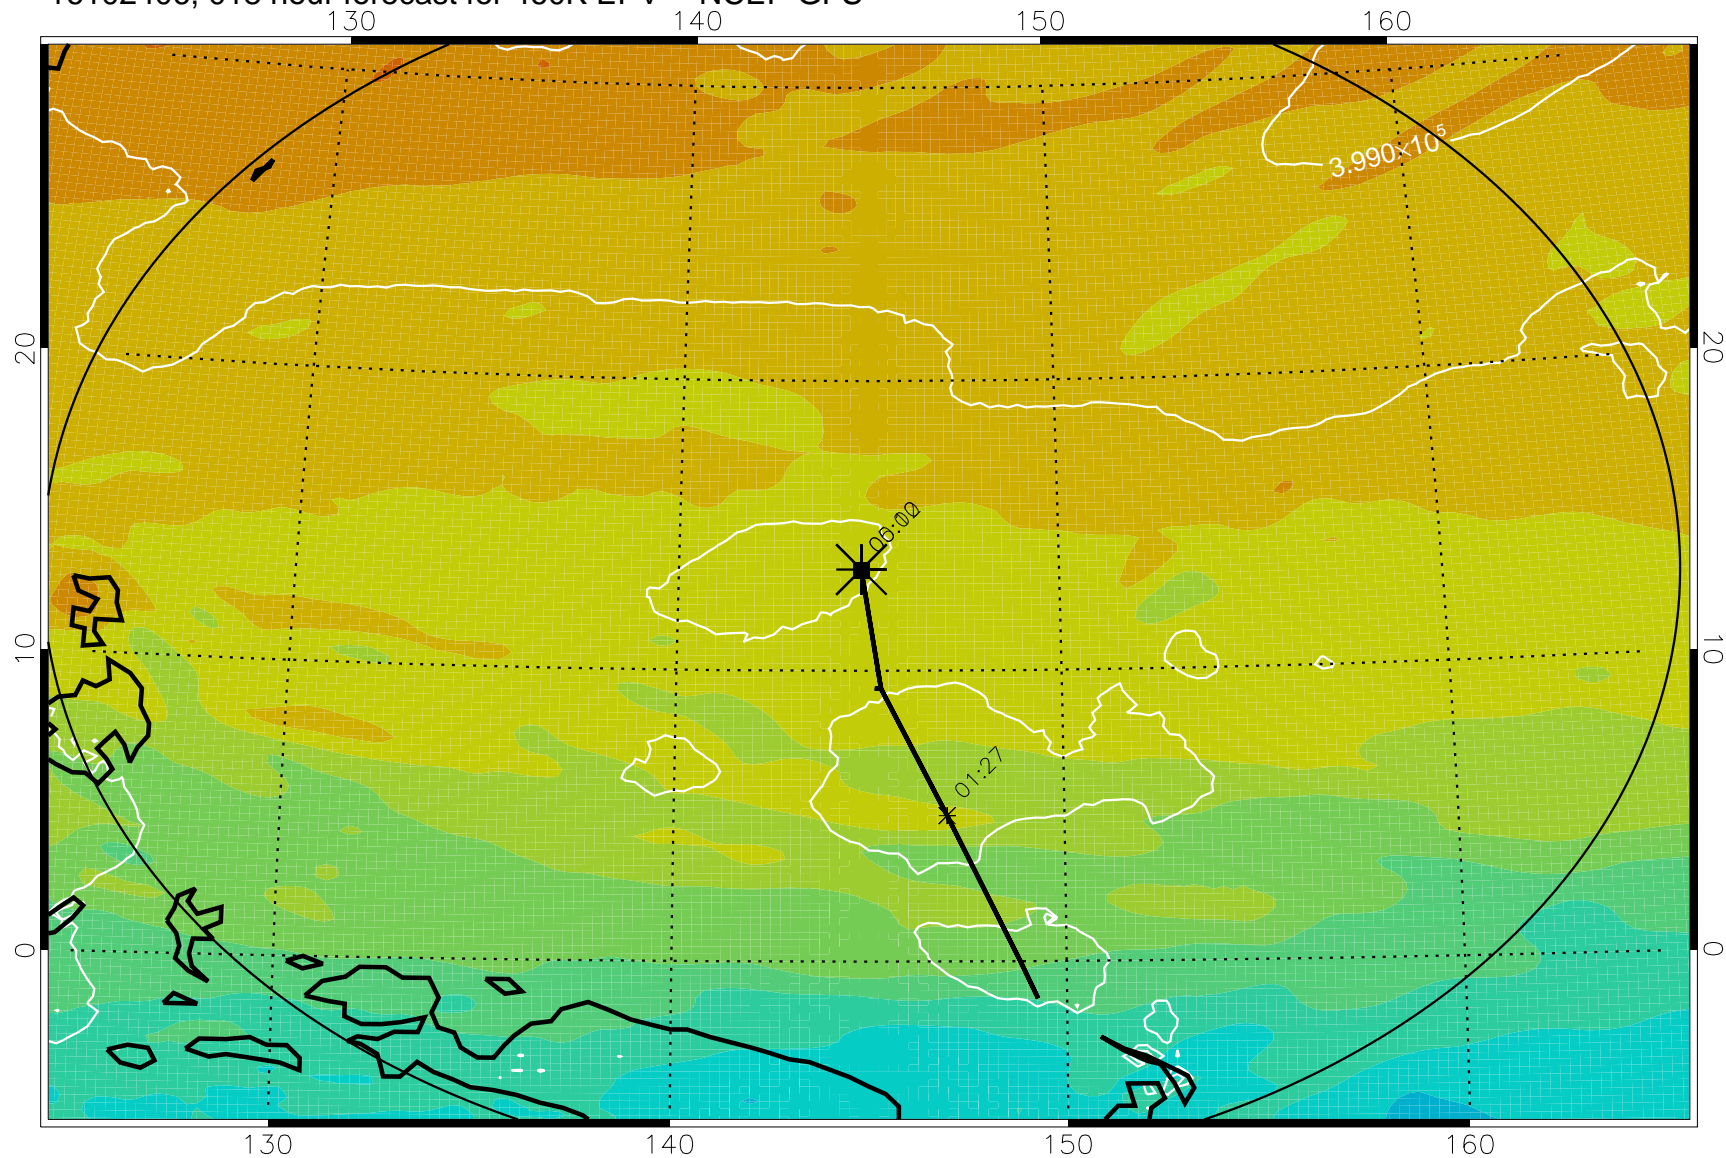

16102318, 006 hour forecast for 460K EPV -- NCEP GFS

460K Montgomery Streamfunction, white

Range ring of 2304 km

16102400, 012 hour forecast for 460K EPV -- NCEP GFS

460K Montgomery Streamfunction, white

Range ring of 2304 km

16102406, 018 hour forecast for 460K EPV -- NCEP GFS

460K Montgomery Streamfunction, white

Range ring of 2304 km

16102412, 024 hour forecast for 460K EPV -- NCEP GFS

460K Montgomery Streamfunction, white

Range ring of 2304 km

16102418, 030 hour forecast for 460K EPV -- NCEP GFS

460K Montgomery Streamfunction, white

Range ring of 2304 km

16102500, 036 hour forecast for 460K EPV -- NCEP GFS

460K Montgomery Streamfunction, white

Range ring of 2304 km

16102506, 042 hour forecast for 460K EPV -- NCEP GFS

460K Montgomery Streamfunction, white

Range ring of 2304 km

16102512, 048 hour forecast for 460K EPV -- NCEP GFS

460K Montgomery Streamfunction, white

Range ring of 2304 km