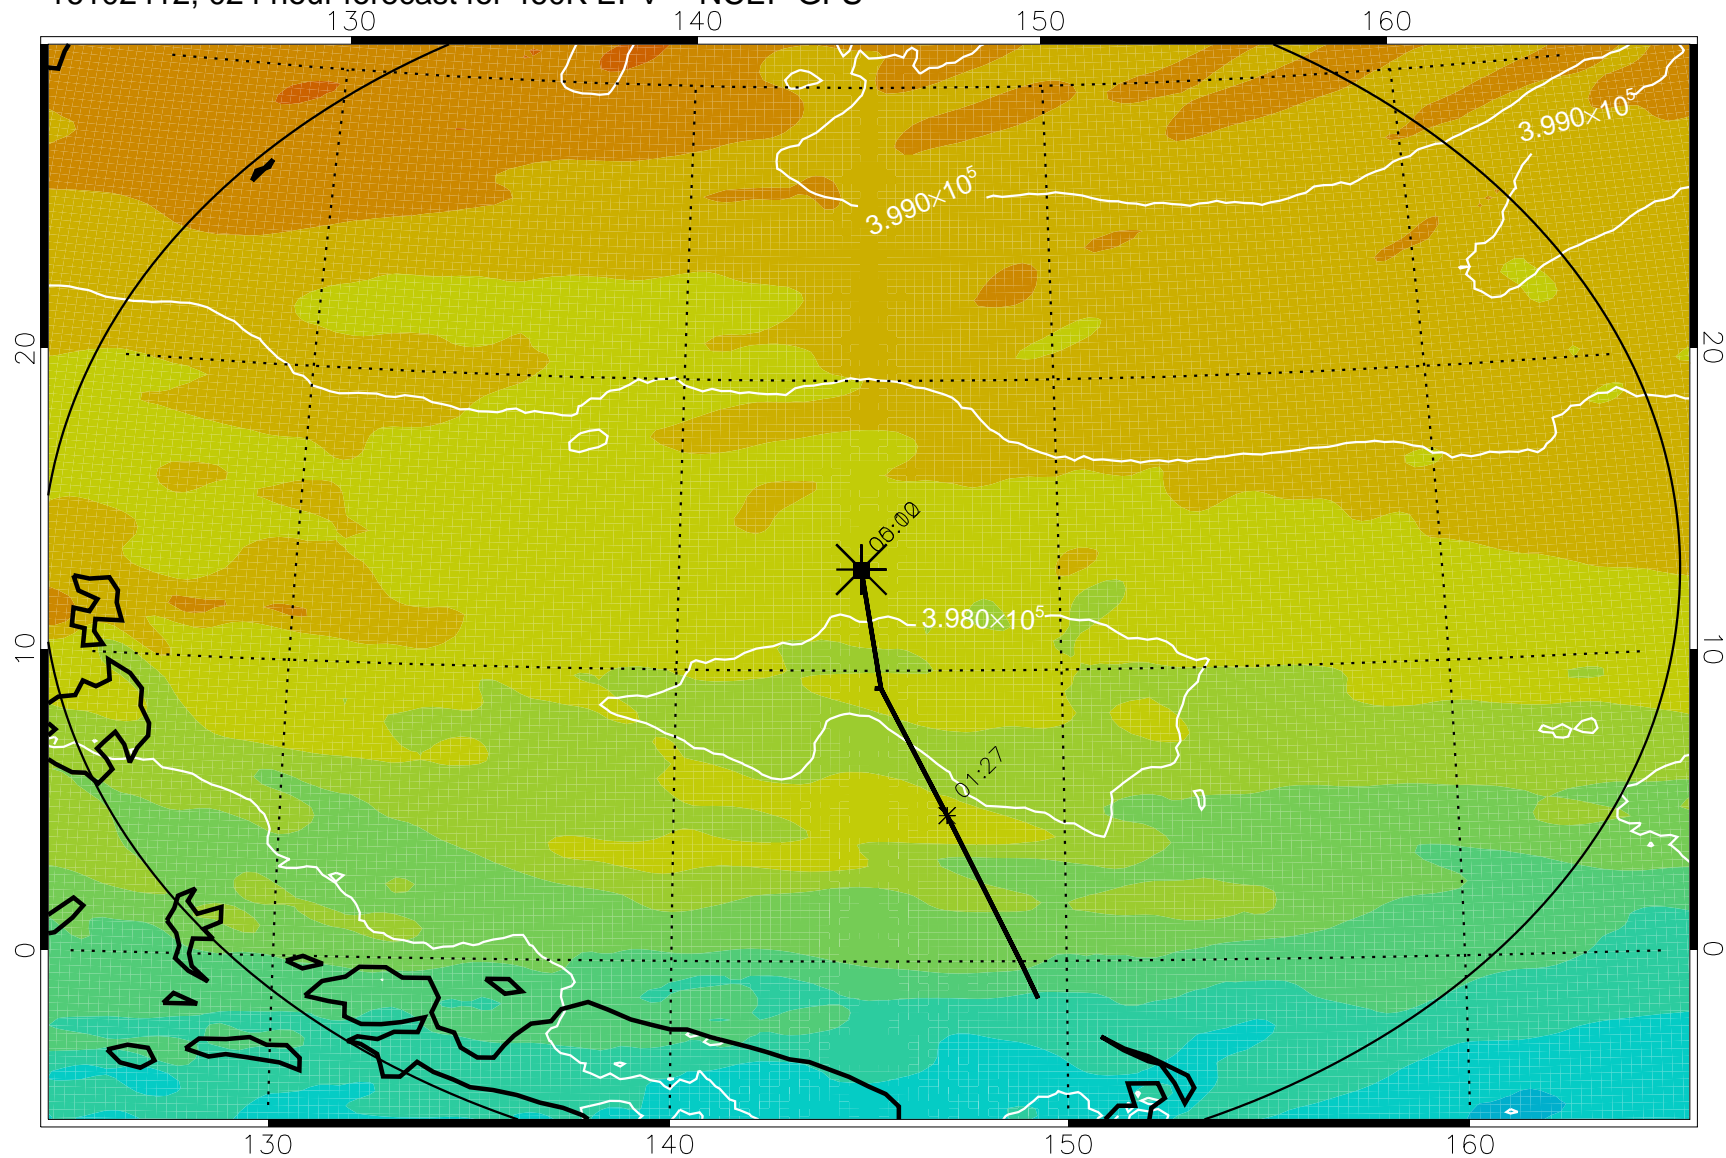

16102406, 018 hour forecast for 460K EPV -- NCEP GFS

460K Montgomery Streamfunction, white

Range ring of 2304 km

16102412, 024 hour forecast for 460K EPV -- NCEP GFS

460K Montgomery Streamfunction, white

Range ring of 2304 km

16102418, 030 hour forecast for 460K EPV -- NCEP GFS

460K Montgomery Streamfunction, white

Range ring of 2304 km

16102500, 036 hour forecast for 460K EPV -- NCEP GFS

460K Montgomery Streamfunction, white

Range ring of 2304 km

16102506, 042 hour forecast for 460K EPV -- NCEP GFS

460K Montgomery Streamfunction, white

Range ring of 2304 km

16102512, 048 hour forecast for 460K EPV -- NCEP GFS

460K Montgomery Streamfunction, white

Range ring of 2304 km

16102518, 054 hour forecast for 460K EPV -- NCEP GFS

460K Montgomery Streamfunction, white

Range ring of 2304 km

16102600, 060 hour forecast for 460K EPV -- NCEP GFS

460K Montgomery Streamfunction, white

Range ring of 2304 km