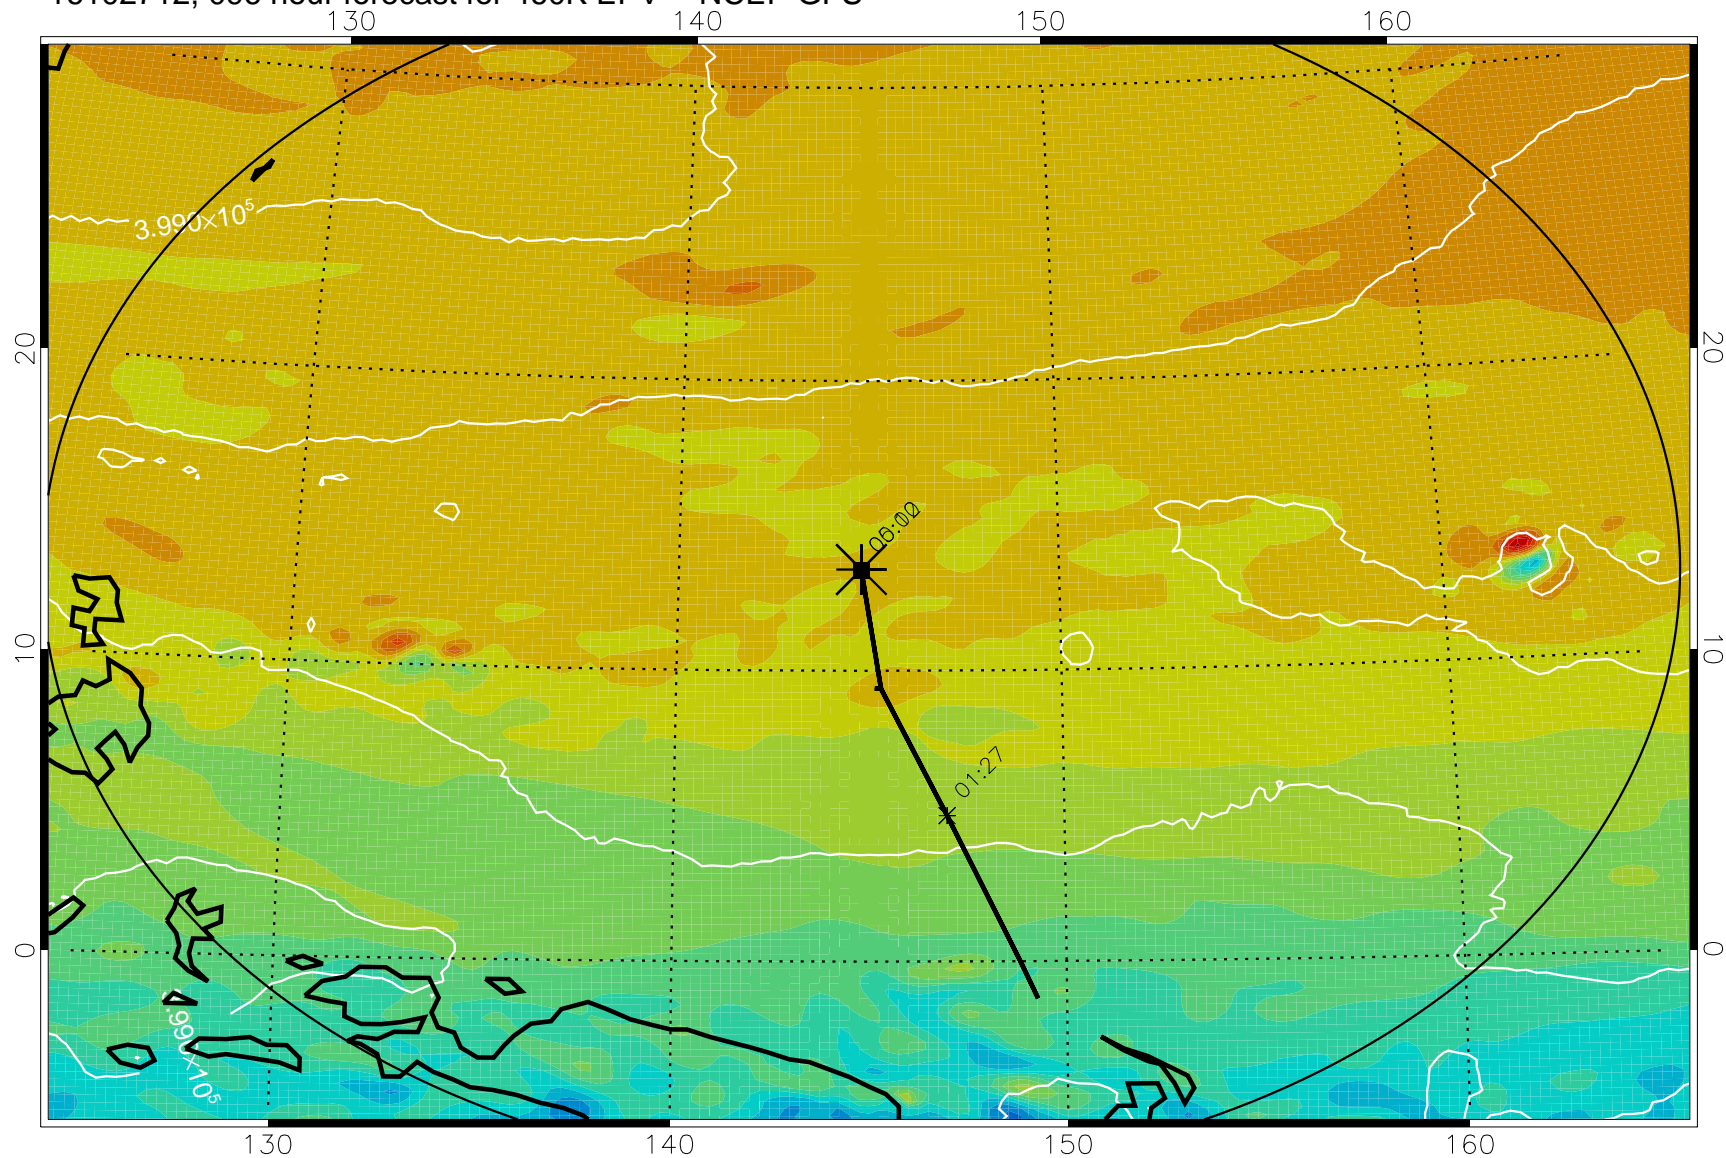

16102618, 078 hour forecast for 460K EPV -- NCEP GFS

460K Montgomery Streamfunction, white

Range ring of 2304 km

16102700, 084 hour forecast for 460K EPV -- NCEP GFS

460K Montgomery Streamfunction, white

Range ring of 2304 km

16102706, 090 hour forecast for 460K EPV -- NCEP GFS

460K Montgomery Streamfunction, white

Range ring of 2304 km

16102712, 096 hour forecast for 460K EPV -- NCEP GFS

460K Montgomery Streamfunction, white

Range ring of 2304 km

16102718, 102 hour forecast for 460K EPV -- NCEP GFS

460K Montgomery Streamfunction, white

Range ring of 2304 km

16102800, 108 hour forecast for 460K EPV -- NCEP GFS

460K Montgomery Streamfunction, white

Range ring of 2304 km

16102806, 114 hour forecast for 460K EPV -- NCEP GFS

460K Montgomery Streamfunction, white

Range ring of 2304 km

16102812, 120 hour forecast for 460K EPV -- NCEP GFS