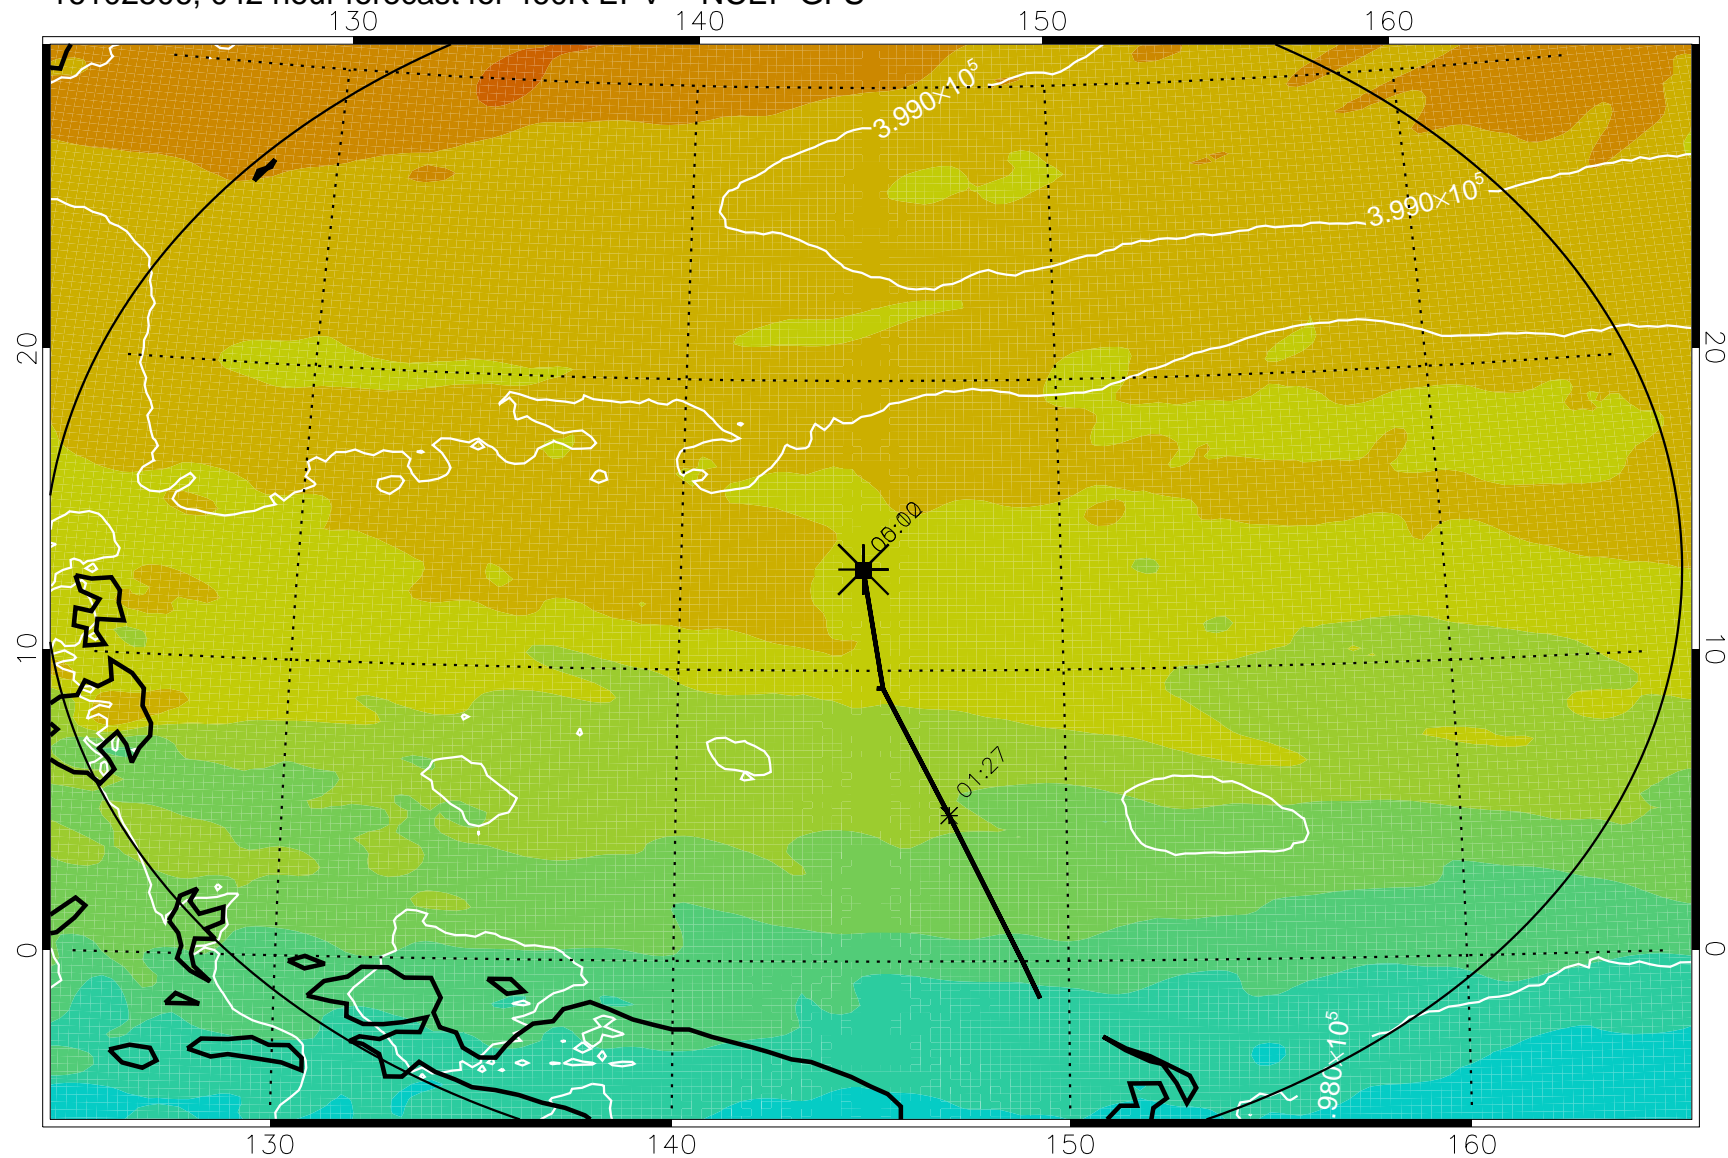

16102418, 030 hour forecast for 460K EPV -- NCEP GFS

460K Montgomery Streamfunction, white

Range ring of 2304 km

16102500, 036 hour forecast for 460K EPV -- NCEP GFS

460K Montgomery Streamfunction, white

Range ring of 2304 km

16102506, 042 hour forecast for 460K EPV -- NCEP GFS

460K Montgomery Streamfunction, white

Range ring of 2304 km

16102512, 048 hour forecast for 460K EPV -- NCEP GFS

460K Montgomery Streamfunction, white

Range ring of 2304 km

16102518, 054 hour forecast for 460K EPV -- NCEP GFS

460K Montgomery Streamfunction, white

Range ring of 2304 km

16102600, 060 hour forecast for 460K EPV -- NCEP GFS

460K Montgomery Streamfunction, white

Range ring of 2304 km

16102606, 066 hour forecast for 460K EPV -- NCEP GFS

460K Montgomery Streamfunction, white

Range ring of 2304 km

16102612, 072 hour forecast for 460K EPV -- NCEP GFS

460K Montgomery Streamfunction, white

Range ring of 2304 km