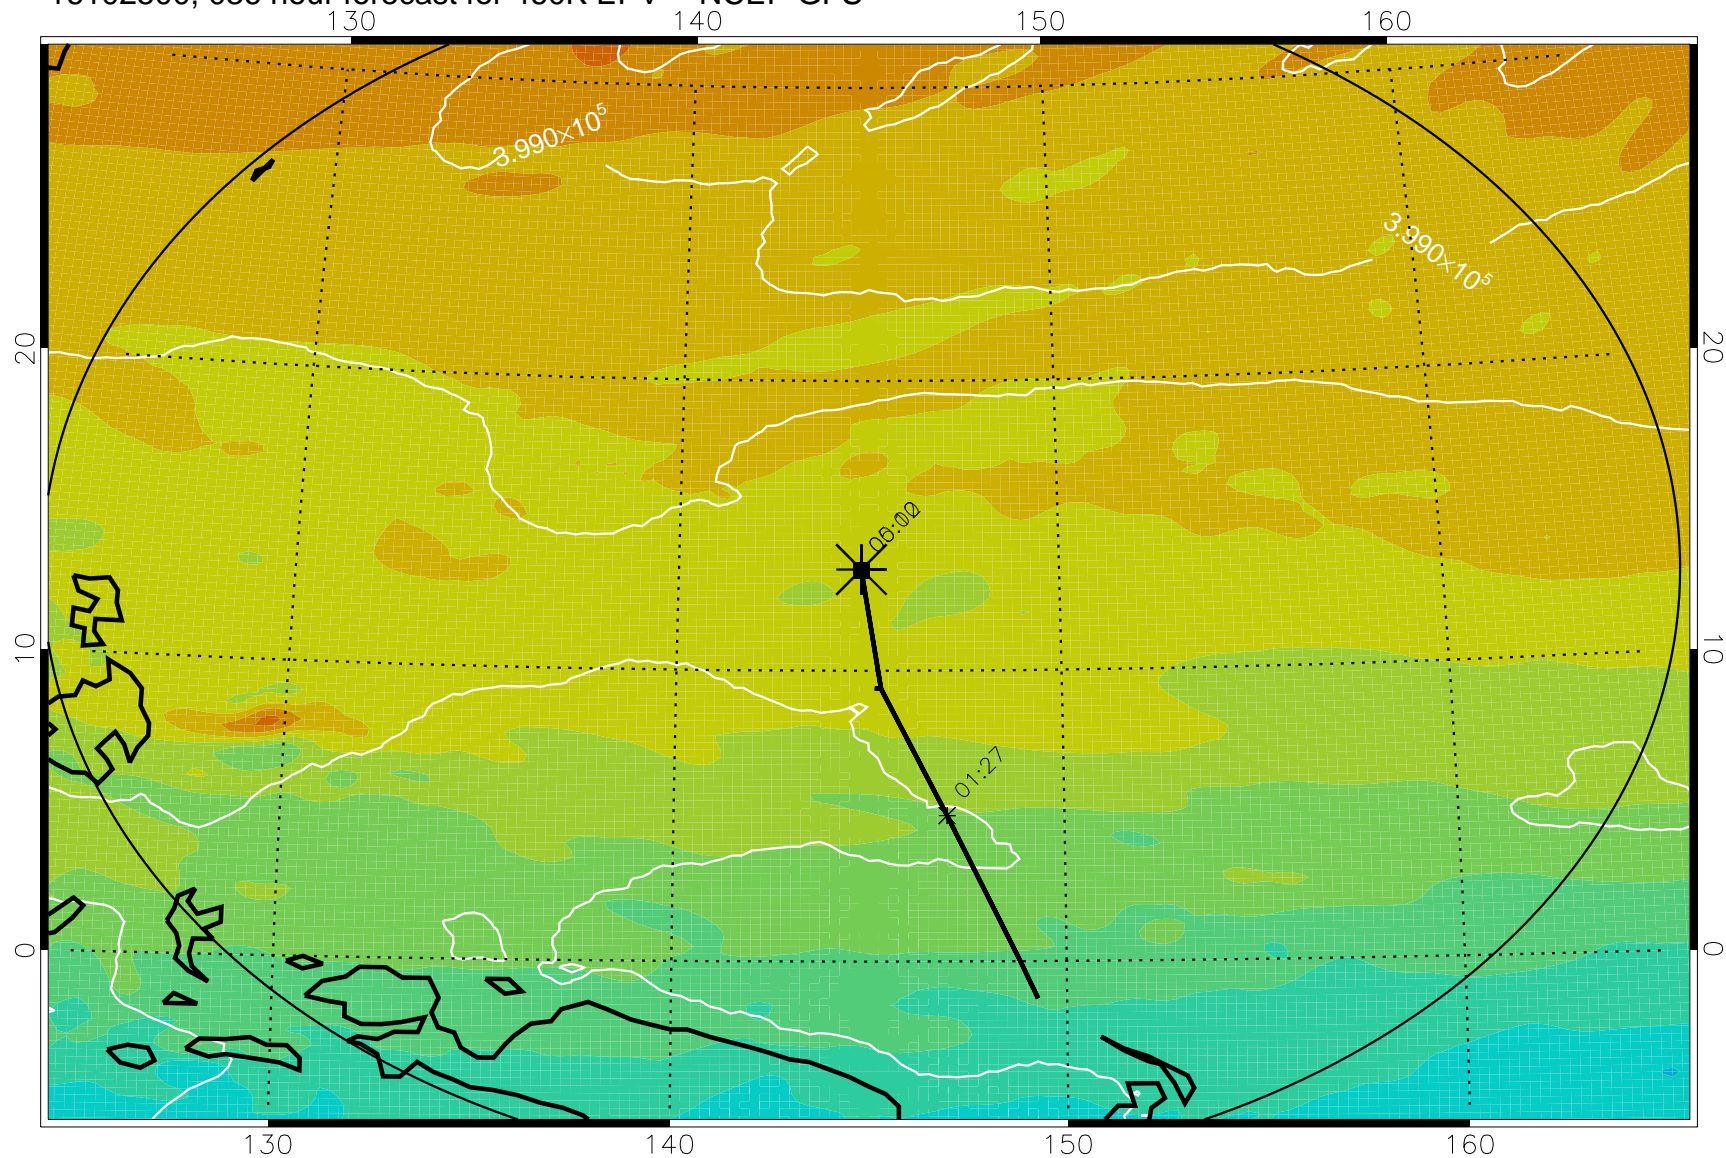

16102406, 018 hour forecast for 460K EPV -- NCEP GFS

460K Montgomery Streamfunction, white

Range ring of 2304 km

16102412, 024 hour forecast for 460K EPV -- NCEP GFS

460K Montgomery Streamfunction, white

Range ring of 2304 km

16102418, 030 hour forecast for 460K EPV -- NCEP GFS

460K Montgomery Streamfunction, white

Range ring of 2304 km

16102500, 036 hour forecast for 460K EPV -- NCEP GFS

460K Montgomery Streamfunction, white

Range ring of 2304 km

16102506, 042 hour forecast for 460K EPV -- NCEP GFS

460K Montgomery Streamfunction, white

Range ring of 2304 km

16102512, 048 hour forecast for 460K EPV -- NCEP GFS

460K Montgomery Streamfunction, white

Range ring of 2304 km

16102518, 054 hour forecast for 460K EPV -- NCEP GFS

460K Montgomery Streamfunction, white

Range ring of 2304 km

16102600, 060 hour forecast for 460K EPV -- NCEP GFS

460K Montgomery Streamfunction, white

Range ring of 2304 km