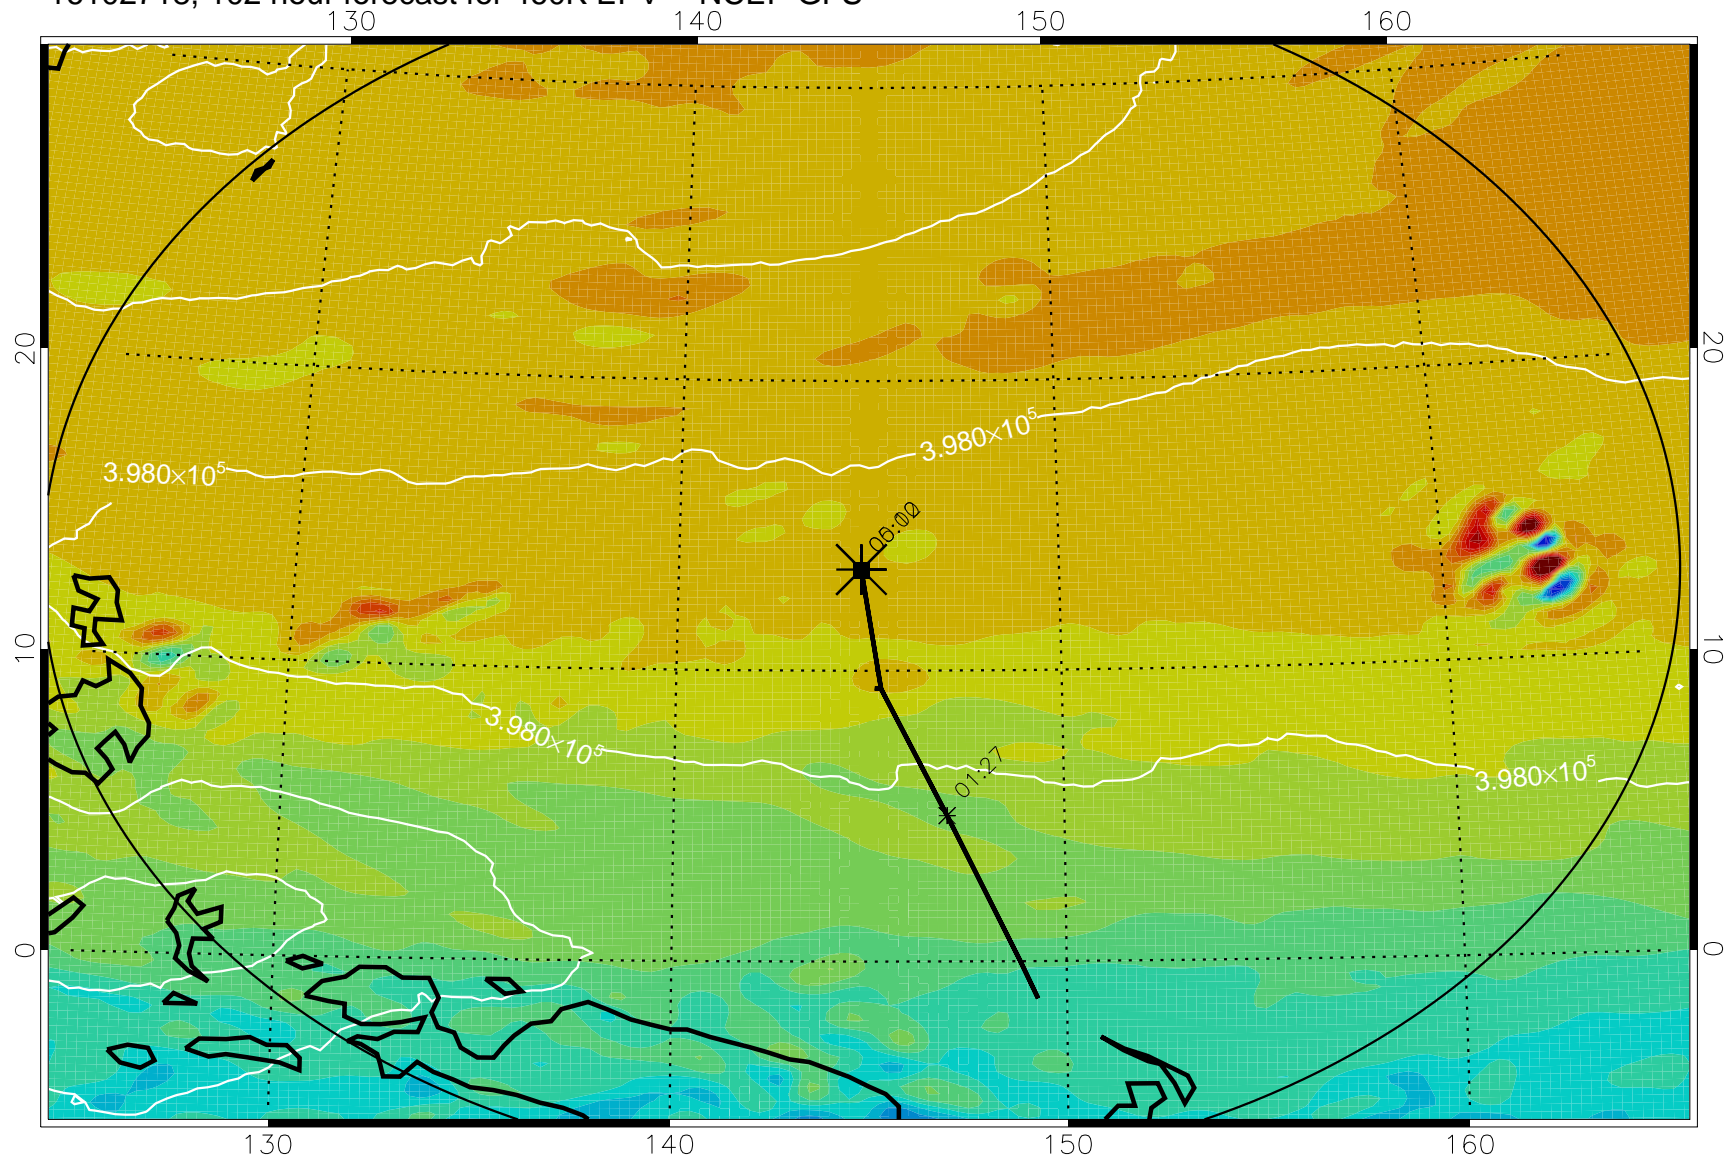

16102618, 078 hour forecast for 460K EPV -- NCEP GFS

460K Montgomery Streamfunction, white

Range ring of 2304 km

16102700, 084 hour forecast for 460K EPV -- NCEP GFS

460K Montgomery Streamfunction, white

Range ring of 2304 km

16102706, 090 hour forecast for 460K EPV -- NCEP GFS

460K Montgomery Streamfunction, white

Range ring of 2304 km

16102712, 096 hour forecast for 460K EPV -- NCEP GFS

460K Montgomery Streamfunction, white

Range ring of 2304 km

16102718, 102 hour forecast for 460K EPV -- NCEP GFS

460K Montgomery Streamfunction, white

Range ring of 2304 km

16102800, 108 hour forecast for 460K EPV -- NCEP GFS

460K Montgomery Streamfunction, white

Range ring of 2304 km

16102806, 114 hour forecast for 460K EPV -- NCEP GFS

460K Montgomery Streamfunction, white

Range ring of 2304 km

16102812, 120 hour forecast for 460K EPV -- NCEP GFS