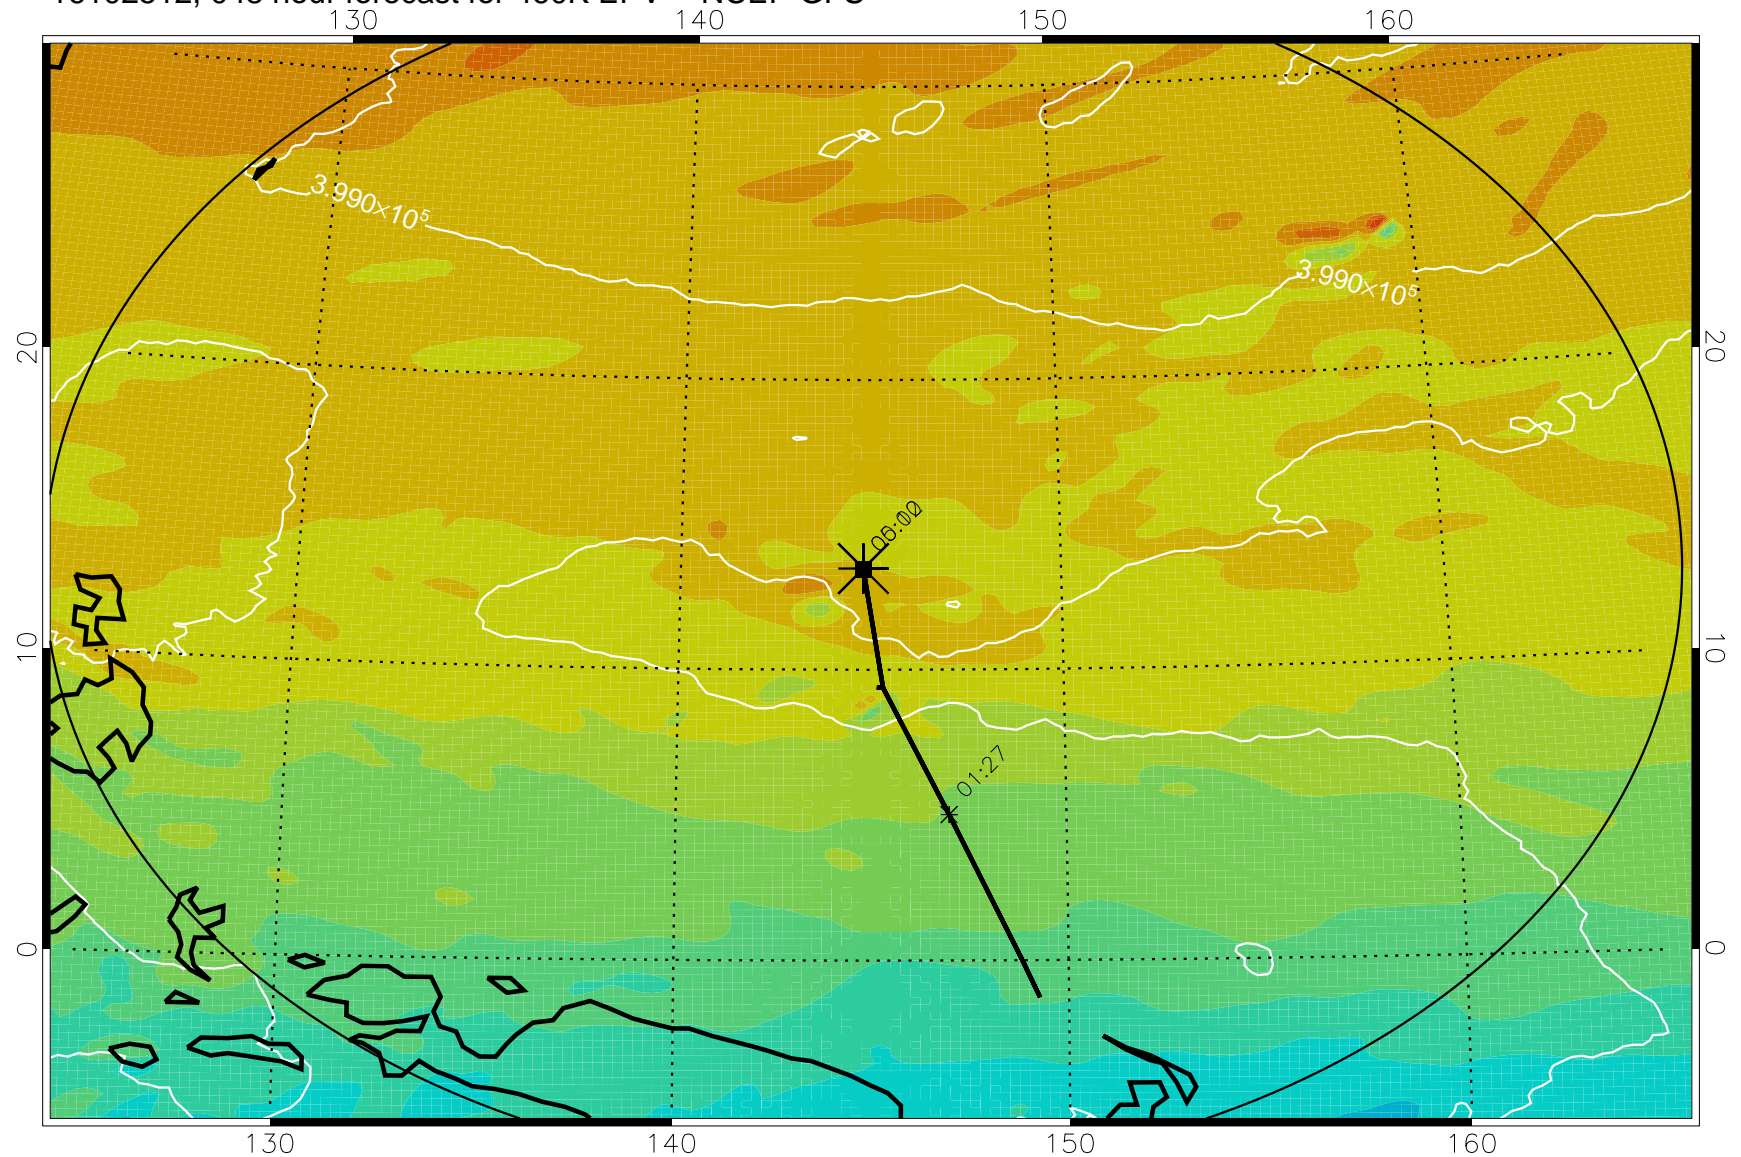

16102418, 030 hour forecast for 460K EPV -- NCEP GFS

460K Montgomery Streamfunction, white

Range ring of 2304 km

16102500, 036 hour forecast for 460K EPV -- NCEP GFS

460K Montgomery Streamfunction, white

Range ring of 2304 km

16102506, 042 hour forecast for 460K EPV -- NCEP GFS

460K Montgomery Streamfunction, white

Range ring of 2304 km

16102512, 048 hour forecast for 460K EPV -- NCEP GFS

460K Montgomery Streamfunction, white

Range ring of 2304 km

16102518, 054 hour forecast for 460K EPV -- NCEP GFS

460K Montgomery Streamfunction, white

Range ring of 2304 km

16102600, 060 hour forecast for 460K EPV -- NCEP GFS

460K Montgomery Streamfunction, white

Range ring of 2304 km

16102606, 066 hour forecast for 460K EPV -- NCEP GFS

460K Montgomery Streamfunction, white

Range ring of 2304 km

16102612, 072 hour forecast for 460K EPV -- NCEP GFS

460K Montgomery Streamfunction, white

Range ring of 2304 km