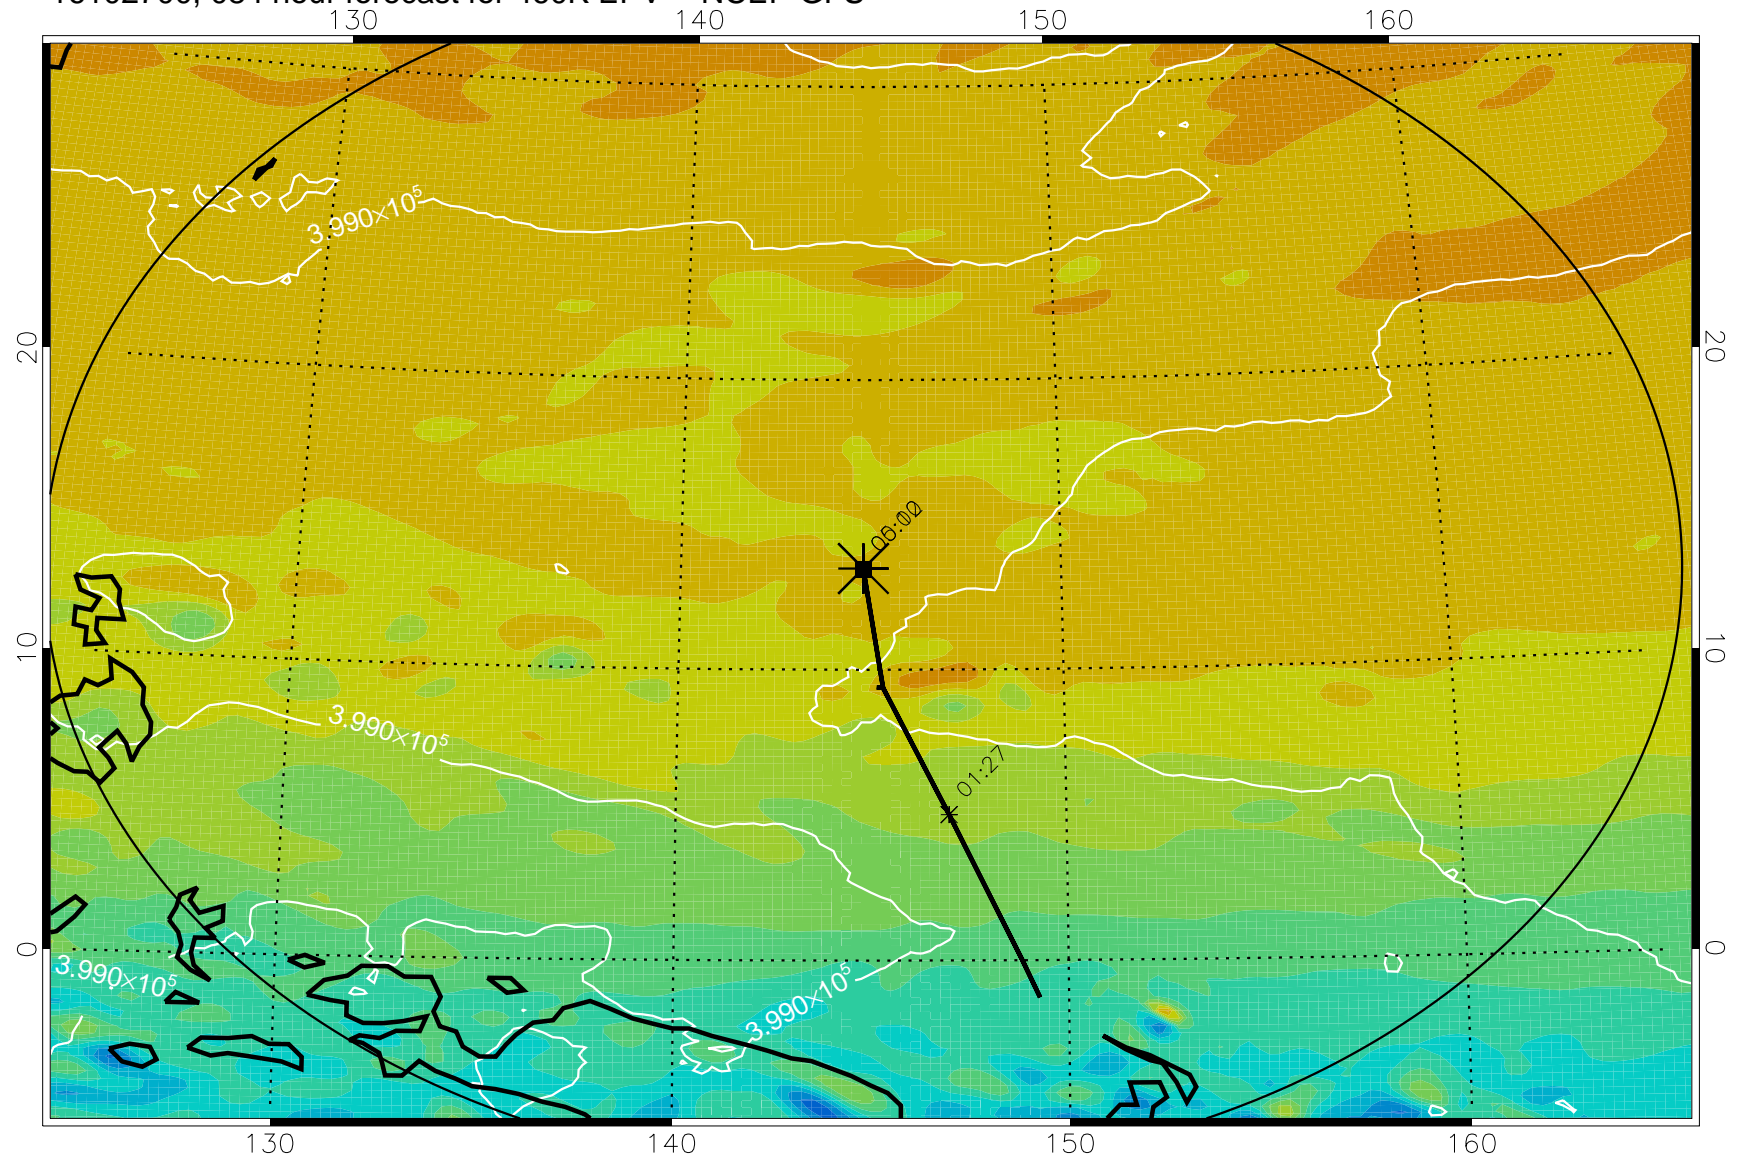

16102606, 066 hour forecast for 460K EPV -- NCEP GFS

460K Montgomery Streamfunction, white

Range ring of 2304 km

16102612, 072 hour forecast for 460K EPV -- NCEP GFS

460K Montgomery Streamfunction, white

Range ring of 2304 km

16102618, 078 hour forecast for 460K EPV -- NCEP GFS

460K Montgomery Streamfunction, white

Range ring of 2304 km

16102700, 084 hour forecast for 460K EPV -- NCEP GFS

460K Montgomery Streamfunction, white

Range ring of 2304 km

16102706, 090 hour forecast for 460K EPV -- NCEP GFS

460K Montgomery Streamfunction, white

Range ring of 2304 km

16102712, 096 hour forecast for 460K EPV -- NCEP GFS

460K Montgomery Streamfunction, white

Range ring of 2304 km

16102718, 102 hour forecast for 460K EPV -- NCEP GFS

460K Montgomery Streamfunction, white

Range ring of 2304 km

16102800, 108 hour forecast for 460K EPV -- NCEP GFS

460K Montgomery Streamfunction, white

Range ring of 2304 km