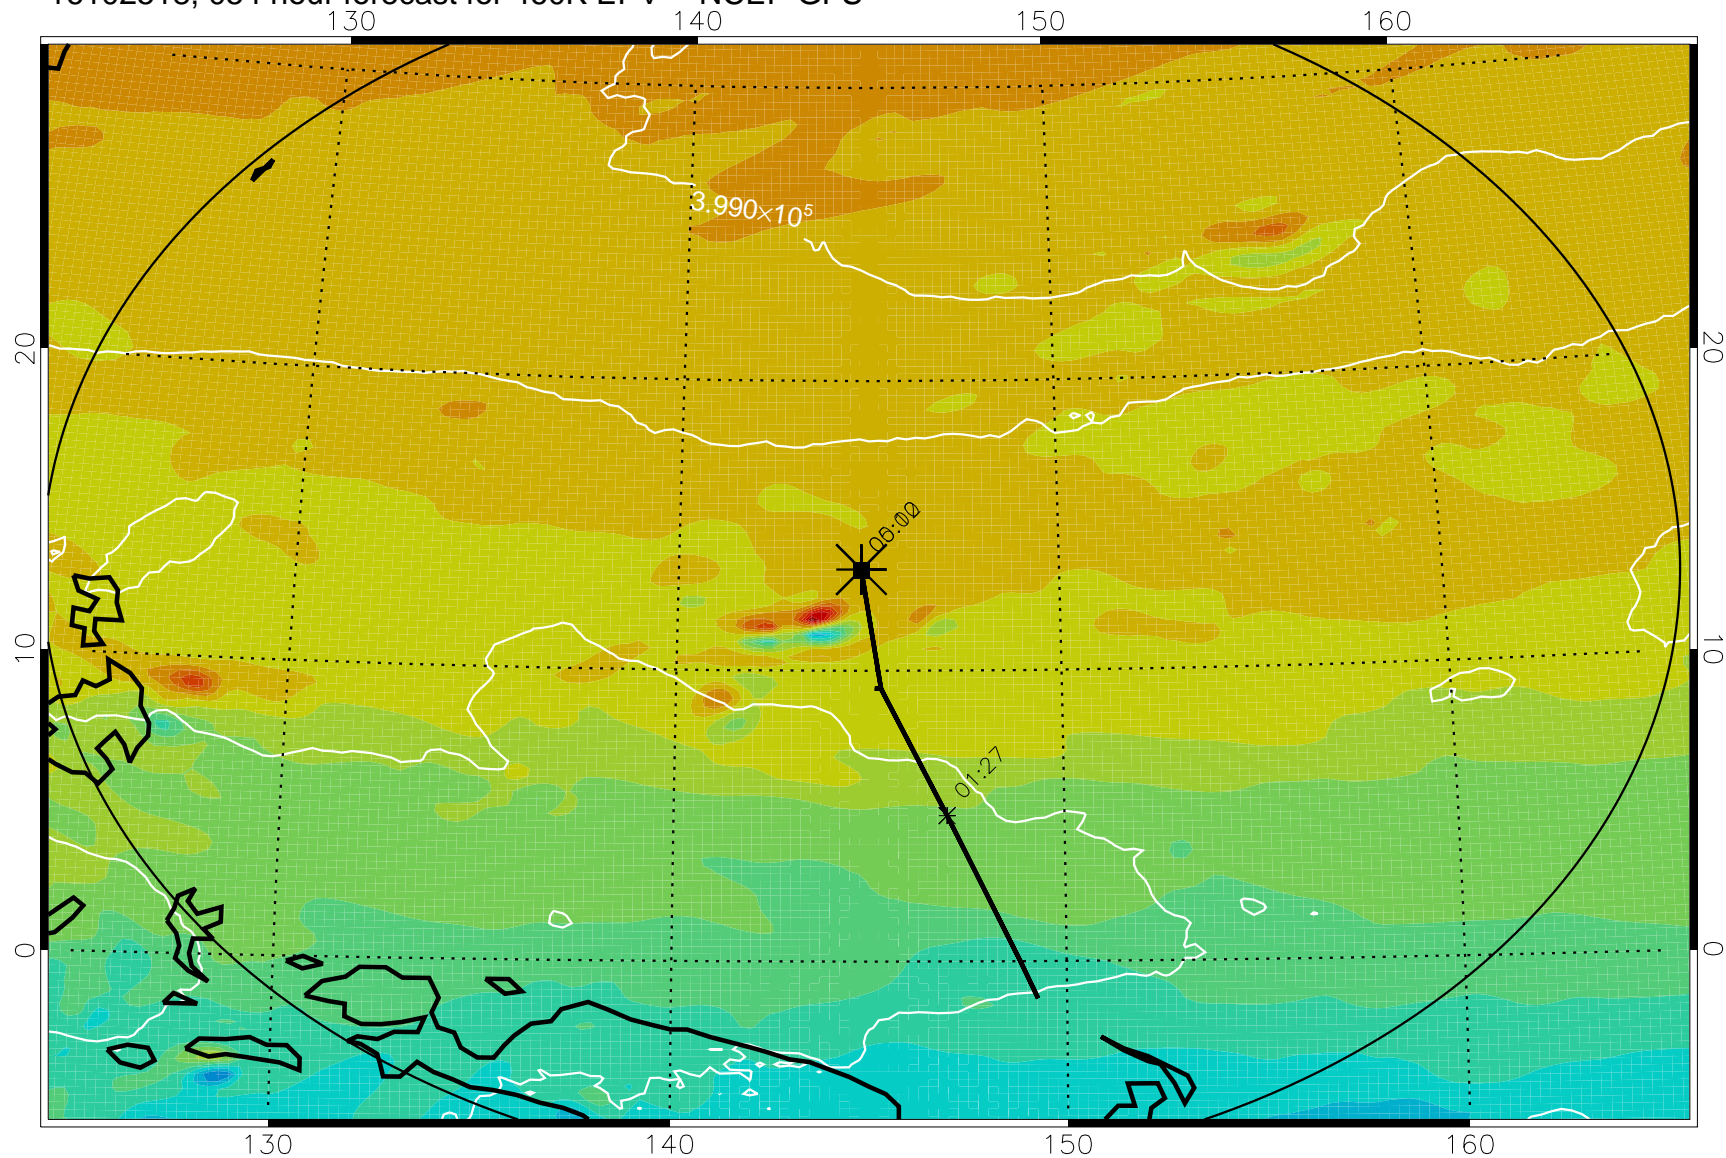

16102418, 030 hour forecast for 460K EPV -- NCEP GFS

460K Montgomery Streamfunction, white

Range ring of 2304 km

16102500, 036 hour forecast for 460K EPV -- NCEP GFS

460K Montgomery Streamfunction, white

Range ring of 2304 km

16102506, 042 hour forecast for 460K EPV -- NCEP GFS

460K Montgomery Streamfunction, white

Range ring of 2304 km

16102512, 048 hour forecast for 460K EPV -- NCEP GFS

460K Montgomery Streamfunction, white

Range ring of 2304 km

16102518, 054 hour forecast for 460K EPV -- NCEP GFS

460K Montgomery Streamfunction, white

Range ring of 2304 km

16102600, 060 hour forecast for 460K EPV -- NCEP GFS

460K Montgomery Streamfunction, white

Range ring of 2304 km

16102606, 066 hour forecast for 460K EPV -- NCEP GFS

460K Montgomery Streamfunction, white

Range ring of 2304 km

16102612, 072 hour forecast for 460K EPV -- NCEP GFS

460K Montgomery Streamfunction, white

Range ring of 2304 km