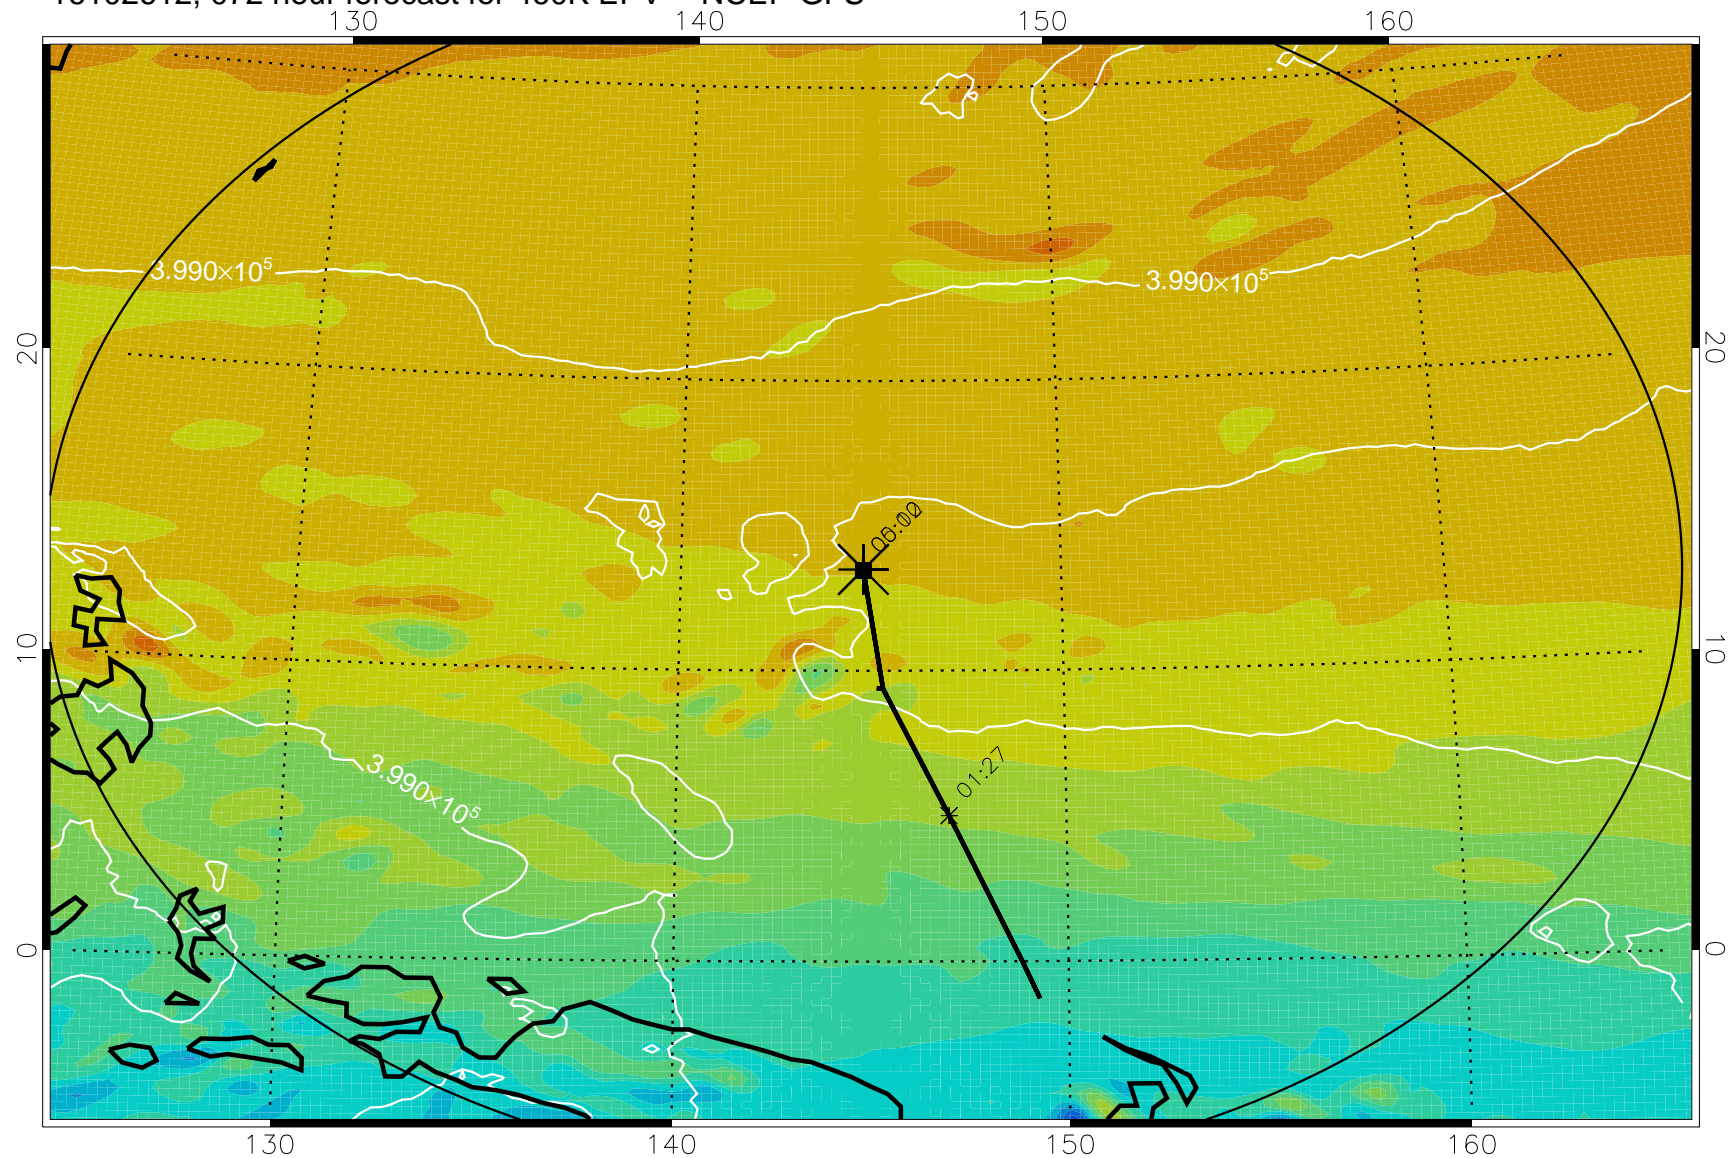

16102506, 042 hour forecast for 460K EPV -- NCEP GFS

460K Montgomery Streamfunction, white

Range ring of 2304 km

16102512, 048 hour forecast for 460K EPV -- NCEP GFS

460K Montgomery Streamfunction, white

Range ring of 2304 km

16102518, 054 hour forecast for 460K EPV -- NCEP GFS

460K Montgomery Streamfunction, white

Range ring of 2304 km

16102600, 060 hour forecast for 460K EPV -- NCEP GFS

460K Montgomery Streamfunction, white

Range ring of 2304 km

16102606, 066 hour forecast for 460K EPV -- NCEP GFS

460K Montgomery Streamfunction, white

Range ring of 2304 km

16102612, 072 hour forecast for 460K EPV -- NCEP GFS

460K Montgomery Streamfunction, white

Range ring of 2304 km

16102618, 078 hour forecast for 460K EPV -- NCEP GFS

460K Montgomery Streamfunction, white

Range ring of 2304 km

16102700, 084 hour forecast for 460K EPV -- NCEP GFS

460K Montgomery Streamfunction, white

Range ring of 2304 km