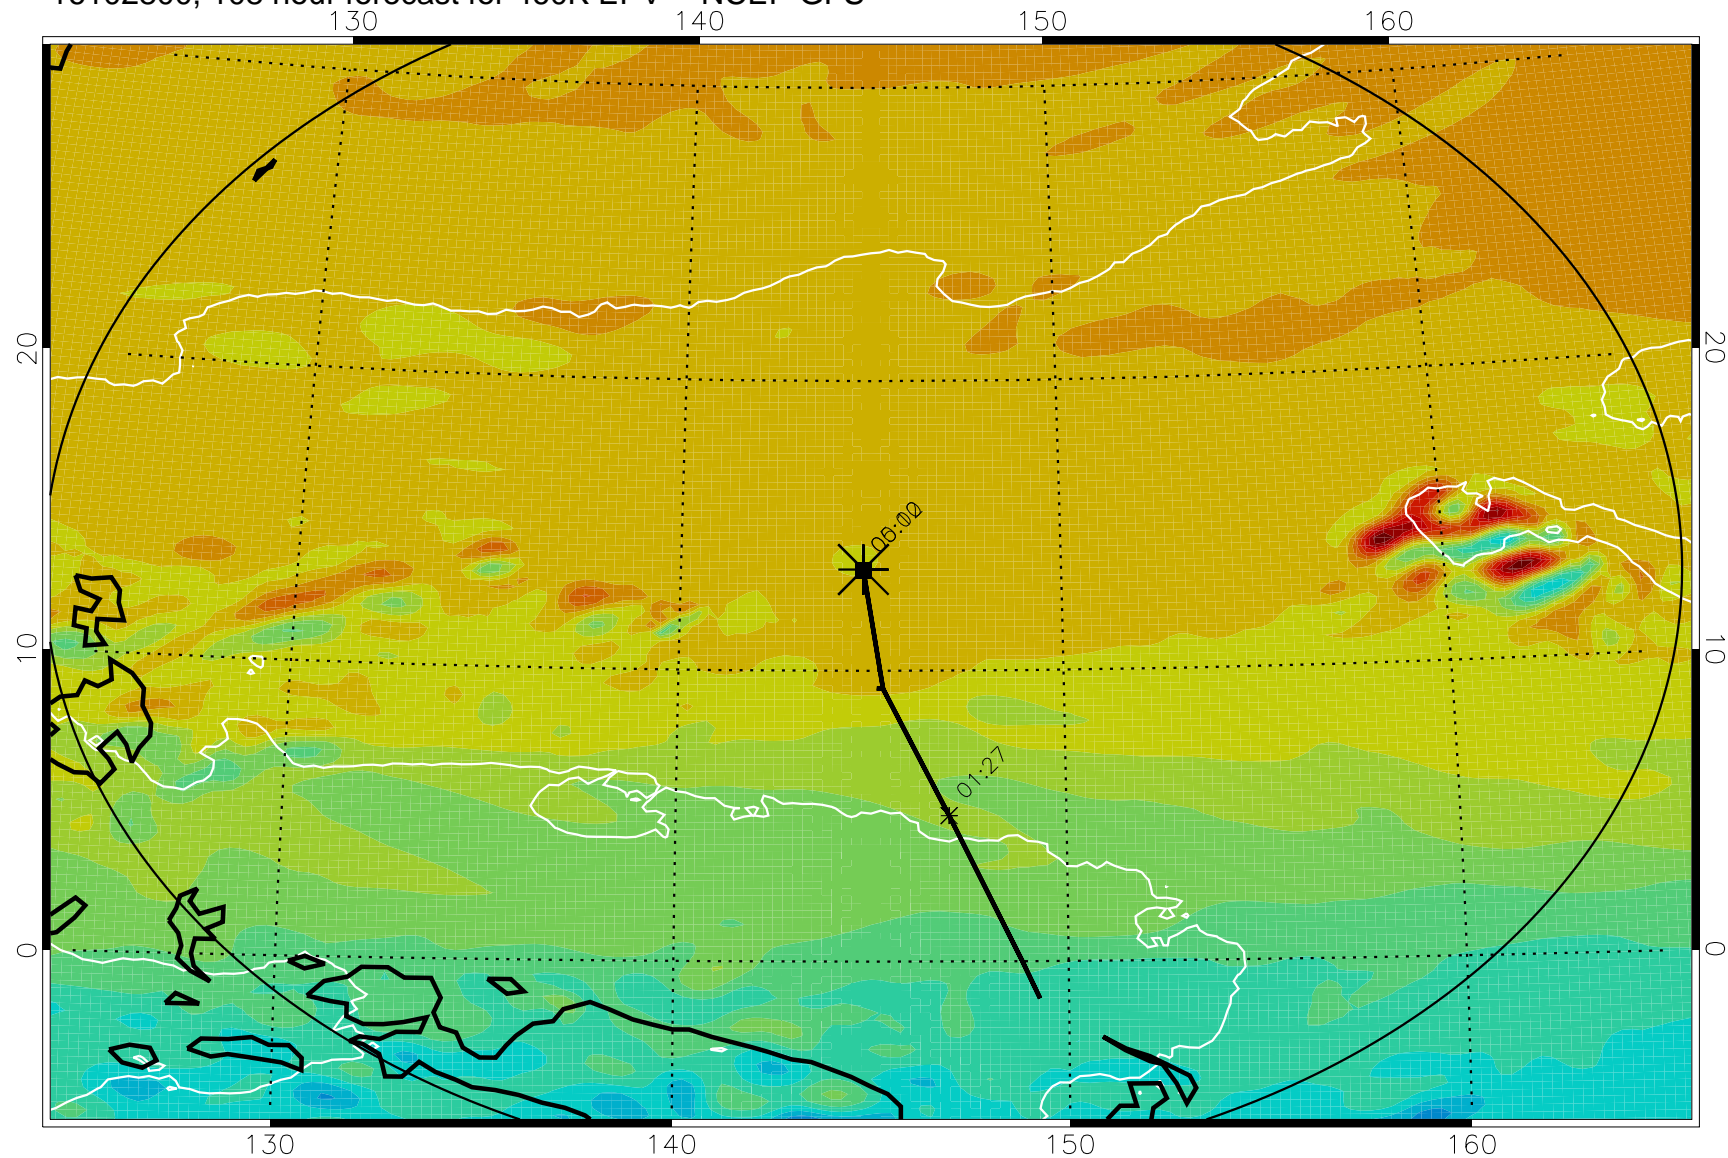

16102618, 078 hour forecast for 460K EPV -- NCEP GFS

460K Montgomery Streamfunction, white

Range ring of 2304 km

16102700, 084 hour forecast for 460K EPV -- NCEP GFS

460K Montgomery Streamfunction, white

Range ring of 2304 km

16102706, 090 hour forecast for 460K EPV -- NCEP GFS

460K Montgomery Streamfunction, white

Range ring of 2304 km

16102712, 096 hour forecast for 460K EPV -- NCEP GFS

460K Montgomery Streamfunction, white

Range ring of 2304 km

16102718, 102 hour forecast for 460K EPV -- NCEP GFS

460K Montgomery Streamfunction, white

Range ring of 2304 km

16102800, 108 hour forecast for 460K EPV -- NCEP GFS

460K Montgomery Streamfunction, white

Range ring of 2304 km

16102806, 114 hour forecast for 460K EPV -- NCEP GFS

460K Montgomery Streamfunction, white

Range ring of 2304 km

16102812, 120 hour forecast for 460K EPV -- NCEP GFS