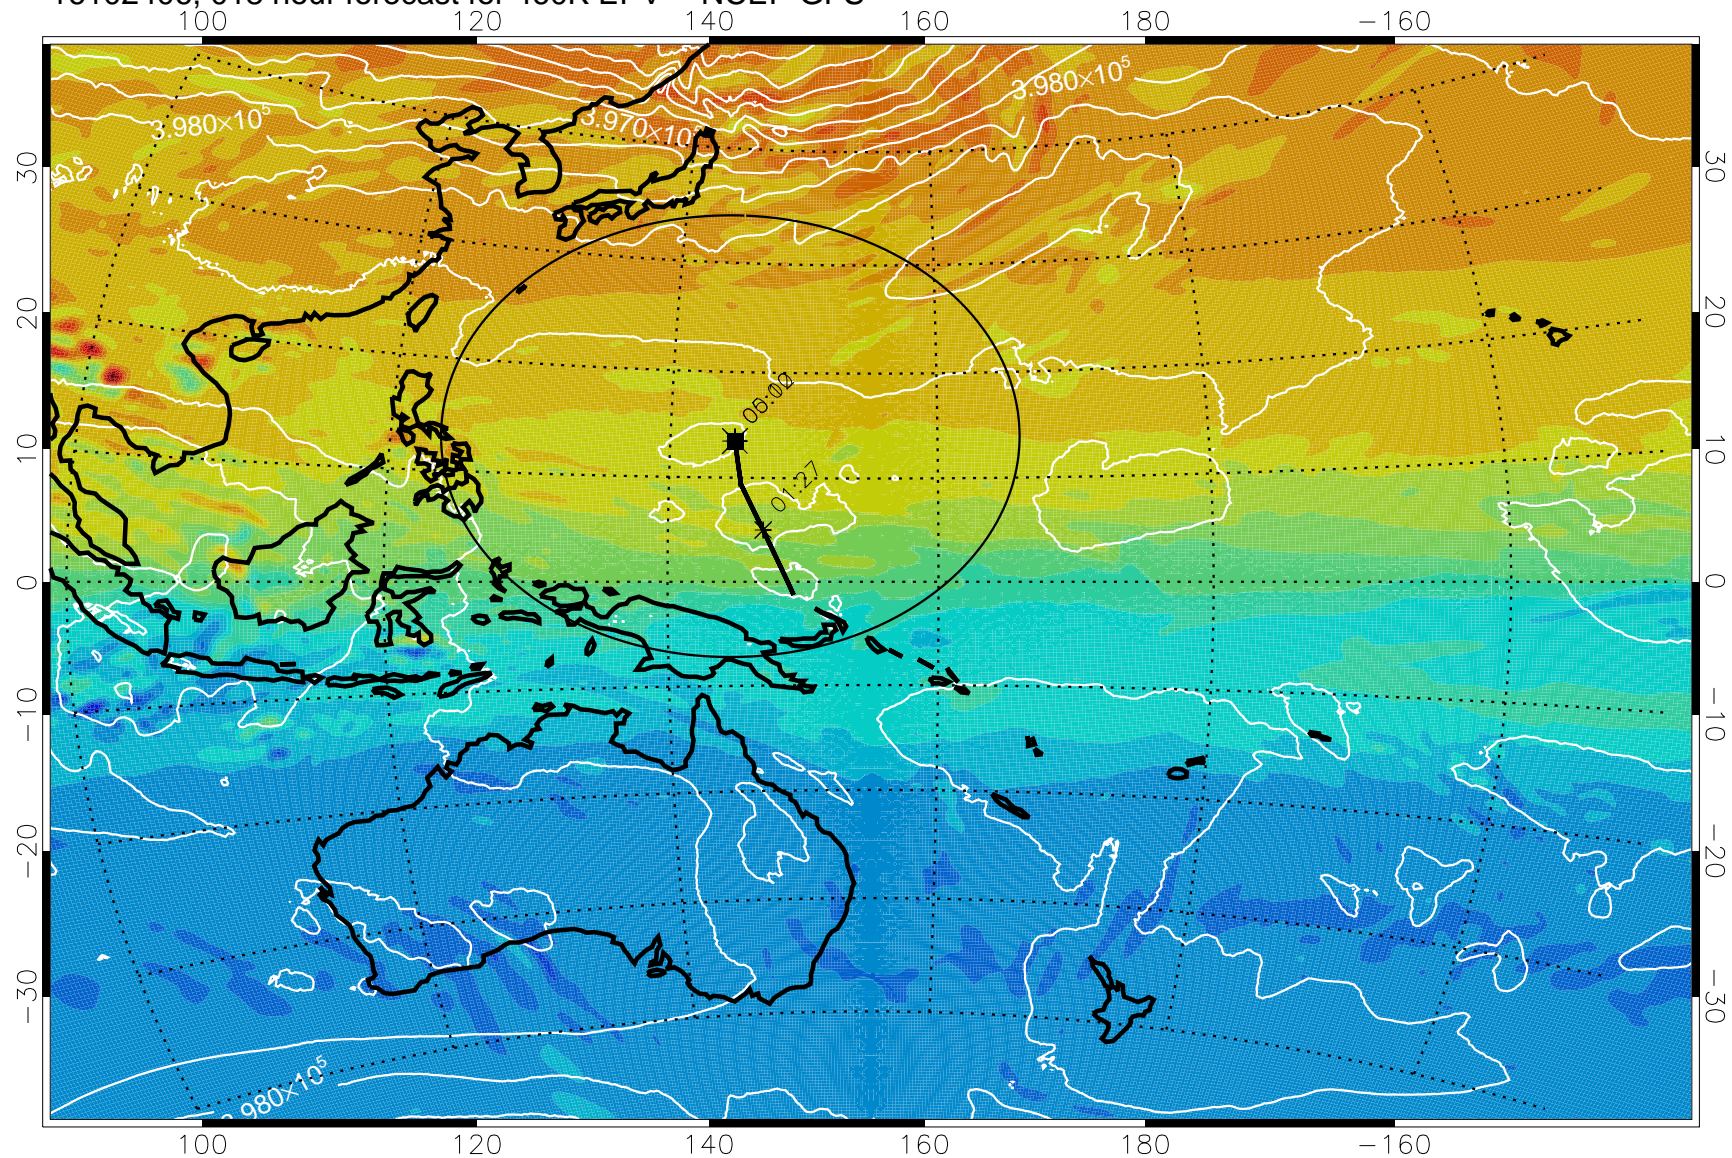

16102318, 006 hour forecast for 460K EPV -- NCEP GFS

460K Montgomery Streamfunction, white

Range ring of 2304 km

16102400, 012 hour forecast for 460K EPV -- NCEP GFS

460K Montgomery Streamfunction, white

Range ring of 2304 km

16102406, 018 hour forecast for 460K EPV -- NCEP GFS

460K Montgomery Streamfunction, white

Range ring of 2304 km

16102412, 024 hour forecast for 460K EPV -- NCEP GFS

460K Montgomery Streamfunction, white

Range ring of 2304 km

16102418, 030 hour forecast for 460K EPV -- NCEP GFS

16102500, 036 hour forecast for 460K EPV -- NCEP GFS

460K Montgomery Streamfunction, white

Range ring of 2304 km

16102506, 042 hour forecast for 460K EPV -- NCEP GFS

16102512, 048 hour forecast for 460K EPV -- NCEP GFS

460K Montgomery Streamfunction, white

Range ring of 2304 km

16102518, 054 hour forecast for 460K EPV -- NCEP GFS

16102600, 060 hour forecast for 460K EPV -- NCEP GFS