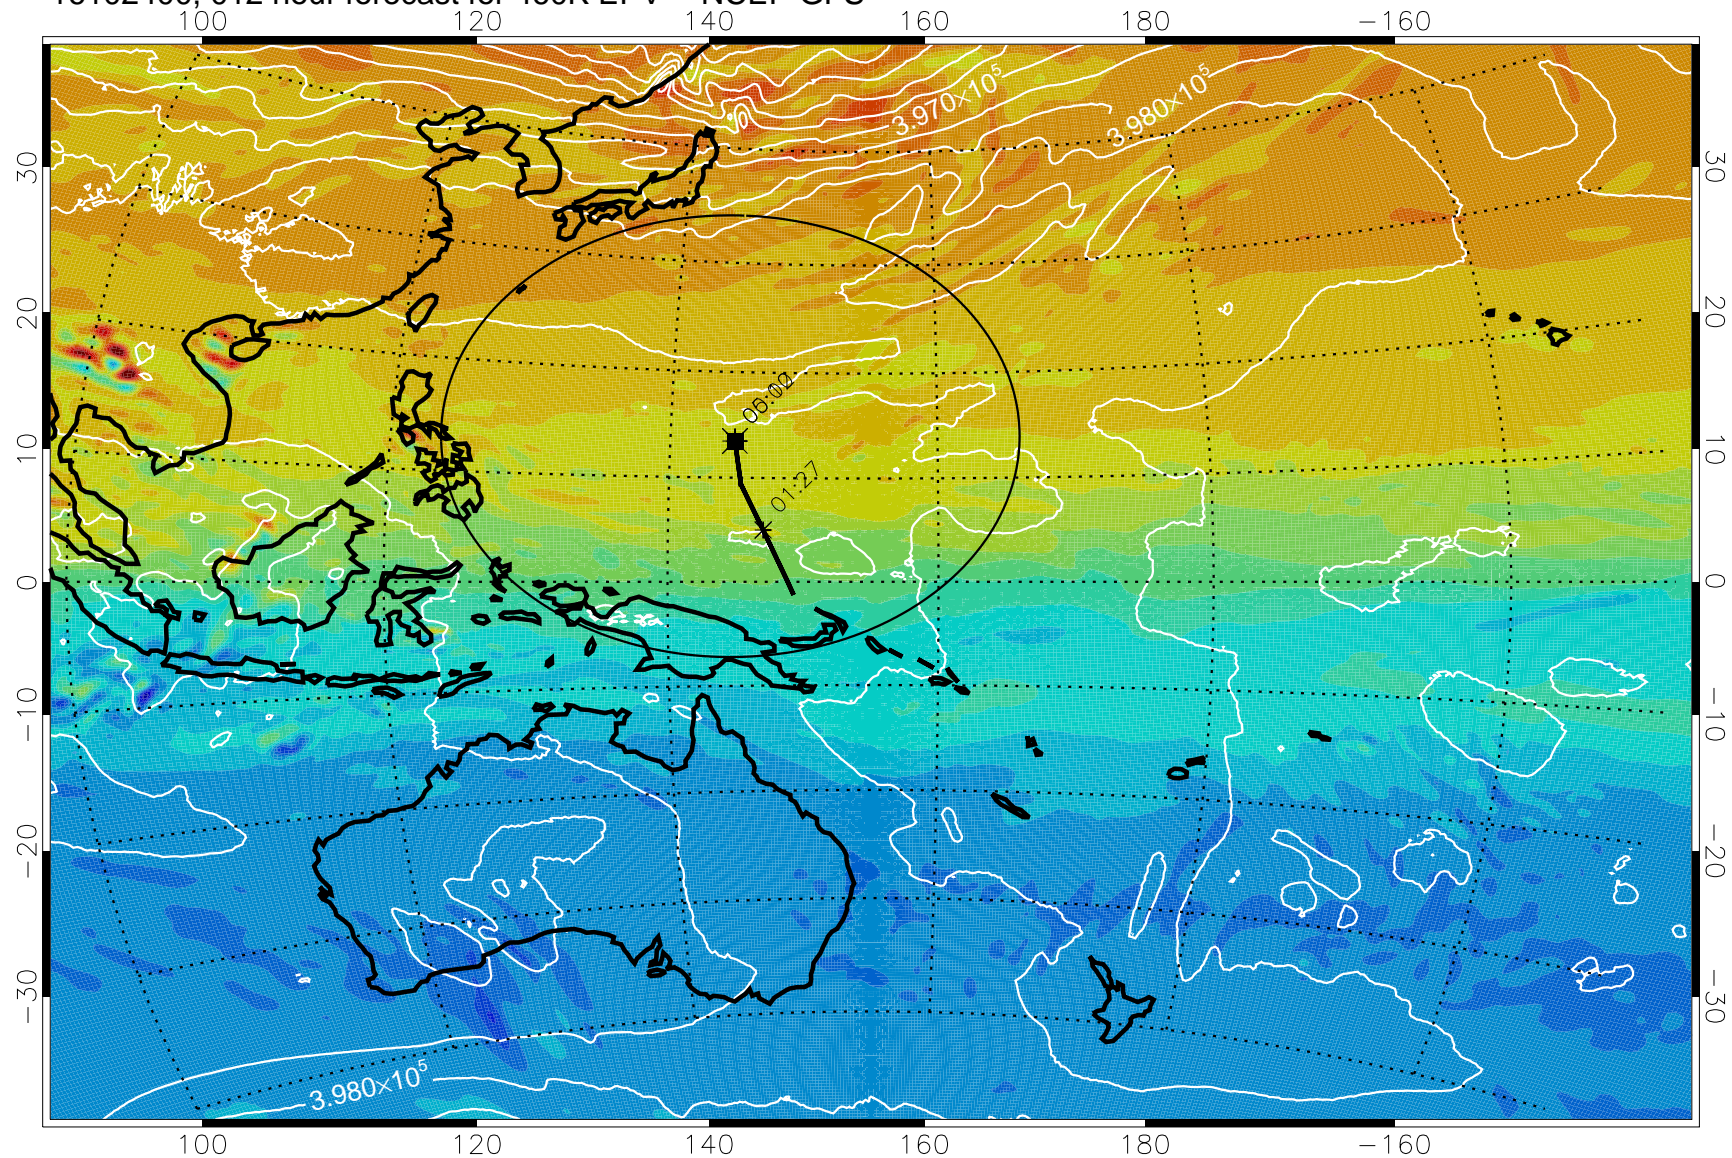

16102318, 006 hour forecast for 460K EPV -- NCEP GFS

460K Montgomery Streamfunction, white

Range ring of 2304 km

16102400, 012 hour forecast for 460K EPV -- NCEP GFS

460K Montgomery Streamfunction, white

Range ring of 2304 km

16102406, 018 hour forecast for 460K EPV -- NCEP GFS

460K Montgomery Streamfunction, white

Range ring of 2304 km

16102412, 024 hour forecast for 460K EPV -- NCEP GFS

460K Montgomery Streamfunction, white

Range ring of 2304 km

16102418, 030 hour forecast for 460K EPV -- NCEP GFS

16102500, 036 hour forecast for 460K EPV -- NCEP GFS

460K Montgomery Streamfunction, white

Range ring of 2304 km

16102506, 042 hour forecast for 460K EPV -- NCEP GFS

16102512, 048 hour forecast for 460K EPV -- NCEP GFS

460K Montgomery Streamfunction, white

Range ring of 2304 km

16102518, 054 hour forecast for 460K EPV -- NCEP GFS

16102600, 060 hour forecast for 460K EPV -- NCEP GFS