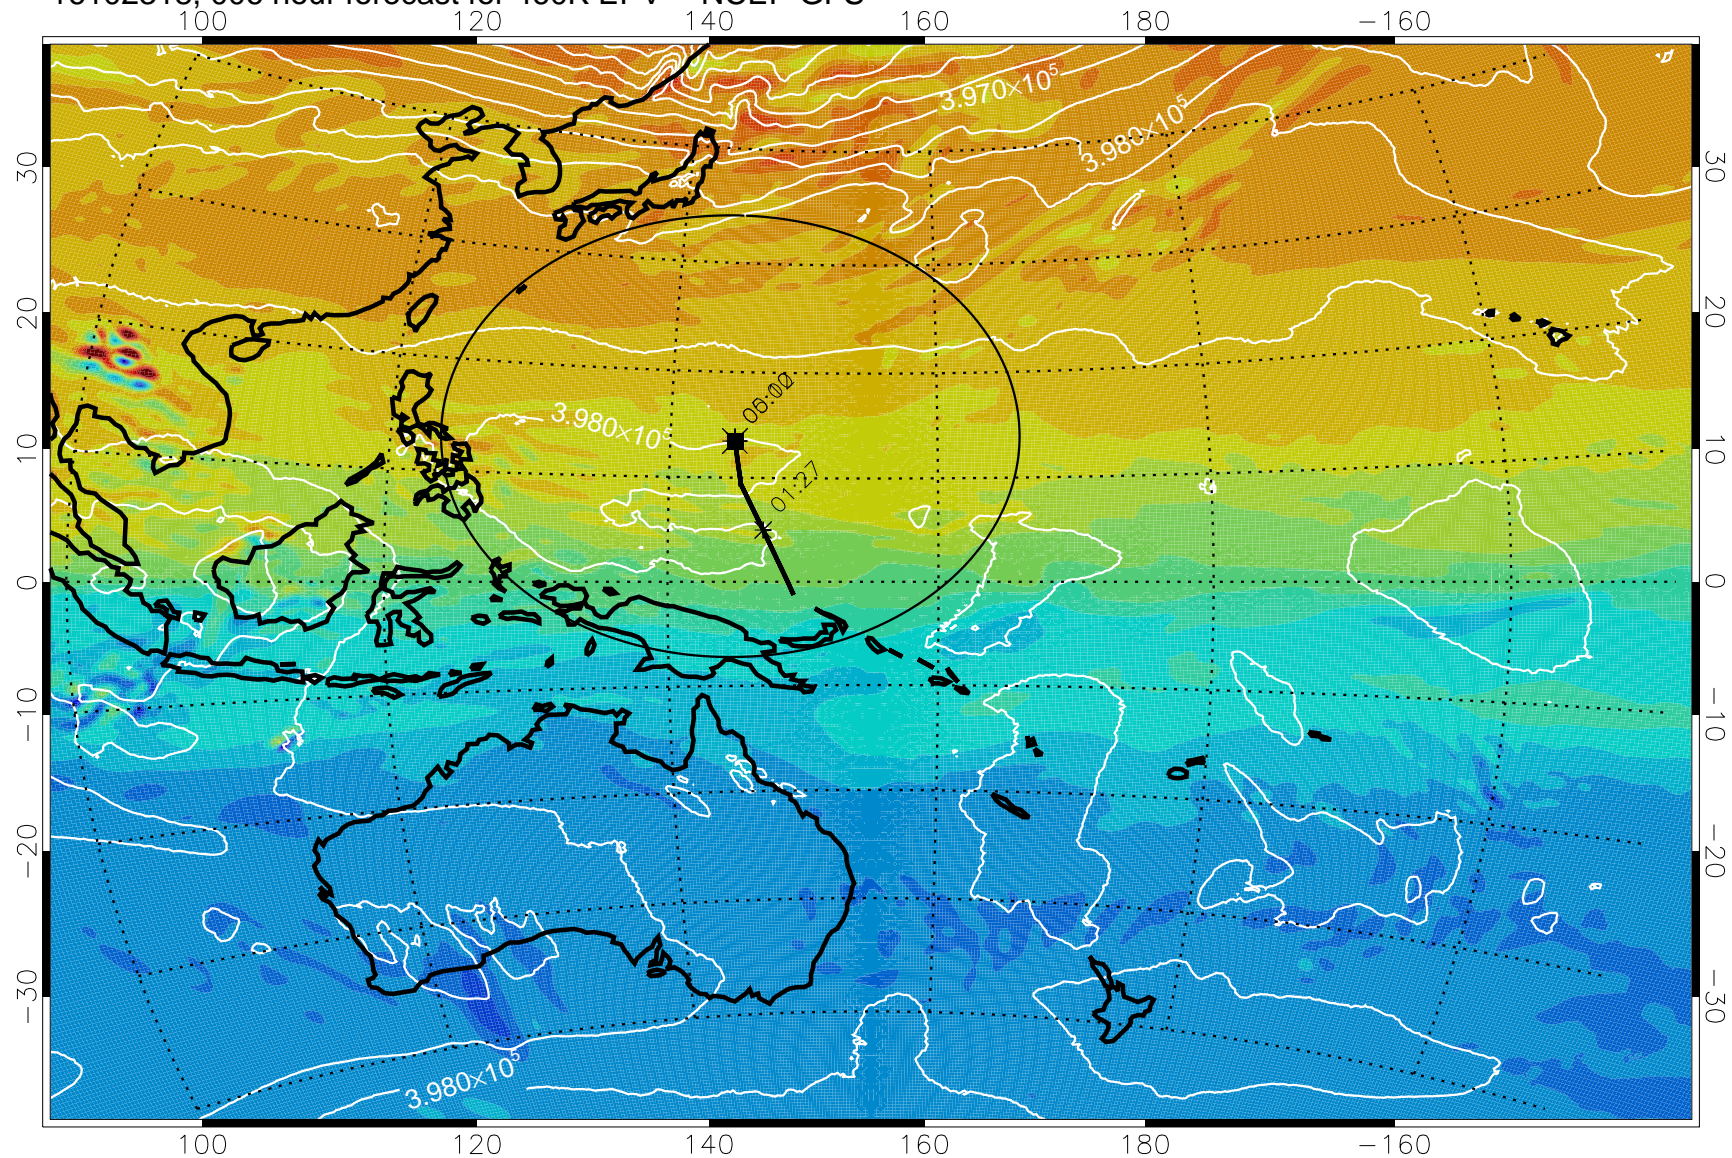

16102318, 006 hour forecast for 460K EPV -- NCEP GFS

460K Montgomery Streamfunction, white

Range ring of 2304 km

16102400, 012 hour forecast for 460K EPV -- NCEP GFS

460K Montgomery Streamfunction, white

Range ring of 2304 km

16102406, 018 hour forecast for 460K EPV -- NCEP GFS

460K Montgomery Streamfunction, white

Range ring of 2304 km

16102412, 024 hour forecast for 460K EPV -- NCEP GFS

460K Montgomery Streamfunction, white

Range ring of 2304 km

16102418, 030 hour forecast for 460K EPV -- NCEP GFS

16102500, 036 hour forecast for 460K EPV -- NCEP GFS

460K Montgomery Streamfunction, white

Range ring of 2304 km

16102506, 042 hour forecast for 460K EPV -- NCEP GFS

16102512, 048 hour forecast for 460K EPV -- NCEP GFS

460K Montgomery Streamfunction, white

Range ring of 2304 km

16102518, 054 hour forecast for 460K EPV -- NCEP GFS

16102600, 060 hour forecast for 460K EPV -- NCEP GFS