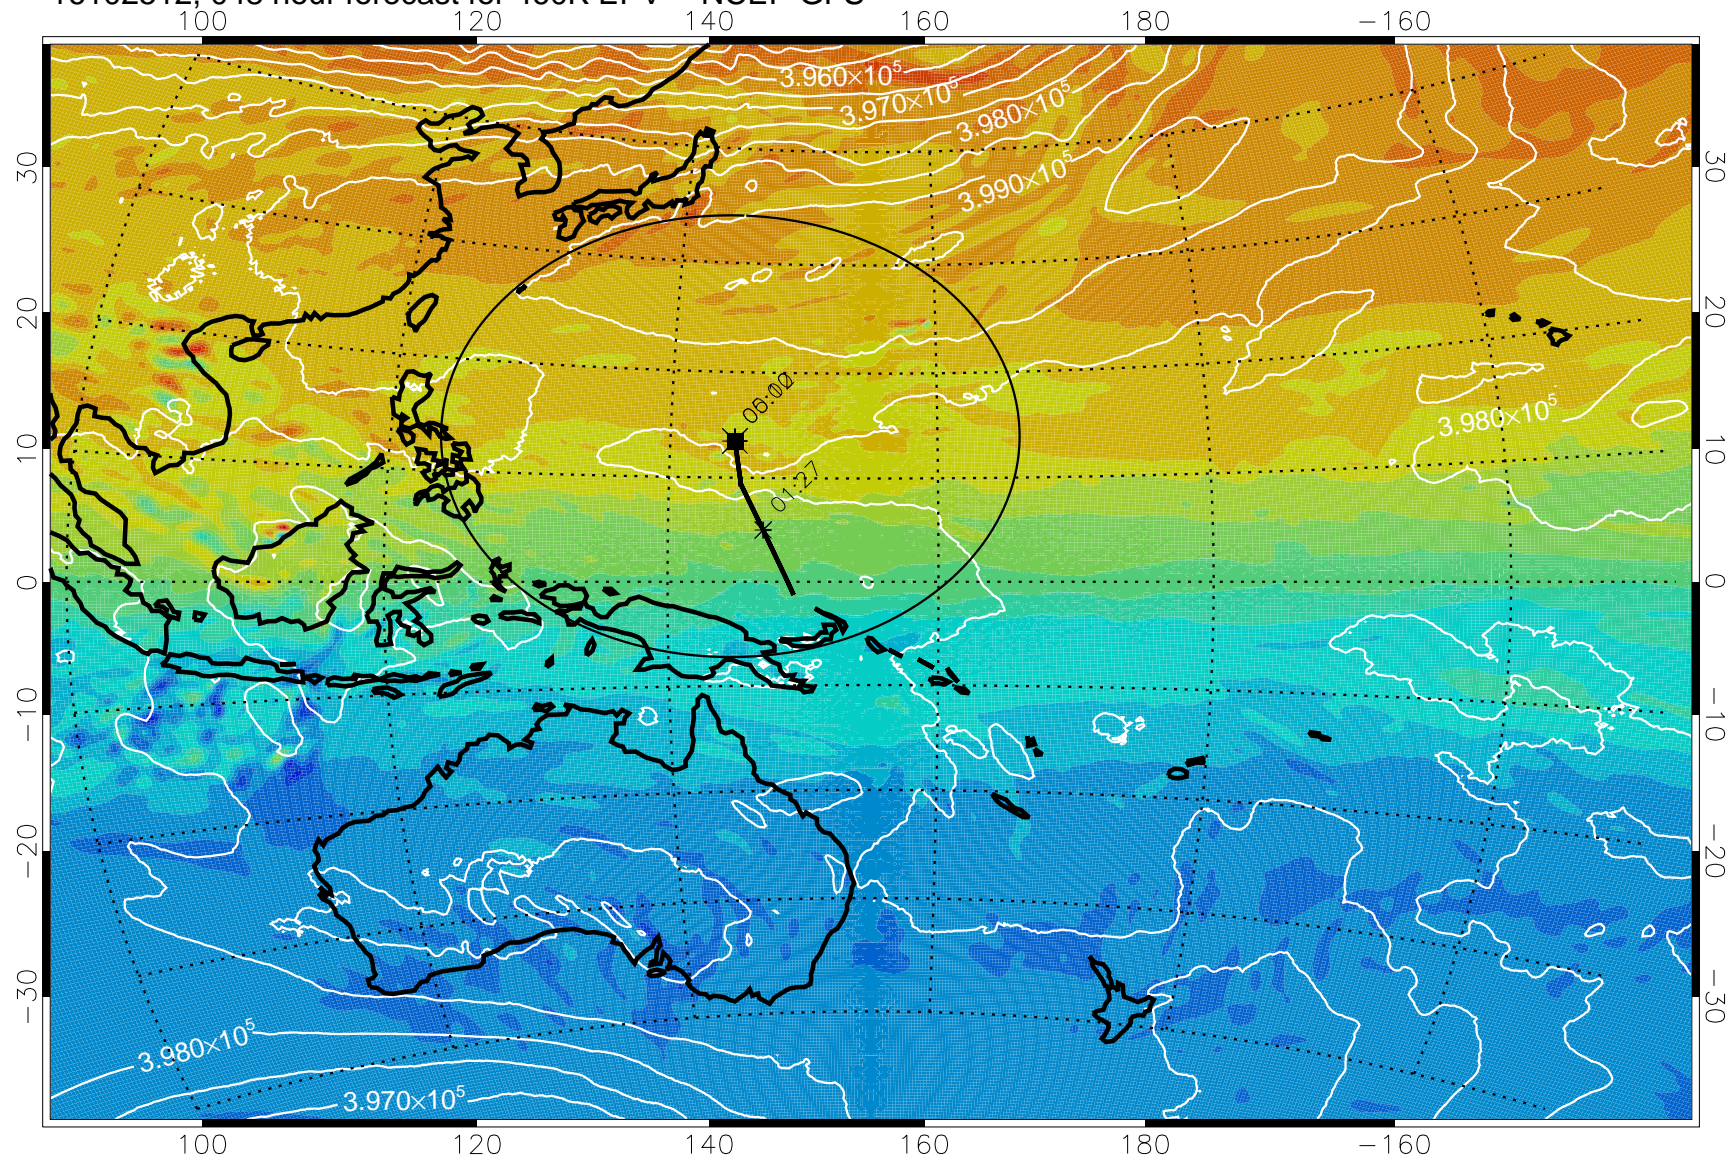

16102418, 030 hour forecast for 460K EPV -- NCEP GFS

16102500, 036 hour forecast for 460K EPV -- NCEP GFS

460K Montgomery Streamfunction, white

Range ring of 2304 km

16102506, 042 hour forecast for 460K EPV -- NCEP GFS

16102512, 048 hour forecast for 460K EPV -- NCEP GFS

460K Montgomery Streamfunction, white

Range ring of 2304 km

16102518, 054 hour forecast for 460K EPV -- NCEP GFS

16102600, 060 hour forecast for 460K EPV -- NCEP GFS

16102606, 066 hour forecast for 460K EPV -- NCEP GFS

460K Montgomery Streamfunction, white

Range ring of 2304 km

16102612, 072 hour forecast for 460K EPV -- NCEP GFS

460K Montgomery Streamfunction, white

Range ring of 2304 km

16102618, 078 hour forecast for 460K EPV -- NCEP GFS

460K Montgomery Streamfunction, white

Range ring of 2304 km

16102700, 084 hour forecast for 460K EPV -- NCEP GFS

460K Montgomery Streamfunction, white

Range ring of 2304 km