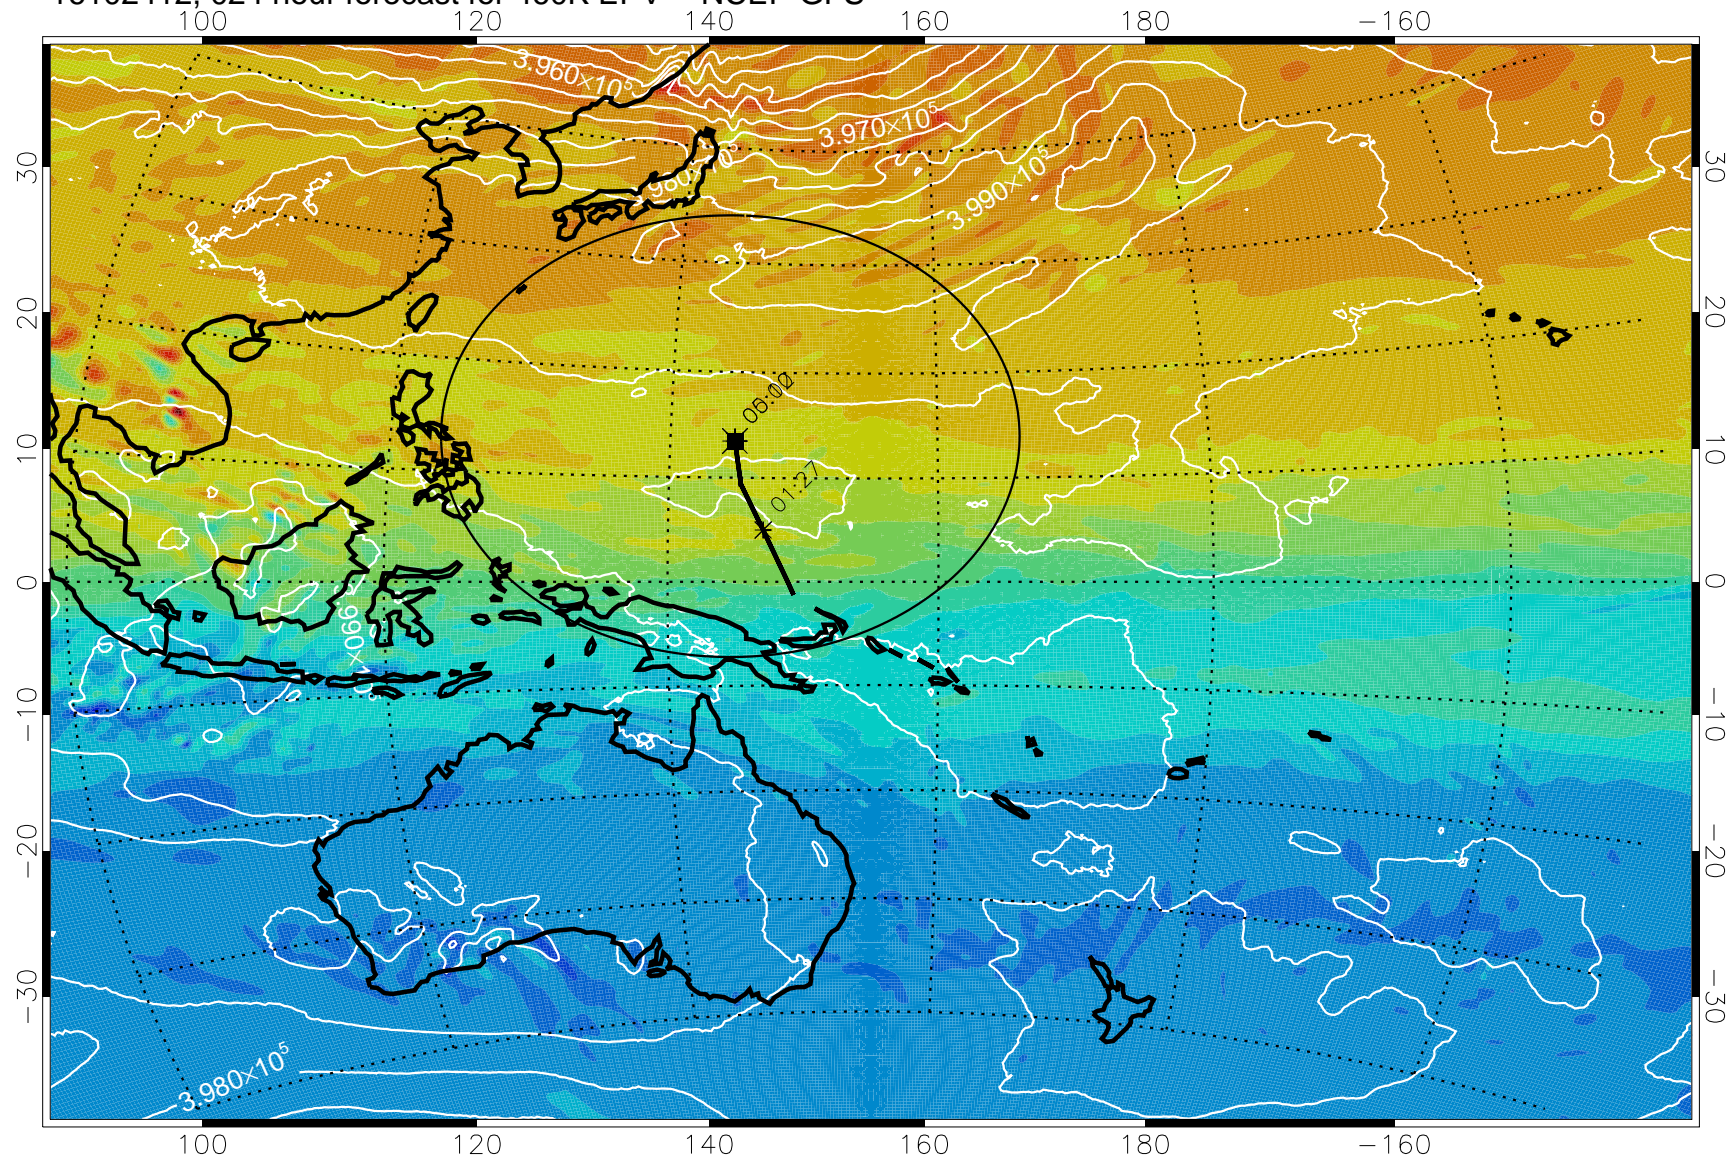

16102406, 018 hour forecast for 460K EPV -- NCEP GFS

460K Montgomery Streamfunction, white

Range ring of 2304 km

16102412, 024 hour forecast for 460K EPV -- NCEP GFS

460K Montgomery Streamfunction, white

Range ring of 2304 km

16102418, 030 hour forecast for 460K EPV -- NCEP GFS

16102500, 036 hour forecast for 460K EPV -- NCEP GFS

460K Montgomery Streamfunction, white

Range ring of 2304 km

16102506, 042 hour forecast for 460K EPV -- NCEP GFS

16102512, 048 hour forecast for 460K EPV -- NCEP GFS

460K Montgomery Streamfunction, white

Range ring of 2304 km

16102518, 054 hour forecast for 460K EPV -- NCEP GFS

16102600, 060 hour forecast for 460K EPV -- NCEP GFS

16102606, 066 hour forecast for 460K EPV -- NCEP GFS

460K Montgomery Streamfunction, white

Range ring of 2304 km

16102612, 072 hour forecast for 460K EPV -- NCEP GFS

460K Montgomery Streamfunction, white

Range ring of 2304 km