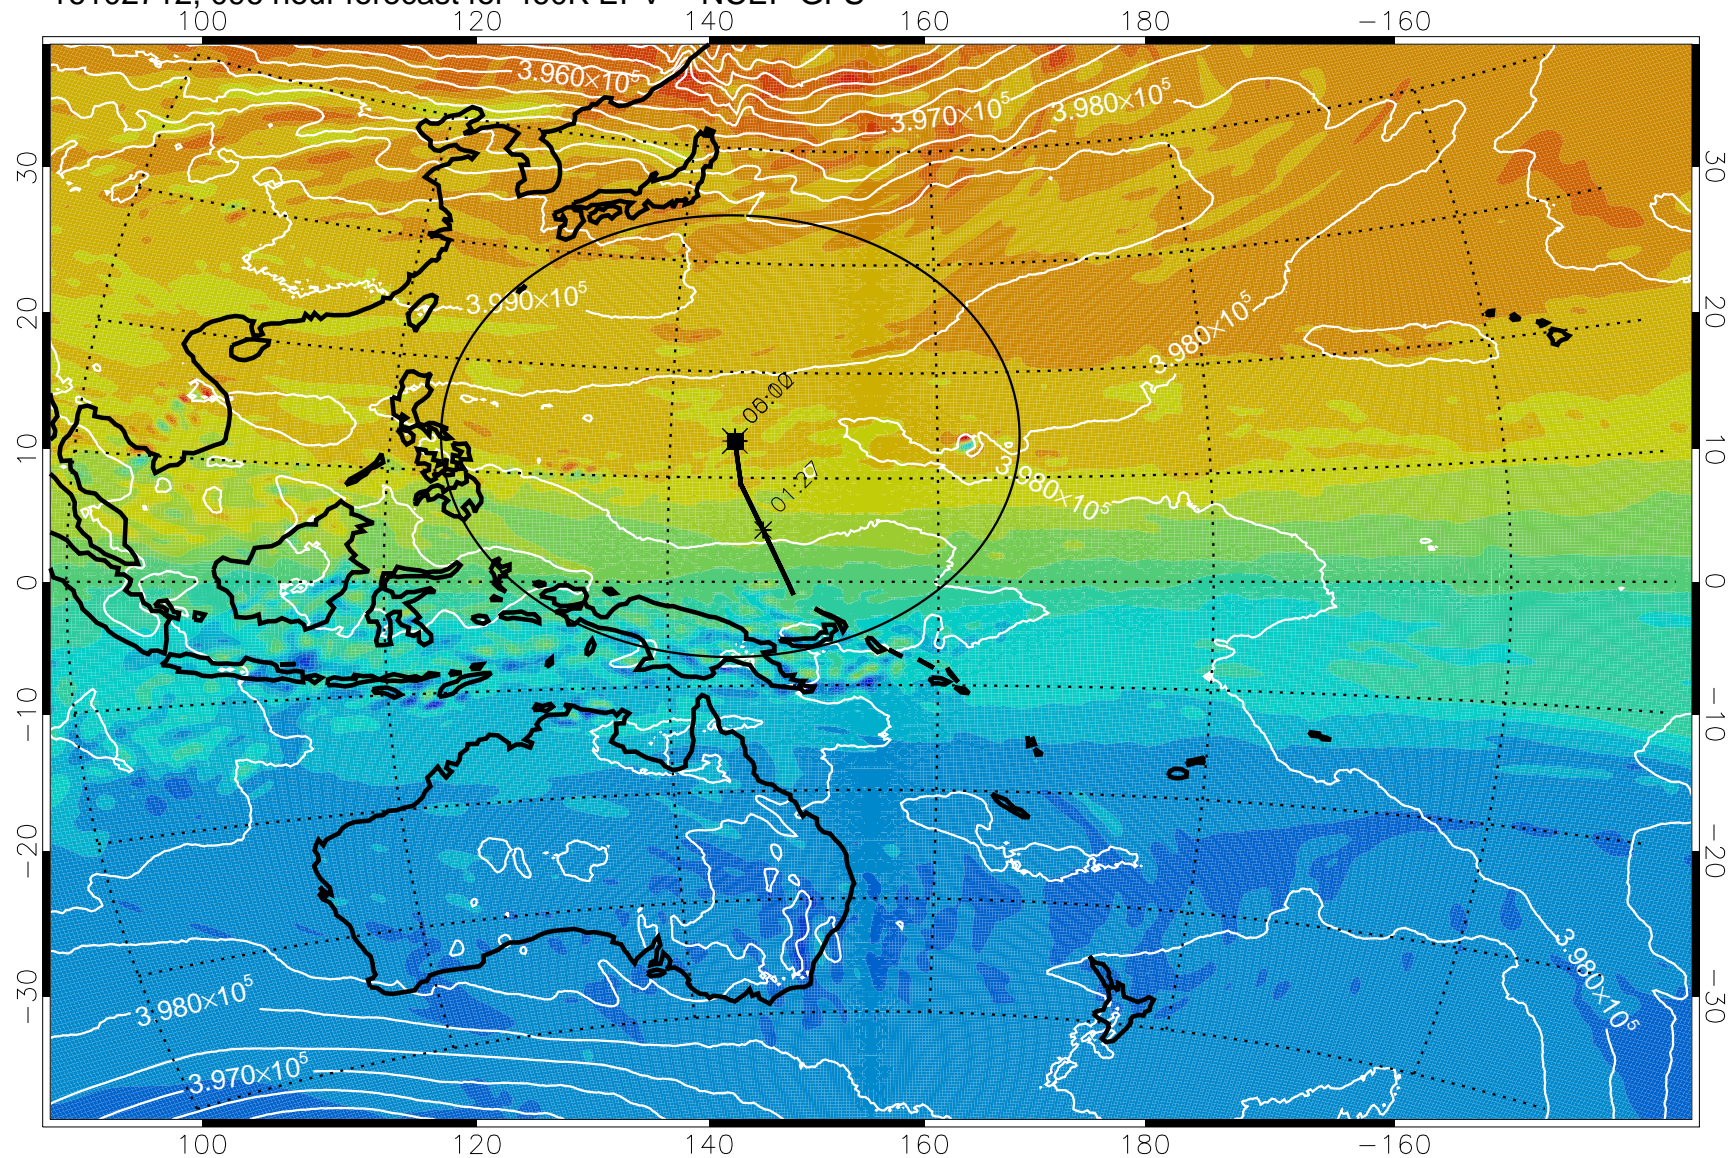

16102618, 078 hour forecast for 460K EPV -- NCEP GFS

460K Montgomery Streamfunction, white

Range ring of 2304 km

16102700, 084 hour forecast for 460K EPV -- NCEP GFS

460K Montgomery Streamfunction, white

Range ring of 2304 km

16102706, 090 hour forecast for 460K EPV -- NCEP GFS

460K Montgomery Streamfunction, white

Range ring of 2304 km

16102712, 096 hour forecast for 460K EPV -- NCEP GFS

460K Montgomery Streamfunction, white

Range ring of 2304 km

16102718, 102 hour forecast for 460K EPV -- NCEP GFS

460K Montgomery Streamfunction, white

Range ring of 2304 km

16102800, 108 hour forecast for 460K EPV -- NCEP GFS

460K Montgomery Streamfunction, white

Range ring of 2304 km

16102806, 114 hour forecast for 460K EPV -- NCEP GFS

460K Montgomery Streamfunction, white

Range ring of 2304 km

16102812, 120 hour forecast for 460K EPV -- NCEP GFS

460K Montgomery Streamfunction, white

Range ring of 2304 km