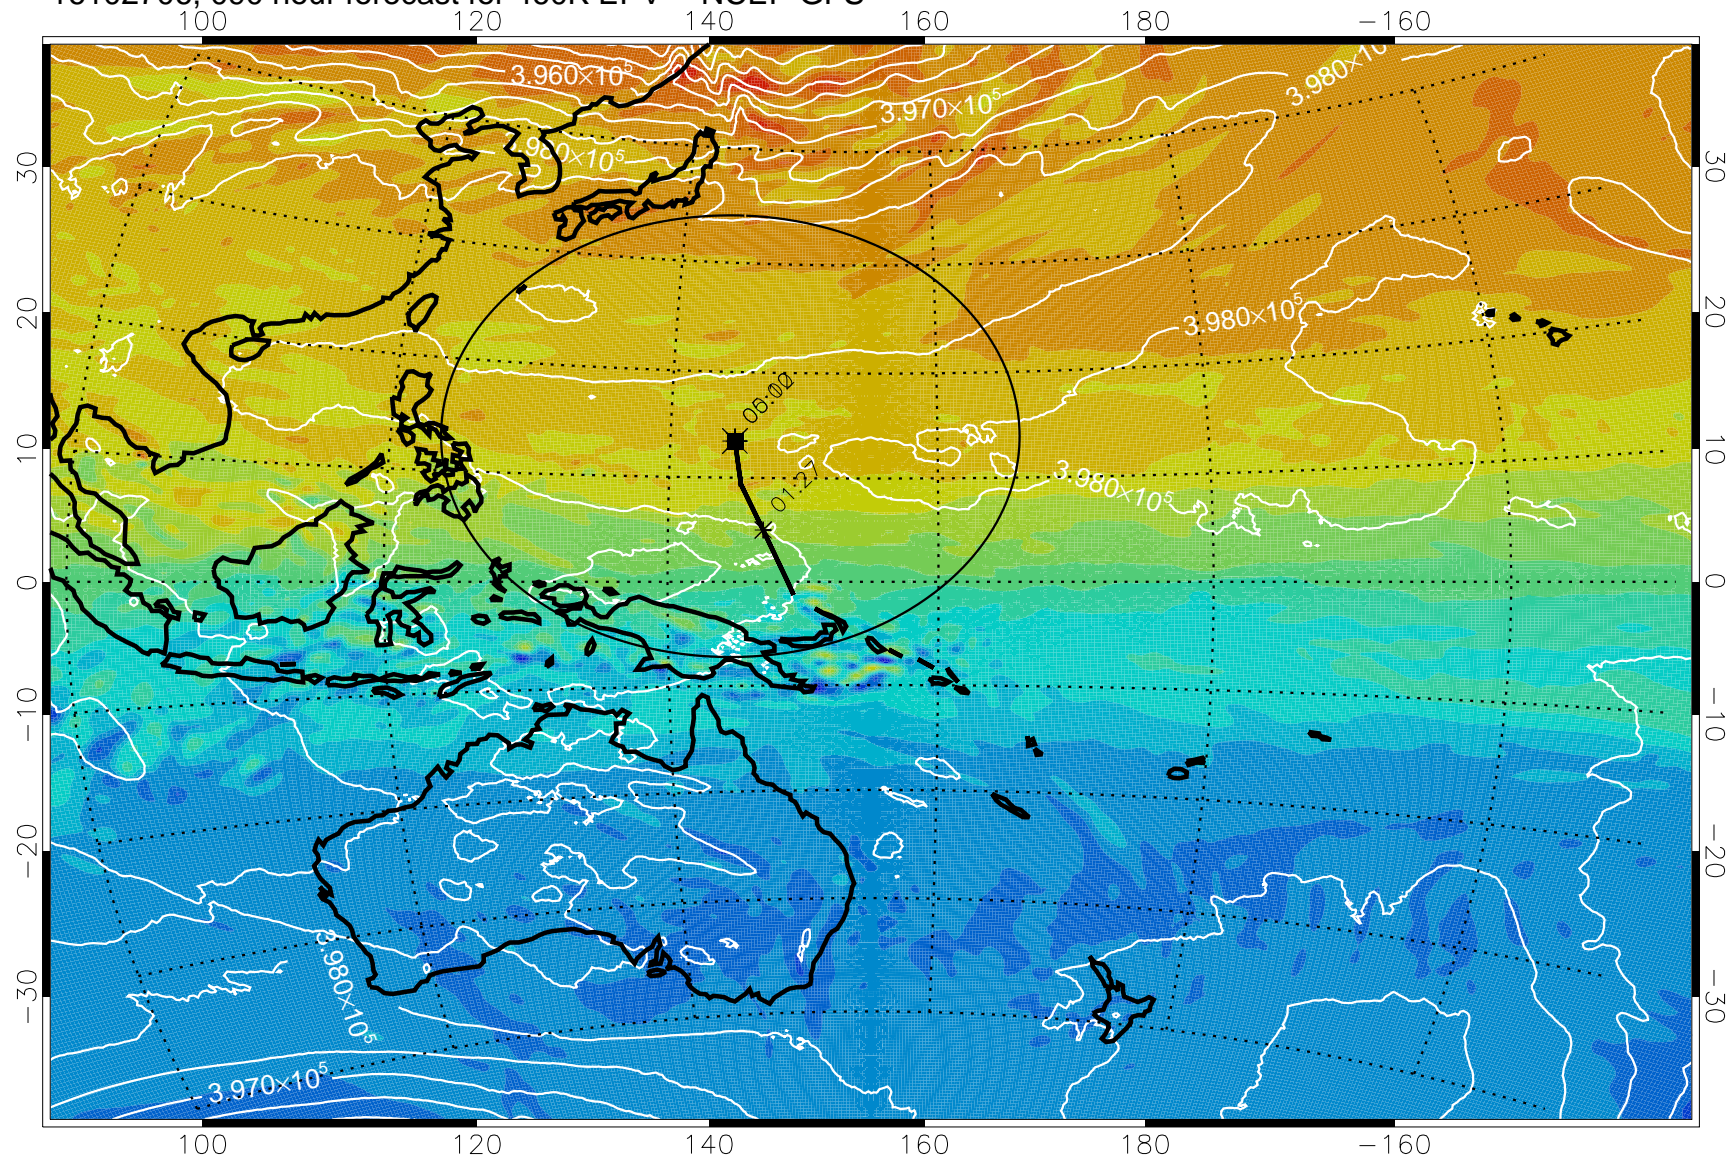

16102606, 066 hour forecast for 460K EPV -- NCEP GFS

460K Montgomery Streamfunction, white

Range ring of 2304 km

16102612, 072 hour forecast for 460K EPV -- NCEP GFS

460K Montgomery Streamfunction, white

Range ring of 2304 km

16102618, 078 hour forecast for 460K EPV -- NCEP GFS

460K Montgomery Streamfunction, white

Range ring of 2304 km

16102700, 084 hour forecast for 460K EPV -- NCEP GFS

460K Montgomery Streamfunction, white

Range ring of 2304 km

16102706, 090 hour forecast for 460K EPV -- NCEP GFS

460K Montgomery Streamfunction, white

Range ring of 2304 km

16102712, 096 hour forecast for 460K EPV -- NCEP GFS

460K Montgomery Streamfunction, white

Range ring of 2304 km

16102718, 102 hour forecast for 460K EPV -- NCEP GFS

460K Montgomery Streamfunction, white

Range ring of 2304 km

16102800, 108 hour forecast for 460K EPV -- NCEP GFS

460K Montgomery Streamfunction, white

Range ring of 2304 km