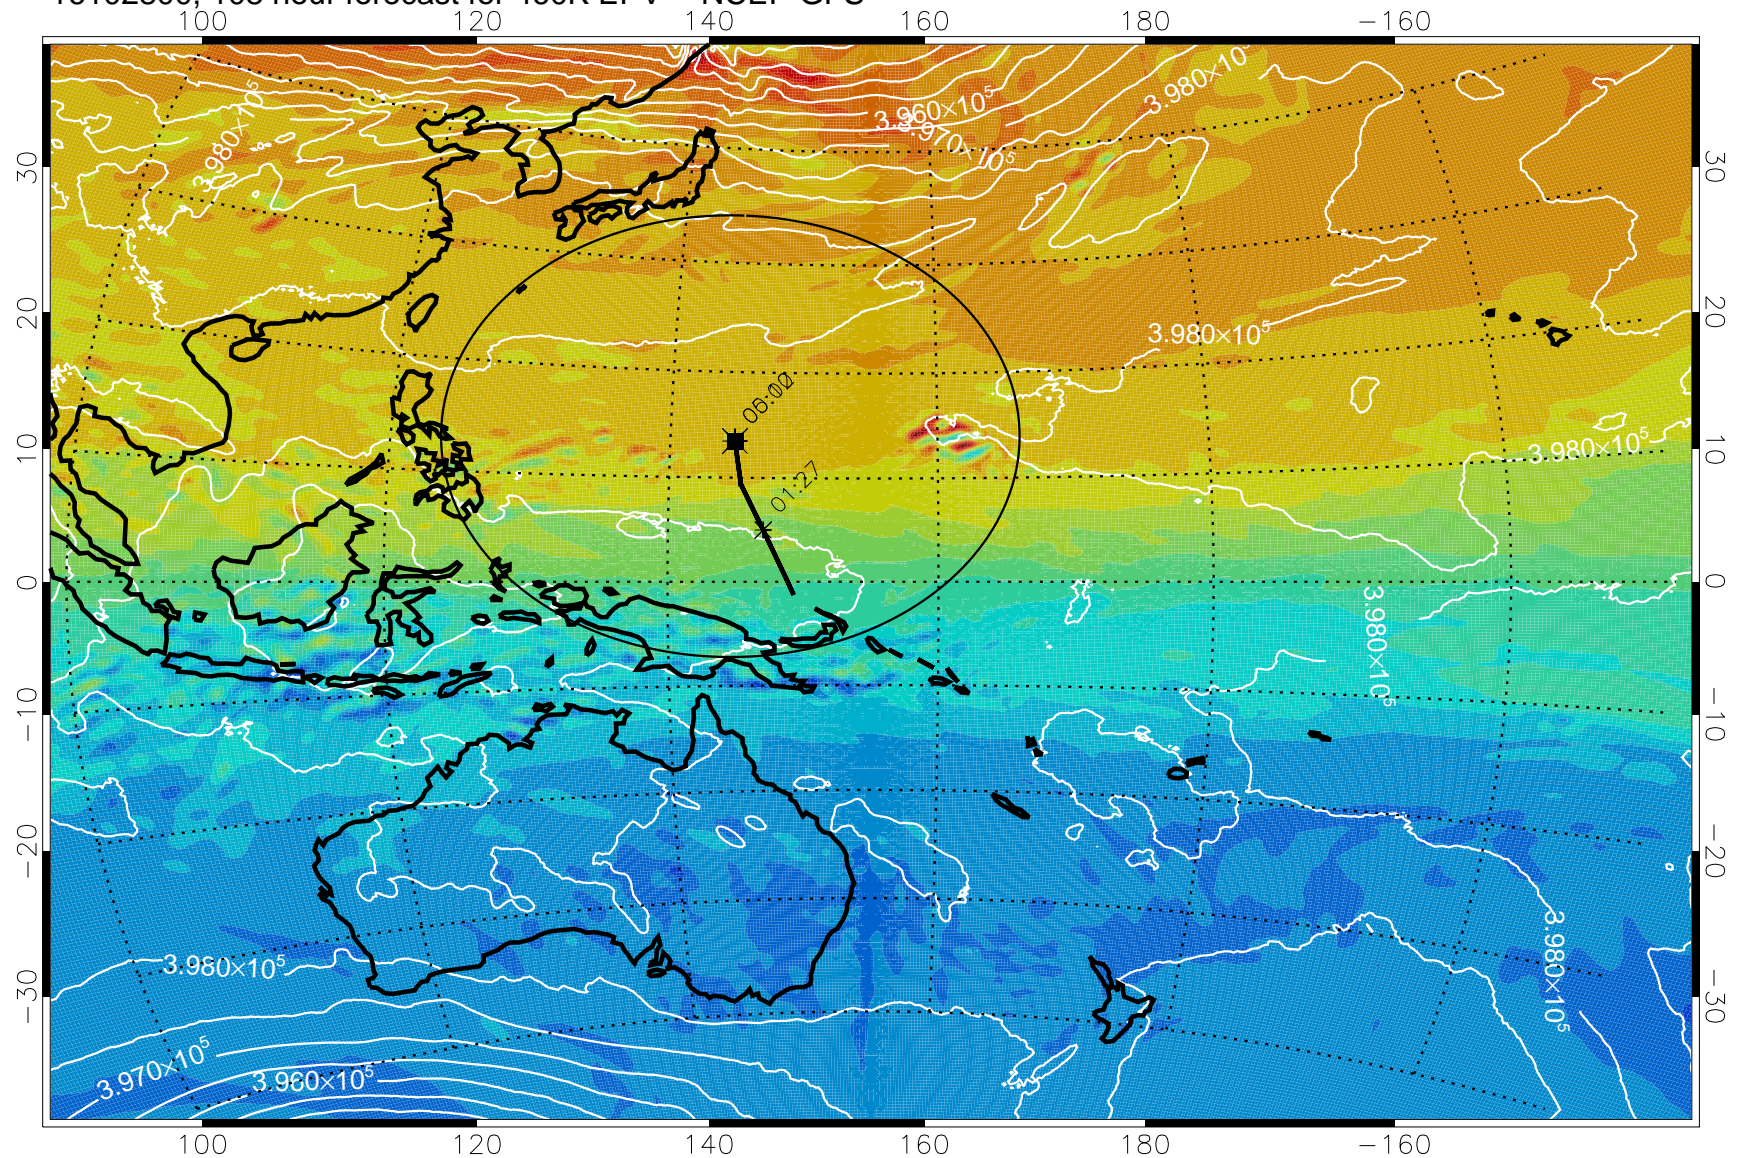

16102706, 090 hour forecast for 460K EPV -- NCEP GFS

460K Montgomery Streamfunction, white

Range ring of 2304 km

16102712, 096 hour forecast for 460K EPV -- NCEP GFS

460K Montgomery Streamfunction, white

Range ring of 2304 km

16102718, 102 hour forecast for 460K EPV -- NCEP GFS

460K Montgomery Streamfunction, white

Range ring of 2304 km

16102800, 108 hour forecast for 460K EPV -- NCEP GFS

460K Montgomery Streamfunction, white

Range ring of 2304 km

16102806, 114 hour forecast for 460K EPV -- NCEP GFS

460K Montgomery Streamfunction, white

Range ring of 2304 km

16102812, 120 hour forecast for 460K EPV -- NCEP GFS

460K Montgomery Streamfunction, white

Range ring of 2304 km