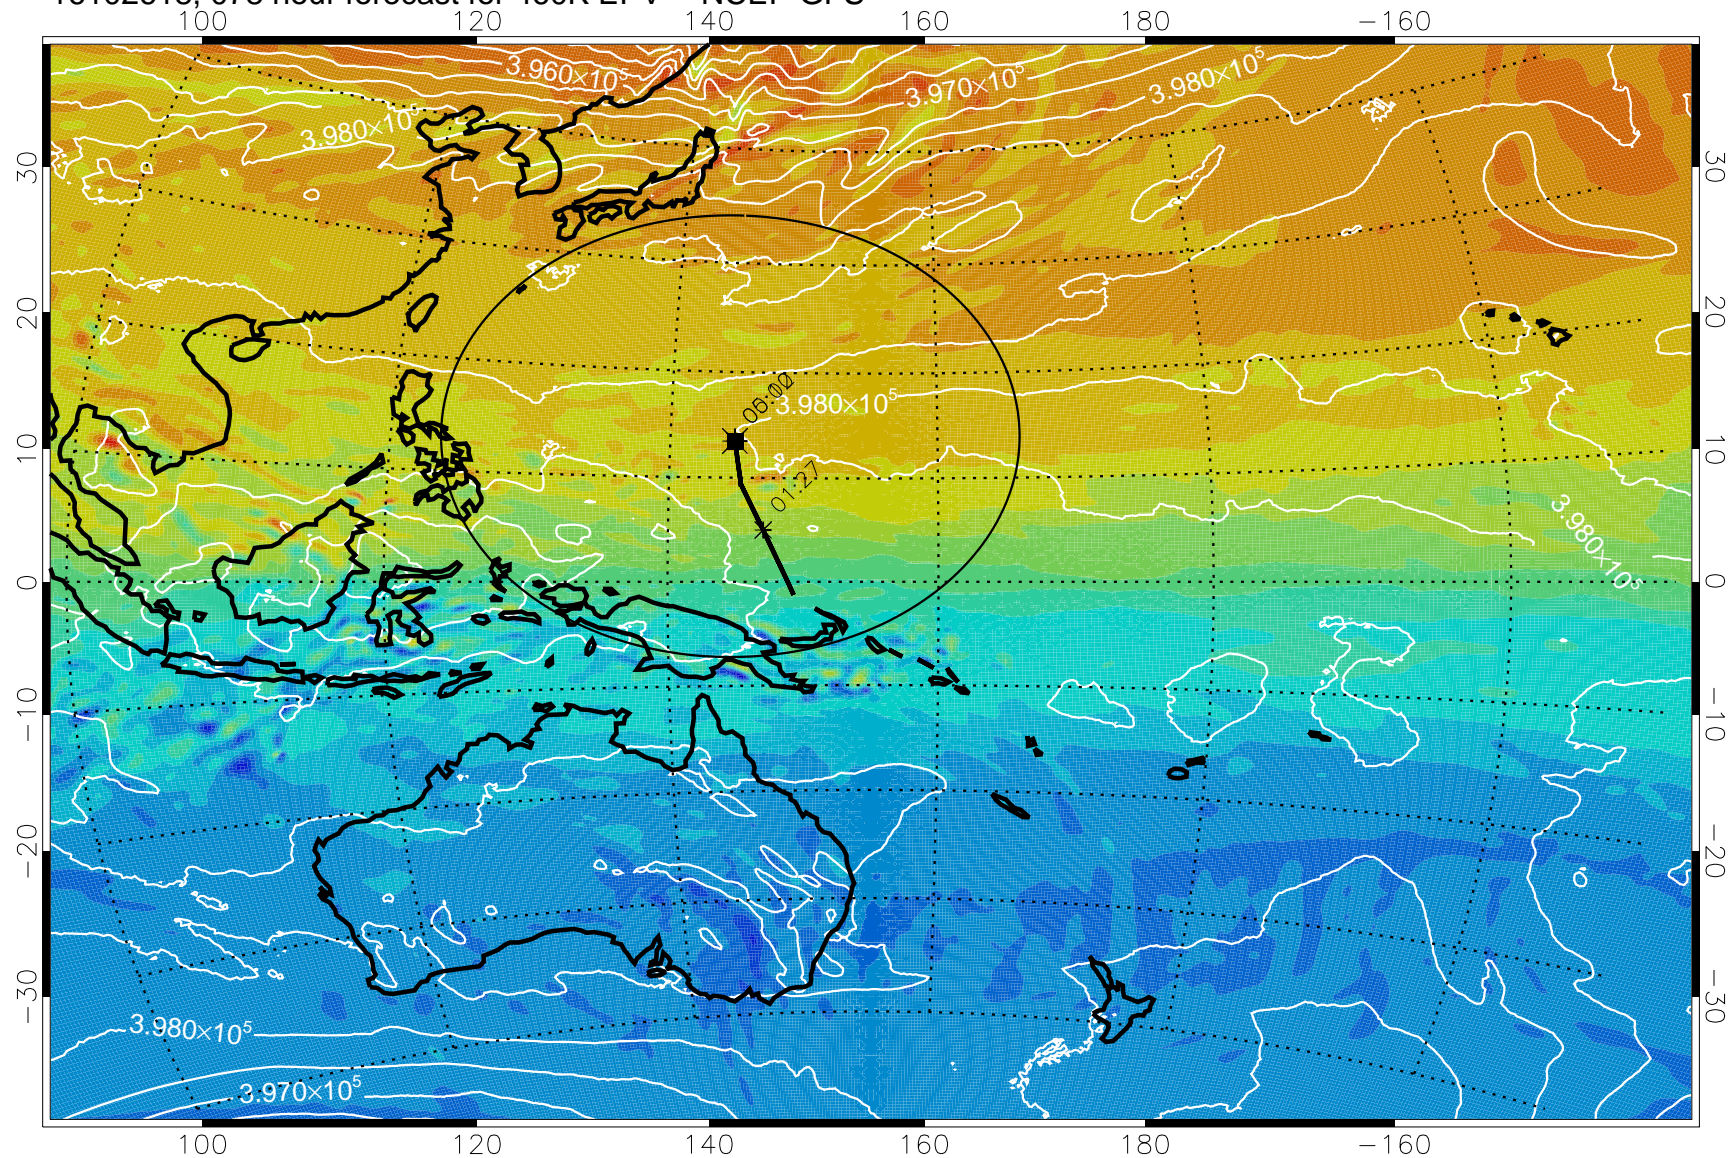

16102606, 066 hour forecast for 460K EPV -- NCEP GFS

460K Montgomery Streamfunction, white

Range ring of 2304 km

16102612, 072 hour forecast for 460K EPV -- NCEP GFS

460K Montgomery Streamfunction, white

Range ring of 2304 km

16102618, 078 hour forecast for 460K EPV -- NCEP GFS

460K Montgomery Streamfunction, white

Range ring of 2304 km

16102700, 084 hour forecast for 460K EPV -- NCEP GFS

460K Montgomery Streamfunction, white

Range ring of 2304 km

16102706, 090 hour forecast for 460K EPV -- NCEP GFS

460K Montgomery Streamfunction, white

Range ring of 2304 km

16102712, 096 hour forecast for 460K EPV -- NCEP GFS

460K Montgomery Streamfunction, white

Range ring of 2304 km

16102718, 102 hour forecast for 460K EPV -- NCEP GFS

460K Montgomery Streamfunction, white

Range ring of 2304 km

16102800, 108 hour forecast for 460K EPV -- NCEP GFS

460K Montgomery Streamfunction, white

Range ring of 2304 km