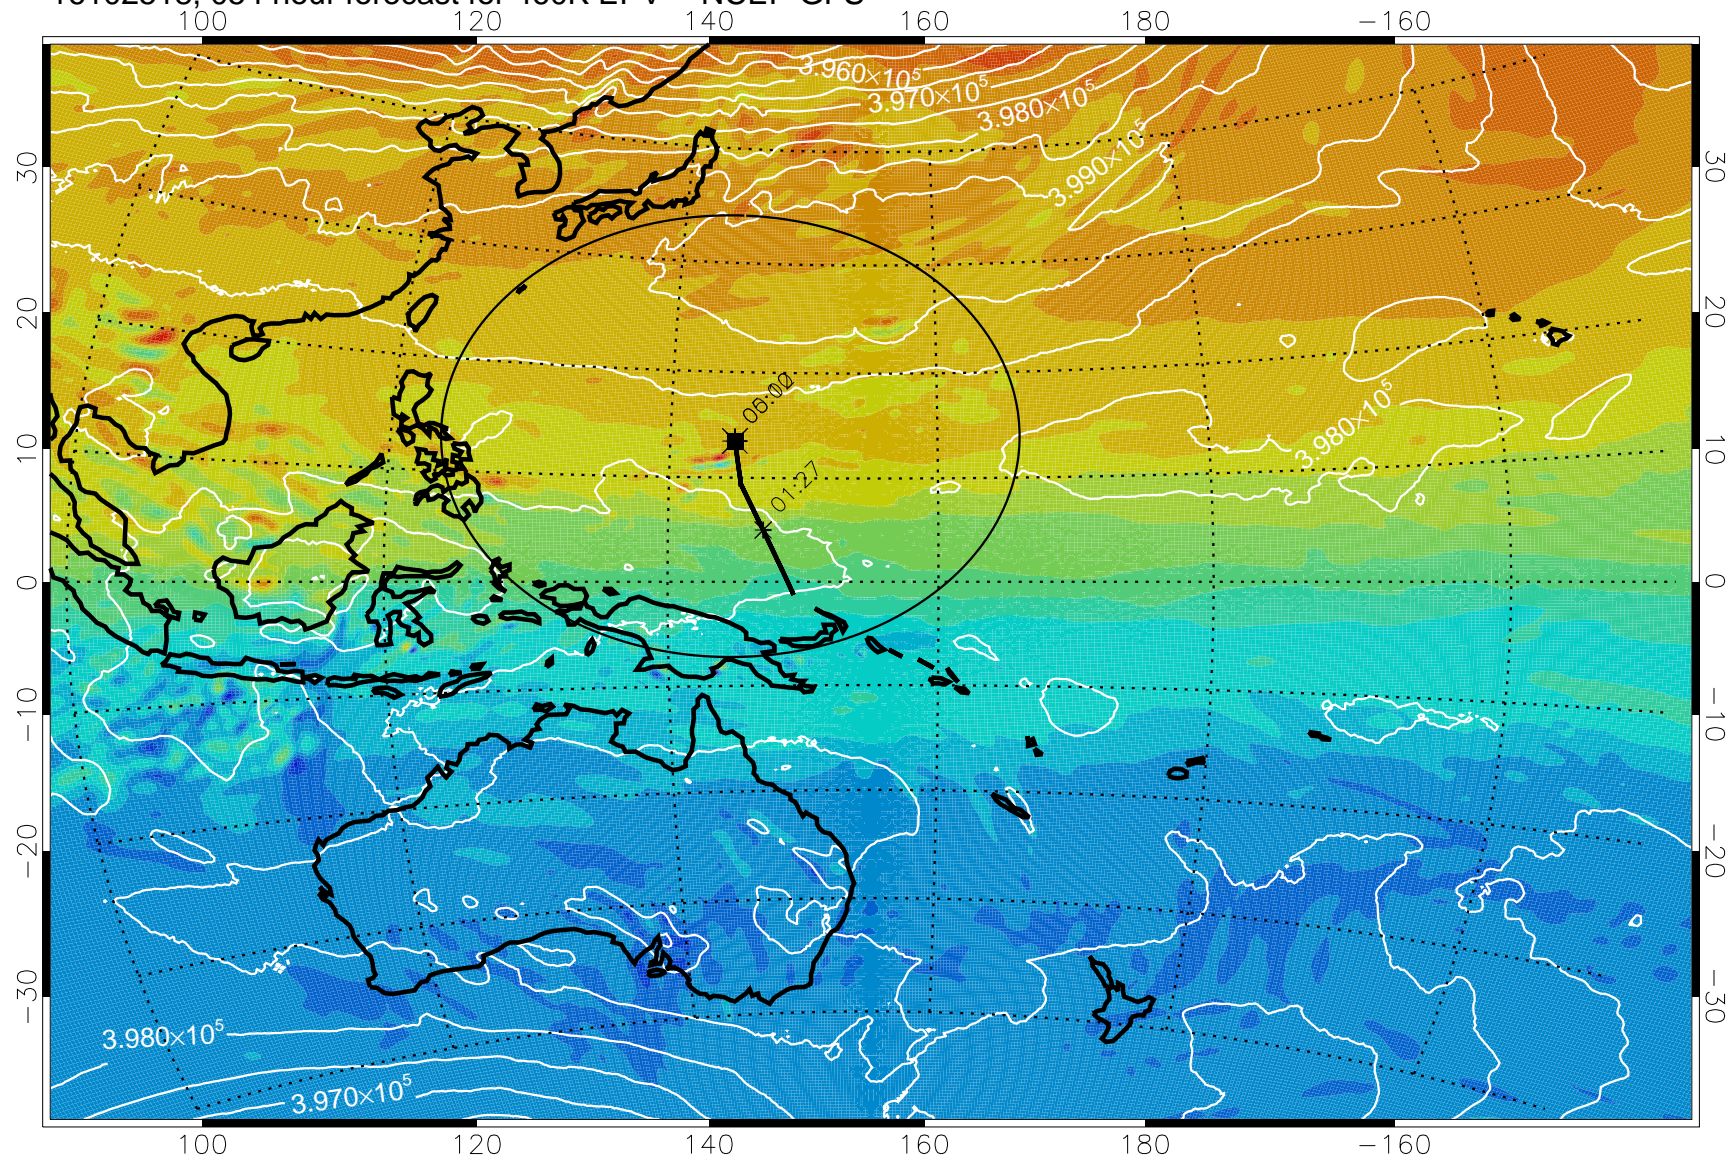

16102418, 030 hour forecast for 460K EPV -- NCEP GFS

16102500, 036 hour forecast for 460K EPV -- NCEP GFS

460K Montgomery Streamfunction, white

Range ring of 2304 km

16102506, 042 hour forecast for 460K EPV -- NCEP GFS

16102512, 048 hour forecast for 460K EPV -- NCEP GFS

460K Montgomery Streamfunction, white

Range ring of 2304 km

16102518, 054 hour forecast for 460K EPV -- NCEP GFS

16102600, 060 hour forecast for 460K EPV -- NCEP GFS

16102606, 066 hour forecast for 460K EPV -- NCEP GFS

460K Montgomery Streamfunction, white

Range ring of 2304 km

16102612, 072 hour forecast for 460K EPV -- NCEP GFS

460K Montgomery Streamfunction, white

Range ring of 2304 km

16102618, 078 hour forecast for 460K EPV -- NCEP GFS

460K Montgomery Streamfunction, white

Range ring of 2304 km

16102700, 084 hour forecast for 460K EPV -- NCEP GFS

460K Montgomery Streamfunction, white

Range ring of 2304 km