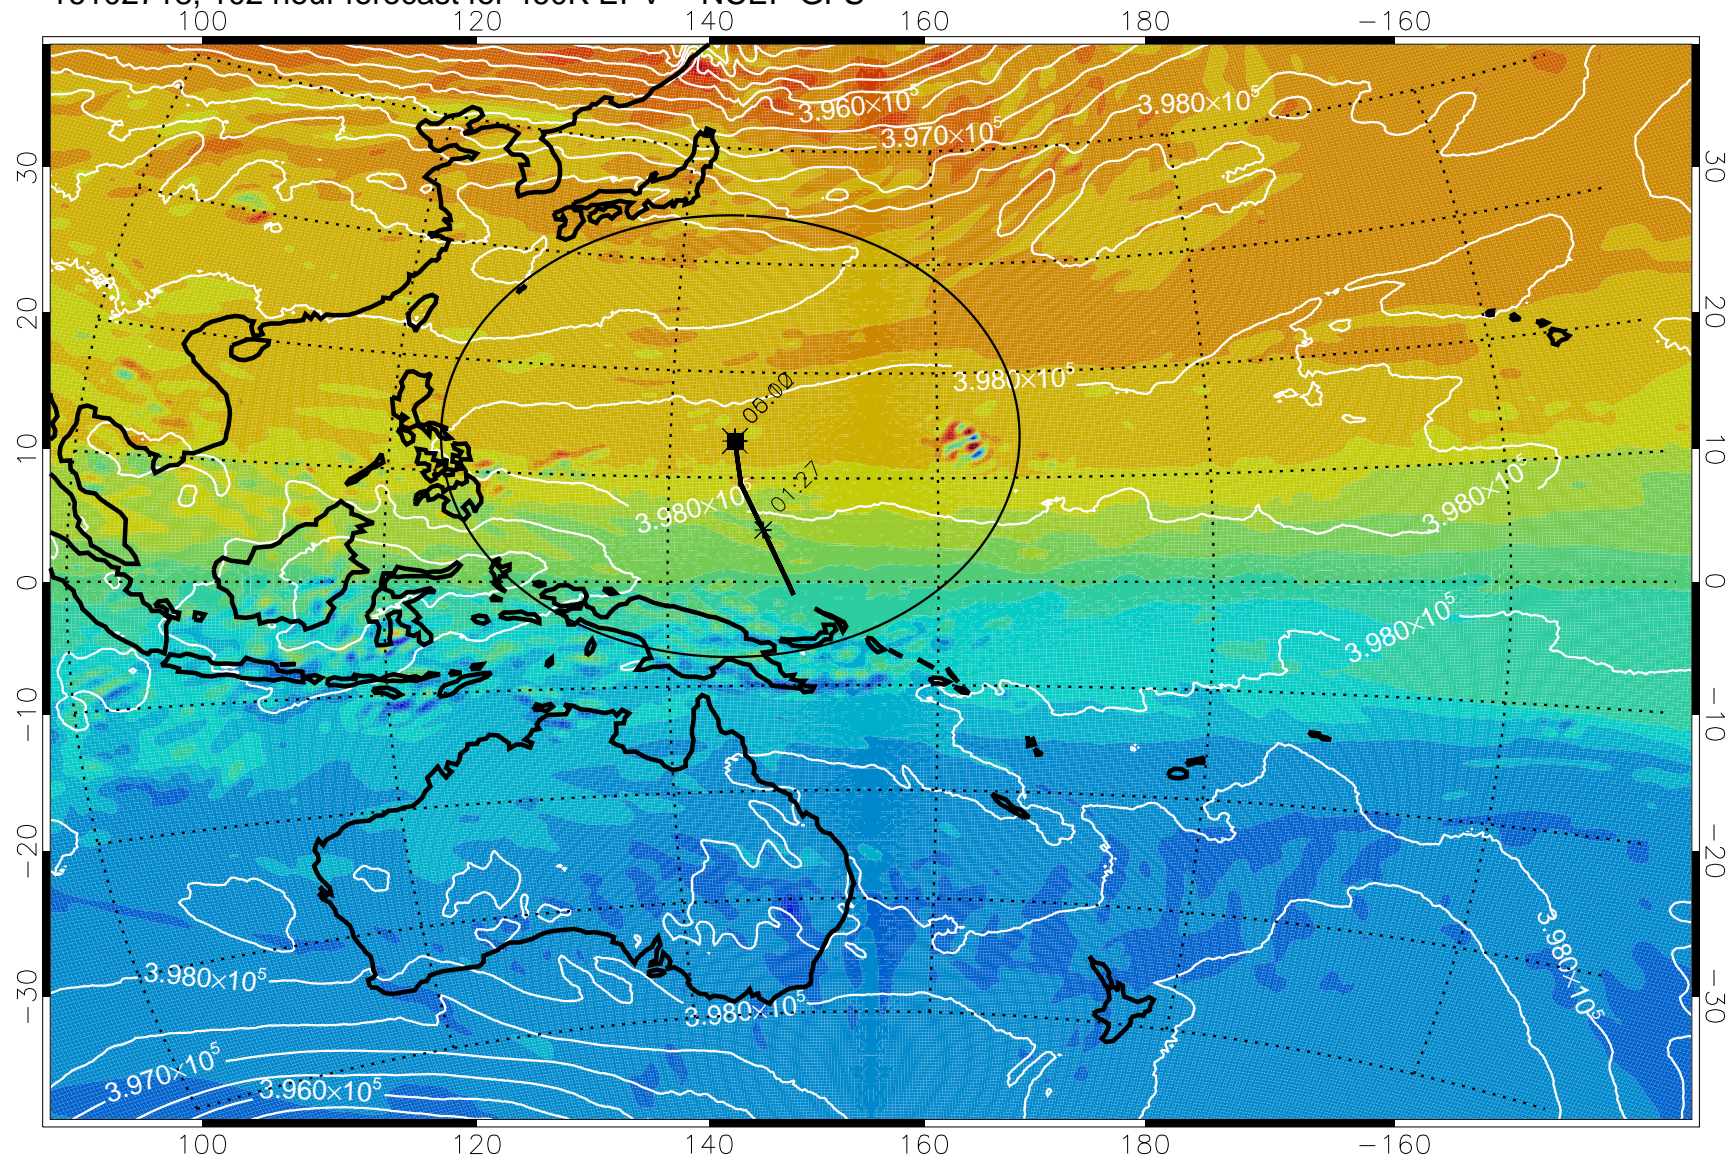

16102618, 078 hour forecast for 460K EPV -- NCEP GFS

460K Montgomery Streamfunction, white

Range ring of 2304 km

16102700, 084 hour forecast for 460K EPV -- NCEP GFS

460K Montgomery Streamfunction, white

Range ring of 2304 km

16102706, 090 hour forecast for 460K EPV -- NCEP GFS

460K Montgomery Streamfunction, white

Range ring of 2304 km

16102712, 096 hour forecast for 460K EPV -- NCEP GFS

460K Montgomery Streamfunction, white

Range ring of 2304 km

16102718, 102 hour forecast for 460K EPV -- NCEP GFS

460K Montgomery Streamfunction, white

Range ring of 2304 km

16102800, 108 hour forecast for 460K EPV -- NCEP GFS

460K Montgomery Streamfunction, white

Range ring of 2304 km

16102806, 114 hour forecast for 460K EPV -- NCEP GFS

460K Montgomery Streamfunction, white

Range ring of 2304 km

16102812, 120 hour forecast for 460K EPV -- NCEP GFS

460K Montgomery Streamfunction, white

Range ring of 2304 km