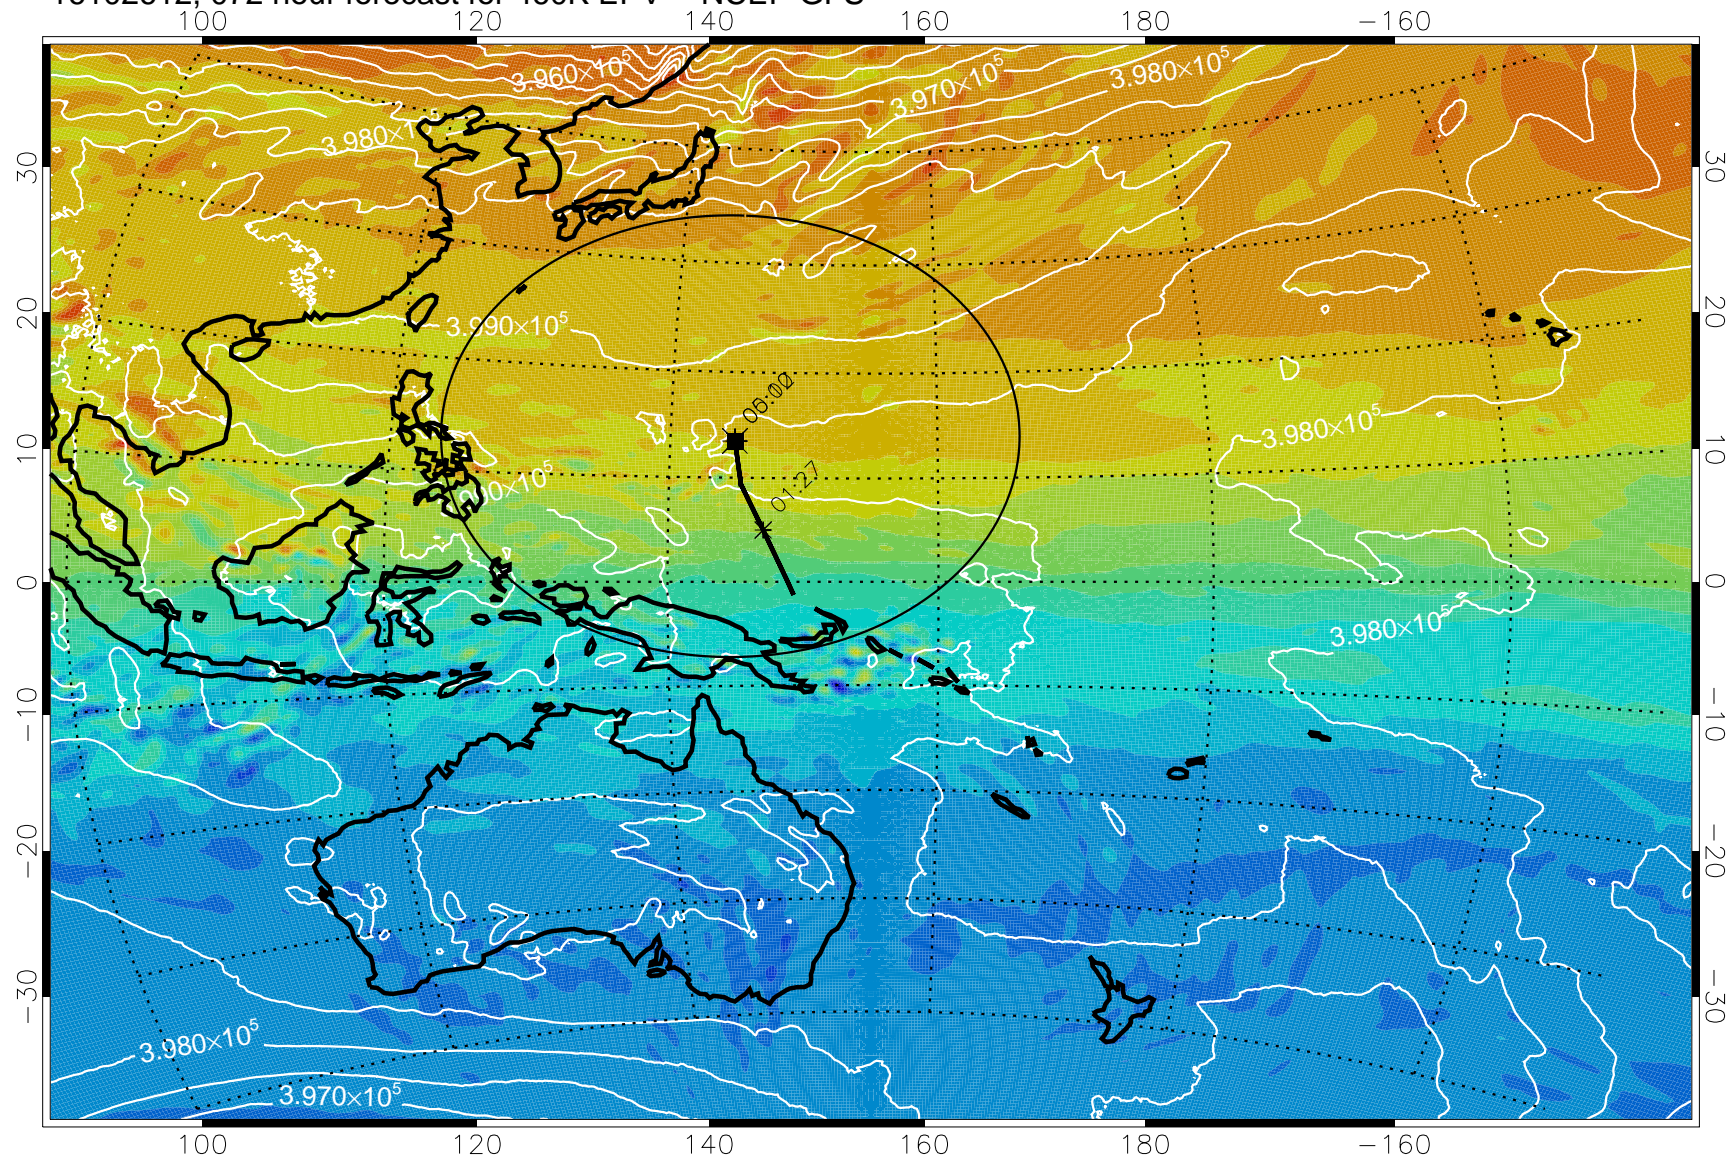

16102512, 048 hour forecast for 460K EPV -- NCEP GFS

460K Montgomery Streamfunction, white

Range ring of 2304 km

16102518, 054 hour forecast for 460K EPV -- NCEP GFS

16102600, 060 hour forecast for 460K EPV -- NCEP GFS

16102606, 066 hour forecast for 460K EPV -- NCEP GFS

460K Montgomery Streamfunction, white

Range ring of 2304 km

16102612, 072 hour forecast for 460K EPV -- NCEP GFS

460K Montgomery Streamfunction, white

Range ring of 2304 km

16102618, 078 hour forecast for 460K EPV -- NCEP GFS

460K Montgomery Streamfunction, white

Range ring of 2304 km

16102700, 084 hour forecast for 460K EPV -- NCEP GFS

460K Montgomery Streamfunction, white

Range ring of 2304 km

16102706, 090 hour forecast for 460K EPV -- NCEP GFS

460K Montgomery Streamfunction, white

Range ring of 2304 km

16102712, 096 hour forecast for 460K EPV -- NCEP GFS

460K Montgomery Streamfunction, white

Range ring of 2304 km