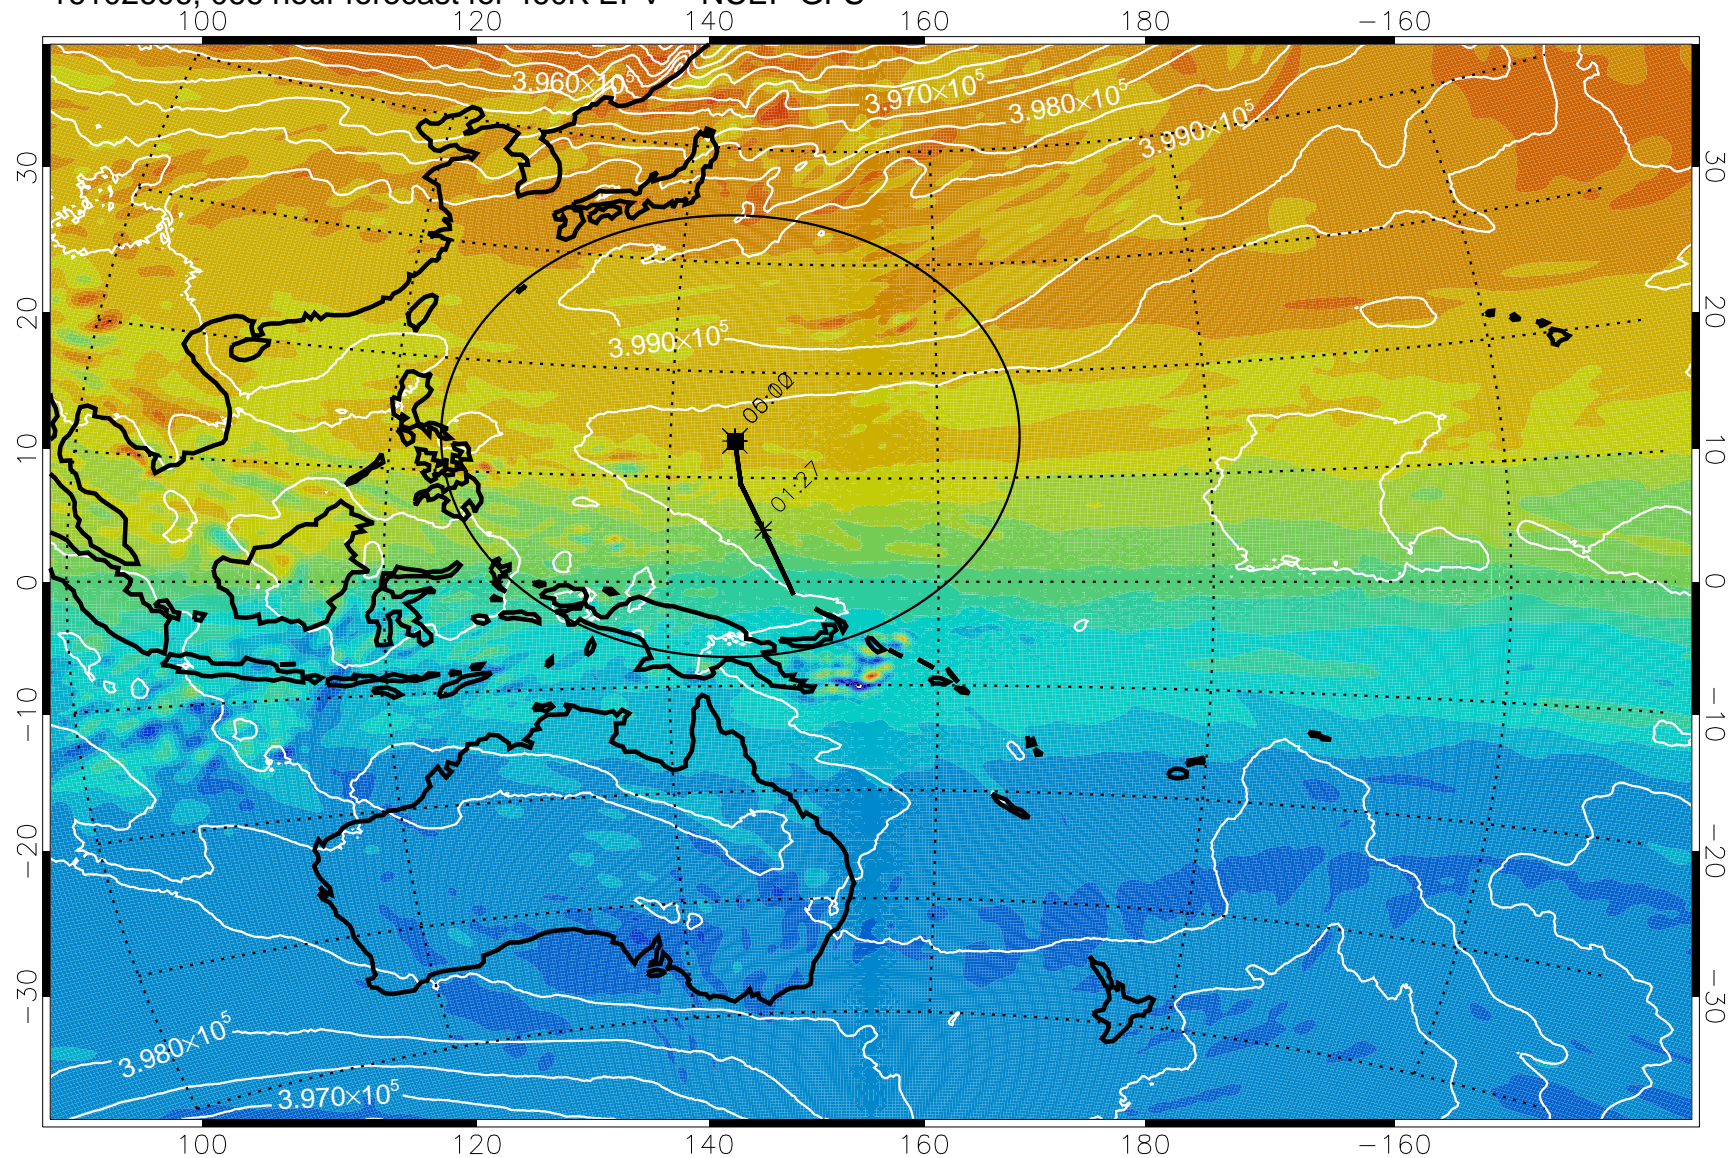

16102418, 030 hour forecast for 460K EPV -- NCEP GFS

16102500, 036 hour forecast for 460K EPV -- NCEP GFS

460K Montgomery Streamfunction, white

Range ring of 2304 km

16102506, 042 hour forecast for 460K EPV -- NCEP GFS

16102512, 048 hour forecast for 460K EPV -- NCEP GFS

460K Montgomery Streamfunction, white

Range ring of 2304 km

16102518, 054 hour forecast for 460K EPV -- NCEP GFS

16102600, 060 hour forecast for 460K EPV -- NCEP GFS

16102606, 066 hour forecast for 460K EPV -- NCEP GFS

460K Montgomery Streamfunction, white

Range ring of 2304 km

16102612, 072 hour forecast for 460K EPV -- NCEP GFS

460K Montgomery Streamfunction, white

Range ring of 2304 km

16102618, 078 hour forecast for 460K EPV -- NCEP GFS

460K Montgomery Streamfunction, white

Range ring of 2304 km

16102700, 084 hour forecast for 460K EPV -- NCEP GFS

460K Montgomery Streamfunction, white

Range ring of 2304 km