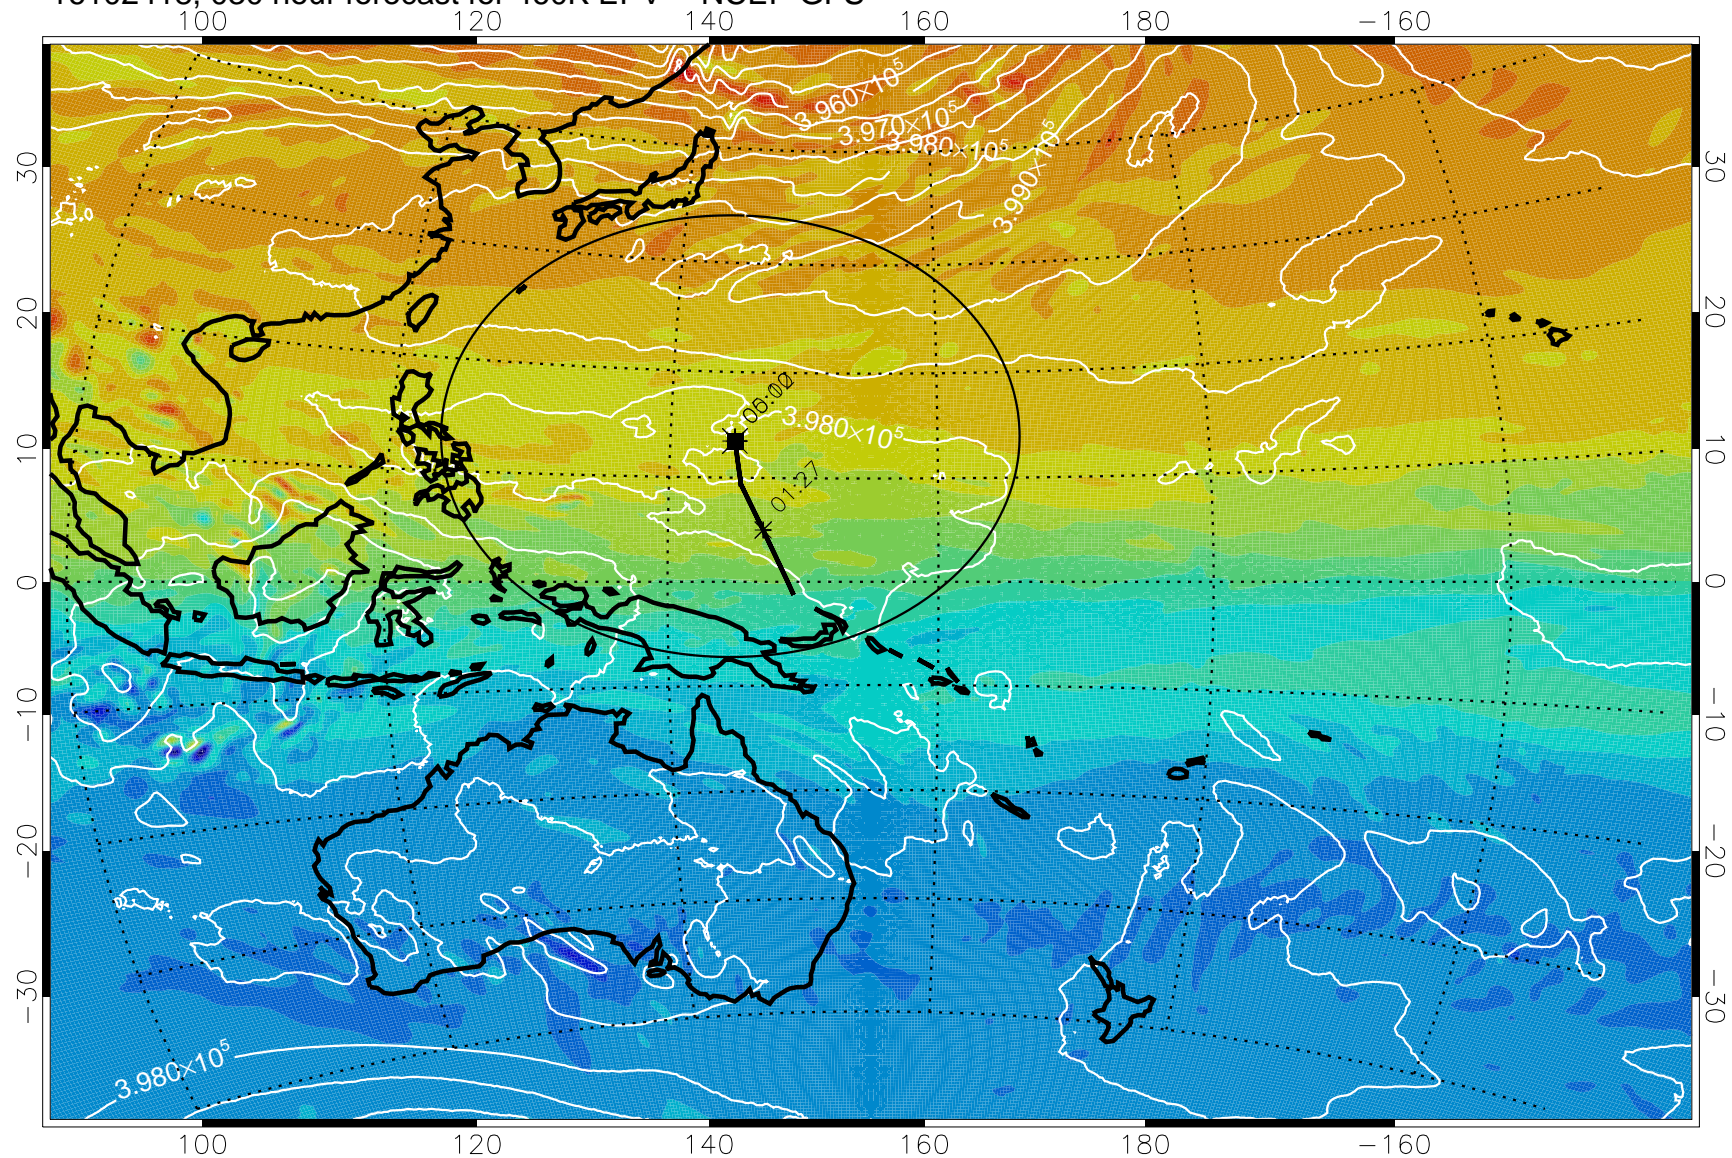

16102406, 018 hour forecast for 460K EPV -- NCEP GFS

460K Montgomery Streamfunction, white

Range ring of 2304 km

16102412, 024 hour forecast for 460K EPV -- NCEP GFS

460K Montgomery Streamfunction, white

Range ring of 2304 km

16102418, 030 hour forecast for 460K EPV -- NCEP GFS

16102500, 036 hour forecast for 460K EPV -- NCEP GFS

460K Montgomery Streamfunction, white

Range ring of 2304 km

16102506, 042 hour forecast for 460K EPV -- NCEP GFS

16102512, 048 hour forecast for 460K EPV -- NCEP GFS

460K Montgomery Streamfunction, white

Range ring of 2304 km

16102518, 054 hour forecast for 460K EPV -- NCEP GFS

16102600, 060 hour forecast for 460K EPV -- NCEP GFS

16102606, 066 hour forecast for 460K EPV -- NCEP GFS

460K Montgomery Streamfunction, white

Range ring of 2304 km

16102612, 072 hour forecast for 460K EPV -- NCEP GFS

460K Montgomery Streamfunction, white

Range ring of 2304 km