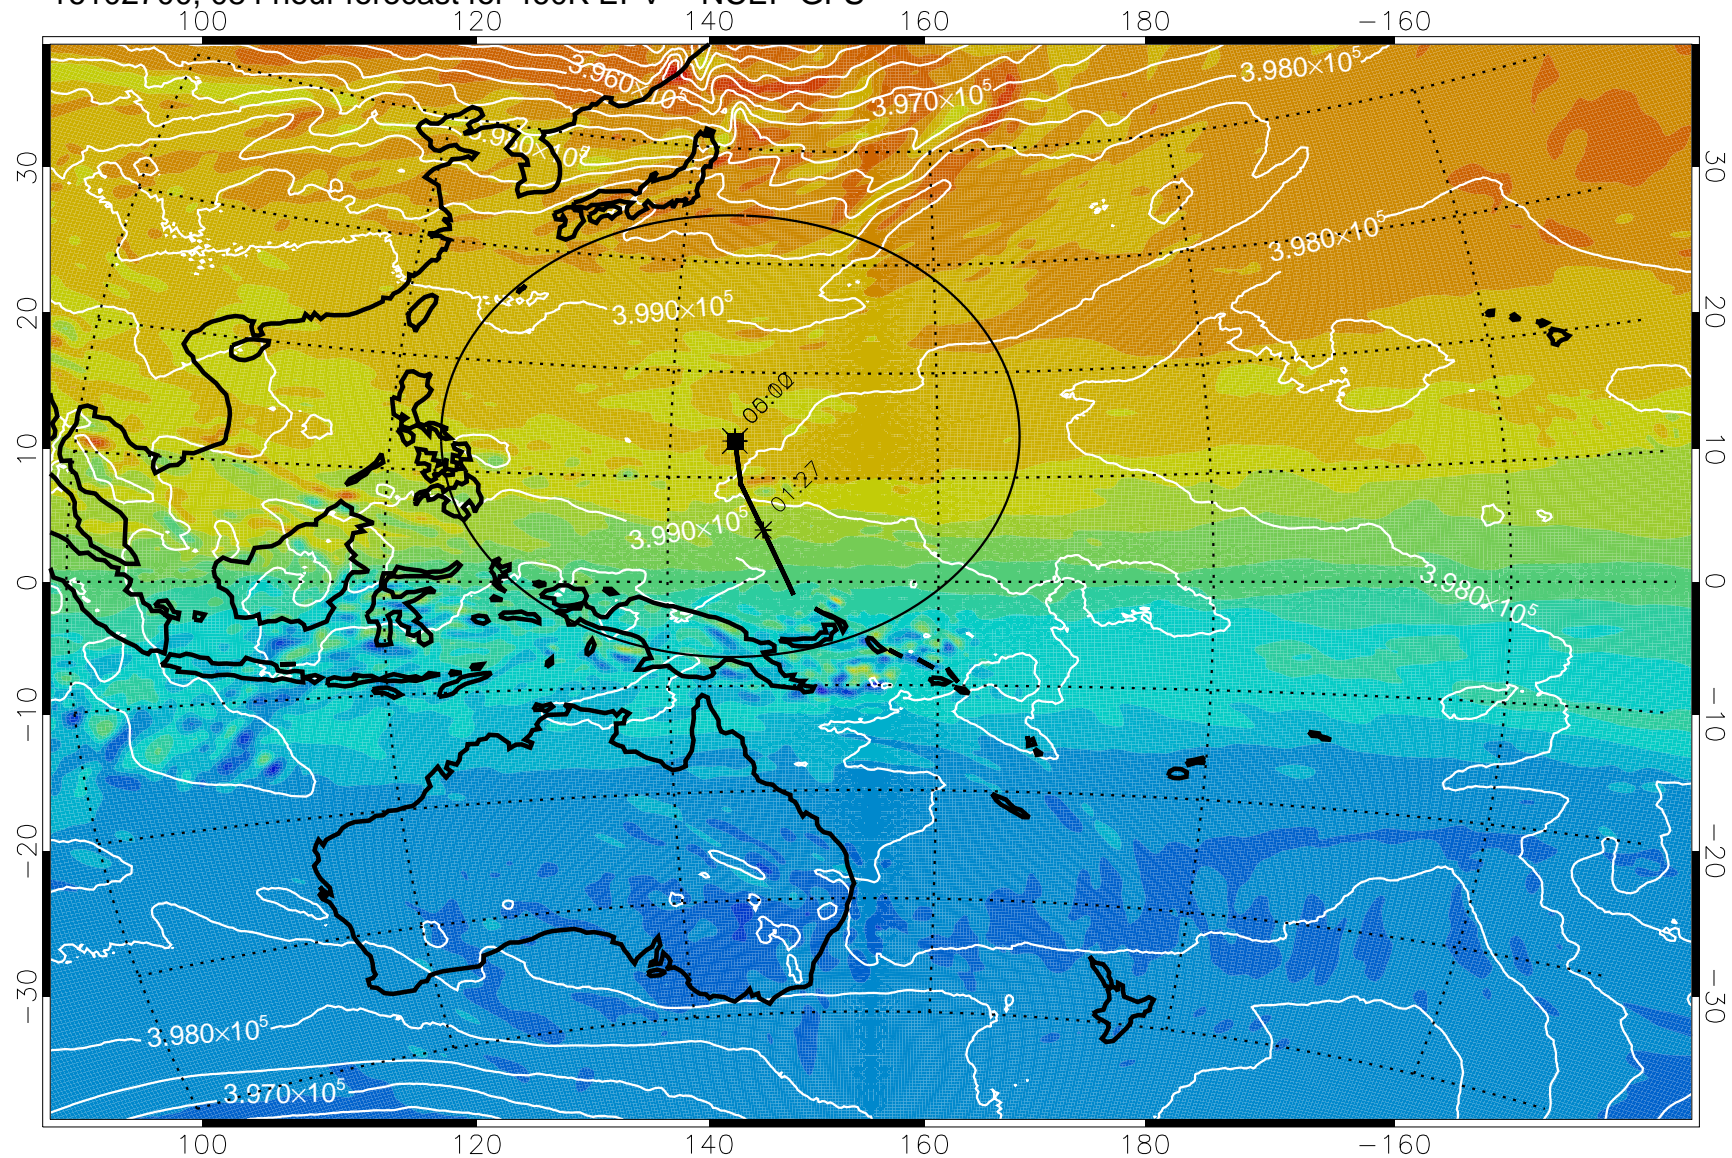

16102606, 066 hour forecast for 460K EPV -- NCEP GFS

460K Montgomery Streamfunction, white

Range ring of 2304 km

16102612, 072 hour forecast for 460K EPV -- NCEP GFS

460K Montgomery Streamfunction, white

Range ring of 2304 km

16102618, 078 hour forecast for 460K EPV -- NCEP GFS

460K Montgomery Streamfunction, white

Range ring of 2304 km

16102700, 084 hour forecast for 460K EPV -- NCEP GFS

460K Montgomery Streamfunction, white

Range ring of 2304 km

16102706, 090 hour forecast for 460K EPV -- NCEP GFS

460K Montgomery Streamfunction, white

Range ring of 2304 km

16102712, 096 hour forecast for 460K EPV -- NCEP GFS

460K Montgomery Streamfunction, white

Range ring of 2304 km

16102718, 102 hour forecast for 460K EPV -- NCEP GFS

460K Montgomery Streamfunction, white

Range ring of 2304 km

16102800, 108 hour forecast for 460K EPV -- NCEP GFS

460K Montgomery Streamfunction, white

Range ring of 2304 km