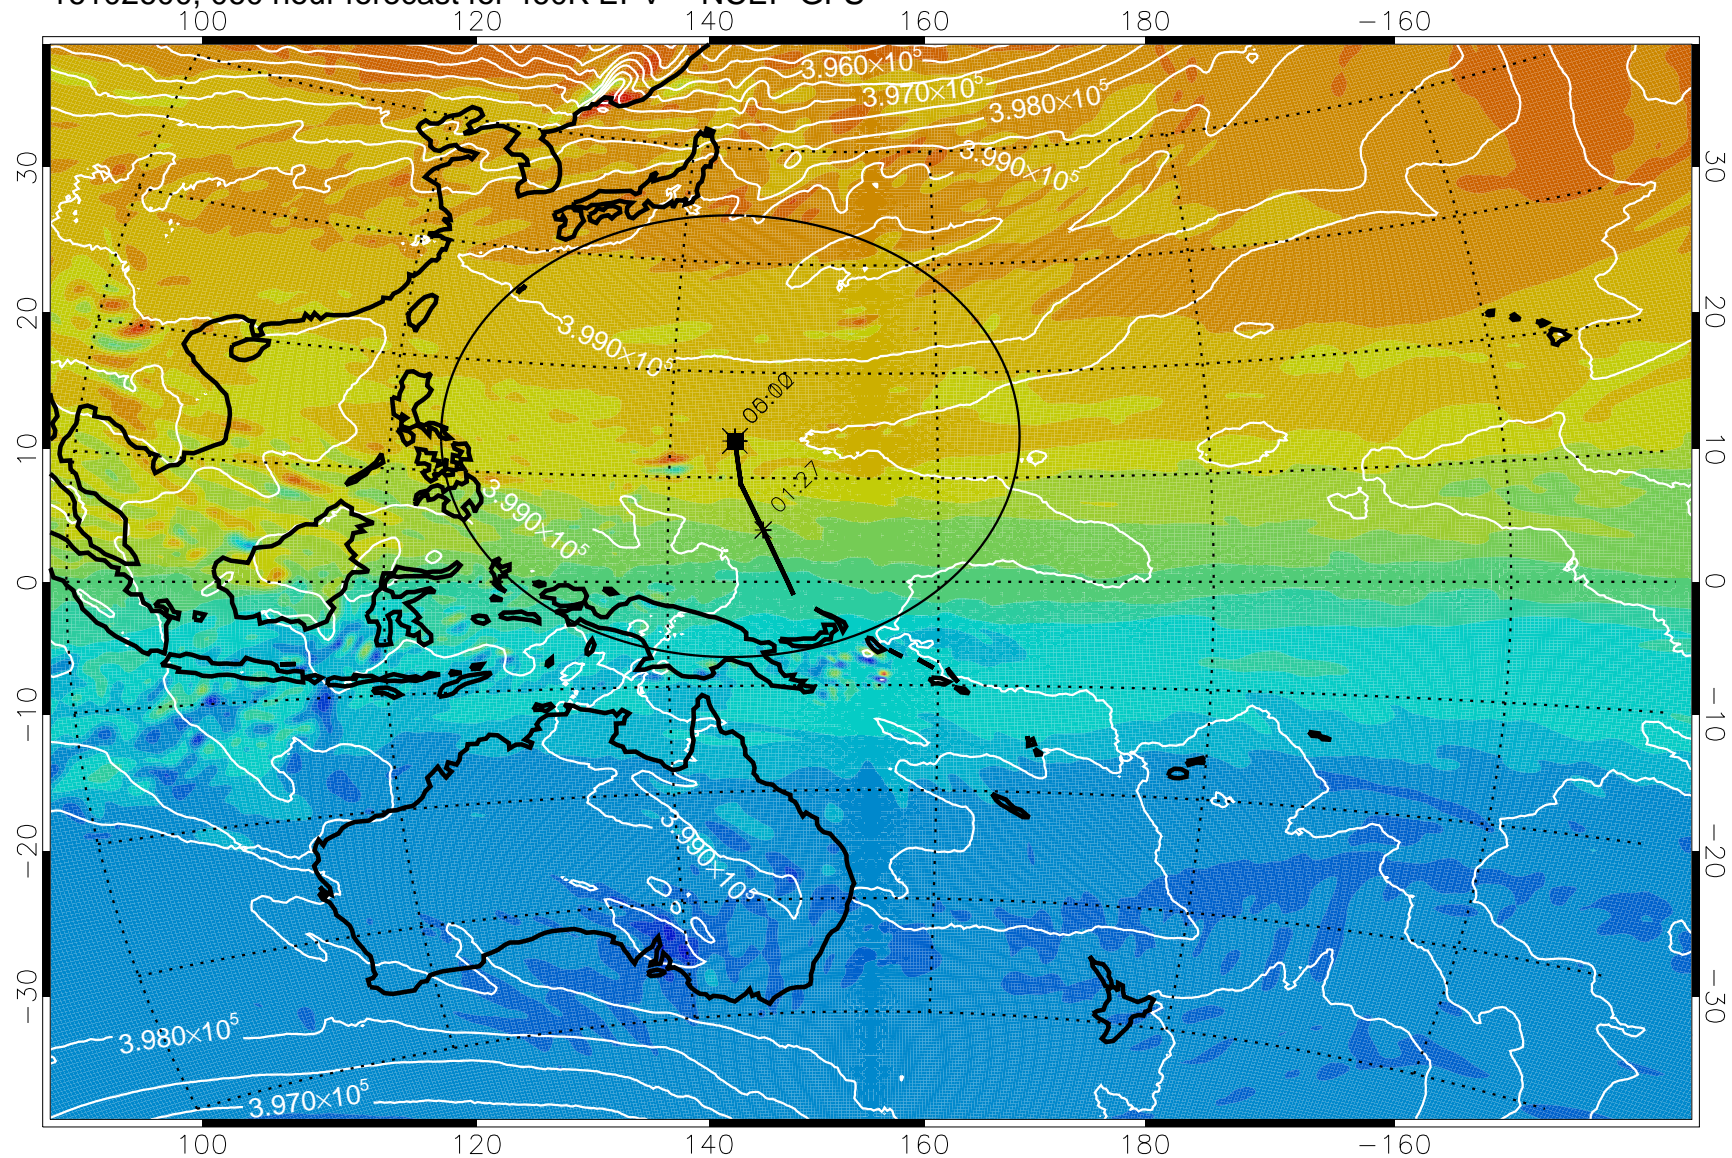

16102418, 030 hour forecast for 460K EPV -- NCEP GFS

16102500, 036 hour forecast for 460K EPV -- NCEP GFS

460K Montgomery Streamfunction, white

Range ring of 2304 km

16102506, 042 hour forecast for 460K EPV -- NCEP GFS

16102512, 048 hour forecast for 460K EPV -- NCEP GFS

460K Montgomery Streamfunction, white

Range ring of 2304 km

16102518, 054 hour forecast for 460K EPV -- NCEP GFS

16102600, 060 hour forecast for 460K EPV -- NCEP GFS

16102606, 066 hour forecast for 460K EPV -- NCEP GFS

460K Montgomery Streamfunction, white

Range ring of 2304 km

16102612, 072 hour forecast for 460K EPV -- NCEP GFS

460K Montgomery Streamfunction, white

Range ring of 2304 km

16102618, 078 hour forecast for 460K EPV -- NCEP GFS

460K Montgomery Streamfunction, white

Range ring of 2304 km

16102700, 084 hour forecast for 460K EPV -- NCEP GFS

460K Montgomery Streamfunction, white

Range ring of 2304 km