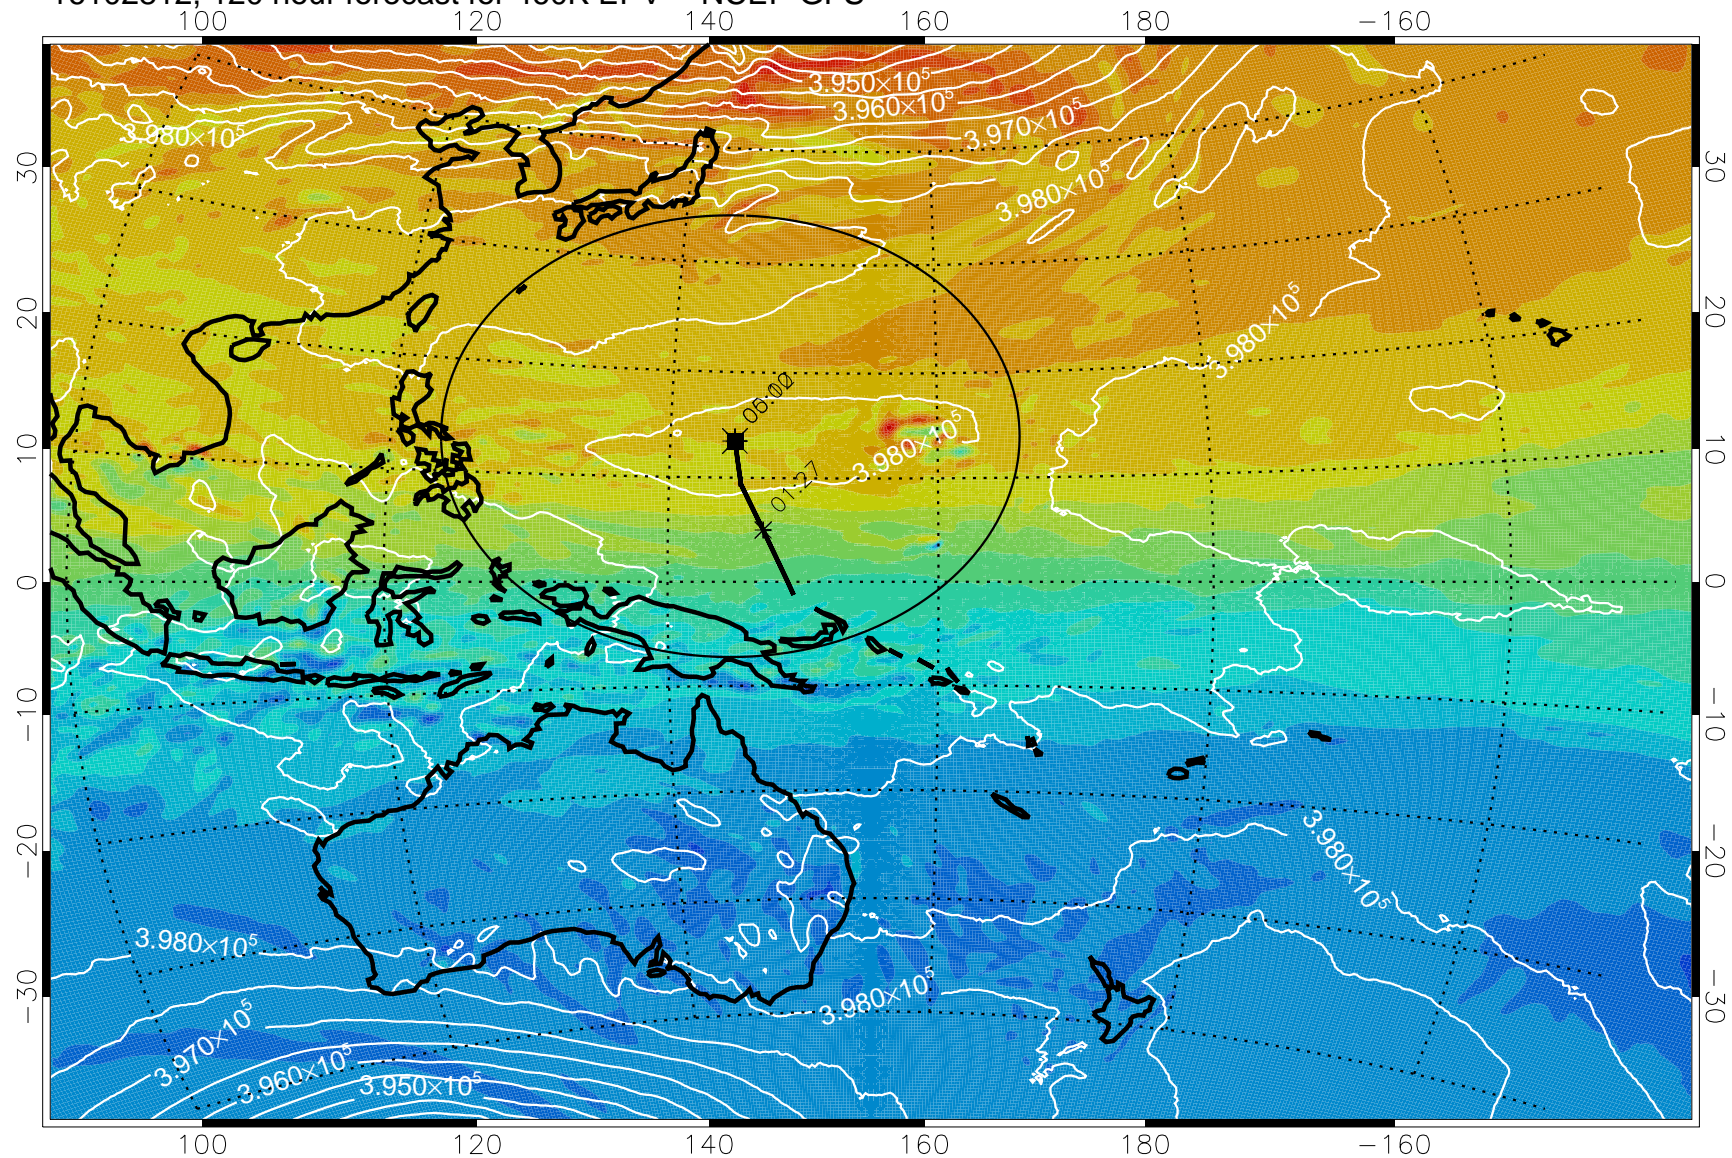

16102718, 102 hour forecast for 460K EPV -- NCEP GFS

460K Montgomery Streamfunction, white

Range ring of 2304 km

16102800, 108 hour forecast for 460K EPV -- NCEP GFS

460K Montgomery Streamfunction, white

Range ring of 2304 km

16102806, 114 hour forecast for 460K EPV -- NCEP GFS

460K Montgomery Streamfunction, white

Range ring of 2304 km

16102812, 120 hour forecast for 460K EPV -- NCEP GFS

460K Montgomery Streamfunction, white

Range ring of 2304 km