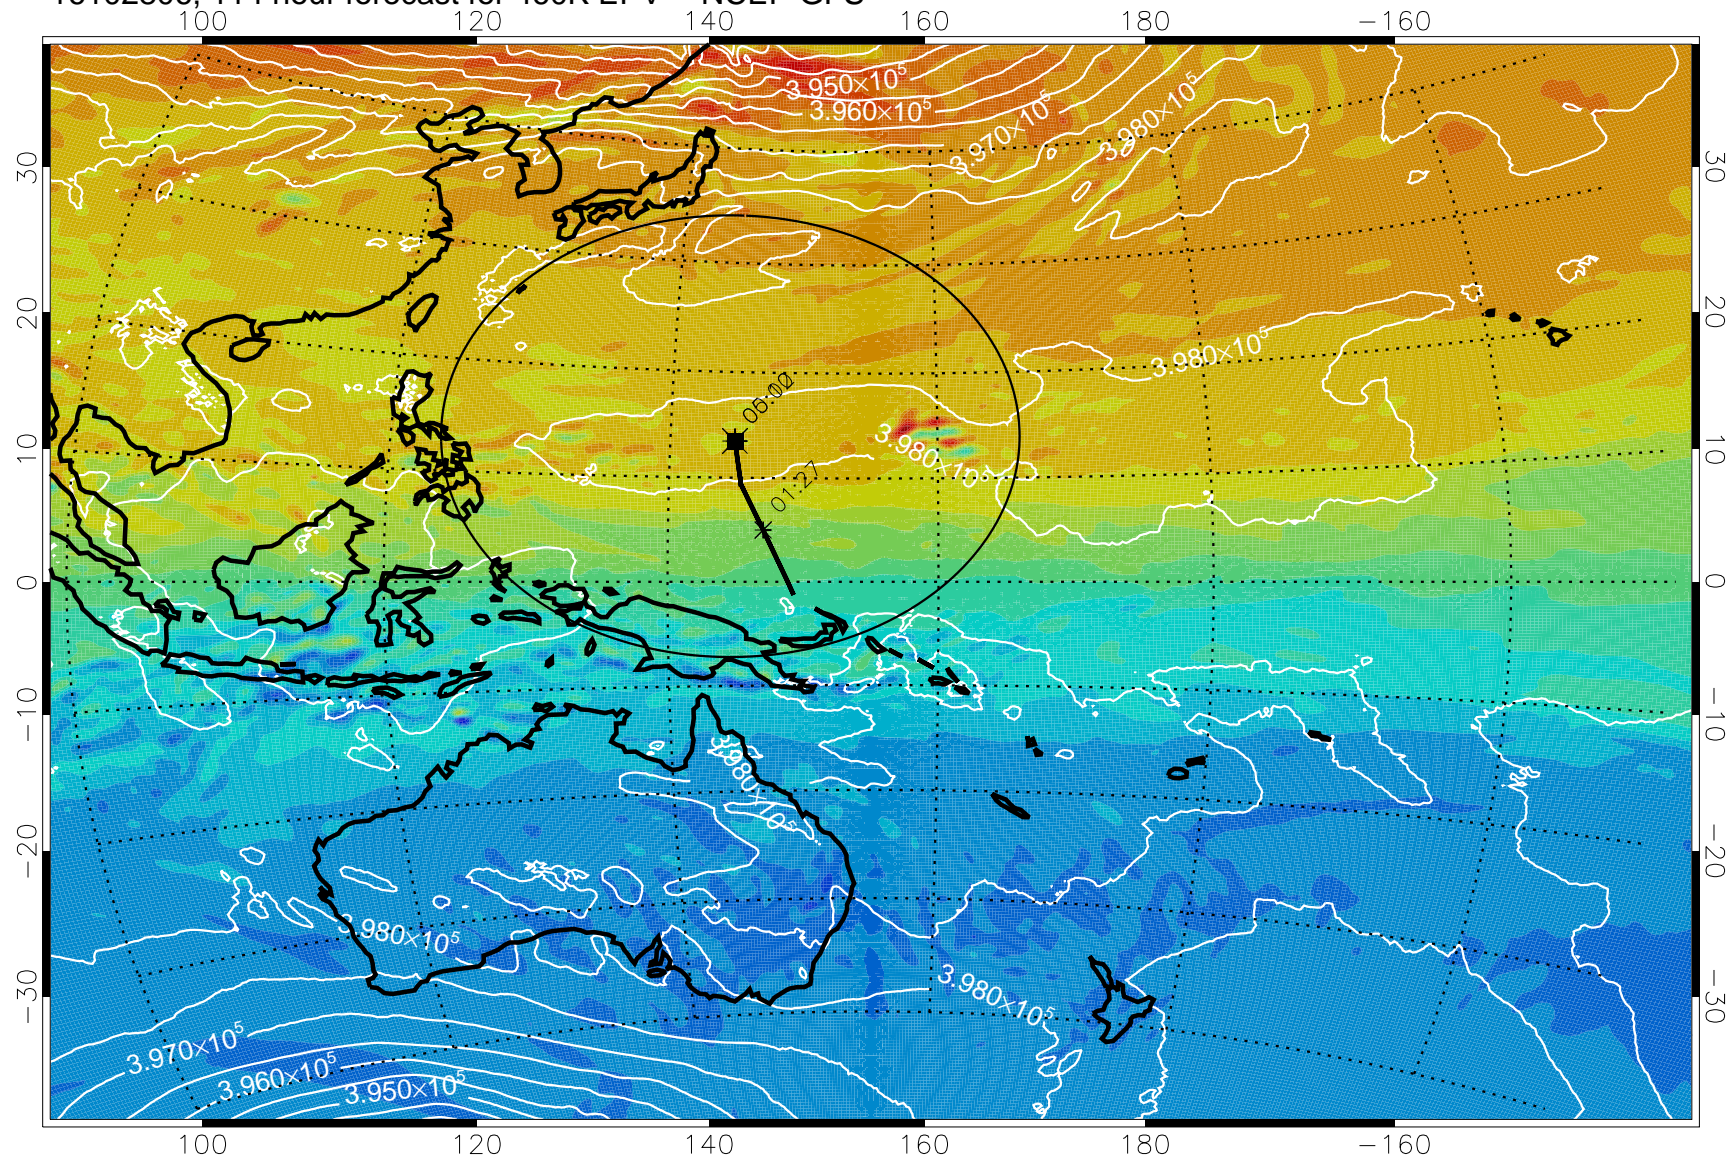

16102706, 090 hour forecast for 460K EPV -- NCEP GFS

460K Montgomery Streamfunction, white

Range ring of 2304 km

16102712, 096 hour forecast for 460K EPV -- NCEP GFS

460K Montgomery Streamfunction, white

Range ring of 2304 km

16102718, 102 hour forecast for 460K EPV -- NCEP GFS

460K Montgomery Streamfunction, white

Range ring of 2304 km

16102800, 108 hour forecast for 460K EPV -- NCEP GFS

460K Montgomery Streamfunction, white

Range ring of 2304 km

16102806, 114 hour forecast for 460K EPV -- NCEP GFS

460K Montgomery Streamfunction, white

Range ring of 2304 km

16102812, 120 hour forecast for 460K EPV -- NCEP GFS

460K Montgomery Streamfunction, white

Range ring of 2304 km