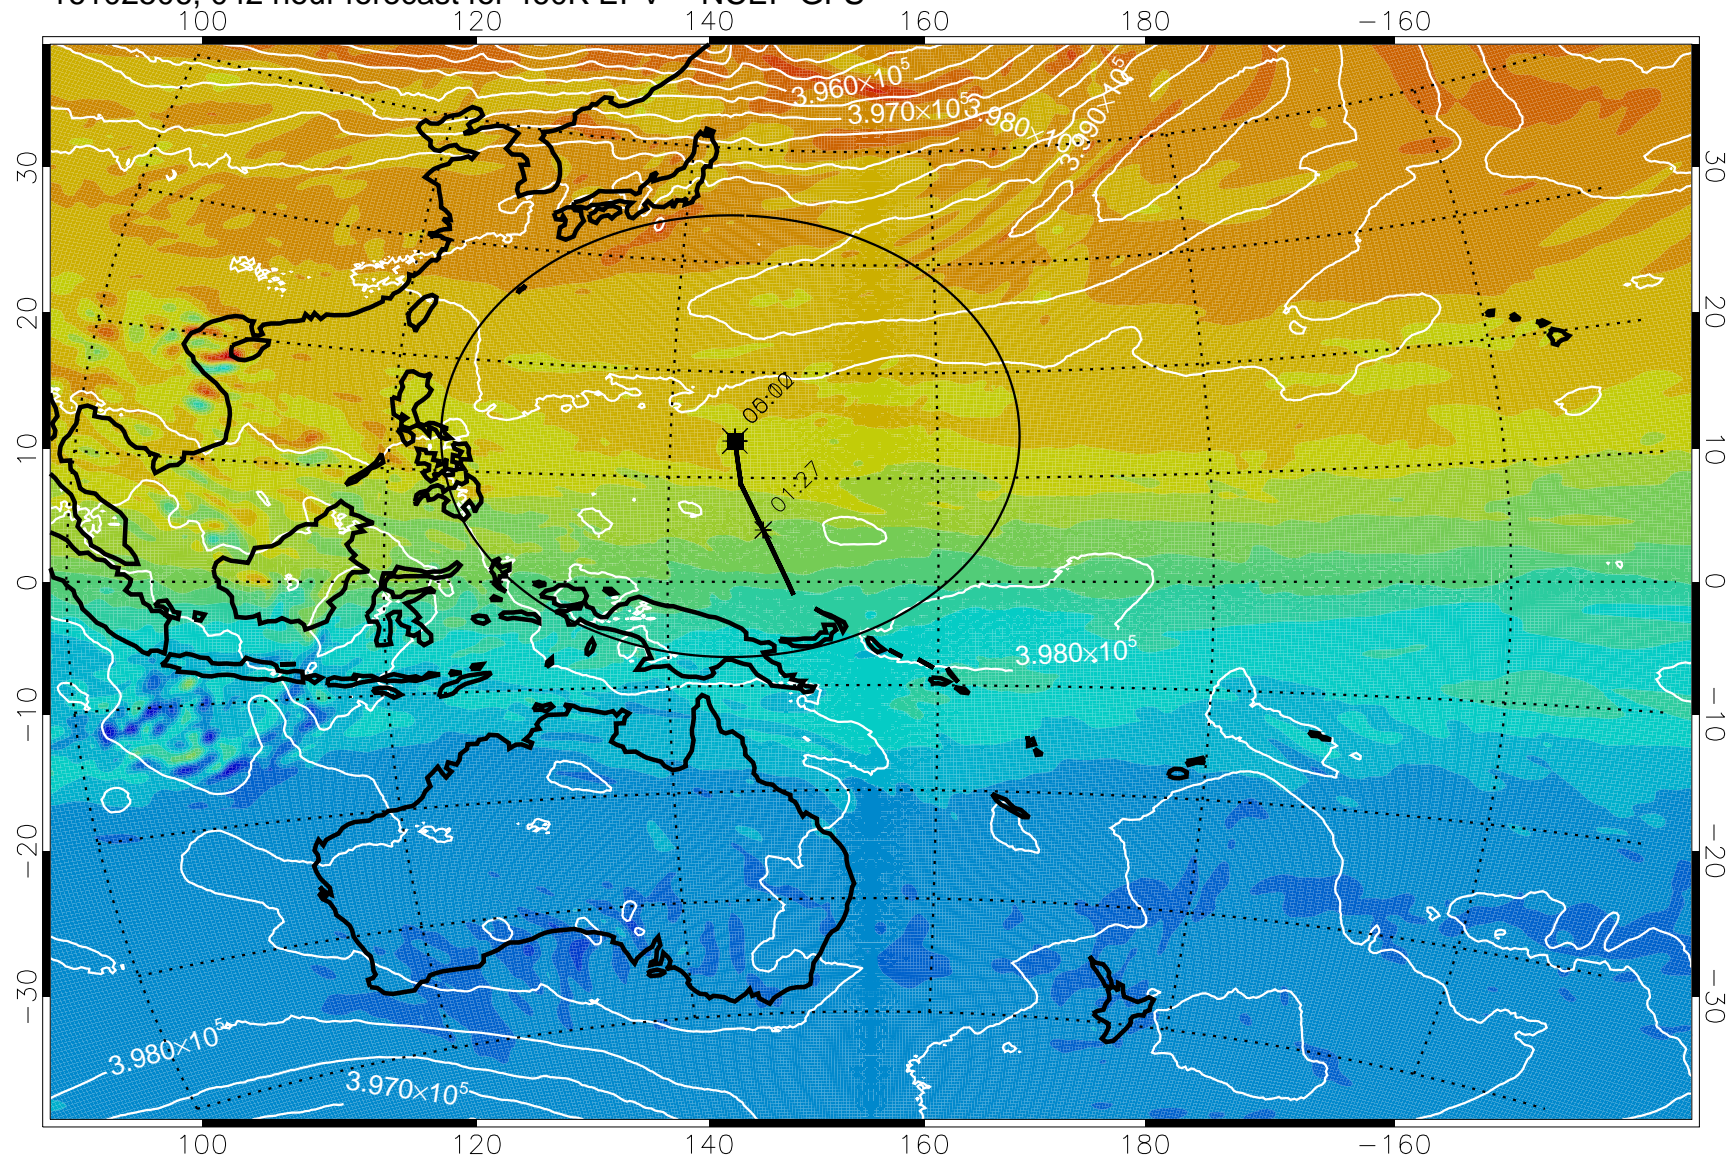

16102418, 030 hour forecast for 460K EPV -- NCEP GFS

16102500, 036 hour forecast for 460K EPV -- NCEP GFS

460K Montgomery Streamfunction, white

Range ring of 2304 km

16102506, 042 hour forecast for 460K EPV -- NCEP GFS

16102512, 048 hour forecast for 460K EPV -- NCEP GFS

460K Montgomery Streamfunction, white

Range ring of 2304 km

16102518, 054 hour forecast for 460K EPV -- NCEP GFS

16102600, 060 hour forecast for 460K EPV -- NCEP GFS

16102606, 066 hour forecast for 460K EPV -- NCEP GFS

460K Montgomery Streamfunction, white

Range ring of 2304 km

16102612, 072 hour forecast for 460K EPV -- NCEP GFS

460K Montgomery Streamfunction, white

Range ring of 2304 km

16102618, 078 hour forecast for 460K EPV -- NCEP GFS

460K Montgomery Streamfunction, white

Range ring of 2304 km

16102700, 084 hour forecast for 460K EPV -- NCEP GFS

460K Montgomery Streamfunction, white

Range ring of 2304 km