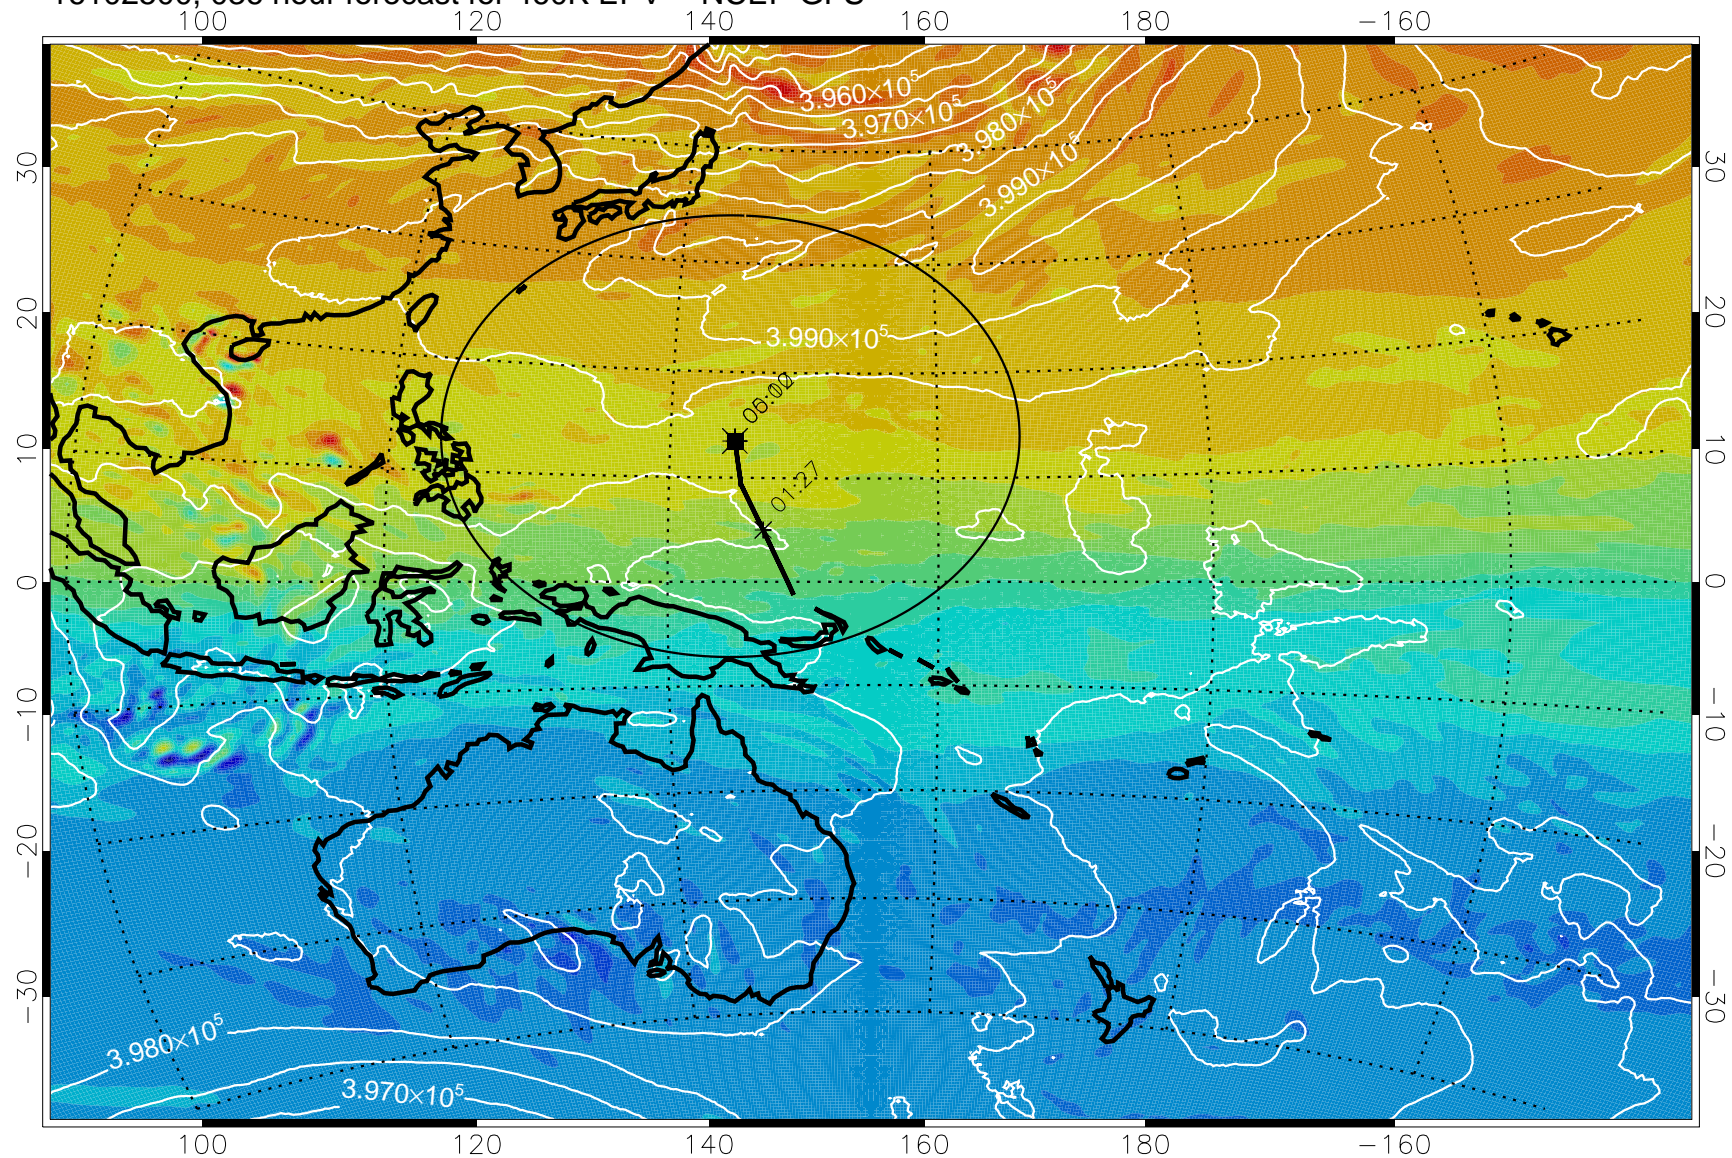

16102406, 018 hour forecast for 460K EPV -- NCEP GFS

460K Montgomery Streamfunction, white

Range ring of 2304 km

16102412, 024 hour forecast for 460K EPV -- NCEP GFS

460K Montgomery Streamfunction, white

Range ring of 2304 km

16102418, 030 hour forecast for 460K EPV -- NCEP GFS

16102500, 036 hour forecast for 460K EPV -- NCEP GFS

460K Montgomery Streamfunction, white

Range ring of 2304 km

16102506, 042 hour forecast for 460K EPV -- NCEP GFS

16102512, 048 hour forecast for 460K EPV -- NCEP GFS

460K Montgomery Streamfunction, white

Range ring of 2304 km

16102518, 054 hour forecast for 460K EPV -- NCEP GFS

16102600, 060 hour forecast for 460K EPV -- NCEP GFS

16102606, 066 hour forecast for 460K EPV -- NCEP GFS

460K Montgomery Streamfunction, white

Range ring of 2304 km

16102612, 072 hour forecast for 460K EPV -- NCEP GFS

460K Montgomery Streamfunction, white

Range ring of 2304 km