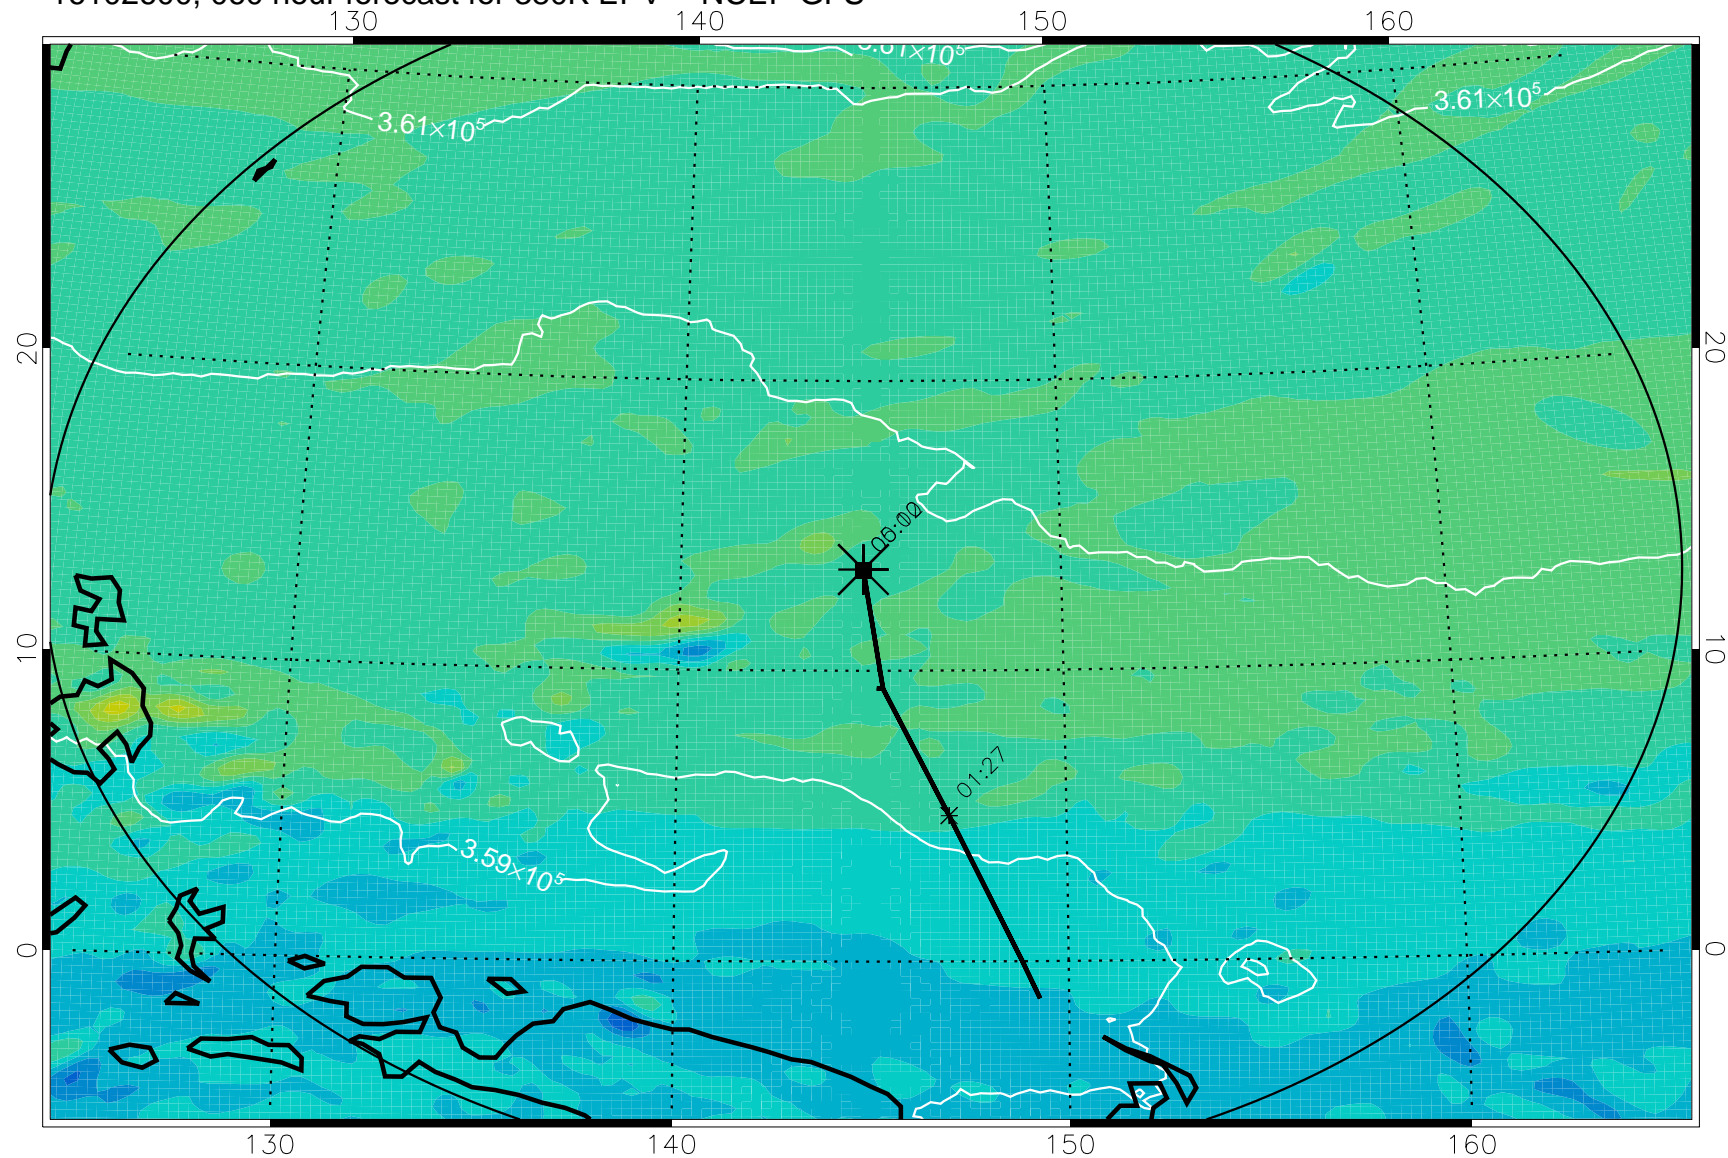

380K Montgomery Streamfunction, white

Range ring of 2304 km

16102500, 036 hour forecast for 380K EPV -- NCEP GFS

380K Montgomery Streamfunction, white

Range ring of 2304 km

16102506, 042 hour forecast for 380K EPV -- NCEP GFS

380K Montgomery Streamfunction, white

Range ring of 2304 km

16102512, 048 hour forecast for 380K EPV -- NCEP GFS

380K Montgomery Streamfunction, white

Range ring of 2304 km

16102518, 054 hour forecast for 380K EPV -- NCEP GFS

380K Montgomery Streamfunction, white

Range ring of 2304 km

16102600, 060 hour forecast for 380K EPV -- NCEP GFS

380K Montgomery Streamfunction, white

Range ring of 2304 km

16102606, 066 hour forecast for 380K EPV -- NCEP GFS

380K Montgomery Streamfunction, white

Range ring of 2304 km

16102612, 072 hour forecast for 380K EPV -- NCEP GFS

380K Montgomery Streamfunction, white

Range ring of 2304 km

16102618, 078 hour forecast for 380K EPV -- NCEP GFS