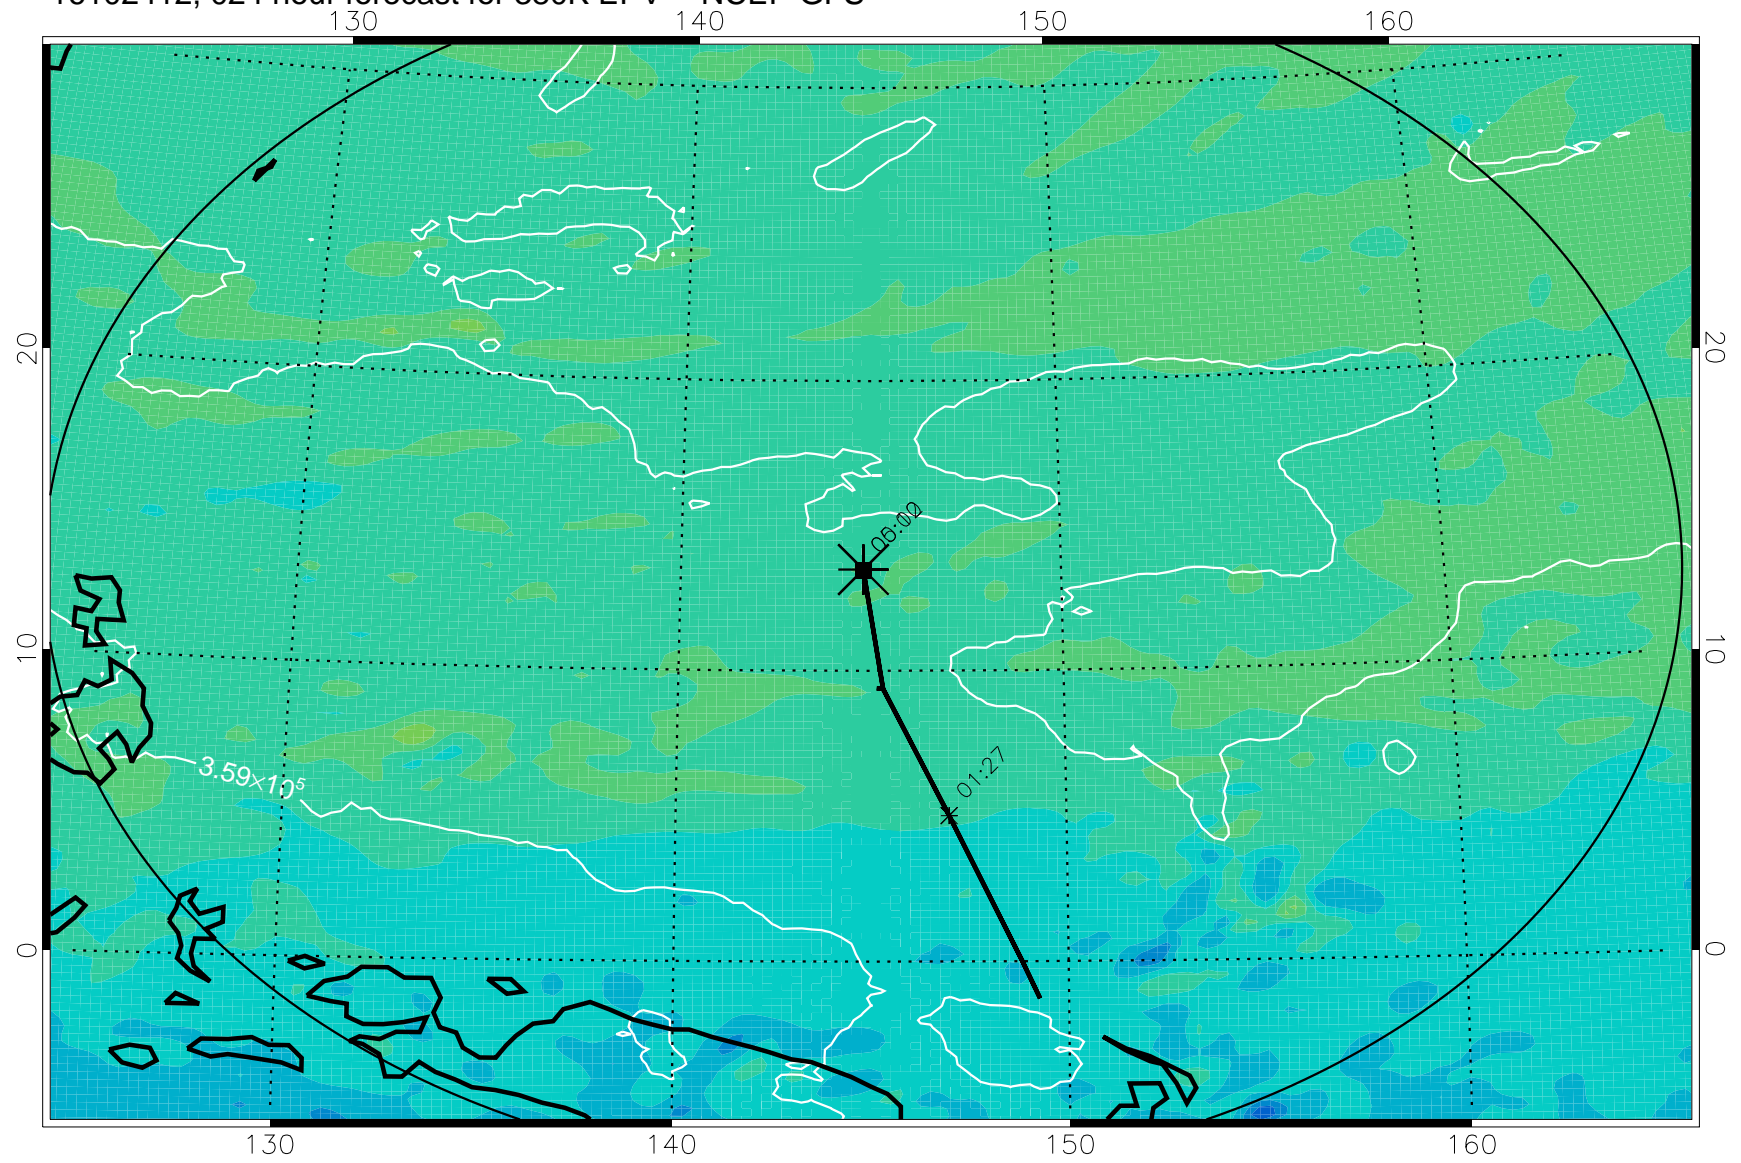

16102318, 006 hour forecast for 380K EPV -- NCEP GFS

380K Montgomery Streamfunction, white

Range ring of 2304 km

16102400, 012 hour forecast for 380K EPV -- NCEP GFS

16102406, 018 hour forecast for 380K EPV -- NCEP GFS

380K Montgomery Streamfunction, white

Range ring of 2304 km

16102412, 024 hour forecast for 380K EPV -- NCEP GFS

380K Montgomery Streamfunction, white

Range ring of 2304 km

16102418, 030 hour forecast for 380K EPV -- NCEP GFS

380K Montgomery Streamfunction, white

Range ring of 2304 km

16102500, 036 hour forecast for 380K EPV -- NCEP GFS

380K Montgomery Streamfunction, white

Range ring of 2304 km

16102506, 042 hour forecast for 380K EPV -- NCEP GFS

380K Montgomery Streamfunction, white

Range ring of 2304 km

16102512, 048 hour forecast for 380K EPV -- NCEP GFS

380K Montgomery Streamfunction, white

Range ring of 2304 km

16102518, 054 hour forecast for 380K EPV -- NCEP GFS