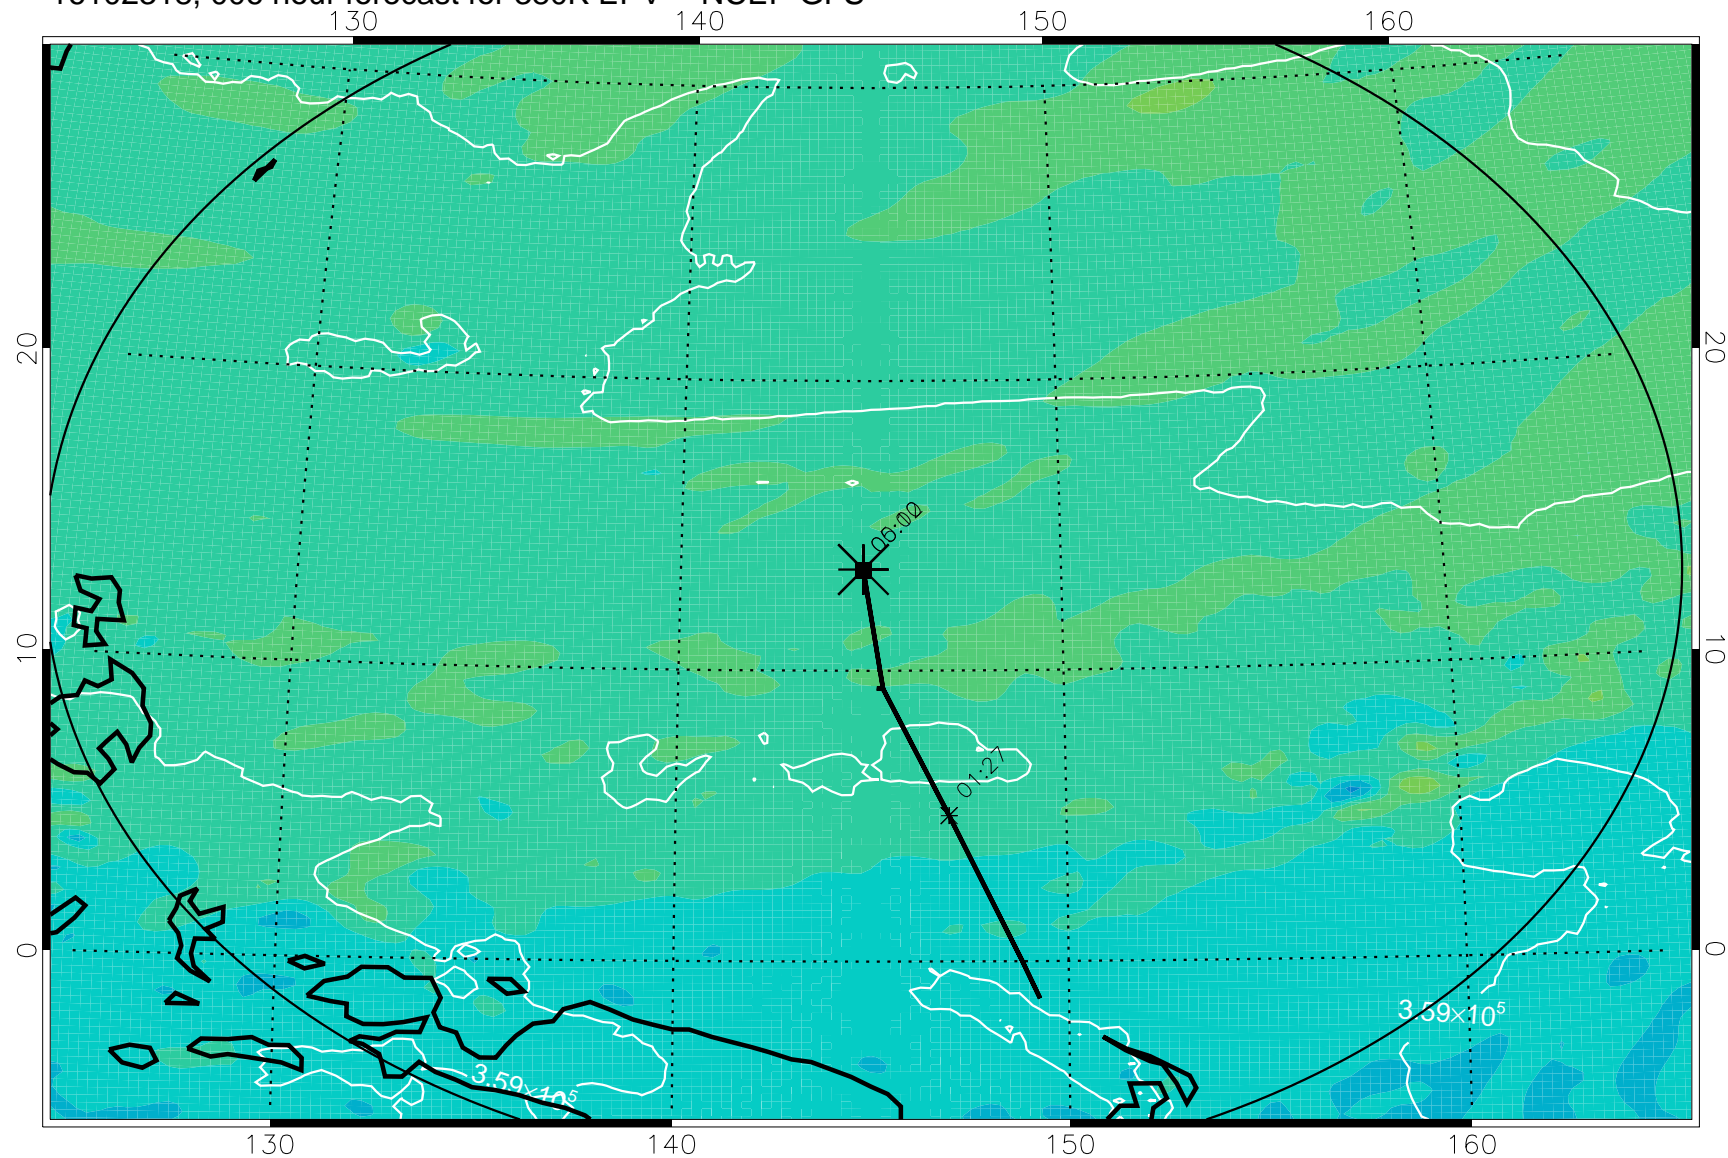

16102318, 006 hour forecast for 380K EPV -- NCEP GFS

380K Montgomery Streamfunction, white

Range ring of 2304 km

16102400, 012 hour forecast for 380K EPV -- NCEP GFS

16102406, 018 hour forecast for 380K EPV -- NCEP GFS

380K Montgomery Streamfunction, white

Range ring of 2304 km

16102412, 024 hour forecast for 380K EPV -- NCEP GFS

380K Montgomery Streamfunction, white

Range ring of 2304 km

16102418, 030 hour forecast for 380K EPV -- NCEP GFS

380K Montgomery Streamfunction, white

Range ring of 2304 km

16102500, 036 hour forecast for 380K EPV -- NCEP GFS

380K Montgomery Streamfunction, white

Range ring of 2304 km

16102506, 042 hour forecast for 380K EPV -- NCEP GFS

380K Montgomery Streamfunction, white

Range ring of 2304 km

16102512, 048 hour forecast for 380K EPV -- NCEP GFS

380K Montgomery Streamfunction, white

Range ring of 2304 km

16102518, 054 hour forecast for 380K EPV -- NCEP GFS