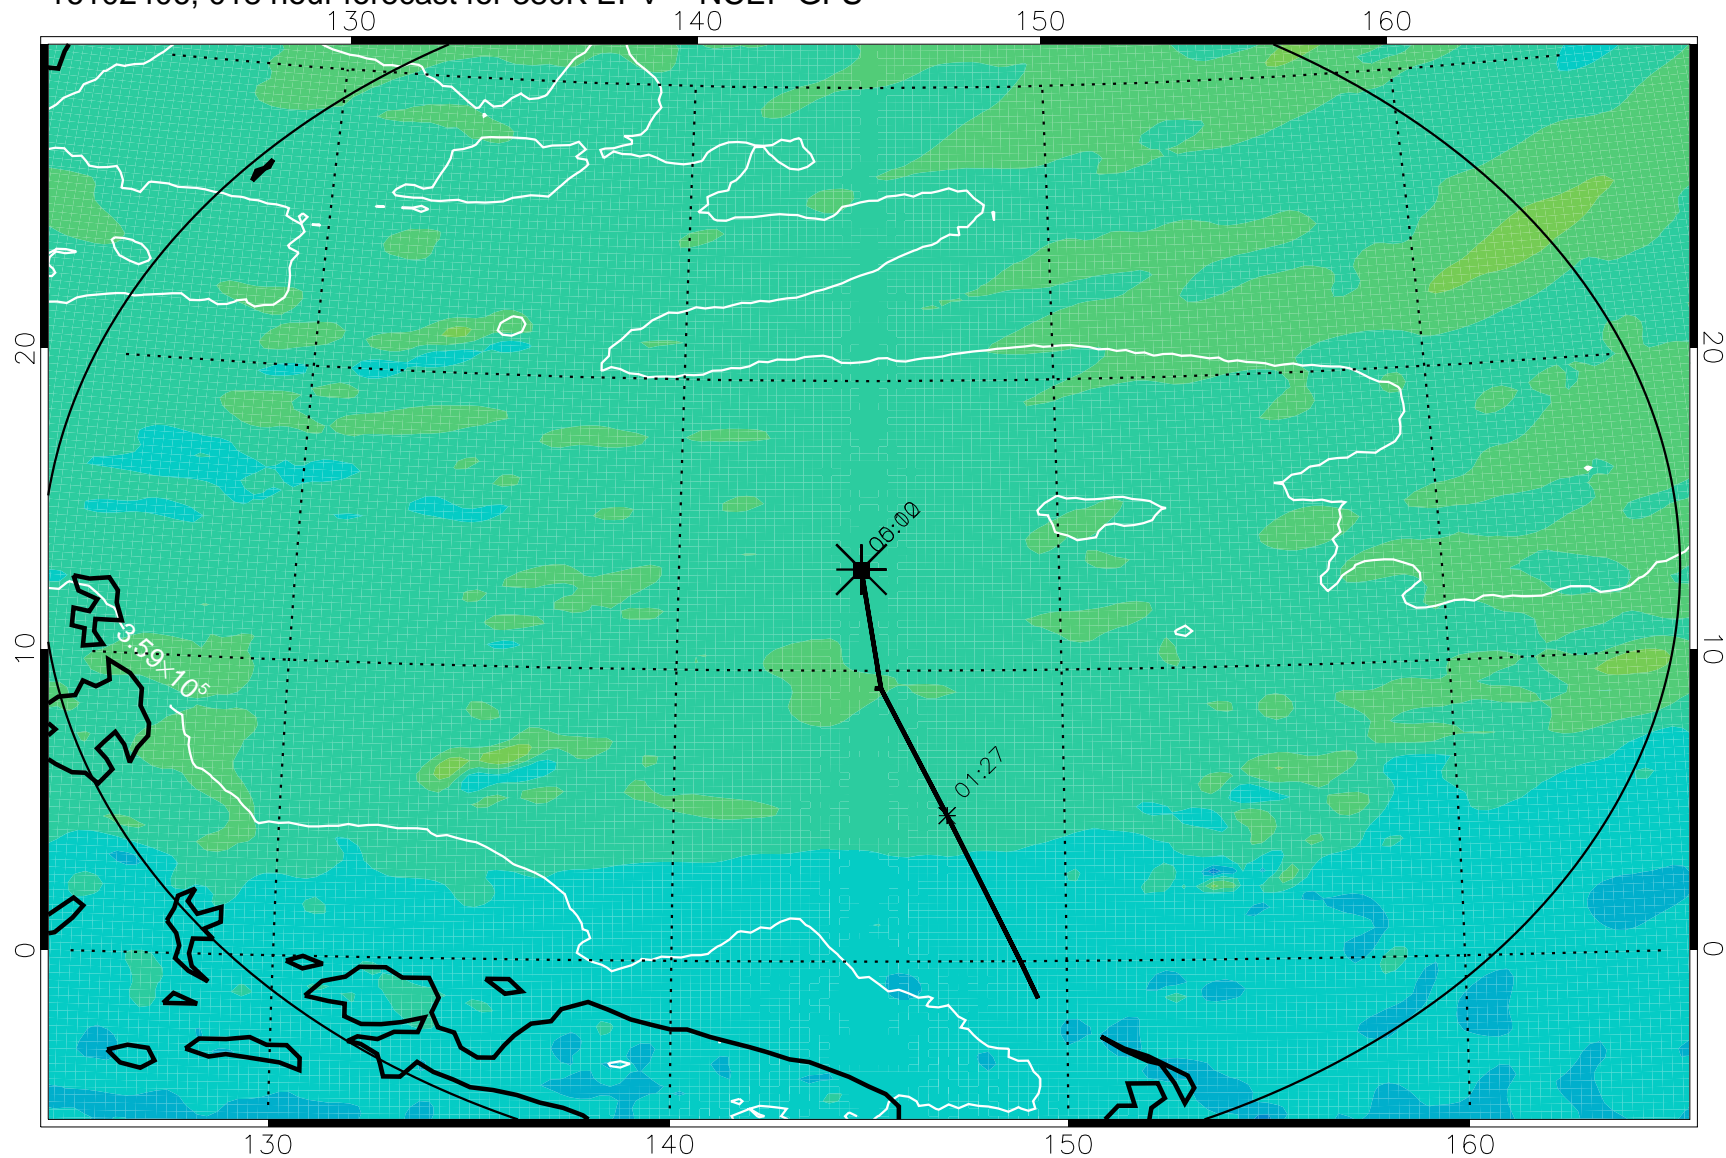

16102318, 006 hour forecast for 380K EPV -- NCEP GFS

380K Montgomery Streamfunction, white

Range ring of 2304 km

16102400, 012 hour forecast for 380K EPV -- NCEP GFS

16102406, 018 hour forecast for 380K EPV -- NCEP GFS

380K Montgomery Streamfunction, white

Range ring of 2304 km

16102412, 024 hour forecast for 380K EPV -- NCEP GFS

380K Montgomery Streamfunction, white

Range ring of 2304 km

16102418, 030 hour forecast for 380K EPV -- NCEP GFS

380K Montgomery Streamfunction, white

Range ring of 2304 km

16102500, 036 hour forecast for 380K EPV -- NCEP GFS

380K Montgomery Streamfunction, white

Range ring of 2304 km

16102506, 042 hour forecast for 380K EPV -- NCEP GFS

380K Montgomery Streamfunction, white

Range ring of 2304 km

16102512, 048 hour forecast for 380K EPV -- NCEP GFS

380K Montgomery Streamfunction, white

Range ring of 2304 km

16102518, 054 hour forecast for 380K EPV -- NCEP GFS