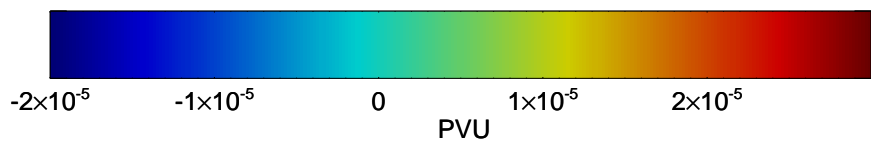

380K Montgomery Streamfunction, white

Range ring of 2304 km

16102612, 072 hour forecast for 380K EPV -- NCEP GFS

380K Montgomery Streamfunction, white

Range ring of 2304 km

16102618, 078 hour forecast for 380K EPV -- NCEP GFS