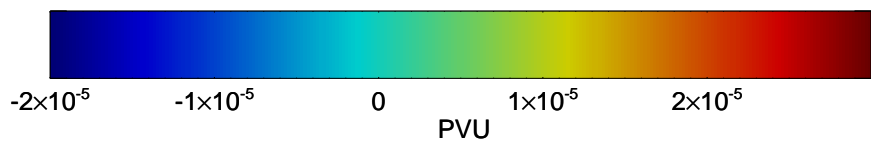

16102712, 096 hour forecast for 380K EPV -- NCEP GFS

380K Montgomery Streamfunction, white

Range ring of 2304 km