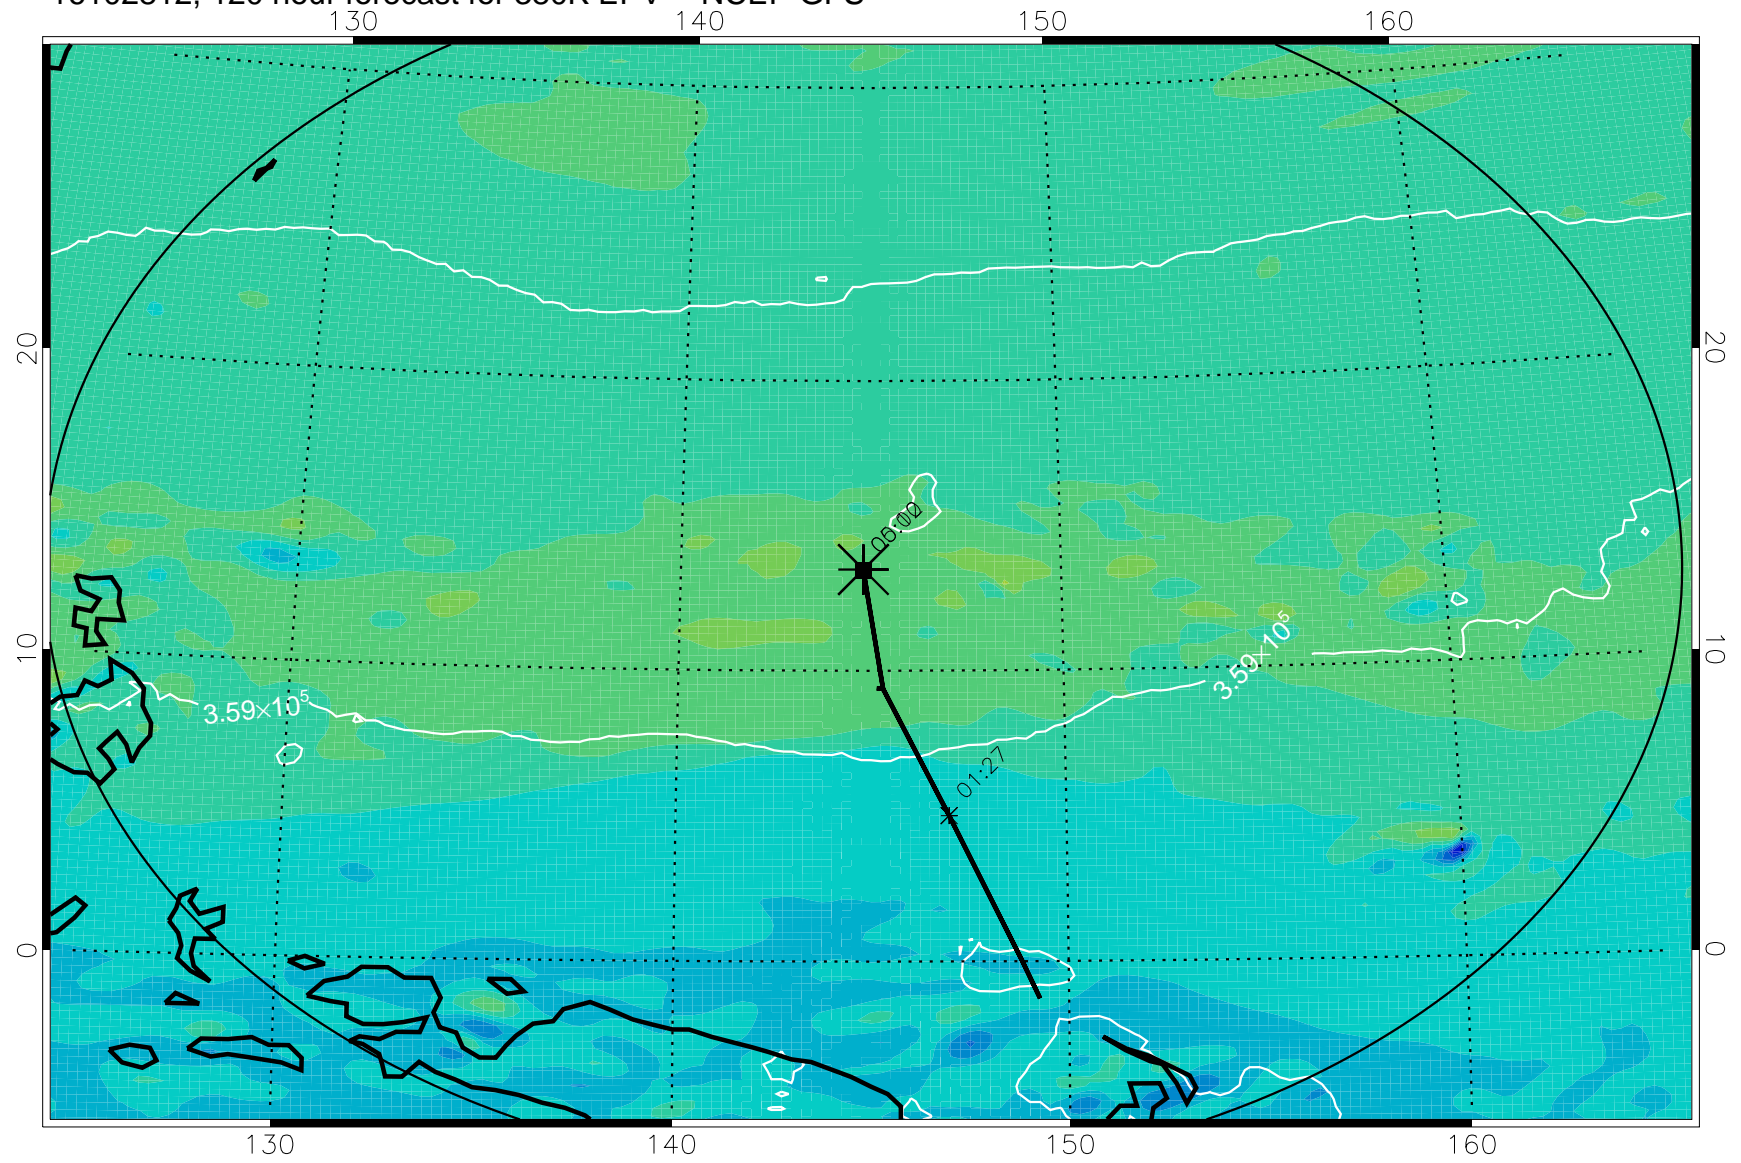

380K Montgomery Streamfunction, white

Range ring of 2304 km

16102700, 084 hour forecast for 380K EPV -- NCEP GFS

380K Montgomery Streamfunction, white

Range ring of 2304 km

16102706, 090 hour forecast for 380K EPV -- NCEP GFS

380K Montgomery Streamfunction, white

Range ring of 2304 km

16102712, 096 hour forecast for 380K EPV -- NCEP GFS

380K Montgomery Streamfunction, white

Range ring of 2304 km

16102718, 102 hour forecast for 380K EPV -- NCEP GFS

380K Montgomery Streamfunction, white

Range ring of 2304 km

16102800, 108 hour forecast for 380K EPV -- NCEP GFS

380K Montgomery Streamfunction, white

Range ring of 2304 km

16102806, 114 hour forecast for 380K EPV -- NCEP GFS

380K Montgomery Streamfunction, white

Range ring of 2304 km

16102812, 120 hour forecast for 380K EPV -- NCEP GFS

380K Montgomery Streamfunction, white

Range ring of 2304 km