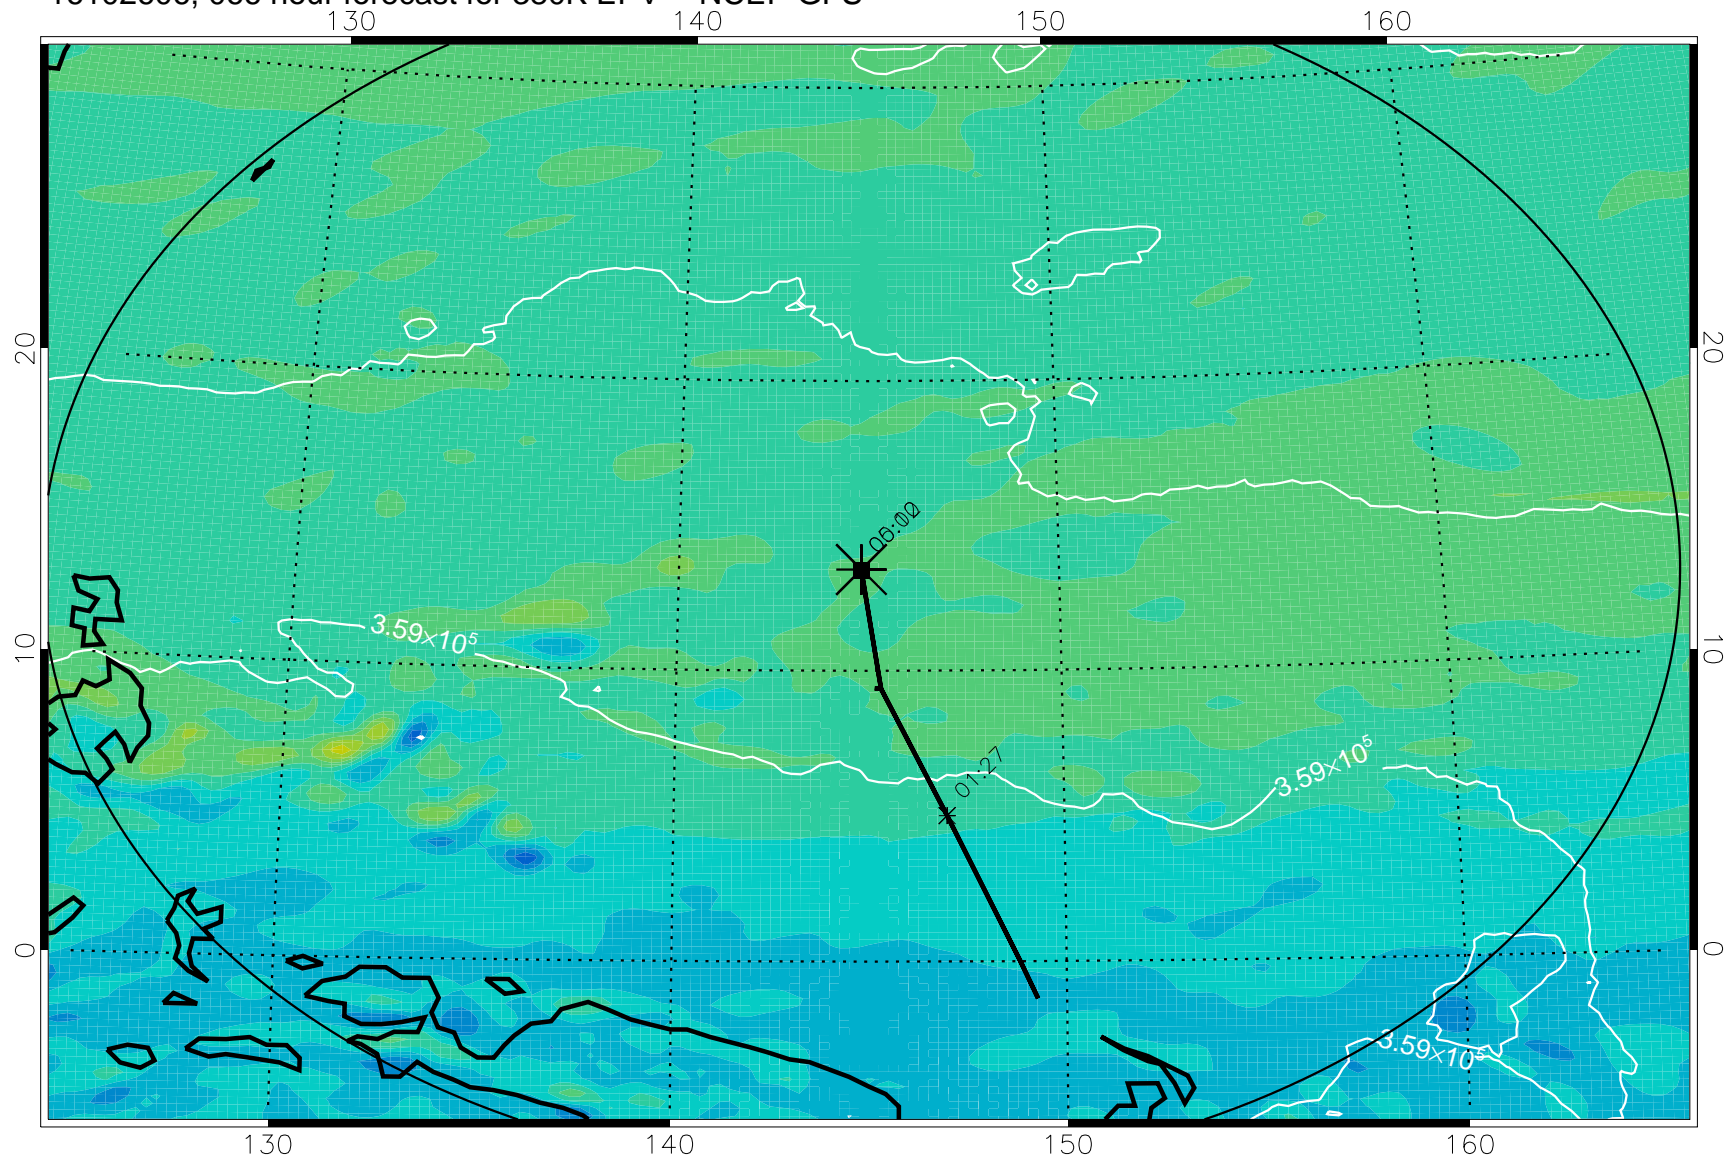

380K Montgomery Streamfunction, white

Range ring of 2304 km

16102512, 048 hour forecast for 380K EPV -- NCEP GFS

380K Montgomery Streamfunction, white

Range ring of 2304 km

16102518, 054 hour forecast for 380K EPV -- NCEP GFS

380K Montgomery Streamfunction, white

Range ring of 2304 km

16102600, 060 hour forecast for 380K EPV -- NCEP GFS

380K Montgomery Streamfunction, white

Range ring of 2304 km

16102606, 066 hour forecast for 380K EPV -- NCEP GFS

380K Montgomery Streamfunction, white

Range ring of 2304 km

16102612, 072 hour forecast for 380K EPV -- NCEP GFS

380K Montgomery Streamfunction, white

Range ring of 2304 km

16102618, 078 hour forecast for 380K EPV -- NCEP GFS

380K Montgomery Streamfunction, white

Range ring of 2304 km

16102700, 084 hour forecast for 380K EPV -- NCEP GFS

380K Montgomery Streamfunction, white

Range ring of 2304 km

16102706, 090 hour forecast for 380K EPV -- NCEP GFS