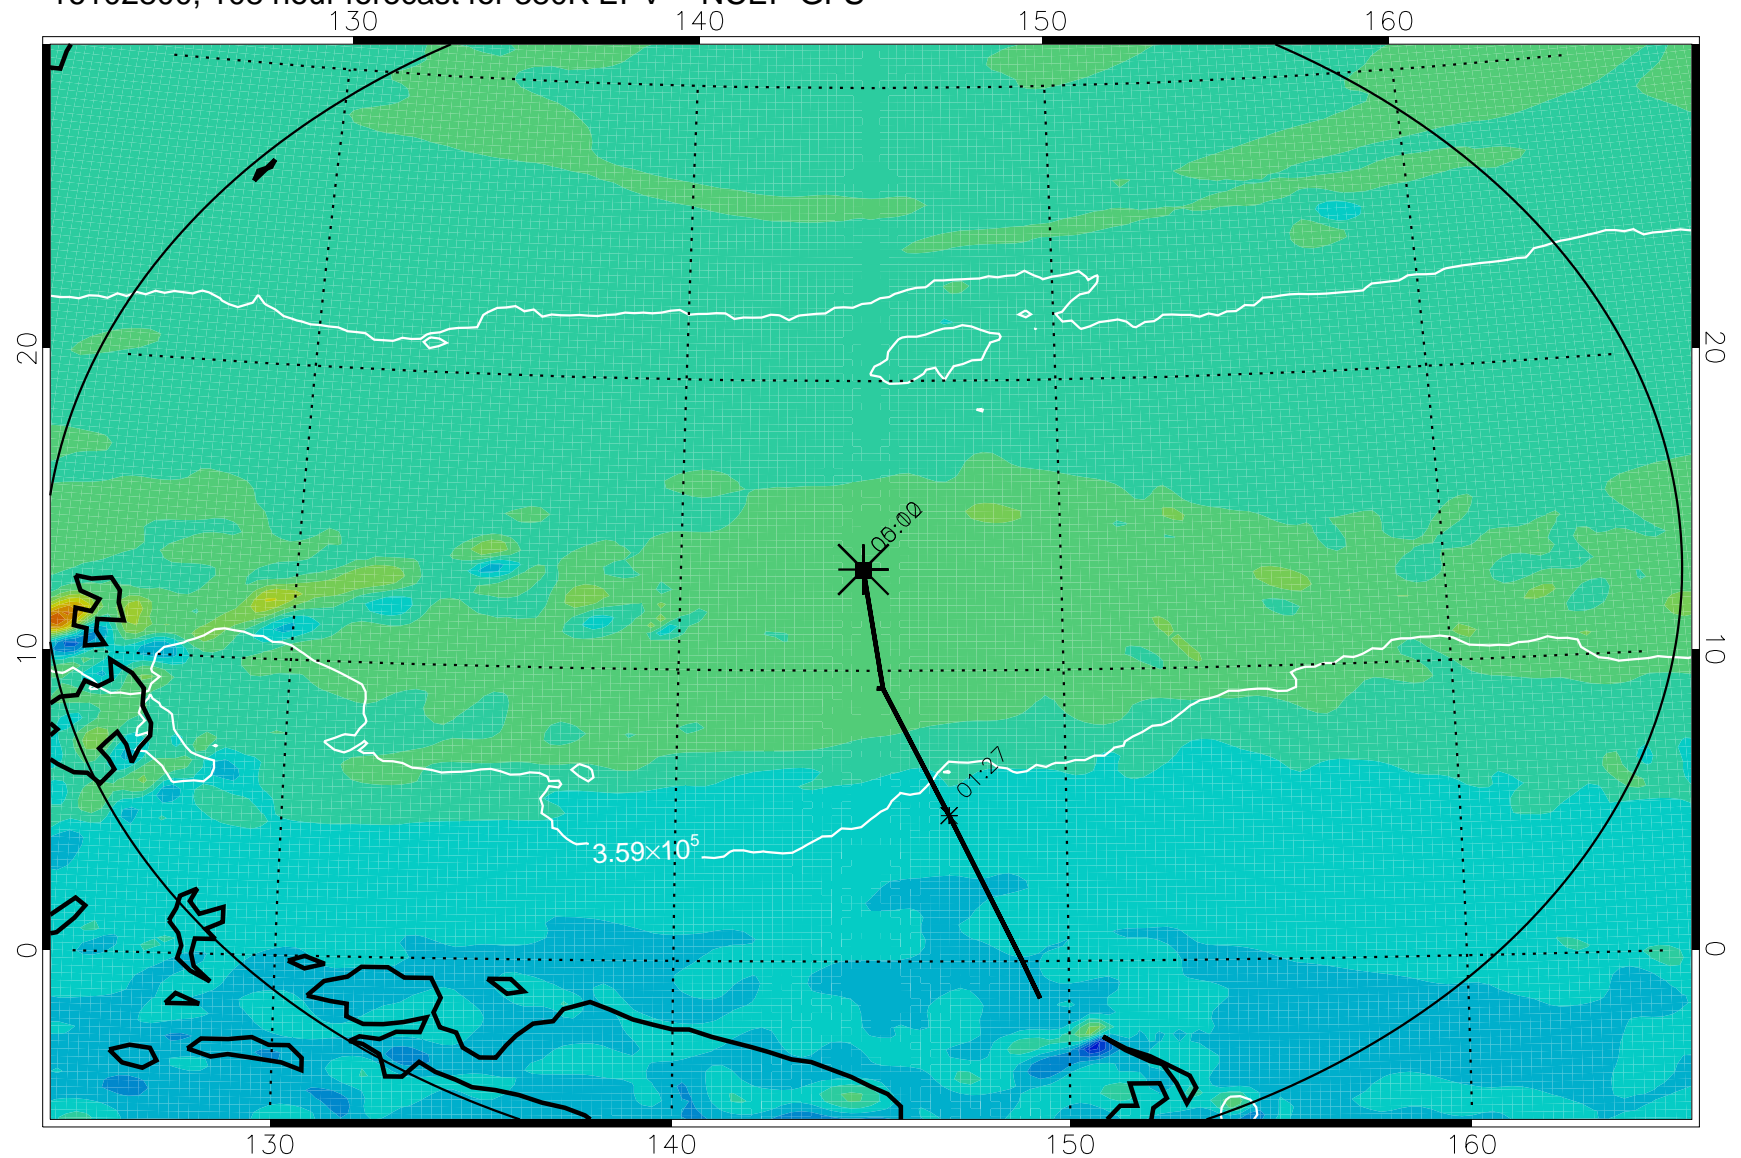

380K Montgomery Streamfunction, white

Range ring of 2304 km

16102700, 084 hour forecast for 380K EPV -- NCEP GFS

380K Montgomery Streamfunction, white

Range ring of 2304 km

16102706, 090 hour forecast for 380K EPV -- NCEP GFS

380K Montgomery Streamfunction, white

Range ring of 2304 km

16102712, 096 hour forecast for 380K EPV -- NCEP GFS

380K Montgomery Streamfunction, white

Range ring of 2304 km

16102718, 102 hour forecast for 380K EPV -- NCEP GFS

380K Montgomery Streamfunction, white

Range ring of 2304 km

16102800, 108 hour forecast for 380K EPV -- NCEP GFS

380K Montgomery Streamfunction, white

Range ring of 2304 km

16102806, 114 hour forecast for 380K EPV -- NCEP GFS

380K Montgomery Streamfunction, white

Range ring of 2304 km

16102812, 120 hour forecast for 380K EPV -- NCEP GFS

380K Montgomery Streamfunction, white

Range ring of 2304 km