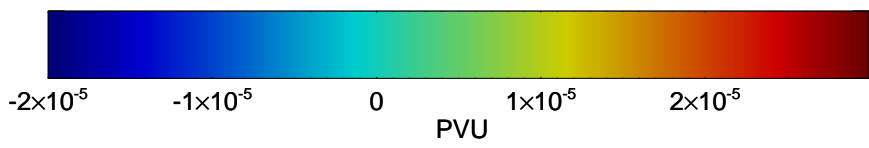

16102318, 006 hour forecast for 380K EPV -- NCEP GFS

380K Montgomery Streamfunction, white

Range ring of 2304 km

16102400, 012 hour forecast for 380K EPV -- NCEP GFS

16102406, 018 hour forecast for 380K EPV -- NCEP GFS