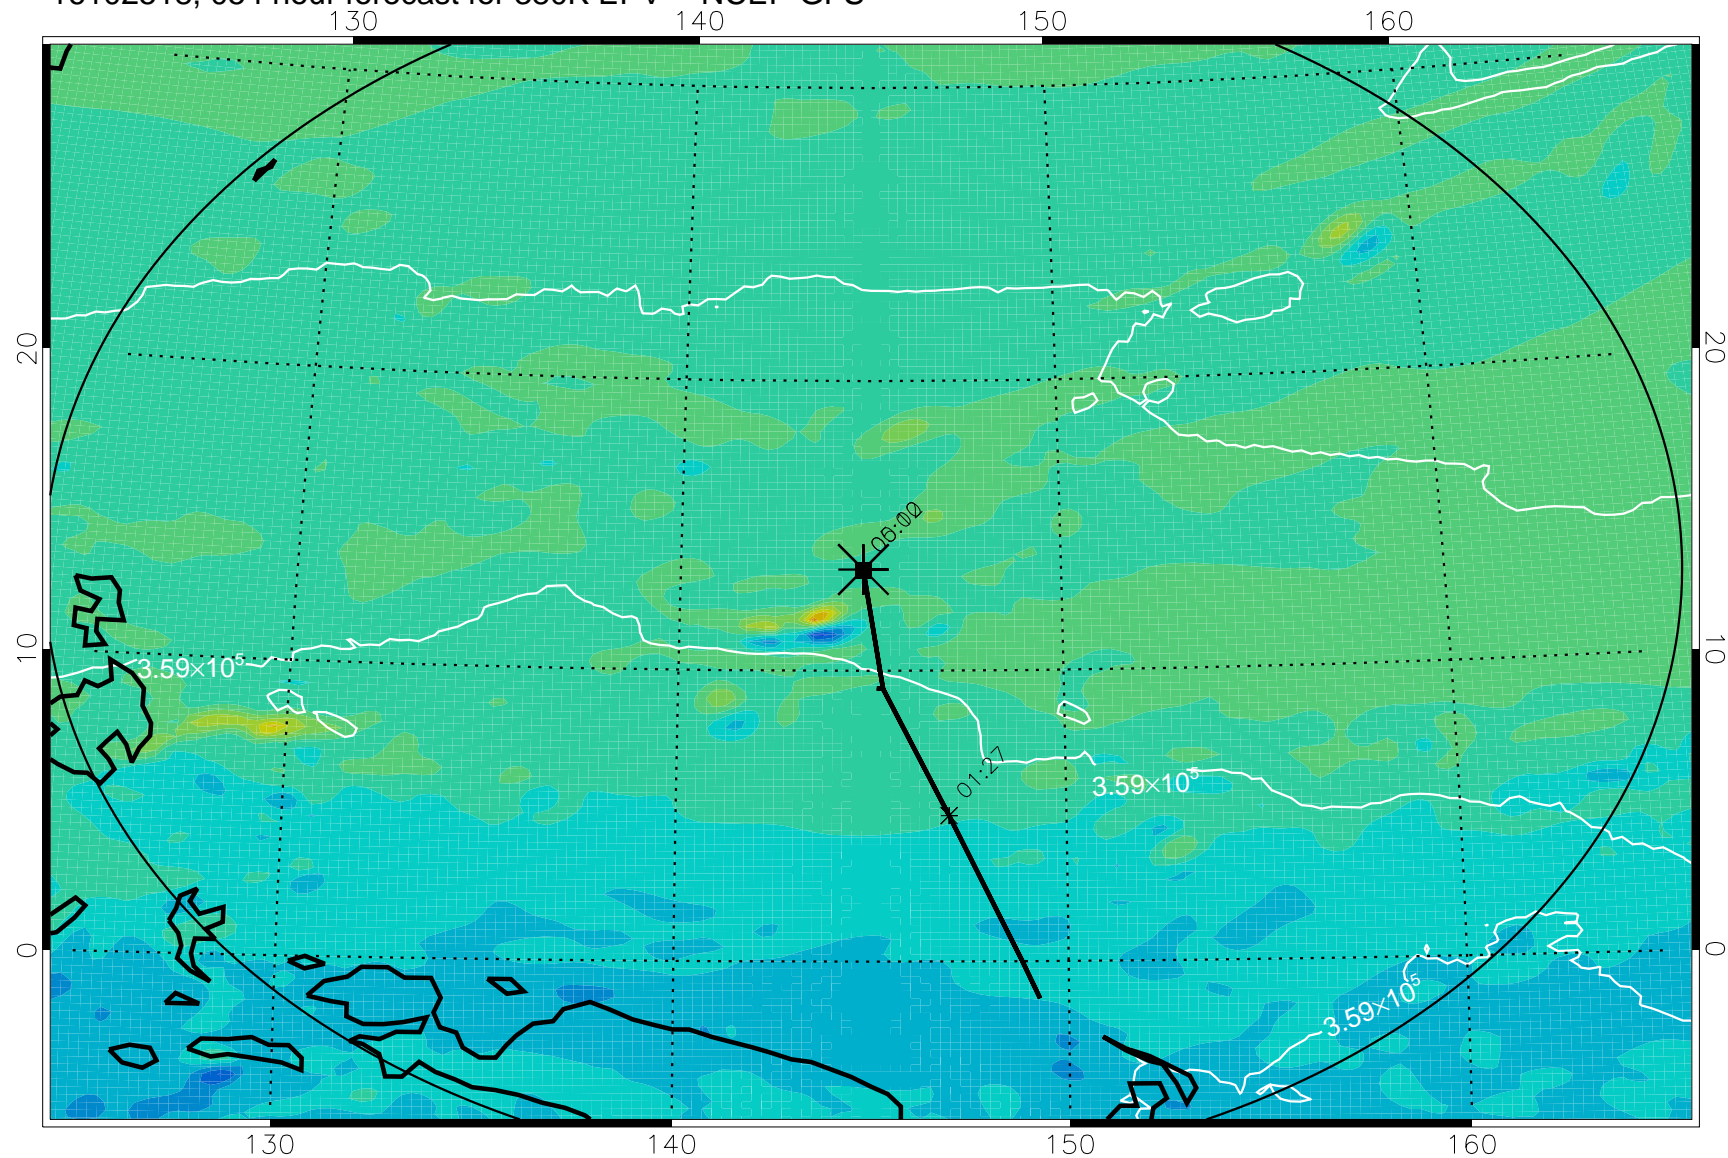

380K Montgomery Streamfunction, white

Range ring of 2304 km

16102500, 036 hour forecast for 380K EPV -- NCEP GFS

380K Montgomery Streamfunction, white

Range ring of 2304 km

16102506, 042 hour forecast for 380K EPV -- NCEP GFS

380K Montgomery Streamfunction, white

Range ring of 2304 km

16102512, 048 hour forecast for 380K EPV -- NCEP GFS

380K Montgomery Streamfunction, white

Range ring of 2304 km

16102518, 054 hour forecast for 380K EPV -- NCEP GFS

380K Montgomery Streamfunction, white

Range ring of 2304 km

16102600, 060 hour forecast for 380K EPV -- NCEP GFS

380K Montgomery Streamfunction, white

Range ring of 2304 km

16102606, 066 hour forecast for 380K EPV -- NCEP GFS

380K Montgomery Streamfunction, white

Range ring of 2304 km

16102612, 072 hour forecast for 380K EPV -- NCEP GFS

380K Montgomery Streamfunction, white

Range ring of 2304 km

16102618, 078 hour forecast for 380K EPV -- NCEP GFS