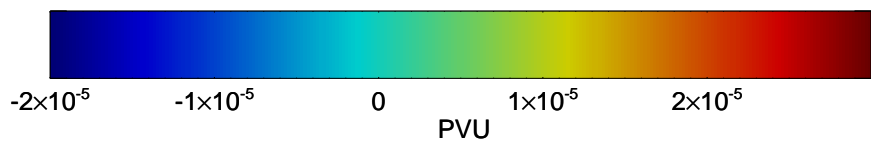

16102600, 060 hour forecast for 380K EPV -- NCEP GFS

380K Montgomery Streamfunction, white

Range ring of 2304 km