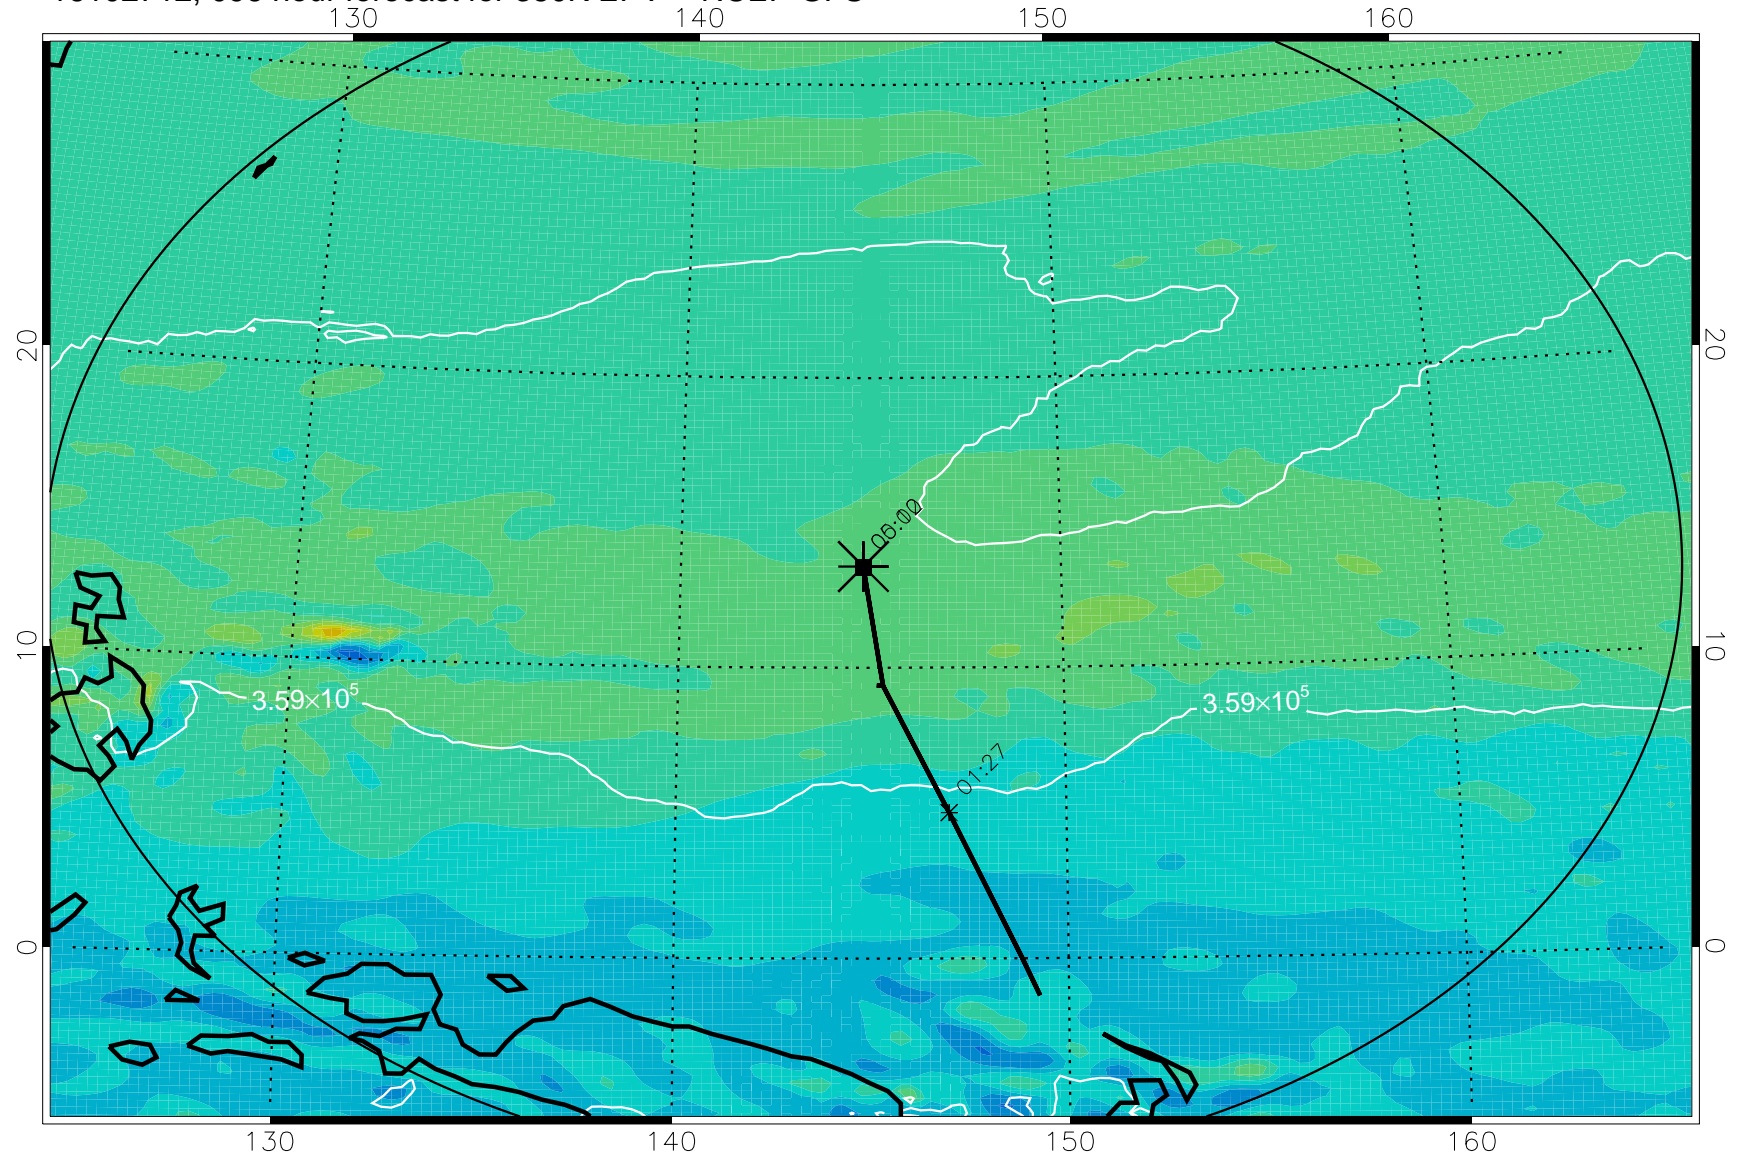

380K Montgomery Streamfunction, white

Range ring of 2304 km

16102612, 072 hour forecast for 380K EPV -- NCEP GFS

380K Montgomery Streamfunction, white

Range ring of 2304 km

16102618, 078 hour forecast for 380K EPV -- NCEP GFS

380K Montgomery Streamfunction, white

Range ring of 2304 km

16102700, 084 hour forecast for 380K EPV -- NCEP GFS

380K Montgomery Streamfunction, white

Range ring of 2304 km

16102706, 090 hour forecast for 380K EPV -- NCEP GFS

380K Montgomery Streamfunction, white

Range ring of 2304 km

16102712, 096 hour forecast for 380K EPV -- NCEP GFS

380K Montgomery Streamfunction, white

Range ring of 2304 km

16102718, 102 hour forecast for 380K EPV -- NCEP GFS

380K Montgomery Streamfunction, white

Range ring of 2304 km

16102800, 108 hour forecast for 380K EPV -- NCEP GFS

380K Montgomery Streamfunction, white

Range ring of 2304 km

16102806, 114 hour forecast for 380K EPV -- NCEP GFS