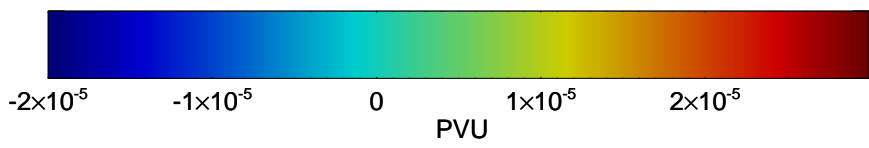

380K Montgomery Streamfunction, white

Range ring of 2304 km

16102500, 036 hour forecast for 380K EPV -- NCEP GFS

380K Montgomery Streamfunction, white

Range ring of 2304 km

16102506, 042 hour forecast for 380K EPV -- NCEP GFS