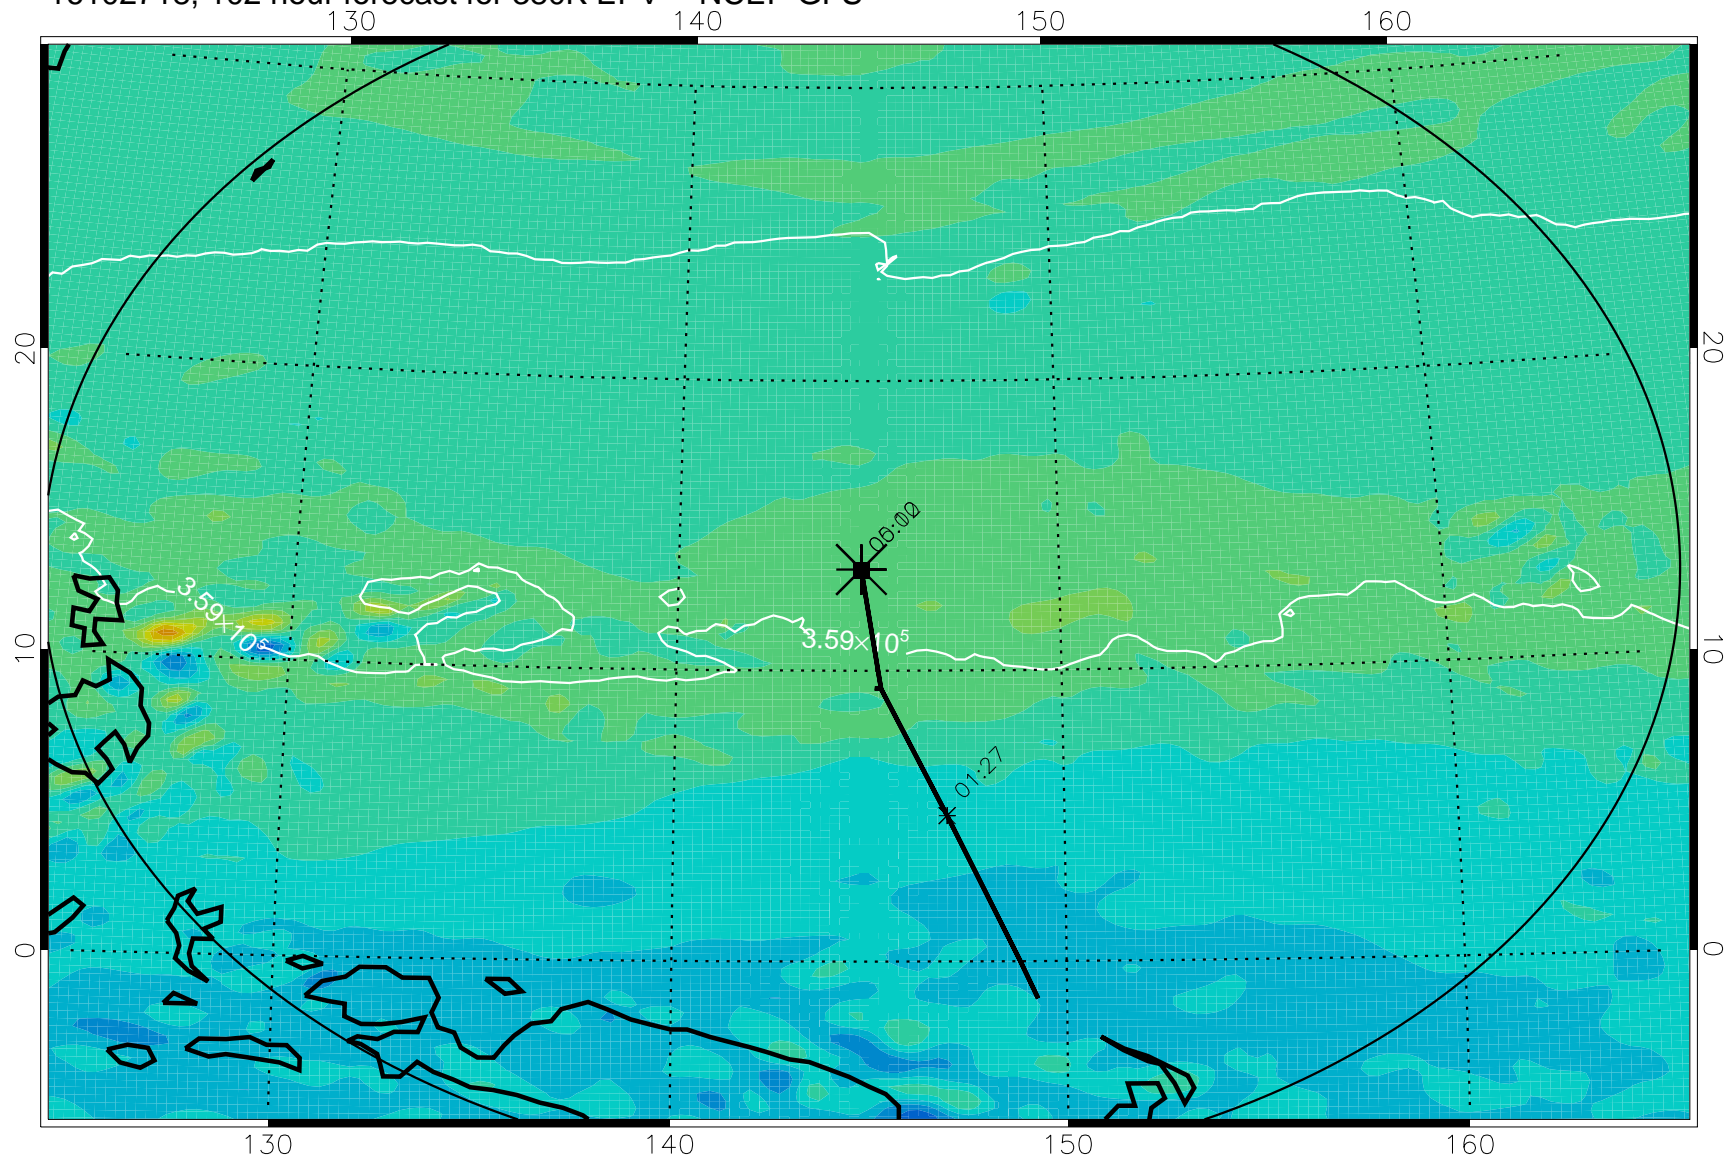

380K Montgomery Streamfunction, white

Range ring of 2304 km

16102700, 084 hour forecast for 380K EPV -- NCEP GFS

380K Montgomery Streamfunction, white

Range ring of 2304 km

16102706, 090 hour forecast for 380K EPV -- NCEP GFS

380K Montgomery Streamfunction, white

Range ring of 2304 km

16102712, 096 hour forecast for 380K EPV -- NCEP GFS

380K Montgomery Streamfunction, white

Range ring of 2304 km

16102718, 102 hour forecast for 380K EPV -- NCEP GFS

380K Montgomery Streamfunction, white

Range ring of 2304 km

16102800, 108 hour forecast for 380K EPV -- NCEP GFS

380K Montgomery Streamfunction, white

Range ring of 2304 km

16102806, 114 hour forecast for 380K EPV -- NCEP GFS

380K Montgomery Streamfunction, white

Range ring of 2304 km

16102812, 120 hour forecast for 380K EPV -- NCEP GFS

380K Montgomery Streamfunction, white

Range ring of 2304 km