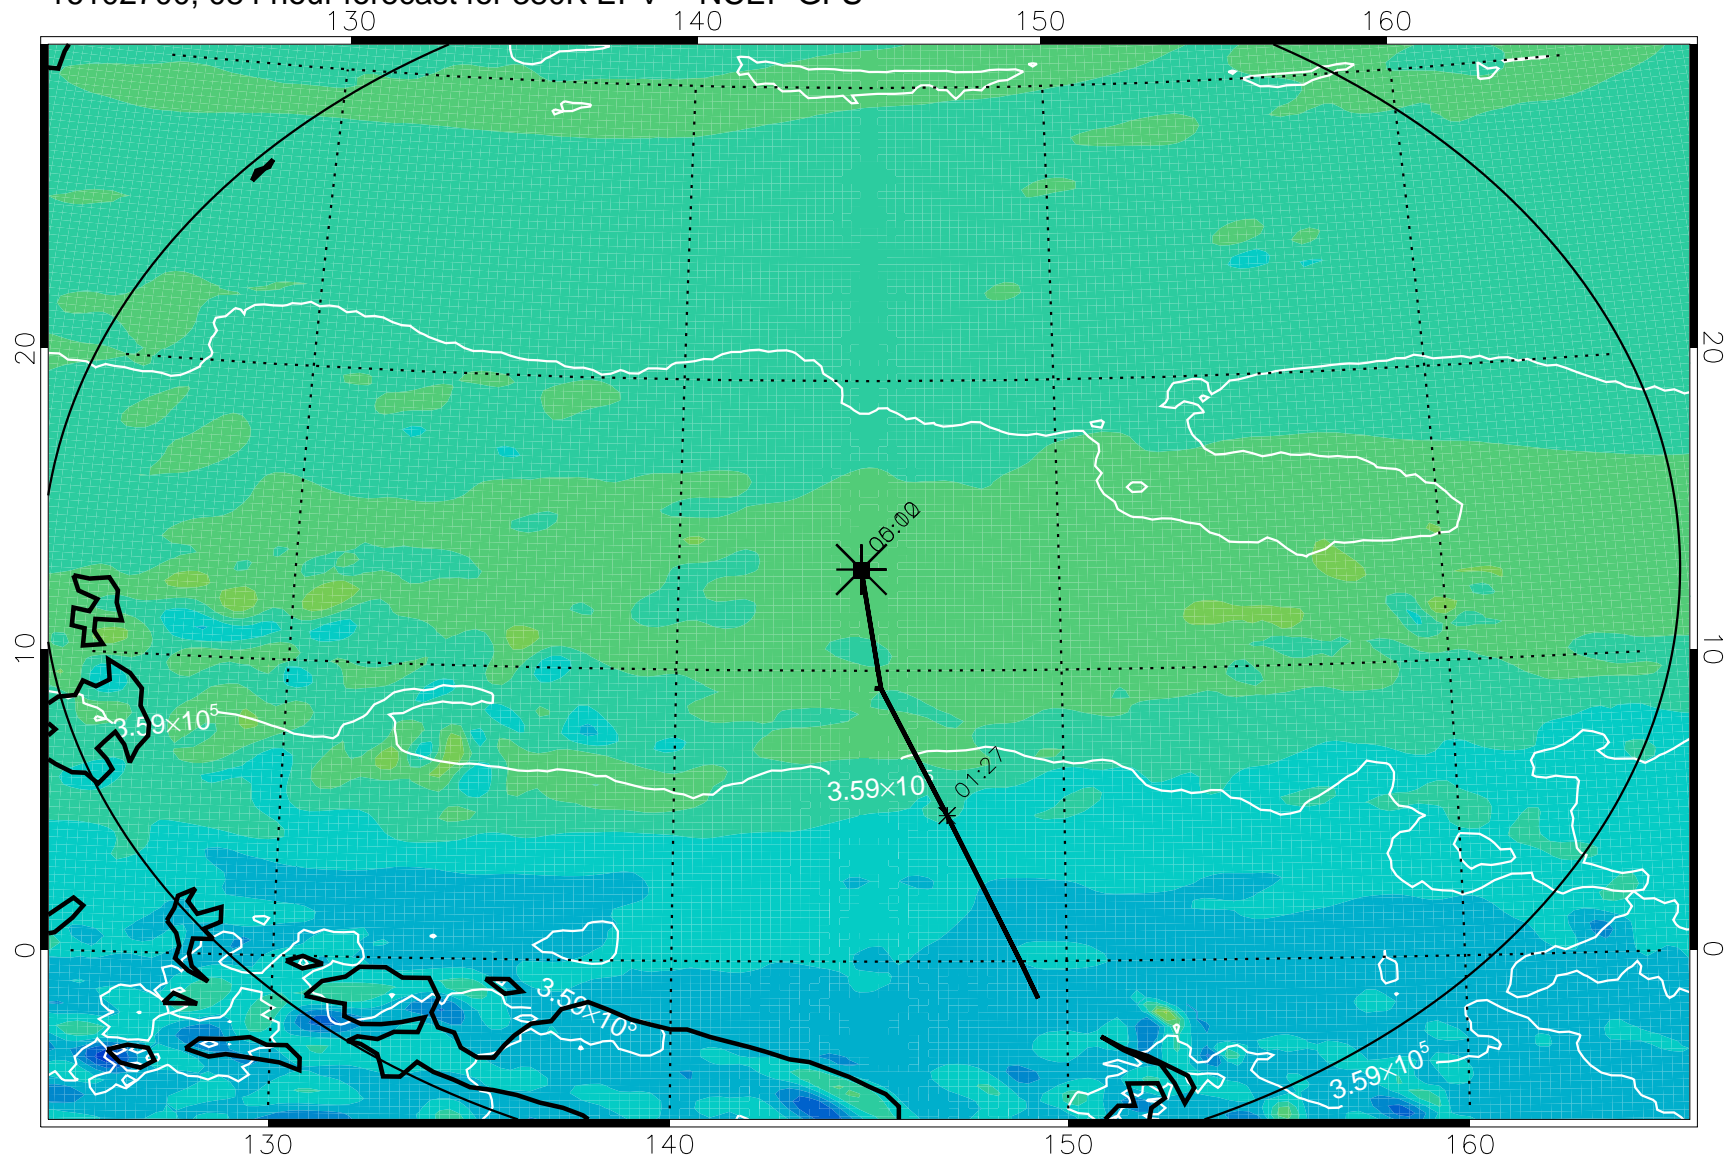

380K Montgomery Streamfunction, white

Range ring of 2304 km

16102600, 060 hour forecast for 380K EPV -- NCEP GFS

380K Montgomery Streamfunction, white

Range ring of 2304 km

16102606, 066 hour forecast for 380K EPV -- NCEP GFS

380K Montgomery Streamfunction, white

Range ring of 2304 km

16102612, 072 hour forecast for 380K EPV -- NCEP GFS

380K Montgomery Streamfunction, white

Range ring of 2304 km

16102618, 078 hour forecast for 380K EPV -- NCEP GFS

380K Montgomery Streamfunction, white

Range ring of 2304 km

16102700, 084 hour forecast for 380K EPV -- NCEP GFS

380K Montgomery Streamfunction, white

Range ring of 2304 km

16102706, 090 hour forecast for 380K EPV -- NCEP GFS

380K Montgomery Streamfunction, white

Range ring of 2304 km

16102712, 096 hour forecast for 380K EPV -- NCEP GFS

380K Montgomery Streamfunction, white

Range ring of 2304 km

16102718, 102 hour forecast for 380K EPV -- NCEP GFS