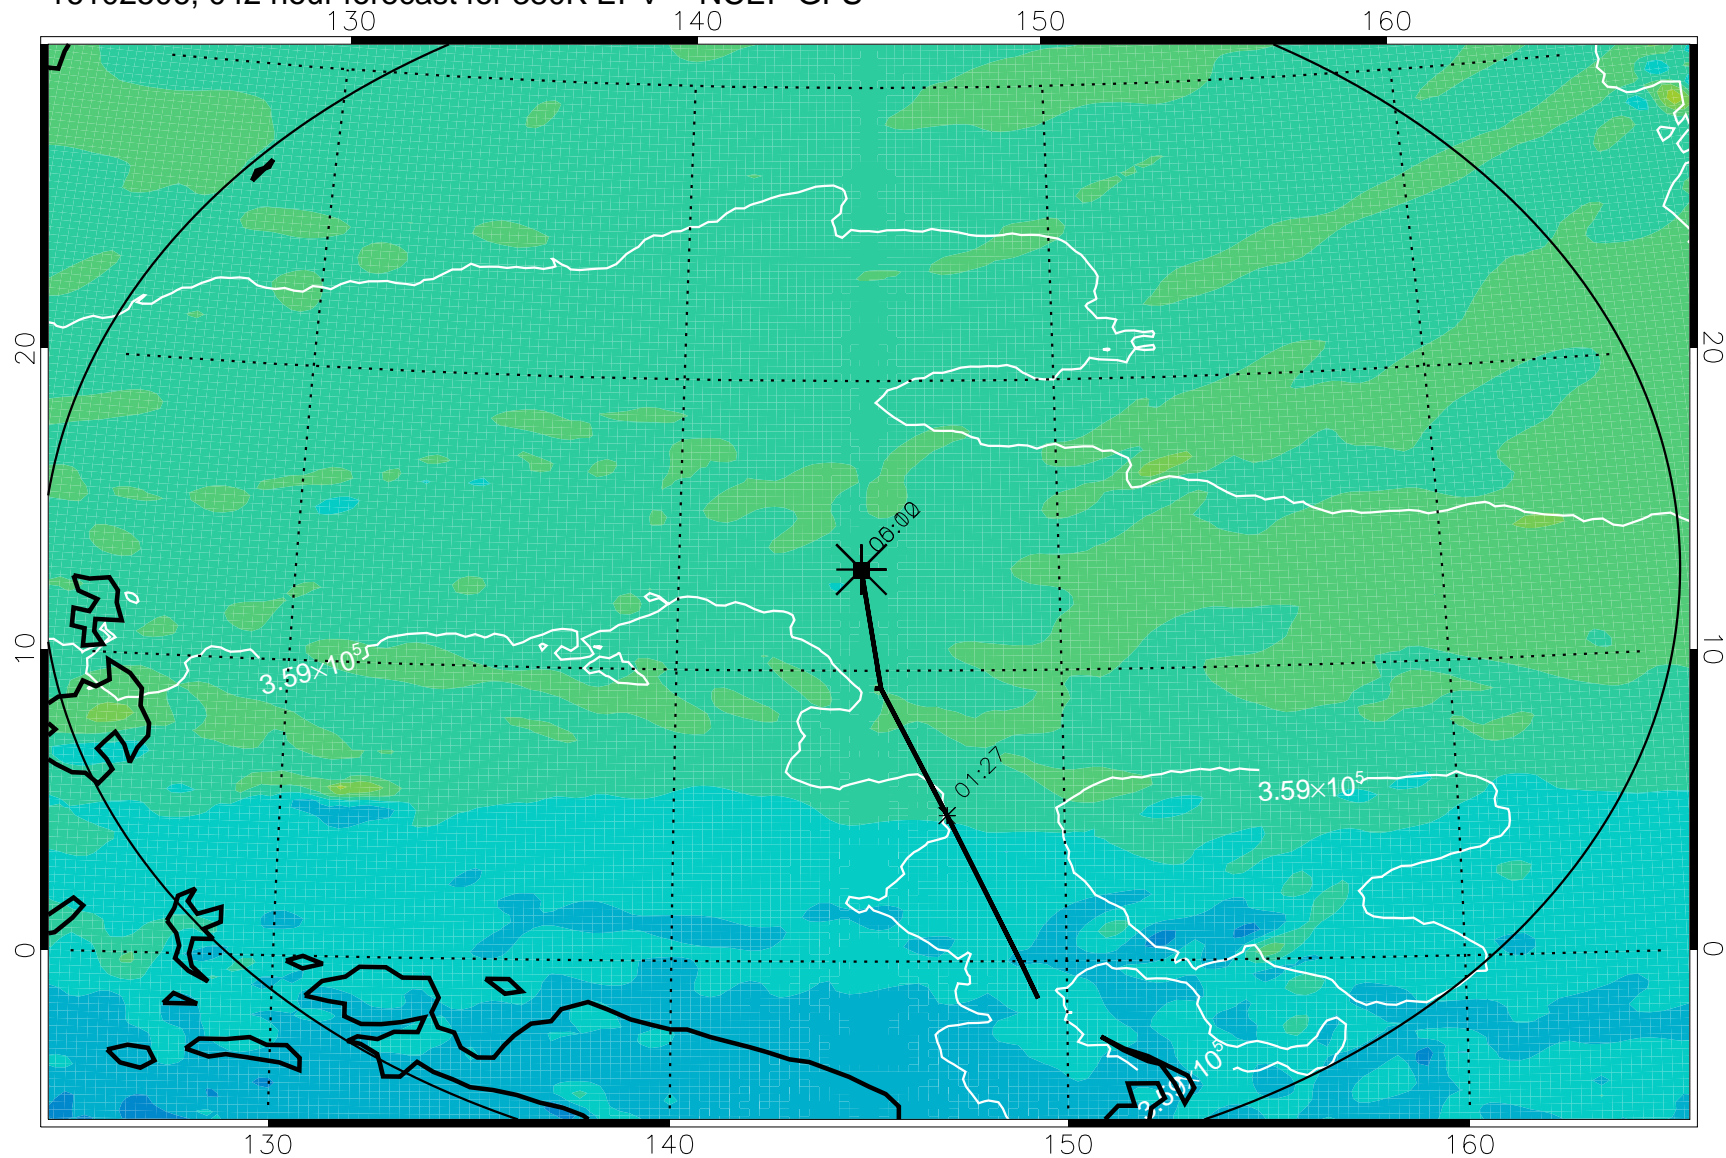

380K Montgomery Streamfunction, white

Range ring of 2304 km

16102412, 024 hour forecast for 380K EPV -- NCEP GFS

380K Montgomery Streamfunction, white

Range ring of 2304 km

16102418, 030 hour forecast for 380K EPV -- NCEP GFS

380K Montgomery Streamfunction, white

Range ring of 2304 km

16102500, 036 hour forecast for 380K EPV -- NCEP GFS

380K Montgomery Streamfunction, white

Range ring of 2304 km

16102506, 042 hour forecast for 380K EPV -- NCEP GFS

380K Montgomery Streamfunction, white

Range ring of 2304 km

16102512, 048 hour forecast for 380K EPV -- NCEP GFS

380K Montgomery Streamfunction, white

Range ring of 2304 km

16102518, 054 hour forecast for 380K EPV -- NCEP GFS

380K Montgomery Streamfunction, white

Range ring of 2304 km

16102600, 060 hour forecast for 380K EPV -- NCEP GFS

380K Montgomery Streamfunction, white

Range ring of 2304 km

16102606, 066 hour forecast for 380K EPV -- NCEP GFS