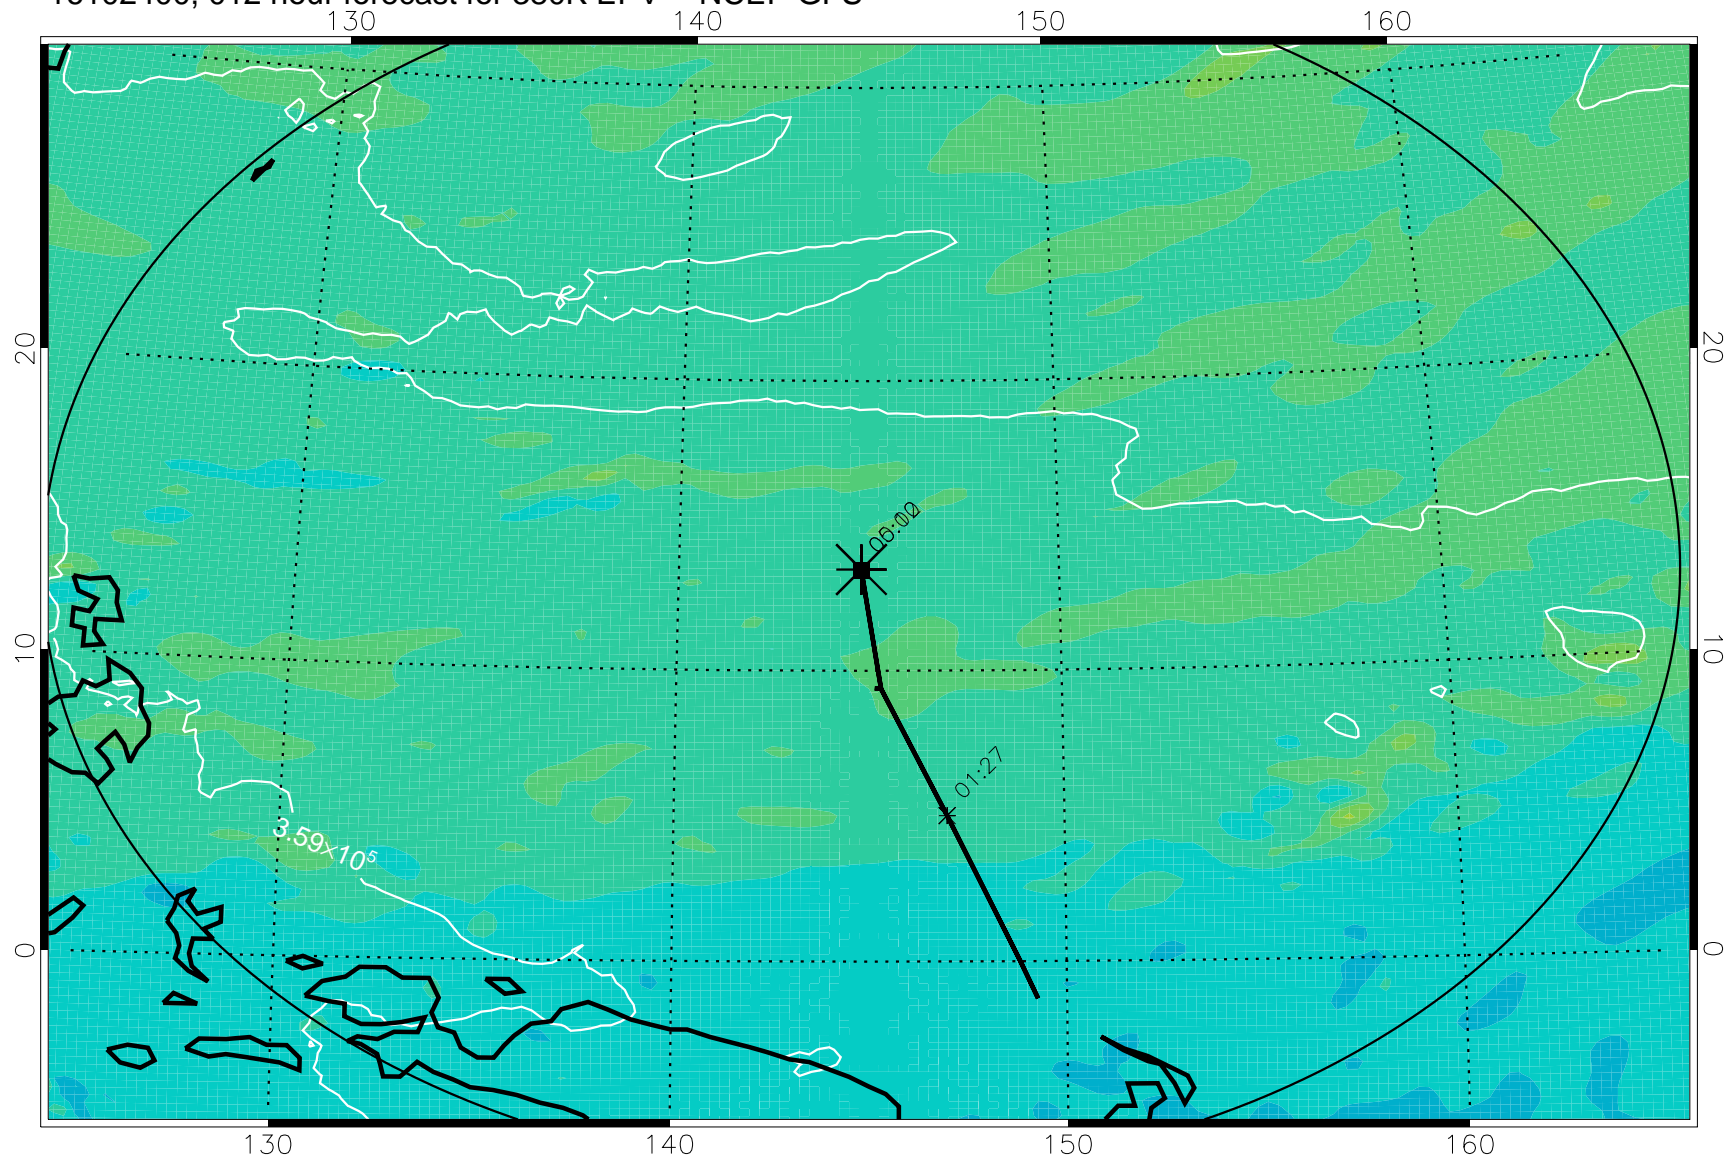

16102318, 006 hour forecast for 380K EPV -- NCEP GFS

380K Montgomery Streamfunction, white

Range ring of 2304 km

16102400, 012 hour forecast for 380K EPV -- NCEP GFS

16102406, 018 hour forecast for 380K EPV -- NCEP GFS

380K Montgomery Streamfunction, white

Range ring of 2304 km

16102412, 024 hour forecast for 380K EPV -- NCEP GFS

380K Montgomery Streamfunction, white

Range ring of 2304 km

16102418, 030 hour forecast for 380K EPV -- NCEP GFS

380K Montgomery Streamfunction, white

Range ring of 2304 km

16102500, 036 hour forecast for 380K EPV -- NCEP GFS

380K Montgomery Streamfunction, white

Range ring of 2304 km

16102506, 042 hour forecast for 380K EPV -- NCEP GFS

380K Montgomery Streamfunction, white

Range ring of 2304 km

16102512, 048 hour forecast for 380K EPV -- NCEP GFS

380K Montgomery Streamfunction, white

Range ring of 2304 km

16102518, 054 hour forecast for 380K EPV -- NCEP GFS