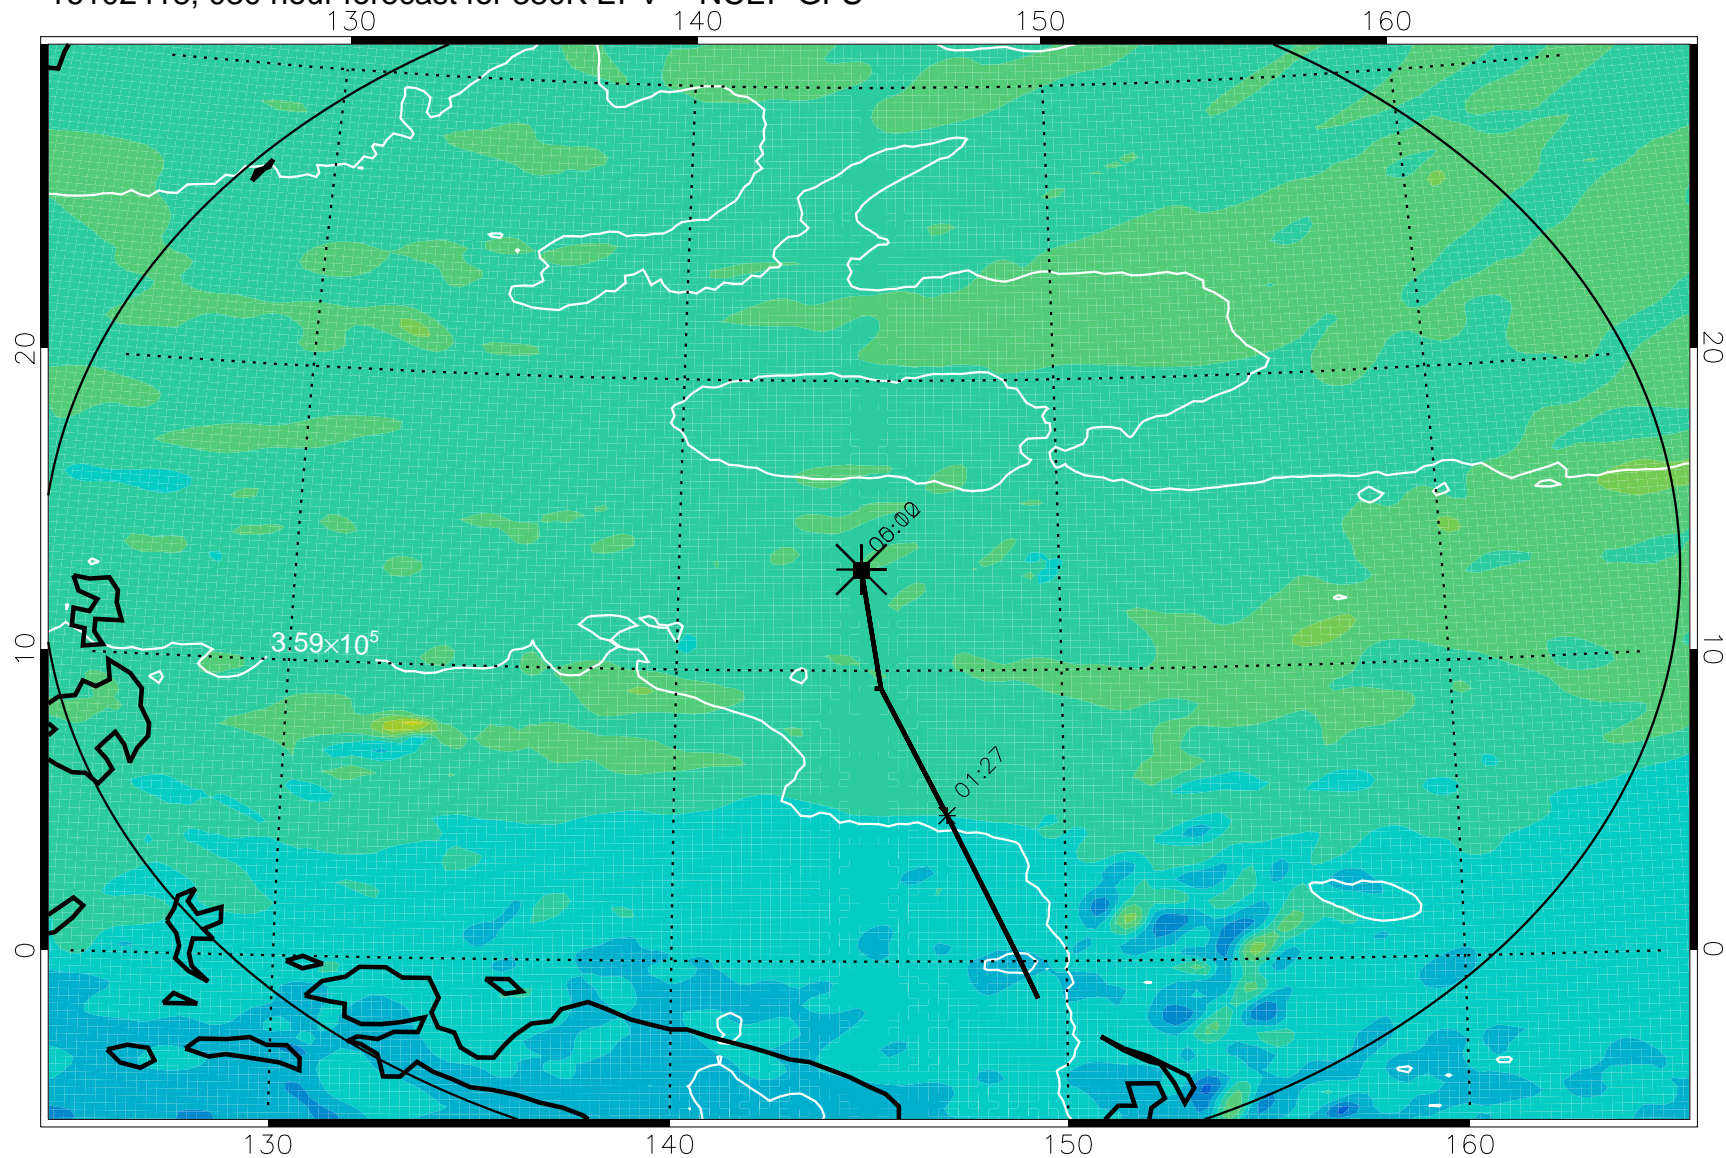

380K Montgomery Streamfunction, white

Range ring of 2304 km

16102412, 024 hour forecast for 380K EPV -- NCEP GFS

380K Montgomery Streamfunction, white

Range ring of 2304 km

16102418, 030 hour forecast for 380K EPV -- NCEP GFS

380K Montgomery Streamfunction, white

Range ring of 2304 km

16102500, 036 hour forecast for 380K EPV -- NCEP GFS

380K Montgomery Streamfunction, white

Range ring of 2304 km

16102506, 042 hour forecast for 380K EPV -- NCEP GFS

380K Montgomery Streamfunction, white

Range ring of 2304 km

16102512, 048 hour forecast for 380K EPV -- NCEP GFS

380K Montgomery Streamfunction, white

Range ring of 2304 km

16102518, 054 hour forecast for 380K EPV -- NCEP GFS

380K Montgomery Streamfunction, white

Range ring of 2304 km

16102600, 060 hour forecast for 380K EPV -- NCEP GFS

380K Montgomery Streamfunction, white

Range ring of 2304 km

16102606, 066 hour forecast for 380K EPV -- NCEP GFS