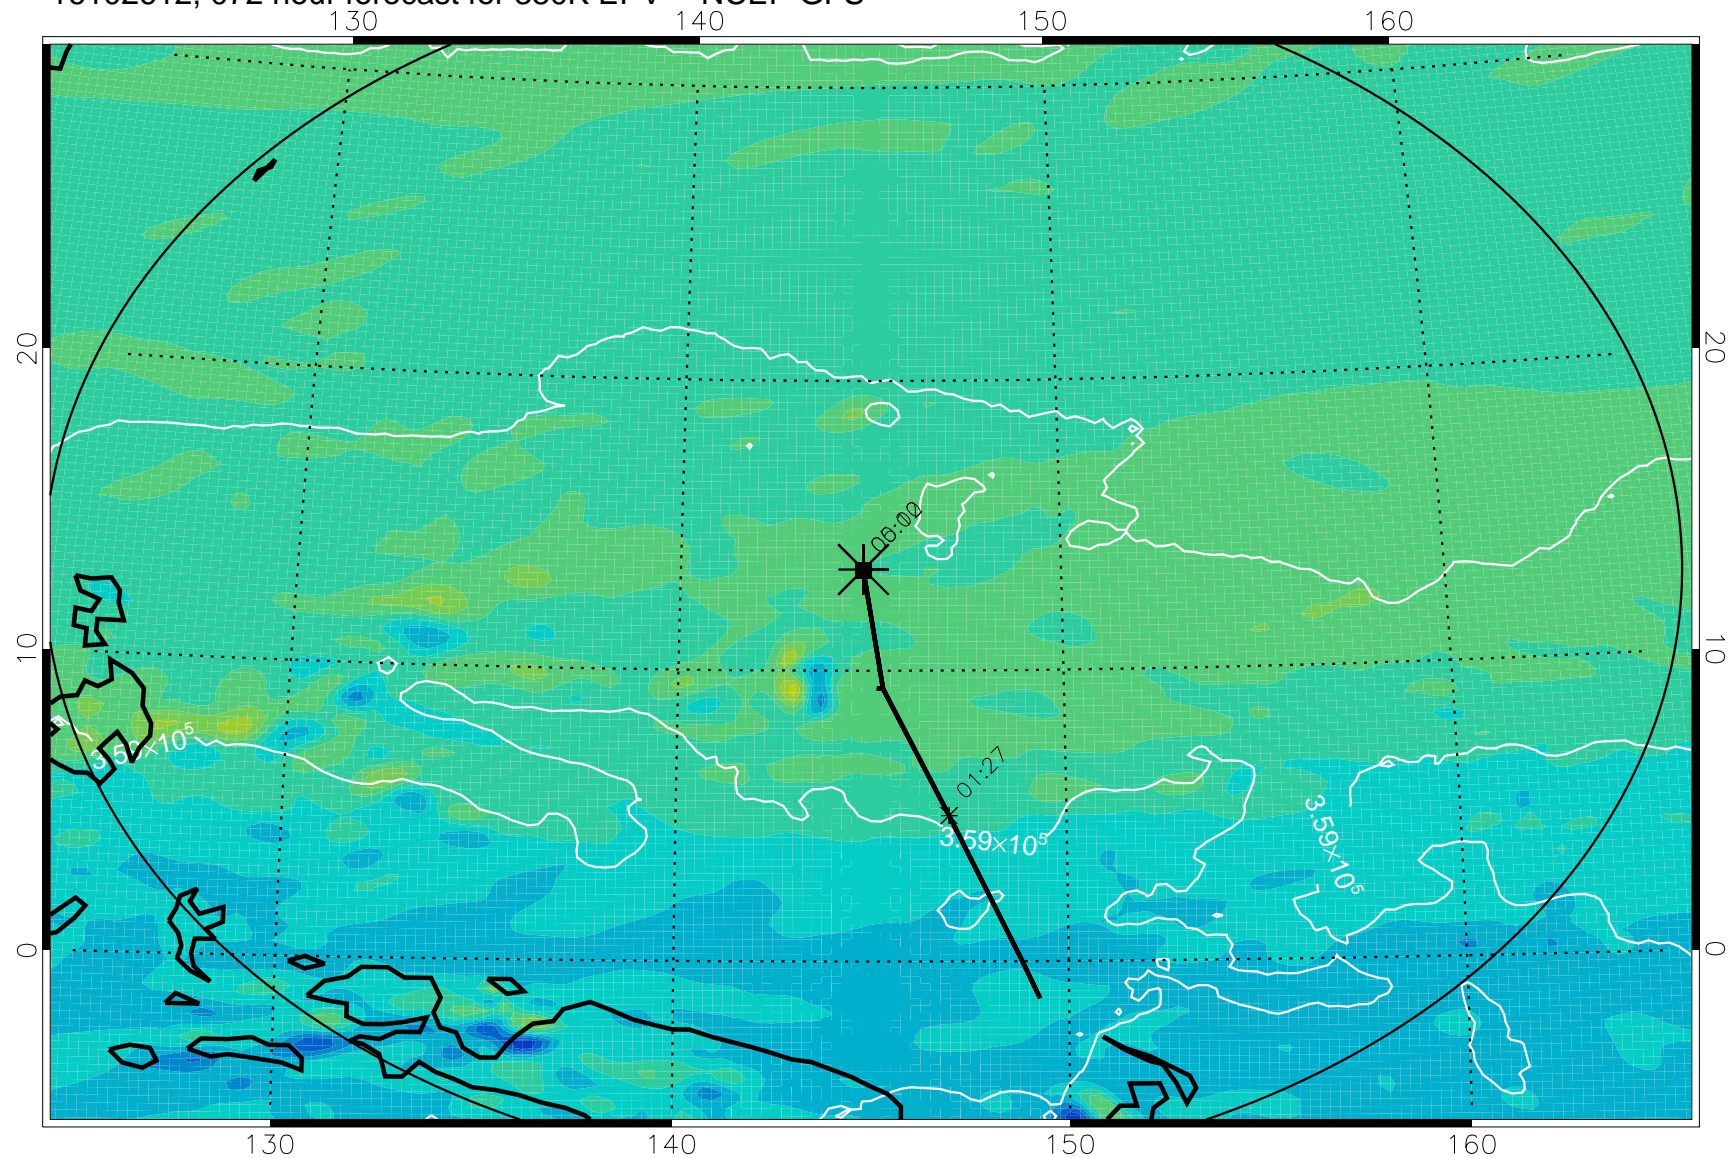

380K Montgomery Streamfunction, white

Range ring of 2304 km

16102512, 048 hour forecast for 380K EPV -- NCEP GFS

380K Montgomery Streamfunction, white

Range ring of 2304 km

16102518, 054 hour forecast for 380K EPV -- NCEP GFS

380K Montgomery Streamfunction, white

Range ring of 2304 km

16102600, 060 hour forecast for 380K EPV -- NCEP GFS

380K Montgomery Streamfunction, white

Range ring of 2304 km

16102606, 066 hour forecast for 380K EPV -- NCEP GFS

380K Montgomery Streamfunction, white

Range ring of 2304 km

16102612, 072 hour forecast for 380K EPV -- NCEP GFS

380K Montgomery Streamfunction, white

Range ring of 2304 km

16102618, 078 hour forecast for 380K EPV -- NCEP GFS

380K Montgomery Streamfunction, white

Range ring of 2304 km

16102700, 084 hour forecast for 380K EPV -- NCEP GFS

380K Montgomery Streamfunction, white

Range ring of 2304 km

16102706, 090 hour forecast for 380K EPV -- NCEP GFS