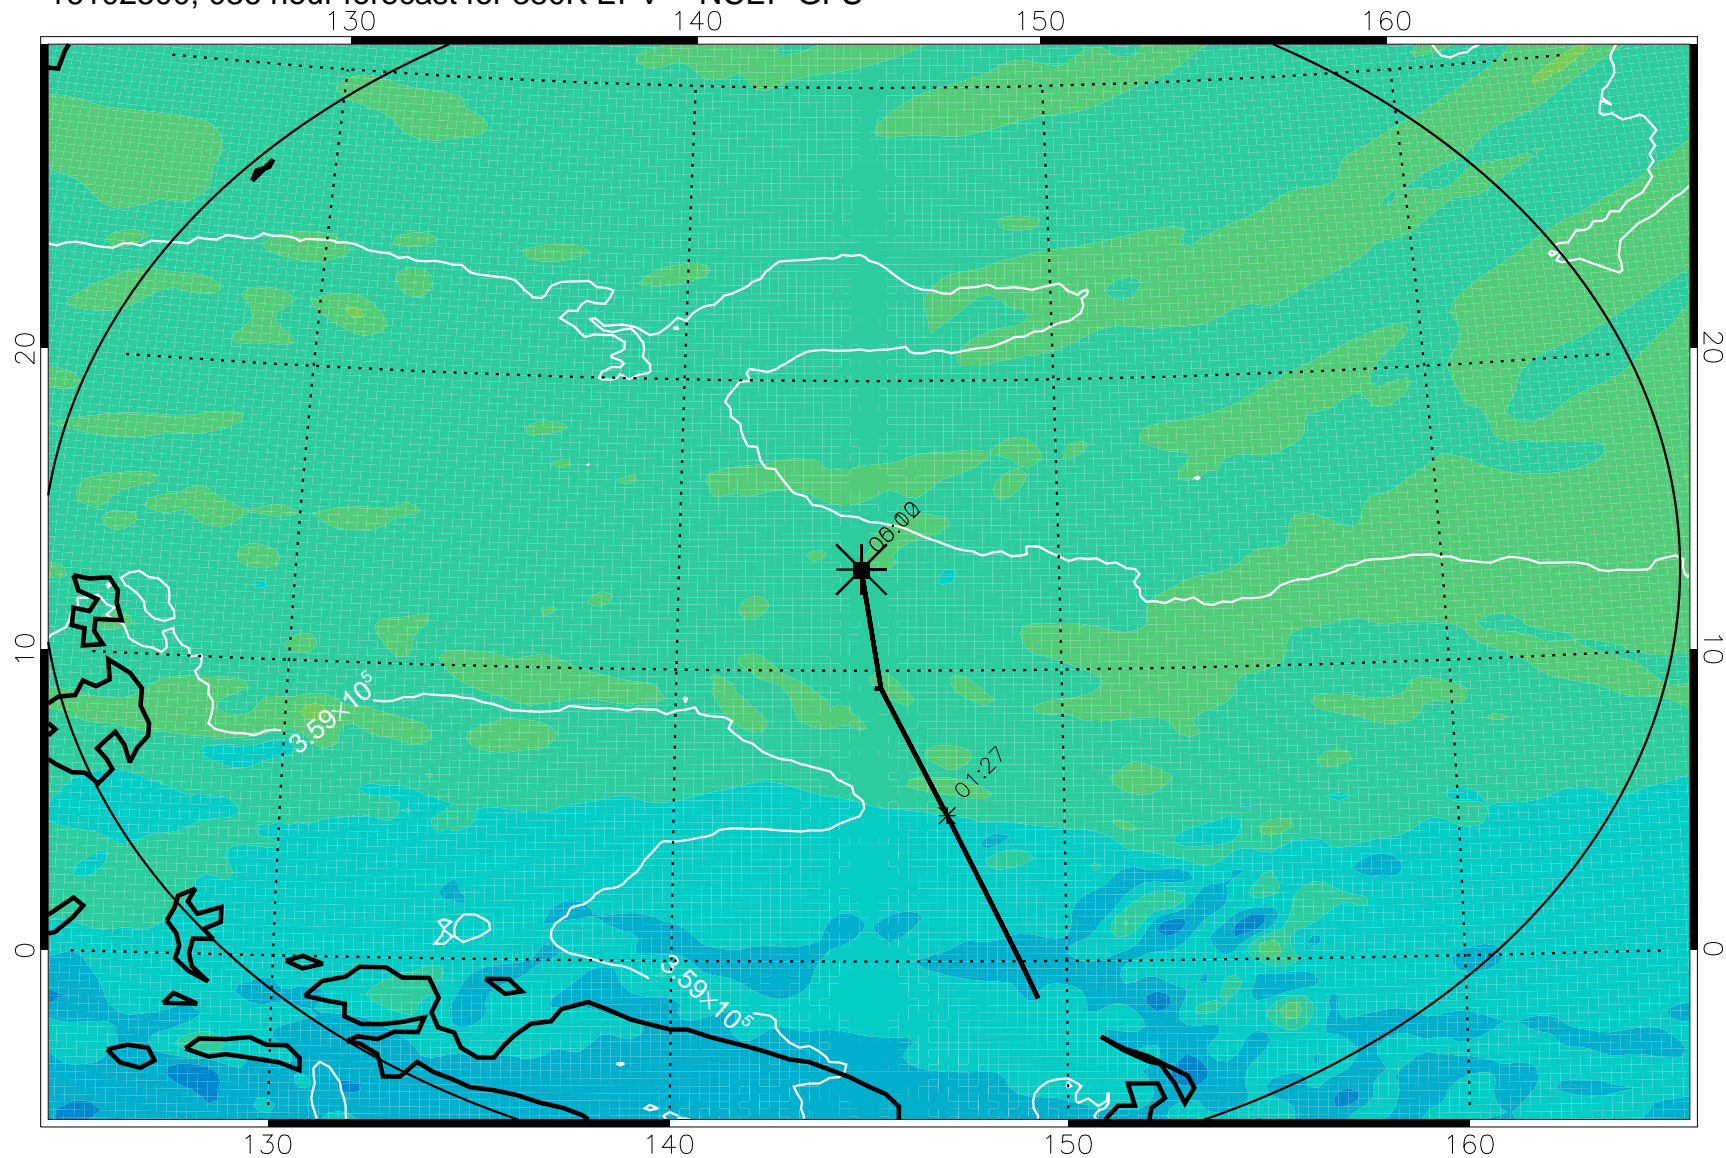

16102318, 006 hour forecast for 380K EPV -- NCEP GFS

380K Montgomery Streamfunction, white

Range ring of 2304 km

16102400, 012 hour forecast for 380K EPV -- NCEP GFS

16102406, 018 hour forecast for 380K EPV -- NCEP GFS

380K Montgomery Streamfunction, white

Range ring of 2304 km

16102412, 024 hour forecast for 380K EPV -- NCEP GFS

380K Montgomery Streamfunction, white

Range ring of 2304 km

16102418, 030 hour forecast for 380K EPV -- NCEP GFS

380K Montgomery Streamfunction, white

Range ring of 2304 km

16102500, 036 hour forecast for 380K EPV -- NCEP GFS

380K Montgomery Streamfunction, white

Range ring of 2304 km

16102506, 042 hour forecast for 380K EPV -- NCEP GFS

380K Montgomery Streamfunction, white

Range ring of 2304 km

16102512, 048 hour forecast for 380K EPV -- NCEP GFS

380K Montgomery Streamfunction, white

Range ring of 2304 km

16102518, 054 hour forecast for 380K EPV -- NCEP GFS