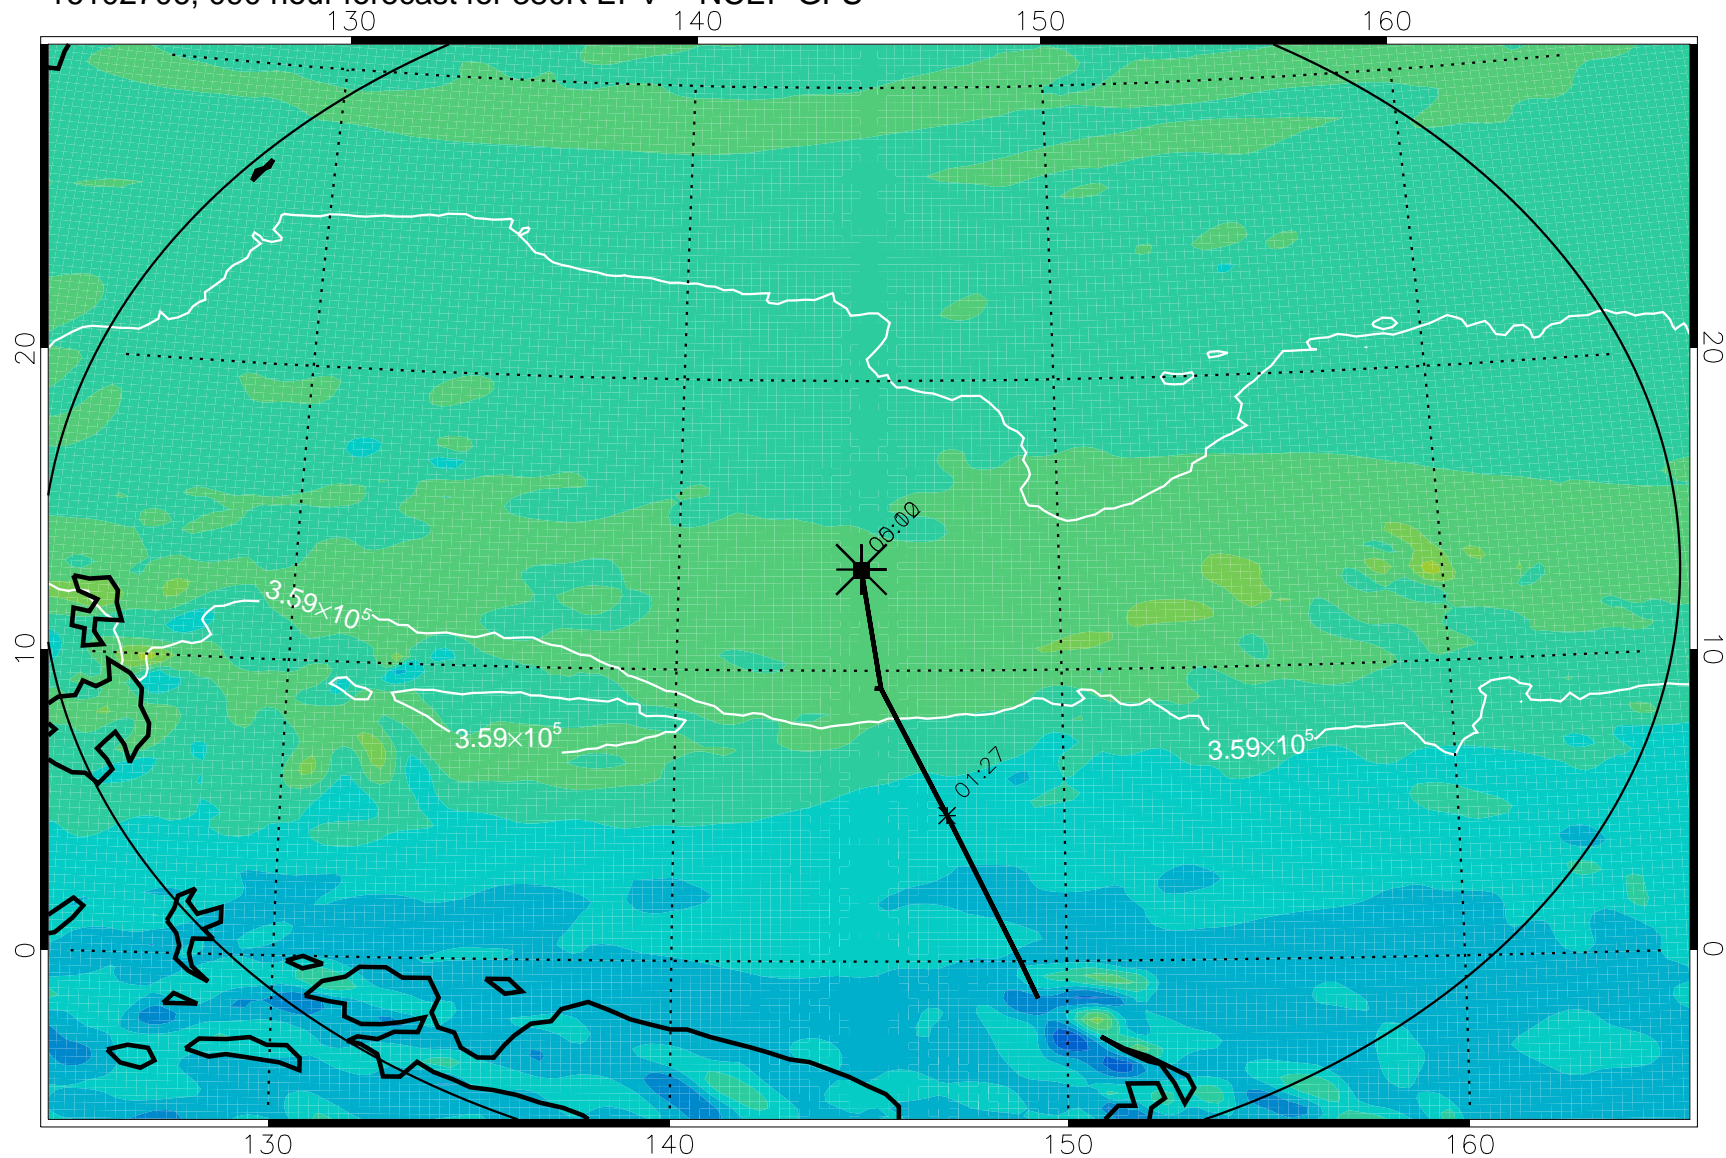

380K Montgomery Streamfunction, white

Range ring of 2304 km

16102612, 072 hour forecast for 380K EPV -- NCEP GFS

380K Montgomery Streamfunction, white

Range ring of 2304 km

16102618, 078 hour forecast for 380K EPV -- NCEP GFS

380K Montgomery Streamfunction, white

Range ring of 2304 km

16102700, 084 hour forecast for 380K EPV -- NCEP GFS

380K Montgomery Streamfunction, white

Range ring of 2304 km

16102706, 090 hour forecast for 380K EPV -- NCEP GFS

380K Montgomery Streamfunction, white

Range ring of 2304 km

16102712, 096 hour forecast for 380K EPV -- NCEP GFS

380K Montgomery Streamfunction, white

Range ring of 2304 km

16102718, 102 hour forecast for 380K EPV -- NCEP GFS

380K Montgomery Streamfunction, white

Range ring of 2304 km

16102800, 108 hour forecast for 380K EPV -- NCEP GFS

380K Montgomery Streamfunction, white

Range ring of 2304 km

16102806, 114 hour forecast for 380K EPV -- NCEP GFS