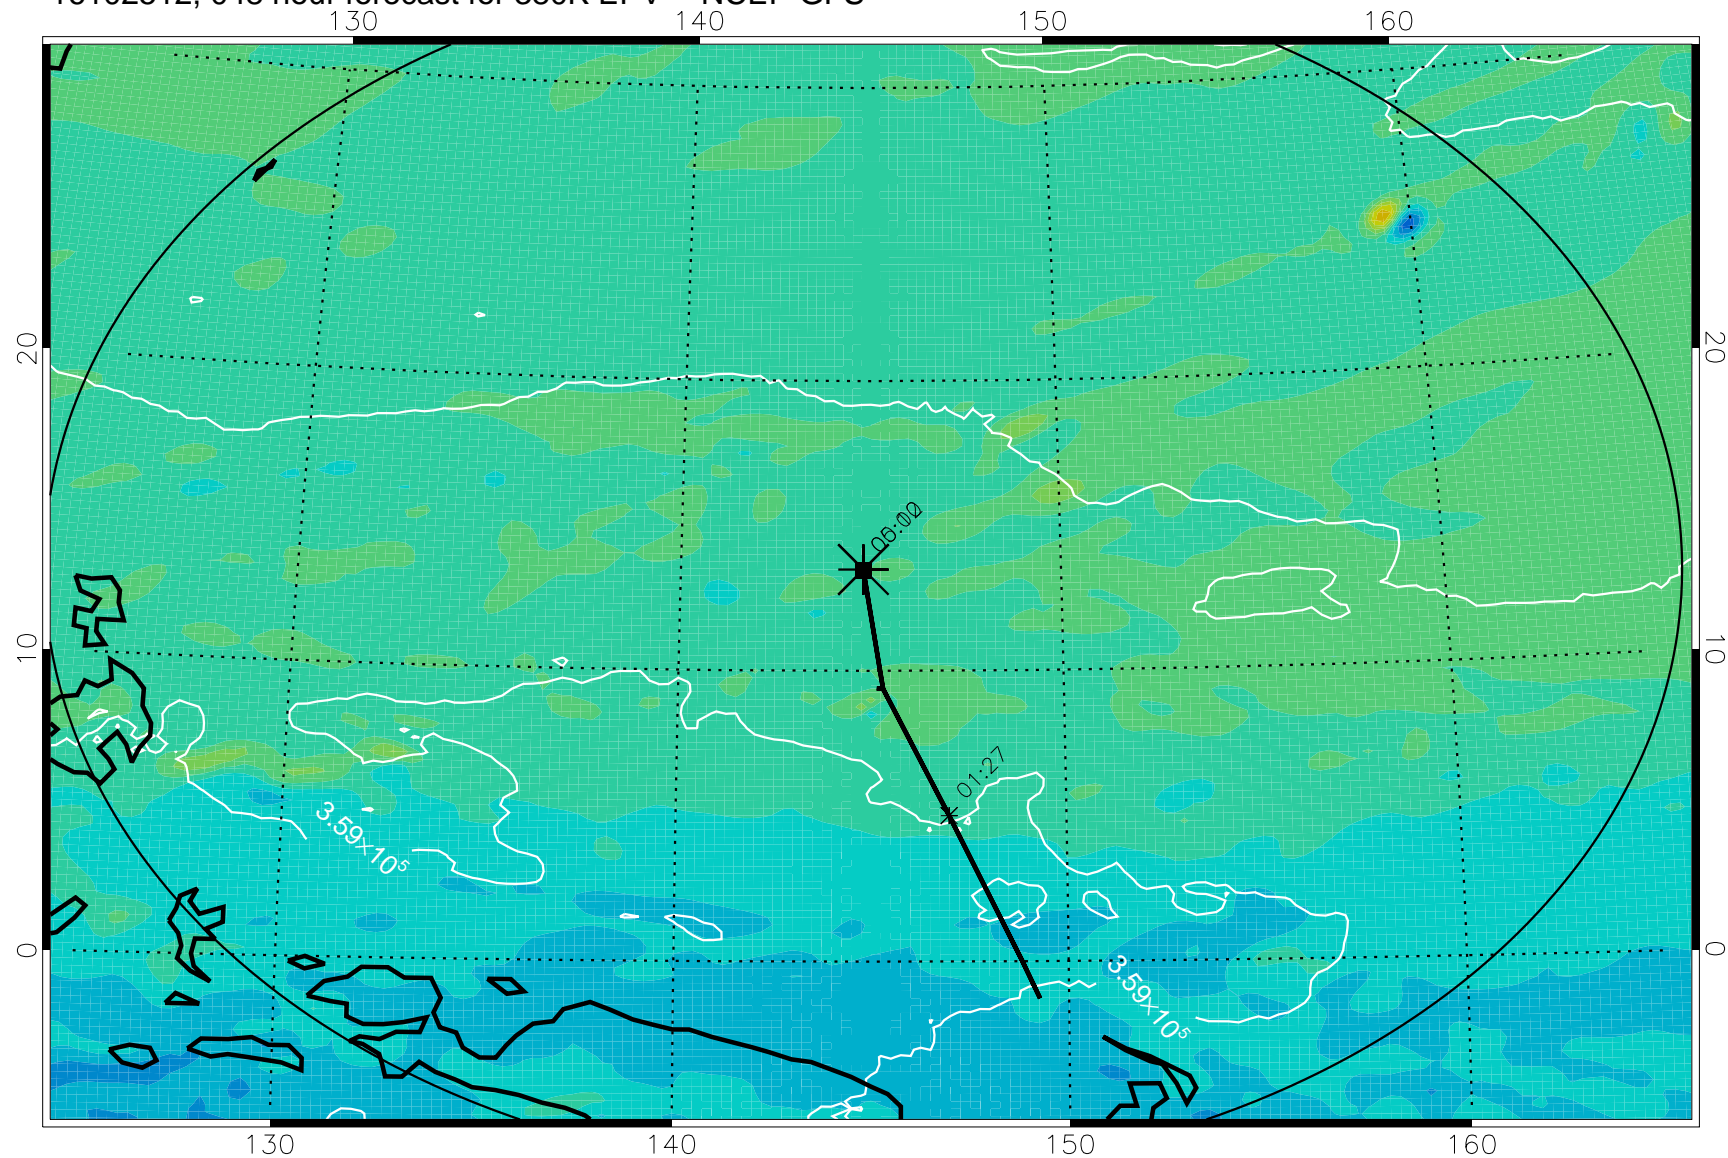

380K Montgomery Streamfunction, white

Range ring of 2304 km

16102412, 024 hour forecast for 380K EPV -- NCEP GFS

380K Montgomery Streamfunction, white

Range ring of 2304 km

16102418, 030 hour forecast for 380K EPV -- NCEP GFS

380K Montgomery Streamfunction, white

Range ring of 2304 km

16102500, 036 hour forecast for 380K EPV -- NCEP GFS

380K Montgomery Streamfunction, white

Range ring of 2304 km

16102506, 042 hour forecast for 380K EPV -- NCEP GFS

380K Montgomery Streamfunction, white

Range ring of 2304 km

16102512, 048 hour forecast for 380K EPV -- NCEP GFS

380K Montgomery Streamfunction, white

Range ring of 2304 km

16102518, 054 hour forecast for 380K EPV -- NCEP GFS

380K Montgomery Streamfunction, white

Range ring of 2304 km

16102600, 060 hour forecast for 380K EPV -- NCEP GFS

380K Montgomery Streamfunction, white

Range ring of 2304 km

16102606, 066 hour forecast for 380K EPV -- NCEP GFS