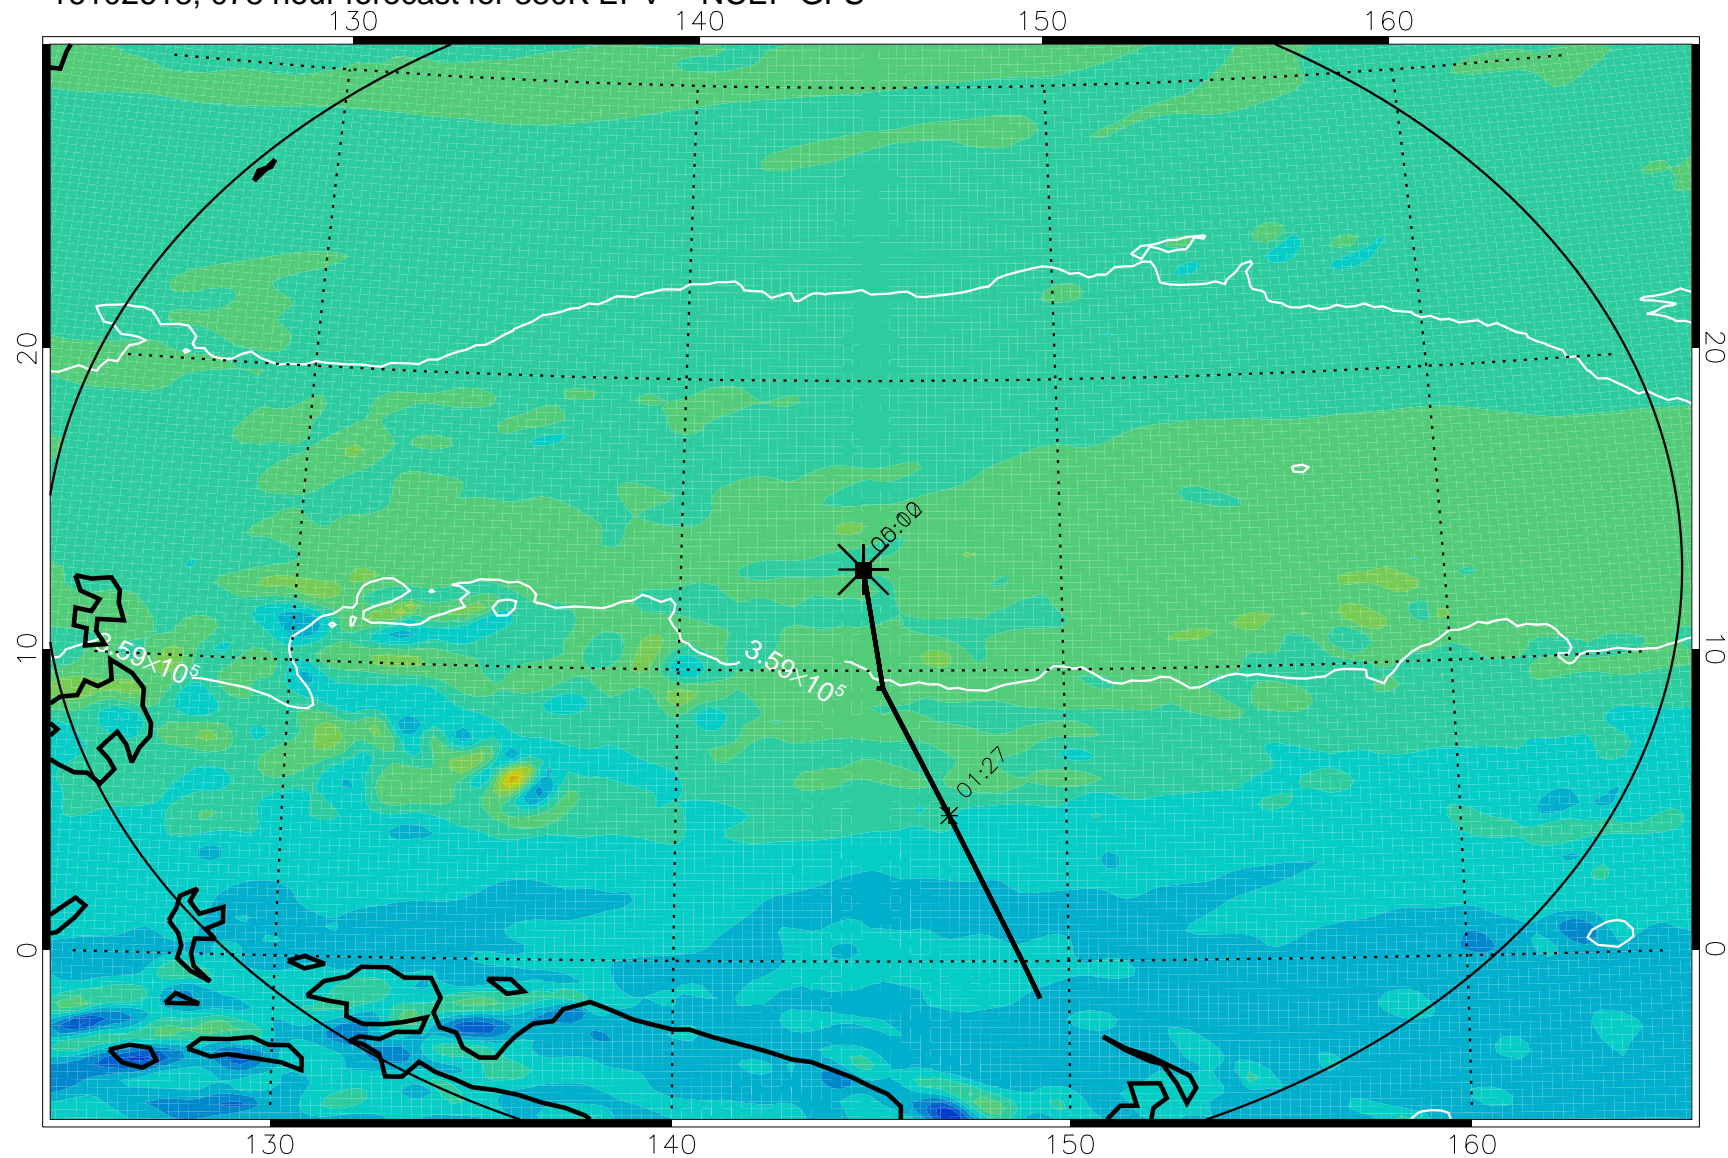

380K Montgomery Streamfunction, white

Range ring of 2304 km

16102600, 060 hour forecast for 380K EPV -- NCEP GFS

380K Montgomery Streamfunction, white

Range ring of 2304 km

16102606, 066 hour forecast for 380K EPV -- NCEP GFS

380K Montgomery Streamfunction, white

Range ring of 2304 km

16102612, 072 hour forecast for 380K EPV -- NCEP GFS

380K Montgomery Streamfunction, white

Range ring of 2304 km

16102618, 078 hour forecast for 380K EPV -- NCEP GFS

380K Montgomery Streamfunction, white

Range ring of 2304 km

16102700, 084 hour forecast for 380K EPV -- NCEP GFS

380K Montgomery Streamfunction, white

Range ring of 2304 km

16102706, 090 hour forecast for 380K EPV -- NCEP GFS

380K Montgomery Streamfunction, white

Range ring of 2304 km

16102712, 096 hour forecast for 380K EPV -- NCEP GFS

380K Montgomery Streamfunction, white

Range ring of 2304 km

16102718, 102 hour forecast for 380K EPV -- NCEP GFS