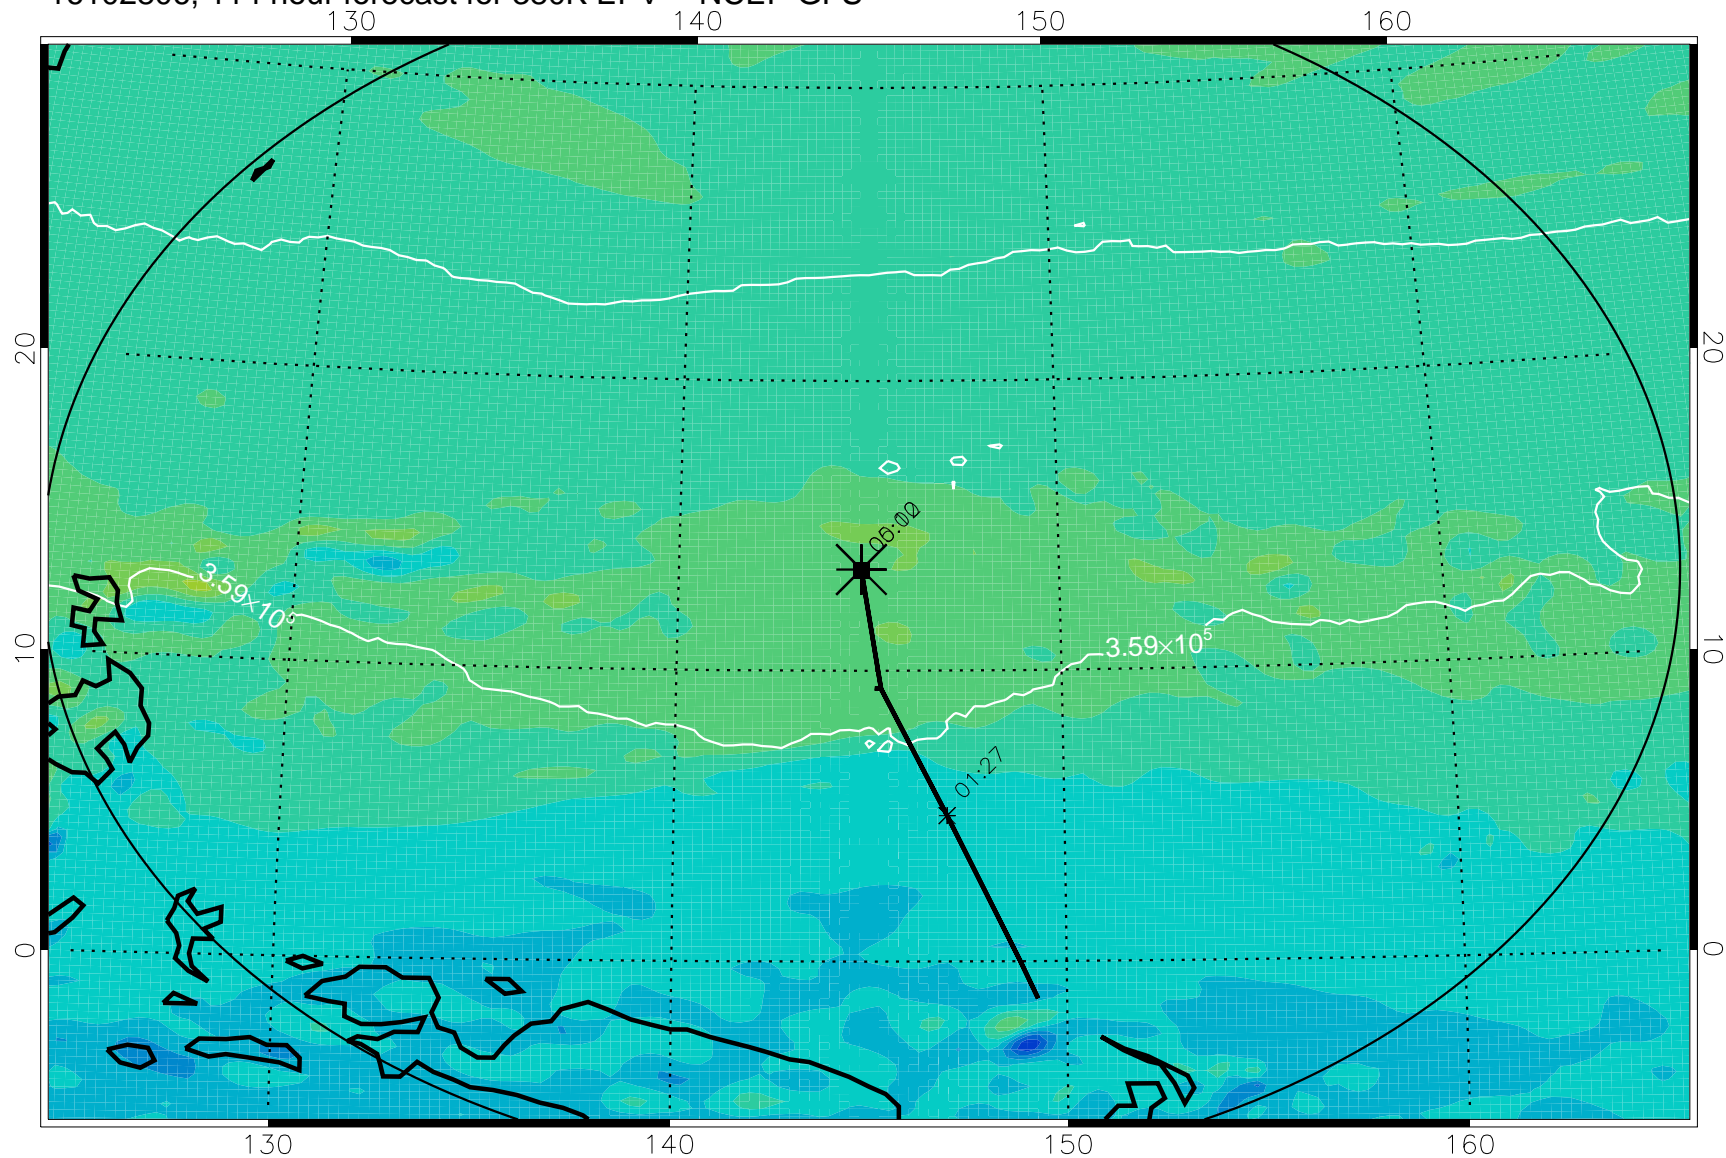

380K Montgomery Streamfunction, white

Range ring of 2304 km

16102700, 084 hour forecast for 380K EPV -- NCEP GFS

380K Montgomery Streamfunction, white

Range ring of 2304 km

16102706, 090 hour forecast for 380K EPV -- NCEP GFS

380K Montgomery Streamfunction, white

Range ring of 2304 km

16102712, 096 hour forecast for 380K EPV -- NCEP GFS

380K Montgomery Streamfunction, white

Range ring of 2304 km

16102718, 102 hour forecast for 380K EPV -- NCEP GFS

380K Montgomery Streamfunction, white

Range ring of 2304 km

16102800, 108 hour forecast for 380K EPV -- NCEP GFS

380K Montgomery Streamfunction, white

Range ring of 2304 km

16102806, 114 hour forecast for 380K EPV -- NCEP GFS

380K Montgomery Streamfunction, white

Range ring of 2304 km

16102812, 120 hour forecast for 380K EPV -- NCEP GFS

380K Montgomery Streamfunction, white

Range ring of 2304 km