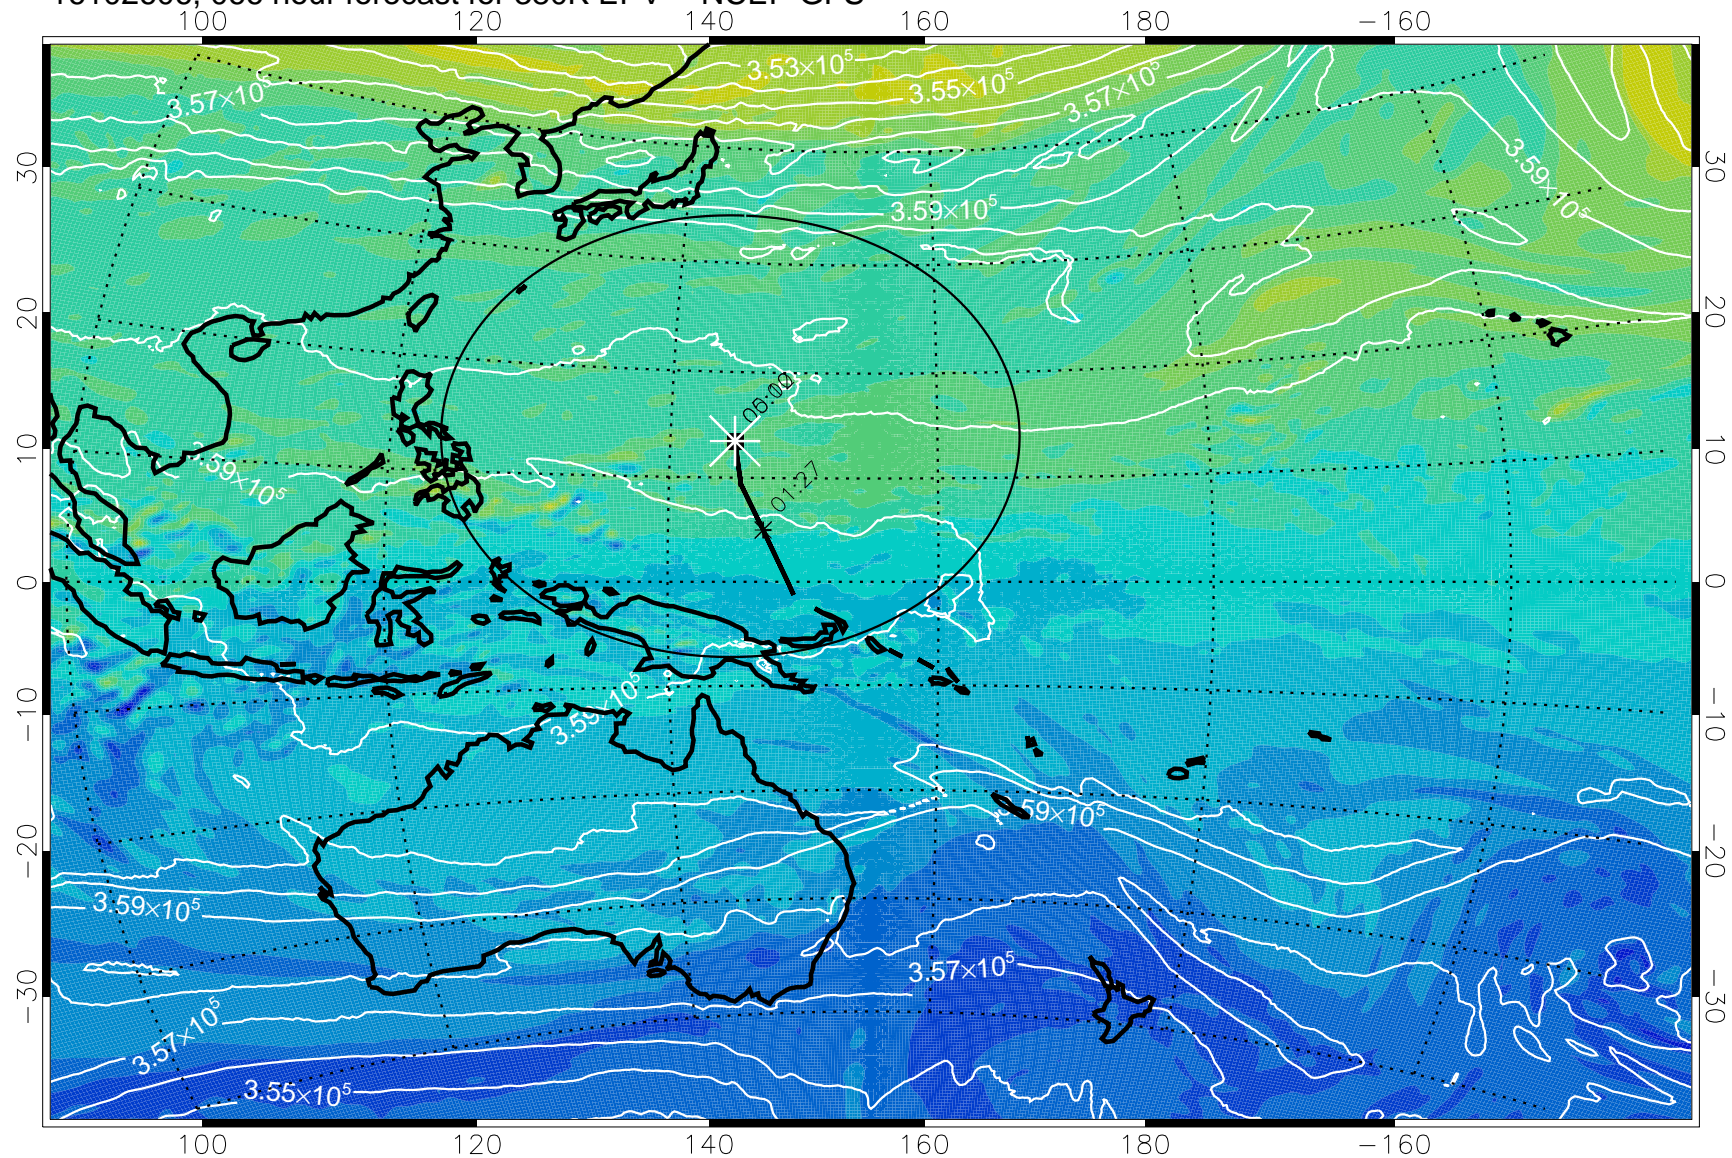

16102512, 048 hour forecast for 380K EPV -- NCEP GFS

380K Montgomery Streamfunction, white

Range ring of 2304 km

16102518, 054 hour forecast for 380K EPV -- NCEP GFS

16102600, 060 hour forecast for 380K EPV -- NCEP GFS

380K Montgomery Streamfunction, white

Range ring of 2304 km

16102606, 066 hour forecast for 380K EPV -- NCEP GFS

380K Montgomery Streamfunction, white

Range ring of 2304 km

16102612, 072 hour forecast for 380K EPV -- NCEP GFS

16102618, 078 hour forecast for 380K EPV -- NCEP GFS

380K Montgomery Streamfunction, white

Range ring of 2304 km

16102706, 090 hour forecast for 380K EPV -- NCEP GFS

380K Montgomery Streamfunction, white

Range ring of 2304 km

16102712, 096 hour forecast for 380K EPV -- NCEP GFS

380K Montgomery Streamfunction, white

Range ring of 2304 km

16102718, 102 hour forecast for 380K EPV -- NCEP GFS

16102800, 108 hour forecast for 380K EPV -- NCEP GFS