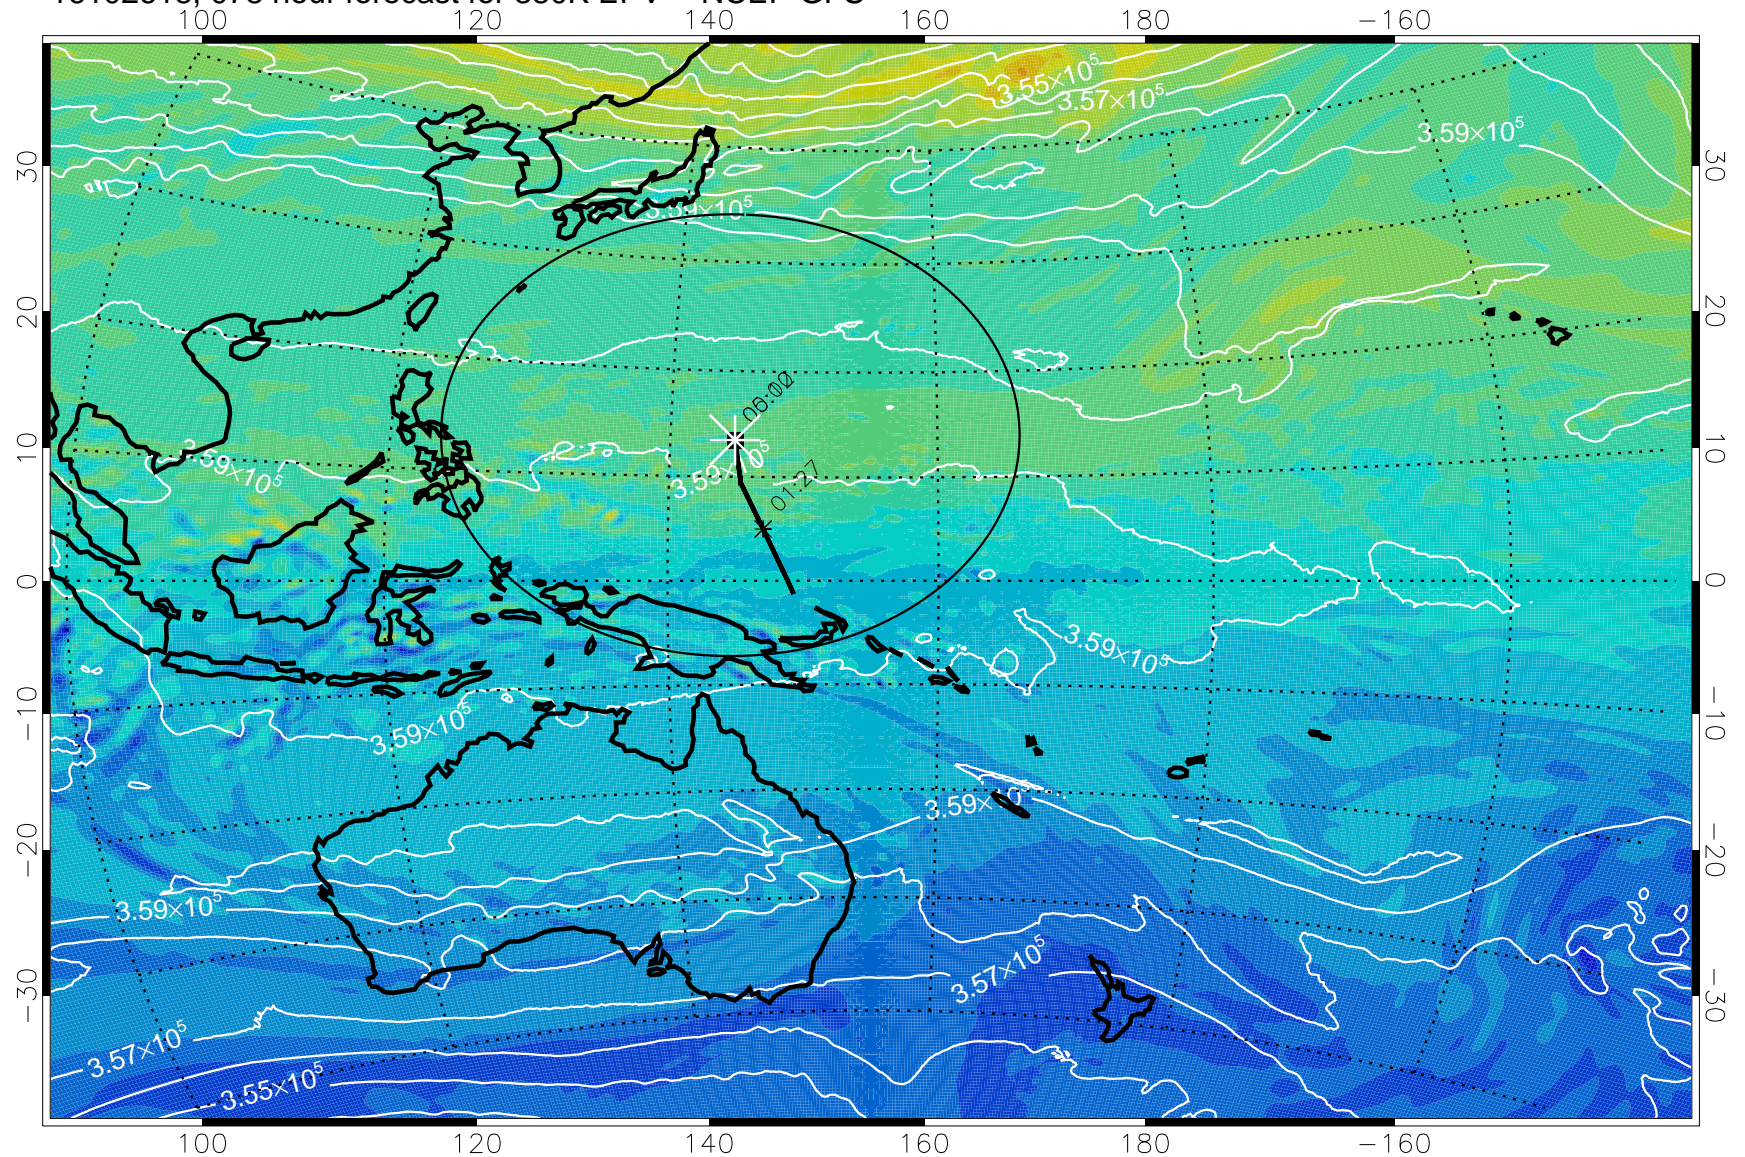

16102512, 048 hour forecast for 380K EPV -- NCEP GFS

380K Montgomery Streamfunction, white

Range ring of 2304 km

16102518, 054 hour forecast for 380K EPV -- NCEP GFS

16102600, 060 hour forecast for 380K EPV -- NCEP GFS

380K Montgomery Streamfunction, white

Range ring of 2304 km

16102606, 066 hour forecast for 380K EPV -- NCEP GFS

380K Montgomery Streamfunction, white

Range ring of 2304 km

16102612, 072 hour forecast for 380K EPV -- NCEP GFS

16102618, 078 hour forecast for 380K EPV -- NCEP GFS

380K Montgomery Streamfunction, white

Range ring of 2304 km

16102706, 090 hour forecast for 380K EPV -- NCEP GFS

380K Montgomery Streamfunction, white

Range ring of 2304 km

16102712, 096 hour forecast for 380K EPV -- NCEP GFS

380K Montgomery Streamfunction, white

Range ring of 2304 km

16102718, 102 hour forecast for 380K EPV -- NCEP GFS

16102800, 108 hour forecast for 380K EPV -- NCEP GFS