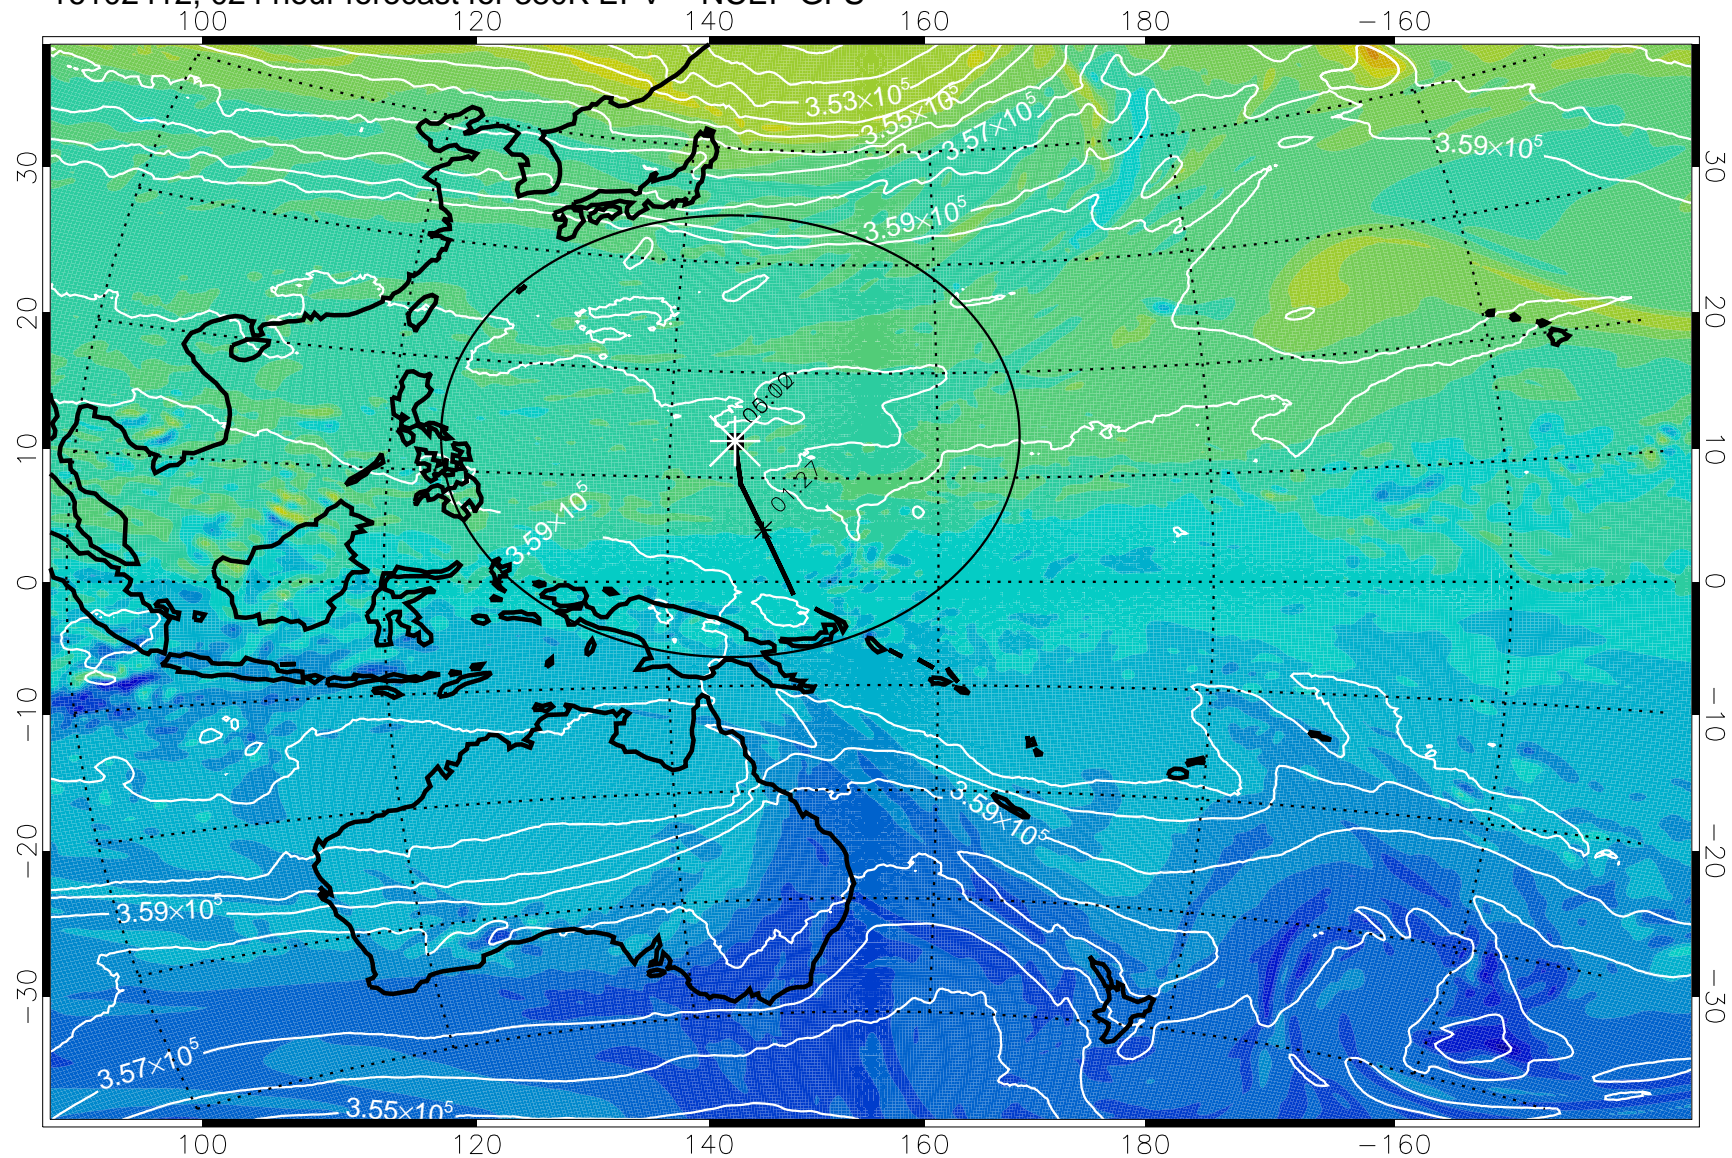

16102318, 006 hour forecast for 380K EPV -- NCEP GFS

16102400, 012 hour forecast for 380K EPV -- NCEP GFS

380K Montgomery Streamfunction, white

Range ring of 2304 km

16102406, 018 hour forecast for 380K EPV -- NCEP GFS

16102412, 024 hour forecast for 380K EPV -- NCEP GFS

380K Montgomery Streamfunction, white

Range ring of 2304 km

16102418, 030 hour forecast for 380K EPV -- NCEP GFS

380K Montgomery Streamfunction, white

Range ring of 2304 km

16102500, 036 hour forecast for 380K EPV -- NCEP GFS

380K Montgomery Streamfunction, white

Range ring of 2304 km

16102506, 042 hour forecast for 380K EPV -- NCEP GFS

380K Montgomery Streamfunction, white

Range ring of 2304 km

16102512, 048 hour forecast for 380K EPV -- NCEP GFS

380K Montgomery Streamfunction, white

Range ring of 2304 km

16102518, 054 hour forecast for 380K EPV -- NCEP GFS

16102600, 060 hour forecast for 380K EPV -- NCEP GFS