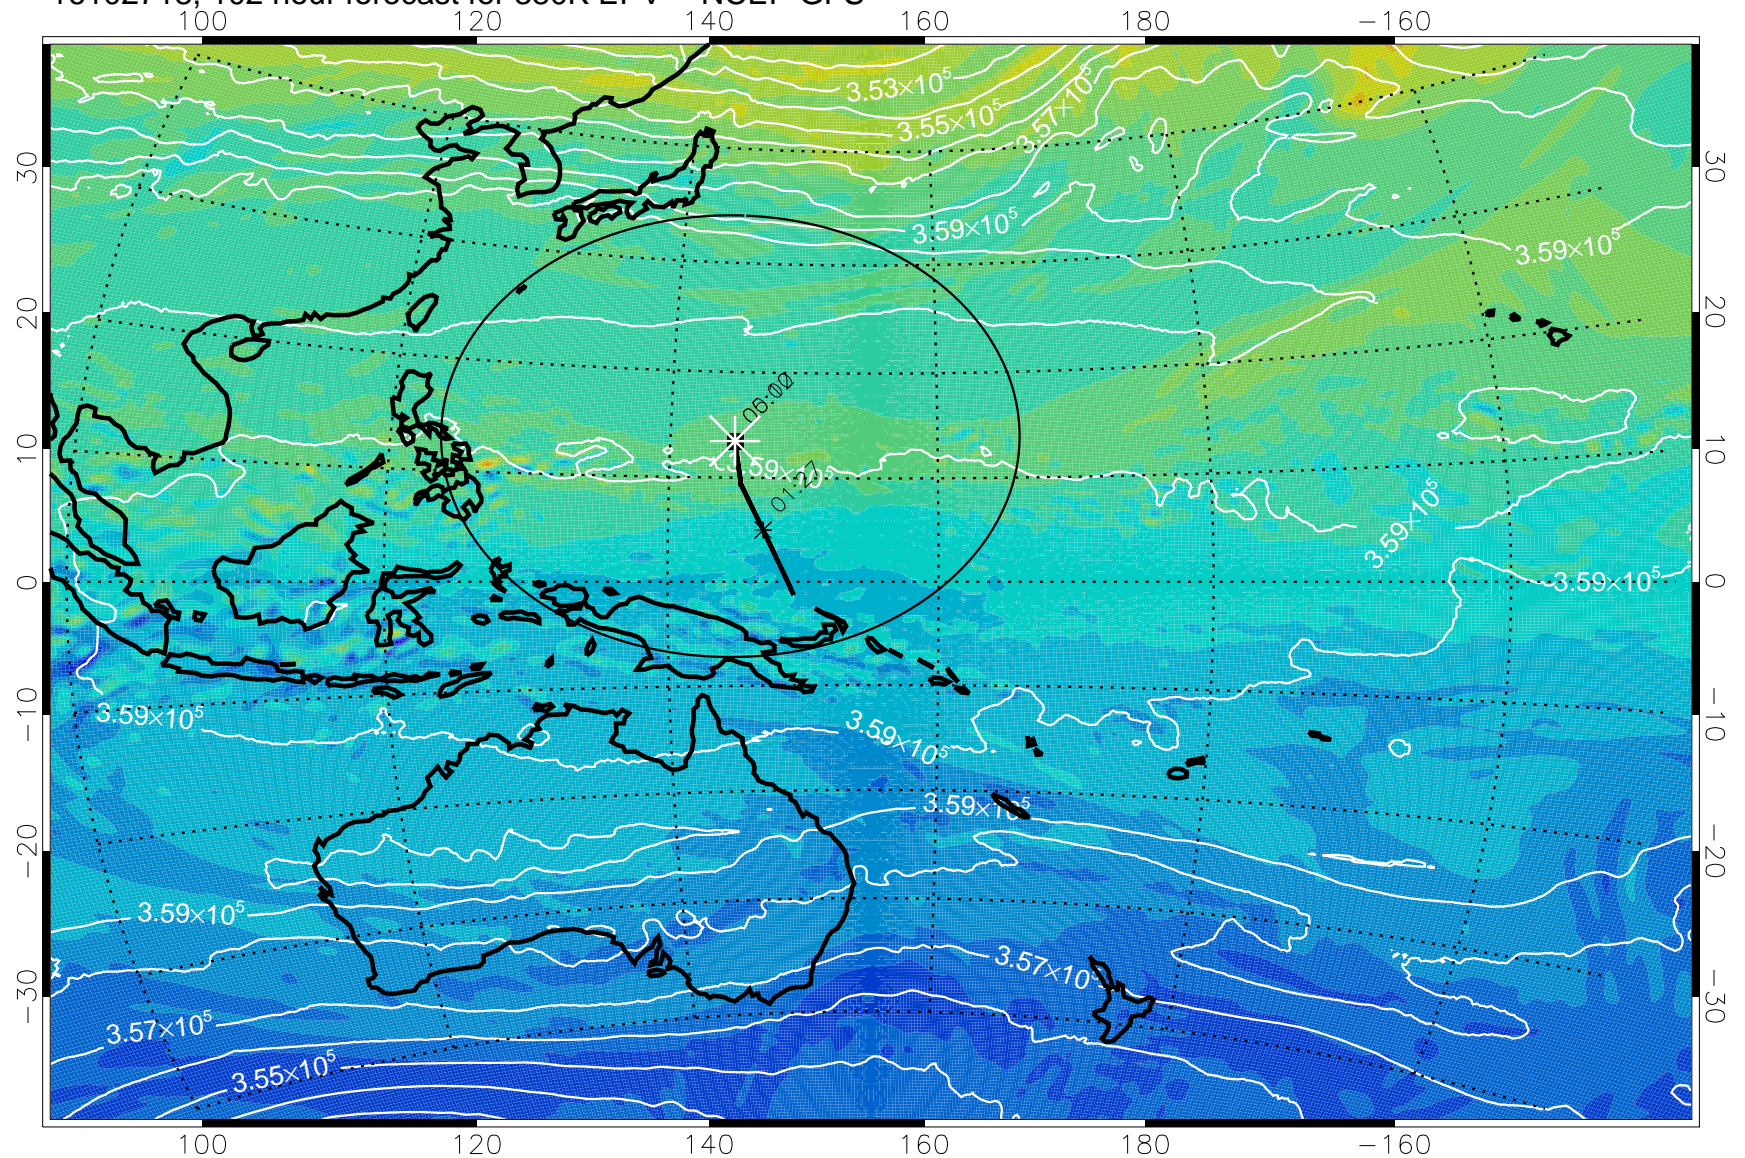

16102618, 078 hour forecast for 380K EPV -- NCEP GFS

380K Montgomery Streamfunction, white

Range ring of 2304 km

16102706, 090 hour forecast for 380K EPV -- NCEP GFS

380K Montgomery Streamfunction, white

Range ring of 2304 km

16102712, 096 hour forecast for 380K EPV -- NCEP GFS

380K Montgomery Streamfunction, white

Range ring of 2304 km

16102718, 102 hour forecast for 380K EPV -- NCEP GFS

16102800, 108 hour forecast for 380K EPV -- NCEP GFS

380K Montgomery Streamfunction, white

Range ring of 2304 km

16102806, 114 hour forecast for 380K EPV -- NCEP GFS

380K Montgomery Streamfunction, white

Range ring of 2304 km

16102812, 120 hour forecast for 380K EPV -- NCEP GFS

380K Montgomery Streamfunction, white

Range ring of 2304 km