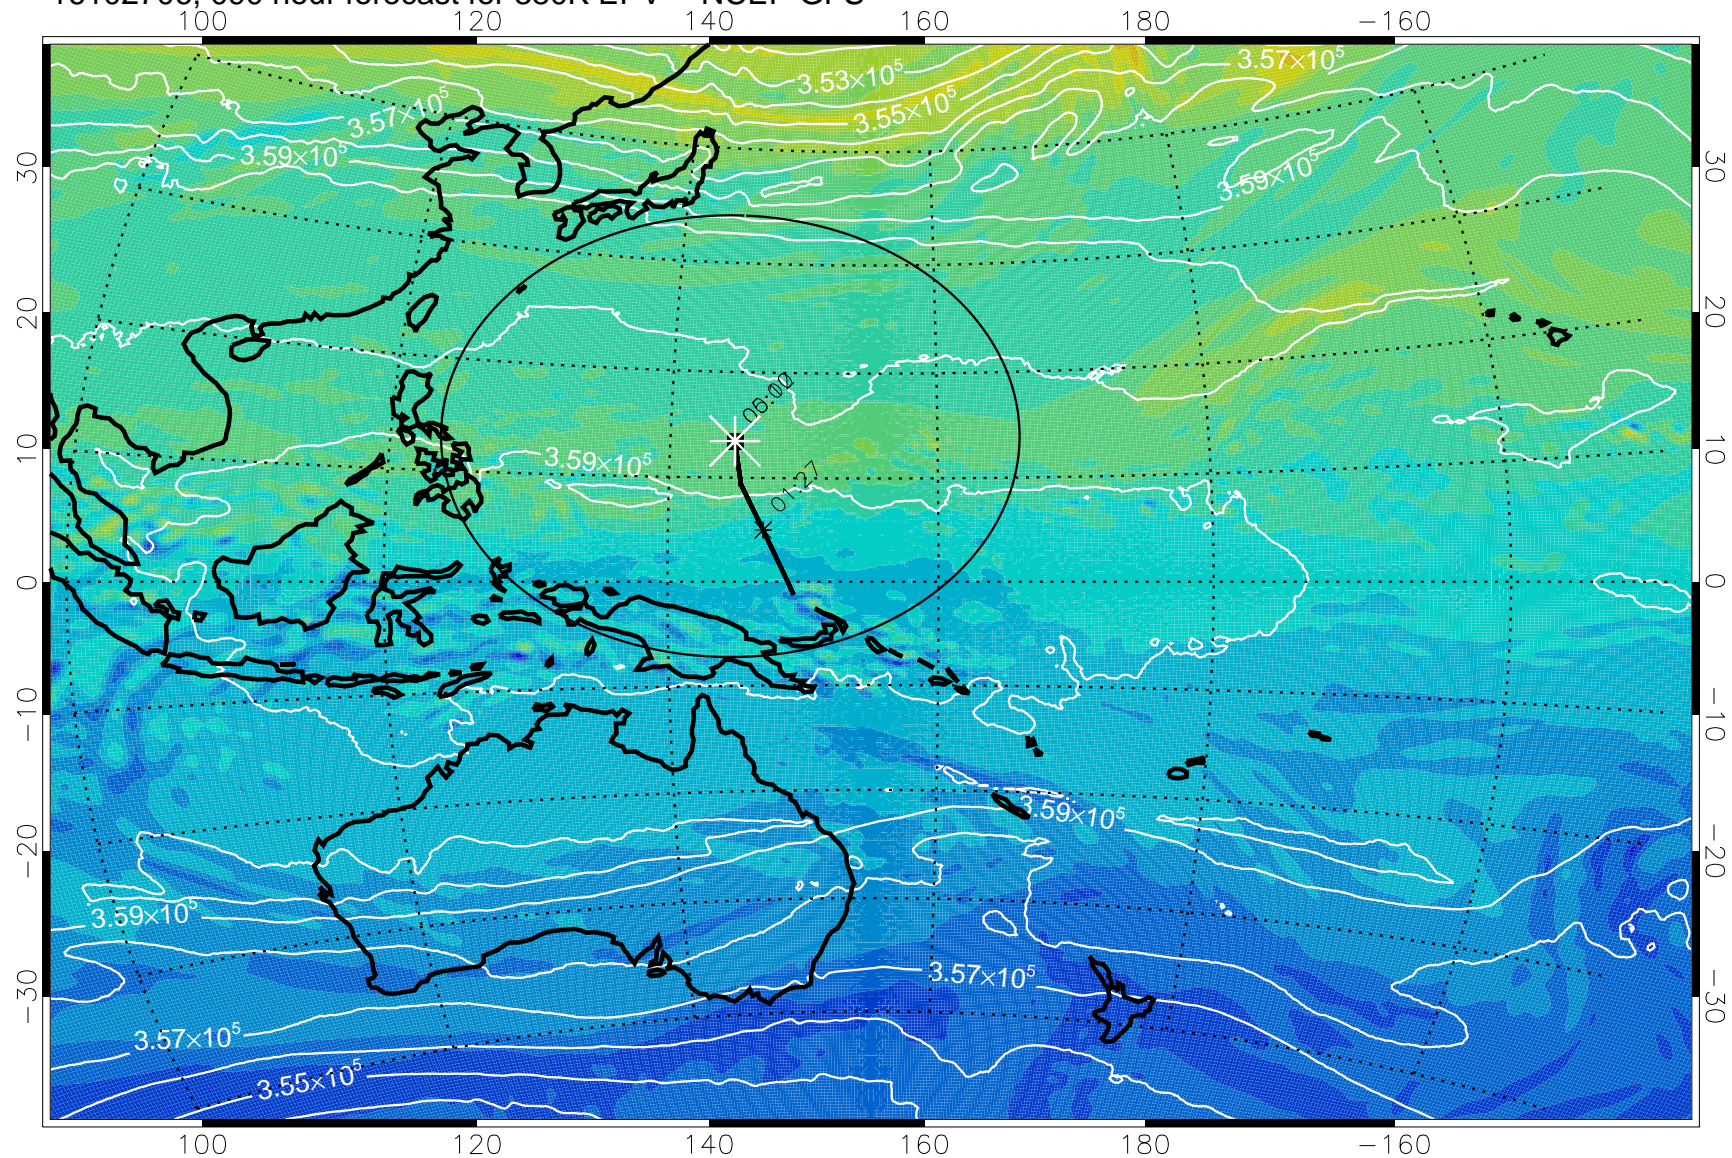

380K Montgomery Streamfunction, white

Range ring of 2304 km

16102606, 066 hour forecast for 380K EPV -- NCEP GFS

380K Montgomery Streamfunction, white

Range ring of 2304 km

16102612, 072 hour forecast for 380K EPV -- NCEP GFS

16102618, 078 hour forecast for 380K EPV -- NCEP GFS

380K Montgomery Streamfunction, white

Range ring of 2304 km

16102706, 090 hour forecast for 380K EPV -- NCEP GFS

380K Montgomery Streamfunction, white

Range ring of 2304 km

16102712, 096 hour forecast for 380K EPV -- NCEP GFS

380K Montgomery Streamfunction, white

Range ring of 2304 km

16102718, 102 hour forecast for 380K EPV -- NCEP GFS

16102800, 108 hour forecast for 380K EPV -- NCEP GFS

380K Montgomery Streamfunction, white

Range ring of 2304 km

16102806, 114 hour forecast for 380K EPV -- NCEP GFS

380K Montgomery Streamfunction, white

Range ring of 2304 km

16102812, 120 hour forecast for 380K EPV -- NCEP GFS