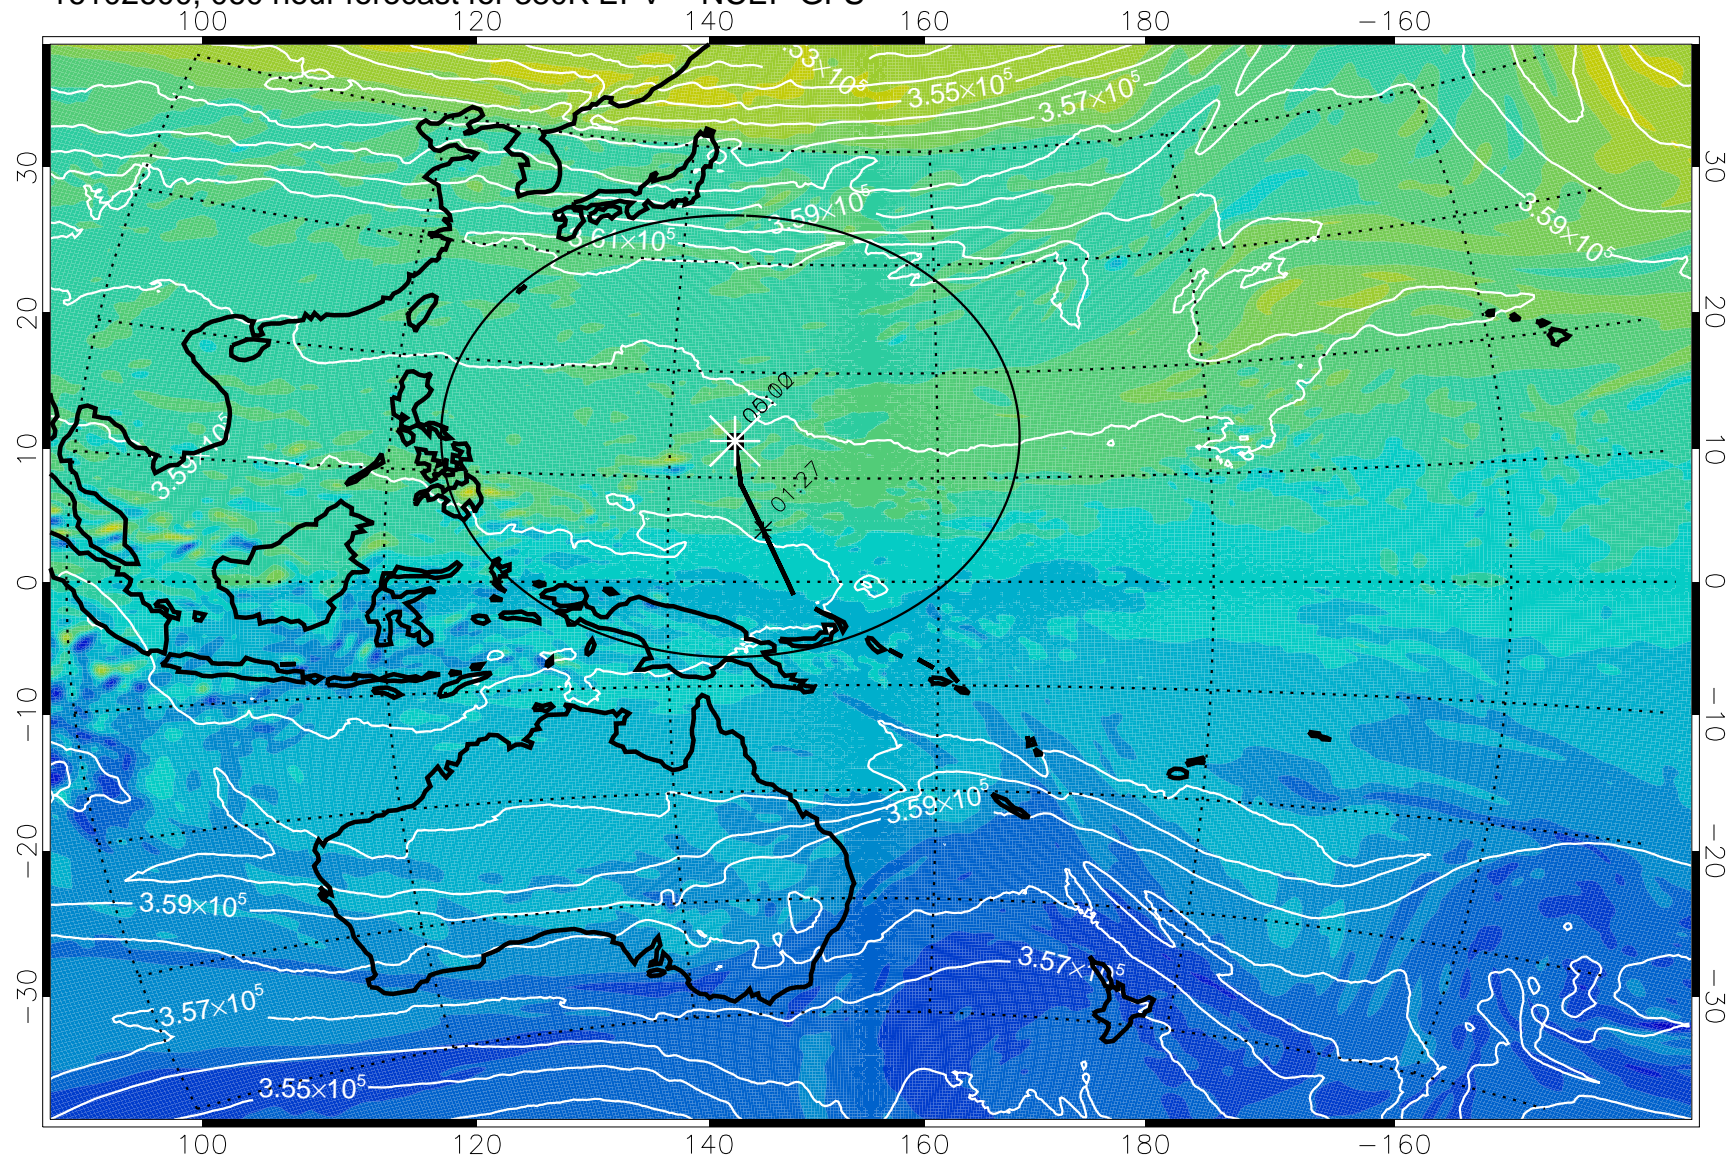

16102512, 048 hour forecast for 380K EPV -- NCEP GFS

380K Montgomery Streamfunction, white

Range ring of 2304 km

16102518, 054 hour forecast for 380K EPV -- NCEP GFS

16102600, 060 hour forecast for 380K EPV -- NCEP GFS

380K Montgomery Streamfunction, white

Range ring of 2304 km

16102606, 066 hour forecast for 380K EPV -- NCEP GFS

380K Montgomery Streamfunction, white

Range ring of 2304 km

16102612, 072 hour forecast for 380K EPV -- NCEP GFS

16102618, 078 hour forecast for 380K EPV -- NCEP GFS

380K Montgomery Streamfunction, white

Range ring of 2304 km

16102706, 090 hour forecast for 380K EPV -- NCEP GFS

380K Montgomery Streamfunction, white

Range ring of 2304 km

16102712, 096 hour forecast for 380K EPV -- NCEP GFS

380K Montgomery Streamfunction, white

Range ring of 2304 km

16102718, 102 hour forecast for 380K EPV -- NCEP GFS

16102800, 108 hour forecast for 380K EPV -- NCEP GFS