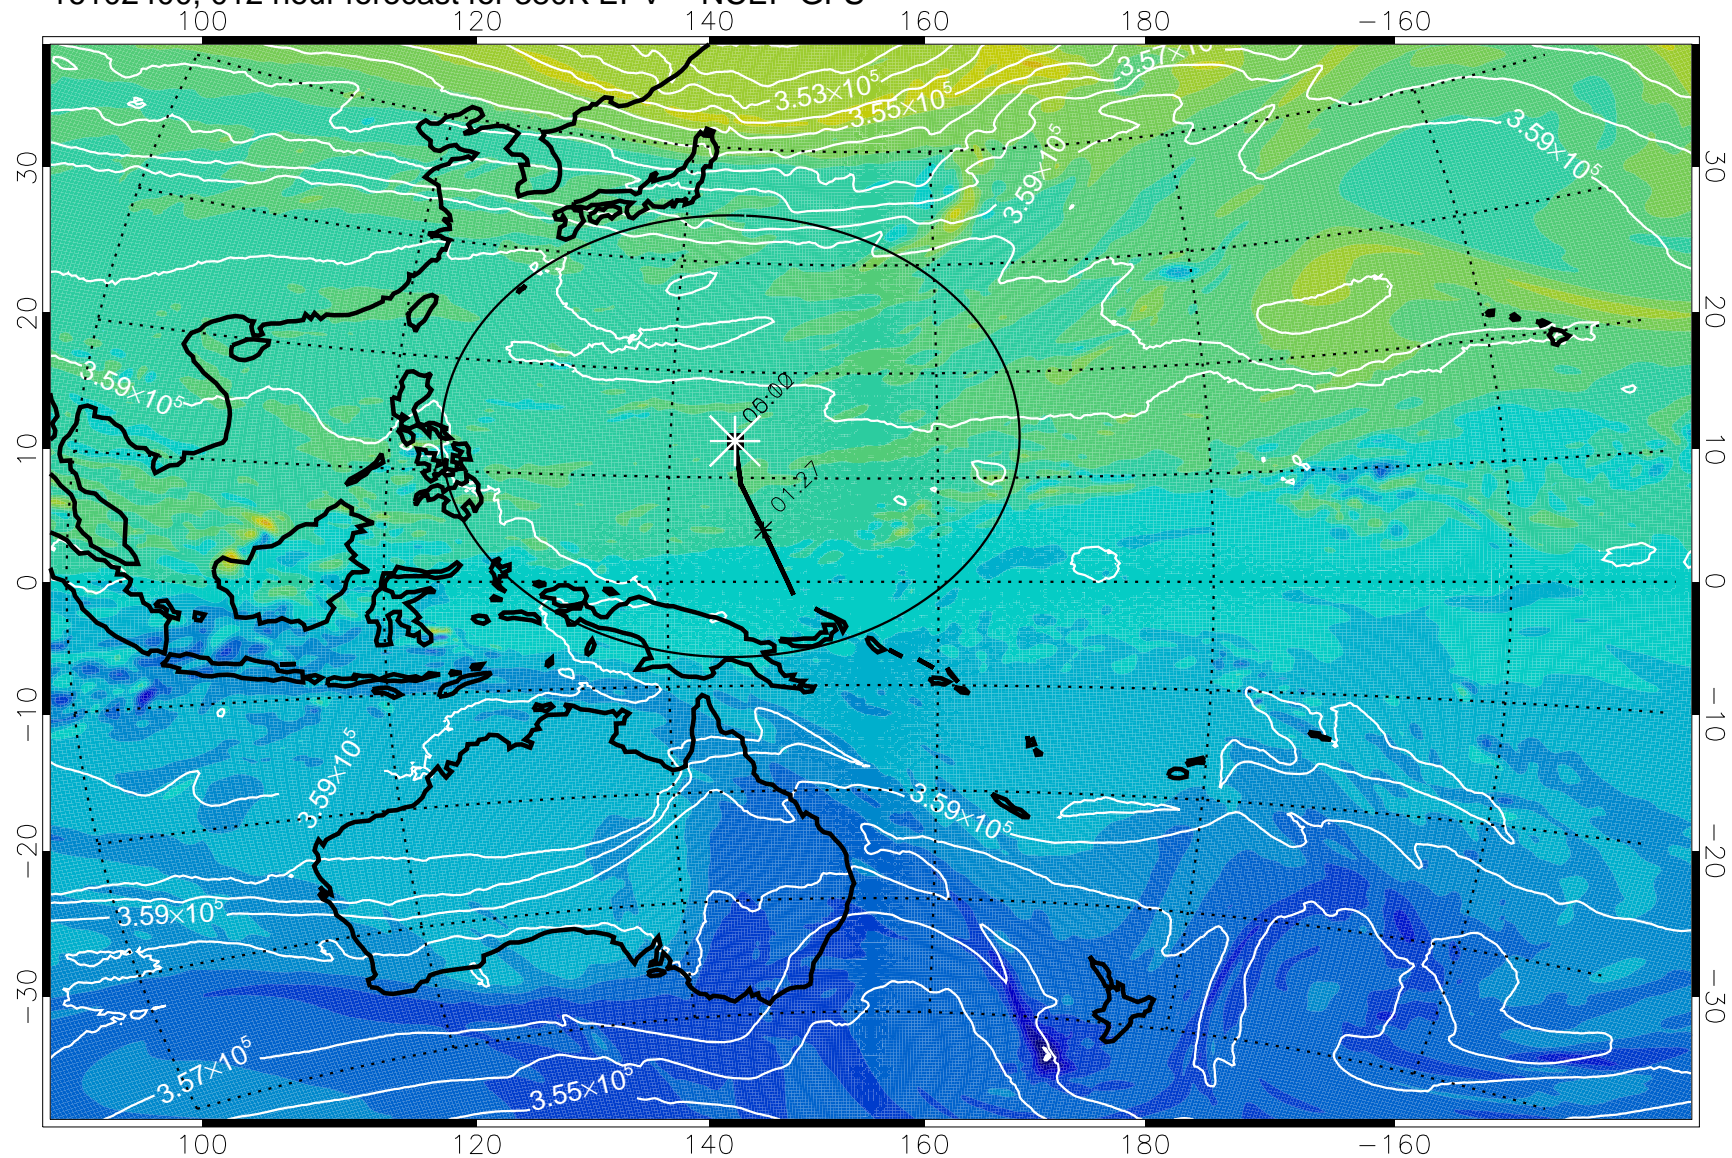

16102318, 006 hour forecast for 380K EPV -- NCEP GFS

16102400, 012 hour forecast for 380K EPV -- NCEP GFS

380K Montgomery Streamfunction, white

Range ring of 2304 km

16102406, 018 hour forecast for 380K EPV -- NCEP GFS

16102412, 024 hour forecast for 380K EPV -- NCEP GFS

380K Montgomery Streamfunction, white

Range ring of 2304 km

16102418, 030 hour forecast for 380K EPV -- NCEP GFS

380K Montgomery Streamfunction, white

Range ring of 2304 km

16102500, 036 hour forecast for 380K EPV -- NCEP GFS

380K Montgomery Streamfunction, white

Range ring of 2304 km

16102506, 042 hour forecast for 380K EPV -- NCEP GFS

380K Montgomery Streamfunction, white

Range ring of 2304 km

16102512, 048 hour forecast for 380K EPV -- NCEP GFS

380K Montgomery Streamfunction, white

Range ring of 2304 km

16102518, 054 hour forecast for 380K EPV -- NCEP GFS

16102600, 060 hour forecast for 380K EPV -- NCEP GFS