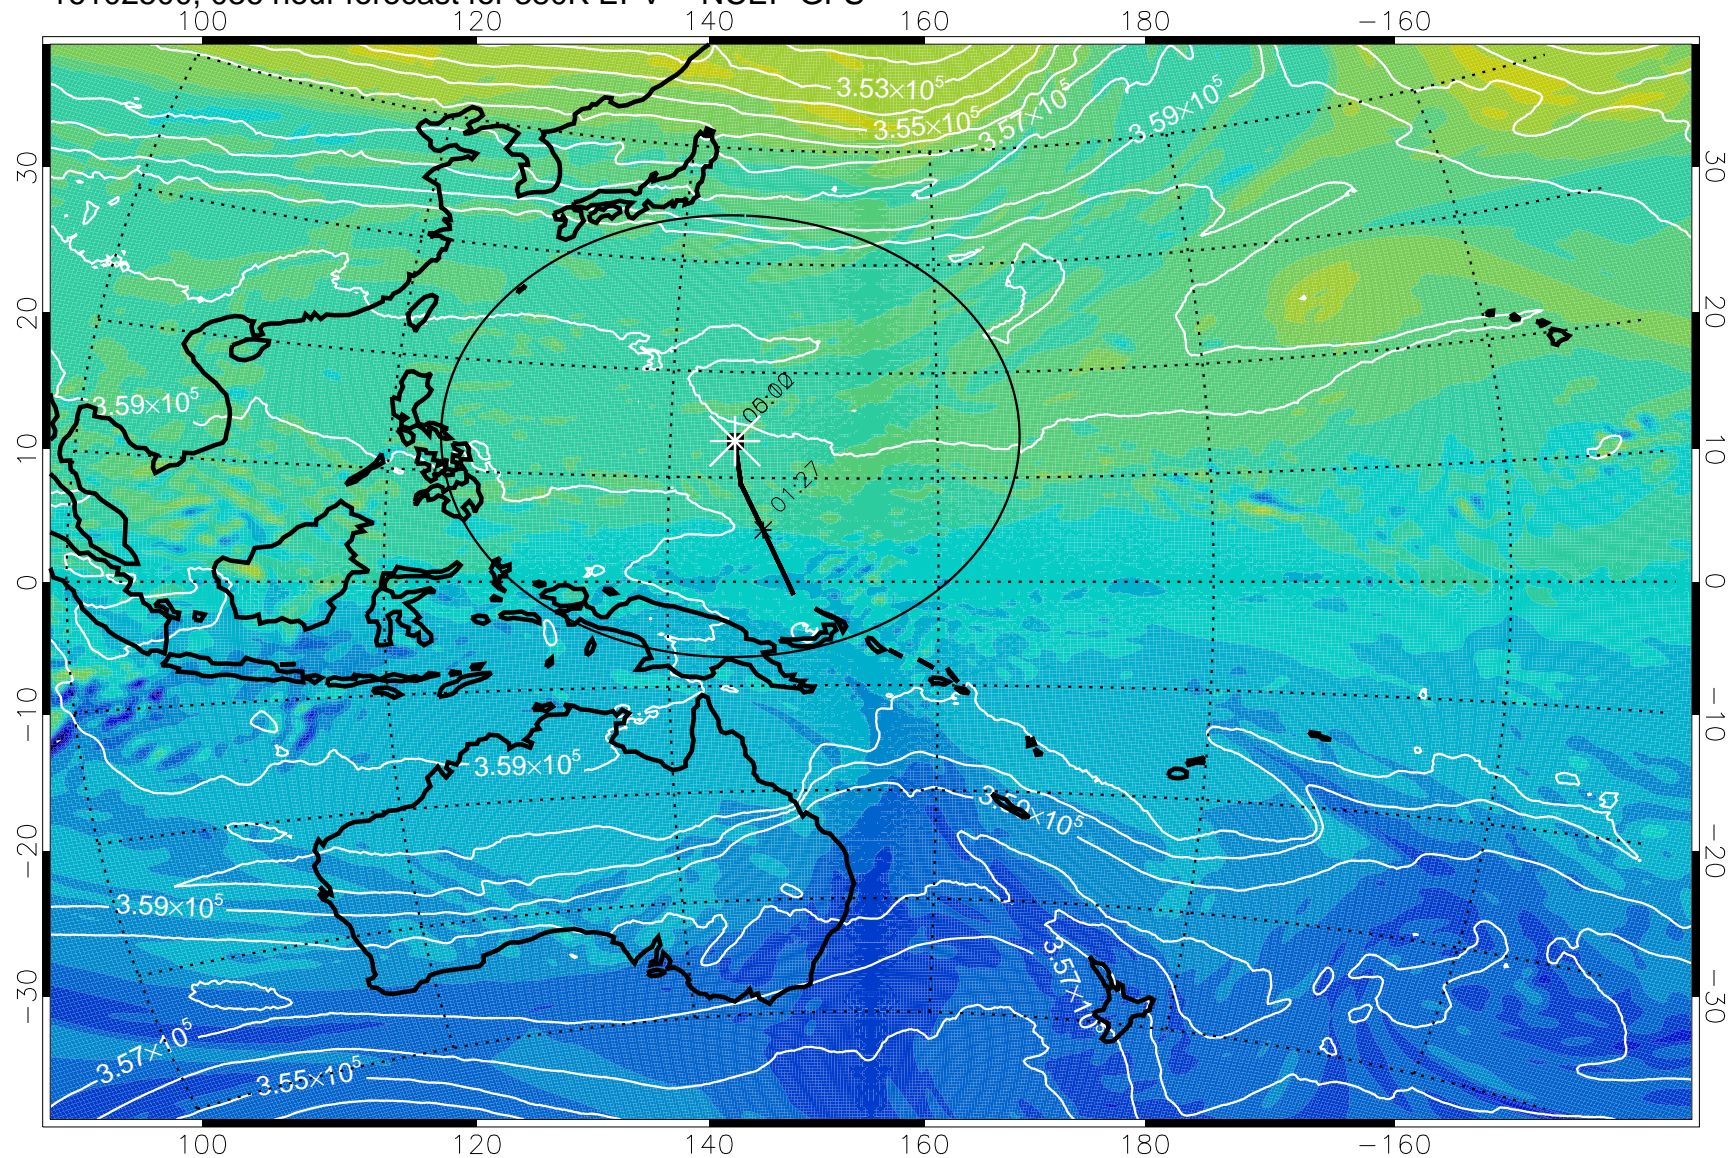

16102412, 024 hour forecast for 380K EPV -- NCEP GFS

380K Montgomery Streamfunction, white

Range ring of 2304 km

16102418, 030 hour forecast for 380K EPV -- NCEP GFS

380K Montgomery Streamfunction, white

Range ring of 2304 km

16102500, 036 hour forecast for 380K EPV -- NCEP GFS

380K Montgomery Streamfunction, white

Range ring of 2304 km

16102506, 042 hour forecast for 380K EPV -- NCEP GFS

380K Montgomery Streamfunction, white

Range ring of 2304 km

16102512, 048 hour forecast for 380K EPV -- NCEP GFS

380K Montgomery Streamfunction, white

Range ring of 2304 km

16102518, 054 hour forecast for 380K EPV -- NCEP GFS

16102600, 060 hour forecast for 380K EPV -- NCEP GFS

380K Montgomery Streamfunction, white

Range ring of 2304 km

16102606, 066 hour forecast for 380K EPV -- NCEP GFS

380K Montgomery Streamfunction, white

Range ring of 2304 km

16102612, 072 hour forecast for 380K EPV -- NCEP GFS