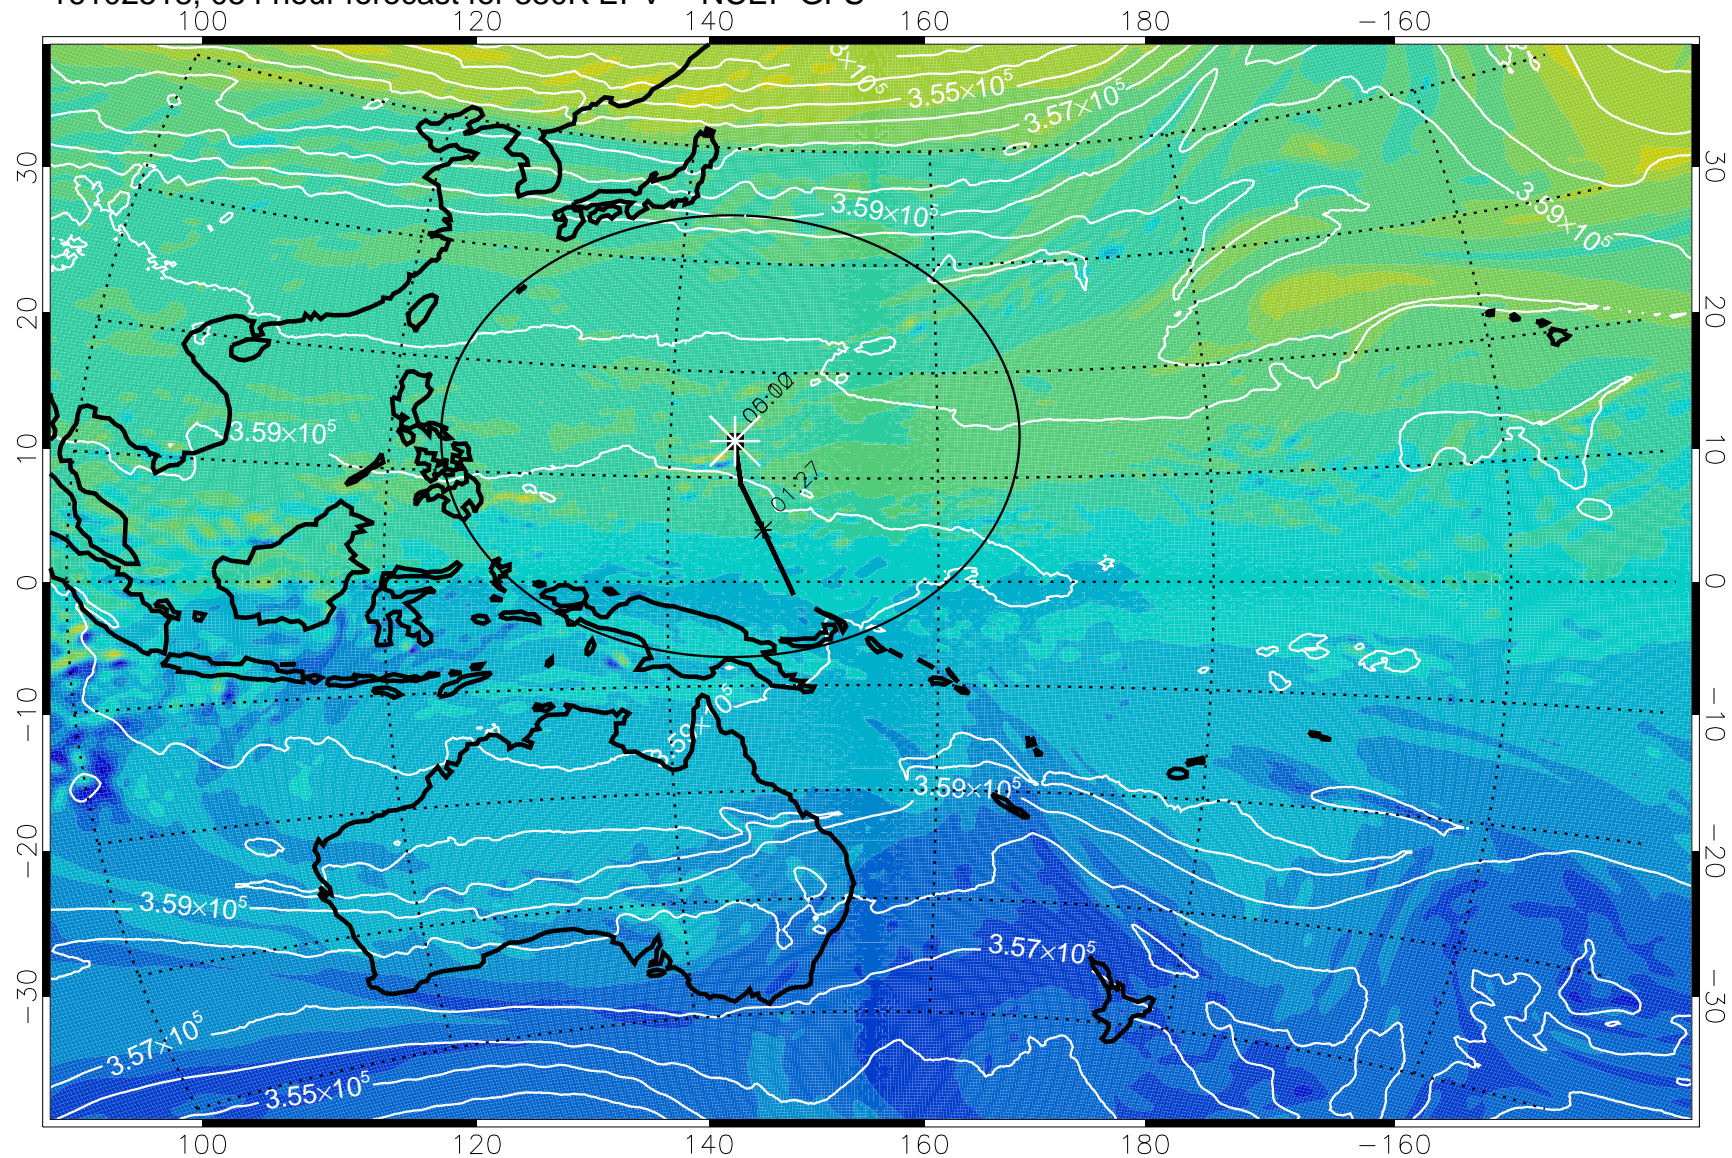

16102512, 048 hour forecast for 380K EPV -- NCEP GFS

380K Montgomery Streamfunction, white

Range ring of 2304 km

16102518, 054 hour forecast for 380K EPV -- NCEP GFS

16102600, 060 hour forecast for 380K EPV -- NCEP GFS

380K Montgomery Streamfunction, white

Range ring of 2304 km

16102606, 066 hour forecast for 380K EPV -- NCEP GFS

380K Montgomery Streamfunction, white

Range ring of 2304 km

16102612, 072 hour forecast for 380K EPV -- NCEP GFS

16102618, 078 hour forecast for 380K EPV -- NCEP GFS

380K Montgomery Streamfunction, white

Range ring of 2304 km

16102706, 090 hour forecast for 380K EPV -- NCEP GFS

380K Montgomery Streamfunction, white

Range ring of 2304 km

16102712, 096 hour forecast for 380K EPV -- NCEP GFS

380K Montgomery Streamfunction, white

Range ring of 2304 km

16102718, 102 hour forecast for 380K EPV -- NCEP GFS

16102800, 108 hour forecast for 380K EPV -- NCEP GFS