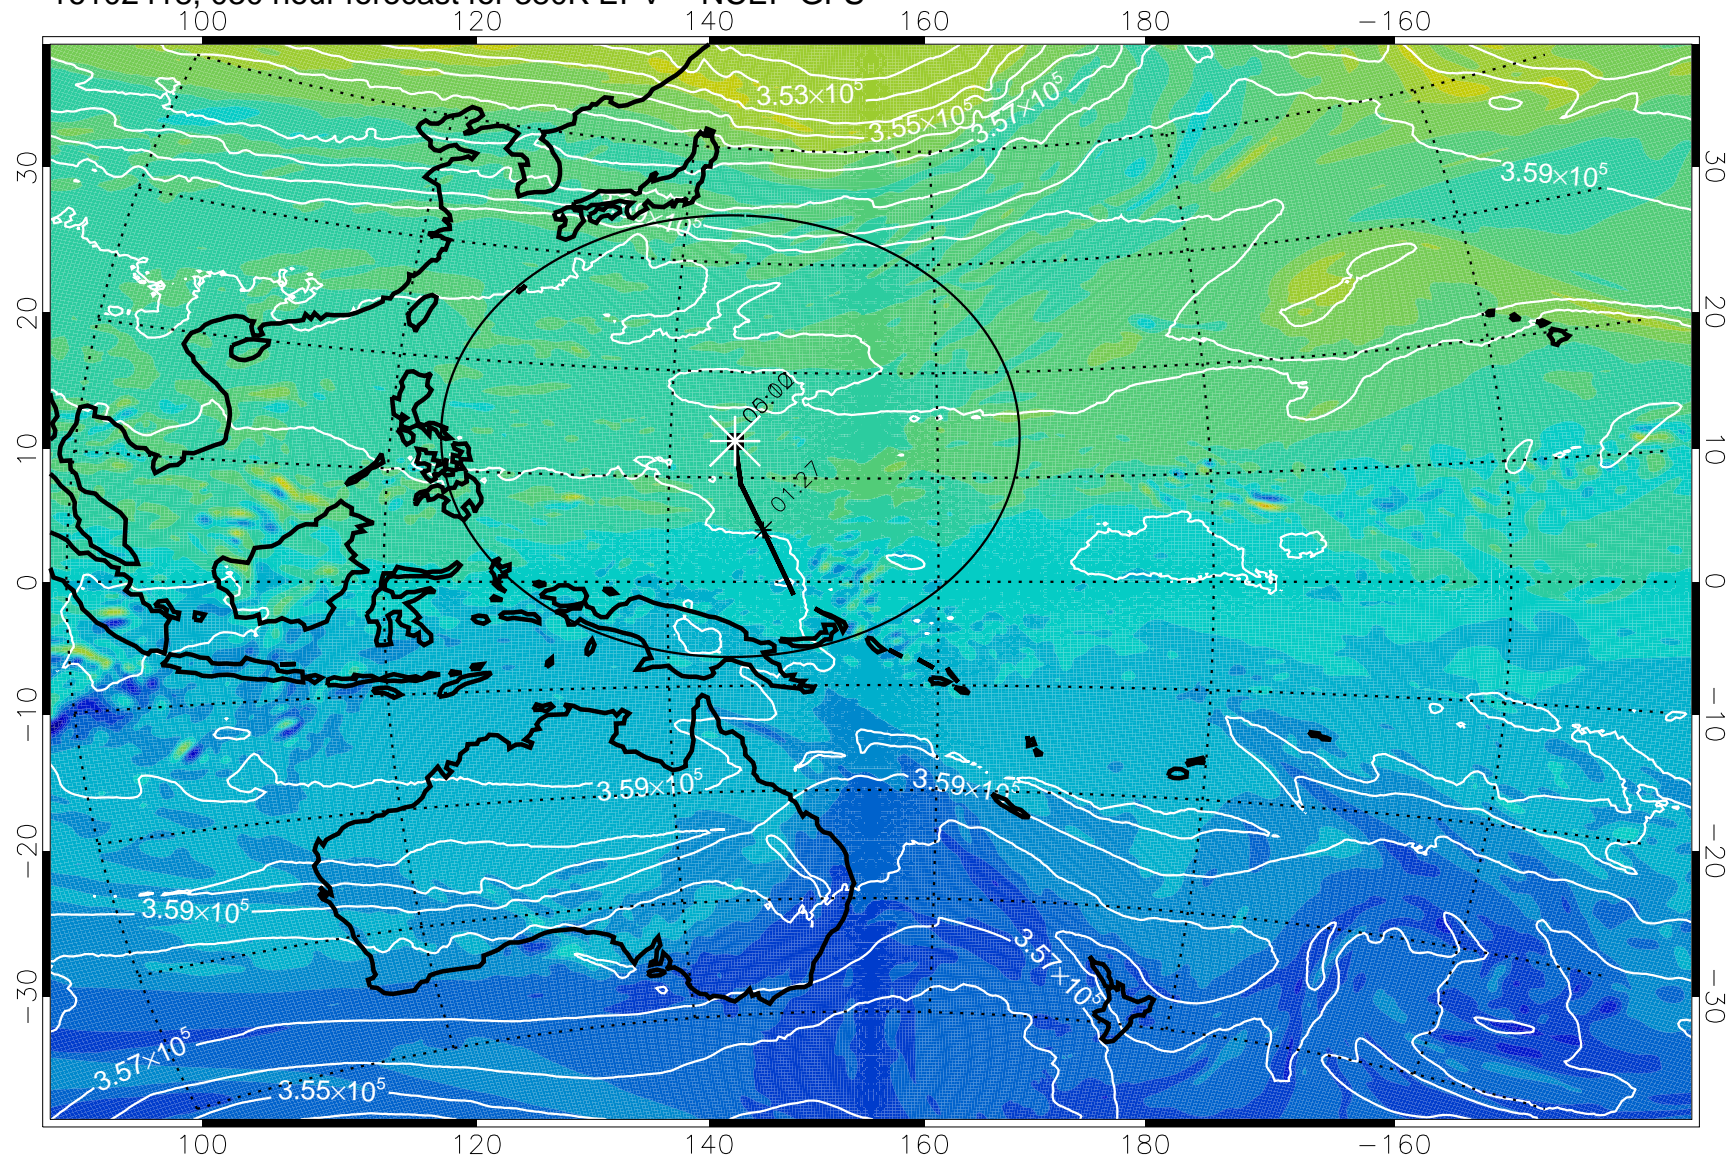

16102412, 024 hour forecast for 380K EPV -- NCEP GFS

380K Montgomery Streamfunction, white

Range ring of 2304 km

16102418, 030 hour forecast for 380K EPV -- NCEP GFS

380K Montgomery Streamfunction, white

Range ring of 2304 km

16102500, 036 hour forecast for 380K EPV -- NCEP GFS

380K Montgomery Streamfunction, white

Range ring of 2304 km

16102506, 042 hour forecast for 380K EPV -- NCEP GFS

380K Montgomery Streamfunction, white

Range ring of 2304 km

16102512, 048 hour forecast for 380K EPV -- NCEP GFS

380K Montgomery Streamfunction, white

Range ring of 2304 km

16102518, 054 hour forecast for 380K EPV -- NCEP GFS

16102600, 060 hour forecast for 380K EPV -- NCEP GFS

380K Montgomery Streamfunction, white

Range ring of 2304 km

16102606, 066 hour forecast for 380K EPV -- NCEP GFS

380K Montgomery Streamfunction, white

Range ring of 2304 km

16102612, 072 hour forecast for 380K EPV -- NCEP GFS