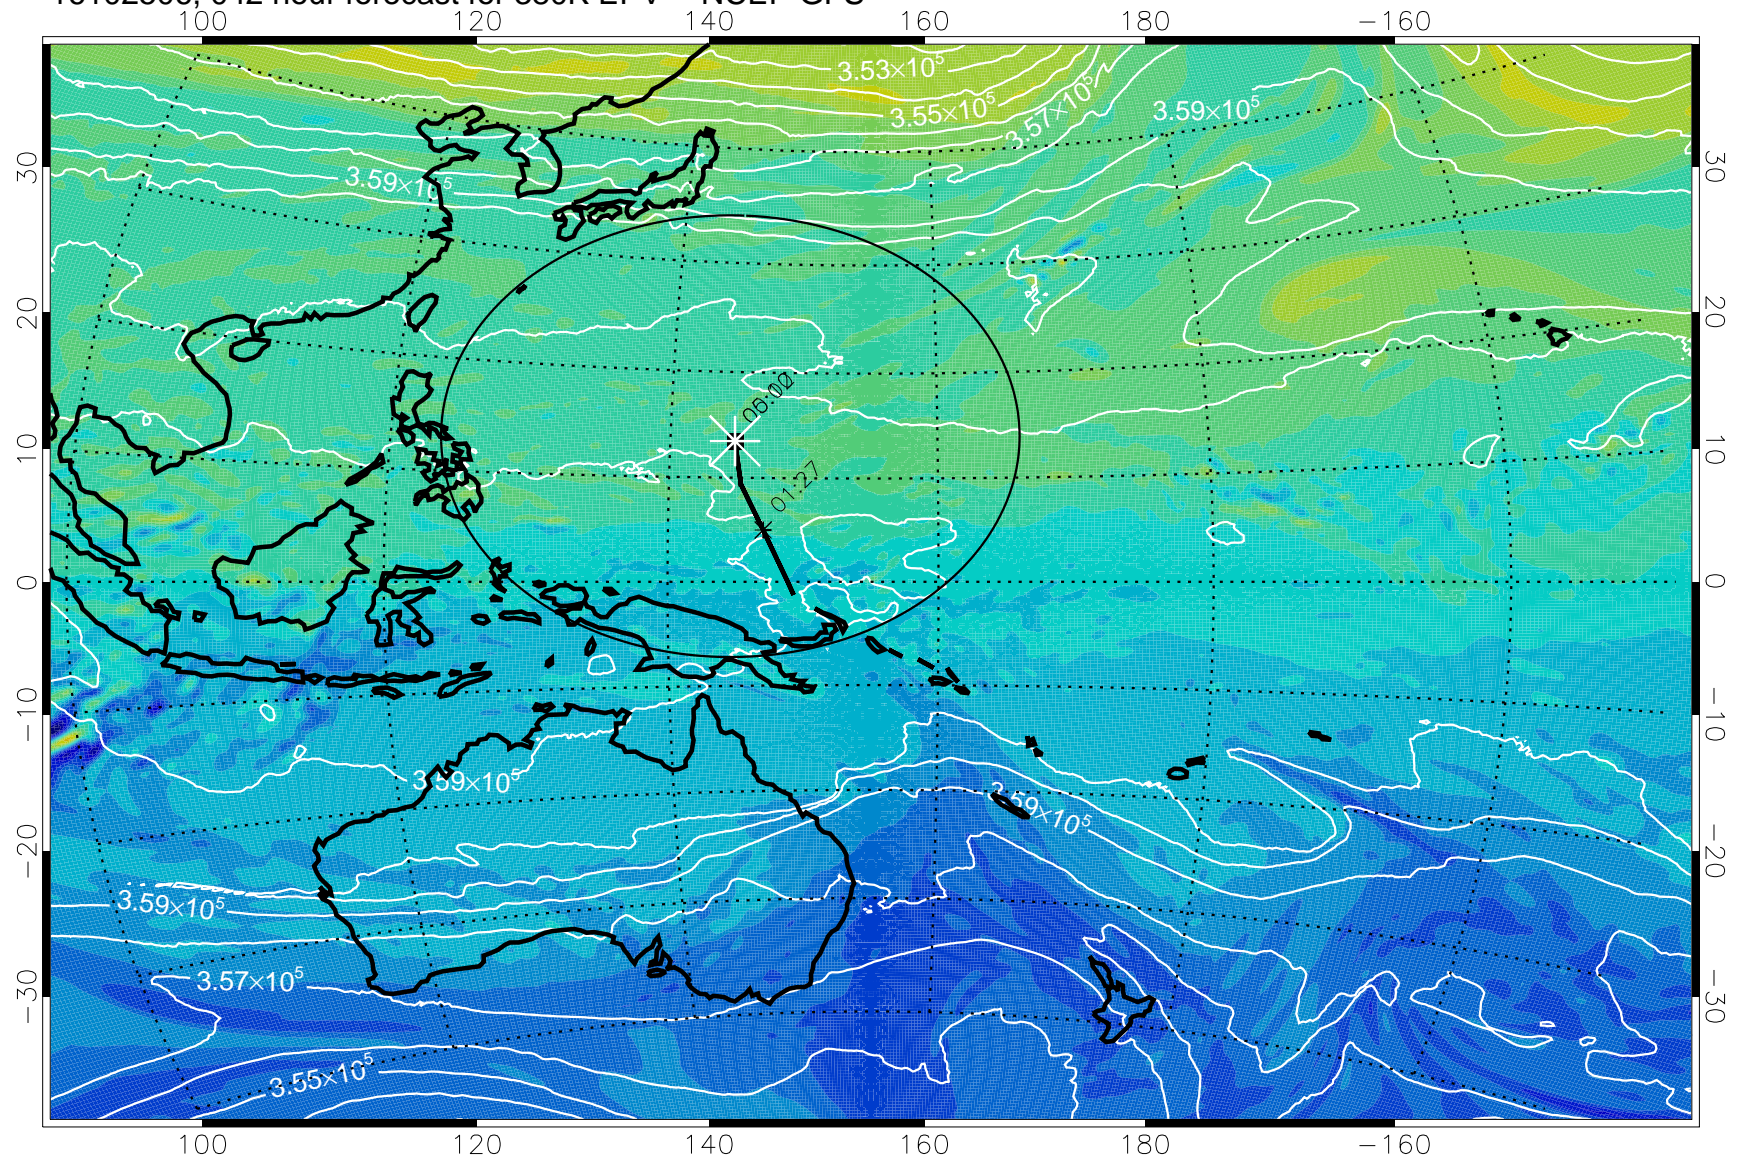

16102500, 036 hour forecast for 380K EPV -- NCEP GFS

380K Montgomery Streamfunction, white

Range ring of 2304 km

16102506, 042 hour forecast for 380K EPV -- NCEP GFS

380K Montgomery Streamfunction, white

Range ring of 2304 km

16102512, 048 hour forecast for 380K EPV -- NCEP GFS

380K Montgomery Streamfunction, white

Range ring of 2304 km

16102518, 054 hour forecast for 380K EPV -- NCEP GFS

16102600, 060 hour forecast for 380K EPV -- NCEP GFS

380K Montgomery Streamfunction, white

Range ring of 2304 km

16102606, 066 hour forecast for 380K EPV -- NCEP GFS

380K Montgomery Streamfunction, white

Range ring of 2304 km

16102612, 072 hour forecast for 380K EPV -- NCEP GFS

16102618, 078 hour forecast for 380K EPV -- NCEP GFS

380K Montgomery Streamfunction, white

Range ring of 2304 km

16102706, 090 hour forecast for 380K EPV -- NCEP GFS

380K Montgomery Streamfunction, white

Range ring of 2304 km