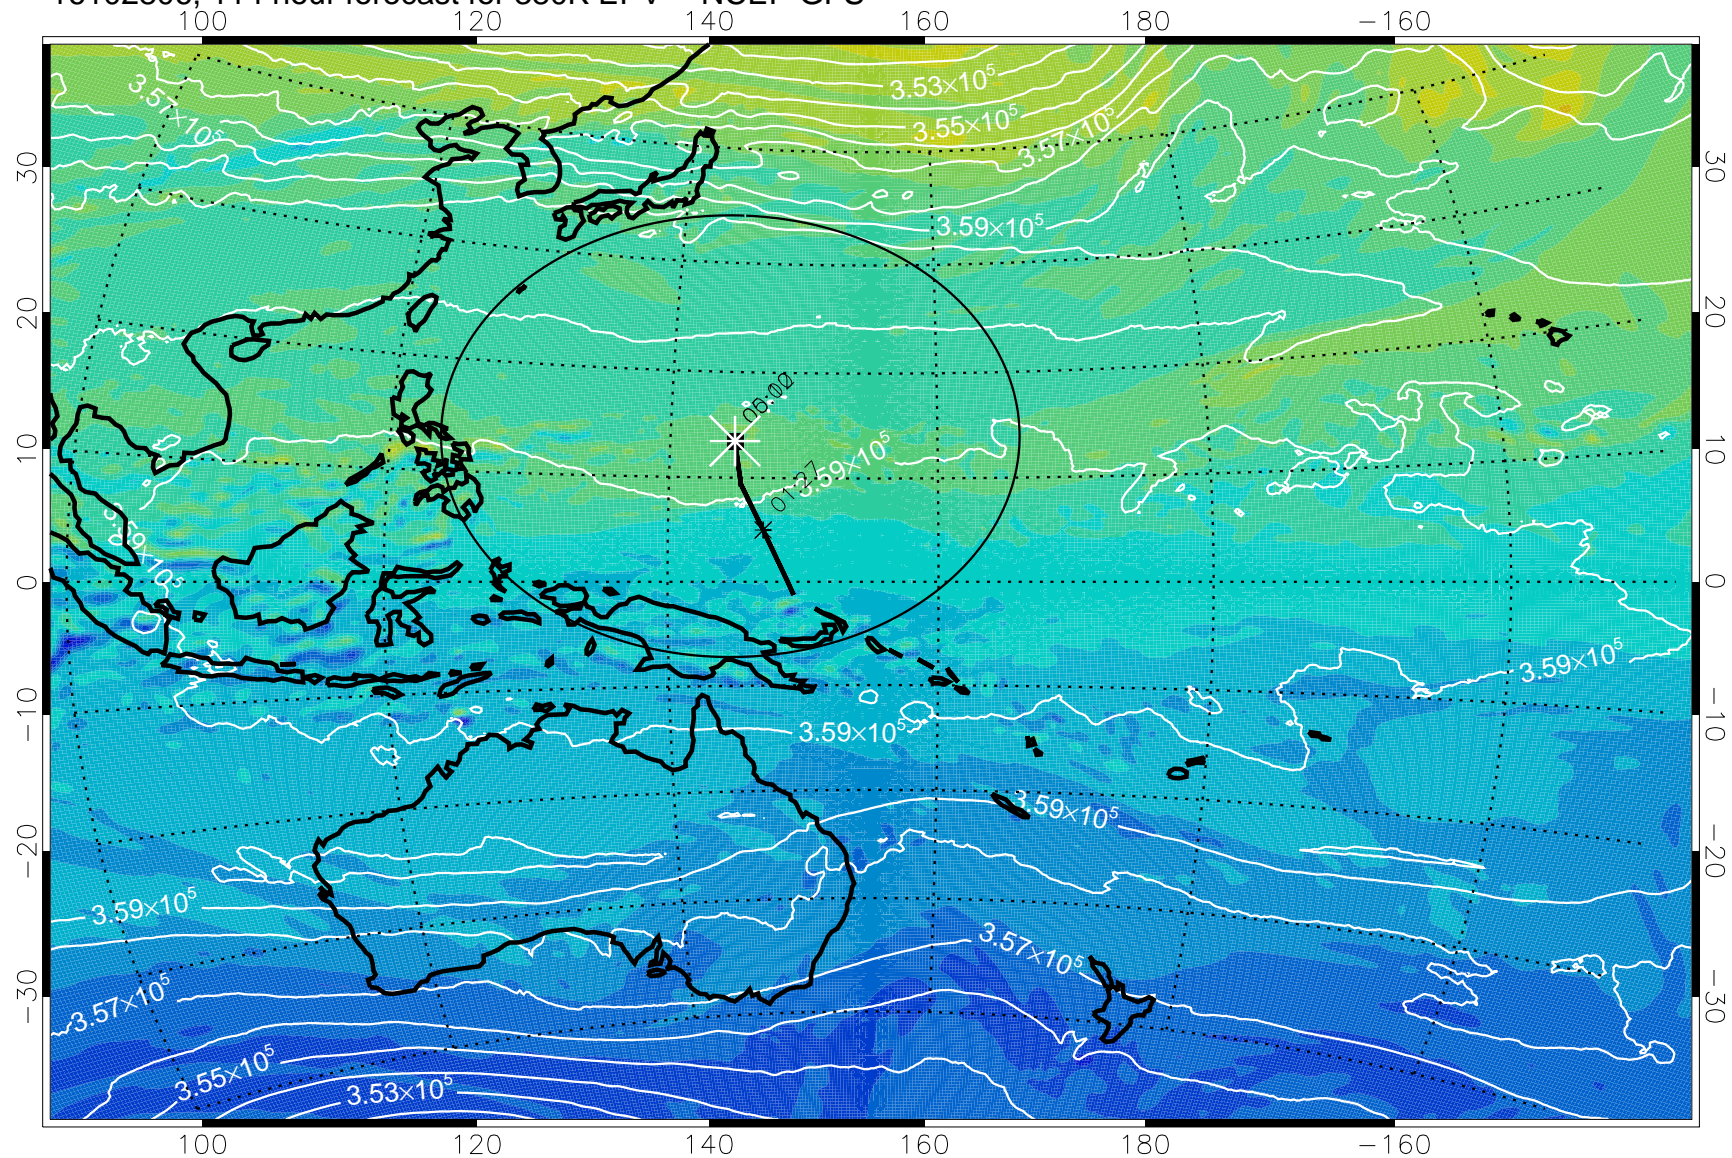

16102618, 078 hour forecast for 380K EPV -- NCEP GFS

380K Montgomery Streamfunction, white

Range ring of 2304 km

16102706, 090 hour forecast for 380K EPV -- NCEP GFS

380K Montgomery Streamfunction, white

Range ring of 2304 km

16102712, 096 hour forecast for 380K EPV -- NCEP GFS

380K Montgomery Streamfunction, white

Range ring of 2304 km

16102718, 102 hour forecast for 380K EPV -- NCEP GFS

16102800, 108 hour forecast for 380K EPV -- NCEP GFS

380K Montgomery Streamfunction, white

Range ring of 2304 km

16102806, 114 hour forecast for 380K EPV -- NCEP GFS

380K Montgomery Streamfunction, white

Range ring of 2304 km

16102812, 120 hour forecast for 380K EPV -- NCEP GFS

380K Montgomery Streamfunction, white

Range ring of 2304 km