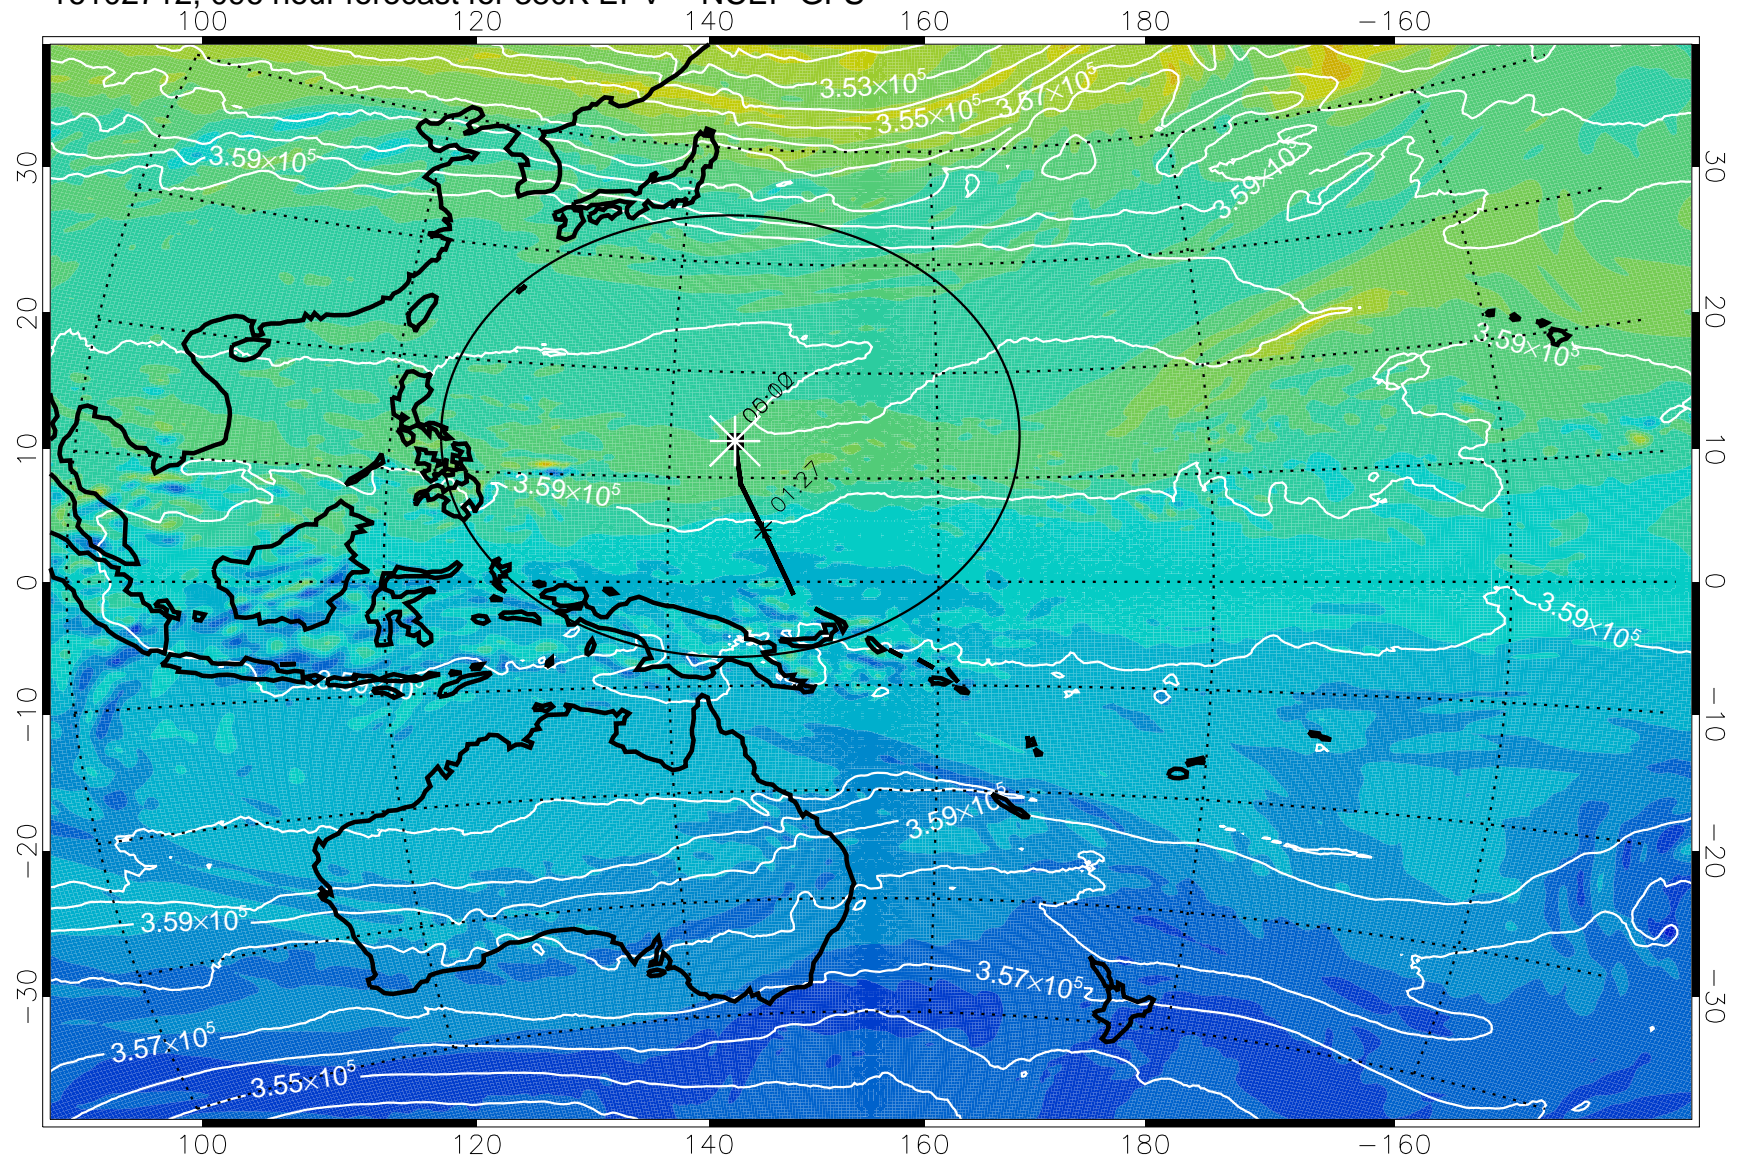

380K Montgomery Streamfunction, white

Range ring of 2304 km

16102606, 066 hour forecast for 380K EPV -- NCEP GFS

380K Montgomery Streamfunction, white

Range ring of 2304 km

16102612, 072 hour forecast for 380K EPV -- NCEP GFS

16102618, 078 hour forecast for 380K EPV -- NCEP GFS

380K Montgomery Streamfunction, white

Range ring of 2304 km

16102706, 090 hour forecast for 380K EPV -- NCEP GFS

380K Montgomery Streamfunction, white

Range ring of 2304 km

16102712, 096 hour forecast for 380K EPV -- NCEP GFS

380K Montgomery Streamfunction, white

Range ring of 2304 km

16102718, 102 hour forecast for 380K EPV -- NCEP GFS

16102800, 108 hour forecast for 380K EPV -- NCEP GFS

380K Montgomery Streamfunction, white

Range ring of 2304 km

16102806, 114 hour forecast for 380K EPV -- NCEP GFS

380K Montgomery Streamfunction, white

Range ring of 2304 km

16102812, 120 hour forecast for 380K EPV -- NCEP GFS