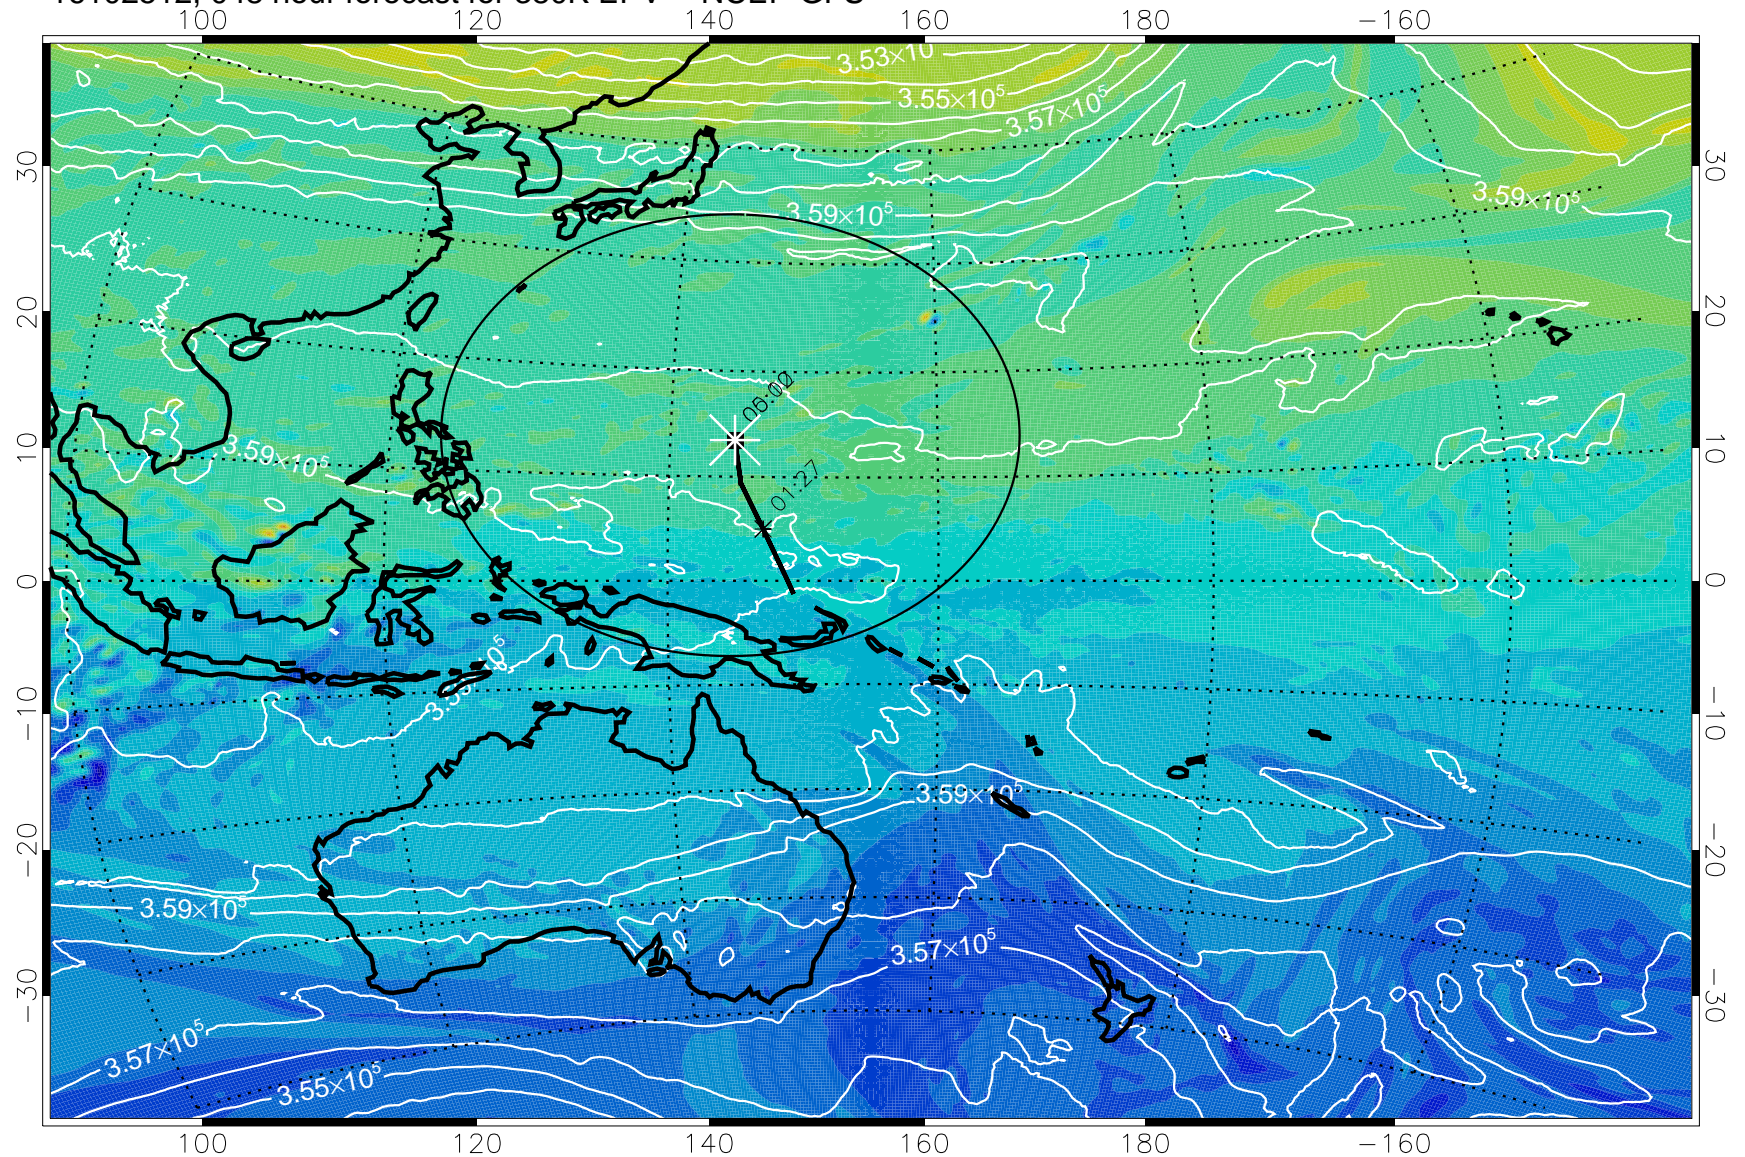

16102500, 036 hour forecast for 380K EPV -- NCEP GFS

380K Montgomery Streamfunction, white

Range ring of 2304 km

16102506, 042 hour forecast for 380K EPV -- NCEP GFS

380K Montgomery Streamfunction, white

Range ring of 2304 km

16102512, 048 hour forecast for 380K EPV -- NCEP GFS

380K Montgomery Streamfunction, white

Range ring of 2304 km

16102518, 054 hour forecast for 380K EPV -- NCEP GFS

16102600, 060 hour forecast for 380K EPV -- NCEP GFS

380K Montgomery Streamfunction, white

Range ring of 2304 km

16102606, 066 hour forecast for 380K EPV -- NCEP GFS

380K Montgomery Streamfunction, white

Range ring of 2304 km

16102612, 072 hour forecast for 380K EPV -- NCEP GFS

16102618, 078 hour forecast for 380K EPV -- NCEP GFS

380K Montgomery Streamfunction, white

Range ring of 2304 km

16102706, 090 hour forecast for 380K EPV -- NCEP GFS

380K Montgomery Streamfunction, white

Range ring of 2304 km