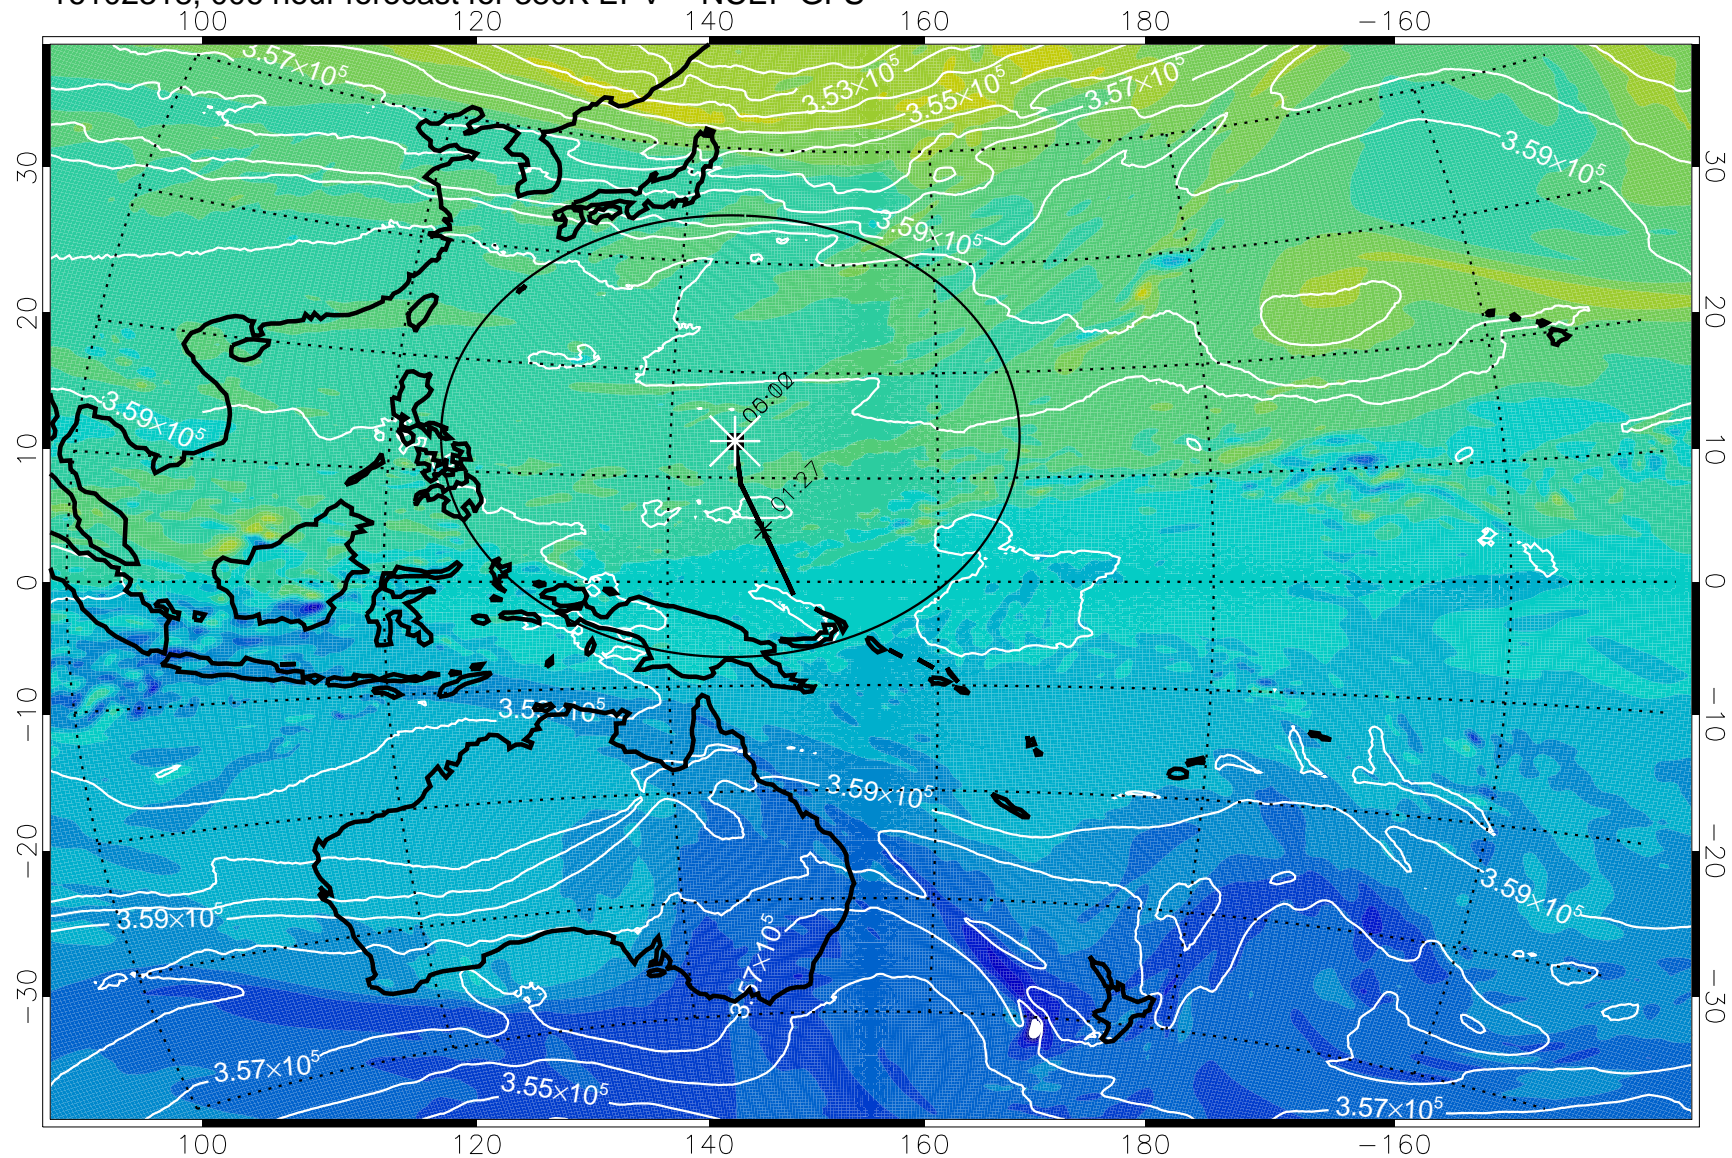

16102318, 006 hour forecast for 380K EPV -- NCEP GFS

16102400, 012 hour forecast for 380K EPV -- NCEP GFS

380K Montgomery Streamfunction, white

Range ring of 2304 km

16102406, 018 hour forecast for 380K EPV -- NCEP GFS

16102412, 024 hour forecast for 380K EPV -- NCEP GFS

380K Montgomery Streamfunction, white

Range ring of 2304 km

16102418, 030 hour forecast for 380K EPV -- NCEP GFS

380K Montgomery Streamfunction, white

Range ring of 2304 km

16102500, 036 hour forecast for 380K EPV -- NCEP GFS

380K Montgomery Streamfunction, white

Range ring of 2304 km

16102506, 042 hour forecast for 380K EPV -- NCEP GFS

380K Montgomery Streamfunction, white

Range ring of 2304 km

16102512, 048 hour forecast for 380K EPV -- NCEP GFS

380K Montgomery Streamfunction, white

Range ring of 2304 km

16102518, 054 hour forecast for 380K EPV -- NCEP GFS

16102600, 060 hour forecast for 380K EPV -- NCEP GFS