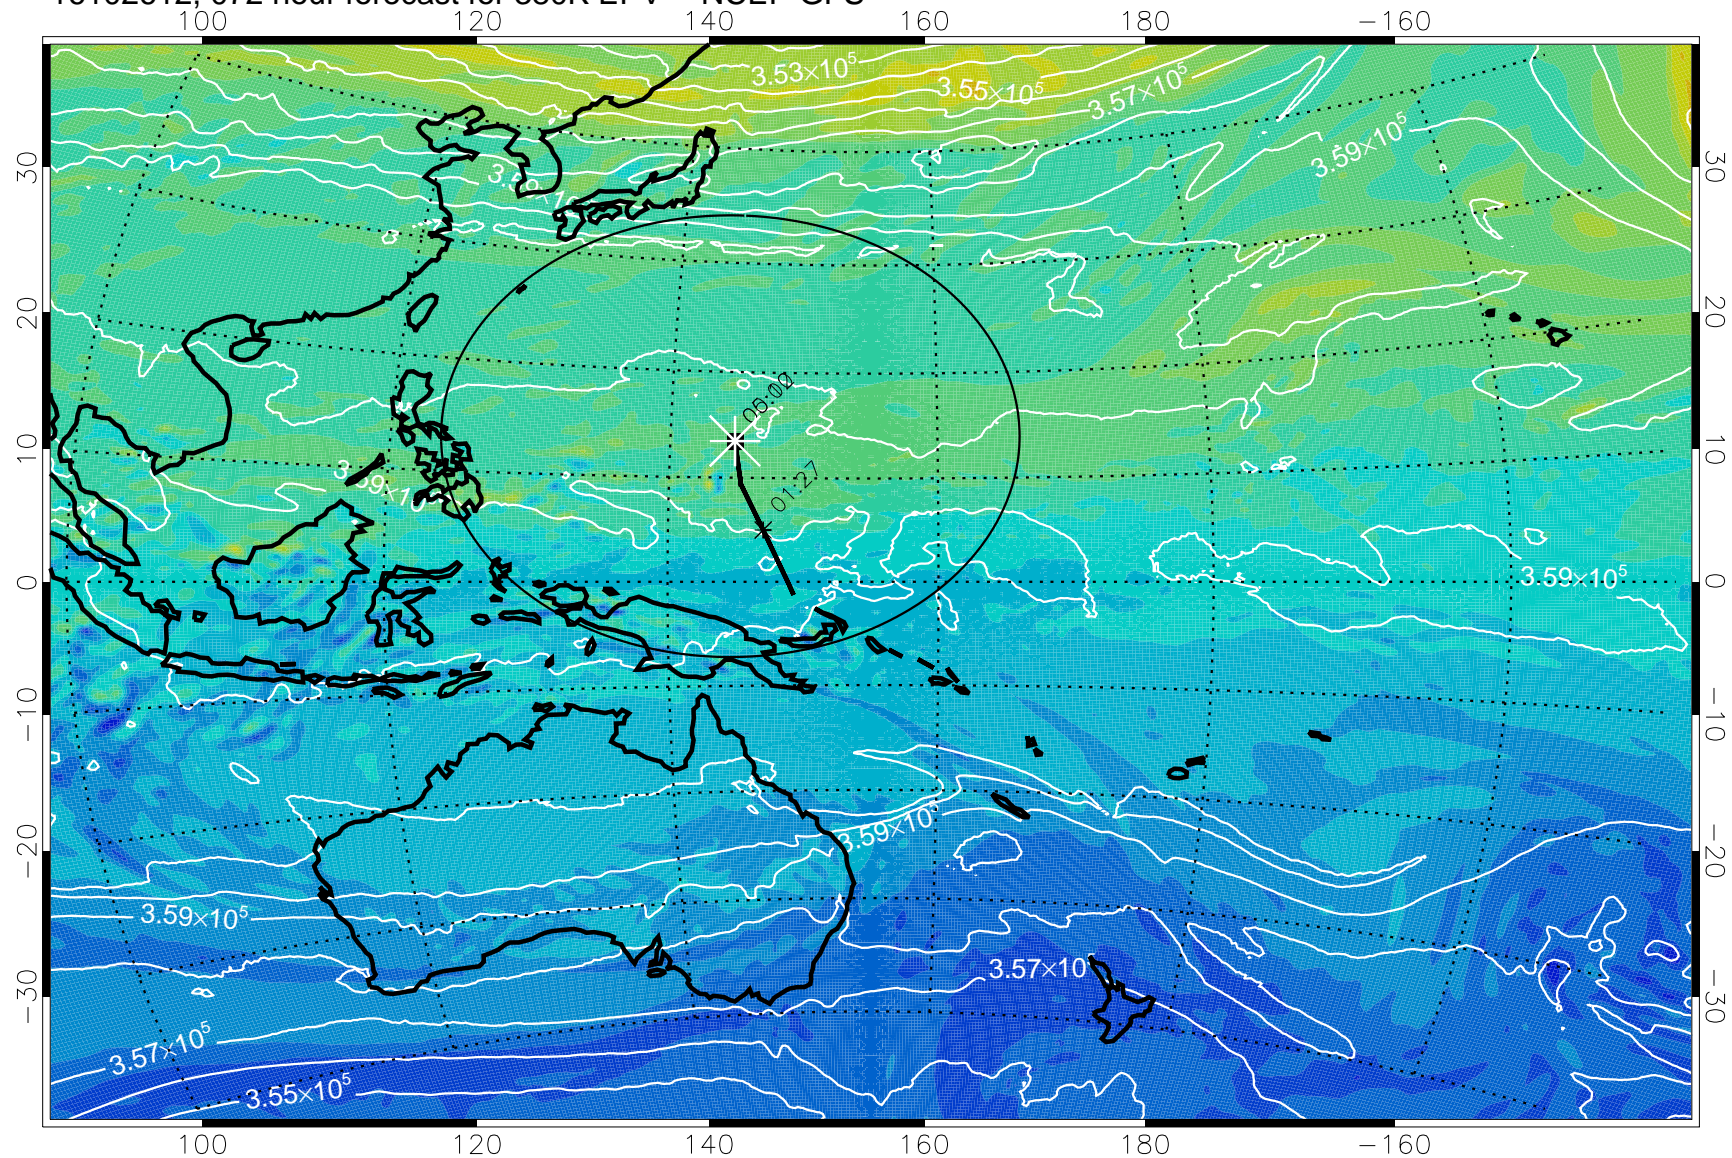

16102512, 048 hour forecast for 380K EPV -- NCEP GFS

380K Montgomery Streamfunction, white

Range ring of 2304 km

16102518, 054 hour forecast for 380K EPV -- NCEP GFS

16102600, 060 hour forecast for 380K EPV -- NCEP GFS

380K Montgomery Streamfunction, white

Range ring of 2304 km

16102606, 066 hour forecast for 380K EPV -- NCEP GFS

380K Montgomery Streamfunction, white

Range ring of 2304 km

16102612, 072 hour forecast for 380K EPV -- NCEP GFS

16102618, 078 hour forecast for 380K EPV -- NCEP GFS

380K Montgomery Streamfunction, white

Range ring of 2304 km

16102706, 090 hour forecast for 380K EPV -- NCEP GFS

380K Montgomery Streamfunction, white

Range ring of 2304 km

16102712, 096 hour forecast for 380K EPV -- NCEP GFS

380K Montgomery Streamfunction, white

Range ring of 2304 km

16102718, 102 hour forecast for 380K EPV -- NCEP GFS

16102800, 108 hour forecast for 380K EPV -- NCEP GFS