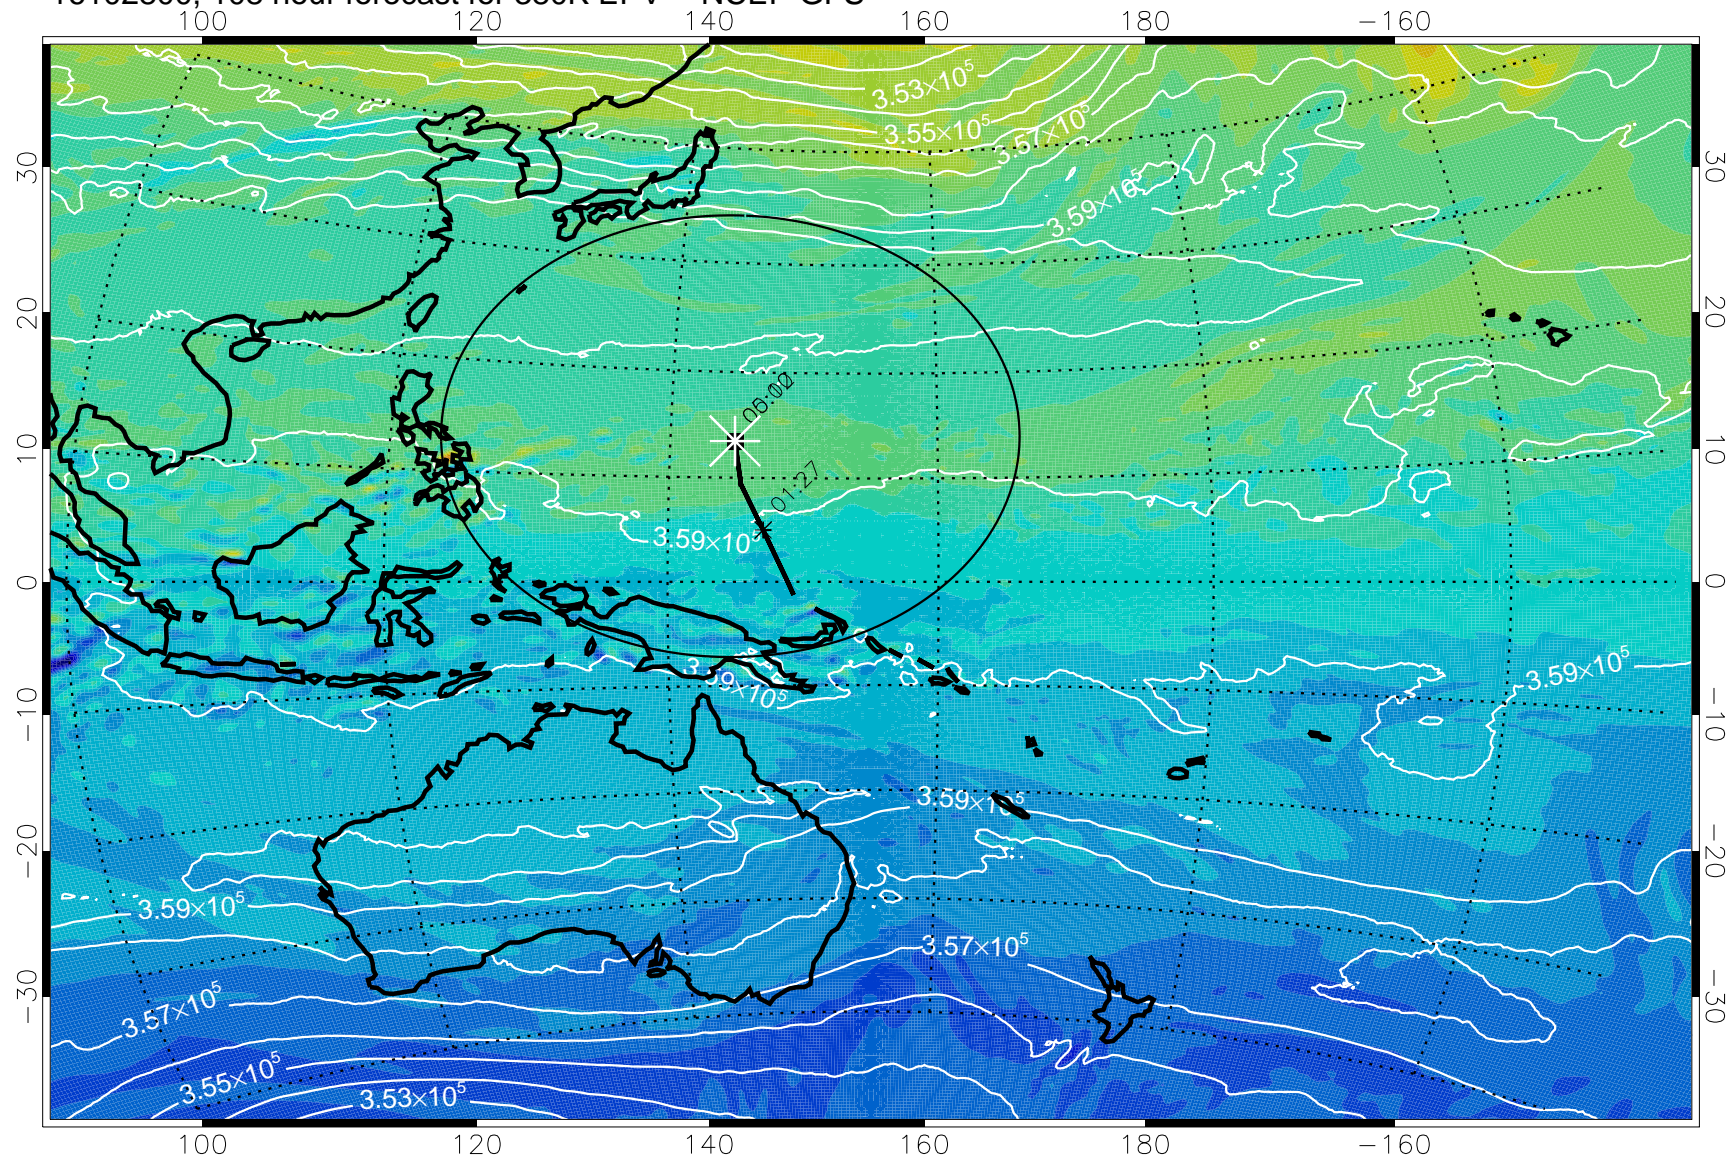

16102618, 078 hour forecast for 380K EPV -- NCEP GFS

380K Montgomery Streamfunction, white

Range ring of 2304 km

16102706, 090 hour forecast for 380K EPV -- NCEP GFS

380K Montgomery Streamfunction, white

Range ring of 2304 km

16102712, 096 hour forecast for 380K EPV -- NCEP GFS

380K Montgomery Streamfunction, white

Range ring of 2304 km

16102718, 102 hour forecast for 380K EPV -- NCEP GFS

16102800, 108 hour forecast for 380K EPV -- NCEP GFS

380K Montgomery Streamfunction, white

Range ring of 2304 km

16102806, 114 hour forecast for 380K EPV -- NCEP GFS

380K Montgomery Streamfunction, white

Range ring of 2304 km

16102812, 120 hour forecast for 380K EPV -- NCEP GFS

380K Montgomery Streamfunction, white

Range ring of 2304 km