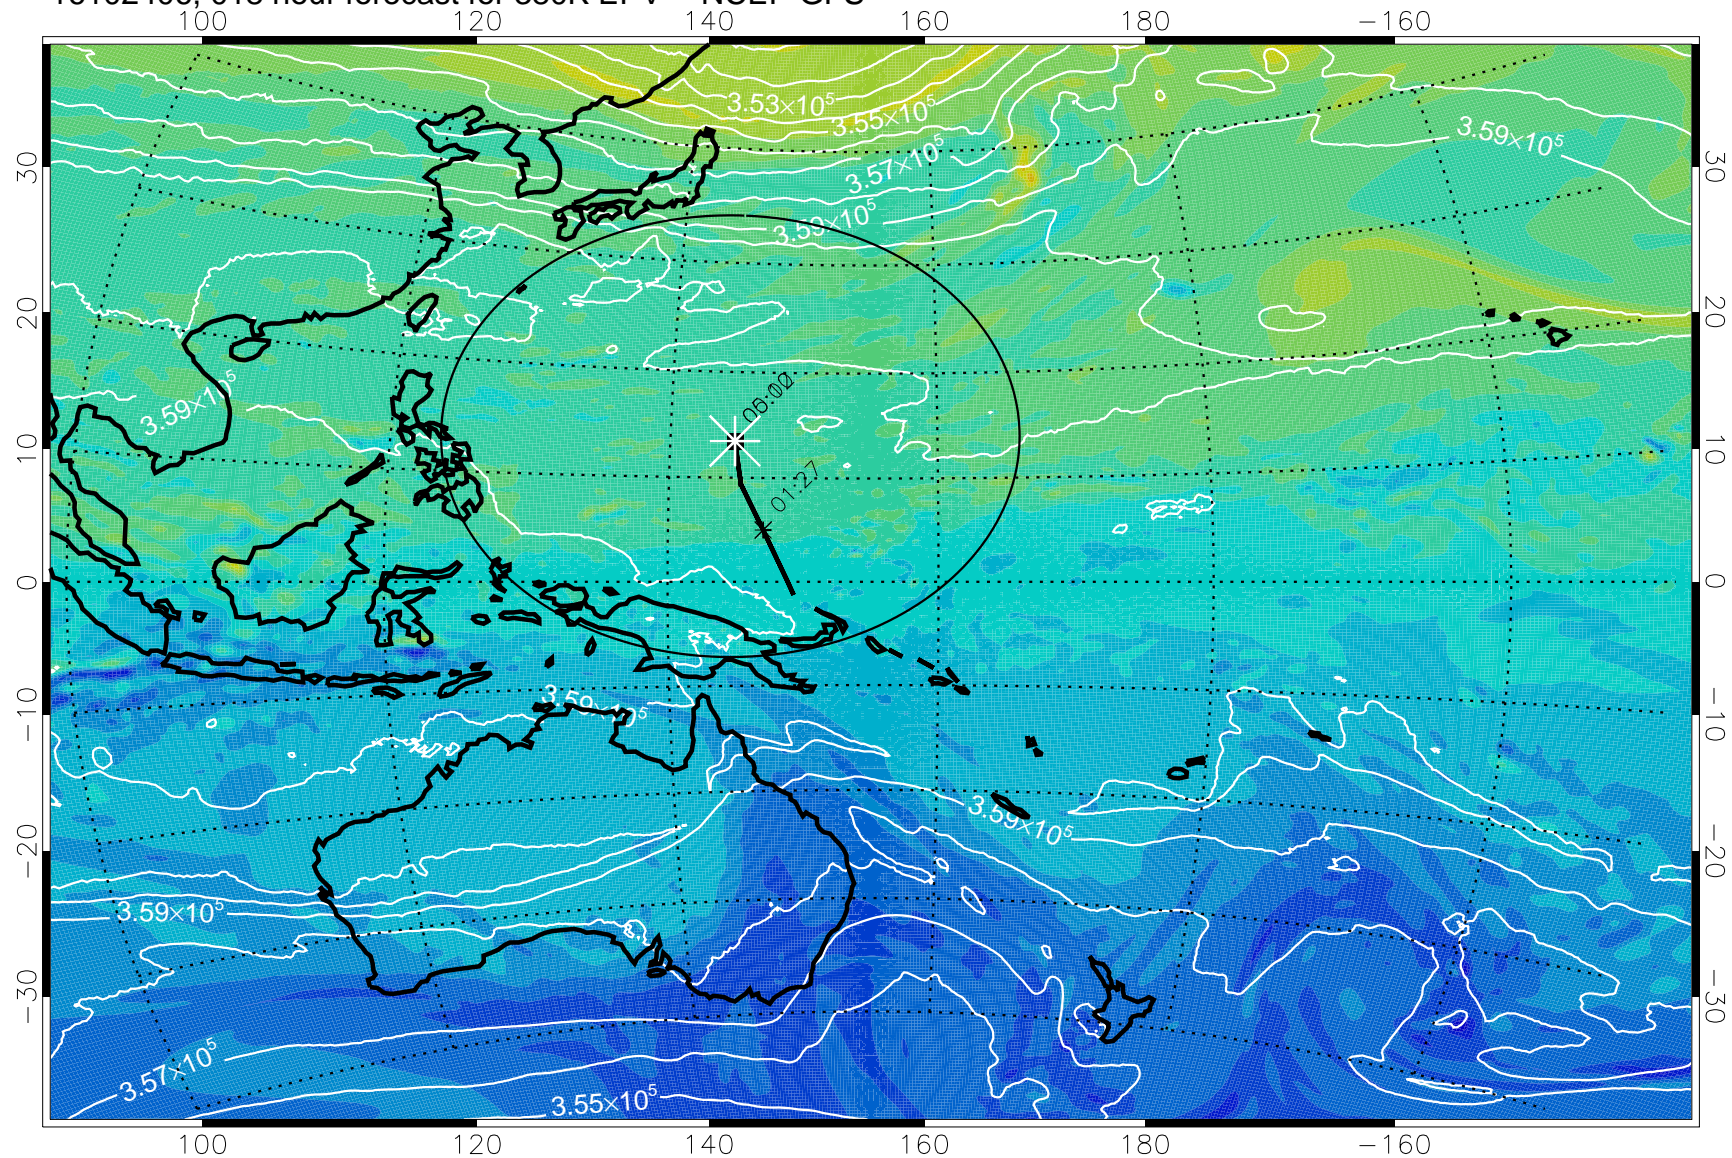

16102318, 006 hour forecast for 380K EPV -- NCEP GFS

16102400, 012 hour forecast for 380K EPV -- NCEP GFS

380K Montgomery Streamfunction, white

Range ring of 2304 km

16102406, 018 hour forecast for 380K EPV -- NCEP GFS

16102412, 024 hour forecast for 380K EPV -- NCEP GFS

380K Montgomery Streamfunction, white

Range ring of 2304 km

16102418, 030 hour forecast for 380K EPV -- NCEP GFS

380K Montgomery Streamfunction, white

Range ring of 2304 km

16102500, 036 hour forecast for 380K EPV -- NCEP GFS

380K Montgomery Streamfunction, white

Range ring of 2304 km

16102506, 042 hour forecast for 380K EPV -- NCEP GFS

380K Montgomery Streamfunction, white

Range ring of 2304 km

16102512, 048 hour forecast for 380K EPV -- NCEP GFS

380K Montgomery Streamfunction, white

Range ring of 2304 km

16102518, 054 hour forecast for 380K EPV -- NCEP GFS

16102600, 060 hour forecast for 380K EPV -- NCEP GFS