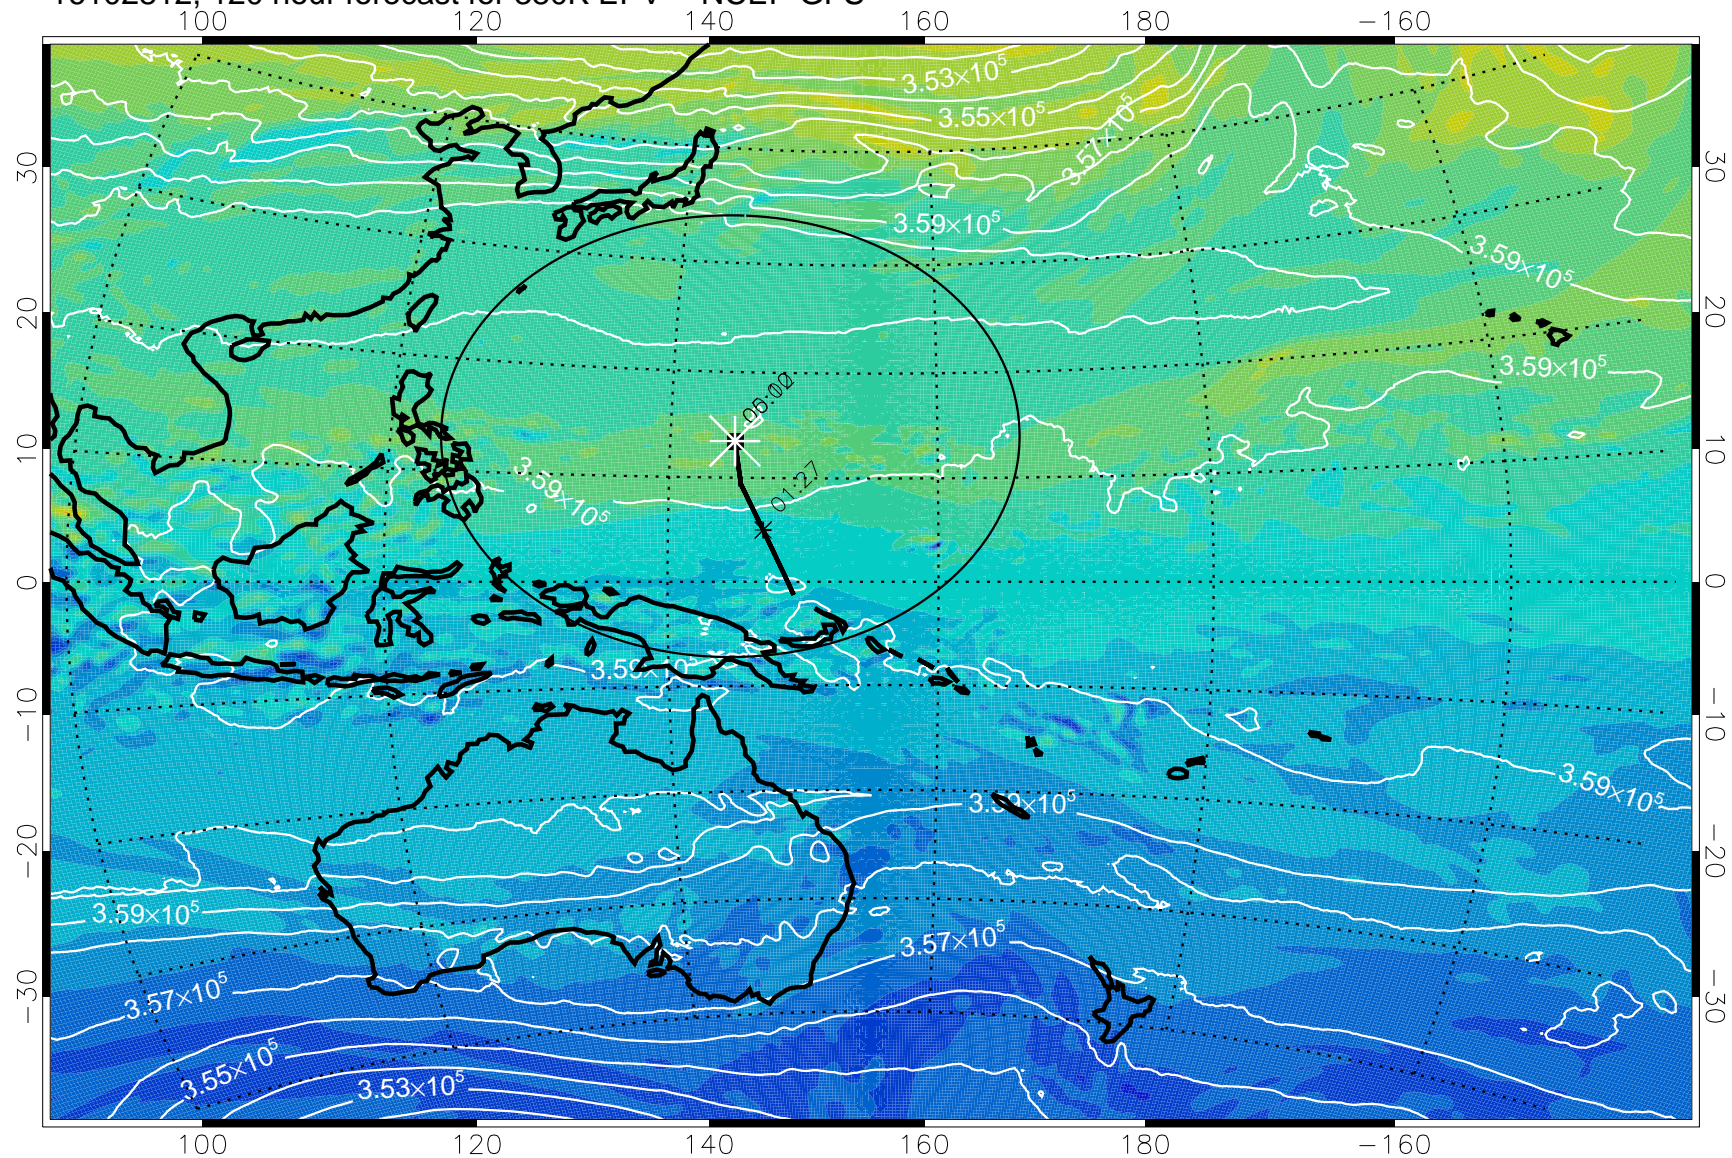

16102712, 096 hour forecast for 380K EPV -- NCEP GFS

380K Montgomery Streamfunction, white

Range ring of 2304 km

16102718, 102 hour forecast for 380K EPV -- NCEP GFS

16102800, 108 hour forecast for 380K EPV -- NCEP GFS

380K Montgomery Streamfunction, white

Range ring of 2304 km

16102806, 114 hour forecast for 380K EPV -- NCEP GFS

380K Montgomery Streamfunction, white

Range ring of 2304 km

16102812, 120 hour forecast for 380K EPV -- NCEP GFS

380K Montgomery Streamfunction, white

Range ring of 2304 km