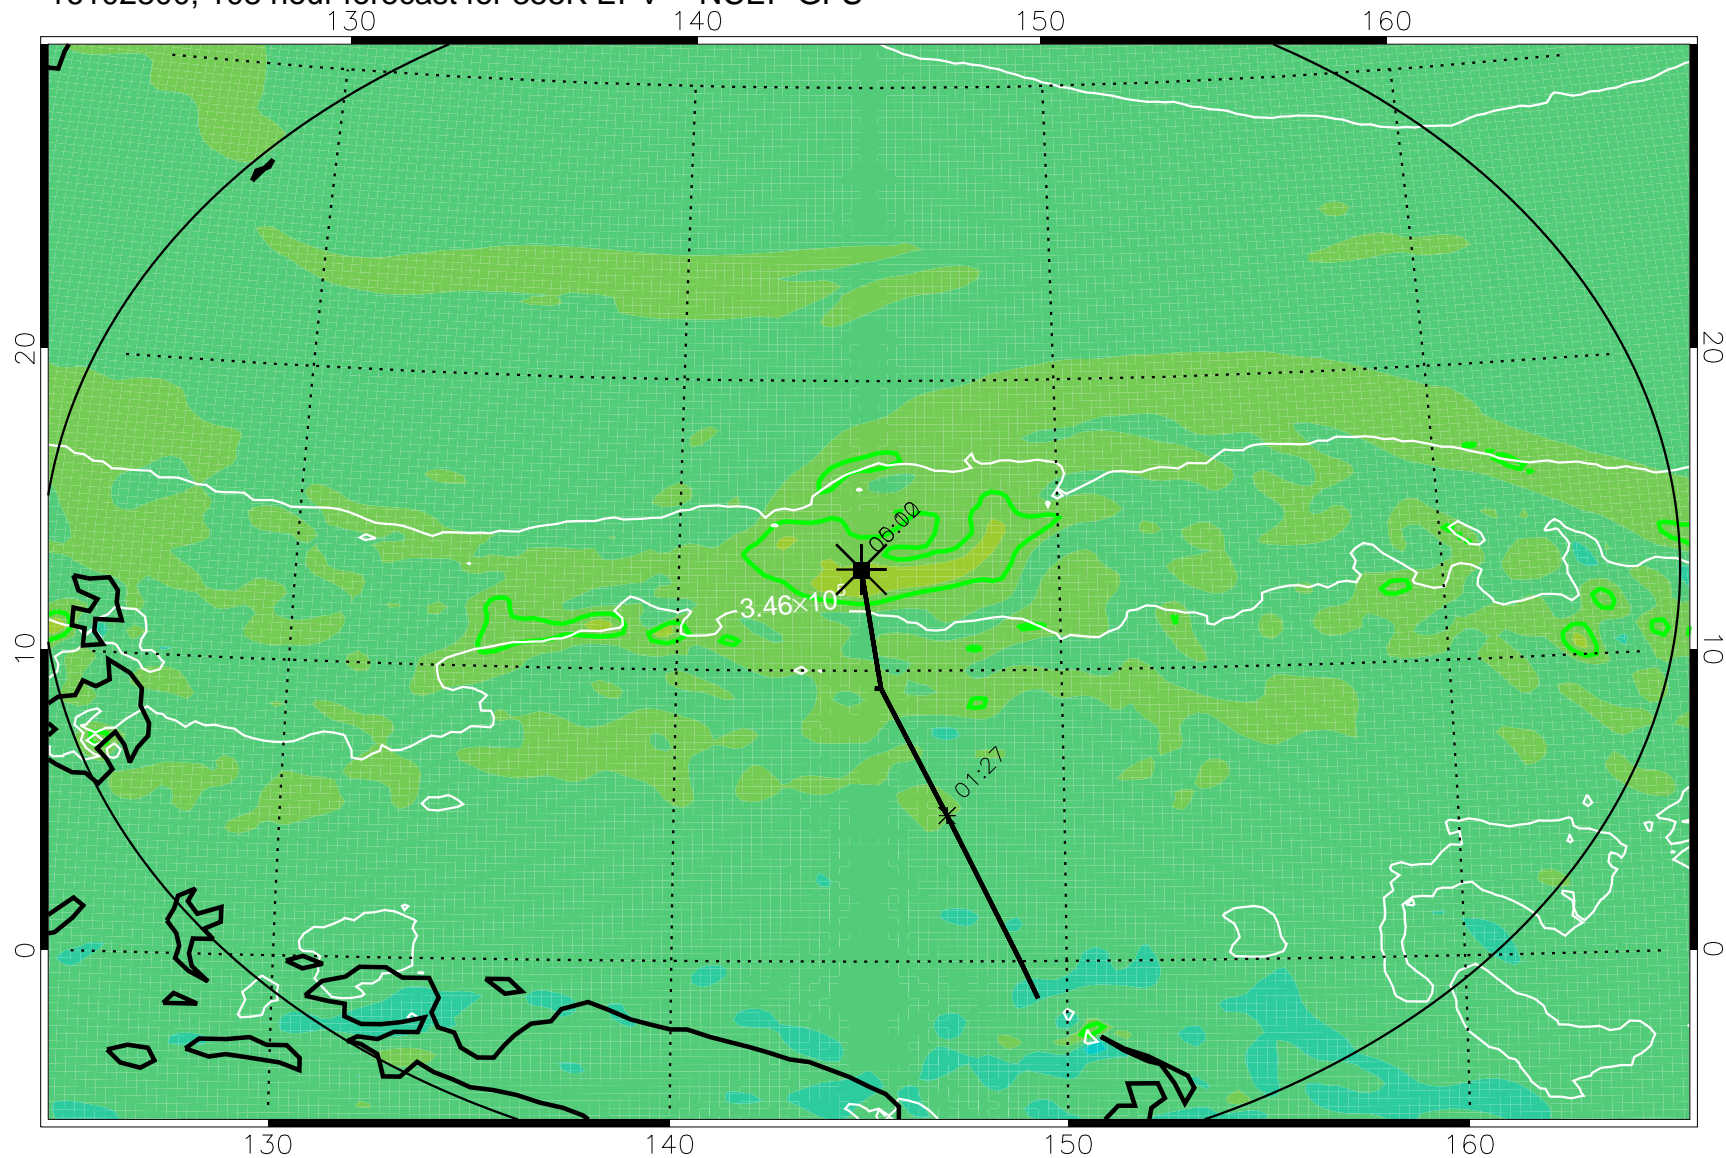

16102618, 078 hour forecast for 355K EPV -- NCEP GFS

355K Montgomery Streamfunction, white
EPV Tropopause (2 PVU) Position
Range ring of 2304 km

16102700, 084 hour forecast for 355K EPV -- NCEP GFS

355K Montgomery Streamfunction, white
EPV Tropopause (2 PVU) Position
Range ring of 2304 km

16102706, 090 hour forecast for 355K EPV -- NCEP GFS

355K Montgomery Streamfunction, white
EPV Tropopause (2 PVU) Position
Range ring of 2304 km

16102712, 096 hour forecast for 355K EPV -- NCEP GFS

355K Montgomery Streamfunction, white
EPV Tropopause (2 PVU) Position
Range ring of 2304 km

16102718, 102 hour forecast for 355K EPV -- NCEP GFS

355K Montgomery Streamfunction, white
EPV Tropopause (2 PVU) Position
Range ring of 2304 km

16102800, 108 hour forecast for 355K EPV -- NCEP GFS

355K Montgomery Streamfunction, white
EPV Tropopause (2 PVU) Position
Range ring of 2304 km

16102806, 114 hour forecast for 355K EPV -- NCEP GFS

355K Montgomery Streamfunction, white
EPV Tropopause (2 PVU) Position
Range ring of 2304 km

16102812, 120 hour forecast for 355K EPV -- NCEP GFS

355K Montgomery Streamfunction, white
EPV Tropopause (2 PVU) Position
Range ring of 2304 km