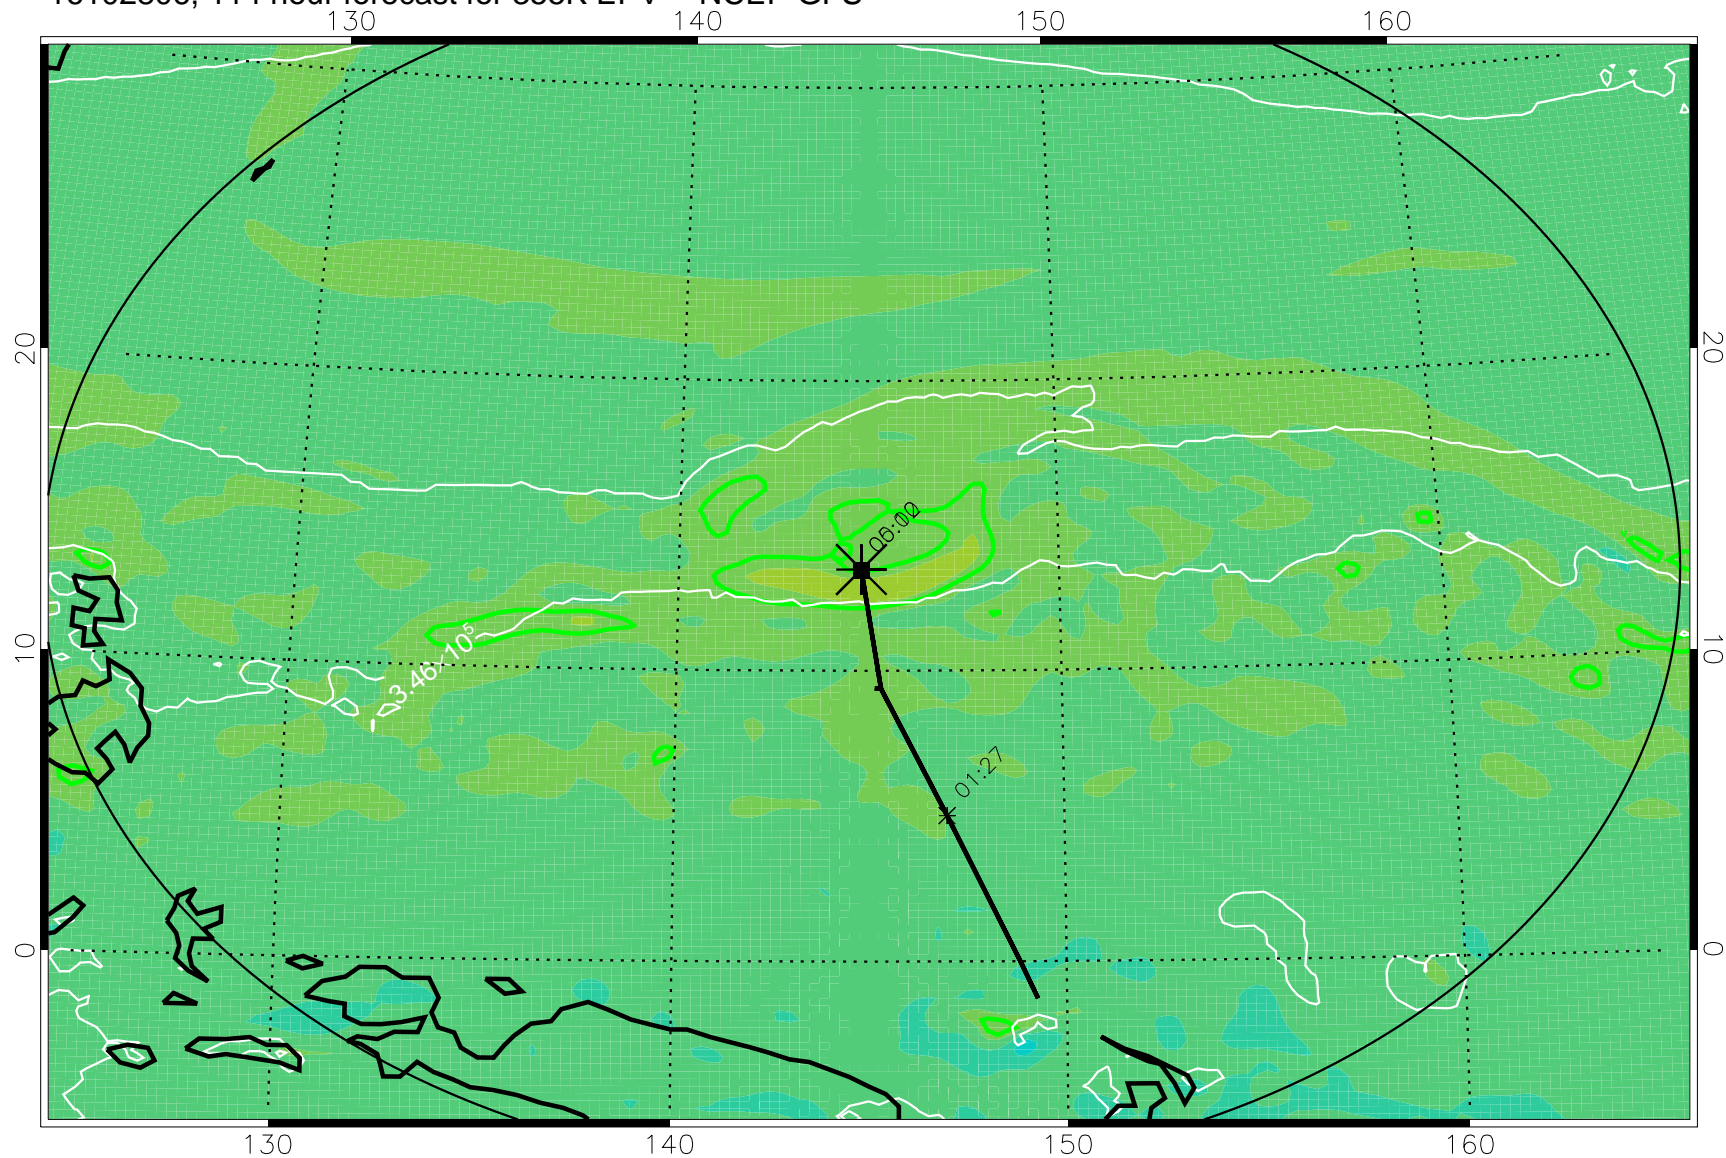

16102618, 078 hour forecast for 355K EPV -- NCEP GFS

355K Montgomery Streamfunction, white
EPV Tropopause (2 PVU) Position
Range ring of 2304 km

16102700, 084 hour forecast for 355K EPV -- NCEP GFS

355K Montgomery Streamfunction, white
EPV Tropopause (2 PVU) Position
Range ring of 2304 km

16102706, 090 hour forecast for 355K EPV -- NCEP GFS

355K Montgomery Streamfunction, white
EPV Tropopause (2 PVU) Position
Range ring of 2304 km

16102712, 096 hour forecast for 355K EPV -- NCEP GFS

355K Montgomery Streamfunction, white
EPV Tropopause (2 PVU) Position
Range ring of 2304 km

16102718, 102 hour forecast for 355K EPV -- NCEP GFS

355K Montgomery Streamfunction, white
EPV Tropopause (2 PVU) Position
Range ring of 2304 km

16102800, 108 hour forecast for 355K EPV -- NCEP GFS

355K Montgomery Streamfunction, white
EPV Tropopause (2 PVU) Position
Range ring of 2304 km

16102806, 114 hour forecast for 355K EPV -- NCEP GFS

355K Montgomery Streamfunction, white
EPV Tropopause (2 PVU) Position
Range ring of 2304 km

16102812, 120 hour forecast for 355K EPV -- NCEP GFS

355K Montgomery Streamfunction, white
EPV Tropopause (2 PVU) Position
Range ring of 2304 km