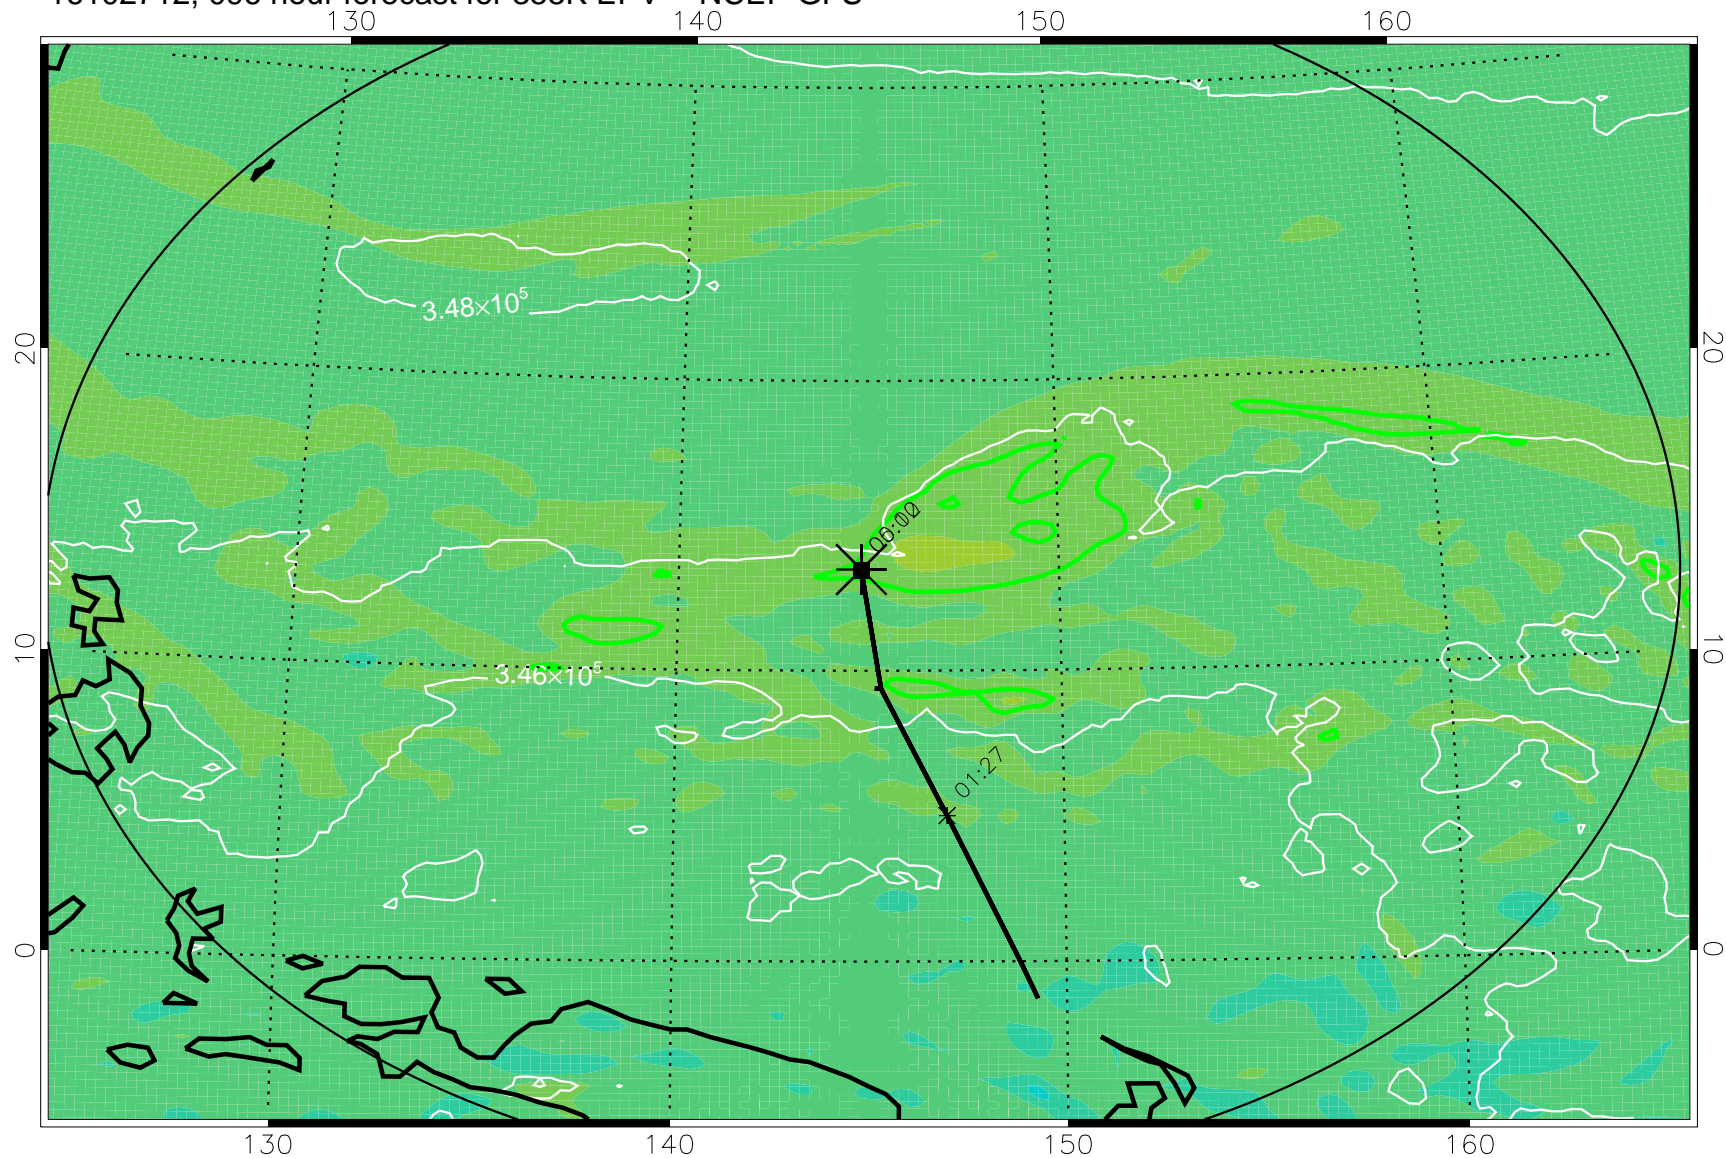

16102606, 066 hour forecast for 355K EPV -- NCEP GFS

355K Montgomery Streamfunction, white
EPV Tropopause (2 PVU) Position
Range ring of 2304 km

16102612, 072 hour forecast for 355K EPV -- NCEP GFS

355K Montgomery Streamfunction, white
EPV Tropopause (2 PVU) Position
Range ring of 2304 km

16102618, 078 hour forecast for 355K EPV -- NCEP GFS

355K Montgomery Streamfunction, white
EPV Tropopause (2 PVU) Position
Range ring of 2304 km

16102700, 084 hour forecast for 355K EPV -- NCEP GFS

355K Montgomery Streamfunction, white
EPV Tropopause (2 PVU) Position
Range ring of 2304 km

16102706, 090 hour forecast for 355K EPV -- NCEP GFS

355K Montgomery Streamfunction, white
EPV Tropopause (2 PVU) Position
Range ring of 2304 km

16102712, 096 hour forecast for 355K EPV -- NCEP GFS

355K Montgomery Streamfunction, white
EPV Tropopause (2 PVU) Position
Range ring of 2304 km

16102718, 102 hour forecast for 355K EPV -- NCEP GFS

355K Montgomery Streamfunction, white
EPV Tropopause (2 PVU) Position
Range ring of 2304 km

16102800, 108 hour forecast for 355K EPV -- NCEP GFS

355K Montgomery Streamfunction, white
EPV Tropopause (2 PVU) Position
Range ring of 2304 km