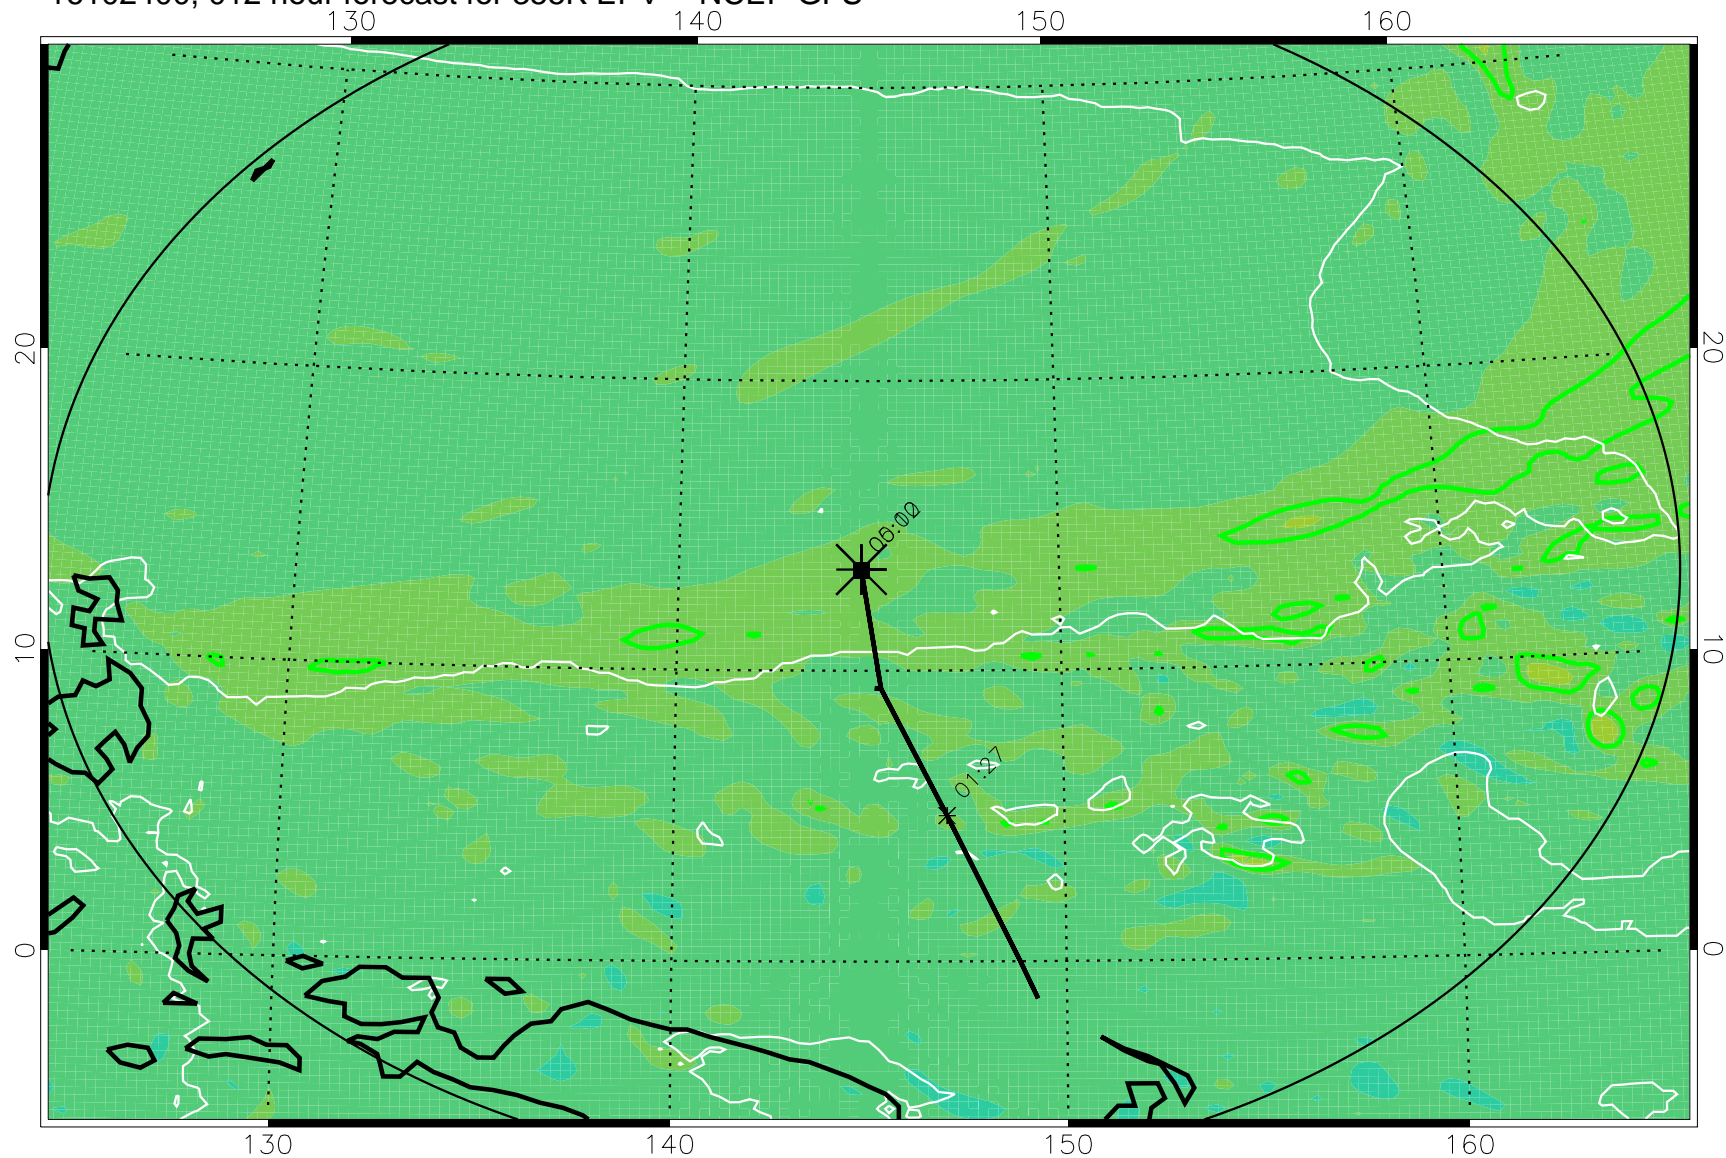

16102318, 006 hour forecast for 355K EPV -- NCEP GFS

355K Montgomery Streamfunction, white
EPV Tropopause (2 PVU) Position
Range ring of 2304 km

16102400, 012 hour forecast for 355K EPV -- NCEP GFS

355K Montgomery Streamfunction, white
EPV Tropopause (2 PVU) Position
Range ring of 2304 km

16102406, 018 hour forecast for 355K EPV -- NCEP GFS

355K Montgomery Streamfunction, white
EPV Tropopause (2 PVU) Position
Range ring of 2304 km

16102412, 024 hour forecast for 355K EPV -- NCEP GFS

355K Montgomery Streamfunction, white
EPV Tropopause (2 PVU) Position
Range ring of 2304 km

16102418, 030 hour forecast for 355K EPV -- NCEP GFS

355K Montgomery Streamfunction, white
EPV Tropopause (2 PVU) Position
Range ring of 2304 km

16102500, 036 hour forecast for 355K EPV -- NCEP GFS

355K Montgomery Streamfunction, white
EPV Tropopause (2 PVU) Position
Range ring of 2304 km

16102506, 042 hour forecast for 355K EPV -- NCEP GFS

355K Montgomery Streamfunction, white
EPV Tropopause (2 PVU) Position
Range ring of 2304 km

16102512, 048 hour forecast for 355K EPV -- NCEP GFS

355K Montgomery Streamfunction, white
EPV Tropopause (2 PVU) Position
Range ring of 2304 km