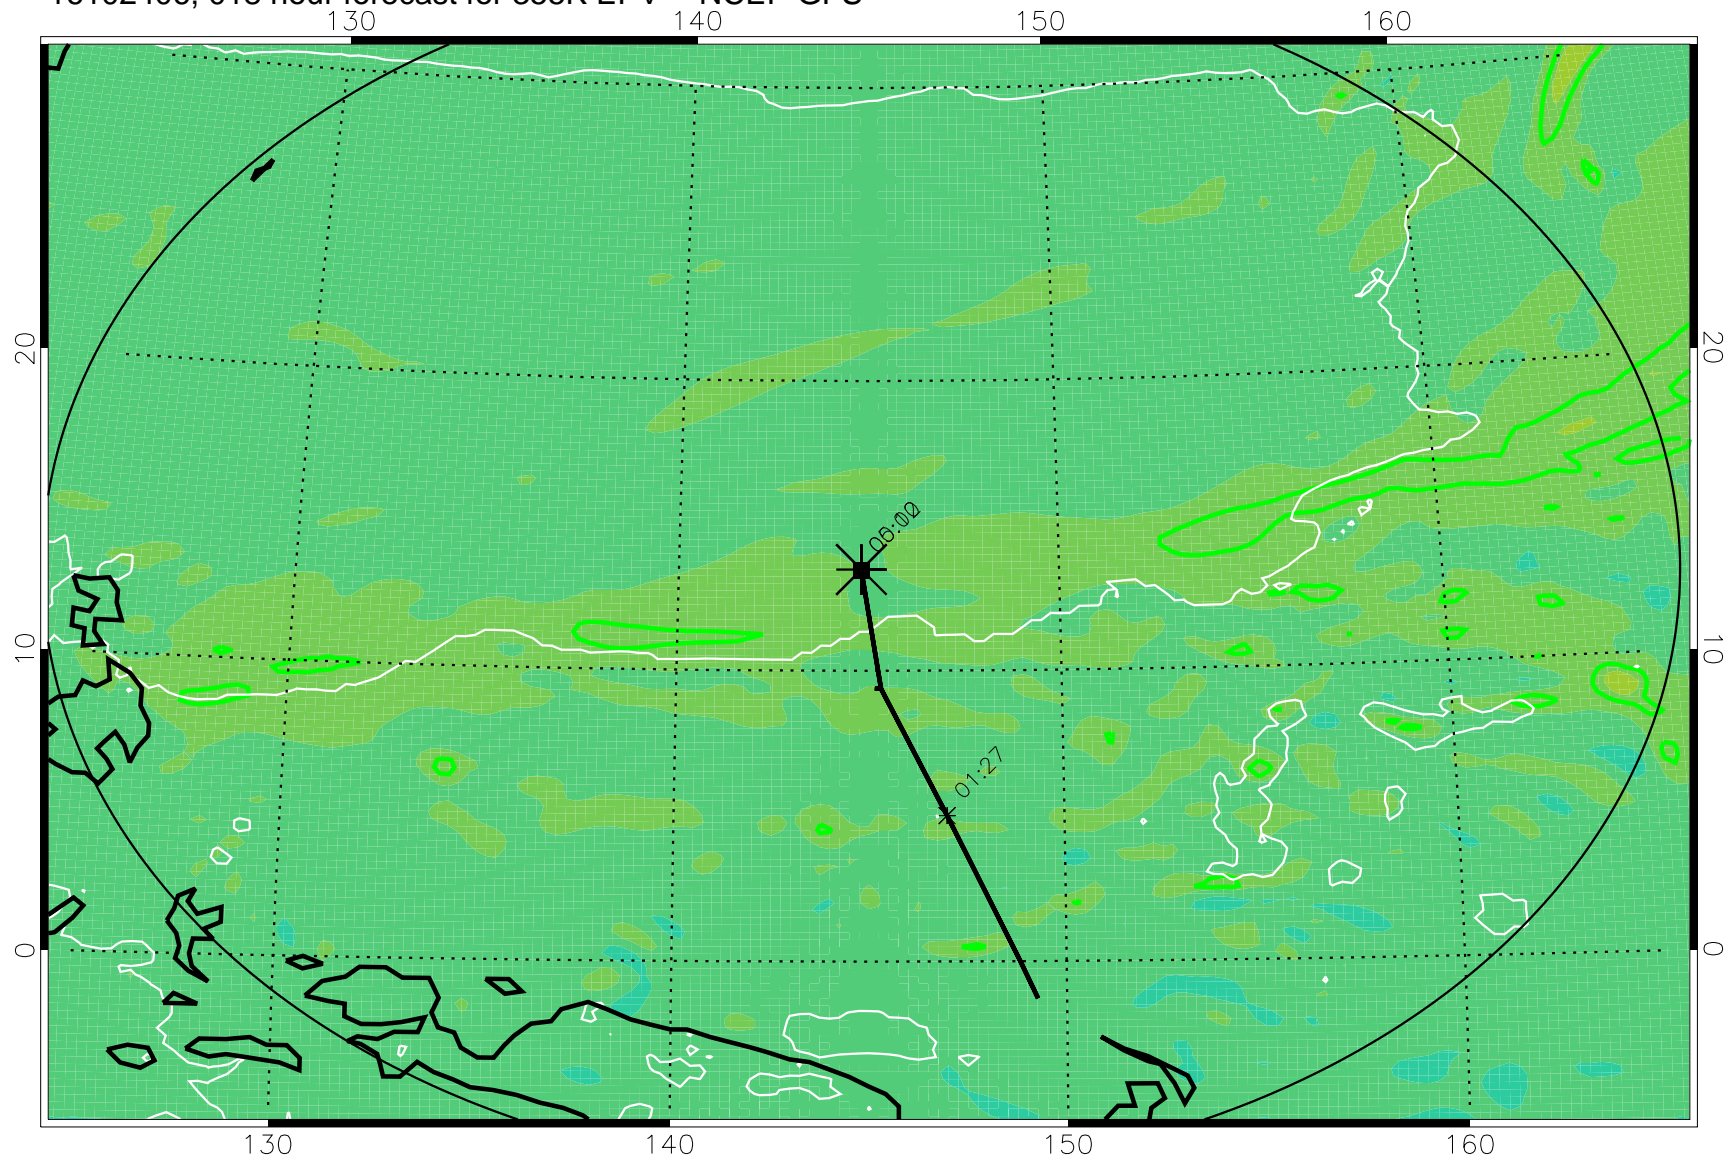

16102318, 006 hour forecast for 355K EPV -- NCEP GFS

355K Montgomery Streamfunction, white
EPV Tropopause (2 PVU) Position
Range ring of 2304 km

16102400, 012 hour forecast for 355K EPV -- NCEP GFS

355K Montgomery Streamfunction, white
EPV Tropopause (2 PVU) Position
Range ring of 2304 km

16102406, 018 hour forecast for 355K EPV -- NCEP GFS

355K Montgomery Streamfunction, white
EPV Tropopause (2 PVU) Position
Range ring of 2304 km

16102412, 024 hour forecast for 355K EPV -- NCEP GFS

355K Montgomery Streamfunction, white
EPV Tropopause (2 PVU) Position
Range ring of 2304 km

16102418, 030 hour forecast for 355K EPV -- NCEP GFS

355K Montgomery Streamfunction, white
EPV Tropopause (2 PVU) Position
Range ring of 2304 km

16102500, 036 hour forecast for 355K EPV -- NCEP GFS

355K Montgomery Streamfunction, white
EPV Tropopause (2 PVU) Position
Range ring of 2304 km

16102506, 042 hour forecast for 355K EPV -- NCEP GFS

355K Montgomery Streamfunction, white
EPV Tropopause (2 PVU) Position
Range ring of 2304 km

16102512, 048 hour forecast for 355K EPV -- NCEP GFS

355K Montgomery Streamfunction, white
EPV Tropopause (2 PVU) Position
Range ring of 2304 km