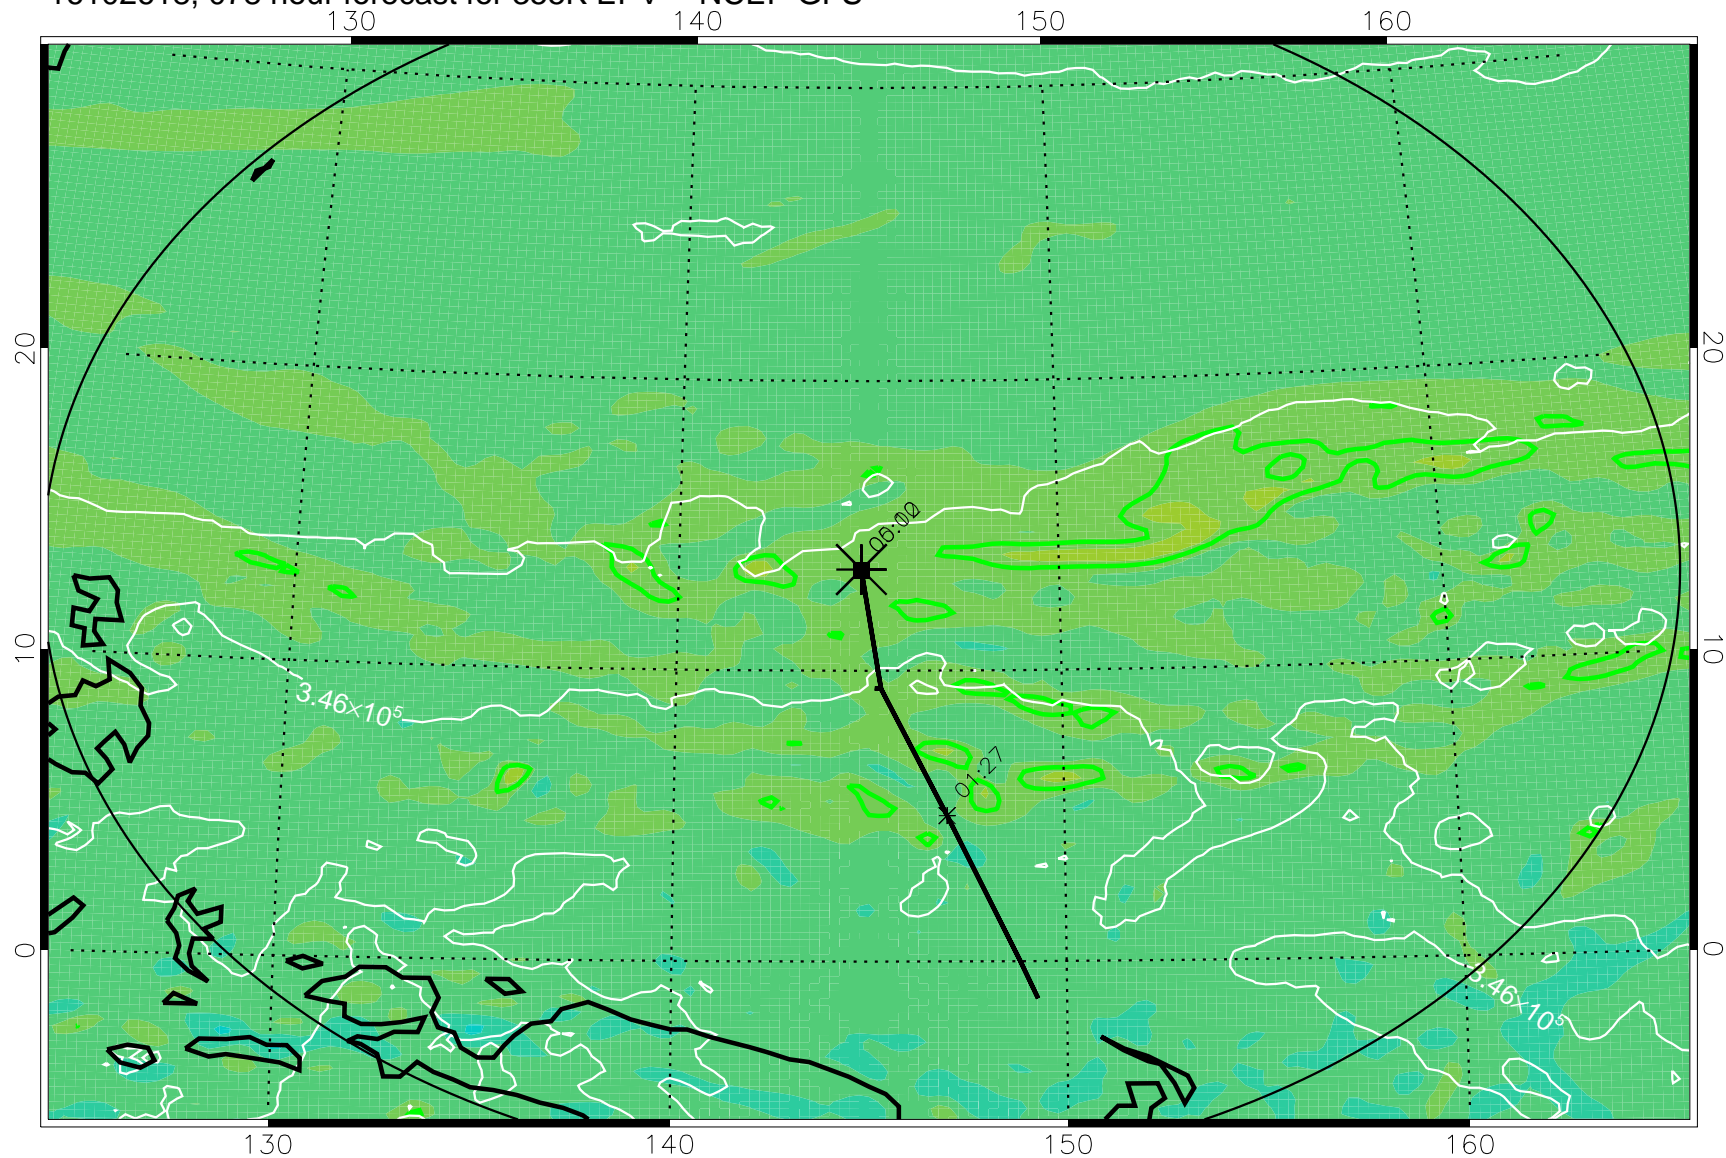

16102606, 066 hour forecast for 355K EPV -- NCEP GFS

355K Montgomery Streamfunction, white
EPV Tropopause (2 PVU) Position
Range ring of 2304 km

16102612, 072 hour forecast for 355K EPV -- NCEP GFS

355K Montgomery Streamfunction, white
EPV Tropopause (2 PVU) Position
Range ring of 2304 km

16102618, 078 hour forecast for 355K EPV -- NCEP GFS

355K Montgomery Streamfunction, white
EPV Tropopause (2 PVU) Position
Range ring of 2304 km

16102700, 084 hour forecast for 355K EPV -- NCEP GFS

355K Montgomery Streamfunction, white
EPV Tropopause (2 PVU) Position
Range ring of 2304 km

16102706, 090 hour forecast for 355K EPV -- NCEP GFS

355K Montgomery Streamfunction, white
EPV Tropopause (2 PVU) Position
Range ring of 2304 km

16102712, 096 hour forecast for 355K EPV -- NCEP GFS

355K Montgomery Streamfunction, white
EPV Tropopause (2 PVU) Position
Range ring of 2304 km

16102718, 102 hour forecast for 355K EPV -- NCEP GFS

355K Montgomery Streamfunction, white
EPV Tropopause (2 PVU) Position
Range ring of 2304 km

16102800, 108 hour forecast for 355K EPV -- NCEP GFS

355K Montgomery Streamfunction, white
EPV Tropopause (2 PVU) Position
Range ring of 2304 km