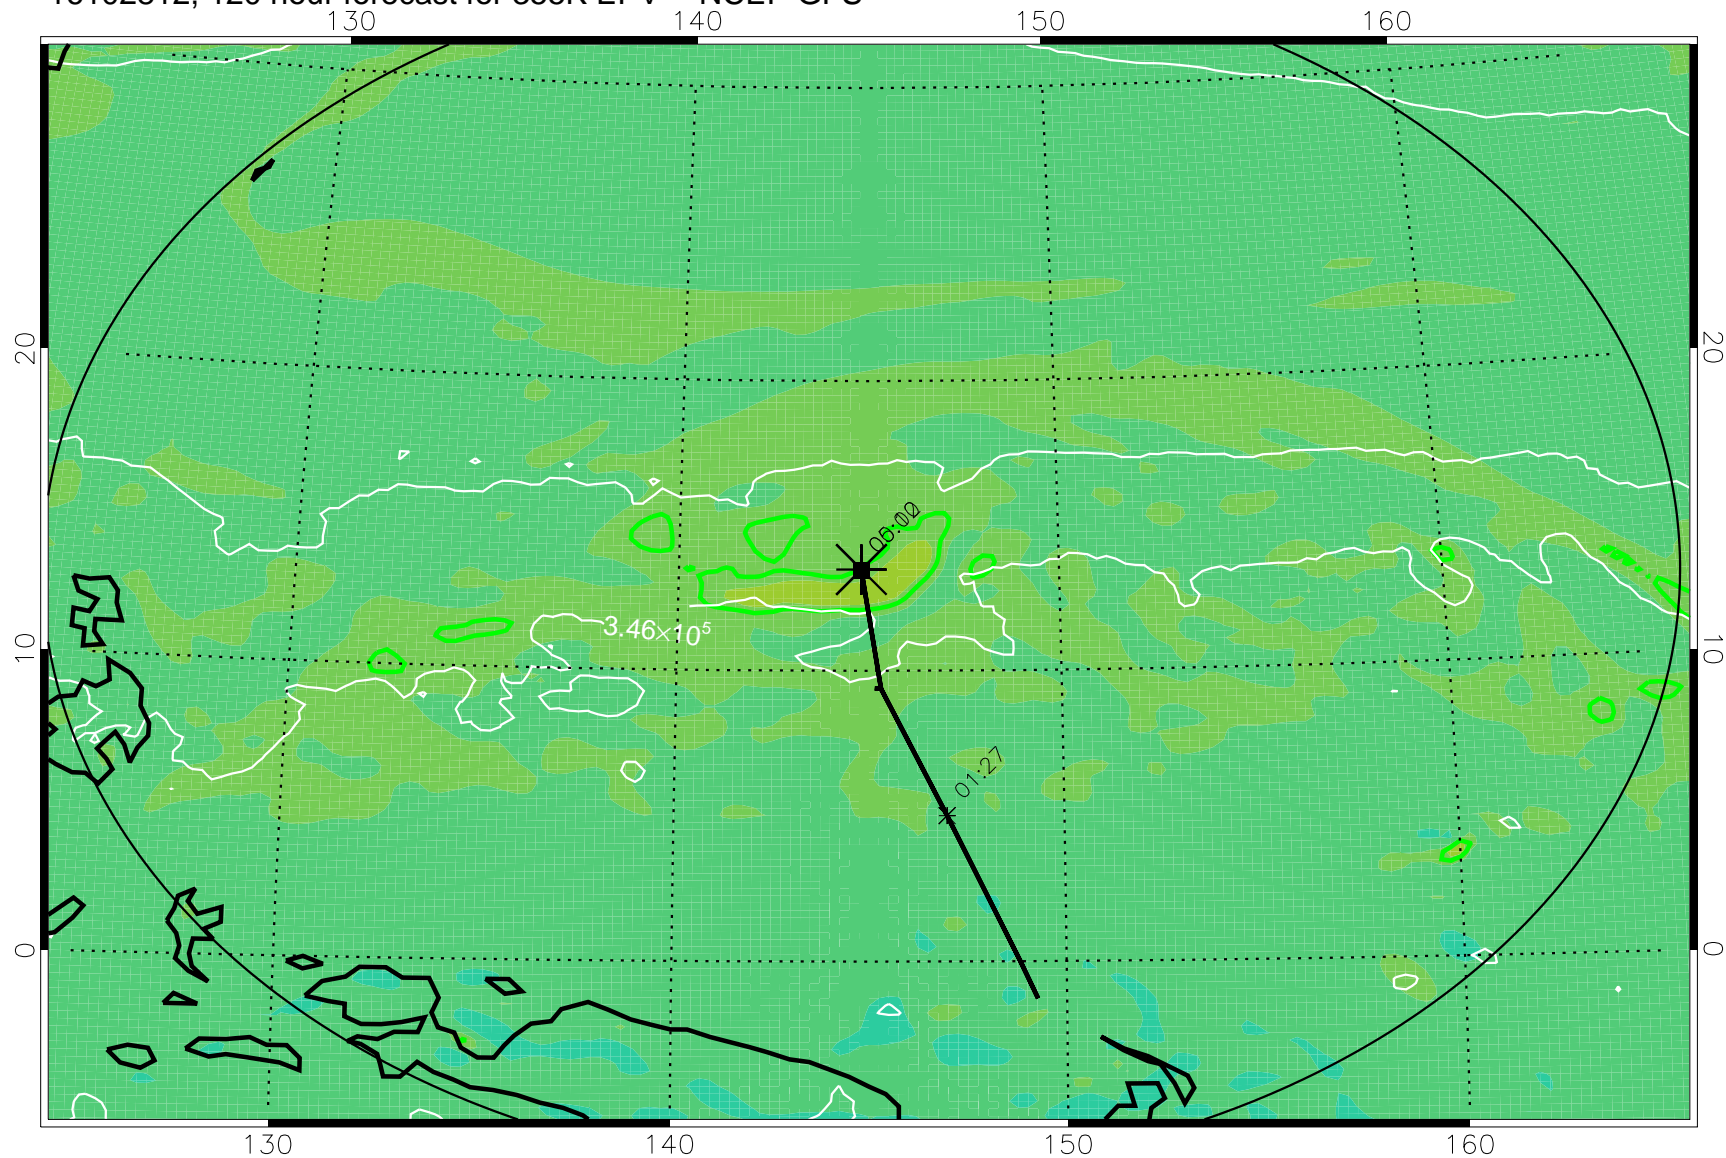

16102618, 078 hour forecast for 355K EPV -- NCEP GFS

355K Montgomery Streamfunction, white
EPV Tropopause (2 PVU) Position
Range ring of 2304 km

16102700, 084 hour forecast for 355K EPV -- NCEP GFS

355K Montgomery Streamfunction, white
EPV Tropopause (2 PVU) Position
Range ring of 2304 km

16102706, 090 hour forecast for 355K EPV -- NCEP GFS

355K Montgomery Streamfunction, white
EPV Tropopause (2 PVU) Position
Range ring of 2304 km

16102712, 096 hour forecast for 355K EPV -- NCEP GFS

355K Montgomery Streamfunction, white
EPV Tropopause (2 PVU) Position
Range ring of 2304 km

16102718, 102 hour forecast for 355K EPV -- NCEP GFS

355K Montgomery Streamfunction, white
EPV Tropopause (2 PVU) Position
Range ring of 2304 km

16102800, 108 hour forecast for 355K EPV -- NCEP GFS

355K Montgomery Streamfunction, white
EPV Tropopause (2 PVU) Position
Range ring of 2304 km

16102806, 114 hour forecast for 355K EPV -- NCEP GFS

355K Montgomery Streamfunction, white
EPV Tropopause (2 PVU) Position
Range ring of 2304 km

16102812, 120 hour forecast for 355K EPV -- NCEP GFS

355K Montgomery Streamfunction, white
EPV Tropopause (2 PVU) Position
Range ring of 2304 km