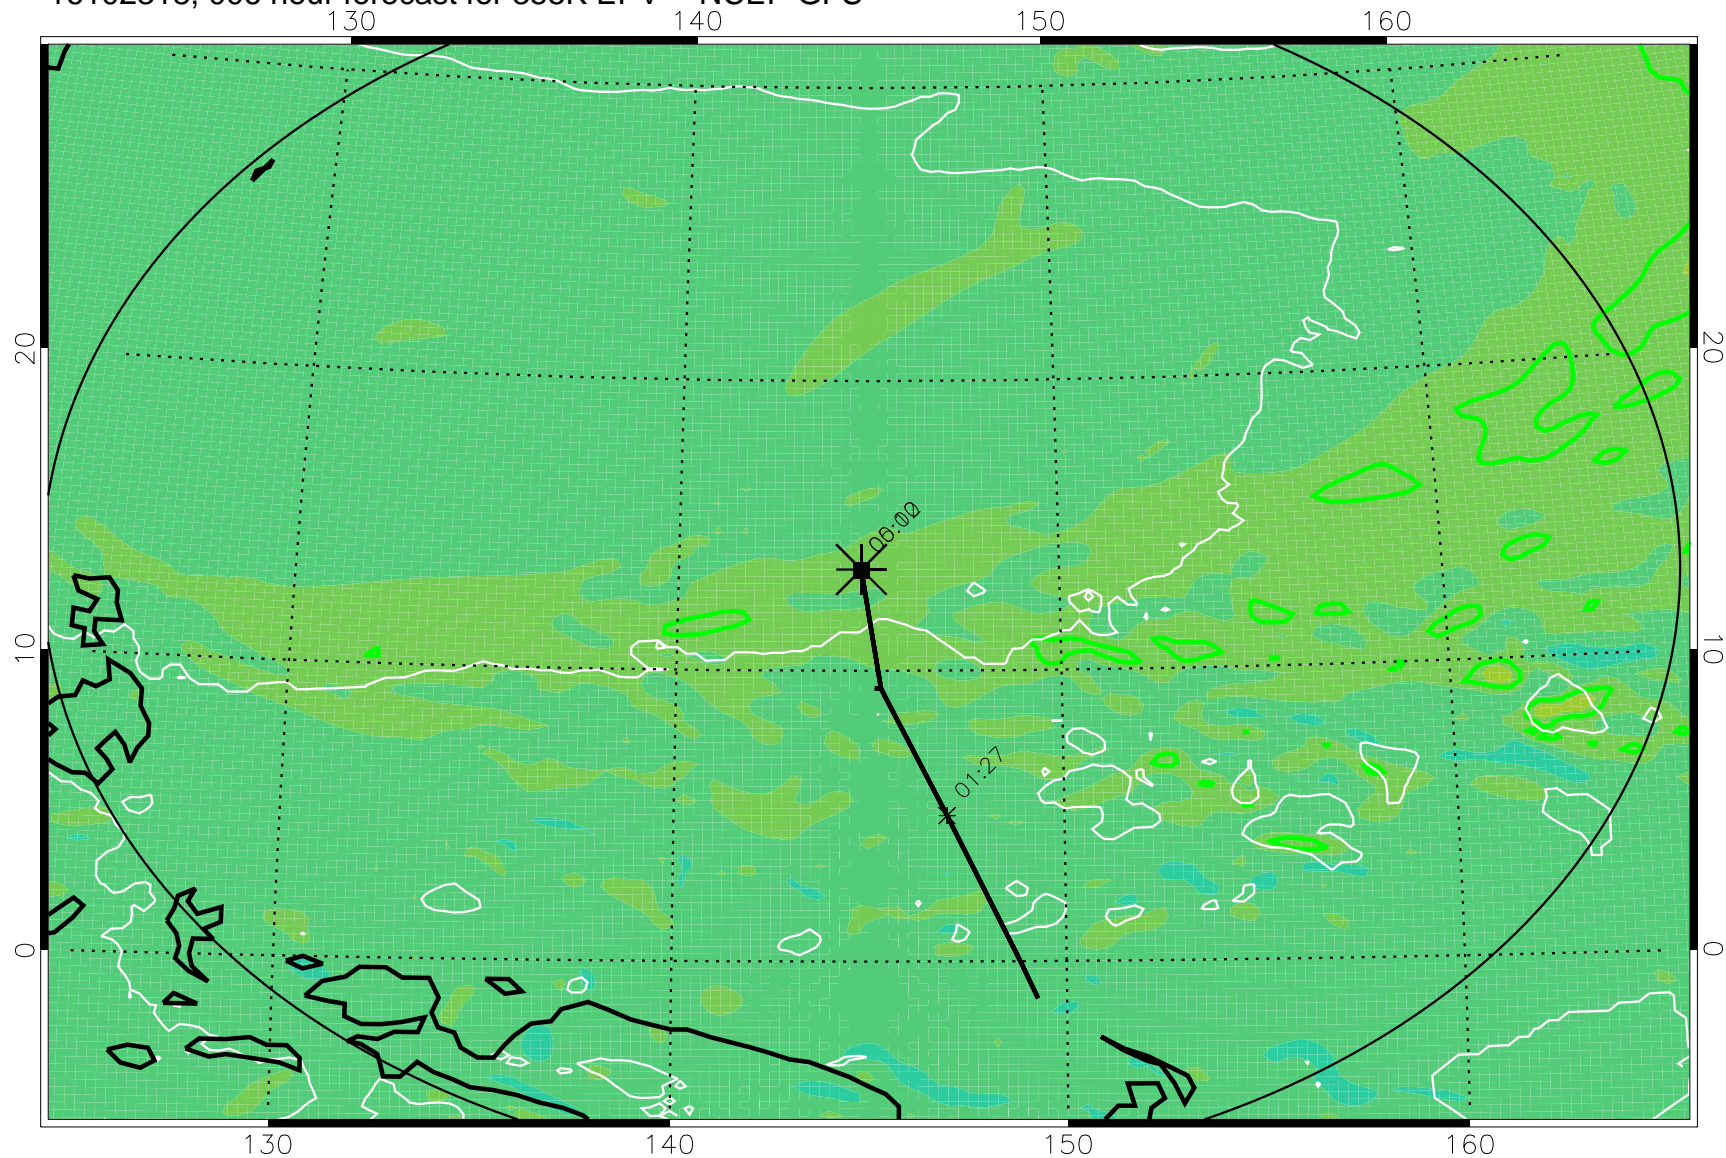

16102318, 006 hour forecast for 355K EPV -- NCEP GFS

355K Montgomery Streamfunction, white
EPV Tropopause (2 PVU) Position
Range ring of 2304 km

16102400, 012 hour forecast for 355K EPV -- NCEP GFS

355K Montgomery Streamfunction, white
EPV Tropopause (2 PVU) Position
Range ring of 2304 km

16102406, 018 hour forecast for 355K EPV -- NCEP GFS

355K Montgomery Streamfunction, white
EPV Tropopause (2 PVU) Position
Range ring of 2304 km

16102412, 024 hour forecast for 355K EPV -- NCEP GFS

355K Montgomery Streamfunction, white
EPV Tropopause (2 PVU) Position
Range ring of 2304 km

16102418, 030 hour forecast for 355K EPV -- NCEP GFS

355K Montgomery Streamfunction, white
EPV Tropopause (2 PVU) Position
Range ring of 2304 km

16102500, 036 hour forecast for 355K EPV -- NCEP GFS

355K Montgomery Streamfunction, white
EPV Tropopause (2 PVU) Position
Range ring of 2304 km

16102506, 042 hour forecast for 355K EPV -- NCEP GFS

355K Montgomery Streamfunction, white
EPV Tropopause (2 PVU) Position
Range ring of 2304 km

16102512, 048 hour forecast for 355K EPV -- NCEP GFS

355K Montgomery Streamfunction, white
EPV Tropopause (2 PVU) Position
Range ring of 2304 km