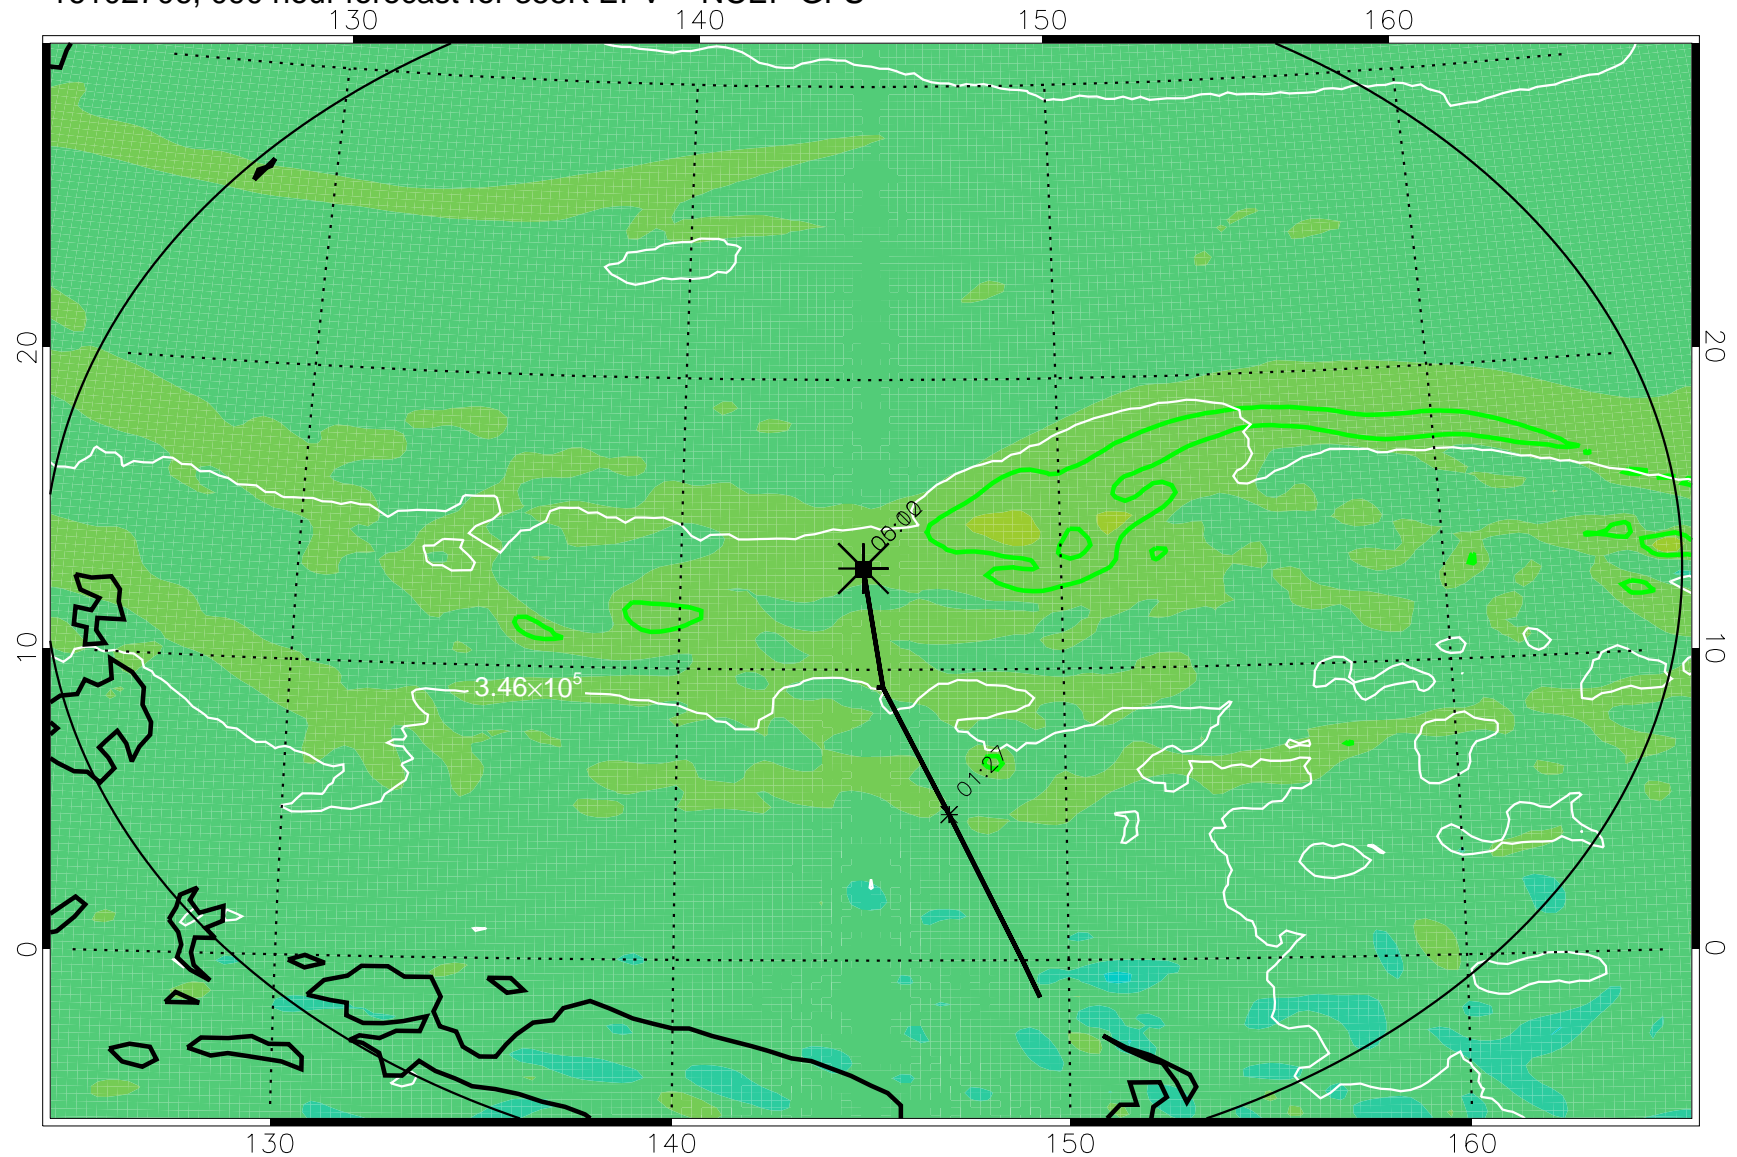

16102606, 066 hour forecast for 355K EPV -- NCEP GFS

355K Montgomery Streamfunction, white
EPV Tropopause (2 PVU) Position
Range ring of 2304 km

16102612, 072 hour forecast for 355K EPV -- NCEP GFS

355K Montgomery Streamfunction, white
EPV Tropopause (2 PVU) Position
Range ring of 2304 km

16102618, 078 hour forecast for 355K EPV -- NCEP GFS

355K Montgomery Streamfunction, white
EPV Tropopause (2 PVU) Position
Range ring of 2304 km

16102700, 084 hour forecast for 355K EPV -- NCEP GFS

355K Montgomery Streamfunction, white
EPV Tropopause (2 PVU) Position
Range ring of 2304 km

16102706, 090 hour forecast for 355K EPV -- NCEP GFS

355K Montgomery Streamfunction, white
EPV Tropopause (2 PVU) Position
Range ring of 2304 km

16102712, 096 hour forecast for 355K EPV -- NCEP GFS

355K Montgomery Streamfunction, white
EPV Tropopause (2 PVU) Position
Range ring of 2304 km

16102718, 102 hour forecast for 355K EPV -- NCEP GFS

355K Montgomery Streamfunction, white
EPV Tropopause (2 PVU) Position
Range ring of 2304 km

16102800, 108 hour forecast for 355K EPV -- NCEP GFS

355K Montgomery Streamfunction, white
EPV Tropopause (2 PVU) Position
Range ring of 2304 km