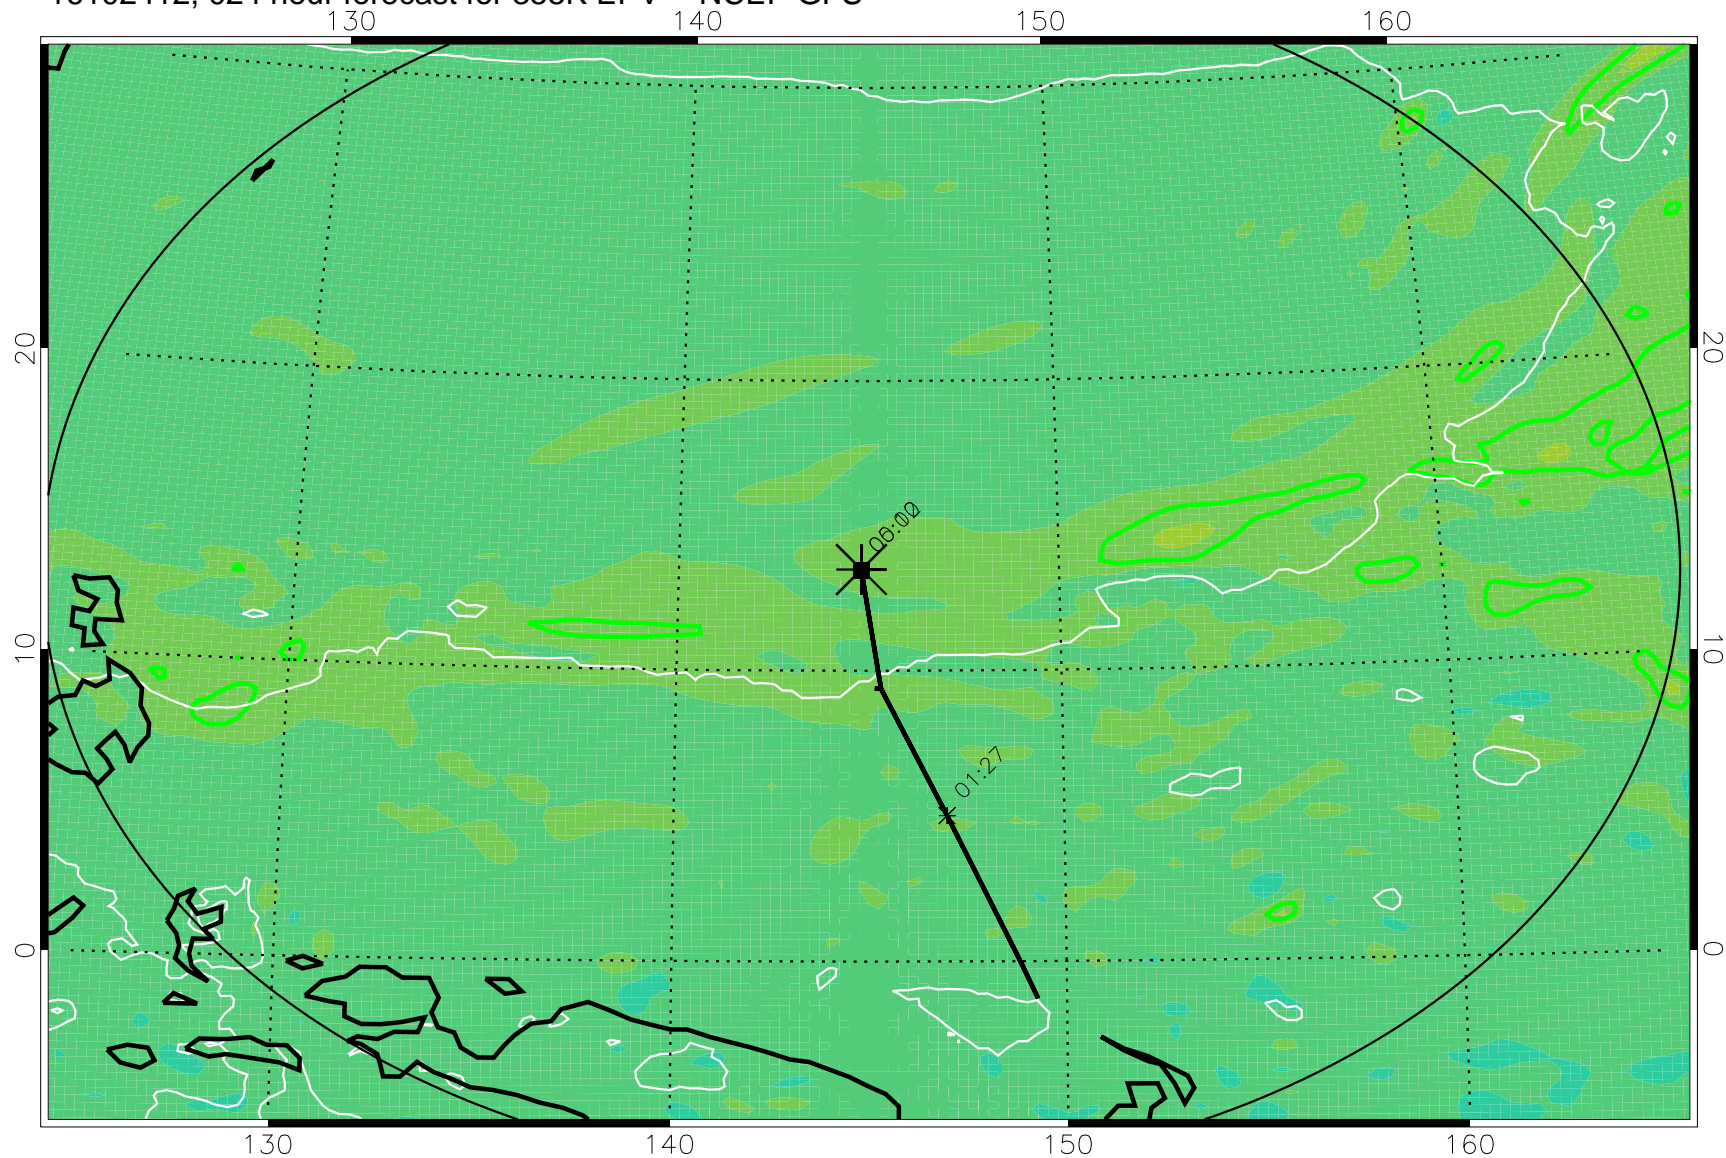

16102318, 006 hour forecast for 355K EPV -- NCEP GFS

355K Montgomery Streamfunction, white
EPV Tropopause (2 PVU) Position
Range ring of 2304 km

16102400, 012 hour forecast for 355K EPV -- NCEP GFS

355K Montgomery Streamfunction, white
EPV Tropopause (2 PVU) Position
Range ring of 2304 km

16102406, 018 hour forecast for 355K EPV -- NCEP GFS

355K Montgomery Streamfunction, white
EPV Tropopause (2 PVU) Position
Range ring of 2304 km

16102412, 024 hour forecast for 355K EPV -- NCEP GFS

355K Montgomery Streamfunction, white
EPV Tropopause (2 PVU) Position
Range ring of 2304 km

16102418, 030 hour forecast for 355K EPV -- NCEP GFS

355K Montgomery Streamfunction, white
EPV Tropopause (2 PVU) Position
Range ring of 2304 km

16102500, 036 hour forecast for 355K EPV -- NCEP GFS

355K Montgomery Streamfunction, white
EPV Tropopause (2 PVU) Position
Range ring of 2304 km

16102506, 042 hour forecast for 355K EPV -- NCEP GFS

355K Montgomery Streamfunction, white
EPV Tropopause (2 PVU) Position
Range ring of 2304 km

16102512, 048 hour forecast for 355K EPV -- NCEP GFS

355K Montgomery Streamfunction, white
EPV Tropopause (2 PVU) Position
Range ring of 2304 km