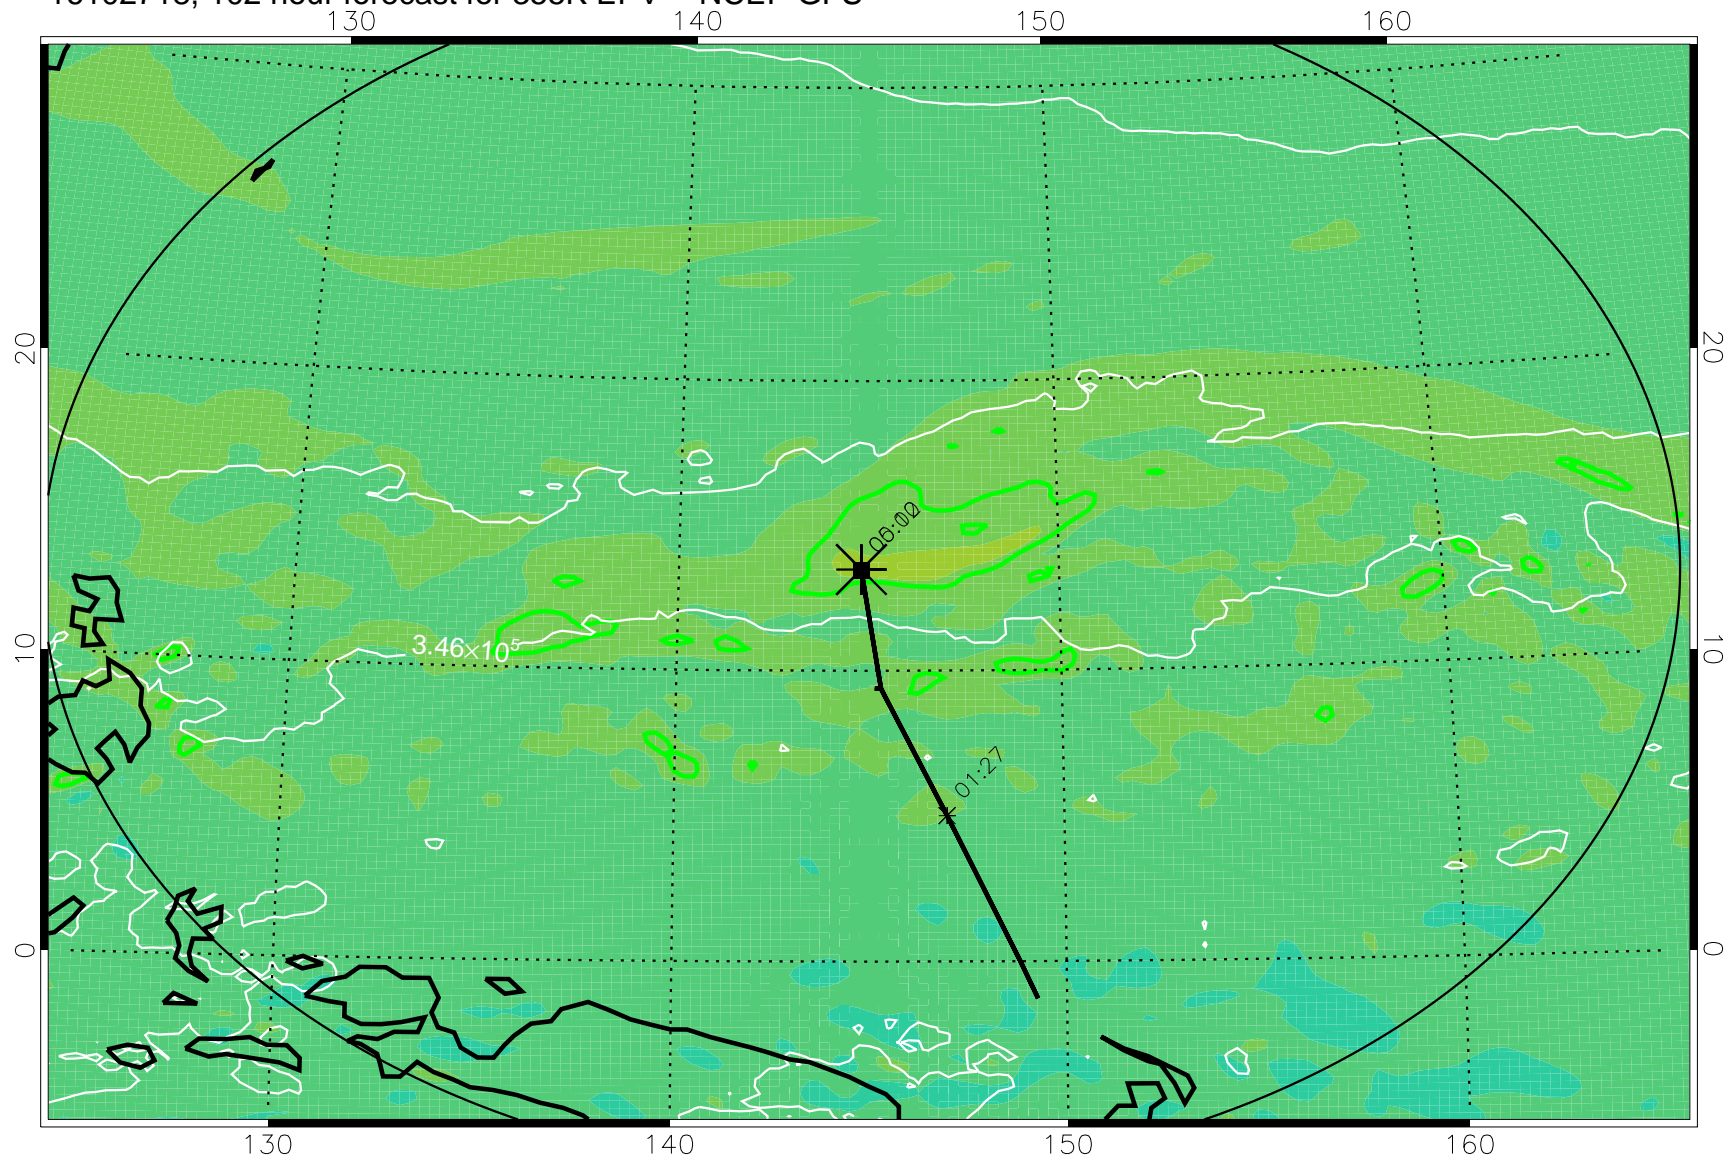

16102618, 078 hour forecast for 355K EPV -- NCEP GFS

355K Montgomery Streamfunction, white
EPV Tropopause (2 PVU) Position
Range ring of 2304 km

16102700, 084 hour forecast for 355K EPV -- NCEP GFS

355K Montgomery Streamfunction, white
EPV Tropopause (2 PVU) Position
Range ring of 2304 km

16102706, 090 hour forecast for 355K EPV -- NCEP GFS

355K Montgomery Streamfunction, white
EPV Tropopause (2 PVU) Position
Range ring of 2304 km

16102712, 096 hour forecast for 355K EPV -- NCEP GFS

355K Montgomery Streamfunction, white
EPV Tropopause (2 PVU) Position
Range ring of 2304 km

16102718, 102 hour forecast for 355K EPV -- NCEP GFS

355K Montgomery Streamfunction, white
EPV Tropopause (2 PVU) Position
Range ring of 2304 km

16102800, 108 hour forecast for 355K EPV -- NCEP GFS

355K Montgomery Streamfunction, white
EPV Tropopause (2 PVU) Position
Range ring of 2304 km

16102806, 114 hour forecast for 355K EPV -- NCEP GFS

355K Montgomery Streamfunction, white
EPV Tropopause (2 PVU) Position
Range ring of 2304 km

16102812, 120 hour forecast for 355K EPV -- NCEP GFS

355K Montgomery Streamfunction, white
EPV Tropopause (2 PVU) Position
Range ring of 2304 km