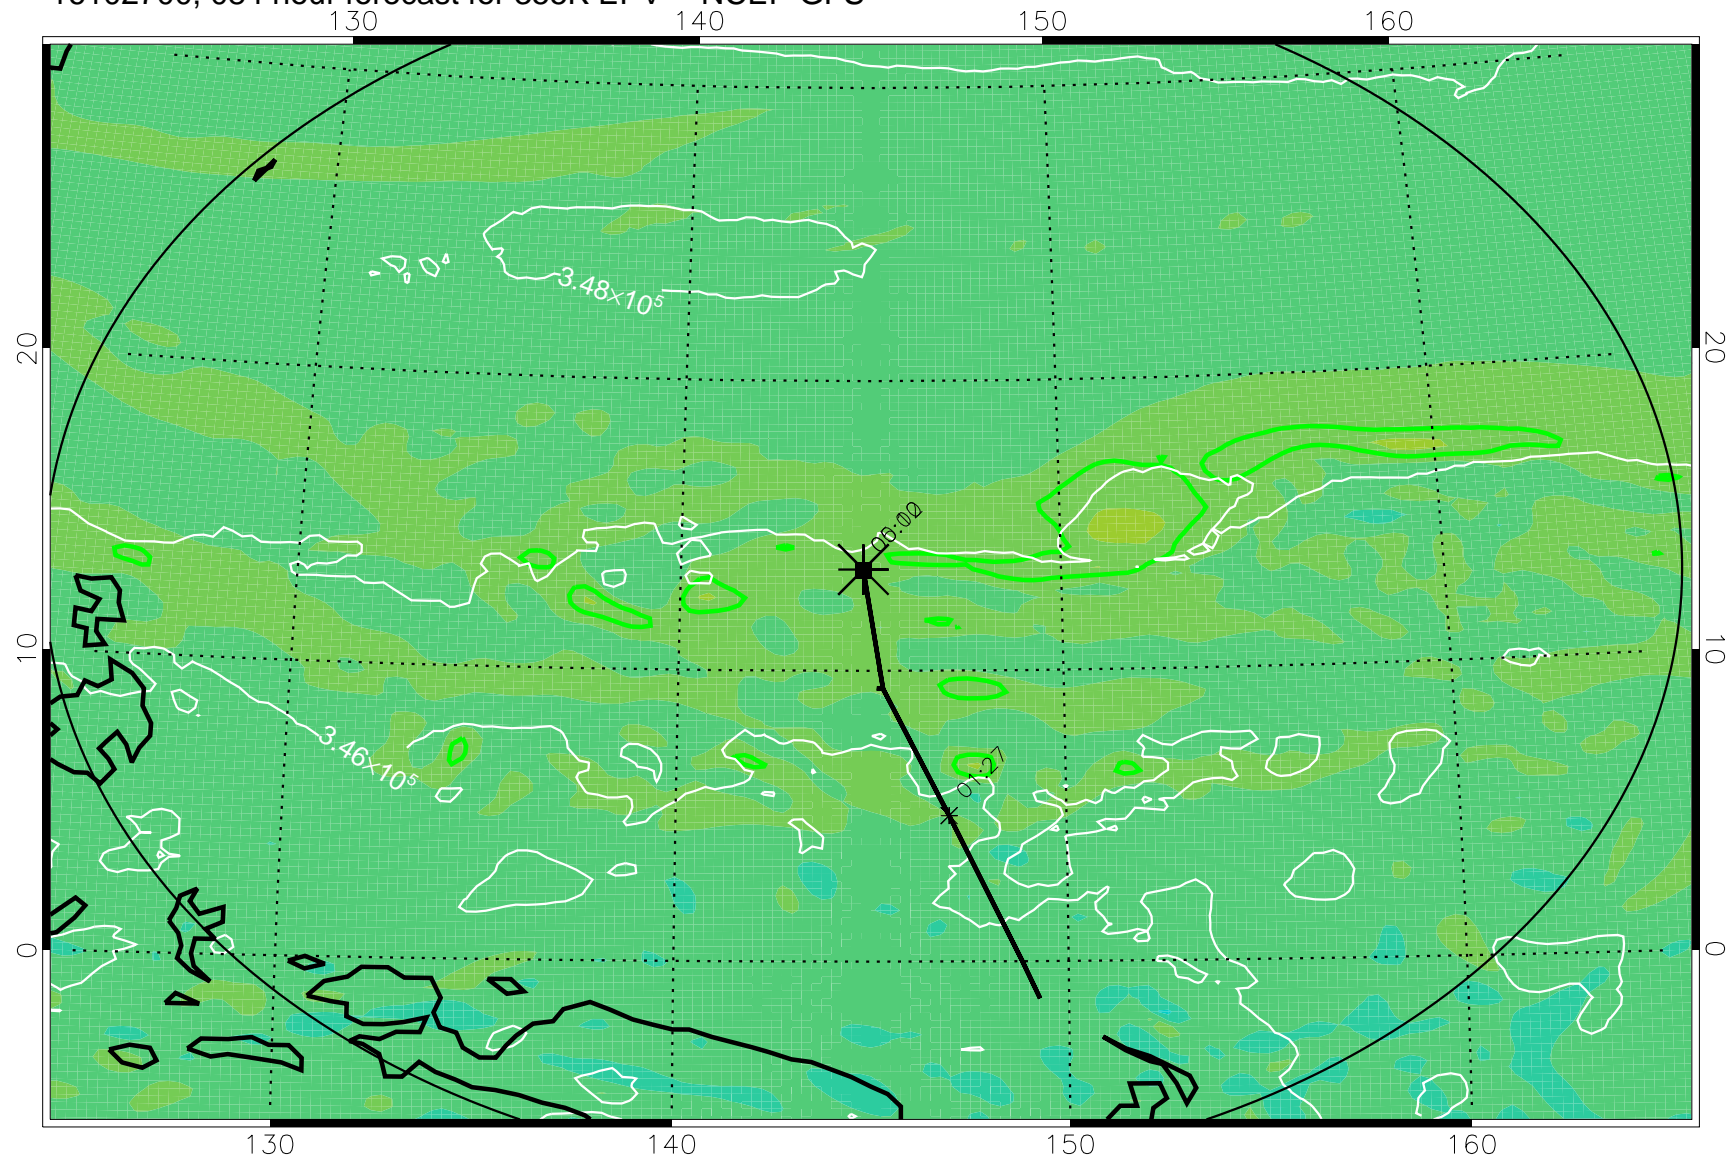

16102606, 066 hour forecast for 355K EPV -- NCEP GFS

355K Montgomery Streamfunction, white
EPV Tropopause (2 PVU) Position
Range ring of 2304 km

16102612, 072 hour forecast for 355K EPV -- NCEP GFS

355K Montgomery Streamfunction, white
EPV Tropopause (2 PVU) Position
Range ring of 2304 km

16102618, 078 hour forecast for 355K EPV -- NCEP GFS

355K Montgomery Streamfunction, white
EPV Tropopause (2 PVU) Position
Range ring of 2304 km

16102700, 084 hour forecast for 355K EPV -- NCEP GFS

355K Montgomery Streamfunction, white
EPV Tropopause (2 PVU) Position
Range ring of 2304 km

16102706, 090 hour forecast for 355K EPV -- NCEP GFS

355K Montgomery Streamfunction, white
EPV Tropopause (2 PVU) Position
Range ring of 2304 km

16102712, 096 hour forecast for 355K EPV -- NCEP GFS

355K Montgomery Streamfunction, white
EPV Tropopause (2 PVU) Position
Range ring of 2304 km

16102718, 102 hour forecast for 355K EPV -- NCEP GFS

355K Montgomery Streamfunction, white
EPV Tropopause (2 PVU) Position
Range ring of 2304 km

16102800, 108 hour forecast for 355K EPV -- NCEP GFS

355K Montgomery Streamfunction, white
EPV Tropopause (2 PVU) Position
Range ring of 2304 km