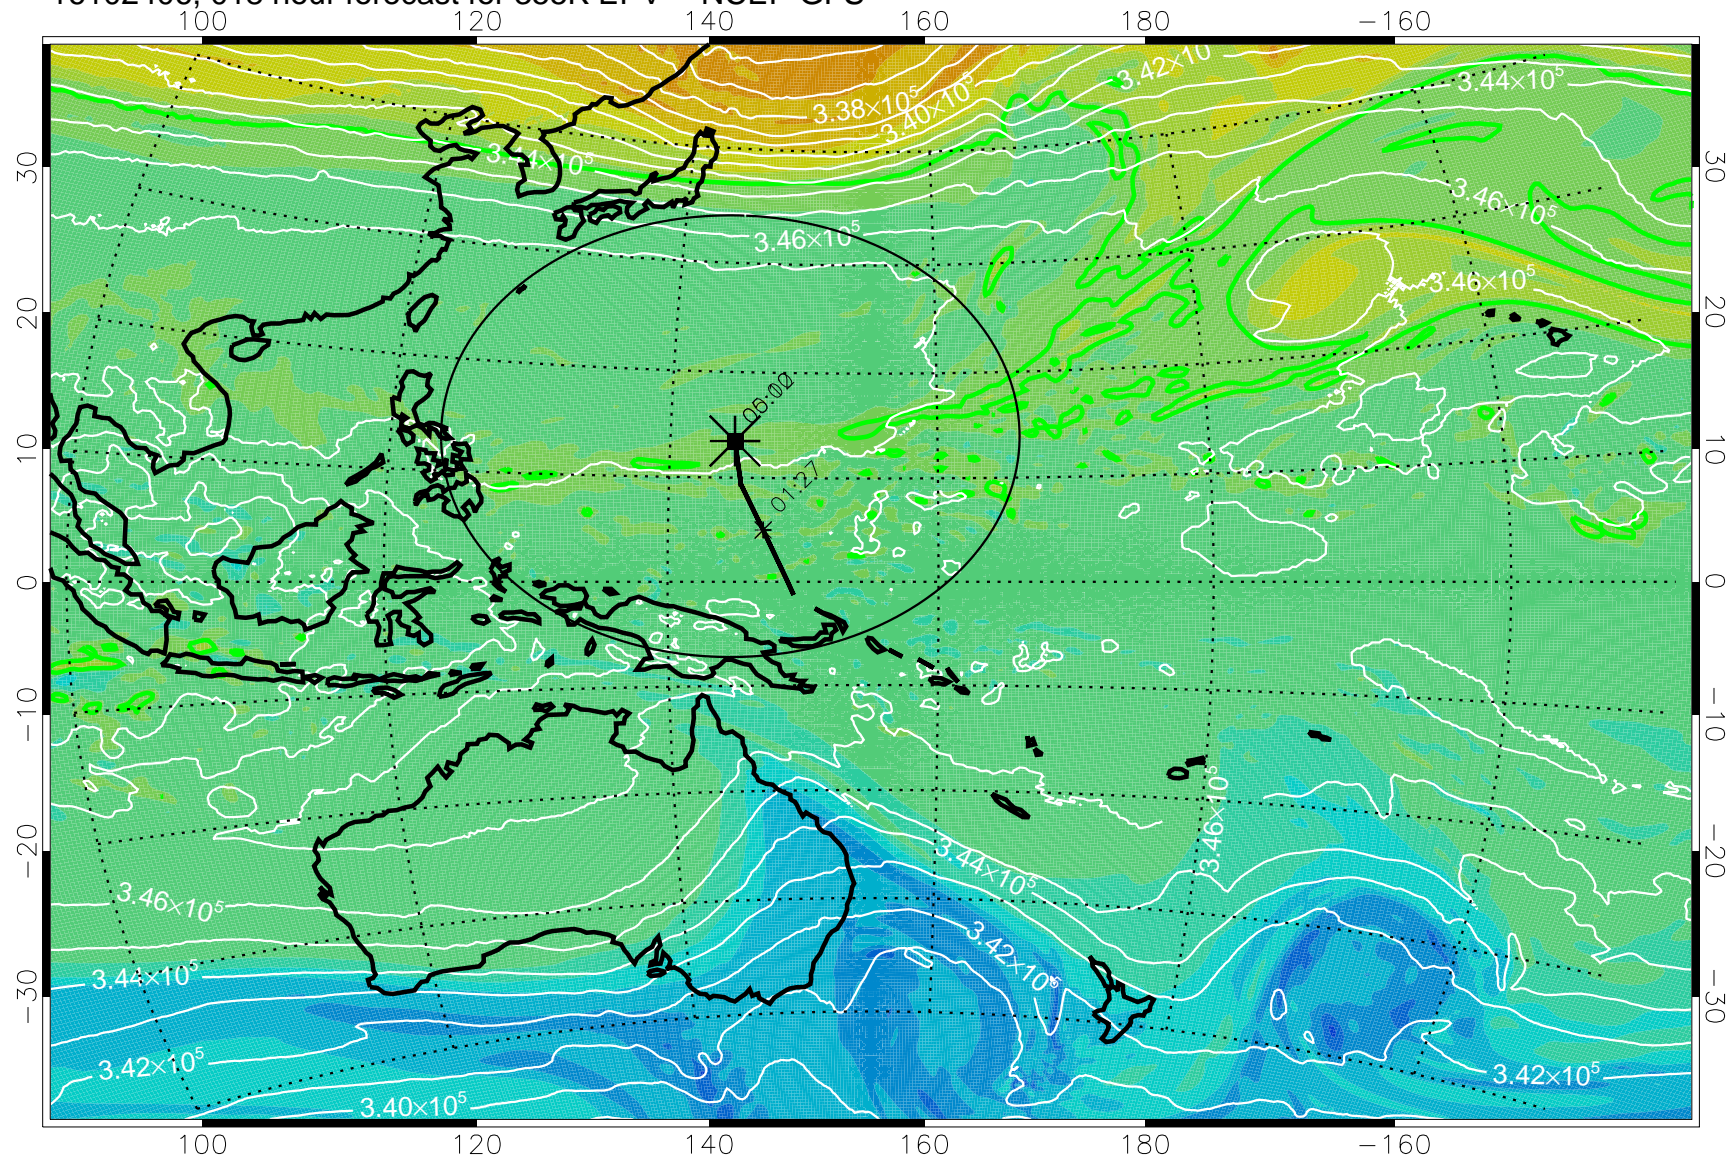

16102318, 006 hour forecast for 355K EPV -- NCEP GFS

355K Montgomery Streamfunction, white
EPV Tropopause (2 PVU) Position
Range ring of 2304 km

16102400, 012 hour forecast for 355K EPV -- NCEP GFS

355K Montgomery Streamfunction, white
EPV Tropopause (2 PVU) Position
Range ring of 2304 km

16102406, 018 hour forecast for 355K EPV -- NCEP GFS

355K Montgomery Streamfunction, white
EPV Tropopause (2 PVU) Position
Range ring of 2304 km

16102412, 024 hour forecast for 355K EPV -- NCEP GFS

355K Montgomery Streamfunction, white
EPV Tropopause (2 PVU) Position
Range ring of 2304 km

16102418, 030 hour forecast for 355K EPV -- NCEP GFS

355K Montgomery Streamfunction, white
EPV Tropopause (2 PVU) Position
Range ring of 2304 km

16102500, 036 hour forecast for 355K EPV -- NCEP GFS

355K Montgomery Streamfunction, white
EPV Tropopause (2 PVU) Position
Range ring of 2304 km

16102506, 042 hour forecast for 355K EPV -- NCEP GFS

355K Montgomery Streamfunction, white
EPV Tropopause (2 PVU) Position
Range ring of 2304 km

16102512, 048 hour forecast for 355K EPV -- NCEP GFS

355K Montgomery Streamfunction, white
EPV Tropopause (2 PVU) Position
Range ring of 2304 km