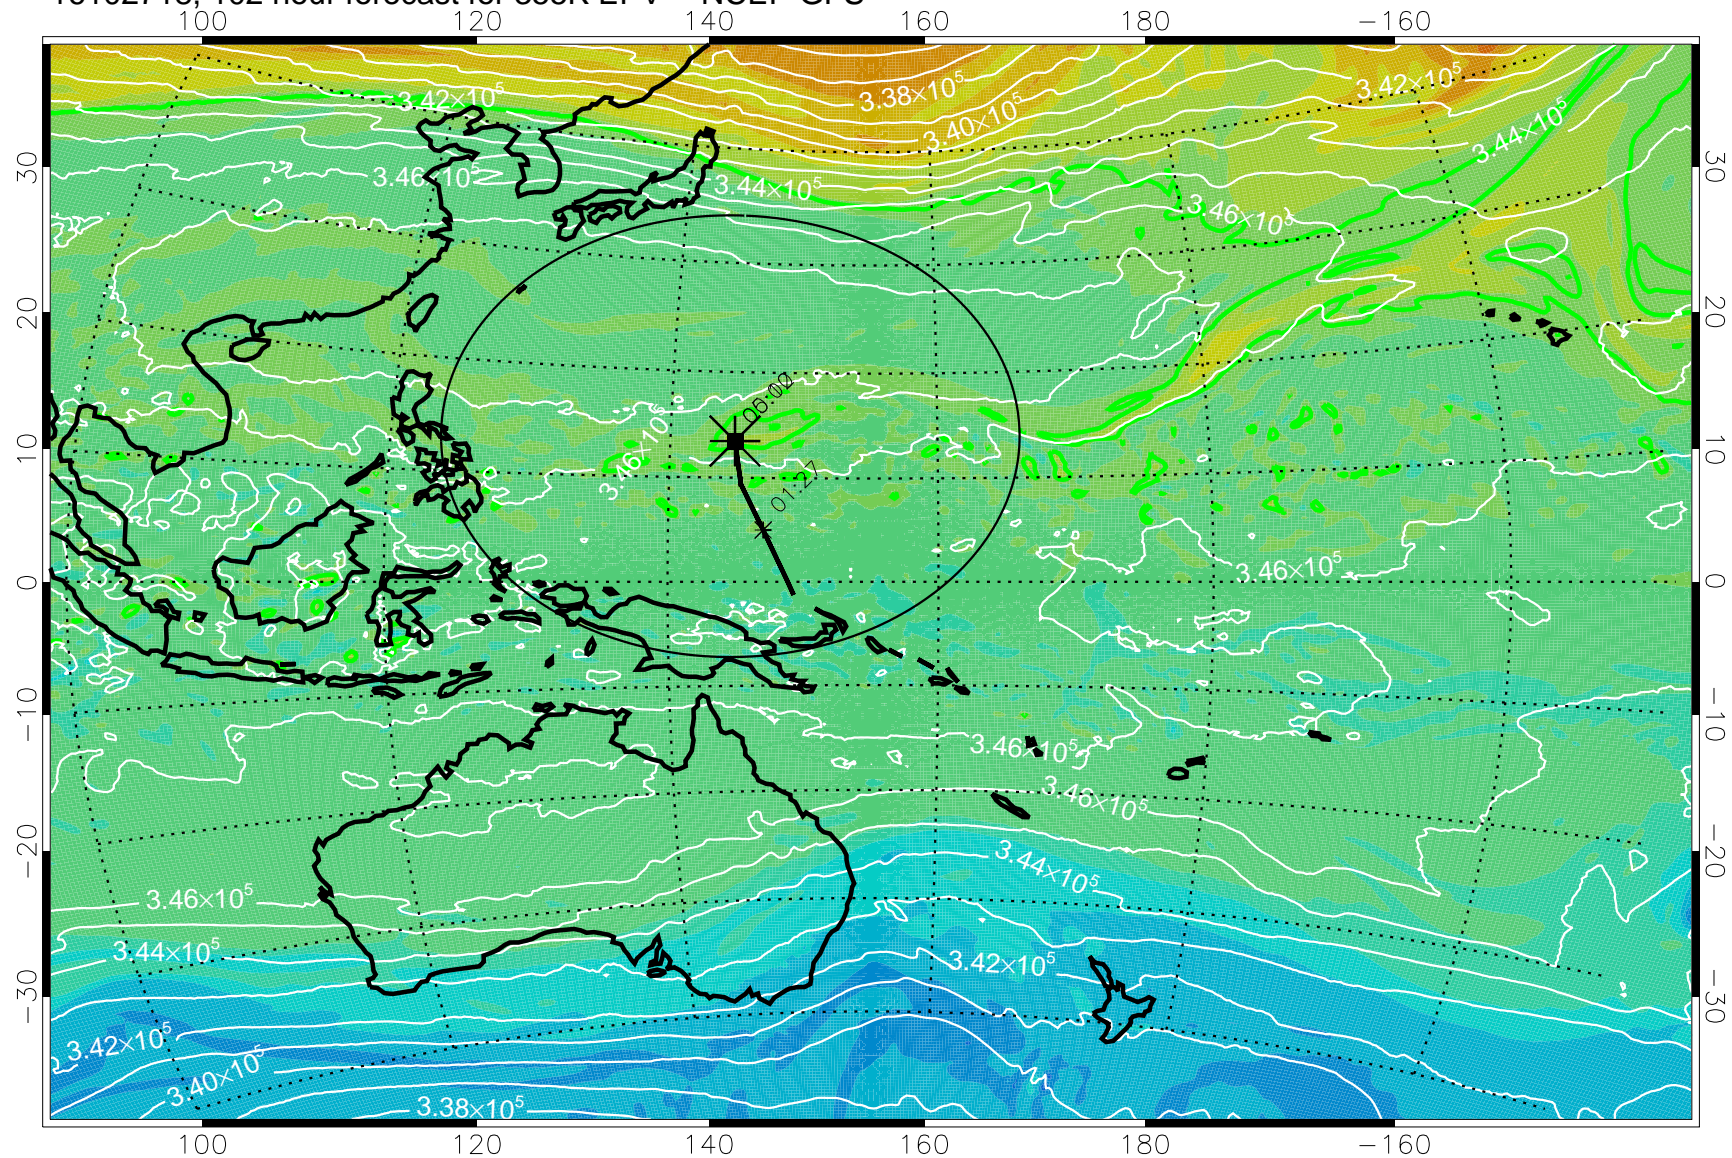

16102618, 078 hour forecast for 355K EPV -- NCEP GFS

355K Montgomery Streamfunction, white
EPV Tropopause (2 PVU) Position
Range ring of 2304 km

16102700, 084 hour forecast for 355K EPV -- NCEP GFS

355K Montgomery Streamfunction, white
EPV Tropopause (2 PVU) Position
Range ring of 2304 km

16102706, 090 hour forecast for 355K EPV -- NCEP GFS

355K Montgomery Streamfunction, white
EPV Tropopause (2 PVU) Position
Range ring of 2304 km

16102712, 096 hour forecast for 355K EPV -- NCEP GFS

355K Montgomery Streamfunction, white
EPV Tropopause (2 PVU) Position
Range ring of 2304 km

16102718, 102 hour forecast for 355K EPV -- NCEP GFS

355K Montgomery Streamfunction, white
EPV Tropopause (2 PVU) Position
Range ring of 2304 km

16102800, 108 hour forecast for 355K EPV -- NCEP GFS

355K Montgomery Streamfunction, white
EPV Tropopause (2 PVU) Position
Range ring of 2304 km

16102806, 114 hour forecast for 355K EPV -- NCEP GFS

355K Montgomery Streamfunction, white
EPV Tropopause (2 PVU) Position
Range ring of 2304 km

16102812, 120 hour forecast for 355K EPV -- NCEP GFS

355K Montgomery Streamfunction, white
EPV Tropopause (2 PVU) Position
Range ring of 2304 km