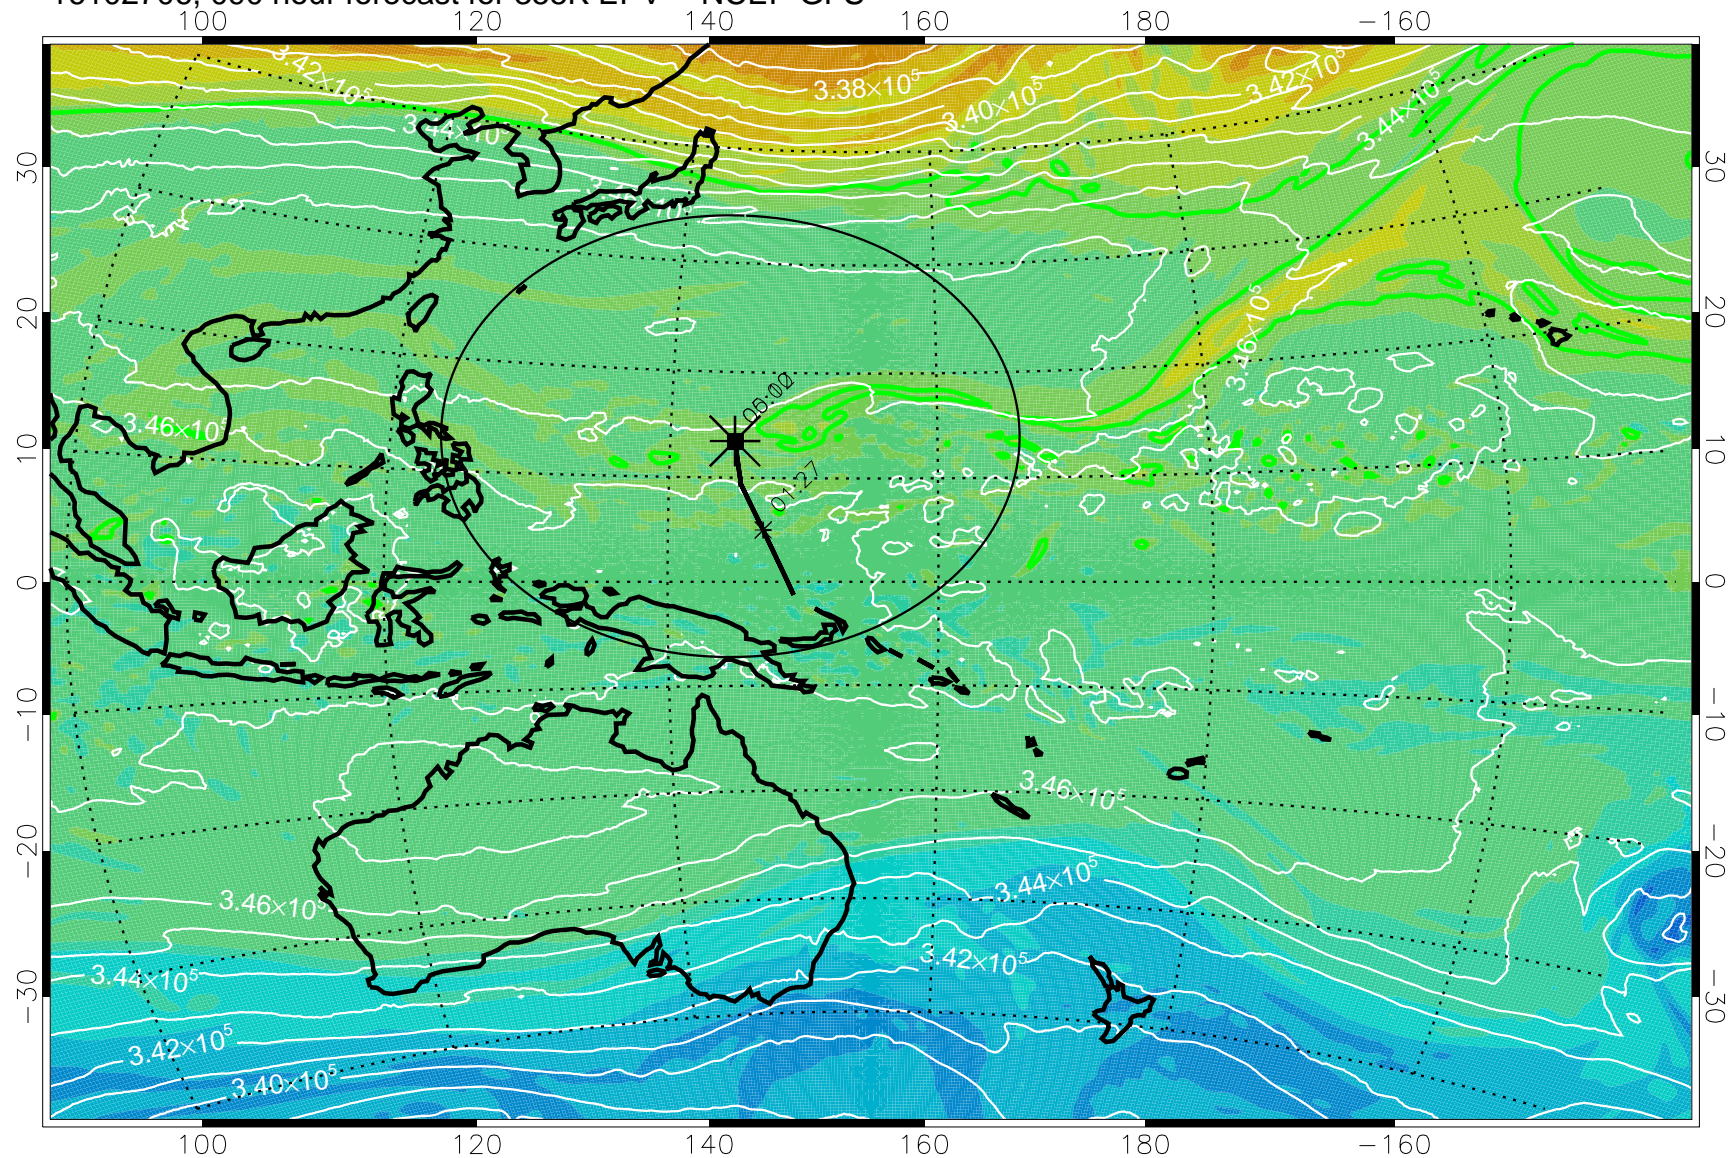

16102606, 066 hour forecast for 355K EPV -- NCEP GFS

355K Montgomery Streamfunction, white
EPV Tropopause (2 PVU) Position
Range ring of 2304 km

16102612, 072 hour forecast for 355K EPV -- NCEP GFS

355K Montgomery Streamfunction, white
EPV Tropopause (2 PVU) Position
Range ring of 2304 km

16102618, 078 hour forecast for 355K EPV -- NCEP GFS

355K Montgomery Streamfunction, white
EPV Tropopause (2 PVU) Position
Range ring of 2304 km

16102700, 084 hour forecast for 355K EPV -- NCEP GFS

355K Montgomery Streamfunction, white
EPV Tropopause (2 PVU) Position
Range ring of 2304 km

16102706, 090 hour forecast for 355K EPV -- NCEP GFS

355K Montgomery Streamfunction, white
EPV Tropopause (2 PVU) Position
Range ring of 2304 km

16102712, 096 hour forecast for 355K EPV -- NCEP GFS

355K Montgomery Streamfunction, white
EPV Tropopause (2 PVU) Position
Range ring of 2304 km

16102718, 102 hour forecast for 355K EPV -- NCEP GFS

355K Montgomery Streamfunction, white
EPV Tropopause (2 PVU) Position
Range ring of 2304 km

16102800, 108 hour forecast for 355K EPV -- NCEP GFS

355K Montgomery Streamfunction, white
EPV Tropopause (2 PVU) Position
Range ring of 2304 km