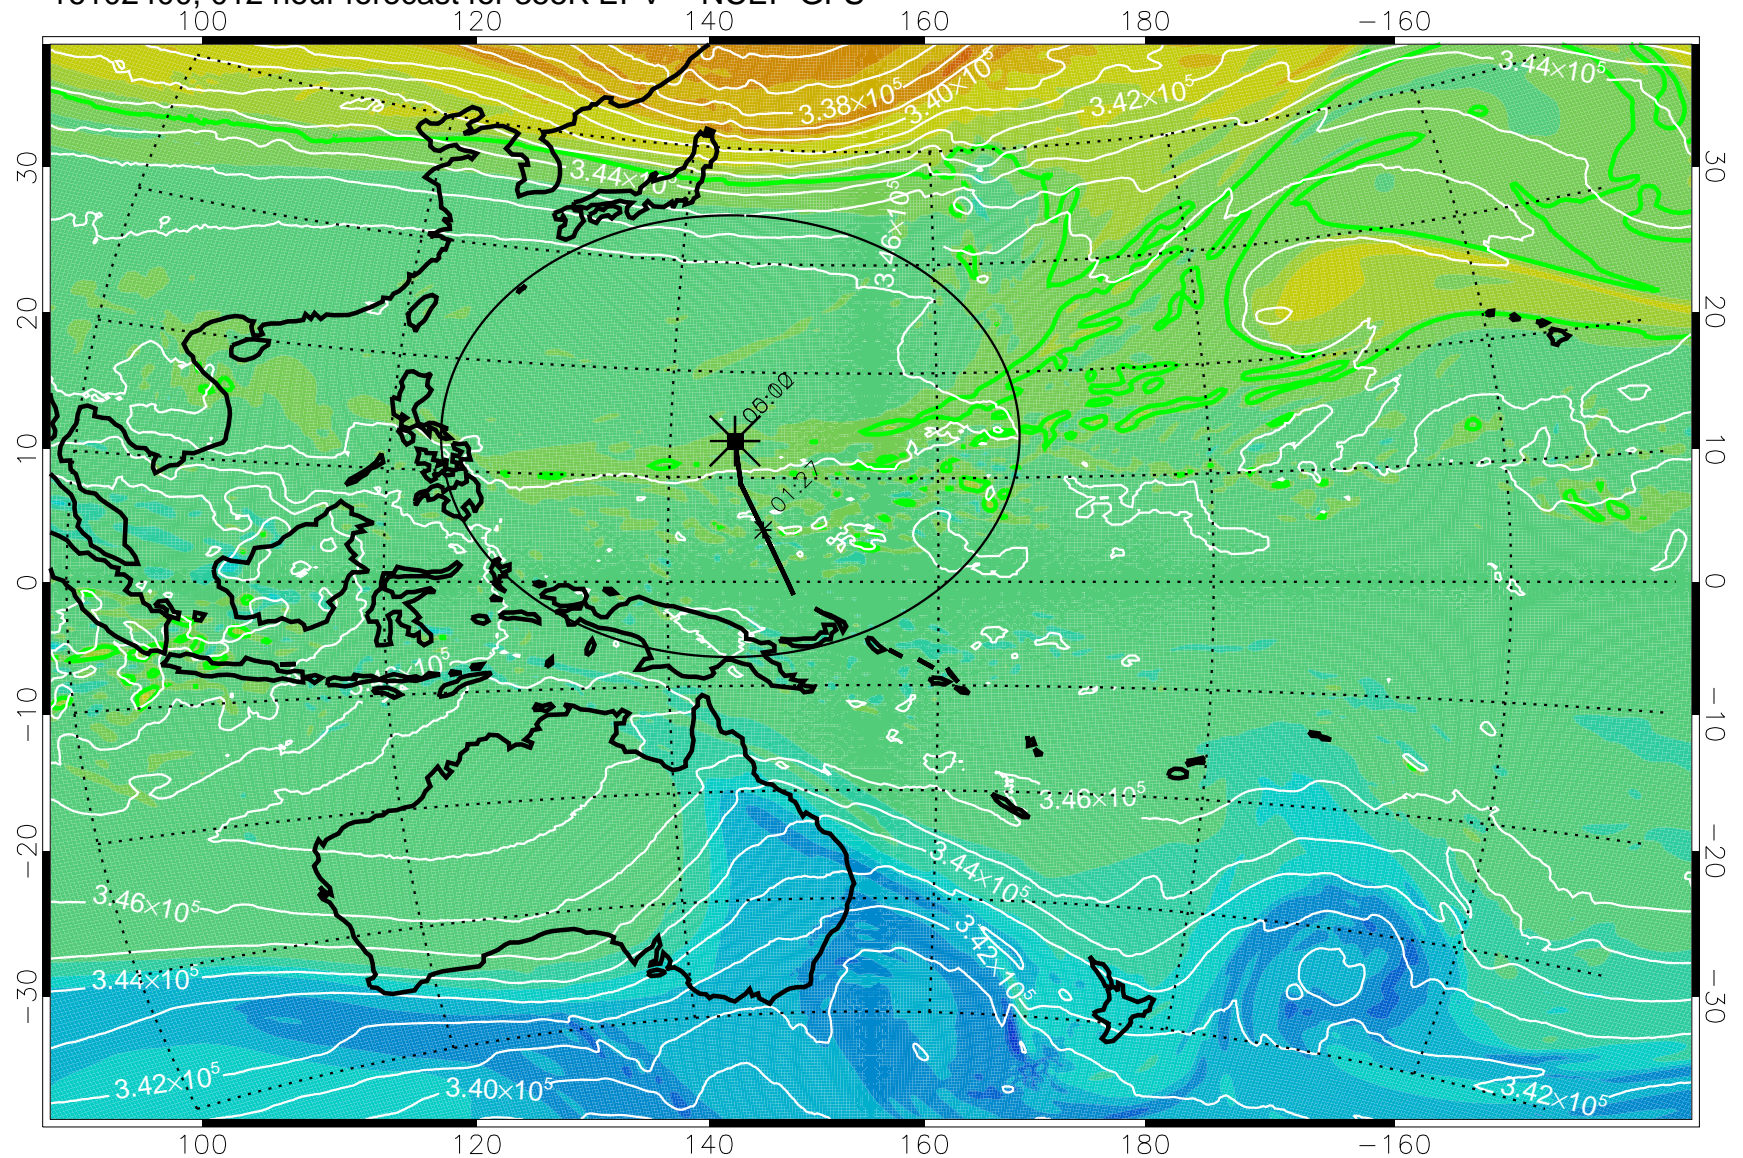

16102318, 006 hour forecast for 355K EPV -- NCEP GFS

355K Montgomery Streamfunction, white
EPV Tropopause (2 PVU) Position
Range ring of 2304 km

16102400, 012 hour forecast for 355K EPV -- NCEP GFS

355K Montgomery Streamfunction, white
EPV Tropopause (2 PVU) Position
Range ring of 2304 km

16102406, 018 hour forecast for 355K EPV -- NCEP GFS

355K Montgomery Streamfunction, white
EPV Tropopause (2 PVU) Position
Range ring of 2304 km

16102412, 024 hour forecast for 355K EPV -- NCEP GFS

355K Montgomery Streamfunction, white
EPV Tropopause (2 PVU) Position
Range ring of 2304 km

16102418, 030 hour forecast for 355K EPV -- NCEP GFS

355K Montgomery Streamfunction, white
EPV Tropopause (2 PVU) Position
Range ring of 2304 km

16102500, 036 hour forecast for 355K EPV -- NCEP GFS

355K Montgomery Streamfunction, white
EPV Tropopause (2 PVU) Position
Range ring of 2304 km

16102506, 042 hour forecast for 355K EPV -- NCEP GFS

355K Montgomery Streamfunction, white
EPV Tropopause (2 PVU) Position
Range ring of 2304 km

16102512, 048 hour forecast for 355K EPV -- NCEP GFS

355K Montgomery Streamfunction, white
EPV Tropopause (2 PVU) Position
Range ring of 2304 km