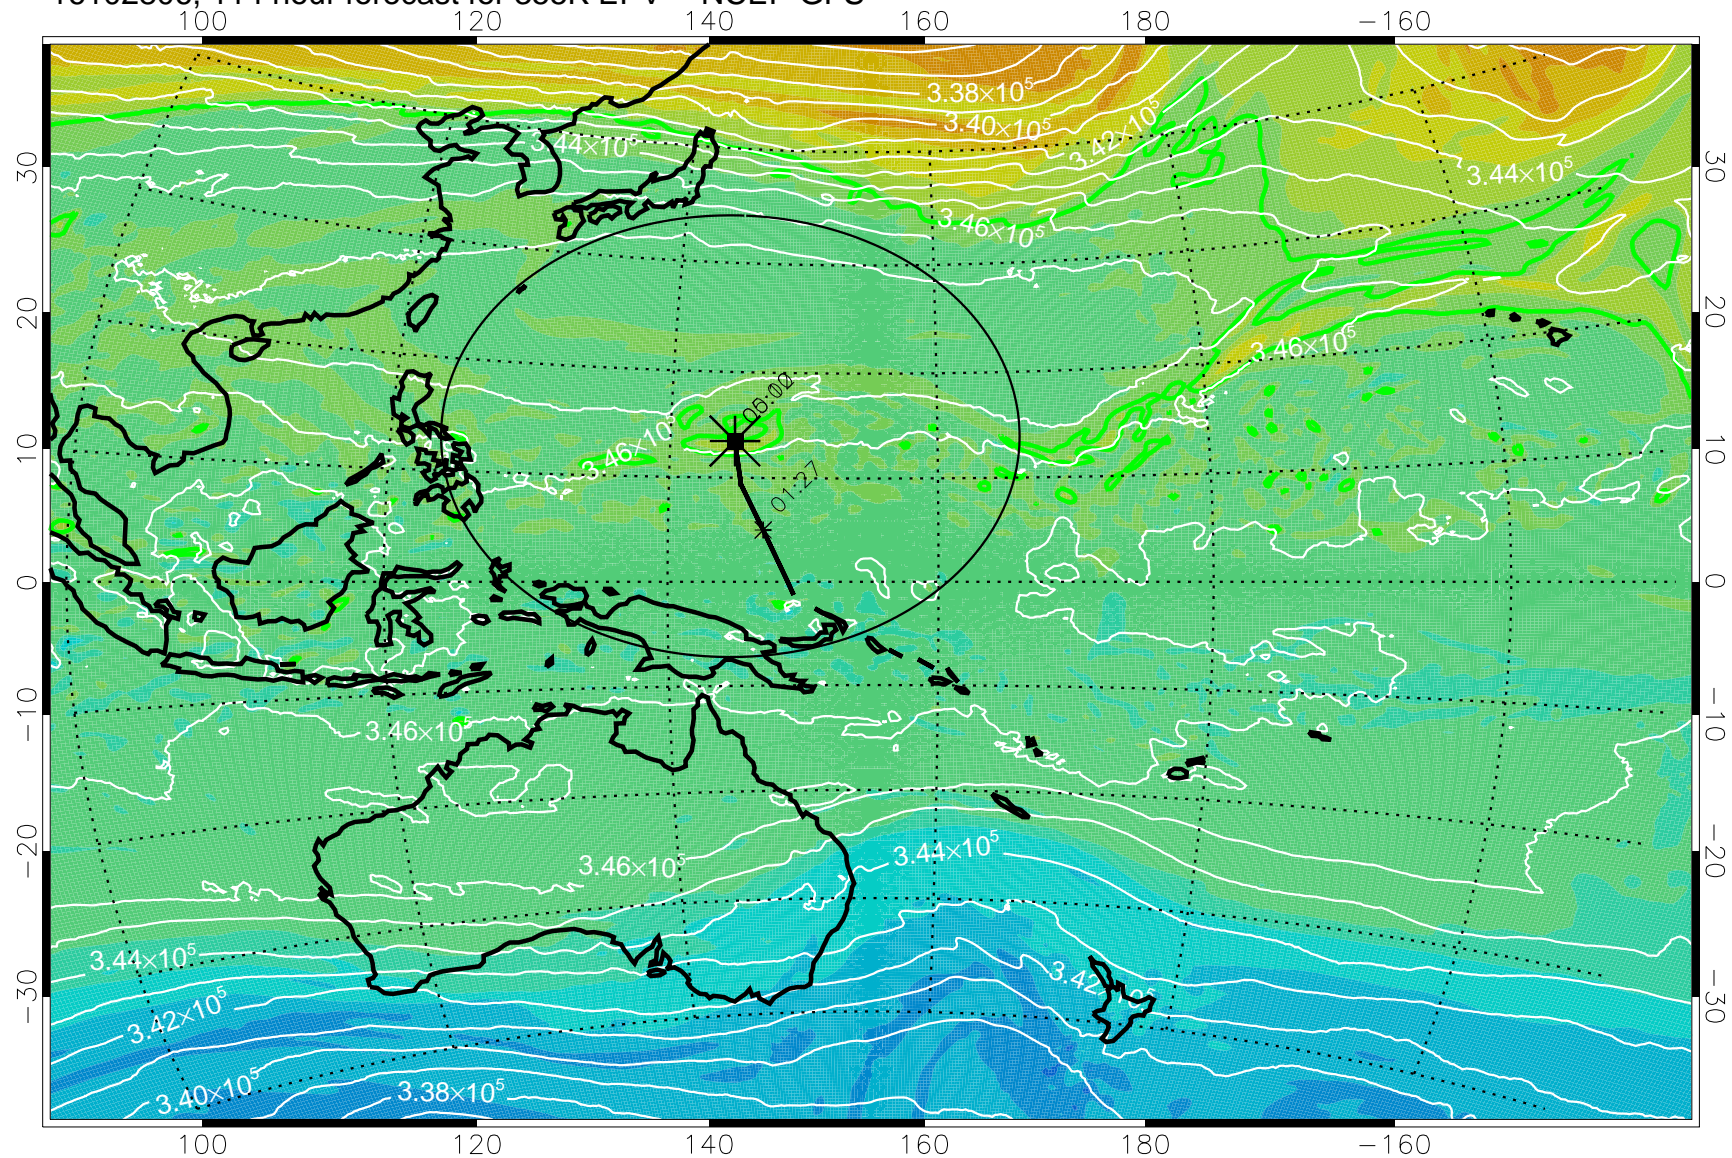

16102618, 078 hour forecast for 355K EPV -- NCEP GFS

355K Montgomery Streamfunction, white
EPV Tropopause (2 PVU) Position
Range ring of 2304 km

16102700, 084 hour forecast for 355K EPV -- NCEP GFS

355K Montgomery Streamfunction, white
EPV Tropopause (2 PVU) Position
Range ring of 2304 km

16102706, 090 hour forecast for 355K EPV -- NCEP GFS

355K Montgomery Streamfunction, white
EPV Tropopause (2 PVU) Position
Range ring of 2304 km

16102712, 096 hour forecast for 355K EPV -- NCEP GFS

355K Montgomery Streamfunction, white
EPV Tropopause (2 PVU) Position
Range ring of 2304 km

16102718, 102 hour forecast for 355K EPV -- NCEP GFS

355K Montgomery Streamfunction, white
EPV Tropopause (2 PVU) Position
Range ring of 2304 km

16102800, 108 hour forecast for 355K EPV -- NCEP GFS

355K Montgomery Streamfunction, white
EPV Tropopause (2 PVU) Position
Range ring of 2304 km

16102806, 114 hour forecast for 355K EPV -- NCEP GFS

355K Montgomery Streamfunction, white
EPV Tropopause (2 PVU) Position
Range ring of 2304 km

16102812, 120 hour forecast for 355K EPV -- NCEP GFS

355K Montgomery Streamfunction, white
EPV Tropopause (2 PVU) Position
Range ring of 2304 km