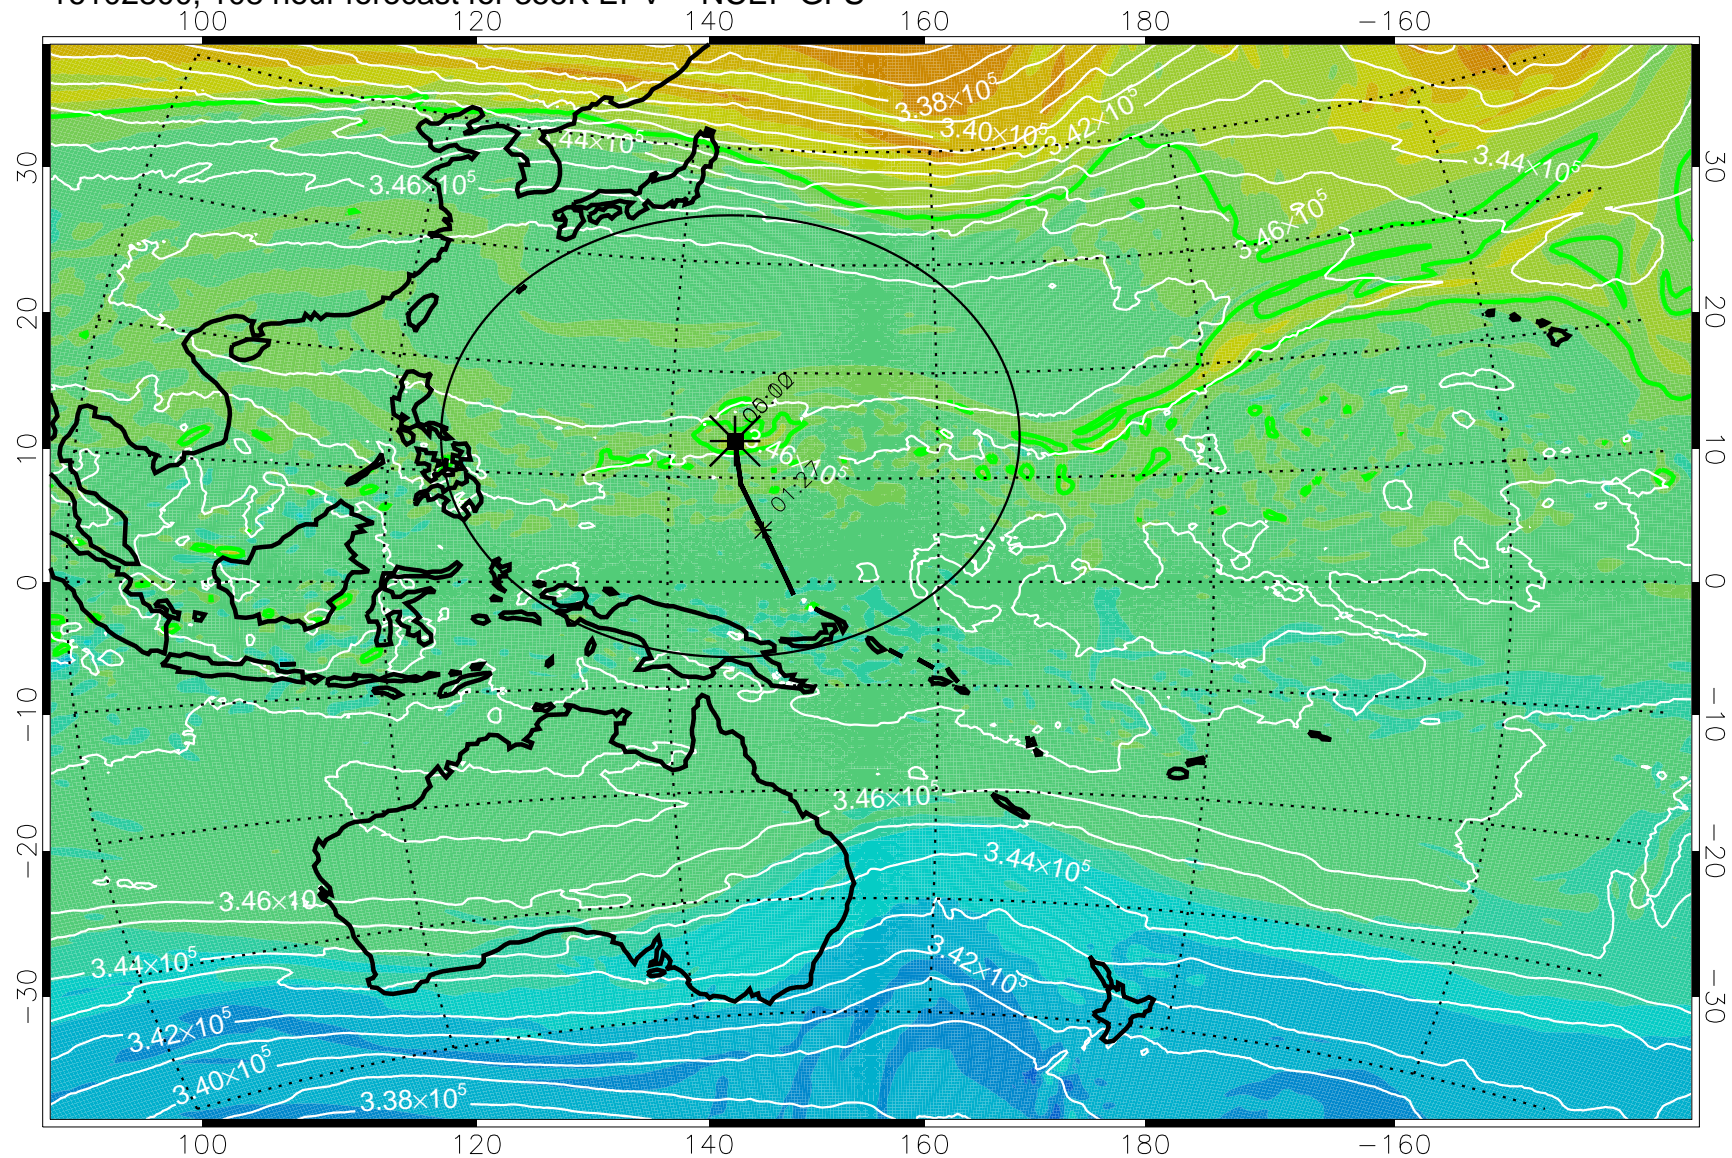

16102618, 078 hour forecast for 355K EPV -- NCEP GFS

355K Montgomery Streamfunction, white
EPV Tropopause (2 PVU) Position
Range ring of 2304 km

16102700, 084 hour forecast for 355K EPV -- NCEP GFS

355K Montgomery Streamfunction, white
EPV Tropopause (2 PVU) Position
Range ring of 2304 km

16102706, 090 hour forecast for 355K EPV -- NCEP GFS

355K Montgomery Streamfunction, white
EPV Tropopause (2 PVU) Position
Range ring of 2304 km

16102712, 096 hour forecast for 355K EPV -- NCEP GFS

355K Montgomery Streamfunction, white
EPV Tropopause (2 PVU) Position
Range ring of 2304 km

16102718, 102 hour forecast for 355K EPV -- NCEP GFS

355K Montgomery Streamfunction, white
EPV Tropopause (2 PVU) Position
Range ring of 2304 km

16102800, 108 hour forecast for 355K EPV -- NCEP GFS

355K Montgomery Streamfunction, white
EPV Tropopause (2 PVU) Position
Range ring of 2304 km

16102806, 114 hour forecast for 355K EPV -- NCEP GFS

355K Montgomery Streamfunction, white
EPV Tropopause (2 PVU) Position
Range ring of 2304 km

16102812, 120 hour forecast for 355K EPV -- NCEP GFS

355K Montgomery Streamfunction, white
EPV Tropopause (2 PVU) Position
Range ring of 2304 km