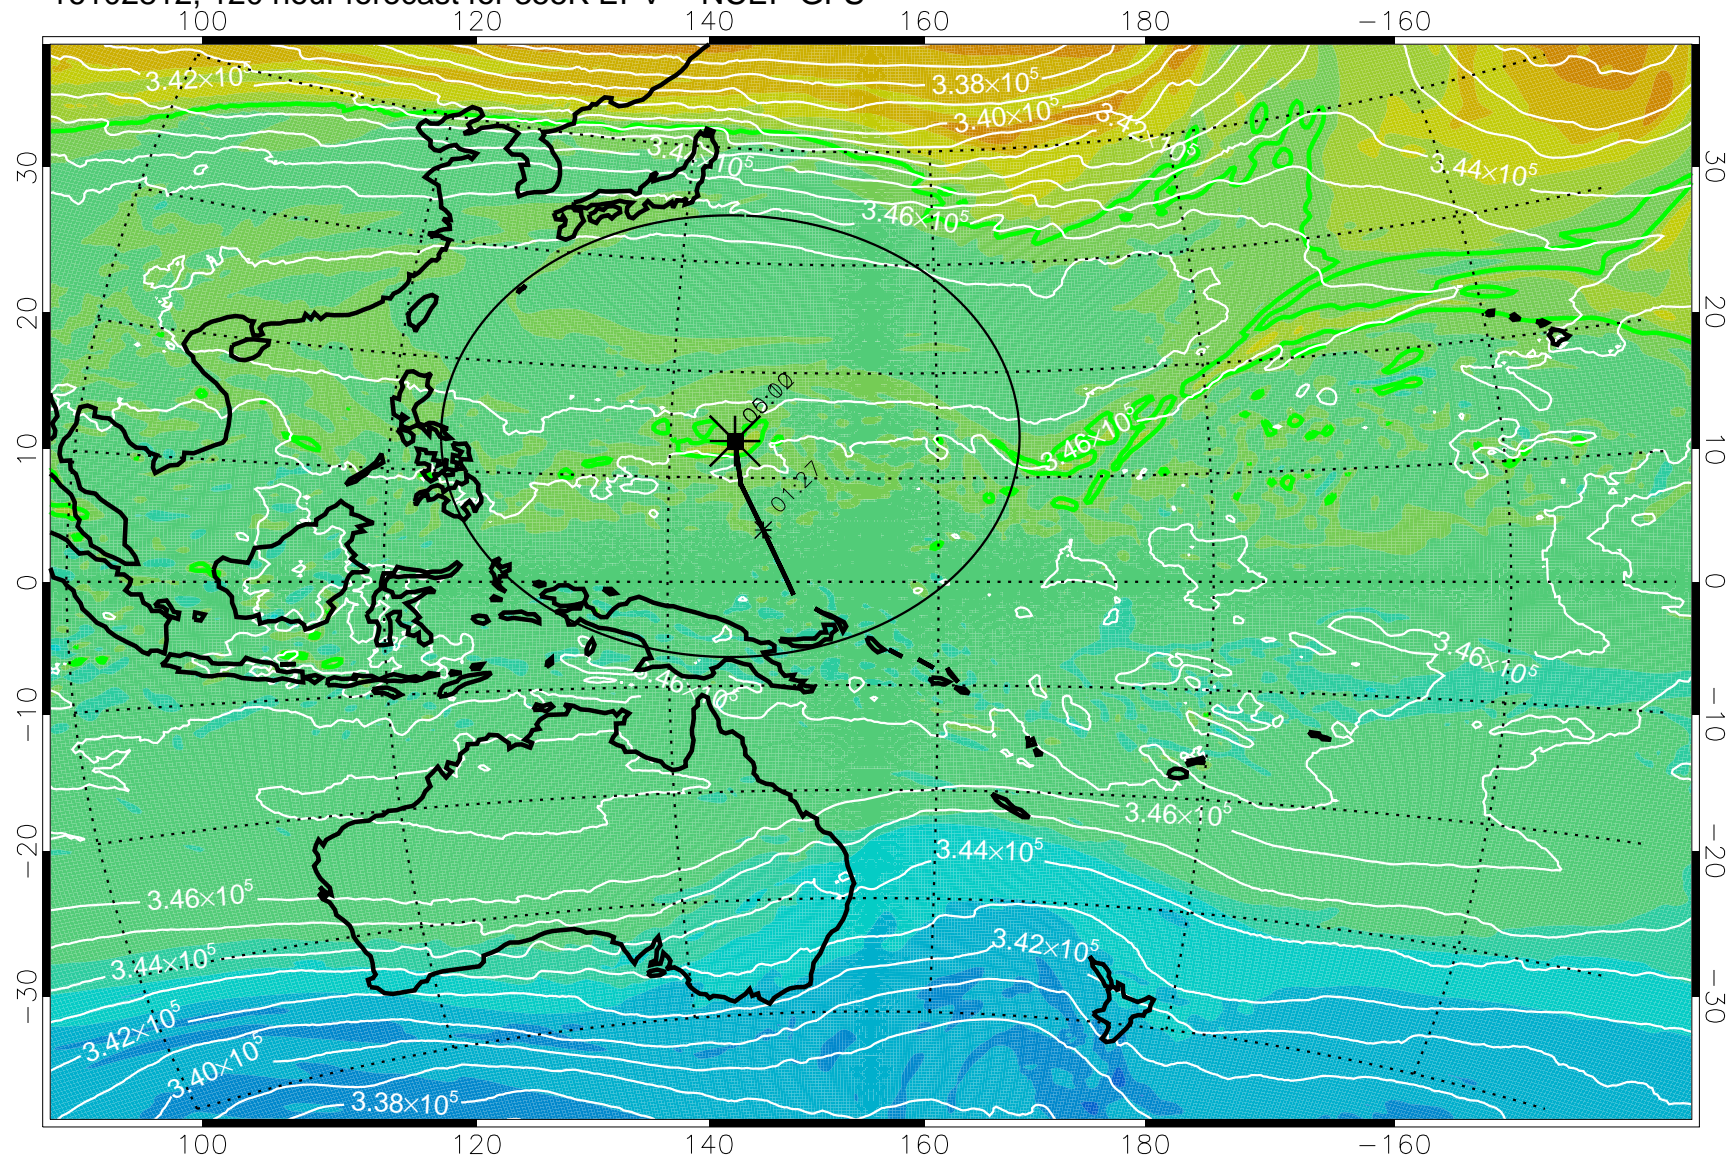

16102618, 078 hour forecast for 355K EPV -- NCEP GFS

355K Montgomery Streamfunction, white
EPV Tropopause (2 PVU) Position
Range ring of 2304 km

16102700, 084 hour forecast for 355K EPV -- NCEP GFS

355K Montgomery Streamfunction, white
EPV Tropopause (2 PVU) Position
Range ring of 2304 km

16102706, 090 hour forecast for 355K EPV -- NCEP GFS

355K Montgomery Streamfunction, white
EPV Tropopause (2 PVU) Position
Range ring of 2304 km

16102712, 096 hour forecast for 355K EPV -- NCEP GFS

355K Montgomery Streamfunction, white
EPV Tropopause (2 PVU) Position
Range ring of 2304 km

16102718, 102 hour forecast for 355K EPV -- NCEP GFS

355K Montgomery Streamfunction, white
EPV Tropopause (2 PVU) Position
Range ring of 2304 km

16102800, 108 hour forecast for 355K EPV -- NCEP GFS

355K Montgomery Streamfunction, white
EPV Tropopause (2 PVU) Position
Range ring of 2304 km

16102806, 114 hour forecast for 355K EPV -- NCEP GFS

355K Montgomery Streamfunction, white
EPV Tropopause (2 PVU) Position
Range ring of 2304 km

16102812, 120 hour forecast for 355K EPV -- NCEP GFS

355K Montgomery Streamfunction, white
EPV Tropopause (2 PVU) Position
Range ring of 2304 km