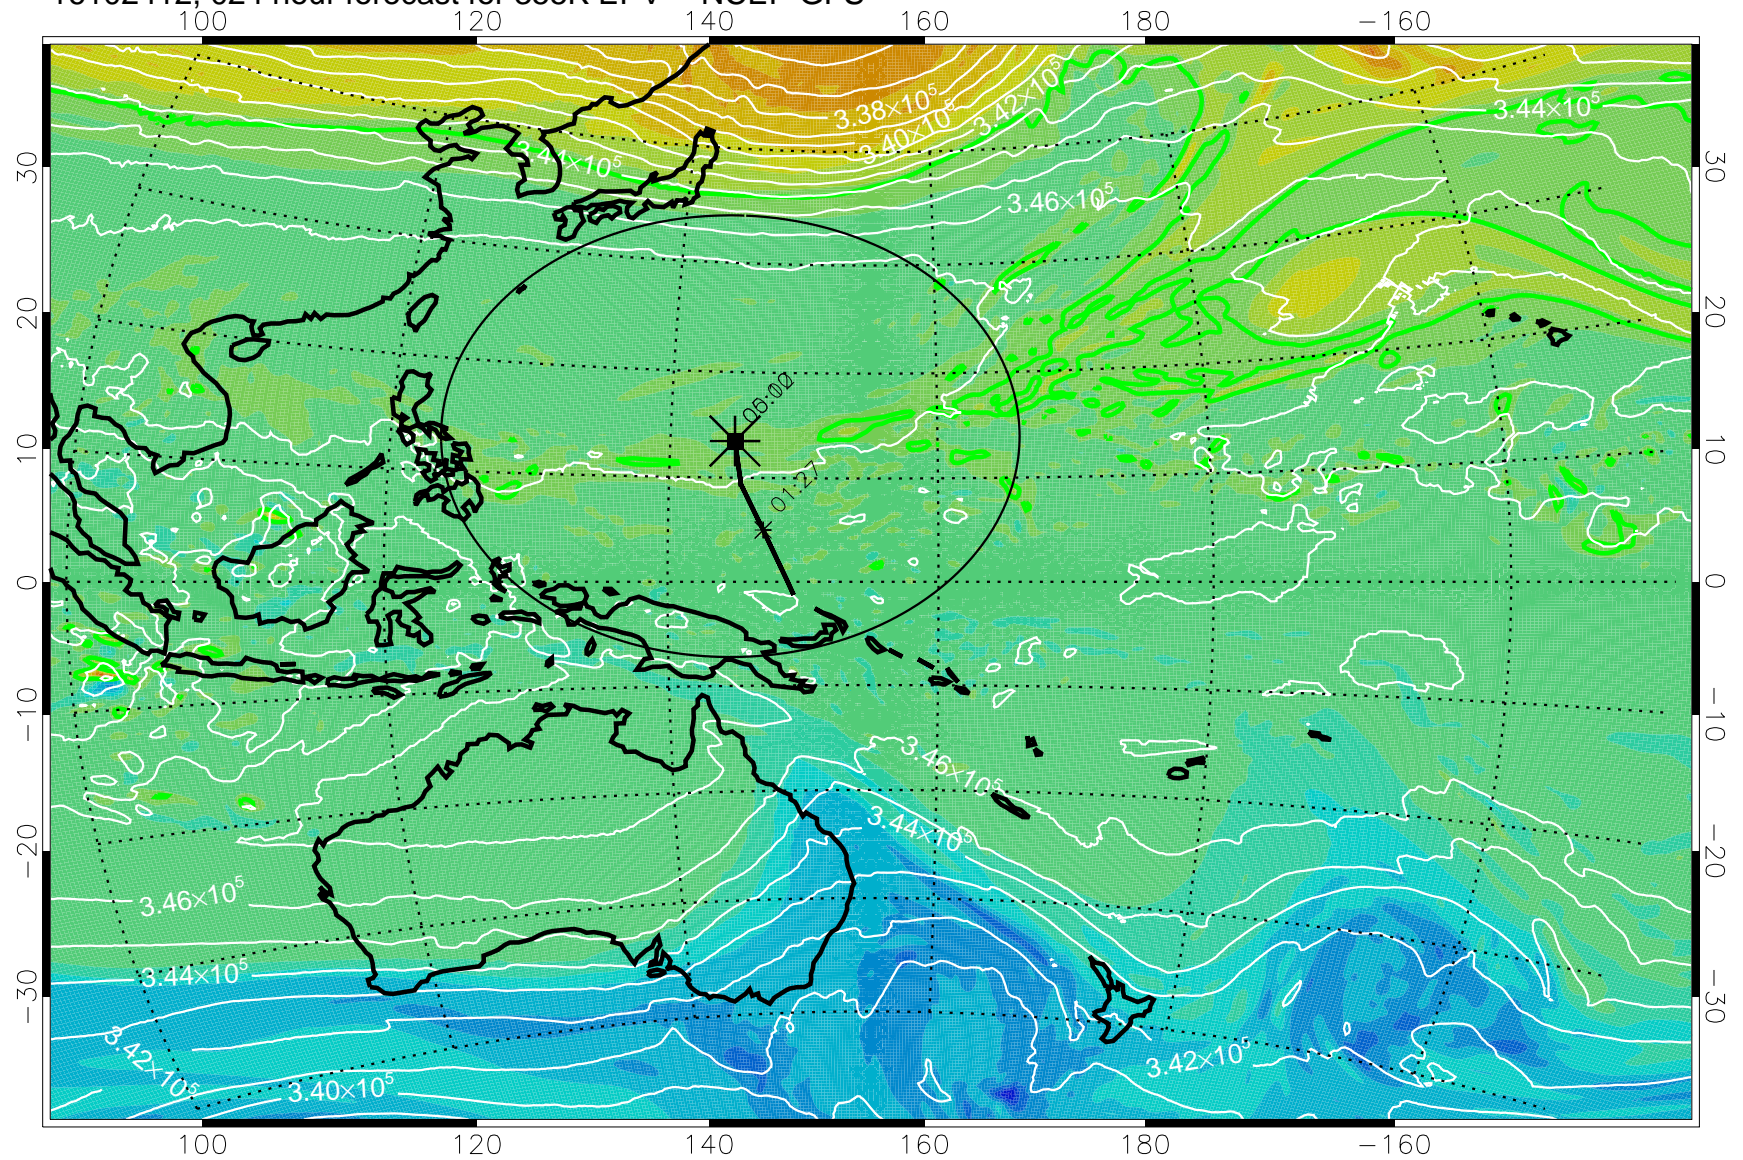

16102318, 006 hour forecast for 355K EPV -- NCEP GFS

355K Montgomery Streamfunction, white
EPV Tropopause (2 PVU) Position
Range ring of 2304 km

16102400, 012 hour forecast for 355K EPV -- NCEP GFS

355K Montgomery Streamfunction, white
EPV Tropopause (2 PVU) Position
Range ring of 2304 km

16102406, 018 hour forecast for 355K EPV -- NCEP GFS

355K Montgomery Streamfunction, white
EPV Tropopause (2 PVU) Position
Range ring of 2304 km

16102412, 024 hour forecast for 355K EPV -- NCEP GFS

355K Montgomery Streamfunction, white
EPV Tropopause (2 PVU) Position
Range ring of 2304 km

16102418, 030 hour forecast for 355K EPV -- NCEP GFS

355K Montgomery Streamfunction, white
EPV Tropopause (2 PVU) Position
Range ring of 2304 km

16102500, 036 hour forecast for 355K EPV -- NCEP GFS

355K Montgomery Streamfunction, white
EPV Tropopause (2 PVU) Position
Range ring of 2304 km

16102506, 042 hour forecast for 355K EPV -- NCEP GFS

355K Montgomery Streamfunction, white
EPV Tropopause (2 PVU) Position
Range ring of 2304 km

16102512, 048 hour forecast for 355K EPV -- NCEP GFS

355K Montgomery Streamfunction, white
EPV Tropopause (2 PVU) Position
Range ring of 2304 km