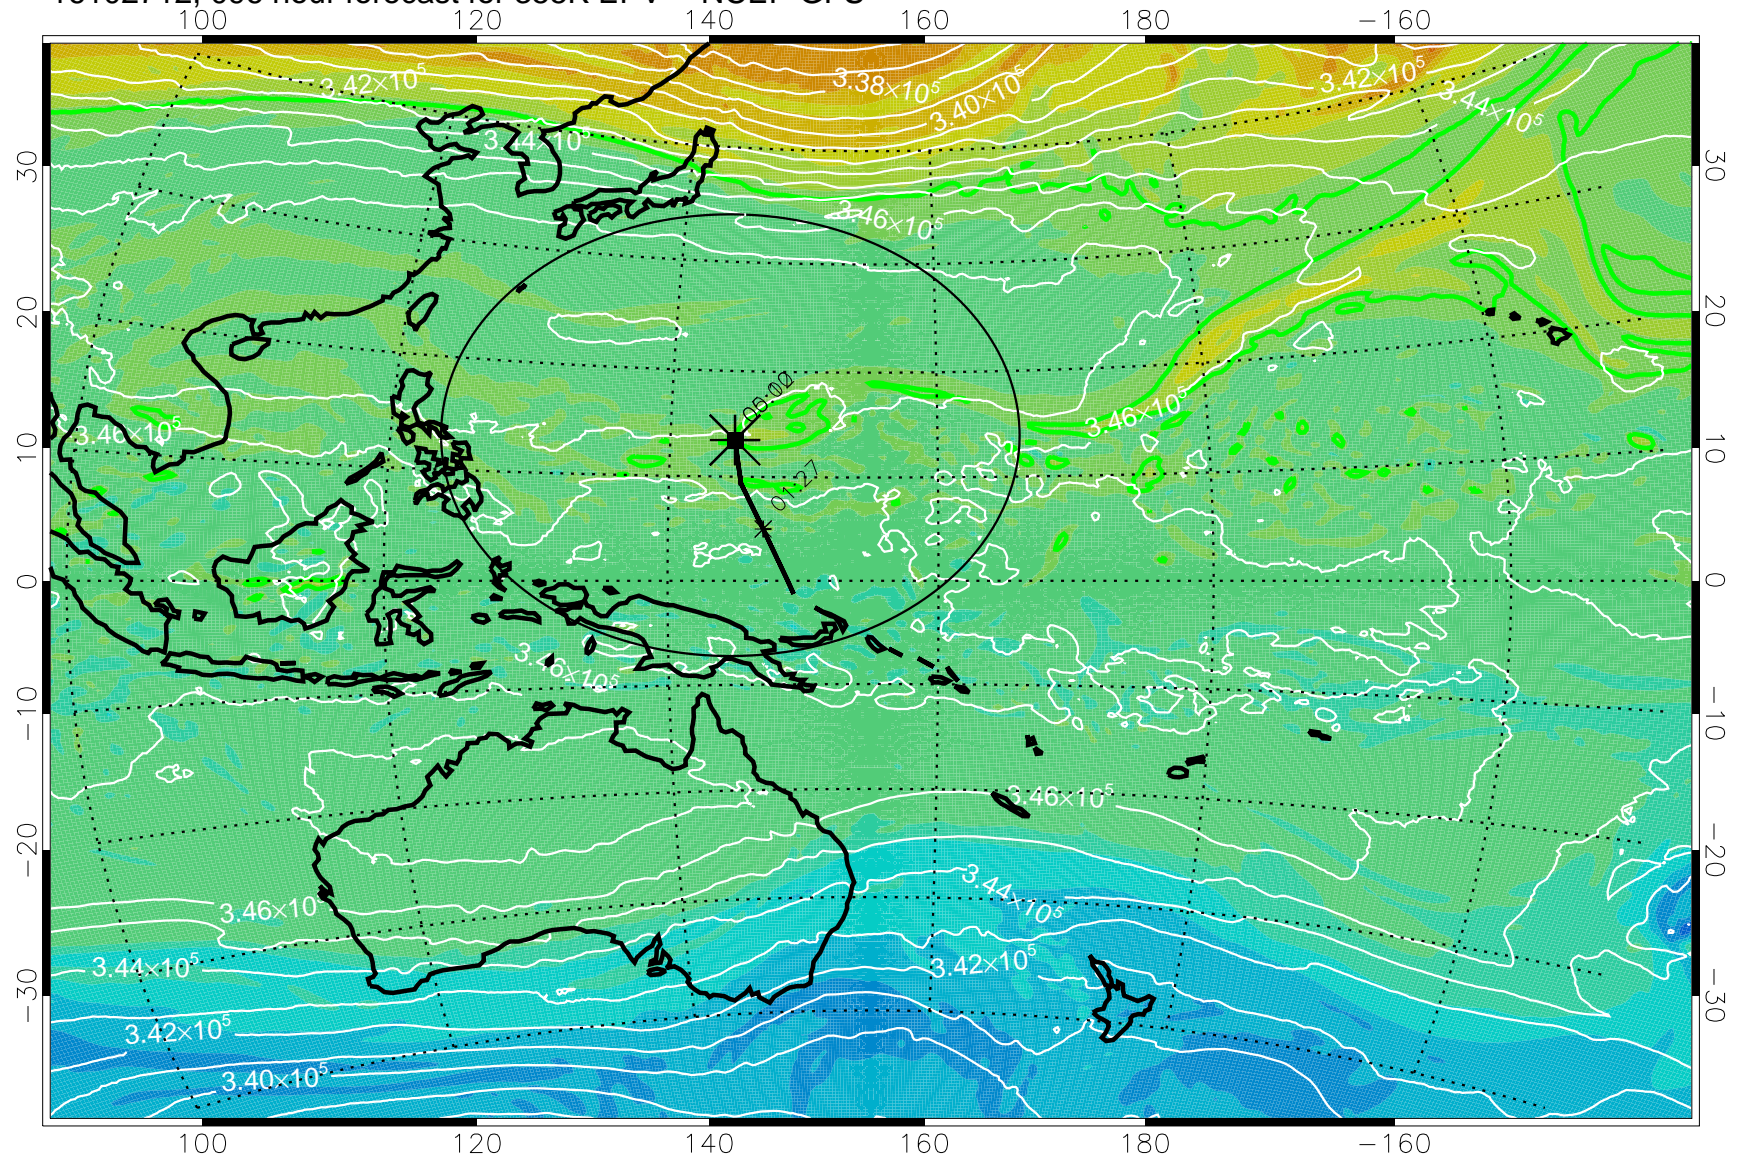

16102606, 066 hour forecast for 355K EPV -- NCEP GFS

355K Montgomery Streamfunction, white
EPV Tropopause (2 PVU) Position
Range ring of 2304 km

16102612, 072 hour forecast for 355K EPV -- NCEP GFS

355K Montgomery Streamfunction, white
EPV Tropopause (2 PVU) Position
Range ring of 2304 km

16102618, 078 hour forecast for 355K EPV -- NCEP GFS

355K Montgomery Streamfunction, white
EPV Tropopause (2 PVU) Position
Range ring of 2304 km

16102700, 084 hour forecast for 355K EPV -- NCEP GFS

355K Montgomery Streamfunction, white
EPV Tropopause (2 PVU) Position
Range ring of 2304 km

16102706, 090 hour forecast for 355K EPV -- NCEP GFS

355K Montgomery Streamfunction, white
EPV Tropopause (2 PVU) Position
Range ring of 2304 km

16102712, 096 hour forecast for 355K EPV -- NCEP GFS

355K Montgomery Streamfunction, white
EPV Tropopause (2 PVU) Position
Range ring of 2304 km

16102718, 102 hour forecast for 355K EPV -- NCEP GFS

355K Montgomery Streamfunction, white
EPV Tropopause (2 PVU) Position
Range ring of 2304 km

16102800, 108 hour forecast for 355K EPV -- NCEP GFS

355K Montgomery Streamfunction, white
EPV Tropopause (2 PVU) Position
Range ring of 2304 km