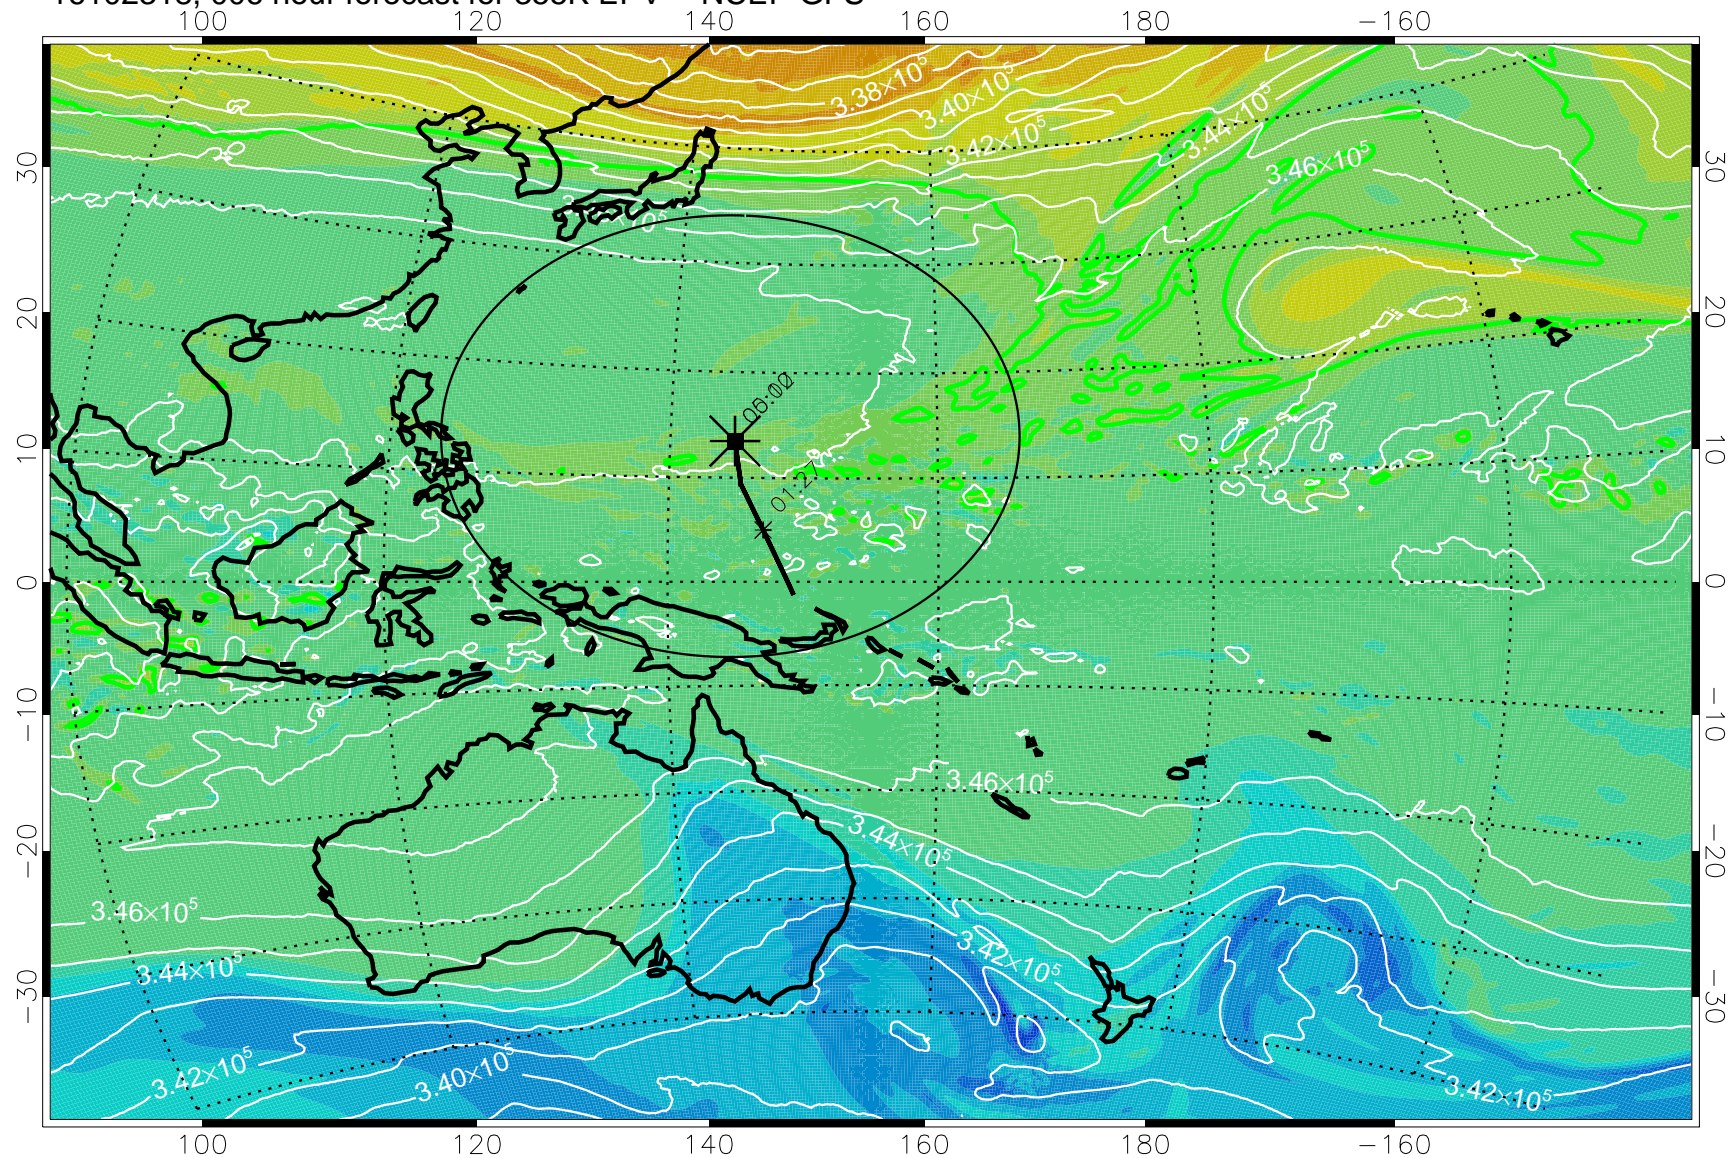

16102318, 006 hour forecast for 355K EPV -- NCEP GFS

355K Montgomery Streamfunction, white
EPV Tropopause (2 PVU) Position
Range ring of 2304 km

16102400, 012 hour forecast for 355K EPV -- NCEP GFS

355K Montgomery Streamfunction, white
EPV Tropopause (2 PVU) Position
Range ring of 2304 km

16102406, 018 hour forecast for 355K EPV -- NCEP GFS

355K Montgomery Streamfunction, white
EPV Tropopause (2 PVU) Position
Range ring of 2304 km

16102412, 024 hour forecast for 355K EPV -- NCEP GFS

355K Montgomery Streamfunction, white
EPV Tropopause (2 PVU) Position
Range ring of 2304 km

16102418, 030 hour forecast for 355K EPV -- NCEP GFS

355K Montgomery Streamfunction, white
EPV Tropopause (2 PVU) Position
Range ring of 2304 km

16102500, 036 hour forecast for 355K EPV -- NCEP GFS

355K Montgomery Streamfunction, white
EPV Tropopause (2 PVU) Position
Range ring of 2304 km

16102506, 042 hour forecast for 355K EPV -- NCEP GFS

355K Montgomery Streamfunction, white
EPV Tropopause (2 PVU) Position
Range ring of 2304 km

16102512, 048 hour forecast for 355K EPV -- NCEP GFS

355K Montgomery Streamfunction, white
EPV Tropopause (2 PVU) Position
Range ring of 2304 km