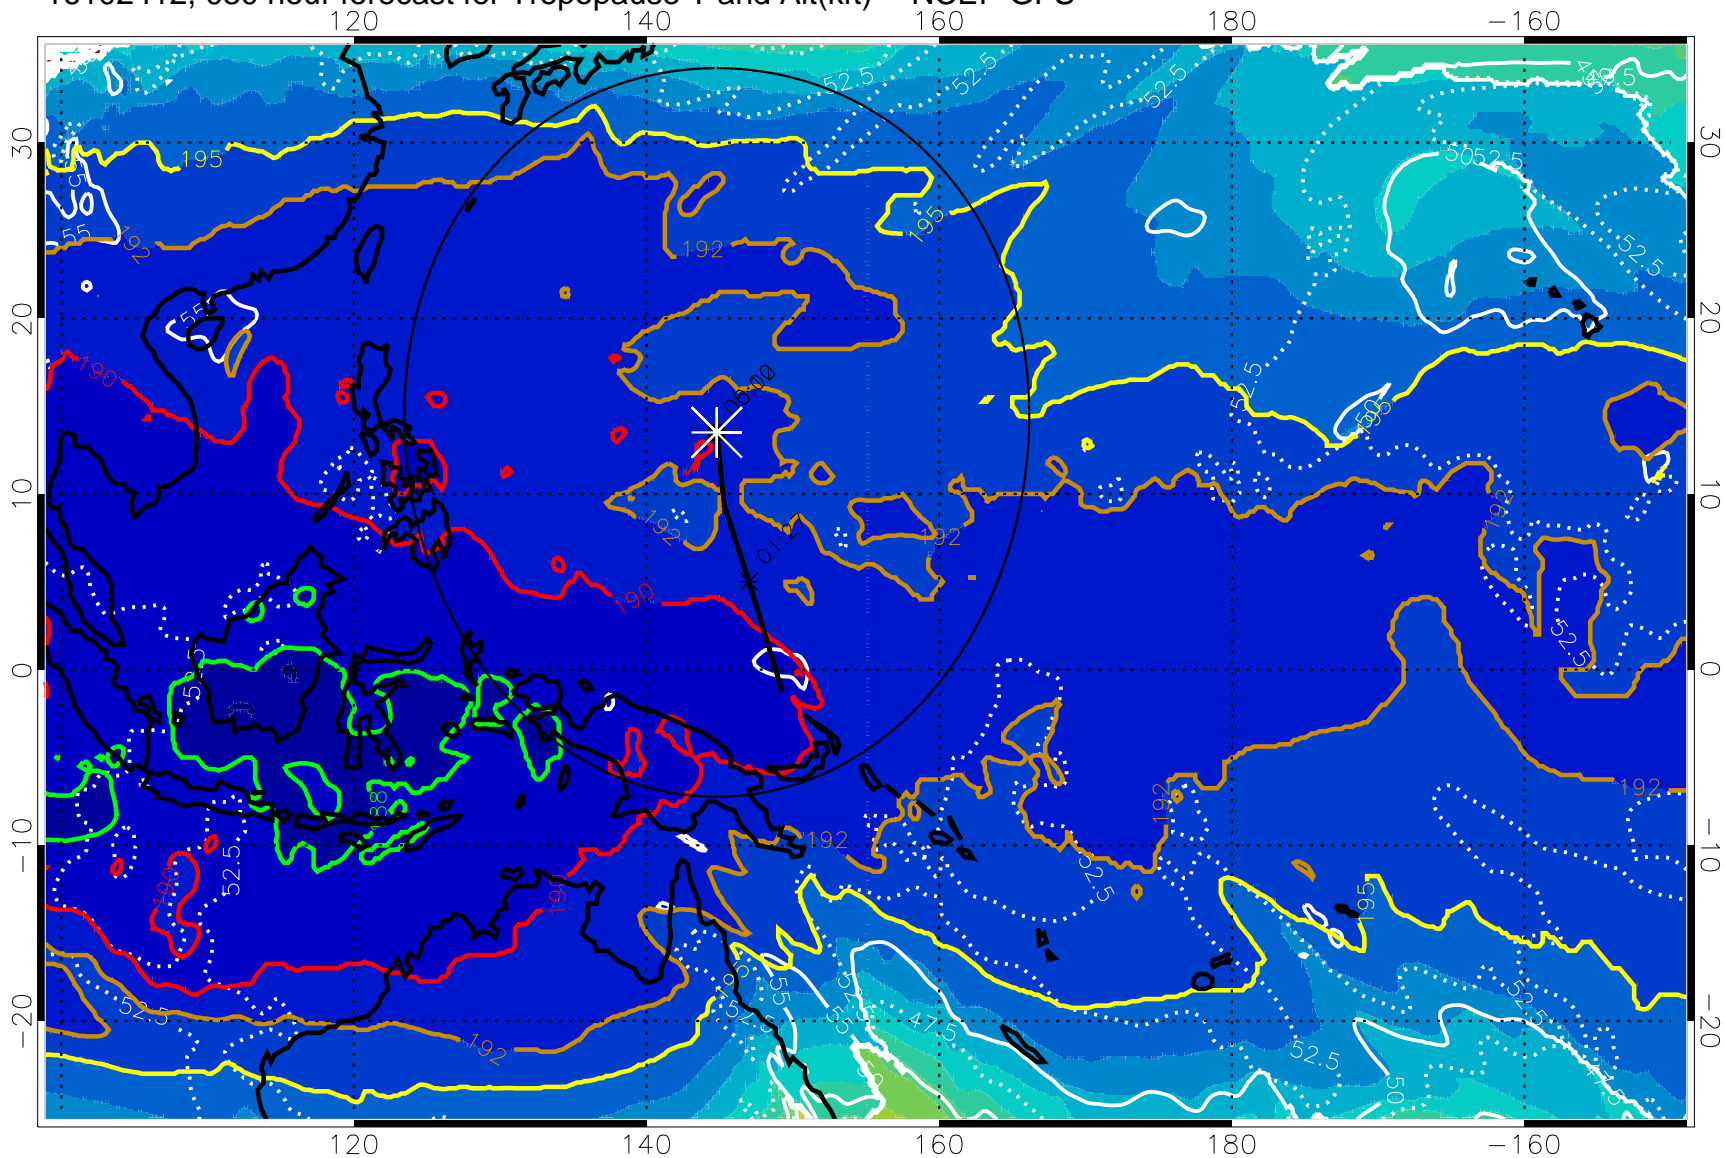

192.5K Isotherm 195K Isotherm
187.5K Isotherm 190K Isotherm

Range ring of 2304 km

16102400, 018 hour forecast for Tropopause T and Alt(kft) -- NCEP GFS

190 200 210 220 230
Tropopause T, K

Tropopause Altitude in kft (white)

192.5K Isotherm 195K Isotherm
187.5K Isotherm 190K Isotherm

Range ring of 2304 km

16102406, 024 hour forecast for Tropopause T and Alt(kft) -- NCEP GFS

190 200 210 220 230
Tropopause T, K

Tropopause Altitude in kft (white)

192.5K Isotherm 195K Isotherm
187.5K Isotherm 190K Isotherm

Range ring of 2304 km

16102412, 030 hour forecast for Tropopause T and Alt(kft) -- NCEP GFS

190 200 210 220 230

Tropopause T, K

Tropopause Altitude in kft (white)

192.5K Isotherm 195K Isotherm

187.5K Isotherm 190K Isotherm

Range ring of 2304 km

16102418, 036 hour forecast for Tropopause T and Alt(kft) -- NCEP GFS

190 200 210 220 230

Tropopause T, K

Tropopause Altitude in kft (white)