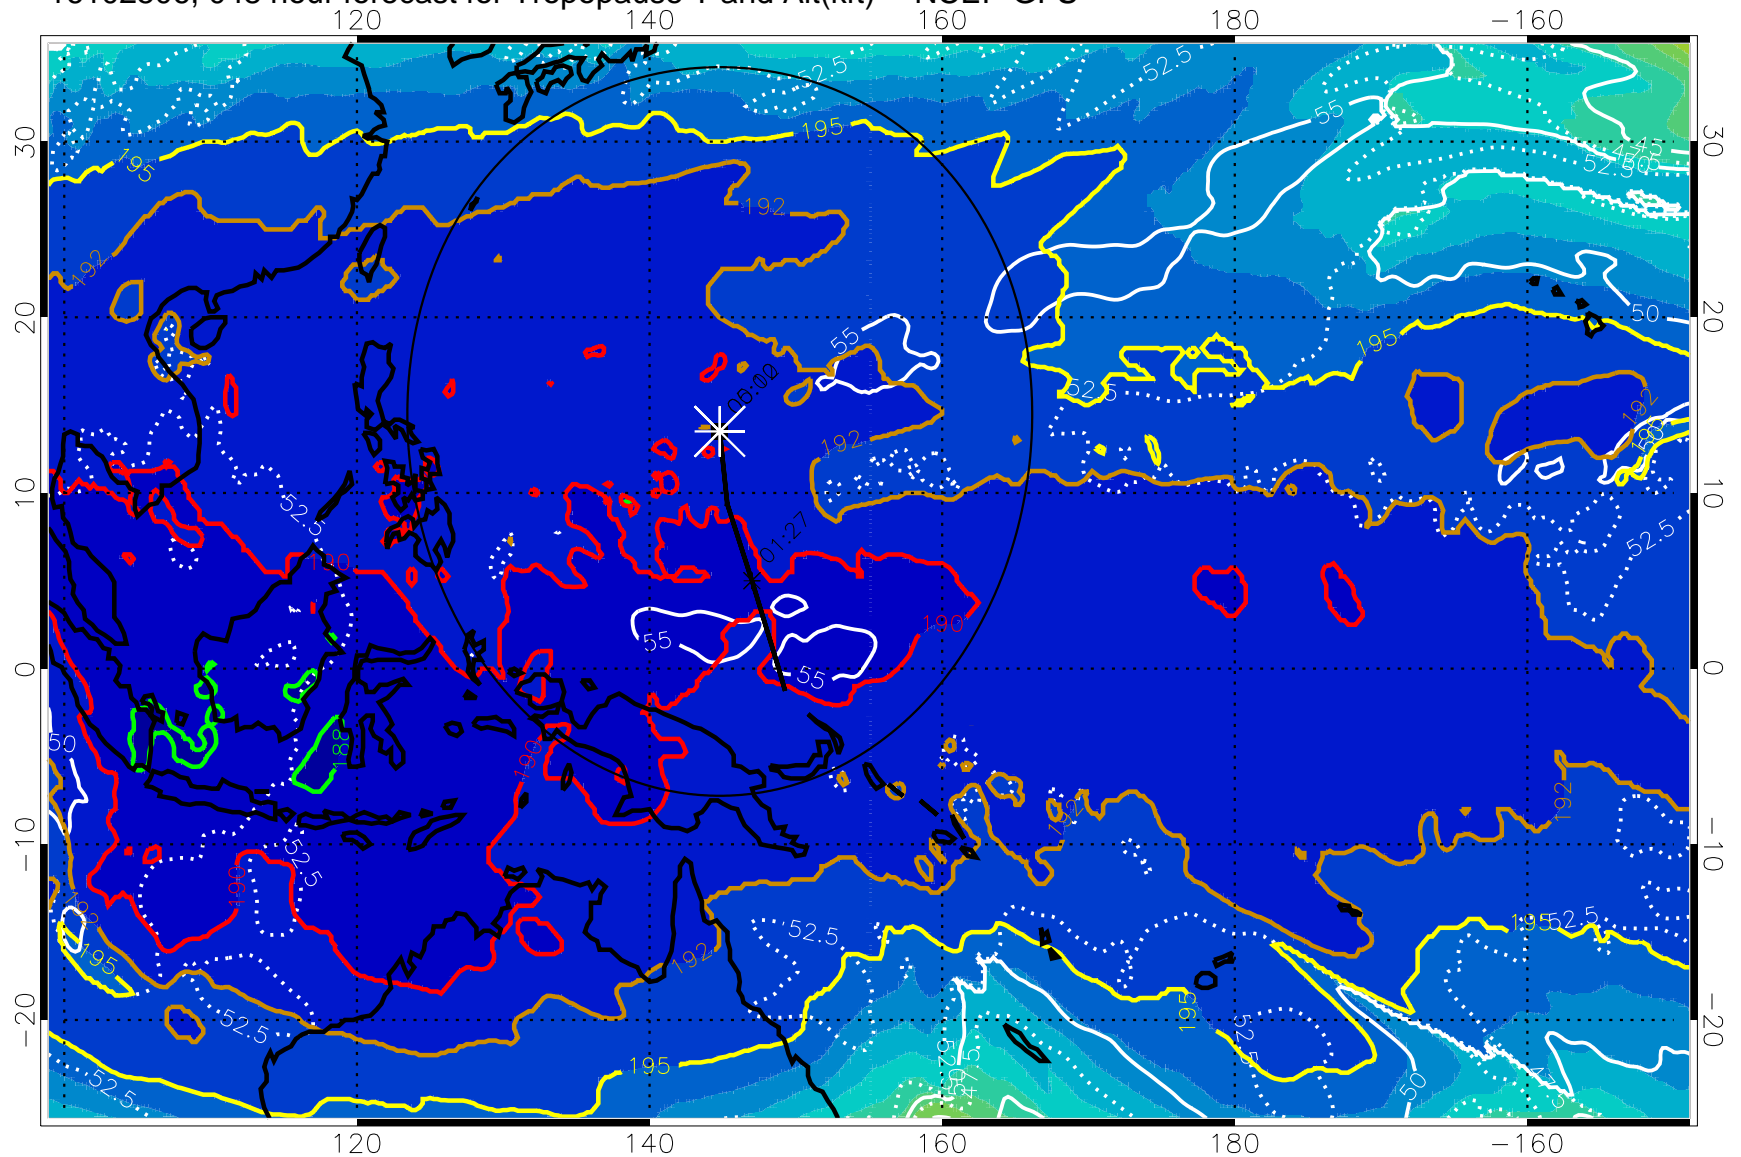

192.5K Isotherm 195K Isotherm

187.5K Isotherm 190K Isotherm

Range ring of 2304 km

16102418, 036 hour forecast for Tropopause T and Alt(kft) -- NCEP GFS

190 200 210 220 230

Tropopause T, K

Tropopause Altitude in kft (white)

192.5K Isotherm 195K Isotherm

187.5K Isotherm 190K Isotherm

Range ring of 2304 km

16102500, 042 hour forecast for Tropopause T and Alt(kft) -- NCEP GFS

190 200 210 220 230

Tropopause T, K

Tropopause Altitude in kft (white)

192.5K Isotherm 195K Isotherm

187.5K Isotherm 190K Isotherm

Range ring of 2304 km

16102506, 048 hour forecast for Tropopause T and Alt(kft) -- NCEP GFS

190 200 210 220 230

Tropopause T, K

Tropopause Altitude in kft (white)

192.5K Isotherm 195K Isotherm

187.5K Isotherm 190K Isotherm

Range ring of 2304 km

16102518, 060 hour forecast for Tropopause T and Alt(kft) -- NCEP GFS

16102600, 066 hour forecast for Tropopause T and Alt(kft) -- NCEP GFS