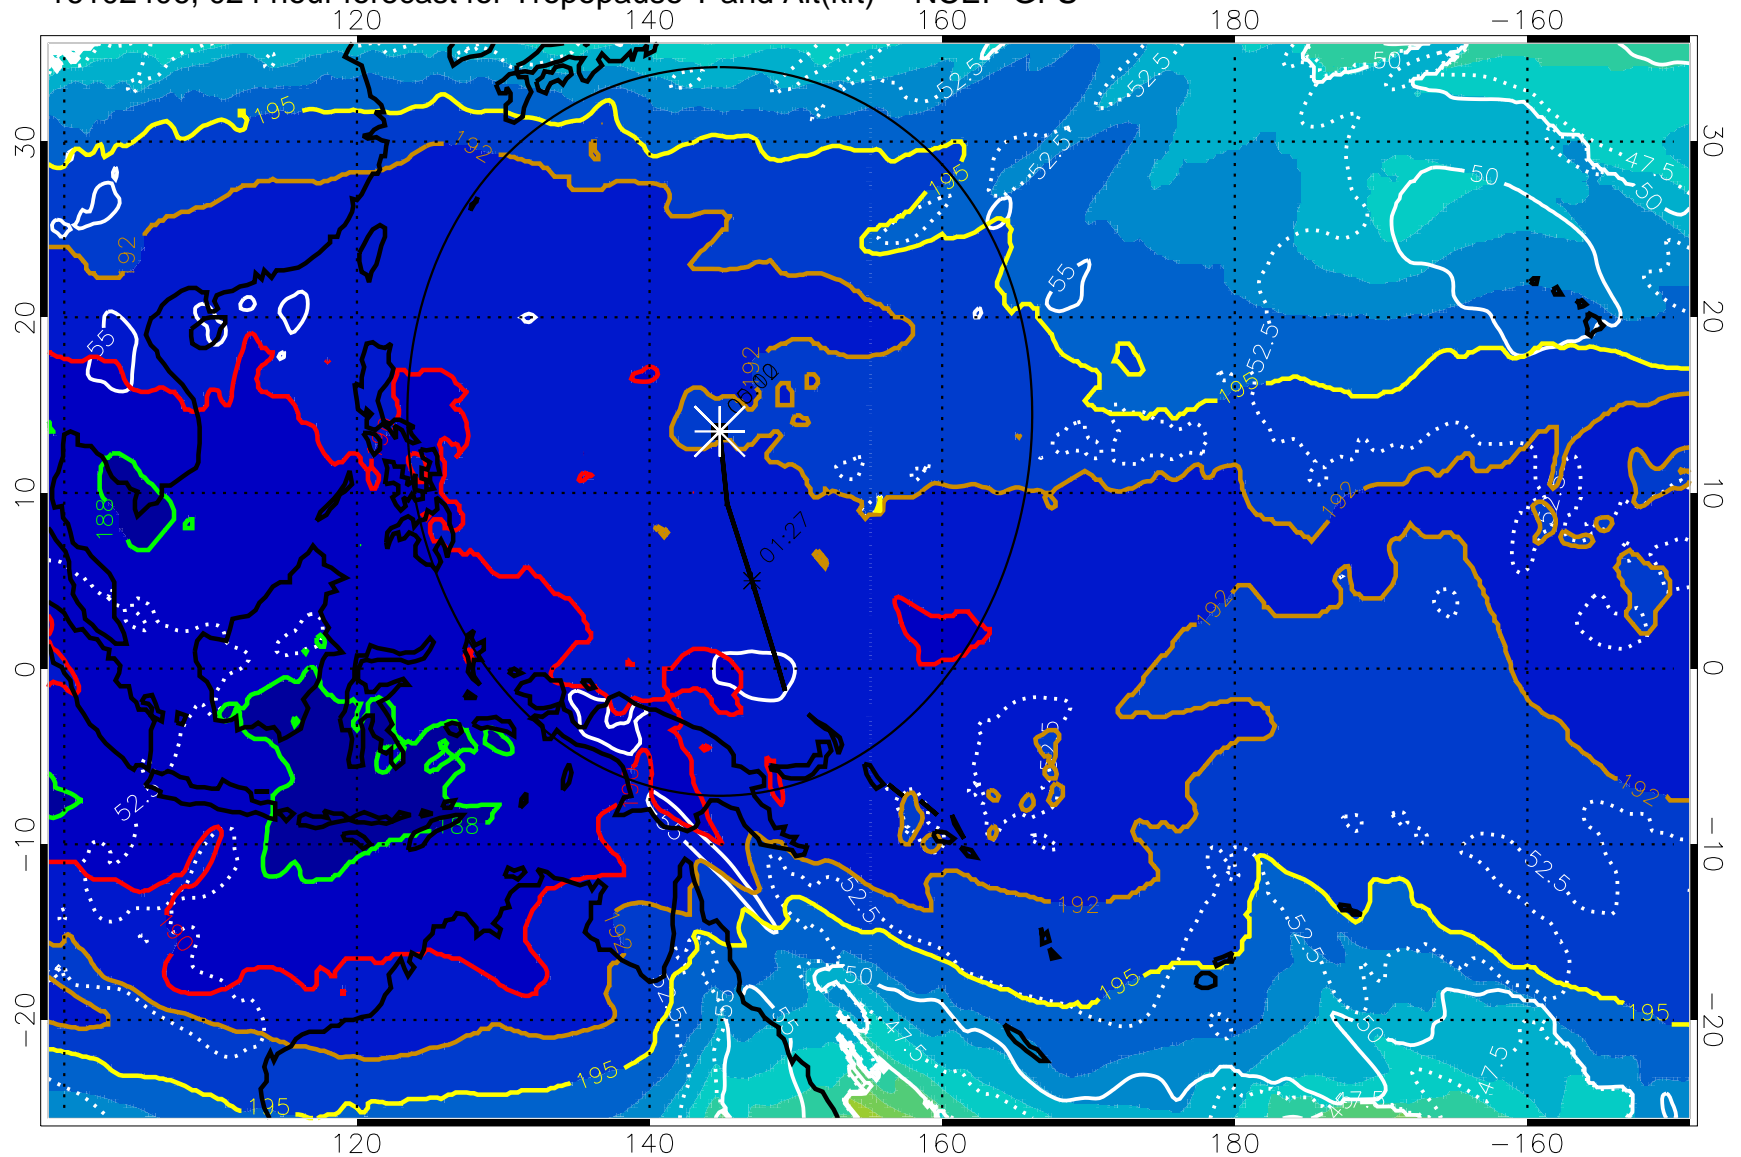

192.5K Isotherm 195K Isotherm
187.5K Isotherm 190K Isotherm

Range ring of 2304 km

16102400, 018 hour forecast for Tropopause T and Alt(kft) -- NCEP GFS

190 200 210 220 230
Tropopause T, K

Tropopause Altitude in kft (white)

192.5K Isotherm 195K Isotherm
187.5K Isotherm 190K Isotherm

Range ring of 2304 km

16102406, 024 hour forecast for Tropopause T and Alt(kft) -- NCEP GFS

190 200 210 220 230
Tropopause T, K

Tropopause Altitude in kft (white)

192.5K Isotherm 195K Isotherm
187.5K Isotherm 190K Isotherm

Range ring of 2304 km

16102412, 030 hour forecast for Tropopause T and Alt(kft) -- NCEP GFS

190 200 210 220 230

Tropopause T, K

Tropopause Altitude in kft (white)

192.5K Isotherm 195K Isotherm

187.5K Isotherm 190K Isotherm

Range ring of 2304 km

16102418, 036 hour forecast for Tropopause T and Alt(kft) -- NCEP GFS

190 200 210 220 230

Tropopause T, K

Tropopause Altitude in kft (white)