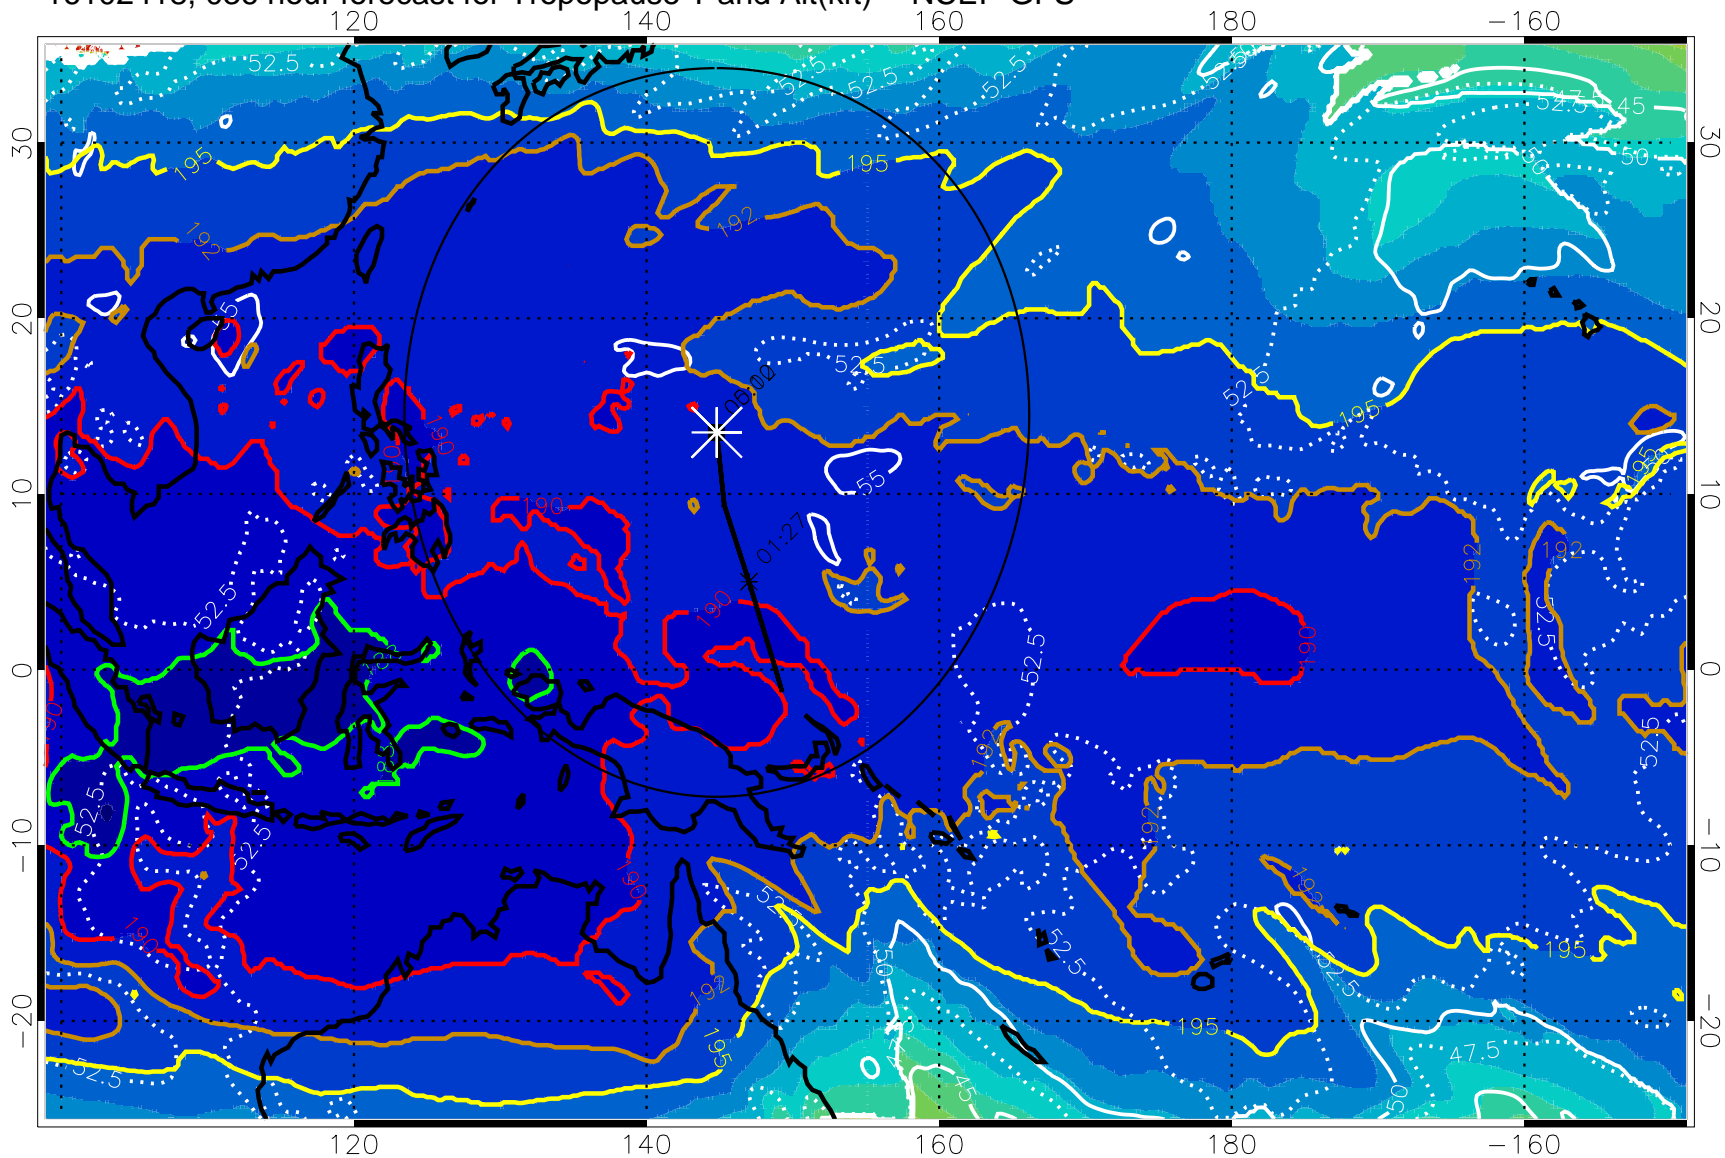

192.5K Isotherm 195K Isotherm
187.5K Isotherm 190K Isotherm

Range ring of 2304 km

16102406, 024 hour forecast for Tropopause T and Alt(kft) -- NCEP GFS

190 200 210 220 230
Tropopause T, K

Tropopause Altitude in kft (white)

192.5K Isotherm 195K Isotherm
187.5K Isotherm 190K Isotherm

Range ring of 2304 km

16102412, 030 hour forecast for Tropopause T and Alt(kft) -- NCEP GFS

190 200 210 220 230

Tropopause T, K

Tropopause Altitude in kft (white)

192.5K Isotherm 195K Isotherm

187.5K Isotherm 190K Isotherm

Range ring of 2304 km

16102418, 036 hour forecast for Tropopause T and Alt(kft) -- NCEP GFS

190 200 210 220 230

Tropopause T, K

Tropopause Altitude in kft (white)

192.5K Isotherm 195K Isotherm

187.5K Isotherm 190K Isotherm

Range ring of 2304 km

16102500, 042 hour forecast for Tropopause T and Alt(kft) -- NCEP GFS

190 200 210 220 230

Tropopause T, K

Tropopause Altitude in kft (white)