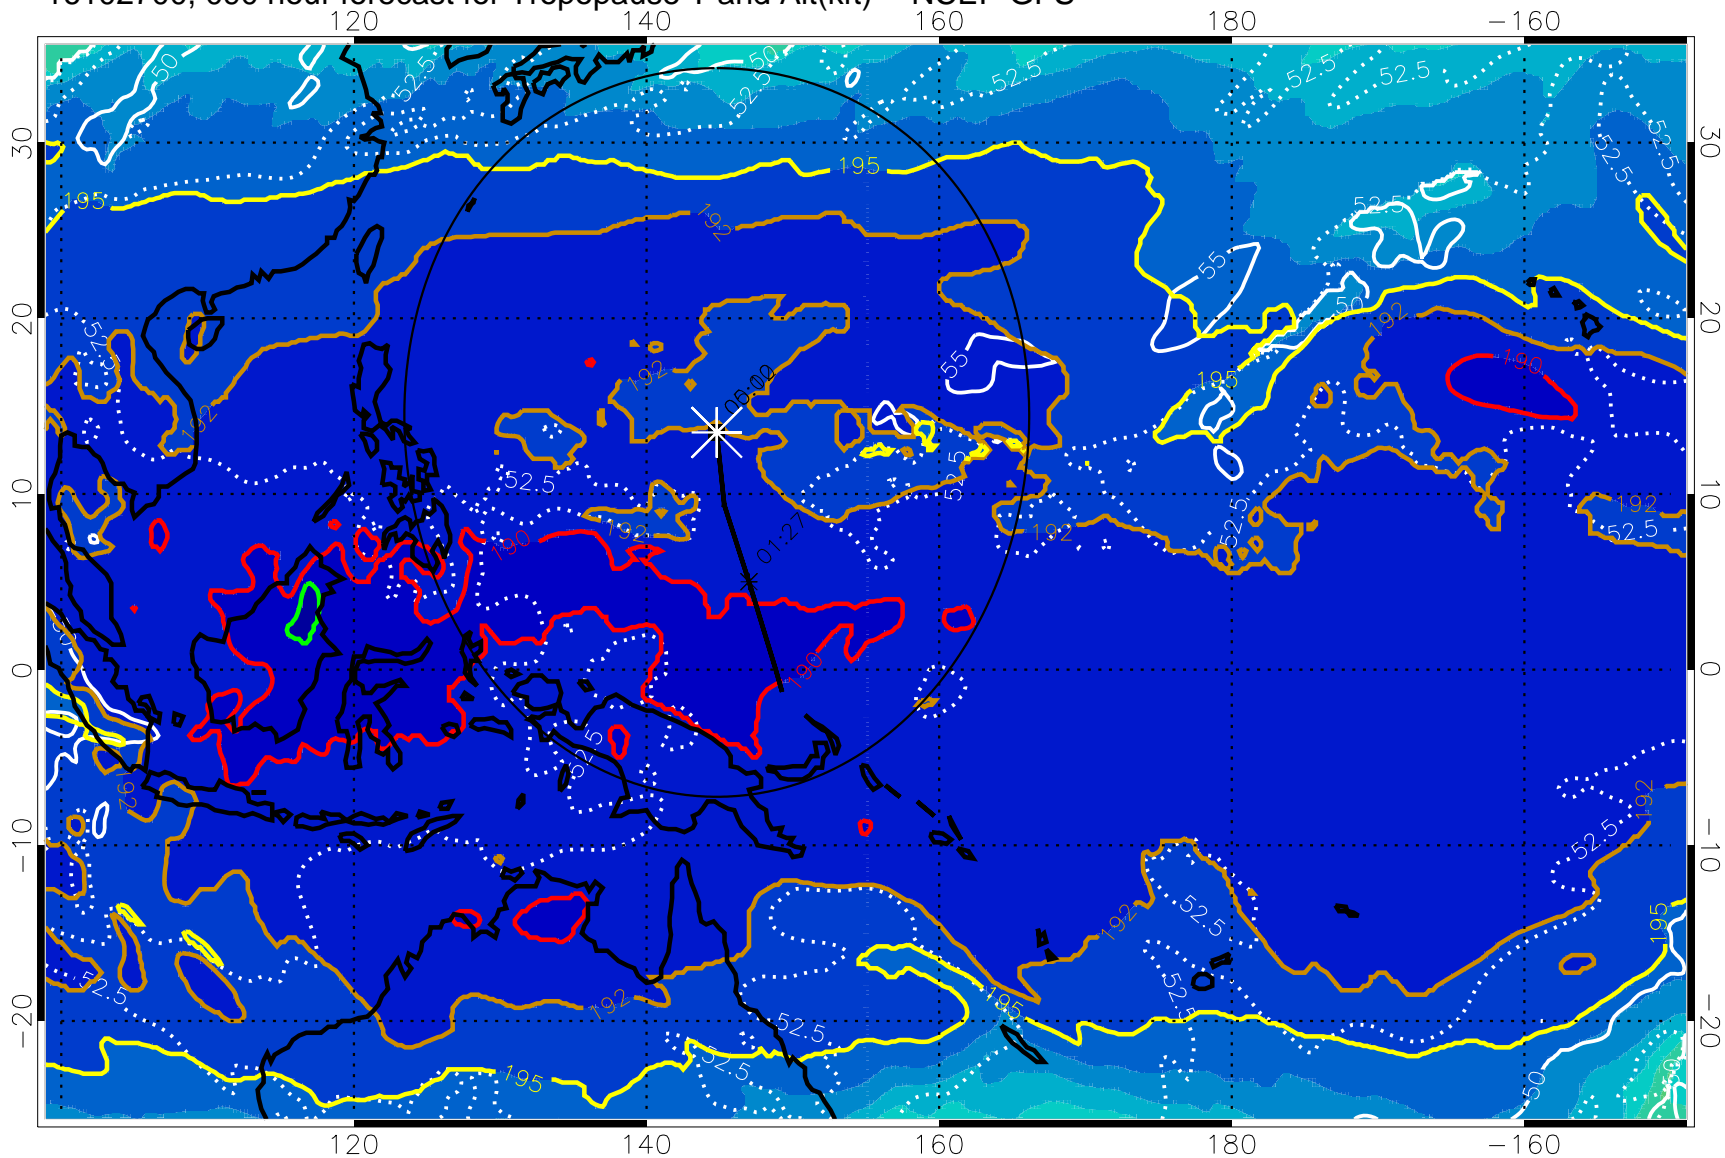

192.5K Isotherm 195K Isotherm

187.5K Isotherm 190K Isotherm

Range ring of 2304 km

16102518, 060 hour forecast for Tropopause T and Alt(kft) -- NCEP GFS

16102600, 066 hour forecast for Tropopause T and Alt(kft) -- NCEP GFS

190 200 210 220 230
Tropopause T, K

Tropopause Altitude in kft (white)

192.5K Isotherm 195K Isotherm
187.5K Isotherm 190K Isotherm

Range ring of 2304 km

16102606, 072 hour forecast for Tropopause T and Alt(kft) -- NCEP GFS

190 200 210 220 230

Tropopause T, K

Tropopause Altitude in kft (white)

192.5K Isotherm 195K Isotherm
187.5K Isotherm 190K Isotherm

Range ring of 2304 km

16102700, 090 hour forecast for Tropopause T and Alt(kft) -- NCEP GFS

190 200 210 220 230

Tropopause T, K

Tropopause Altitude in kft (white)

192.5K Isotherm 195K Isotherm
187.5K Isotherm 190K Isotherm

Range ring of 2304 km

16102706, 096 hour forecast for Tropopause T and Alt(kft) -- NCEP GFS