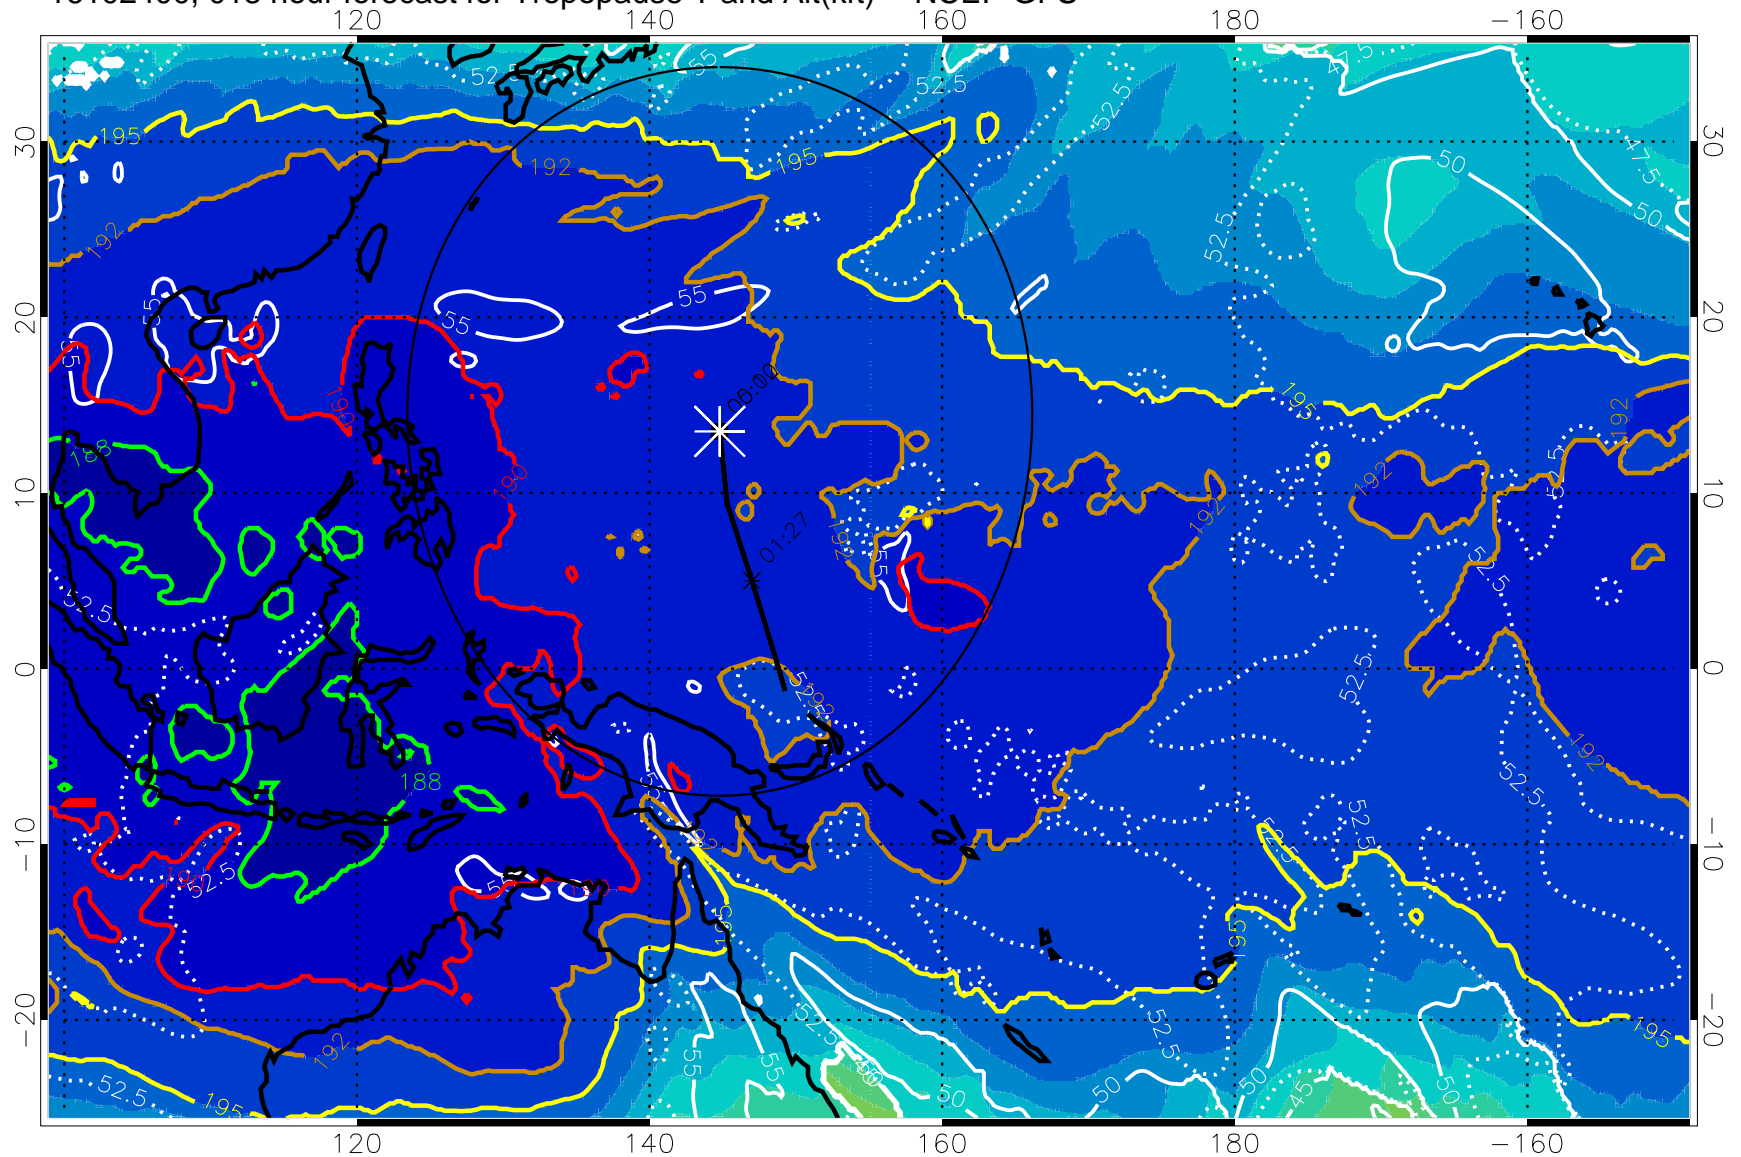

16102312, 006 hour forecast for Tropopause T and Alt(kft) -- NCEP GFS

16102318, 012 hour forecast for Tropopause T and Alt(kft) -- NCEP GFS

190 200 210 220 230
Tropopause T, K

Tropopause Altitude in kft (white)

192.5K Isotherm 195K Isotherm
187.5K Isotherm 190K Isotherm

Range ring of 2304 km

16102400, 018 hour forecast for Tropopause T and Alt(kft) -- NCEP GFS

190 200 210 220 230
Tropopause T, K

Tropopause Altitude in kft (white)

192.5K Isotherm 195K Isotherm
187.5K Isotherm 190K Isotherm

Range ring of 2304 km

16102406, 024 hour forecast for Tropopause T and Alt(kft) -- NCEP GFS

190 200 210 220 230
Tropopause T, K

Tropopause Altitude in kft (white)

192.5K Isotherm 195K Isotherm
187.5K Isotherm 190K Isotherm

Range ring of 2304 km

16102412, 030 hour forecast for Tropopause T and Alt(kft) -- NCEP GFS

190 200 210 220 230

Tropopause T, K

Tropopause Altitude in kft (white)