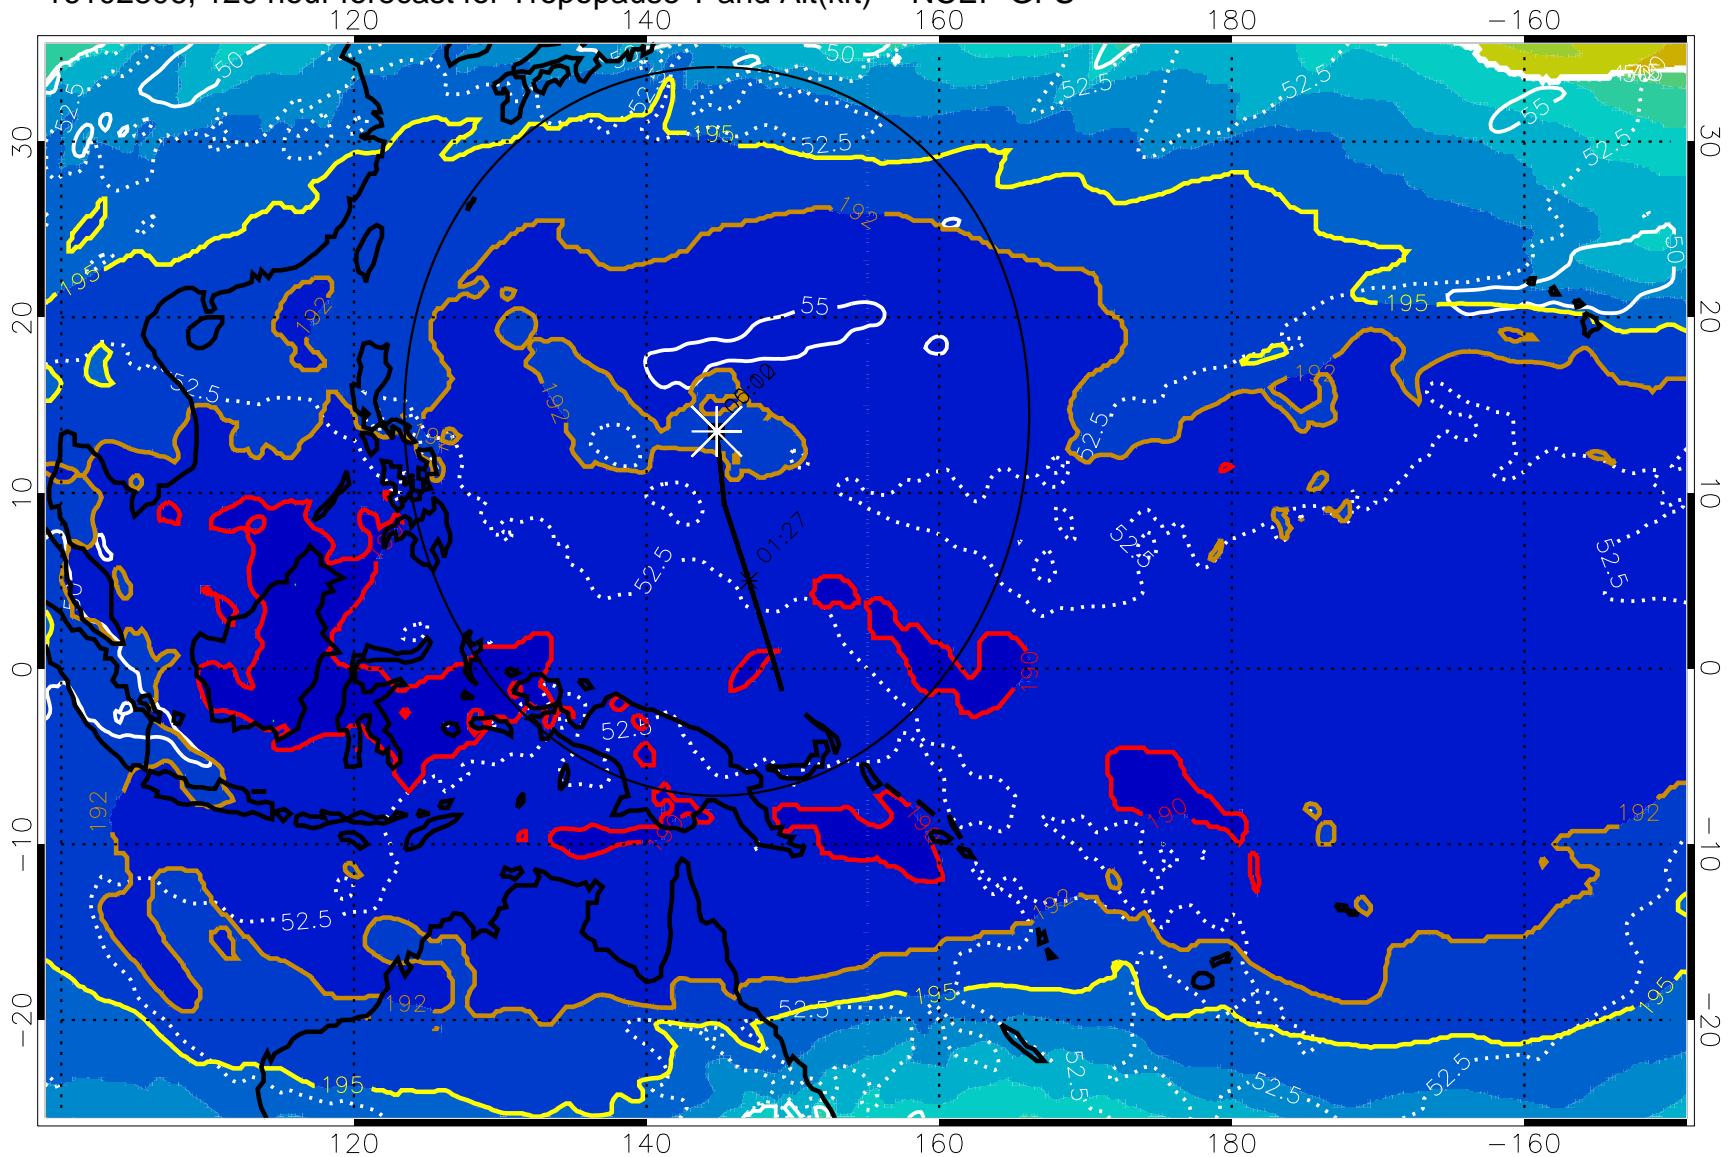

16102718, 108 hour forecast for Tropopause T and Alt(kft) -- NCEP GFS

190 200 210 220 230
Tropopause T, K

Tropopause Altitude in kft (white)

192.5K Isotherm 195K Isotherm
187.5K Isotherm 190K Isotherm

Range ring of 2304 km

16102800, 114 hour forecast for Tropopause T and Alt(kft) -- NCEP GFS

190 200 210 220 230

Tropopause T, K

Tropopause Altitude in kft (white)

192.5K Isotherm 195K Isotherm
187.5K Isotherm 190K Isotherm

Range ring of 2304 km

16102806, 120 hour forecast for Tropopause T and Alt(kft) -- NCEP GFS

190 200 210 220 230
Tropopause T, K

Tropopause Altitude in kft (white)

192.5K Isotherm 195K Isotherm
187.5K Isotherm 190K Isotherm

Range ring of 2304 km