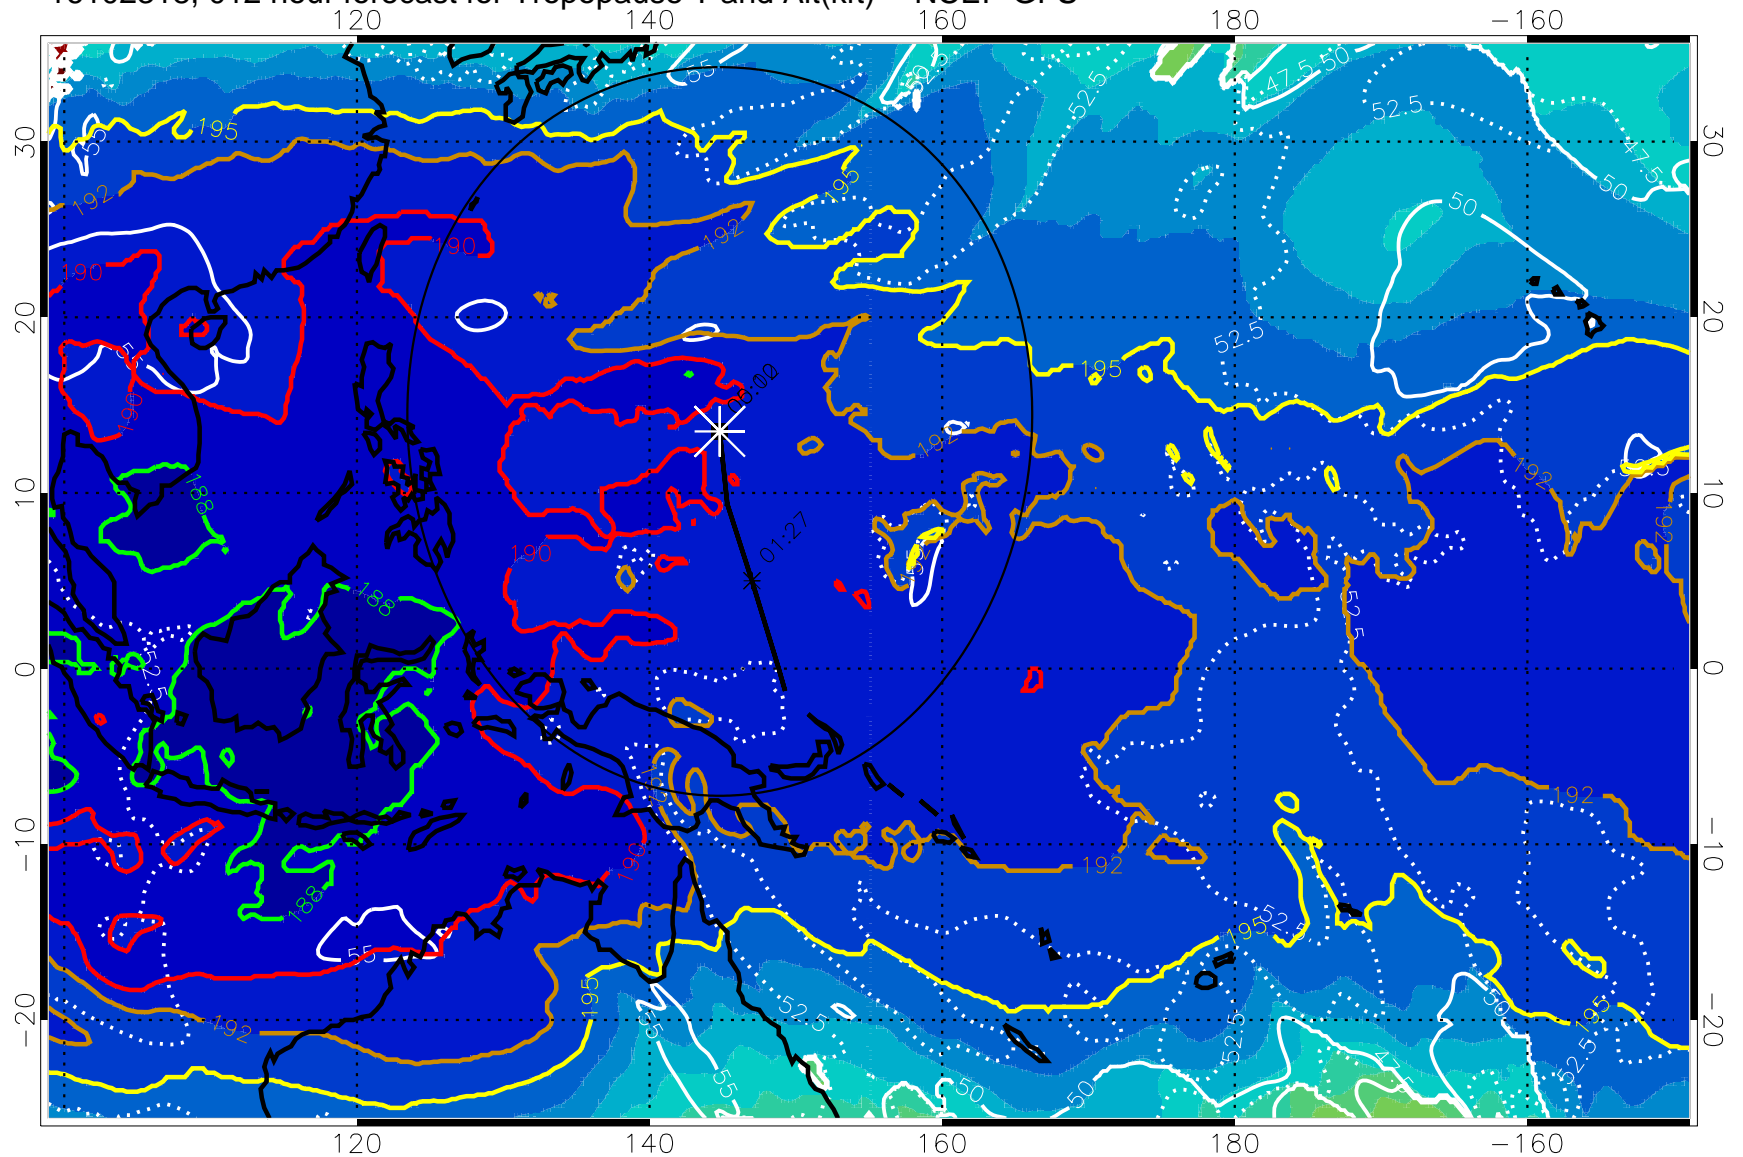

16102312, 006 hour forecast for Tropopause T and Alt(kft) -- NCEP GFS

16102318, 012 hour forecast for Tropopause T and Alt(kft) -- NCEP GFS

190 200 210 220 230
Tropopause T, K

Tropopause Altitude in kft (white)

192.5K Isotherm 195K Isotherm
187.5K Isotherm 190K Isotherm

Range ring of 2304 km

16102400, 018 hour forecast for Tropopause T and Alt(kft) -- NCEP GFS

190 200 210 220 230
Tropopause T, K

Tropopause Altitude in kft (white)

192.5K Isotherm 195K Isotherm
187.5K Isotherm 190K Isotherm

Range ring of 2304 km

16102406, 024 hour forecast for Tropopause T and Alt(kft) -- NCEP GFS

190 200 210 220 230
Tropopause T, K

Tropopause Altitude in kft (white)