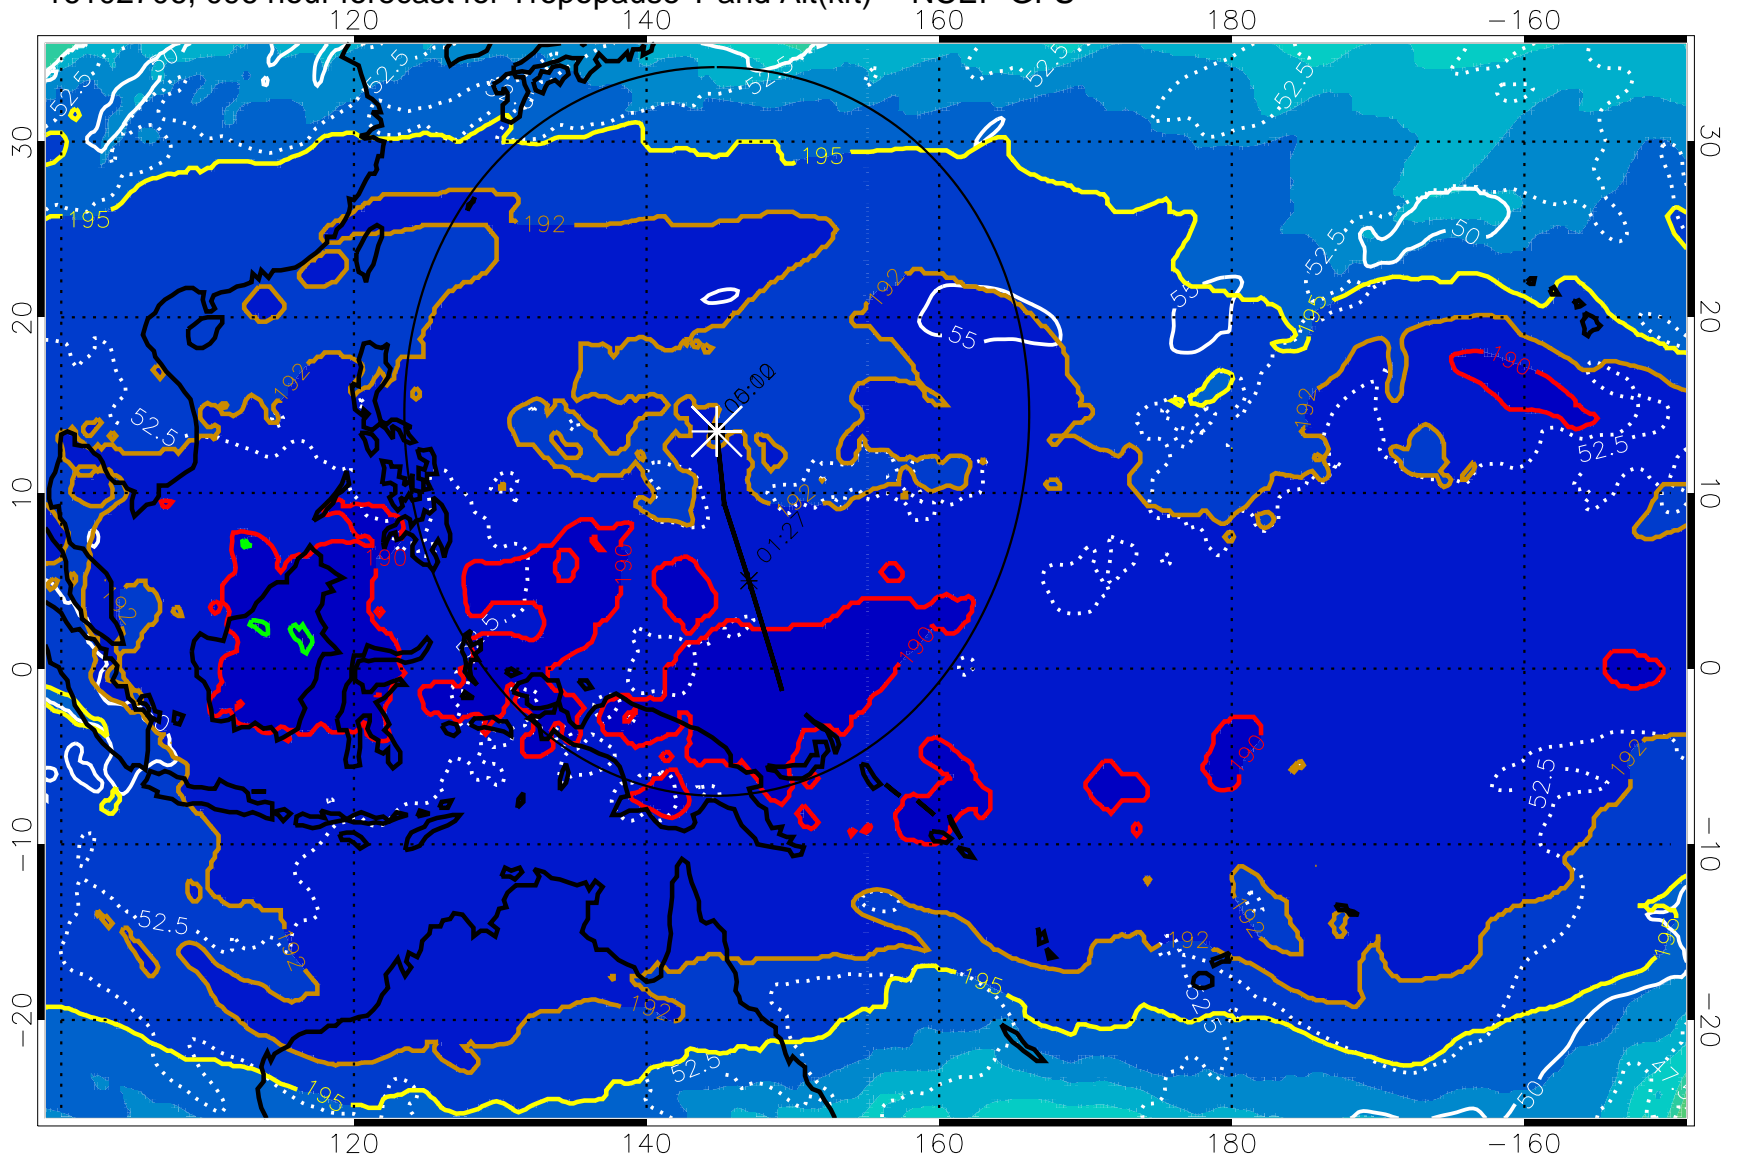

190 200 210 220 230

Tropopause T, K

Tropopause Altitude in kft (white)

192.5K Isotherm 195K Isotherm
187.5K Isotherm 190K Isotherm

Range ring of 2304 km

16102700, 090 hour forecast for Tropopause T and Alt(kft) -- NCEP GFS

190 200 210 220 230

Tropopause T, K

Tropopause Altitude in kft (white)

192.5K Isotherm 195K Isotherm
187.5K Isotherm 190K Isotherm

Range ring of 2304 km

16102706, 096 hour forecast for Tropopause T and Alt(kft) -- NCEP GFS

190 200 210 220 230

Tropopause T, K

Tropopause Altitude in kft (white)

192.5K Isotherm 195K Isotherm

187.5K Isotherm 190K Isotherm

Range ring of 2304 km

16102712, 102 hour forecast for Tropopause T and Alt(kft) -- NCEP GFS

16102718, 108 hour forecast for Tropopause T and Alt(kft) -- NCEP GFS

190 200 210 220 230
Tropopause T, K

Tropopause Altitude in kft (white)

192.5K Isotherm 195K Isotherm
187.5K Isotherm 190K Isotherm

Range ring of 2304 km