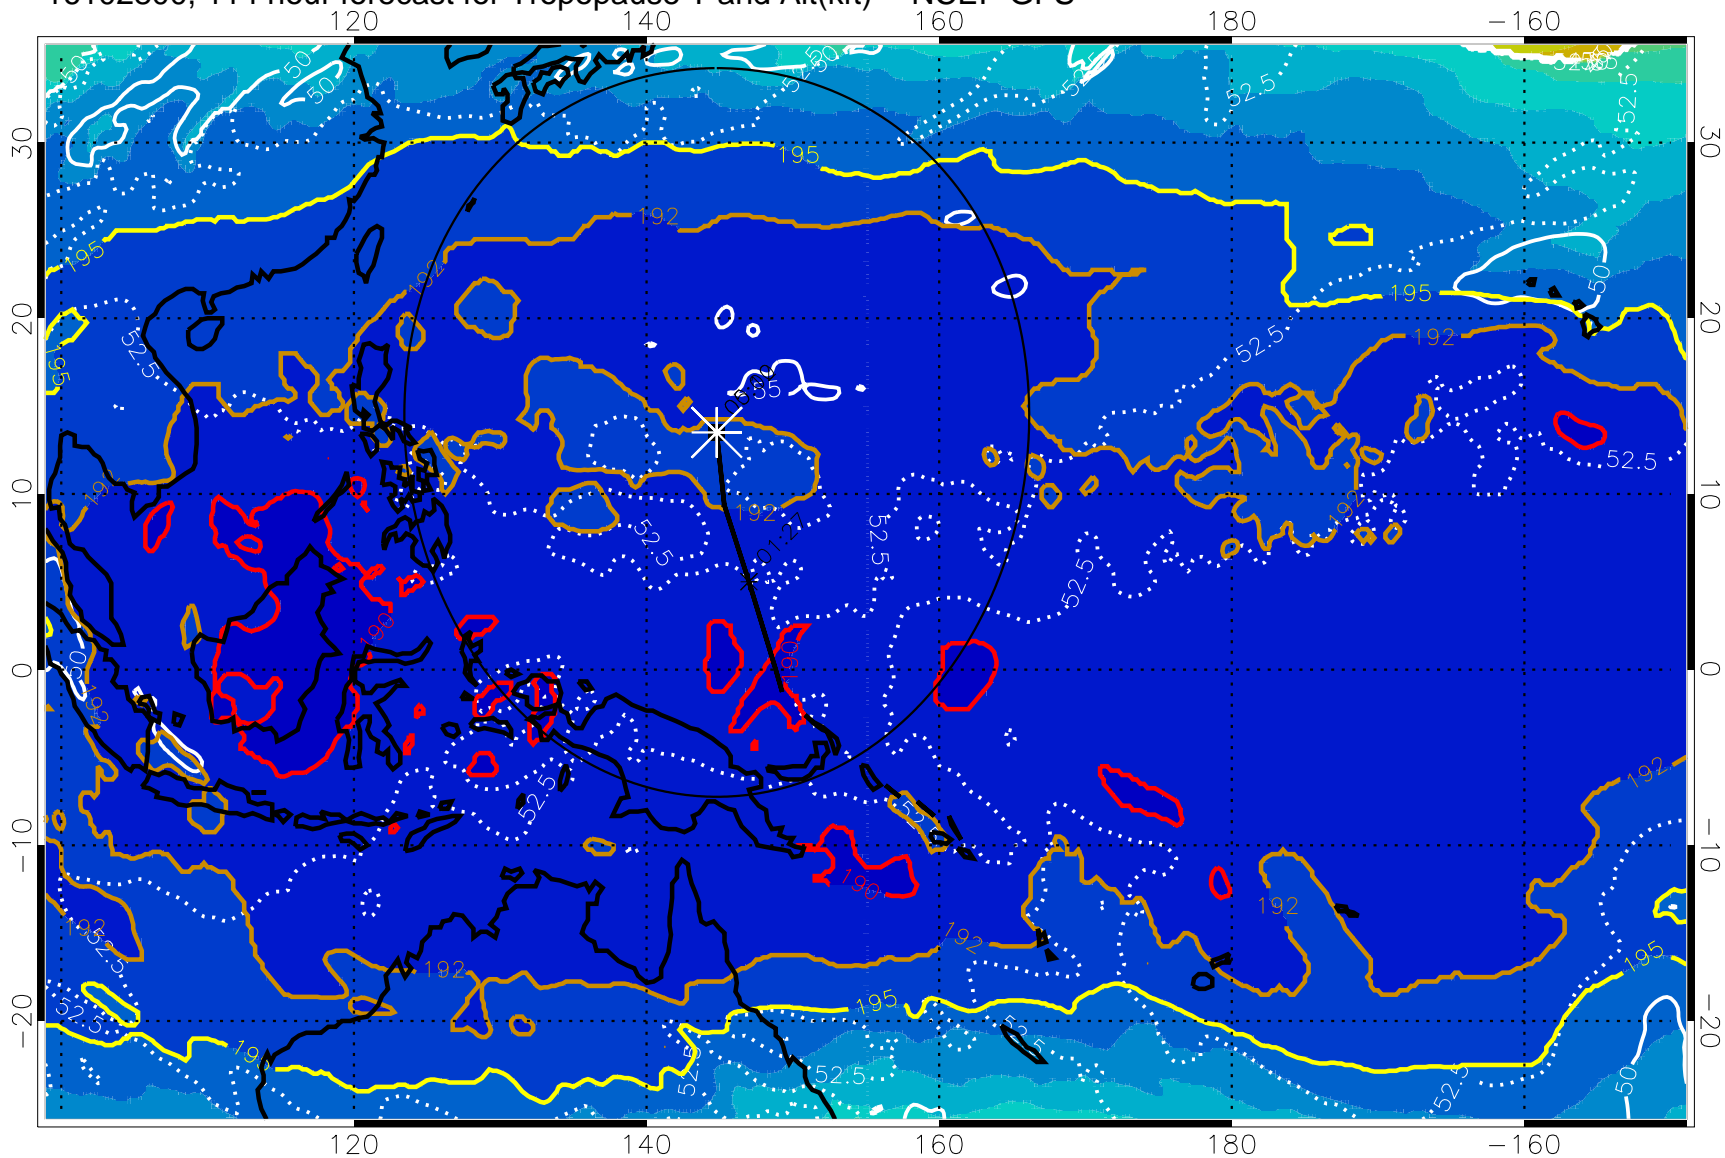

190 200 210 220 230

Tropopause T, K

Tropopause Altitude in kft (white)

192.5K Isotherm 195K Isotherm

187.5K Isotherm 190K Isotherm

Range ring of 2304 km

16102712, 102 hour forecast for Tropopause T and Alt(kft) -- NCEP GFS

16102718, 108 hour forecast for Tropopause T and Alt(kft) -- NCEP GFS

190 200 210 220 230
Tropopause T, K

Tropopause Altitude in kft (white)

192.5K Isotherm 195K Isotherm
187.5K Isotherm 190K Isotherm

Range ring of 2304 km

16102800, 114 hour forecast for Tropopause T and Alt(kft) -- NCEP GFS

190 200 210 220 230

Tropopause T, K

Tropopause Altitude in kft (white)

192.5K Isotherm 195K Isotherm
187.5K Isotherm 190K Isotherm

Range ring of 2304 km

16102806, 120 hour forecast for Tropopause T and Alt(kft) -- NCEP GFS

190 200 210 220 230
Tropopause T, K

Tropopause Altitude in kft (white)

192.5K Isotherm 195K Isotherm
187.5K Isotherm 190K Isotherm

Range ring of 2304 km