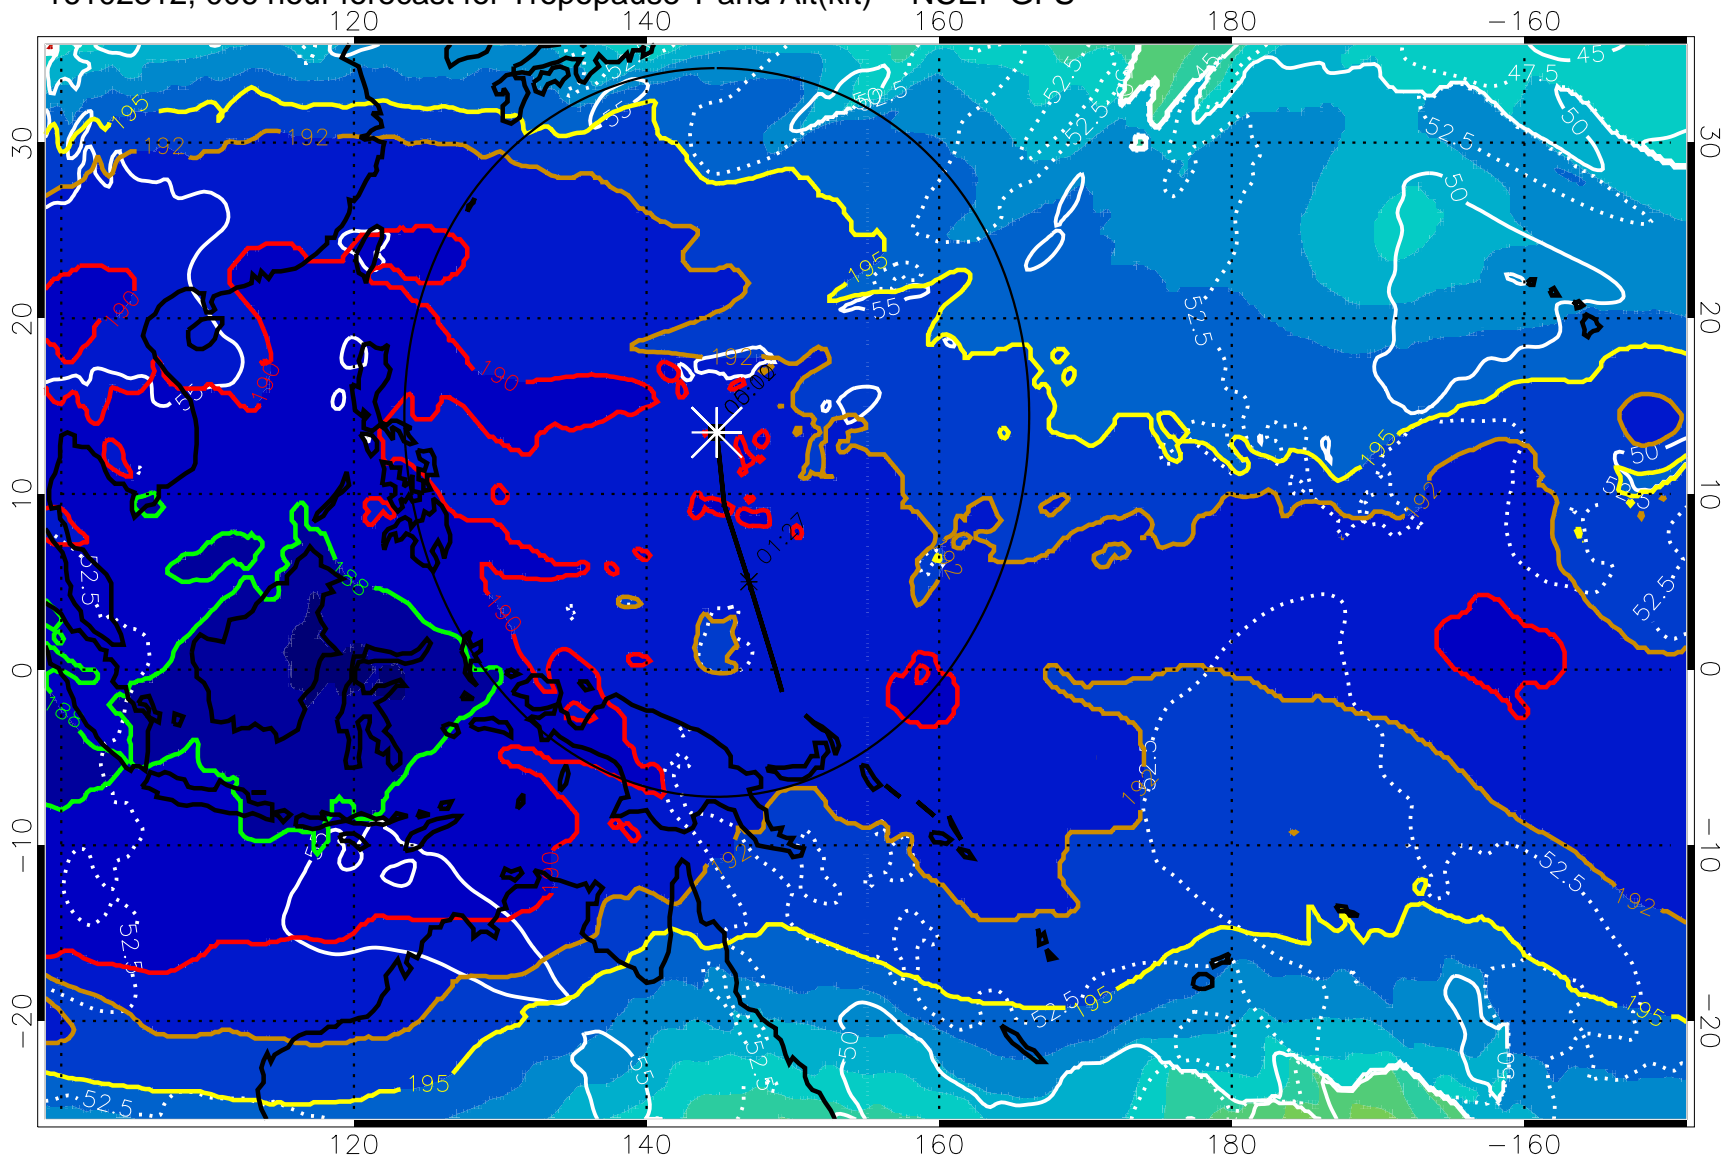

16102312, 006 hour forecast for Tropopause T and Alt(kft) -- NCEP GFS

16102318, 012 hour forecast for Tropopause T and Alt(kft) -- NCEP GFS

190 200 210 220 230
Tropopause T, K

Tropopause Altitude in kft (white)

192.5K Isotherm 195K Isotherm
187.5K Isotherm 190K Isotherm

Range ring of 2304 km

16102400, 018 hour forecast for Tropopause T and Alt(kft) -- NCEP GFS

190 200 210 220 230
Tropopause T, K

Tropopause Altitude in kft (white)

192.5K Isotherm 195K Isotherm
187.5K Isotherm 190K Isotherm

Range ring of 2304 km

16102406, 024 hour forecast for Tropopause T and Alt(kft) -- NCEP GFS

190 200 210 220 230
Tropopause T, K

Tropopause Altitude in kft (white)