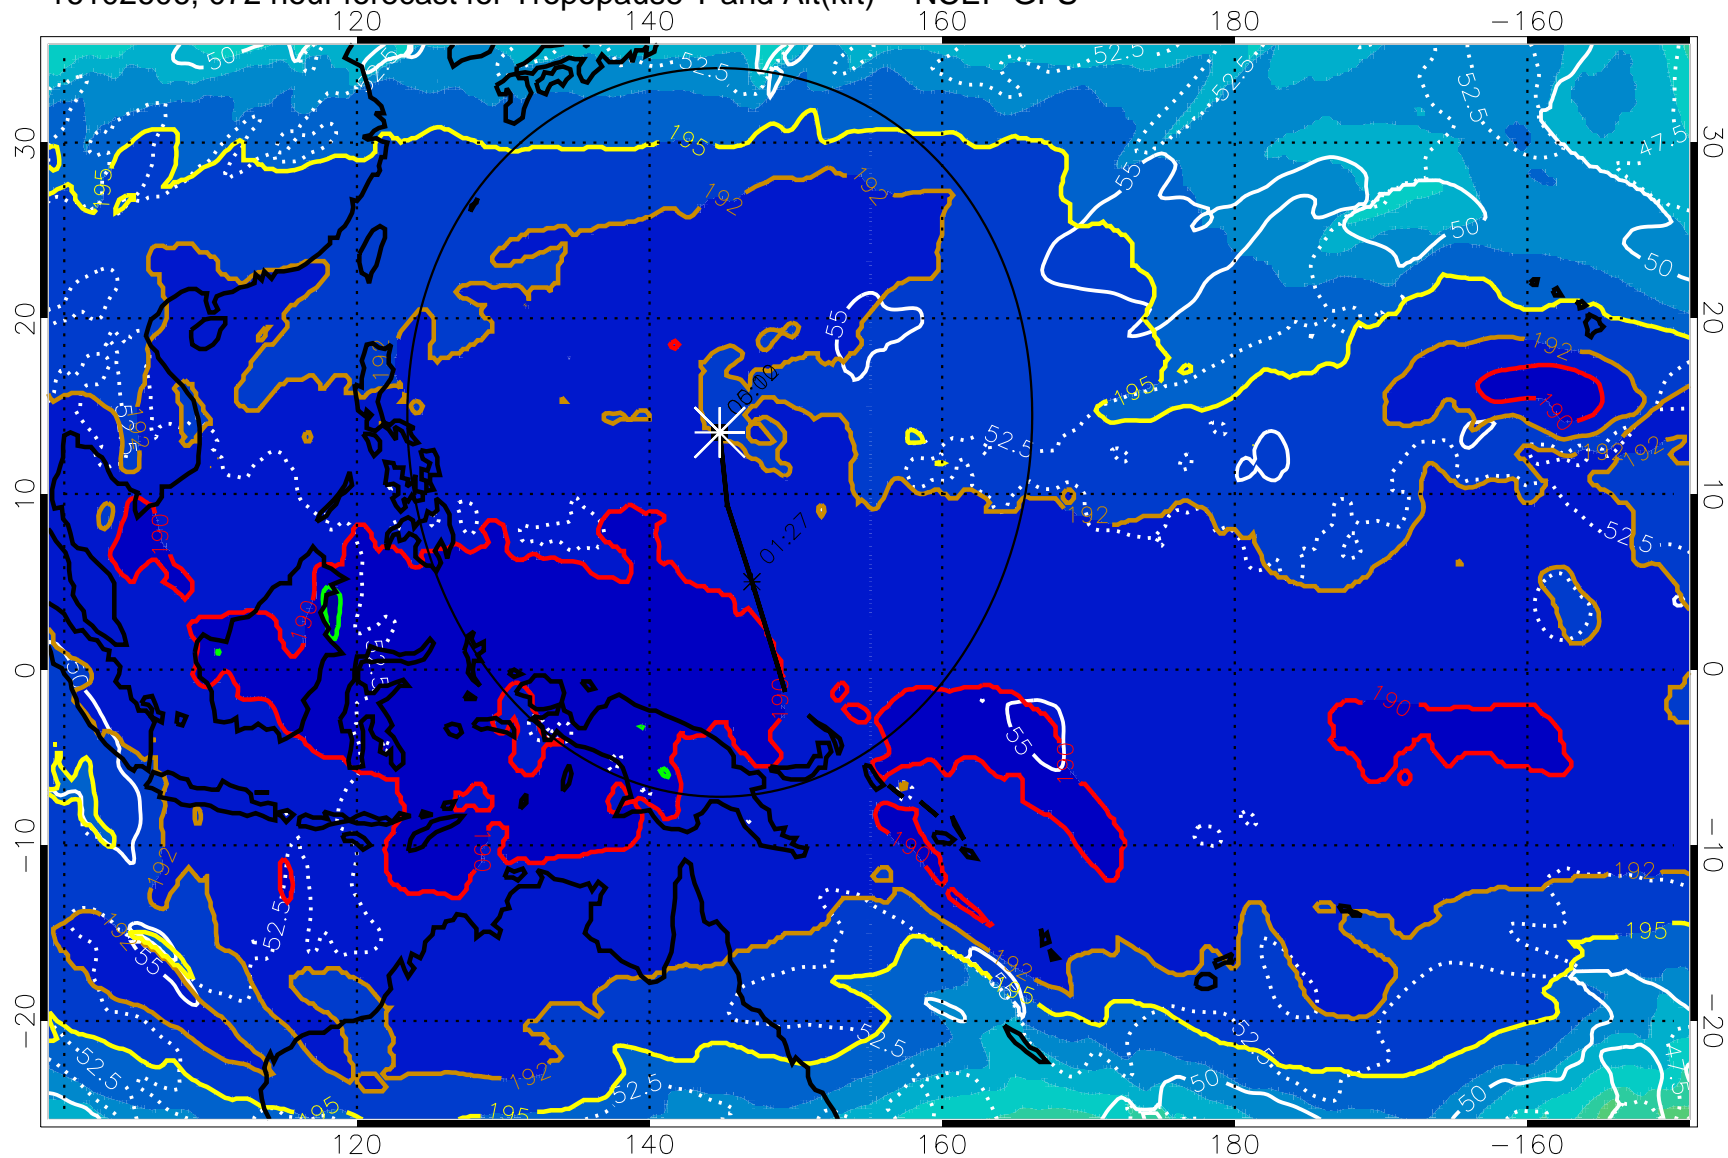

192.5K Isotherm 195K Isotherm

187.5K Isotherm 190K Isotherm

Range ring of 2304 km

16102506, 048 hour forecast for Tropopause T and Alt(kft) -- NCEP GFS

190 200 210 220 230

Tropopause T, K

Tropopause Altitude in kft (white)

192.5K Isotherm 195K Isotherm

187.5K Isotherm 190K Isotherm

Range ring of 2304 km

16102518, 060 hour forecast for Tropopause T and Alt(kft) -- NCEP GFS

16102600, 066 hour forecast for Tropopause T and Alt(kft) -- NCEP GFS

190 200 210 220 230
Tropopause T, K

Tropopause Altitude in kft (white)

192.5K Isotherm 195K Isotherm
187.5K Isotherm 190K Isotherm

Range ring of 2304 km

16102606, 072 hour forecast for Tropopause T and Alt(kft) -- NCEP GFS

190 200 210 220 230

Tropopause T, K

Tropopause Altitude in kft (white)

192.5K Isotherm 195K Isotherm
187.5K Isotherm 190K Isotherm

Range ring of 2304 km

16102700, 090 hour forecast for Tropopause T and Alt(kft) -- NCEP GFS