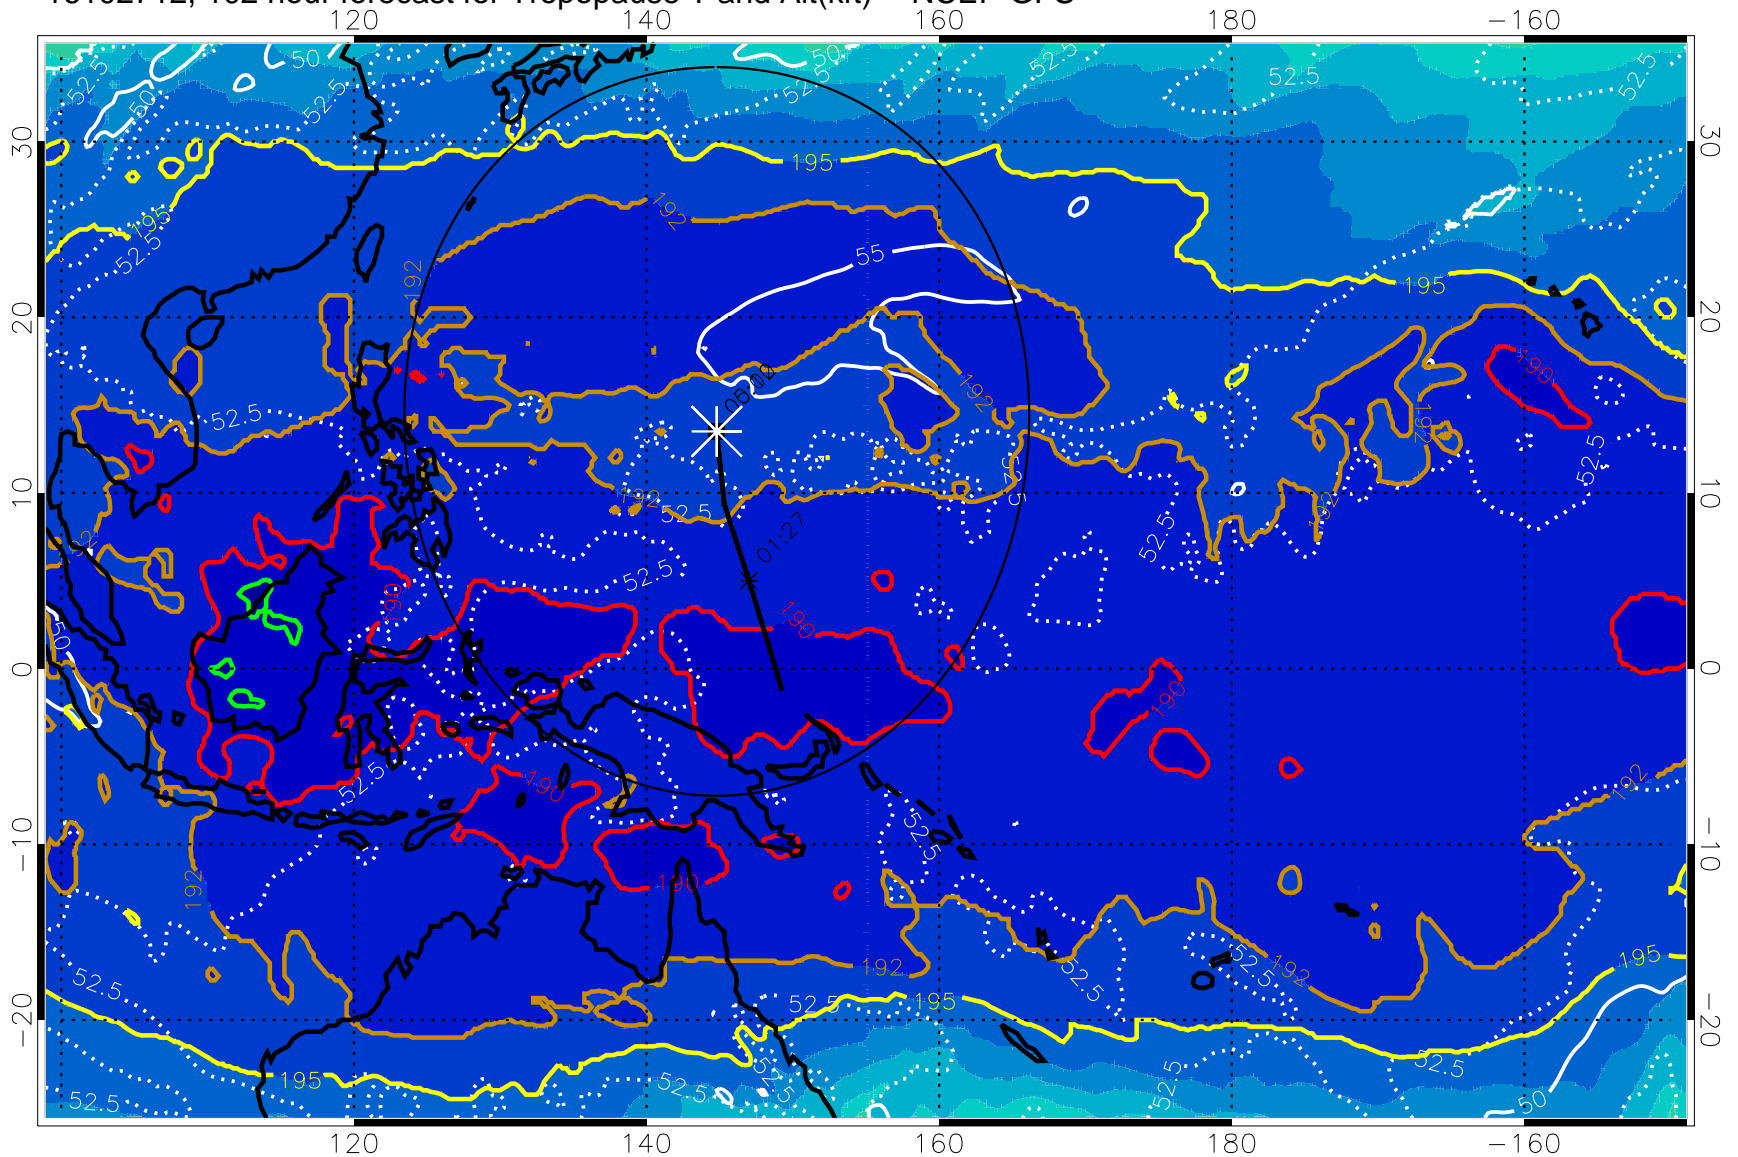

190 200 210 220 230

Tropopause T, K

Tropopause Altitude in kft (white)

192.5K Isotherm 195K Isotherm
187.5K Isotherm 190K Isotherm

Range ring of 2304 km

16102706, 096 hour forecast for Tropopause T and Alt(kft) -- NCEP GFS

190 200 210 220 230

Tropopause T, K

Tropopause Altitude in kft (white)

192.5K Isotherm 195K Isotherm

187.5K Isotherm 190K Isotherm

Range ring of 2304 km

16102712, 102 hour forecast for Tropopause T and Alt(kft) -- NCEP GFS

16102718, 108 hour forecast for Tropopause T and Alt(kft) -- NCEP GFS

190 200 210 220 230
Tropopause T, K

Tropopause Altitude in kft (white)

192.5K Isotherm 195K Isotherm
187.5K Isotherm 190K Isotherm

Range ring of 2304 km