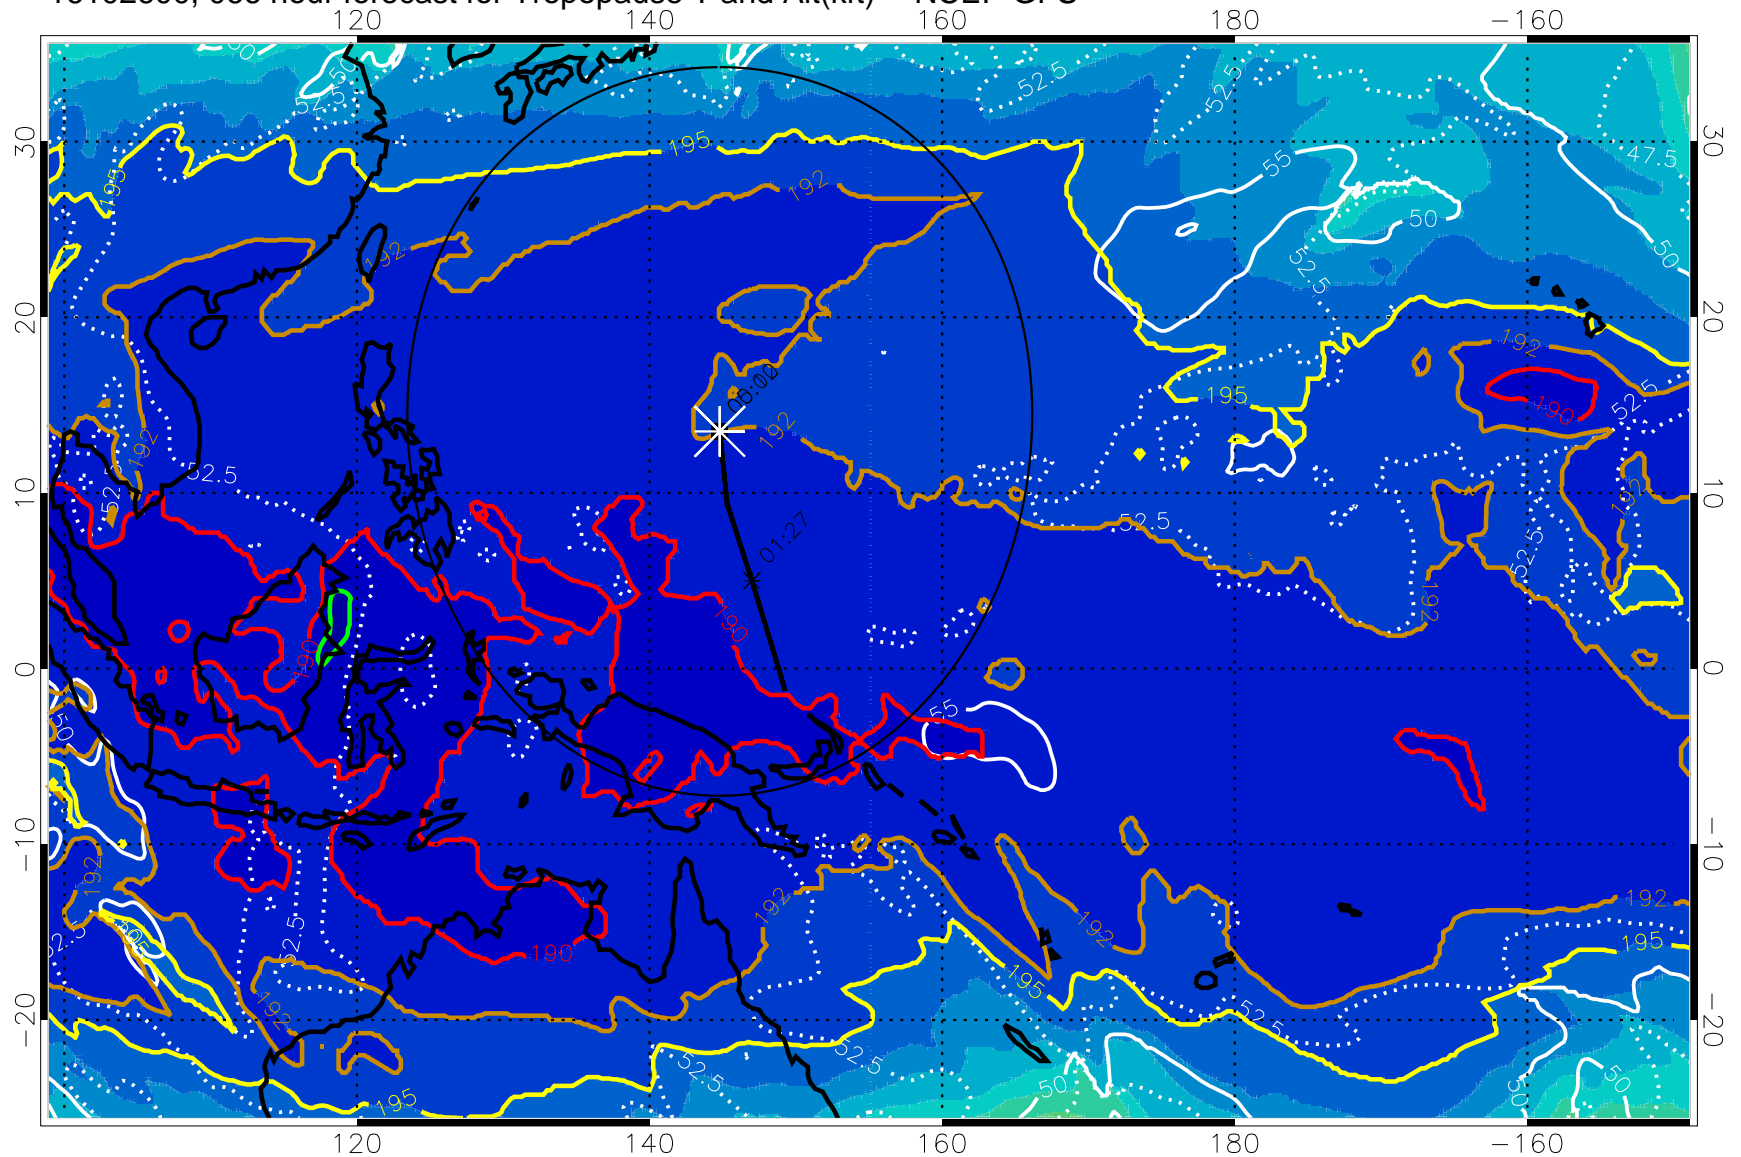

192.5K Isotherm 195K Isotherm

187.5K Isotherm 190K Isotherm

Range ring of 2304 km

16102506, 048 hour forecast for Tropopause T and Alt(kft) -- NCEP GFS

190 200 210 220 230

Tropopause T, K

Tropopause Altitude in kft (white)

192.5K Isotherm 195K Isotherm

187.5K Isotherm 190K Isotherm

Range ring of 2304 km

16102518, 060 hour forecast for Tropopause T and Alt(kft) -- NCEP GFS

16102600, 066 hour forecast for Tropopause T and Alt(kft) -- NCEP GFS

190 200 210 220 230
Tropopause T, K

Tropopause Altitude in kft (white)

192.5K Isotherm 195K Isotherm
187.5K Isotherm 190K Isotherm

Range ring of 2304 km

16102606, 072 hour forecast for Tropopause T and Alt(kft) -- NCEP GFS

190 200 210 220 230

Tropopause T, K

Tropopause Altitude in kft (white)

192.5K Isotherm 195K Isotherm
187.5K Isotherm 190K Isotherm

Range ring of 2304 km

16102700, 090 hour forecast for Tropopause T and Alt(kft) -- NCEP GFS