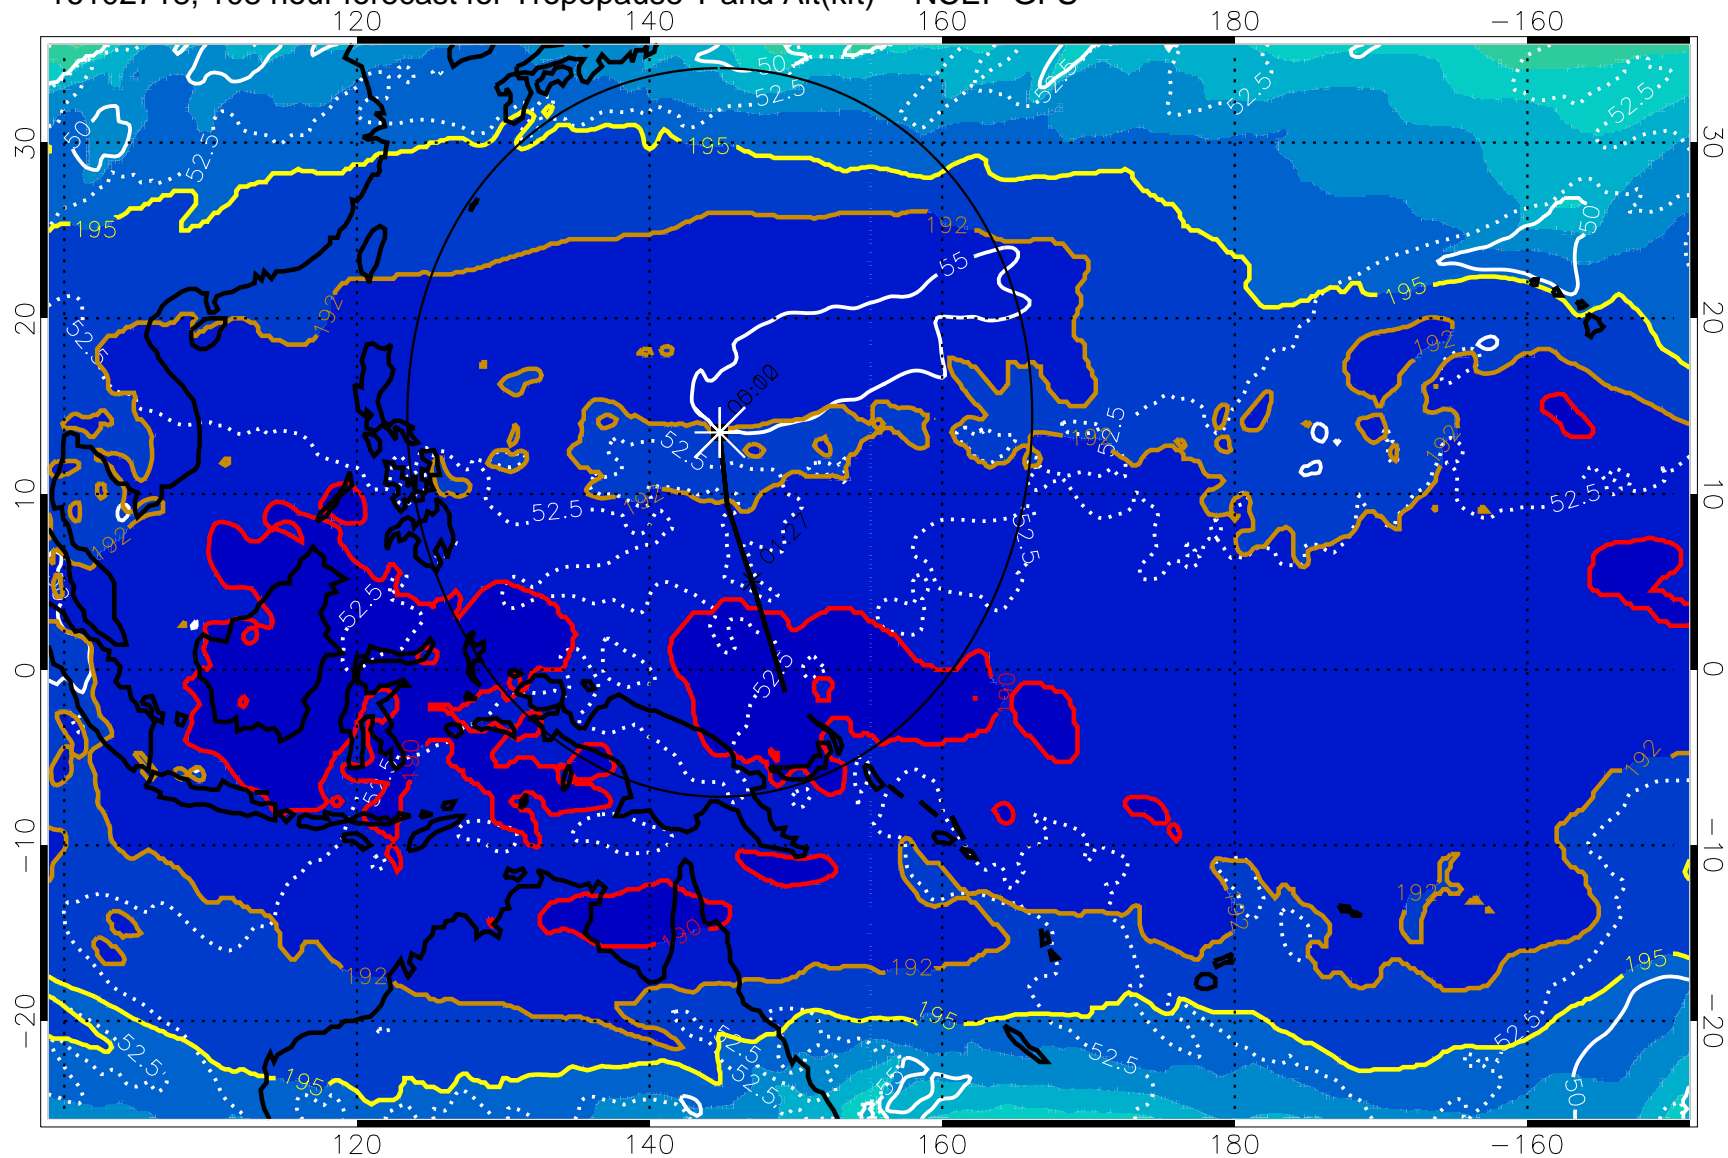

190 200 210 220 230

Tropopause T, K

Tropopause Altitude in kft (white)

192.5K Isotherm 195K Isotherm
187.5K Isotherm 190K Isotherm

Range ring of 2304 km

16102706, 096 hour forecast for Tropopause T and Alt(kft) -- NCEP GFS

190 200 210 220 230

Tropopause T, K

Tropopause Altitude in kft (white)

192.5K Isotherm 195K Isotherm

187.5K Isotherm 190K Isotherm

Range ring of 2304 km

16102712, 102 hour forecast for Tropopause T and Alt(kft) -- NCEP GFS

16102718, 108 hour forecast for Tropopause T and Alt(kft) -- NCEP GFS

190 200 210 220 230
Tropopause T, K

Tropopause Altitude in kft (white)

192.5K Isotherm 195K Isotherm
187.5K Isotherm 190K Isotherm

Range ring of 2304 km

16102800, 114 hour forecast for Tropopause T and Alt(kft) -- NCEP GFS

190 200 210 220 230

Tropopause T, K

Tropopause Altitude in kft (white)

192.5K Isotherm 195K Isotherm
187.5K Isotherm 190K Isotherm

Range ring of 2304 km