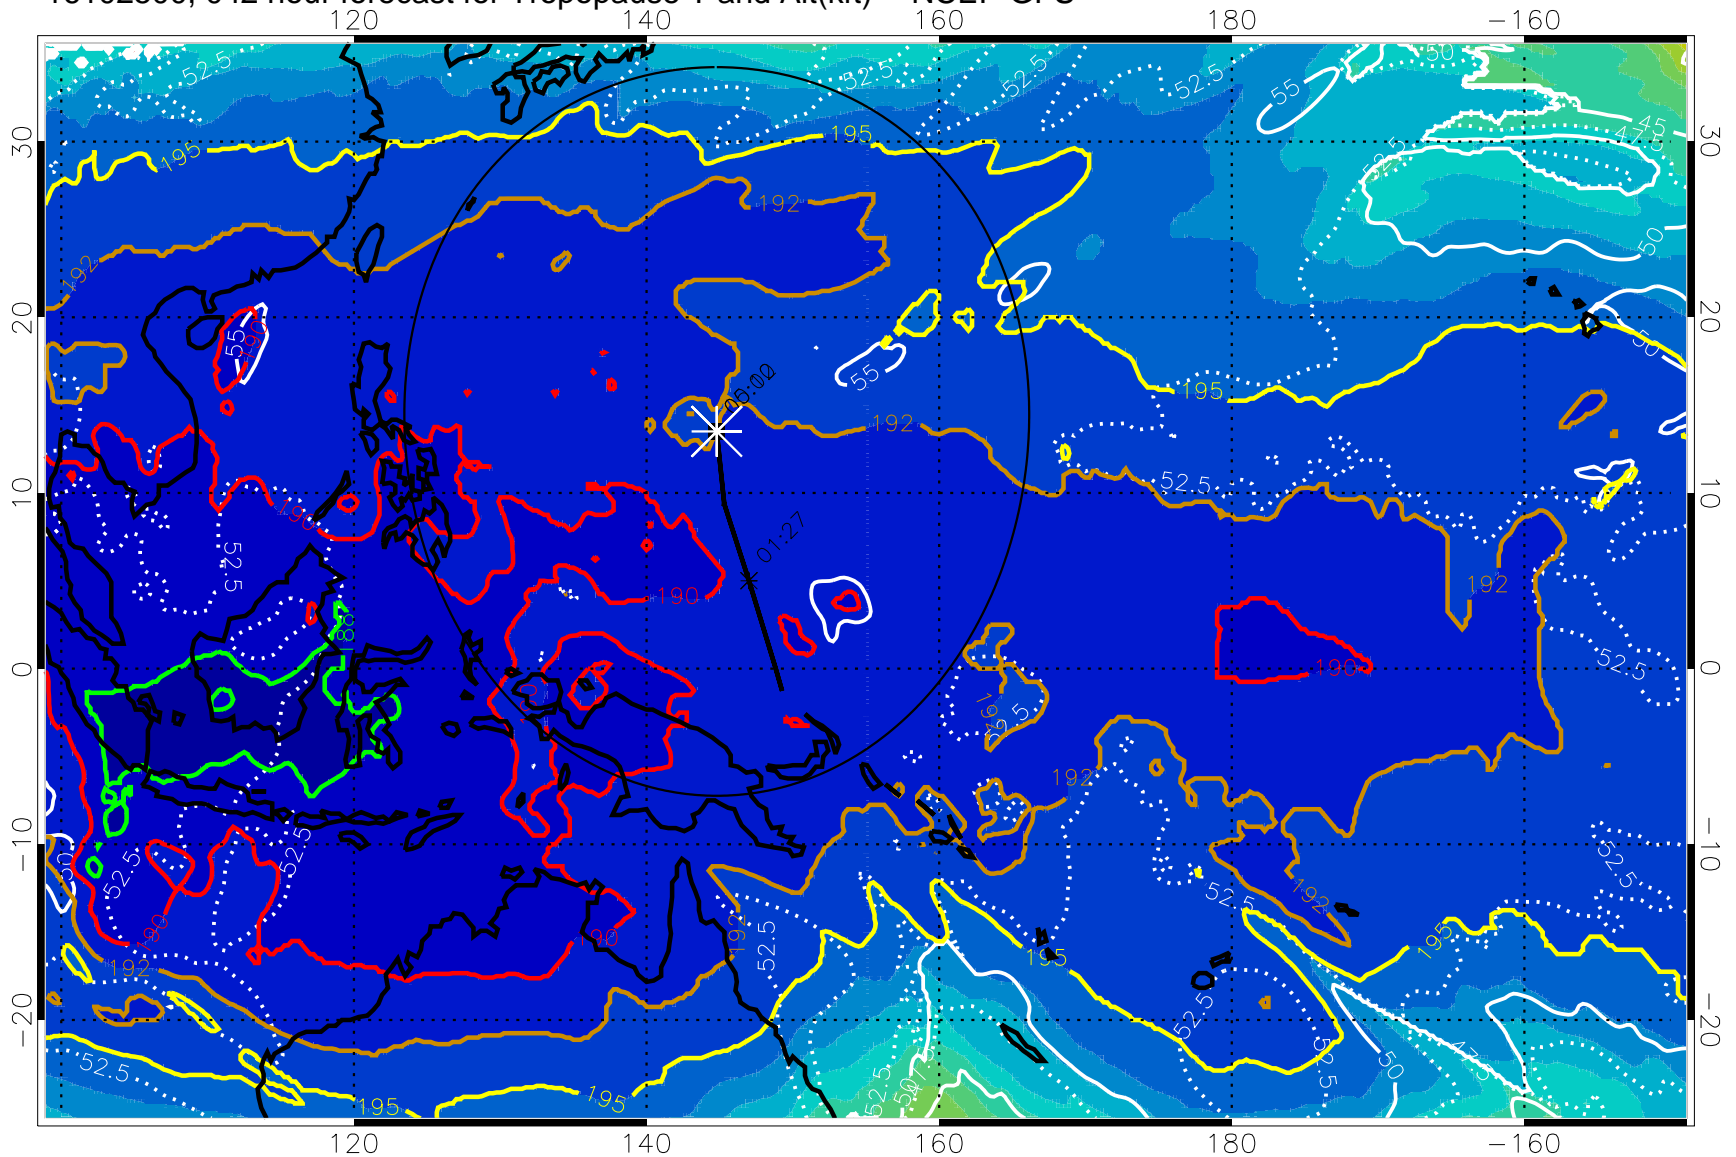

192.5K Isotherm 195K Isotherm
187.5K Isotherm 190K Isotherm

Range ring of 2304 km

16102412, 030 hour forecast for Tropopause T and Alt(kft) -- NCEP GFS

190 200 210 220 230

Tropopause T, K

Tropopause Altitude in kft (white)

192.5K Isotherm 195K Isotherm

187.5K Isotherm 190K Isotherm

Range ring of 2304 km

16102418, 036 hour forecast for Tropopause T and Alt(kft) -- NCEP GFS

190 200 210 220 230

Tropopause T, K

Tropopause Altitude in kft (white)

192.5K Isotherm 195K Isotherm

187.5K Isotherm 190K Isotherm

Range ring of 2304 km

16102500, 042 hour forecast for Tropopause T and Alt(kft) -- NCEP GFS

190 200 210 220 230

Tropopause T, K

Tropopause Altitude in kft (white)

192.5K Isotherm 195K Isotherm

187.5K Isotherm 190K Isotherm

Range ring of 2304 km

16102506, 048 hour forecast for Tropopause T and Alt(kft) -- NCEP GFS

190 200 210 220 230

Tropopause T, K

Tropopause Altitude in kft (white)