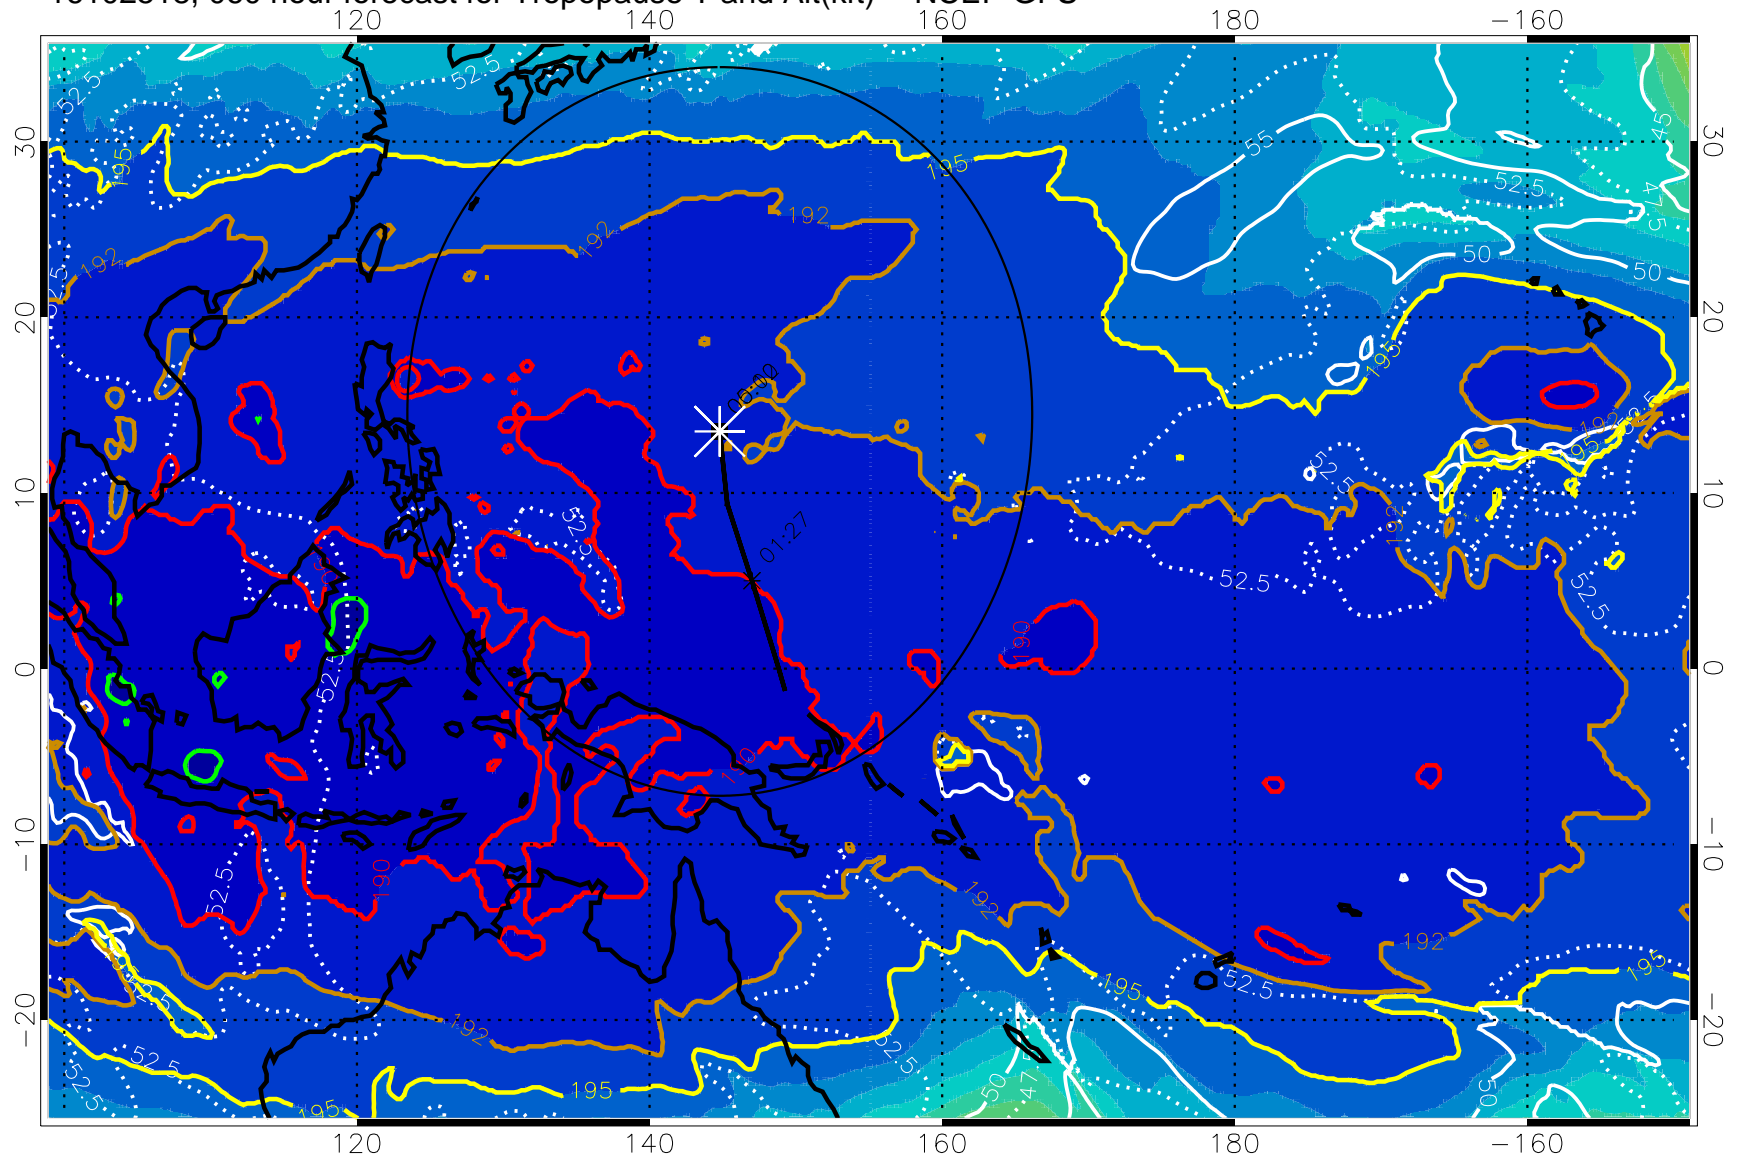

192.5K Isotherm 195K Isotherm

187.5K Isotherm 190K Isotherm

Range ring of 2304 km

16102500, 042 hour forecast for Tropopause T and Alt(kft) -- NCEP GFS

190 200 210 220 230

Tropopause T, K

Tropopause Altitude in kft (white)

192.5K Isotherm 195K Isotherm

187.5K Isotherm 190K Isotherm

Range ring of 2304 km

16102506, 048 hour forecast for Tropopause T and Alt(kft) -- NCEP GFS

190 200 210 220 230

Tropopause T, K

Tropopause Altitude in kft (white)

192.5K Isotherm 195K Isotherm

187.5K Isotherm 190K Isotherm

Range ring of 2304 km

16102518, 060 hour forecast for Tropopause T and Alt(kft) -- NCEP GFS

16102600, 066 hour forecast for Tropopause T and Alt(kft) -- NCEP GFS