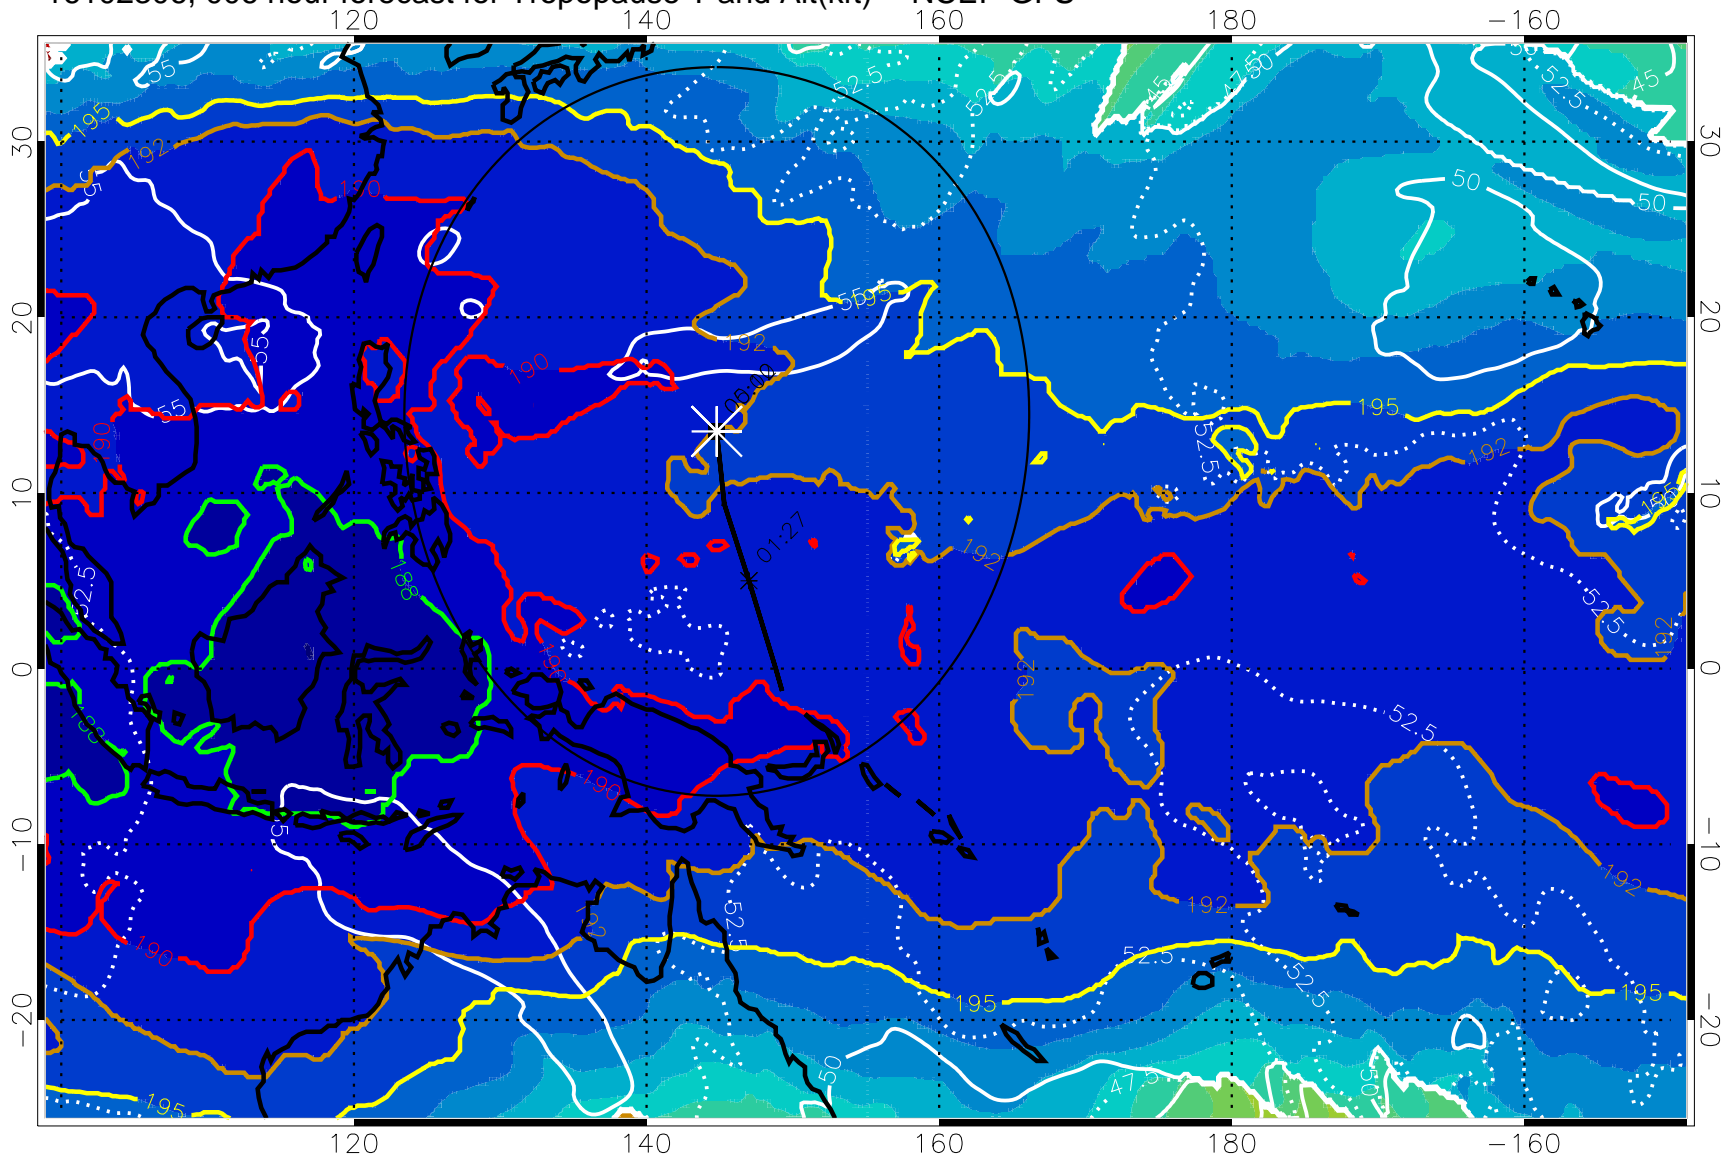

16102306, 006 hour forecast for Tropopause T and Alt(kft) -- NCEP GFS

190 200 210 220 230

Tropopause T, K

Tropopause Altitude in kft (white)

192.5K Isotherm 195K Isotherm

187.5K Isotherm 190K Isotherm

Range ring of 2304 km