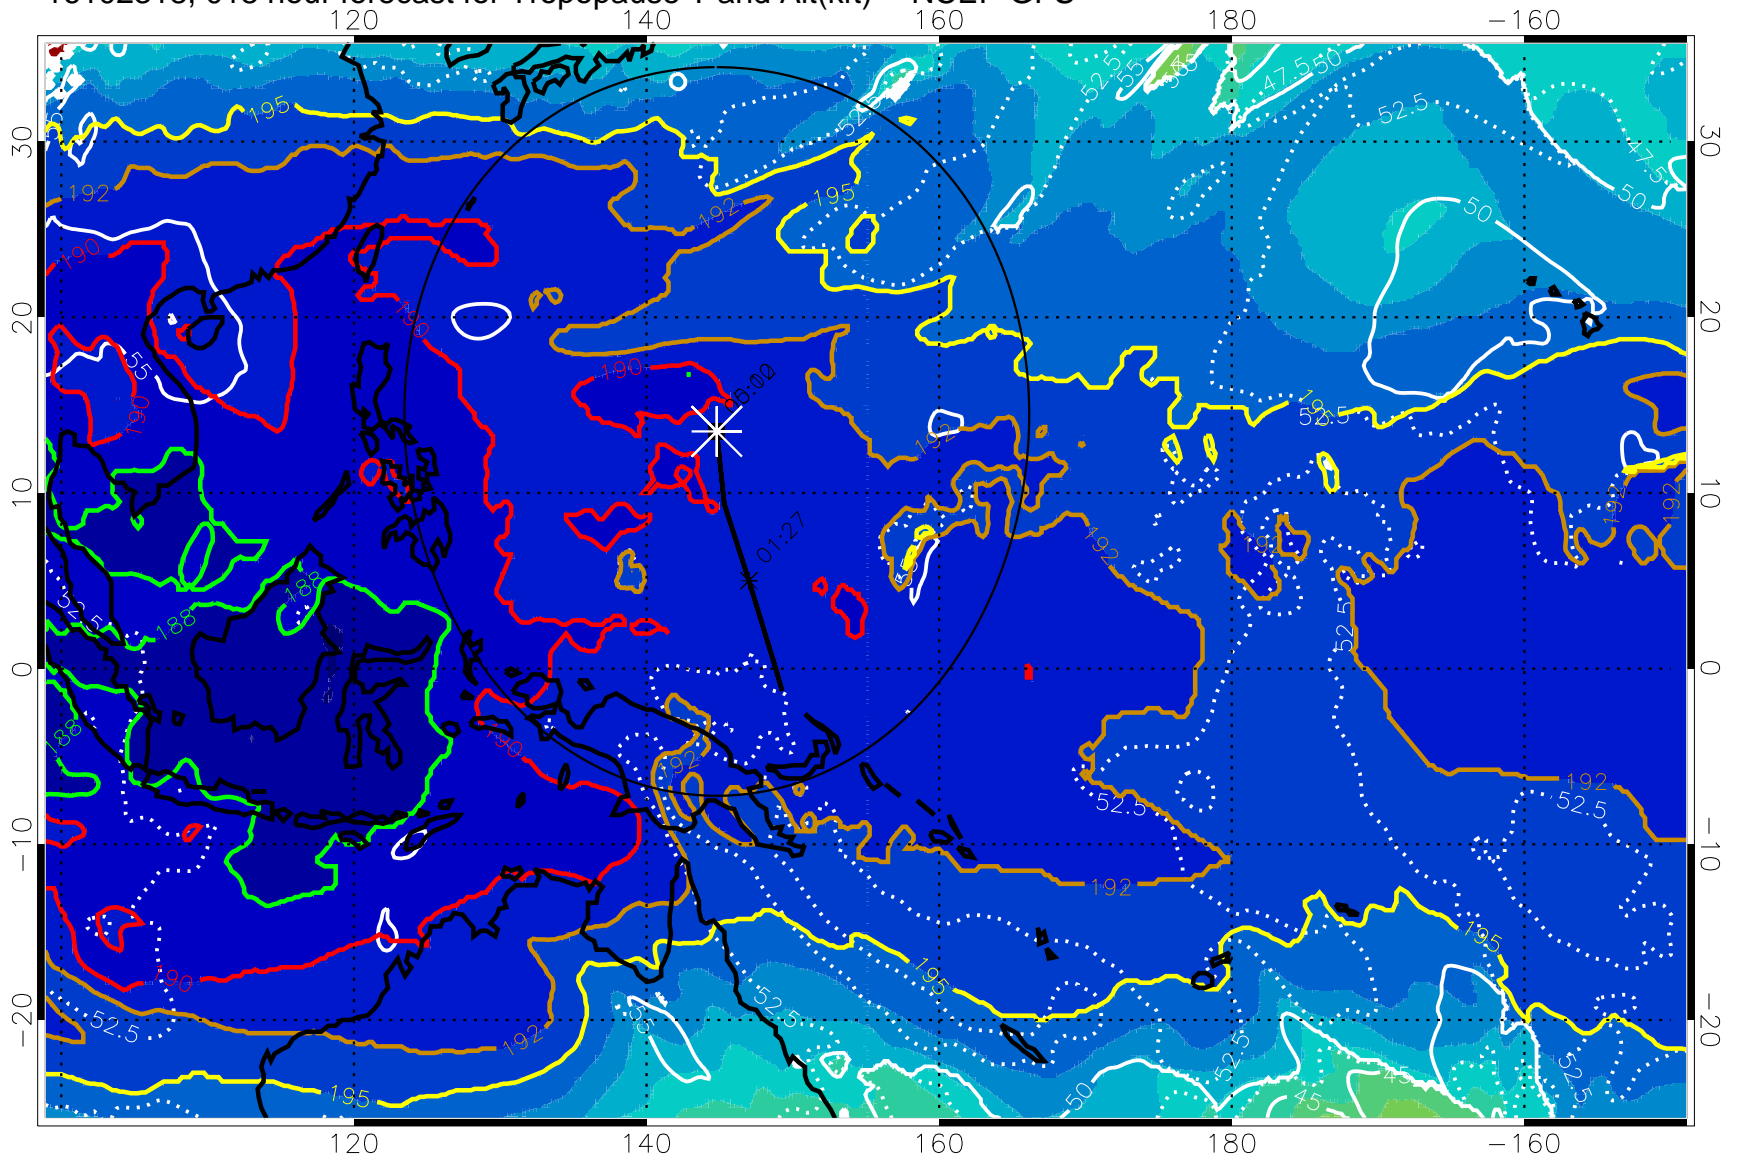

16102318, 018 hour forecast for Tropopause T and Alt(kft) -- NCEP GFS

190   200   210   220   230
Tropopause T, K

Tropopause Altitude in kft (white)

192.5K Isotherm   195K Isotherm
187.5K Isotherm   190K Isotherm

Range ring of 2304 km