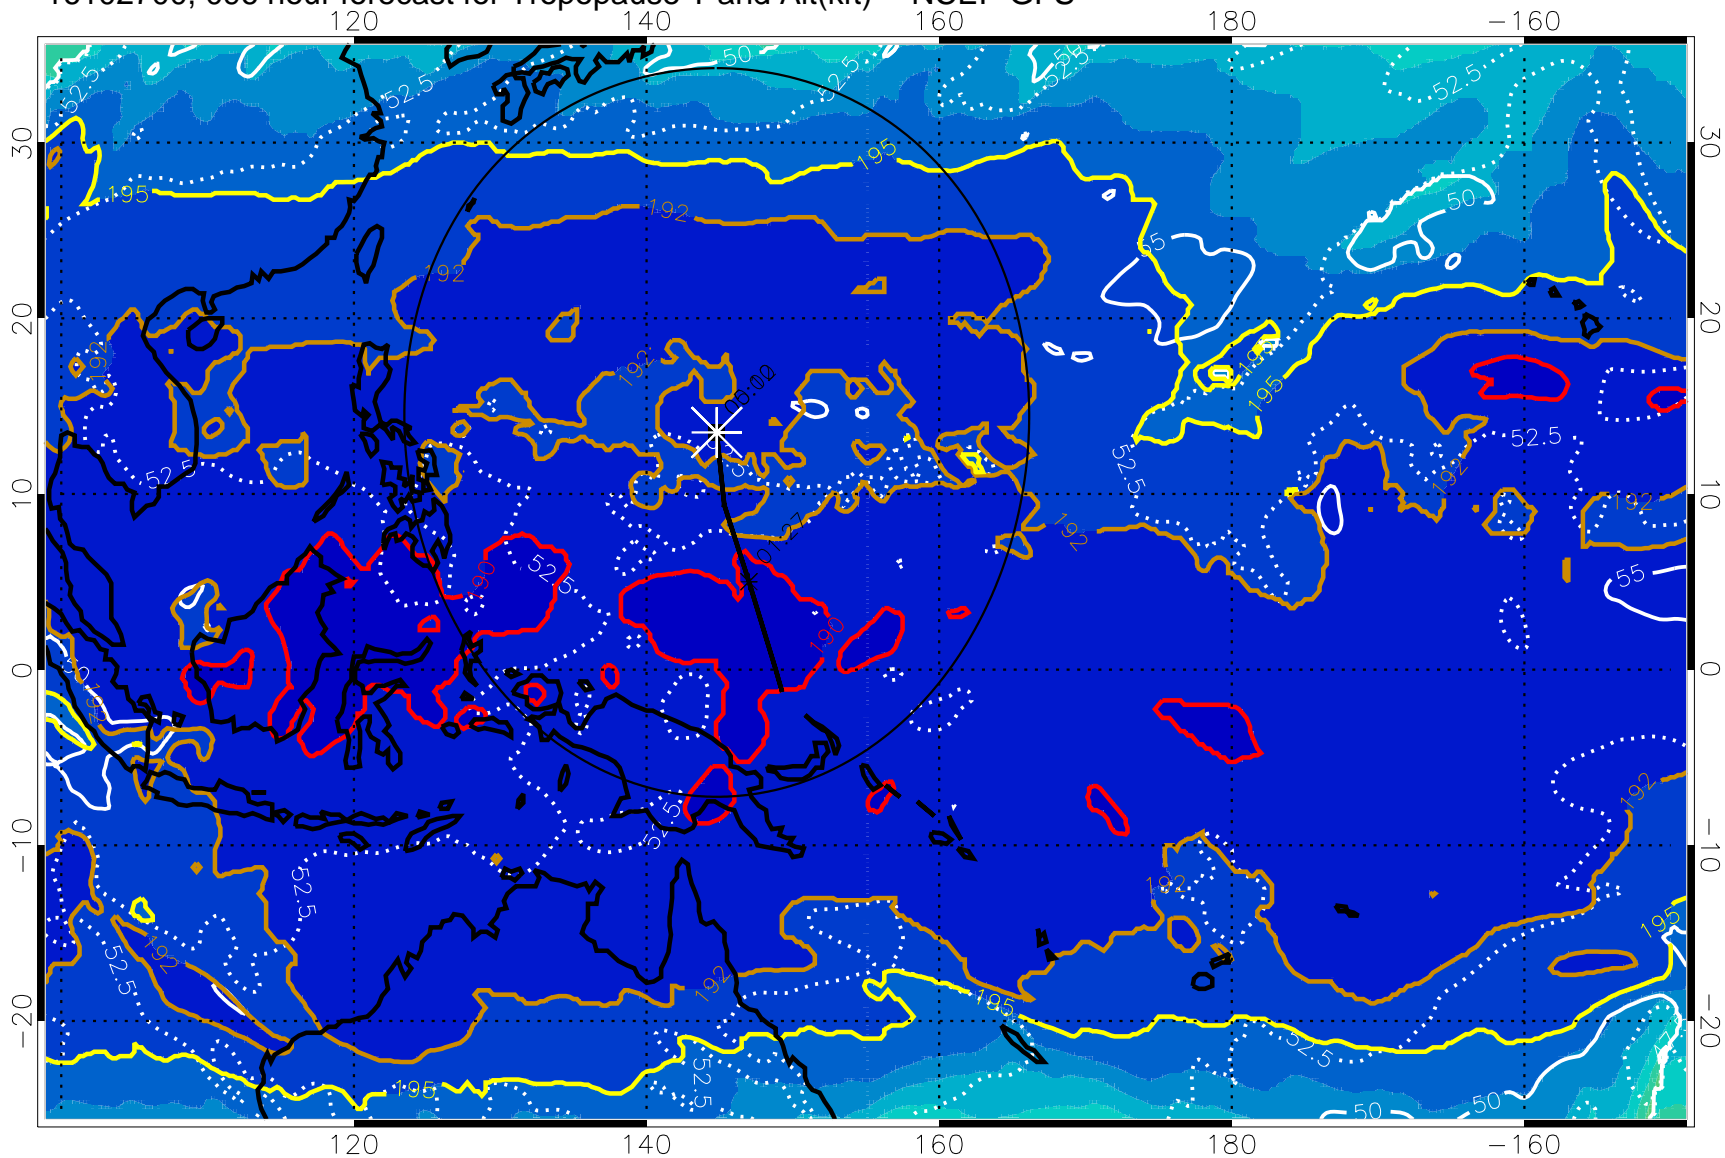

187.5K Isotherm 190K Isotherm

Range ring of 2304 km

16102618, 090 hour forecast for Tropopause T and Alt(kft) -- NCEP GFS

190 200 210 220 230  
Tropopause T, K

Tropopause Altitude in kft (white)

192.5K Isotherm 195K Isotherm  
187.5K Isotherm 190K Isotherm

Range ring of 2304 km

16102700, 096 hour forecast for Tropopause T and Alt(kft) -- NCEP GFS

190 200 210 220 230

Tropopause T, K

Tropopause Altitude in kft (white)

192.5K Isotherm 195K Isotherm  
187.5K Isotherm 190K Isotherm