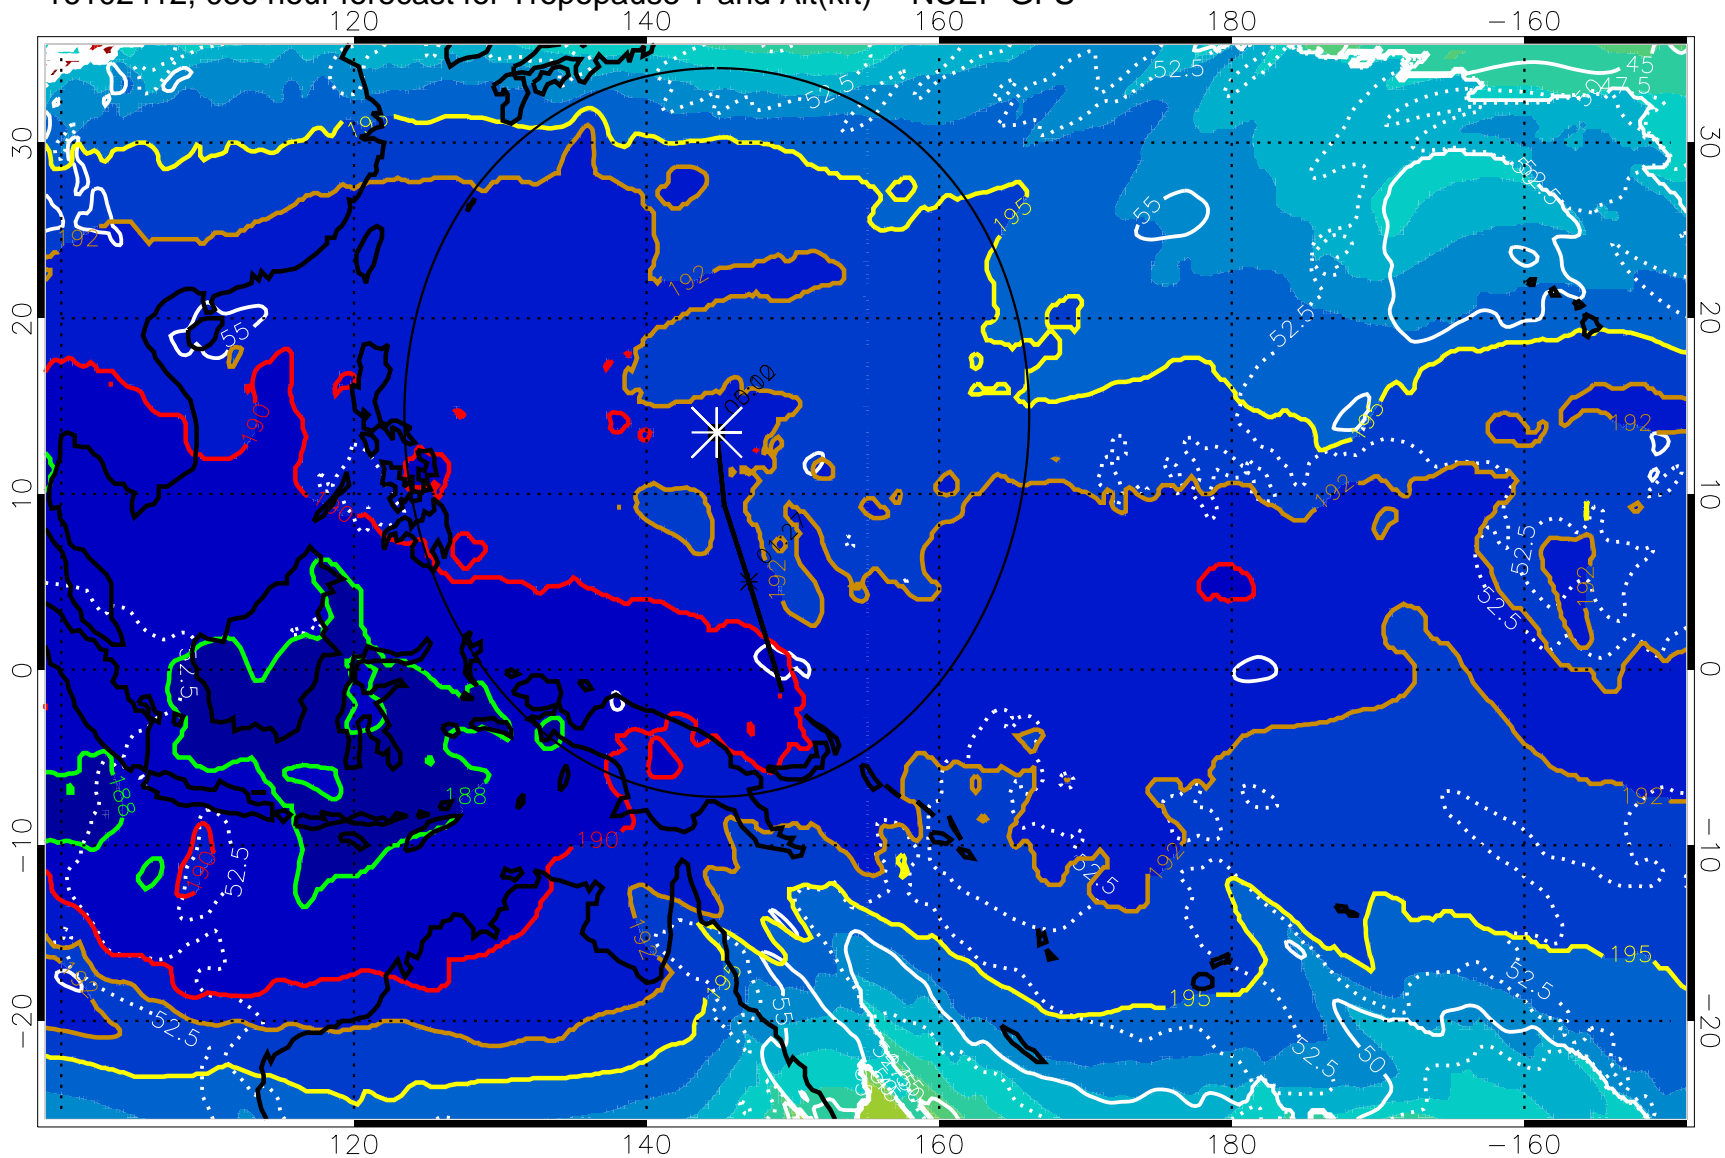

16102412, 036 hour forecast for Tropopause T and Alt(kft) -- NCEP GFS

190 200 210 220 230

Tropopause T, K

Tropopause Altitude in kft (white)

192.5K Isotherm 195K Isotherm
187.5K Isotherm 190K Isotherm

Range ring of 2304 km