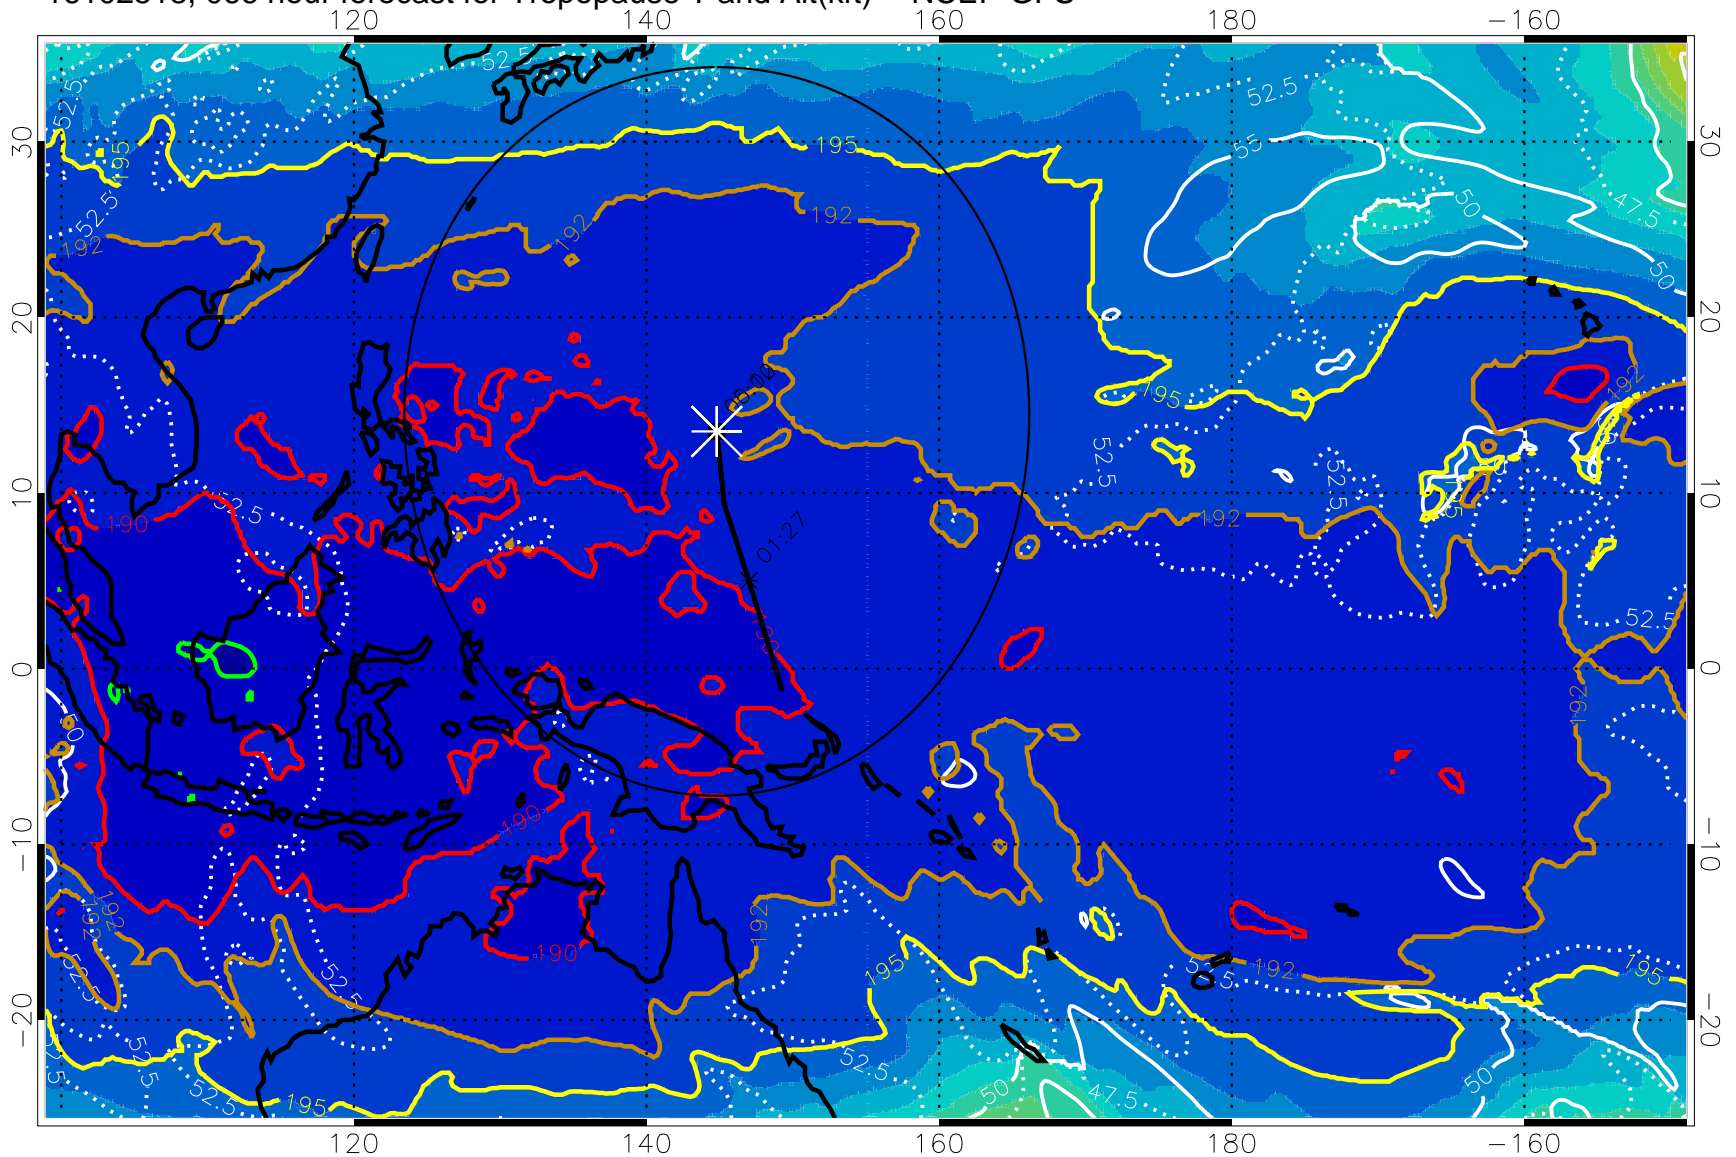

16102518, 066 hour forecast for Tropopause T and Alt(kft) -- NCEP GFS

190 200 210 220 230
Tropopause T, K

Tropopause Altitude in kft (white)

192.5K Isotherm 195K Isotherm
187.5K Isotherm 190K Isotherm

Range ring of 2304 km