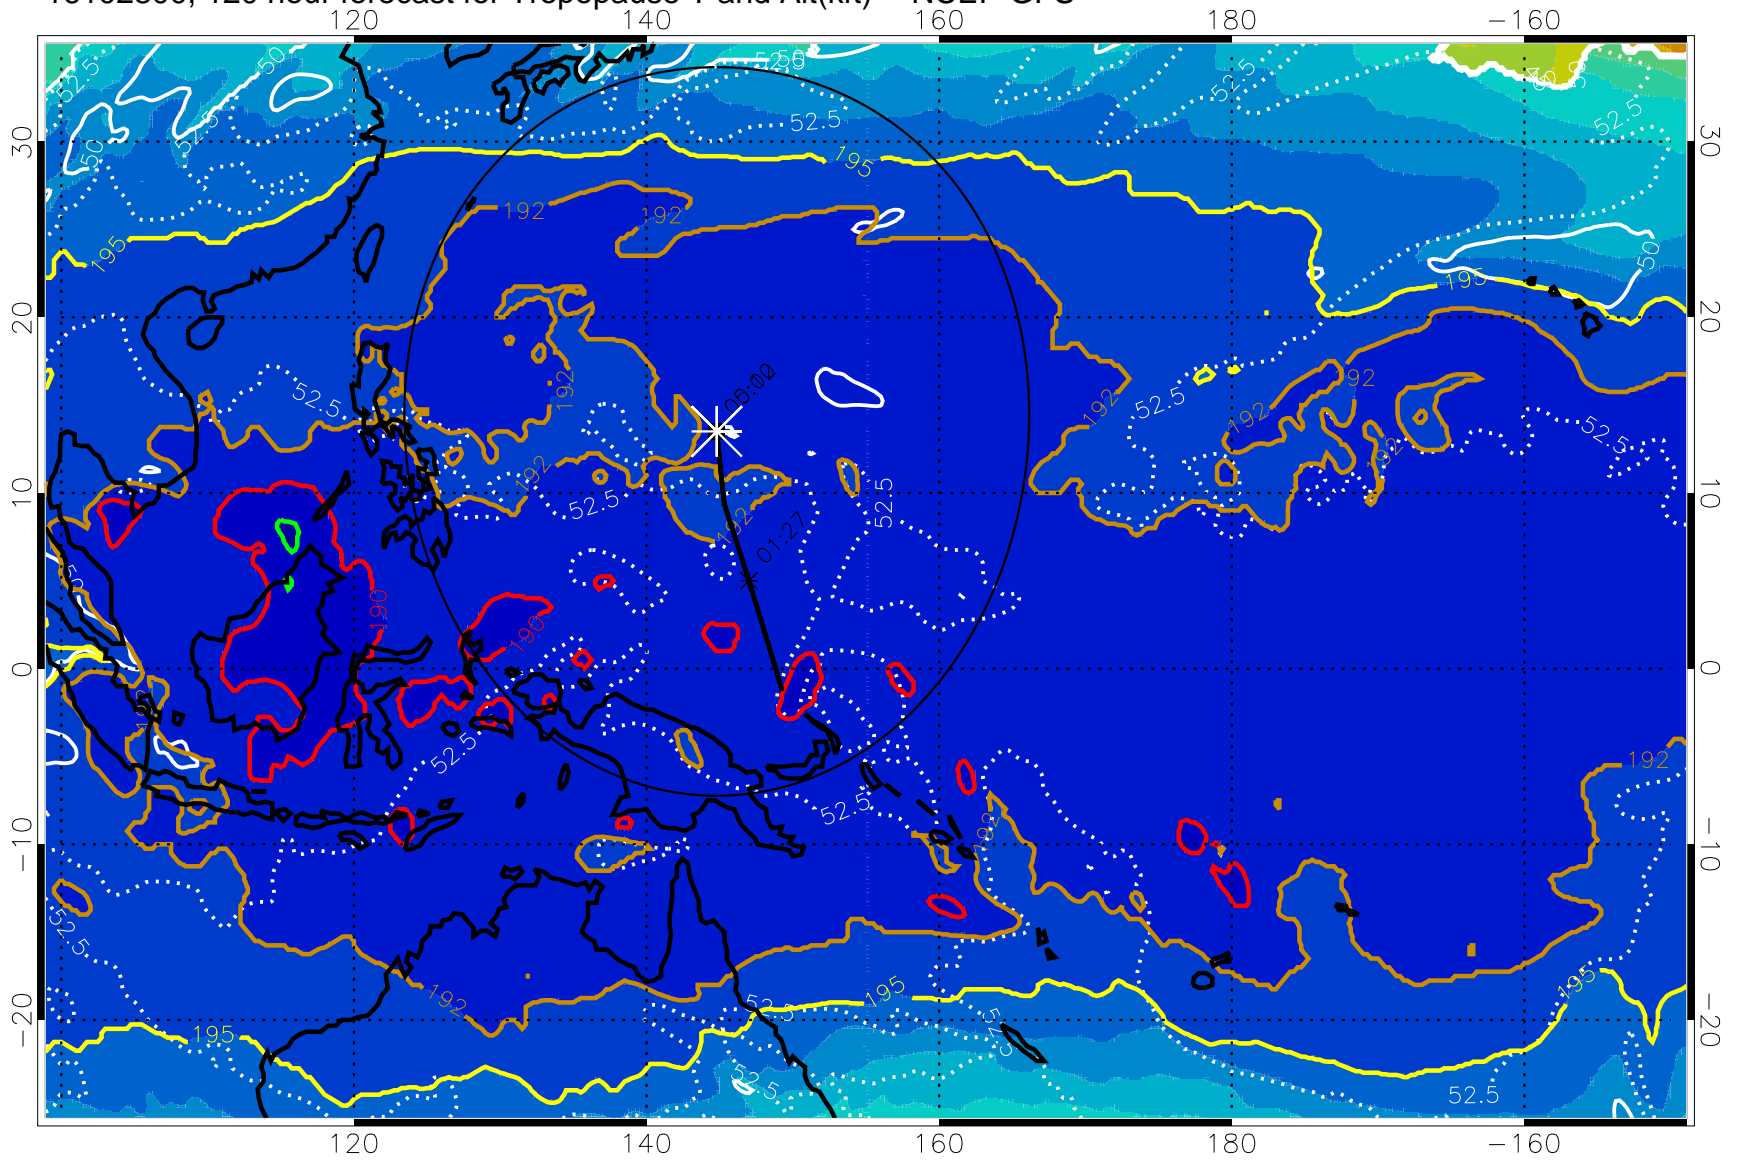

Range ring of 2304 km

16102718, 114 hour forecast for Tropopause T and Alt(kft) -- NCEP GFS

190 200 210 220 230  
Tropopause T, K

Tropopause Altitude in kft (white)

192.5K Isotherm 195K Isotherm  
187.5K Isotherm 190K Isotherm

Range ring of 2304 km

16102800, 120 hour forecast for Tropopause T and Alt(kft) -- NCEP GFS

190 200 210 220 230  
Tropopause T, K

Tropopause Altitude in kft (white)

192.5K Isotherm 195K Isotherm  
187.5K Isotherm 190K Isotherm