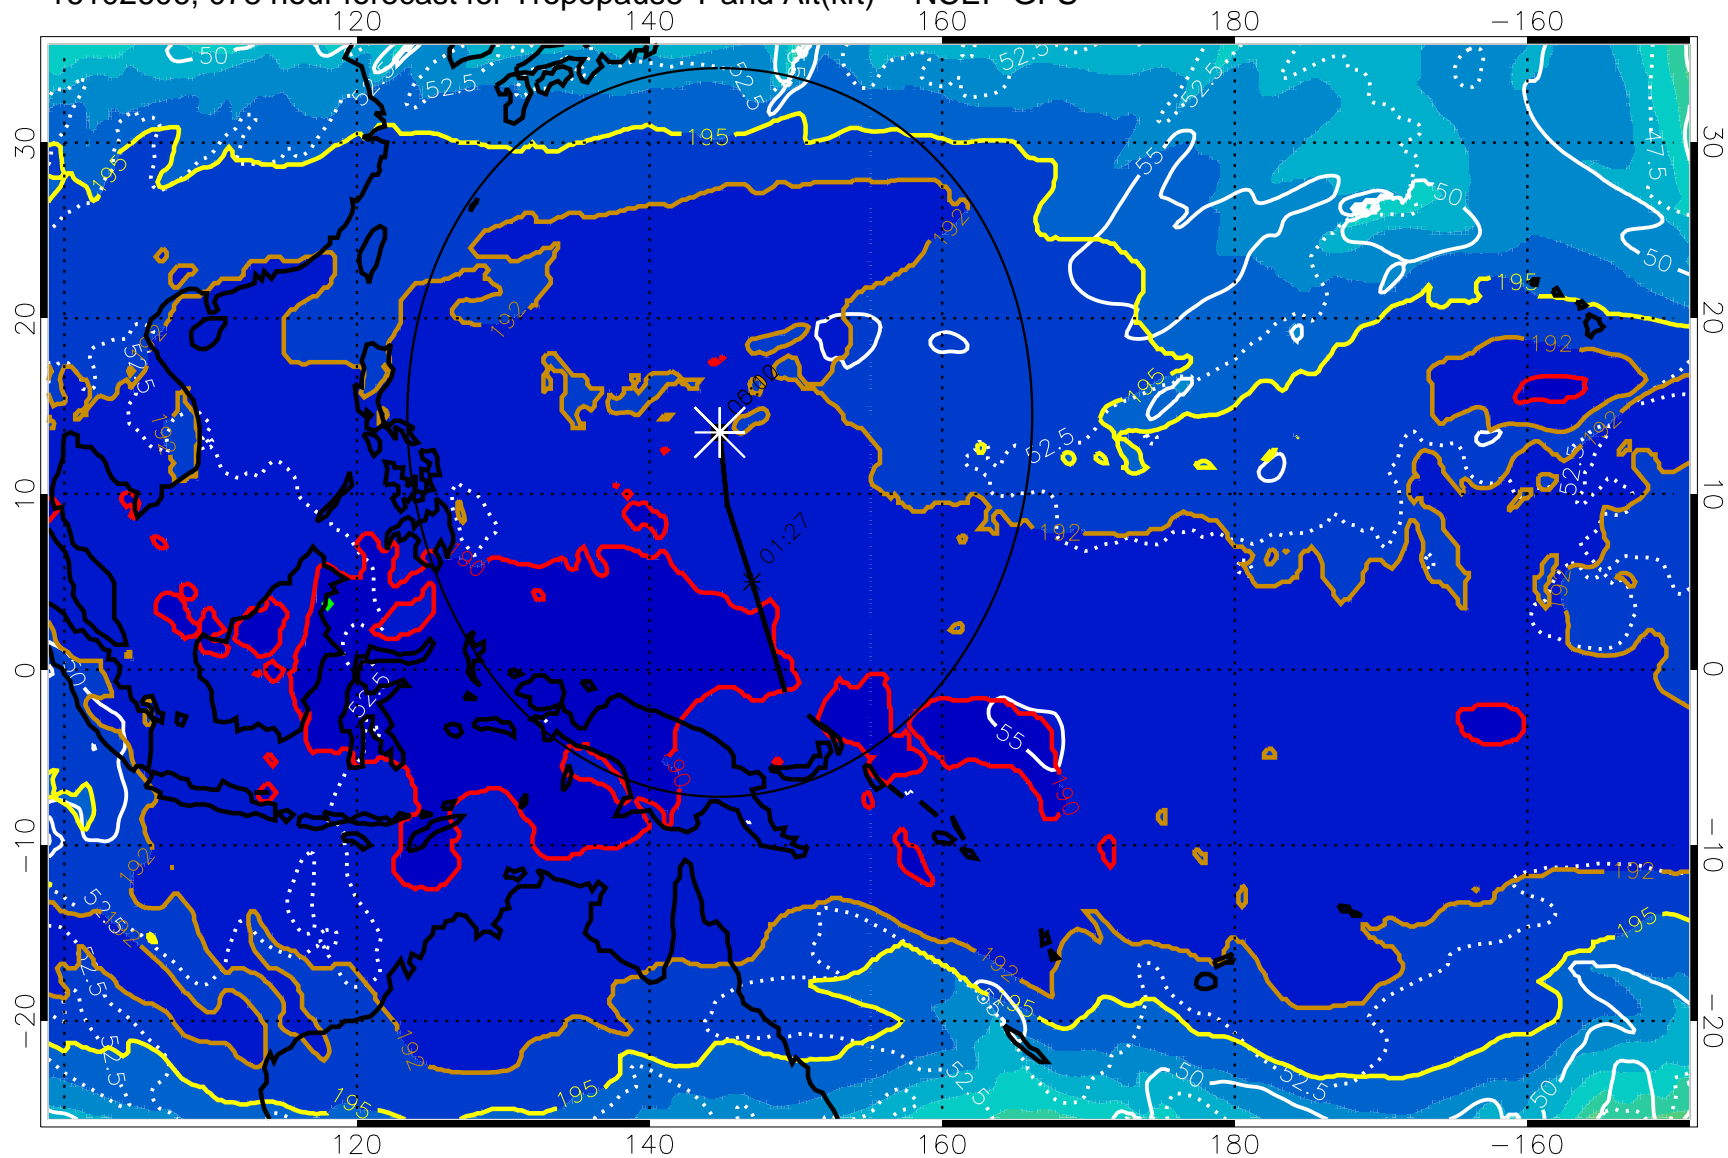

16102606, 078 hour forecast for Tropopause T and Alt(kft) -- NCEP GFS

190 200 210 220 230

Tropopause T, K

Tropopause Altitude in kft (white)

192.5K Isotherm 195K Isotherm
187.5K Isotherm 190K Isotherm

Range ring of 2304 km