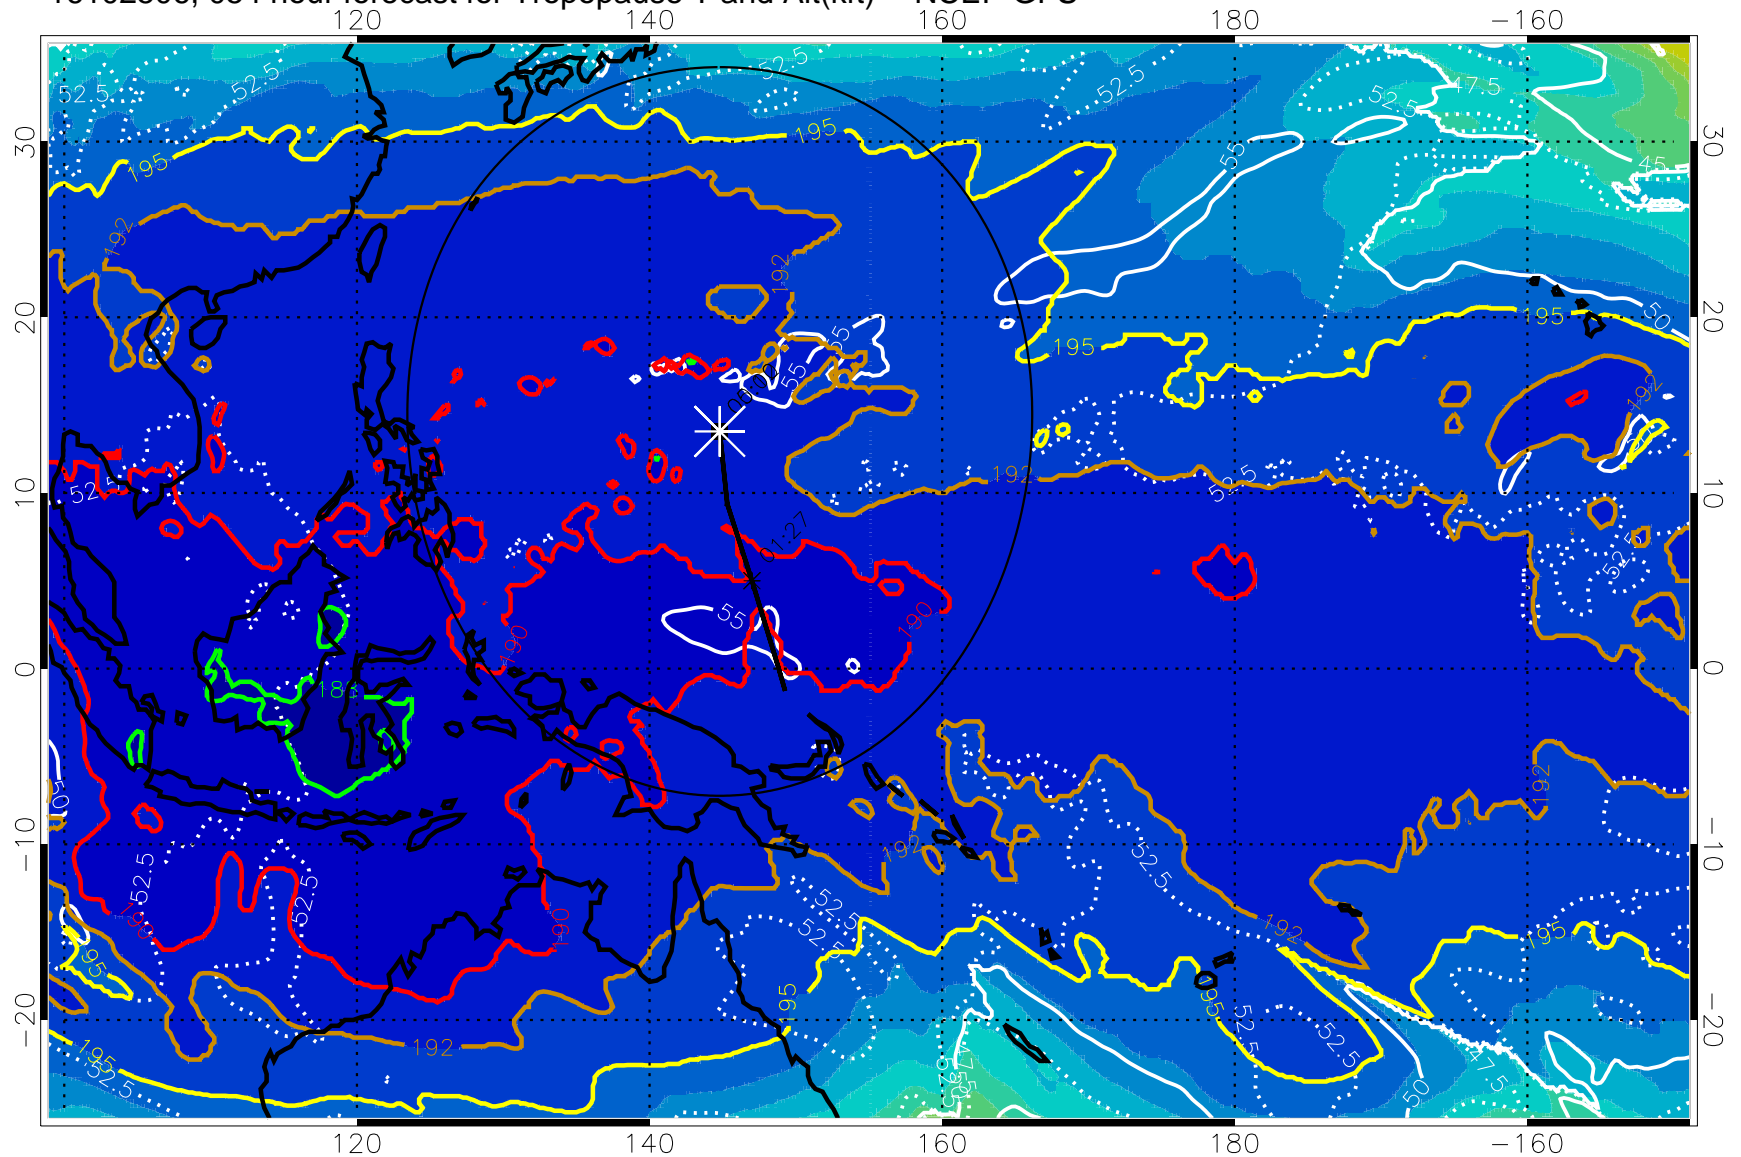

16102506, 054 hour forecast for Tropopause T and Alt(kft) -- NCEP GFS

190 200 210 220 230

Tropopause T, K

Tropopause Altitude in kft (white)

192.5K Isotherm 195K Isotherm

187.5K Isotherm 190K Isotherm

Range ring of 2304 km