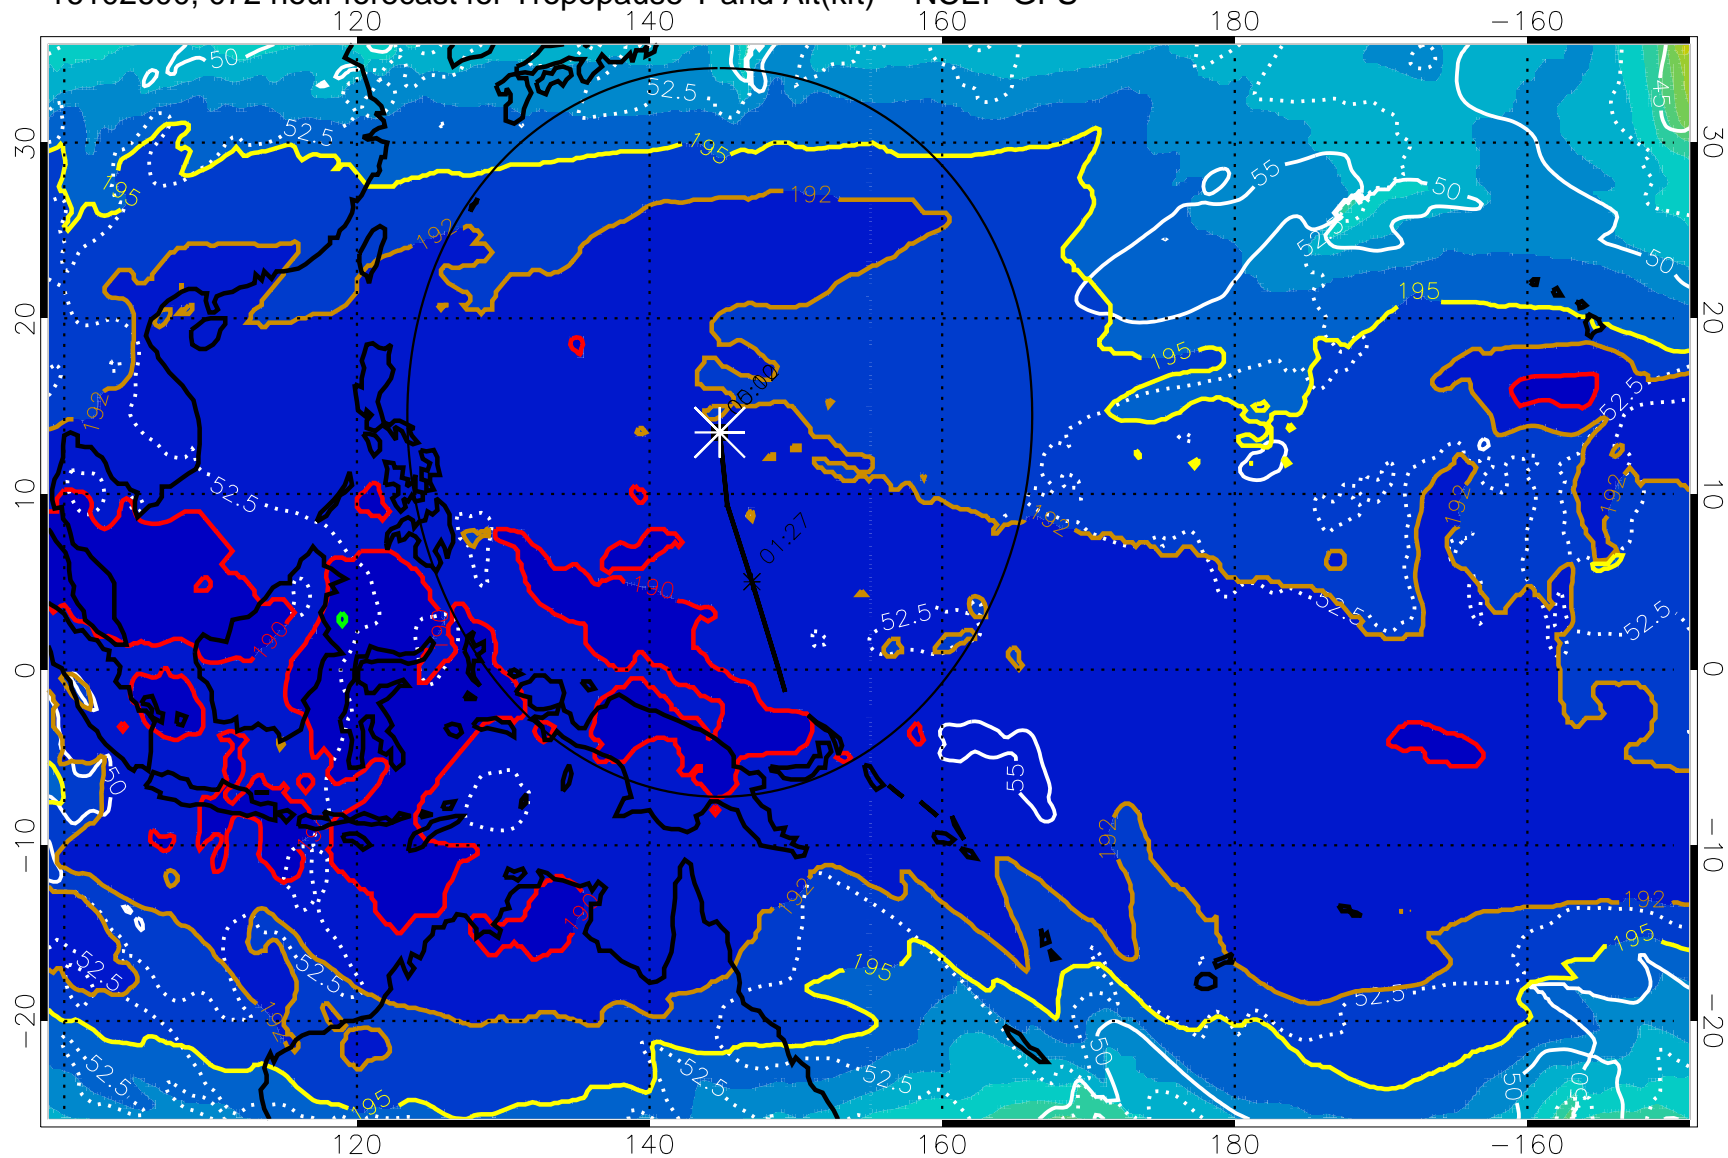

16102600, 072 hour forecast for Tropopause T and Alt(kft) -- NCEP GFS

190 200 210 220 230

Tropopause T, K

Tropopause Altitude in kft (white)

192.5K Isotherm 195K Isotherm
187.5K Isotherm 190K Isotherm

Range ring of 2304 km