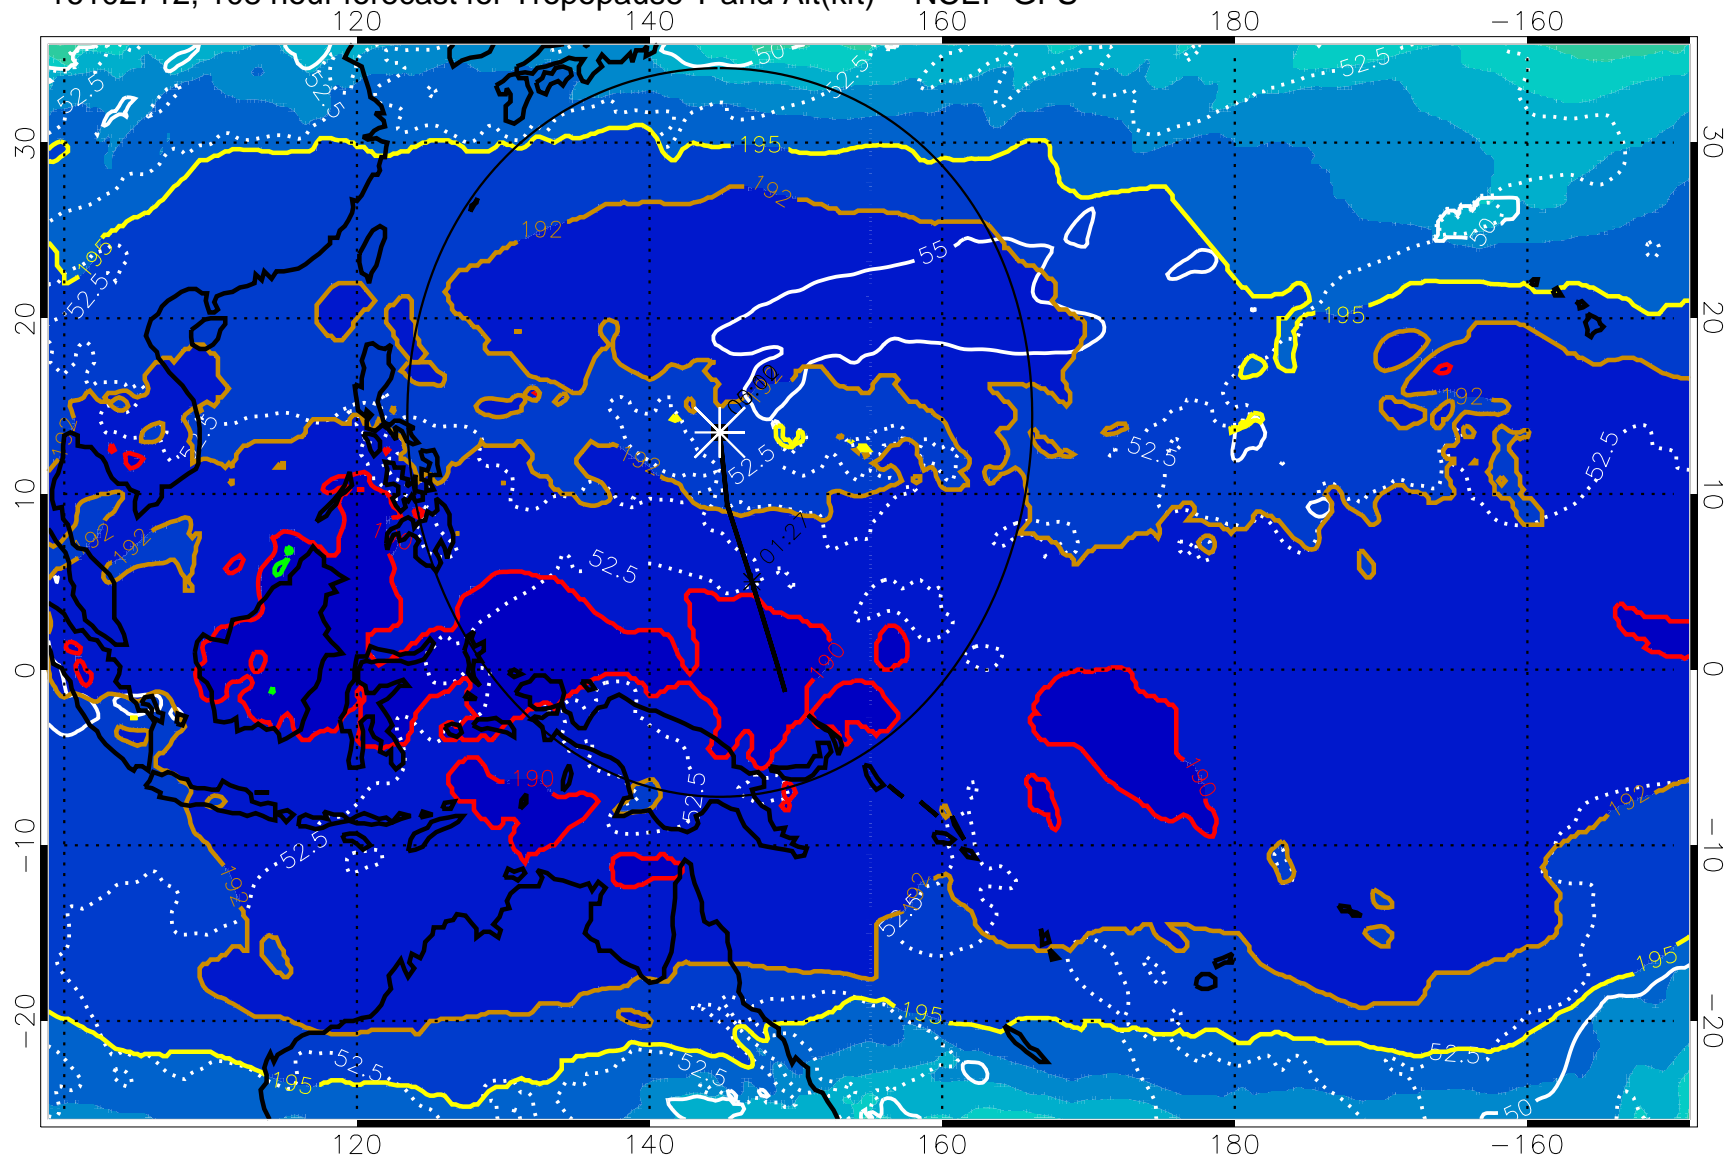

16102712, 108 hour forecast for Tropopause T and Alt(kft) -- NCEP GFS

190 200 210 220 230

Tropopause T, K

Tropopause Altitude in kft (white)

192.5K Isotherm 195K Isotherm

187.5K Isotherm 190K Isotherm

Range ring of 2304 km