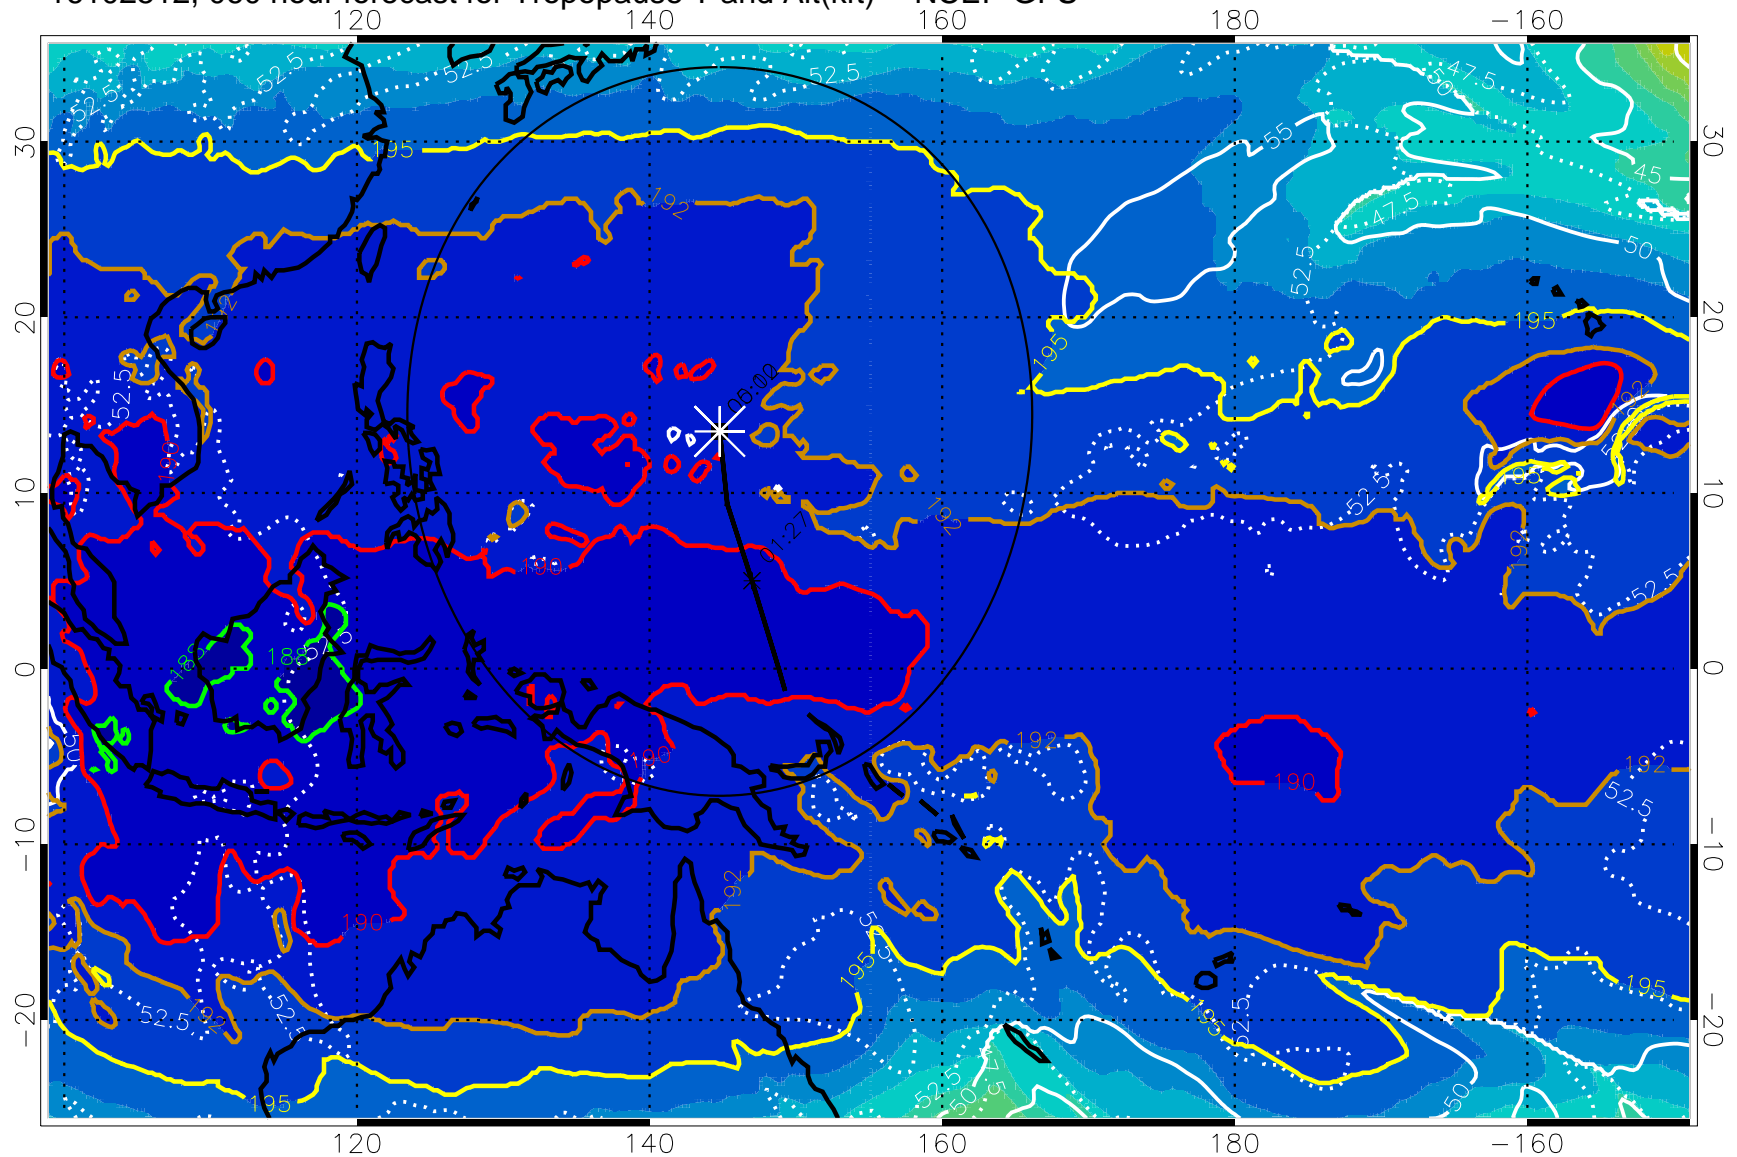

16102512, 060 hour forecast for Tropopause T and Alt(kft) -- NCEP GFS

190 200 210 220 230
Tropopause T, K

Tropopause Altitude in kft (white)

192.5K Isotherm 195K Isotherm
187.5K Isotherm 190K Isotherm

Range ring of 2304 km