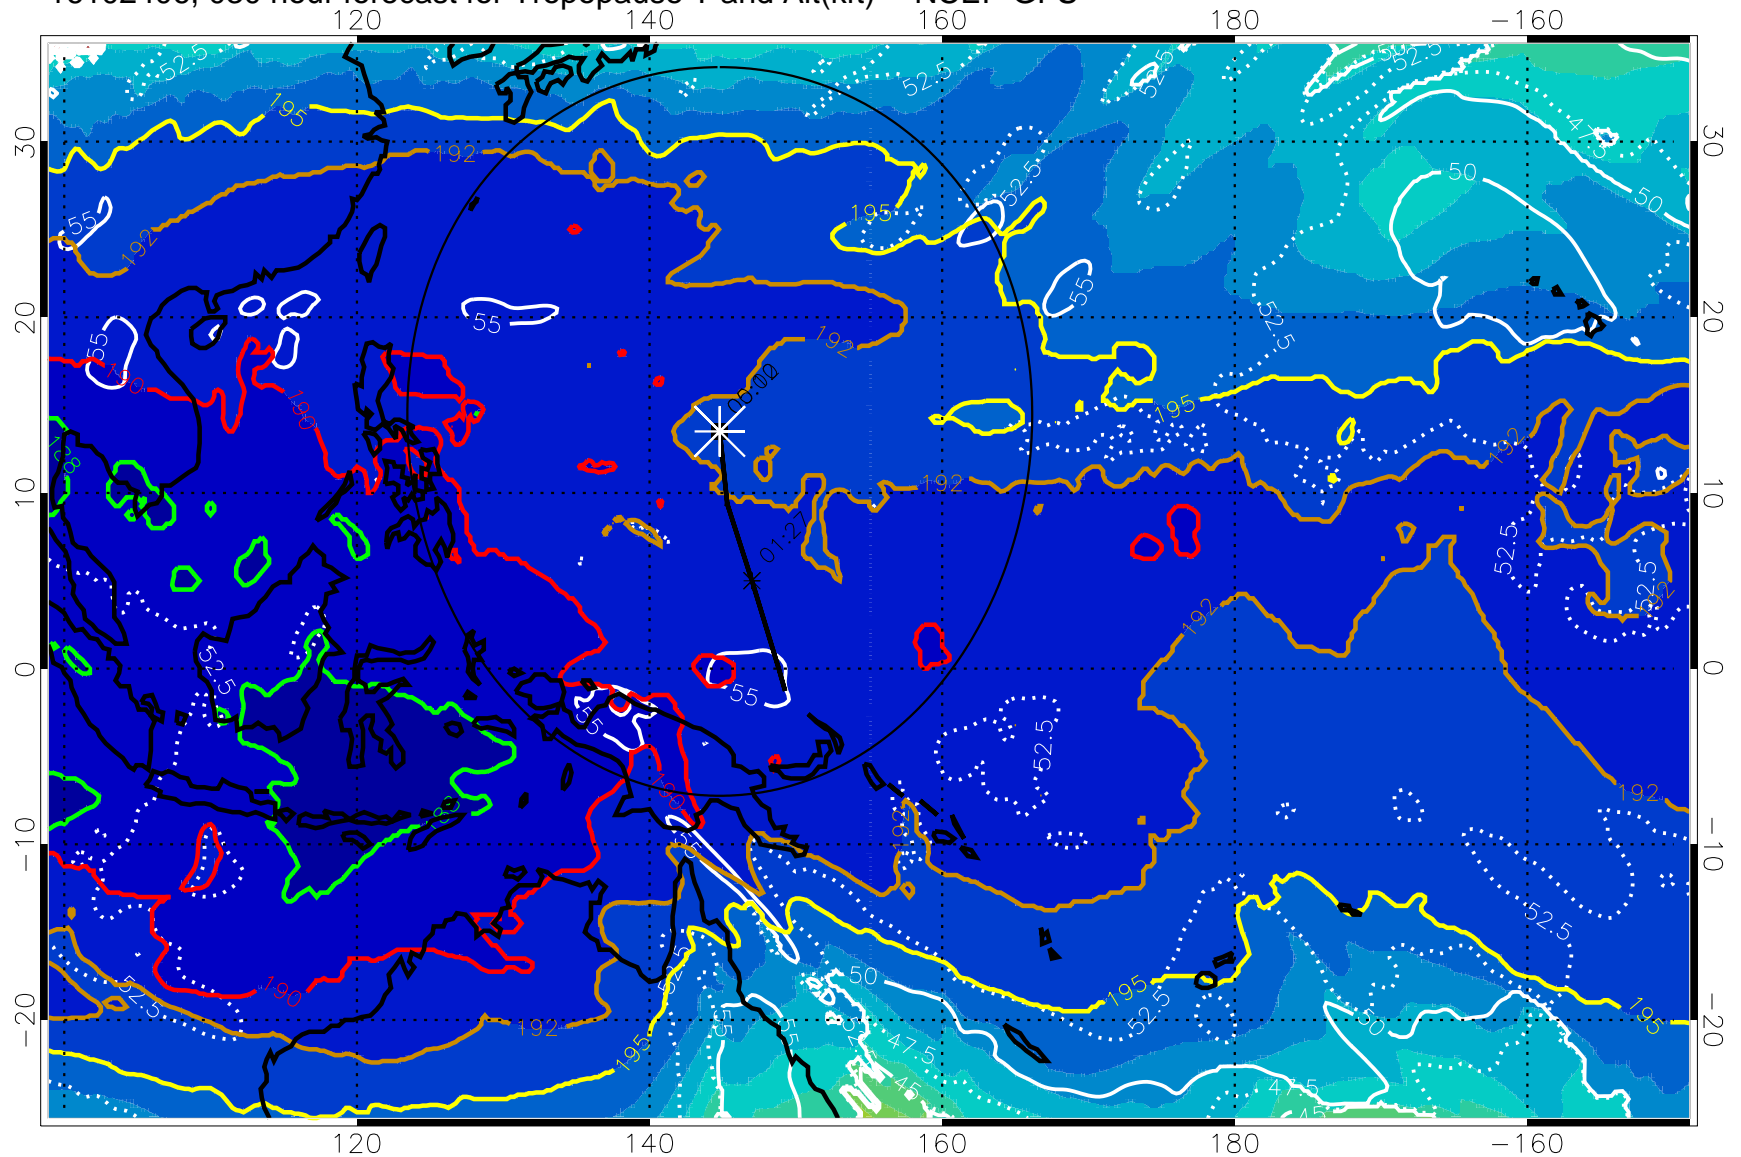

16102406, 030 hour forecast for Tropopause T and Alt(kft) -- NCEP GFS

190 200 210 220 230

Tropopause T, K

Tropopause Altitude in kft (white)

192.5K Isotherm 195K Isotherm

187.5K Isotherm 190K Isotherm

Range ring of 2304 km