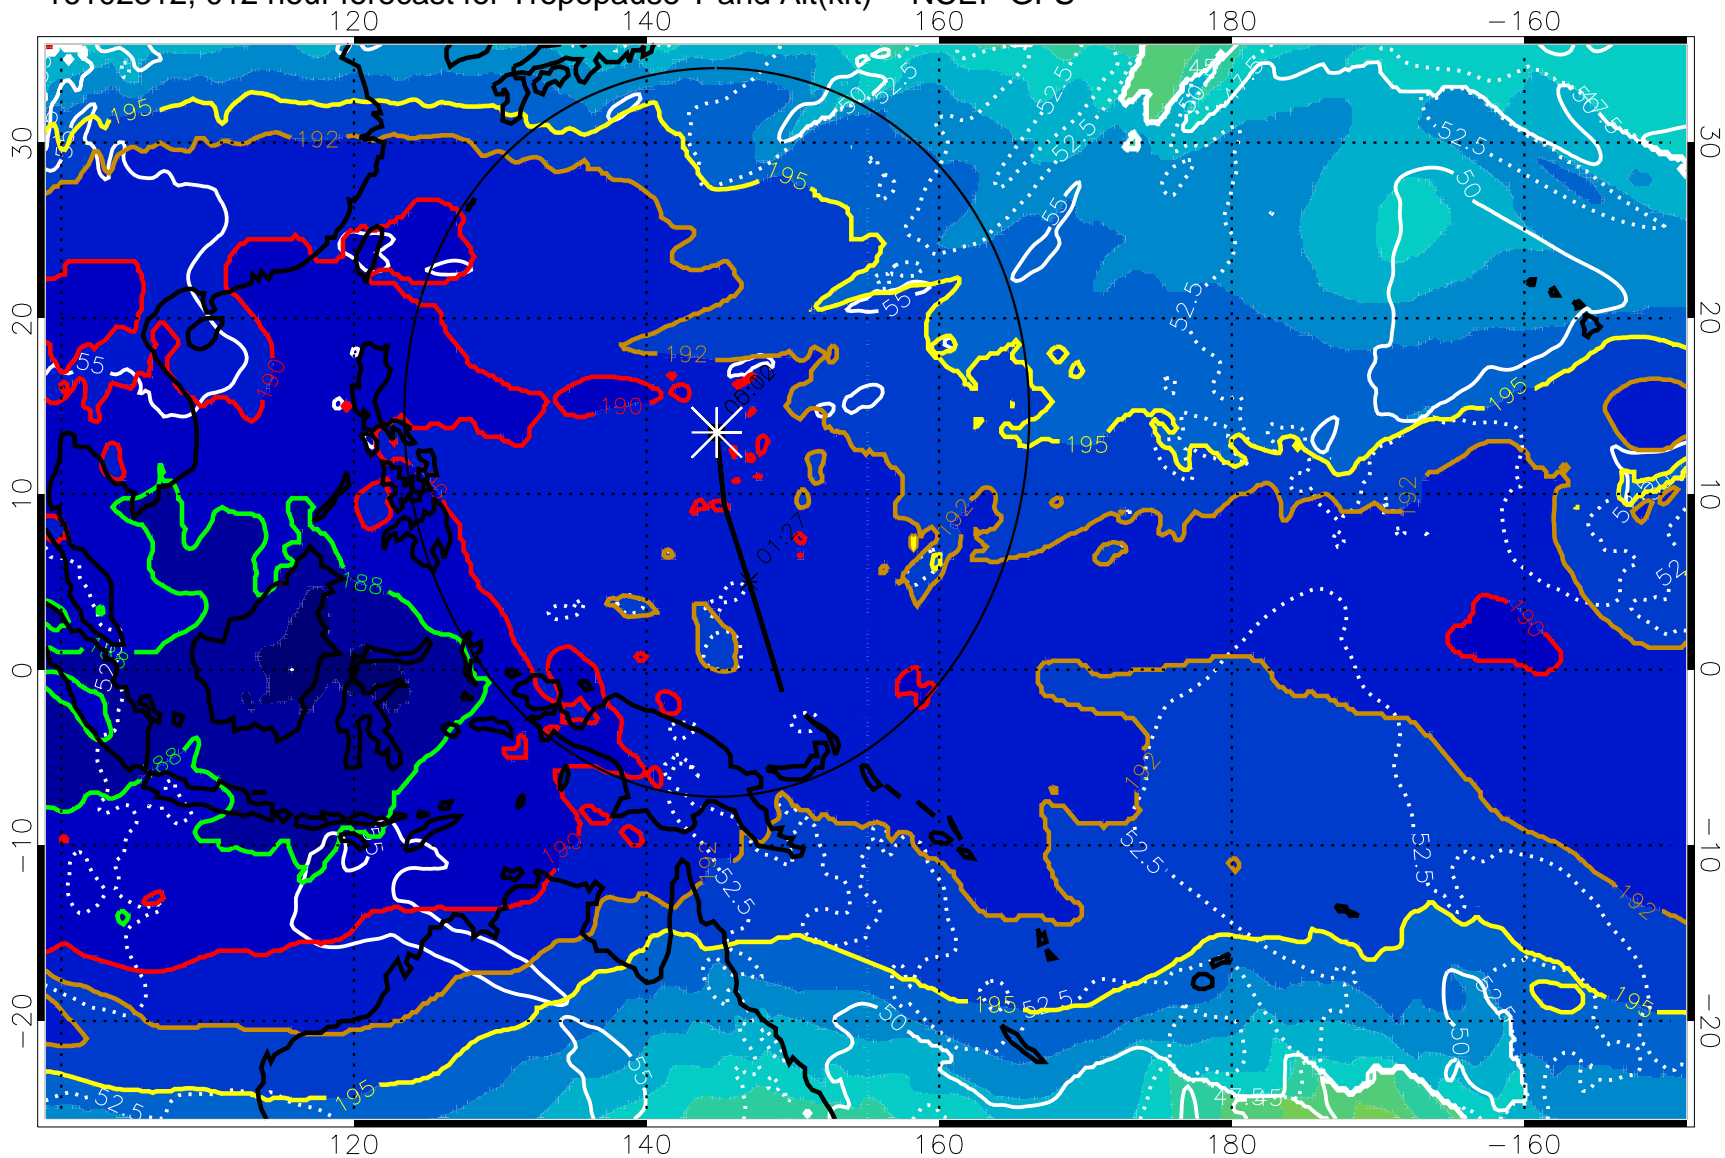

16102312, 012 hour forecast for Tropopause T and Alt(kft) -- NCEP GFS

190 200 210 220 230
Tropopause T, K

Tropopause Altitude in kft (white)

192.5K Isotherm 195K Isotherm
187.5K Isotherm 190K Isotherm

Range ring of 2304 km