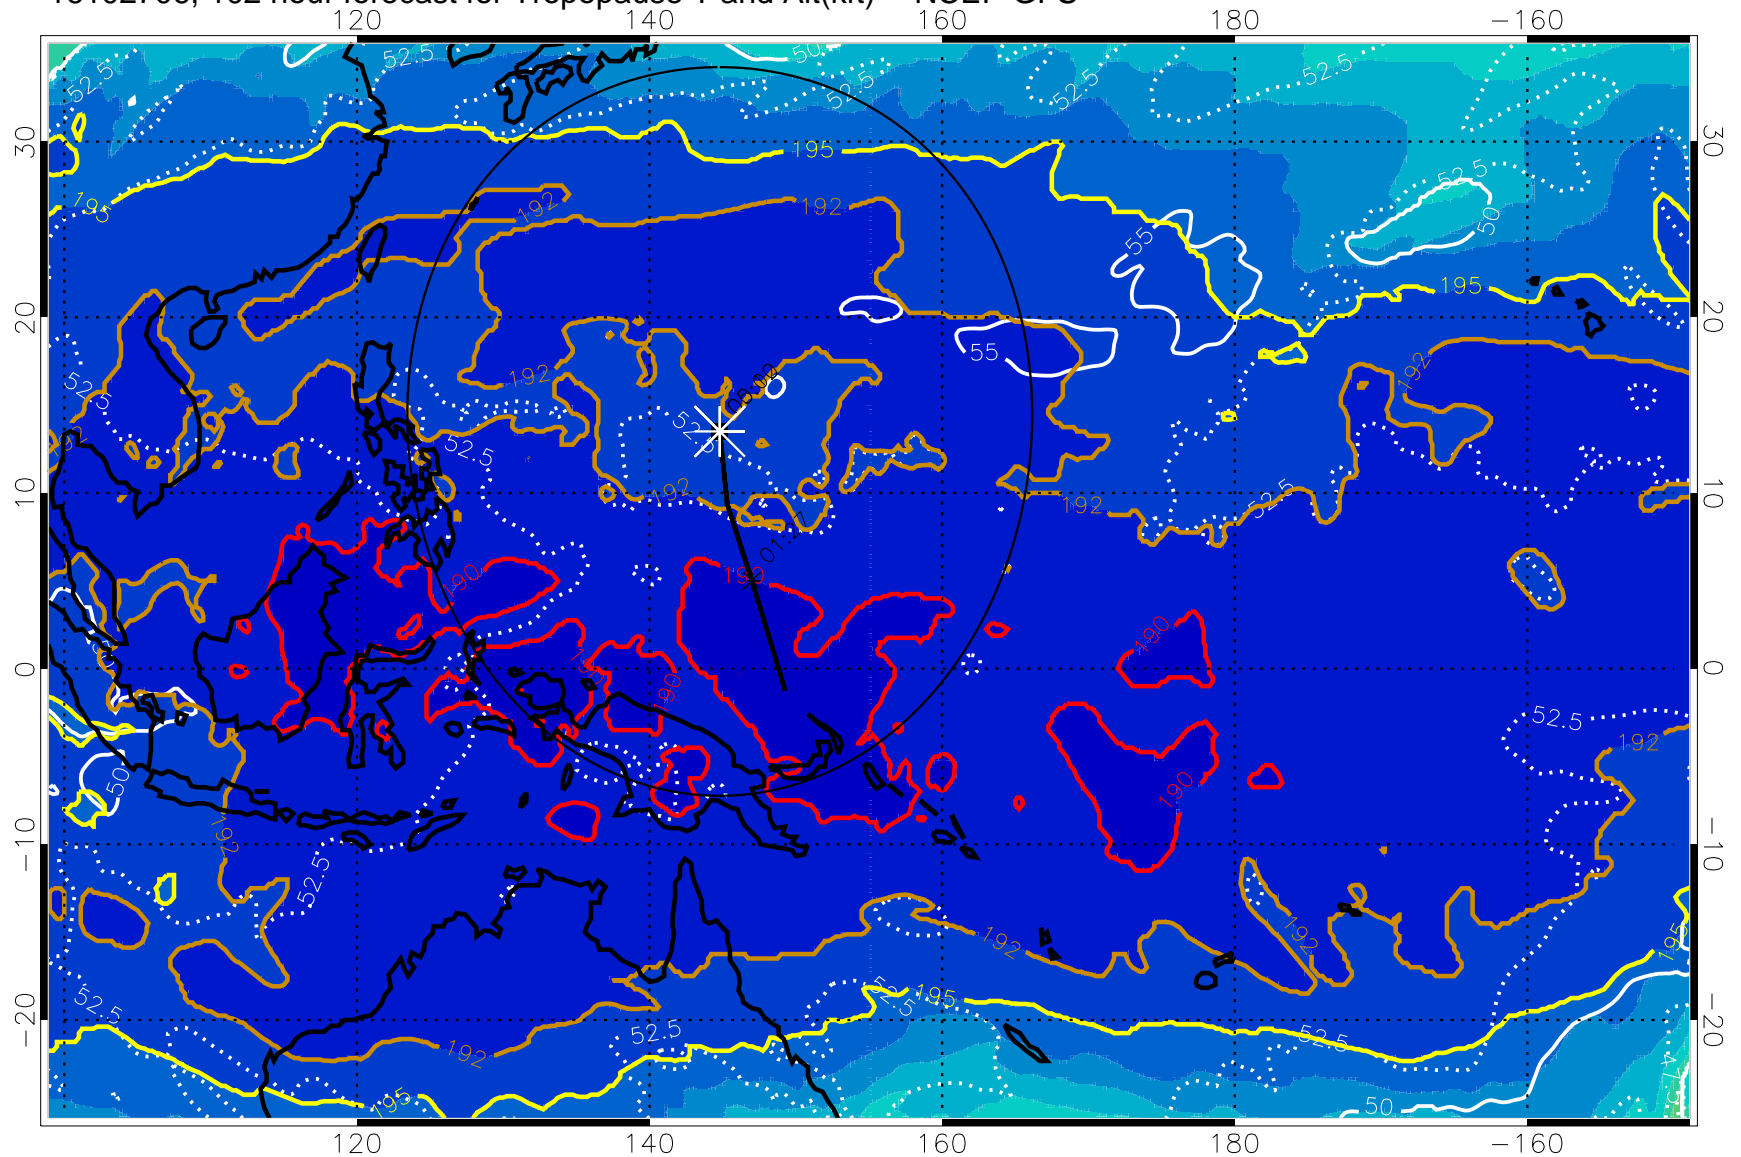

187.5K Isotherm 190K Isotherm

Range ring of 2304 km

16102618, 090 hour forecast for Tropopause T and Alt(kft) -- NCEP GFS

190 200 210 220 230  
Tropopause T, K

Tropopause Altitude in kft (white)

192.5K Isotherm 195K Isotherm  
187.5K Isotherm 190K Isotherm

Range ring of 2304 km

16102700, 096 hour forecast for Tropopause T and Alt(kft) -- NCEP GFS

190 200 210 220 230

Tropopause T, K

Tropopause Altitude in kft (white)

192.5K Isotherm 195K Isotherm  
187.5K Isotherm 190K Isotherm

Range ring of 2304 km

16102706, 102 hour forecast for Tropopause T and Alt(kft) -- NCEP GFS

190 200 210 220 230

Tropopause T, K

Tropopause Altitude in kft (white)

192.5K Isotherm 195K Isotherm

187.5K Isotherm 190K Isotherm