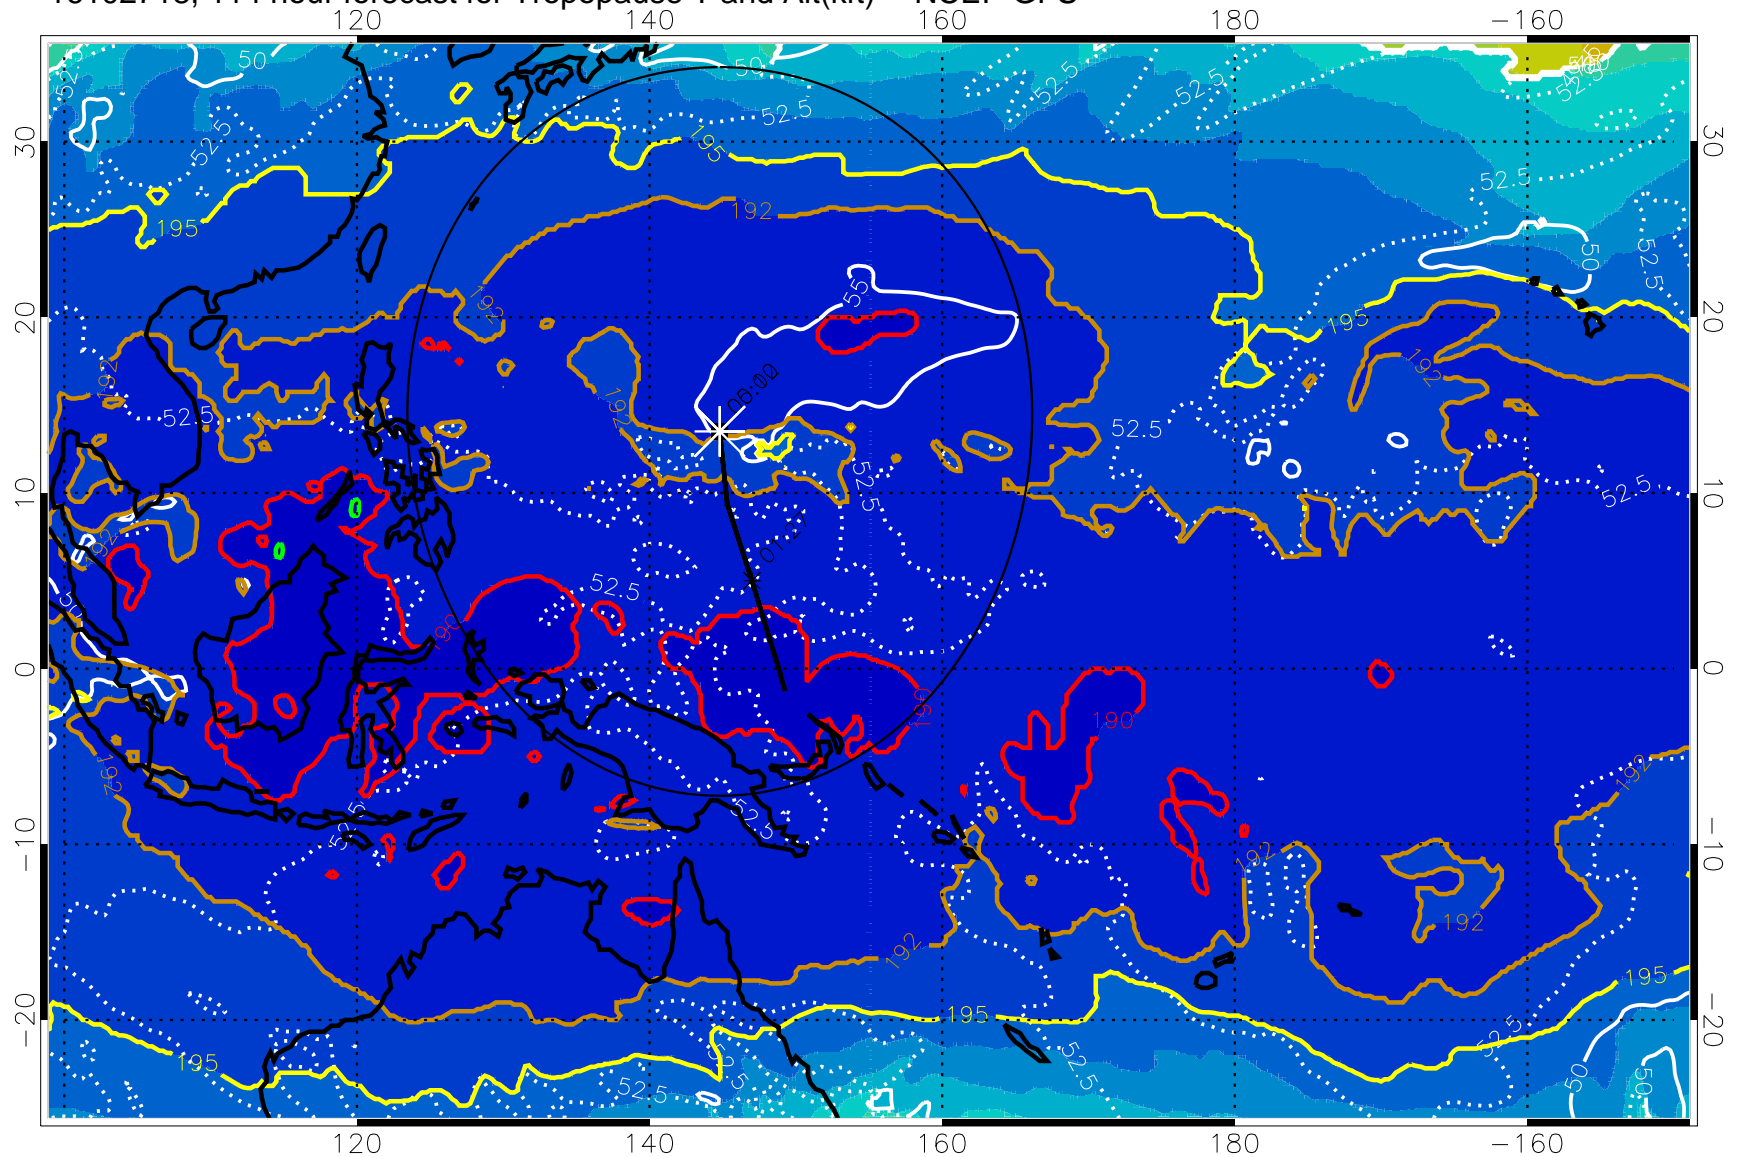

16102718, 114 hour forecast for Tropopause T and Alt(kft) -- NCEP GFS

190 200 210 220 230
Tropopause T, K

Tropopause Altitude in kft (white)

192.5K Isotherm 195K Isotherm
187.5K Isotherm 190K Isotherm

Range ring of 2304 km