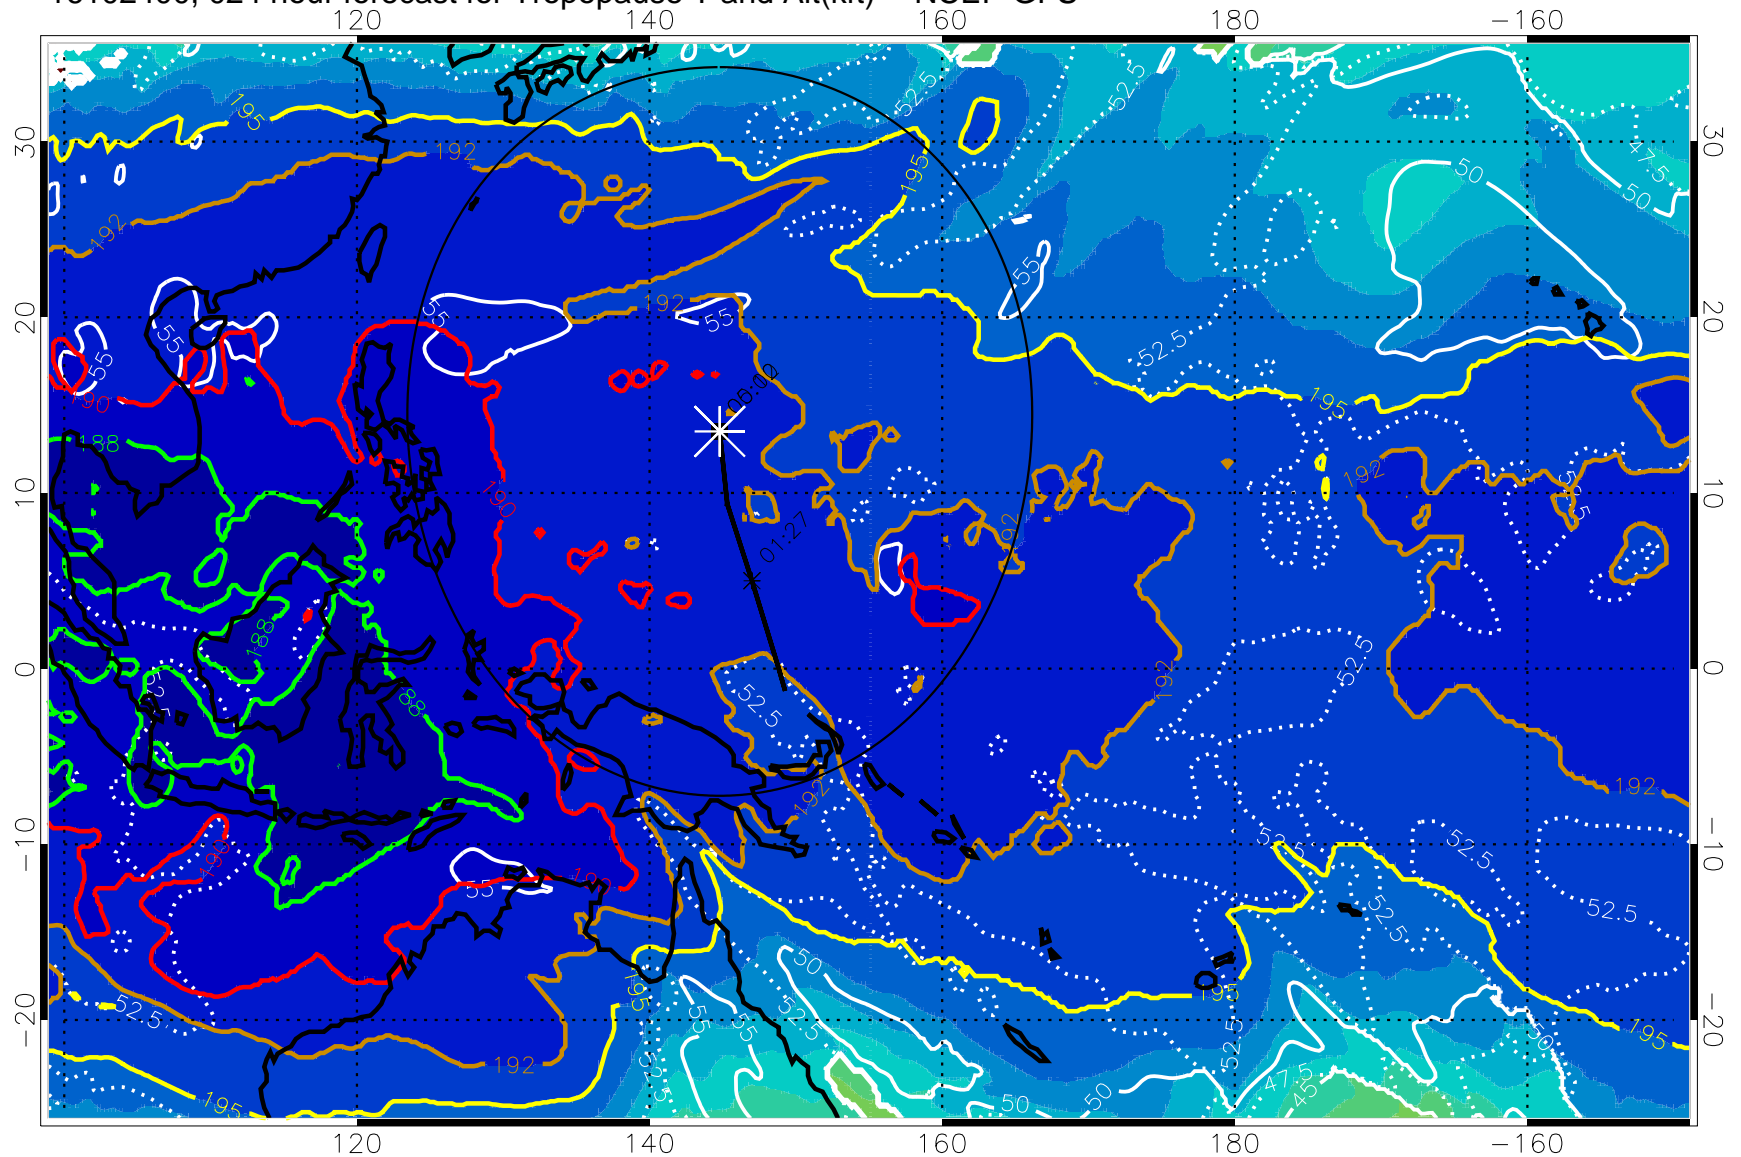

16102400, 024 hour forecast for Tropopause T and Alt(kft) -- NCEP GFS

190 200 210 220 230
Tropopause T, K

Tropopause Altitude in kft (white)

192.5K Isotherm 195K Isotherm
187.5K Isotherm 190K Isotherm

Range ring of 2304 km