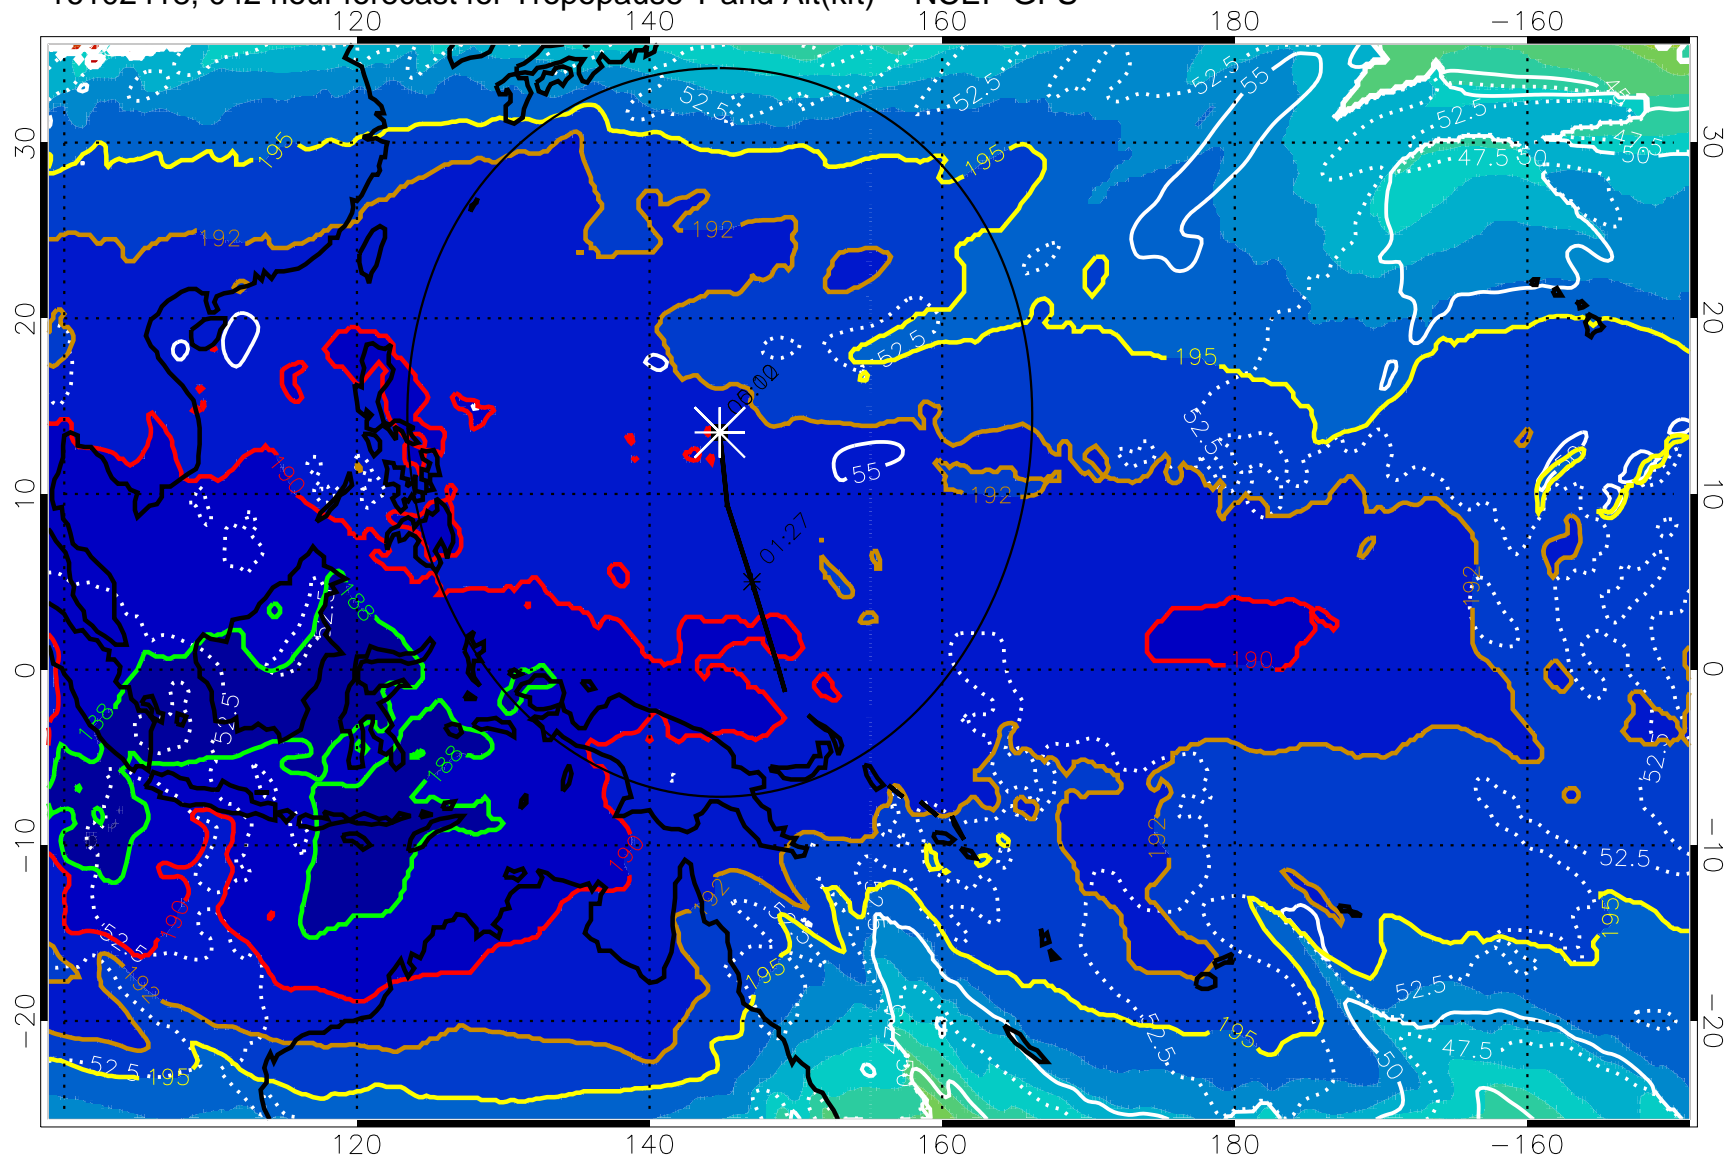

16102418, 042 hour forecast for Tropopause T and Alt(kft) -- NCEP GFS

190 200 210 220 230

Tropopause T, K

Tropopause Altitude in kft (white)

192.5K Isotherm 195K Isotherm
187.5K Isotherm 190K Isotherm

Range ring of 2304 km