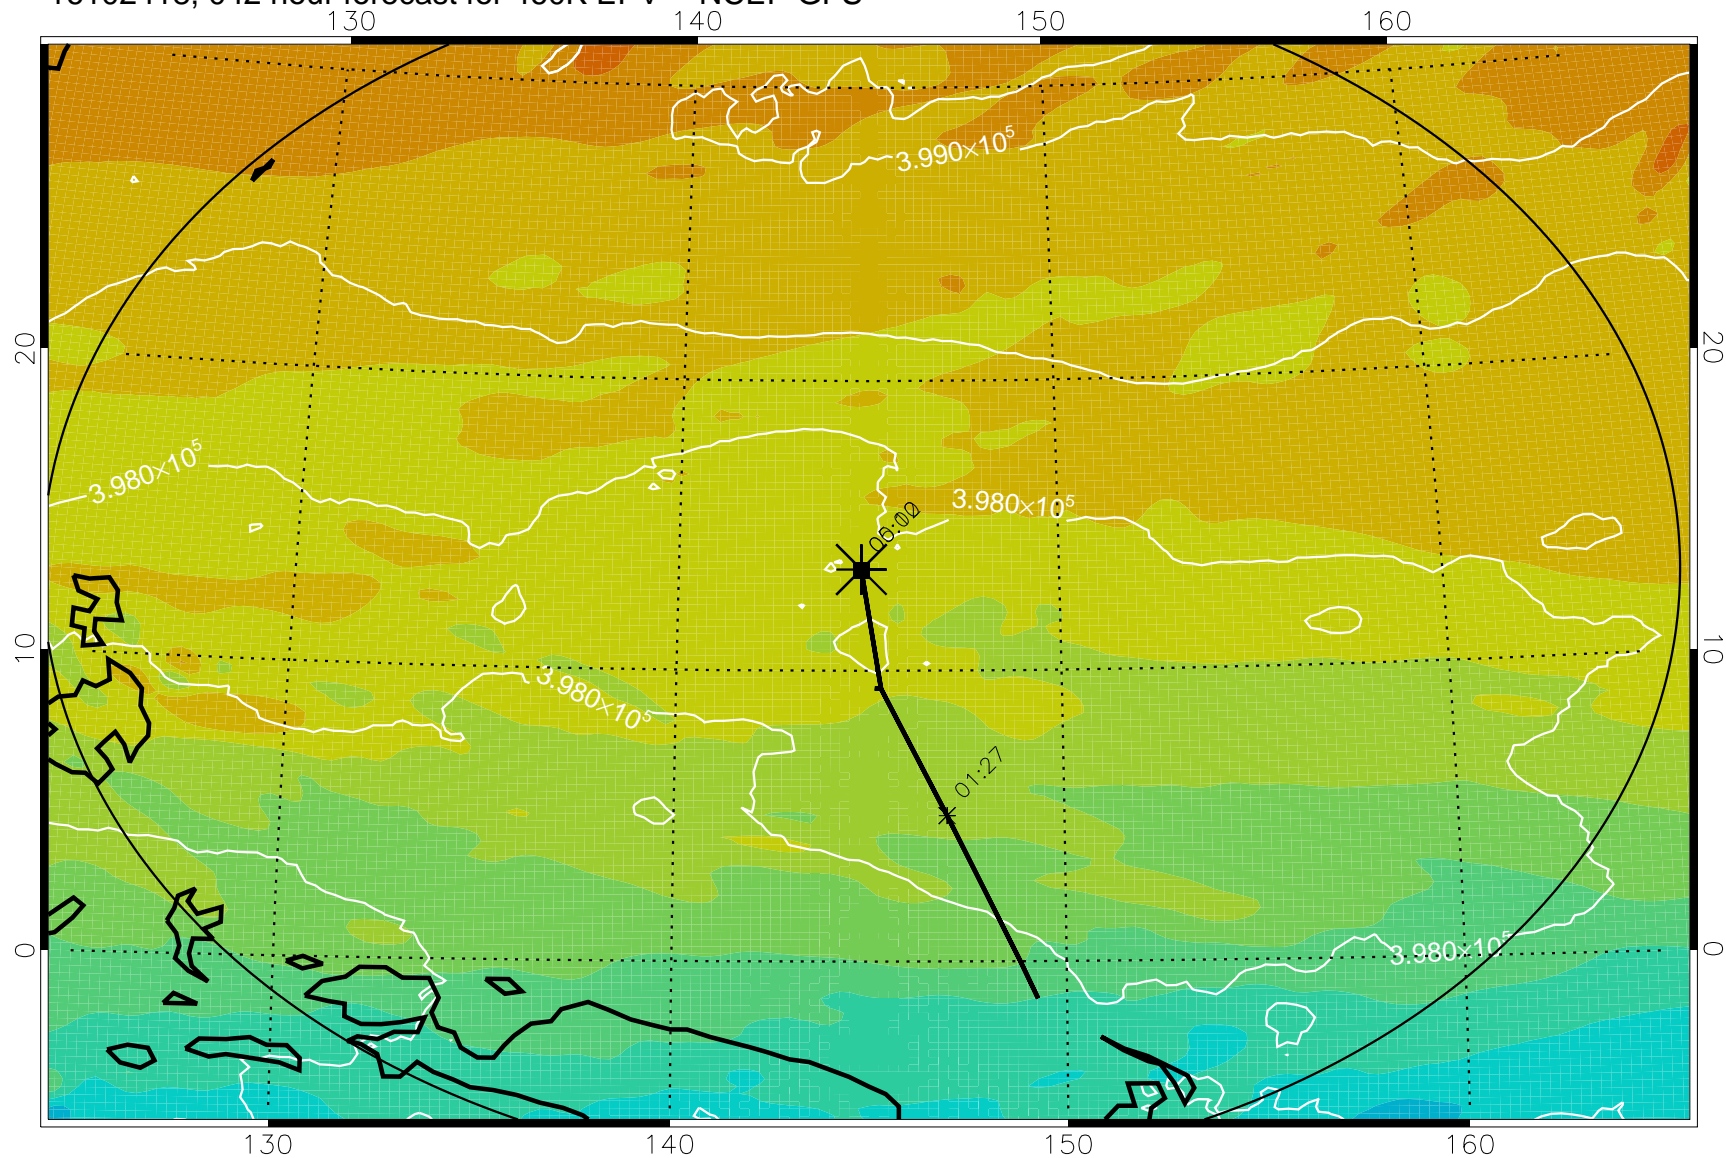

16102406, 030 hour forecast for 460K EPV -- NCEP GFS

460K Montgomery Streamfunction, white

Range ring of 2304 km

16102412, 036 hour forecast for 460K EPV -- NCEP GFS

460K Montgomery Streamfunction, white

Range ring of 2304 km

16102418, 042 hour forecast for 460K EPV -- NCEP GFS

460K Montgomery Streamfunction, white

Range ring of 2304 km

16102500, 048 hour forecast for 460K EPV -- NCEP GFS

460K Montgomery Streamfunction, white

Range ring of 2304 km

16102506, 054 hour forecast for 460K EPV -- NCEP GFS

460K Montgomery Streamfunction, white

Range ring of 2304 km

16102512, 060 hour forecast for 460K EPV -- NCEP GFS

460K Montgomery Streamfunction, white

Range ring of 2304 km

16102518, 066 hour forecast for 460K EPV -- NCEP GFS

460K Montgomery Streamfunction, white

Range ring of 2304 km

16102600, 072 hour forecast for 460K EPV -- NCEP GFS

460K Montgomery Streamfunction, white

Range ring of 2304 km