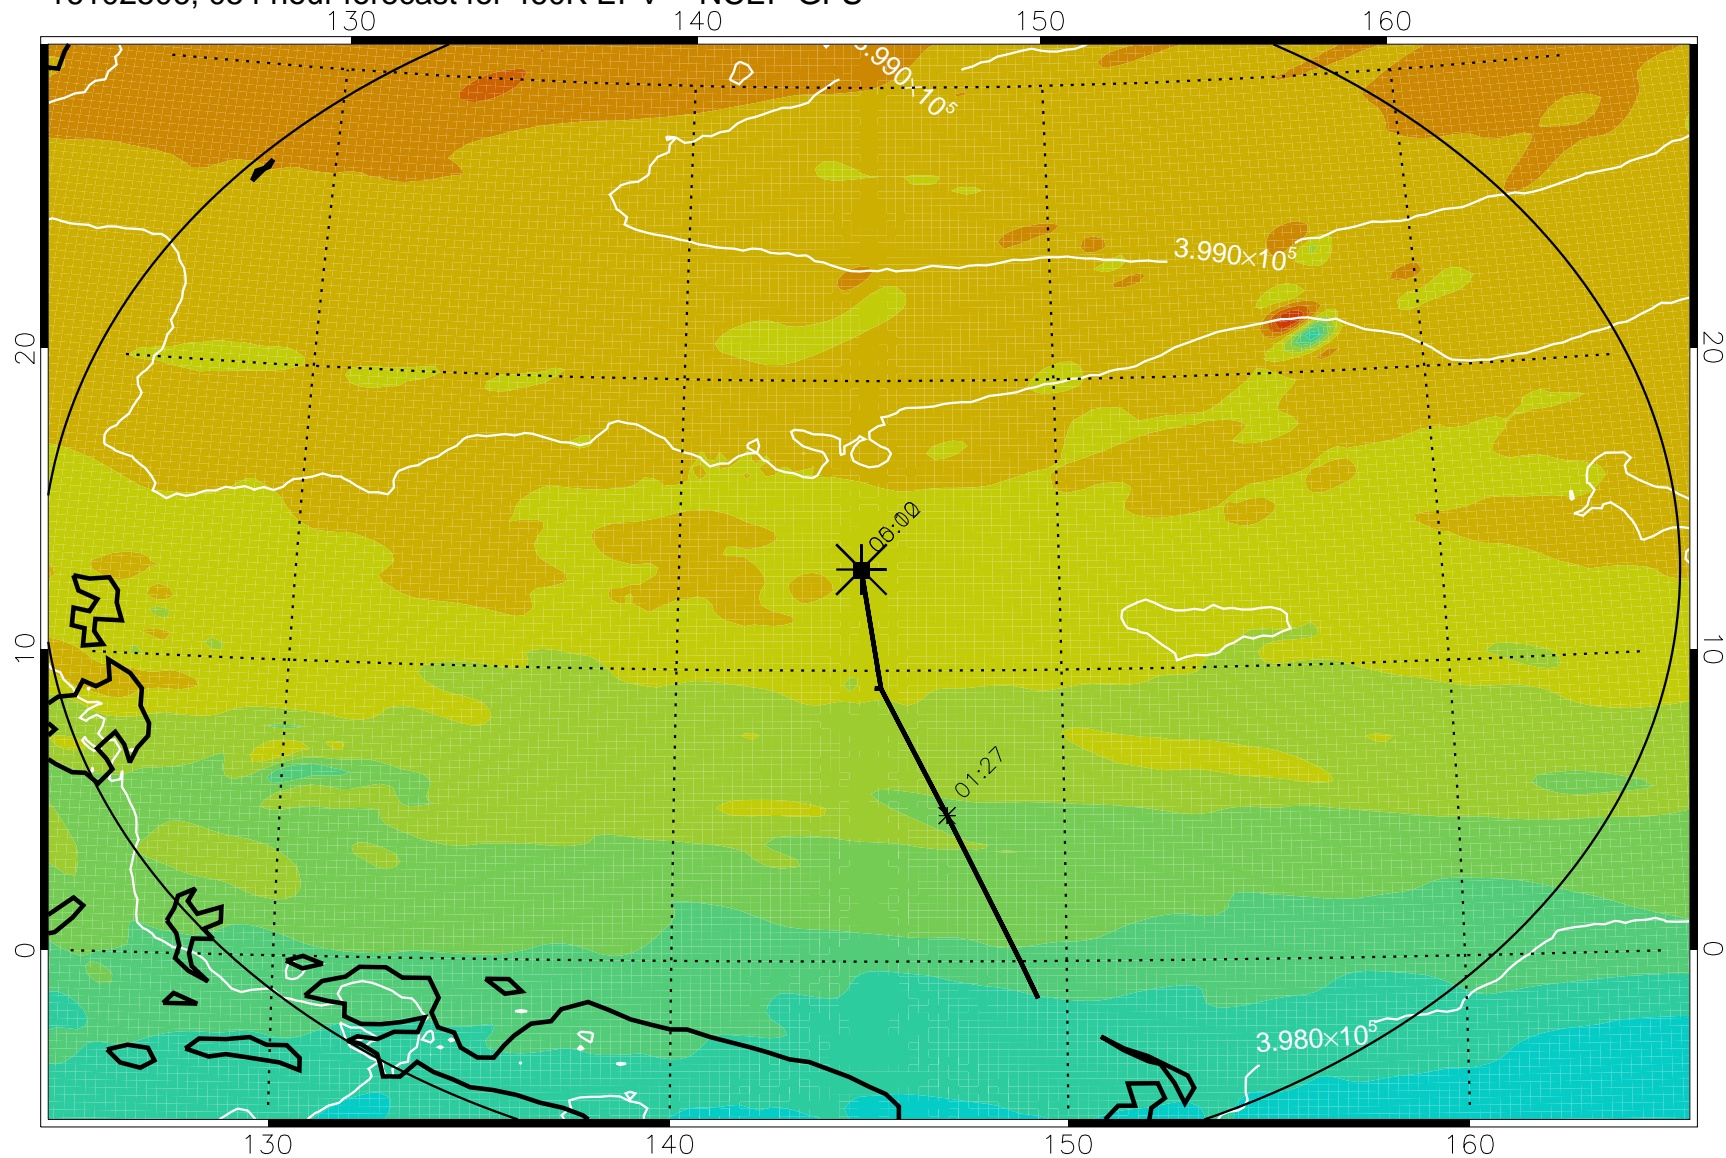

16102418, 042 hour forecast for 460K EPV -- NCEP GFS

460K Montgomery Streamfunction, white

Range ring of 2304 km

16102500, 048 hour forecast for 460K EPV -- NCEP GFS

460K Montgomery Streamfunction, white

Range ring of 2304 km

16102506, 054 hour forecast for 460K EPV -- NCEP GFS

460K Montgomery Streamfunction, white

Range ring of 2304 km

16102512, 060 hour forecast for 460K EPV -- NCEP GFS

460K Montgomery Streamfunction, white

Range ring of 2304 km

16102518, 066 hour forecast for 460K EPV -- NCEP GFS

460K Montgomery Streamfunction, white

Range ring of 2304 km

16102600, 072 hour forecast for 460K EPV -- NCEP GFS

460K Montgomery Streamfunction, white

Range ring of 2304 km

16102606, 078 hour forecast for 460K EPV -- NCEP GFS

460K Montgomery Streamfunction, white

Range ring of 2304 km

16102612, 084 hour forecast for 460K EPV -- NCEP GFS

460K Montgomery Streamfunction, white

Range ring of 2304 km