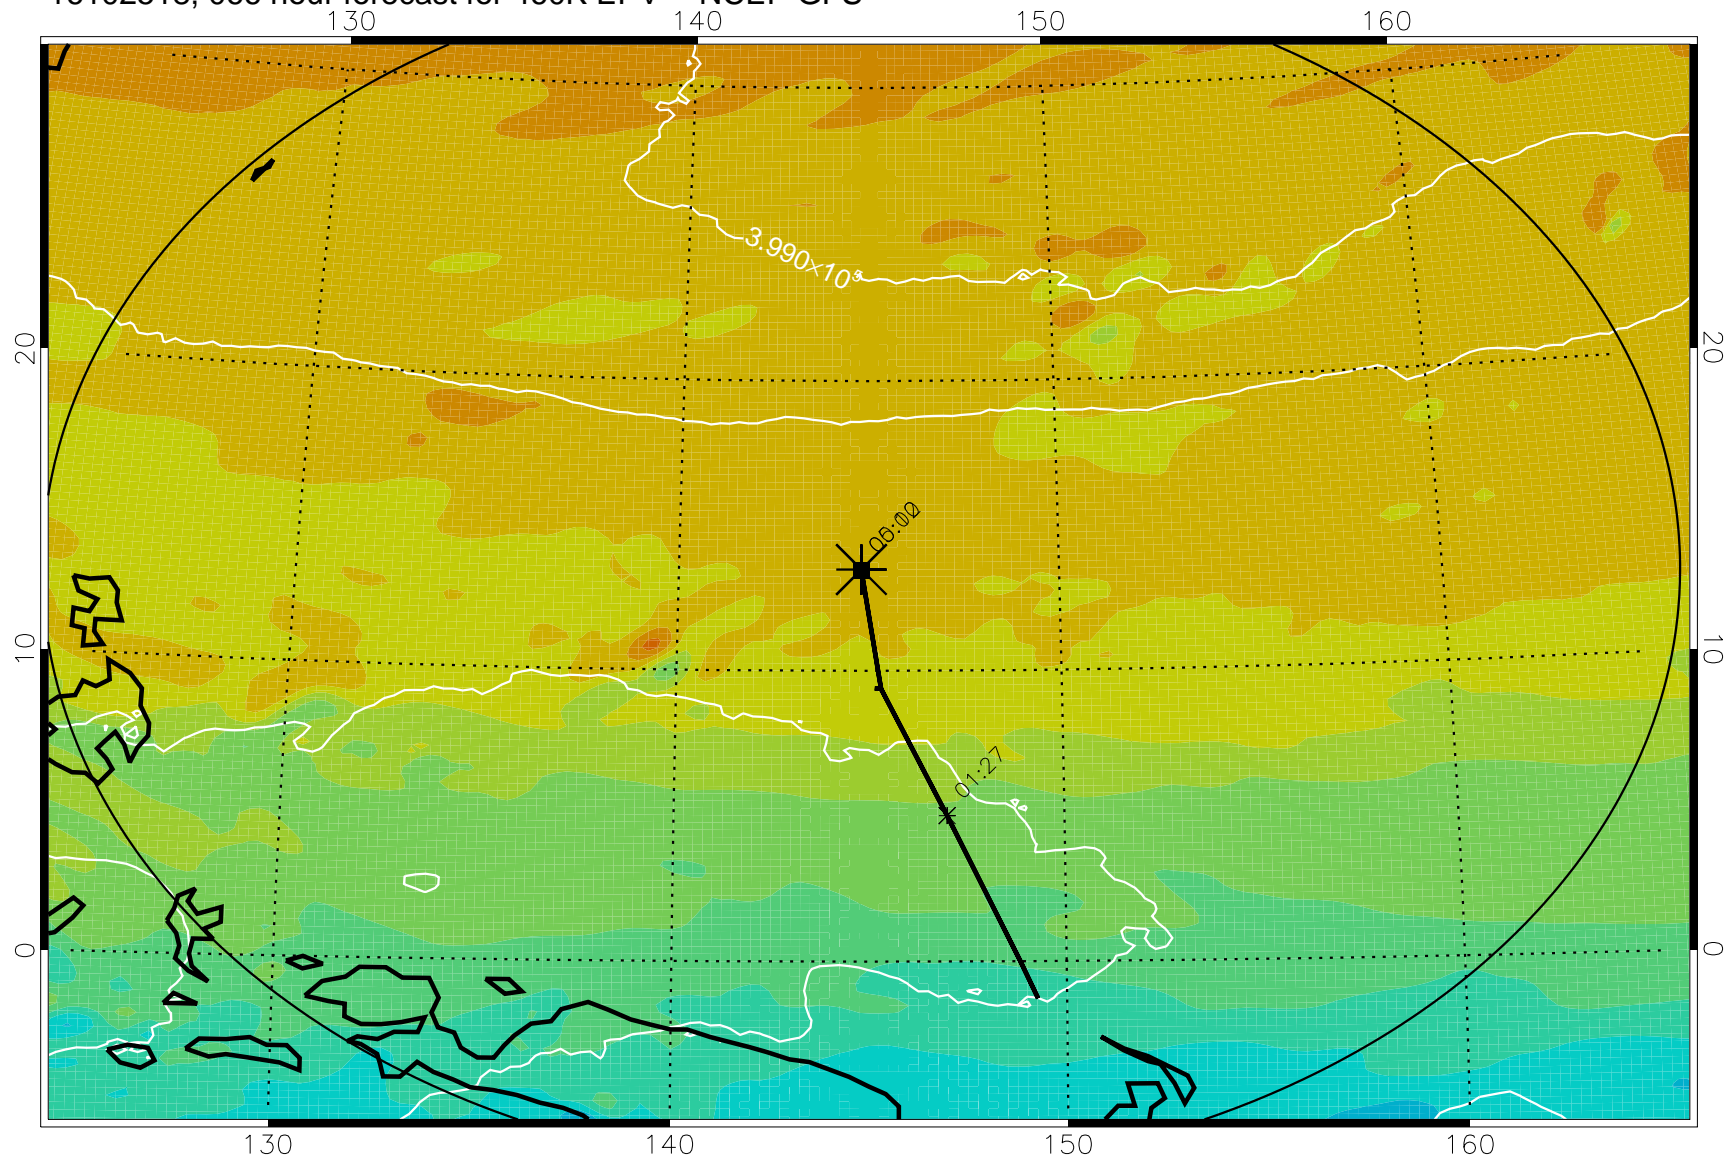

16102418, 042 hour forecast for 460K EPV -- NCEP GFS

460K Montgomery Streamfunction, white

Range ring of 2304 km

16102500, 048 hour forecast for 460K EPV -- NCEP GFS

460K Montgomery Streamfunction, white

Range ring of 2304 km

16102506, 054 hour forecast for 460K EPV -- NCEP GFS

460K Montgomery Streamfunction, white

Range ring of 2304 km

16102512, 060 hour forecast for 460K EPV -- NCEP GFS

460K Montgomery Streamfunction, white

Range ring of 2304 km

16102518, 066 hour forecast for 460K EPV -- NCEP GFS

460K Montgomery Streamfunction, white

Range ring of 2304 km

16102600, 072 hour forecast for 460K EPV -- NCEP GFS

460K Montgomery Streamfunction, white

Range ring of 2304 km

16102606, 078 hour forecast for 460K EPV -- NCEP GFS

460K Montgomery Streamfunction, white

Range ring of 2304 km

16102612, 084 hour forecast for 460K EPV -- NCEP GFS

460K Montgomery Streamfunction, white

Range ring of 2304 km