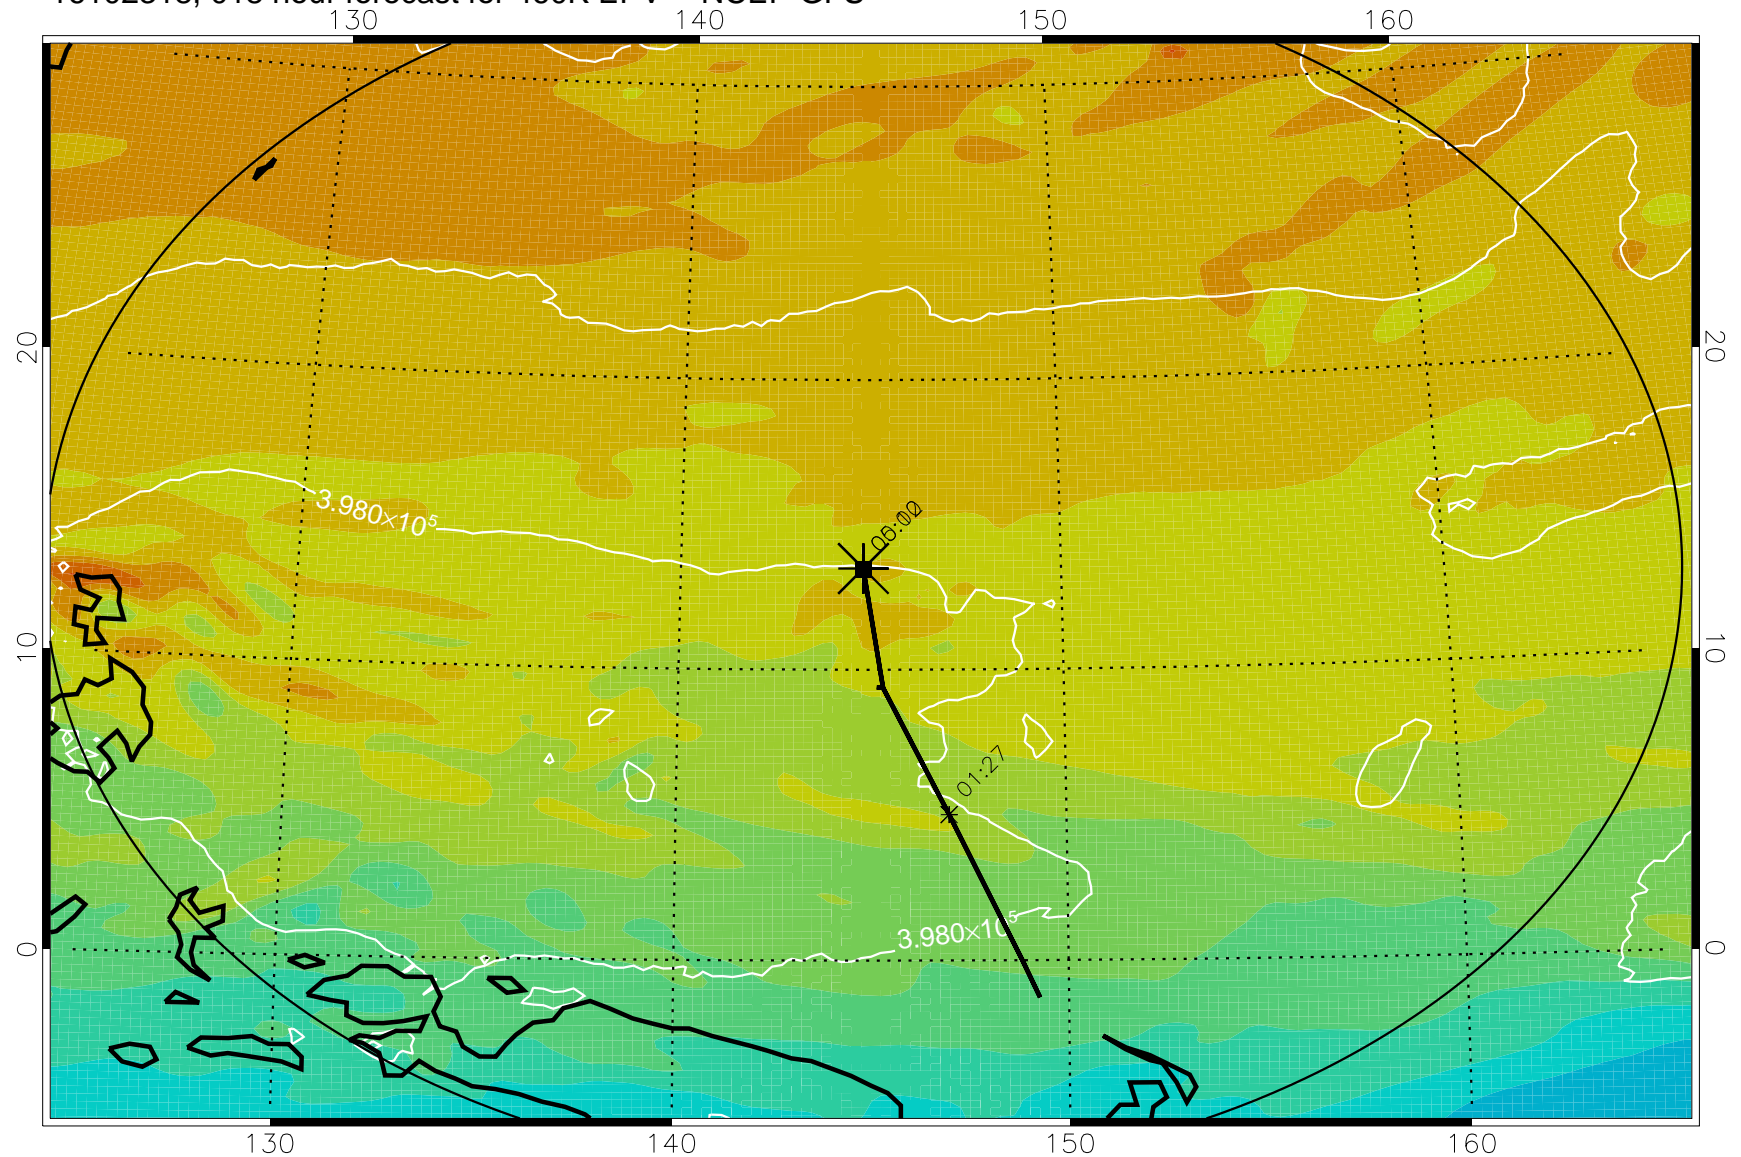

16102306, 006 hour forecast for 460K EPV -- NCEP GFS

460K Montgomery Streamfunction, white

Range ring of 2304 km

16102312, 012 hour forecast for 460K EPV -- NCEP GFS

460K Montgomery Streamfunction, white

Range ring of 2304 km

16102318, 018 hour forecast for 460K EPV -- NCEP GFS

460K Montgomery Streamfunction, white

Range ring of 2304 km

16102400, 024 hour forecast for 460K EPV -- NCEP GFS

460K Montgomery Streamfunction, white

Range ring of 2304 km

16102406, 030 hour forecast for 460K EPV -- NCEP GFS

460K Montgomery Streamfunction, white

Range ring of 2304 km

16102412, 036 hour forecast for 460K EPV -- NCEP GFS

460K Montgomery Streamfunction, white

Range ring of 2304 km

16102418, 042 hour forecast for 460K EPV -- NCEP GFS

460K Montgomery Streamfunction, white

Range ring of 2304 km

16102500, 048 hour forecast for 460K EPV -- NCEP GFS

460K Montgomery Streamfunction, white

Range ring of 2304 km