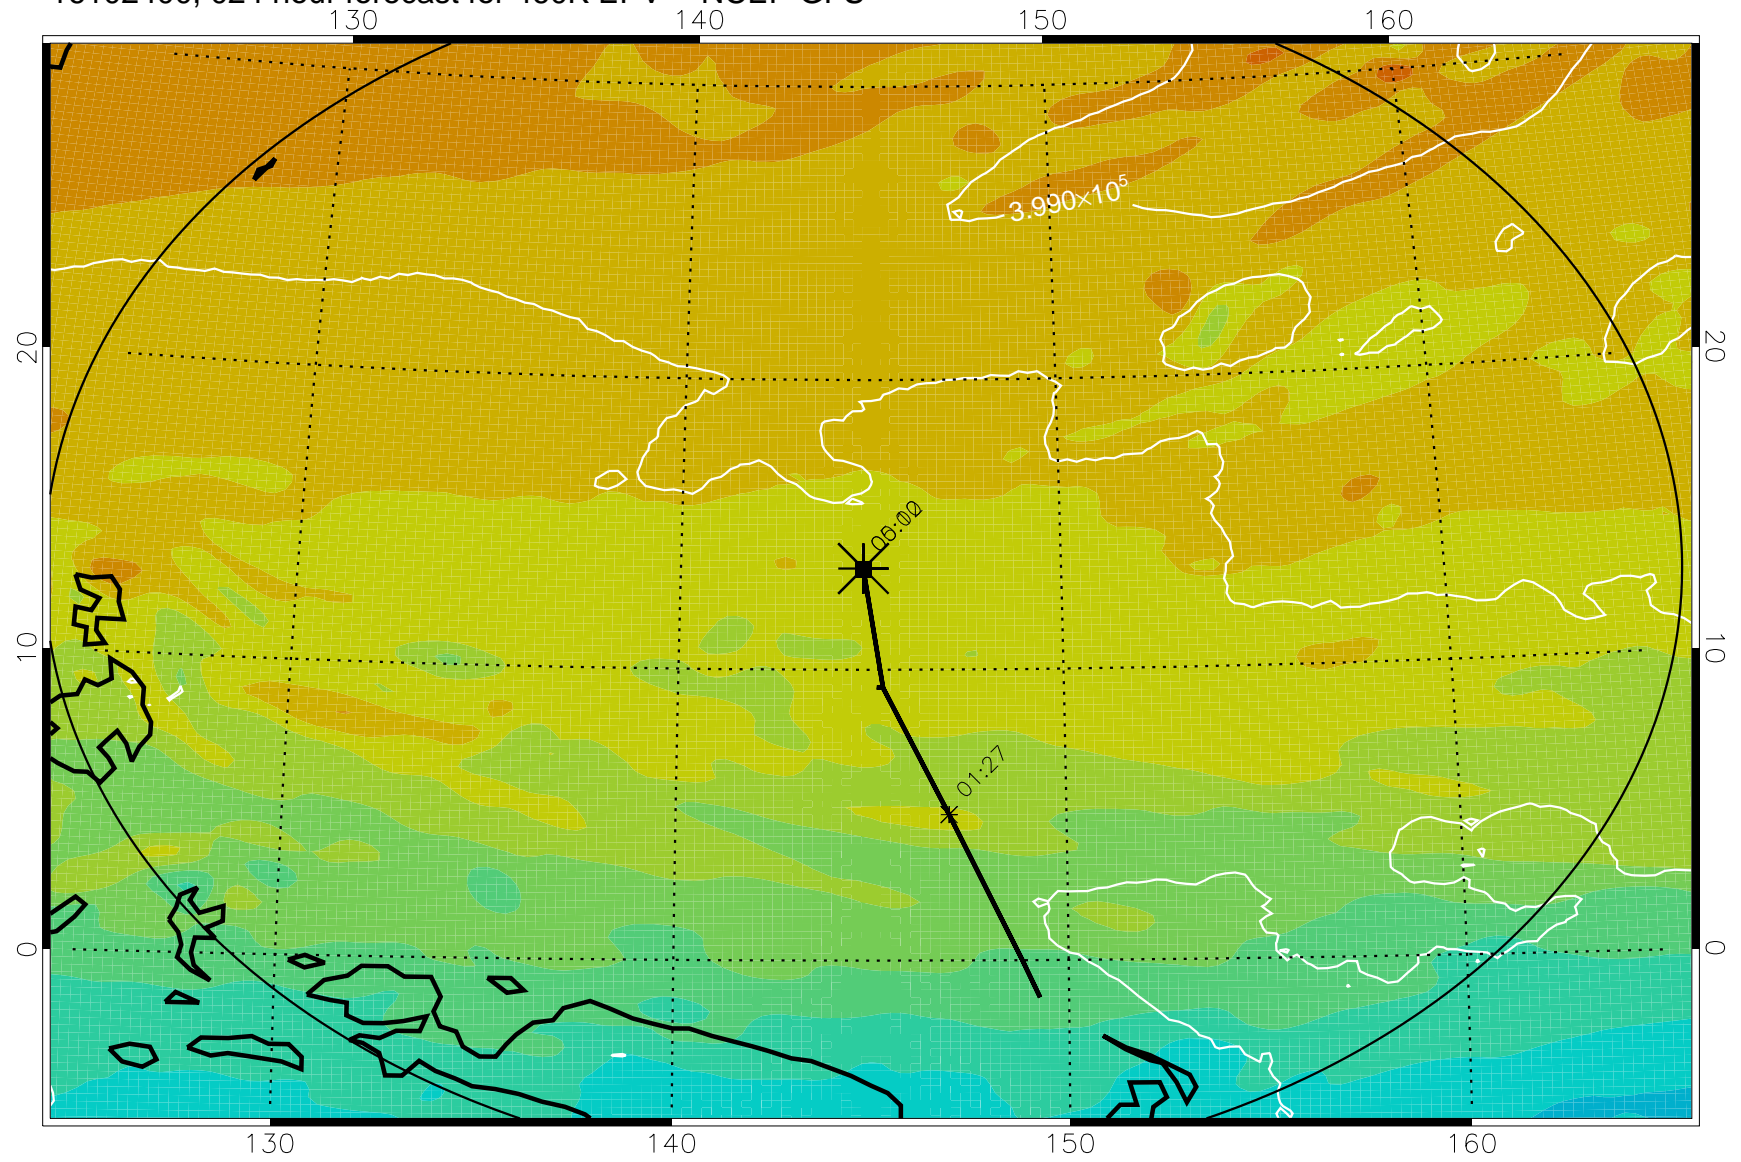

16102306, 006 hour forecast for 460K EPV -- NCEP GFS

460K Montgomery Streamfunction, white

Range ring of 2304 km

16102312, 012 hour forecast for 460K EPV -- NCEP GFS

460K Montgomery Streamfunction, white

Range ring of 2304 km

16102318, 018 hour forecast for 460K EPV -- NCEP GFS

460K Montgomery Streamfunction, white

Range ring of 2304 km

16102400, 024 hour forecast for 460K EPV -- NCEP GFS

460K Montgomery Streamfunction, white

Range ring of 2304 km

16102406, 030 hour forecast for 460K EPV -- NCEP GFS

460K Montgomery Streamfunction, white

Range ring of 2304 km

16102412, 036 hour forecast for 460K EPV -- NCEP GFS

460K Montgomery Streamfunction, white

Range ring of 2304 km

16102418, 042 hour forecast for 460K EPV -- NCEP GFS

460K Montgomery Streamfunction, white

Range ring of 2304 km

16102500, 048 hour forecast for 460K EPV -- NCEP GFS

460K Montgomery Streamfunction, white

Range ring of 2304 km