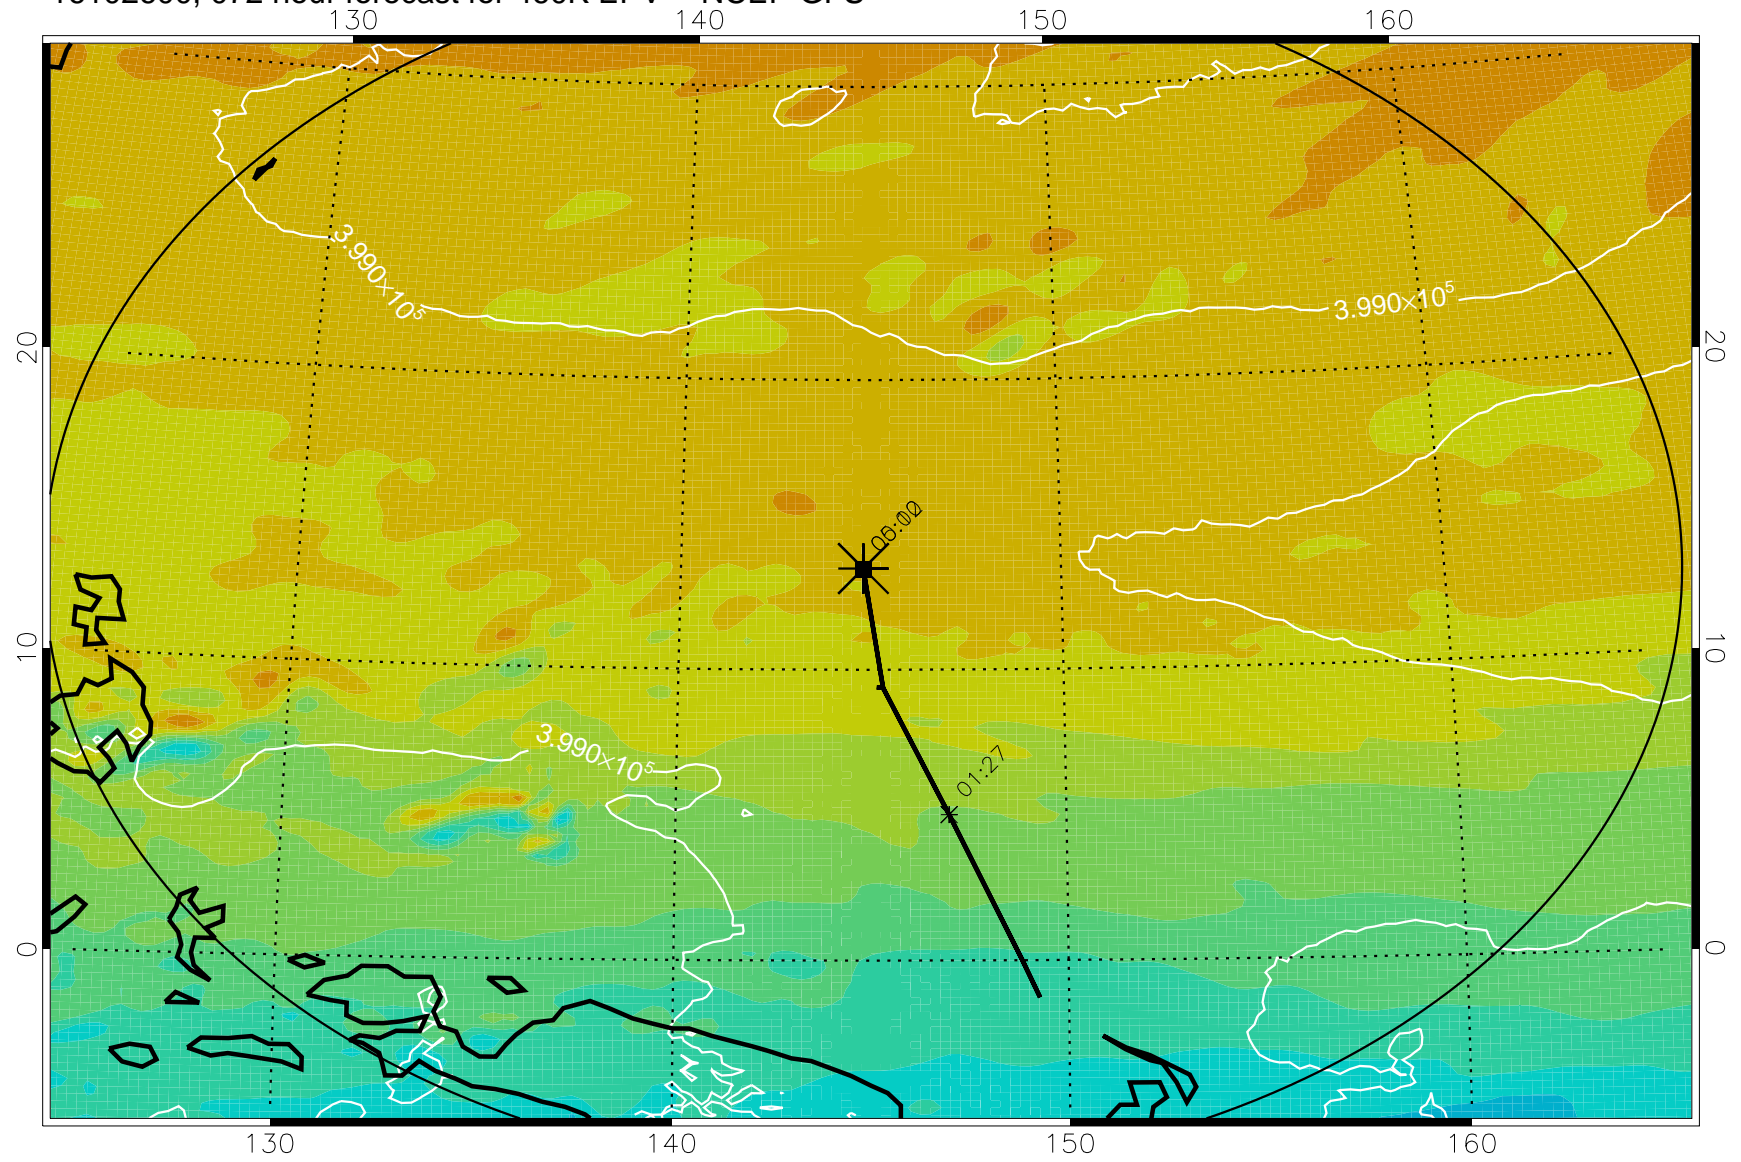

16102506, 054 hour forecast for 460K EPV -- NCEP GFS

460K Montgomery Streamfunction, white

Range ring of 2304 km

16102512, 060 hour forecast for 460K EPV -- NCEP GFS

460K Montgomery Streamfunction, white

Range ring of 2304 km

16102518, 066 hour forecast for 460K EPV -- NCEP GFS

460K Montgomery Streamfunction, white

Range ring of 2304 km

16102600, 072 hour forecast for 460K EPV -- NCEP GFS

460K Montgomery Streamfunction, white

Range ring of 2304 km

16102606, 078 hour forecast for 460K EPV -- NCEP GFS

460K Montgomery Streamfunction, white

Range ring of 2304 km

16102612, 084 hour forecast for 460K EPV -- NCEP GFS

460K Montgomery Streamfunction, white

Range ring of 2304 km

16102618, 090 hour forecast for 460K EPV -- NCEP GFS

460K Montgomery Streamfunction, white

Range ring of 2304 km

16102700, 096 hour forecast for 460K EPV -- NCEP GFS

460K Montgomery Streamfunction, white

Range ring of 2304 km