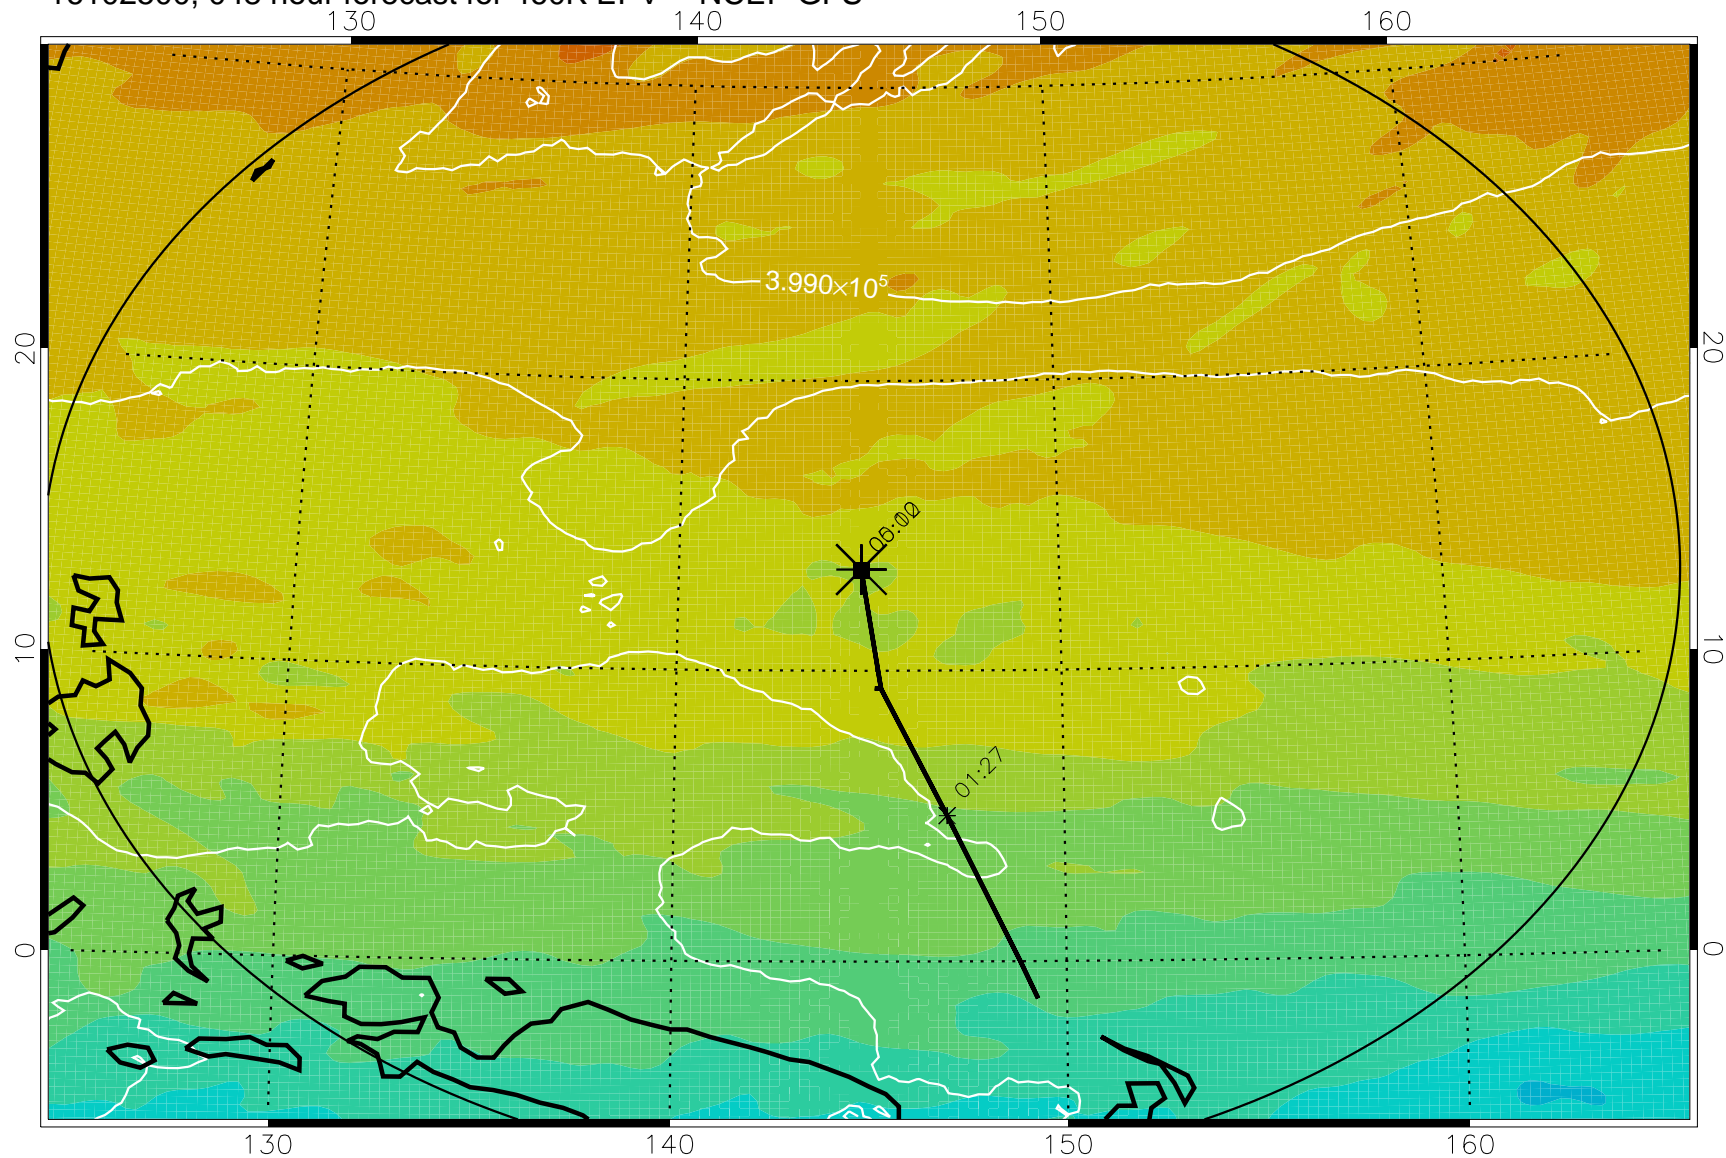

16102318, 018 hour forecast for 460K EPV -- NCEP GFS

460K Montgomery Streamfunction, white

Range ring of 2304 km

16102400, 024 hour forecast for 460K EPV -- NCEP GFS

460K Montgomery Streamfunction, white

Range ring of 2304 km

16102406, 030 hour forecast for 460K EPV -- NCEP GFS

460K Montgomery Streamfunction, white

Range ring of 2304 km

16102412, 036 hour forecast for 460K EPV -- NCEP GFS

460K Montgomery Streamfunction, white

Range ring of 2304 km

16102418, 042 hour forecast for 460K EPV -- NCEP GFS

460K Montgomery Streamfunction, white

Range ring of 2304 km

16102500, 048 hour forecast for 460K EPV -- NCEP GFS

460K Montgomery Streamfunction, white

Range ring of 2304 km

16102506, 054 hour forecast for 460K EPV -- NCEP GFS

460K Montgomery Streamfunction, white

Range ring of 2304 km

16102512, 060 hour forecast for 460K EPV -- NCEP GFS

460K Montgomery Streamfunction, white

Range ring of 2304 km