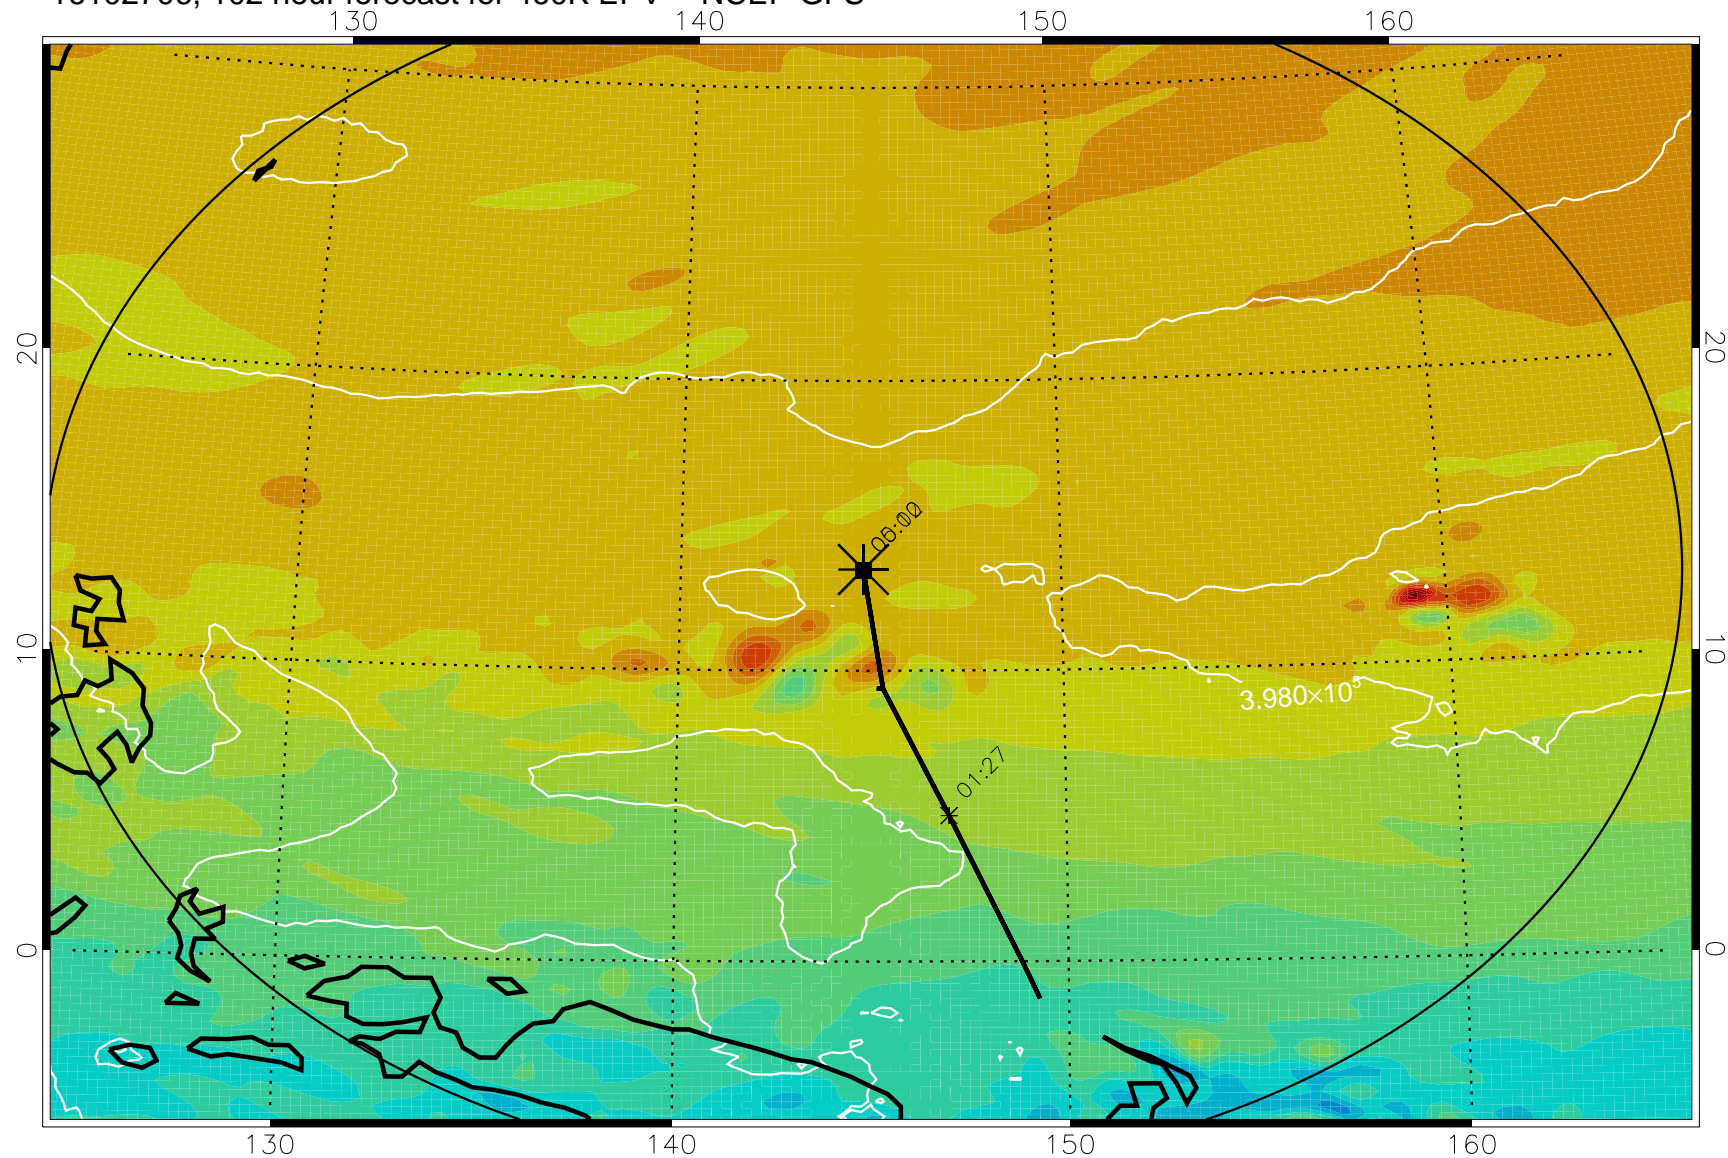

16102606, 078 hour forecast for 460K EPV -- NCEP GFS

460K Montgomery Streamfunction, white

Range ring of 2304 km

16102612, 084 hour forecast for 460K EPV -- NCEP GFS

460K Montgomery Streamfunction, white

Range ring of 2304 km

16102618, 090 hour forecast for 460K EPV -- NCEP GFS

460K Montgomery Streamfunction, white

Range ring of 2304 km

16102700, 096 hour forecast for 460K EPV -- NCEP GFS

460K Montgomery Streamfunction, white

Range ring of 2304 km

16102706, 102 hour forecast for 460K EPV -- NCEP GFS

460K Montgomery Streamfunction, white

Range ring of 2304 km

16102712, 108 hour forecast for 460K EPV -- NCEP GFS

460K Montgomery Streamfunction, white

Range ring of 2304 km

16102718, 114 hour forecast for 460K EPV -- NCEP GFS

460K Montgomery Streamfunction, white

Range ring of 2304 km

16102800, 120 hour forecast for 460K EPV -- NCEP GFS

460K Montgomery Streamfunction, white

Range ring of 2304 km