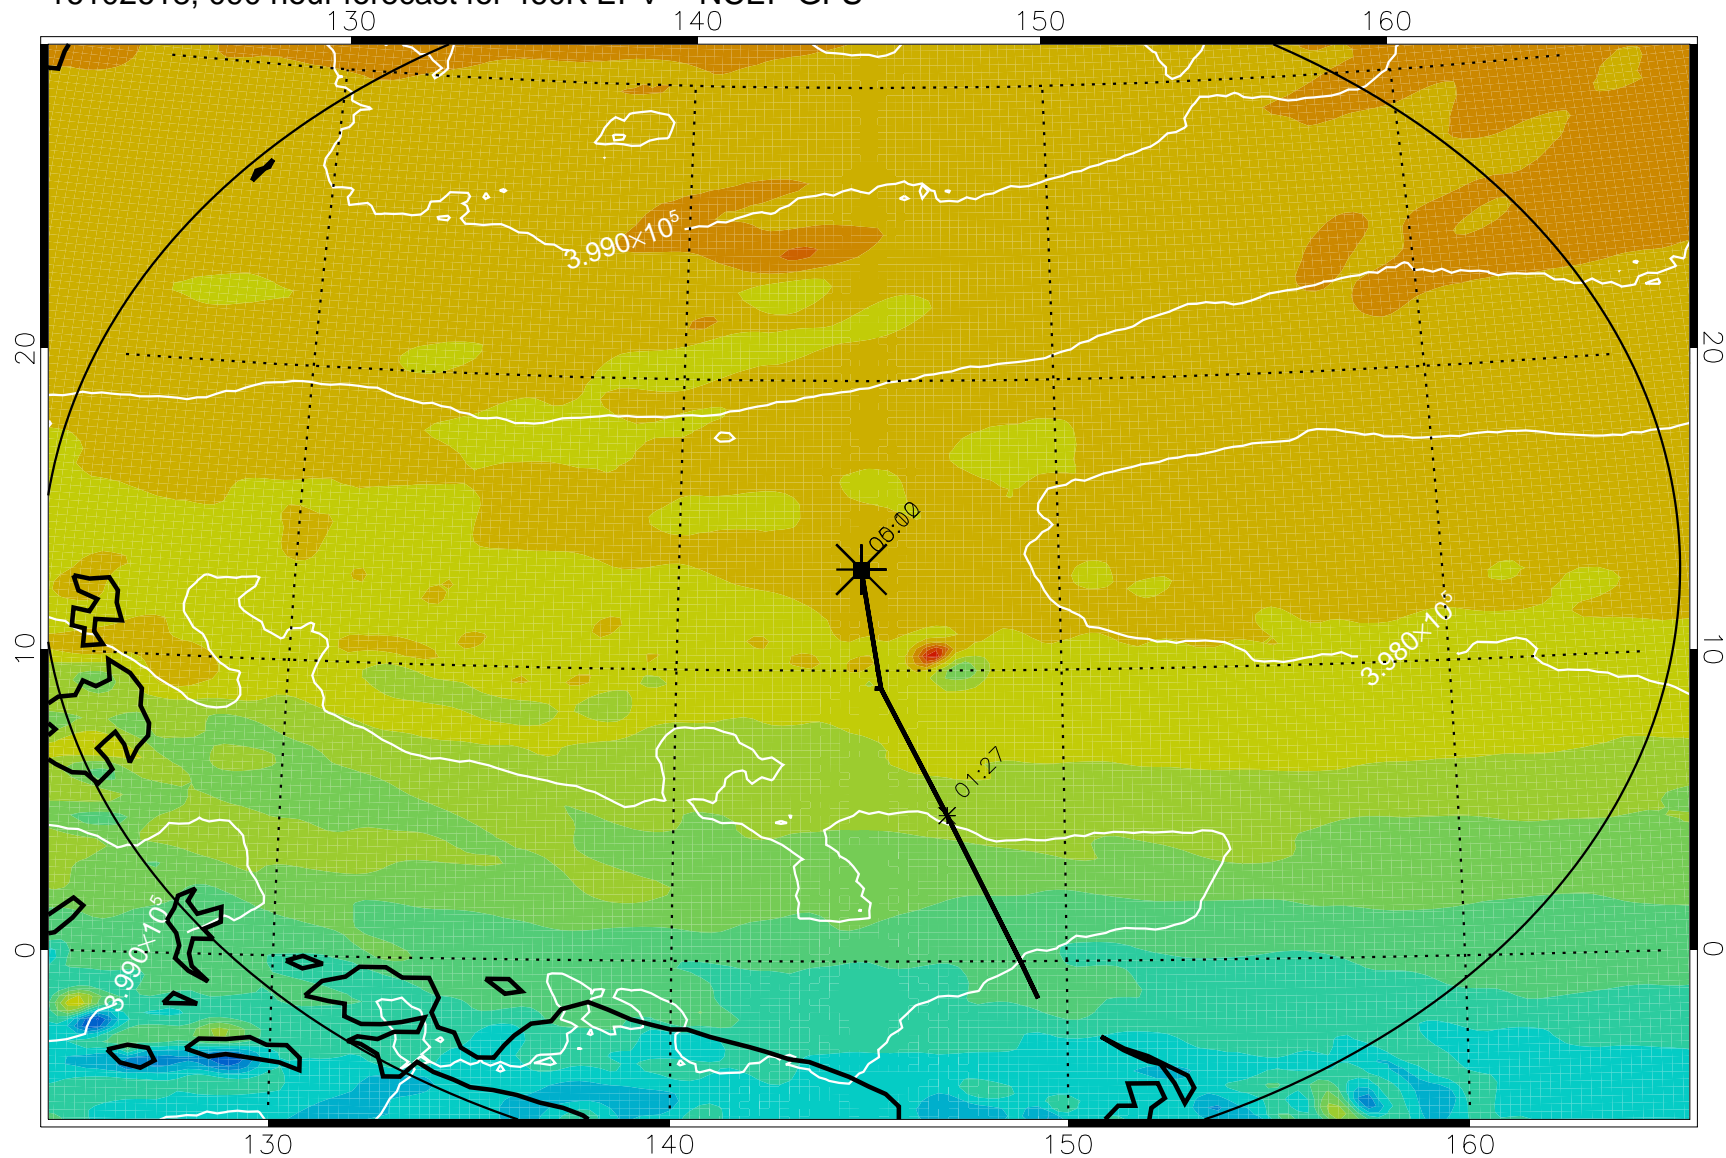

16102518, 066 hour forecast for 460K EPV -- NCEP GFS

460K Montgomery Streamfunction, white

Range ring of 2304 km

16102600, 072 hour forecast for 460K EPV -- NCEP GFS

460K Montgomery Streamfunction, white

Range ring of 2304 km

16102606, 078 hour forecast for 460K EPV -- NCEP GFS

460K Montgomery Streamfunction, white

Range ring of 2304 km

16102612, 084 hour forecast for 460K EPV -- NCEP GFS

460K Montgomery Streamfunction, white

Range ring of 2304 km

16102618, 090 hour forecast for 460K EPV -- NCEP GFS

460K Montgomery Streamfunction, white

Range ring of 2304 km

16102700, 096 hour forecast for 460K EPV -- NCEP GFS

460K Montgomery Streamfunction, white

Range ring of 2304 km

16102706, 102 hour forecast for 460K EPV -- NCEP GFS

460K Montgomery Streamfunction, white

Range ring of 2304 km

16102712, 108 hour forecast for 460K EPV -- NCEP GFS

460K Montgomery Streamfunction, white

Range ring of 2304 km