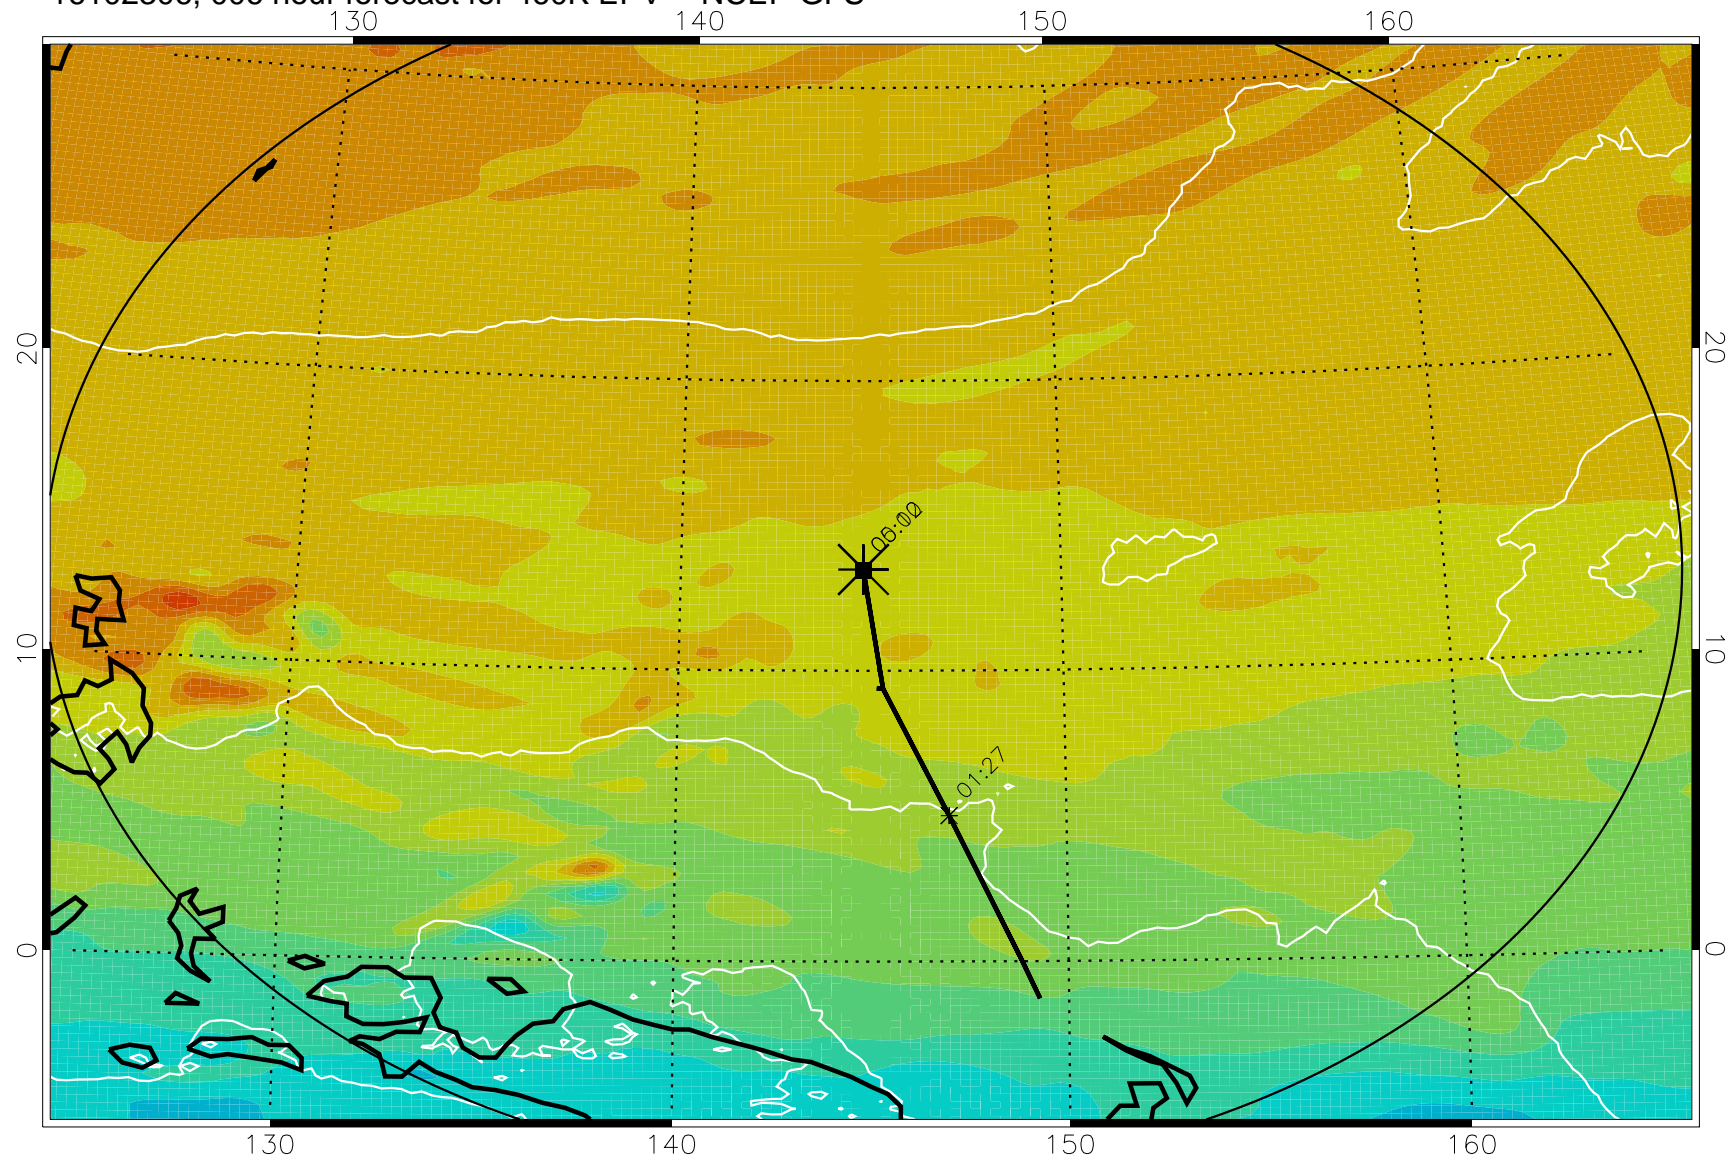

16102306, 006 hour forecast for 460K EPV -- NCEP GFS

460K Montgomery Streamfunction, white

Range ring of 2304 km

16102312, 012 hour forecast for 460K EPV -- NCEP GFS

460K Montgomery Streamfunction, white

Range ring of 2304 km

16102318, 018 hour forecast for 460K EPV -- NCEP GFS

460K Montgomery Streamfunction, white

Range ring of 2304 km

16102400, 024 hour forecast for 460K EPV -- NCEP GFS

460K Montgomery Streamfunction, white

Range ring of 2304 km

16102406, 030 hour forecast for 460K EPV -- NCEP GFS

460K Montgomery Streamfunction, white

Range ring of 2304 km

16102412, 036 hour forecast for 460K EPV -- NCEP GFS

460K Montgomery Streamfunction, white

Range ring of 2304 km

16102418, 042 hour forecast for 460K EPV -- NCEP GFS

460K Montgomery Streamfunction, white

Range ring of 2304 km

16102500, 048 hour forecast for 460K EPV -- NCEP GFS

460K Montgomery Streamfunction, white

Range ring of 2304 km