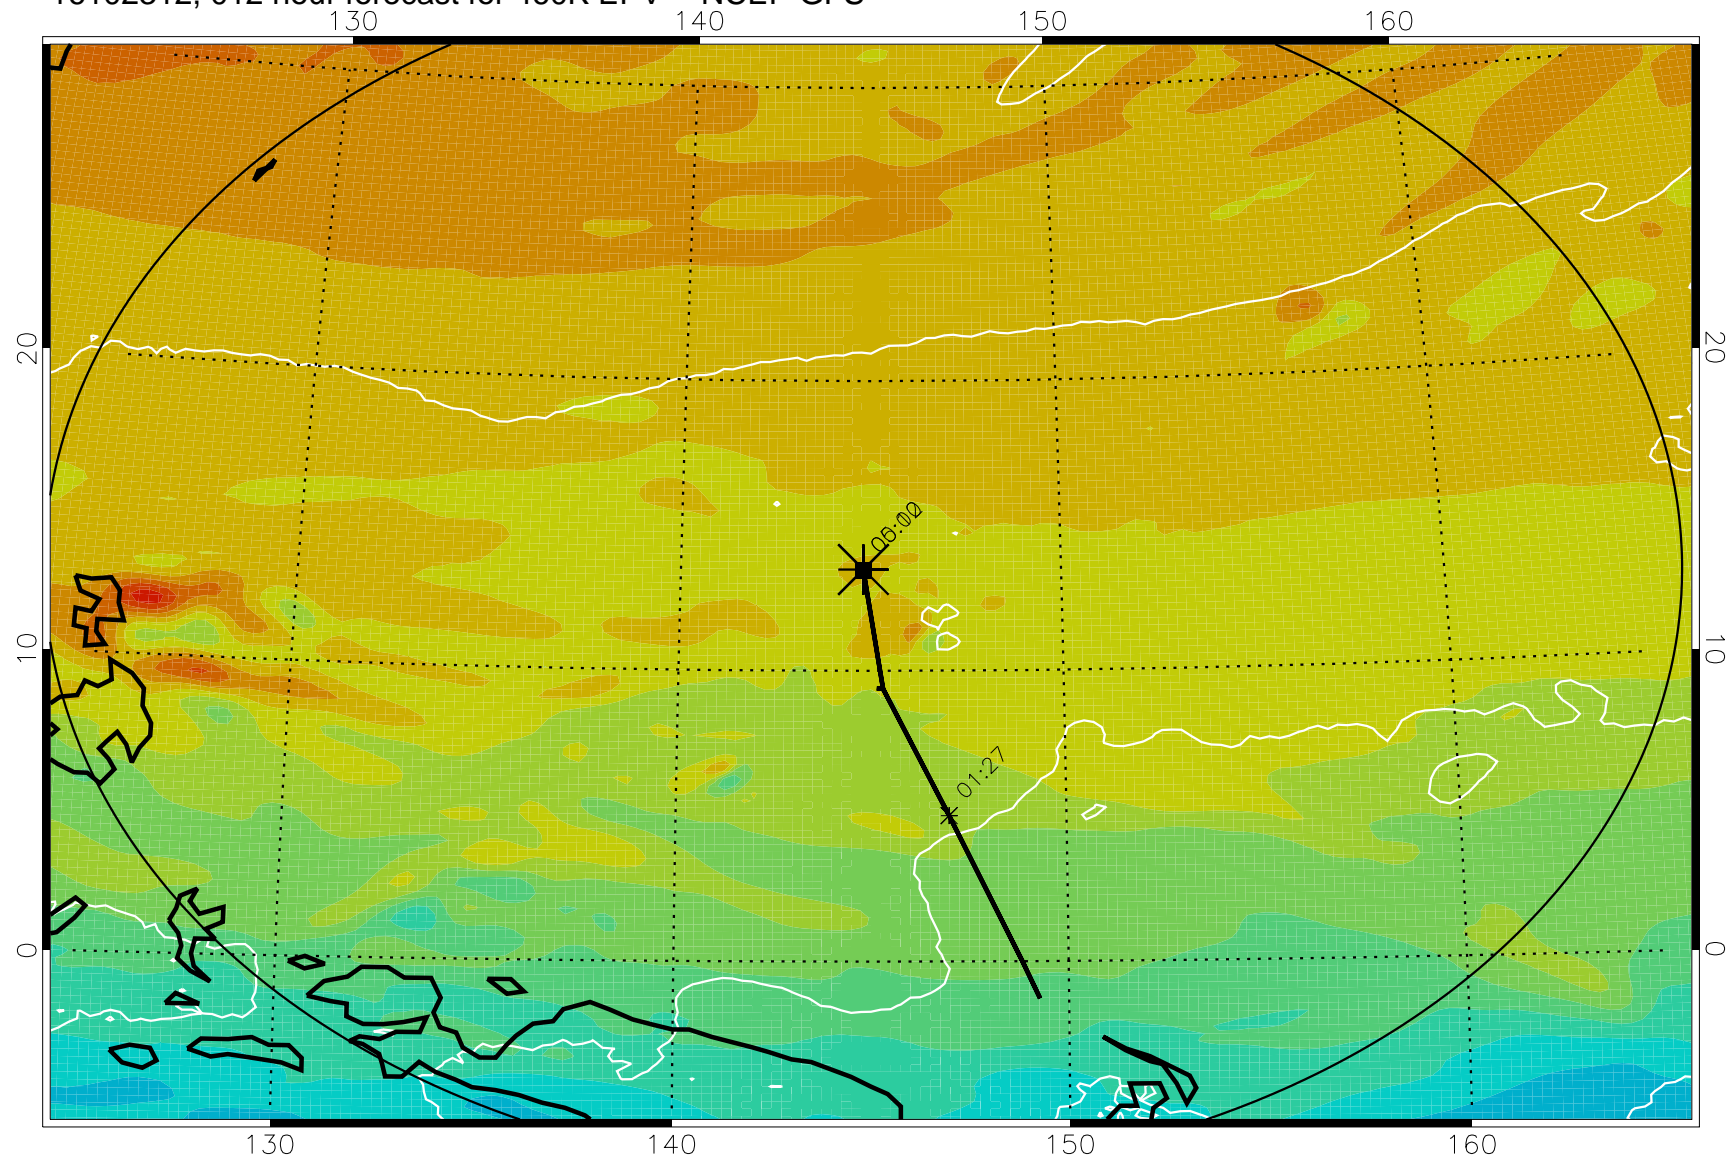

16102306, 006 hour forecast for 460K EPV -- NCEP GFS

460K Montgomery Streamfunction, white

Range ring of 2304 km

16102312, 012 hour forecast for 460K EPV -- NCEP GFS

460K Montgomery Streamfunction, white

Range ring of 2304 km

16102318, 018 hour forecast for 460K EPV -- NCEP GFS

460K Montgomery Streamfunction, white

Range ring of 2304 km

16102400, 024 hour forecast for 460K EPV -- NCEP GFS

460K Montgomery Streamfunction, white

Range ring of 2304 km

16102406, 030 hour forecast for 460K EPV -- NCEP GFS

460K Montgomery Streamfunction, white

Range ring of 2304 km

16102412, 036 hour forecast for 460K EPV -- NCEP GFS

460K Montgomery Streamfunction, white

Range ring of 2304 km

16102418, 042 hour forecast for 460K EPV -- NCEP GFS

460K Montgomery Streamfunction, white

Range ring of 2304 km

16102500, 048 hour forecast for 460K EPV -- NCEP GFS

460K Montgomery Streamfunction, white

Range ring of 2304 km