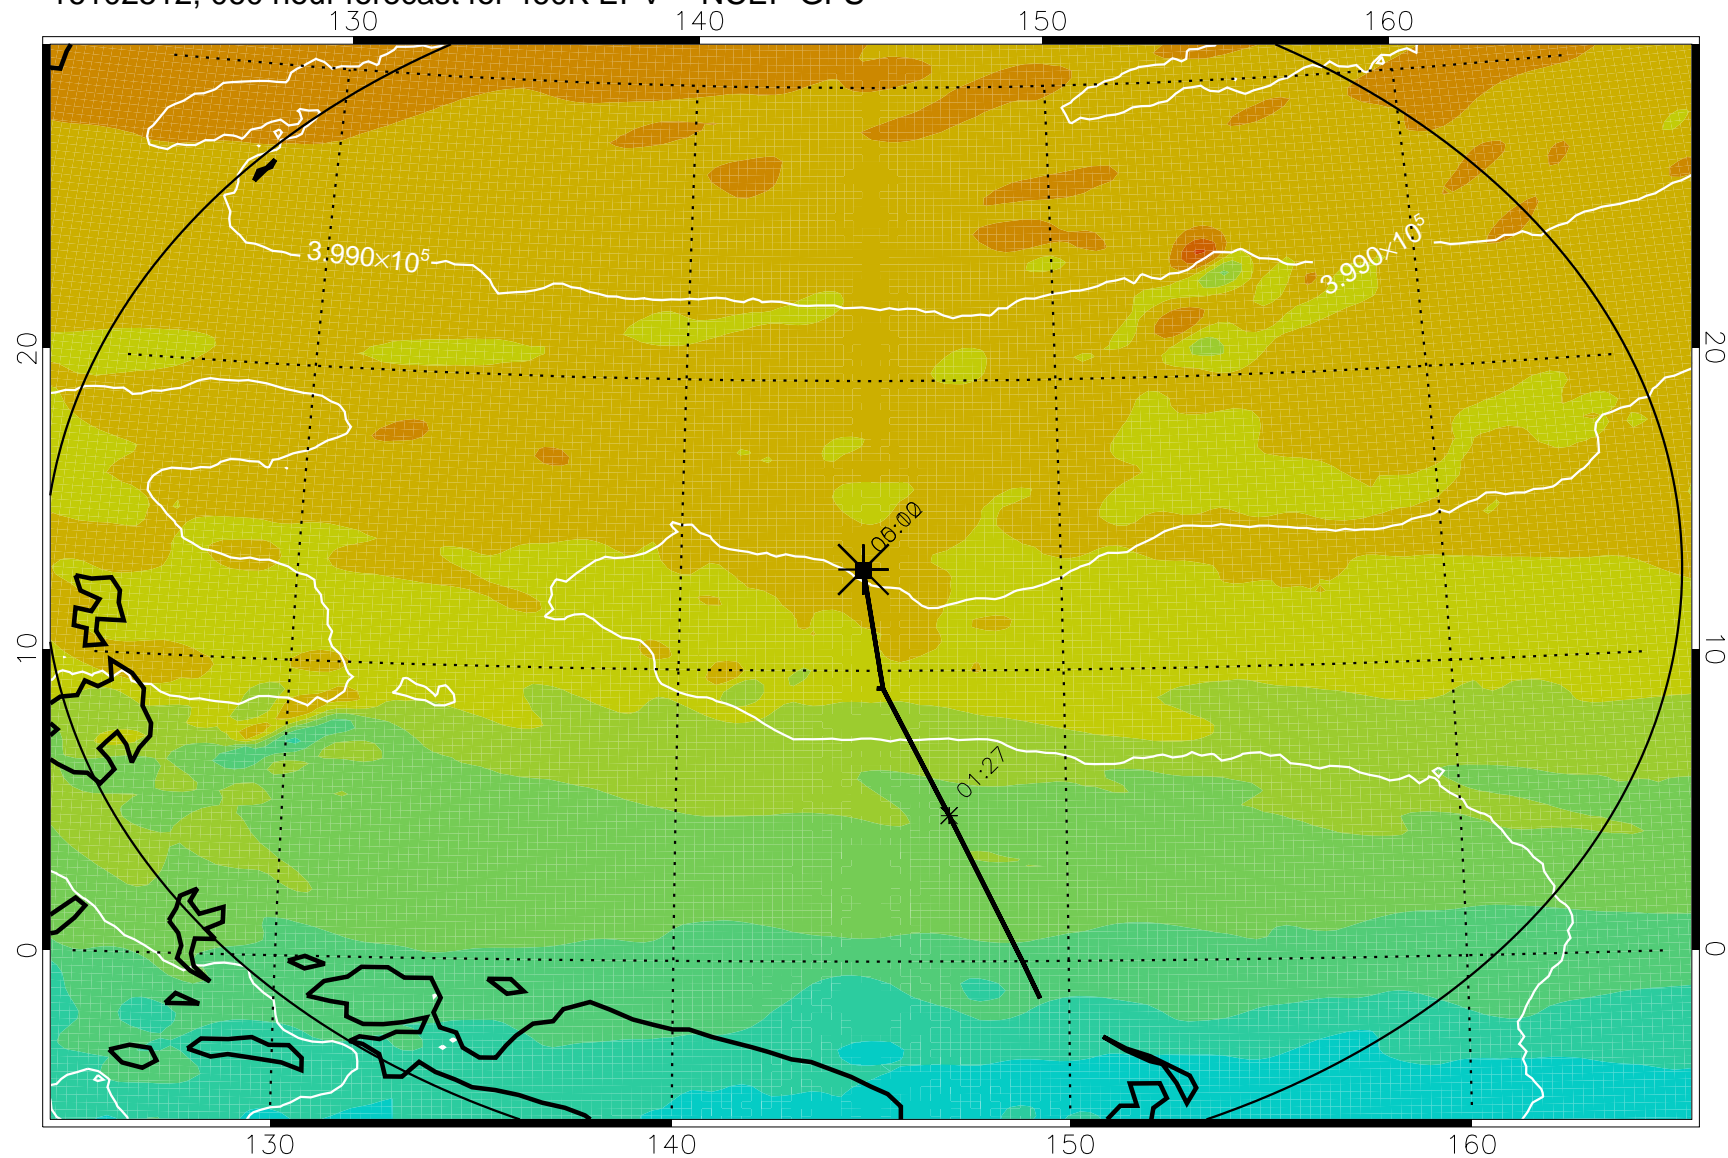

16102406, 030 hour forecast for 460K EPV -- NCEP GFS

460K Montgomery Streamfunction, white

Range ring of 2304 km

16102412, 036 hour forecast for 460K EPV -- NCEP GFS

460K Montgomery Streamfunction, white

Range ring of 2304 km

16102418, 042 hour forecast for 460K EPV -- NCEP GFS

460K Montgomery Streamfunction, white

Range ring of 2304 km

16102500, 048 hour forecast for 460K EPV -- NCEP GFS

460K Montgomery Streamfunction, white

Range ring of 2304 km

16102506, 054 hour forecast for 460K EPV -- NCEP GFS

460K Montgomery Streamfunction, white

Range ring of 2304 km

16102512, 060 hour forecast for 460K EPV -- NCEP GFS

460K Montgomery Streamfunction, white

Range ring of 2304 km

16102518, 066 hour forecast for 460K EPV -- NCEP GFS

460K Montgomery Streamfunction, white

Range ring of 2304 km

16102600, 072 hour forecast for 460K EPV -- NCEP GFS

460K Montgomery Streamfunction, white

Range ring of 2304 km