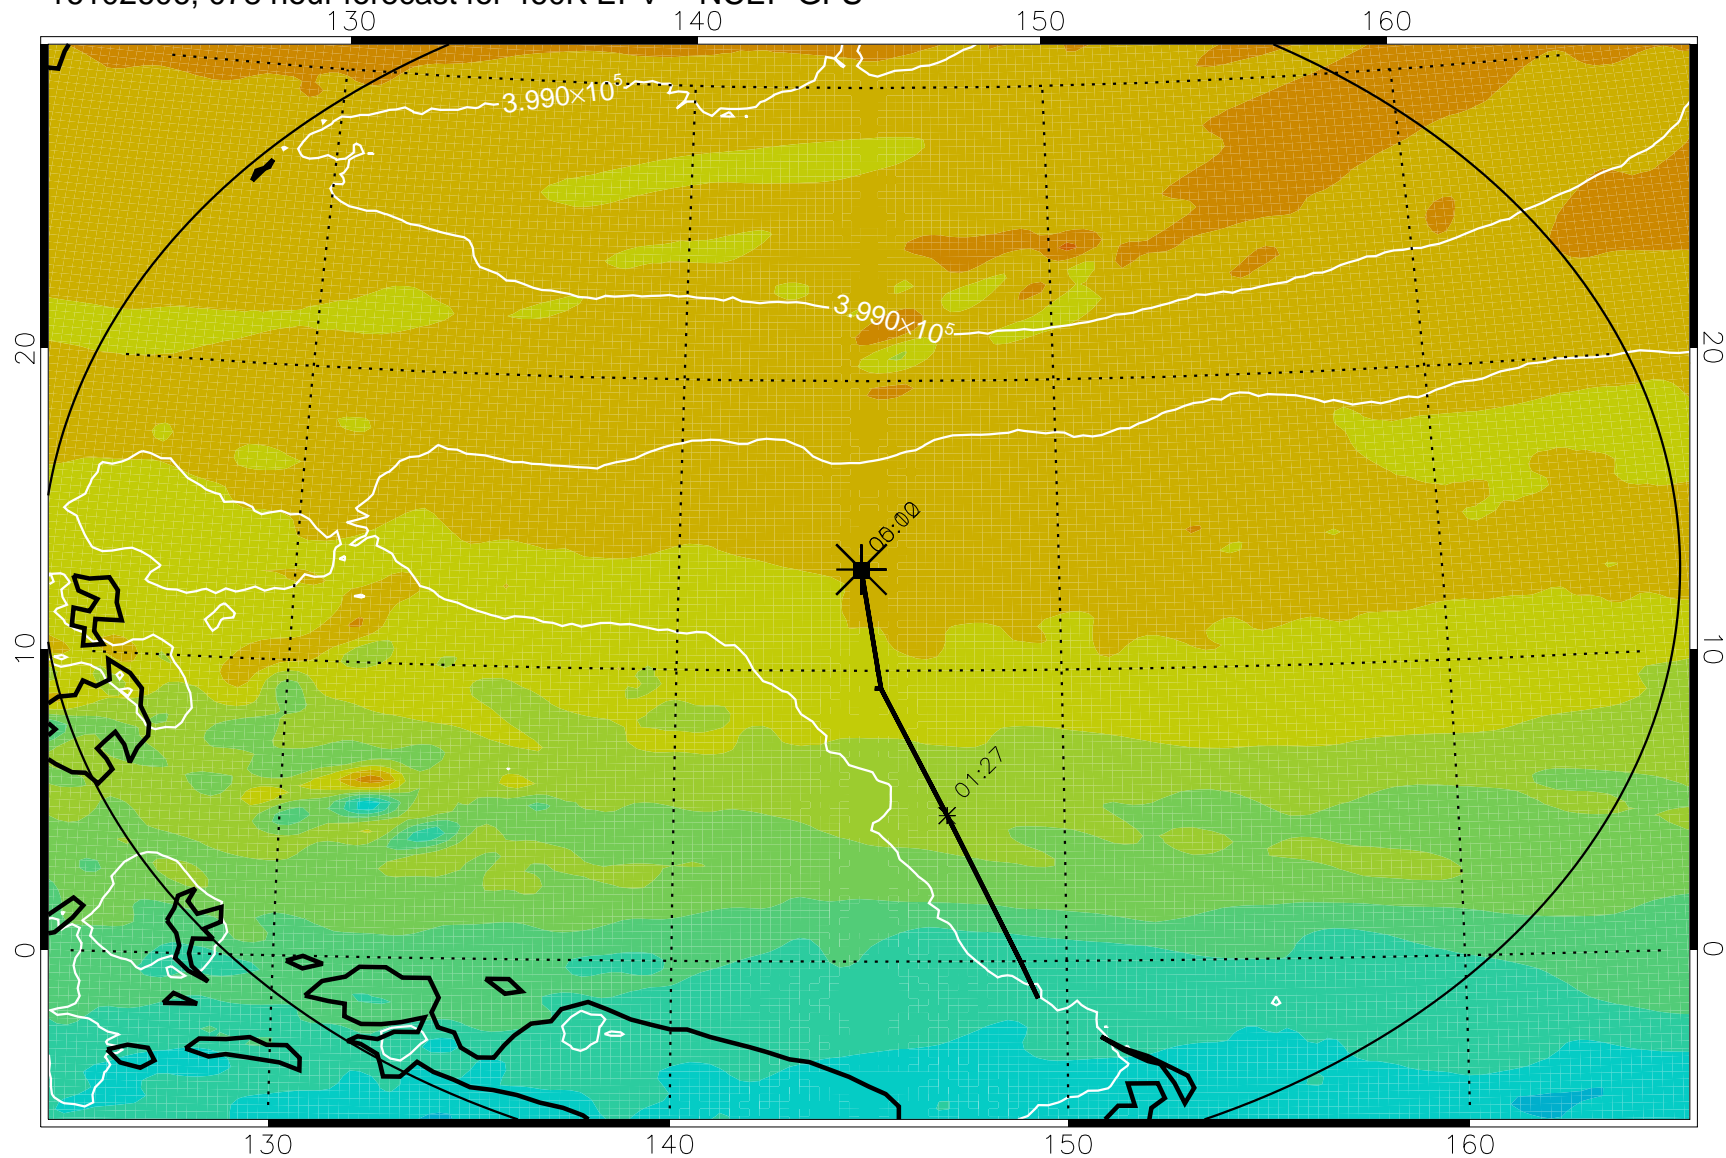

16102506, 054 hour forecast for 460K EPV -- NCEP GFS

460K Montgomery Streamfunction, white

Range ring of 2304 km

16102512, 060 hour forecast for 460K EPV -- NCEP GFS

460K Montgomery Streamfunction, white

Range ring of 2304 km

16102518, 066 hour forecast for 460K EPV -- NCEP GFS

460K Montgomery Streamfunction, white

Range ring of 2304 km

16102600, 072 hour forecast for 460K EPV -- NCEP GFS

460K Montgomery Streamfunction, white

Range ring of 2304 km

16102606, 078 hour forecast for 460K EPV -- NCEP GFS

460K Montgomery Streamfunction, white

Range ring of 2304 km

16102612, 084 hour forecast for 460K EPV -- NCEP GFS

460K Montgomery Streamfunction, white

Range ring of 2304 km

16102618, 090 hour forecast for 460K EPV -- NCEP GFS

460K Montgomery Streamfunction, white

Range ring of 2304 km

16102700, 096 hour forecast for 460K EPV -- NCEP GFS

460K Montgomery Streamfunction, white

Range ring of 2304 km