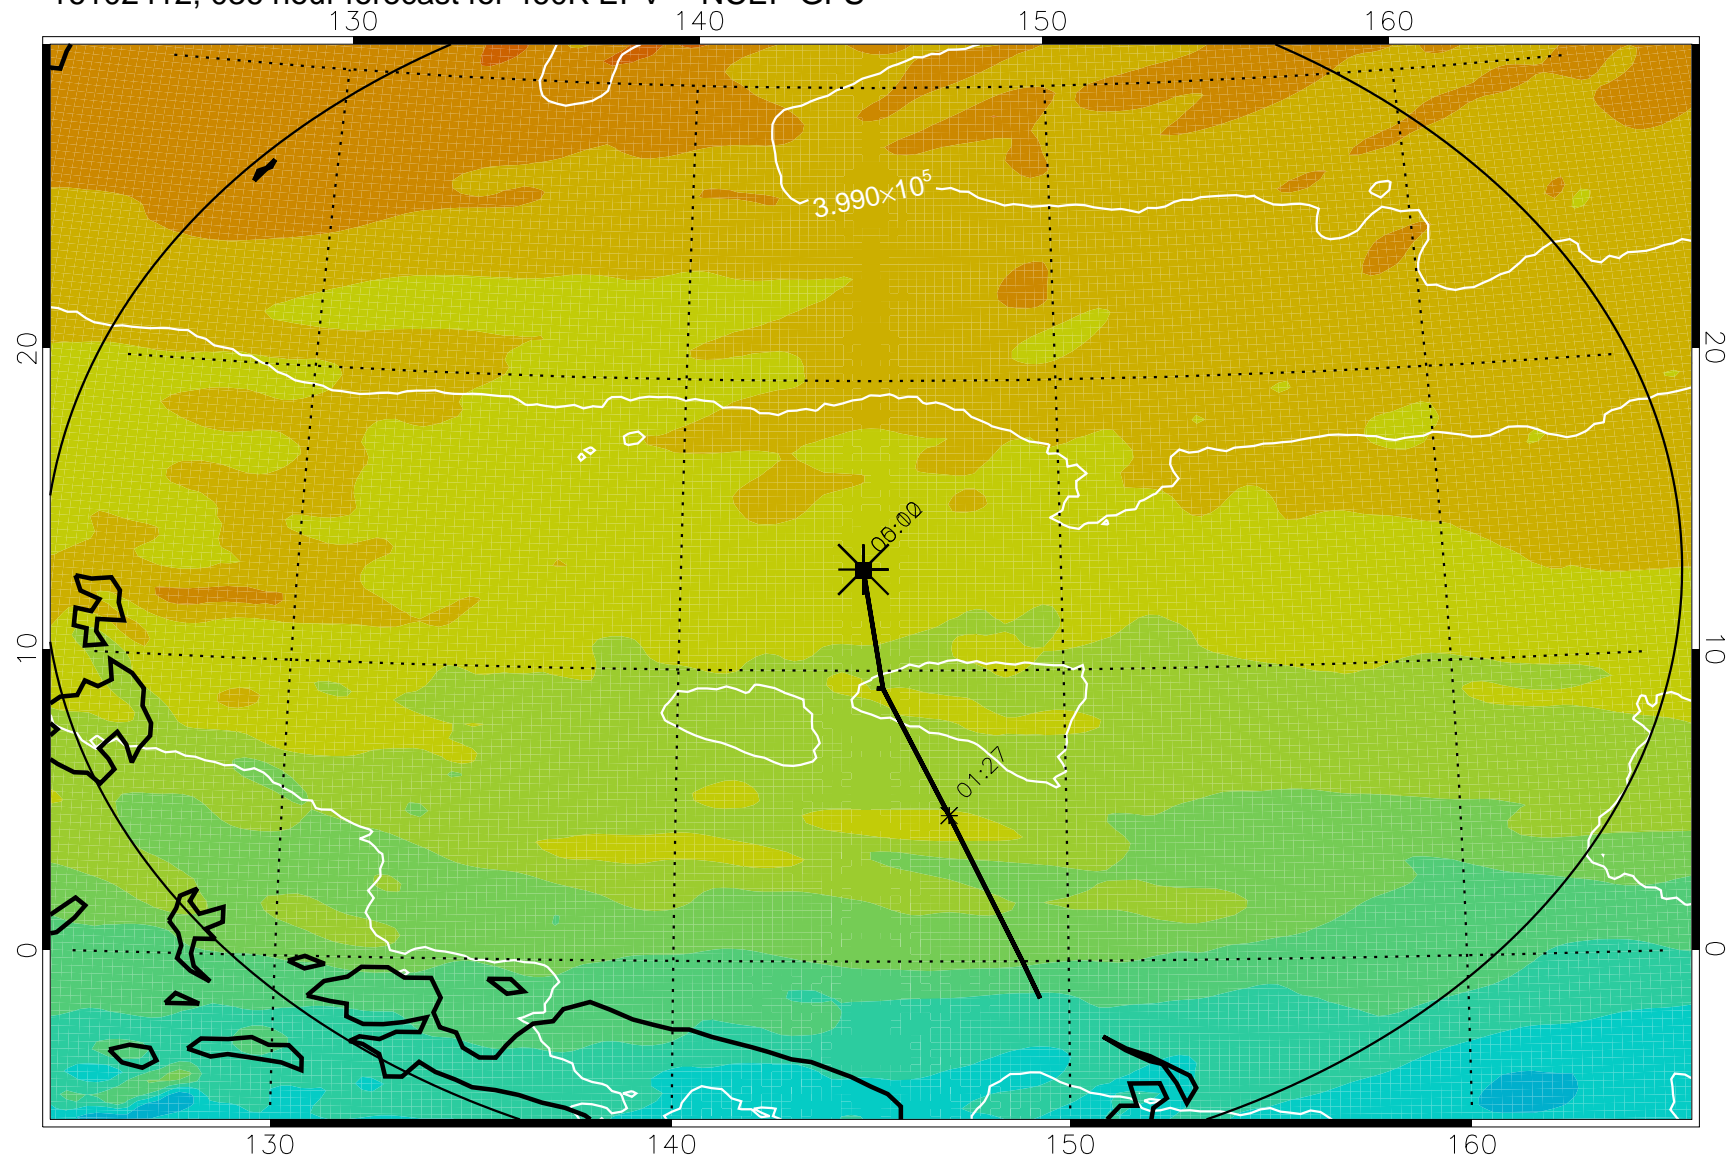

16102406, 030 hour forecast for 460K EPV -- NCEP GFS

460K Montgomery Streamfunction, white

Range ring of 2304 km

16102412, 036 hour forecast for 460K EPV -- NCEP GFS

460K Montgomery Streamfunction, white

Range ring of 2304 km

16102418, 042 hour forecast for 460K EPV -- NCEP GFS

460K Montgomery Streamfunction, white

Range ring of 2304 km

16102500, 048 hour forecast for 460K EPV -- NCEP GFS

460K Montgomery Streamfunction, white

Range ring of 2304 km

16102506, 054 hour forecast for 460K EPV -- NCEP GFS

460K Montgomery Streamfunction, white

Range ring of 2304 km

16102512, 060 hour forecast for 460K EPV -- NCEP GFS

460K Montgomery Streamfunction, white

Range ring of 2304 km

16102518, 066 hour forecast for 460K EPV -- NCEP GFS

460K Montgomery Streamfunction, white

Range ring of 2304 km

16102600, 072 hour forecast for 460K EPV -- NCEP GFS

460K Montgomery Streamfunction, white

Range ring of 2304 km