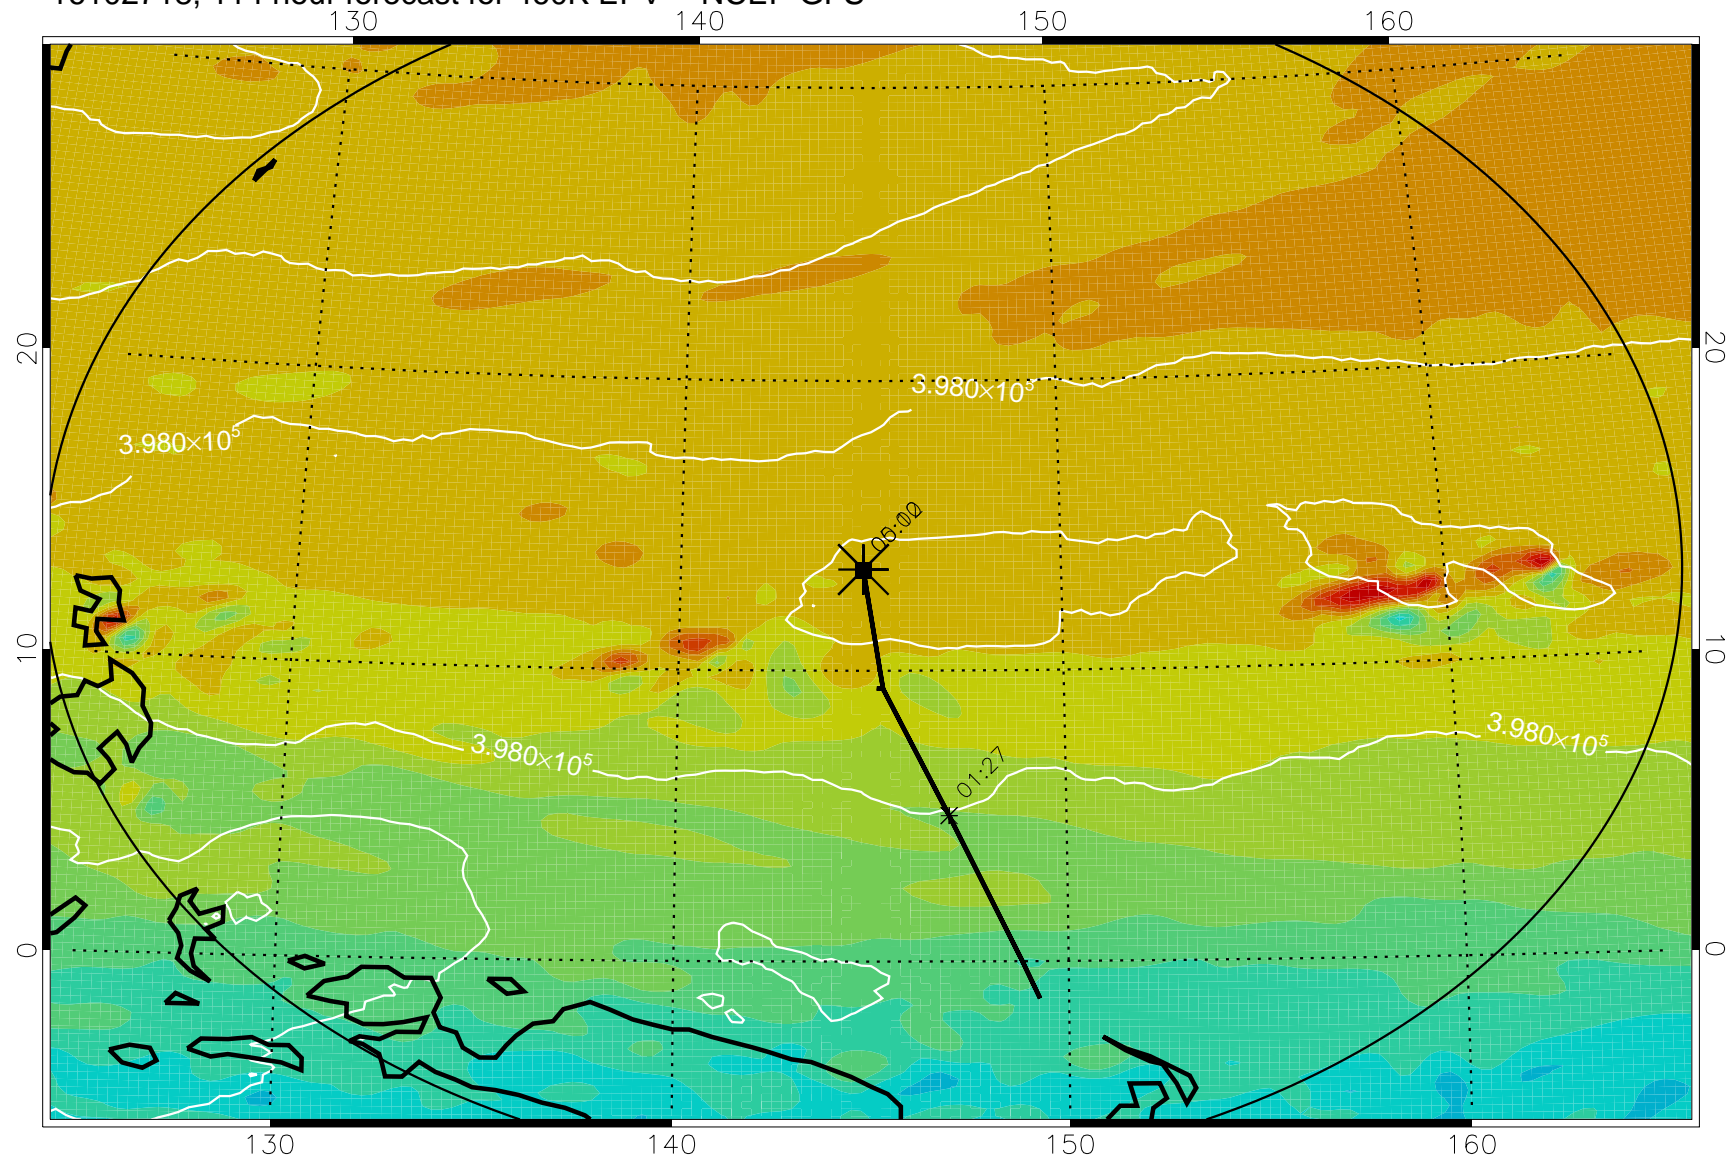

16102606, 078 hour forecast for 460K EPV -- NCEP GFS

460K Montgomery Streamfunction, white

Range ring of 2304 km

16102612, 084 hour forecast for 460K EPV -- NCEP GFS

460K Montgomery Streamfunction, white

Range ring of 2304 km

16102618, 090 hour forecast for 460K EPV -- NCEP GFS

460K Montgomery Streamfunction, white

Range ring of 2304 km

16102700, 096 hour forecast for 460K EPV -- NCEP GFS

460K Montgomery Streamfunction, white

Range ring of 2304 km

16102706, 102 hour forecast for 460K EPV -- NCEP GFS

460K Montgomery Streamfunction, white

Range ring of 2304 km

16102712, 108 hour forecast for 460K EPV -- NCEP GFS

460K Montgomery Streamfunction, white

Range ring of 2304 km

16102718, 114 hour forecast for 460K EPV -- NCEP GFS

460K Montgomery Streamfunction, white

Range ring of 2304 km

16102800, 120 hour forecast for 460K EPV -- NCEP GFS

460K Montgomery Streamfunction, white

Range ring of 2304 km