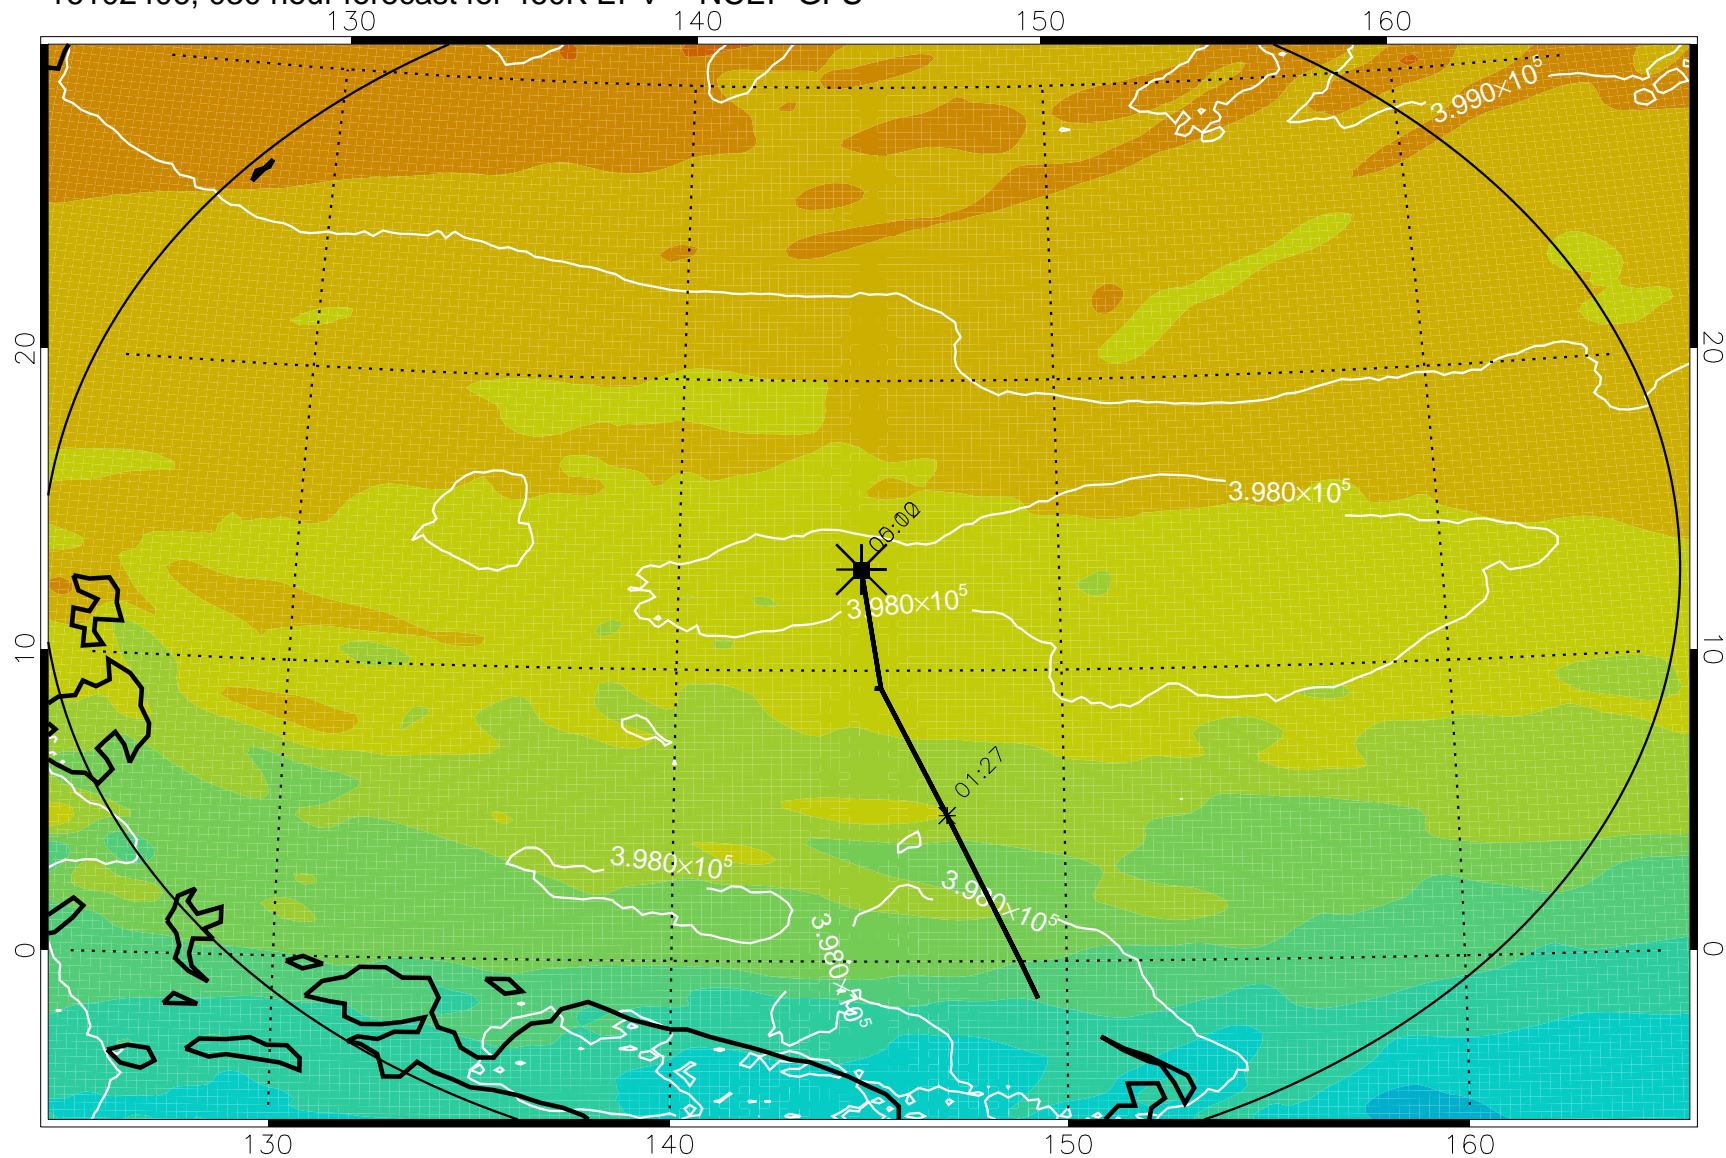

16102318, 018 hour forecast for 460K EPV -- NCEP GFS

460K Montgomery Streamfunction, white

Range ring of 2304 km

16102400, 024 hour forecast for 460K EPV -- NCEP GFS

460K Montgomery Streamfunction, white

Range ring of 2304 km

16102406, 030 hour forecast for 460K EPV -- NCEP GFS

460K Montgomery Streamfunction, white

Range ring of 2304 km

16102412, 036 hour forecast for 460K EPV -- NCEP GFS

460K Montgomery Streamfunction, white

Range ring of 2304 km

16102418, 042 hour forecast for 460K EPV -- NCEP GFS

460K Montgomery Streamfunction, white

Range ring of 2304 km

16102500, 048 hour forecast for 460K EPV -- NCEP GFS

460K Montgomery Streamfunction, white

Range ring of 2304 km

16102506, 054 hour forecast for 460K EPV -- NCEP GFS

460K Montgomery Streamfunction, white

Range ring of 2304 km

16102512, 060 hour forecast for 460K EPV -- NCEP GFS

460K Montgomery Streamfunction, white

Range ring of 2304 km