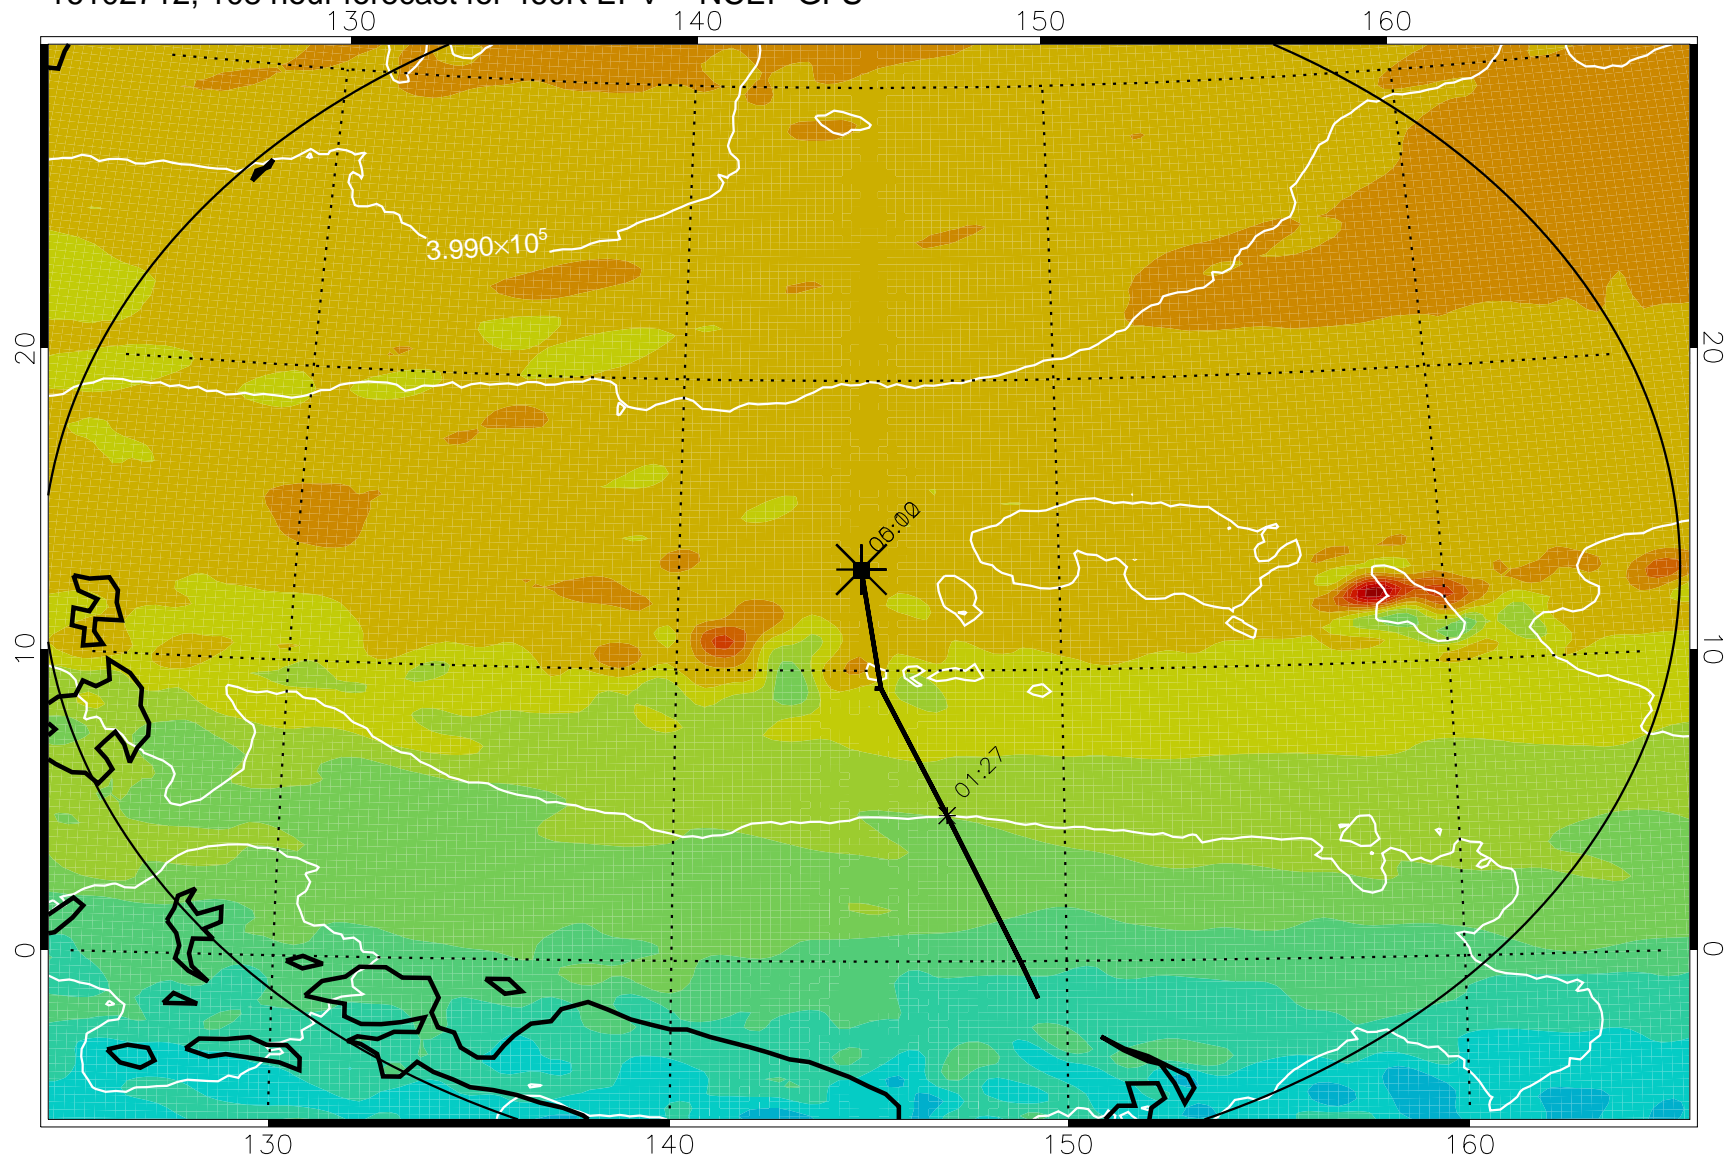

16102606, 078 hour forecast for 460K EPV -- NCEP GFS

460K Montgomery Streamfunction, white

Range ring of 2304 km

16102612, 084 hour forecast for 460K EPV -- NCEP GFS

460K Montgomery Streamfunction, white

Range ring of 2304 km

16102618, 090 hour forecast for 460K EPV -- NCEP GFS

460K Montgomery Streamfunction, white

Range ring of 2304 km

16102700, 096 hour forecast for 460K EPV -- NCEP GFS

460K Montgomery Streamfunction, white

Range ring of 2304 km

16102706, 102 hour forecast for 460K EPV -- NCEP GFS

460K Montgomery Streamfunction, white

Range ring of 2304 km

16102712, 108 hour forecast for 460K EPV -- NCEP GFS

460K Montgomery Streamfunction, white

Range ring of 2304 km

16102718, 114 hour forecast for 460K EPV -- NCEP GFS

460K Montgomery Streamfunction, white

Range ring of 2304 km

16102800, 120 hour forecast for 460K EPV -- NCEP GFS

460K Montgomery Streamfunction, white

Range ring of 2304 km