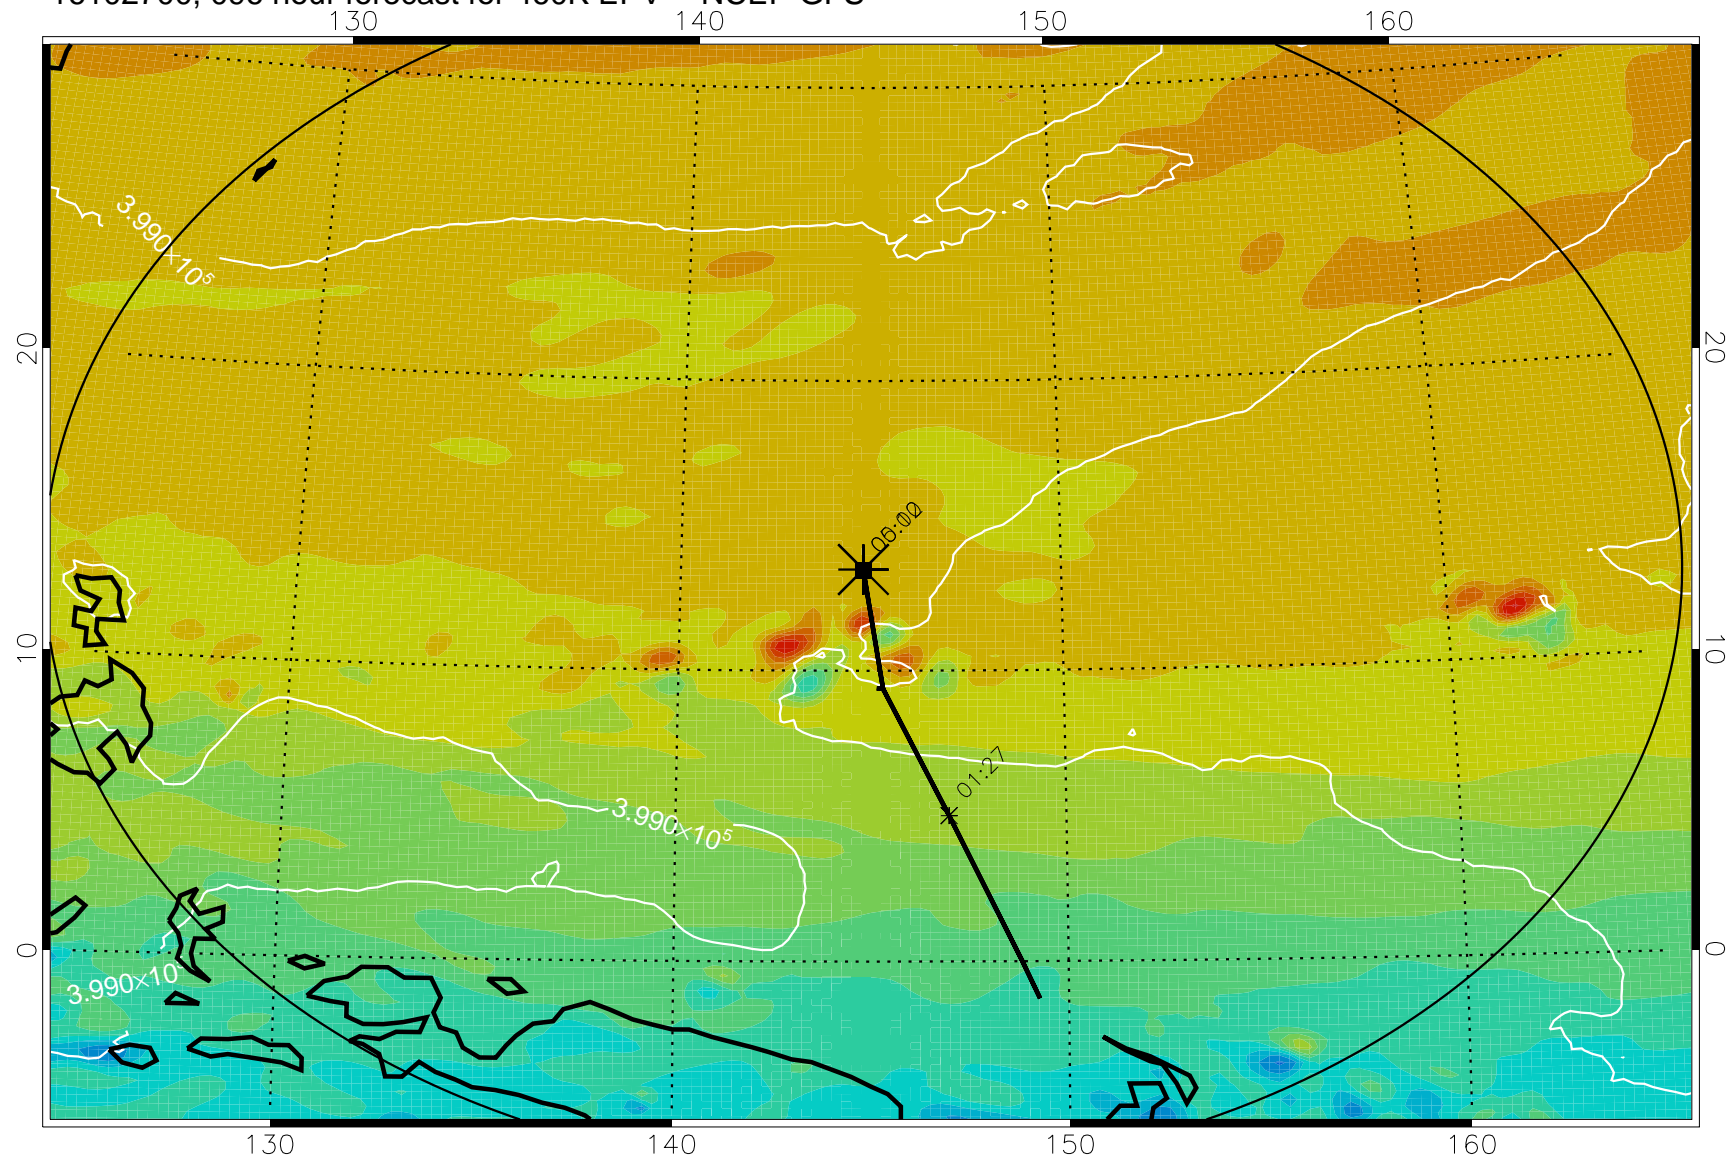

16102518, 066 hour forecast for 460K EPV -- NCEP GFS

460K Montgomery Streamfunction, white

Range ring of 2304 km

16102600, 072 hour forecast for 460K EPV -- NCEP GFS

460K Montgomery Streamfunction, white

Range ring of 2304 km

16102606, 078 hour forecast for 460K EPV -- NCEP GFS

460K Montgomery Streamfunction, white

Range ring of 2304 km

16102612, 084 hour forecast for 460K EPV -- NCEP GFS

460K Montgomery Streamfunction, white

Range ring of 2304 km

16102618, 090 hour forecast for 460K EPV -- NCEP GFS

460K Montgomery Streamfunction, white

Range ring of 2304 km

16102700, 096 hour forecast for 460K EPV -- NCEP GFS

460K Montgomery Streamfunction, white

Range ring of 2304 km

16102706, 102 hour forecast for 460K EPV -- NCEP GFS

460K Montgomery Streamfunction, white

Range ring of 2304 km

16102712, 108 hour forecast for 460K EPV -- NCEP GFS

460K Montgomery Streamfunction, white

Range ring of 2304 km