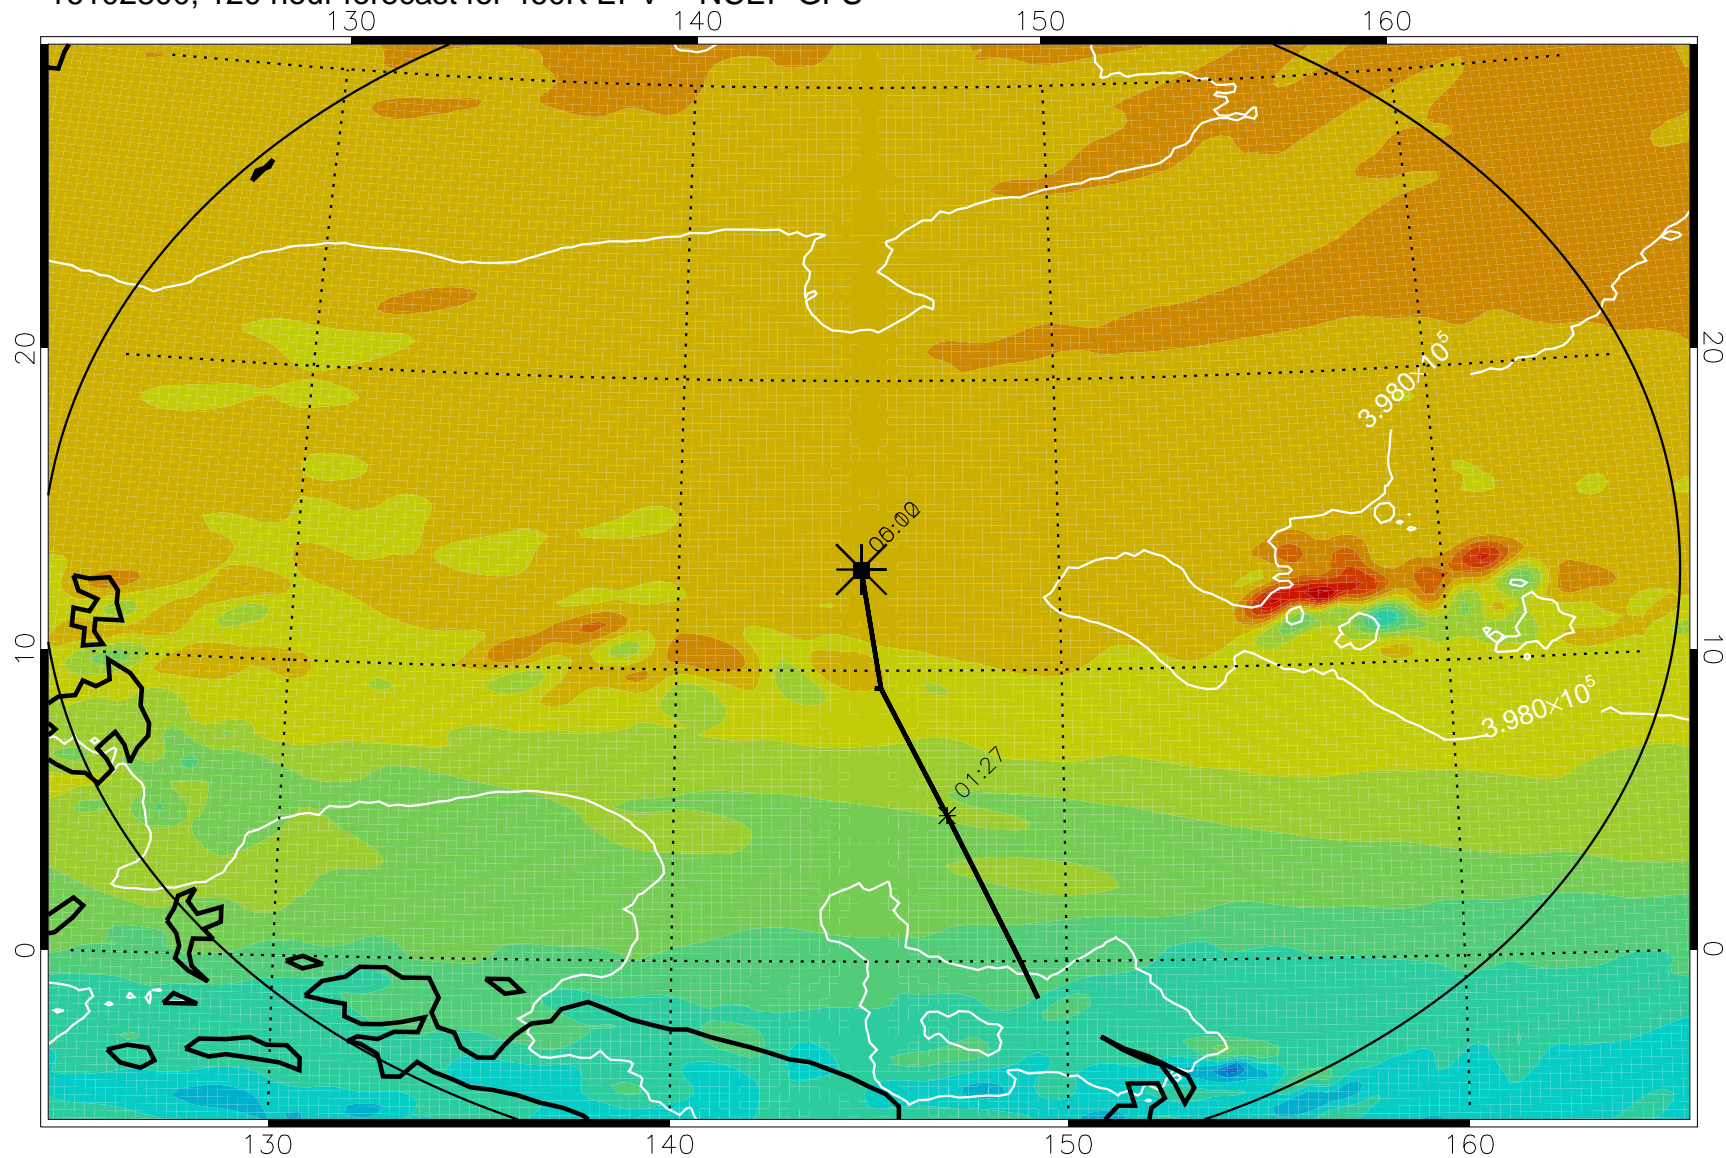

16102618, 090 hour forecast for 460K EPV -- NCEP GFS

460K Montgomery Streamfunction, white

Range ring of 2304 km

16102700, 096 hour forecast for 460K EPV -- NCEP GFS

460K Montgomery Streamfunction, white

Range ring of 2304 km

16102706, 102 hour forecast for 460K EPV -- NCEP GFS

460K Montgomery Streamfunction, white

Range ring of 2304 km

16102712, 108 hour forecast for 460K EPV -- NCEP GFS

460K Montgomery Streamfunction, white

Range ring of 2304 km

16102718, 114 hour forecast for 460K EPV -- NCEP GFS

460K Montgomery Streamfunction, white

Range ring of 2304 km

16102800, 120 hour forecast for 460K EPV -- NCEP GFS

460K Montgomery Streamfunction, white

Range ring of 2304 km