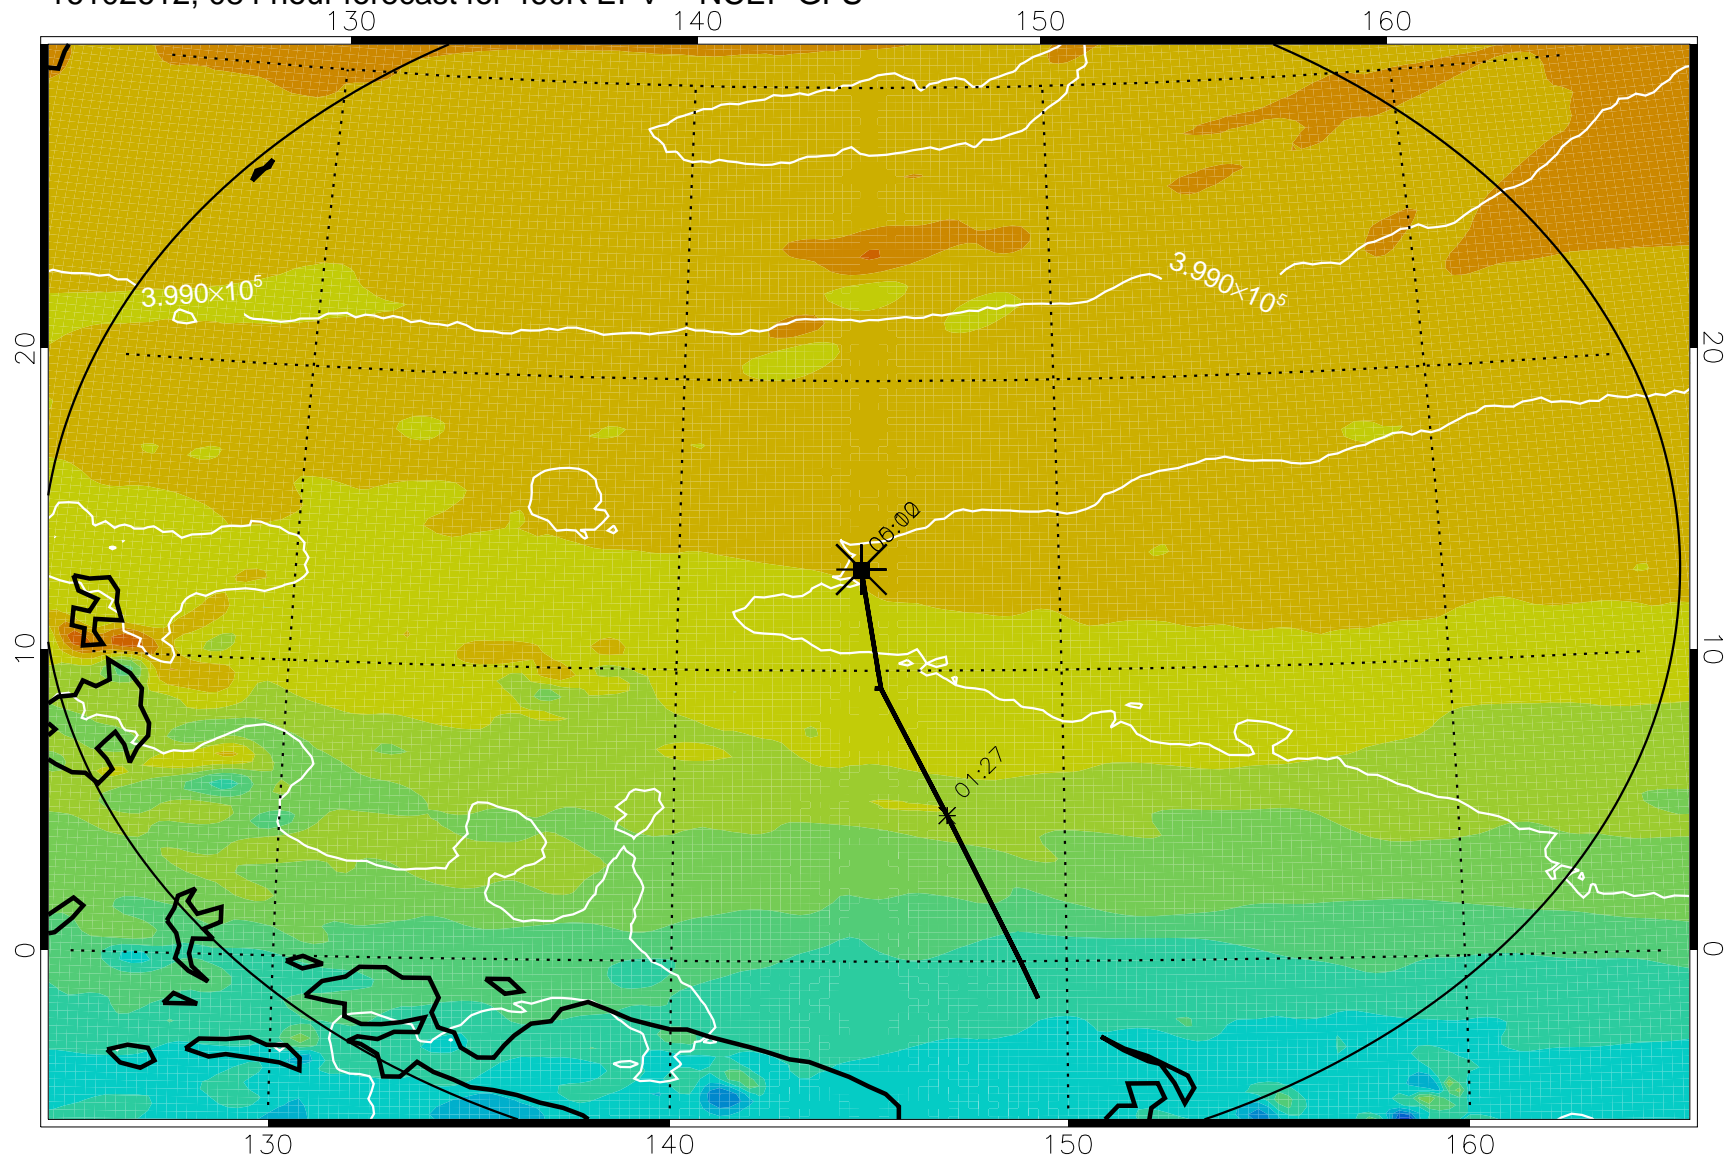

16102506, 054 hour forecast for 460K EPV -- NCEP GFS

460K Montgomery Streamfunction, white

Range ring of 2304 km

16102512, 060 hour forecast for 460K EPV -- NCEP GFS

460K Montgomery Streamfunction, white

Range ring of 2304 km

16102518, 066 hour forecast for 460K EPV -- NCEP GFS

460K Montgomery Streamfunction, white

Range ring of 2304 km

16102600, 072 hour forecast for 460K EPV -- NCEP GFS

460K Montgomery Streamfunction, white

Range ring of 2304 km

16102606, 078 hour forecast for 460K EPV -- NCEP GFS

460K Montgomery Streamfunction, white

Range ring of 2304 km

16102612, 084 hour forecast for 460K EPV -- NCEP GFS

460K Montgomery Streamfunction, white

Range ring of 2304 km

16102618, 090 hour forecast for 460K EPV -- NCEP GFS

460K Montgomery Streamfunction, white

Range ring of 2304 km

16102700, 096 hour forecast for 460K EPV -- NCEP GFS

460K Montgomery Streamfunction, white

Range ring of 2304 km