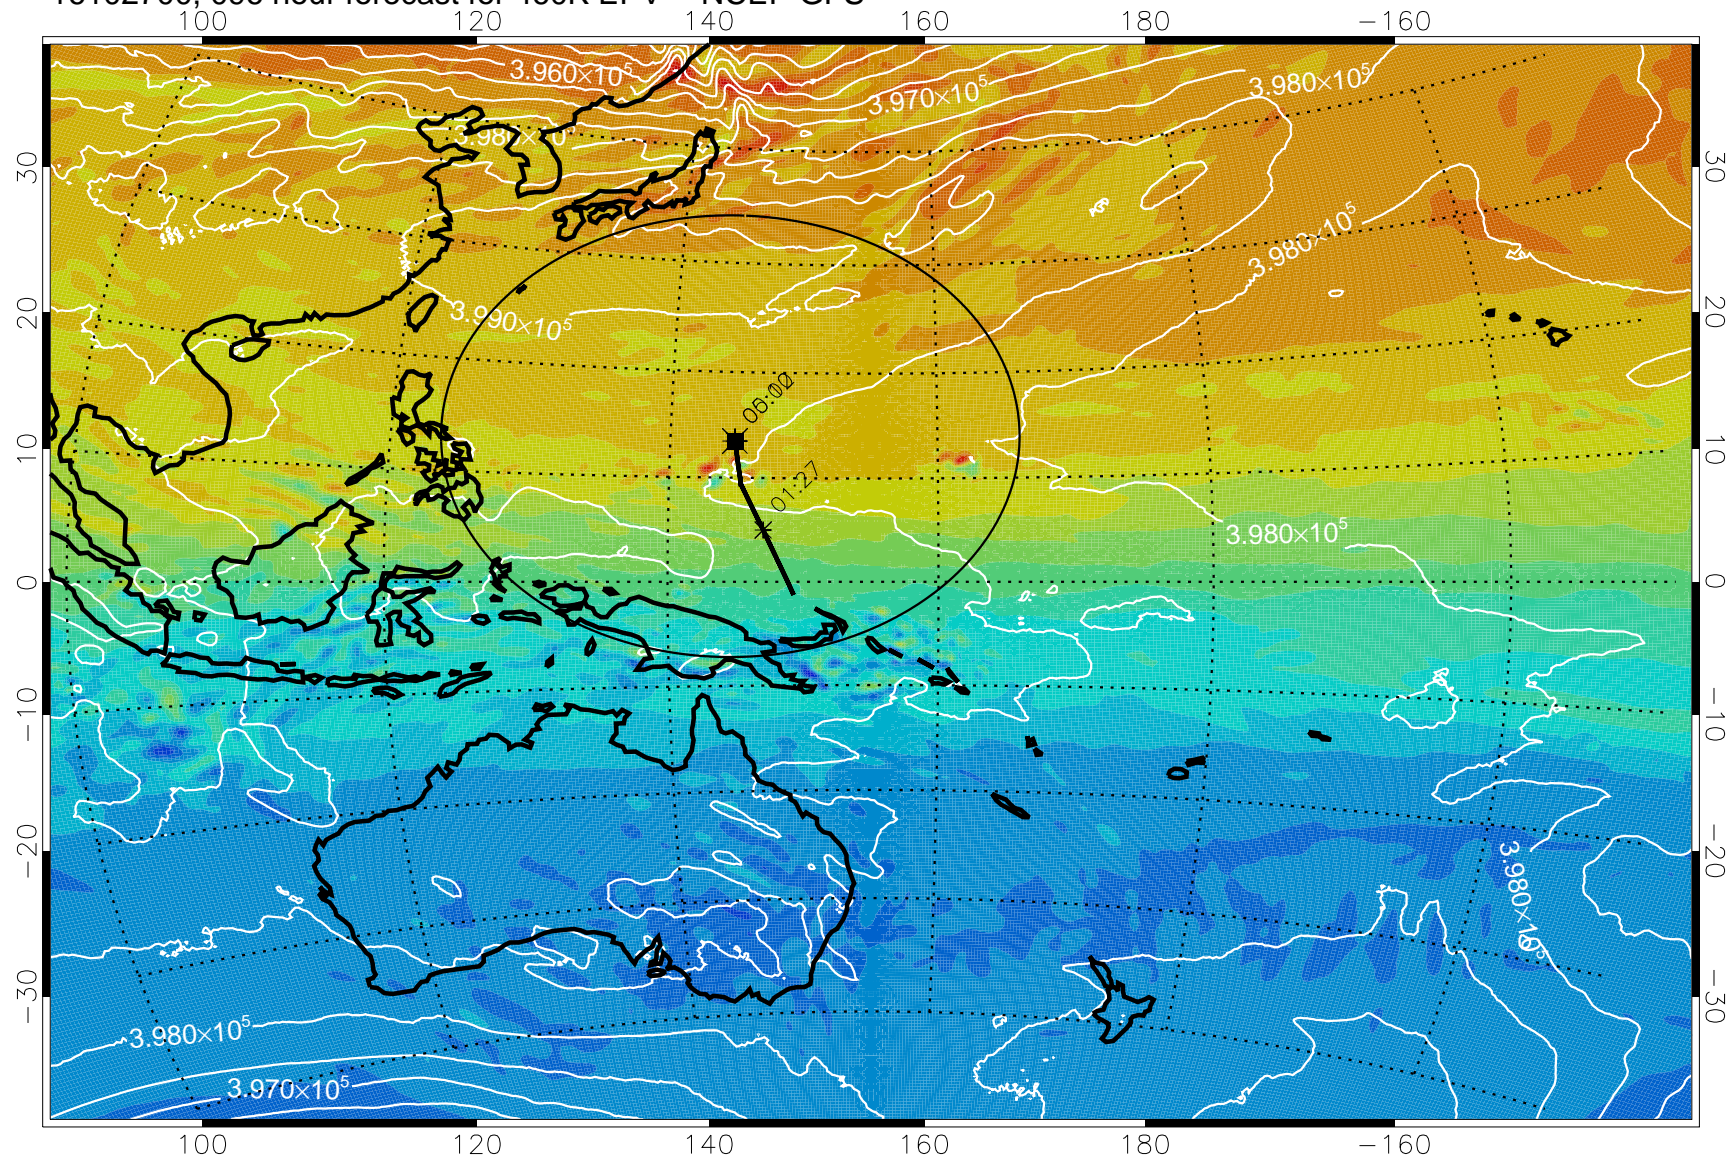

16102600, 072 hour forecast for 460K EPV -- NCEP GFS

460K Montgomery Streamfunction, white

Range ring of 2304 km

16102606, 078 hour forecast for 460K EPV -- NCEP GFS

460K Montgomery Streamfunction, white

Range ring of 2304 km

16102612, 084 hour forecast for 460K EPV -- NCEP GFS

460K Montgomery Streamfunction, white

Range ring of 2304 km

16102618, 090 hour forecast for 460K EPV -- NCEP GFS

460K Montgomery Streamfunction, white

Range ring of 2304 km

16102700, 096 hour forecast for 460K EPV -- NCEP GFS

460K Montgomery Streamfunction, white

Range ring of 2304 km

16102706, 102 hour forecast for 460K EPV -- NCEP GFS

460K Montgomery Streamfunction, white

Range ring of 2304 km

16102712, 108 hour forecast for 460K EPV -- NCEP GFS

460K Montgomery Streamfunction, white

Range ring of 2304 km

16102718, 114 hour forecast for 460K EPV -- NCEP GFS

460K Montgomery Streamfunction, white

Range ring of 2304 km