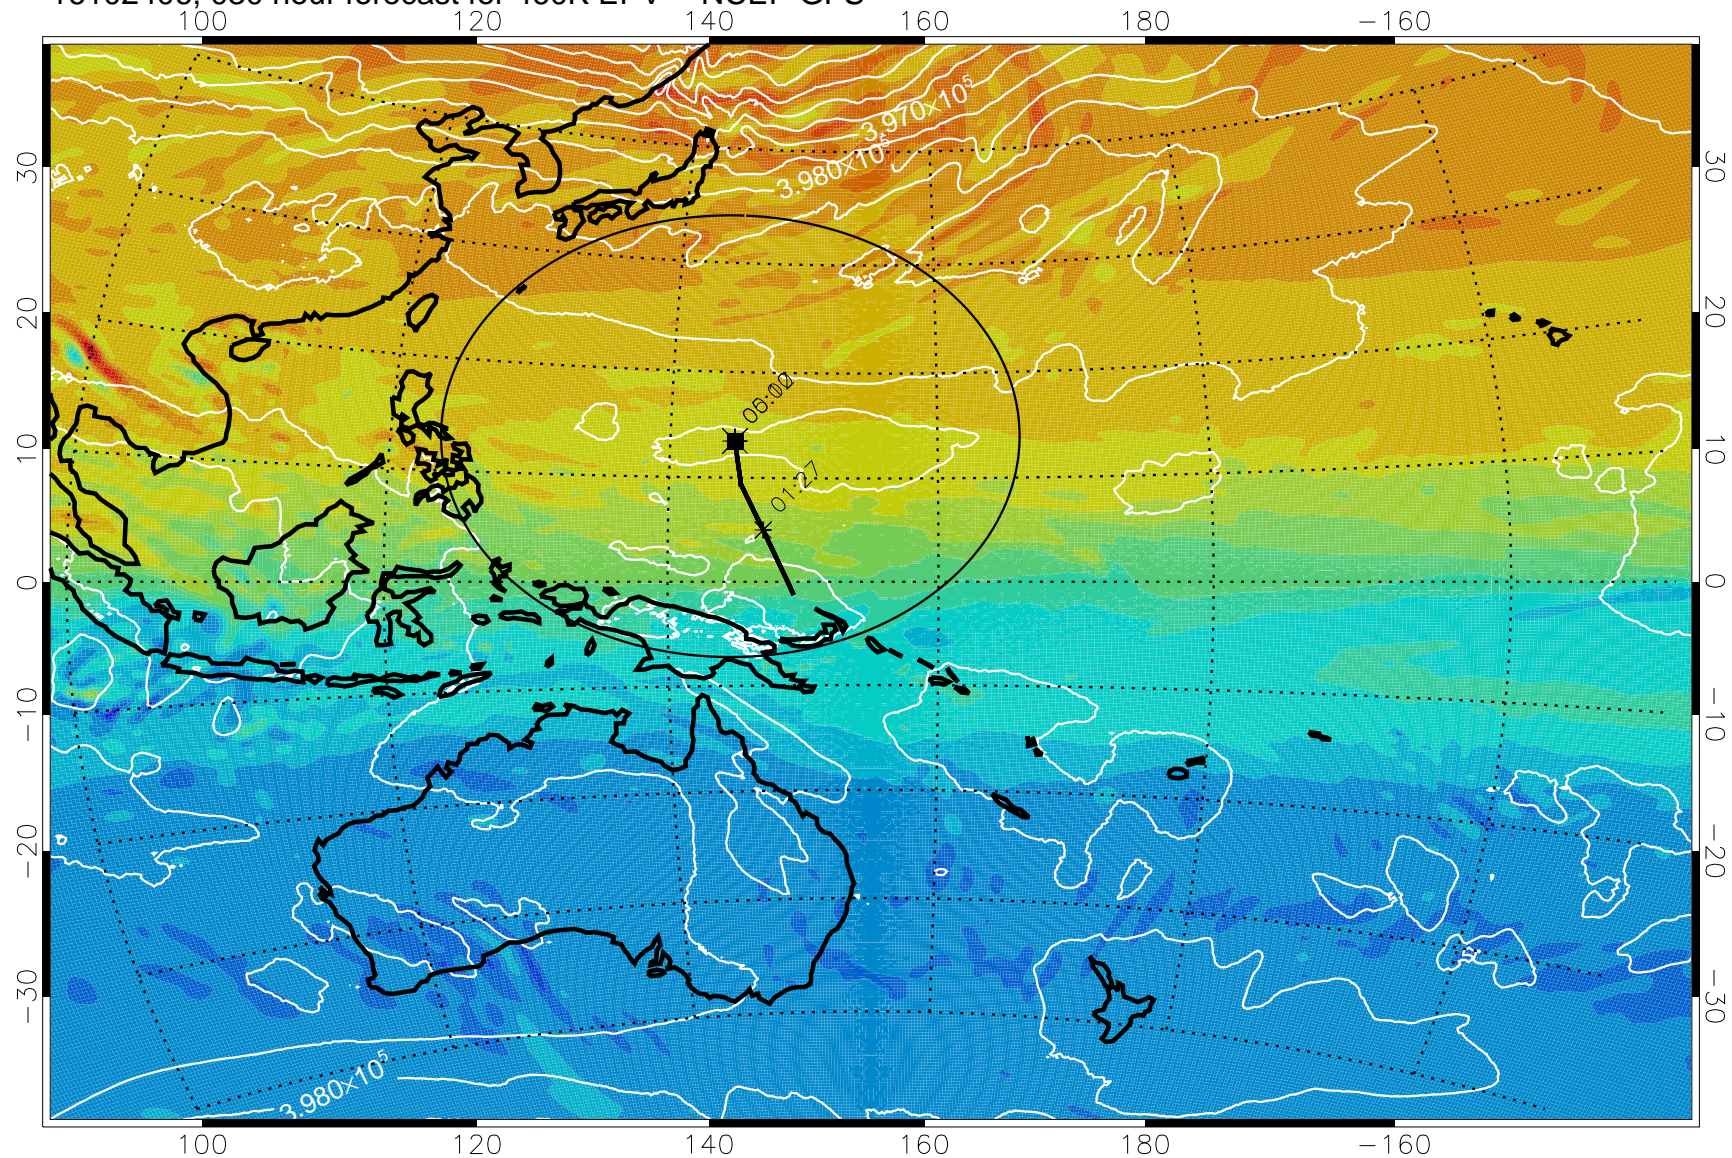

16102318, 018 hour forecast for 460K EPV -- NCEP GFS

460K Montgomery Streamfunction, white

Range ring of 2304 km

16102400, 024 hour forecast for 460K EPV -- NCEP GFS

460K Montgomery Streamfunction, white

Range ring of 2304 km

16102406, 030 hour forecast for 460K EPV -- NCEP GFS

460K Montgomery Streamfunction, white

Range ring of 2304 km

16102412, 036 hour forecast for 460K EPV -- NCEP GFS

16102418, 042 hour forecast for 460K EPV -- NCEP GFS

460K Montgomery Streamfunction, white

Range ring of 2304 km

16102500, 048 hour forecast for 460K EPV -- NCEP GFS

460K Montgomery Streamfunction, white

Range ring of 2304 km

16102506, 054 hour forecast for 460K EPV -- NCEP GFS

16102512, 060 hour forecast for 460K EPV -- NCEP GFS

460K Montgomery Streamfunction, white

Range ring of 2304 km

16102518, 066 hour forecast for 460K EPV -- NCEP GFS

460K Montgomery Streamfunction, white

Range ring of 2304 km