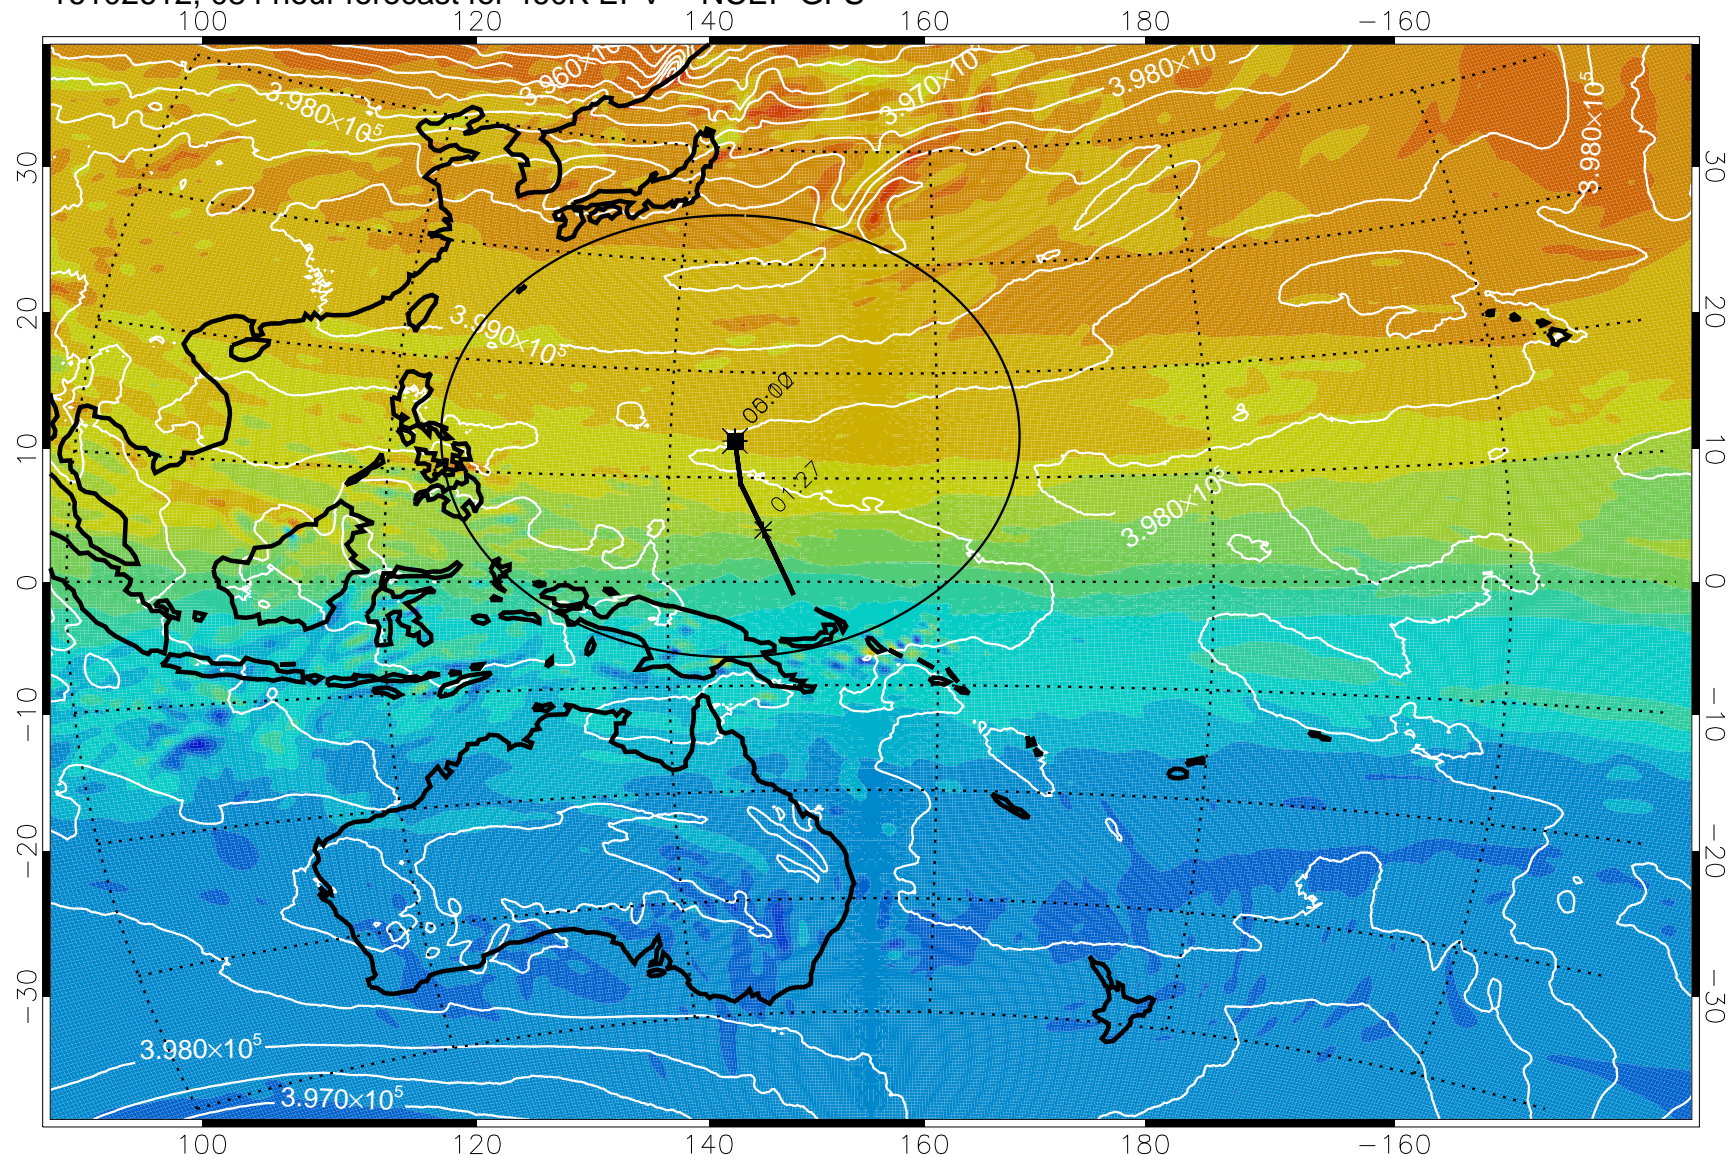

16102512, 060 hour forecast for 460K EPV -- NCEP GFS

460K Montgomery Streamfunction, white

Range ring of 2304 km

16102518, 066 hour forecast for 460K EPV -- NCEP GFS

460K Montgomery Streamfunction, white

Range ring of 2304 km

16102600, 072 hour forecast for 460K EPV -- NCEP GFS

460K Montgomery Streamfunction, white

Range ring of 2304 km

16102606, 078 hour forecast for 460K EPV -- NCEP GFS

460K Montgomery Streamfunction, white

Range ring of 2304 km

16102612, 084 hour forecast for 460K EPV -- NCEP GFS

460K Montgomery Streamfunction, white

Range ring of 2304 km

16102618, 090 hour forecast for 460K EPV -- NCEP GFS

460K Montgomery Streamfunction, white

Range ring of 2304 km

16102700, 096 hour forecast for 460K EPV -- NCEP GFS

460K Montgomery Streamfunction, white

Range ring of 2304 km

16102706, 102 hour forecast for 460K EPV -- NCEP GFS

460K Montgomery Streamfunction, white

Range ring of 2304 km