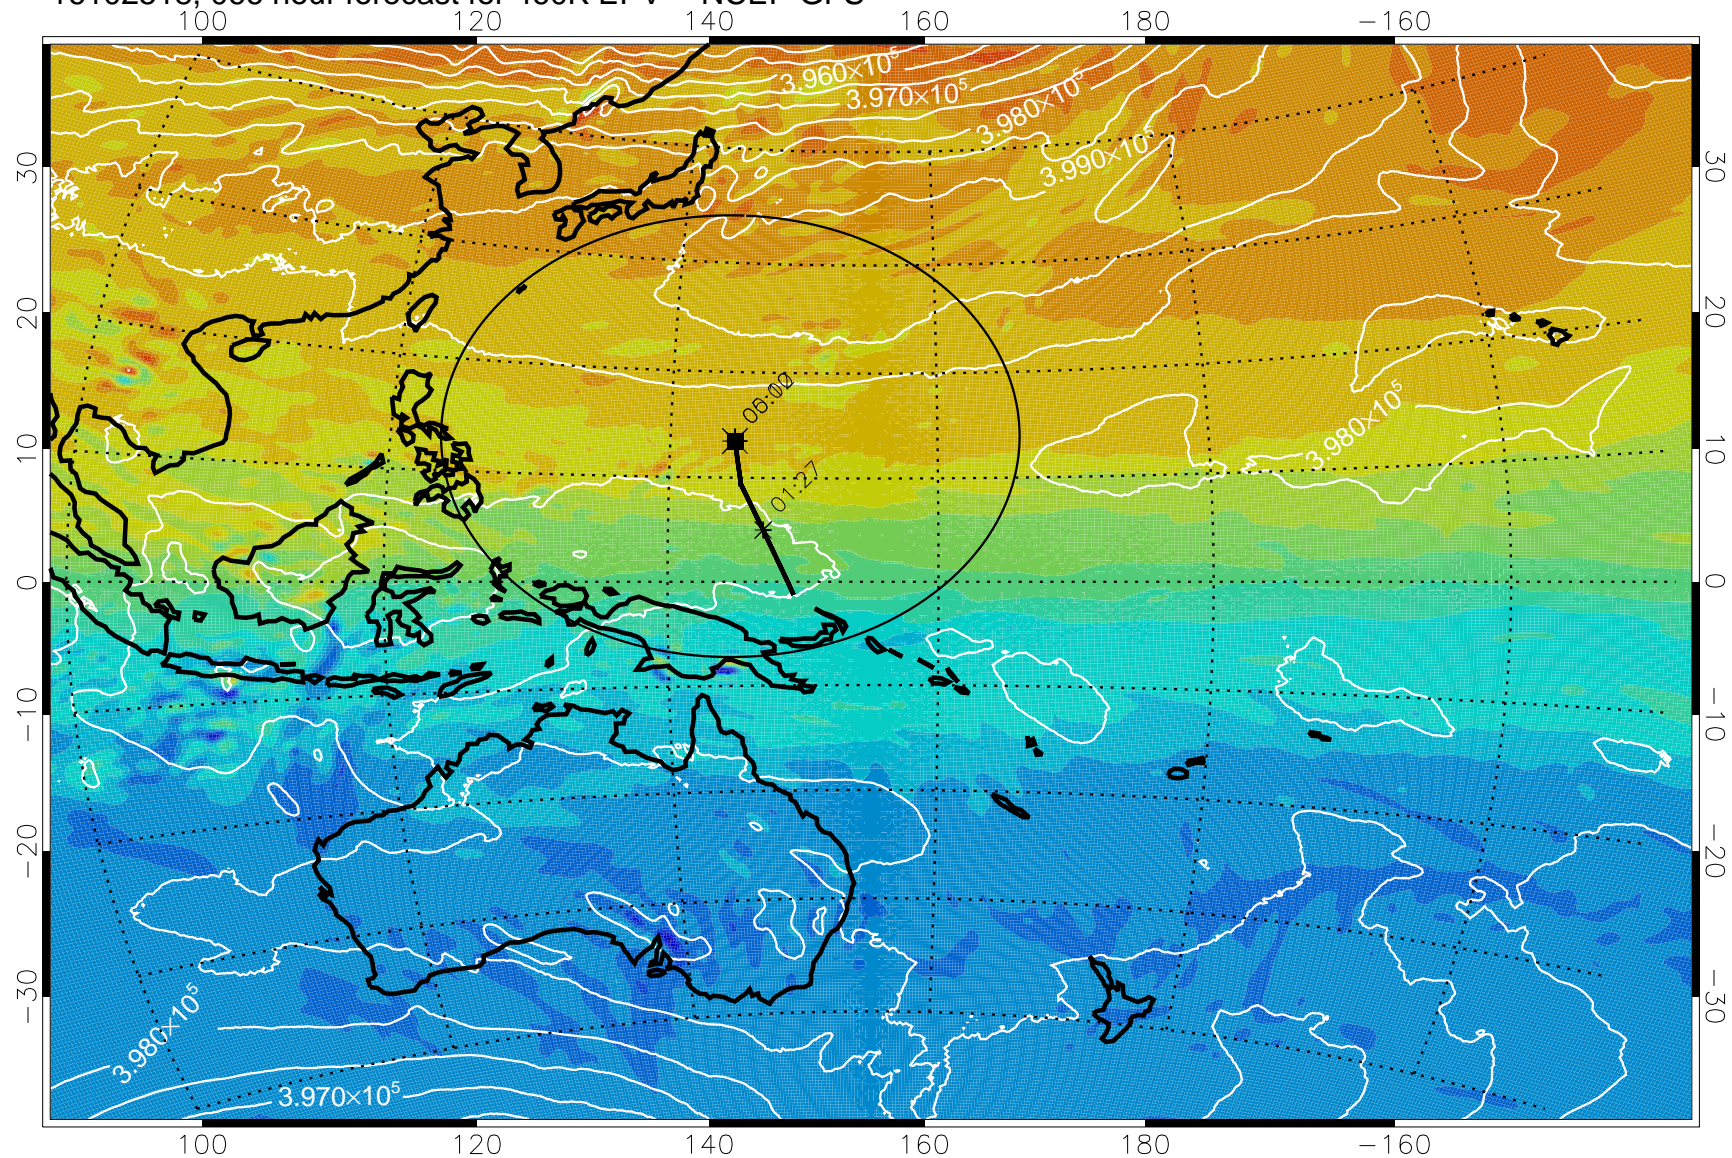

16102406, 030 hour forecast for 460K EPV -- NCEP GFS

460K Montgomery Streamfunction, white

Range ring of 2304 km

16102412, 036 hour forecast for 460K EPV -- NCEP GFS

16102418, 042 hour forecast for 460K EPV -- NCEP GFS

460K Montgomery Streamfunction, white

Range ring of 2304 km

16102500, 048 hour forecast for 460K EPV -- NCEP GFS

460K Montgomery Streamfunction, white

Range ring of 2304 km

16102506, 054 hour forecast for 460K EPV -- NCEP GFS

16102512, 060 hour forecast for 460K EPV -- NCEP GFS

460K Montgomery Streamfunction, white

Range ring of 2304 km

16102518, 066 hour forecast for 460K EPV -- NCEP GFS

460K Montgomery Streamfunction, white

Range ring of 2304 km

16102600, 072 hour forecast for 460K EPV -- NCEP GFS

460K Montgomery Streamfunction, white

Range ring of 2304 km

16102606, 078 hour forecast for 460K EPV -- NCEP GFS

460K Montgomery Streamfunction, white

Range ring of 2304 km