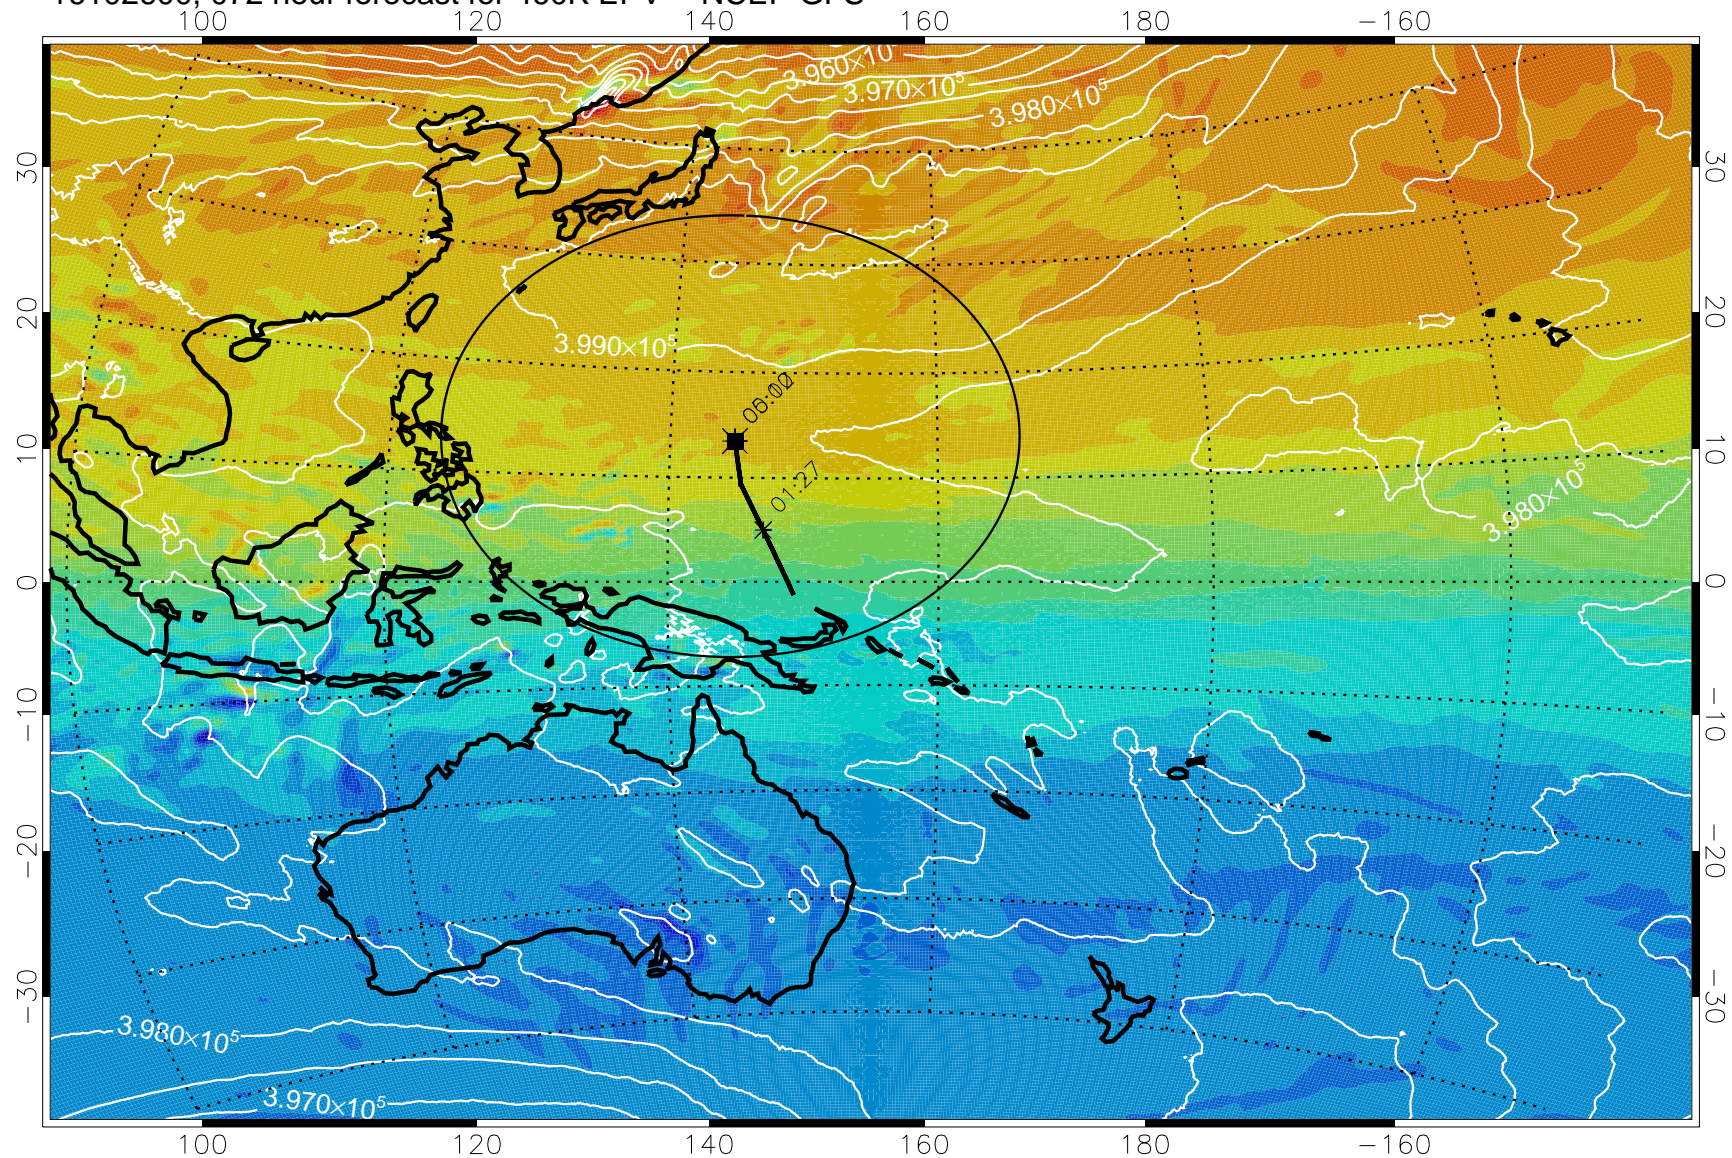

460K Montgomery Streamfunction, white

Range ring of 2304 km

16102500, 048 hour forecast for 460K EPV -- NCEP GFS

460K Montgomery Streamfunction, white

Range ring of 2304 km

16102506, 054 hour forecast for 460K EPV -- NCEP GFS

16102512, 060 hour forecast for 460K EPV -- NCEP GFS

460K Montgomery Streamfunction, white

Range ring of 2304 km

16102518, 066 hour forecast for 460K EPV -- NCEP GFS

460K Montgomery Streamfunction, white

Range ring of 2304 km

16102600, 072 hour forecast for 460K EPV -- NCEP GFS

460K Montgomery Streamfunction, white

Range ring of 2304 km

16102606, 078 hour forecast for 460K EPV -- NCEP GFS

460K Montgomery Streamfunction, white

Range ring of 2304 km

16102612, 084 hour forecast for 460K EPV -- NCEP GFS

460K Montgomery Streamfunction, white

Range ring of 2304 km

16102618, 090 hour forecast for 460K EPV -- NCEP GFS

460K Montgomery Streamfunction, white

Range ring of 2304 km