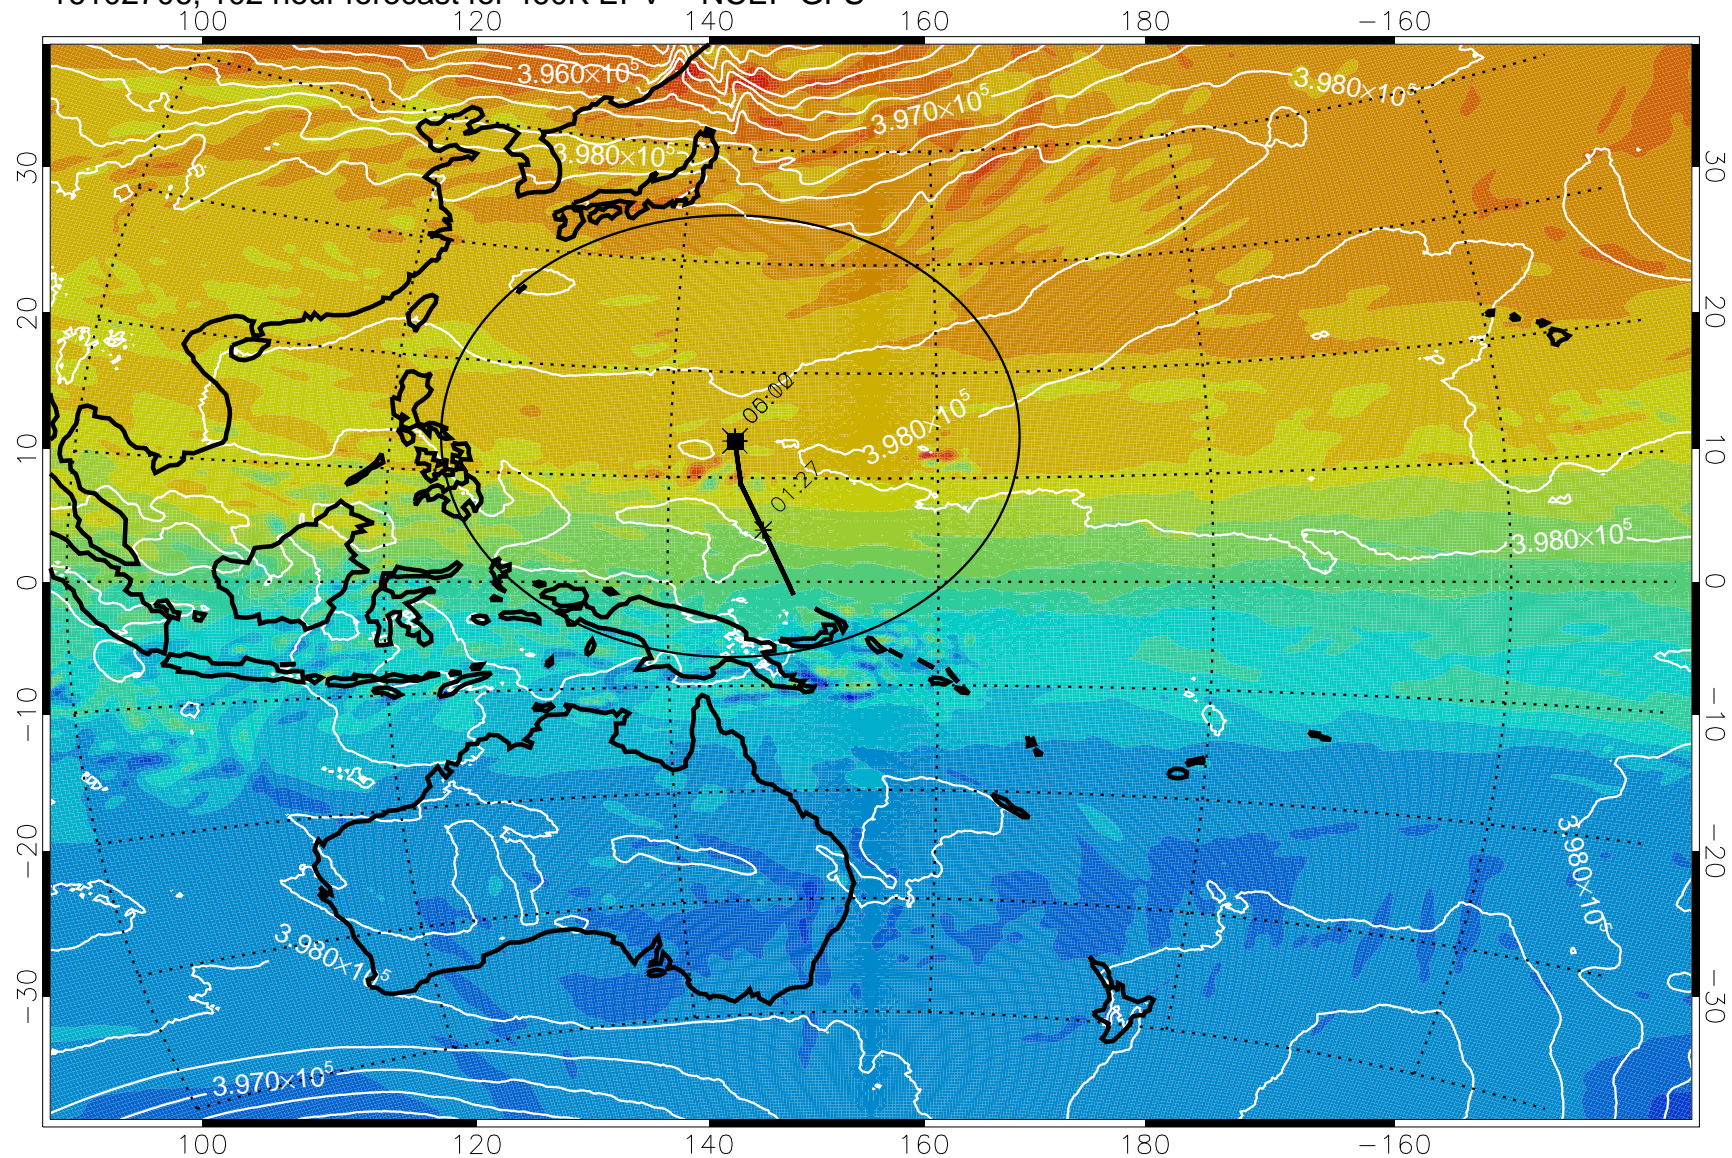

16102612, 084 hour forecast for 460K EPV -- NCEP GFS

460K Montgomery Streamfunction, white

Range ring of 2304 km

16102618, 090 hour forecast for 460K EPV -- NCEP GFS

460K Montgomery Streamfunction, white

Range ring of 2304 km

16102700, 096 hour forecast for 460K EPV -- NCEP GFS

460K Montgomery Streamfunction, white

Range ring of 2304 km

16102706, 102 hour forecast for 460K EPV -- NCEP GFS

460K Montgomery Streamfunction, white

Range ring of 2304 km

16102712, 108 hour forecast for 460K EPV -- NCEP GFS

460K Montgomery Streamfunction, white

Range ring of 2304 km

16102718, 114 hour forecast for 460K EPV -- NCEP GFS

460K Montgomery Streamfunction, white

Range ring of 2304 km

16102800, 120 hour forecast for 460K EPV -- NCEP GFS

460K Montgomery Streamfunction, white

Range ring of 2304 km