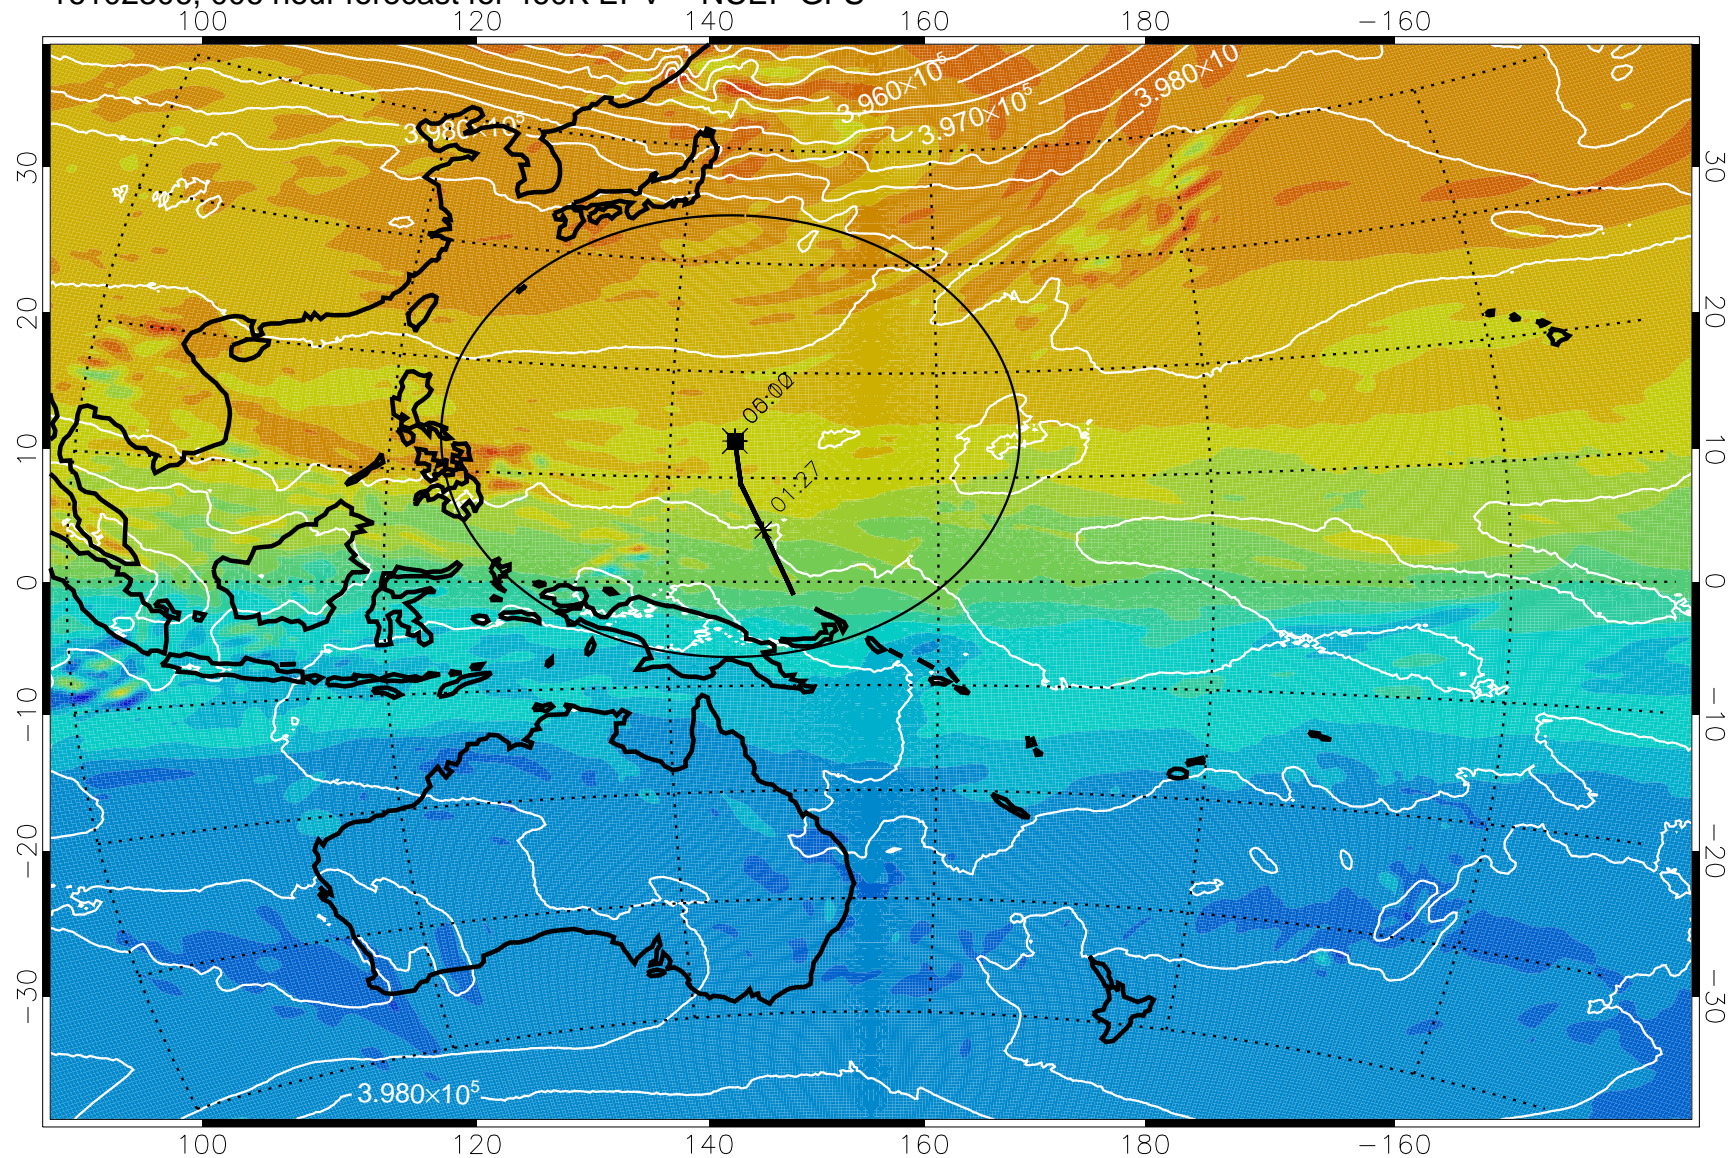

16102306, 006 hour forecast for 460K EPV -- NCEP GFS

460K Montgomery Streamfunction, white

Range ring of 2304 km

16102312, 012 hour forecast for 460K EPV -- NCEP GFS

460K Montgomery Streamfunction, white

Range ring of 2304 km

16102318, 018 hour forecast for 460K EPV -- NCEP GFS

460K Montgomery Streamfunction, white

Range ring of 2304 km

16102400, 024 hour forecast for 460K EPV -- NCEP GFS

460K Montgomery Streamfunction, white

Range ring of 2304 km

16102406, 030 hour forecast for 460K EPV -- NCEP GFS

460K Montgomery Streamfunction, white

Range ring of 2304 km

16102412, 036 hour forecast for 460K EPV -- NCEP GFS

16102418, 042 hour forecast for 460K EPV -- NCEP GFS

460K Montgomery Streamfunction, white

Range ring of 2304 km

16102500, 048 hour forecast for 460K EPV -- NCEP GFS

460K Montgomery Streamfunction, white

Range ring of 2304 km

16102506, 054 hour forecast for 460K EPV -- NCEP GFS