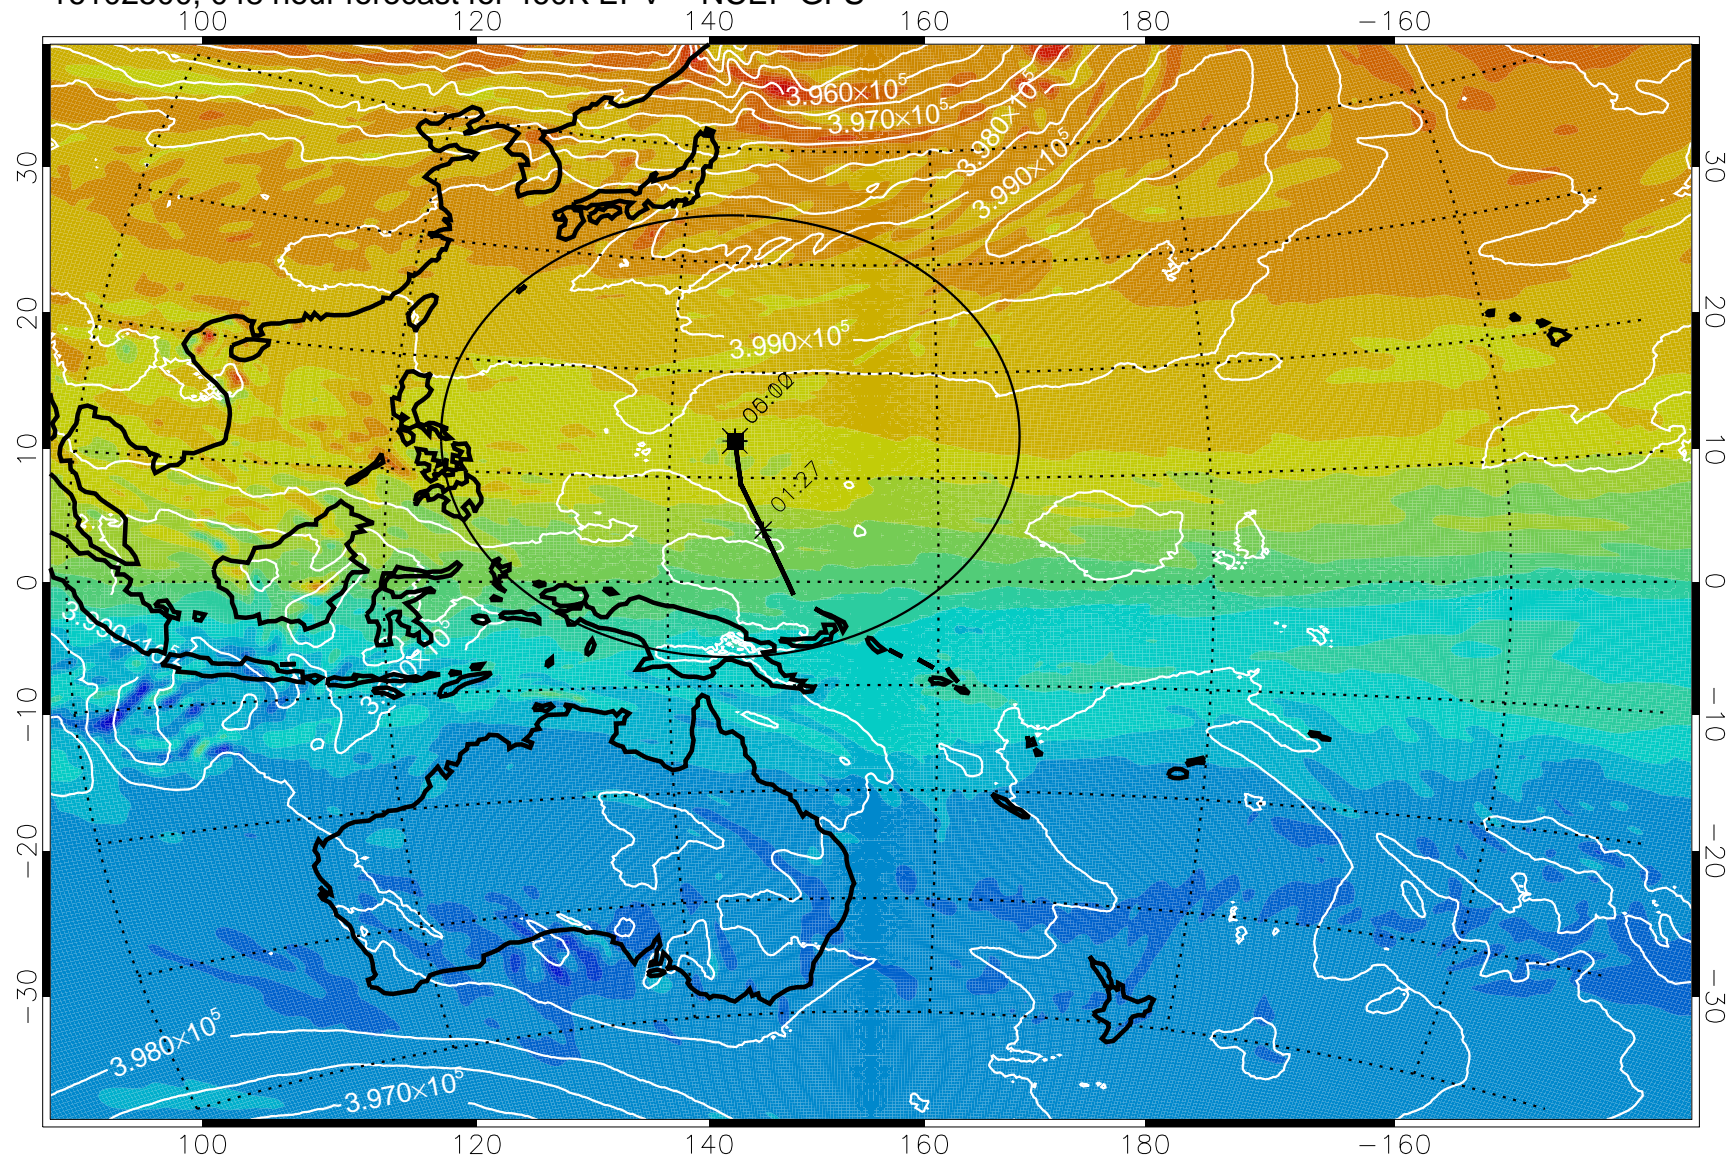

16102318, 018 hour forecast for 460K EPV -- NCEP GFS

460K Montgomery Streamfunction, white

Range ring of 2304 km

16102400, 024 hour forecast for 460K EPV -- NCEP GFS

460K Montgomery Streamfunction, white

Range ring of 2304 km

16102406, 030 hour forecast for 460K EPV -- NCEP GFS

460K Montgomery Streamfunction, white

Range ring of 2304 km

16102412, 036 hour forecast for 460K EPV -- NCEP GFS

16102418, 042 hour forecast for 460K EPV -- NCEP GFS

460K Montgomery Streamfunction, white

Range ring of 2304 km

16102500, 048 hour forecast for 460K EPV -- NCEP GFS

460K Montgomery Streamfunction, white

Range ring of 2304 km

16102506, 054 hour forecast for 460K EPV -- NCEP GFS

16102512, 060 hour forecast for 460K EPV -- NCEP GFS

460K Montgomery Streamfunction, white

Range ring of 2304 km

16102518, 066 hour forecast for 460K EPV -- NCEP GFS

460K Montgomery Streamfunction, white

Range ring of 2304 km