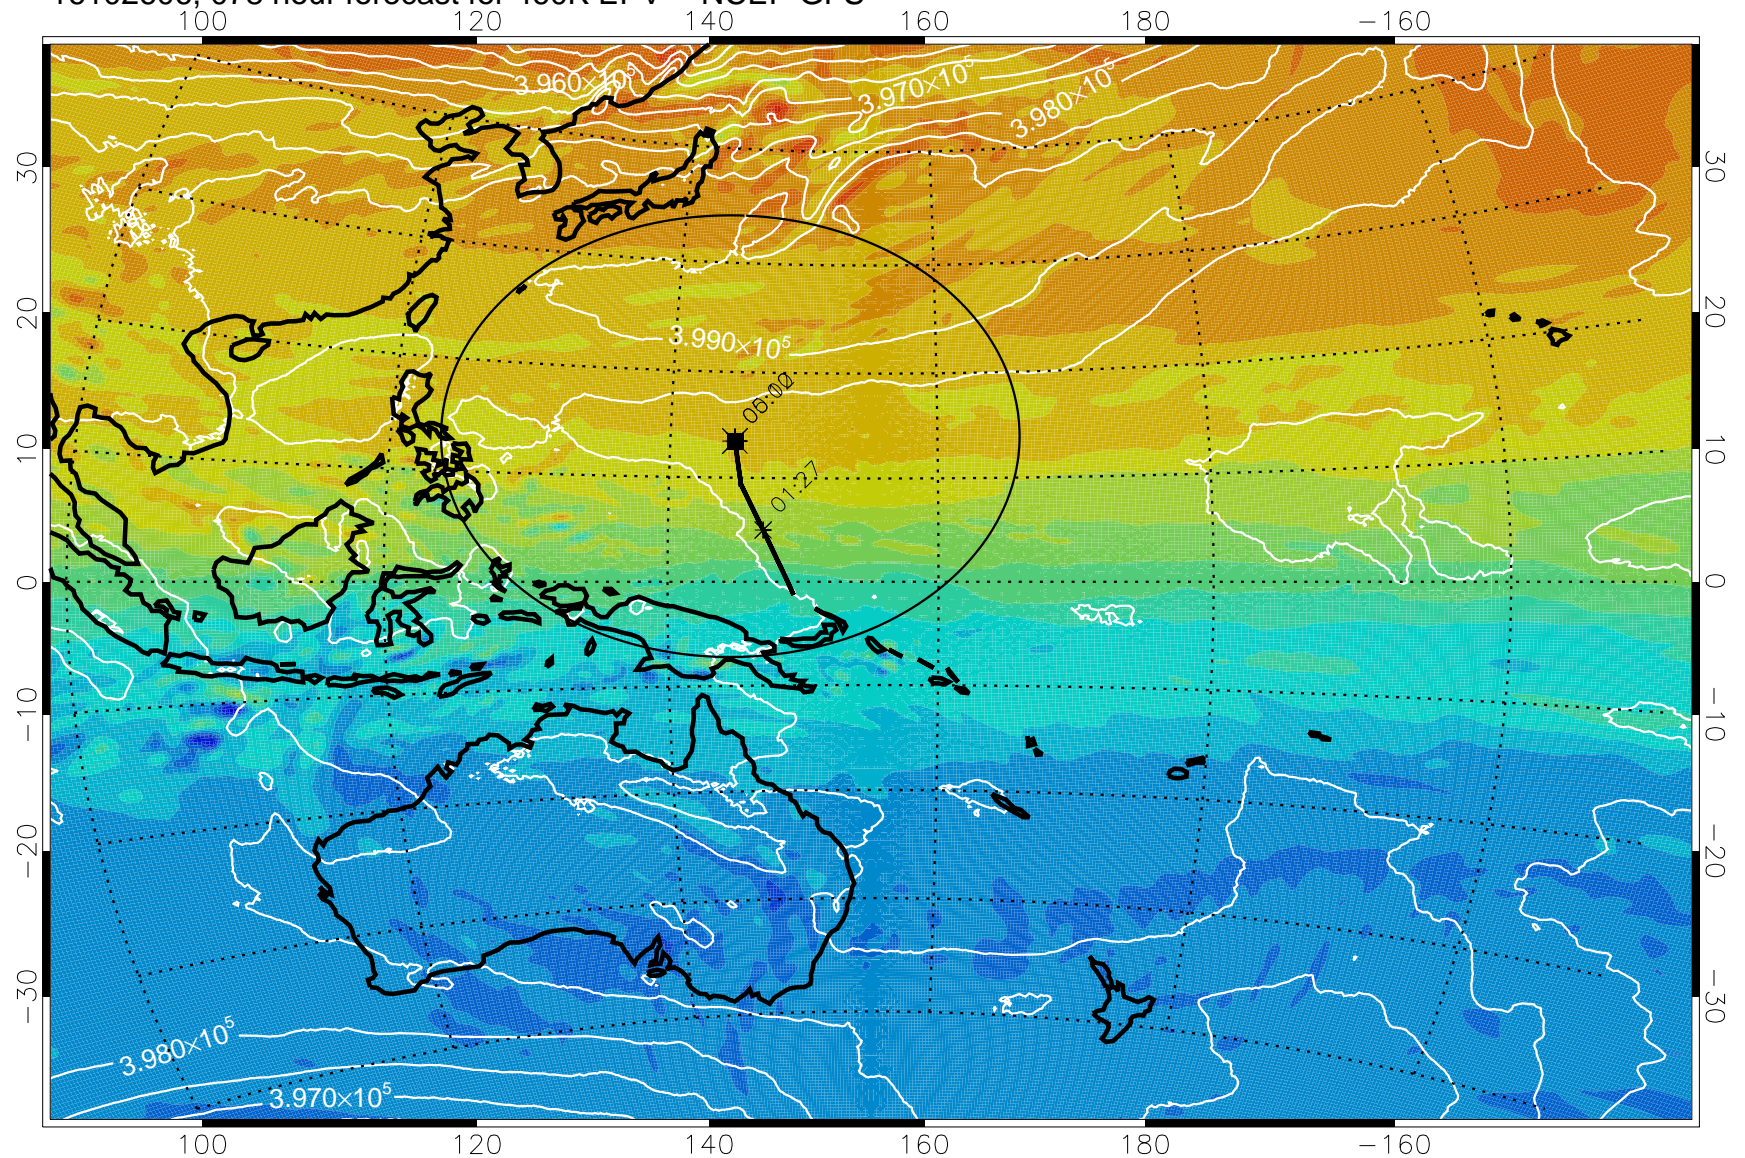

460K Montgomery Streamfunction, white

Range ring of 2304 km

16102500, 048 hour forecast for 460K EPV -- NCEP GFS

460K Montgomery Streamfunction, white

Range ring of 2304 km

16102506, 054 hour forecast for 460K EPV -- NCEP GFS

16102512, 060 hour forecast for 460K EPV -- NCEP GFS

460K Montgomery Streamfunction, white

Range ring of 2304 km

16102518, 066 hour forecast for 460K EPV -- NCEP GFS

460K Montgomery Streamfunction, white

Range ring of 2304 km

16102600, 072 hour forecast for 460K EPV -- NCEP GFS

460K Montgomery Streamfunction, white

Range ring of 2304 km

16102606, 078 hour forecast for 460K EPV -- NCEP GFS

460K Montgomery Streamfunction, white

Range ring of 2304 km

16102612, 084 hour forecast for 460K EPV -- NCEP GFS

460K Montgomery Streamfunction, white

Range ring of 2304 km

16102618, 090 hour forecast for 460K EPV -- NCEP GFS

460K Montgomery Streamfunction, white

Range ring of 2304 km