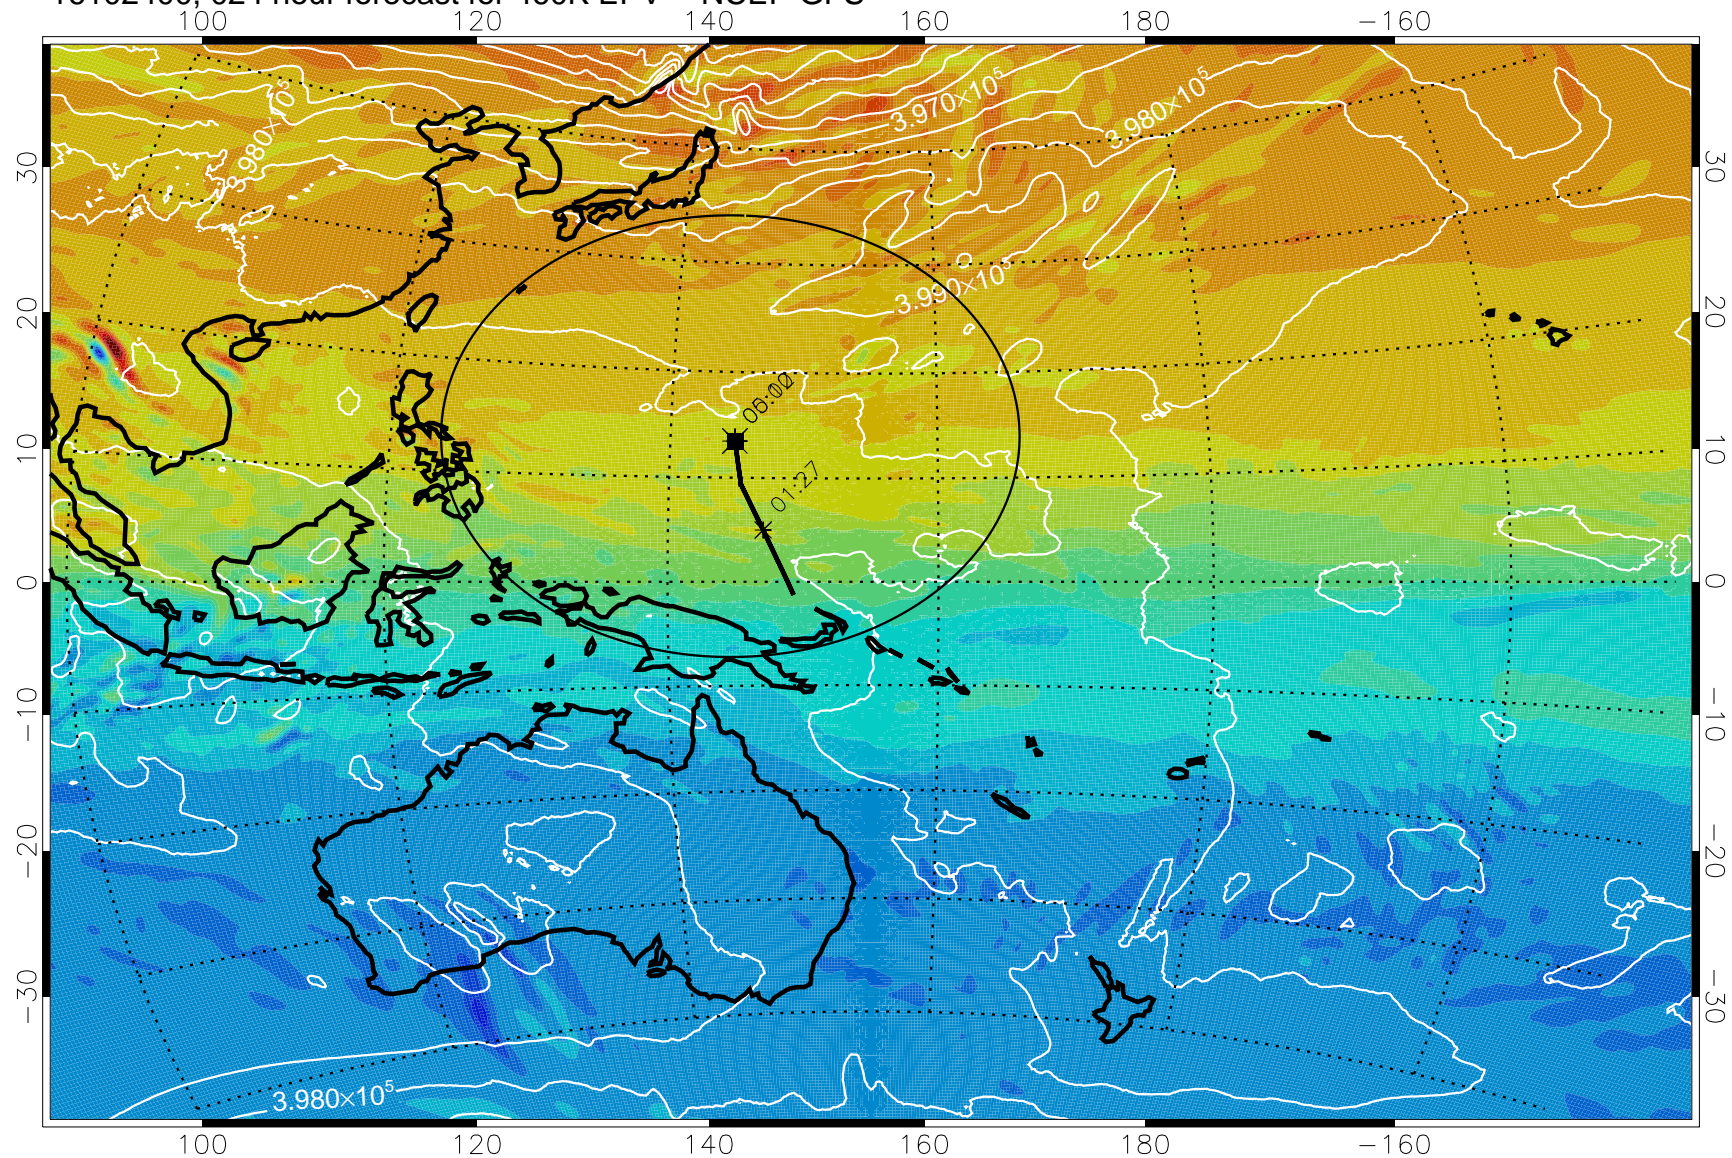

16102306, 006 hour forecast for 460K EPV -- NCEP GFS

460K Montgomery Streamfunction, white

Range ring of 2304 km

16102312, 012 hour forecast for 460K EPV -- NCEP GFS

460K Montgomery Streamfunction, white

Range ring of 2304 km

16102318, 018 hour forecast for 460K EPV -- NCEP GFS

460K Montgomery Streamfunction, white

Range ring of 2304 km

16102400, 024 hour forecast for 460K EPV -- NCEP GFS

460K Montgomery Streamfunction, white

Range ring of 2304 km

16102406, 030 hour forecast for 460K EPV -- NCEP GFS

460K Montgomery Streamfunction, white

Range ring of 2304 km

16102412, 036 hour forecast for 460K EPV -- NCEP GFS

16102418, 042 hour forecast for 460K EPV -- NCEP GFS

460K Montgomery Streamfunction, white

Range ring of 2304 km

16102500, 048 hour forecast for 460K EPV -- NCEP GFS

460K Montgomery Streamfunction, white

Range ring of 2304 km

16102506, 054 hour forecast for 460K EPV -- NCEP GFS