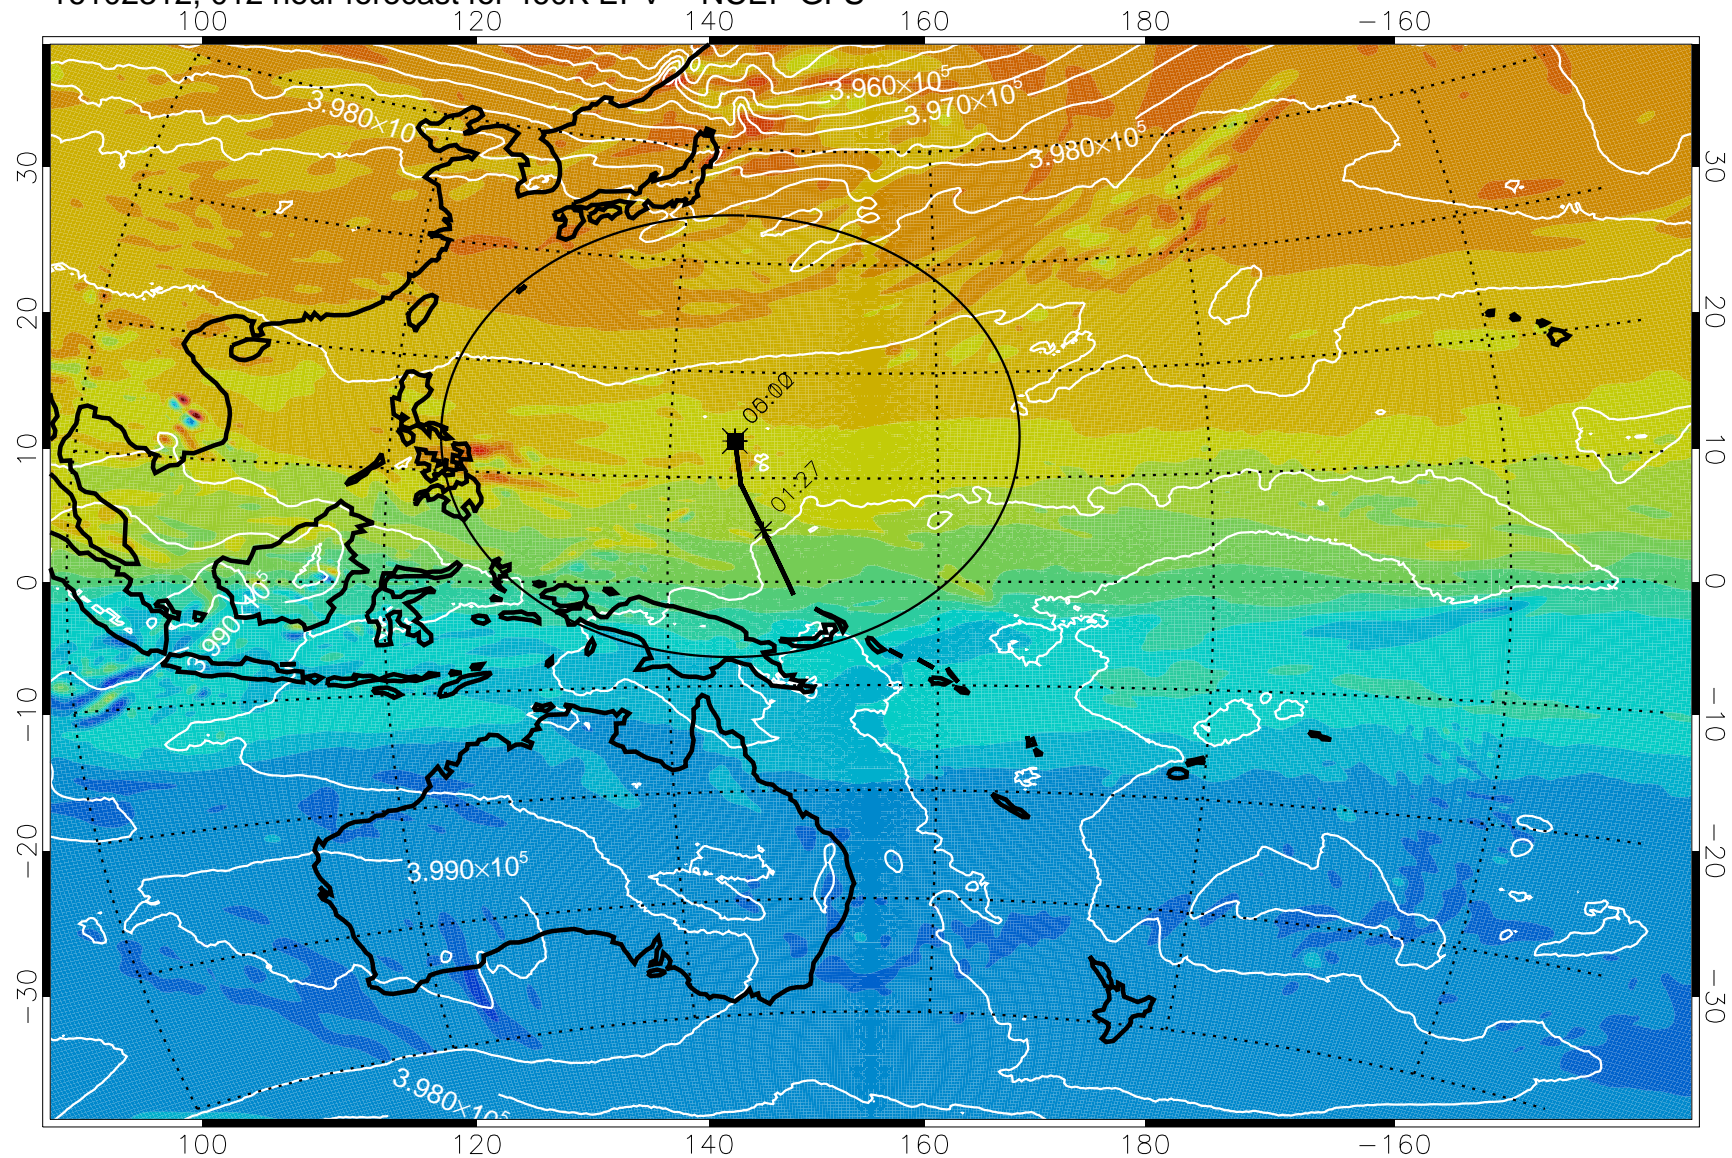

16102306, 006 hour forecast for 460K EPV -- NCEP GFS

460K Montgomery Streamfunction, white

Range ring of 2304 km

16102312, 012 hour forecast for 460K EPV -- NCEP GFS

460K Montgomery Streamfunction, white

Range ring of 2304 km

16102318, 018 hour forecast for 460K EPV -- NCEP GFS

460K Montgomery Streamfunction, white

Range ring of 2304 km

16102400, 024 hour forecast for 460K EPV -- NCEP GFS

460K Montgomery Streamfunction, white

Range ring of 2304 km

16102406, 030 hour forecast for 460K EPV -- NCEP GFS

460K Montgomery Streamfunction, white

Range ring of 2304 km

16102412, 036 hour forecast for 460K EPV -- NCEP GFS

16102418, 042 hour forecast for 460K EPV -- NCEP GFS

460K Montgomery Streamfunction, white

Range ring of 2304 km

16102500, 048 hour forecast for 460K EPV -- NCEP GFS

460K Montgomery Streamfunction, white

Range ring of 2304 km

16102506, 054 hour forecast for 460K EPV -- NCEP GFS