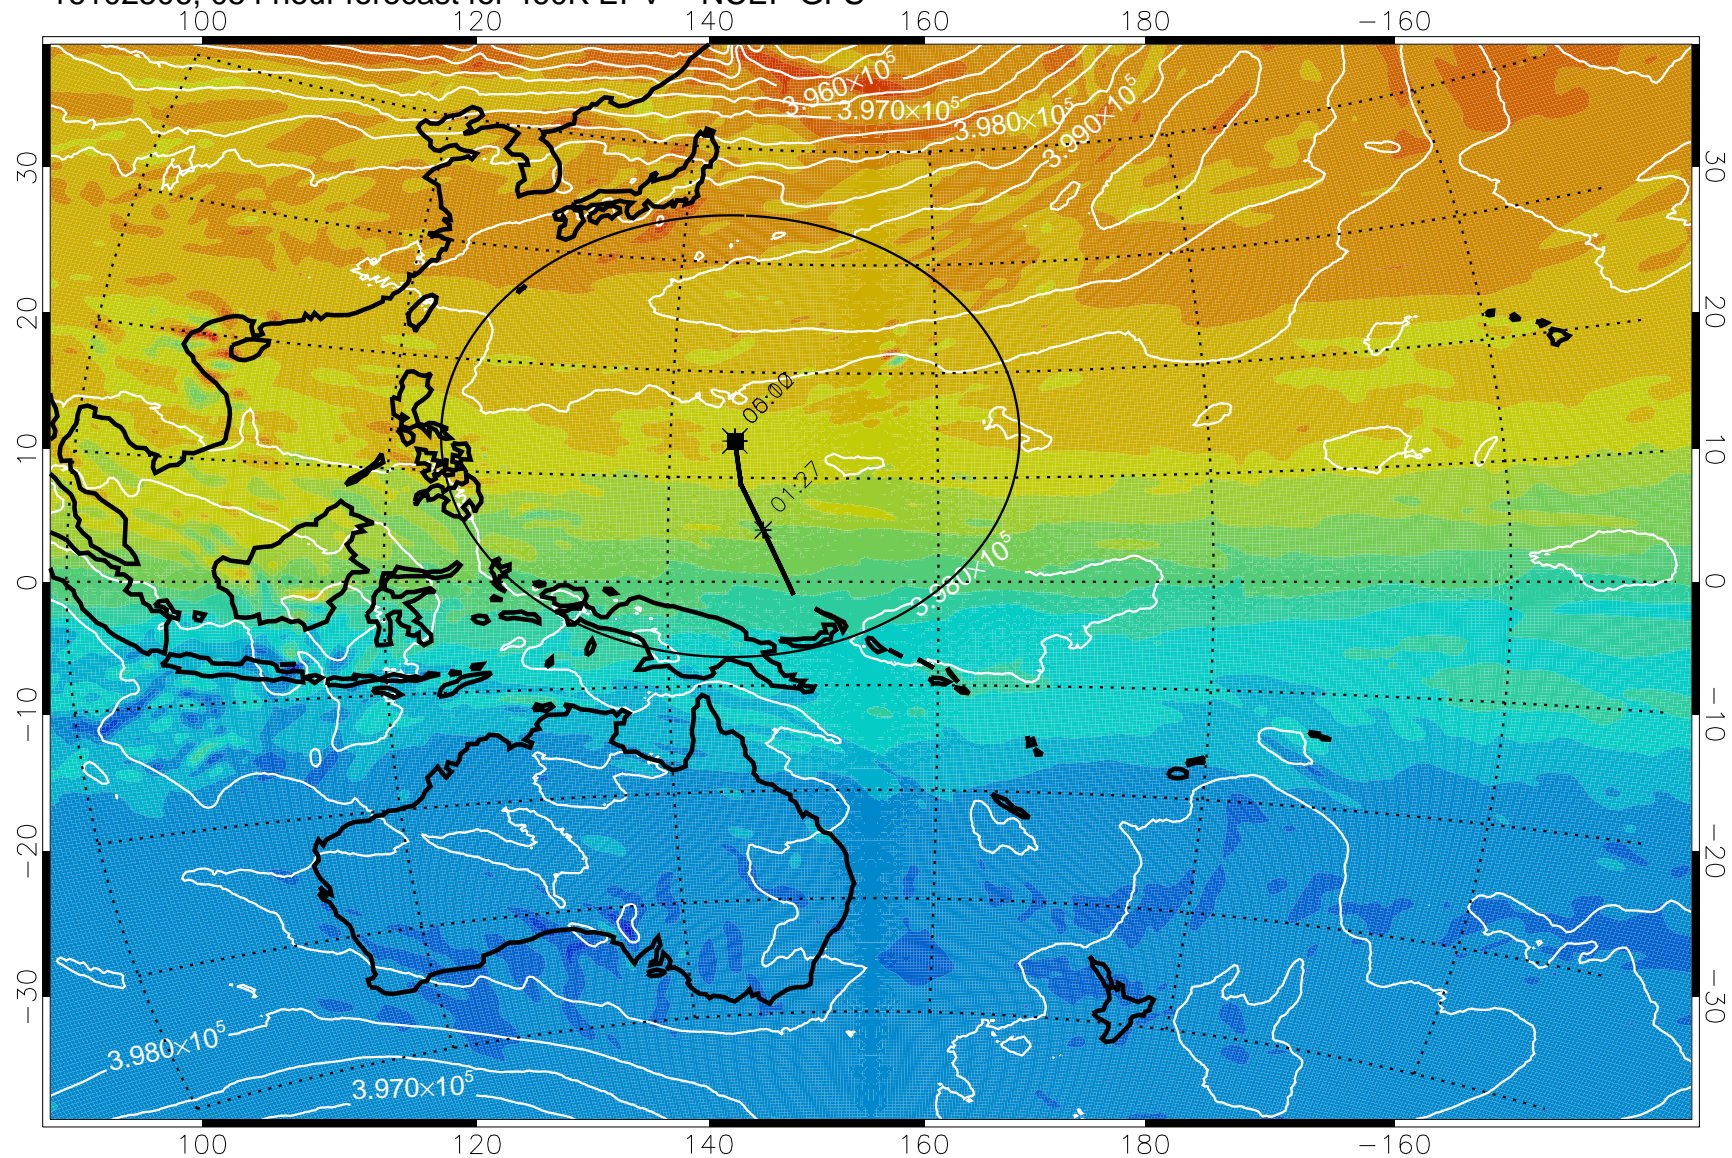

16102406, 030 hour forecast for 460K EPV -- NCEP GFS

460K Montgomery Streamfunction, white

Range ring of 2304 km

16102412, 036 hour forecast for 460K EPV -- NCEP GFS

16102418, 042 hour forecast for 460K EPV -- NCEP GFS

460K Montgomery Streamfunction, white

Range ring of 2304 km

16102500, 048 hour forecast for 460K EPV -- NCEP GFS

460K Montgomery Streamfunction, white

Range ring of 2304 km

16102506, 054 hour forecast for 460K EPV -- NCEP GFS

16102512, 060 hour forecast for 460K EPV -- NCEP GFS

460K Montgomery Streamfunction, white

Range ring of 2304 km

16102518, 066 hour forecast for 460K EPV -- NCEP GFS

460K Montgomery Streamfunction, white

Range ring of 2304 km

16102600, 072 hour forecast for 460K EPV -- NCEP GFS

460K Montgomery Streamfunction, white

Range ring of 2304 km

16102606, 078 hour forecast for 460K EPV -- NCEP GFS

460K Montgomery Streamfunction, white

Range ring of 2304 km