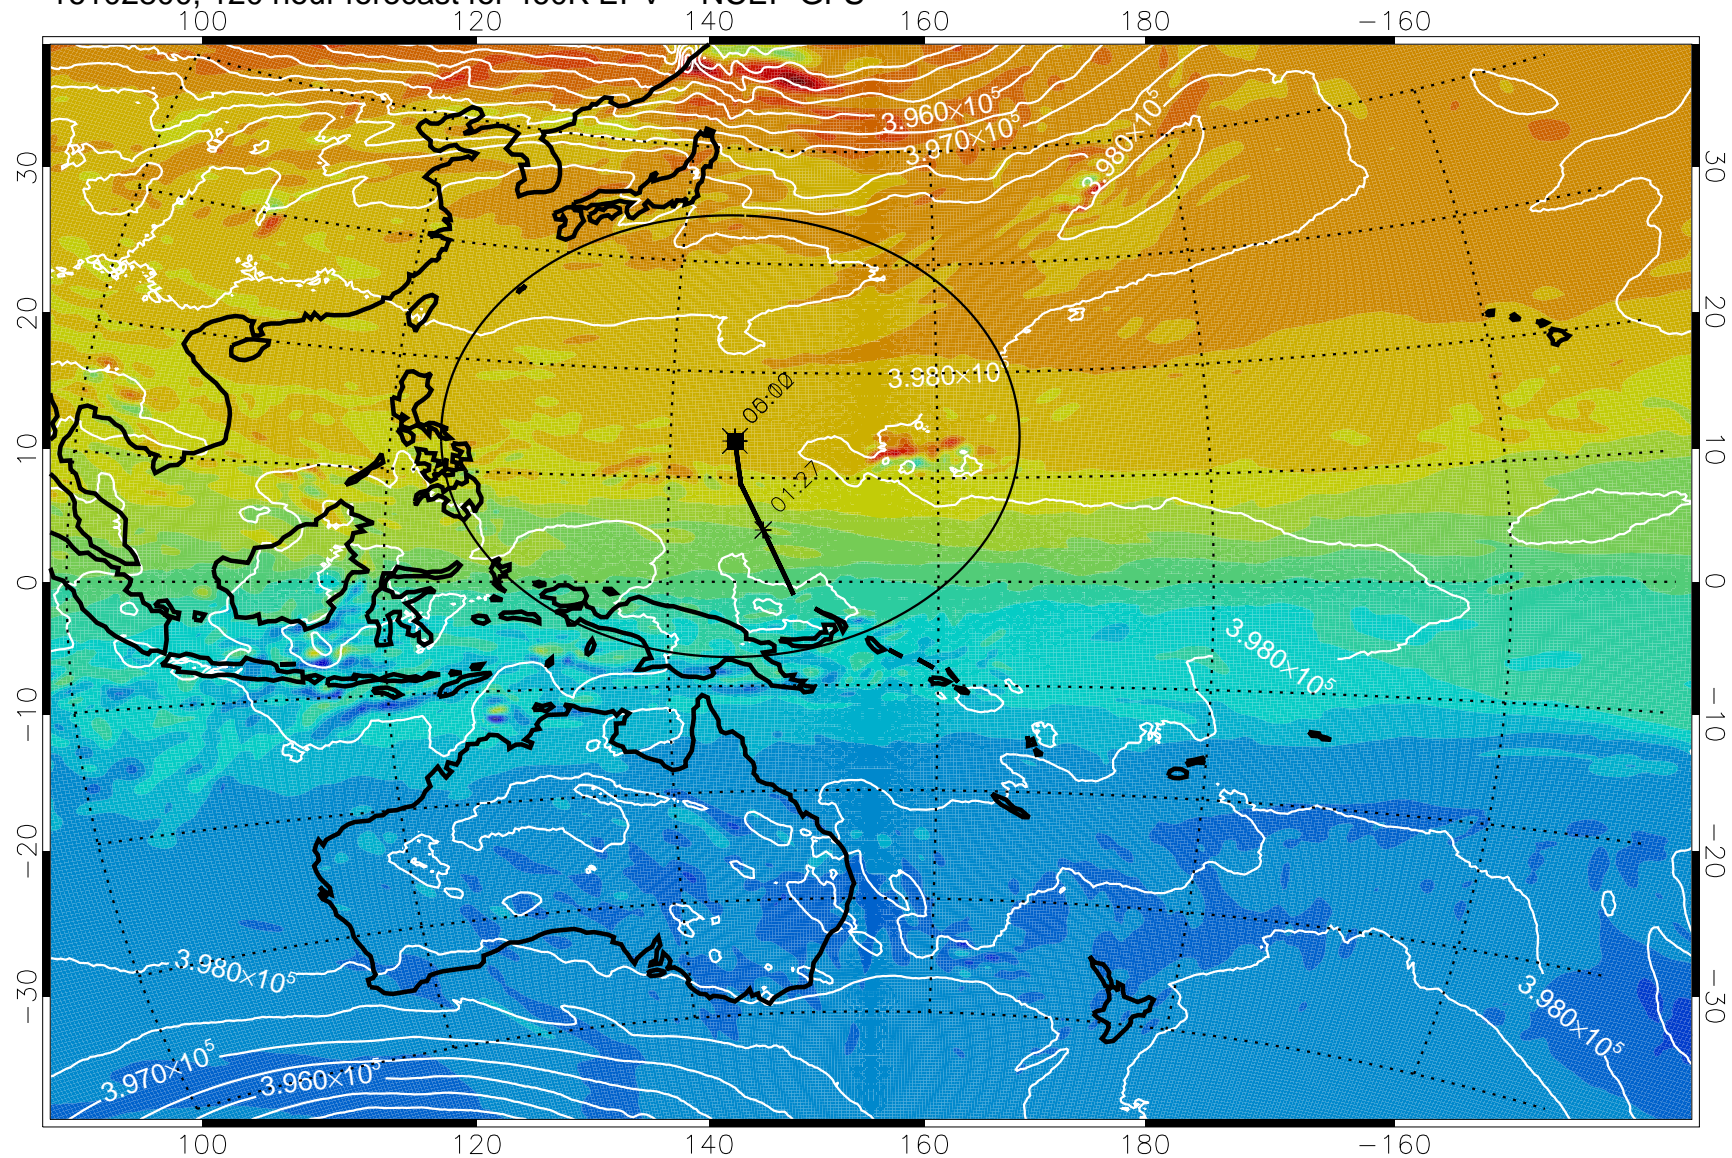

16102700, 096 hour forecast for 460K EPV -- NCEP GFS

460K Montgomery Streamfunction, white

Range ring of 2304 km

16102706, 102 hour forecast for 460K EPV -- NCEP GFS

460K Montgomery Streamfunction, white

Range ring of 2304 km

16102712, 108 hour forecast for 460K EPV -- NCEP GFS

460K Montgomery Streamfunction, white

Range ring of 2304 km

16102718, 114 hour forecast for 460K EPV -- NCEP GFS

460K Montgomery Streamfunction, white

Range ring of 2304 km

16102800, 120 hour forecast for 460K EPV -- NCEP GFS

460K Montgomery Streamfunction, white

Range ring of 2304 km