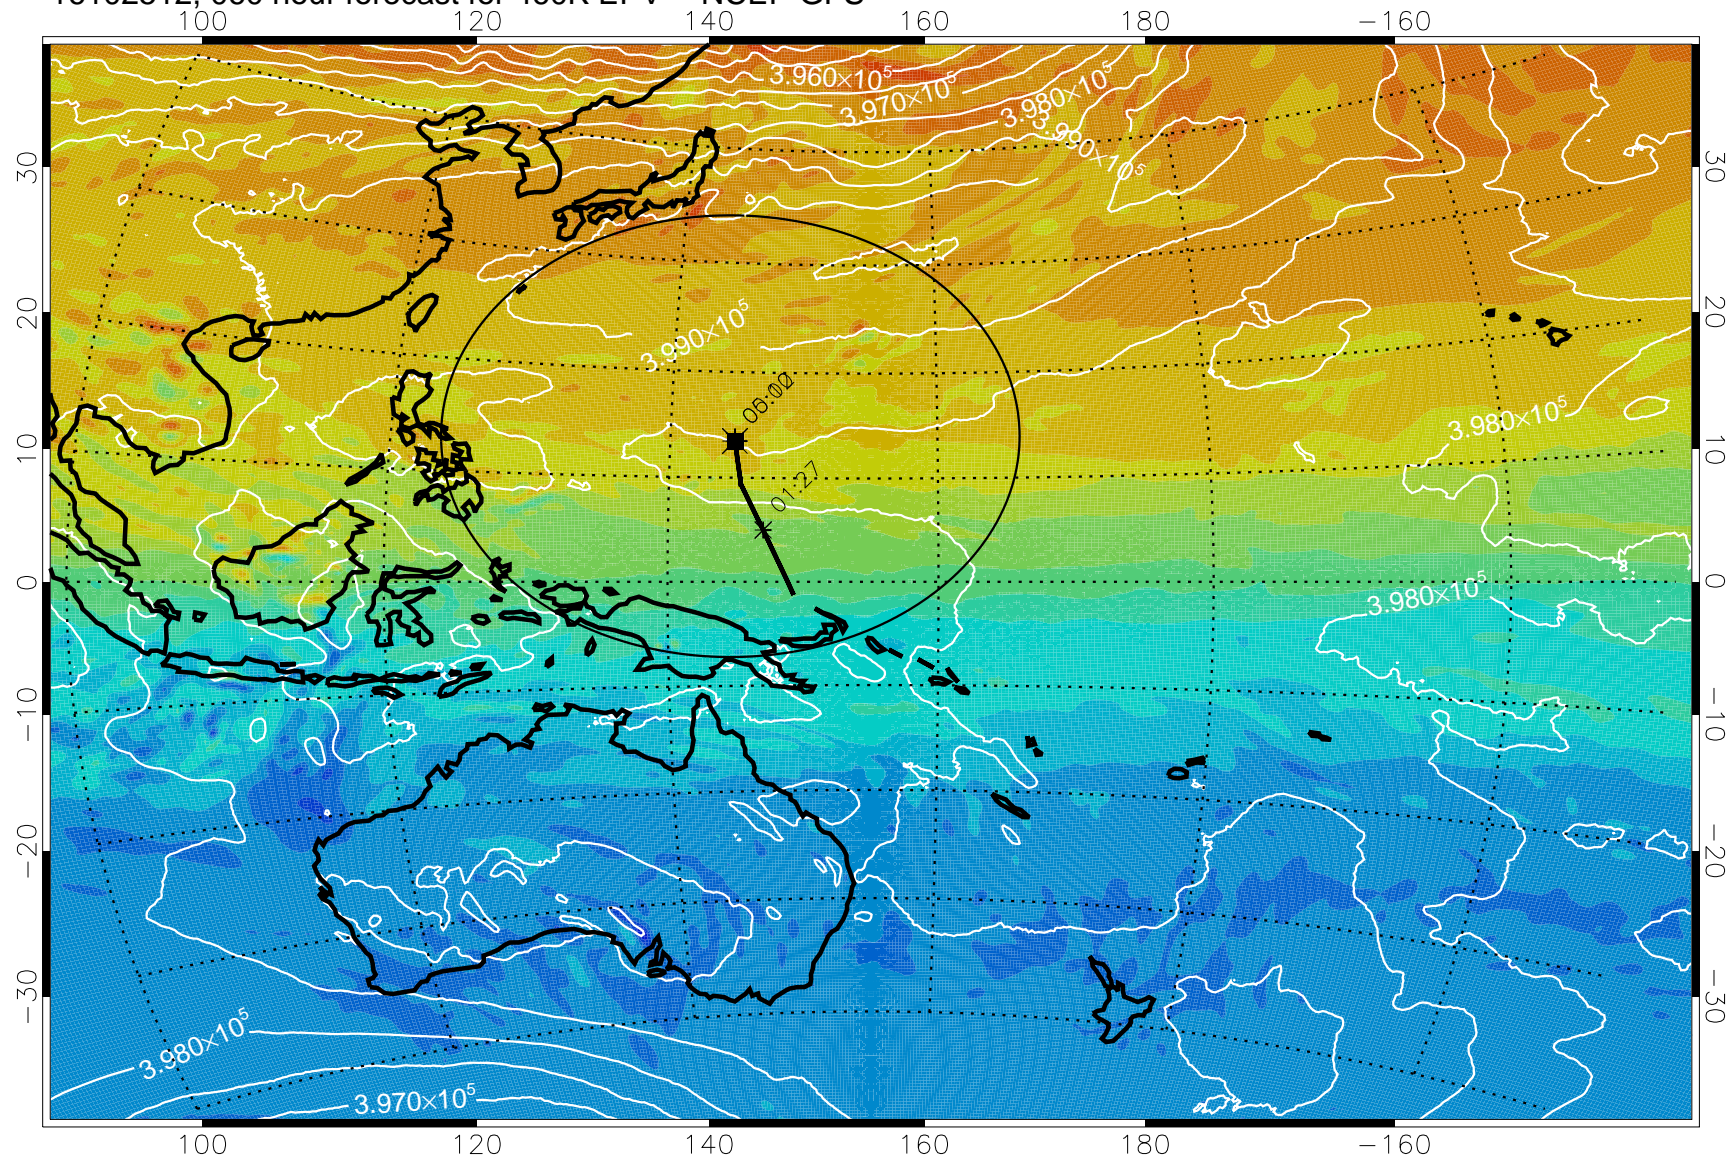

16102406, 030 hour forecast for 460K EPV -- NCEP GFS

460K Montgomery Streamfunction, white

Range ring of 2304 km

16102412, 036 hour forecast for 460K EPV -- NCEP GFS

16102418, 042 hour forecast for 460K EPV -- NCEP GFS

460K Montgomery Streamfunction, white

Range ring of 2304 km

16102500, 048 hour forecast for 460K EPV -- NCEP GFS

460K Montgomery Streamfunction, white

Range ring of 2304 km

16102506, 054 hour forecast for 460K EPV -- NCEP GFS

16102512, 060 hour forecast for 460K EPV -- NCEP GFS

460K Montgomery Streamfunction, white

Range ring of 2304 km

16102518, 066 hour forecast for 460K EPV -- NCEP GFS

460K Montgomery Streamfunction, white

Range ring of 2304 km

16102600, 072 hour forecast for 460K EPV -- NCEP GFS

460K Montgomery Streamfunction, white

Range ring of 2304 km

16102606, 078 hour forecast for 460K EPV -- NCEP GFS

460K Montgomery Streamfunction, white

Range ring of 2304 km