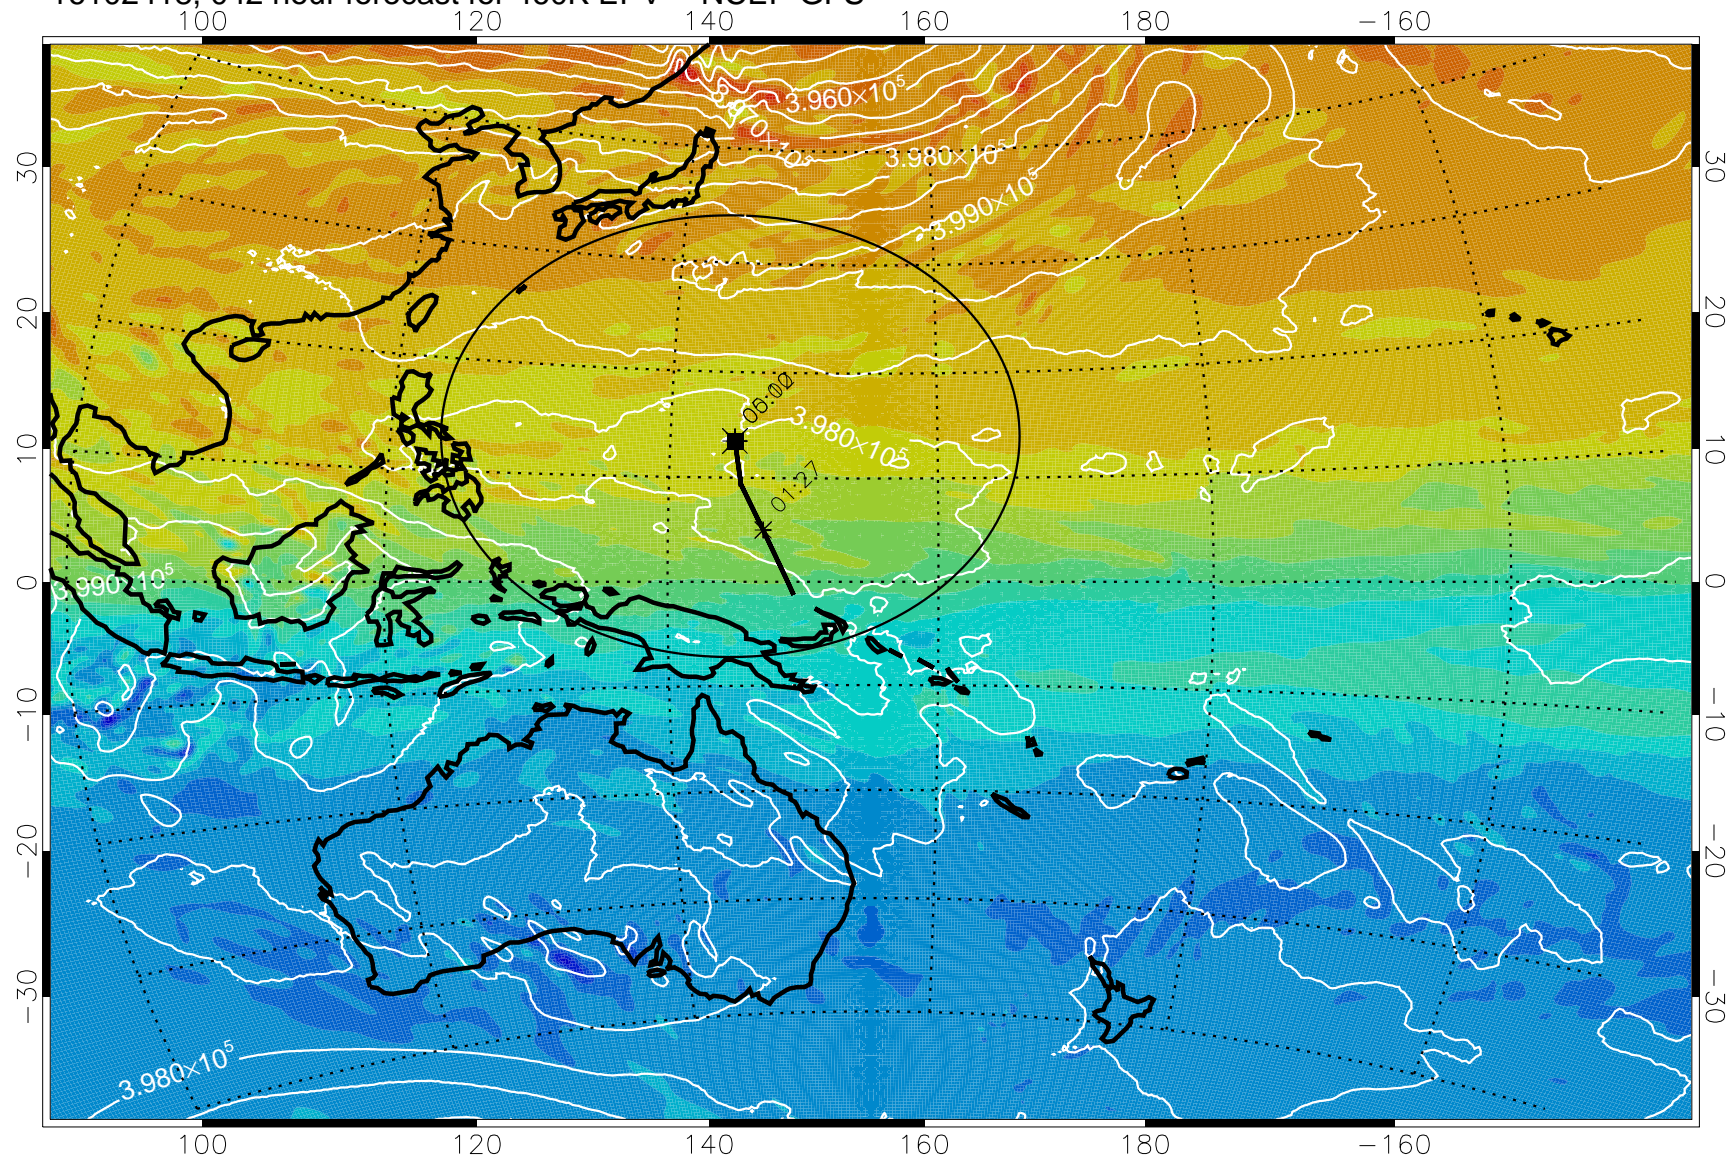

16102406, 030 hour forecast for 460K EPV -- NCEP GFS

460K Montgomery Streamfunction, white

Range ring of 2304 km

16102412, 036 hour forecast for 460K EPV -- NCEP GFS

16102418, 042 hour forecast for 460K EPV -- NCEP GFS

460K Montgomery Streamfunction, white

Range ring of 2304 km

16102500, 048 hour forecast for 460K EPV -- NCEP GFS

460K Montgomery Streamfunction, white

Range ring of 2304 km

16102506, 054 hour forecast for 460K EPV -- NCEP GFS

16102512, 060 hour forecast for 460K EPV -- NCEP GFS

460K Montgomery Streamfunction, white

Range ring of 2304 km

16102518, 066 hour forecast for 460K EPV -- NCEP GFS

460K Montgomery Streamfunction, white

Range ring of 2304 km

16102600, 072 hour forecast for 460K EPV -- NCEP GFS

460K Montgomery Streamfunction, white

Range ring of 2304 km

16102606, 078 hour forecast for 460K EPV -- NCEP GFS

460K Montgomery Streamfunction, white

Range ring of 2304 km