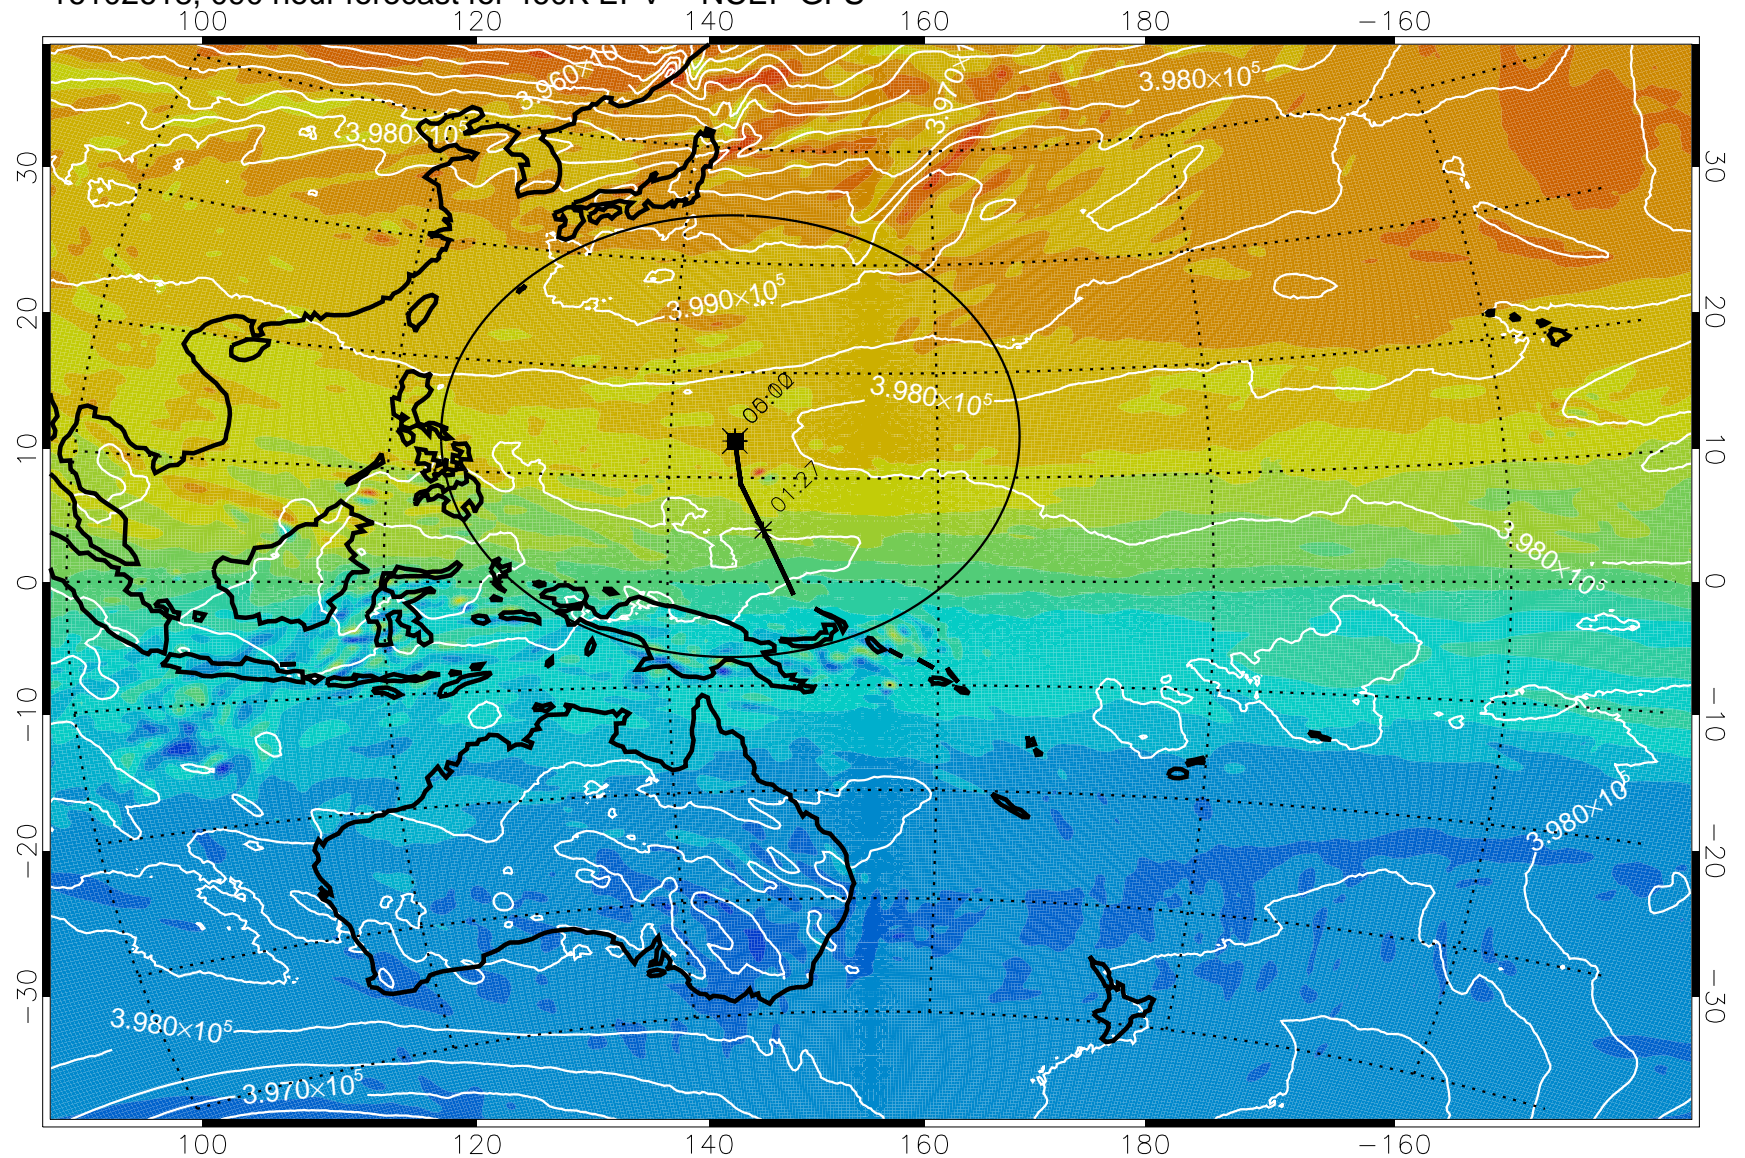

16102600, 072 hour forecast for 460K EPV -- NCEP GFS

460K Montgomery Streamfunction, white

Range ring of 2304 km

16102606, 078 hour forecast for 460K EPV -- NCEP GFS

460K Montgomery Streamfunction, white

Range ring of 2304 km

16102612, 084 hour forecast for 460K EPV -- NCEP GFS

460K Montgomery Streamfunction, white

Range ring of 2304 km

16102618, 090 hour forecast for 460K EPV -- NCEP GFS

460K Montgomery Streamfunction, white

Range ring of 2304 km

16102700, 096 hour forecast for 460K EPV -- NCEP GFS

460K Montgomery Streamfunction, white

Range ring of 2304 km

16102706, 102 hour forecast for 460K EPV -- NCEP GFS

460K Montgomery Streamfunction, white

Range ring of 2304 km

16102712, 108 hour forecast for 460K EPV -- NCEP GFS

460K Montgomery Streamfunction, white

Range ring of 2304 km

16102718, 114 hour forecast for 460K EPV -- NCEP GFS

460K Montgomery Streamfunction, white

Range ring of 2304 km