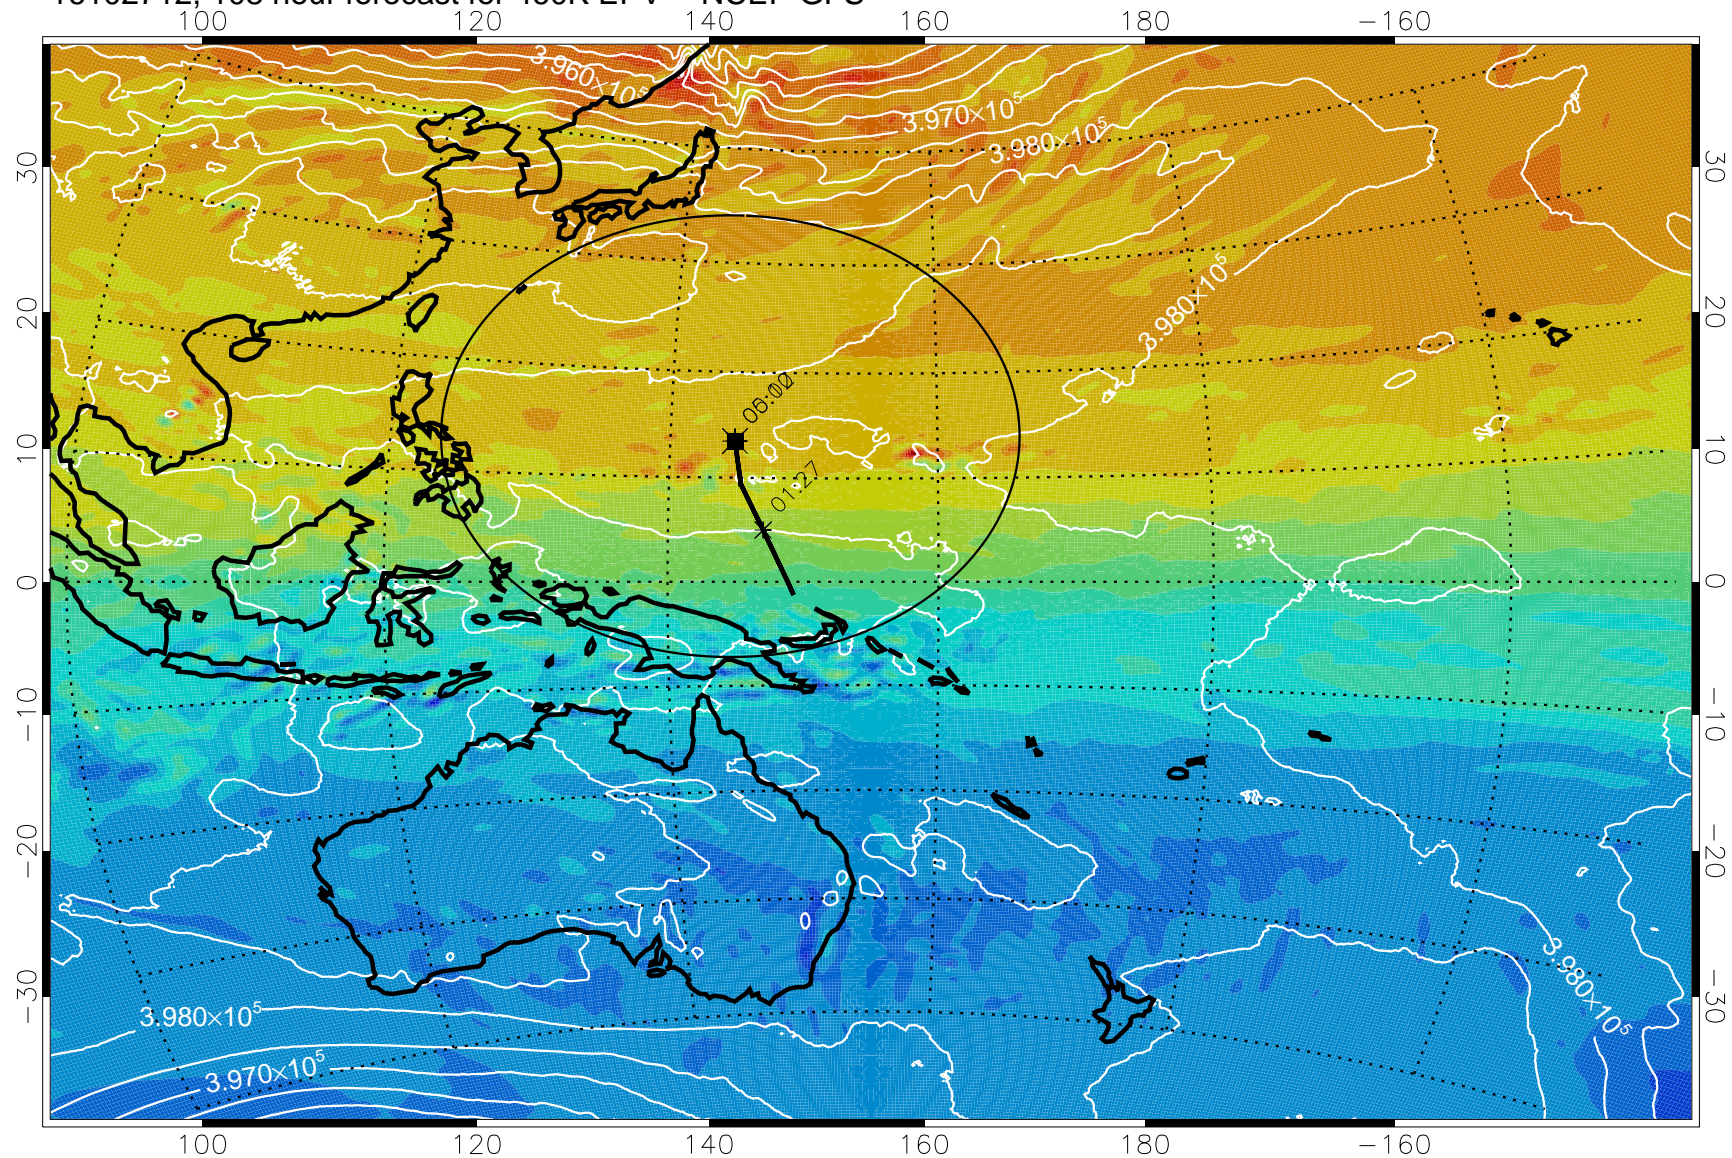

16102612, 084 hour forecast for 460K EPV -- NCEP GFS

460K Montgomery Streamfunction, white

Range ring of 2304 km

16102618, 090 hour forecast for 460K EPV -- NCEP GFS

460K Montgomery Streamfunction, white

Range ring of 2304 km

16102700, 096 hour forecast for 460K EPV -- NCEP GFS

460K Montgomery Streamfunction, white

Range ring of 2304 km

16102706, 102 hour forecast for 460K EPV -- NCEP GFS

460K Montgomery Streamfunction, white

Range ring of 2304 km

16102712, 108 hour forecast for 460K EPV -- NCEP GFS

460K Montgomery Streamfunction, white

Range ring of 2304 km

16102718, 114 hour forecast for 460K EPV -- NCEP GFS

460K Montgomery Streamfunction, white

Range ring of 2304 km

16102800, 120 hour forecast for 460K EPV -- NCEP GFS

460K Montgomery Streamfunction, white

Range ring of 2304 km