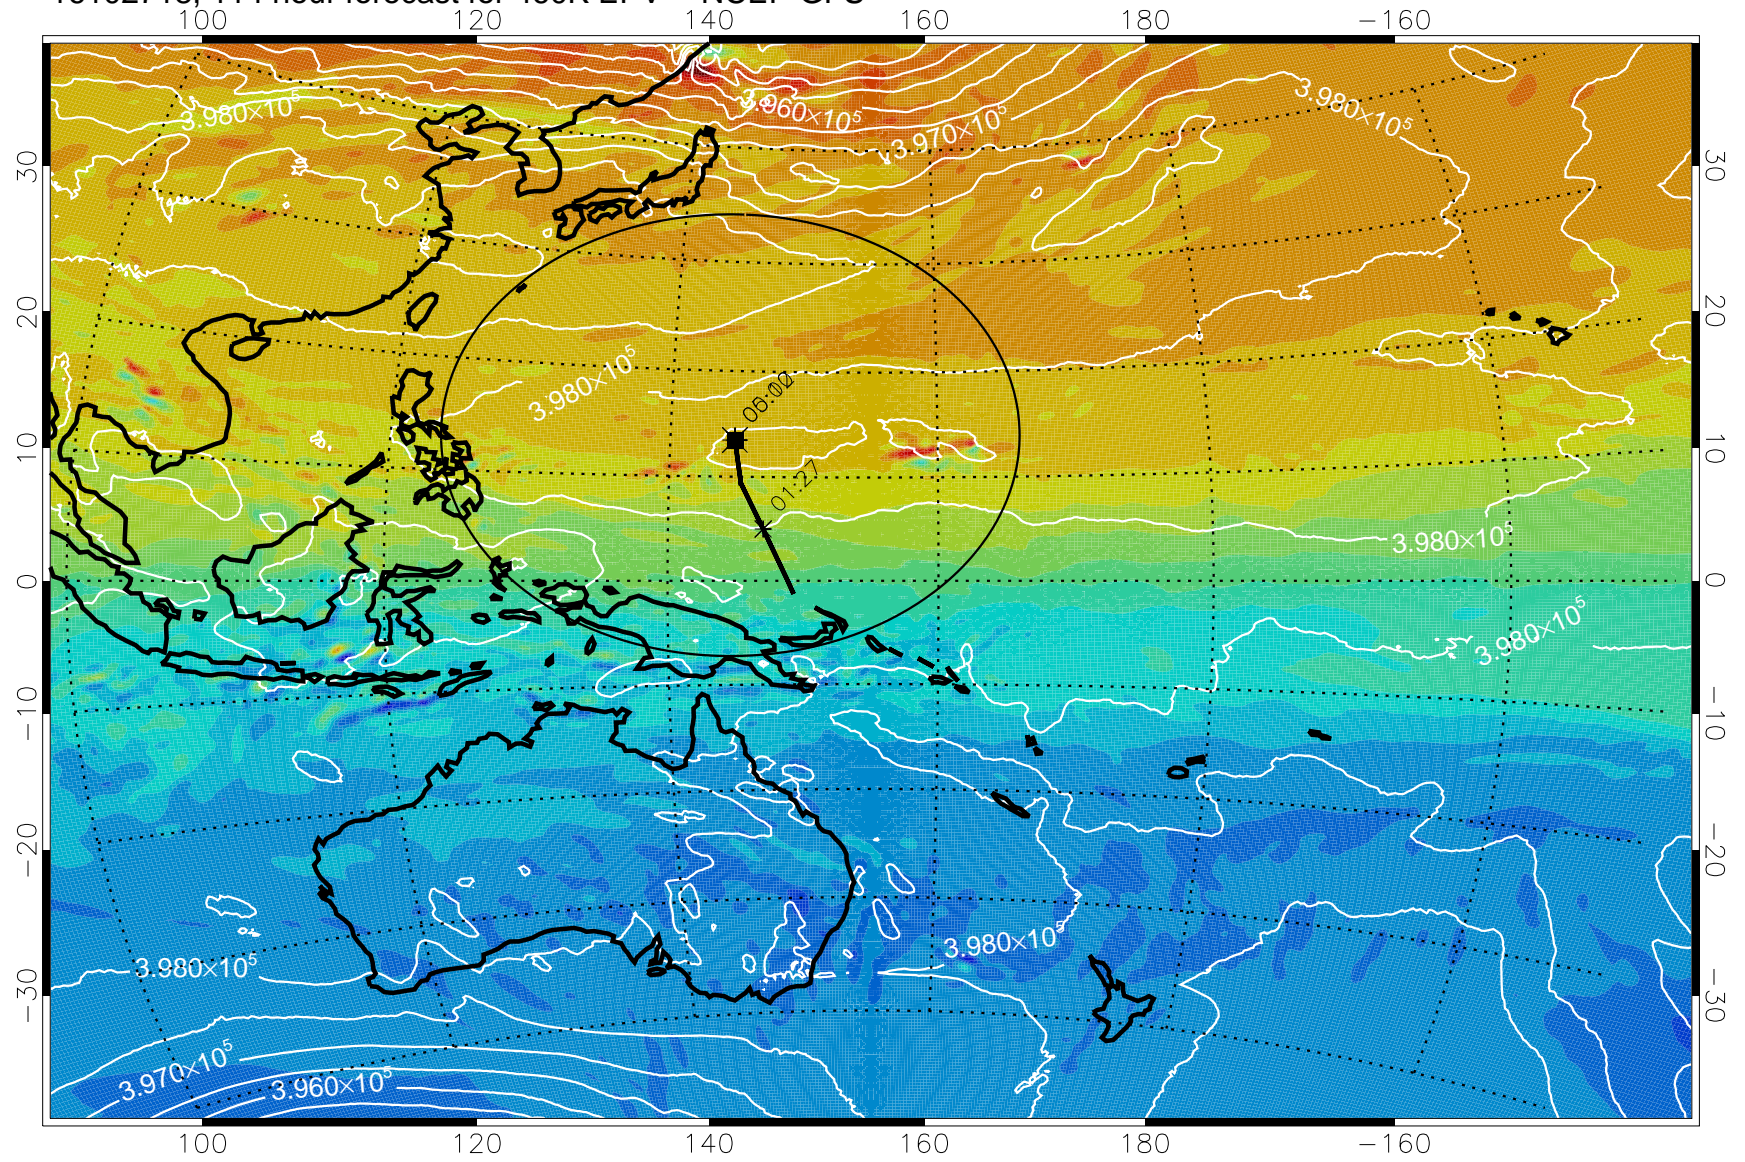

16102612, 084 hour forecast for 460K EPV -- NCEP GFS

460K Montgomery Streamfunction, white

Range ring of 2304 km

16102618, 090 hour forecast for 460K EPV -- NCEP GFS

460K Montgomery Streamfunction, white

Range ring of 2304 km

16102700, 096 hour forecast for 460K EPV -- NCEP GFS

460K Montgomery Streamfunction, white

Range ring of 2304 km

16102706, 102 hour forecast for 460K EPV -- NCEP GFS

460K Montgomery Streamfunction, white

Range ring of 2304 km

16102712, 108 hour forecast for 460K EPV -- NCEP GFS

460K Montgomery Streamfunction, white

Range ring of 2304 km

16102718, 114 hour forecast for 460K EPV -- NCEP GFS

460K Montgomery Streamfunction, white

Range ring of 2304 km

16102800, 120 hour forecast for 460K EPV -- NCEP GFS

460K Montgomery Streamfunction, white

Range ring of 2304 km