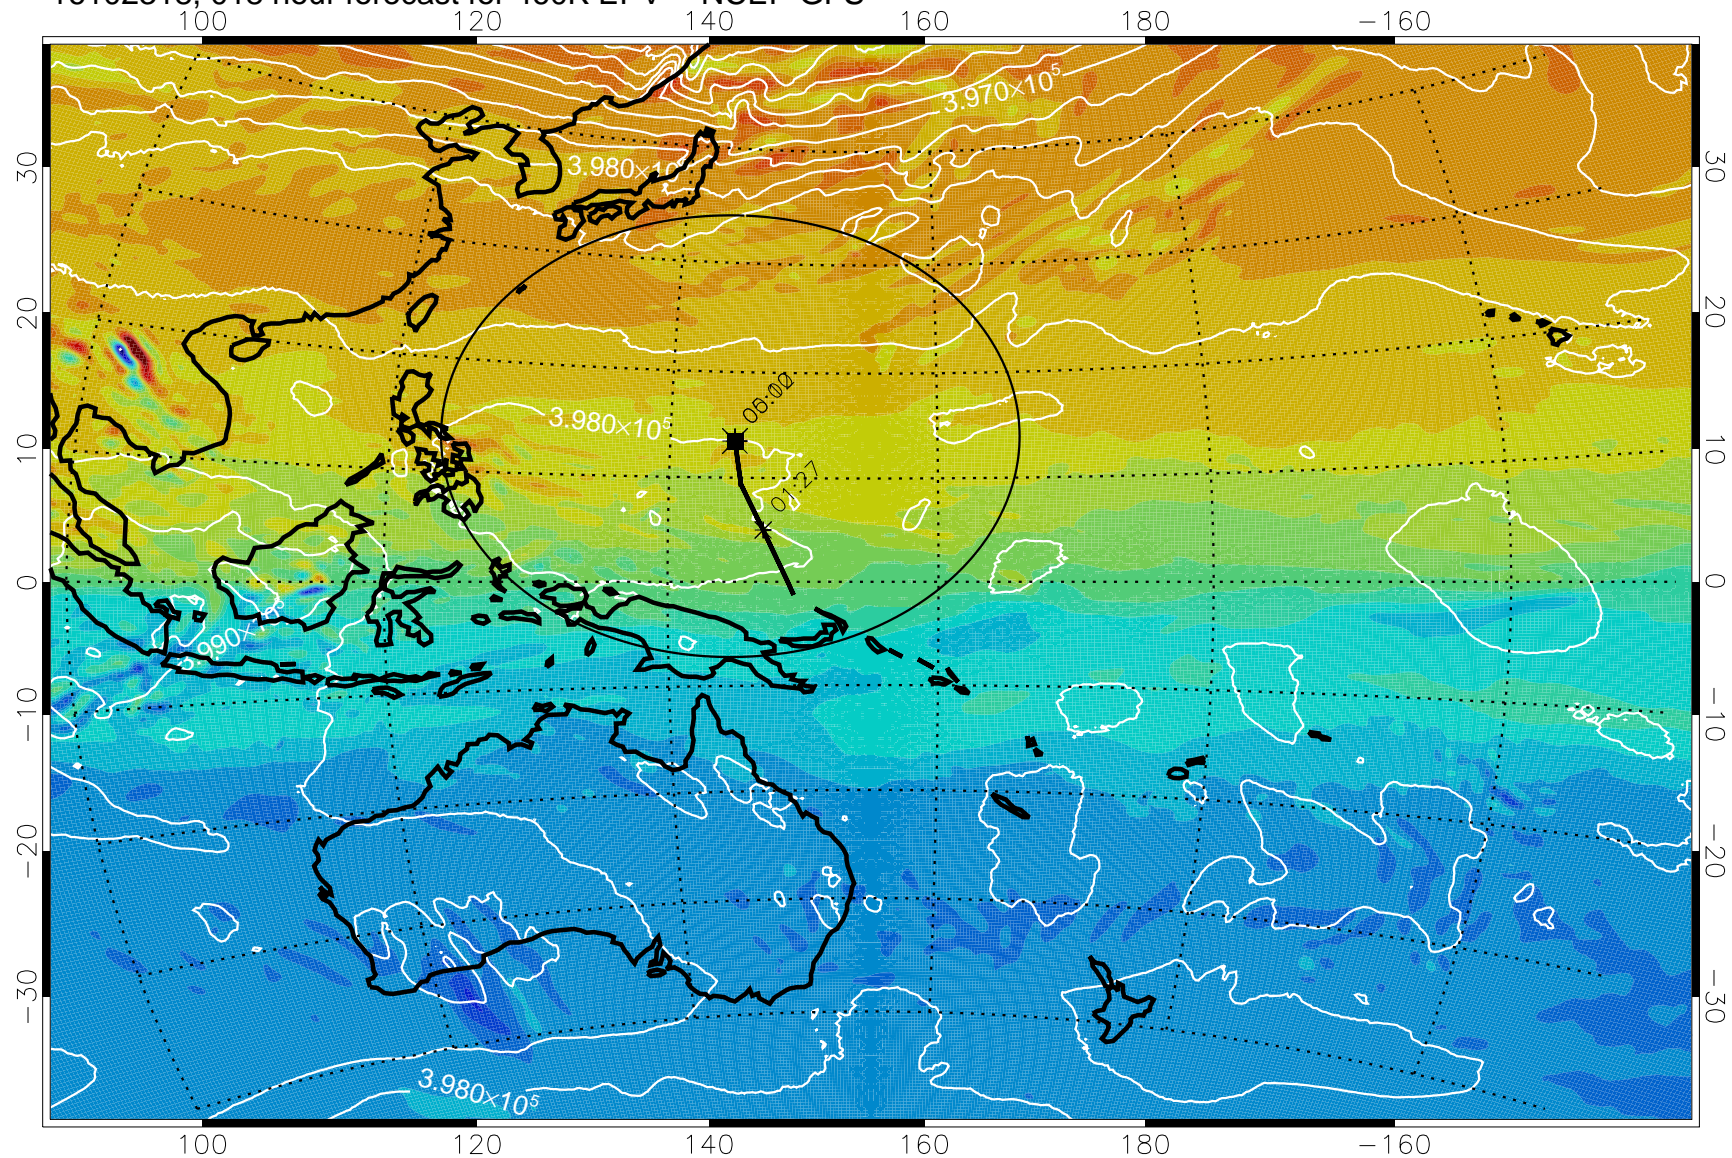

16102306, 006 hour forecast for 460K EPV -- NCEP GFS

460K Montgomery Streamfunction, white

Range ring of 2304 km

16102312, 012 hour forecast for 460K EPV -- NCEP GFS

460K Montgomery Streamfunction, white

Range ring of 2304 km

16102318, 018 hour forecast for 460K EPV -- NCEP GFS

460K Montgomery Streamfunction, white

Range ring of 2304 km

16102400, 024 hour forecast for 460K EPV -- NCEP GFS

460K Montgomery Streamfunction, white

Range ring of 2304 km

16102406, 030 hour forecast for 460K EPV -- NCEP GFS

460K Montgomery Streamfunction, white

Range ring of 2304 km

16102412, 036 hour forecast for 460K EPV -- NCEP GFS

16102418, 042 hour forecast for 460K EPV -- NCEP GFS

460K Montgomery Streamfunction, white

Range ring of 2304 km

16102500, 048 hour forecast for 460K EPV -- NCEP GFS

460K Montgomery Streamfunction, white

Range ring of 2304 km

16102506, 054 hour forecast for 460K EPV -- NCEP GFS