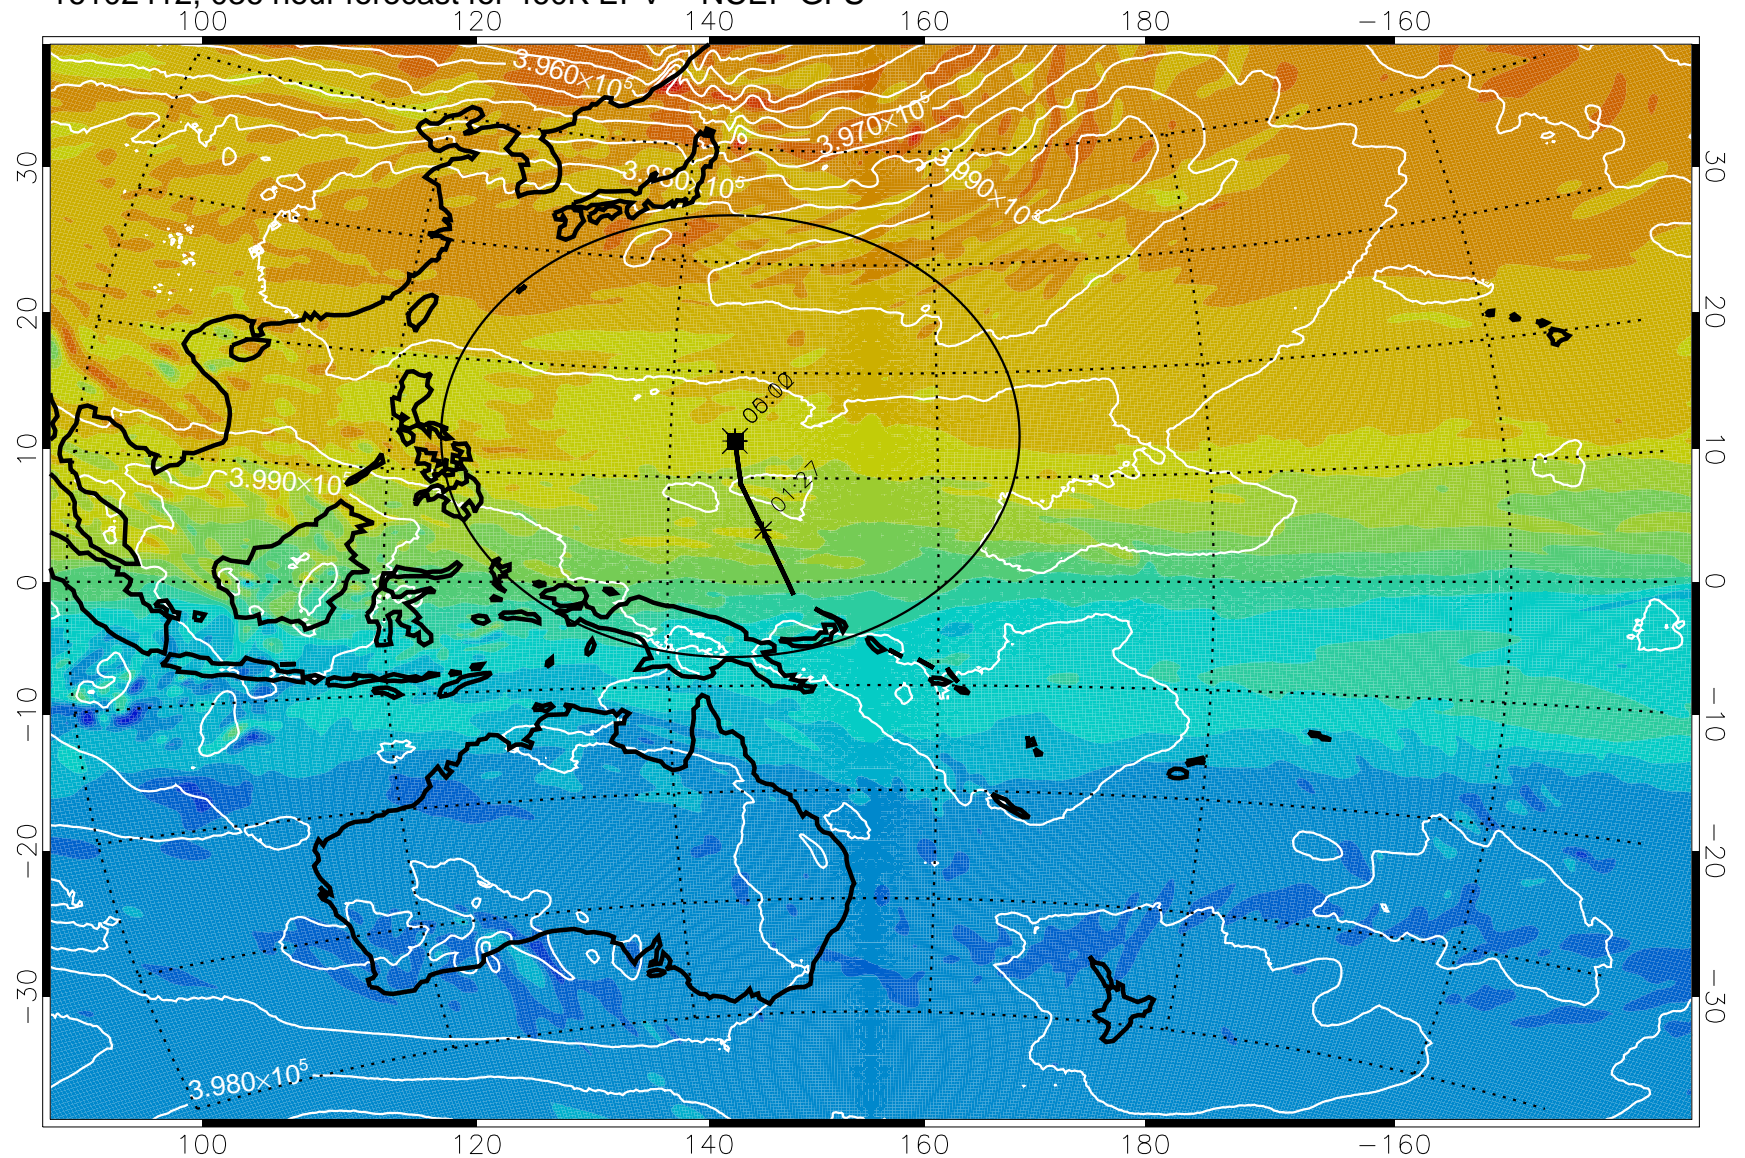

16102406, 030 hour forecast for 460K EPV -- NCEP GFS

460K Montgomery Streamfunction, white

Range ring of 2304 km

16102412, 036 hour forecast for 460K EPV -- NCEP GFS

16102418, 042 hour forecast for 460K EPV -- NCEP GFS

460K Montgomery Streamfunction, white

Range ring of 2304 km

16102500, 048 hour forecast for 460K EPV -- NCEP GFS

460K Montgomery Streamfunction, white

Range ring of 2304 km

16102506, 054 hour forecast for 460K EPV -- NCEP GFS

16102512, 060 hour forecast for 460K EPV -- NCEP GFS

460K Montgomery Streamfunction, white

Range ring of 2304 km

16102518, 066 hour forecast for 460K EPV -- NCEP GFS

460K Montgomery Streamfunction, white

Range ring of 2304 km

16102600, 072 hour forecast for 460K EPV -- NCEP GFS

460K Montgomery Streamfunction, white

Range ring of 2304 km

16102606, 078 hour forecast for 460K EPV -- NCEP GFS

460K Montgomery Streamfunction, white

Range ring of 2304 km