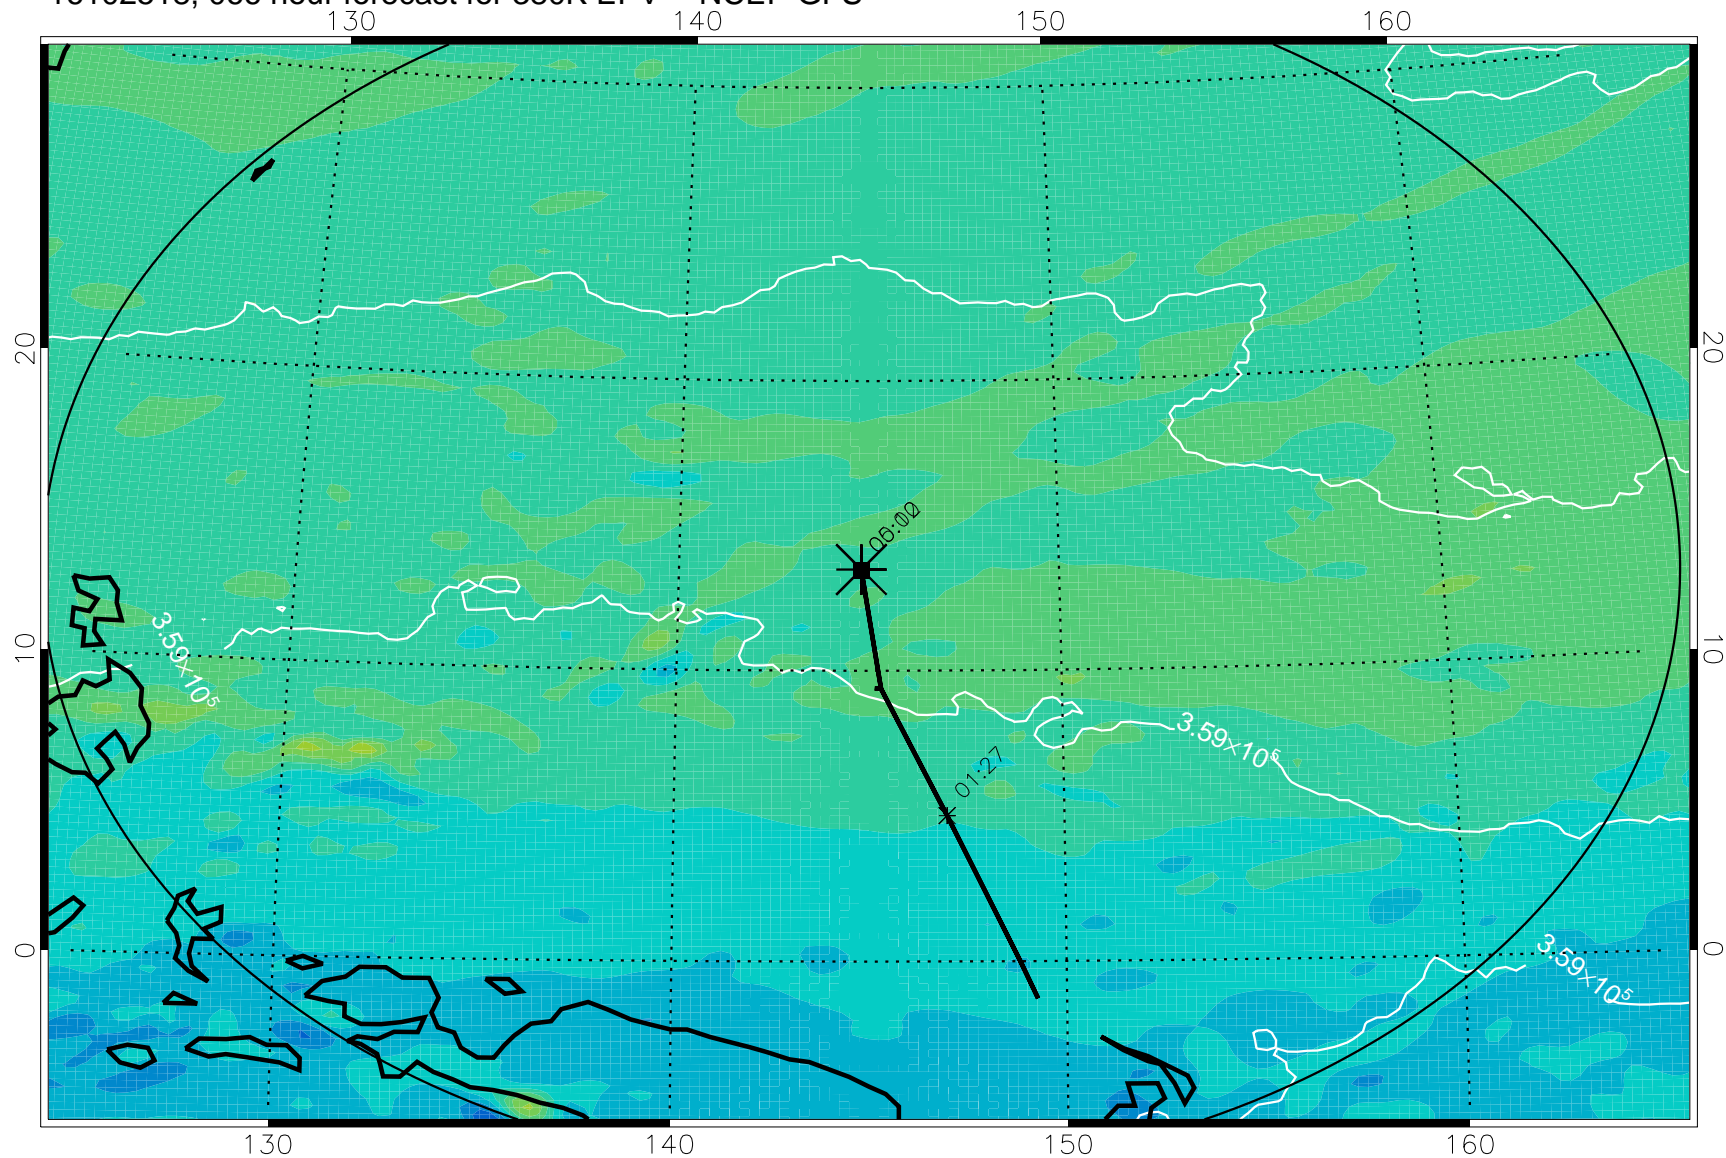

16102418, 042 hour forecast for 380K EPV -- NCEP GFS

380K Montgomery Streamfunction, white

Range ring of 2304 km

16102500, 048 hour forecast for 380K EPV -- NCEP GFS

380K Montgomery Streamfunction, white

Range ring of 2304 km

16102506, 054 hour forecast for 380K EPV -- NCEP GFS

380K Montgomery Streamfunction, white

Range ring of 2304 km

16102512, 060 hour forecast for 380K EPV -- NCEP GFS

380K Montgomery Streamfunction, white

Range ring of 2304 km

16102518, 066 hour forecast for 380K EPV -- NCEP GFS

380K Montgomery Streamfunction, white

Range ring of 2304 km

16102600, 072 hour forecast for 380K EPV -- NCEP GFS

380K Montgomery Streamfunction, white

Range ring of 2304 km

16102606, 078 hour forecast for 380K EPV -- NCEP GFS

380K Montgomery Streamfunction, white

Range ring of 2304 km

16102612, 084 hour forecast for 380K EPV -- NCEP GFS

16102618, 090 hour forecast for 380K EPV -- NCEP GFS