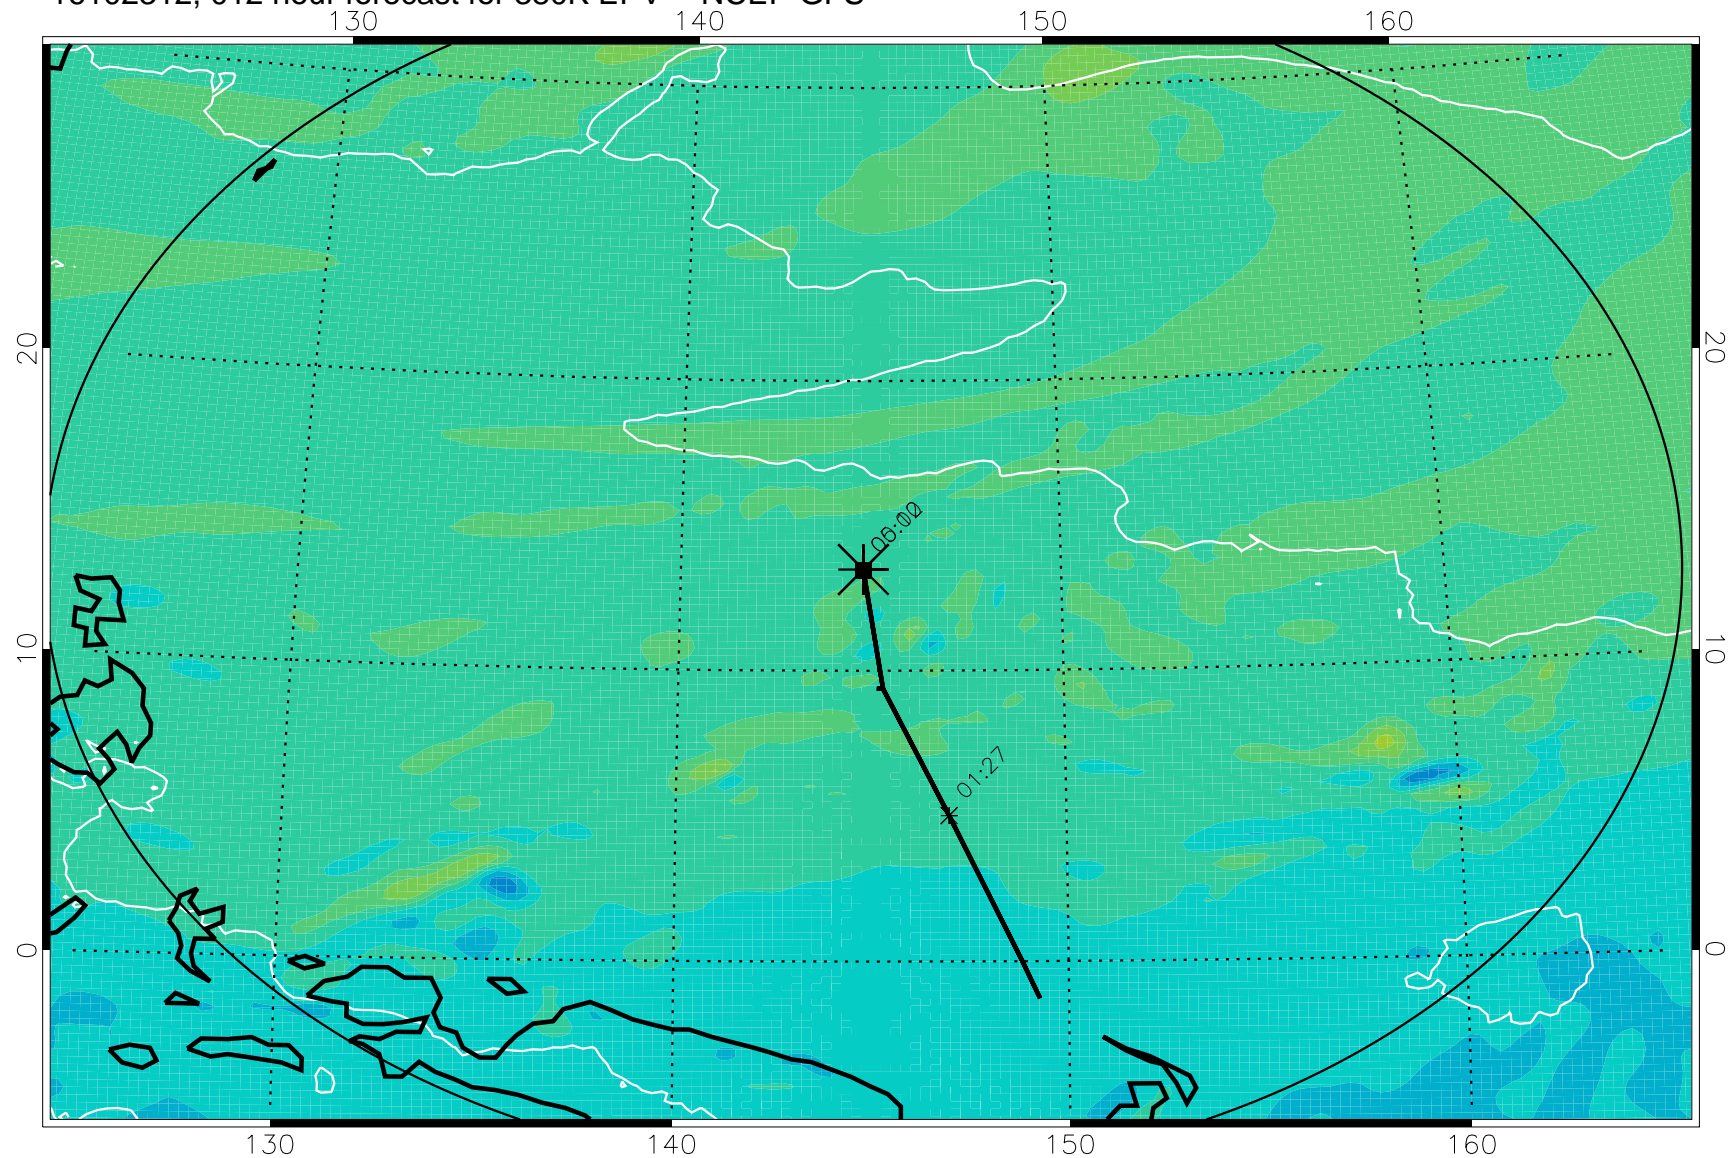

16102306, 006 hour forecast for 380K EPV -- NCEP GFS

380K Montgomery Streamfunction, white

Range ring of 2304 km

16102312, 012 hour forecast for 380K EPV -- NCEP GFS

380K Montgomery Streamfunction, white

Range ring of 2304 km

16102318, 018 hour forecast for 380K EPV -- NCEP GFS

380K Montgomery Streamfunction, white

Range ring of 2304 km

16102400, 024 hour forecast for 380K EPV -- NCEP GFS

380K Montgomery Streamfunction, white

Range ring of 2304 km

16102406, 030 hour forecast for 380K EPV -- NCEP GFS

380K Montgomery Streamfunction, white

Range ring of 2304 km

16102412, 036 hour forecast for 380K EPV -- NCEP GFS

380K Montgomery Streamfunction, white

Range ring of 2304 km

16102418, 042 hour forecast for 380K EPV -- NCEP GFS

380K Montgomery Streamfunction, white

Range ring of 2304 km

16102500, 048 hour forecast for 380K EPV -- NCEP GFS

380K Montgomery Streamfunction, white

Range ring of 2304 km