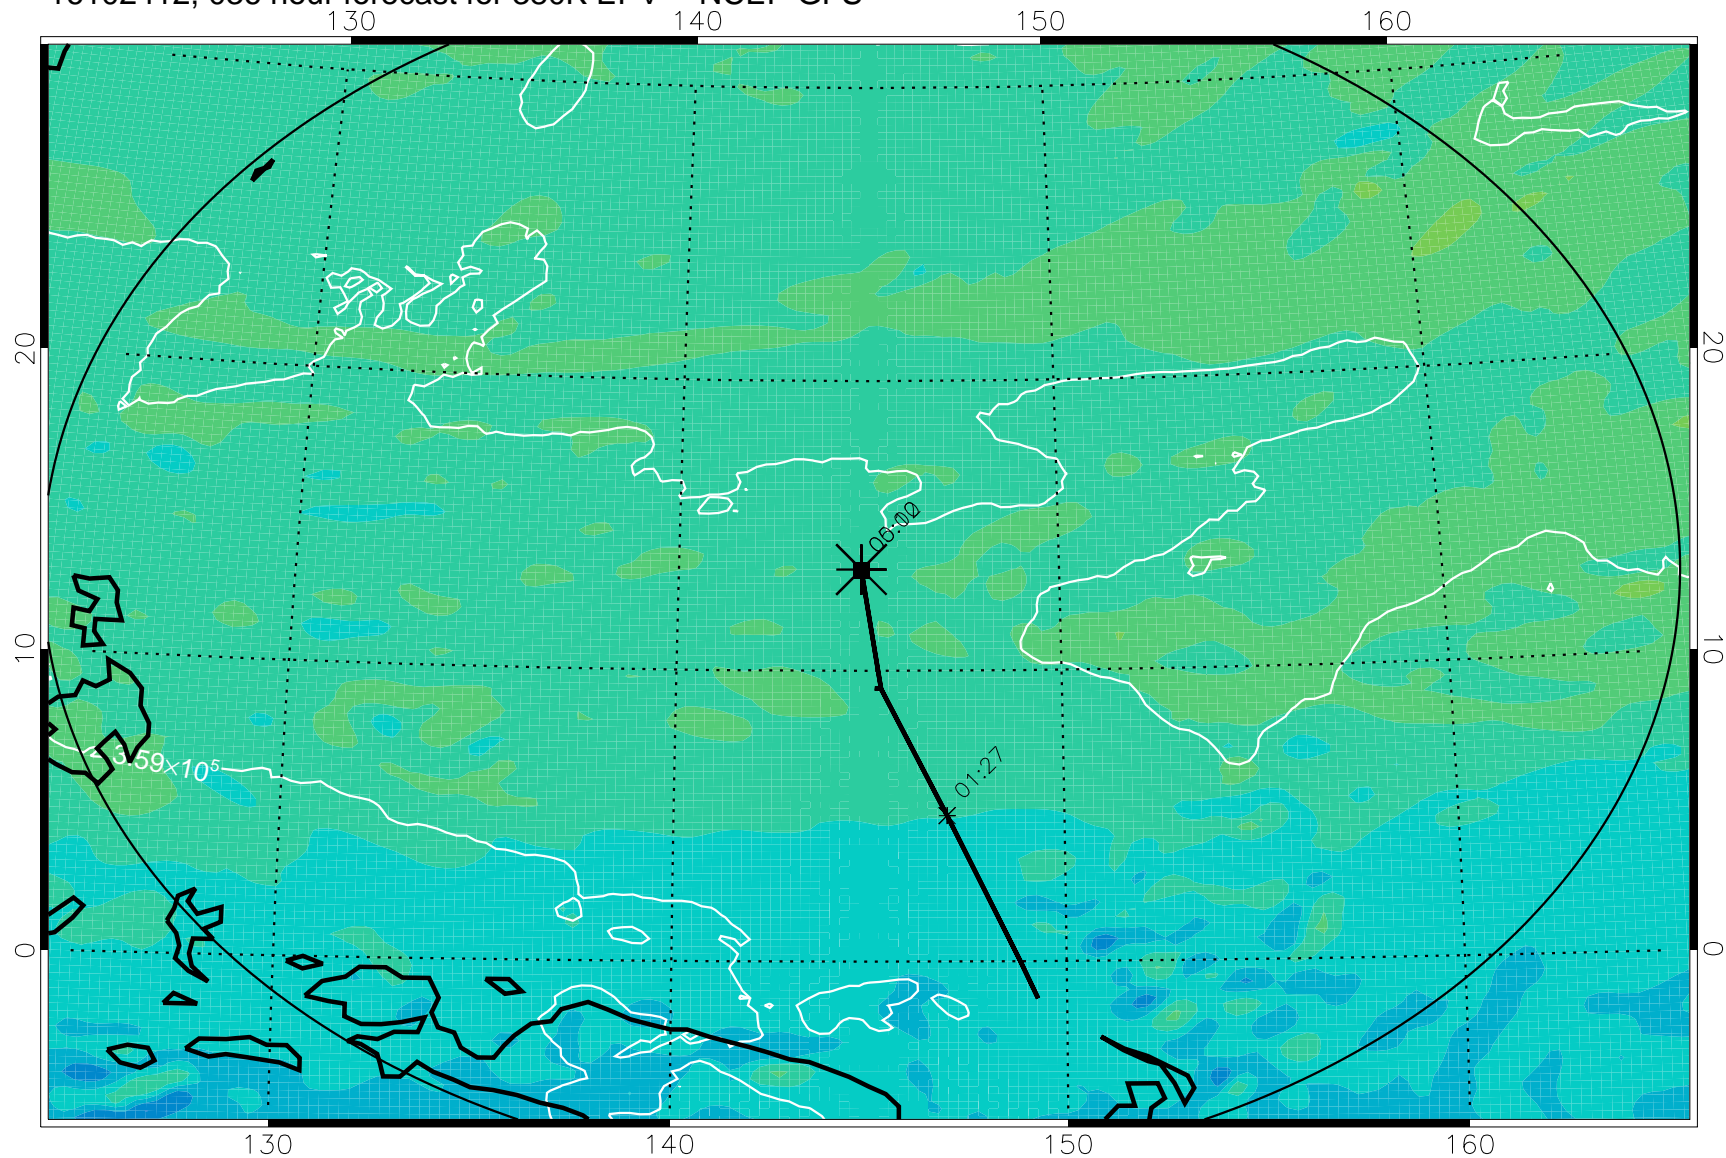

16102406, 030 hour forecast for 380K EPV -- NCEP GFS

380K Montgomery Streamfunction, white

Range ring of 2304 km

16102412, 036 hour forecast for 380K EPV -- NCEP GFS

380K Montgomery Streamfunction, white

Range ring of 2304 km

16102418, 042 hour forecast for 380K EPV -- NCEP GFS

380K Montgomery Streamfunction, white

Range ring of 2304 km

16102500, 048 hour forecast for 380K EPV -- NCEP GFS

380K Montgomery Streamfunction, white

Range ring of 2304 km

16102506, 054 hour forecast for 380K EPV -- NCEP GFS

380K Montgomery Streamfunction, white

Range ring of 2304 km

16102512, 060 hour forecast for 380K EPV -- NCEP GFS

380K Montgomery Streamfunction, white

Range ring of 2304 km

16102518, 066 hour forecast for 380K EPV -- NCEP GFS

380K Montgomery Streamfunction, white

Range ring of 2304 km

16102600, 072 hour forecast for 380K EPV -- NCEP GFS

380K Montgomery Streamfunction, white

Range ring of 2304 km