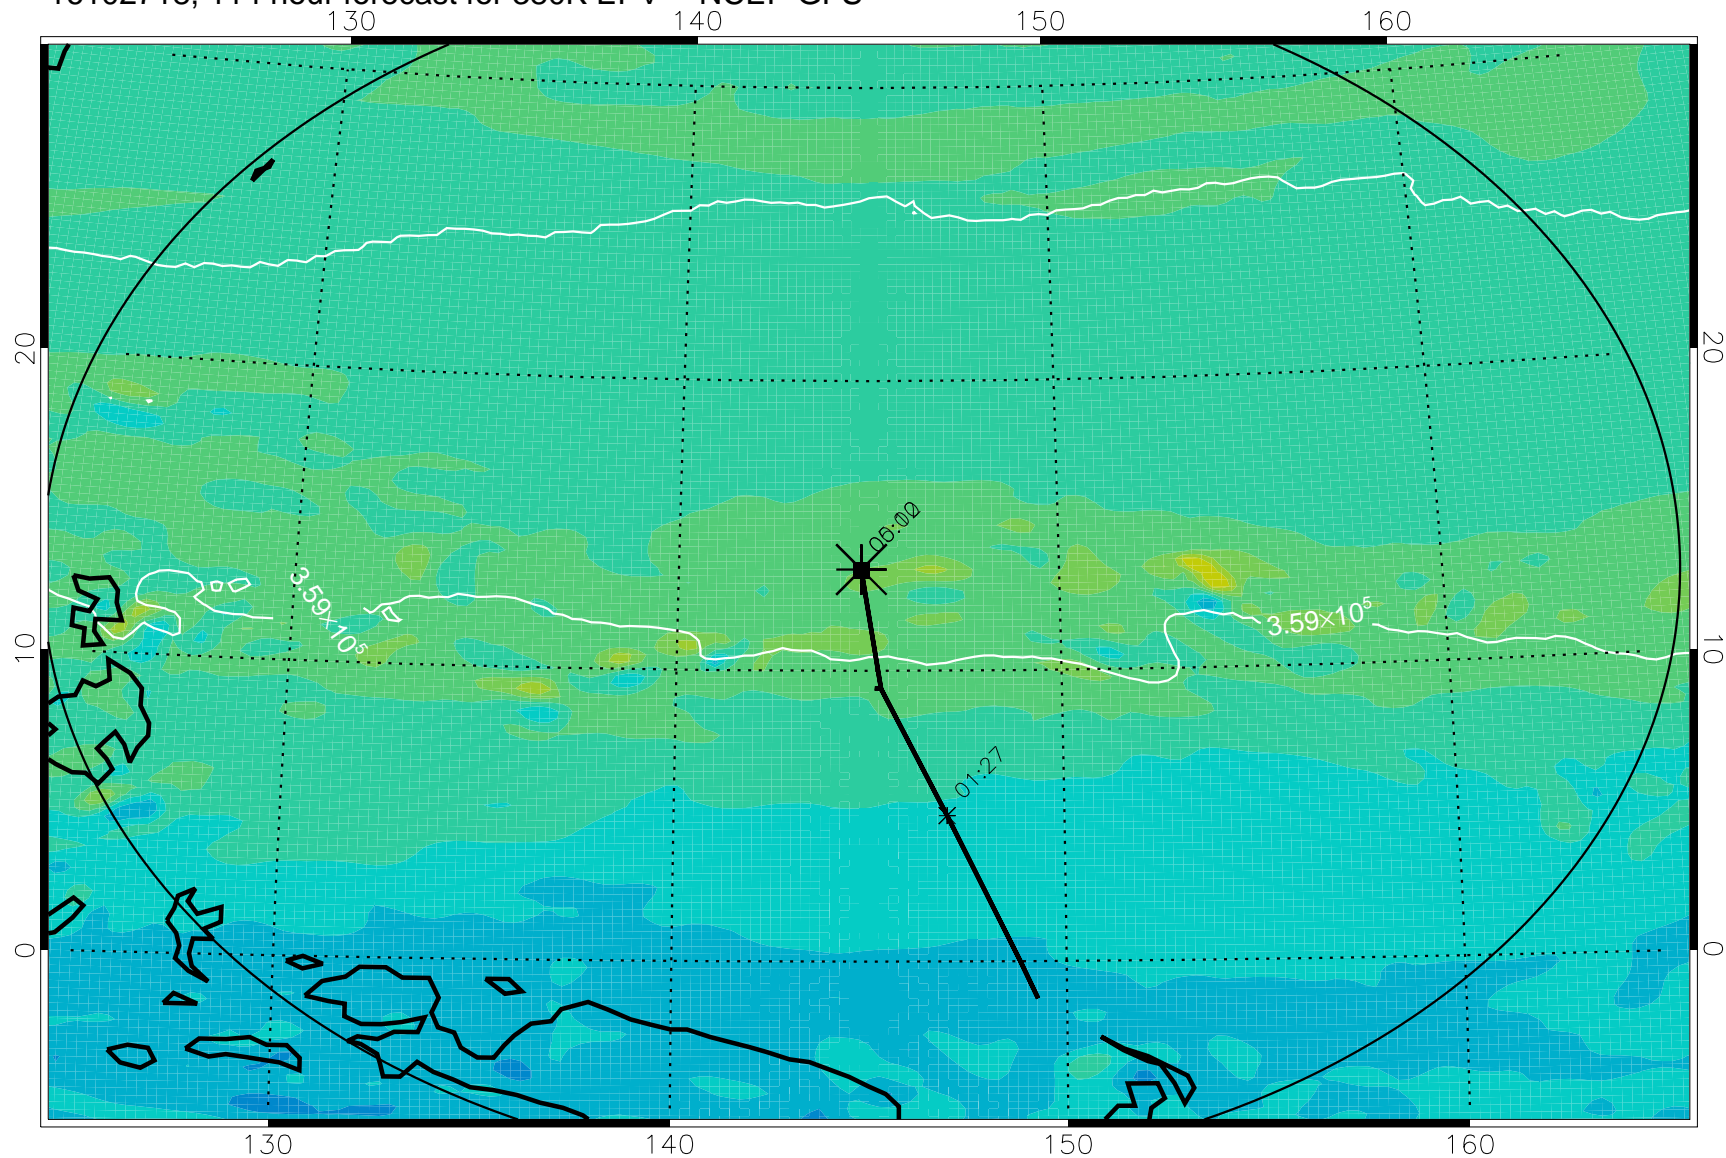

16102606, 078 hour forecast for 380K EPV -- NCEP GFS

380K Montgomery Streamfunction, white

Range ring of 2304 km

16102612, 084 hour forecast for 380K EPV -- NCEP GFS

16102618, 090 hour forecast for 380K EPV -- NCEP GFS

380K Montgomery Streamfunction, white

Range ring of 2304 km

16102700, 096 hour forecast for 380K EPV -- NCEP GFS

380K Montgomery Streamfunction, white

Range ring of 2304 km

16102706, 102 hour forecast for 380K EPV -- NCEP GFS

380K Montgomery Streamfunction, white

Range ring of 2304 km

16102712, 108 hour forecast for 380K EPV -- NCEP GFS

380K Montgomery Streamfunction, white

Range ring of 2304 km

16102718, 114 hour forecast for 380K EPV -- NCEP GFS

380K Montgomery Streamfunction, white

Range ring of 2304 km

16102800, 120 hour forecast for 380K EPV -- NCEP GFS

380K Montgomery Streamfunction, white

Range ring of 2304 km