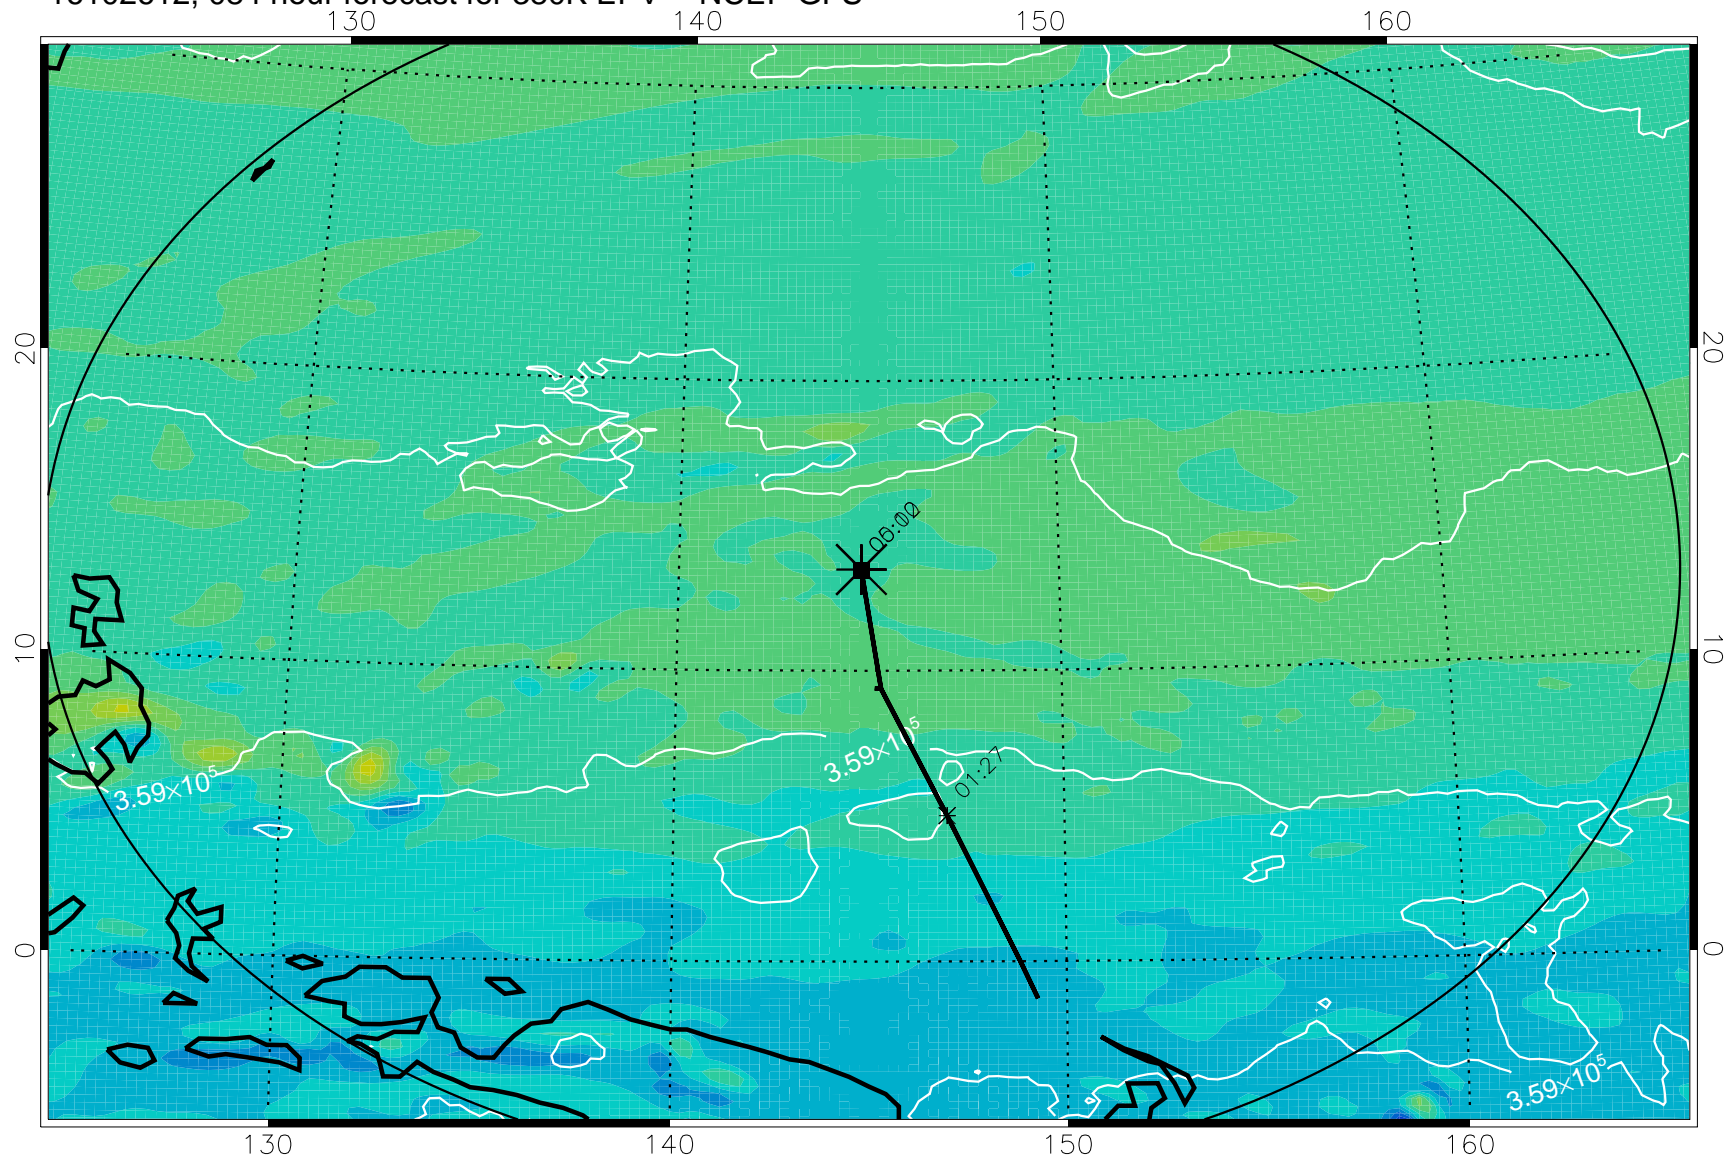

16102506, 054 hour forecast for 380K EPV -- NCEP GFS

380K Montgomery Streamfunction, white

Range ring of 2304 km

16102512, 060 hour forecast for 380K EPV -- NCEP GFS

380K Montgomery Streamfunction, white

Range ring of 2304 km

16102518, 066 hour forecast for 380K EPV -- NCEP GFS

380K Montgomery Streamfunction, white

Range ring of 2304 km

16102600, 072 hour forecast for 380K EPV -- NCEP GFS

380K Montgomery Streamfunction, white

Range ring of 2304 km

16102606, 078 hour forecast for 380K EPV -- NCEP GFS

380K Montgomery Streamfunction, white

Range ring of 2304 km

16102612, 084 hour forecast for 380K EPV -- NCEP GFS

16102618, 090 hour forecast for 380K EPV -- NCEP GFS

380K Montgomery Streamfunction, white

Range ring of 2304 km

16102700, 096 hour forecast for 380K EPV -- NCEP GFS

380K Montgomery Streamfunction, white

Range ring of 2304 km

16102706, 102 hour forecast for 380K EPV -- NCEP GFS