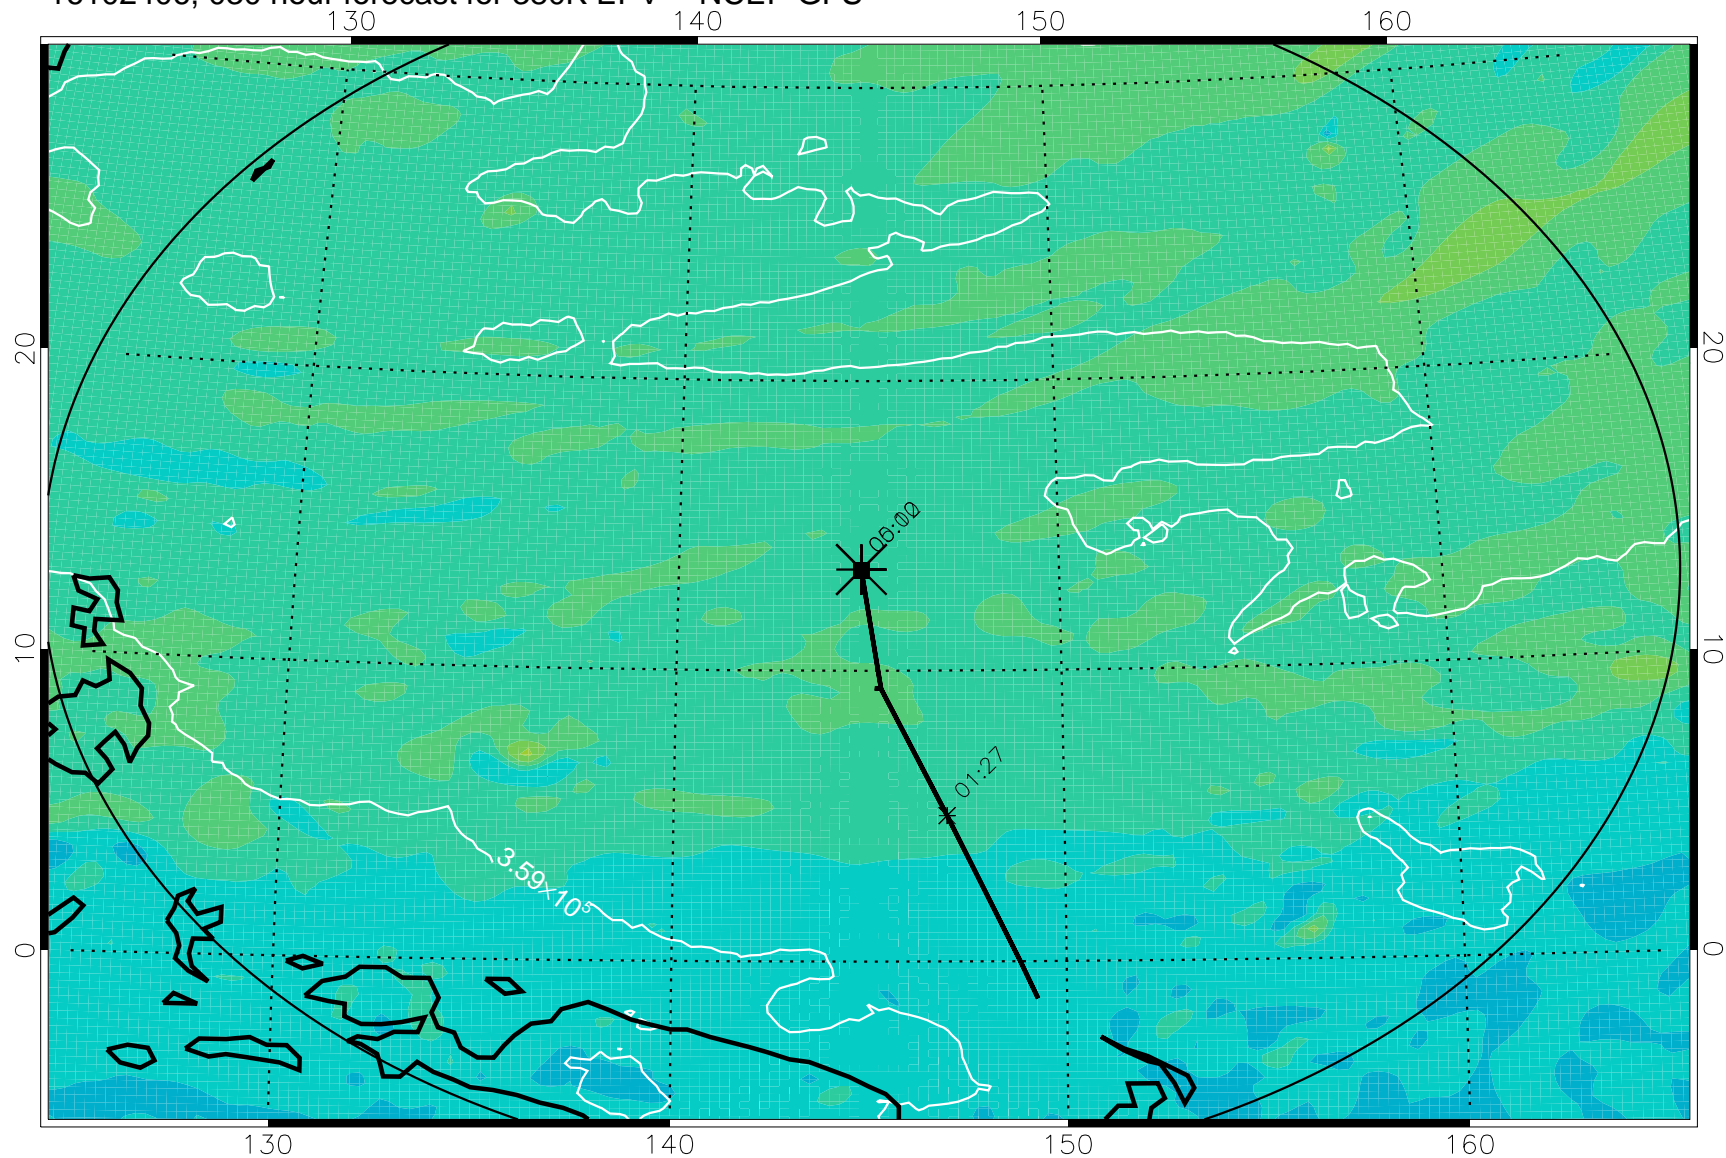

16102318, 018 hour forecast for 380K EPV -- NCEP GFS

380K Montgomery Streamfunction, white

Range ring of 2304 km

16102400, 024 hour forecast for 380K EPV -- NCEP GFS

380K Montgomery Streamfunction, white

Range ring of 2304 km

16102406, 030 hour forecast for 380K EPV -- NCEP GFS

380K Montgomery Streamfunction, white

Range ring of 2304 km

16102412, 036 hour forecast for 380K EPV -- NCEP GFS

380K Montgomery Streamfunction, white

Range ring of 2304 km

16102418, 042 hour forecast for 380K EPV -- NCEP GFS

380K Montgomery Streamfunction, white

Range ring of 2304 km

16102500, 048 hour forecast for 380K EPV -- NCEP GFS

380K Montgomery Streamfunction, white

Range ring of 2304 km

16102506, 054 hour forecast for 380K EPV -- NCEP GFS

380K Montgomery Streamfunction, white

Range ring of 2304 km

16102512, 060 hour forecast for 380K EPV -- NCEP GFS

380K Montgomery Streamfunction, white

Range ring of 2304 km