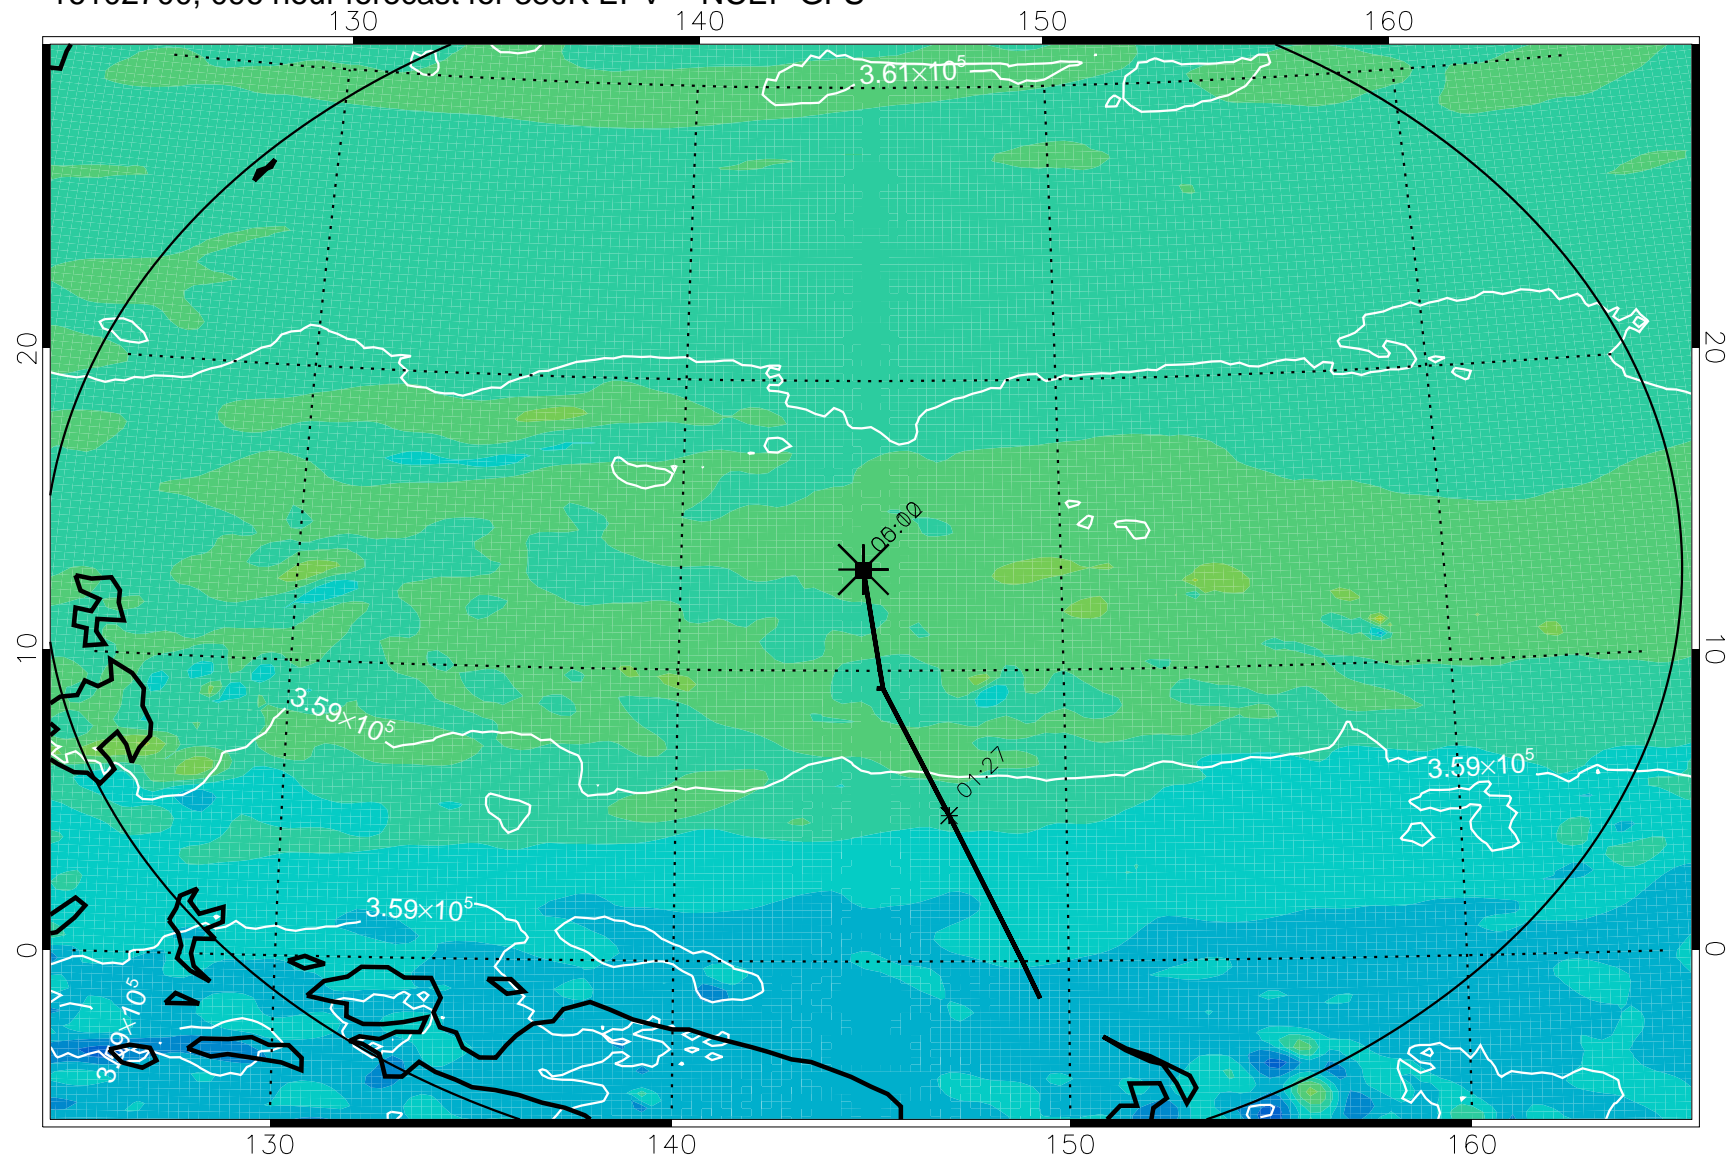

16102518, 066 hour forecast for 380K EPV -- NCEP GFS

380K Montgomery Streamfunction, white

Range ring of 2304 km

16102600, 072 hour forecast for 380K EPV -- NCEP GFS

380K Montgomery Streamfunction, white

Range ring of 2304 km

16102606, 078 hour forecast for 380K EPV -- NCEP GFS

380K Montgomery Streamfunction, white

Range ring of 2304 km

16102612, 084 hour forecast for 380K EPV -- NCEP GFS

16102618, 090 hour forecast for 380K EPV -- NCEP GFS

380K Montgomery Streamfunction, white

Range ring of 2304 km

16102700, 096 hour forecast for 380K EPV -- NCEP GFS

380K Montgomery Streamfunction, white

Range ring of 2304 km

16102706, 102 hour forecast for 380K EPV -- NCEP GFS

380K Montgomery Streamfunction, white

Range ring of 2304 km

16102712, 108 hour forecast for 380K EPV -- NCEP GFS

380K Montgomery Streamfunction, white

Range ring of 2304 km

16102718, 114 hour forecast for 380K EPV -- NCEP GFS