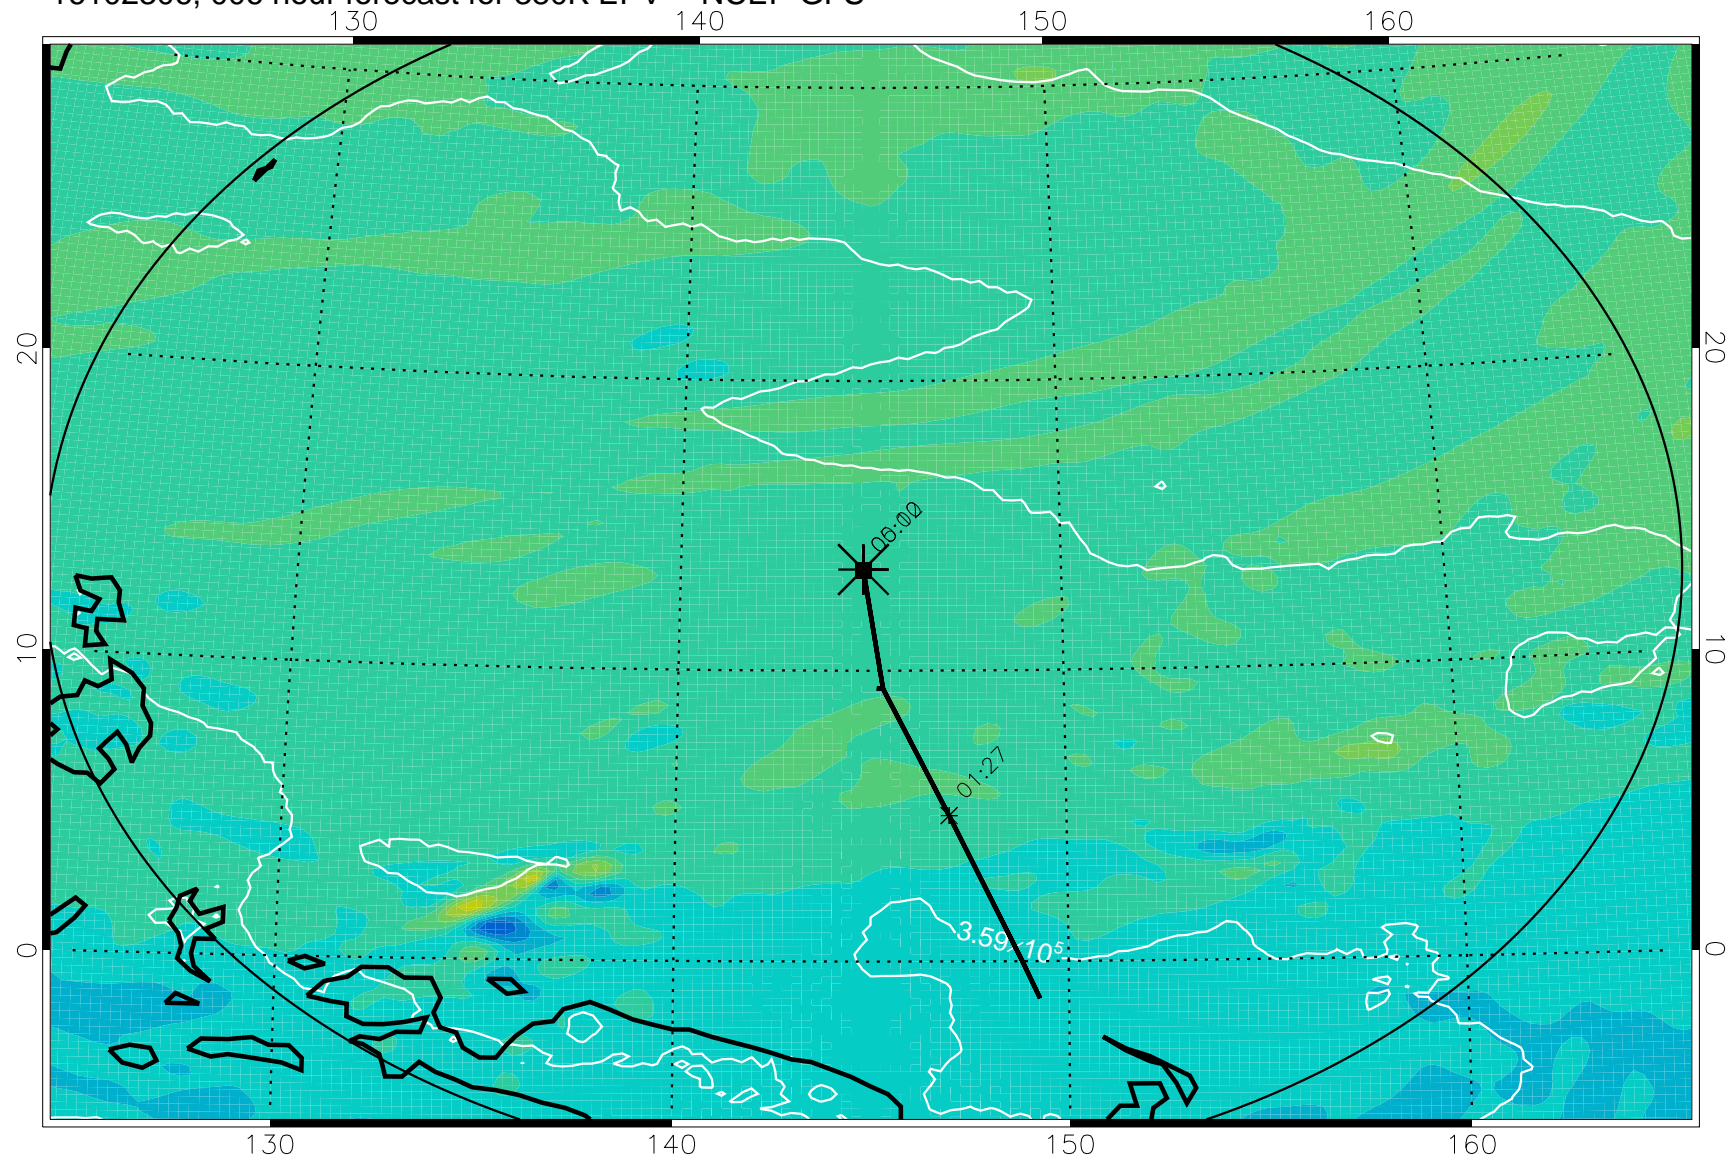

16102306, 006 hour forecast for 380K EPV -- NCEP GFS

380K Montgomery Streamfunction, white

Range ring of 2304 km

16102312, 012 hour forecast for 380K EPV -- NCEP GFS

380K Montgomery Streamfunction, white

Range ring of 2304 km

16102318, 018 hour forecast for 380K EPV -- NCEP GFS

380K Montgomery Streamfunction, white

Range ring of 2304 km

16102400, 024 hour forecast for 380K EPV -- NCEP GFS

380K Montgomery Streamfunction, white

Range ring of 2304 km

16102406, 030 hour forecast for 380K EPV -- NCEP GFS

380K Montgomery Streamfunction, white

Range ring of 2304 km

16102412, 036 hour forecast for 380K EPV -- NCEP GFS

380K Montgomery Streamfunction, white

Range ring of 2304 km

16102418, 042 hour forecast for 380K EPV -- NCEP GFS

380K Montgomery Streamfunction, white

Range ring of 2304 km

16102500, 048 hour forecast for 380K EPV -- NCEP GFS

380K Montgomery Streamfunction, white

Range ring of 2304 km