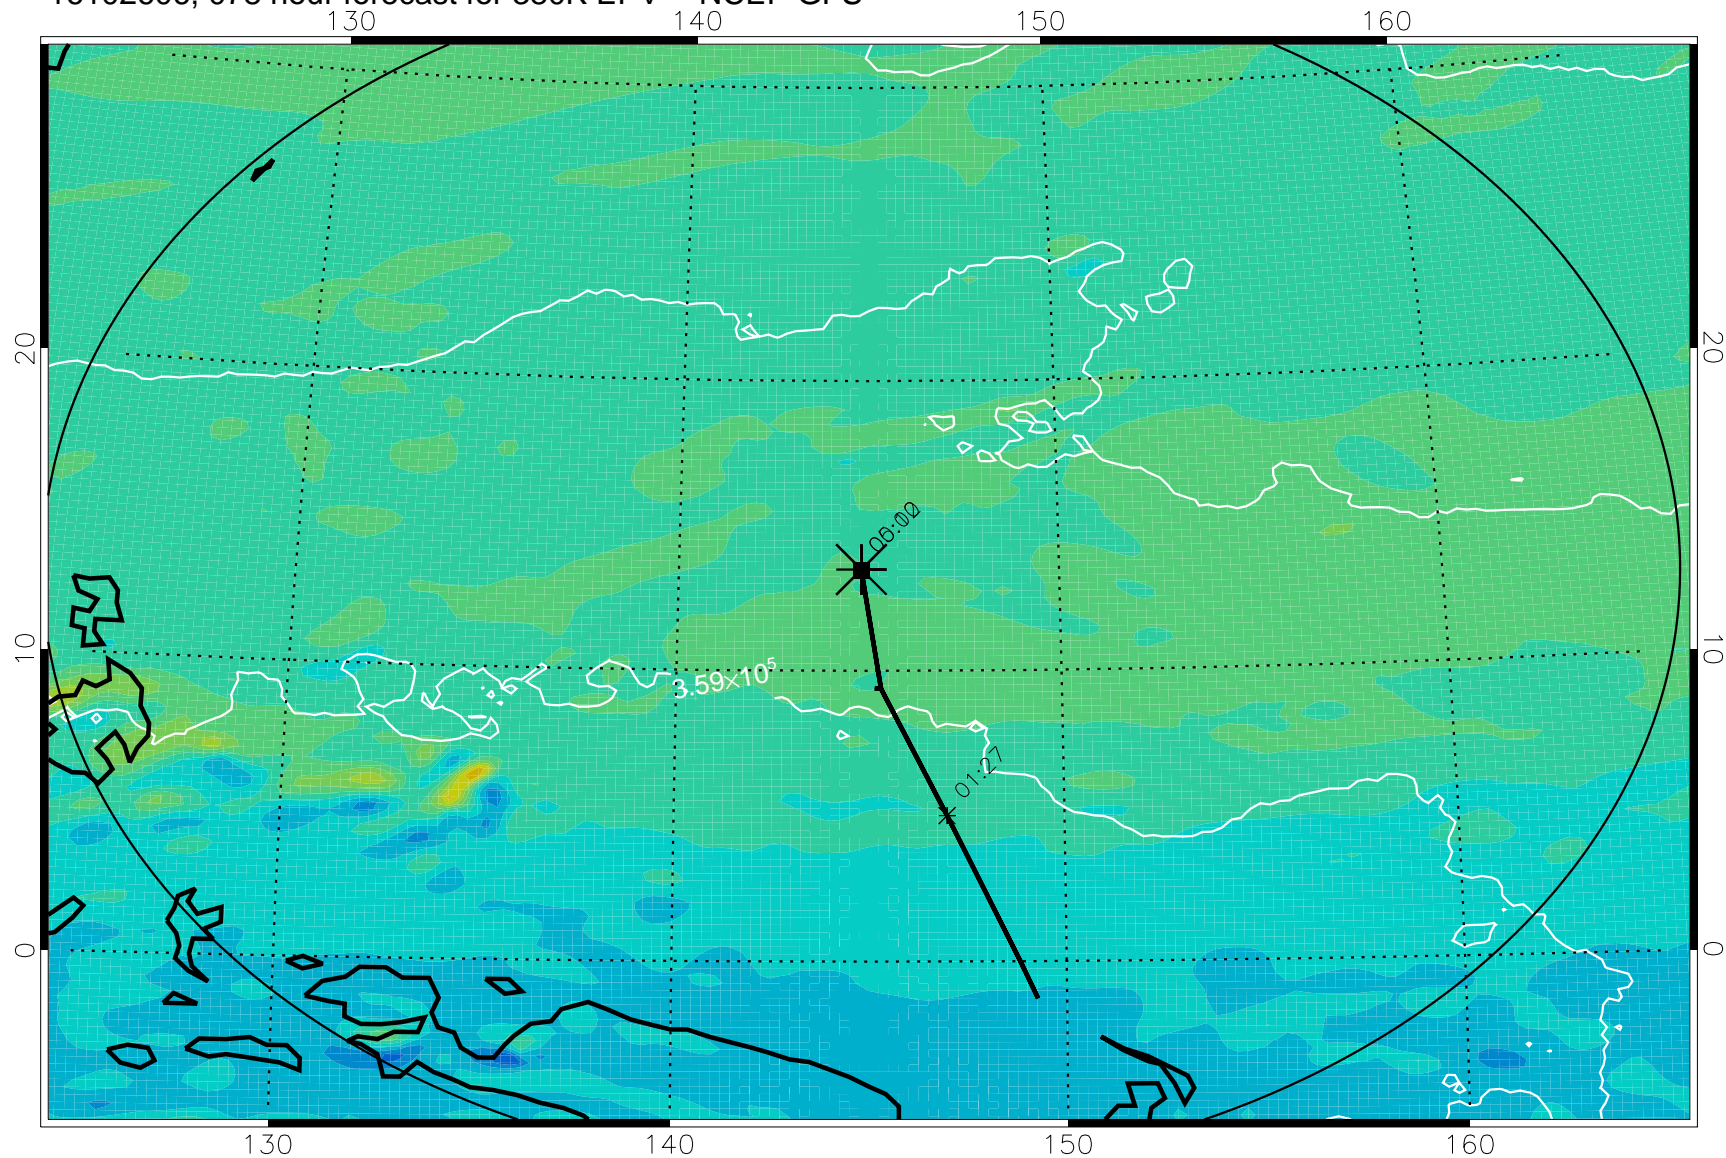

16102506, 054 hour forecast for 380K EPV -- NCEP GFS

380K Montgomery Streamfunction, white

Range ring of 2304 km

16102512, 060 hour forecast for 380K EPV -- NCEP GFS

380K Montgomery Streamfunction, white

Range ring of 2304 km

16102518, 066 hour forecast for 380K EPV -- NCEP GFS

380K Montgomery Streamfunction, white

Range ring of 2304 km

16102600, 072 hour forecast for 380K EPV -- NCEP GFS

380K Montgomery Streamfunction, white

Range ring of 2304 km

16102606, 078 hour forecast for 380K EPV -- NCEP GFS

380K Montgomery Streamfunction, white

Range ring of 2304 km

16102612, 084 hour forecast for 380K EPV -- NCEP GFS

16102618, 090 hour forecast for 380K EPV -- NCEP GFS

380K Montgomery Streamfunction, white

Range ring of 2304 km

16102700, 096 hour forecast for 380K EPV -- NCEP GFS

380K Montgomery Streamfunction, white

Range ring of 2304 km

16102706, 102 hour forecast for 380K EPV -- NCEP GFS