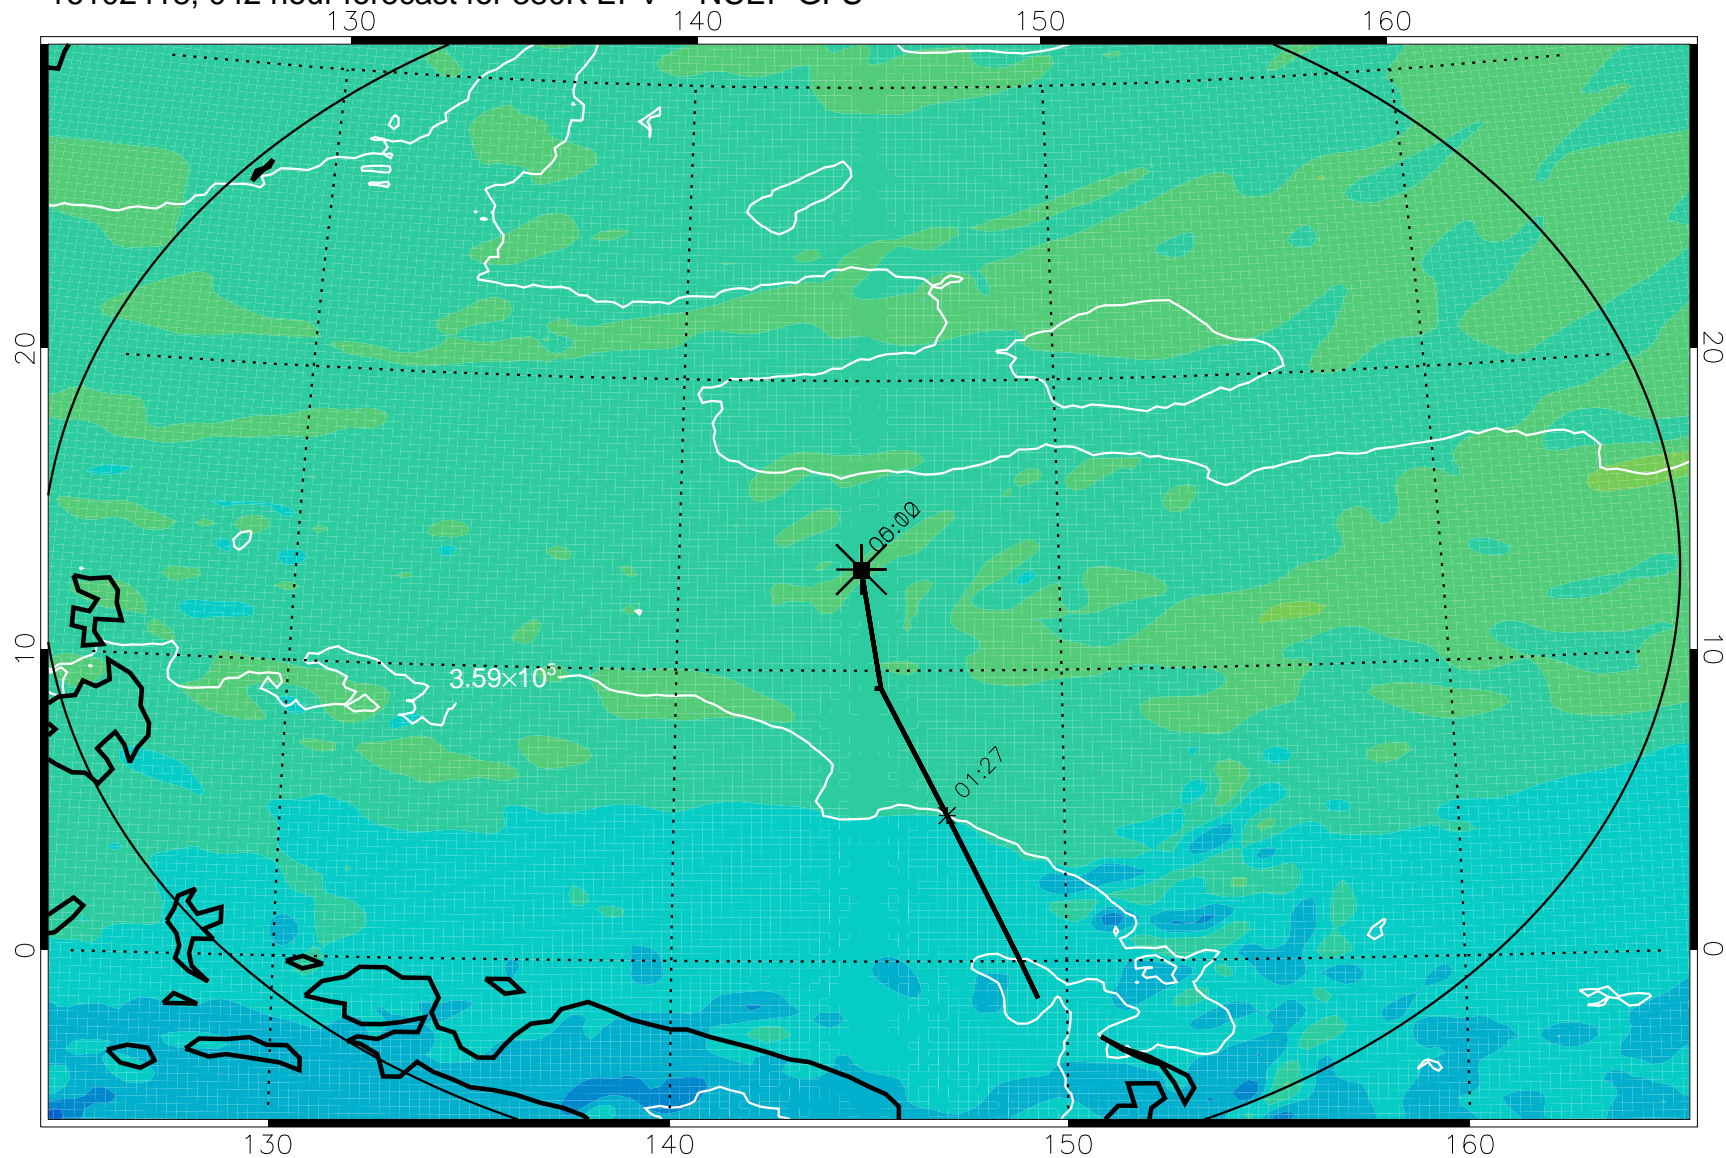

16102318, 018 hour forecast for 380K EPV -- NCEP GFS

380K Montgomery Streamfunction, white

Range ring of 2304 km

16102400, 024 hour forecast for 380K EPV -- NCEP GFS

380K Montgomery Streamfunction, white

Range ring of 2304 km

16102406, 030 hour forecast for 380K EPV -- NCEP GFS

380K Montgomery Streamfunction, white

Range ring of 2304 km

16102412, 036 hour forecast for 380K EPV -- NCEP GFS

380K Montgomery Streamfunction, white

Range ring of 2304 km

16102418, 042 hour forecast for 380K EPV -- NCEP GFS

380K Montgomery Streamfunction, white

Range ring of 2304 km

16102500, 048 hour forecast for 380K EPV -- NCEP GFS

380K Montgomery Streamfunction, white

Range ring of 2304 km

16102506, 054 hour forecast for 380K EPV -- NCEP GFS

380K Montgomery Streamfunction, white

Range ring of 2304 km

16102512, 060 hour forecast for 380K EPV -- NCEP GFS

380K Montgomery Streamfunction, white

Range ring of 2304 km