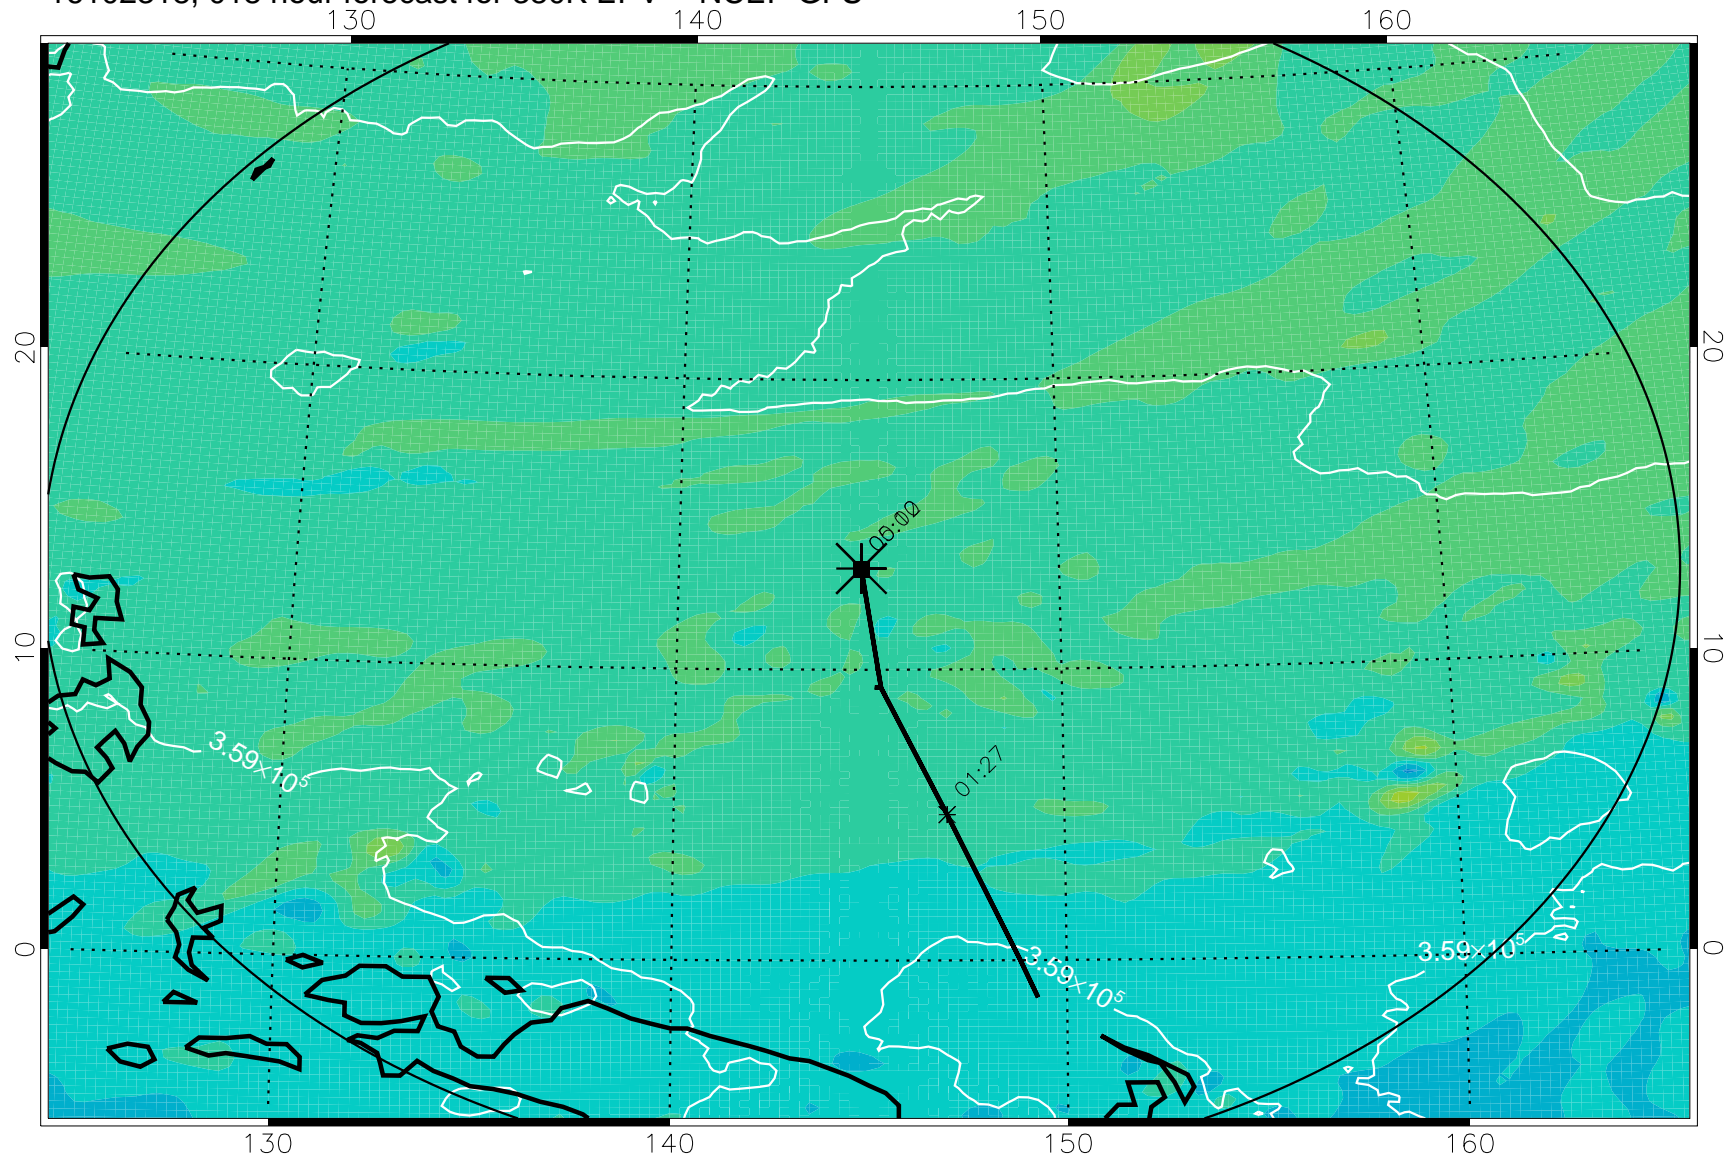

16102306, 006 hour forecast for 380K EPV -- NCEP GFS

380K Montgomery Streamfunction, white

Range ring of 2304 km

16102312, 012 hour forecast for 380K EPV -- NCEP GFS

380K Montgomery Streamfunction, white

Range ring of 2304 km

16102318, 018 hour forecast for 380K EPV -- NCEP GFS

380K Montgomery Streamfunction, white

Range ring of 2304 km

16102400, 024 hour forecast for 380K EPV -- NCEP GFS

380K Montgomery Streamfunction, white

Range ring of 2304 km

16102406, 030 hour forecast for 380K EPV -- NCEP GFS

380K Montgomery Streamfunction, white

Range ring of 2304 km

16102412, 036 hour forecast for 380K EPV -- NCEP GFS

380K Montgomery Streamfunction, white

Range ring of 2304 km

16102418, 042 hour forecast for 380K EPV -- NCEP GFS

380K Montgomery Streamfunction, white

Range ring of 2304 km

16102500, 048 hour forecast for 380K EPV -- NCEP GFS

380K Montgomery Streamfunction, white

Range ring of 2304 km