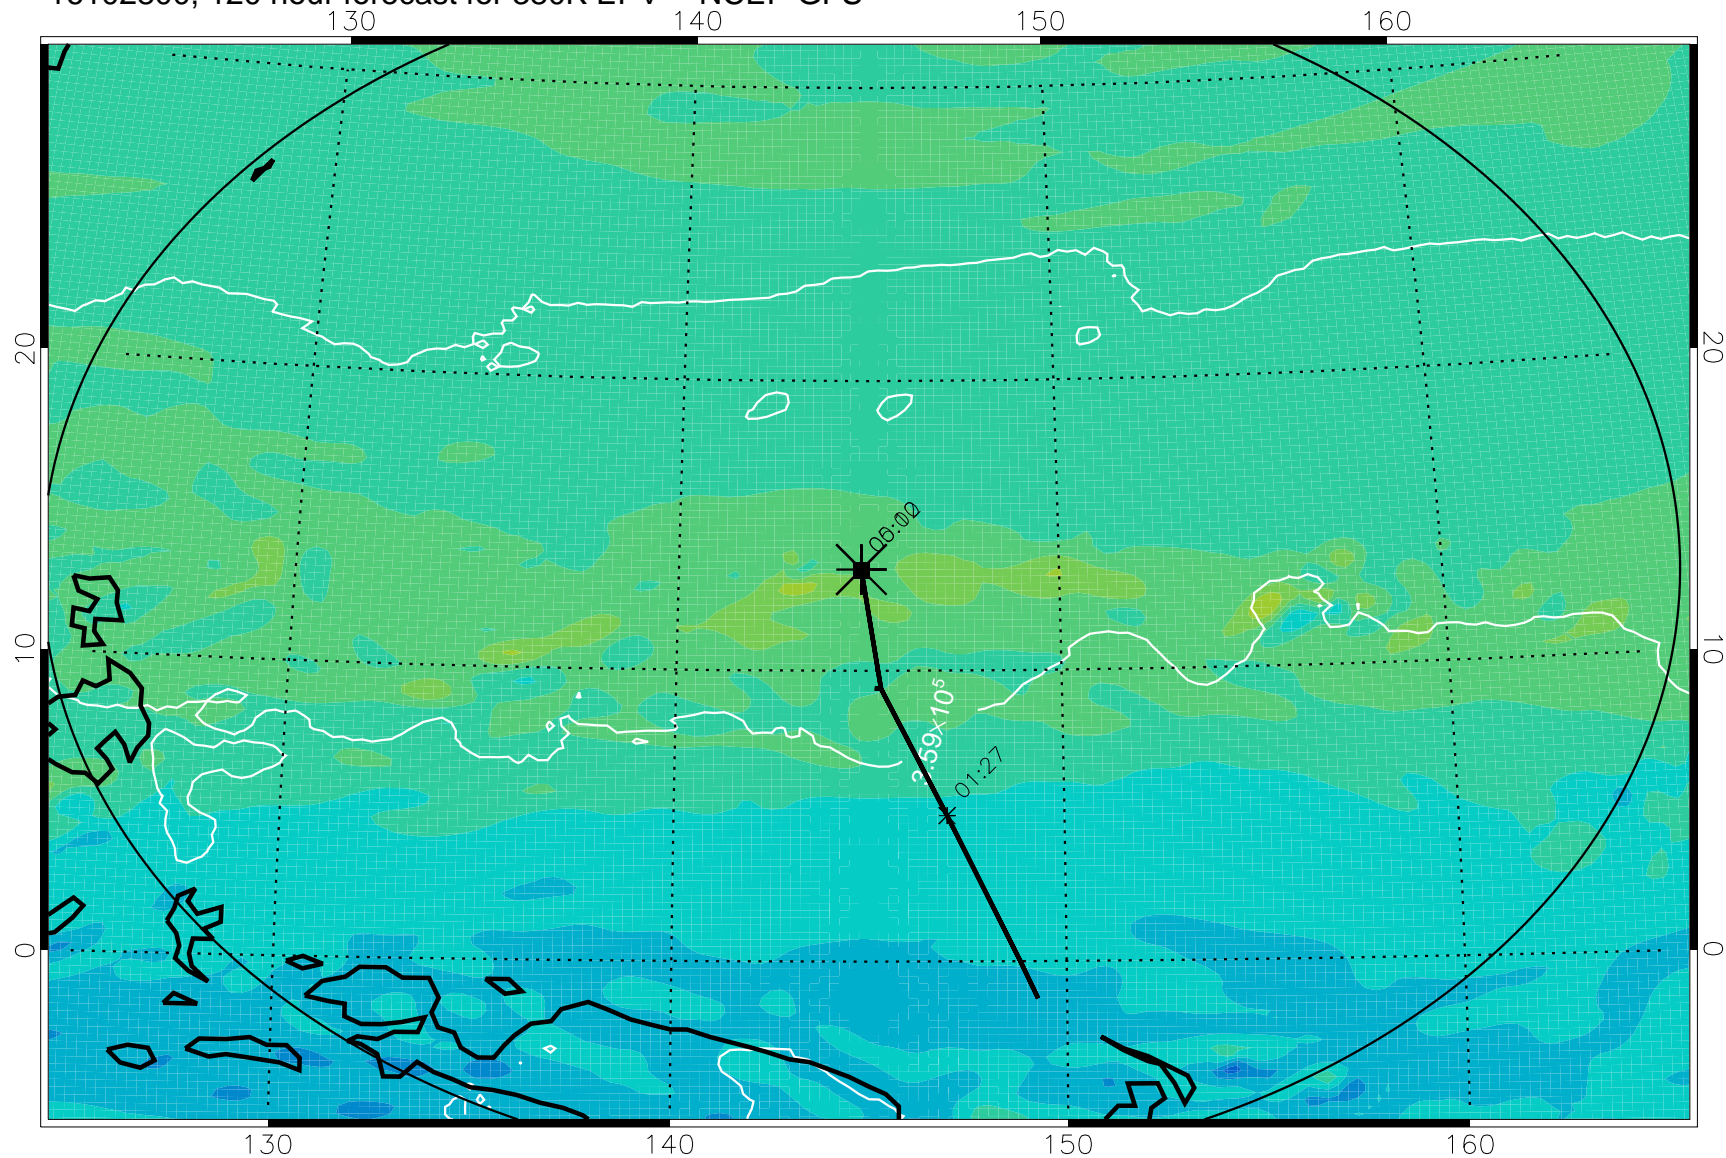

16102606, 078 hour forecast for 380K EPV -- NCEP GFS

380K Montgomery Streamfunction, white

Range ring of 2304 km

16102612, 084 hour forecast for 380K EPV -- NCEP GFS

16102618, 090 hour forecast for 380K EPV -- NCEP GFS

380K Montgomery Streamfunction, white

Range ring of 2304 km

16102700, 096 hour forecast for 380K EPV -- NCEP GFS

380K Montgomery Streamfunction, white

Range ring of 2304 km

16102706, 102 hour forecast for 380K EPV -- NCEP GFS

380K Montgomery Streamfunction, white

Range ring of 2304 km

16102712, 108 hour forecast for 380K EPV -- NCEP GFS

380K Montgomery Streamfunction, white

Range ring of 2304 km

16102718, 114 hour forecast for 380K EPV -- NCEP GFS

380K Montgomery Streamfunction, white

Range ring of 2304 km

16102800, 120 hour forecast for 380K EPV -- NCEP GFS

380K Montgomery Streamfunction, white

Range ring of 2304 km