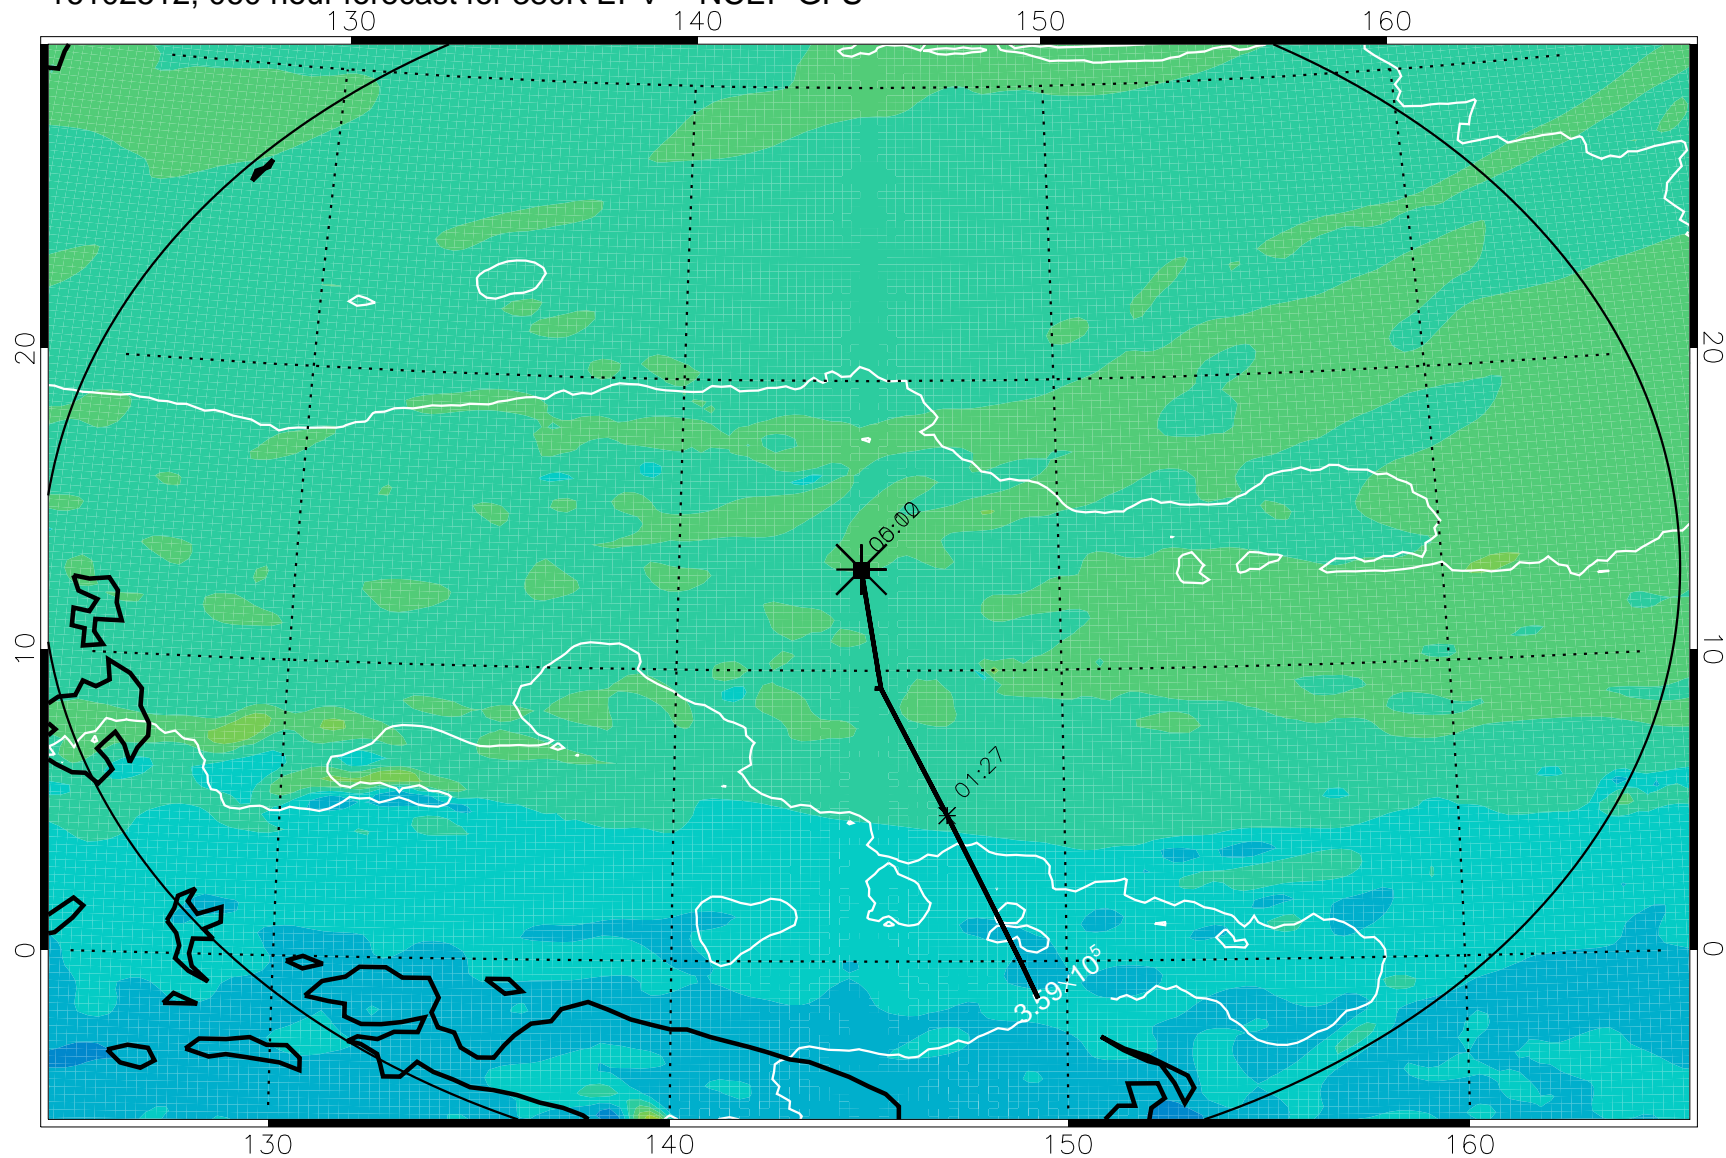

16102418, 042 hour forecast for 380K EPV -- NCEP GFS

380K Montgomery Streamfunction, white

Range ring of 2304 km

16102500, 048 hour forecast for 380K EPV -- NCEP GFS

380K Montgomery Streamfunction, white

Range ring of 2304 km

16102506, 054 hour forecast for 380K EPV -- NCEP GFS

380K Montgomery Streamfunction, white

Range ring of 2304 km

16102512, 060 hour forecast for 380K EPV -- NCEP GFS

380K Montgomery Streamfunction, white

Range ring of 2304 km

16102518, 066 hour forecast for 380K EPV -- NCEP GFS

380K Montgomery Streamfunction, white

Range ring of 2304 km

16102600, 072 hour forecast for 380K EPV -- NCEP GFS

380K Montgomery Streamfunction, white

Range ring of 2304 km

16102606, 078 hour forecast for 380K EPV -- NCEP GFS

380K Montgomery Streamfunction, white

Range ring of 2304 km

16102612, 084 hour forecast for 380K EPV -- NCEP GFS

16102618, 090 hour forecast for 380K EPV -- NCEP GFS