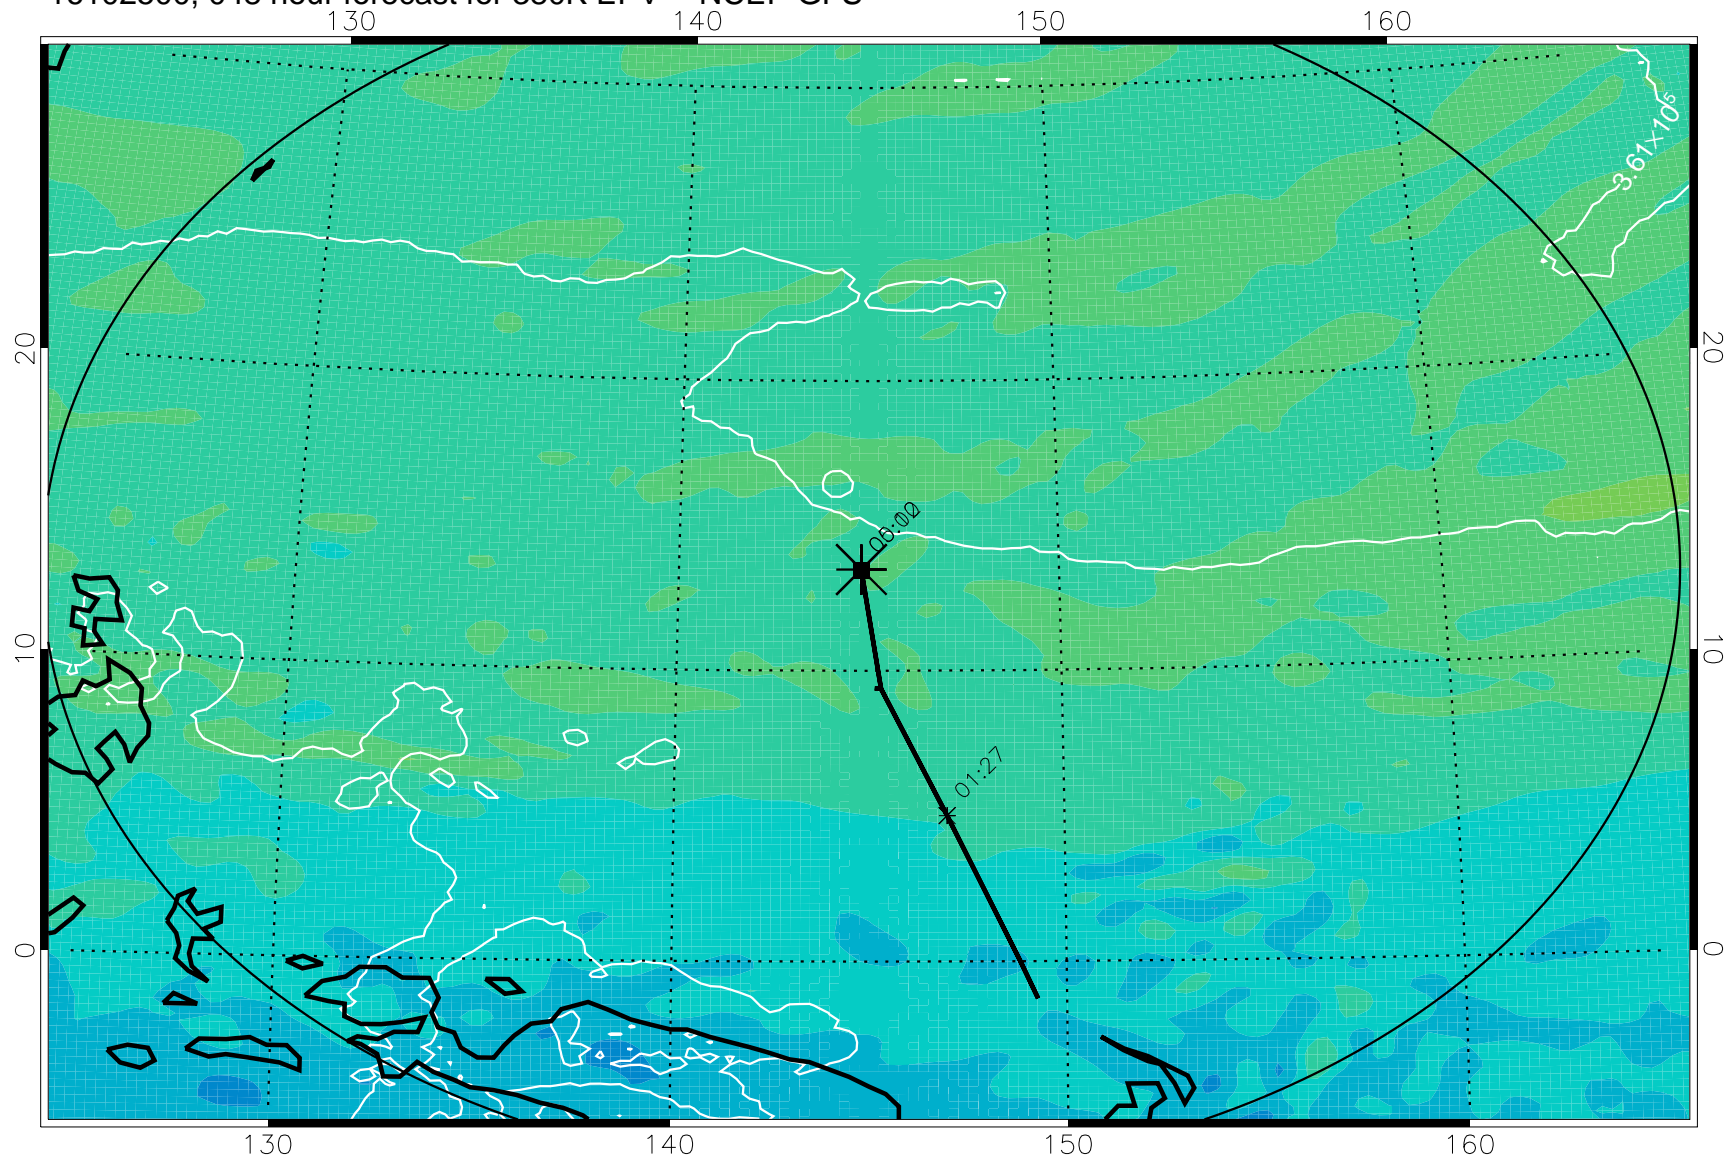

16102406, 030 hour forecast for 380K EPV -- NCEP GFS

380K Montgomery Streamfunction, white

Range ring of 2304 km

16102412, 036 hour forecast for 380K EPV -- NCEP GFS

380K Montgomery Streamfunction, white

Range ring of 2304 km

16102418, 042 hour forecast for 380K EPV -- NCEP GFS

380K Montgomery Streamfunction, white

Range ring of 2304 km

16102500, 048 hour forecast for 380K EPV -- NCEP GFS

380K Montgomery Streamfunction, white

Range ring of 2304 km

16102506, 054 hour forecast for 380K EPV -- NCEP GFS

380K Montgomery Streamfunction, white

Range ring of 2304 km

16102512, 060 hour forecast for 380K EPV -- NCEP GFS

380K Montgomery Streamfunction, white

Range ring of 2304 km

16102606, 078 hour forecast for 380K EPV -- NCEP GFS

380K Montgomery Streamfunction, white

Range ring of 2304 km

16102612, 084 hour forecast for 380K EPV -- NCEP GFS

16102618, 090 hour forecast for 380K EPV -- NCEP GFS