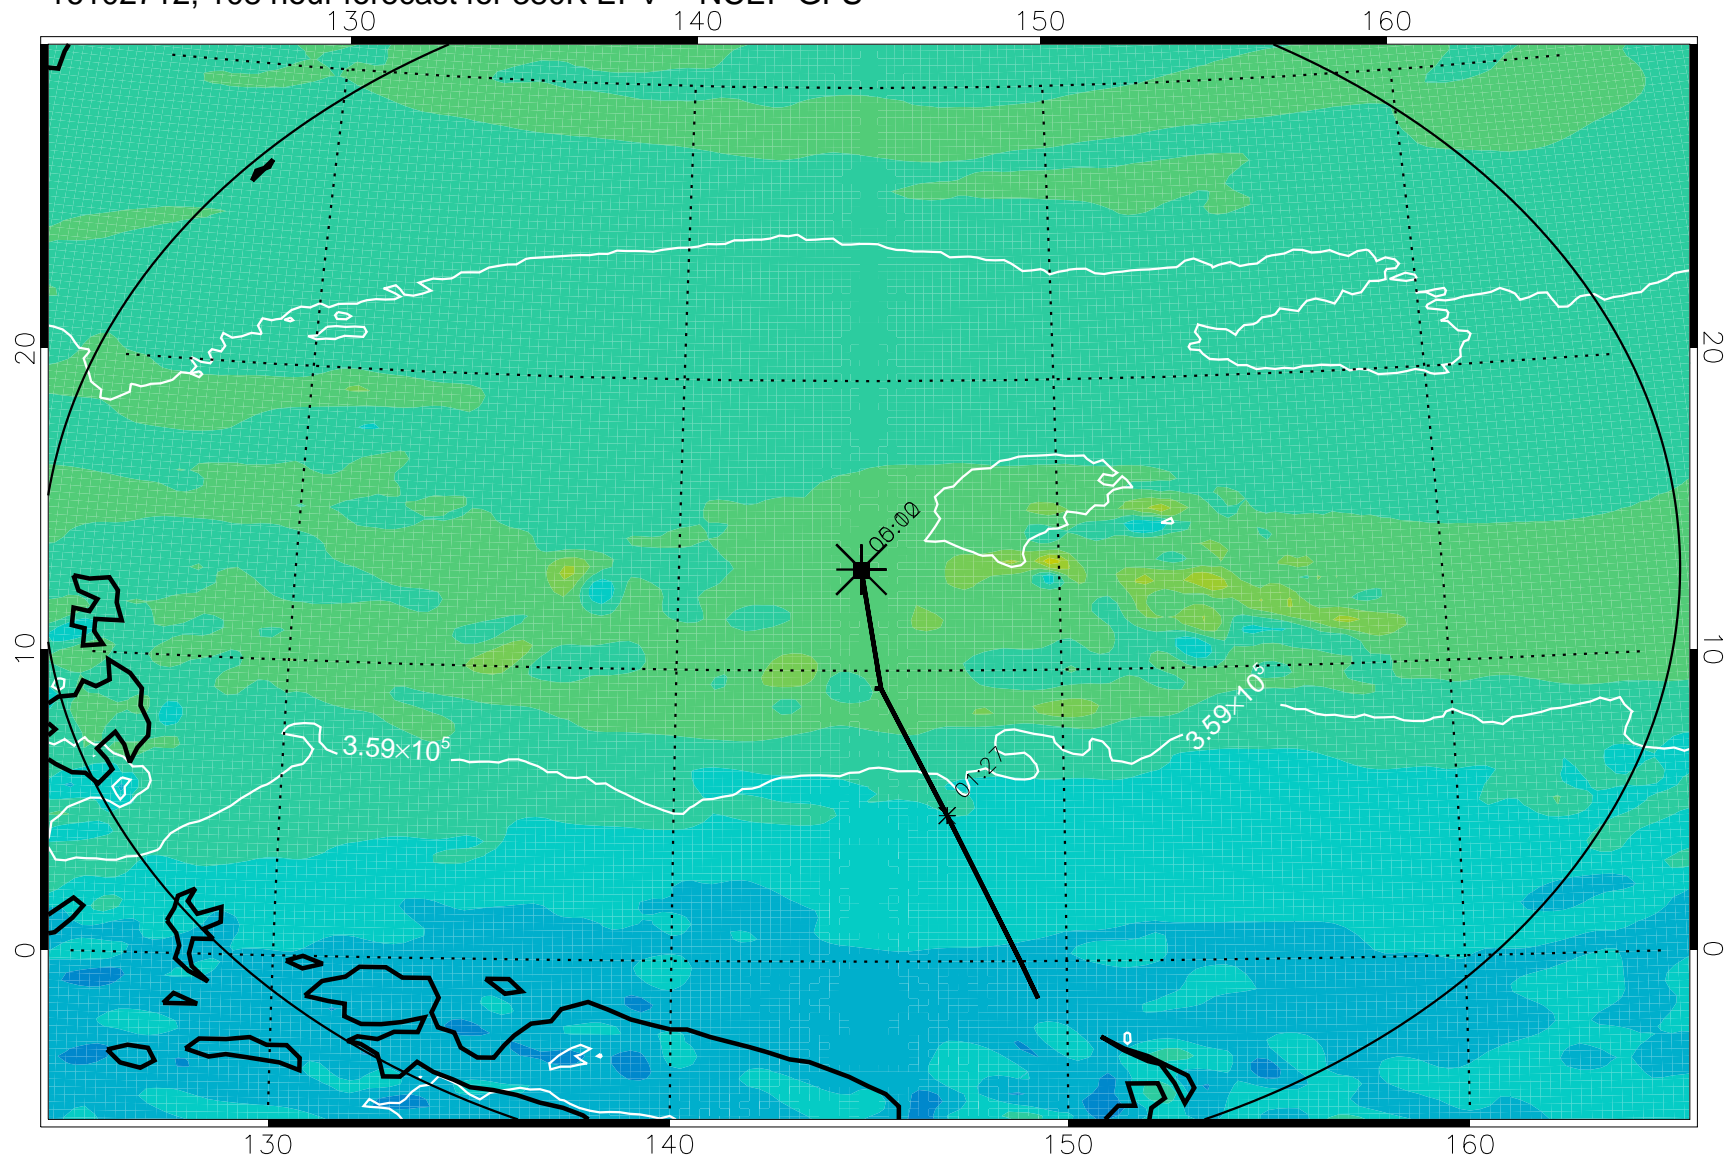

16102606, 078 hour forecast for 380K EPV -- NCEP GFS

380K Montgomery Streamfunction, white

Range ring of 2304 km

16102612, 084 hour forecast for 380K EPV -- NCEP GFS

16102618, 090 hour forecast for 380K EPV -- NCEP GFS

380K Montgomery Streamfunction, white

Range ring of 2304 km

16102700, 096 hour forecast for 380K EPV -- NCEP GFS

380K Montgomery Streamfunction, white

Range ring of 2304 km

16102706, 102 hour forecast for 380K EPV -- NCEP GFS

380K Montgomery Streamfunction, white

Range ring of 2304 km

16102712, 108 hour forecast for 380K EPV -- NCEP GFS

380K Montgomery Streamfunction, white

Range ring of 2304 km

16102718, 114 hour forecast for 380K EPV -- NCEP GFS

380K Montgomery Streamfunction, white

Range ring of 2304 km

16102800, 120 hour forecast for 380K EPV -- NCEP GFS

380K Montgomery Streamfunction, white

Range ring of 2304 km