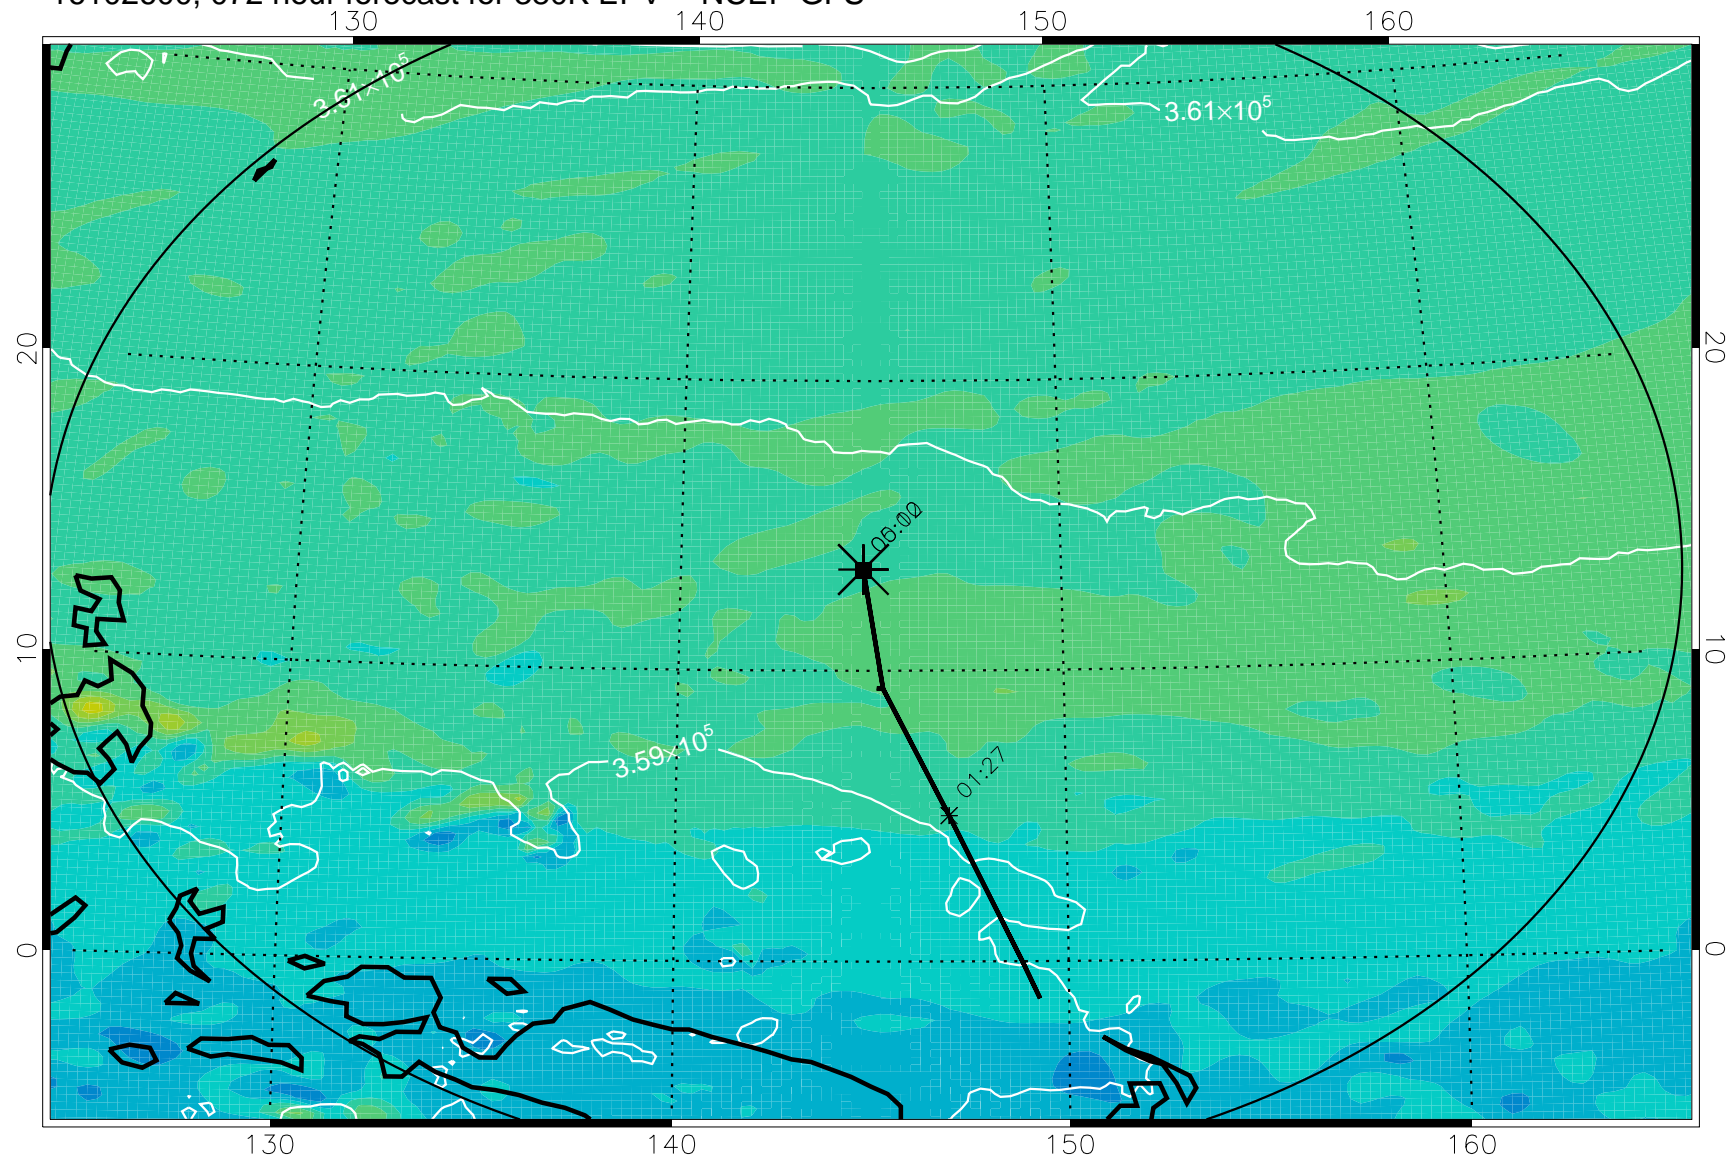

16102418, 042 hour forecast for 380K EPV -- NCEP GFS

380K Montgomery Streamfunction, white

Range ring of 2304 km

16102500, 048 hour forecast for 380K EPV -- NCEP GFS

380K Montgomery Streamfunction, white

Range ring of 2304 km

16102506, 054 hour forecast for 380K EPV -- NCEP GFS

380K Montgomery Streamfunction, white

Range ring of 2304 km

16102512, 060 hour forecast for 380K EPV -- NCEP GFS

380K Montgomery Streamfunction, white

Range ring of 2304 km

16102518, 066 hour forecast for 380K EPV -- NCEP GFS

380K Montgomery Streamfunction, white

Range ring of 2304 km

16102600, 072 hour forecast for 380K EPV -- NCEP GFS

380K Montgomery Streamfunction, white

Range ring of 2304 km

16102606, 078 hour forecast for 380K EPV -- NCEP GFS

380K Montgomery Streamfunction, white

Range ring of 2304 km

16102612, 084 hour forecast for 380K EPV -- NCEP GFS

16102618, 090 hour forecast for 380K EPV -- NCEP GFS