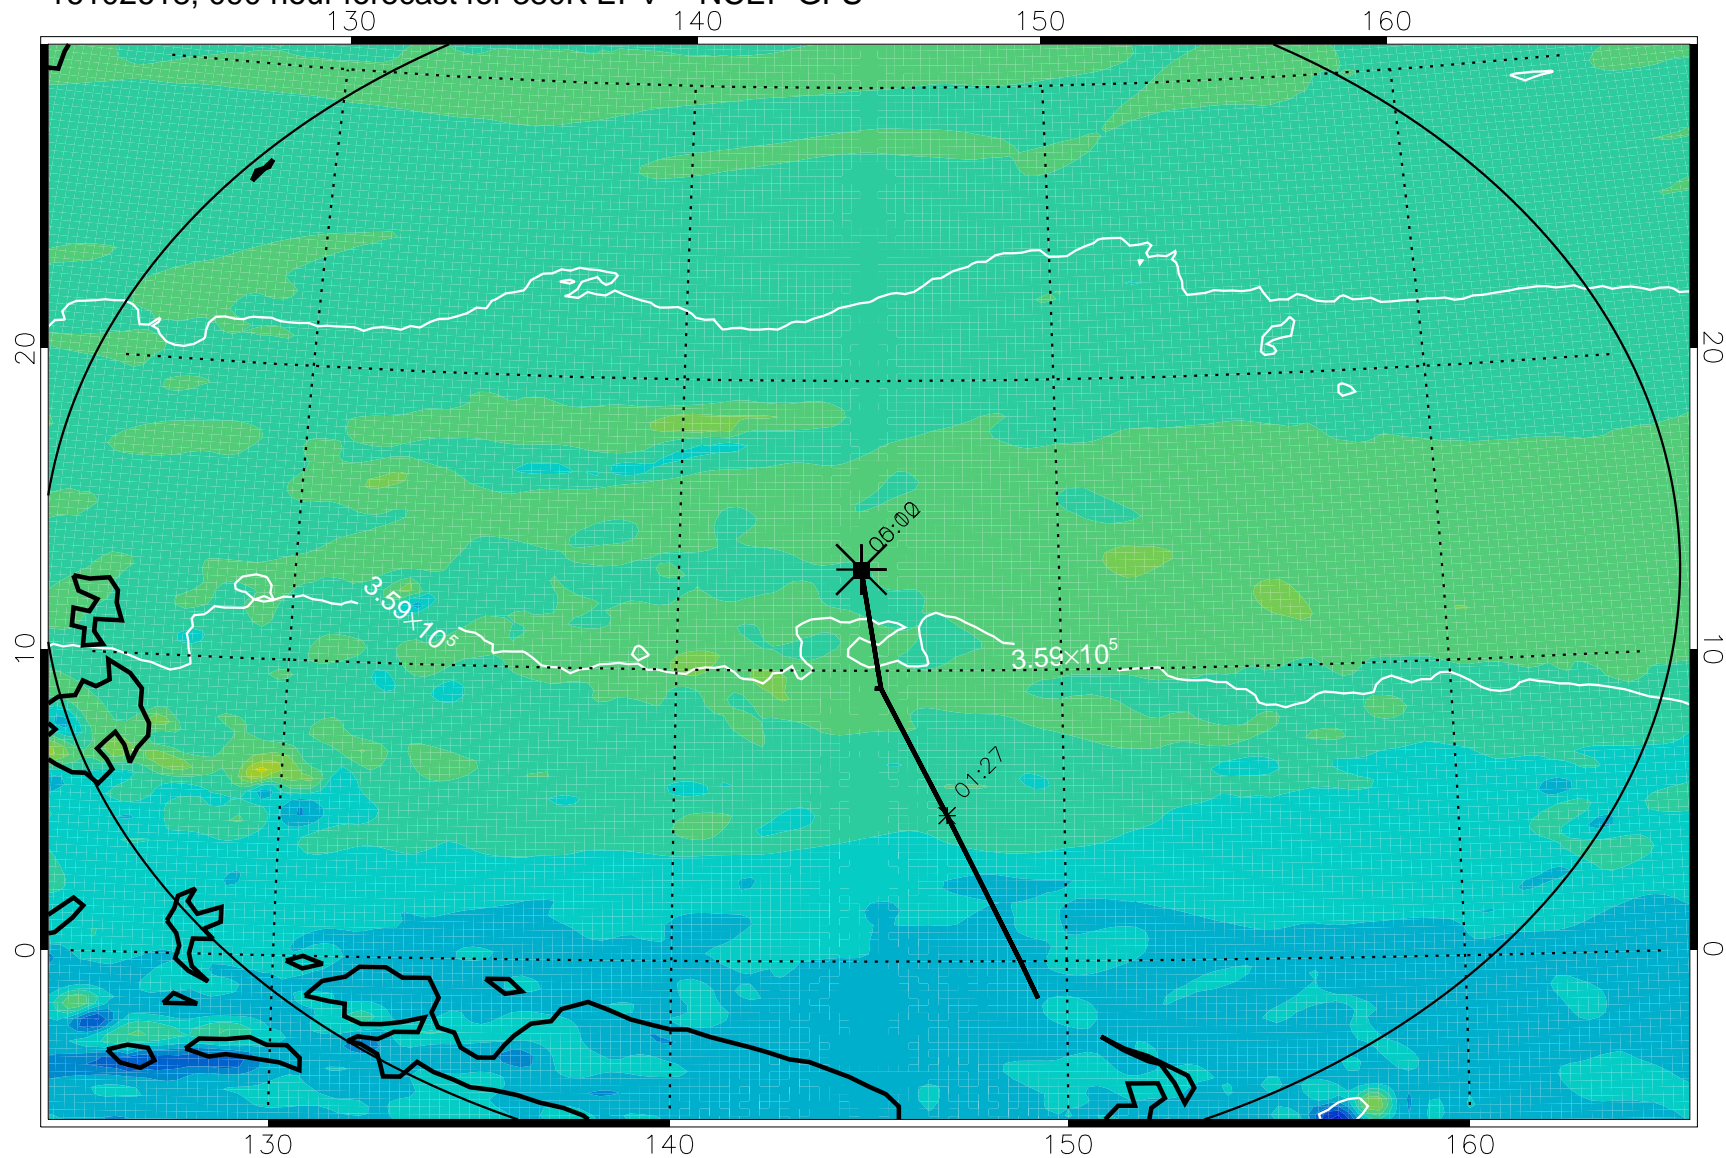

16102518, 066 hour forecast for 380K EPV -- NCEP GFS

380K Montgomery Streamfunction, white

Range ring of 2304 km

16102600, 072 hour forecast for 380K EPV -- NCEP GFS

380K Montgomery Streamfunction, white

Range ring of 2304 km

16102606, 078 hour forecast for 380K EPV -- NCEP GFS

380K Montgomery Streamfunction, white

Range ring of 2304 km

16102612, 084 hour forecast for 380K EPV -- NCEP GFS

16102618, 090 hour forecast for 380K EPV -- NCEP GFS

380K Montgomery Streamfunction, white

Range ring of 2304 km

16102700, 096 hour forecast for 380K EPV -- NCEP GFS

380K Montgomery Streamfunction, white

Range ring of 2304 km

16102706, 102 hour forecast for 380K EPV -- NCEP GFS

380K Montgomery Streamfunction, white

Range ring of 2304 km

16102712, 108 hour forecast for 380K EPV -- NCEP GFS

380K Montgomery Streamfunction, white

Range ring of 2304 km

16102718, 114 hour forecast for 380K EPV -- NCEP GFS