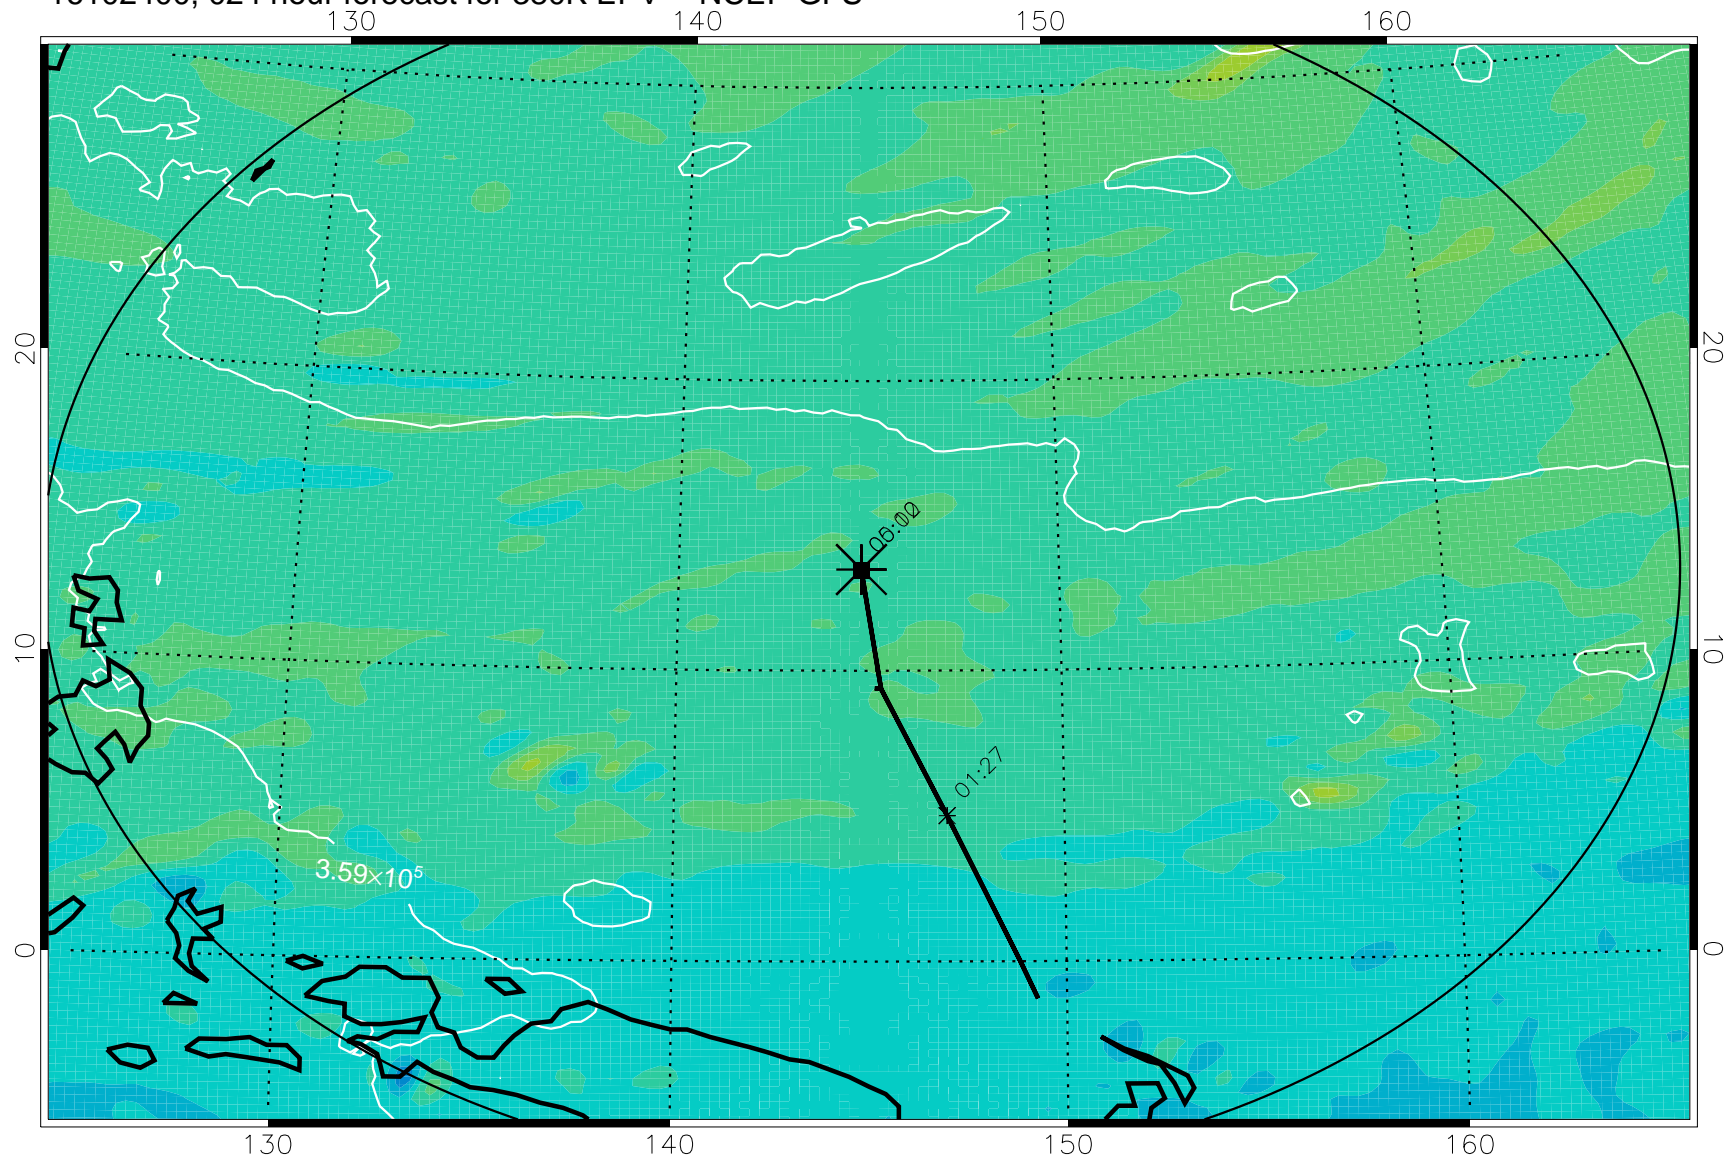

16102318, 018 hour forecast for 380K EPV -- NCEP GFS

380K Montgomery Streamfunction, white

Range ring of 2304 km

16102400, 024 hour forecast for 380K EPV -- NCEP GFS

380K Montgomery Streamfunction, white

Range ring of 2304 km

16102406, 030 hour forecast for 380K EPV -- NCEP GFS

380K Montgomery Streamfunction, white

Range ring of 2304 km

16102412, 036 hour forecast for 380K EPV -- NCEP GFS

380K Montgomery Streamfunction, white

Range ring of 2304 km

16102418, 042 hour forecast for 380K EPV -- NCEP GFS

380K Montgomery Streamfunction, white

Range ring of 2304 km

16102500, 048 hour forecast for 380K EPV -- NCEP GFS

380K Montgomery Streamfunction, white

Range ring of 2304 km

16102506, 054 hour forecast for 380K EPV -- NCEP GFS

380K Montgomery Streamfunction, white

Range ring of 2304 km

16102512, 060 hour forecast for 380K EPV -- NCEP GFS

380K Montgomery Streamfunction, white

Range ring of 2304 km