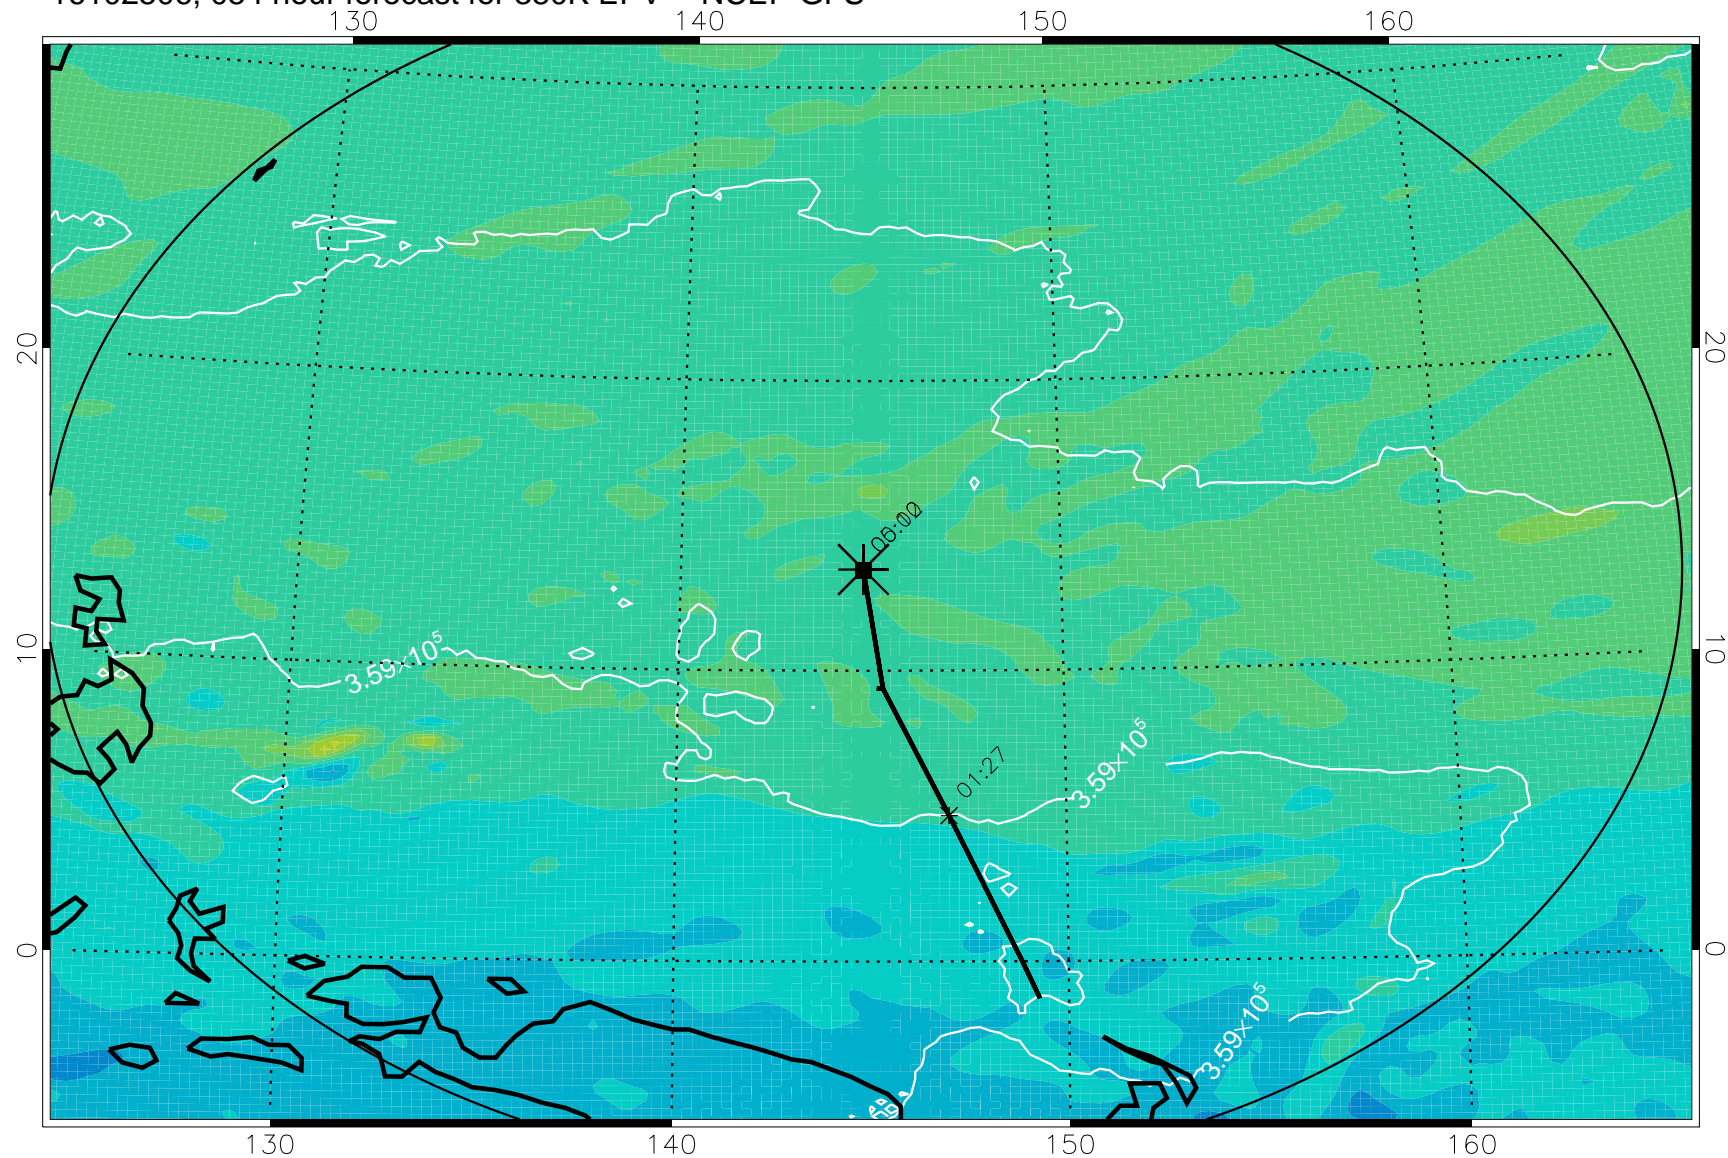

16102418, 042 hour forecast for 380K EPV -- NCEP GFS

380K Montgomery Streamfunction, white

Range ring of 2304 km

16102500, 048 hour forecast for 380K EPV -- NCEP GFS

380K Montgomery Streamfunction, white

Range ring of 2304 km

16102506, 054 hour forecast for 380K EPV -- NCEP GFS

380K Montgomery Streamfunction, white

Range ring of 2304 km

16102512, 060 hour forecast for 380K EPV -- NCEP GFS

380K Montgomery Streamfunction, white

Range ring of 2304 km

16102518, 066 hour forecast for 380K EPV -- NCEP GFS

380K Montgomery Streamfunction, white

Range ring of 2304 km

16102600, 072 hour forecast for 380K EPV -- NCEP GFS

380K Montgomery Streamfunction, white

Range ring of 2304 km

16102606, 078 hour forecast for 380K EPV -- NCEP GFS

380K Montgomery Streamfunction, white

Range ring of 2304 km

16102612, 084 hour forecast for 380K EPV -- NCEP GFS

16102618, 090 hour forecast for 380K EPV -- NCEP GFS