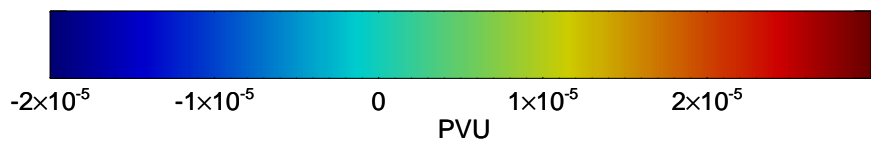

16102306, 006 hour forecast for 380K EPV -- NCEP GFS

380K Montgomery Streamfunction, white

Range ring of 2304 km

16102312, 012 hour forecast for 380K EPV -- NCEP GFS

380K Montgomery Streamfunction, white

Range ring of 2304 km