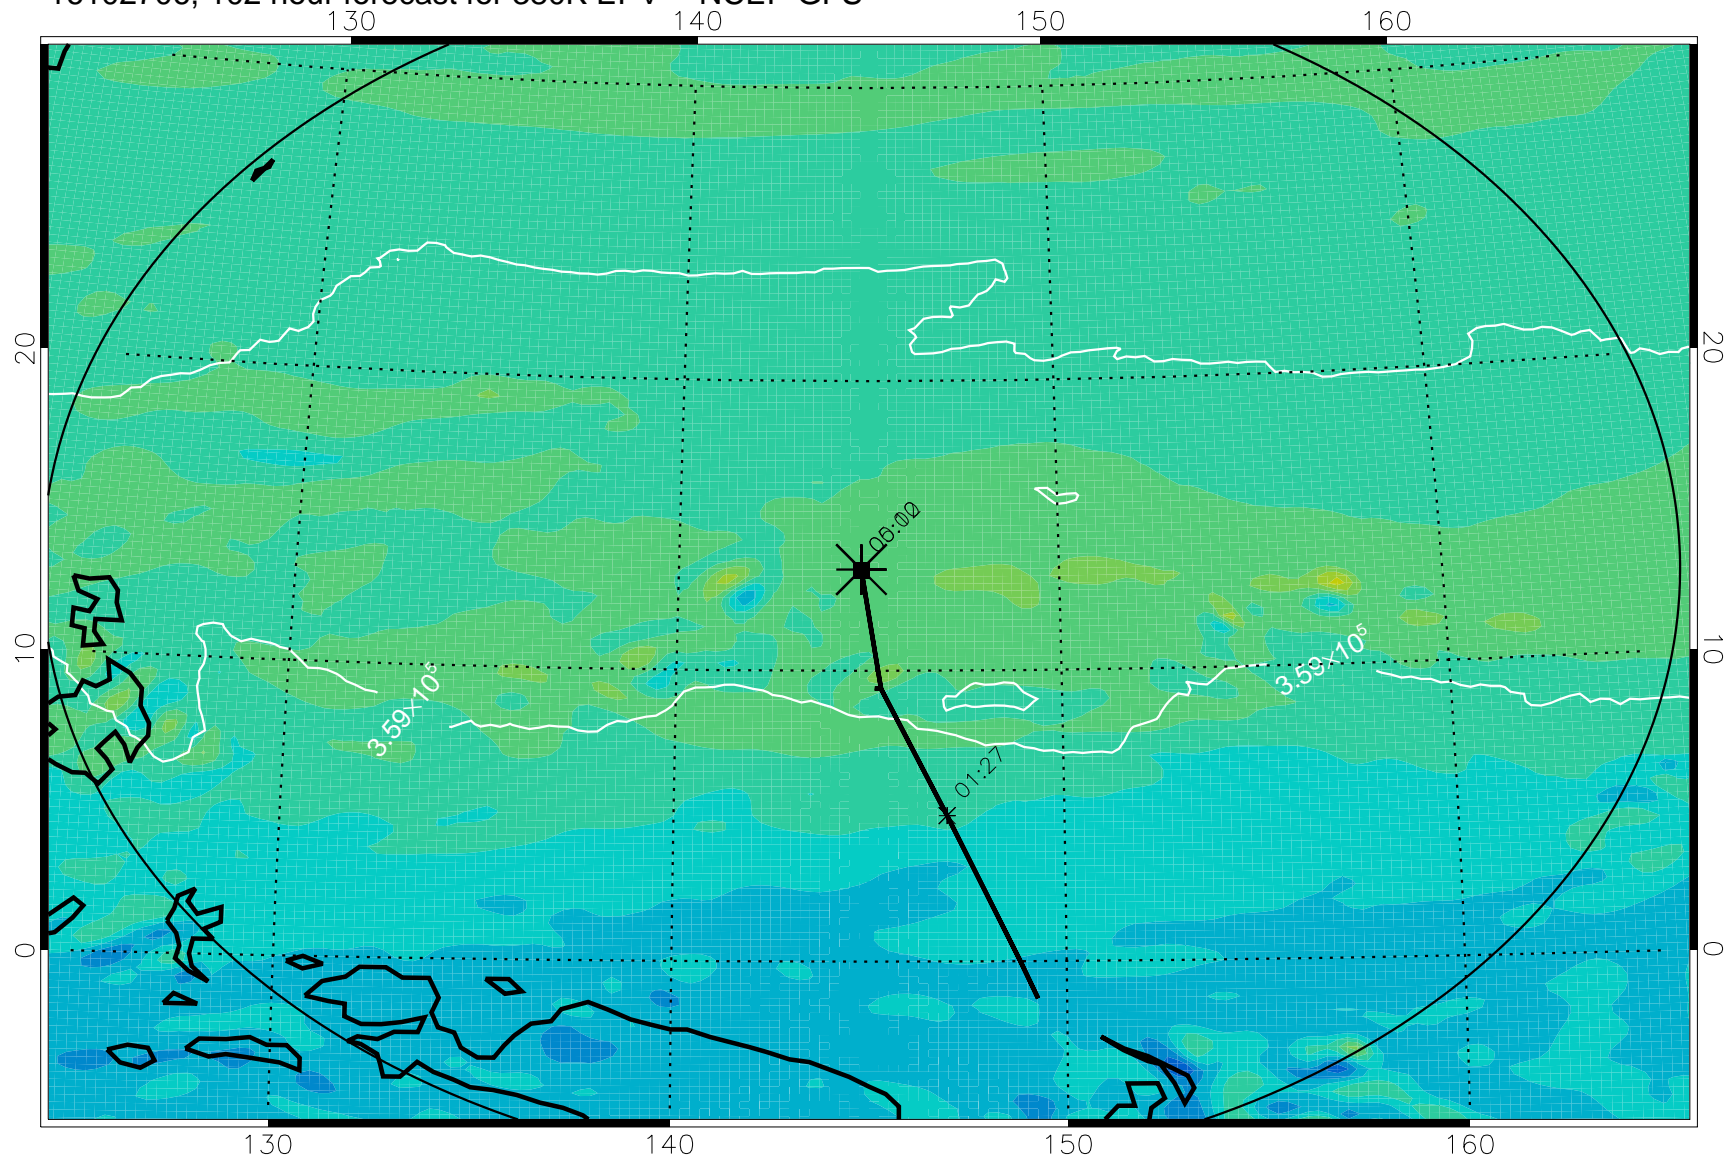

16102606, 078 hour forecast for 380K EPV -- NCEP GFS

380K Montgomery Streamfunction, white

Range ring of 2304 km

16102612, 084 hour forecast for 380K EPV -- NCEP GFS

16102618, 090 hour forecast for 380K EPV -- NCEP GFS

380K Montgomery Streamfunction, white

Range ring of 2304 km

16102700, 096 hour forecast for 380K EPV -- NCEP GFS

380K Montgomery Streamfunction, white

Range ring of 2304 km

16102706, 102 hour forecast for 380K EPV -- NCEP GFS

380K Montgomery Streamfunction, white

Range ring of 2304 km

16102712, 108 hour forecast for 380K EPV -- NCEP GFS

380K Montgomery Streamfunction, white

Range ring of 2304 km

16102718, 114 hour forecast for 380K EPV -- NCEP GFS

380K Montgomery Streamfunction, white

Range ring of 2304 km

16102800, 120 hour forecast for 380K EPV -- NCEP GFS

380K Montgomery Streamfunction, white

Range ring of 2304 km