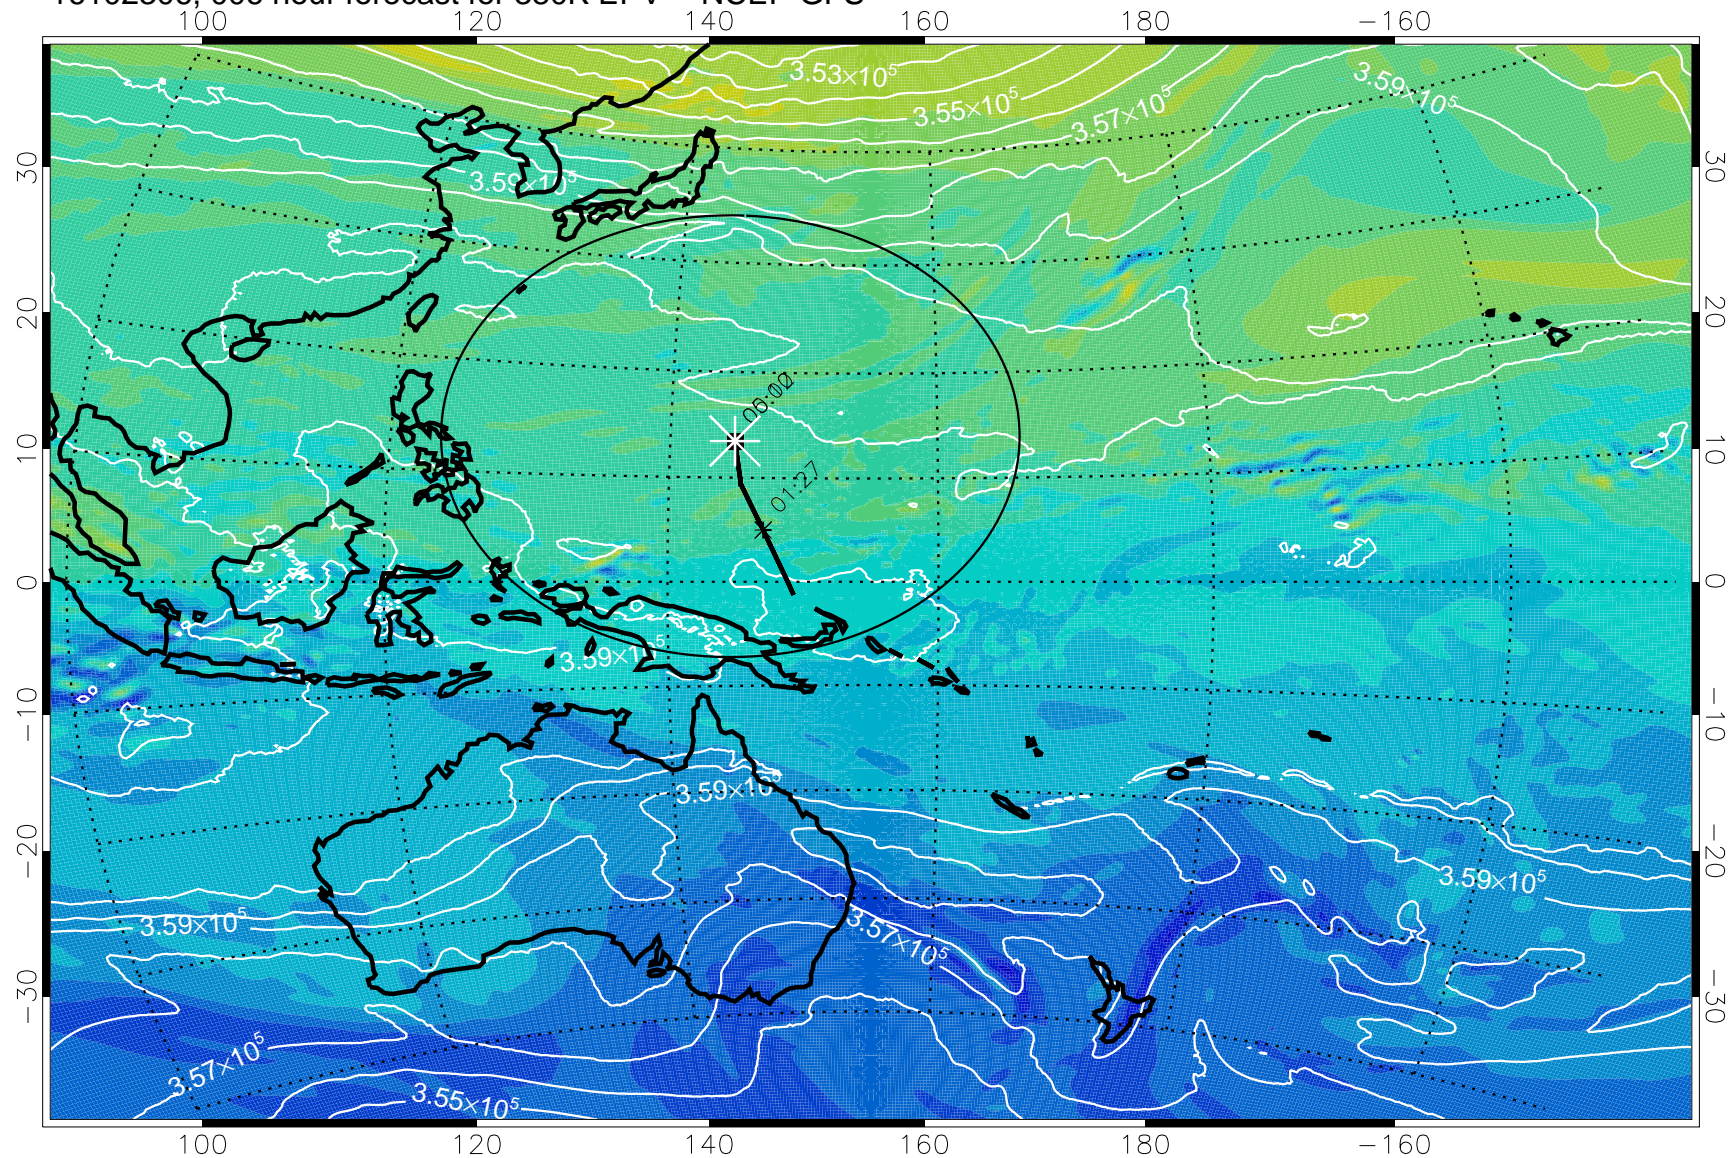

16102306, 006 hour forecast for 380K EPV -- NCEP GFS

380K Montgomery Streamfunction, white

Range ring of 2304 km

16102312, 012 hour forecast for 380K EPV -- NCEP GFS

380K Montgomery Streamfunction, white

Range ring of 2304 km

16102318, 018 hour forecast for 380K EPV -- NCEP GFS

380K Montgomery Streamfunction, white

Range ring of 2304 km

16102400, 024 hour forecast for 380K EPV -- NCEP GFS

380K Montgomery Streamfunction, white

Range ring of 2304 km

16102406, 030 hour forecast for 380K EPV -- NCEP GFS

16102412, 036 hour forecast for 380K EPV -- NCEP GFS

16102418, 042 hour forecast for 380K EPV -- NCEP GFS

380K Montgomery Streamfunction, white

Range ring of 2304 km

16102500, 048 hour forecast for 380K EPV -- NCEP GFS

380K Montgomery Streamfunction, white

Range ring of 2304 km

16102506, 054 hour forecast for 380K EPV -- NCEP GFS

380K Montgomery Streamfunction, white

Range ring of 2304 km