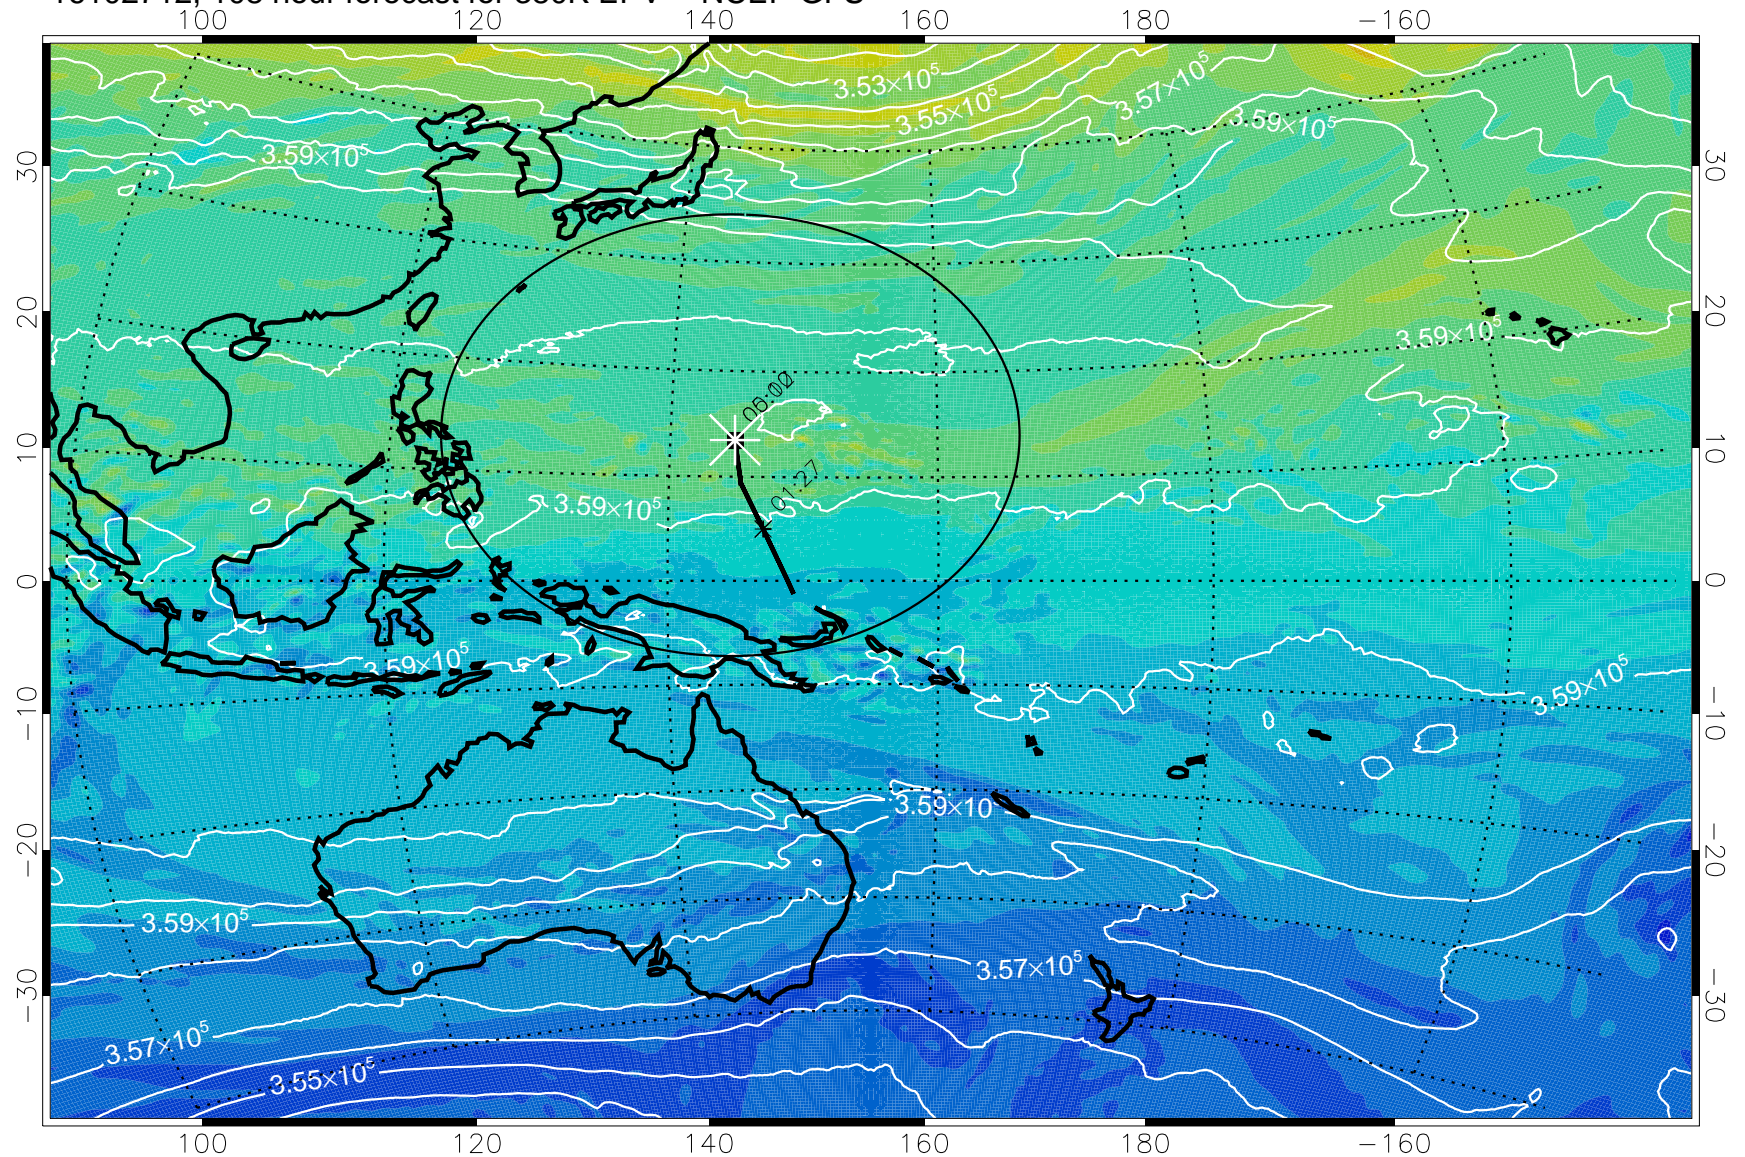

380K Montgomery Streamfunction, white

Range ring of 2304 km

16102618, 090 hour forecast for 380K EPV -- NCEP GFS

380K Montgomery Streamfunction, white

Range ring of 2304 km

16102700, 096 hour forecast for 380K EPV -- NCEP GFS

380K Montgomery Streamfunction, white

Range ring of 2304 km

16102706, 102 hour forecast for 380K EPV -- NCEP GFS

380K Montgomery Streamfunction, white

Range ring of 2304 km

16102712, 108 hour forecast for 380K EPV -- NCEP GFS

380K Montgomery Streamfunction, white

Range ring of 2304 km

16102718, 114 hour forecast for 380K EPV -- NCEP GFS

380K Montgomery Streamfunction, white

Range ring of 2304 km

16102800, 120 hour forecast for 380K EPV -- NCEP GFS