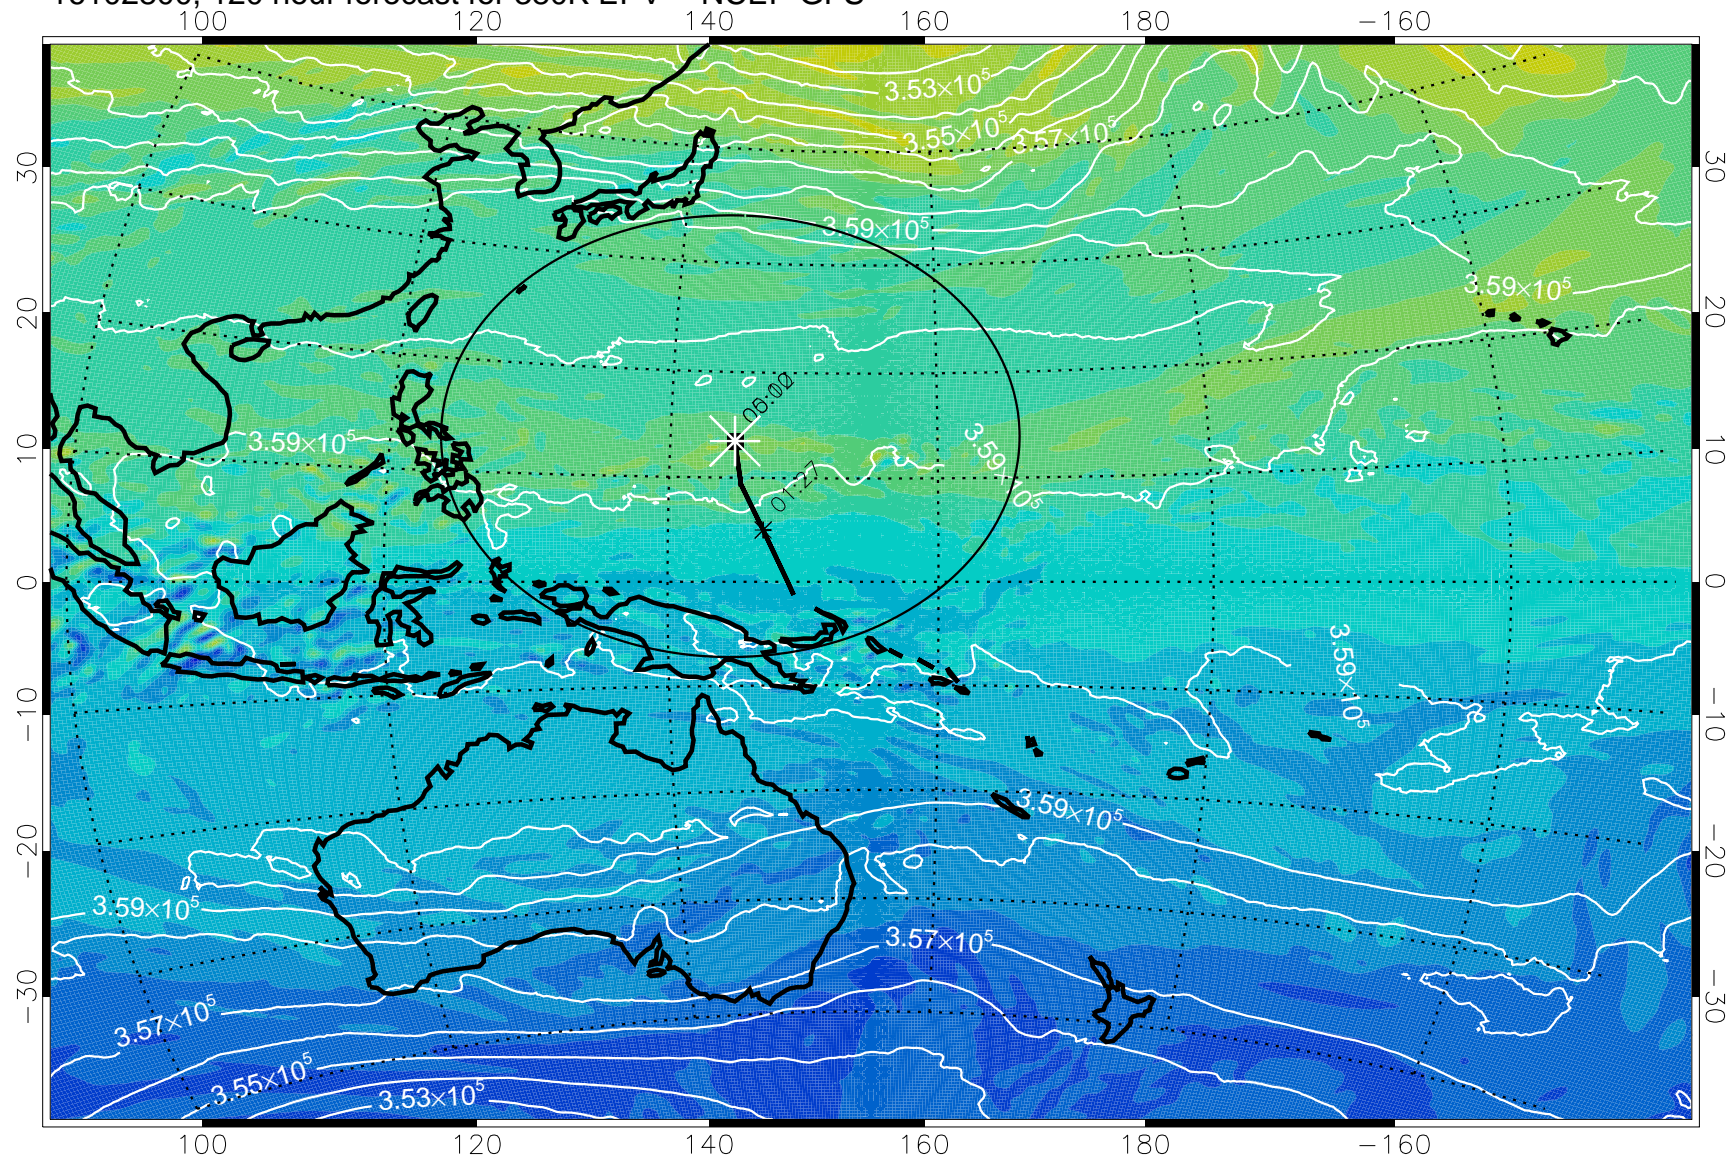

380K Montgomery Streamfunction, white

Range ring of 2304 km

16102706, 102 hour forecast for 380K EPV -- NCEP GFS

380K Montgomery Streamfunction, white

Range ring of 2304 km

16102712, 108 hour forecast for 380K EPV -- NCEP GFS

380K Montgomery Streamfunction, white

Range ring of 2304 km

16102718, 114 hour forecast for 380K EPV -- NCEP GFS

380K Montgomery Streamfunction, white

Range ring of 2304 km

16102800, 120 hour forecast for 380K EPV -- NCEP GFS

380K Montgomery Streamfunction, white

Range ring of 2304 km