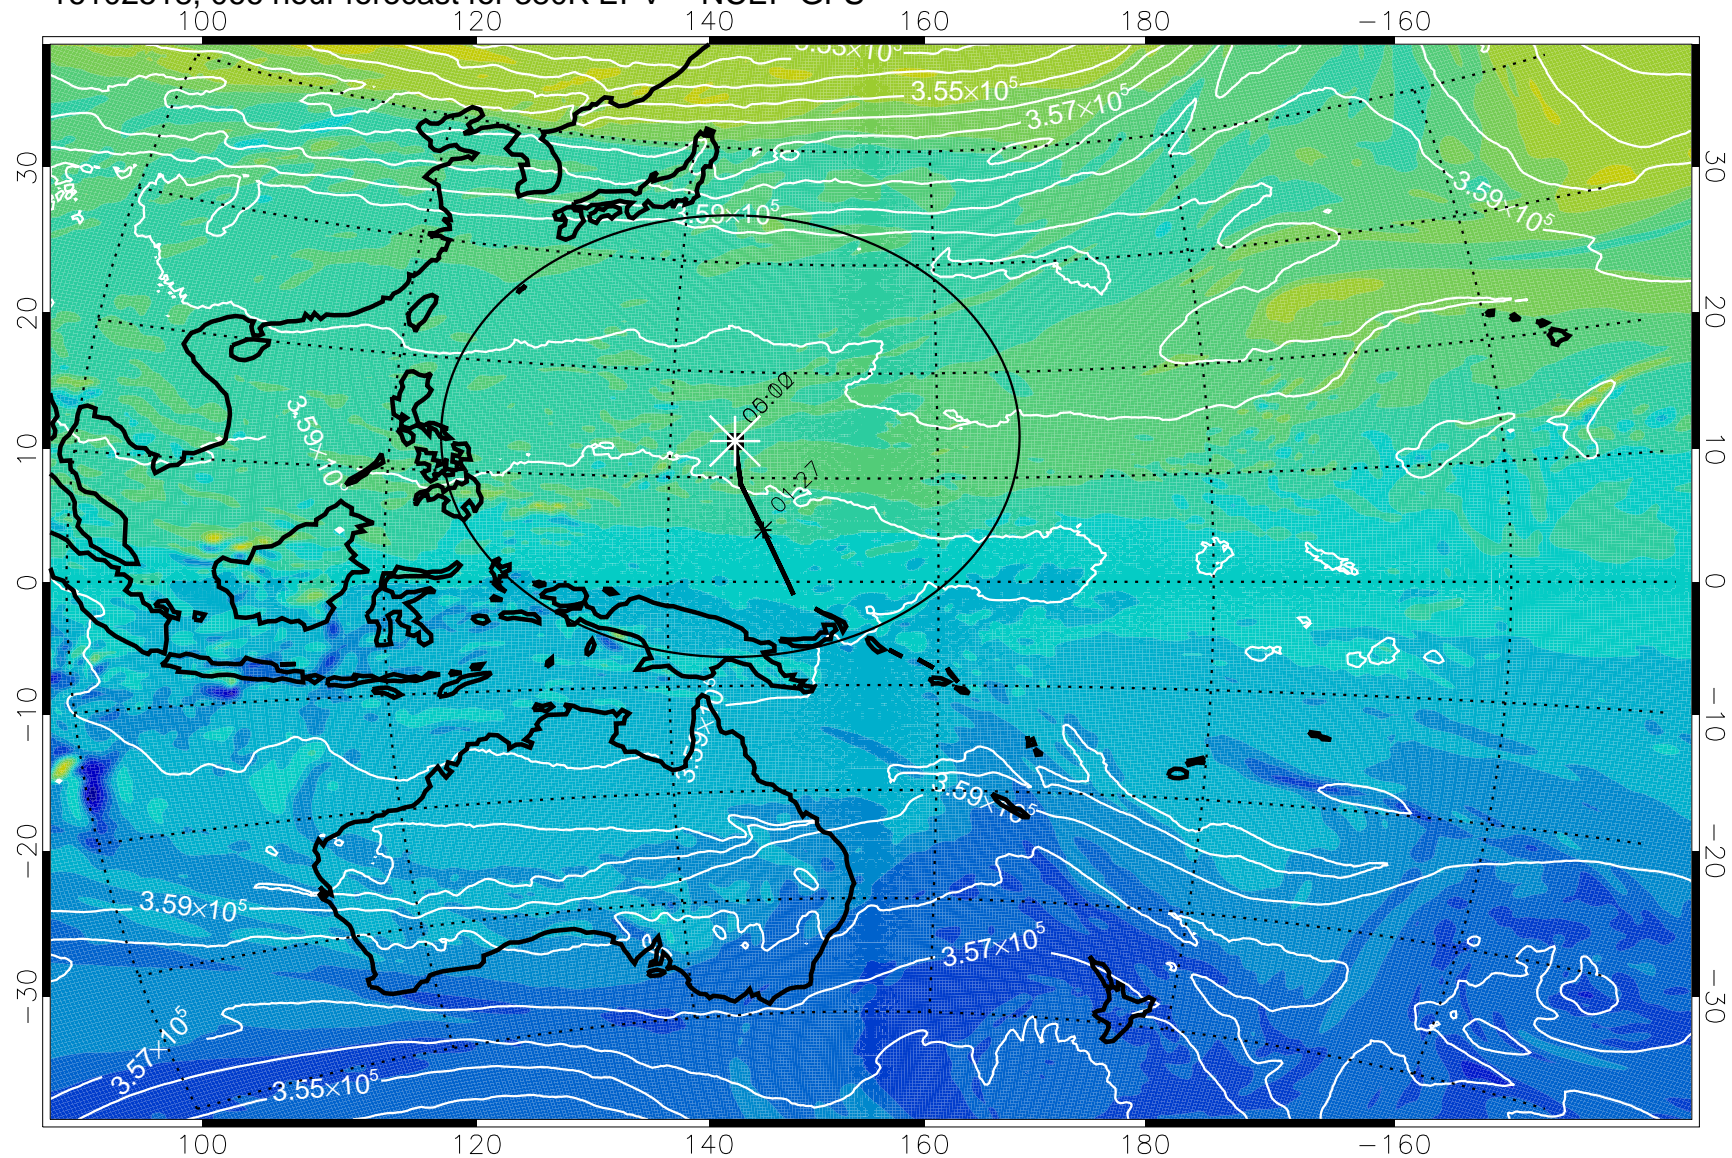

16102500, 048 hour forecast for 380K EPV -- NCEP GFS

380K Montgomery Streamfunction, white

Range ring of 2304 km

16102506, 054 hour forecast for 380K EPV -- NCEP GFS

380K Montgomery Streamfunction, white

Range ring of 2304 km

16102512, 060 hour forecast for 380K EPV -- NCEP GFS

380K Montgomery Streamfunction, white

Range ring of 2304 km

16102518, 066 hour forecast for 380K EPV -- NCEP GFS

380K Montgomery Streamfunction, white

Range ring of 2304 km

16102600, 072 hour forecast for 380K EPV -- NCEP GFS

380K Montgomery Streamfunction, white

Range ring of 2304 km

16102606, 078 hour forecast for 380K EPV -- NCEP GFS

16102612, 084 hour forecast for 380K EPV -- NCEP GFS

380K Montgomery Streamfunction, white

Range ring of 2304 km

16102618, 090 hour forecast for 380K EPV -- NCEP GFS

380K Montgomery Streamfunction, white

Range ring of 2304 km

16102700, 096 hour forecast for 380K EPV -- NCEP GFS