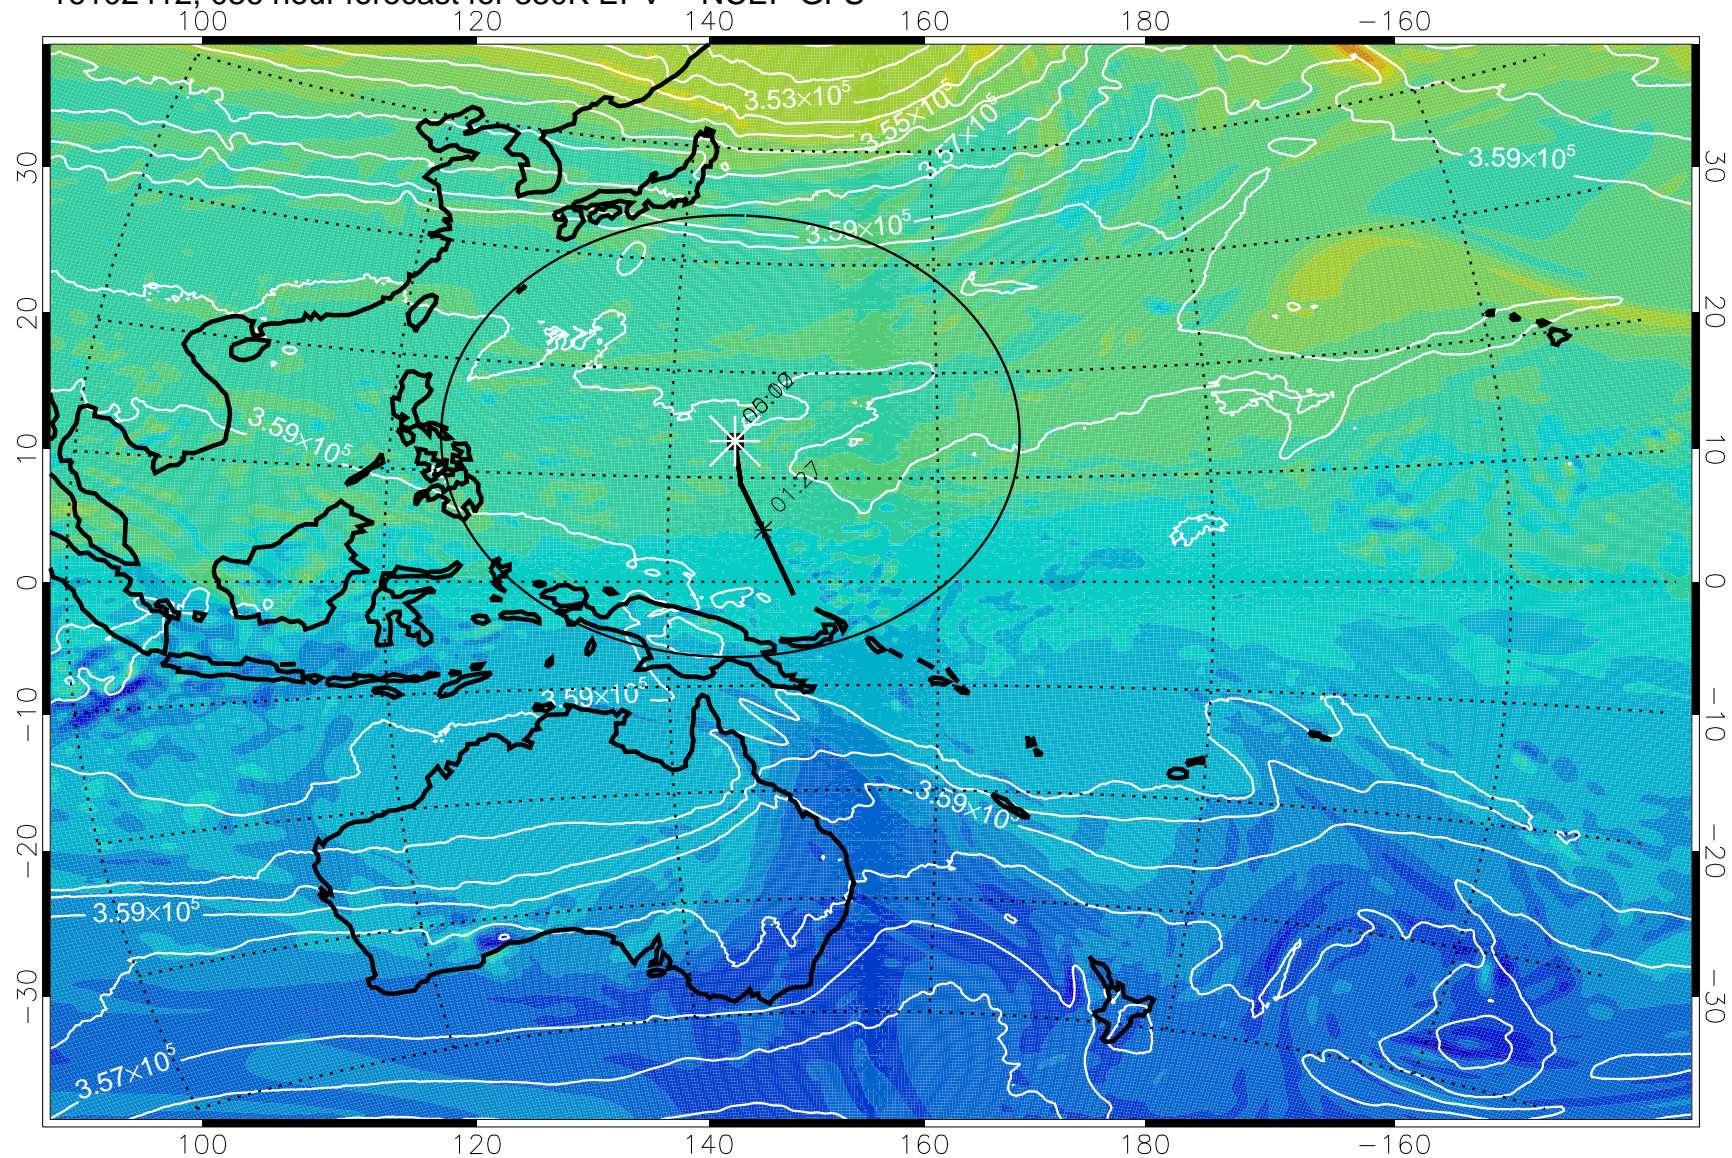

16102318, 018 hour forecast for 380K EPV -- NCEP GFS

380K Montgomery Streamfunction, white

Range ring of 2304 km

16102400, 024 hour forecast for 380K EPV -- NCEP GFS

380K Montgomery Streamfunction, white

Range ring of 2304 km

16102406, 030 hour forecast for 380K EPV -- NCEP GFS

16102412, 036 hour forecast for 380K EPV -- NCEP GFS

16102418, 042 hour forecast for 380K EPV -- NCEP GFS

380K Montgomery Streamfunction, white

Range ring of 2304 km

16102500, 048 hour forecast for 380K EPV -- NCEP GFS

380K Montgomery Streamfunction, white

Range ring of 2304 km

16102506, 054 hour forecast for 380K EPV -- NCEP GFS

380K Montgomery Streamfunction, white

Range ring of 2304 km

16102512, 060 hour forecast for 380K EPV -- NCEP GFS

380K Montgomery Streamfunction, white

Range ring of 2304 km

16102518, 066 hour forecast for 380K EPV -- NCEP GFS

380K Montgomery Streamfunction, white

Range ring of 2304 km