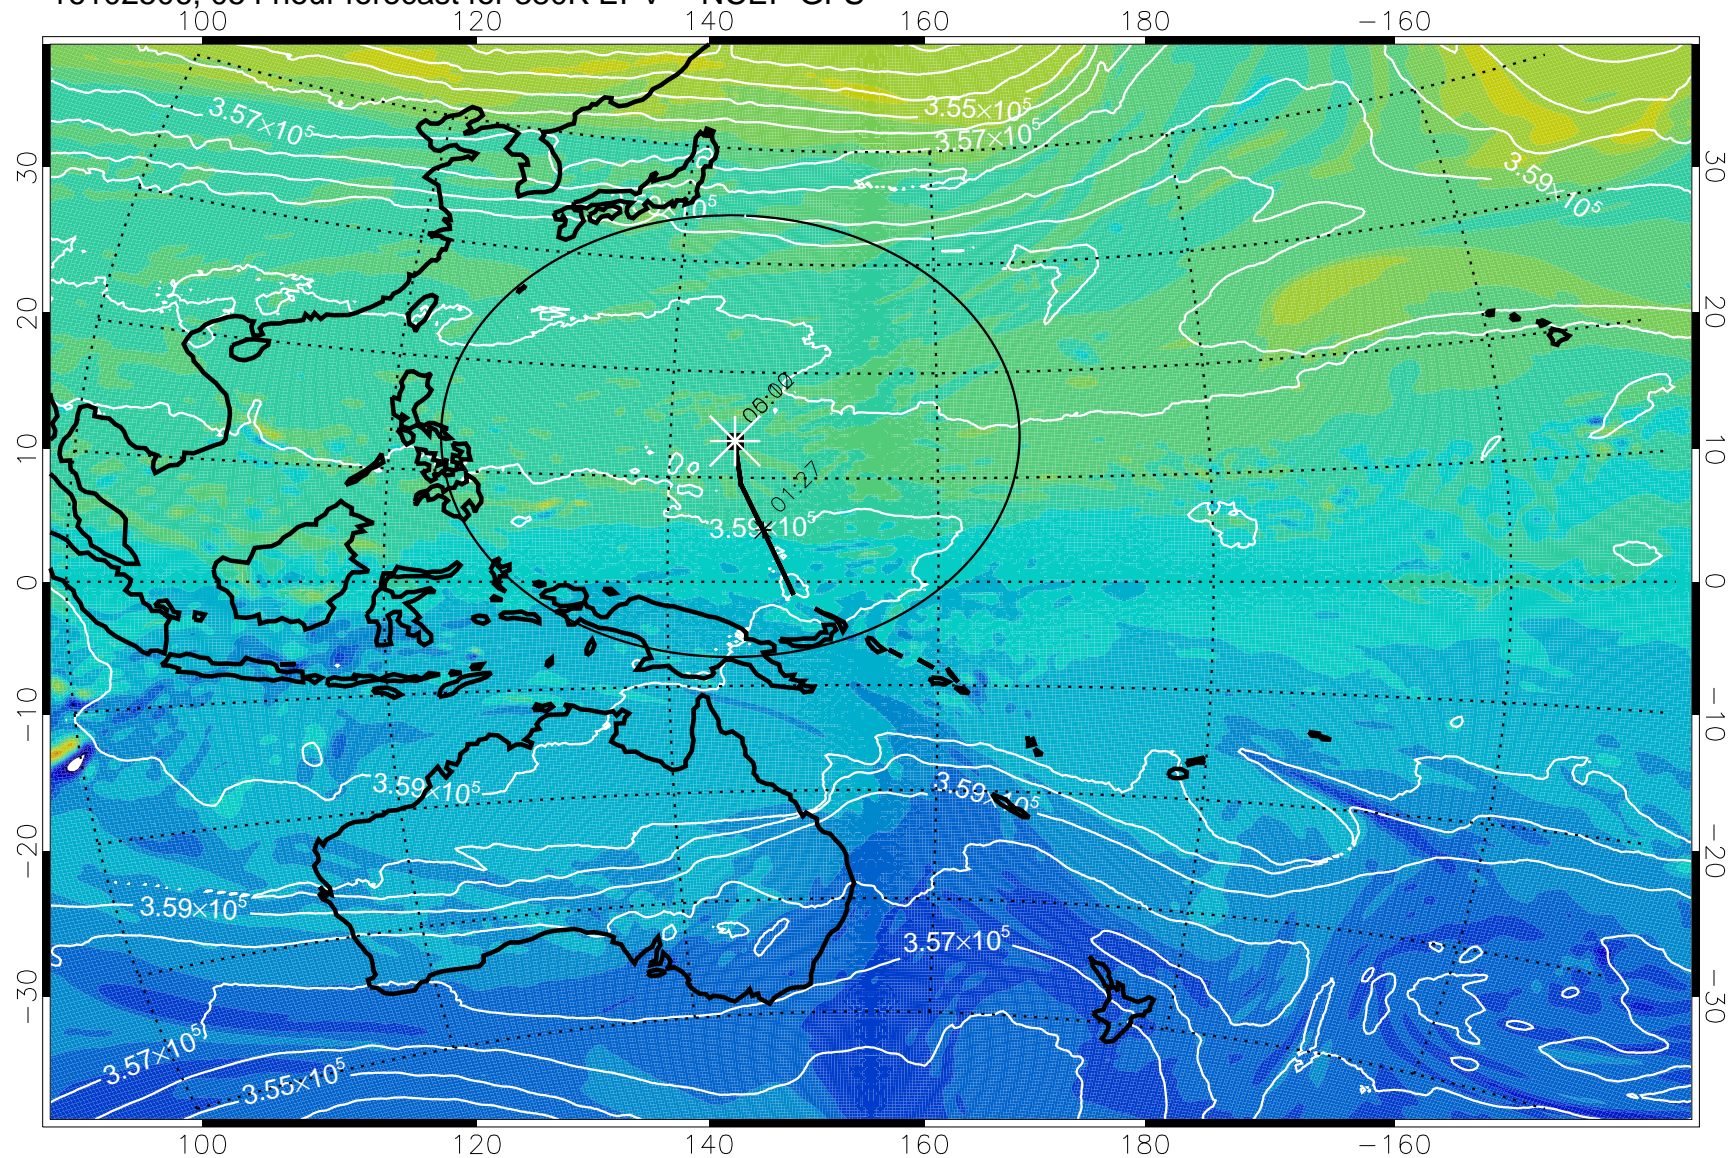

16102406, 030 hour forecast for 380K EPV -- NCEP GFS

16102412, 036 hour forecast for 380K EPV -- NCEP GFS

16102418, 042 hour forecast for 380K EPV -- NCEP GFS

380K Montgomery Streamfunction, white

Range ring of 2304 km

16102500, 048 hour forecast for 380K EPV -- NCEP GFS

380K Montgomery Streamfunction, white

Range ring of 2304 km

16102506, 054 hour forecast for 380K EPV -- NCEP GFS

380K Montgomery Streamfunction, white

Range ring of 2304 km

16102512, 060 hour forecast for 380K EPV -- NCEP GFS

380K Montgomery Streamfunction, white

Range ring of 2304 km

16102518, 066 hour forecast for 380K EPV -- NCEP GFS

380K Montgomery Streamfunction, white

Range ring of 2304 km

16102600, 072 hour forecast for 380K EPV -- NCEP GFS

380K Montgomery Streamfunction, white

Range ring of 2304 km

16102606, 078 hour forecast for 380K EPV -- NCEP GFS

16102612, 084 hour forecast for 380K EPV -- NCEP GFS