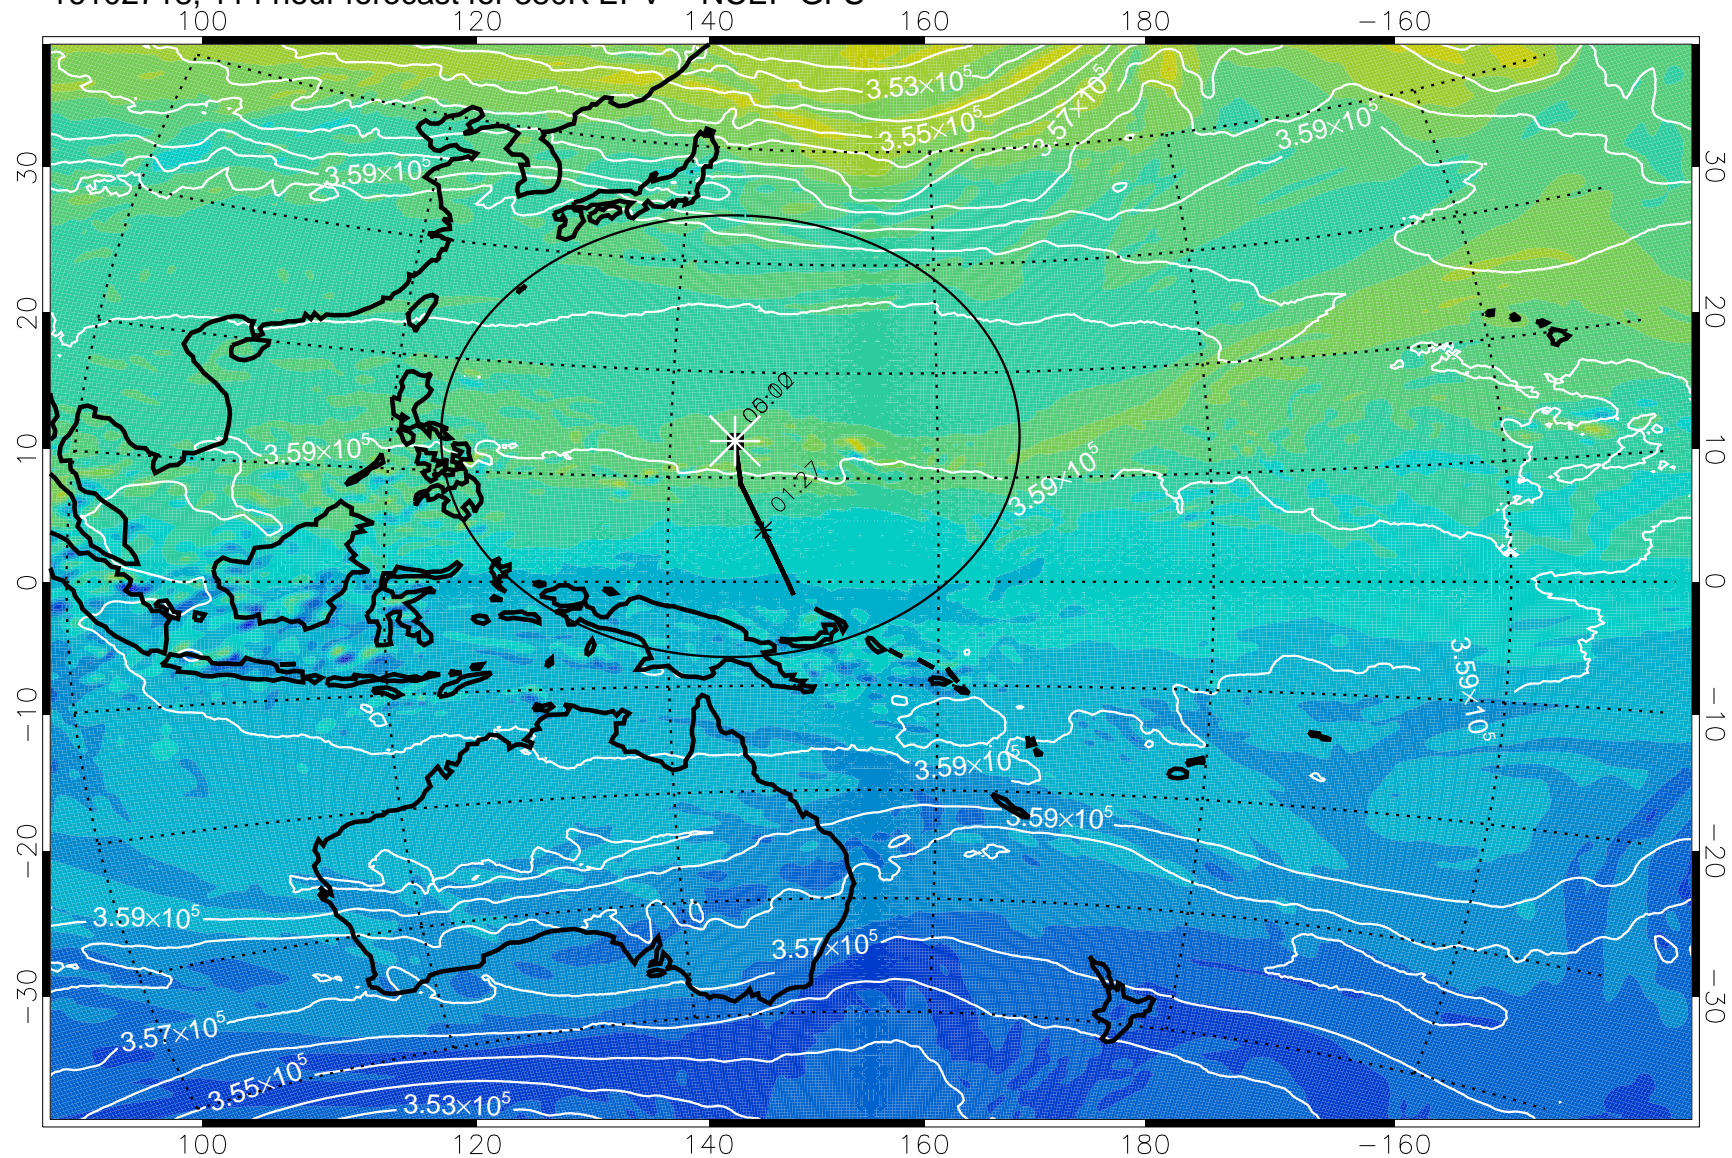

380K Montgomery Streamfunction, white

Range ring of 2304 km

16102618, 090 hour forecast for 380K EPV -- NCEP GFS

380K Montgomery Streamfunction, white

Range ring of 2304 km

16102700, 096 hour forecast for 380K EPV -- NCEP GFS

380K Montgomery Streamfunction, white

Range ring of 2304 km

16102706, 102 hour forecast for 380K EPV -- NCEP GFS

380K Montgomery Streamfunction, white

Range ring of 2304 km

16102712, 108 hour forecast for 380K EPV -- NCEP GFS

380K Montgomery Streamfunction, white

Range ring of 2304 km

16102718, 114 hour forecast for 380K EPV -- NCEP GFS

380K Montgomery Streamfunction, white

Range ring of 2304 km

16102800, 120 hour forecast for 380K EPV -- NCEP GFS

380K Montgomery Streamfunction, white

Range ring of 2304 km