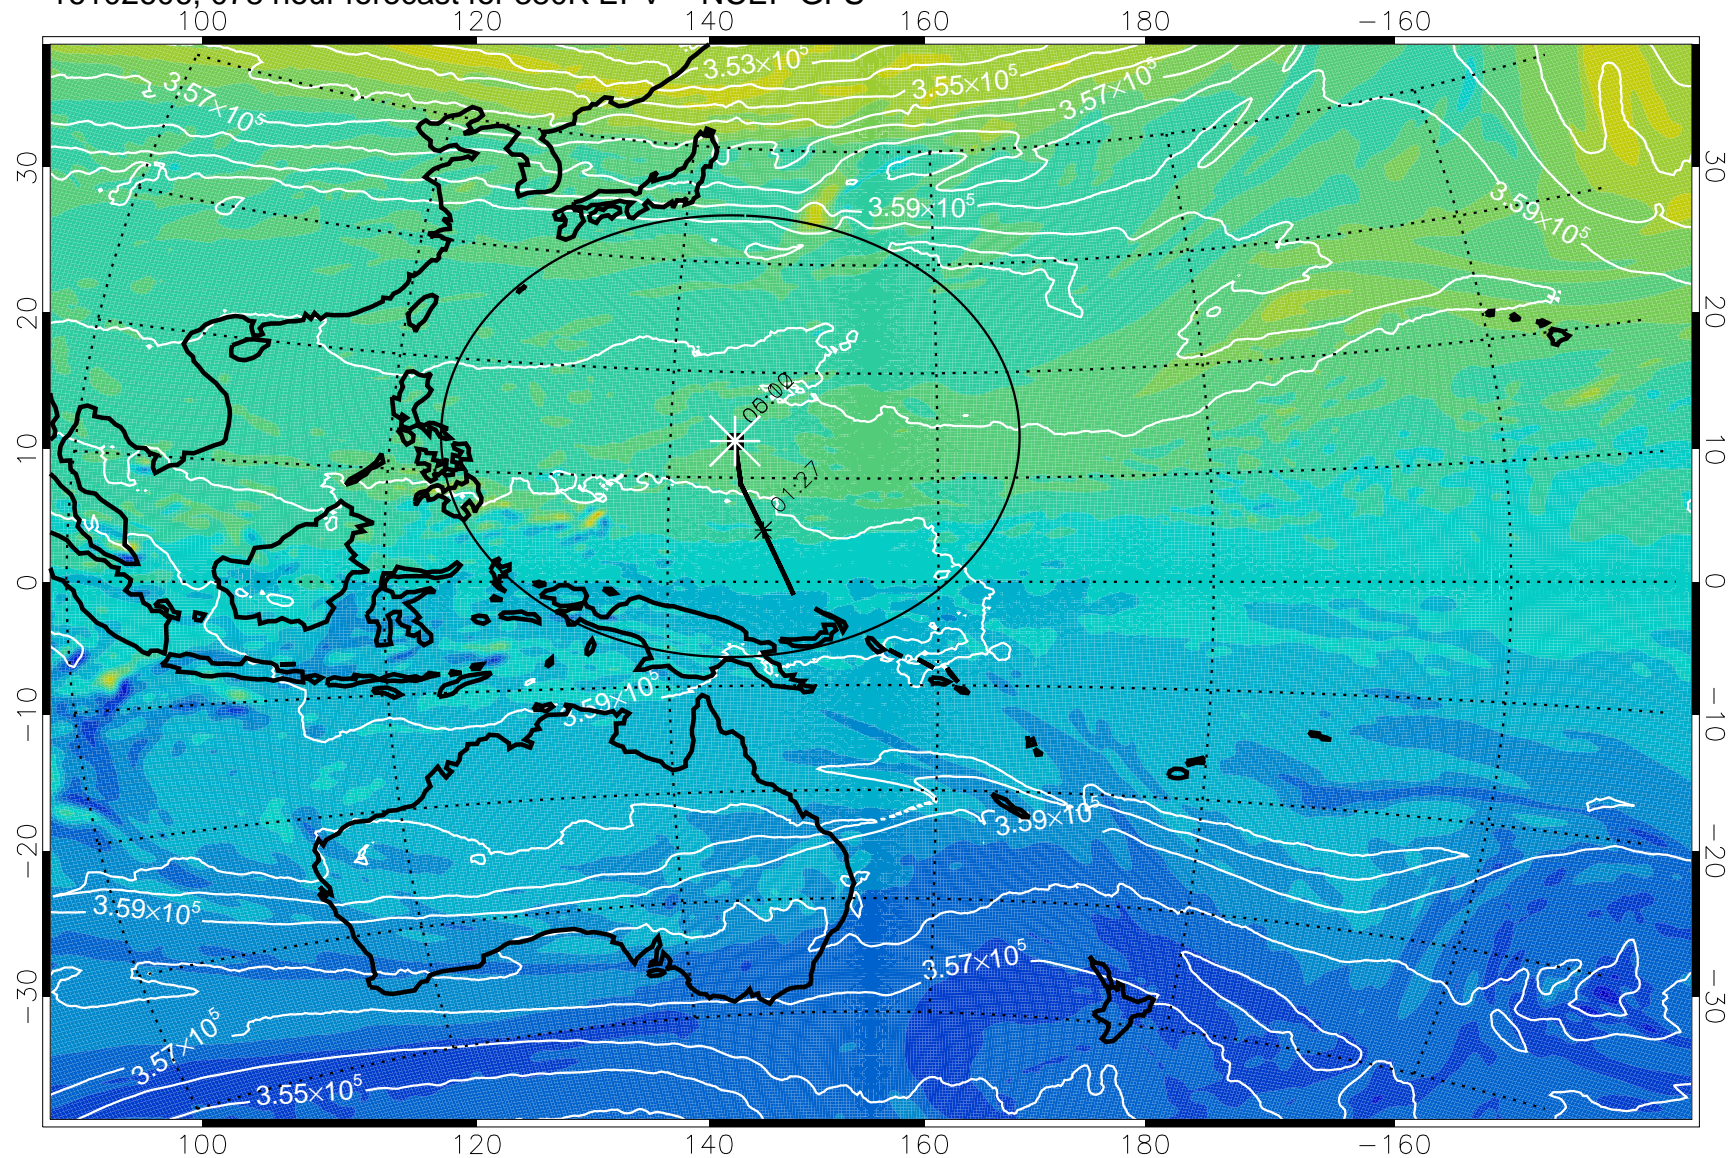

16102500, 048 hour forecast for 380K EPV -- NCEP GFS

380K Montgomery Streamfunction, white

Range ring of 2304 km

16102506, 054 hour forecast for 380K EPV -- NCEP GFS

380K Montgomery Streamfunction, white

Range ring of 2304 km

16102512, 060 hour forecast for 380K EPV -- NCEP GFS

380K Montgomery Streamfunction, white

Range ring of 2304 km

16102518, 066 hour forecast for 380K EPV -- NCEP GFS

380K Montgomery Streamfunction, white

Range ring of 2304 km

16102600, 072 hour forecast for 380K EPV -- NCEP GFS

380K Montgomery Streamfunction, white

Range ring of 2304 km

16102606, 078 hour forecast for 380K EPV -- NCEP GFS

16102612, 084 hour forecast for 380K EPV -- NCEP GFS

380K Montgomery Streamfunction, white

Range ring of 2304 km

16102618, 090 hour forecast for 380K EPV -- NCEP GFS

380K Montgomery Streamfunction, white

Range ring of 2304 km

16102700, 096 hour forecast for 380K EPV -- NCEP GFS