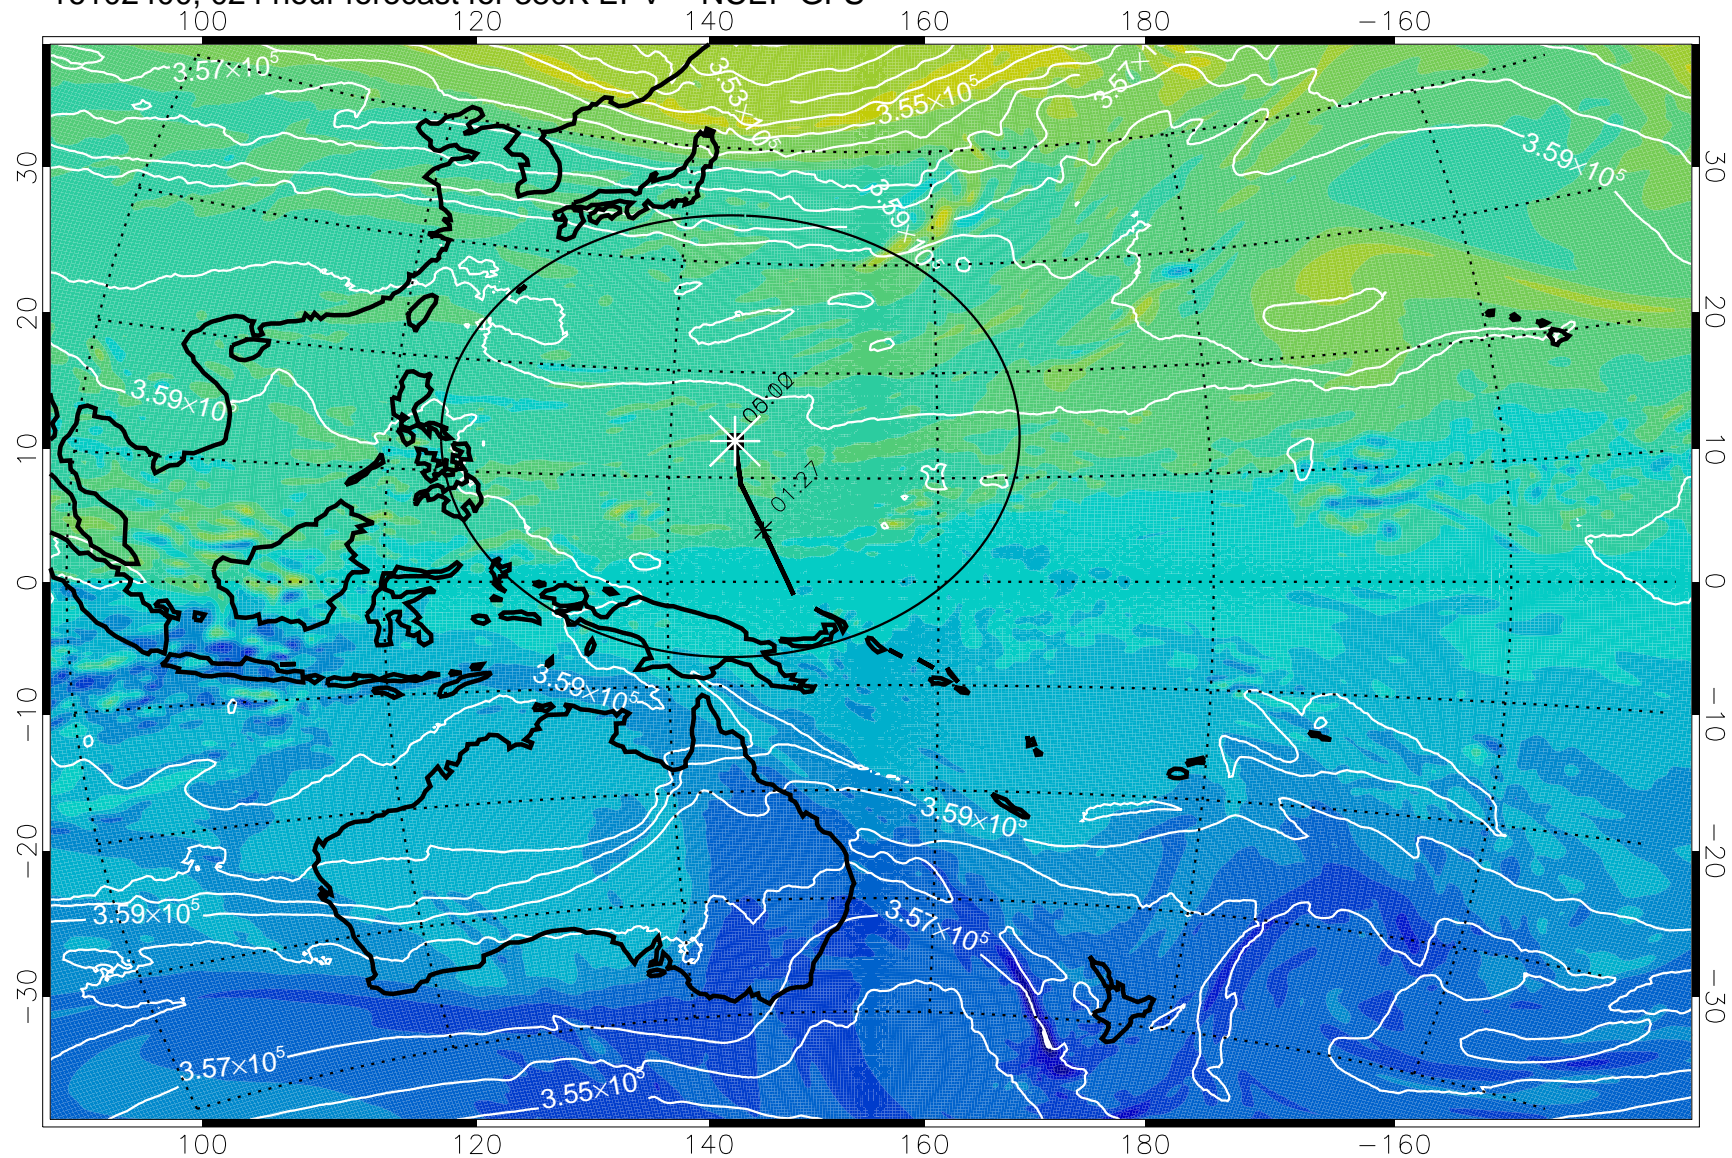

16102318, 018 hour forecast for 380K EPV -- NCEP GFS

380K Montgomery Streamfunction, white

Range ring of 2304 km

16102400, 024 hour forecast for 380K EPV -- NCEP GFS

380K Montgomery Streamfunction, white

Range ring of 2304 km

16102406, 030 hour forecast for 380K EPV -- NCEP GFS

16102412, 036 hour forecast for 380K EPV -- NCEP GFS

16102418, 042 hour forecast for 380K EPV -- NCEP GFS

380K Montgomery Streamfunction, white

Range ring of 2304 km

16102500, 048 hour forecast for 380K EPV -- NCEP GFS

380K Montgomery Streamfunction, white

Range ring of 2304 km

16102506, 054 hour forecast for 380K EPV -- NCEP GFS

380K Montgomery Streamfunction, white

Range ring of 2304 km

16102512, 060 hour forecast for 380K EPV -- NCEP GFS

380K Montgomery Streamfunction, white

Range ring of 2304 km

16102518, 066 hour forecast for 380K EPV -- NCEP GFS

380K Montgomery Streamfunction, white

Range ring of 2304 km