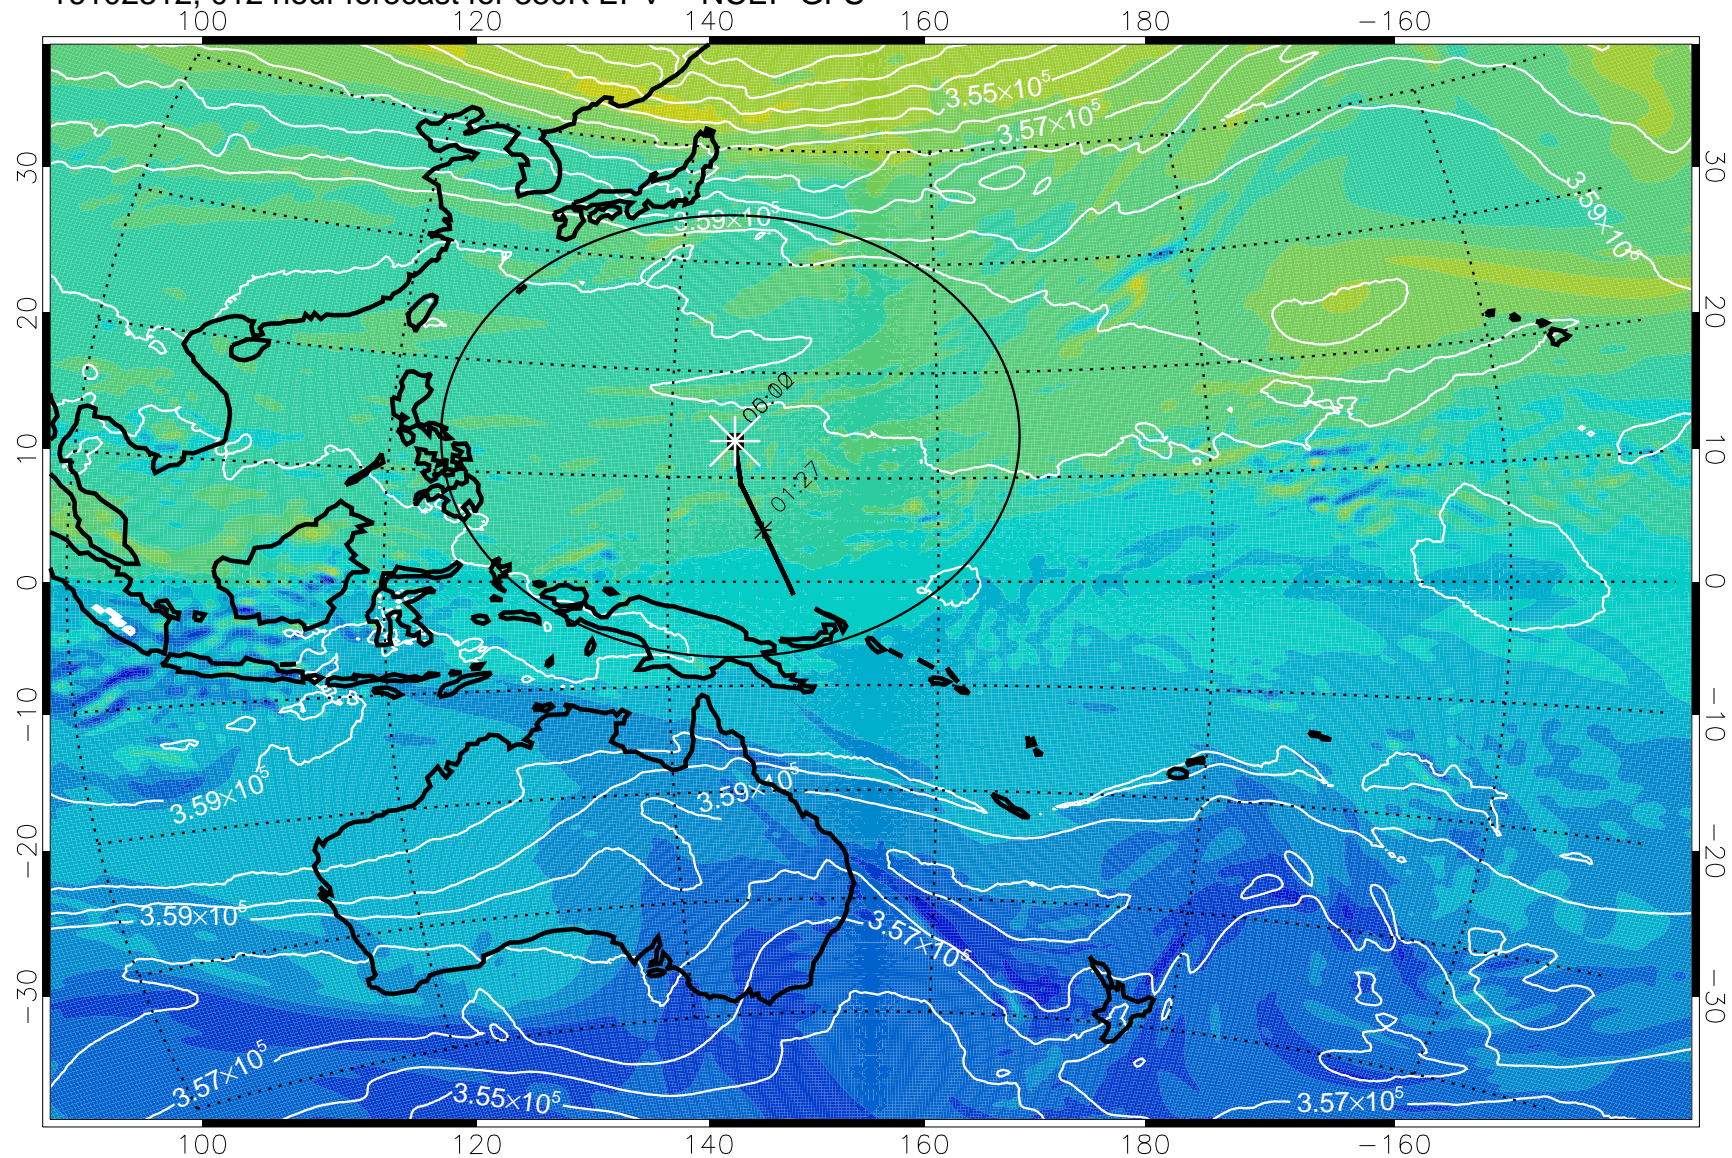

16102306, 006 hour forecast for 380K EPV -- NCEP GFS

380K Montgomery Streamfunction, white

Range ring of 2304 km

16102312, 012 hour forecast for 380K EPV -- NCEP GFS

380K Montgomery Streamfunction, white

Range ring of 2304 km

16102318, 018 hour forecast for 380K EPV -- NCEP GFS

380K Montgomery Streamfunction, white

Range ring of 2304 km

16102400, 024 hour forecast for 380K EPV -- NCEP GFS

380K Montgomery Streamfunction, white

Range ring of 2304 km

16102406, 030 hour forecast for 380K EPV -- NCEP GFS

16102412, 036 hour forecast for 380K EPV -- NCEP GFS

16102418, 042 hour forecast for 380K EPV -- NCEP GFS

380K Montgomery Streamfunction, white

Range ring of 2304 km

16102500, 048 hour forecast for 380K EPV -- NCEP GFS

380K Montgomery Streamfunction, white

Range ring of 2304 km

16102506, 054 hour forecast for 380K EPV -- NCEP GFS

380K Montgomery Streamfunction, white

Range ring of 2304 km