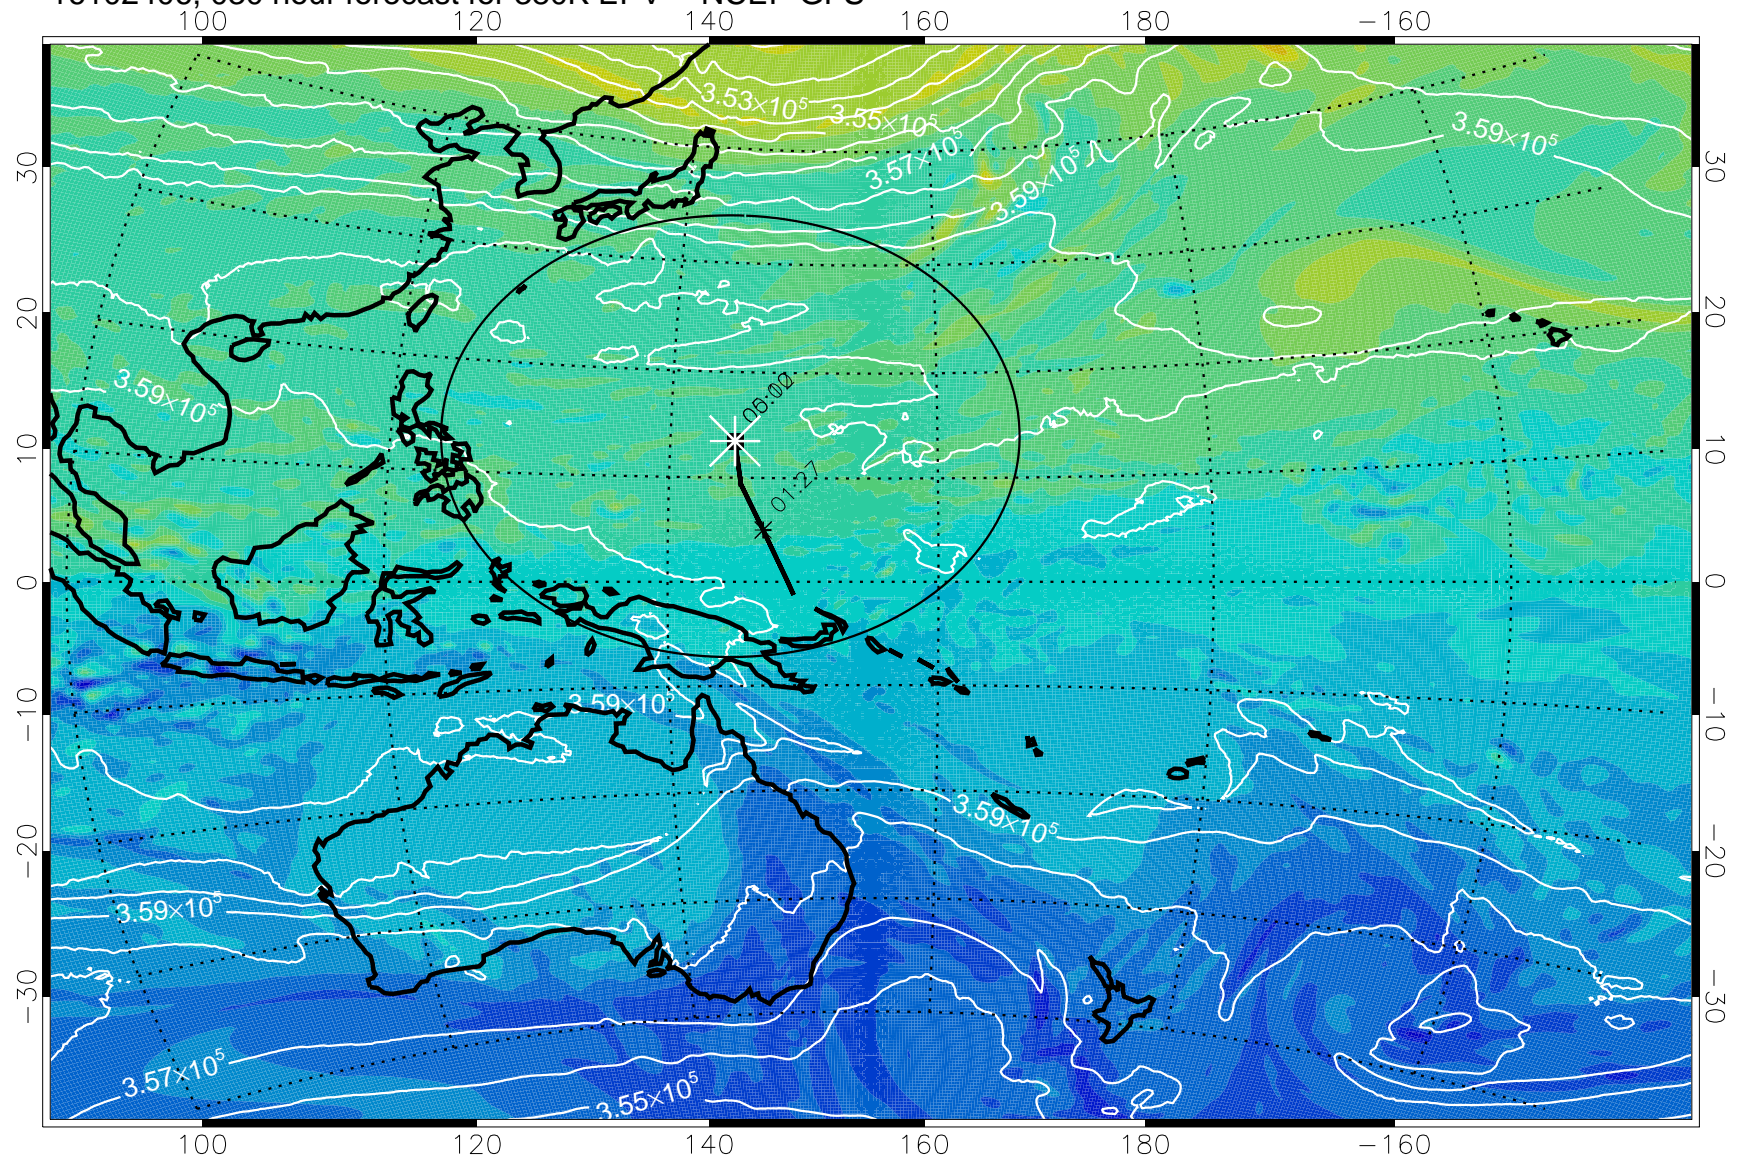

16102318, 018 hour forecast for 380K EPV -- NCEP GFS

380K Montgomery Streamfunction, white

Range ring of 2304 km

16102400, 024 hour forecast for 380K EPV -- NCEP GFS

380K Montgomery Streamfunction, white

Range ring of 2304 km

16102406, 030 hour forecast for 380K EPV -- NCEP GFS

16102412, 036 hour forecast for 380K EPV -- NCEP GFS

16102418, 042 hour forecast for 380K EPV -- NCEP GFS

380K Montgomery Streamfunction, white

Range ring of 2304 km

16102500, 048 hour forecast for 380K EPV -- NCEP GFS

380K Montgomery Streamfunction, white

Range ring of 2304 km

16102506, 054 hour forecast for 380K EPV -- NCEP GFS

380K Montgomery Streamfunction, white

Range ring of 2304 km

16102512, 060 hour forecast for 380K EPV -- NCEP GFS

380K Montgomery Streamfunction, white

Range ring of 2304 km

16102518, 066 hour forecast for 380K EPV -- NCEP GFS

380K Montgomery Streamfunction, white

Range ring of 2304 km