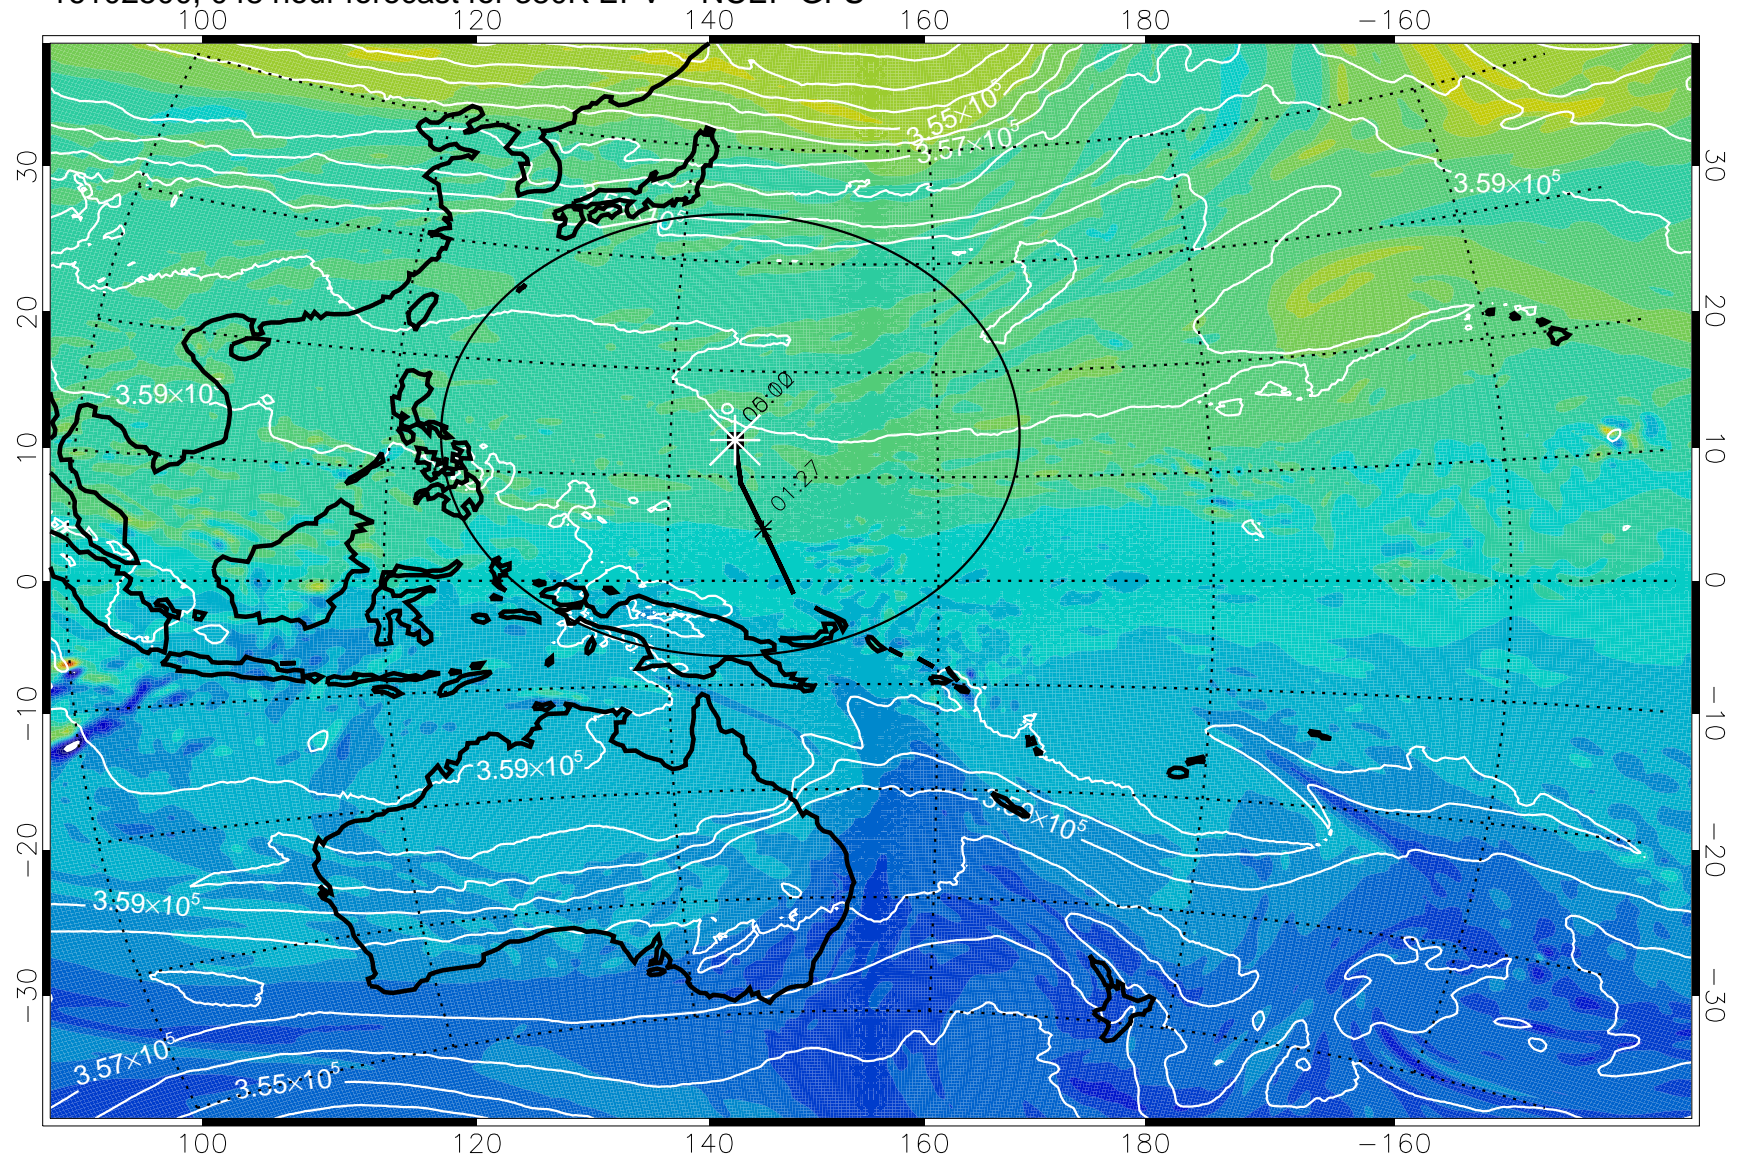

16102406, 030 hour forecast for 380K EPV -- NCEP GFS

16102412, 036 hour forecast for 380K EPV -- NCEP GFS

16102418, 042 hour forecast for 380K EPV -- NCEP GFS

380K Montgomery Streamfunction, white

Range ring of 2304 km

16102500, 048 hour forecast for 380K EPV -- NCEP GFS

380K Montgomery Streamfunction, white

Range ring of 2304 km

16102506, 054 hour forecast for 380K EPV -- NCEP GFS

380K Montgomery Streamfunction, white

Range ring of 2304 km

16102512, 060 hour forecast for 380K EPV -- NCEP GFS

380K Montgomery Streamfunction, white

Range ring of 2304 km

16102518, 066 hour forecast for 380K EPV -- NCEP GFS

380K Montgomery Streamfunction, white

Range ring of 2304 km

16102600, 072 hour forecast for 380K EPV -- NCEP GFS

380K Montgomery Streamfunction, white

Range ring of 2304 km

16102606, 078 hour forecast for 380K EPV -- NCEP GFS

16102612, 084 hour forecast for 380K EPV -- NCEP GFS