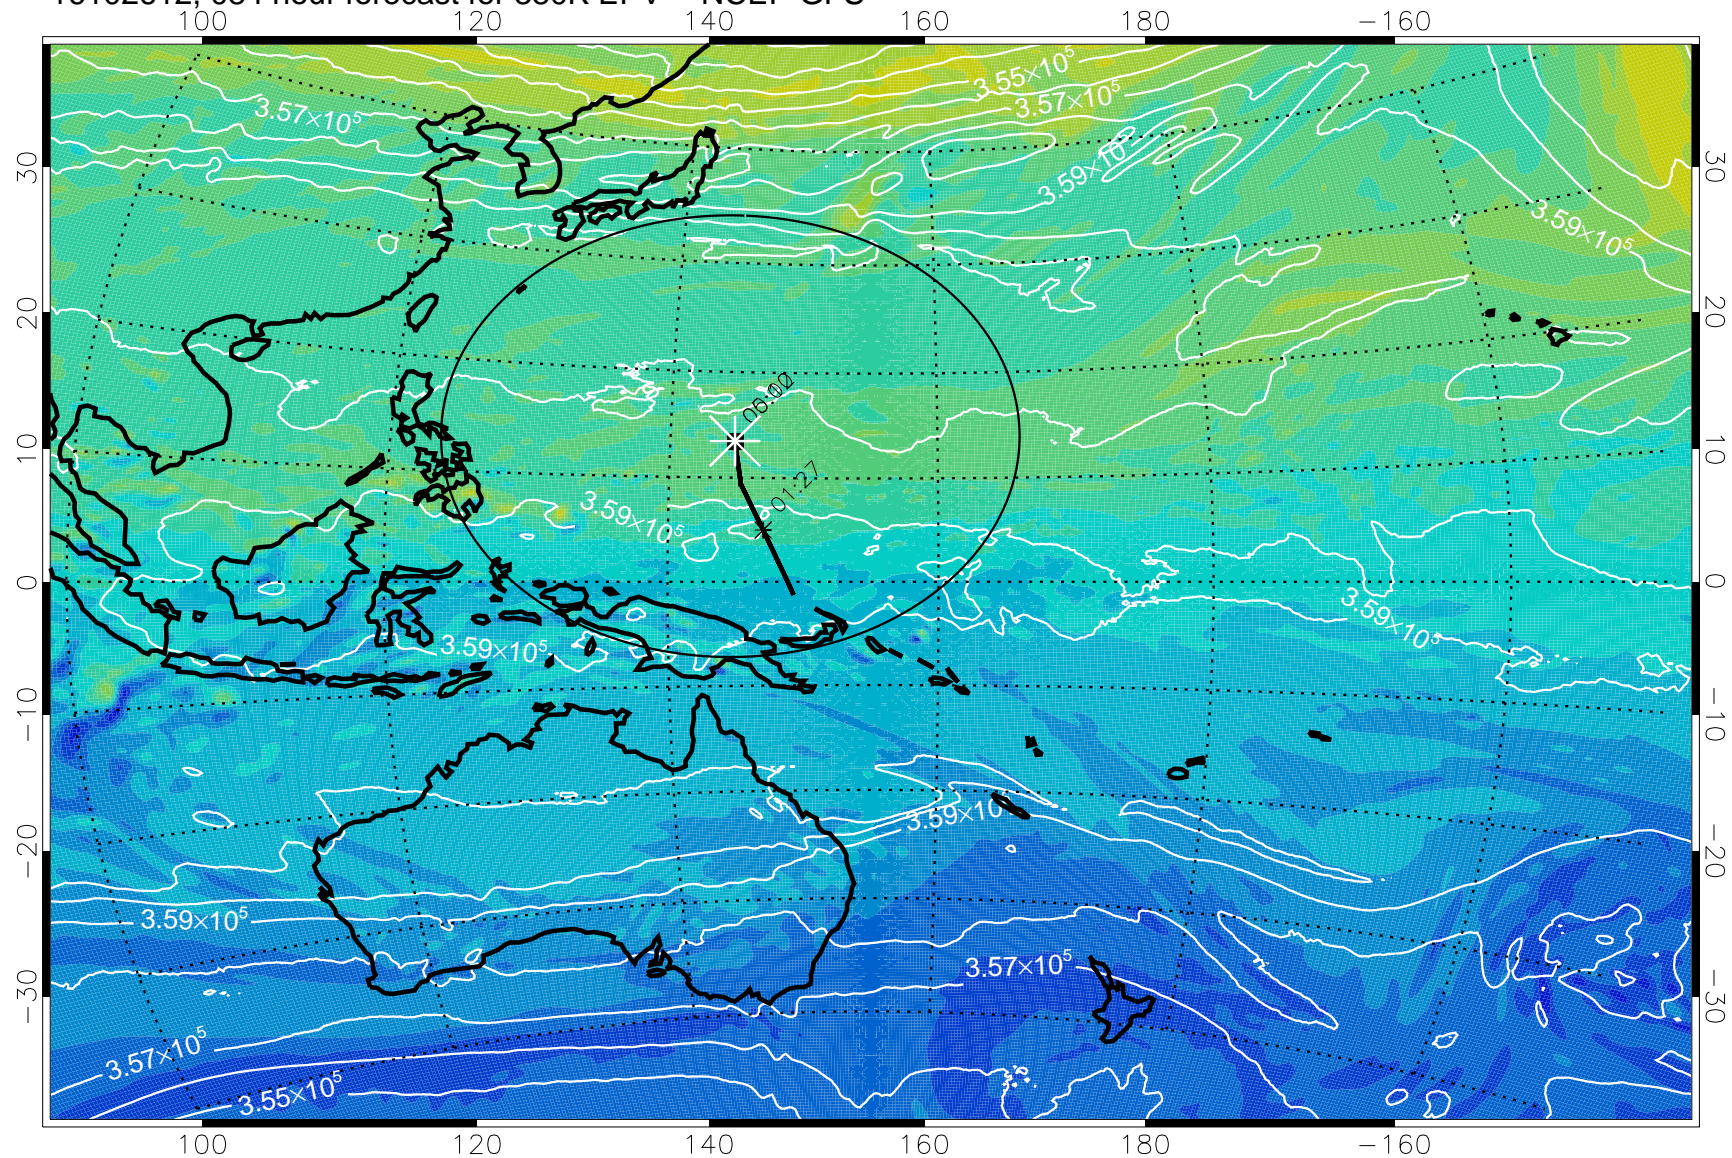

16102512, 060 hour forecast for 380K EPV -- NCEP GFS

380K Montgomery Streamfunction, white

Range ring of 2304 km

16102518, 066 hour forecast for 380K EPV -- NCEP GFS

380K Montgomery Streamfunction, white

Range ring of 2304 km

16102600, 072 hour forecast for 380K EPV -- NCEP GFS

380K Montgomery Streamfunction, white

Range ring of 2304 km

16102606, 078 hour forecast for 380K EPV -- NCEP GFS

16102612, 084 hour forecast for 380K EPV -- NCEP GFS

380K Montgomery Streamfunction, white

Range ring of 2304 km

16102618, 090 hour forecast for 380K EPV -- NCEP GFS

380K Montgomery Streamfunction, white

Range ring of 2304 km

16102700, 096 hour forecast for 380K EPV -- NCEP GFS

380K Montgomery Streamfunction, white

Range ring of 2304 km

16102706, 102 hour forecast for 380K EPV -- NCEP GFS

380K Montgomery Streamfunction, white

Range ring of 2304 km

16102712, 108 hour forecast for 380K EPV -- NCEP GFS