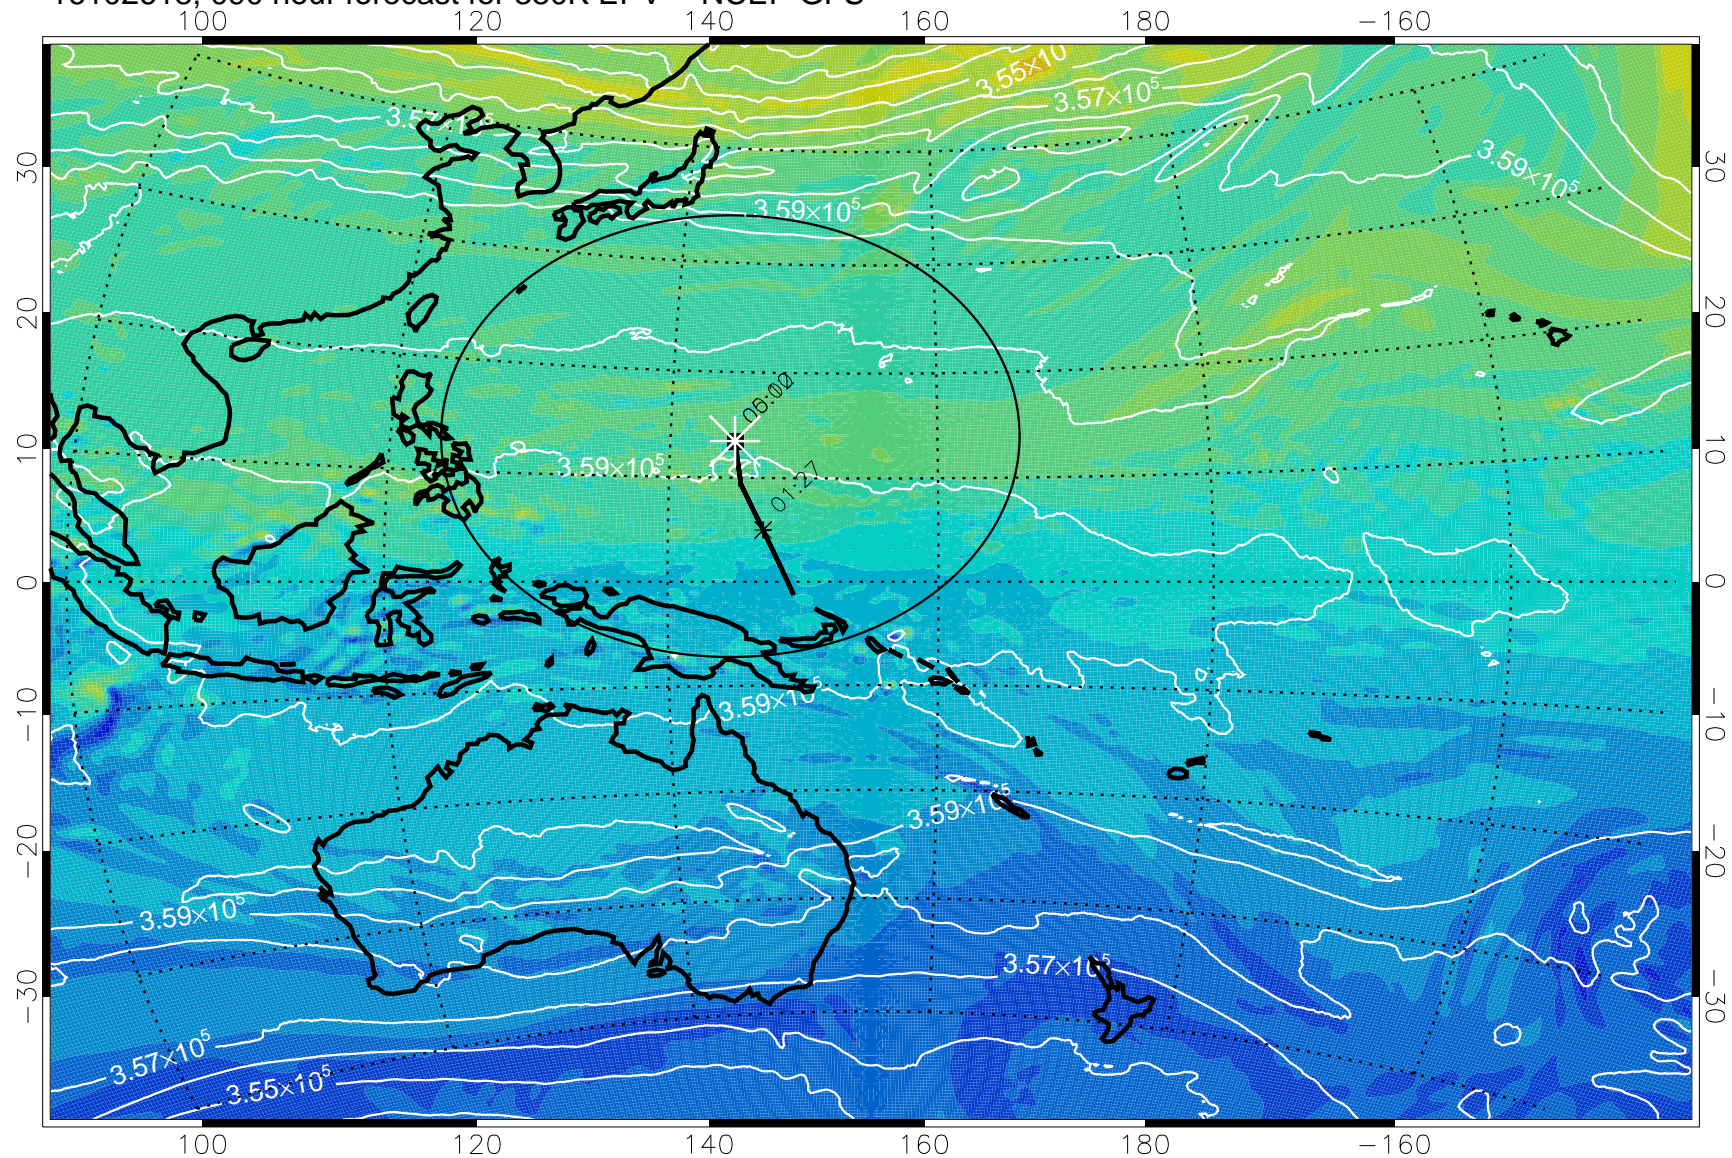

16102512, 060 hour forecast for 380K EPV -- NCEP GFS

380K Montgomery Streamfunction, white

Range ring of 2304 km

16102518, 066 hour forecast for 380K EPV -- NCEP GFS

380K Montgomery Streamfunction, white

Range ring of 2304 km

16102600, 072 hour forecast for 380K EPV -- NCEP GFS

380K Montgomery Streamfunction, white

Range ring of 2304 km

16102606, 078 hour forecast for 380K EPV -- NCEP GFS

16102612, 084 hour forecast for 380K EPV -- NCEP GFS

380K Montgomery Streamfunction, white

Range ring of 2304 km

16102618, 090 hour forecast for 380K EPV -- NCEP GFS

380K Montgomery Streamfunction, white

Range ring of 2304 km

16102700, 096 hour forecast for 380K EPV -- NCEP GFS

380K Montgomery Streamfunction, white

Range ring of 2304 km

16102706, 102 hour forecast for 380K EPV -- NCEP GFS

380K Montgomery Streamfunction, white

Range ring of 2304 km

16102712, 108 hour forecast for 380K EPV -- NCEP GFS