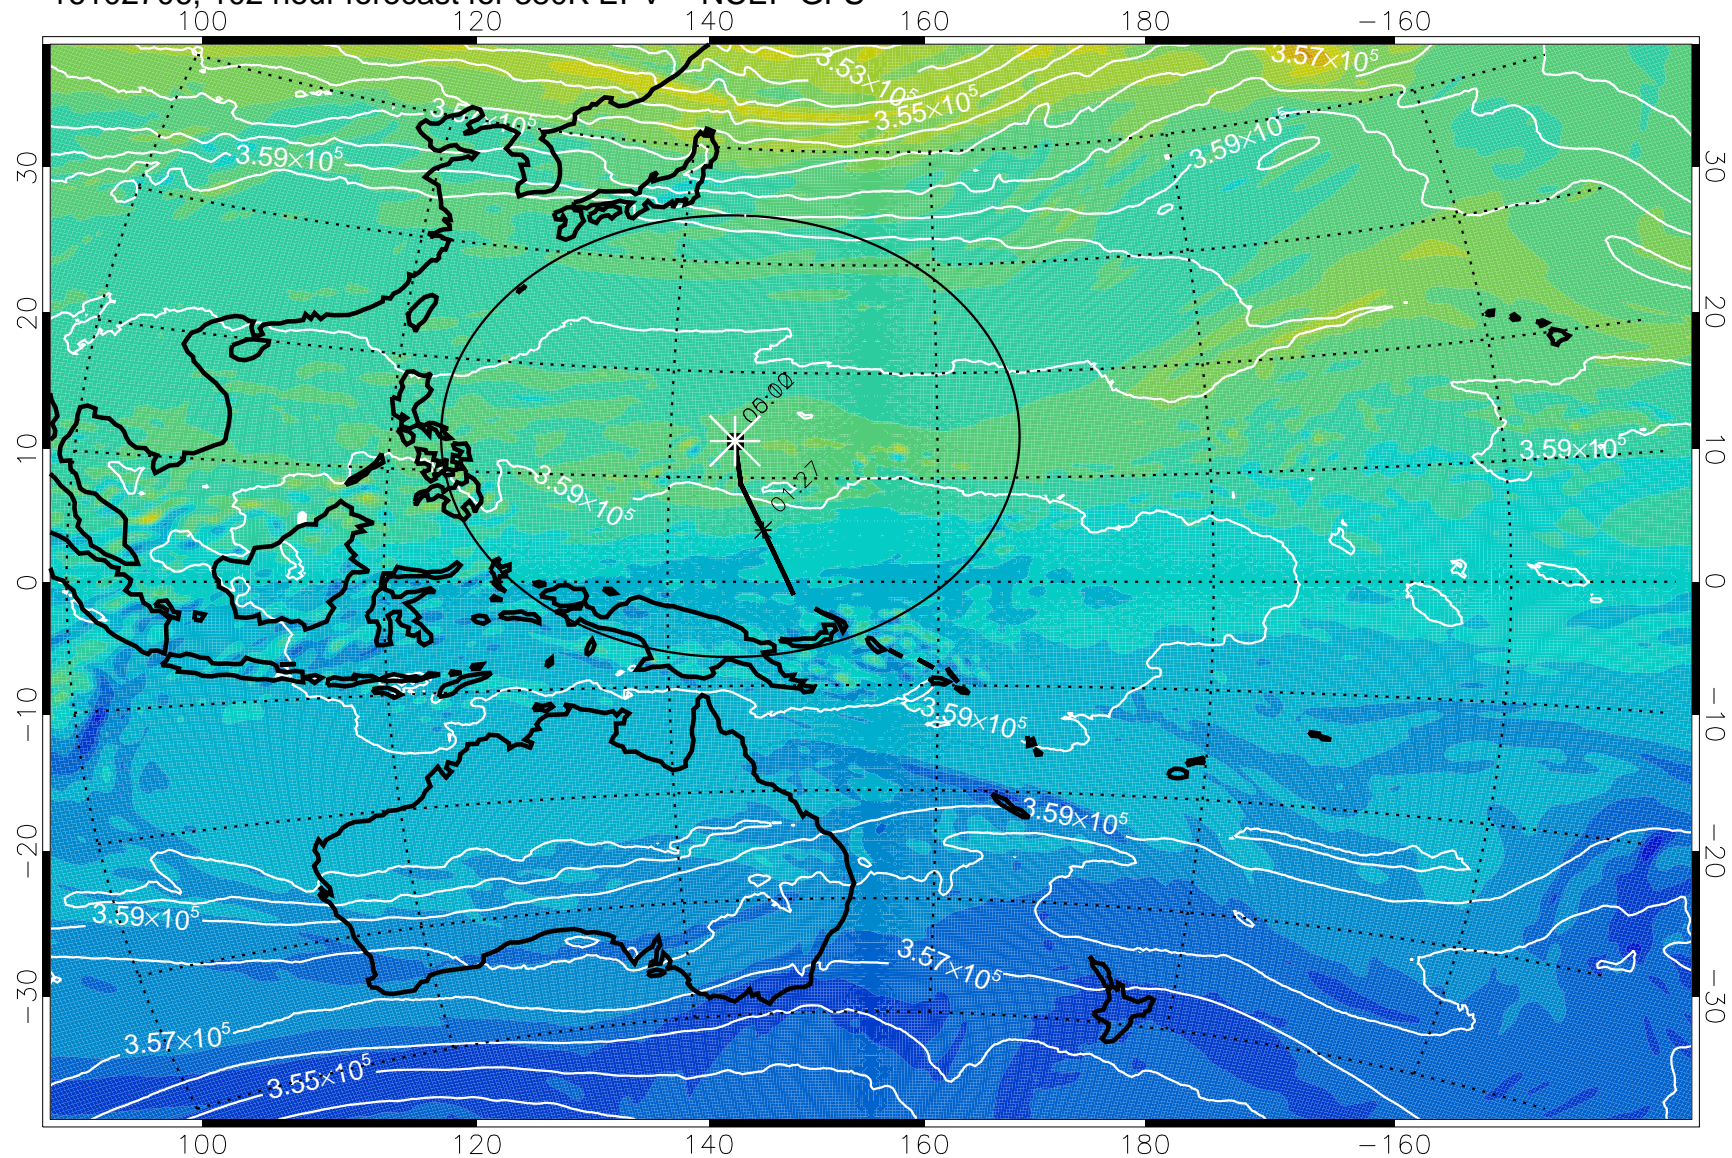

16102600, 072 hour forecast for 380K EPV -- NCEP GFS

380K Montgomery Streamfunction, white

Range ring of 2304 km

16102606, 078 hour forecast for 380K EPV -- NCEP GFS

16102612, 084 hour forecast for 380K EPV -- NCEP GFS

380K Montgomery Streamfunction, white

Range ring of 2304 km

16102618, 090 hour forecast for 380K EPV -- NCEP GFS

380K Montgomery Streamfunction, white

Range ring of 2304 km

16102700, 096 hour forecast for 380K EPV -- NCEP GFS

380K Montgomery Streamfunction, white

Range ring of 2304 km

16102706, 102 hour forecast for 380K EPV -- NCEP GFS

380K Montgomery Streamfunction, white

Range ring of 2304 km

16102712, 108 hour forecast for 380K EPV -- NCEP GFS

380K Montgomery Streamfunction, white

Range ring of 2304 km

16102718, 114 hour forecast for 380K EPV -- NCEP GFS

380K Montgomery Streamfunction, white

Range ring of 2304 km

16102800, 120 hour forecast for 380K EPV -- NCEP GFS