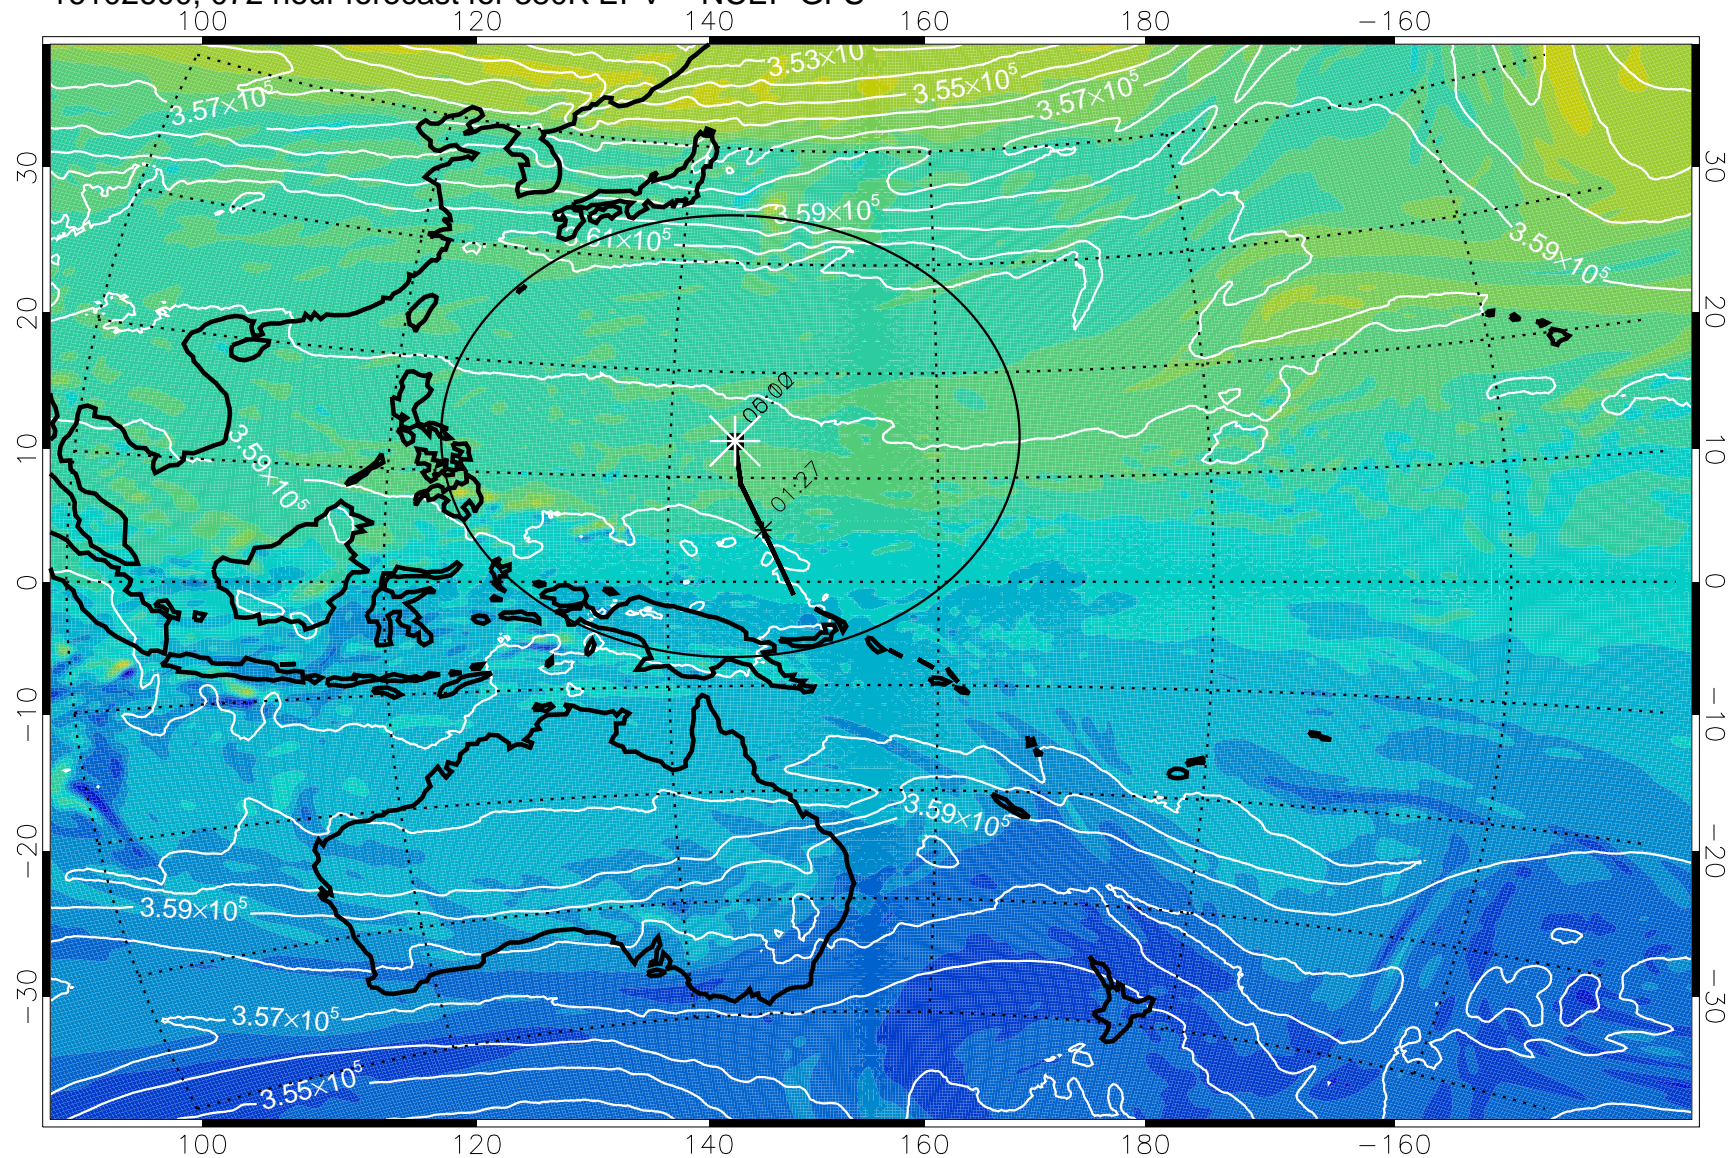

16102500, 048 hour forecast for 380K EPV -- NCEP GFS

380K Montgomery Streamfunction, white

Range ring of 2304 km

16102506, 054 hour forecast for 380K EPV -- NCEP GFS

380K Montgomery Streamfunction, white

Range ring of 2304 km

16102512, 060 hour forecast for 380K EPV -- NCEP GFS

380K Montgomery Streamfunction, white

Range ring of 2304 km

16102518, 066 hour forecast for 380K EPV -- NCEP GFS

380K Montgomery Streamfunction, white

Range ring of 2304 km

16102600, 072 hour forecast for 380K EPV -- NCEP GFS

380K Montgomery Streamfunction, white

Range ring of 2304 km

16102606, 078 hour forecast for 380K EPV -- NCEP GFS

16102612, 084 hour forecast for 380K EPV -- NCEP GFS

380K Montgomery Streamfunction, white

Range ring of 2304 km

16102618, 090 hour forecast for 380K EPV -- NCEP GFS

380K Montgomery Streamfunction, white

Range ring of 2304 km

16102700, 096 hour forecast for 380K EPV -- NCEP GFS