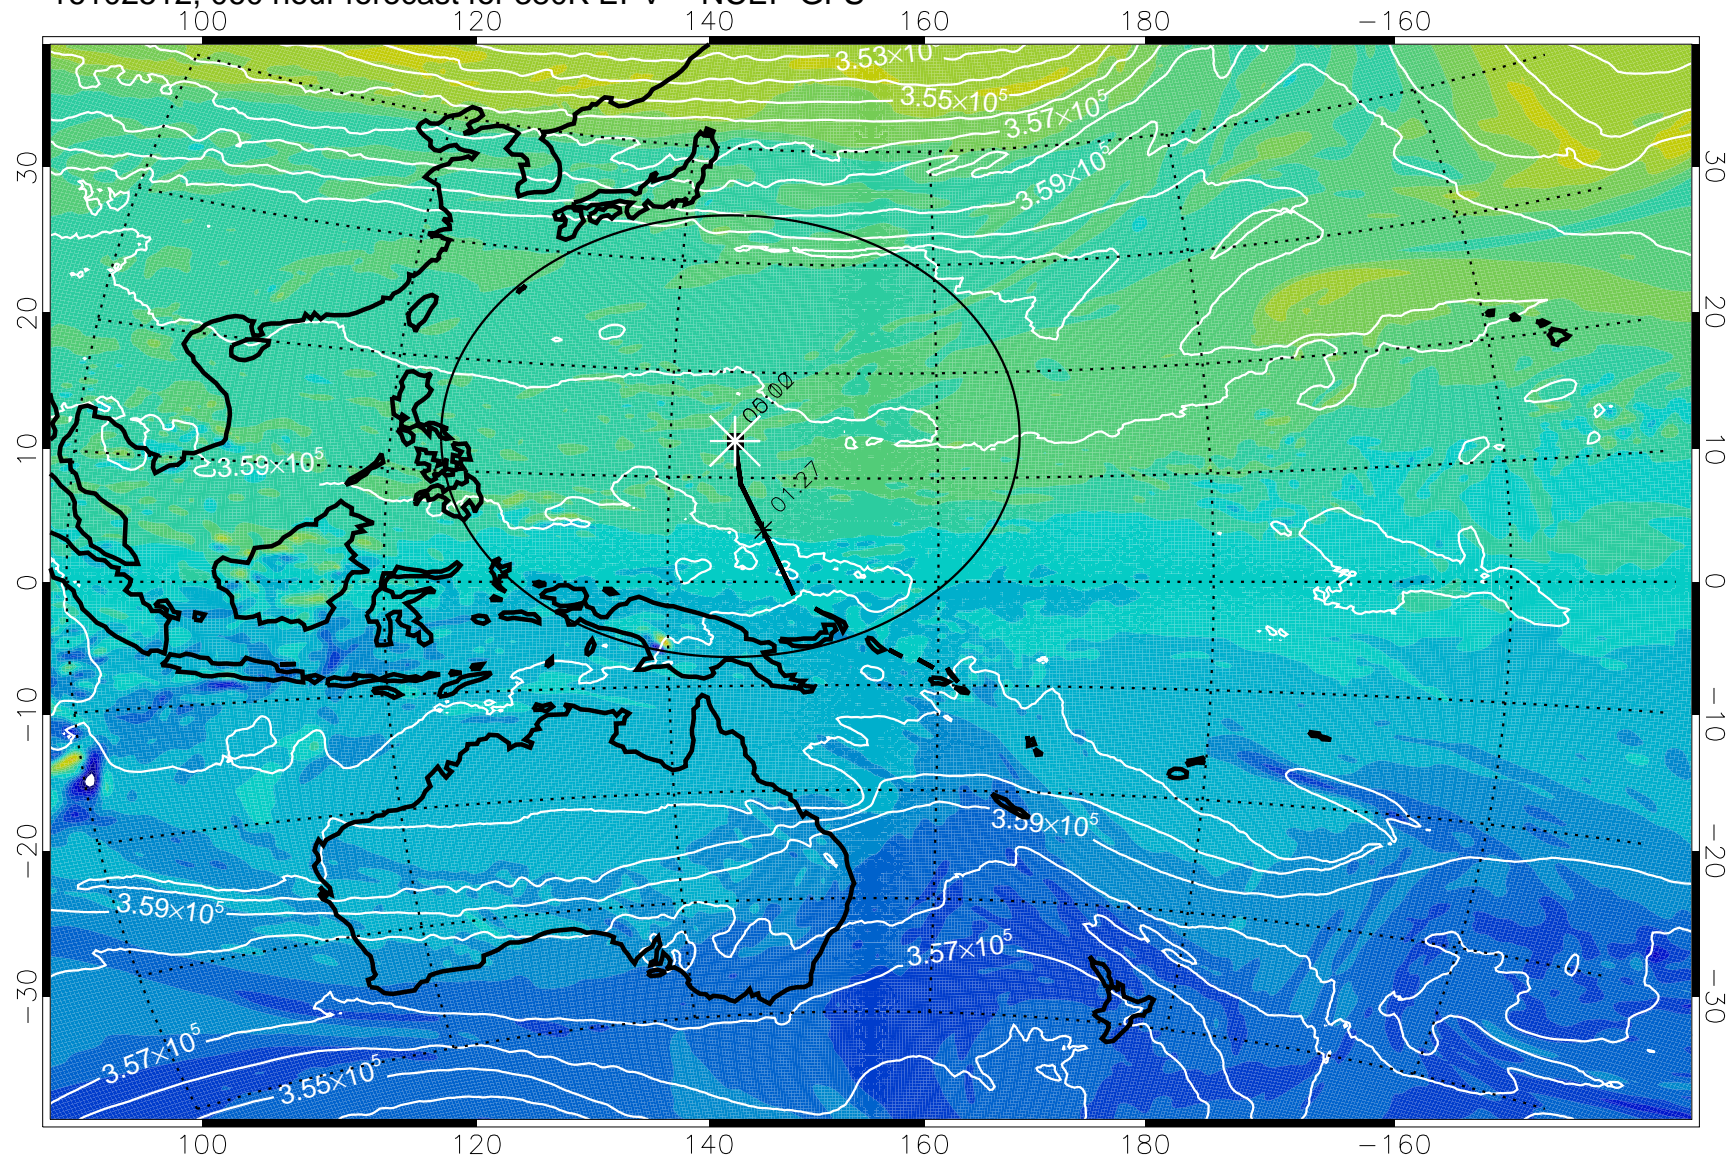

16102406, 030 hour forecast for 380K EPV -- NCEP GFS

16102412, 036 hour forecast for 380K EPV -- NCEP GFS

16102418, 042 hour forecast for 380K EPV -- NCEP GFS

380K Montgomery Streamfunction, white

Range ring of 2304 km

16102500, 048 hour forecast for 380K EPV -- NCEP GFS

380K Montgomery Streamfunction, white

Range ring of 2304 km

16102506, 054 hour forecast for 380K EPV -- NCEP GFS

380K Montgomery Streamfunction, white

Range ring of 2304 km

16102512, 060 hour forecast for 380K EPV -- NCEP GFS

380K Montgomery Streamfunction, white

Range ring of 2304 km

16102518, 066 hour forecast for 380K EPV -- NCEP GFS

380K Montgomery Streamfunction, white

Range ring of 2304 km

16102600, 072 hour forecast for 380K EPV -- NCEP GFS

380K Montgomery Streamfunction, white

Range ring of 2304 km

16102606, 078 hour forecast for 380K EPV -- NCEP GFS

16102612, 084 hour forecast for 380K EPV -- NCEP GFS