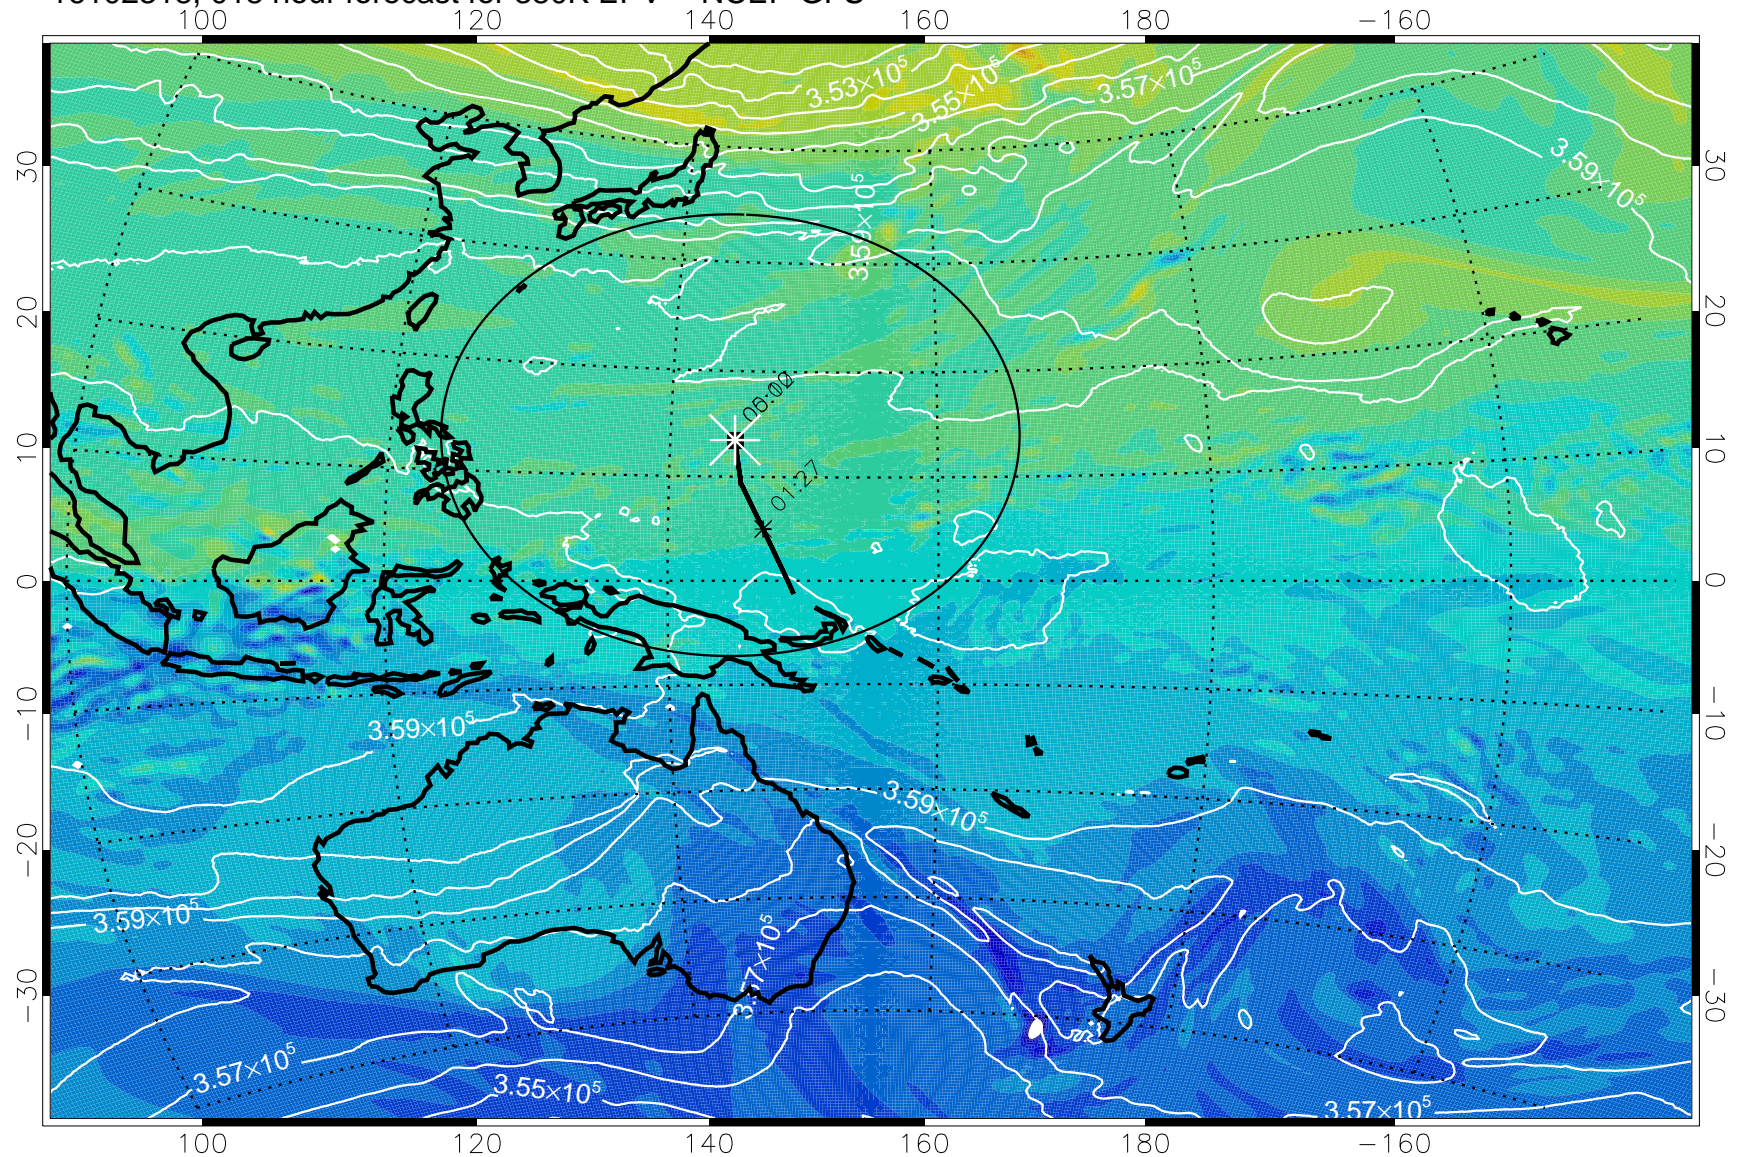

16102306, 006 hour forecast for 380K EPV -- NCEP GFS

380K Montgomery Streamfunction, white

Range ring of 2304 km

16102312, 012 hour forecast for 380K EPV -- NCEP GFS

380K Montgomery Streamfunction, white

Range ring of 2304 km

16102318, 018 hour forecast for 380K EPV -- NCEP GFS

380K Montgomery Streamfunction, white

Range ring of 2304 km

16102400, 024 hour forecast for 380K EPV -- NCEP GFS

380K Montgomery Streamfunction, white

Range ring of 2304 km

16102406, 030 hour forecast for 380K EPV -- NCEP GFS

16102412, 036 hour forecast for 380K EPV -- NCEP GFS

16102418, 042 hour forecast for 380K EPV -- NCEP GFS

380K Montgomery Streamfunction, white

Range ring of 2304 km

16102500, 048 hour forecast for 380K EPV -- NCEP GFS

380K Montgomery Streamfunction, white

Range ring of 2304 km

16102506, 054 hour forecast for 380K EPV -- NCEP GFS

380K Montgomery Streamfunction, white

Range ring of 2304 km