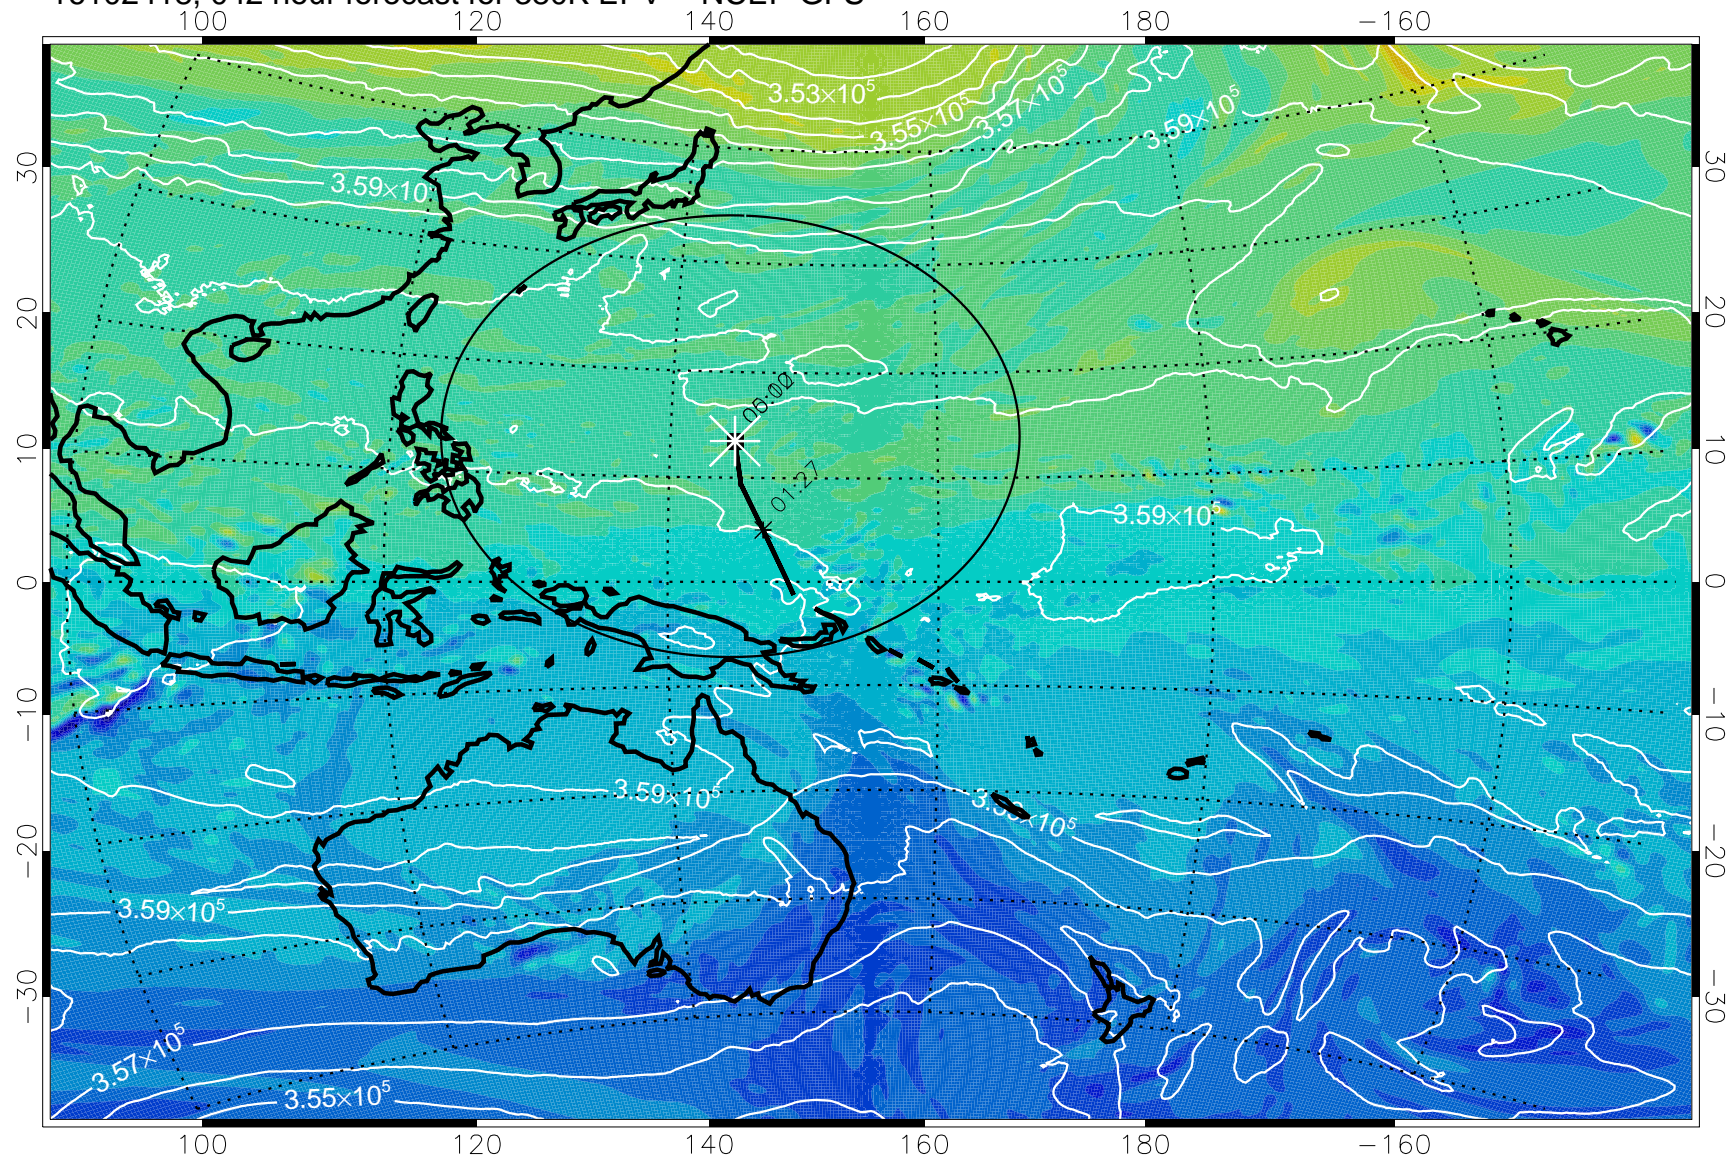

16102318, 018 hour forecast for 380K EPV -- NCEP GFS

380K Montgomery Streamfunction, white

Range ring of 2304 km

16102400, 024 hour forecast for 380K EPV -- NCEP GFS

380K Montgomery Streamfunction, white

Range ring of 2304 km

16102406, 030 hour forecast for 380K EPV -- NCEP GFS

16102412, 036 hour forecast for 380K EPV -- NCEP GFS

16102418, 042 hour forecast for 380K EPV -- NCEP GFS

380K Montgomery Streamfunction, white

Range ring of 2304 km

16102500, 048 hour forecast for 380K EPV -- NCEP GFS

380K Montgomery Streamfunction, white

Range ring of 2304 km

16102506, 054 hour forecast for 380K EPV -- NCEP GFS

380K Montgomery Streamfunction, white

Range ring of 2304 km

16102512, 060 hour forecast for 380K EPV -- NCEP GFS

380K Montgomery Streamfunction, white

Range ring of 2304 km

16102518, 066 hour forecast for 380K EPV -- NCEP GFS

380K Montgomery Streamfunction, white

Range ring of 2304 km