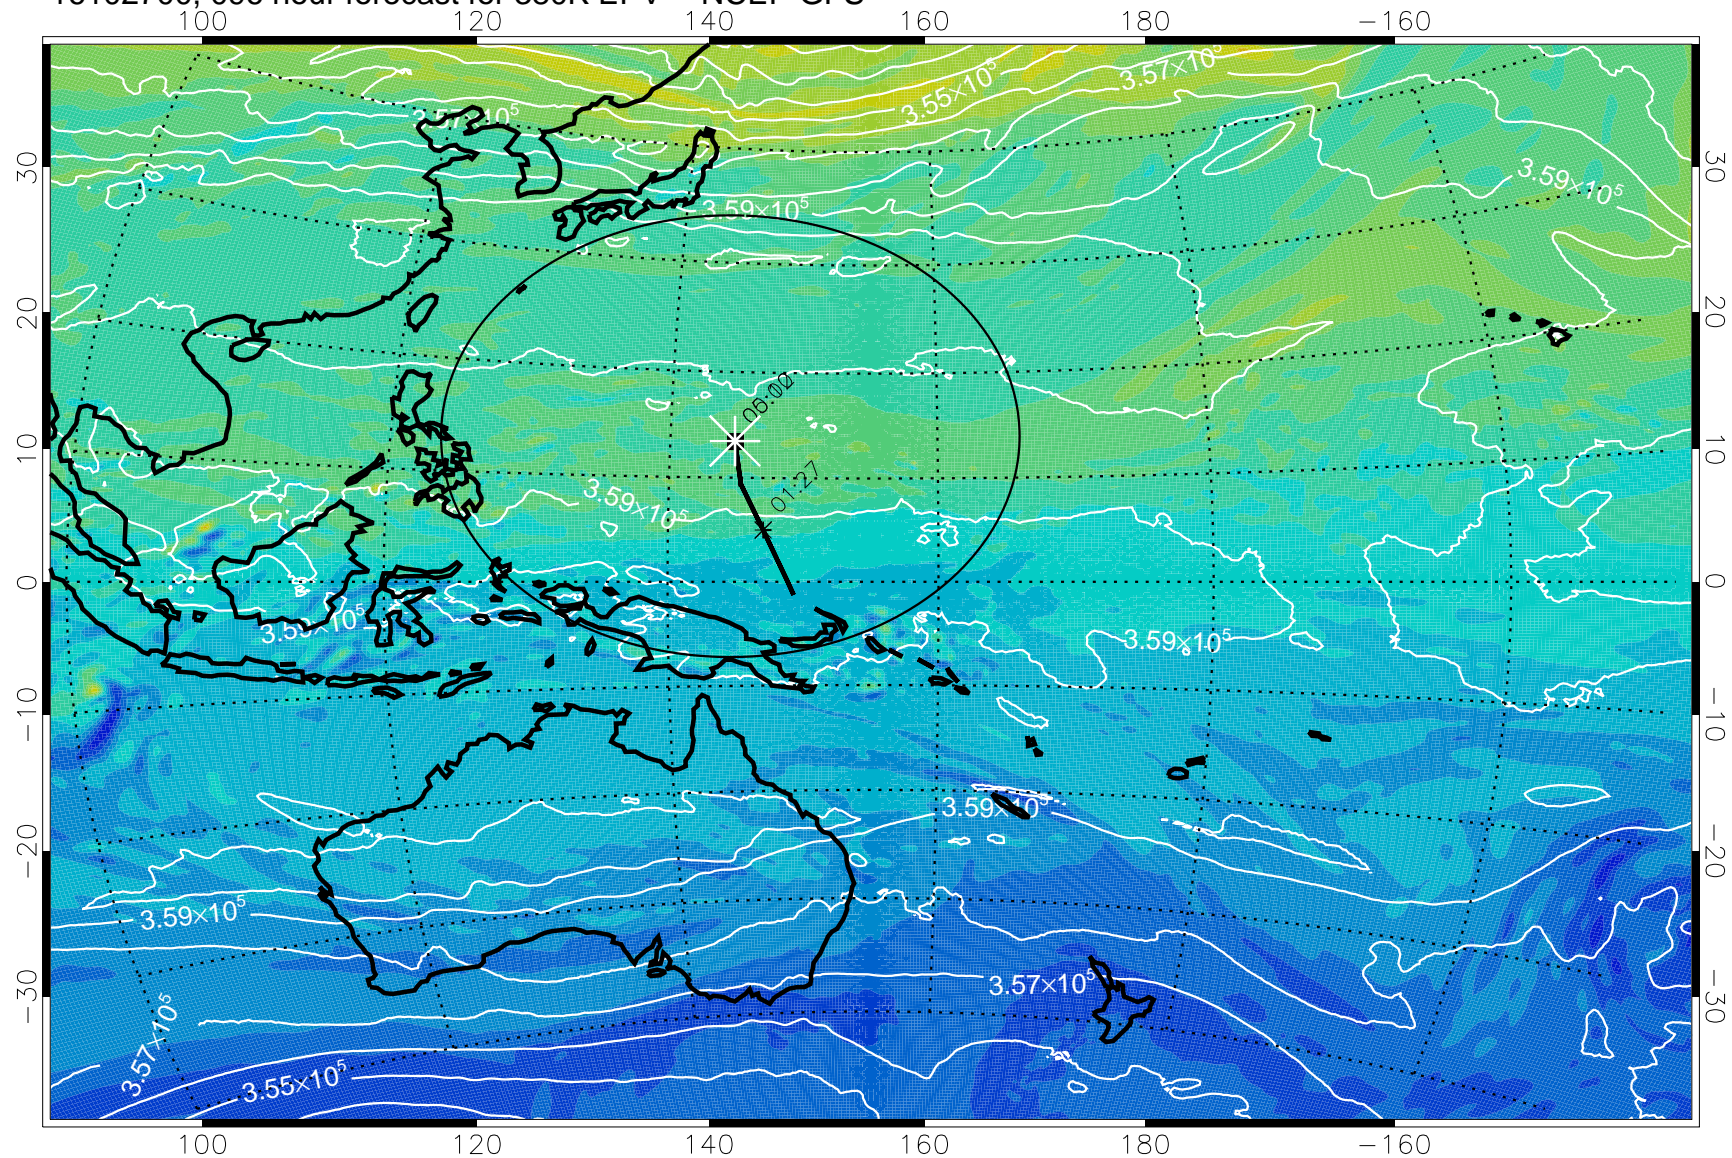

16102600, 072 hour forecast for 380K EPV -- NCEP GFS

380K Montgomery Streamfunction, white

Range ring of 2304 km

16102606, 078 hour forecast for 380K EPV -- NCEP GFS

16102612, 084 hour forecast for 380K EPV -- NCEP GFS

380K Montgomery Streamfunction, white

Range ring of 2304 km

16102618, 090 hour forecast for 380K EPV -- NCEP GFS

380K Montgomery Streamfunction, white

Range ring of 2304 km

16102700, 096 hour forecast for 380K EPV -- NCEP GFS

380K Montgomery Streamfunction, white

Range ring of 2304 km

16102706, 102 hour forecast for 380K EPV -- NCEP GFS

380K Montgomery Streamfunction, white

Range ring of 2304 km

16102712, 108 hour forecast for 380K EPV -- NCEP GFS

380K Montgomery Streamfunction, white

Range ring of 2304 km

16102718, 114 hour forecast for 380K EPV -- NCEP GFS

380K Montgomery Streamfunction, white

Range ring of 2304 km

16102800, 120 hour forecast for 380K EPV -- NCEP GFS