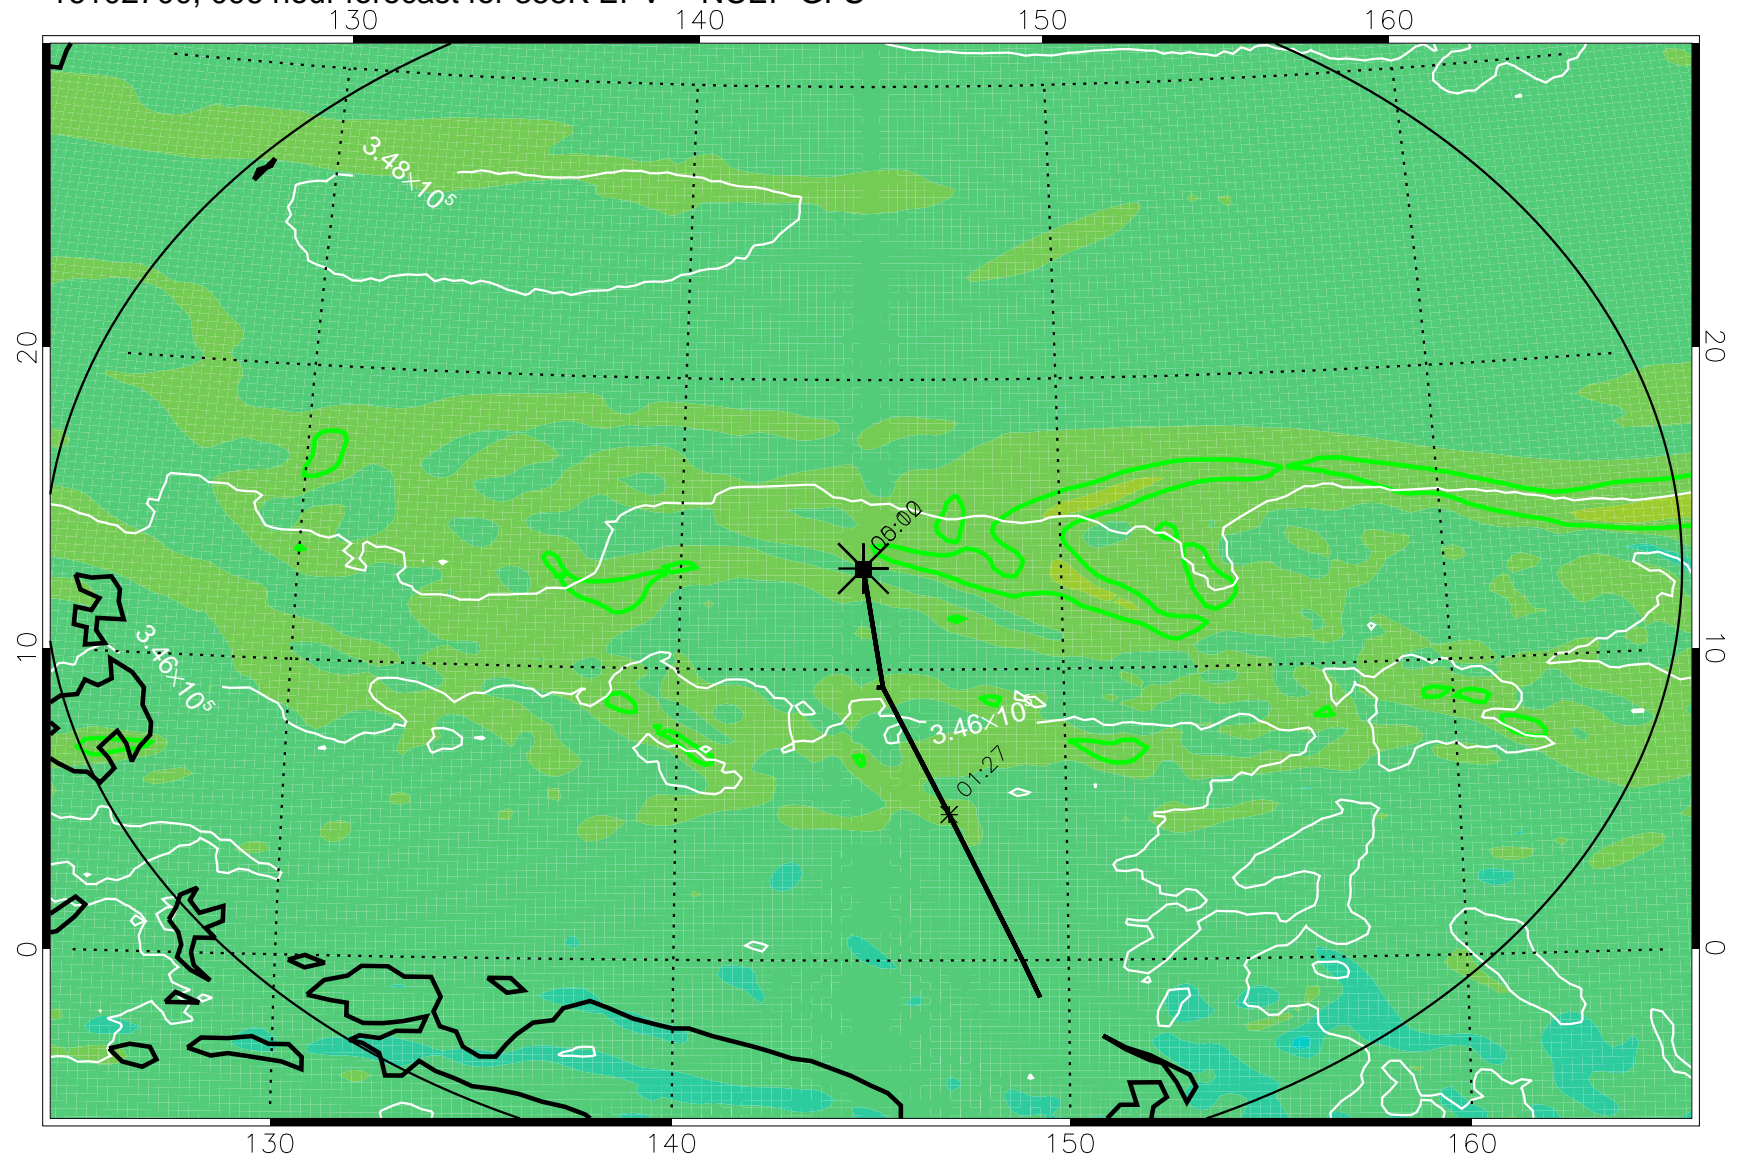

16102518, 066 hour forecast for 355K EPV -- NCEP GFS

355K Montgomery Streamfunction, white
EPV Tropopause (2 PVU) Position
Range ring of 2304 km

16102600, 072 hour forecast for 355K EPV -- NCEP GFS

355K Montgomery Streamfunction, white
EPV Tropopause (2 PVU) Position
Range ring of 2304 km

16102606, 078 hour forecast for 355K EPV -- NCEP GFS

355K Montgomery Streamfunction, white
EPV Tropopause (2 PVU) Position
Range ring of 2304 km

16102612, 084 hour forecast for 355K EPV -- NCEP GFS

355K Montgomery Streamfunction, white
EPV Tropopause (2 PVU) Position
Range ring of 2304 km

16102618, 090 hour forecast for 355K EPV -- NCEP GFS

355K Montgomery Streamfunction, white
EPV Tropopause (2 PVU) Position
Range ring of 2304 km

16102700, 096 hour forecast for 355K EPV -- NCEP GFS

355K Montgomery Streamfunction, white
EPV Tropopause (2 PVU) Position
Range ring of 2304 km

16102706, 102 hour forecast for 355K EPV -- NCEP GFS

355K Montgomery Streamfunction, white
EPV Tropopause (2 PVU) Position
Range ring of 2304 km

16102712, 108 hour forecast for 355K EPV -- NCEP GFS

355K Montgomery Streamfunction, white
EPV Tropopause (2 PVU) Position
Range ring of 2304 km