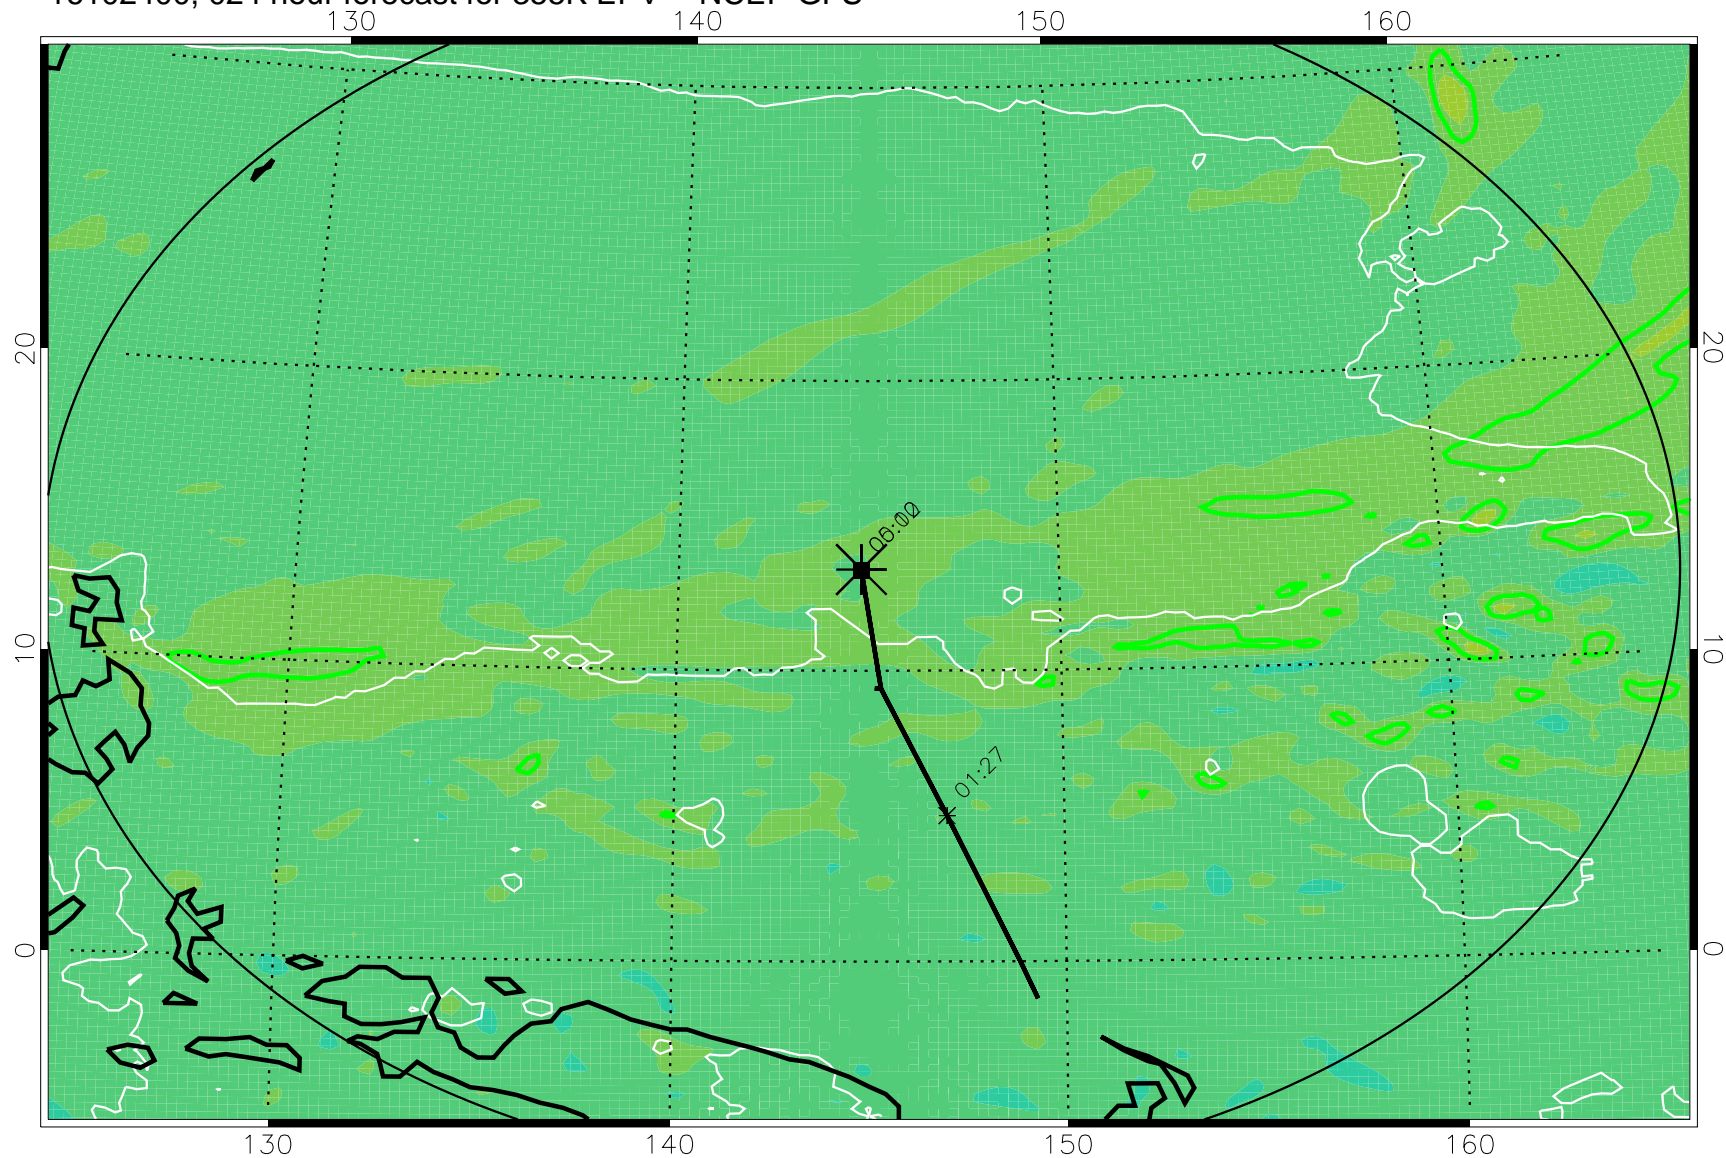

16102306, 006 hour forecast for 355K EPV -- NCEP GFS

355K Montgomery Streamfunction, white
EPV Tropopause (2 PVU) Position
Range ring of 2304 km

16102312, 012 hour forecast for 355K EPV -- NCEP GFS

355K Montgomery Streamfunction, white
EPV Tropopause (2 PVU) Position
Range ring of 2304 km

16102318, 018 hour forecast for 355K EPV -- NCEP GFS

355K Montgomery Streamfunction, white
EPV Tropopause (2 PVU) Position
Range ring of 2304 km

16102400, 024 hour forecast for 355K EPV -- NCEP GFS

355K Montgomery Streamfunction, white
EPV Tropopause (2 PVU) Position
Range ring of 2304 km

16102406, 030 hour forecast for 355K EPV -- NCEP GFS

355K Montgomery Streamfunction, white
EPV Tropopause (2 PVU) Position
Range ring of 2304 km

16102412, 036 hour forecast for 355K EPV -- NCEP GFS

355K Montgomery Streamfunction, white
EPV Tropopause (2 PVU) Position
Range ring of 2304 km

16102418, 042 hour forecast for 355K EPV -- NCEP GFS

355K Montgomery Streamfunction, white
EPV Tropopause (2 PVU) Position
Range ring of 2304 km

16102500, 048 hour forecast for 355K EPV -- NCEP GFS

355K Montgomery Streamfunction, white
EPV Tropopause (2 PVU) Position
Range ring of 2304 km