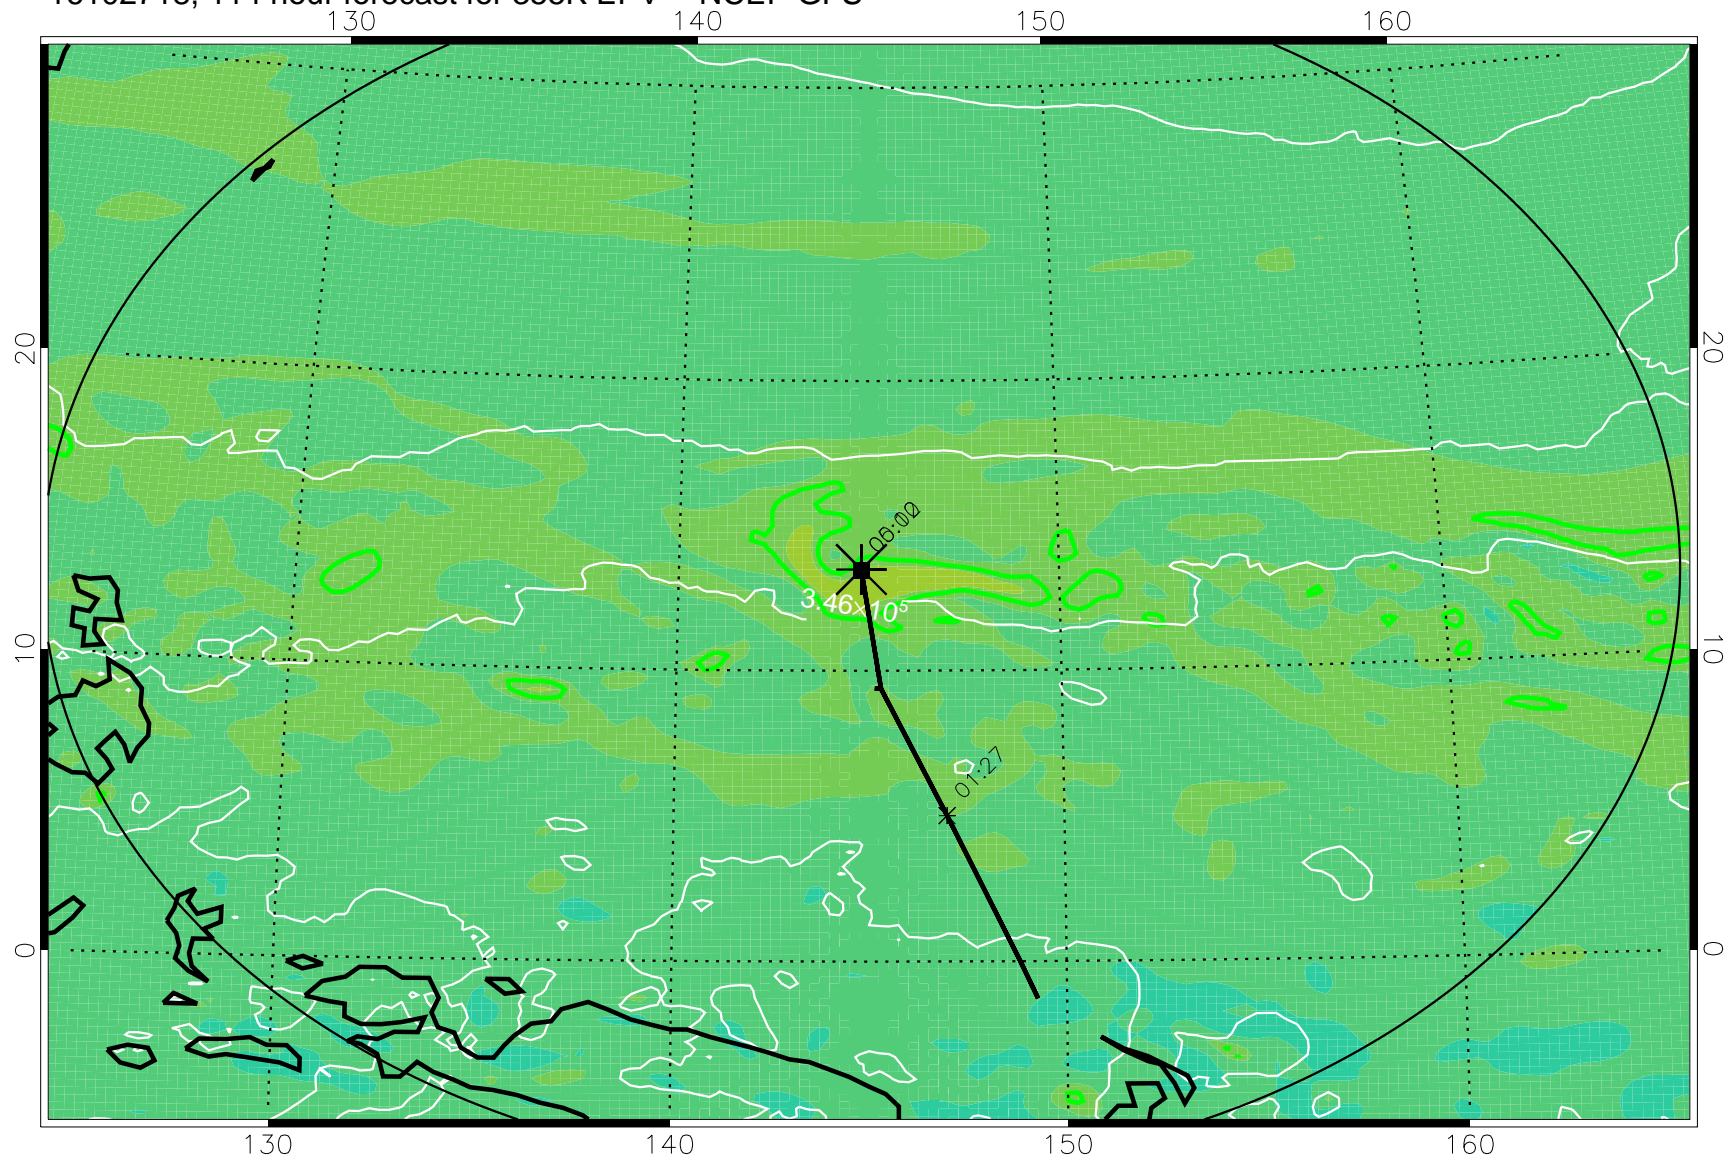

16102606, 078 hour forecast for 355K EPV -- NCEP GFS

355K Montgomery Streamfunction, white
EPV Tropopause (2 PVU) Position
Range ring of 2304 km

16102612, 084 hour forecast for 355K EPV -- NCEP GFS

355K Montgomery Streamfunction, white
EPV Tropopause (2 PVU) Position
Range ring of 2304 km

16102618, 090 hour forecast for 355K EPV -- NCEP GFS

355K Montgomery Streamfunction, white
EPV Tropopause (2 PVU) Position
Range ring of 2304 km

16102700, 096 hour forecast for 355K EPV -- NCEP GFS

355K Montgomery Streamfunction, white
EPV Tropopause (2 PVU) Position
Range ring of 2304 km

16102706, 102 hour forecast for 355K EPV -- NCEP GFS

355K Montgomery Streamfunction, white
EPV Tropopause (2 PVU) Position
Range ring of 2304 km

16102712, 108 hour forecast for 355K EPV -- NCEP GFS

355K Montgomery Streamfunction, white
EPV Tropopause (2 PVU) Position
Range ring of 2304 km

16102718, 114 hour forecast for 355K EPV -- NCEP GFS

355K Montgomery Streamfunction, white
EPV Tropopause (2 PVU) Position
Range ring of 2304 km

16102800, 120 hour forecast for 355K EPV -- NCEP GFS

355K Montgomery Streamfunction, white
EPV Tropopause (2 PVU) Position
Range ring of 2304 km