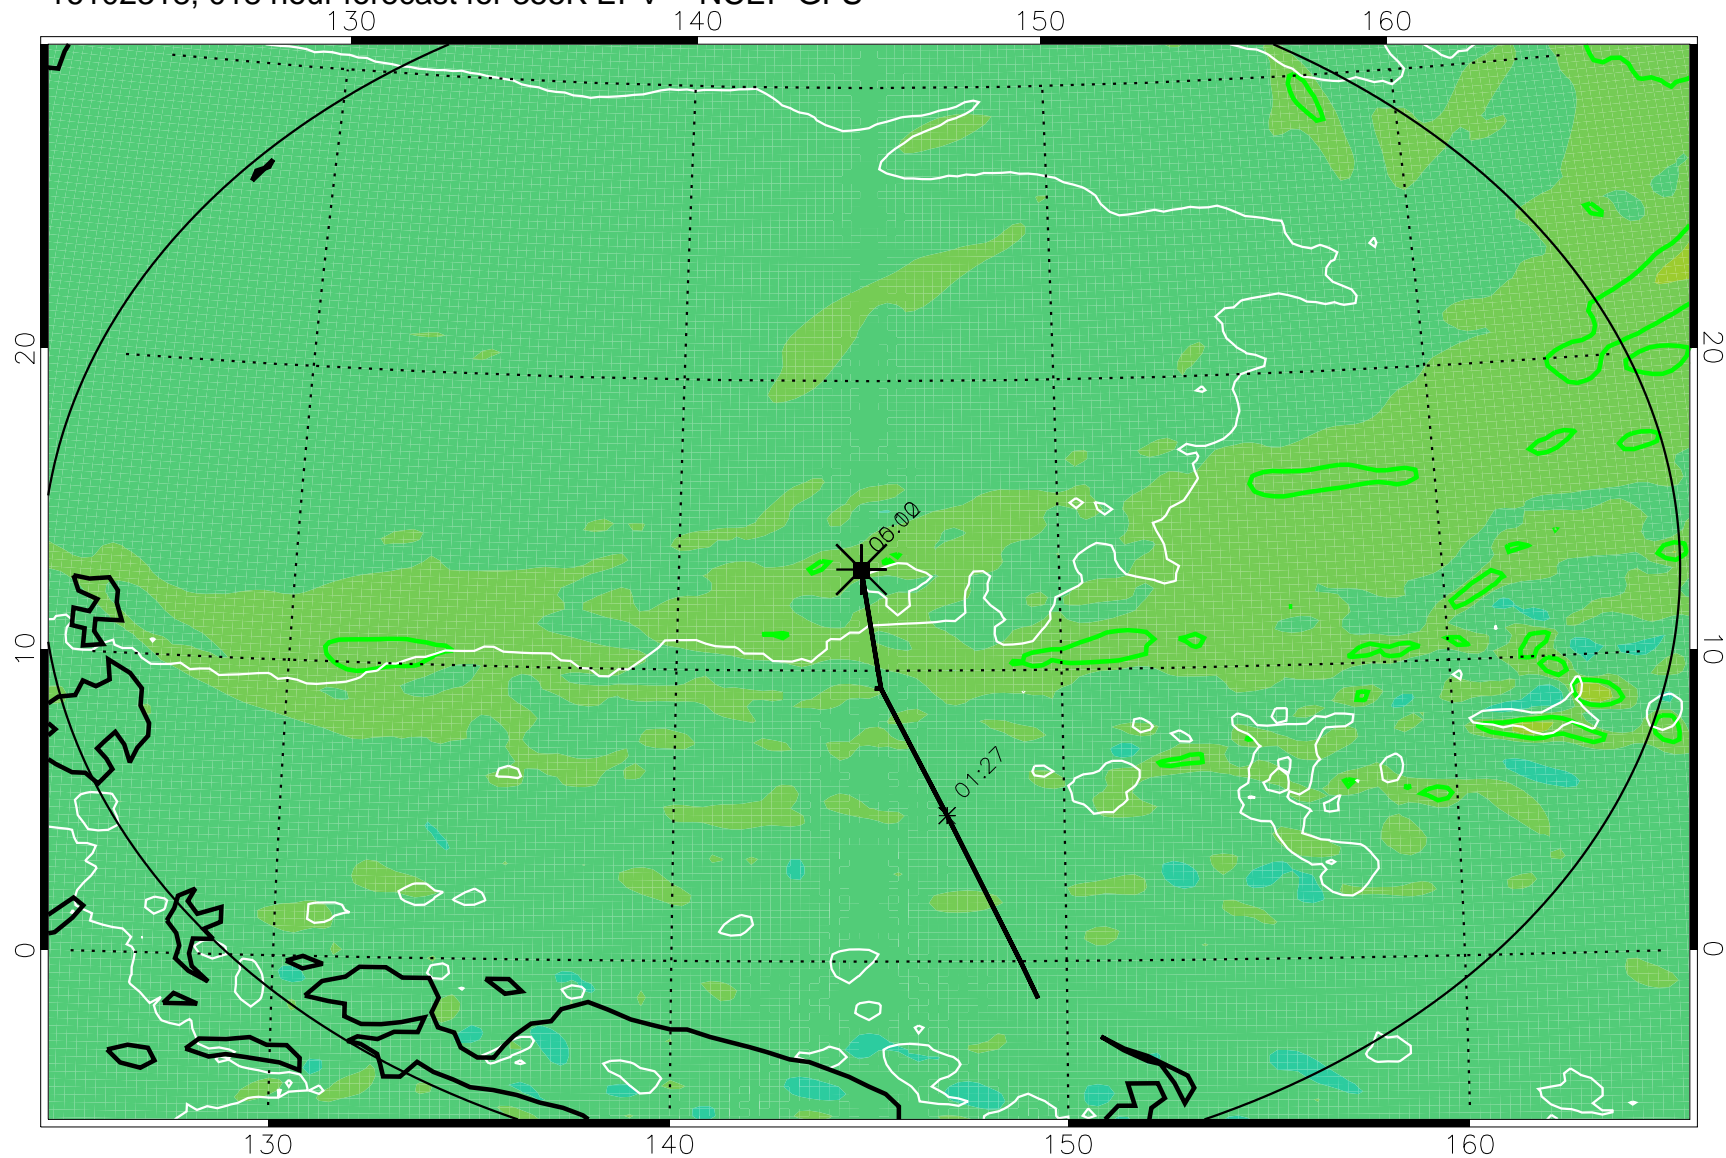

16102306, 006 hour forecast for 355K EPV -- NCEP GFS

355K Montgomery Streamfunction, white
EPV Tropopause (2 PVU) Position
Range ring of 2304 km

16102312, 012 hour forecast for 355K EPV -- NCEP GFS

355K Montgomery Streamfunction, white
EPV Tropopause (2 PVU) Position
Range ring of 2304 km

16102318, 018 hour forecast for 355K EPV -- NCEP GFS

355K Montgomery Streamfunction, white
EPV Tropopause (2 PVU) Position
Range ring of 2304 km

16102400, 024 hour forecast for 355K EPV -- NCEP GFS

355K Montgomery Streamfunction, white
EPV Tropopause (2 PVU) Position
Range ring of 2304 km

16102406, 030 hour forecast for 355K EPV -- NCEP GFS

355K Montgomery Streamfunction, white
EPV Tropopause (2 PVU) Position
Range ring of 2304 km

16102412, 036 hour forecast for 355K EPV -- NCEP GFS

355K Montgomery Streamfunction, white
EPV Tropopause (2 PVU) Position
Range ring of 2304 km

16102418, 042 hour forecast for 355K EPV -- NCEP GFS

355K Montgomery Streamfunction, white
EPV Tropopause (2 PVU) Position
Range ring of 2304 km

16102500, 048 hour forecast for 355K EPV -- NCEP GFS

355K Montgomery Streamfunction, white
EPV Tropopause (2 PVU) Position
Range ring of 2304 km