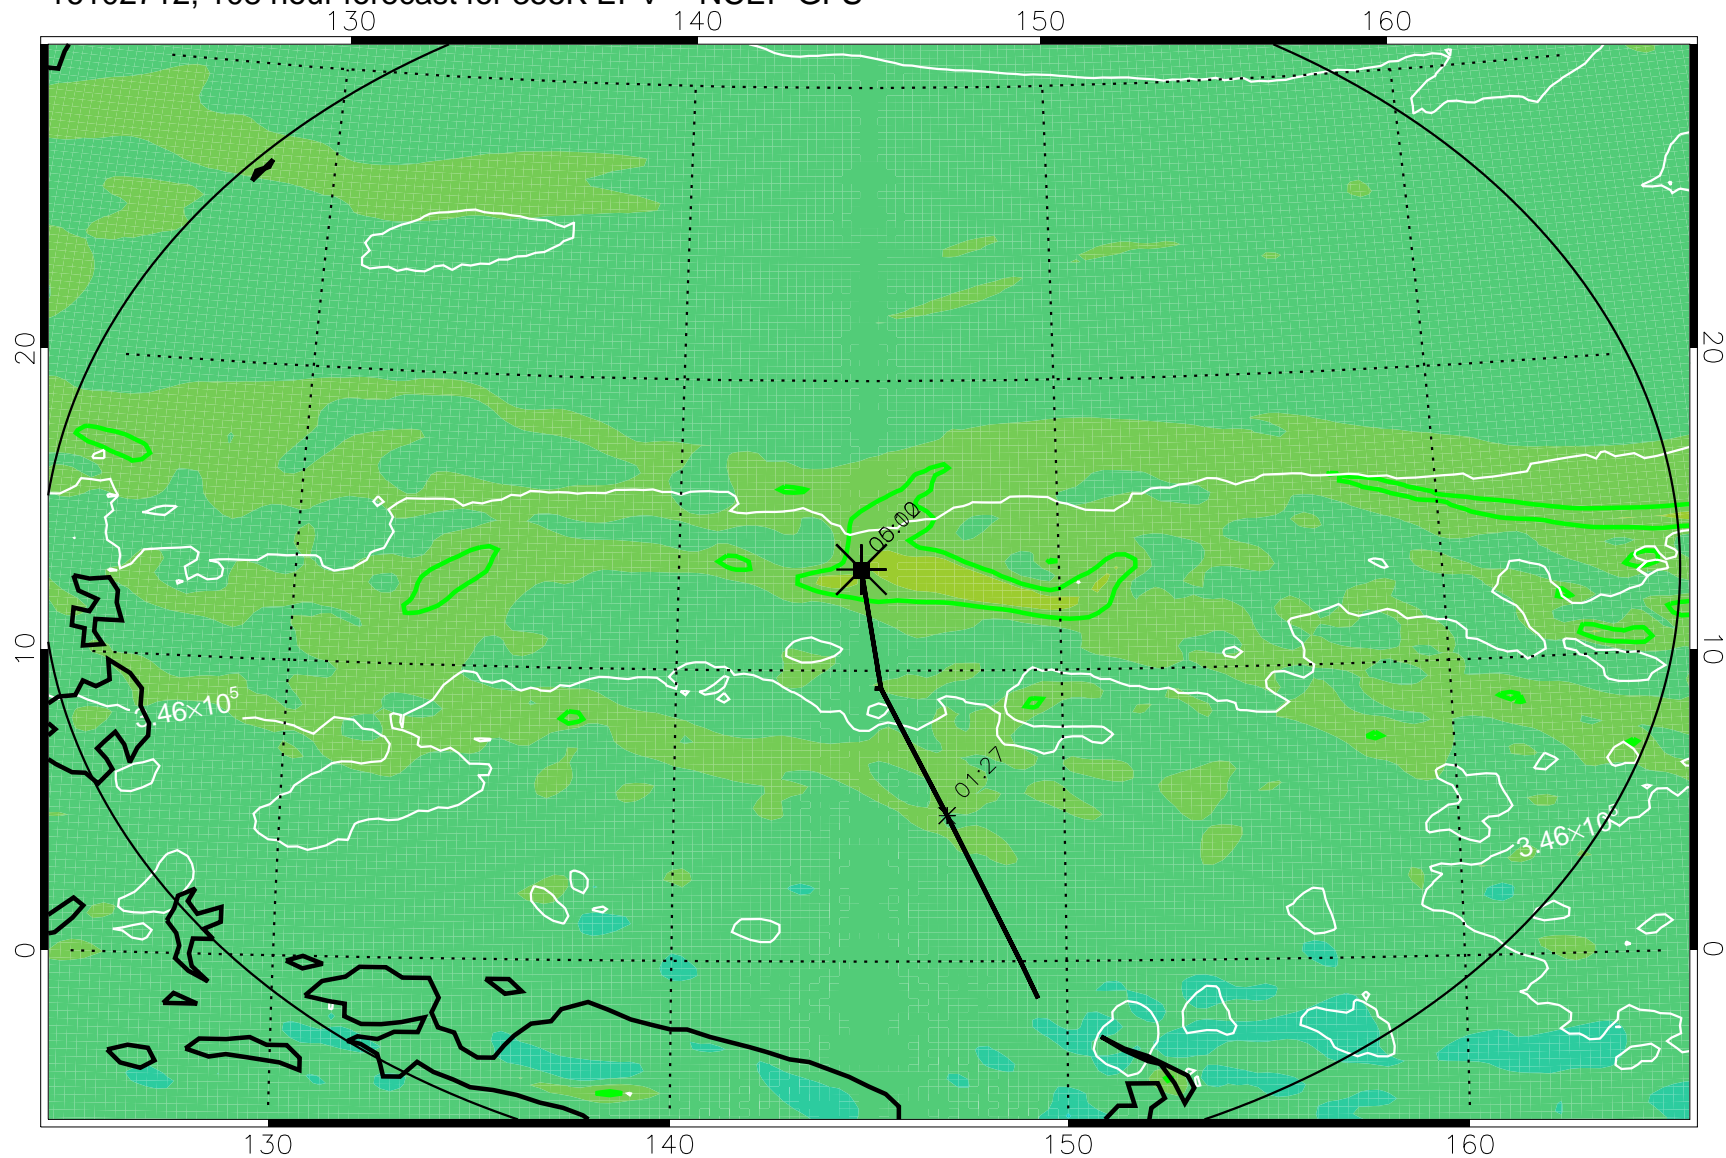

16102606, 078 hour forecast for 355K EPV -- NCEP GFS

355K Montgomery Streamfunction, white
EPV Tropopause (2 PVU) Position
Range ring of 2304 km

16102612, 084 hour forecast for 355K EPV -- NCEP GFS

355K Montgomery Streamfunction, white
EPV Tropopause (2 PVU) Position
Range ring of 2304 km

16102618, 090 hour forecast for 355K EPV -- NCEP GFS

355K Montgomery Streamfunction, white
EPV Tropopause (2 PVU) Position
Range ring of 2304 km

16102700, 096 hour forecast for 355K EPV -- NCEP GFS

355K Montgomery Streamfunction, white
EPV Tropopause (2 PVU) Position
Range ring of 2304 km

16102706, 102 hour forecast for 355K EPV -- NCEP GFS

355K Montgomery Streamfunction, white
EPV Tropopause (2 PVU) Position
Range ring of 2304 km

16102712, 108 hour forecast for 355K EPV -- NCEP GFS

355K Montgomery Streamfunction, white
EPV Tropopause (2 PVU) Position
Range ring of 2304 km

16102718, 114 hour forecast for 355K EPV -- NCEP GFS

355K Montgomery Streamfunction, white
EPV Tropopause (2 PVU) Position
Range ring of 2304 km

16102800, 120 hour forecast for 355K EPV -- NCEP GFS

355K Montgomery Streamfunction, white
EPV Tropopause (2 PVU) Position
Range ring of 2304 km