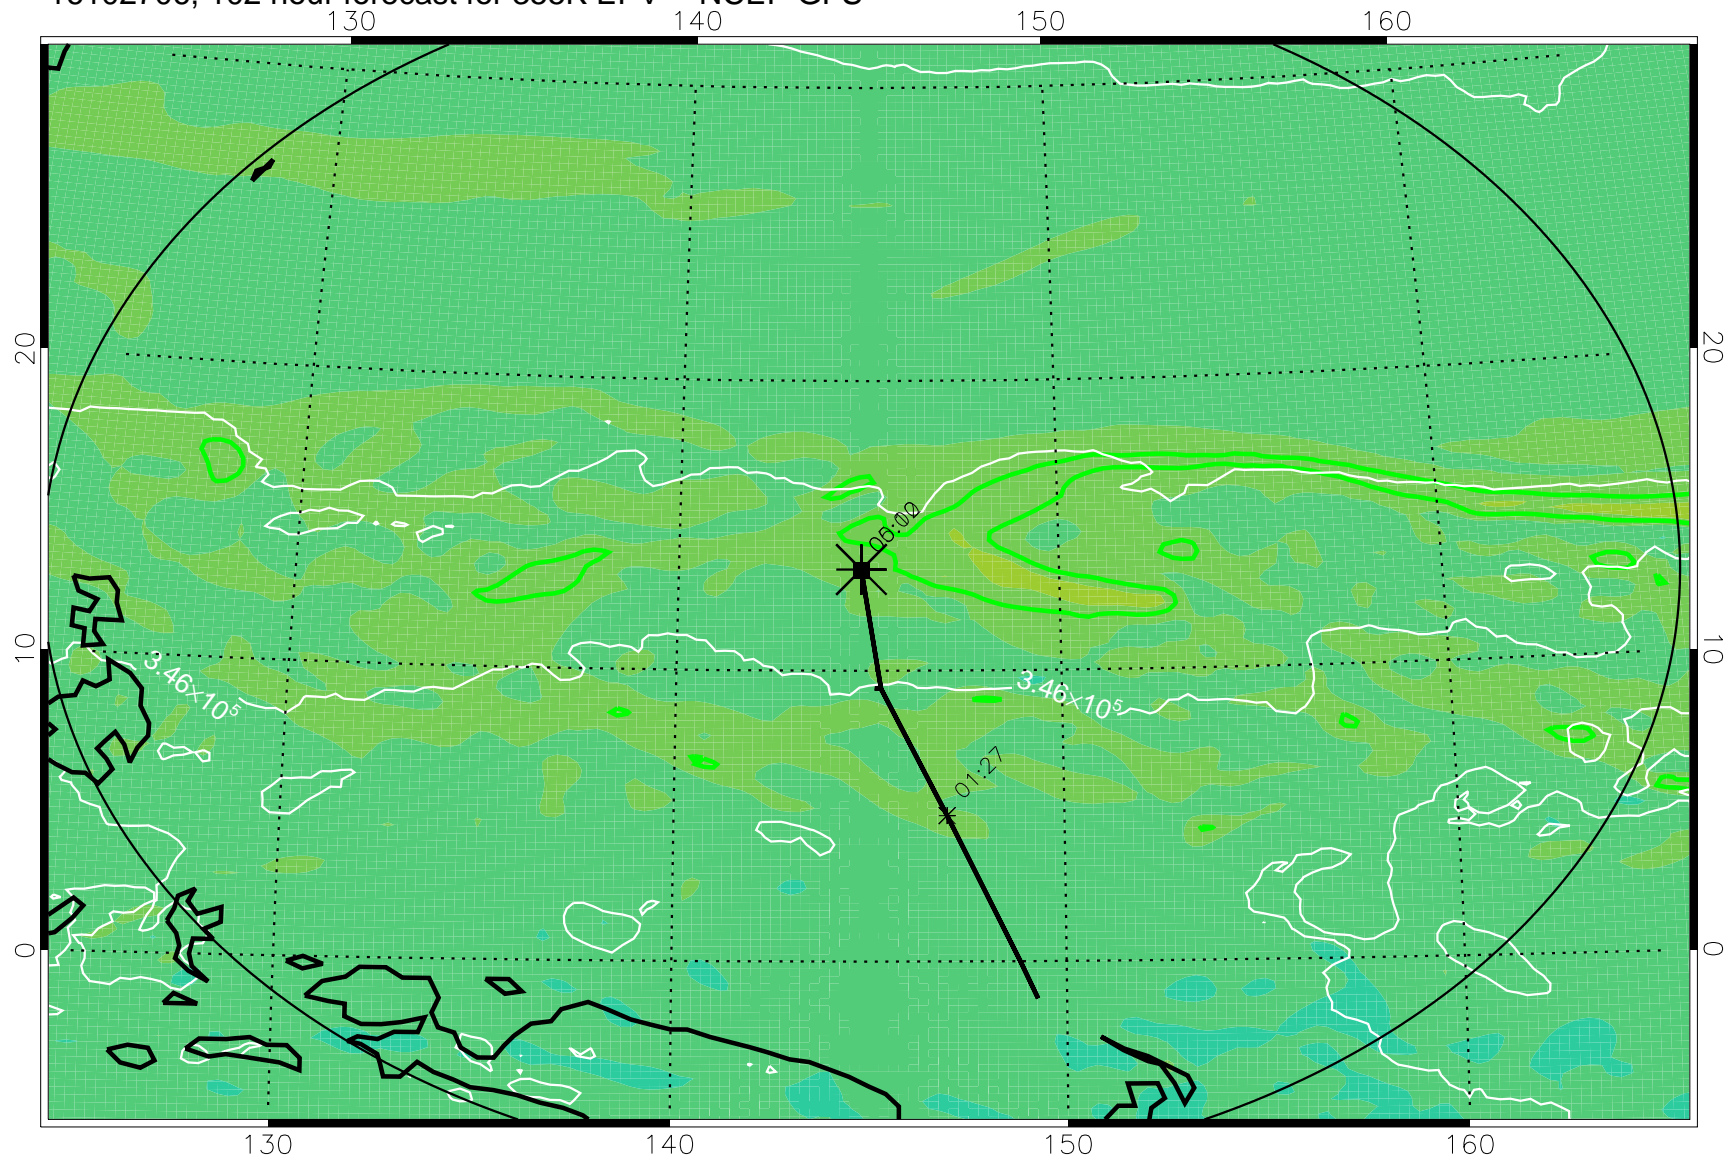

16102606, 078 hour forecast for 355K EPV -- NCEP GFS

355K Montgomery Streamfunction, white
EPV Tropopause (2 PVU) Position
Range ring of 2304 km

16102612, 084 hour forecast for 355K EPV -- NCEP GFS

355K Montgomery Streamfunction, white
EPV Tropopause (2 PVU) Position
Range ring of 2304 km

16102618, 090 hour forecast for 355K EPV -- NCEP GFS

355K Montgomery Streamfunction, white
EPV Tropopause (2 PVU) Position
Range ring of 2304 km

16102700, 096 hour forecast for 355K EPV -- NCEP GFS

355K Montgomery Streamfunction, white
EPV Tropopause (2 PVU) Position
Range ring of 2304 km

16102706, 102 hour forecast for 355K EPV -- NCEP GFS

355K Montgomery Streamfunction, white
EPV Tropopause (2 PVU) Position
Range ring of 2304 km

16102712, 108 hour forecast for 355K EPV -- NCEP GFS

355K Montgomery Streamfunction, white
EPV Tropopause (2 PVU) Position
Range ring of 2304 km

16102718, 114 hour forecast for 355K EPV -- NCEP GFS

355K Montgomery Streamfunction, white
EPV Tropopause (2 PVU) Position
Range ring of 2304 km

16102800, 120 hour forecast for 355K EPV -- NCEP GFS

355K Montgomery Streamfunction, white
EPV Tropopause (2 PVU) Position
Range ring of 2304 km