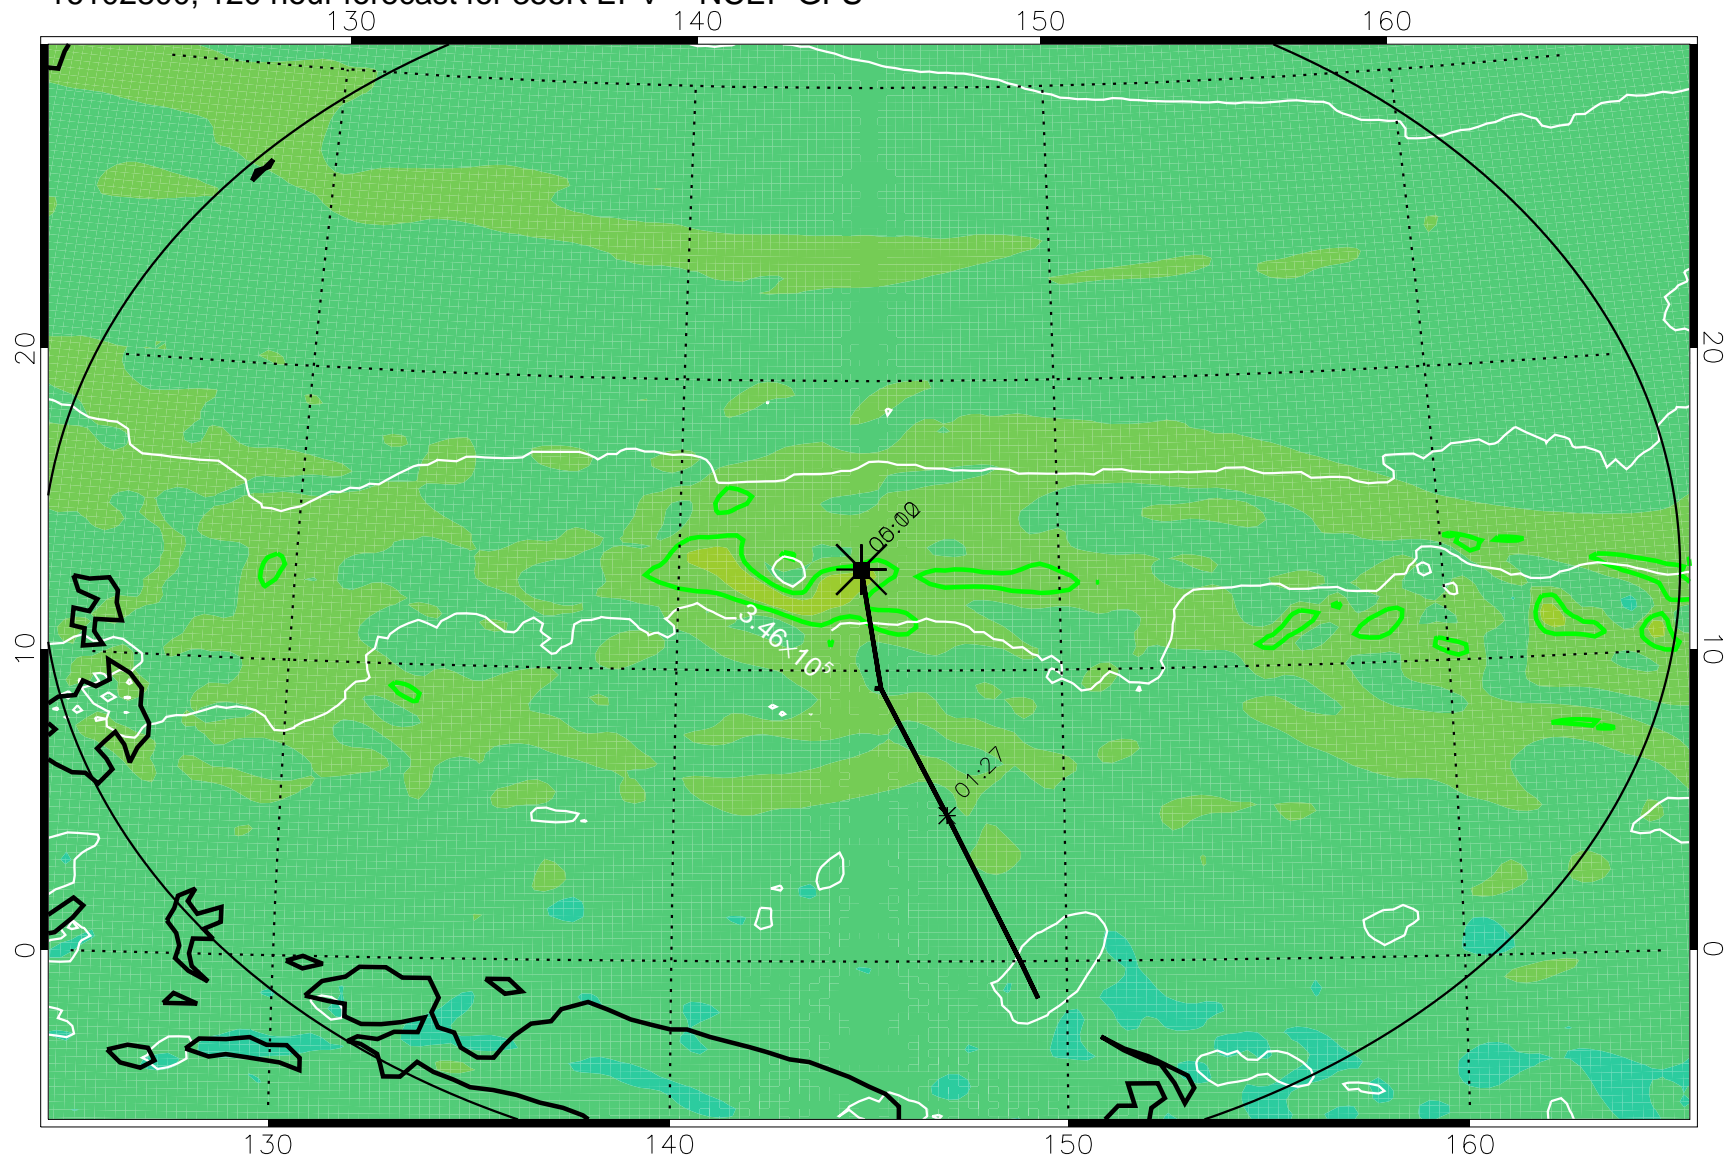

16102606, 078 hour forecast for 355K EPV -- NCEP GFS

355K Montgomery Streamfunction, white
EPV Tropopause (2 PVU) Position
Range ring of 2304 km

16102612, 084 hour forecast for 355K EPV -- NCEP GFS

355K Montgomery Streamfunction, white
EPV Tropopause (2 PVU) Position
Range ring of 2304 km

16102618, 090 hour forecast for 355K EPV -- NCEP GFS

355K Montgomery Streamfunction, white
EPV Tropopause (2 PVU) Position
Range ring of 2304 km

16102700, 096 hour forecast for 355K EPV -- NCEP GFS

355K Montgomery Streamfunction, white
EPV Tropopause (2 PVU) Position
Range ring of 2304 km

16102706, 102 hour forecast for 355K EPV -- NCEP GFS

355K Montgomery Streamfunction, white
EPV Tropopause (2 PVU) Position
Range ring of 2304 km

16102712, 108 hour forecast for 355K EPV -- NCEP GFS

355K Montgomery Streamfunction, white
EPV Tropopause (2 PVU) Position
Range ring of 2304 km

16102718, 114 hour forecast for 355K EPV -- NCEP GFS

355K Montgomery Streamfunction, white
EPV Tropopause (2 PVU) Position
Range ring of 2304 km

16102800, 120 hour forecast for 355K EPV -- NCEP GFS

355K Montgomery Streamfunction, white
EPV Tropopause (2 PVU) Position
Range ring of 2304 km