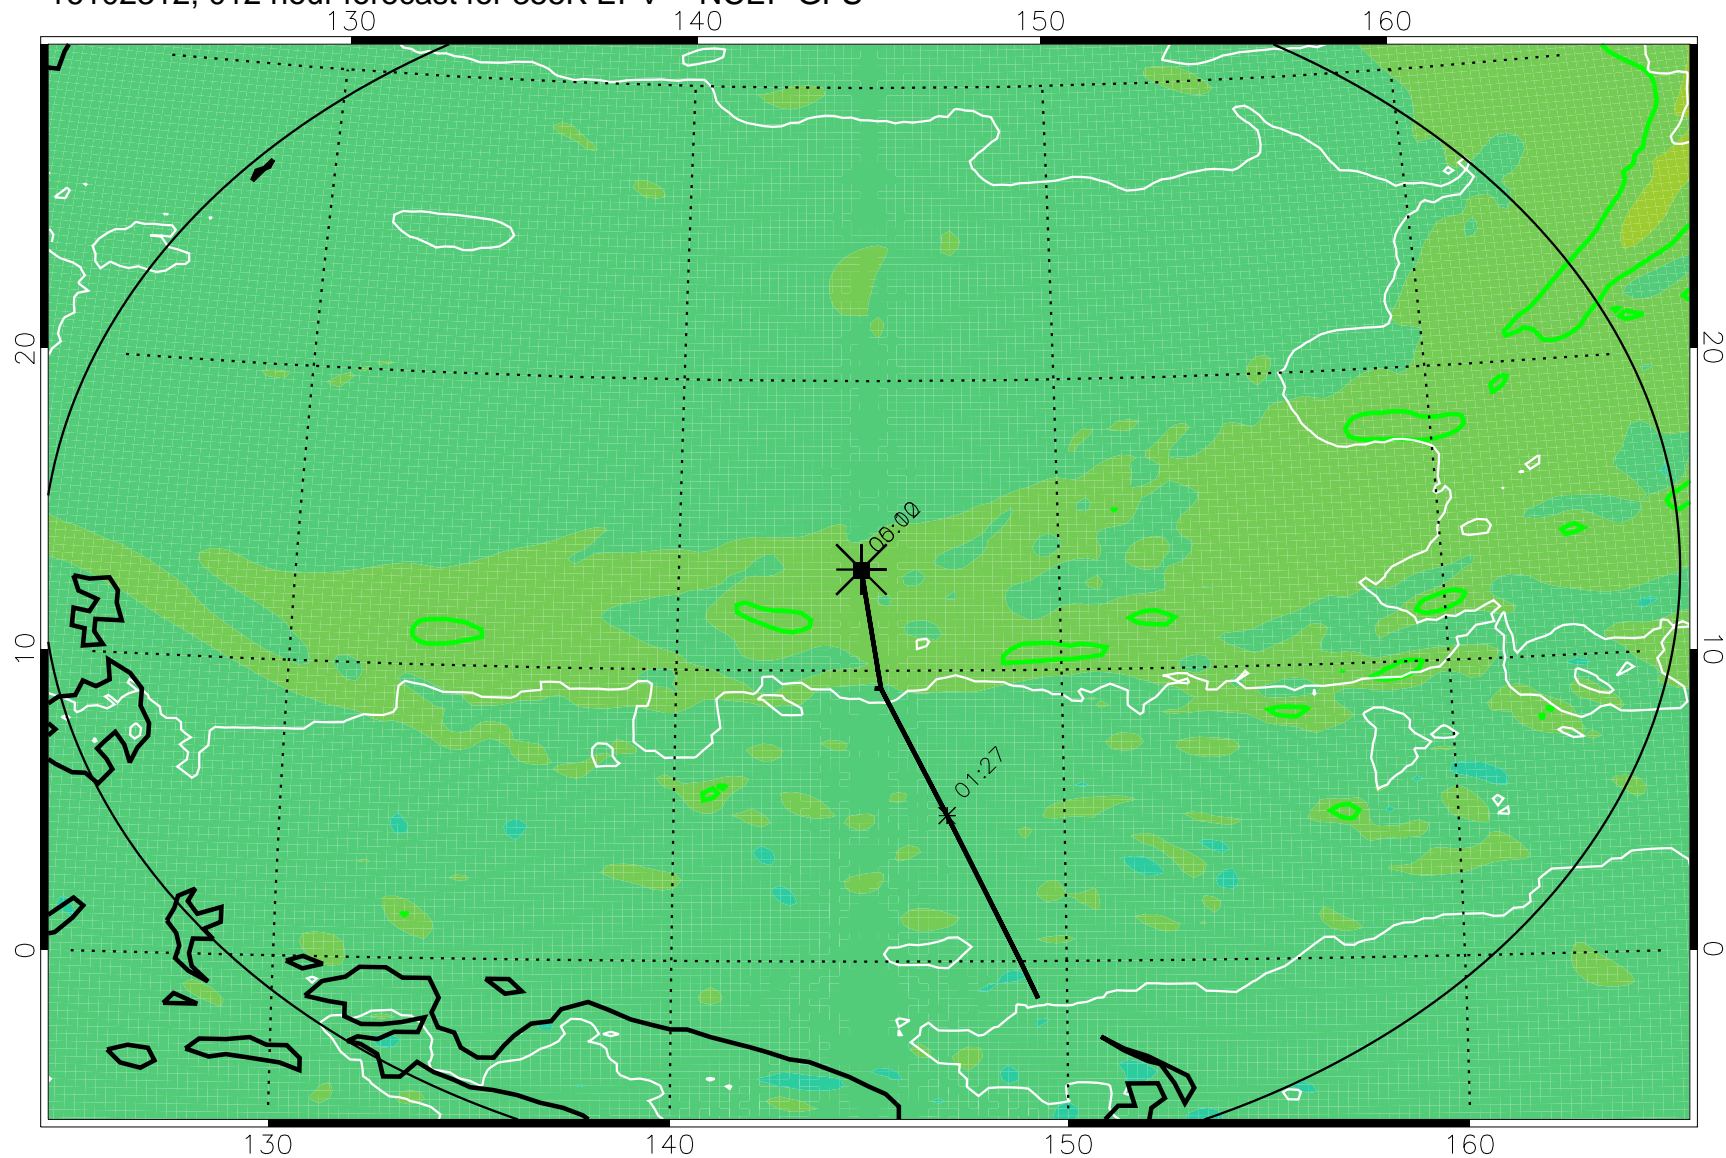

16102306, 006 hour forecast for 355K EPV -- NCEP GFS

355K Montgomery Streamfunction, white
EPV Tropopause (2 PVU) Position
Range ring of 2304 km

16102312, 012 hour forecast for 355K EPV -- NCEP GFS

355K Montgomery Streamfunction, white
EPV Tropopause (2 PVU) Position
Range ring of 2304 km

16102318, 018 hour forecast for 355K EPV -- NCEP GFS

355K Montgomery Streamfunction, white
EPV Tropopause (2 PVU) Position
Range ring of 2304 km

16102400, 024 hour forecast for 355K EPV -- NCEP GFS

355K Montgomery Streamfunction, white
EPV Tropopause (2 PVU) Position
Range ring of 2304 km

16102406, 030 hour forecast for 355K EPV -- NCEP GFS

355K Montgomery Streamfunction, white
EPV Tropopause (2 PVU) Position
Range ring of 2304 km

16102412, 036 hour forecast for 355K EPV -- NCEP GFS

355K Montgomery Streamfunction, white
EPV Tropopause (2 PVU) Position
Range ring of 2304 km

16102418, 042 hour forecast for 355K EPV -- NCEP GFS

355K Montgomery Streamfunction, white
EPV Tropopause (2 PVU) Position
Range ring of 2304 km

16102500, 048 hour forecast for 355K EPV -- NCEP GFS

355K Montgomery Streamfunction, white
EPV Tropopause (2 PVU) Position
Range ring of 2304 km