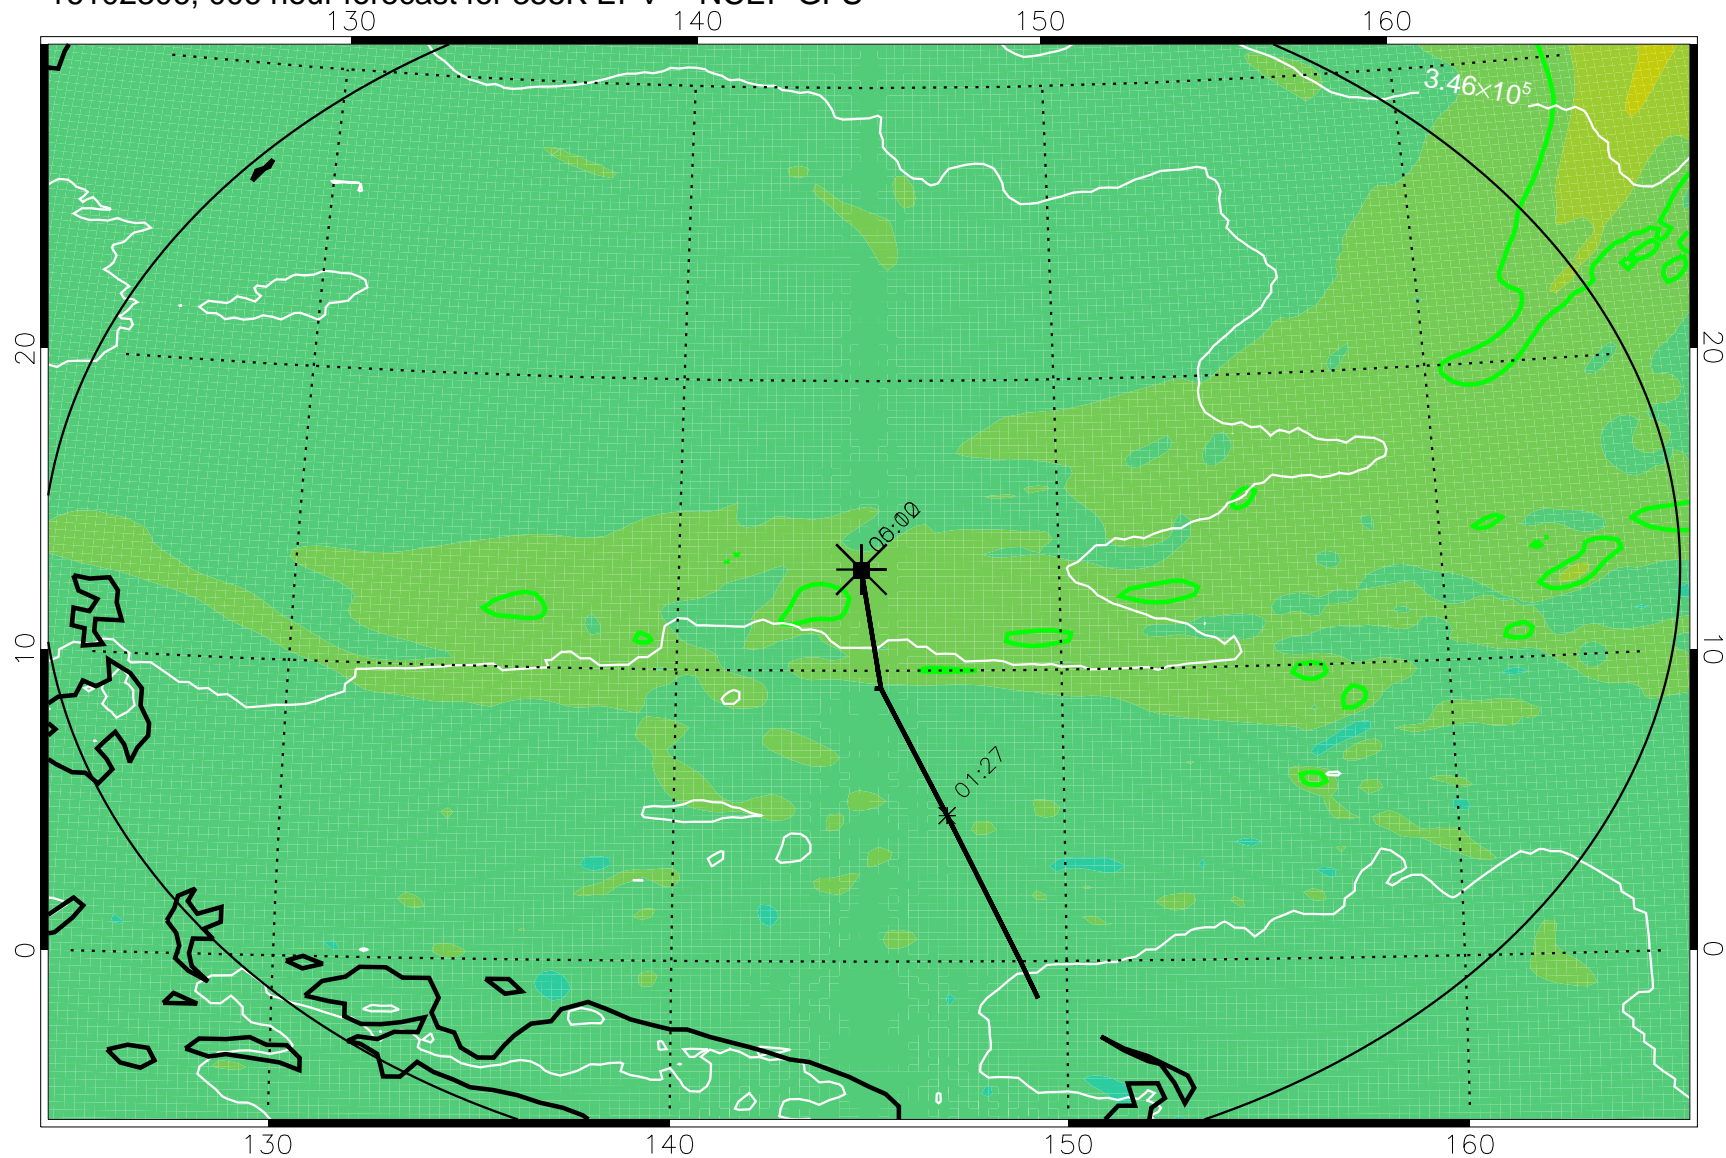

16102306, 006 hour forecast for 355K EPV -- NCEP GFS

355K Montgomery Streamfunction, white
EPV Tropopause (2 PVU) Position
Range ring of 2304 km

16102312, 012 hour forecast for 355K EPV -- NCEP GFS

355K Montgomery Streamfunction, white
EPV Tropopause (2 PVU) Position
Range ring of 2304 km

16102318, 018 hour forecast for 355K EPV -- NCEP GFS

355K Montgomery Streamfunction, white
EPV Tropopause (2 PVU) Position
Range ring of 2304 km

16102400, 024 hour forecast for 355K EPV -- NCEP GFS

355K Montgomery Streamfunction, white
EPV Tropopause (2 PVU) Position
Range ring of 2304 km

16102406, 030 hour forecast for 355K EPV -- NCEP GFS

355K Montgomery Streamfunction, white
EPV Tropopause (2 PVU) Position
Range ring of 2304 km

16102412, 036 hour forecast for 355K EPV -- NCEP GFS

355K Montgomery Streamfunction, white
EPV Tropopause (2 PVU) Position
Range ring of 2304 km

16102418, 042 hour forecast for 355K EPV -- NCEP GFS

355K Montgomery Streamfunction, white
EPV Tropopause (2 PVU) Position
Range ring of 2304 km

16102500, 048 hour forecast for 355K EPV -- NCEP GFS

355K Montgomery Streamfunction, white
EPV Tropopause (2 PVU) Position
Range ring of 2304 km