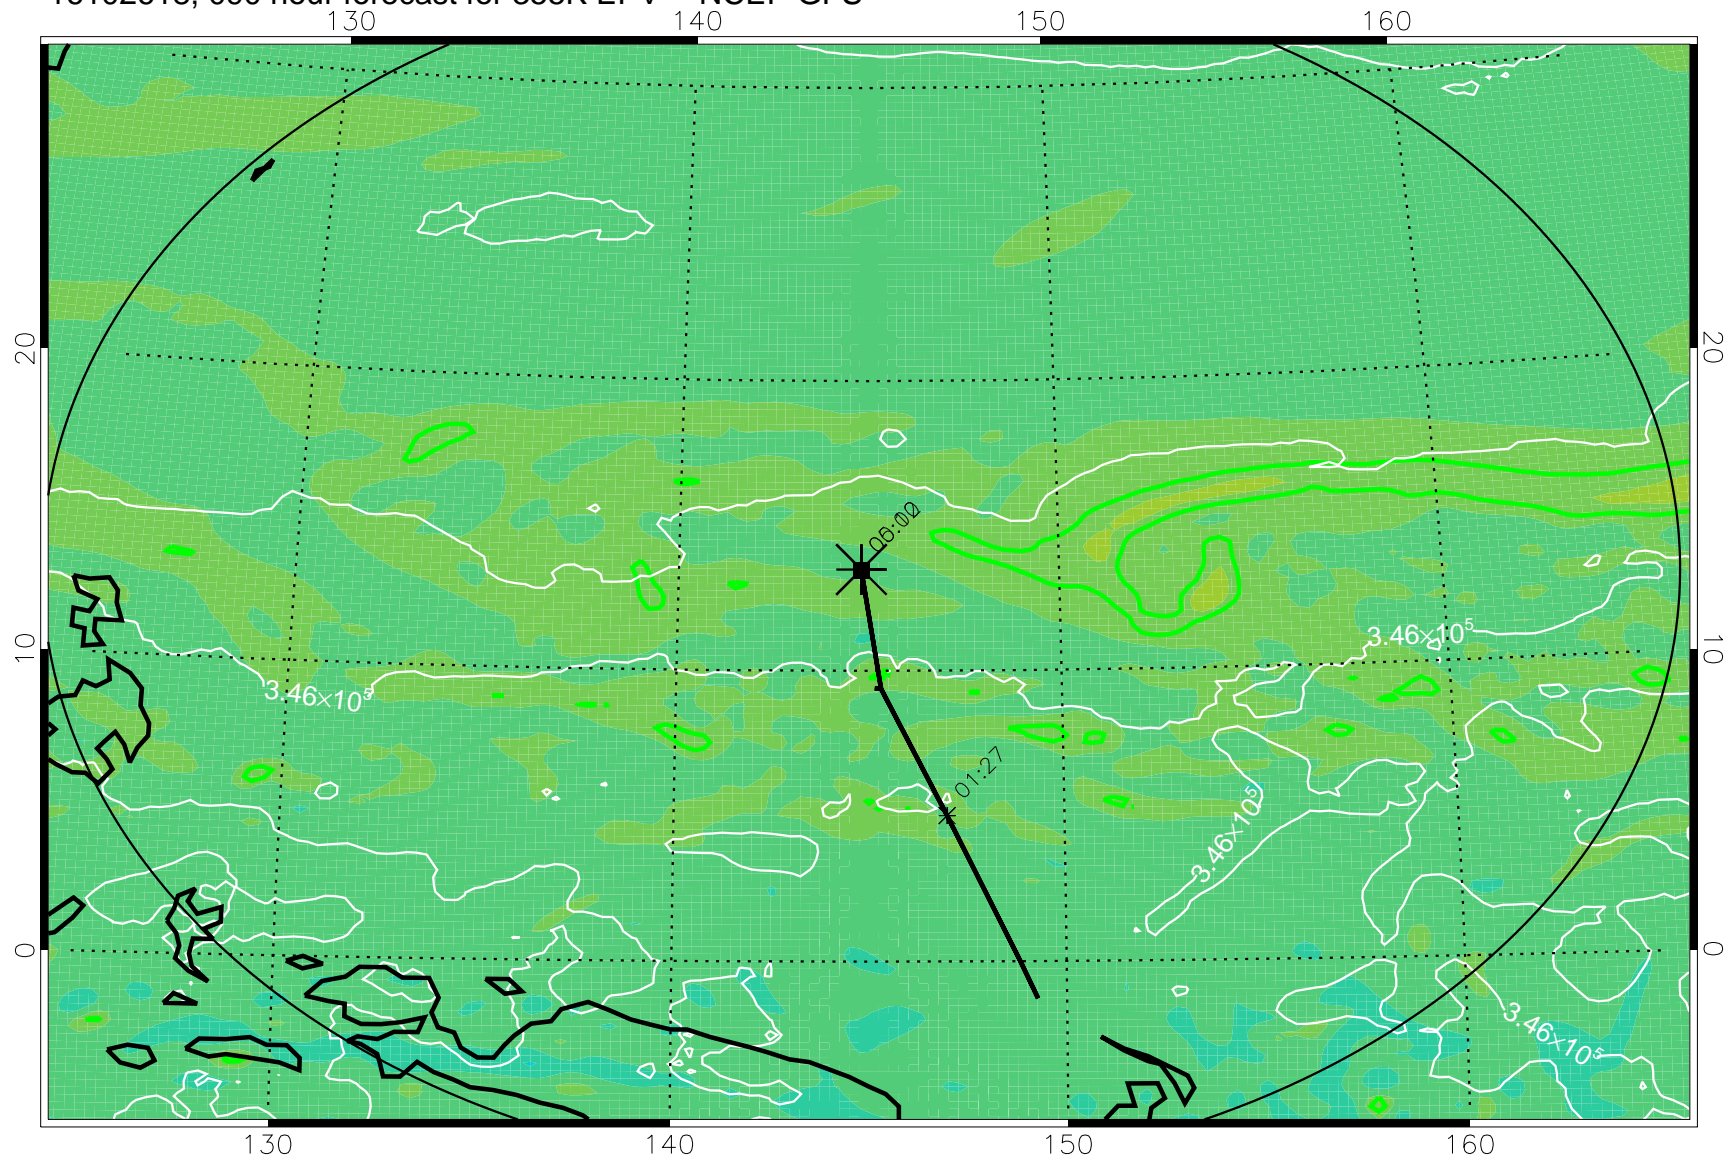

16102606, 078 hour forecast for 355K EPV -- NCEP GFS

355K Montgomery Streamfunction, white
EPV Tropopause (2 PVU) Position
Range ring of 2304 km

16102612, 084 hour forecast for 355K EPV -- NCEP GFS

355K Montgomery Streamfunction, white
EPV Tropopause (2 PVU) Position
Range ring of 2304 km

16102618, 090 hour forecast for 355K EPV -- NCEP GFS

355K Montgomery Streamfunction, white
EPV Tropopause (2 PVU) Position
Range ring of 2304 km

16102700, 096 hour forecast for 355K EPV -- NCEP GFS

355K Montgomery Streamfunction, white
EPV Tropopause (2 PVU) Position
Range ring of 2304 km

16102706, 102 hour forecast for 355K EPV -- NCEP GFS

355K Montgomery Streamfunction, white
EPV Tropopause (2 PVU) Position
Range ring of 2304 km

16102712, 108 hour forecast for 355K EPV -- NCEP GFS

355K Montgomery Streamfunction, white
EPV Tropopause (2 PVU) Position
Range ring of 2304 km

16102718, 114 hour forecast for 355K EPV -- NCEP GFS

355K Montgomery Streamfunction, white
EPV Tropopause (2 PVU) Position
Range ring of 2304 km

16102800, 120 hour forecast for 355K EPV -- NCEP GFS

355K Montgomery Streamfunction, white
EPV Tropopause (2 PVU) Position
Range ring of 2304 km