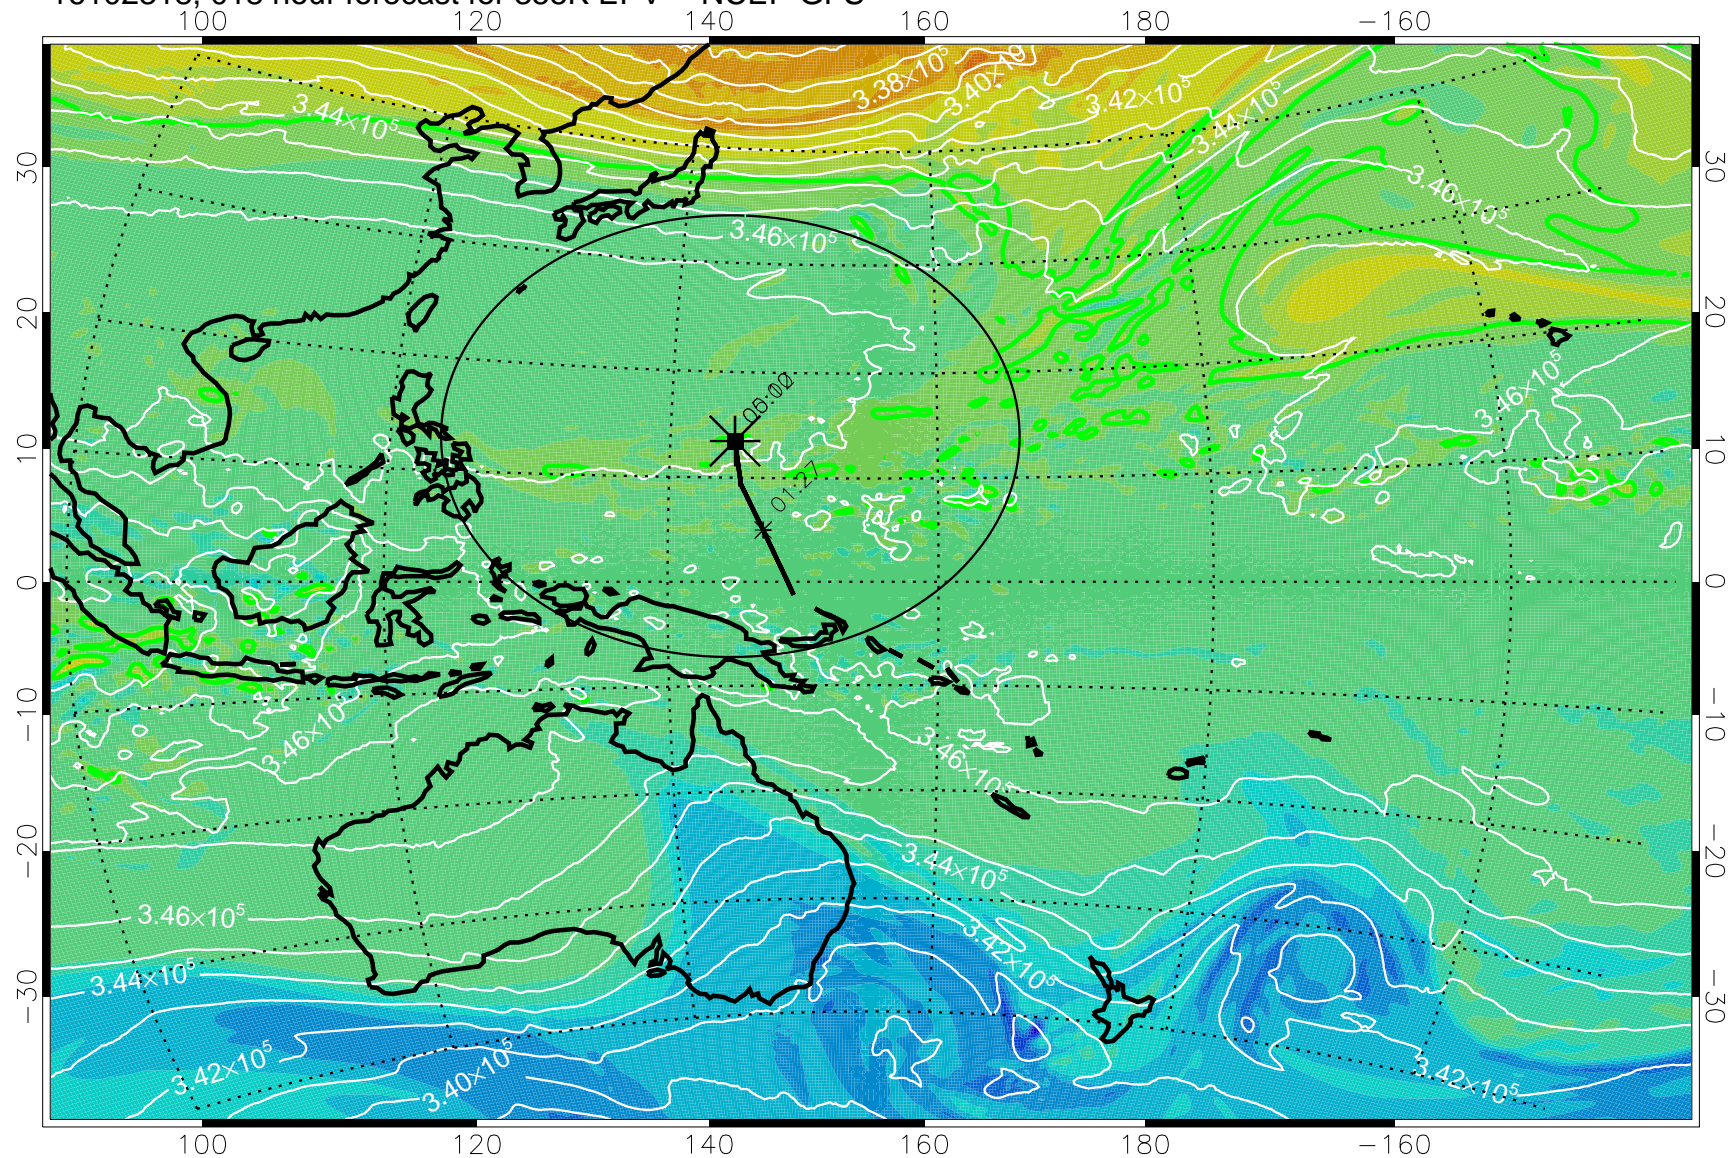

16102306, 006 hour forecast for 355K EPV -- NCEP GFS

355K Montgomery Streamfunction, white
EPV Tropopause (2 PVU) Position
Range ring of 2304 km

16102312, 012 hour forecast for 355K EPV -- NCEP GFS

355K Montgomery Streamfunction, white
EPV Tropopause (2 PVU) Position
Range ring of 2304 km

16102318, 018 hour forecast for 355K EPV -- NCEP GFS

355K Montgomery Streamfunction, white
EPV Tropopause (2 PVU) Position
Range ring of 2304 km

16102400, 024 hour forecast for 355K EPV -- NCEP GFS

355K Montgomery Streamfunction, white
EPV Tropopause (2 PVU) Position
Range ring of 2304 km

16102406, 030 hour forecast for 355K EPV -- NCEP GFS

355K Montgomery Streamfunction, white
EPV Tropopause (2 PVU) Position
Range ring of 2304 km

16102412, 036 hour forecast for 355K EPV -- NCEP GFS

355K Montgomery Streamfunction, white
EPV Tropopause (2 PVU) Position
Range ring of 2304 km

16102418, 042 hour forecast for 355K EPV -- NCEP GFS

355K Montgomery Streamfunction, white
EPV Tropopause (2 PVU) Position
Range ring of 2304 km

16102500, 048 hour forecast for 355K EPV -- NCEP GFS

355K Montgomery Streamfunction, white
EPV Tropopause (2 PVU) Position
Range ring of 2304 km