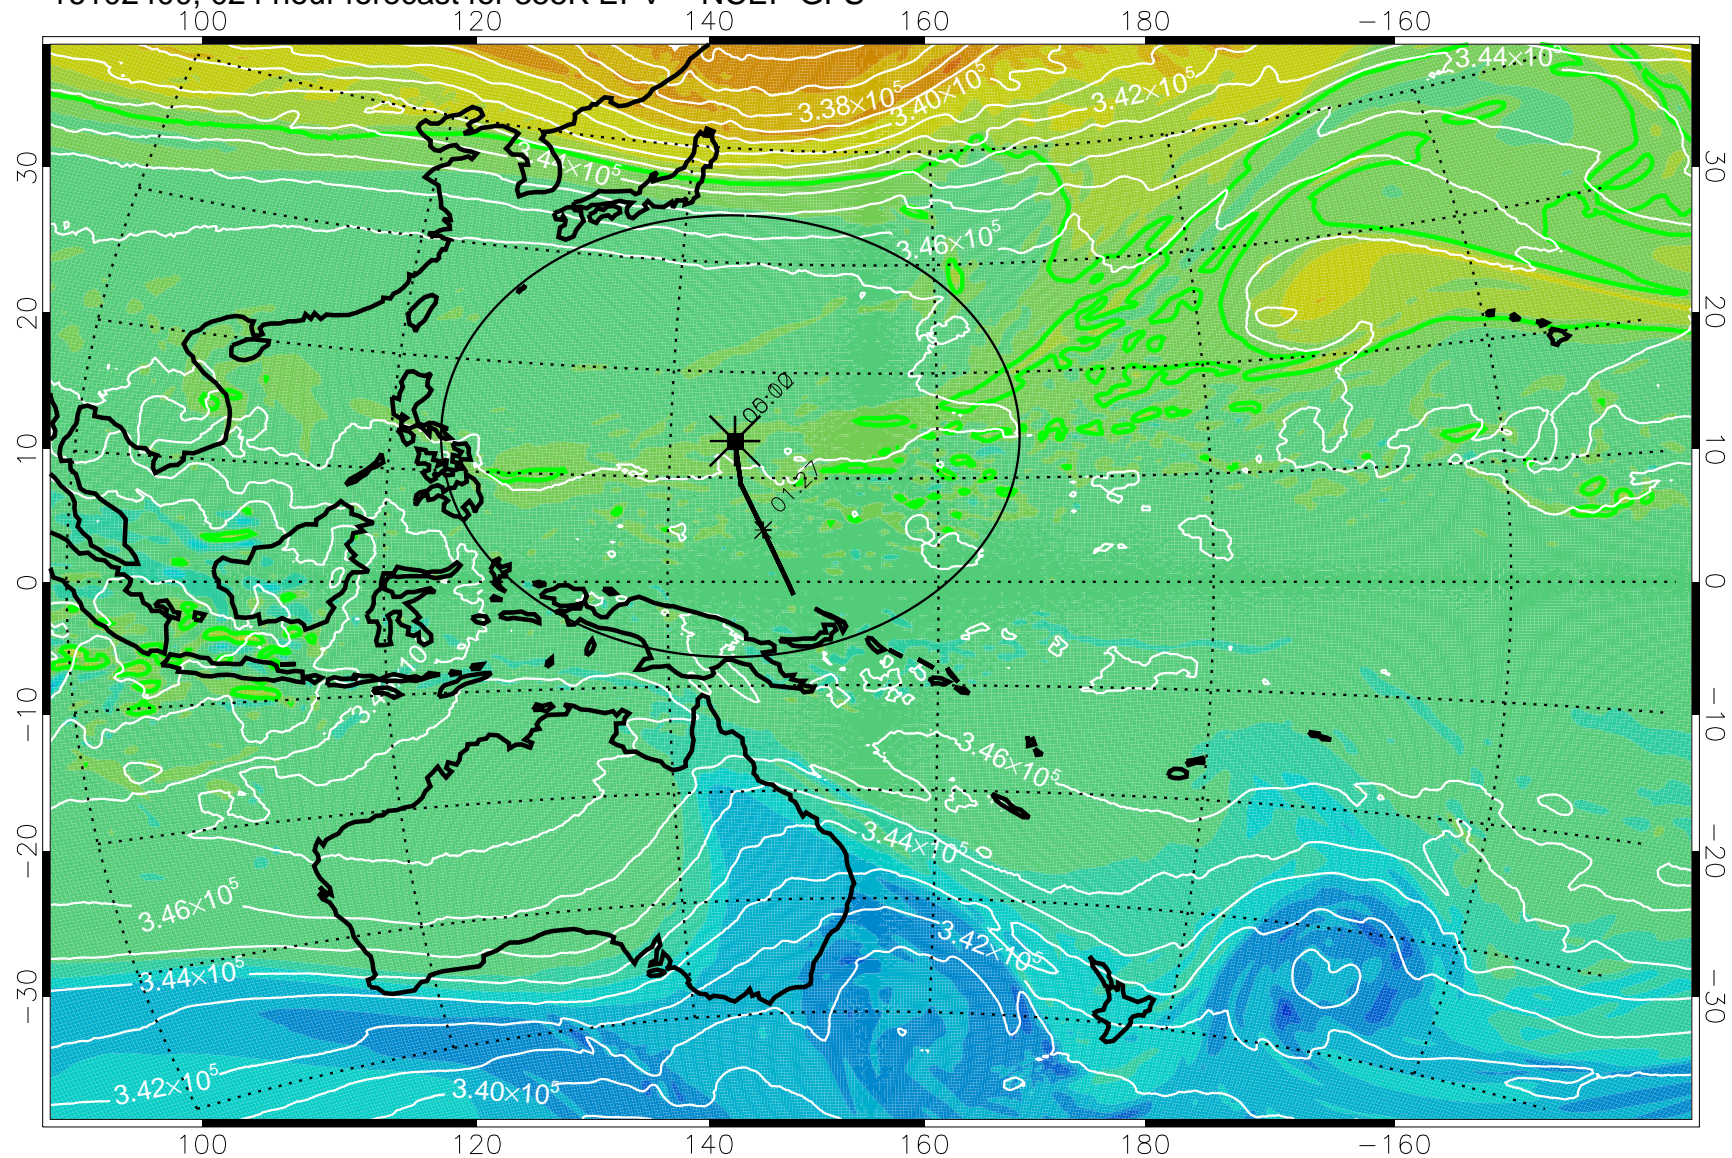

16102306, 006 hour forecast for 355K EPV -- NCEP GFS

355K Montgomery Streamfunction, white
EPV Tropopause (2 PVU) Position
Range ring of 2304 km

16102312, 012 hour forecast for 355K EPV -- NCEP GFS

355K Montgomery Streamfunction, white
EPV Tropopause (2 PVU) Position
Range ring of 2304 km

16102318, 018 hour forecast for 355K EPV -- NCEP GFS

355K Montgomery Streamfunction, white
EPV Tropopause (2 PVU) Position
Range ring of 2304 km

16102400, 024 hour forecast for 355K EPV -- NCEP GFS

355K Montgomery Streamfunction, white
EPV Tropopause (2 PVU) Position
Range ring of 2304 km

16102406, 030 hour forecast for 355K EPV -- NCEP GFS

355K Montgomery Streamfunction, white
EPV Tropopause (2 PVU) Position
Range ring of 2304 km

16102412, 036 hour forecast for 355K EPV -- NCEP GFS

355K Montgomery Streamfunction, white
EPV Tropopause (2 PVU) Position
Range ring of 2304 km

16102418, 042 hour forecast for 355K EPV -- NCEP GFS

355K Montgomery Streamfunction, white
EPV Tropopause (2 PVU) Position
Range ring of 2304 km

16102500, 048 hour forecast for 355K EPV -- NCEP GFS

355K Montgomery Streamfunction, white
EPV Tropopause (2 PVU) Position
Range ring of 2304 km