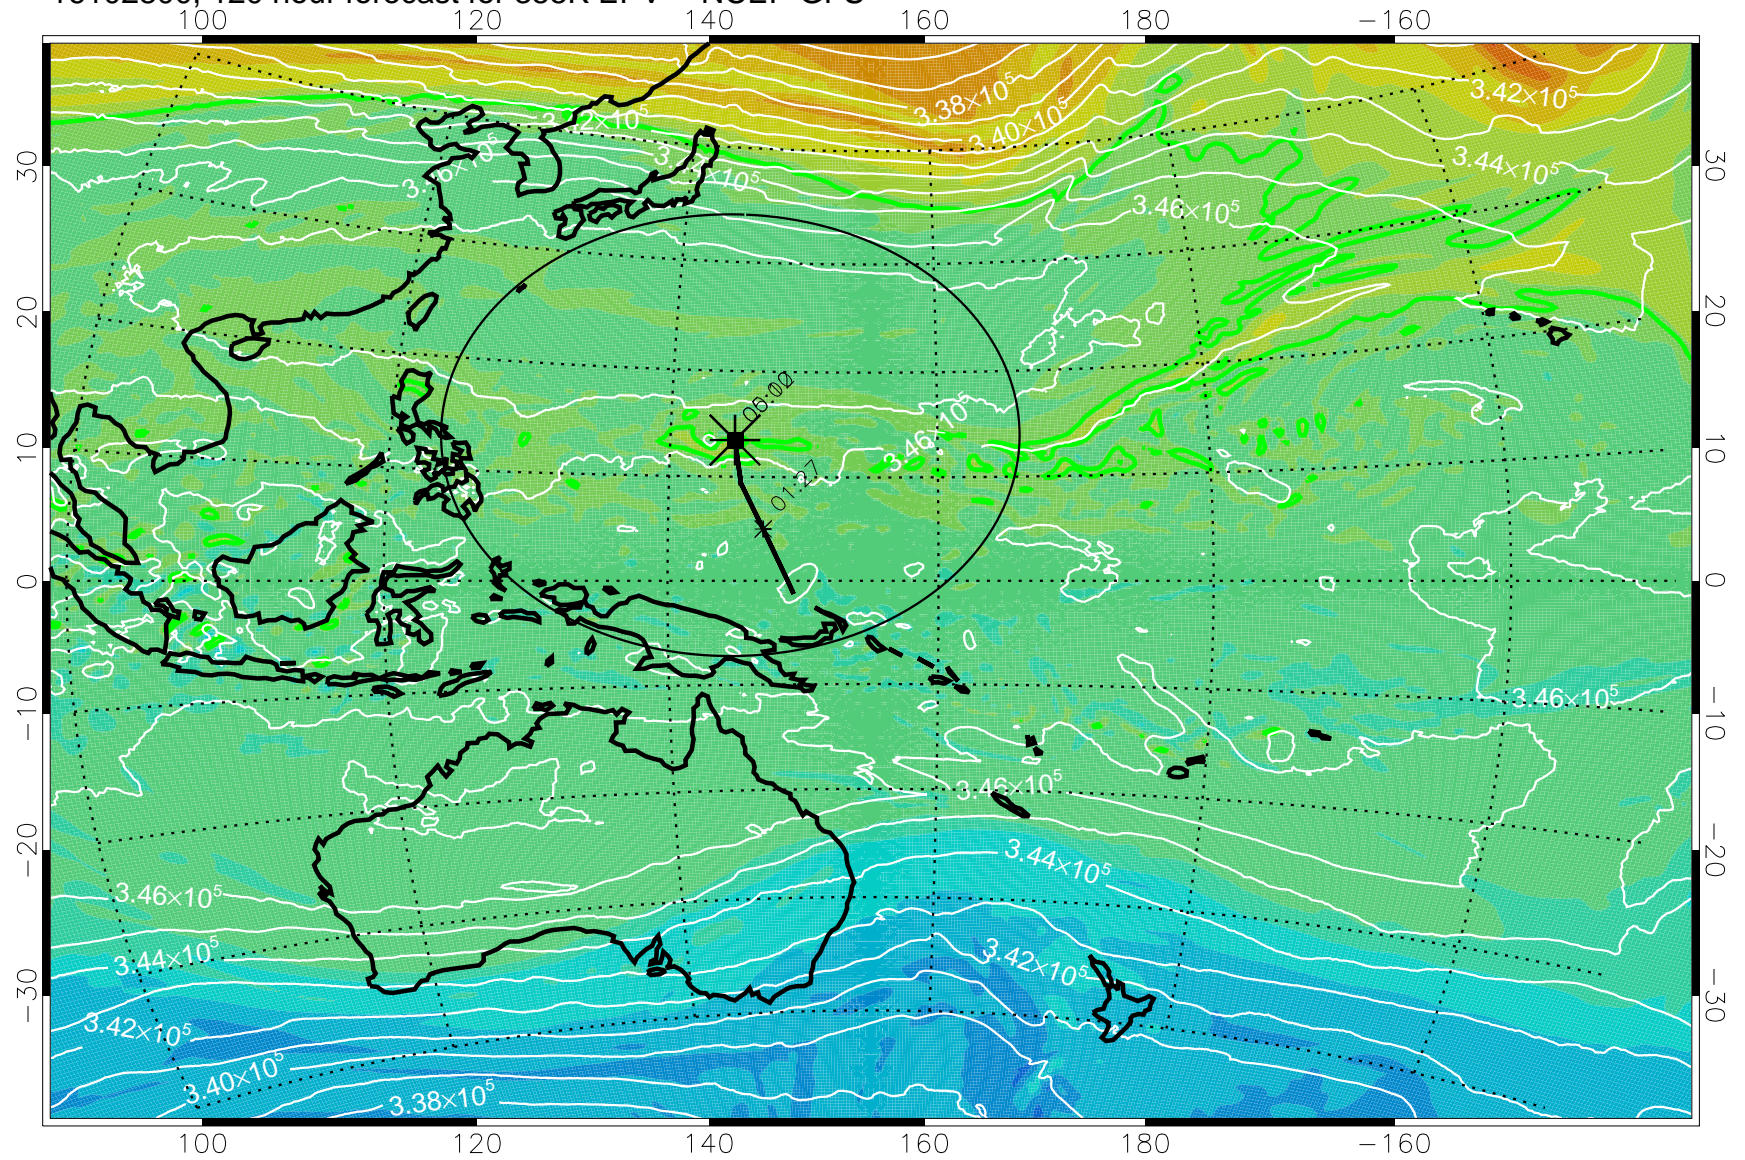

16102606, 078 hour forecast for 355K EPV -- NCEP GFS

355K Montgomery Streamfunction, white
EPV Tropopause (2 PVU) Position
Range ring of 2304 km

16102612, 084 hour forecast for 355K EPV -- NCEP GFS

355K Montgomery Streamfunction, white
 EPV Tropopause (2 PVU) Position
 Range ring of 2304 km

16102618, 090 hour forecast for 355K EPV -- NCEP GFS

355K Montgomery Streamfunction, white
EPV Tropopause (2 PVU) Position
Range ring of 2304 km

16102700, 096 hour forecast for 355K EPV -- NCEP GFS

355K Montgomery Streamfunction, white
EPV Tropopause (2 PVU) Position
Range ring of 2304 km

16102706, 102 hour forecast for 355K EPV -- NCEP GFS

355K Montgomery Streamfunction, white
EPV Tropopause (2 PVU) Position
Range ring of 2304 km

16102712, 108 hour forecast for 355K EPV -- NCEP GFS

355K Montgomery Streamfunction, white
EPV Tropopause (2 PVU) Position
Range ring of 2304 km

16102718, 114 hour forecast for 355K EPV -- NCEP GFS

355K Montgomery Streamfunction, white
EPV Tropopause (2 PVU) Position
Range ring of 2304 km

16102800, 120 hour forecast for 355K EPV -- NCEP GFS

355K Montgomery Streamfunction, white
EPV Tropopause (2 PVU) Position
Range ring of 2304 km