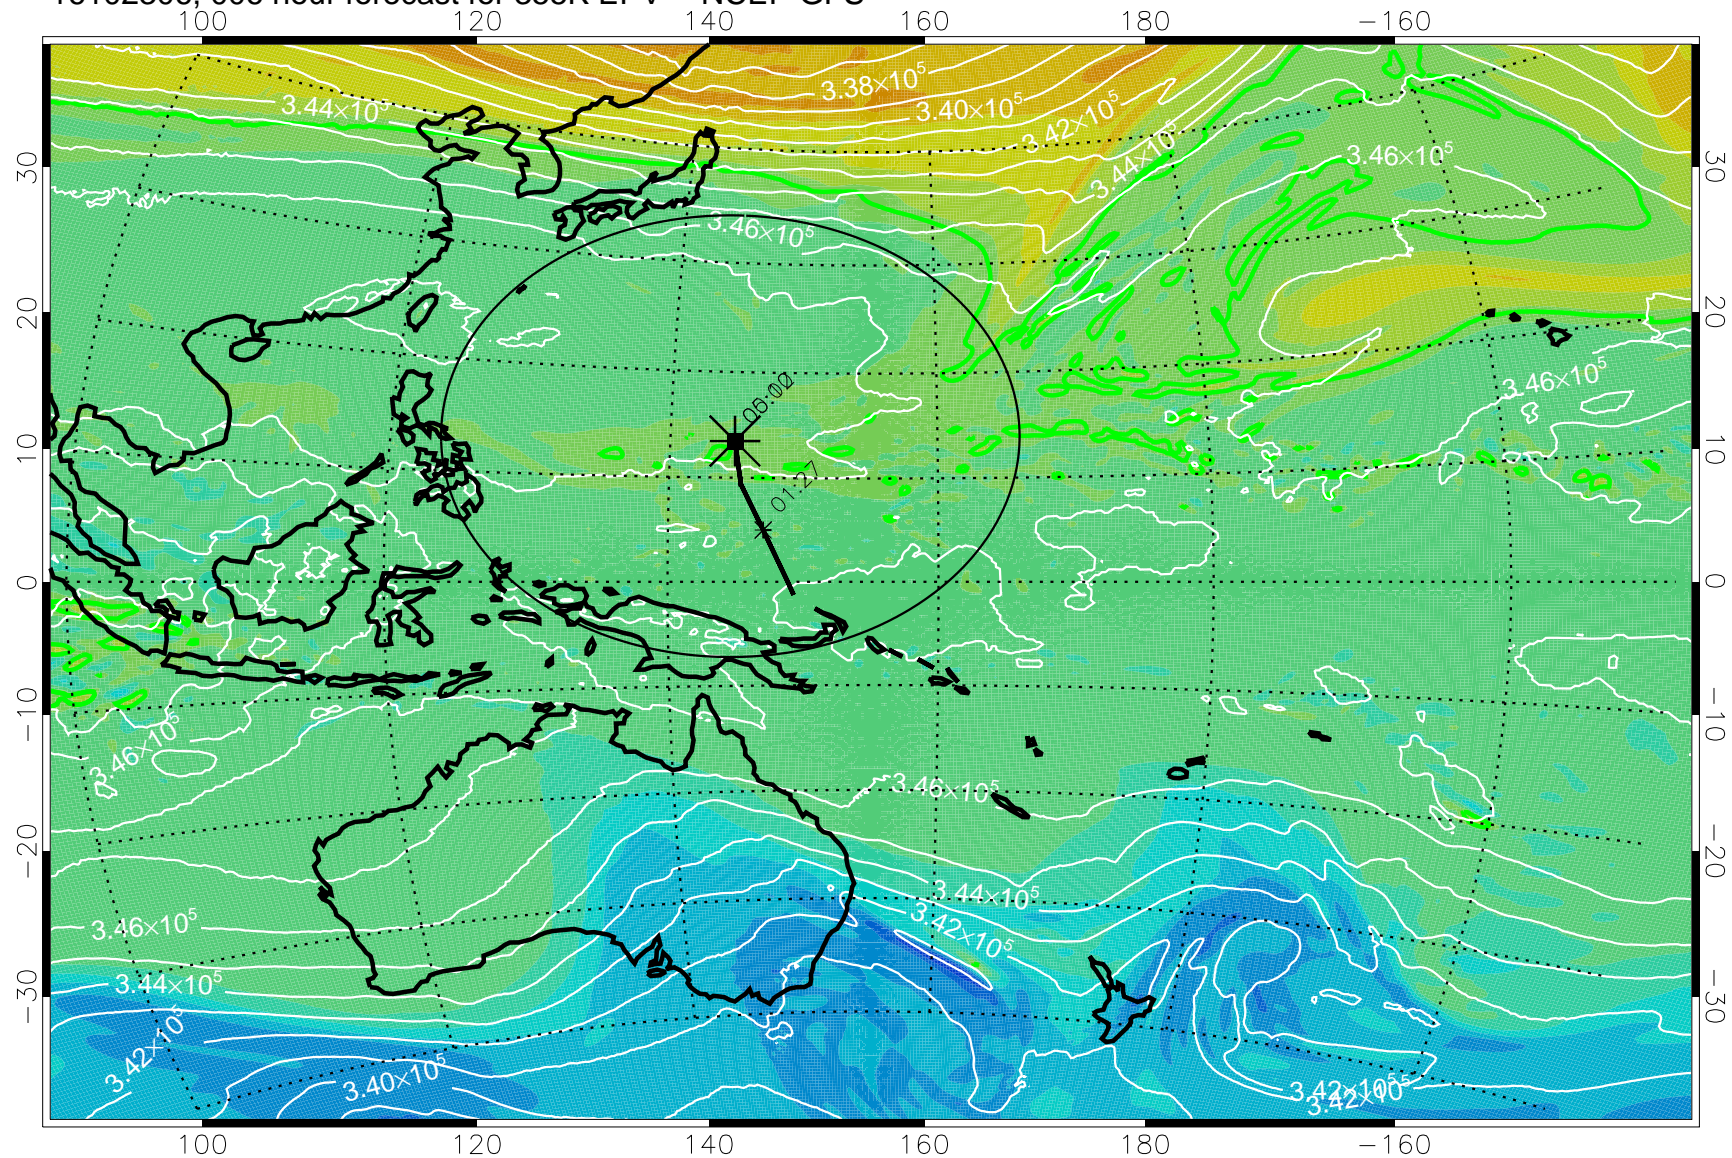

16102306, 006 hour forecast for 355K EPV -- NCEP GFS

355K Montgomery Streamfunction, white
EPV Tropopause (2 PVU) Position
Range ring of 2304 km

16102312, 012 hour forecast for 355K EPV -- NCEP GFS

355K Montgomery Streamfunction, white
EPV Tropopause (2 PVU) Position
Range ring of 2304 km

16102318, 018 hour forecast for 355K EPV -- NCEP GFS

355K Montgomery Streamfunction, white
EPV Tropopause (2 PVU) Position
Range ring of 2304 km

16102400, 024 hour forecast for 355K EPV -- NCEP GFS

355K Montgomery Streamfunction, white
EPV Tropopause (2 PVU) Position
Range ring of 2304 km

16102406, 030 hour forecast for 355K EPV -- NCEP GFS

355K Montgomery Streamfunction, white
EPV Tropopause (2 PVU) Position
Range ring of 2304 km

16102412, 036 hour forecast for 355K EPV -- NCEP GFS

355K Montgomery Streamfunction, white
EPV Tropopause (2 PVU) Position
Range ring of 2304 km

16102418, 042 hour forecast for 355K EPV -- NCEP GFS

355K Montgomery Streamfunction, white
EPV Tropopause (2 PVU) Position
Range ring of 2304 km

16102500, 048 hour forecast for 355K EPV -- NCEP GFS

355K Montgomery Streamfunction, white
EPV Tropopause (2 PVU) Position
Range ring of 2304 km