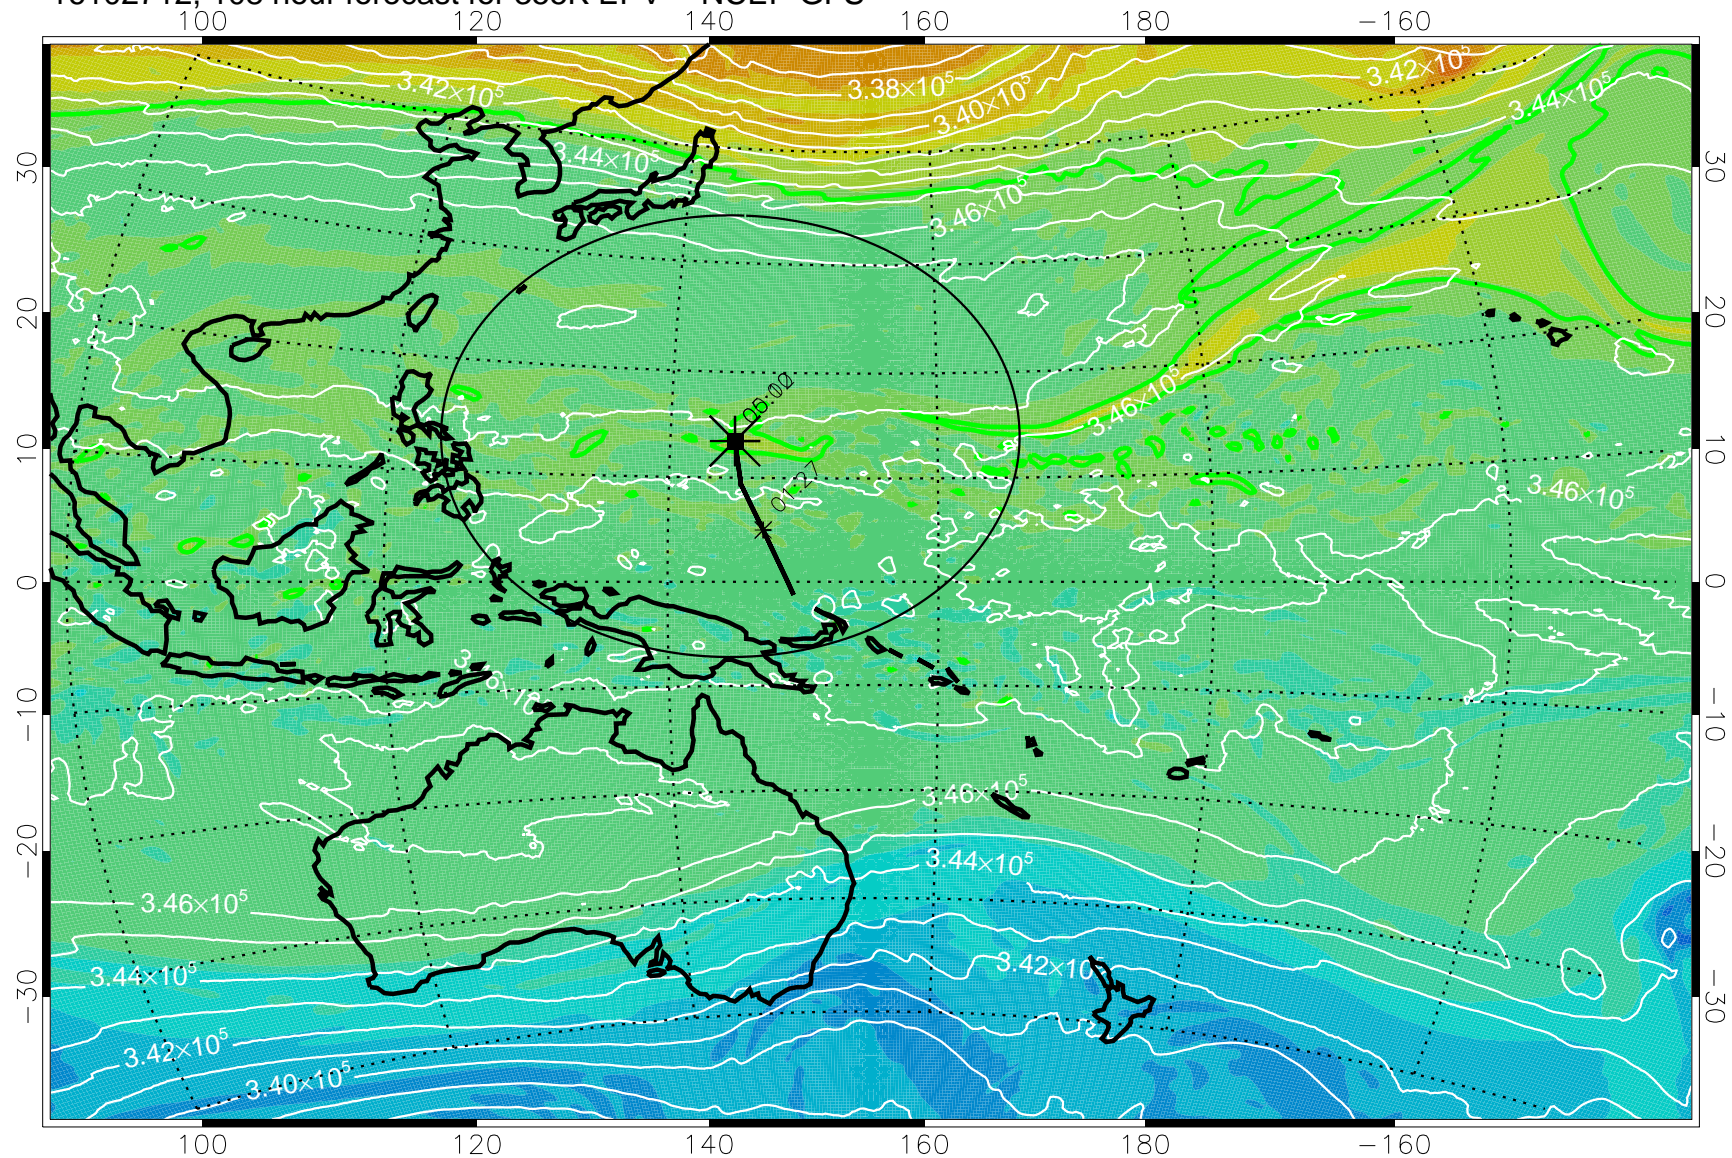

16102606, 078 hour forecast for 355K EPV -- NCEP GFS

355K Montgomery Streamfunction, white
EPV Tropopause (2 PVU) Position
Range ring of 2304 km

16102612, 084 hour forecast for 355K EPV -- NCEP GFS

355K Montgomery Streamfunction, white
 EPV Tropopause (2 PVU) Position
 Range ring of 2304 km

16102618, 090 hour forecast for 355K EPV -- NCEP GFS

355K Montgomery Streamfunction, white
EPV Tropopause (2 PVU) Position
Range ring of 2304 km

16102700, 096 hour forecast for 355K EPV -- NCEP GFS

355K Montgomery Streamfunction, white
EPV Tropopause (2 PVU) Position
Range ring of 2304 km

16102706, 102 hour forecast for 355K EPV -- NCEP GFS

355K Montgomery Streamfunction, white
EPV Tropopause (2 PVU) Position
Range ring of 2304 km

16102712, 108 hour forecast for 355K EPV -- NCEP GFS

355K Montgomery Streamfunction, white
EPV Tropopause (2 PVU) Position
Range ring of 2304 km

16102718, 114 hour forecast for 355K EPV -- NCEP GFS

355K Montgomery Streamfunction, white
EPV Tropopause (2 PVU) Position
Range ring of 2304 km

16102800, 120 hour forecast for 355K EPV -- NCEP GFS

355K Montgomery Streamfunction, white
EPV Tropopause (2 PVU) Position
Range ring of 2304 km