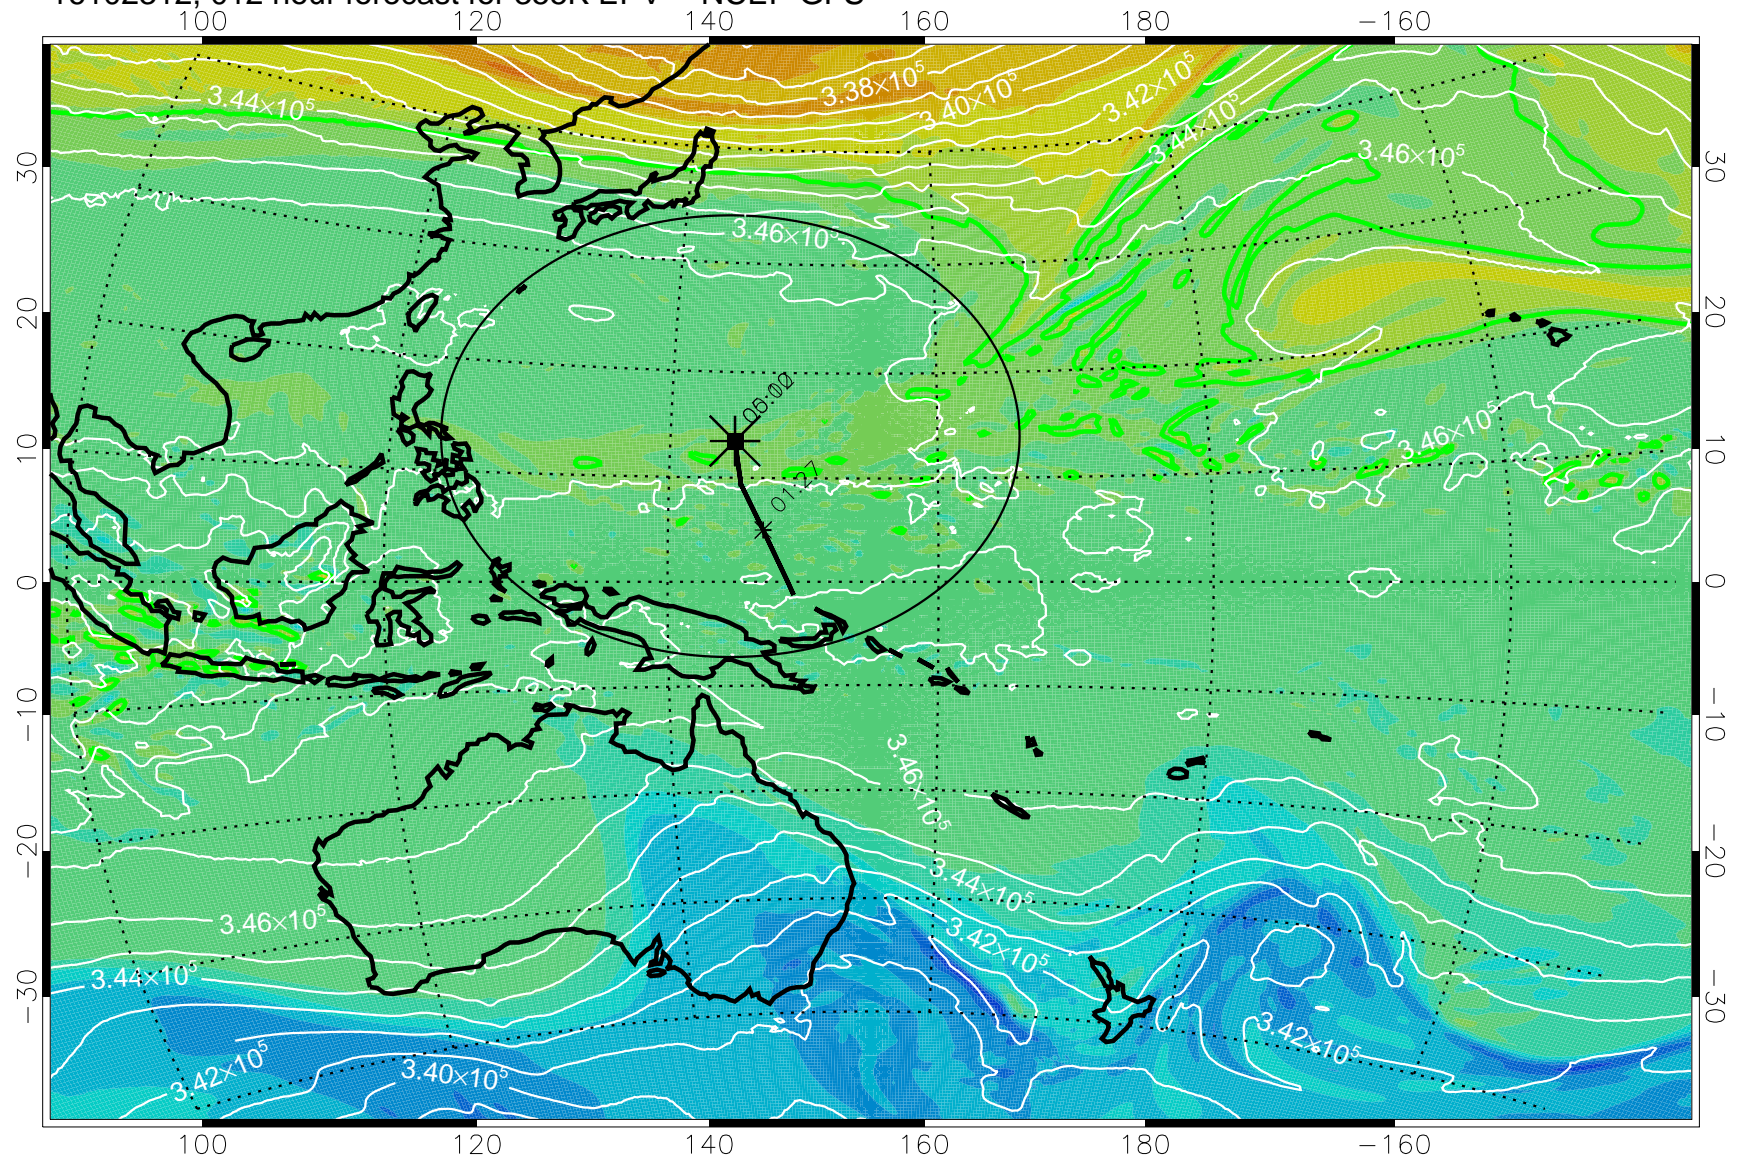

16102306, 006 hour forecast for 355K EPV -- NCEP GFS

355K Montgomery Streamfunction, white
EPV Tropopause (2 PVU) Position
Range ring of 2304 km

16102312, 012 hour forecast for 355K EPV -- NCEP GFS

355K Montgomery Streamfunction, white
EPV Tropopause (2 PVU) Position
Range ring of 2304 km

16102318, 018 hour forecast for 355K EPV -- NCEP GFS

355K Montgomery Streamfunction, white
EPV Tropopause (2 PVU) Position
Range ring of 2304 km

16102400, 024 hour forecast for 355K EPV -- NCEP GFS

355K Montgomery Streamfunction, white
EPV Tropopause (2 PVU) Position
Range ring of 2304 km

16102406, 030 hour forecast for 355K EPV -- NCEP GFS

355K Montgomery Streamfunction, white
EPV Tropopause (2 PVU) Position
Range ring of 2304 km

16102412, 036 hour forecast for 355K EPV -- NCEP GFS

355K Montgomery Streamfunction, white
EPV Tropopause (2 PVU) Position
Range ring of 2304 km

16102418, 042 hour forecast for 355K EPV -- NCEP GFS

355K Montgomery Streamfunction, white
EPV Tropopause (2 PVU) Position
Range ring of 2304 km

16102500, 048 hour forecast for 355K EPV -- NCEP GFS

355K Montgomery Streamfunction, white
EPV Tropopause (2 PVU) Position
Range ring of 2304 km