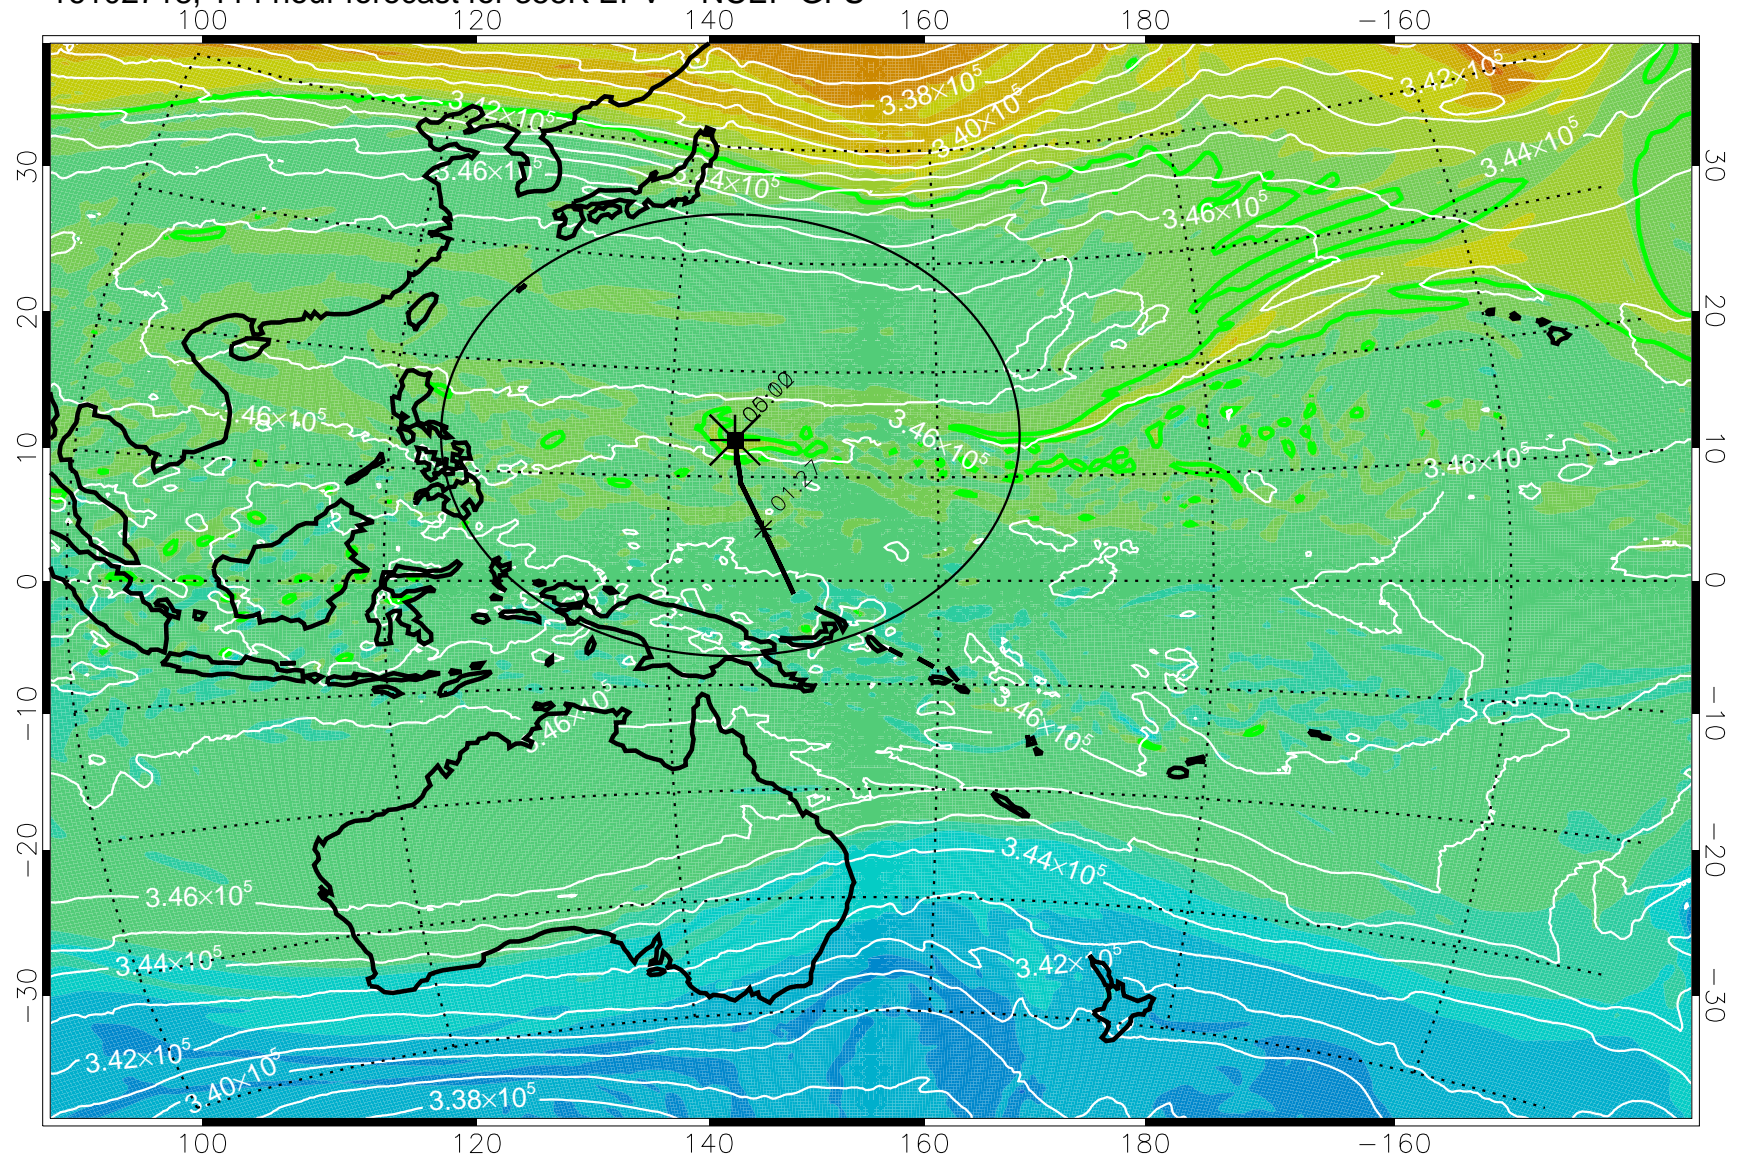

16102606, 078 hour forecast for 355K EPV -- NCEP GFS

355K Montgomery Streamfunction, white
EPV Tropopause (2 PVU) Position
Range ring of 2304 km

16102612, 084 hour forecast for 355K EPV -- NCEP GFS

355K Montgomery Streamfunction, white
 EPV Tropopause (2 PVU) Position
 Range ring of 2304 km

16102618, 090 hour forecast for 355K EPV -- NCEP GFS

355K Montgomery Streamfunction, white
EPV Tropopause (2 PVU) Position
Range ring of 2304 km

16102700, 096 hour forecast for 355K EPV -- NCEP GFS

355K Montgomery Streamfunction, white
EPV Tropopause (2 PVU) Position
Range ring of 2304 km

16102706, 102 hour forecast for 355K EPV -- NCEP GFS

355K Montgomery Streamfunction, white
EPV Tropopause (2 PVU) Position
Range ring of 2304 km

16102712, 108 hour forecast for 355K EPV -- NCEP GFS

355K Montgomery Streamfunction, white
EPV Tropopause (2 PVU) Position
Range ring of 2304 km

16102718, 114 hour forecast for 355K EPV -- NCEP GFS

355K Montgomery Streamfunction, white
EPV Tropopause (2 PVU) Position
Range ring of 2304 km

16102800, 120 hour forecast for 355K EPV -- NCEP GFS

355K Montgomery Streamfunction, white
EPV Tropopause (2 PVU) Position
Range ring of 2304 km