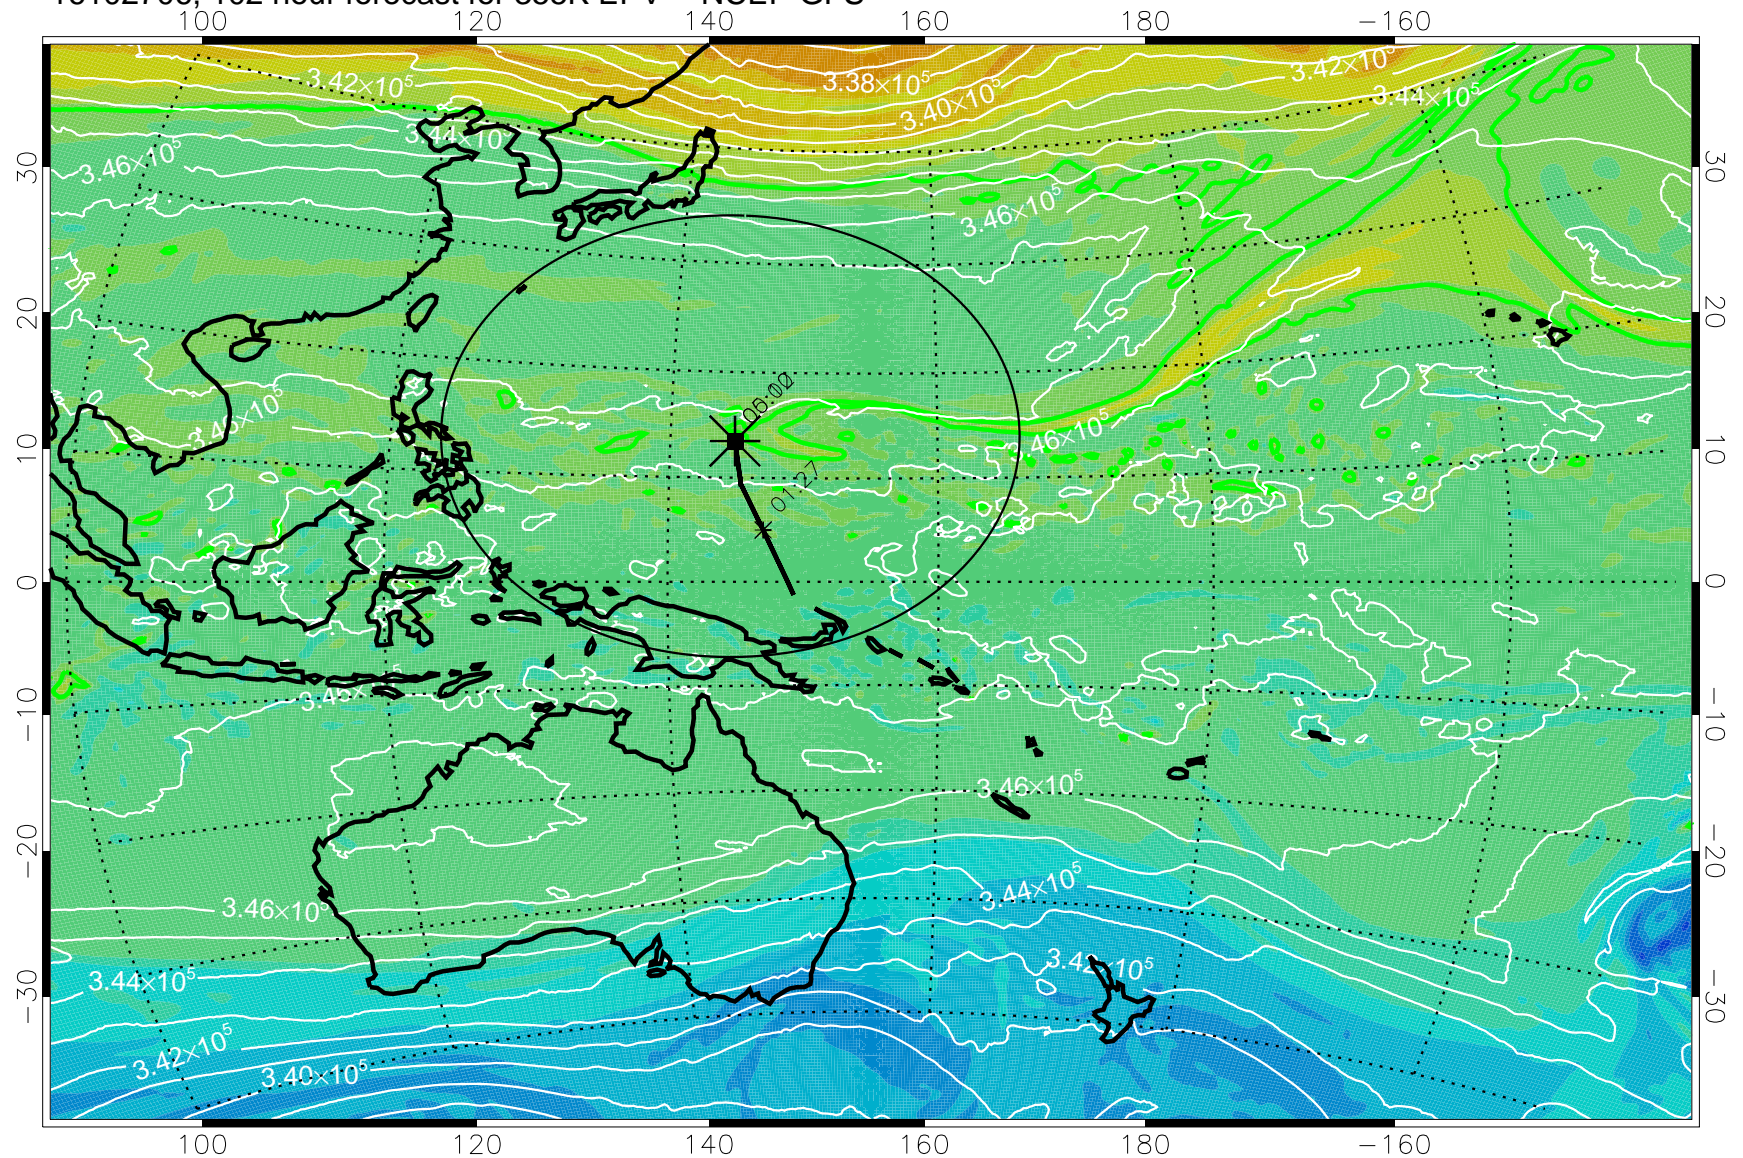

16102606, 078 hour forecast for 355K EPV -- NCEP GFS

355K Montgomery Streamfunction, white
EPV Tropopause (2 PVU) Position
Range ring of 2304 km

16102612, 084 hour forecast for 355K EPV -- NCEP GFS

355K Montgomery Streamfunction, white
 EPV Tropopause (2 PVU) Position
 Range ring of 2304 km

16102618, 090 hour forecast for 355K EPV -- NCEP GFS

355K Montgomery Streamfunction, white
EPV Tropopause (2 PVU) Position
Range ring of 2304 km

16102700, 096 hour forecast for 355K EPV -- NCEP GFS

355K Montgomery Streamfunction, white
EPV Tropopause (2 PVU) Position
Range ring of 2304 km

16102706, 102 hour forecast for 355K EPV -- NCEP GFS

355K Montgomery Streamfunction, white
EPV Tropopause (2 PVU) Position
Range ring of 2304 km

16102712, 108 hour forecast for 355K EPV -- NCEP GFS

355K Montgomery Streamfunction, white
EPV Tropopause (2 PVU) Position
Range ring of 2304 km

16102718, 114 hour forecast for 355K EPV -- NCEP GFS

355K Montgomery Streamfunction, white
EPV Tropopause (2 PVU) Position
Range ring of 2304 km

16102800, 120 hour forecast for 355K EPV -- NCEP GFS

355K Montgomery Streamfunction, white
EPV Tropopause (2 PVU) Position
Range ring of 2304 km