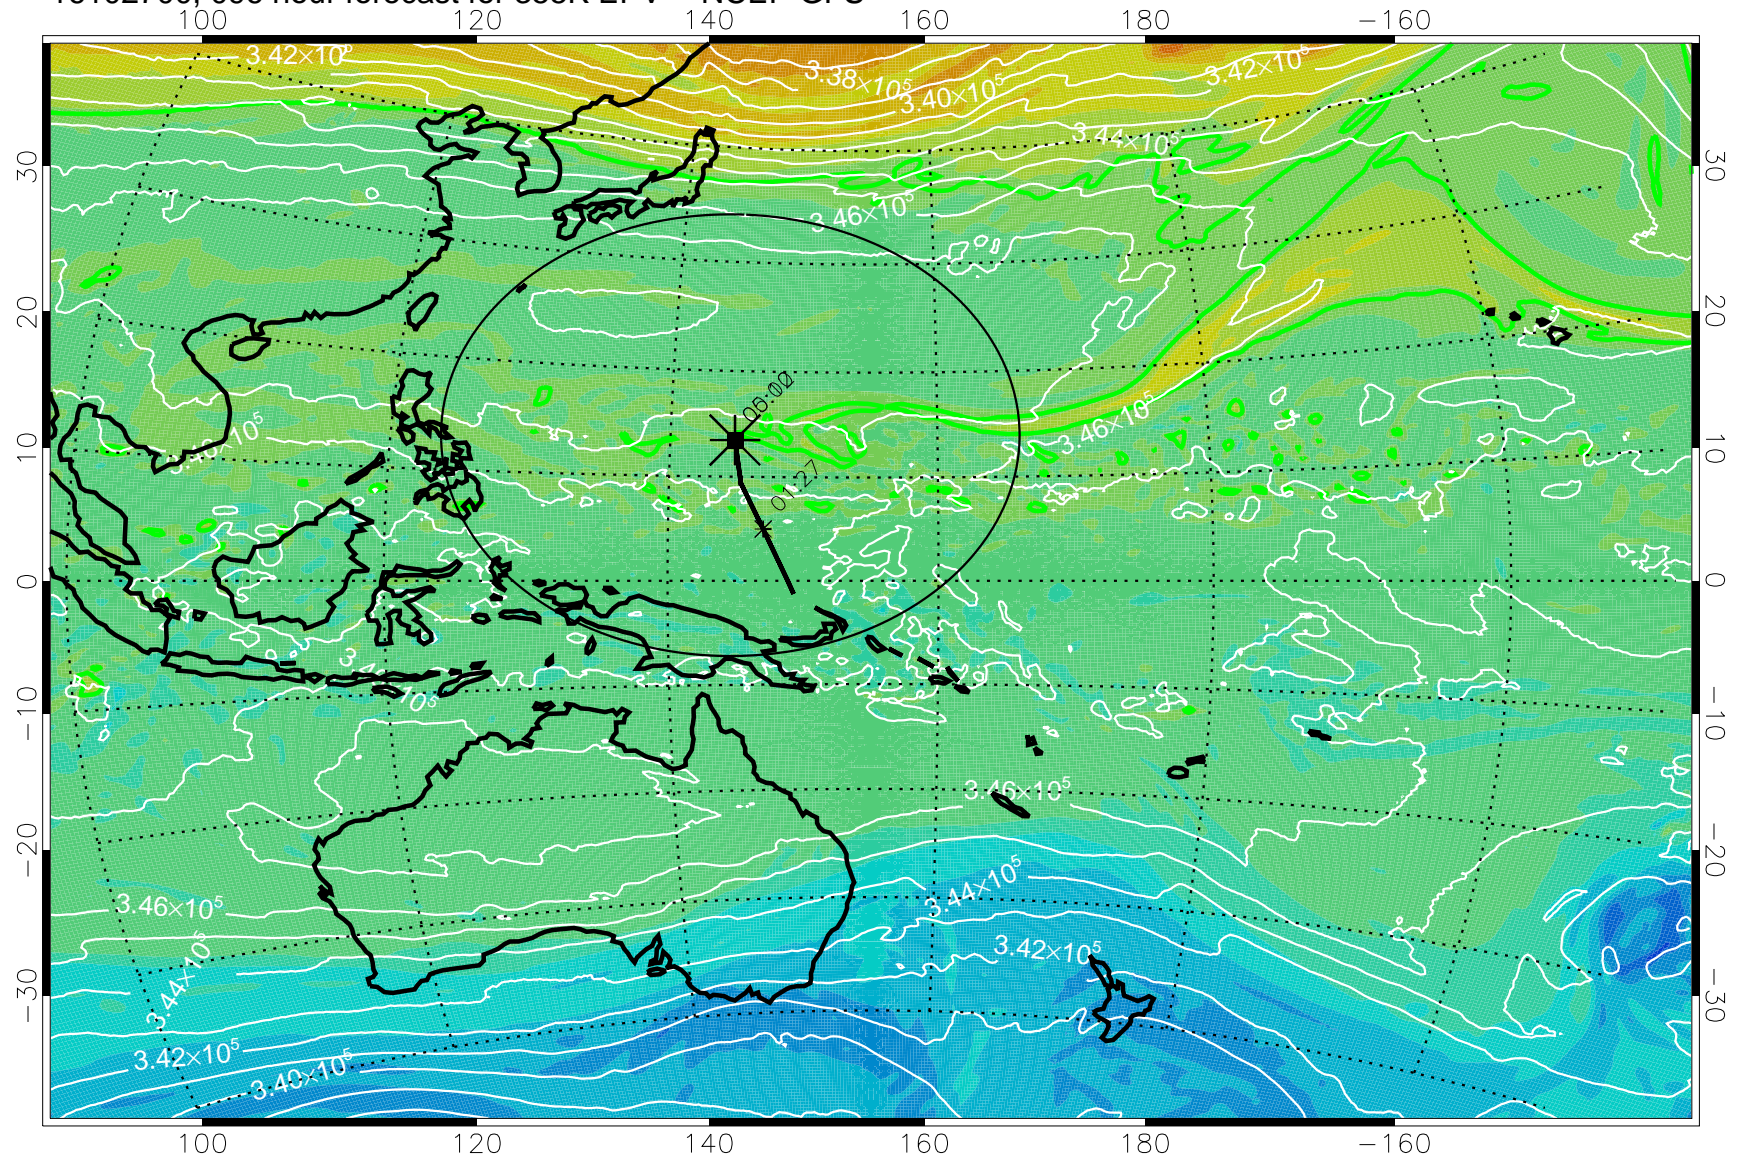

16102518, 066 hour forecast for 355K EPV -- NCEP GFS

355K Montgomery Streamfunction, white
EPV Tropopause (2 PVU) Position
Range ring of 2304 km

16102600, 072 hour forecast for 355K EPV -- NCEP GFS

355K Montgomery Streamfunction, white
EPV Tropopause (2 PVU) Position
Range ring of 2304 km

16102606, 078 hour forecast for 355K EPV -- NCEP GFS

355K Montgomery Streamfunction, white
EPV Tropopause (2 PVU) Position
Range ring of 2304 km

16102612, 084 hour forecast for 355K EPV -- NCEP GFS

355K Montgomery Streamfunction, white
 EPV Tropopause (2 PVU) Position
 Range ring of 2304 km

16102618, 090 hour forecast for 355K EPV -- NCEP GFS

355K Montgomery Streamfunction, white
EPV Tropopause (2 PVU) Position
Range ring of 2304 km

16102700, 096 hour forecast for 355K EPV -- NCEP GFS

355K Montgomery Streamfunction, white
EPV Tropopause (2 PVU) Position
Range ring of 2304 km

16102706, 102 hour forecast for 355K EPV -- NCEP GFS

355K Montgomery Streamfunction, white
EPV Tropopause (2 PVU) Position
Range ring of 2304 km

16102712, 108 hour forecast for 355K EPV -- NCEP GFS

355K Montgomery Streamfunction, white
EPV Tropopause (2 PVU) Position
Range ring of 2304 km