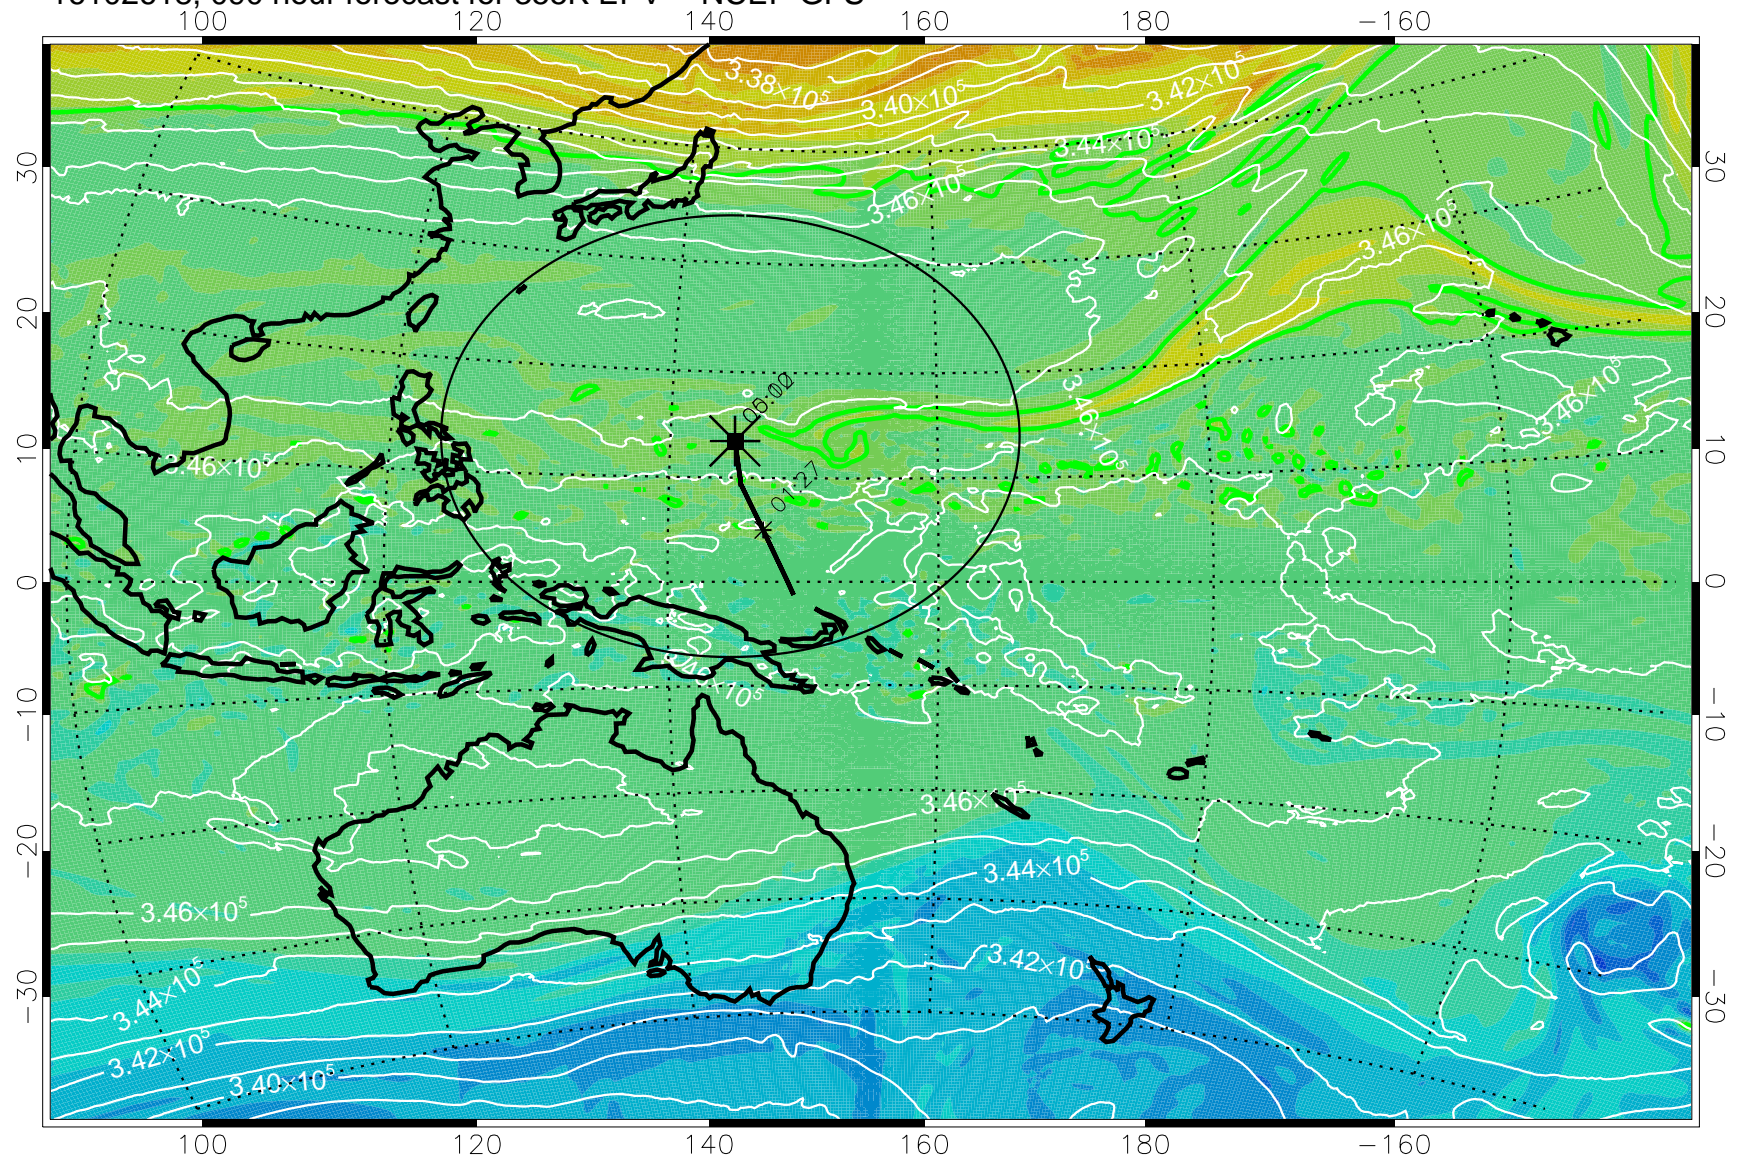

16102518, 066 hour forecast for 355K EPV -- NCEP GFS

355K Montgomery Streamfunction, white
EPV Tropopause (2 PVU) Position
Range ring of 2304 km

16102600, 072 hour forecast for 355K EPV -- NCEP GFS

355K Montgomery Streamfunction, white
EPV Tropopause (2 PVU) Position
Range ring of 2304 km

16102606, 078 hour forecast for 355K EPV -- NCEP GFS

355K Montgomery Streamfunction, white
EPV Tropopause (2 PVU) Position
Range ring of 2304 km

16102612, 084 hour forecast for 355K EPV -- NCEP GFS

355K Montgomery Streamfunction, white
 EPV Tropopause (2 PVU) Position
 Range ring of 2304 km

16102618, 090 hour forecast for 355K EPV -- NCEP GFS

355K Montgomery Streamfunction, white
EPV Tropopause (2 PVU) Position
Range ring of 2304 km

16102700, 096 hour forecast for 355K EPV -- NCEP GFS

355K Montgomery Streamfunction, white
EPV Tropopause (2 PVU) Position
Range ring of 2304 km

16102706, 102 hour forecast for 355K EPV -- NCEP GFS

355K Montgomery Streamfunction, white
EPV Tropopause (2 PVU) Position
Range ring of 2304 km

16102712, 108 hour forecast for 355K EPV -- NCEP GFS

355K Montgomery Streamfunction, white
EPV Tropopause (2 PVU) Position
Range ring of 2304 km