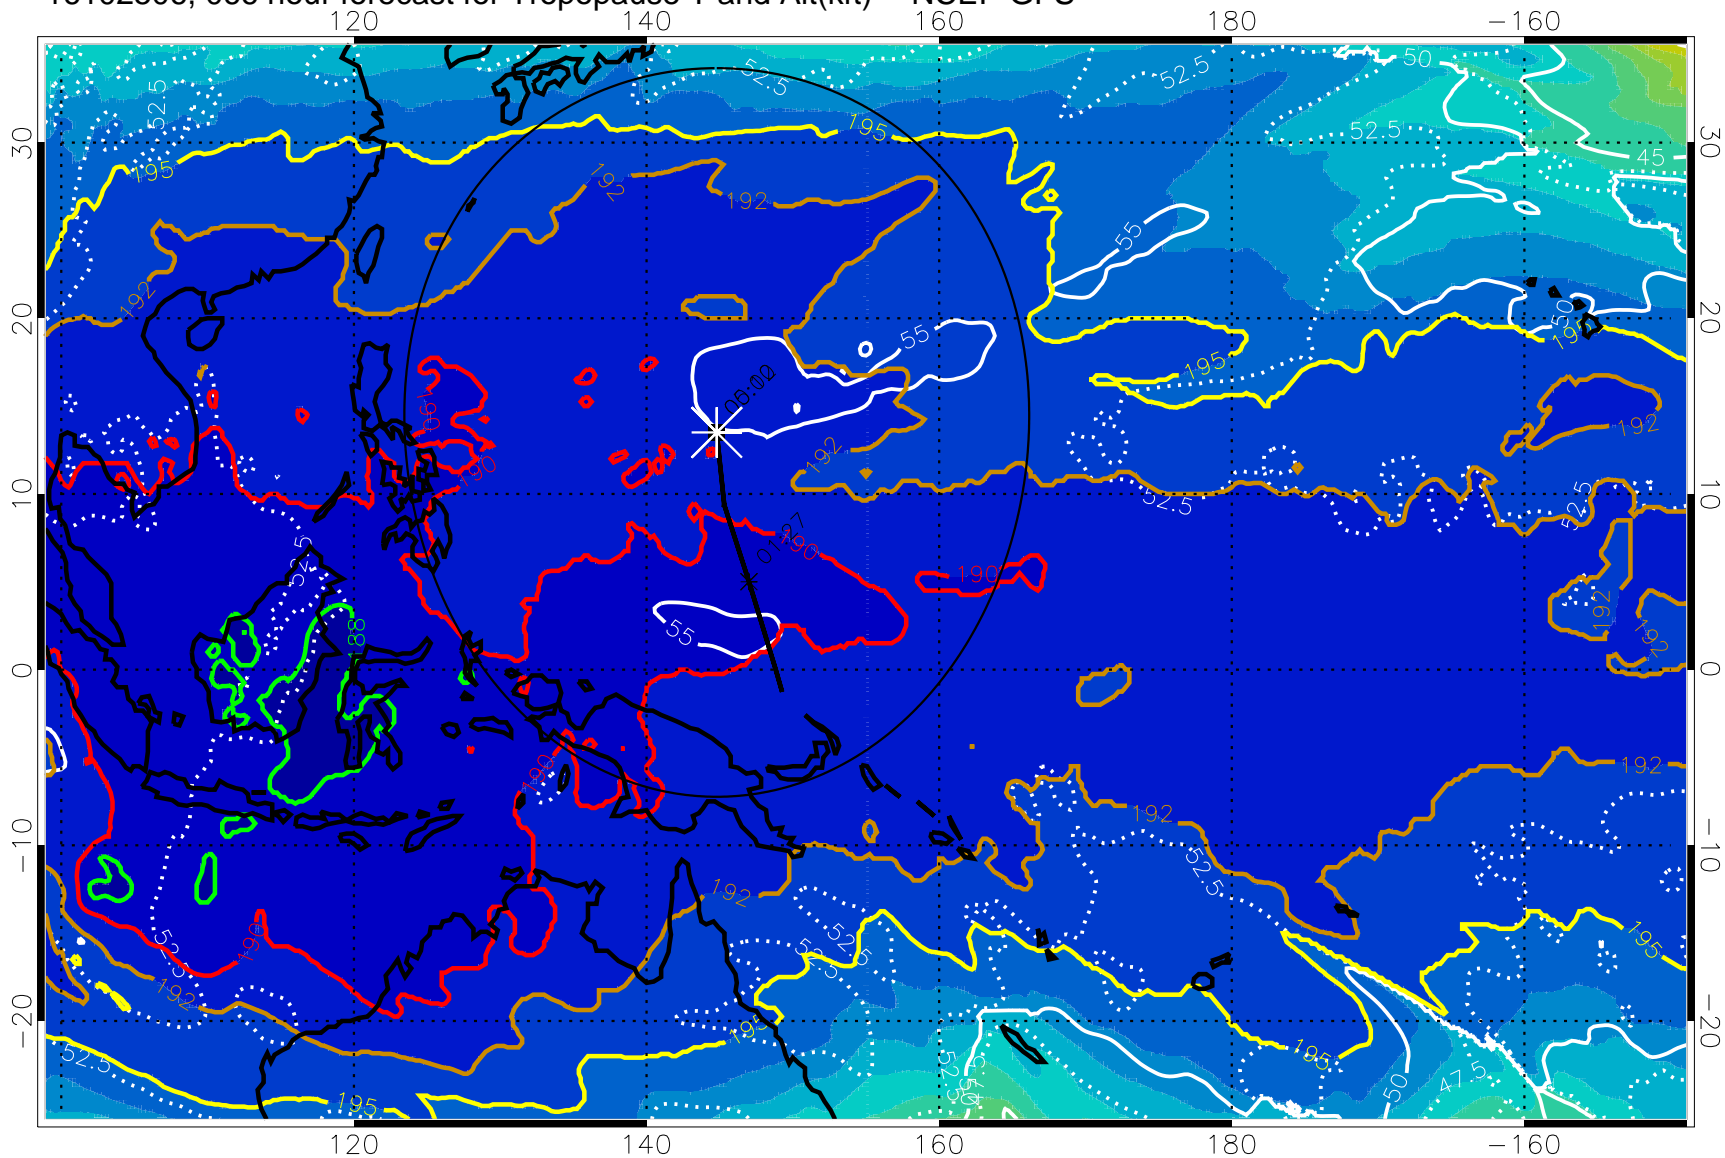

16102506, 066 hour forecast for Tropopause T and Alt(kft) -- NCEP GFS

190 200 210 220 230

Tropopause T, K

Tropopause Altitude in kft (white)

192.5K Isotherm 195K Isotherm

187.5K Isotherm 190K Isotherm

Range ring of 2304 km