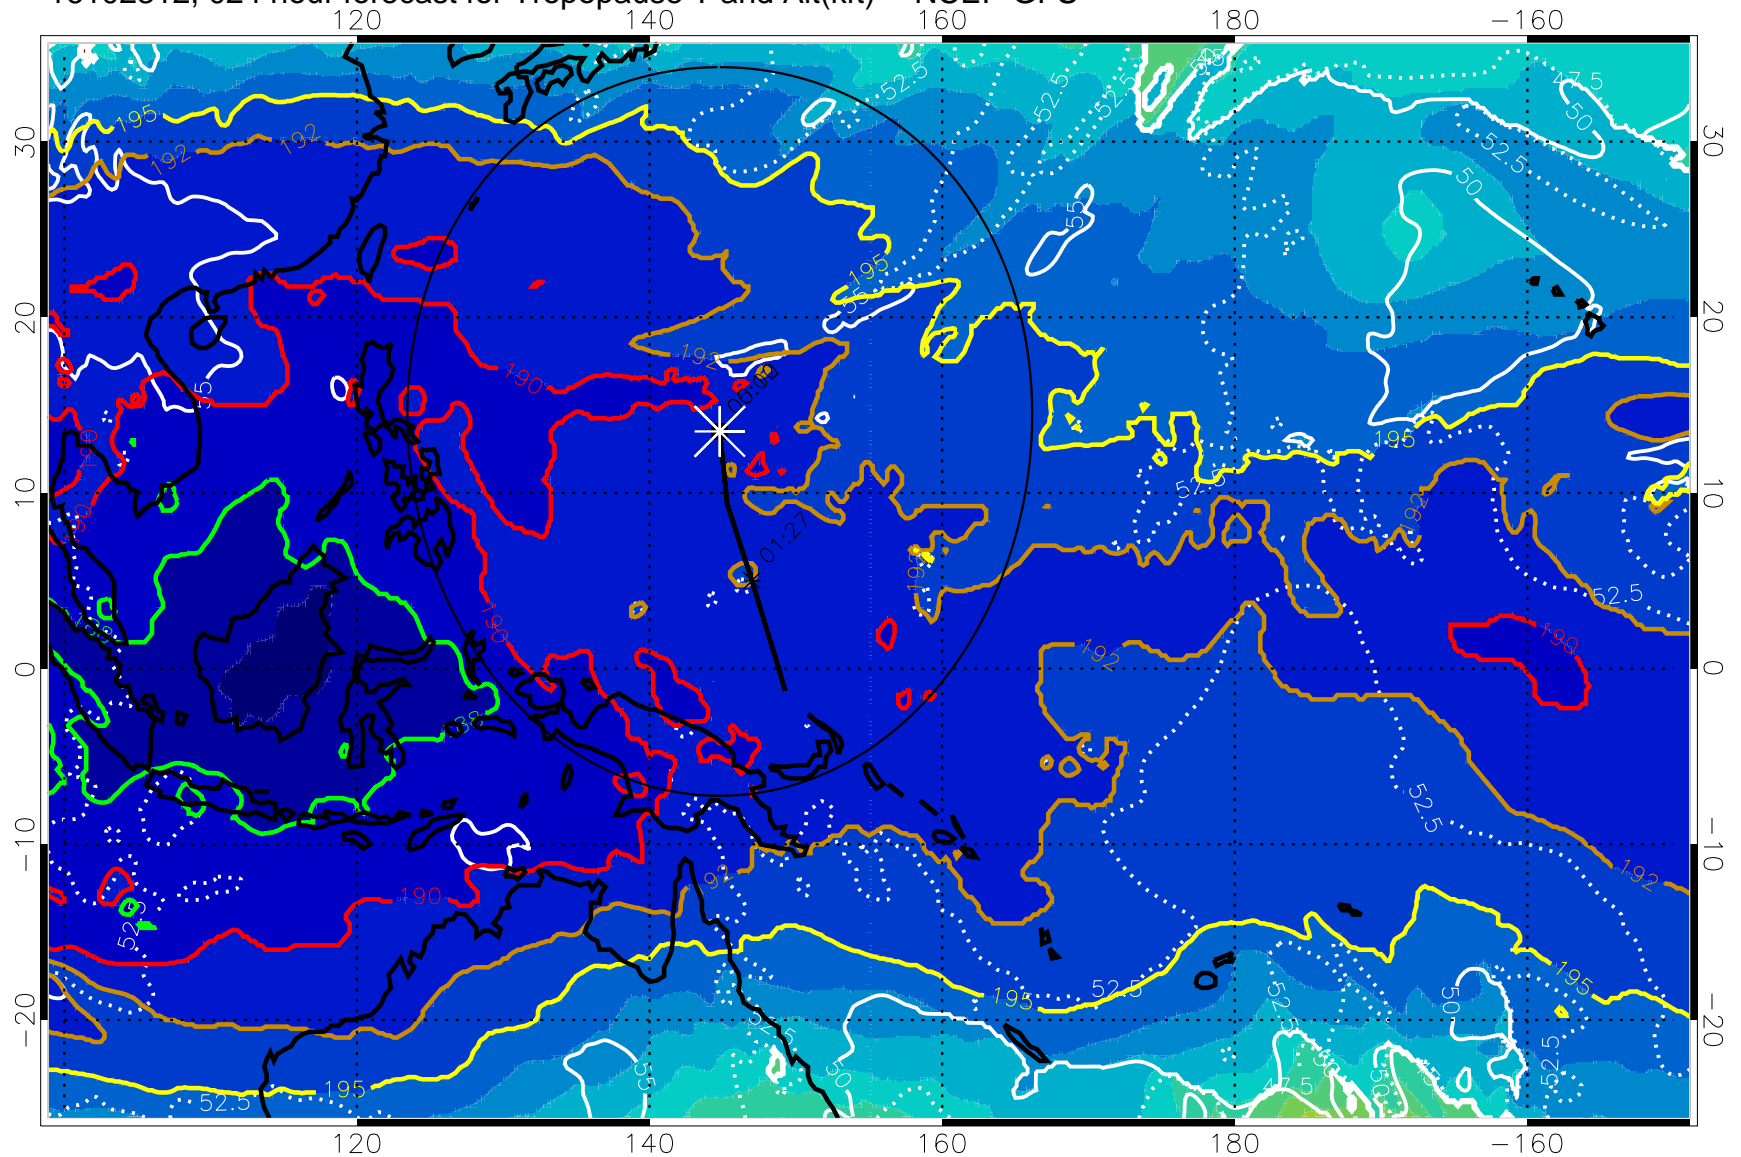

16102306, 018 hour forecast for Tropopause T and Alt(kft) -- NCEP GFS

190 200 210 220 230
Tropopause T, K

Tropopause Altitude in kft (white)

192.5K Isotherm 195K Isotherm
187.5K Isotherm 190K Isotherm

Range ring of 2304 km

16102312, 024 hour forecast for Tropopause T and Alt(kft) -- NCEP GFS

190 200 210 220 230
Tropopause T, K

Tropopause Altitude in kft (white)

192.5K Isotherm 195K Isotherm
187.5K Isotherm 190K Isotherm

Range ring of 2304 km