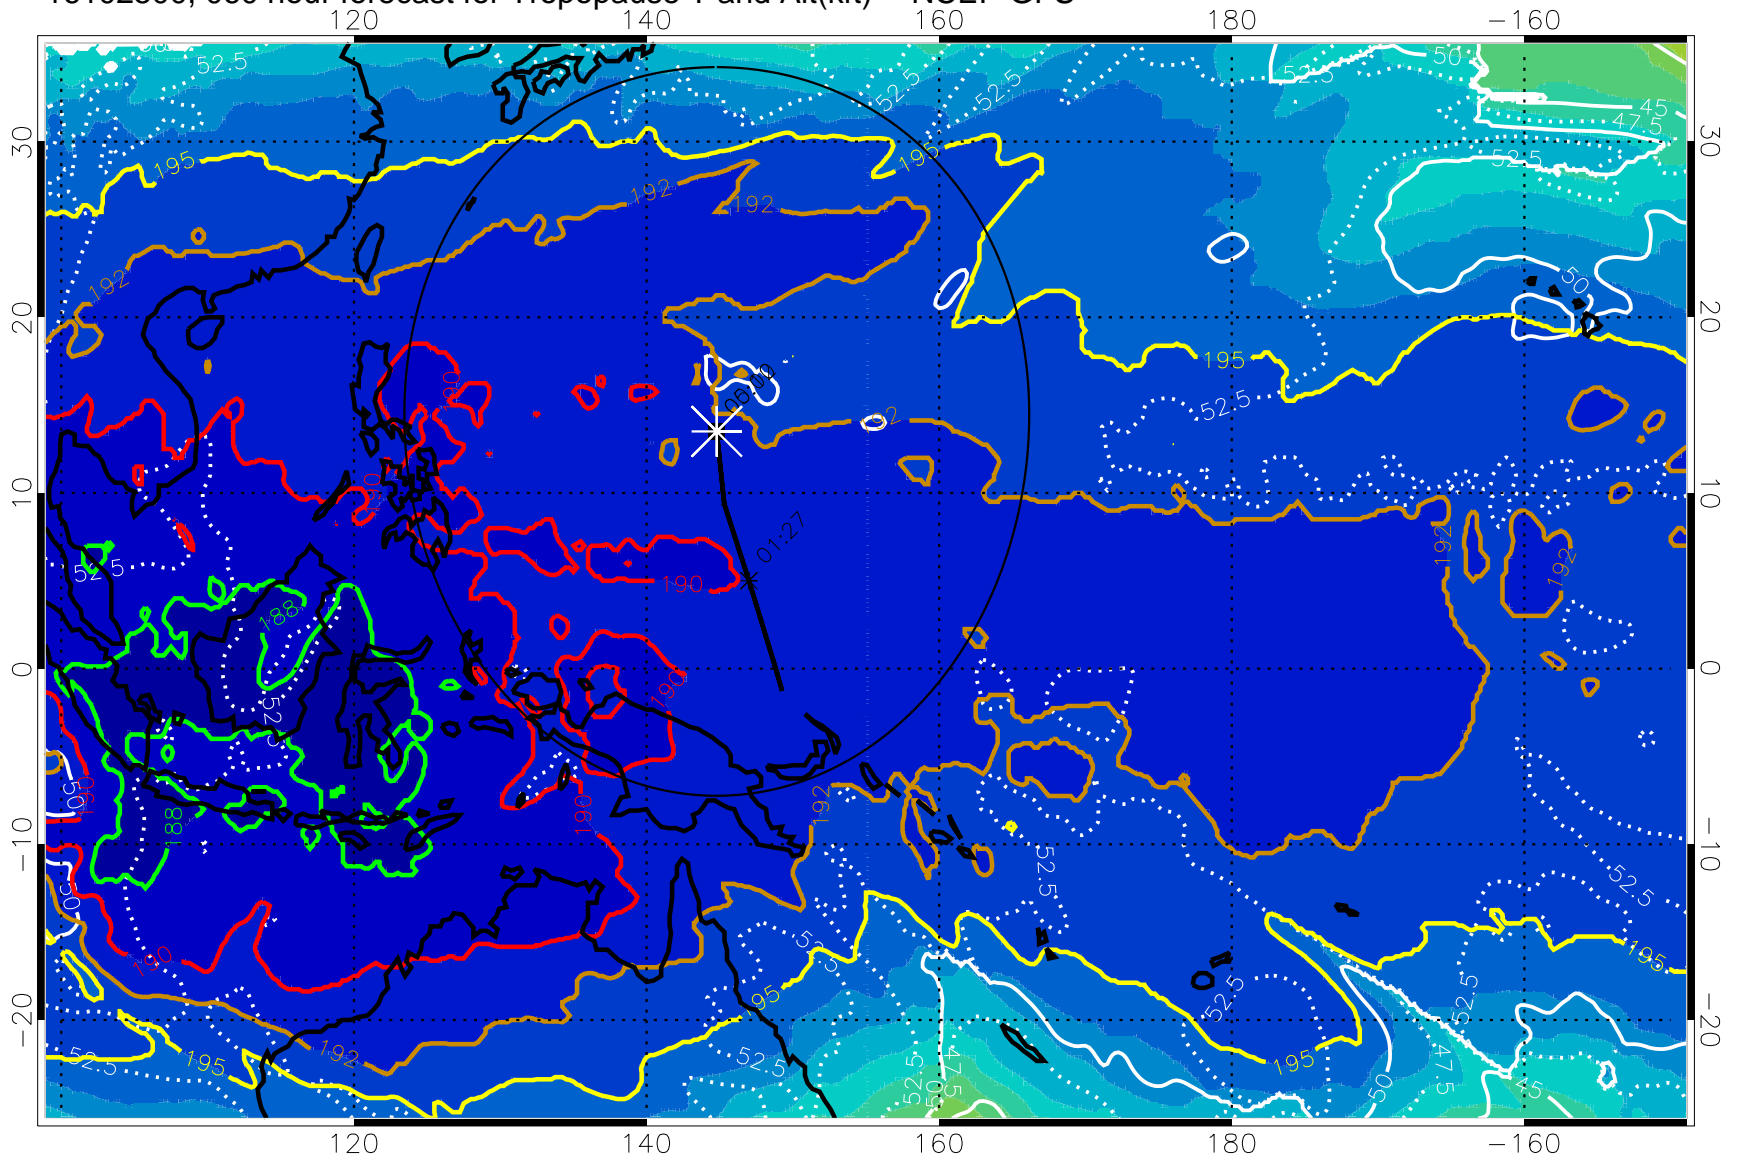

16102500, 060 hour forecast for Tropopause T and Alt(kft) -- NCEP GFS

190 200 210 220 230

Tropopause T, K

Tropopause Altitude in kft (white)

192.5K Isotherm 195K Isotherm

187.5K Isotherm 190K Isotherm

Range ring of 2304 km