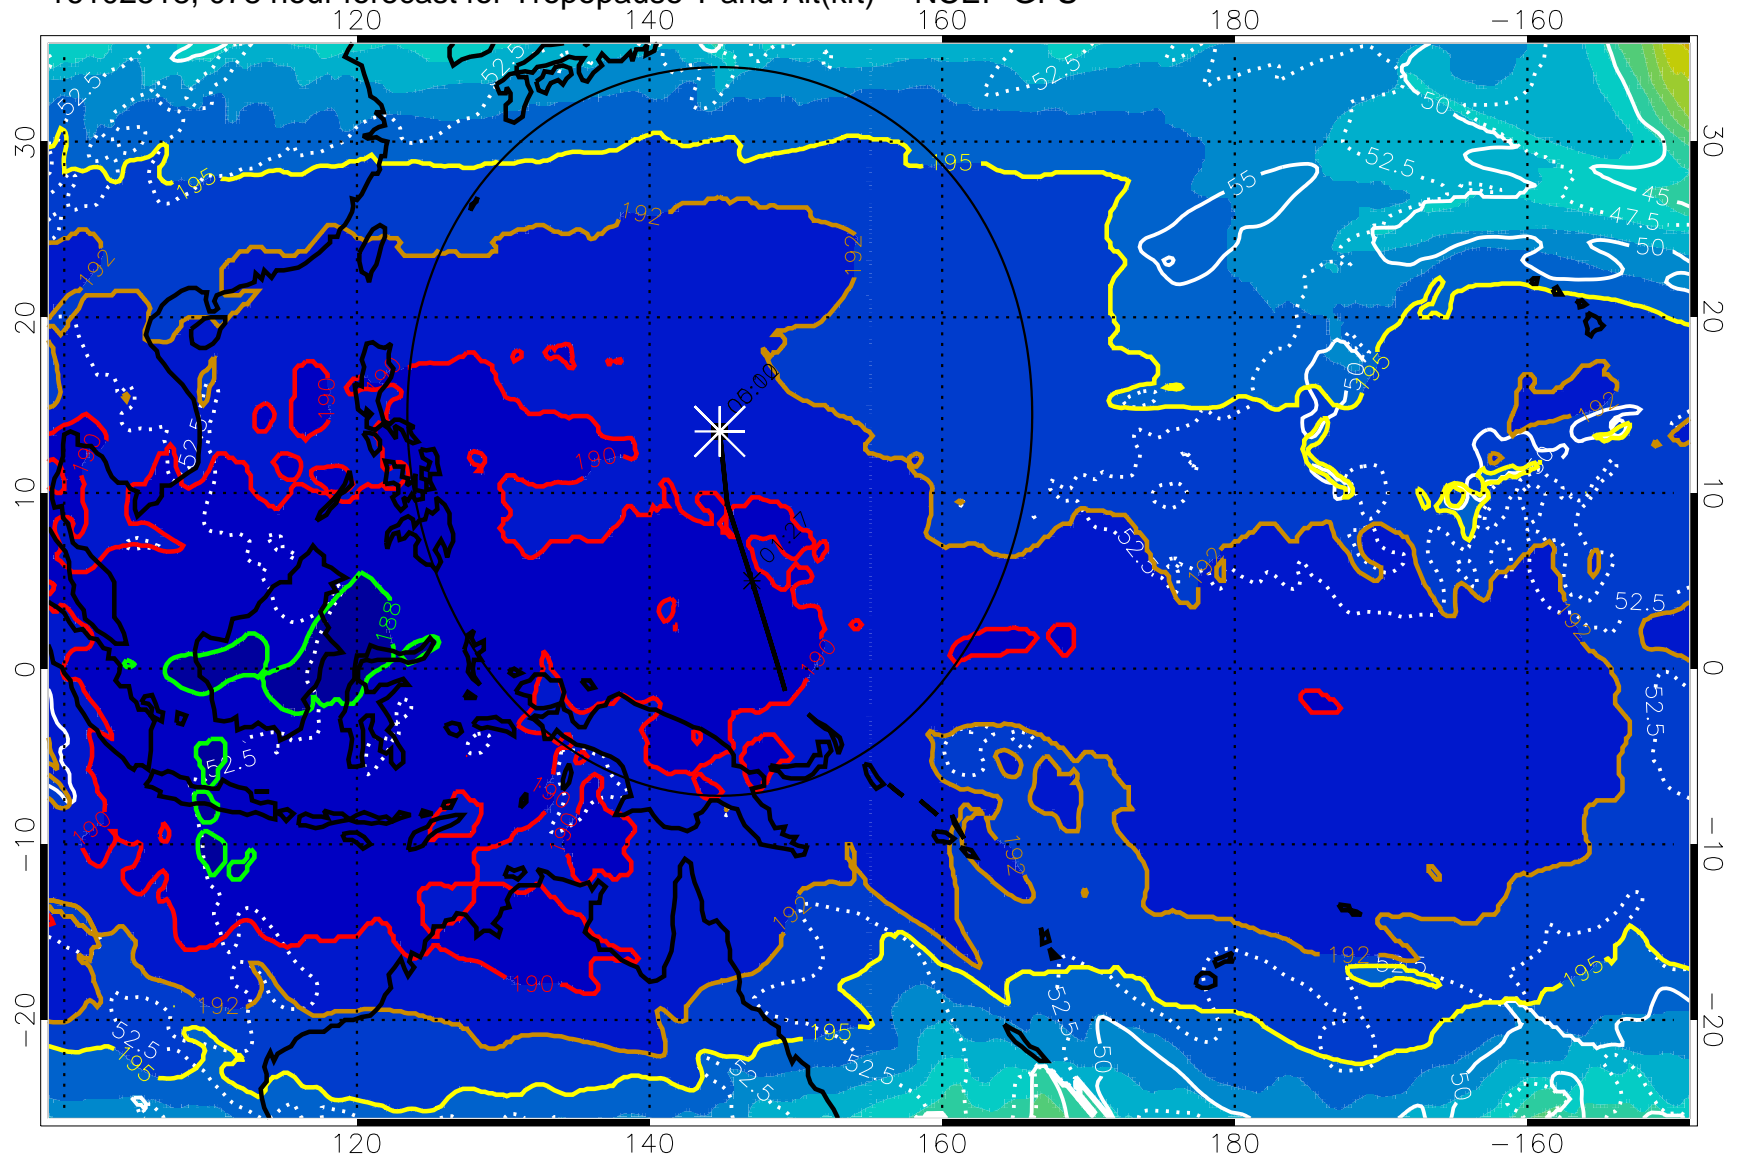

16102512, 072 hour forecast for Tropopause T and Alt(kft) -- NCEP GFS

190 200 210 220 230

Tropopause T, K

Tropopause Altitude in kft (white)

192.5K Isotherm 195K Isotherm

187.5K Isotherm 190K Isotherm

Range ring of 2304 km

16102518, 078 hour forecast for Tropopause T and Alt(kft) -- NCEP GFS

Tropopause Altitude in kft (white)

192.5K Isotherm 195K Isotherm
187.5K Isotherm 190K Isotherm

Range ring of 2304 km

16102600, 084 hour forecast for Tropopause T and Alt(kft) -- NCEP GFS