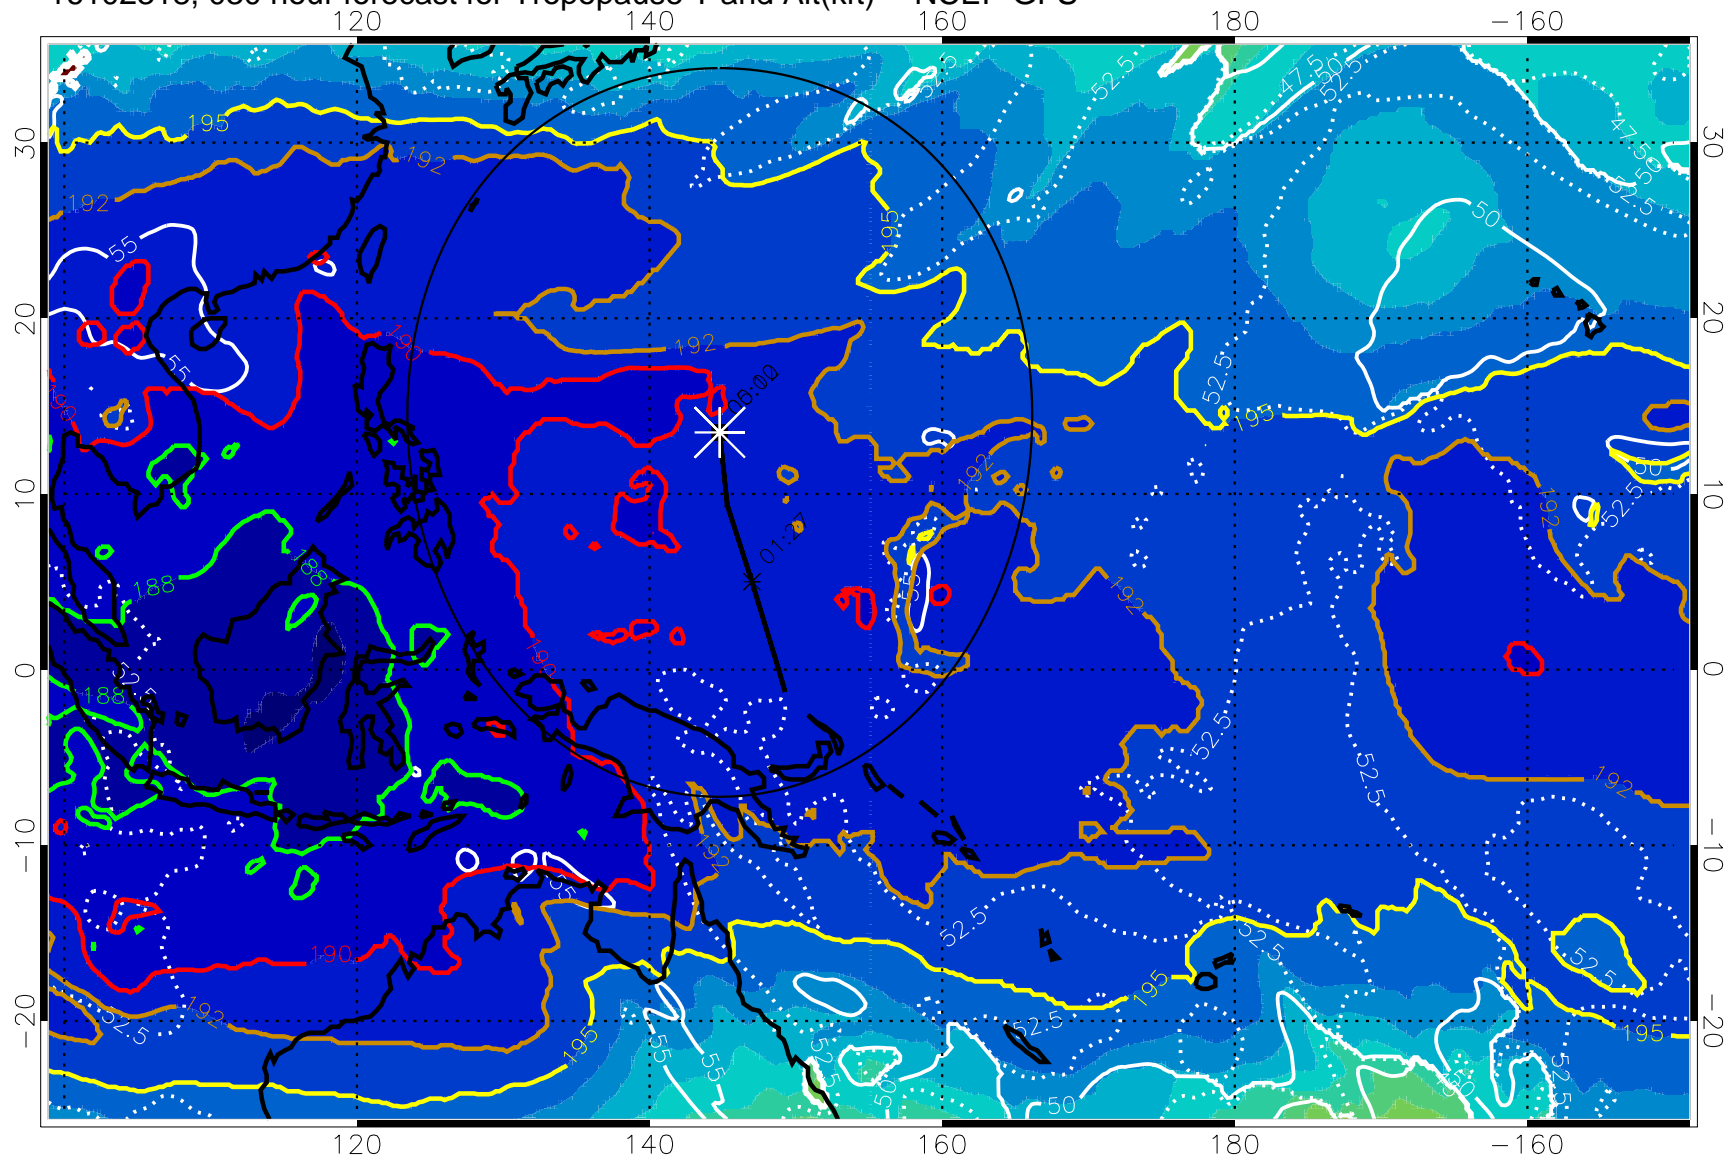

16102318, 030 hour forecast for Tropopause T and Alt(kft) -- NCEP GFS

190 200 210 220 230

Tropopause T, K

Tropopause Altitude in kft (white)

192.5K Isotherm 195K Isotherm

187.5K Isotherm 190K Isotherm

Range ring of 2304 km