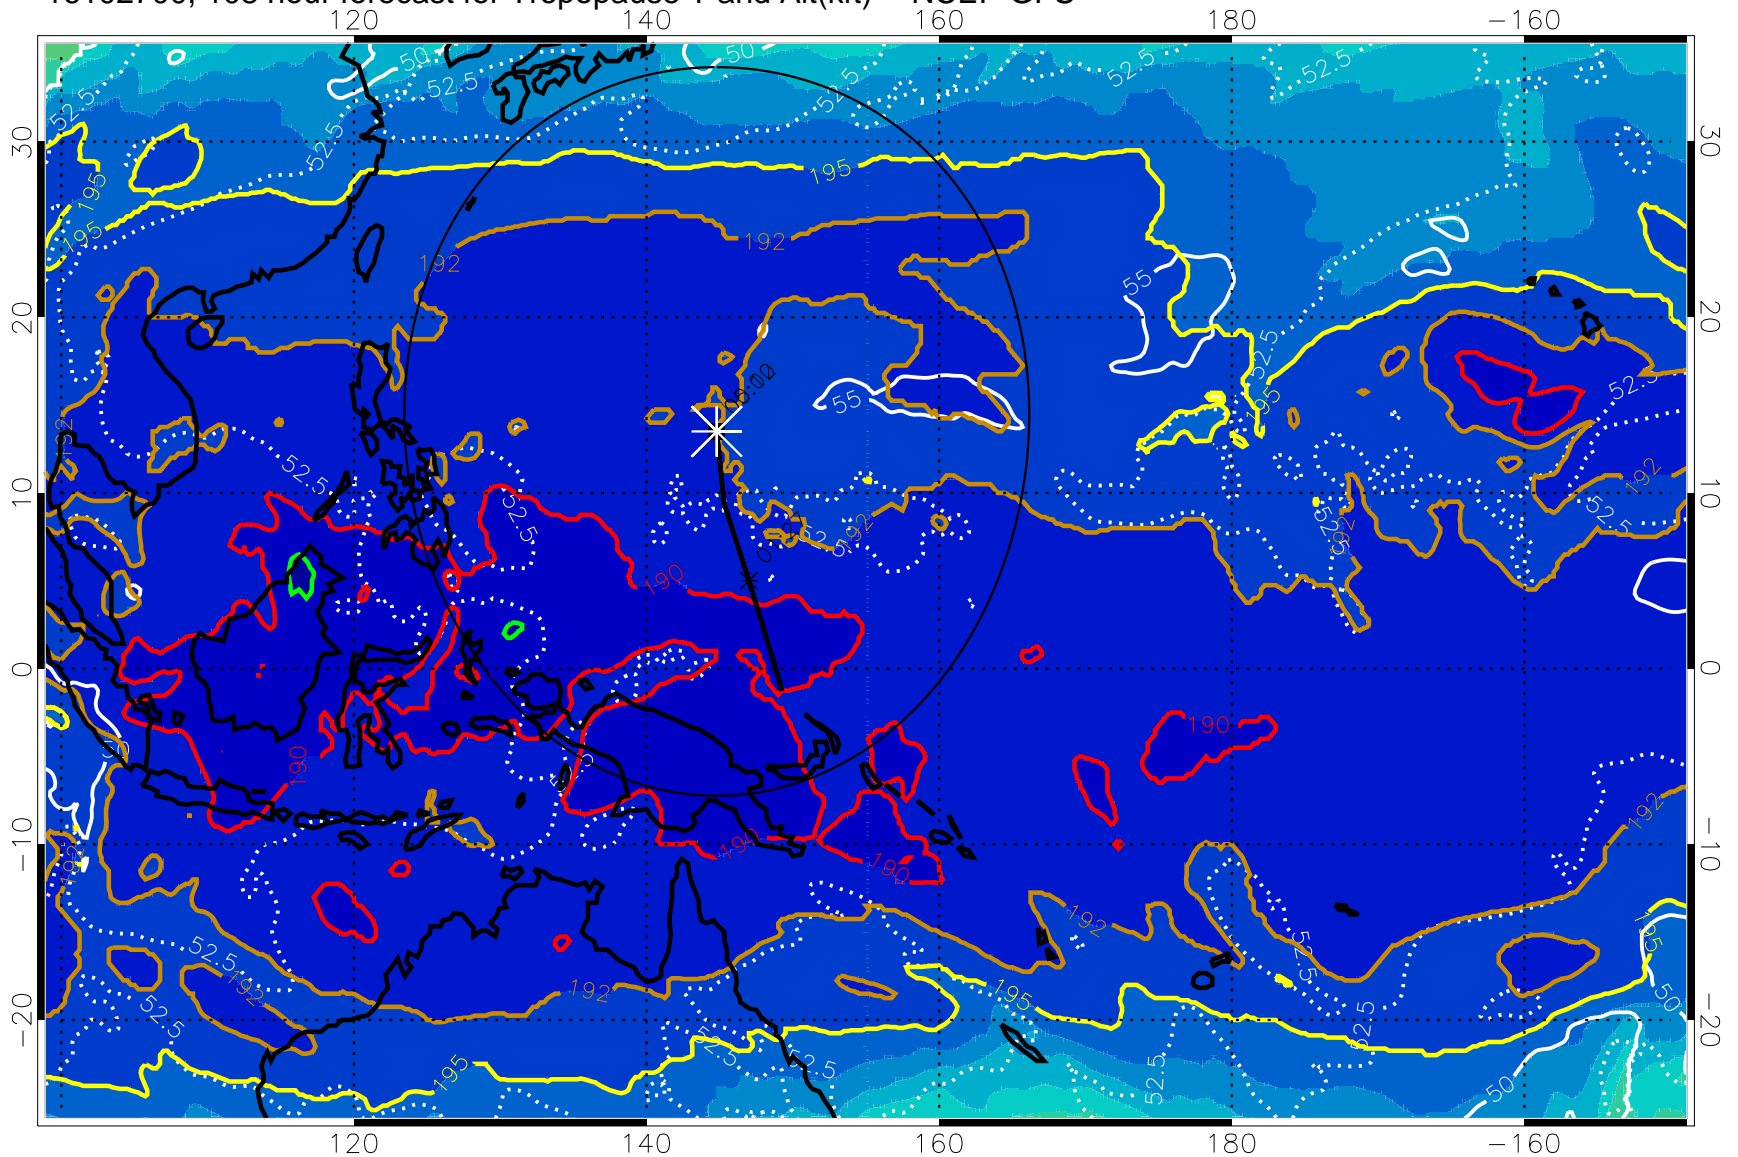

16102612, 096 hour forecast for Tropopause T and Alt(kft) -- NCEP GFS

190 200 210 220 230

Tropopause T, K

Tropopause Altitude in kft (white)

192.5K Isotherm 195K Isotherm

187.5K Isotherm 190K Isotherm

Range ring of 2304 km

16102618, 102 hour forecast for Tropopause T and Alt(kft) -- NCEP GFS

190 200 210 220 230
Tropopause T, K

Tropopause Altitude in kft (white)

192.5K Isotherm 195K Isotherm
187.5K Isotherm 190K Isotherm

Range ring of 2304 km

16102700, 108 hour forecast for Tropopause T and Alt(kft) -- NCEP GFS

190 200 210 220 230

Tropopause T, K

Tropopause Altitude in kft (white)

192.5K Isotherm 195K Isotherm

187.5K Isotherm 190K Isotherm

Range ring of 2304 km