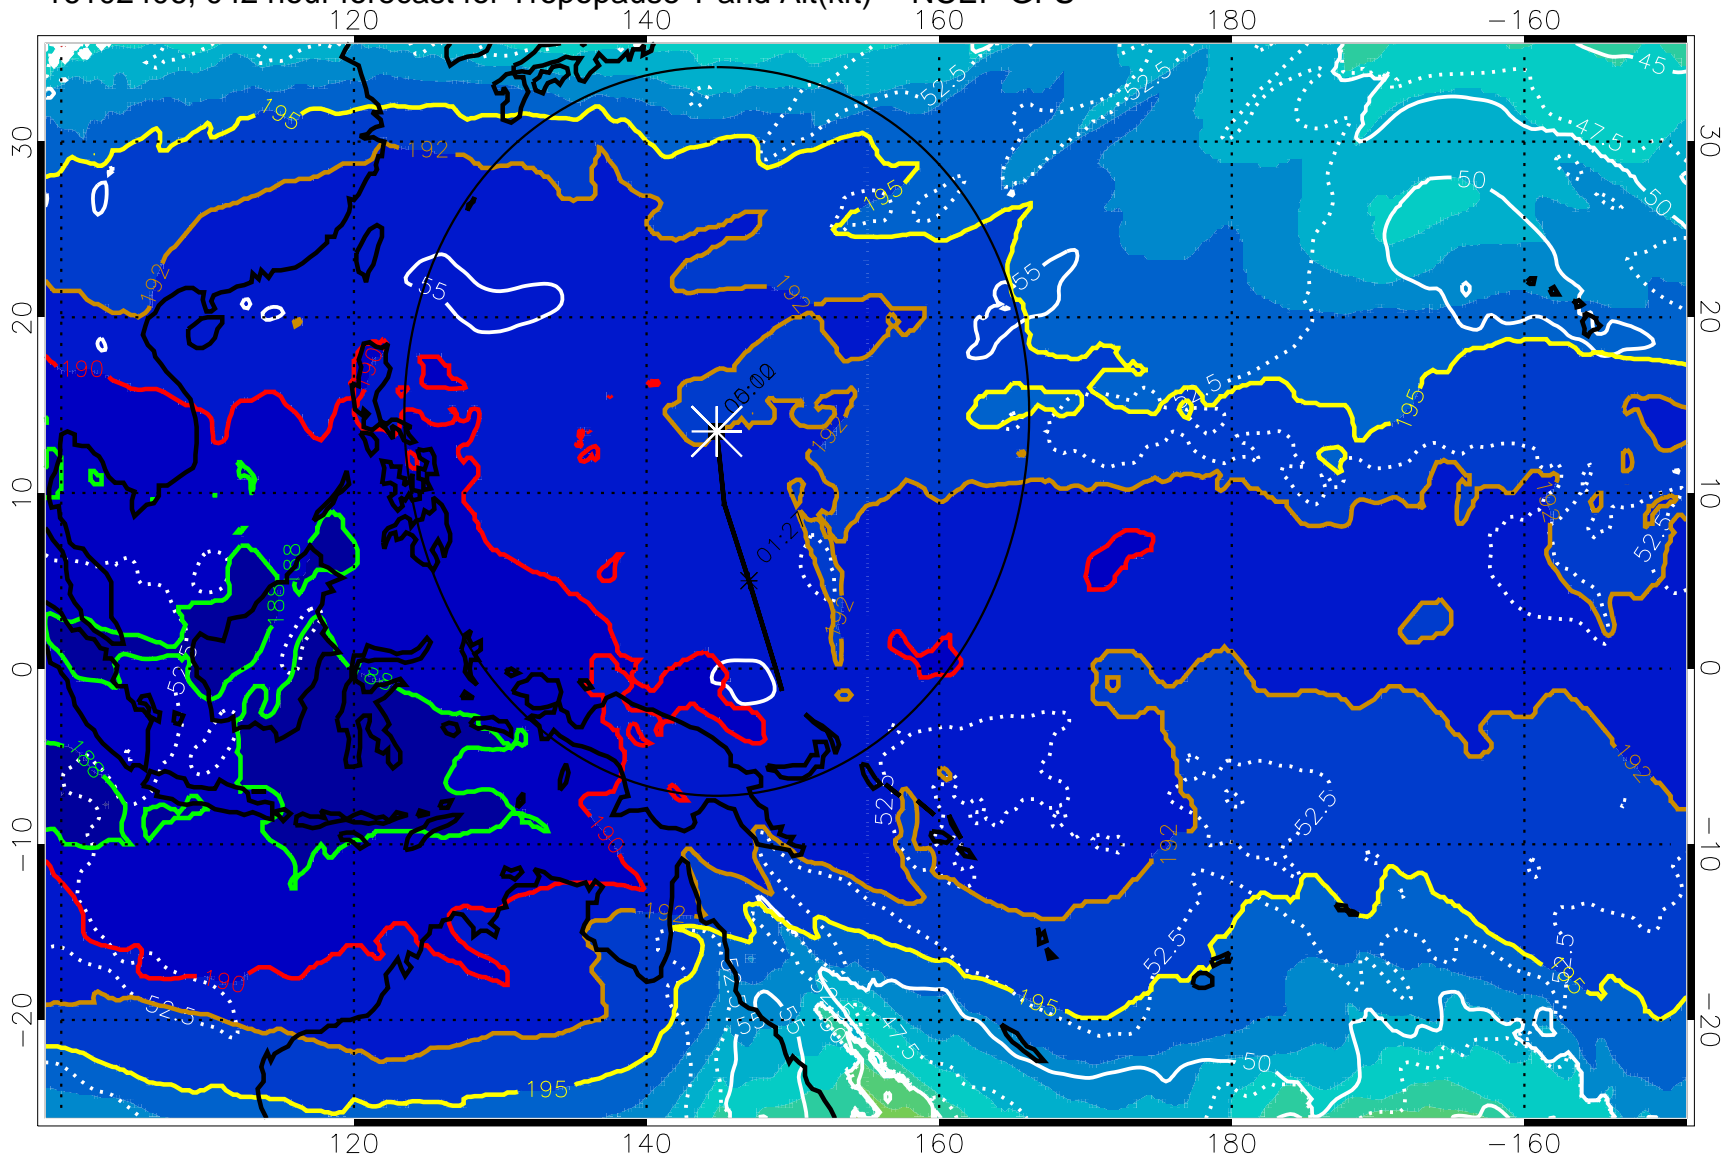

16102406, 042 hour forecast for Tropopause T and Alt(kft) -- NCEP GFS

190 200 210 220 230

Tropopause T, K

Tropopause Altitude in kft (white)

192.5K Isotherm 195K Isotherm

187.5K Isotherm 190K Isotherm

Range ring of 2304 km