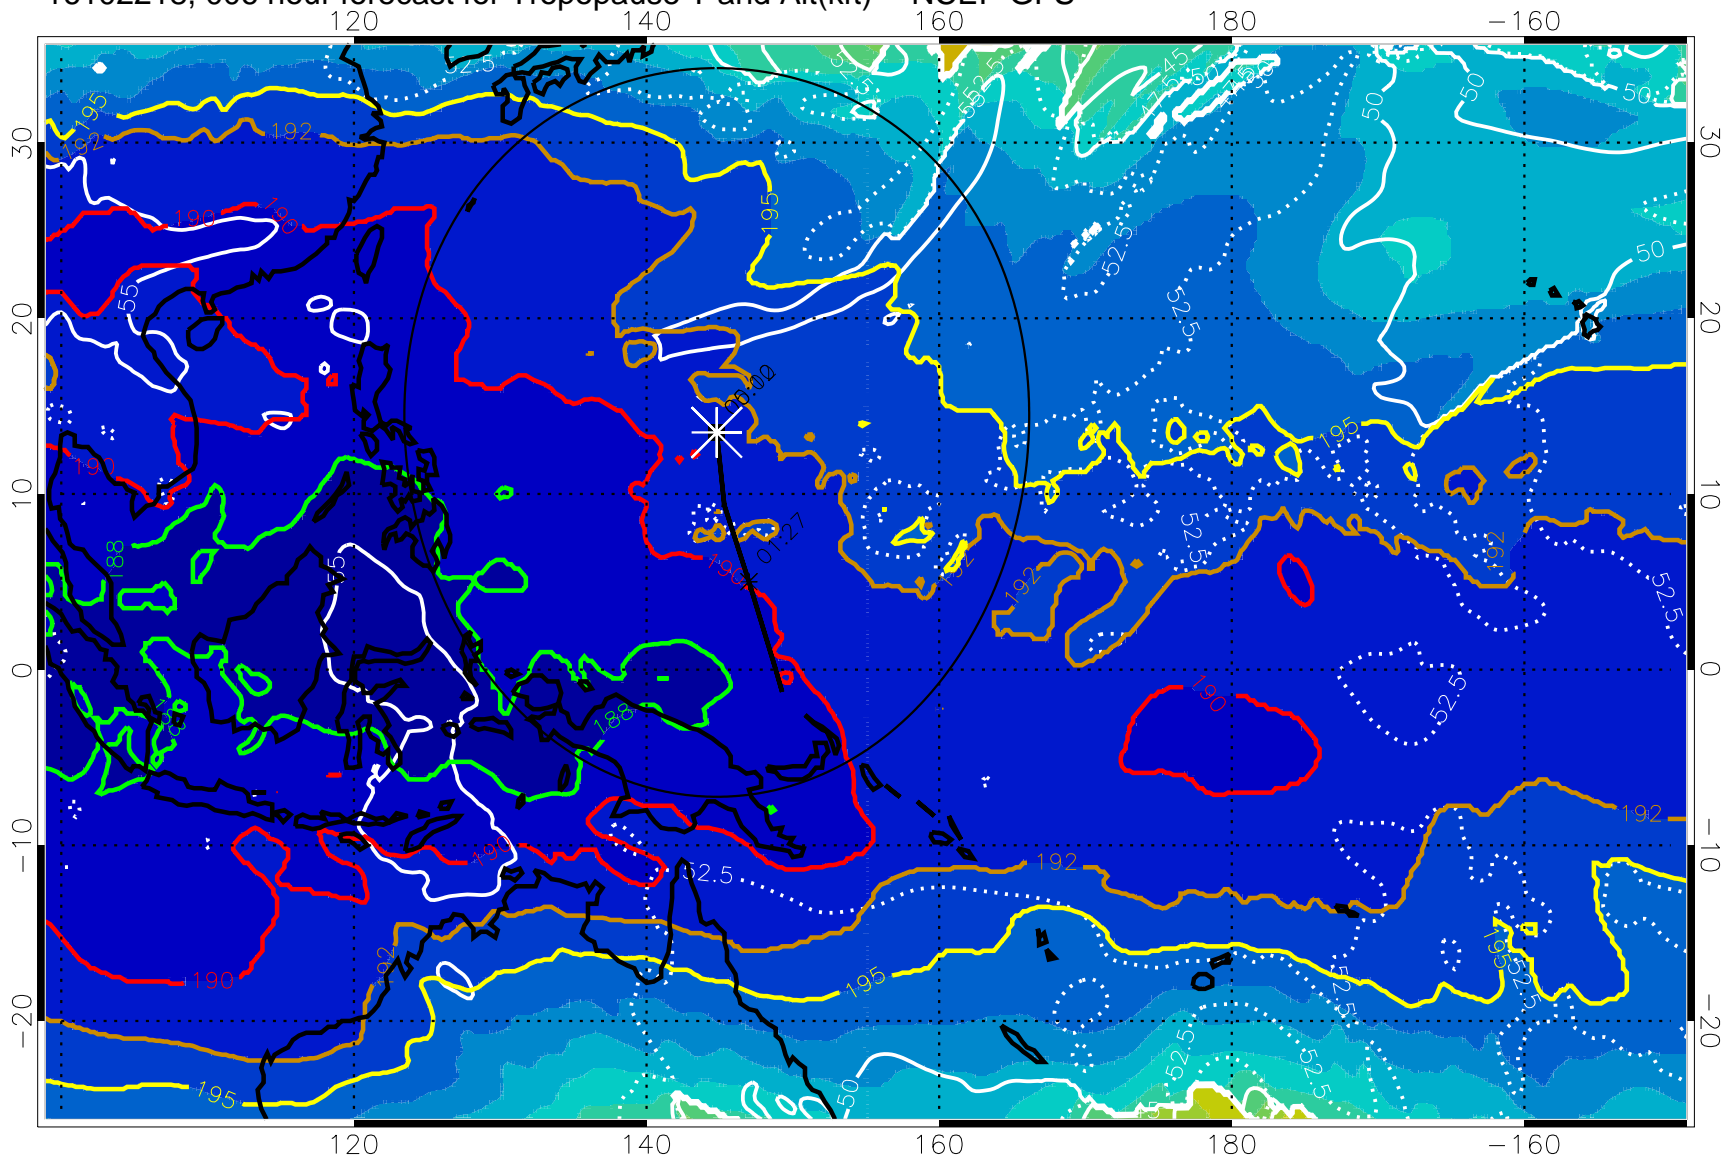

16102218, 006 hour forecast for Tropopause T and Alt(kft) -- NCEP GFS

190 200 210 220 230

Tropopause T, K

Tropopause Altitude in kft (white)

192.5K Isotherm 195K Isotherm
187.5K Isotherm 190K Isotherm

Range ring of 2304 km

16102300, 012 hour forecast for Tropopause T and Alt(kft) -- NCEP GFS

190 200 210 220 230

Tropopause T, K

Tropopause Altitude in kft (white)

192.5K Isotherm 195K Isotherm
187.5K Isotherm 190K Isotherm

Range ring of 2304 km