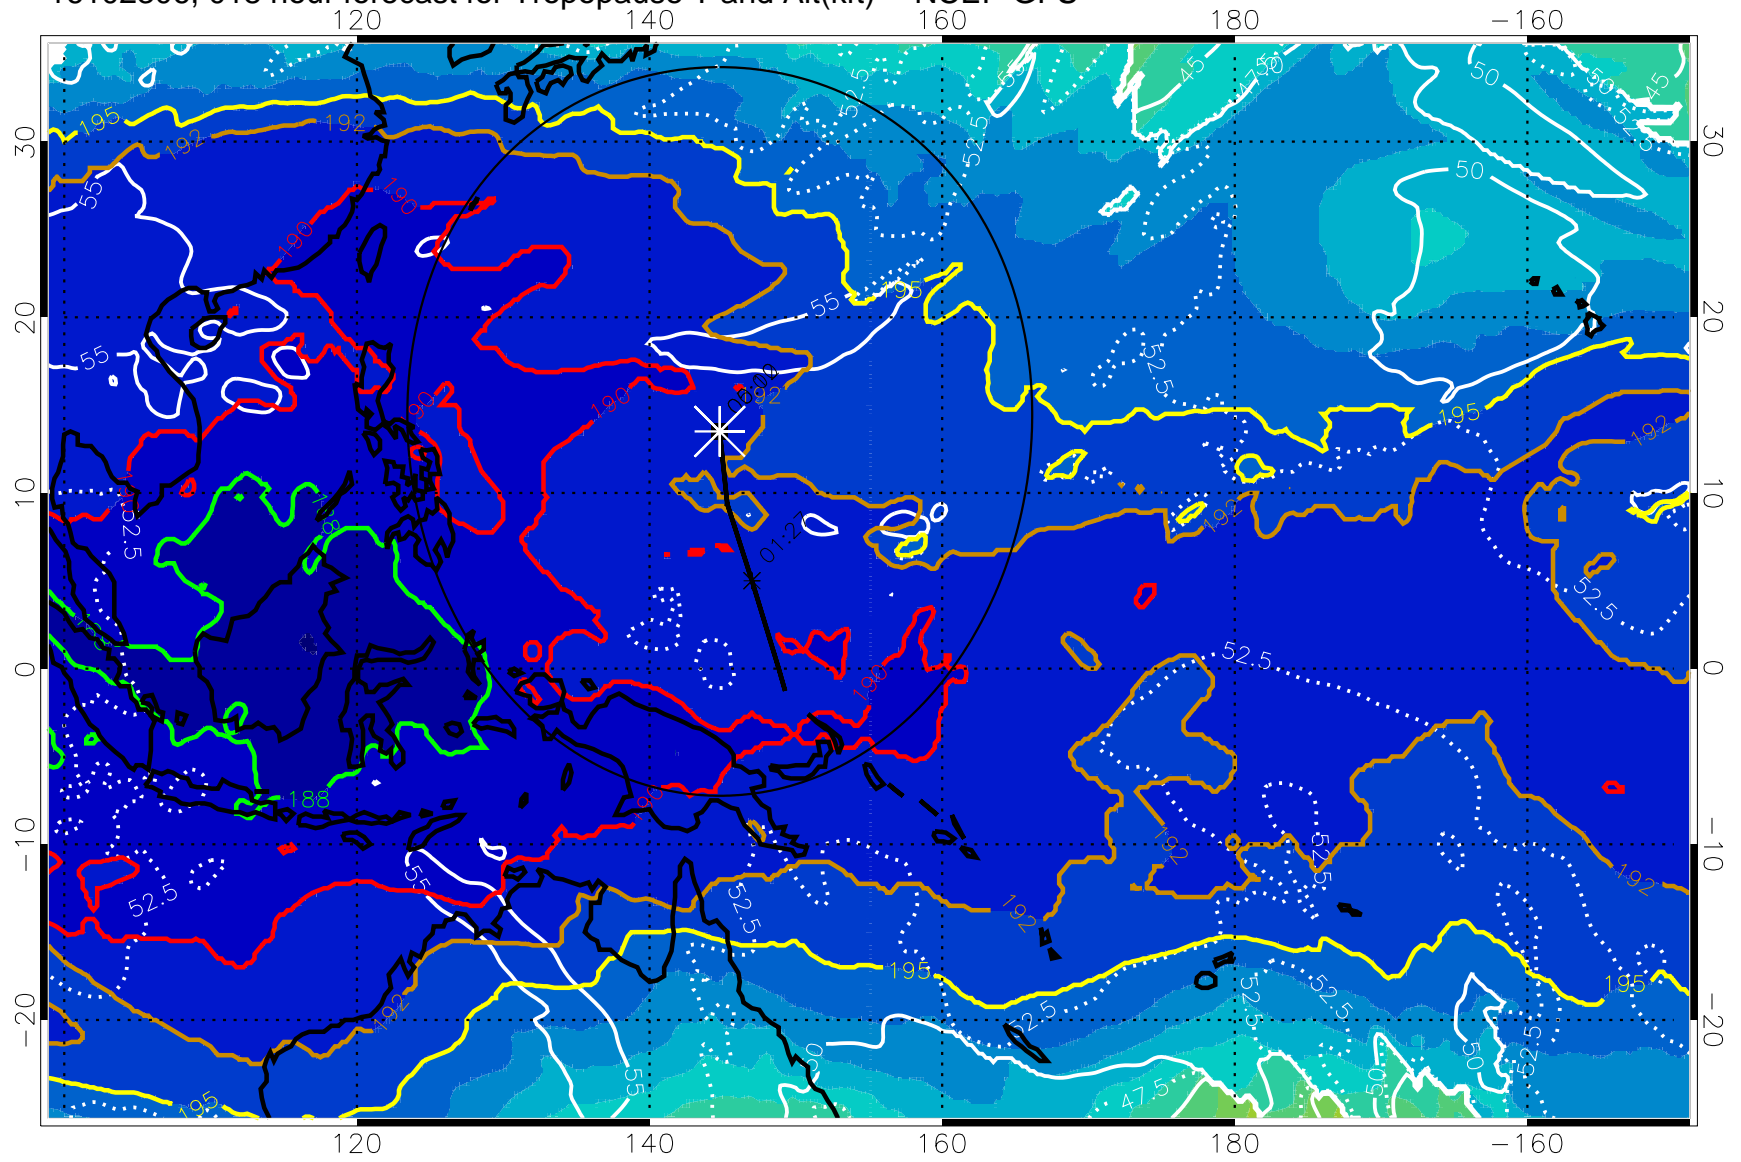

16102306, 018 hour forecast for Tropopause T and Alt(kft) -- NCEP GFS

190 200 210 220 230
Tropopause T, K

Tropopause Altitude in kft (white)

192.5K Isotherm 195K Isotherm
187.5K Isotherm 190K Isotherm

Range ring of 2304 km