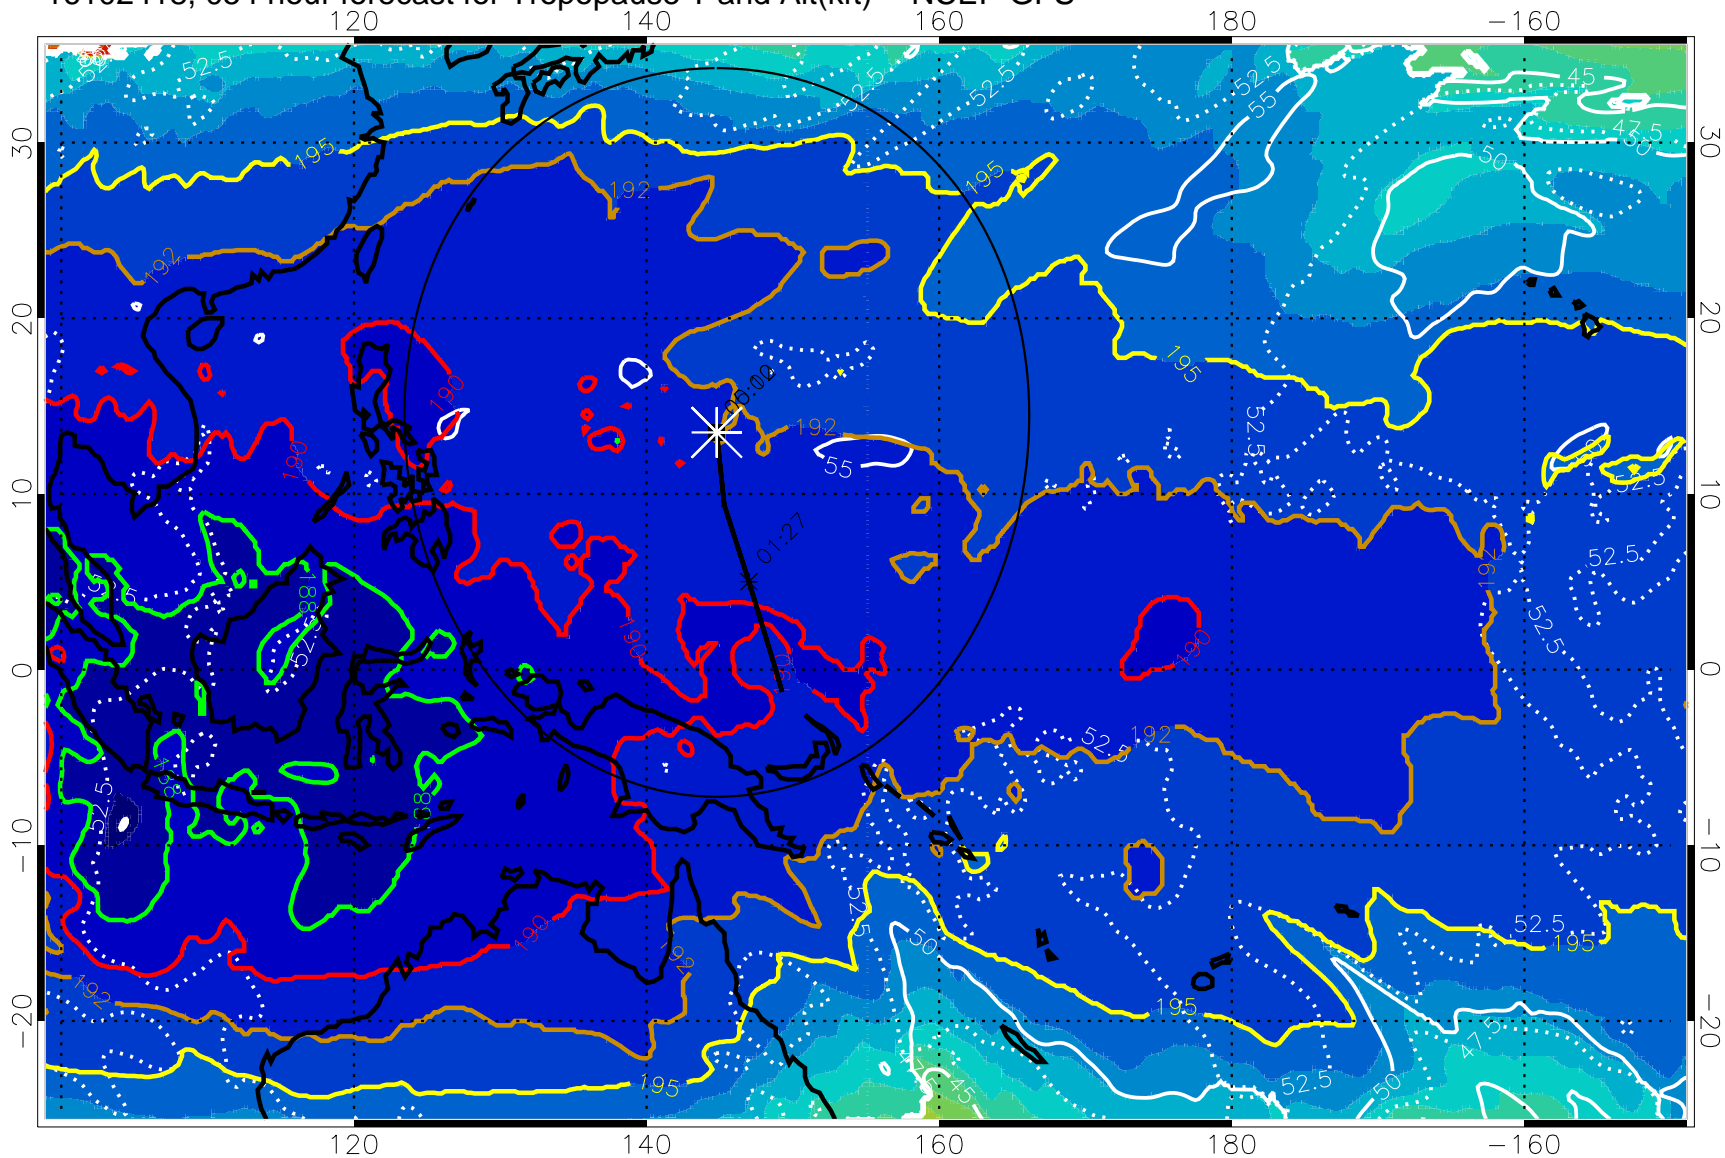

16102418, 054 hour forecast for Tropopause T and Alt(kft) -- NCEP GFS

190 200 210 220 230

Tropopause T, K

Tropopause Altitude in kft (white)

192.5K Isotherm 195K Isotherm
187.5K Isotherm 190K Isotherm

Range ring of 2304 km