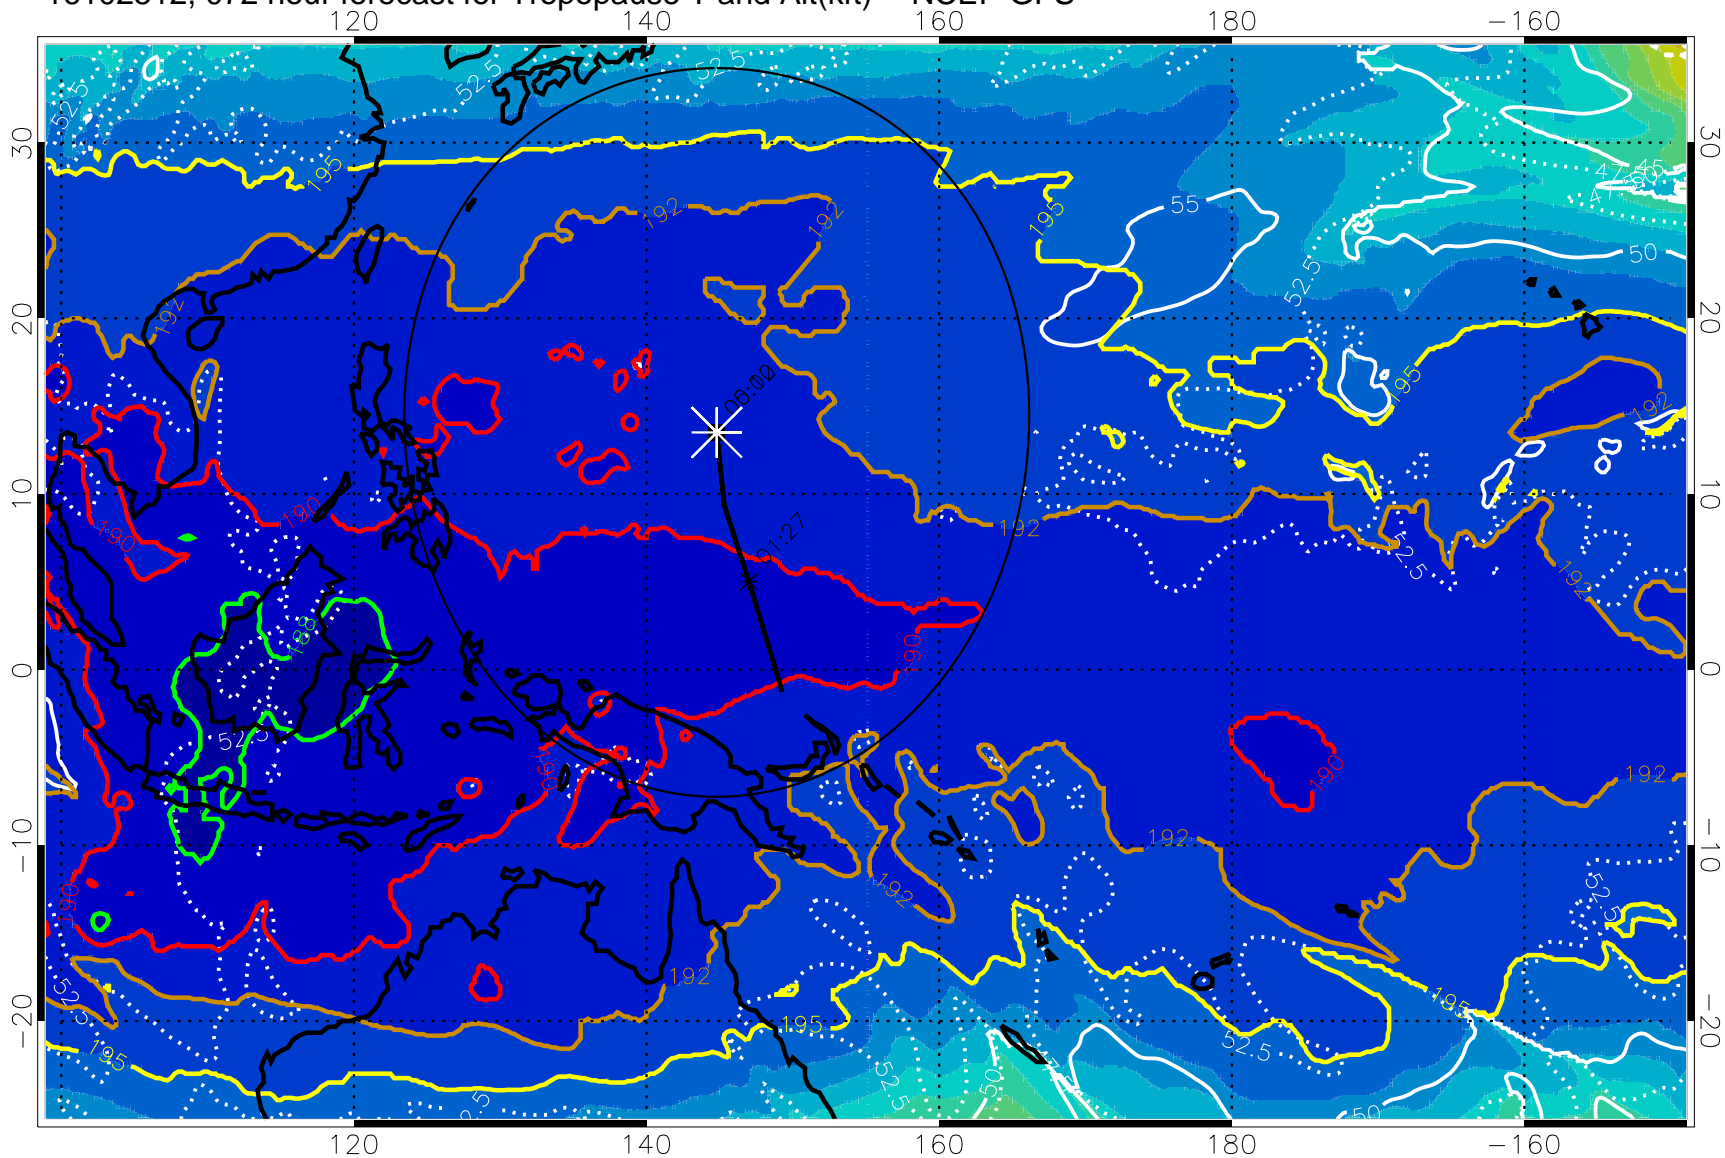

16102512, 072 hour forecast for Tropopause T and Alt(kft) -- NCEP GFS

190 200 210 220 230

Tropopause T, K

Tropopause Altitude in kft (white)

192.5K Isotherm 195K Isotherm

187.5K Isotherm 190K Isotherm

Range ring of 2304 km