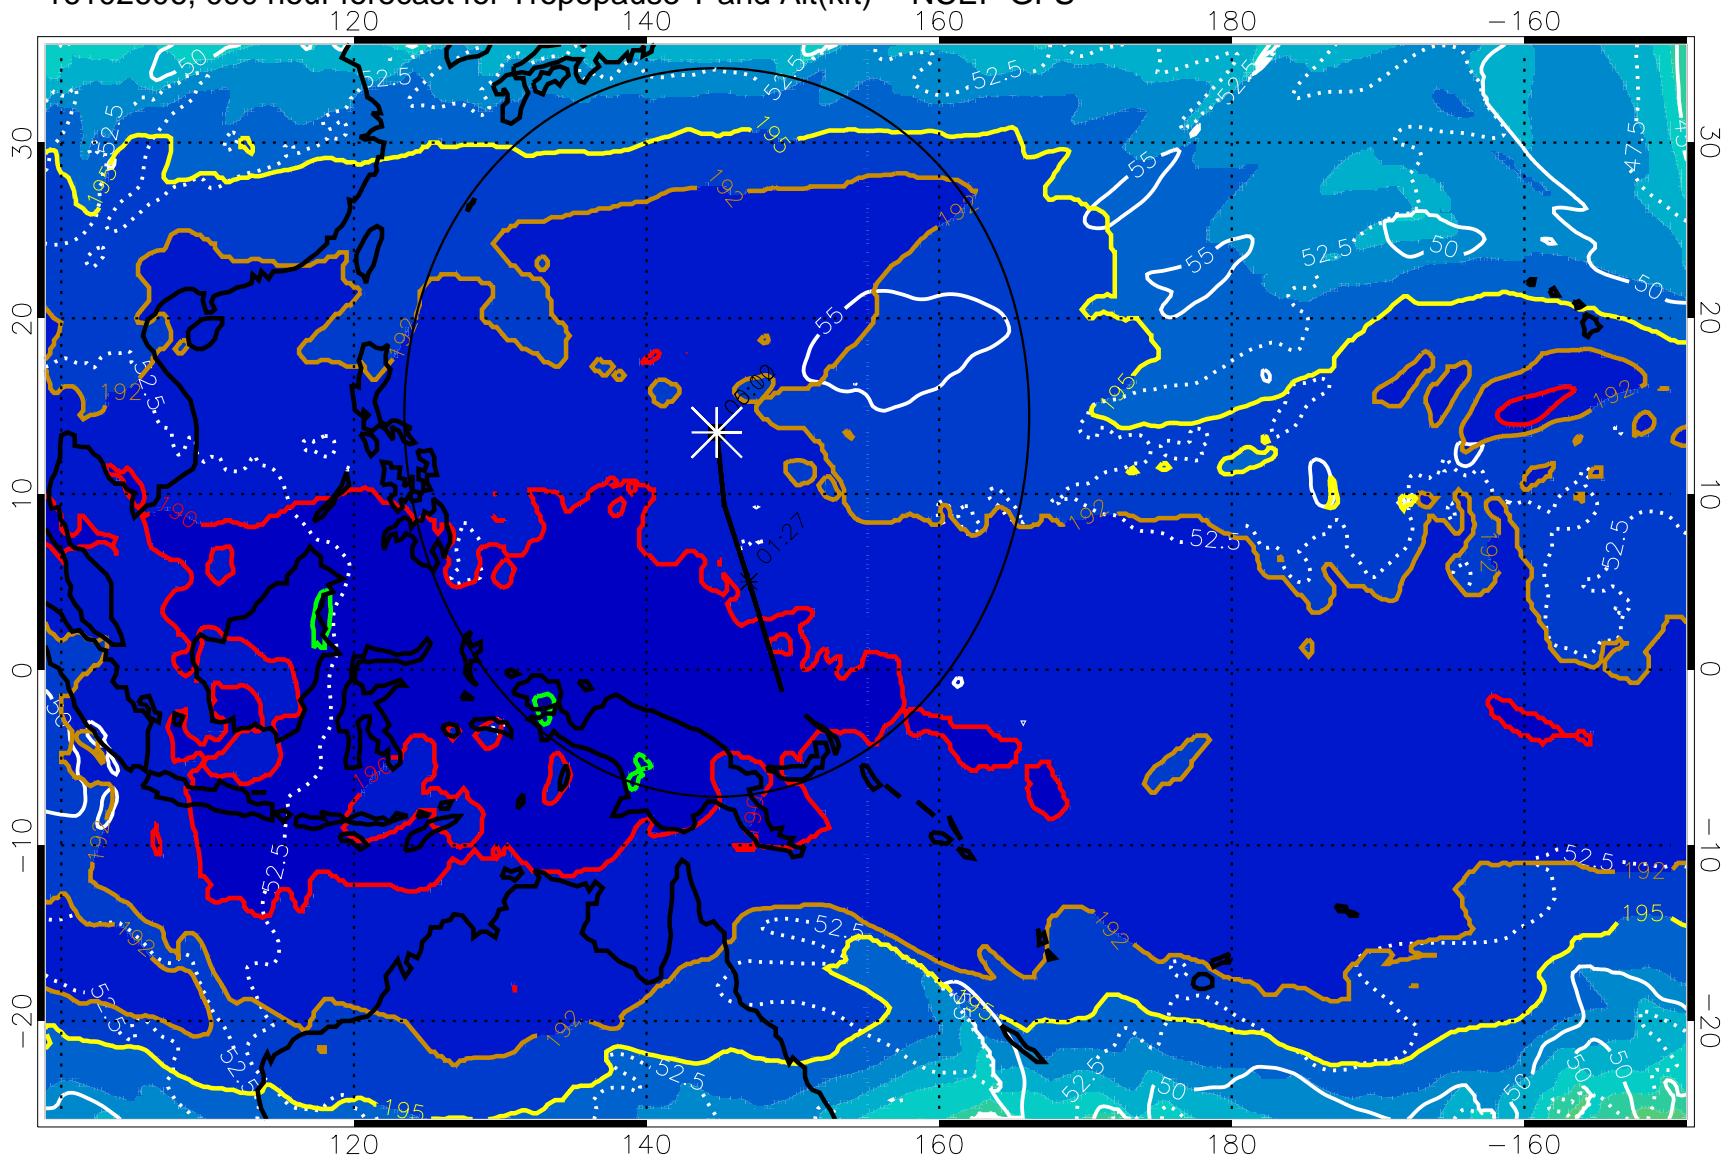

190 200 210 220 230

Tropopause T, K

Tropopause Altitude in kft (white)

192.5K Isotherm 195K Isotherm
187.5K Isotherm 190K Isotherm

Range ring of 2304 km

16102606, 090 hour forecast for Tropopause T and Alt(kft) -- NCEP GFS

16102612, 096 hour forecast for Tropopause T and Alt(kft) -- NCEP GFS

190 200 210 220 230

Tropopause T, K

Tropopause Altitude in kft (white)

192.5K Isotherm 195K Isotherm

187.5K Isotherm 190K Isotherm

Range ring of 2304 km