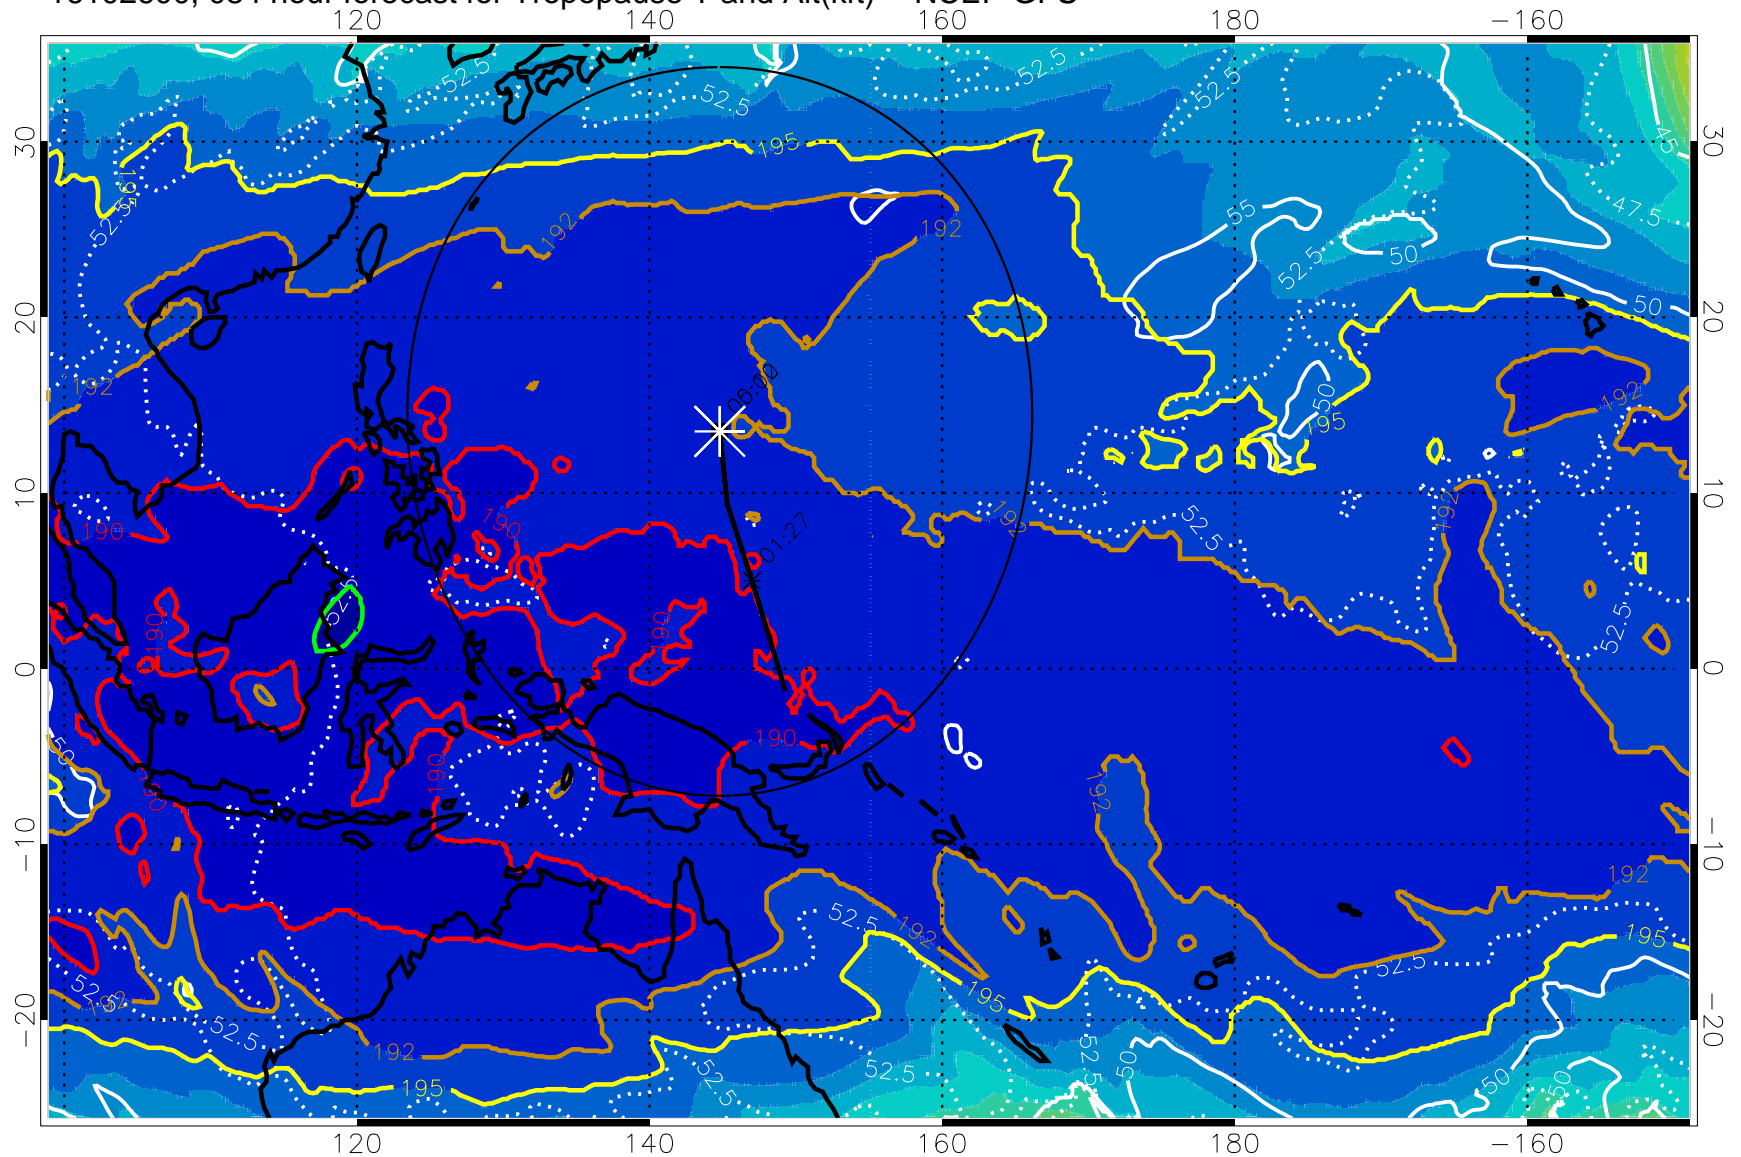

16102518, 078 hour forecast for Tropopause T and Alt(kft) -- NCEP GFS

Tropopause Altitude in kft (white)

192.5K Isotherm 195K Isotherm
187.5K Isotherm 190K Isotherm

Range ring of 2304 km

16102600, 084 hour forecast for Tropopause T and Alt(kft) -- NCEP GFS

190 200 210 220 230

Tropopause T, K

Tropopause Altitude in kft (white)

192.5K Isotherm 195K Isotherm
187.5K Isotherm 190K Isotherm

Range ring of 2304 km

16102606, 090 hour forecast for Tropopause T and Alt(kft) -- NCEP GFS