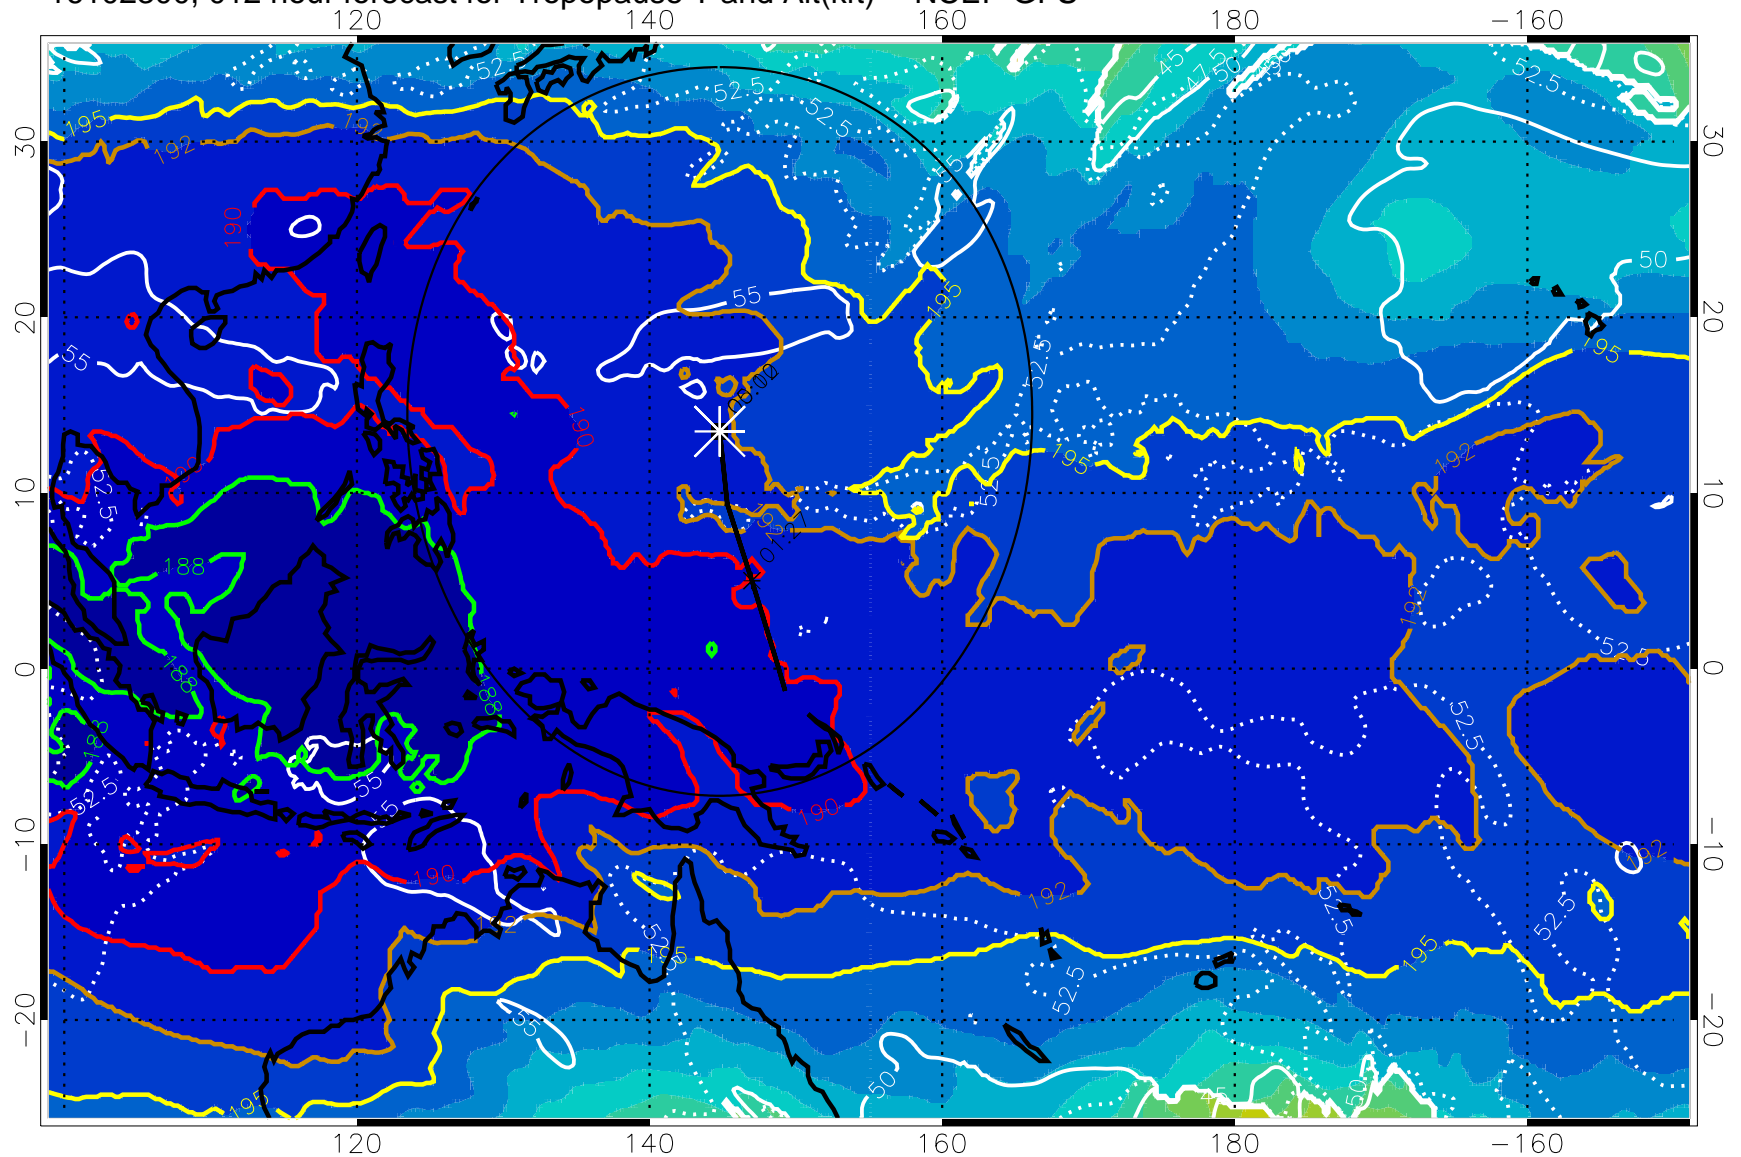

16102218, 006 hour forecast for Tropopause T and Alt(kft) -- NCEP GFS

190 200 210 220 230

Tropopause T, K

Tropopause Altitude in kft (white)

192.5K Isotherm 195K Isotherm
187.5K Isotherm 190K Isotherm

Range ring of 2304 km

16102300, 012 hour forecast for Tropopause T and Alt(kft) -- NCEP GFS

190 200 210 220 230

Tropopause T, K

Tropopause Altitude in kft (white)

192.5K Isotherm 195K Isotherm
187.5K Isotherm 190K Isotherm

Range ring of 2304 km