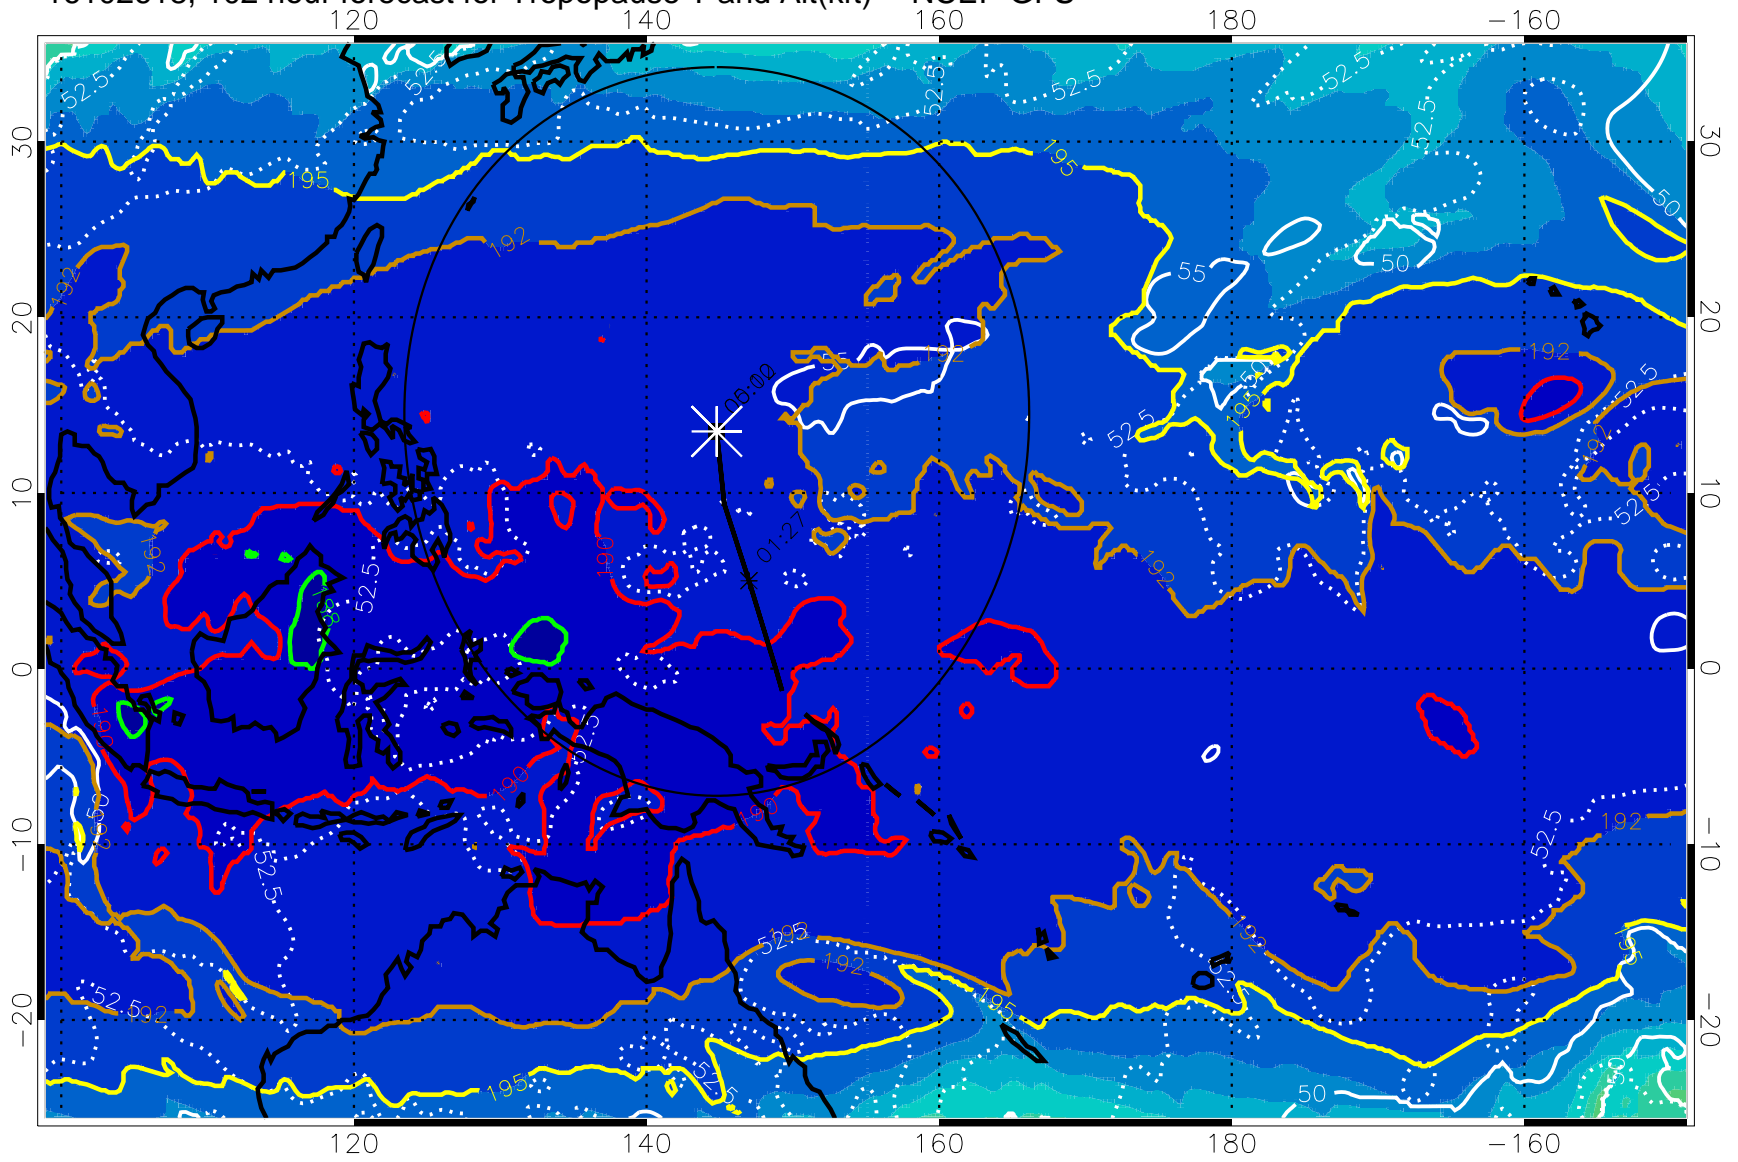

190 200 210 220 230

Tropopause T, K

Tropopause Altitude in kft (white)

192.5K Isotherm 195K Isotherm
187.5K Isotherm 190K Isotherm

Range ring of 2304 km

16102606, 090 hour forecast for Tropopause T and Alt(kft) -- NCEP GFS

16102612, 096 hour forecast for Tropopause T and Alt(kft) -- NCEP GFS

190 200 210 220 230

Tropopause T, K

Tropopause Altitude in kft (white)

192.5K Isotherm 195K Isotherm

187.5K Isotherm 190K Isotherm

Range ring of 2304 km

16102618, 102 hour forecast for Tropopause T and Alt(kft) -- NCEP GFS

190 200 210 220 230
Tropopause T, K

Tropopause Altitude in kft (white)

192.5K Isotherm 195K Isotherm
187.5K Isotherm 190K Isotherm

Range ring of 2304 km