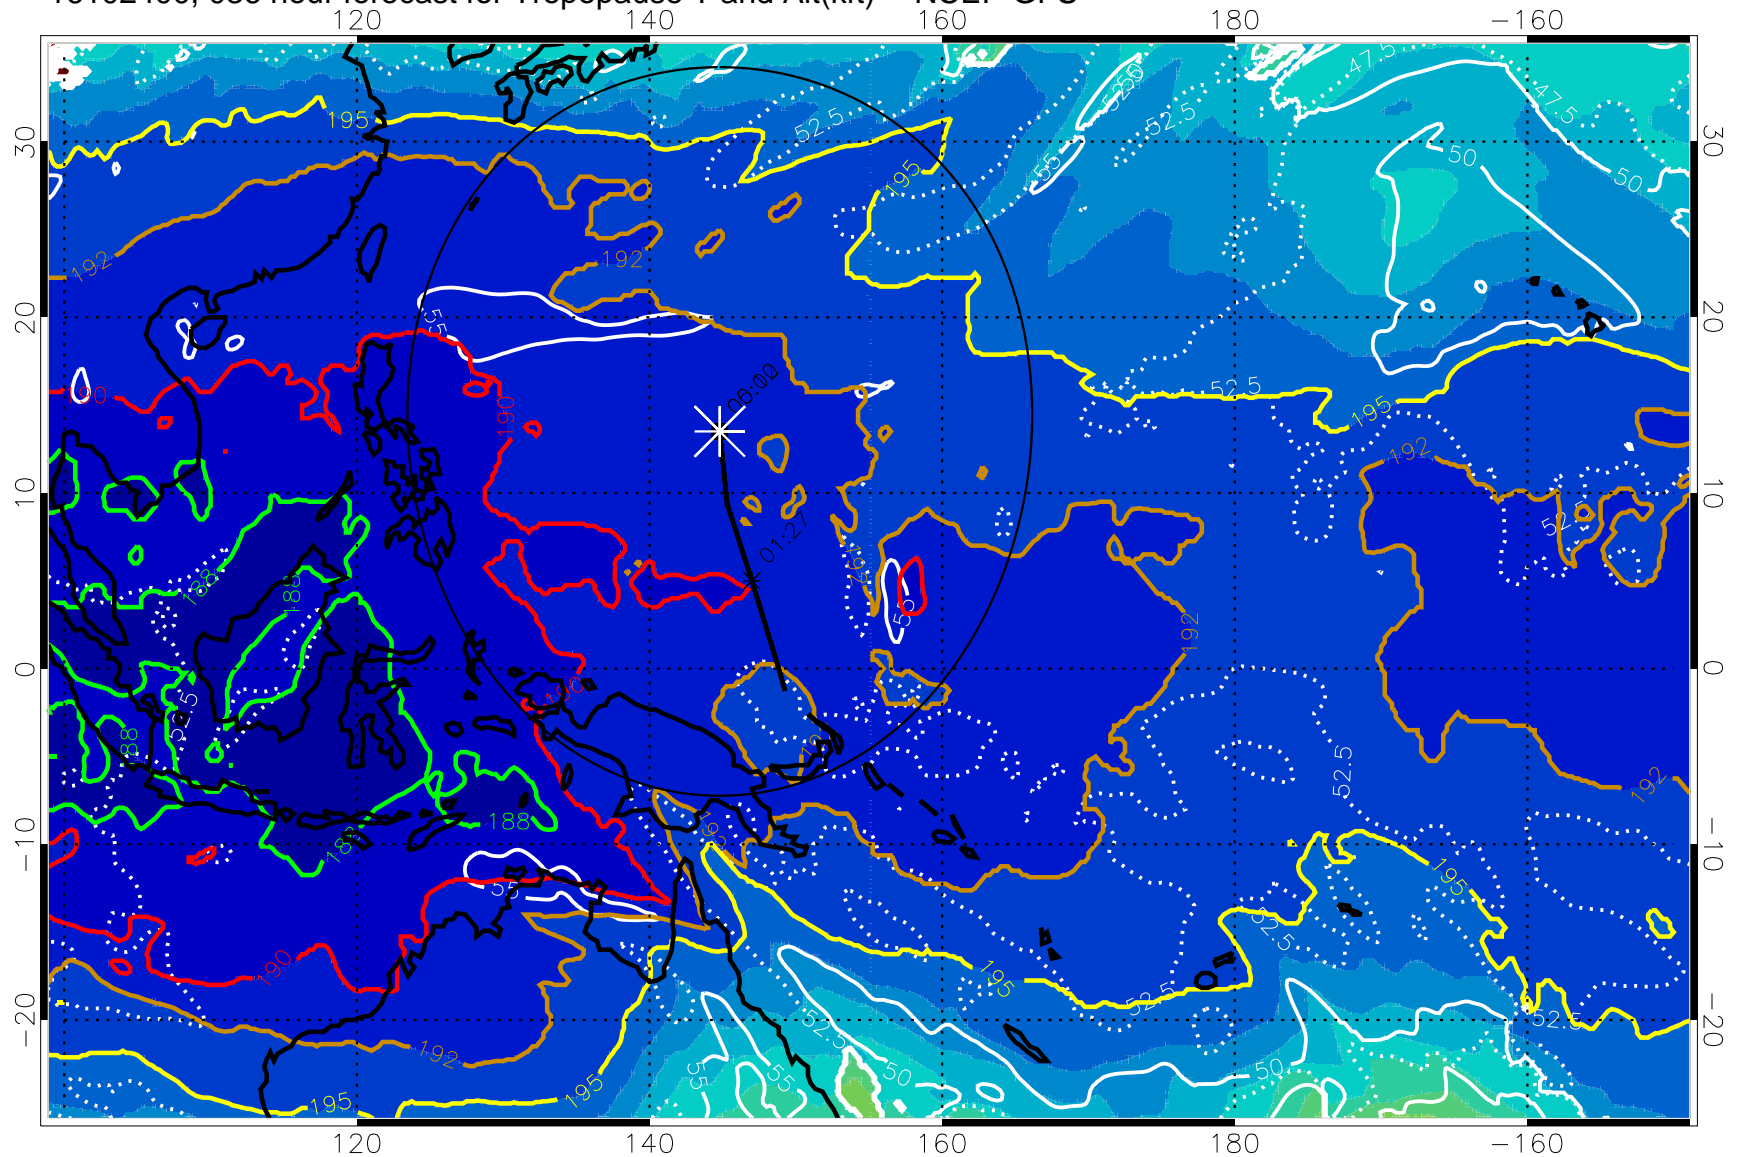

16102400, 036 hour forecast for Tropopause T and Alt(kft) -- NCEP GFS

190 200 210 220 230

Tropopause T, K

Tropopause Altitude in kft (white)

192.5K Isotherm 195K Isotherm

187.5K Isotherm 190K Isotherm

Range ring of 2304 km