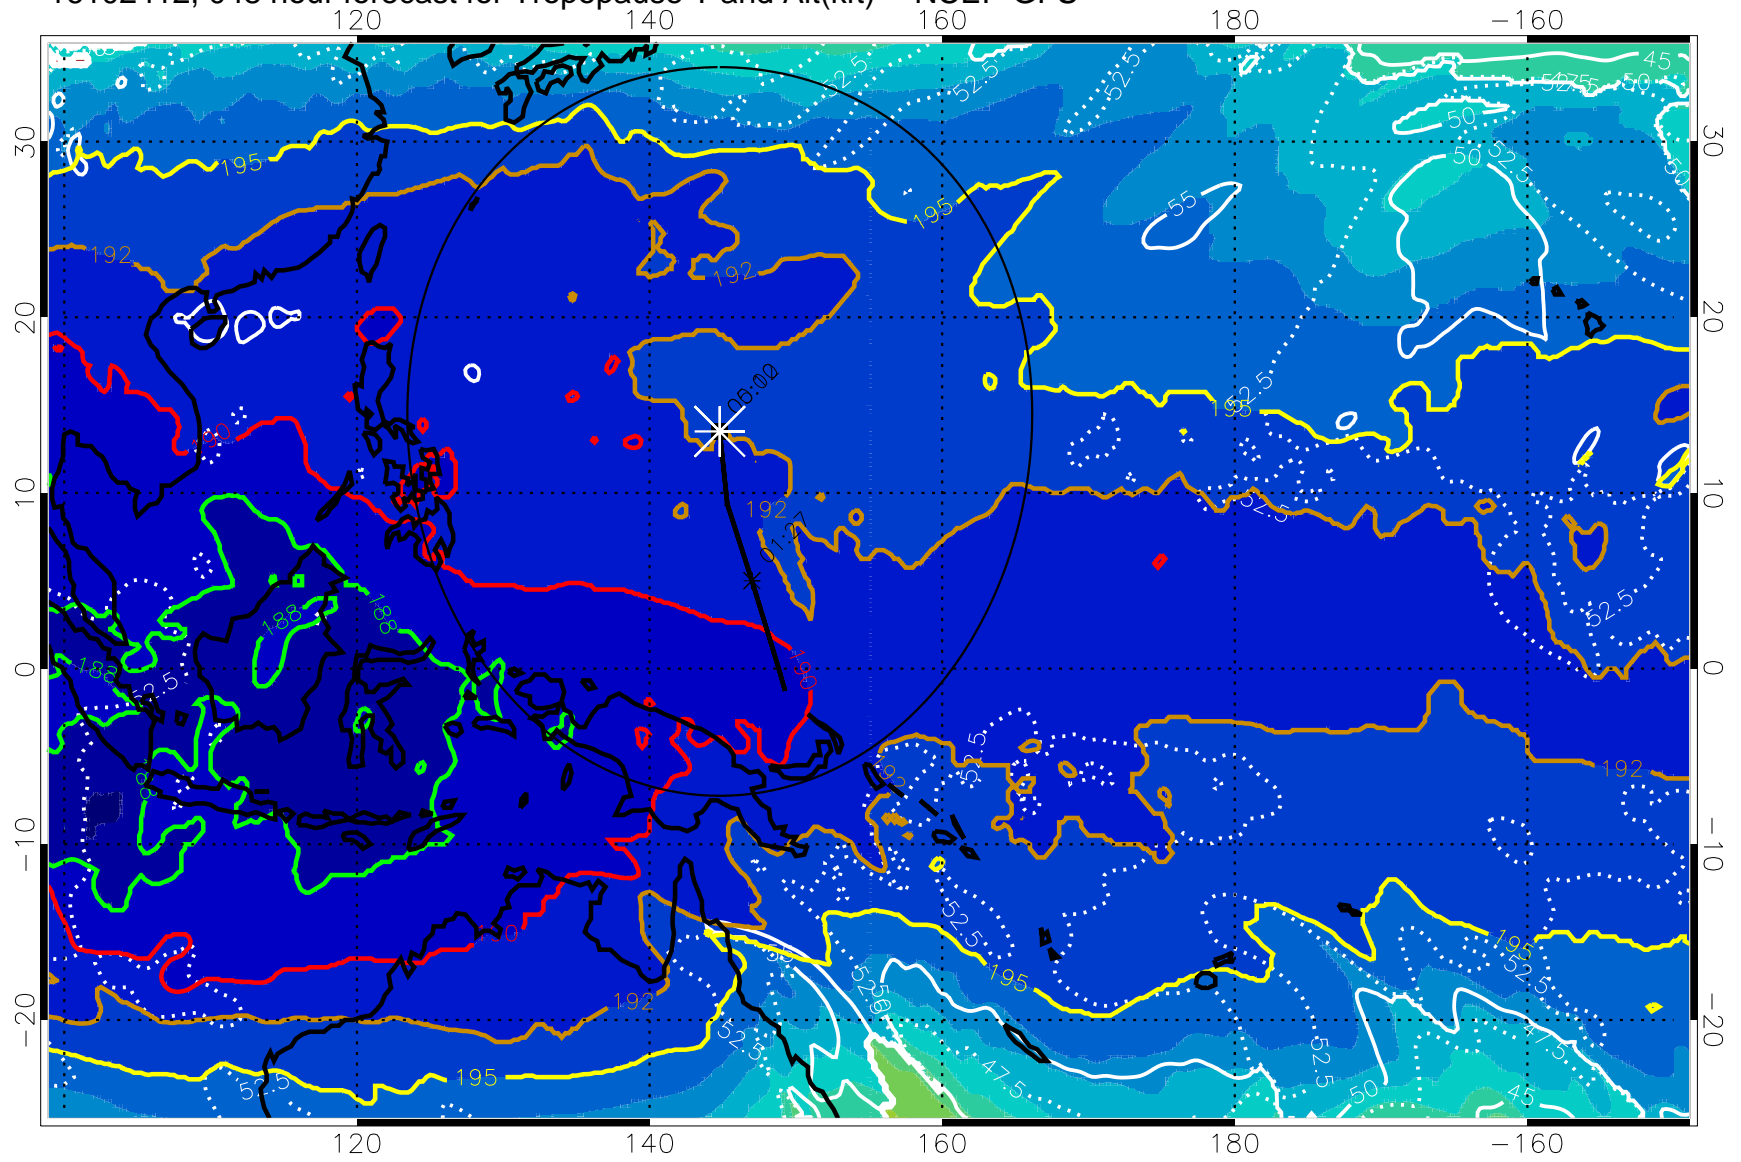

16102406, 042 hour forecast for Tropopause T and Alt(kft) -- NCEP GFS

190 200 210 220 230

Tropopause T, K

Tropopause Altitude in kft (white)

192.5K Isotherm 195K Isotherm

187.5K Isotherm 190K Isotherm

Range ring of 2304 km

16102412, 048 hour forecast for Tropopause T and Alt(kft) -- NCEP GFS

190 200 210 220 230

Tropopause T, K

Tropopause Altitude in kft (white)

192.5K Isotherm 195K Isotherm

187.5K Isotherm 190K Isotherm

Range ring of 2304 km