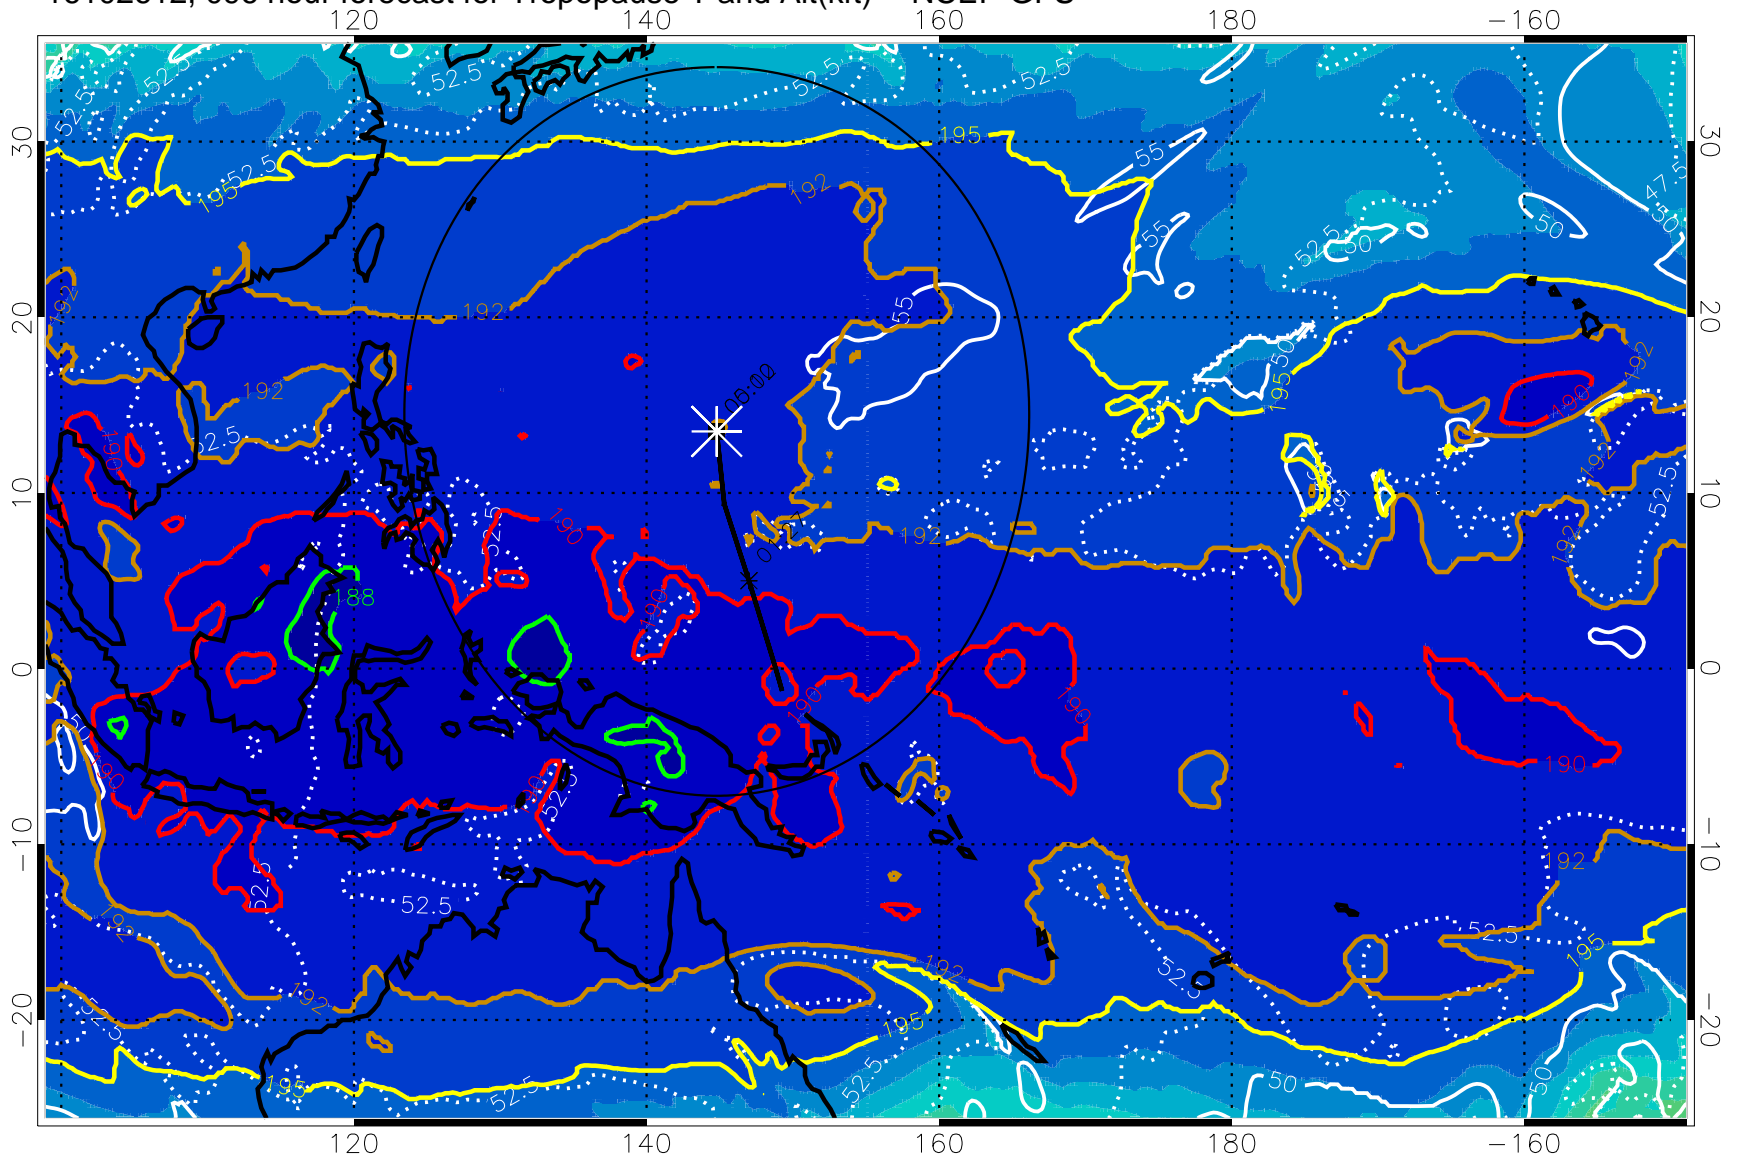

16102518, 078 hour forecast for Tropopause T and Alt(kft) -- NCEP GFS

Tropopause Altitude in kft (white)

192.5K Isotherm 195K Isotherm
187.5K Isotherm 190K Isotherm

Range ring of 2304 km

16102600, 084 hour forecast for Tropopause T and Alt(kft) -- NCEP GFS

190 200 210 220 230

Tropopause T, K

Tropopause Altitude in kft (white)

192.5K Isotherm 195K Isotherm
187.5K Isotherm 190K Isotherm

Range ring of 2304 km

16102606, 090 hour forecast for Tropopause T and Alt(kft) -- NCEP GFS

16102612, 096 hour forecast for Tropopause T and Alt(kft) -- NCEP GFS

190 200 210 220 230

Tropopause T, K

Tropopause Altitude in kft (white)

192.5K Isotherm 195K Isotherm

187.5K Isotherm 190K Isotherm

Range ring of 2304 km