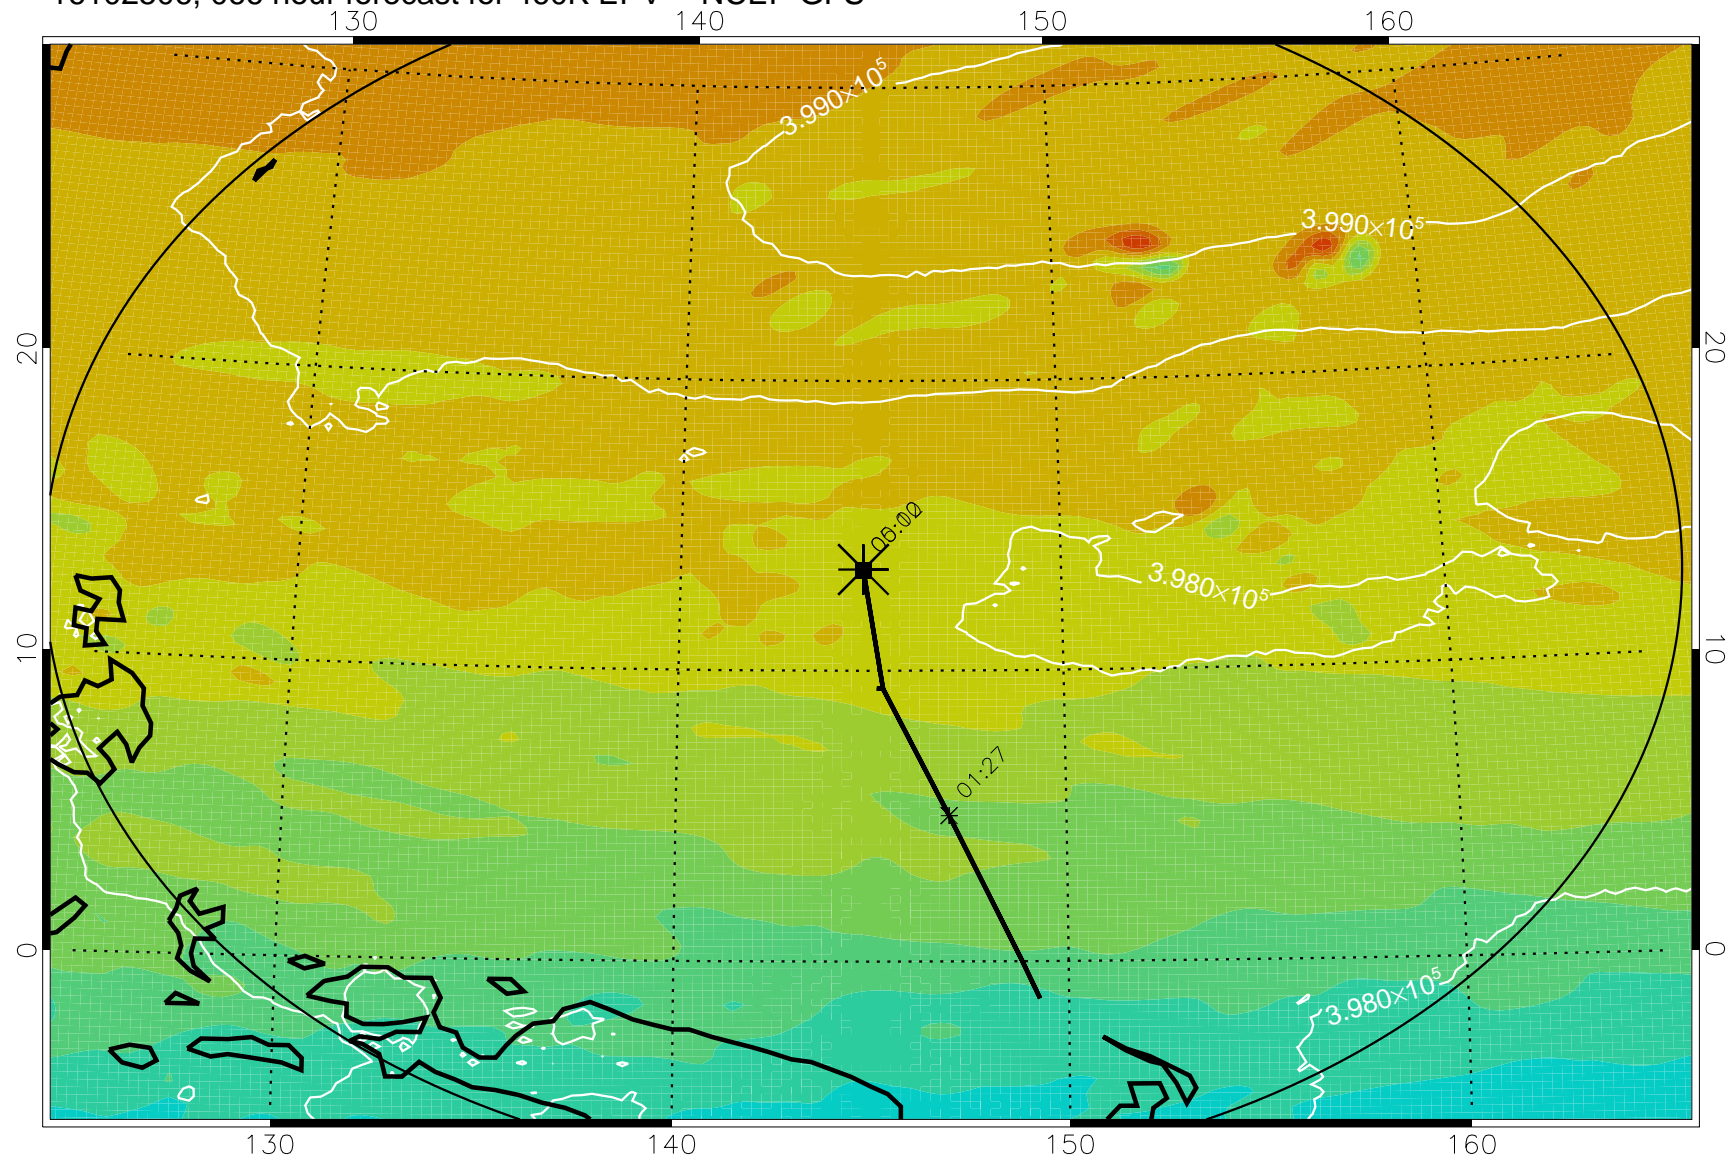

16102418, 054 hour forecast for 460K EPV -- NCEP GFS

460K Montgomery Streamfunction, white

Range ring of 2304 km

16102500, 060 hour forecast for 460K EPV -- NCEP GFS

460K Montgomery Streamfunction, white

Range ring of 2304 km

16102506, 066 hour forecast for 460K EPV -- NCEP GFS

460K Montgomery Streamfunction, white

Range ring of 2304 km

16102512, 072 hour forecast for 460K EPV -- NCEP GFS

460K Montgomery Streamfunction, white

Range ring of 2304 km

16102518, 078 hour forecast for 460K EPV -- NCEP GFS

460K Montgomery Streamfunction, white

Range ring of 2304 km

16102600, 084 hour forecast for 460K EPV -- NCEP GFS

460K Montgomery Streamfunction, white

Range ring of 2304 km

16102606, 090 hour forecast for 460K EPV -- NCEP GFS

460K Montgomery Streamfunction, white

Range ring of 2304 km

16102612, 096 hour forecast for 460K EPV -- NCEP GFS

460K Montgomery Streamfunction, white

Range ring of 2304 km