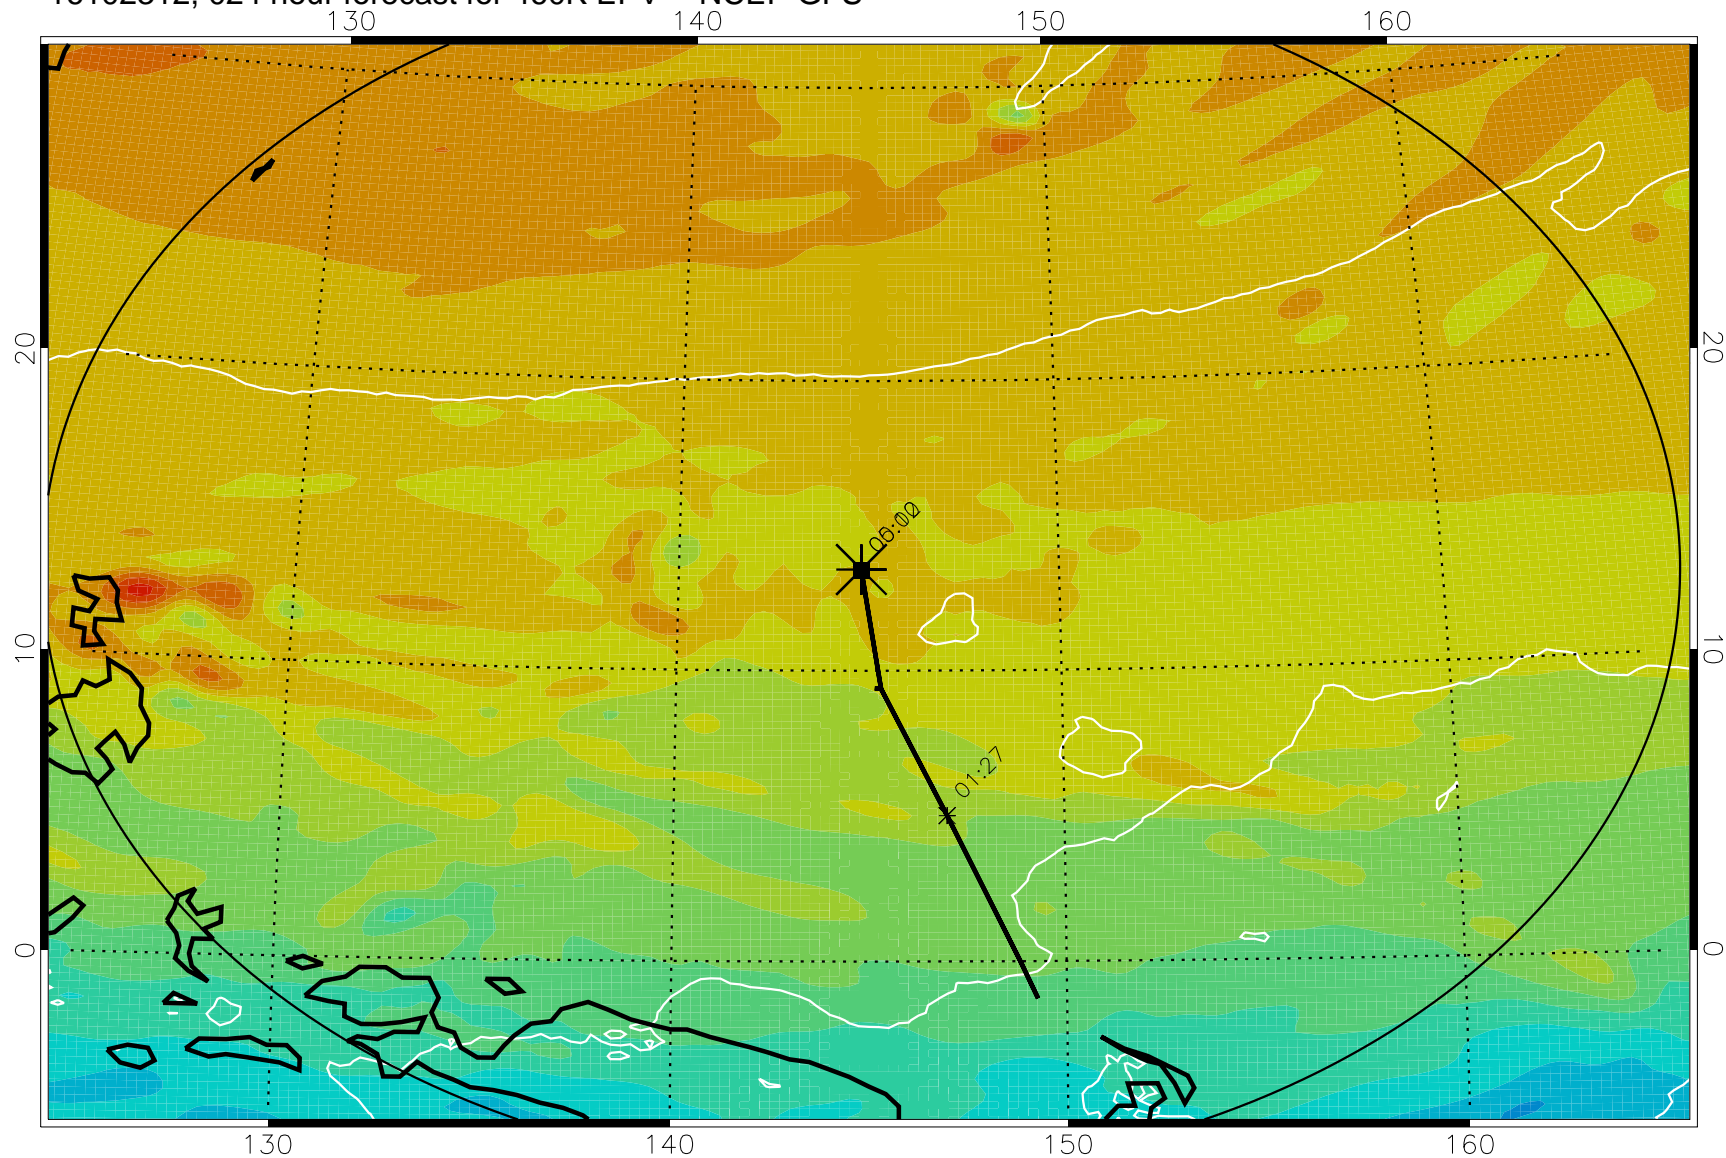

16102218, 006 hour forecast for 460K EPV -- NCEP GFS

460K Montgomery Streamfunction, white

Range ring of 2304 km

16102300, 012 hour forecast for 460K EPV -- NCEP GFS

460K Montgomery Streamfunction, white

Range ring of 2304 km

16102306, 018 hour forecast for 460K EPV -- NCEP GFS

460K Montgomery Streamfunction, white

Range ring of 2304 km

16102312, 024 hour forecast for 460K EPV -- NCEP GFS

460K Montgomery Streamfunction, white

Range ring of 2304 km

16102318, 030 hour forecast for 460K EPV -- NCEP GFS

460K Montgomery Streamfunction, white

Range ring of 2304 km

16102400, 036 hour forecast for 460K EPV -- NCEP GFS

460K Montgomery Streamfunction, white

Range ring of 2304 km

16102406, 042 hour forecast for 460K EPV -- NCEP GFS

460K Montgomery Streamfunction, white

Range ring of 2304 km

16102412, 048 hour forecast for 460K EPV -- NCEP GFS

460K Montgomery Streamfunction, white

Range ring of 2304 km