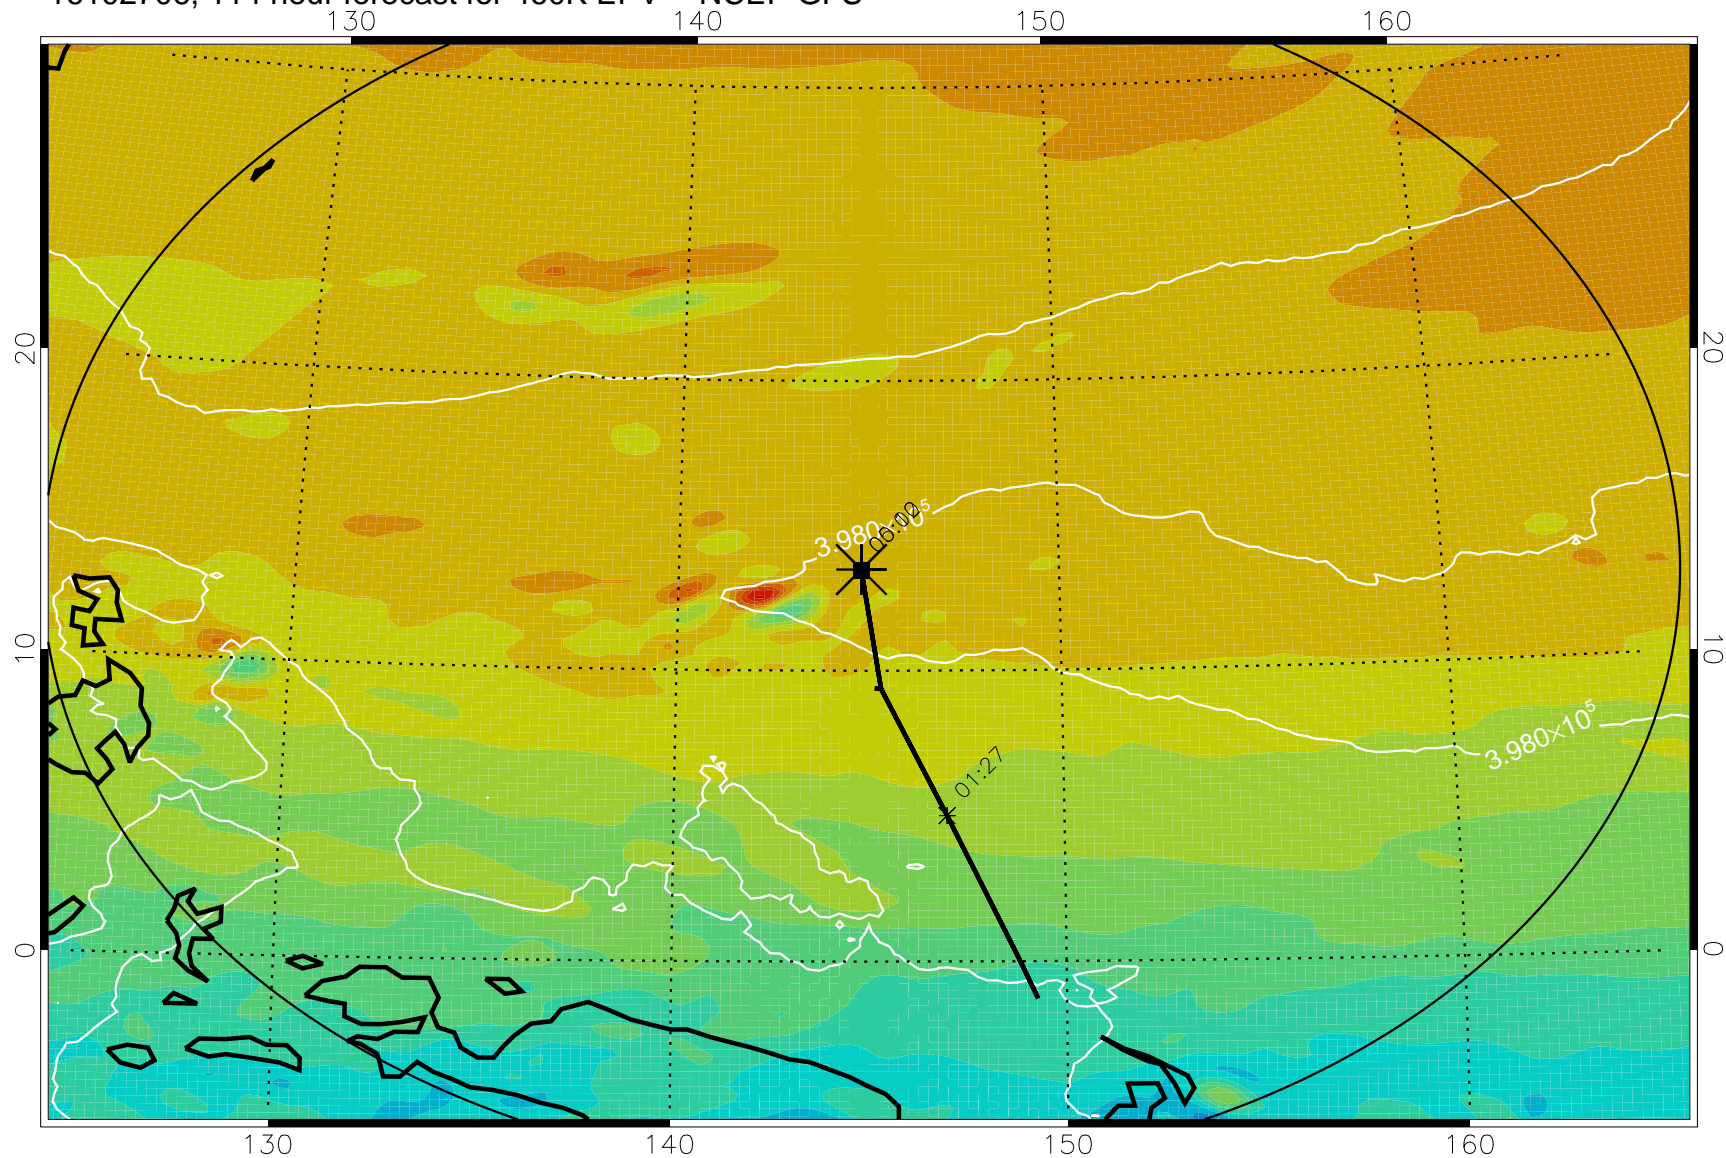

16102518, 078 hour forecast for 460K EPV -- NCEP GFS

460K Montgomery Streamfunction, white

Range ring of 2304 km

16102600, 084 hour forecast for 460K EPV -- NCEP GFS

460K Montgomery Streamfunction, white

Range ring of 2304 km

16102606, 090 hour forecast for 460K EPV -- NCEP GFS

460K Montgomery Streamfunction, white

Range ring of 2304 km

16102612, 096 hour forecast for 460K EPV -- NCEP GFS

460K Montgomery Streamfunction, white

Range ring of 2304 km

16102618, 102 hour forecast for 460K EPV -- NCEP GFS

460K Montgomery Streamfunction, white

Range ring of 2304 km

16102700, 108 hour forecast for 460K EPV -- NCEP GFS

460K Montgomery Streamfunction, white

Range ring of 2304 km

16102706, 114 hour forecast for 460K EPV -- NCEP GFS

460K Montgomery Streamfunction, white

Range ring of 2304 km

16102712, 120 hour forecast for 460K EPV -- NCEP GFS

460K Montgomery Streamfunction, white

Range ring of 2304 km