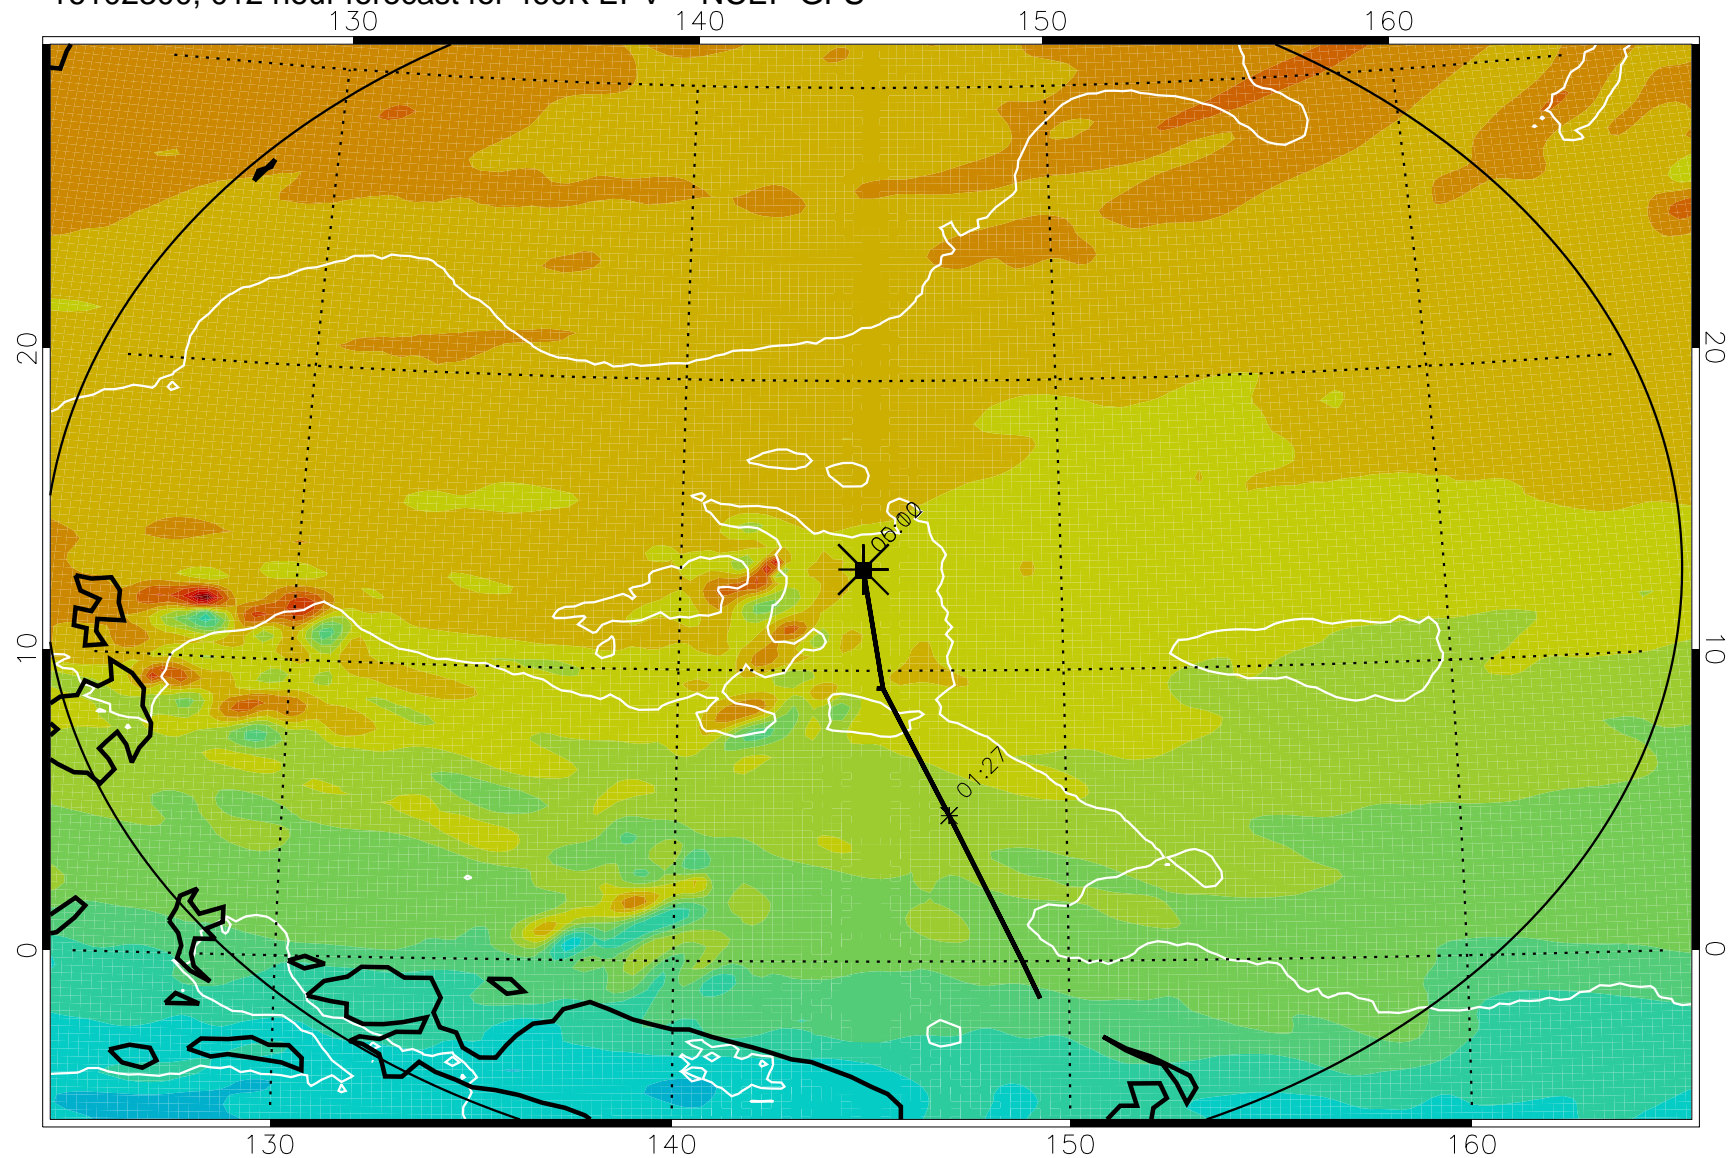

16102218, 006 hour forecast for 460K EPV -- NCEP GFS

460K Montgomery Streamfunction, white

Range ring of 2304 km

16102300, 012 hour forecast for 460K EPV -- NCEP GFS

460K Montgomery Streamfunction, white

Range ring of 2304 km

16102306, 018 hour forecast for 460K EPV -- NCEP GFS

460K Montgomery Streamfunction, white

Range ring of 2304 km

16102312, 024 hour forecast for 460K EPV -- NCEP GFS

460K Montgomery Streamfunction, white

Range ring of 2304 km

16102318, 030 hour forecast for 460K EPV -- NCEP GFS

460K Montgomery Streamfunction, white

Range ring of 2304 km

16102400, 036 hour forecast for 460K EPV -- NCEP GFS

460K Montgomery Streamfunction, white

Range ring of 2304 km

16102418, 054 hour forecast for 460K EPV -- NCEP GFS

460K Montgomery Streamfunction, white

Range ring of 2304 km

16102500, 060 hour forecast for 460K EPV -- NCEP GFS

460K Montgomery Streamfunction, white

Range ring of 2304 km