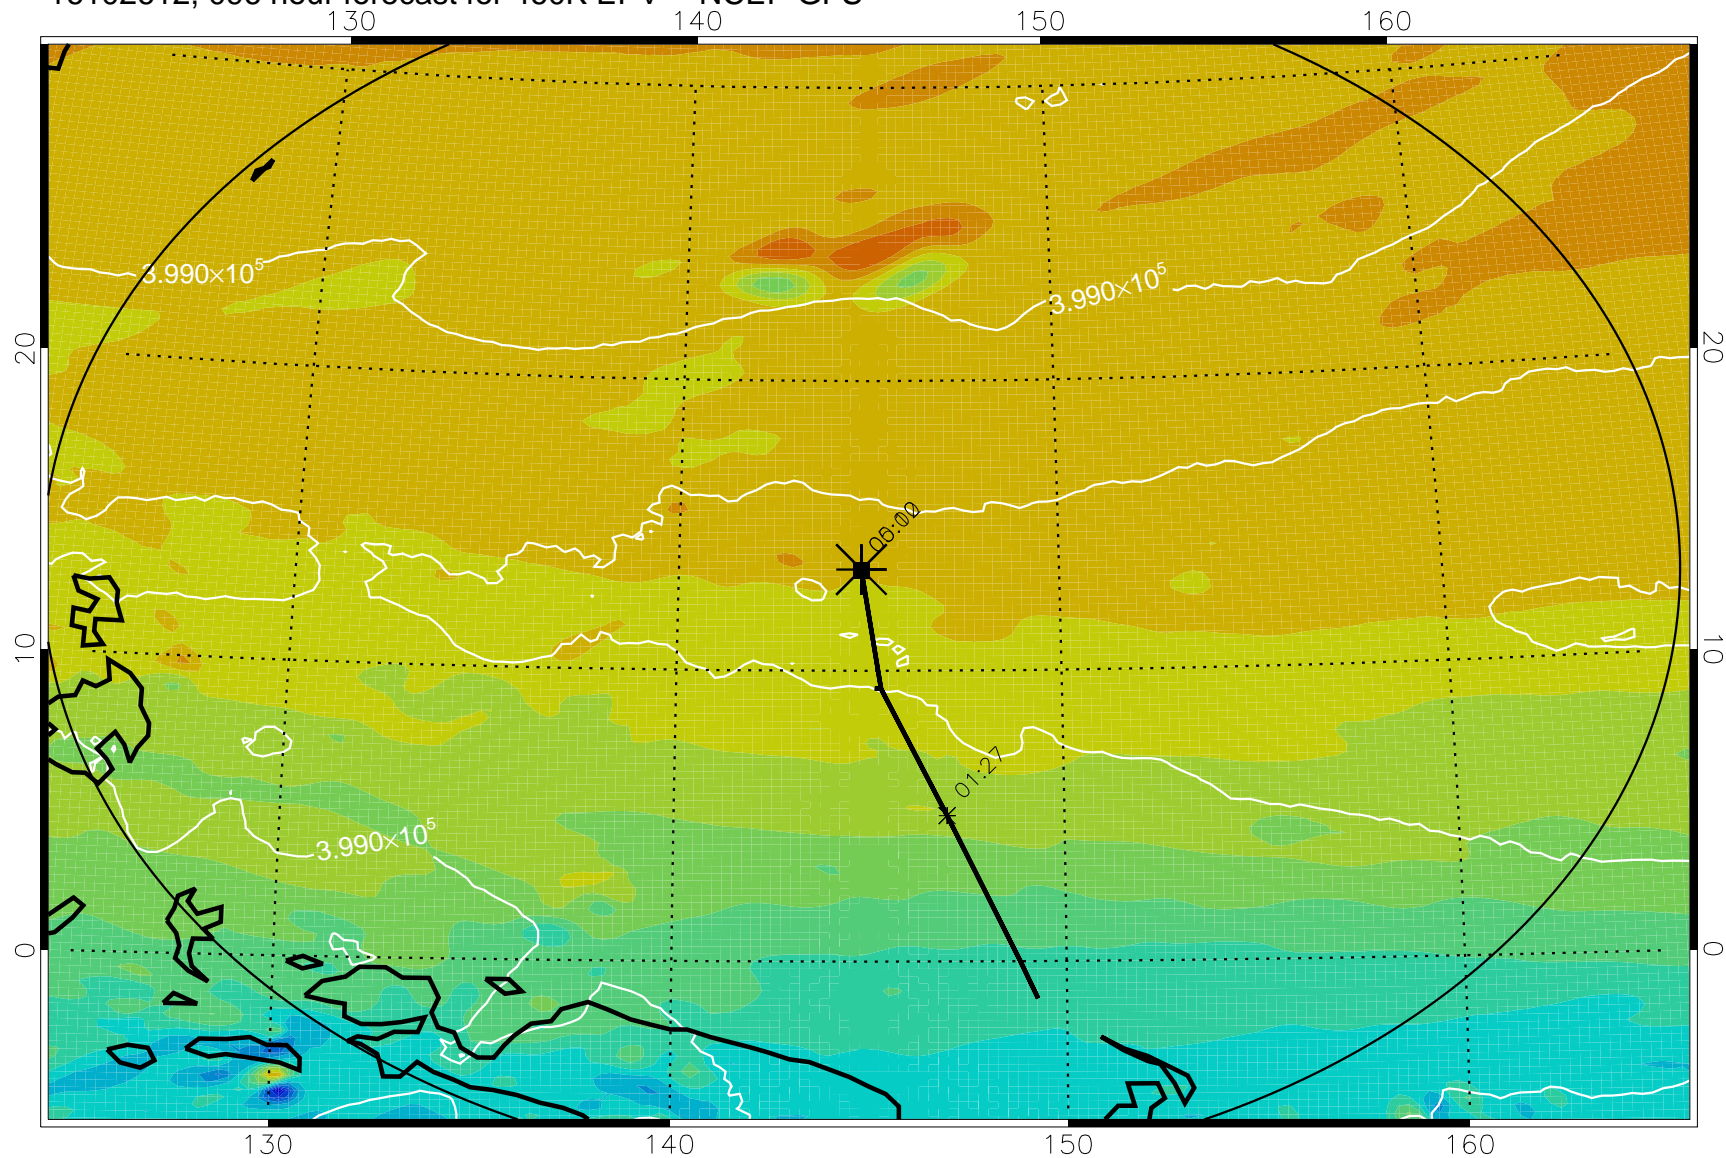

16102506, 066 hour forecast for 460K EPV -- NCEP GFS

460K Montgomery Streamfunction, white

Range ring of 2304 km

16102512, 072 hour forecast for 460K EPV -- NCEP GFS

460K Montgomery Streamfunction, white

Range ring of 2304 km

16102518, 078 hour forecast for 460K EPV -- NCEP GFS

460K Montgomery Streamfunction, white

Range ring of 2304 km

16102600, 084 hour forecast for 460K EPV -- NCEP GFS

460K Montgomery Streamfunction, white

Range ring of 2304 km

16102606, 090 hour forecast for 460K EPV -- NCEP GFS

460K Montgomery Streamfunction, white

Range ring of 2304 km

16102612, 096 hour forecast for 460K EPV -- NCEP GFS

460K Montgomery Streamfunction, white

Range ring of 2304 km

16102618, 102 hour forecast for 460K EPV -- NCEP GFS

460K Montgomery Streamfunction, white

Range ring of 2304 km

16102700, 108 hour forecast for 460K EPV -- NCEP GFS

460K Montgomery Streamfunction, white

Range ring of 2304 km