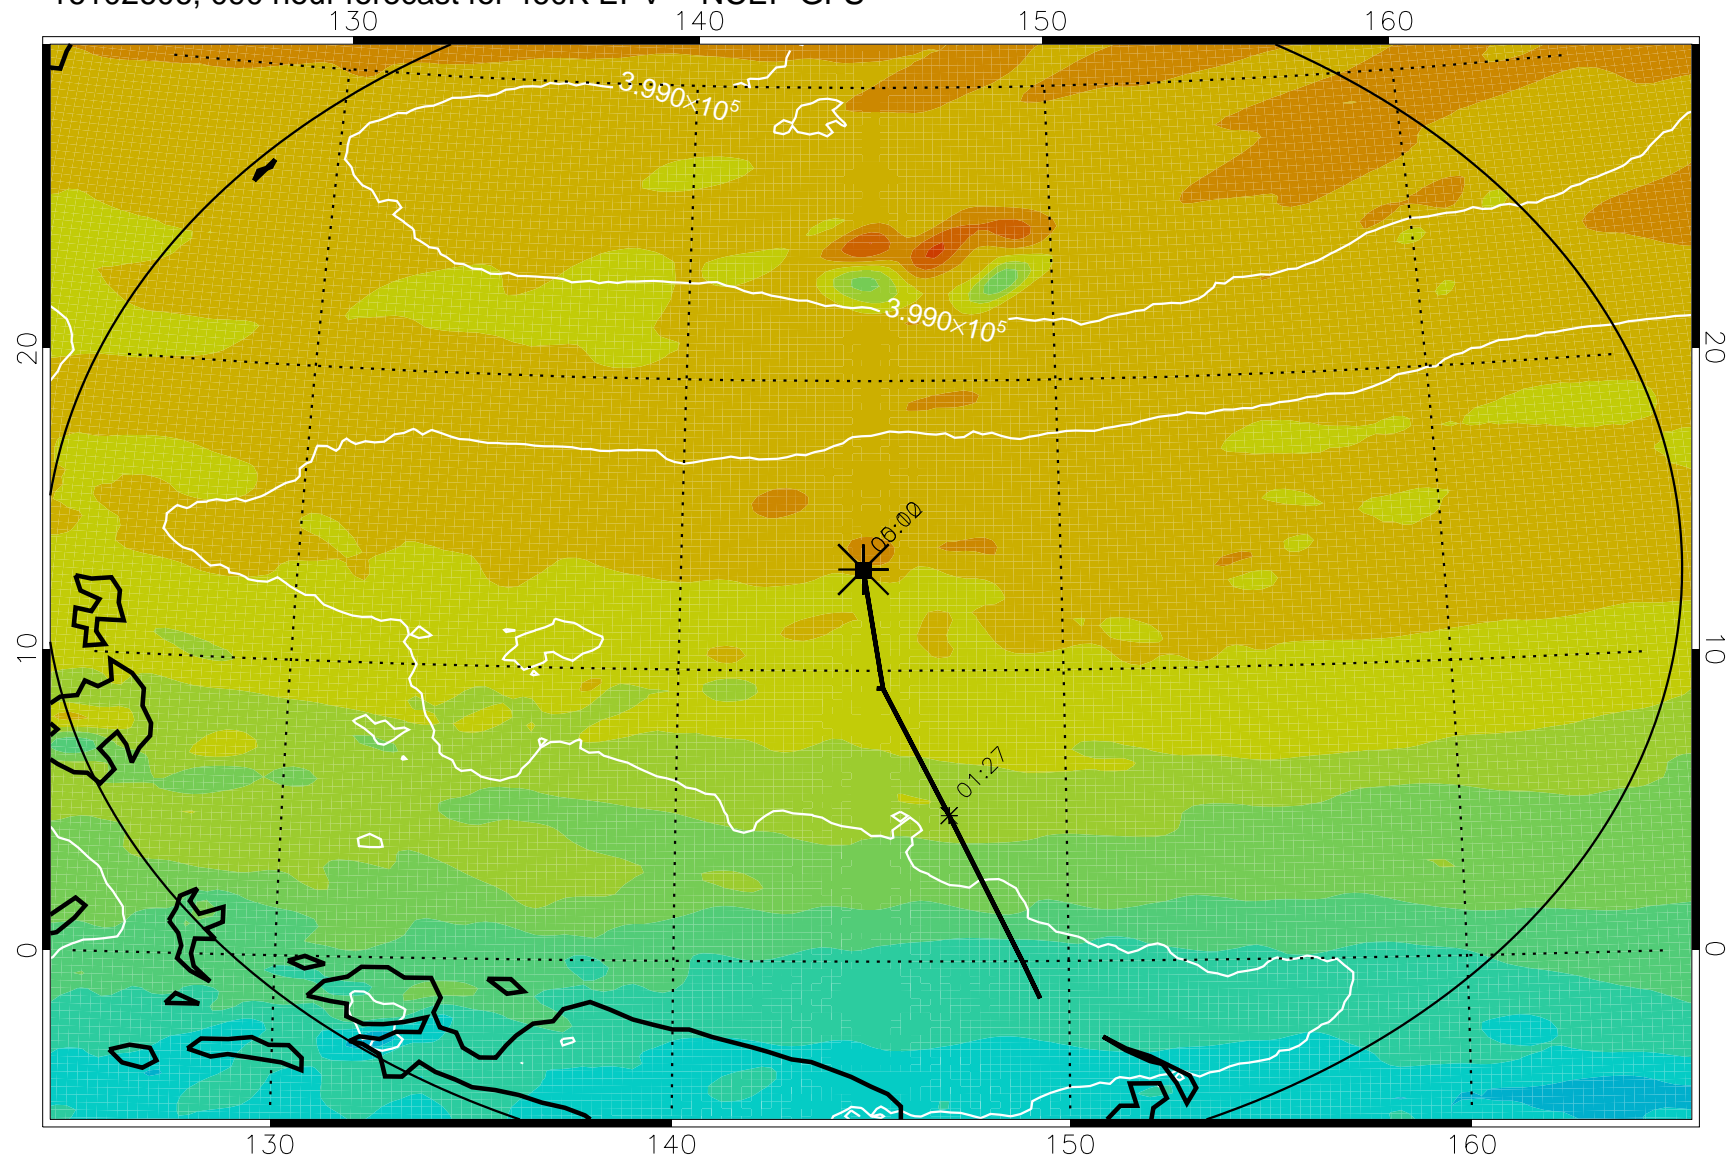

16102506, 066 hour forecast for 460K EPV -- NCEP GFS

460K Montgomery Streamfunction, white

Range ring of 2304 km

16102512, 072 hour forecast for 460K EPV -- NCEP GFS

460K Montgomery Streamfunction, white

Range ring of 2304 km

16102518, 078 hour forecast for 460K EPV -- NCEP GFS

460K Montgomery Streamfunction, white

Range ring of 2304 km

16102600, 084 hour forecast for 460K EPV -- NCEP GFS

460K Montgomery Streamfunction, white

Range ring of 2304 km

16102606, 090 hour forecast for 460K EPV -- NCEP GFS

460K Montgomery Streamfunction, white

Range ring of 2304 km

16102612, 096 hour forecast for 460K EPV -- NCEP GFS

460K Montgomery Streamfunction, white

Range ring of 2304 km

16102618, 102 hour forecast for 460K EPV -- NCEP GFS

460K Montgomery Streamfunction, white

Range ring of 2304 km

16102700, 108 hour forecast for 460K EPV -- NCEP GFS

460K Montgomery Streamfunction, white

Range ring of 2304 km