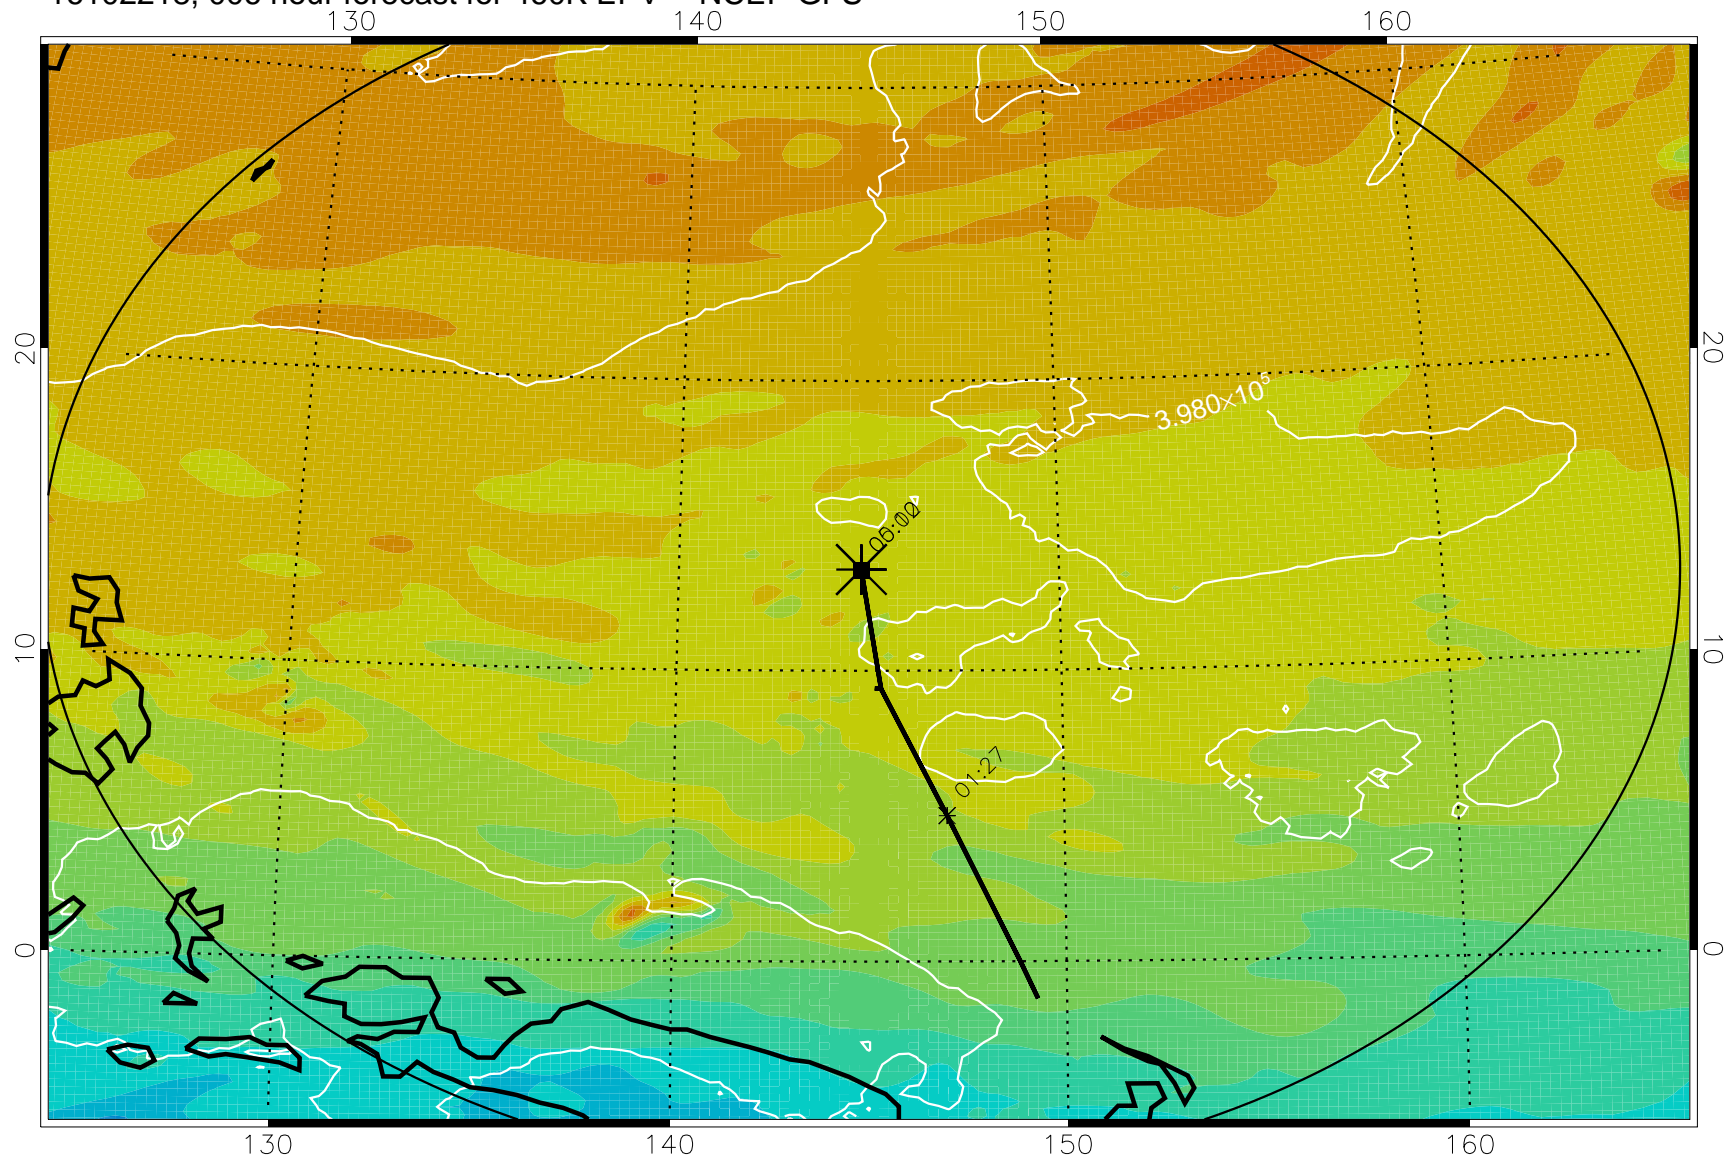

16102218, 006 hour forecast for 460K EPV -- NCEP GFS

460K Montgomery Streamfunction, white

Range ring of 2304 km

16102300, 012 hour forecast for 460K EPV -- NCEP GFS

460K Montgomery Streamfunction, white

Range ring of 2304 km

16102306, 018 hour forecast for 460K EPV -- NCEP GFS

460K Montgomery Streamfunction, white

Range ring of 2304 km

16102312, 024 hour forecast for 460K EPV -- NCEP GFS

460K Montgomery Streamfunction, white

Range ring of 2304 km

16102318, 030 hour forecast for 460K EPV -- NCEP GFS

460K Montgomery Streamfunction, white

Range ring of 2304 km

16102400, 036 hour forecast for 460K EPV -- NCEP GFS

460K Montgomery Streamfunction, white

Range ring of 2304 km

16102418, 054 hour forecast for 460K EPV -- NCEP GFS

460K Montgomery Streamfunction, white

Range ring of 2304 km

16102500, 060 hour forecast for 460K EPV -- NCEP GFS

460K Montgomery Streamfunction, white

Range ring of 2304 km