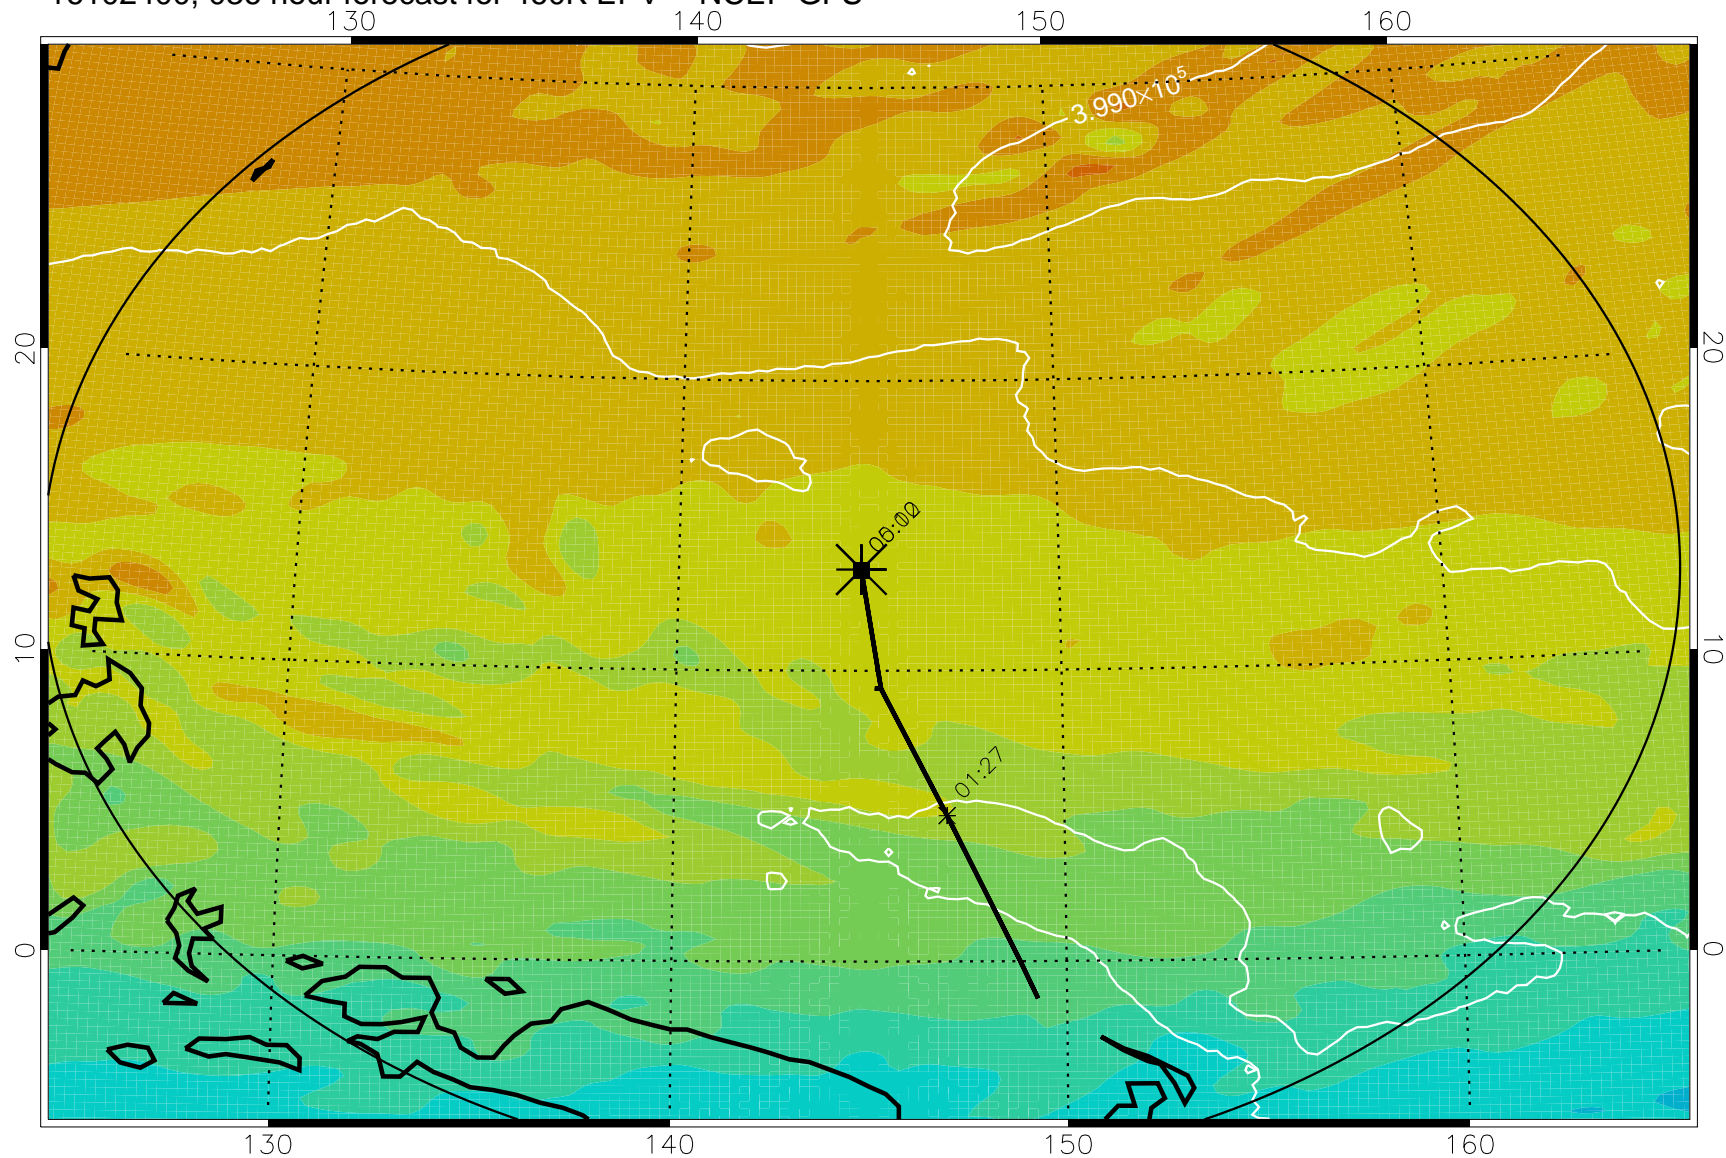

16102306, 018 hour forecast for 460K EPV -- NCEP GFS

460K Montgomery Streamfunction, white

Range ring of 2304 km

16102312, 024 hour forecast for 460K EPV -- NCEP GFS

460K Montgomery Streamfunction, white

Range ring of 2304 km

16102318, 030 hour forecast for 460K EPV -- NCEP GFS

460K Montgomery Streamfunction, white

Range ring of 2304 km

16102400, 036 hour forecast for 460K EPV -- NCEP GFS

460K Montgomery Streamfunction, white

Range ring of 2304 km

16102406, 042 hour forecast for 460K EPV -- NCEP GFS

460K Montgomery Streamfunction, white

Range ring of 2304 km

16102412, 048 hour forecast for 460K EPV -- NCEP GFS

460K Montgomery Streamfunction, white

Range ring of 2304 km

16102418, 054 hour forecast for 460K EPV -- NCEP GFS

460K Montgomery Streamfunction, white

Range ring of 2304 km

16102500, 060 hour forecast for 460K EPV -- NCEP GFS

460K Montgomery Streamfunction, white

Range ring of 2304 km