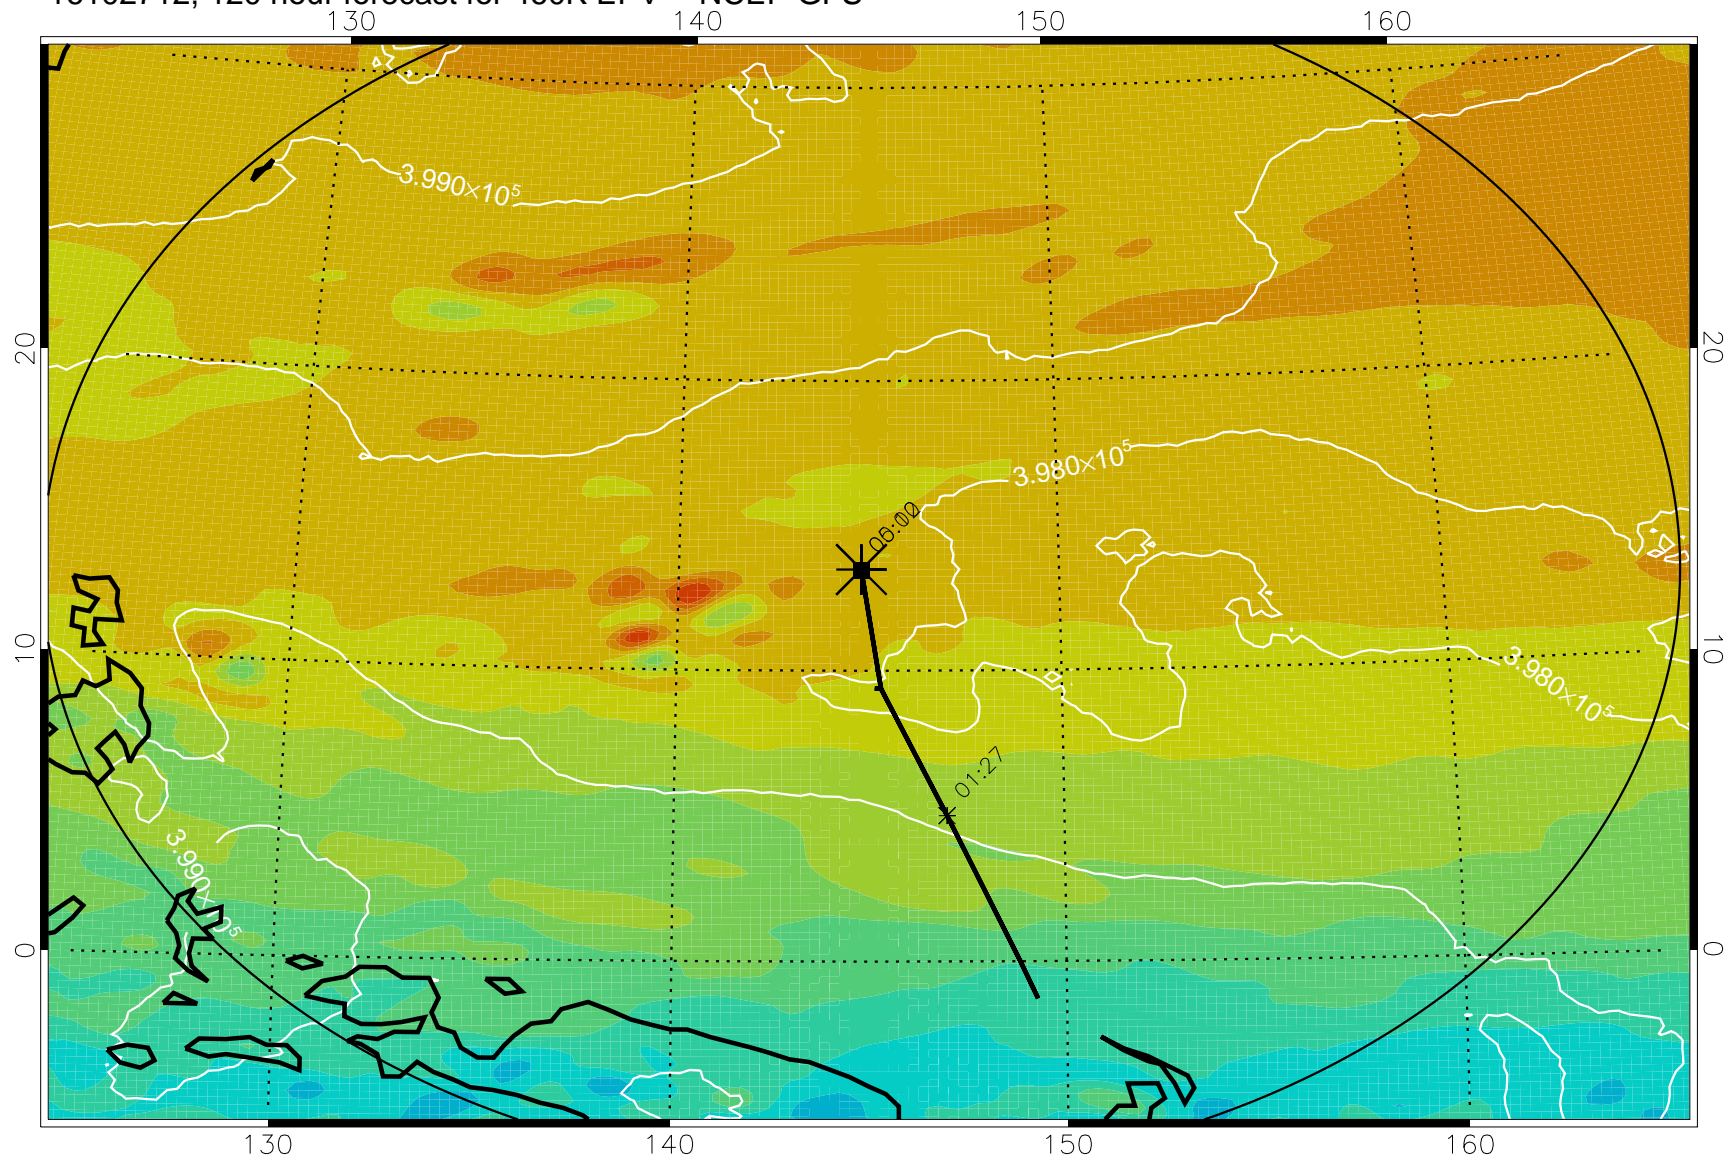

16102518, 078 hour forecast for 460K EPV -- NCEP GFS

460K Montgomery Streamfunction, white

Range ring of 2304 km

16102600, 084 hour forecast for 460K EPV -- NCEP GFS

460K Montgomery Streamfunction, white

Range ring of 2304 km

16102606, 090 hour forecast for 460K EPV -- NCEP GFS

460K Montgomery Streamfunction, white

Range ring of 2304 km

16102612, 096 hour forecast for 460K EPV -- NCEP GFS

460K Montgomery Streamfunction, white

Range ring of 2304 km

16102618, 102 hour forecast for 460K EPV -- NCEP GFS

460K Montgomery Streamfunction, white

Range ring of 2304 km

16102700, 108 hour forecast for 460K EPV -- NCEP GFS

460K Montgomery Streamfunction, white

Range ring of 2304 km

16102706, 114 hour forecast for 460K EPV -- NCEP GFS

460K Montgomery Streamfunction, white

Range ring of 2304 km

16102712, 120 hour forecast for 460K EPV -- NCEP GFS

460K Montgomery Streamfunction, white

Range ring of 2304 km