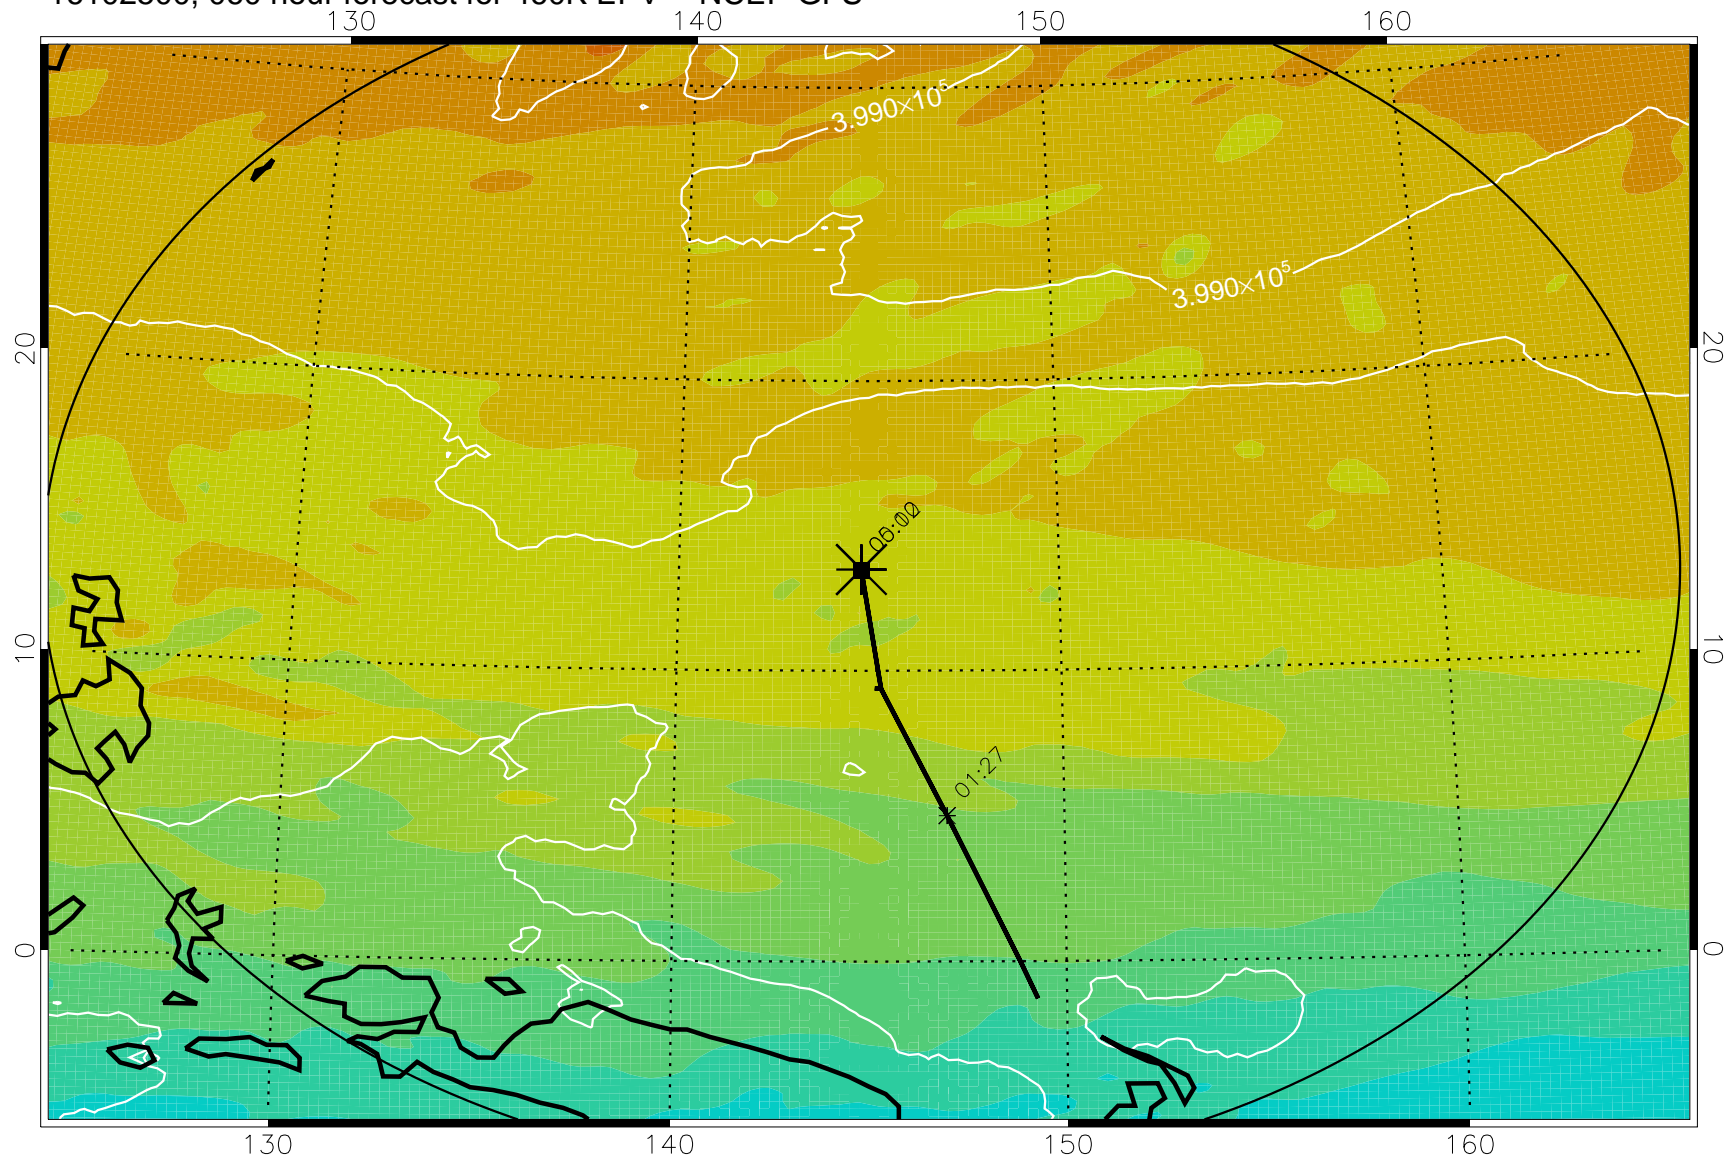

16102406, 042 hour forecast for 460K EPV -- NCEP GFS

460K Montgomery Streamfunction, white

Range ring of 2304 km

16102412, 048 hour forecast for 460K EPV -- NCEP GFS

460K Montgomery Streamfunction, white

Range ring of 2304 km

16102418, 054 hour forecast for 460K EPV -- NCEP GFS

460K Montgomery Streamfunction, white

Range ring of 2304 km

16102500, 060 hour forecast for 460K EPV -- NCEP GFS

460K Montgomery Streamfunction, white

Range ring of 2304 km

16102506, 066 hour forecast for 460K EPV -- NCEP GFS

460K Montgomery Streamfunction, white

Range ring of 2304 km

16102512, 072 hour forecast for 460K EPV -- NCEP GFS

460K Montgomery Streamfunction, white

Range ring of 2304 km

16102518, 078 hour forecast for 460K EPV -- NCEP GFS

460K Montgomery Streamfunction, white

Range ring of 2304 km

16102600, 084 hour forecast for 460K EPV -- NCEP GFS

460K Montgomery Streamfunction, white

Range ring of 2304 km