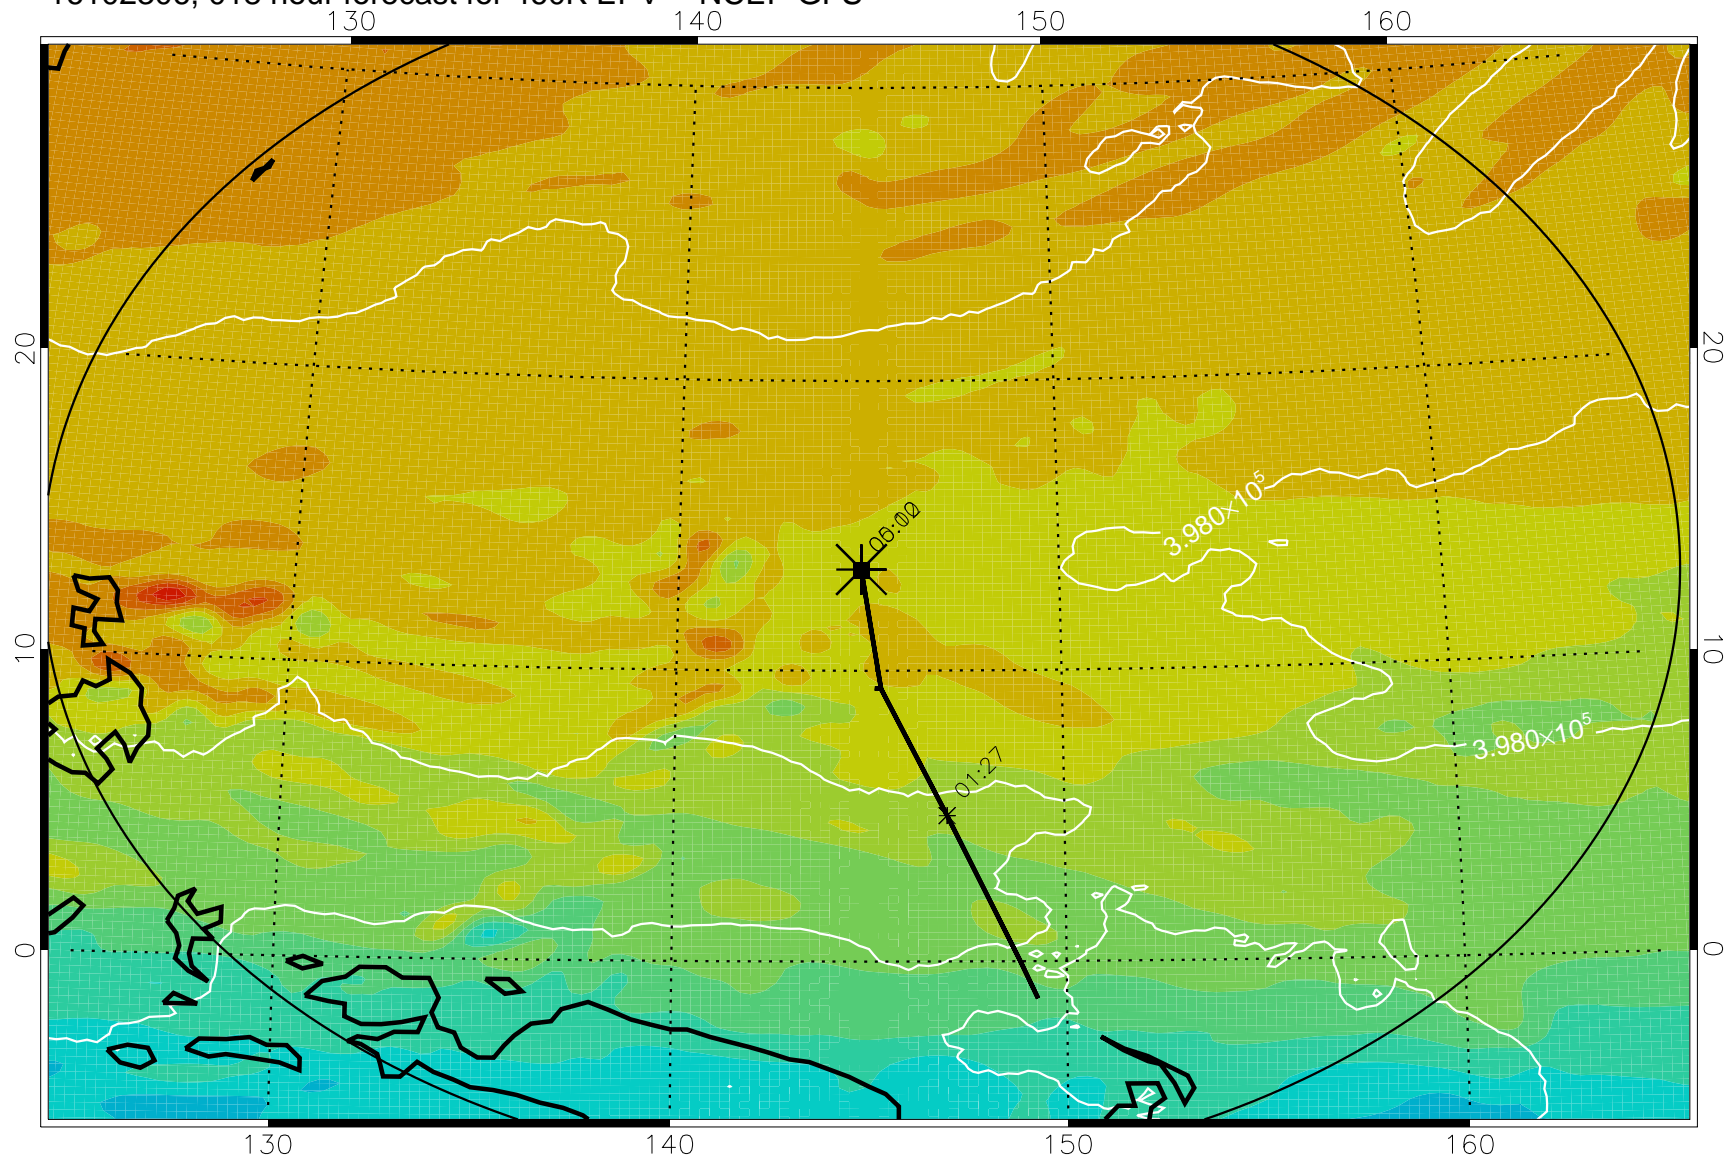

16102218, 006 hour forecast for 460K EPV -- NCEP GFS

460K Montgomery Streamfunction, white

Range ring of 2304 km

16102300, 012 hour forecast for 460K EPV -- NCEP GFS

460K Montgomery Streamfunction, white

Range ring of 2304 km

16102306, 018 hour forecast for 460K EPV -- NCEP GFS

460K Montgomery Streamfunction, white

Range ring of 2304 km

16102312, 024 hour forecast for 460K EPV -- NCEP GFS

460K Montgomery Streamfunction, white

Range ring of 2304 km

16102318, 030 hour forecast for 460K EPV -- NCEP GFS

460K Montgomery Streamfunction, white

Range ring of 2304 km

16102400, 036 hour forecast for 460K EPV -- NCEP GFS

460K Montgomery Streamfunction, white

Range ring of 2304 km

16102406, 042 hour forecast for 460K EPV -- NCEP GFS

460K Montgomery Streamfunction, white

Range ring of 2304 km

16102412, 048 hour forecast for 460K EPV -- NCEP GFS

460K Montgomery Streamfunction, white

Range ring of 2304 km