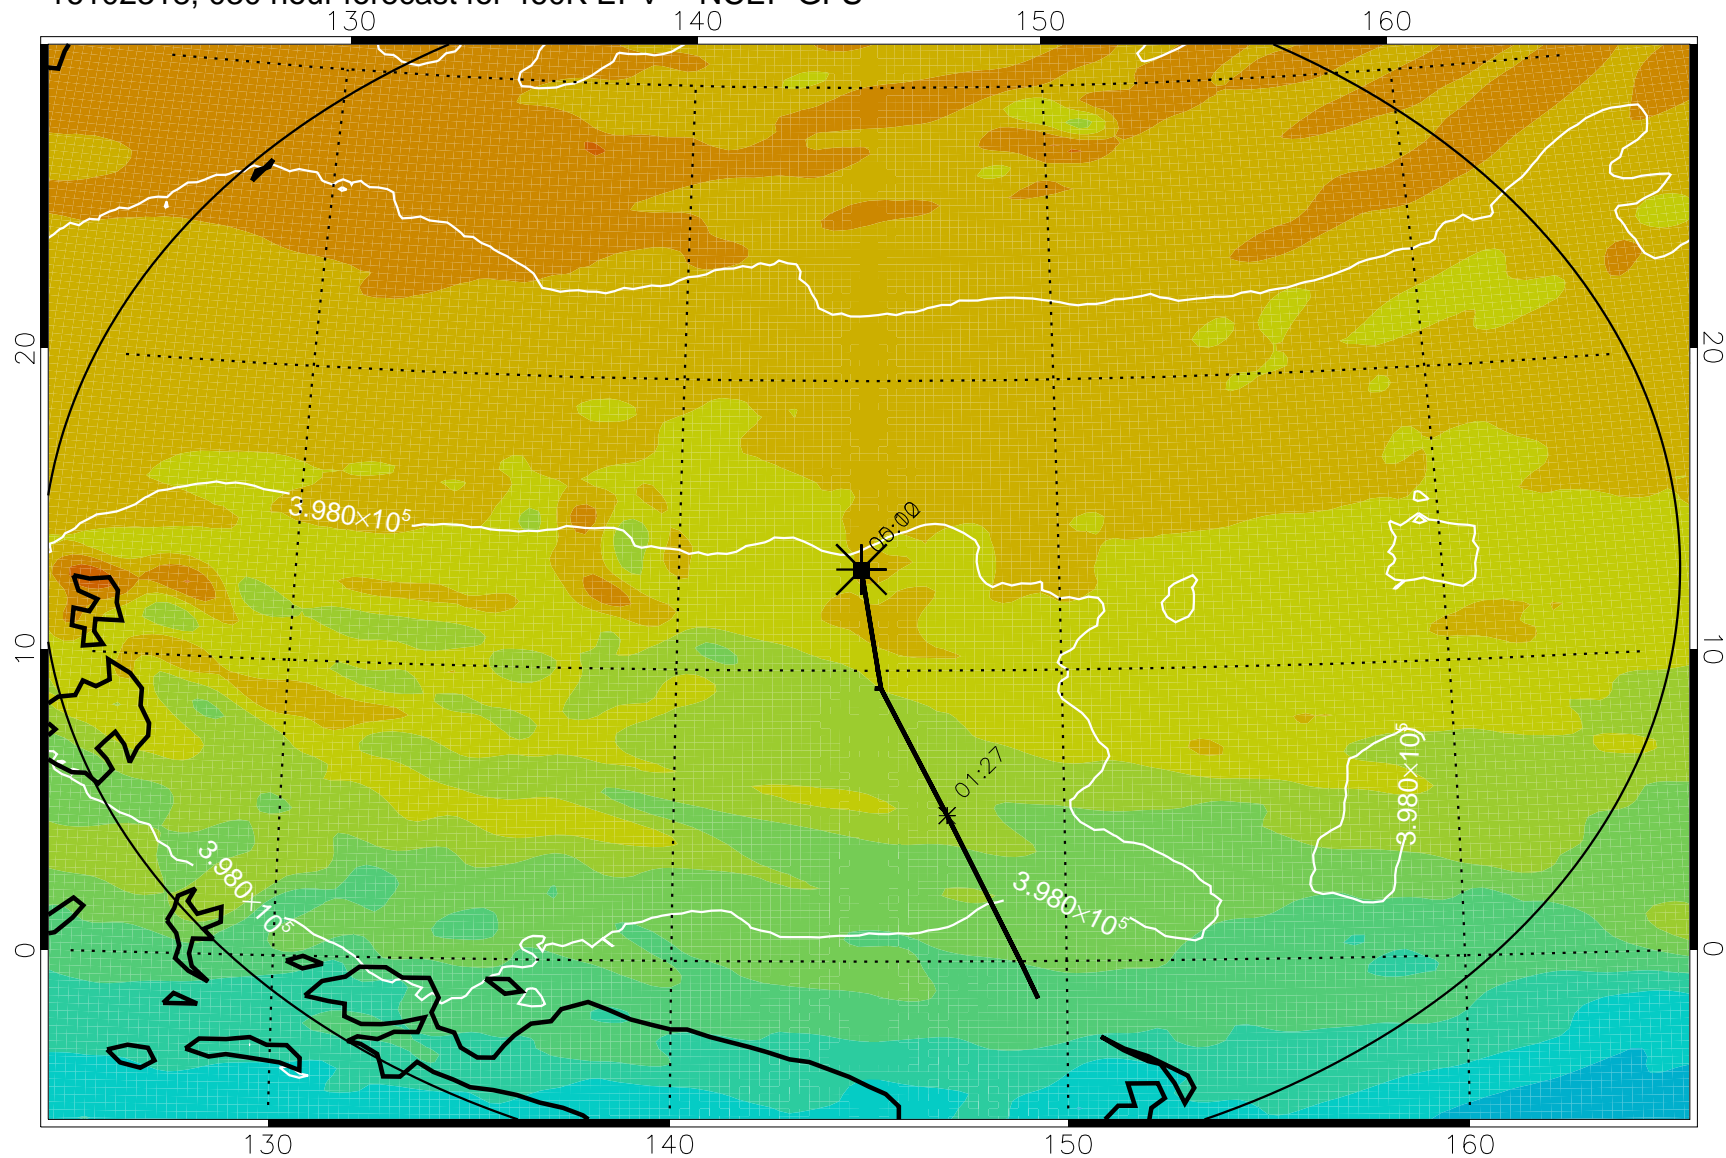

16102306, 018 hour forecast for 460K EPV -- NCEP GFS

460K Montgomery Streamfunction, white

Range ring of 2304 km

16102312, 024 hour forecast for 460K EPV -- NCEP GFS

460K Montgomery Streamfunction, white

Range ring of 2304 km

16102318, 030 hour forecast for 460K EPV -- NCEP GFS

460K Montgomery Streamfunction, white

Range ring of 2304 km

16102400, 036 hour forecast for 460K EPV -- NCEP GFS

460K Montgomery Streamfunction, white

Range ring of 2304 km

16102406, 042 hour forecast for 460K EPV -- NCEP GFS

460K Montgomery Streamfunction, white

Range ring of 2304 km

16102412, 048 hour forecast for 460K EPV -- NCEP GFS

460K Montgomery Streamfunction, white

Range ring of 2304 km

16102418, 054 hour forecast for 460K EPV -- NCEP GFS

460K Montgomery Streamfunction, white

Range ring of 2304 km

16102500, 060 hour forecast for 460K EPV -- NCEP GFS

460K Montgomery Streamfunction, white

Range ring of 2304 km