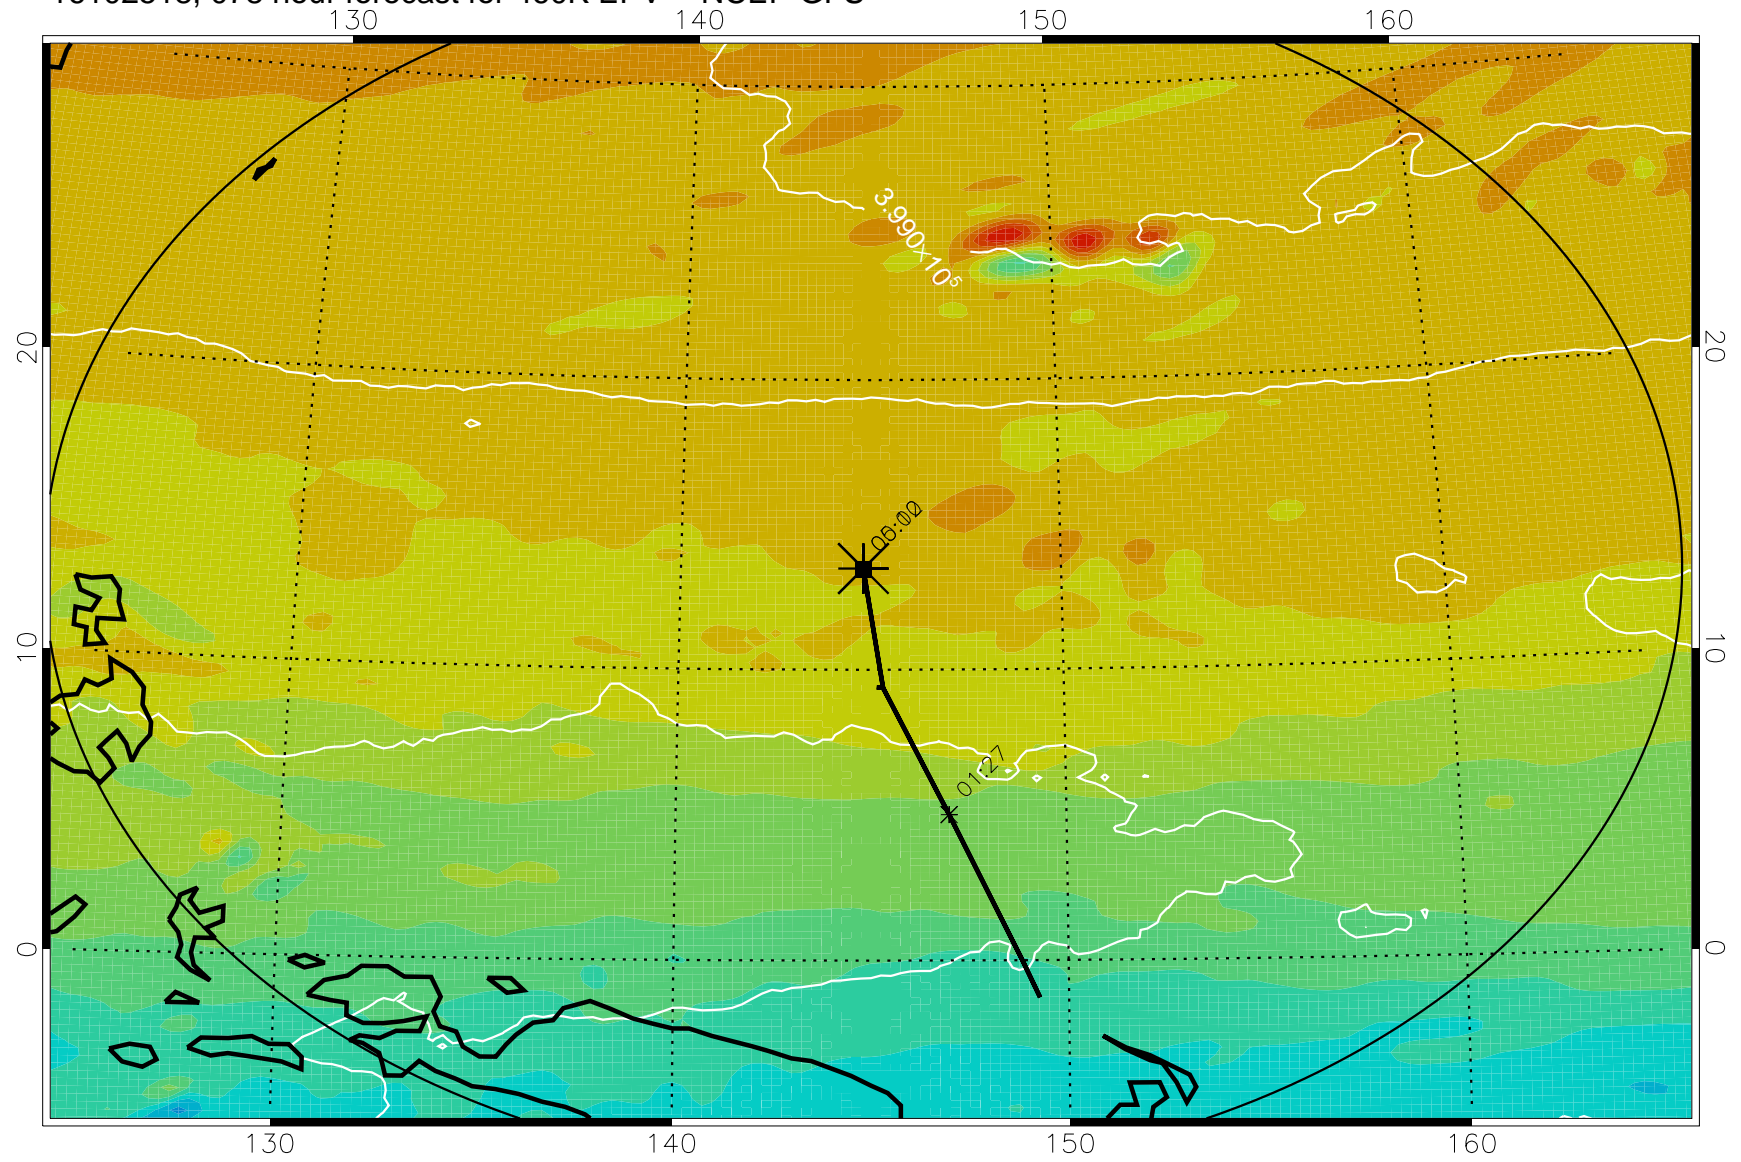

16102418, 054 hour forecast for 460K EPV -- NCEP GFS

460K Montgomery Streamfunction, white

Range ring of 2304 km

16102500, 060 hour forecast for 460K EPV -- NCEP GFS

460K Montgomery Streamfunction, white

Range ring of 2304 km

16102506, 066 hour forecast for 460K EPV -- NCEP GFS

460K Montgomery Streamfunction, white

Range ring of 2304 km

16102512, 072 hour forecast for 460K EPV -- NCEP GFS

460K Montgomery Streamfunction, white

Range ring of 2304 km

16102518, 078 hour forecast for 460K EPV -- NCEP GFS

460K Montgomery Streamfunction, white

Range ring of 2304 km

16102600, 084 hour forecast for 460K EPV -- NCEP GFS

460K Montgomery Streamfunction, white

Range ring of 2304 km

16102606, 090 hour forecast for 460K EPV -- NCEP GFS

460K Montgomery Streamfunction, white

Range ring of 2304 km

16102612, 096 hour forecast for 460K EPV -- NCEP GFS

460K Montgomery Streamfunction, white

Range ring of 2304 km