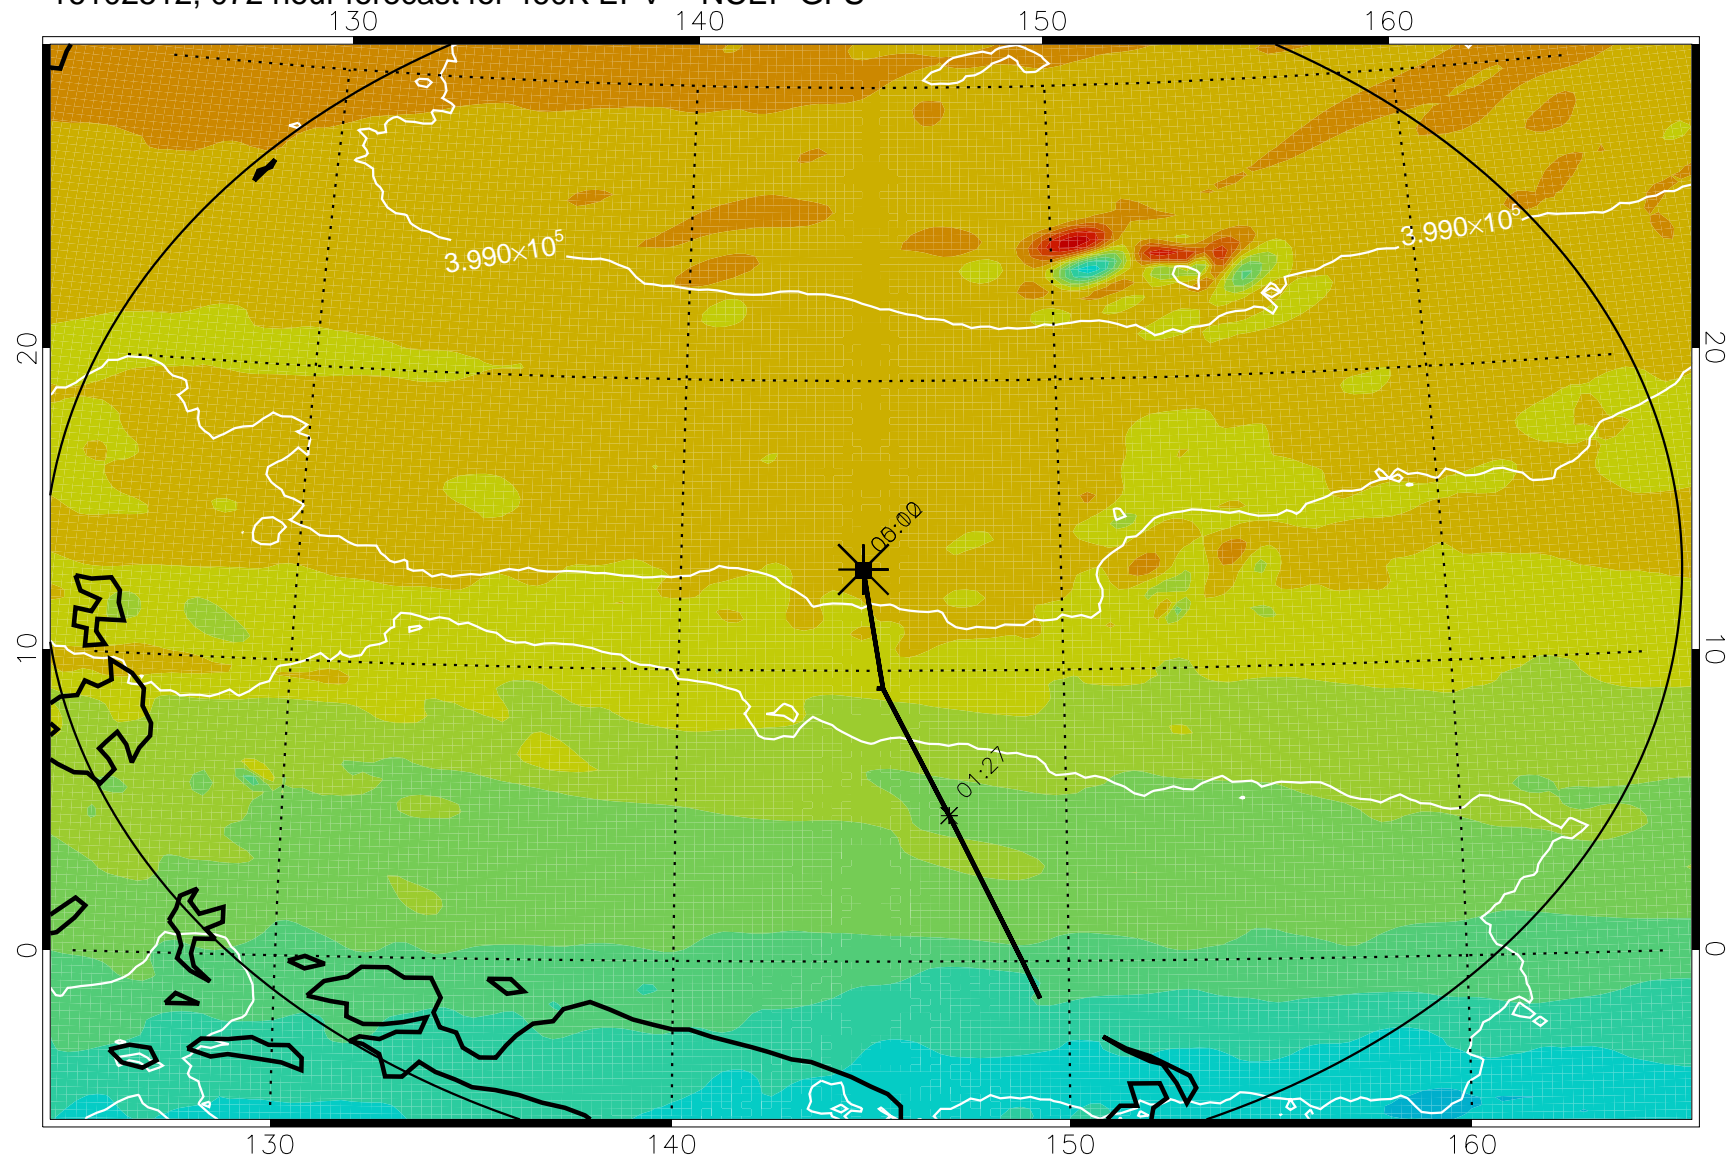

16102418, 054 hour forecast for 460K EPV -- NCEP GFS

460K Montgomery Streamfunction, white

Range ring of 2304 km

16102500, 060 hour forecast for 460K EPV -- NCEP GFS

460K Montgomery Streamfunction, white

Range ring of 2304 km

16102506, 066 hour forecast for 460K EPV -- NCEP GFS

460K Montgomery Streamfunction, white

Range ring of 2304 km

16102512, 072 hour forecast for 460K EPV -- NCEP GFS

460K Montgomery Streamfunction, white

Range ring of 2304 km

16102518, 078 hour forecast for 460K EPV -- NCEP GFS

460K Montgomery Streamfunction, white

Range ring of 2304 km

16102600, 084 hour forecast for 460K EPV -- NCEP GFS

460K Montgomery Streamfunction, white

Range ring of 2304 km

16102606, 090 hour forecast for 460K EPV -- NCEP GFS

460K Montgomery Streamfunction, white

Range ring of 2304 km

16102612, 096 hour forecast for 460K EPV -- NCEP GFS

460K Montgomery Streamfunction, white

Range ring of 2304 km