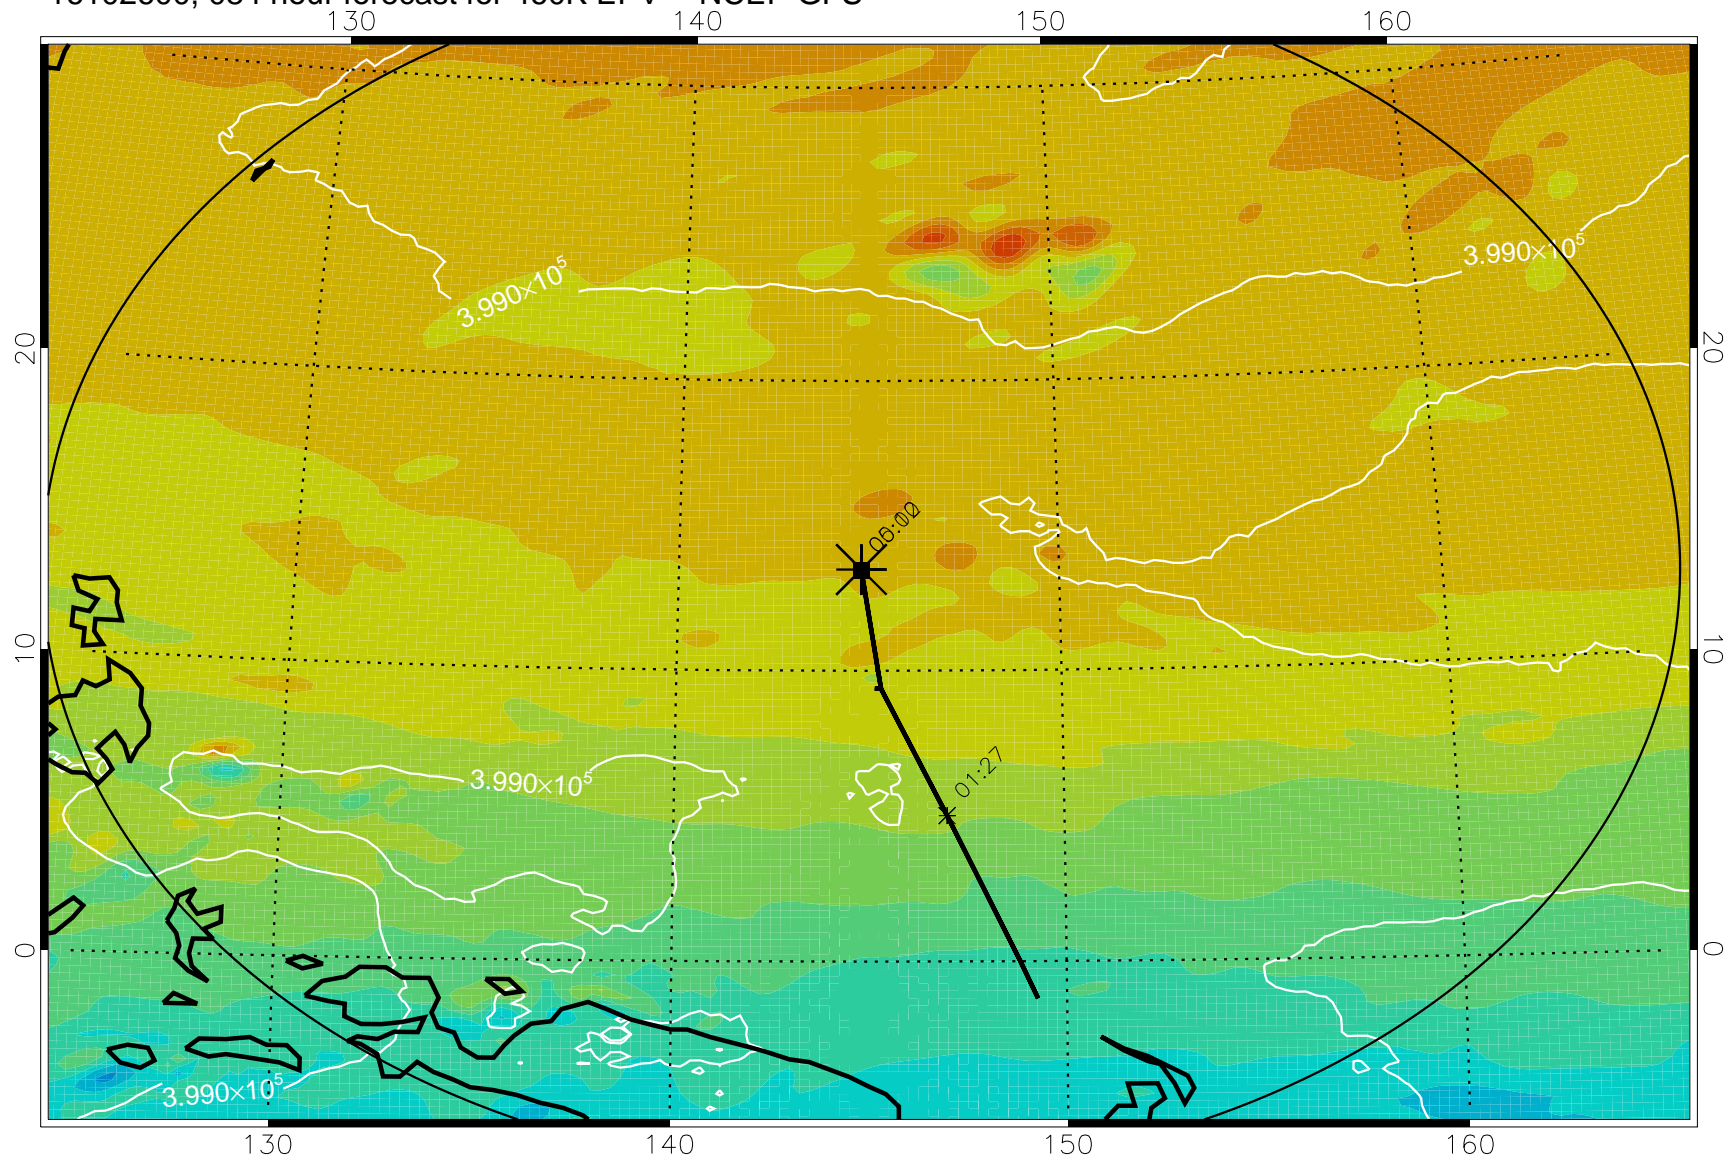

16102418, 054 hour forecast for 460K EPV -- NCEP GFS

460K Montgomery Streamfunction, white

Range ring of 2304 km

16102500, 060 hour forecast for 460K EPV -- NCEP GFS

460K Montgomery Streamfunction, white

Range ring of 2304 km

16102506, 066 hour forecast for 460K EPV -- NCEP GFS

460K Montgomery Streamfunction, white

Range ring of 2304 km

16102512, 072 hour forecast for 460K EPV -- NCEP GFS

460K Montgomery Streamfunction, white

Range ring of 2304 km

16102518, 078 hour forecast for 460K EPV -- NCEP GFS

460K Montgomery Streamfunction, white

Range ring of 2304 km

16102600, 084 hour forecast for 460K EPV -- NCEP GFS

460K Montgomery Streamfunction, white

Range ring of 2304 km

16102606, 090 hour forecast for 460K EPV -- NCEP GFS

460K Montgomery Streamfunction, white

Range ring of 2304 km

16102612, 096 hour forecast for 460K EPV -- NCEP GFS

460K Montgomery Streamfunction, white

Range ring of 2304 km