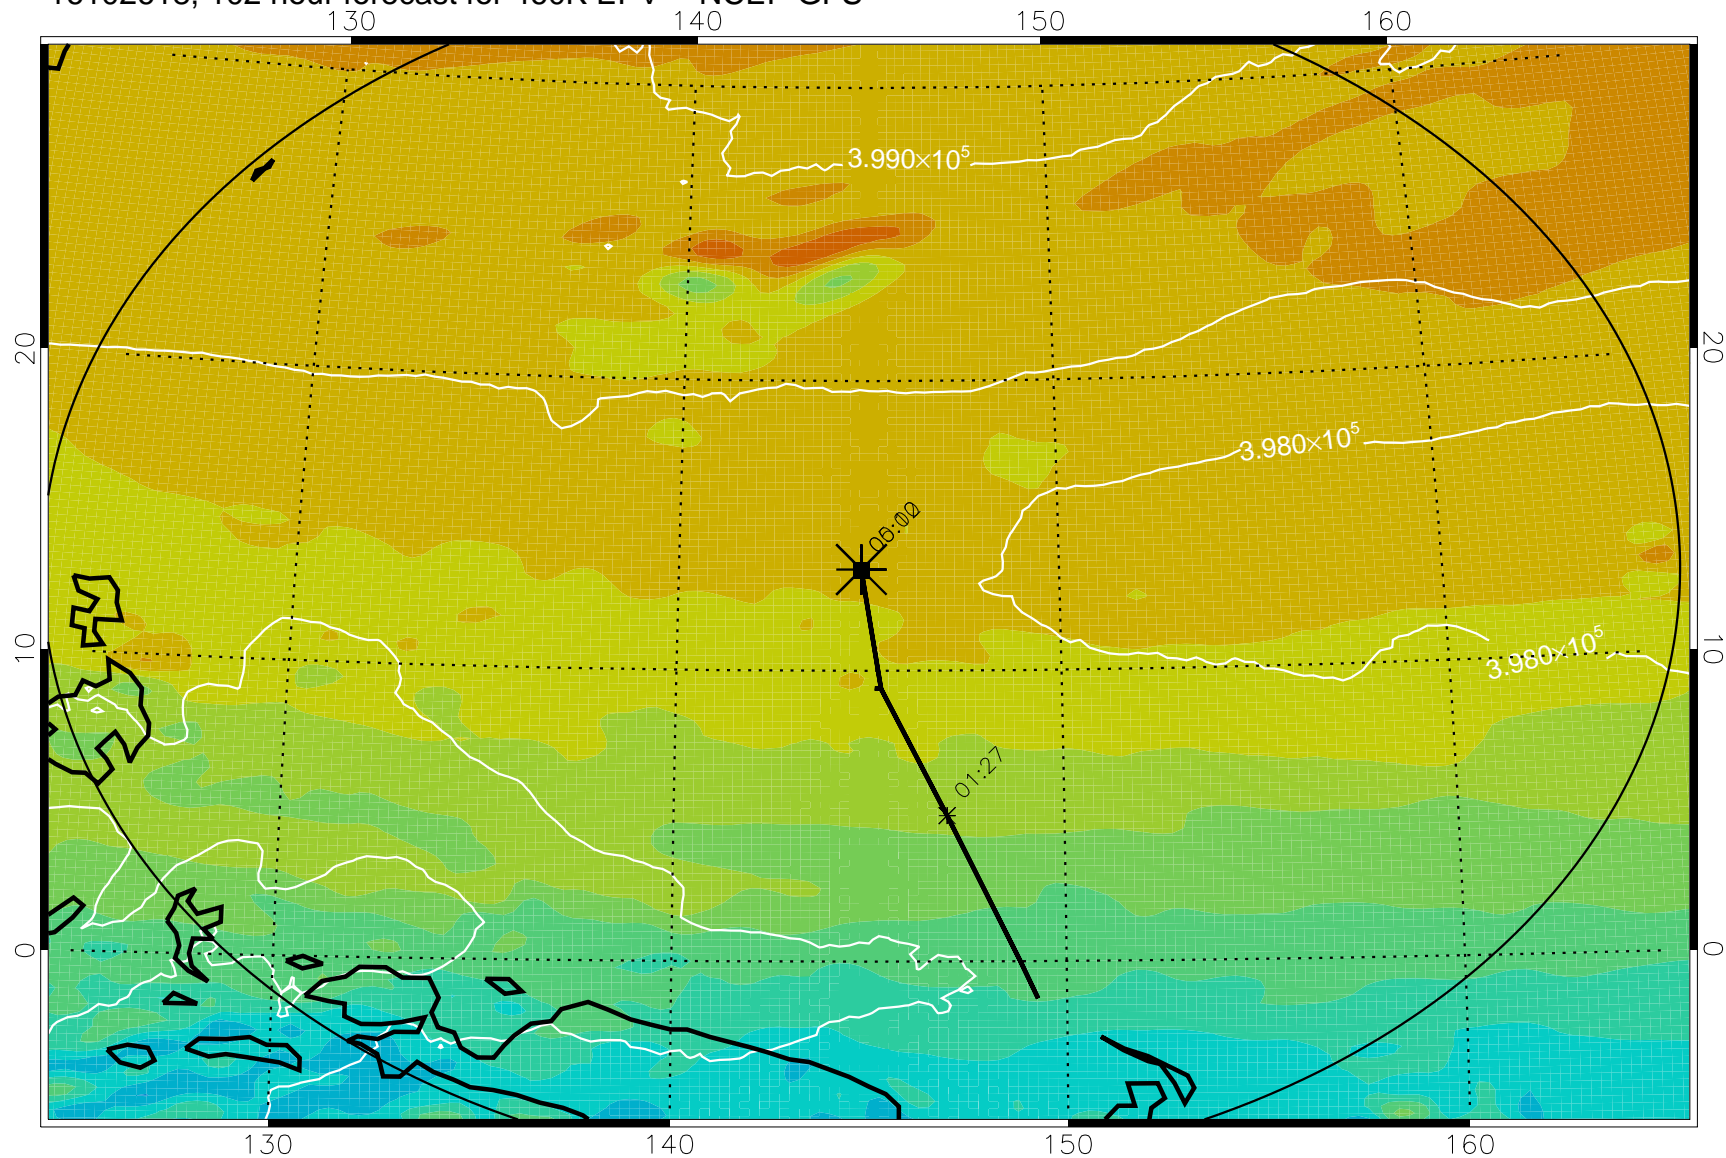

16102518, 078 hour forecast for 460K EPV -- NCEP GFS

460K Montgomery Streamfunction, white

Range ring of 2304 km

16102600, 084 hour forecast for 460K EPV -- NCEP GFS

460K Montgomery Streamfunction, white

Range ring of 2304 km

16102606, 090 hour forecast for 460K EPV -- NCEP GFS

460K Montgomery Streamfunction, white

Range ring of 2304 km

16102612, 096 hour forecast for 460K EPV -- NCEP GFS

460K Montgomery Streamfunction, white

Range ring of 2304 km

16102618, 102 hour forecast for 460K EPV -- NCEP GFS

460K Montgomery Streamfunction, white

Range ring of 2304 km

16102700, 108 hour forecast for 460K EPV -- NCEP GFS

460K Montgomery Streamfunction, white

Range ring of 2304 km

16102706, 114 hour forecast for 460K EPV -- NCEP GFS

460K Montgomery Streamfunction, white

Range ring of 2304 km

16102712, 120 hour forecast for 460K EPV -- NCEP GFS

460K Montgomery Streamfunction, white

Range ring of 2304 km