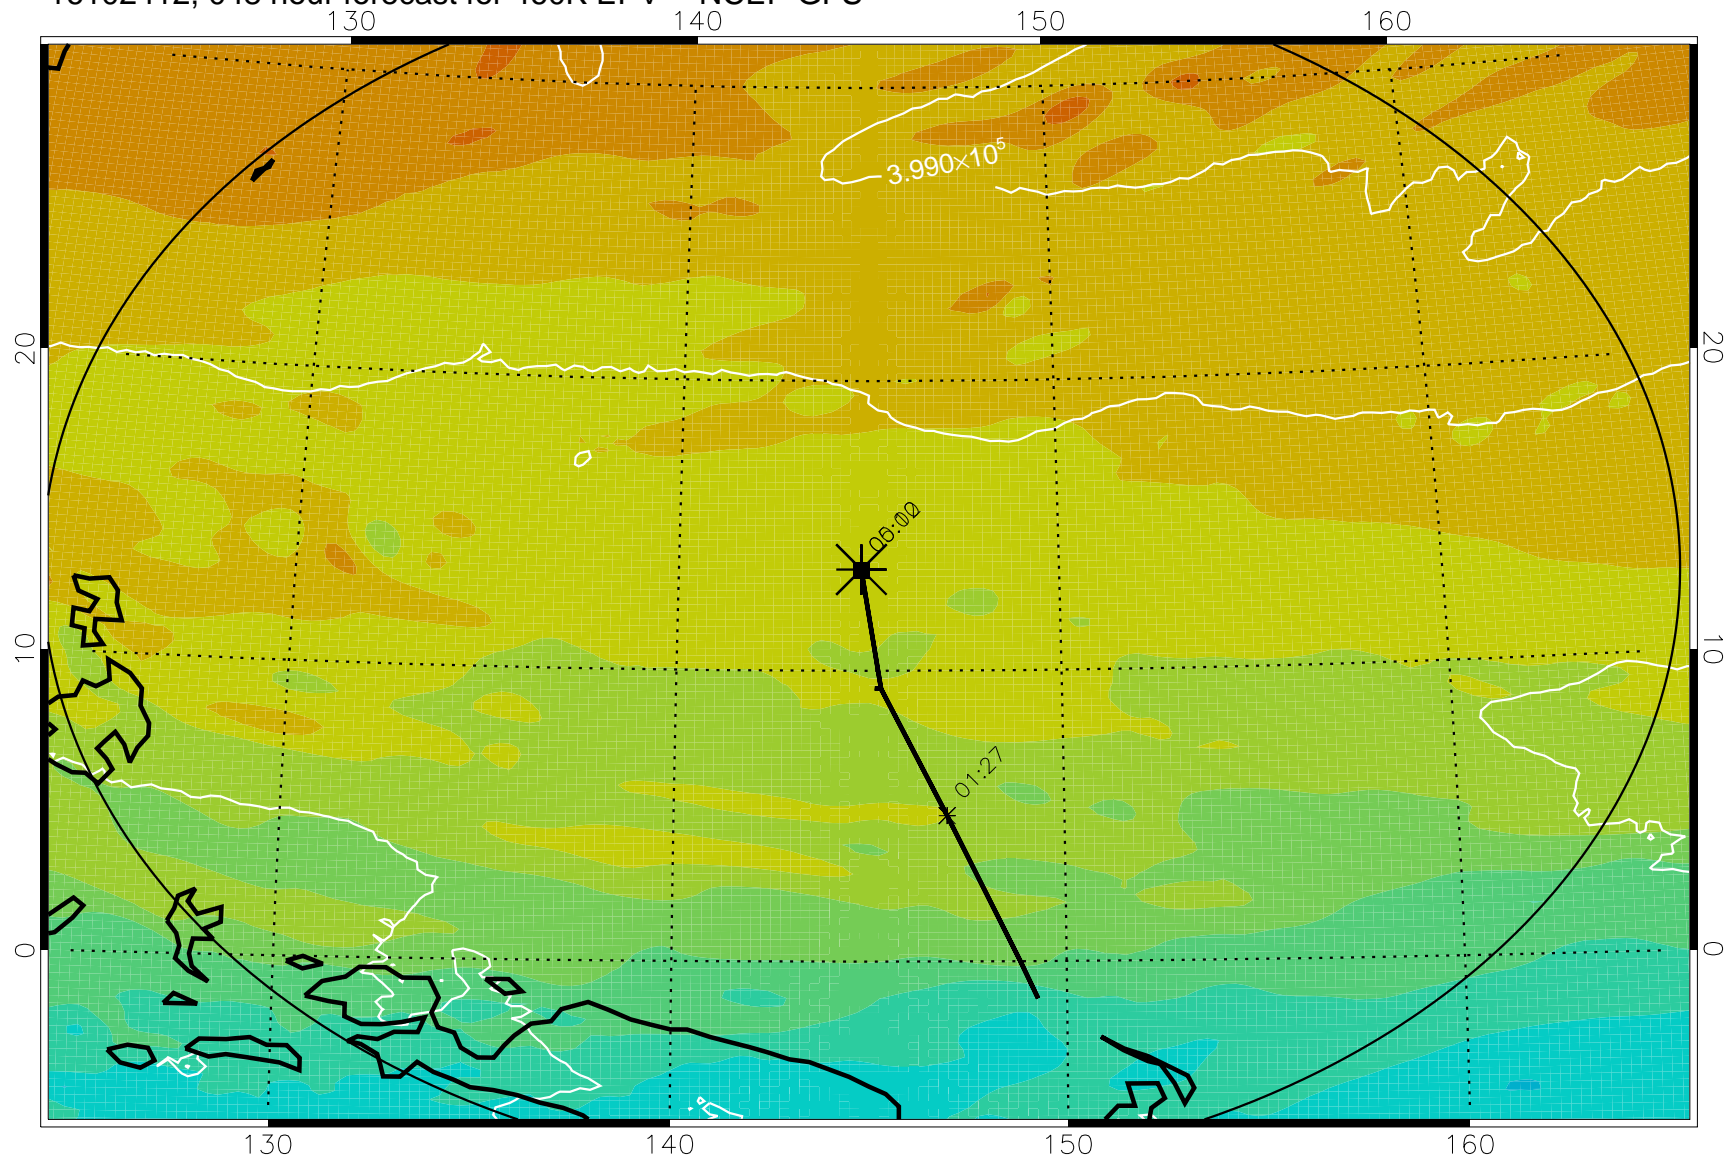

16102306, 018 hour forecast for 460K EPV -- NCEP GFS

460K Montgomery Streamfunction, white

Range ring of 2304 km

16102312, 024 hour forecast for 460K EPV -- NCEP GFS

460K Montgomery Streamfunction, white

Range ring of 2304 km

16102318, 030 hour forecast for 460K EPV -- NCEP GFS

460K Montgomery Streamfunction, white

Range ring of 2304 km

16102400, 036 hour forecast for 460K EPV -- NCEP GFS

460K Montgomery Streamfunction, white

Range ring of 2304 km

16102406, 042 hour forecast for 460K EPV -- NCEP GFS

460K Montgomery Streamfunction, white

Range ring of 2304 km

16102412, 048 hour forecast for 460K EPV -- NCEP GFS

460K Montgomery Streamfunction, white

Range ring of 2304 km

16102418, 054 hour forecast for 460K EPV -- NCEP GFS

460K Montgomery Streamfunction, white

Range ring of 2304 km

16102500, 060 hour forecast for 460K EPV -- NCEP GFS

460K Montgomery Streamfunction, white

Range ring of 2304 km