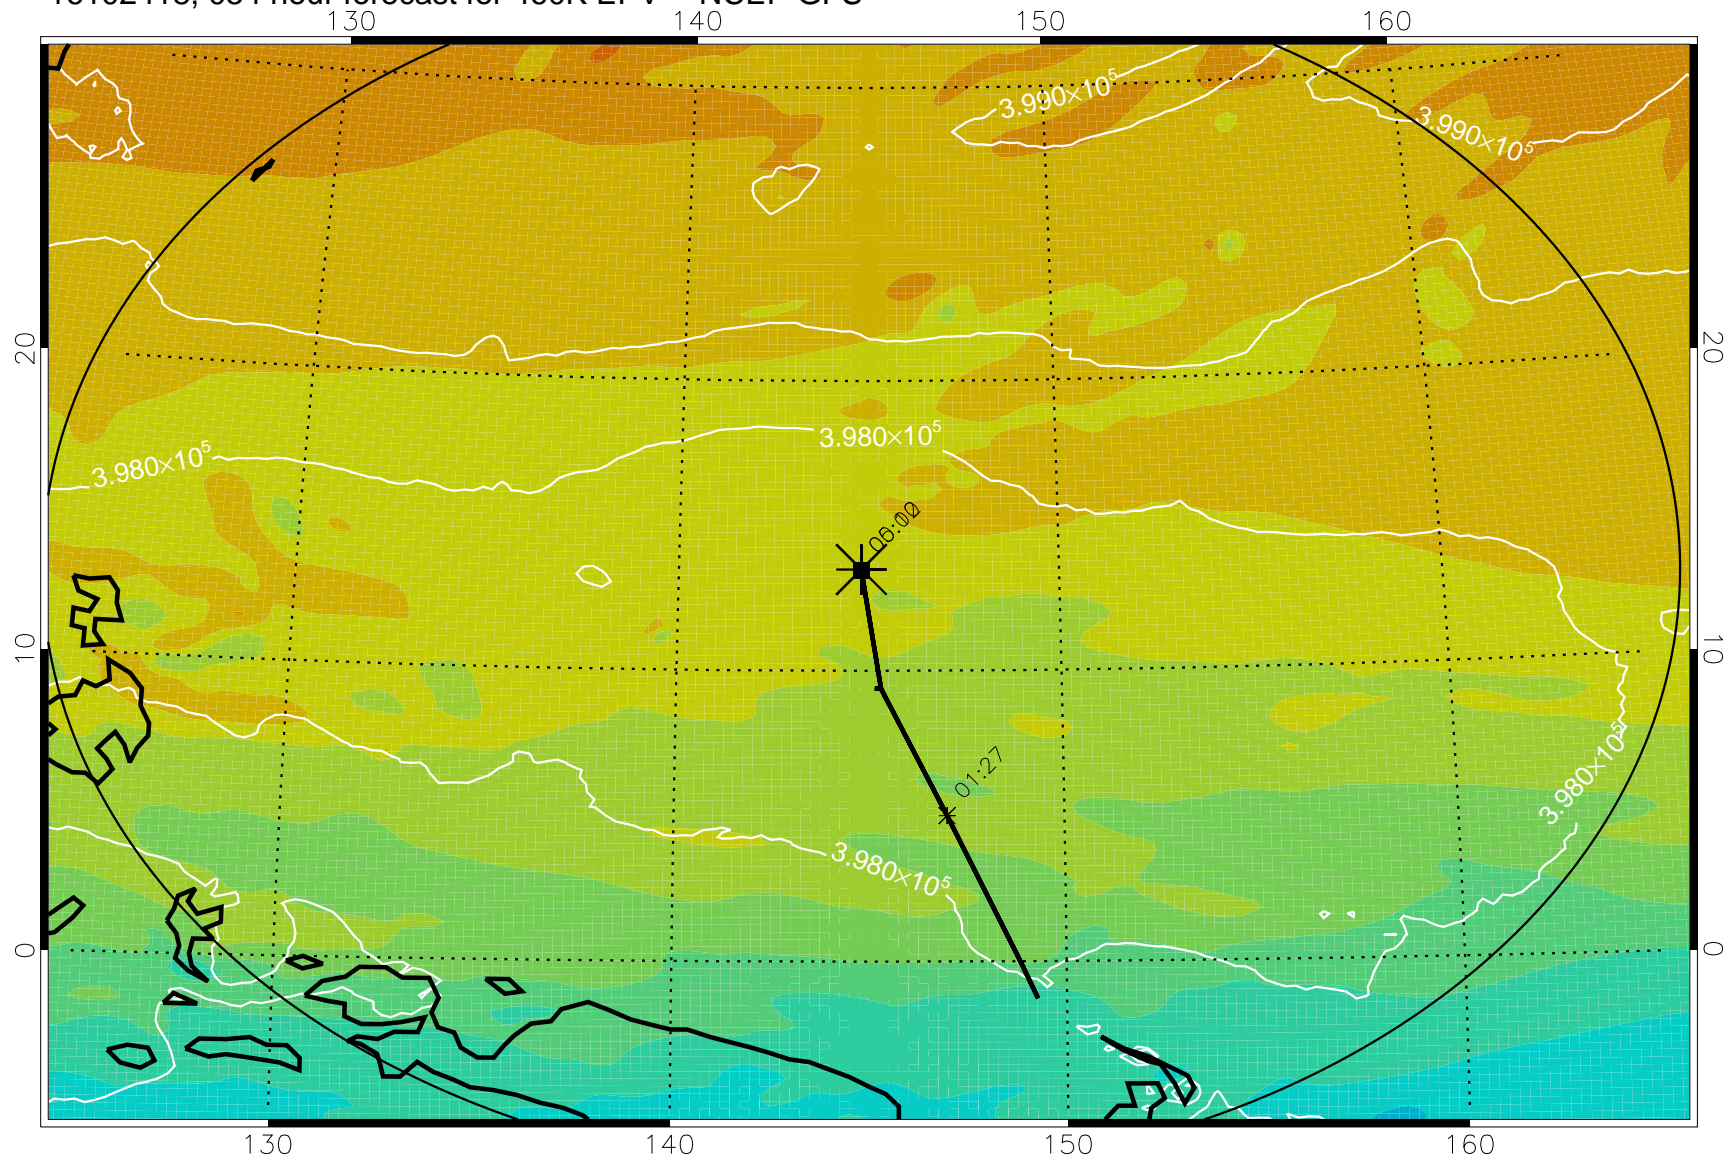

16102318, 030 hour forecast for 460K EPV -- NCEP GFS

460K Montgomery Streamfunction, white

Range ring of 2304 km

16102400, 036 hour forecast for 460K EPV -- NCEP GFS

460K Montgomery Streamfunction, white

Range ring of 2304 km

16102406, 042 hour forecast for 460K EPV -- NCEP GFS

460K Montgomery Streamfunction, white

Range ring of 2304 km

16102412, 048 hour forecast for 460K EPV -- NCEP GFS

460K Montgomery Streamfunction, white

Range ring of 2304 km

16102418, 054 hour forecast for 460K EPV -- NCEP GFS

460K Montgomery Streamfunction, white

Range ring of 2304 km

16102500, 060 hour forecast for 460K EPV -- NCEP GFS

460K Montgomery Streamfunction, white

Range ring of 2304 km

16102506, 066 hour forecast for 460K EPV -- NCEP GFS

460K Montgomery Streamfunction, white

Range ring of 2304 km

16102512, 072 hour forecast for 460K EPV -- NCEP GFS

460K Montgomery Streamfunction, white

Range ring of 2304 km