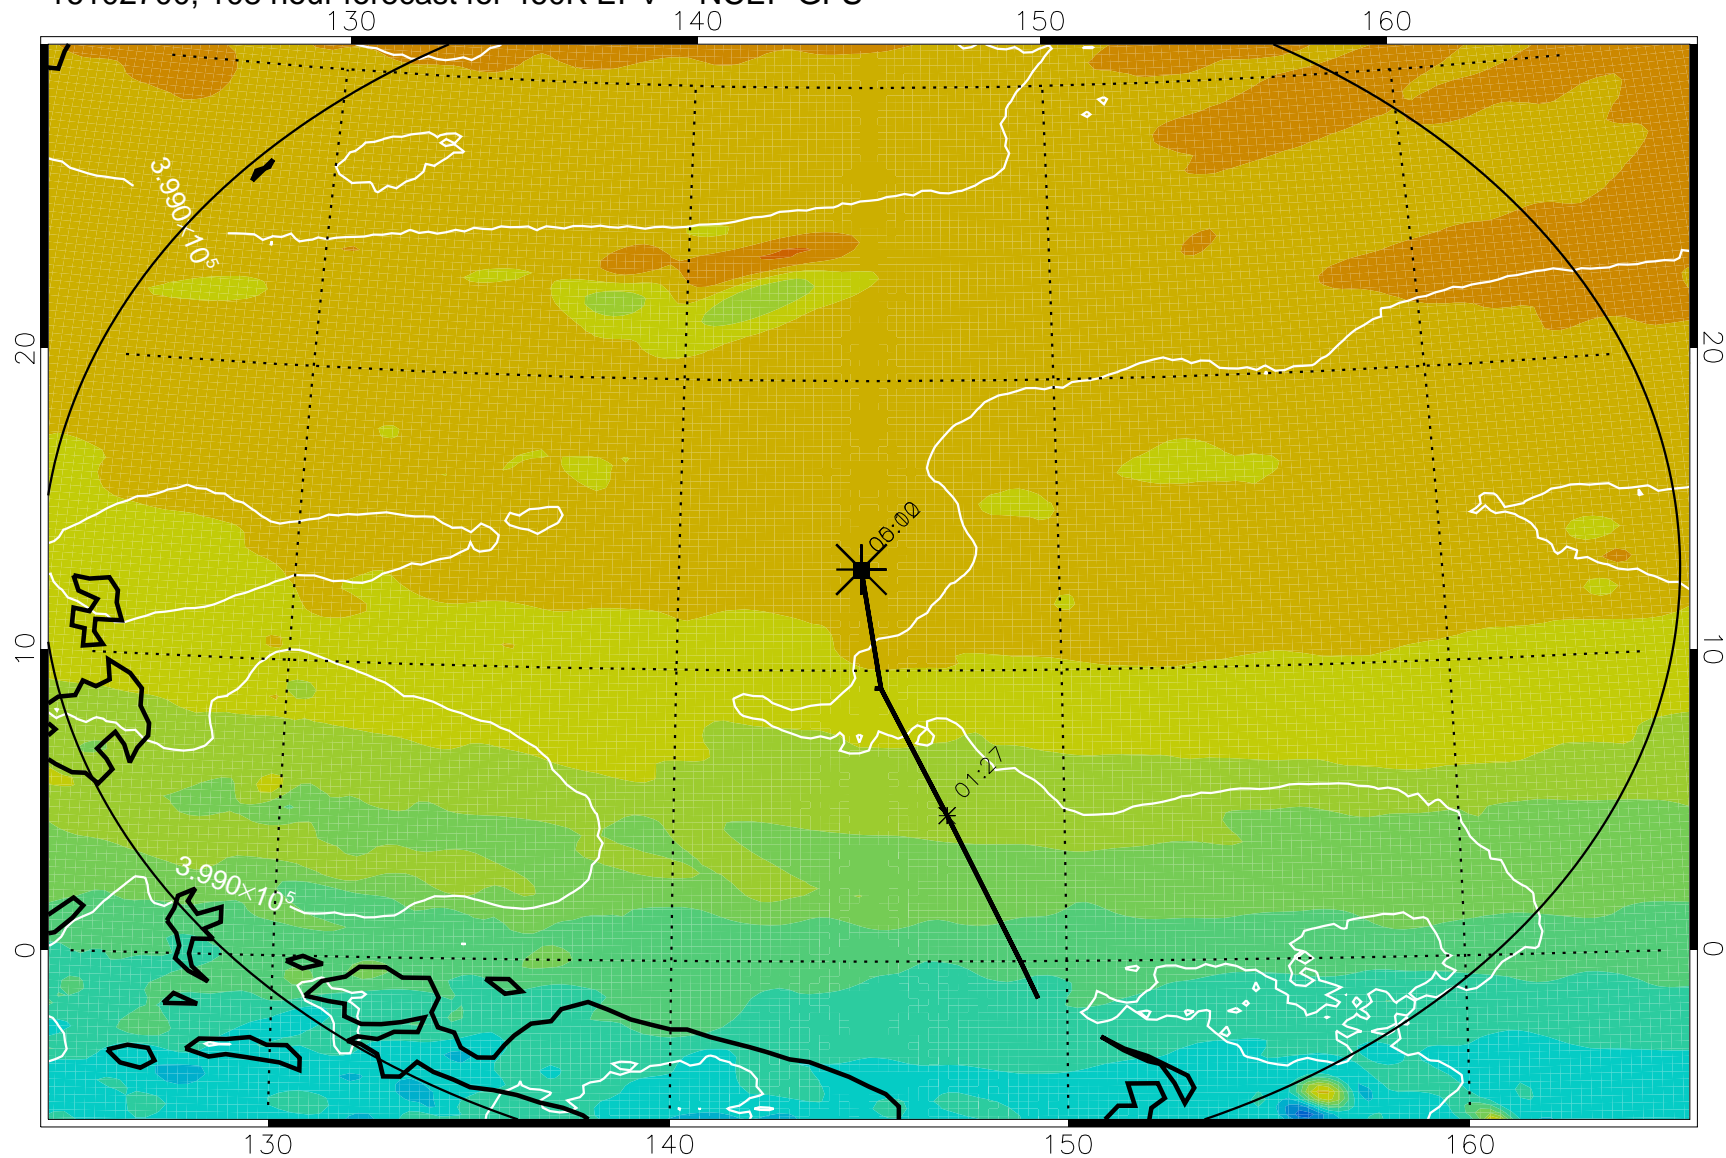

16102518, 078 hour forecast for 460K EPV -- NCEP GFS

460K Montgomery Streamfunction, white

Range ring of 2304 km

16102600, 084 hour forecast for 460K EPV -- NCEP GFS

460K Montgomery Streamfunction, white

Range ring of 2304 km

16102606, 090 hour forecast for 460K EPV -- NCEP GFS

460K Montgomery Streamfunction, white

Range ring of 2304 km

16102612, 096 hour forecast for 460K EPV -- NCEP GFS

460K Montgomery Streamfunction, white

Range ring of 2304 km

16102618, 102 hour forecast for 460K EPV -- NCEP GFS

460K Montgomery Streamfunction, white

Range ring of 2304 km

16102700, 108 hour forecast for 460K EPV -- NCEP GFS

460K Montgomery Streamfunction, white

Range ring of 2304 km

16102706, 114 hour forecast for 460K EPV -- NCEP GFS

460K Montgomery Streamfunction, white

Range ring of 2304 km

16102712, 120 hour forecast for 460K EPV -- NCEP GFS

460K Montgomery Streamfunction, white

Range ring of 2304 km