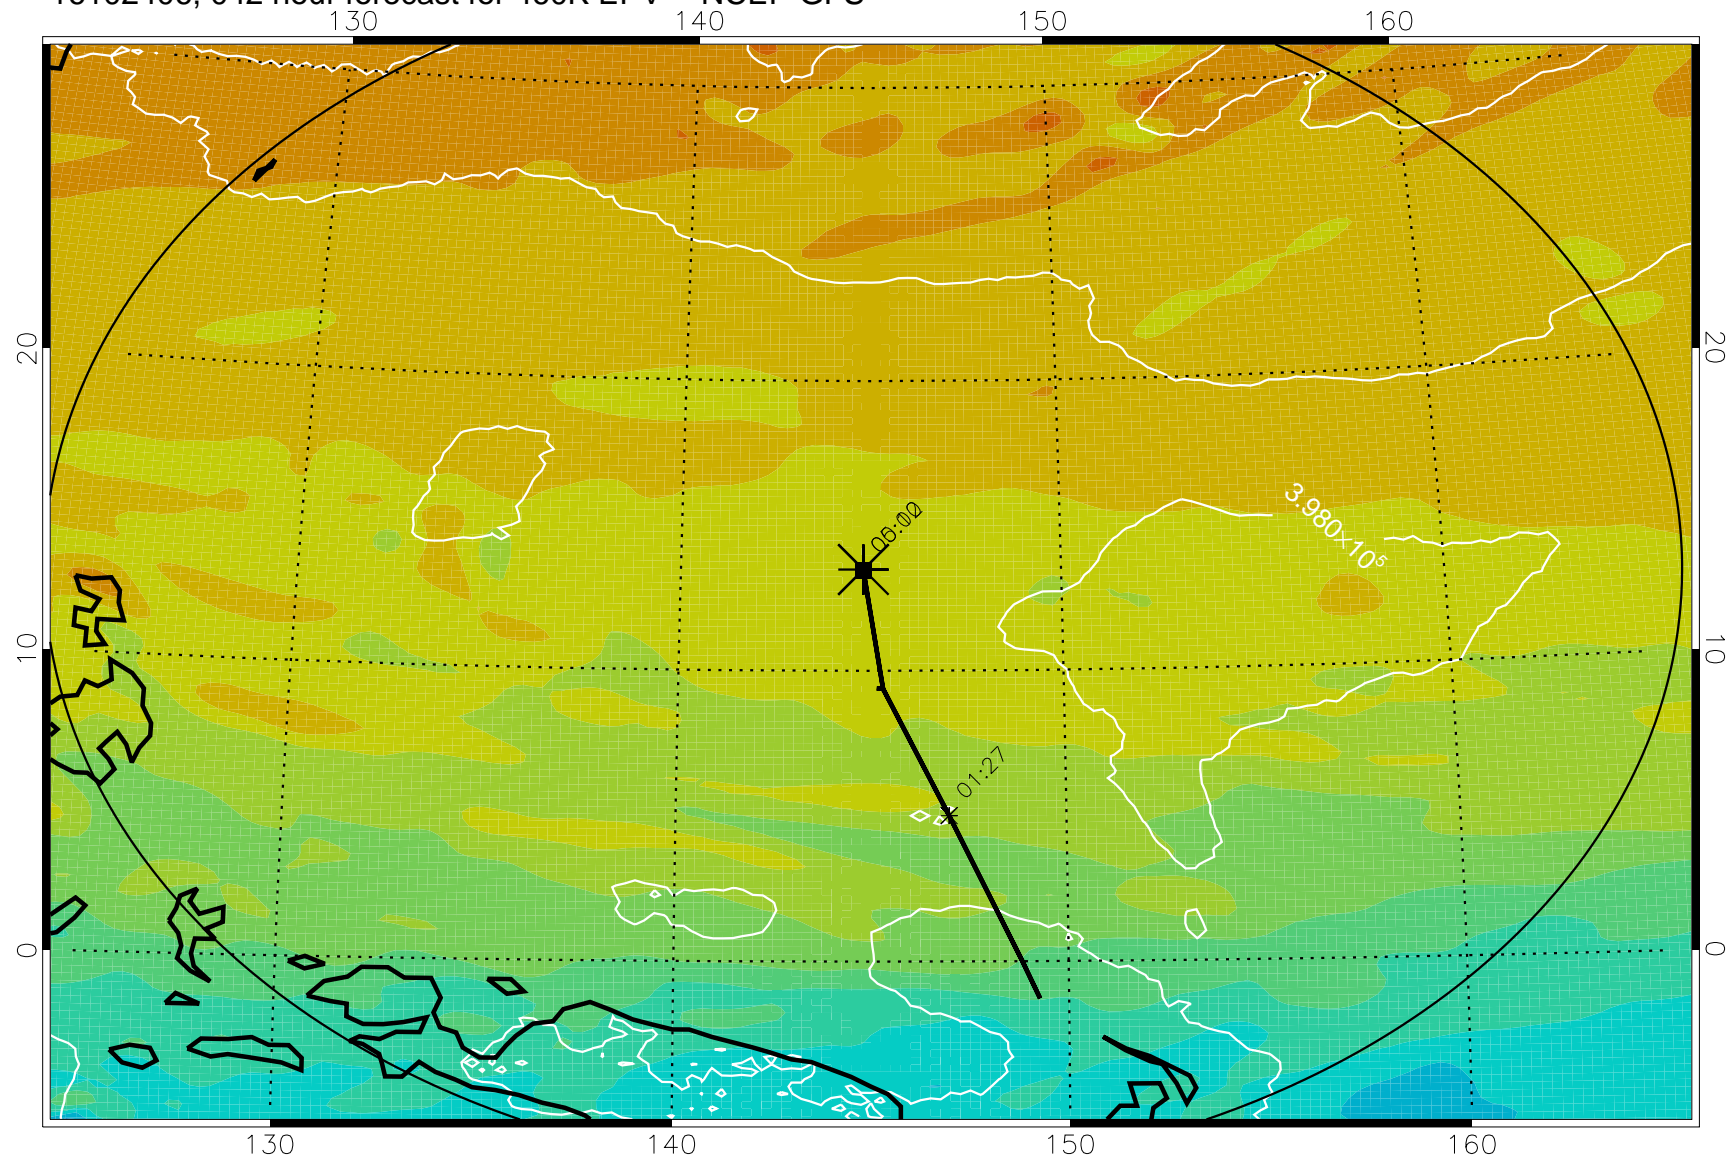

16102306, 018 hour forecast for 460K EPV -- NCEP GFS

460K Montgomery Streamfunction, white

Range ring of 2304 km

16102312, 024 hour forecast for 460K EPV -- NCEP GFS

460K Montgomery Streamfunction, white

Range ring of 2304 km

16102318, 030 hour forecast for 460K EPV -- NCEP GFS

460K Montgomery Streamfunction, white

Range ring of 2304 km

16102400, 036 hour forecast for 460K EPV -- NCEP GFS

460K Montgomery Streamfunction, white

Range ring of 2304 km

16102406, 042 hour forecast for 460K EPV -- NCEP GFS

460K Montgomery Streamfunction, white

Range ring of 2304 km

16102412, 048 hour forecast for 460K EPV -- NCEP GFS

460K Montgomery Streamfunction, white

Range ring of 2304 km

16102418, 054 hour forecast for 460K EPV -- NCEP GFS

460K Montgomery Streamfunction, white

Range ring of 2304 km

16102500, 060 hour forecast for 460K EPV -- NCEP GFS

460K Montgomery Streamfunction, white

Range ring of 2304 km