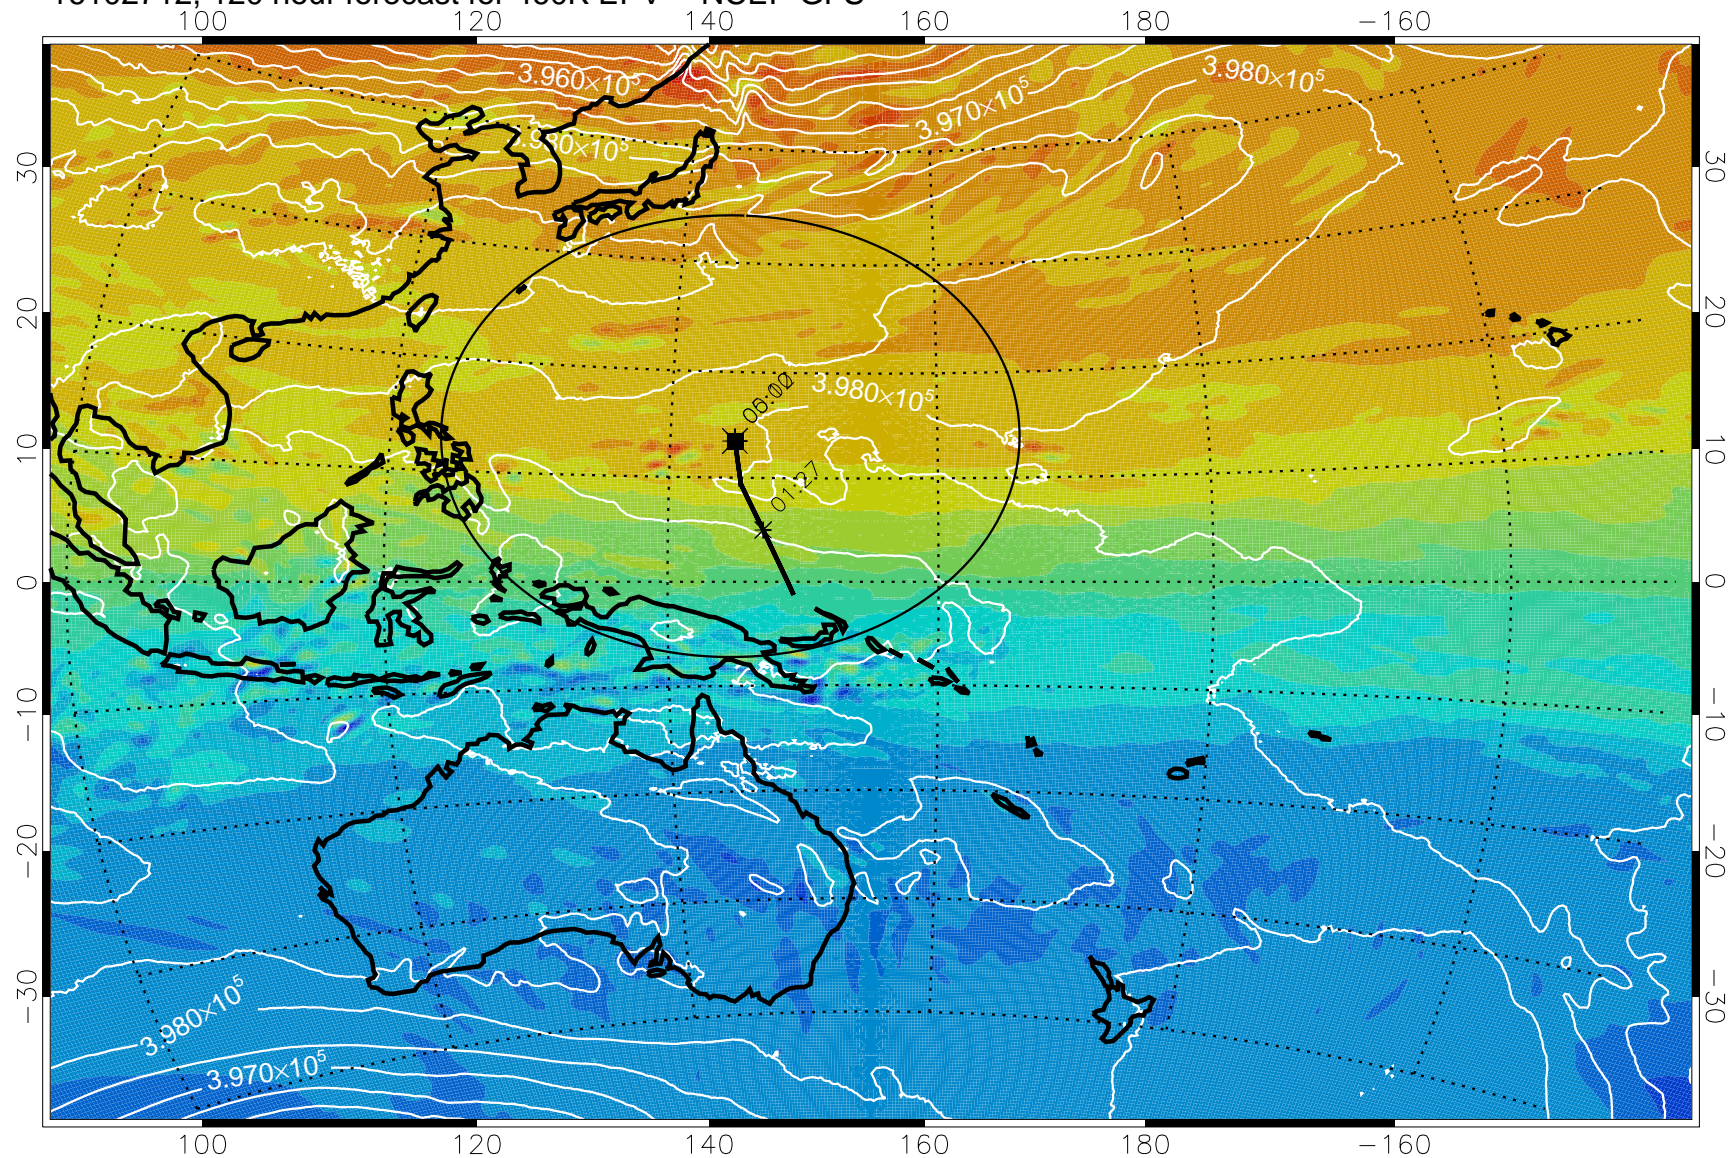

460K Montgomery Streamfunction, white

Range ring of 2304 km

16102618, 102 hour forecast for 460K EPV -- NCEP GFS

460K Montgomery Streamfunction, white

Range ring of 2304 km

16102700, 108 hour forecast for 460K EPV -- NCEP GFS

460K Montgomery Streamfunction, white

Range ring of 2304 km

16102706, 114 hour forecast for 460K EPV -- NCEP GFS

460K Montgomery Streamfunction, white

Range ring of 2304 km

16102712, 120 hour forecast for 460K EPV -- NCEP GFS

460K Montgomery Streamfunction, white

Range ring of 2304 km