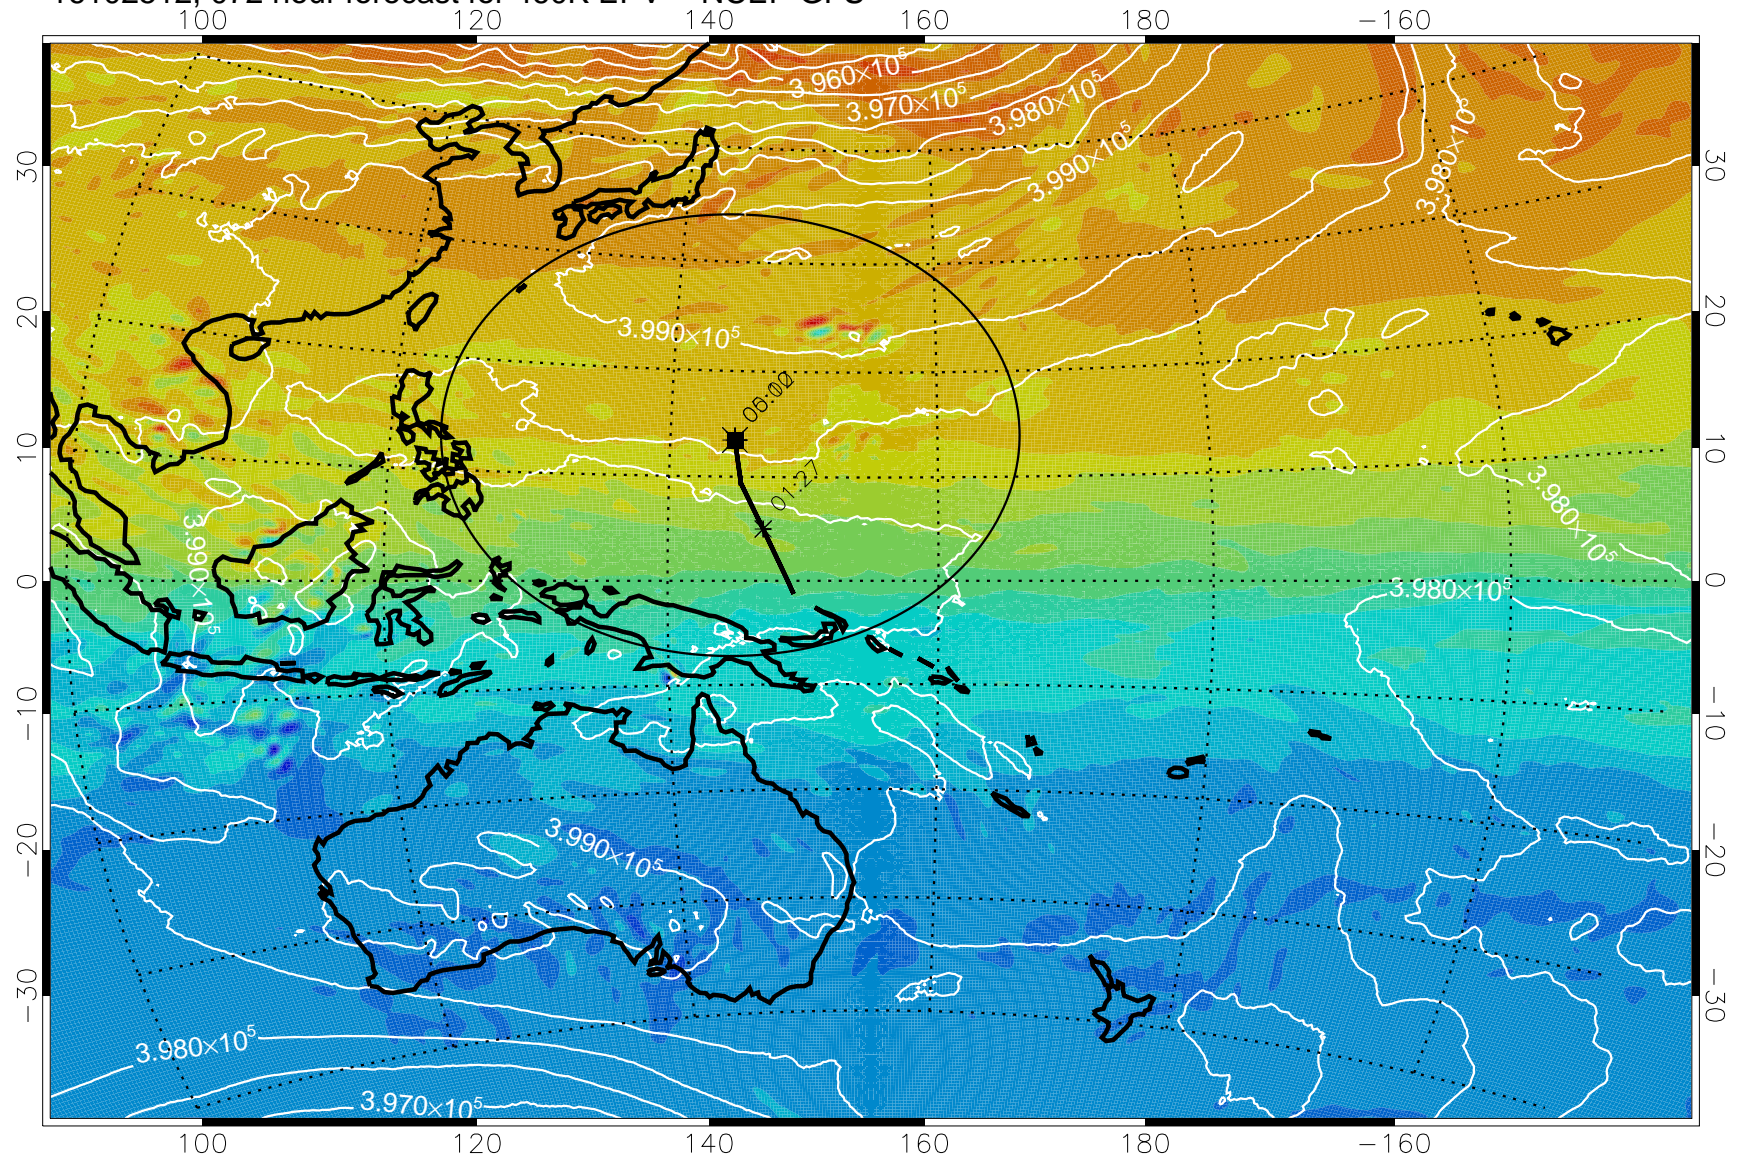

16102406, 042 hour forecast for 460K EPV -- NCEP GFS

460K Montgomery Streamfunction, white

Range ring of 2304 km

16102412, 048 hour forecast for 460K EPV -- NCEP GFS

16102418, 054 hour forecast for 460K EPV -- NCEP GFS

460K Montgomery Streamfunction, white

Range ring of 2304 km

16102500, 060 hour forecast for 460K EPV -- NCEP GFS

460K Montgomery Streamfunction, white

Range ring of 2304 km

16102506, 066 hour forecast for 460K EPV -- NCEP GFS

460K Montgomery Streamfunction, white

Range ring of 2304 km

16102512, 072 hour forecast for 460K EPV -- NCEP GFS

460K Montgomery Streamfunction, white

Range ring of 2304 km

16102518, 078 hour forecast for 460K EPV -- NCEP GFS

16102600, 084 hour forecast for 460K EPV -- NCEP GFS

460K Montgomery Streamfunction, white

Range ring of 2304 km

16102606, 090 hour forecast for 460K EPV -- NCEP GFS

16102612, 096 hour forecast for 460K EPV -- NCEP GFS