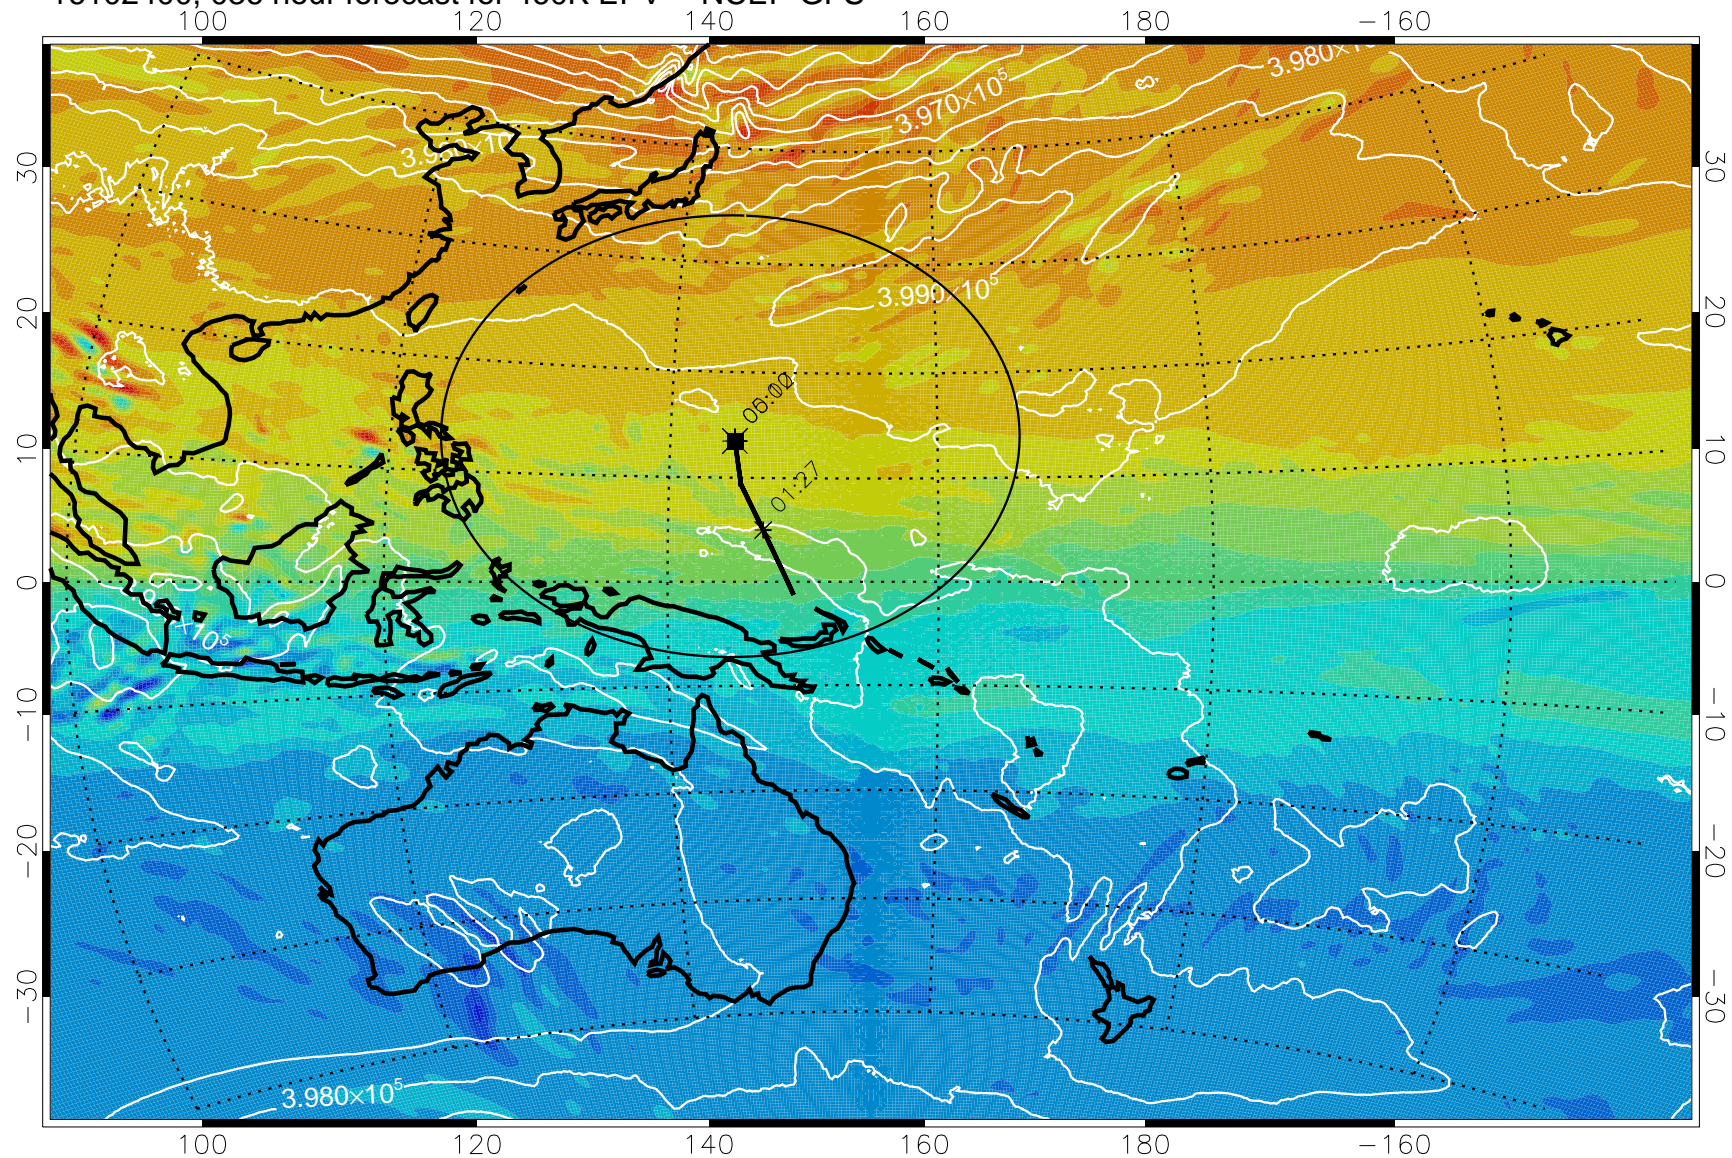

16102306, 018 hour forecast for 460K EPV -- NCEP GFS

460K Montgomery Streamfunction, white

Range ring of 2304 km

16102312, 024 hour forecast for 460K EPV -- NCEP GFS

460K Montgomery Streamfunction, white

Range ring of 2304 km

16102318, 030 hour forecast for 460K EPV -- NCEP GFS

460K Montgomery Streamfunction, white

Range ring of 2304 km

16102400, 036 hour forecast for 460K EPV -- NCEP GFS

460K Montgomery Streamfunction, white

Range ring of 2304 km

16102406, 042 hour forecast for 460K EPV -- NCEP GFS

460K Montgomery Streamfunction, white

Range ring of 2304 km

16102412, 048 hour forecast for 460K EPV -- NCEP GFS

16102418, 054 hour forecast for 460K EPV -- NCEP GFS

460K Montgomery Streamfunction, white

Range ring of 2304 km

16102500, 060 hour forecast for 460K EPV -- NCEP GFS

460K Montgomery Streamfunction, white

Range ring of 2304 km

16102506, 066 hour forecast for 460K EPV -- NCEP GFS