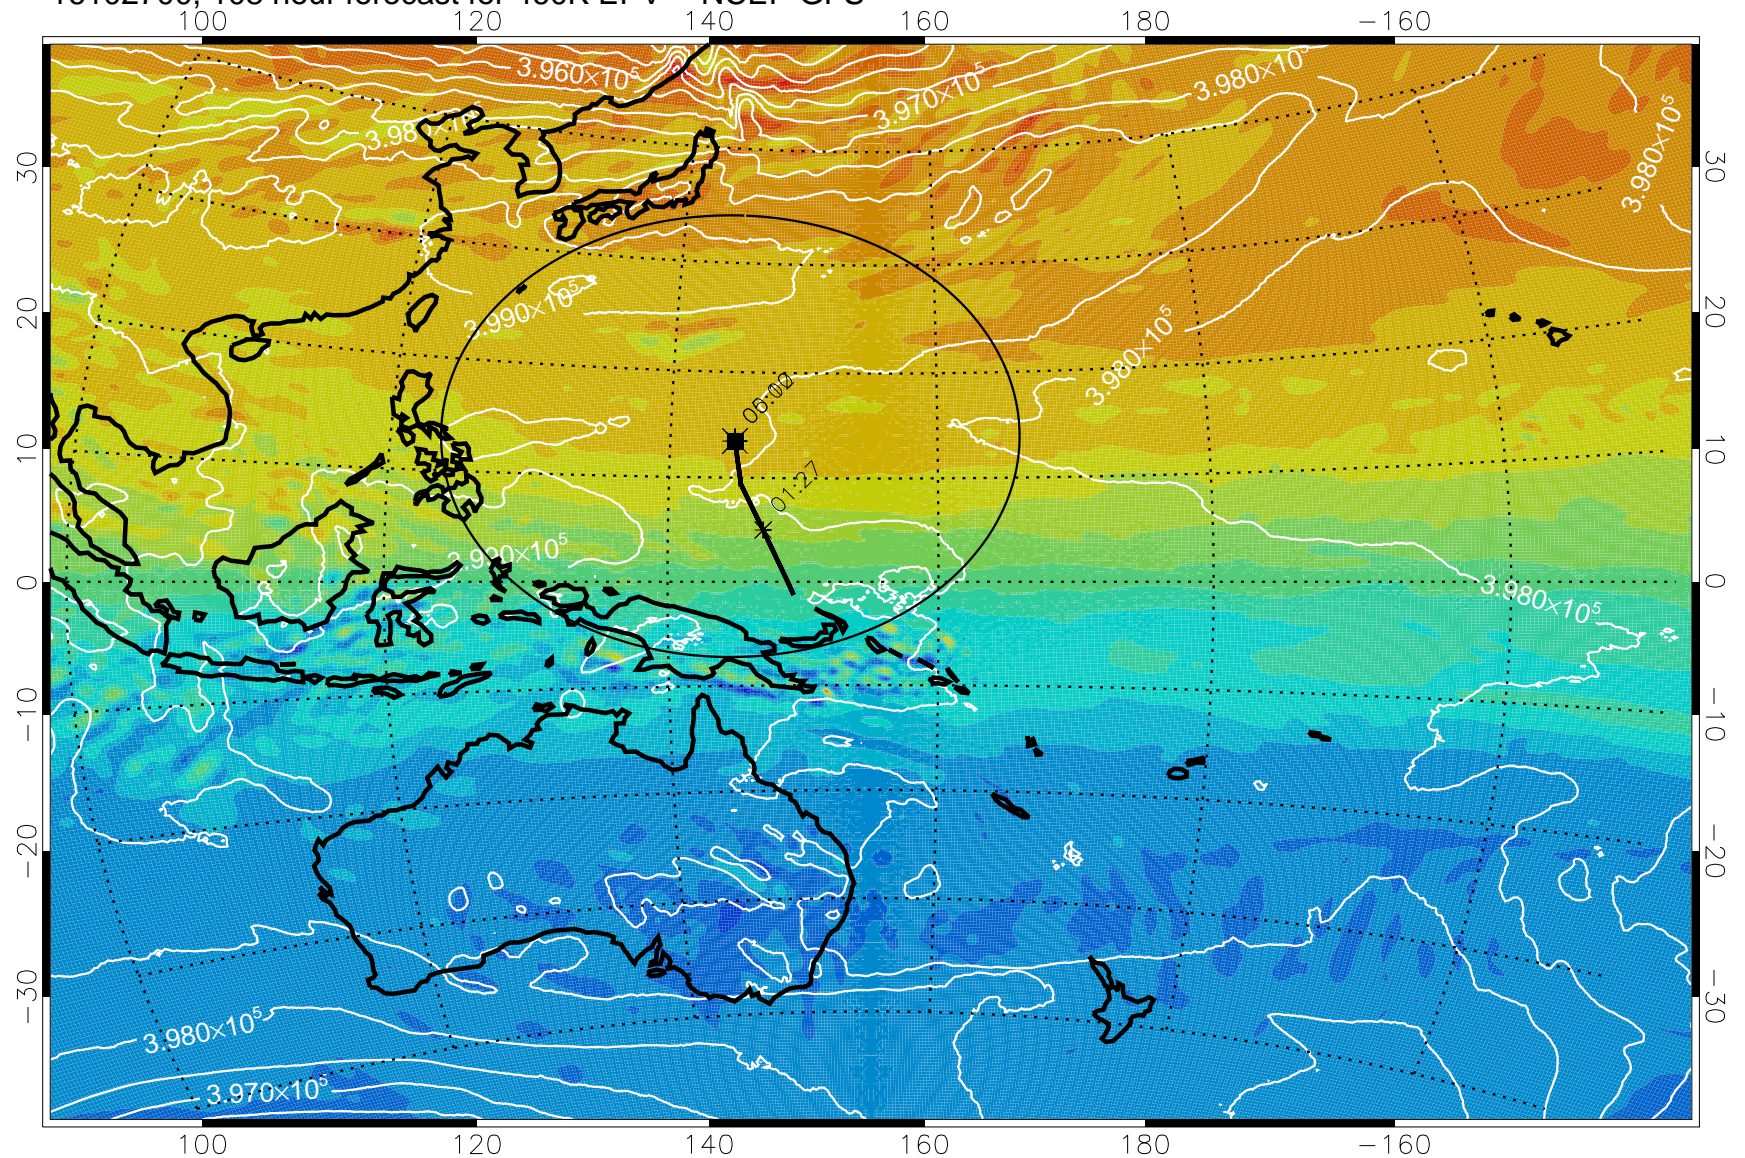

16102600, 084 hour forecast for 460K EPV -- NCEP GFS

460K Montgomery Streamfunction, white

Range ring of 2304 km

16102606, 090 hour forecast for 460K EPV -- NCEP GFS

16102612, 096 hour forecast for 460K EPV -- NCEP GFS

460K Montgomery Streamfunction, white

Range ring of 2304 km

16102618, 102 hour forecast for 460K EPV -- NCEP GFS

460K Montgomery Streamfunction, white

Range ring of 2304 km

16102700, 108 hour forecast for 460K EPV -- NCEP GFS

460K Montgomery Streamfunction, white

Range ring of 2304 km

16102706, 114 hour forecast for 460K EPV -- NCEP GFS

460K Montgomery Streamfunction, white

Range ring of 2304 km

16102712, 120 hour forecast for 460K EPV -- NCEP GFS

460K Montgomery Streamfunction, white

Range ring of 2304 km