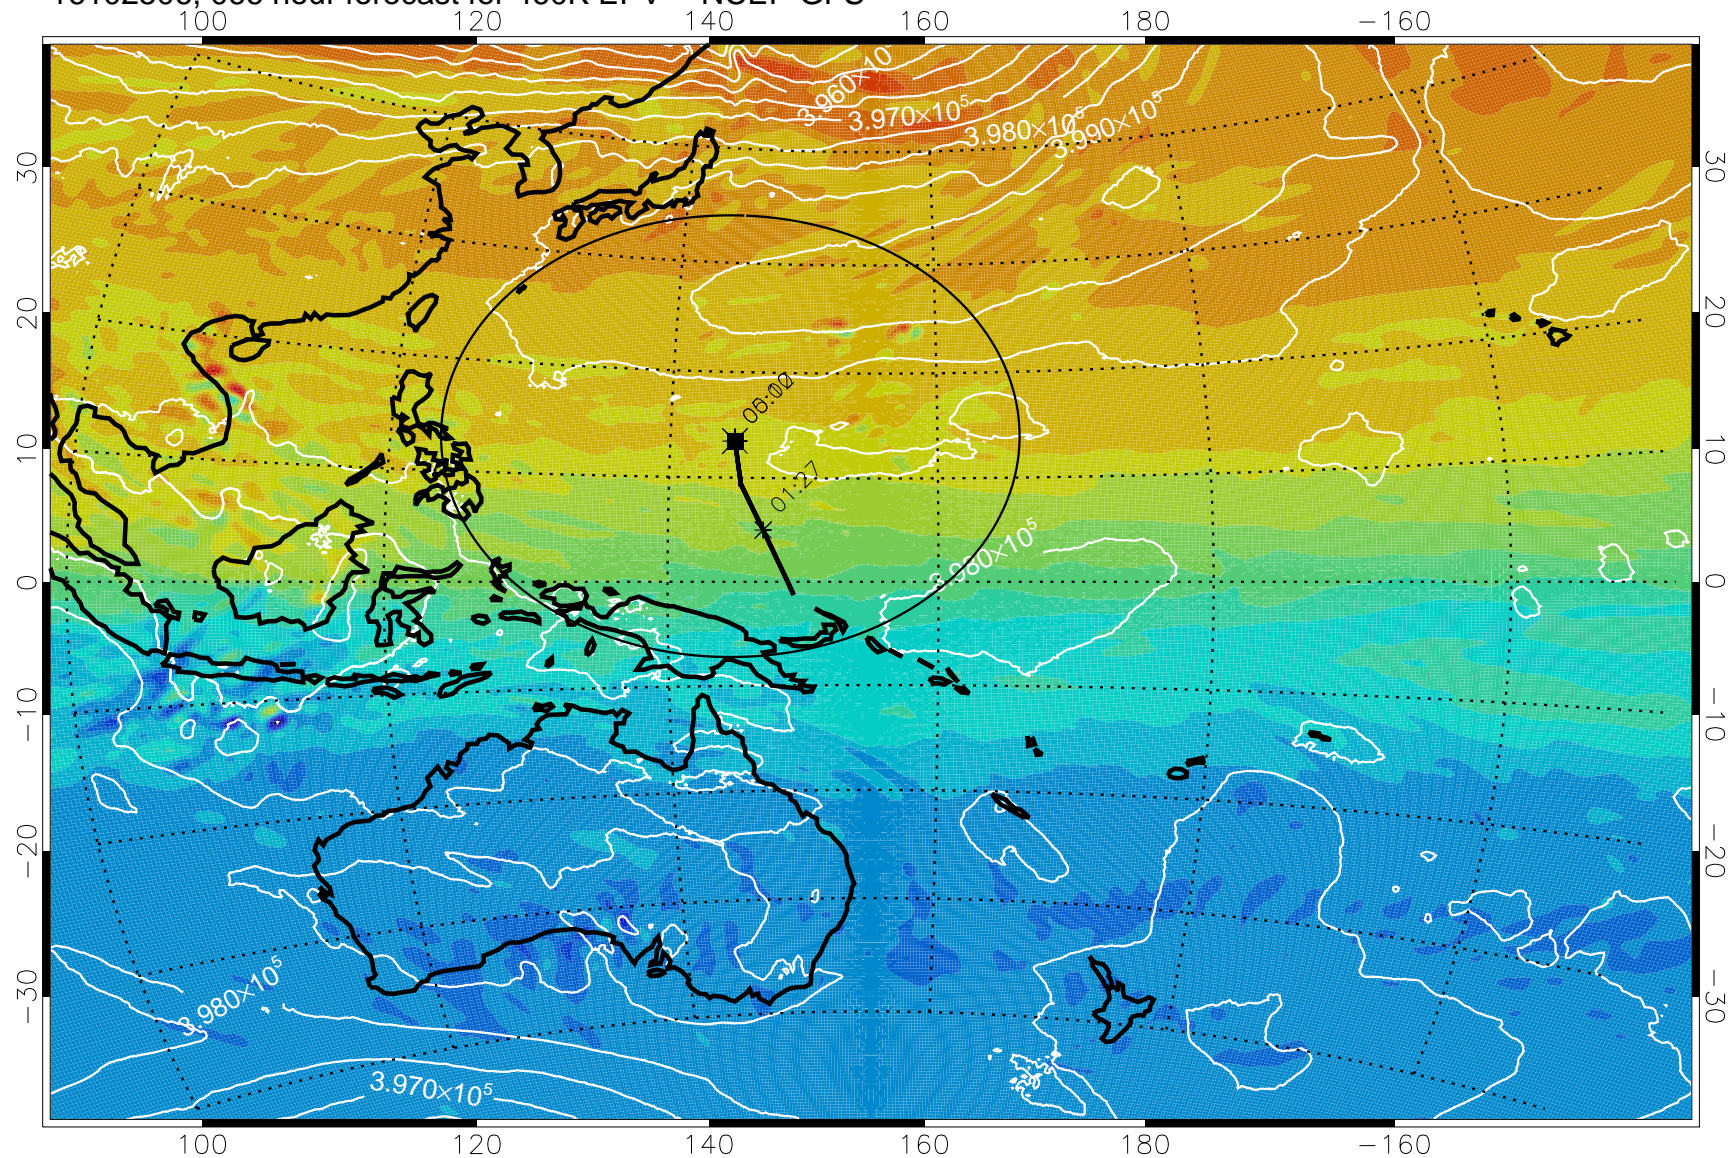

16102406, 042 hour forecast for 460K EPV -- NCEP GFS

460K Montgomery Streamfunction, white

Range ring of 2304 km

16102412, 048 hour forecast for 460K EPV -- NCEP GFS

16102418, 054 hour forecast for 460K EPV -- NCEP GFS

460K Montgomery Streamfunction, white

Range ring of 2304 km

16102500, 060 hour forecast for 460K EPV -- NCEP GFS

460K Montgomery Streamfunction, white

Range ring of 2304 km

16102506, 066 hour forecast for 460K EPV -- NCEP GFS

460K Montgomery Streamfunction, white

Range ring of 2304 km

16102512, 072 hour forecast for 460K EPV -- NCEP GFS

460K Montgomery Streamfunction, white

Range ring of 2304 km

16102518, 078 hour forecast for 460K EPV -- NCEP GFS

16102600, 084 hour forecast for 460K EPV -- NCEP GFS

460K Montgomery Streamfunction, white

Range ring of 2304 km

16102606, 090 hour forecast for 460K EPV -- NCEP GFS

16102612, 096 hour forecast for 460K EPV -- NCEP GFS