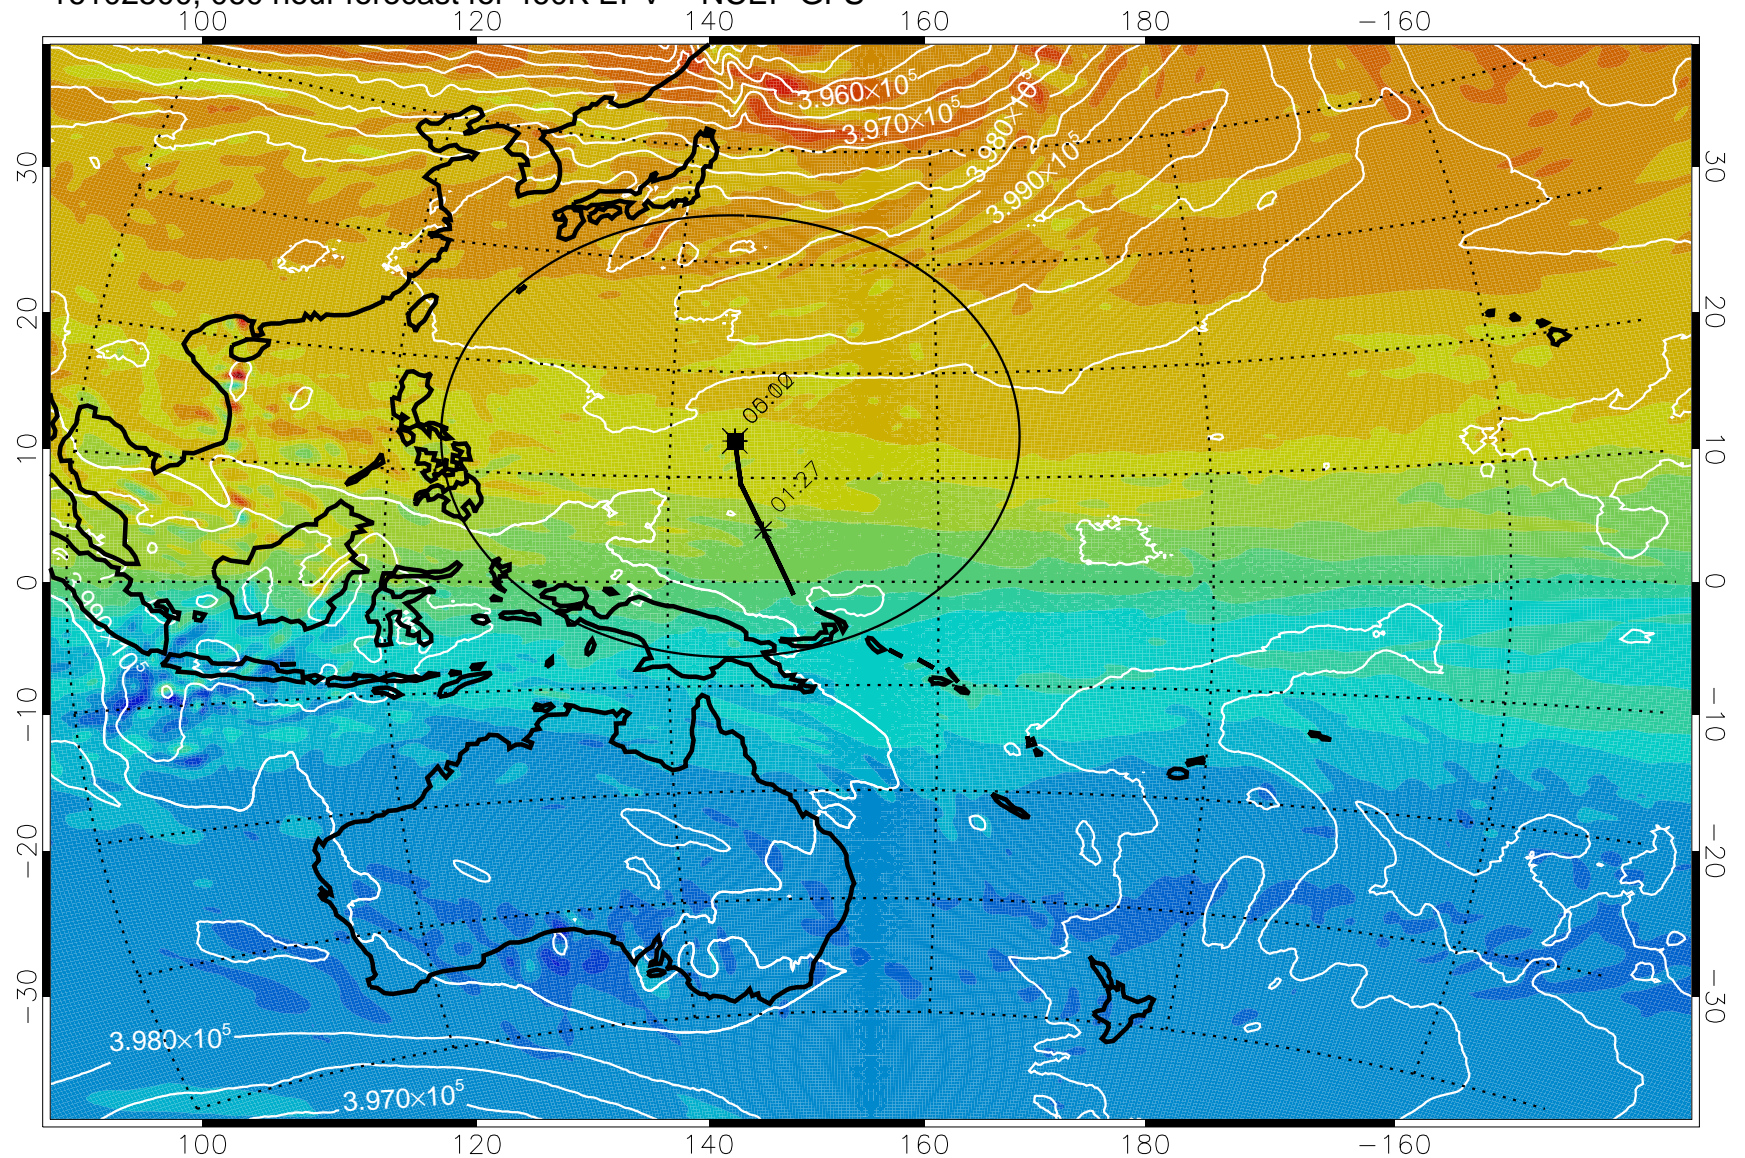

16102318, 030 hour forecast for 460K EPV -- NCEP GFS

460K Montgomery Streamfunction, white

Range ring of 2304 km

16102400, 036 hour forecast for 460K EPV -- NCEP GFS

460K Montgomery Streamfunction, white

Range ring of 2304 km

16102406, 042 hour forecast for 460K EPV -- NCEP GFS

460K Montgomery Streamfunction, white

Range ring of 2304 km

16102412, 048 hour forecast for 460K EPV -- NCEP GFS

16102418, 054 hour forecast for 460K EPV -- NCEP GFS

460K Montgomery Streamfunction, white

Range ring of 2304 km

16102500, 060 hour forecast for 460K EPV -- NCEP GFS

460K Montgomery Streamfunction, white

Range ring of 2304 km

16102506, 066 hour forecast for 460K EPV -- NCEP GFS

460K Montgomery Streamfunction, white

Range ring of 2304 km

16102512, 072 hour forecast for 460K EPV -- NCEP GFS

460K Montgomery Streamfunction, white

Range ring of 2304 km

16102518, 078 hour forecast for 460K EPV -- NCEP GFS