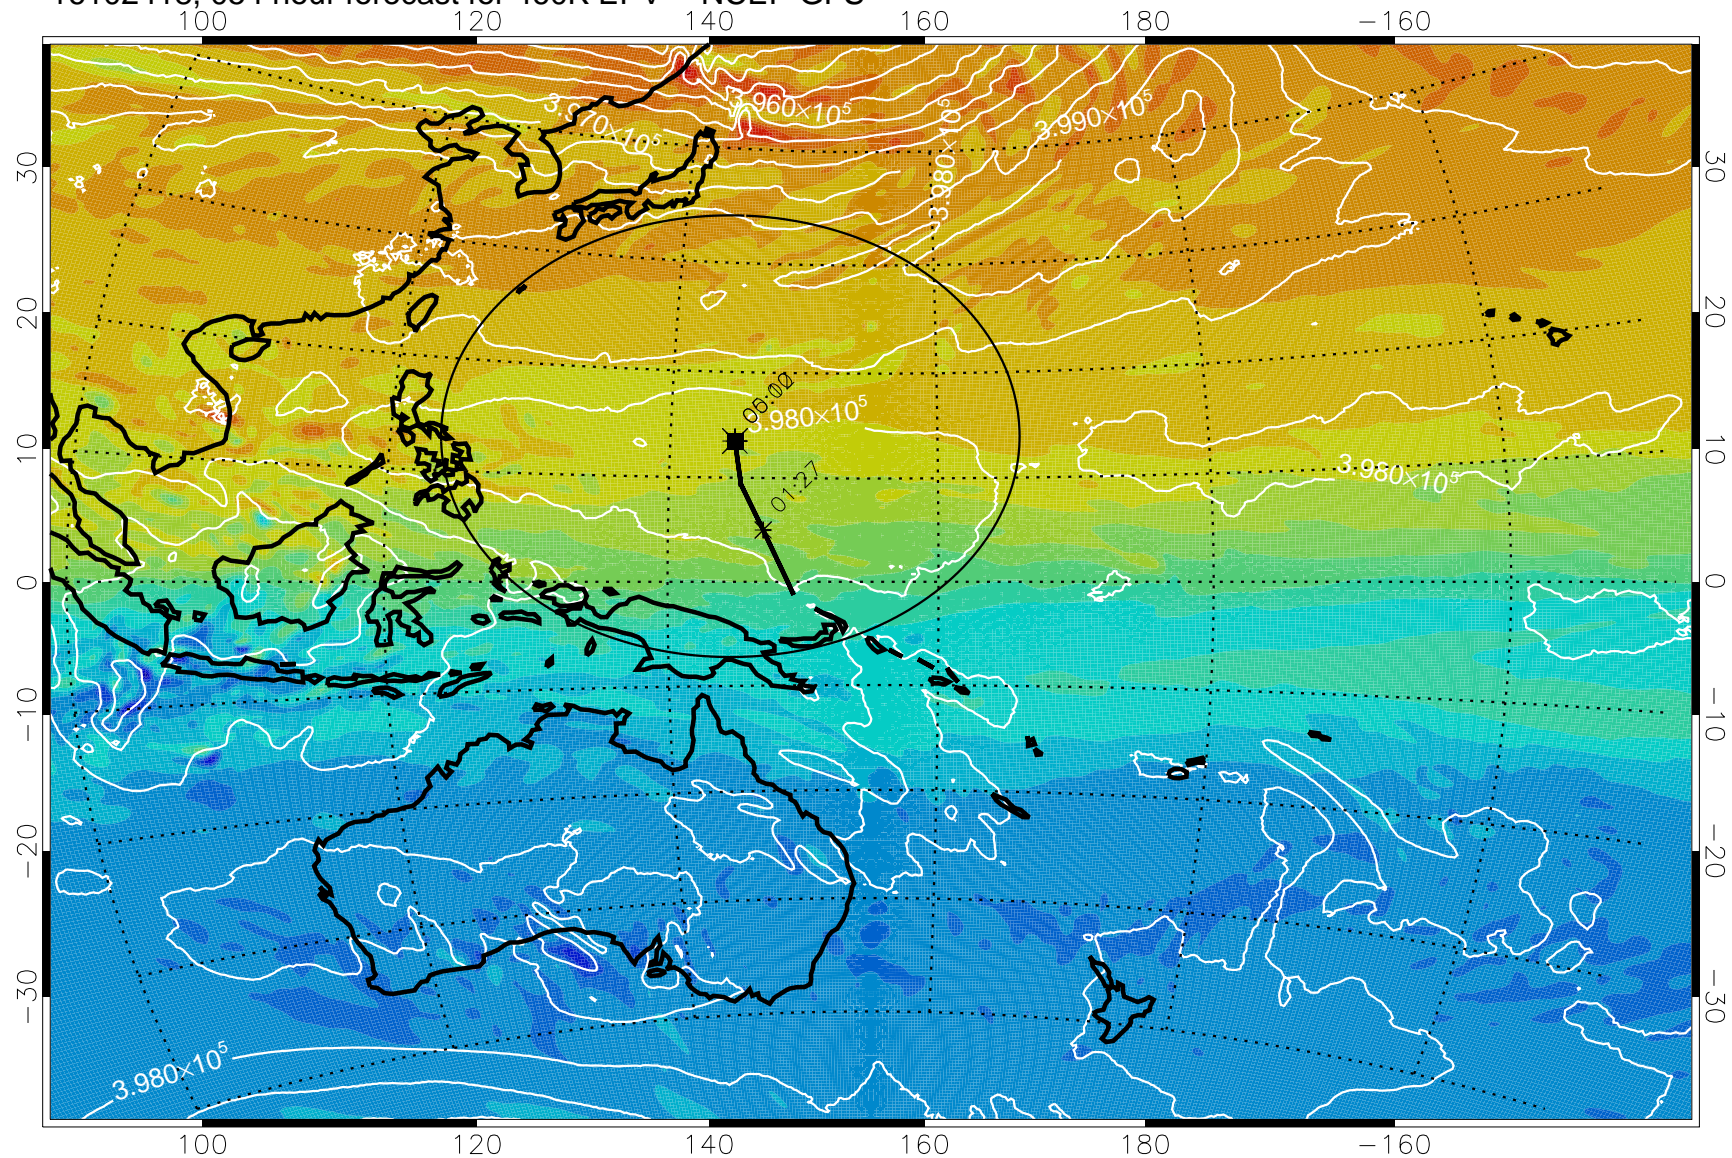

16102406, 042 hour forecast for 460K EPV -- NCEP GFS

460K Montgomery Streamfunction, white

Range ring of 2304 km

16102412, 048 hour forecast for 460K EPV -- NCEP GFS

16102418, 054 hour forecast for 460K EPV -- NCEP GFS

460K Montgomery Streamfunction, white

Range ring of 2304 km

16102500, 060 hour forecast for 460K EPV -- NCEP GFS

460K Montgomery Streamfunction, white

Range ring of 2304 km

16102506, 066 hour forecast for 460K EPV -- NCEP GFS

460K Montgomery Streamfunction, white

Range ring of 2304 km

16102512, 072 hour forecast for 460K EPV -- NCEP GFS

460K Montgomery Streamfunction, white

Range ring of 2304 km

16102518, 078 hour forecast for 460K EPV -- NCEP GFS

16102600, 084 hour forecast for 460K EPV -- NCEP GFS

460K Montgomery Streamfunction, white

Range ring of 2304 km

16102606, 090 hour forecast for 460K EPV -- NCEP GFS

16102612, 096 hour forecast for 460K EPV -- NCEP GFS