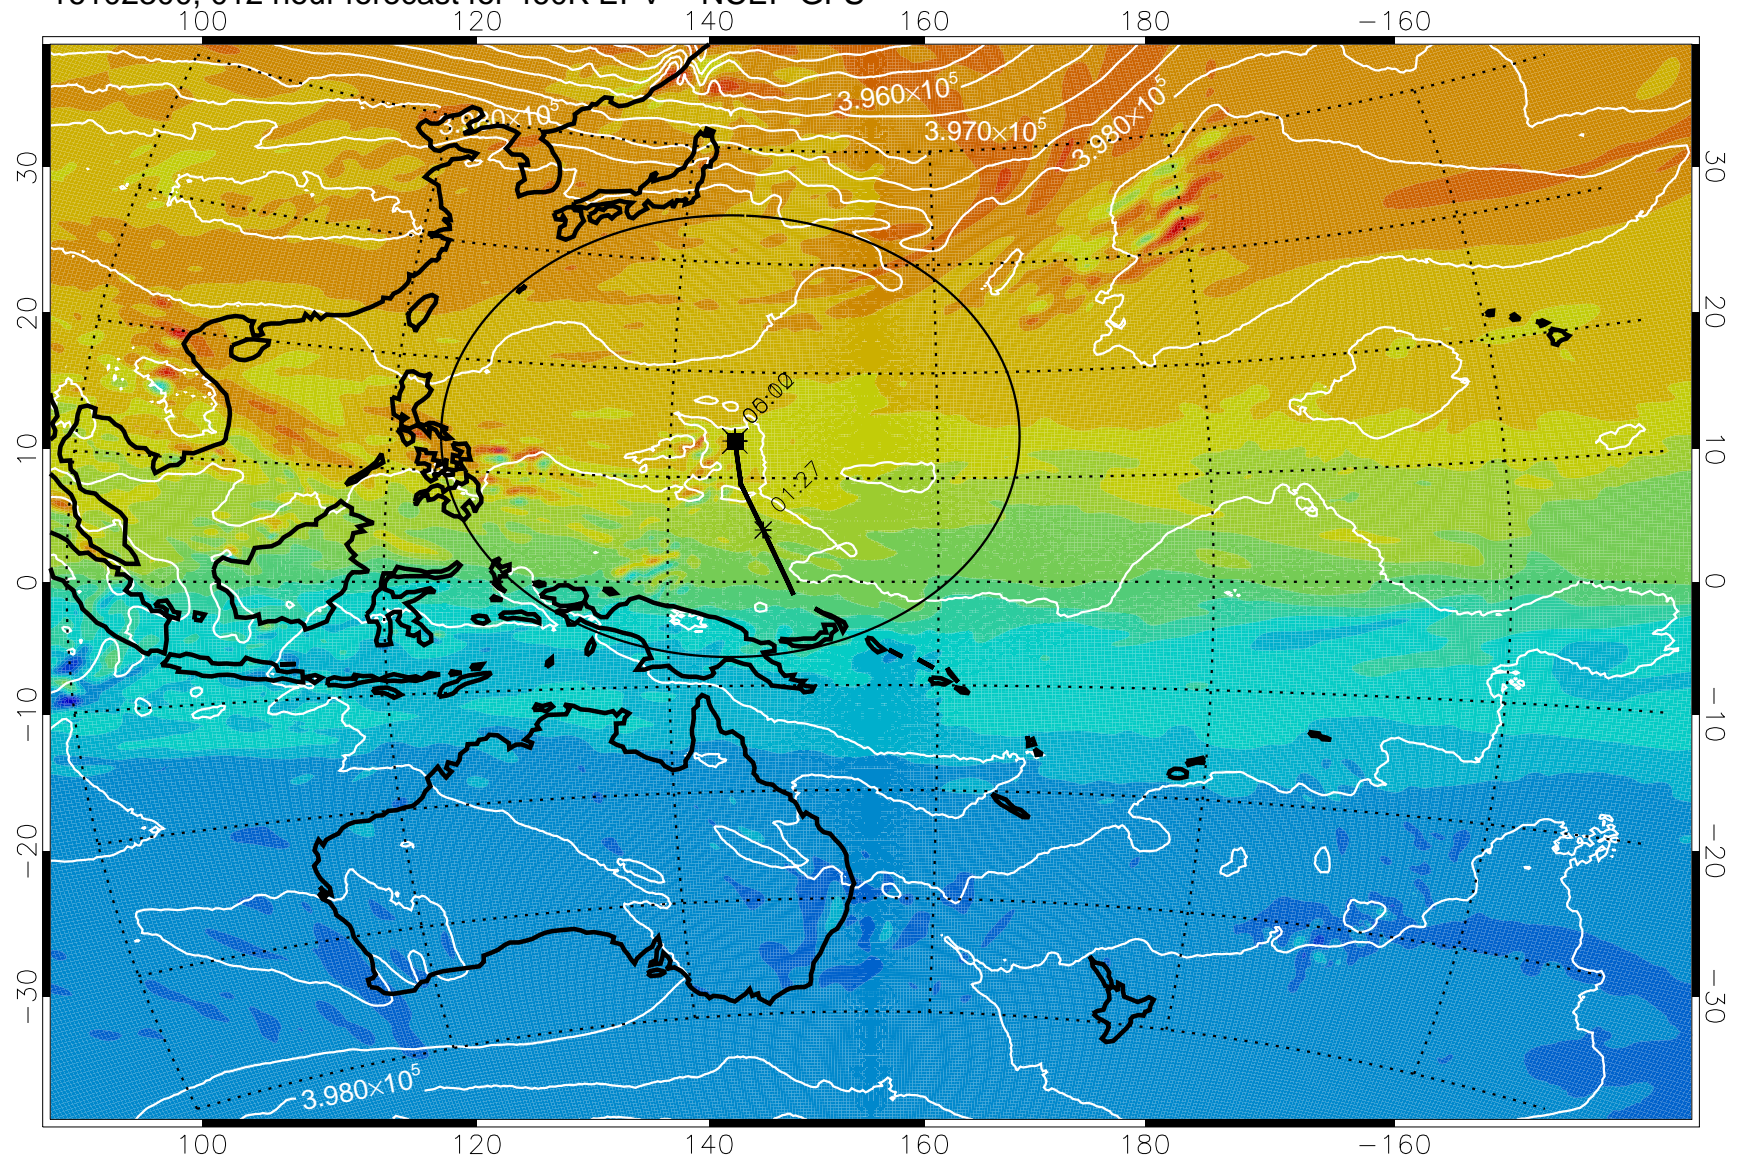

16102218, 006 hour forecast for 460K EPV -- NCEP GFS

460K Montgomery Streamfunction, white

Range ring of 2304 km

16102300, 012 hour forecast for 460K EPV -- NCEP GFS

460K Montgomery Streamfunction, white

Range ring of 2304 km

16102306, 018 hour forecast for 460K EPV -- NCEP GFS

460K Montgomery Streamfunction, white

Range ring of 2304 km

16102312, 024 hour forecast for 460K EPV -- NCEP GFS

460K Montgomery Streamfunction, white

Range ring of 2304 km

16102318, 030 hour forecast for 460K EPV -- NCEP GFS

460K Montgomery Streamfunction, white

Range ring of 2304 km

16102400, 036 hour forecast for 460K EPV -- NCEP GFS

460K Montgomery Streamfunction, white

Range ring of 2304 km

16102406, 042 hour forecast for 460K EPV -- NCEP GFS

460K Montgomery Streamfunction, white

Range ring of 2304 km

16102412, 048 hour forecast for 460K EPV -- NCEP GFS

16102418, 054 hour forecast for 460K EPV -- NCEP GFS