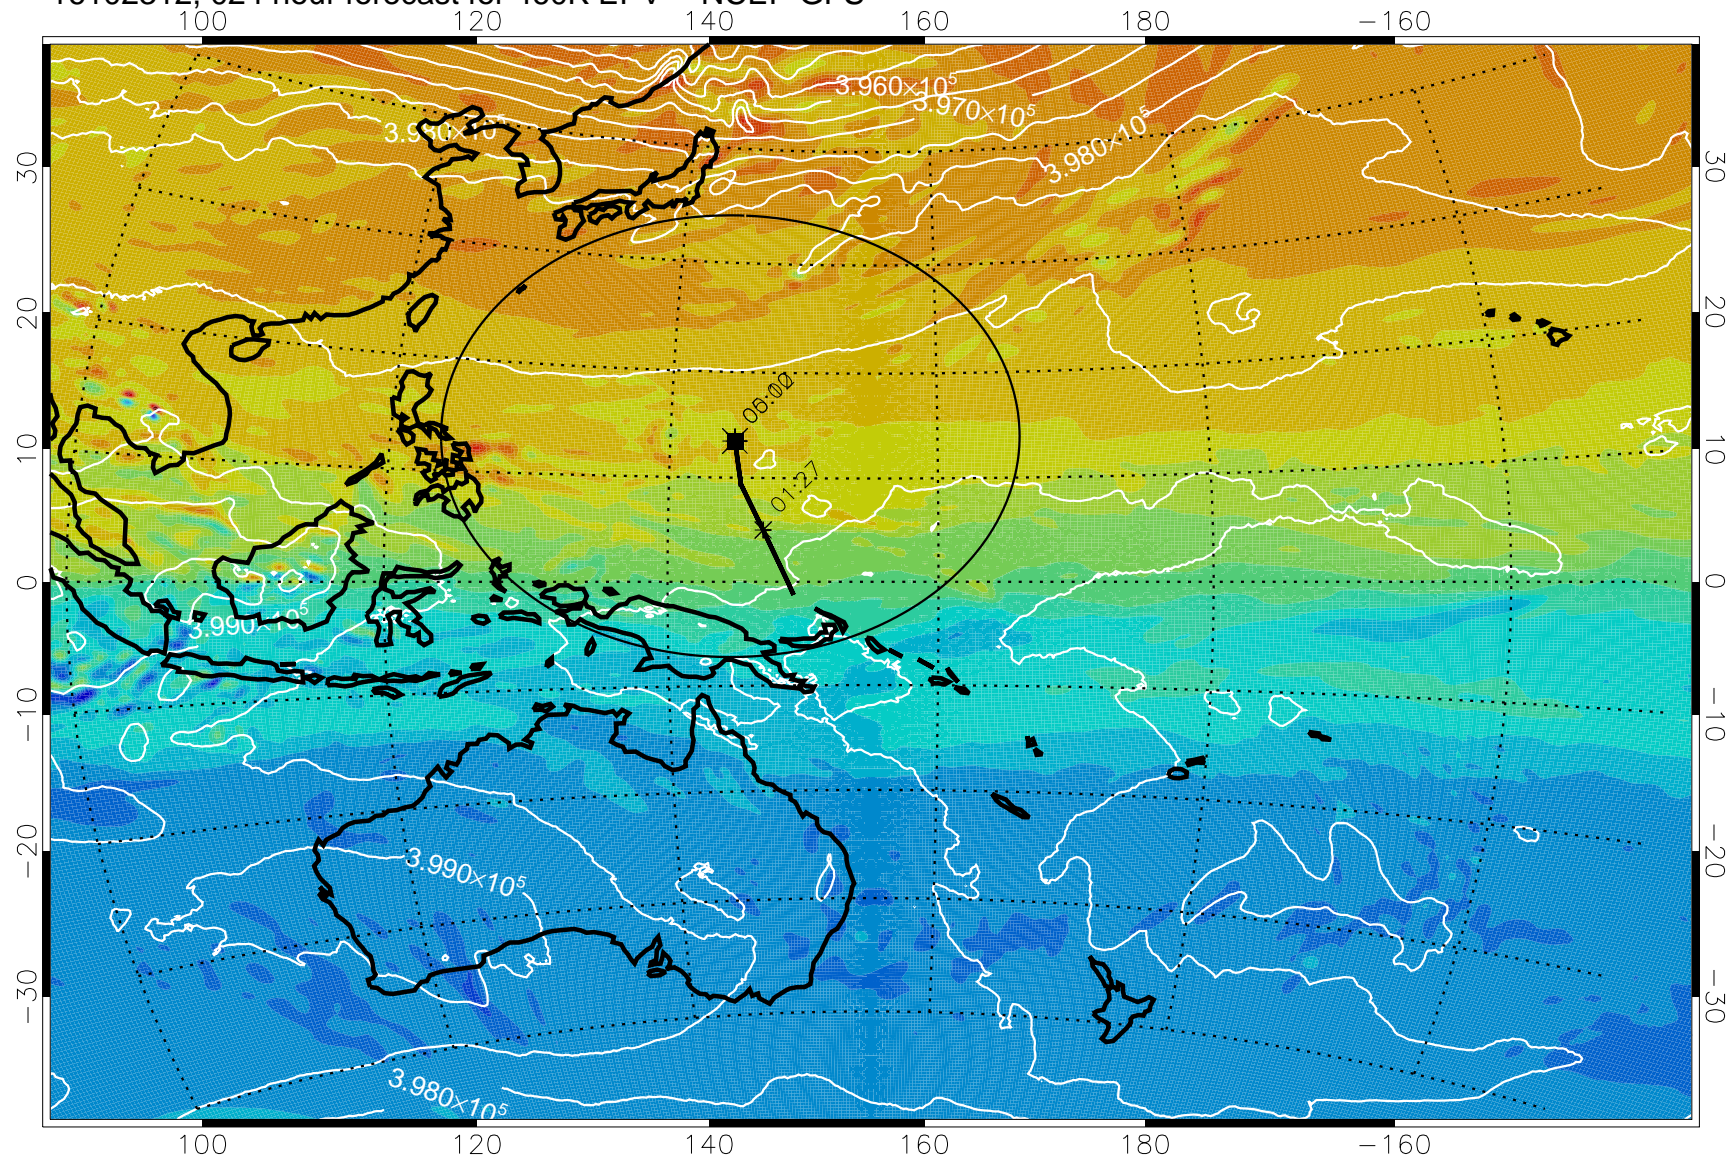

16102306, 018 hour forecast for 460K EPV -- NCEP GFS

460K Montgomery Streamfunction, white

Range ring of 2304 km

16102312, 024 hour forecast for 460K EPV -- NCEP GFS

460K Montgomery Streamfunction, white

Range ring of 2304 km

16102318, 030 hour forecast for 460K EPV -- NCEP GFS

460K Montgomery Streamfunction, white

Range ring of 2304 km

16102400, 036 hour forecast for 460K EPV -- NCEP GFS

460K Montgomery Streamfunction, white

Range ring of 2304 km

16102406, 042 hour forecast for 460K EPV -- NCEP GFS

460K Montgomery Streamfunction, white

Range ring of 2304 km

16102412, 048 hour forecast for 460K EPV -- NCEP GFS

16102418, 054 hour forecast for 460K EPV -- NCEP GFS

460K Montgomery Streamfunction, white

Range ring of 2304 km

16102500, 060 hour forecast for 460K EPV -- NCEP GFS

460K Montgomery Streamfunction, white

Range ring of 2304 km

16102506, 066 hour forecast for 460K EPV -- NCEP GFS