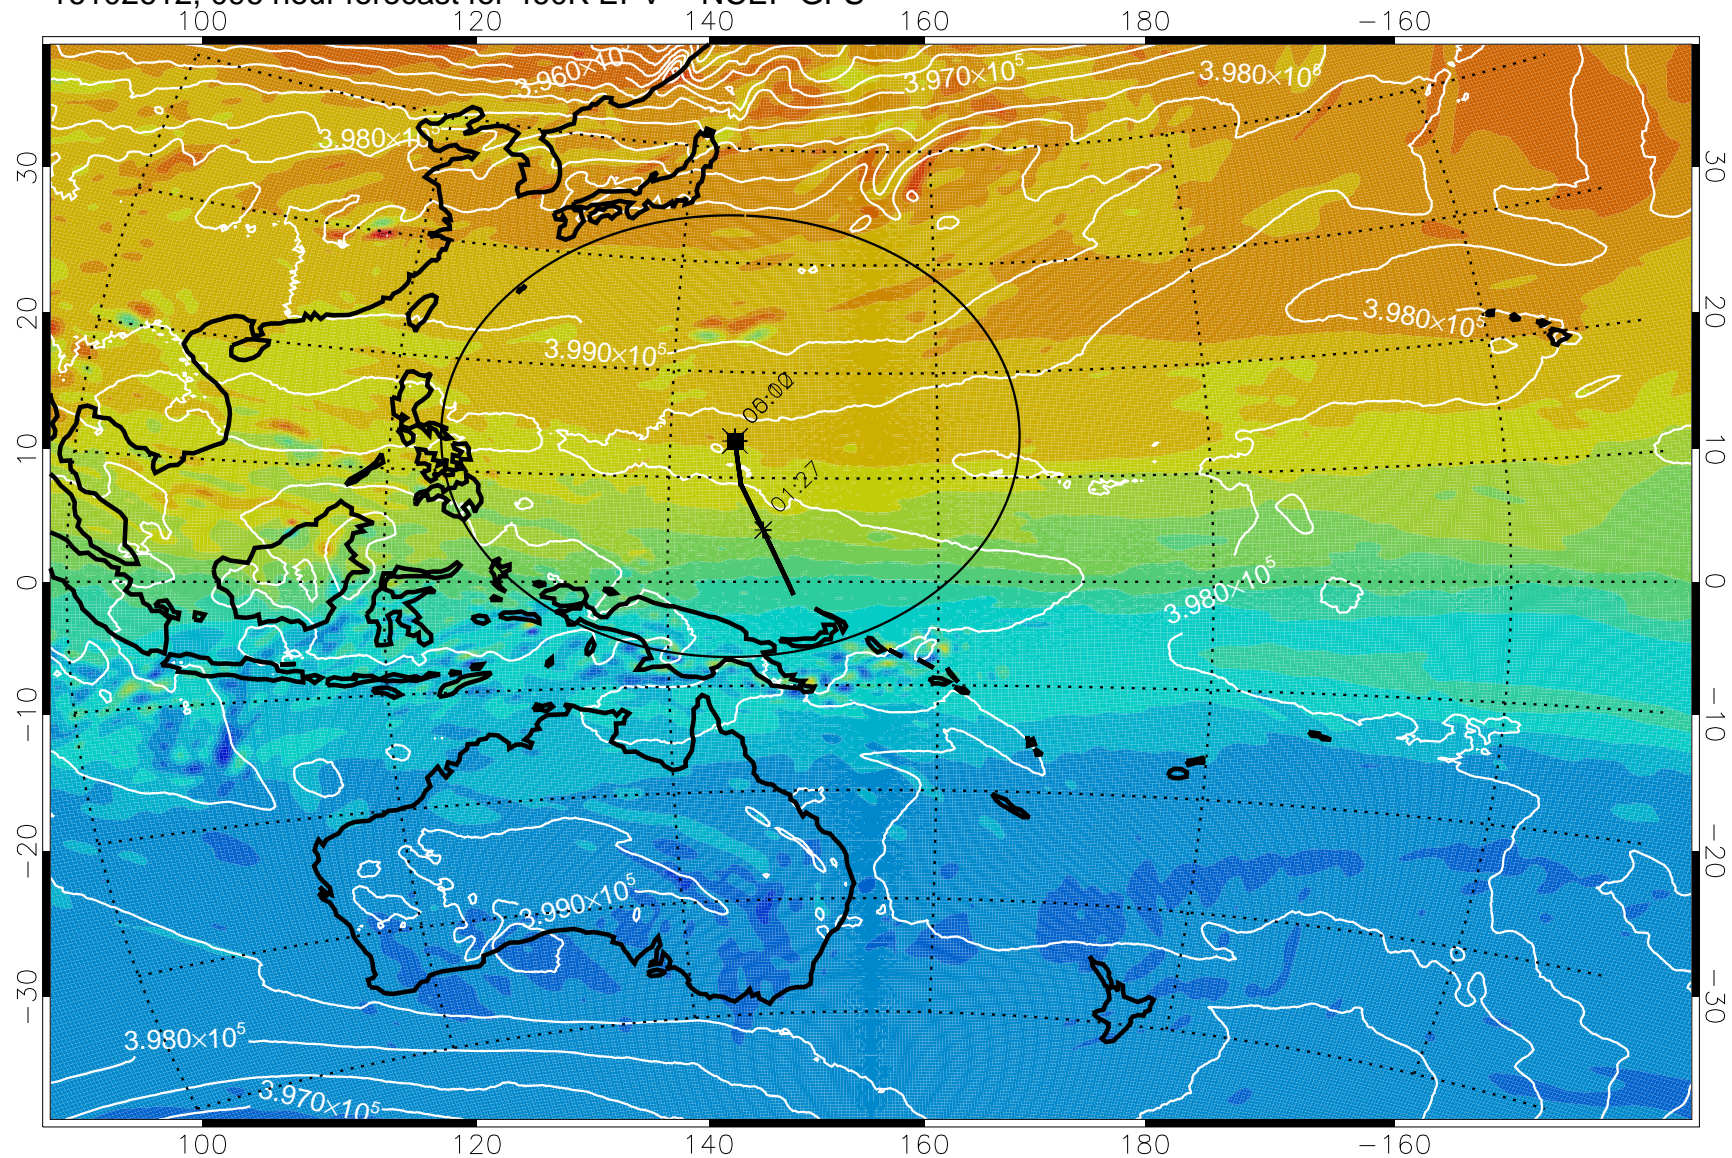

460K Montgomery Streamfunction, white

Range ring of 2304 km

16102512, 072 hour forecast for 460K EPV -- NCEP GFS

460K Montgomery Streamfunction, white

Range ring of 2304 km

16102518, 078 hour forecast for 460K EPV -- NCEP GFS

16102600, 084 hour forecast for 460K EPV -- NCEP GFS

460K Montgomery Streamfunction, white

Range ring of 2304 km

16102606, 090 hour forecast for 460K EPV -- NCEP GFS

16102612, 096 hour forecast for 460K EPV -- NCEP GFS

460K Montgomery Streamfunction, white

Range ring of 2304 km

16102618, 102 hour forecast for 460K EPV -- NCEP GFS

460K Montgomery Streamfunction, white

Range ring of 2304 km

16102700, 108 hour forecast for 460K EPV -- NCEP GFS

460K Montgomery Streamfunction, white

Range ring of 2304 km

16102706, 114 hour forecast for 460K EPV -- NCEP GFS

460K Montgomery Streamfunction, white

Range ring of 2304 km

16102712, 120 hour forecast for 460K EPV -- NCEP GFS