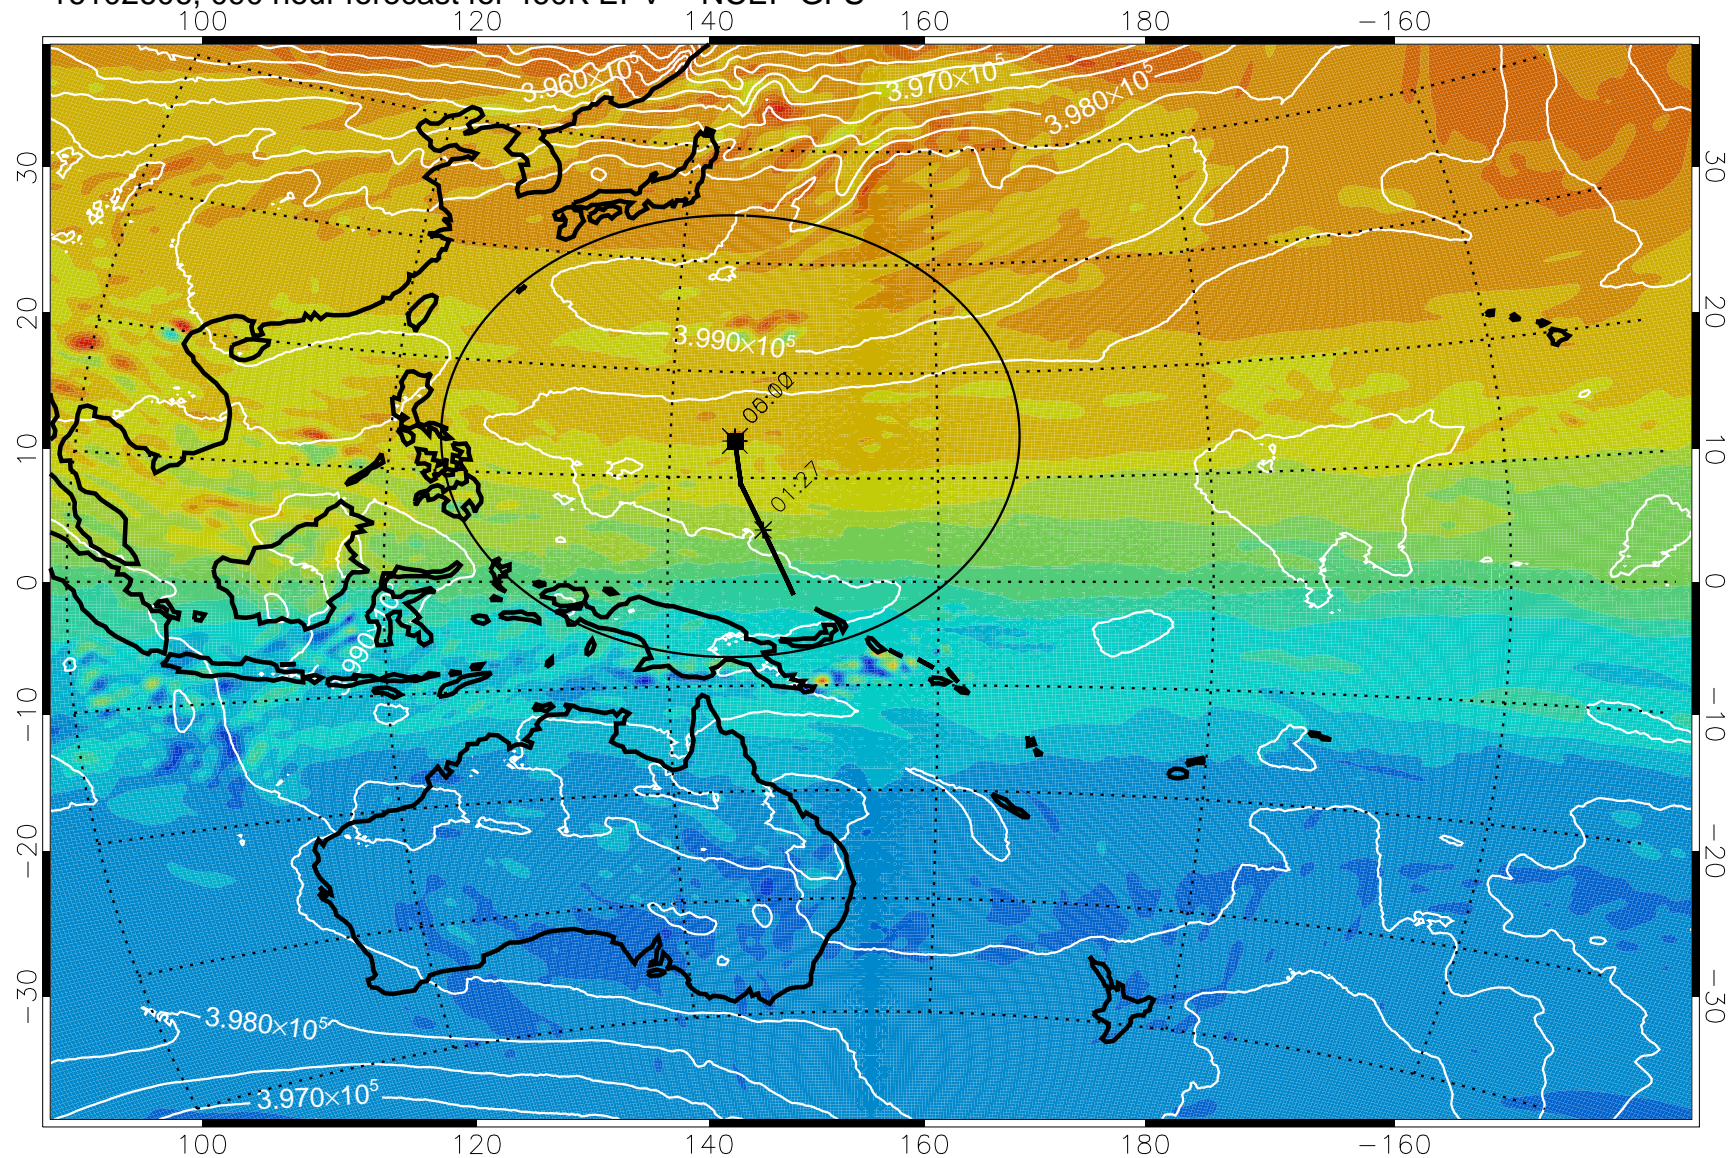

460K Montgomery Streamfunction, white

Range ring of 2304 km

16102512, 072 hour forecast for 460K EPV -- NCEP GFS

460K Montgomery Streamfunction, white

Range ring of 2304 km

16102518, 078 hour forecast for 460K EPV -- NCEP GFS

16102600, 084 hour forecast for 460K EPV -- NCEP GFS

460K Montgomery Streamfunction, white

Range ring of 2304 km

16102606, 090 hour forecast for 460K EPV -- NCEP GFS

16102612, 096 hour forecast for 460K EPV -- NCEP GFS

460K Montgomery Streamfunction, white

Range ring of 2304 km

16102618, 102 hour forecast for 460K EPV -- NCEP GFS

460K Montgomery Streamfunction, white

Range ring of 2304 km

16102700, 108 hour forecast for 460K EPV -- NCEP GFS

460K Montgomery Streamfunction, white

Range ring of 2304 km

16102706, 114 hour forecast for 460K EPV -- NCEP GFS

460K Montgomery Streamfunction, white

Range ring of 2304 km

16102712, 120 hour forecast for 460K EPV -- NCEP GFS