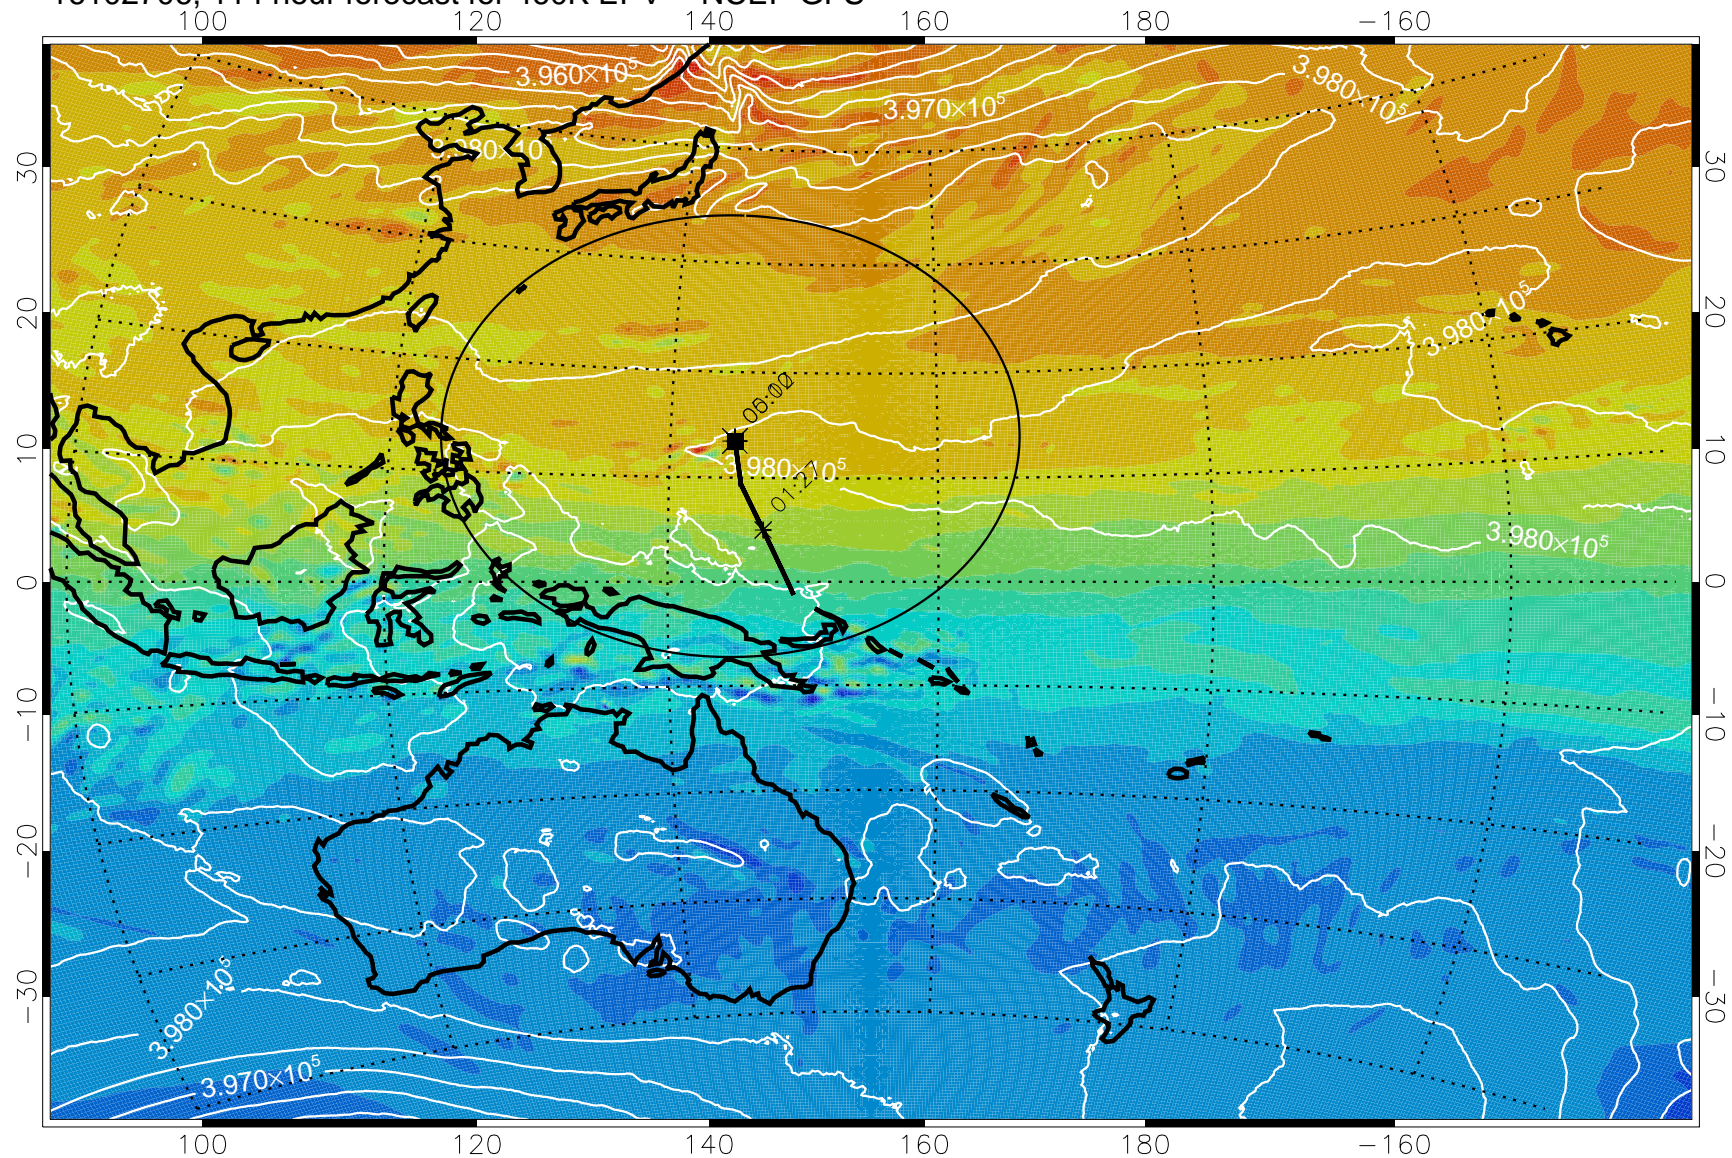

16102600, 084 hour forecast for 460K EPV -- NCEP GFS

460K Montgomery Streamfunction, white

Range ring of 2304 km

16102606, 090 hour forecast for 460K EPV -- NCEP GFS

16102612, 096 hour forecast for 460K EPV -- NCEP GFS

460K Montgomery Streamfunction, white

Range ring of 2304 km

16102618, 102 hour forecast for 460K EPV -- NCEP GFS

460K Montgomery Streamfunction, white

Range ring of 2304 km

16102700, 108 hour forecast for 460K EPV -- NCEP GFS

460K Montgomery Streamfunction, white

Range ring of 2304 km

16102706, 114 hour forecast for 460K EPV -- NCEP GFS

460K Montgomery Streamfunction, white

Range ring of 2304 km

16102712, 120 hour forecast for 460K EPV -- NCEP GFS

460K Montgomery Streamfunction, white

Range ring of 2304 km