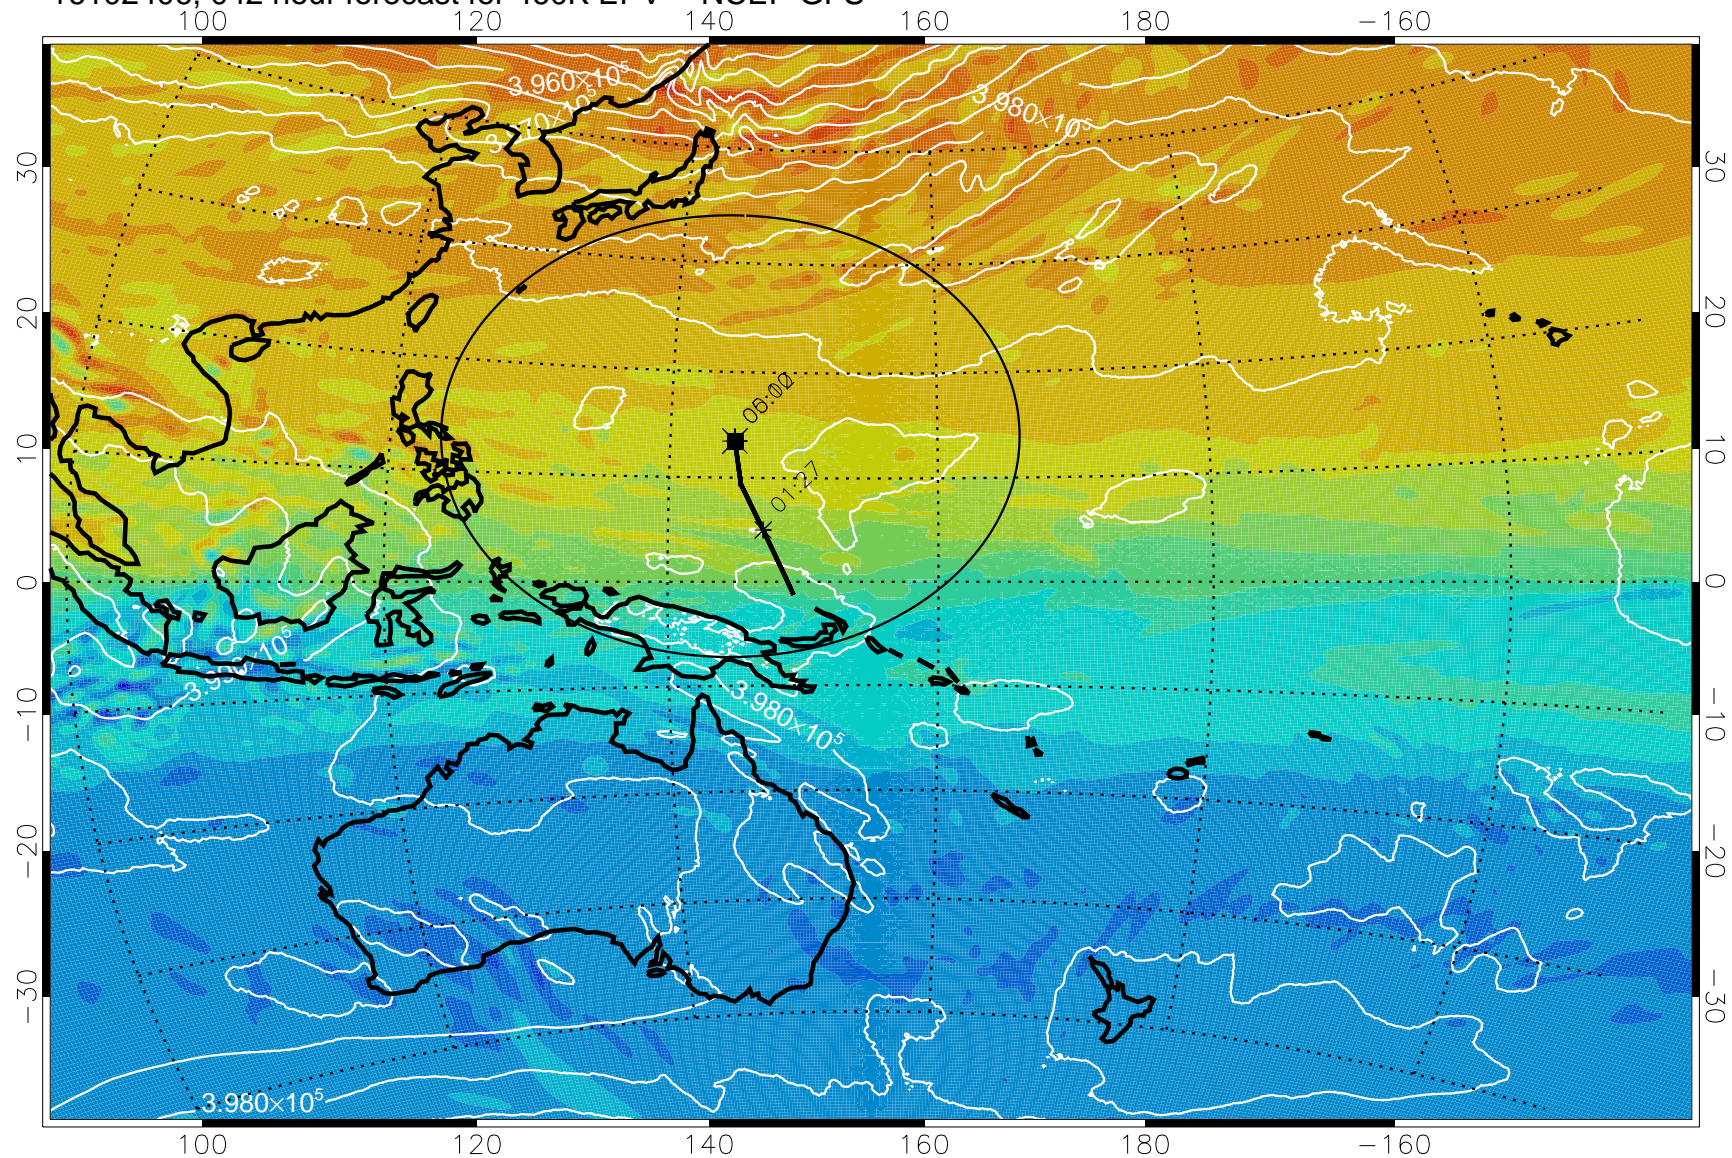

16102318, 030 hour forecast for 460K EPV -- NCEP GFS

460K Montgomery Streamfunction, white

Range ring of 2304 km

16102400, 036 hour forecast for 460K EPV -- NCEP GFS

460K Montgomery Streamfunction, white

Range ring of 2304 km

16102406, 042 hour forecast for 460K EPV -- NCEP GFS

460K Montgomery Streamfunction, white

Range ring of 2304 km

16102412, 048 hour forecast for 460K EPV -- NCEP GFS

16102418, 054 hour forecast for 460K EPV -- NCEP GFS

460K Montgomery Streamfunction, white

Range ring of 2304 km

16102500, 060 hour forecast for 460K EPV -- NCEP GFS

460K Montgomery Streamfunction, white

Range ring of 2304 km

16102506, 066 hour forecast for 460K EPV -- NCEP GFS

460K Montgomery Streamfunction, white

Range ring of 2304 km

16102512, 072 hour forecast for 460K EPV -- NCEP GFS

460K Montgomery Streamfunction, white

Range ring of 2304 km

16102518, 078 hour forecast for 460K EPV -- NCEP GFS