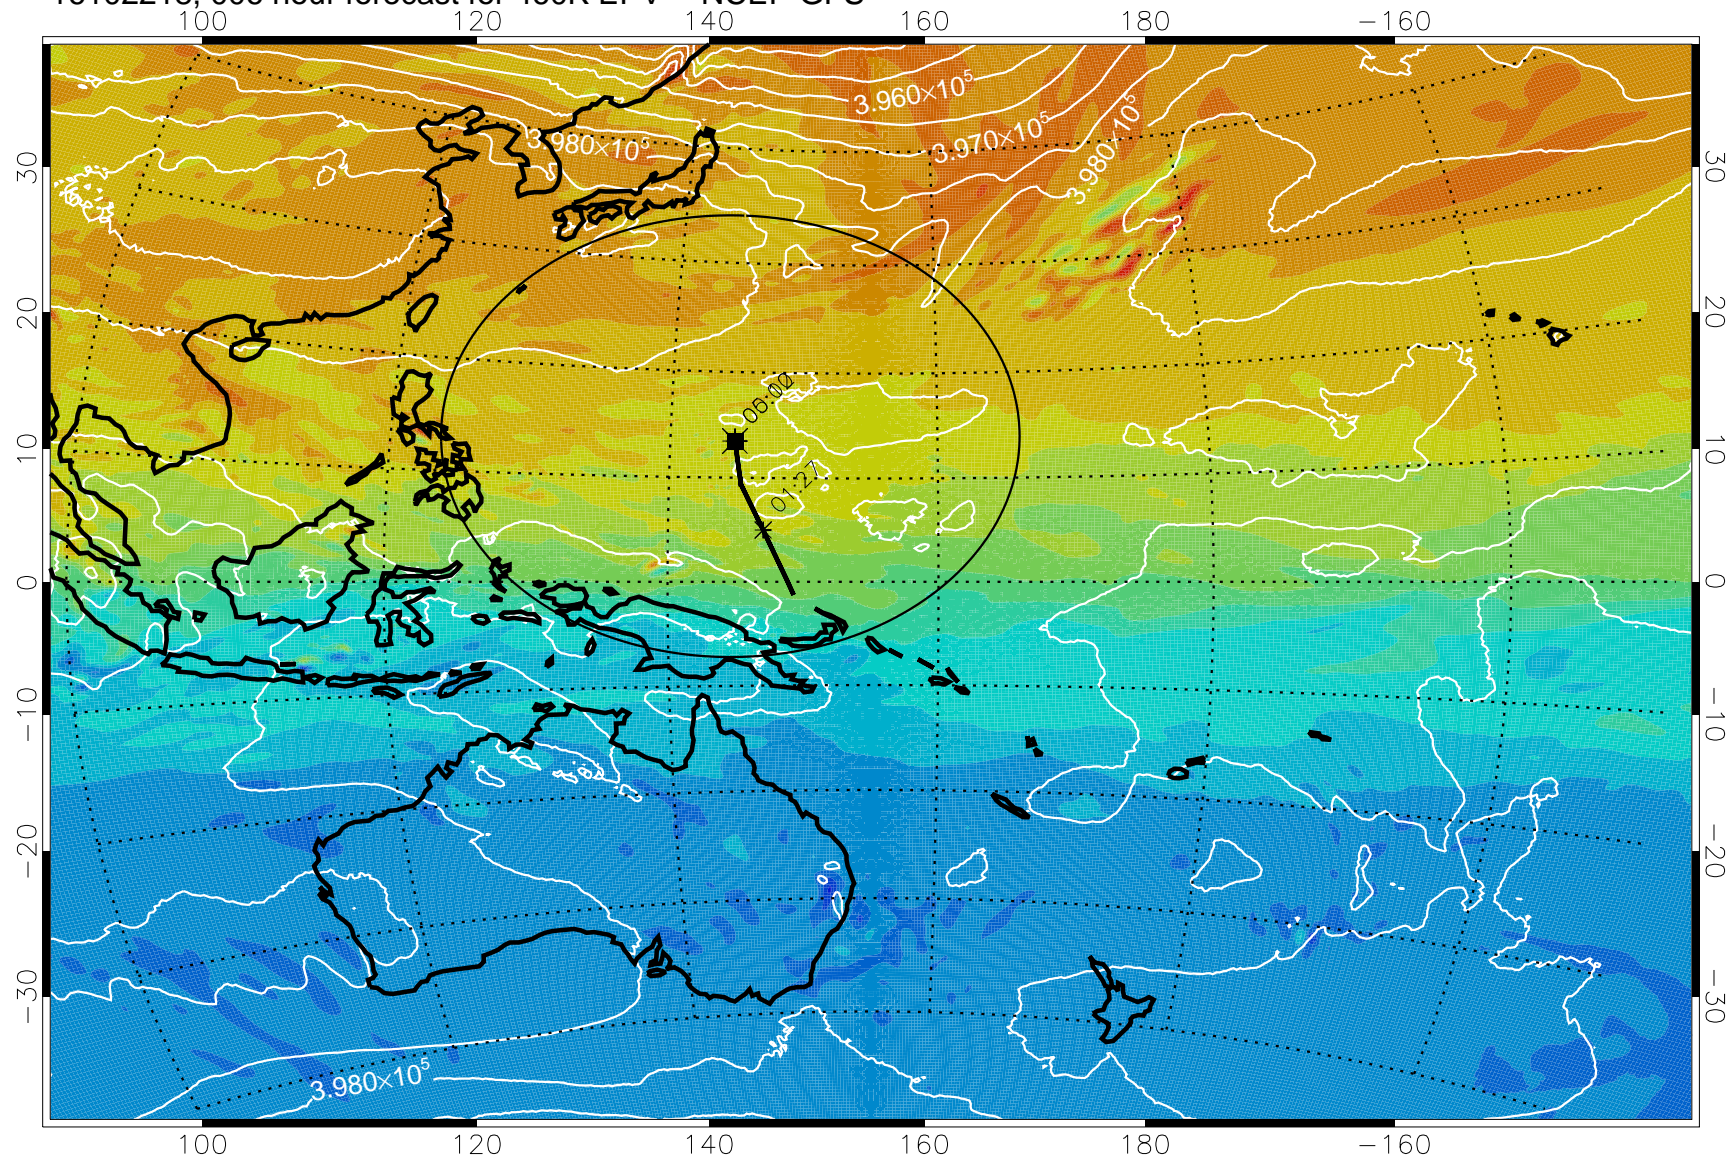

16102218, 006 hour forecast for 460K EPV -- NCEP GFS

460K Montgomery Streamfunction, white

Range ring of 2304 km

16102300, 012 hour forecast for 460K EPV -- NCEP GFS

460K Montgomery Streamfunction, white

Range ring of 2304 km

16102306, 018 hour forecast for 460K EPV -- NCEP GFS

460K Montgomery Streamfunction, white

Range ring of 2304 km

16102312, 024 hour forecast for 460K EPV -- NCEP GFS

460K Montgomery Streamfunction, white

Range ring of 2304 km

16102318, 030 hour forecast for 460K EPV -- NCEP GFS

460K Montgomery Streamfunction, white

Range ring of 2304 km

16102400, 036 hour forecast for 460K EPV -- NCEP GFS

460K Montgomery Streamfunction, white

Range ring of 2304 km

16102406, 042 hour forecast for 460K EPV -- NCEP GFS

460K Montgomery Streamfunction, white

Range ring of 2304 km

16102412, 048 hour forecast for 460K EPV -- NCEP GFS

16102418, 054 hour forecast for 460K EPV -- NCEP GFS