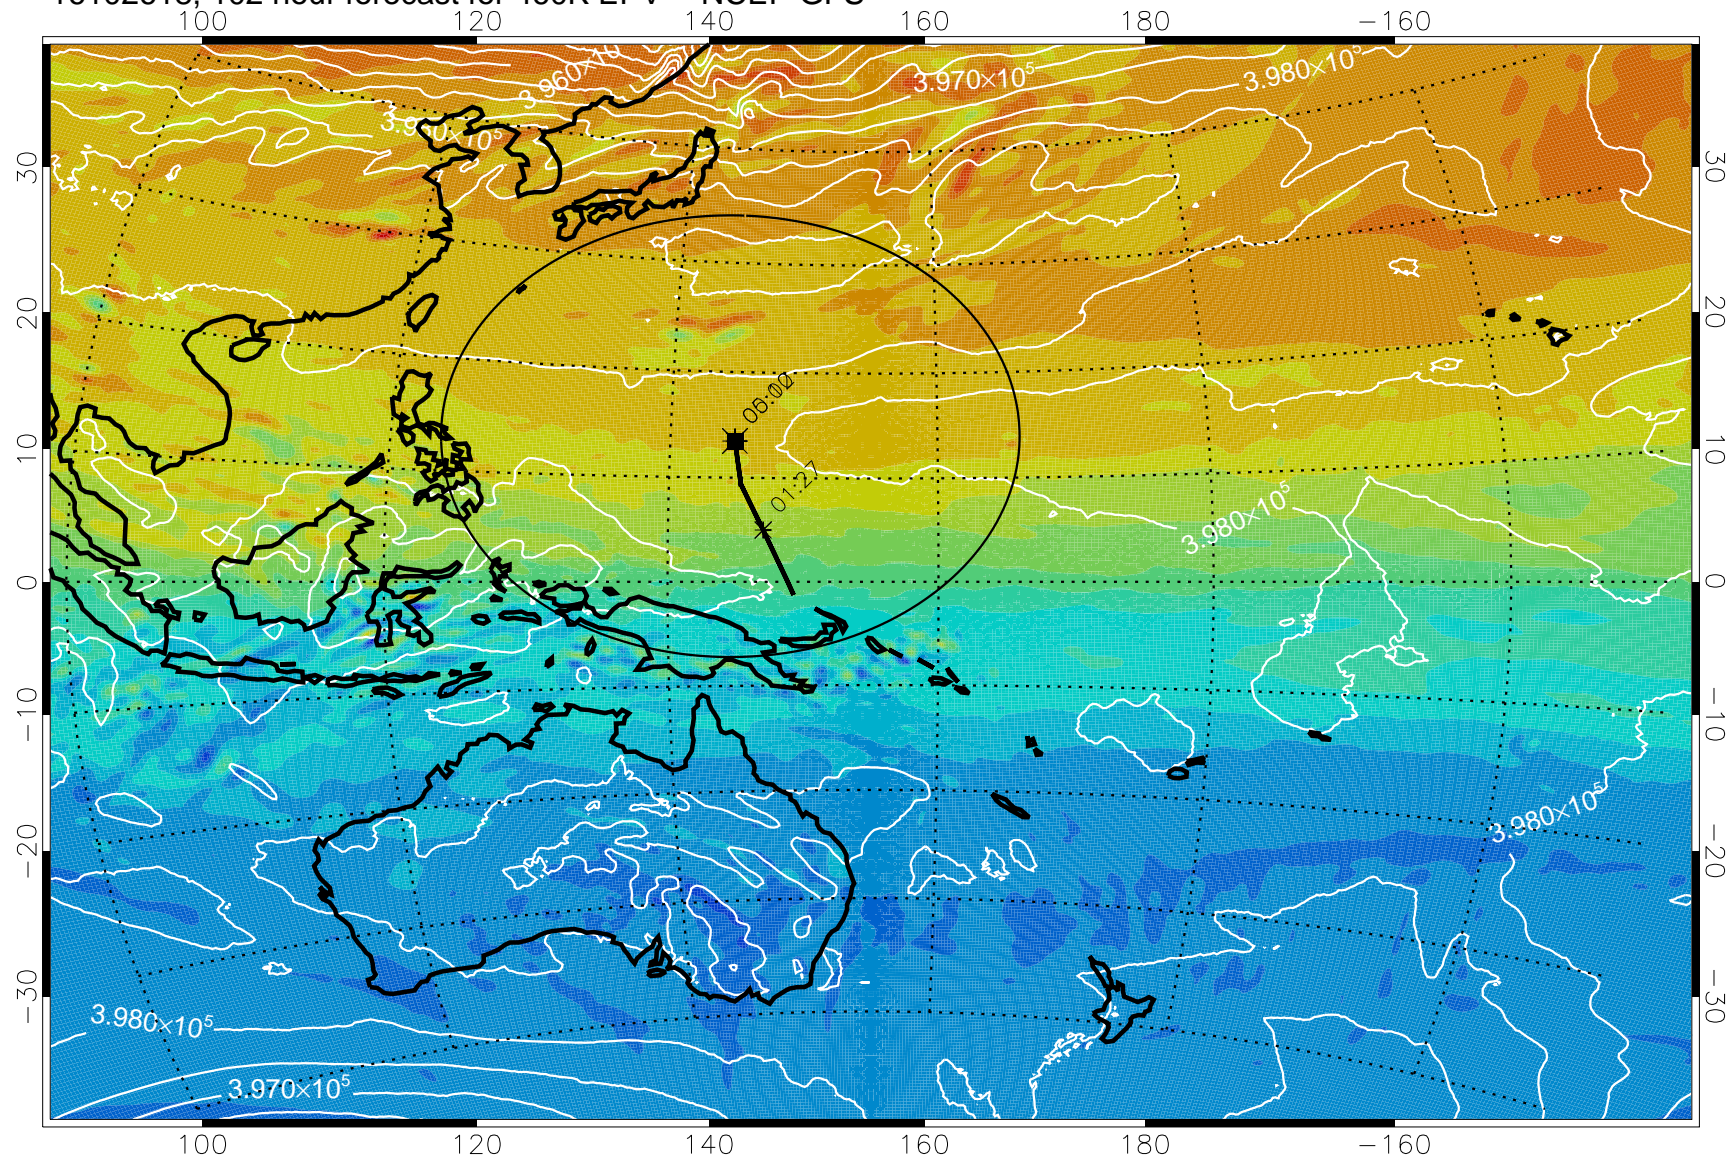

460K Montgomery Streamfunction, white

Range ring of 2304 km

16102512, 072 hour forecast for 460K EPV -- NCEP GFS

460K Montgomery Streamfunction, white

Range ring of 2304 km

16102518, 078 hour forecast for 460K EPV -- NCEP GFS

16102600, 084 hour forecast for 460K EPV -- NCEP GFS

460K Montgomery Streamfunction, white

Range ring of 2304 km

16102606, 090 hour forecast for 460K EPV -- NCEP GFS

16102612, 096 hour forecast for 460K EPV -- NCEP GFS

460K Montgomery Streamfunction, white

Range ring of 2304 km

16102618, 102 hour forecast for 460K EPV -- NCEP GFS

460K Montgomery Streamfunction, white

Range ring of 2304 km

16102700, 108 hour forecast for 460K EPV -- NCEP GFS

460K Montgomery Streamfunction, white

Range ring of 2304 km

16102706, 114 hour forecast for 460K EPV -- NCEP GFS

460K Montgomery Streamfunction, white

Range ring of 2304 km

16102712, 120 hour forecast for 460K EPV -- NCEP GFS