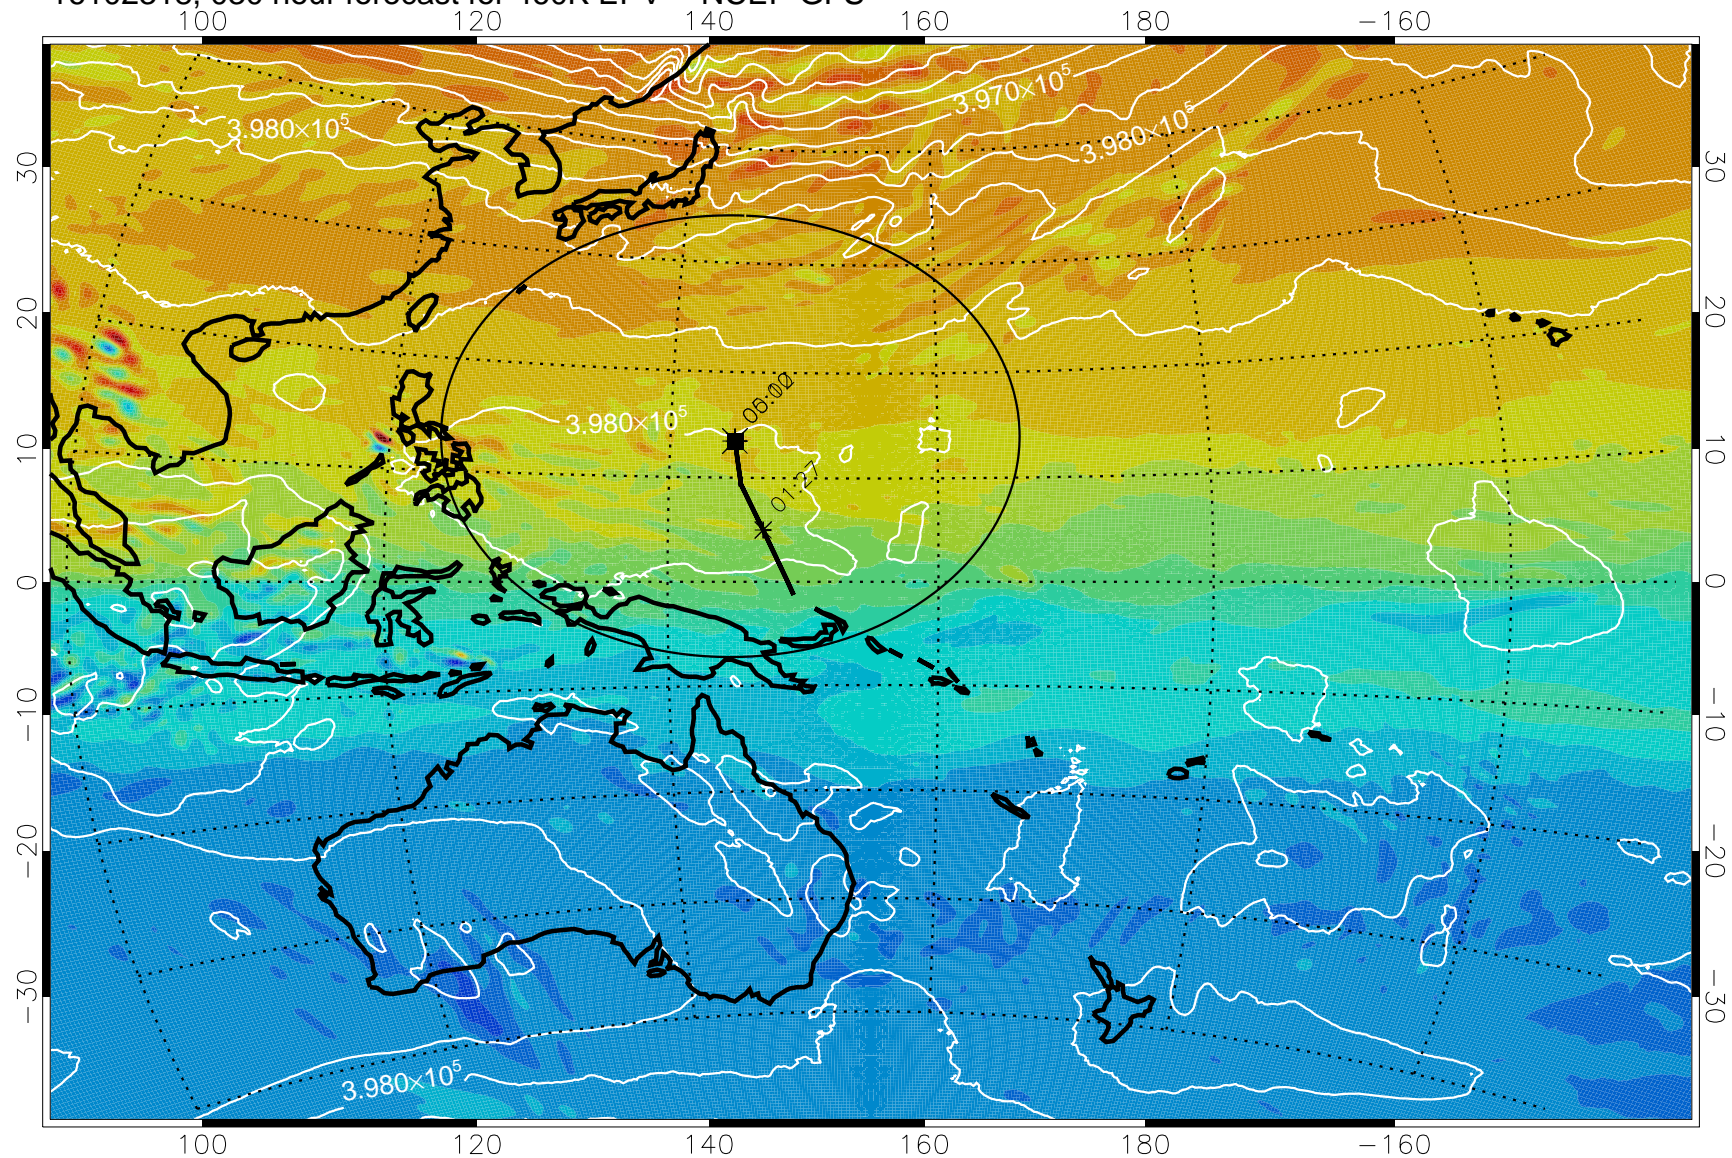

16102306, 018 hour forecast for 460K EPV -- NCEP GFS

460K Montgomery Streamfunction, white

Range ring of 2304 km

16102312, 024 hour forecast for 460K EPV -- NCEP GFS

460K Montgomery Streamfunction, white

Range ring of 2304 km

16102318, 030 hour forecast for 460K EPV -- NCEP GFS

460K Montgomery Streamfunction, white

Range ring of 2304 km

16102400, 036 hour forecast for 460K EPV -- NCEP GFS

460K Montgomery Streamfunction, white

Range ring of 2304 km

16102406, 042 hour forecast for 460K EPV -- NCEP GFS

460K Montgomery Streamfunction, white

Range ring of 2304 km

16102412, 048 hour forecast for 460K EPV -- NCEP GFS

16102418, 054 hour forecast for 460K EPV -- NCEP GFS

460K Montgomery Streamfunction, white

Range ring of 2304 km

16102500, 060 hour forecast for 460K EPV -- NCEP GFS

460K Montgomery Streamfunction, white

Range ring of 2304 km

16102506, 066 hour forecast for 460K EPV -- NCEP GFS