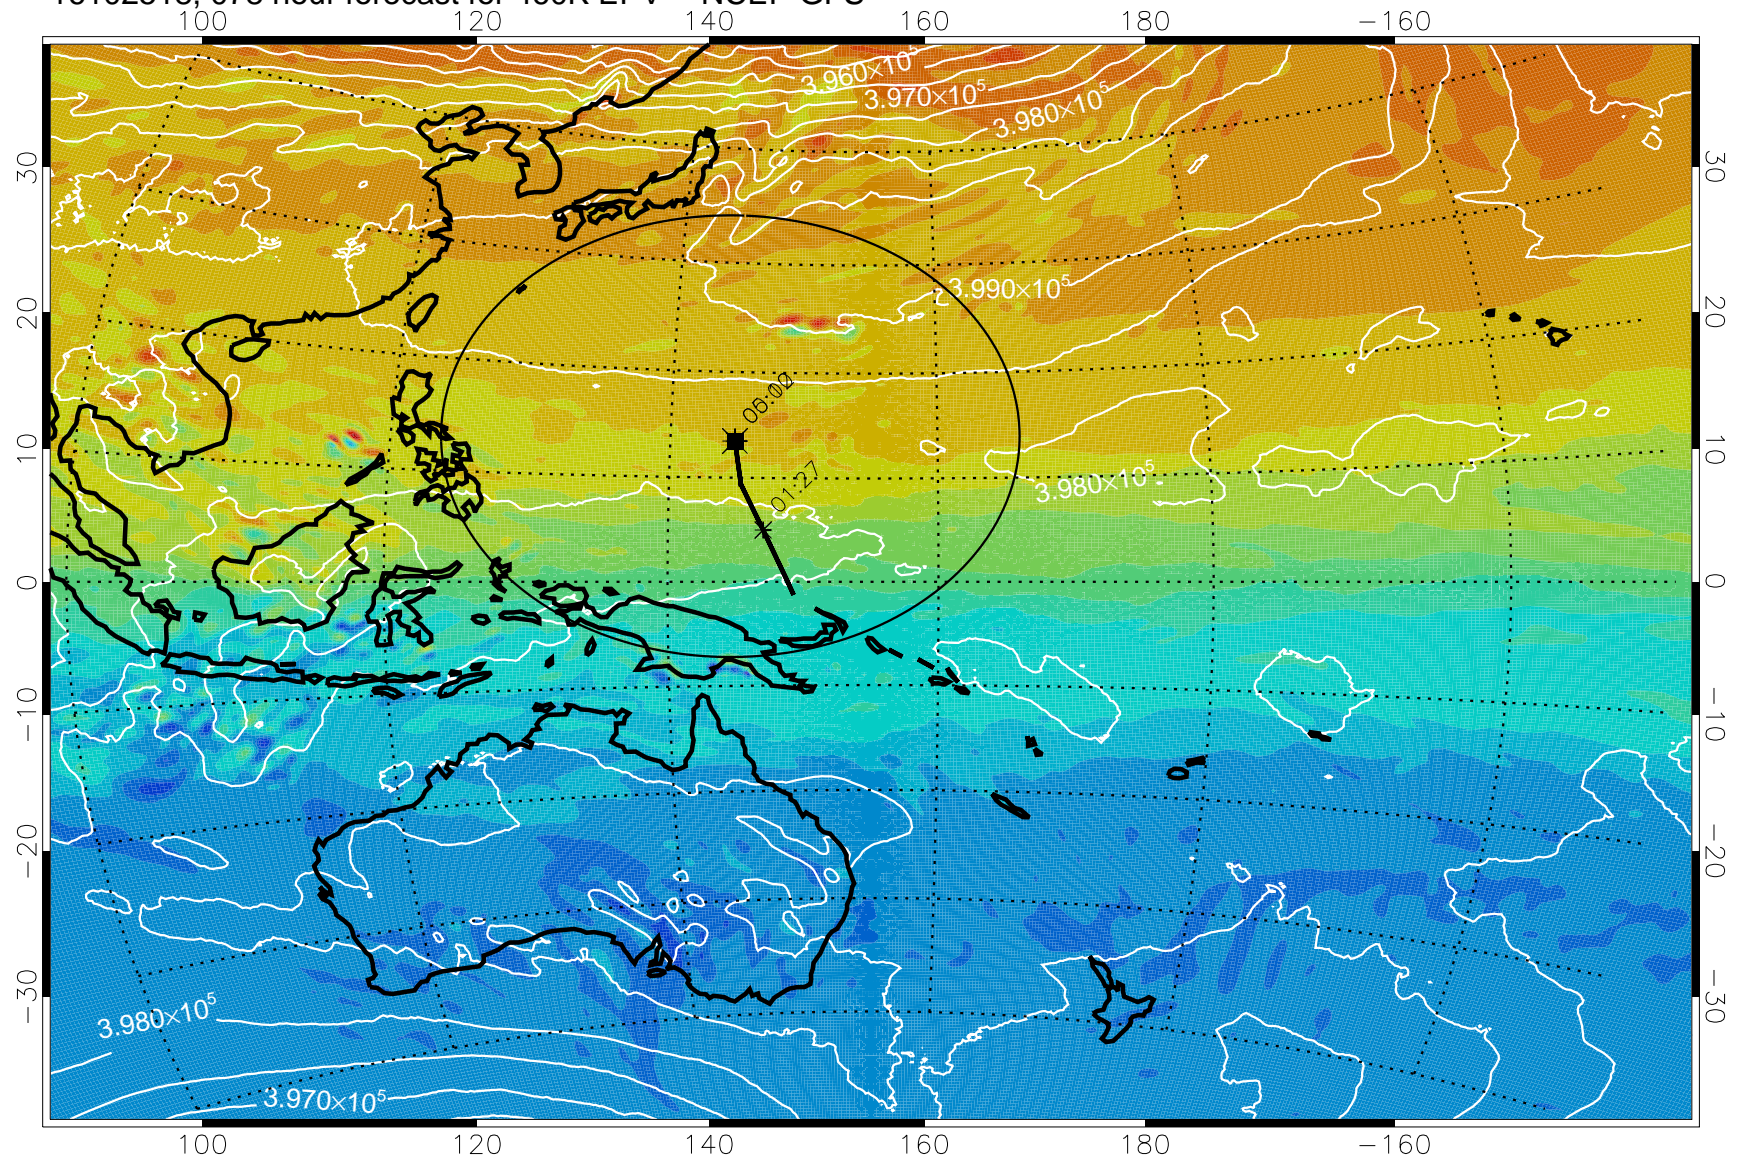

460K Montgomery Streamfunction, white

Range ring of 2304 km

16102500, 060 hour forecast for 460K EPV -- NCEP GFS

460K Montgomery Streamfunction, white

Range ring of 2304 km

16102506, 066 hour forecast for 460K EPV -- NCEP GFS

460K Montgomery Streamfunction, white

Range ring of 2304 km

16102512, 072 hour forecast for 460K EPV -- NCEP GFS

460K Montgomery Streamfunction, white

Range ring of 2304 km

16102518, 078 hour forecast for 460K EPV -- NCEP GFS

16102600, 084 hour forecast for 460K EPV -- NCEP GFS

460K Montgomery Streamfunction, white

Range ring of 2304 km

16102606, 090 hour forecast for 460K EPV -- NCEP GFS

16102612, 096 hour forecast for 460K EPV -- NCEP GFS

460K Montgomery Streamfunction, white

Range ring of 2304 km

16102618, 102 hour forecast for 460K EPV -- NCEP GFS

460K Montgomery Streamfunction, white

Range ring of 2304 km

16102700, 108 hour forecast for 460K EPV -- NCEP GFS