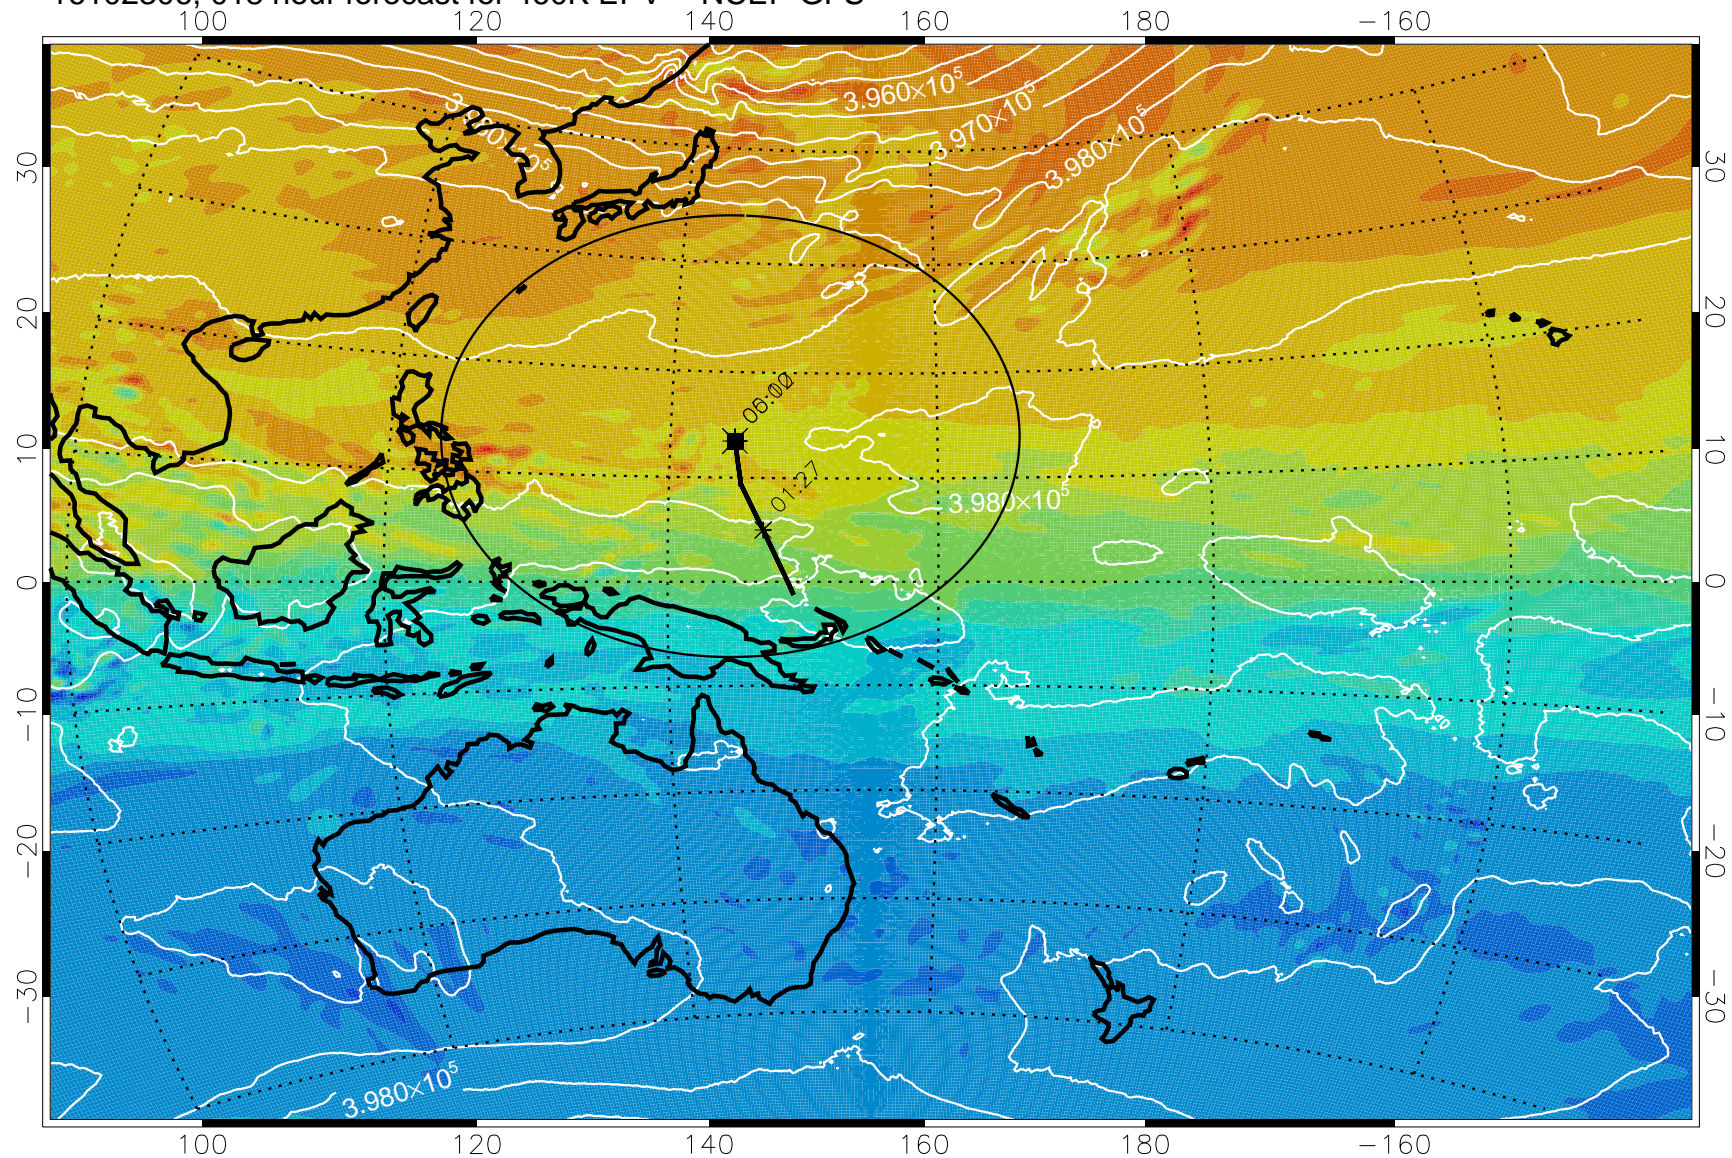

16102218, 006 hour forecast for 460K EPV -- NCEP GFS

460K Montgomery Streamfunction, white

Range ring of 2304 km

16102300, 012 hour forecast for 460K EPV -- NCEP GFS

460K Montgomery Streamfunction, white

Range ring of 2304 km

16102306, 018 hour forecast for 460K EPV -- NCEP GFS

460K Montgomery Streamfunction, white

Range ring of 2304 km

16102312, 024 hour forecast for 460K EPV -- NCEP GFS

460K Montgomery Streamfunction, white

Range ring of 2304 km

16102318, 030 hour forecast for 460K EPV -- NCEP GFS

460K Montgomery Streamfunction, white

Range ring of 2304 km

16102400, 036 hour forecast for 460K EPV -- NCEP GFS

460K Montgomery Streamfunction, white

Range ring of 2304 km

16102406, 042 hour forecast for 460K EPV -- NCEP GFS

460K Montgomery Streamfunction, white

Range ring of 2304 km

16102412, 048 hour forecast for 460K EPV -- NCEP GFS

16102418, 054 hour forecast for 460K EPV -- NCEP GFS