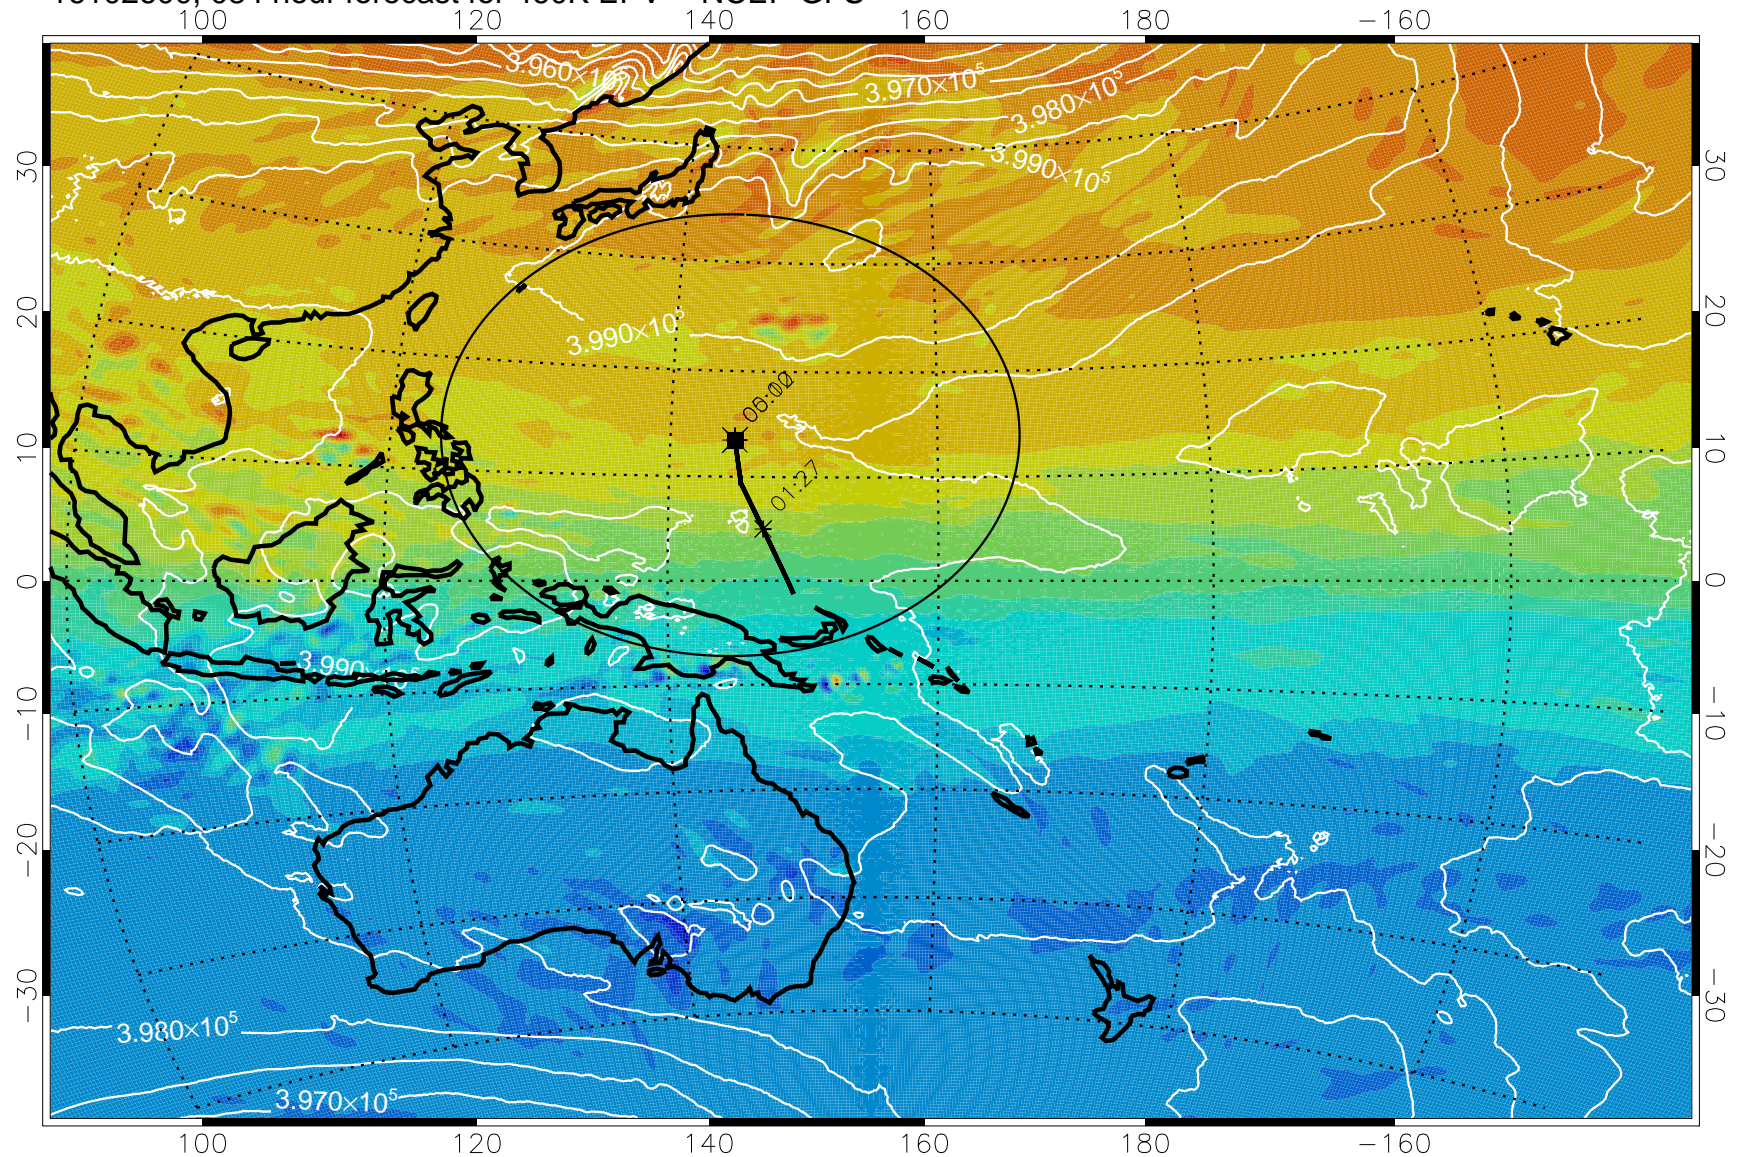

460K Montgomery Streamfunction, white

Range ring of 2304 km

16102500, 060 hour forecast for 460K EPV -- NCEP GFS

460K Montgomery Streamfunction, white

Range ring of 2304 km

16102506, 066 hour forecast for 460K EPV -- NCEP GFS

460K Montgomery Streamfunction, white

Range ring of 2304 km

16102512, 072 hour forecast for 460K EPV -- NCEP GFS

460K Montgomery Streamfunction, white

Range ring of 2304 km

16102518, 078 hour forecast for 460K EPV -- NCEP GFS

16102600, 084 hour forecast for 460K EPV -- NCEP GFS

460K Montgomery Streamfunction, white

Range ring of 2304 km

16102606, 090 hour forecast for 460K EPV -- NCEP GFS

16102612, 096 hour forecast for 460K EPV -- NCEP GFS

460K Montgomery Streamfunction, white

Range ring of 2304 km

16102618, 102 hour forecast for 460K EPV -- NCEP GFS

460K Montgomery Streamfunction, white

Range ring of 2304 km

16102700, 108 hour forecast for 460K EPV -- NCEP GFS