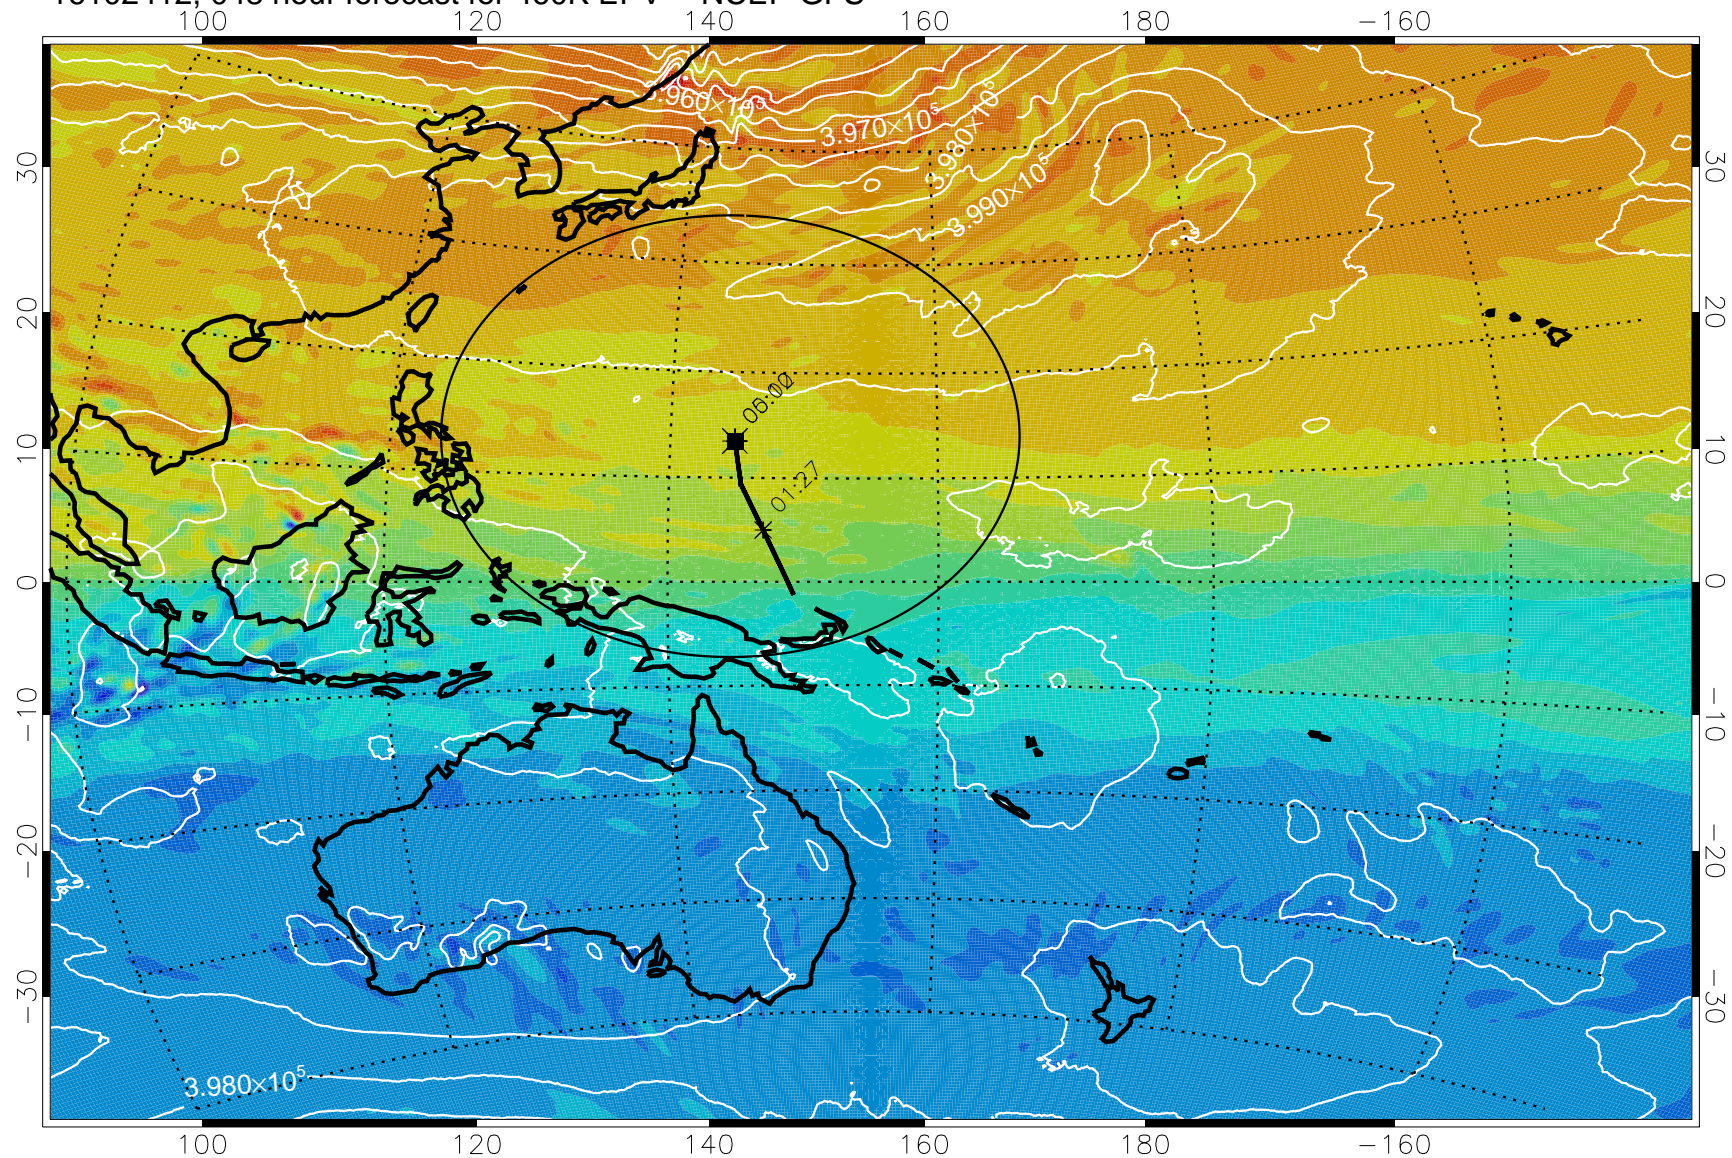

16102406, 042 hour forecast for 460K EPV -- NCEP GFS

460K Montgomery Streamfunction, white

Range ring of 2304 km

16102412, 048 hour forecast for 460K EPV -- NCEP GFS

16102418, 054 hour forecast for 460K EPV -- NCEP GFS

460K Montgomery Streamfunction, white

Range ring of 2304 km

16102500, 060 hour forecast for 460K EPV -- NCEP GFS

460K Montgomery Streamfunction, white

Range ring of 2304 km

16102506, 066 hour forecast for 460K EPV -- NCEP GFS

460K Montgomery Streamfunction, white

Range ring of 2304 km

16102512, 072 hour forecast for 460K EPV -- NCEP GFS

460K Montgomery Streamfunction, white

Range ring of 2304 km

16102518, 078 hour forecast for 460K EPV -- NCEP GFS

16102600, 084 hour forecast for 460K EPV -- NCEP GFS

460K Montgomery Streamfunction, white

Range ring of 2304 km

16102606, 090 hour forecast for 460K EPV -- NCEP GFS

16102612, 096 hour forecast for 460K EPV -- NCEP GFS