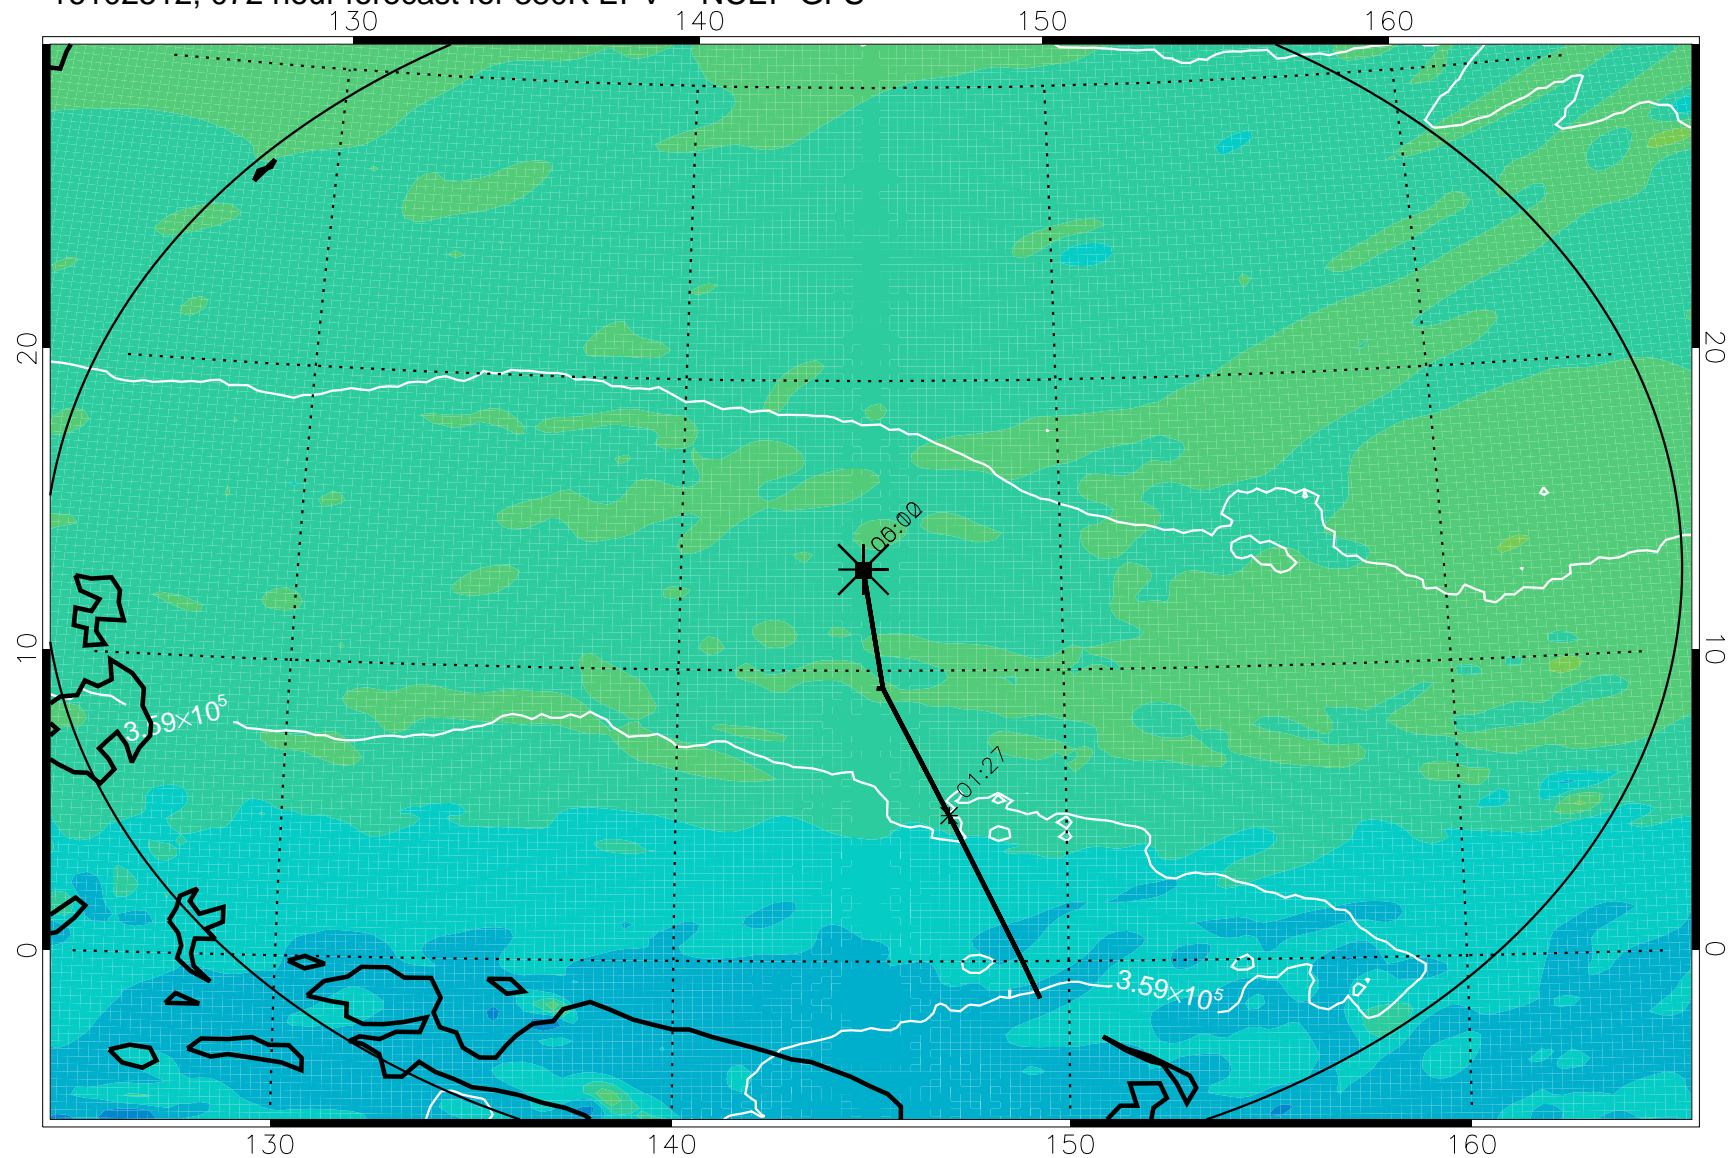

16102418, 054 hour forecast for 380K EPV -- NCEP GFS

380K Montgomery Streamfunction, white

Range ring of 2304 km

16102500, 060 hour forecast for 380K EPV -- NCEP GFS

380K Montgomery Streamfunction, white

Range ring of 2304 km

16102506, 066 hour forecast for 380K EPV -- NCEP GFS

380K Montgomery Streamfunction, white

Range ring of 2304 km

16102512, 072 hour forecast for 380K EPV -- NCEP GFS

380K Montgomery Streamfunction, white

Range ring of 2304 km

16102518, 078 hour forecast for 380K EPV -- NCEP GFS

380K Montgomery Streamfunction, white

Range ring of 2304 km

16102600, 084 hour forecast for 380K EPV -- NCEP GFS

380K Montgomery Streamfunction, white

Range ring of 2304 km

16102606, 090 hour forecast for 380K EPV -- NCEP GFS

380K Montgomery Streamfunction, white

Range ring of 2304 km

16102612, 096 hour forecast for 380K EPV -- NCEP GFS

380K Montgomery Streamfunction, white

Range ring of 2304 km