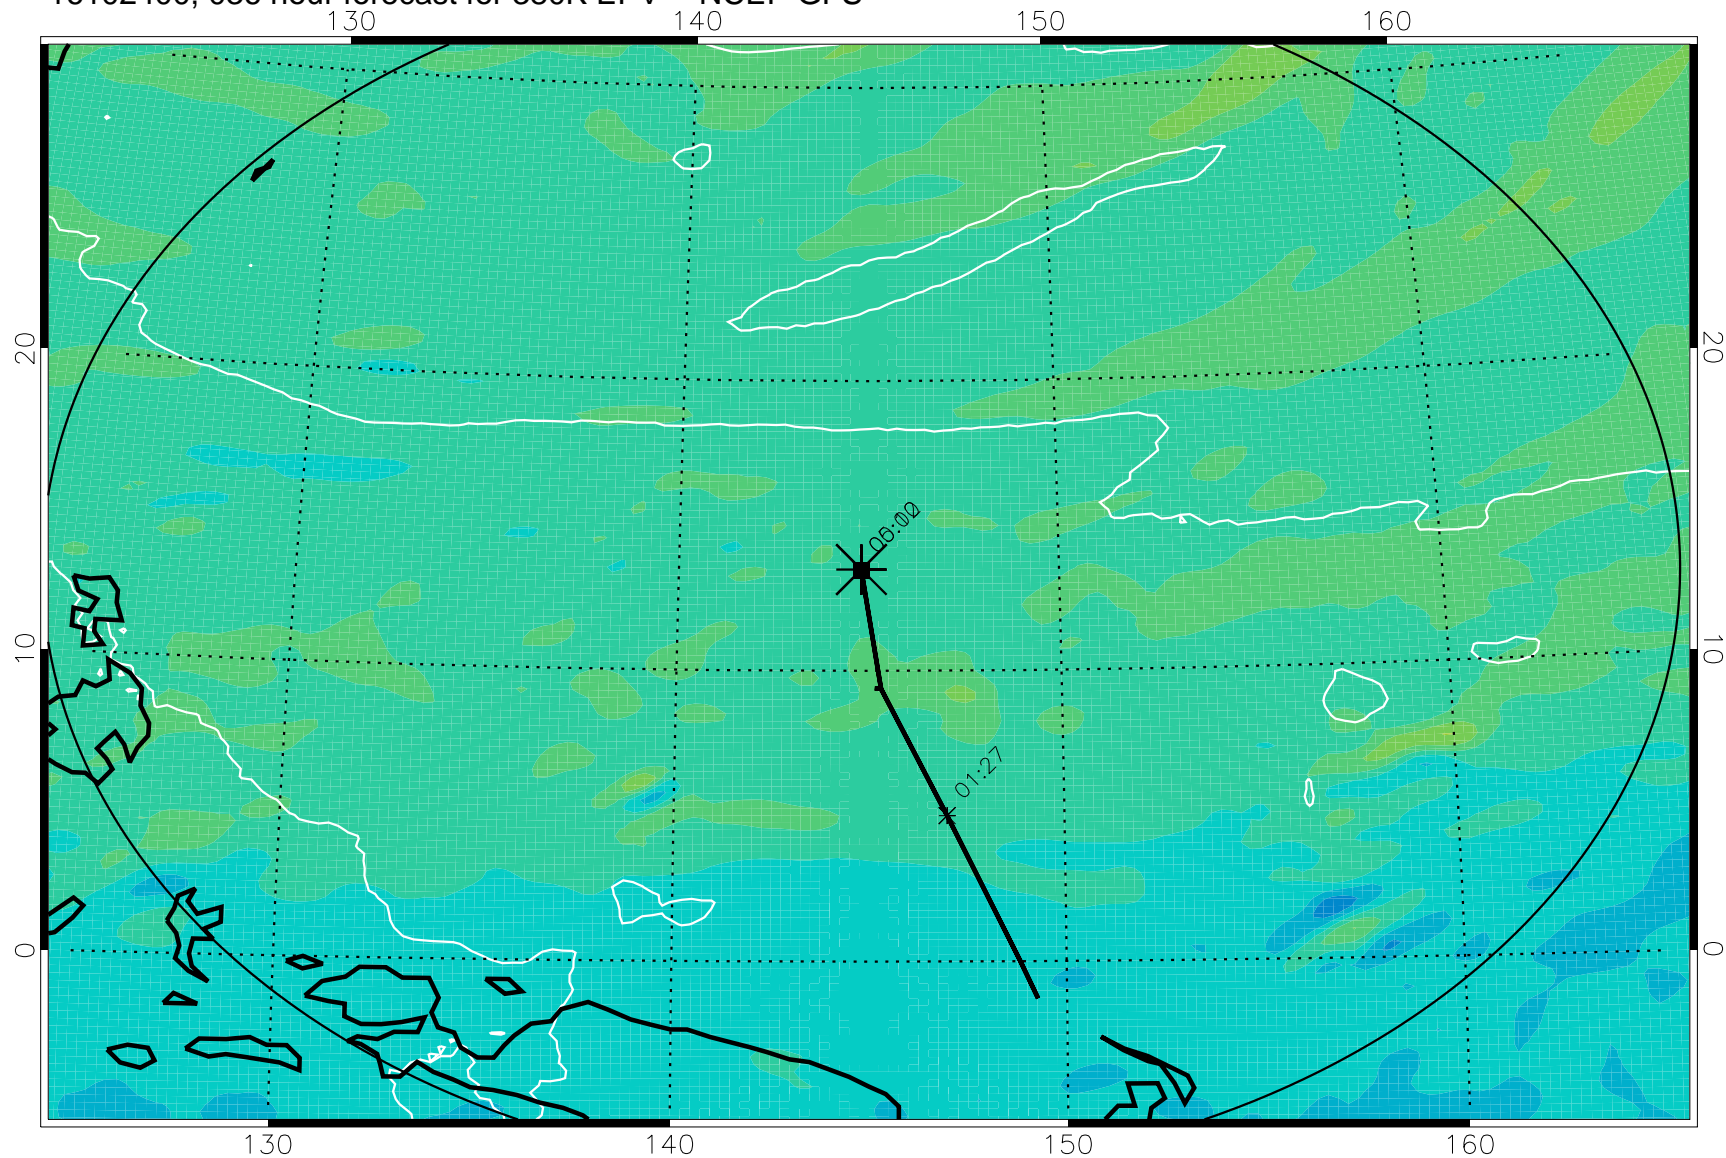

16102306, 018 hour forecast for 380K EPV -- NCEP GFS

380K Montgomery Streamfunction, white

Range ring of 2304 km

16102312, 024 hour forecast for 380K EPV -- NCEP GFS

380K Montgomery Streamfunction, white

Range ring of 2304 km

16102318, 030 hour forecast for 380K EPV -- NCEP GFS

380K Montgomery Streamfunction, white

Range ring of 2304 km

16102400, 036 hour forecast for 380K EPV -- NCEP GFS

380K Montgomery Streamfunction, white

Range ring of 2304 km

16102406, 042 hour forecast for 380K EPV -- NCEP GFS

380K Montgomery Streamfunction, white

Range ring of 2304 km

16102412, 048 hour forecast for 380K EPV -- NCEP GFS

380K Montgomery Streamfunction, white

Range ring of 2304 km

16102418, 054 hour forecast for 380K EPV -- NCEP GFS

380K Montgomery Streamfunction, white

Range ring of 2304 km

16102500, 060 hour forecast for 380K EPV -- NCEP GFS

380K Montgomery Streamfunction, white

Range ring of 2304 km