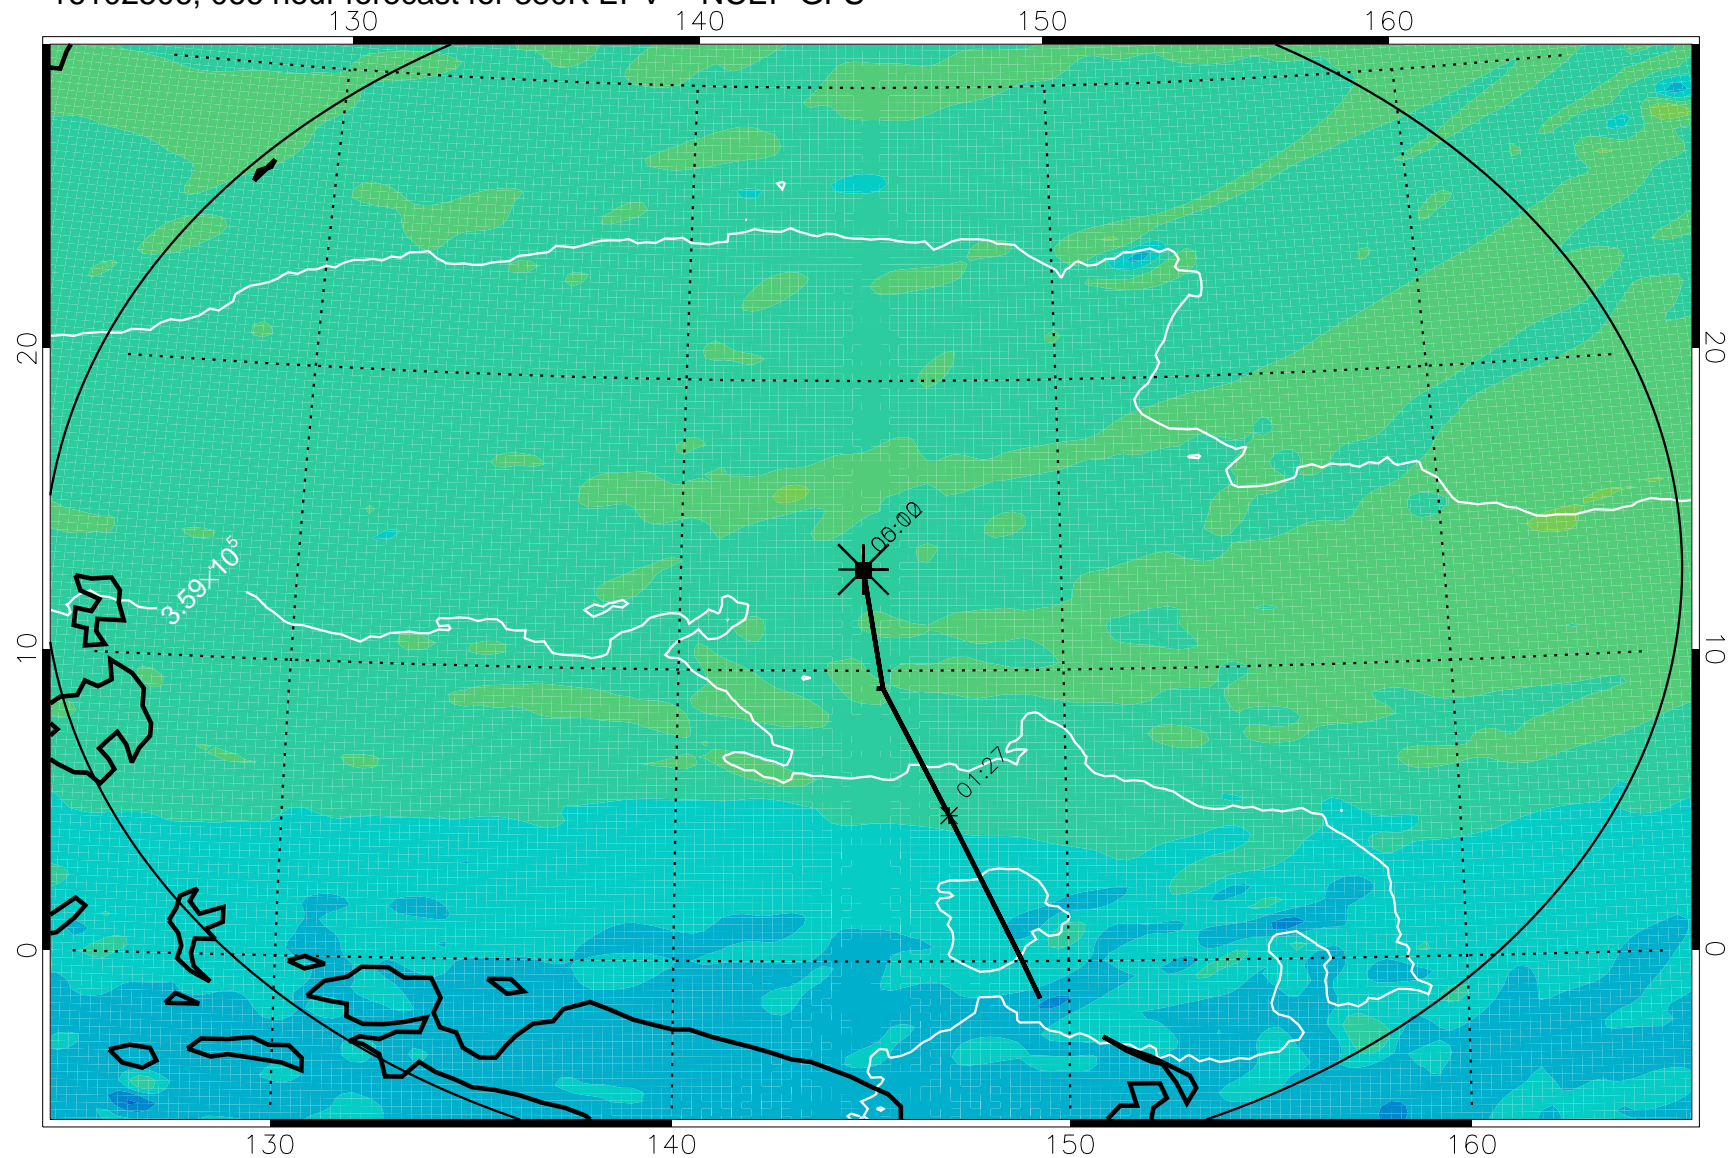

16102418, 054 hour forecast for 380K EPV -- NCEP GFS

380K Montgomery Streamfunction, white

Range ring of 2304 km

16102500, 060 hour forecast for 380K EPV -- NCEP GFS

380K Montgomery Streamfunction, white

Range ring of 2304 km

16102506, 066 hour forecast for 380K EPV -- NCEP GFS

380K Montgomery Streamfunction, white

Range ring of 2304 km

16102512, 072 hour forecast for 380K EPV -- NCEP GFS

380K Montgomery Streamfunction, white

Range ring of 2304 km

16102518, 078 hour forecast for 380K EPV -- NCEP GFS

380K Montgomery Streamfunction, white

Range ring of 2304 km

16102600, 084 hour forecast for 380K EPV -- NCEP GFS

380K Montgomery Streamfunction, white

Range ring of 2304 km

16102606, 090 hour forecast for 380K EPV -- NCEP GFS

380K Montgomery Streamfunction, white

Range ring of 2304 km

16102612, 096 hour forecast for 380K EPV -- NCEP GFS

380K Montgomery Streamfunction, white

Range ring of 2304 km