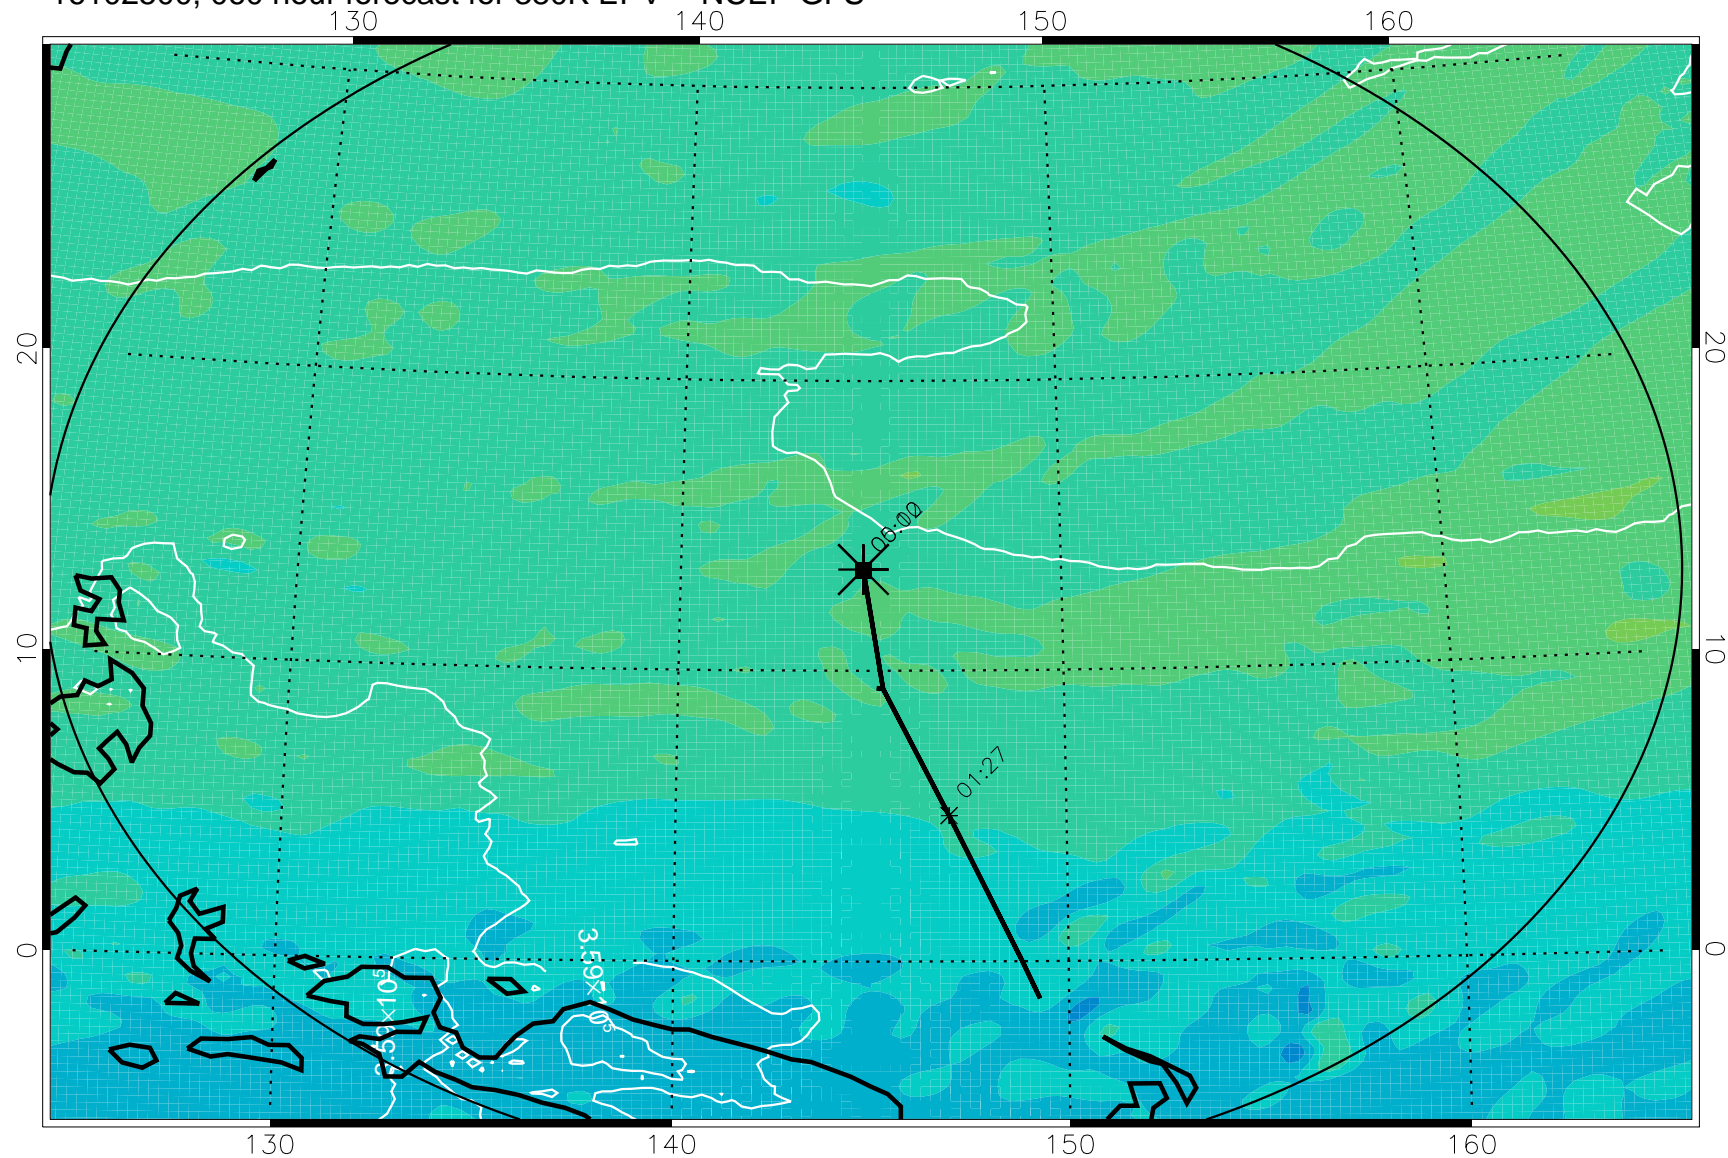

16102406, 042 hour forecast for 380K EPV -- NCEP GFS

380K Montgomery Streamfunction, white

Range ring of 2304 km

16102412, 048 hour forecast for 380K EPV -- NCEP GFS

380K Montgomery Streamfunction, white

Range ring of 2304 km

16102418, 054 hour forecast for 380K EPV -- NCEP GFS

380K Montgomery Streamfunction, white

Range ring of 2304 km

16102500, 060 hour forecast for 380K EPV -- NCEP GFS

380K Montgomery Streamfunction, white

Range ring of 2304 km

16102506, 066 hour forecast for 380K EPV -- NCEP GFS

380K Montgomery Streamfunction, white

Range ring of 2304 km

16102512, 072 hour forecast for 380K EPV -- NCEP GFS

380K Montgomery Streamfunction, white

Range ring of 2304 km

16102518, 078 hour forecast for 380K EPV -- NCEP GFS

380K Montgomery Streamfunction, white

Range ring of 2304 km

16102600, 084 hour forecast for 380K EPV -- NCEP GFS

380K Montgomery Streamfunction, white

Range ring of 2304 km