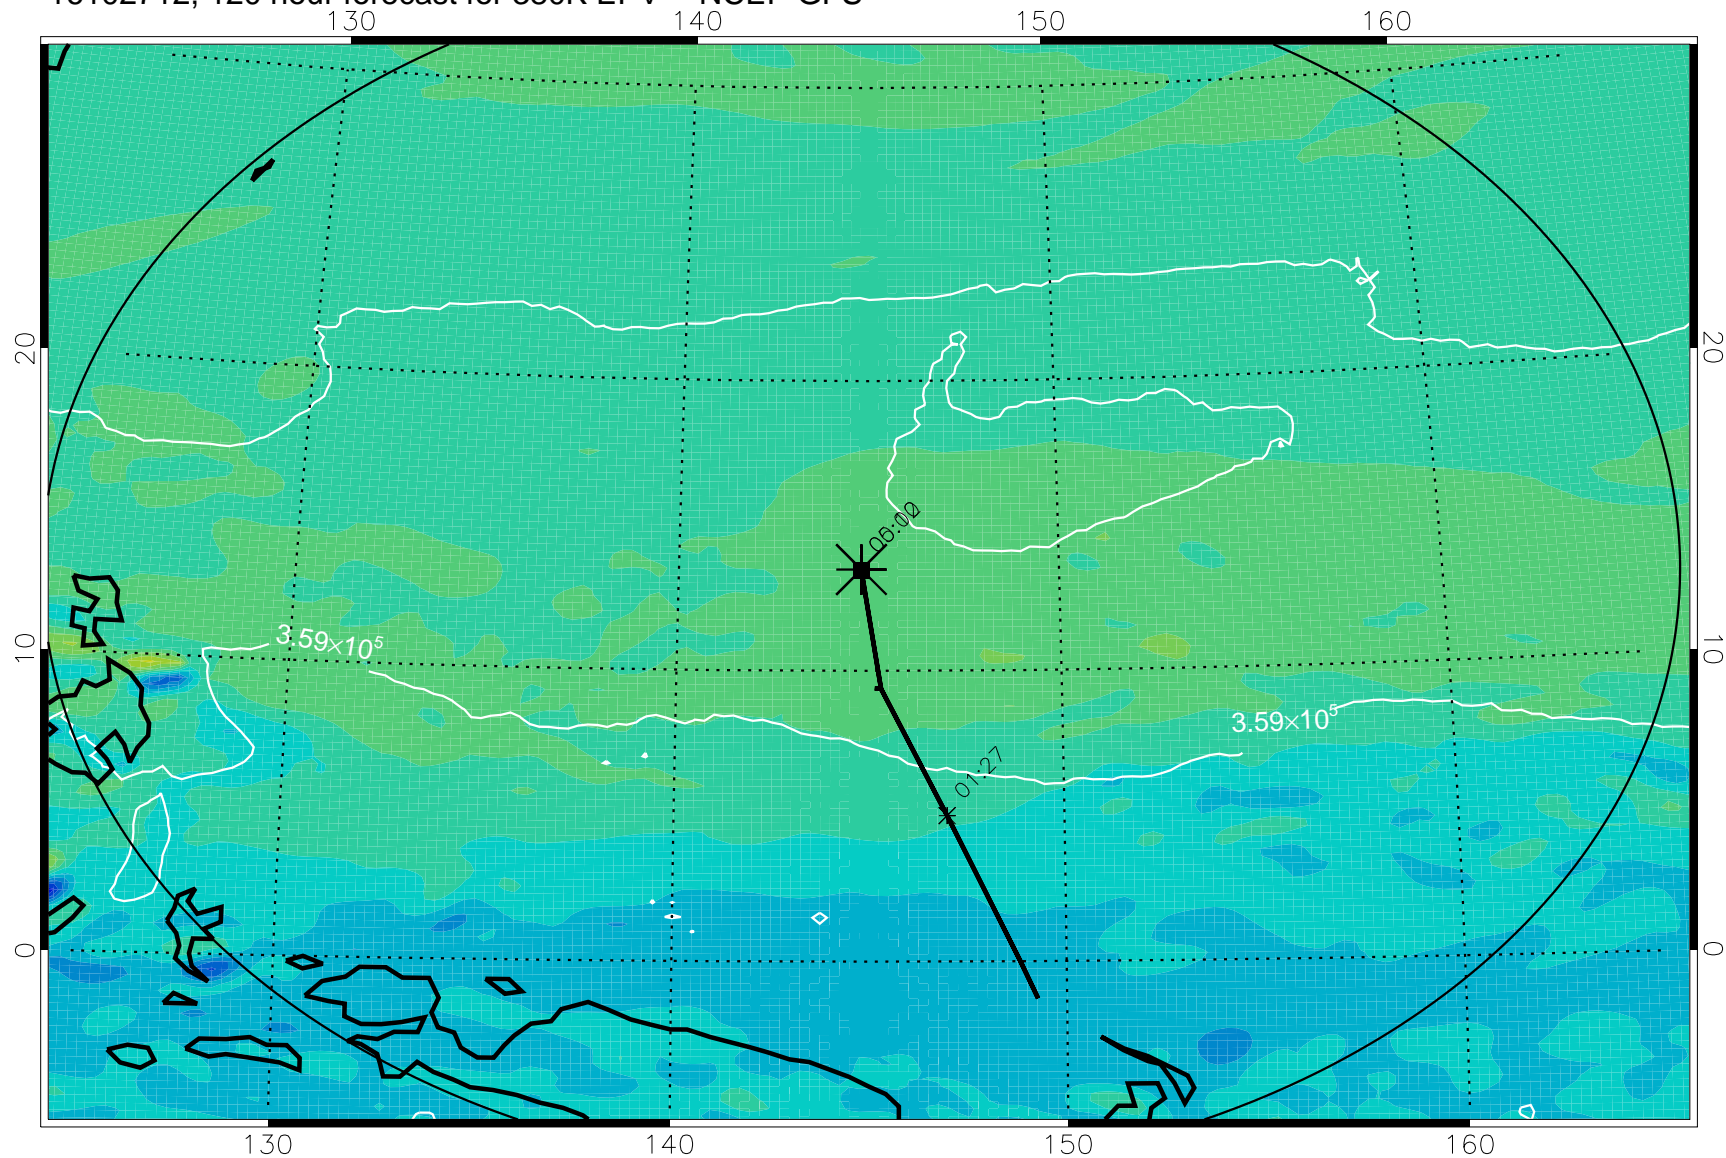

16102518, 078 hour forecast for 380K EPV -- NCEP GFS

380K Montgomery Streamfunction, white

Range ring of 2304 km

16102600, 084 hour forecast for 380K EPV -- NCEP GFS

380K Montgomery Streamfunction, white

Range ring of 2304 km

16102606, 090 hour forecast for 380K EPV -- NCEP GFS

380K Montgomery Streamfunction, white

Range ring of 2304 km

16102612, 096 hour forecast for 380K EPV -- NCEP GFS

380K Montgomery Streamfunction, white

Range ring of 2304 km

16102618, 102 hour forecast for 380K EPV -- NCEP GFS

380K Montgomery Streamfunction, white

Range ring of 2304 km

16102700, 108 hour forecast for 380K EPV -- NCEP GFS

380K Montgomery Streamfunction, white

Range ring of 2304 km

16102706, 114 hour forecast for 380K EPV -- NCEP GFS

380K Montgomery Streamfunction, white

Range ring of 2304 km

16102712, 120 hour forecast for 380K EPV -- NCEP GFS

380K Montgomery Streamfunction, white

Range ring of 2304 km