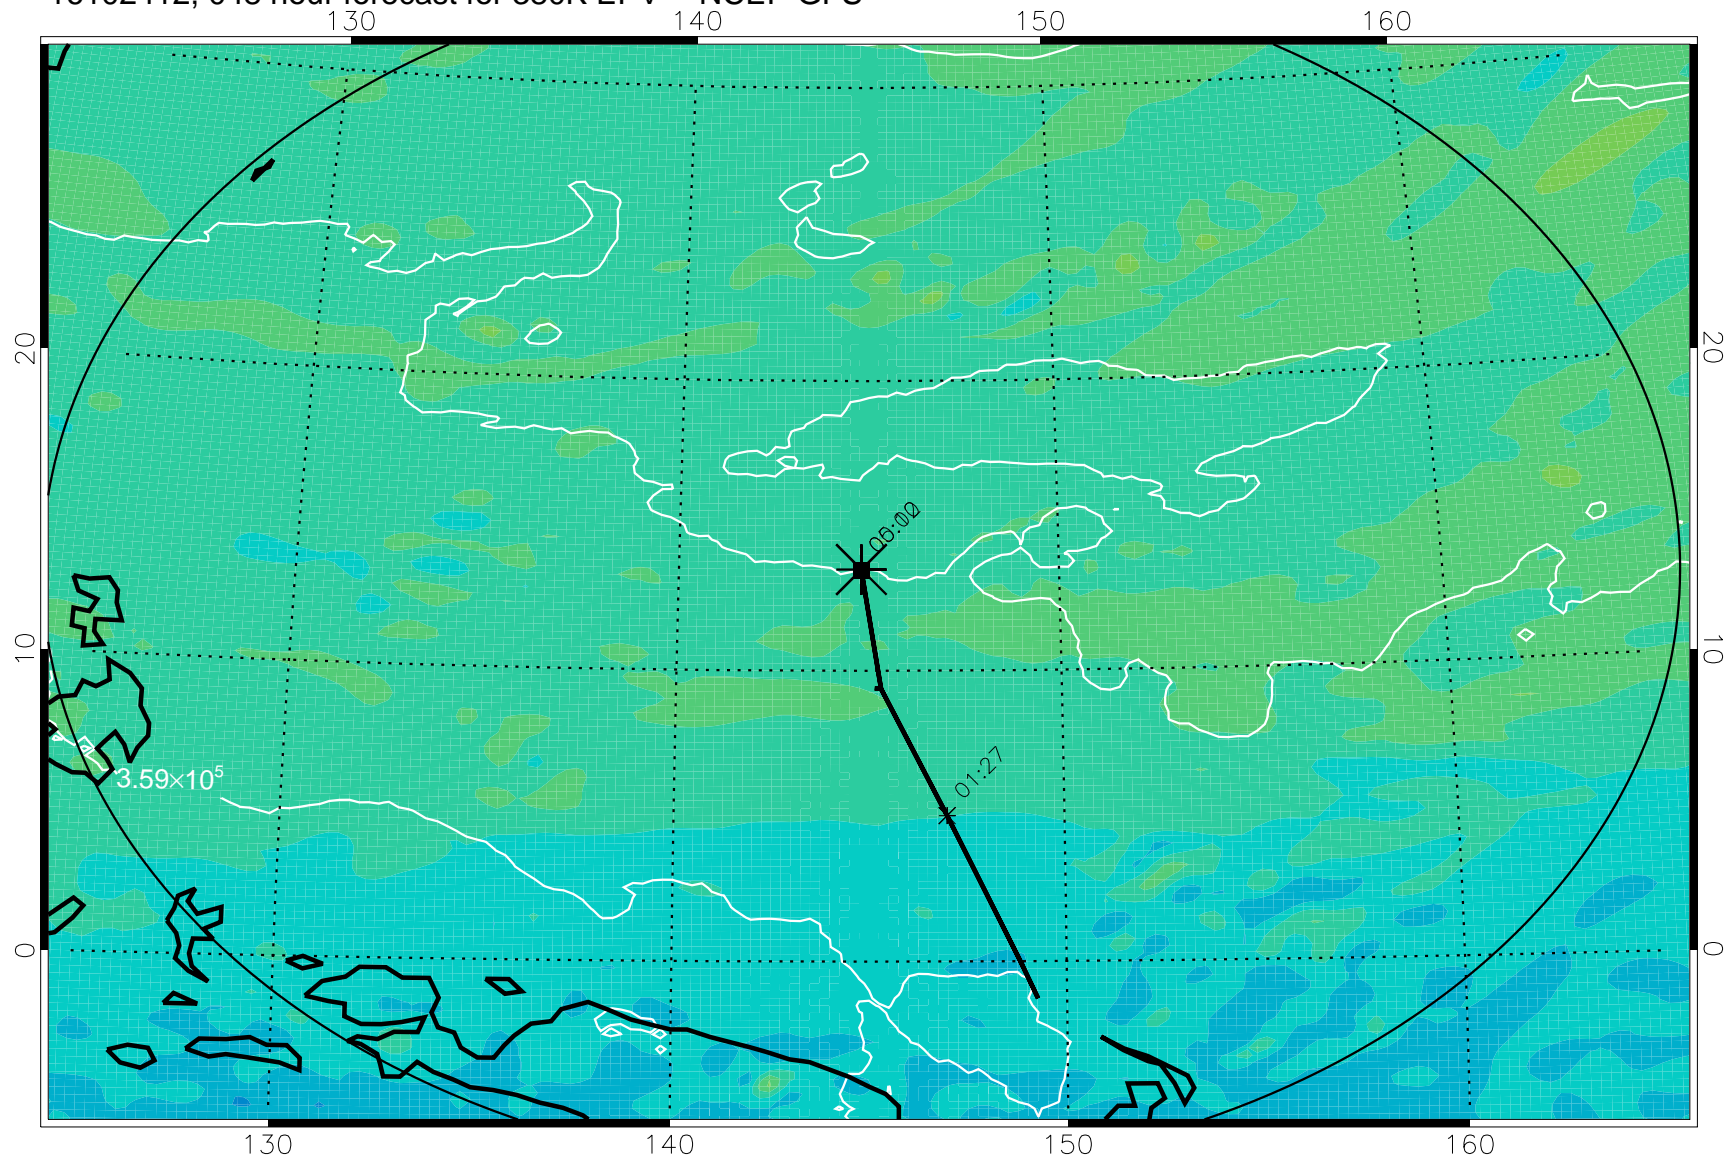

16102406, 042 hour forecast for 380K EPV -- NCEP GFS

380K Montgomery Streamfunction, white

Range ring of 2304 km

16102412, 048 hour forecast for 380K EPV -- NCEP GFS

380K Montgomery Streamfunction, white

Range ring of 2304 km

16102418, 054 hour forecast for 380K EPV -- NCEP GFS

380K Montgomery Streamfunction, white

Range ring of 2304 km

16102500, 060 hour forecast for 380K EPV -- NCEP GFS

380K Montgomery Streamfunction, white

Range ring of 2304 km

16102506, 066 hour forecast for 380K EPV -- NCEP GFS

380K Montgomery Streamfunction, white

Range ring of 2304 km

16102512, 072 hour forecast for 380K EPV -- NCEP GFS

380K Montgomery Streamfunction, white

Range ring of 2304 km

16102518, 078 hour forecast for 380K EPV -- NCEP GFS

380K Montgomery Streamfunction, white

Range ring of 2304 km

16102600, 084 hour forecast for 380K EPV -- NCEP GFS

380K Montgomery Streamfunction, white

Range ring of 2304 km