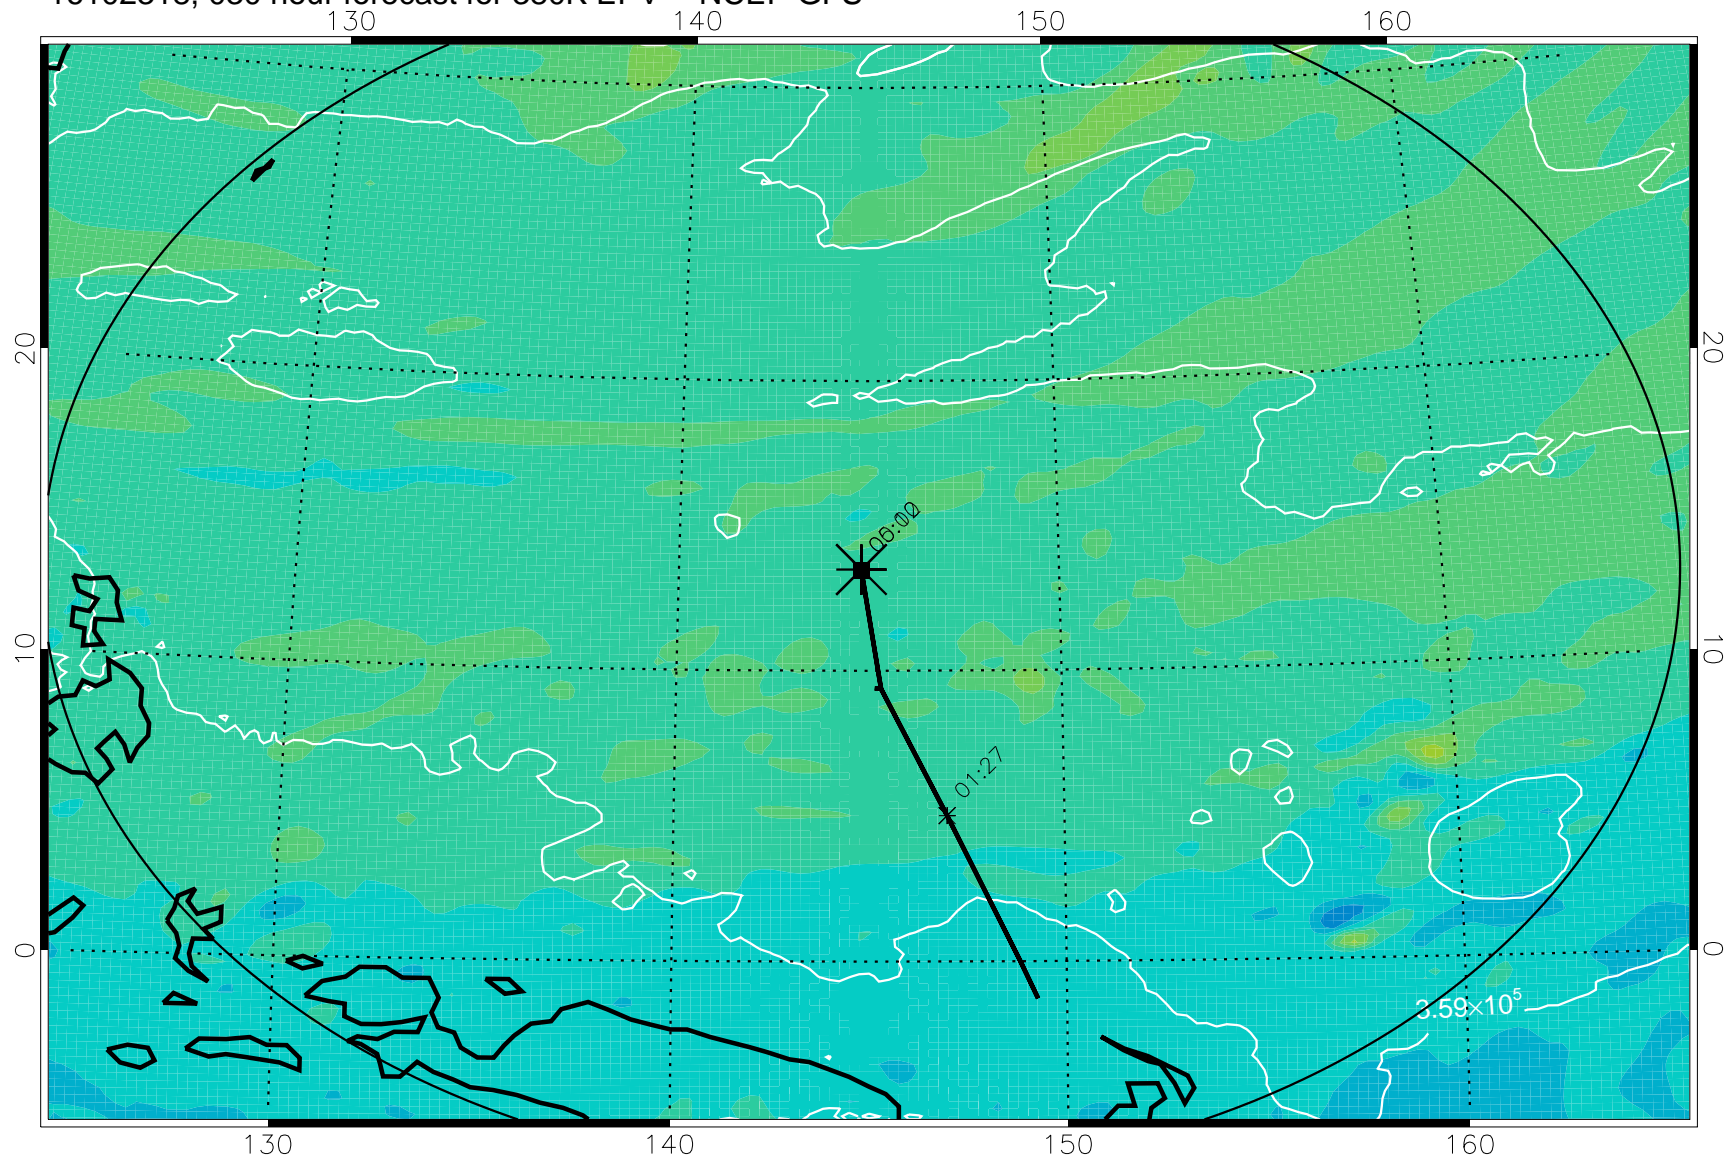

16102306, 018 hour forecast for 380K EPV -- NCEP GFS

380K Montgomery Streamfunction, white

Range ring of 2304 km

16102312, 024 hour forecast for 380K EPV -- NCEP GFS

380K Montgomery Streamfunction, white

Range ring of 2304 km

16102318, 030 hour forecast for 380K EPV -- NCEP GFS

380K Montgomery Streamfunction, white

Range ring of 2304 km

16102400, 036 hour forecast for 380K EPV -- NCEP GFS

380K Montgomery Streamfunction, white

Range ring of 2304 km

16102406, 042 hour forecast for 380K EPV -- NCEP GFS

380K Montgomery Streamfunction, white

Range ring of 2304 km

16102412, 048 hour forecast for 380K EPV -- NCEP GFS

380K Montgomery Streamfunction, white

Range ring of 2304 km

16102418, 054 hour forecast for 380K EPV -- NCEP GFS

380K Montgomery Streamfunction, white

Range ring of 2304 km

16102500, 060 hour forecast for 380K EPV -- NCEP GFS

380K Montgomery Streamfunction, white

Range ring of 2304 km