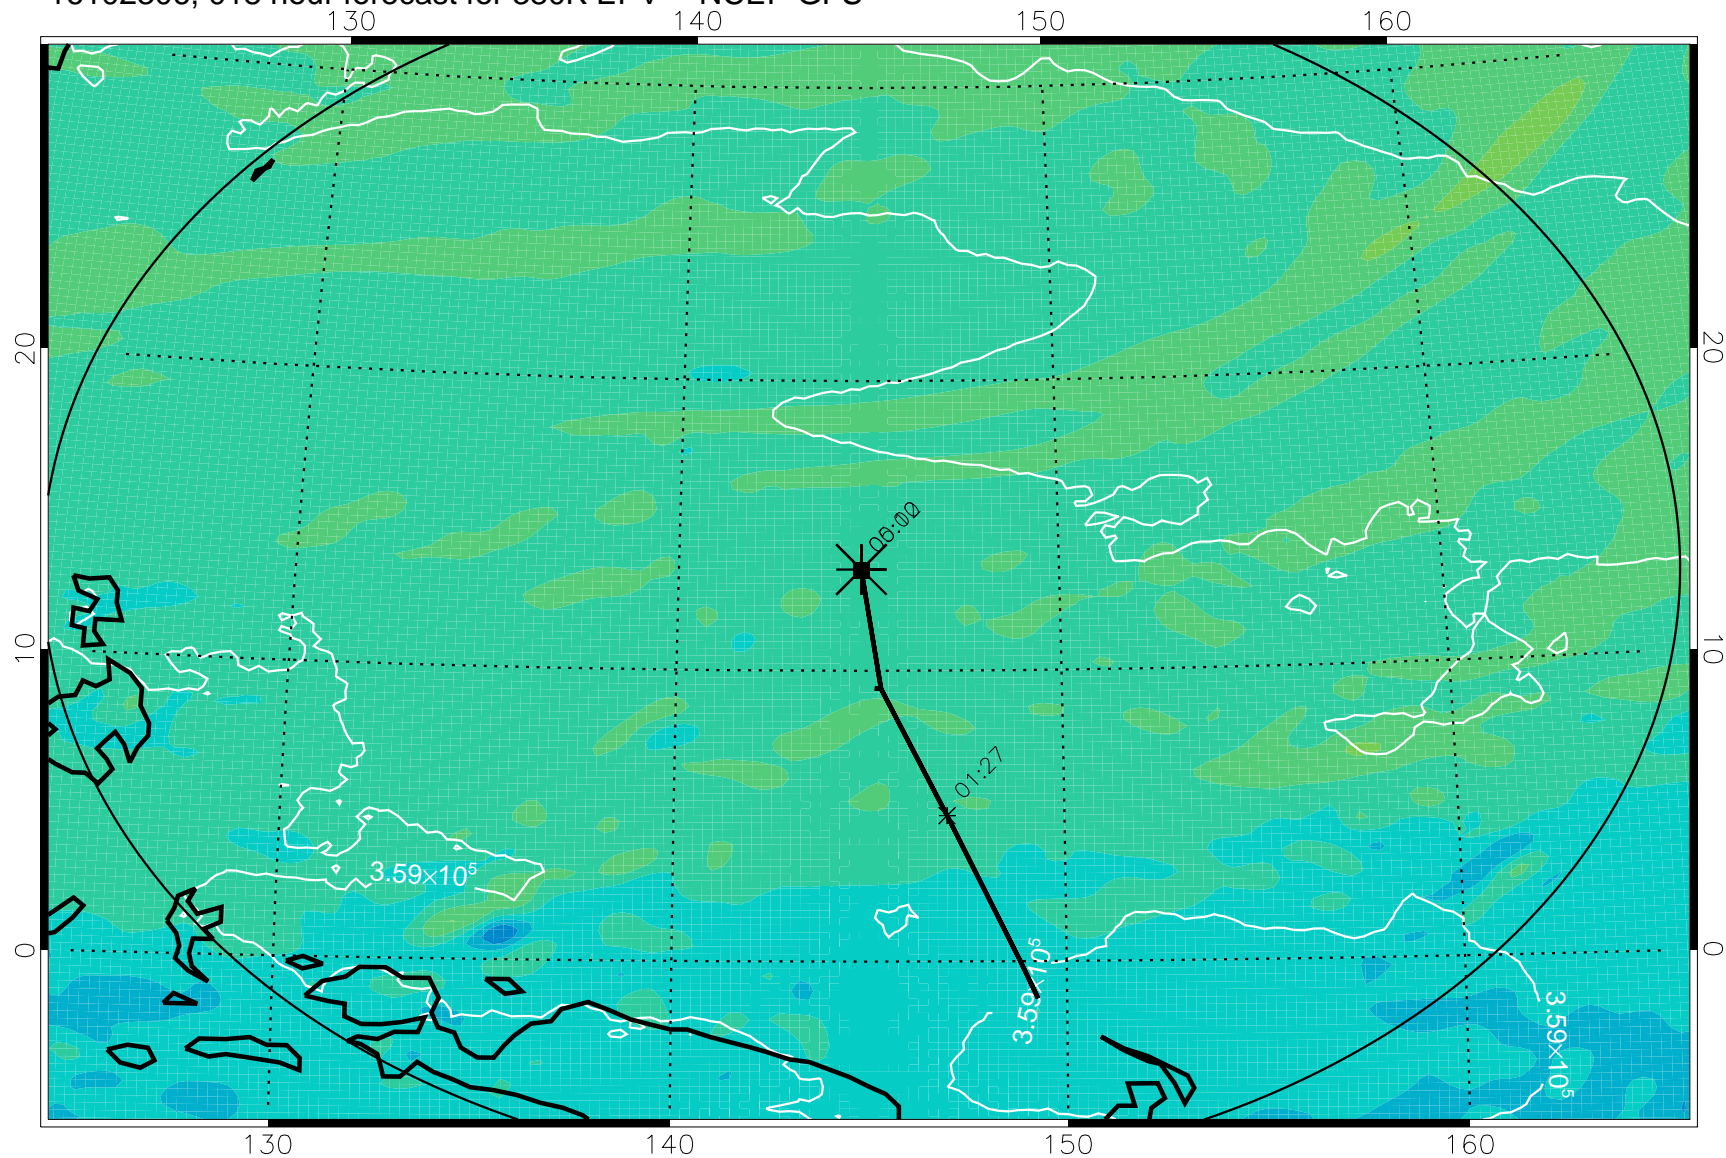

16102218, 006 hour forecast for 380K EPV -- NCEP GFS

380K Montgomery Streamfunction, white

Range ring of 2304 km

16102300, 012 hour forecast for 380K EPV -- NCEP GFS

380K Montgomery Streamfunction, white

Range ring of 2304 km

16102306, 018 hour forecast for 380K EPV -- NCEP GFS

380K Montgomery Streamfunction, white

Range ring of 2304 km

16102312, 024 hour forecast for 380K EPV -- NCEP GFS

380K Montgomery Streamfunction, white

Range ring of 2304 km

16102318, 030 hour forecast for 380K EPV -- NCEP GFS

380K Montgomery Streamfunction, white

Range ring of 2304 km

16102400, 036 hour forecast for 380K EPV -- NCEP GFS

380K Montgomery Streamfunction, white

Range ring of 2304 km

16102418, 054 hour forecast for 380K EPV -- NCEP GFS

380K Montgomery Streamfunction, white

Range ring of 2304 km

16102500, 060 hour forecast for 380K EPV -- NCEP GFS

380K Montgomery Streamfunction, white

Range ring of 2304 km