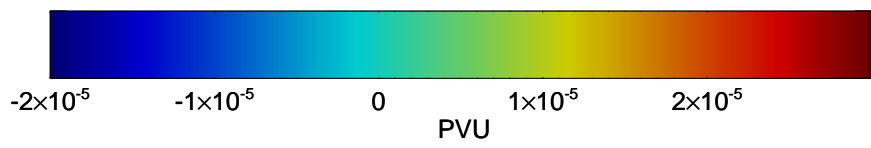

16102606, 090 hour forecast for 380K EPV -- NCEP GFS

380K Montgomery Streamfunction, white

Range ring of 2304 km

16102612, 096 hour forecast for 380K EPV -- NCEP GFS

380K Montgomery Streamfunction, white

Range ring of 2304 km