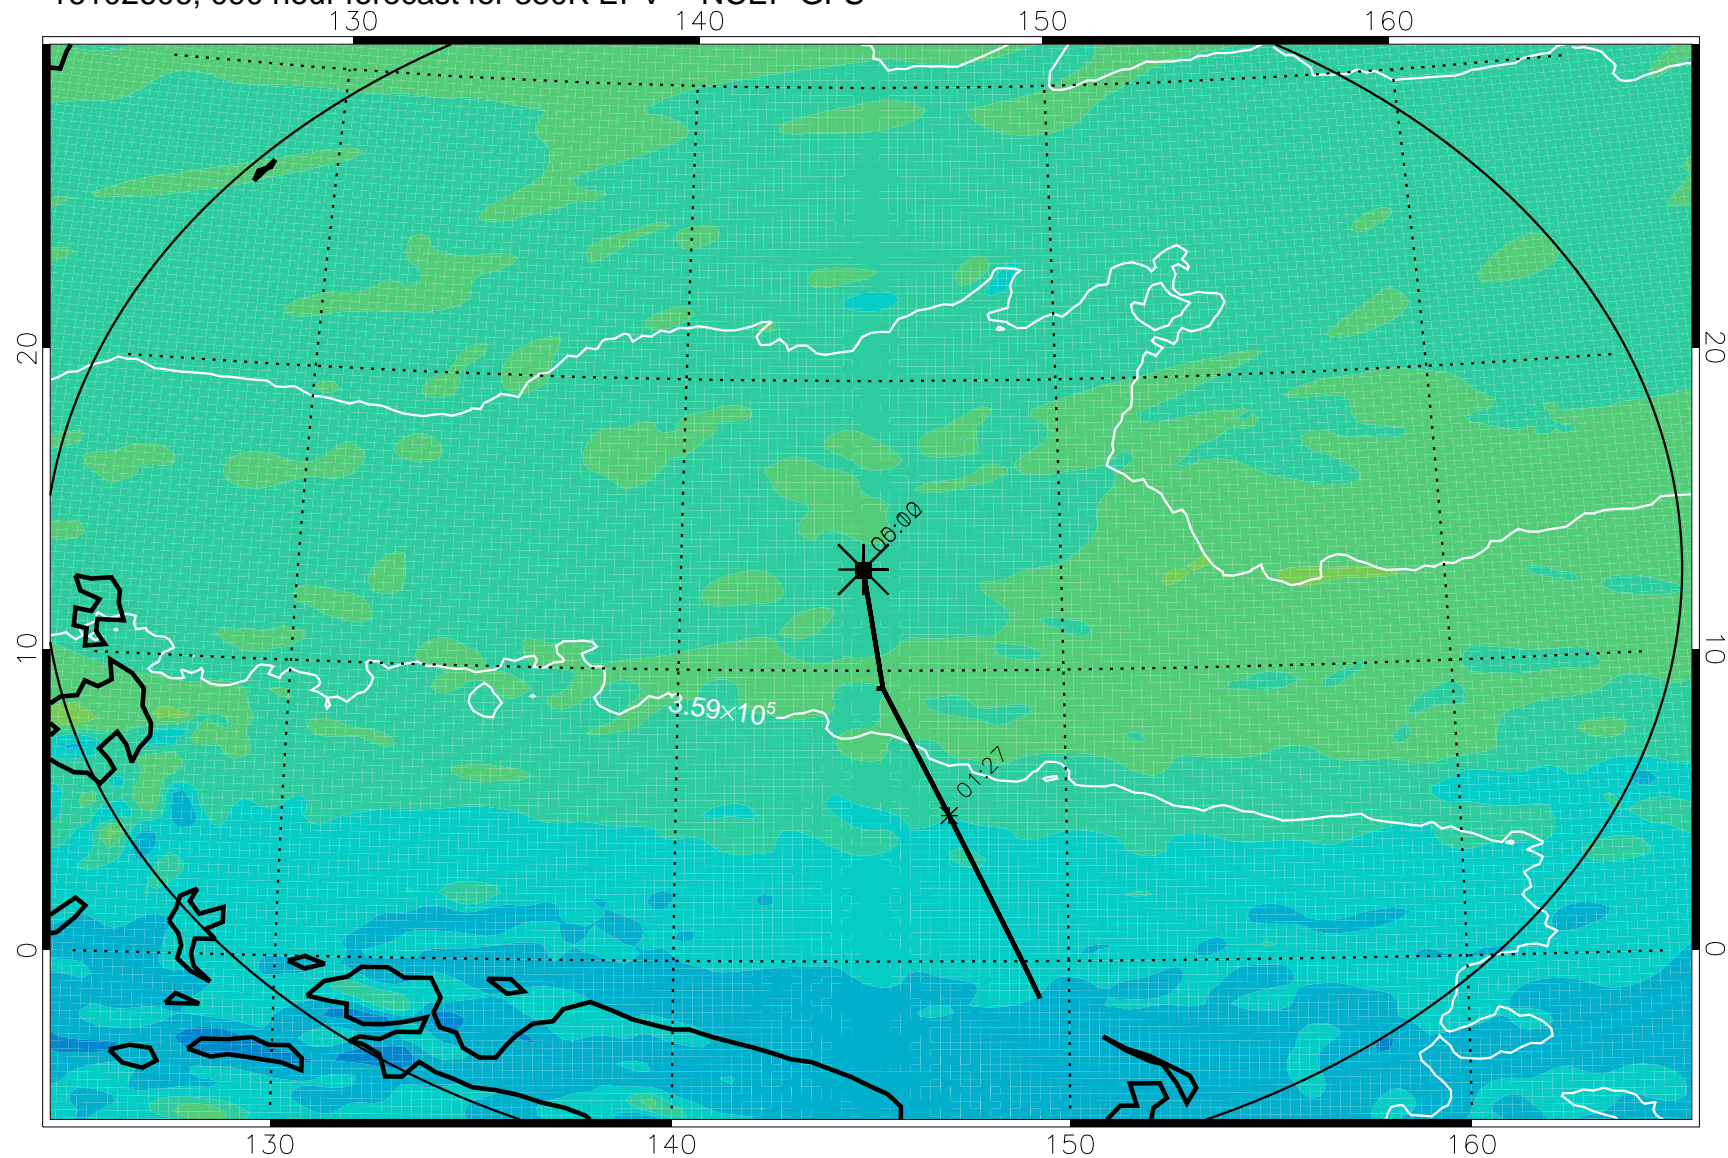

16102506, 066 hour forecast for 380K EPV -- NCEP GFS

380K Montgomery Streamfunction, white

Range ring of 2304 km

16102512, 072 hour forecast for 380K EPV -- NCEP GFS

380K Montgomery Streamfunction, white

Range ring of 2304 km

16102518, 078 hour forecast for 380K EPV -- NCEP GFS

380K Montgomery Streamfunction, white

Range ring of 2304 km

16102600, 084 hour forecast for 380K EPV -- NCEP GFS

380K Montgomery Streamfunction, white

Range ring of 2304 km

16102606, 090 hour forecast for 380K EPV -- NCEP GFS

380K Montgomery Streamfunction, white

Range ring of 2304 km

16102612, 096 hour forecast for 380K EPV -- NCEP GFS

380K Montgomery Streamfunction, white

Range ring of 2304 km

16102618, 102 hour forecast for 380K EPV -- NCEP GFS

380K Montgomery Streamfunction, white

Range ring of 2304 km

16102700, 108 hour forecast for 380K EPV -- NCEP GFS

380K Montgomery Streamfunction, white

Range ring of 2304 km