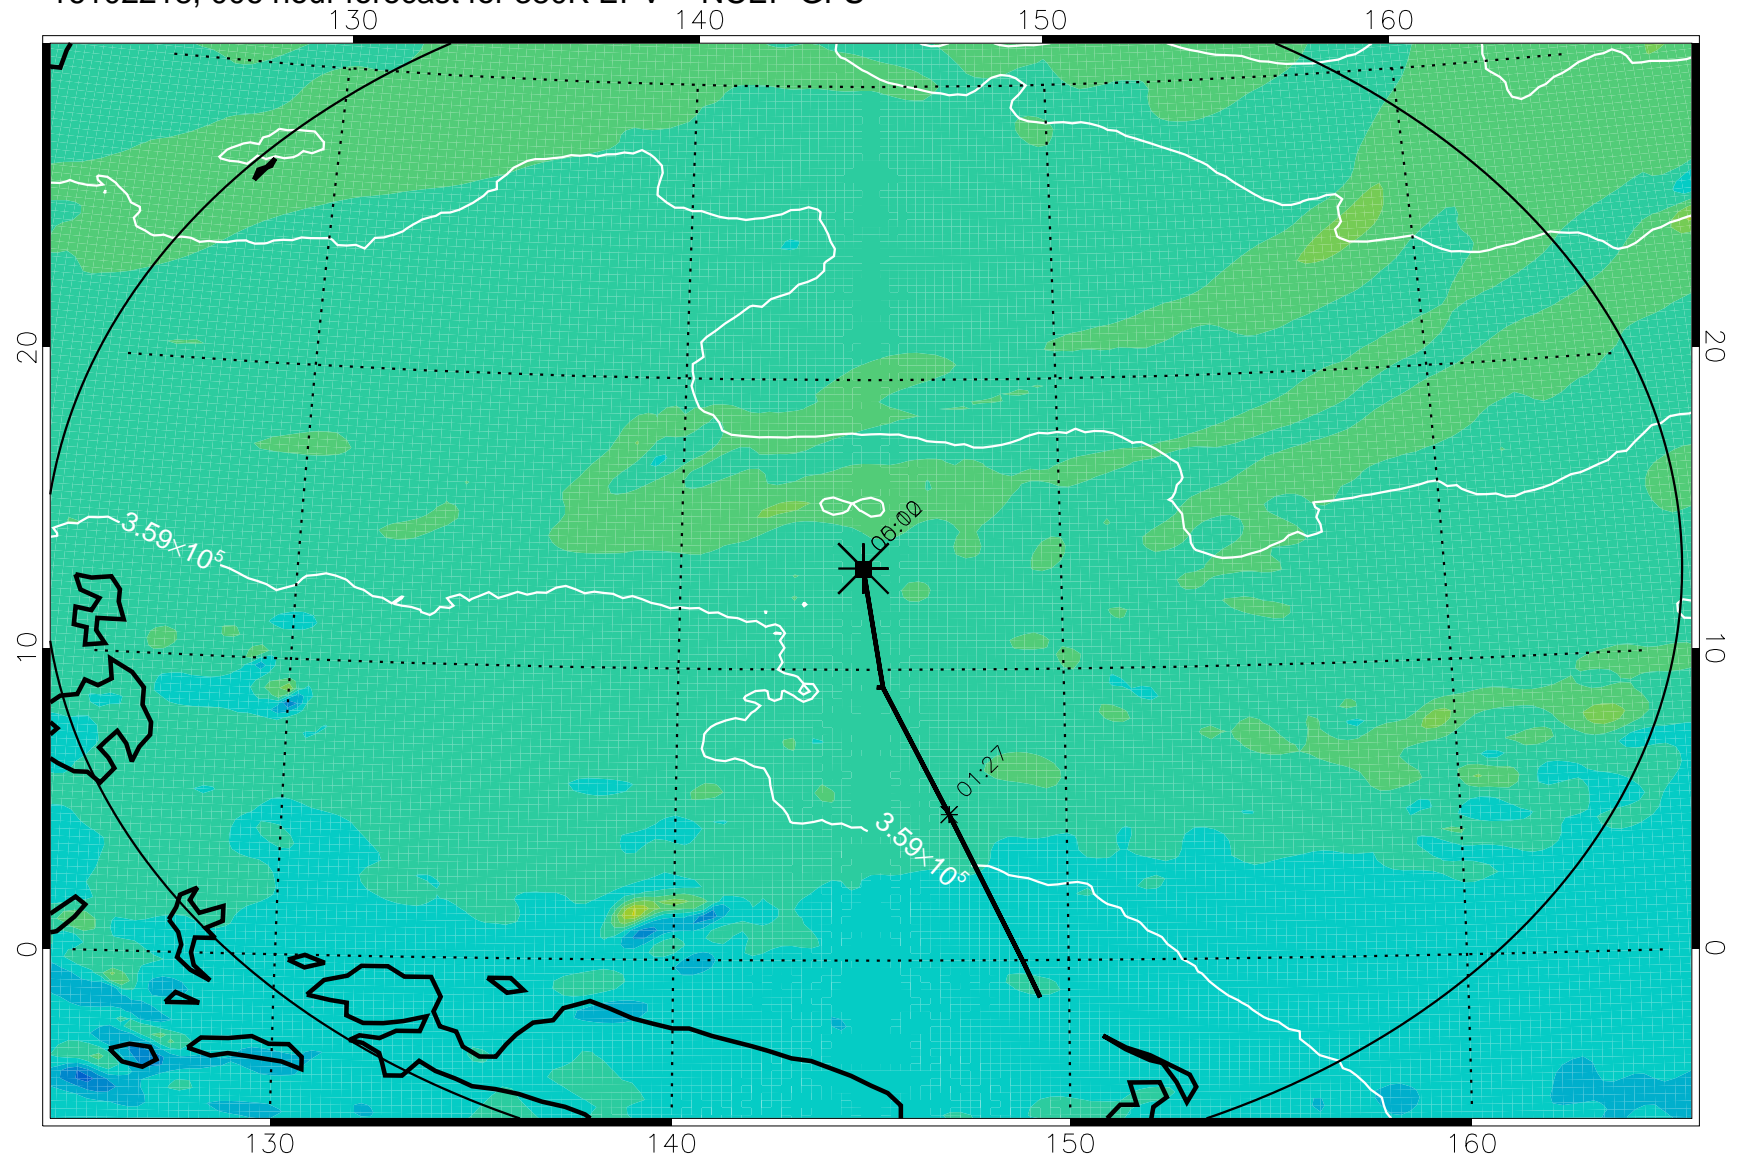

16102218, 006 hour forecast for 380K EPV -- NCEP GFS

380K Montgomery Streamfunction, white

Range ring of 2304 km

16102300, 012 hour forecast for 380K EPV -- NCEP GFS

380K Montgomery Streamfunction, white

Range ring of 2304 km

16102306, 018 hour forecast for 380K EPV -- NCEP GFS

380K Montgomery Streamfunction, white

Range ring of 2304 km

16102312, 024 hour forecast for 380K EPV -- NCEP GFS

380K Montgomery Streamfunction, white

Range ring of 2304 km

16102318, 030 hour forecast for 380K EPV -- NCEP GFS

380K Montgomery Streamfunction, white

Range ring of 2304 km

16102400, 036 hour forecast for 380K EPV -- NCEP GFS

380K Montgomery Streamfunction, white

Range ring of 2304 km

16102418, 054 hour forecast for 380K EPV -- NCEP GFS

380K Montgomery Streamfunction, white

Range ring of 2304 km

16102500, 060 hour forecast for 380K EPV -- NCEP GFS

380K Montgomery Streamfunction, white

Range ring of 2304 km