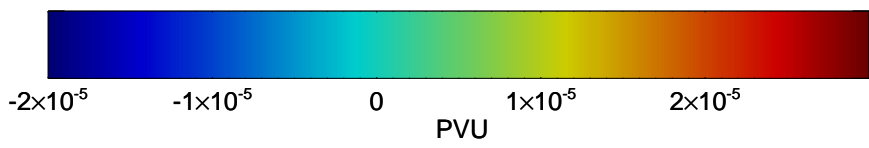

16102518, 078 hour forecast for 380K EPV -- NCEP GFS

380K Montgomery Streamfunction, white

Range ring of 2304 km

16102600, 084 hour forecast for 380K EPV -- NCEP GFS

380K Montgomery Streamfunction, white

Range ring of 2304 km