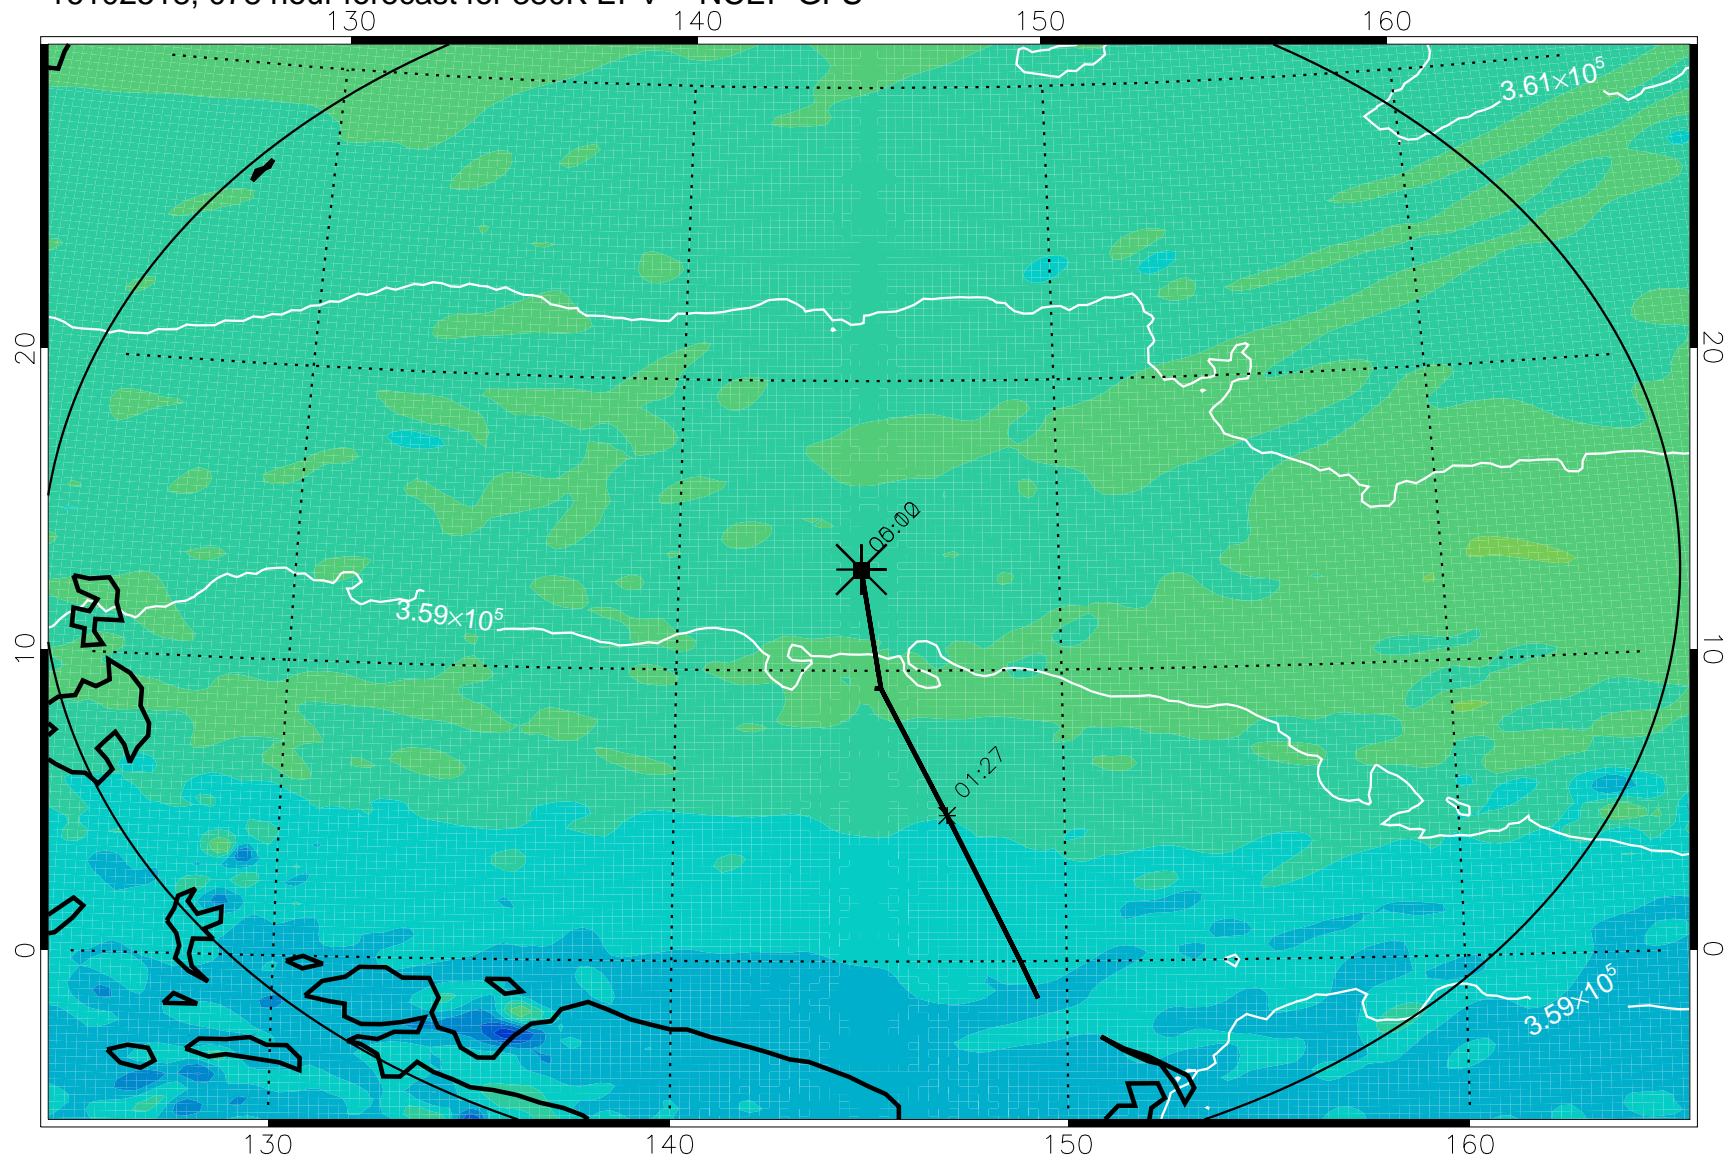

16102418, 054 hour forecast for 380K EPV -- NCEP GFS

380K Montgomery Streamfunction, white

Range ring of 2304 km

16102500, 060 hour forecast for 380K EPV -- NCEP GFS

380K Montgomery Streamfunction, white

Range ring of 2304 km

16102506, 066 hour forecast for 380K EPV -- NCEP GFS

380K Montgomery Streamfunction, white

Range ring of 2304 km

16102512, 072 hour forecast for 380K EPV -- NCEP GFS

380K Montgomery Streamfunction, white

Range ring of 2304 km

16102518, 078 hour forecast for 380K EPV -- NCEP GFS

380K Montgomery Streamfunction, white

Range ring of 2304 km

16102600, 084 hour forecast for 380K EPV -- NCEP GFS

380K Montgomery Streamfunction, white

Range ring of 2304 km

16102606, 090 hour forecast for 380K EPV -- NCEP GFS

380K Montgomery Streamfunction, white

Range ring of 2304 km

16102612, 096 hour forecast for 380K EPV -- NCEP GFS

380K Montgomery Streamfunction, white

Range ring of 2304 km