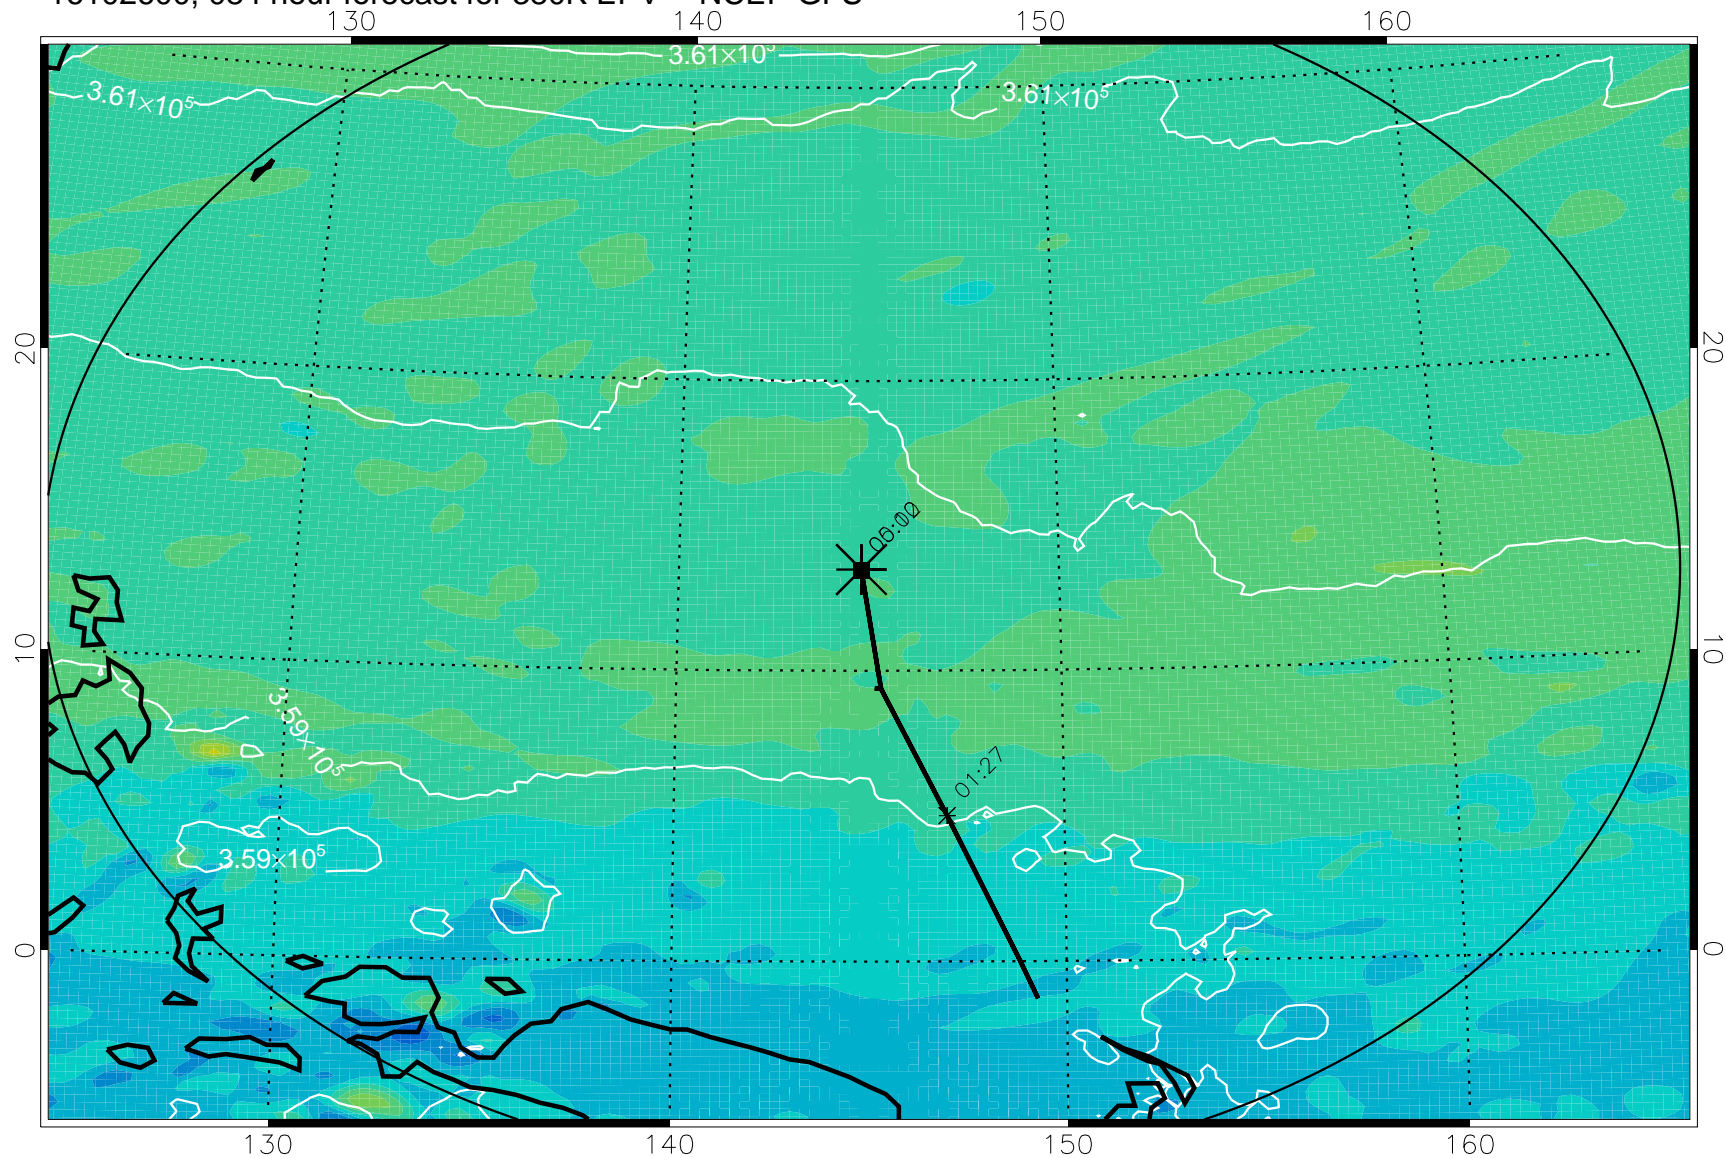

16102506, 066 hour forecast for 380K EPV -- NCEP GFS

380K Montgomery Streamfunction, white

Range ring of 2304 km

16102512, 072 hour forecast for 380K EPV -- NCEP GFS

380K Montgomery Streamfunction, white

Range ring of 2304 km

16102518, 078 hour forecast for 380K EPV -- NCEP GFS

380K Montgomery Streamfunction, white

Range ring of 2304 km

16102600, 084 hour forecast for 380K EPV -- NCEP GFS

380K Montgomery Streamfunction, white

Range ring of 2304 km

16102606, 090 hour forecast for 380K EPV -- NCEP GFS

380K Montgomery Streamfunction, white

Range ring of 2304 km

16102612, 096 hour forecast for 380K EPV -- NCEP GFS

380K Montgomery Streamfunction, white

Range ring of 2304 km

16102618, 102 hour forecast for 380K EPV -- NCEP GFS

380K Montgomery Streamfunction, white

Range ring of 2304 km

16102700, 108 hour forecast for 380K EPV -- NCEP GFS

380K Montgomery Streamfunction, white

Range ring of 2304 km