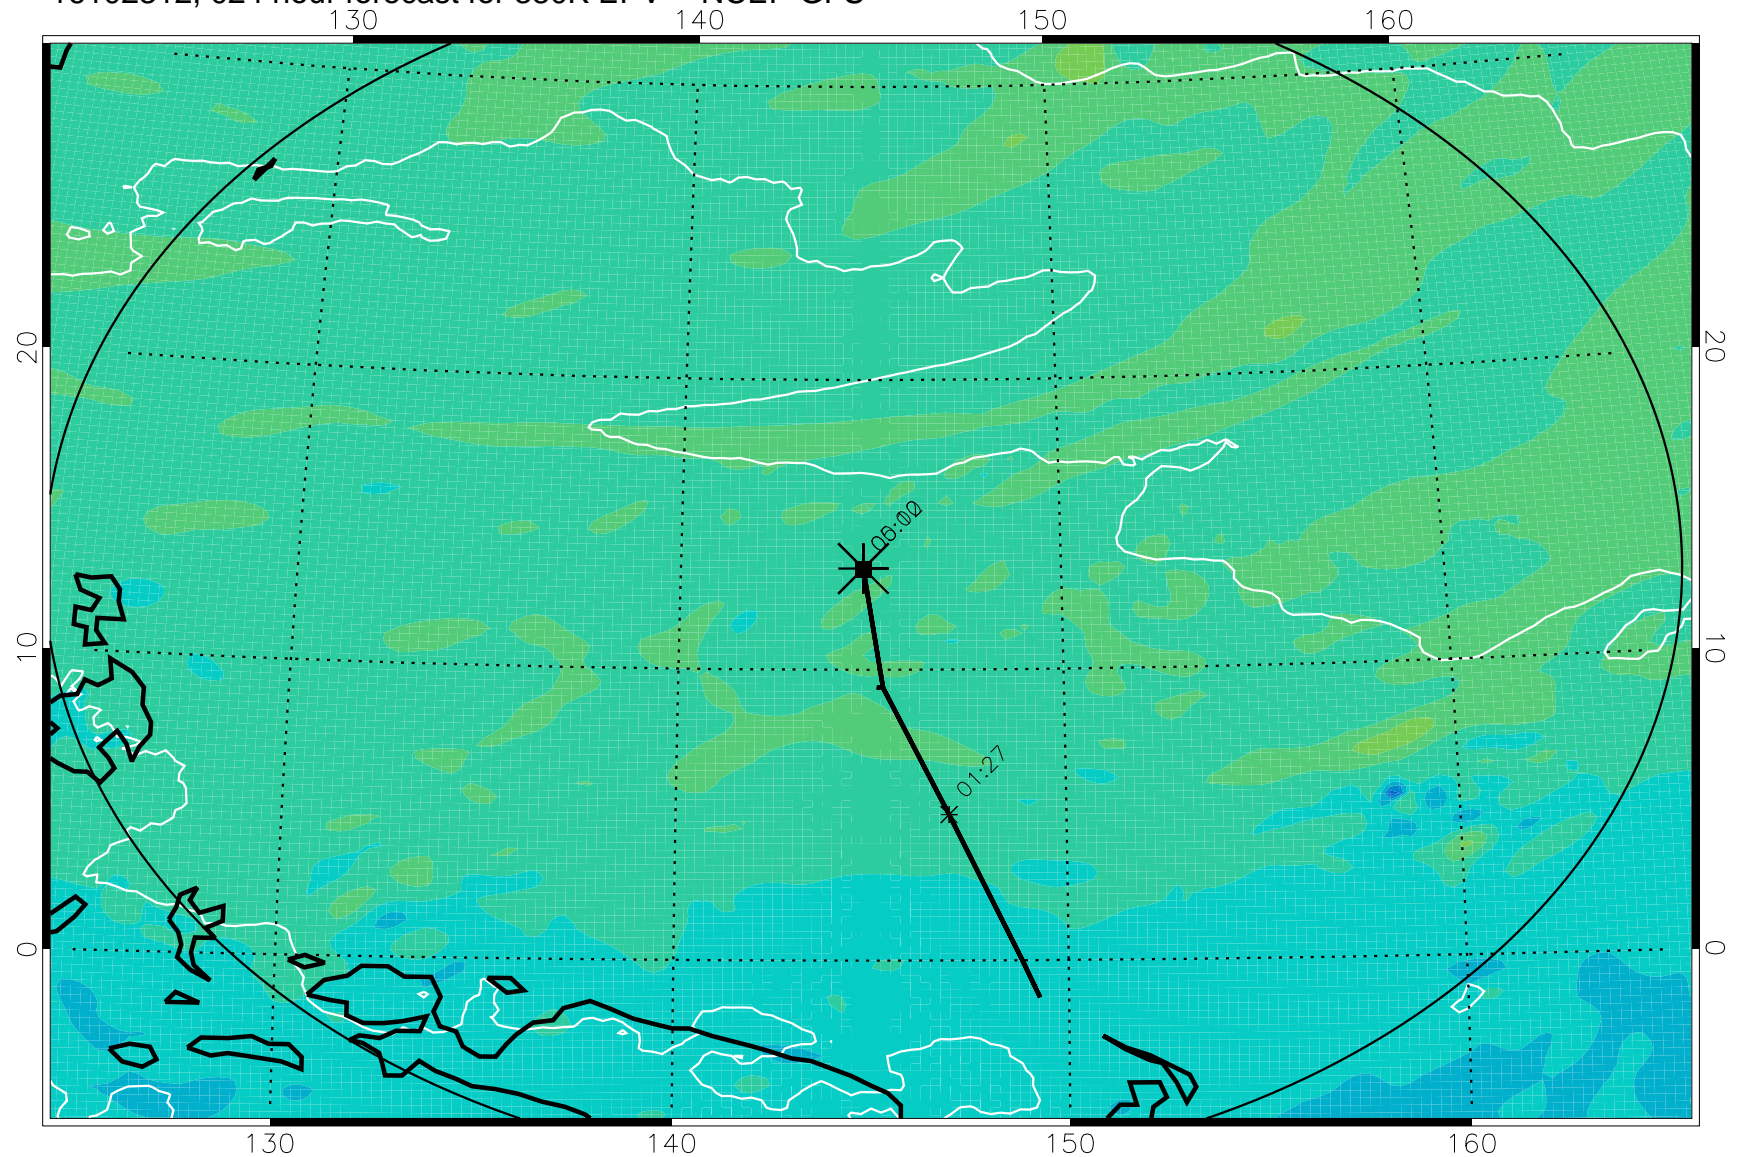

16102306, 018 hour forecast for 380K EPV -- NCEP GFS

380K Montgomery Streamfunction, white

Range ring of 2304 km

16102312, 024 hour forecast for 380K EPV -- NCEP GFS

380K Montgomery Streamfunction, white

Range ring of 2304 km

16102318, 030 hour forecast for 380K EPV -- NCEP GFS

380K Montgomery Streamfunction, white

Range ring of 2304 km

16102400, 036 hour forecast for 380K EPV -- NCEP GFS

380K Montgomery Streamfunction, white

Range ring of 2304 km

16102406, 042 hour forecast for 380K EPV -- NCEP GFS

380K Montgomery Streamfunction, white

Range ring of 2304 km

16102412, 048 hour forecast for 380K EPV -- NCEP GFS

380K Montgomery Streamfunction, white

Range ring of 2304 km

16102418, 054 hour forecast for 380K EPV -- NCEP GFS

380K Montgomery Streamfunction, white

Range ring of 2304 km

16102500, 060 hour forecast for 380K EPV -- NCEP GFS

380K Montgomery Streamfunction, white

Range ring of 2304 km