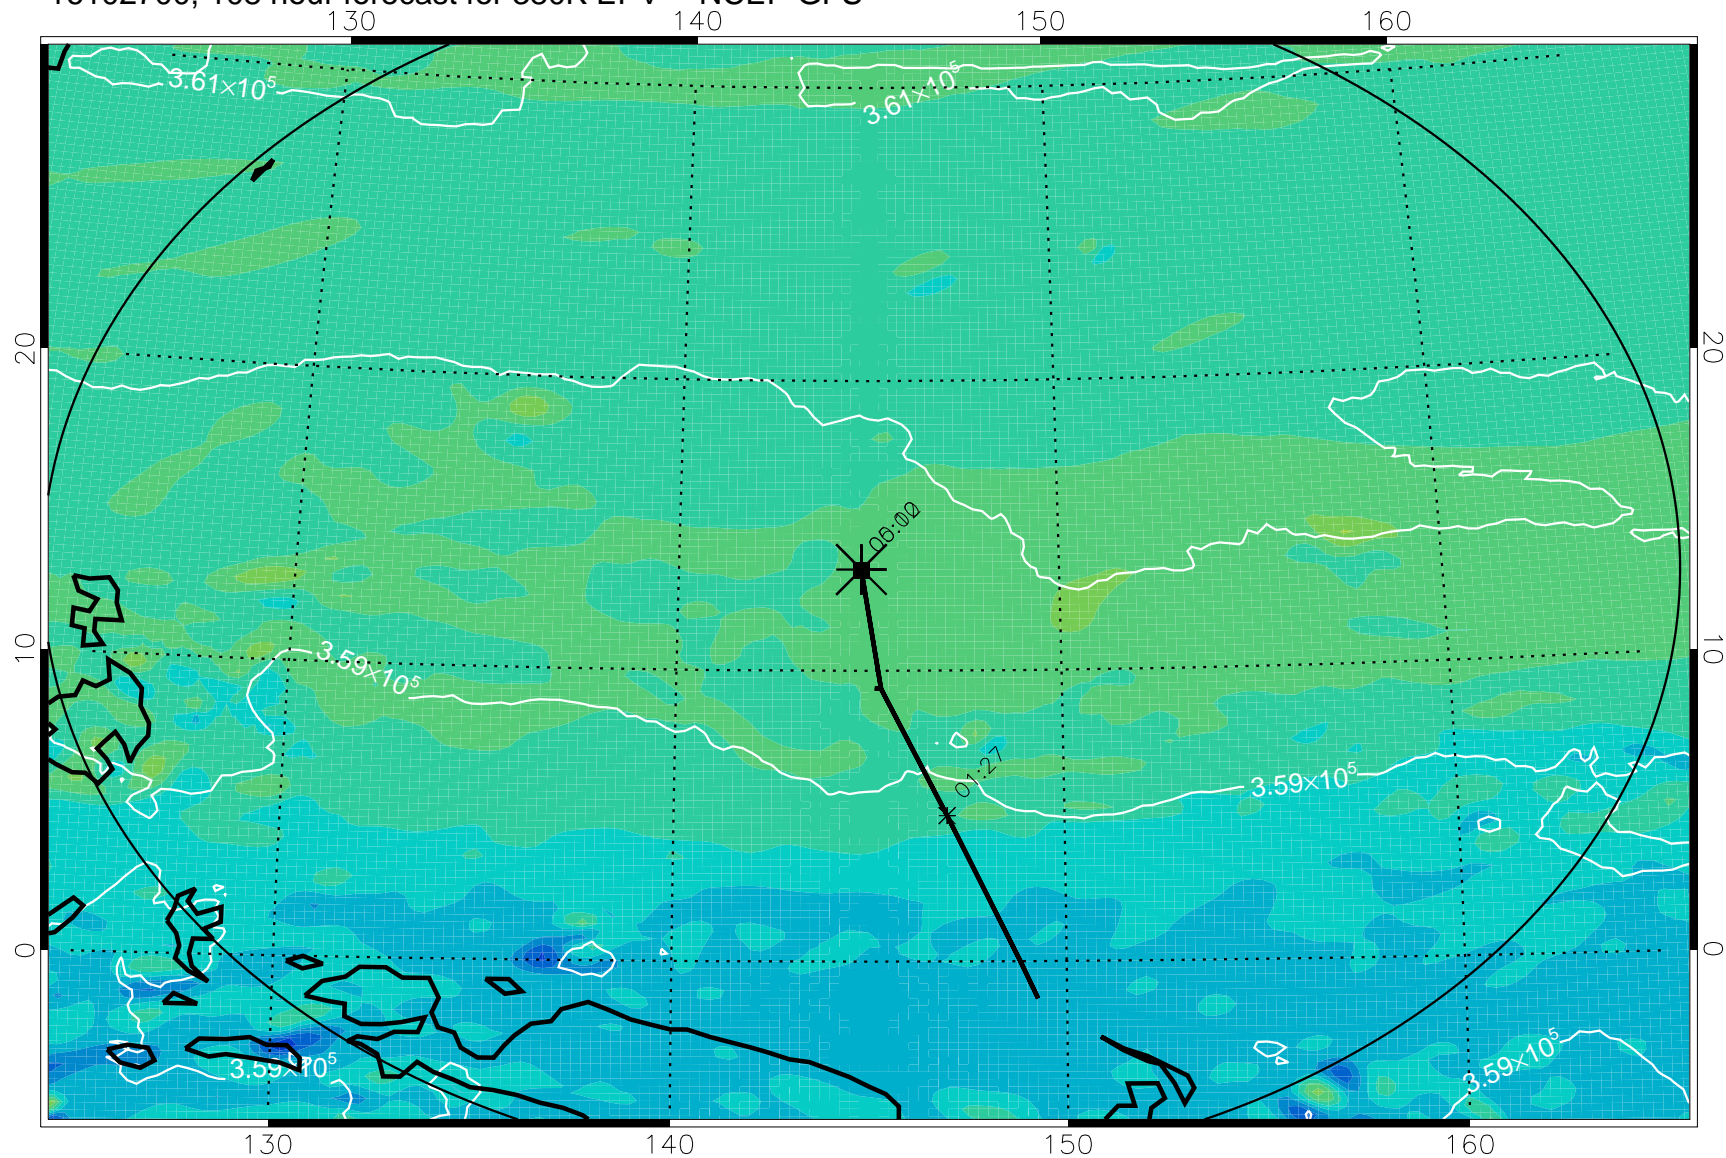

16102518, 078 hour forecast for 380K EPV -- NCEP GFS

380K Montgomery Streamfunction, white

Range ring of 2304 km

16102600, 084 hour forecast for 380K EPV -- NCEP GFS

380K Montgomery Streamfunction, white

Range ring of 2304 km

16102606, 090 hour forecast for 380K EPV -- NCEP GFS

380K Montgomery Streamfunction, white

Range ring of 2304 km

16102612, 096 hour forecast for 380K EPV -- NCEP GFS

380K Montgomery Streamfunction, white

Range ring of 2304 km

16102618, 102 hour forecast for 380K EPV -- NCEP GFS

380K Montgomery Streamfunction, white

Range ring of 2304 km

16102700, 108 hour forecast for 380K EPV -- NCEP GFS

380K Montgomery Streamfunction, white

Range ring of 2304 km

16102706, 114 hour forecast for 380K EPV -- NCEP GFS

380K Montgomery Streamfunction, white

Range ring of 2304 km

16102712, 120 hour forecast for 380K EPV -- NCEP GFS

380K Montgomery Streamfunction, white

Range ring of 2304 km