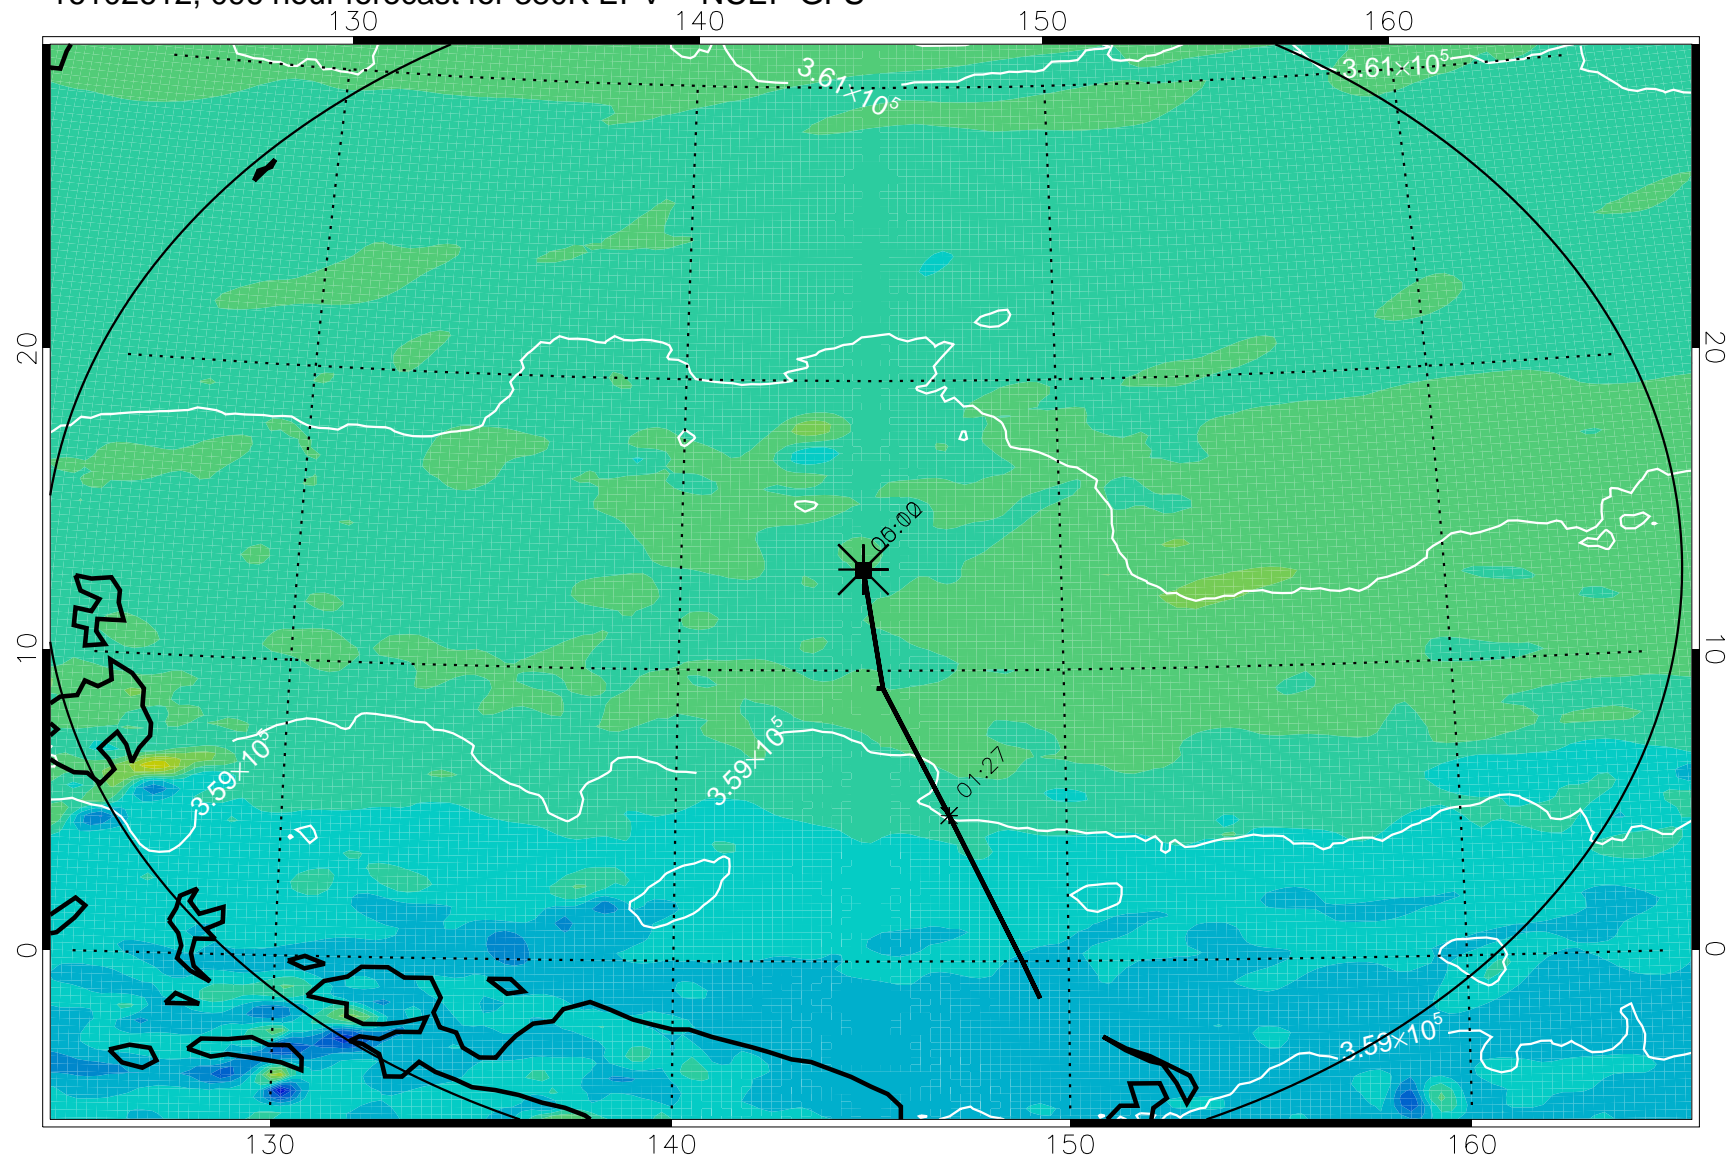

16102506, 066 hour forecast for 380K EPV -- NCEP GFS

380K Montgomery Streamfunction, white

Range ring of 2304 km

16102512, 072 hour forecast for 380K EPV -- NCEP GFS

380K Montgomery Streamfunction, white

Range ring of 2304 km

16102518, 078 hour forecast for 380K EPV -- NCEP GFS

380K Montgomery Streamfunction, white

Range ring of 2304 km

16102600, 084 hour forecast for 380K EPV -- NCEP GFS

380K Montgomery Streamfunction, white

Range ring of 2304 km

16102606, 090 hour forecast for 380K EPV -- NCEP GFS

380K Montgomery Streamfunction, white

Range ring of 2304 km

16102612, 096 hour forecast for 380K EPV -- NCEP GFS

380K Montgomery Streamfunction, white

Range ring of 2304 km

16102618, 102 hour forecast for 380K EPV -- NCEP GFS

380K Montgomery Streamfunction, white

Range ring of 2304 km

16102700, 108 hour forecast for 380K EPV -- NCEP GFS

380K Montgomery Streamfunction, white

Range ring of 2304 km