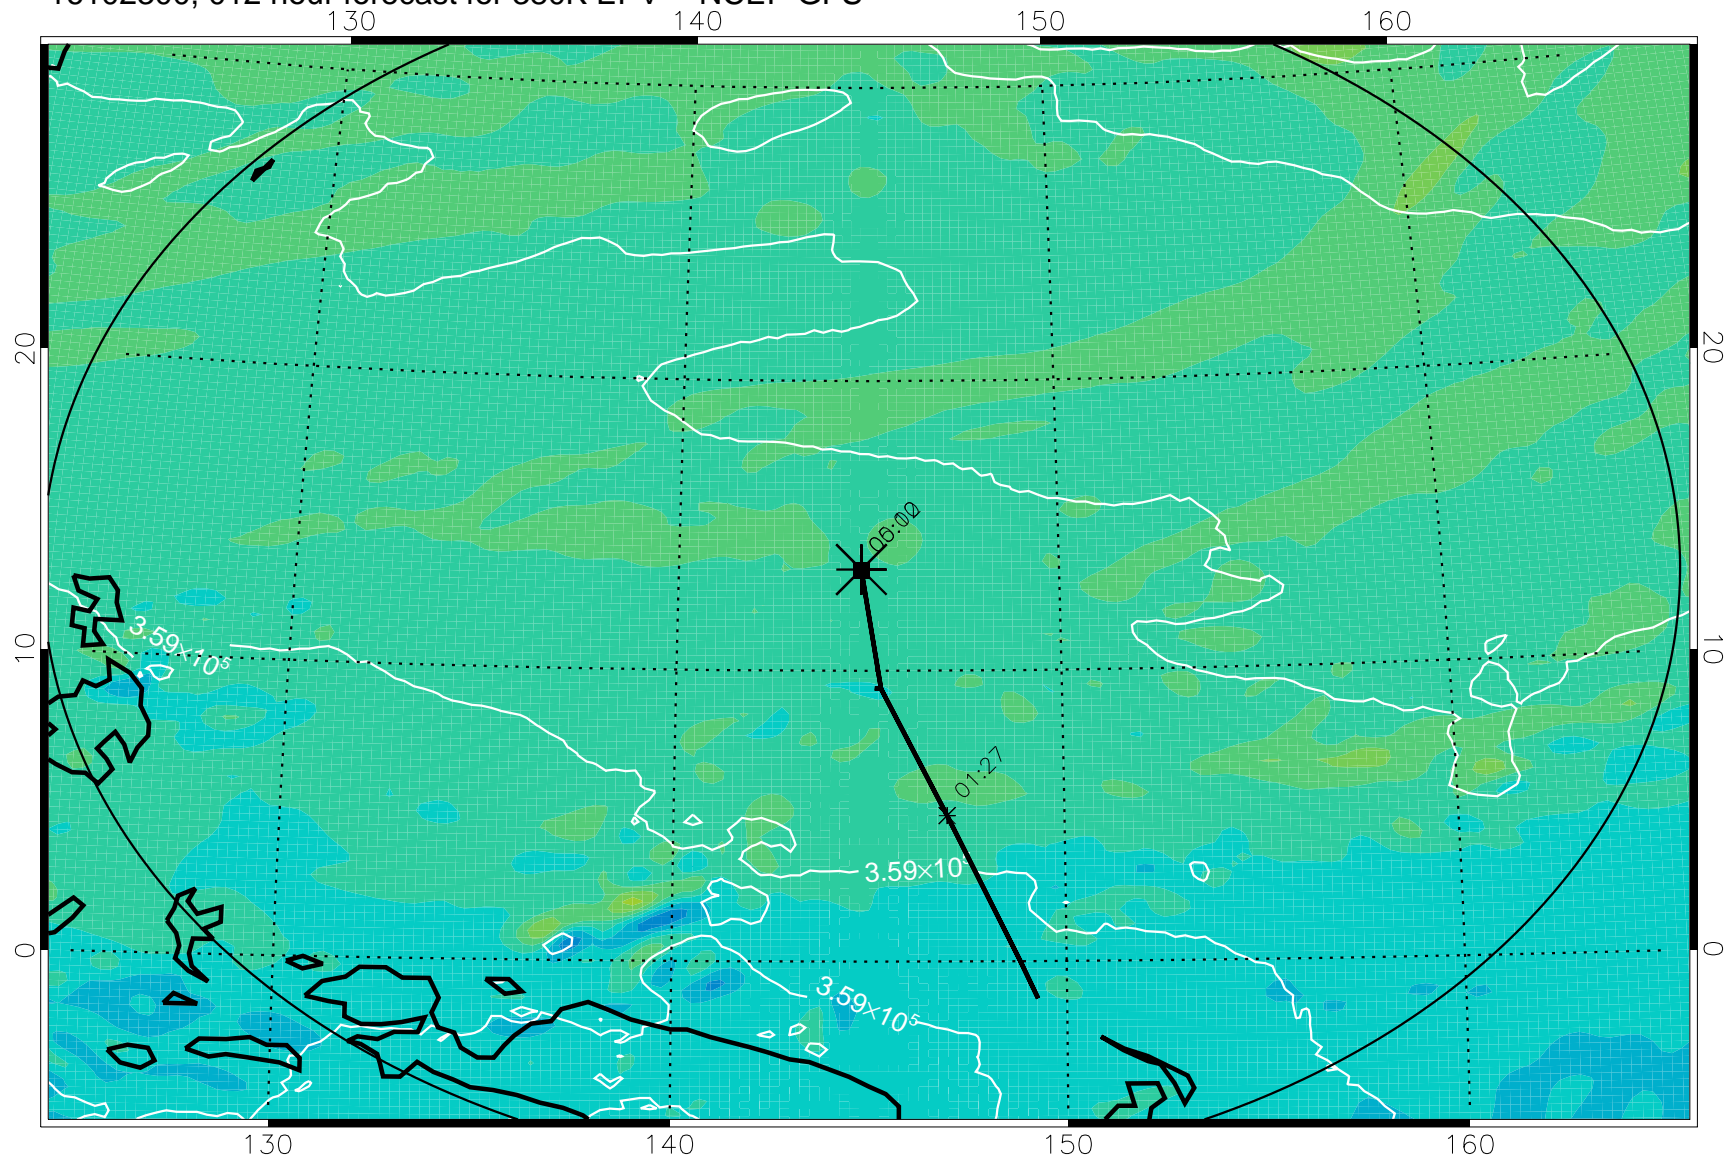

16102218, 006 hour forecast for 380K EPV -- NCEP GFS

380K Montgomery Streamfunction, white

Range ring of 2304 km

16102300, 012 hour forecast for 380K EPV -- NCEP GFS

380K Montgomery Streamfunction, white

Range ring of 2304 km

16102306, 018 hour forecast for 380K EPV -- NCEP GFS

380K Montgomery Streamfunction, white

Range ring of 2304 km

16102312, 024 hour forecast for 380K EPV -- NCEP GFS

380K Montgomery Streamfunction, white

Range ring of 2304 km

16102318, 030 hour forecast for 380K EPV -- NCEP GFS

380K Montgomery Streamfunction, white

Range ring of 2304 km

16102400, 036 hour forecast for 380K EPV -- NCEP GFS

380K Montgomery Streamfunction, white

Range ring of 2304 km

16102418, 054 hour forecast for 380K EPV -- NCEP GFS

380K Montgomery Streamfunction, white

Range ring of 2304 km

16102500, 060 hour forecast for 380K EPV -- NCEP GFS

380K Montgomery Streamfunction, white

Range ring of 2304 km