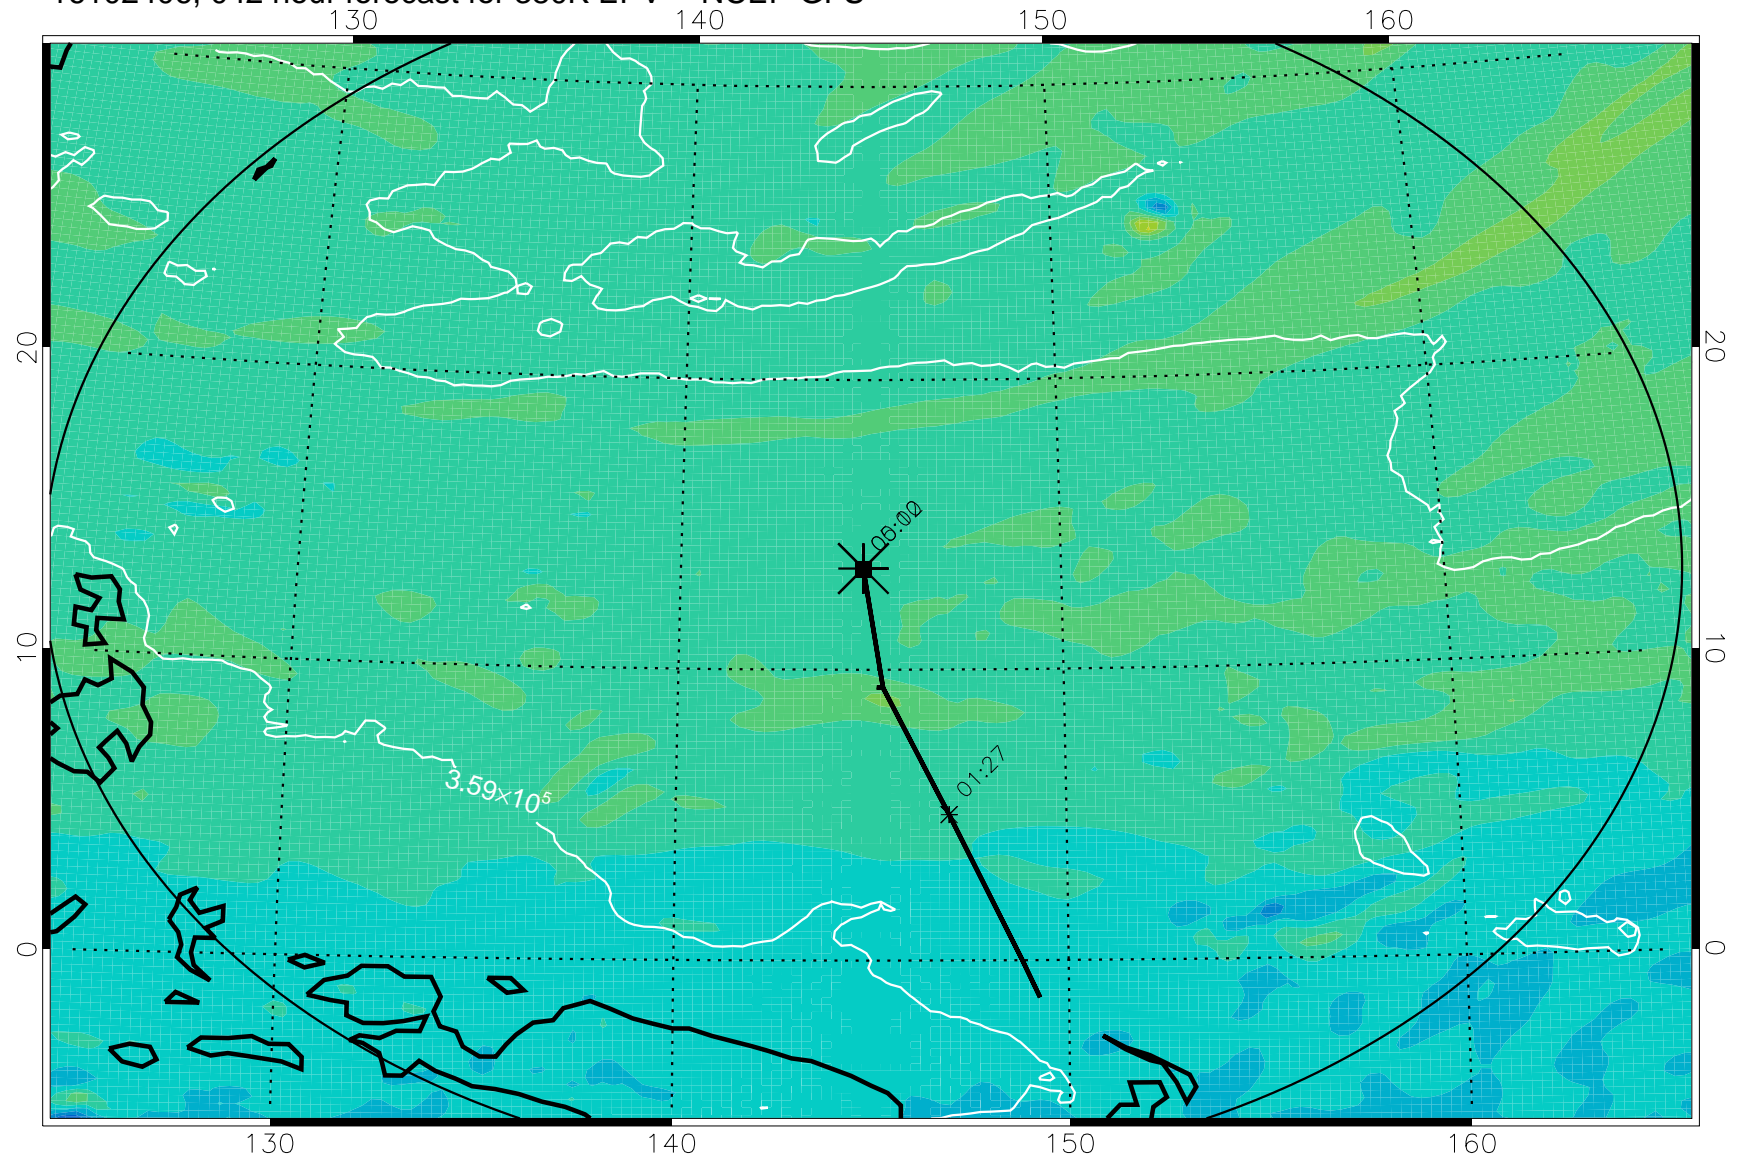

16102318, 030 hour forecast for 380K EPV -- NCEP GFS

380K Montgomery Streamfunction, white

Range ring of 2304 km

16102400, 036 hour forecast for 380K EPV -- NCEP GFS

380K Montgomery Streamfunction, white

Range ring of 2304 km

16102406, 042 hour forecast for 380K EPV -- NCEP GFS

380K Montgomery Streamfunction, white

Range ring of 2304 km

16102412, 048 hour forecast for 380K EPV -- NCEP GFS

380K Montgomery Streamfunction, white

Range ring of 2304 km

16102418, 054 hour forecast for 380K EPV -- NCEP GFS

380K Montgomery Streamfunction, white

Range ring of 2304 km

16102500, 060 hour forecast for 380K EPV -- NCEP GFS

380K Montgomery Streamfunction, white

Range ring of 2304 km

16102506, 066 hour forecast for 380K EPV -- NCEP GFS

380K Montgomery Streamfunction, white

Range ring of 2304 km

16102512, 072 hour forecast for 380K EPV -- NCEP GFS

380K Montgomery Streamfunction, white

Range ring of 2304 km