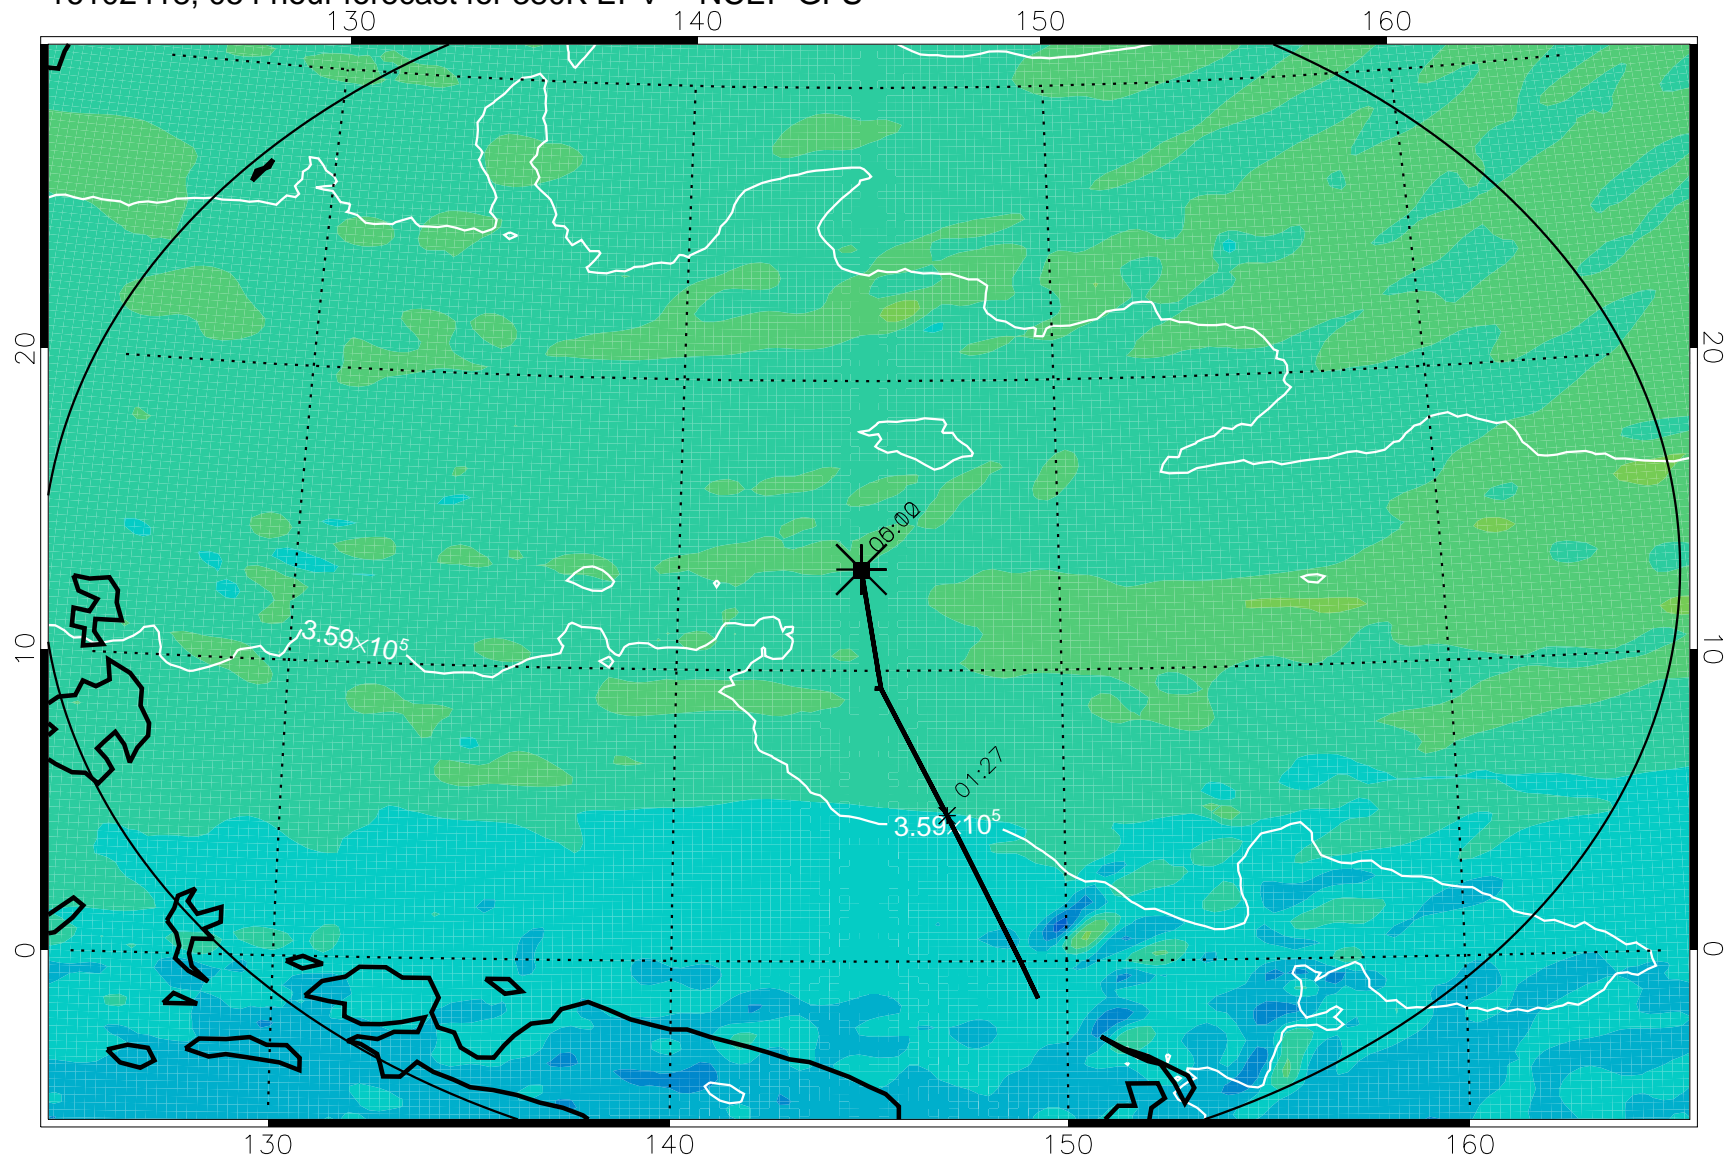

16102406, 042 hour forecast for 380K EPV -- NCEP GFS

380K Montgomery Streamfunction, white

Range ring of 2304 km

16102412, 048 hour forecast for 380K EPV -- NCEP GFS

380K Montgomery Streamfunction, white

Range ring of 2304 km

16102418, 054 hour forecast for 380K EPV -- NCEP GFS

380K Montgomery Streamfunction, white

Range ring of 2304 km

16102500, 060 hour forecast for 380K EPV -- NCEP GFS

380K Montgomery Streamfunction, white

Range ring of 2304 km

16102506, 066 hour forecast for 380K EPV -- NCEP GFS

380K Montgomery Streamfunction, white

Range ring of 2304 km

16102512, 072 hour forecast for 380K EPV -- NCEP GFS

380K Montgomery Streamfunction, white

Range ring of 2304 km

16102518, 078 hour forecast for 380K EPV -- NCEP GFS

380K Montgomery Streamfunction, white

Range ring of 2304 km

16102600, 084 hour forecast for 380K EPV -- NCEP GFS

380K Montgomery Streamfunction, white

Range ring of 2304 km