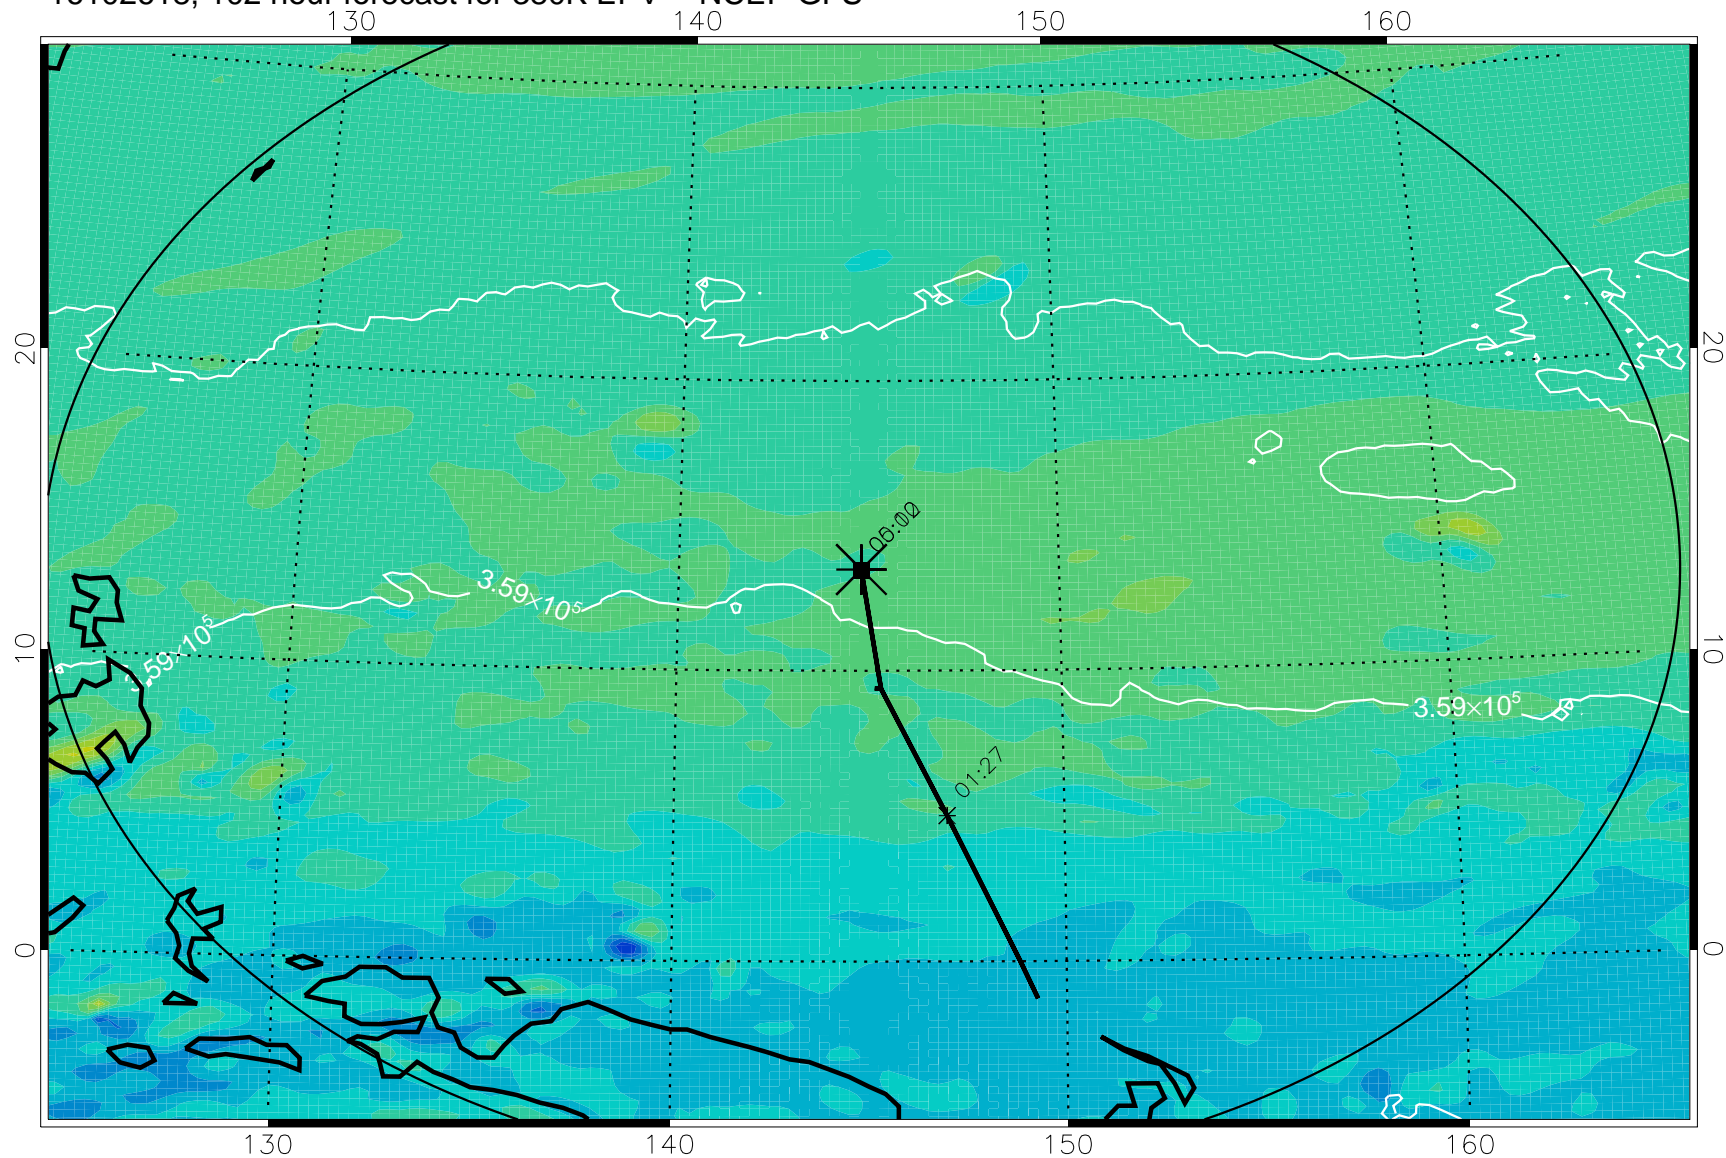

16102518, 078 hour forecast for 380K EPV -- NCEP GFS

380K Montgomery Streamfunction, white

Range ring of 2304 km

16102600, 084 hour forecast for 380K EPV -- NCEP GFS

380K Montgomery Streamfunction, white

Range ring of 2304 km

16102606, 090 hour forecast for 380K EPV -- NCEP GFS

380K Montgomery Streamfunction, white

Range ring of 2304 km

16102612, 096 hour forecast for 380K EPV -- NCEP GFS

380K Montgomery Streamfunction, white

Range ring of 2304 km

16102618, 102 hour forecast for 380K EPV -- NCEP GFS

380K Montgomery Streamfunction, white

Range ring of 2304 km

16102700, 108 hour forecast for 380K EPV -- NCEP GFS

380K Montgomery Streamfunction, white

Range ring of 2304 km

16102706, 114 hour forecast for 380K EPV -- NCEP GFS

380K Montgomery Streamfunction, white

Range ring of 2304 km

16102712, 120 hour forecast for 380K EPV -- NCEP GFS

380K Montgomery Streamfunction, white

Range ring of 2304 km