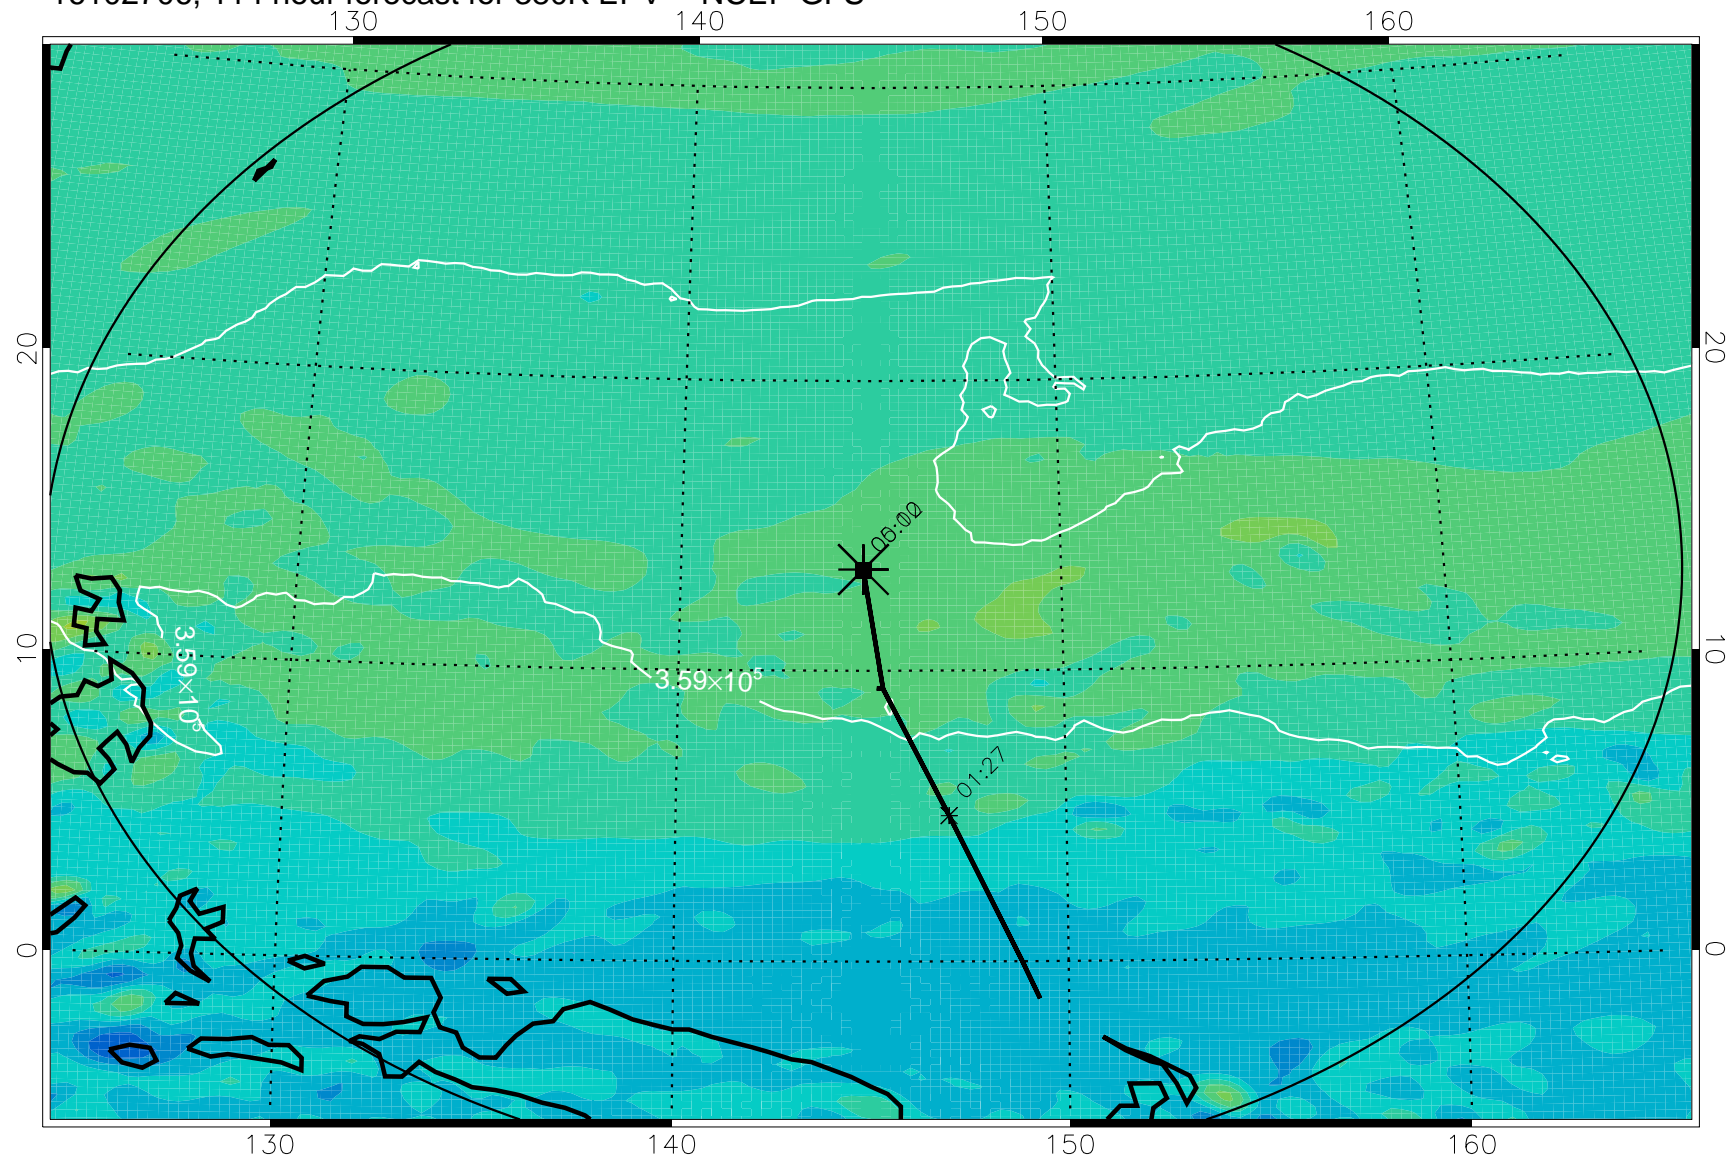

16102518, 078 hour forecast for 380K EPV -- NCEP GFS

380K Montgomery Streamfunction, white

Range ring of 2304 km

16102600, 084 hour forecast for 380K EPV -- NCEP GFS

380K Montgomery Streamfunction, white

Range ring of 2304 km

16102606, 090 hour forecast for 380K EPV -- NCEP GFS

380K Montgomery Streamfunction, white

Range ring of 2304 km

16102612, 096 hour forecast for 380K EPV -- NCEP GFS

380K Montgomery Streamfunction, white

Range ring of 2304 km

16102618, 102 hour forecast for 380K EPV -- NCEP GFS

380K Montgomery Streamfunction, white

Range ring of 2304 km

16102700, 108 hour forecast for 380K EPV -- NCEP GFS

380K Montgomery Streamfunction, white

Range ring of 2304 km

16102706, 114 hour forecast for 380K EPV -- NCEP GFS

380K Montgomery Streamfunction, white

Range ring of 2304 km

16102712, 120 hour forecast for 380K EPV -- NCEP GFS

380K Montgomery Streamfunction, white

Range ring of 2304 km