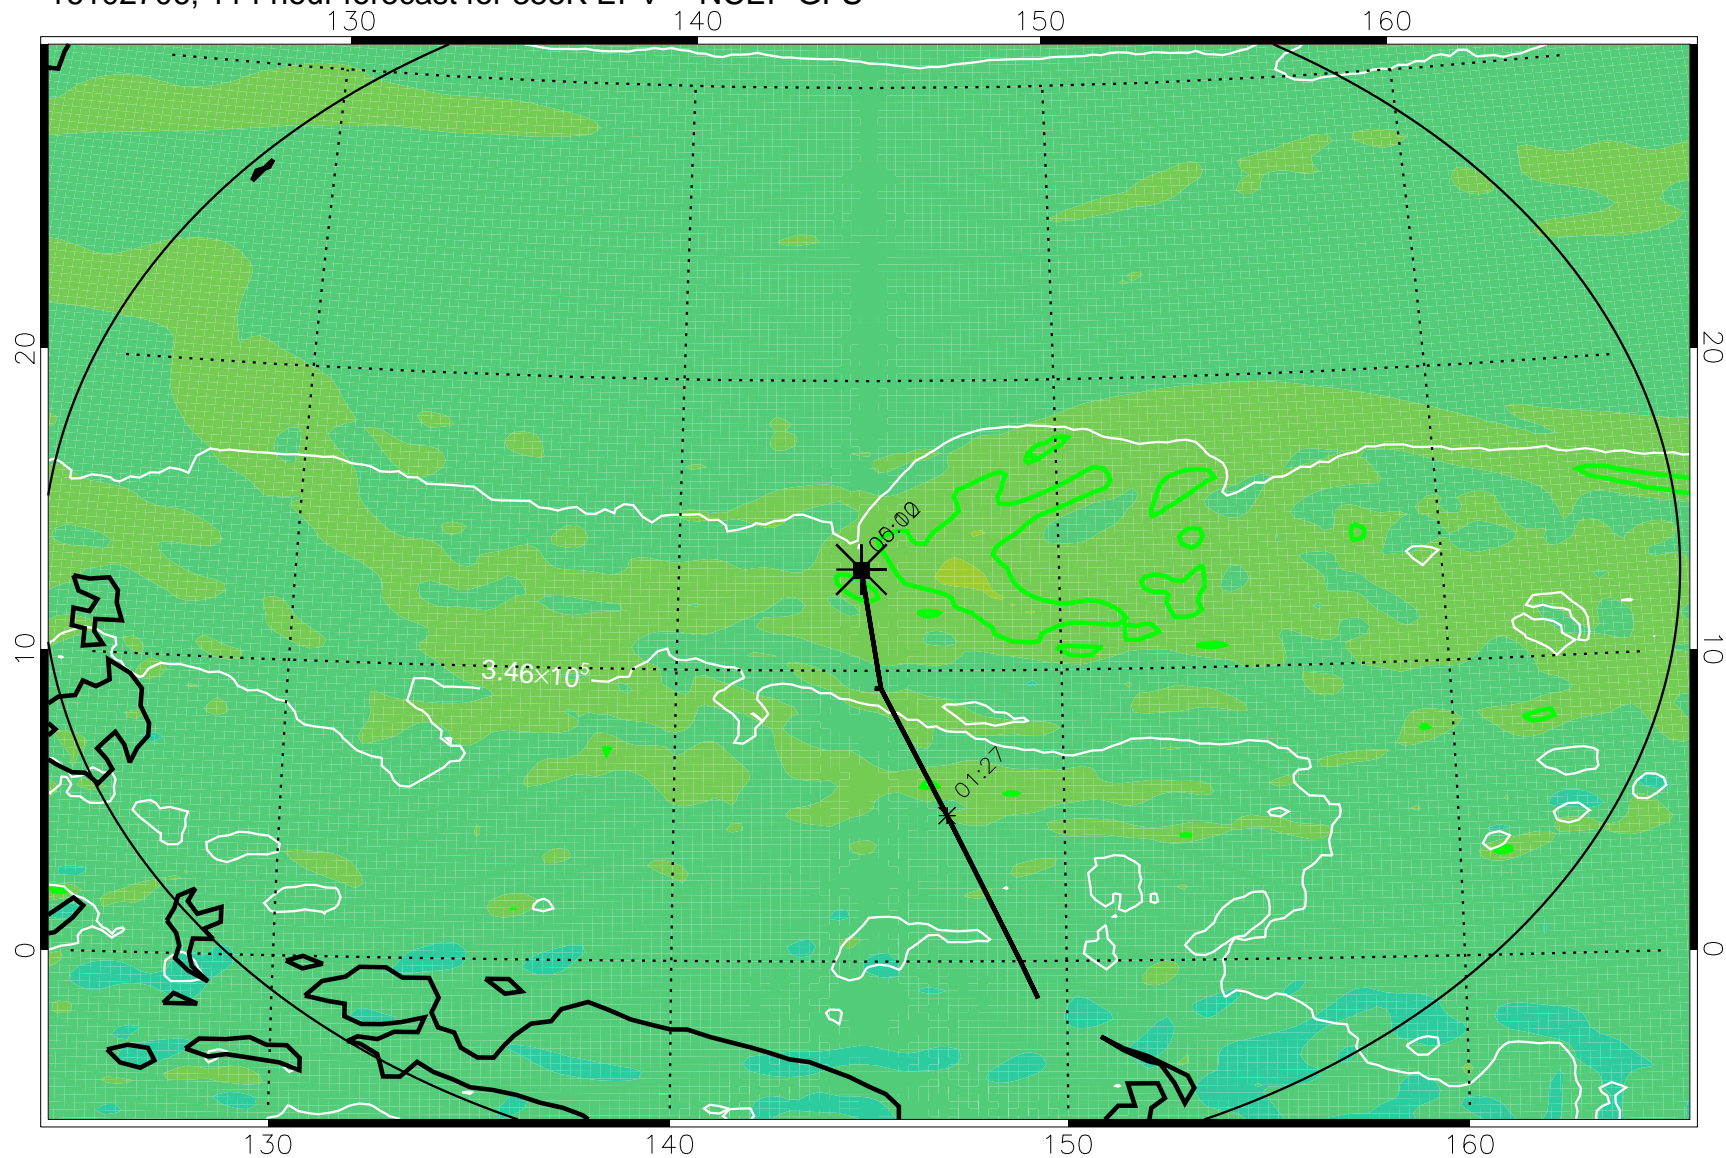

16102518, 078 hour forecast for 355K EPV -- NCEP GFS

355K Montgomery Streamfunction, white
EPV Tropopause (2 PVU) Position
Range ring of 2304 km

16102600, 084 hour forecast for 355K EPV -- NCEP GFS

355K Montgomery Streamfunction, white
EPV Tropopause (2 PVU) Position
Range ring of 2304 km

16102606, 090 hour forecast for 355K EPV -- NCEP GFS

355K Montgomery Streamfunction, white
EPV Tropopause (2 PVU) Position
Range ring of 2304 km

16102612, 096 hour forecast for 355K EPV -- NCEP GFS

355K Montgomery Streamfunction, white
EPV Tropopause (2 PVU) Position
Range ring of 2304 km

16102618, 102 hour forecast for 355K EPV -- NCEP GFS

355K Montgomery Streamfunction, white
EPV Tropopause (2 PVU) Position
Range ring of 2304 km

16102700, 108 hour forecast for 355K EPV -- NCEP GFS

355K Montgomery Streamfunction, white
EPV Tropopause (2 PVU) Position
Range ring of 2304 km

16102706, 114 hour forecast for 355K EPV -- NCEP GFS

355K Montgomery Streamfunction, white
EPV Tropopause (2 PVU) Position
Range ring of 2304 km

16102712, 120 hour forecast for 355K EPV -- NCEP GFS

355K Montgomery Streamfunction, white
EPV Tropopause (2 PVU) Position
Range ring of 2304 km