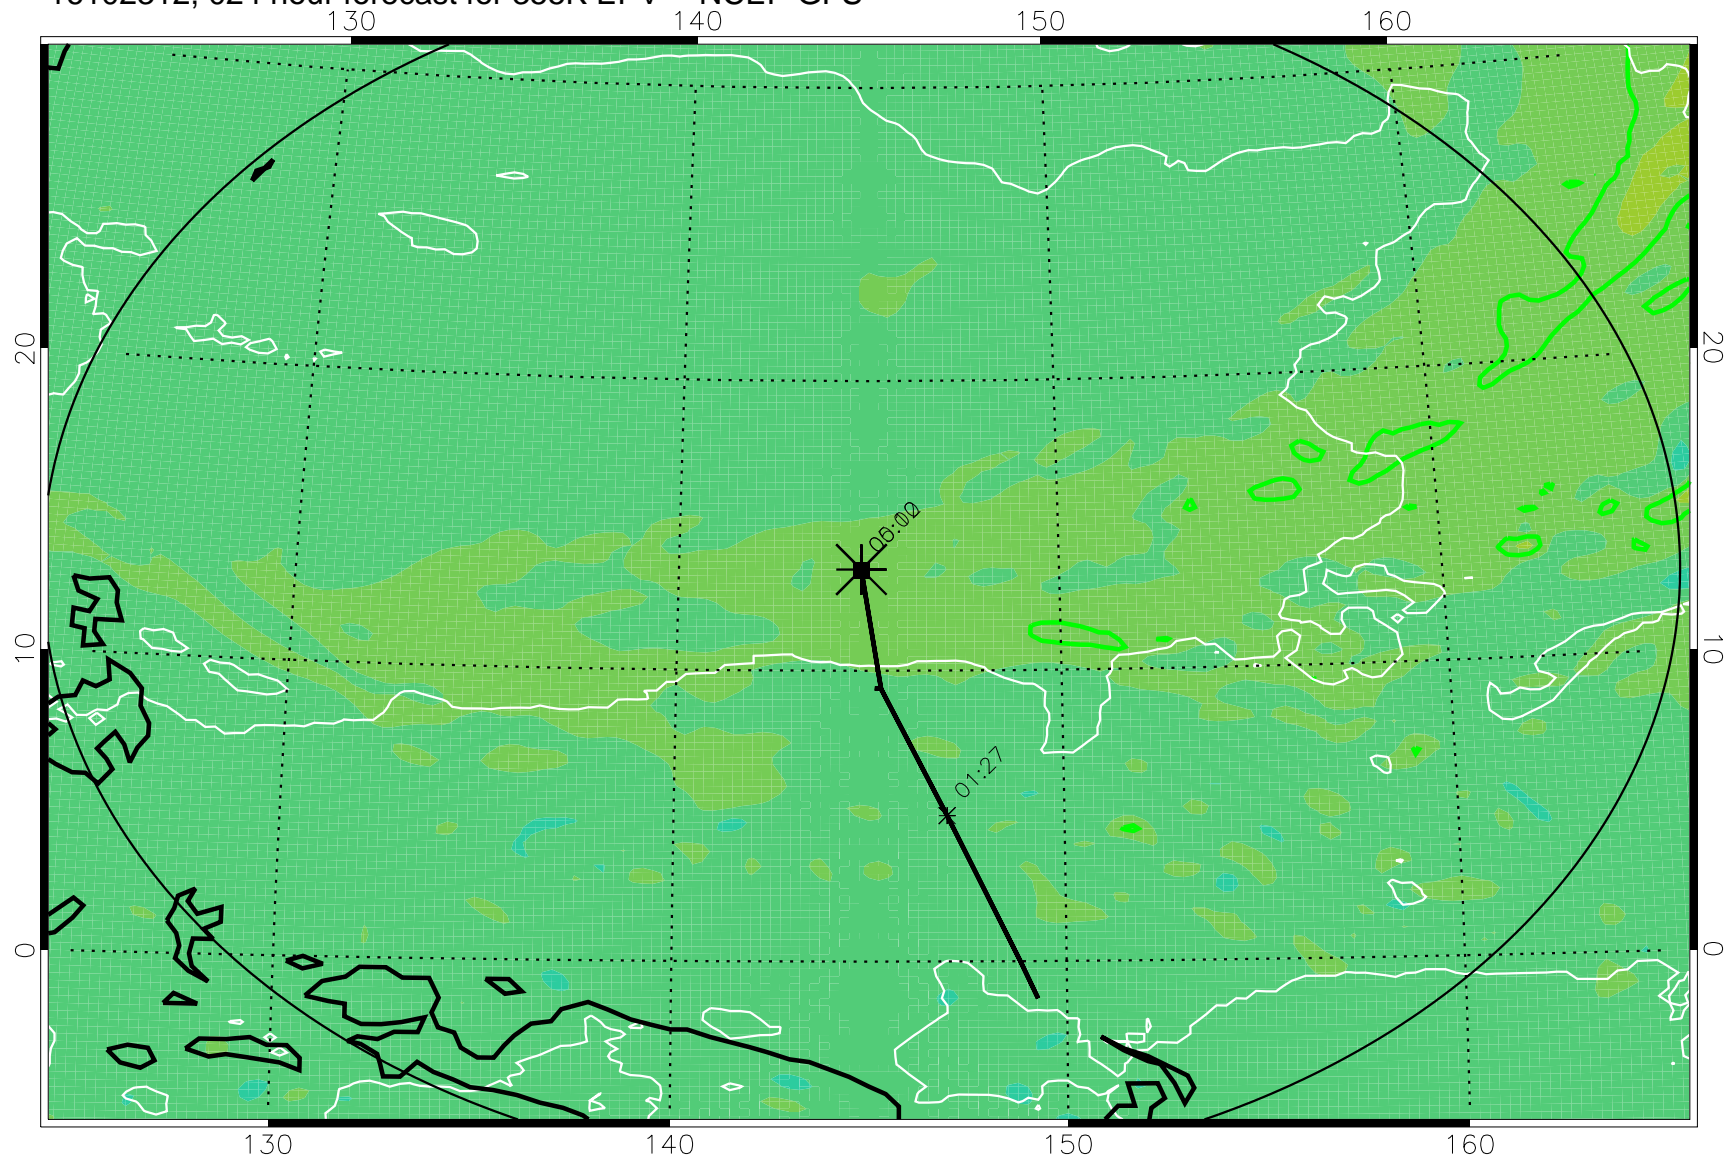

16102218, 006 hour forecast for 355K EPV -- NCEP GFS

355K Montgomery Streamfunction, white
EPV Tropopause (2 PVU) Position
Range ring of 2304 km

16102300, 012 hour forecast for 355K EPV -- NCEP GFS

355K Montgomery Streamfunction, white
EPV Tropopause (2 PVU) Position
Range ring of 2304 km

16102306, 018 hour forecast for 355K EPV -- NCEP GFS

355K Montgomery Streamfunction, white
EPV Tropopause (2 PVU) Position
Range ring of 2304 km

16102312, 024 hour forecast for 355K EPV -- NCEP GFS

355K Montgomery Streamfunction, white
EPV Tropopause (2 PVU) Position
Range ring of 2304 km

16102318, 030 hour forecast for 355K EPV -- NCEP GFS

355K Montgomery Streamfunction, white
EPV Tropopause (2 PVU) Position
Range ring of 2304 km

16102400, 036 hour forecast for 355K EPV -- NCEP GFS

355K Montgomery Streamfunction, white
EPV Tropopause (2 PVU) Position
Range ring of 2304 km

16102406, 042 hour forecast for 355K EPV -- NCEP GFS

355K Montgomery Streamfunction, white
EPV Tropopause (2 PVU) Position
Range ring of 2304 km

16102412, 048 hour forecast for 355K EPV -- NCEP GFS

355K Montgomery Streamfunction, white
EPV Tropopause (2 PVU) Position
Range ring of 2304 km