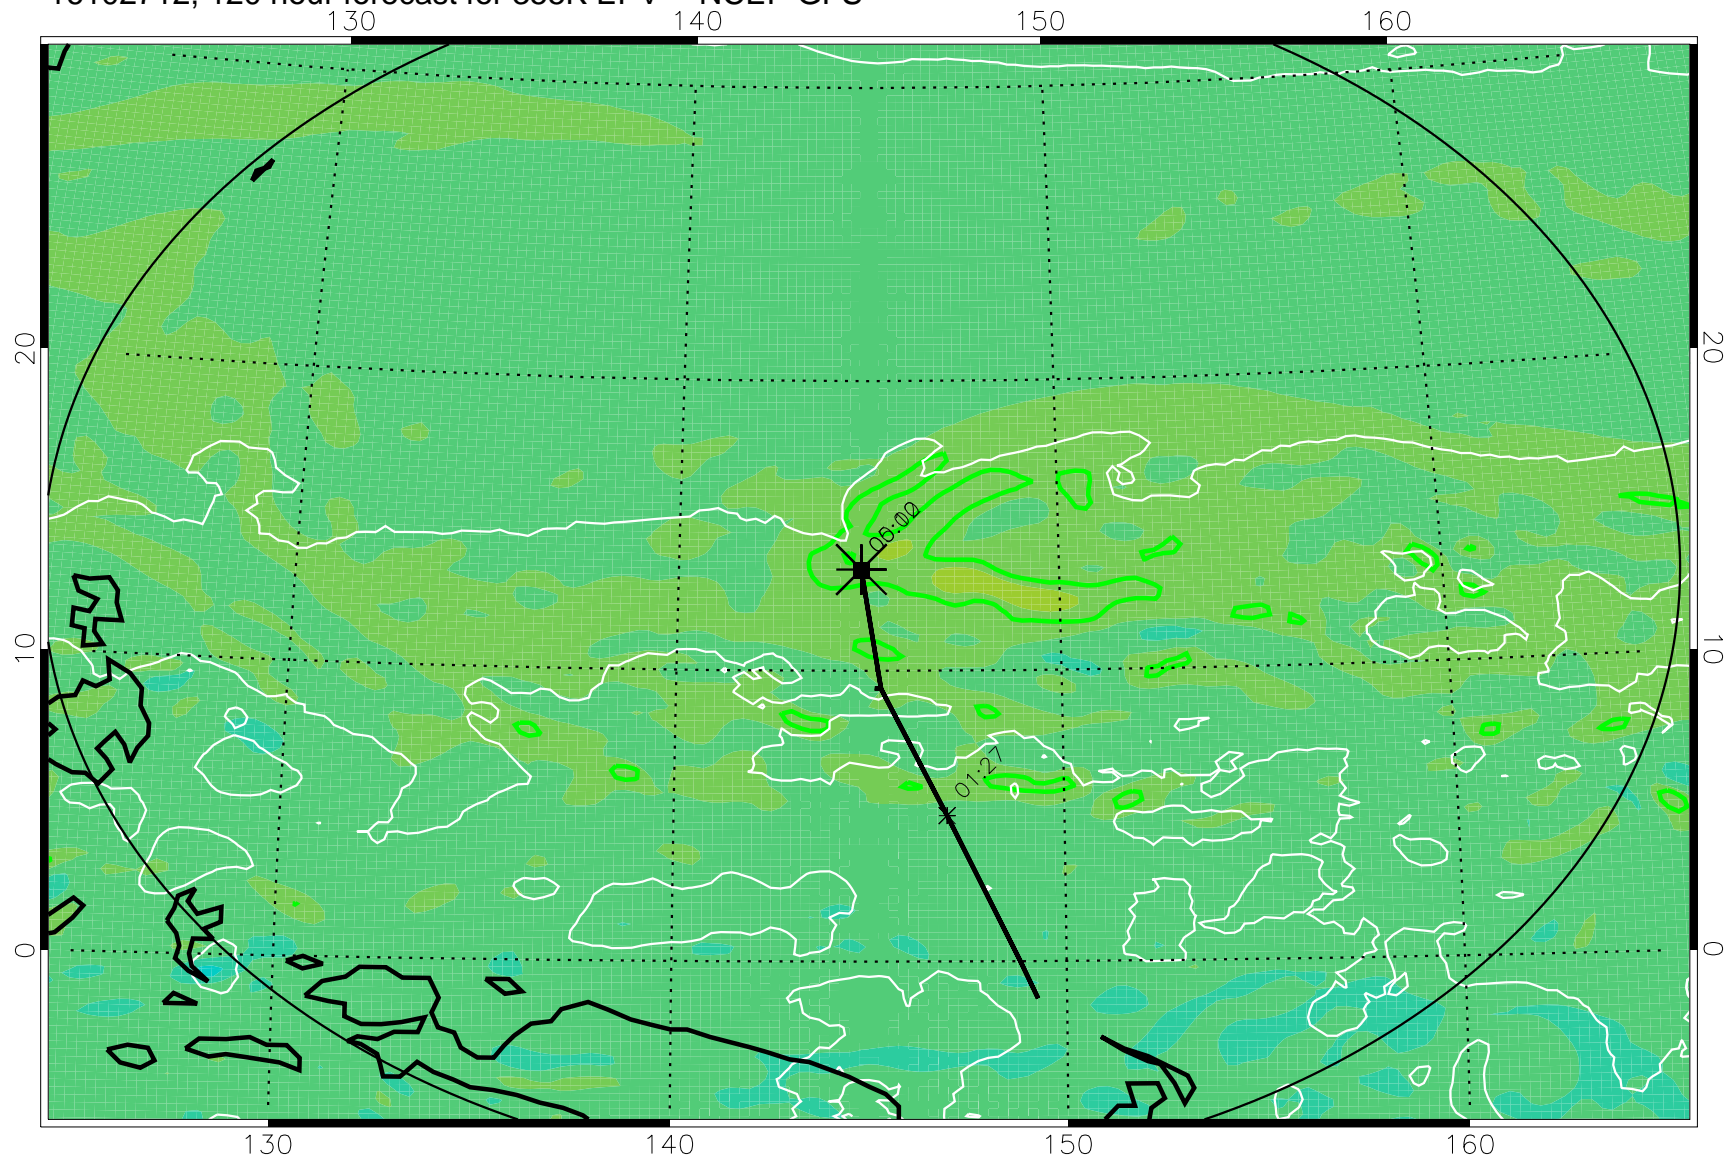

16102518, 078 hour forecast for 355K EPV -- NCEP GFS

355K Montgomery Streamfunction, white
EPV Tropopause (2 PVU) Position
Range ring of 2304 km

16102600, 084 hour forecast for 355K EPV -- NCEP GFS

355K Montgomery Streamfunction, white
EPV Tropopause (2 PVU) Position
Range ring of 2304 km

16102606, 090 hour forecast for 355K EPV -- NCEP GFS

355K Montgomery Streamfunction, white
EPV Tropopause (2 PVU) Position
Range ring of 2304 km

16102612, 096 hour forecast for 355K EPV -- NCEP GFS

355K Montgomery Streamfunction, white
EPV Tropopause (2 PVU) Position
Range ring of 2304 km

16102618, 102 hour forecast for 355K EPV -- NCEP GFS

355K Montgomery Streamfunction, white
EPV Tropopause (2 PVU) Position
Range ring of 2304 km

16102700, 108 hour forecast for 355K EPV -- NCEP GFS

355K Montgomery Streamfunction, white
EPV Tropopause (2 PVU) Position
Range ring of 2304 km

16102706, 114 hour forecast for 355K EPV -- NCEP GFS

355K Montgomery Streamfunction, white
EPV Tropopause (2 PVU) Position
Range ring of 2304 km

16102712, 120 hour forecast for 355K EPV -- NCEP GFS

355K Montgomery Streamfunction, white
EPV Tropopause (2 PVU) Position
Range ring of 2304 km