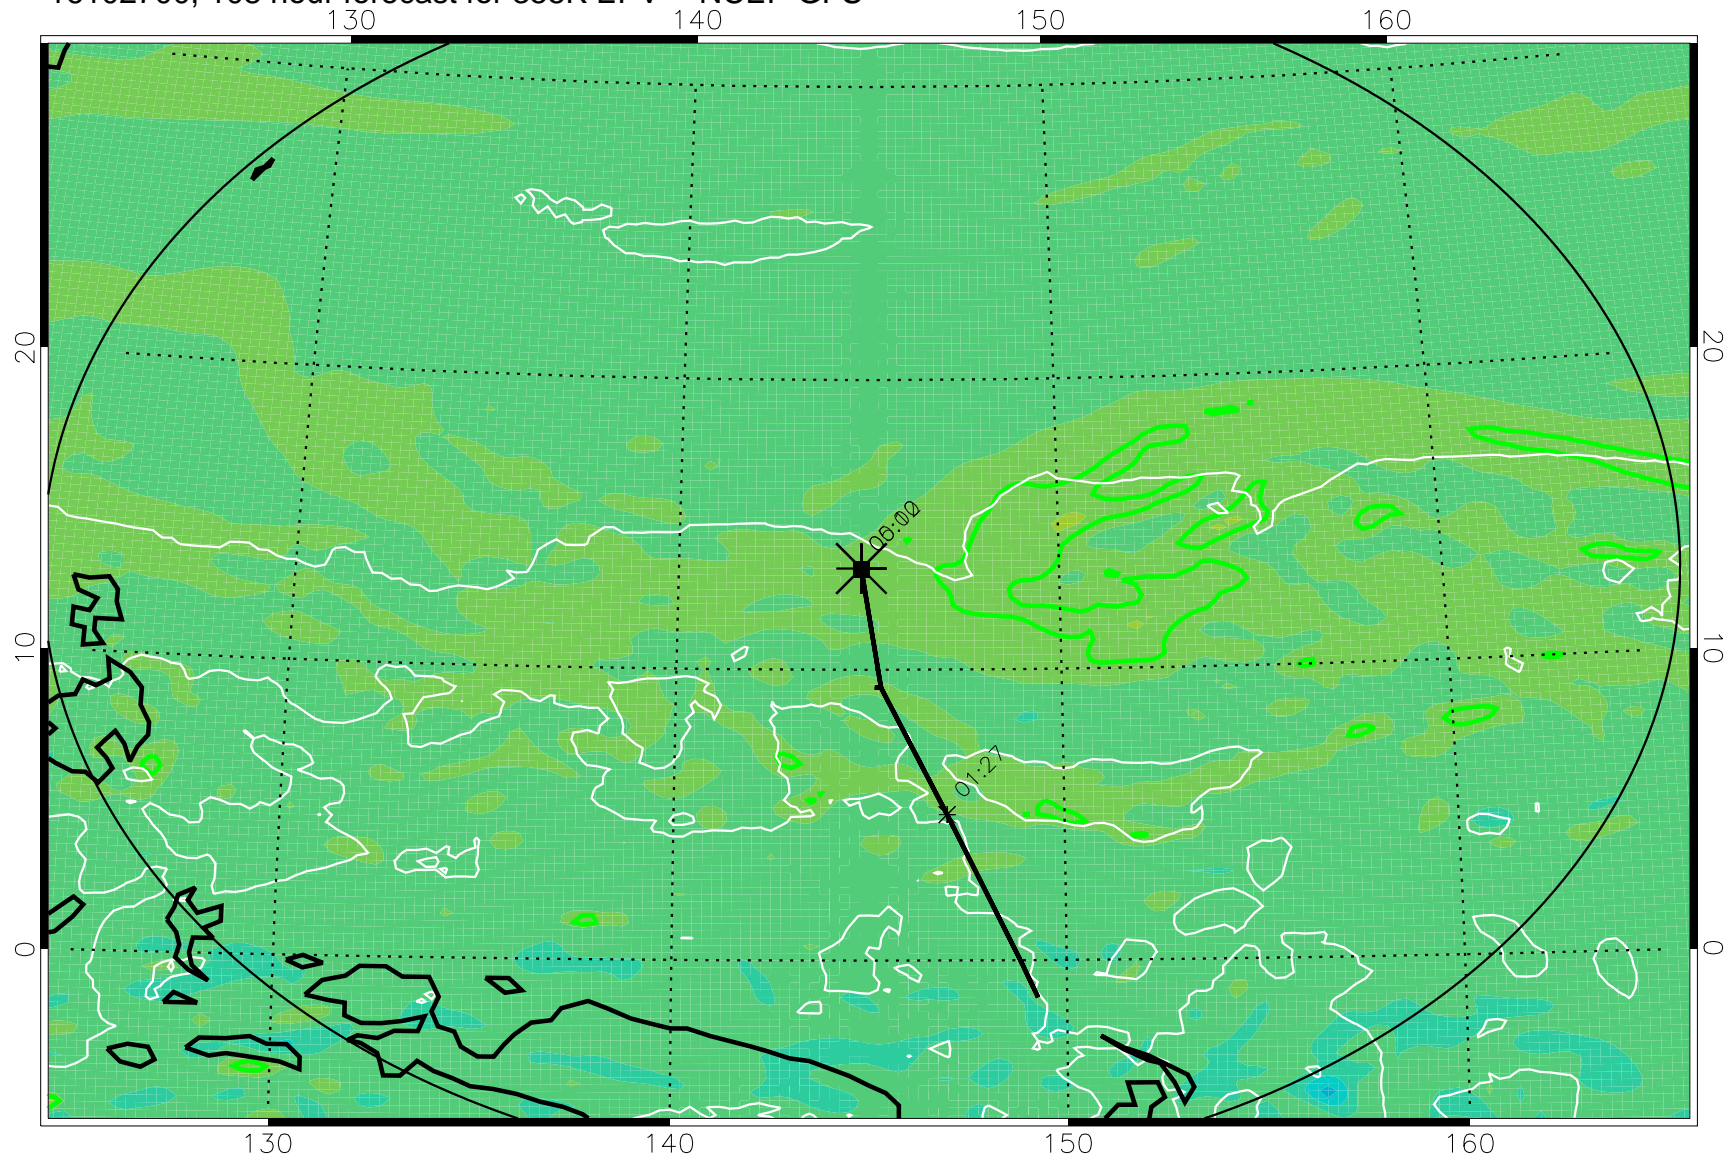

16102518, 078 hour forecast for 355K EPV -- NCEP GFS

355K Montgomery Streamfunction, white
EPV Tropopause (2 PVU) Position
Range ring of 2304 km

16102600, 084 hour forecast for 355K EPV -- NCEP GFS

355K Montgomery Streamfunction, white
EPV Tropopause (2 PVU) Position
Range ring of 2304 km

16102606, 090 hour forecast for 355K EPV -- NCEP GFS

355K Montgomery Streamfunction, white
EPV Tropopause (2 PVU) Position
Range ring of 2304 km

16102612, 096 hour forecast for 355K EPV -- NCEP GFS

355K Montgomery Streamfunction, white
EPV Tropopause (2 PVU) Position
Range ring of 2304 km

16102618, 102 hour forecast for 355K EPV -- NCEP GFS

355K Montgomery Streamfunction, white
EPV Tropopause (2 PVU) Position
Range ring of 2304 km

16102700, 108 hour forecast for 355K EPV -- NCEP GFS

355K Montgomery Streamfunction, white
EPV Tropopause (2 PVU) Position
Range ring of 2304 km

16102706, 114 hour forecast for 355K EPV -- NCEP GFS

355K Montgomery Streamfunction, white
EPV Tropopause (2 PVU) Position
Range ring of 2304 km

16102712, 120 hour forecast for 355K EPV -- NCEP GFS

355K Montgomery Streamfunction, white
EPV Tropopause (2 PVU) Position
Range ring of 2304 km