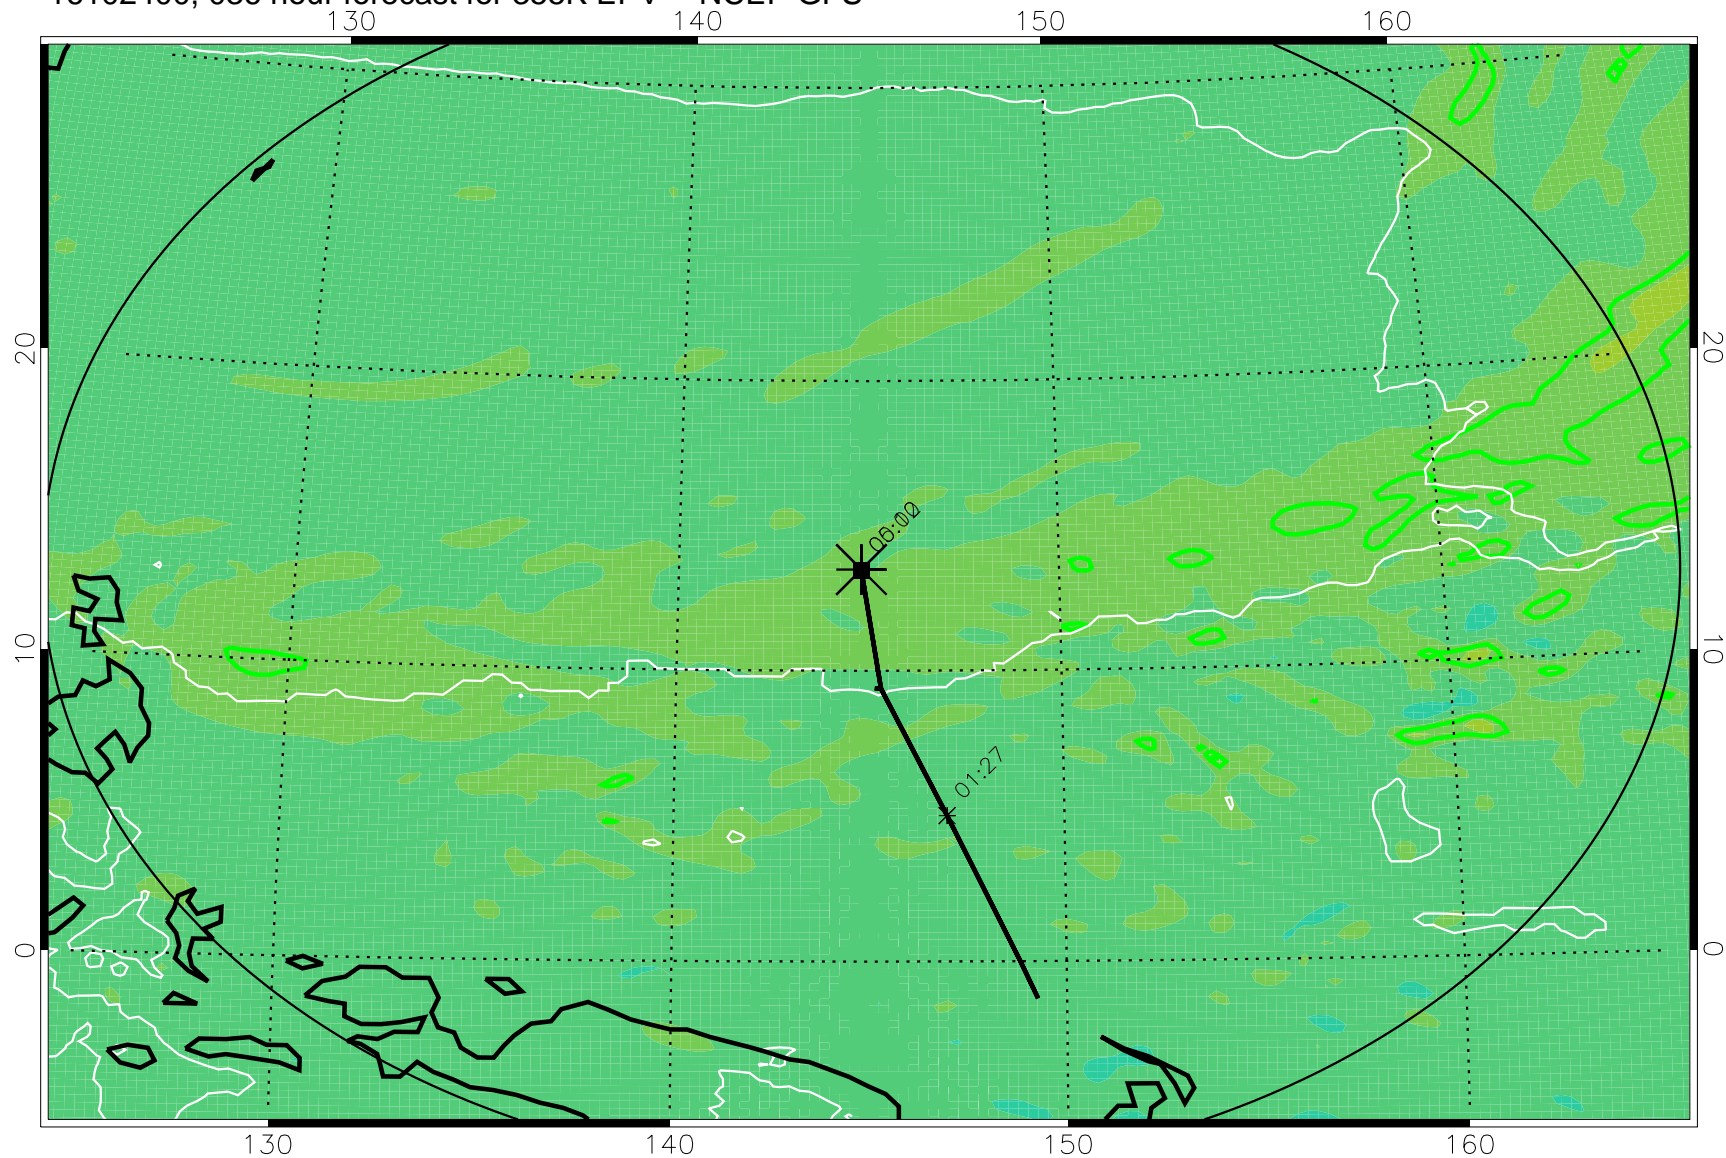

16102306, 018 hour forecast for 355K EPV -- NCEP GFS

355K Montgomery Streamfunction, white
EPV Tropopause (2 PVU) Position
Range ring of 2304 km

16102312, 024 hour forecast for 355K EPV -- NCEP GFS

355K Montgomery Streamfunction, white
EPV Tropopause (2 PVU) Position
Range ring of 2304 km

16102318, 030 hour forecast for 355K EPV -- NCEP GFS

355K Montgomery Streamfunction, white
EPV Tropopause (2 PVU) Position
Range ring of 2304 km

16102400, 036 hour forecast for 355K EPV -- NCEP GFS

355K Montgomery Streamfunction, white
EPV Tropopause (2 PVU) Position
Range ring of 2304 km

16102406, 042 hour forecast for 355K EPV -- NCEP GFS

355K Montgomery Streamfunction, white
EPV Tropopause (2 PVU) Position
Range ring of 2304 km

16102412, 048 hour forecast for 355K EPV -- NCEP GFS

355K Montgomery Streamfunction, white
EPV Tropopause (2 PVU) Position
Range ring of 2304 km

16102418, 054 hour forecast for 355K EPV -- NCEP GFS

355K Montgomery Streamfunction, white
EPV Tropopause (2 PVU) Position
Range ring of 2304 km

16102500, 060 hour forecast for 355K EPV -- NCEP GFS

355K Montgomery Streamfunction, white
EPV Tropopause (2 PVU) Position
Range ring of 2304 km