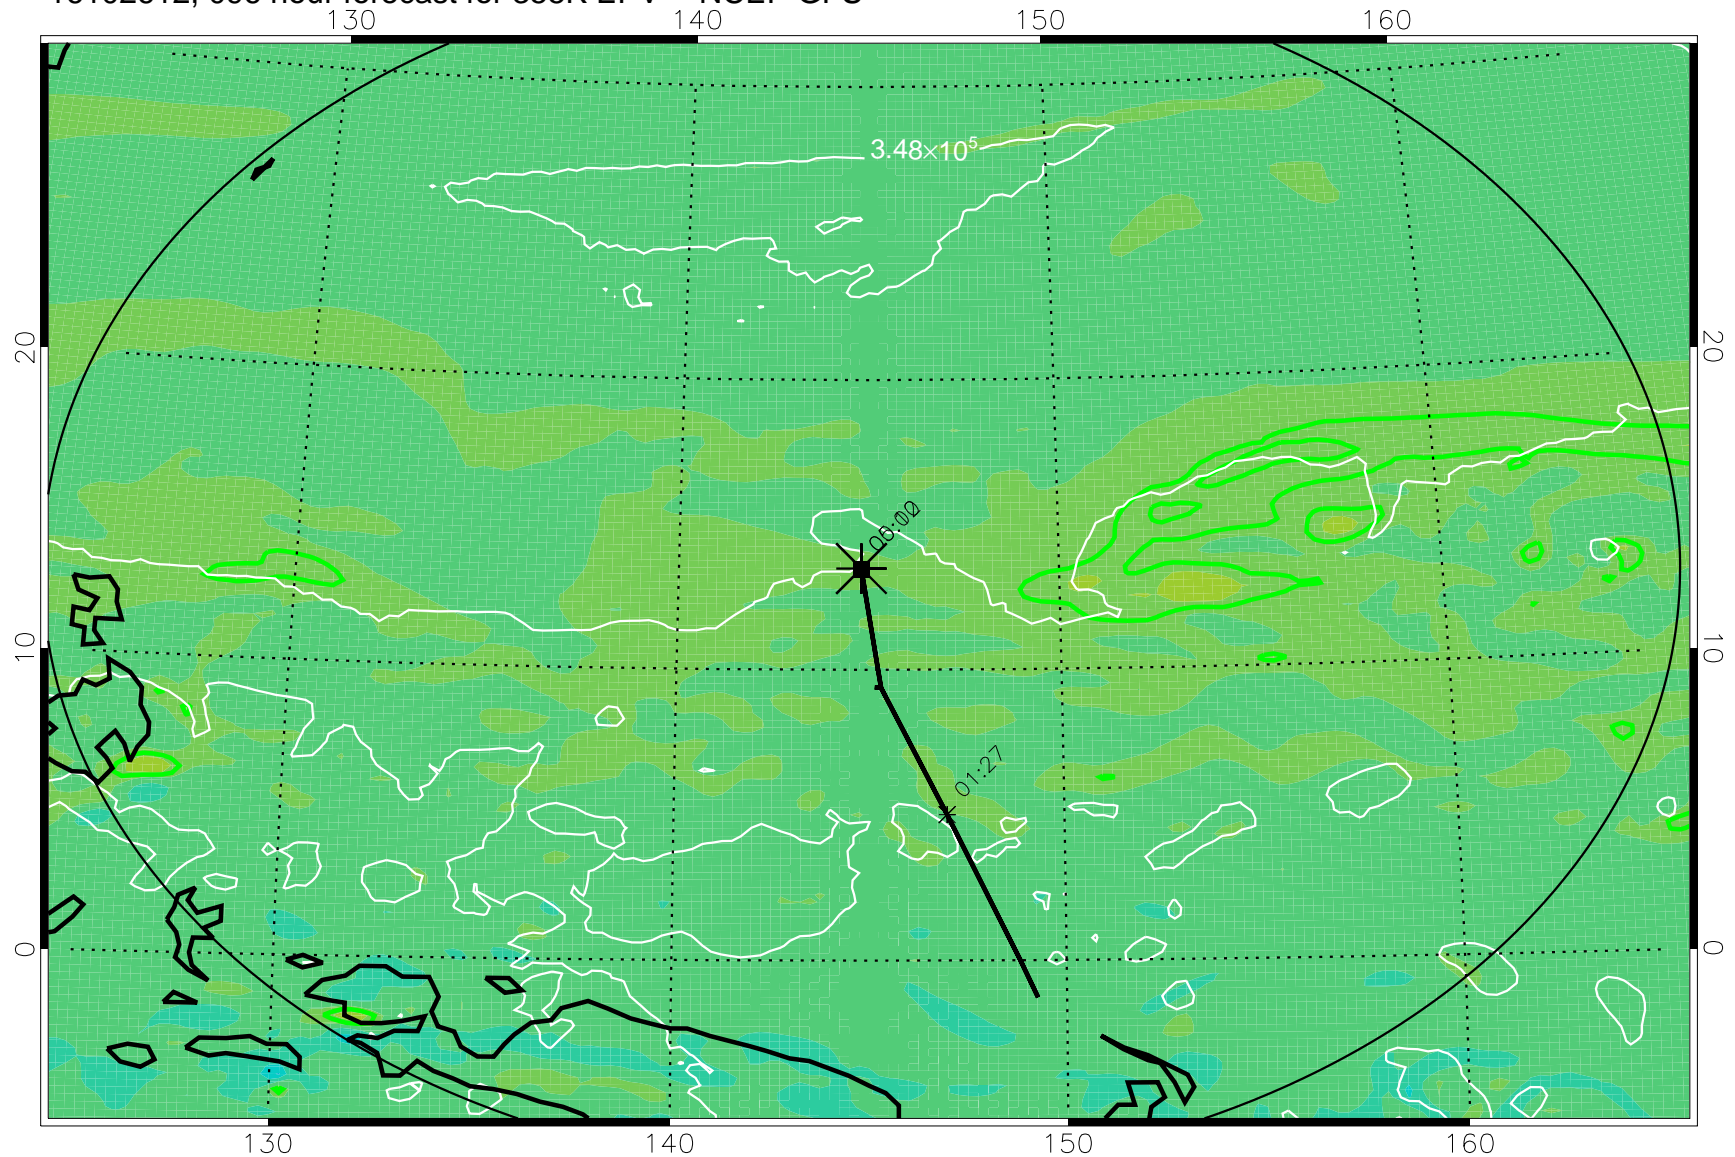

16102506, 066 hour forecast for 355K EPV -- NCEP GFS

355K Montgomery Streamfunction, white
EPV Tropopause (2 PVU) Position
Range ring of 2304 km

16102512, 072 hour forecast for 355K EPV -- NCEP GFS

355K Montgomery Streamfunction, white
EPV Tropopause (2 PVU) Position
Range ring of 2304 km

16102518, 078 hour forecast for 355K EPV -- NCEP GFS

355K Montgomery Streamfunction, white
EPV Tropopause (2 PVU) Position
Range ring of 2304 km

16102600, 084 hour forecast for 355K EPV -- NCEP GFS

355K Montgomery Streamfunction, white
EPV Tropopause (2 PVU) Position
Range ring of 2304 km

16102606, 090 hour forecast for 355K EPV -- NCEP GFS

355K Montgomery Streamfunction, white
EPV Tropopause (2 PVU) Position
Range ring of 2304 km

16102612, 096 hour forecast for 355K EPV -- NCEP GFS

355K Montgomery Streamfunction, white
EPV Tropopause (2 PVU) Position
Range ring of 2304 km

16102618, 102 hour forecast for 355K EPV -- NCEP GFS

355K Montgomery Streamfunction, white
EPV Tropopause (2 PVU) Position
Range ring of 2304 km

16102700, 108 hour forecast for 355K EPV -- NCEP GFS

355K Montgomery Streamfunction, white
EPV Tropopause (2 PVU) Position
Range ring of 2304 km