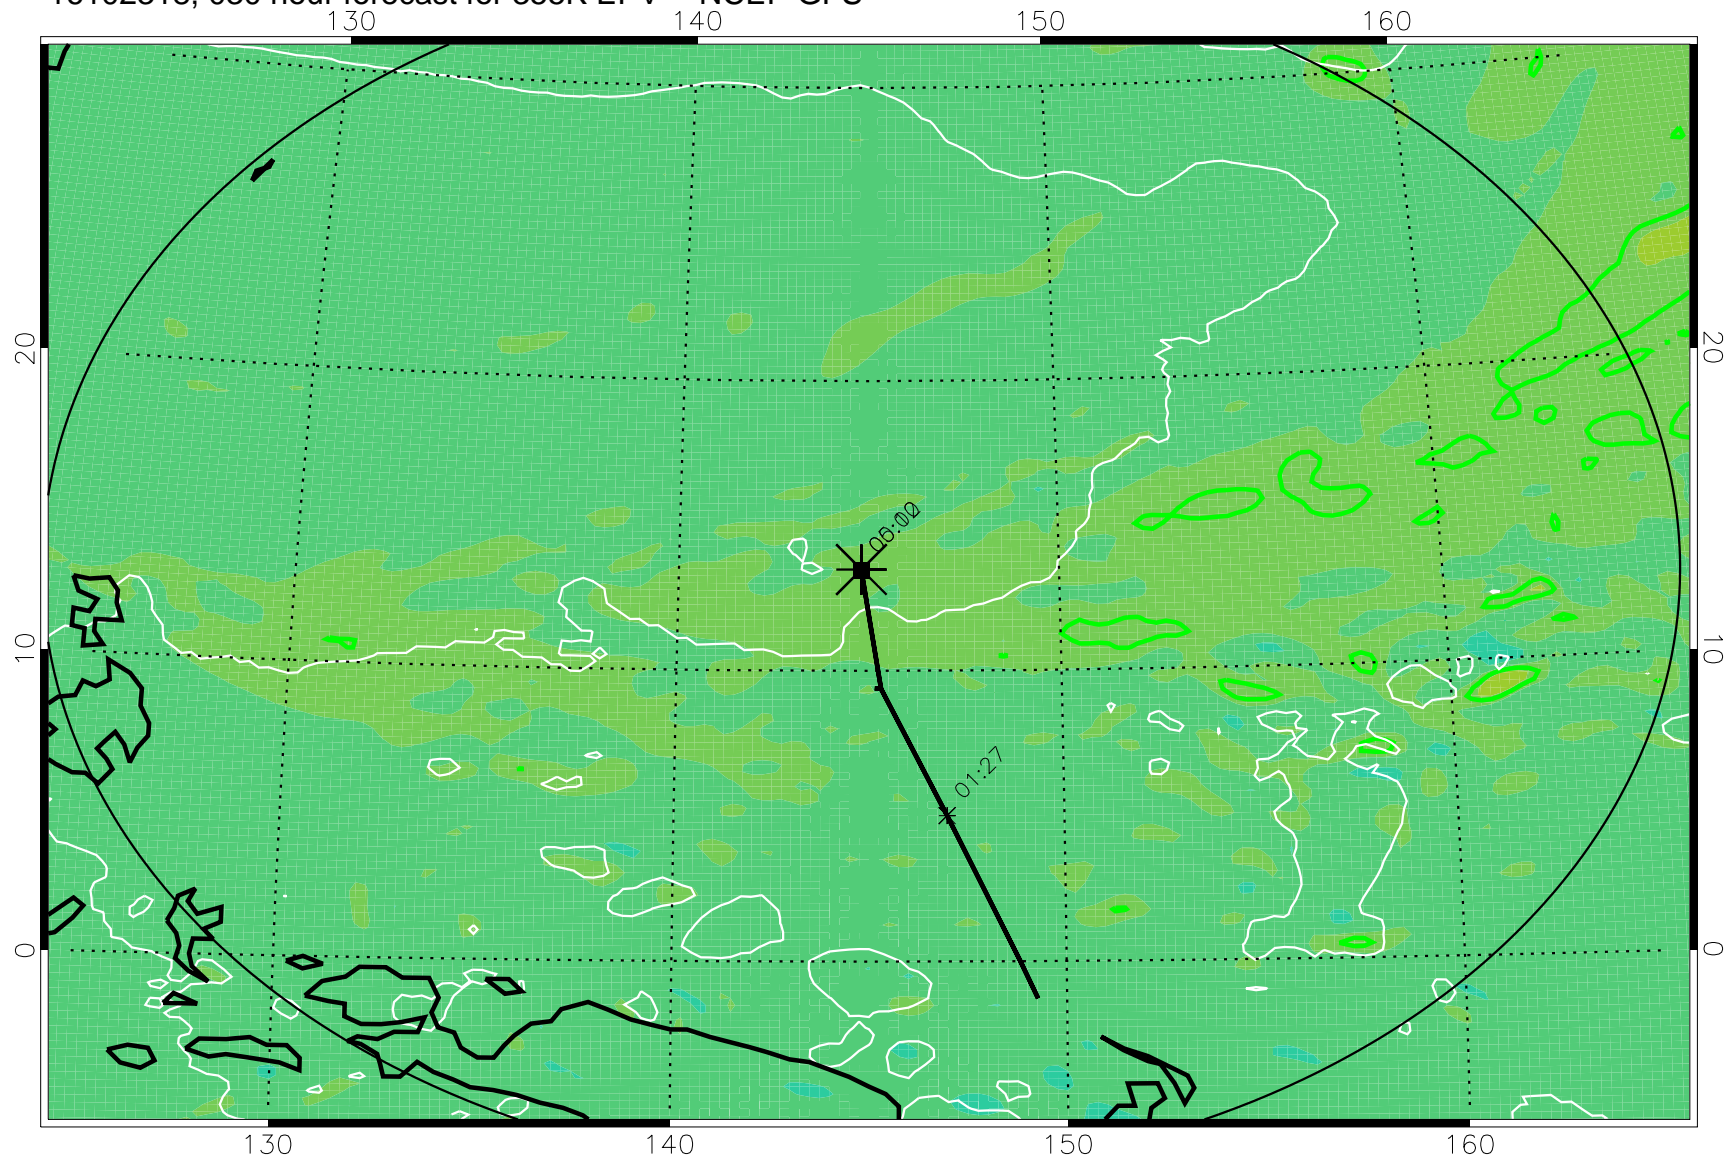

16102306, 018 hour forecast for 355K EPV -- NCEP GFS

355K Montgomery Streamfunction, white
EPV Tropopause (2 PVU) Position
Range ring of 2304 km

16102312, 024 hour forecast for 355K EPV -- NCEP GFS

355K Montgomery Streamfunction, white
EPV Tropopause (2 PVU) Position
Range ring of 2304 km

16102318, 030 hour forecast for 355K EPV -- NCEP GFS

355K Montgomery Streamfunction, white
EPV Tropopause (2 PVU) Position
Range ring of 2304 km

16102400, 036 hour forecast for 355K EPV -- NCEP GFS

355K Montgomery Streamfunction, white
EPV Tropopause (2 PVU) Position
Range ring of 2304 km

16102406, 042 hour forecast for 355K EPV -- NCEP GFS

355K Montgomery Streamfunction, white
EPV Tropopause (2 PVU) Position
Range ring of 2304 km

16102412, 048 hour forecast for 355K EPV -- NCEP GFS

355K Montgomery Streamfunction, white
EPV Tropopause (2 PVU) Position
Range ring of 2304 km

16102418, 054 hour forecast for 355K EPV -- NCEP GFS

355K Montgomery Streamfunction, white
EPV Tropopause (2 PVU) Position
Range ring of 2304 km

16102500, 060 hour forecast for 355K EPV -- NCEP GFS

355K Montgomery Streamfunction, white
EPV Tropopause (2 PVU) Position
Range ring of 2304 km