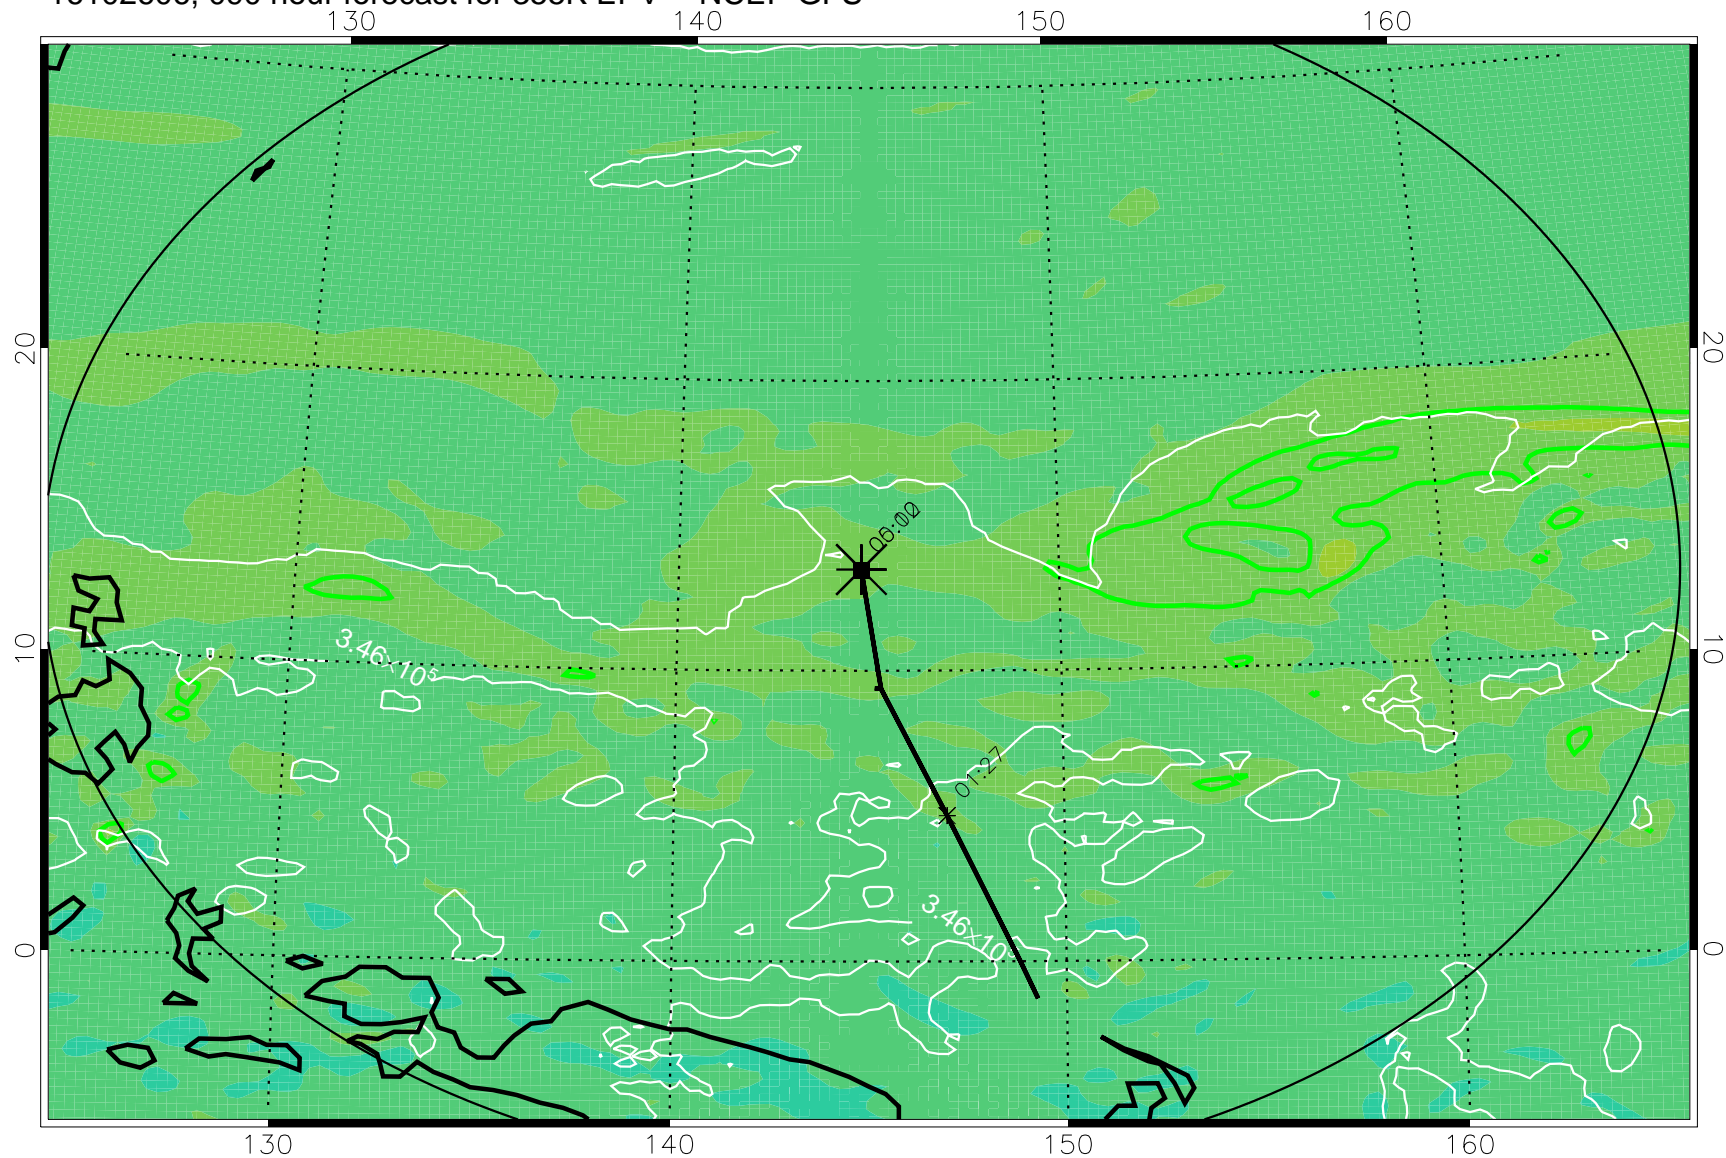

16102506, 066 hour forecast for 355K EPV -- NCEP GFS

355K Montgomery Streamfunction, white
EPV Tropopause (2 PVU) Position
Range ring of 2304 km

16102512, 072 hour forecast for 355K EPV -- NCEP GFS

355K Montgomery Streamfunction, white
EPV Tropopause (2 PVU) Position
Range ring of 2304 km

16102518, 078 hour forecast for 355K EPV -- NCEP GFS

355K Montgomery Streamfunction, white
EPV Tropopause (2 PVU) Position
Range ring of 2304 km

16102600, 084 hour forecast for 355K EPV -- NCEP GFS

355K Montgomery Streamfunction, white
EPV Tropopause (2 PVU) Position
Range ring of 2304 km

16102606, 090 hour forecast for 355K EPV -- NCEP GFS

355K Montgomery Streamfunction, white
EPV Tropopause (2 PVU) Position
Range ring of 2304 km

16102612, 096 hour forecast for 355K EPV -- NCEP GFS

355K Montgomery Streamfunction, white
EPV Tropopause (2 PVU) Position
Range ring of 2304 km

16102618, 102 hour forecast for 355K EPV -- NCEP GFS

355K Montgomery Streamfunction, white
EPV Tropopause (2 PVU) Position
Range ring of 2304 km

16102700, 108 hour forecast for 355K EPV -- NCEP GFS

355K Montgomery Streamfunction, white
EPV Tropopause (2 PVU) Position
Range ring of 2304 km