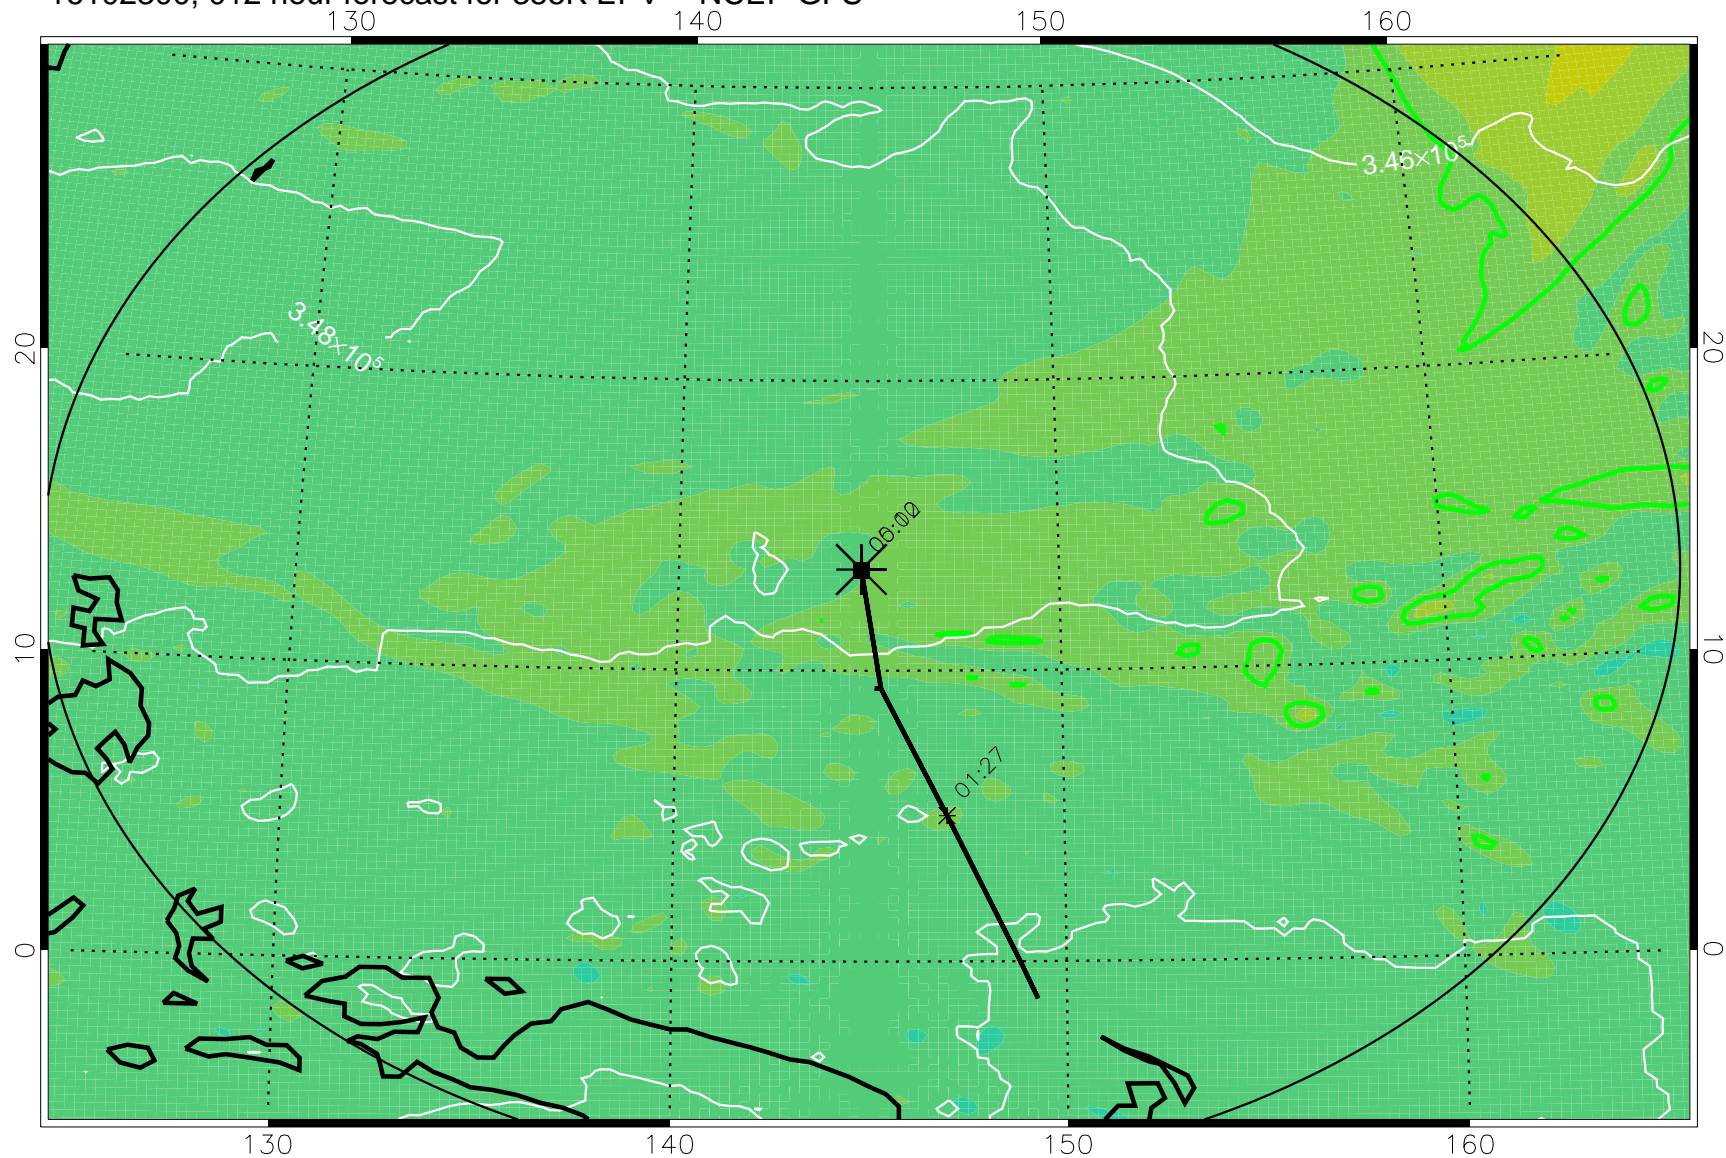

16102218, 006 hour forecast for 355K EPV -- NCEP GFS

355K Montgomery Streamfunction, white
EPV Tropopause (2 PVU) Position
Range ring of 2304 km

16102300, 012 hour forecast for 355K EPV -- NCEP GFS

355K Montgomery Streamfunction, white
EPV Tropopause (2 PVU) Position
Range ring of 2304 km

16102306, 018 hour forecast for 355K EPV -- NCEP GFS

355K Montgomery Streamfunction, white
EPV Tropopause (2 PVU) Position
Range ring of 2304 km

16102312, 024 hour forecast for 355K EPV -- NCEP GFS

355K Montgomery Streamfunction, white
EPV Tropopause (2 PVU) Position
Range ring of 2304 km

16102318, 030 hour forecast for 355K EPV -- NCEP GFS

355K Montgomery Streamfunction, white
EPV Tropopause (2 PVU) Position
Range ring of 2304 km

16102400, 036 hour forecast for 355K EPV -- NCEP GFS

355K Montgomery Streamfunction, white
EPV Tropopause (2 PVU) Position
Range ring of 2304 km

16102406, 042 hour forecast for 355K EPV -- NCEP GFS

355K Montgomery Streamfunction, white
EPV Tropopause (2 PVU) Position
Range ring of 2304 km

16102412, 048 hour forecast for 355K EPV -- NCEP GFS

355K Montgomery Streamfunction, white
EPV Tropopause (2 PVU) Position
Range ring of 2304 km