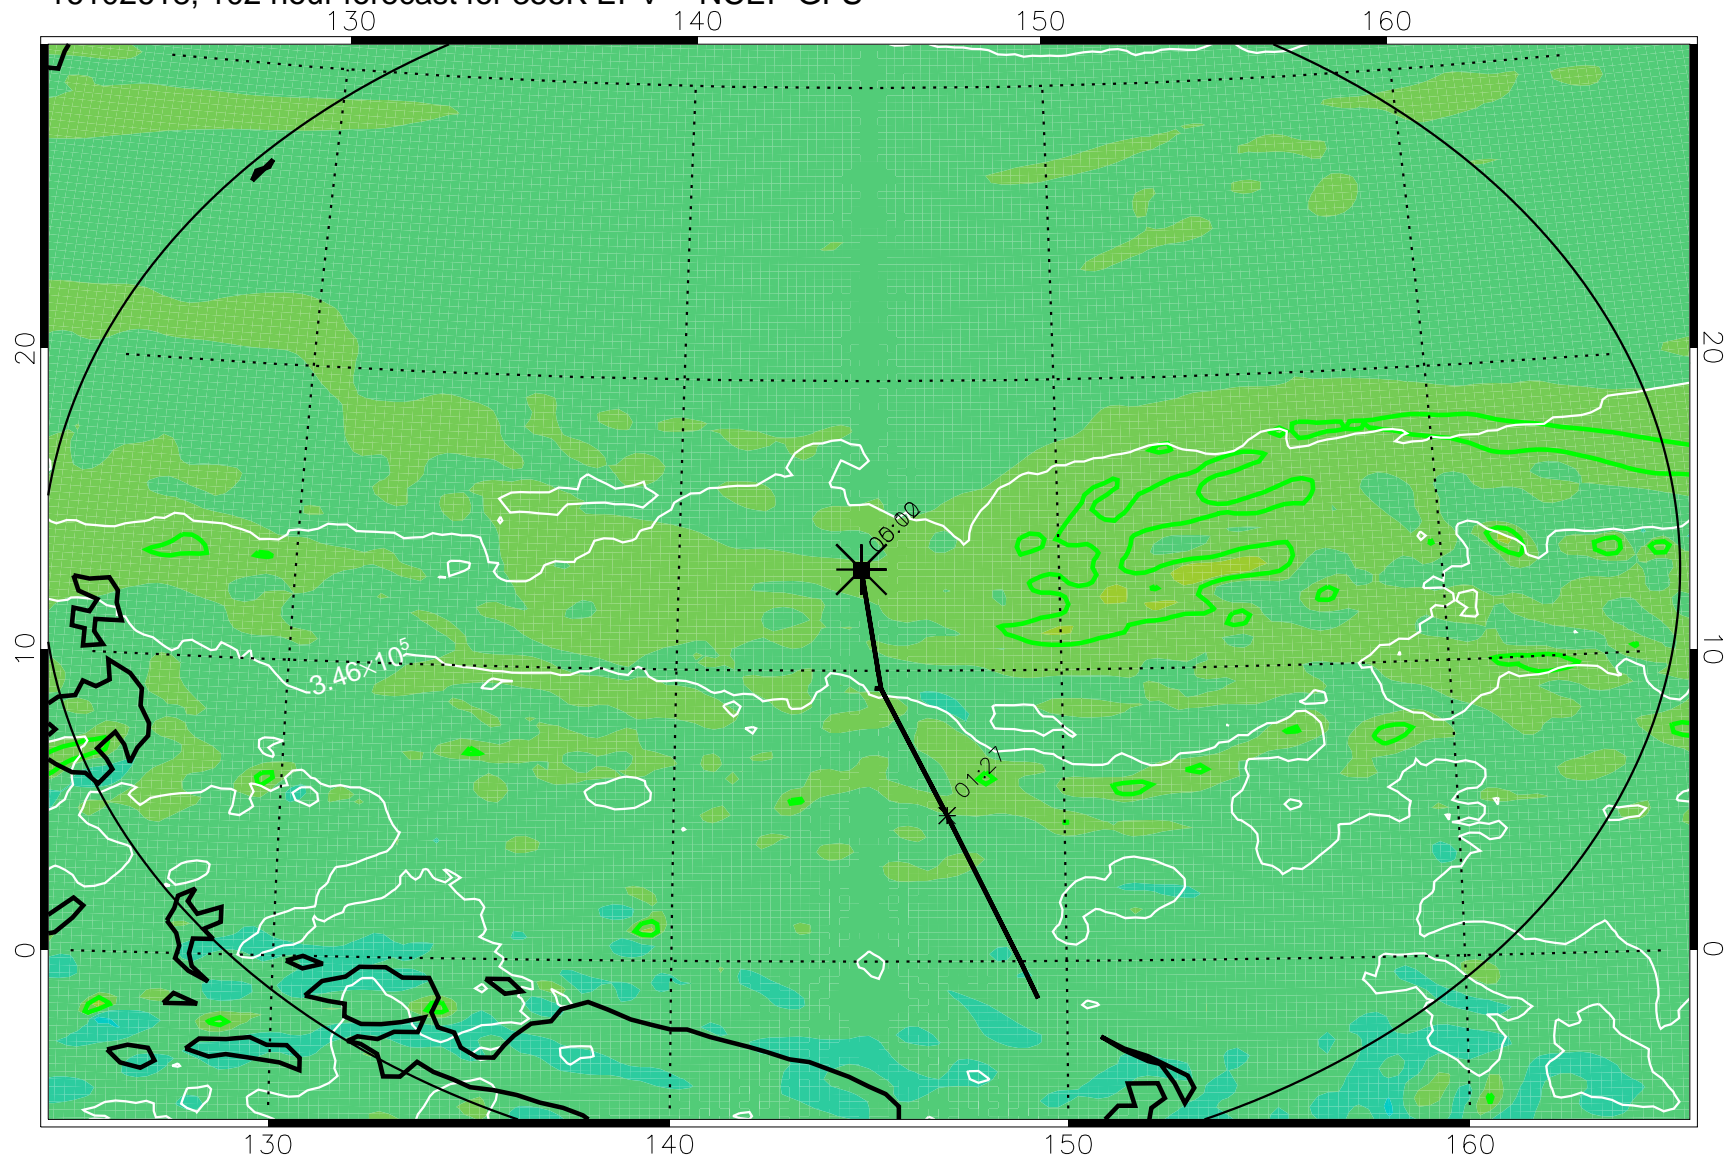

16102518, 078 hour forecast for 355K EPV -- NCEP GFS

355K Montgomery Streamfunction, white
EPV Tropopause (2 PVU) Position
Range ring of 2304 km

16102600, 084 hour forecast for 355K EPV -- NCEP GFS

355K Montgomery Streamfunction, white
EPV Tropopause (2 PVU) Position
Range ring of 2304 km

16102606, 090 hour forecast for 355K EPV -- NCEP GFS

355K Montgomery Streamfunction, white
EPV Tropopause (2 PVU) Position
Range ring of 2304 km

16102612, 096 hour forecast for 355K EPV -- NCEP GFS

355K Montgomery Streamfunction, white
EPV Tropopause (2 PVU) Position
Range ring of 2304 km

16102618, 102 hour forecast for 355K EPV -- NCEP GFS

355K Montgomery Streamfunction, white
EPV Tropopause (2 PVU) Position
Range ring of 2304 km

16102700, 108 hour forecast for 355K EPV -- NCEP GFS

355K Montgomery Streamfunction, white
EPV Tropopause (2 PVU) Position
Range ring of 2304 km

16102706, 114 hour forecast for 355K EPV -- NCEP GFS

355K Montgomery Streamfunction, white
EPV Tropopause (2 PVU) Position
Range ring of 2304 km

16102712, 120 hour forecast for 355K EPV -- NCEP GFS

355K Montgomery Streamfunction, white
EPV Tropopause (2 PVU) Position
Range ring of 2304 km