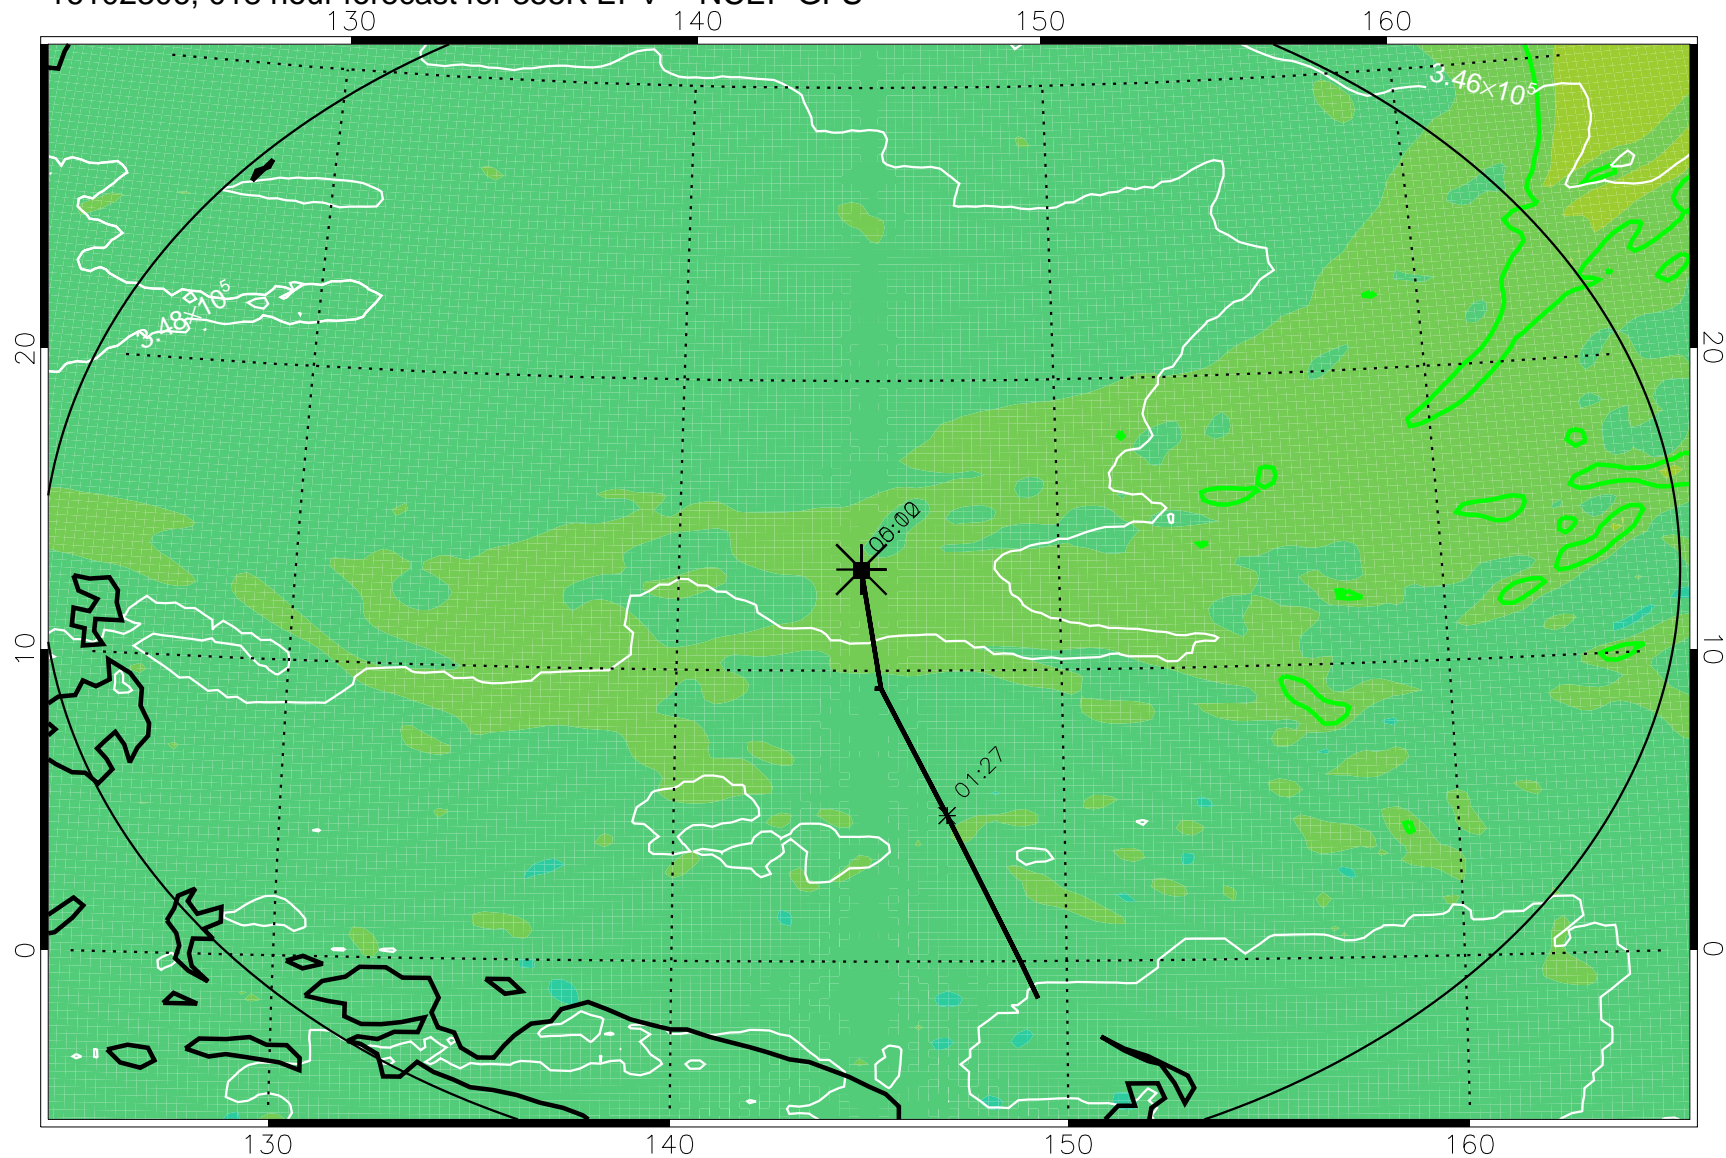

16102218, 006 hour forecast for 355K EPV -- NCEP GFS

355K Montgomery Streamfunction, white
EPV Tropopause (2 PVU) Position
Range ring of 2304 km

16102300, 012 hour forecast for 355K EPV -- NCEP GFS

355K Montgomery Streamfunction, white
EPV Tropopause (2 PVU) Position
Range ring of 2304 km

16102306, 018 hour forecast for 355K EPV -- NCEP GFS

355K Montgomery Streamfunction, white
EPV Tropopause (2 PVU) Position
Range ring of 2304 km

16102312, 024 hour forecast for 355K EPV -- NCEP GFS

355K Montgomery Streamfunction, white
EPV Tropopause (2 PVU) Position
Range ring of 2304 km

16102318, 030 hour forecast for 355K EPV -- NCEP GFS

355K Montgomery Streamfunction, white
EPV Tropopause (2 PVU) Position
Range ring of 2304 km

16102400, 036 hour forecast for 355K EPV -- NCEP GFS

355K Montgomery Streamfunction, white
EPV Tropopause (2 PVU) Position
Range ring of 2304 km

16102406, 042 hour forecast for 355K EPV -- NCEP GFS

355K Montgomery Streamfunction, white
EPV Tropopause (2 PVU) Position
Range ring of 2304 km

16102412, 048 hour forecast for 355K EPV -- NCEP GFS

355K Montgomery Streamfunction, white
EPV Tropopause (2 PVU) Position
Range ring of 2304 km