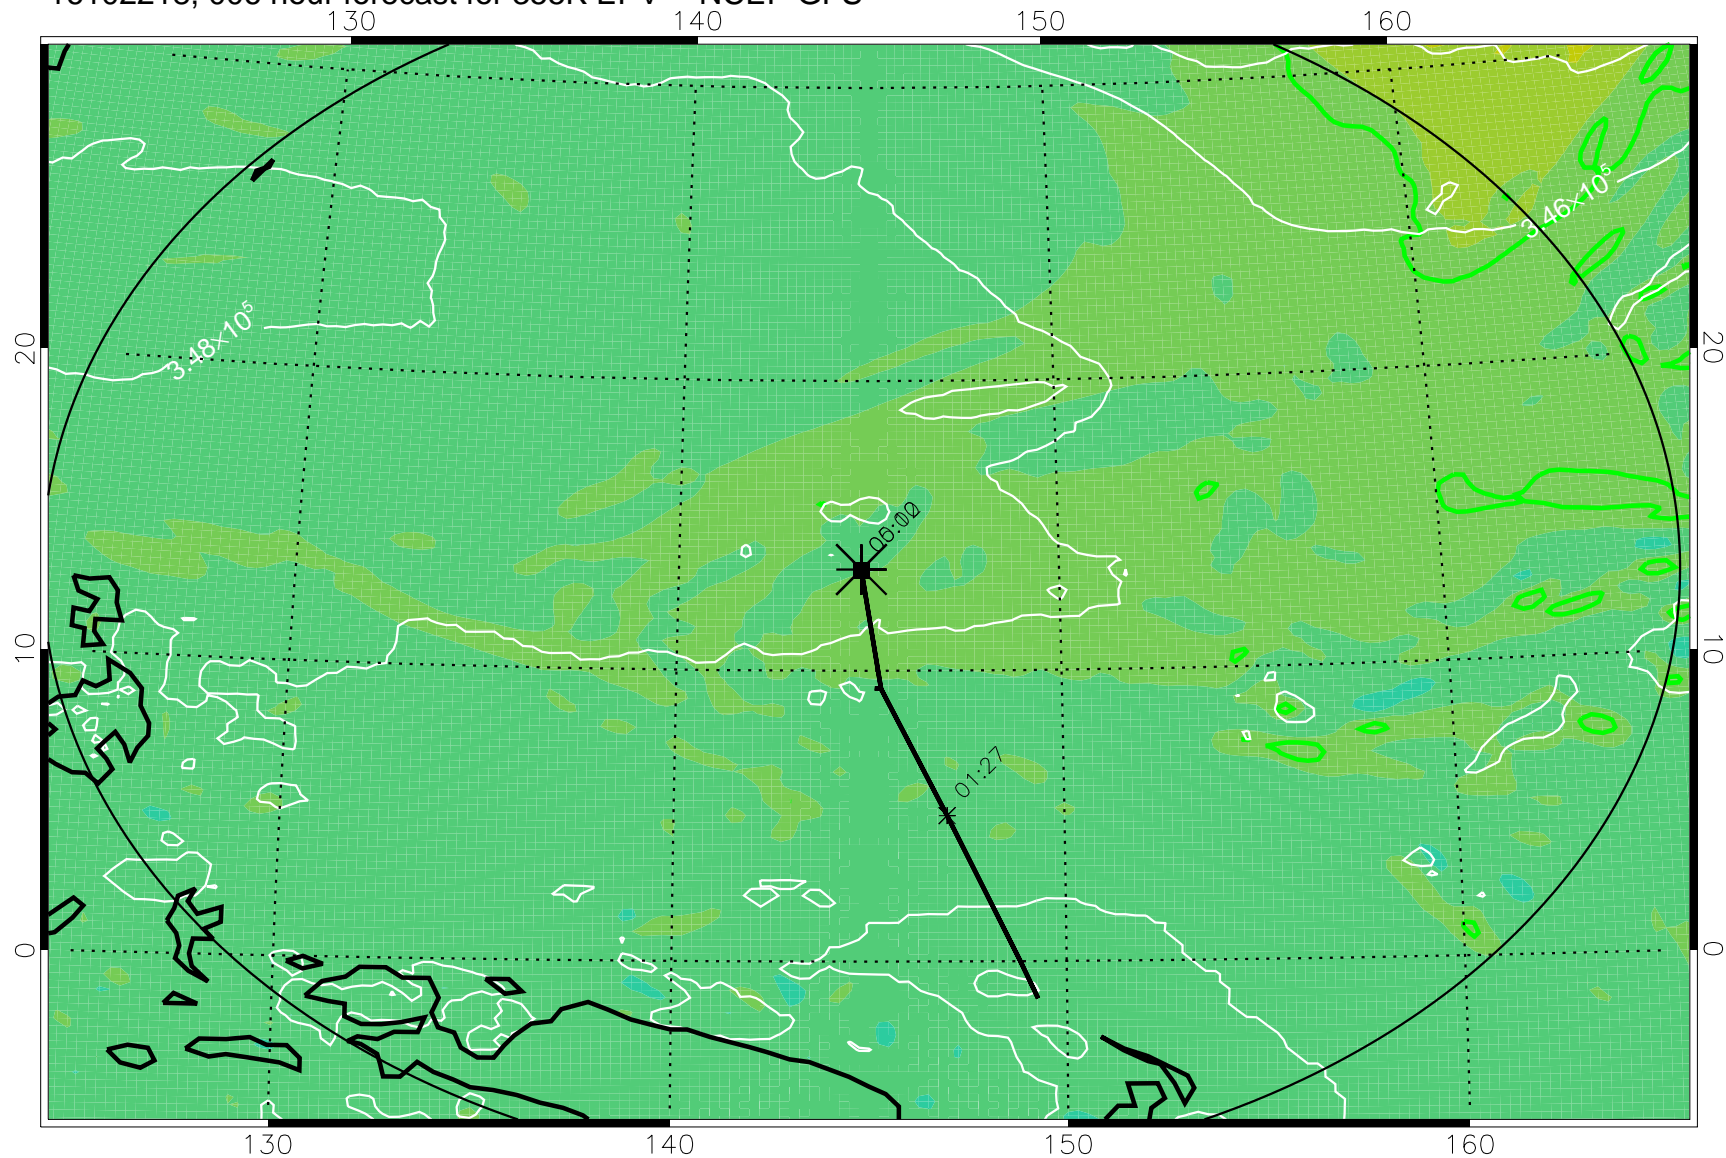

16102218, 006 hour forecast for 355K EPV -- NCEP GFS

355K Montgomery Streamfunction, white
EPV Tropopause (2 PVU) Position
Range ring of 2304 km

16102300, 012 hour forecast for 355K EPV -- NCEP GFS

355K Montgomery Streamfunction, white
EPV Tropopause (2 PVU) Position
Range ring of 2304 km

16102306, 018 hour forecast for 355K EPV -- NCEP GFS

355K Montgomery Streamfunction, white
EPV Tropopause (2 PVU) Position
Range ring of 2304 km

16102312, 024 hour forecast for 355K EPV -- NCEP GFS

355K Montgomery Streamfunction, white
EPV Tropopause (2 PVU) Position
Range ring of 2304 km

16102318, 030 hour forecast for 355K EPV -- NCEP GFS

355K Montgomery Streamfunction, white
EPV Tropopause (2 PVU) Position
Range ring of 2304 km

16102400, 036 hour forecast for 355K EPV -- NCEP GFS

355K Montgomery Streamfunction, white
EPV Tropopause (2 PVU) Position
Range ring of 2304 km

16102406, 042 hour forecast for 355K EPV -- NCEP GFS

355K Montgomery Streamfunction, white
EPV Tropopause (2 PVU) Position
Range ring of 2304 km

16102412, 048 hour forecast for 355K EPV -- NCEP GFS

355K Montgomery Streamfunction, white
EPV Tropopause (2 PVU) Position
Range ring of 2304 km