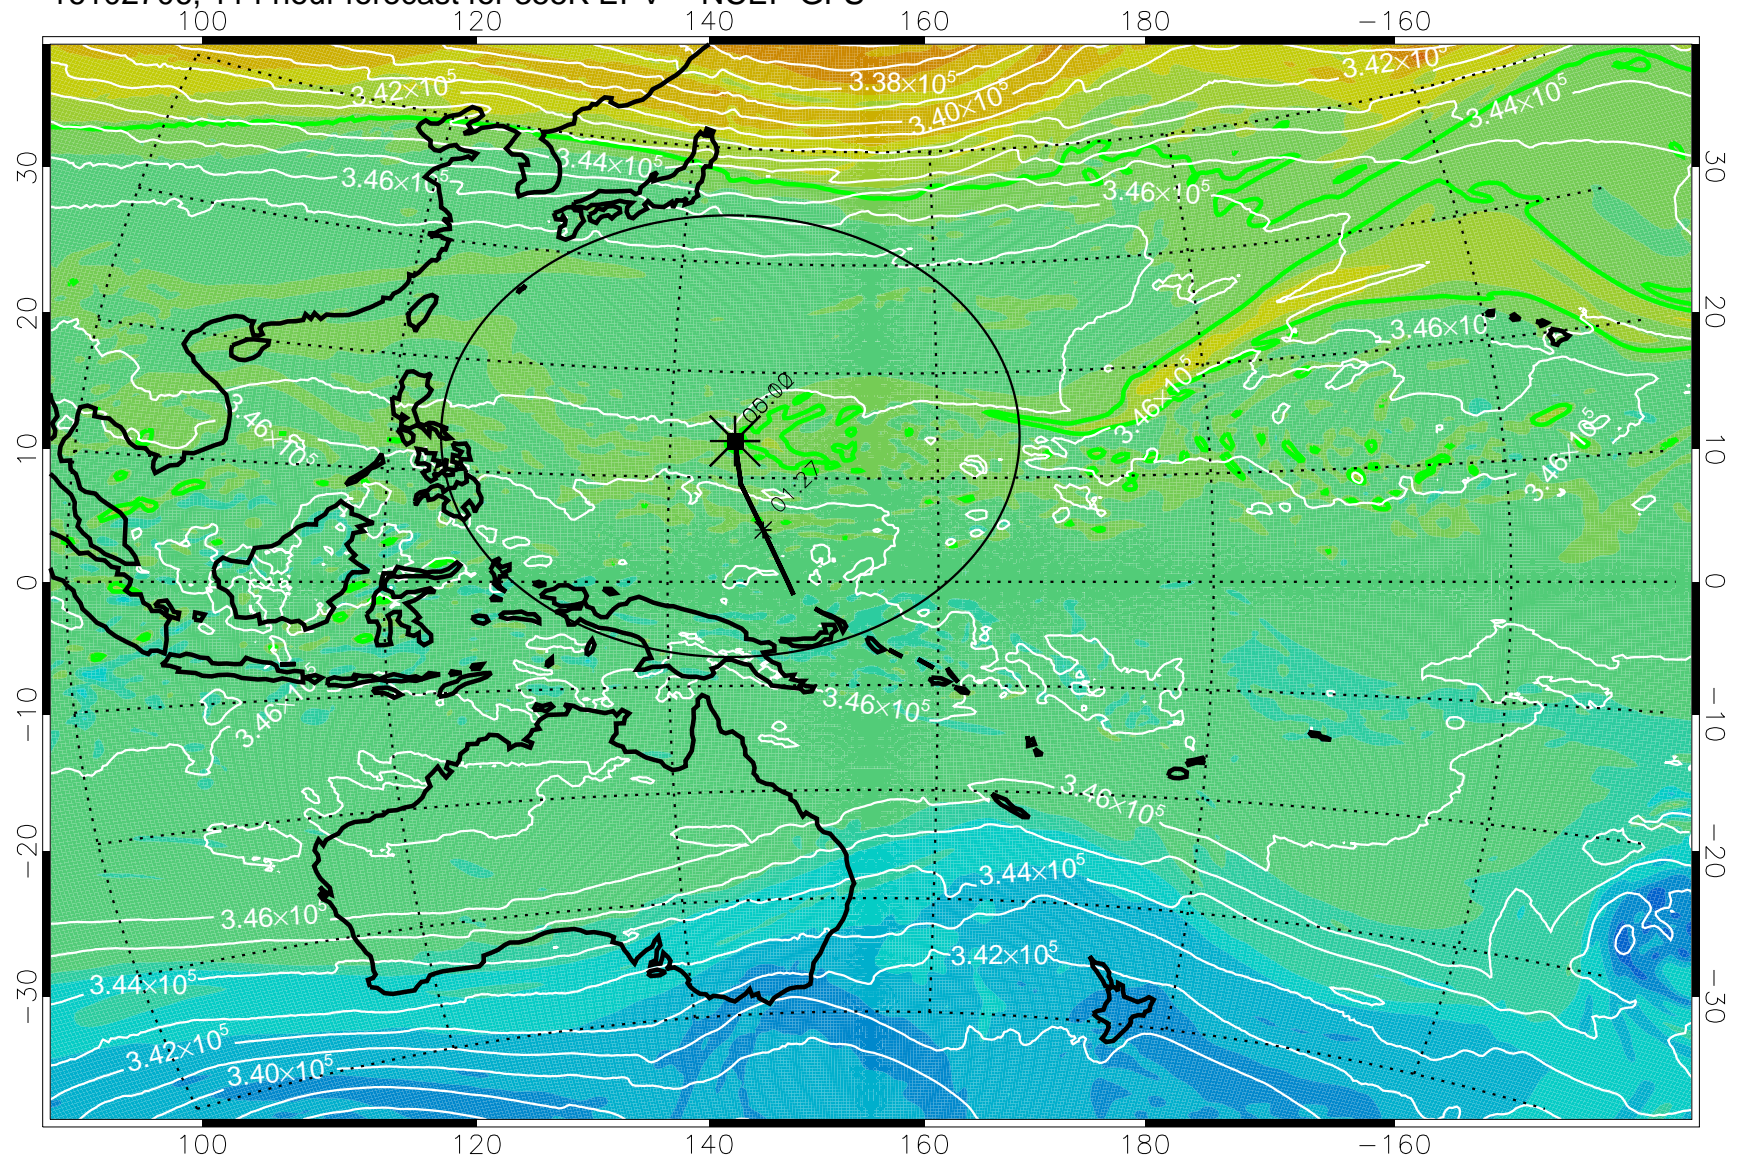

16102518, 078 hour forecast for 355K EPV -- NCEP GFS

355K Montgomery Streamfunction, white
EPV Tropopause (2 PVU) Position
Range ring of 2304 km

16102600, 084 hour forecast for 355K EPV -- NCEP GFS

355K Montgomery Streamfunction, white
EPV Tropopause (2 PVU) Position
Range ring of 2304 km

16102606, 090 hour forecast for 355K EPV -- NCEP GFS

355K Montgomery Streamfunction, white
EPV Tropopause (2 PVU) Position
Range ring of 2304 km

16102612, 096 hour forecast for 355K EPV -- NCEP GFS

355K Montgomery Streamfunction, white
EPV Tropopause (2 PVU) Position
Range ring of 2304 km

16102618, 102 hour forecast for 355K EPV -- NCEP GFS

355K Montgomery Streamfunction, white
EPV Tropopause (2 PVU) Position
Range ring of 2304 km

16102700, 108 hour forecast for 355K EPV -- NCEP GFS

355K Montgomery Streamfunction, white
EPV Tropopause (2 PVU) Position
Range ring of 2304 km

16102706, 114 hour forecast for 355K EPV -- NCEP GFS

355K Montgomery Streamfunction, white
EPV Tropopause (2 PVU) Position
Range ring of 2304 km

16102712, 120 hour forecast for 355K EPV -- NCEP GFS

355K Montgomery Streamfunction, white
EPV Tropopause (2 PVU) Position
Range ring of 2304 km