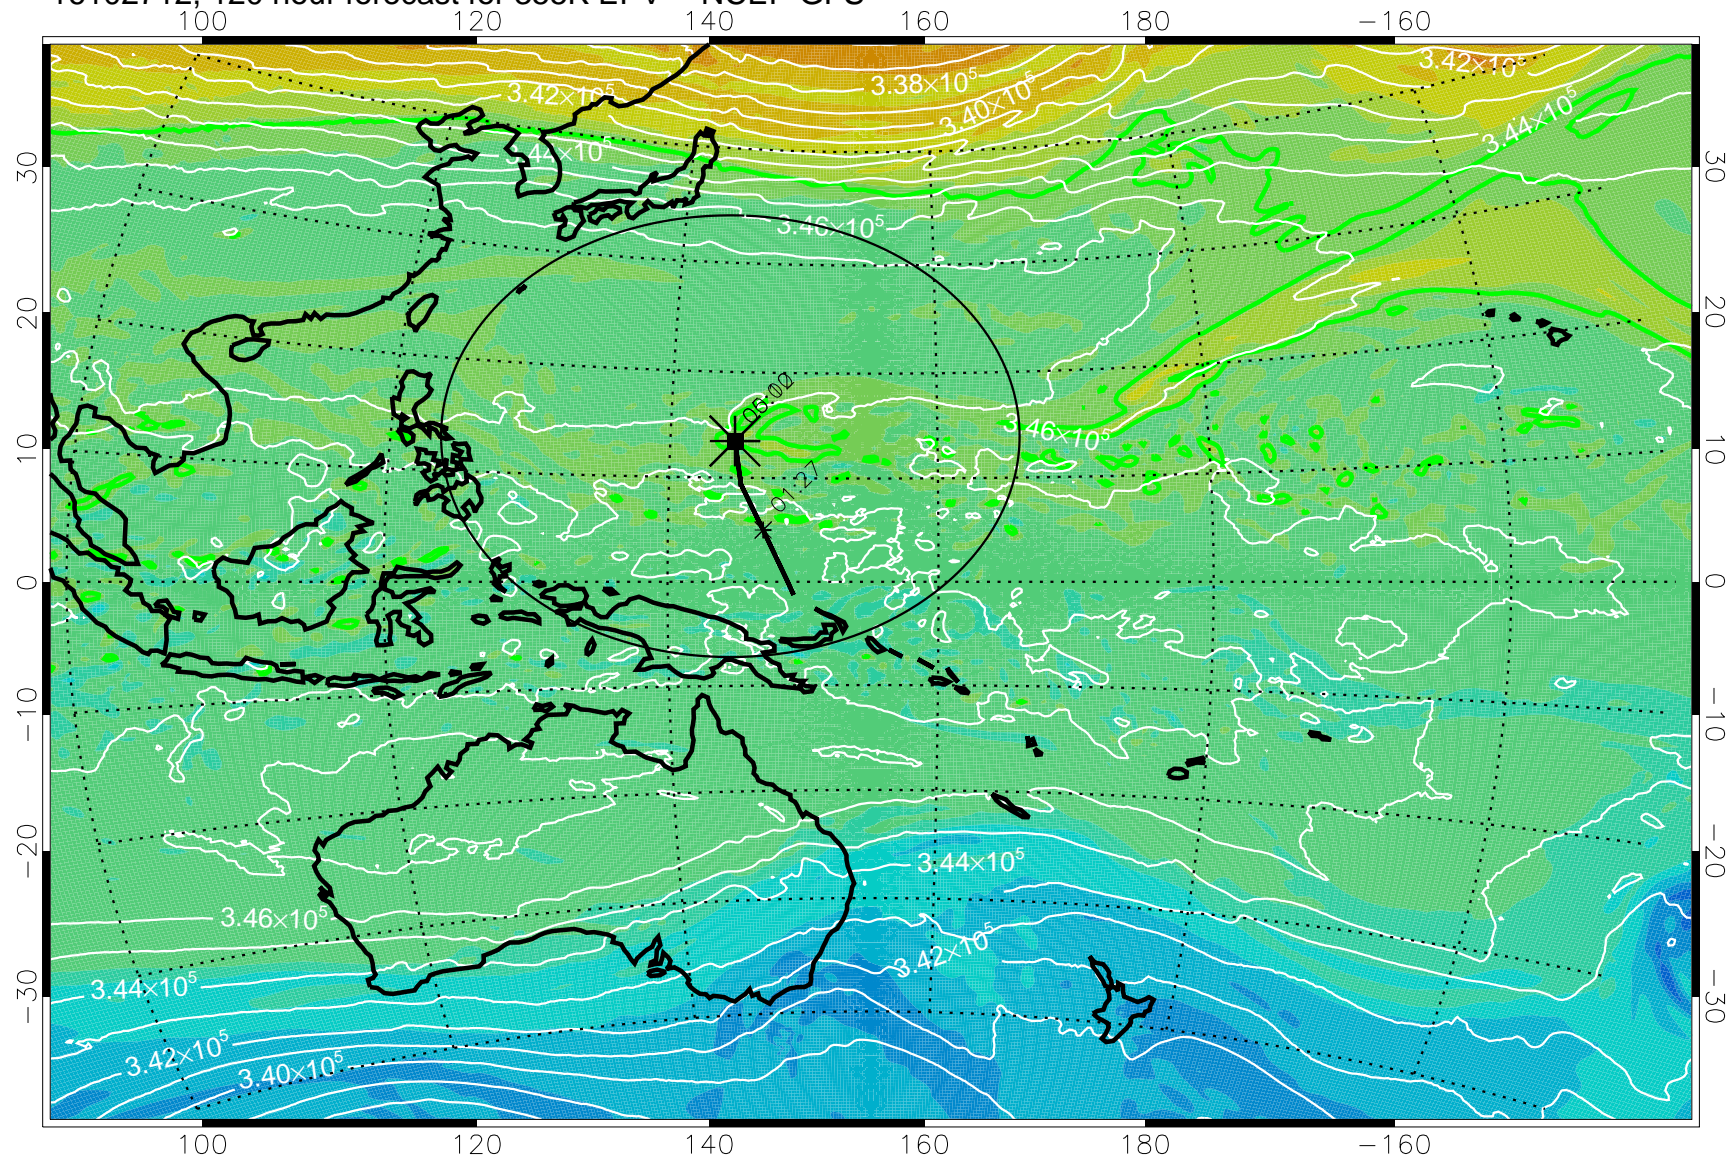

16102518, 078 hour forecast for 355K EPV -- NCEP GFS

355K Montgomery Streamfunction, white
EPV Tropopause (2 PVU) Position
Range ring of 2304 km

16102600, 084 hour forecast for 355K EPV -- NCEP GFS

355K Montgomery Streamfunction, white
EPV Tropopause (2 PVU) Position
Range ring of 2304 km

16102606, 090 hour forecast for 355K EPV -- NCEP GFS

355K Montgomery Streamfunction, white
EPV Tropopause (2 PVU) Position
Range ring of 2304 km

16102612, 096 hour forecast for 355K EPV -- NCEP GFS

355K Montgomery Streamfunction, white
EPV Tropopause (2 PVU) Position
Range ring of 2304 km

16102618, 102 hour forecast for 355K EPV -- NCEP GFS

355K Montgomery Streamfunction, white
EPV Tropopause (2 PVU) Position
Range ring of 2304 km

16102700, 108 hour forecast for 355K EPV -- NCEP GFS

355K Montgomery Streamfunction, white
EPV Tropopause (2 PVU) Position
Range ring of 2304 km

16102706, 114 hour forecast for 355K EPV -- NCEP GFS

355K Montgomery Streamfunction, white
EPV Tropopause (2 PVU) Position
Range ring of 2304 km

16102712, 120 hour forecast for 355K EPV -- NCEP GFS

355K Montgomery Streamfunction, white
EPV Tropopause (2 PVU) Position
Range ring of 2304 km