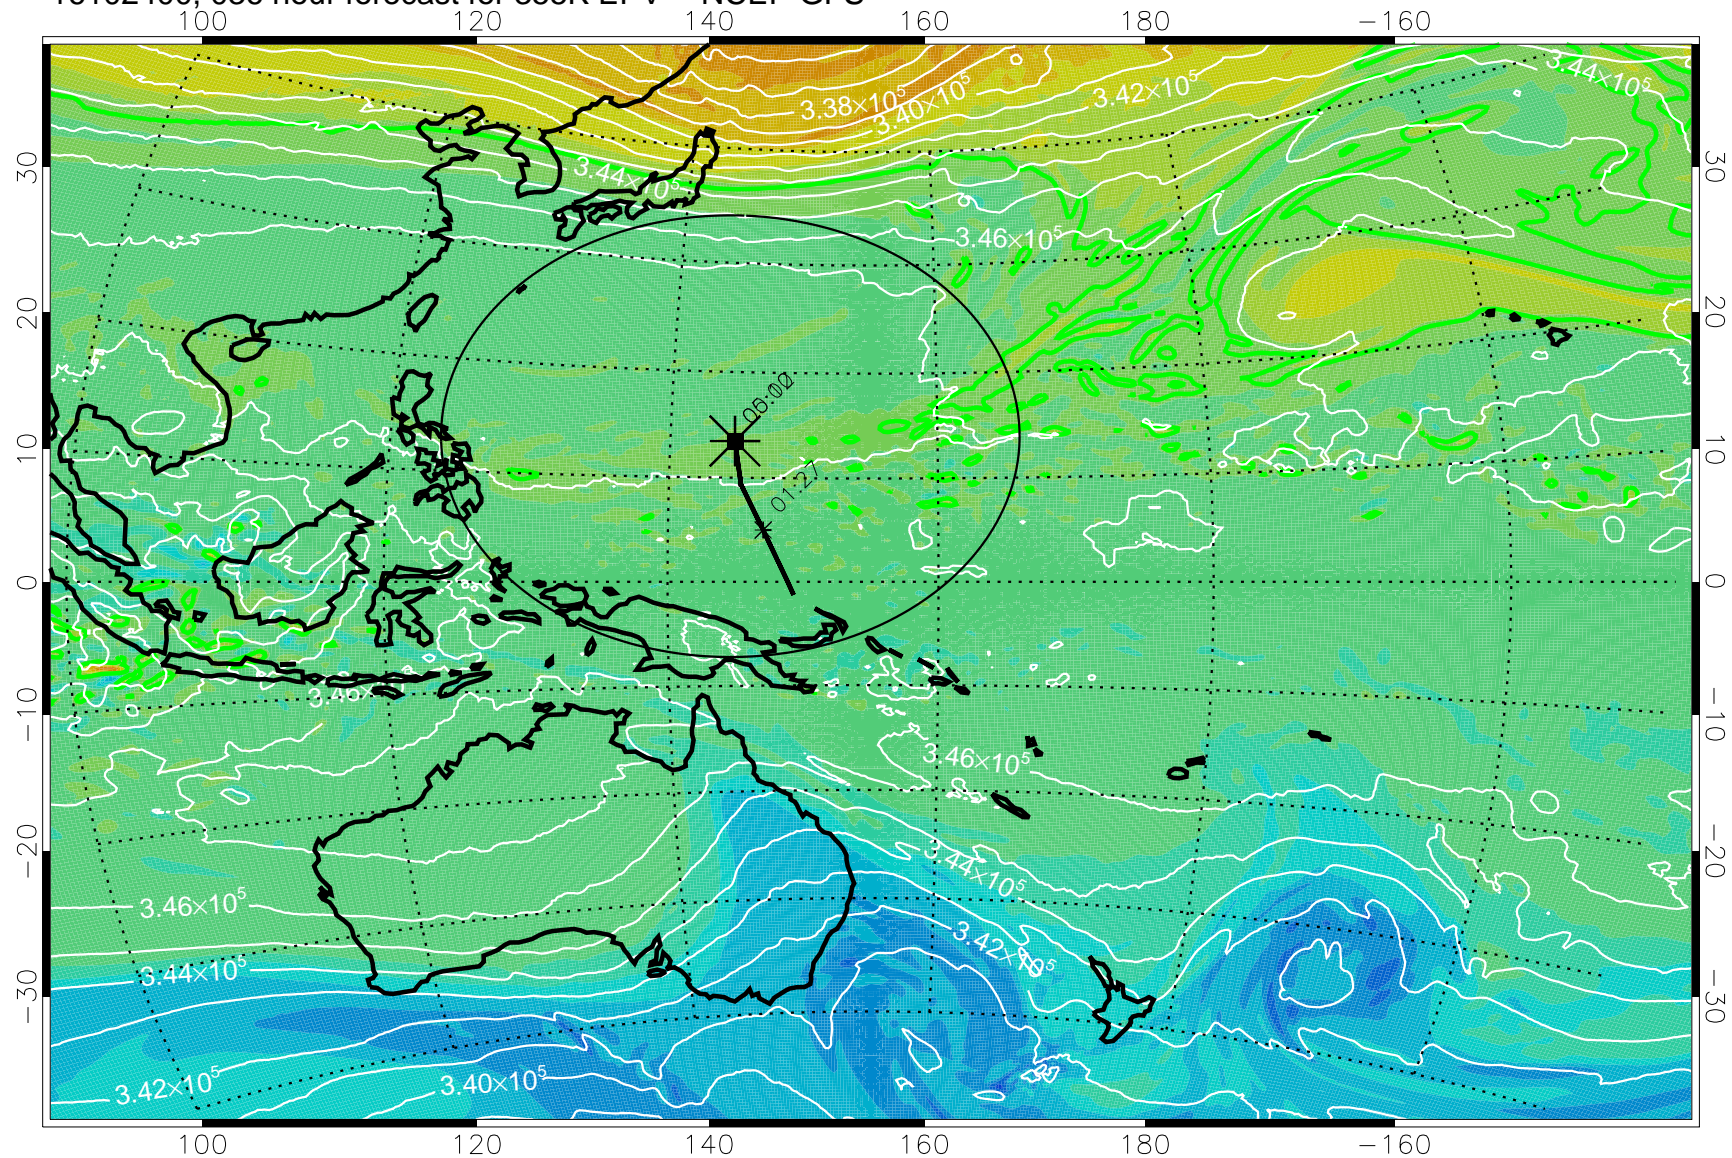

16102306, 018 hour forecast for 355K EPV -- NCEP GFS

355K Montgomery Streamfunction, white
EPV Tropopause (2 PVU) Position
Range ring of 2304 km

16102312, 024 hour forecast for 355K EPV -- NCEP GFS

355K Montgomery Streamfunction, white
EPV Tropopause (2 PVU) Position
Range ring of 2304 km

16102318, 030 hour forecast for 355K EPV -- NCEP GFS

355K Montgomery Streamfunction, white
EPV Tropopause (2 PVU) Position
Range ring of 2304 km

16102400, 036 hour forecast for 355K EPV -- NCEP GFS

355K Montgomery Streamfunction, white
EPV Tropopause (2 PVU) Position
Range ring of 2304 km

16102406, 042 hour forecast for 355K EPV -- NCEP GFS

355K Montgomery Streamfunction, white
EPV Tropopause (2 PVU) Position
Range ring of 2304 km

16102412, 048 hour forecast for 355K EPV -- NCEP GFS

355K Montgomery Streamfunction, white
EPV Tropopause (2 PVU) Position
Range ring of 2304 km

16102418, 054 hour forecast for 355K EPV -- NCEP GFS

355K Montgomery Streamfunction, white
EPV Tropopause (2 PVU) Position
Range ring of 2304 km

16102500, 060 hour forecast for 355K EPV -- NCEP GFS

355K Montgomery Streamfunction, white
EPV Tropopause (2 PVU) Position
Range ring of 2304 km