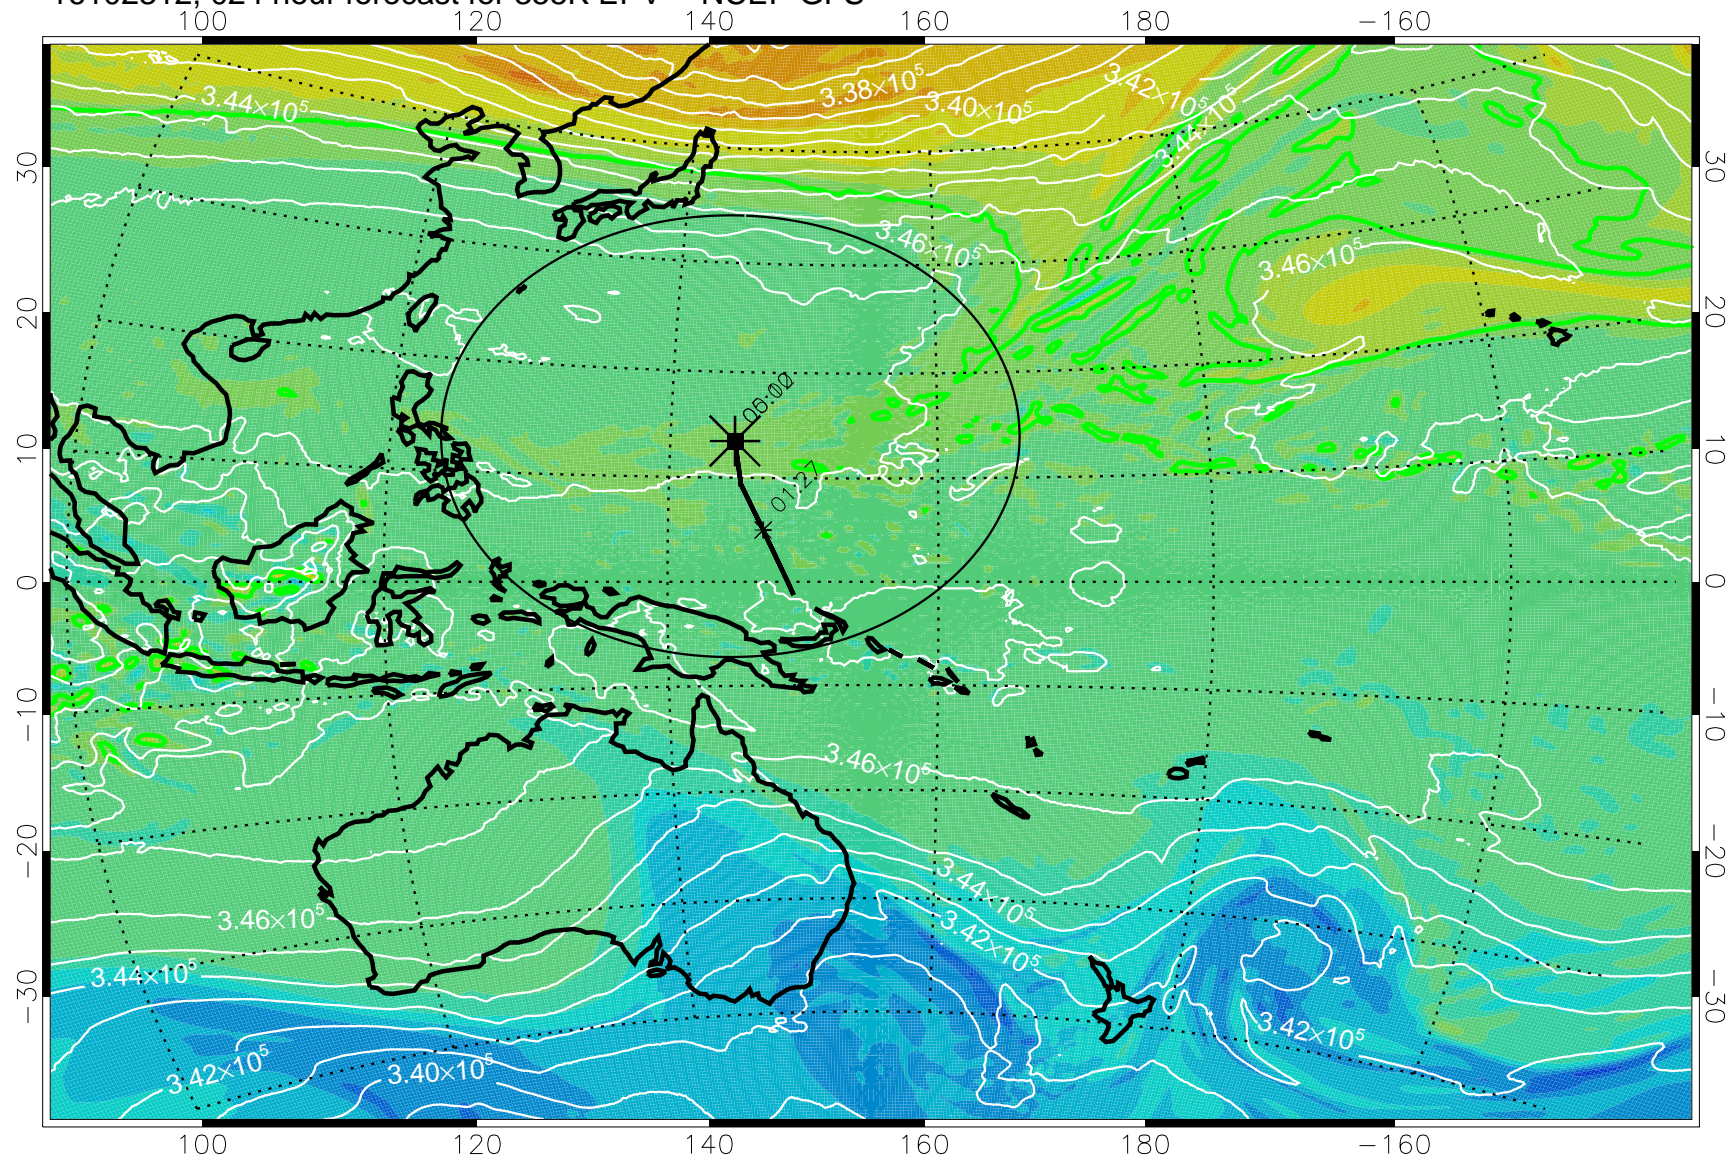

16102218, 006 hour forecast for 355K EPV -- NCEP GFS

355K Montgomery Streamfunction, white
EPV Tropopause (2 PVU) Position
Range ring of 2304 km

16102300, 012 hour forecast for 355K EPV -- NCEP GFS

355K Montgomery Streamfunction, white
EPV Tropopause (2 PVU) Position
Range ring of 2304 km

16102306, 018 hour forecast for 355K EPV -- NCEP GFS

355K Montgomery Streamfunction, white
EPV Tropopause (2 PVU) Position
Range ring of 2304 km

16102312, 024 hour forecast for 355K EPV -- NCEP GFS

355K Montgomery Streamfunction, white
EPV Tropopause (2 PVU) Position
Range ring of 2304 km

16102318, 030 hour forecast for 355K EPV -- NCEP GFS

355K Montgomery Streamfunction, white
EPV Tropopause (2 PVU) Position
Range ring of 2304 km

16102400, 036 hour forecast for 355K EPV -- NCEP GFS

355K Montgomery Streamfunction, white
EPV Tropopause (2 PVU) Position
Range ring of 2304 km

16102406, 042 hour forecast for 355K EPV -- NCEP GFS

355K Montgomery Streamfunction, white
EPV Tropopause (2 PVU) Position
Range ring of 2304 km

16102412, 048 hour forecast for 355K EPV -- NCEP GFS

355K Montgomery Streamfunction, white
EPV Tropopause (2 PVU) Position
Range ring of 2304 km