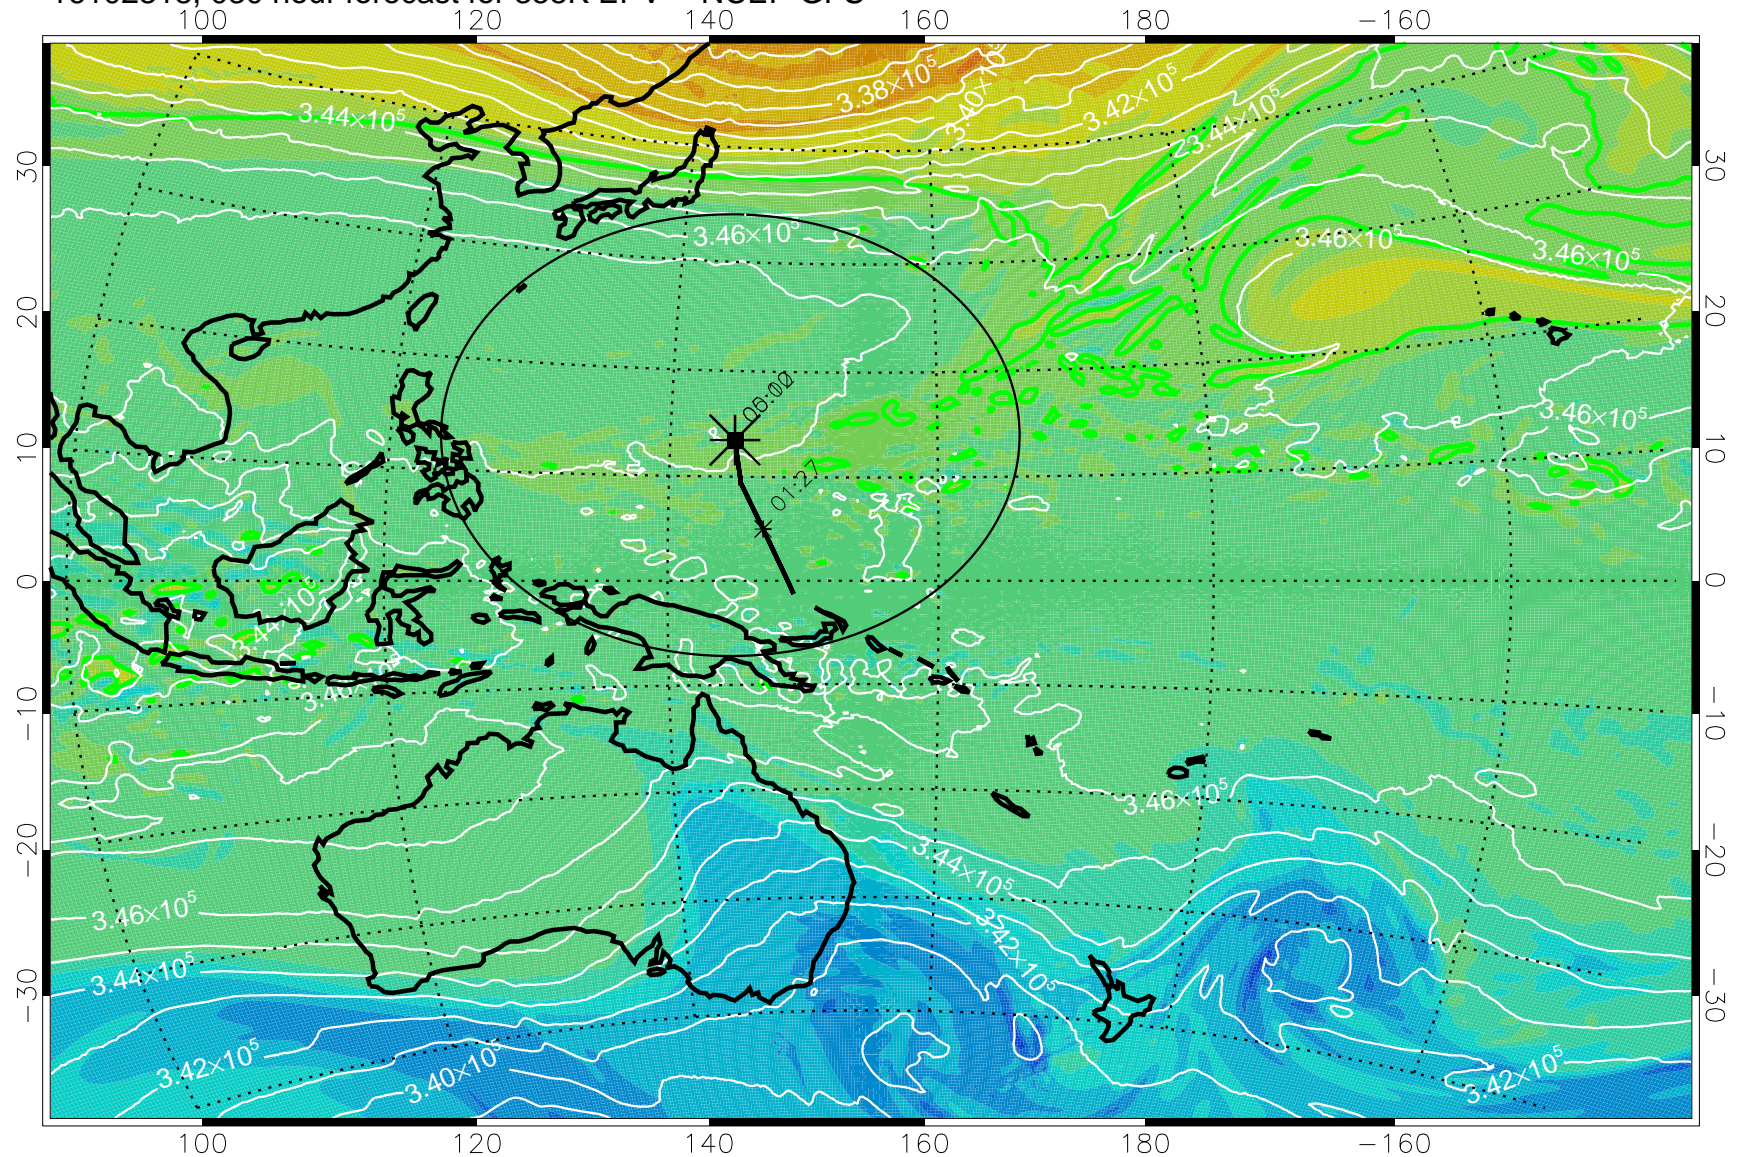

16102306, 018 hour forecast for 355K EPV -- NCEP GFS

355K Montgomery Streamfunction, white
EPV Tropopause (2 PVU) Position
Range ring of 2304 km

16102312, 024 hour forecast for 355K EPV -- NCEP GFS

355K Montgomery Streamfunction, white
EPV Tropopause (2 PVU) Position
Range ring of 2304 km

16102318, 030 hour forecast for 355K EPV -- NCEP GFS

355K Montgomery Streamfunction, white
EPV Tropopause (2 PVU) Position
Range ring of 2304 km

16102400, 036 hour forecast for 355K EPV -- NCEP GFS

355K Montgomery Streamfunction, white
EPV Tropopause (2 PVU) Position
Range ring of 2304 km

16102406, 042 hour forecast for 355K EPV -- NCEP GFS

355K Montgomery Streamfunction, white
EPV Tropopause (2 PVU) Position
Range ring of 2304 km

16102412, 048 hour forecast for 355K EPV -- NCEP GFS

355K Montgomery Streamfunction, white
EPV Tropopause (2 PVU) Position
Range ring of 2304 km

16102418, 054 hour forecast for 355K EPV -- NCEP GFS

355K Montgomery Streamfunction, white
EPV Tropopause (2 PVU) Position
Range ring of 2304 km

16102500, 060 hour forecast for 355K EPV -- NCEP GFS

355K Montgomery Streamfunction, white
EPV Tropopause (2 PVU) Position
Range ring of 2304 km