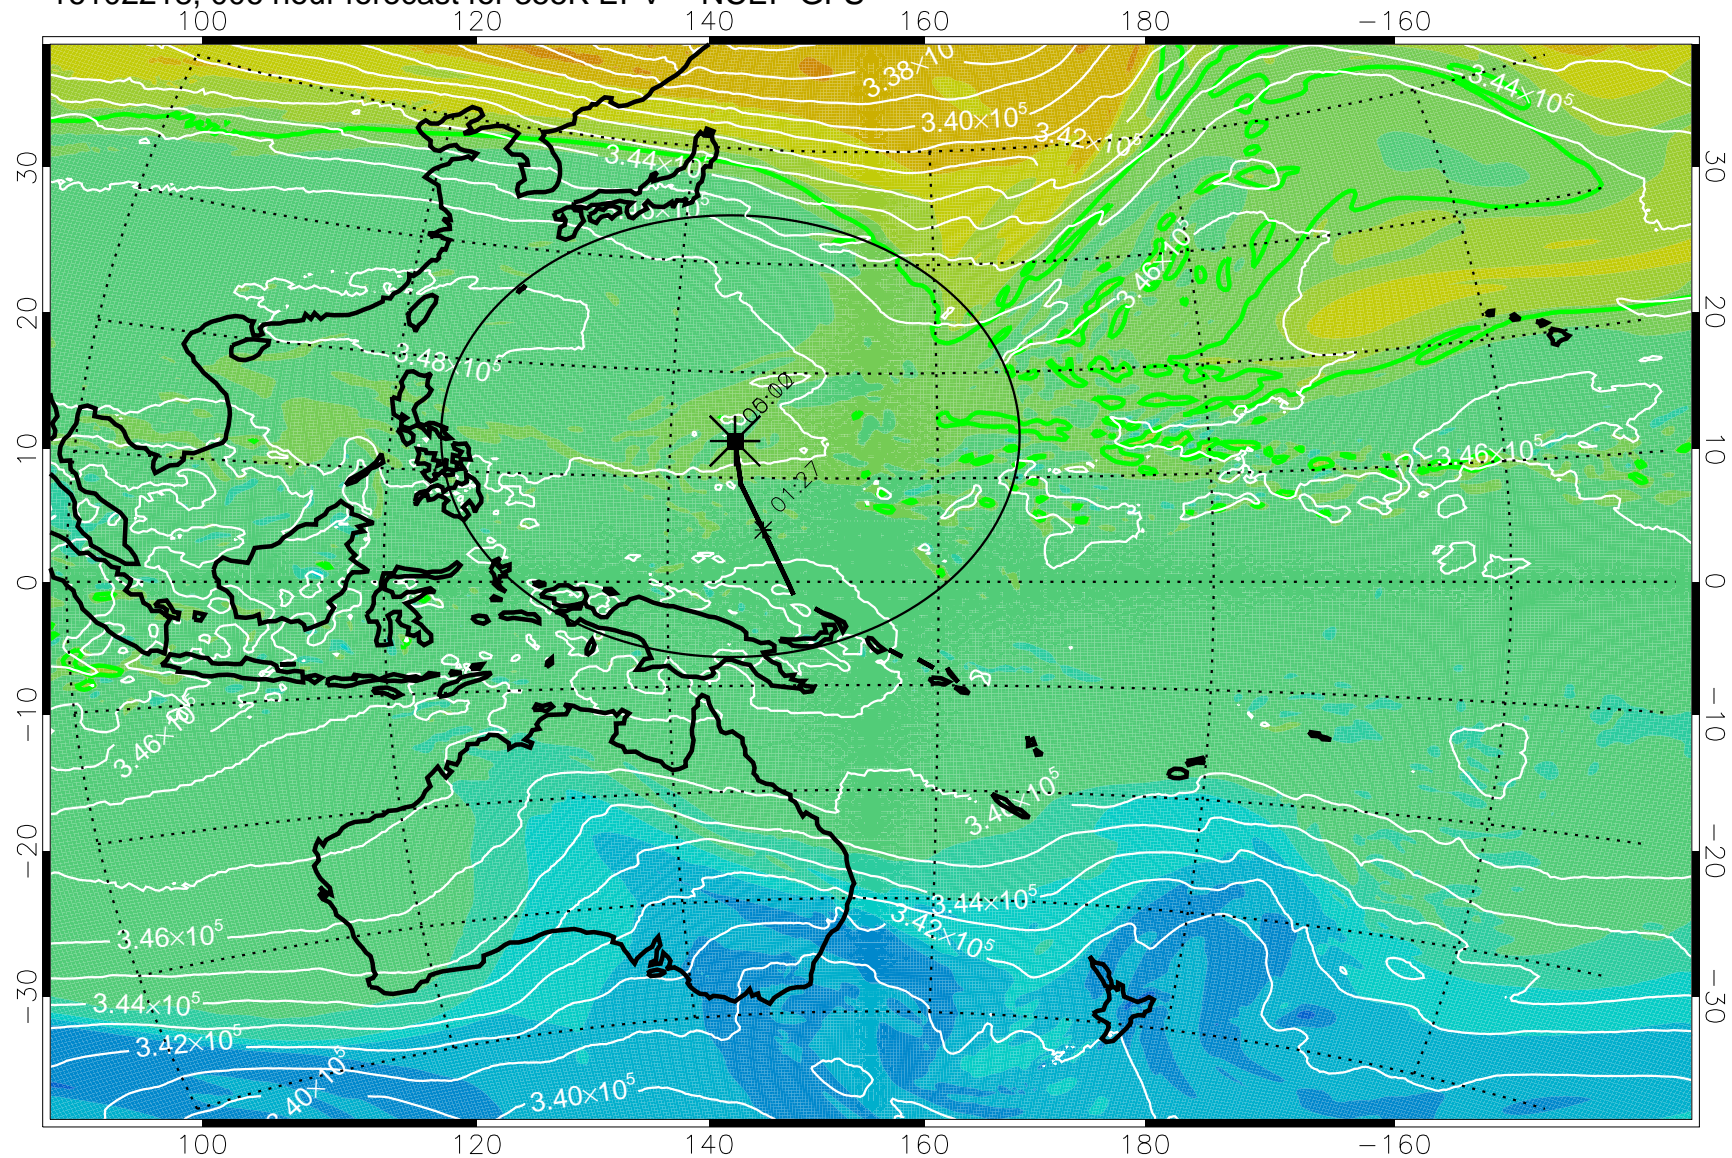

16102218, 006 hour forecast for 355K EPV -- NCEP GFS

355K Montgomery Streamfunction, white
EPV Tropopause (2 PVU) Position
Range ring of 2304 km

16102300, 012 hour forecast for 355K EPV -- NCEP GFS

355K Montgomery Streamfunction, white
EPV Tropopause (2 PVU) Position
Range ring of 2304 km

16102306, 018 hour forecast for 355K EPV -- NCEP GFS

355K Montgomery Streamfunction, white
EPV Tropopause (2 PVU) Position
Range ring of 2304 km

16102312, 024 hour forecast for 355K EPV -- NCEP GFS

355K Montgomery Streamfunction, white
EPV Tropopause (2 PVU) Position
Range ring of 2304 km

16102318, 030 hour forecast for 355K EPV -- NCEP GFS

355K Montgomery Streamfunction, white
EPV Tropopause (2 PVU) Position
Range ring of 2304 km

16102400, 036 hour forecast for 355K EPV -- NCEP GFS

355K Montgomery Streamfunction, white
EPV Tropopause (2 PVU) Position
Range ring of 2304 km

16102406, 042 hour forecast for 355K EPV -- NCEP GFS

355K Montgomery Streamfunction, white
EPV Tropopause (2 PVU) Position
Range ring of 2304 km

16102412, 048 hour forecast for 355K EPV -- NCEP GFS

355K Montgomery Streamfunction, white
EPV Tropopause (2 PVU) Position
Range ring of 2304 km