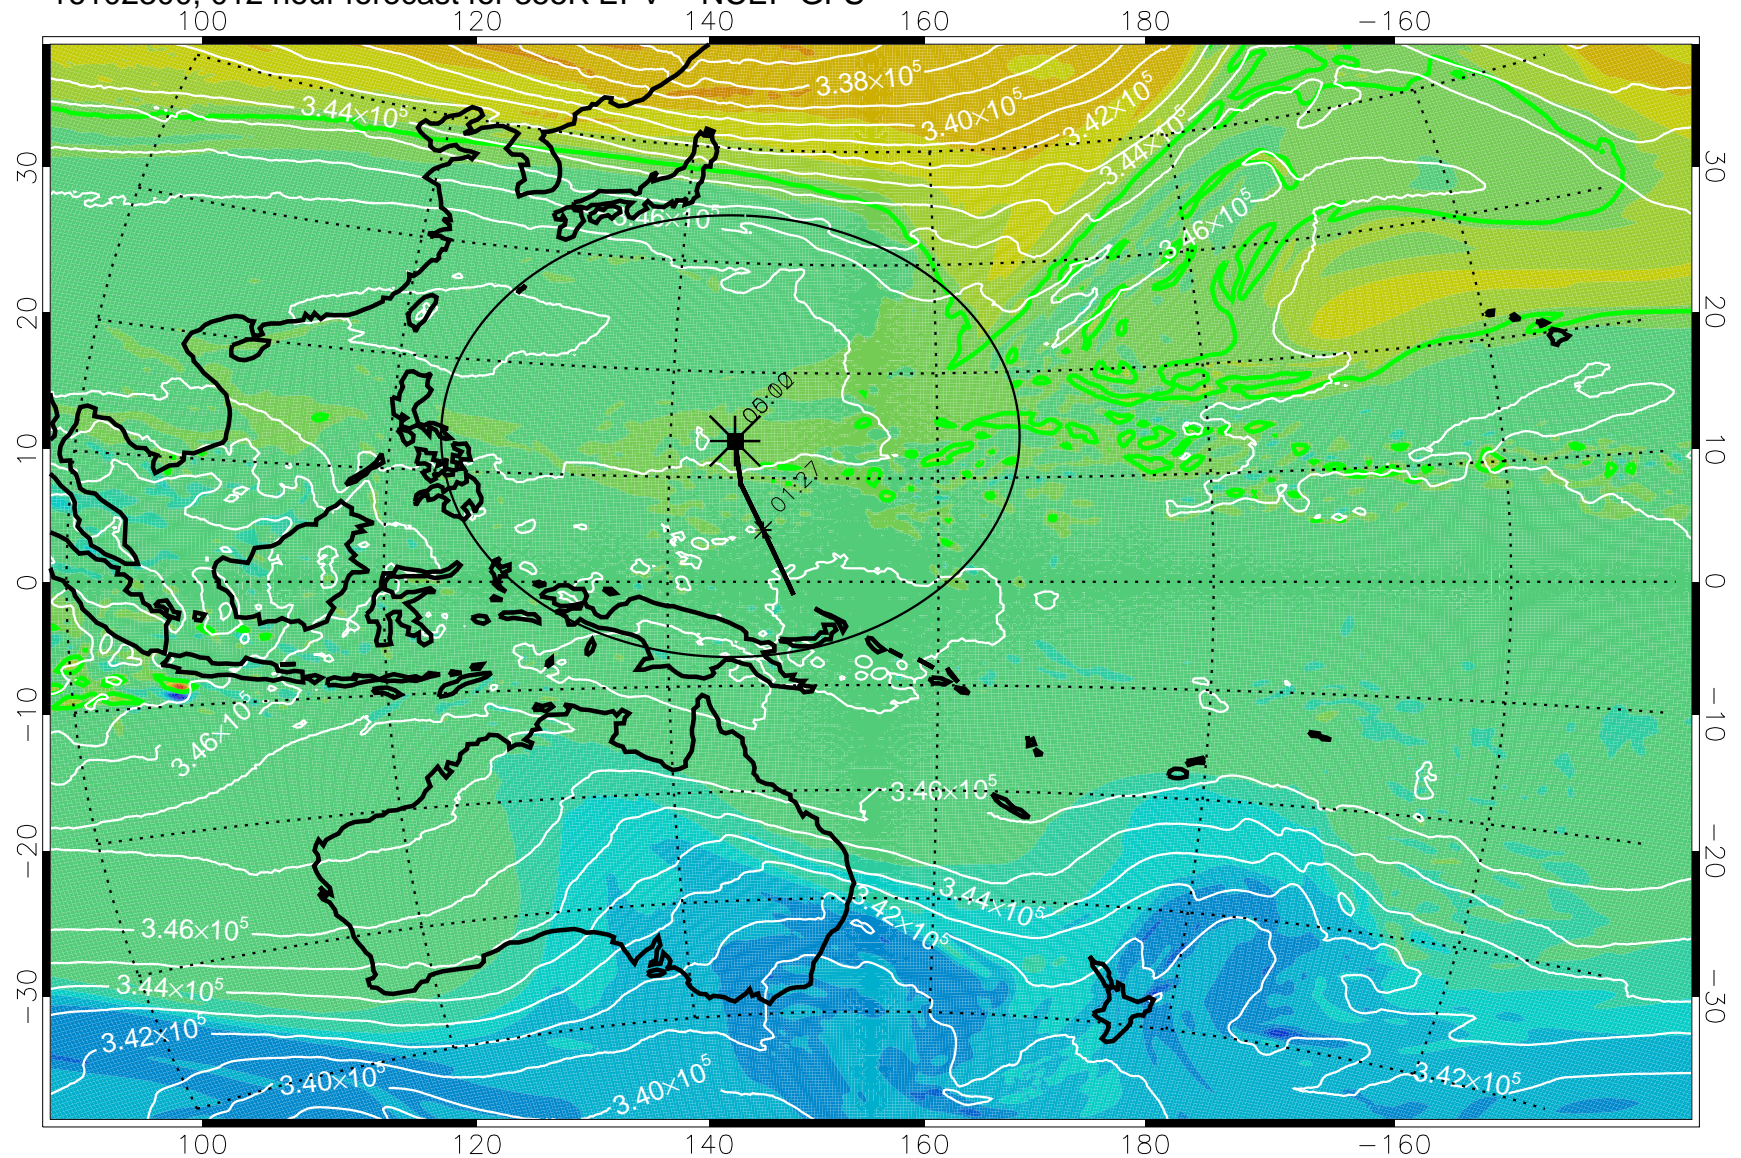

16102218, 006 hour forecast for 355K EPV -- NCEP GFS

355K Montgomery Streamfunction, white
EPV Tropopause (2 PVU) Position
Range ring of 2304 km

16102300, 012 hour forecast for 355K EPV -- NCEP GFS

355K Montgomery Streamfunction, white
EPV Tropopause (2 PVU) Position
Range ring of 2304 km

16102306, 018 hour forecast for 355K EPV -- NCEP GFS

355K Montgomery Streamfunction, white
EPV Tropopause (2 PVU) Position
Range ring of 2304 km

16102312, 024 hour forecast for 355K EPV -- NCEP GFS

355K Montgomery Streamfunction, white
EPV Tropopause (2 PVU) Position
Range ring of 2304 km

16102318, 030 hour forecast for 355K EPV -- NCEP GFS

355K Montgomery Streamfunction, white
EPV Tropopause (2 PVU) Position
Range ring of 2304 km

16102400, 036 hour forecast for 355K EPV -- NCEP GFS

355K Montgomery Streamfunction, white
EPV Tropopause (2 PVU) Position
Range ring of 2304 km

16102406, 042 hour forecast for 355K EPV -- NCEP GFS

355K Montgomery Streamfunction, white
EPV Tropopause (2 PVU) Position
Range ring of 2304 km

16102412, 048 hour forecast for 355K EPV -- NCEP GFS

355K Montgomery Streamfunction, white
EPV Tropopause (2 PVU) Position
Range ring of 2304 km