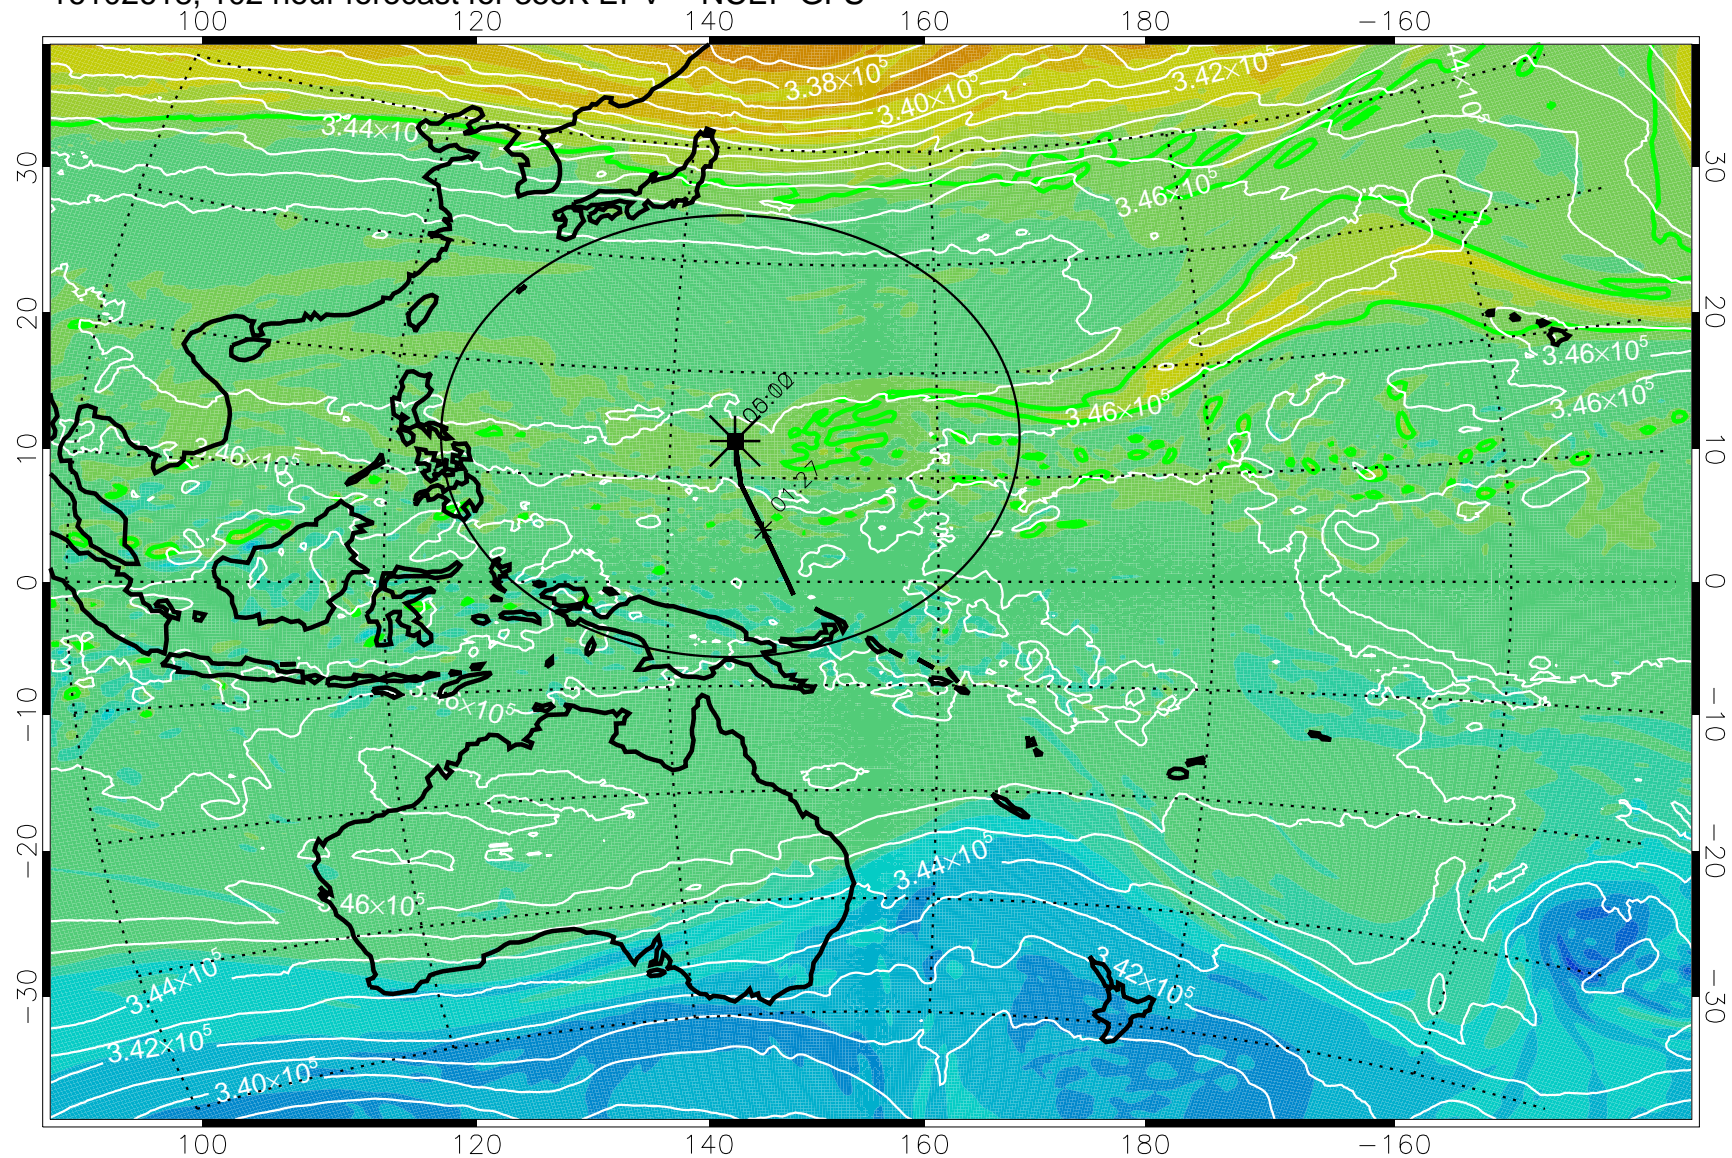

16102518, 078 hour forecast for 355K EPV -- NCEP GFS

355K Montgomery Streamfunction, white
EPV Tropopause (2 PVU) Position
Range ring of 2304 km

16102600, 084 hour forecast for 355K EPV -- NCEP GFS

355K Montgomery Streamfunction, white
EPV Tropopause (2 PVU) Position
Range ring of 2304 km

16102606, 090 hour forecast for 355K EPV -- NCEP GFS

355K Montgomery Streamfunction, white
EPV Tropopause (2 PVU) Position
Range ring of 2304 km

16102612, 096 hour forecast for 355K EPV -- NCEP GFS

355K Montgomery Streamfunction, white
EPV Tropopause (2 PVU) Position
Range ring of 2304 km

16102618, 102 hour forecast for 355K EPV -- NCEP GFS

355K Montgomery Streamfunction, white
EPV Tropopause (2 PVU) Position
Range ring of 2304 km

16102700, 108 hour forecast for 355K EPV -- NCEP GFS

355K Montgomery Streamfunction, white
EPV Tropopause (2 PVU) Position
Range ring of 2304 km

16102706, 114 hour forecast for 355K EPV -- NCEP GFS

355K Montgomery Streamfunction, white
EPV Tropopause (2 PVU) Position
Range ring of 2304 km

16102712, 120 hour forecast for 355K EPV -- NCEP GFS

355K Montgomery Streamfunction, white
EPV Tropopause (2 PVU) Position
Range ring of 2304 km