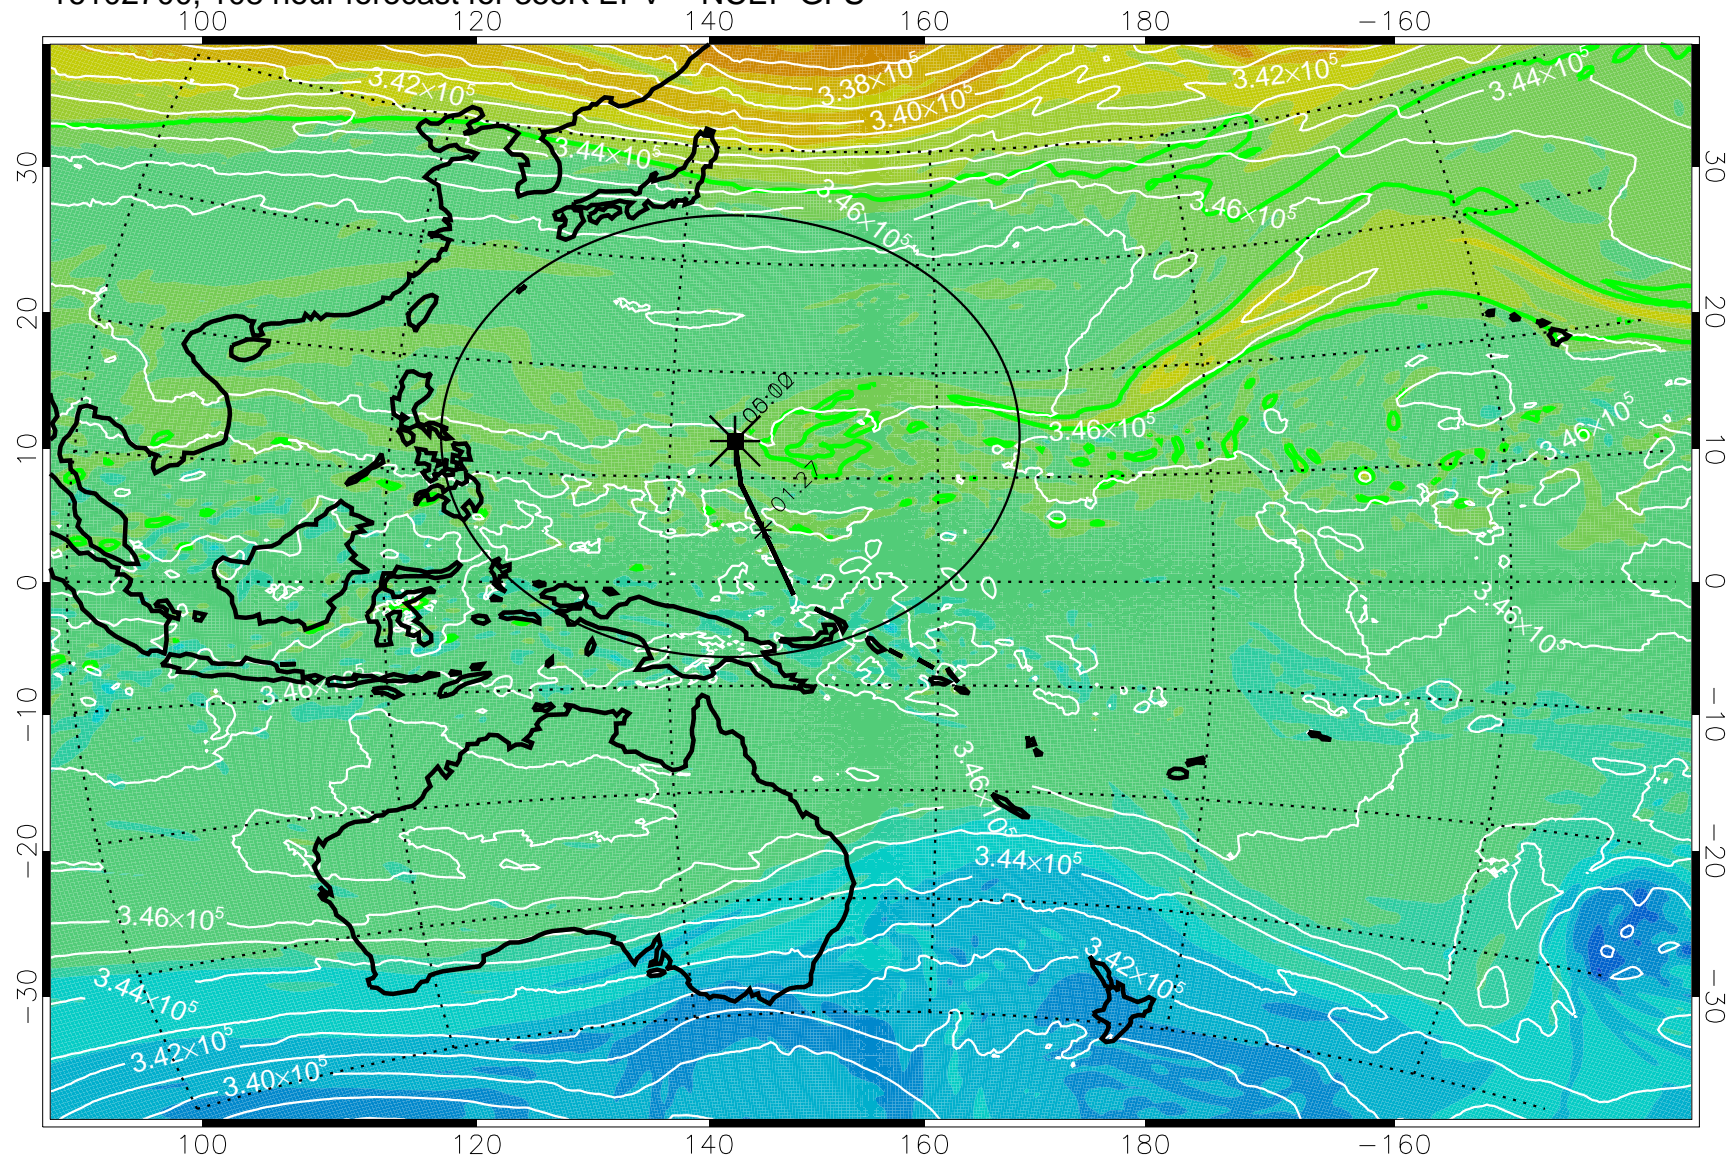

16102518, 078 hour forecast for 355K EPV -- NCEP GFS

355K Montgomery Streamfunction, white
EPV Tropopause (2 PVU) Position
Range ring of 2304 km

16102600, 084 hour forecast for 355K EPV -- NCEP GFS

355K Montgomery Streamfunction, white
EPV Tropopause (2 PVU) Position
Range ring of 2304 km

16102606, 090 hour forecast for 355K EPV -- NCEP GFS

355K Montgomery Streamfunction, white
EPV Tropopause (2 PVU) Position
Range ring of 2304 km

16102612, 096 hour forecast for 355K EPV -- NCEP GFS

355K Montgomery Streamfunction, white
EPV Tropopause (2 PVU) Position
Range ring of 2304 km

16102618, 102 hour forecast for 355K EPV -- NCEP GFS

355K Montgomery Streamfunction, white
EPV Tropopause (2 PVU) Position
Range ring of 2304 km

16102700, 108 hour forecast for 355K EPV -- NCEP GFS

355K Montgomery Streamfunction, white
EPV Tropopause (2 PVU) Position
Range ring of 2304 km

16102706, 114 hour forecast for 355K EPV -- NCEP GFS

355K Montgomery Streamfunction, white
EPV Tropopause (2 PVU) Position
Range ring of 2304 km

16102712, 120 hour forecast for 355K EPV -- NCEP GFS

355K Montgomery Streamfunction, white
EPV Tropopause (2 PVU) Position
Range ring of 2304 km