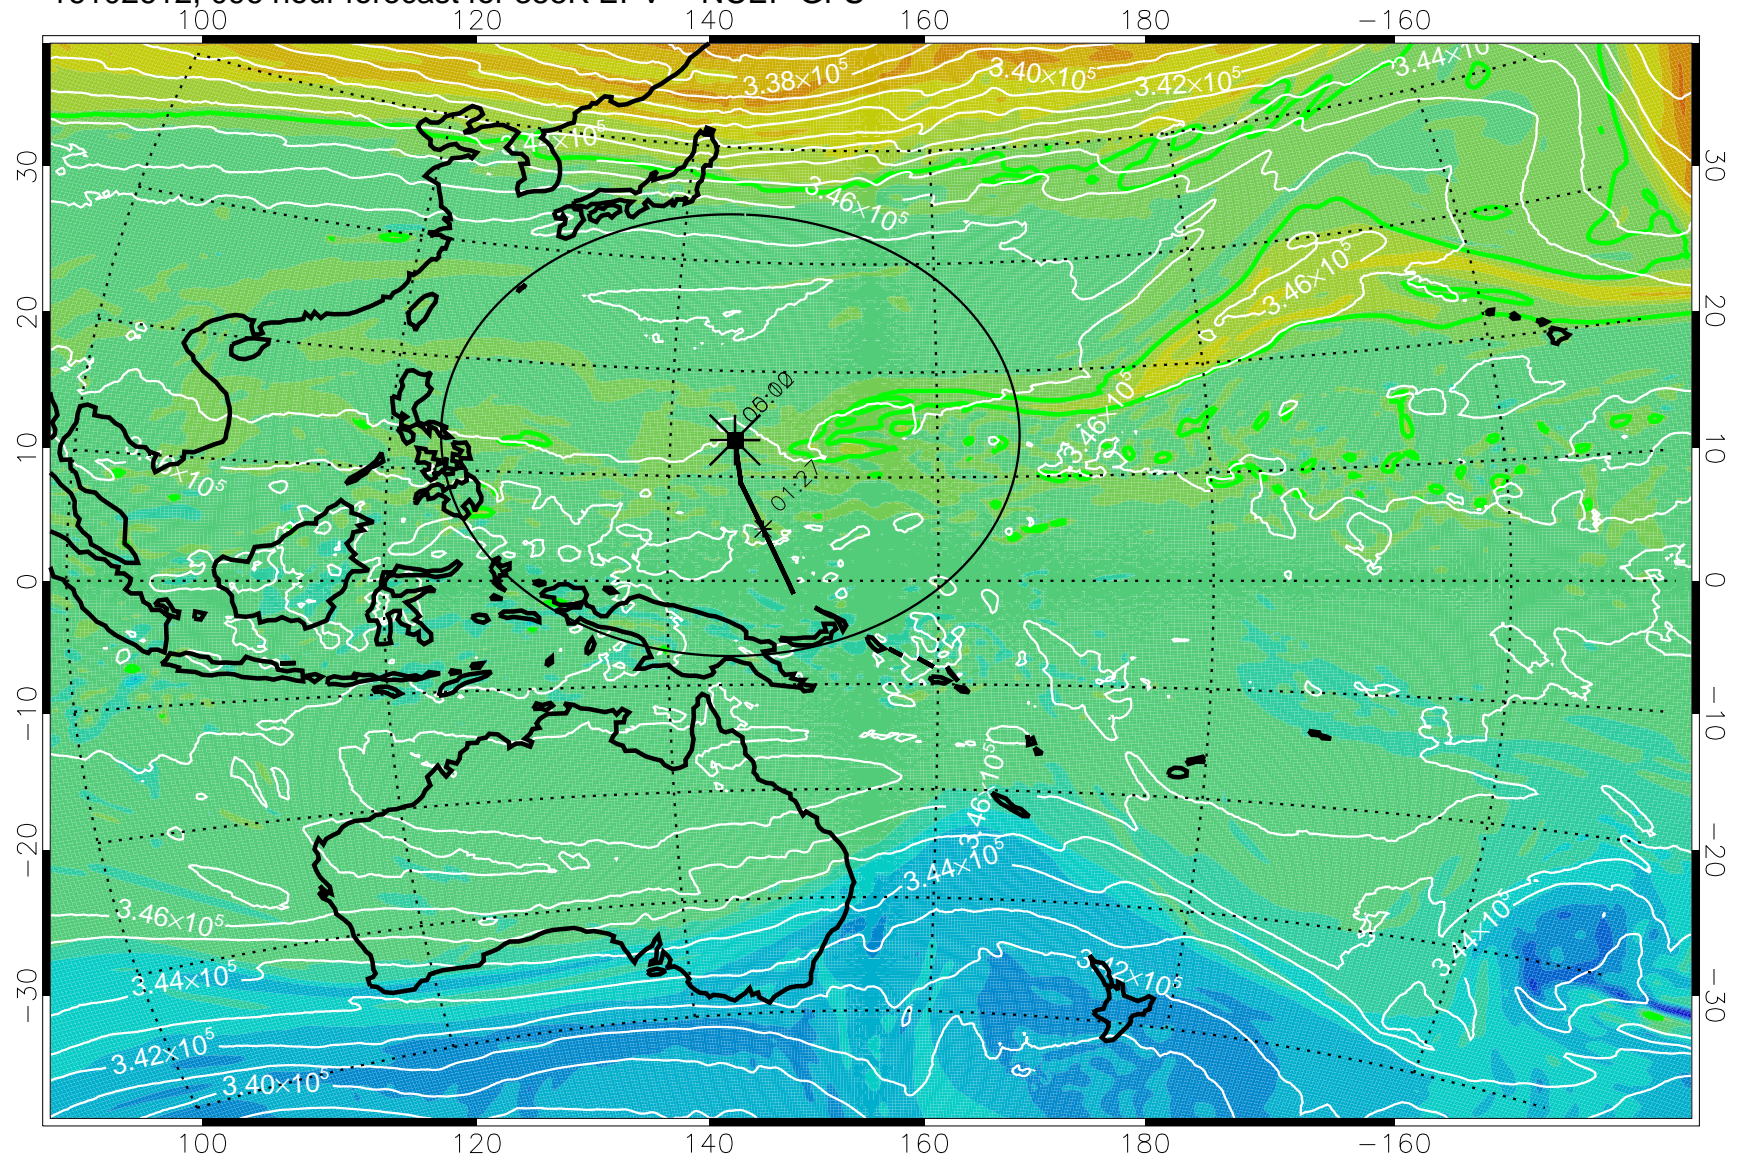

16102506, 066 hour forecast for 355K EPV -- NCEP GFS

355K Montgomery Streamfunction, white
EPV Tropopause (2 PVU) Position
Range ring of 2304 km

16102512, 072 hour forecast for 355K EPV -- NCEP GFS

355K Montgomery Streamfunction, white
EPV Tropopause (2 PVU) Position
Range ring of 2304 km

16102518, 078 hour forecast for 355K EPV -- NCEP GFS

355K Montgomery Streamfunction, white
EPV Tropopause (2 PVU) Position
Range ring of 2304 km

16102600, 084 hour forecast for 355K EPV -- NCEP GFS

355K Montgomery Streamfunction, white
EPV Tropopause (2 PVU) Position
Range ring of 2304 km

16102606, 090 hour forecast for 355K EPV -- NCEP GFS

355K Montgomery Streamfunction, white
EPV Tropopause (2 PVU) Position
Range ring of 2304 km

16102612, 096 hour forecast for 355K EPV -- NCEP GFS

355K Montgomery Streamfunction, white
EPV Tropopause (2 PVU) Position
Range ring of 2304 km

16102618, 102 hour forecast for 355K EPV -- NCEP GFS

355K Montgomery Streamfunction, white
EPV Tropopause (2 PVU) Position
Range ring of 2304 km

16102700, 108 hour forecast for 355K EPV -- NCEP GFS

355K Montgomery Streamfunction, white
EPV Tropopause (2 PVU) Position
Range ring of 2304 km