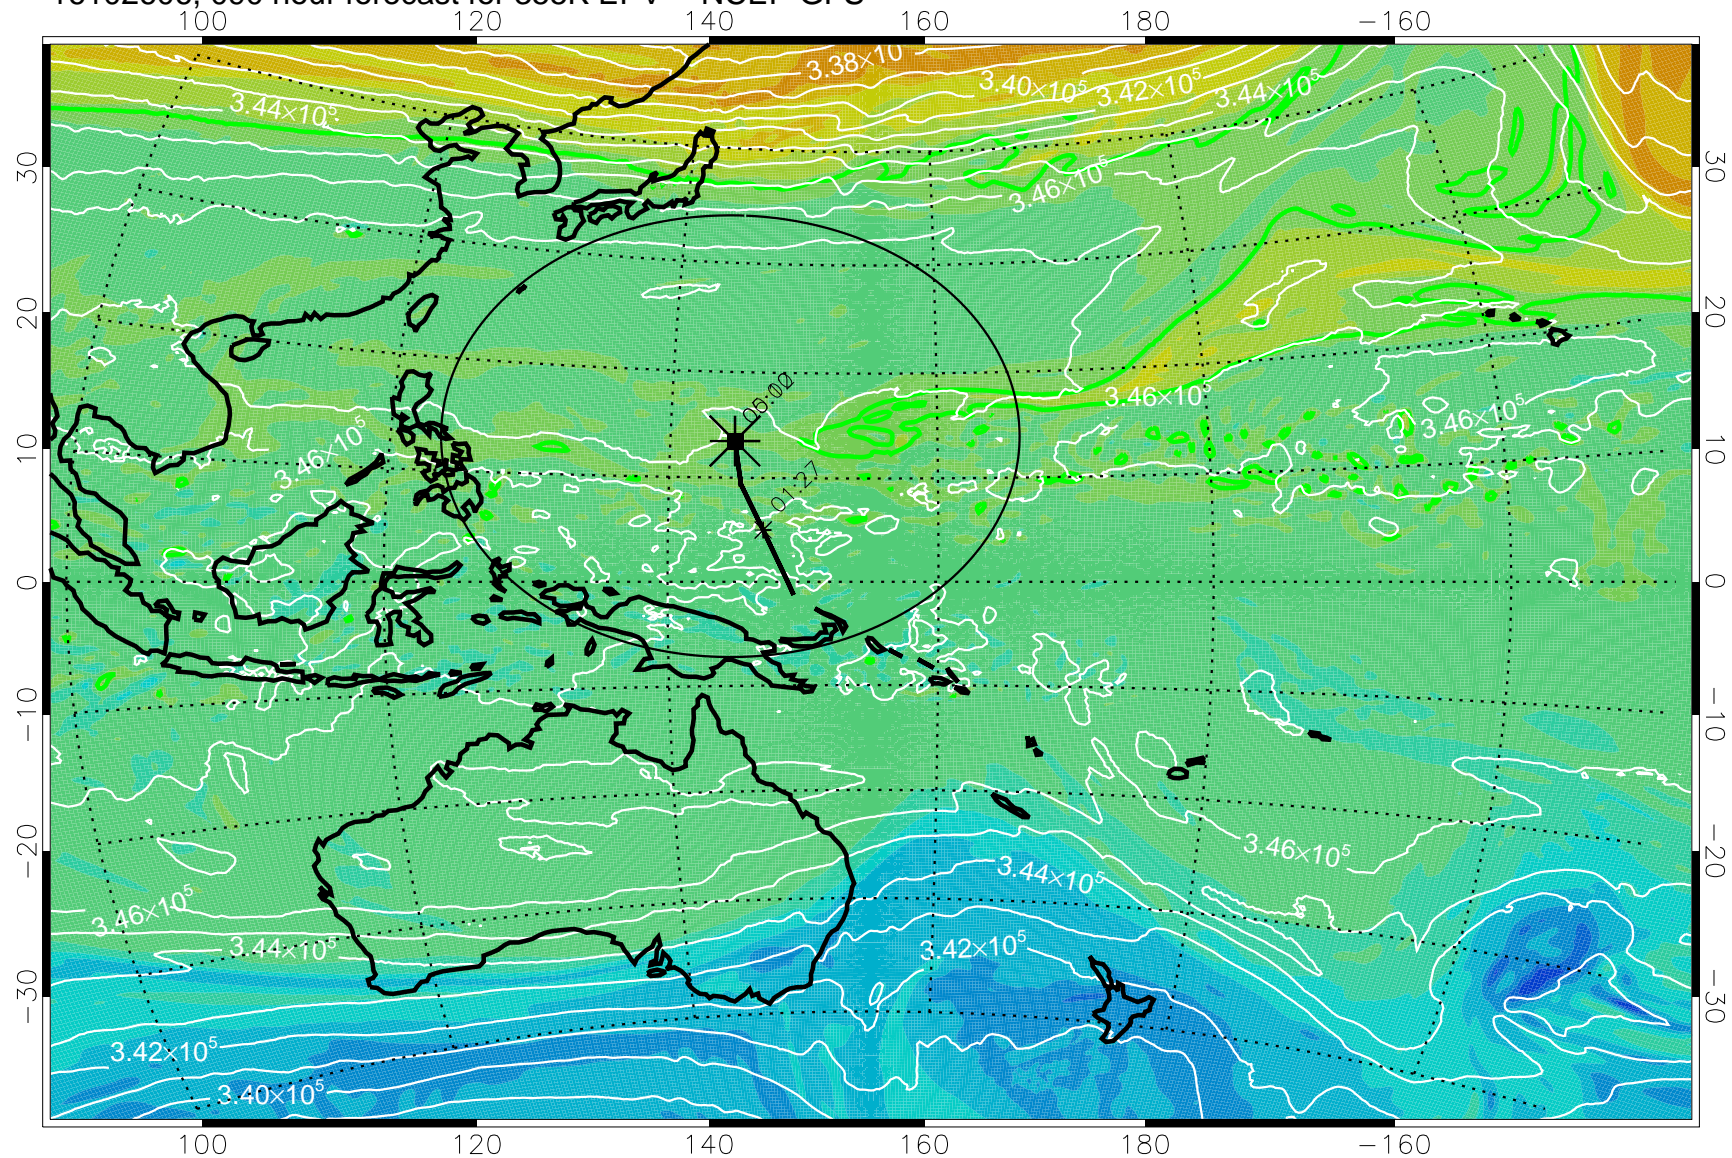

16102506, 066 hour forecast for 355K EPV -- NCEP GFS

355K Montgomery Streamfunction, white
EPV Tropopause (2 PVU) Position
Range ring of 2304 km

16102512, 072 hour forecast for 355K EPV -- NCEP GFS

355K Montgomery Streamfunction, white
EPV Tropopause (2 PVU) Position
Range ring of 2304 km

16102518, 078 hour forecast for 355K EPV -- NCEP GFS

355K Montgomery Streamfunction, white
EPV Tropopause (2 PVU) Position
Range ring of 2304 km

16102600, 084 hour forecast for 355K EPV -- NCEP GFS

355K Montgomery Streamfunction, white
EPV Tropopause (2 PVU) Position
Range ring of 2304 km

16102606, 090 hour forecast for 355K EPV -- NCEP GFS

355K Montgomery Streamfunction, white
EPV Tropopause (2 PVU) Position
Range ring of 2304 km

16102612, 096 hour forecast for 355K EPV -- NCEP GFS

355K Montgomery Streamfunction, white
EPV Tropopause (2 PVU) Position
Range ring of 2304 km

16102618, 102 hour forecast for 355K EPV -- NCEP GFS

355K Montgomery Streamfunction, white
EPV Tropopause (2 PVU) Position
Range ring of 2304 km

16102700, 108 hour forecast for 355K EPV -- NCEP GFS

355K Montgomery Streamfunction, white
EPV Tropopause (2 PVU) Position
Range ring of 2304 km