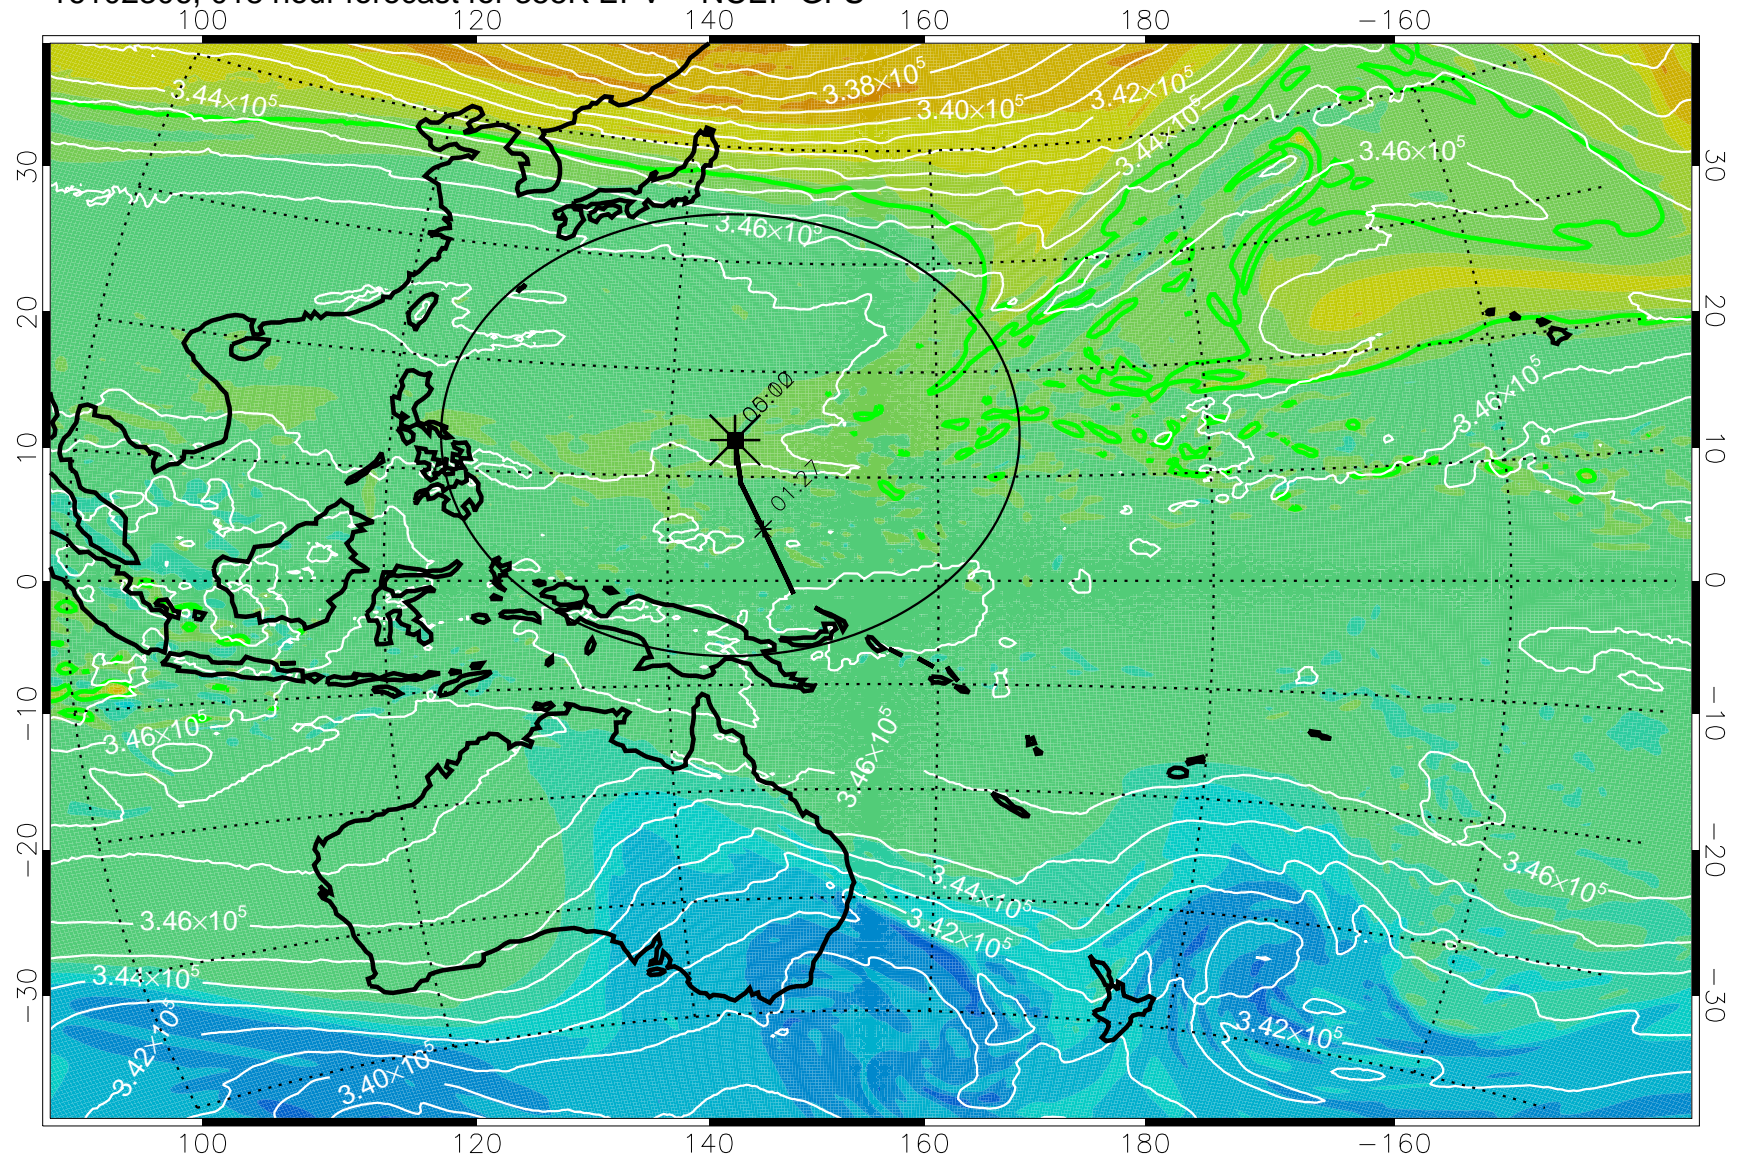

16102218, 006 hour forecast for 355K EPV -- NCEP GFS

355K Montgomery Streamfunction, white
EPV Tropopause (2 PVU) Position
Range ring of 2304 km

16102300, 012 hour forecast for 355K EPV -- NCEP GFS

355K Montgomery Streamfunction, white
EPV Tropopause (2 PVU) Position
Range ring of 2304 km

16102306, 018 hour forecast for 355K EPV -- NCEP GFS

355K Montgomery Streamfunction, white
EPV Tropopause (2 PVU) Position
Range ring of 2304 km

16102312, 024 hour forecast for 355K EPV -- NCEP GFS

355K Montgomery Streamfunction, white
EPV Tropopause (2 PVU) Position
Range ring of 2304 km

16102318, 030 hour forecast for 355K EPV -- NCEP GFS

355K Montgomery Streamfunction, white
EPV Tropopause (2 PVU) Position
Range ring of 2304 km

16102400, 036 hour forecast for 355K EPV -- NCEP GFS

355K Montgomery Streamfunction, white
EPV Tropopause (2 PVU) Position
Range ring of 2304 km

16102406, 042 hour forecast for 355K EPV -- NCEP GFS

355K Montgomery Streamfunction, white
EPV Tropopause (2 PVU) Position
Range ring of 2304 km

16102412, 048 hour forecast for 355K EPV -- NCEP GFS

355K Montgomery Streamfunction, white
EPV Tropopause (2 PVU) Position
Range ring of 2304 km