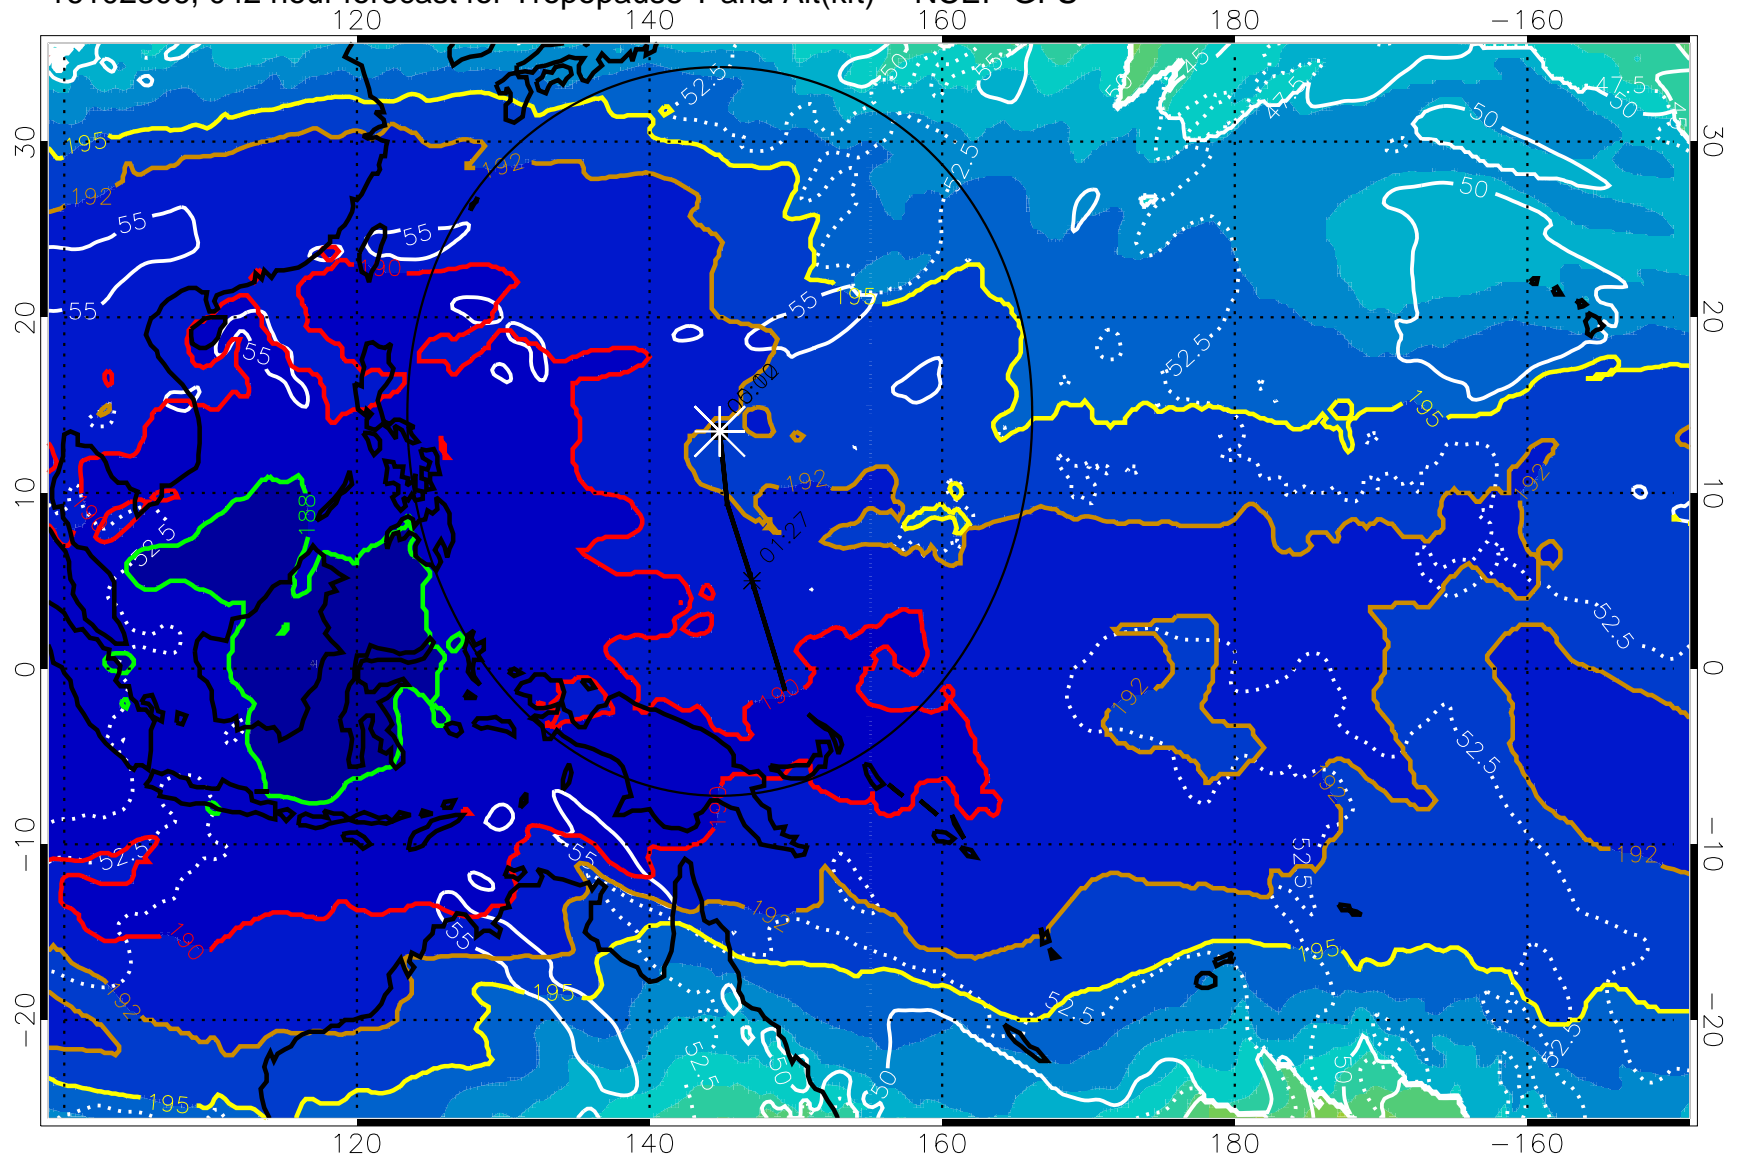

16102306, 042 hour forecast for Tropopause T and Alt(kft) -- NCEP GFS

190 200 210 220 230

Tropopause T, K

Tropopause Altitude in kft (white)

192.5K Isotherm 195K Isotherm

187.5K Isotherm 190K Isotherm

Range ring of 2304 km