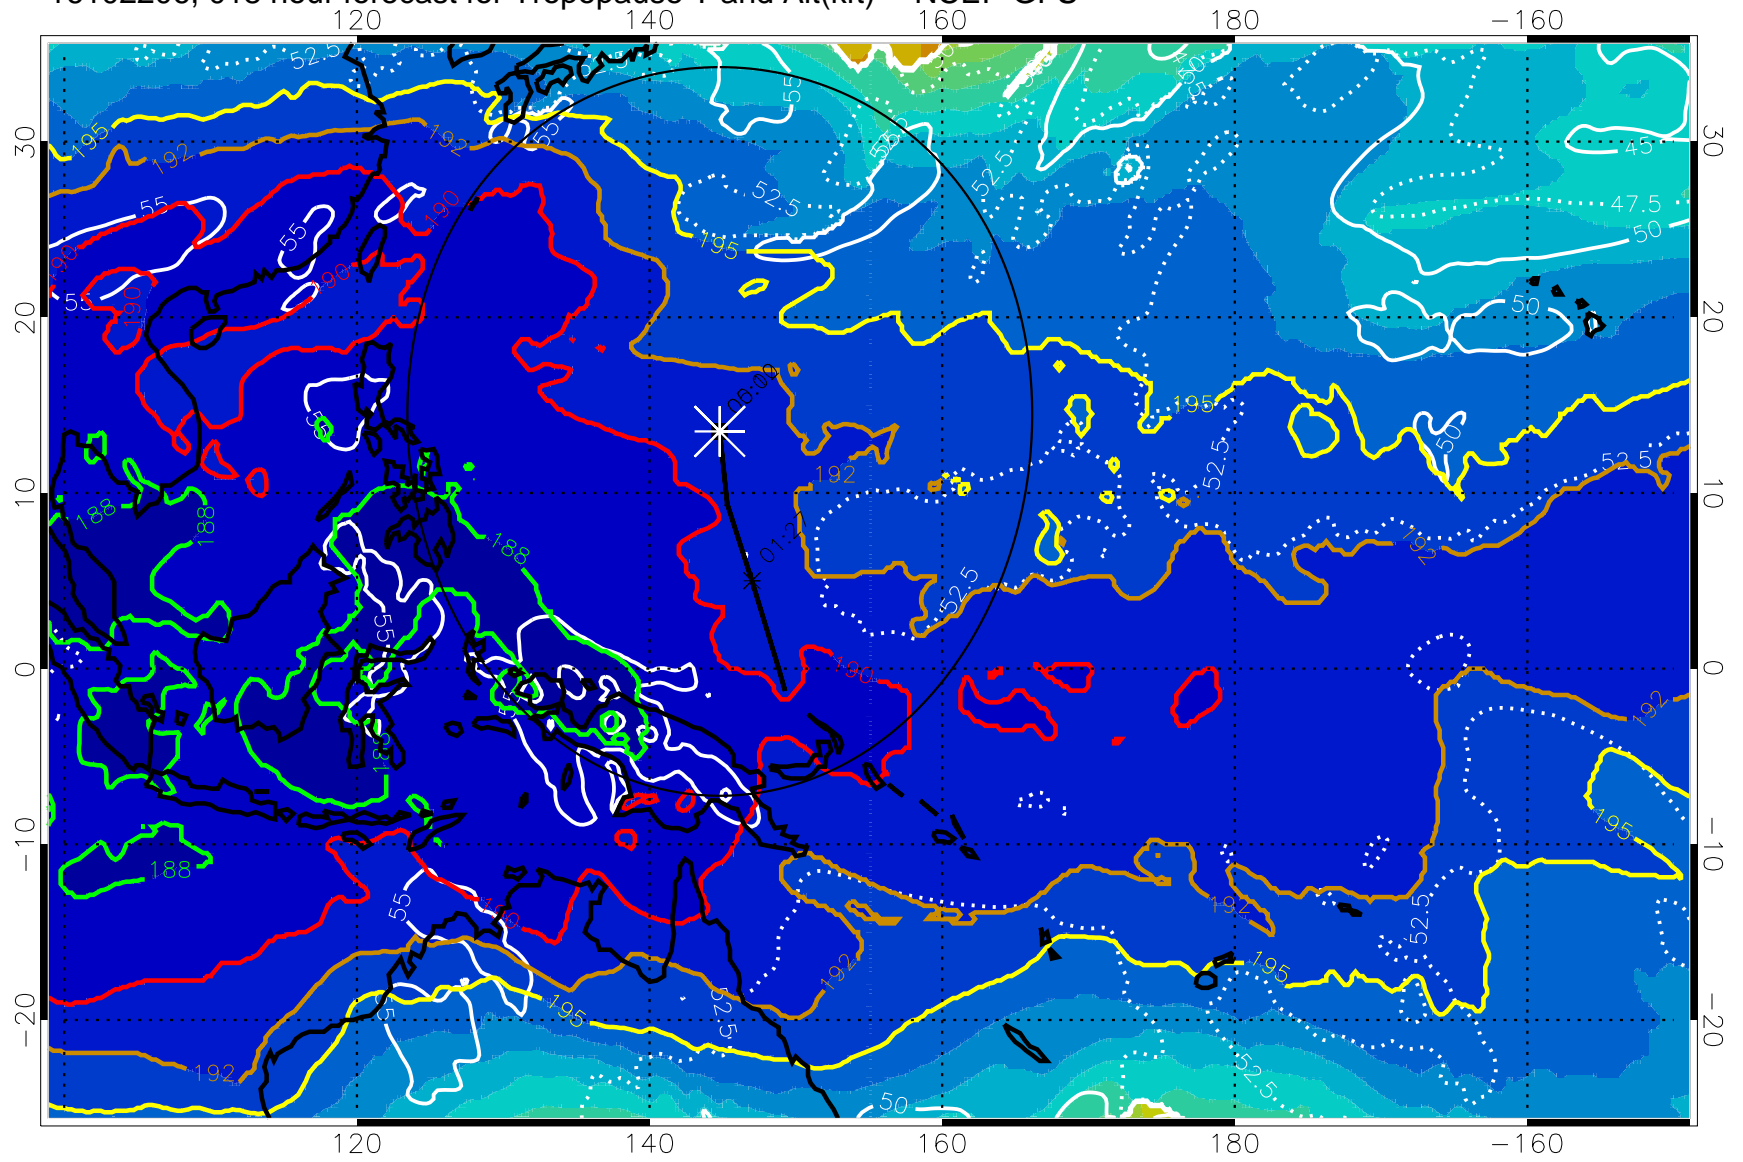

16102206, 018 hour forecast for Tropopause T and Alt(kft) -- NCEP GFS

190 200 210 220 230

Tropopause T, K

Tropopause Altitude in kft (white)

192.5K Isotherm 195K Isotherm
187.5K Isotherm 190K Isotherm

Range ring of 2304 km