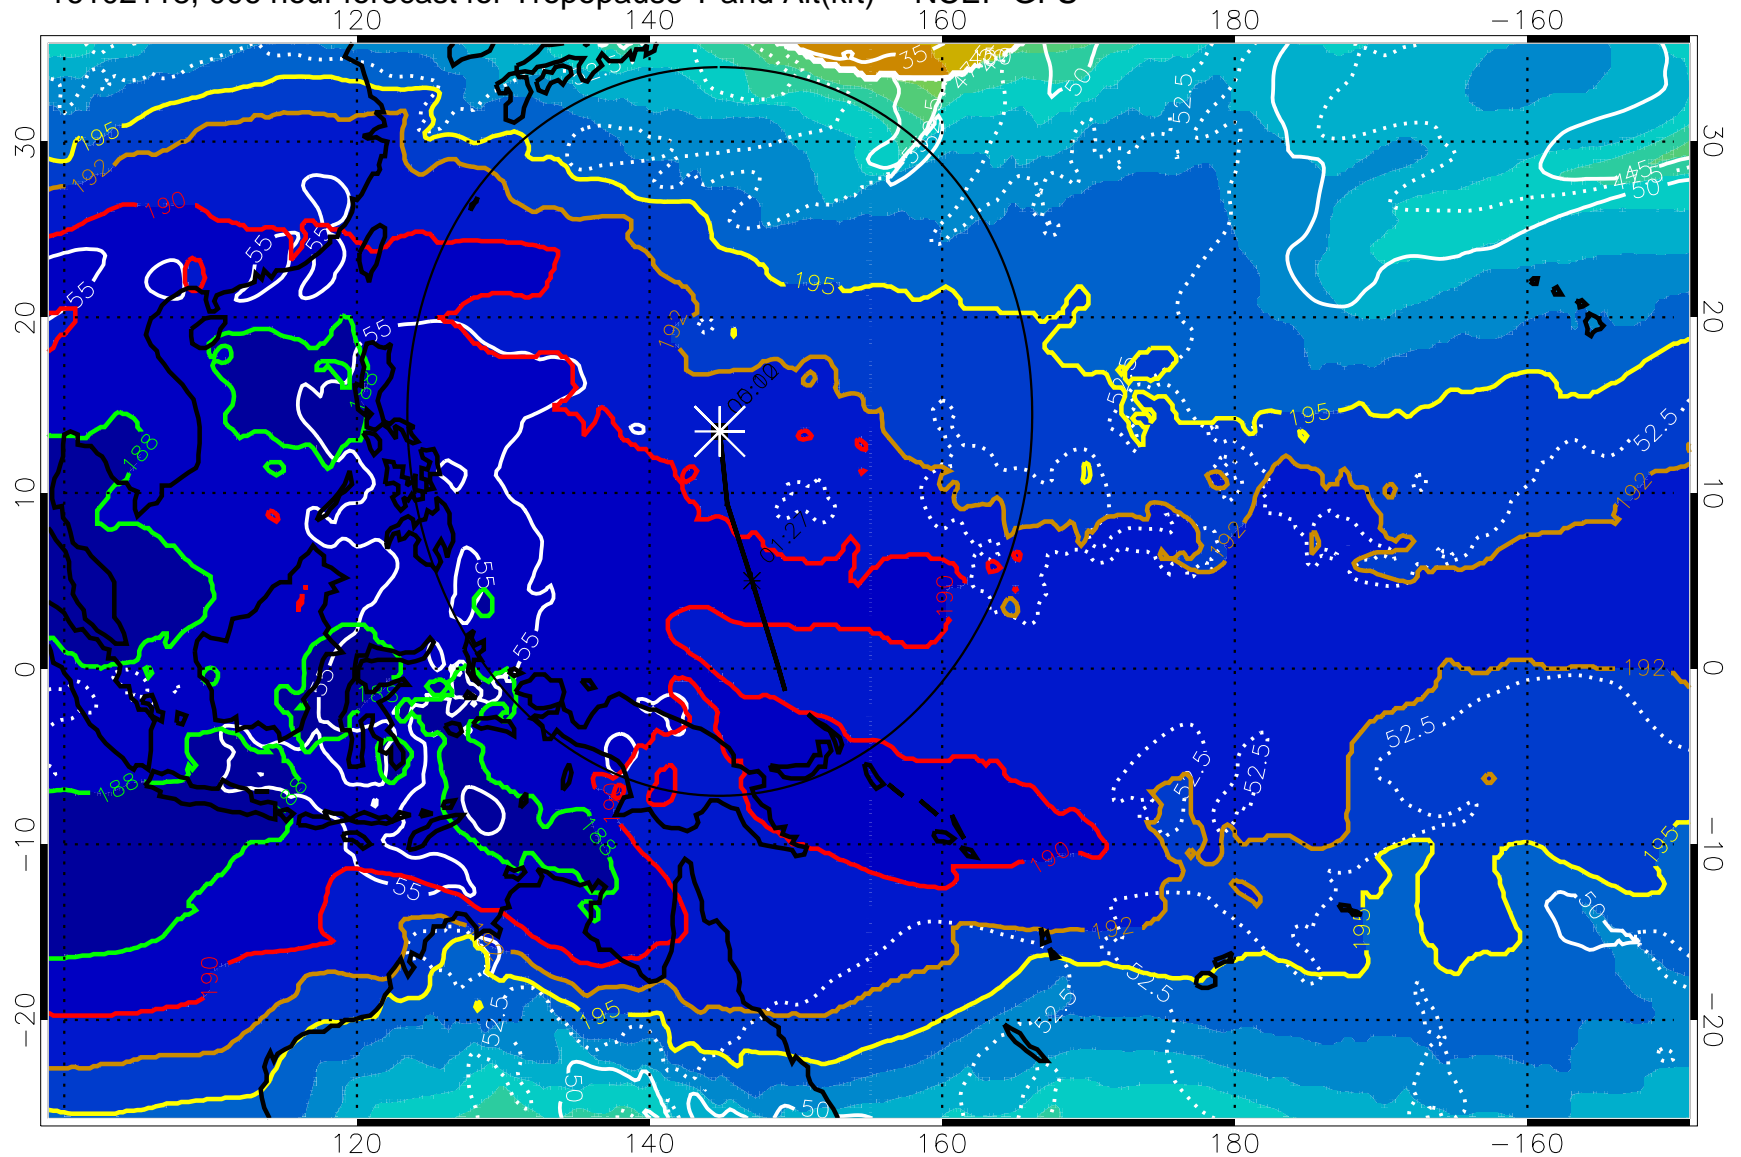

16102118, 006 hour forecast for Tropopause T and Alt(kft) -- NCEP GFS

190 200 210 220 230

Tropopause T, K

Tropopause Altitude in kft (white)

192.5K Isotherm 195K Isotherm  
187.5K Isotherm 190K Isotherm

Range ring of 2304 km