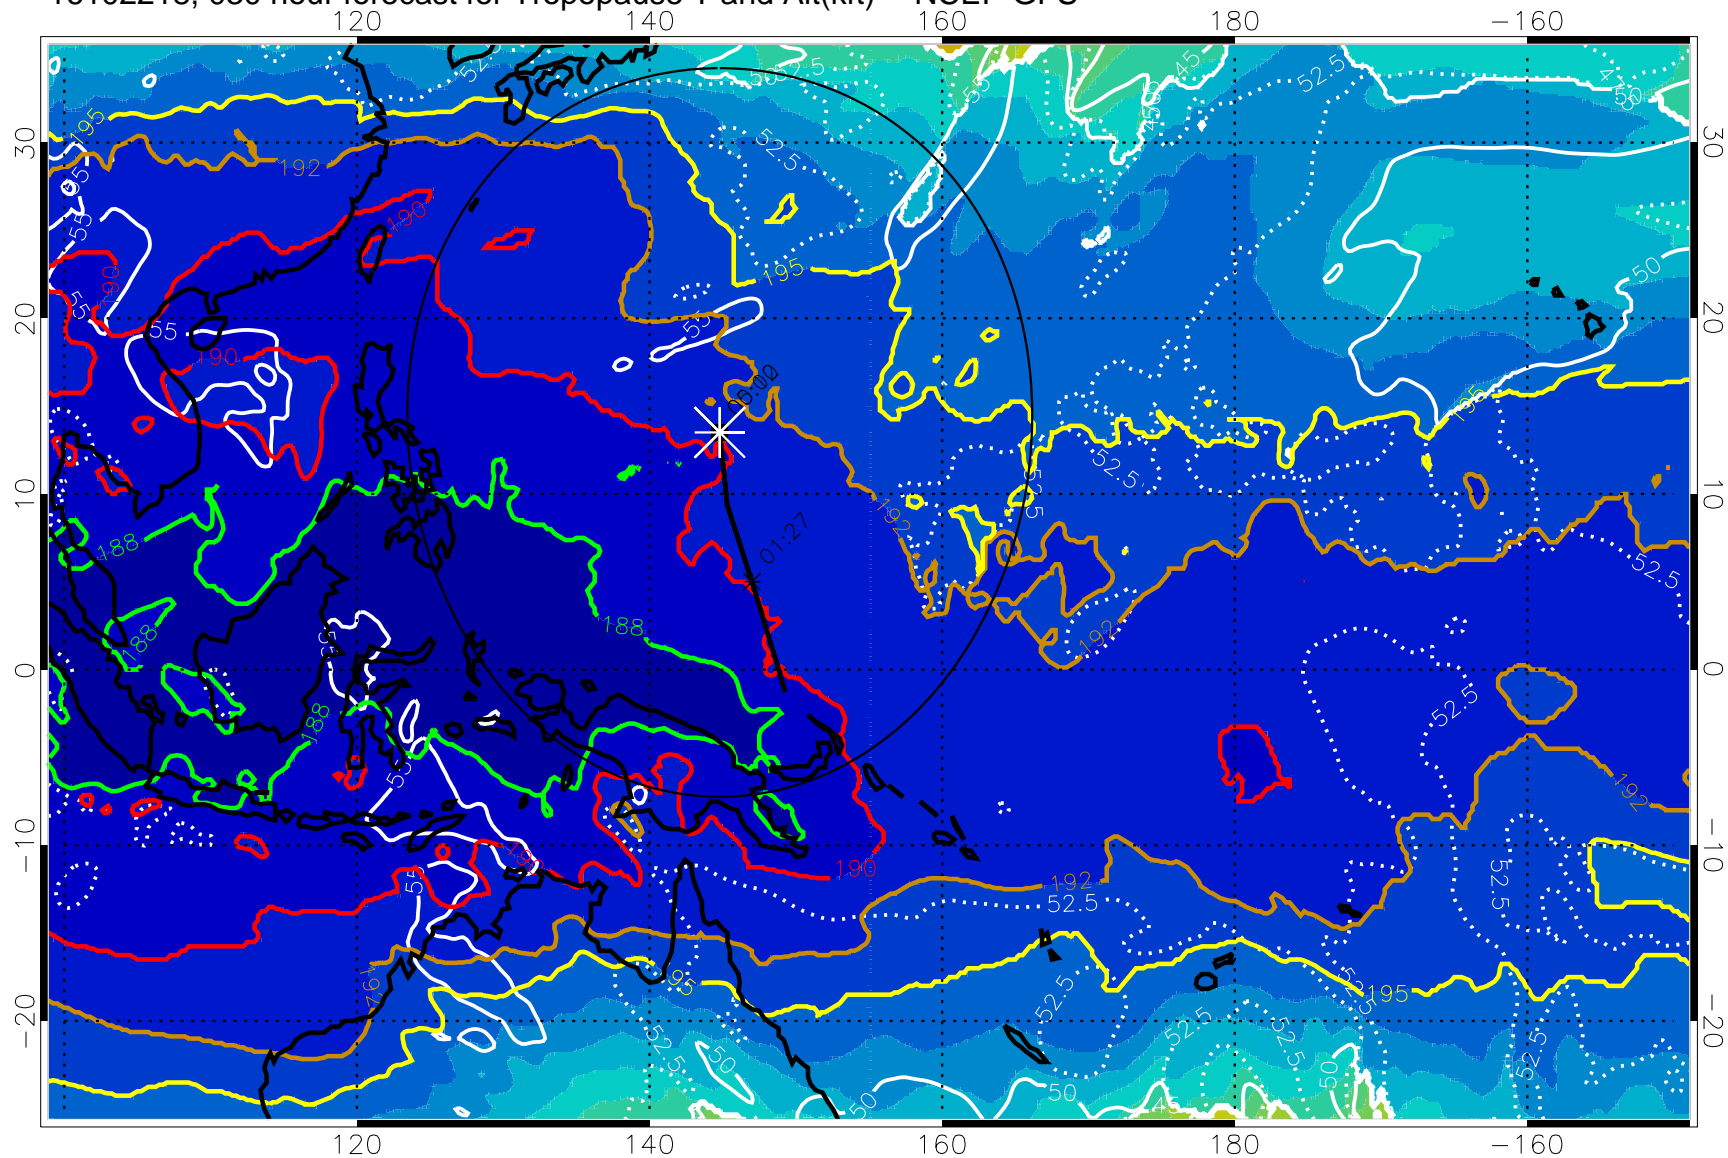

16102218, 030 hour forecast for Tropopause T and Alt(kft) -- NCEP GFS

190 200 210 220 230

Tropopause T, K

Tropopause Altitude in kft (white)

192.5K Isotherm 195K Isotherm
187.5K Isotherm 190K Isotherm

Range ring of 2304 km