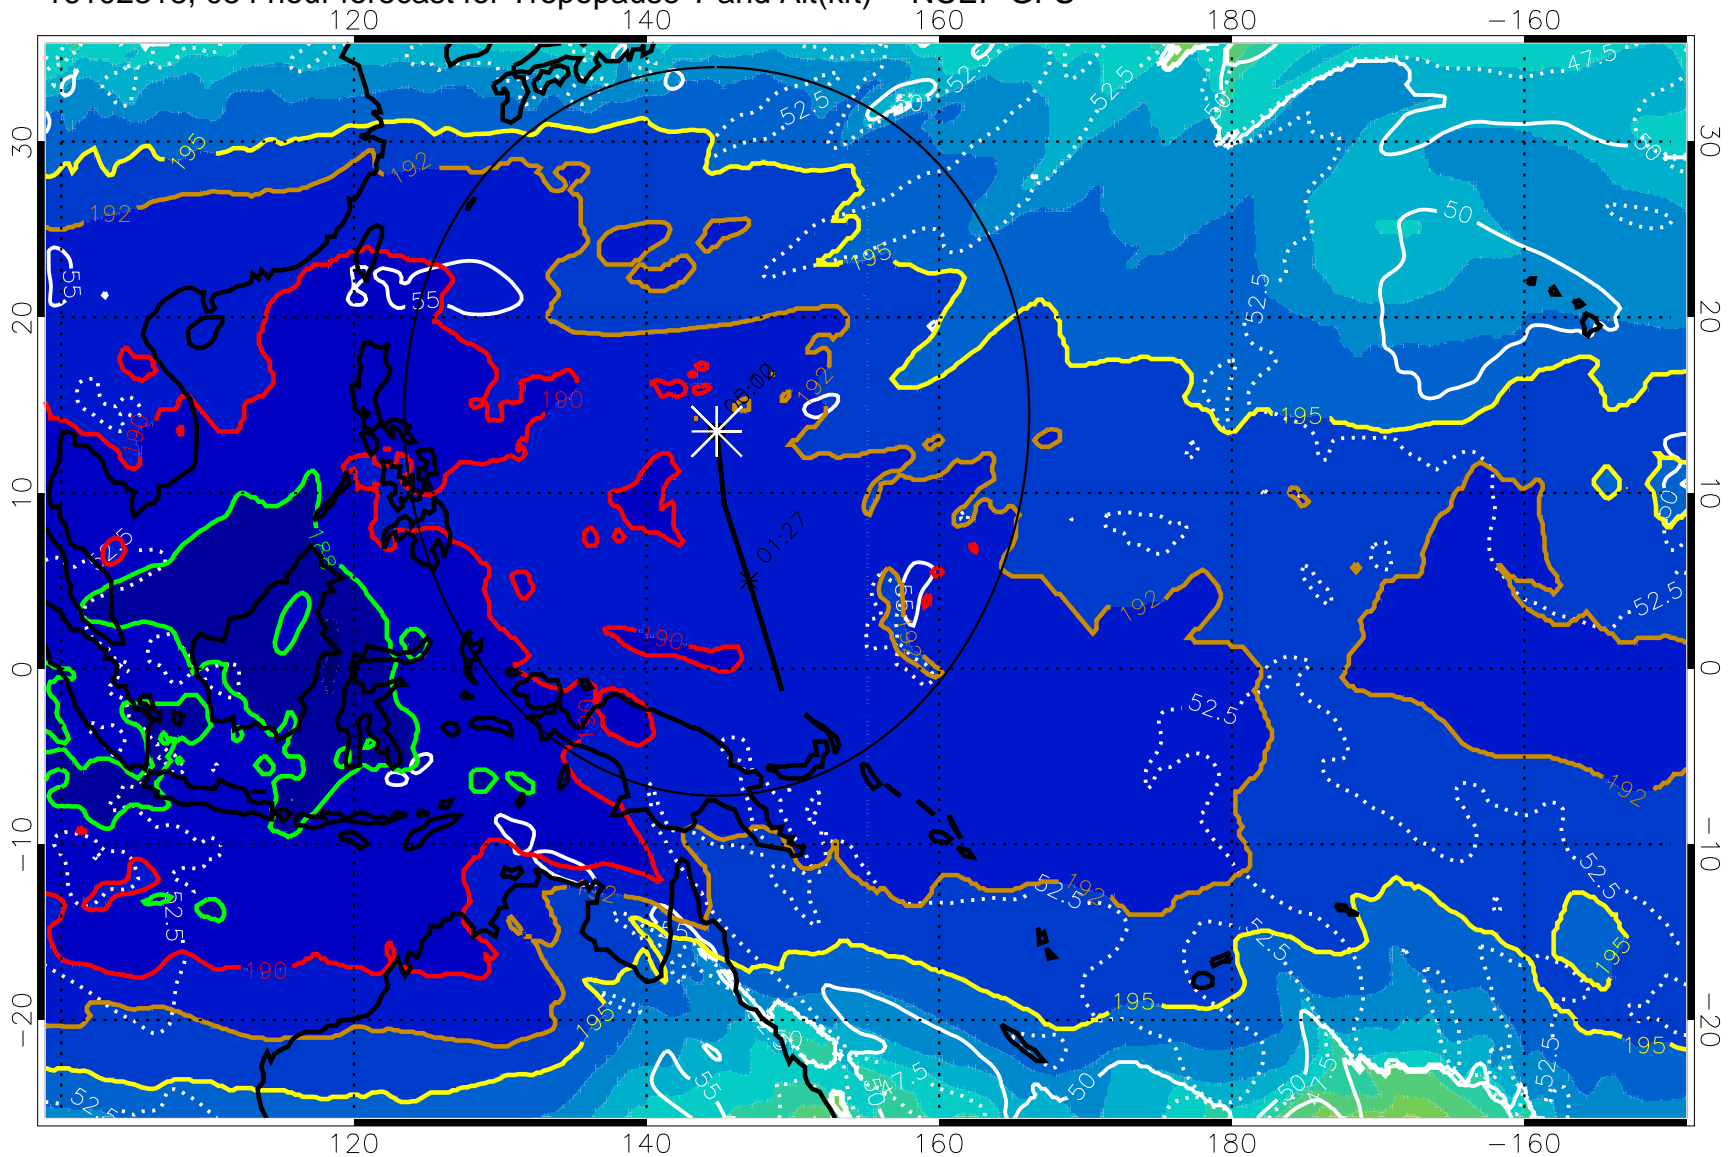

16102318, 054 hour forecast for Tropopause T and Alt(kft) -- NCEP GFS

190 200 210 220 230

Tropopause T, K

Tropopause Altitude in kft (white)

192.5K Isotherm 195K Isotherm

187.5K Isotherm 190K Isotherm

Range ring of 2304 km