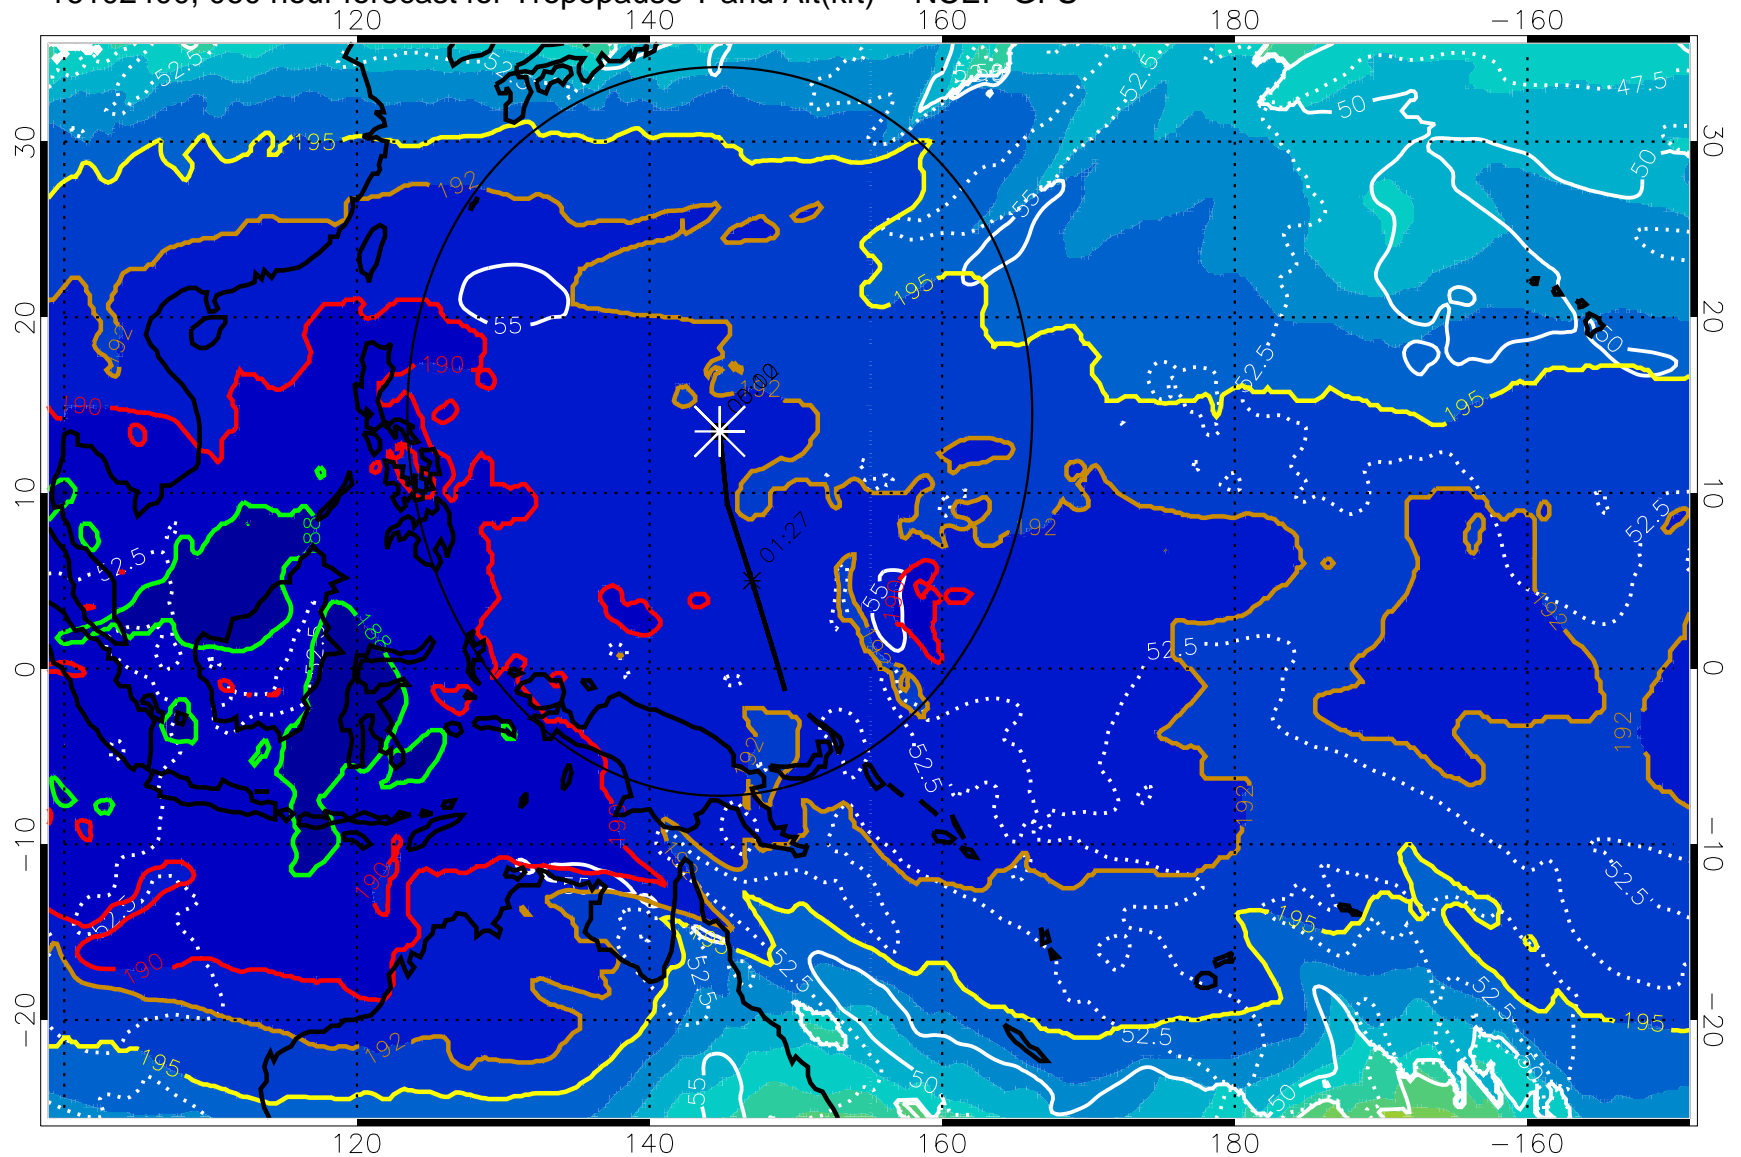

16102400, 060 hour forecast for Tropopause T and Alt(kft) -- NCEP GFS

190 200 210 220 230

Tropopause T, K

Tropopause Altitude in kft (white)

192.5K Isotherm 195K Isotherm

187.5K Isotherm 190K Isotherm

Range ring of 2304 km