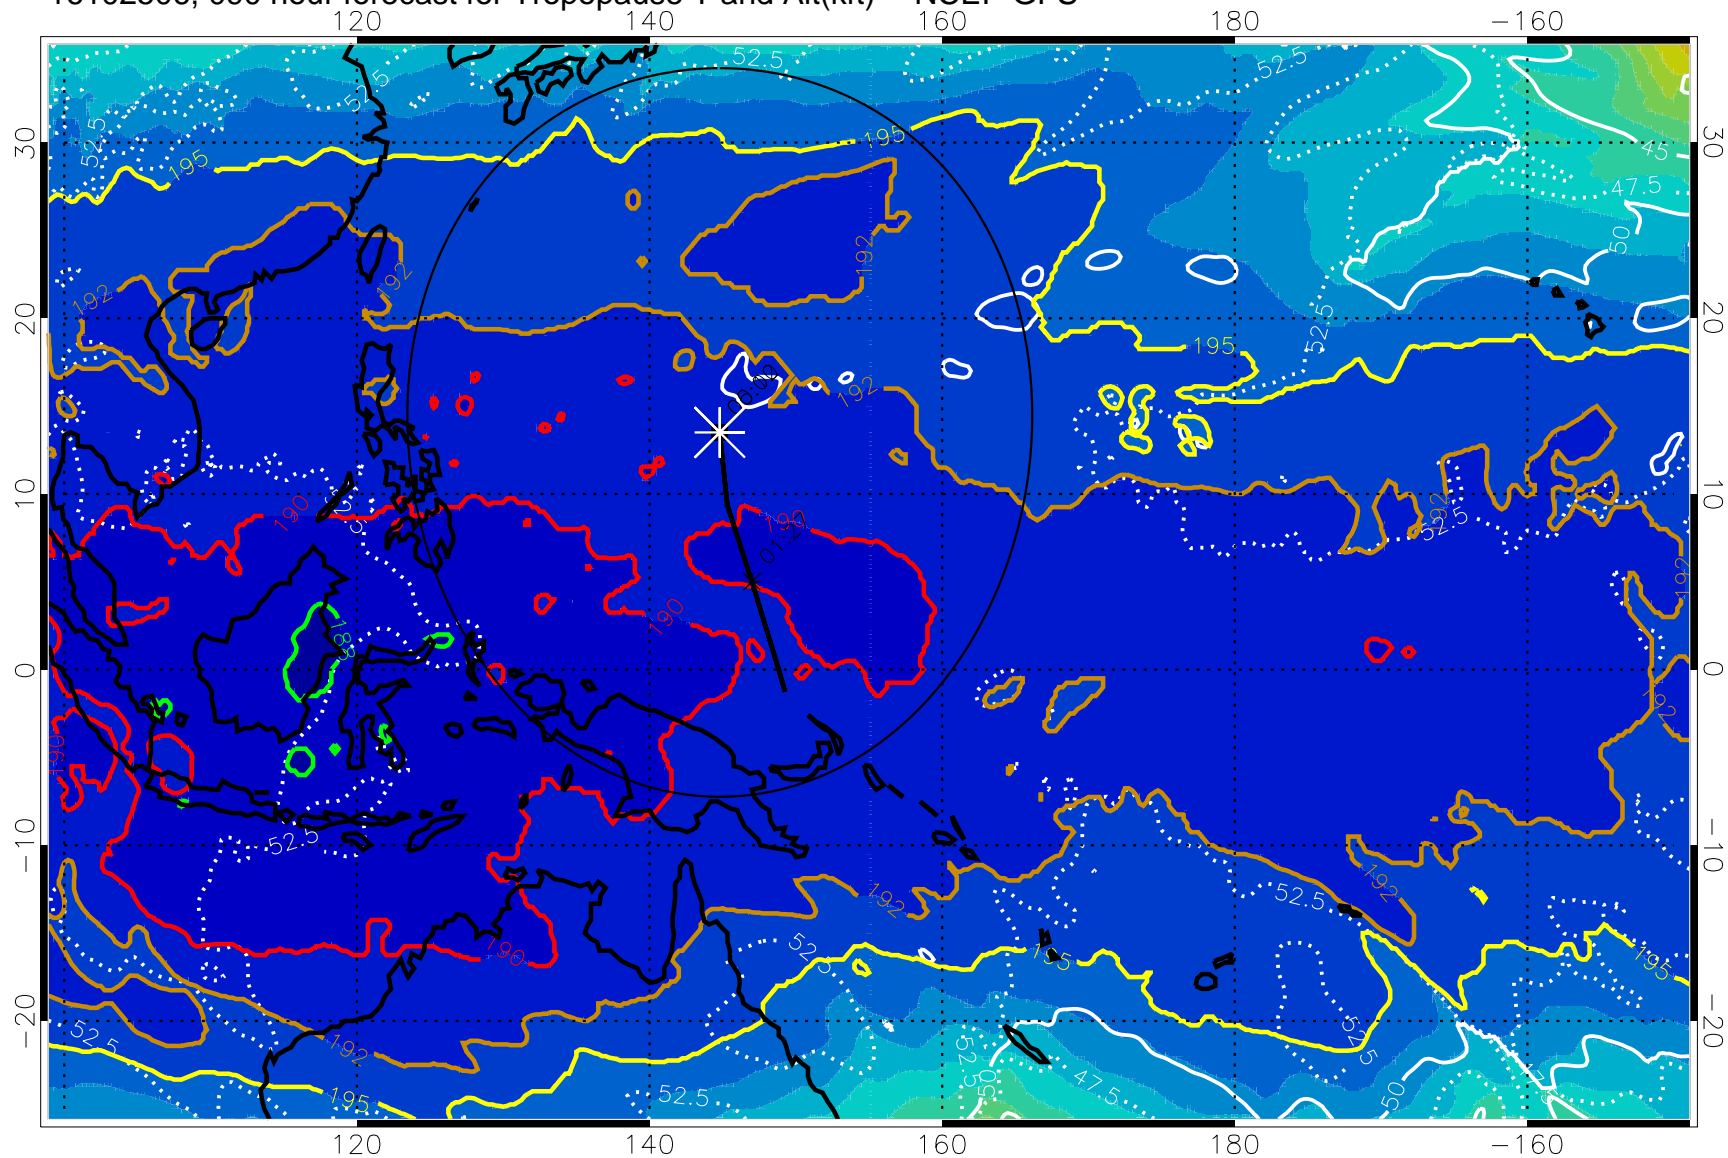

16102506, 090 hour forecast for Tropopause T and Alt(kft) -- NCEP GFS

190 200 210 220 230
Tropopause T, K

Tropopause Altitude in kft (white)

192.5K Isotherm 195K Isotherm
187.5K Isotherm 190K Isotherm

Range ring of 2304 km