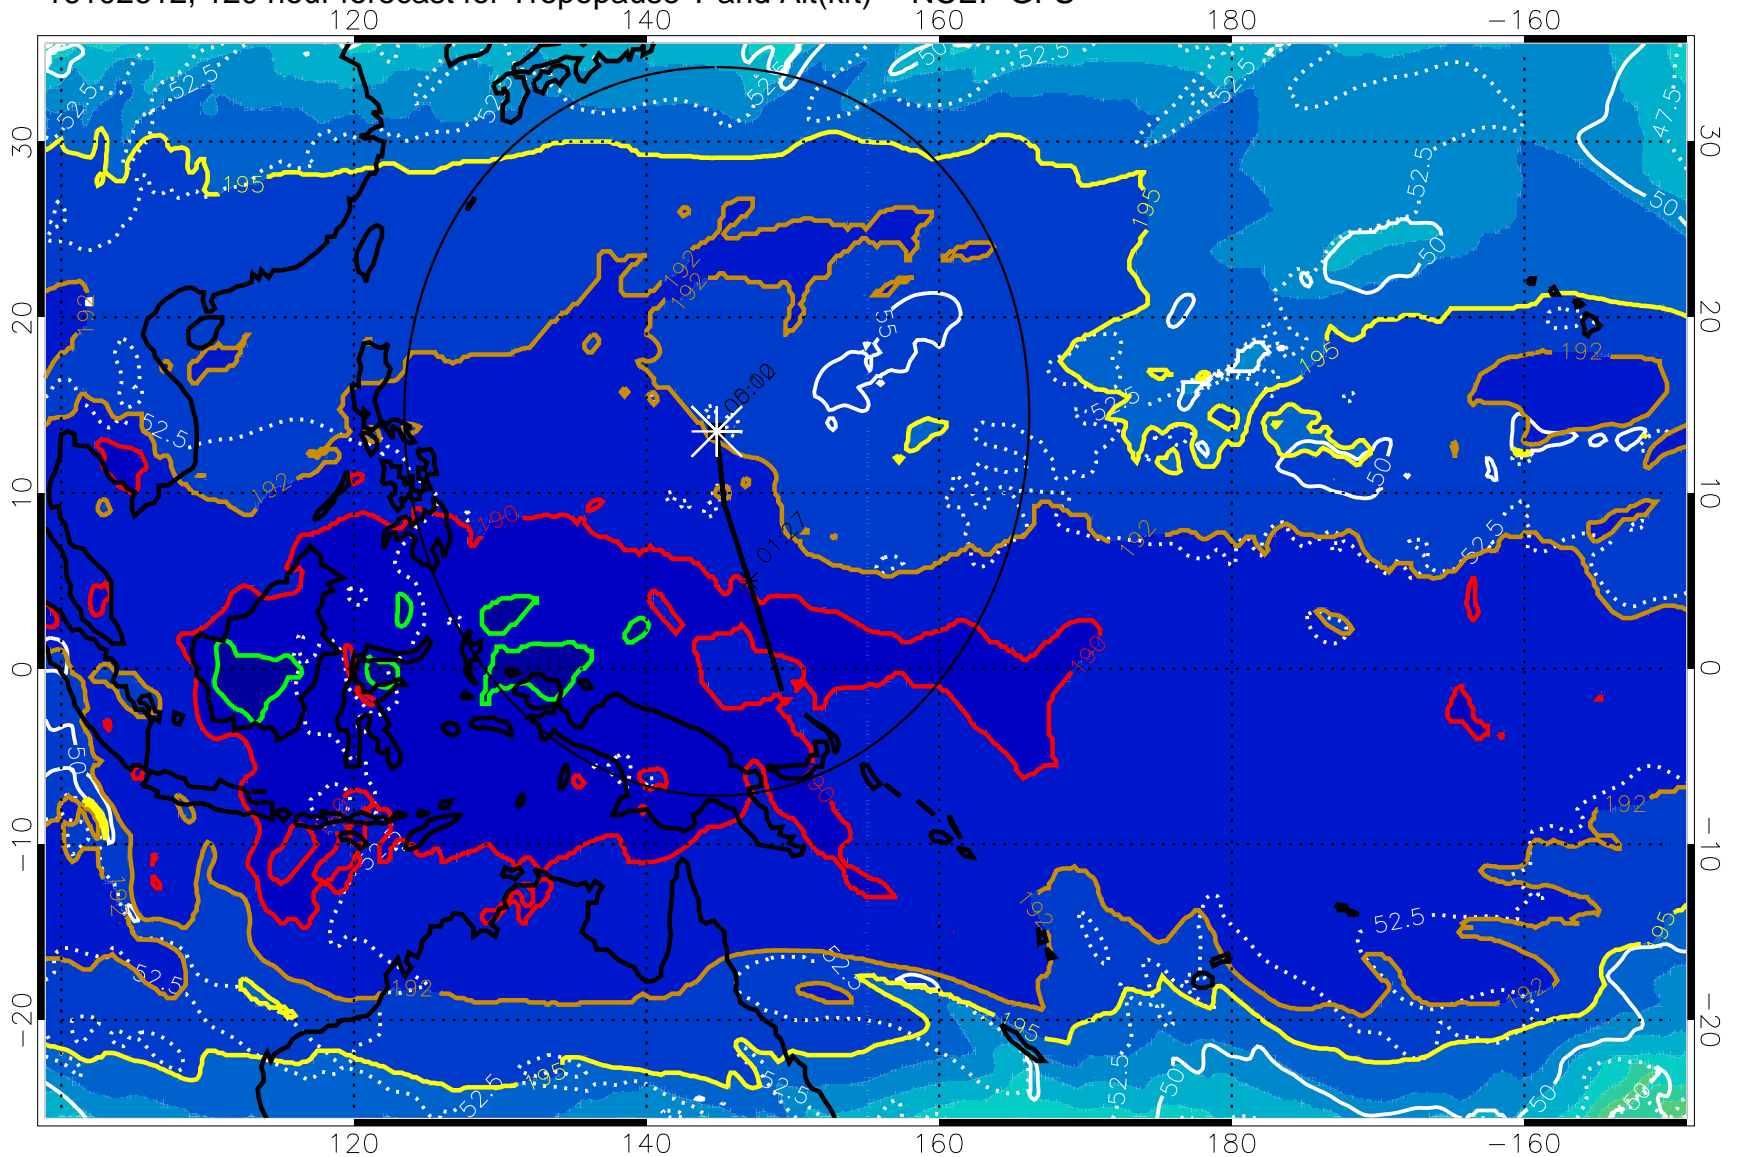

Range ring of 2304 km

16102606, 114 hour forecast for Tropopause T and Alt(kft) -- NCEP GFS

190 200 210 220 230

Tropopause T, K

Tropopause Altitude in kft (white)

192.5K Isotherm 195K Isotherm

187.5K Isotherm 190K Isotherm

Range ring of 2304 km

16102612, 120 hour forecast for Tropopause T and Alt(kft) -- NCEP GFS

190 200 210 220 230  
Tropopause T, K

Tropopause Altitude in kft (white)

192.5K Isotherm 195K Isotherm  
187.5K Isotherm 190K Isotherm