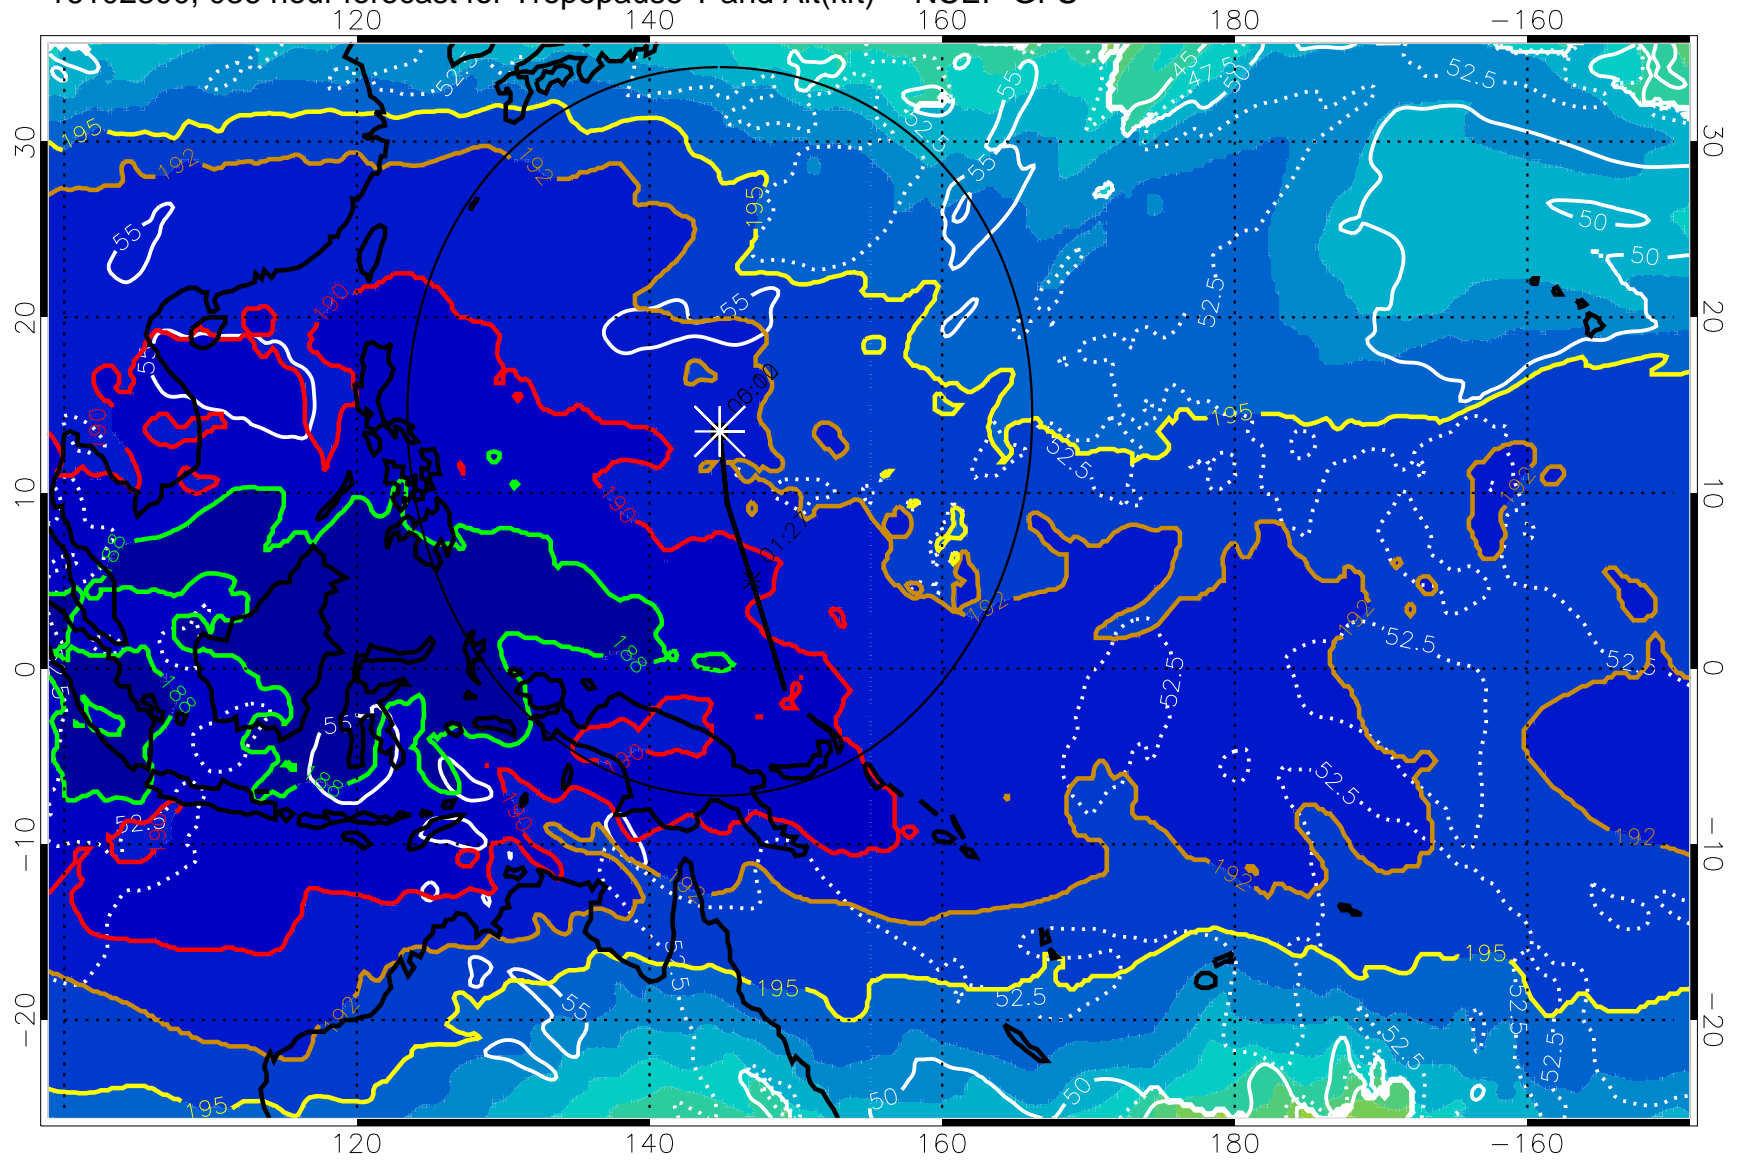

16102300, 036 hour forecast for Tropopause T and Alt(kft) -- NCEP GFS

190 200 210 220 230
Tropopause T, K

Tropopause Altitude in kft (white)

192.5K Isotherm 195K Isotherm
187.5K Isotherm 190K Isotherm

Range ring of 2304 km