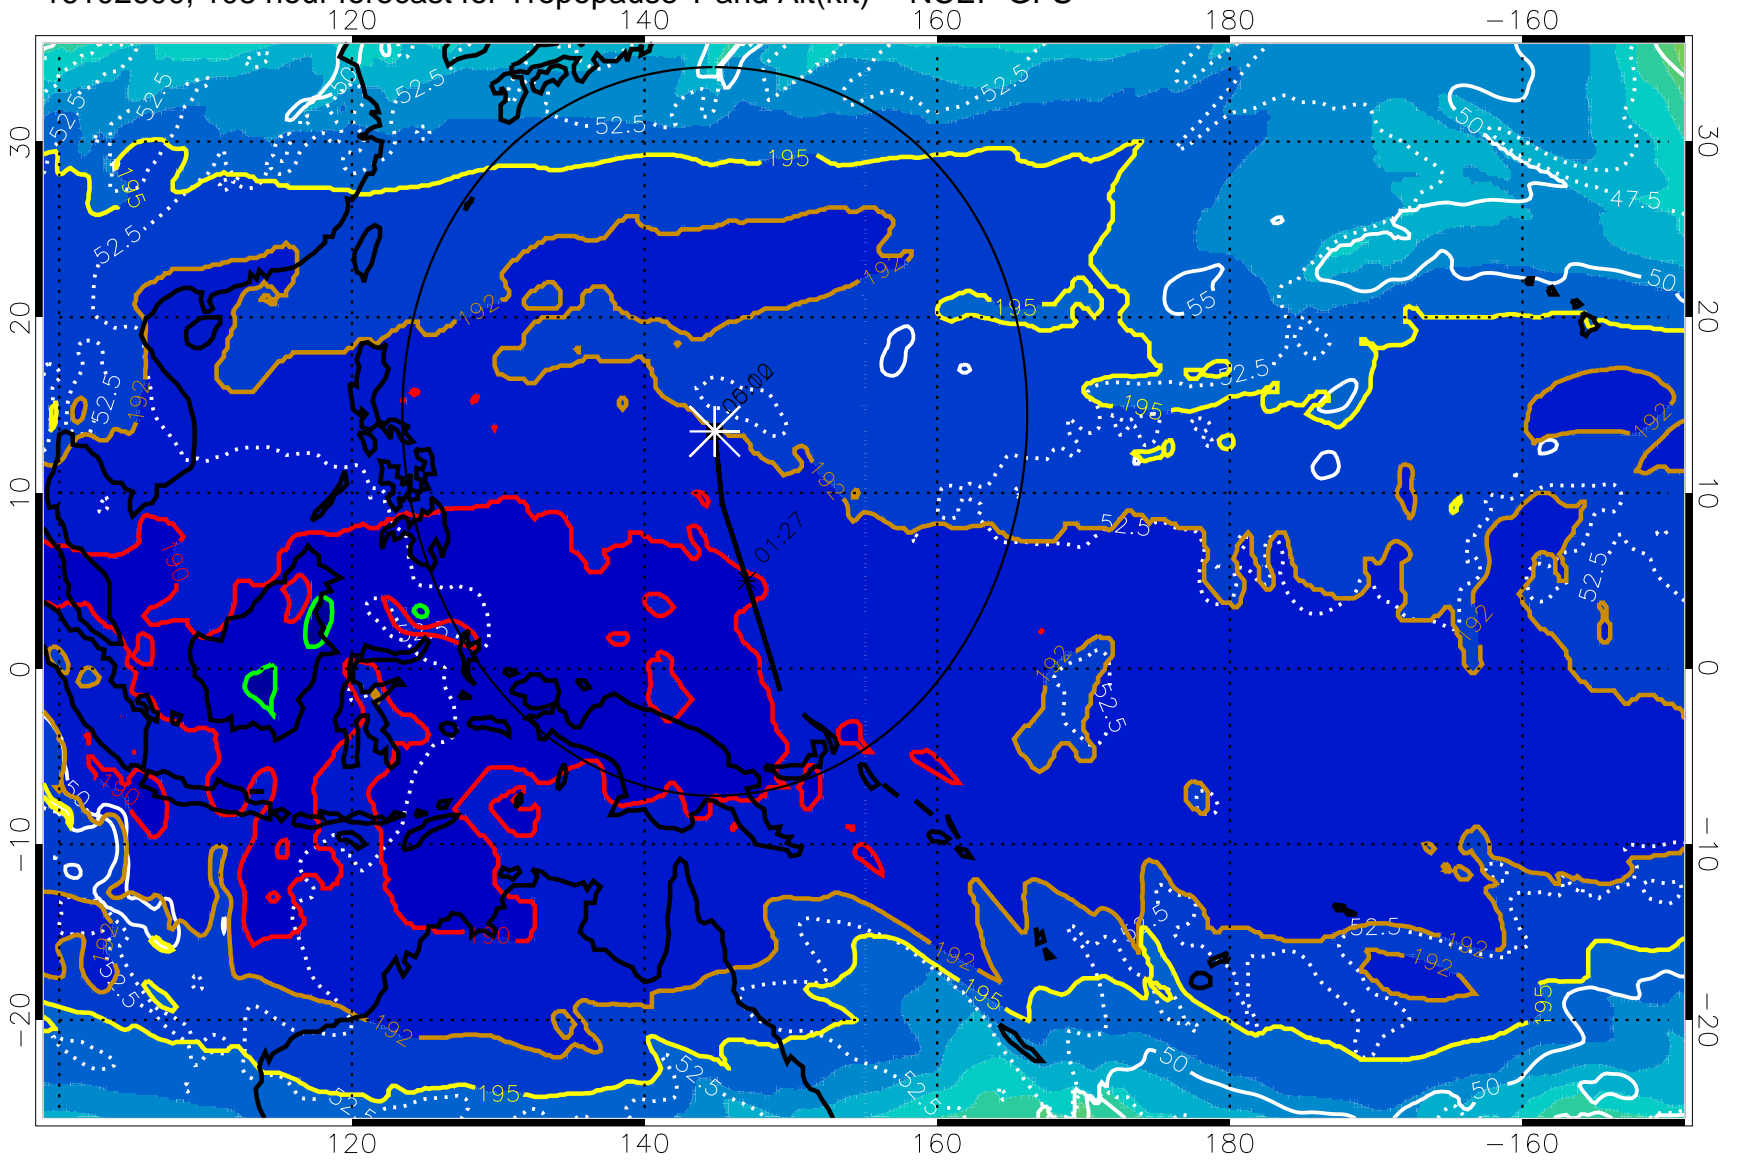

16102600, 108 hour forecast for Tropopause T and Alt(kft) -- NCEP GFS

190 200 210 220 230
Tropopause T, K

Tropopause Altitude in kft (white)

192.5K Isotherm 195K Isotherm
187.5K Isotherm 190K Isotherm

Range ring of 2304 km