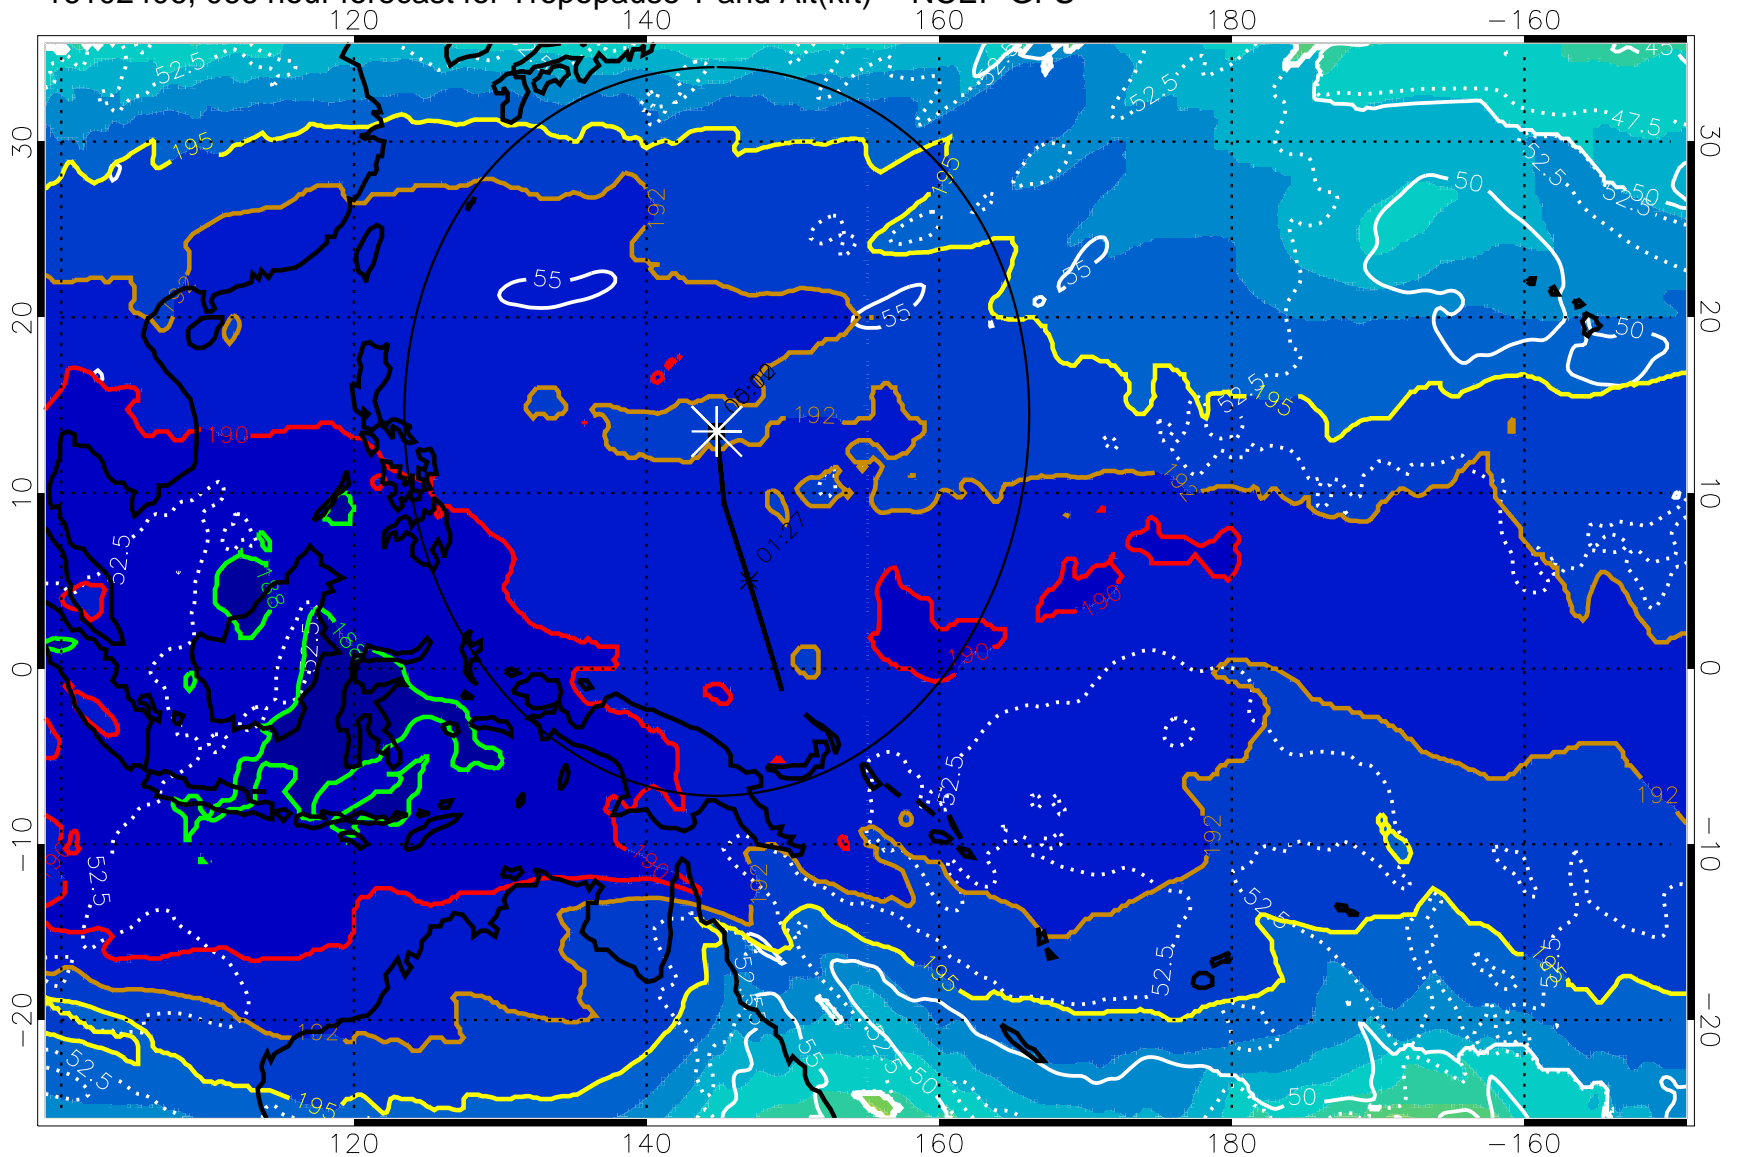

16102406, 066 hour forecast for Tropopause T and Alt(kft) -- NCEP GFS

190 200 210 220 230

Tropopause T, K

Tropopause Altitude in kft (white)

192.5K Isotherm 195K Isotherm

187.5K Isotherm 190K Isotherm

Range ring of 2304 km