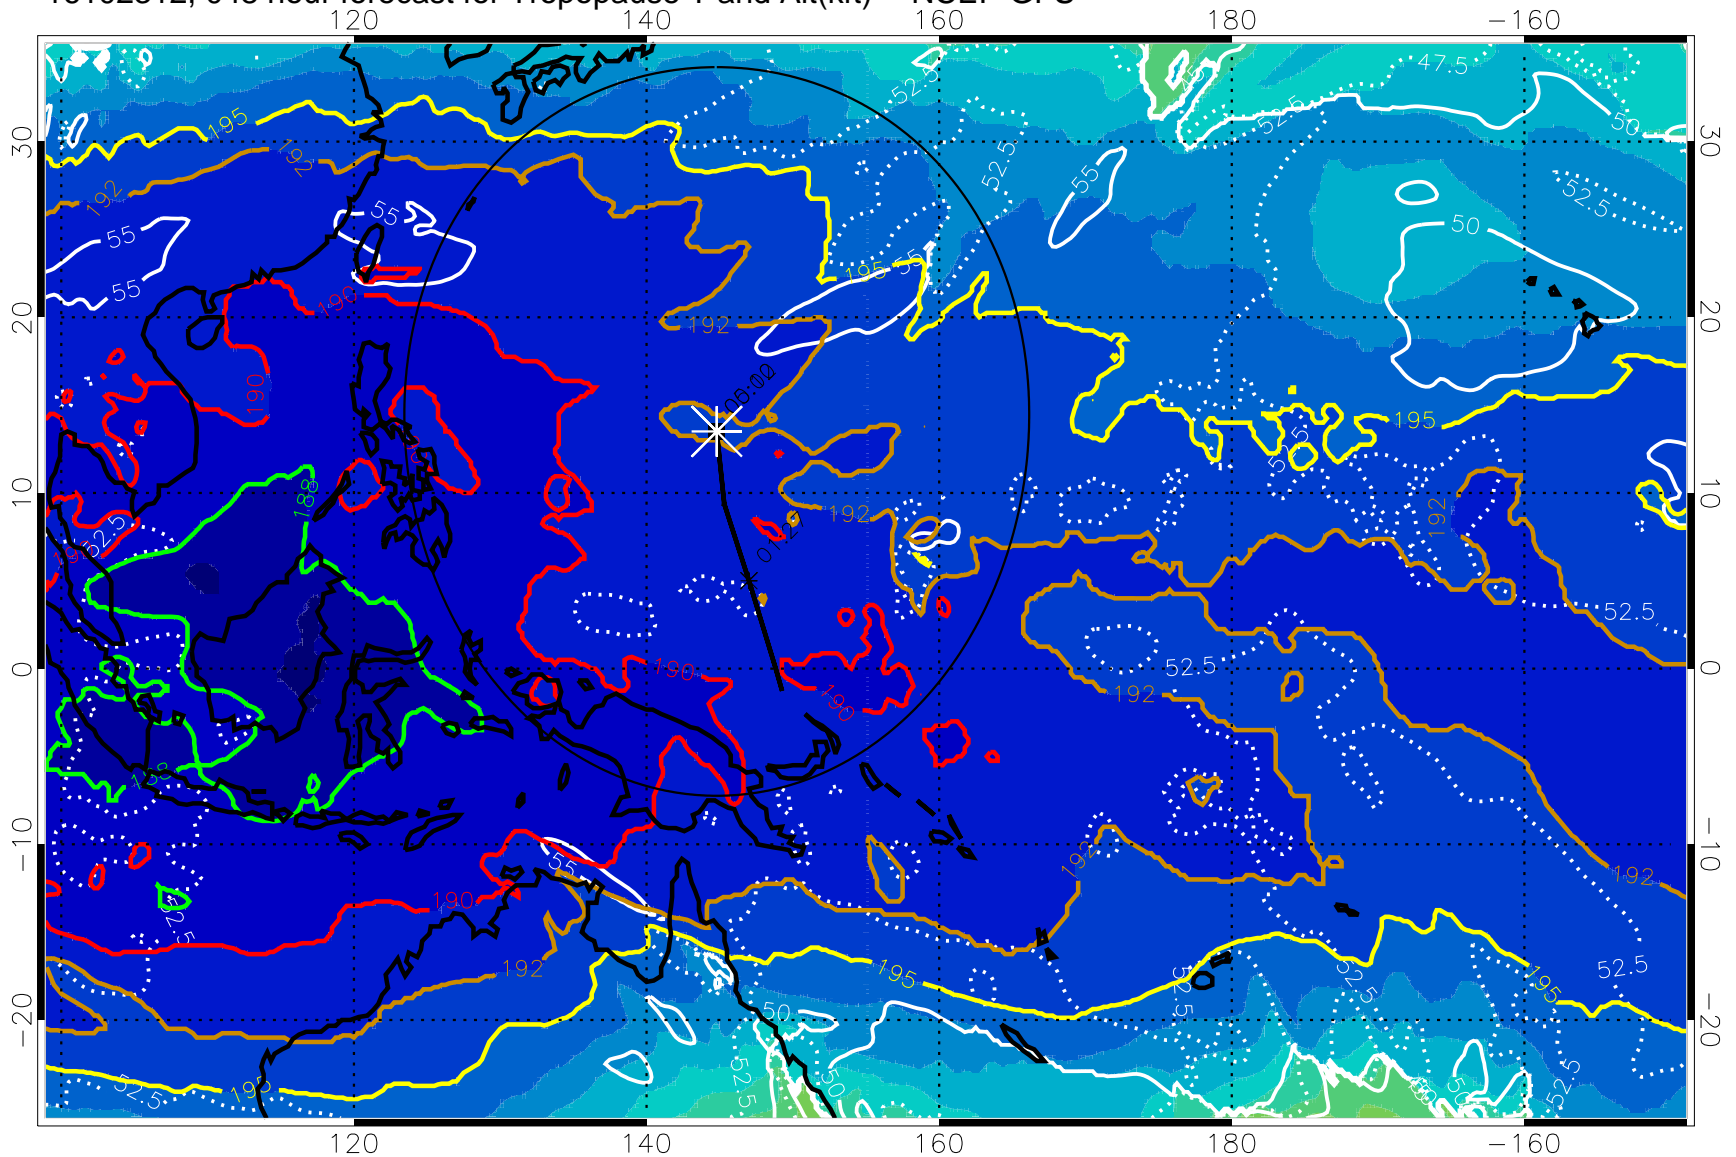

Range ring of 2304 km

16102306, 042 hour forecast for Tropopause T and Alt(kft) -- NCEP GFS

190 200 210 220 230

Tropopause T, K

Tropopause Altitude in kft (white)

192.5K Isotherm 195K Isotherm

187.5K Isotherm 190K Isotherm

Range ring of 2304 km

16102312, 048 hour forecast for Tropopause T and Alt(kft) -- NCEP GFS

190 200 210 220 230

Tropopause T, K

Tropopause Altitude in kft (white)

192.5K Isotherm 195K Isotherm

187.5K Isotherm 190K Isotherm