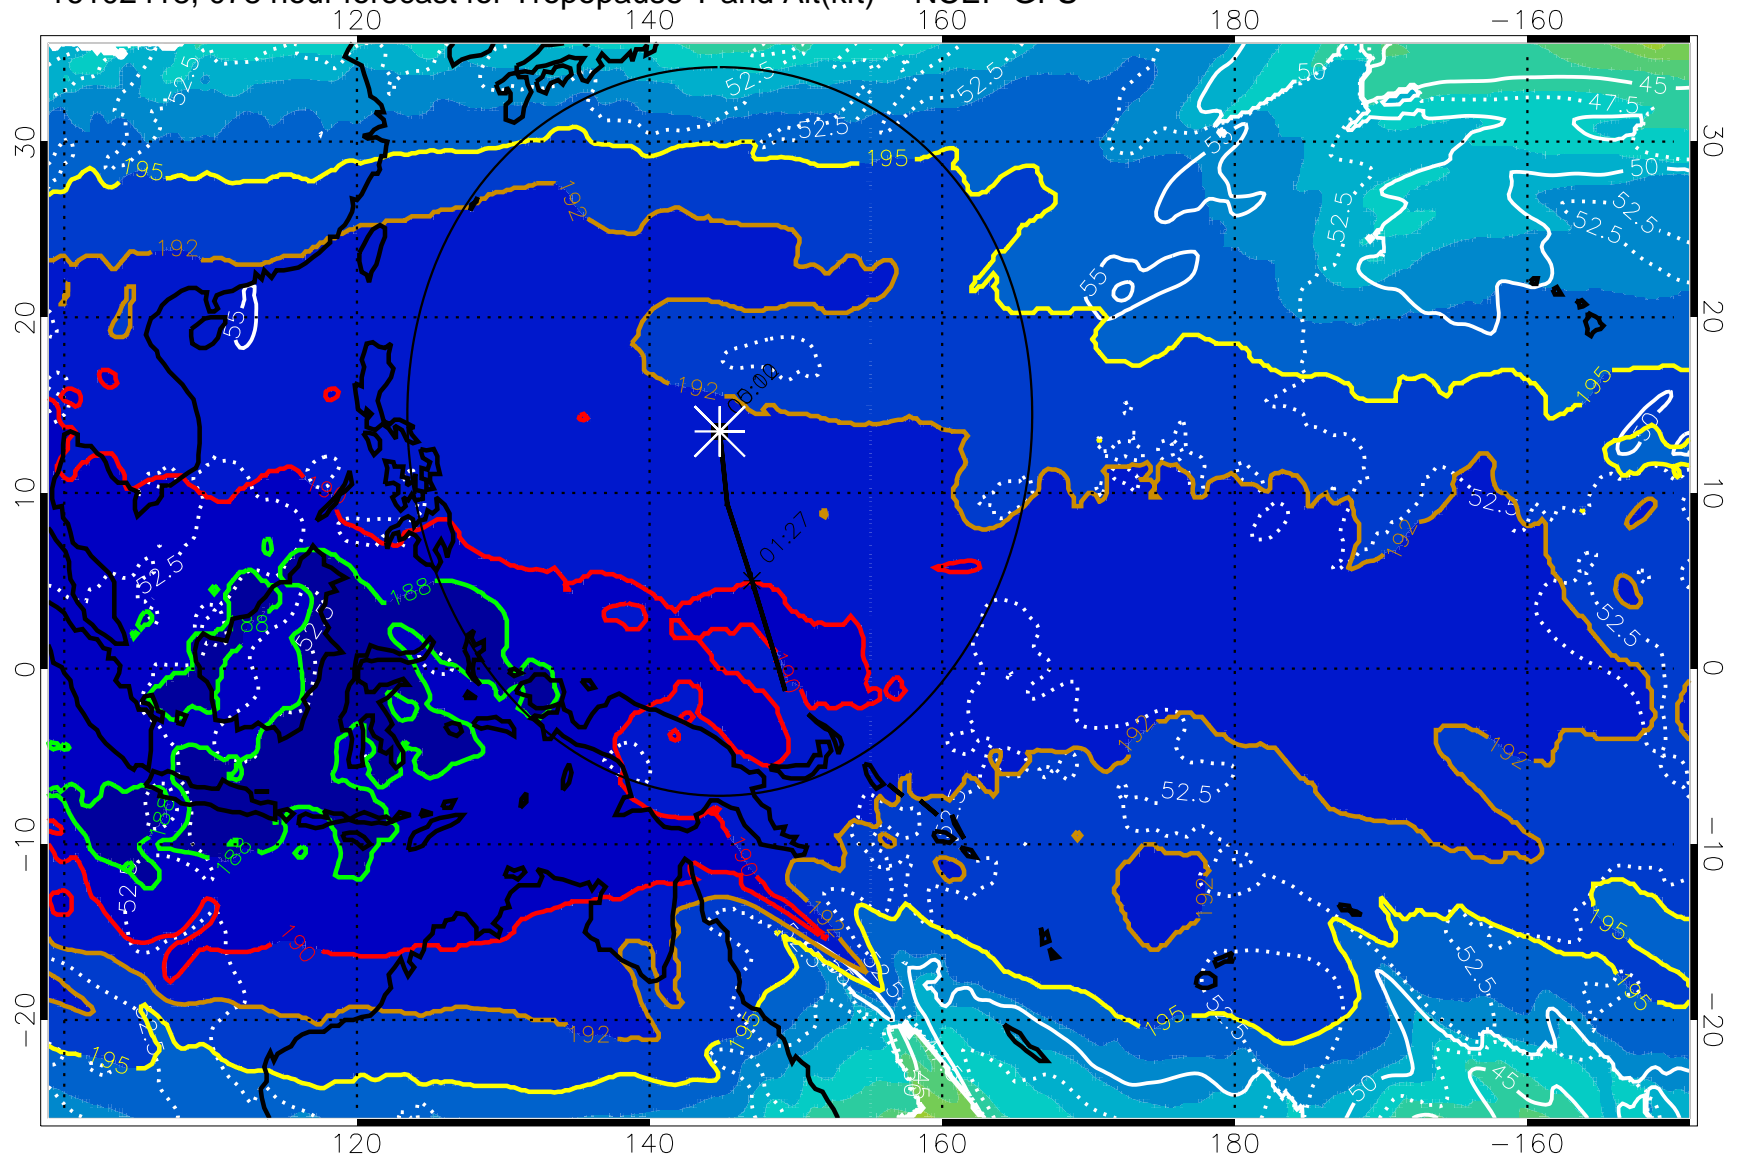

16102418, 078 hour forecast for Tropopause T and Alt(kft) -- NCEP GFS

190 200 210 220 230

Tropopause T, K

Tropopause Altitude in kft (white)

192.5K Isotherm 195K Isotherm

187.5K Isotherm 190K Isotherm

Range ring of 2304 km