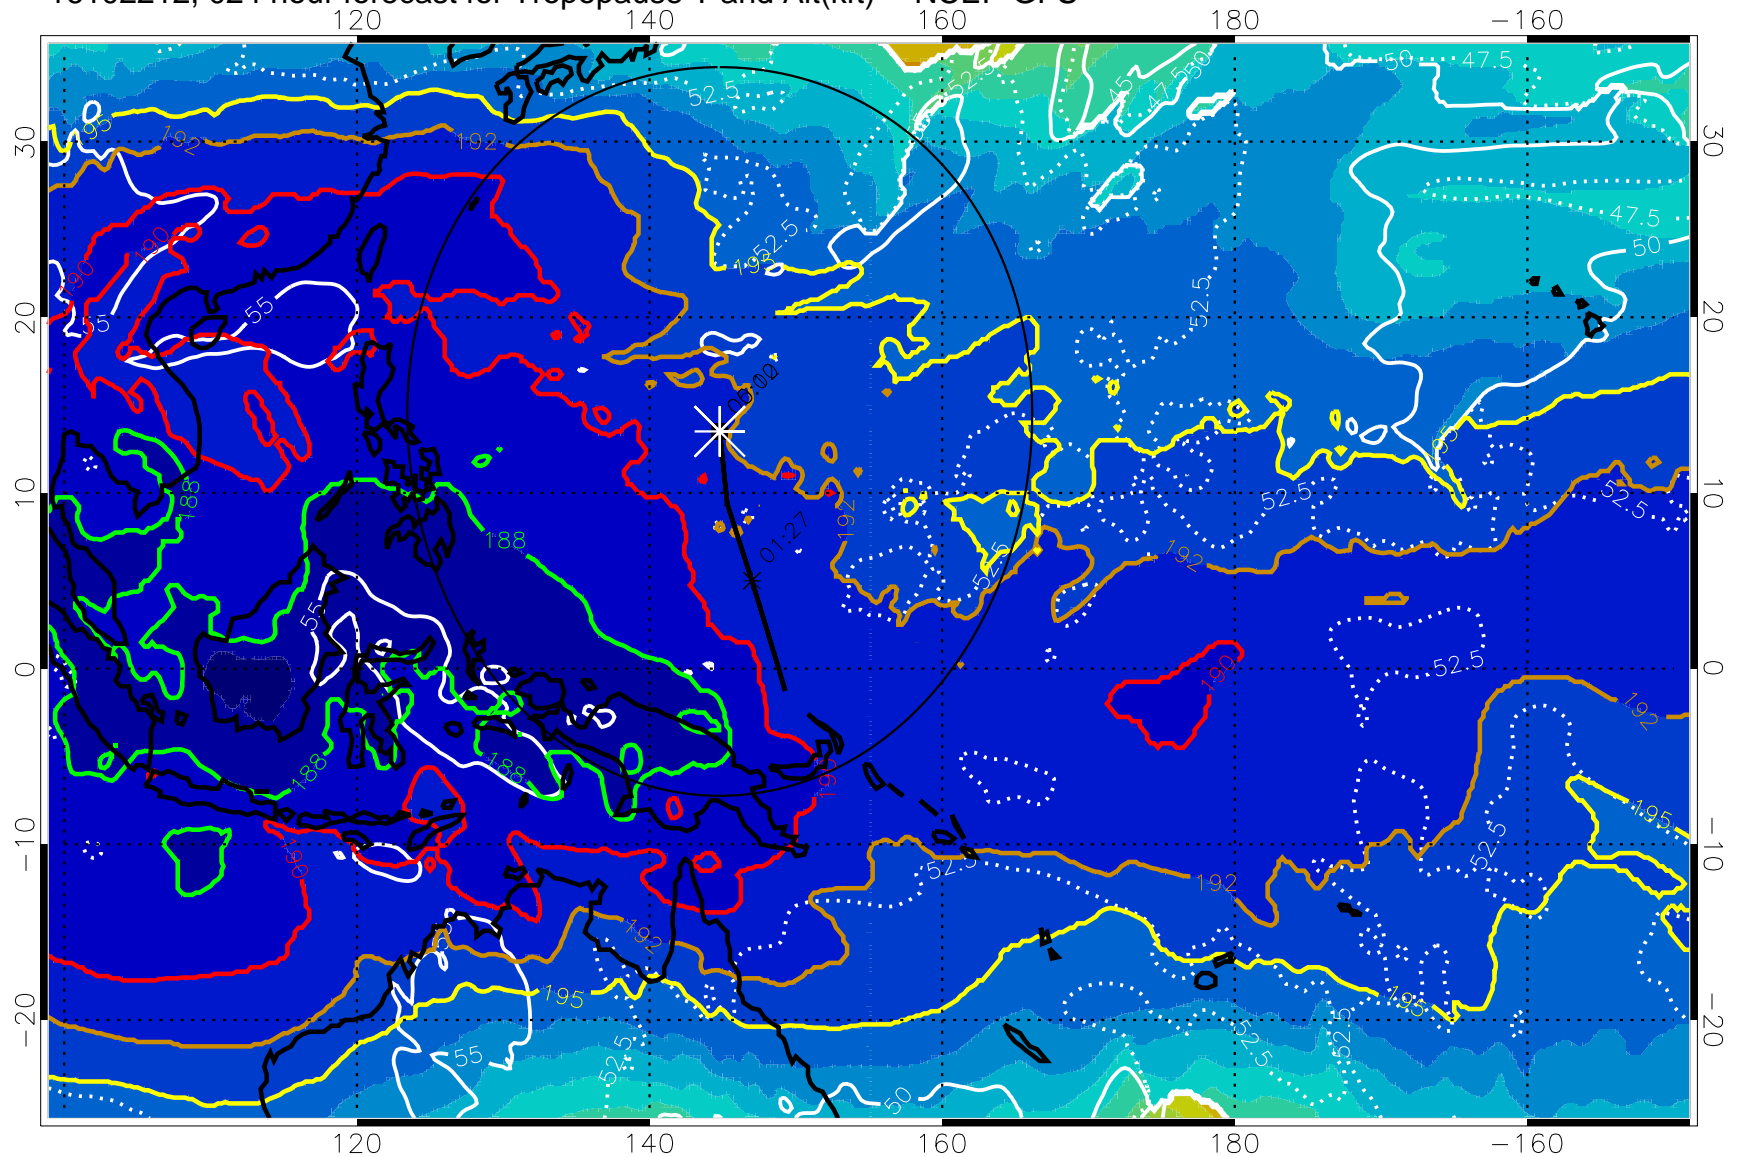

16102212, 024 hour forecast for Tropopause T and Alt(kft) -- NCEP GFS

190 200 210 220 230
Tropopause T, K

Tropopause Altitude in kft (white)

192.5K Isotherm 195K Isotherm
187.5K Isotherm 190K Isotherm

Range ring of 2304 km