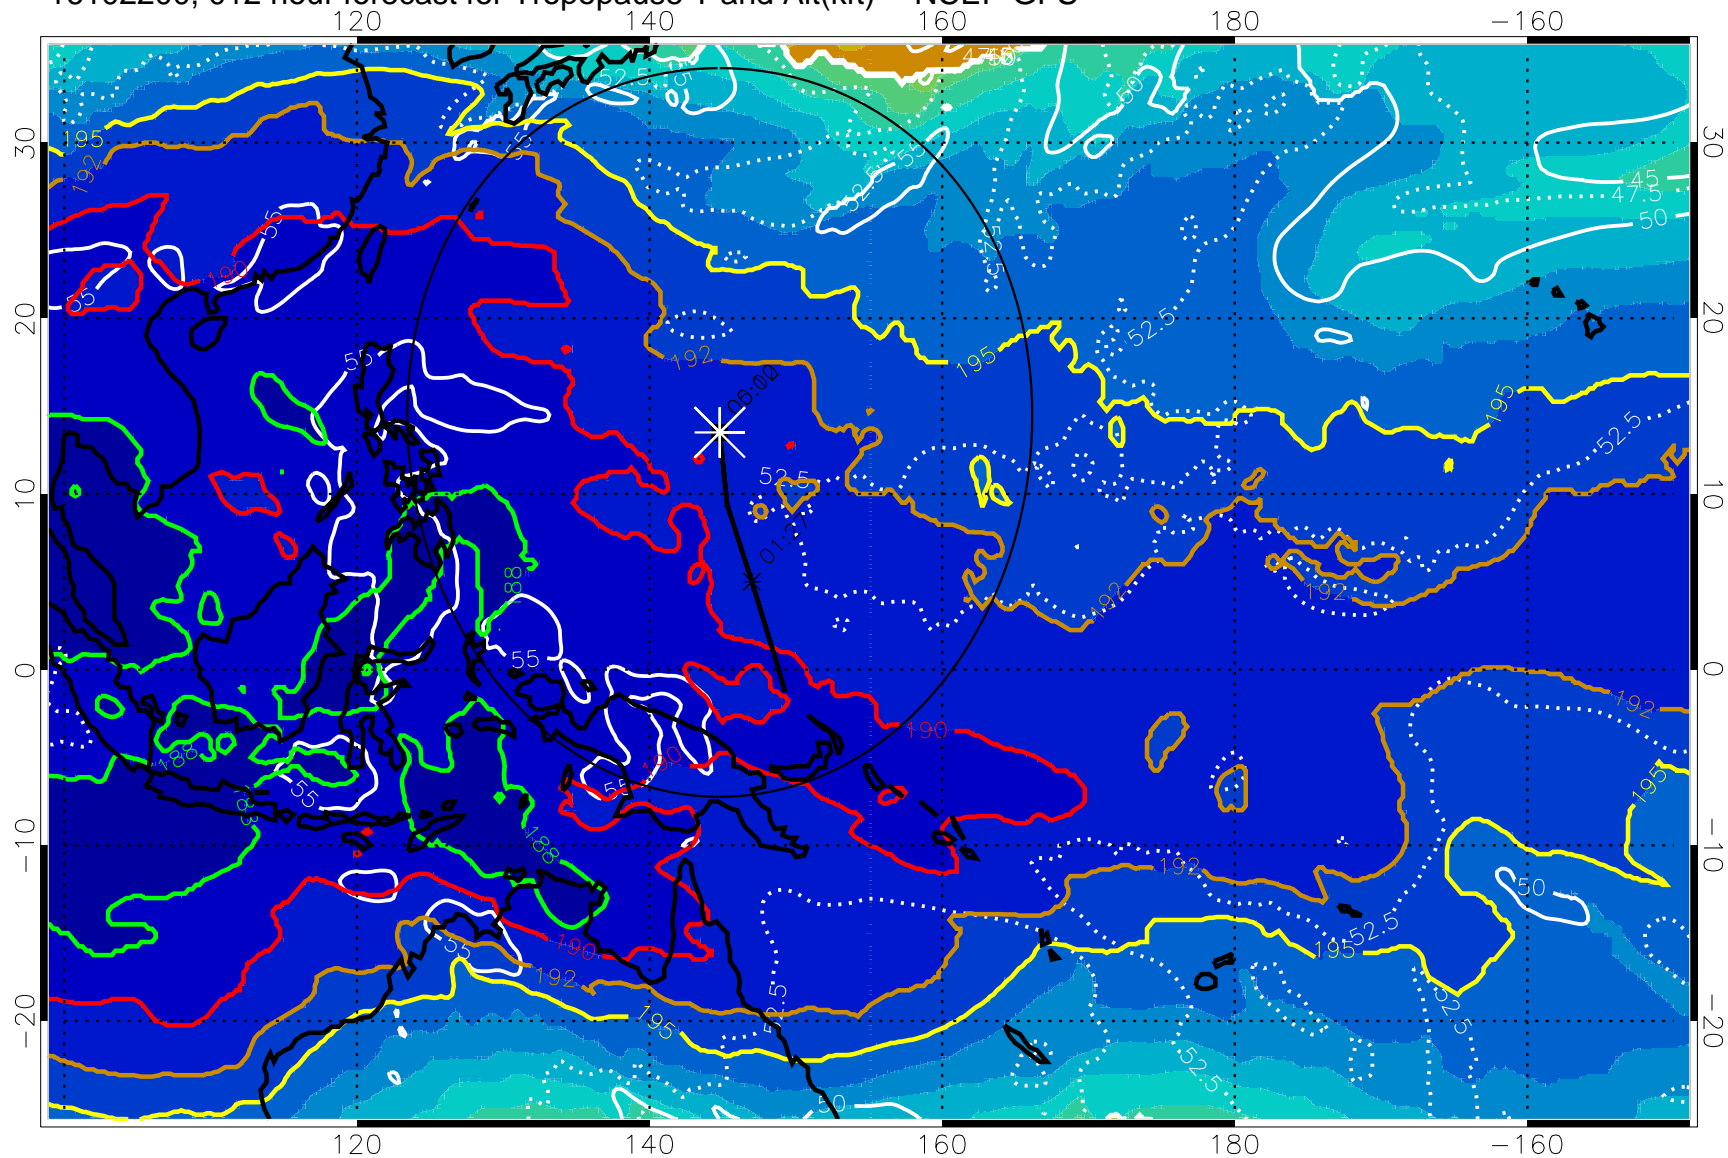

16102118, 006 hour forecast for Tropopause T and Alt(kft) -- NCEP GFS

190 200 210 220 230

Tropopause T, K

Tropopause Altitude in kft (white)

192.5K Isotherm 195K Isotherm  
187.5K Isotherm 190K Isotherm

Range ring of 2304 km

16102200, 012 hour forecast for Tropopause T and Alt(kft) -- NCEP GFS

190 200 210 220 230

Tropopause T, K

Tropopause Altitude in kft (white)

192.5K Isotherm 195K Isotherm  
187.5K Isotherm 190K Isotherm

Range ring of 2304 km