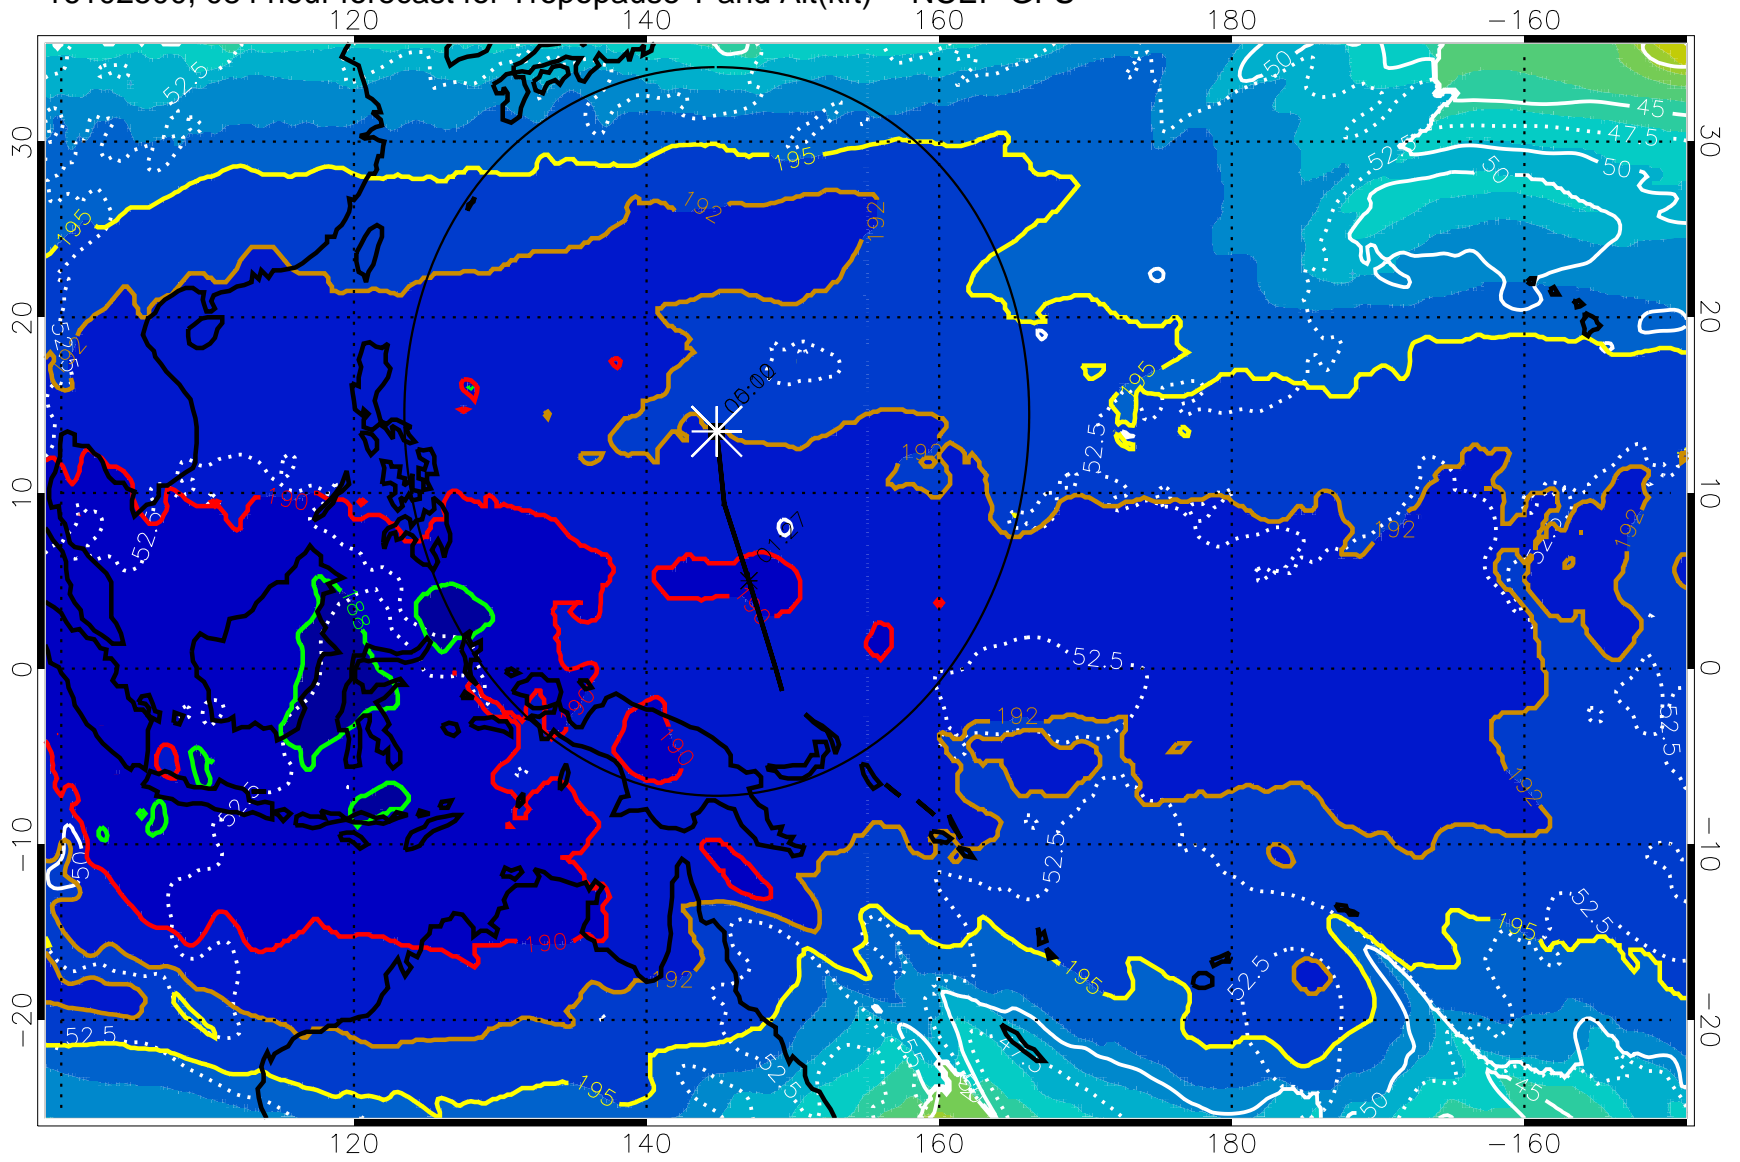

16102500, 084 hour forecast for Tropopause T and Alt(kft) -- NCEP GFS

190 200 210 220 230
Tropopause T, K

Tropopause Altitude in kft (white)

192.5K Isotherm 195K Isotherm
187.5K Isotherm 190K Isotherm

Range ring of 2304 km