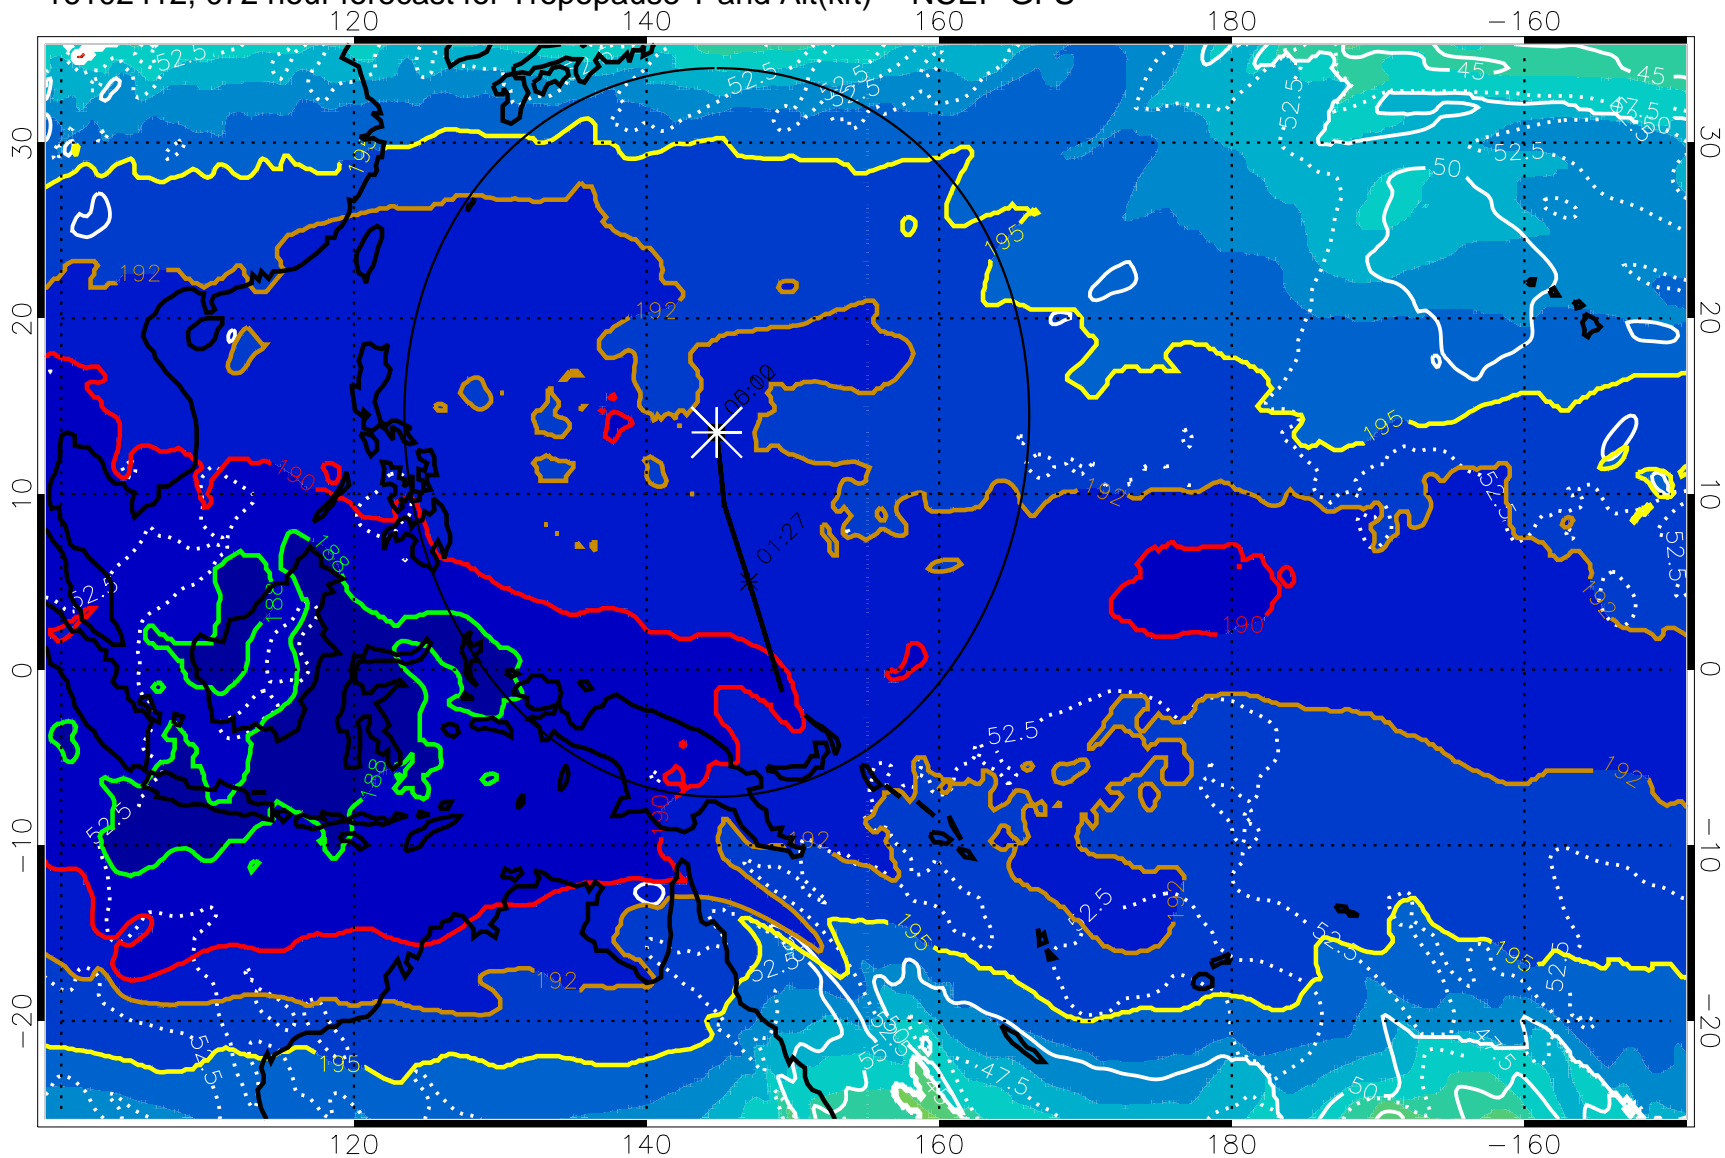

16102412, 072 hour forecast for Tropopause T and Alt(kft) -- NCEP GFS

190 200 210 220 230

Tropopause T, K

Tropopause Altitude in kft (white)

192.5K Isotherm 195K Isotherm
187.5K Isotherm 190K Isotherm

Range ring of 2304 km