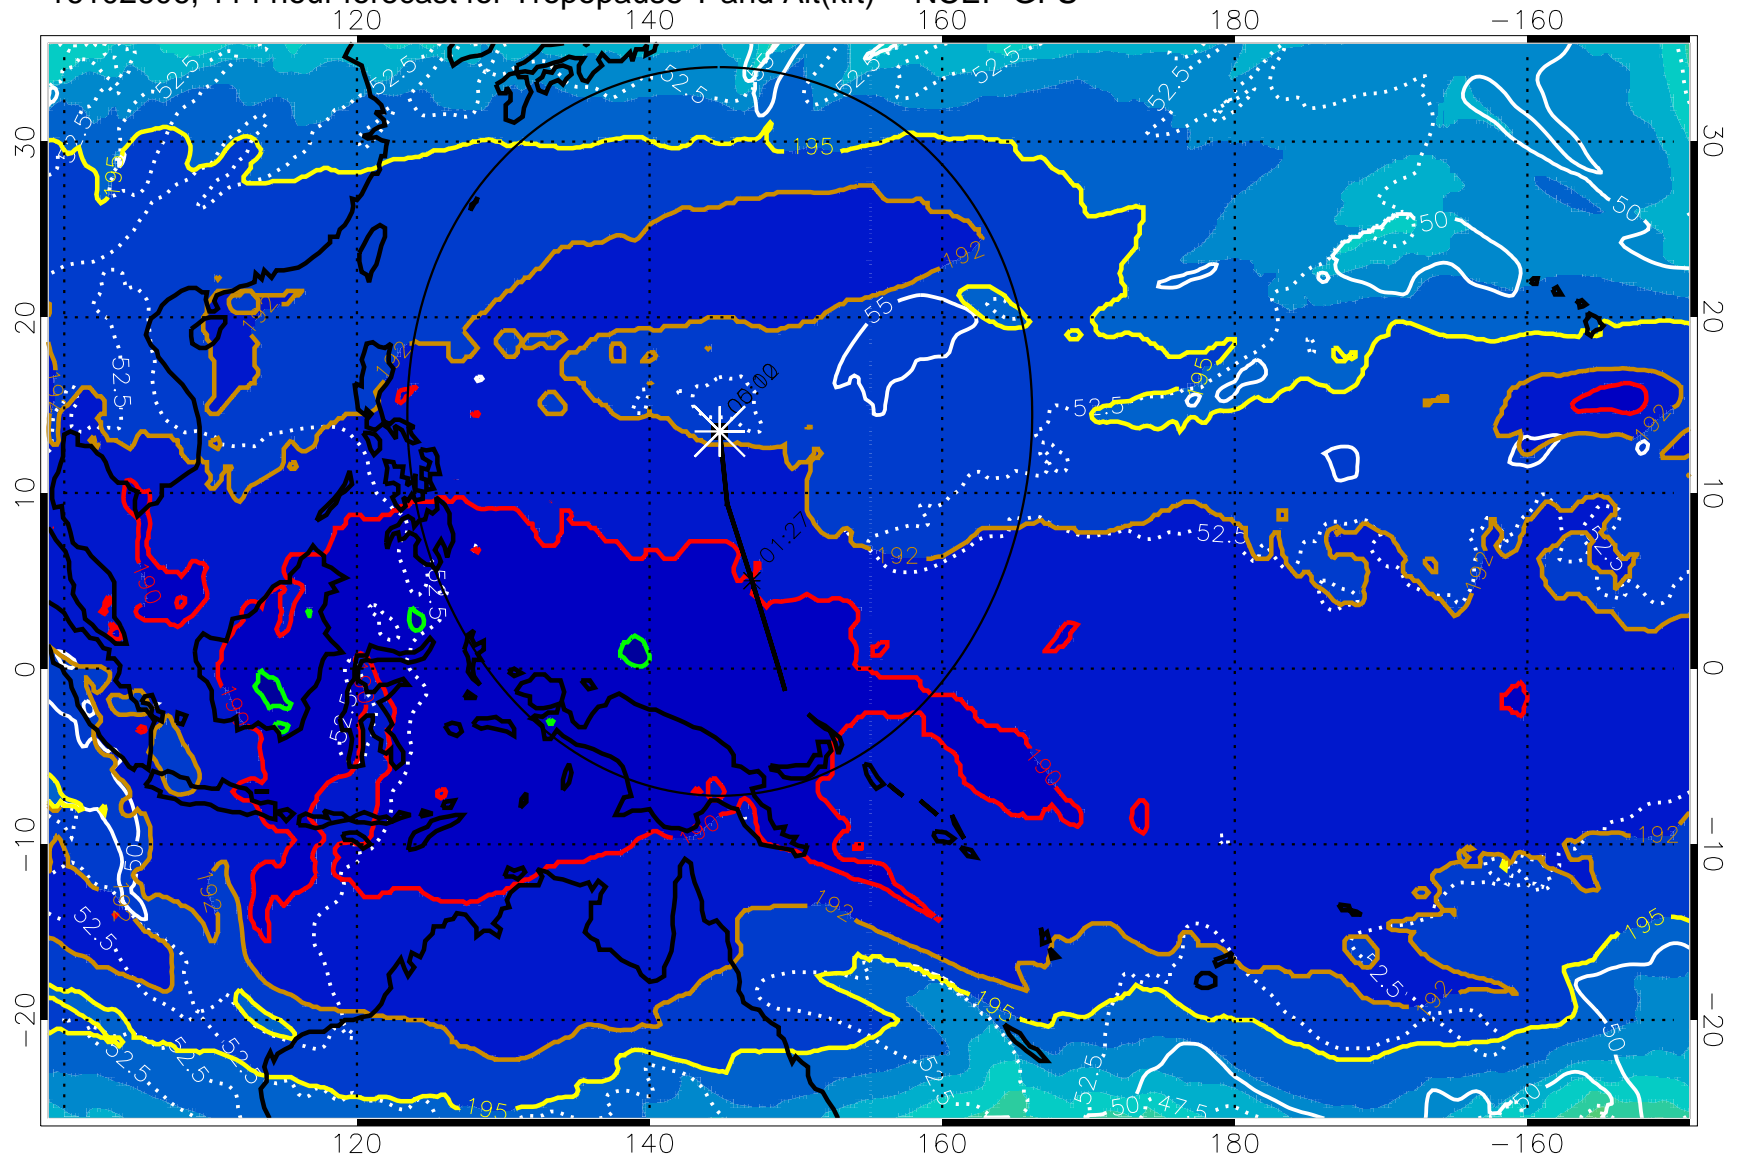

16102606, 114 hour forecast for Tropopause T and Alt(kft) -- NCEP GFS

190 200 210 220 230

Tropopause T, K

Tropopause Altitude in kft (white)

192.5K Isotherm 195K Isotherm

187.5K Isotherm 190K Isotherm

Range ring of 2304 km