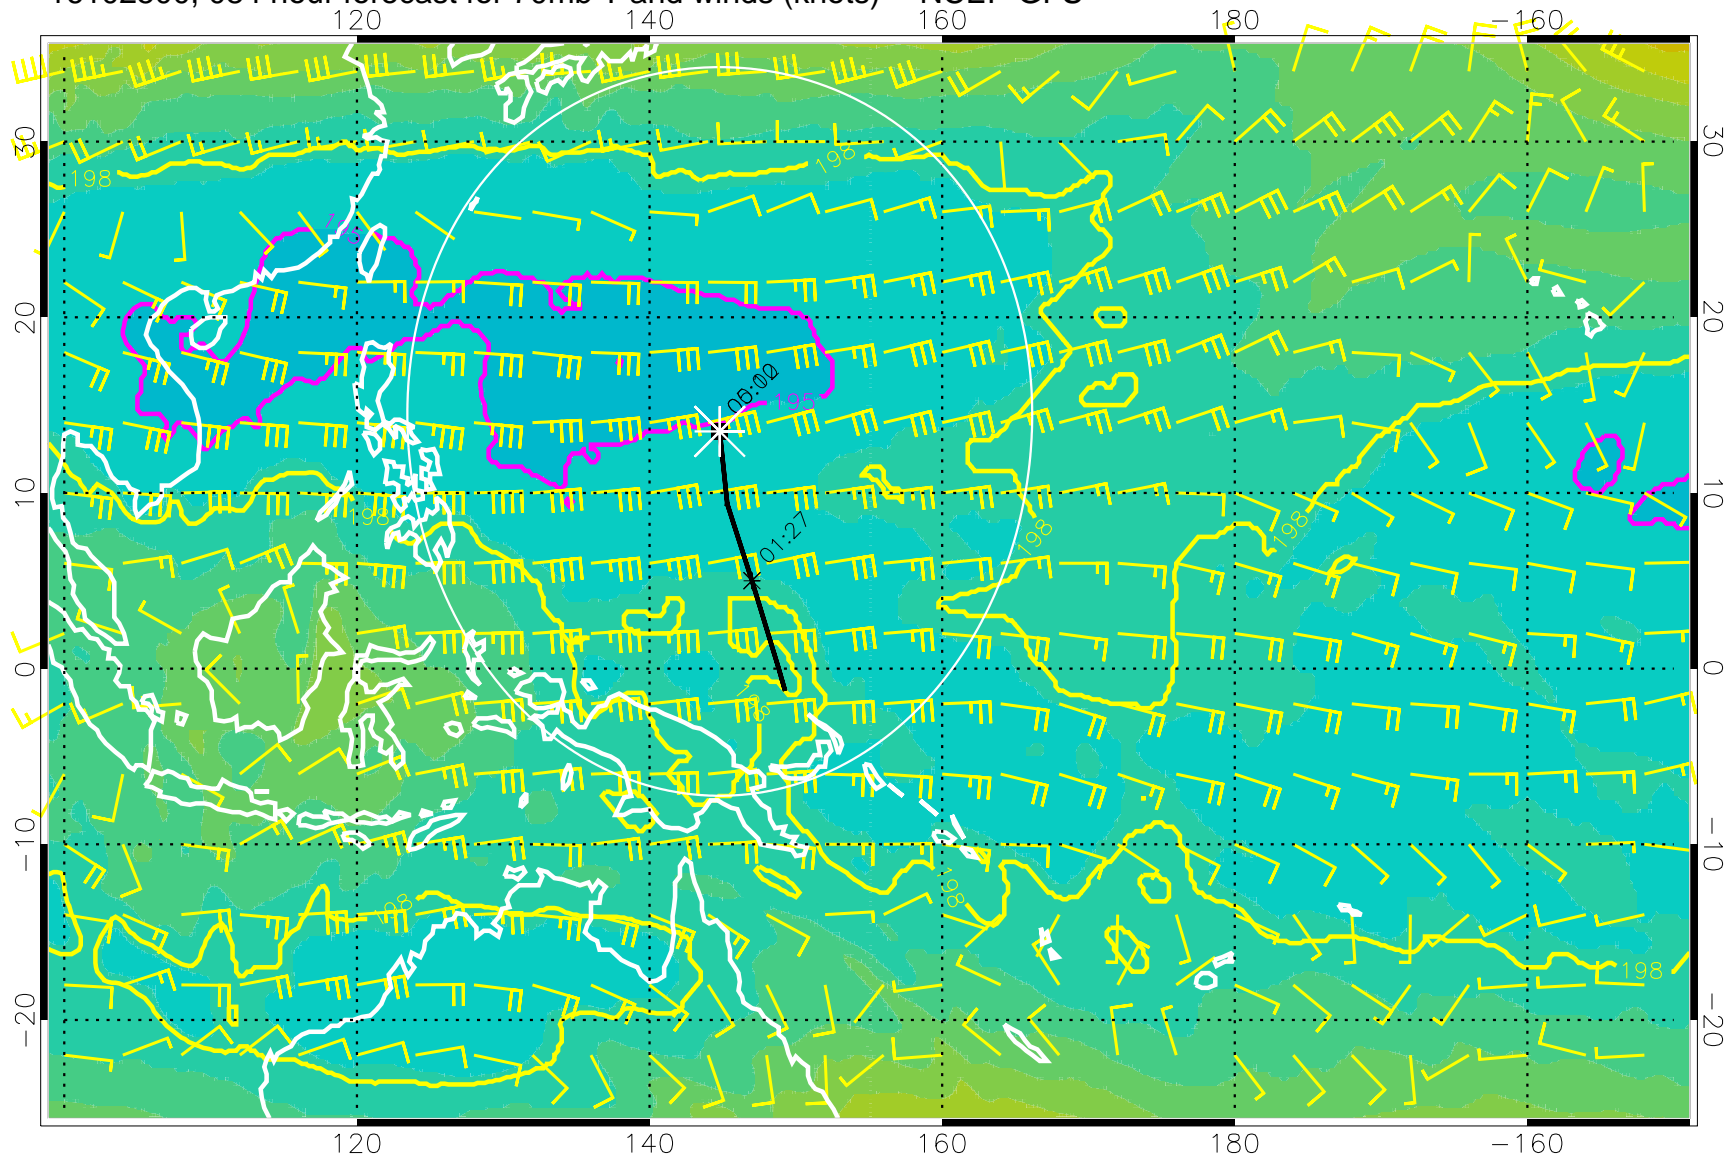

180 190 200 210 220  
T, K

190K Isotherm 192.5K Isotherm  
195K Isotherm 197.5K Isotherm

Range ring of 2304 km

16102406, 066 hour forecast for 70mb T and winds (knots) -- NCEP GFS

180 190 200 210 220

T, K

190K Isotherm 192.5K Isotherm  
195K Isotherm 197.5K Isotherm

Range ring of 2304 km

16102412, 072 hour forecast for 70mb T and winds (knots) -- NCEP GFS

180 190 200 210 220

T, K

190K Isotherm 192.5K Isotherm  
195K Isotherm 197.5K Isotherm

Range ring of 2304 km

16102418, 078 hour forecast for 70mb T and winds (knots) -- NCEP GFS

180 190 200 210 220

T, K

190K Isotherm 192.5K Isotherm  
195K Isotherm 197.5K Isotherm

Range ring of 2304 km

16102500, 084 hour forecast for 70mb T and winds (knots) -- NCEP GFS

180 190 200 210 220  
T, K

190K Isotherm 192.5K Isotherm  
195K Isotherm 197.5K Isotherm

Range ring of 2304 km

16102506, 090 hour forecast for 70mb T and winds (knots) -- NCEP GFS

180 190 200 210 220

T, K

190K Isotherm 192.5K Isotherm  
195K Isotherm 197.5K Isotherm

Range ring of 2304 km

16102512, 096 hour forecast for 70mb T and winds (knots) -- NCEP GFS