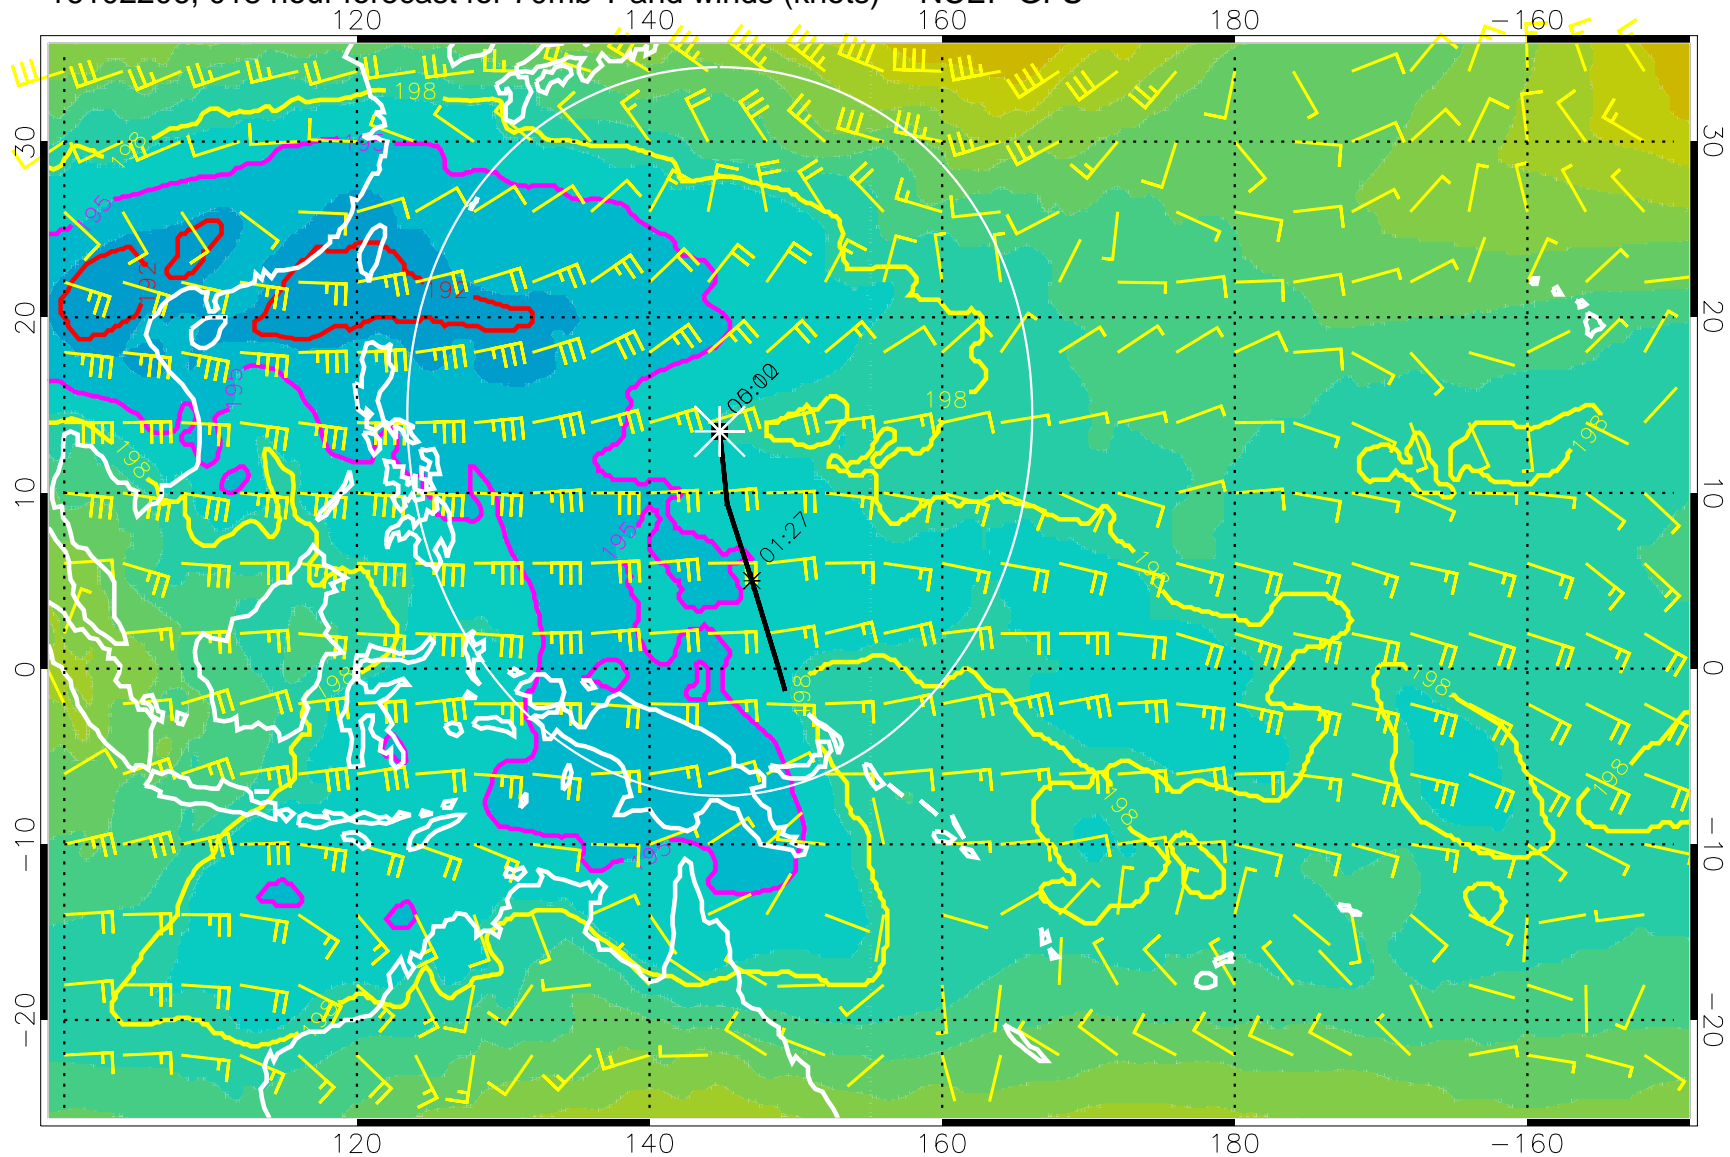

16102118, 006 hour forecast for 70mb T and winds (knots) -- NCEP GFS

180 190 200 210 220

T, K

190K Isotherm 192.5K Isotherm  
195K Isotherm 197.5K Isotherm

Range ring of 2304 km

16102200, 012 hour forecast for 70mb T and winds (knots) -- NCEP GFS

180 190 200 210 220  
T, K

190K Isotherm 192.5K Isotherm  
195K Isotherm 197.5K Isotherm

Range ring of 2304 km

16102206, 018 hour forecast for 70mb T and winds (knots) -- NCEP GFS

180 190 200 210 220

T, K

190K Isotherm 192.5K Isotherm  
195K Isotherm 197.5K Isotherm

Range ring of 2304 km

16102212, 024 hour forecast for 70mb T and winds (knots) -- NCEP GFS

180 190 200 210 220  
T, K

190K Isotherm 192.5K Isotherm  
195K Isotherm 197.5K Isotherm

Range ring of 2304 km

16102218, 030 hour forecast for 70mb T and winds (knots) -- NCEP GFS

180    190    200    210    220  
T, K

190K Isotherm    192.5K Isotherm  
195K Isotherm    197.5K Isotherm

Range ring of 2304 km

16102300, 036 hour forecast for 70mb T and winds (knots) -- NCEP GFS

180 190 200 210 220