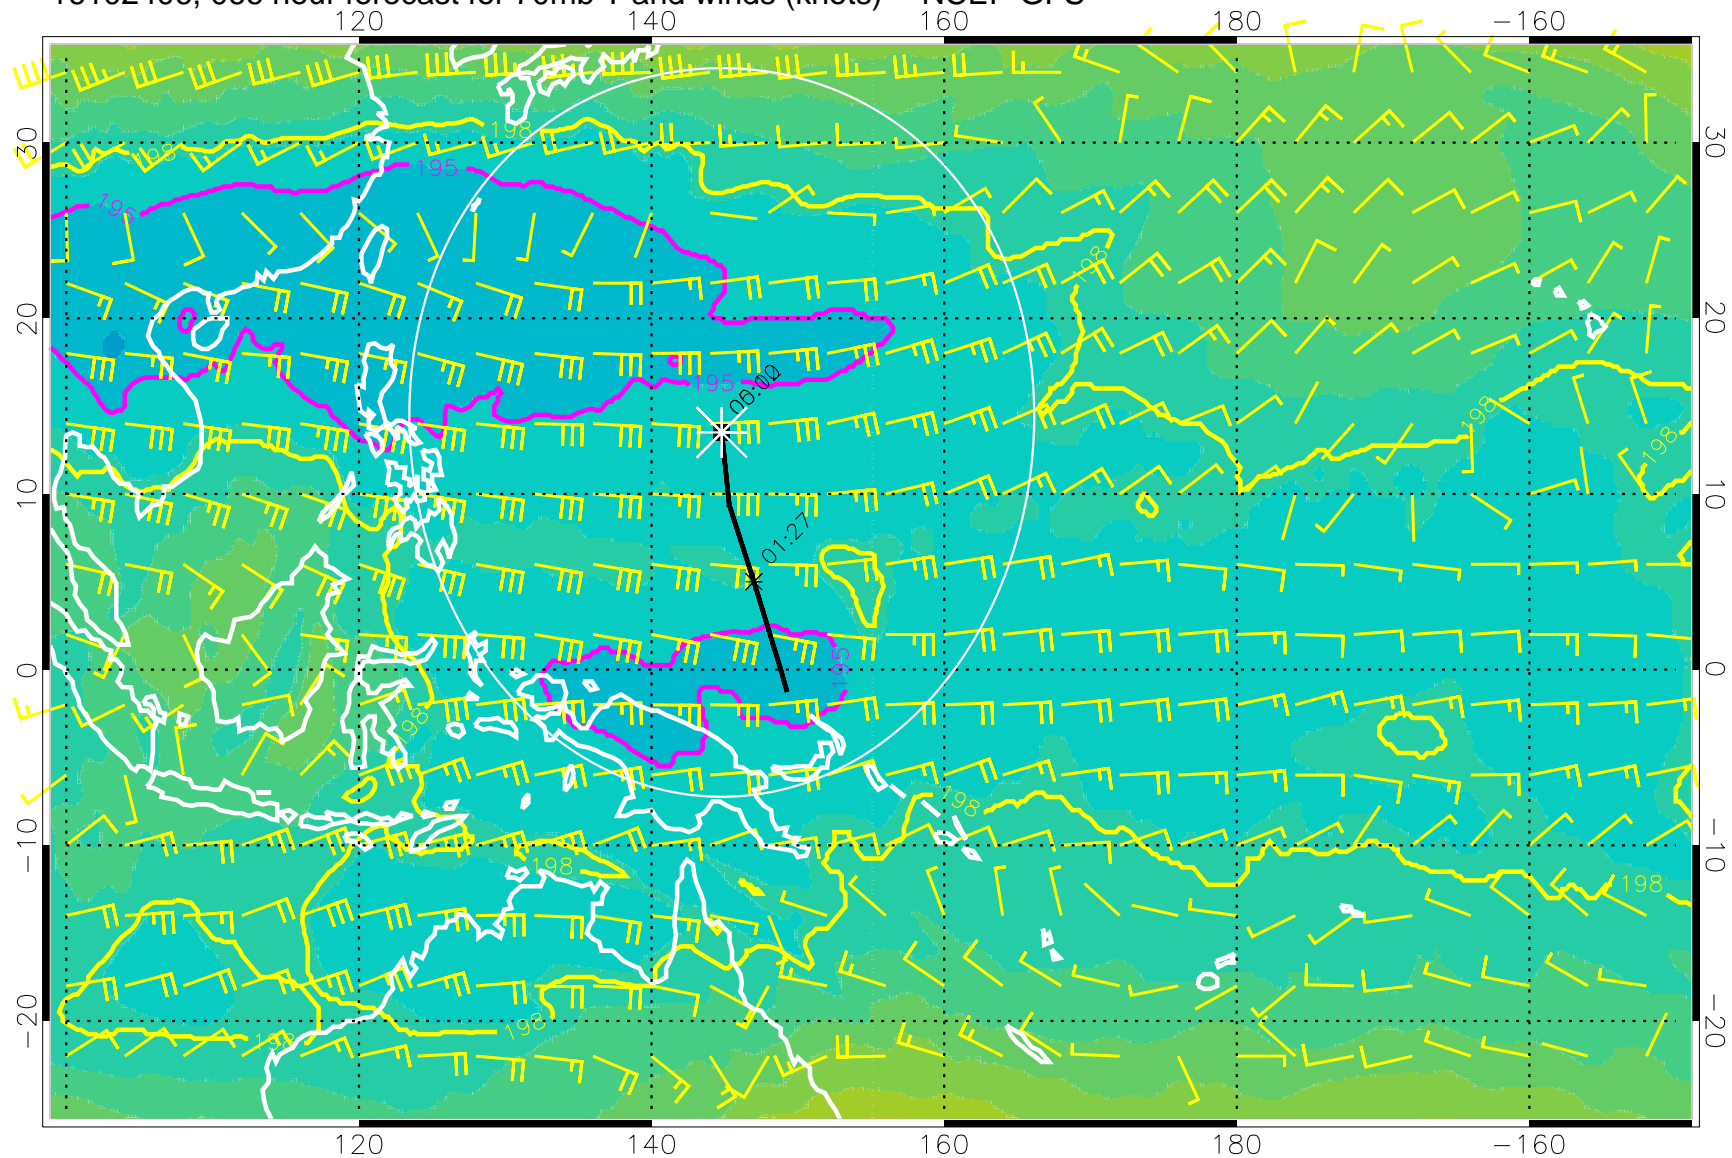

16102318, 054 hour forecast for 70mb T and winds (knots) -- NCEP GFS

180 190 200 210 220

T, K

190K Isotherm 192.5K Isotherm  
195K Isotherm 197.5K Isotherm

Range ring of 2304 km

16102400, 060 hour forecast for 70mb T and winds (knots) -- NCEP GFS

180 190 200 210 220  
T, K

190K Isotherm 192.5K Isotherm  
195K Isotherm 197.5K Isotherm

Range ring of 2304 km

16102406, 066 hour forecast for 70mb T and winds (knots) -- NCEP GFS

180 190 200 210 220

T, K

190K Isotherm 192.5K Isotherm  
195K Isotherm 197.5K Isotherm

Range ring of 2304 km

16102412, 072 hour forecast for 70mb T and winds (knots) -- NCEP GFS

180 190 200 210 220

T, K

190K Isotherm 192.5K Isotherm  
195K Isotherm 197.5K Isotherm

Range ring of 2304 km

16102418, 078 hour forecast for 70mb T and winds (knots) -- NCEP GFS

180 190 200 210 220

T, K

190K Isotherm 192.5K Isotherm  
195K Isotherm 197.5K Isotherm

Range ring of 2304 km

16102500, 084 hour forecast for 70mb T and winds (knots) -- NCEP GFS

180 190 200 210 220  
T, K

190K Isotherm 192.5K Isotherm  
195K Isotherm 197.5K Isotherm