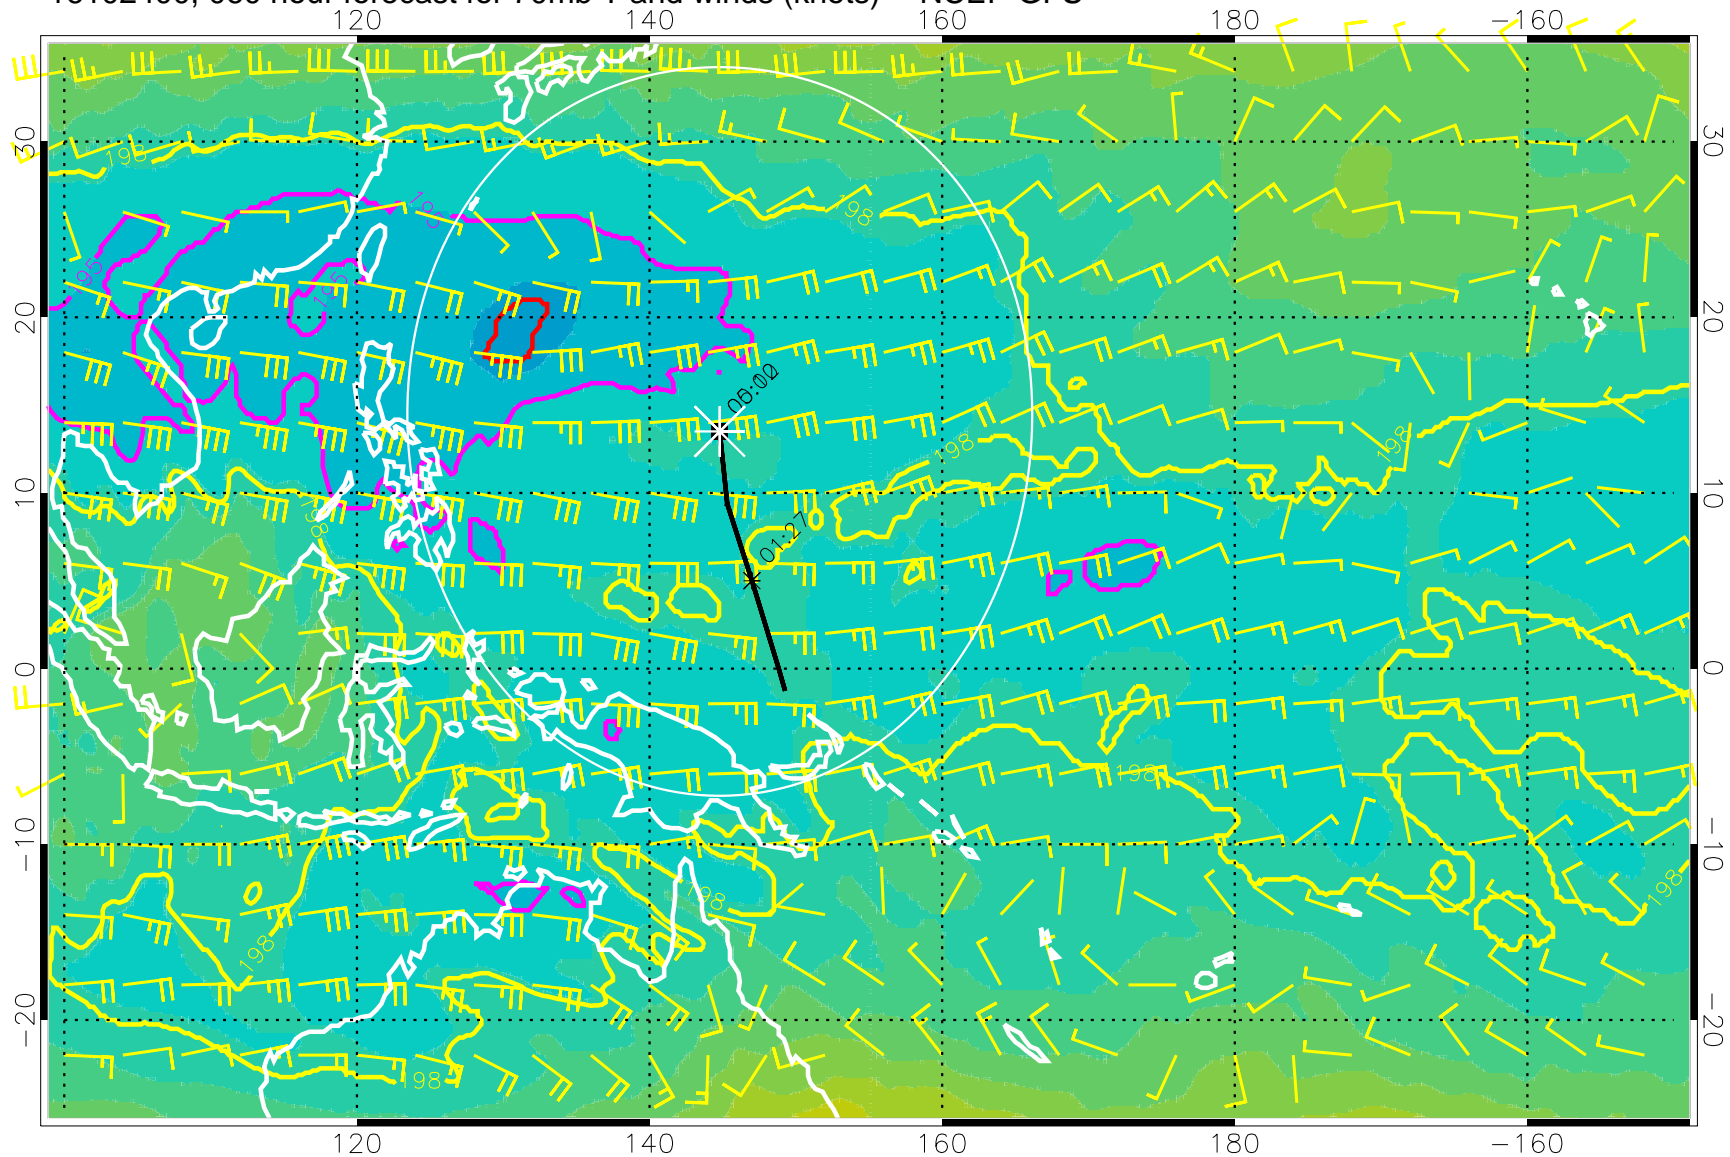

16102318, 054 hour forecast for 70mb T and winds (knots) -- NCEP GFS

180 190 200 210 220

T, K

190K Isotherm 192.5K Isotherm  
195K Isotherm 197.5K Isotherm

Range ring of 2304 km

16102400, 060 hour forecast for 70mb T and winds (knots) -- NCEP GFS

180 190 200 210 220  
T, K

190K Isotherm 192.5K Isotherm  
195K Isotherm 197.5K Isotherm

Range ring of 2304 km

16102406, 066 hour forecast for 70mb T and winds (knots) -- NCEP GFS

180 190 200 210 220

T, K

190K Isotherm 192.5K Isotherm  
195K Isotherm 197.5K Isotherm

Range ring of 2304 km

16102412, 072 hour forecast for 70mb T and winds (knots) -- NCEP GFS

180 190 200 210 220

T, K

190K Isotherm 192.5K Isotherm  
195K Isotherm 197.5K Isotherm

Range ring of 2304 km

16102418, 078 hour forecast for 70mb T and winds (knots) -- NCEP GFS

180 190 200 210 220

T, K

190K Isotherm 192.5K Isotherm  
195K Isotherm 197.5K Isotherm

Range ring of 2304 km

16102500, 084 hour forecast for 70mb T and winds (knots) -- NCEP GFS

180 190 200 210 220  
T, K

190K Isotherm 192.5K Isotherm  
195K Isotherm 197.5K Isotherm