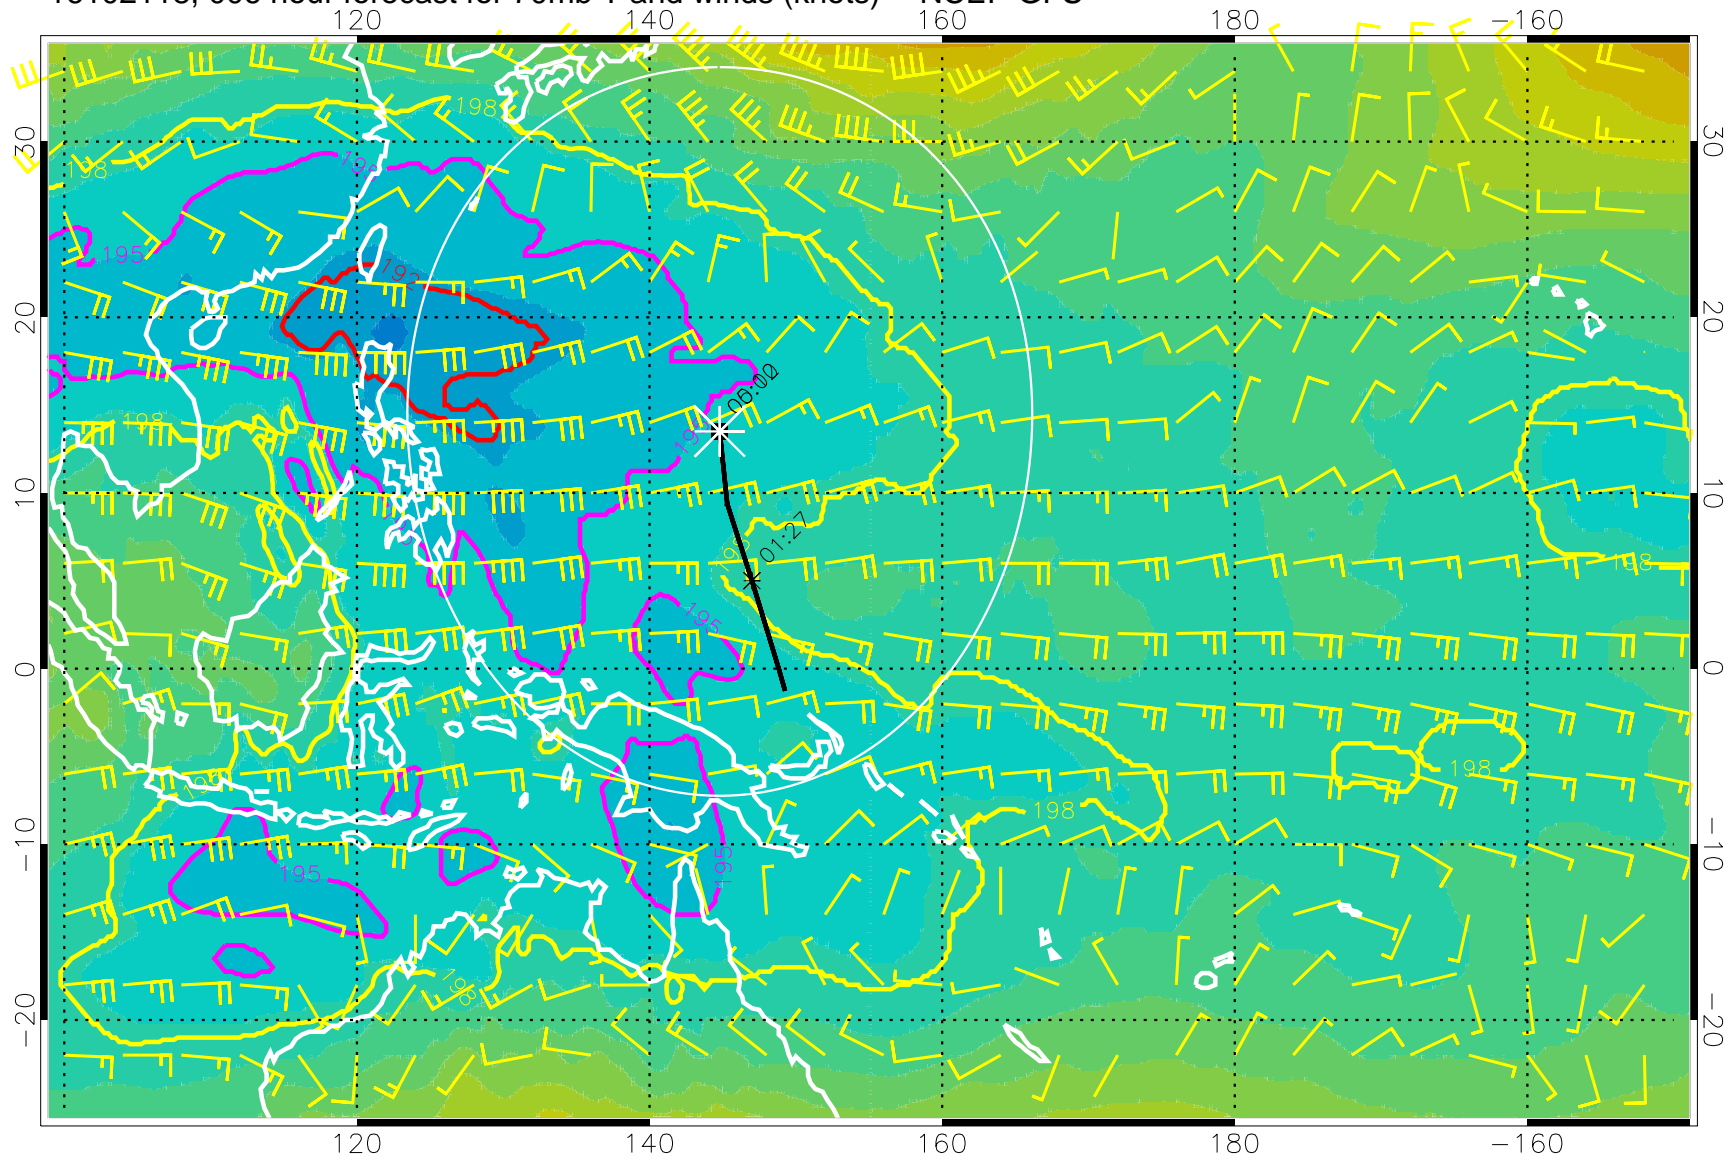

16102118, 006 hour forecast for 70mb T and winds (knots) -- NCEP GFS

180 190 200 210 220

T, K

190K Isotherm 192.5K Isotherm  
195K Isotherm 197.5K Isotherm

Range ring of 2304 km

16102200, 012 hour forecast for 70mb T and winds (knots) -- NCEP GFS

180 190 200 210 220  
T, K

190K Isotherm 192.5K Isotherm  
195K Isotherm 197.5K Isotherm

Range ring of 2304 km

16102206, 018 hour forecast for 70mb T and winds (knots) -- NCEP GFS

180 190 200 210 220

T, K

190K Isotherm 192.5K Isotherm  
195K Isotherm 197.5K Isotherm

Range ring of 2304 km

16102212, 024 hour forecast for 70mb T and winds (knots) -- NCEP GFS

180 190 200 210 220  
T, K

190K Isotherm 192.5K Isotherm  
195K Isotherm 197.5K Isotherm

Range ring of 2304 km

16102218, 030 hour forecast for 70mb T and winds (knots) -- NCEP GFS

180    190    200    210    220  
T, K

190K Isotherm    192.5K Isotherm  
195K Isotherm    197.5K Isotherm

Range ring of 2304 km

16102300, 036 hour forecast for 70mb T and winds (knots) -- NCEP GFS

180 190 200 210 220