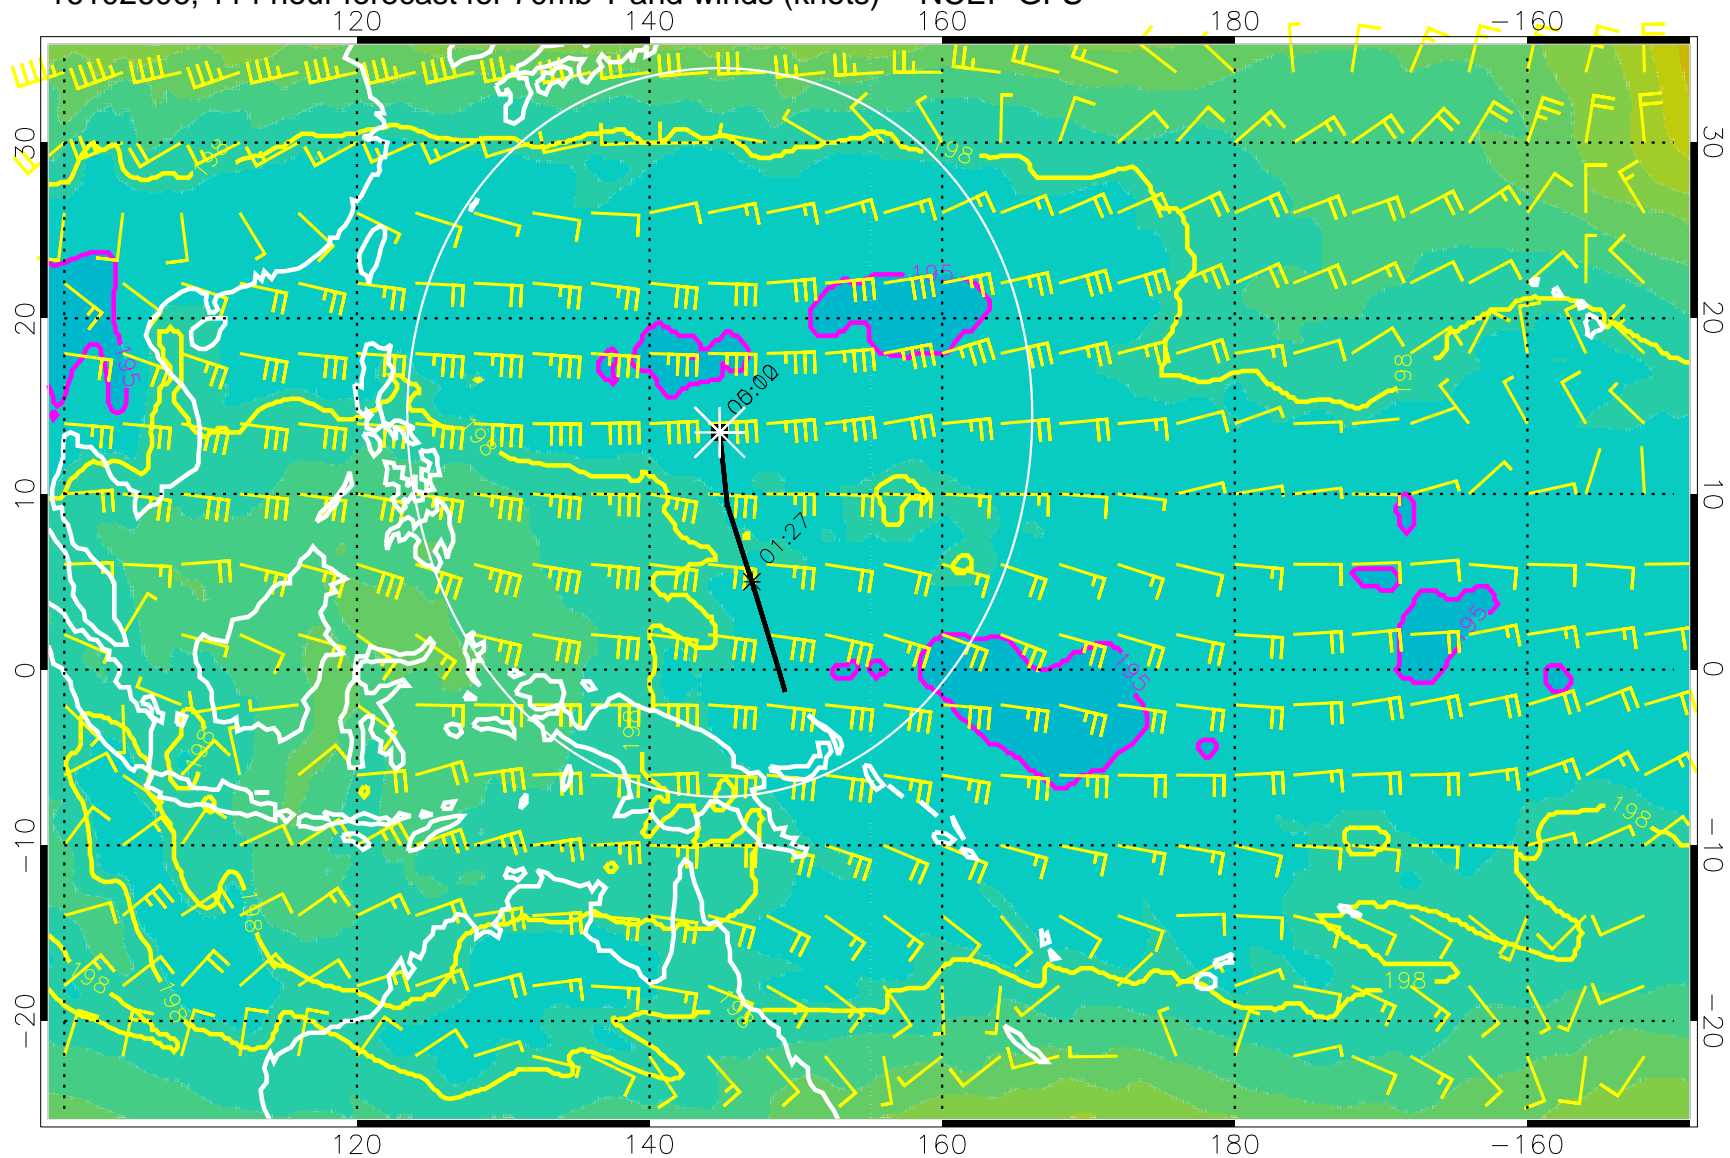

180 190 200 210 220

T, K

190K Isotherm 192.5K Isotherm  
195K Isotherm 197.5K Isotherm

Range ring of 2304 km

16102518, 102 hour forecast for 70mb T and winds (knots) -- NCEP GFS

180      190      200      210      220  
T, K

190K Isotherm    192.5K Isotherm  
195K Isotherm    197.5K Isotherm

Range ring of 2304 km

16102600, 108 hour forecast for 70mb T and winds (knots) -- NCEP GFS

180 190 200 210 220  
T, K

190K Isotherm 192.5K Isotherm  
195K Isotherm 197.5K Isotherm

Range ring of 2304 km

16102606, 114 hour forecast for 70mb T and winds (knots) -- NCEP GFS

180 190 200 210 220  
T, K

190K Isotherm 192.5K Isotherm  
195K Isotherm 197.5K Isotherm

Range ring of 2304 km

16102612, 120 hour forecast for 70mb T and winds (knots) -- NCEP GFS

180 190 200 210 220

T, K

190K Isotherm 192.5K Isotherm  
195K Isotherm 197.5K Isotherm

Range ring of 2304 km