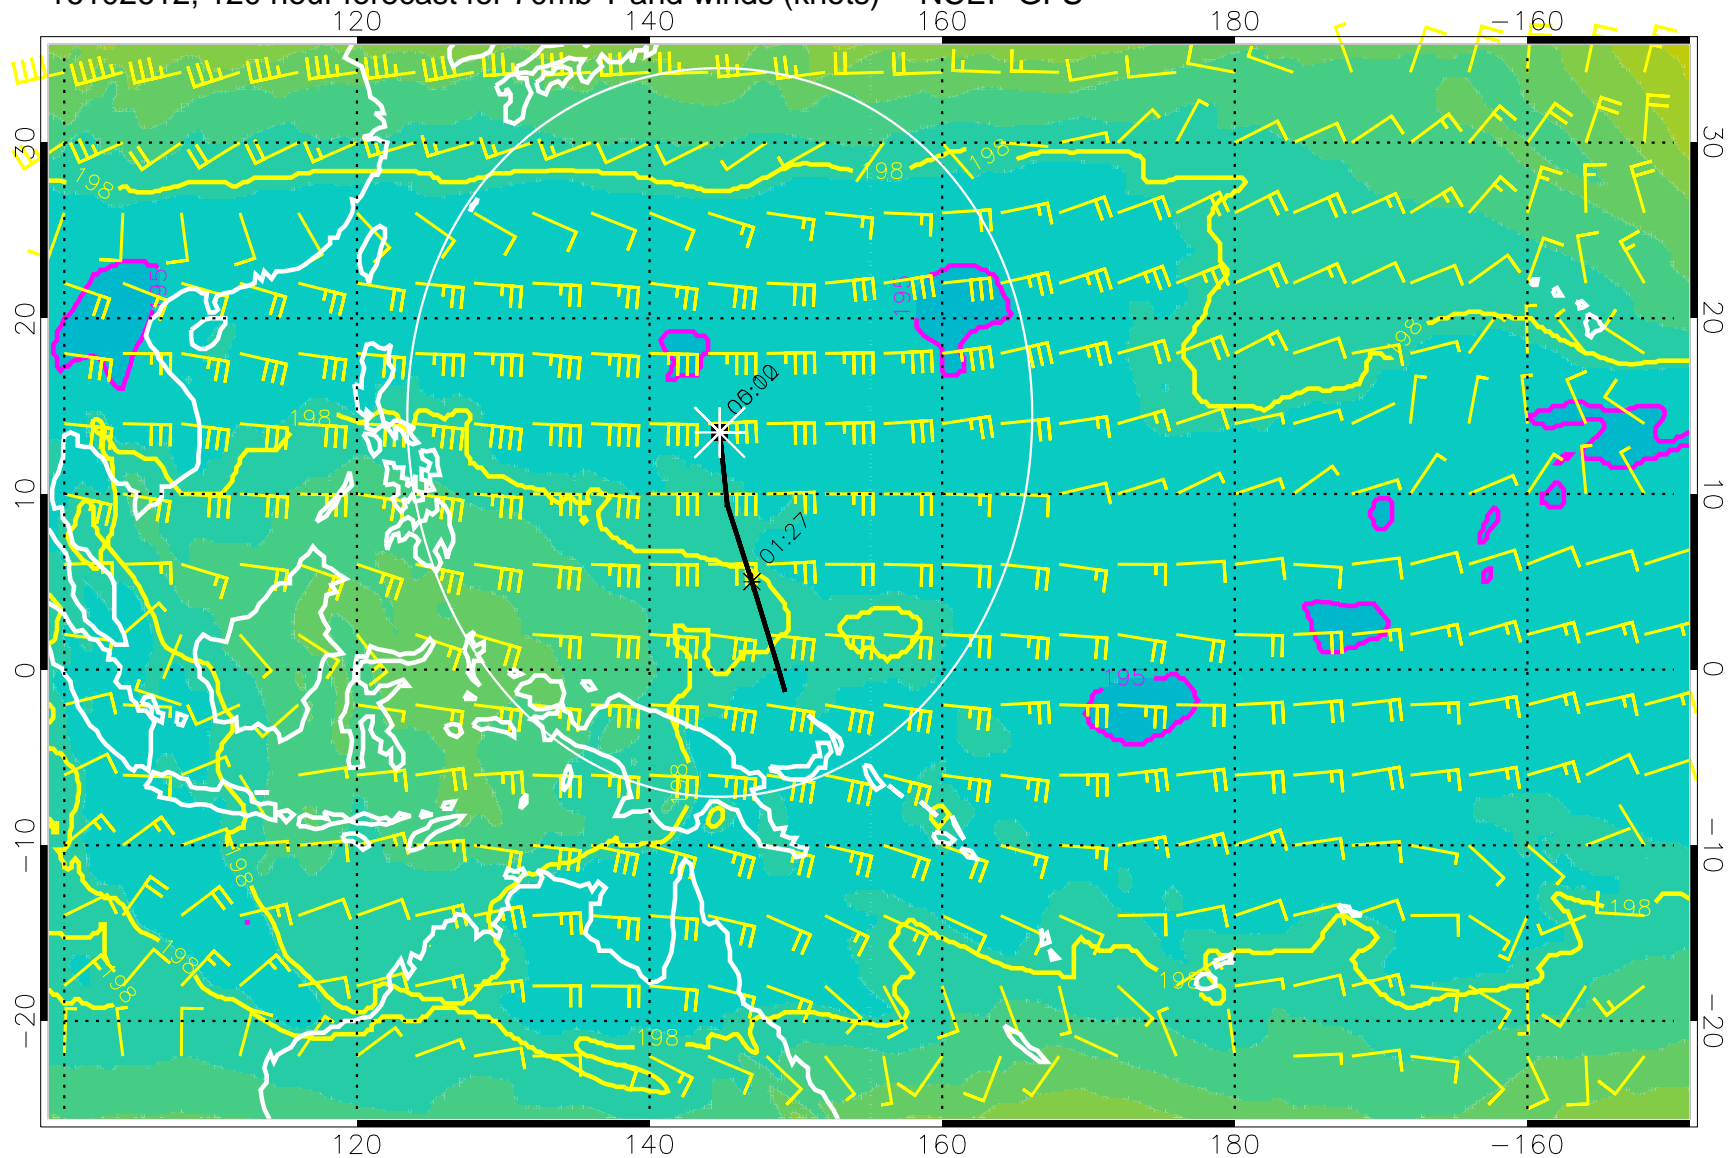

180 190 200 210 220

T, K

190K Isotherm 192.5K Isotherm  
195K Isotherm 197.5K Isotherm

Range ring of 2304 km

16102518, 102 hour forecast for 70mb T and winds (knots) -- NCEP GFS

180      190      200      210      220  
T, K

190K Isotherm    192.5K Isotherm  
195K Isotherm    197.5K Isotherm

Range ring of 2304 km

16102600, 108 hour forecast for 70mb T and winds (knots) -- NCEP GFS

180 190 200 210 220  
T, K

190K Isotherm 192.5K Isotherm  
195K Isotherm 197.5K Isotherm

Range ring of 2304 km

16102606, 114 hour forecast for 70mb T and winds (knots) -- NCEP GFS

180 190 200 210 220  
T, K

190K Isotherm 192.5K Isotherm  
195K Isotherm 197.5K Isotherm

Range ring of 2304 km

16102612, 120 hour forecast for 70mb T and winds (knots) -- NCEP GFS

180 190 200 210 220

T, K

190K Isotherm 192.5K Isotherm  
195K Isotherm 197.5K Isotherm

Range ring of 2304 km