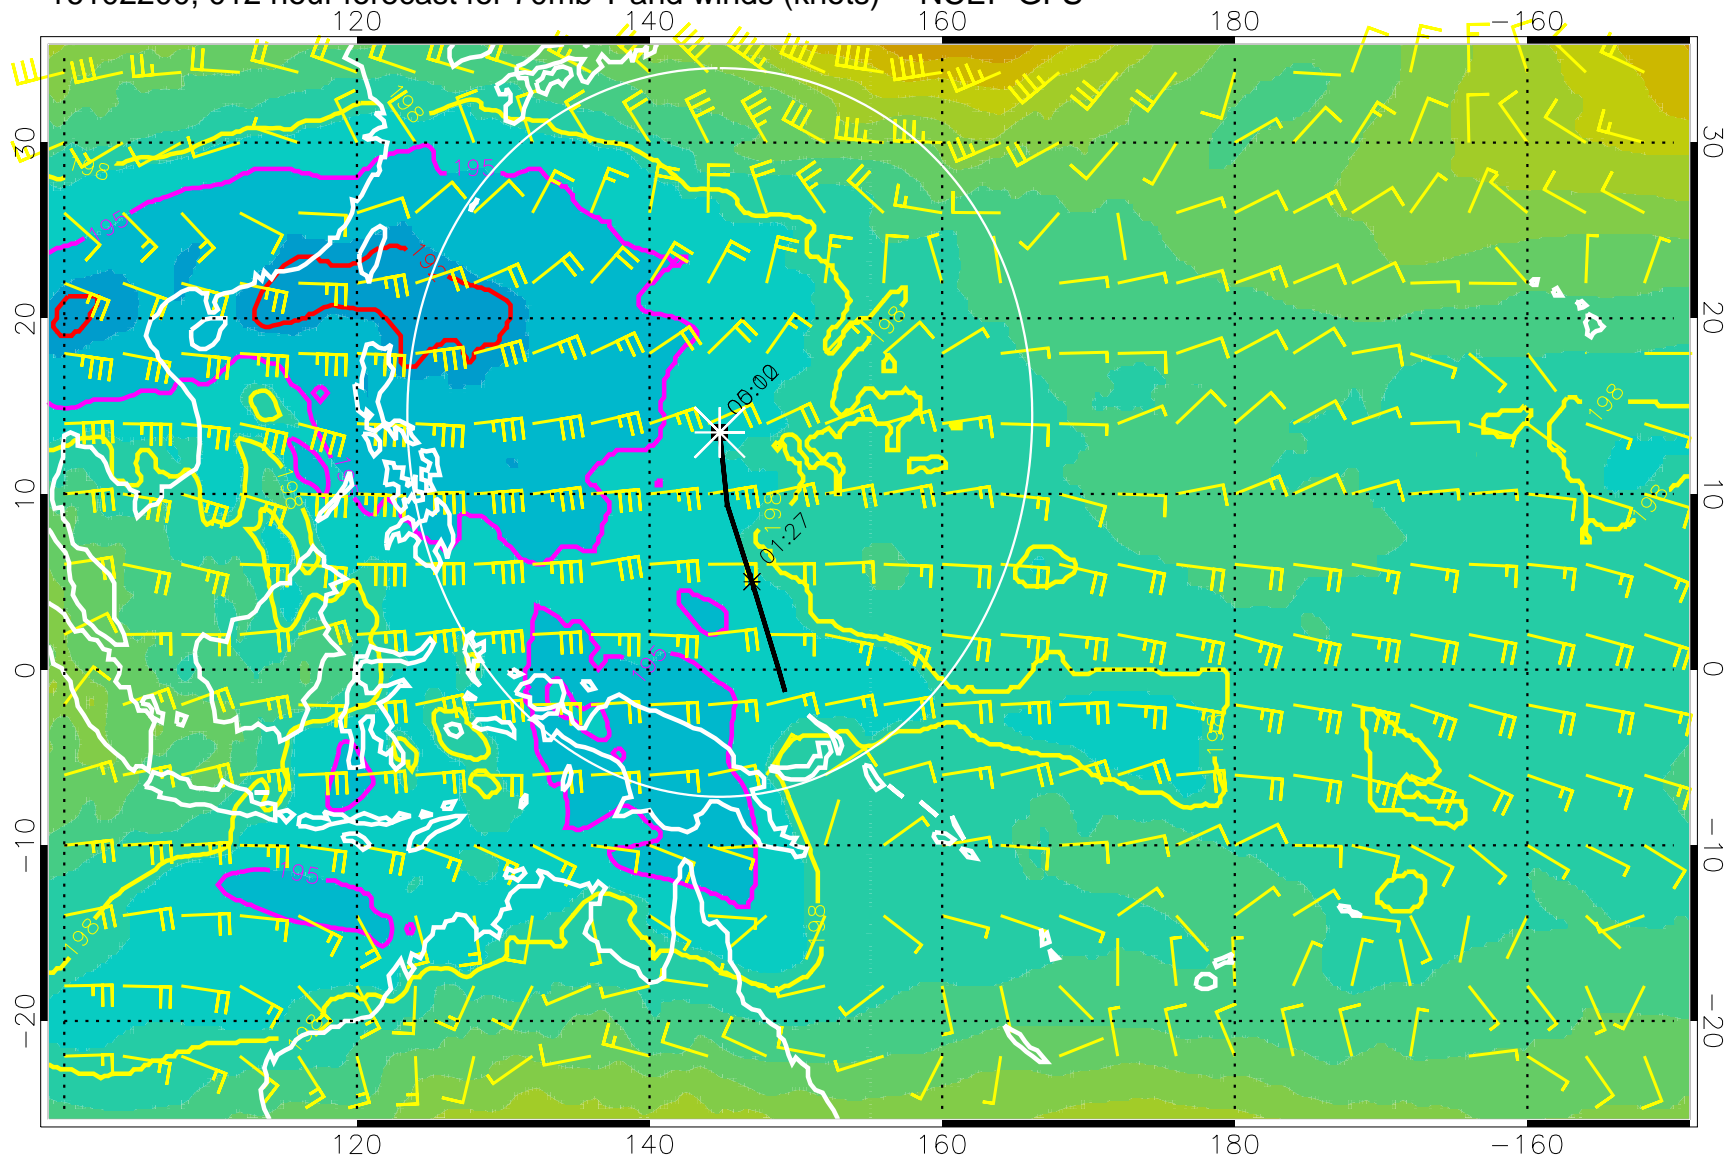

16102118, 006 hour forecast for 70mb T and winds (knots) -- NCEP GFS

180 190 200 210 220

T, K

190K Isotherm 192.5K Isotherm  
195K Isotherm 197.5K Isotherm

Range ring of 2304 km

16102200, 012 hour forecast for 70mb T and winds (knots) -- NCEP GFS

180 190 200 210 220  
T, K

190K Isotherm 192.5K Isotherm  
195K Isotherm 197.5K Isotherm

Range ring of 2304 km

16102206, 018 hour forecast for 70mb T and winds (knots) -- NCEP GFS

180 190 200 210 220

T, K

190K Isotherm 192.5K Isotherm  
195K Isotherm 197.5K Isotherm

Range ring of 2304 km

16102212, 024 hour forecast for 70mb T and winds (knots) -- NCEP GFS

180 190 200 210 220  
T, K

190K Isotherm 192.5K Isotherm  
195K Isotherm 197.5K Isotherm

Range ring of 2304 km

16102218, 030 hour forecast for 70mb T and winds (knots) -- NCEP GFS

180    190    200    210    220  
T, K

190K Isotherm    192.5K Isotherm  
195K Isotherm    197.5K Isotherm

Range ring of 2304 km

16102300, 036 hour forecast for 70mb T and winds (knots) -- NCEP GFS

180 190 200 210 220