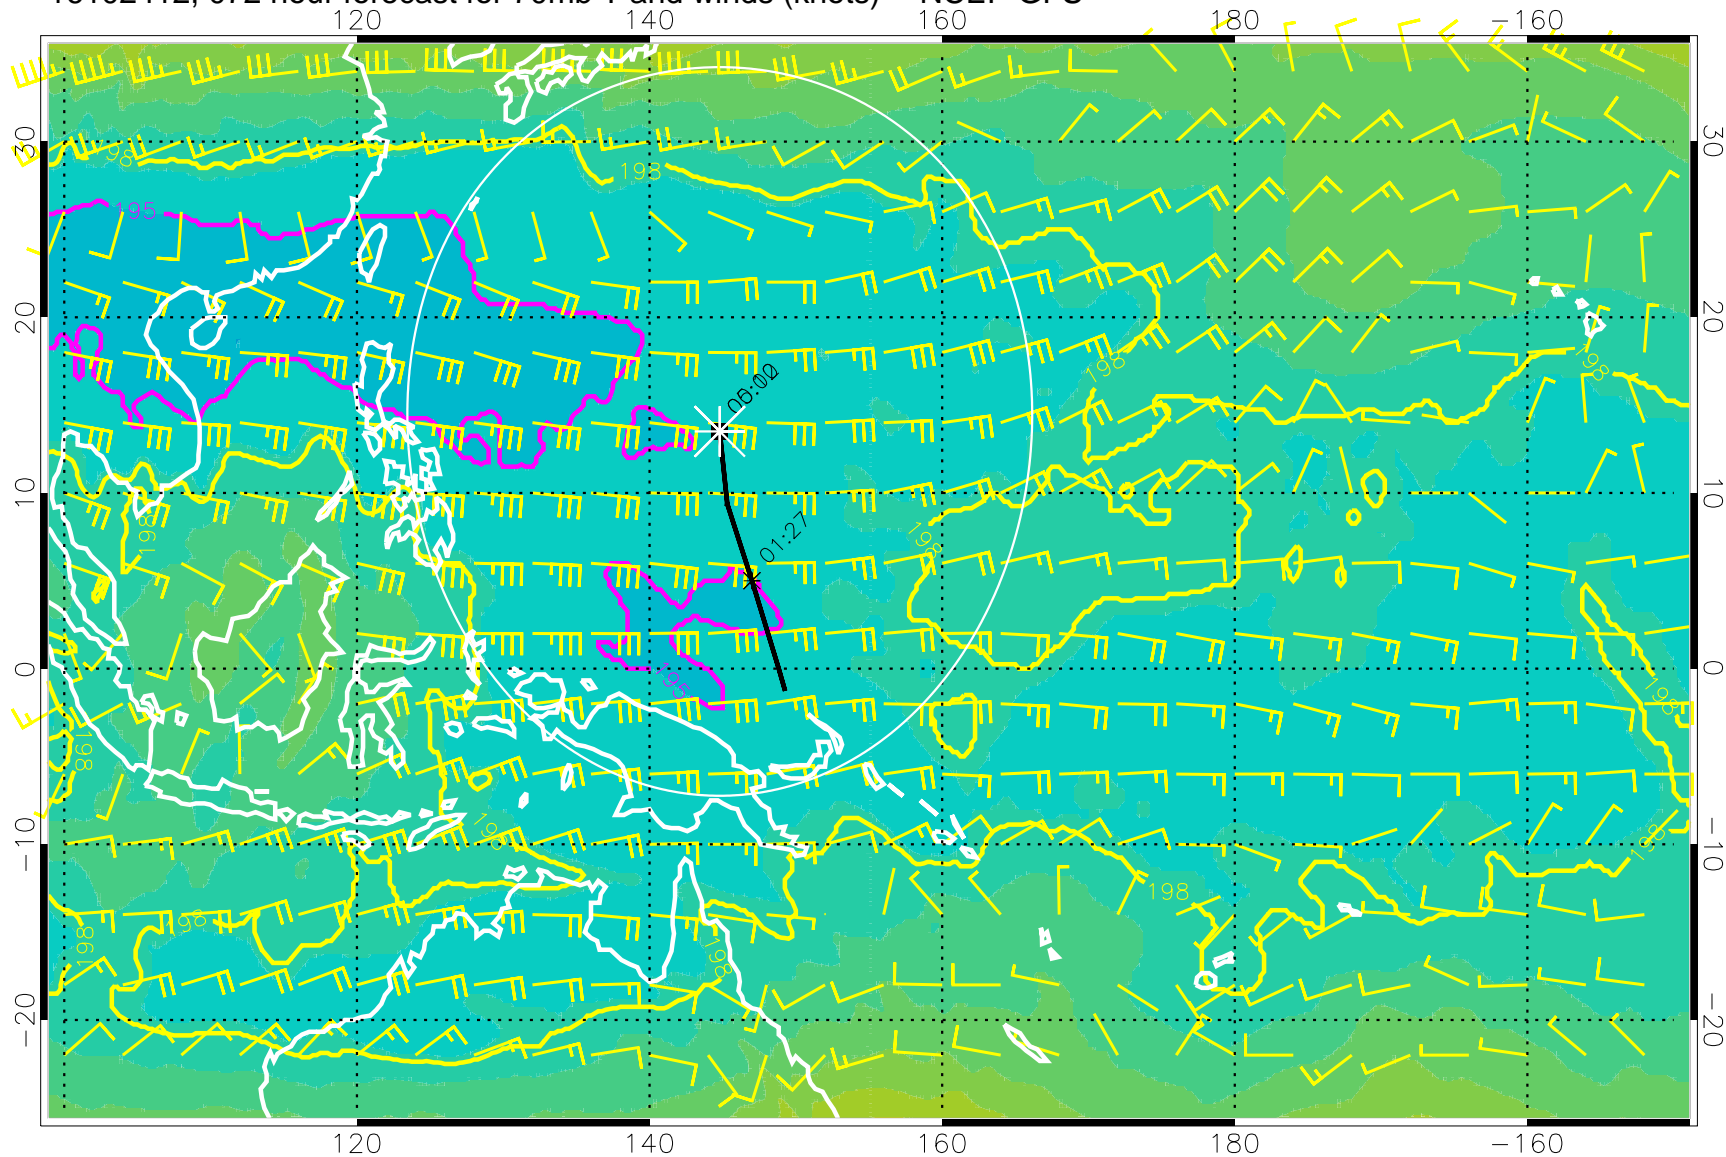

16102318, 054 hour forecast for 70mb T and winds (knots) -- NCEP GFS

180 190 200 210 220

T, K

190K Isotherm 192.5K Isotherm  
195K Isotherm 197.5K Isotherm

Range ring of 2304 km

16102400, 060 hour forecast for 70mb T and winds (knots) -- NCEP GFS

180 190 200 210 220  
T, K

190K Isotherm 192.5K Isotherm  
195K Isotherm 197.5K Isotherm

Range ring of 2304 km

16102406, 066 hour forecast for 70mb T and winds (knots) -- NCEP GFS

180 190 200 210 220

T, K

190K Isotherm 192.5K Isotherm  
195K Isotherm 197.5K Isotherm

Range ring of 2304 km

16102412, 072 hour forecast for 70mb T and winds (knots) -- NCEP GFS

180 190 200 210 220

T, K

190K Isotherm 192.5K Isotherm  
195K Isotherm 197.5K Isotherm

Range ring of 2304 km

16102418, 078 hour forecast for 70mb T and winds (knots) -- NCEP GFS

180 190 200 210 220

T, K

190K Isotherm 192.5K Isotherm  
195K Isotherm 197.5K Isotherm

Range ring of 2304 km

16102500, 084 hour forecast for 70mb T and winds (knots) -- NCEP GFS

180 190 200 210 220  
T, K

190K Isotherm 192.5K Isotherm  
195K Isotherm 197.5K Isotherm