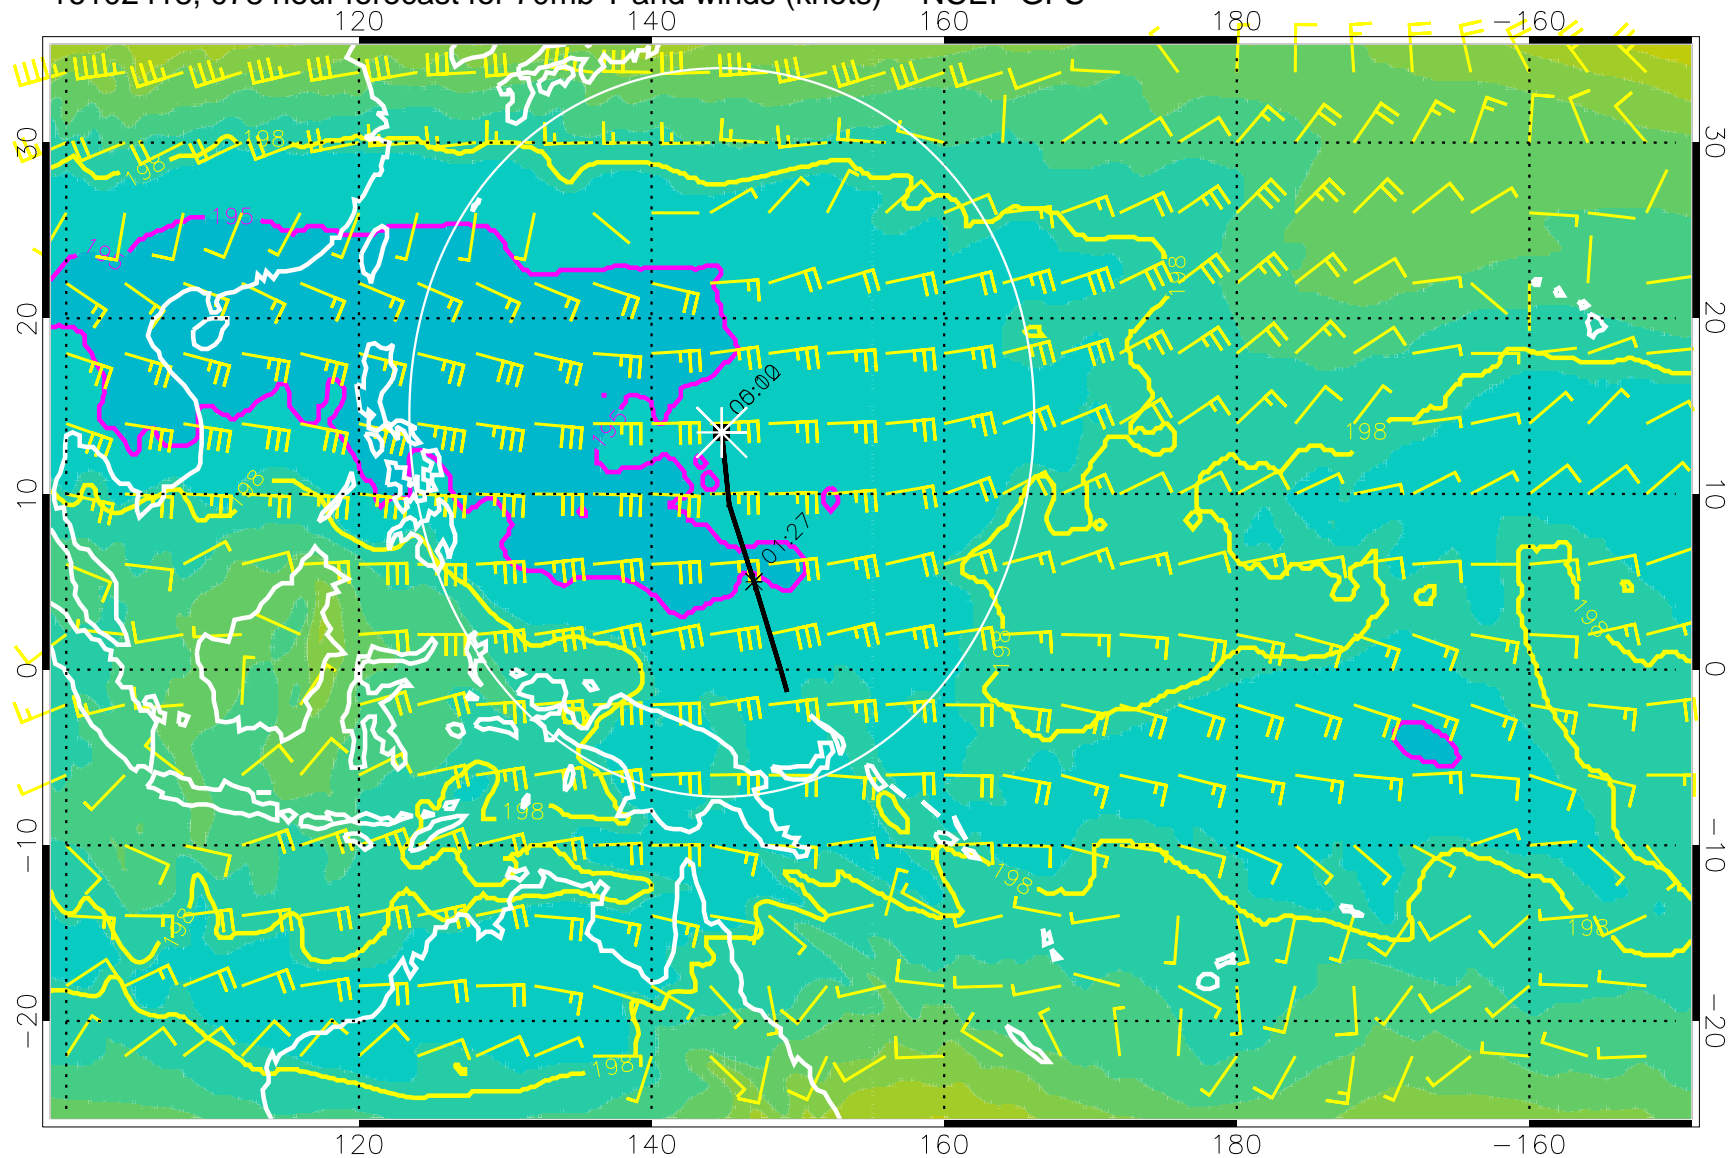

180 190 200 210 220  
T, K

190K Isotherm 192.5K Isotherm  
195K Isotherm 197.5K Isotherm

Range ring of 2304 km

16102406, 066 hour forecast for 70mb T and winds (knots) -- NCEP GFS

180 190 200 210 220

T, K

190K Isotherm 192.5K Isotherm  
195K Isotherm 197.5K Isotherm

Range ring of 2304 km

16102412, 072 hour forecast for 70mb T and winds (knots) -- NCEP GFS

180 190 200 210 220

T, K

190K Isotherm 192.5K Isotherm  
195K Isotherm 197.5K Isotherm

Range ring of 2304 km

16102418, 078 hour forecast for 70mb T and winds (knots) -- NCEP GFS

180 190 200 210 220

T, K

190K Isotherm 192.5K Isotherm  
195K Isotherm 197.5K Isotherm

Range ring of 2304 km

16102500, 084 hour forecast for 70mb T and winds (knots) -- NCEP GFS

180 190 200 210 220  
T, K

190K Isotherm 192.5K Isotherm  
195K Isotherm 197.5K Isotherm

Range ring of 2304 km

16102506, 090 hour forecast for 70mb T and winds (knots) -- NCEP GFS

180 190 200 210 220

T, K

190K Isotherm 192.5K Isotherm  
195K Isotherm 197.5K Isotherm

Range ring of 2304 km

16102512, 096 hour forecast for 70mb T and winds (knots) -- NCEP GFS