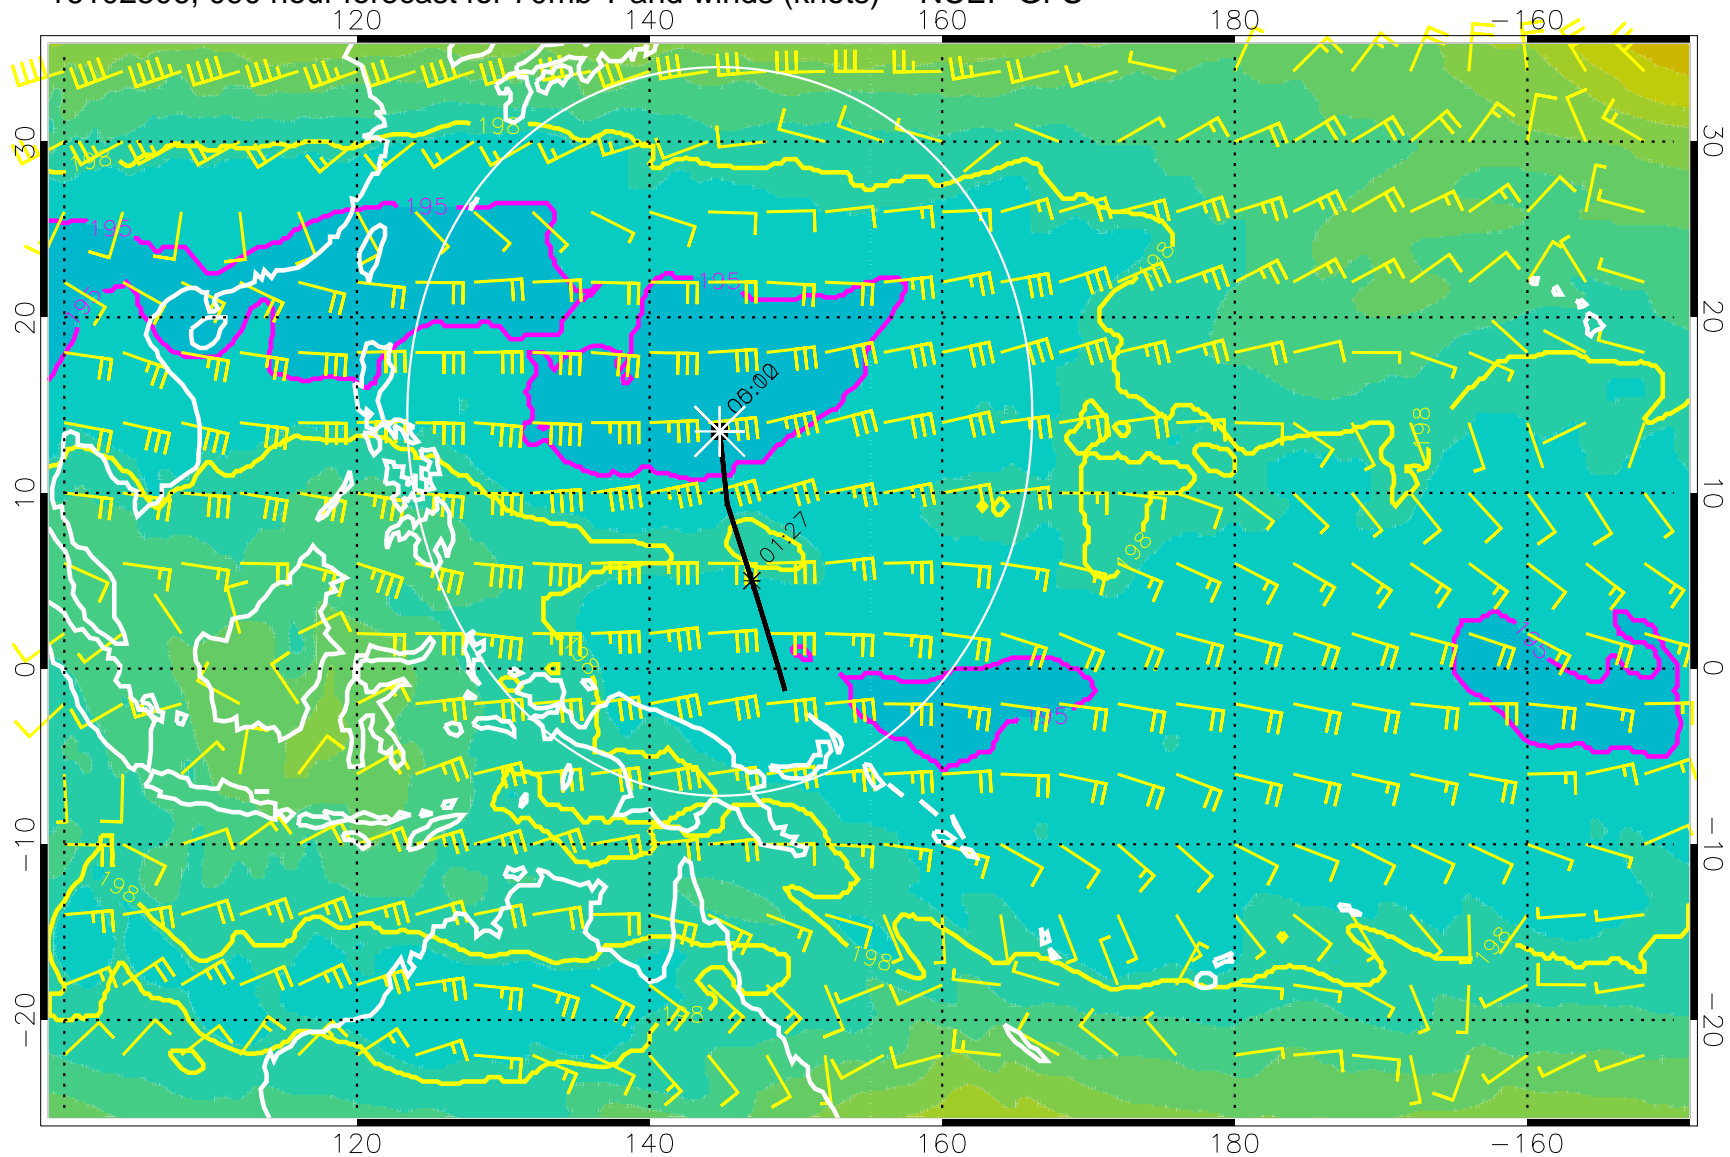

Range ring of 2304 km

16102412, 072 hour forecast for 70mb T and winds (knots) -- NCEP GFS

180 190 200 210 220

T, K

190K Isotherm 192.5K Isotherm  
195K Isotherm 197.5K Isotherm

Range ring of 2304 km

16102418, 078 hour forecast for 70mb T and winds (knots) -- NCEP GFS

180 190 200 210 220

T, K

190K Isotherm 192.5K Isotherm  
195K Isotherm 197.5K Isotherm

Range ring of 2304 km

16102500, 084 hour forecast for 70mb T and winds (knots) -- NCEP GFS

180 190 200 210 220  
T, K

190K Isotherm 192.5K Isotherm  
195K Isotherm 197.5K Isotherm

Range ring of 2304 km

16102506, 090 hour forecast for 70mb T and winds (knots) -- NCEP GFS

180 190 200 210 220

T, K

190K Isotherm 192.5K Isotherm  
195K Isotherm 197.5K Isotherm

Range ring of 2304 km

16102512, 096 hour forecast for 70mb T and winds (knots) -- NCEP GFS

180 190 200 210 220

T, K

190K Isotherm 192.5K Isotherm  
195K Isotherm 197.5K Isotherm

Range ring of 2304 km

16102518, 102 hour forecast for 70mb T and winds (knots) -- NCEP GFS

180      190      200      210      220  
T, K