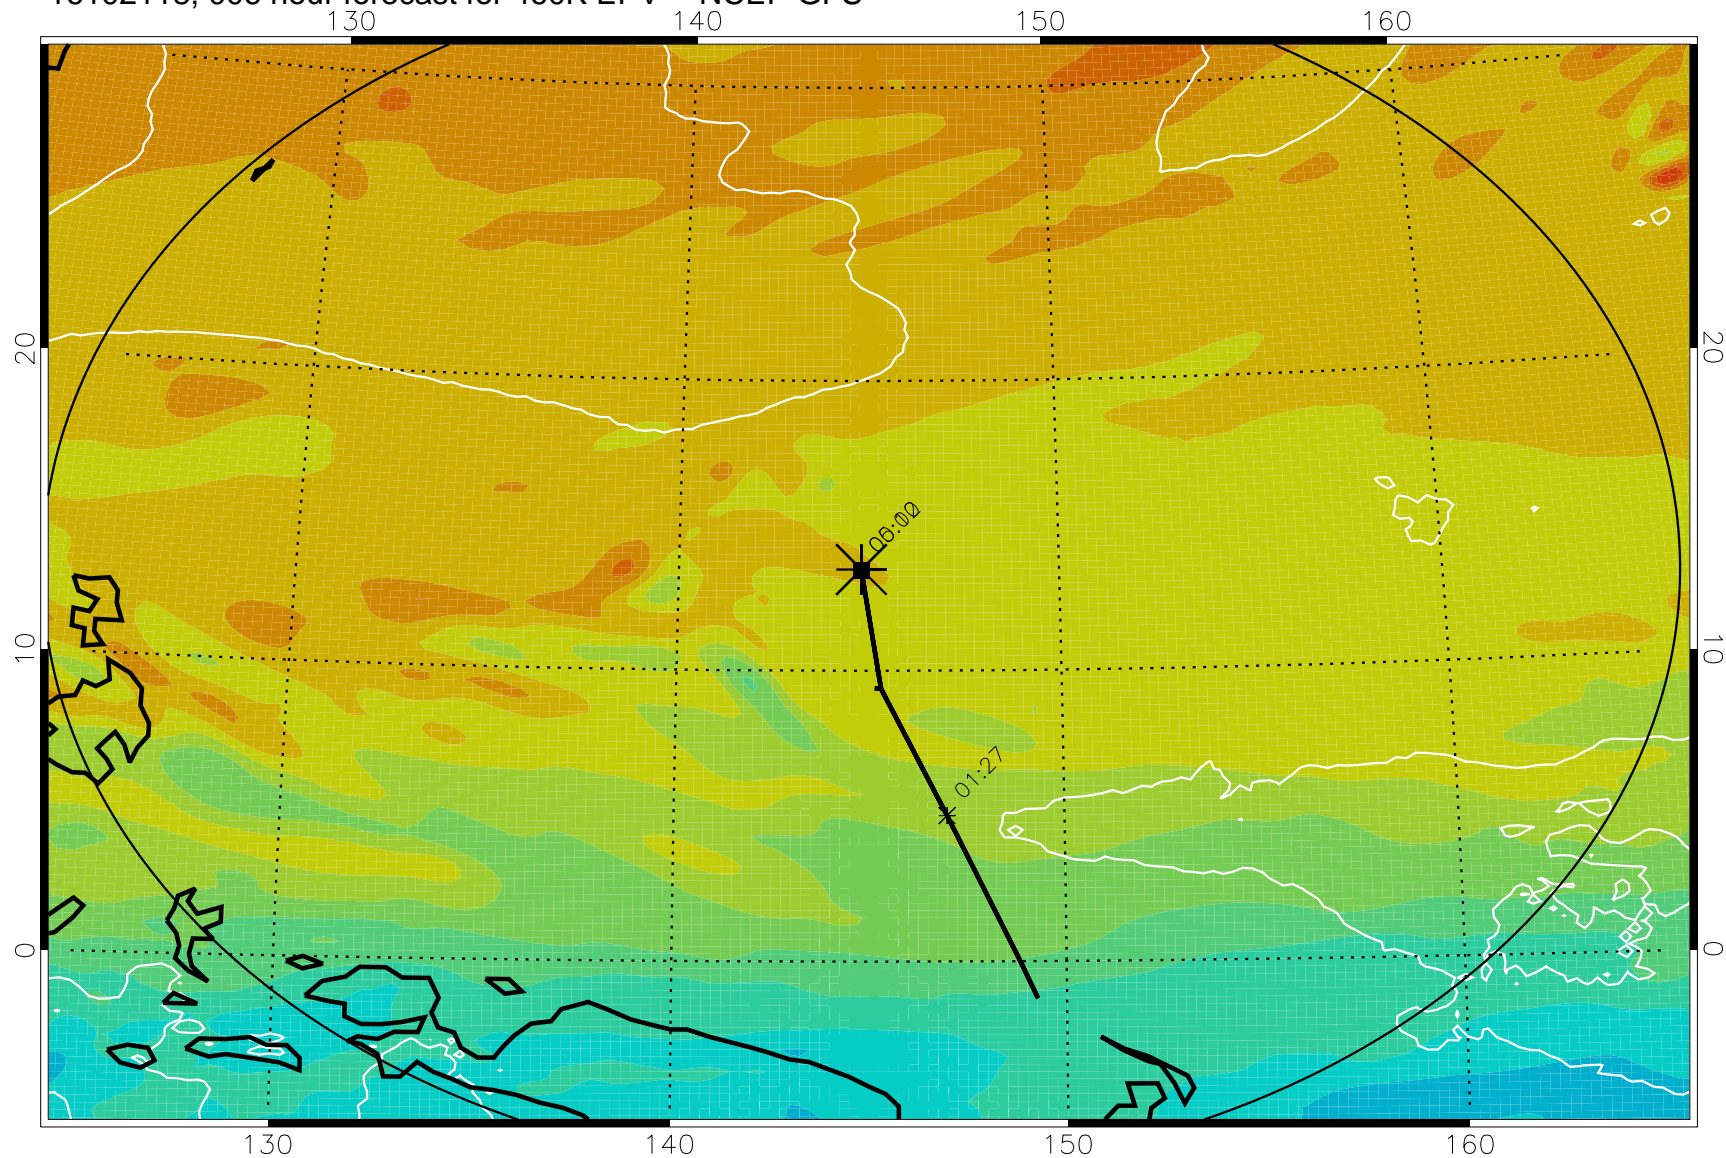

16102118, 006 hour forecast for 460K EPV -- NCEP GFS

460K Montgomery Streamfunction, white

Range ring of 2304 km

16102200, 012 hour forecast for 460K EPV -- NCEP GFS

460K Montgomery Streamfunction, white

Range ring of 2304 km

16102206, 018 hour forecast for 460K EPV -- NCEP GFS

460K Montgomery Streamfunction, white

Range ring of 2304 km

16102212, 024 hour forecast for 460K EPV -- NCEP GFS

460K Montgomery Streamfunction, white

Range ring of 2304 km

16102218, 030 hour forecast for 460K EPV -- NCEP GFS

460K Montgomery Streamfunction, white

Range ring of 2304 km

16102300, 036 hour forecast for 460K EPV -- NCEP GFS

460K Montgomery Streamfunction, white

Range ring of 2304 km

16102306, 042 hour forecast for 460K EPV -- NCEP GFS

460K Montgomery Streamfunction, white

Range ring of 2304 km

16102312, 048 hour forecast for 460K EPV -- NCEP GFS

460K Montgomery Streamfunction, white

Range ring of 2304 km