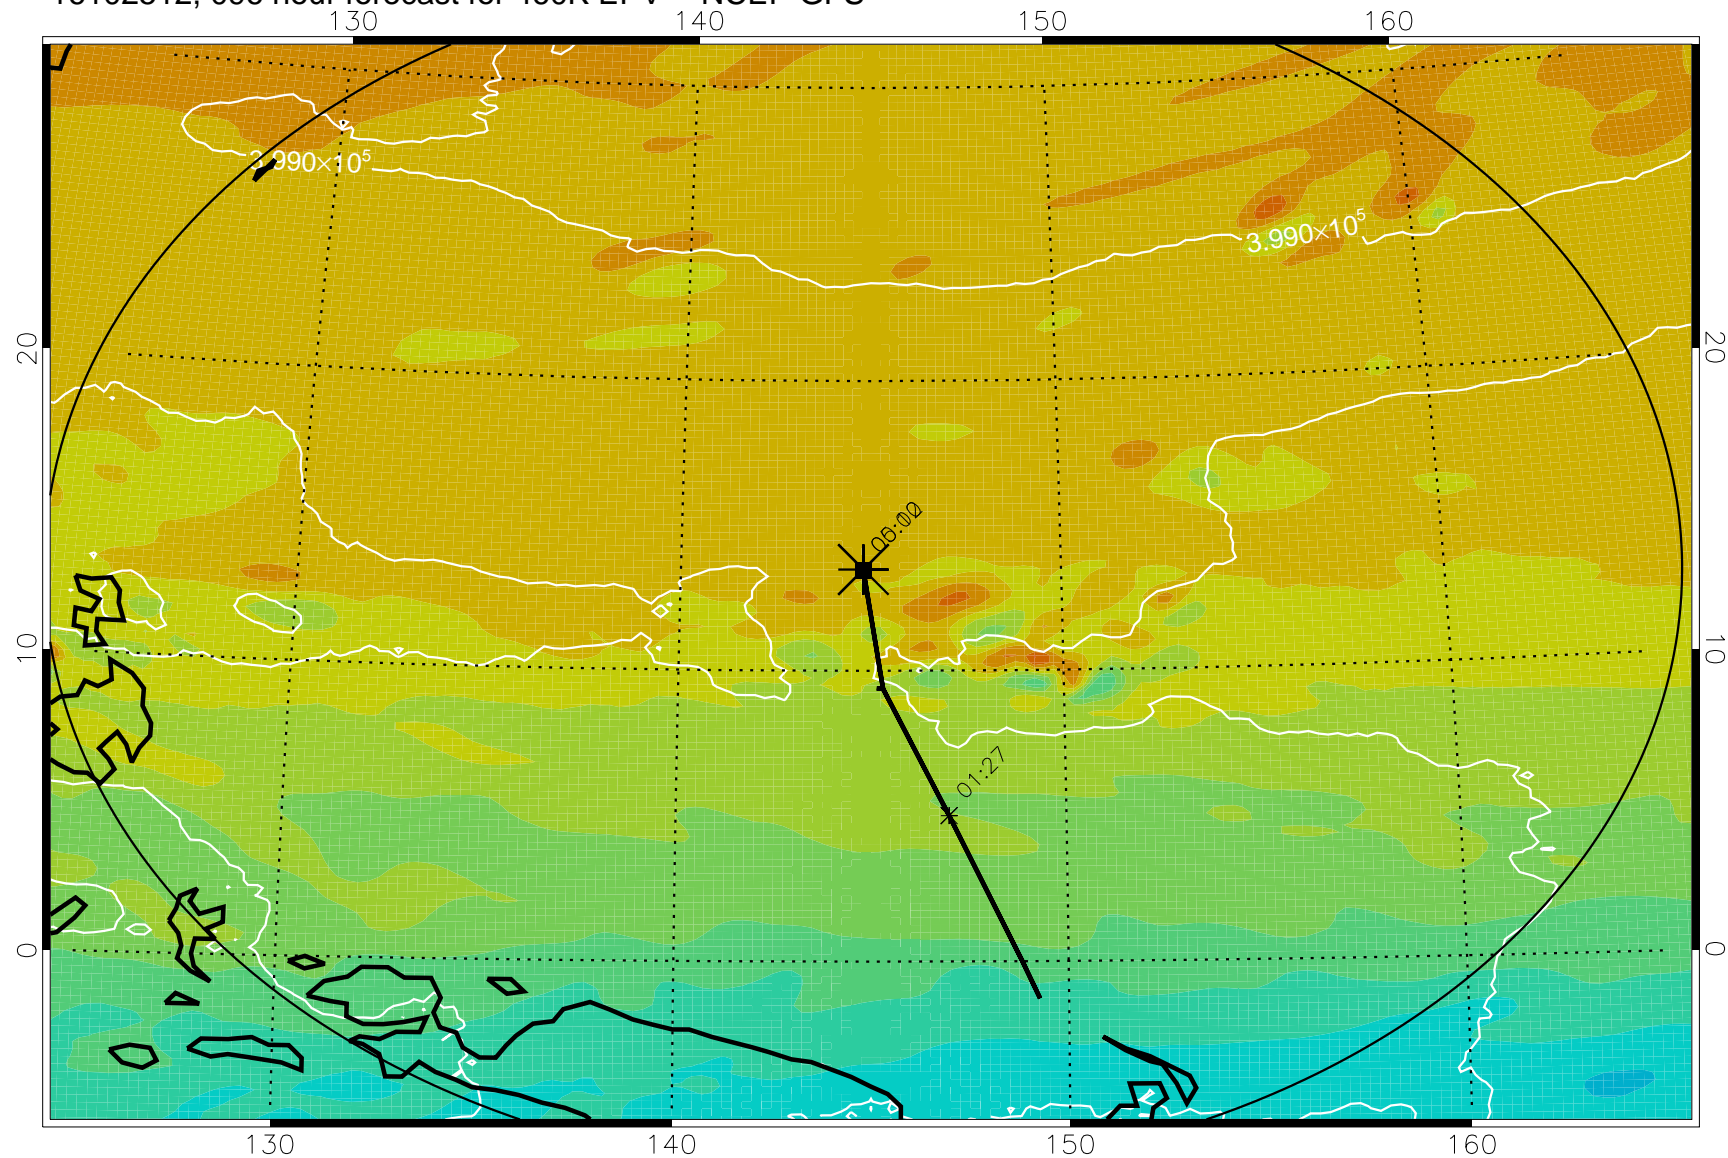

460K Montgomery Streamfunction, white

Range ring of 2304 km

16102412, 072 hour forecast for 460K EPV -- NCEP GFS

460K Montgomery Streamfunction, white

Range ring of 2304 km

16102418, 078 hour forecast for 460K EPV -- NCEP GFS

460K Montgomery Streamfunction, white

Range ring of 2304 km

16102500, 084 hour forecast for 460K EPV -- NCEP GFS

460K Montgomery Streamfunction, white

Range ring of 2304 km

16102506, 090 hour forecast for 460K EPV -- NCEP GFS

460K Montgomery Streamfunction, white

Range ring of 2304 km

16102512, 096 hour forecast for 460K EPV -- NCEP GFS

460K Montgomery Streamfunction, white

Range ring of 2304 km

16102518, 102 hour forecast for 460K EPV -- NCEP GFS

460K Montgomery Streamfunction, white

Range ring of 2304 km

16102600, 108 hour forecast for 460K EPV -- NCEP GFS

460K Montgomery Streamfunction, white

Range ring of 2304 km

16102606, 114 hour forecast for 460K EPV -- NCEP GFS