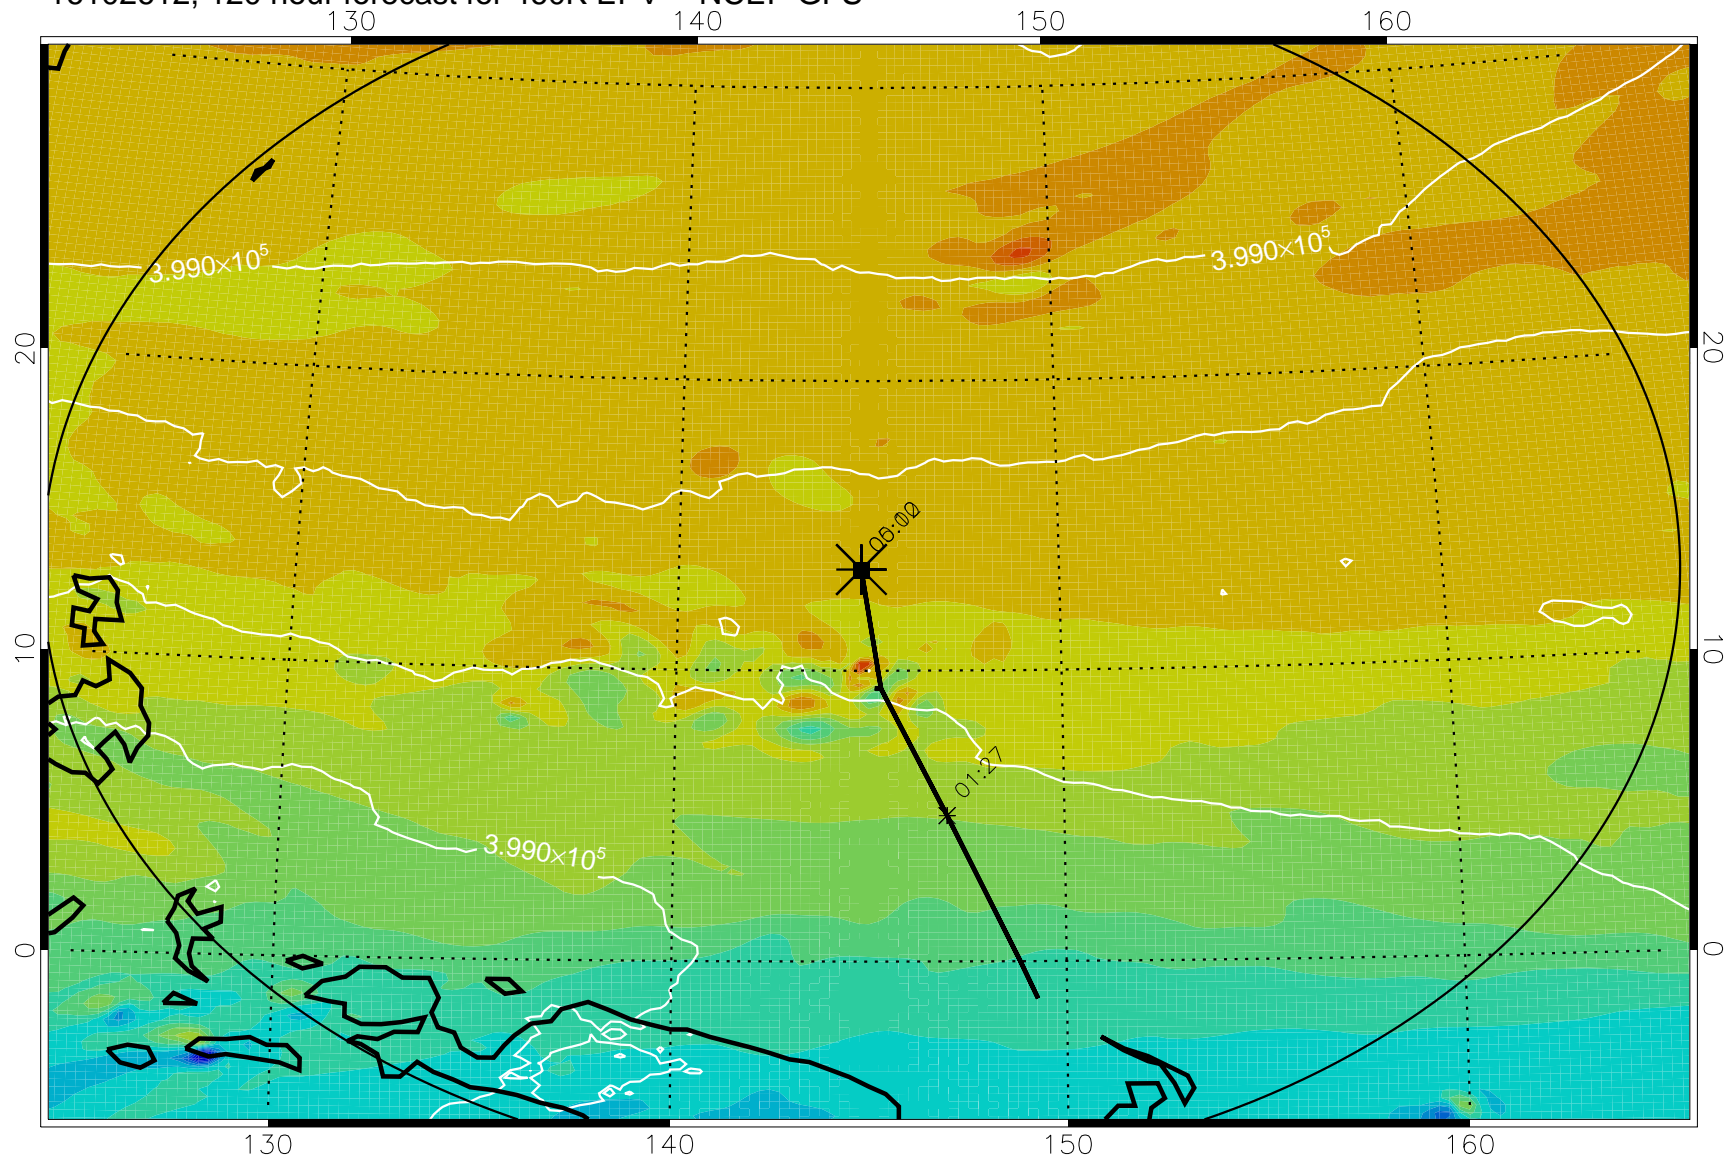

460K Montgomery Streamfunction, white

Range ring of 2304 km

16102500, 084 hour forecast for 460K EPV -- NCEP GFS

460K Montgomery Streamfunction, white

Range ring of 2304 km

16102506, 090 hour forecast for 460K EPV -- NCEP GFS

460K Montgomery Streamfunction, white

Range ring of 2304 km

16102512, 096 hour forecast for 460K EPV -- NCEP GFS

460K Montgomery Streamfunction, white

Range ring of 2304 km

16102518, 102 hour forecast for 460K EPV -- NCEP GFS

460K Montgomery Streamfunction, white

Range ring of 2304 km

16102600, 108 hour forecast for 460K EPV -- NCEP GFS

460K Montgomery Streamfunction, white

Range ring of 2304 km

16102606, 114 hour forecast for 460K EPV -- NCEP GFS

460K Montgomery Streamfunction, white

Range ring of 2304 km

16102612, 120 hour forecast for 460K EPV -- NCEP GFS

460K Montgomery Streamfunction, white

Range ring of 2304 km