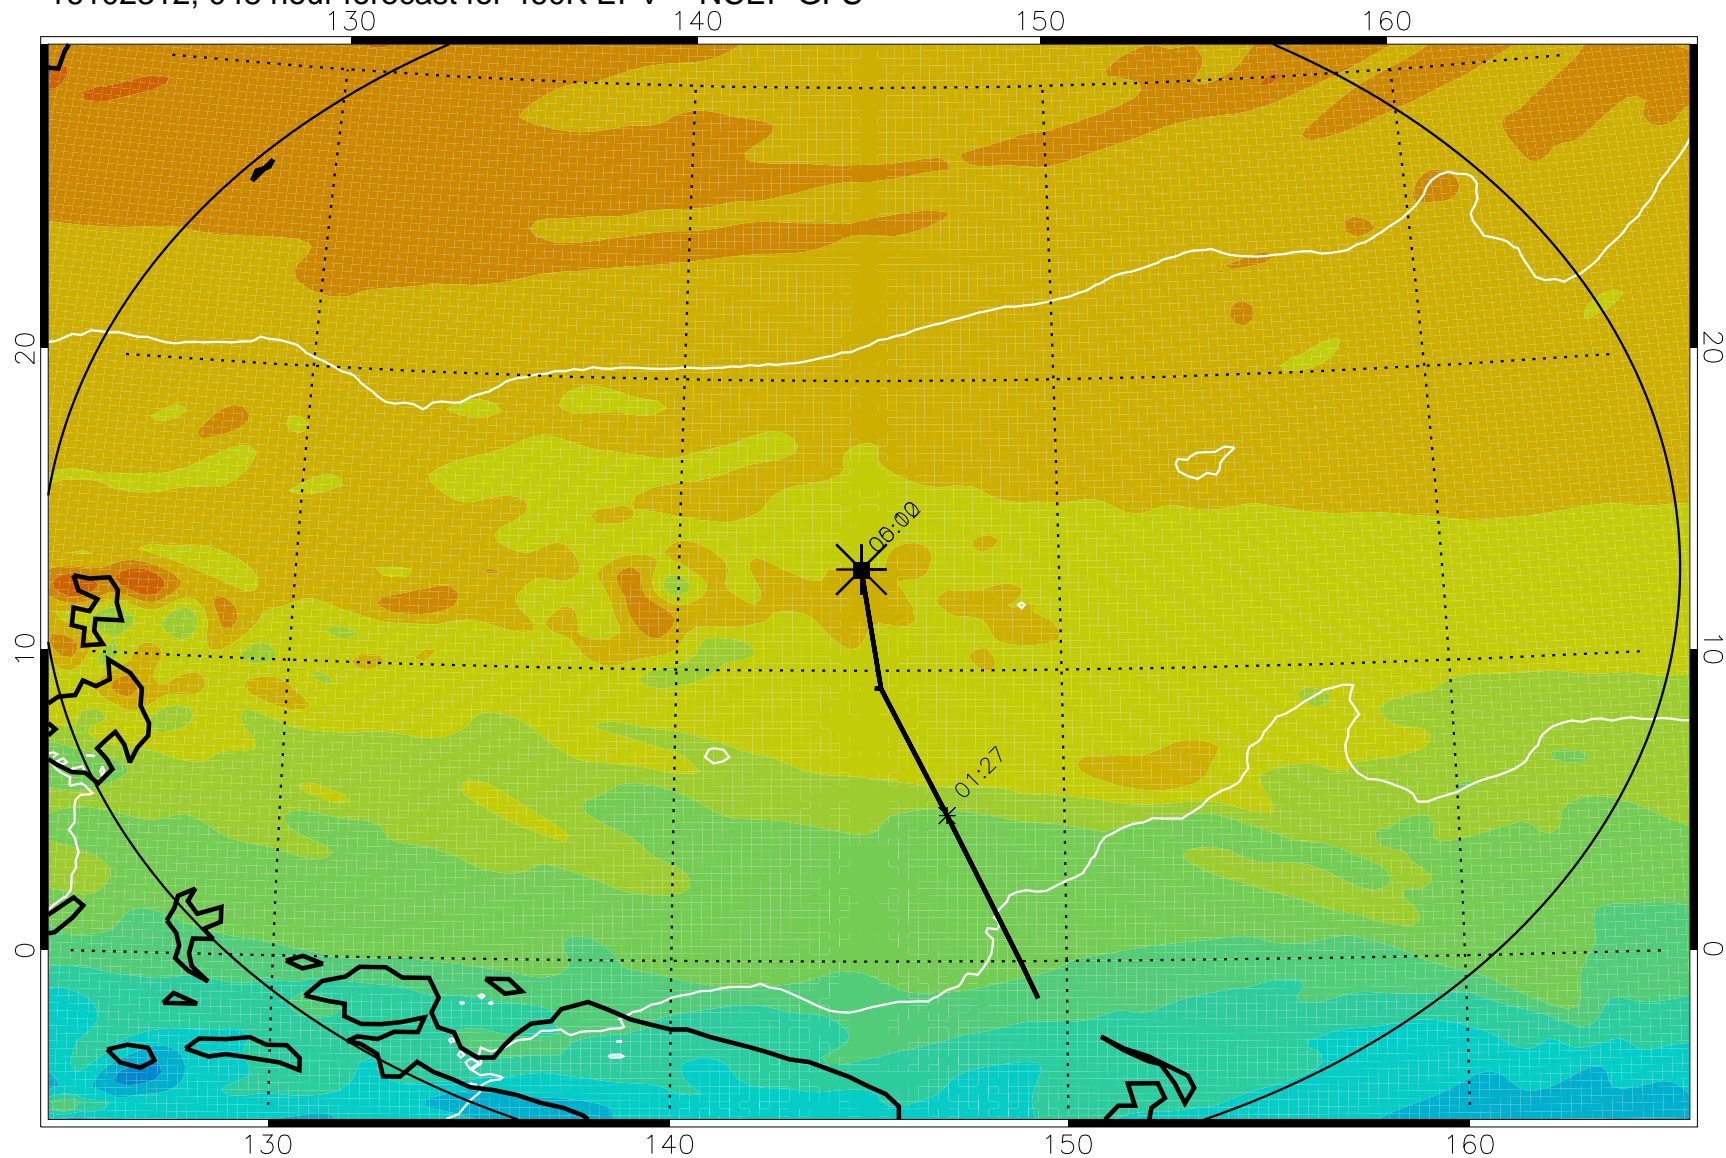

16102218, 030 hour forecast for 460K EPV -- NCEP GFS

460K Montgomery Streamfunction, white

Range ring of 2304 km

16102300, 036 hour forecast for 460K EPV -- NCEP GFS

460K Montgomery Streamfunction, white

Range ring of 2304 km

16102306, 042 hour forecast for 460K EPV -- NCEP GFS

460K Montgomery Streamfunction, white

Range ring of 2304 km

16102312, 048 hour forecast for 460K EPV -- NCEP GFS

460K Montgomery Streamfunction, white

Range ring of 2304 km

16102318, 054 hour forecast for 460K EPV -- NCEP GFS

460K Montgomery Streamfunction, white

Range ring of 2304 km

16102400, 060 hour forecast for 460K EPV -- NCEP GFS

16102406, 066 hour forecast for 460K EPV -- NCEP GFS

460K Montgomery Streamfunction, white

Range ring of 2304 km

16102412, 072 hour forecast for 460K EPV -- NCEP GFS

460K Montgomery Streamfunction, white

Range ring of 2304 km

16102418, 078 hour forecast for 460K EPV -- NCEP GFS