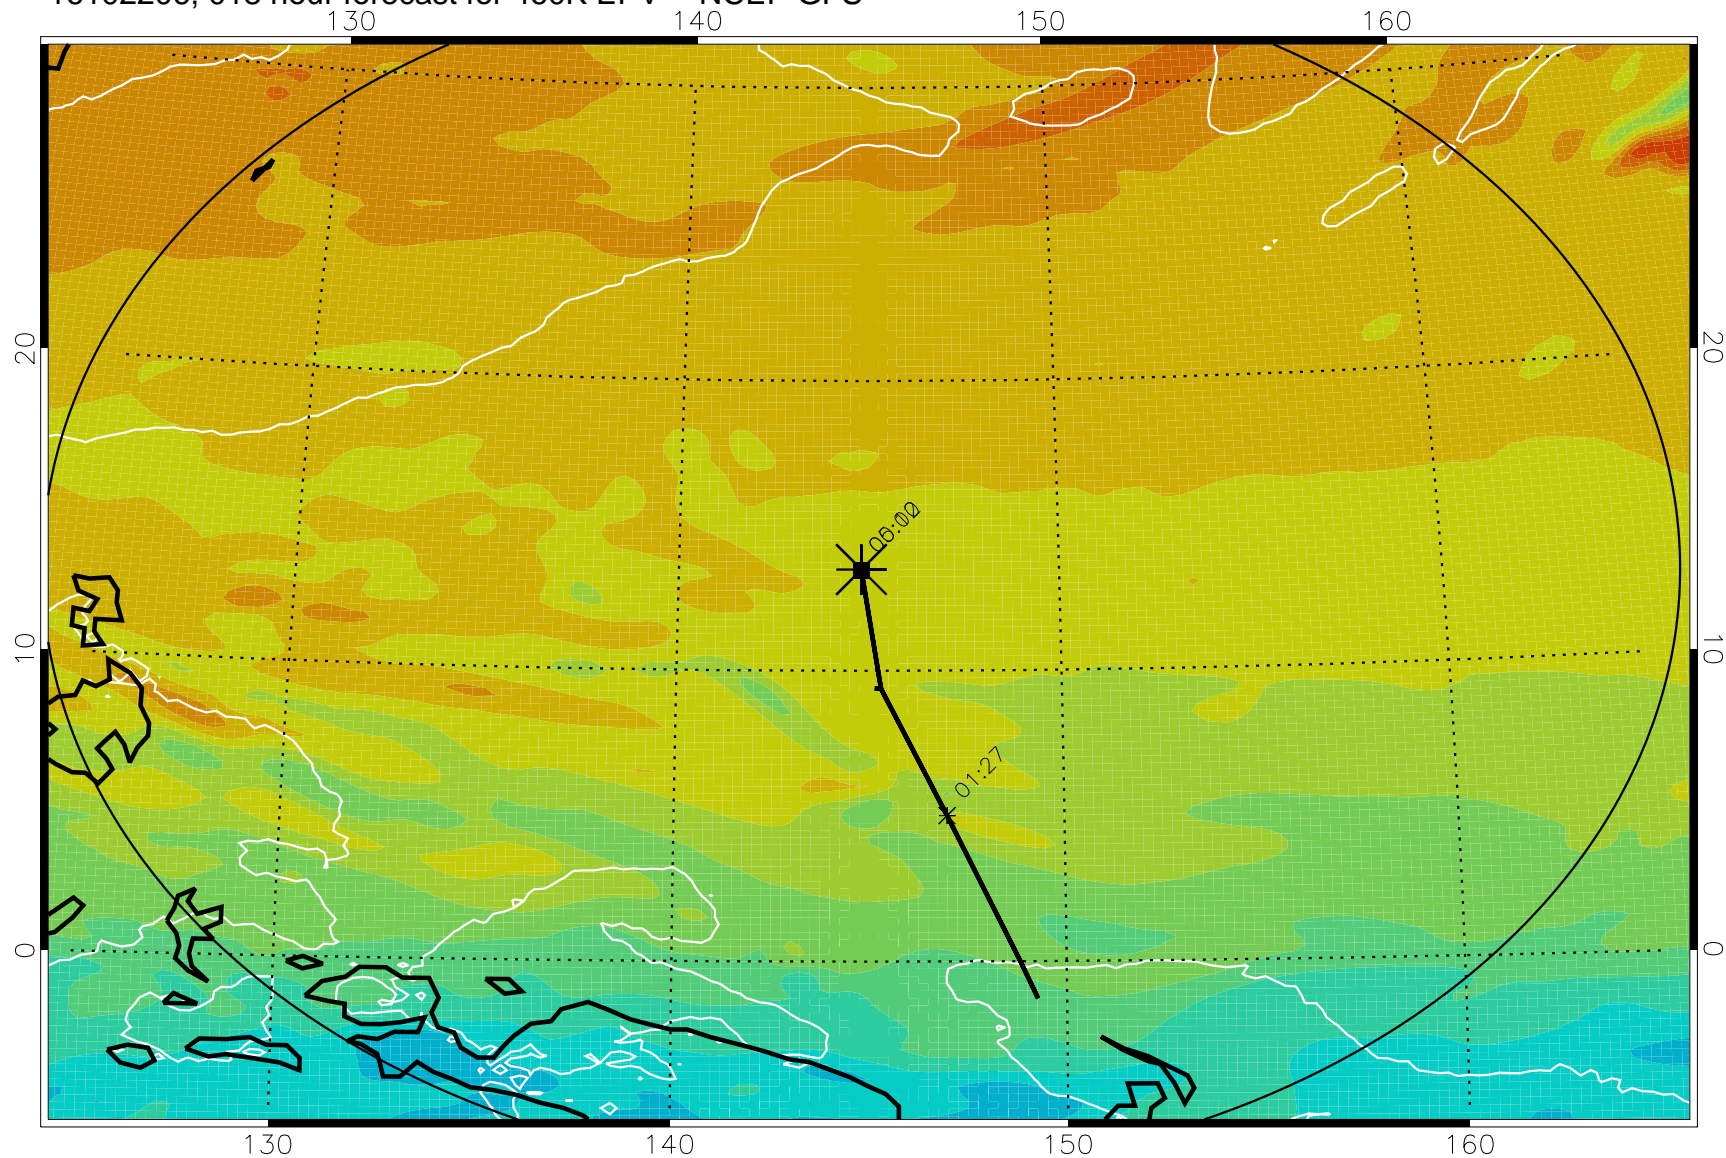

16102118, 006 hour forecast for 460K EPV -- NCEP GFS

460K Montgomery Streamfunction, white

Range ring of 2304 km

16102200, 012 hour forecast for 460K EPV -- NCEP GFS

460K Montgomery Streamfunction, white

Range ring of 2304 km

16102206, 018 hour forecast for 460K EPV -- NCEP GFS

460K Montgomery Streamfunction, white

Range ring of 2304 km

16102212, 024 hour forecast for 460K EPV -- NCEP GFS

460K Montgomery Streamfunction, white

Range ring of 2304 km

16102218, 030 hour forecast for 460K EPV -- NCEP GFS

460K Montgomery Streamfunction, white

Range ring of 2304 km

16102300, 036 hour forecast for 460K EPV -- NCEP GFS

460K Montgomery Streamfunction, white

Range ring of 2304 km

16102306, 042 hour forecast for 460K EPV -- NCEP GFS

460K Montgomery Streamfunction, white

Range ring of 2304 km

16102312, 048 hour forecast for 460K EPV -- NCEP GFS

460K Montgomery Streamfunction, white

Range ring of 2304 km