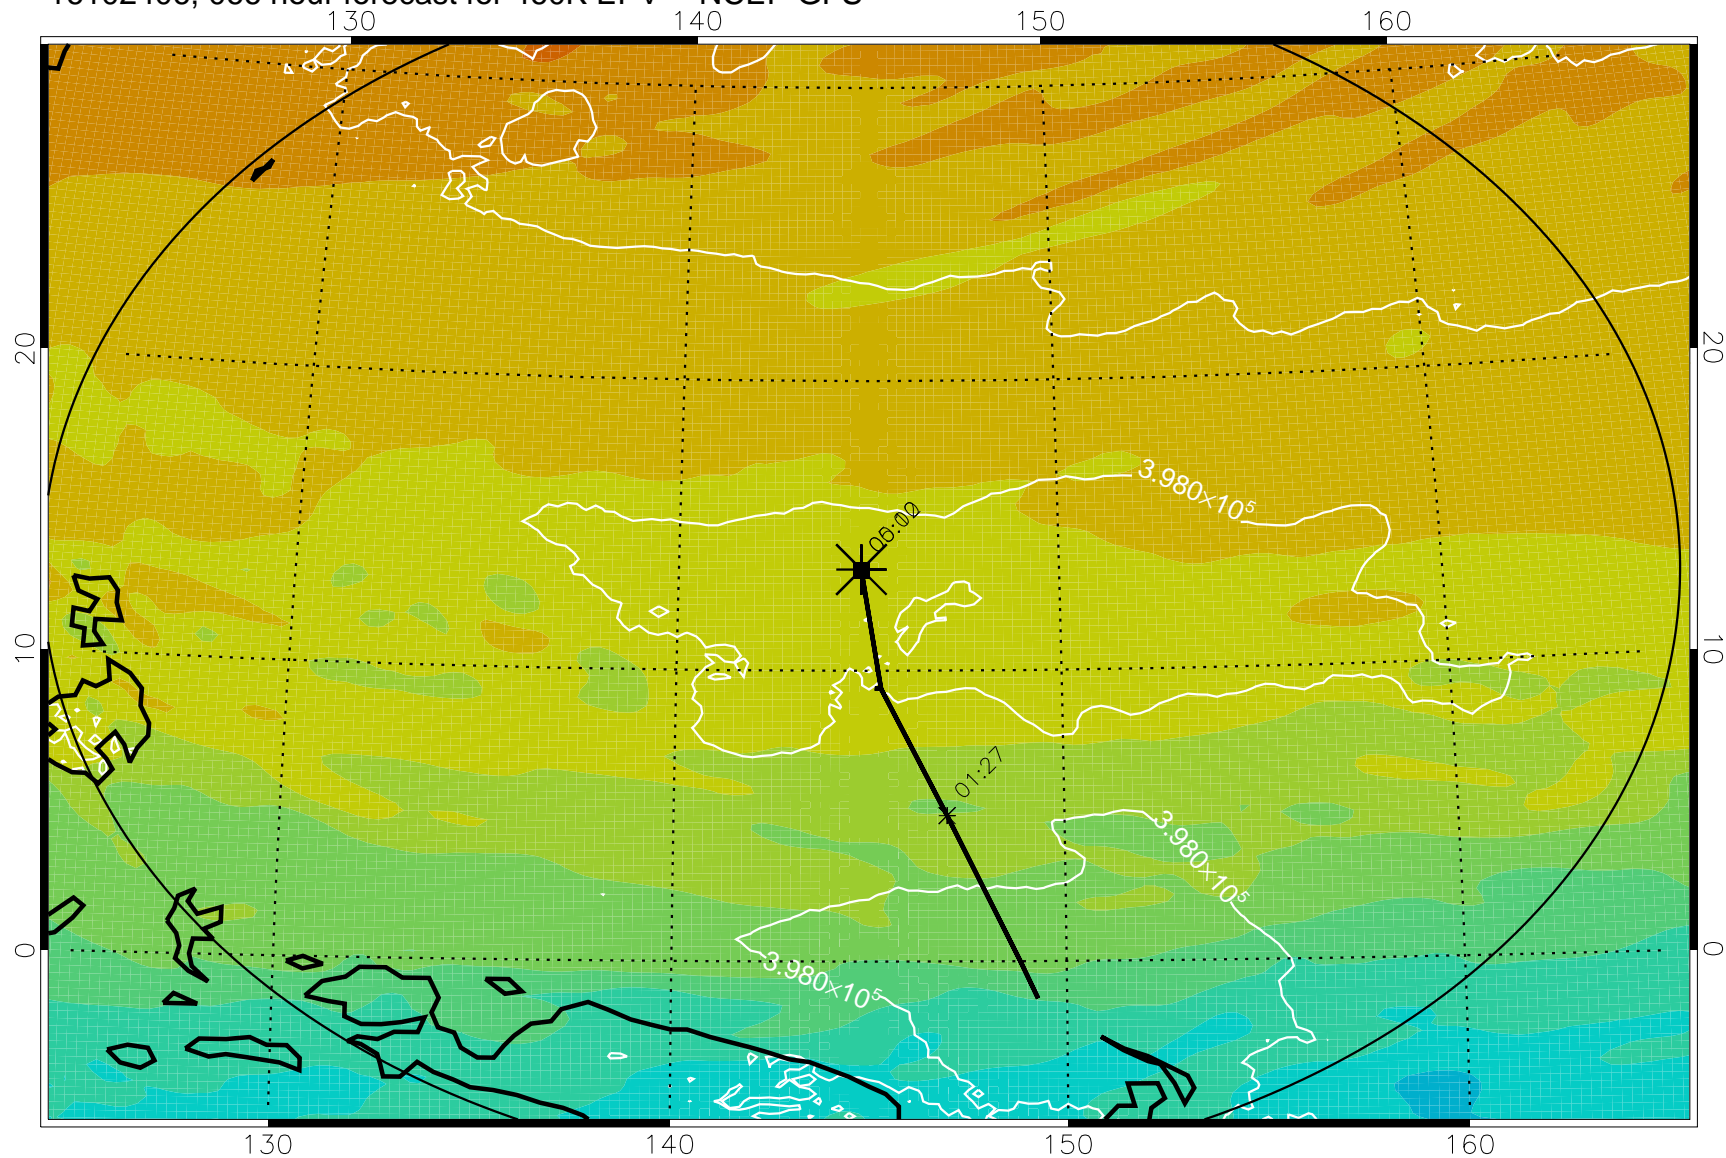

16102306, 042 hour forecast for 460K EPV -- NCEP GFS

460K Montgomery Streamfunction, white

Range ring of 2304 km

16102312, 048 hour forecast for 460K EPV -- NCEP GFS

460K Montgomery Streamfunction, white

Range ring of 2304 km

16102318, 054 hour forecast for 460K EPV -- NCEP GFS

460K Montgomery Streamfunction, white

Range ring of 2304 km

16102400, 060 hour forecast for 460K EPV -- NCEP GFS

16102406, 066 hour forecast for 460K EPV -- NCEP GFS

460K Montgomery Streamfunction, white

Range ring of 2304 km

16102412, 072 hour forecast for 460K EPV -- NCEP GFS

460K Montgomery Streamfunction, white

Range ring of 2304 km

16102418, 078 hour forecast for 460K EPV -- NCEP GFS

460K Montgomery Streamfunction, white

Range ring of 2304 km

16102500, 084 hour forecast for 460K EPV -- NCEP GFS

460K Montgomery Streamfunction, white

Range ring of 2304 km

16102506, 090 hour forecast for 460K EPV -- NCEP GFS