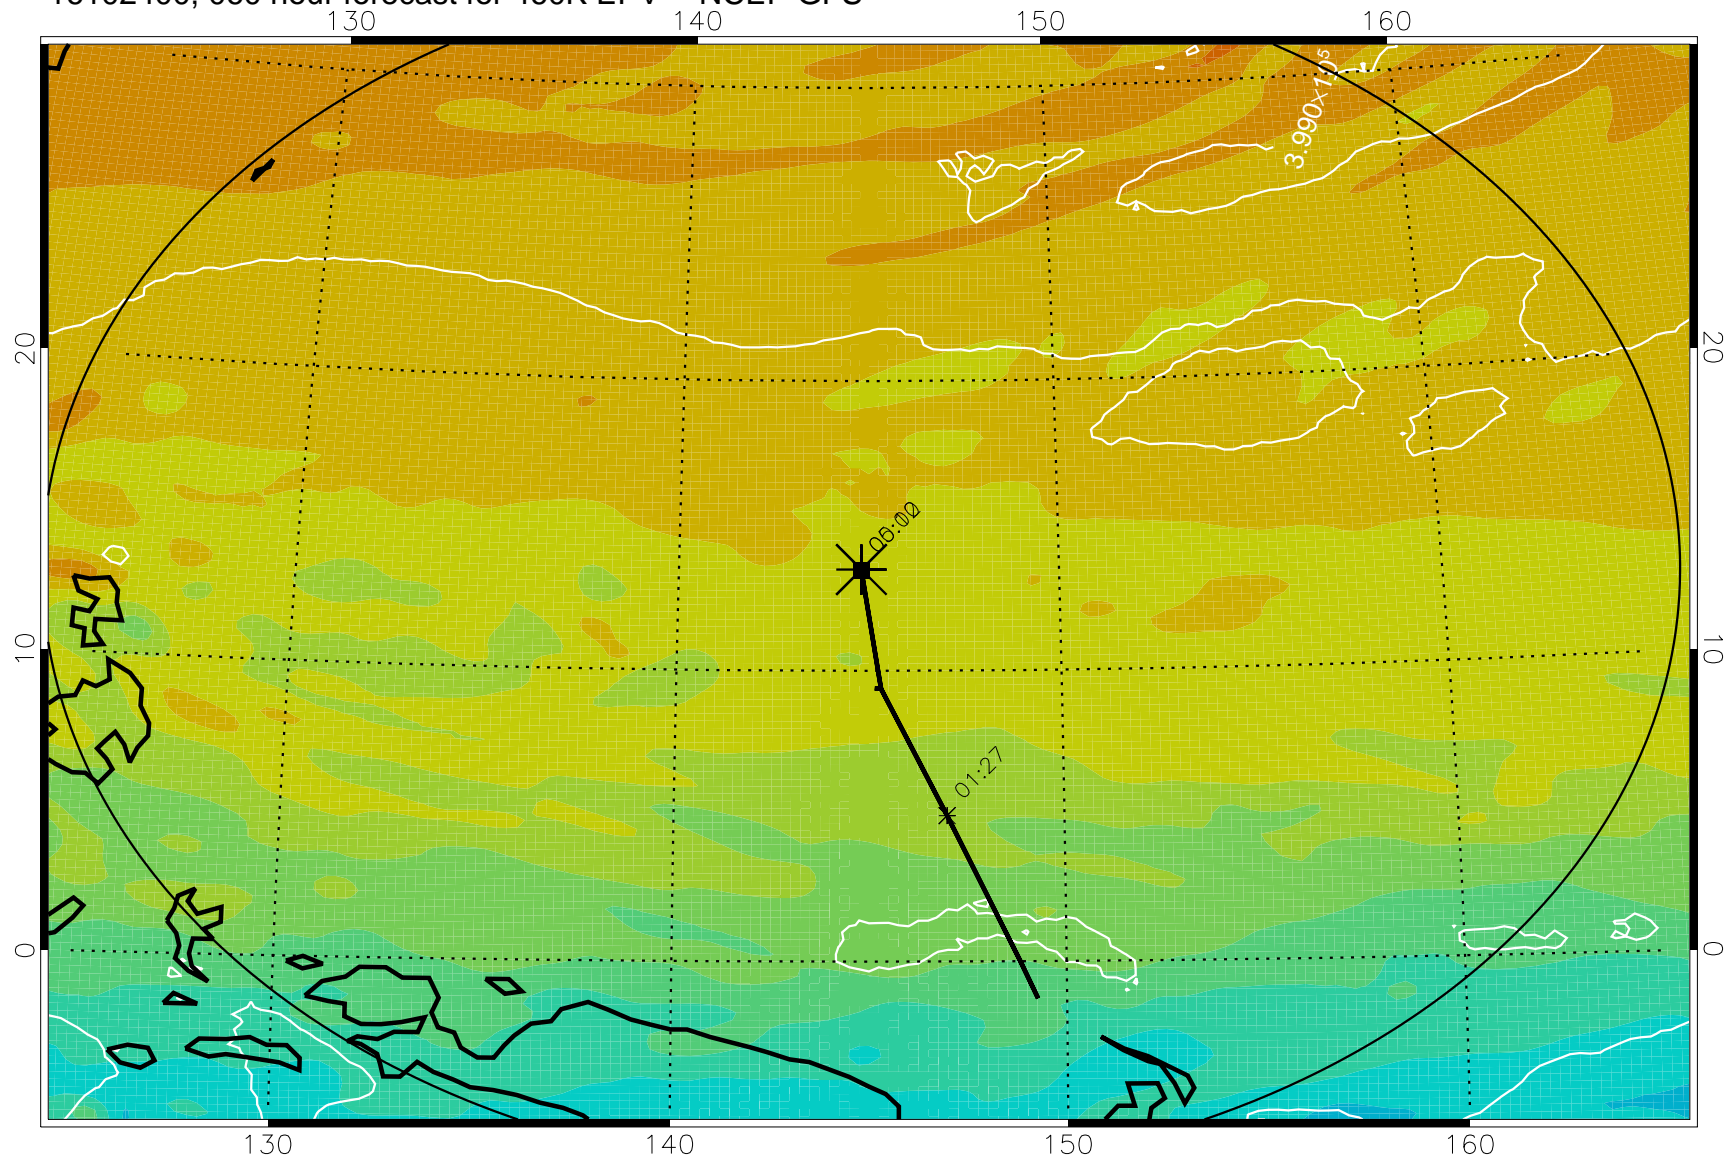

16102318, 054 hour forecast for 460K EPV -- NCEP GFS

460K Montgomery Streamfunction, white

Range ring of 2304 km

16102400, 060 hour forecast for 460K EPV -- NCEP GFS

16102406, 066 hour forecast for 460K EPV -- NCEP GFS

460K Montgomery Streamfunction, white

Range ring of 2304 km

16102412, 072 hour forecast for 460K EPV -- NCEP GFS

460K Montgomery Streamfunction, white

Range ring of 2304 km

16102418, 078 hour forecast for 460K EPV -- NCEP GFS

460K Montgomery Streamfunction, white

Range ring of 2304 km

16102500, 084 hour forecast for 460K EPV -- NCEP GFS

460K Montgomery Streamfunction, white

Range ring of 2304 km

16102506, 090 hour forecast for 460K EPV -- NCEP GFS

460K Montgomery Streamfunction, white

Range ring of 2304 km

16102512, 096 hour forecast for 460K EPV -- NCEP GFS

460K Montgomery Streamfunction, white

Range ring of 2304 km

16102518, 102 hour forecast for 460K EPV -- NCEP GFS