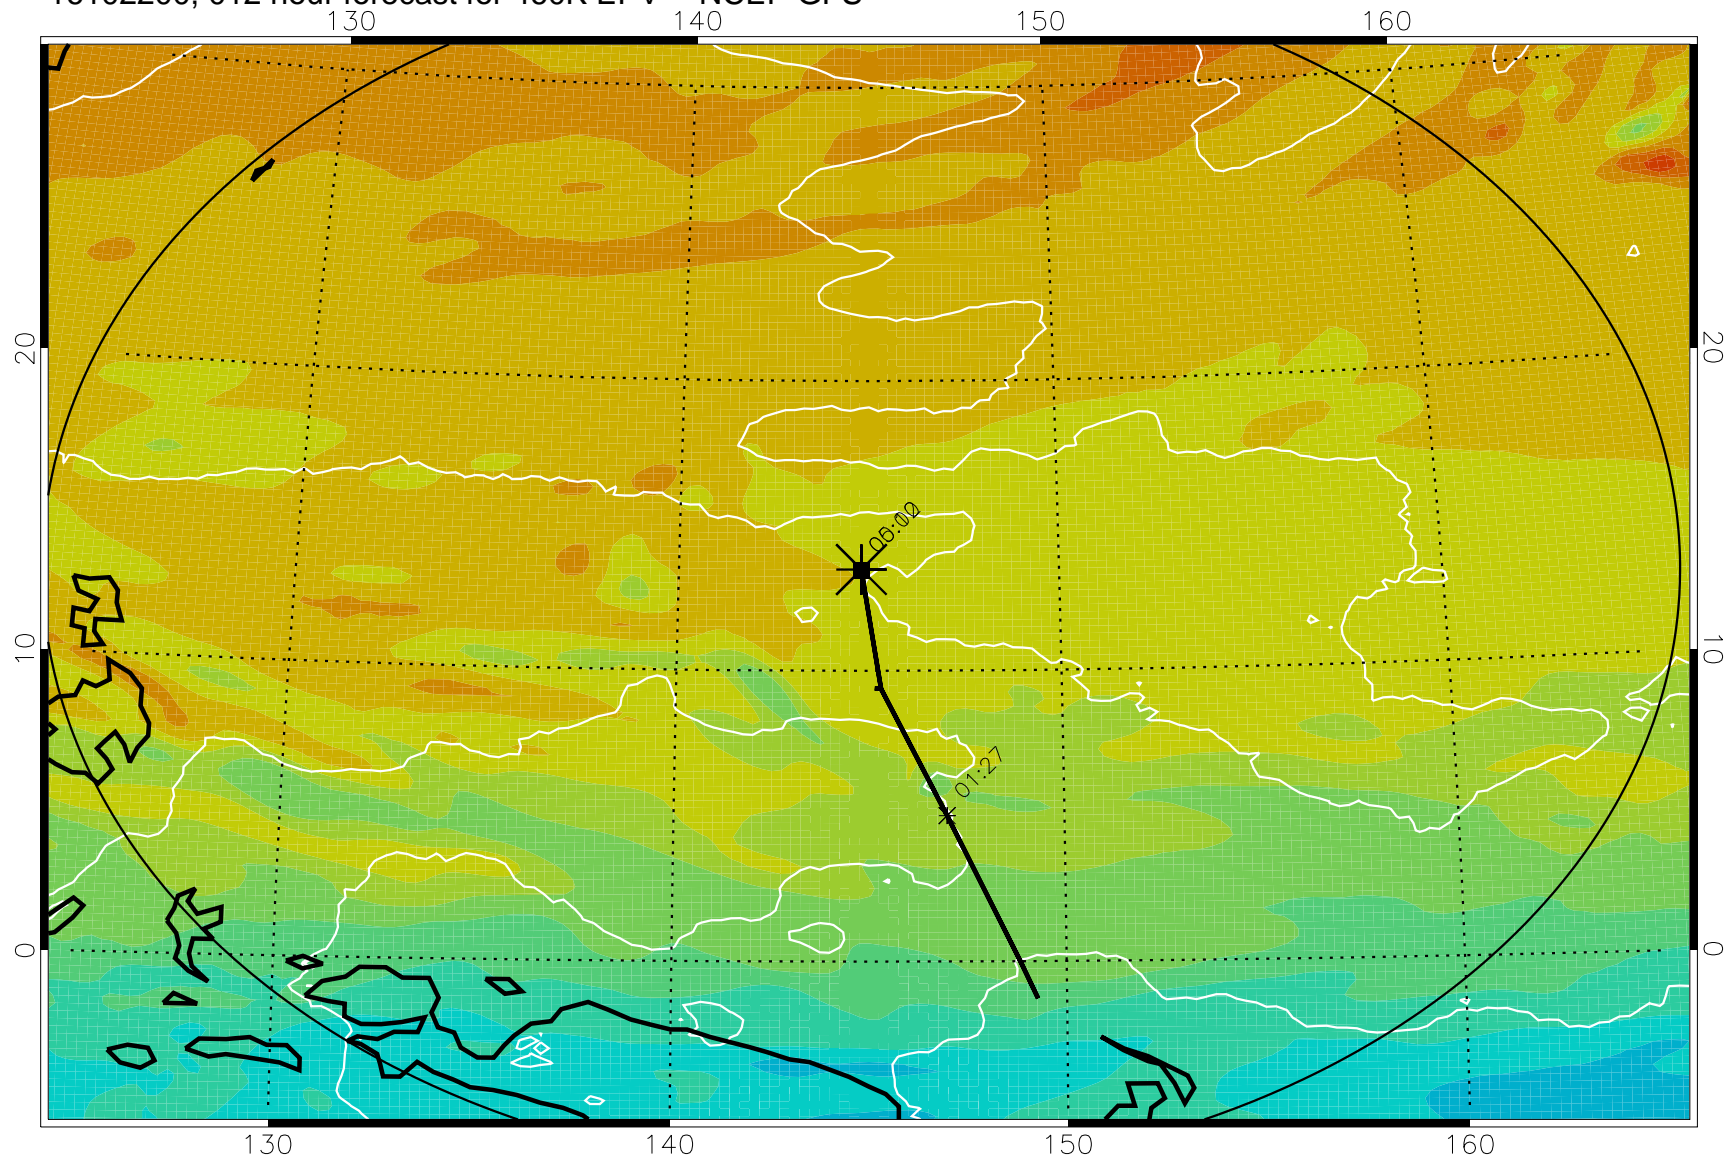

16102118, 006 hour forecast for 460K EPV -- NCEP GFS

460K Montgomery Streamfunction, white

Range ring of 2304 km

16102200, 012 hour forecast for 460K EPV -- NCEP GFS

460K Montgomery Streamfunction, white

Range ring of 2304 km

16102206, 018 hour forecast for 460K EPV -- NCEP GFS

460K Montgomery Streamfunction, white

Range ring of 2304 km

16102212, 024 hour forecast for 460K EPV -- NCEP GFS

460K Montgomery Streamfunction, white

Range ring of 2304 km

16102218, 030 hour forecast for 460K EPV -- NCEP GFS

460K Montgomery Streamfunction, white

Range ring of 2304 km

16102300, 036 hour forecast for 460K EPV -- NCEP GFS

460K Montgomery Streamfunction, white

Range ring of 2304 km

16102318, 054 hour forecast for 460K EPV -- NCEP GFS

460K Montgomery Streamfunction, white

Range ring of 2304 km

16102400, 060 hour forecast for 460K EPV -- NCEP GFS

16102406, 066 hour forecast for 460K EPV -- NCEP GFS