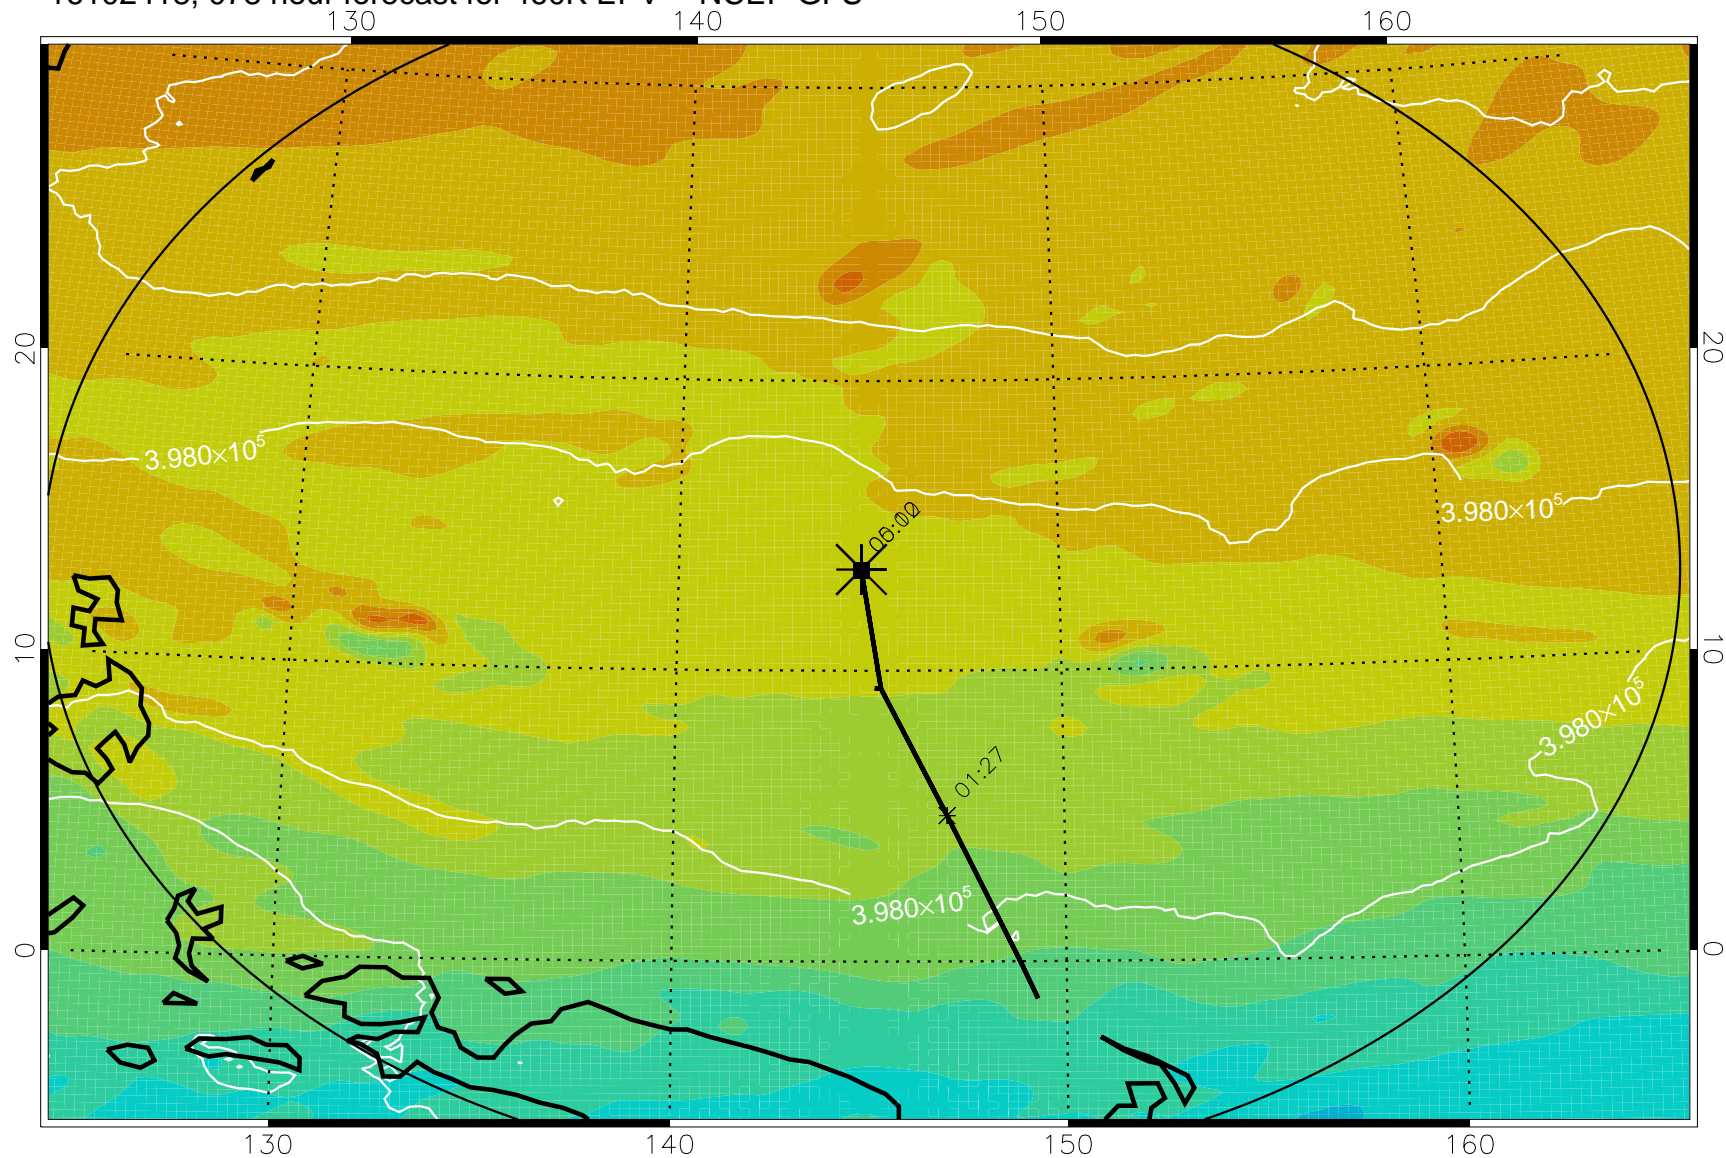

16102318, 054 hour forecast for 460K EPV -- NCEP GFS

460K Montgomery Streamfunction, white

Range ring of 2304 km

16102400, 060 hour forecast for 460K EPV -- NCEP GFS

16102406, 066 hour forecast for 460K EPV -- NCEP GFS

460K Montgomery Streamfunction, white

Range ring of 2304 km

16102412, 072 hour forecast for 460K EPV -- NCEP GFS

460K Montgomery Streamfunction, white

Range ring of 2304 km

16102418, 078 hour forecast for 460K EPV -- NCEP GFS

460K Montgomery Streamfunction, white

Range ring of 2304 km

16102500, 084 hour forecast for 460K EPV -- NCEP GFS

460K Montgomery Streamfunction, white

Range ring of 2304 km

16102506, 090 hour forecast for 460K EPV -- NCEP GFS

460K Montgomery Streamfunction, white

Range ring of 2304 km

16102512, 096 hour forecast for 460K EPV -- NCEP GFS

460K Montgomery Streamfunction, white

Range ring of 2304 km

16102518, 102 hour forecast for 460K EPV -- NCEP GFS