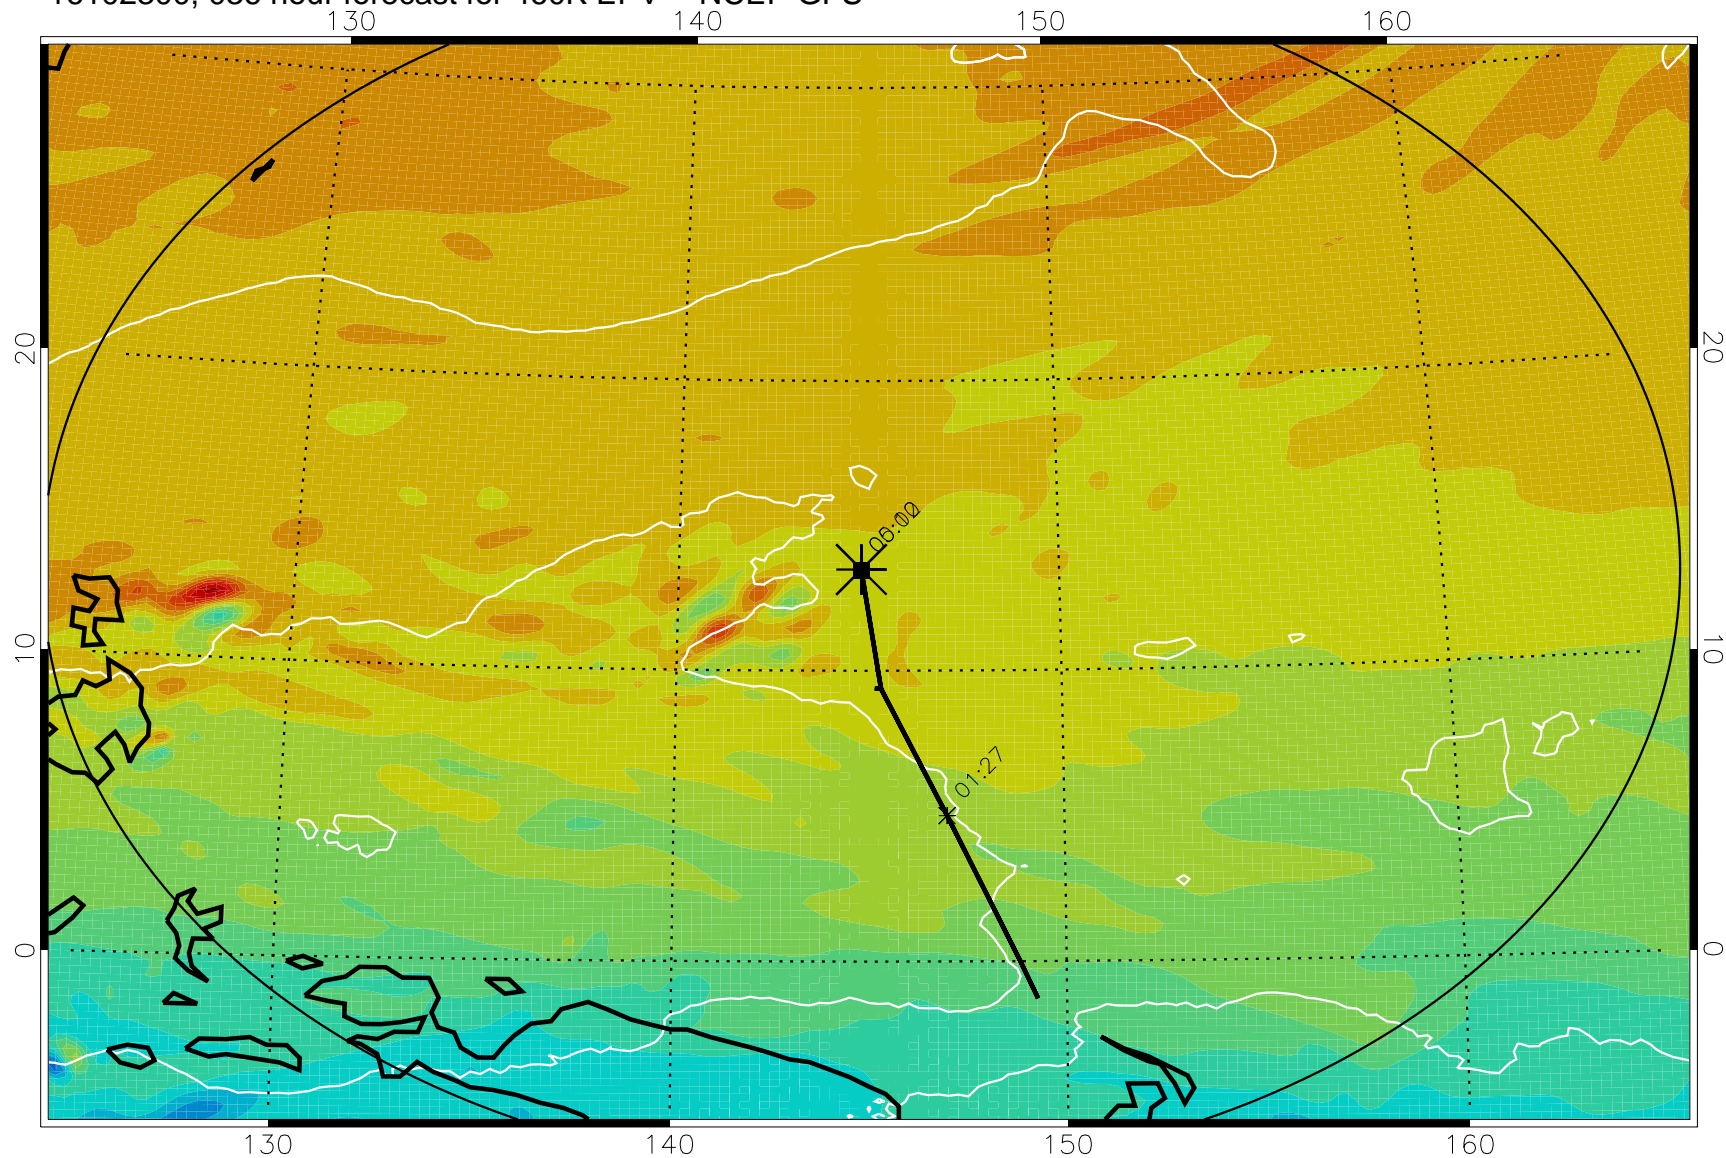

16102218, 030 hour forecast for 460K EPV -- NCEP GFS

460K Montgomery Streamfunction, white

Range ring of 2304 km

16102300, 036 hour forecast for 460K EPV -- NCEP GFS

460K Montgomery Streamfunction, white

Range ring of 2304 km

16102306, 042 hour forecast for 460K EPV -- NCEP GFS

460K Montgomery Streamfunction, white

Range ring of 2304 km

16102312, 048 hour forecast for 460K EPV -- NCEP GFS

460K Montgomery Streamfunction, white

Range ring of 2304 km

16102318, 054 hour forecast for 460K EPV -- NCEP GFS

460K Montgomery Streamfunction, white

Range ring of 2304 km

16102400, 060 hour forecast for 460K EPV -- NCEP GFS

16102406, 066 hour forecast for 460K EPV -- NCEP GFS

460K Montgomery Streamfunction, white

Range ring of 2304 km

16102412, 072 hour forecast for 460K EPV -- NCEP GFS

460K Montgomery Streamfunction, white

Range ring of 2304 km

16102418, 078 hour forecast for 460K EPV -- NCEP GFS