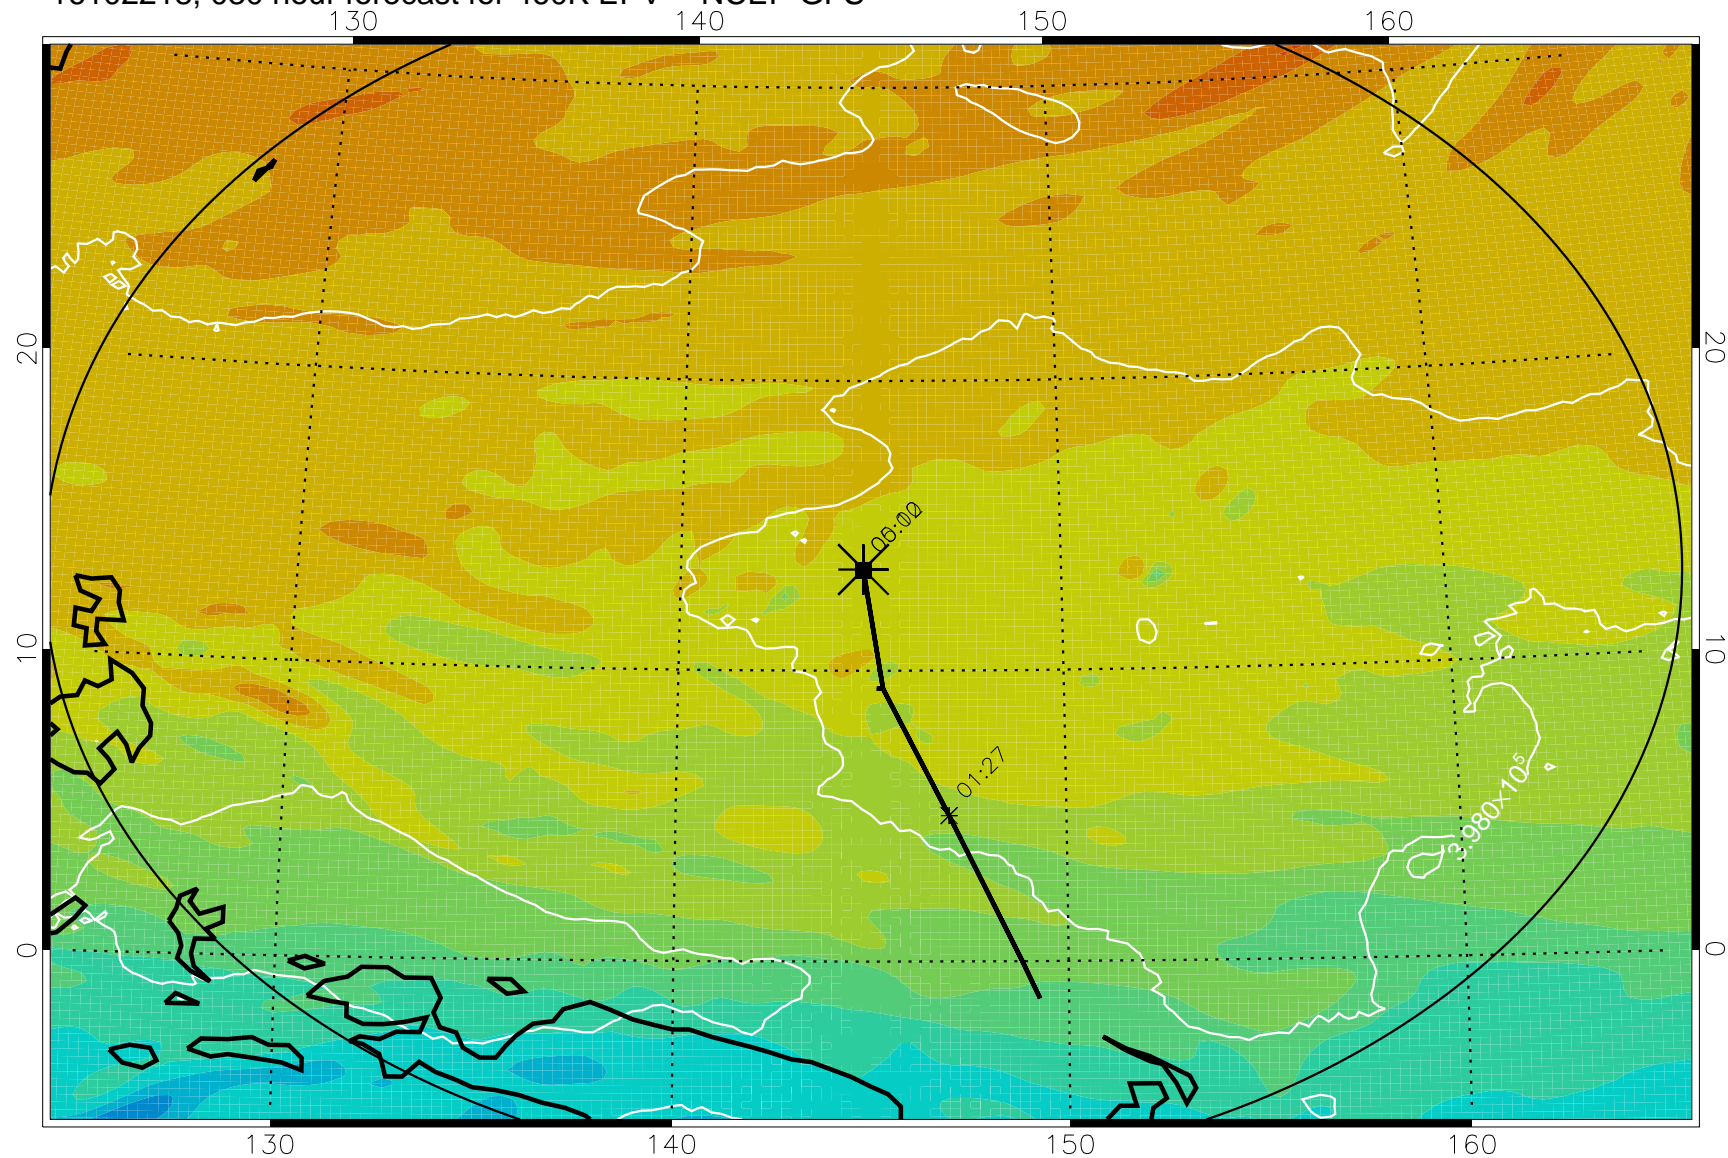

16102206, 018 hour forecast for 460K EPV -- NCEP GFS

460K Montgomery Streamfunction, white

Range ring of 2304 km

16102212, 024 hour forecast for 460K EPV -- NCEP GFS

460K Montgomery Streamfunction, white

Range ring of 2304 km

16102218, 030 hour forecast for 460K EPV -- NCEP GFS

460K Montgomery Streamfunction, white

Range ring of 2304 km

16102300, 036 hour forecast for 460K EPV -- NCEP GFS

460K Montgomery Streamfunction, white

Range ring of 2304 km

16102306, 042 hour forecast for 460K EPV -- NCEP GFS

460K Montgomery Streamfunction, white

Range ring of 2304 km

16102312, 048 hour forecast for 460K EPV -- NCEP GFS

460K Montgomery Streamfunction, white

Range ring of 2304 km

16102318, 054 hour forecast for 460K EPV -- NCEP GFS

460K Montgomery Streamfunction, white

Range ring of 2304 km

16102400, 060 hour forecast for 460K EPV -- NCEP GFS

16102406, 066 hour forecast for 460K EPV -- NCEP GFS