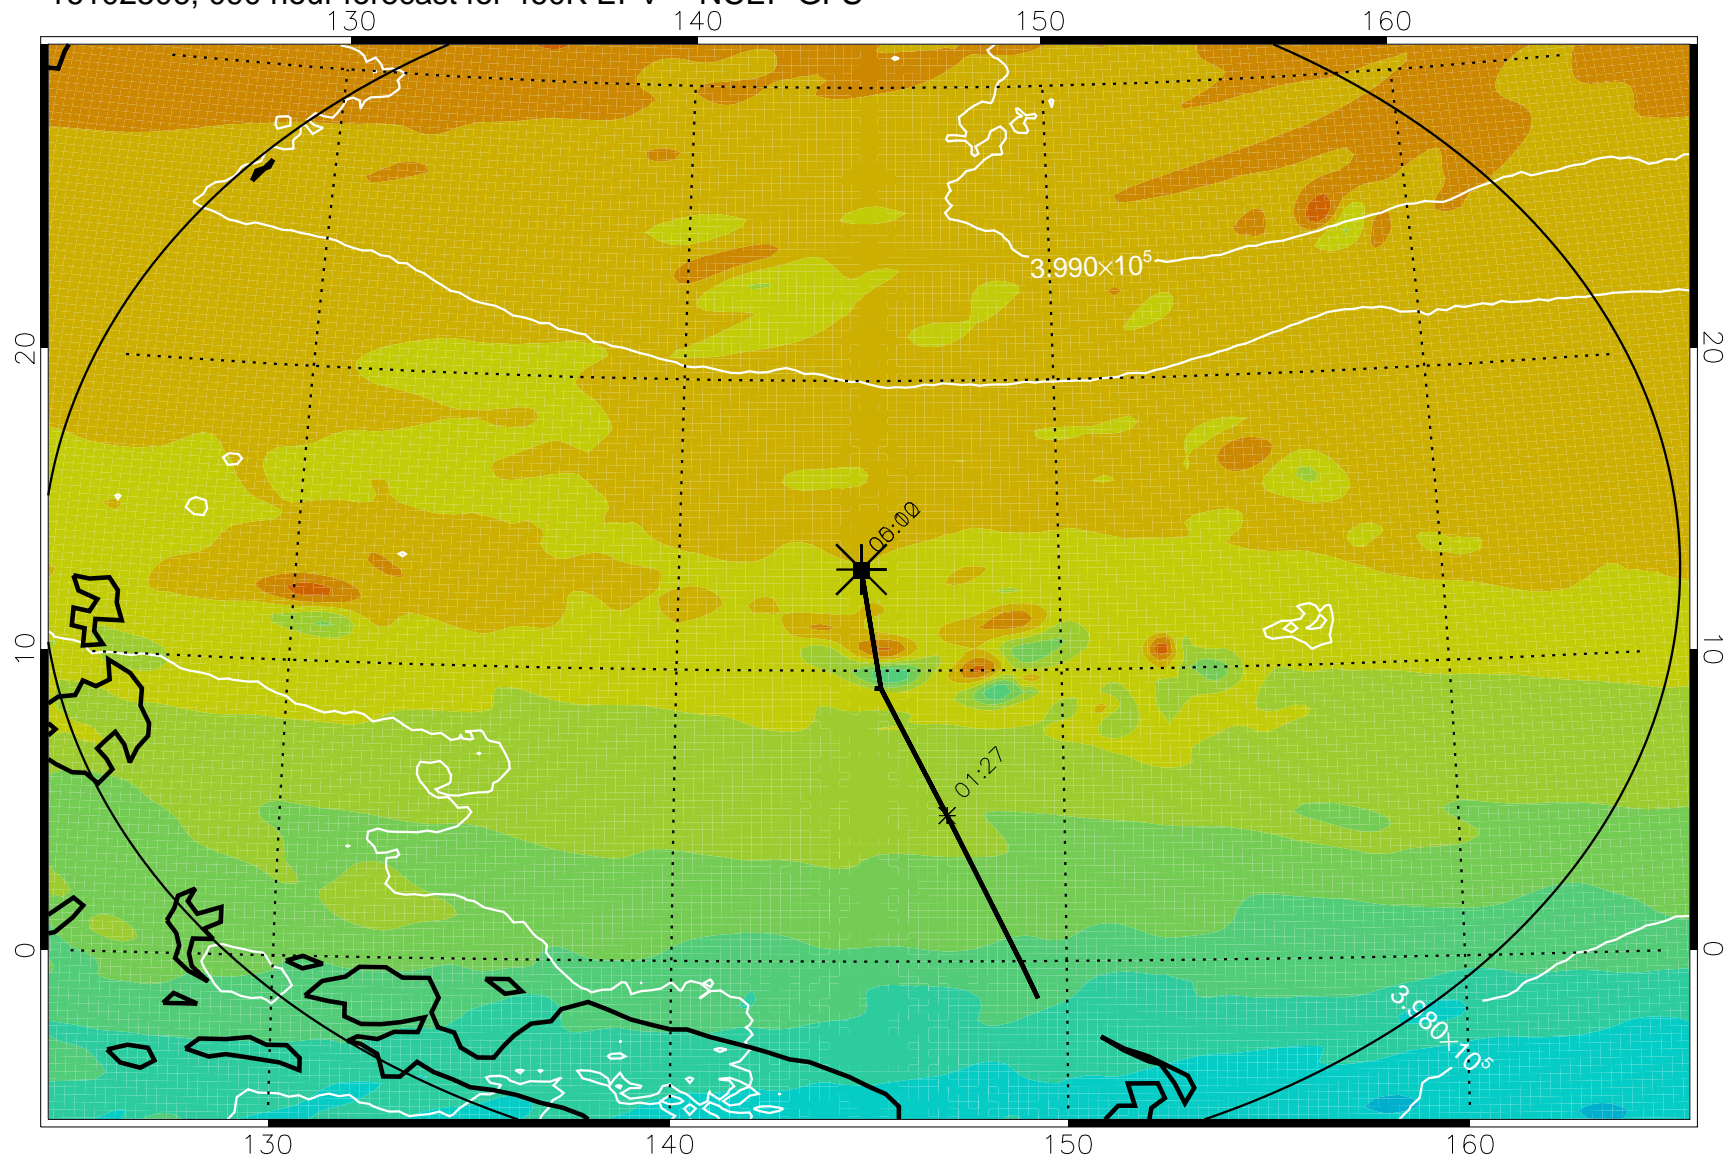

460K Montgomery Streamfunction, white

Range ring of 2304 km

16102412, 072 hour forecast for 460K EPV -- NCEP GFS

460K Montgomery Streamfunction, white

Range ring of 2304 km

16102418, 078 hour forecast for 460K EPV -- NCEP GFS

460K Montgomery Streamfunction, white

Range ring of 2304 km

16102500, 084 hour forecast for 460K EPV -- NCEP GFS

460K Montgomery Streamfunction, white

Range ring of 2304 km

16102506, 090 hour forecast for 460K EPV -- NCEP GFS

460K Montgomery Streamfunction, white

Range ring of 2304 km

16102512, 096 hour forecast for 460K EPV -- NCEP GFS

460K Montgomery Streamfunction, white

Range ring of 2304 km

16102518, 102 hour forecast for 460K EPV -- NCEP GFS

460K Montgomery Streamfunction, white

Range ring of 2304 km

16102600, 108 hour forecast for 460K EPV -- NCEP GFS

460K Montgomery Streamfunction, white

Range ring of 2304 km

16102606, 114 hour forecast for 460K EPV -- NCEP GFS