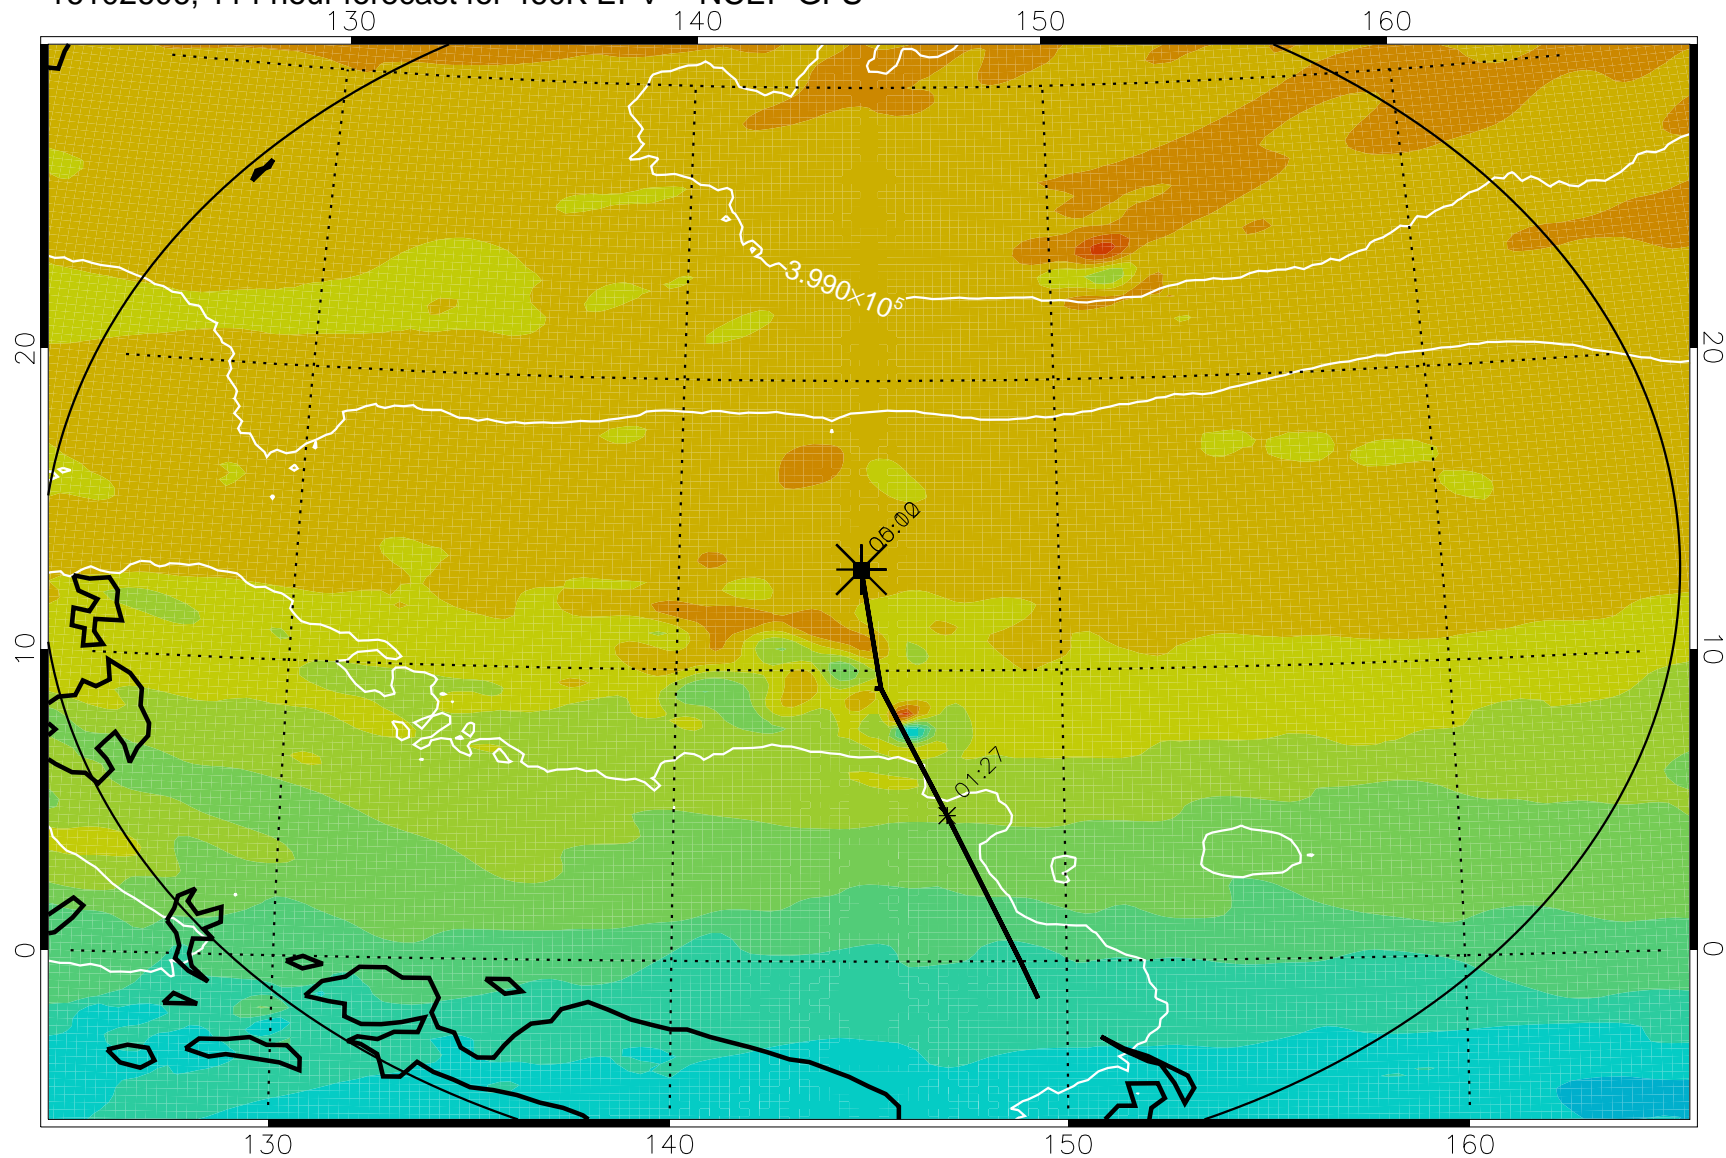

460K Montgomery Streamfunction, white

Range ring of 2304 km

16102500, 084 hour forecast for 460K EPV -- NCEP GFS

460K Montgomery Streamfunction, white

Range ring of 2304 km

16102506, 090 hour forecast for 460K EPV -- NCEP GFS

460K Montgomery Streamfunction, white

Range ring of 2304 km

16102512, 096 hour forecast for 460K EPV -- NCEP GFS

460K Montgomery Streamfunction, white

Range ring of 2304 km

16102518, 102 hour forecast for 460K EPV -- NCEP GFS

460K Montgomery Streamfunction, white

Range ring of 2304 km

16102600, 108 hour forecast for 460K EPV -- NCEP GFS

460K Montgomery Streamfunction, white

Range ring of 2304 km

16102606, 114 hour forecast for 460K EPV -- NCEP GFS

460K Montgomery Streamfunction, white

Range ring of 2304 km

16102612, 120 hour forecast for 460K EPV -- NCEP GFS

460K Montgomery Streamfunction, white

Range ring of 2304 km