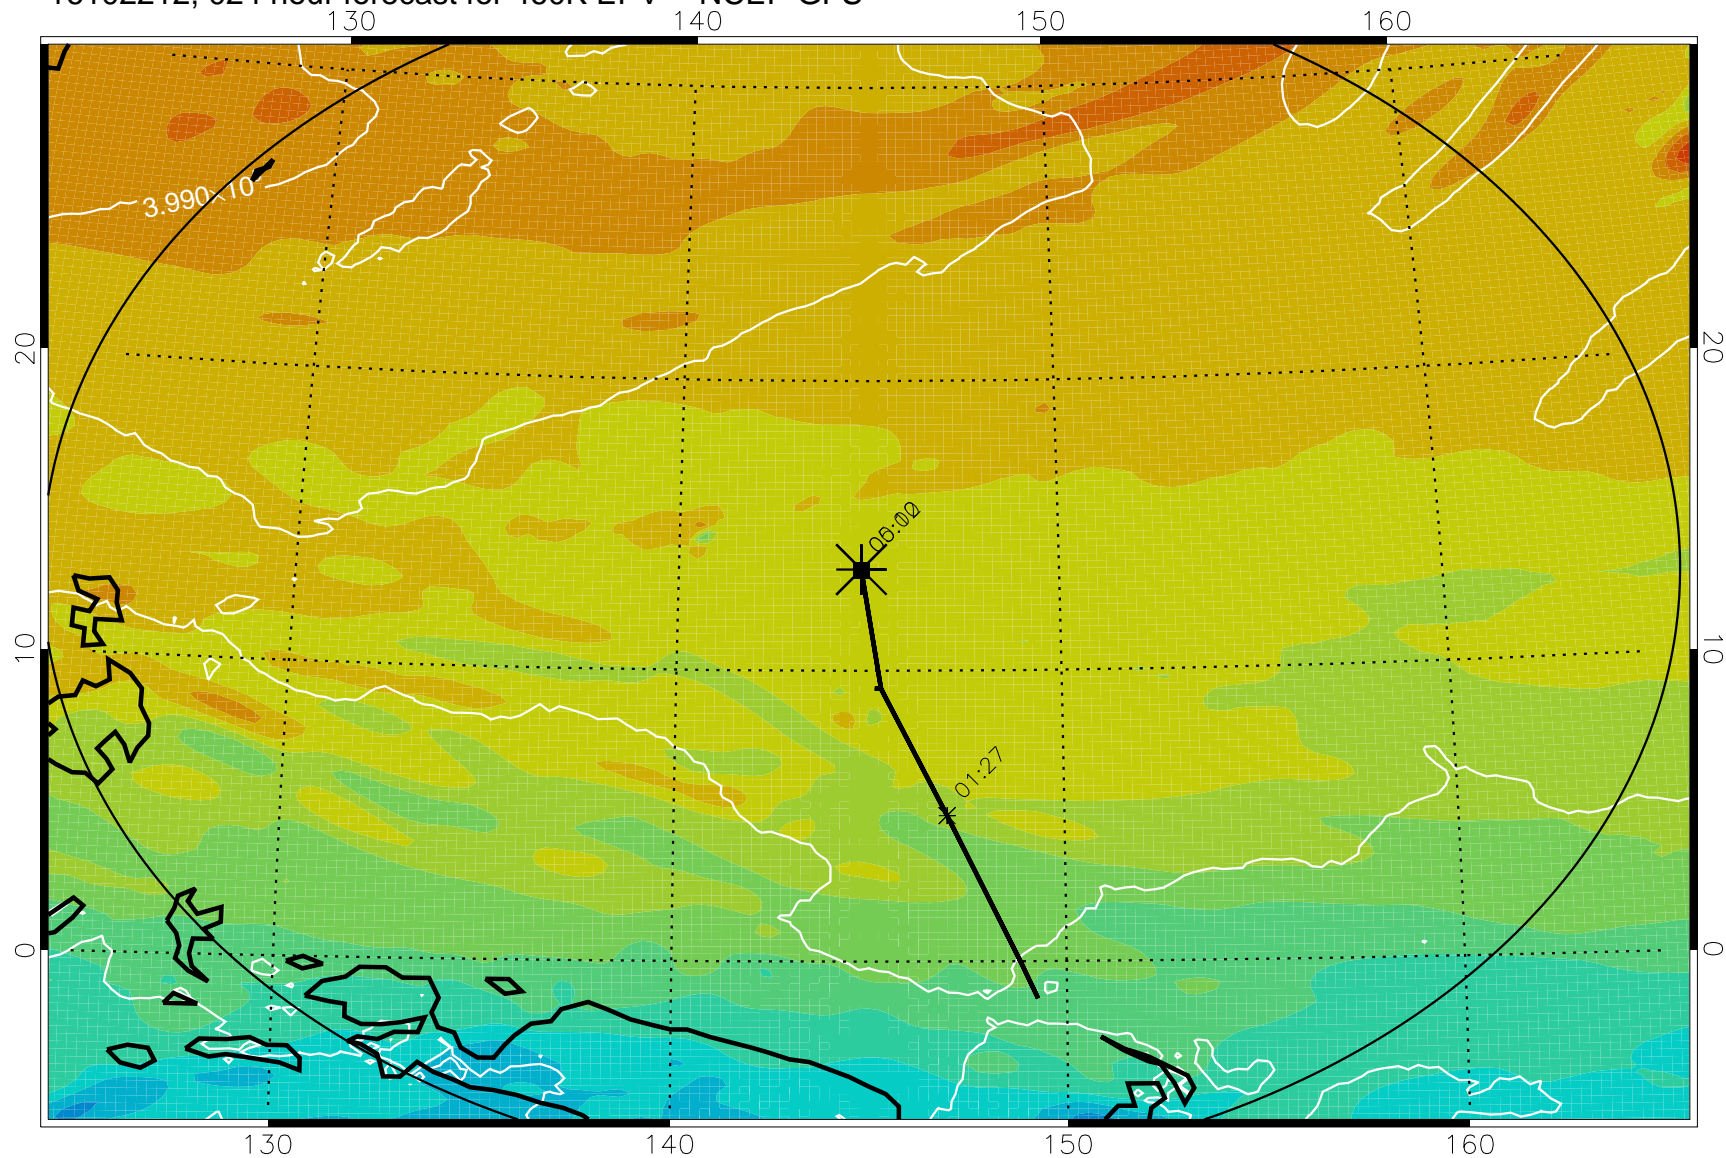

16102206, 018 hour forecast for 460K EPV -- NCEP GFS

460K Montgomery Streamfunction, white

Range ring of 2304 km

16102212, 024 hour forecast for 460K EPV -- NCEP GFS

460K Montgomery Streamfunction, white

Range ring of 2304 km

16102218, 030 hour forecast for 460K EPV -- NCEP GFS

460K Montgomery Streamfunction, white

Range ring of 2304 km

16102300, 036 hour forecast for 460K EPV -- NCEP GFS

460K Montgomery Streamfunction, white

Range ring of 2304 km

16102306, 042 hour forecast for 460K EPV -- NCEP GFS

460K Montgomery Streamfunction, white

Range ring of 2304 km

16102312, 048 hour forecast for 460K EPV -- NCEP GFS

460K Montgomery Streamfunction, white

Range ring of 2304 km

16102318, 054 hour forecast for 460K EPV -- NCEP GFS

460K Montgomery Streamfunction, white

Range ring of 2304 km

16102400, 060 hour forecast for 460K EPV -- NCEP GFS

16102406, 066 hour forecast for 460K EPV -- NCEP GFS