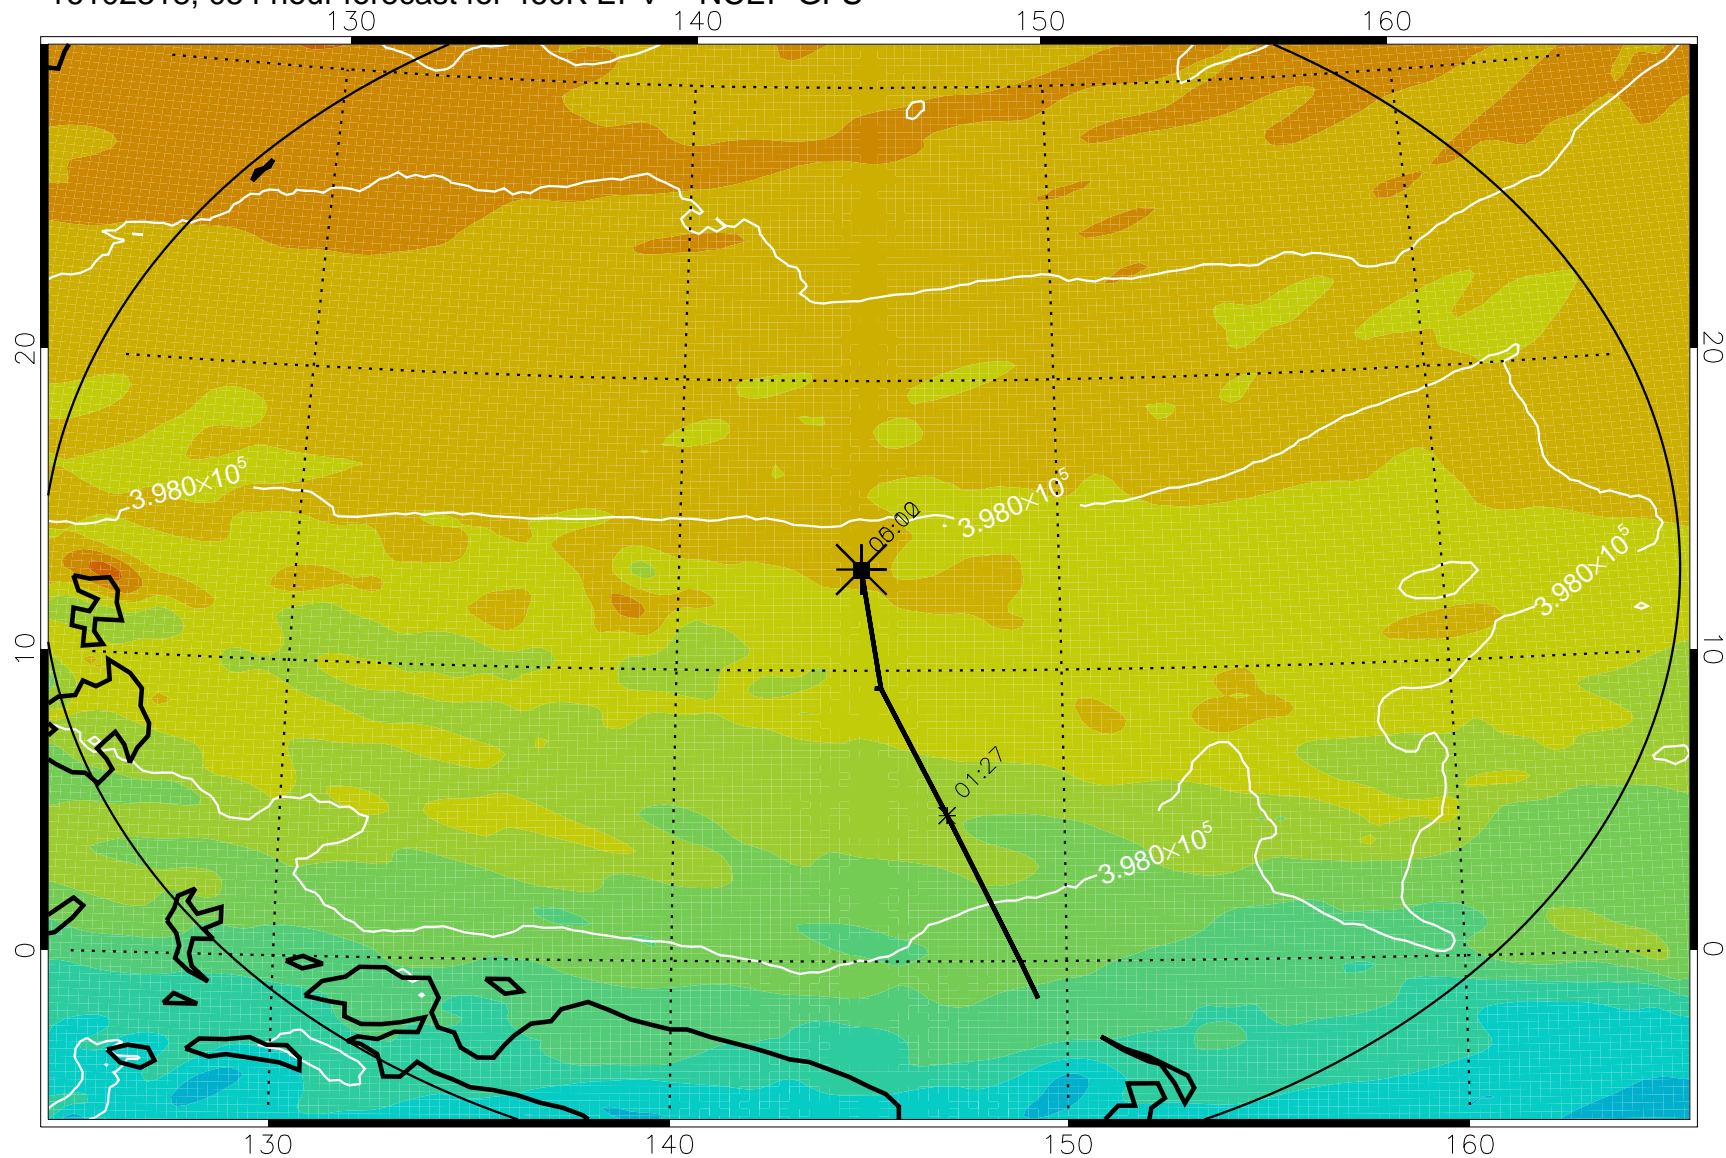

16102218, 030 hour forecast for 460K EPV -- NCEP GFS

460K Montgomery Streamfunction, white

Range ring of 2304 km

16102300, 036 hour forecast for 460K EPV -- NCEP GFS

460K Montgomery Streamfunction, white

Range ring of 2304 km

16102306, 042 hour forecast for 460K EPV -- NCEP GFS

460K Montgomery Streamfunction, white

Range ring of 2304 km

16102312, 048 hour forecast for 460K EPV -- NCEP GFS

460K Montgomery Streamfunction, white

Range ring of 2304 km

16102318, 054 hour forecast for 460K EPV -- NCEP GFS

460K Montgomery Streamfunction, white

Range ring of 2304 km

16102400, 060 hour forecast for 460K EPV -- NCEP GFS

16102406, 066 hour forecast for 460K EPV -- NCEP GFS

460K Montgomery Streamfunction, white

Range ring of 2304 km

16102412, 072 hour forecast for 460K EPV -- NCEP GFS

460K Montgomery Streamfunction, white

Range ring of 2304 km

16102418, 078 hour forecast for 460K EPV -- NCEP GFS