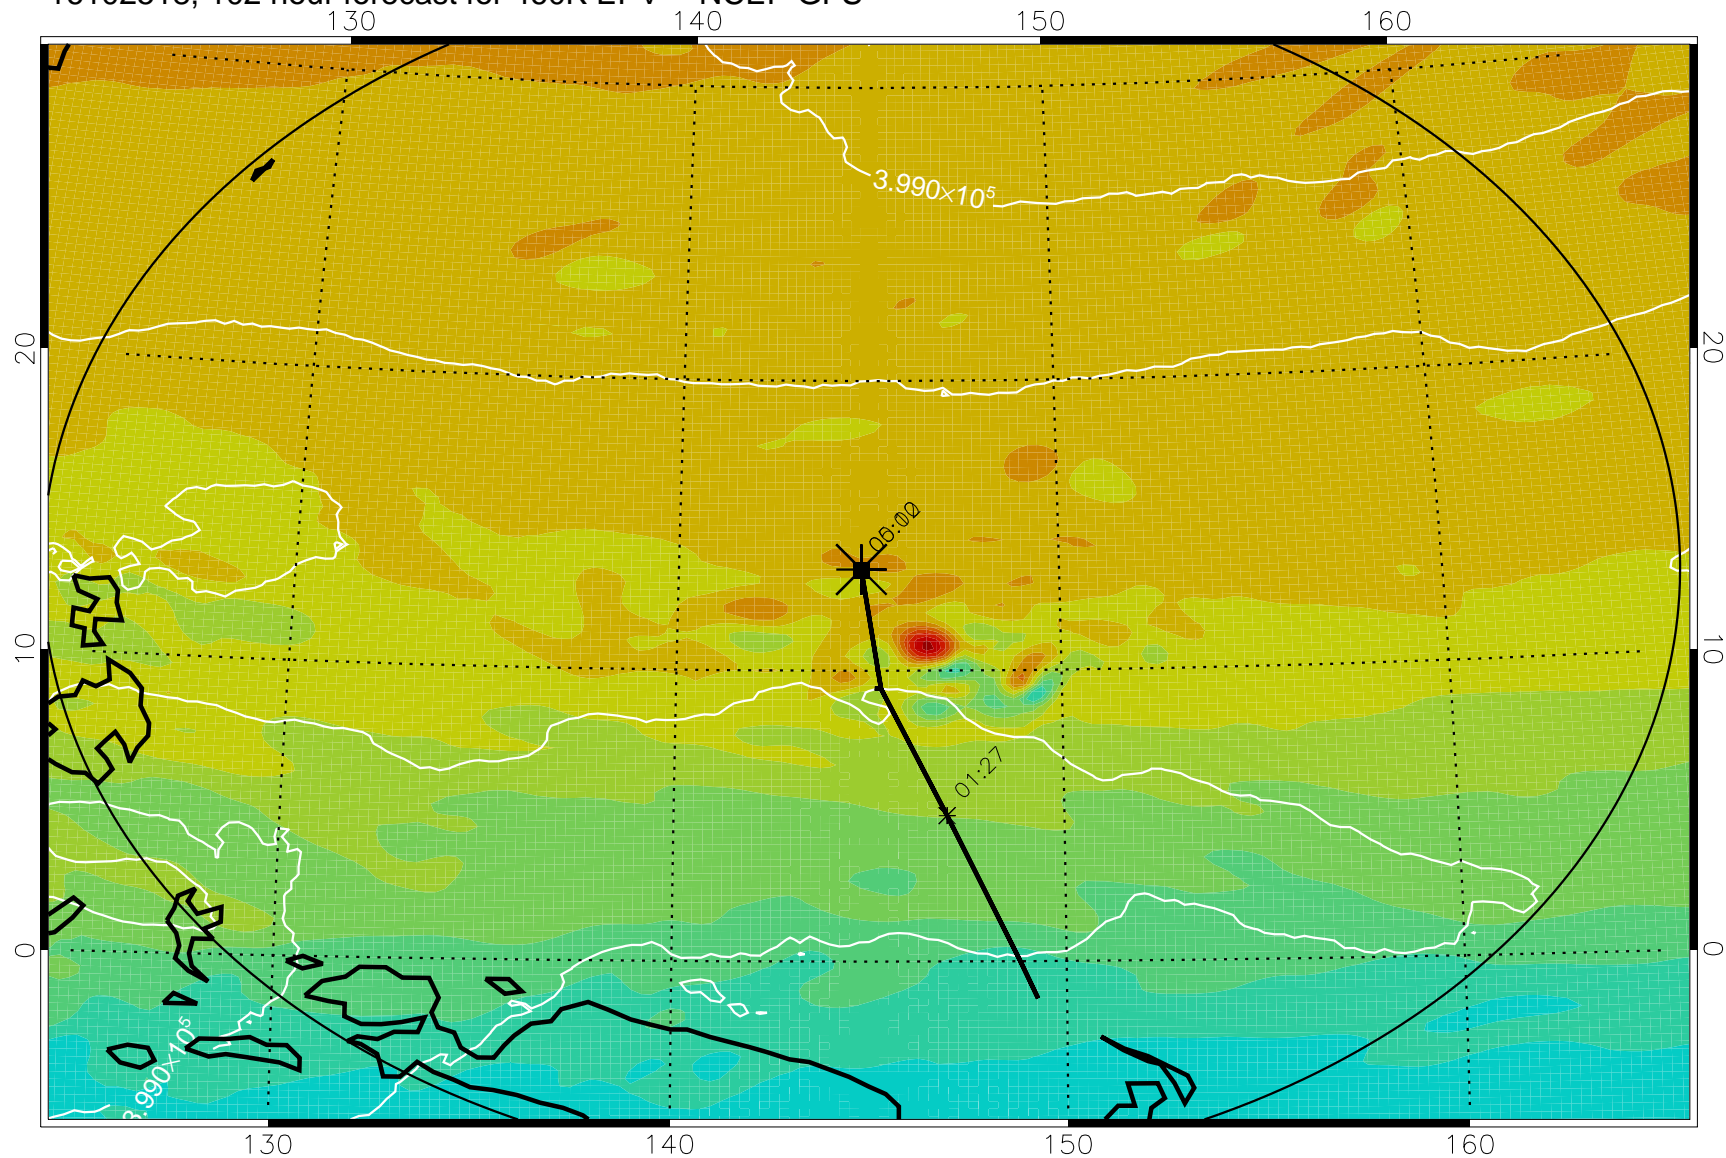

460K Montgomery Streamfunction, white

Range ring of 2304 km

16102500, 084 hour forecast for 460K EPV -- NCEP GFS

460K Montgomery Streamfunction, white

Range ring of 2304 km

16102506, 090 hour forecast for 460K EPV -- NCEP GFS

460K Montgomery Streamfunction, white

Range ring of 2304 km

16102512, 096 hour forecast for 460K EPV -- NCEP GFS

460K Montgomery Streamfunction, white

Range ring of 2304 km

16102518, 102 hour forecast for 460K EPV -- NCEP GFS

460K Montgomery Streamfunction, white

Range ring of 2304 km

16102600, 108 hour forecast for 460K EPV -- NCEP GFS

460K Montgomery Streamfunction, white

Range ring of 2304 km

16102606, 114 hour forecast for 460K EPV -- NCEP GFS

460K Montgomery Streamfunction, white

Range ring of 2304 km

16102612, 120 hour forecast for 460K EPV -- NCEP GFS

460K Montgomery Streamfunction, white

Range ring of 2304 km