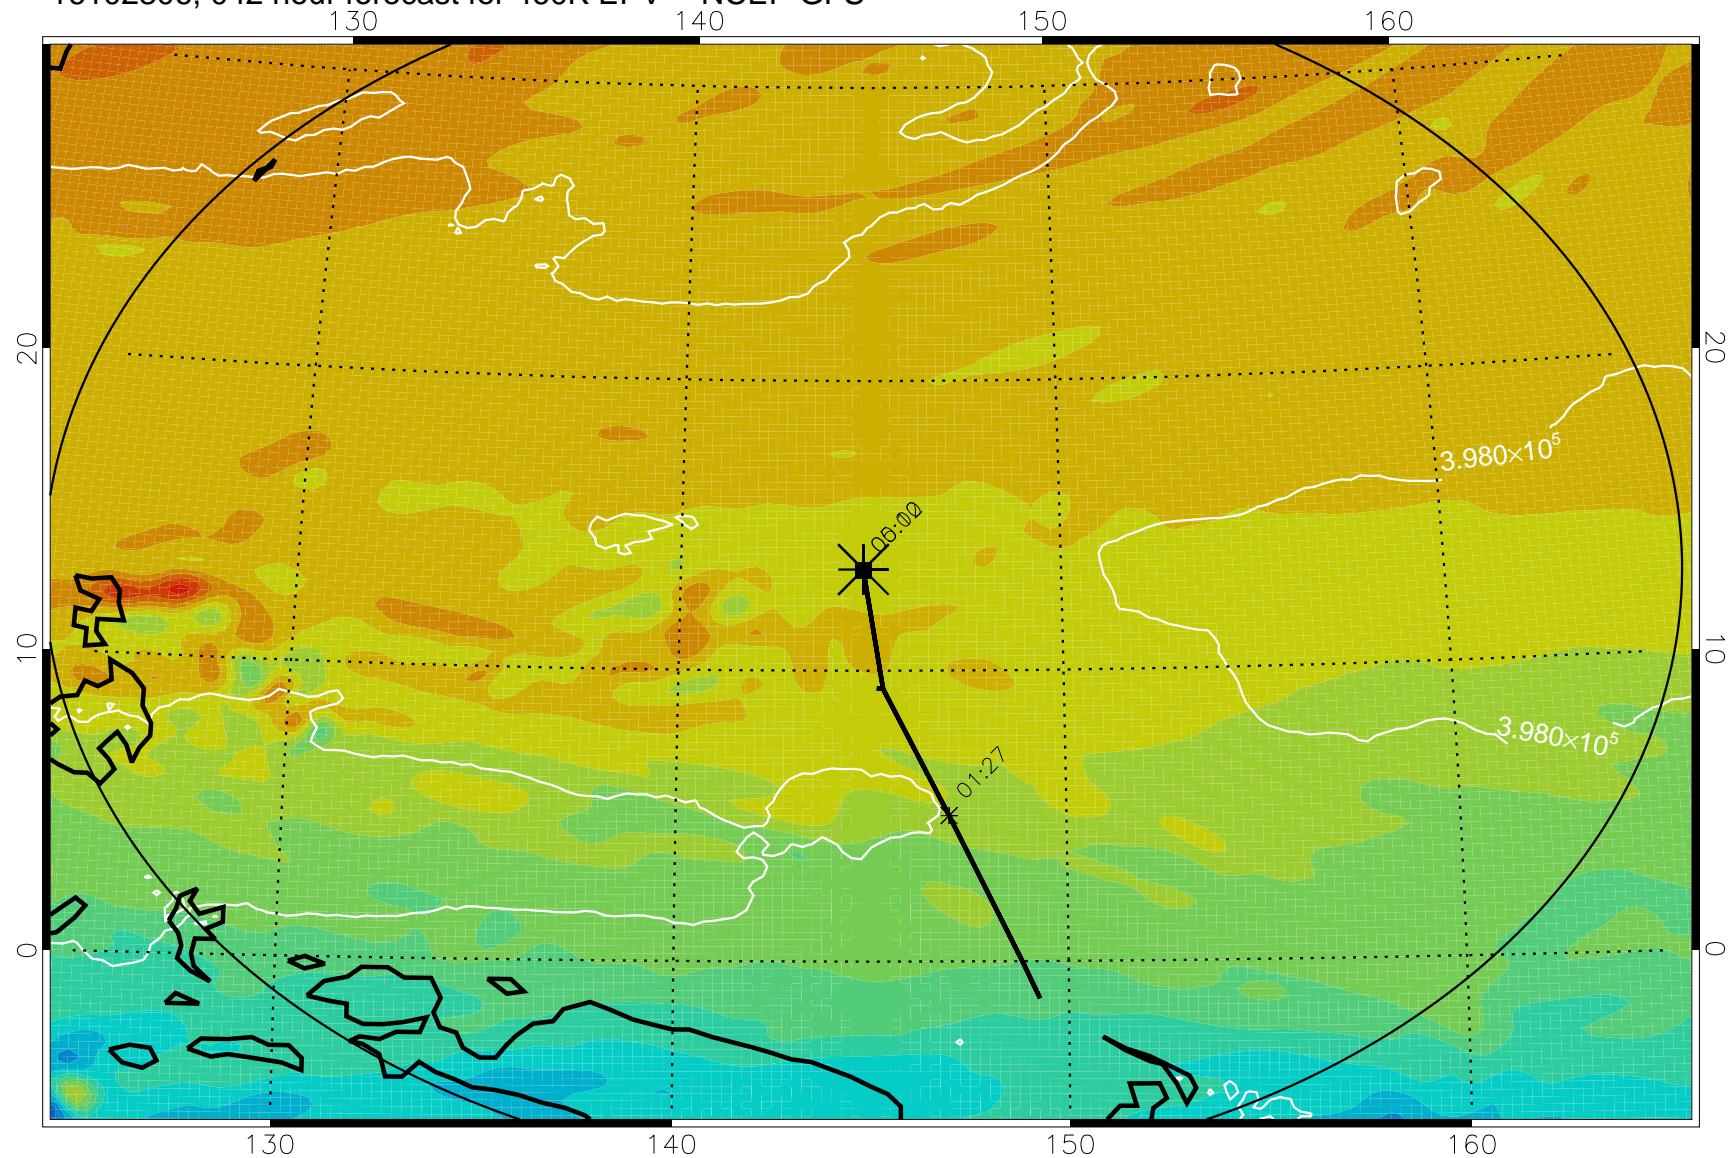

16102218, 030 hour forecast for 460K EPV -- NCEP GFS

460K Montgomery Streamfunction, white

Range ring of 2304 km

16102300, 036 hour forecast for 460K EPV -- NCEP GFS

460K Montgomery Streamfunction, white

Range ring of 2304 km

16102306, 042 hour forecast for 460K EPV -- NCEP GFS

460K Montgomery Streamfunction, white

Range ring of 2304 km

16102312, 048 hour forecast for 460K EPV -- NCEP GFS

460K Montgomery Streamfunction, white

Range ring of 2304 km

16102318, 054 hour forecast for 460K EPV -- NCEP GFS

460K Montgomery Streamfunction, white

Range ring of 2304 km

16102400, 060 hour forecast for 460K EPV -- NCEP GFS

16102406, 066 hour forecast for 460K EPV -- NCEP GFS

460K Montgomery Streamfunction, white

Range ring of 2304 km

16102412, 072 hour forecast for 460K EPV -- NCEP GFS

460K Montgomery Streamfunction, white

Range ring of 2304 km

16102418, 078 hour forecast for 460K EPV -- NCEP GFS