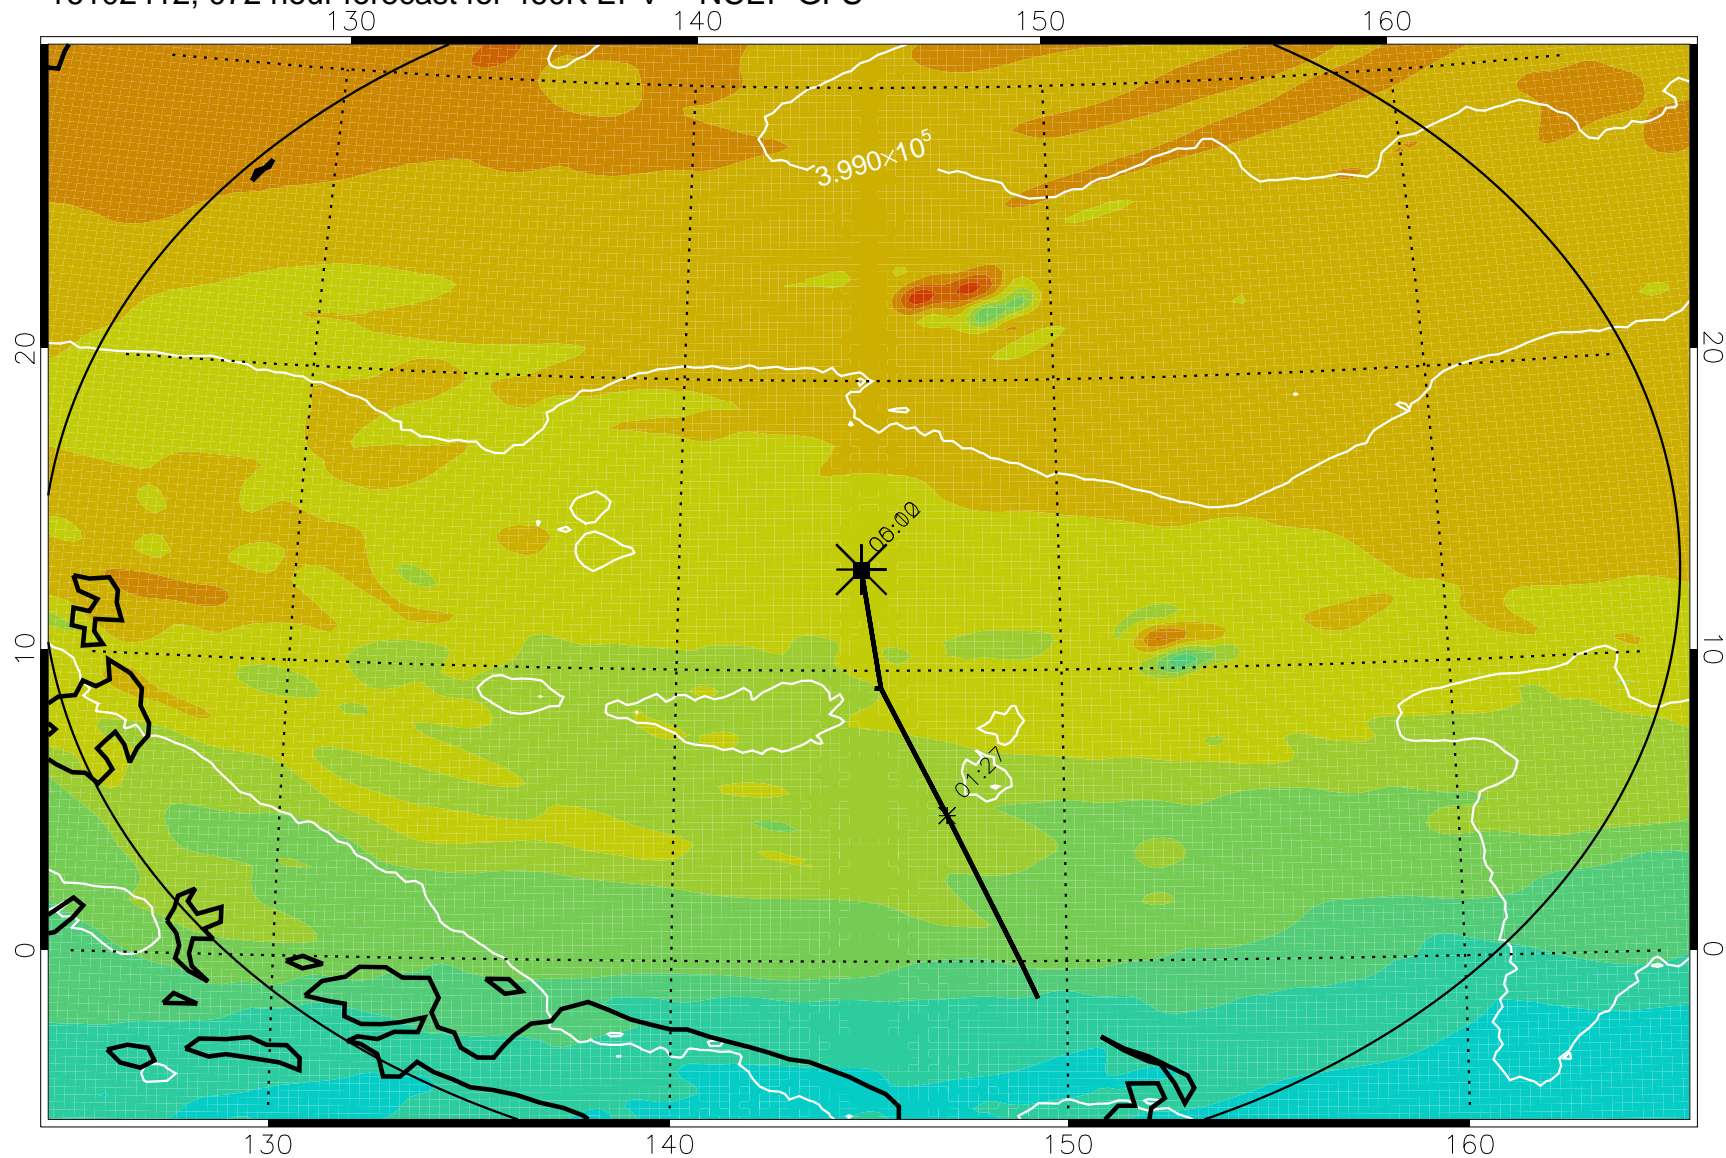

16102318, 054 hour forecast for 460K EPV -- NCEP GFS

460K Montgomery Streamfunction, white

Range ring of 2304 km

16102400, 060 hour forecast for 460K EPV -- NCEP GFS

16102406, 066 hour forecast for 460K EPV -- NCEP GFS

460K Montgomery Streamfunction, white

Range ring of 2304 km

16102412, 072 hour forecast for 460K EPV -- NCEP GFS

460K Montgomery Streamfunction, white

Range ring of 2304 km

16102418, 078 hour forecast for 460K EPV -- NCEP GFS

460K Montgomery Streamfunction, white

Range ring of 2304 km

16102500, 084 hour forecast for 460K EPV -- NCEP GFS

460K Montgomery Streamfunction, white

Range ring of 2304 km

16102506, 090 hour forecast for 460K EPV -- NCEP GFS

460K Montgomery Streamfunction, white

Range ring of 2304 km

16102512, 096 hour forecast for 460K EPV -- NCEP GFS

460K Montgomery Streamfunction, white

Range ring of 2304 km

16102518, 102 hour forecast for 460K EPV -- NCEP GFS