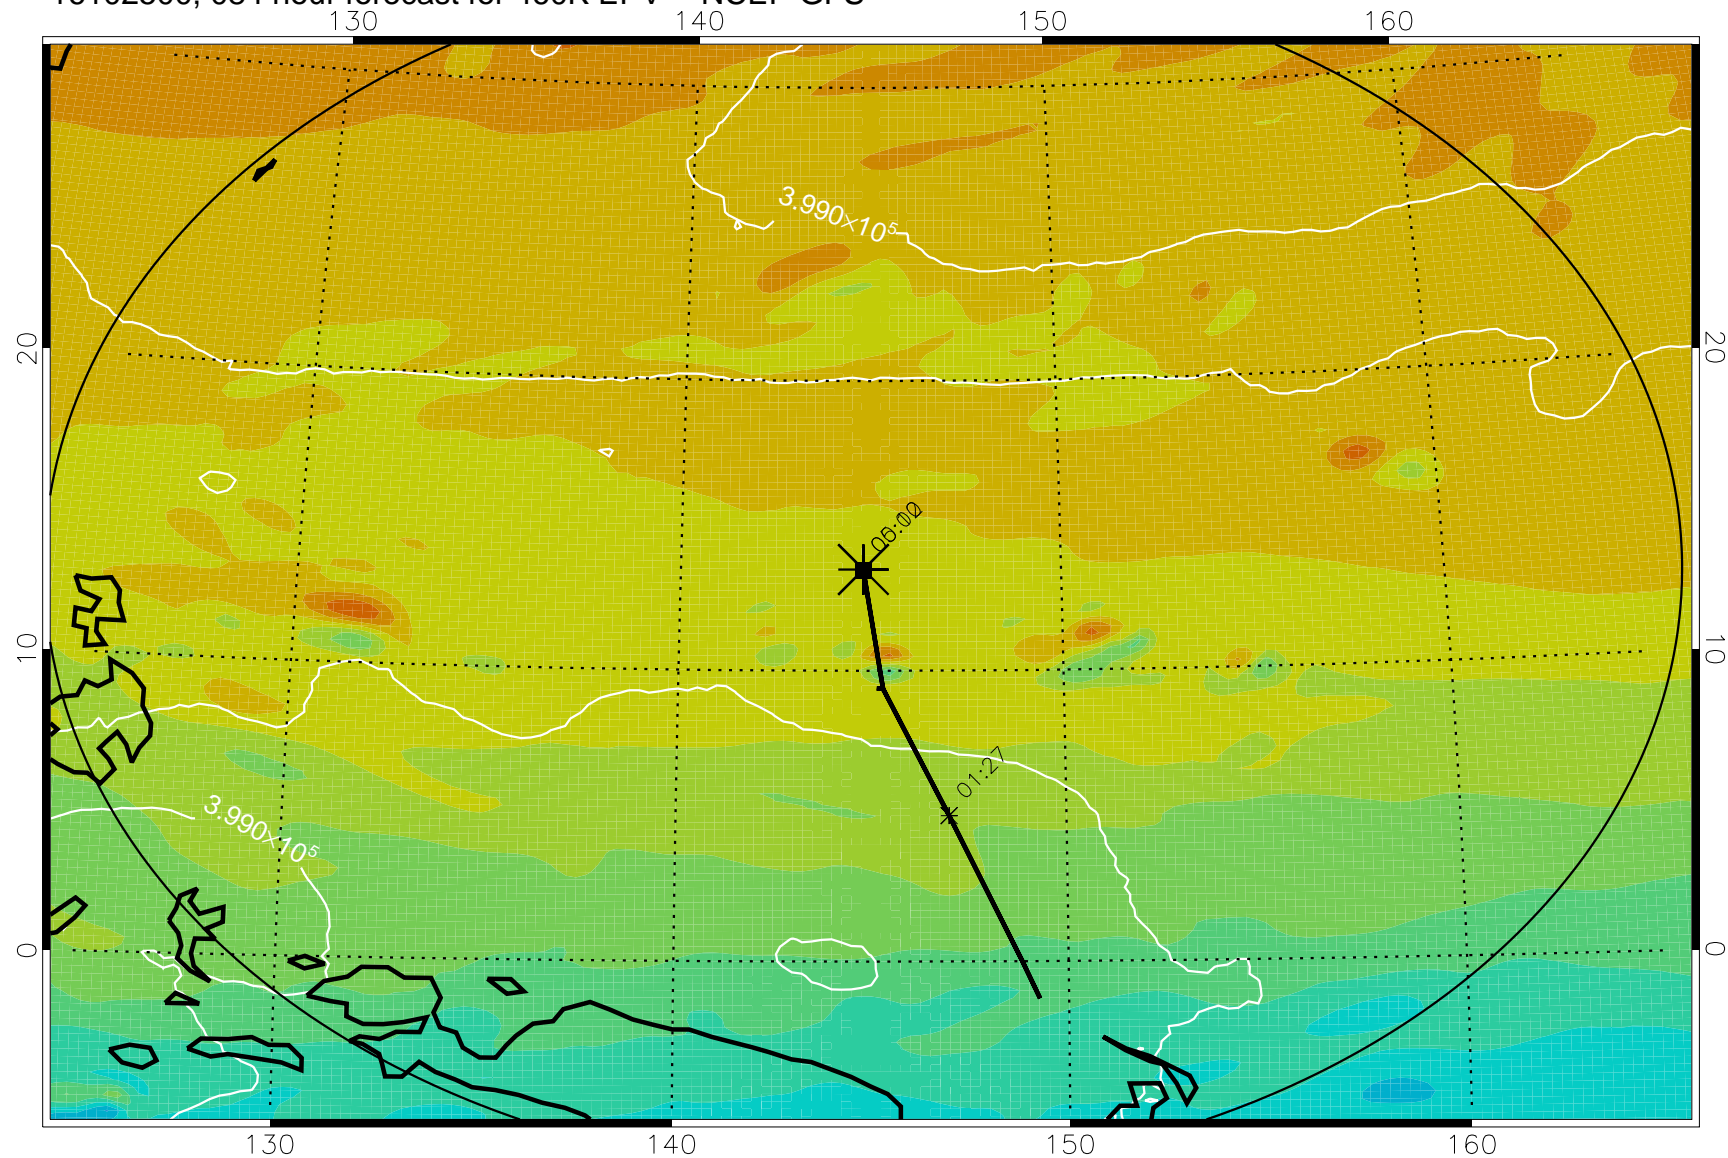

16102318, 054 hour forecast for 460K EPV -- NCEP GFS

460K Montgomery Streamfunction, white

Range ring of 2304 km

16102400, 060 hour forecast for 460K EPV -- NCEP GFS

16102406, 066 hour forecast for 460K EPV -- NCEP GFS

460K Montgomery Streamfunction, white

Range ring of 2304 km

16102412, 072 hour forecast for 460K EPV -- NCEP GFS

460K Montgomery Streamfunction, white

Range ring of 2304 km

16102418, 078 hour forecast for 460K EPV -- NCEP GFS

460K Montgomery Streamfunction, white

Range ring of 2304 km

16102500, 084 hour forecast for 460K EPV -- NCEP GFS

460K Montgomery Streamfunction, white

Range ring of 2304 km

16102506, 090 hour forecast for 460K EPV -- NCEP GFS

460K Montgomery Streamfunction, white

Range ring of 2304 km

16102512, 096 hour forecast for 460K EPV -- NCEP GFS

460K Montgomery Streamfunction, white

Range ring of 2304 km

16102518, 102 hour forecast for 460K EPV -- NCEP GFS