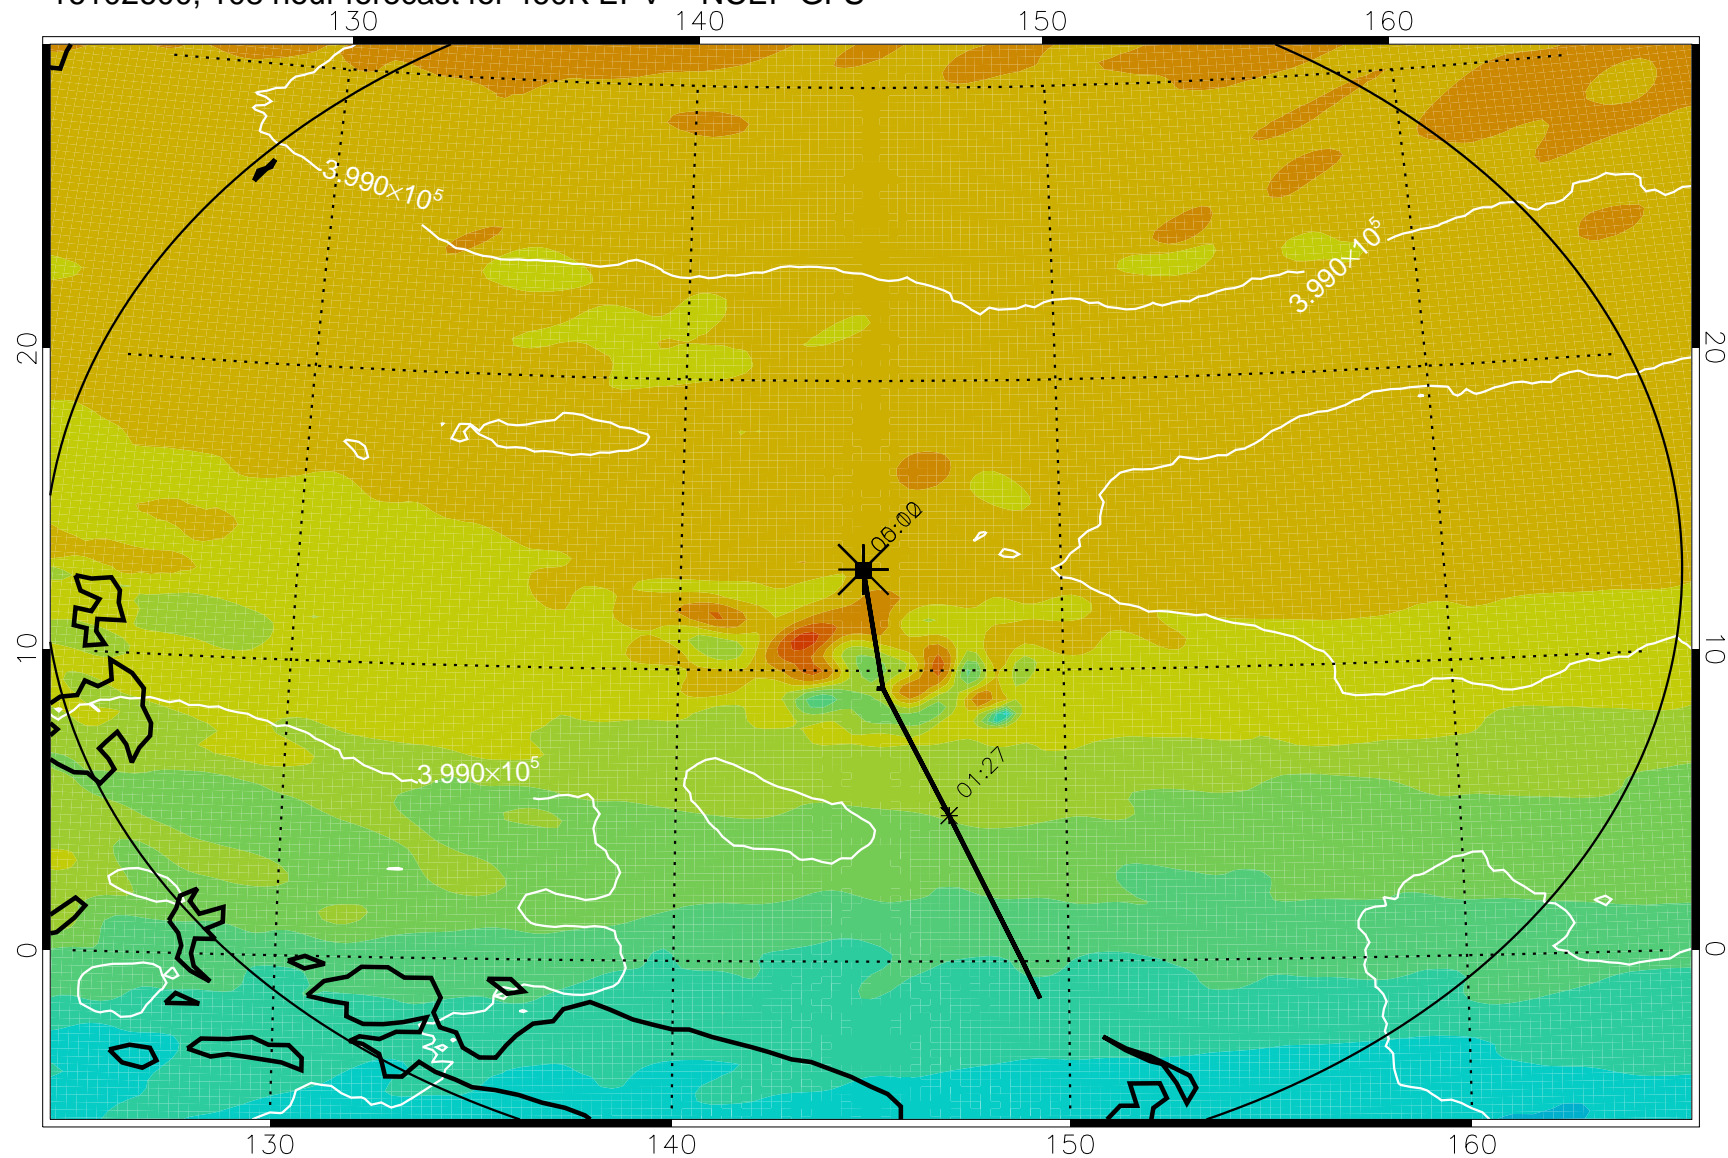

460K Montgomery Streamfunction, white

Range ring of 2304 km

16102500, 084 hour forecast for 460K EPV -- NCEP GFS

460K Montgomery Streamfunction, white

Range ring of 2304 km

16102506, 090 hour forecast for 460K EPV -- NCEP GFS

460K Montgomery Streamfunction, white

Range ring of 2304 km

16102512, 096 hour forecast for 460K EPV -- NCEP GFS

460K Montgomery Streamfunction, white

Range ring of 2304 km

16102518, 102 hour forecast for 460K EPV -- NCEP GFS

460K Montgomery Streamfunction, white

Range ring of 2304 km

16102600, 108 hour forecast for 460K EPV -- NCEP GFS

460K Montgomery Streamfunction, white

Range ring of 2304 km

16102606, 114 hour forecast for 460K EPV -- NCEP GFS

460K Montgomery Streamfunction, white

Range ring of 2304 km

16102612, 120 hour forecast for 460K EPV -- NCEP GFS

460K Montgomery Streamfunction, white

Range ring of 2304 km