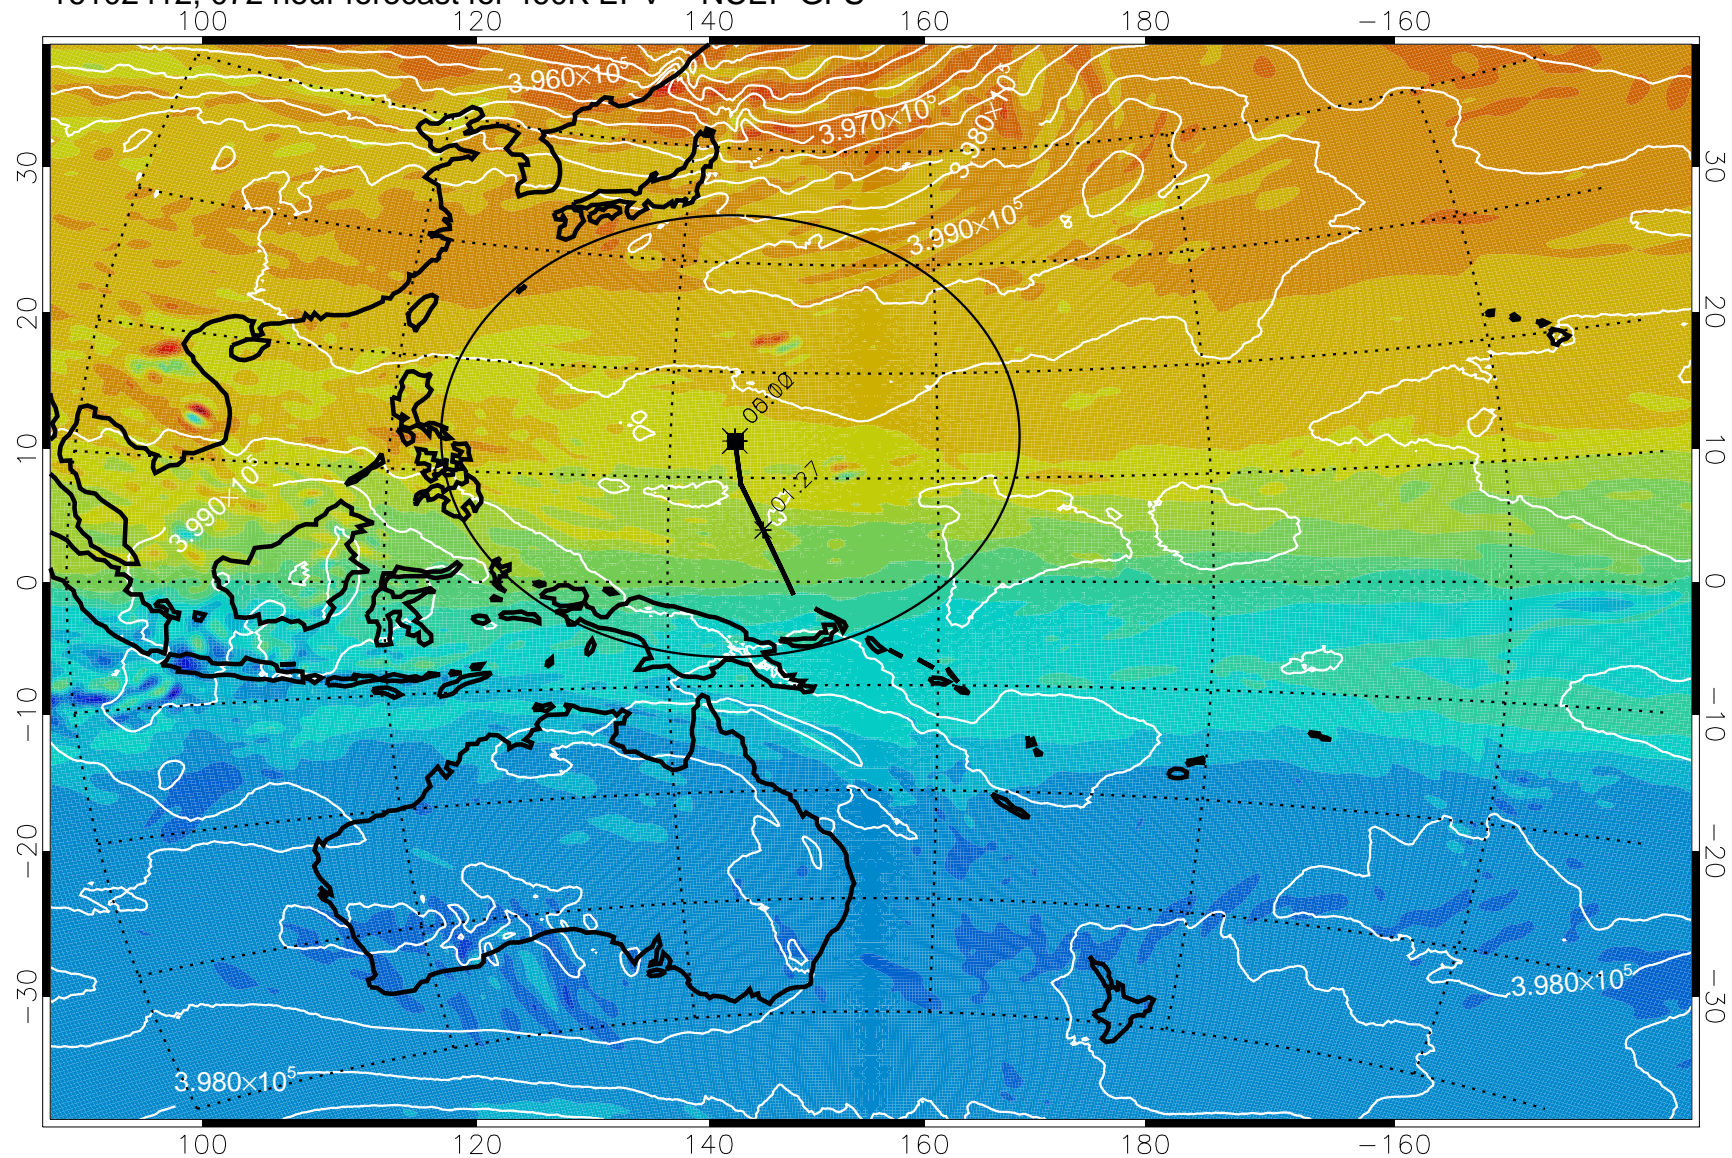

16102318, 054 hour forecast for 460K EPV -- NCEP GFS

460K Montgomery Streamfunction, white

Range ring of 2304 km

16102400, 060 hour forecast for 460K EPV -- NCEP GFS

460K Montgomery Streamfunction, white

Range ring of 2304 km

16102406, 066 hour forecast for 460K EPV -- NCEP GFS

460K Montgomery Streamfunction, white

Range ring of 2304 km

16102412, 072 hour forecast for 460K EPV -- NCEP GFS

460K Montgomery Streamfunction, white

Range ring of 2304 km

16102418, 078 hour forecast for 460K EPV -- NCEP GFS

460K Montgomery Streamfunction, white

Range ring of 2304 km

16102500, 084 hour forecast for 460K EPV -- NCEP GFS

460K Montgomery Streamfunction, white

Range ring of 2304 km

16102506, 090 hour forecast for 460K EPV -- NCEP GFS

460K Montgomery Streamfunction, white

Range ring of 2304 km

16102512, 096 hour forecast for 460K EPV -- NCEP GFS

460K Montgomery Streamfunction, white

Range ring of 2304 km