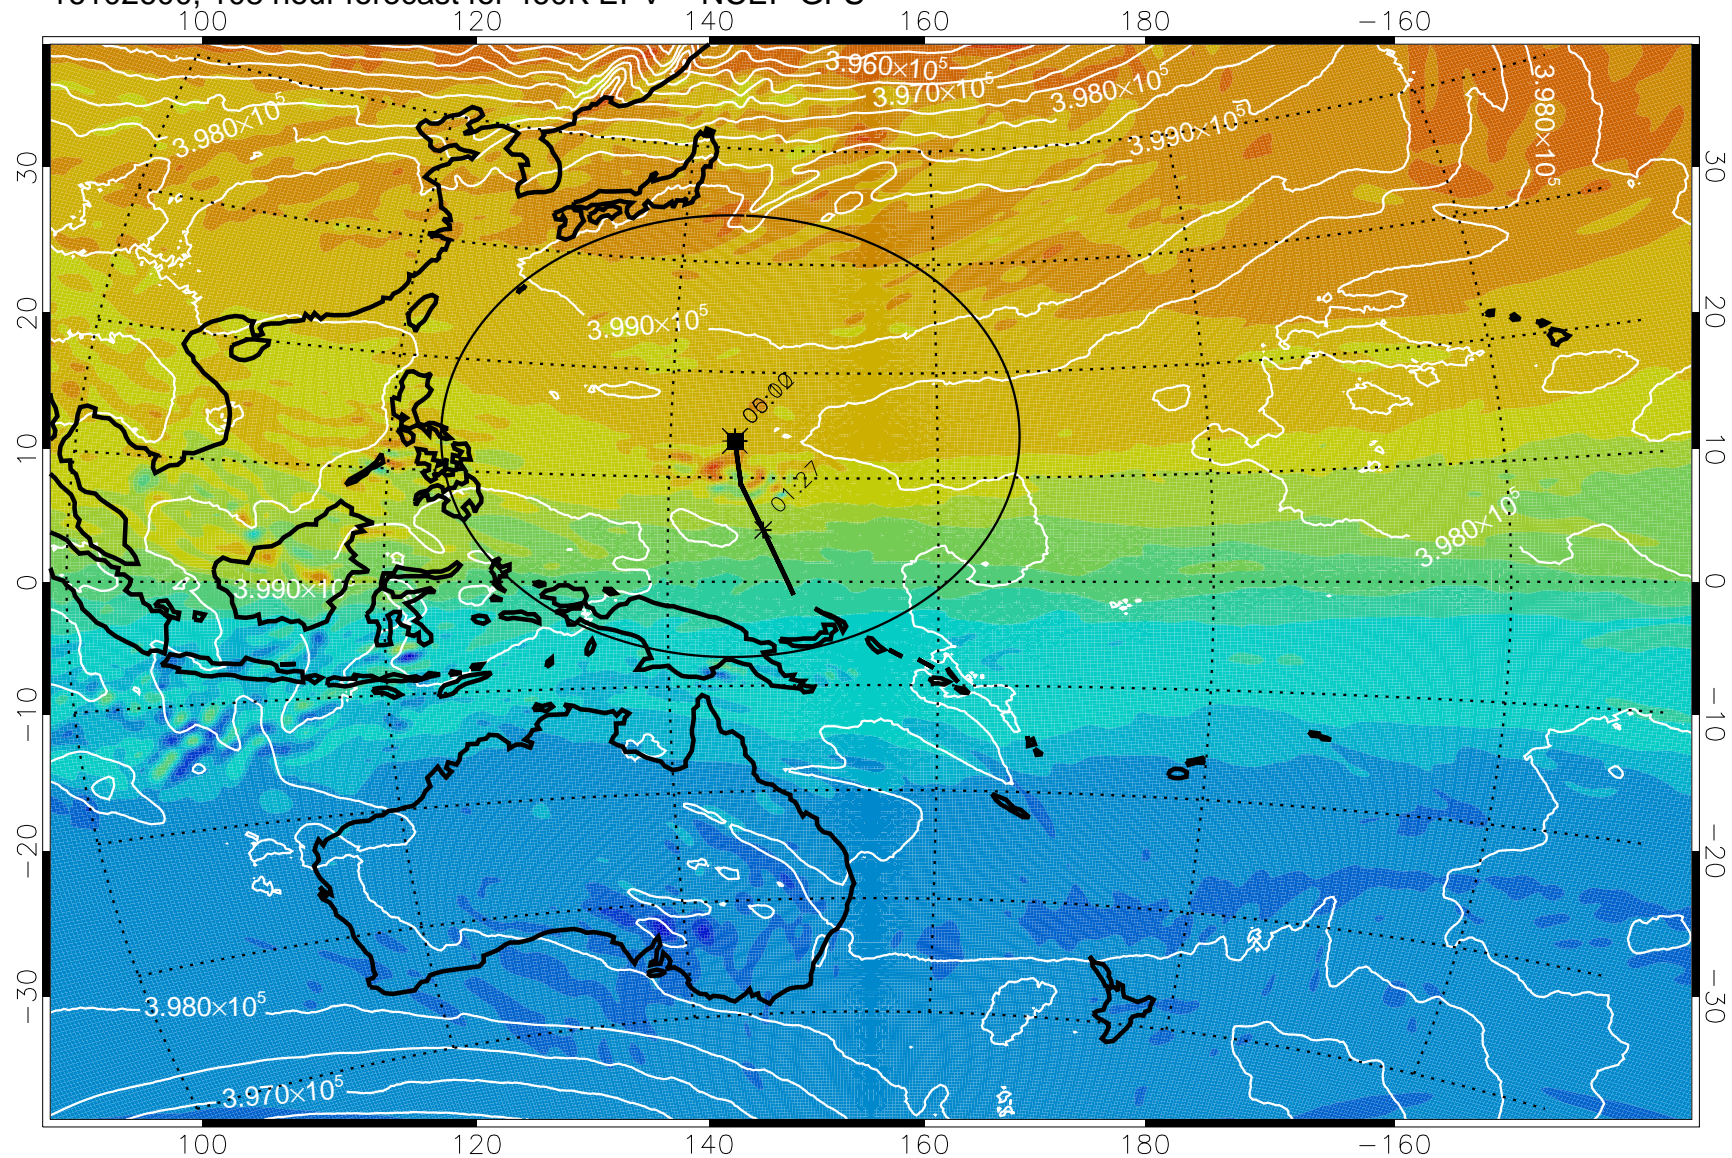

16102418, 078 hour forecast for 460K EPV -- NCEP GFS

460K Montgomery Streamfunction, white

Range ring of 2304 km

16102500, 084 hour forecast for 460K EPV -- NCEP GFS

460K Montgomery Streamfunction, white

Range ring of 2304 km

16102506, 090 hour forecast for 460K EPV -- NCEP GFS

460K Montgomery Streamfunction, white

Range ring of 2304 km

16102512, 096 hour forecast for 460K EPV -- NCEP GFS

460K Montgomery Streamfunction, white

Range ring of 2304 km

16102518, 102 hour forecast for 460K EPV -- NCEP GFS

460K Montgomery Streamfunction, white

Range ring of 2304 km

16102600, 108 hour forecast for 460K EPV -- NCEP GFS

460K Montgomery Streamfunction, white

Range ring of 2304 km

16102606, 114 hour forecast for 460K EPV -- NCEP GFS

460K Montgomery Streamfunction, white

Range ring of 2304 km

16102612, 120 hour forecast for 460K EPV -- NCEP GFS

460K Montgomery Streamfunction, white

Range ring of 2304 km