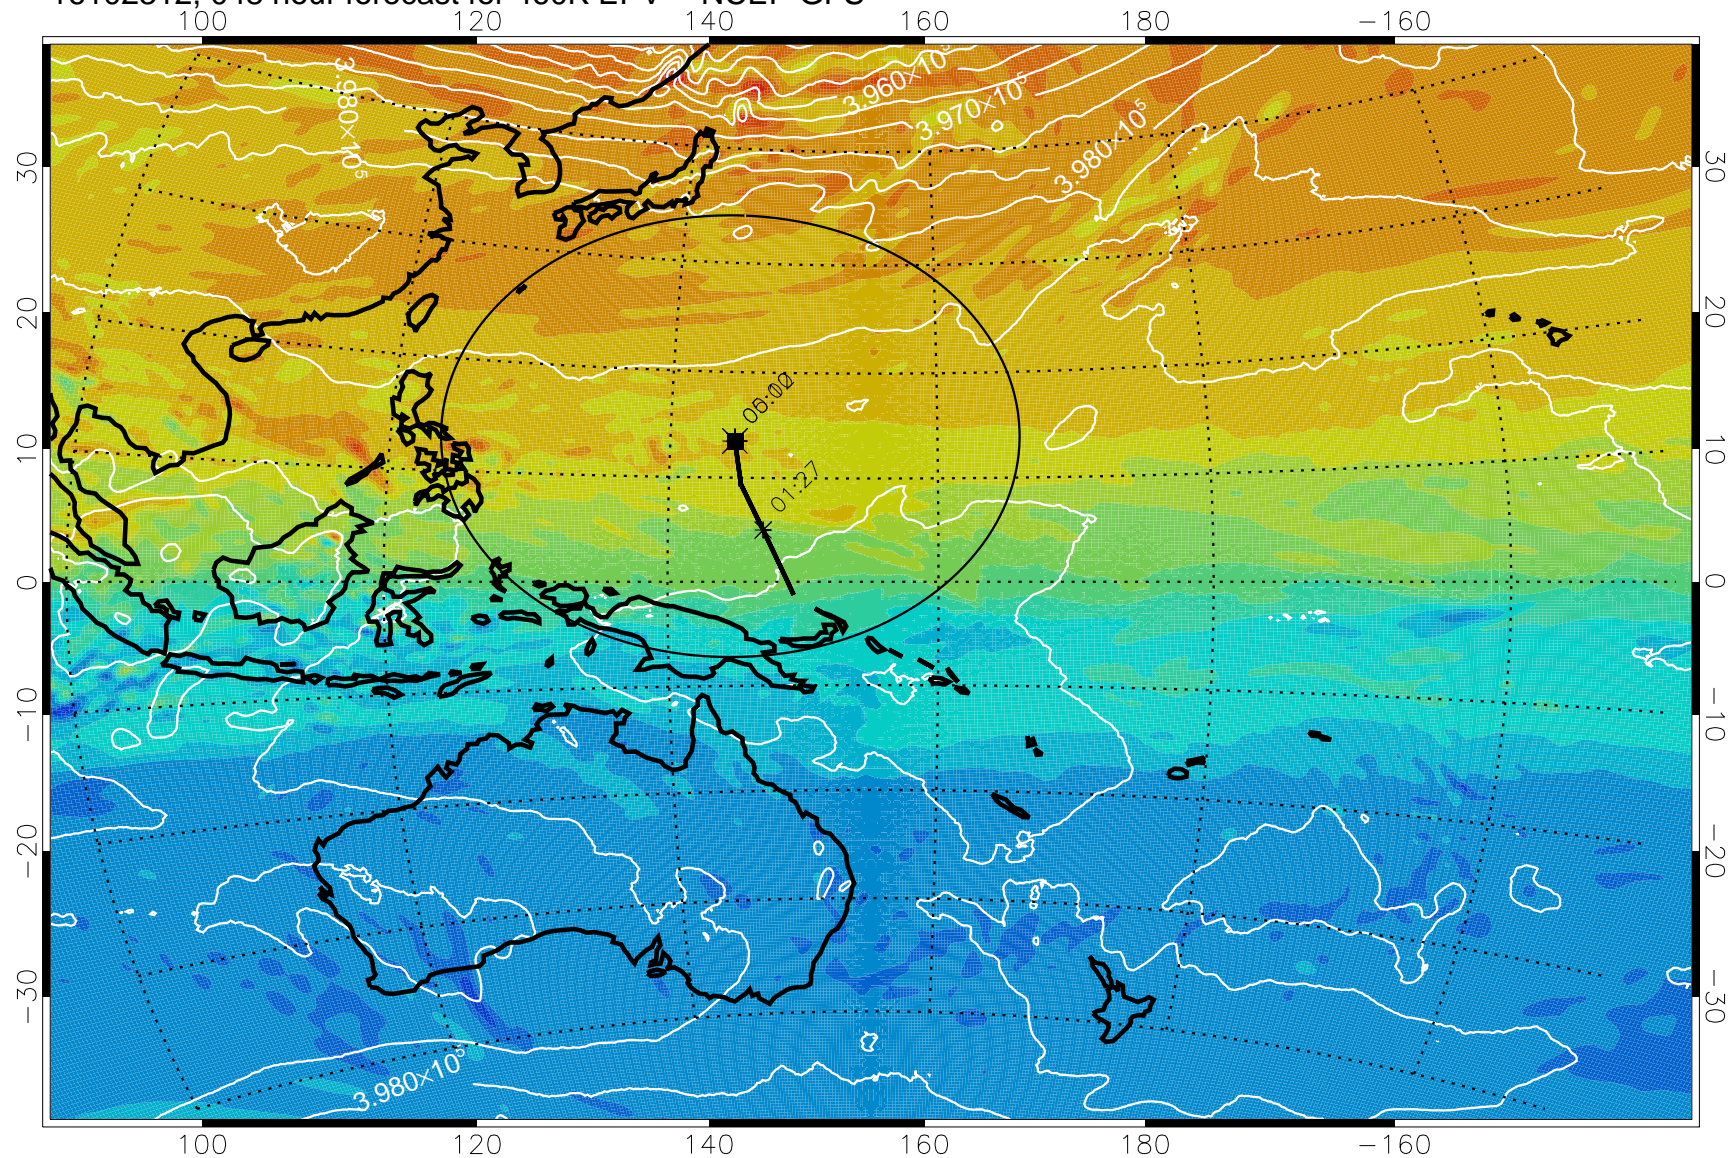

16102218, 030 hour forecast for 460K EPV -- NCEP GFS

460K Montgomery Streamfunction, white

Range ring of 2304 km

16102300, 036 hour forecast for 460K EPV -- NCEP GFS

460K Montgomery Streamfunction, white

Range ring of 2304 km

16102306, 042 hour forecast for 460K EPV -- NCEP GFS

460K Montgomery Streamfunction, white

Range ring of 2304 km

16102312, 048 hour forecast for 460K EPV -- NCEP GFS

460K Montgomery Streamfunction, white

Range ring of 2304 km

16102318, 054 hour forecast for 460K EPV -- NCEP GFS

460K Montgomery Streamfunction, white

Range ring of 2304 km

16102400, 060 hour forecast for 460K EPV -- NCEP GFS

460K Montgomery Streamfunction, white

Range ring of 2304 km

16102406, 066 hour forecast for 460K EPV -- NCEP GFS

460K Montgomery Streamfunction, white

Range ring of 2304 km

16102412, 072 hour forecast for 460K EPV -- NCEP GFS

460K Montgomery Streamfunction, white

Range ring of 2304 km