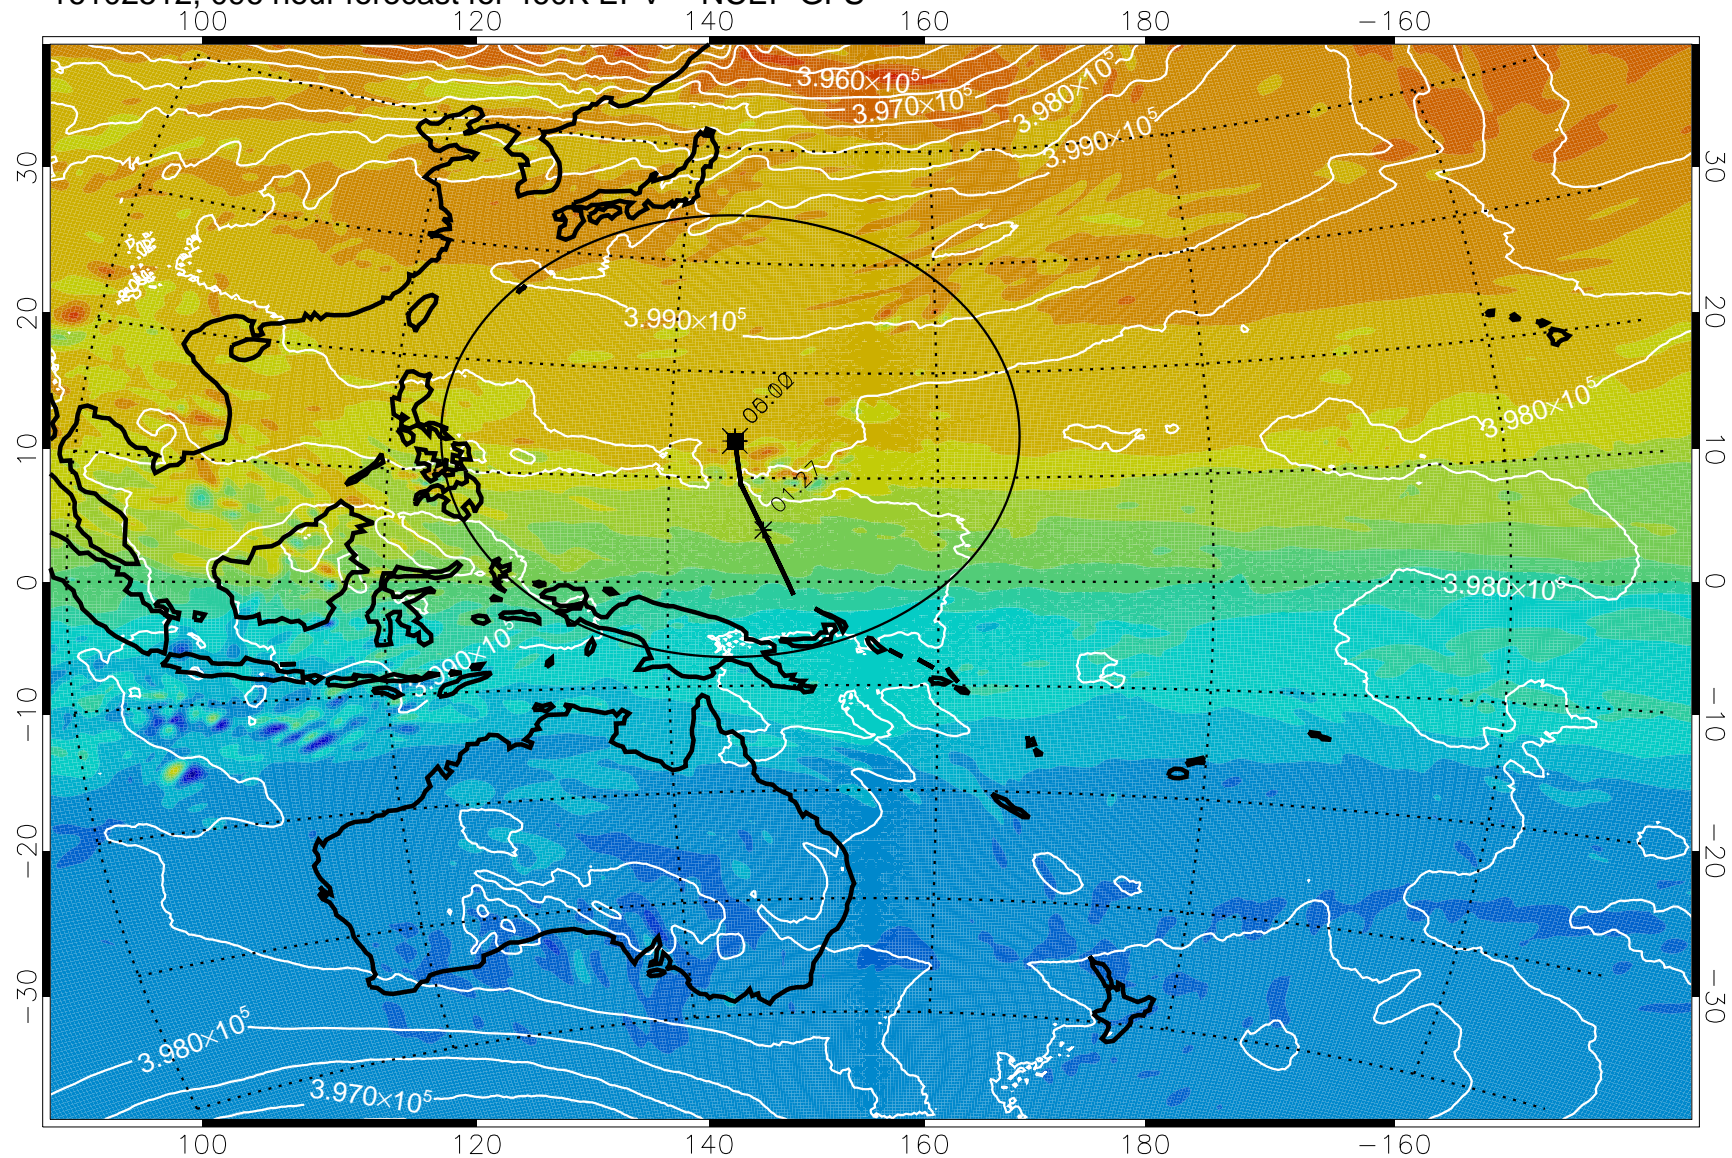

16102418, 078 hour forecast for 460K EPV -- NCEP GFS

460K Montgomery Streamfunction, white

Range ring of 2304 km

16102500, 084 hour forecast for 460K EPV -- NCEP GFS

460K Montgomery Streamfunction, white

Range ring of 2304 km

16102506, 090 hour forecast for 460K EPV -- NCEP GFS

460K Montgomery Streamfunction, white

Range ring of 2304 km

16102512, 096 hour forecast for 460K EPV -- NCEP GFS

460K Montgomery Streamfunction, white

Range ring of 2304 km

16102518, 102 hour forecast for 460K EPV -- NCEP GFS

460K Montgomery Streamfunction, white

Range ring of 2304 km

16102600, 108 hour forecast for 460K EPV -- NCEP GFS

460K Montgomery Streamfunction, white

Range ring of 2304 km

16102606, 114 hour forecast for 460K EPV -- NCEP GFS

460K Montgomery Streamfunction, white

Range ring of 2304 km

16102612, 120 hour forecast for 460K EPV -- NCEP GFS

460K Montgomery Streamfunction, white

Range ring of 2304 km