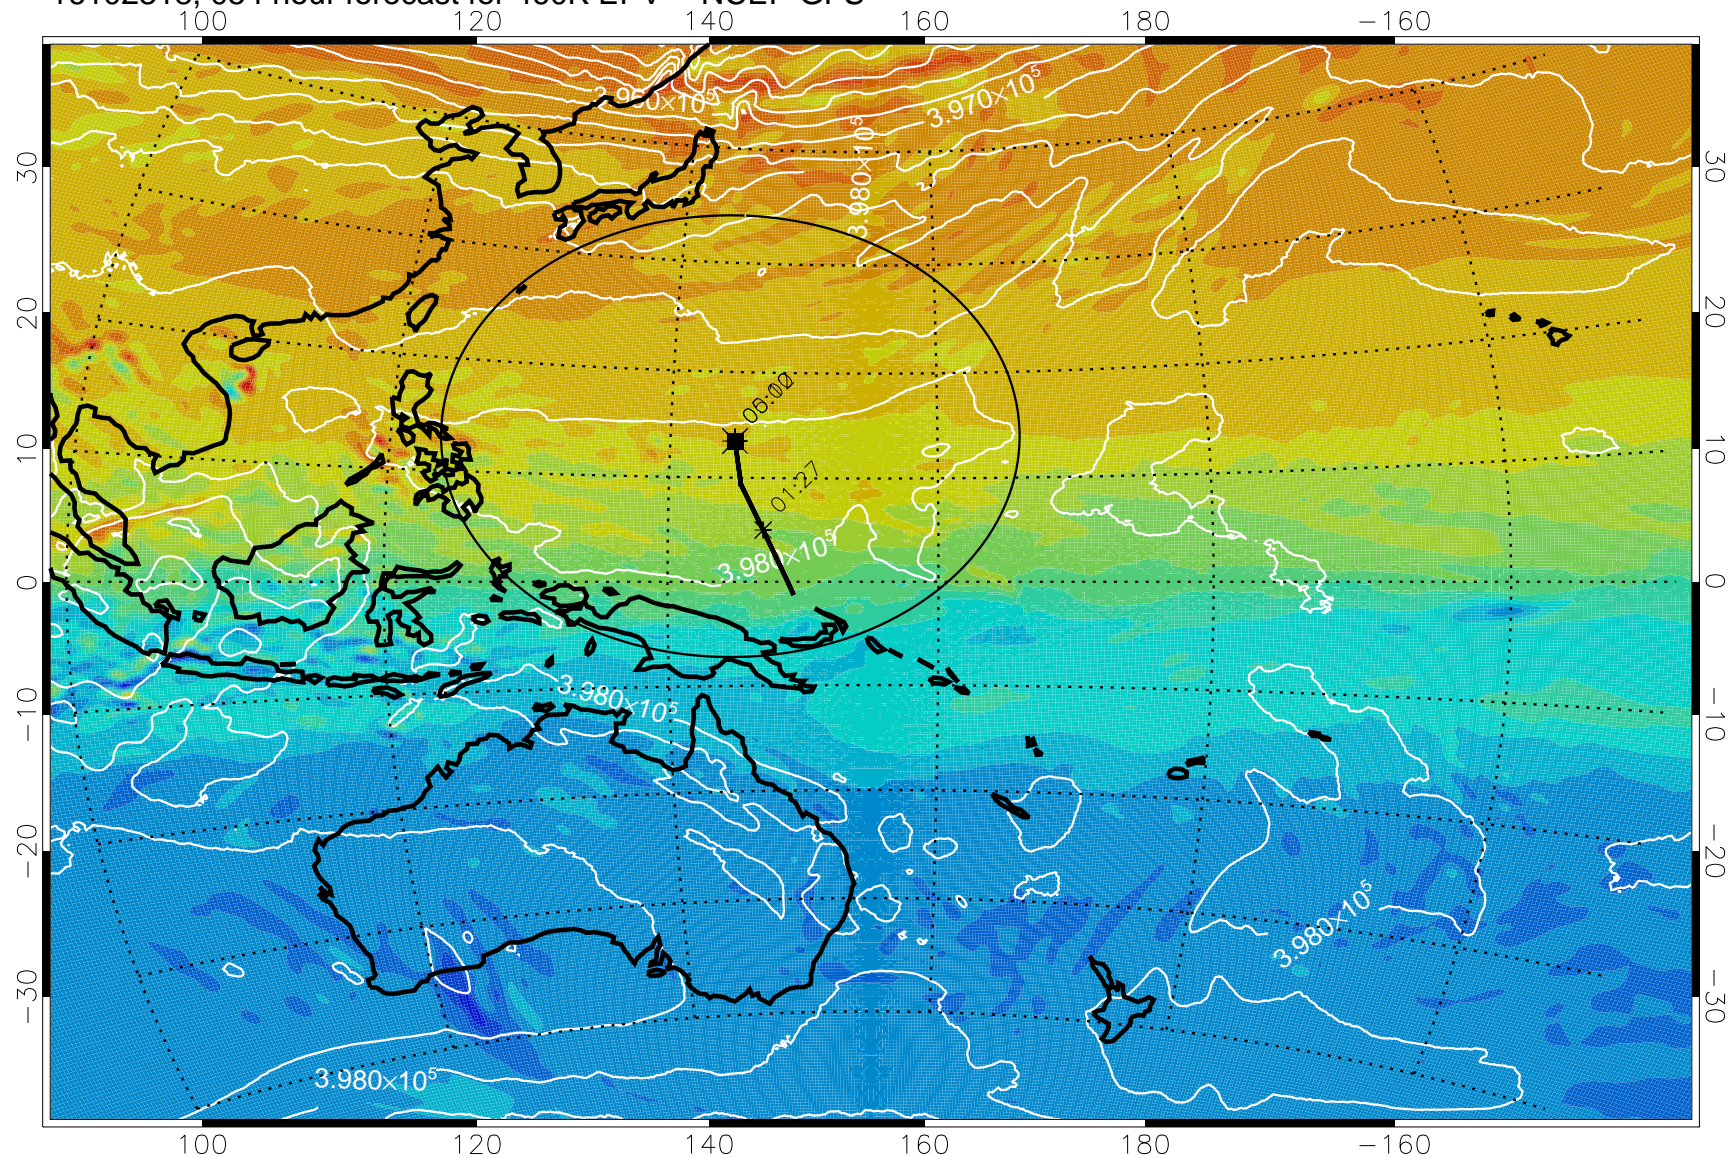

16102218, 030 hour forecast for 460K EPV -- NCEP GFS

460K Montgomery Streamfunction, white

Range ring of 2304 km

16102300, 036 hour forecast for 460K EPV -- NCEP GFS

460K Montgomery Streamfunction, white

Range ring of 2304 km

16102306, 042 hour forecast for 460K EPV -- NCEP GFS

460K Montgomery Streamfunction, white

Range ring of 2304 km

16102312, 048 hour forecast for 460K EPV -- NCEP GFS

460K Montgomery Streamfunction, white

Range ring of 2304 km

16102318, 054 hour forecast for 460K EPV -- NCEP GFS

460K Montgomery Streamfunction, white

Range ring of 2304 km

16102400, 060 hour forecast for 460K EPV -- NCEP GFS

460K Montgomery Streamfunction, white

Range ring of 2304 km

16102406, 066 hour forecast for 460K EPV -- NCEP GFS

460K Montgomery Streamfunction, white

Range ring of 2304 km

16102412, 072 hour forecast for 460K EPV -- NCEP GFS

460K Montgomery Streamfunction, white

Range ring of 2304 km