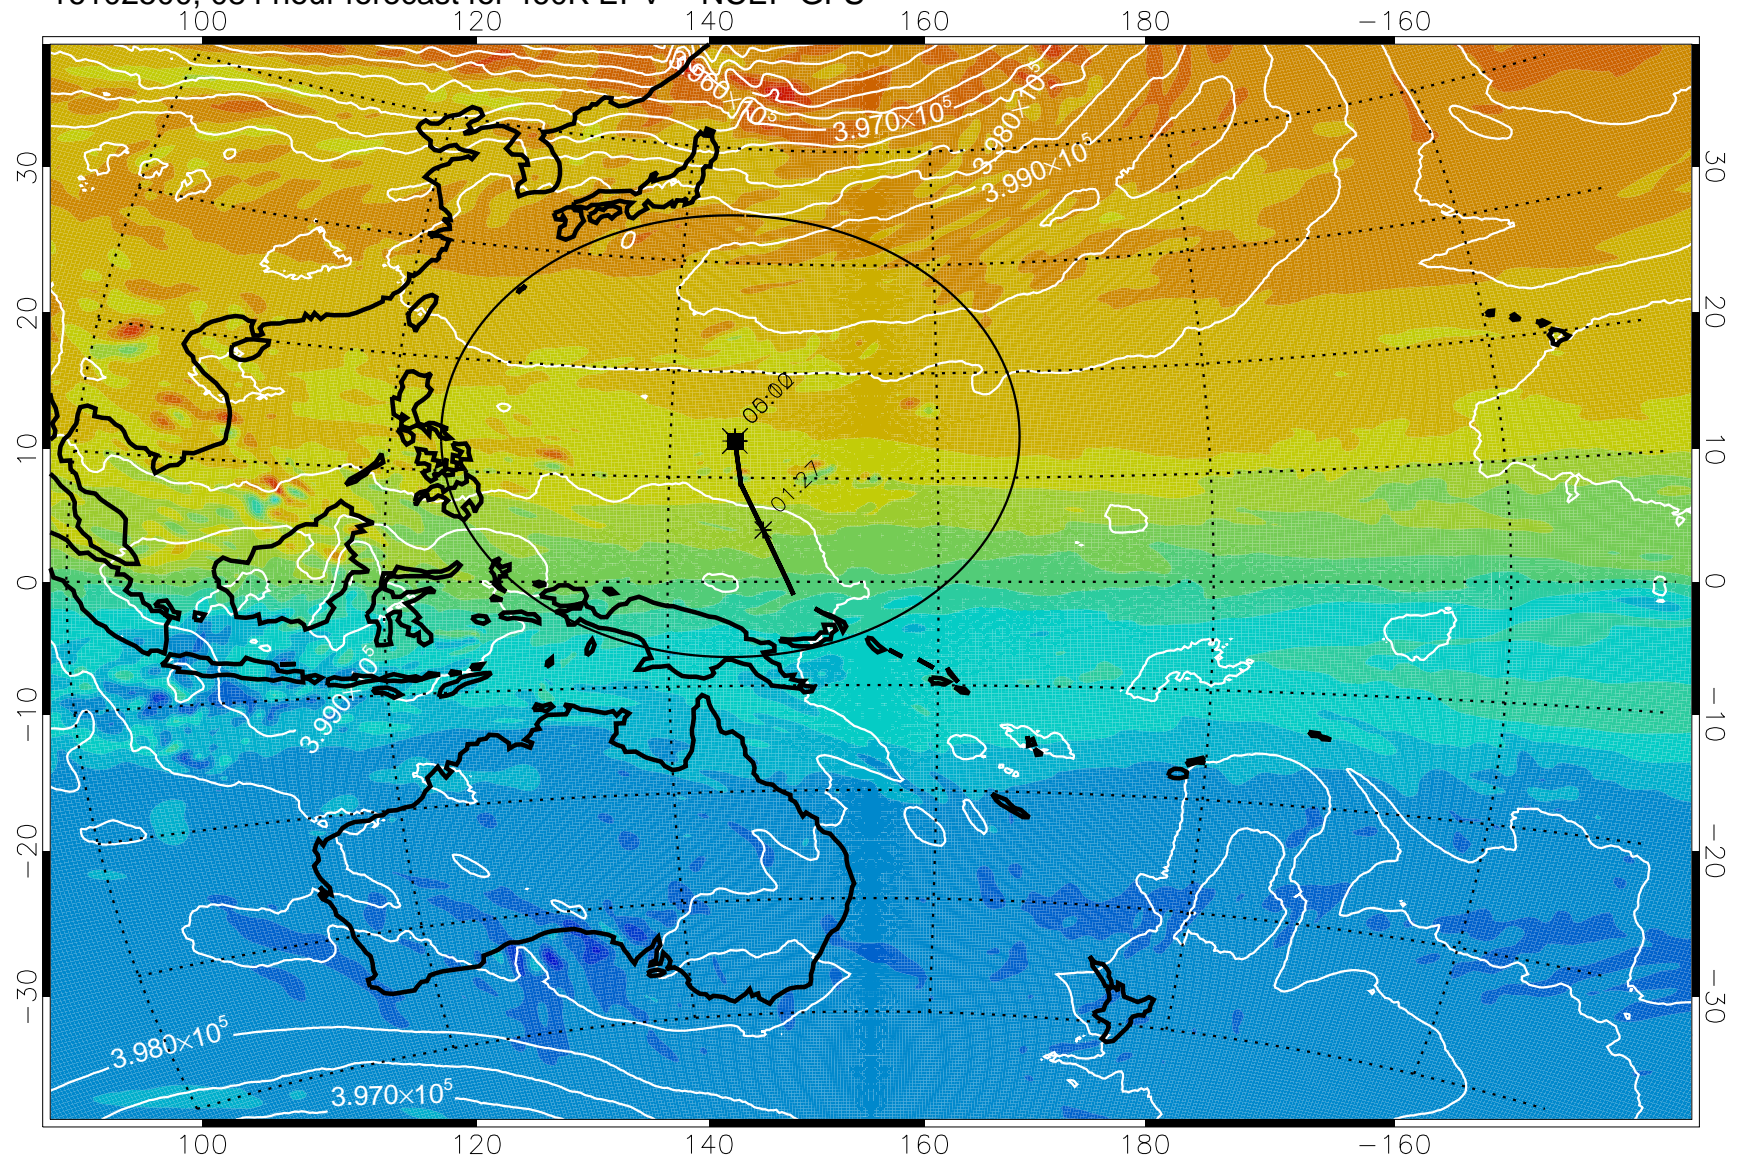

16102318, 054 hour forecast for 460K EPV -- NCEP GFS

460K Montgomery Streamfunction, white

Range ring of 2304 km

16102400, 060 hour forecast for 460K EPV -- NCEP GFS

460K Montgomery Streamfunction, white

Range ring of 2304 km

16102406, 066 hour forecast for 460K EPV -- NCEP GFS

460K Montgomery Streamfunction, white

Range ring of 2304 km

16102412, 072 hour forecast for 460K EPV -- NCEP GFS

460K Montgomery Streamfunction, white

Range ring of 2304 km

16102418, 078 hour forecast for 460K EPV -- NCEP GFS

460K Montgomery Streamfunction, white

Range ring of 2304 km

16102500, 084 hour forecast for 460K EPV -- NCEP GFS

460K Montgomery Streamfunction, white

Range ring of 2304 km

16102506, 090 hour forecast for 460K EPV -- NCEP GFS

460K Montgomery Streamfunction, white

Range ring of 2304 km

16102512, 096 hour forecast for 460K EPV -- NCEP GFS

460K Montgomery Streamfunction, white

Range ring of 2304 km