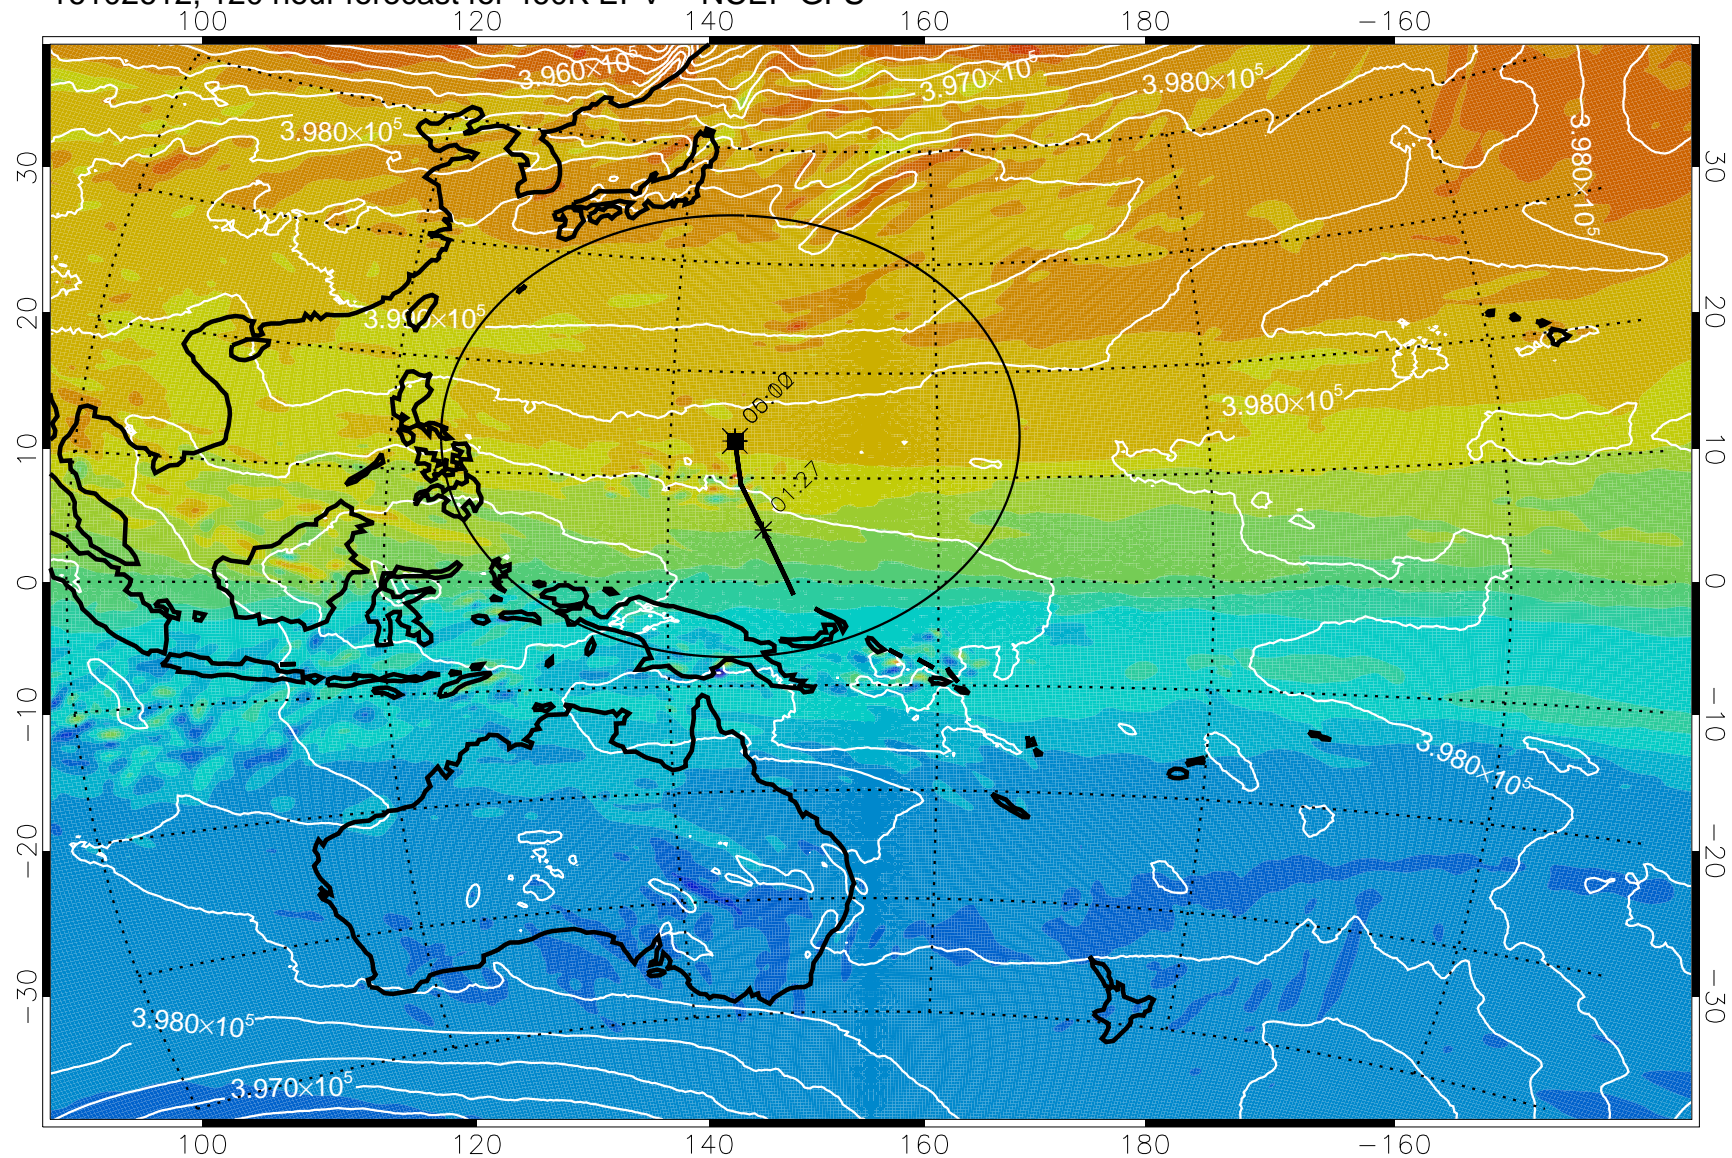

16102418, 078 hour forecast for 460K EPV -- NCEP GFS

460K Montgomery Streamfunction, white

Range ring of 2304 km

16102500, 084 hour forecast for 460K EPV -- NCEP GFS

460K Montgomery Streamfunction, white

Range ring of 2304 km

16102506, 090 hour forecast for 460K EPV -- NCEP GFS

460K Montgomery Streamfunction, white

Range ring of 2304 km

16102512, 096 hour forecast for 460K EPV -- NCEP GFS

460K Montgomery Streamfunction, white

Range ring of 2304 km

16102518, 102 hour forecast for 460K EPV -- NCEP GFS

460K Montgomery Streamfunction, white

Range ring of 2304 km

16102600, 108 hour forecast for 460K EPV -- NCEP GFS

460K Montgomery Streamfunction, white

Range ring of 2304 km

16102606, 114 hour forecast for 460K EPV -- NCEP GFS

460K Montgomery Streamfunction, white

Range ring of 2304 km

16102612, 120 hour forecast for 460K EPV -- NCEP GFS

460K Montgomery Streamfunction, white

Range ring of 2304 km