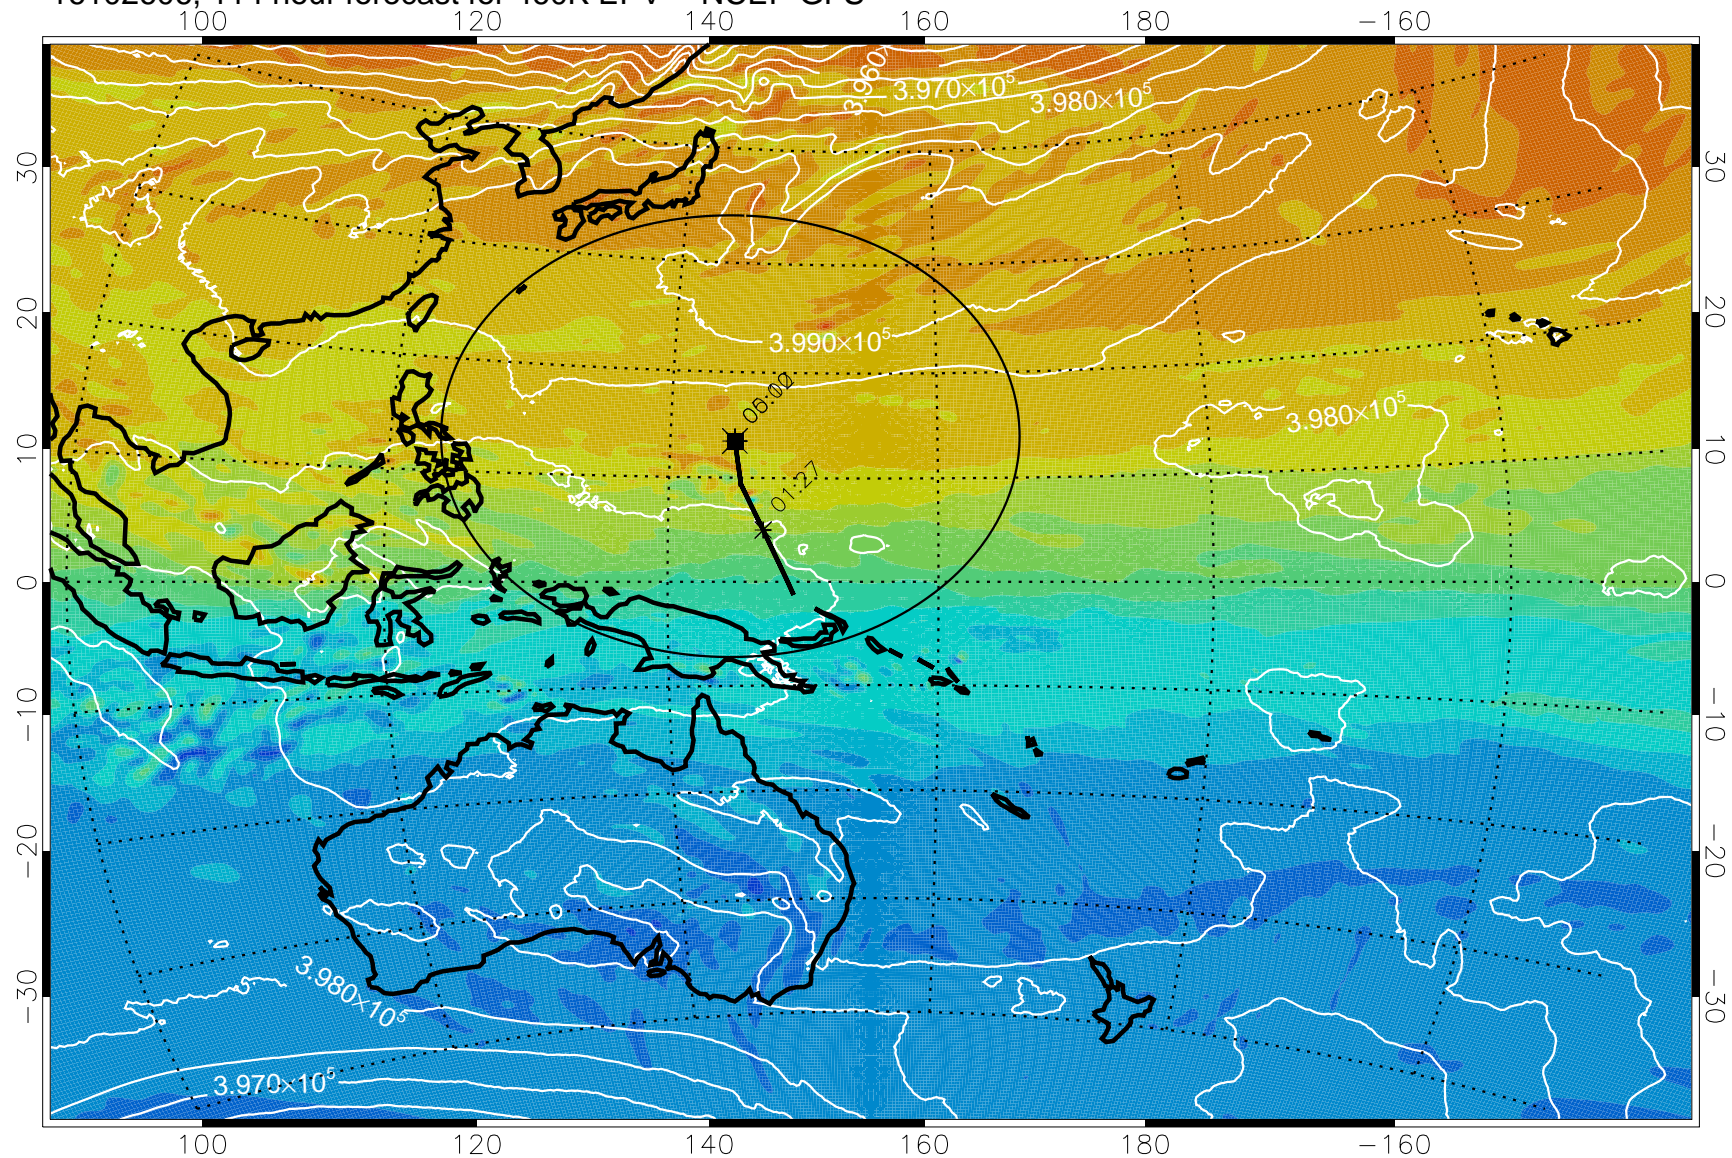

16102418, 078 hour forecast for 460K EPV -- NCEP GFS

460K Montgomery Streamfunction, white

Range ring of 2304 km

16102500, 084 hour forecast for 460K EPV -- NCEP GFS

460K Montgomery Streamfunction, white

Range ring of 2304 km

16102506, 090 hour forecast for 460K EPV -- NCEP GFS

460K Montgomery Streamfunction, white

Range ring of 2304 km

16102512, 096 hour forecast for 460K EPV -- NCEP GFS

460K Montgomery Streamfunction, white

Range ring of 2304 km

16102518, 102 hour forecast for 460K EPV -- NCEP GFS

460K Montgomery Streamfunction, white

Range ring of 2304 km

16102600, 108 hour forecast for 460K EPV -- NCEP GFS

460K Montgomery Streamfunction, white

Range ring of 2304 km

16102606, 114 hour forecast for 460K EPV -- NCEP GFS

460K Montgomery Streamfunction, white

Range ring of 2304 km

16102612, 120 hour forecast for 460K EPV -- NCEP GFS

460K Montgomery Streamfunction, white

Range ring of 2304 km