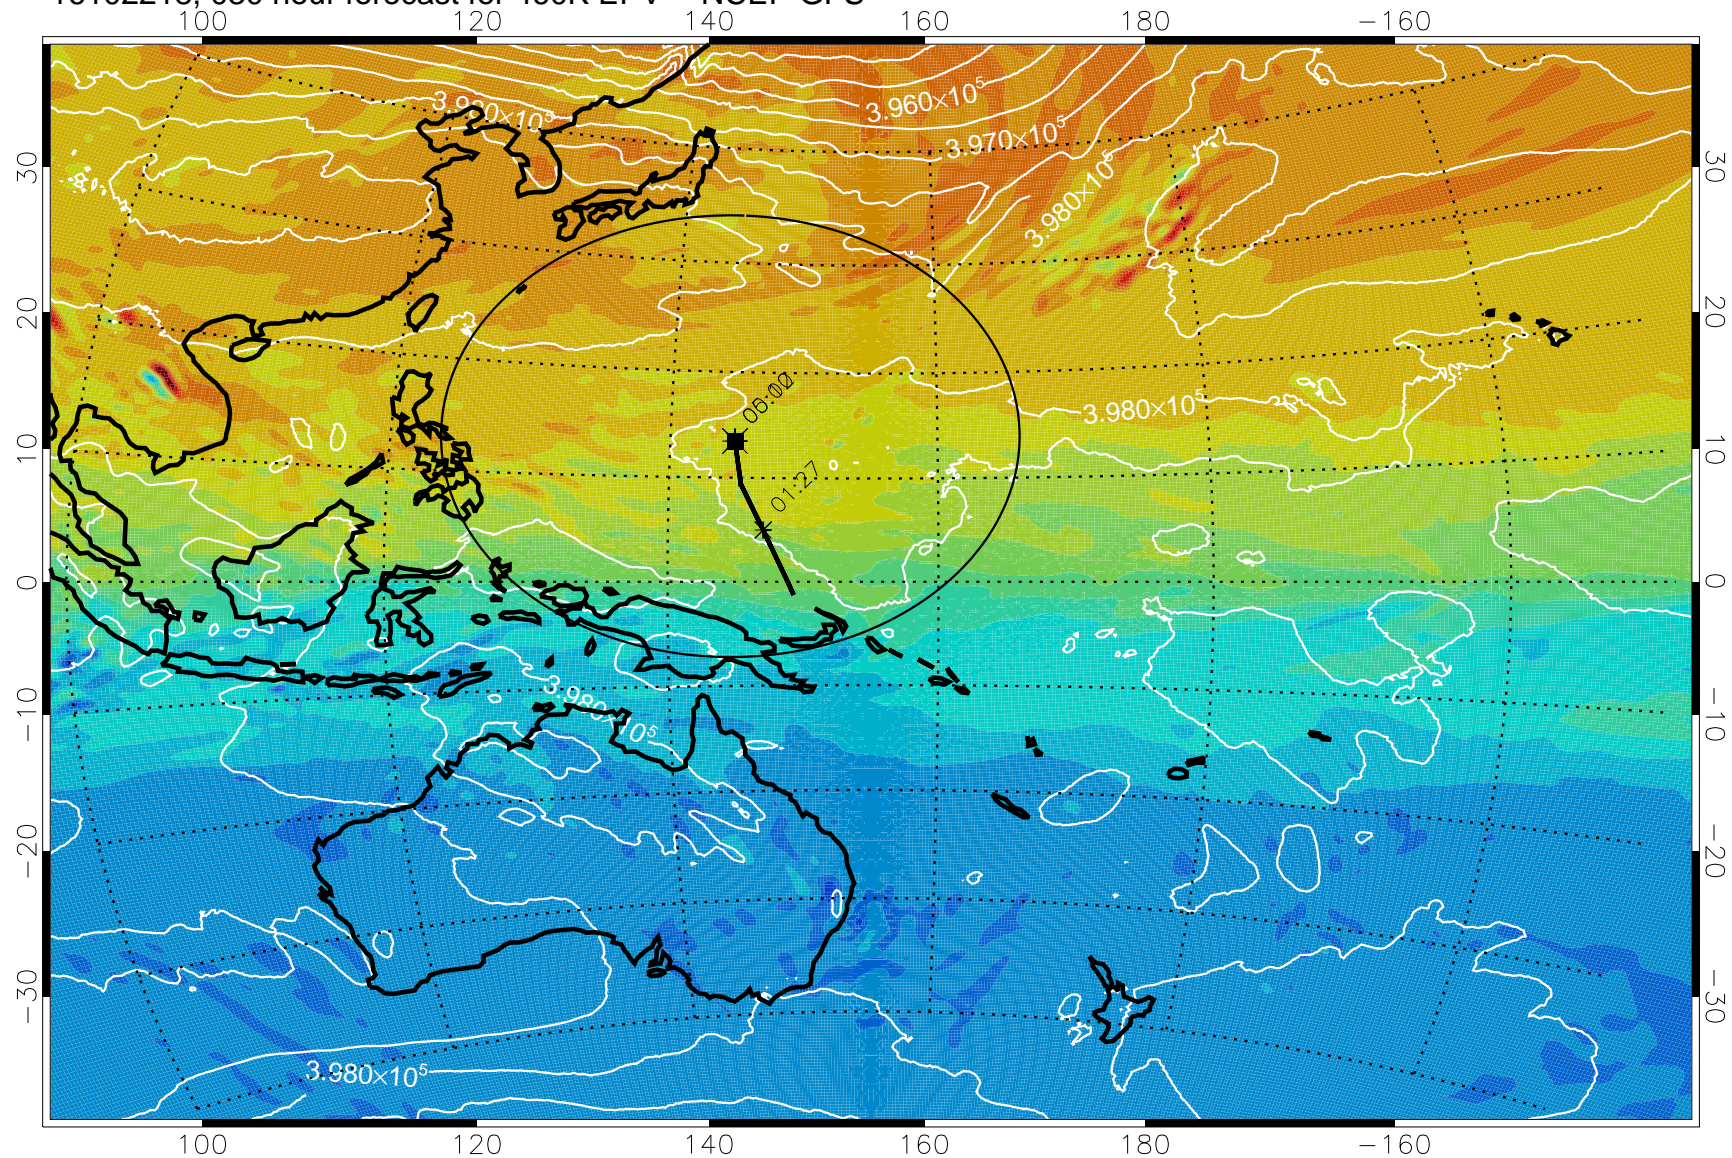

16102206, 018 hour forecast for 460K EPV -- NCEP GFS

460K Montgomery Streamfunction, white

Range ring of 2304 km

16102212, 024 hour forecast for 460K EPV -- NCEP GFS

460K Montgomery Streamfunction, white

Range ring of 2304 km

16102218, 030 hour forecast for 460K EPV -- NCEP GFS

460K Montgomery Streamfunction, white

Range ring of 2304 km

16102300, 036 hour forecast for 460K EPV -- NCEP GFS

460K Montgomery Streamfunction, white

Range ring of 2304 km

16102306, 042 hour forecast for 460K EPV -- NCEP GFS

460K Montgomery Streamfunction, white

Range ring of 2304 km

16102312, 048 hour forecast for 460K EPV -- NCEP GFS

460K Montgomery Streamfunction, white

Range ring of 2304 km

16102318, 054 hour forecast for 460K EPV -- NCEP GFS

460K Montgomery Streamfunction, white

Range ring of 2304 km

16102400, 060 hour forecast for 460K EPV -- NCEP GFS

460K Montgomery Streamfunction, white

Range ring of 2304 km