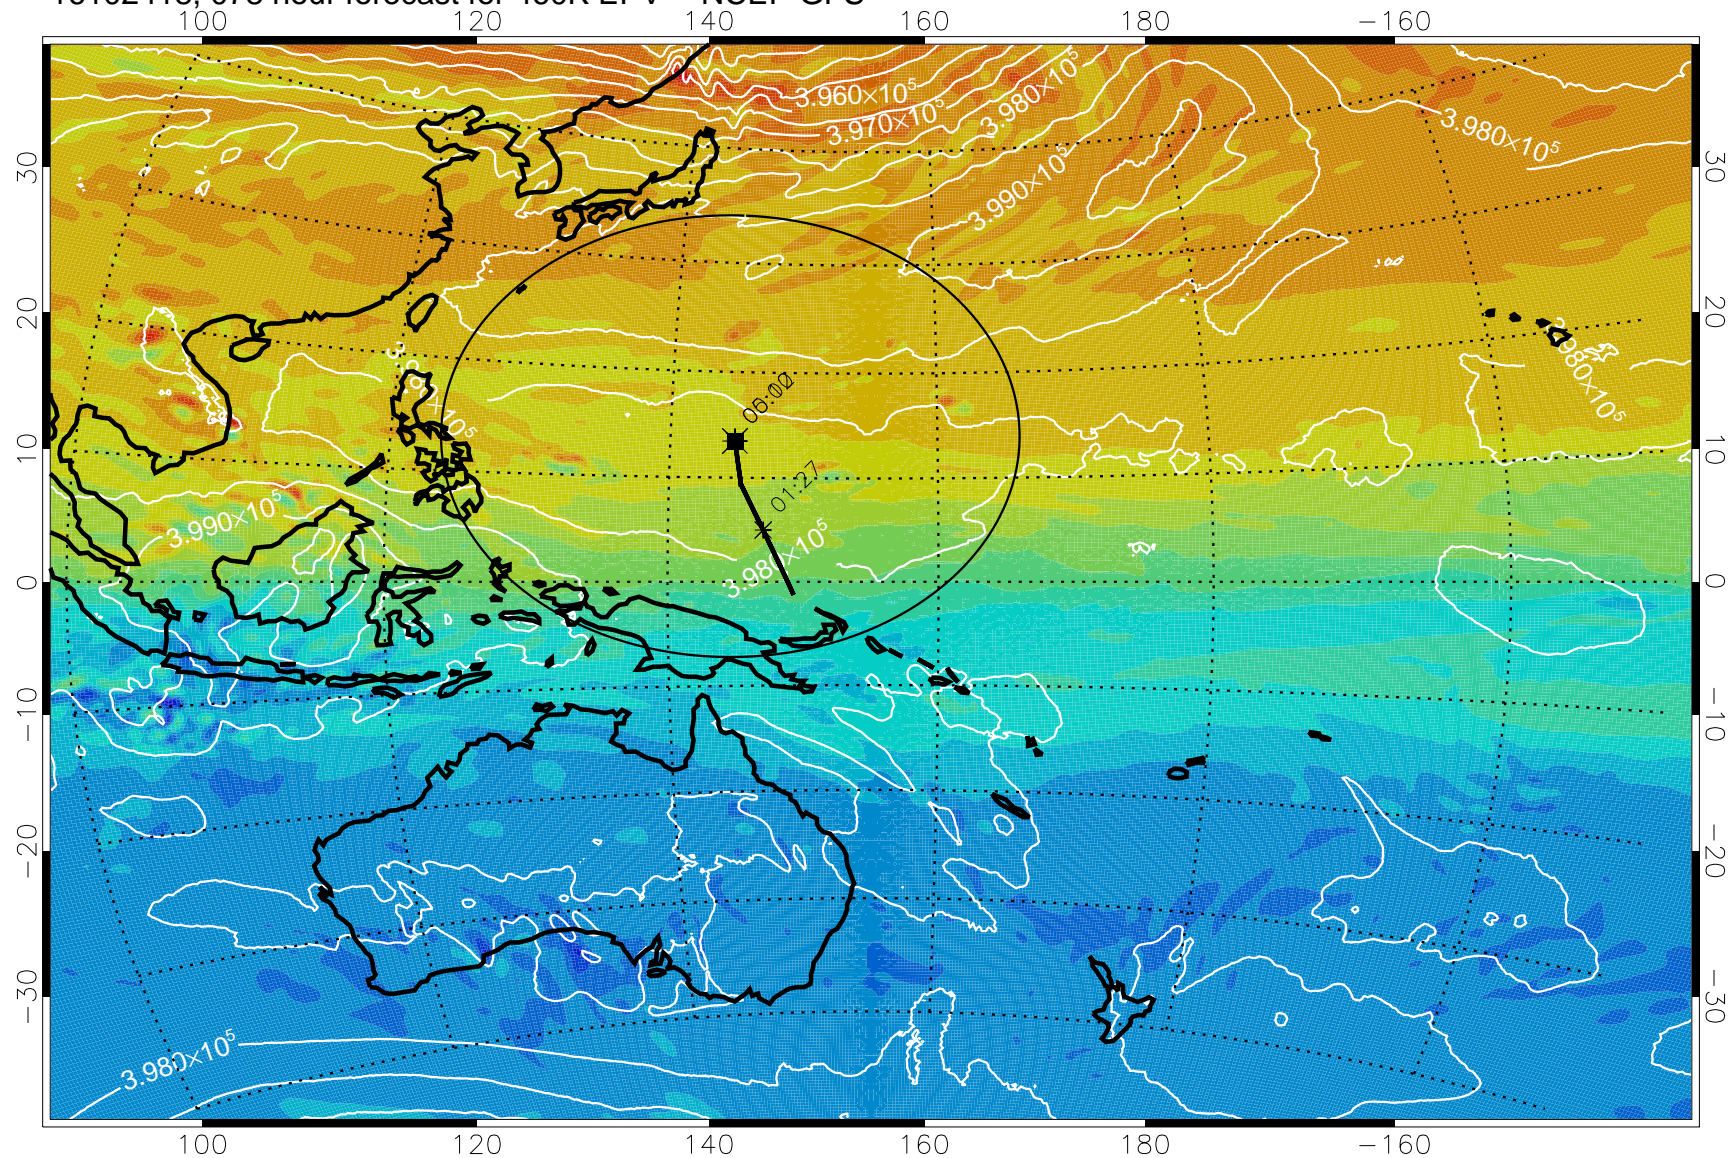

16102318, 054 hour forecast for 460K EPV -- NCEP GFS

460K Montgomery Streamfunction, white

Range ring of 2304 km

16102400, 060 hour forecast for 460K EPV -- NCEP GFS

460K Montgomery Streamfunction, white

Range ring of 2304 km

16102406, 066 hour forecast for 460K EPV -- NCEP GFS

460K Montgomery Streamfunction, white

Range ring of 2304 km

16102412, 072 hour forecast for 460K EPV -- NCEP GFS

460K Montgomery Streamfunction, white

Range ring of 2304 km

16102418, 078 hour forecast for 460K EPV -- NCEP GFS

460K Montgomery Streamfunction, white

Range ring of 2304 km

16102500, 084 hour forecast for 460K EPV -- NCEP GFS

460K Montgomery Streamfunction, white

Range ring of 2304 km

16102506, 090 hour forecast for 460K EPV -- NCEP GFS

460K Montgomery Streamfunction, white

Range ring of 2304 km

16102512, 096 hour forecast for 460K EPV -- NCEP GFS

460K Montgomery Streamfunction, white

Range ring of 2304 km