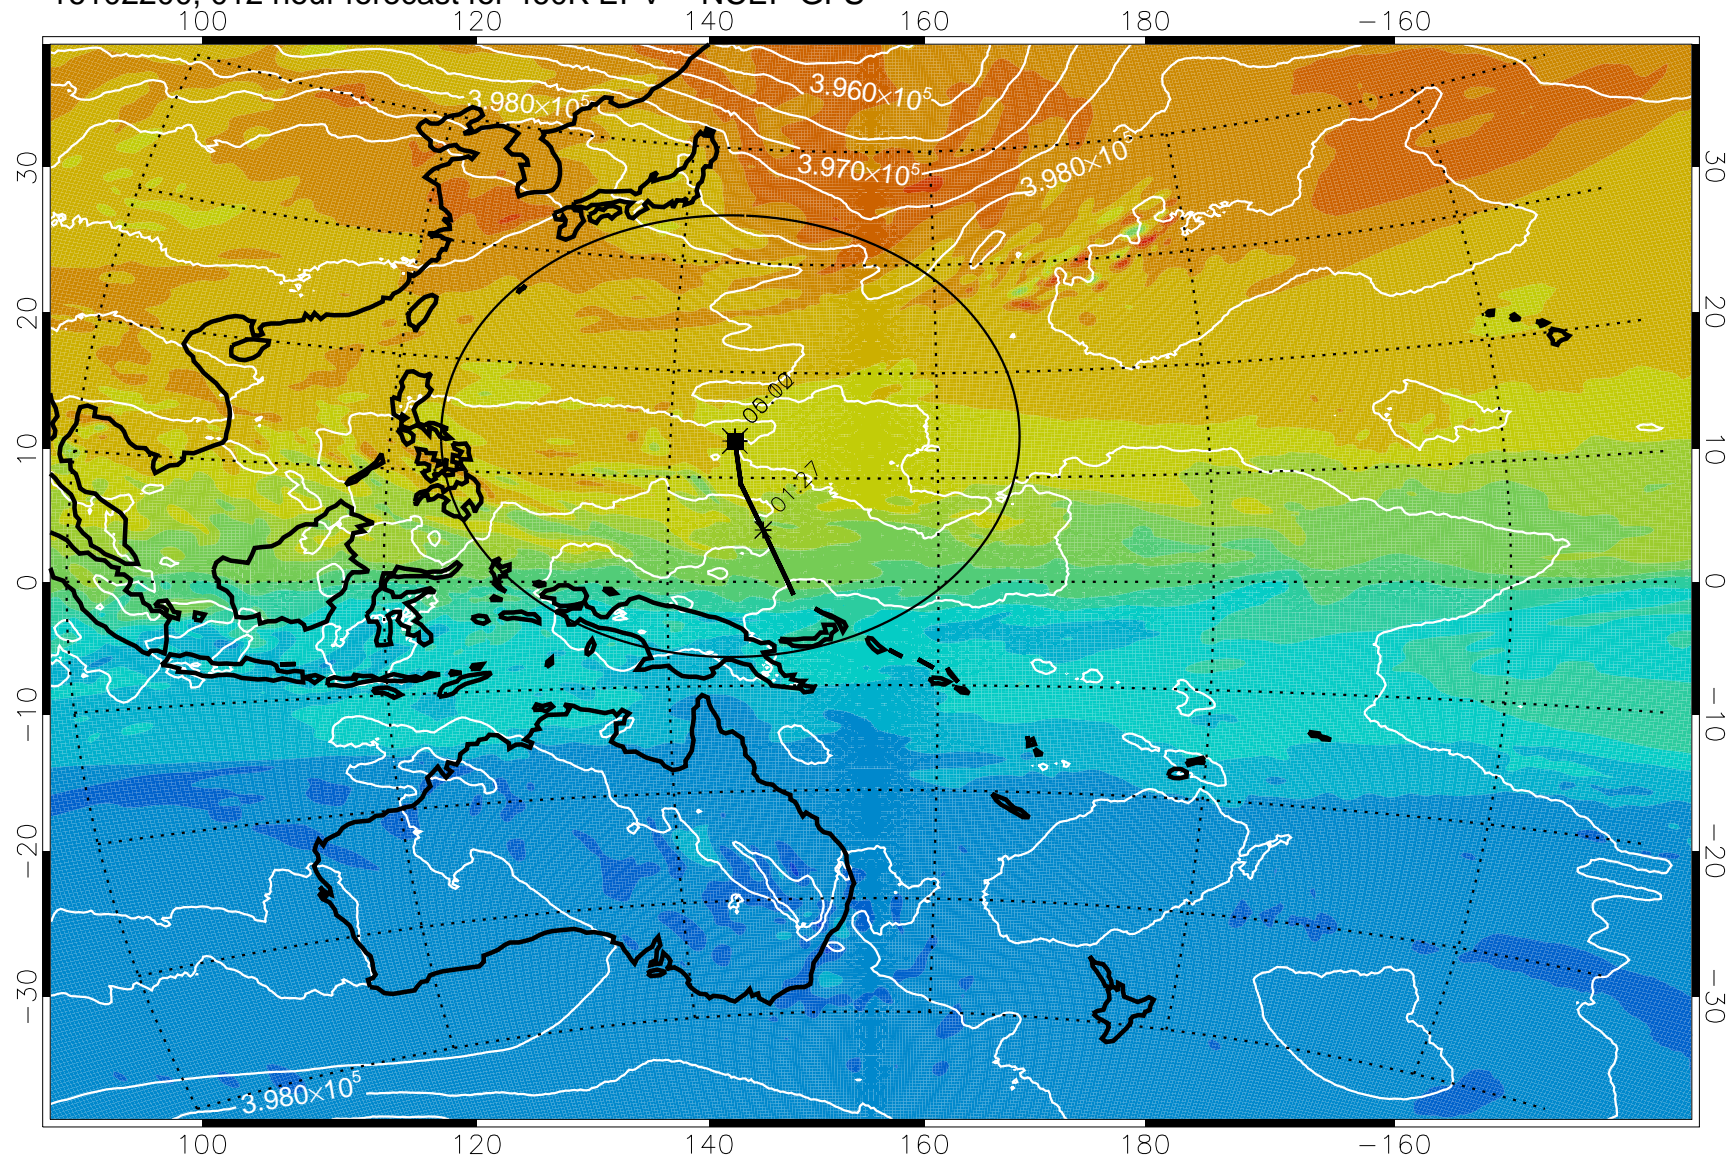

16102118, 006 hour forecast for 460K EPV -- NCEP GFS

460K Montgomery Streamfunction, white

Range ring of 2304 km

16102200, 012 hour forecast for 460K EPV -- NCEP GFS

460K Montgomery Streamfunction, white

Range ring of 2304 km

16102206, 018 hour forecast for 460K EPV -- NCEP GFS

460K Montgomery Streamfunction, white

Range ring of 2304 km

16102212, 024 hour forecast for 460K EPV -- NCEP GFS

460K Montgomery Streamfunction, white

Range ring of 2304 km

16102218, 030 hour forecast for 460K EPV -- NCEP GFS

460K Montgomery Streamfunction, white

Range ring of 2304 km

16102300, 036 hour forecast for 460K EPV -- NCEP GFS

460K Montgomery Streamfunction, white

Range ring of 2304 km

16102306, 042 hour forecast for 460K EPV -- NCEP GFS

460K Montgomery Streamfunction, white

Range ring of 2304 km

16102312, 048 hour forecast for 460K EPV -- NCEP GFS

460K Montgomery Streamfunction, white

Range ring of 2304 km