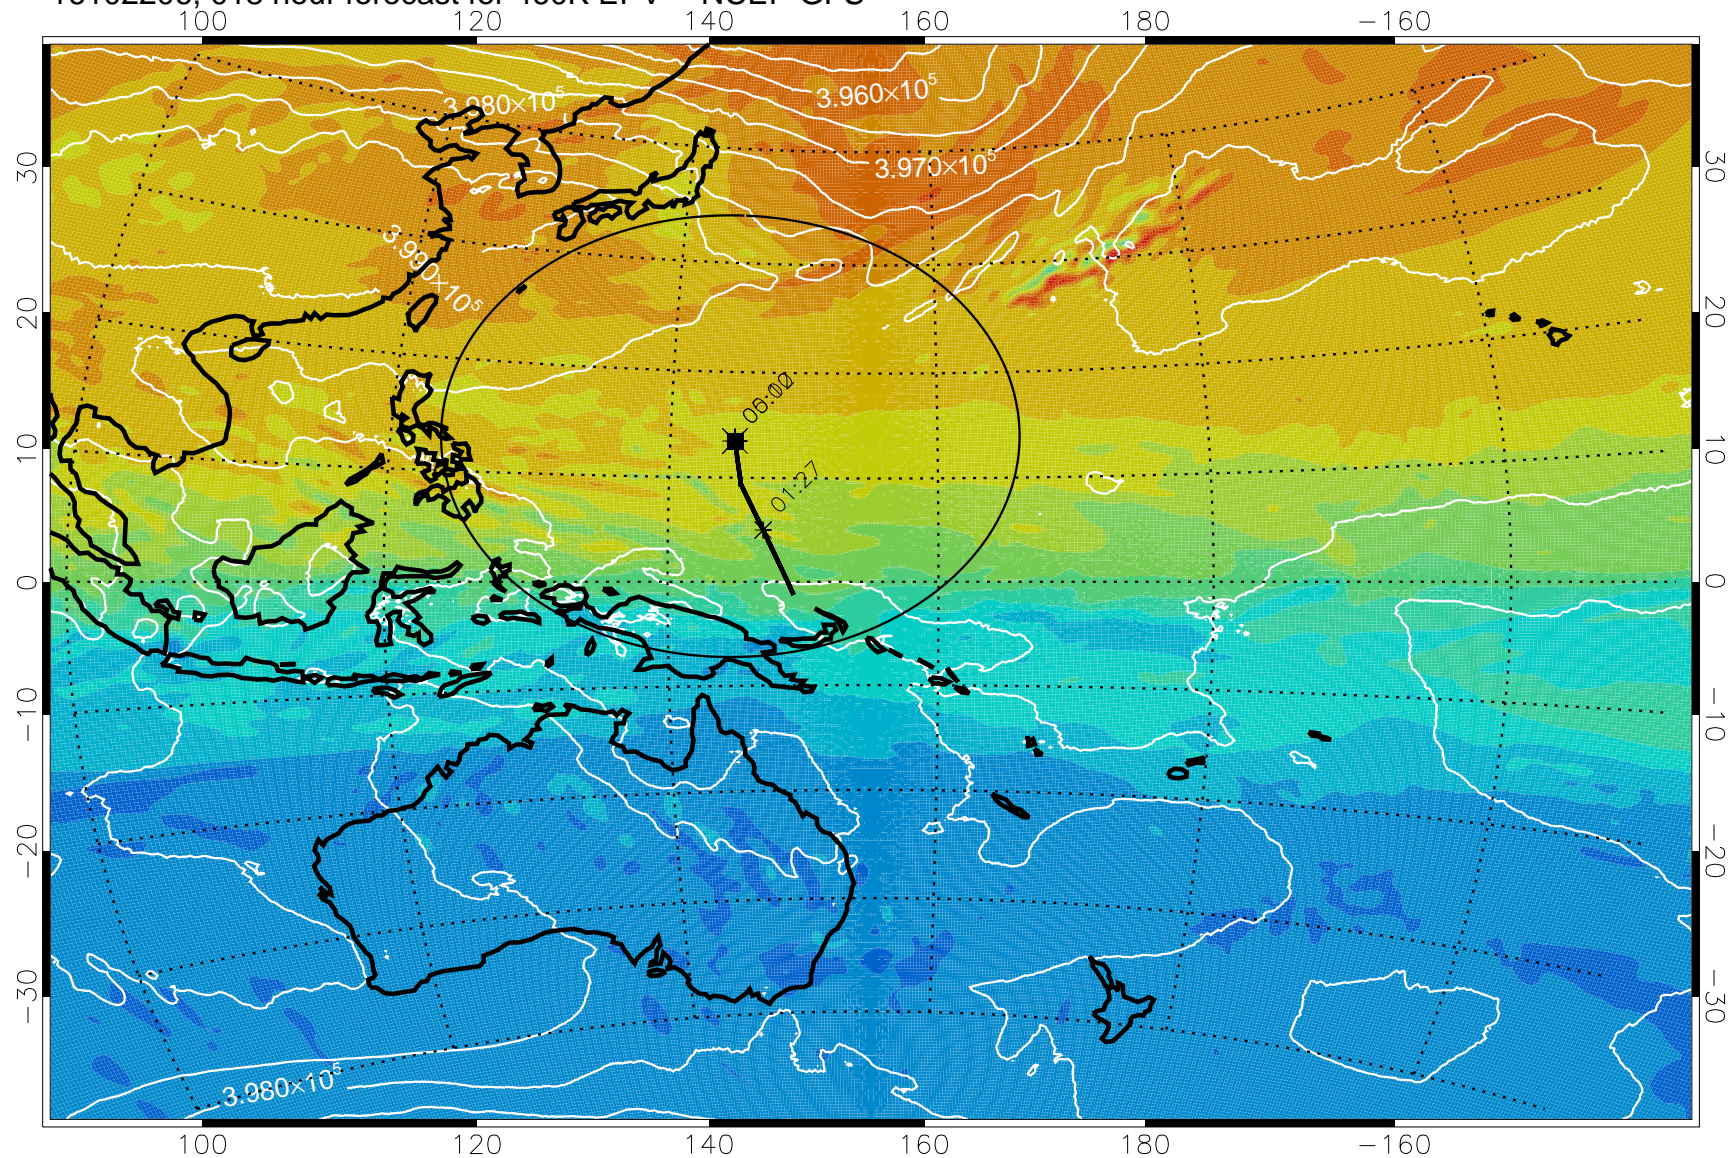

16102118, 006 hour forecast for 460K EPV -- NCEP GFS

460K Montgomery Streamfunction, white

Range ring of 2304 km

16102200, 012 hour forecast for 460K EPV -- NCEP GFS

460K Montgomery Streamfunction, white

Range ring of 2304 km

16102206, 018 hour forecast for 460K EPV -- NCEP GFS

460K Montgomery Streamfunction, white

Range ring of 2304 km

16102212, 024 hour forecast for 460K EPV -- NCEP GFS

460K Montgomery Streamfunction, white

Range ring of 2304 km

16102218, 030 hour forecast for 460K EPV -- NCEP GFS

460K Montgomery Streamfunction, white

Range ring of 2304 km

16102300, 036 hour forecast for 460K EPV -- NCEP GFS

460K Montgomery Streamfunction, white

Range ring of 2304 km

16102306, 042 hour forecast for 460K EPV -- NCEP GFS

460K Montgomery Streamfunction, white

Range ring of 2304 km

16102312, 048 hour forecast for 460K EPV -- NCEP GFS

460K Montgomery Streamfunction, white

Range ring of 2304 km