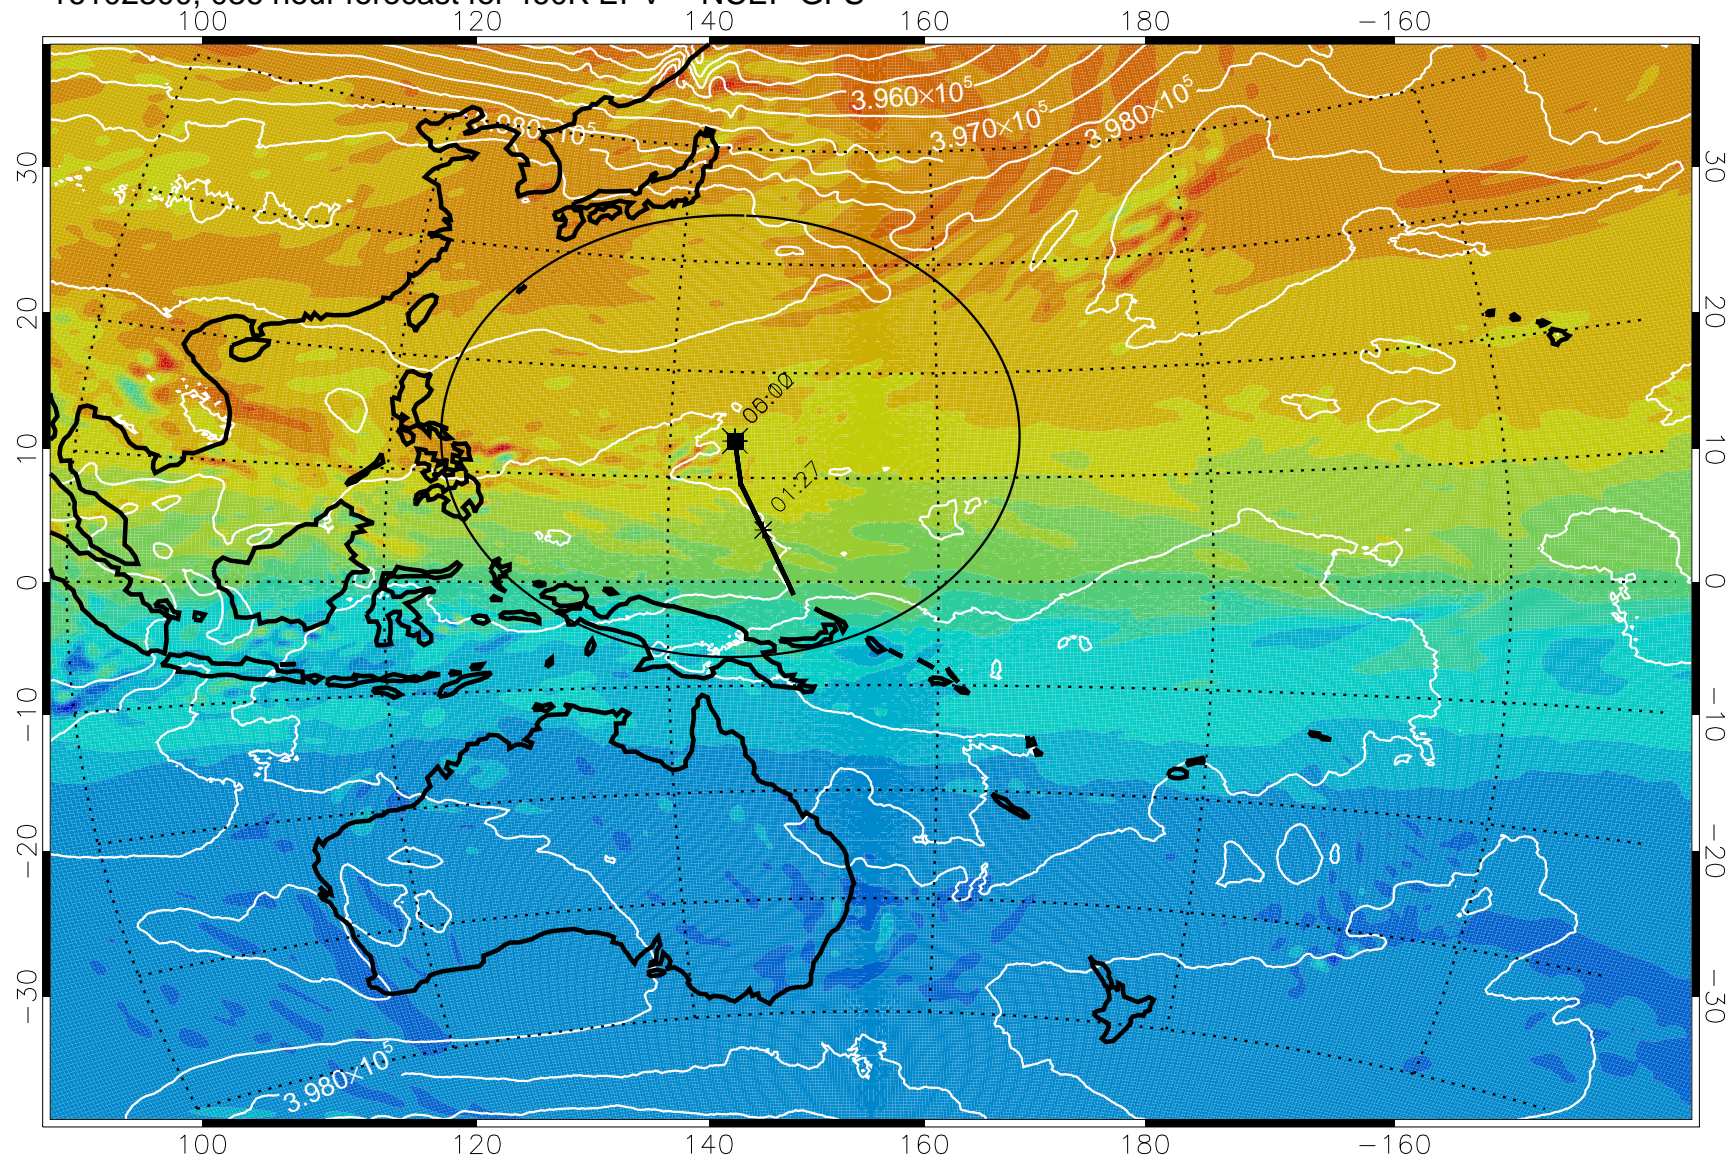

16102218, 030 hour forecast for 460K EPV -- NCEP GFS

460K Montgomery Streamfunction, white

Range ring of 2304 km

16102300, 036 hour forecast for 460K EPV -- NCEP GFS

460K Montgomery Streamfunction, white

Range ring of 2304 km

16102306, 042 hour forecast for 460K EPV -- NCEP GFS

460K Montgomery Streamfunction, white

Range ring of 2304 km

16102312, 048 hour forecast for 460K EPV -- NCEP GFS

460K Montgomery Streamfunction, white

Range ring of 2304 km

16102318, 054 hour forecast for 460K EPV -- NCEP GFS

460K Montgomery Streamfunction, white

Range ring of 2304 km

16102400, 060 hour forecast for 460K EPV -- NCEP GFS

460K Montgomery Streamfunction, white

Range ring of 2304 km

16102406, 066 hour forecast for 460K EPV -- NCEP GFS

460K Montgomery Streamfunction, white

Range ring of 2304 km

16102412, 072 hour forecast for 460K EPV -- NCEP GFS

460K Montgomery Streamfunction, white

Range ring of 2304 km