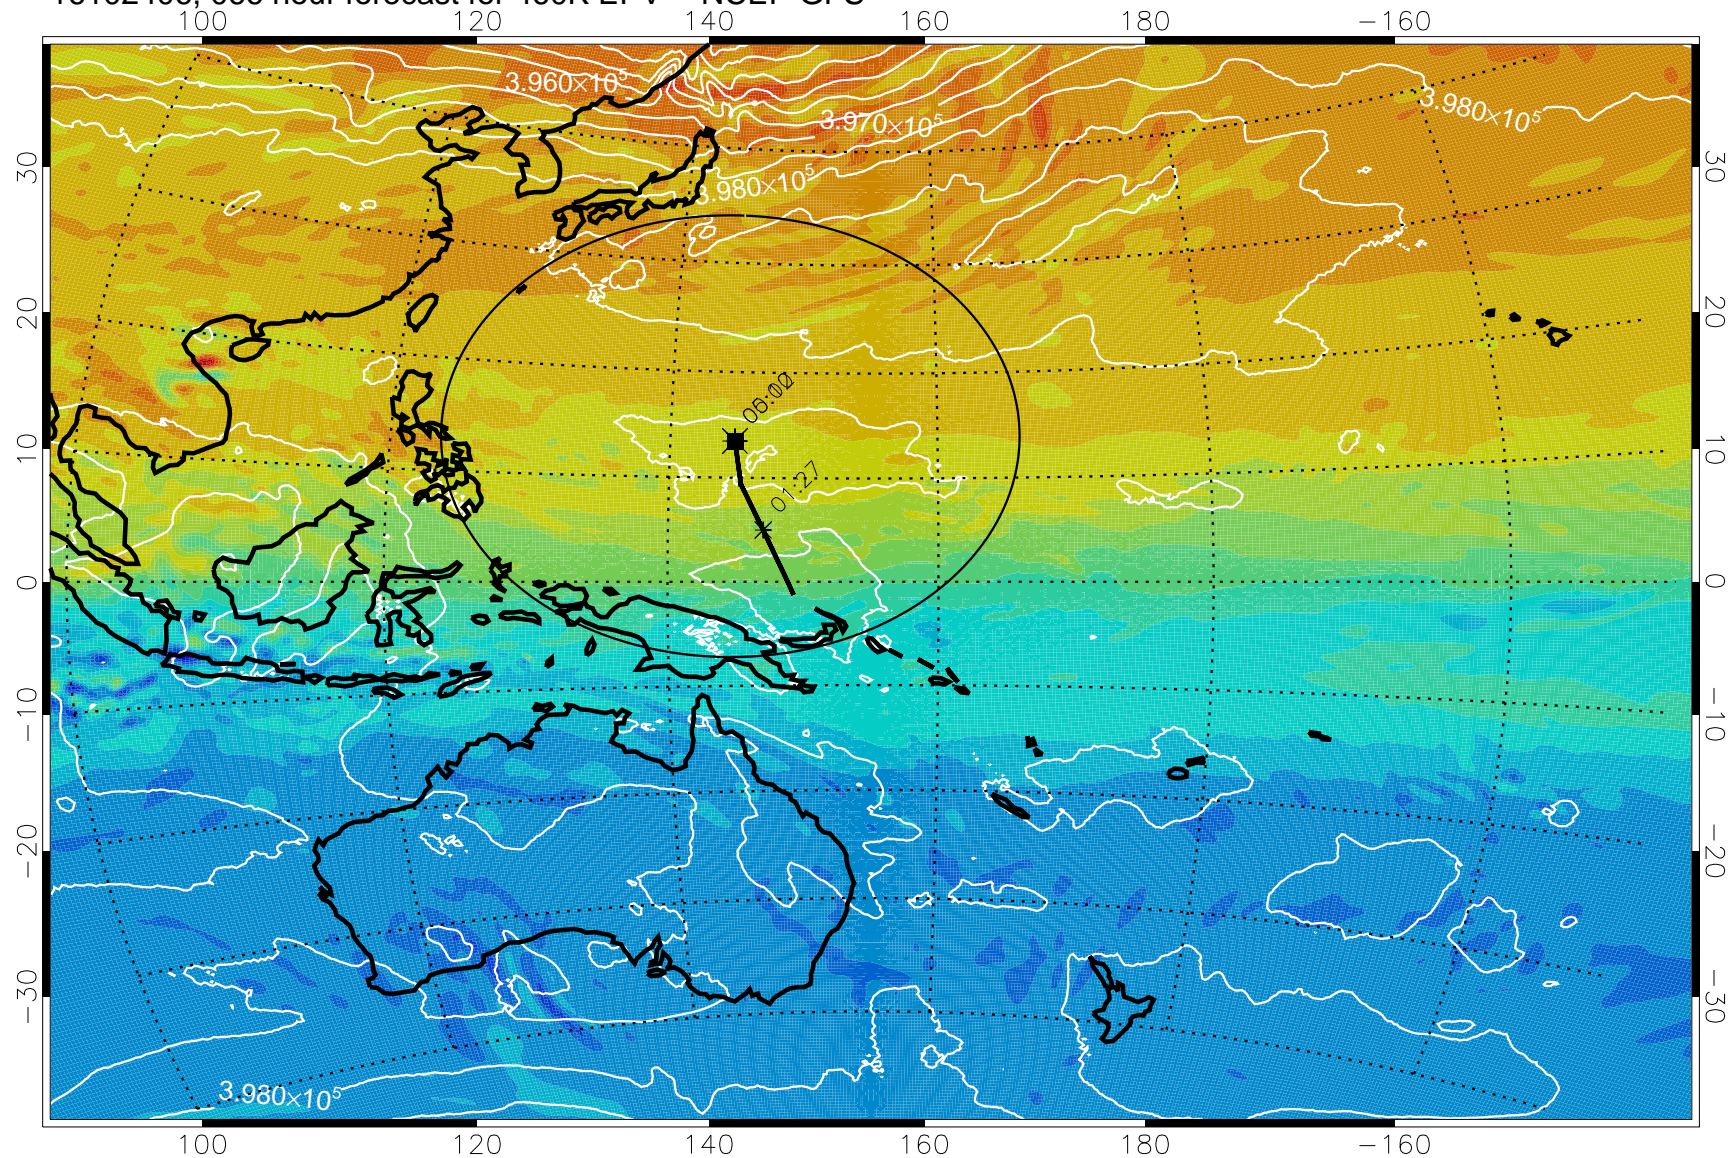

16102306, 042 hour forecast for 460K EPV -- NCEP GFS

460K Montgomery Streamfunction, white

Range ring of 2304 km

16102312, 048 hour forecast for 460K EPV -- NCEP GFS

460K Montgomery Streamfunction, white

Range ring of 2304 km

16102318, 054 hour forecast for 460K EPV -- NCEP GFS

460K Montgomery Streamfunction, white

Range ring of 2304 km

16102400, 060 hour forecast for 460K EPV -- NCEP GFS

460K Montgomery Streamfunction, white

Range ring of 2304 km

16102406, 066 hour forecast for 460K EPV -- NCEP GFS

460K Montgomery Streamfunction, white

Range ring of 2304 km

16102412, 072 hour forecast for 460K EPV -- NCEP GFS

460K Montgomery Streamfunction, white

Range ring of 2304 km

16102418, 078 hour forecast for 460K EPV -- NCEP GFS

460K Montgomery Streamfunction, white

Range ring of 2304 km

16102500, 084 hour forecast for 460K EPV -- NCEP GFS

460K Montgomery Streamfunction, white

Range ring of 2304 km