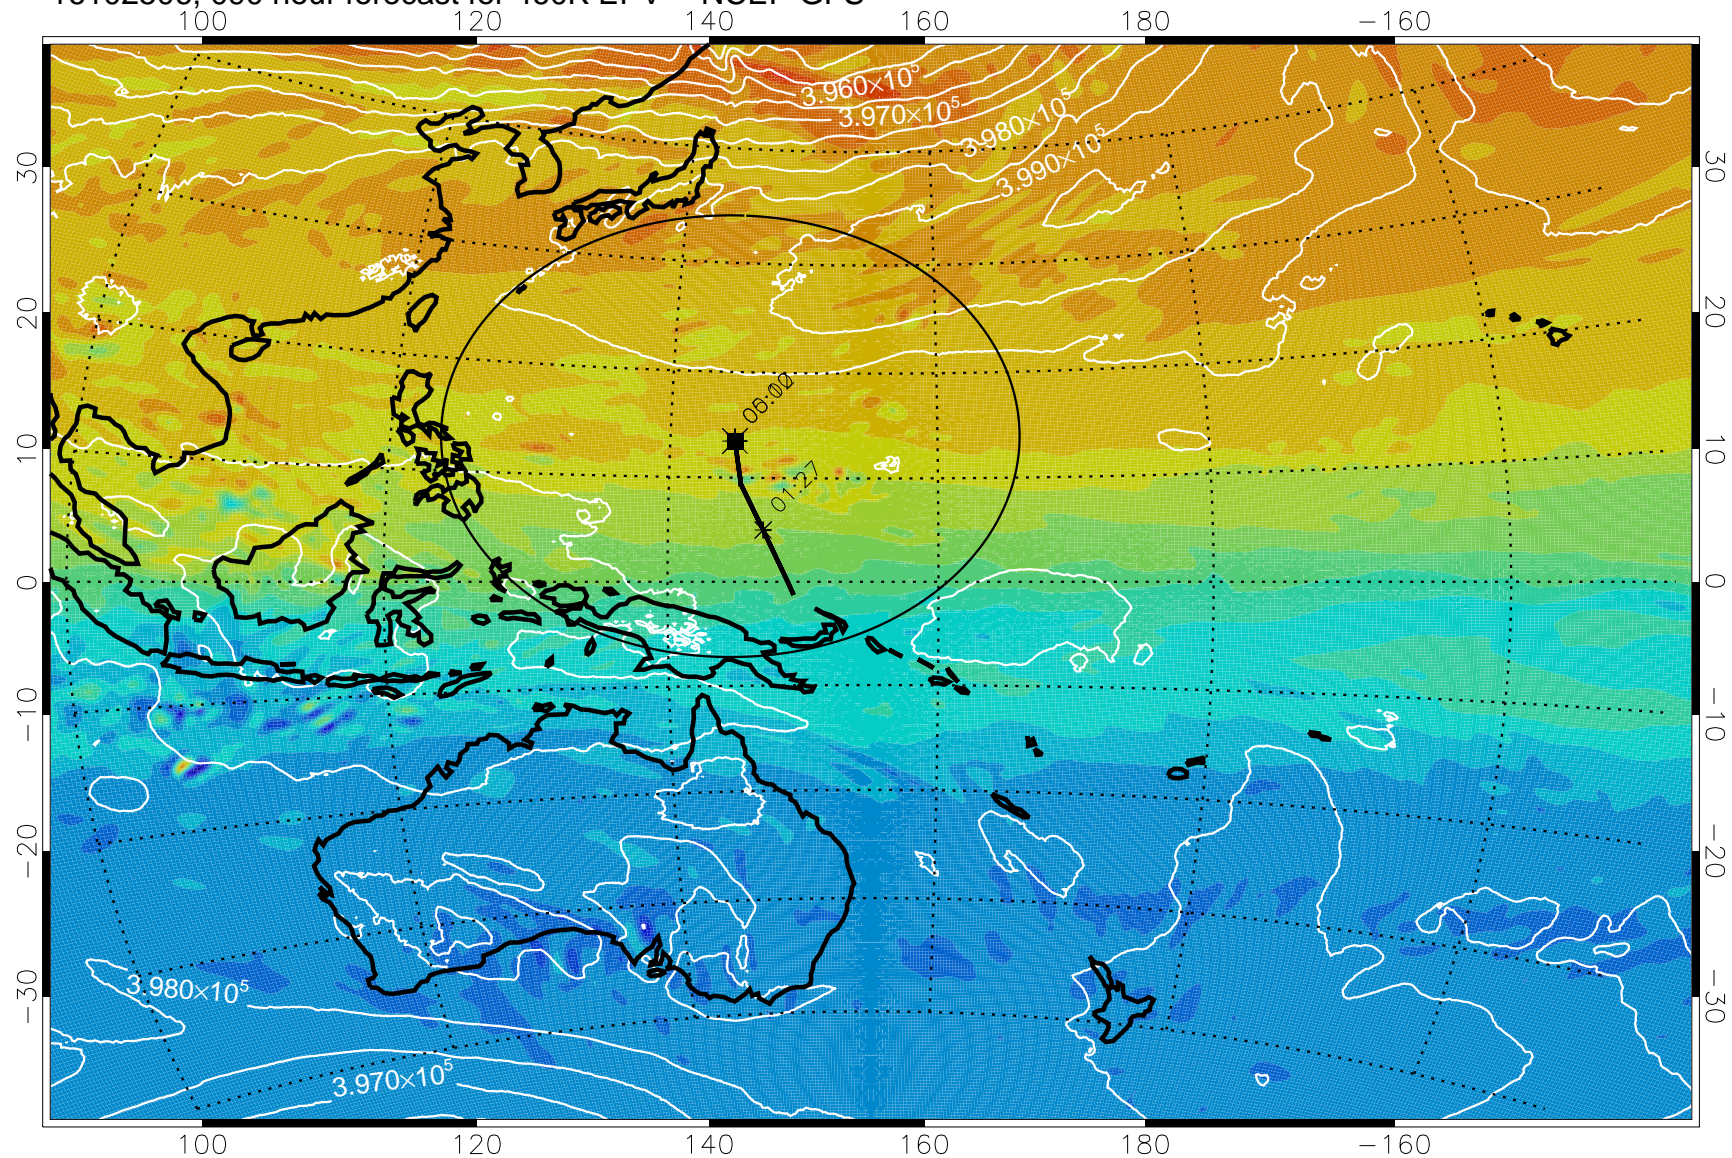

16102406, 066 hour forecast for 460K EPV -- NCEP GFS

460K Montgomery Streamfunction, white

Range ring of 2304 km

16102412, 072 hour forecast for 460K EPV -- NCEP GFS

460K Montgomery Streamfunction, white

Range ring of 2304 km

16102418, 078 hour forecast for 460K EPV -- NCEP GFS

460K Montgomery Streamfunction, white

Range ring of 2304 km

16102500, 084 hour forecast for 460K EPV -- NCEP GFS

460K Montgomery Streamfunction, white

Range ring of 2304 km

16102506, 090 hour forecast for 460K EPV -- NCEP GFS

460K Montgomery Streamfunction, white

Range ring of 2304 km

16102512, 096 hour forecast for 460K EPV -- NCEP GFS

460K Montgomery Streamfunction, white

Range ring of 2304 km

16102518, 102 hour forecast for 460K EPV -- NCEP GFS

460K Montgomery Streamfunction, white

Range ring of 2304 km

16102600, 108 hour forecast for 460K EPV -- NCEP GFS

460K Montgomery Streamfunction, white

Range ring of 2304 km