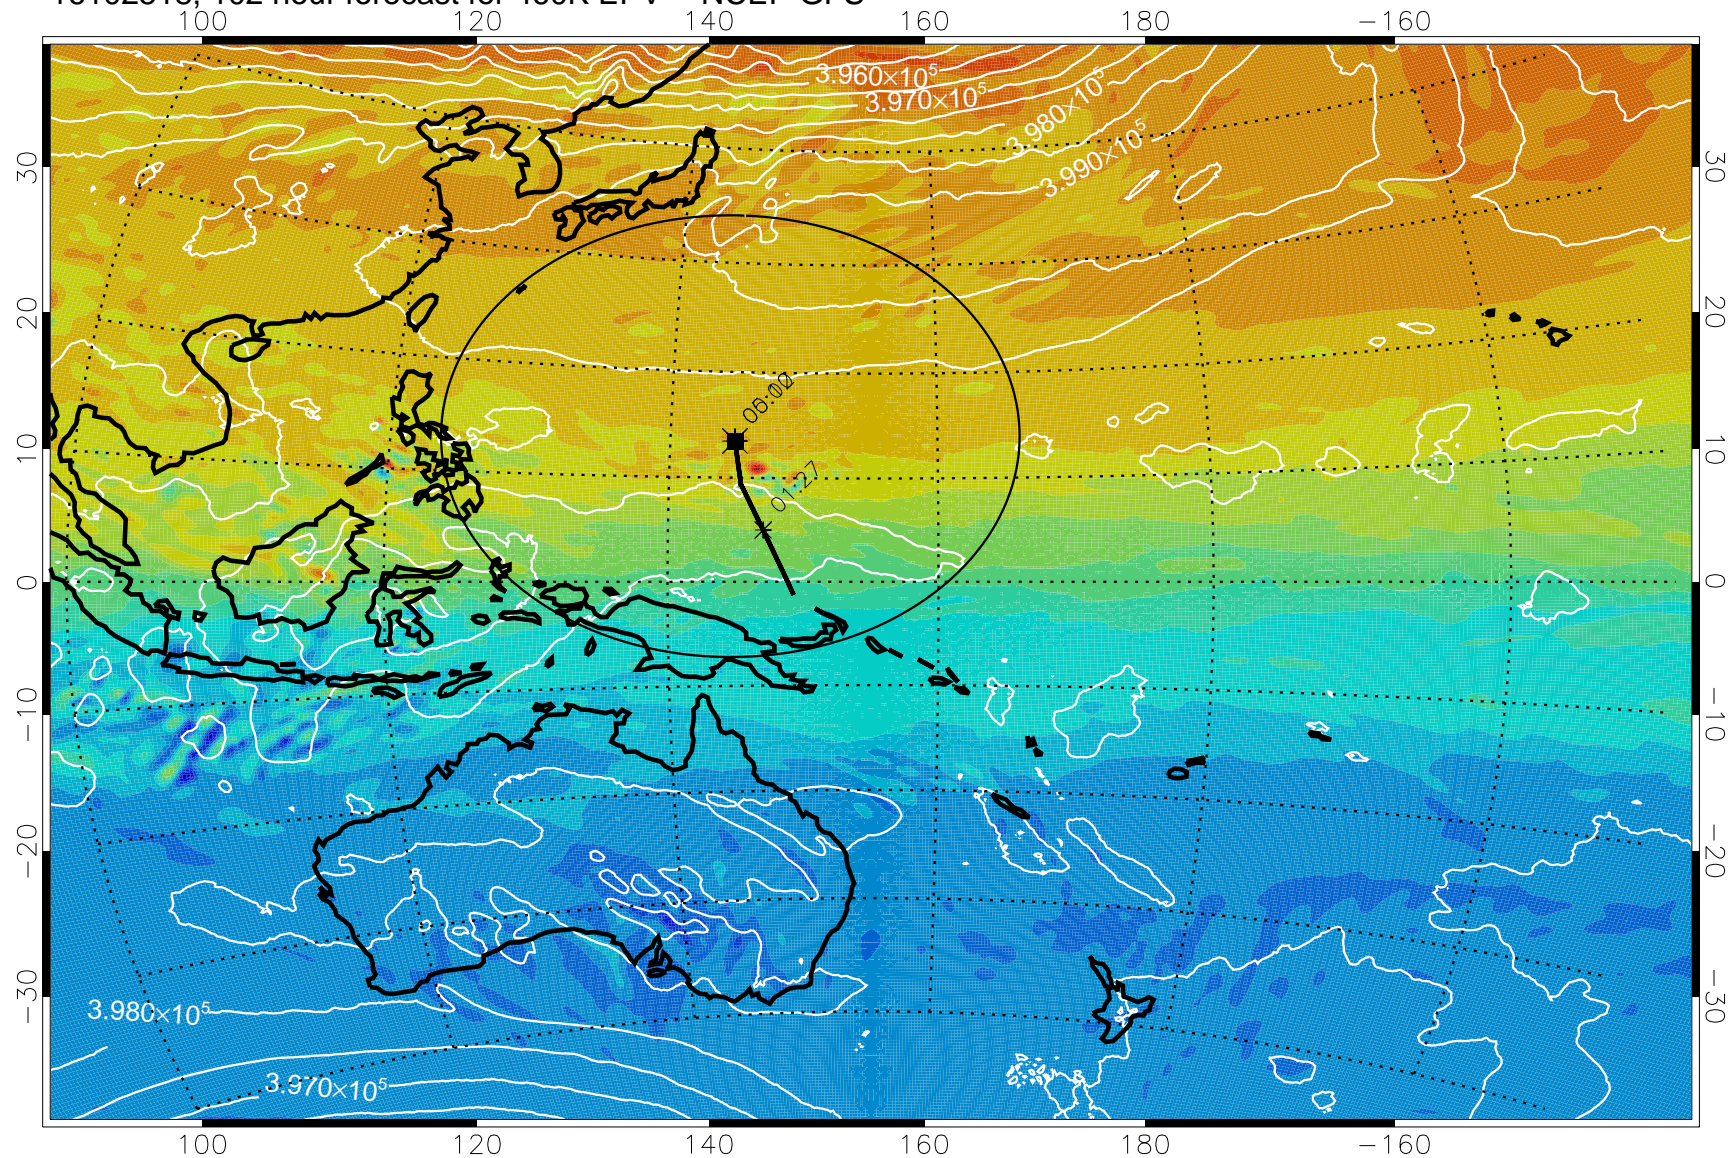

16102418, 078 hour forecast for 460K EPV -- NCEP GFS

460K Montgomery Streamfunction, white

Range ring of 2304 km

16102500, 084 hour forecast for 460K EPV -- NCEP GFS

460K Montgomery Streamfunction, white

Range ring of 2304 km

16102506, 090 hour forecast for 460K EPV -- NCEP GFS

460K Montgomery Streamfunction, white

Range ring of 2304 km

16102512, 096 hour forecast for 460K EPV -- NCEP GFS

460K Montgomery Streamfunction, white

Range ring of 2304 km

16102518, 102 hour forecast for 460K EPV -- NCEP GFS

460K Montgomery Streamfunction, white

Range ring of 2304 km

16102600, 108 hour forecast for 460K EPV -- NCEP GFS

460K Montgomery Streamfunction, white

Range ring of 2304 km

16102606, 114 hour forecast for 460K EPV -- NCEP GFS

460K Montgomery Streamfunction, white

Range ring of 2304 km

16102612, 120 hour forecast for 460K EPV -- NCEP GFS

460K Montgomery Streamfunction, white

Range ring of 2304 km