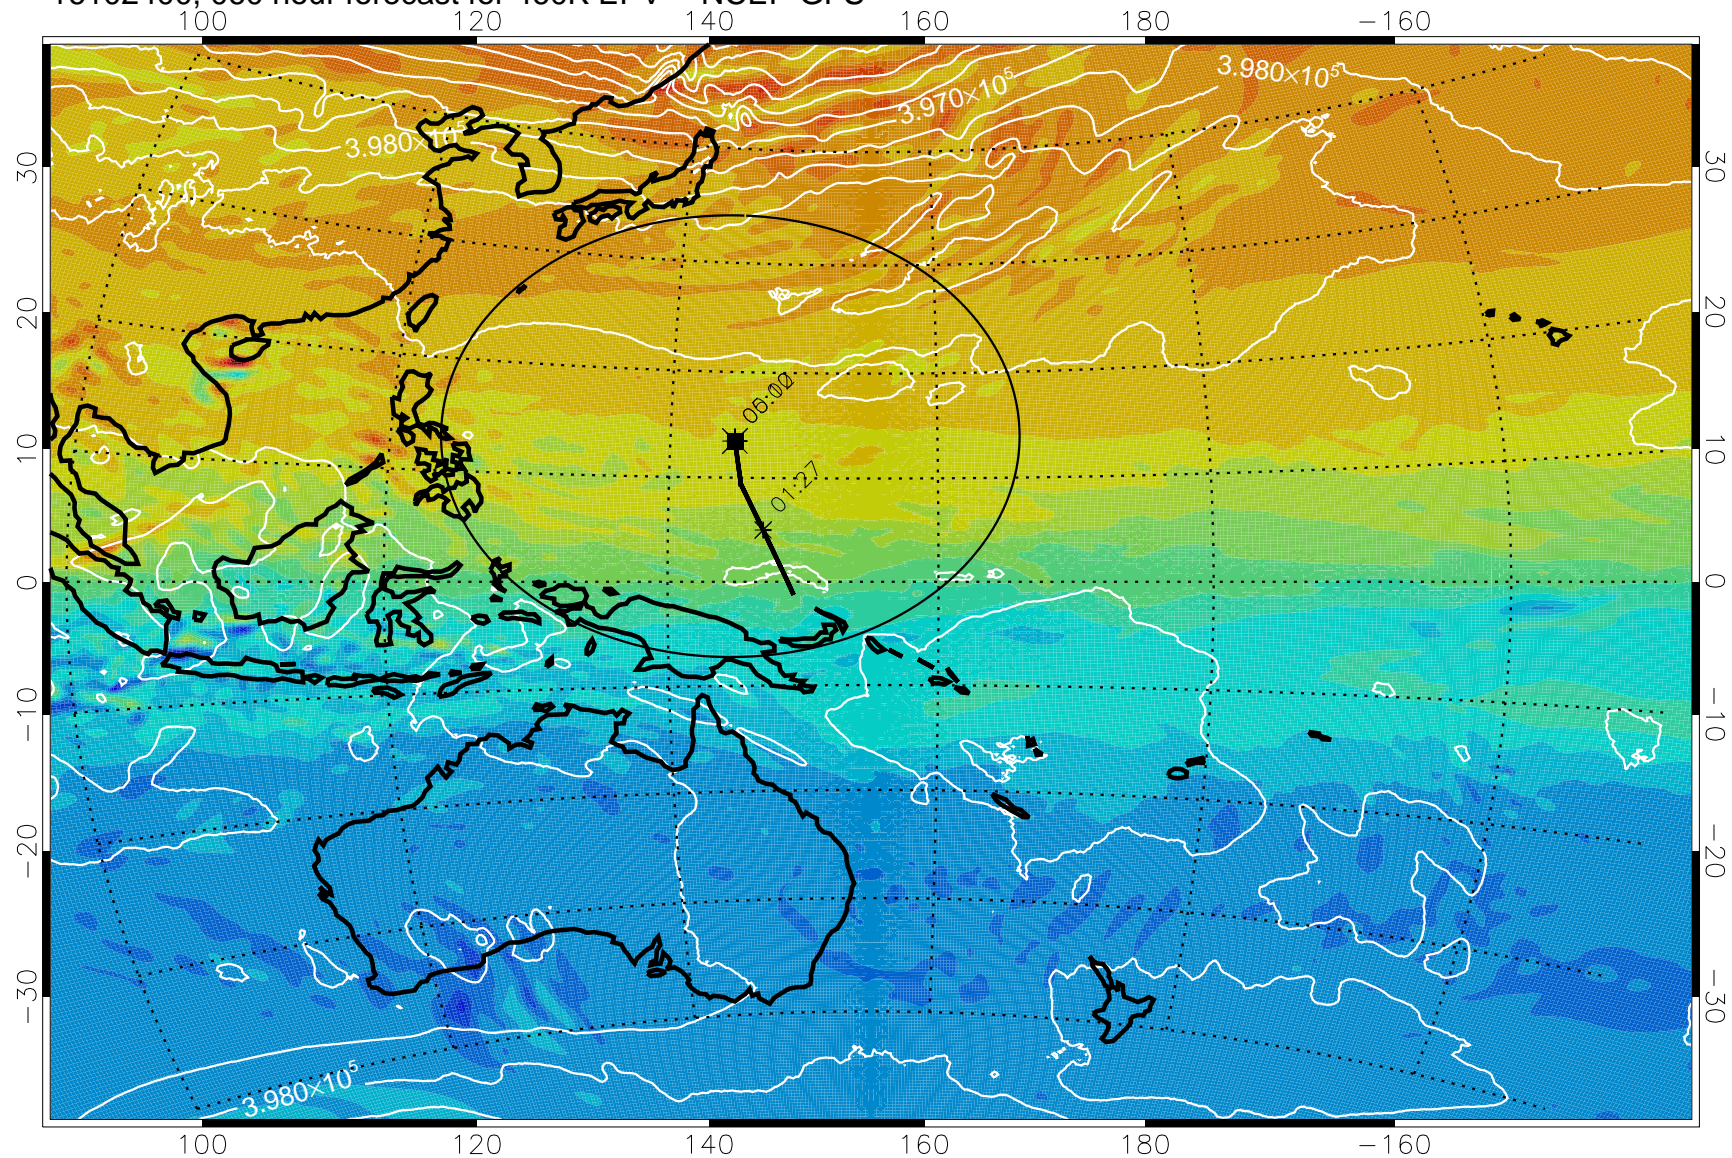

16102306, 042 hour forecast for 460K EPV -- NCEP GFS

460K Montgomery Streamfunction, white

Range ring of 2304 km

16102312, 048 hour forecast for 460K EPV -- NCEP GFS

460K Montgomery Streamfunction, white

Range ring of 2304 km

16102318, 054 hour forecast for 460K EPV -- NCEP GFS

460K Montgomery Streamfunction, white

Range ring of 2304 km

16102400, 060 hour forecast for 460K EPV -- NCEP GFS

460K Montgomery Streamfunction, white

Range ring of 2304 km

16102406, 066 hour forecast for 460K EPV -- NCEP GFS

460K Montgomery Streamfunction, white

Range ring of 2304 km

16102412, 072 hour forecast for 460K EPV -- NCEP GFS

460K Montgomery Streamfunction, white

Range ring of 2304 km

16102418, 078 hour forecast for 460K EPV -- NCEP GFS

460K Montgomery Streamfunction, white

Range ring of 2304 km

16102500, 084 hour forecast for 460K EPV -- NCEP GFS

460K Montgomery Streamfunction, white

Range ring of 2304 km