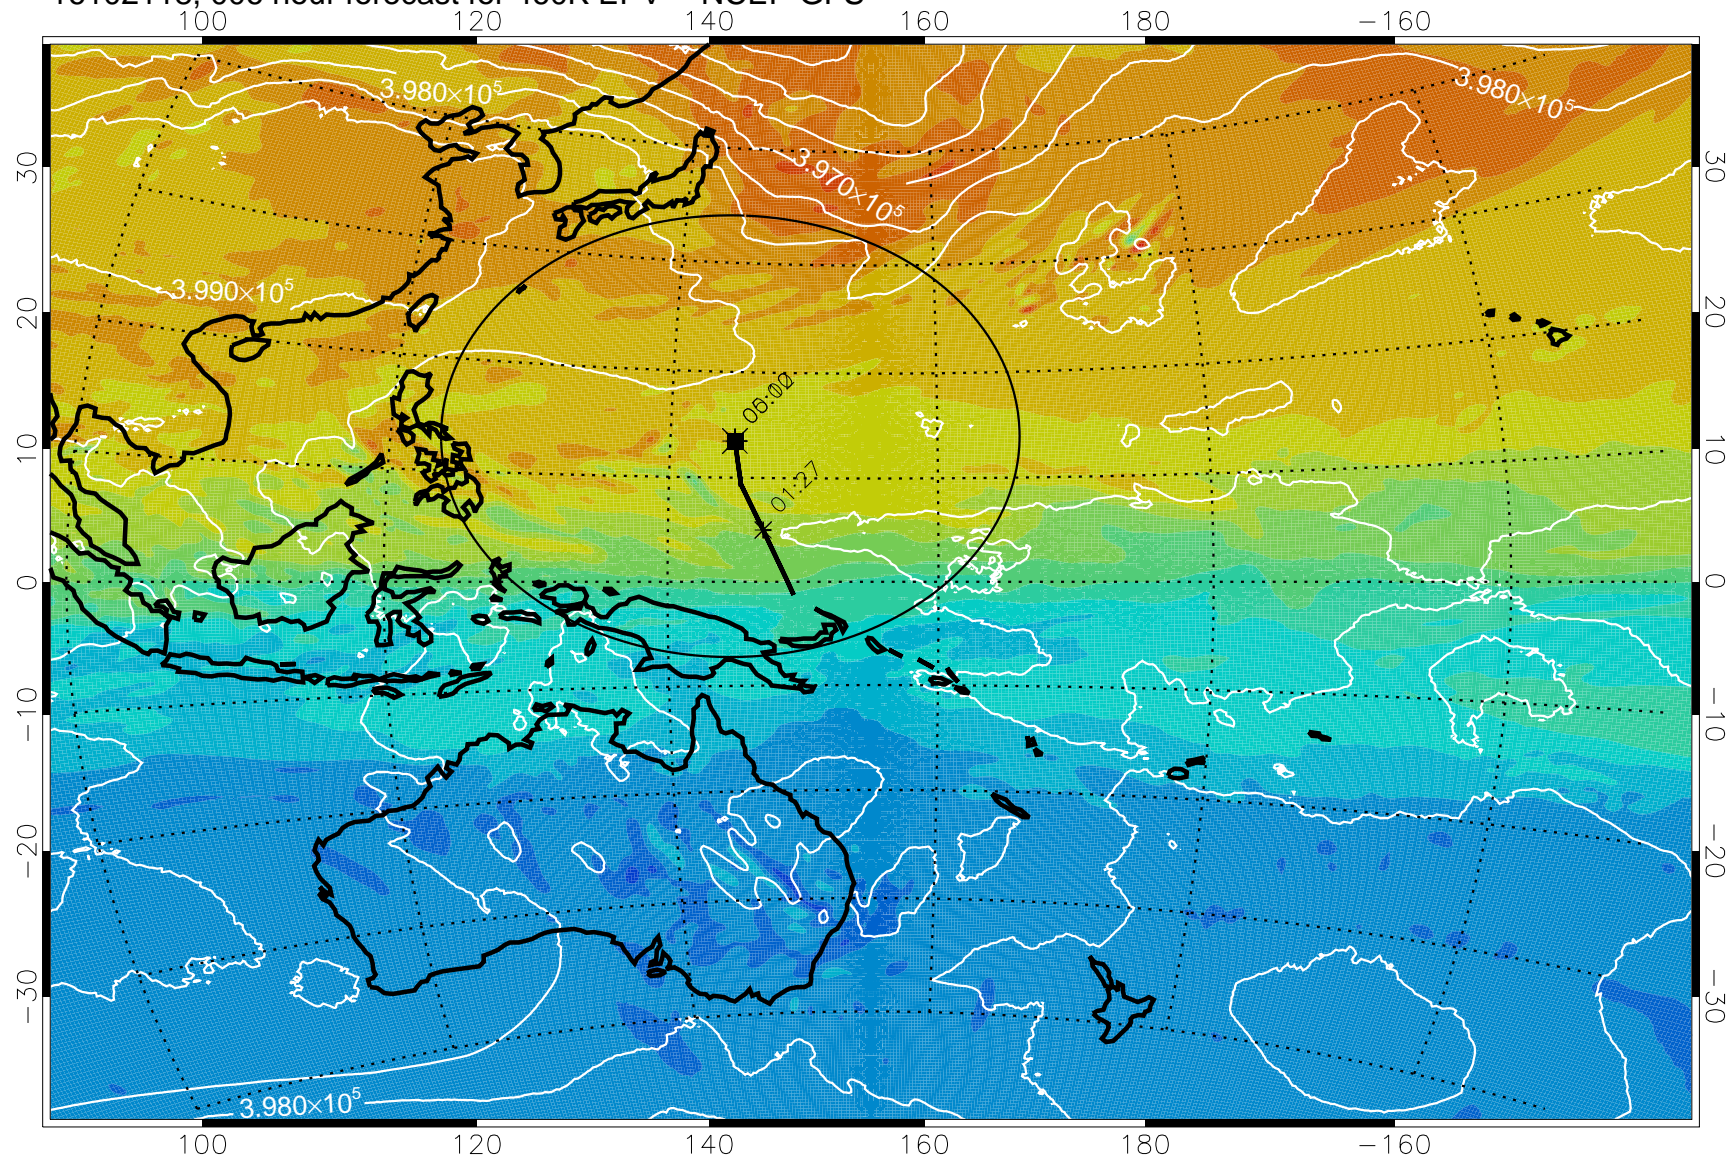

16102118, 006 hour forecast for 460K EPV -- NCEP GFS

460K Montgomery Streamfunction, white

Range ring of 2304 km

16102200, 012 hour forecast for 460K EPV -- NCEP GFS

460K Montgomery Streamfunction, white

Range ring of 2304 km

16102206, 018 hour forecast for 460K EPV -- NCEP GFS

460K Montgomery Streamfunction, white

Range ring of 2304 km

16102212, 024 hour forecast for 460K EPV -- NCEP GFS

460K Montgomery Streamfunction, white

Range ring of 2304 km

16102218, 030 hour forecast for 460K EPV -- NCEP GFS

460K Montgomery Streamfunction, white

Range ring of 2304 km

16102300, 036 hour forecast for 460K EPV -- NCEP GFS

460K Montgomery Streamfunction, white

Range ring of 2304 km

16102306, 042 hour forecast for 460K EPV -- NCEP GFS

460K Montgomery Streamfunction, white

Range ring of 2304 km

16102312, 048 hour forecast for 460K EPV -- NCEP GFS

460K Montgomery Streamfunction, white

Range ring of 2304 km