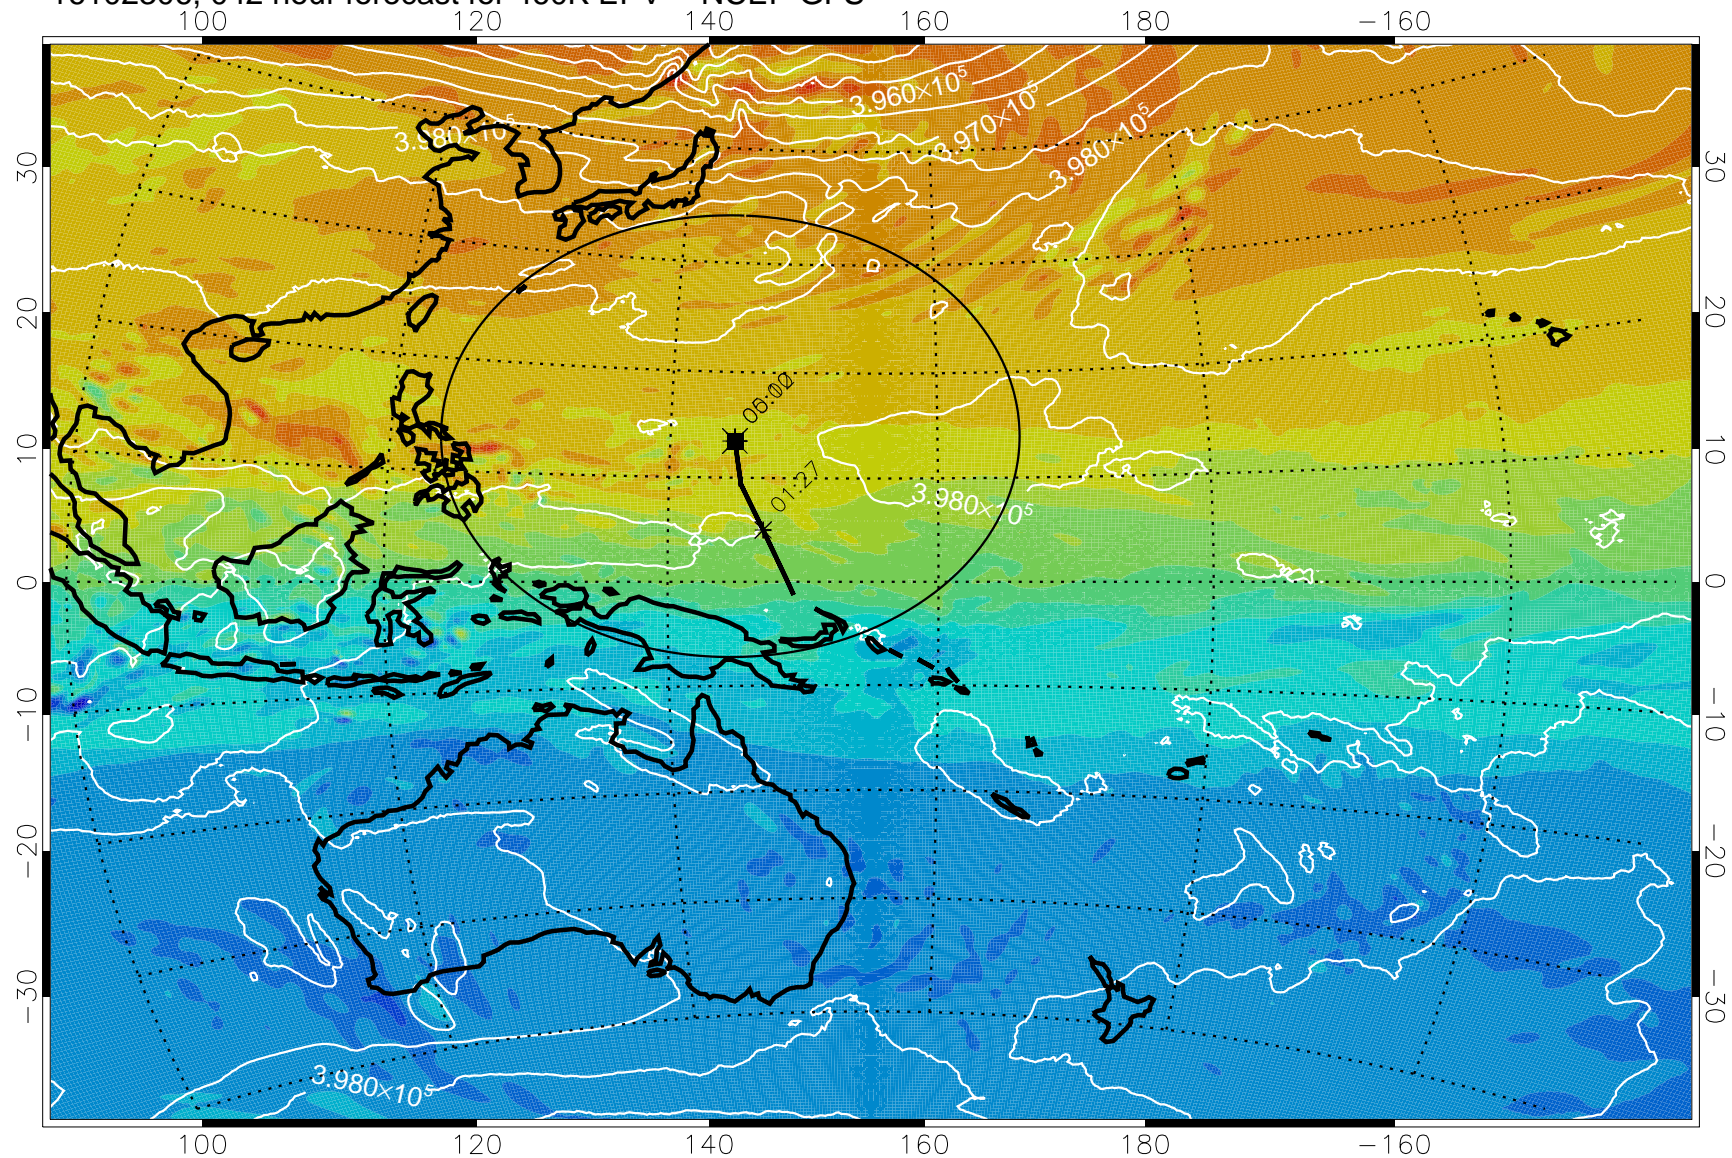

16102218, 030 hour forecast for 460K EPV -- NCEP GFS

460K Montgomery Streamfunction, white

Range ring of 2304 km

16102300, 036 hour forecast for 460K EPV -- NCEP GFS

460K Montgomery Streamfunction, white

Range ring of 2304 km

16102306, 042 hour forecast for 460K EPV -- NCEP GFS

460K Montgomery Streamfunction, white

Range ring of 2304 km

16102312, 048 hour forecast for 460K EPV -- NCEP GFS

460K Montgomery Streamfunction, white

Range ring of 2304 km

16102318, 054 hour forecast for 460K EPV -- NCEP GFS

460K Montgomery Streamfunction, white

Range ring of 2304 km

16102400, 060 hour forecast for 460K EPV -- NCEP GFS

460K Montgomery Streamfunction, white

Range ring of 2304 km

16102406, 066 hour forecast for 460K EPV -- NCEP GFS

460K Montgomery Streamfunction, white

Range ring of 2304 km

16102412, 072 hour forecast for 460K EPV -- NCEP GFS

460K Montgomery Streamfunction, white

Range ring of 2304 km