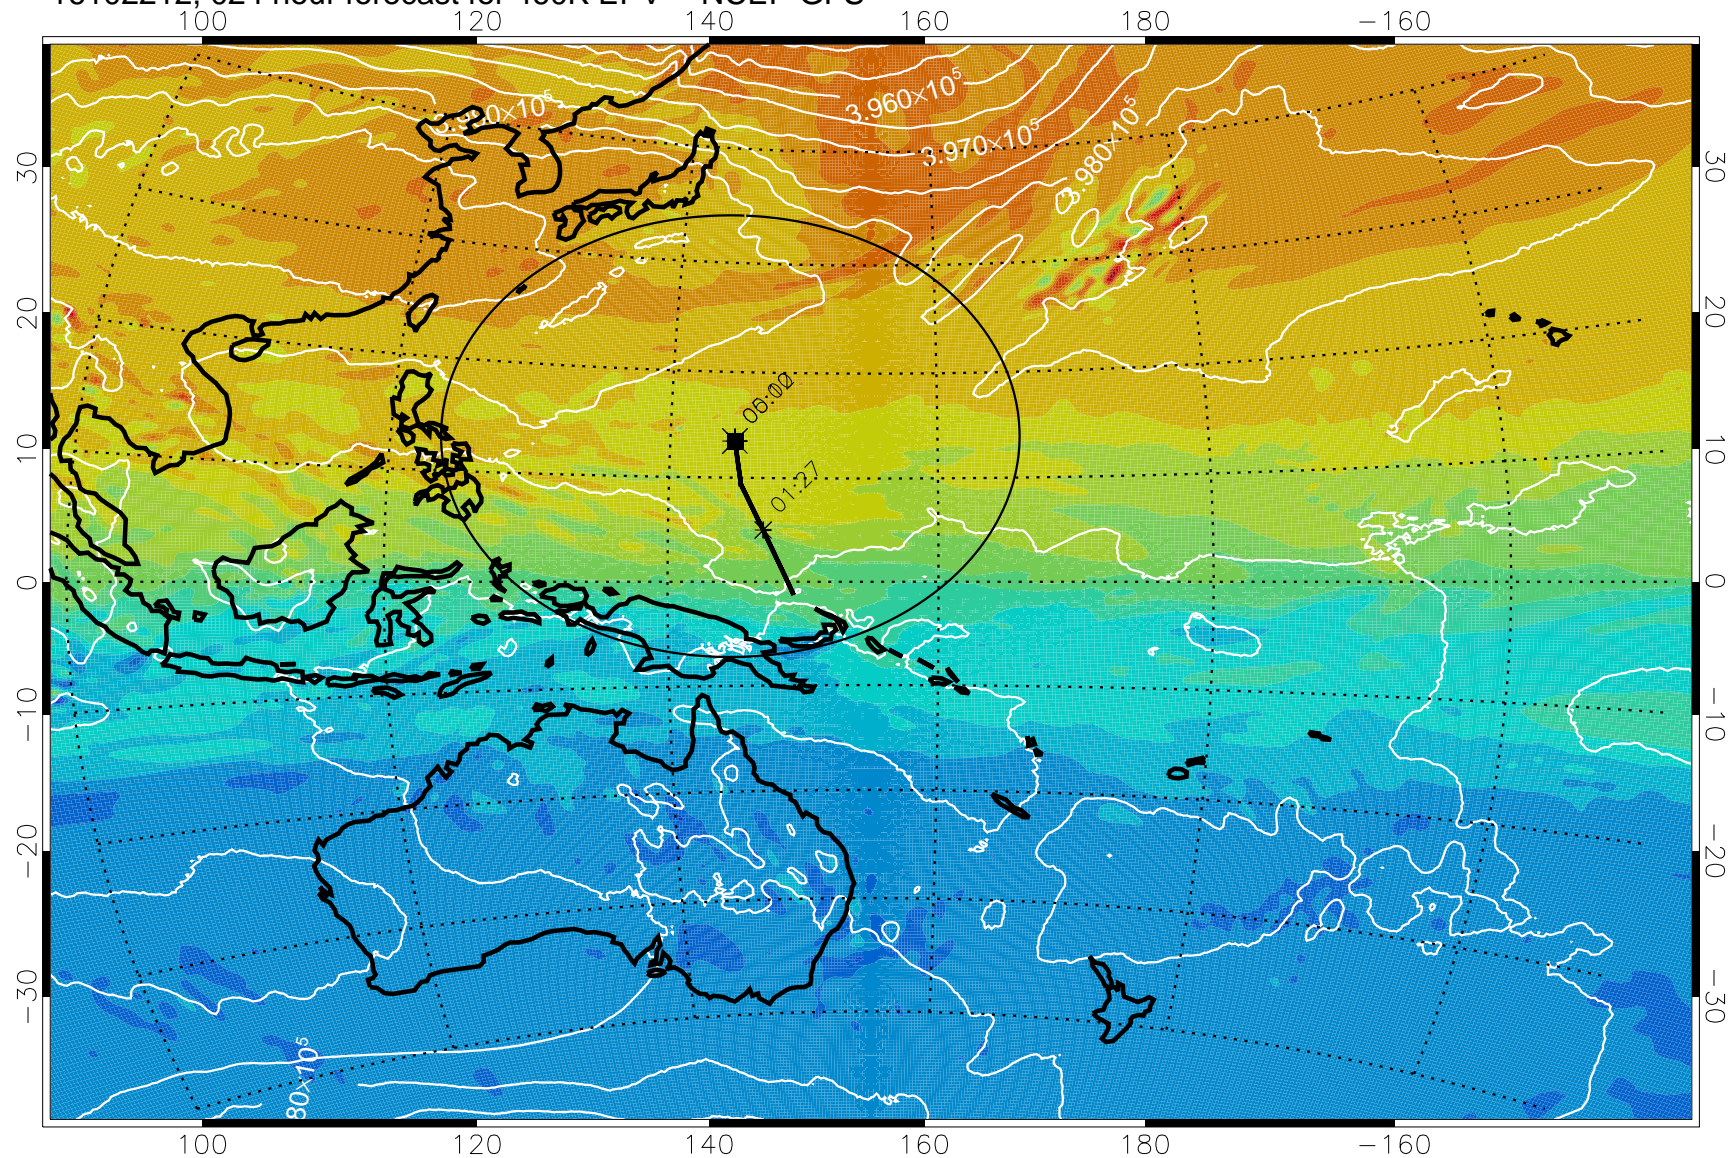

16102118, 006 hour forecast for 460K EPV -- NCEP GFS

460K Montgomery Streamfunction, white

Range ring of 2304 km

16102200, 012 hour forecast for 460K EPV -- NCEP GFS

460K Montgomery Streamfunction, white

Range ring of 2304 km

16102206, 018 hour forecast for 460K EPV -- NCEP GFS

460K Montgomery Streamfunction, white

Range ring of 2304 km

16102212, 024 hour forecast for 460K EPV -- NCEP GFS

460K Montgomery Streamfunction, white

Range ring of 2304 km

16102218, 030 hour forecast for 460K EPV -- NCEP GFS

460K Montgomery Streamfunction, white

Range ring of 2304 km

16102300, 036 hour forecast for 460K EPV -- NCEP GFS

460K Montgomery Streamfunction, white

Range ring of 2304 km

16102306, 042 hour forecast for 460K EPV -- NCEP GFS

460K Montgomery Streamfunction, white

Range ring of 2304 km

16102312, 048 hour forecast for 460K EPV -- NCEP GFS

460K Montgomery Streamfunction, white

Range ring of 2304 km