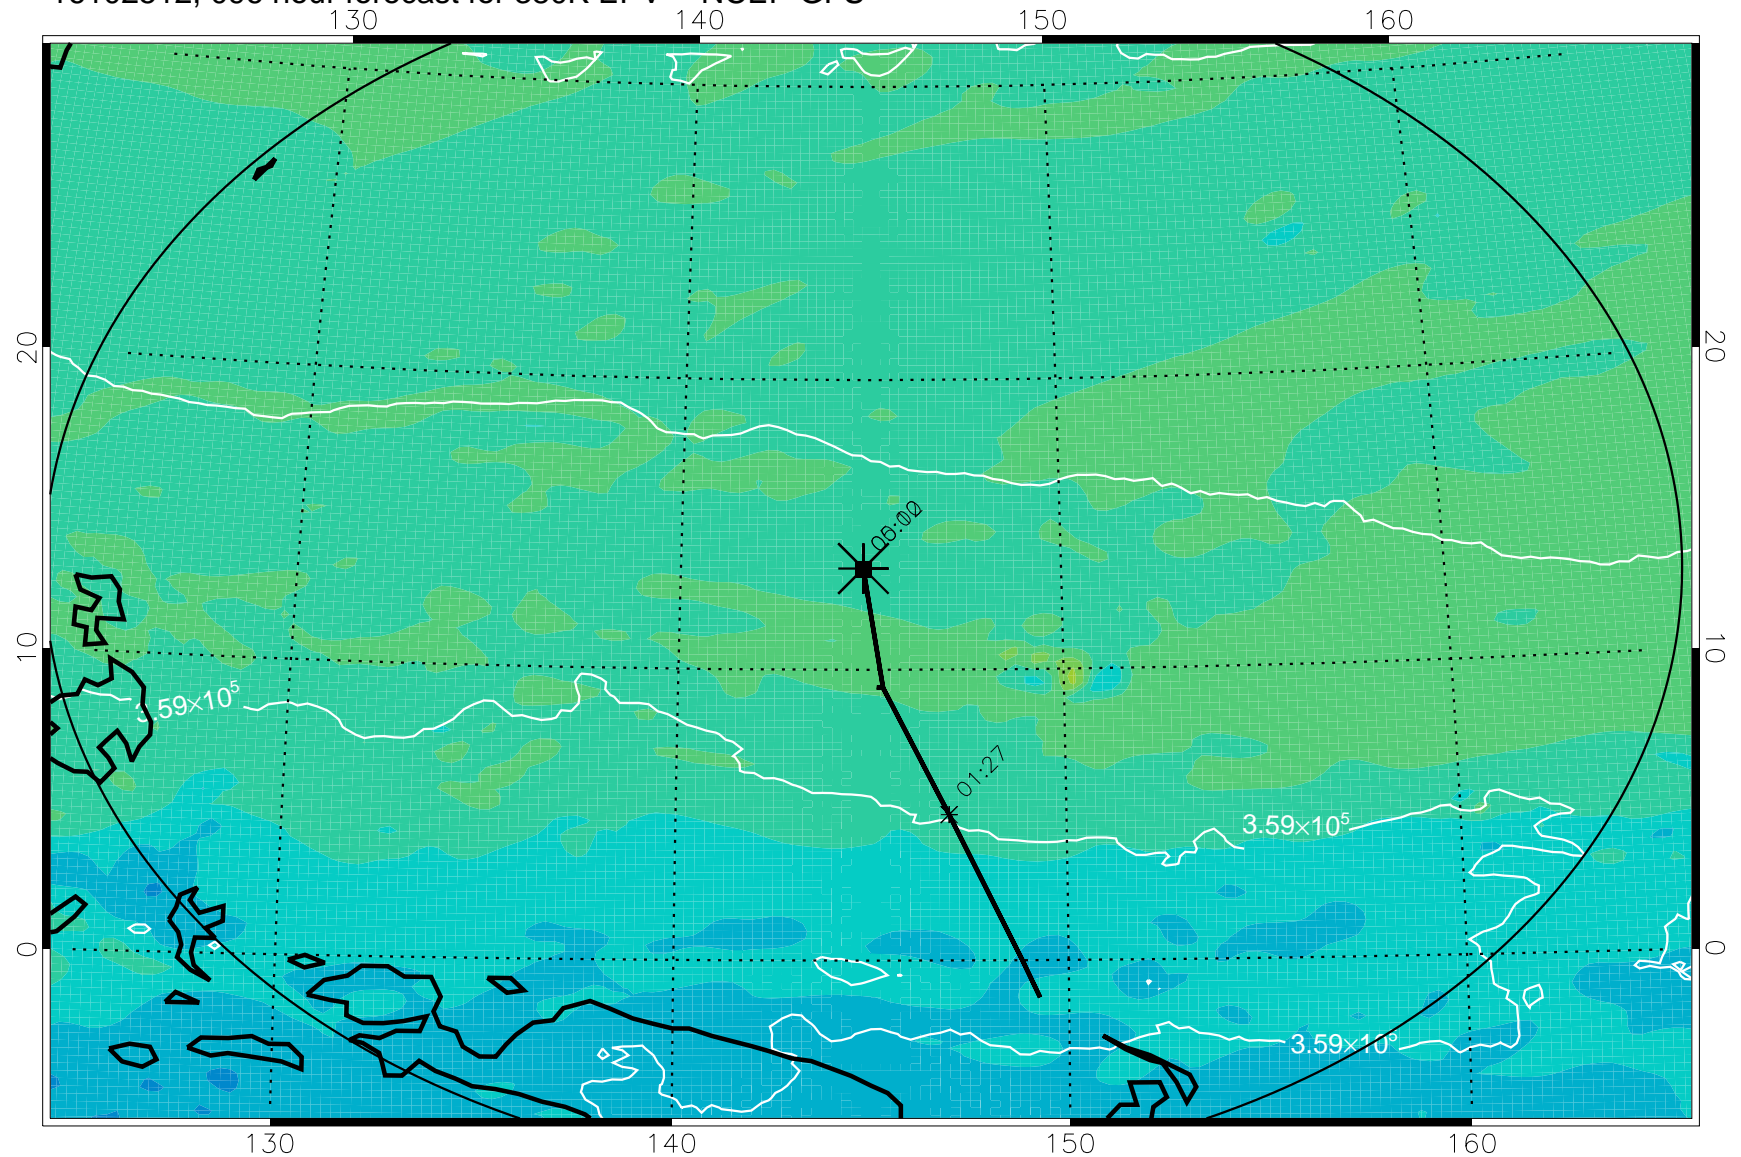

16102406, 066 hour forecast for 380K EPV -- NCEP GFS

380K Montgomery Streamfunction, white

Range ring of 2304 km

16102412, 072 hour forecast for 380K EPV -- NCEP GFS

380K Montgomery Streamfunction, white

Range ring of 2304 km

16102418, 078 hour forecast for 380K EPV -- NCEP GFS

380K Montgomery Streamfunction, white

Range ring of 2304 km

16102500, 084 hour forecast for 380K EPV -- NCEP GFS

380K Montgomery Streamfunction, white

Range ring of 2304 km

16102506, 090 hour forecast for 380K EPV -- NCEP GFS

380K Montgomery Streamfunction, white

Range ring of 2304 km

16102512, 096 hour forecast for 380K EPV -- NCEP GFS

380K Montgomery Streamfunction, white

Range ring of 2304 km

16102518, 102 hour forecast for 380K EPV -- NCEP GFS

380K Montgomery Streamfunction, white

Range ring of 2304 km

16102600, 108 hour forecast for 380K EPV -- NCEP GFS

380K Montgomery Streamfunction, white

Range ring of 2304 km