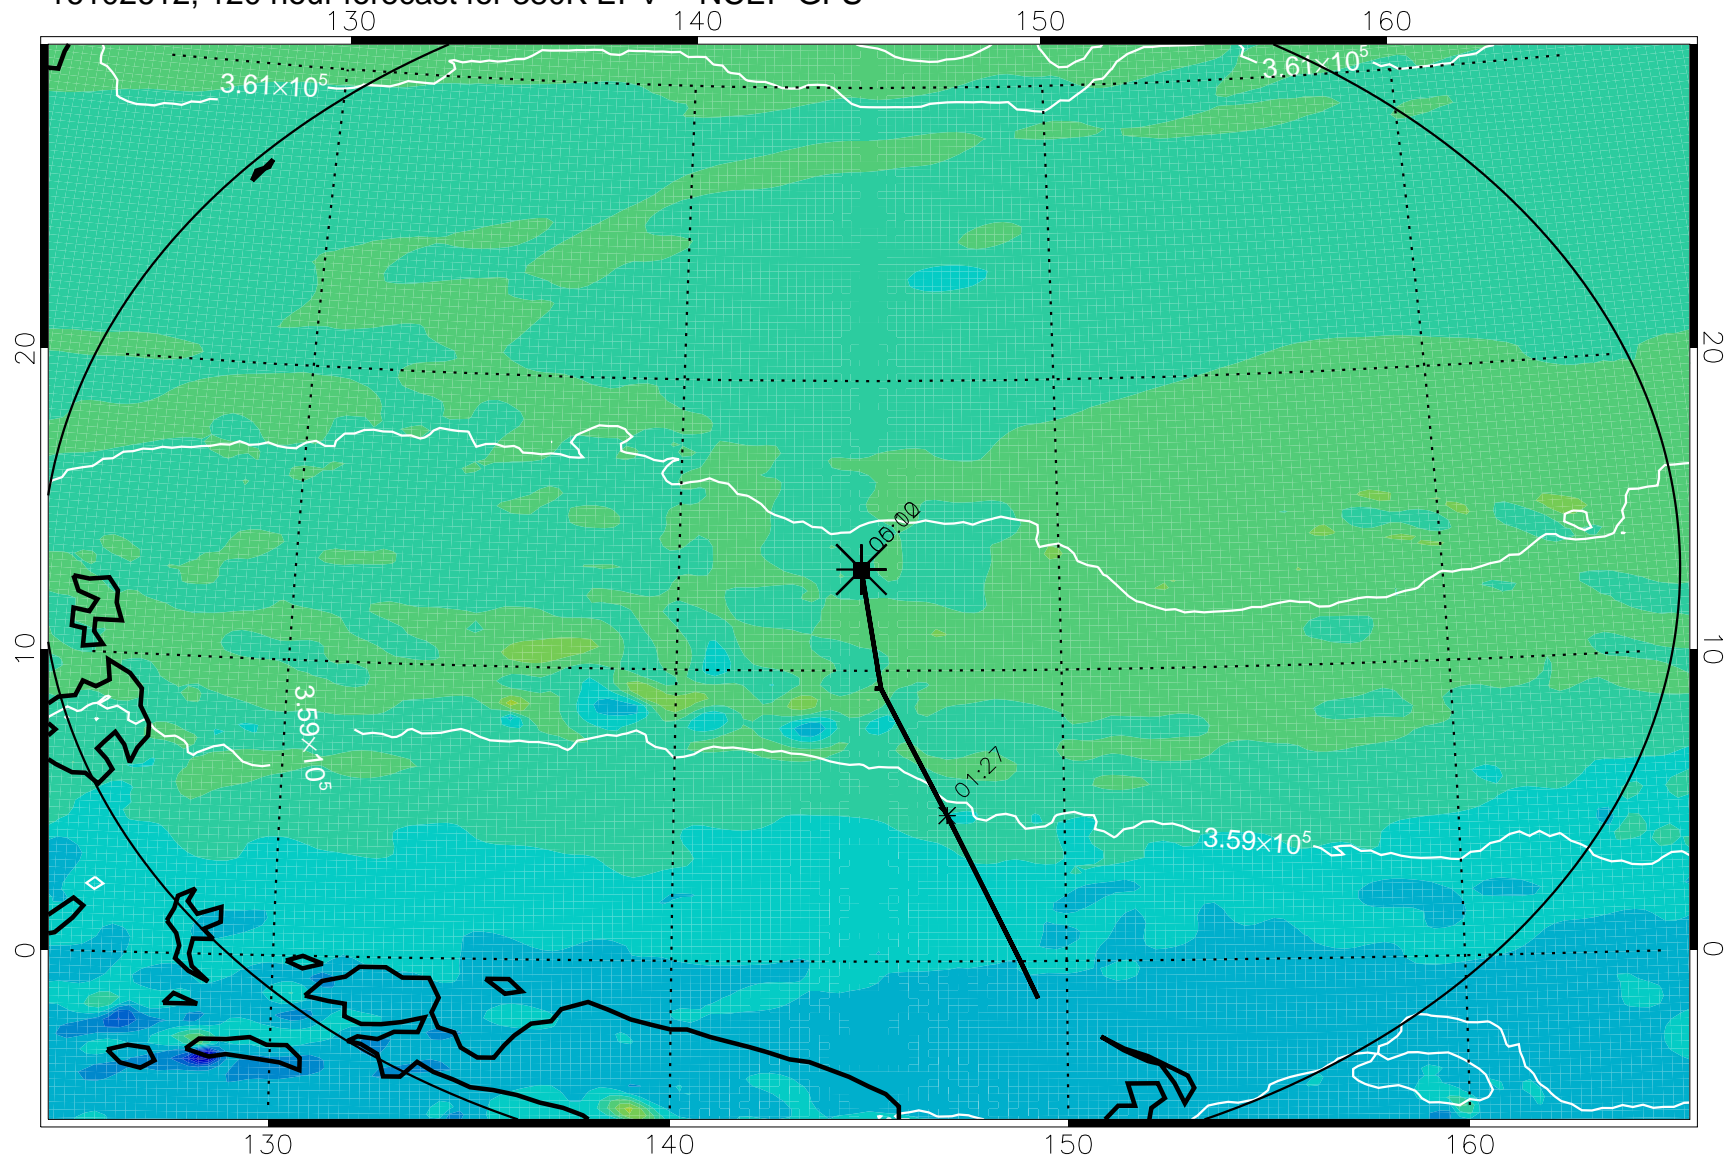

16102418, 078 hour forecast for 380K EPV -- NCEP GFS

380K Montgomery Streamfunction, white

Range ring of 2304 km

16102500, 084 hour forecast for 380K EPV -- NCEP GFS

380K Montgomery Streamfunction, white

Range ring of 2304 km

16102506, 090 hour forecast for 380K EPV -- NCEP GFS

380K Montgomery Streamfunction, white

Range ring of 2304 km

16102512, 096 hour forecast for 380K EPV -- NCEP GFS

380K Montgomery Streamfunction, white

Range ring of 2304 km

16102518, 102 hour forecast for 380K EPV -- NCEP GFS

380K Montgomery Streamfunction, white

Range ring of 2304 km

16102600, 108 hour forecast for 380K EPV -- NCEP GFS

380K Montgomery Streamfunction, white

Range ring of 2304 km

16102606, 114 hour forecast for 380K EPV -- NCEP GFS

380K Montgomery Streamfunction, white

Range ring of 2304 km

16102612, 120 hour forecast for 380K EPV -- NCEP GFS

380K Montgomery Streamfunction, white

Range ring of 2304 km