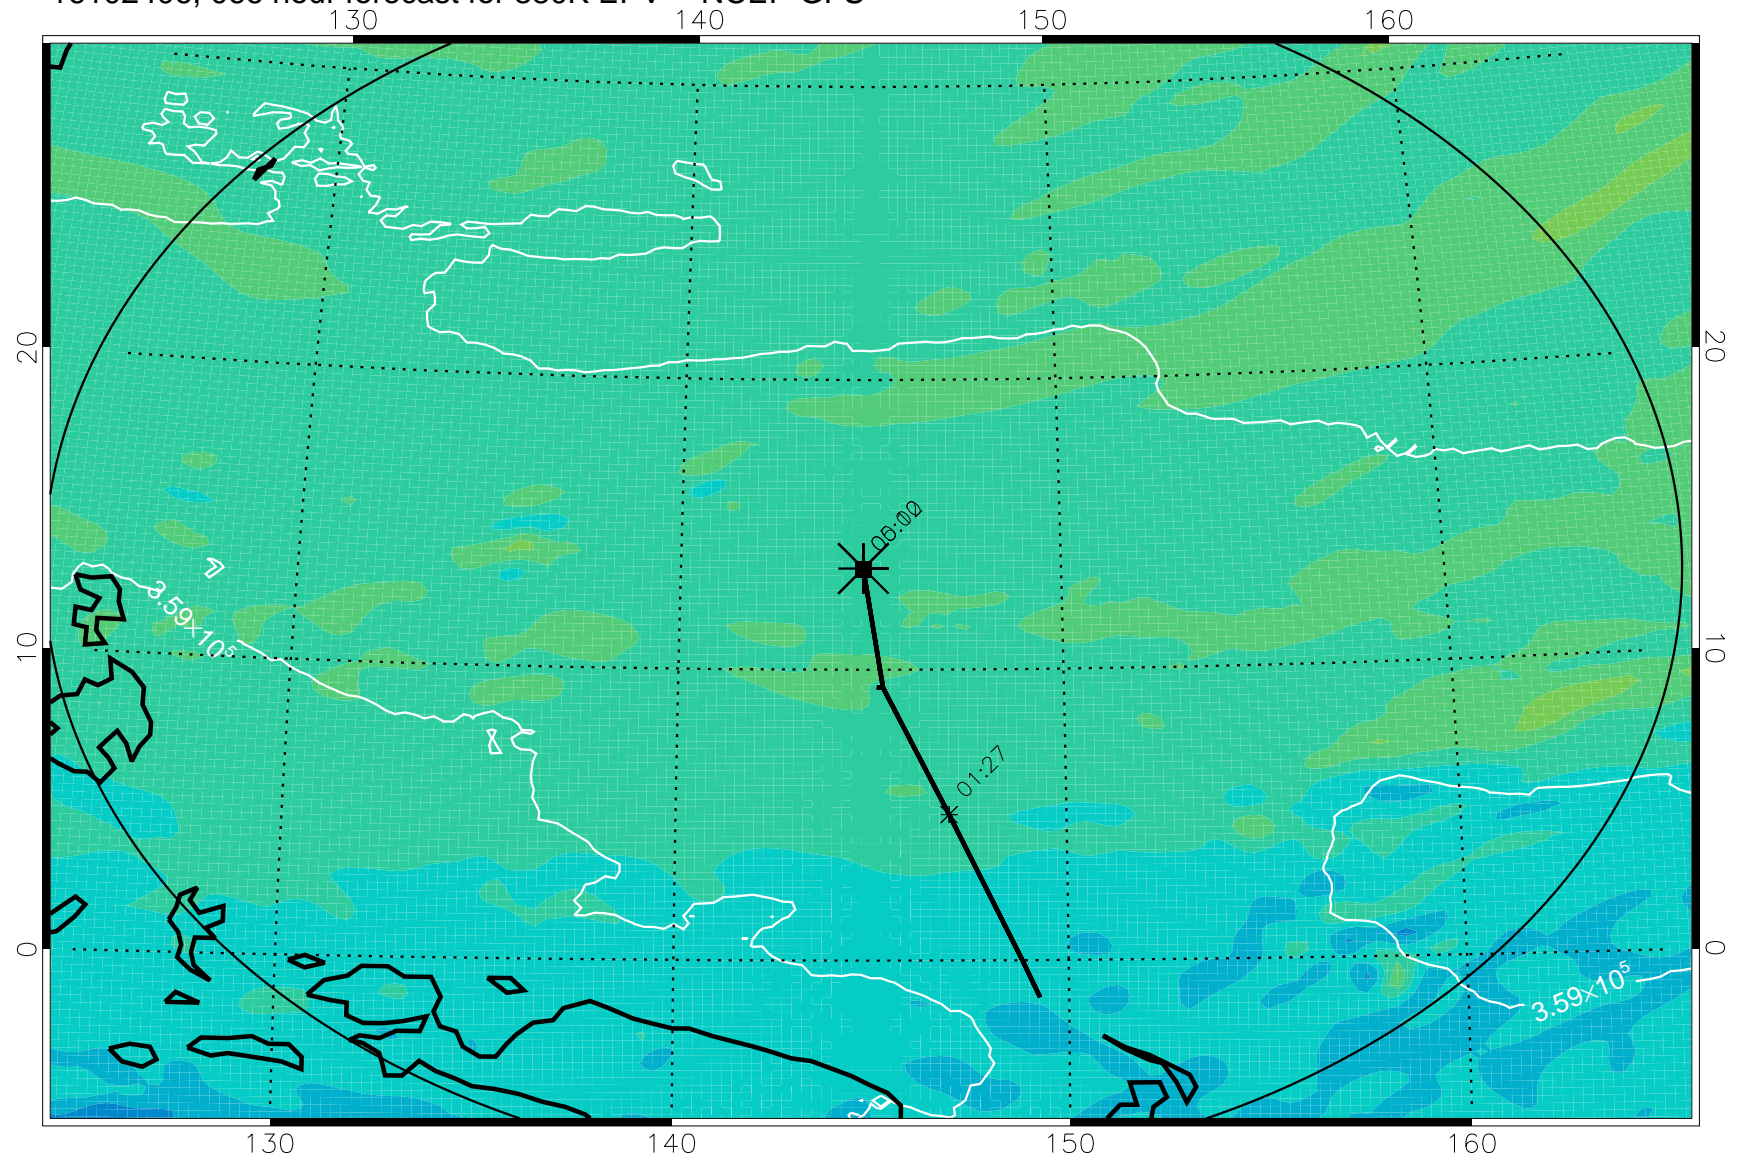

16102318, 054 hour forecast for 380K EPV -- NCEP GFS

380K Montgomery Streamfunction, white

Range ring of 2304 km

16102400, 060 hour forecast for 380K EPV -- NCEP GFS

380K Montgomery Streamfunction, white

Range ring of 2304 km

16102406, 066 hour forecast for 380K EPV -- NCEP GFS

380K Montgomery Streamfunction, white

Range ring of 2304 km

16102412, 072 hour forecast for 380K EPV -- NCEP GFS

380K Montgomery Streamfunction, white

Range ring of 2304 km

16102418, 078 hour forecast for 380K EPV -- NCEP GFS

380K Montgomery Streamfunction, white

Range ring of 2304 km

16102500, 084 hour forecast for 380K EPV -- NCEP GFS

380K Montgomery Streamfunction, white

Range ring of 2304 km

16102506, 090 hour forecast for 380K EPV -- NCEP GFS

380K Montgomery Streamfunction, white

Range ring of 2304 km

16102512, 096 hour forecast for 380K EPV -- NCEP GFS

380K Montgomery Streamfunction, white

Range ring of 2304 km