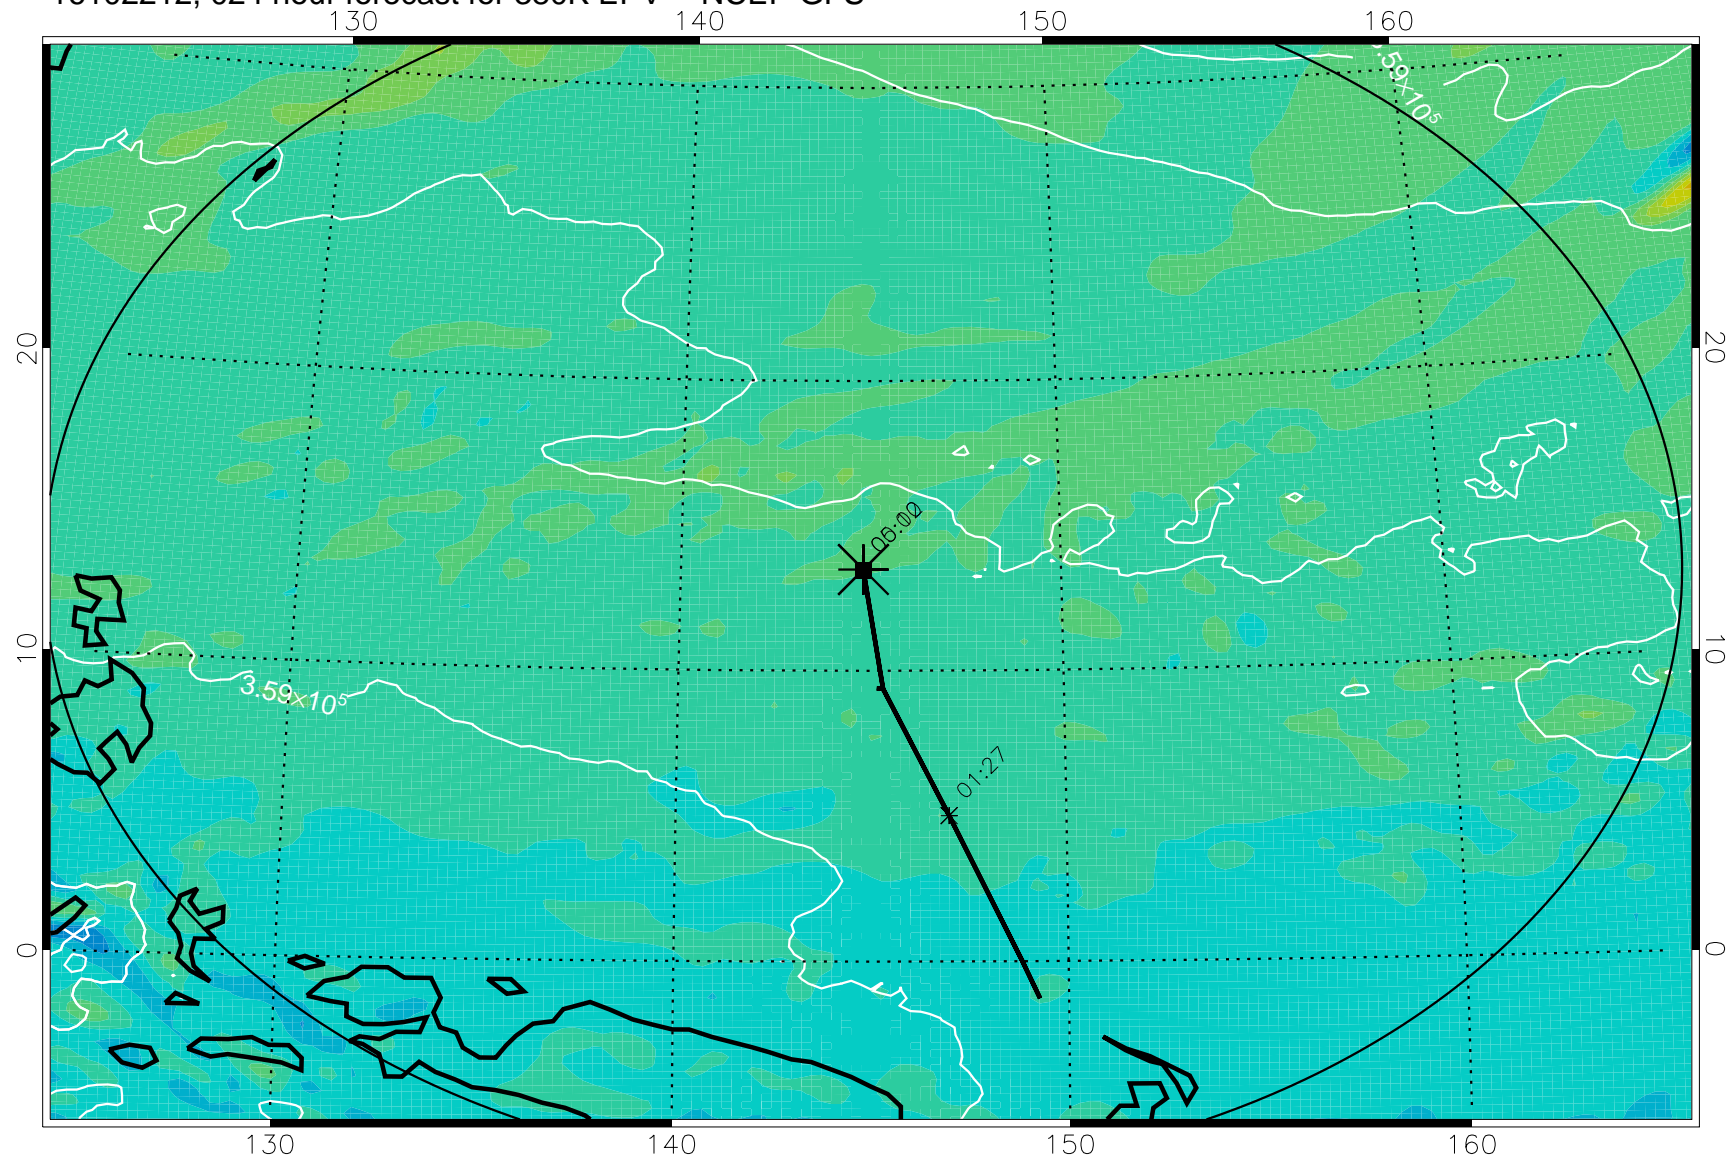

16102118, 006 hour forecast for 380K EPV -- NCEP GFS

380K Montgomery Streamfunction, white

Range ring of 2304 km

16102200, 012 hour forecast for 380K EPV -- NCEP GFS

380K Montgomery Streamfunction, white

Range ring of 2304 km

16102206, 018 hour forecast for 380K EPV -- NCEP GFS

380K Montgomery Streamfunction, white

Range ring of 2304 km

16102212, 024 hour forecast for 380K EPV -- NCEP GFS

380K Montgomery Streamfunction, white

Range ring of 2304 km

16102218, 030 hour forecast for 380K EPV -- NCEP GFS

380K Montgomery Streamfunction, white

Range ring of 2304 km

16102300, 036 hour forecast for 380K EPV -- NCEP GFS

380K Montgomery Streamfunction, white

Range ring of 2304 km

16102306, 042 hour forecast for 380K EPV -- NCEP GFS

380K Montgomery Streamfunction, white

Range ring of 2304 km

16102312, 048 hour forecast for 380K EPV -- NCEP GFS

380K Montgomery Streamfunction, white

Range ring of 2304 km