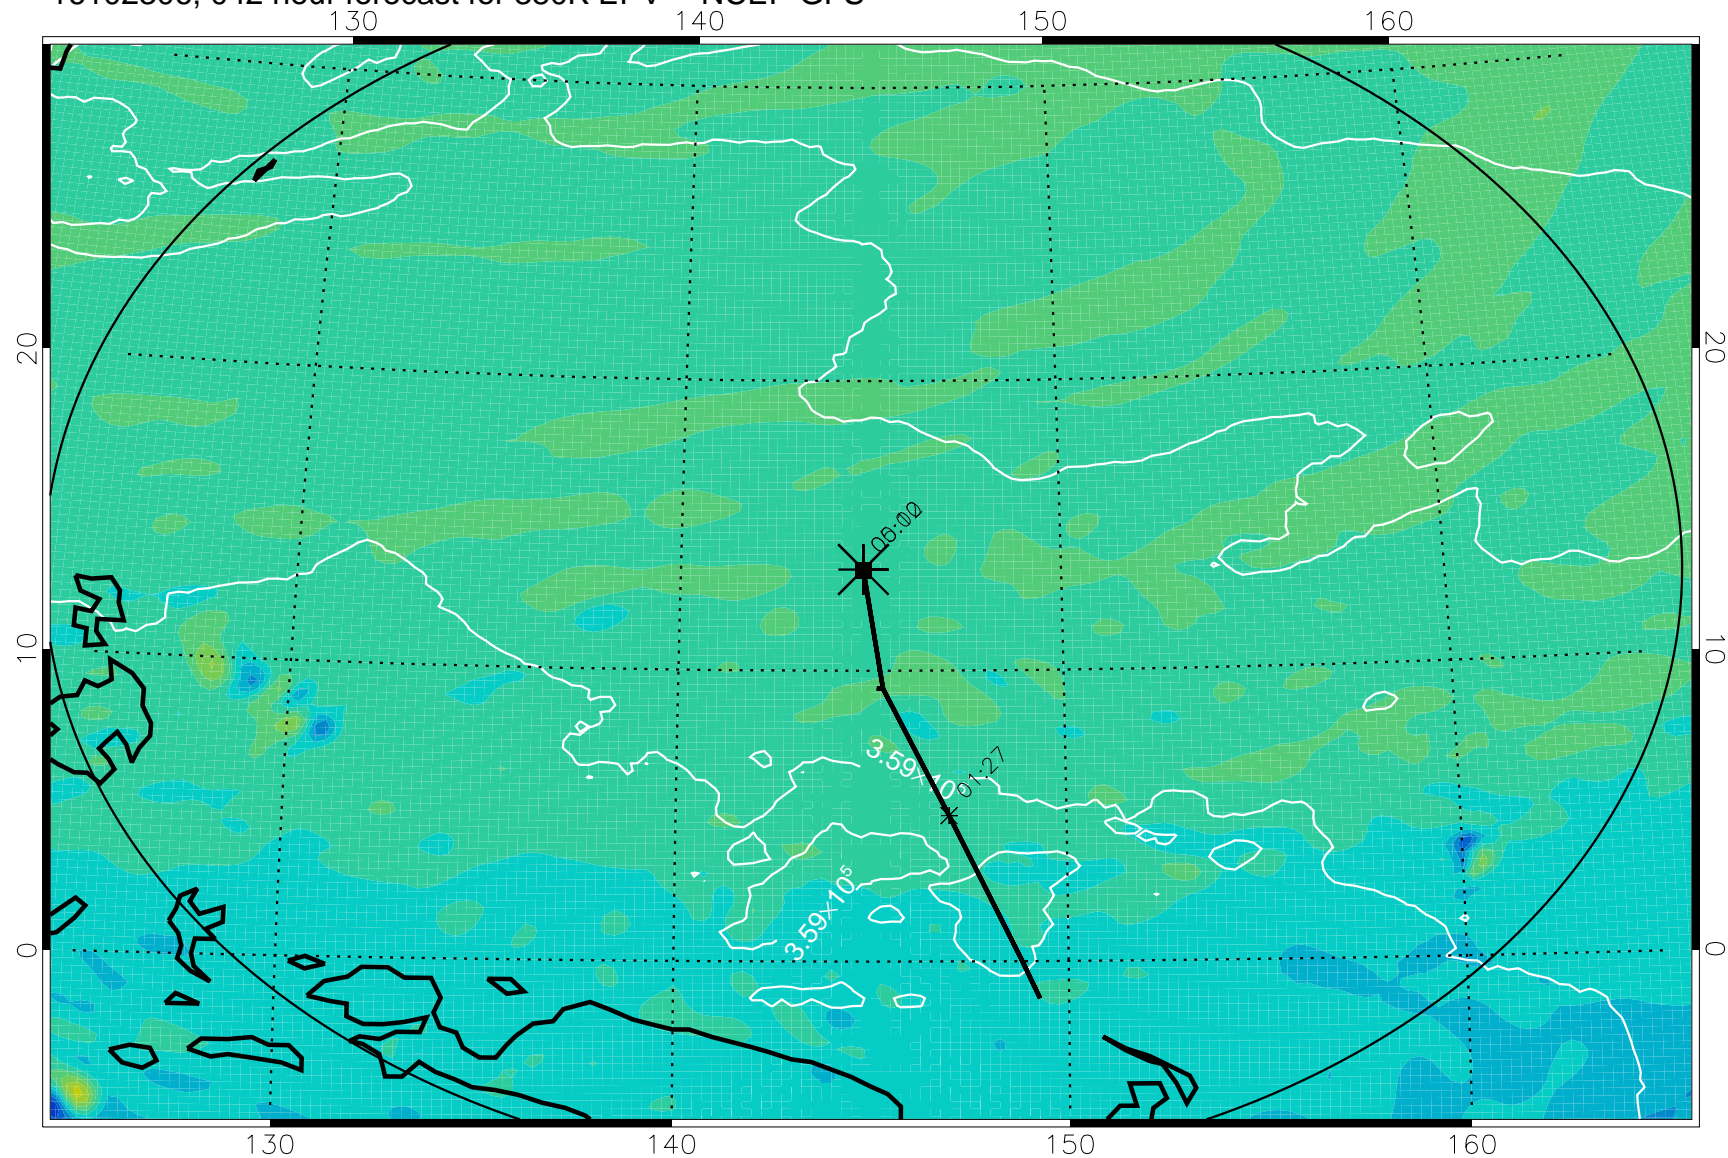

16102218, 030 hour forecast for 380K EPV -- NCEP GFS

380K Montgomery Streamfunction, white

Range ring of 2304 km

16102300, 036 hour forecast for 380K EPV -- NCEP GFS

380K Montgomery Streamfunction, white

Range ring of 2304 km

16102306, 042 hour forecast for 380K EPV -- NCEP GFS

380K Montgomery Streamfunction, white

Range ring of 2304 km

16102312, 048 hour forecast for 380K EPV -- NCEP GFS

380K Montgomery Streamfunction, white

Range ring of 2304 km

16102318, 054 hour forecast for 380K EPV -- NCEP GFS

380K Montgomery Streamfunction, white

Range ring of 2304 km

16102400, 060 hour forecast for 380K EPV -- NCEP GFS

380K Montgomery Streamfunction, white

Range ring of 2304 km

16102418, 078 hour forecast for 380K EPV -- NCEP GFS

380K Montgomery Streamfunction, white

Range ring of 2304 km

16102500, 084 hour forecast for 380K EPV -- NCEP GFS

380K Montgomery Streamfunction, white

Range ring of 2304 km