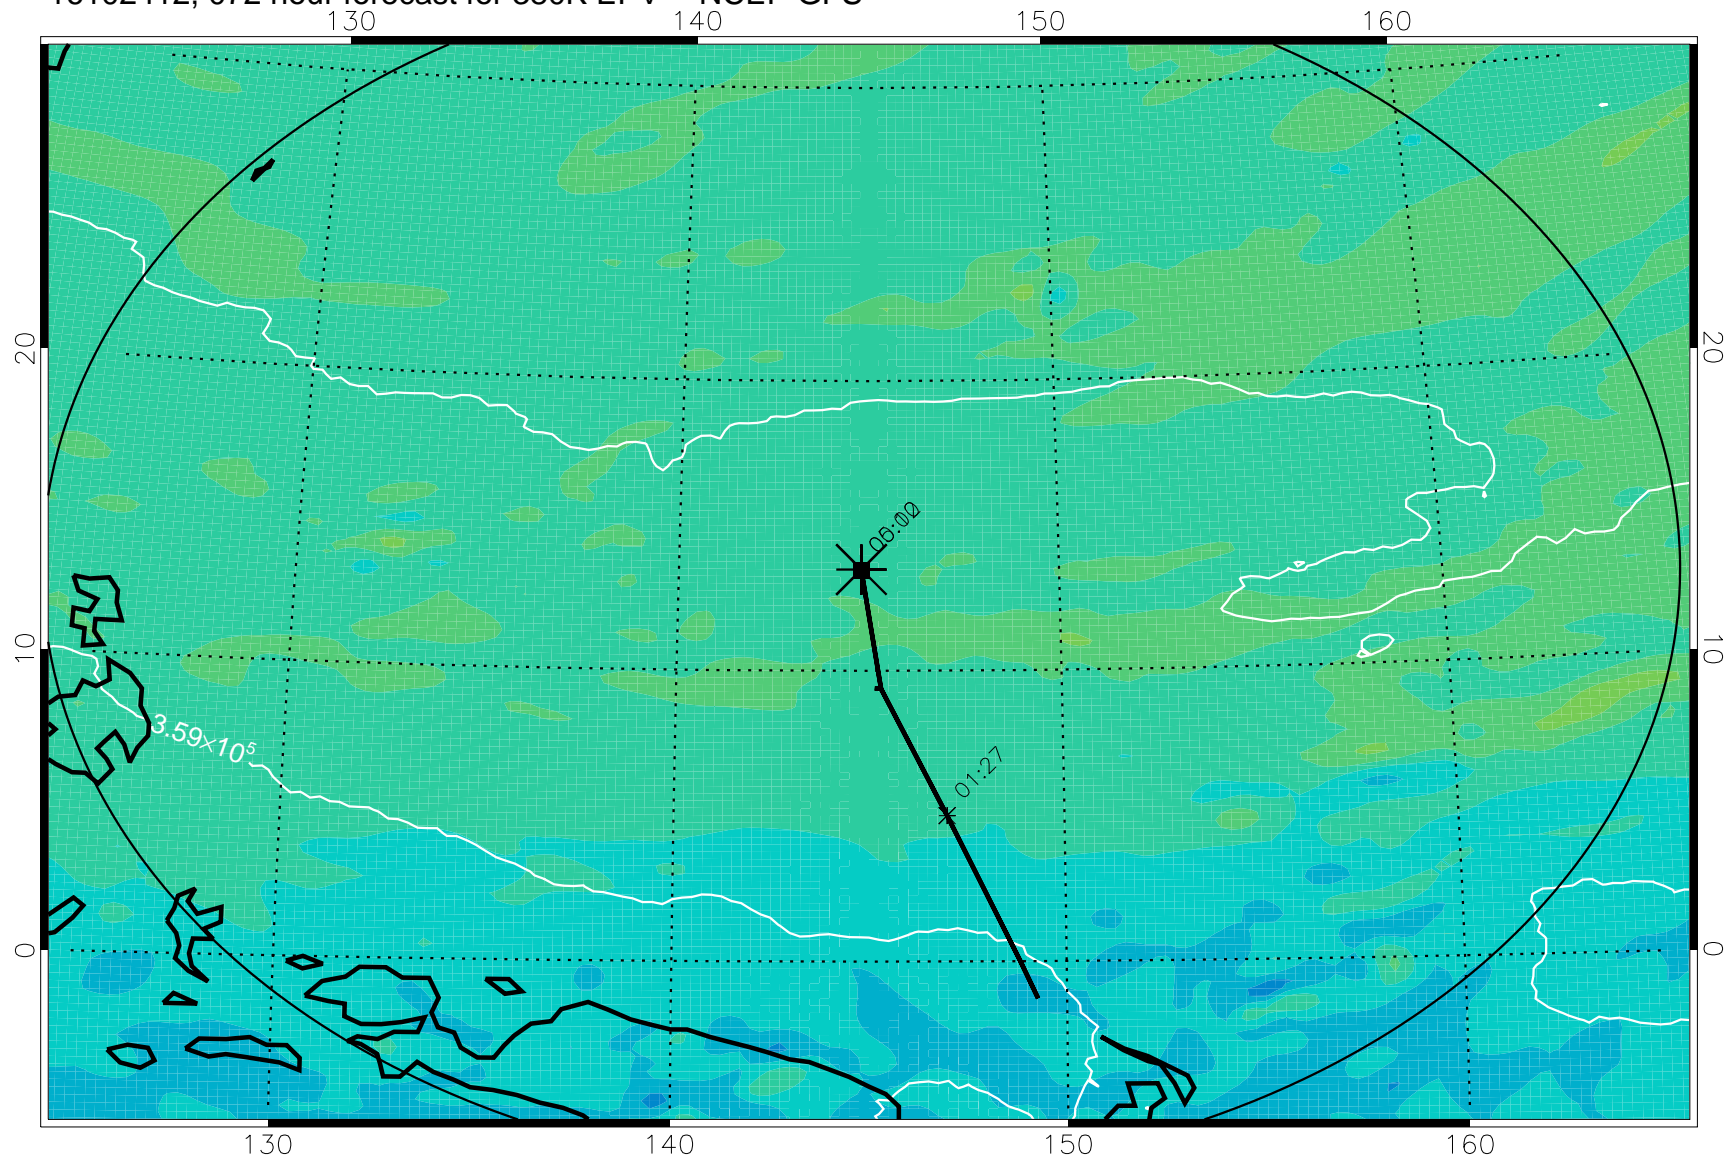

16102318, 054 hour forecast for 380K EPV -- NCEP GFS

380K Montgomery Streamfunction, white

Range ring of 2304 km

16102400, 060 hour forecast for 380K EPV -- NCEP GFS

380K Montgomery Streamfunction, white

Range ring of 2304 km

16102406, 066 hour forecast for 380K EPV -- NCEP GFS

380K Montgomery Streamfunction, white

Range ring of 2304 km

16102412, 072 hour forecast for 380K EPV -- NCEP GFS

380K Montgomery Streamfunction, white

Range ring of 2304 km

16102418, 078 hour forecast for 380K EPV -- NCEP GFS

380K Montgomery Streamfunction, white

Range ring of 2304 km

16102500, 084 hour forecast for 380K EPV -- NCEP GFS

380K Montgomery Streamfunction, white

Range ring of 2304 km

16102506, 090 hour forecast for 380K EPV -- NCEP GFS

380K Montgomery Streamfunction, white

Range ring of 2304 km

16102512, 096 hour forecast for 380K EPV -- NCEP GFS

380K Montgomery Streamfunction, white

Range ring of 2304 km