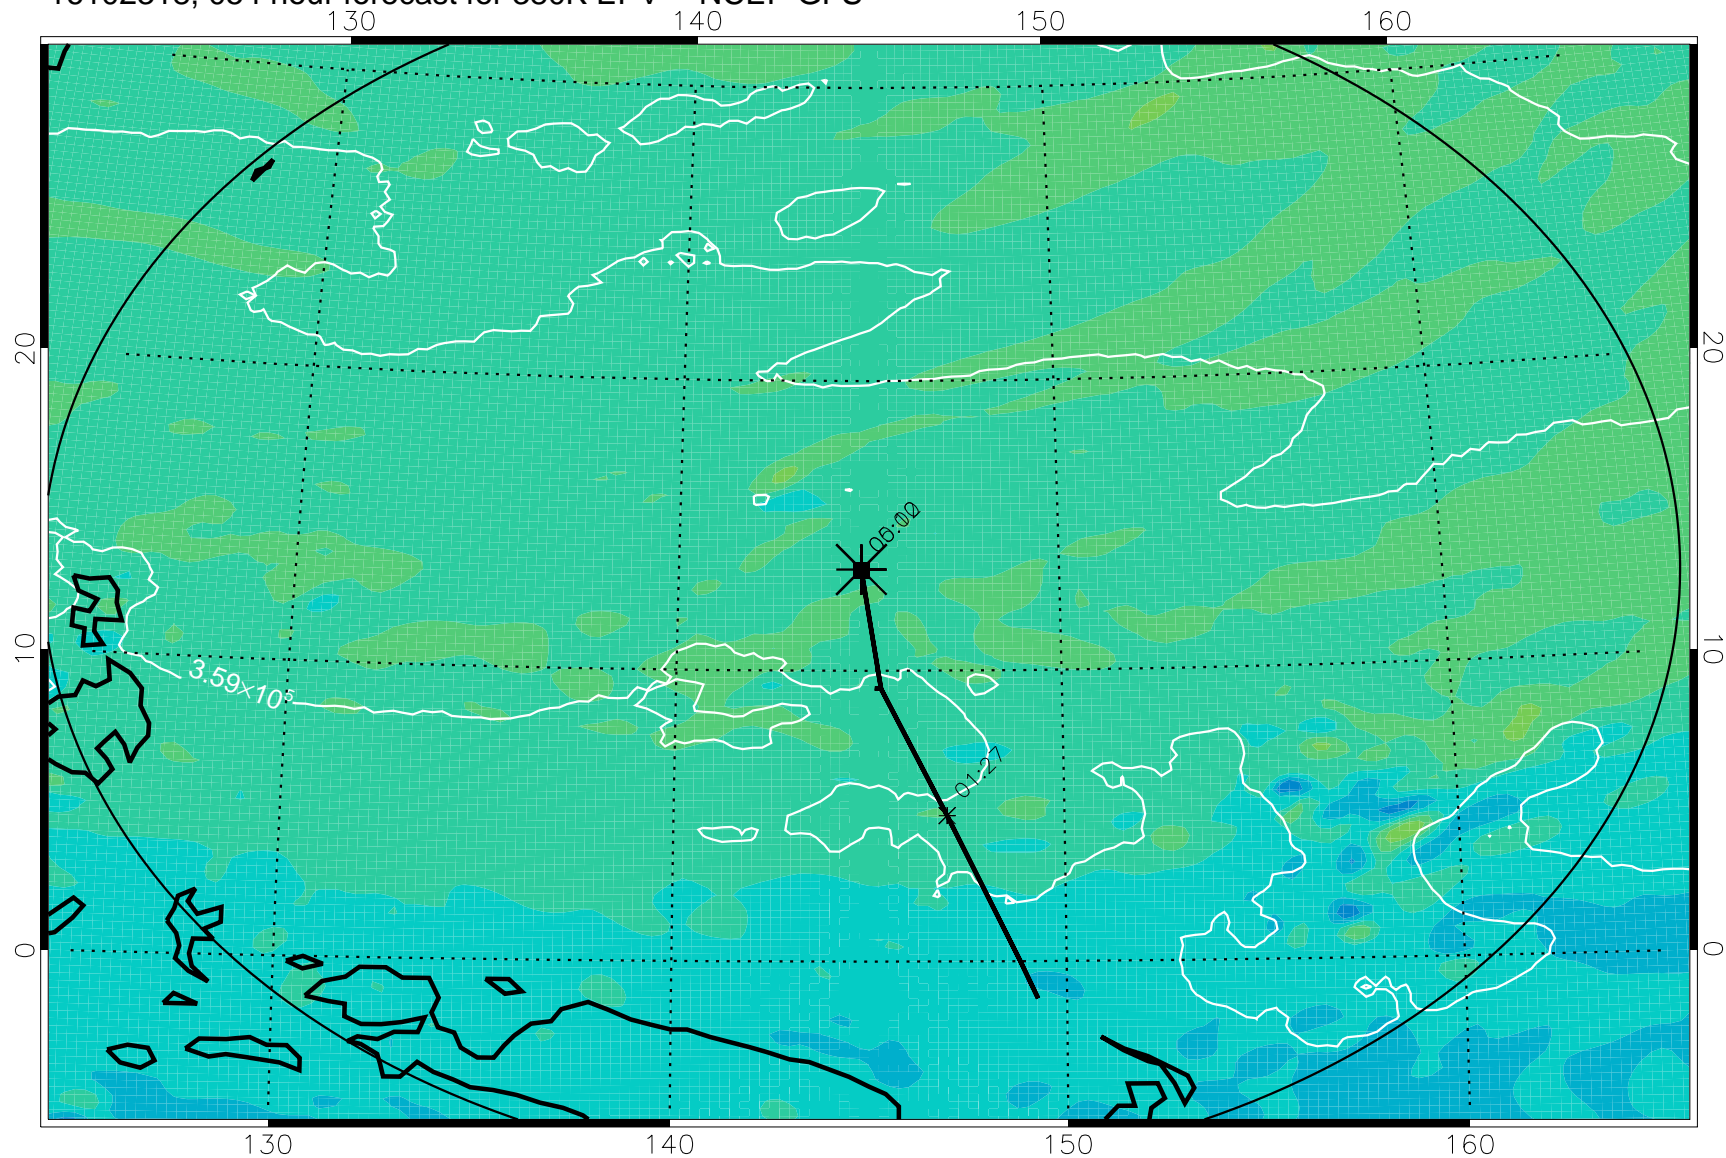

16102306, 042 hour forecast for 380K EPV -- NCEP GFS

380K Montgomery Streamfunction, white

Range ring of 2304 km

16102312, 048 hour forecast for 380K EPV -- NCEP GFS

380K Montgomery Streamfunction, white

Range ring of 2304 km

16102318, 054 hour forecast for 380K EPV -- NCEP GFS

380K Montgomery Streamfunction, white

Range ring of 2304 km

16102400, 060 hour forecast for 380K EPV -- NCEP GFS

380K Montgomery Streamfunction, white

Range ring of 2304 km

16102406, 066 hour forecast for 380K EPV -- NCEP GFS

380K Montgomery Streamfunction, white

Range ring of 2304 km

16102412, 072 hour forecast for 380K EPV -- NCEP GFS

380K Montgomery Streamfunction, white

Range ring of 2304 km

16102418, 078 hour forecast for 380K EPV -- NCEP GFS

380K Montgomery Streamfunction, white

Range ring of 2304 km

16102500, 084 hour forecast for 380K EPV -- NCEP GFS

380K Montgomery Streamfunction, white

Range ring of 2304 km