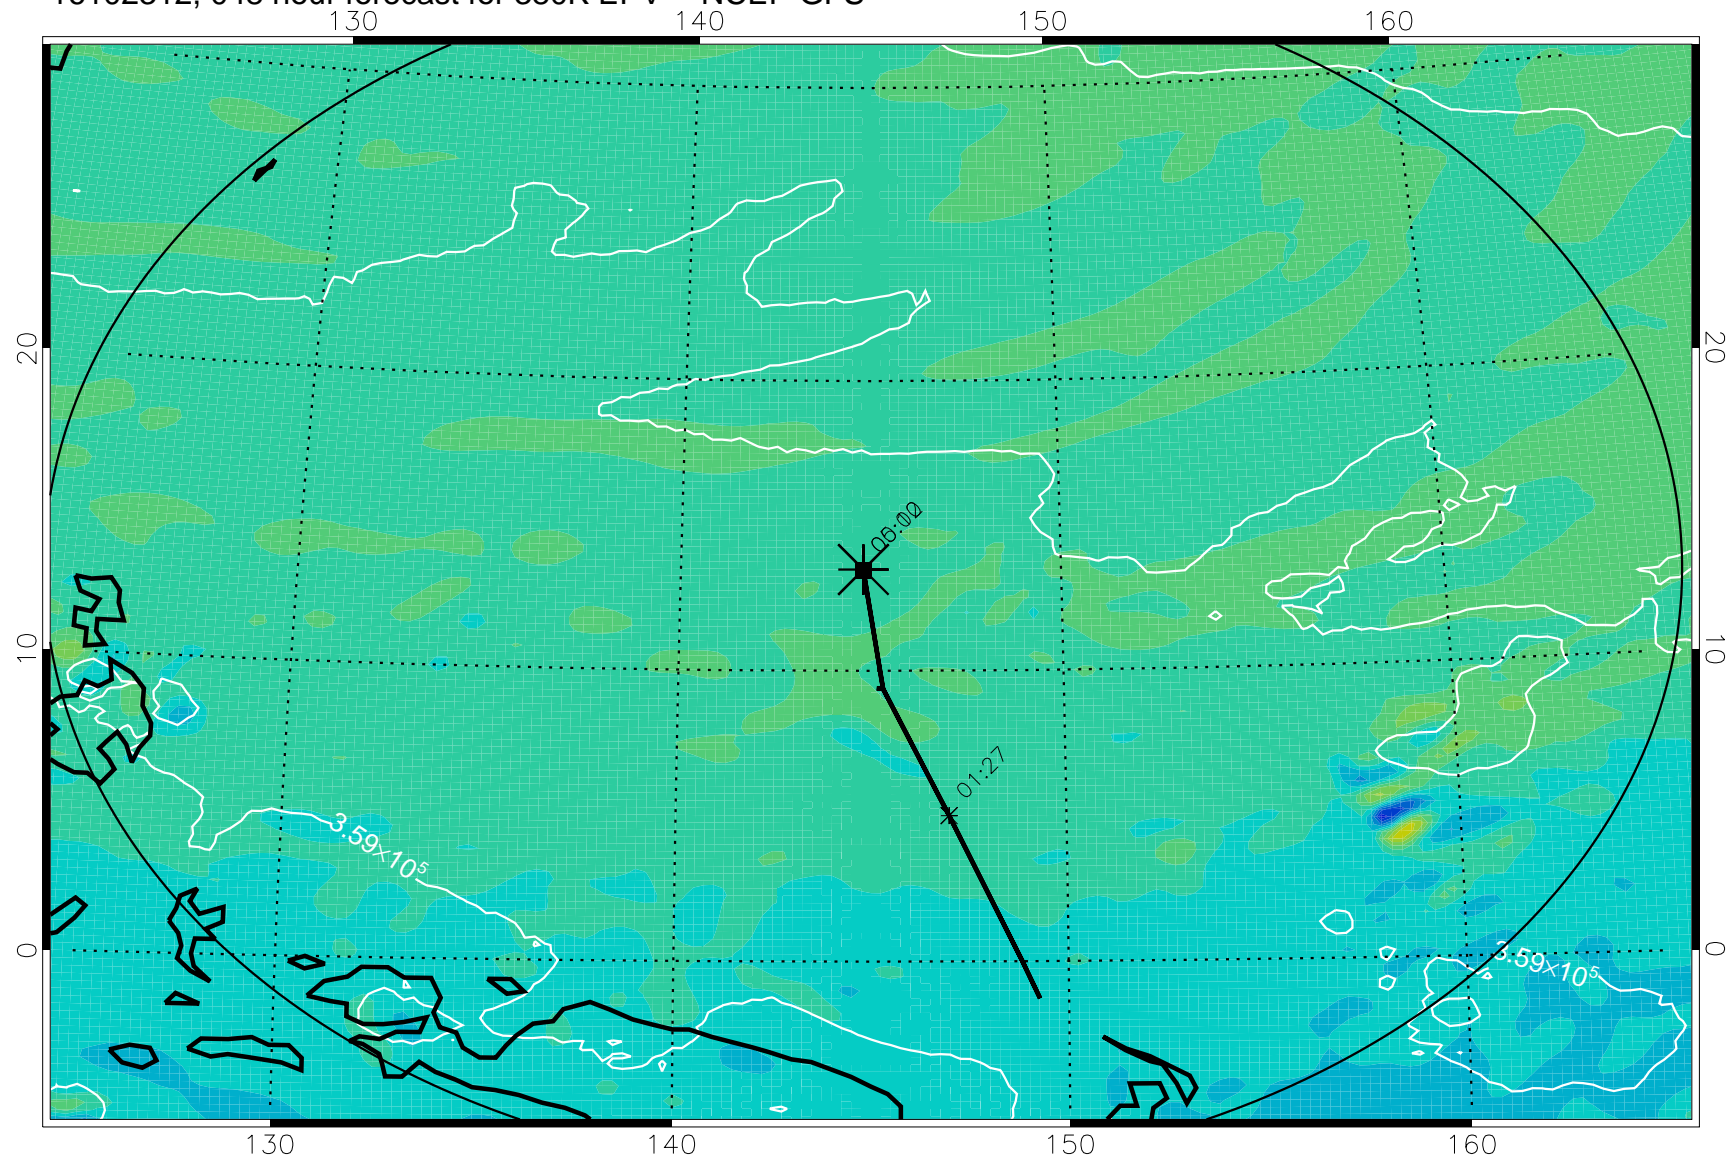

16102218, 030 hour forecast for 380K EPV -- NCEP GFS

380K Montgomery Streamfunction, white

Range ring of 2304 km

16102300, 036 hour forecast for 380K EPV -- NCEP GFS

380K Montgomery Streamfunction, white

Range ring of 2304 km

16102306, 042 hour forecast for 380K EPV -- NCEP GFS

380K Montgomery Streamfunction, white

Range ring of 2304 km

16102312, 048 hour forecast for 380K EPV -- NCEP GFS

380K Montgomery Streamfunction, white

Range ring of 2304 km

16102318, 054 hour forecast for 380K EPV -- NCEP GFS

380K Montgomery Streamfunction, white

Range ring of 2304 km

16102400, 060 hour forecast for 380K EPV -- NCEP GFS

380K Montgomery Streamfunction, white

Range ring of 2304 km

16102418, 078 hour forecast for 380K EPV -- NCEP GFS

380K Montgomery Streamfunction, white

Range ring of 2304 km

16102500, 084 hour forecast for 380K EPV -- NCEP GFS

380K Montgomery Streamfunction, white

Range ring of 2304 km