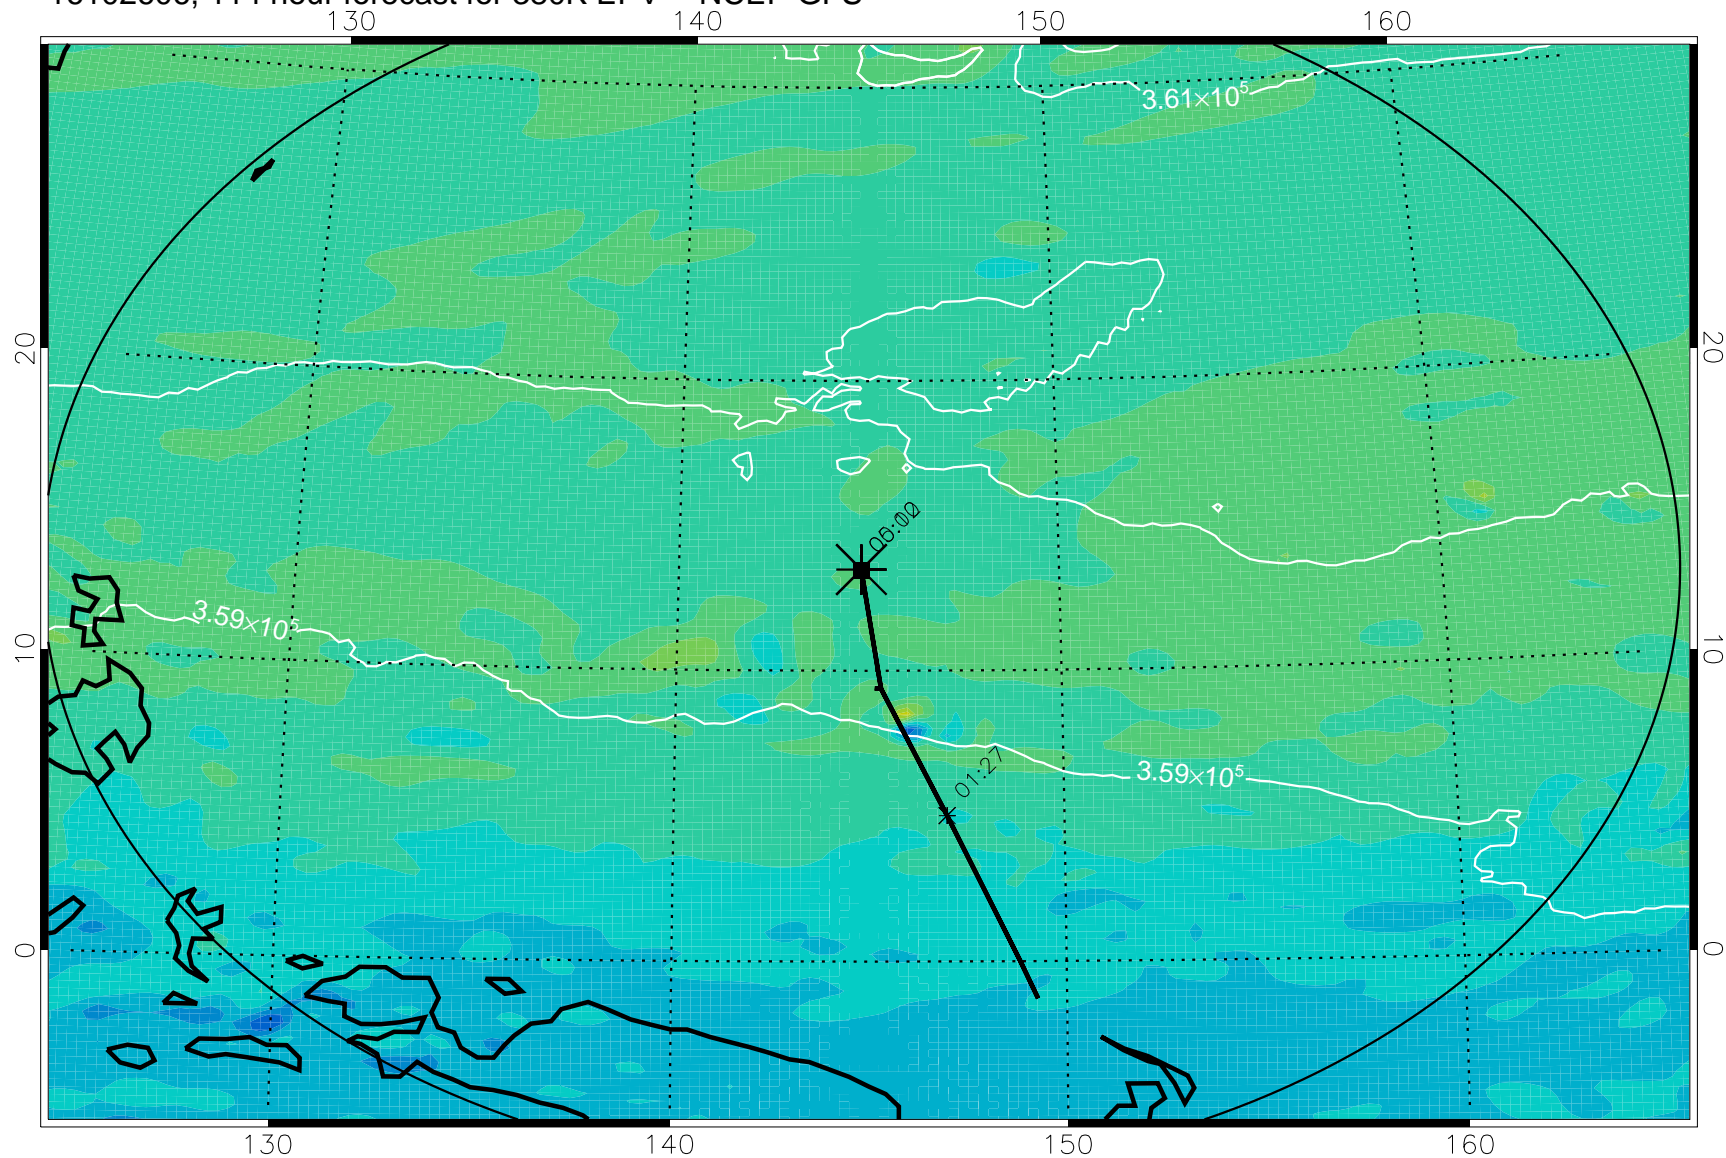

16102418, 078 hour forecast for 380K EPV -- NCEP GFS

380K Montgomery Streamfunction, white

Range ring of 2304 km

16102500, 084 hour forecast for 380K EPV -- NCEP GFS

380K Montgomery Streamfunction, white

Range ring of 2304 km

16102506, 090 hour forecast for 380K EPV -- NCEP GFS

380K Montgomery Streamfunction, white

Range ring of 2304 km

16102512, 096 hour forecast for 380K EPV -- NCEP GFS

380K Montgomery Streamfunction, white

Range ring of 2304 km

16102518, 102 hour forecast for 380K EPV -- NCEP GFS

380K Montgomery Streamfunction, white

Range ring of 2304 km

16102600, 108 hour forecast for 380K EPV -- NCEP GFS

380K Montgomery Streamfunction, white

Range ring of 2304 km

16102606, 114 hour forecast for 380K EPV -- NCEP GFS

380K Montgomery Streamfunction, white

Range ring of 2304 km

16102612, 120 hour forecast for 380K EPV -- NCEP GFS

380K Montgomery Streamfunction, white

Range ring of 2304 km