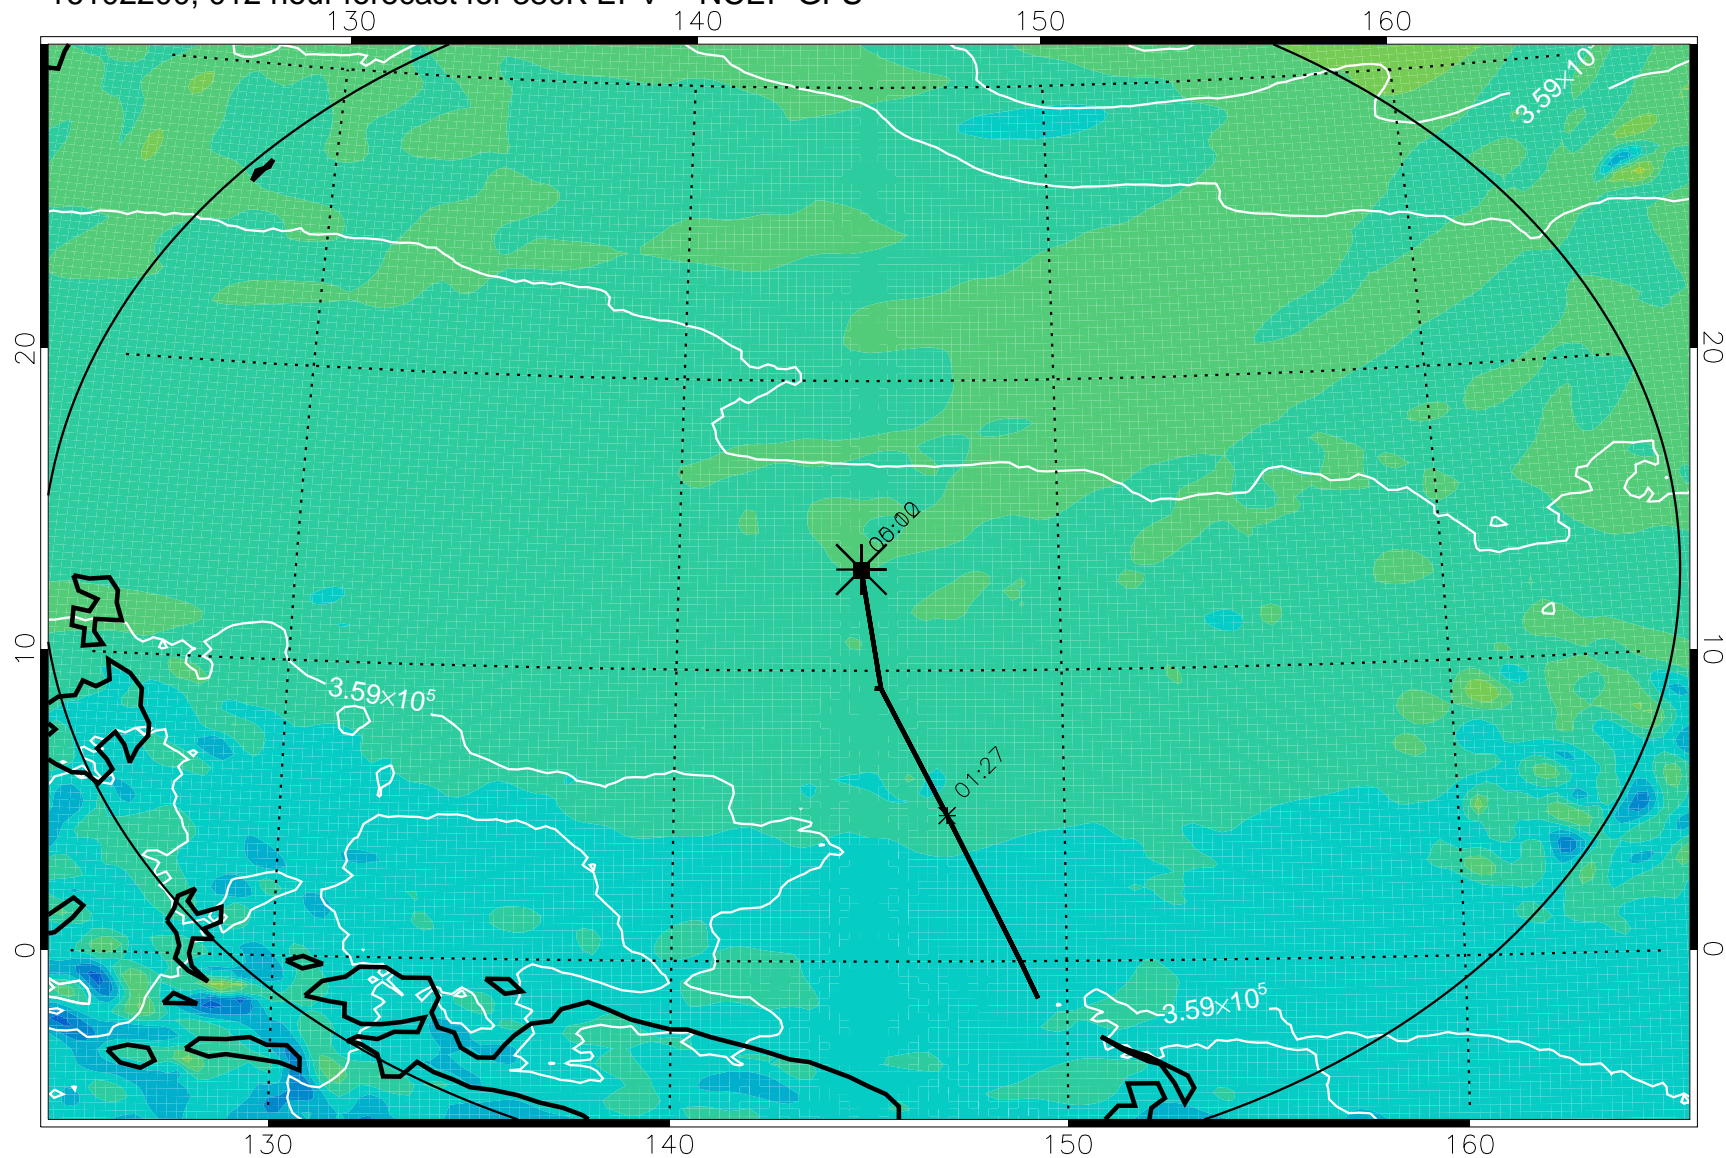

16102118, 006 hour forecast for 380K EPV -- NCEP GFS

380K Montgomery Streamfunction, white

Range ring of 2304 km

16102200, 012 hour forecast for 380K EPV -- NCEP GFS

380K Montgomery Streamfunction, white

Range ring of 2304 km

16102206, 018 hour forecast for 380K EPV -- NCEP GFS

380K Montgomery Streamfunction, white

Range ring of 2304 km

16102212, 024 hour forecast for 380K EPV -- NCEP GFS

380K Montgomery Streamfunction, white

Range ring of 2304 km

16102218, 030 hour forecast for 380K EPV -- NCEP GFS

380K Montgomery Streamfunction, white

Range ring of 2304 km

16102300, 036 hour forecast for 380K EPV -- NCEP GFS

380K Montgomery Streamfunction, white

Range ring of 2304 km

16102306, 042 hour forecast for 380K EPV -- NCEP GFS

380K Montgomery Streamfunction, white

Range ring of 2304 km

16102312, 048 hour forecast for 380K EPV -- NCEP GFS

380K Montgomery Streamfunction, white

Range ring of 2304 km