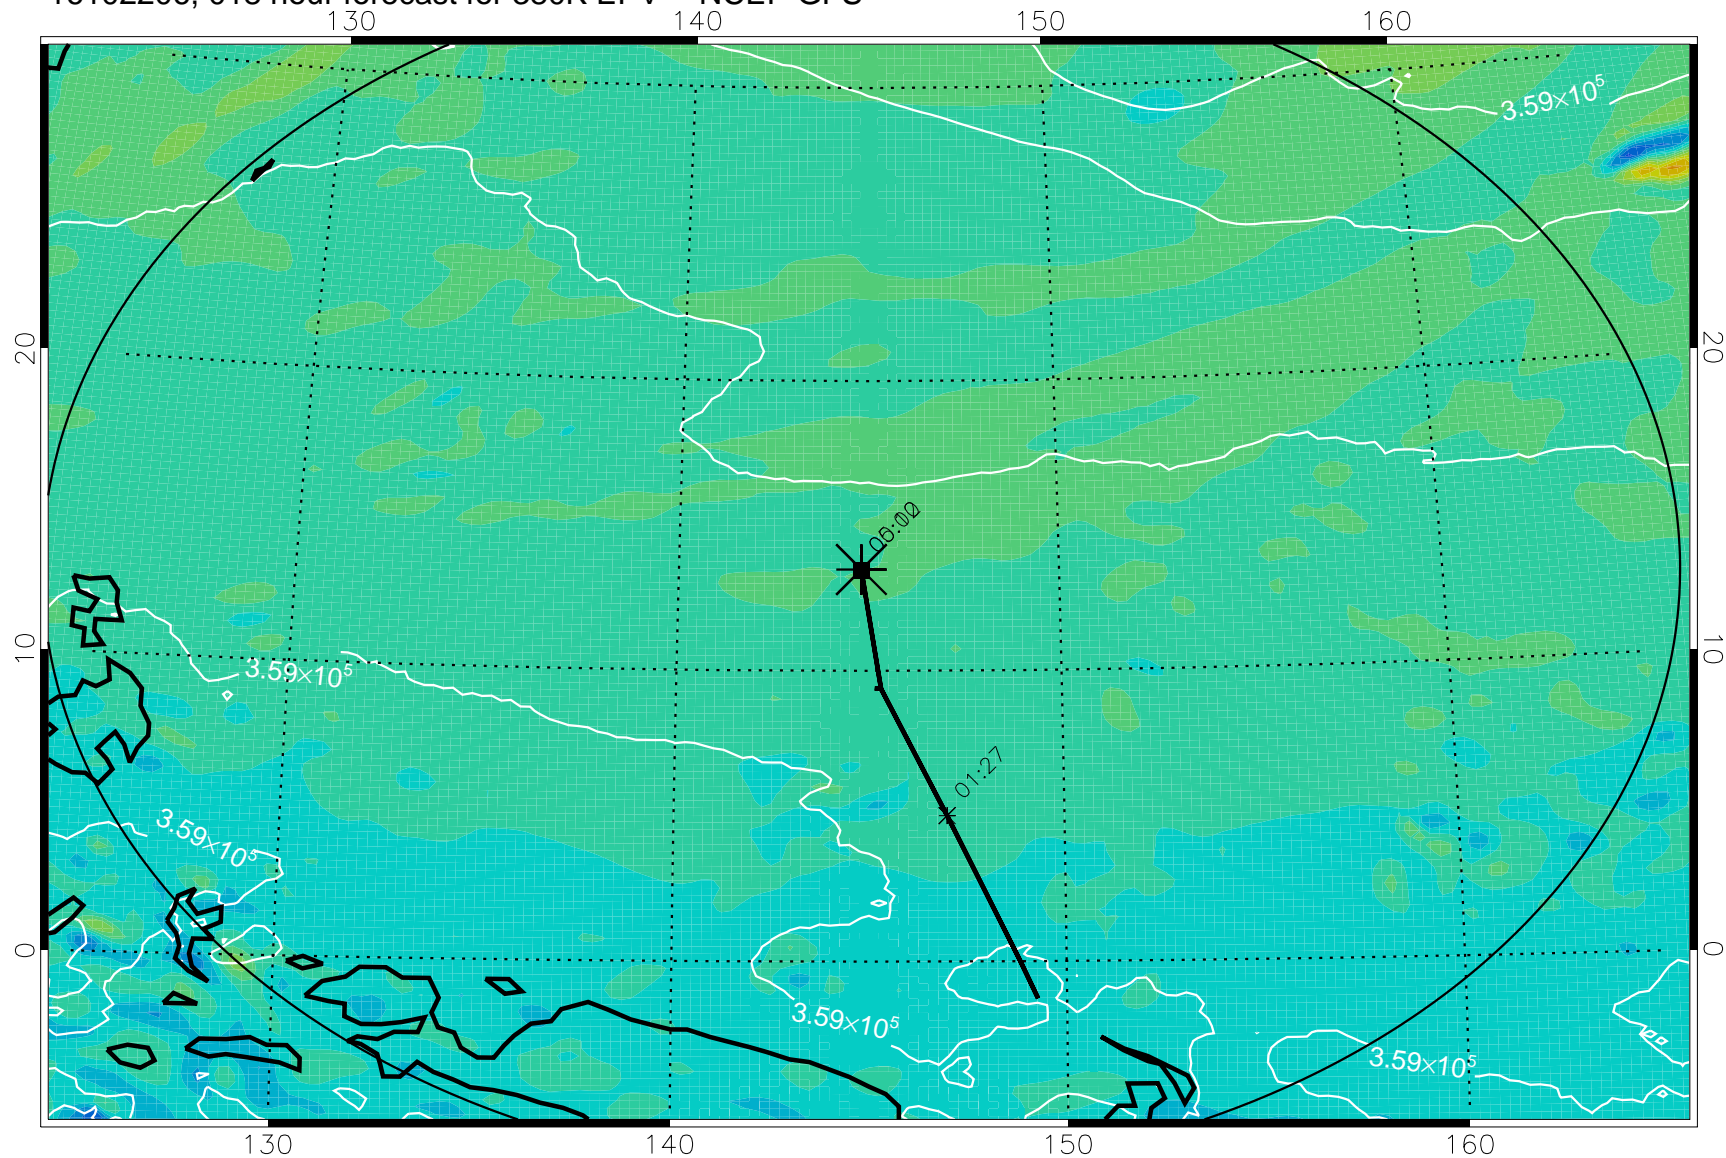

16102118, 006 hour forecast for 380K EPV -- NCEP GFS

380K Montgomery Streamfunction, white

Range ring of 2304 km

16102200, 012 hour forecast for 380K EPV -- NCEP GFS

380K Montgomery Streamfunction, white

Range ring of 2304 km

16102206, 018 hour forecast for 380K EPV -- NCEP GFS

380K Montgomery Streamfunction, white

Range ring of 2304 km

16102212, 024 hour forecast for 380K EPV -- NCEP GFS

380K Montgomery Streamfunction, white

Range ring of 2304 km

16102218, 030 hour forecast for 380K EPV -- NCEP GFS

380K Montgomery Streamfunction, white

Range ring of 2304 km

16102300, 036 hour forecast for 380K EPV -- NCEP GFS

380K Montgomery Streamfunction, white

Range ring of 2304 km

16102306, 042 hour forecast for 380K EPV -- NCEP GFS

380K Montgomery Streamfunction, white

Range ring of 2304 km

16102312, 048 hour forecast for 380K EPV -- NCEP GFS

380K Montgomery Streamfunction, white

Range ring of 2304 km