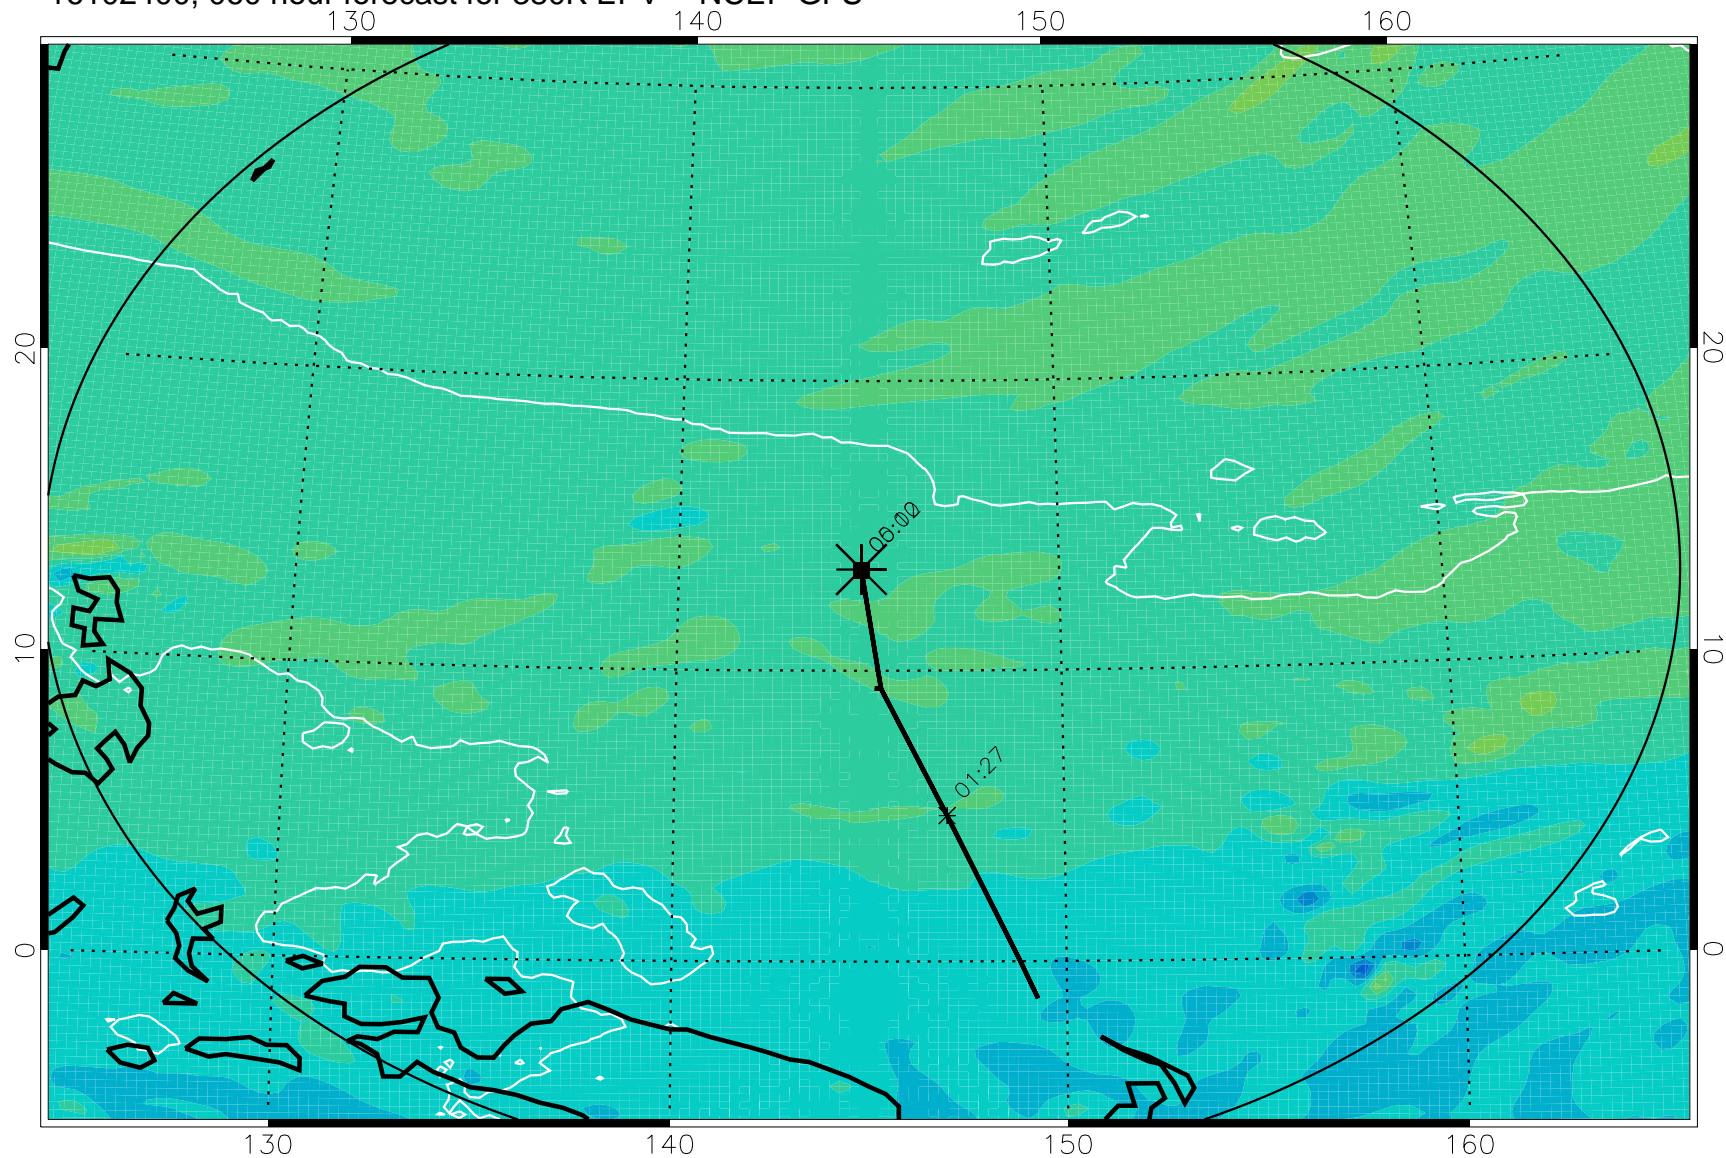

16102306, 042 hour forecast for 380K EPV -- NCEP GFS

380K Montgomery Streamfunction, white

Range ring of 2304 km

16102312, 048 hour forecast for 380K EPV -- NCEP GFS

380K Montgomery Streamfunction, white

Range ring of 2304 km

16102318, 054 hour forecast for 380K EPV -- NCEP GFS

380K Montgomery Streamfunction, white

Range ring of 2304 km

16102400, 060 hour forecast for 380K EPV -- NCEP GFS

380K Montgomery Streamfunction, white

Range ring of 2304 km

16102406, 066 hour forecast for 380K EPV -- NCEP GFS

380K Montgomery Streamfunction, white

Range ring of 2304 km

16102412, 072 hour forecast for 380K EPV -- NCEP GFS

380K Montgomery Streamfunction, white

Range ring of 2304 km

16102418, 078 hour forecast for 380K EPV -- NCEP GFS

380K Montgomery Streamfunction, white

Range ring of 2304 km

16102500, 084 hour forecast for 380K EPV -- NCEP GFS

380K Montgomery Streamfunction, white

Range ring of 2304 km