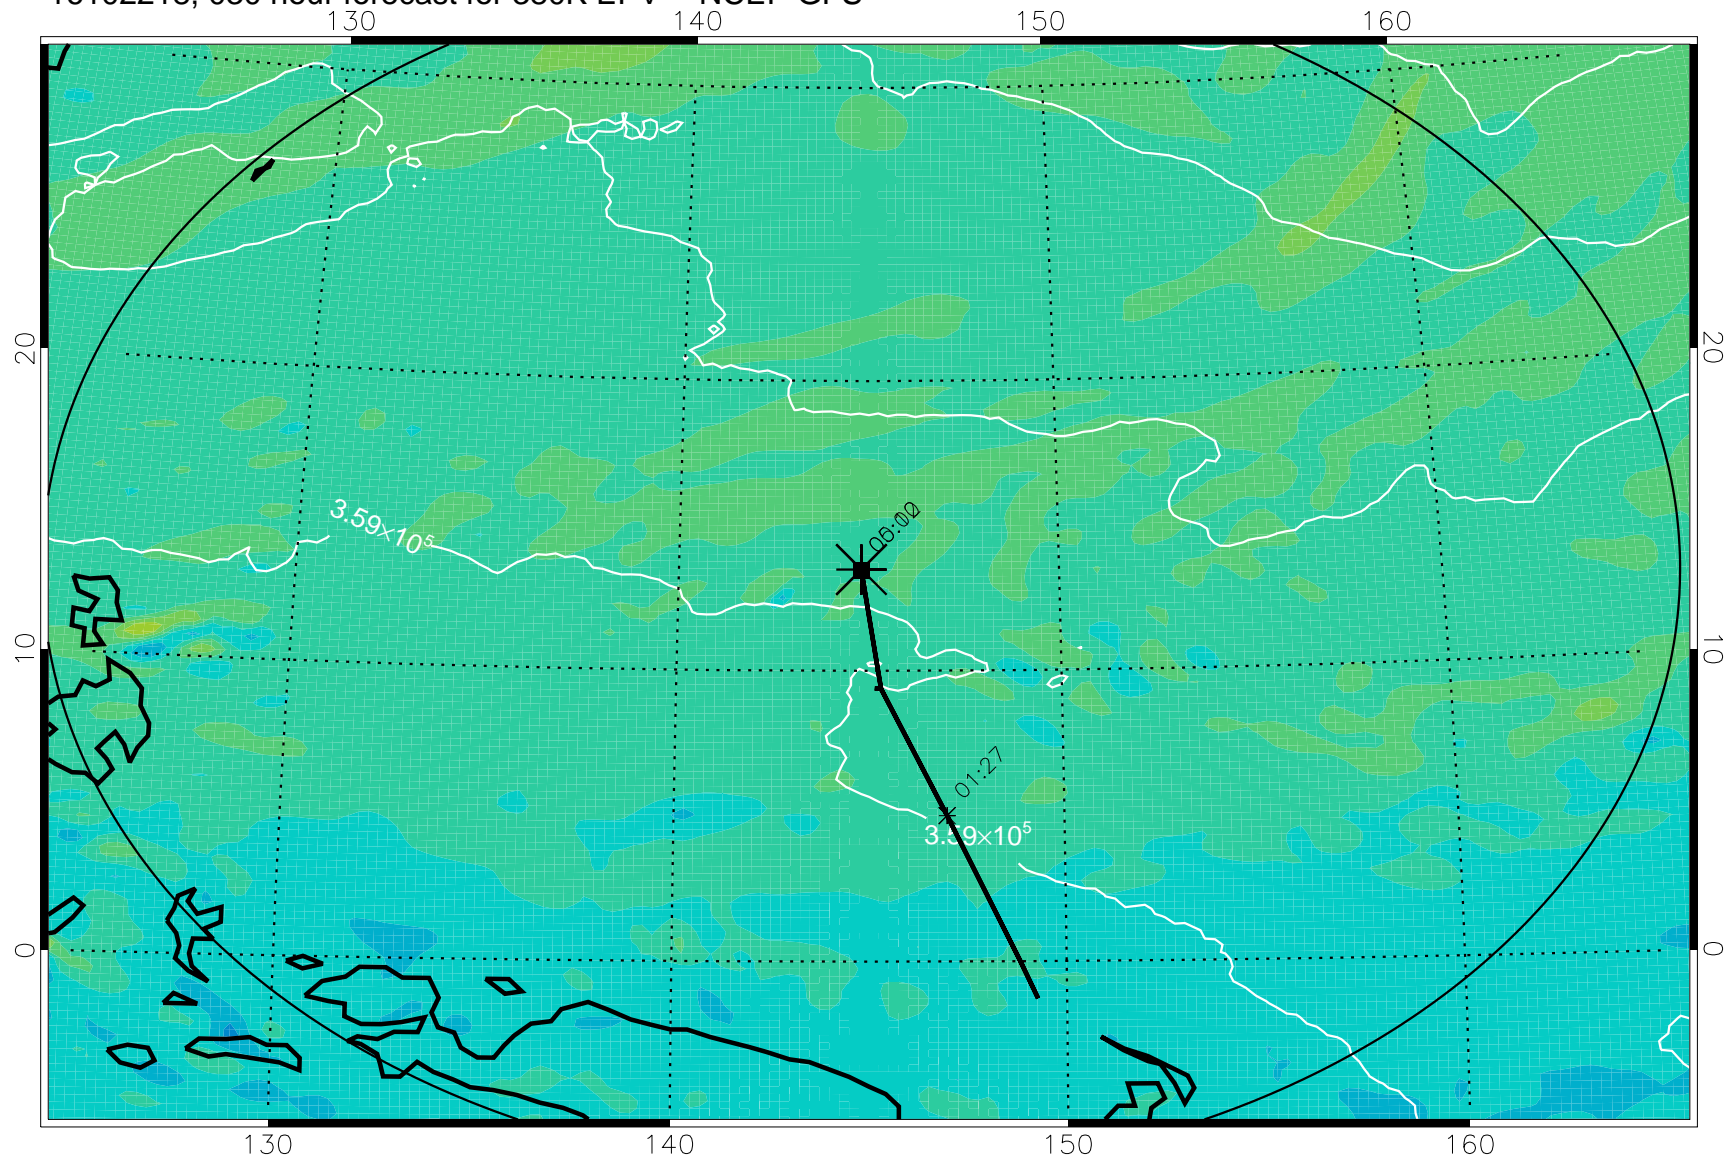

16102206, 018 hour forecast for 380K EPV -- NCEP GFS

380K Montgomery Streamfunction, white

Range ring of 2304 km

16102212, 024 hour forecast for 380K EPV -- NCEP GFS

380K Montgomery Streamfunction, white

Range ring of 2304 km

16102218, 030 hour forecast for 380K EPV -- NCEP GFS

380K Montgomery Streamfunction, white

Range ring of 2304 km

16102300, 036 hour forecast for 380K EPV -- NCEP GFS

380K Montgomery Streamfunction, white

Range ring of 2304 km

16102306, 042 hour forecast for 380K EPV -- NCEP GFS

380K Montgomery Streamfunction, white

Range ring of 2304 km

16102312, 048 hour forecast for 380K EPV -- NCEP GFS

380K Montgomery Streamfunction, white

Range ring of 2304 km

16102318, 054 hour forecast for 380K EPV -- NCEP GFS

380K Montgomery Streamfunction, white

Range ring of 2304 km

16102400, 060 hour forecast for 380K EPV -- NCEP GFS

380K Montgomery Streamfunction, white

Range ring of 2304 km