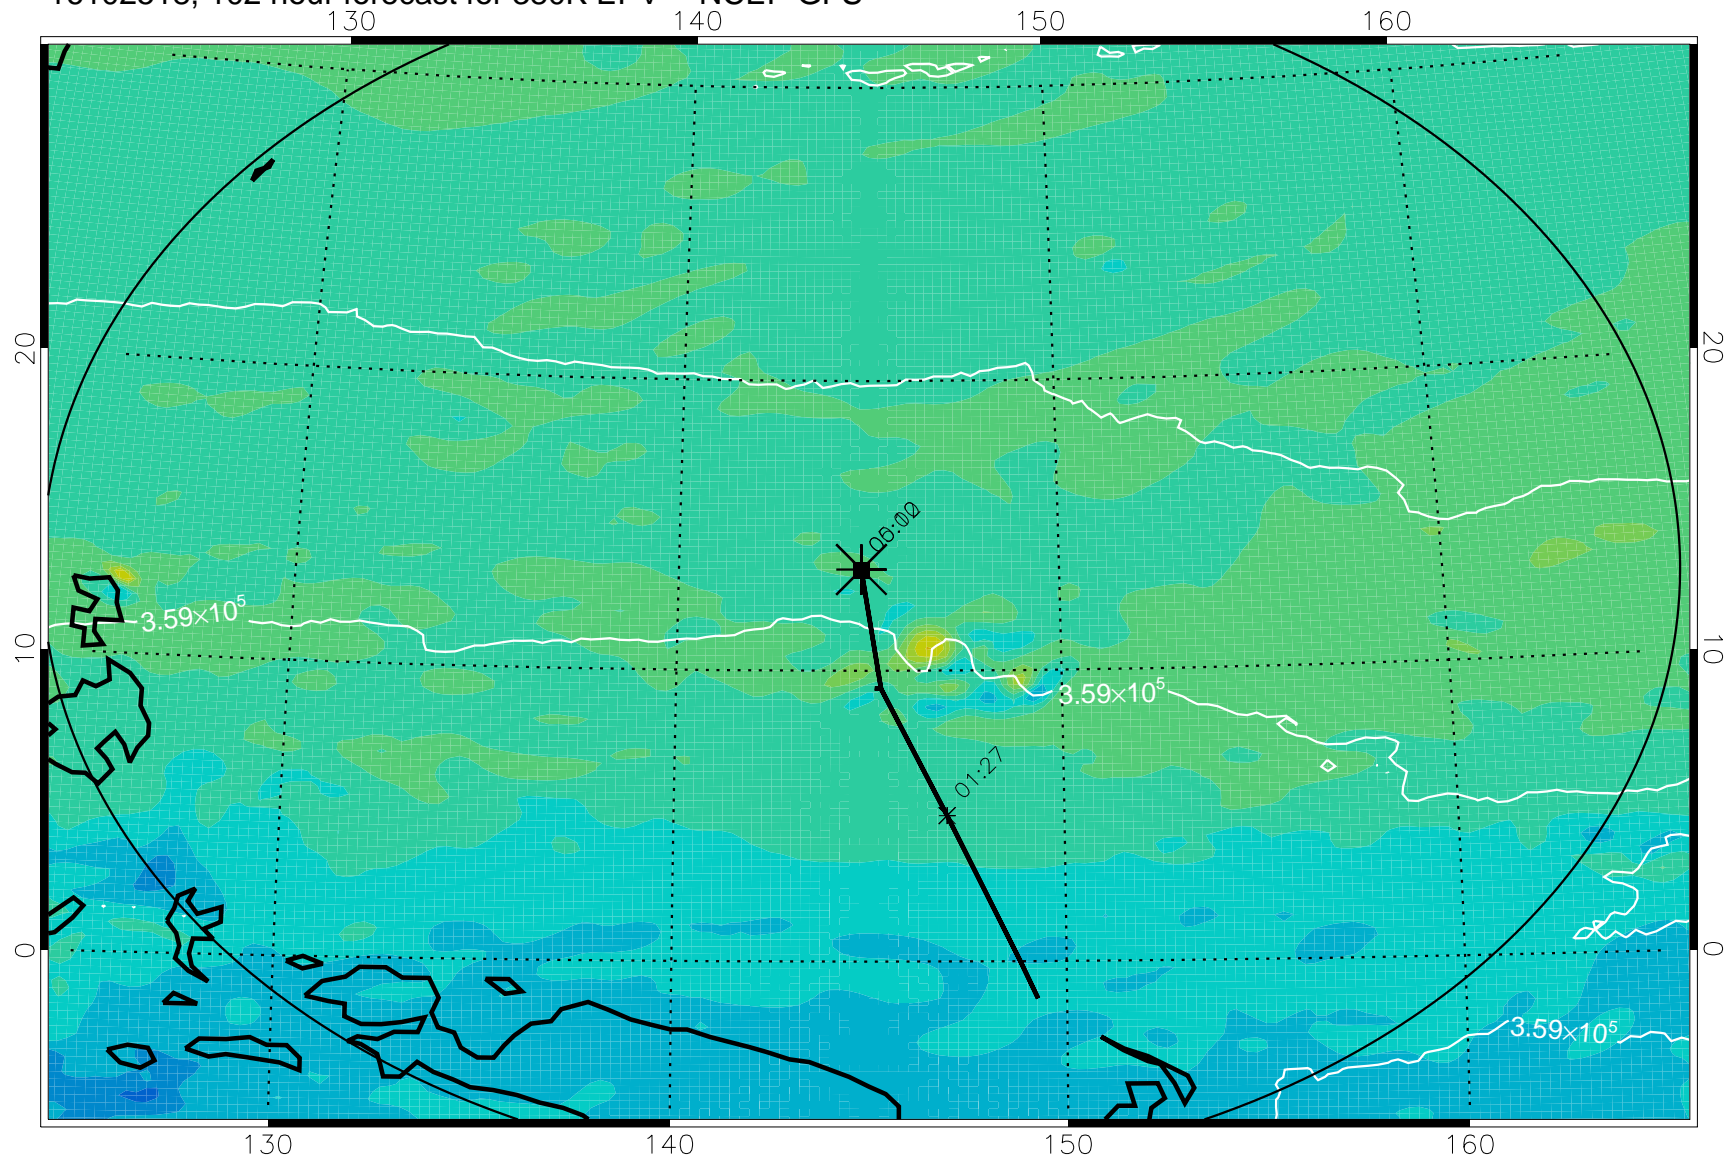

16102418, 078 hour forecast for 380K EPV -- NCEP GFS

380K Montgomery Streamfunction, white

Range ring of 2304 km

16102500, 084 hour forecast for 380K EPV -- NCEP GFS

380K Montgomery Streamfunction, white

Range ring of 2304 km

16102506, 090 hour forecast for 380K EPV -- NCEP GFS

380K Montgomery Streamfunction, white

Range ring of 2304 km

16102512, 096 hour forecast for 380K EPV -- NCEP GFS

380K Montgomery Streamfunction, white

Range ring of 2304 km

16102518, 102 hour forecast for 380K EPV -- NCEP GFS

380K Montgomery Streamfunction, white

Range ring of 2304 km

16102600, 108 hour forecast for 380K EPV -- NCEP GFS

380K Montgomery Streamfunction, white

Range ring of 2304 km

16102606, 114 hour forecast for 380K EPV -- NCEP GFS

380K Montgomery Streamfunction, white

Range ring of 2304 km

16102612, 120 hour forecast for 380K EPV -- NCEP GFS

380K Montgomery Streamfunction, white

Range ring of 2304 km