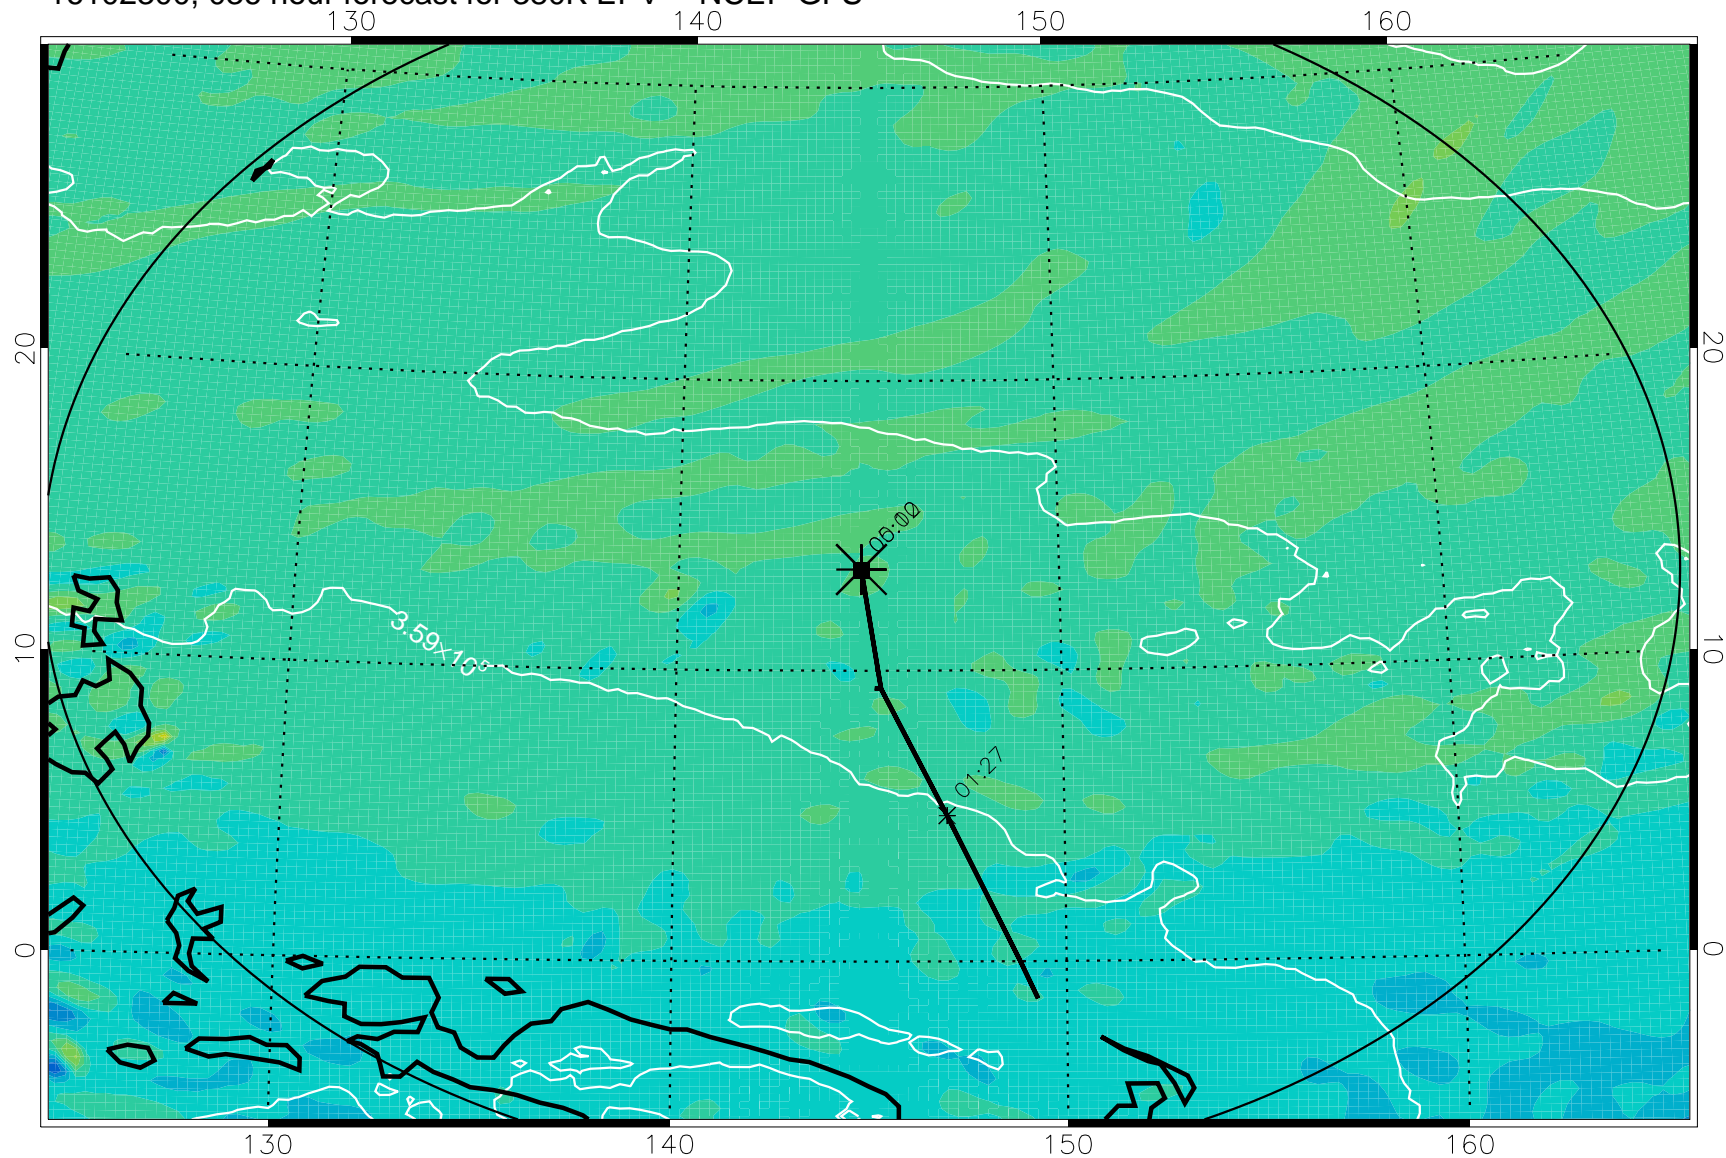

16102218, 030 hour forecast for 380K EPV -- NCEP GFS

380K Montgomery Streamfunction, white

Range ring of 2304 km

16102300, 036 hour forecast for 380K EPV -- NCEP GFS

380K Montgomery Streamfunction, white

Range ring of 2304 km

16102306, 042 hour forecast for 380K EPV -- NCEP GFS

380K Montgomery Streamfunction, white

Range ring of 2304 km

16102312, 048 hour forecast for 380K EPV -- NCEP GFS

380K Montgomery Streamfunction, white

Range ring of 2304 km

16102318, 054 hour forecast for 380K EPV -- NCEP GFS

380K Montgomery Streamfunction, white

Range ring of 2304 km

16102400, 060 hour forecast for 380K EPV -- NCEP GFS

380K Montgomery Streamfunction, white

Range ring of 2304 km

16102418, 078 hour forecast for 380K EPV -- NCEP GFS

380K Montgomery Streamfunction, white

Range ring of 2304 km

16102500, 084 hour forecast for 380K EPV -- NCEP GFS

380K Montgomery Streamfunction, white

Range ring of 2304 km