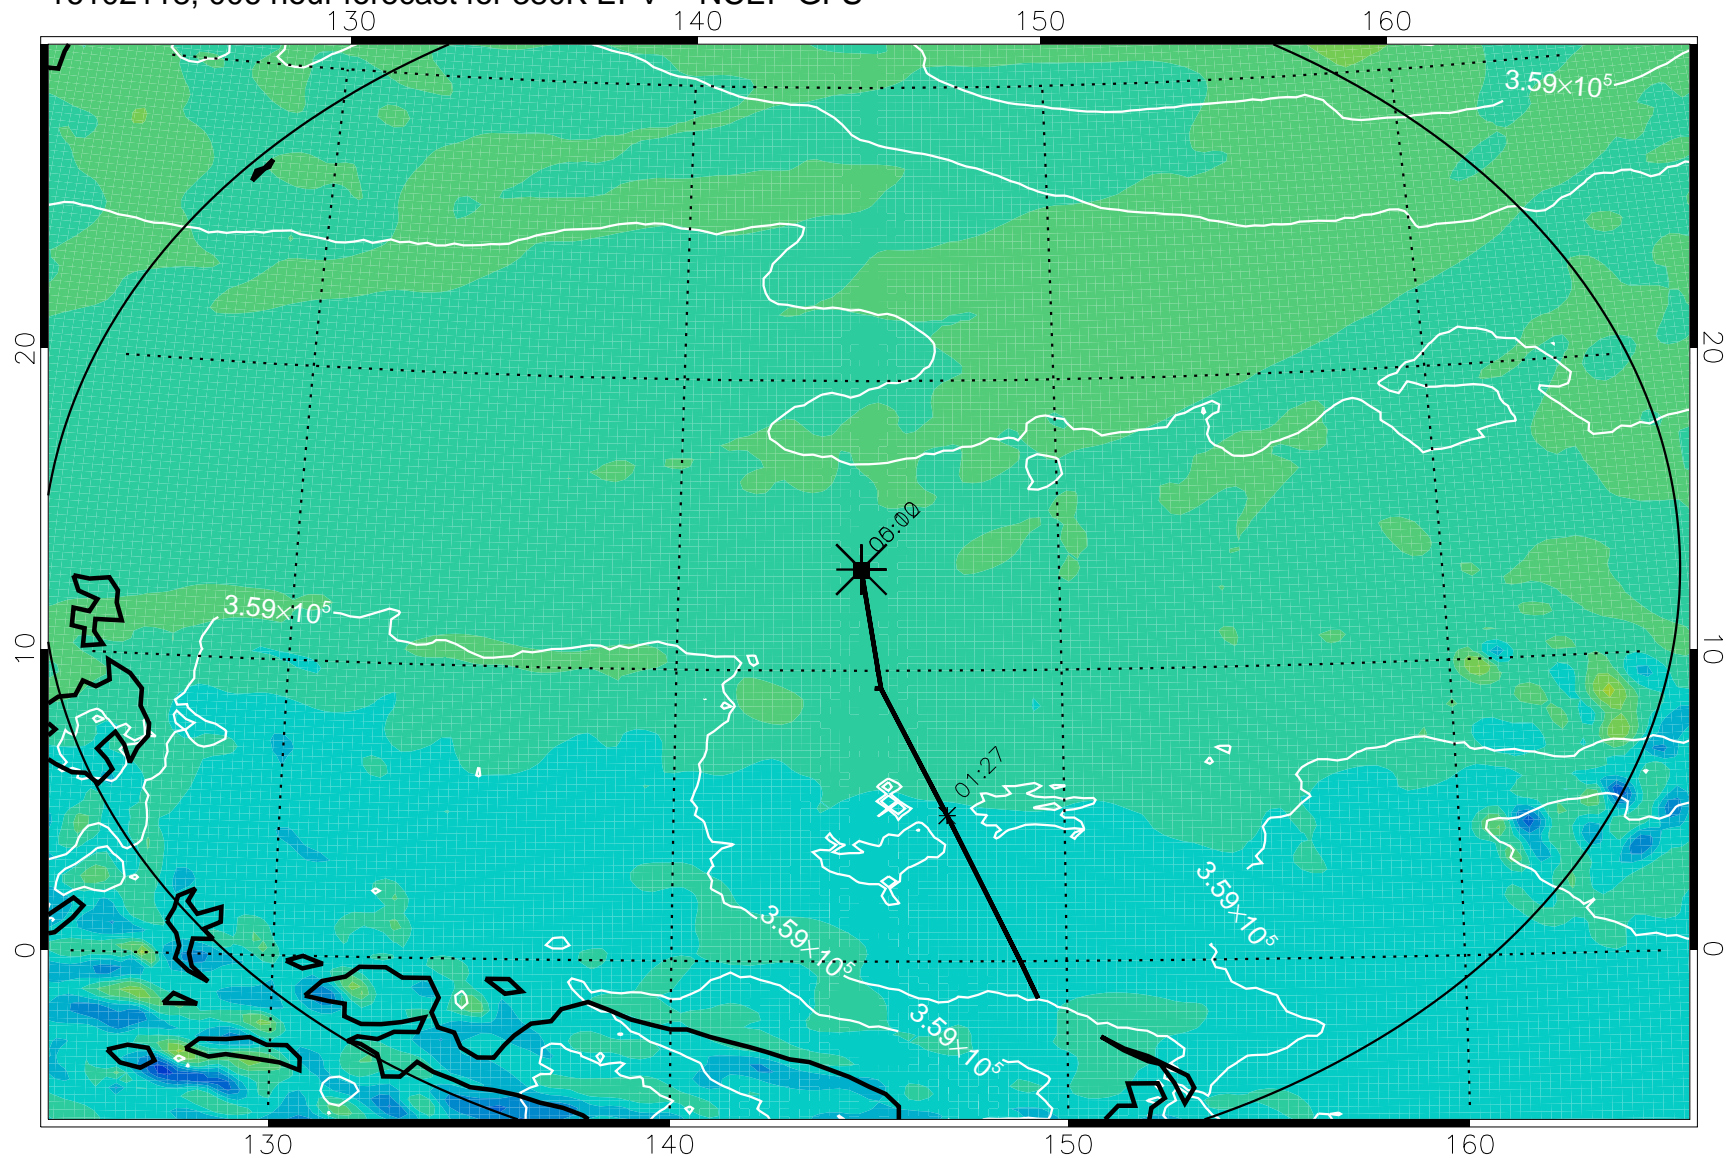

16102118, 006 hour forecast for 380K EPV -- NCEP GFS

380K Montgomery Streamfunction, white

Range ring of 2304 km

16102200, 012 hour forecast for 380K EPV -- NCEP GFS

380K Montgomery Streamfunction, white

Range ring of 2304 km

16102206, 018 hour forecast for 380K EPV -- NCEP GFS

380K Montgomery Streamfunction, white

Range ring of 2304 km

16102212, 024 hour forecast for 380K EPV -- NCEP GFS

380K Montgomery Streamfunction, white

Range ring of 2304 km

16102218, 030 hour forecast for 380K EPV -- NCEP GFS

380K Montgomery Streamfunction, white

Range ring of 2304 km

16102300, 036 hour forecast for 380K EPV -- NCEP GFS

380K Montgomery Streamfunction, white

Range ring of 2304 km

16102306, 042 hour forecast for 380K EPV -- NCEP GFS

380K Montgomery Streamfunction, white

Range ring of 2304 km

16102312, 048 hour forecast for 380K EPV -- NCEP GFS

380K Montgomery Streamfunction, white

Range ring of 2304 km