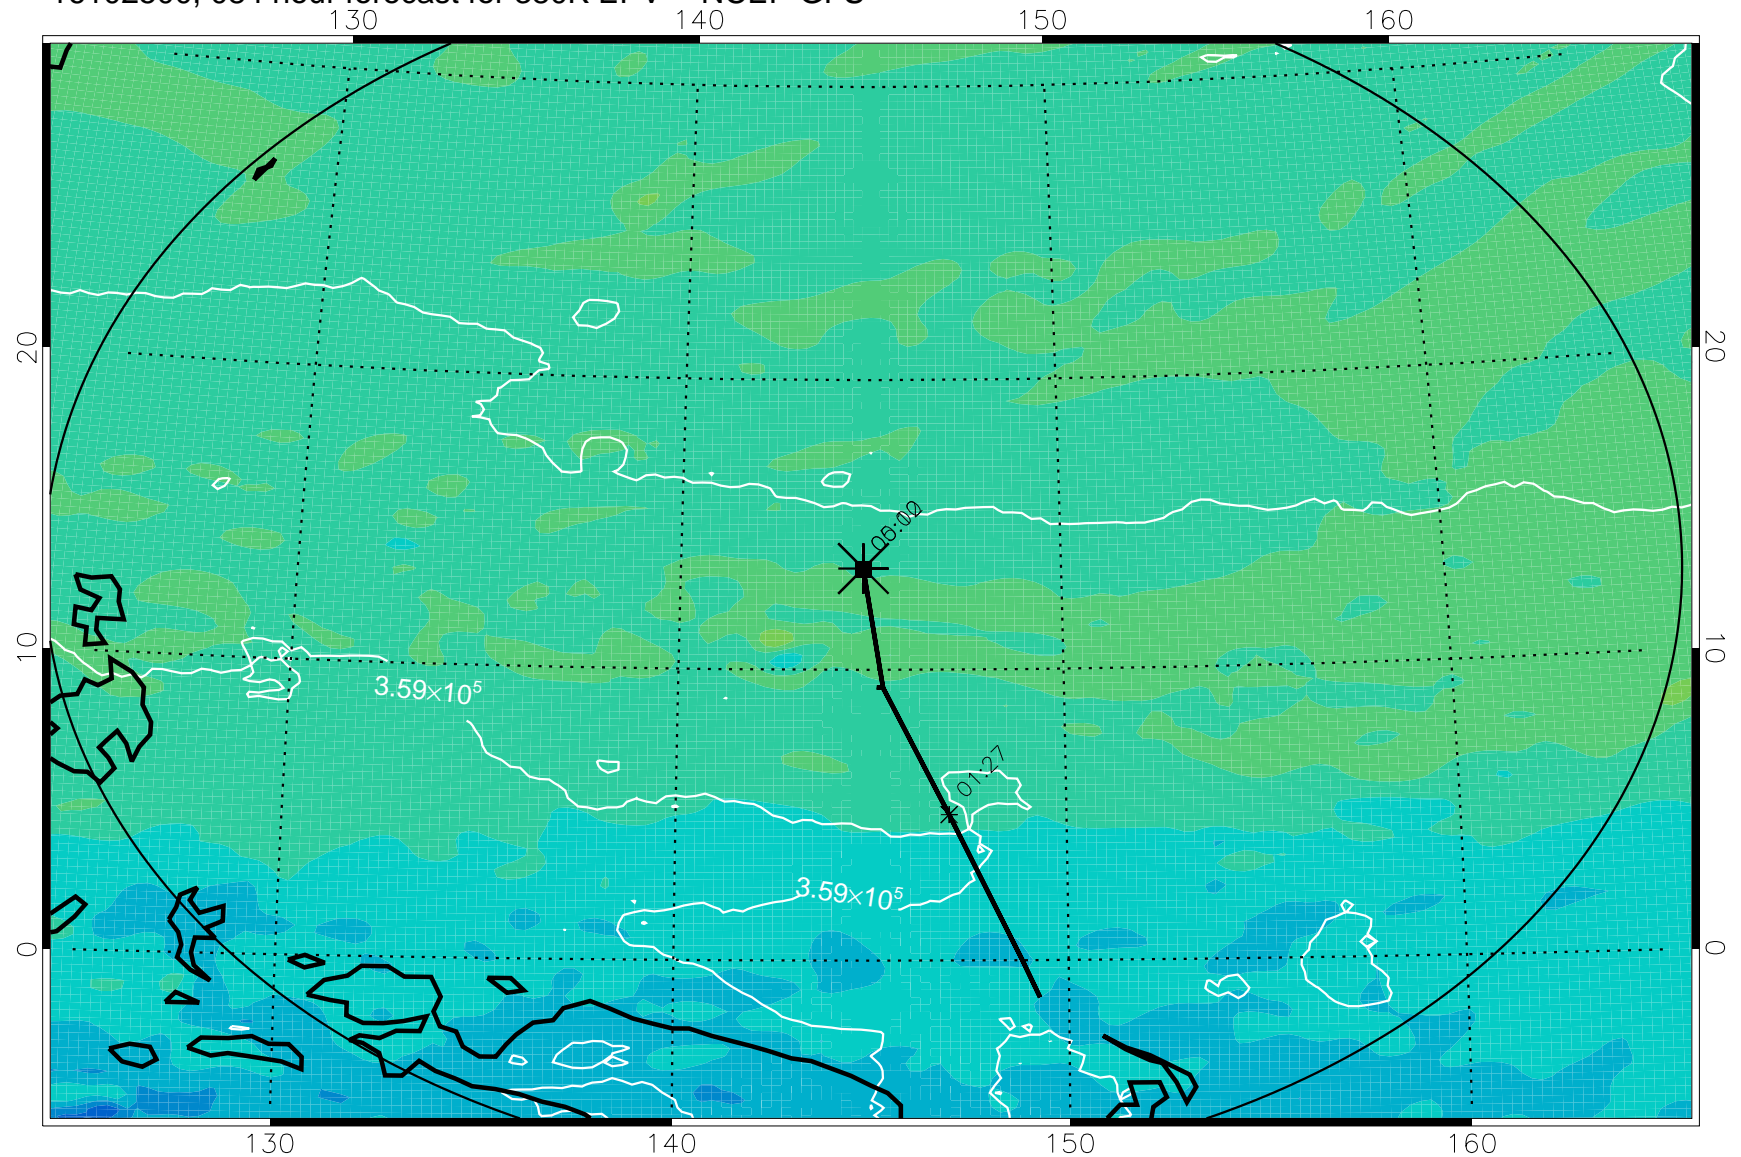

16102318, 054 hour forecast for 380K EPV -- NCEP GFS

380K Montgomery Streamfunction, white

Range ring of 2304 km

16102400, 060 hour forecast for 380K EPV -- NCEP GFS

380K Montgomery Streamfunction, white

Range ring of 2304 km

16102406, 066 hour forecast for 380K EPV -- NCEP GFS

380K Montgomery Streamfunction, white

Range ring of 2304 km

16102412, 072 hour forecast for 380K EPV -- NCEP GFS

380K Montgomery Streamfunction, white

Range ring of 2304 km

16102418, 078 hour forecast for 380K EPV -- NCEP GFS

380K Montgomery Streamfunction, white

Range ring of 2304 km

16102500, 084 hour forecast for 380K EPV -- NCEP GFS

380K Montgomery Streamfunction, white

Range ring of 2304 km

16102506, 090 hour forecast for 380K EPV -- NCEP GFS

380K Montgomery Streamfunction, white

Range ring of 2304 km

16102512, 096 hour forecast for 380K EPV -- NCEP GFS

380K Montgomery Streamfunction, white

Range ring of 2304 km