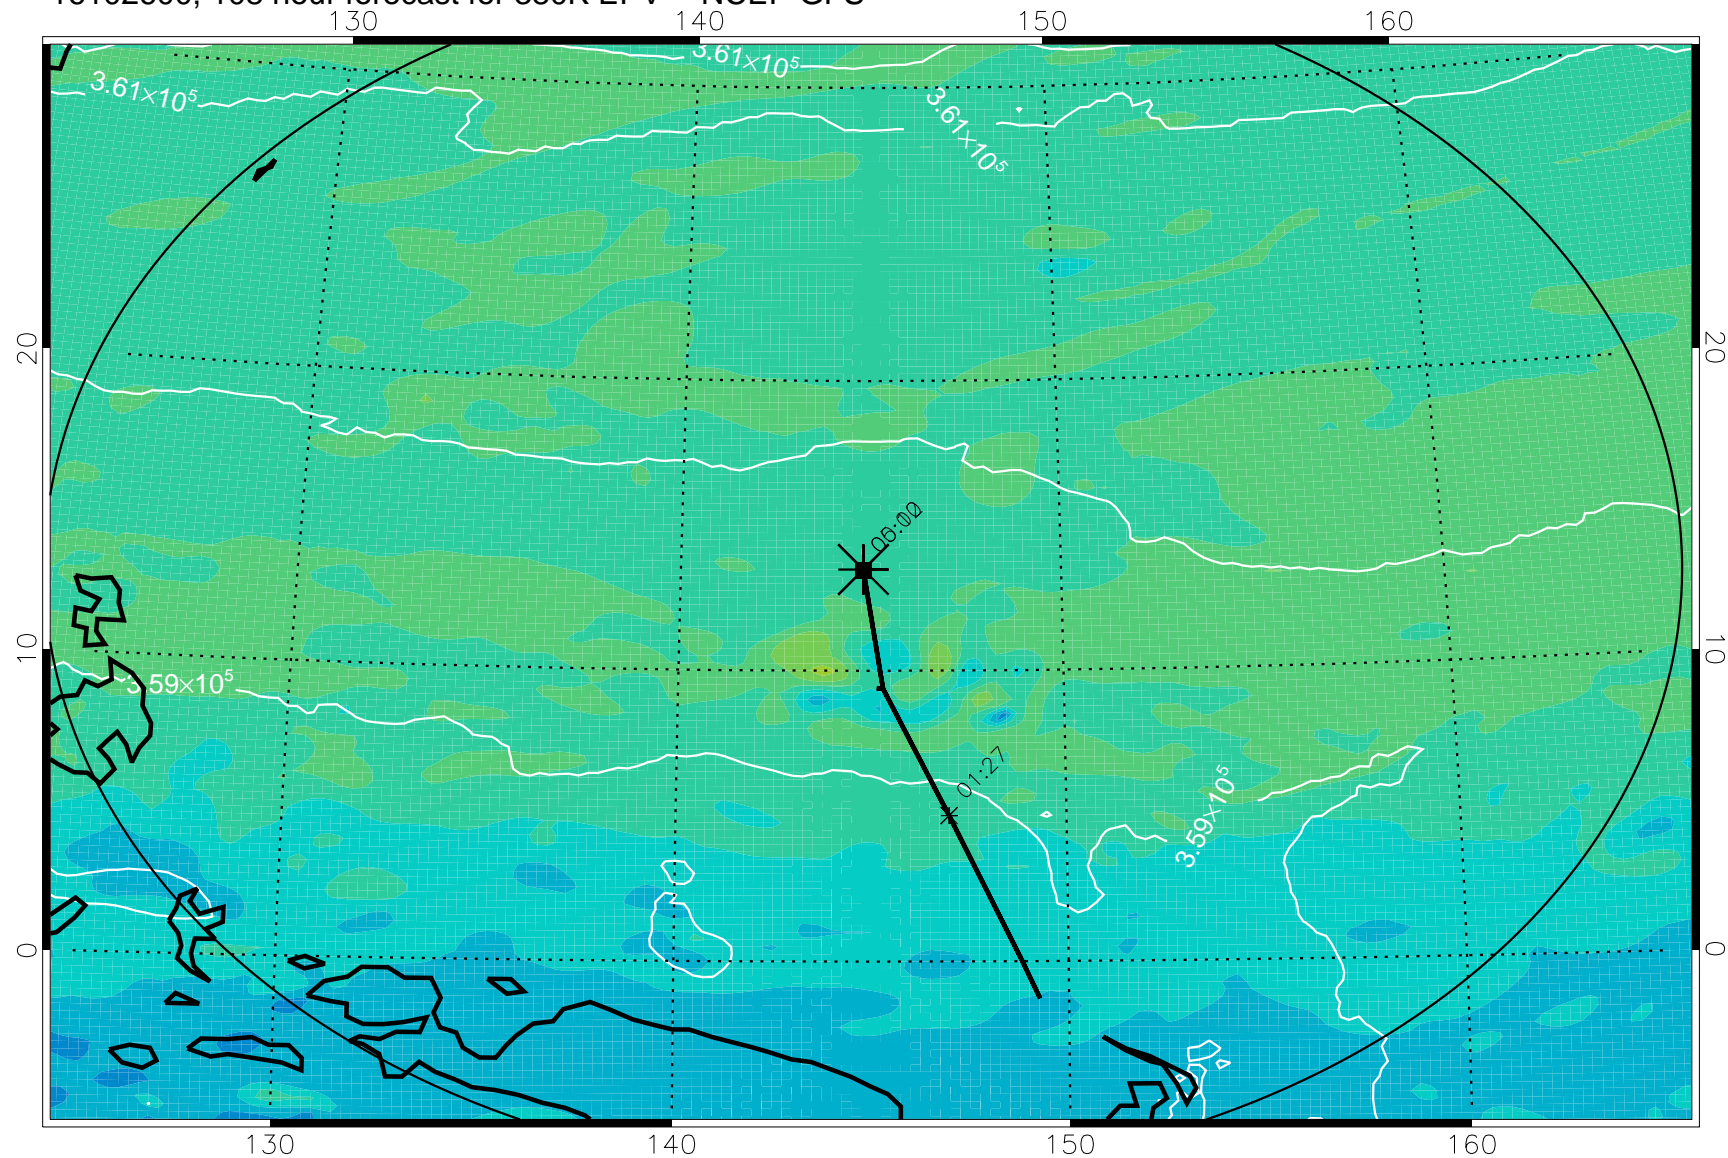

16102418, 078 hour forecast for 380K EPV -- NCEP GFS

380K Montgomery Streamfunction, white

Range ring of 2304 km

16102500, 084 hour forecast for 380K EPV -- NCEP GFS

380K Montgomery Streamfunction, white

Range ring of 2304 km

16102506, 090 hour forecast for 380K EPV -- NCEP GFS

380K Montgomery Streamfunction, white

Range ring of 2304 km

16102512, 096 hour forecast for 380K EPV -- NCEP GFS

380K Montgomery Streamfunction, white

Range ring of 2304 km

16102518, 102 hour forecast for 380K EPV -- NCEP GFS

380K Montgomery Streamfunction, white

Range ring of 2304 km

16102600, 108 hour forecast for 380K EPV -- NCEP GFS

380K Montgomery Streamfunction, white

Range ring of 2304 km

16102606, 114 hour forecast for 380K EPV -- NCEP GFS

380K Montgomery Streamfunction, white

Range ring of 2304 km

16102612, 120 hour forecast for 380K EPV -- NCEP GFS

380K Montgomery Streamfunction, white

Range ring of 2304 km