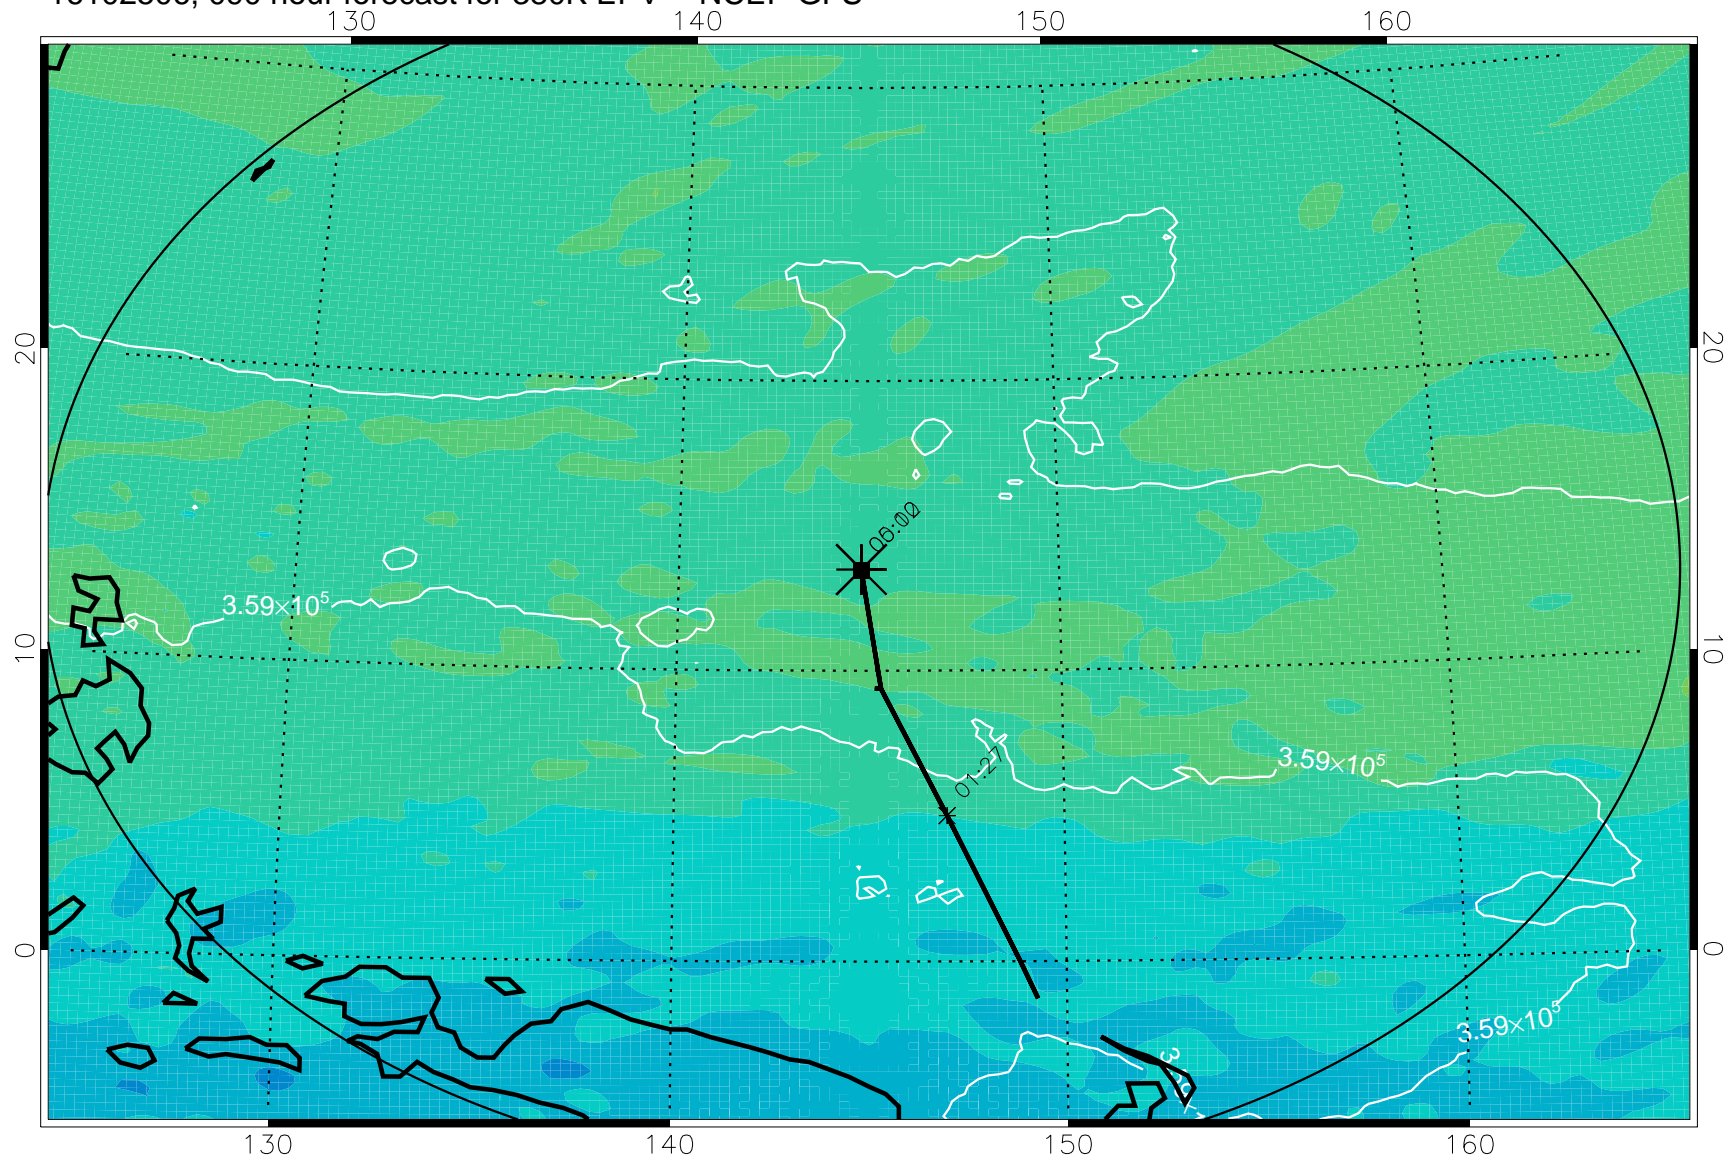

16102406, 066 hour forecast for 380K EPV -- NCEP GFS

380K Montgomery Streamfunction, white

Range ring of 2304 km

16102412, 072 hour forecast for 380K EPV -- NCEP GFS

380K Montgomery Streamfunction, white

Range ring of 2304 km

16102418, 078 hour forecast for 380K EPV -- NCEP GFS

380K Montgomery Streamfunction, white

Range ring of 2304 km

16102500, 084 hour forecast for 380K EPV -- NCEP GFS

380K Montgomery Streamfunction, white

Range ring of 2304 km

16102506, 090 hour forecast for 380K EPV -- NCEP GFS

380K Montgomery Streamfunction, white

Range ring of 2304 km

16102512, 096 hour forecast for 380K EPV -- NCEP GFS

380K Montgomery Streamfunction, white

Range ring of 2304 km

16102518, 102 hour forecast for 380K EPV -- NCEP GFS

380K Montgomery Streamfunction, white

Range ring of 2304 km

16102600, 108 hour forecast for 380K EPV -- NCEP GFS

380K Montgomery Streamfunction, white

Range ring of 2304 km