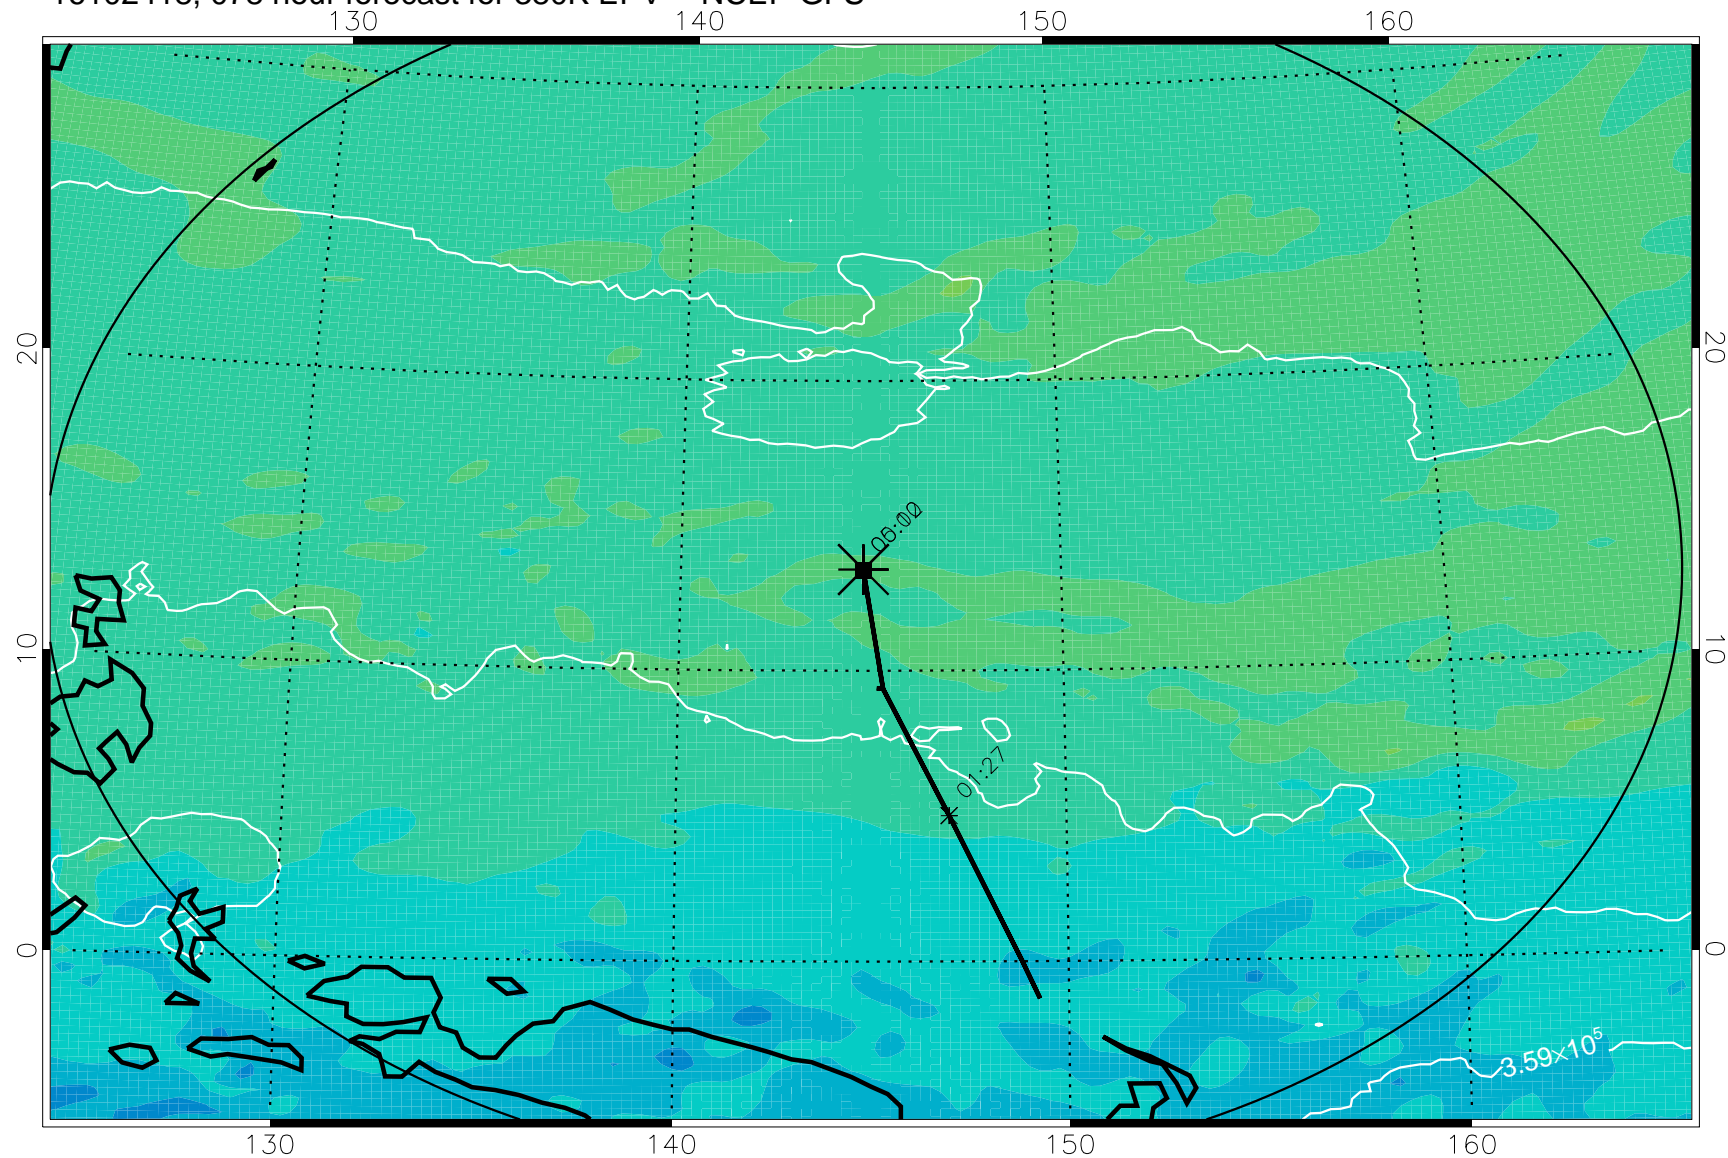

16102318, 054 hour forecast for 380K EPV -- NCEP GFS

380K Montgomery Streamfunction, white

Range ring of 2304 km

16102400, 060 hour forecast for 380K EPV -- NCEP GFS

380K Montgomery Streamfunction, white

Range ring of 2304 km

16102406, 066 hour forecast for 380K EPV -- NCEP GFS

380K Montgomery Streamfunction, white

Range ring of 2304 km

16102412, 072 hour forecast for 380K EPV -- NCEP GFS

380K Montgomery Streamfunction, white

Range ring of 2304 km

16102418, 078 hour forecast for 380K EPV -- NCEP GFS

380K Montgomery Streamfunction, white

Range ring of 2304 km

16102500, 084 hour forecast for 380K EPV -- NCEP GFS

380K Montgomery Streamfunction, white

Range ring of 2304 km

16102506, 090 hour forecast for 380K EPV -- NCEP GFS

380K Montgomery Streamfunction, white

Range ring of 2304 km

16102512, 096 hour forecast for 380K EPV -- NCEP GFS

380K Montgomery Streamfunction, white

Range ring of 2304 km