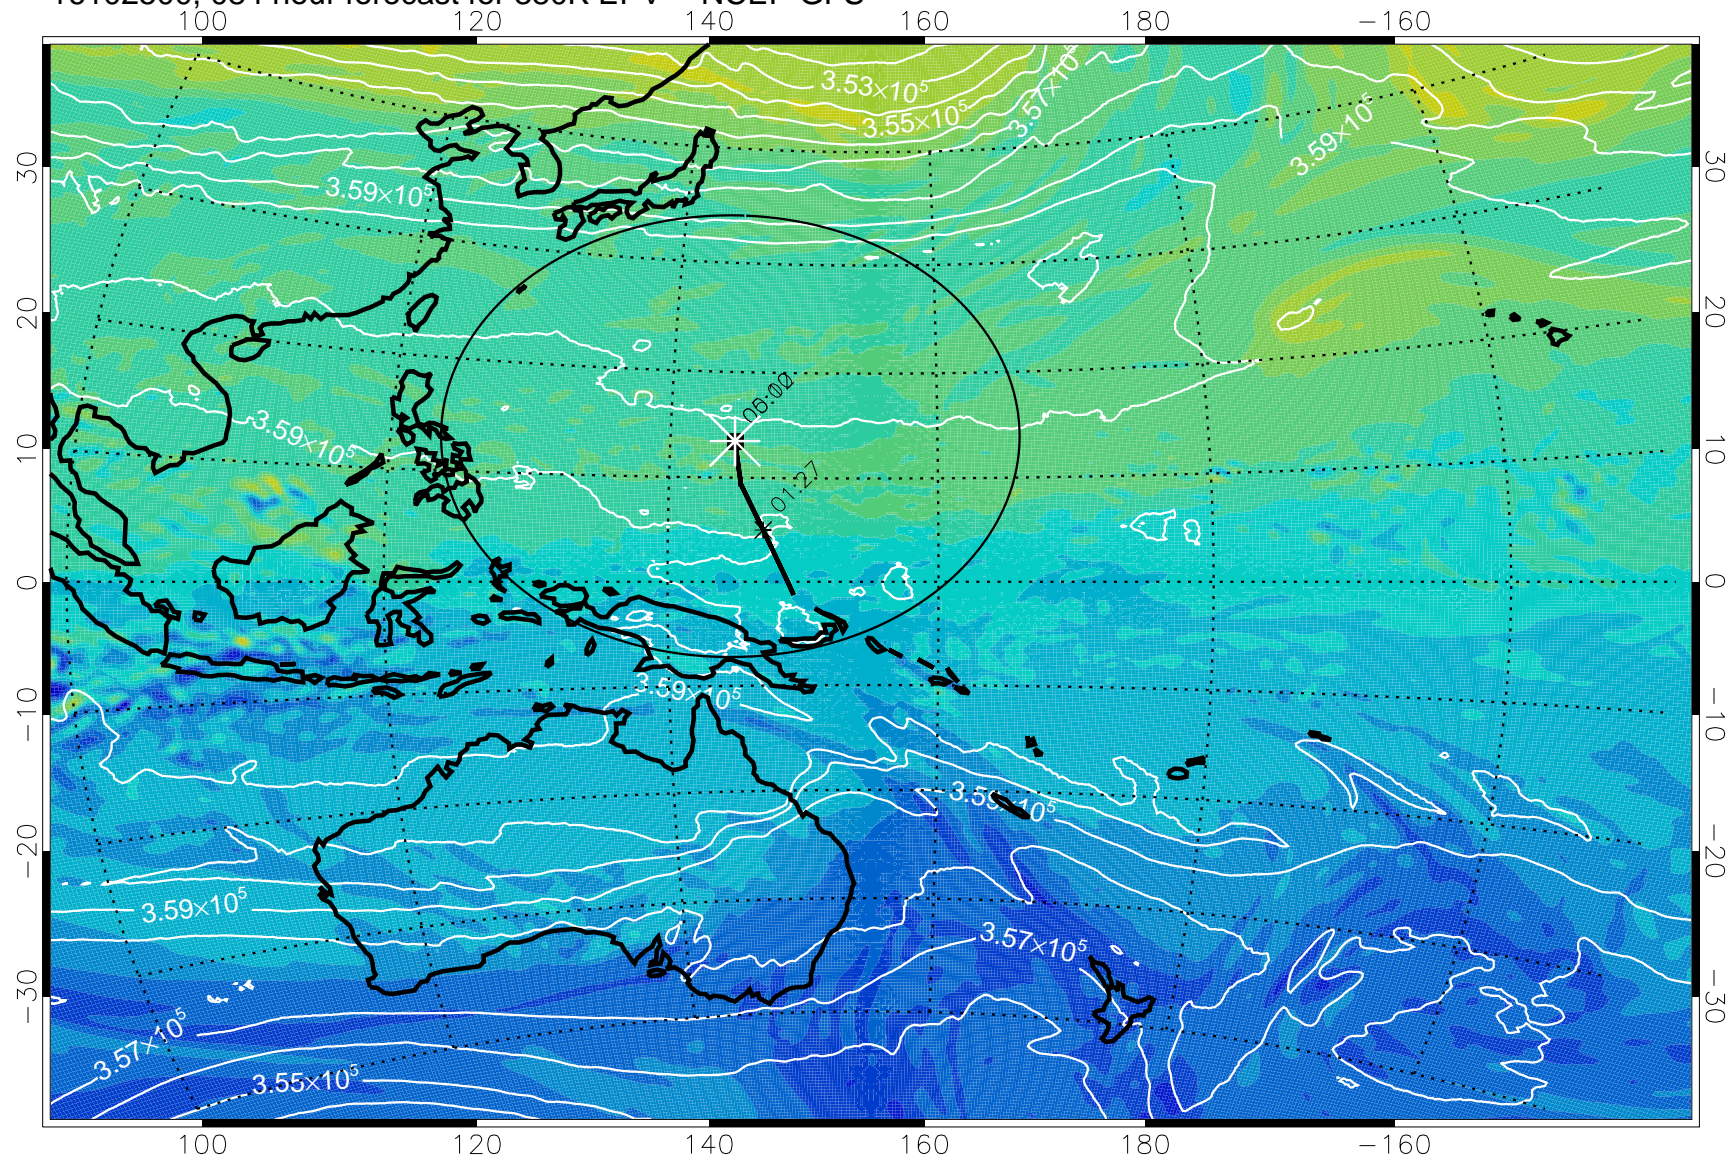

16102406, 066 hour forecast for 380K EPV -- NCEP GFS

380K Montgomery Streamfunction, white

Range ring of 2304 km

16102412, 072 hour forecast for 380K EPV -- NCEP GFS

380K Montgomery Streamfunction, white

Range ring of 2304 km

16102418, 078 hour forecast for 380K EPV -- NCEP GFS

380K Montgomery Streamfunction, white

Range ring of 2304 km

16102500, 084 hour forecast for 380K EPV -- NCEP GFS

380K Montgomery Streamfunction, white

Range ring of 2304 km

16102506, 090 hour forecast for 380K EPV -- NCEP GFS

380K Montgomery Streamfunction, white

Range ring of 2304 km

16102512, 096 hour forecast for 380K EPV -- NCEP GFS

380K Montgomery Streamfunction, white

Range ring of 2304 km

16102518, 102 hour forecast for 380K EPV -- NCEP GFS

380K Montgomery Streamfunction, white

Range ring of 2304 km

16102600, 108 hour forecast for 380K EPV -- NCEP GFS

380K Montgomery Streamfunction, white

Range ring of 2304 km