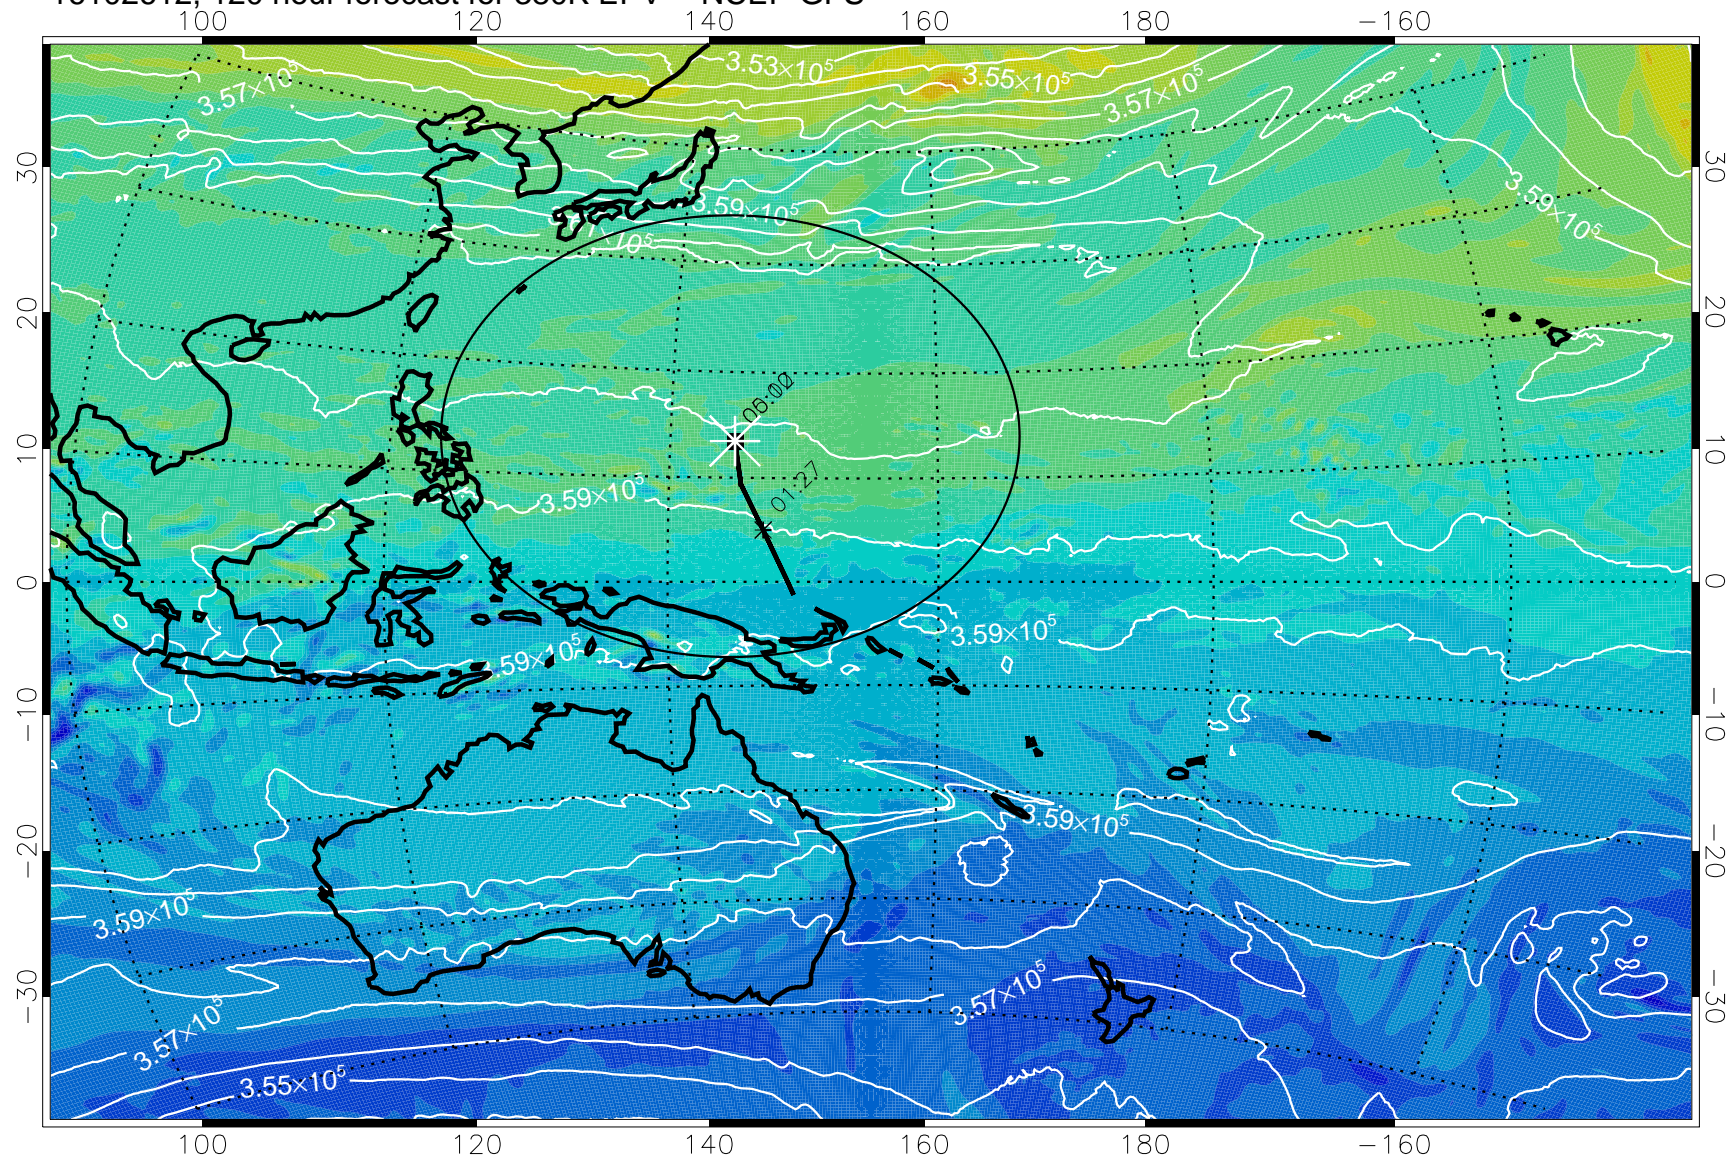

16102518, 102 hour forecast for 380K EPV -- NCEP GFS

380K Montgomery Streamfunction, white

Range ring of 2304 km

16102600, 108 hour forecast for 380K EPV -- NCEP GFS

380K Montgomery Streamfunction, white

Range ring of 2304 km

16102606, 114 hour forecast for 380K EPV -- NCEP GFS

380K Montgomery Streamfunction, white

Range ring of 2304 km

16102612, 120 hour forecast for 380K EPV -- NCEP GFS

380K Montgomery Streamfunction, white

Range ring of 2304 km