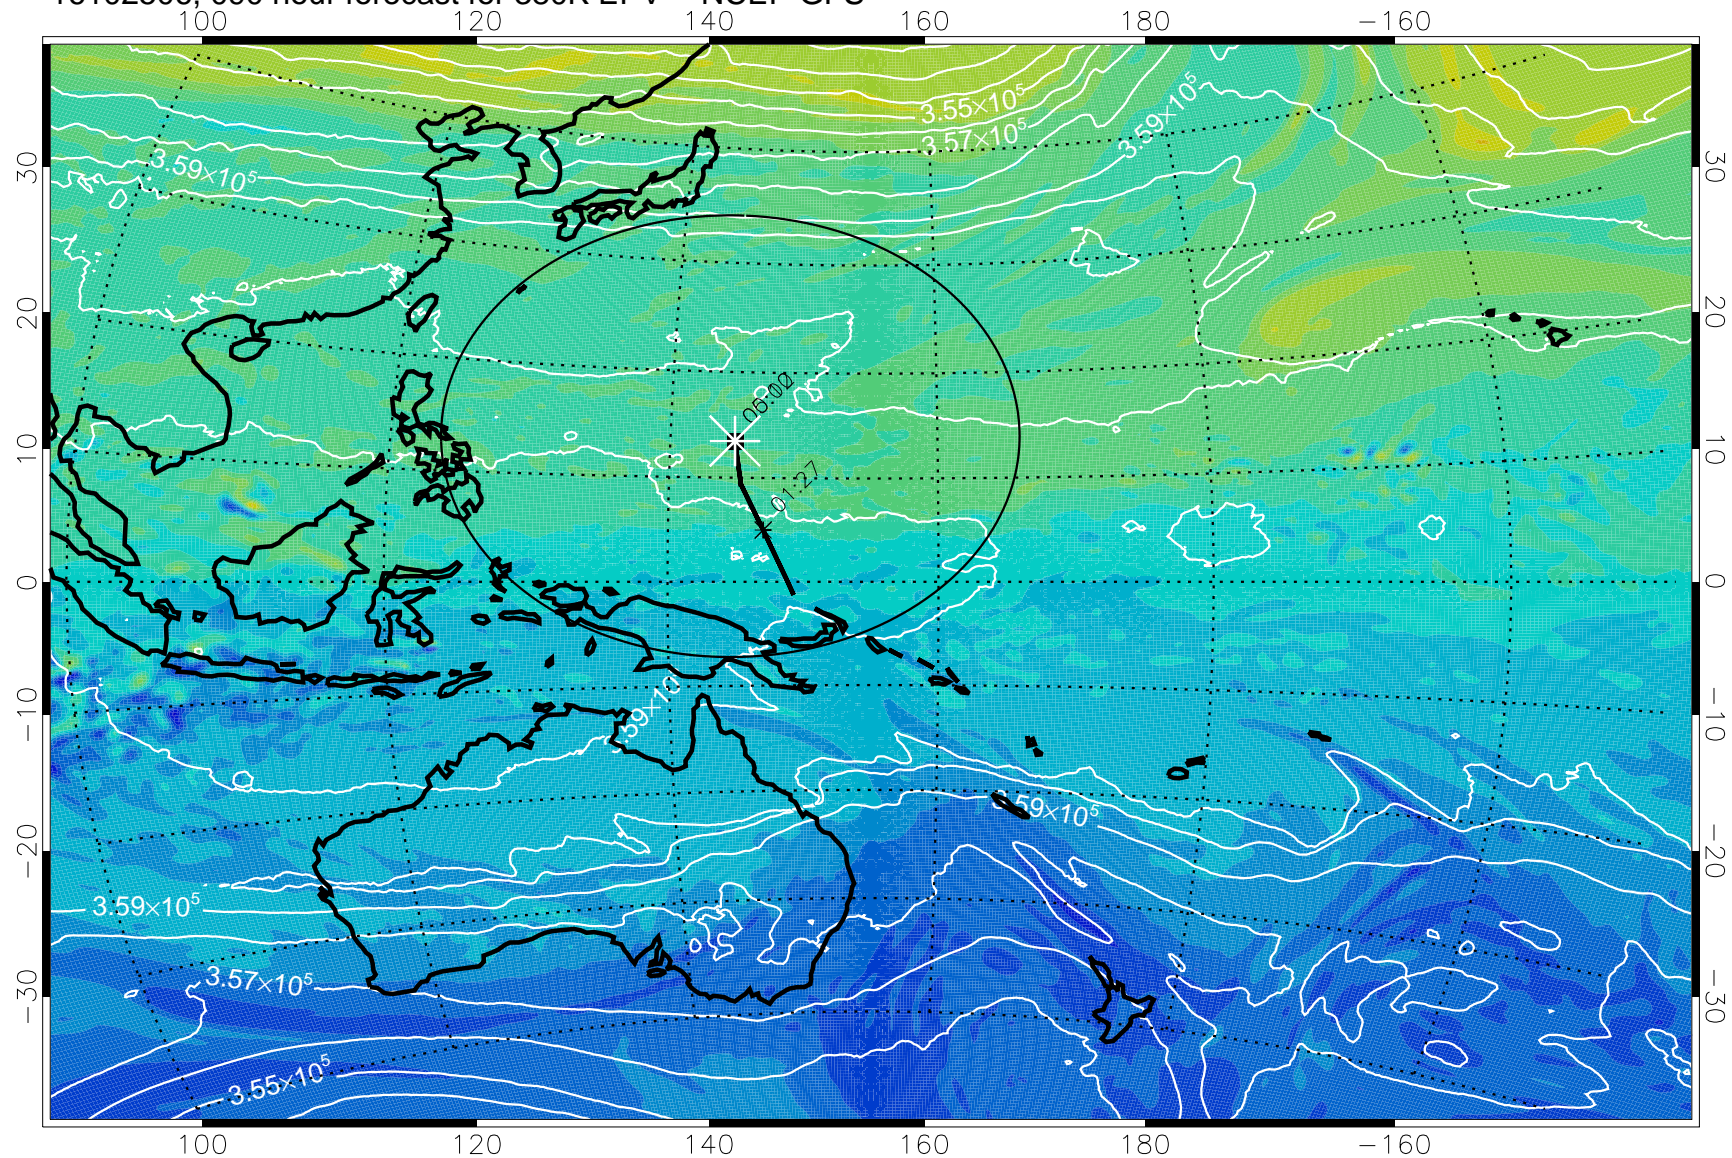

16102406, 066 hour forecast for 380K EPV -- NCEP GFS

380K Montgomery Streamfunction, white

Range ring of 2304 km

16102412, 072 hour forecast for 380K EPV -- NCEP GFS

380K Montgomery Streamfunction, white

Range ring of 2304 km

16102418, 078 hour forecast for 380K EPV -- NCEP GFS

380K Montgomery Streamfunction, white

Range ring of 2304 km

16102500, 084 hour forecast for 380K EPV -- NCEP GFS

380K Montgomery Streamfunction, white

Range ring of 2304 km

16102506, 090 hour forecast for 380K EPV -- NCEP GFS

380K Montgomery Streamfunction, white

Range ring of 2304 km

16102512, 096 hour forecast for 380K EPV -- NCEP GFS

380K Montgomery Streamfunction, white

Range ring of 2304 km

16102518, 102 hour forecast for 380K EPV -- NCEP GFS

380K Montgomery Streamfunction, white

Range ring of 2304 km

16102600, 108 hour forecast for 380K EPV -- NCEP GFS

380K Montgomery Streamfunction, white

Range ring of 2304 km