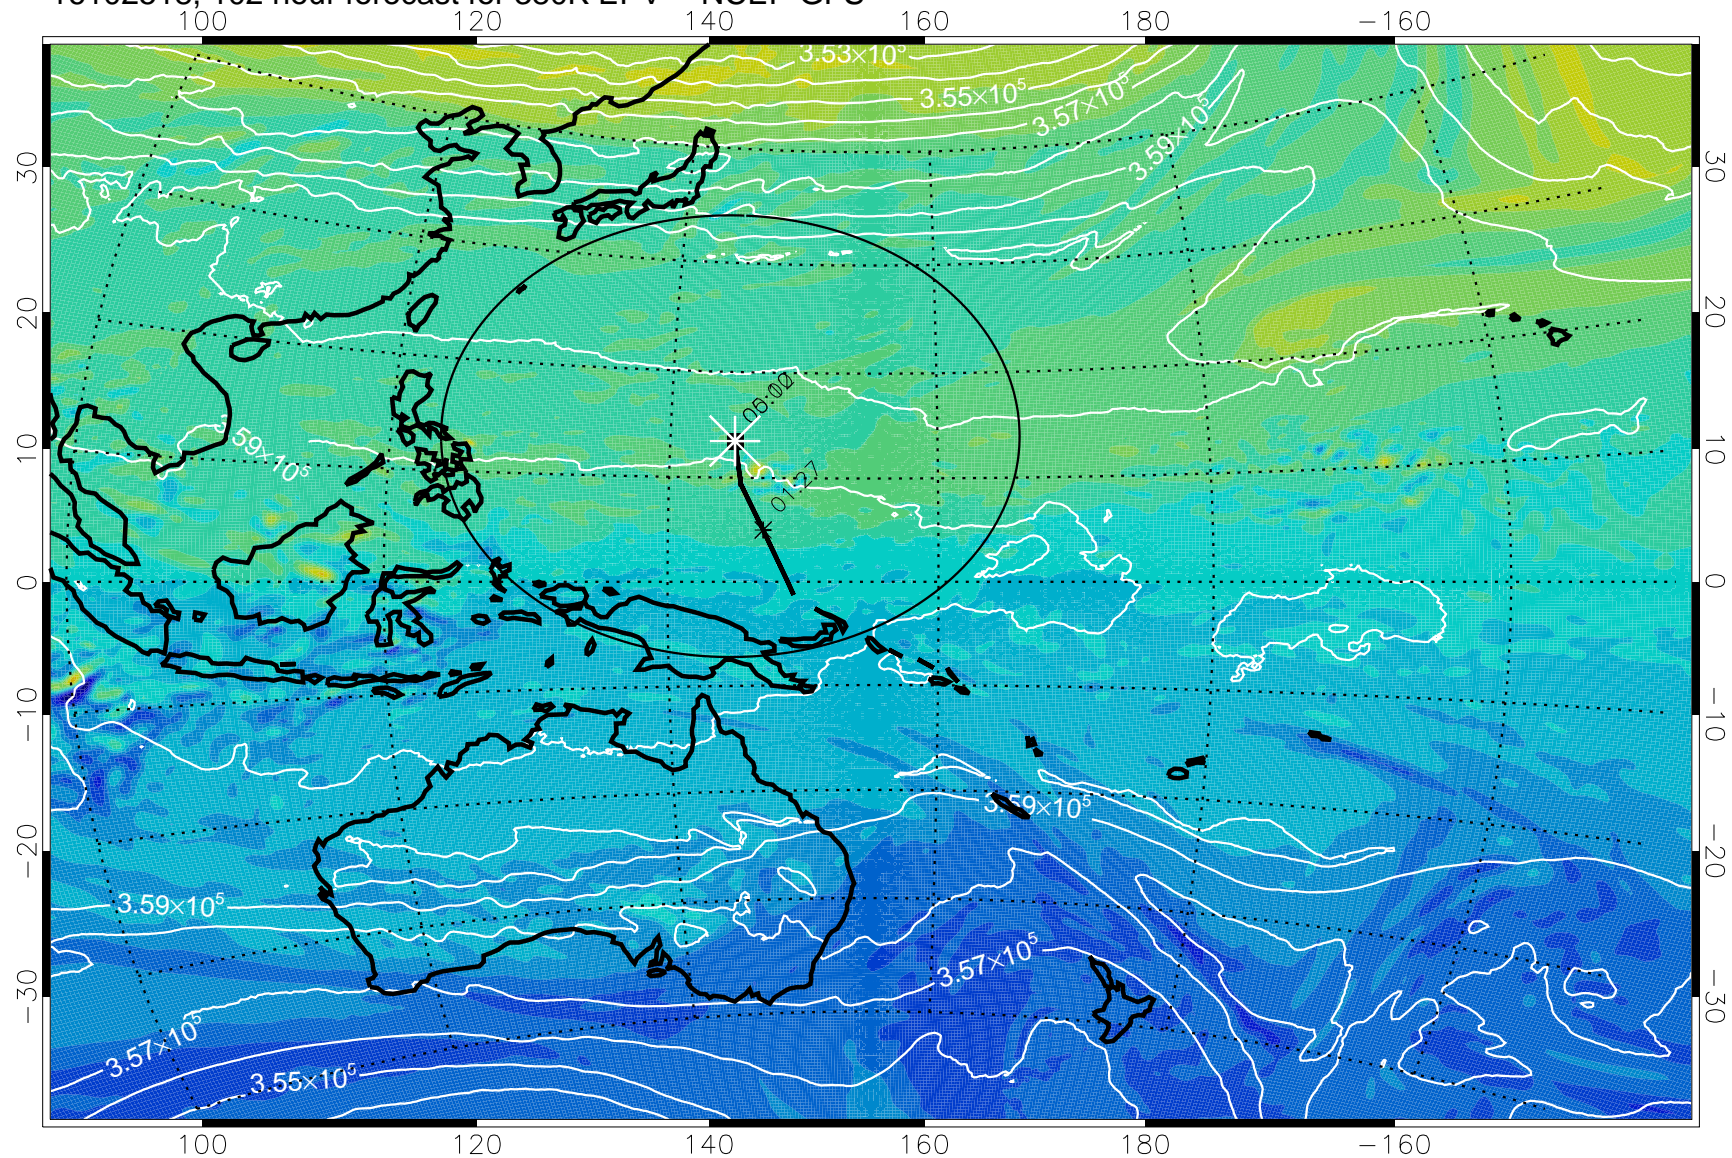

16102418, 078 hour forecast for 380K EPV -- NCEP GFS

380K Montgomery Streamfunction, white

Range ring of 2304 km

16102500, 084 hour forecast for 380K EPV -- NCEP GFS

380K Montgomery Streamfunction, white

Range ring of 2304 km

16102506, 090 hour forecast for 380K EPV -- NCEP GFS

380K Montgomery Streamfunction, white

Range ring of 2304 km

16102512, 096 hour forecast for 380K EPV -- NCEP GFS

380K Montgomery Streamfunction, white

Range ring of 2304 km

16102518, 102 hour forecast for 380K EPV -- NCEP GFS

380K Montgomery Streamfunction, white

Range ring of 2304 km

16102600, 108 hour forecast for 380K EPV -- NCEP GFS

380K Montgomery Streamfunction, white

Range ring of 2304 km

16102606, 114 hour forecast for 380K EPV -- NCEP GFS

380K Montgomery Streamfunction, white

Range ring of 2304 km

16102612, 120 hour forecast for 380K EPV -- NCEP GFS

380K Montgomery Streamfunction, white

Range ring of 2304 km