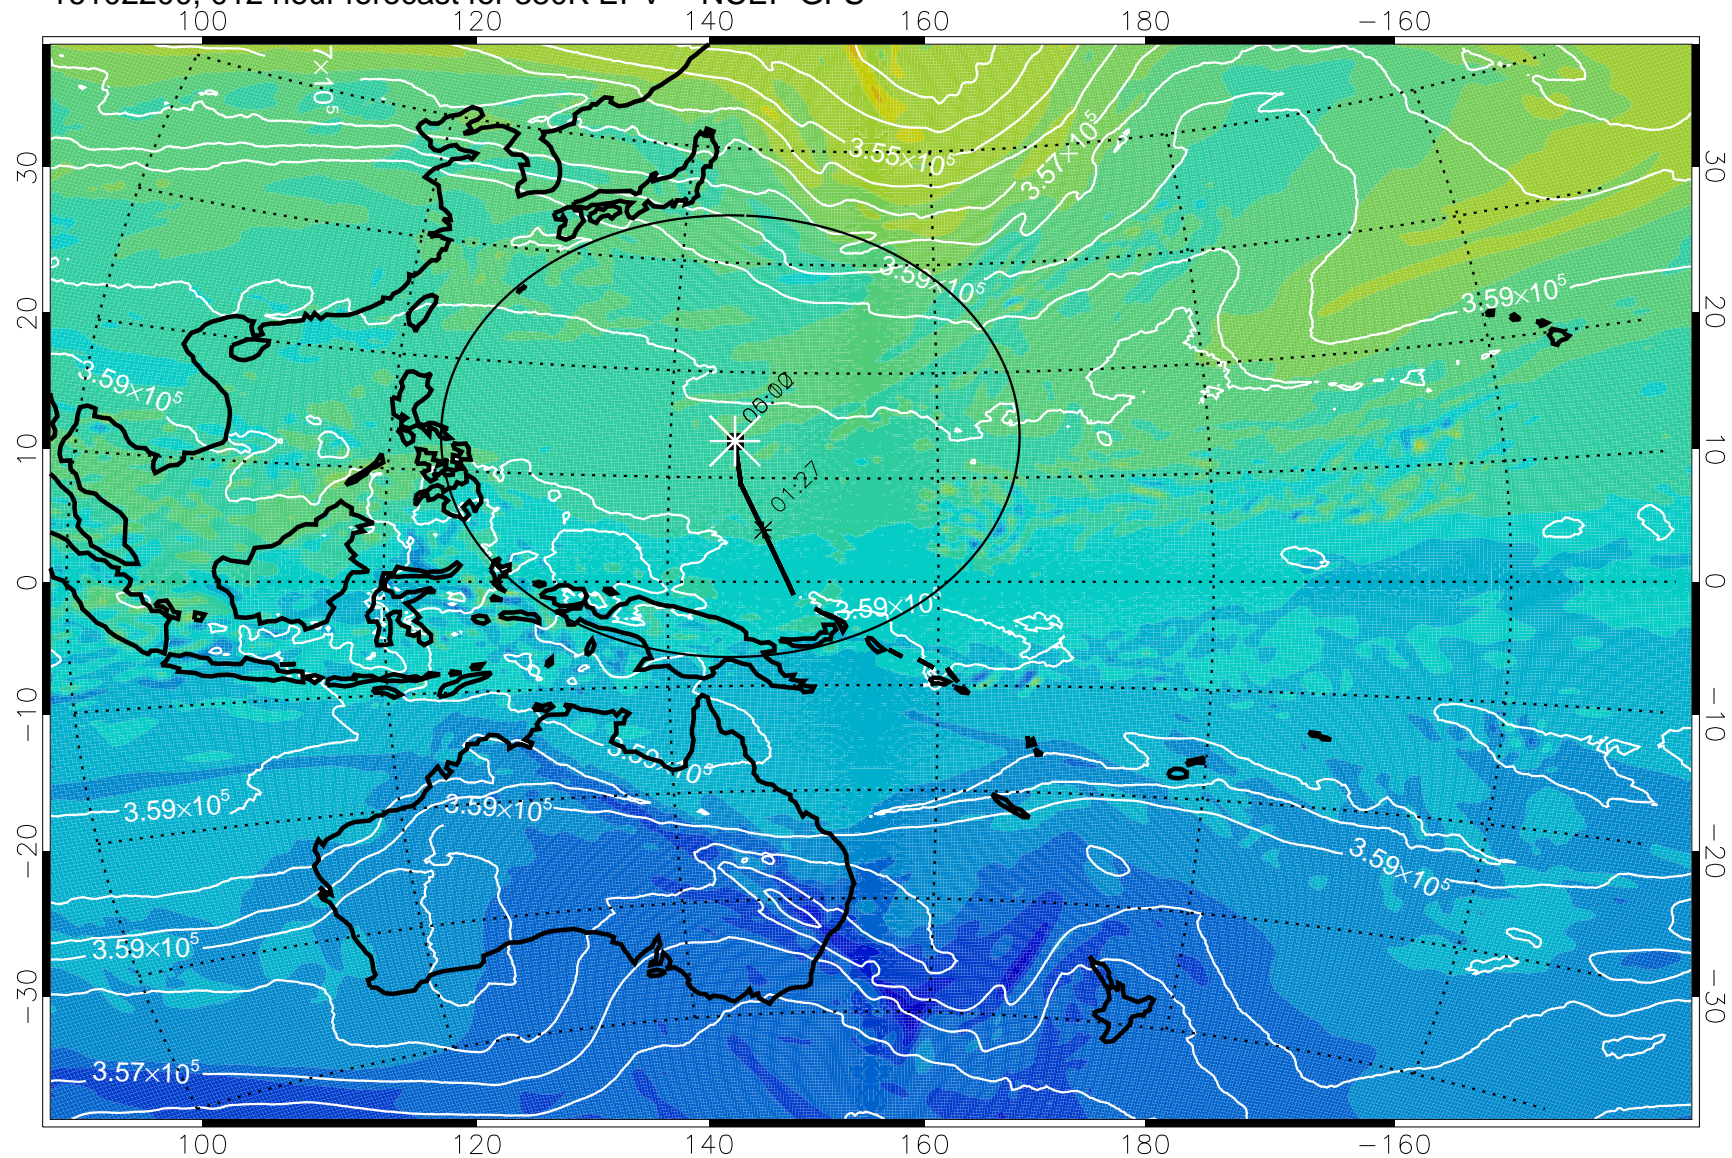

16102118, 006 hour forecast for 380K EPV -- NCEP GFS

380K Montgomery Streamfunction, white

Range ring of 2304 km

16102200, 012 hour forecast for 380K EPV -- NCEP GFS

380K Montgomery Streamfunction, white

Range ring of 2304 km

16102206, 018 hour forecast for 380K EPV -- NCEP GFS

380K Montgomery Streamfunction, white

Range ring of 2304 km

16102212, 024 hour forecast for 380K EPV -- NCEP GFS

380K Montgomery Streamfunction, white

Range ring of 2304 km

16102218, 030 hour forecast for 380K EPV -- NCEP GFS

380K Montgomery Streamfunction, white

Range ring of 2304 km

16102300, 036 hour forecast for 380K EPV -- NCEP GFS

380K Montgomery Streamfunction, white

Range ring of 2304 km

16102306, 042 hour forecast for 380K EPV -- NCEP GFS

380K Montgomery Streamfunction, white

Range ring of 2304 km

16102312, 048 hour forecast for 380K EPV -- NCEP GFS

380K Montgomery Streamfunction, white

Range ring of 2304 km