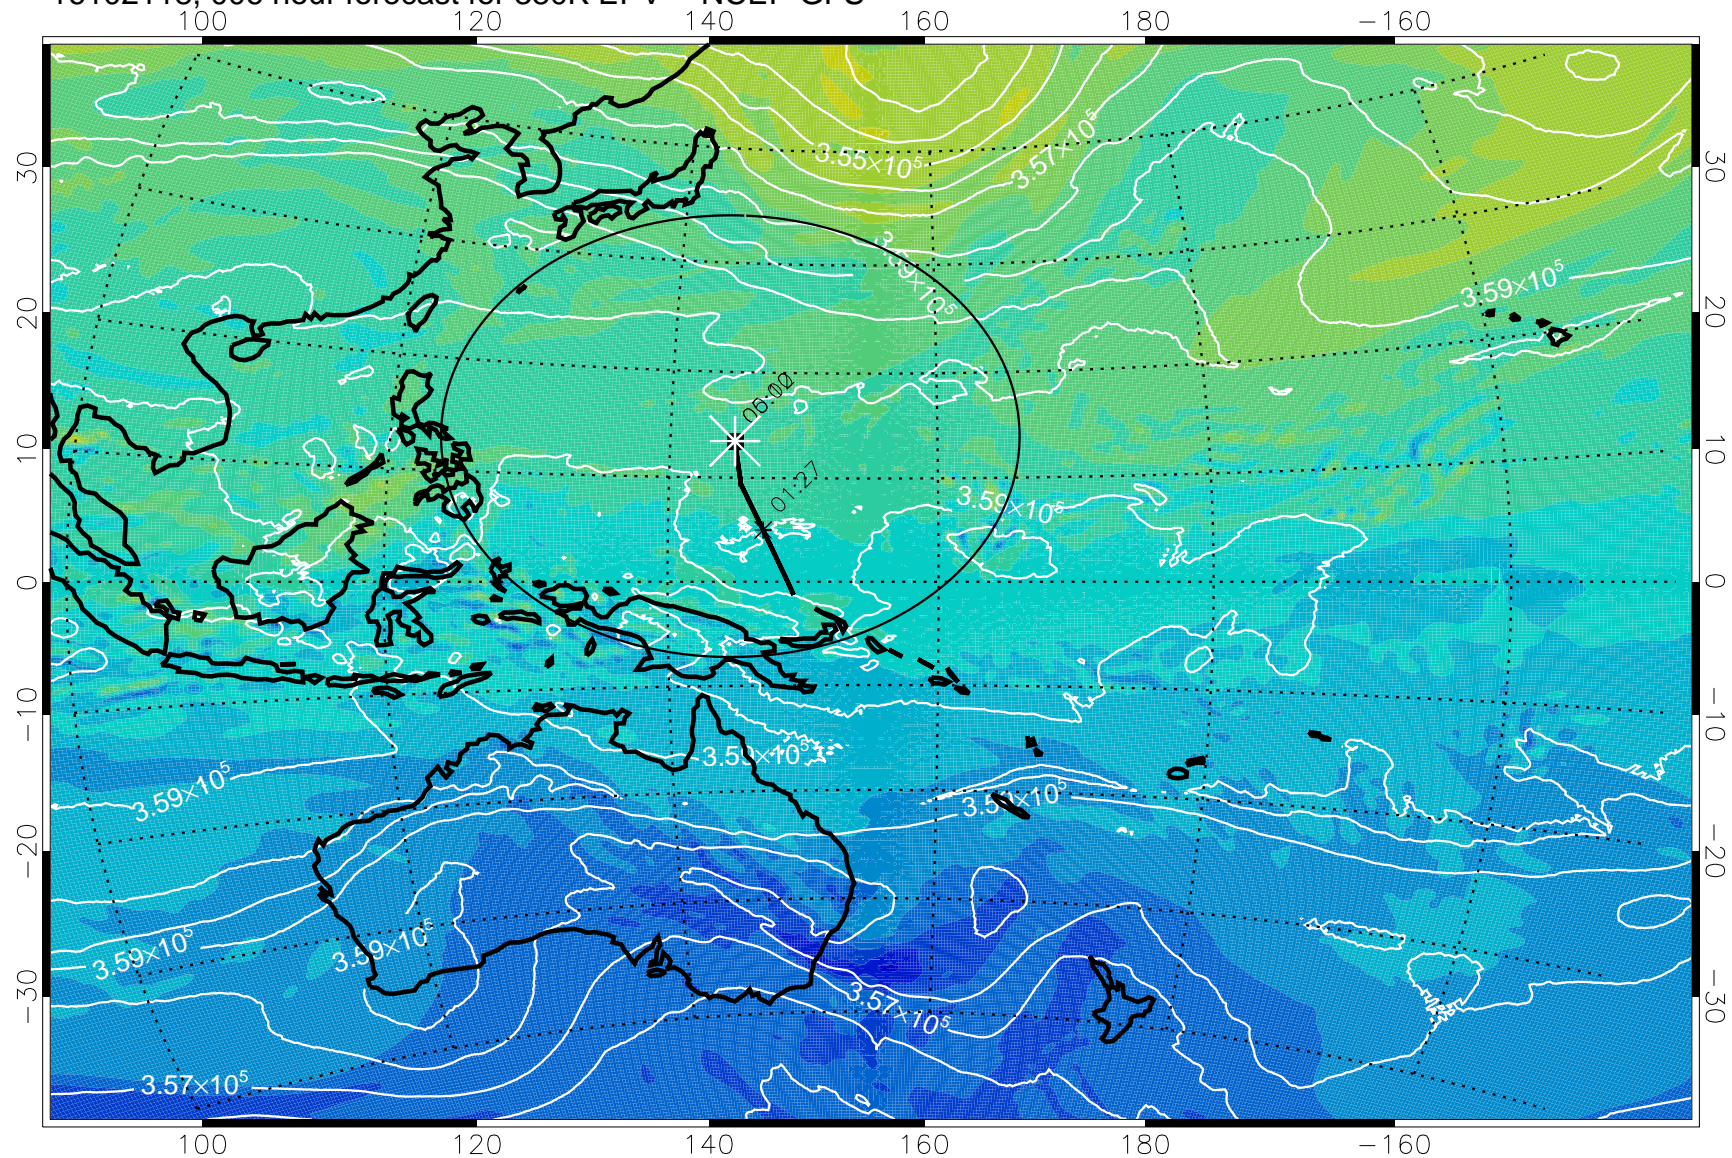

16102118, 006 hour forecast for 380K EPV -- NCEP GFS

380K Montgomery Streamfunction, white

Range ring of 2304 km

16102200, 012 hour forecast for 380K EPV -- NCEP GFS

380K Montgomery Streamfunction, white

Range ring of 2304 km

16102206, 018 hour forecast for 380K EPV -- NCEP GFS

380K Montgomery Streamfunction, white

Range ring of 2304 km

16102212, 024 hour forecast for 380K EPV -- NCEP GFS

380K Montgomery Streamfunction, white

Range ring of 2304 km

16102218, 030 hour forecast for 380K EPV -- NCEP GFS

380K Montgomery Streamfunction, white

Range ring of 2304 km

16102300, 036 hour forecast for 380K EPV -- NCEP GFS

380K Montgomery Streamfunction, white

Range ring of 2304 km

16102306, 042 hour forecast for 380K EPV -- NCEP GFS

380K Montgomery Streamfunction, white

Range ring of 2304 km

16102312, 048 hour forecast for 380K EPV -- NCEP GFS

380K Montgomery Streamfunction, white

Range ring of 2304 km