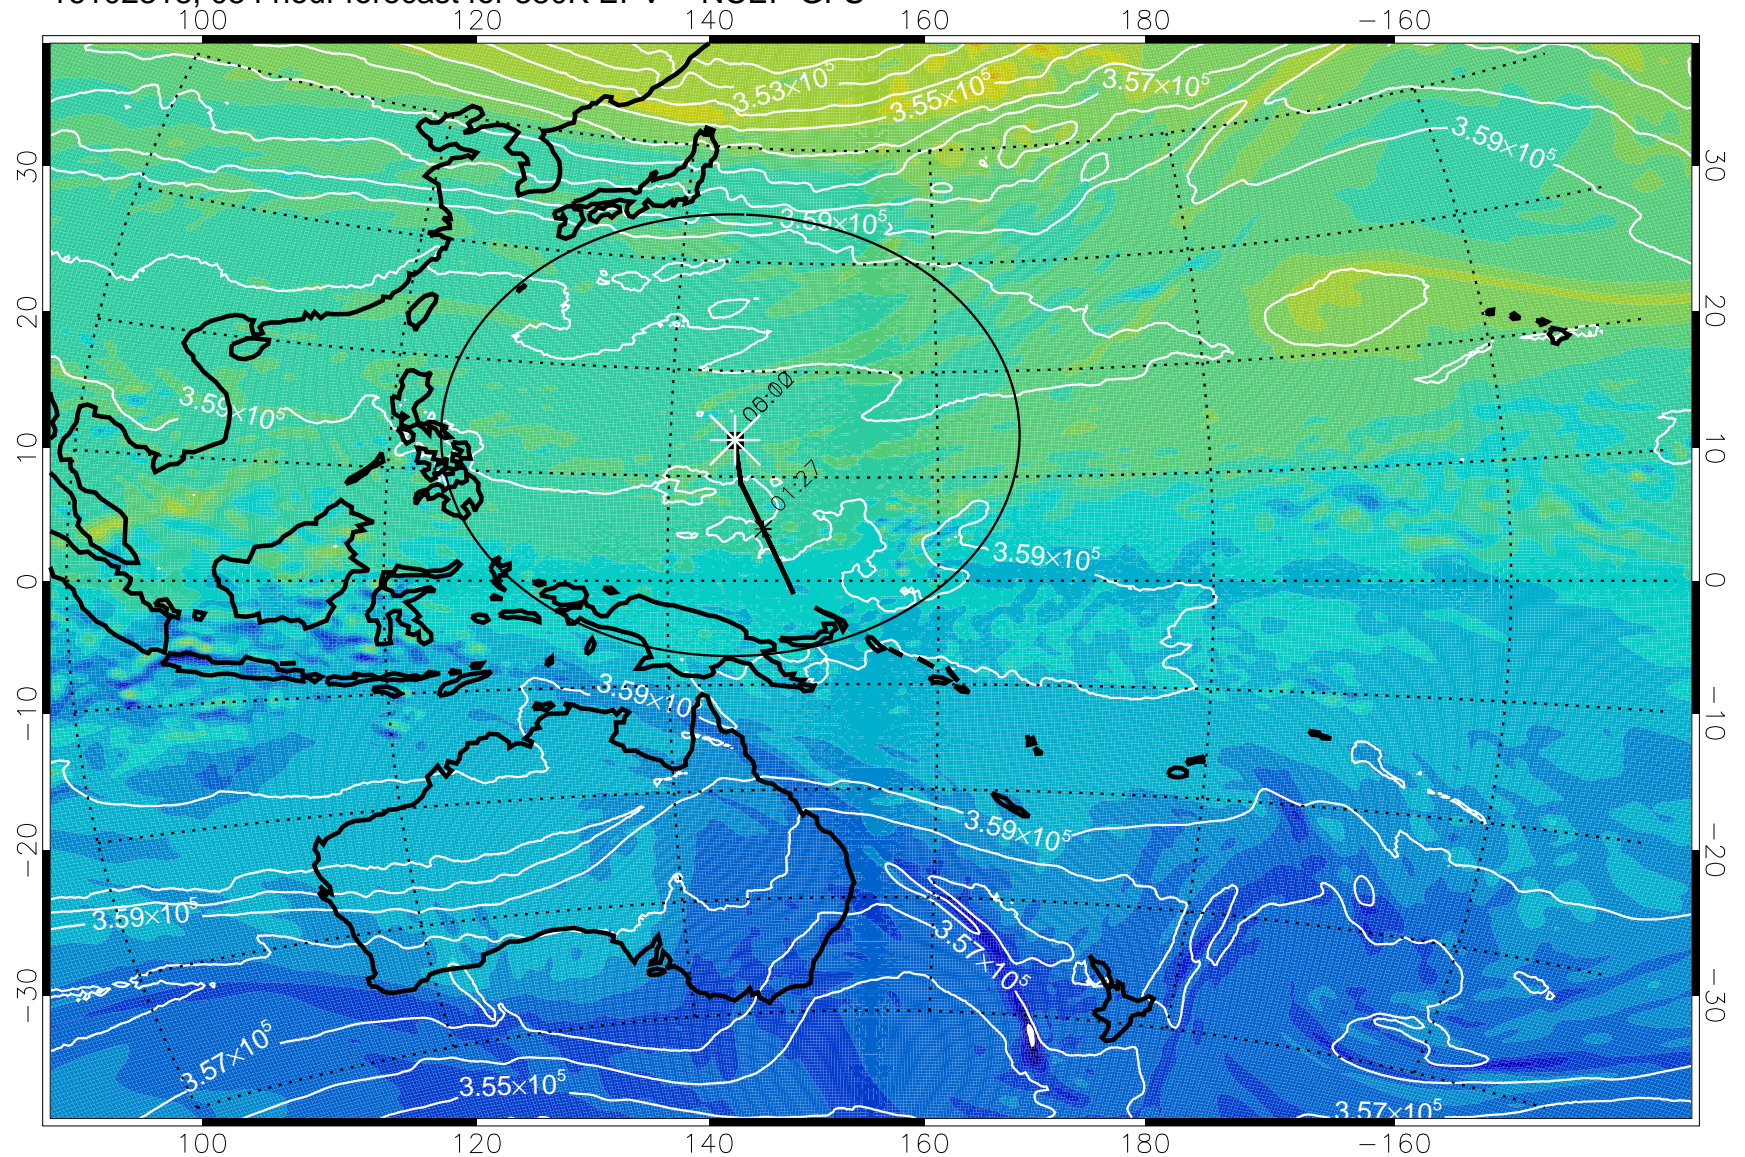

16102306, 042 hour forecast for 380K EPV -- NCEP GFS

380K Montgomery Streamfunction, white

Range ring of 2304 km

16102312, 048 hour forecast for 380K EPV -- NCEP GFS

380K Montgomery Streamfunction, white

Range ring of 2304 km

16102318, 054 hour forecast for 380K EPV -- NCEP GFS

380K Montgomery Streamfunction, white

Range ring of 2304 km

16102400, 060 hour forecast for 380K EPV -- NCEP GFS

380K Montgomery Streamfunction, white

Range ring of 2304 km

16102406, 066 hour forecast for 380K EPV -- NCEP GFS

380K Montgomery Streamfunction, white

Range ring of 2304 km

16102412, 072 hour forecast for 380K EPV -- NCEP GFS

380K Montgomery Streamfunction, white

Range ring of 2304 km

16102418, 078 hour forecast for 380K EPV -- NCEP GFS

380K Montgomery Streamfunction, white

Range ring of 2304 km

16102500, 084 hour forecast for 380K EPV -- NCEP GFS

380K Montgomery Streamfunction, white

Range ring of 2304 km