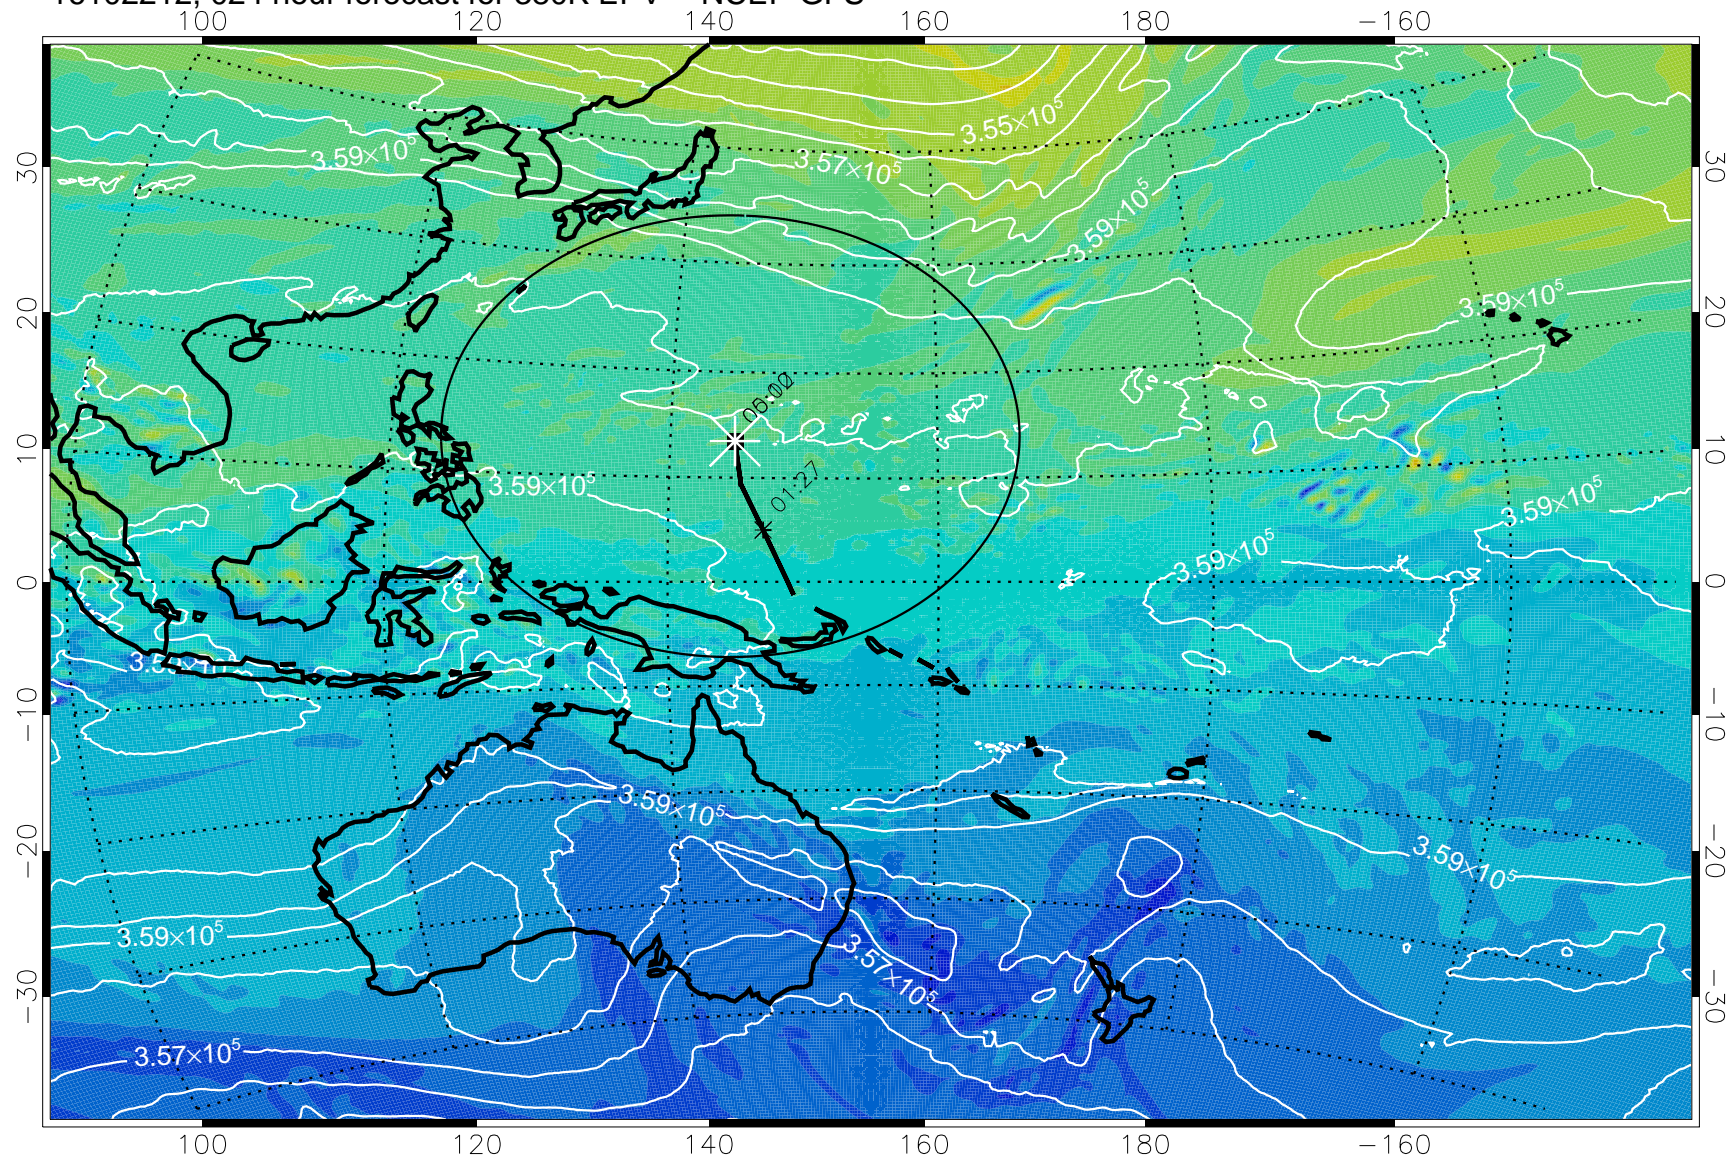

16102206, 018 hour forecast for 380K EPV -- NCEP GFS

380K Montgomery Streamfunction, white

Range ring of 2304 km

16102212, 024 hour forecast for 380K EPV -- NCEP GFS

380K Montgomery Streamfunction, white

Range ring of 2304 km

16102218, 030 hour forecast for 380K EPV -- NCEP GFS

380K Montgomery Streamfunction, white

Range ring of 2304 km

16102300, 036 hour forecast for 380K EPV -- NCEP GFS

380K Montgomery Streamfunction, white

Range ring of 2304 km

16102306, 042 hour forecast for 380K EPV -- NCEP GFS

380K Montgomery Streamfunction, white

Range ring of 2304 km

16102312, 048 hour forecast for 380K EPV -- NCEP GFS

380K Montgomery Streamfunction, white

Range ring of 2304 km

16102318, 054 hour forecast for 380K EPV -- NCEP GFS

380K Montgomery Streamfunction, white

Range ring of 2304 km

16102400, 060 hour forecast for 380K EPV -- NCEP GFS

380K Montgomery Streamfunction, white

Range ring of 2304 km