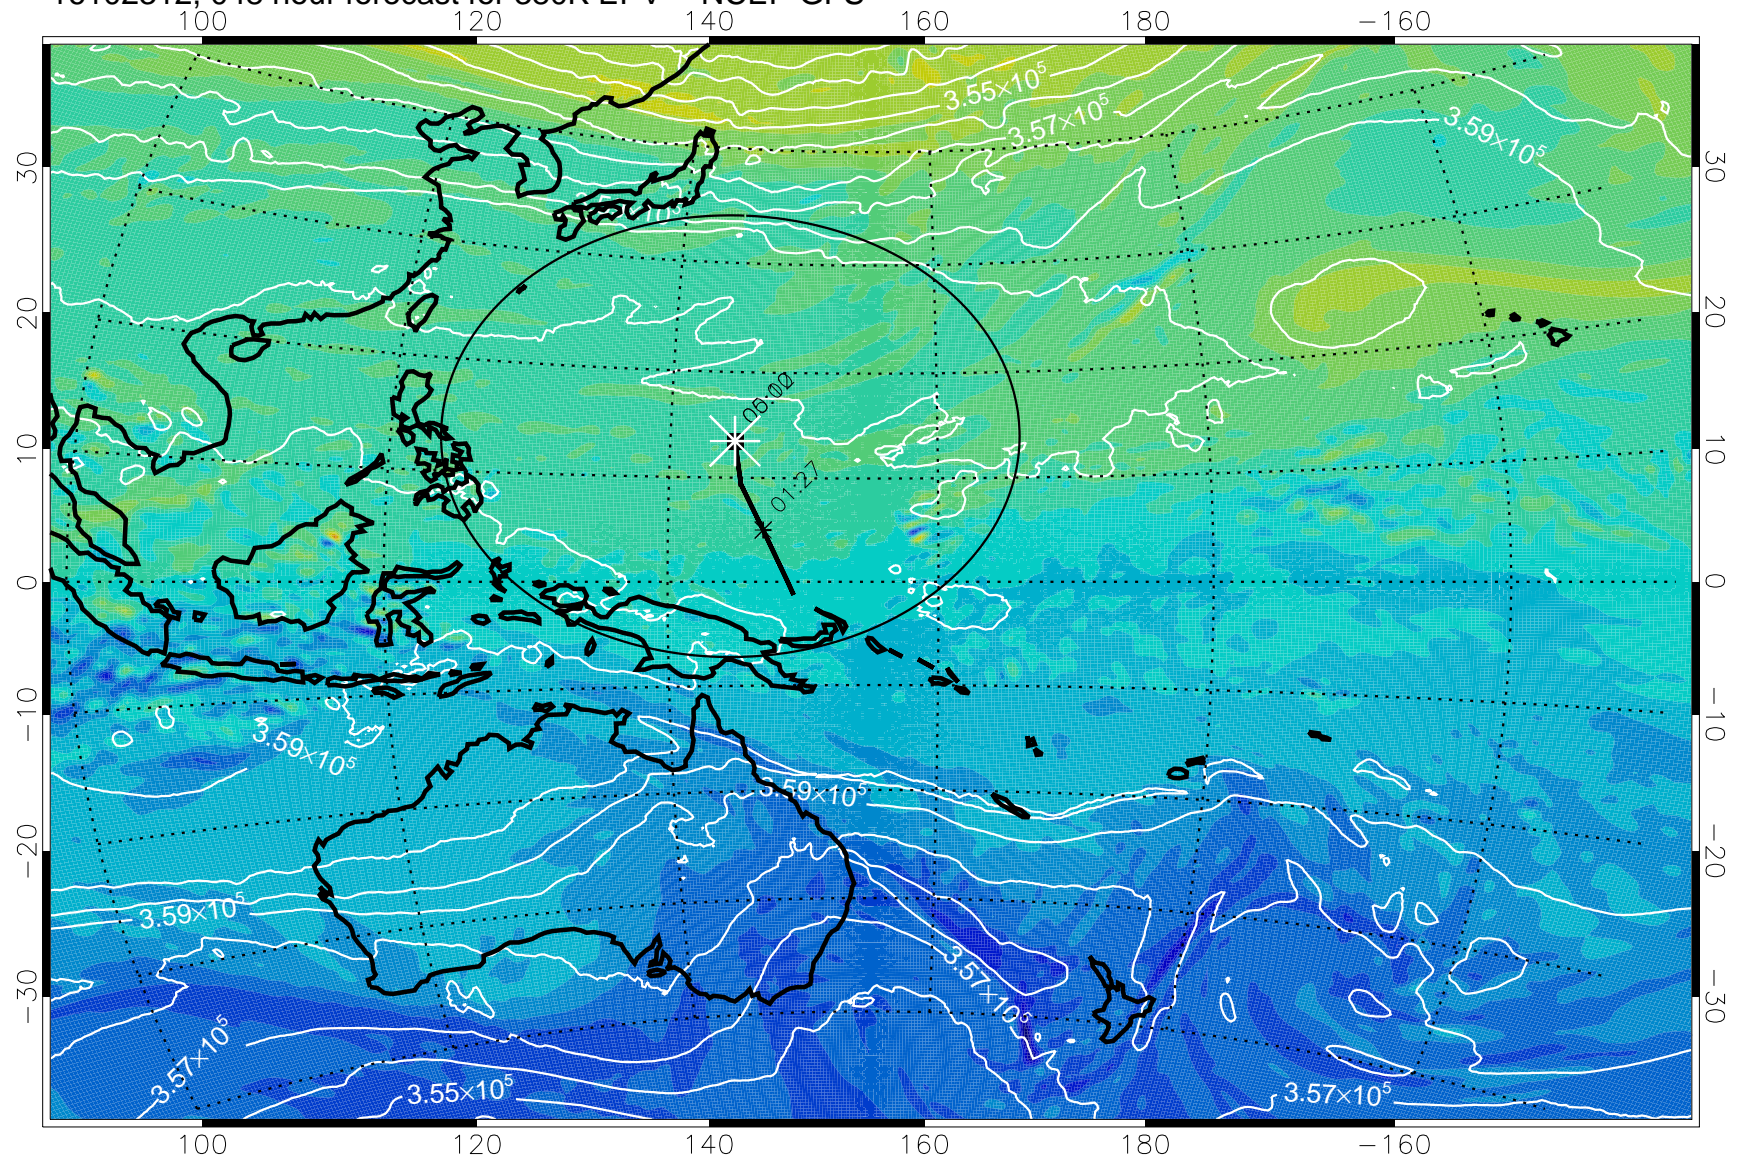

16102218, 030 hour forecast for 380K EPV -- NCEP GFS

380K Montgomery Streamfunction, white

Range ring of 2304 km

16102300, 036 hour forecast for 380K EPV -- NCEP GFS

380K Montgomery Streamfunction, white

Range ring of 2304 km

16102306, 042 hour forecast for 380K EPV -- NCEP GFS

380K Montgomery Streamfunction, white

Range ring of 2304 km

16102312, 048 hour forecast for 380K EPV -- NCEP GFS

380K Montgomery Streamfunction, white

Range ring of 2304 km

16102318, 054 hour forecast for 380K EPV -- NCEP GFS

380K Montgomery Streamfunction, white

Range ring of 2304 km

16102400, 060 hour forecast for 380K EPV -- NCEP GFS

380K Montgomery Streamfunction, white

Range ring of 2304 km

16102406, 066 hour forecast for 380K EPV -- NCEP GFS

380K Montgomery Streamfunction, white

Range ring of 2304 km

16102412, 072 hour forecast for 380K EPV -- NCEP GFS

380K Montgomery Streamfunction, white

Range ring of 2304 km