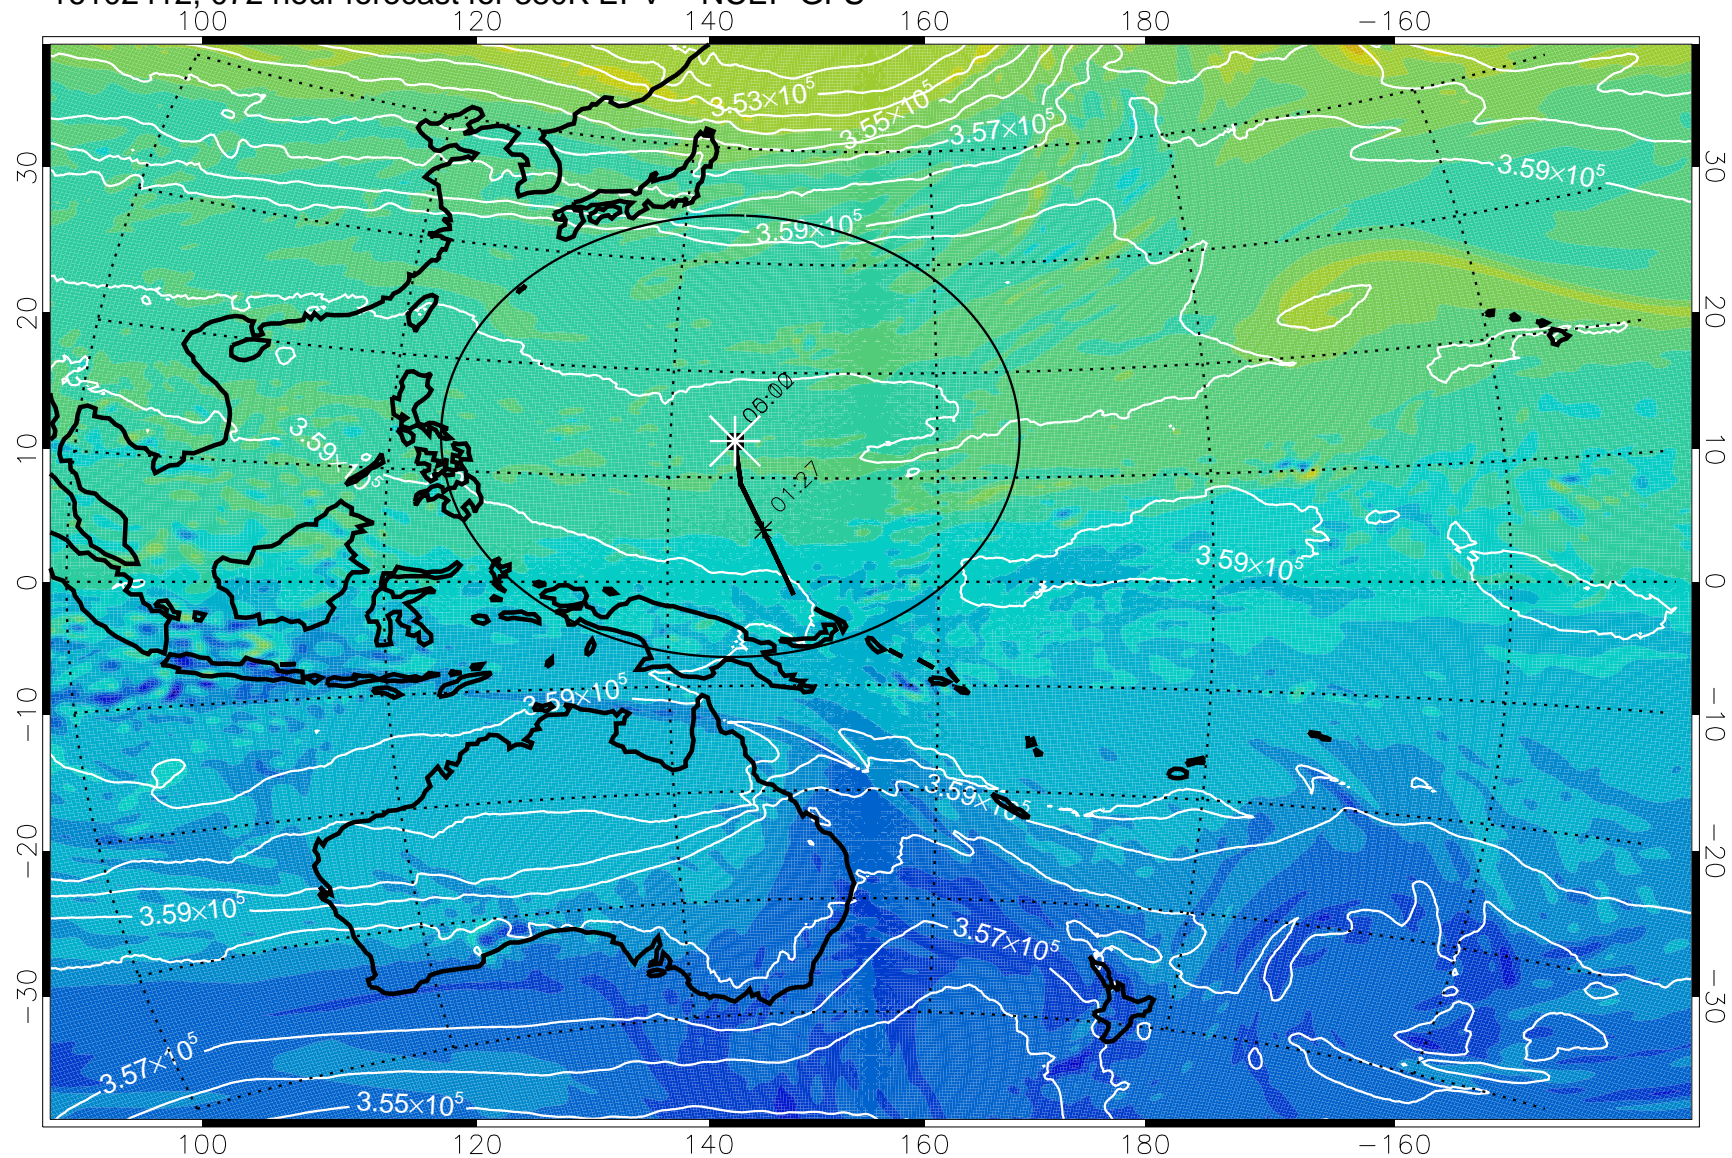

16102318, 054 hour forecast for 380K EPV -- NCEP GFS

380K Montgomery Streamfunction, white

Range ring of 2304 km

16102400, 060 hour forecast for 380K EPV -- NCEP GFS

380K Montgomery Streamfunction, white

Range ring of 2304 km

16102406, 066 hour forecast for 380K EPV -- NCEP GFS

380K Montgomery Streamfunction, white

Range ring of 2304 km

16102412, 072 hour forecast for 380K EPV -- NCEP GFS

380K Montgomery Streamfunction, white

Range ring of 2304 km

16102418, 078 hour forecast for 380K EPV -- NCEP GFS

380K Montgomery Streamfunction, white

Range ring of 2304 km

16102500, 084 hour forecast for 380K EPV -- NCEP GFS

380K Montgomery Streamfunction, white

Range ring of 2304 km

16102506, 090 hour forecast for 380K EPV -- NCEP GFS

380K Montgomery Streamfunction, white

Range ring of 2304 km

16102512, 096 hour forecast for 380K EPV -- NCEP GFS

380K Montgomery Streamfunction, white

Range ring of 2304 km