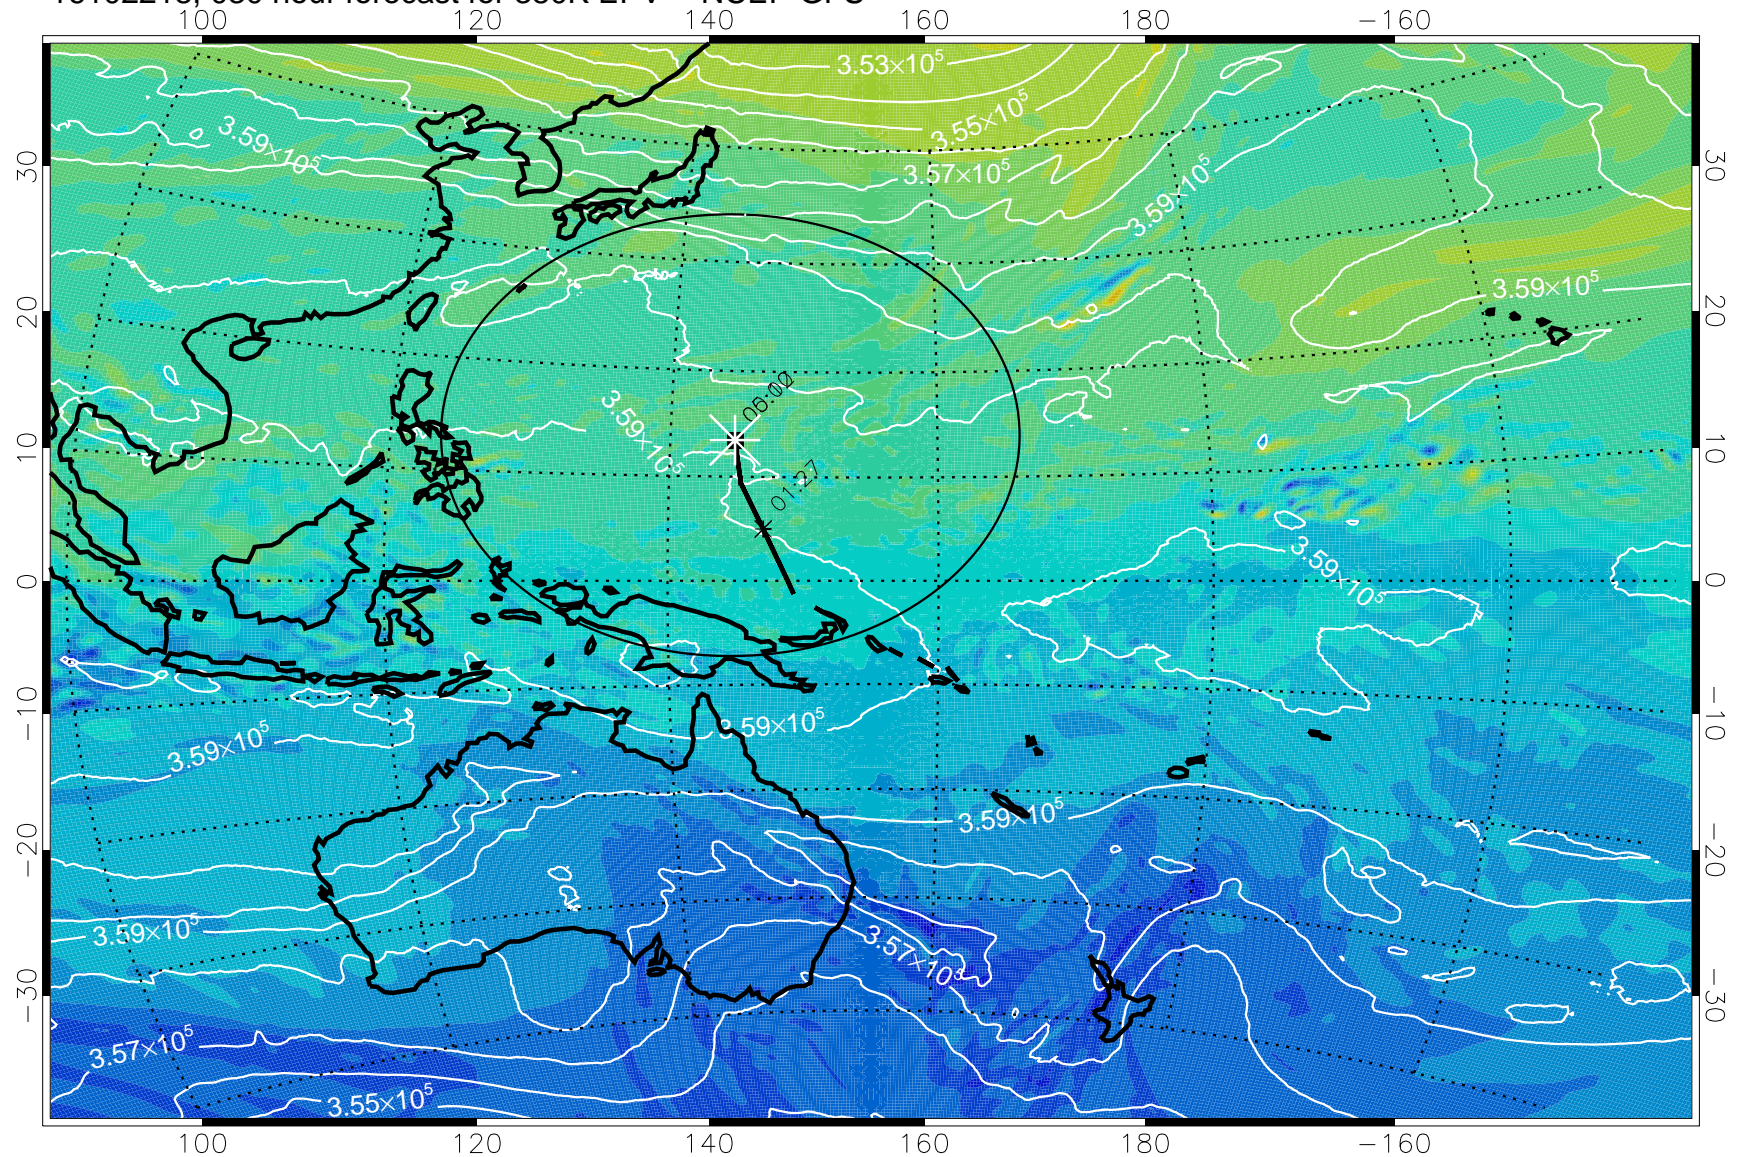

16102206, 018 hour forecast for 380K EPV -- NCEP GFS

380K Montgomery Streamfunction, white

Range ring of 2304 km

16102212, 024 hour forecast for 380K EPV -- NCEP GFS

380K Montgomery Streamfunction, white

Range ring of 2304 km

16102218, 030 hour forecast for 380K EPV -- NCEP GFS

380K Montgomery Streamfunction, white

Range ring of 2304 km

16102300, 036 hour forecast for 380K EPV -- NCEP GFS

380K Montgomery Streamfunction, white

Range ring of 2304 km

16102306, 042 hour forecast for 380K EPV -- NCEP GFS

380K Montgomery Streamfunction, white

Range ring of 2304 km

16102312, 048 hour forecast for 380K EPV -- NCEP GFS

380K Montgomery Streamfunction, white

Range ring of 2304 km

16102318, 054 hour forecast for 380K EPV -- NCEP GFS

380K Montgomery Streamfunction, white

Range ring of 2304 km

16102400, 060 hour forecast for 380K EPV -- NCEP GFS

380K Montgomery Streamfunction, white

Range ring of 2304 km