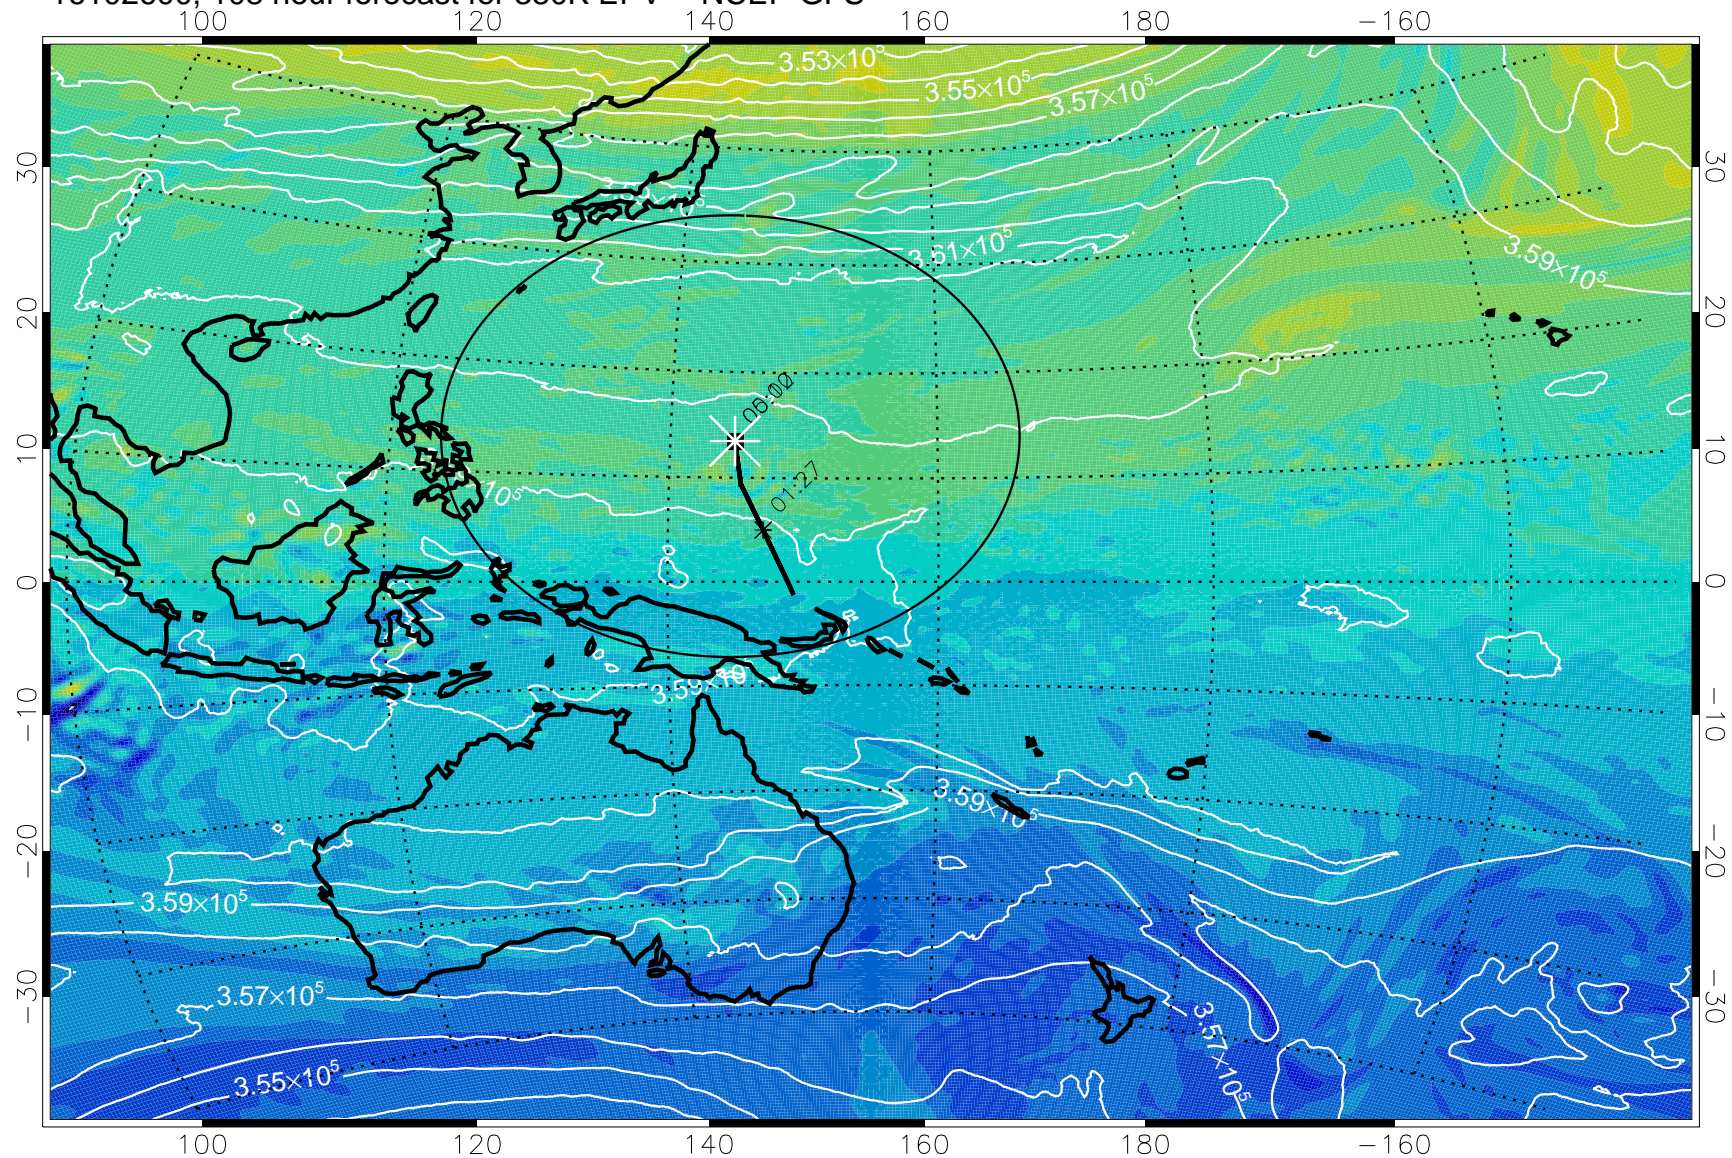

16102506, 090 hour forecast for 380K EPV -- NCEP GFS

380K Montgomery Streamfunction, white

Range ring of 2304 km

16102512, 096 hour forecast for 380K EPV -- NCEP GFS

380K Montgomery Streamfunction, white

Range ring of 2304 km

16102518, 102 hour forecast for 380K EPV -- NCEP GFS

380K Montgomery Streamfunction, white

Range ring of 2304 km

16102600, 108 hour forecast for 380K EPV -- NCEP GFS

380K Montgomery Streamfunction, white

Range ring of 2304 km

16102606, 114 hour forecast for 380K EPV -- NCEP GFS

380K Montgomery Streamfunction, white

Range ring of 2304 km

16102612, 120 hour forecast for 380K EPV -- NCEP GFS

380K Montgomery Streamfunction, white

Range ring of 2304 km