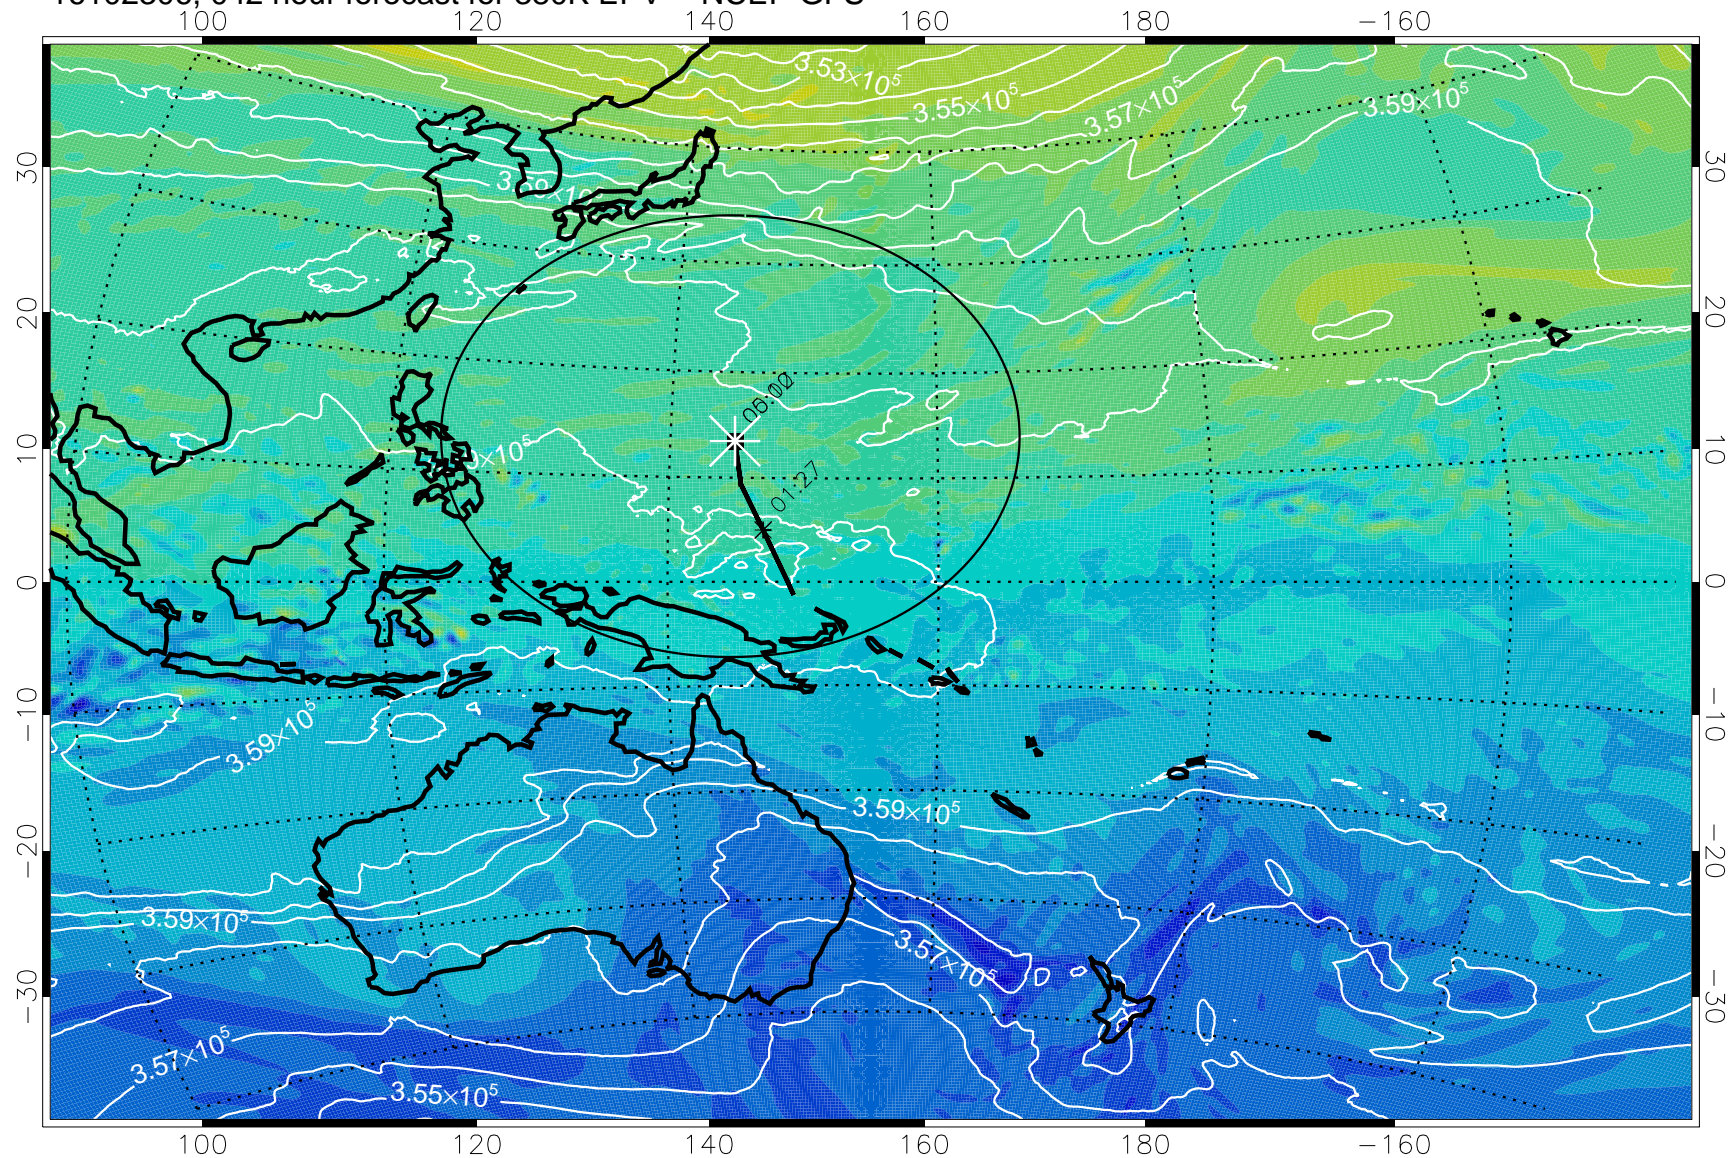

16102218, 030 hour forecast for 380K EPV -- NCEP GFS

380K Montgomery Streamfunction, white

Range ring of 2304 km

16102300, 036 hour forecast for 380K EPV -- NCEP GFS

380K Montgomery Streamfunction, white

Range ring of 2304 km

16102306, 042 hour forecast for 380K EPV -- NCEP GFS

380K Montgomery Streamfunction, white

Range ring of 2304 km

16102312, 048 hour forecast for 380K EPV -- NCEP GFS

380K Montgomery Streamfunction, white

Range ring of 2304 km

16102318, 054 hour forecast for 380K EPV -- NCEP GFS

380K Montgomery Streamfunction, white

Range ring of 2304 km

16102400, 060 hour forecast for 380K EPV -- NCEP GFS

380K Montgomery Streamfunction, white

Range ring of 2304 km

16102406, 066 hour forecast for 380K EPV -- NCEP GFS

380K Montgomery Streamfunction, white

Range ring of 2304 km

16102412, 072 hour forecast for 380K EPV -- NCEP GFS

380K Montgomery Streamfunction, white

Range ring of 2304 km