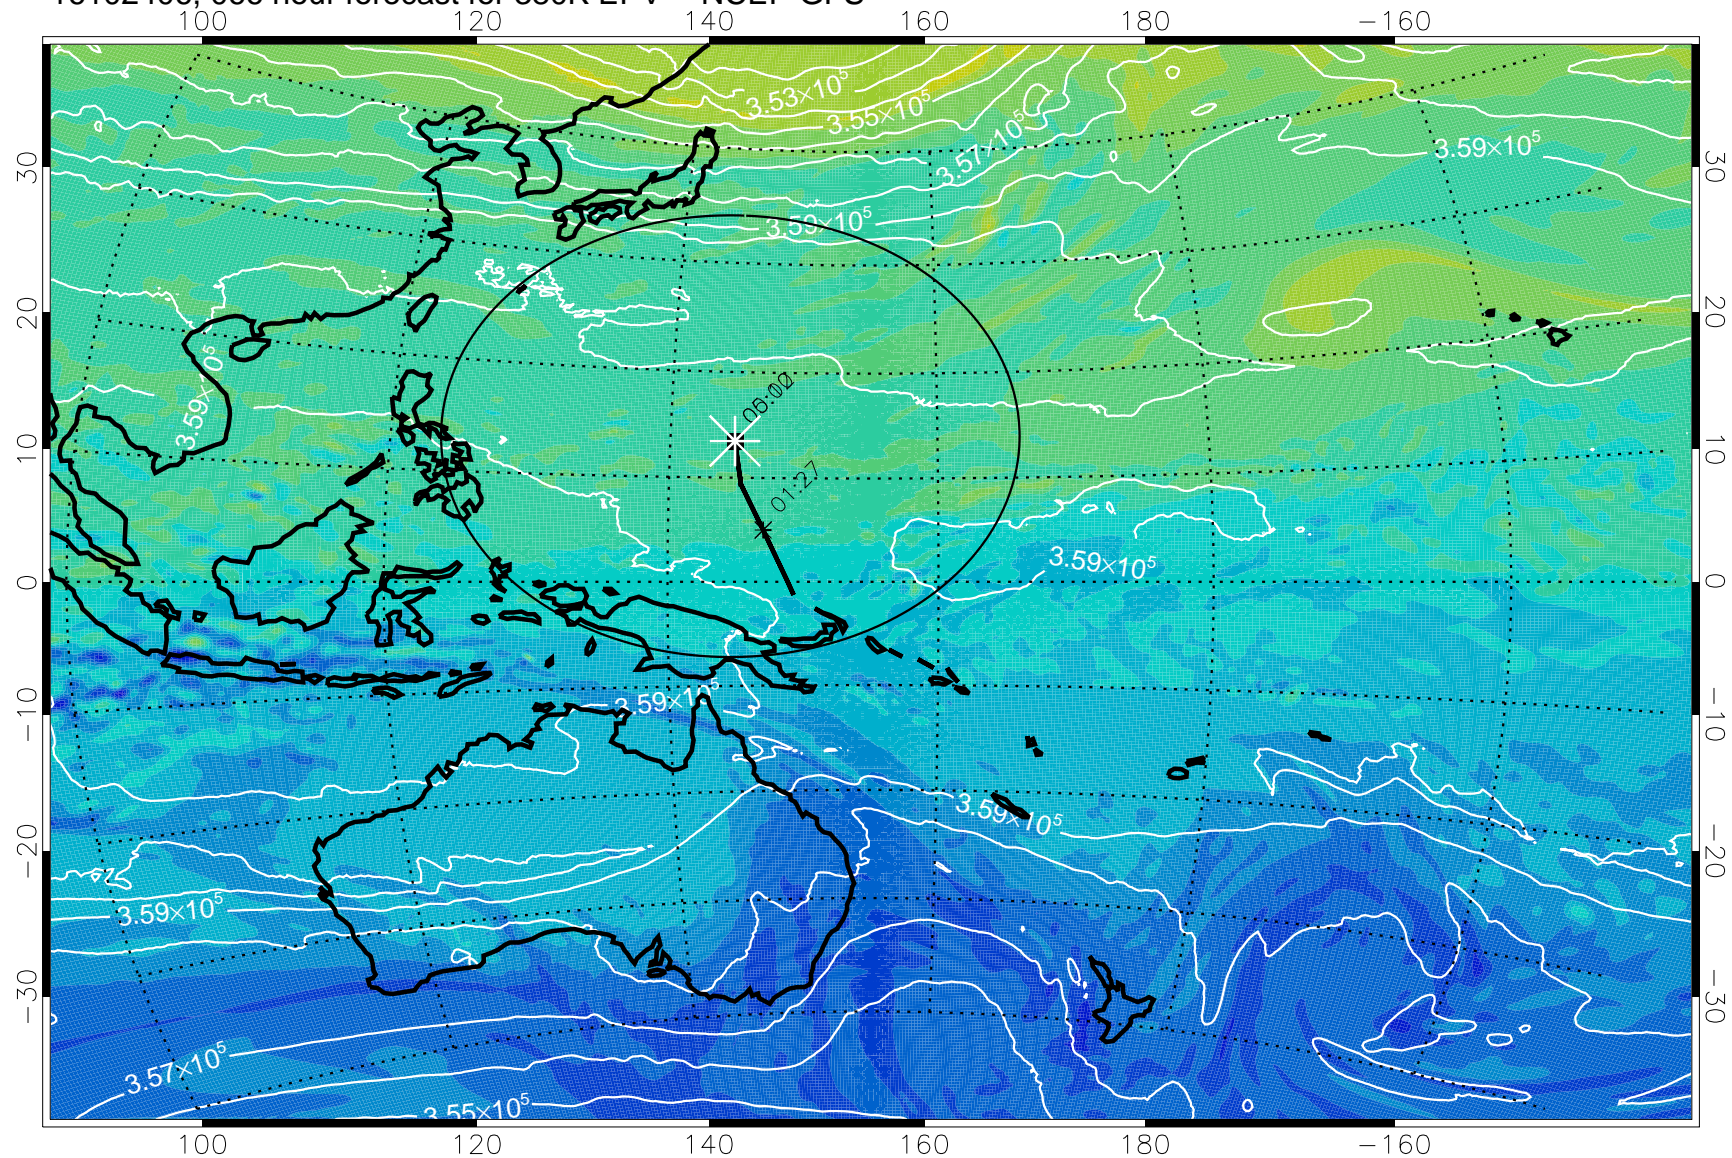

16102306, 042 hour forecast for 380K EPV -- NCEP GFS

380K Montgomery Streamfunction, white

Range ring of 2304 km

16102312, 048 hour forecast for 380K EPV -- NCEP GFS

380K Montgomery Streamfunction, white

Range ring of 2304 km

16102318, 054 hour forecast for 380K EPV -- NCEP GFS

380K Montgomery Streamfunction, white

Range ring of 2304 km

16102400, 060 hour forecast for 380K EPV -- NCEP GFS

380K Montgomery Streamfunction, white

Range ring of 2304 km

16102406, 066 hour forecast for 380K EPV -- NCEP GFS

380K Montgomery Streamfunction, white

Range ring of 2304 km

16102412, 072 hour forecast for 380K EPV -- NCEP GFS

380K Montgomery Streamfunction, white

Range ring of 2304 km

16102418, 078 hour forecast for 380K EPV -- NCEP GFS

380K Montgomery Streamfunction, white

Range ring of 2304 km

16102500, 084 hour forecast for 380K EPV -- NCEP GFS

380K Montgomery Streamfunction, white

Range ring of 2304 km