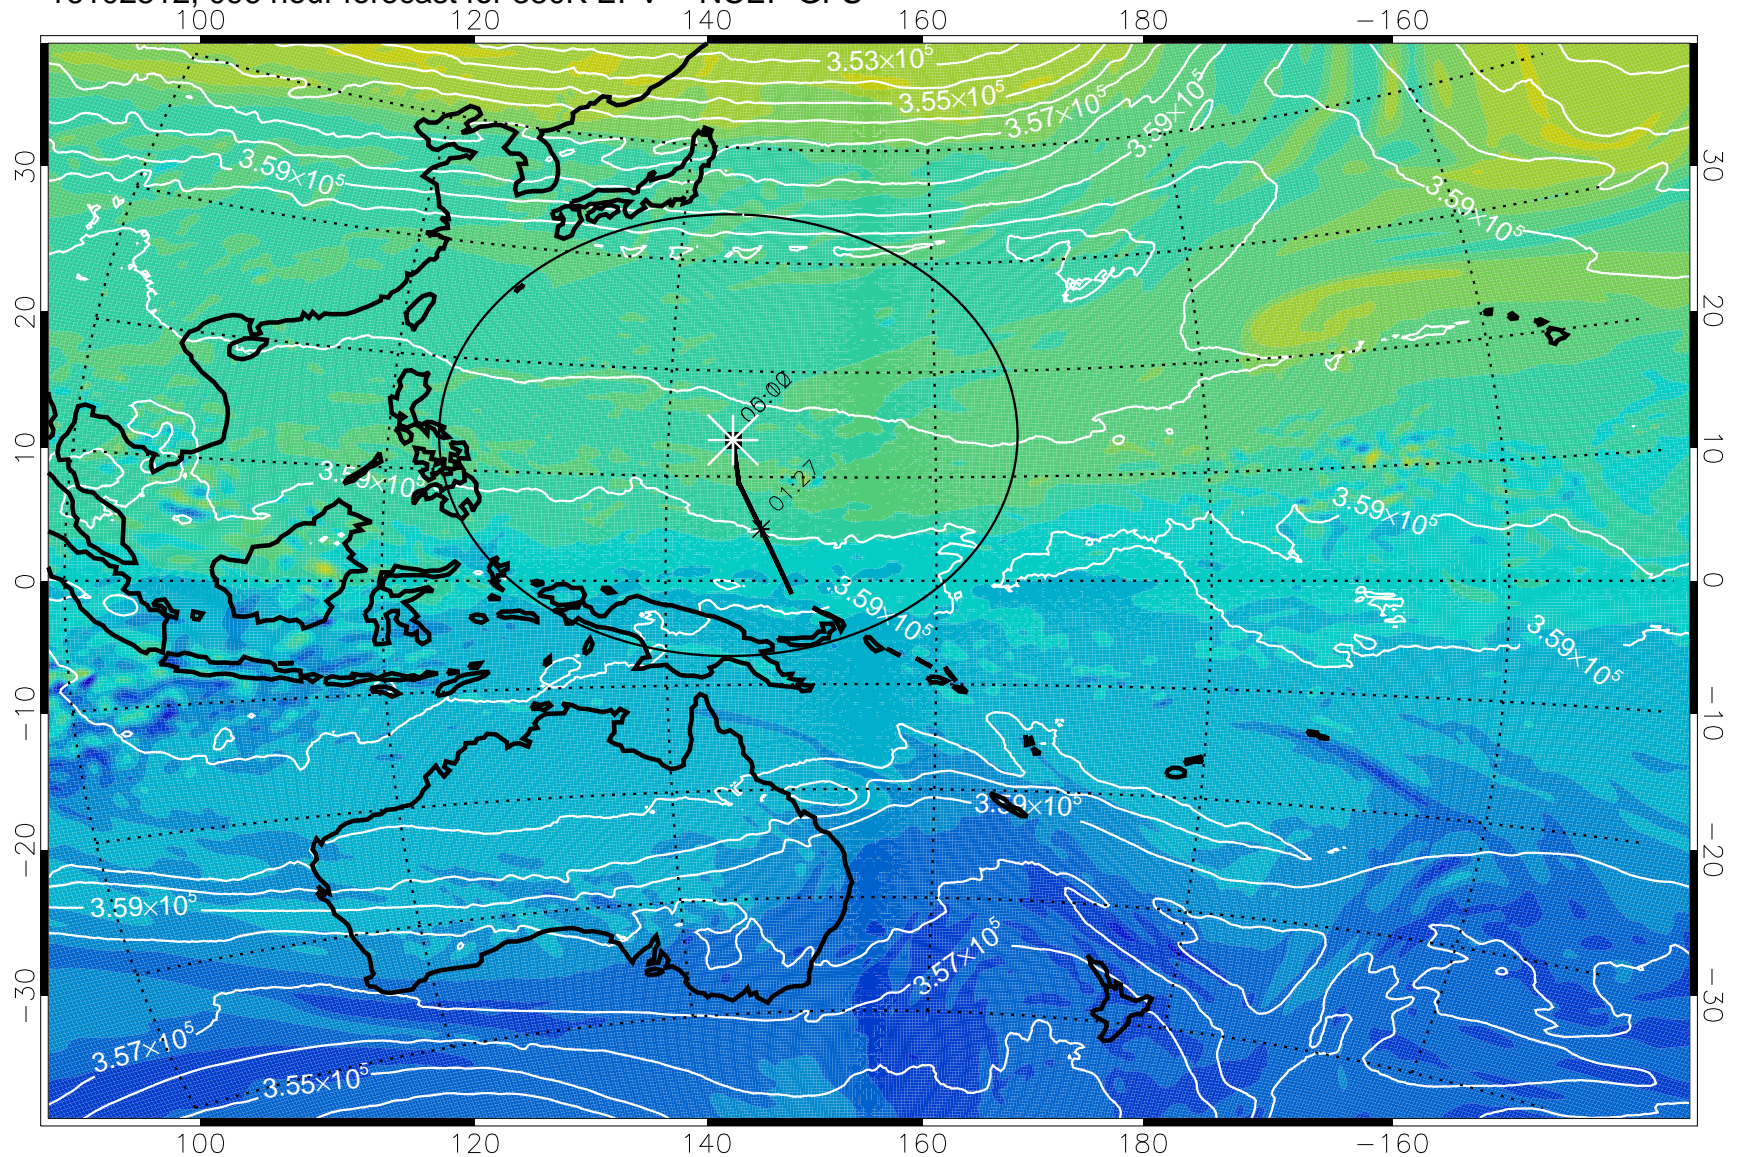

16102418, 078 hour forecast for 380K EPV -- NCEP GFS

380K Montgomery Streamfunction, white

Range ring of 2304 km

16102500, 084 hour forecast for 380K EPV -- NCEP GFS

380K Montgomery Streamfunction, white

Range ring of 2304 km

16102506, 090 hour forecast for 380K EPV -- NCEP GFS

380K Montgomery Streamfunction, white

Range ring of 2304 km

16102512, 096 hour forecast for 380K EPV -- NCEP GFS

380K Montgomery Streamfunction, white

Range ring of 2304 km

16102518, 102 hour forecast for 380K EPV -- NCEP GFS

380K Montgomery Streamfunction, white

Range ring of 2304 km

16102600, 108 hour forecast for 380K EPV -- NCEP GFS

380K Montgomery Streamfunction, white

Range ring of 2304 km

16102606, 114 hour forecast for 380K EPV -- NCEP GFS

380K Montgomery Streamfunction, white

Range ring of 2304 km

16102612, 120 hour forecast for 380K EPV -- NCEP GFS

380K Montgomery Streamfunction, white

Range ring of 2304 km