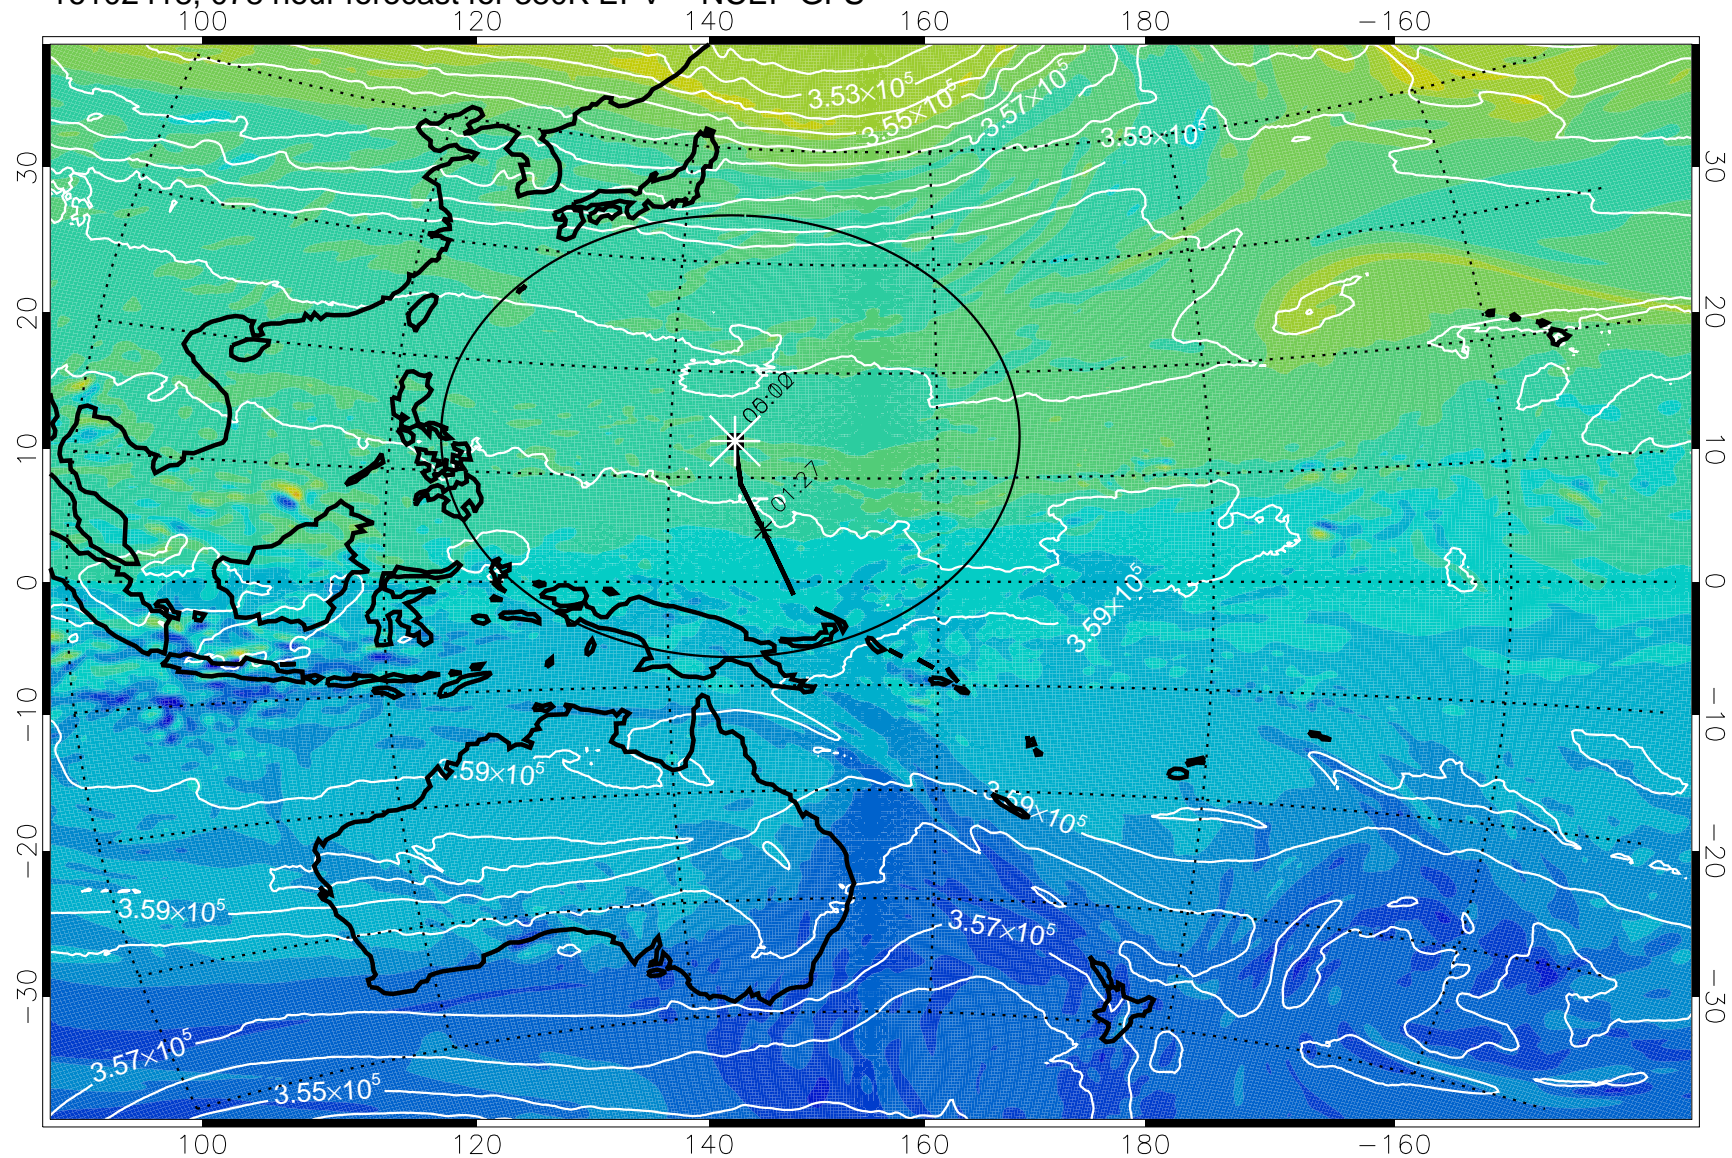

16102318, 054 hour forecast for 380K EPV -- NCEP GFS

380K Montgomery Streamfunction, white

Range ring of 2304 km

16102400, 060 hour forecast for 380K EPV -- NCEP GFS

380K Montgomery Streamfunction, white

Range ring of 2304 km

16102406, 066 hour forecast for 380K EPV -- NCEP GFS

380K Montgomery Streamfunction, white

Range ring of 2304 km

16102412, 072 hour forecast for 380K EPV -- NCEP GFS

380K Montgomery Streamfunction, white

Range ring of 2304 km

16102418, 078 hour forecast for 380K EPV -- NCEP GFS

380K Montgomery Streamfunction, white

Range ring of 2304 km

16102500, 084 hour forecast for 380K EPV -- NCEP GFS

380K Montgomery Streamfunction, white

Range ring of 2304 km

16102506, 090 hour forecast for 380K EPV -- NCEP GFS

380K Montgomery Streamfunction, white

Range ring of 2304 km

16102512, 096 hour forecast for 380K EPV -- NCEP GFS

380K Montgomery Streamfunction, white

Range ring of 2304 km