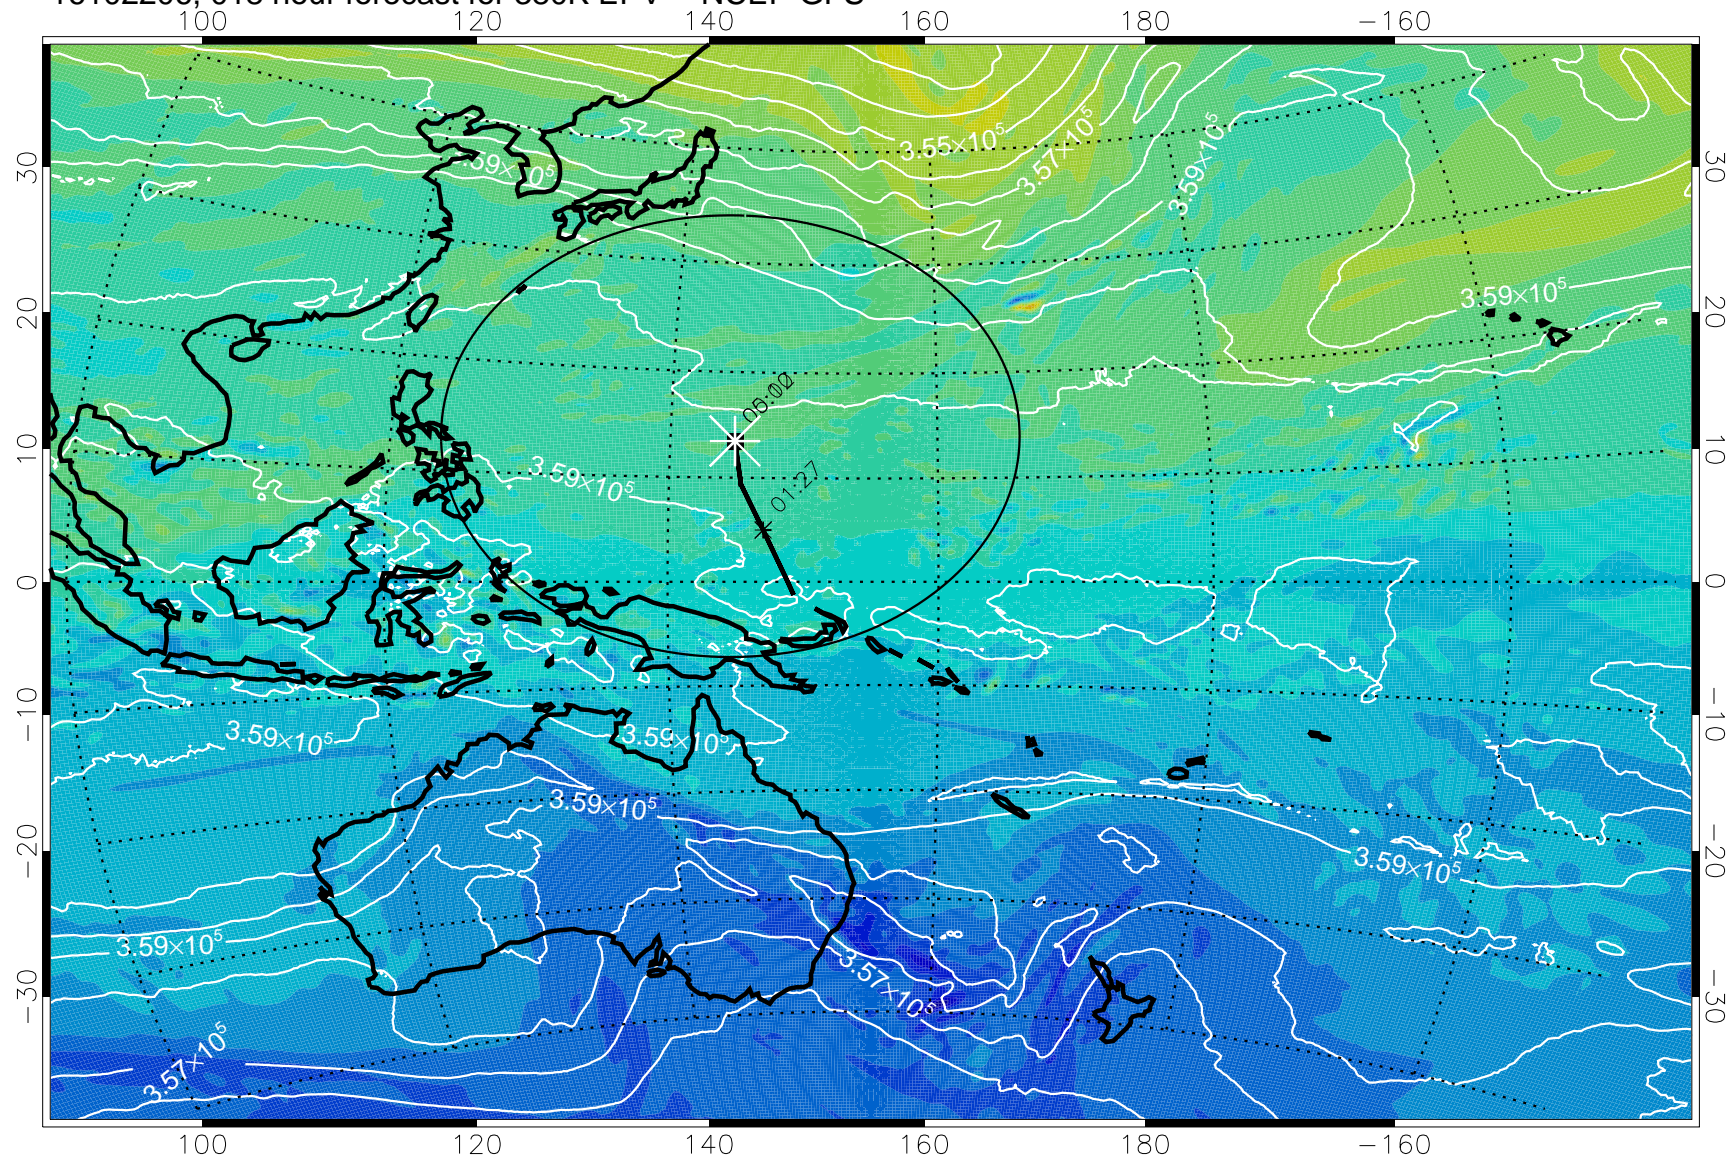

16102118, 006 hour forecast for 380K EPV -- NCEP GFS

380K Montgomery Streamfunction, white

Range ring of 2304 km

16102200, 012 hour forecast for 380K EPV -- NCEP GFS

380K Montgomery Streamfunction, white

Range ring of 2304 km

16102206, 018 hour forecast for 380K EPV -- NCEP GFS

380K Montgomery Streamfunction, white

Range ring of 2304 km

16102212, 024 hour forecast for 380K EPV -- NCEP GFS

380K Montgomery Streamfunction, white

Range ring of 2304 km

16102218, 030 hour forecast for 380K EPV -- NCEP GFS

380K Montgomery Streamfunction, white

Range ring of 2304 km

16102300, 036 hour forecast for 380K EPV -- NCEP GFS

380K Montgomery Streamfunction, white

Range ring of 2304 km

16102306, 042 hour forecast for 380K EPV -- NCEP GFS

380K Montgomery Streamfunction, white

Range ring of 2304 km

16102312, 048 hour forecast for 380K EPV -- NCEP GFS

380K Montgomery Streamfunction, white

Range ring of 2304 km