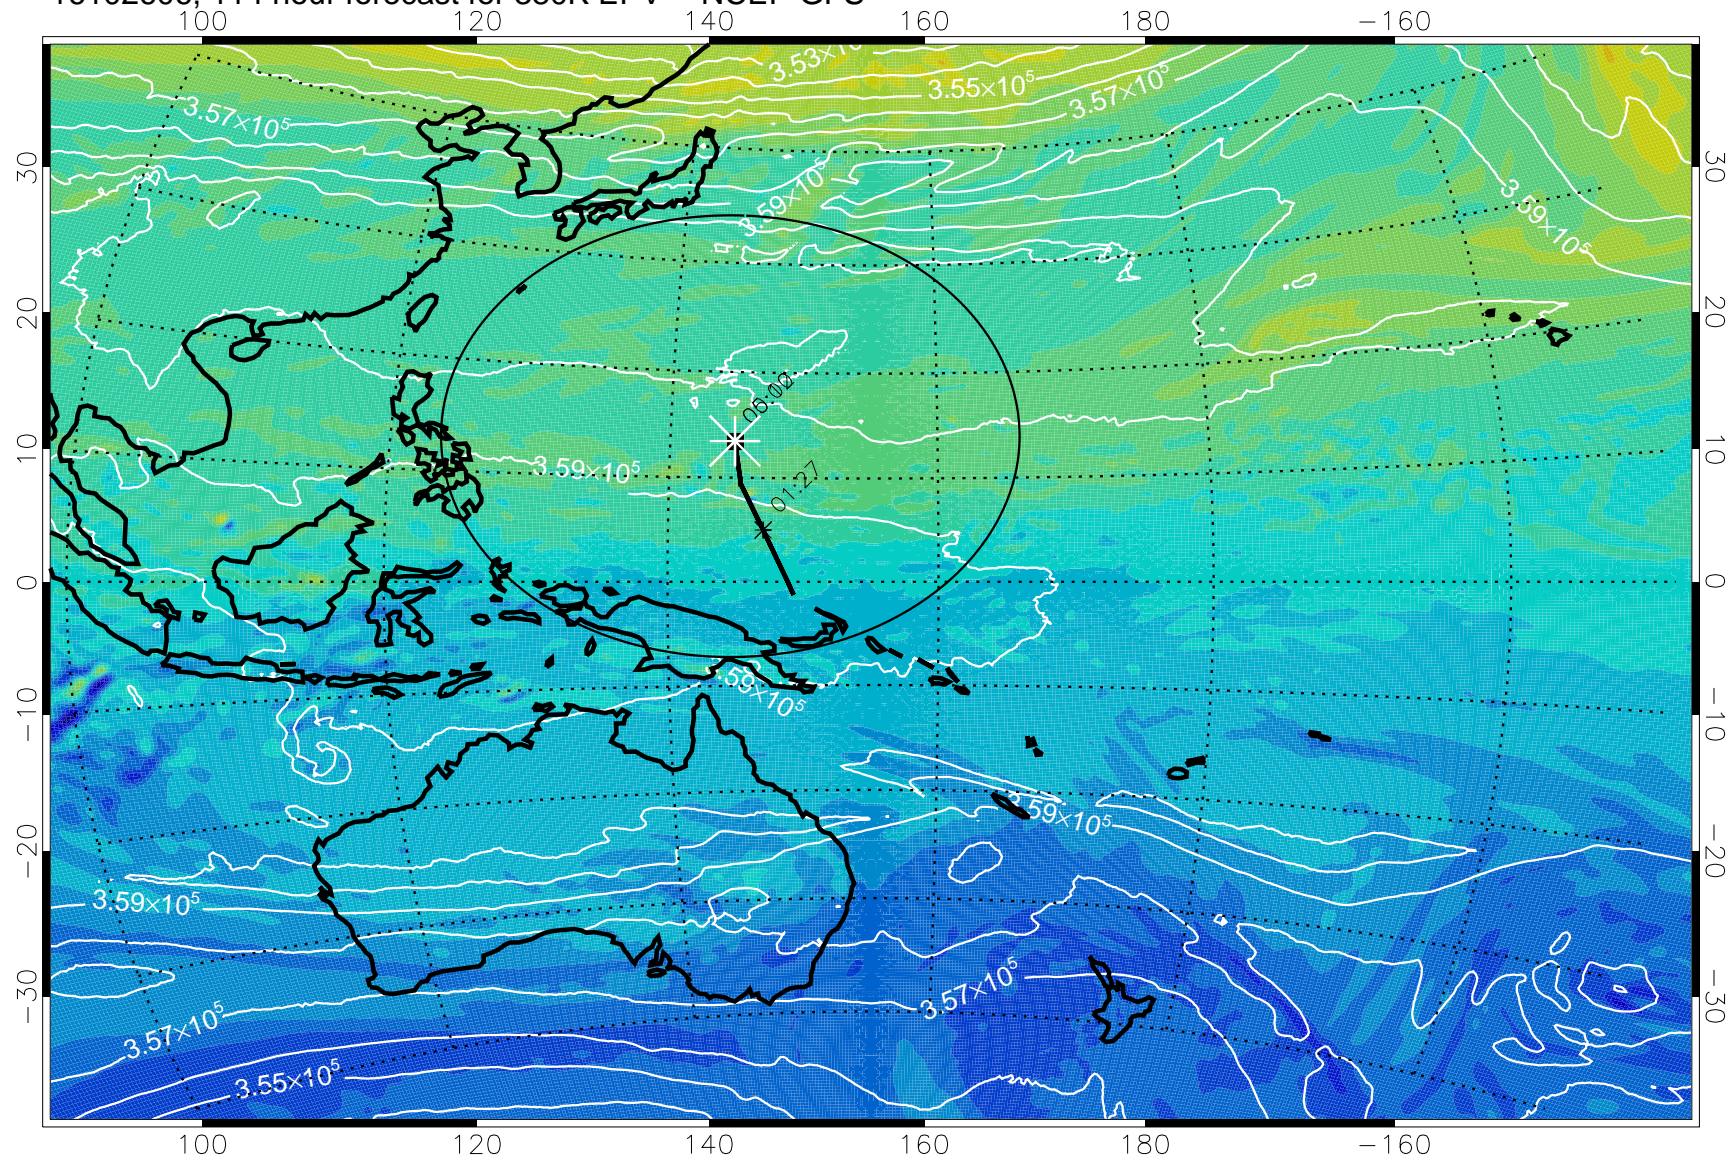

16102506, 090 hour forecast for 380K EPV -- NCEP GFS

380K Montgomery Streamfunction, white

Range ring of 2304 km

16102512, 096 hour forecast for 380K EPV -- NCEP GFS

380K Montgomery Streamfunction, white

Range ring of 2304 km

16102518, 102 hour forecast for 380K EPV -- NCEP GFS

380K Montgomery Streamfunction, white

Range ring of 2304 km

16102600, 108 hour forecast for 380K EPV -- NCEP GFS

380K Montgomery Streamfunction, white

Range ring of 2304 km

16102606, 114 hour forecast for 380K EPV -- NCEP GFS

380K Montgomery Streamfunction, white

Range ring of 2304 km

16102612, 120 hour forecast for 380K EPV -- NCEP GFS

380K Montgomery Streamfunction, white

Range ring of 2304 km