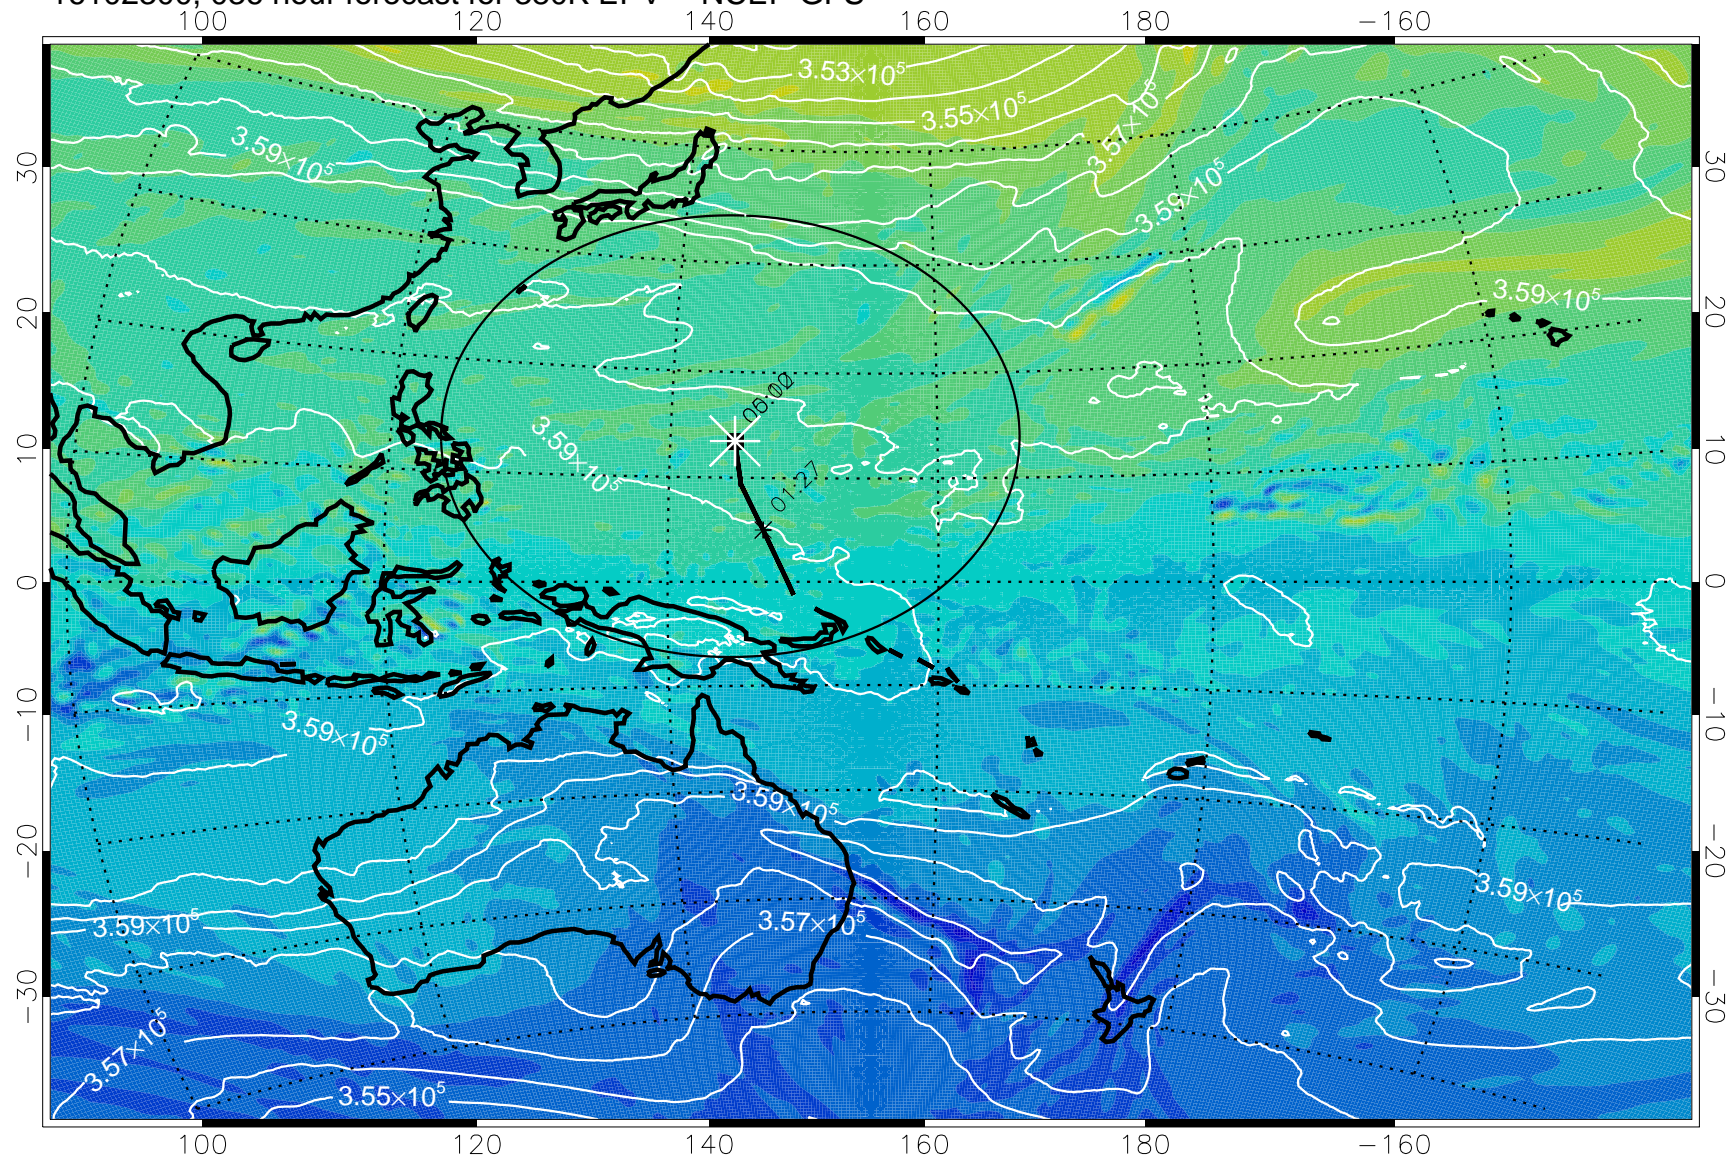

16102218, 030 hour forecast for 380K EPV -- NCEP GFS

380K Montgomery Streamfunction, white

Range ring of 2304 km

16102300, 036 hour forecast for 380K EPV -- NCEP GFS

380K Montgomery Streamfunction, white

Range ring of 2304 km

16102306, 042 hour forecast for 380K EPV -- NCEP GFS

380K Montgomery Streamfunction, white

Range ring of 2304 km

16102312, 048 hour forecast for 380K EPV -- NCEP GFS

380K Montgomery Streamfunction, white

Range ring of 2304 km

16102318, 054 hour forecast for 380K EPV -- NCEP GFS

380K Montgomery Streamfunction, white

Range ring of 2304 km

16102400, 060 hour forecast for 380K EPV -- NCEP GFS

380K Montgomery Streamfunction, white

Range ring of 2304 km

16102406, 066 hour forecast for 380K EPV -- NCEP GFS

380K Montgomery Streamfunction, white

Range ring of 2304 km

16102412, 072 hour forecast for 380K EPV -- NCEP GFS

380K Montgomery Streamfunction, white

Range ring of 2304 km