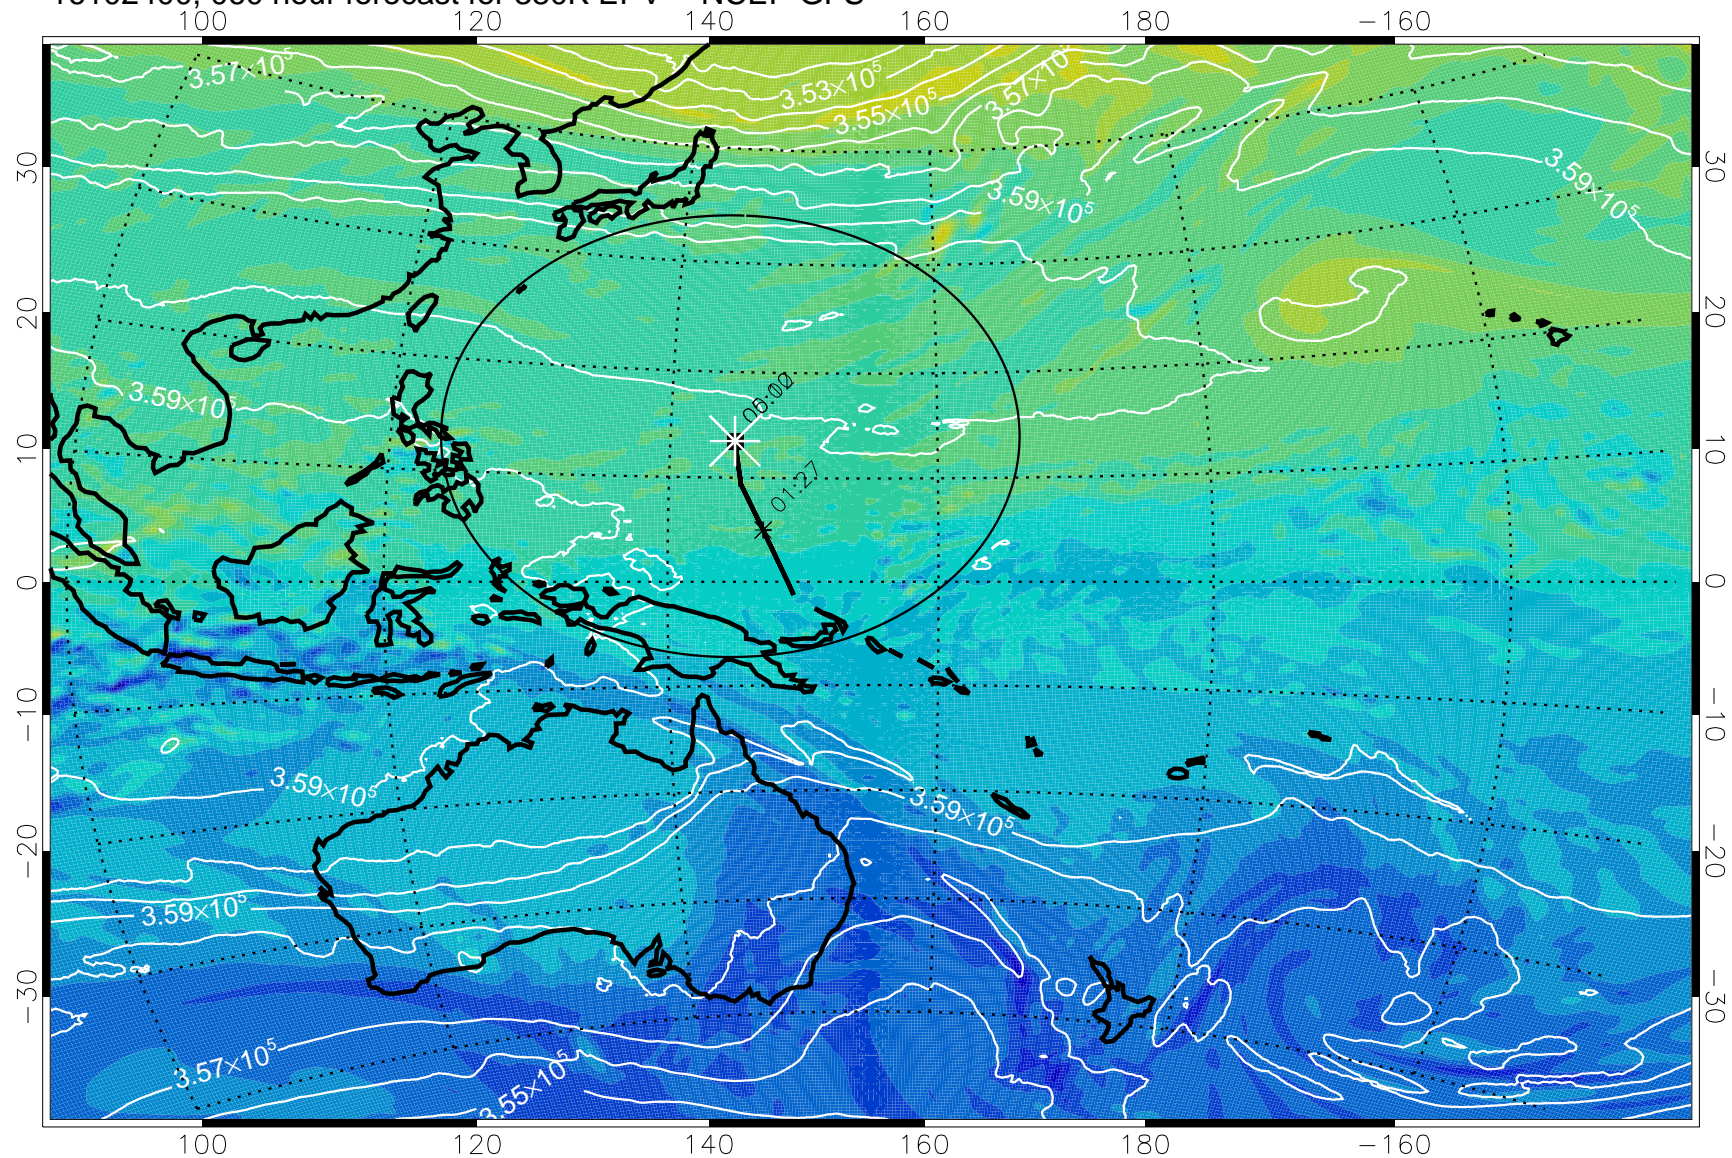

16102306, 042 hour forecast for 380K EPV -- NCEP GFS

380K Montgomery Streamfunction, white

Range ring of 2304 km

16102312, 048 hour forecast for 380K EPV -- NCEP GFS

380K Montgomery Streamfunction, white

Range ring of 2304 km

16102318, 054 hour forecast for 380K EPV -- NCEP GFS

380K Montgomery Streamfunction, white

Range ring of 2304 km

16102400, 060 hour forecast for 380K EPV -- NCEP GFS

380K Montgomery Streamfunction, white

Range ring of 2304 km

16102406, 066 hour forecast for 380K EPV -- NCEP GFS

380K Montgomery Streamfunction, white

Range ring of 2304 km

16102412, 072 hour forecast for 380K EPV -- NCEP GFS

380K Montgomery Streamfunction, white

Range ring of 2304 km

16102418, 078 hour forecast for 380K EPV -- NCEP GFS

380K Montgomery Streamfunction, white

Range ring of 2304 km

16102500, 084 hour forecast for 380K EPV -- NCEP GFS

380K Montgomery Streamfunction, white

Range ring of 2304 km