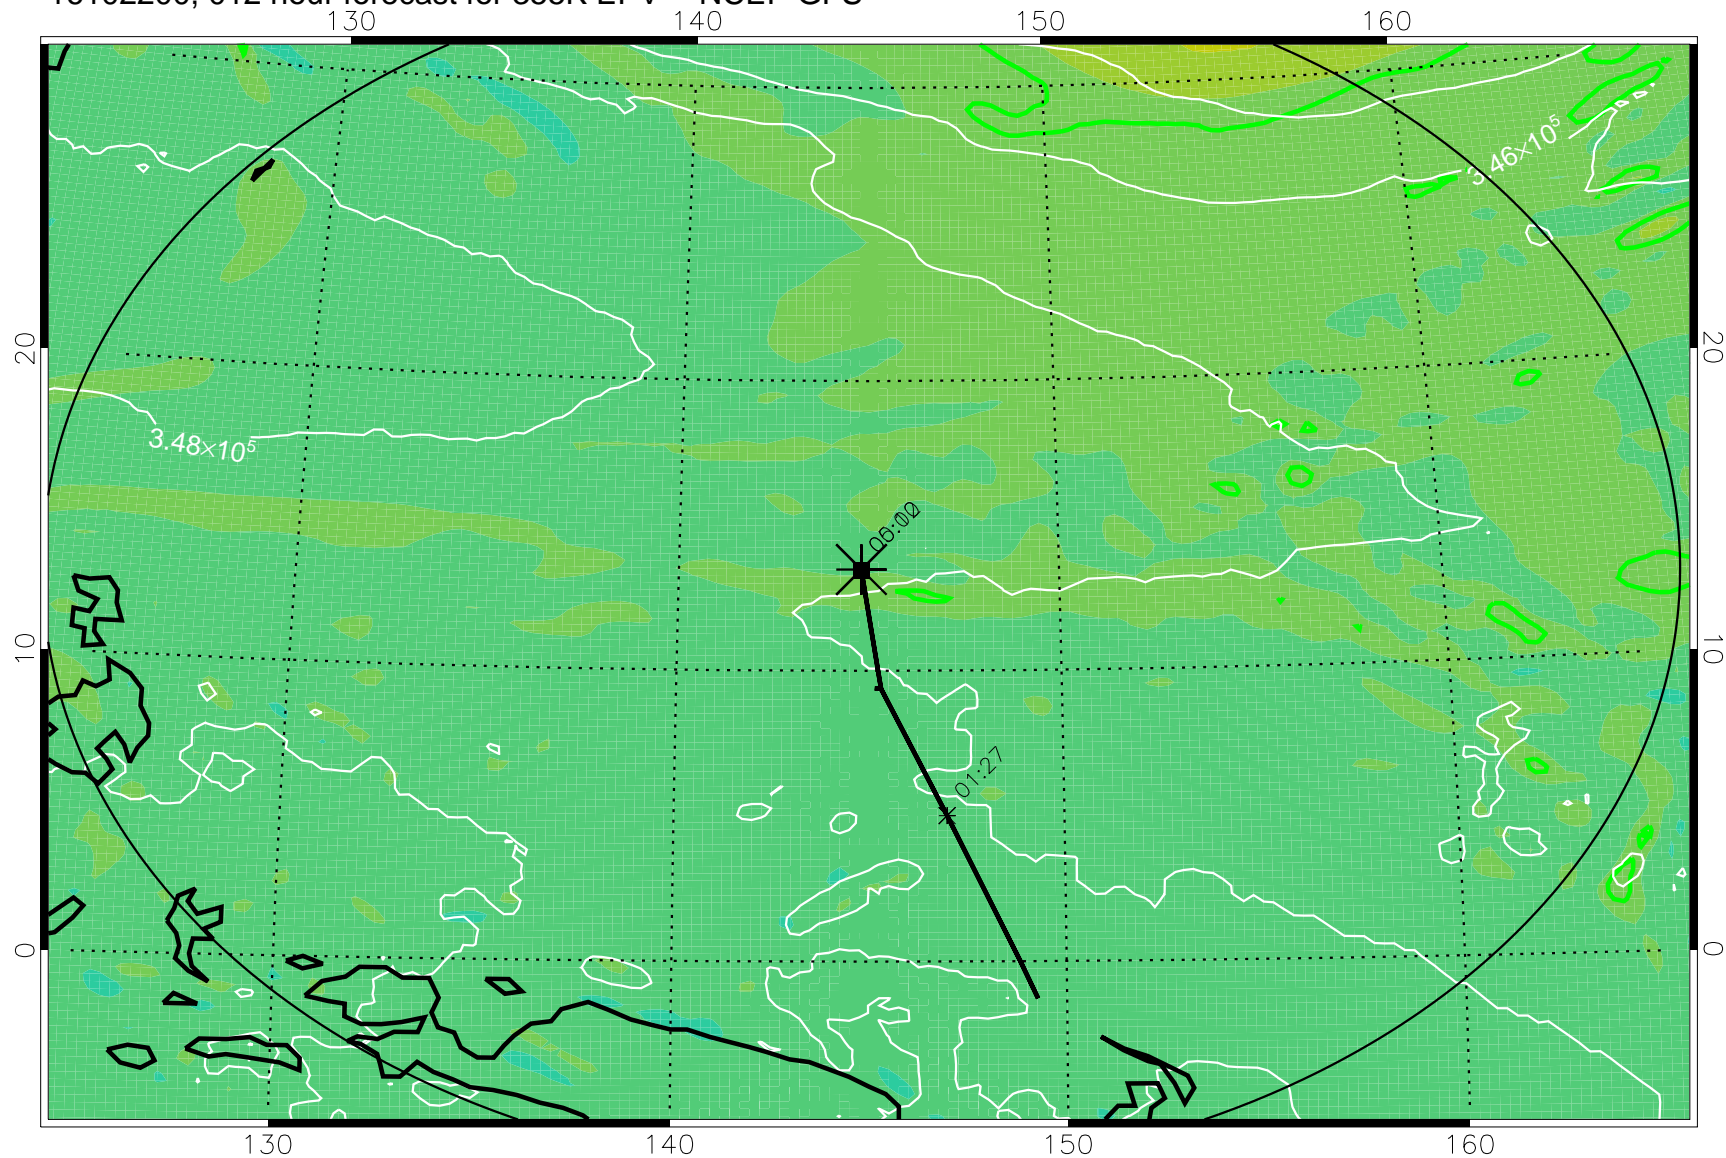

16102118, 006 hour forecast for 355K EPV -- NCEP GFS

355K Montgomery Streamfunction, white
EPV Tropopause (2 PVU) Position
Range ring of 2304 km

16102200, 012 hour forecast for 355K EPV -- NCEP GFS

355K Montgomery Streamfunction, white
EPV Tropopause (2 PVU) Position
Range ring of 2304 km

16102206, 018 hour forecast for 355K EPV -- NCEP GFS

355K Montgomery Streamfunction, white
EPV Tropopause (2 PVU) Position
Range ring of 2304 km

16102212, 024 hour forecast for 355K EPV -- NCEP GFS

355K Montgomery Streamfunction, white
EPV Tropopause (2 PVU) Position
Range ring of 2304 km

16102218, 030 hour forecast for 355K EPV -- NCEP GFS

355K Montgomery Streamfunction, white
EPV Tropopause (2 PVU) Position
Range ring of 2304 km

16102300, 036 hour forecast for 355K EPV -- NCEP GFS

355K Montgomery Streamfunction, white
EPV Tropopause (2 PVU) Position
Range ring of 2304 km

16102306, 042 hour forecast for 355K EPV -- NCEP GFS

355K Montgomery Streamfunction, white
EPV Tropopause (2 PVU) Position
Range ring of 2304 km

16102312, 048 hour forecast for 355K EPV -- NCEP GFS

355K Montgomery Streamfunction, white
EPV Tropopause (2 PVU) Position
Range ring of 2304 km