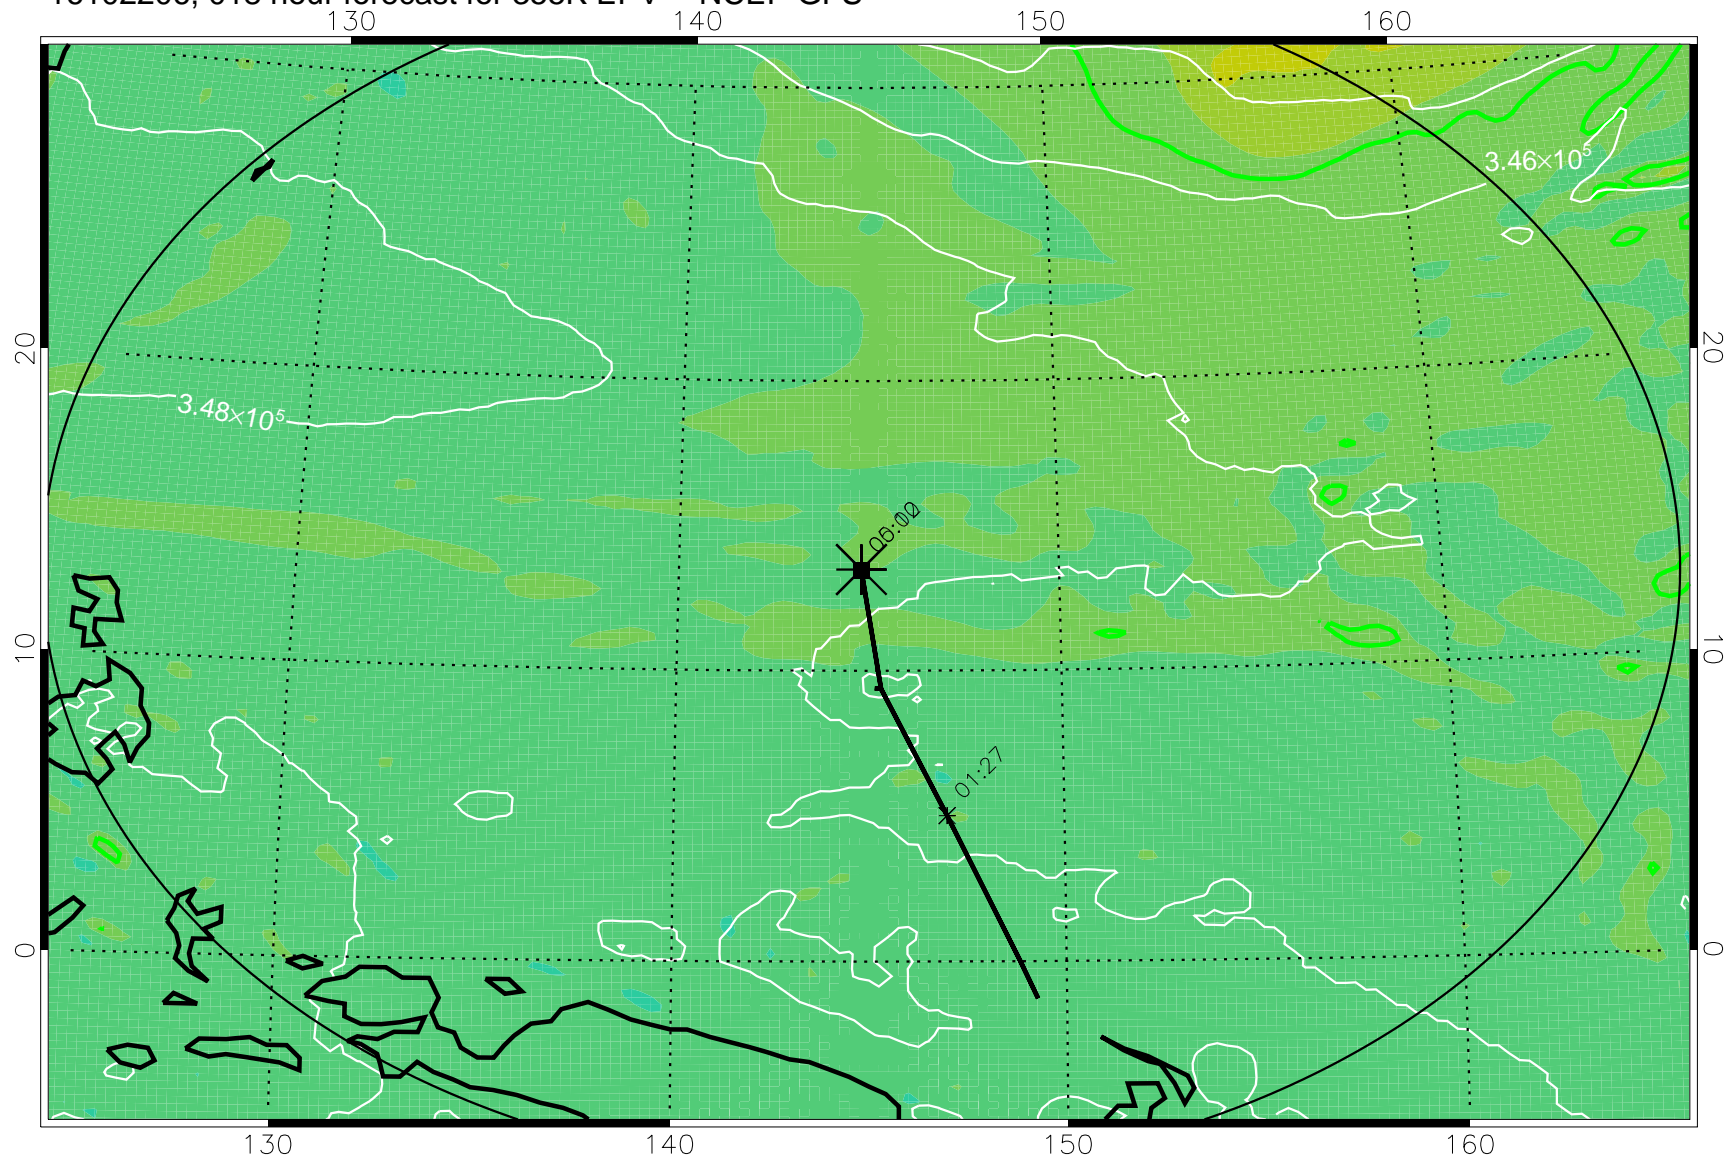

16102118, 006 hour forecast for 355K EPV -- NCEP GFS

355K Montgomery Streamfunction, white
EPV Tropopause (2 PVU) Position
Range ring of 2304 km

16102200, 012 hour forecast for 355K EPV -- NCEP GFS

355K Montgomery Streamfunction, white
EPV Tropopause (2 PVU) Position
Range ring of 2304 km

16102206, 018 hour forecast for 355K EPV -- NCEP GFS

355K Montgomery Streamfunction, white
EPV Tropopause (2 PVU) Position
Range ring of 2304 km

16102212, 024 hour forecast for 355K EPV -- NCEP GFS

355K Montgomery Streamfunction, white
EPV Tropopause (2 PVU) Position
Range ring of 2304 km

16102218, 030 hour forecast for 355K EPV -- NCEP GFS

355K Montgomery Streamfunction, white
EPV Tropopause (2 PVU) Position
Range ring of 2304 km

16102300, 036 hour forecast for 355K EPV -- NCEP GFS

355K Montgomery Streamfunction, white
EPV Tropopause (2 PVU) Position
Range ring of 2304 km

16102306, 042 hour forecast for 355K EPV -- NCEP GFS

355K Montgomery Streamfunction, white
EPV Tropopause (2 PVU) Position
Range ring of 2304 km

16102312, 048 hour forecast for 355K EPV -- NCEP GFS

355K Montgomery Streamfunction, white
EPV Tropopause (2 PVU) Position
Range ring of 2304 km