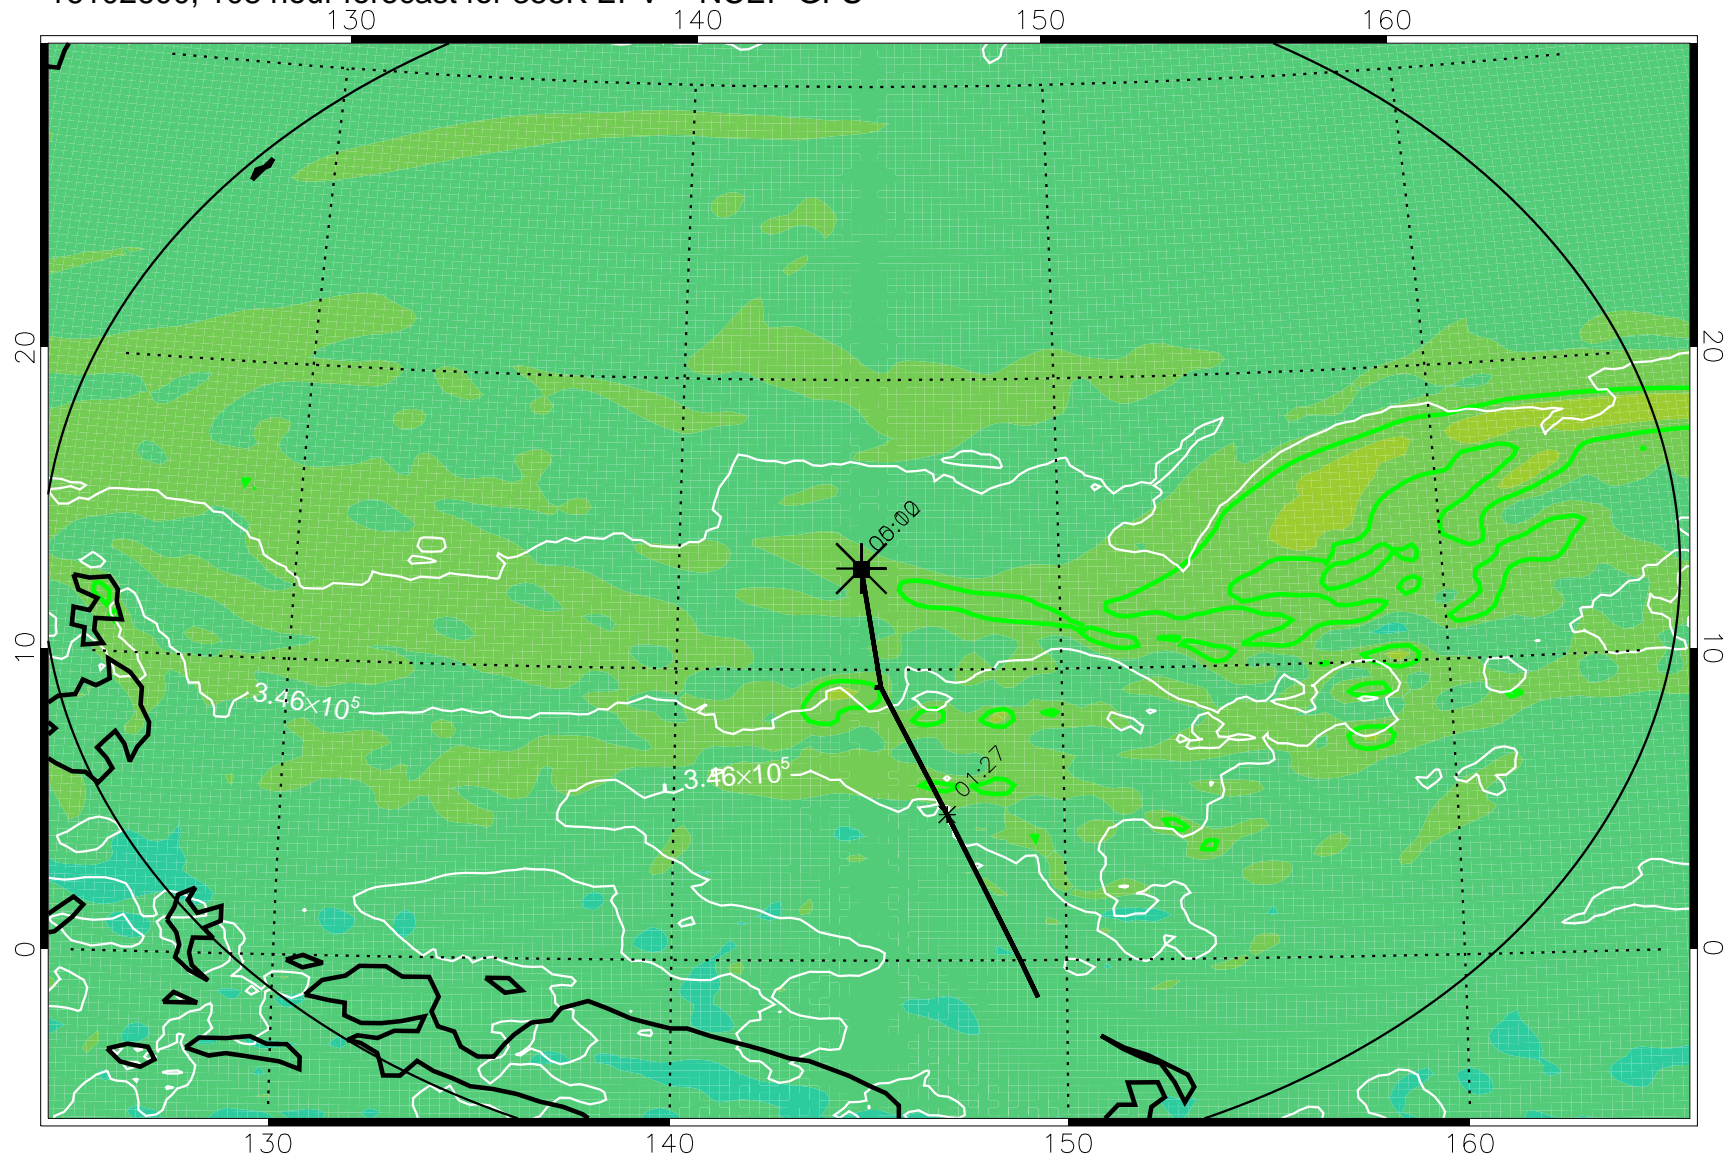

16102418, 078 hour forecast for 355K EPV -- NCEP GFS

355K Montgomery Streamfunction, white
EPV Tropopause (2 PVU) Position
Range ring of 2304 km

16102500, 084 hour forecast for 355K EPV -- NCEP GFS

355K Montgomery Streamfunction, white
EPV Tropopause (2 PVU) Position
Range ring of 2304 km

16102506, 090 hour forecast for 355K EPV -- NCEP GFS

355K Montgomery Streamfunction, white
EPV Tropopause (2 PVU) Position
Range ring of 2304 km

16102512, 096 hour forecast for 355K EPV -- NCEP GFS

355K Montgomery Streamfunction, white
EPV Tropopause (2 PVU) Position
Range ring of 2304 km

16102518, 102 hour forecast for 355K EPV -- NCEP GFS

355K Montgomery Streamfunction, white
EPV Tropopause (2 PVU) Position
Range ring of 2304 km

16102600, 108 hour forecast for 355K EPV -- NCEP GFS

355K Montgomery Streamfunction, white
EPV Tropopause (2 PVU) Position
Range ring of 2304 km

16102606, 114 hour forecast for 355K EPV -- NCEP GFS

355K Montgomery Streamfunction, white
EPV Tropopause (2 PVU) Position
Range ring of 2304 km

16102612, 120 hour forecast for 355K EPV -- NCEP GFS

355K Montgomery Streamfunction, white
EPV Tropopause (2 PVU) Position
Range ring of 2304 km