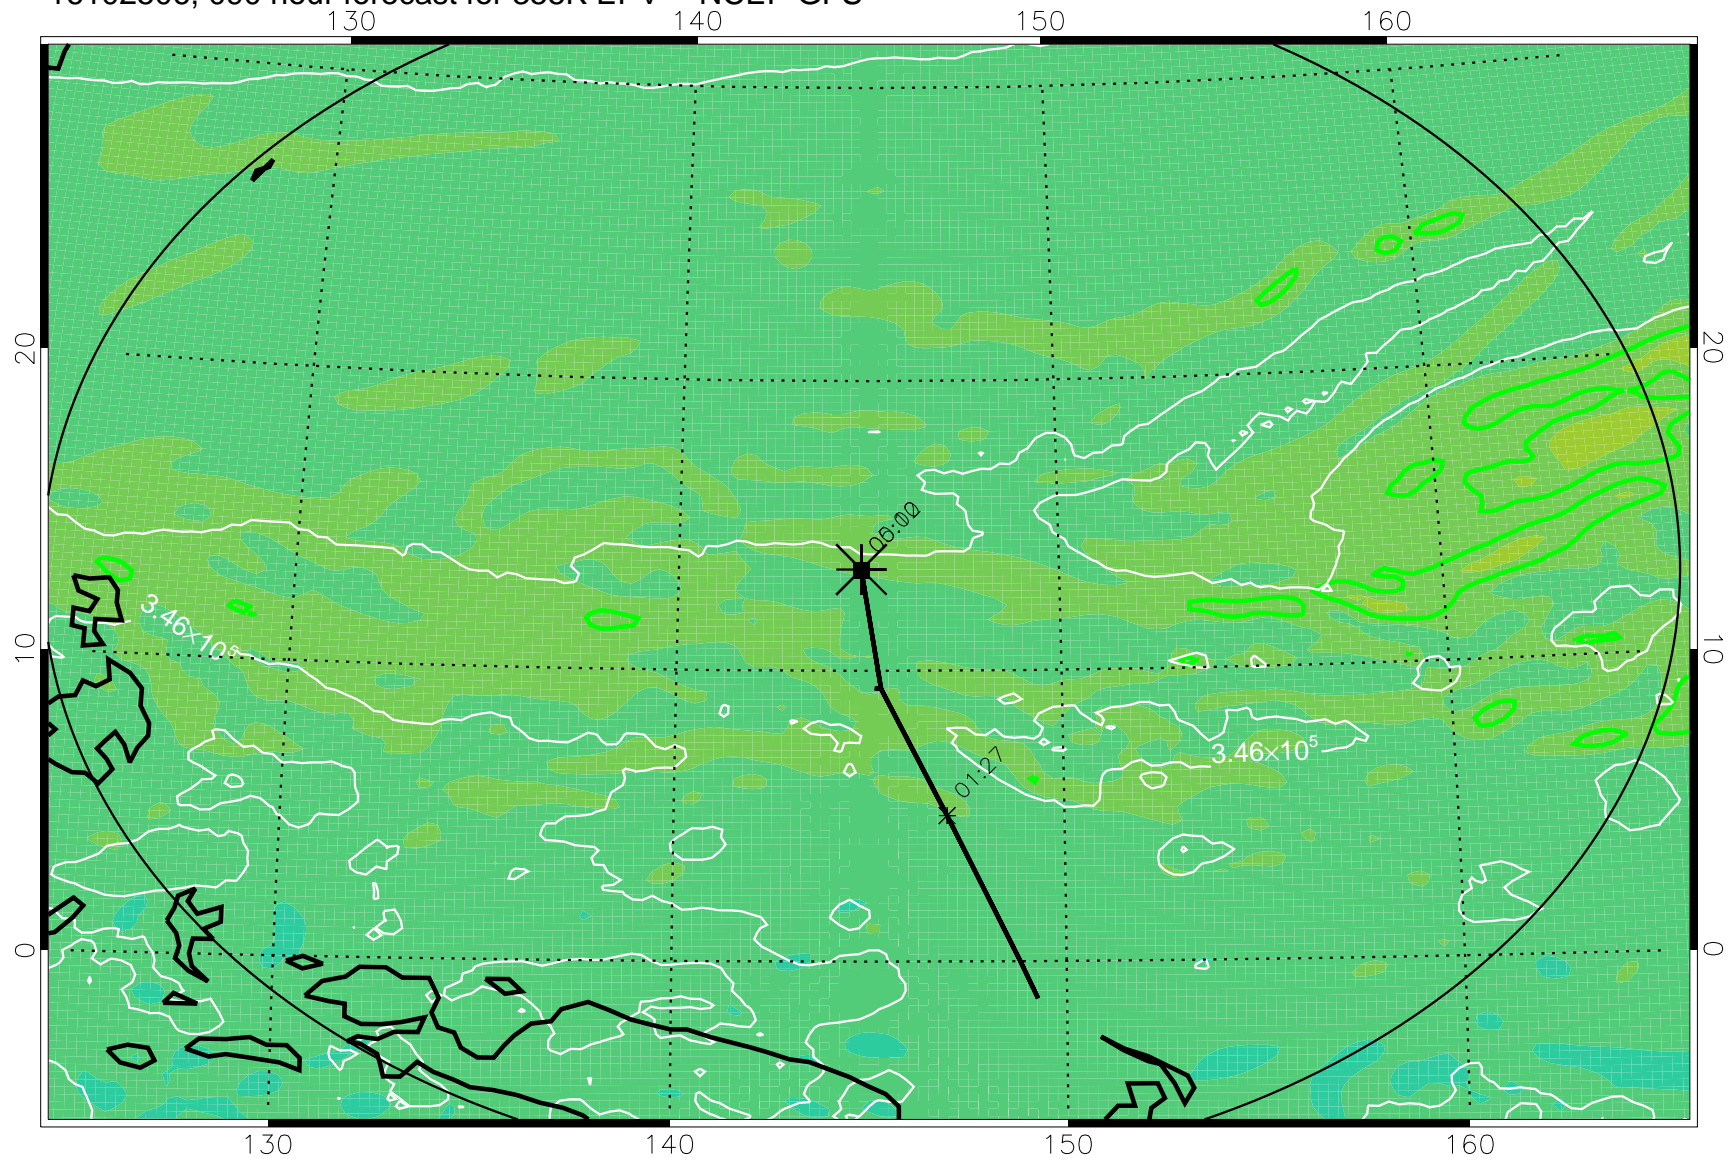

16102418, 078 hour forecast for 355K EPV -- NCEP GFS

355K Montgomery Streamfunction, white
EPV Tropopause (2 PVU) Position
Range ring of 2304 km

16102500, 084 hour forecast for 355K EPV -- NCEP GFS

355K Montgomery Streamfunction, white
EPV Tropopause (2 PVU) Position
Range ring of 2304 km

16102506, 090 hour forecast for 355K EPV -- NCEP GFS

355K Montgomery Streamfunction, white
EPV Tropopause (2 PVU) Position
Range ring of 2304 km

16102512, 096 hour forecast for 355K EPV -- NCEP GFS

355K Montgomery Streamfunction, white
EPV Tropopause (2 PVU) Position
Range ring of 2304 km

16102518, 102 hour forecast for 355K EPV -- NCEP GFS

355K Montgomery Streamfunction, white
EPV Tropopause (2 PVU) Position
Range ring of 2304 km

16102600, 108 hour forecast for 355K EPV -- NCEP GFS

355K Montgomery Streamfunction, white
EPV Tropopause (2 PVU) Position
Range ring of 2304 km

16102606, 114 hour forecast for 355K EPV -- NCEP GFS

355K Montgomery Streamfunction, white
EPV Tropopause (2 PVU) Position
Range ring of 2304 km

16102612, 120 hour forecast for 355K EPV -- NCEP GFS

355K Montgomery Streamfunction, white
EPV Tropopause (2 PVU) Position
Range ring of 2304 km