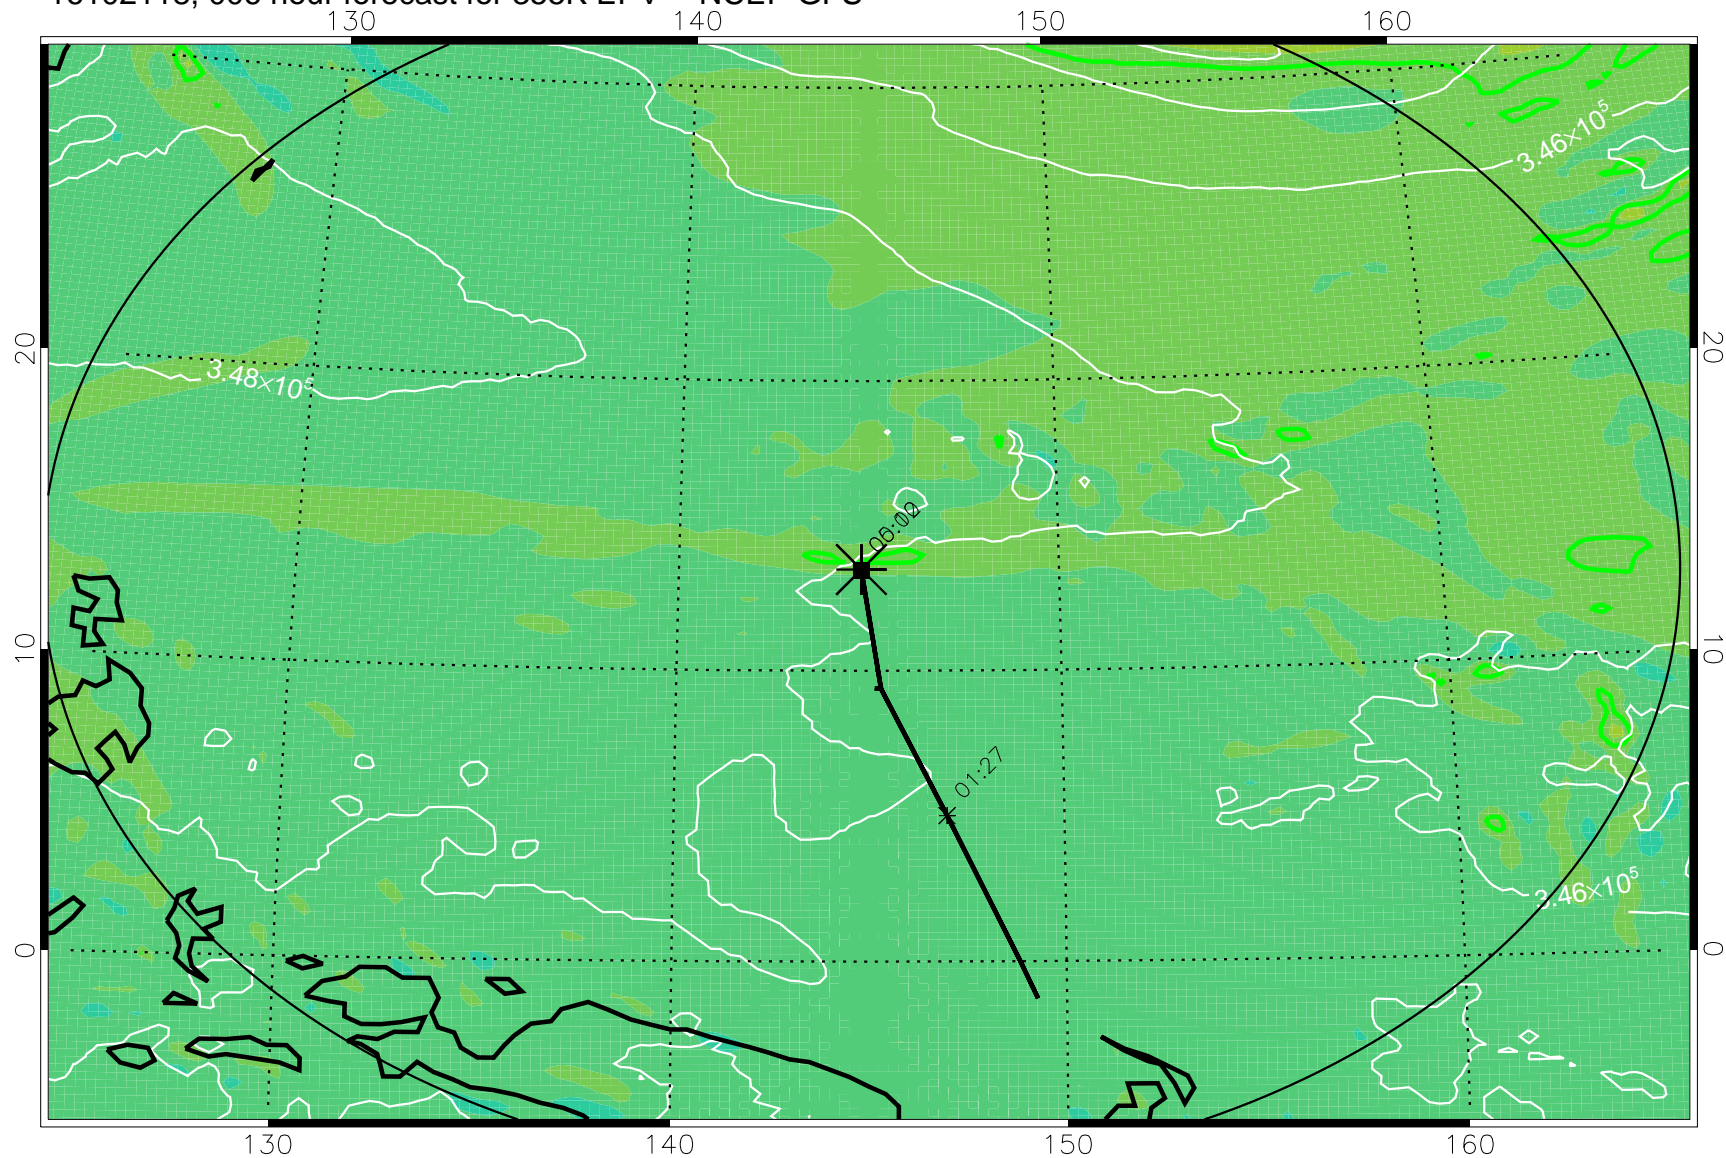

16102118, 006 hour forecast for 355K EPV -- NCEP GFS

355K Montgomery Streamfunction, white
EPV Tropopause (2 PVU) Position
Range ring of 2304 km

16102200, 012 hour forecast for 355K EPV -- NCEP GFS

355K Montgomery Streamfunction, white
EPV Tropopause (2 PVU) Position
Range ring of 2304 km

16102206, 018 hour forecast for 355K EPV -- NCEP GFS

355K Montgomery Streamfunction, white
EPV Tropopause (2 PVU) Position
Range ring of 2304 km

16102212, 024 hour forecast for 355K EPV -- NCEP GFS

355K Montgomery Streamfunction, white
EPV Tropopause (2 PVU) Position
Range ring of 2304 km

16102218, 030 hour forecast for 355K EPV -- NCEP GFS

355K Montgomery Streamfunction, white
EPV Tropopause (2 PVU) Position
Range ring of 2304 km

16102300, 036 hour forecast for 355K EPV -- NCEP GFS

355K Montgomery Streamfunction, white
EPV Tropopause (2 PVU) Position
Range ring of 2304 km

16102306, 042 hour forecast for 355K EPV -- NCEP GFS

355K Montgomery Streamfunction, white
EPV Tropopause (2 PVU) Position
Range ring of 2304 km

16102312, 048 hour forecast for 355K EPV -- NCEP GFS

355K Montgomery Streamfunction, white
EPV Tropopause (2 PVU) Position
Range ring of 2304 km