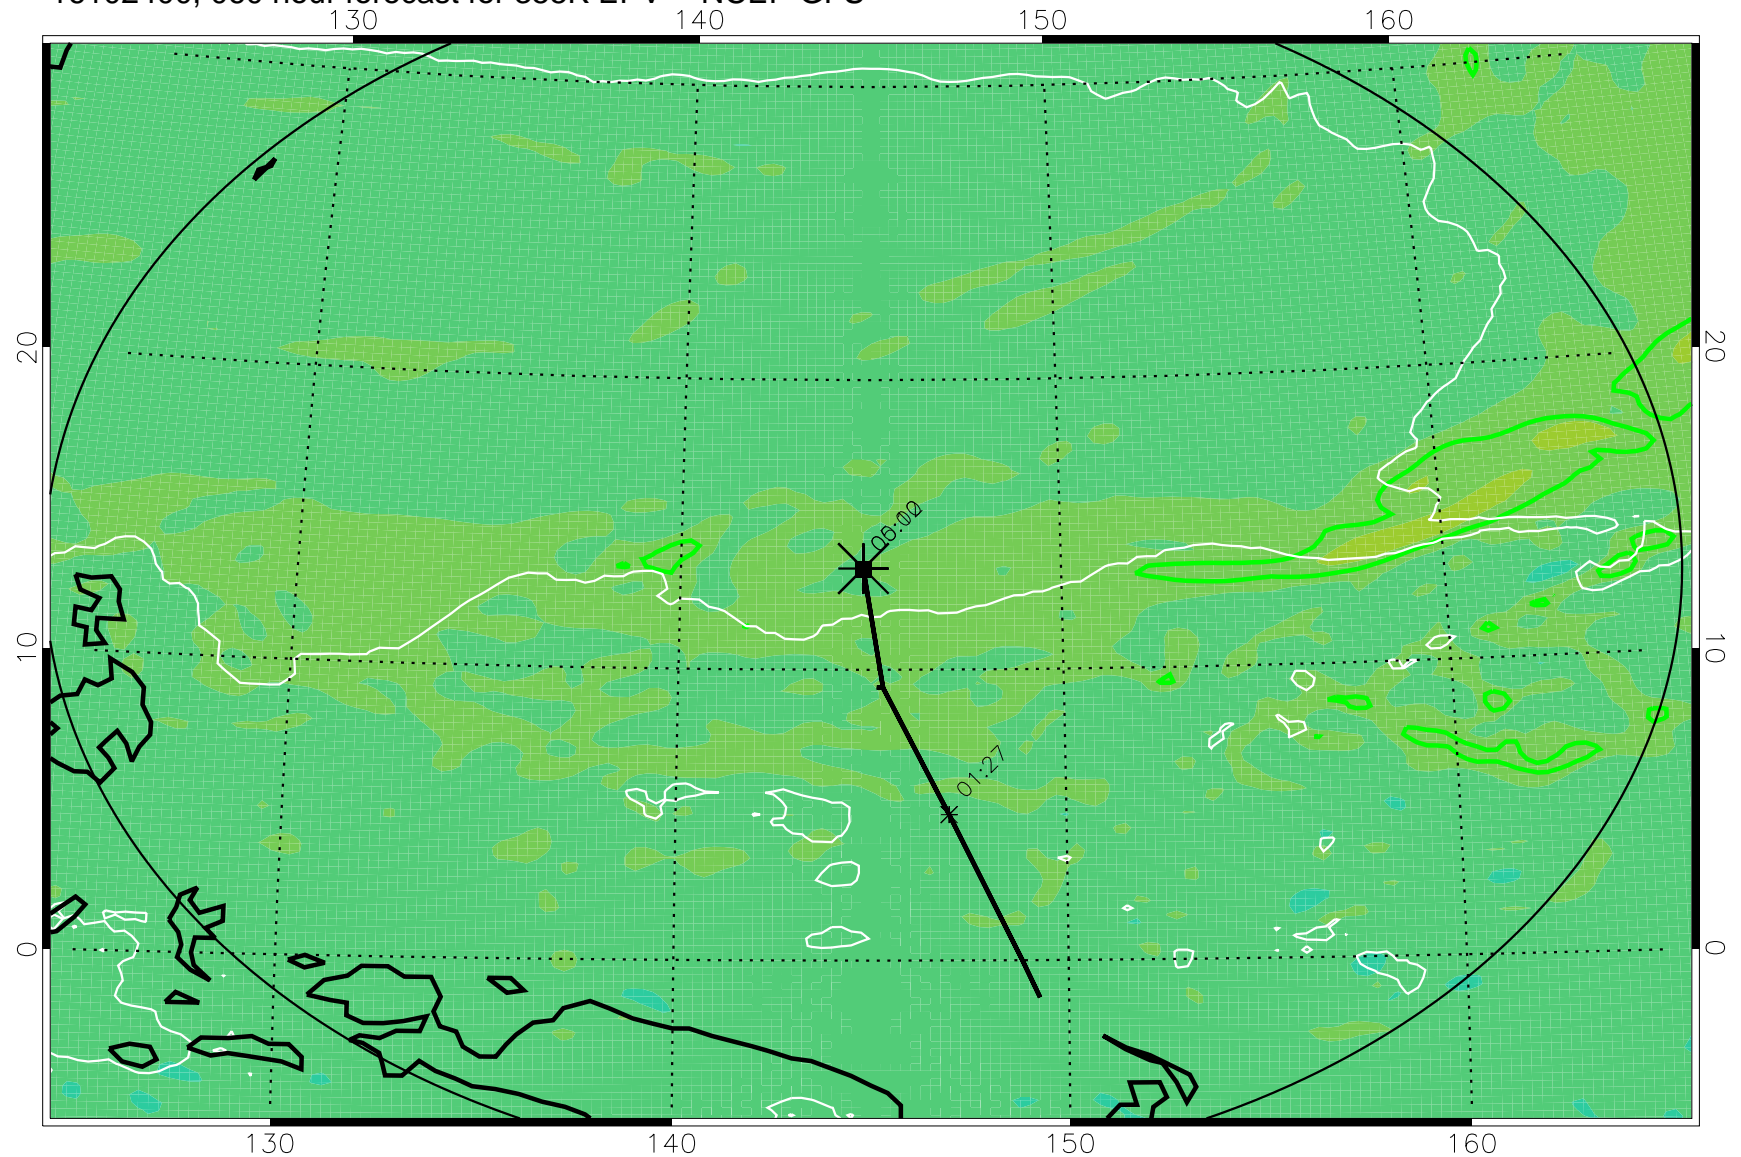

16102306, 042 hour forecast for 355K EPV -- NCEP GFS

355K Montgomery Streamfunction, white
EPV Tropopause (2 PVU) Position
Range ring of 2304 km

16102312, 048 hour forecast for 355K EPV -- NCEP GFS

355K Montgomery Streamfunction, white
EPV Tropopause (2 PVU) Position
Range ring of 2304 km

16102318, 054 hour forecast for 355K EPV -- NCEP GFS

355K Montgomery Streamfunction, white
EPV Tropopause (2 PVU) Position
Range ring of 2304 km

16102400, 060 hour forecast for 355K EPV -- NCEP GFS

355K Montgomery Streamfunction, white
EPV Tropopause (2 PVU) Position
Range ring of 2304 km

16102406, 066 hour forecast for 355K EPV -- NCEP GFS

355K Montgomery Streamfunction, white
EPV Tropopause (2 PVU) Position
Range ring of 2304 km

16102412, 072 hour forecast for 355K EPV -- NCEP GFS

355K Montgomery Streamfunction, white
EPV Tropopause (2 PVU) Position
Range ring of 2304 km

16102418, 078 hour forecast for 355K EPV -- NCEP GFS

355K Montgomery Streamfunction, white
EPV Tropopause (2 PVU) Position
Range ring of 2304 km

16102500, 084 hour forecast for 355K EPV -- NCEP GFS

355K Montgomery Streamfunction, white
EPV Tropopause (2 PVU) Position
Range ring of 2304 km