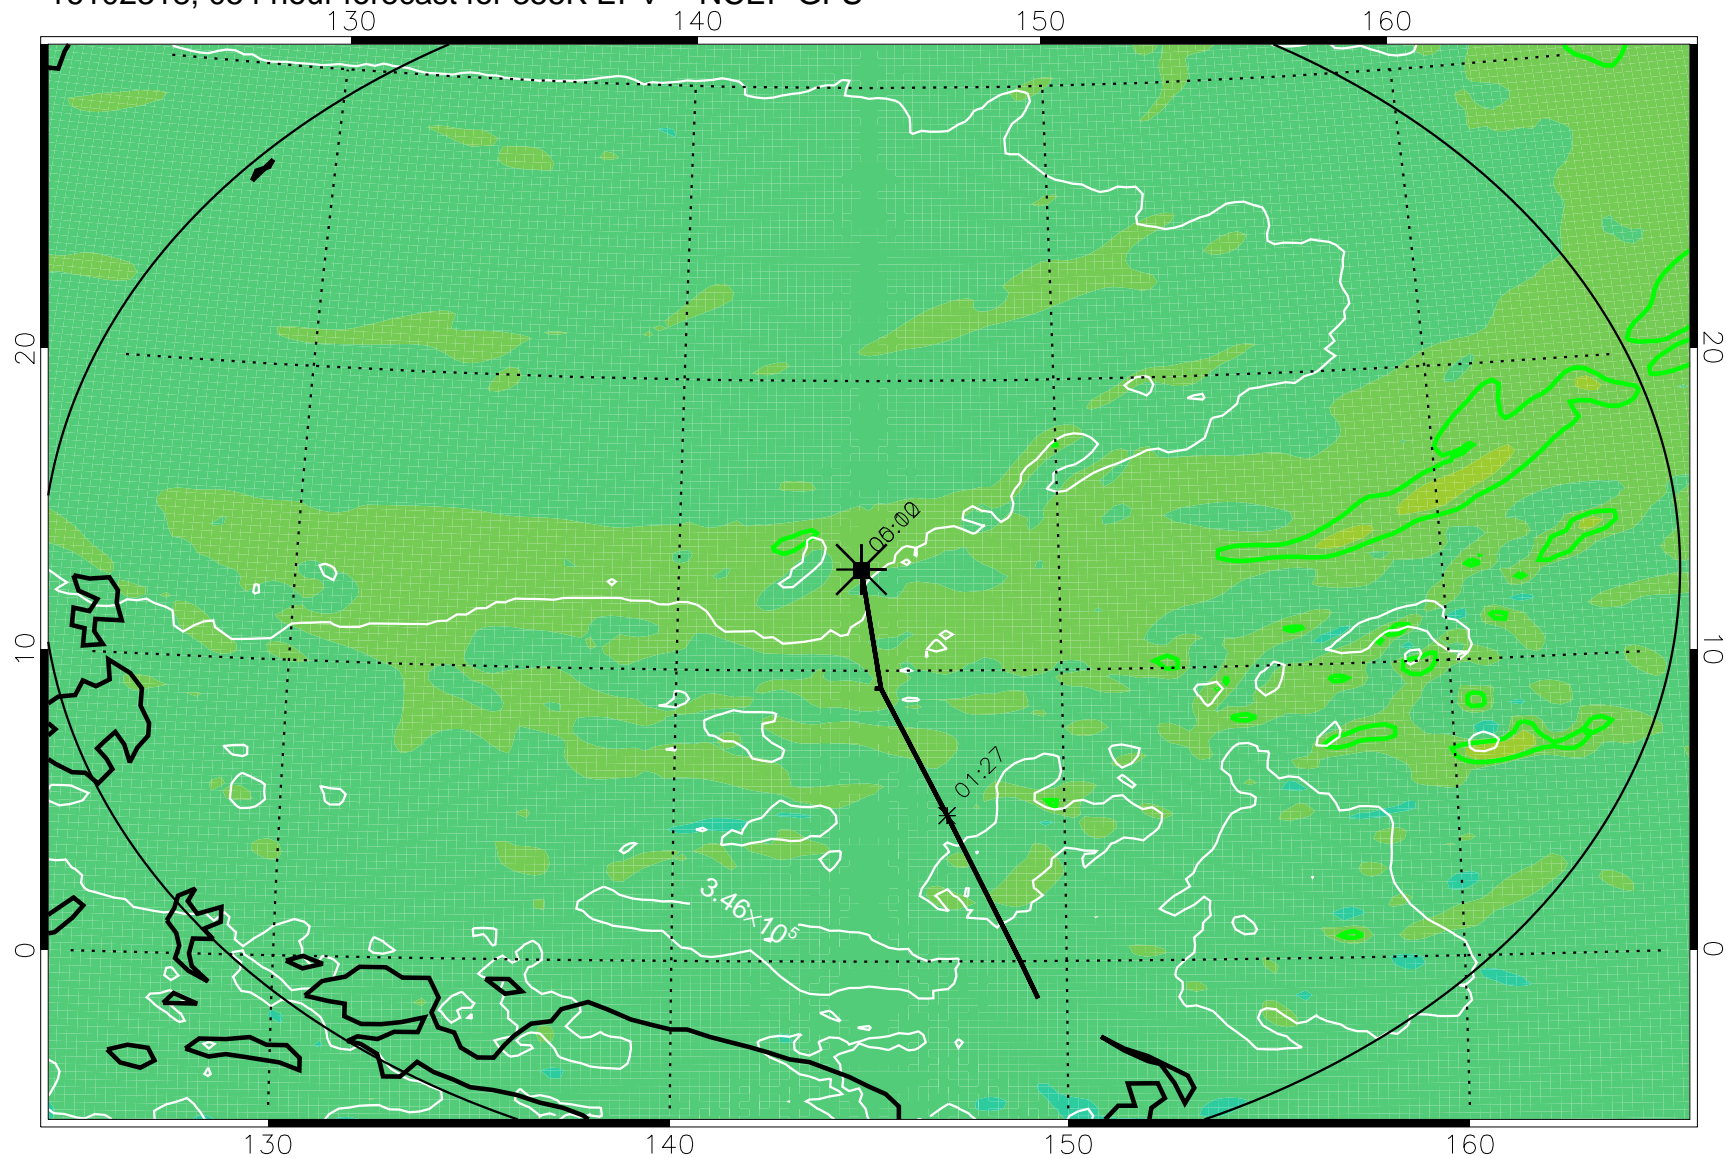

16102306, 042 hour forecast for 355K EPV -- NCEP GFS

355K Montgomery Streamfunction, white
EPV Tropopause (2 PVU) Position
Range ring of 2304 km

16102312, 048 hour forecast for 355K EPV -- NCEP GFS

355K Montgomery Streamfunction, white
EPV Tropopause (2 PVU) Position
Range ring of 2304 km

16102318, 054 hour forecast for 355K EPV -- NCEP GFS

355K Montgomery Streamfunction, white
EPV Tropopause (2 PVU) Position
Range ring of 2304 km

16102400, 060 hour forecast for 355K EPV -- NCEP GFS

355K Montgomery Streamfunction, white
EPV Tropopause (2 PVU) Position
Range ring of 2304 km

16102406, 066 hour forecast for 355K EPV -- NCEP GFS

355K Montgomery Streamfunction, white
EPV Tropopause (2 PVU) Position
Range ring of 2304 km

16102412, 072 hour forecast for 355K EPV -- NCEP GFS

355K Montgomery Streamfunction, white
EPV Tropopause (2 PVU) Position
Range ring of 2304 km

16102418, 078 hour forecast for 355K EPV -- NCEP GFS

355K Montgomery Streamfunction, white
EPV Tropopause (2 PVU) Position
Range ring of 2304 km

16102500, 084 hour forecast for 355K EPV -- NCEP GFS

355K Montgomery Streamfunction, white
EPV Tropopause (2 PVU) Position
Range ring of 2304 km