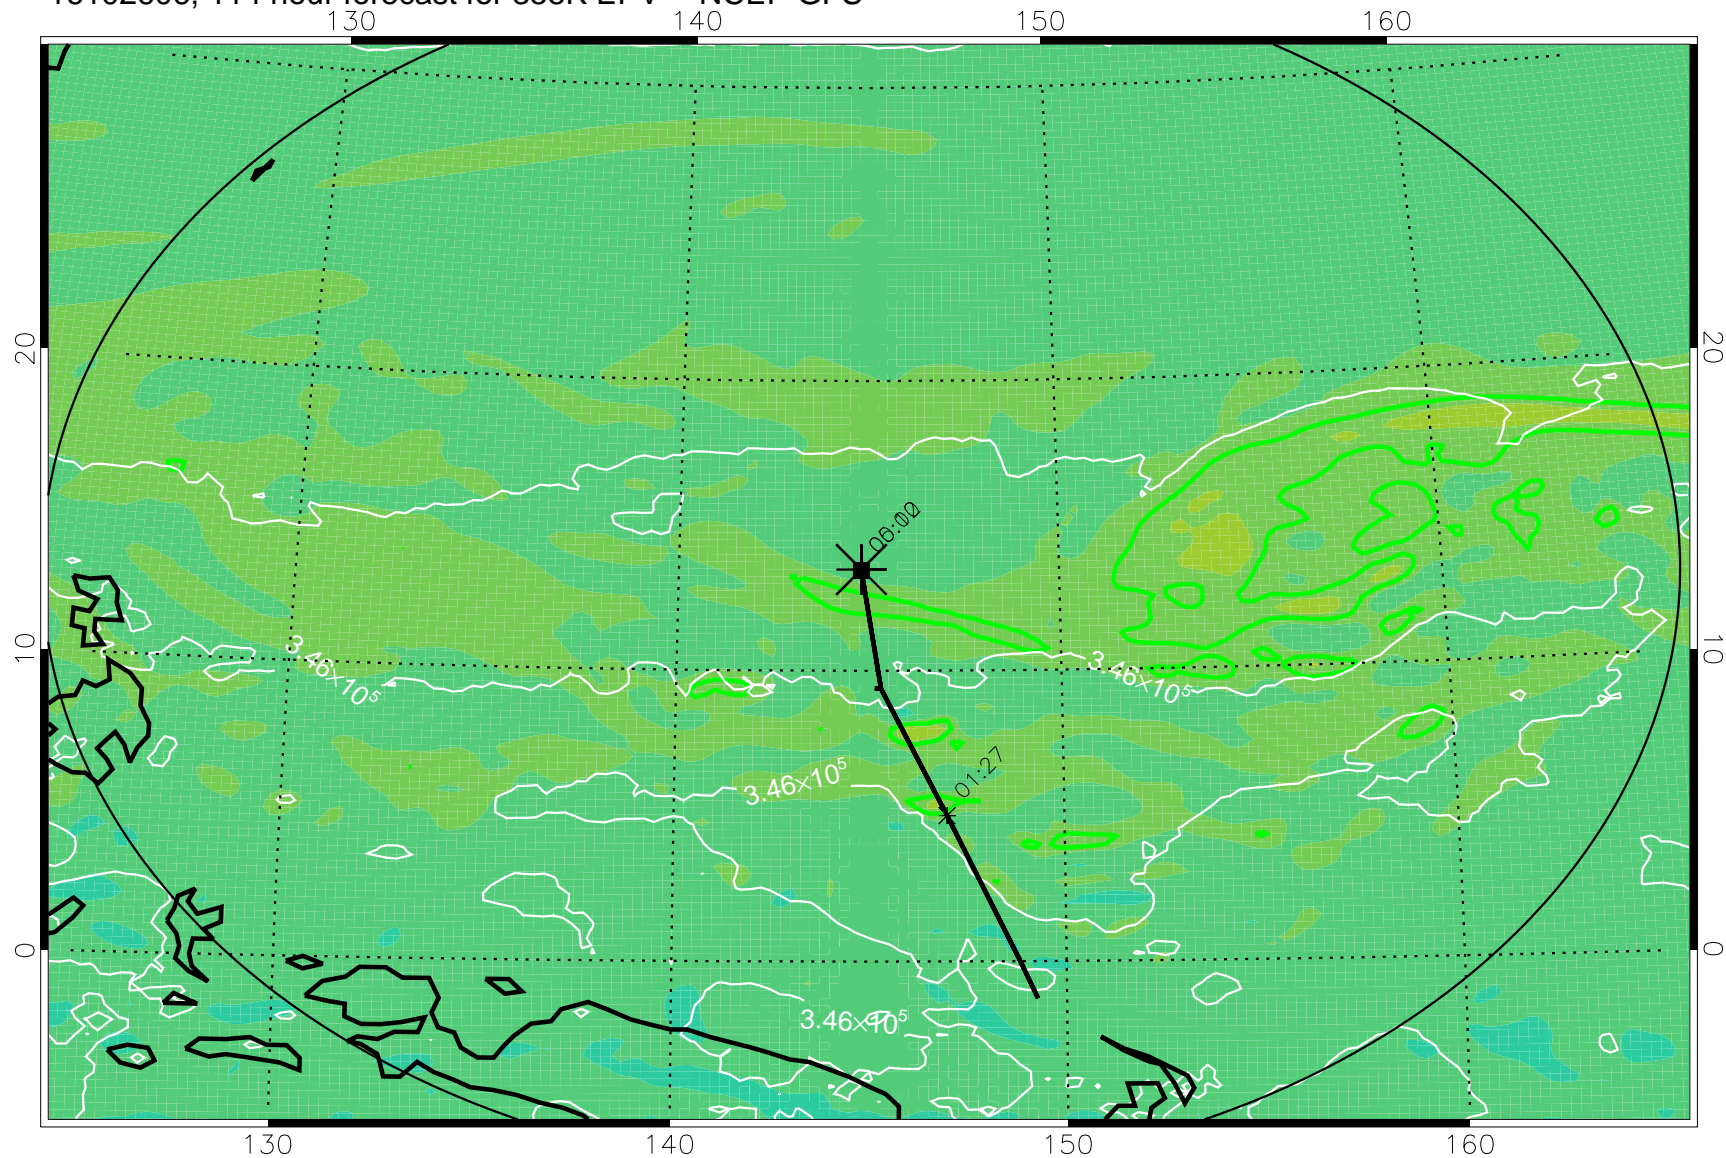

16102418, 078 hour forecast for 355K EPV -- NCEP GFS

355K Montgomery Streamfunction, white
EPV Tropopause (2 PVU) Position
Range ring of 2304 km

16102500, 084 hour forecast for 355K EPV -- NCEP GFS

355K Montgomery Streamfunction, white
EPV Tropopause (2 PVU) Position
Range ring of 2304 km

16102506, 090 hour forecast for 355K EPV -- NCEP GFS

355K Montgomery Streamfunction, white
EPV Tropopause (2 PVU) Position
Range ring of 2304 km

16102512, 096 hour forecast for 355K EPV -- NCEP GFS

355K Montgomery Streamfunction, white
EPV Tropopause (2 PVU) Position
Range ring of 2304 km

16102518, 102 hour forecast for 355K EPV -- NCEP GFS

355K Montgomery Streamfunction, white
EPV Tropopause (2 PVU) Position
Range ring of 2304 km

16102600, 108 hour forecast for 355K EPV -- NCEP GFS

355K Montgomery Streamfunction, white
EPV Tropopause (2 PVU) Position
Range ring of 2304 km

16102606, 114 hour forecast for 355K EPV -- NCEP GFS

355K Montgomery Streamfunction, white
EPV Tropopause (2 PVU) Position
Range ring of 2304 km

16102612, 120 hour forecast for 355K EPV -- NCEP GFS

355K Montgomery Streamfunction, white
EPV Tropopause (2 PVU) Position
Range ring of 2304 km