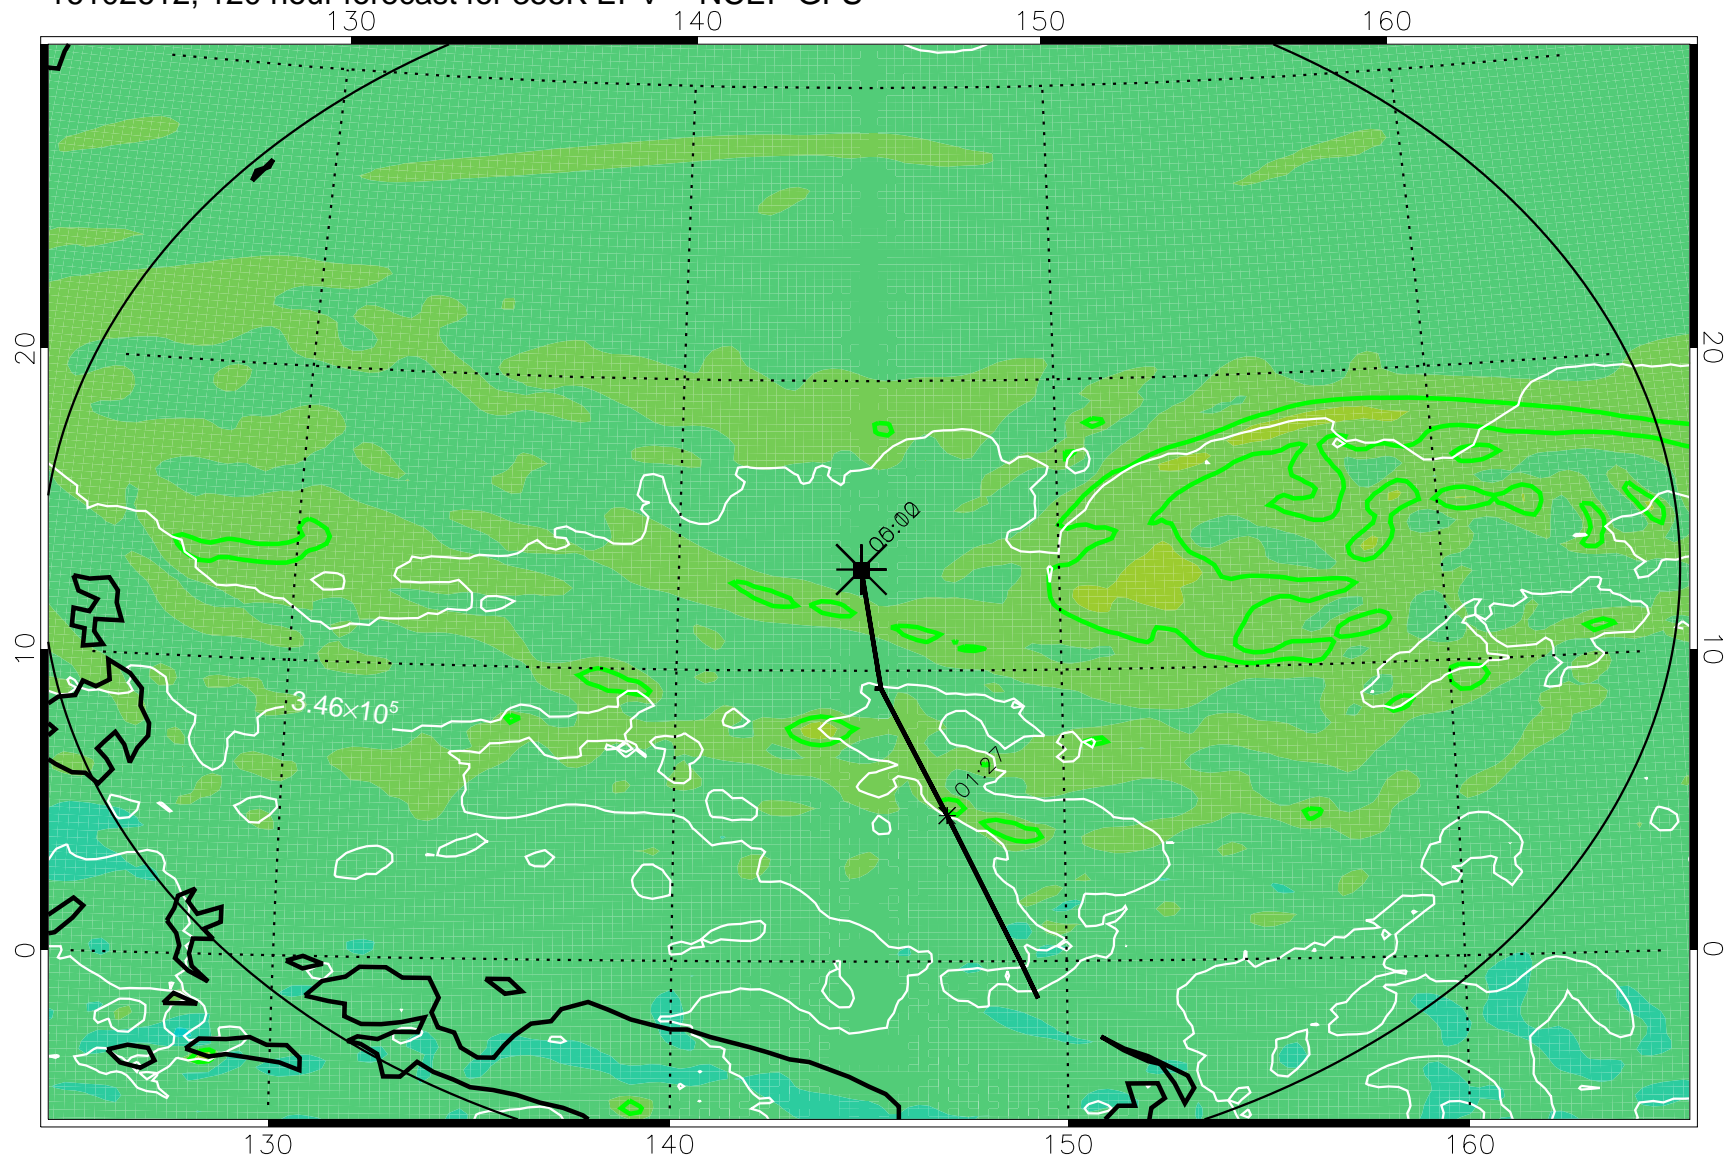

16102418, 078 hour forecast for 355K EPV -- NCEP GFS

355K Montgomery Streamfunction, white
EPV Tropopause (2 PVU) Position
Range ring of 2304 km

16102500, 084 hour forecast for 355K EPV -- NCEP GFS

355K Montgomery Streamfunction, white
EPV Tropopause (2 PVU) Position
Range ring of 2304 km

16102506, 090 hour forecast for 355K EPV -- NCEP GFS

355K Montgomery Streamfunction, white
EPV Tropopause (2 PVU) Position
Range ring of 2304 km

16102512, 096 hour forecast for 355K EPV -- NCEP GFS

355K Montgomery Streamfunction, white
EPV Tropopause (2 PVU) Position
Range ring of 2304 km

16102518, 102 hour forecast for 355K EPV -- NCEP GFS

355K Montgomery Streamfunction, white
EPV Tropopause (2 PVU) Position
Range ring of 2304 km

16102600, 108 hour forecast for 355K EPV -- NCEP GFS

355K Montgomery Streamfunction, white
EPV Tropopause (2 PVU) Position
Range ring of 2304 km

16102606, 114 hour forecast for 355K EPV -- NCEP GFS

355K Montgomery Streamfunction, white
EPV Tropopause (2 PVU) Position
Range ring of 2304 km

16102612, 120 hour forecast for 355K EPV -- NCEP GFS

355K Montgomery Streamfunction, white
EPV Tropopause (2 PVU) Position
Range ring of 2304 km