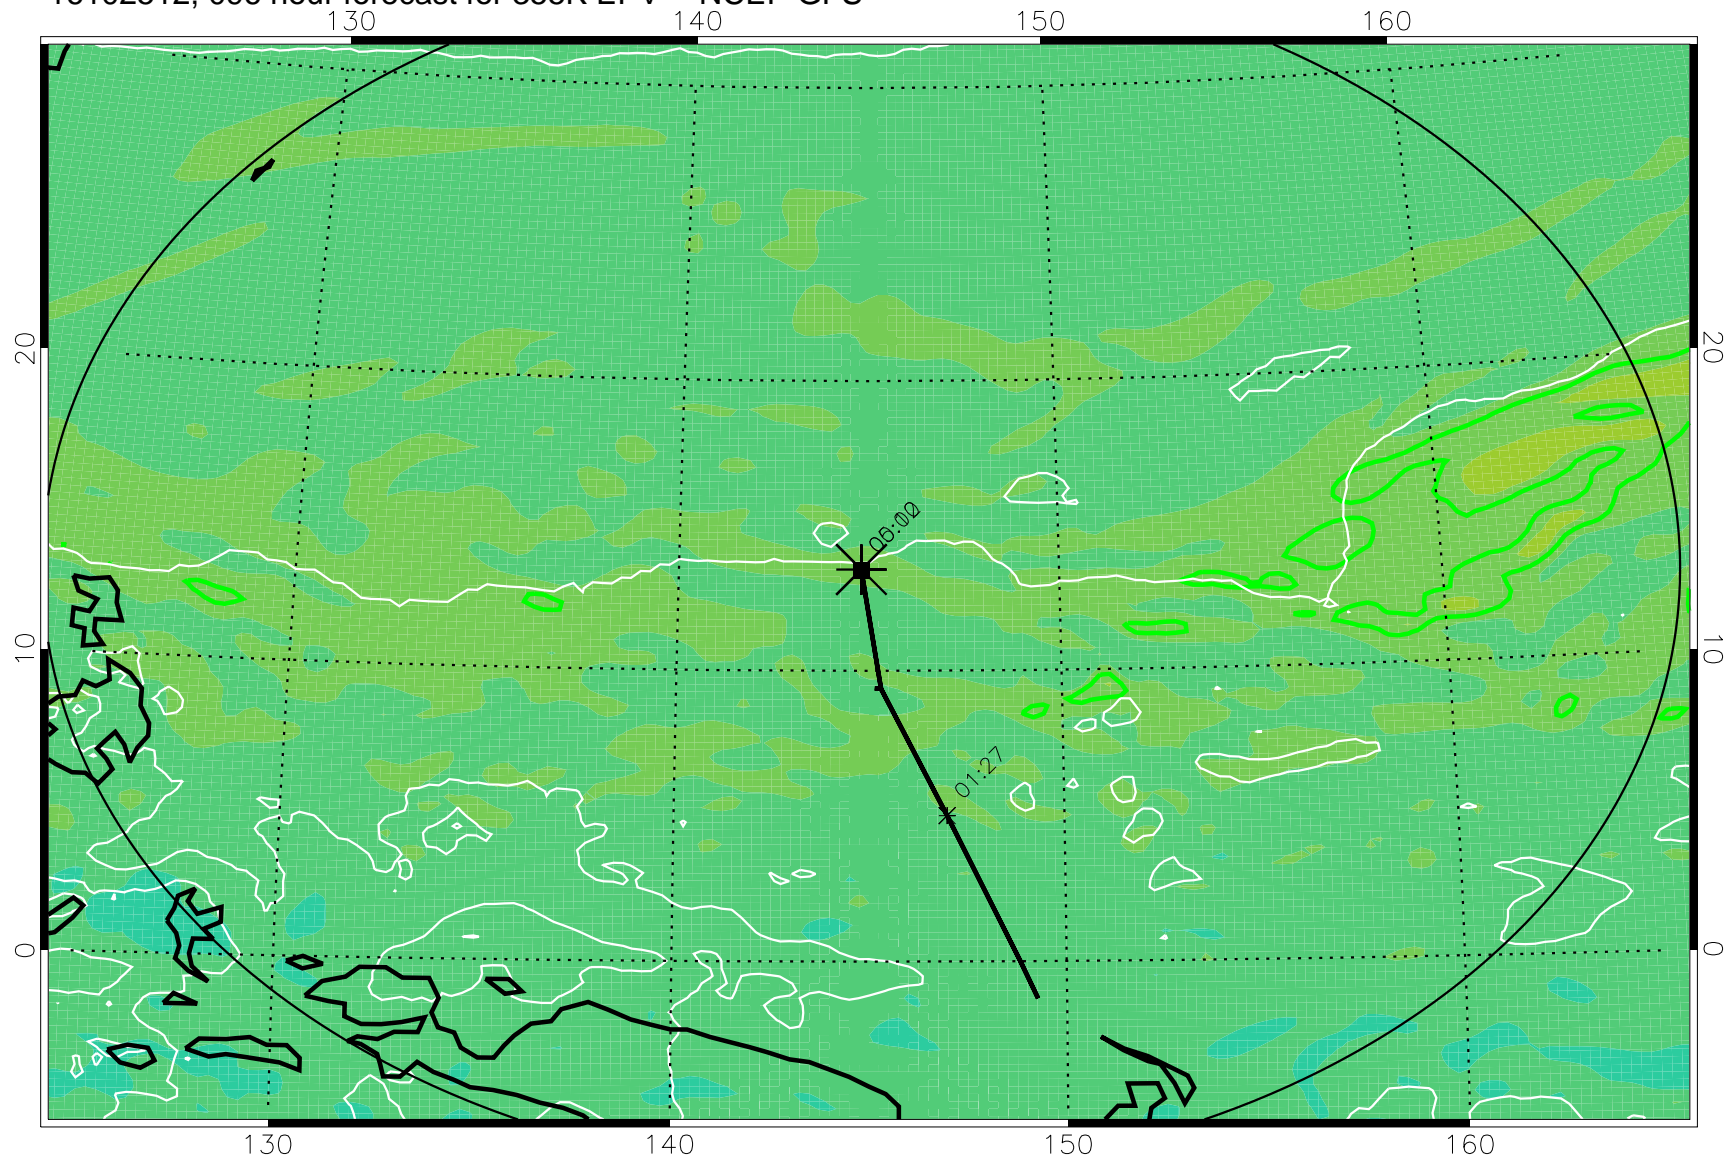

16102406, 066 hour forecast for 355K EPV -- NCEP GFS

355K Montgomery Streamfunction, white
EPV Tropopause (2 PVU) Position
Range ring of 2304 km

16102412, 072 hour forecast for 355K EPV -- NCEP GFS

355K Montgomery Streamfunction, white
EPV Tropopause (2 PVU) Position
Range ring of 2304 km

16102418, 078 hour forecast for 355K EPV -- NCEP GFS

355K Montgomery Streamfunction, white
EPV Tropopause (2 PVU) Position
Range ring of 2304 km

16102500, 084 hour forecast for 355K EPV -- NCEP GFS

355K Montgomery Streamfunction, white
EPV Tropopause (2 PVU) Position
Range ring of 2304 km

16102506, 090 hour forecast for 355K EPV -- NCEP GFS

355K Montgomery Streamfunction, white
EPV Tropopause (2 PVU) Position
Range ring of 2304 km

16102512, 096 hour forecast for 355K EPV -- NCEP GFS

355K Montgomery Streamfunction, white
EPV Tropopause (2 PVU) Position
Range ring of 2304 km

16102518, 102 hour forecast for 355K EPV -- NCEP GFS

355K Montgomery Streamfunction, white
EPV Tropopause (2 PVU) Position
Range ring of 2304 km

16102600, 108 hour forecast for 355K EPV -- NCEP GFS

355K Montgomery Streamfunction, white
EPV Tropopause (2 PVU) Position
Range ring of 2304 km