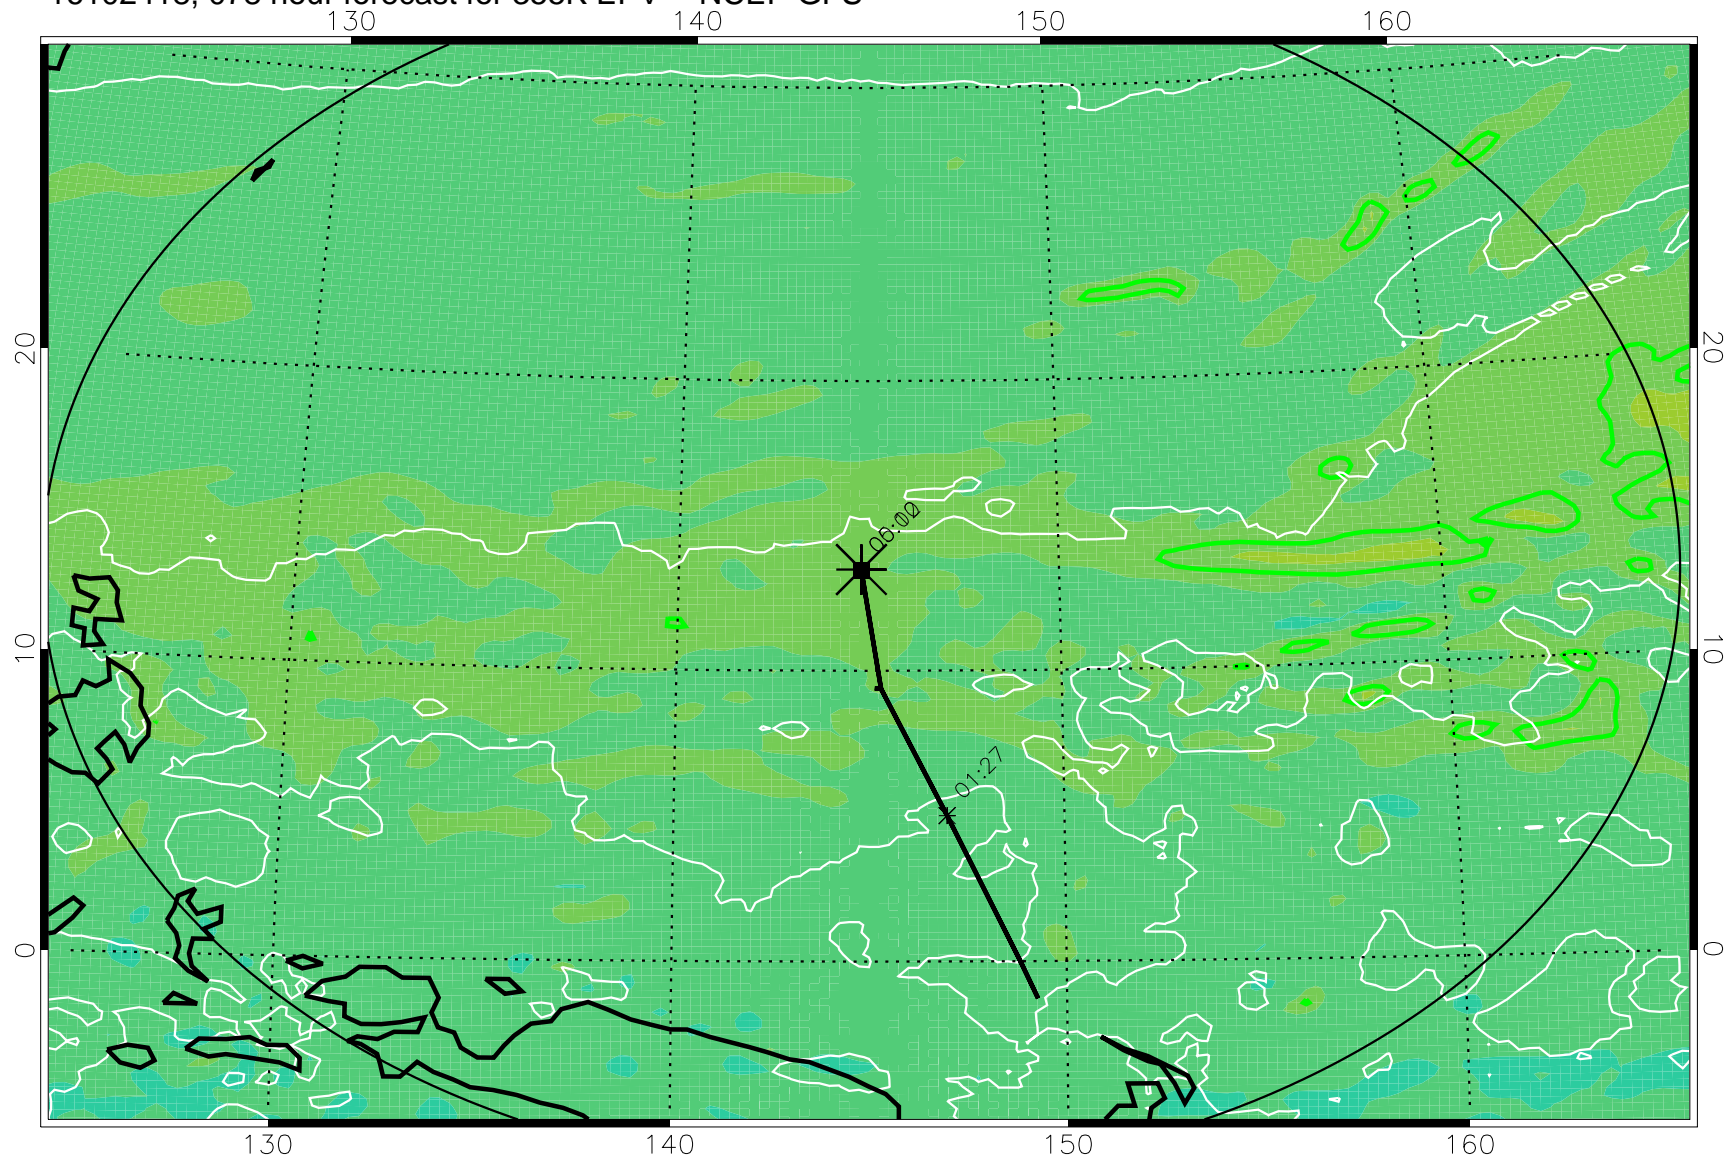

16102406, 066 hour forecast for 355K EPV -- NCEP GFS

355K Montgomery Streamfunction, white
EPV Tropopause (2 PVU) Position
Range ring of 2304 km

16102412, 072 hour forecast for 355K EPV -- NCEP GFS

355K Montgomery Streamfunction, white
EPV Tropopause (2 PVU) Position
Range ring of 2304 km

16102418, 078 hour forecast for 355K EPV -- NCEP GFS

355K Montgomery Streamfunction, white
EPV Tropopause (2 PVU) Position
Range ring of 2304 km

16102500, 084 hour forecast for 355K EPV -- NCEP GFS

355K Montgomery Streamfunction, white
EPV Tropopause (2 PVU) Position
Range ring of 2304 km

16102506, 090 hour forecast for 355K EPV -- NCEP GFS

355K Montgomery Streamfunction, white
EPV Tropopause (2 PVU) Position
Range ring of 2304 km

16102512, 096 hour forecast for 355K EPV -- NCEP GFS

355K Montgomery Streamfunction, white
EPV Tropopause (2 PVU) Position
Range ring of 2304 km

16102518, 102 hour forecast for 355K EPV -- NCEP GFS

355K Montgomery Streamfunction, white
EPV Tropopause (2 PVU) Position
Range ring of 2304 km

16102600, 108 hour forecast for 355K EPV -- NCEP GFS

355K Montgomery Streamfunction, white
EPV Tropopause (2 PVU) Position
Range ring of 2304 km