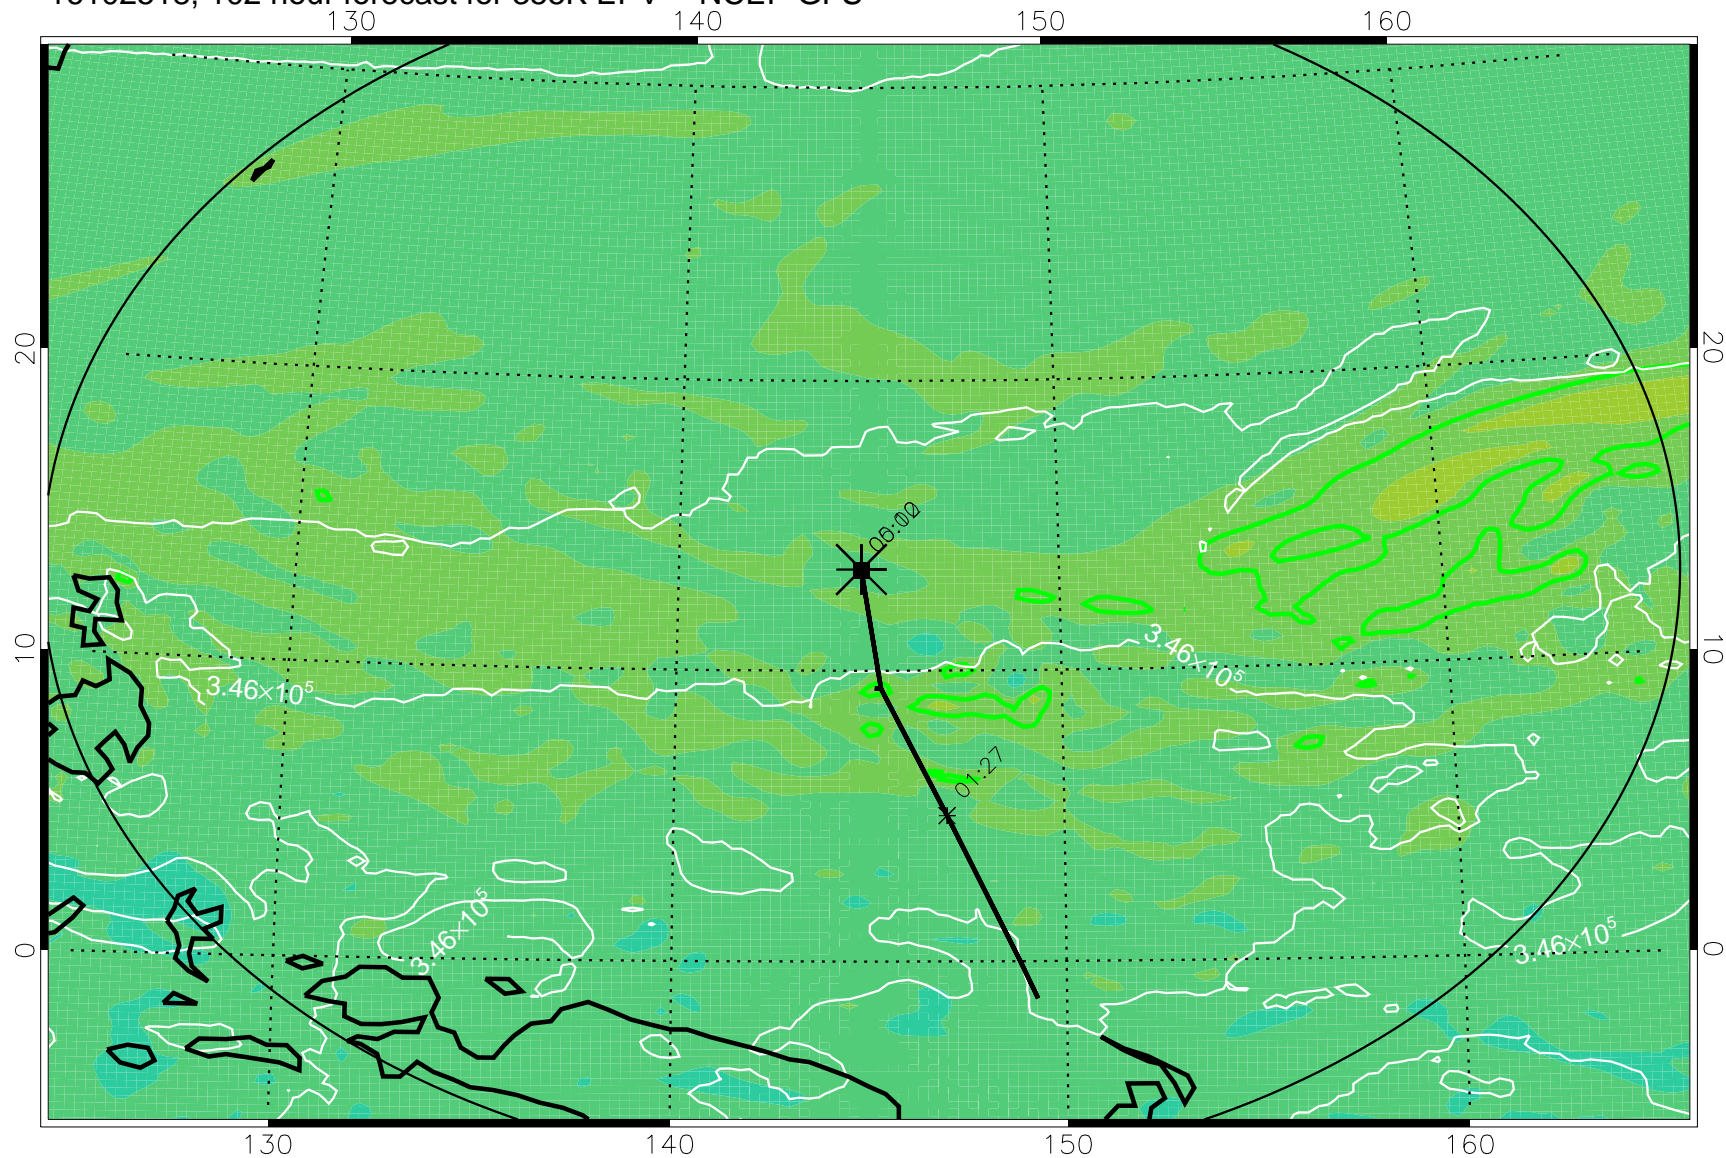

16102418, 078 hour forecast for 355K EPV -- NCEP GFS

355K Montgomery Streamfunction, white
EPV Tropopause (2 PVU) Position
Range ring of 2304 km

16102500, 084 hour forecast for 355K EPV -- NCEP GFS

355K Montgomery Streamfunction, white
EPV Tropopause (2 PVU) Position
Range ring of 2304 km

16102506, 090 hour forecast for 355K EPV -- NCEP GFS

355K Montgomery Streamfunction, white
EPV Tropopause (2 PVU) Position
Range ring of 2304 km

16102512, 096 hour forecast for 355K EPV -- NCEP GFS

355K Montgomery Streamfunction, white
EPV Tropopause (2 PVU) Position
Range ring of 2304 km

16102518, 102 hour forecast for 355K EPV -- NCEP GFS

355K Montgomery Streamfunction, white
EPV Tropopause (2 PVU) Position
Range ring of 2304 km

16102600, 108 hour forecast for 355K EPV -- NCEP GFS

355K Montgomery Streamfunction, white
EPV Tropopause (2 PVU) Position
Range ring of 2304 km

16102606, 114 hour forecast for 355K EPV -- NCEP GFS

355K Montgomery Streamfunction, white
EPV Tropopause (2 PVU) Position
Range ring of 2304 km

16102612, 120 hour forecast for 355K EPV -- NCEP GFS

355K Montgomery Streamfunction, white
EPV Tropopause (2 PVU) Position
Range ring of 2304 km