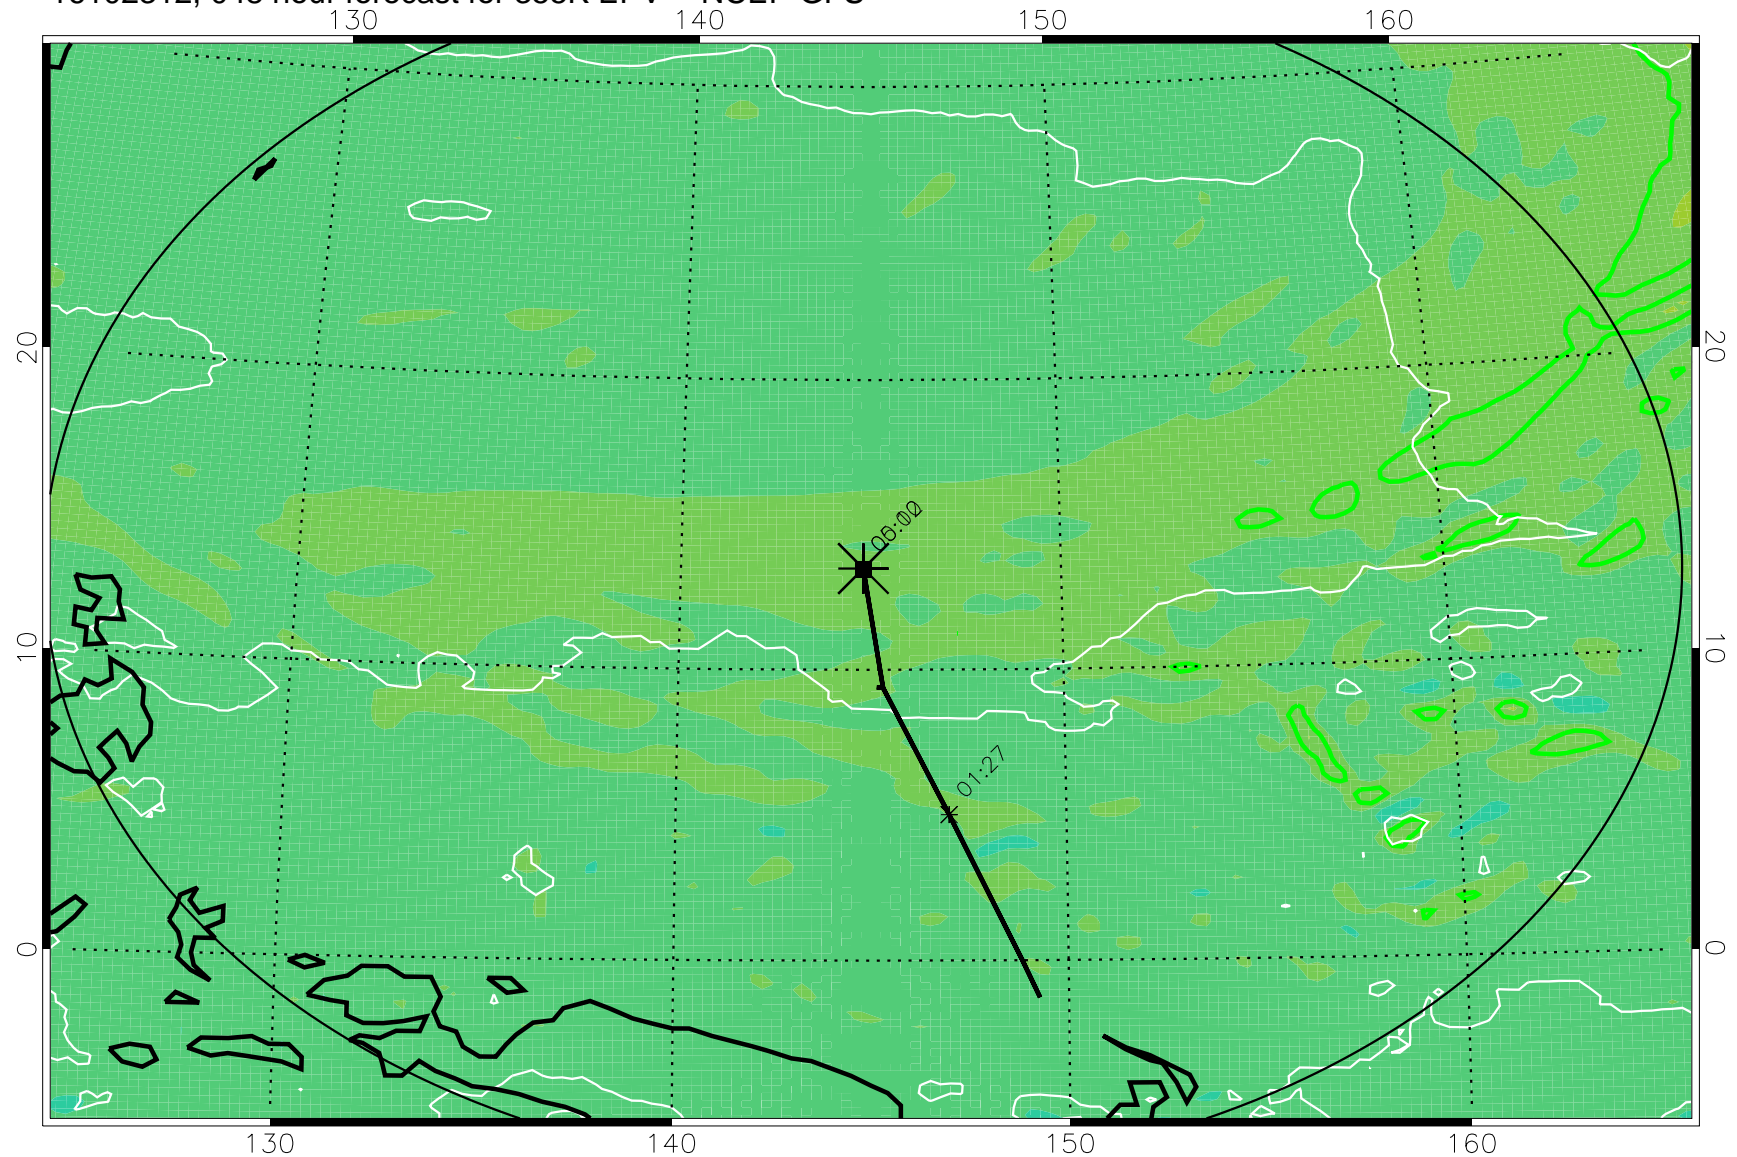

16102218, 030 hour forecast for 355K EPV -- NCEP GFS

355K Montgomery Streamfunction, white
EPV Tropopause (2 PVU) Position
Range ring of 2304 km

16102300, 036 hour forecast for 355K EPV -- NCEP GFS

355K Montgomery Streamfunction, white
EPV Tropopause (2 PVU) Position
Range ring of 2304 km

16102306, 042 hour forecast for 355K EPV -- NCEP GFS

355K Montgomery Streamfunction, white
EPV Tropopause (2 PVU) Position
Range ring of 2304 km

16102312, 048 hour forecast for 355K EPV -- NCEP GFS

355K Montgomery Streamfunction, white
EPV Tropopause (2 PVU) Position
Range ring of 2304 km

16102318, 054 hour forecast for 355K EPV -- NCEP GFS

355K Montgomery Streamfunction, white
EPV Tropopause (2 PVU) Position
Range ring of 2304 km

16102400, 060 hour forecast for 355K EPV -- NCEP GFS

355K Montgomery Streamfunction, white
EPV Tropopause (2 PVU) Position
Range ring of 2304 km

16102406, 066 hour forecast for 355K EPV -- NCEP GFS

355K Montgomery Streamfunction, white
EPV Tropopause (2 PVU) Position
Range ring of 2304 km

16102412, 072 hour forecast for 355K EPV -- NCEP GFS

355K Montgomery Streamfunction, white
EPV Tropopause (2 PVU) Position
Range ring of 2304 km