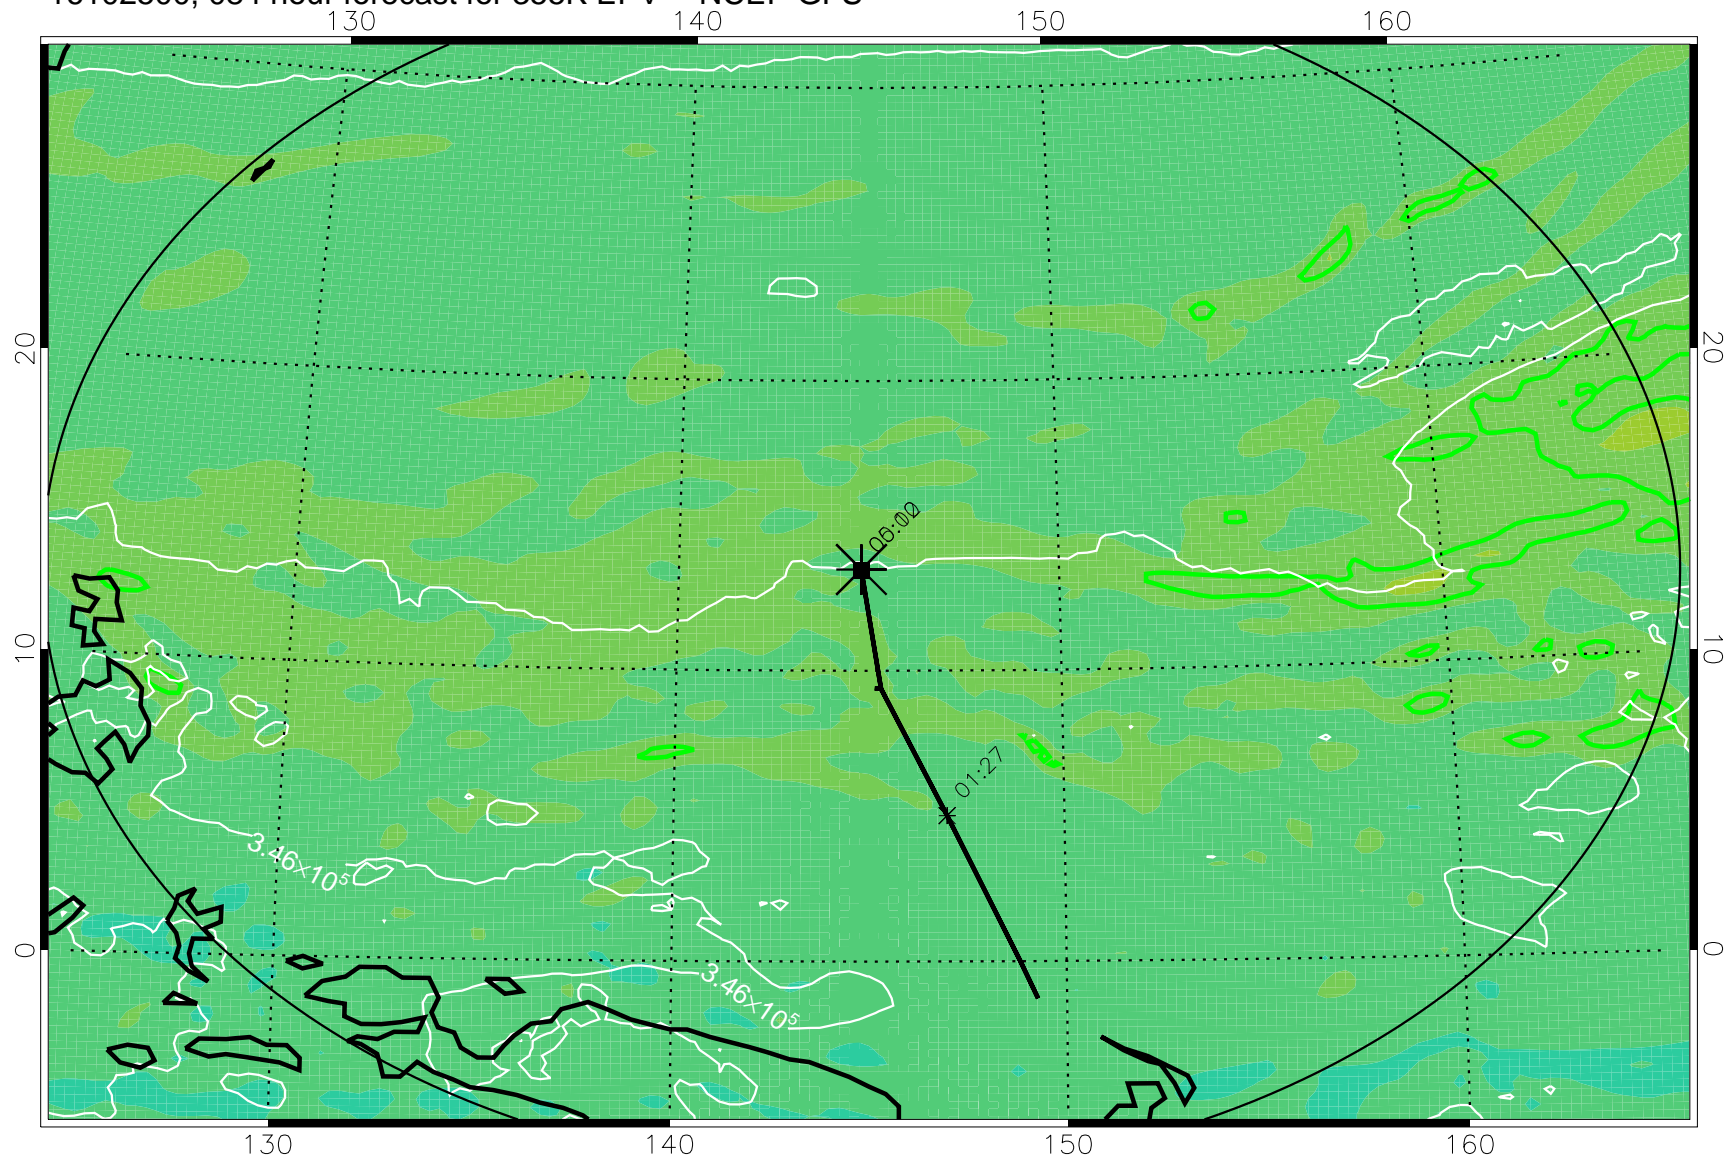

16102406, 066 hour forecast for 355K EPV -- NCEP GFS

355K Montgomery Streamfunction, white
EPV Tropopause (2 PVU) Position
Range ring of 2304 km

16102412, 072 hour forecast for 355K EPV -- NCEP GFS

355K Montgomery Streamfunction, white
EPV Tropopause (2 PVU) Position
Range ring of 2304 km

16102418, 078 hour forecast for 355K EPV -- NCEP GFS

355K Montgomery Streamfunction, white
EPV Tropopause (2 PVU) Position
Range ring of 2304 km

16102500, 084 hour forecast for 355K EPV -- NCEP GFS

355K Montgomery Streamfunction, white
EPV Tropopause (2 PVU) Position
Range ring of 2304 km

16102506, 090 hour forecast for 355K EPV -- NCEP GFS

355K Montgomery Streamfunction, white
EPV Tropopause (2 PVU) Position
Range ring of 2304 km

16102512, 096 hour forecast for 355K EPV -- NCEP GFS

355K Montgomery Streamfunction, white
EPV Tropopause (2 PVU) Position
Range ring of 2304 km

16102518, 102 hour forecast for 355K EPV -- NCEP GFS

355K Montgomery Streamfunction, white
EPV Tropopause (2 PVU) Position
Range ring of 2304 km

16102600, 108 hour forecast for 355K EPV -- NCEP GFS

355K Montgomery Streamfunction, white
EPV Tropopause (2 PVU) Position
Range ring of 2304 km