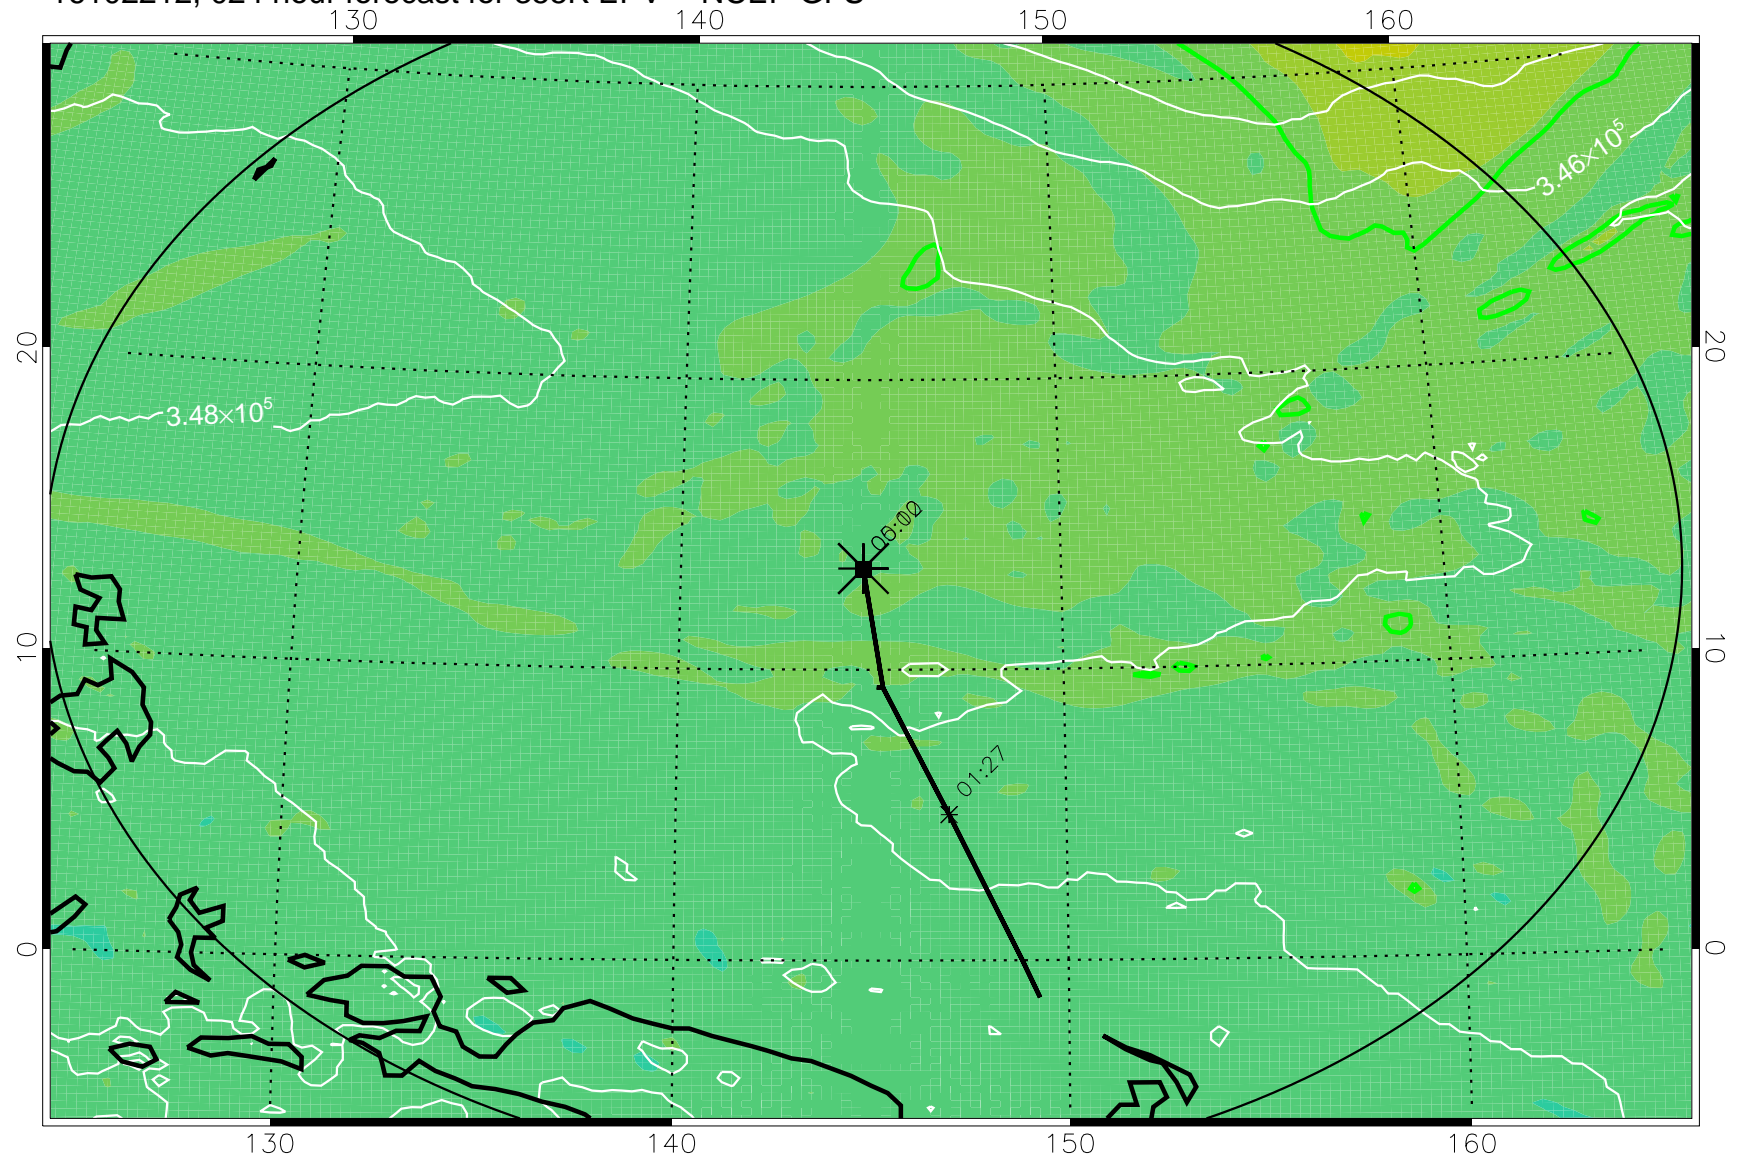

16102118, 006 hour forecast for 355K EPV -- NCEP GFS

355K Montgomery Streamfunction, white
EPV Tropopause (2 PVU) Position
Range ring of 2304 km

16102200, 012 hour forecast for 355K EPV -- NCEP GFS

355K Montgomery Streamfunction, white
EPV Tropopause (2 PVU) Position
Range ring of 2304 km

16102206, 018 hour forecast for 355K EPV -- NCEP GFS

355K Montgomery Streamfunction, white
EPV Tropopause (2 PVU) Position
Range ring of 2304 km

16102212, 024 hour forecast for 355K EPV -- NCEP GFS

355K Montgomery Streamfunction, white
EPV Tropopause (2 PVU) Position
Range ring of 2304 km

16102218, 030 hour forecast for 355K EPV -- NCEP GFS

355K Montgomery Streamfunction, white
EPV Tropopause (2 PVU) Position
Range ring of 2304 km

16102300, 036 hour forecast for 355K EPV -- NCEP GFS

355K Montgomery Streamfunction, white
EPV Tropopause (2 PVU) Position
Range ring of 2304 km

16102306, 042 hour forecast for 355K EPV -- NCEP GFS

355K Montgomery Streamfunction, white
EPV Tropopause (2 PVU) Position
Range ring of 2304 km

16102312, 048 hour forecast for 355K EPV -- NCEP GFS

355K Montgomery Streamfunction, white
EPV Tropopause (2 PVU) Position
Range ring of 2304 km