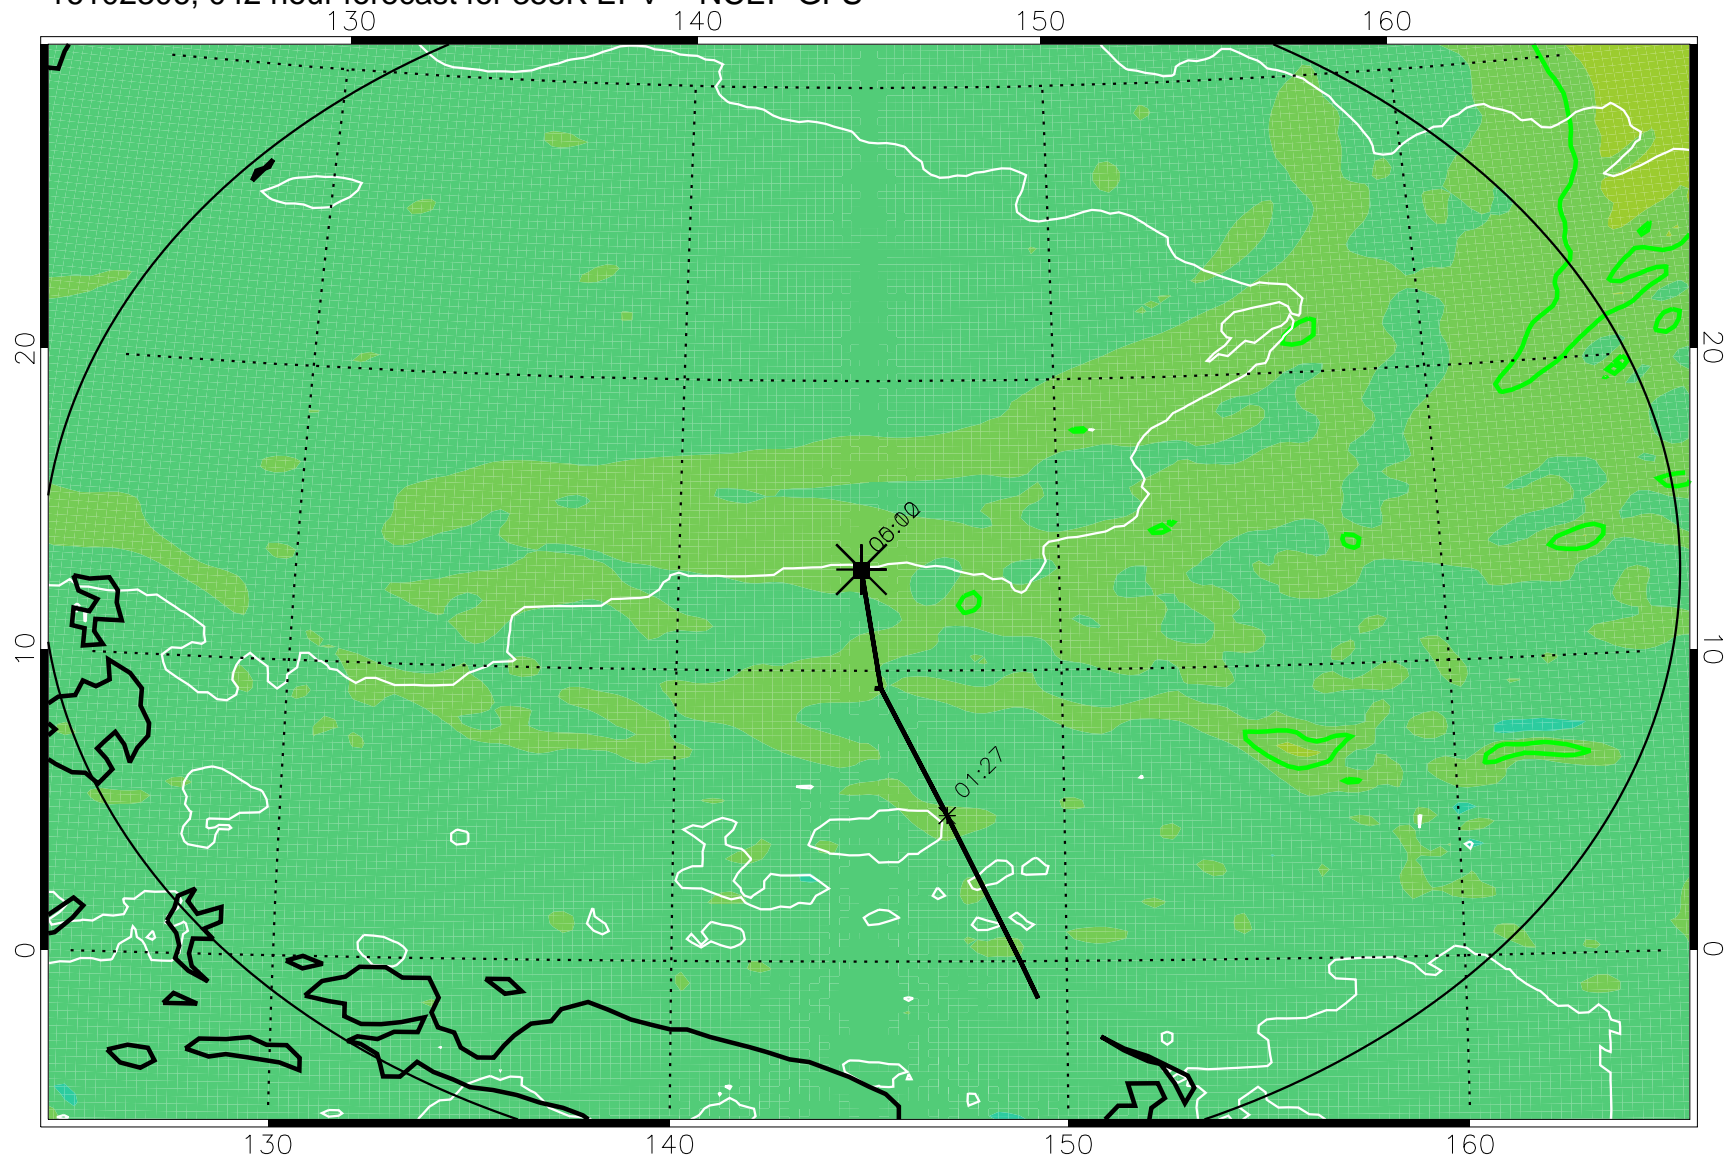

16102218, 030 hour forecast for 355K EPV -- NCEP GFS

355K Montgomery Streamfunction, white
EPV Tropopause (2 PVU) Position
Range ring of 2304 km

16102300, 036 hour forecast for 355K EPV -- NCEP GFS

355K Montgomery Streamfunction, white
EPV Tropopause (2 PVU) Position
Range ring of 2304 km

16102306, 042 hour forecast for 355K EPV -- NCEP GFS

355K Montgomery Streamfunction, white
EPV Tropopause (2 PVU) Position
Range ring of 2304 km

16102312, 048 hour forecast for 355K EPV -- NCEP GFS

355K Montgomery Streamfunction, white
EPV Tropopause (2 PVU) Position
Range ring of 2304 km

16102318, 054 hour forecast for 355K EPV -- NCEP GFS

355K Montgomery Streamfunction, white
EPV Tropopause (2 PVU) Position
Range ring of 2304 km

16102400, 060 hour forecast for 355K EPV -- NCEP GFS

355K Montgomery Streamfunction, white
EPV Tropopause (2 PVU) Position
Range ring of 2304 km

16102418, 078 hour forecast for 355K EPV -- NCEP GFS

355K Montgomery Streamfunction, white
EPV Tropopause (2 PVU) Position
Range ring of 2304 km

16102500, 084 hour forecast for 355K EPV -- NCEP GFS

355K Montgomery Streamfunction, white
EPV Tropopause (2 PVU) Position
Range ring of 2304 km