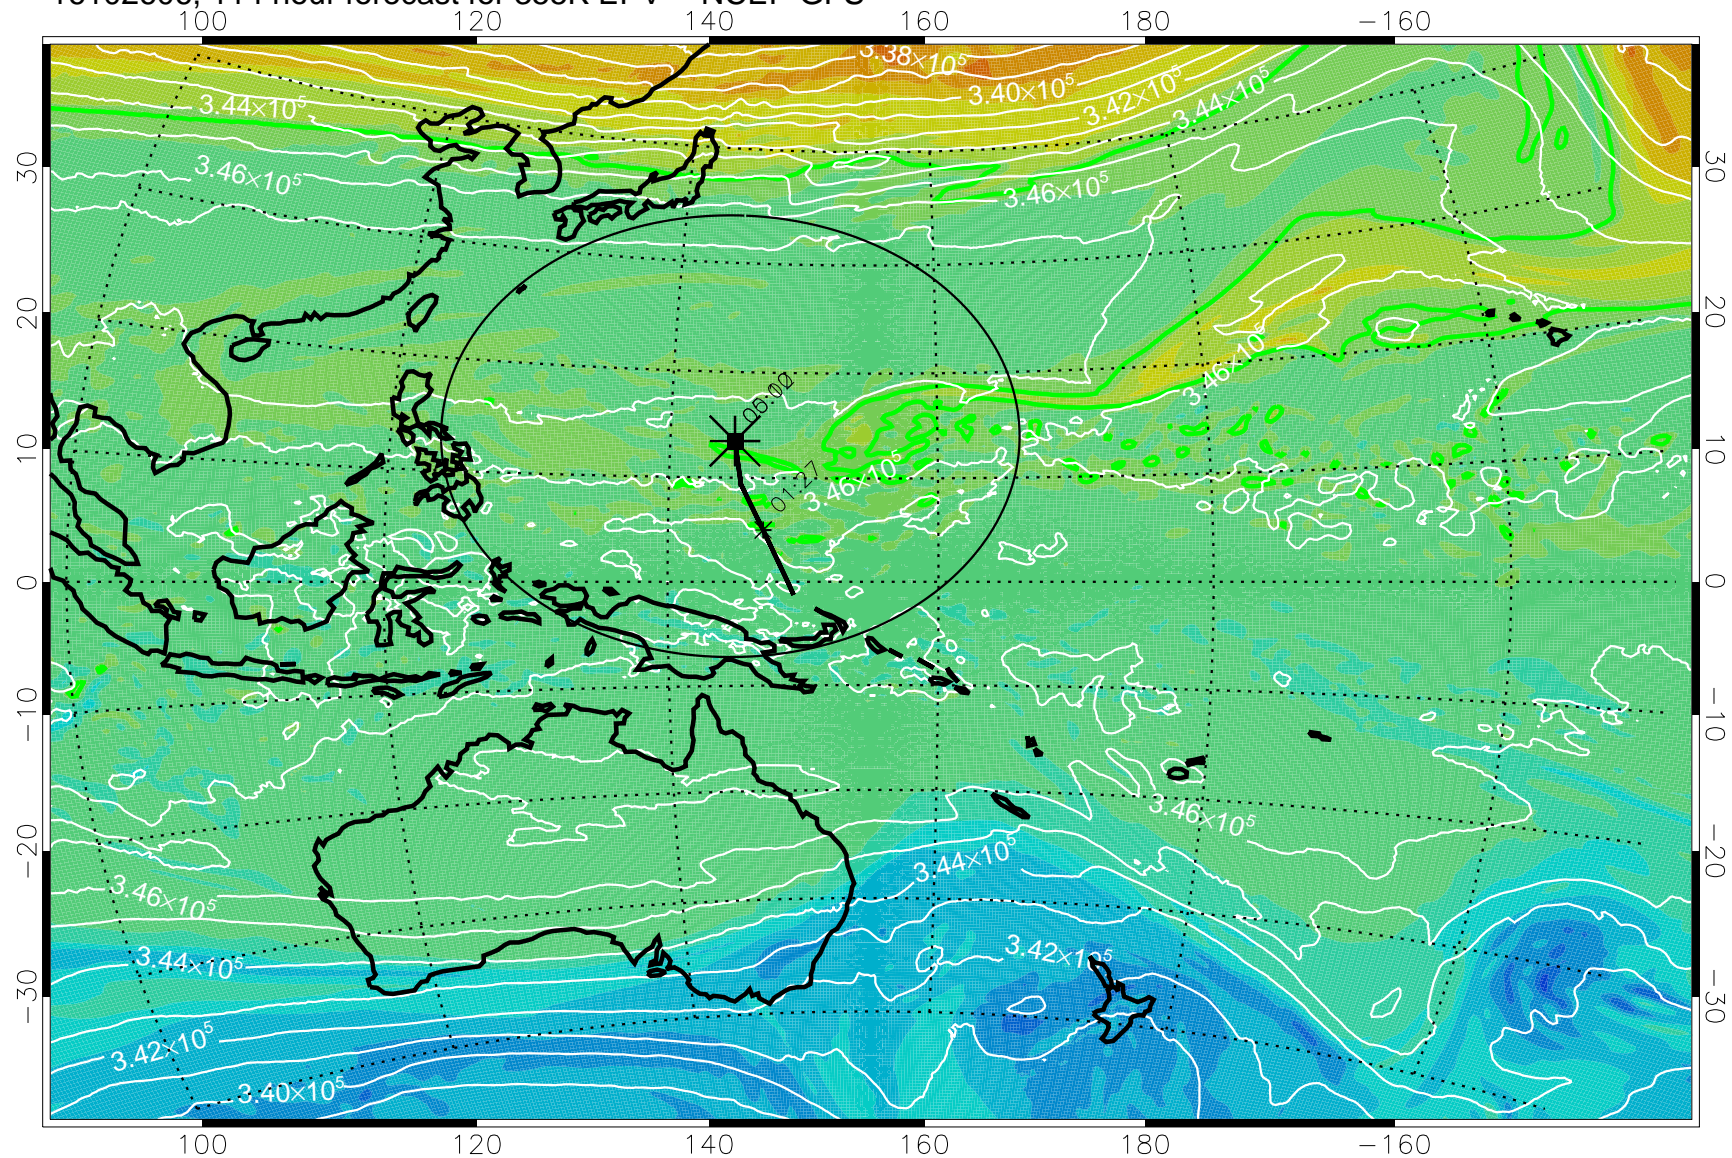

16102418, 078 hour forecast for 355K EPV -- NCEP GFS

355K Montgomery Streamfunction, white  
EPV Tropopause (2 PVU) Position  
Range ring of 2304 km

16102500, 084 hour forecast for 355K EPV -- NCEP GFS

355K Montgomery Streamfunction, white  
EPV Tropopause (2 PVU) Position  
Range ring of 2304 km

16102506, 090 hour forecast for 355K EPV -- NCEP GFS

355K Montgomery Streamfunction, white  
EPV Tropopause (2 PVU) Position  
Range ring of 2304 km

16102512, 096 hour forecast for 355K EPV -- NCEP GFS

355K Montgomery Streamfunction, white  
EPV Tropopause (2 PVU) Position  
Range ring of 2304 km

16102518, 102 hour forecast for 355K EPV -- NCEP GFS

355K Montgomery Streamfunction, white  
EPV Tropopause (2 PVU) Position  
Range ring of 2304 km

16102600, 108 hour forecast for 355K EPV -- NCEP GFS

355K Montgomery Streamfunction, white  
EPV Tropopause (2 PVU) Position  
Range ring of 2304 km

16102606, 114 hour forecast for 355K EPV -- NCEP GFS

355K Montgomery Streamfunction, white  
EPV Tropopause (2 PVU) Position  
Range ring of 2304 km

16102612, 120 hour forecast for 355K EPV -- NCEP GFS

355K Montgomery Streamfunction, white  
EPV Tropopause (2 PVU) Position  
Range ring of 2304 km