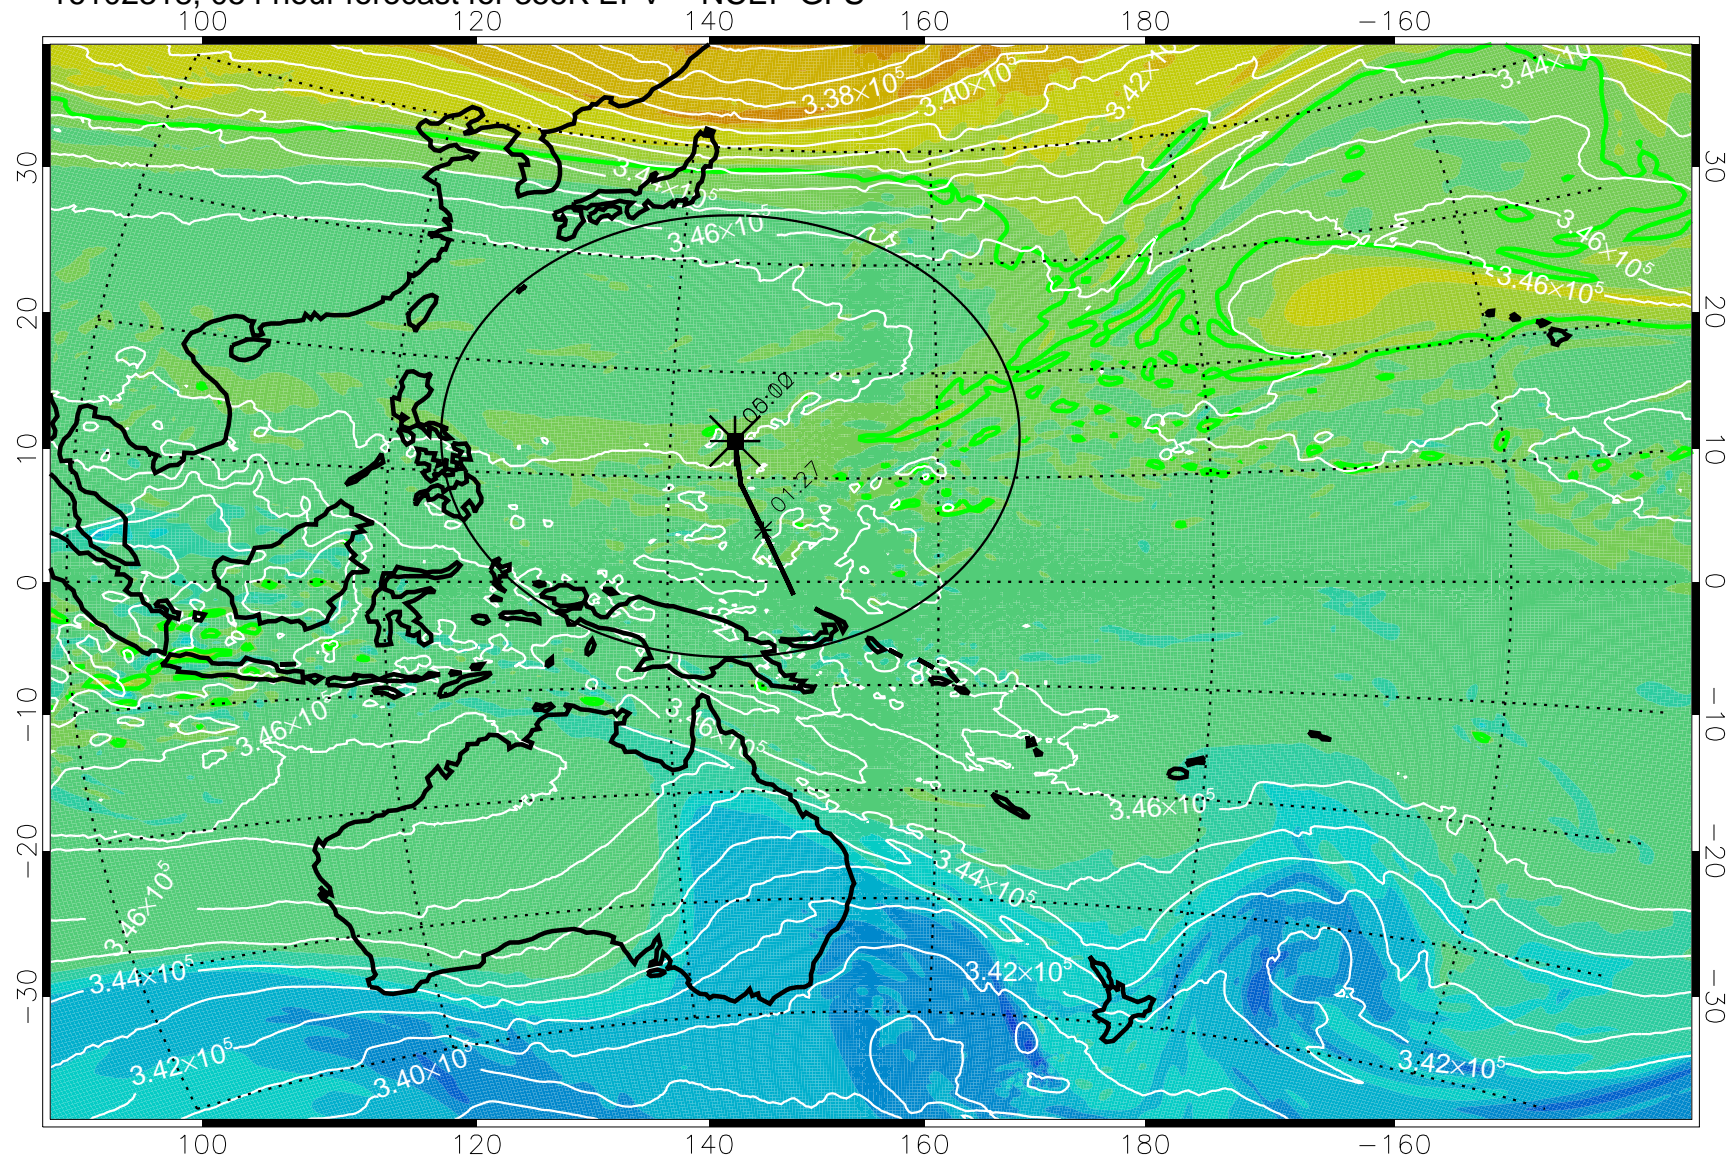

16102306, 042 hour forecast for 355K EPV -- NCEP GFS

355K Montgomery Streamfunction, white  
EPV Tropopause (2 PVU) Position  
Range ring of 2304 km

16102312, 048 hour forecast for 355K EPV -- NCEP GFS

355K Montgomery Streamfunction, white  
EPV Tropopause (2 PVU) Position  
Range ring of 2304 km

16102318, 054 hour forecast for 355K EPV -- NCEP GFS

355K Montgomery Streamfunction, white  
EPV Tropopause (2 PVU) Position  
Range ring of 2304 km

16102400, 060 hour forecast for 355K EPV -- NCEP GFS

355K Montgomery Streamfunction, white  
EPV Tropopause (2 PVU) Position  
Range ring of 2304 km

16102406, 066 hour forecast for 355K EPV -- NCEP GFS

355K Montgomery Streamfunction, white  
EPV Tropopause (2 PVU) Position  
Range ring of 2304 km

16102412, 072 hour forecast for 355K EPV -- NCEP GFS

355K Montgomery Streamfunction, white  
EPV Tropopause (2 PVU) Position  
Range ring of 2304 km

16102418, 078 hour forecast for 355K EPV -- NCEP GFS

355K Montgomery Streamfunction, white  
EPV Tropopause (2 PVU) Position  
Range ring of 2304 km

16102500, 084 hour forecast for 355K EPV -- NCEP GFS

355K Montgomery Streamfunction, white  
EPV Tropopause (2 PVU) Position  
Range ring of 2304 km