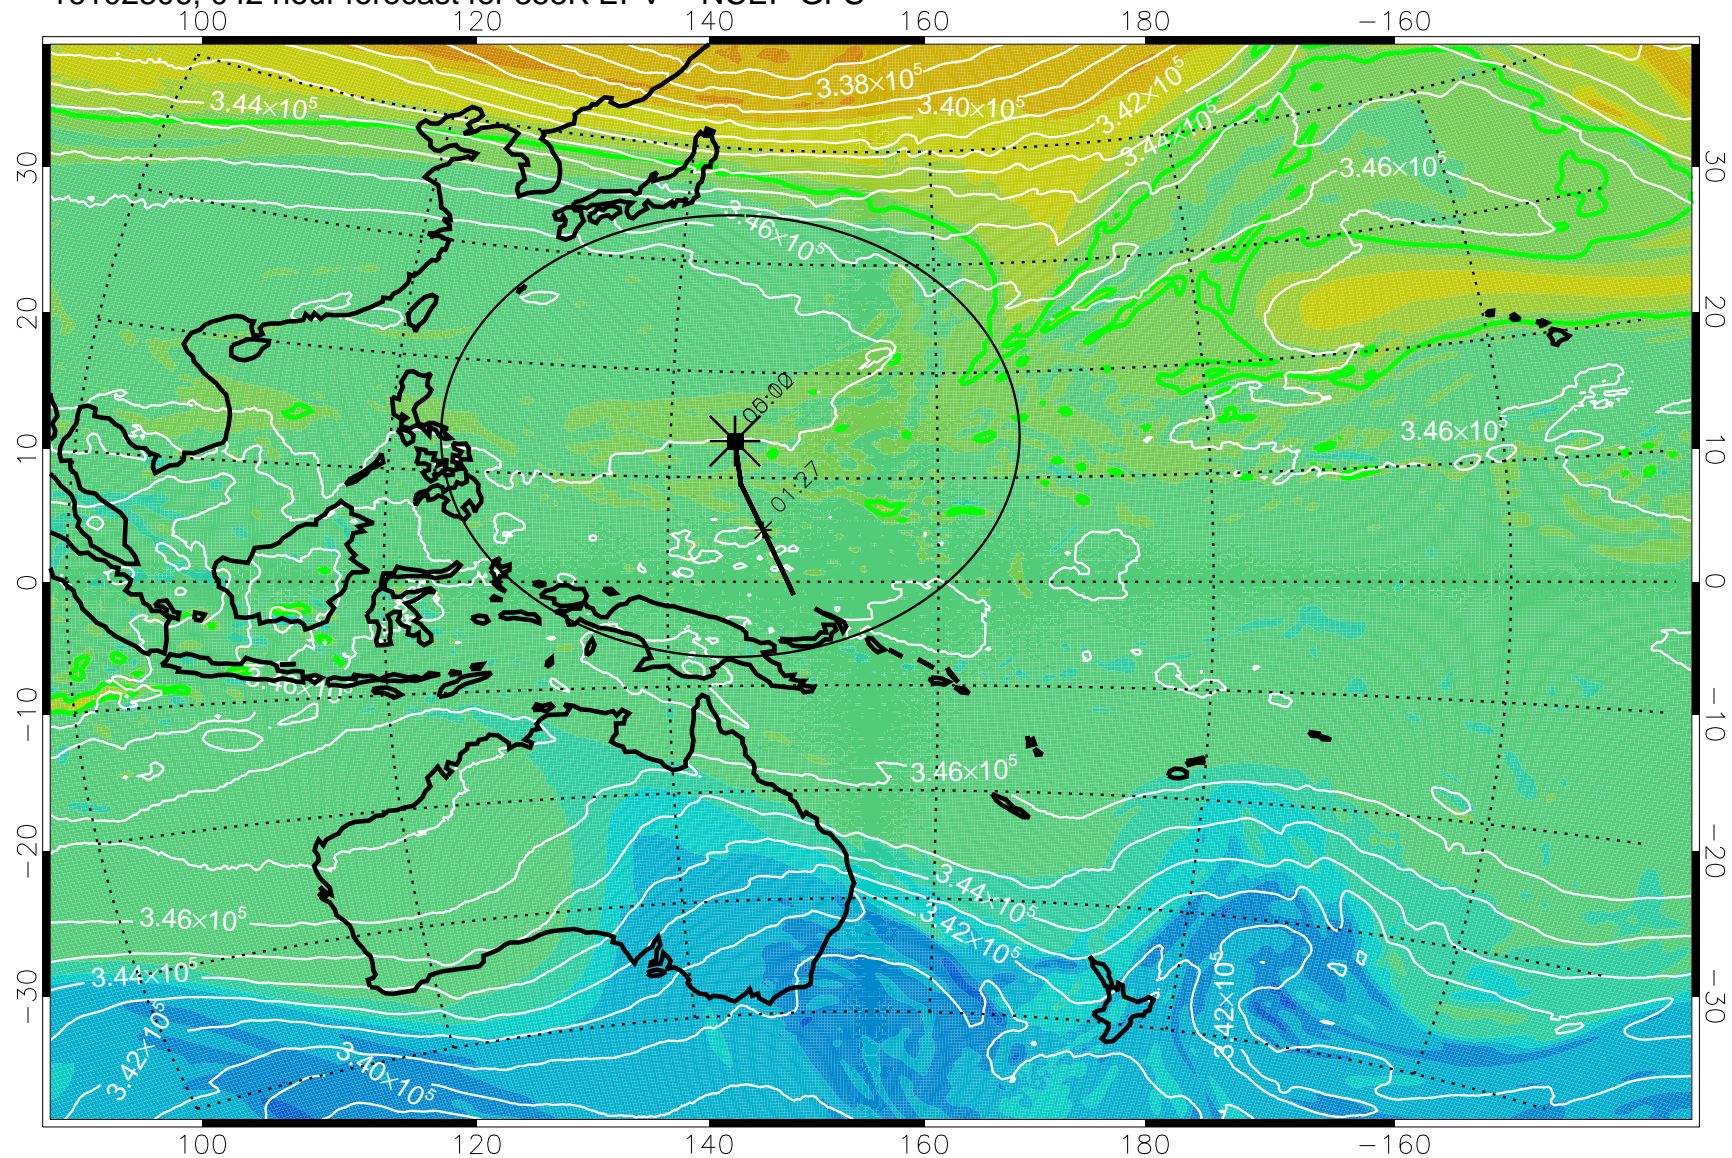

16102218, 030 hour forecast for 355K EPV -- NCEP GFS

355K Montgomery Streamfunction, white  
EPV Tropopause (2 PVU) Position  
Range ring of 2304 km

16102300, 036 hour forecast for 355K EPV -- NCEP GFS

355K Montgomery Streamfunction, white  
EPV Tropopause (2 PVU) Position  
Range ring of 2304 km

16102306, 042 hour forecast for 355K EPV -- NCEP GFS

355K Montgomery Streamfunction, white  
EPV Tropopause (2 PVU) Position  
Range ring of 2304 km

16102312, 048 hour forecast for 355K EPV -- NCEP GFS

355K Montgomery Streamfunction, white  
EPV Tropopause (2 PVU) Position  
Range ring of 2304 km

16102318, 054 hour forecast for 355K EPV -- NCEP GFS

355K Montgomery Streamfunction, white  
EPV Tropopause (2 PVU) Position  
Range ring of 2304 km

16102400, 060 hour forecast for 355K EPV -- NCEP GFS

355K Montgomery Streamfunction, white  
EPV Tropopause (2 PVU) Position  
Range ring of 2304 km

16102406, 066 hour forecast for 355K EPV -- NCEP GFS

355K Montgomery Streamfunction, white  
EPV Tropopause (2 PVU) Position  
Range ring of 2304 km

16102412, 072 hour forecast for 355K EPV -- NCEP GFS

355K Montgomery Streamfunction, white  
EPV Tropopause (2 PVU) Position  
Range ring of 2304 km