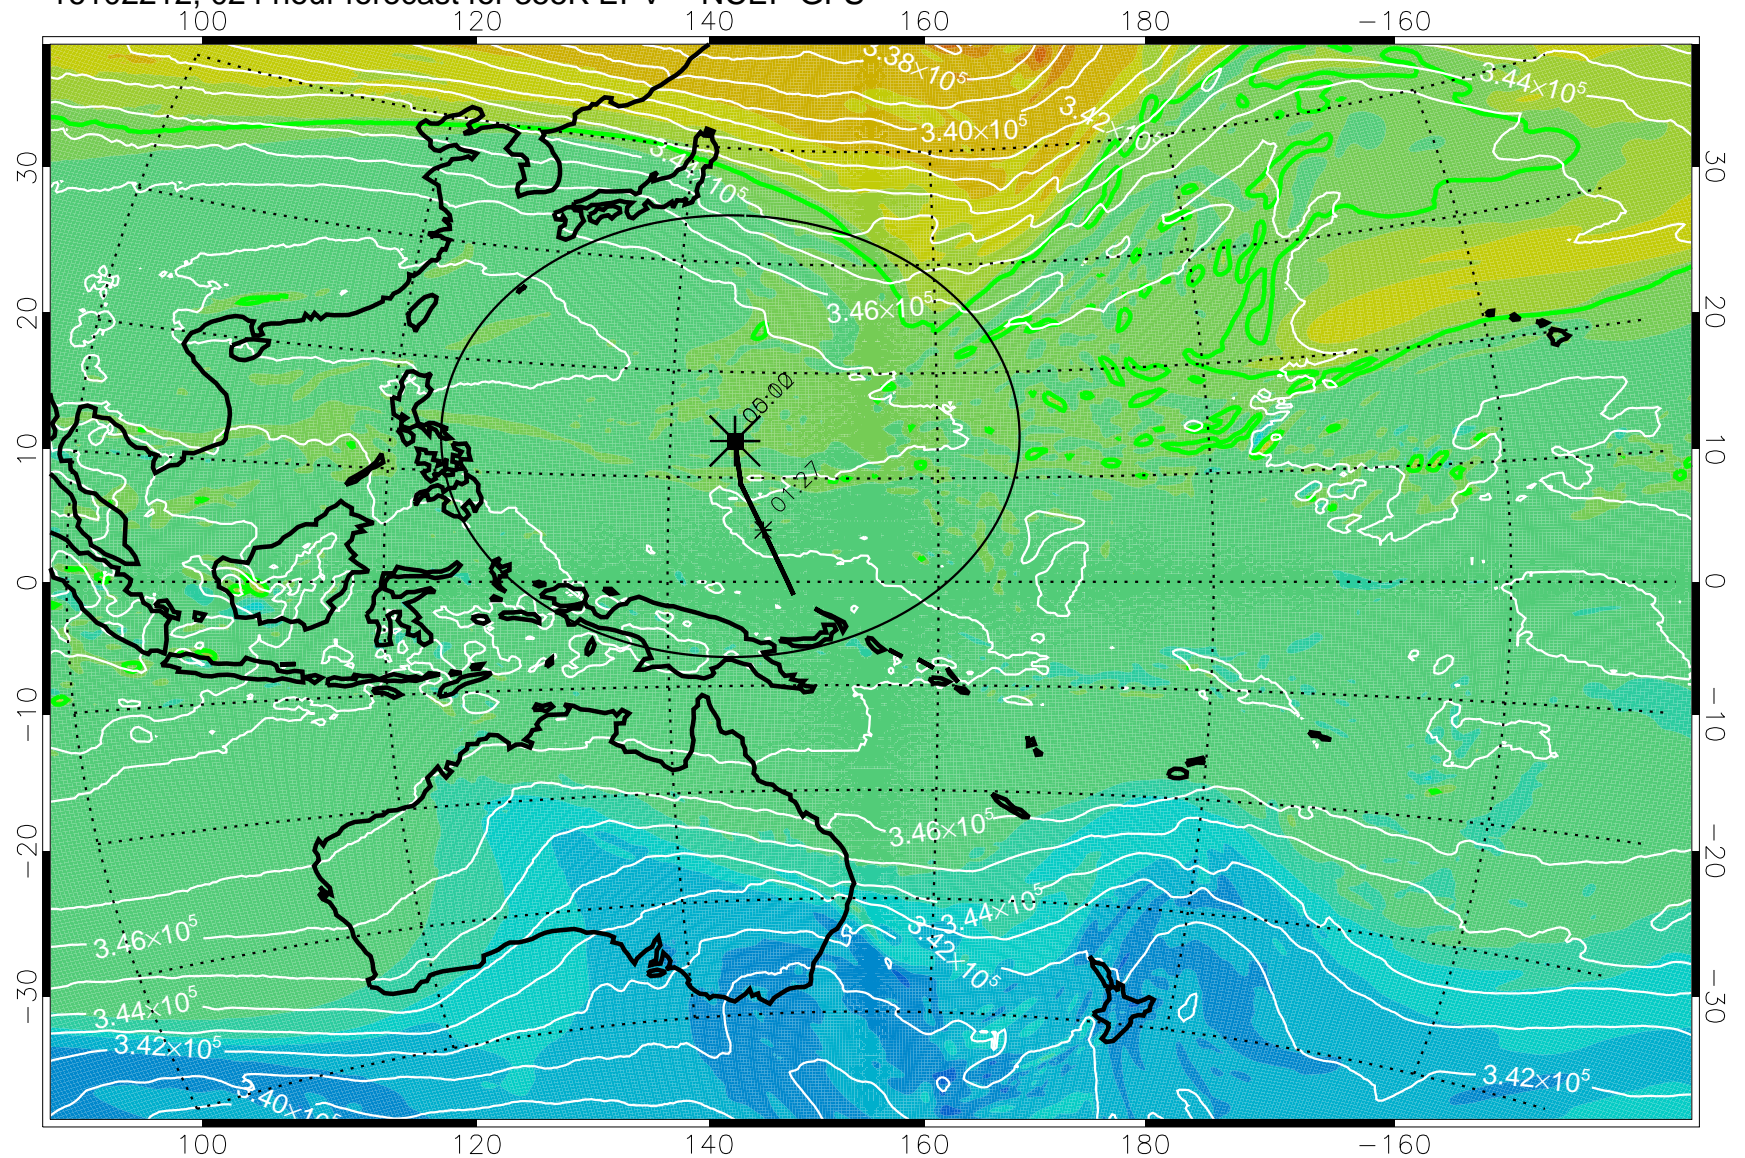

16102118, 006 hour forecast for 355K EPV -- NCEP GFS

355K Montgomery Streamfunction, white  
EPV Tropopause (2 PVU) Position  
Range ring of 2304 km

16102200, 012 hour forecast for 355K EPV -- NCEP GFS

355K Montgomery Streamfunction, white  
EPV Tropopause (2 PVU) Position  
Range ring of 2304 km

16102206, 018 hour forecast for 355K EPV -- NCEP GFS

355K Montgomery Streamfunction, white  
EPV Tropopause (2 PVU) Position  
Range ring of 2304 km

16102212, 024 hour forecast for 355K EPV -- NCEP GFS

355K Montgomery Streamfunction, white  
EPV Tropopause (2 PVU) Position  
Range ring of 2304 km

16102218, 030 hour forecast for 355K EPV -- NCEP GFS

355K Montgomery Streamfunction, white  
EPV Tropopause (2 PVU) Position  
Range ring of 2304 km

16102300, 036 hour forecast for 355K EPV -- NCEP GFS

355K Montgomery Streamfunction, white  
EPV Tropopause (2 PVU) Position  
Range ring of 2304 km

16102306, 042 hour forecast for 355K EPV -- NCEP GFS

355K Montgomery Streamfunction, white  
EPV Tropopause (2 PVU) Position  
Range ring of 2304 km

16102312, 048 hour forecast for 355K EPV -- NCEP GFS

355K Montgomery Streamfunction, white  
EPV Tropopause (2 PVU) Position  
Range ring of 2304 km