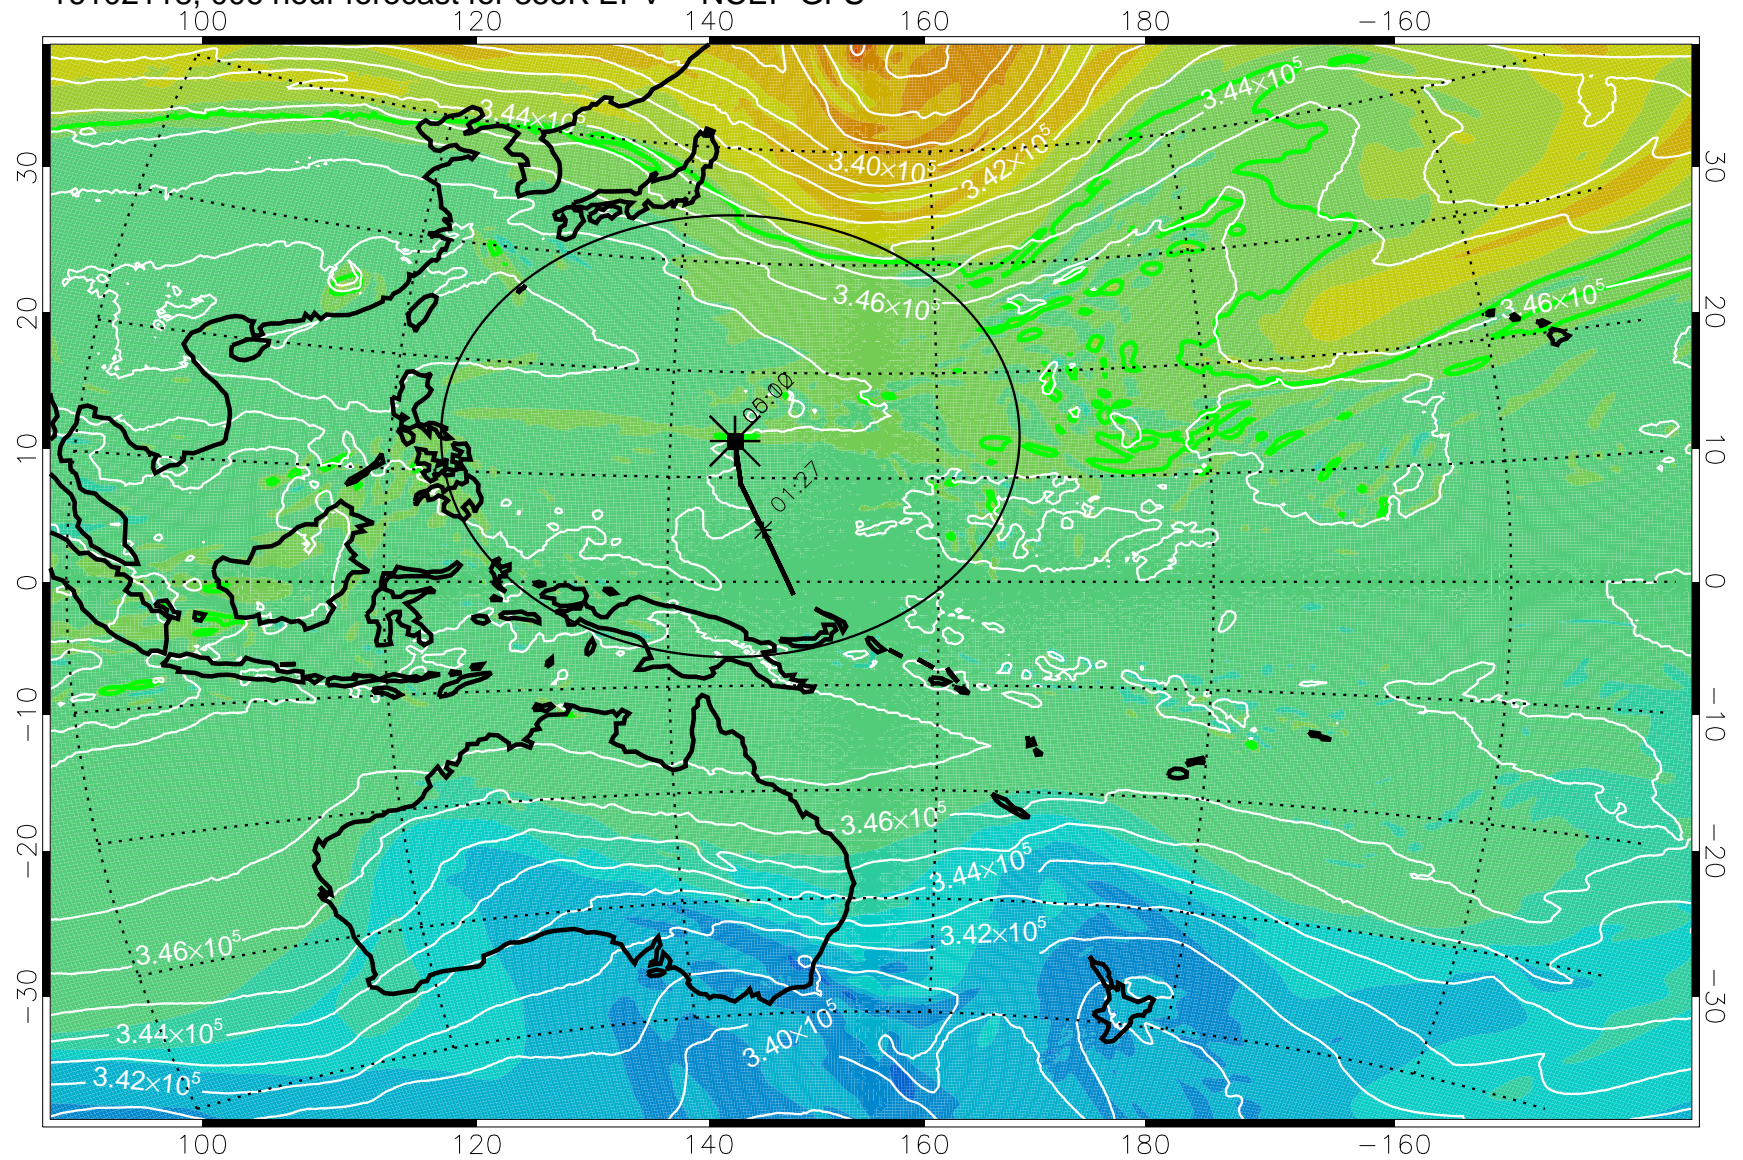

16102118, 006 hour forecast for 355K EPV -- NCEP GFS

355K Montgomery Streamfunction, white  
EPV Tropopause (2 PVU) Position  
Range ring of 2304 km

16102200, 012 hour forecast for 355K EPV -- NCEP GFS

355K Montgomery Streamfunction, white  
EPV Tropopause (2 PVU) Position  
Range ring of 2304 km

16102206, 018 hour forecast for 355K EPV -- NCEP GFS

355K Montgomery Streamfunction, white  
EPV Tropopause (2 PVU) Position  
Range ring of 2304 km

16102212, 024 hour forecast for 355K EPV -- NCEP GFS

355K Montgomery Streamfunction, white  
EPV Tropopause (2 PVU) Position  
Range ring of 2304 km

16102218, 030 hour forecast for 355K EPV -- NCEP GFS

355K Montgomery Streamfunction, white  
EPV Tropopause (2 PVU) Position  
Range ring of 2304 km

16102300, 036 hour forecast for 355K EPV -- NCEP GFS

355K Montgomery Streamfunction, white  
EPV Tropopause (2 PVU) Position  
Range ring of 2304 km

16102306, 042 hour forecast for 355K EPV -- NCEP GFS

355K Montgomery Streamfunction, white  
EPV Tropopause (2 PVU) Position  
Range ring of 2304 km

16102312, 048 hour forecast for 355K EPV -- NCEP GFS

355K Montgomery Streamfunction, white  
EPV Tropopause (2 PVU) Position  
Range ring of 2304 km