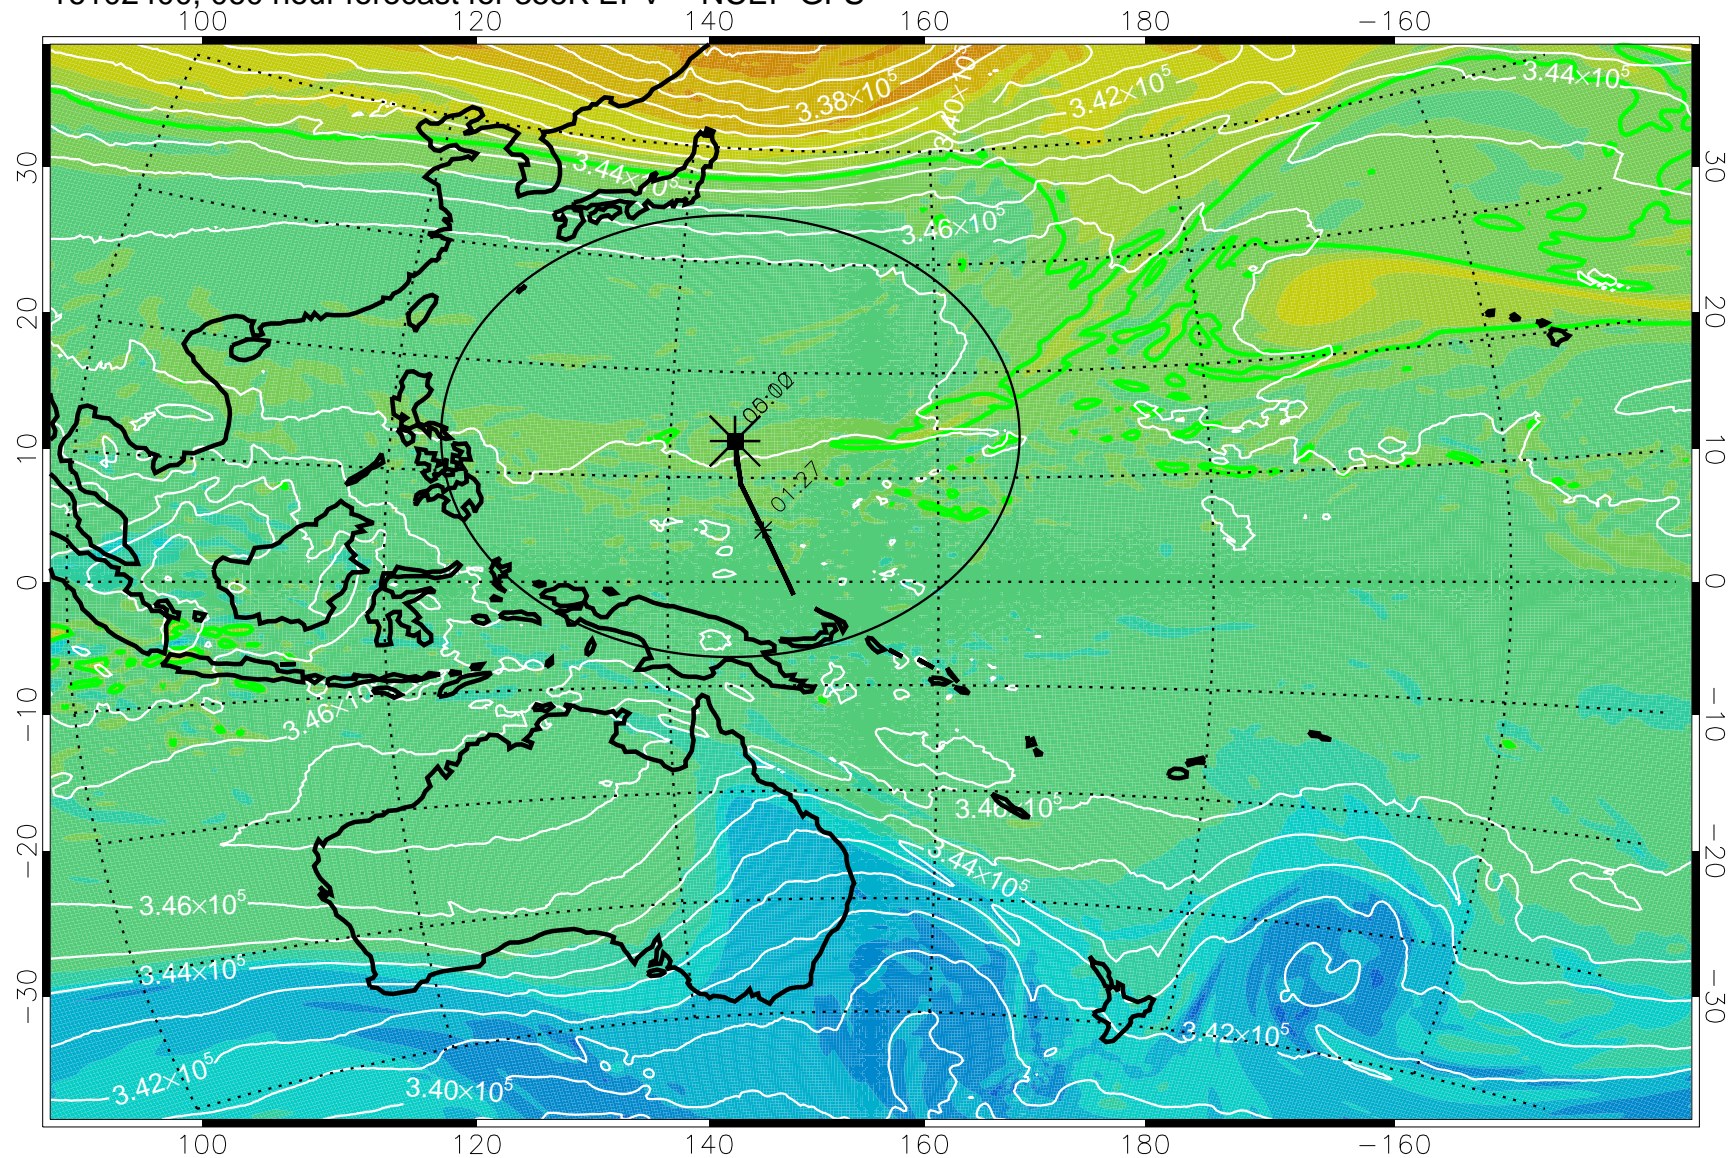

16102306, 042 hour forecast for 355K EPV -- NCEP GFS

355K Montgomery Streamfunction, white  
EPV Tropopause (2 PVU) Position  
Range ring of 2304 km

16102312, 048 hour forecast for 355K EPV -- NCEP GFS

355K Montgomery Streamfunction, white  
EPV Tropopause (2 PVU) Position  
Range ring of 2304 km

16102318, 054 hour forecast for 355K EPV -- NCEP GFS

355K Montgomery Streamfunction, white  
EPV Tropopause (2 PVU) Position  
Range ring of 2304 km

16102400, 060 hour forecast for 355K EPV -- NCEP GFS

355K Montgomery Streamfunction, white  
EPV Tropopause (2 PVU) Position  
Range ring of 2304 km

16102406, 066 hour forecast for 355K EPV -- NCEP GFS

355K Montgomery Streamfunction, white  
EPV Tropopause (2 PVU) Position  
Range ring of 2304 km

16102412, 072 hour forecast for 355K EPV -- NCEP GFS

355K Montgomery Streamfunction, white  
EPV Tropopause (2 PVU) Position  
Range ring of 2304 km

16102418, 078 hour forecast for 355K EPV -- NCEP GFS

355K Montgomery Streamfunction, white  
EPV Tropopause (2 PVU) Position  
Range ring of 2304 km

16102500, 084 hour forecast for 355K EPV -- NCEP GFS

355K Montgomery Streamfunction, white  
EPV Tropopause (2 PVU) Position  
Range ring of 2304 km