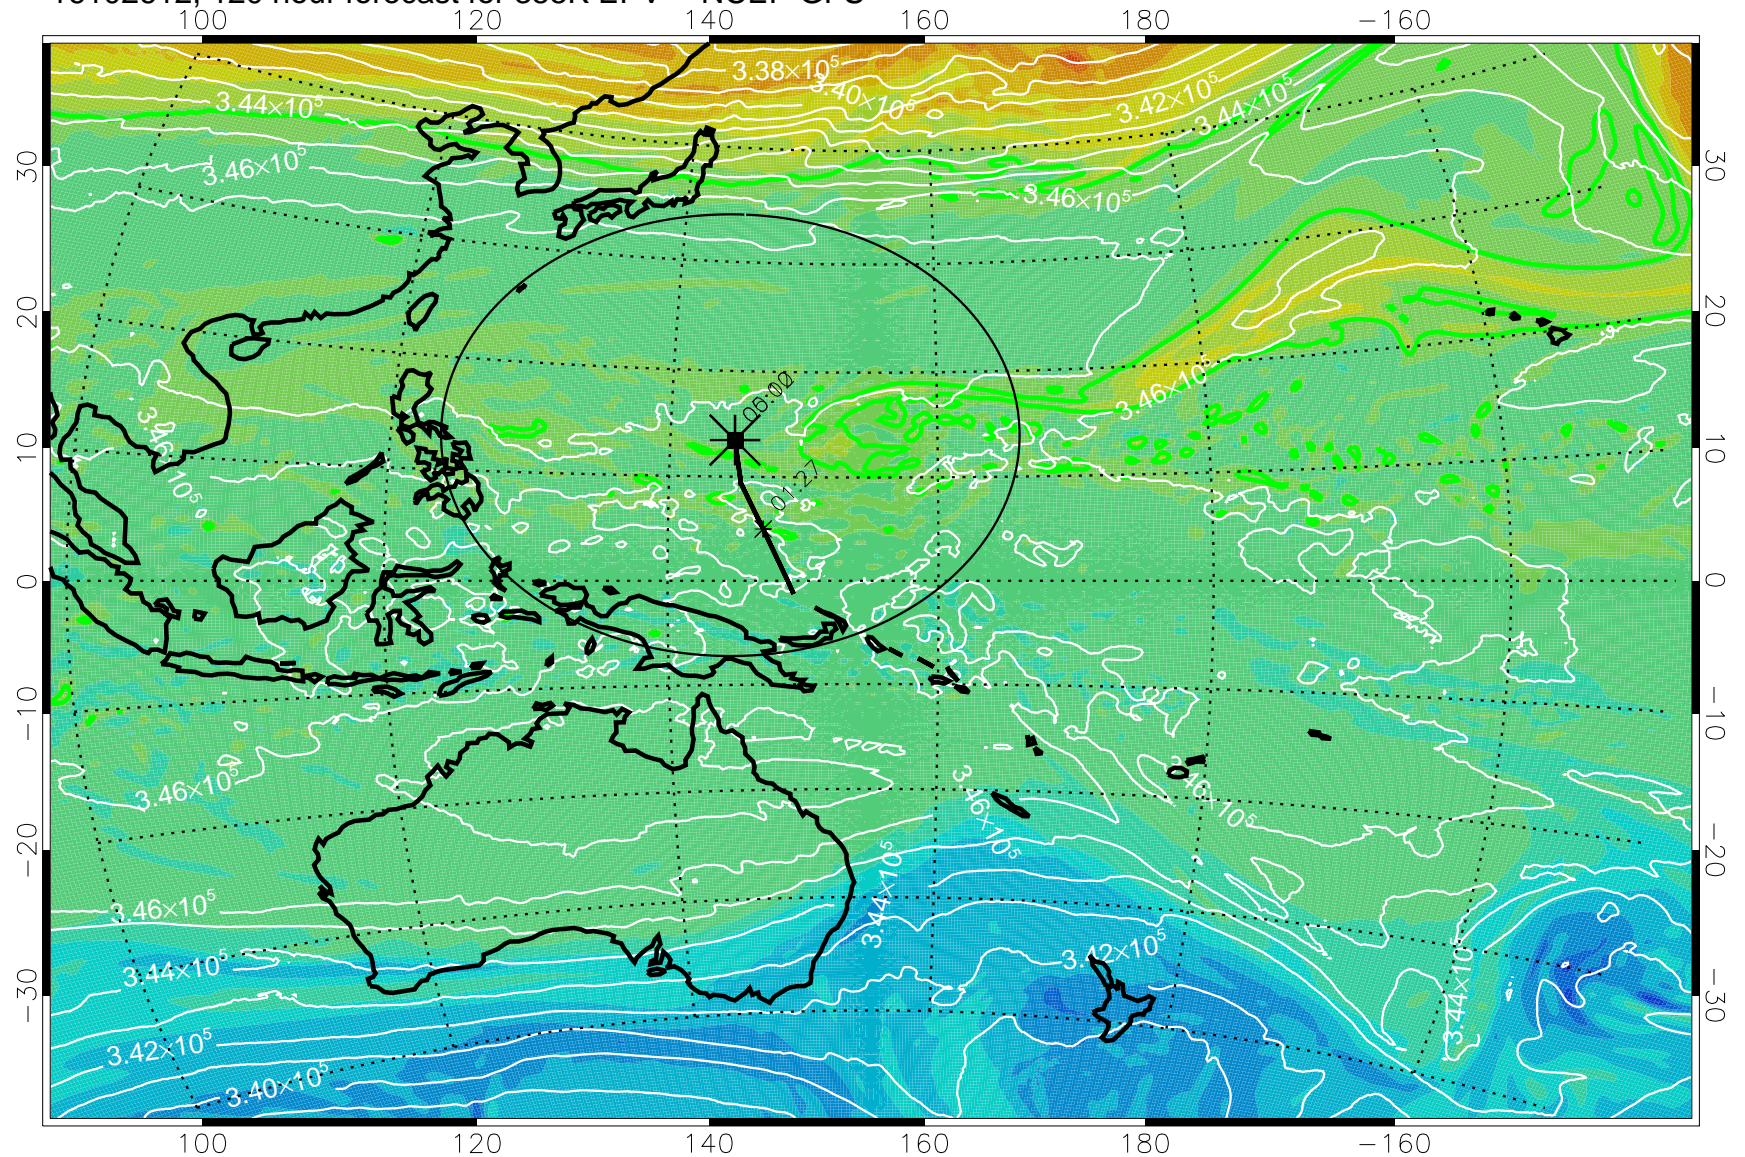

16102418, 078 hour forecast for 355K EPV -- NCEP GFS

355K Montgomery Streamfunction, white  
EPV Tropopause (2 PVU) Position  
Range ring of 2304 km

16102500, 084 hour forecast for 355K EPV -- NCEP GFS

355K Montgomery Streamfunction, white  
EPV Tropopause (2 PVU) Position  
Range ring of 2304 km

16102506, 090 hour forecast for 355K EPV -- NCEP GFS

355K Montgomery Streamfunction, white  
EPV Tropopause (2 PVU) Position  
Range ring of 2304 km

16102512, 096 hour forecast for 355K EPV -- NCEP GFS

355K Montgomery Streamfunction, white  
EPV Tropopause (2 PVU) Position  
Range ring of 2304 km

16102518, 102 hour forecast for 355K EPV -- NCEP GFS

355K Montgomery Streamfunction, white  
EPV Tropopause (2 PVU) Position  
Range ring of 2304 km

16102600, 108 hour forecast for 355K EPV -- NCEP GFS

355K Montgomery Streamfunction, white  
EPV Tropopause (2 PVU) Position  
Range ring of 2304 km

16102606, 114 hour forecast for 355K EPV -- NCEP GFS

355K Montgomery Streamfunction, white  
EPV Tropopause (2 PVU) Position  
Range ring of 2304 km

16102612, 120 hour forecast for 355K EPV -- NCEP GFS

355K Montgomery Streamfunction, white  
EPV Tropopause (2 PVU) Position  
Range ring of 2304 km