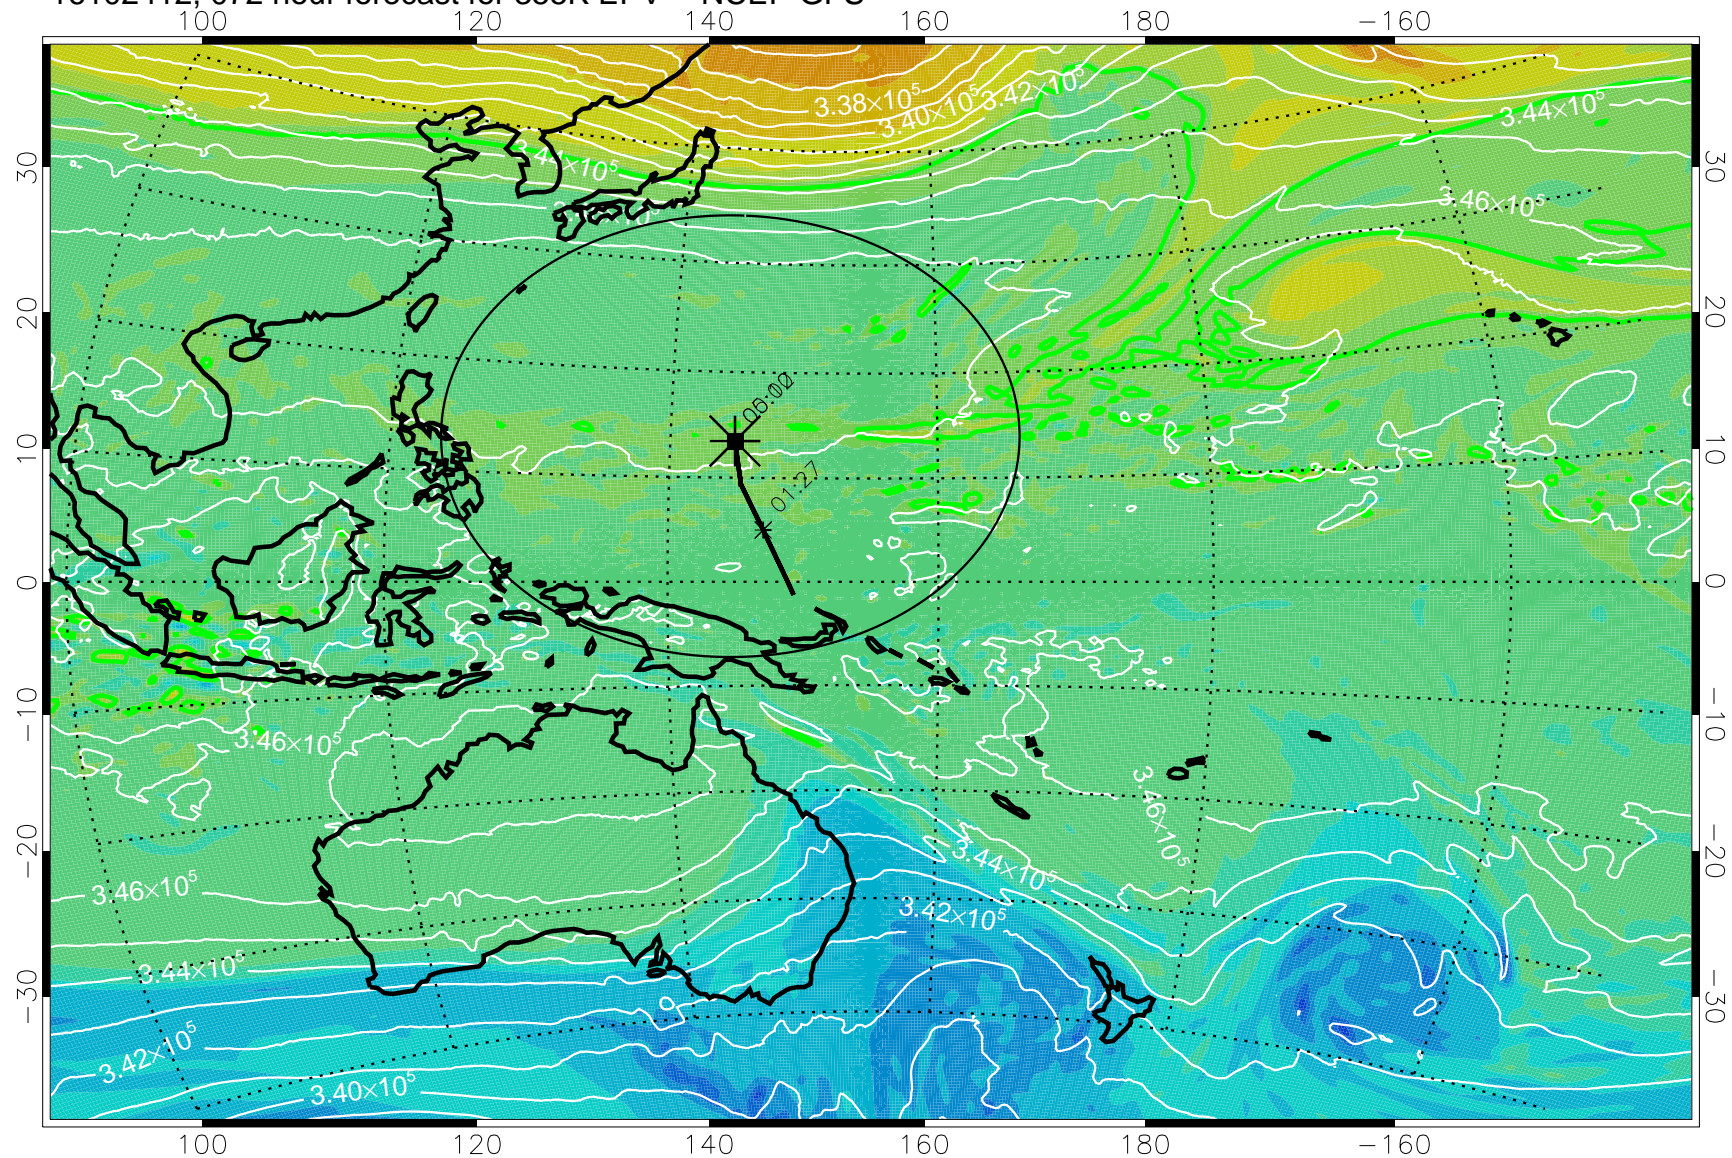

16102306, 042 hour forecast for 355K EPV -- NCEP GFS

355K Montgomery Streamfunction, white  
EPV Tropopause (2 PVU) Position  
Range ring of 2304 km

16102312, 048 hour forecast for 355K EPV -- NCEP GFS

355K Montgomery Streamfunction, white  
EPV Tropopause (2 PVU) Position  
Range ring of 2304 km

16102318, 054 hour forecast for 355K EPV -- NCEP GFS

355K Montgomery Streamfunction, white  
EPV Tropopause (2 PVU) Position  
Range ring of 2304 km

16102400, 060 hour forecast for 355K EPV -- NCEP GFS

355K Montgomery Streamfunction, white  
EPV Tropopause (2 PVU) Position  
Range ring of 2304 km

16102406, 066 hour forecast for 355K EPV -- NCEP GFS

355K Montgomery Streamfunction, white  
EPV Tropopause (2 PVU) Position  
Range ring of 2304 km

16102412, 072 hour forecast for 355K EPV -- NCEP GFS

355K Montgomery Streamfunction, white  
EPV Tropopause (2 PVU) Position  
Range ring of 2304 km

16102418, 078 hour forecast for 355K EPV -- NCEP GFS

355K Montgomery Streamfunction, white  
EPV Tropopause (2 PVU) Position  
Range ring of 2304 km

16102500, 084 hour forecast for 355K EPV -- NCEP GFS

355K Montgomery Streamfunction, white  
EPV Tropopause (2 PVU) Position  
Range ring of 2304 km