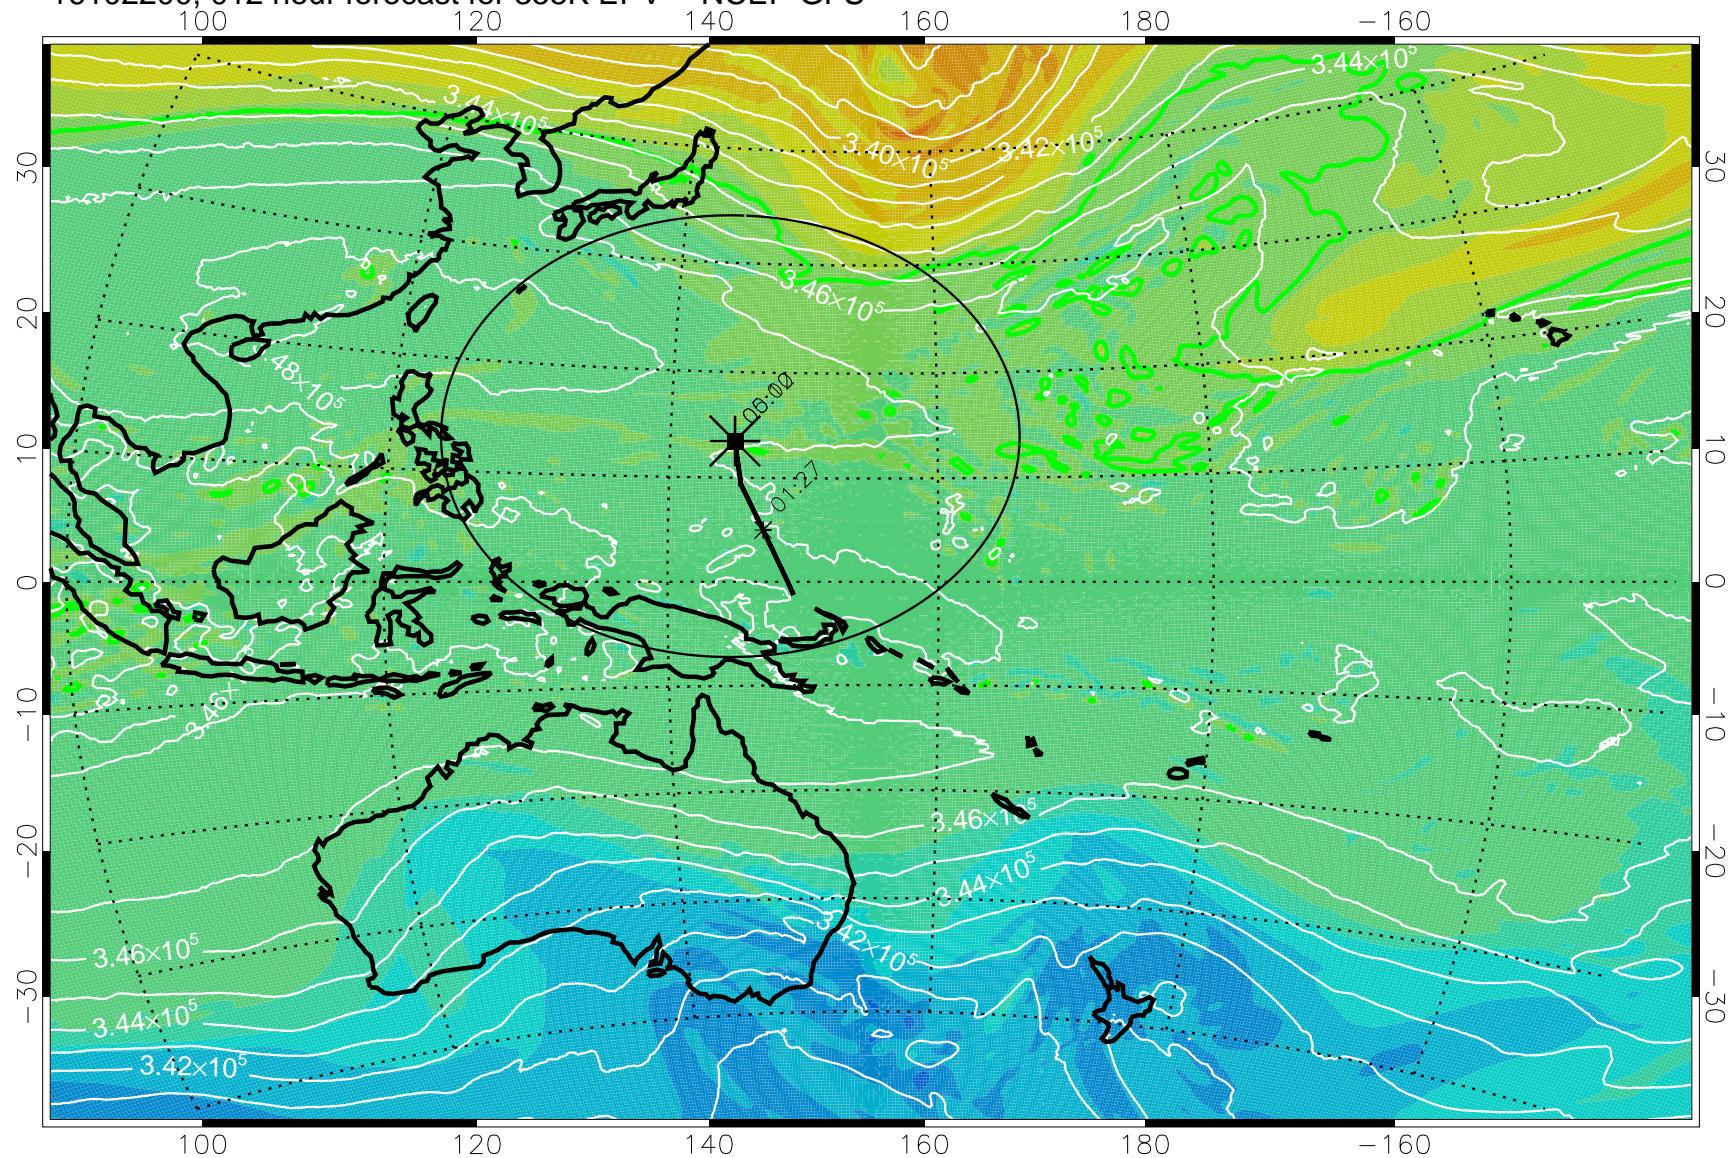

16102118, 006 hour forecast for 355K EPV -- NCEP GFS

355K Montgomery Streamfunction, white  
EPV Tropopause (2 PVU) Position  
Range ring of 2304 km

16102200, 012 hour forecast for 355K EPV -- NCEP GFS

355K Montgomery Streamfunction, white  
EPV Tropopause (2 PVU) Position  
Range ring of 2304 km

16102206, 018 hour forecast for 355K EPV -- NCEP GFS

355K Montgomery Streamfunction, white  
EPV Tropopause (2 PVU) Position  
Range ring of 2304 km

16102212, 024 hour forecast for 355K EPV -- NCEP GFS

355K Montgomery Streamfunction, white  
EPV Tropopause (2 PVU) Position  
Range ring of 2304 km

16102218, 030 hour forecast for 355K EPV -- NCEP GFS

355K Montgomery Streamfunction, white  
EPV Tropopause (2 PVU) Position  
Range ring of 2304 km

16102300, 036 hour forecast for 355K EPV -- NCEP GFS

355K Montgomery Streamfunction, white  
EPV Tropopause (2 PVU) Position  
Range ring of 2304 km

16102306, 042 hour forecast for 355K EPV -- NCEP GFS

355K Montgomery Streamfunction, white  
EPV Tropopause (2 PVU) Position  
Range ring of 2304 km

16102312, 048 hour forecast for 355K EPV -- NCEP GFS

355K Montgomery Streamfunction, white  
EPV Tropopause (2 PVU) Position  
Range ring of 2304 km