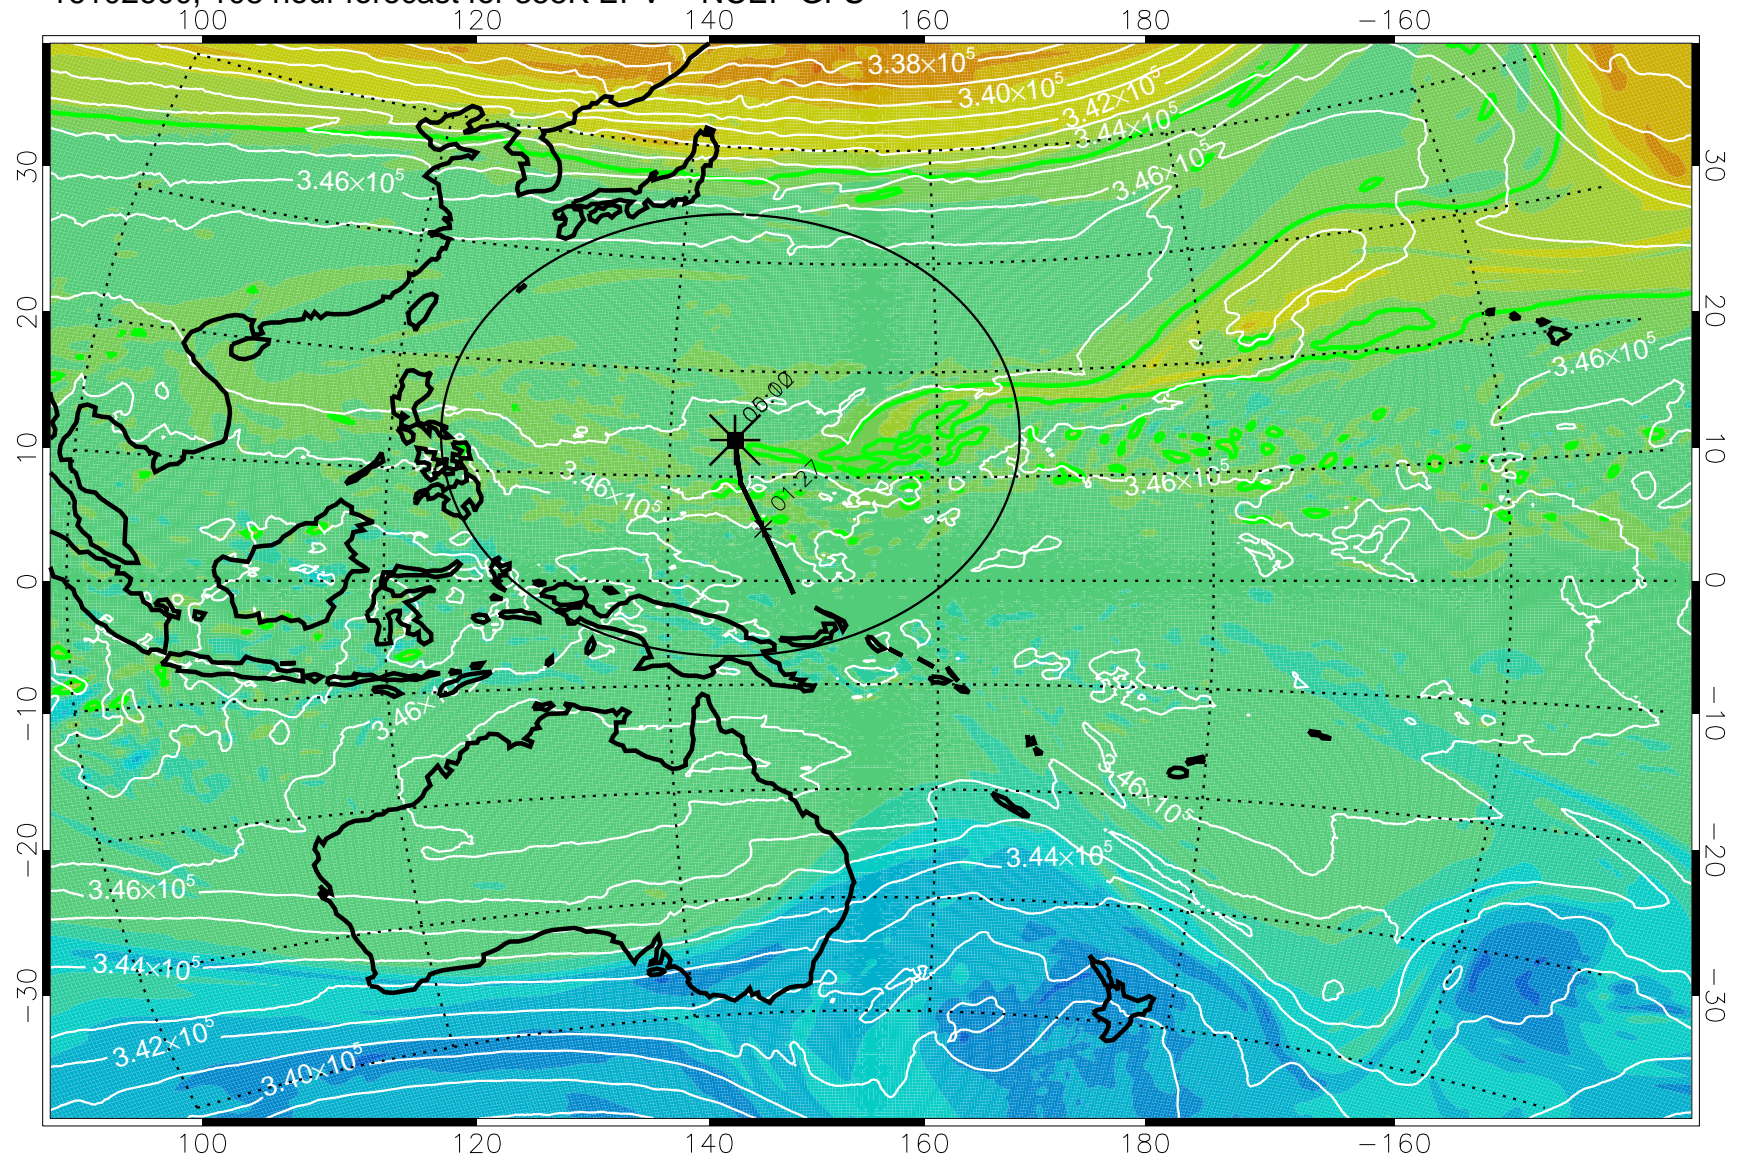

16102418, 078 hour forecast for 355K EPV -- NCEP GFS

355K Montgomery Streamfunction, white  
EPV Tropopause (2 PVU) Position  
Range ring of 2304 km

16102500, 084 hour forecast for 355K EPV -- NCEP GFS

355K Montgomery Streamfunction, white  
EPV Tropopause (2 PVU) Position  
Range ring of 2304 km

16102506, 090 hour forecast for 355K EPV -- NCEP GFS

355K Montgomery Streamfunction, white  
EPV Tropopause (2 PVU) Position  
Range ring of 2304 km

16102512, 096 hour forecast for 355K EPV -- NCEP GFS

355K Montgomery Streamfunction, white  
EPV Tropopause (2 PVU) Position  
Range ring of 2304 km

16102518, 102 hour forecast for 355K EPV -- NCEP GFS

355K Montgomery Streamfunction, white  
EPV Tropopause (2 PVU) Position  
Range ring of 2304 km

16102600, 108 hour forecast for 355K EPV -- NCEP GFS

355K Montgomery Streamfunction, white  
EPV Tropopause (2 PVU) Position  
Range ring of 2304 km

16102606, 114 hour forecast for 355K EPV -- NCEP GFS

355K Montgomery Streamfunction, white  
EPV Tropopause (2 PVU) Position  
Range ring of 2304 km

16102612, 120 hour forecast for 355K EPV -- NCEP GFS

355K Montgomery Streamfunction, white  
EPV Tropopause (2 PVU) Position  
Range ring of 2304 km