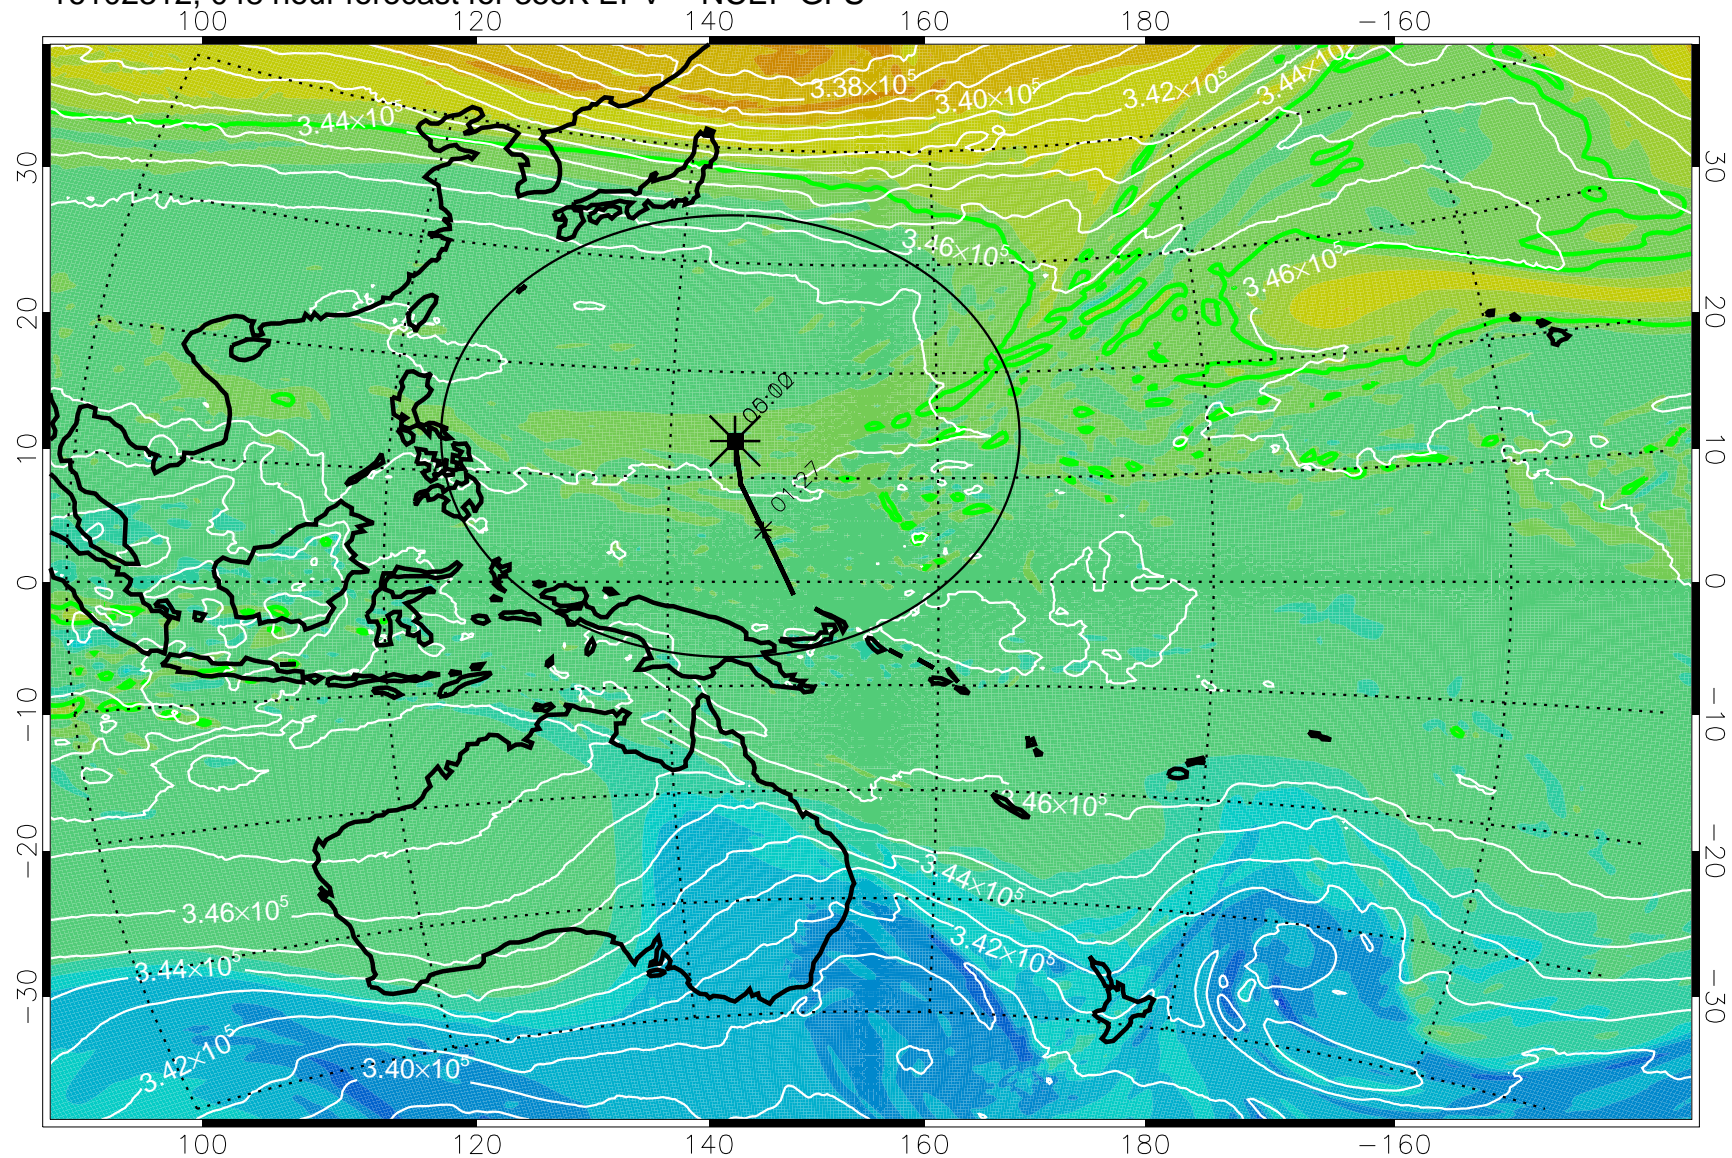

16102218, 030 hour forecast for 355K EPV -- NCEP GFS

355K Montgomery Streamfunction, white  
EPV Tropopause (2 PVU) Position  
Range ring of 2304 km

16102300, 036 hour forecast for 355K EPV -- NCEP GFS

355K Montgomery Streamfunction, white  
EPV Tropopause (2 PVU) Position  
Range ring of 2304 km

16102306, 042 hour forecast for 355K EPV -- NCEP GFS

355K Montgomery Streamfunction, white  
EPV Tropopause (2 PVU) Position  
Range ring of 2304 km

16102312, 048 hour forecast for 355K EPV -- NCEP GFS

355K Montgomery Streamfunction, white  
EPV Tropopause (2 PVU) Position  
Range ring of 2304 km

16102318, 054 hour forecast for 355K EPV -- NCEP GFS

355K Montgomery Streamfunction, white  
EPV Tropopause (2 PVU) Position  
Range ring of 2304 km

16102400, 060 hour forecast for 355K EPV -- NCEP GFS

355K Montgomery Streamfunction, white  
EPV Tropopause (2 PVU) Position  
Range ring of 2304 km

16102406, 066 hour forecast for 355K EPV -- NCEP GFS

355K Montgomery Streamfunction, white  
EPV Tropopause (2 PVU) Position  
Range ring of 2304 km

16102412, 072 hour forecast for 355K EPV -- NCEP GFS

355K Montgomery Streamfunction, white  
EPV Tropopause (2 PVU) Position  
Range ring of 2304 km