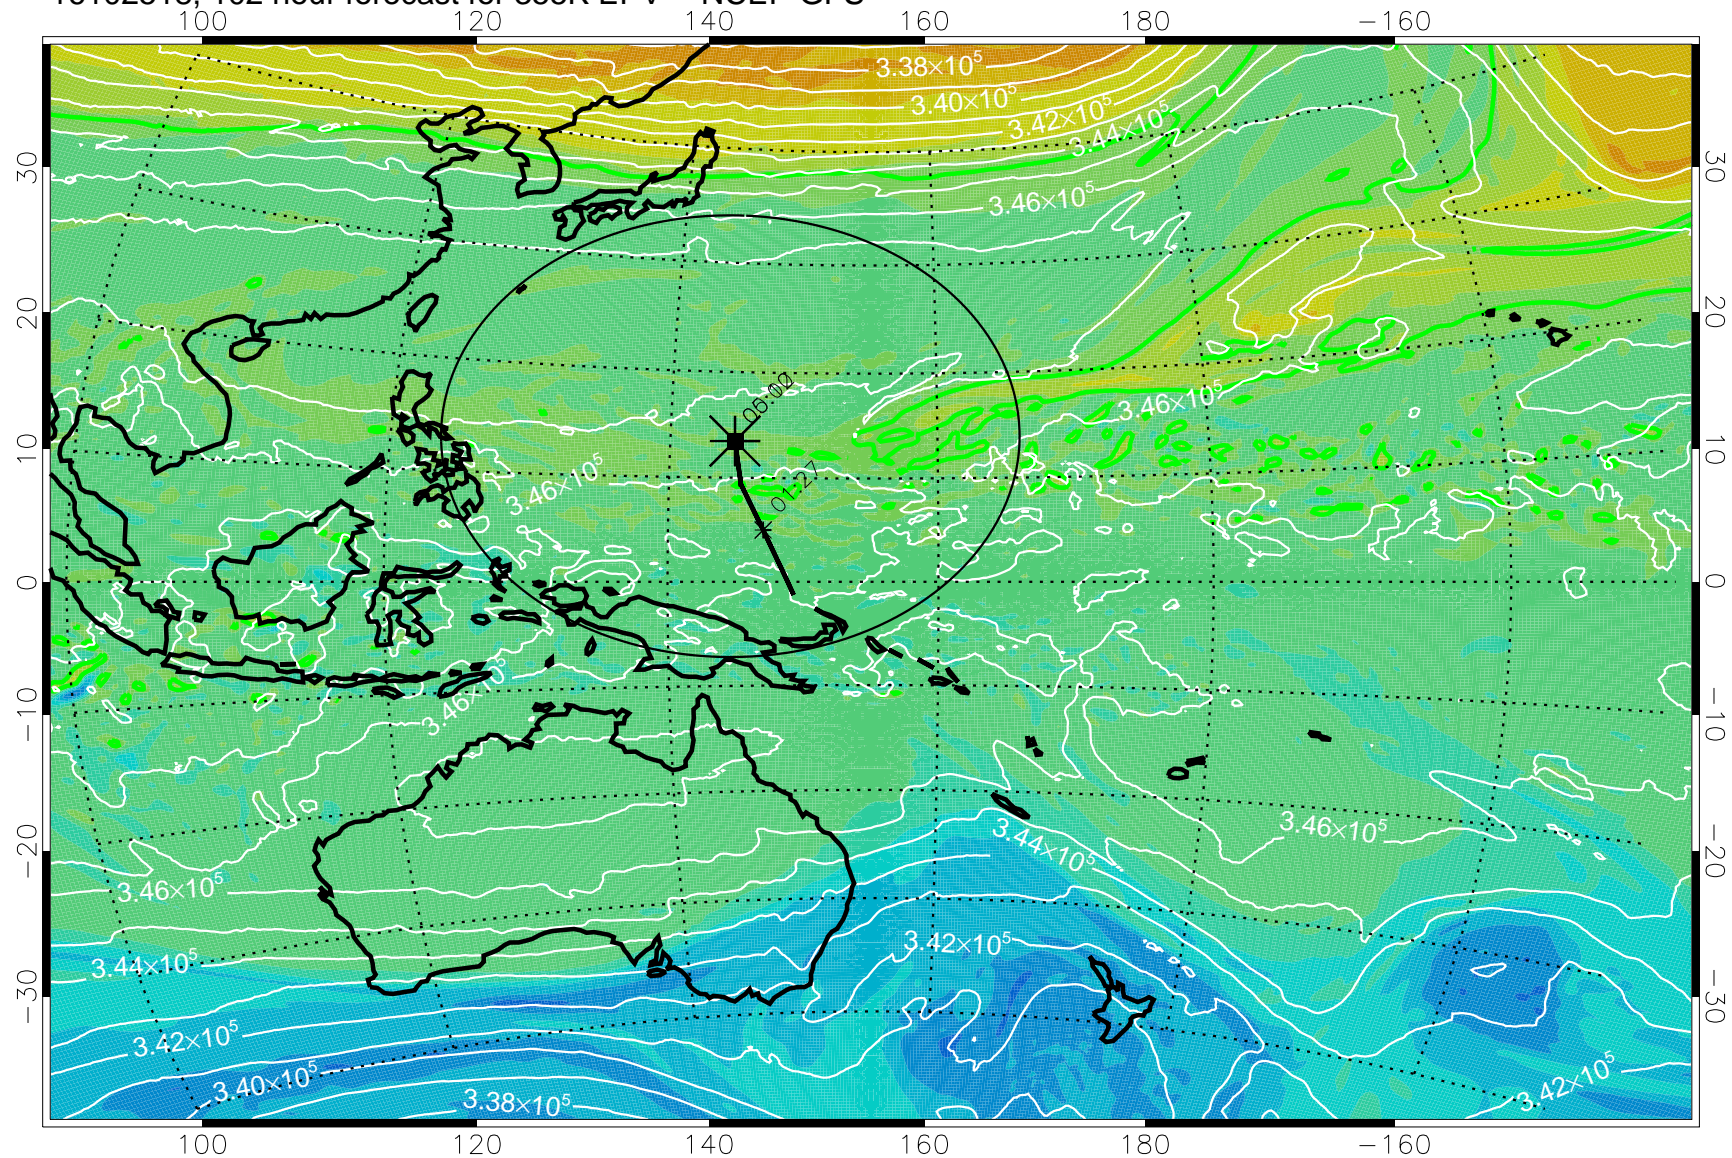

16102418, 078 hour forecast for 355K EPV -- NCEP GFS

355K Montgomery Streamfunction, white  
EPV Tropopause (2 PVU) Position  
Range ring of 2304 km

16102500, 084 hour forecast for 355K EPV -- NCEP GFS

355K Montgomery Streamfunction, white  
EPV Tropopause (2 PVU) Position  
Range ring of 2304 km

16102506, 090 hour forecast for 355K EPV -- NCEP GFS

355K Montgomery Streamfunction, white  
EPV Tropopause (2 PVU) Position  
Range ring of 2304 km

16102512, 096 hour forecast for 355K EPV -- NCEP GFS

355K Montgomery Streamfunction, white  
EPV Tropopause (2 PVU) Position  
Range ring of 2304 km

16102518, 102 hour forecast for 355K EPV -- NCEP GFS

355K Montgomery Streamfunction, white  
EPV Tropopause (2 PVU) Position  
Range ring of 2304 km

16102600, 108 hour forecast for 355K EPV -- NCEP GFS

355K Montgomery Streamfunction, white  
EPV Tropopause (2 PVU) Position  
Range ring of 2304 km

16102606, 114 hour forecast for 355K EPV -- NCEP GFS

355K Montgomery Streamfunction, white  
EPV Tropopause (2 PVU) Position  
Range ring of 2304 km

16102612, 120 hour forecast for 355K EPV -- NCEP GFS

355K Montgomery Streamfunction, white  
EPV Tropopause (2 PVU) Position  
Range ring of 2304 km