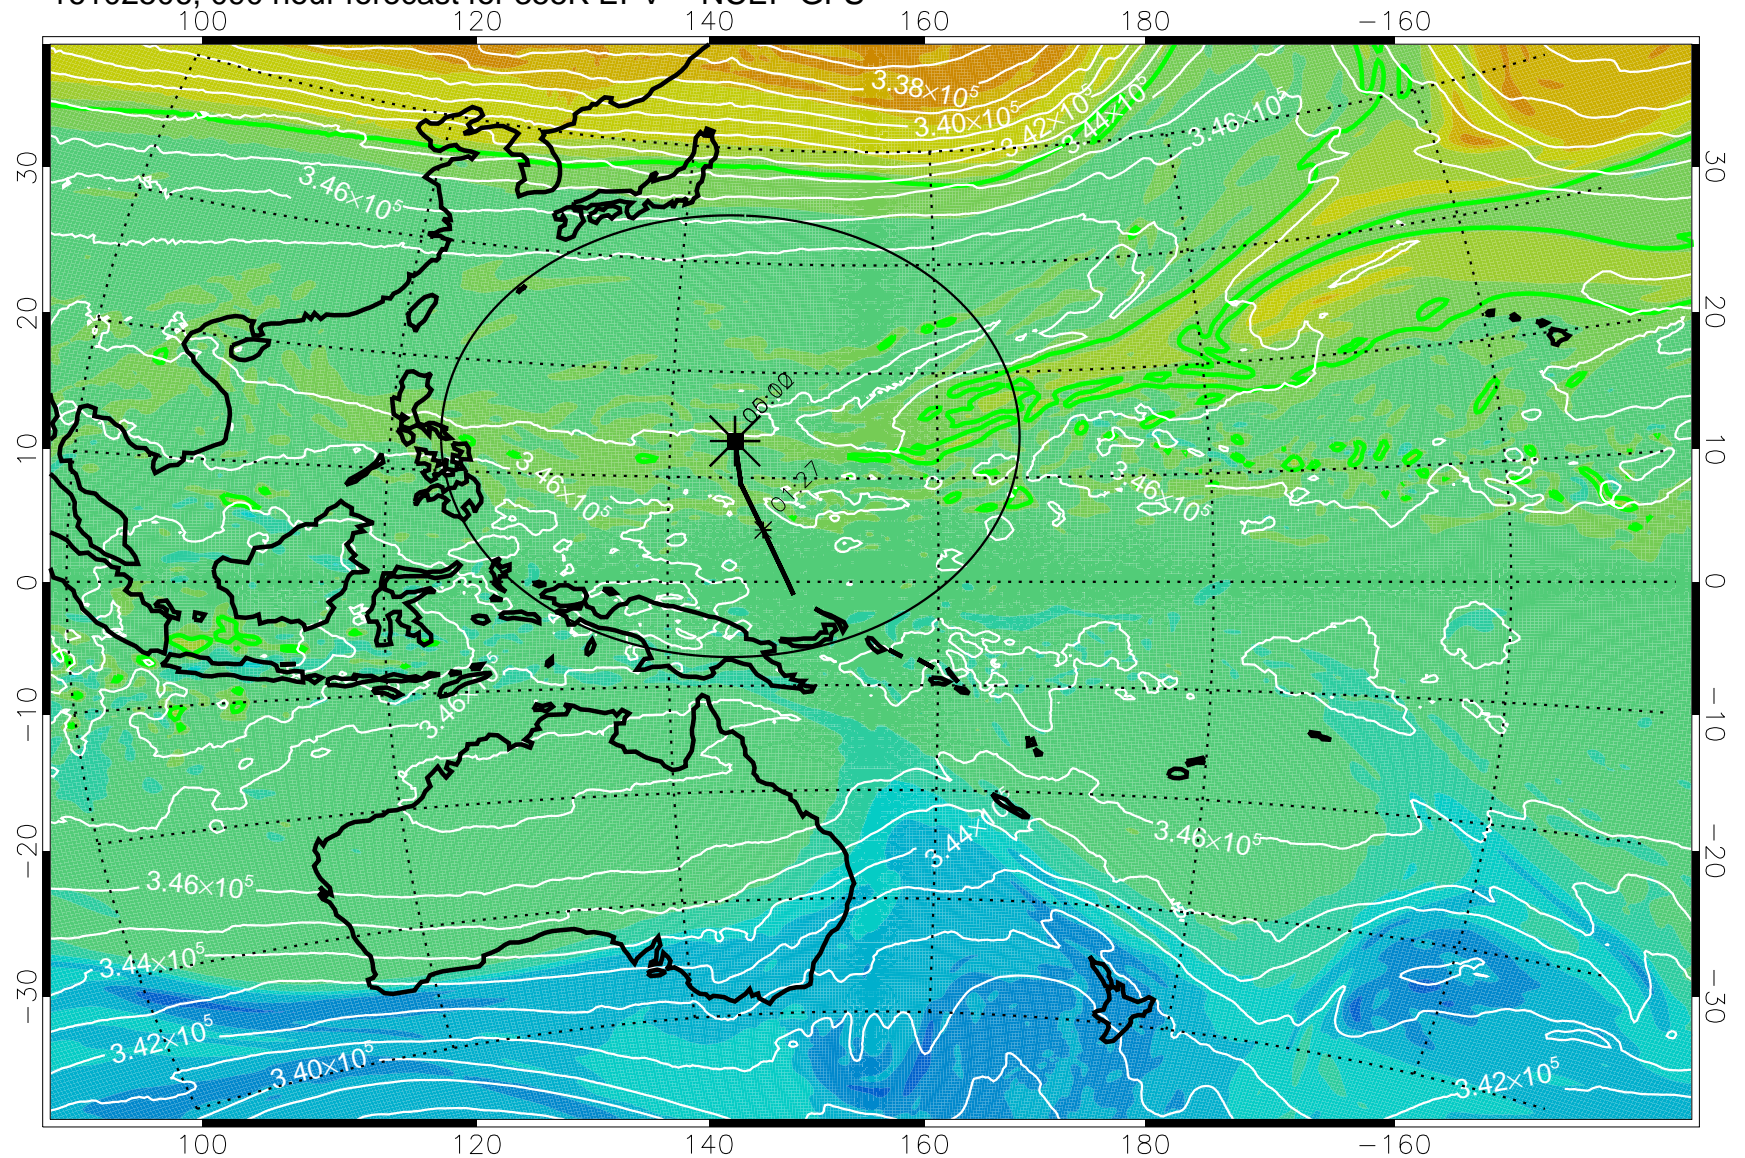

16102406, 066 hour forecast for 355K EPV -- NCEP GFS

355K Montgomery Streamfunction, white  
EPV Tropopause (2 PVU) Position  
Range ring of 2304 km

16102412, 072 hour forecast for 355K EPV -- NCEP GFS

355K Montgomery Streamfunction, white  
EPV Tropopause (2 PVU) Position  
Range ring of 2304 km

16102418, 078 hour forecast for 355K EPV -- NCEP GFS

355K Montgomery Streamfunction, white  
EPV Tropopause (2 PVU) Position  
Range ring of 2304 km

16102500, 084 hour forecast for 355K EPV -- NCEP GFS

355K Montgomery Streamfunction, white  
EPV Tropopause (2 PVU) Position  
Range ring of 2304 km

16102506, 090 hour forecast for 355K EPV -- NCEP GFS

355K Montgomery Streamfunction, white  
EPV Tropopause (2 PVU) Position  
Range ring of 2304 km

16102512, 096 hour forecast for 355K EPV -- NCEP GFS

355K Montgomery Streamfunction, white  
EPV Tropopause (2 PVU) Position  
Range ring of 2304 km

16102518, 102 hour forecast for 355K EPV -- NCEP GFS

355K Montgomery Streamfunction, white  
EPV Tropopause (2 PVU) Position  
Range ring of 2304 km

16102600, 108 hour forecast for 355K EPV -- NCEP GFS

355K Montgomery Streamfunction, white  
EPV Tropopause (2 PVU) Position  
Range ring of 2304 km