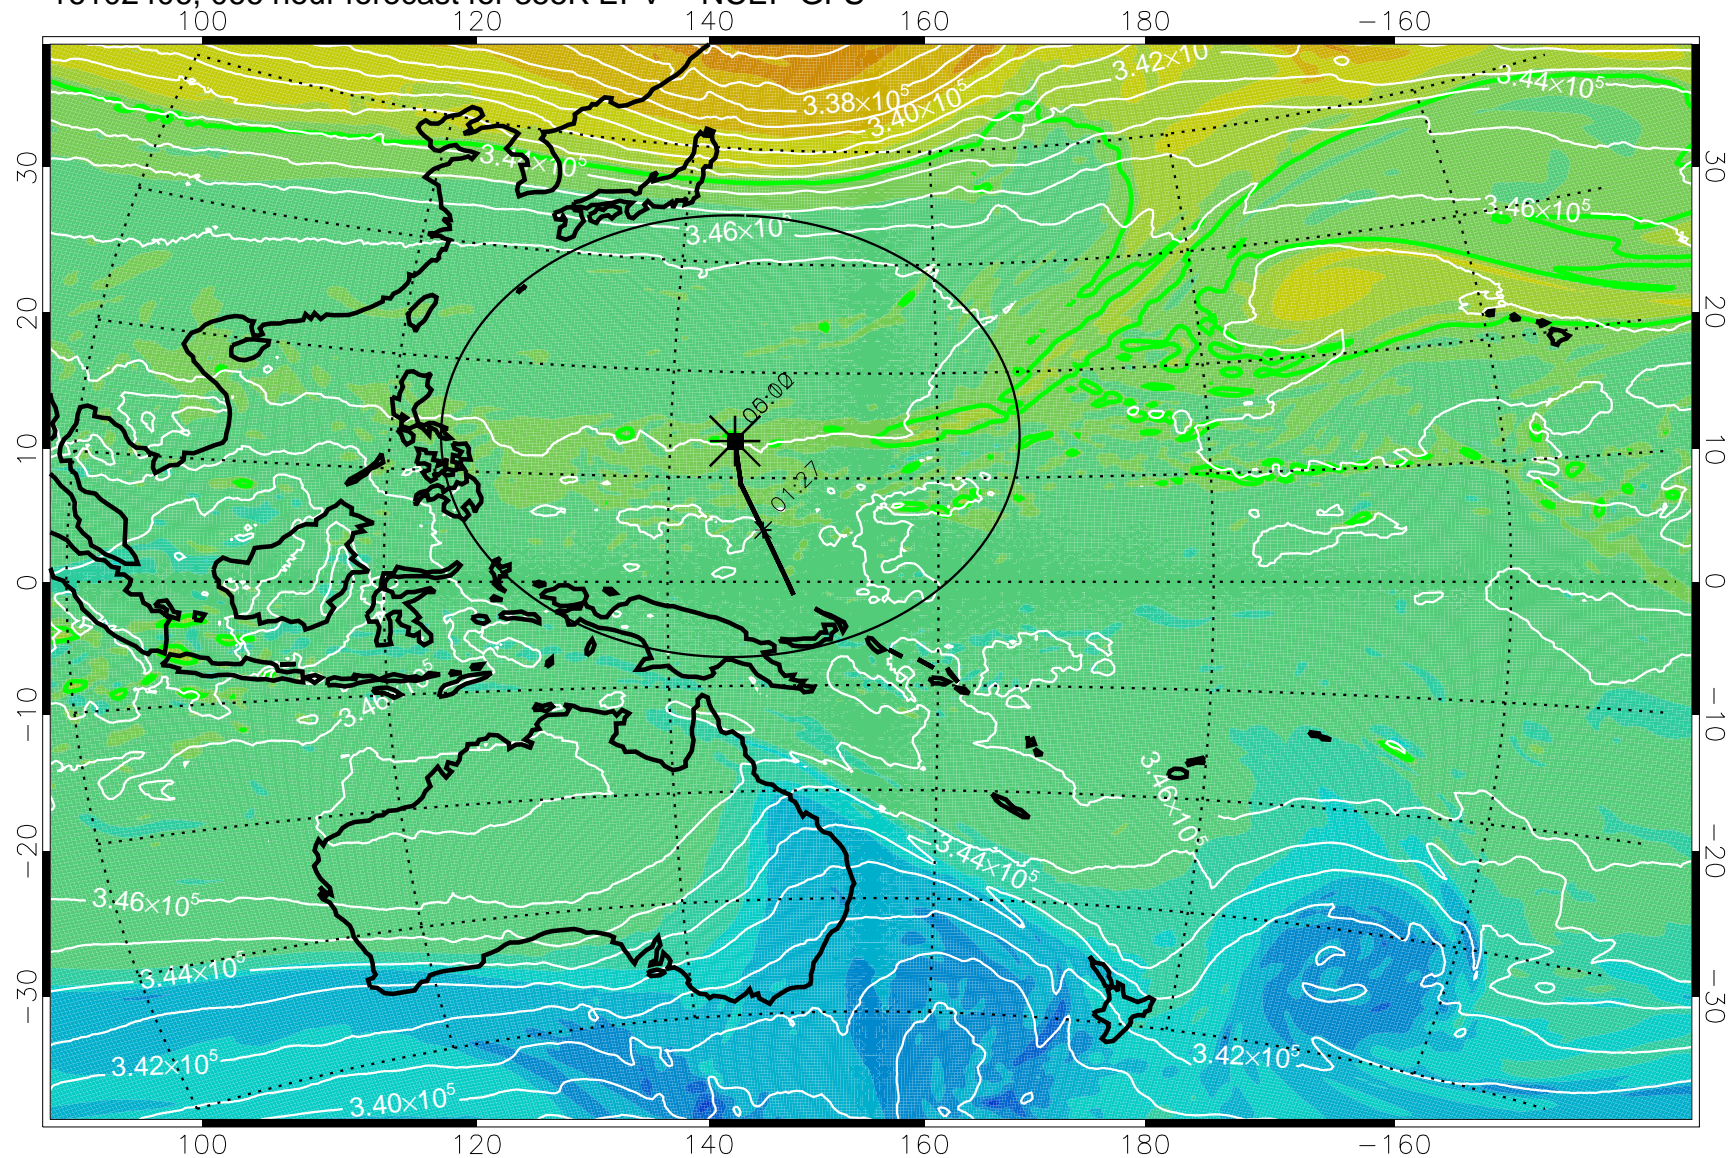

16102306, 042 hour forecast for 355K EPV -- NCEP GFS

355K Montgomery Streamfunction, white  
EPV Tropopause (2 PVU) Position  
Range ring of 2304 km

16102312, 048 hour forecast for 355K EPV -- NCEP GFS

355K Montgomery Streamfunction, white  
EPV Tropopause (2 PVU) Position  
Range ring of 2304 km

16102318, 054 hour forecast for 355K EPV -- NCEP GFS

355K Montgomery Streamfunction, white  
EPV Tropopause (2 PVU) Position  
Range ring of 2304 km

16102400, 060 hour forecast for 355K EPV -- NCEP GFS

355K Montgomery Streamfunction, white  
EPV Tropopause (2 PVU) Position  
Range ring of 2304 km

16102406, 066 hour forecast for 355K EPV -- NCEP GFS

355K Montgomery Streamfunction, white  
EPV Tropopause (2 PVU) Position  
Range ring of 2304 km

16102412, 072 hour forecast for 355K EPV -- NCEP GFS

355K Montgomery Streamfunction, white  
EPV Tropopause (2 PVU) Position  
Range ring of 2304 km

16102418, 078 hour forecast for 355K EPV -- NCEP GFS

355K Montgomery Streamfunction, white  
EPV Tropopause (2 PVU) Position  
Range ring of 2304 km

16102500, 084 hour forecast for 355K EPV -- NCEP GFS

355K Montgomery Streamfunction, white  
EPV Tropopause (2 PVU) Position  
Range ring of 2304 km