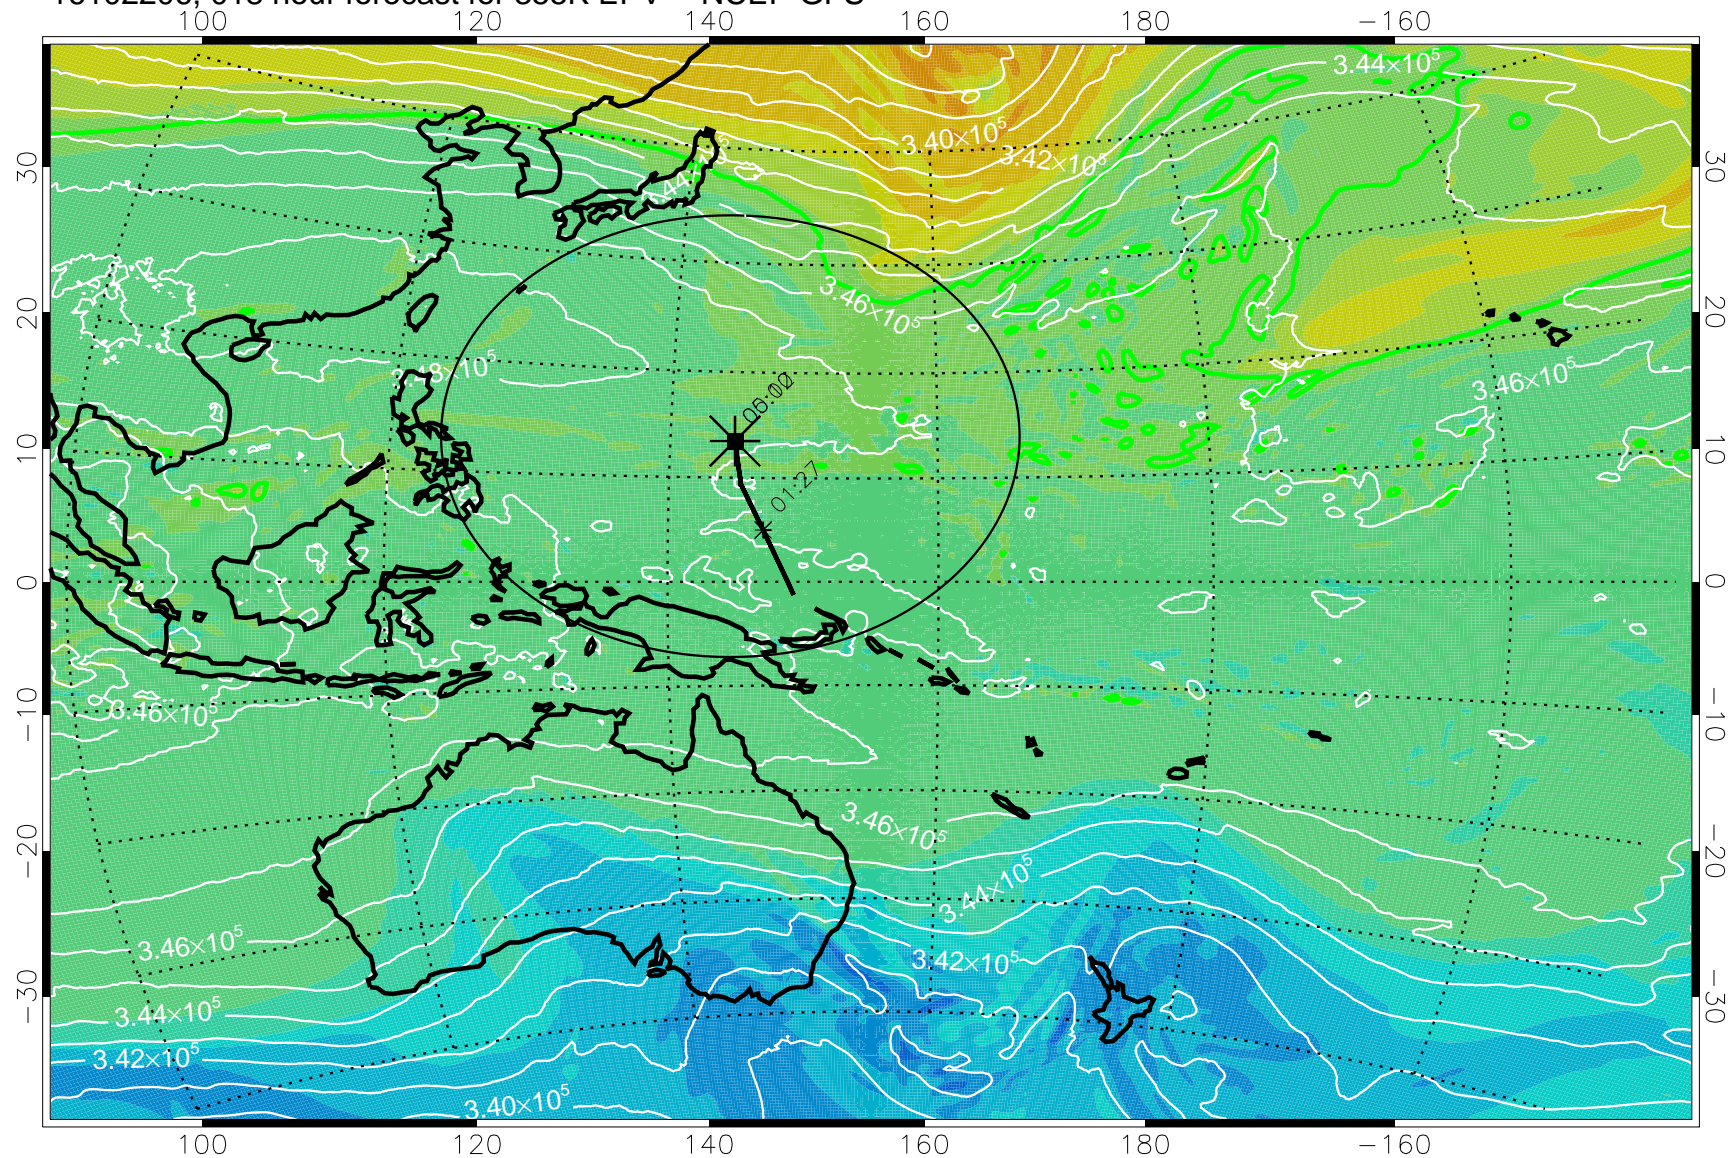

16102118, 006 hour forecast for 355K EPV -- NCEP GFS

355K Montgomery Streamfunction, white  
EPV Tropopause (2 PVU) Position  
Range ring of 2304 km

16102200, 012 hour forecast for 355K EPV -- NCEP GFS

355K Montgomery Streamfunction, white  
EPV Tropopause (2 PVU) Position  
Range ring of 2304 km

16102206, 018 hour forecast for 355K EPV -- NCEP GFS

355K Montgomery Streamfunction, white  
EPV Tropopause (2 PVU) Position  
Range ring of 2304 km

16102212, 024 hour forecast for 355K EPV -- NCEP GFS

355K Montgomery Streamfunction, white  
EPV Tropopause (2 PVU) Position  
Range ring of 2304 km

16102218, 030 hour forecast for 355K EPV -- NCEP GFS

355K Montgomery Streamfunction, white  
EPV Tropopause (2 PVU) Position  
Range ring of 2304 km

16102300, 036 hour forecast for 355K EPV -- NCEP GFS

355K Montgomery Streamfunction, white  
EPV Tropopause (2 PVU) Position  
Range ring of 2304 km

16102306, 042 hour forecast for 355K EPV -- NCEP GFS

355K Montgomery Streamfunction, white  
EPV Tropopause (2 PVU) Position  
Range ring of 2304 km

16102312, 048 hour forecast for 355K EPV -- NCEP GFS

355K Montgomery Streamfunction, white  
EPV Tropopause (2 PVU) Position  
Range ring of 2304 km