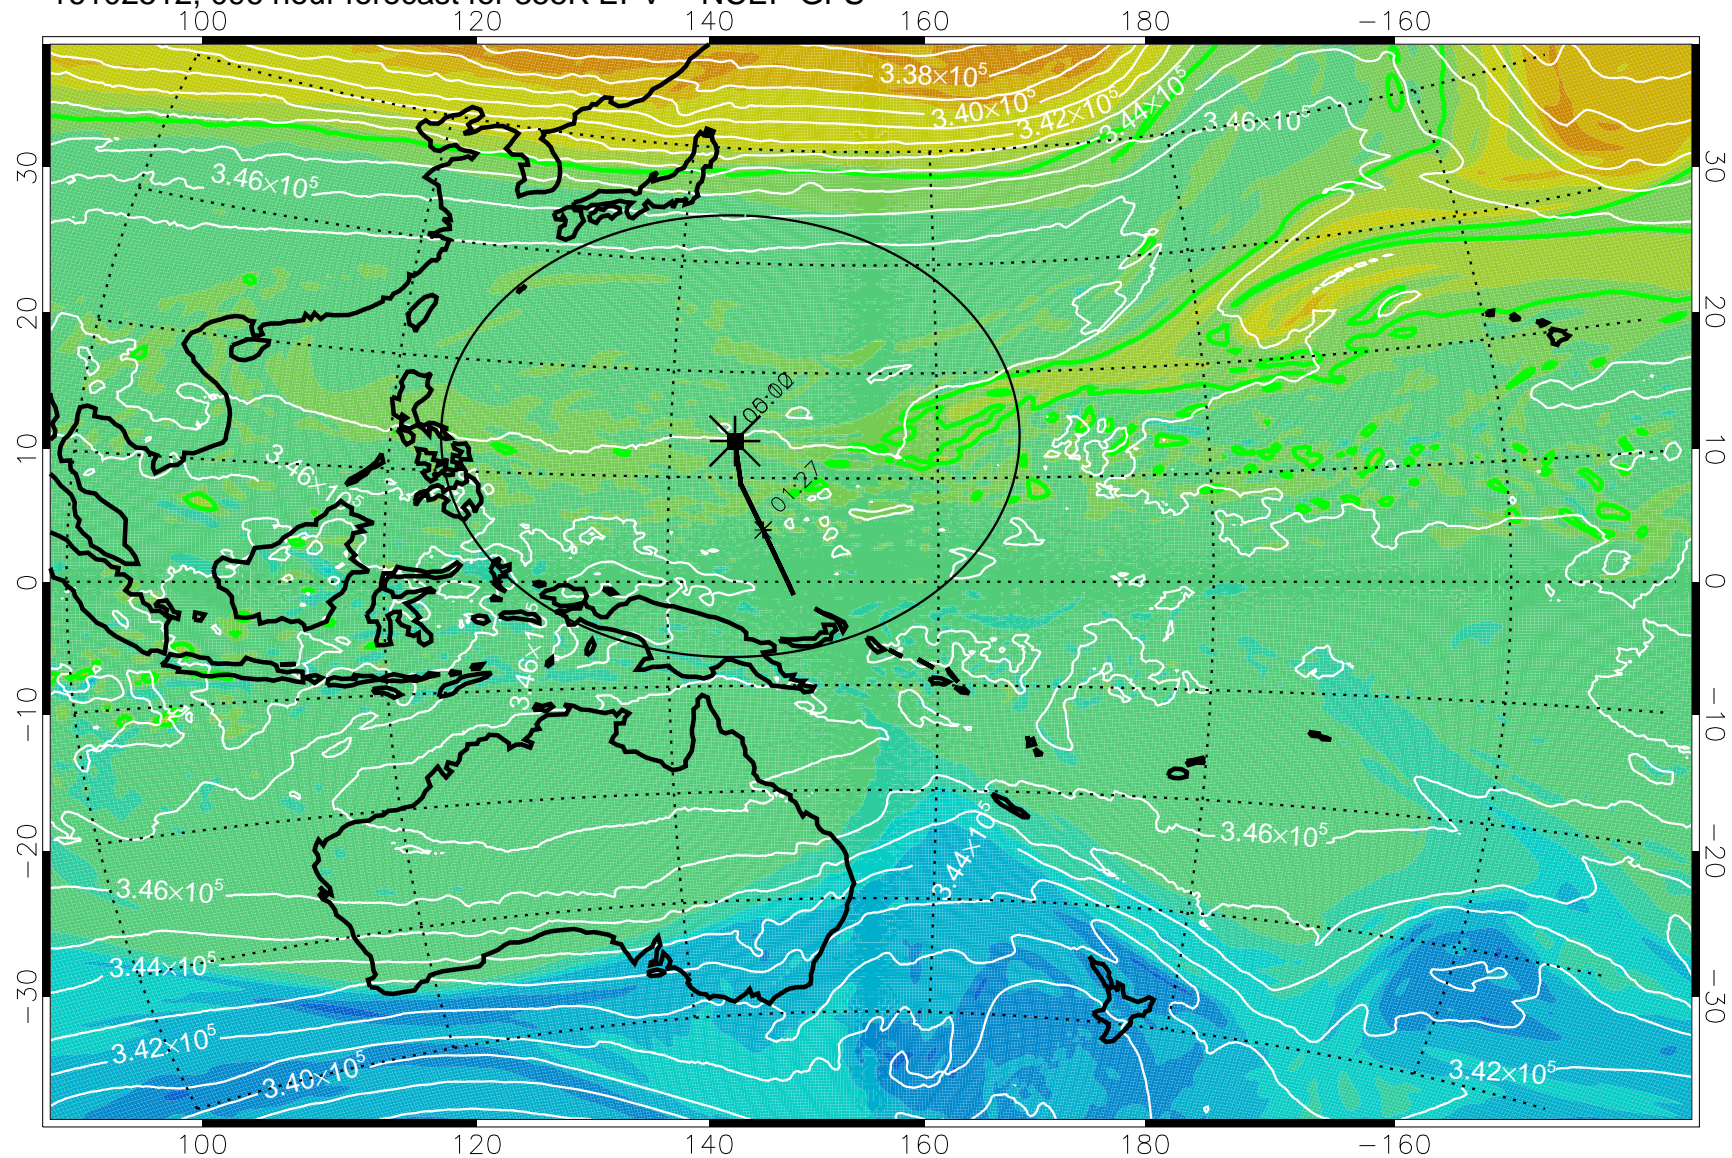

16102406, 066 hour forecast for 355K EPV -- NCEP GFS

355K Montgomery Streamfunction, white  
EPV Tropopause (2 PVU) Position  
Range ring of 2304 km

16102412, 072 hour forecast for 355K EPV -- NCEP GFS

355K Montgomery Streamfunction, white  
EPV Tropopause (2 PVU) Position  
Range ring of 2304 km

16102418, 078 hour forecast for 355K EPV -- NCEP GFS

355K Montgomery Streamfunction, white  
EPV Tropopause (2 PVU) Position  
Range ring of 2304 km

16102500, 084 hour forecast for 355K EPV -- NCEP GFS

355K Montgomery Streamfunction, white  
EPV Tropopause (2 PVU) Position  
Range ring of 2304 km

16102506, 090 hour forecast for 355K EPV -- NCEP GFS

355K Montgomery Streamfunction, white  
EPV Tropopause (2 PVU) Position  
Range ring of 2304 km

16102512, 096 hour forecast for 355K EPV -- NCEP GFS

355K Montgomery Streamfunction, white  
EPV Tropopause (2 PVU) Position  
Range ring of 2304 km

16102518, 102 hour forecast for 355K EPV -- NCEP GFS

355K Montgomery Streamfunction, white  
EPV Tropopause (2 PVU) Position  
Range ring of 2304 km

16102600, 108 hour forecast for 355K EPV -- NCEP GFS

355K Montgomery Streamfunction, white  
EPV Tropopause (2 PVU) Position  
Range ring of 2304 km