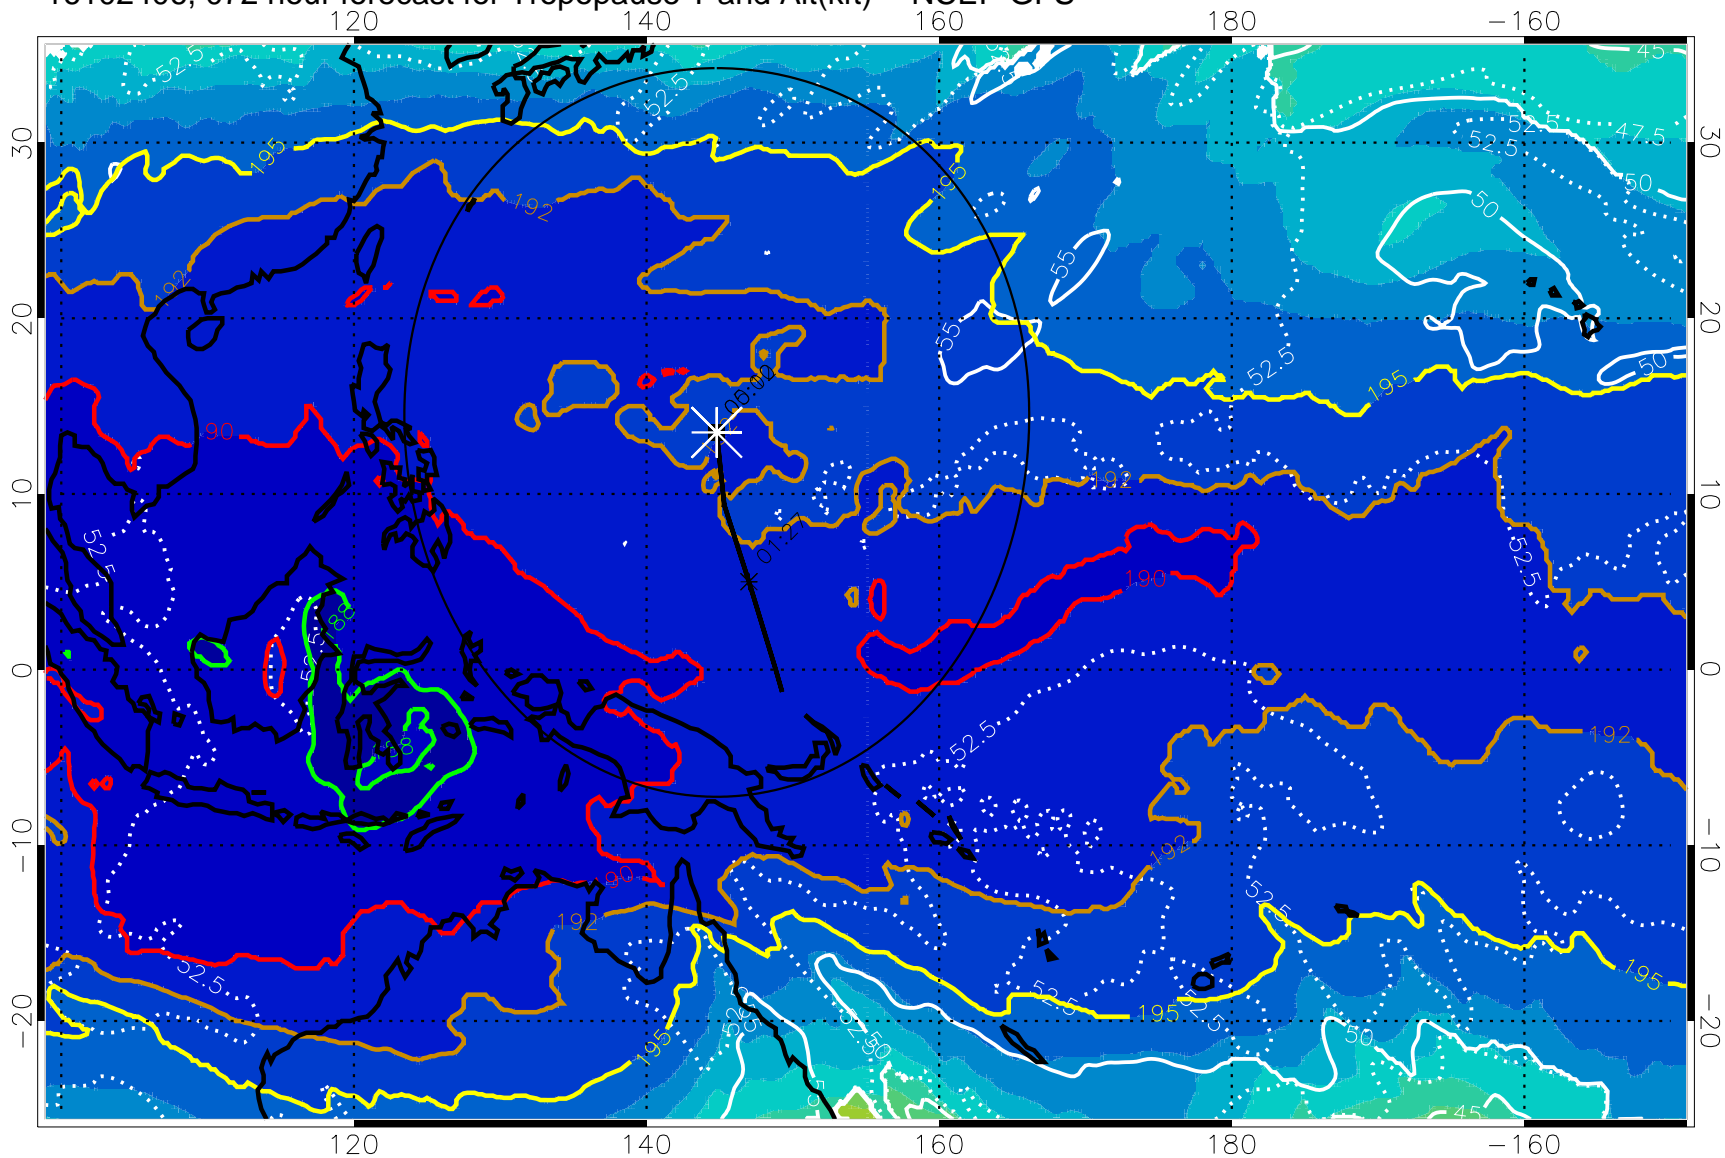

190 200 210 220 230

Tropopause T, K

Tropopause Altitude in kft (white)

192.5K Isotherm 195K Isotherm

187.5K Isotherm 190K Isotherm

Range ring of 2304 km

16102406, 072 hour forecast for Tropopause T and Alt(kft) -- NCEP GFS