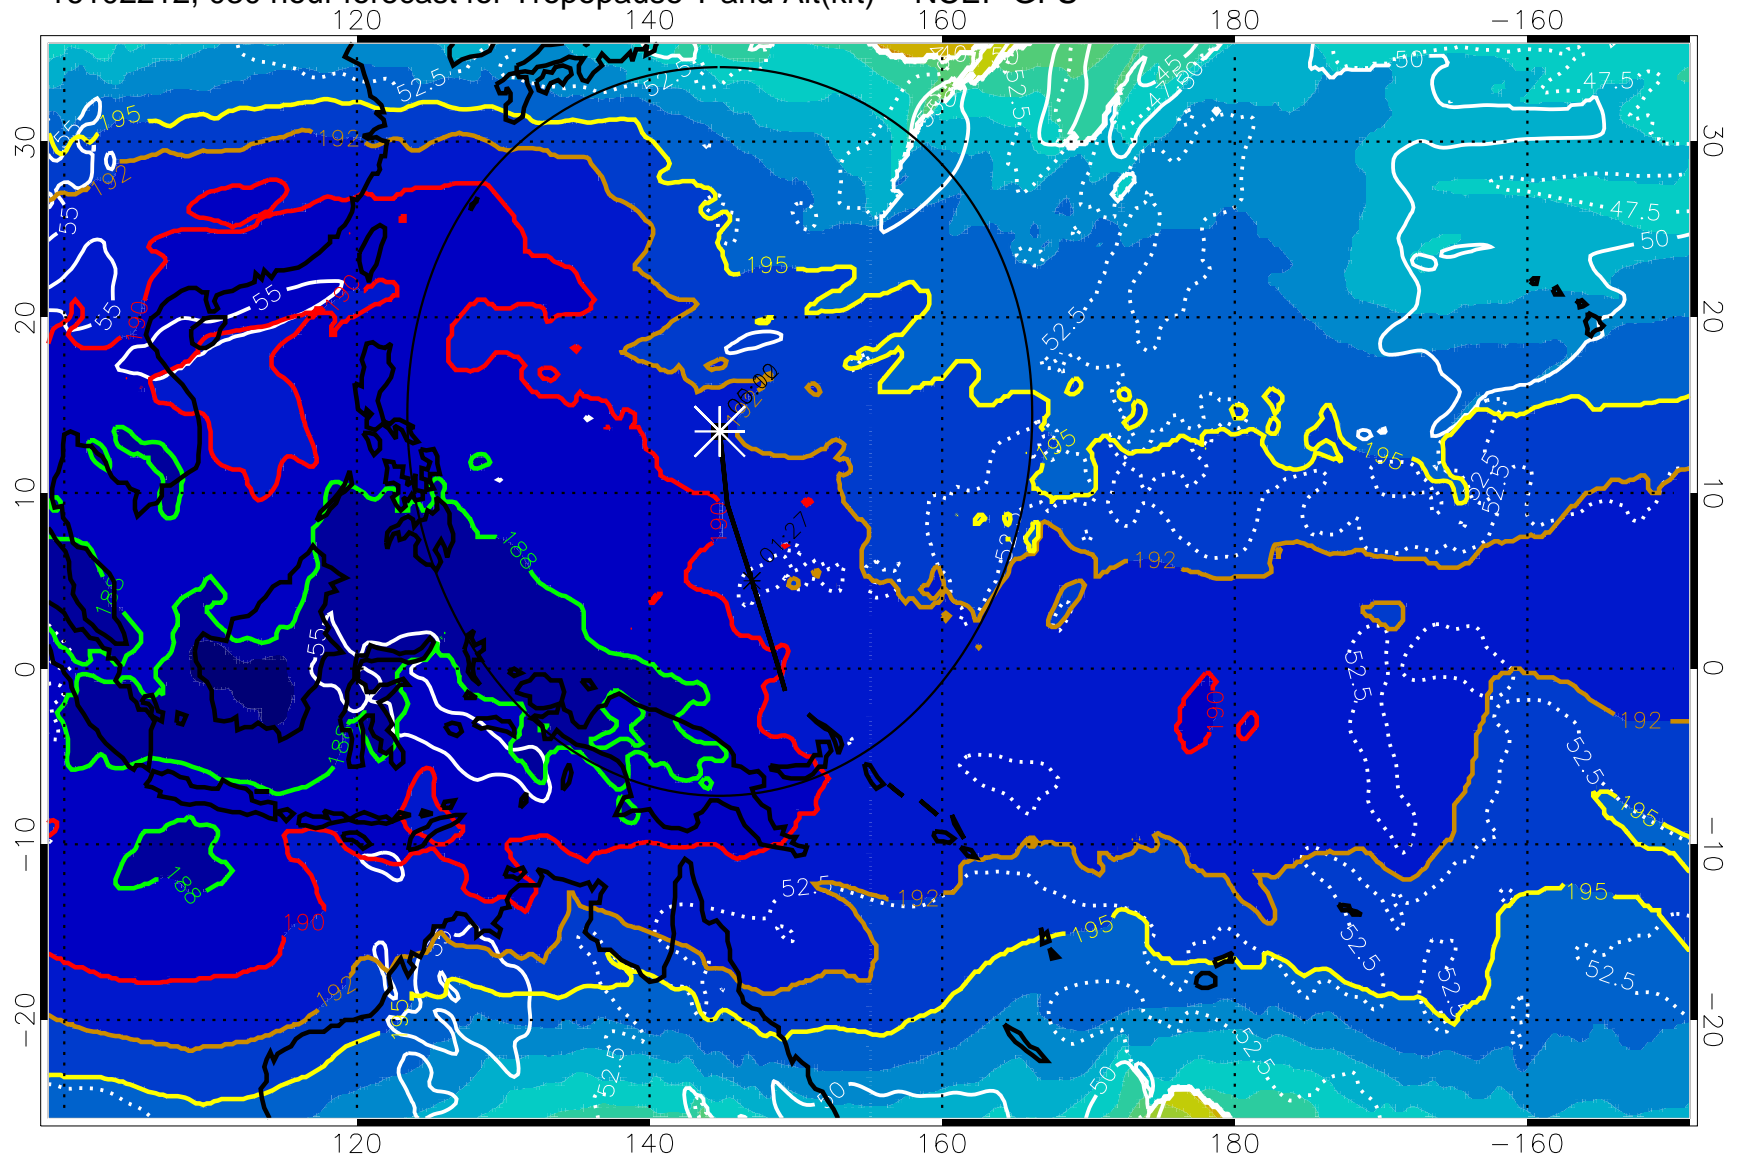

190 200 210 220 230

Tropopause T, K

Tropopause Altitude in kft (white)

192.5K Isotherm 195K Isotherm  
187.5K Isotherm 190K Isotherm

Range ring of 2304 km

16102212, 030 hour forecast for Tropopause T and Alt(kft) -- NCEP GFS

190 200 210 220 230

Tropopause T, K

Tropopause Altitude in kft (white)

192.5K Isotherm 195K Isotherm

187.5K Isotherm 190K Isotherm

Range ring of 2304 km

16102218, 036 hour forecast for Tropopause T and Alt(kft) -- NCEP GFS