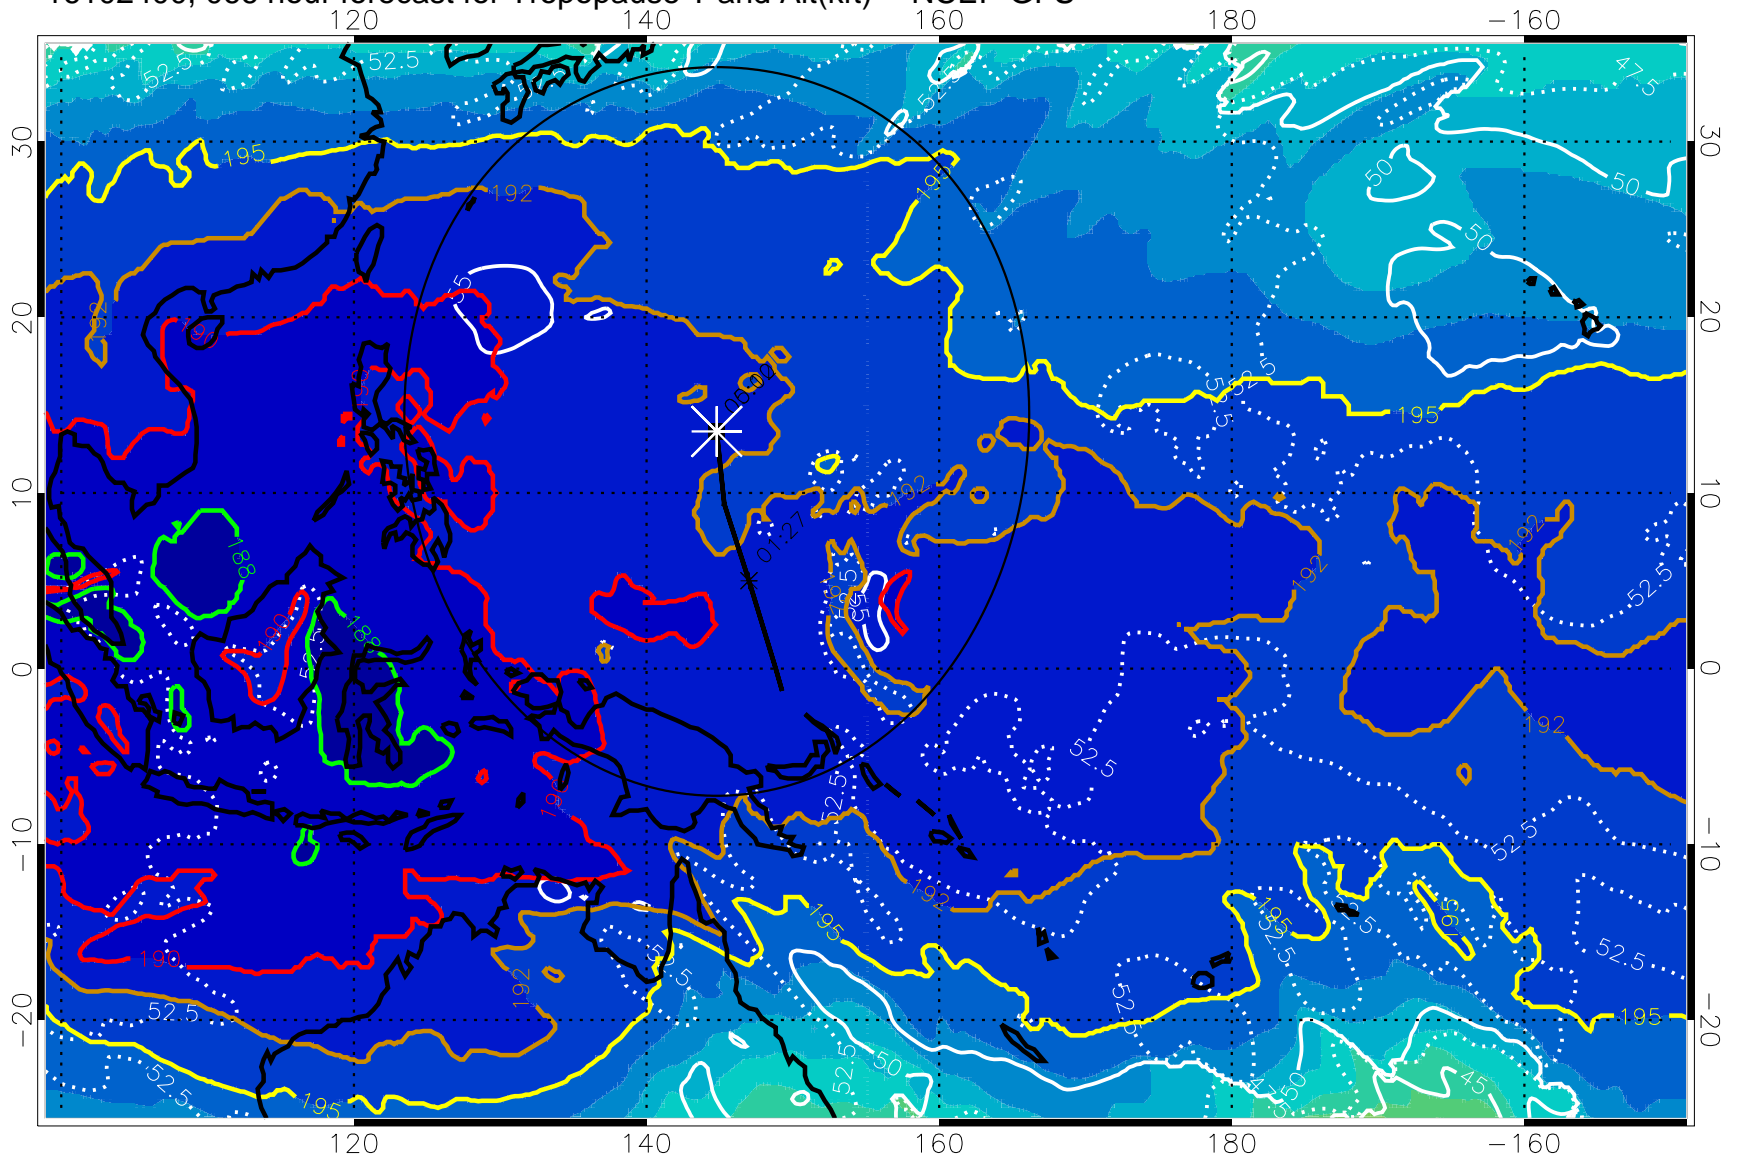

190 200 210 220 230

Tropopause T, K

Tropopause Altitude in kft (white)

192.5K Isotherm 195K Isotherm

187.5K Isotherm 190K Isotherm

Range ring of 2304 km

16102400, 066 hour forecast for Tropopause T and Alt(kft) -- NCEP GFS

190 200 210 220 230

Tropopause T, K

Tropopause Altitude in kft (white)

192.5K Isotherm 195K Isotherm

187.5K Isotherm 190K Isotherm

Range ring of 2304 km

16102406, 072 hour forecast for Tropopause T and Alt(kft) -- NCEP GFS