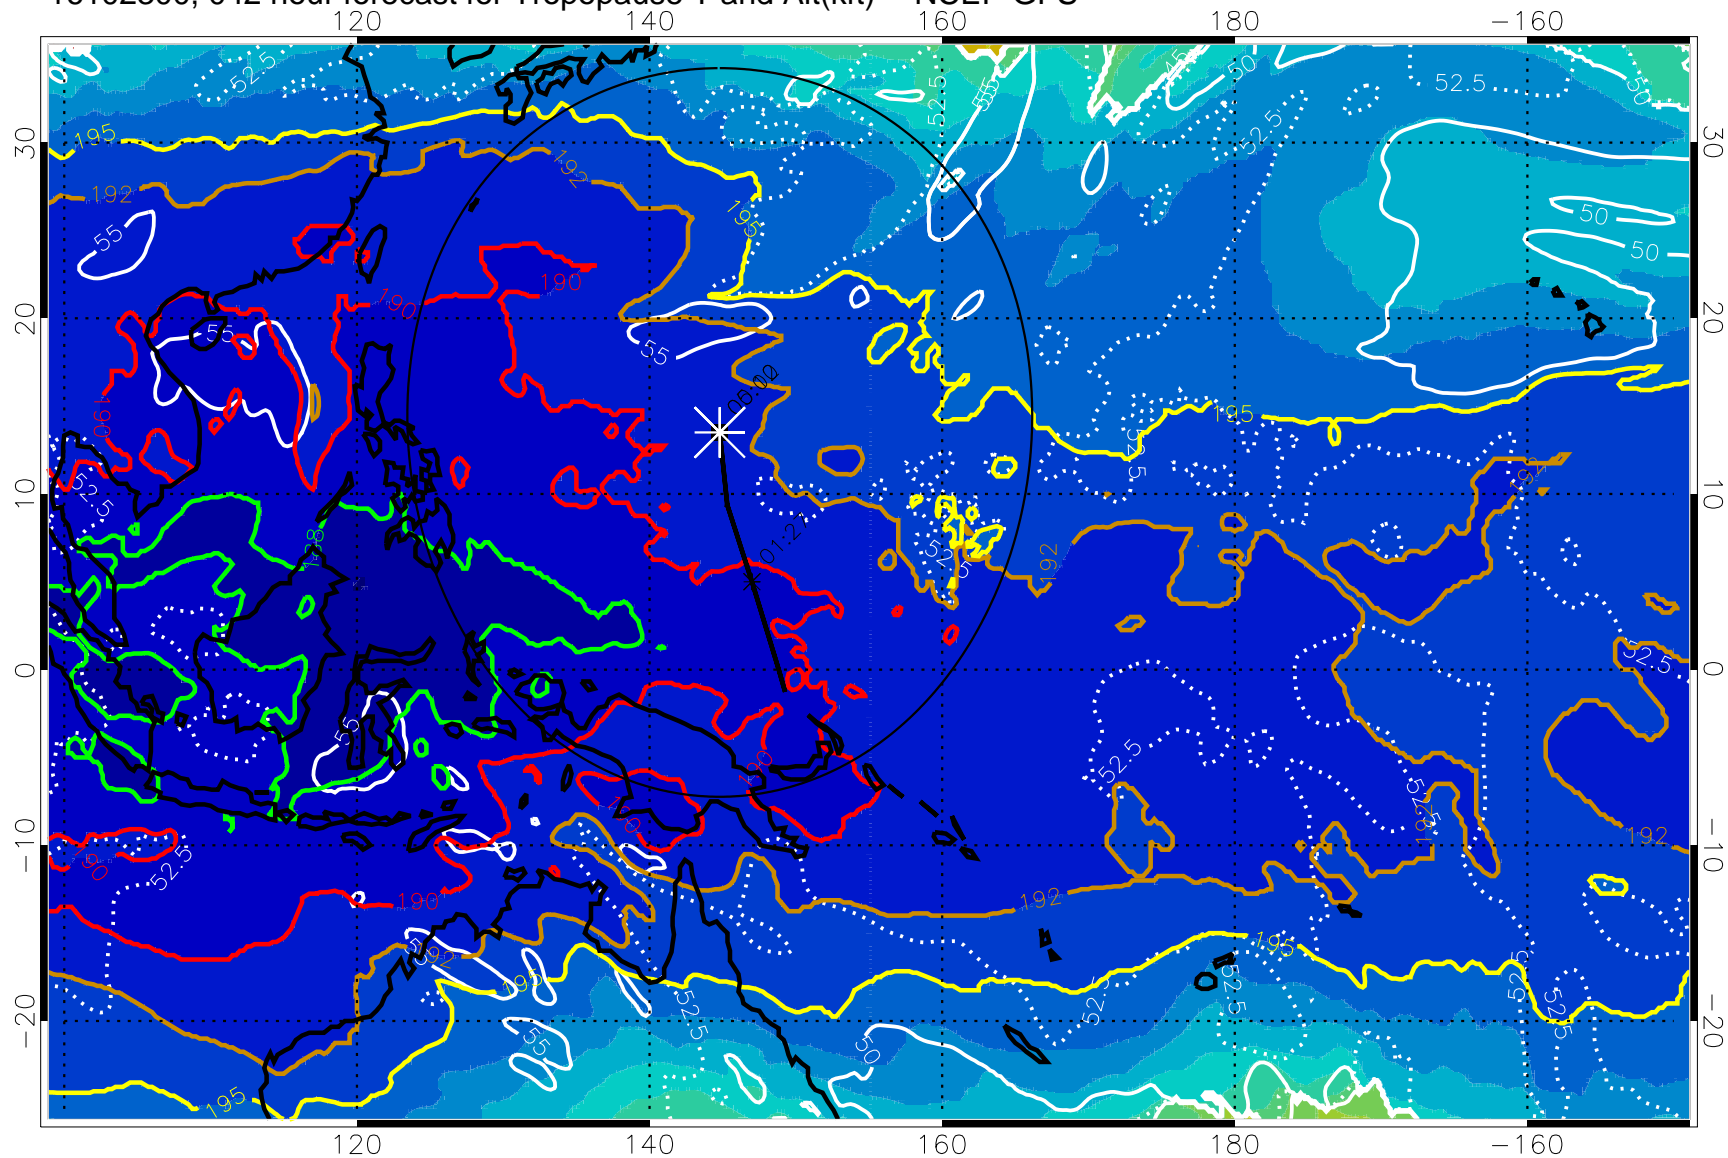

16102300, 042 hour forecast for Tropopause T and Alt(kft) -- NCEP GFS

190 200 210 220 230

Tropopause T, K

Tropopause Altitude in kft (white)

192.5K Isotherm 195K Isotherm
187.5K Isotherm 190K Isotherm

Range ring of 2304 km