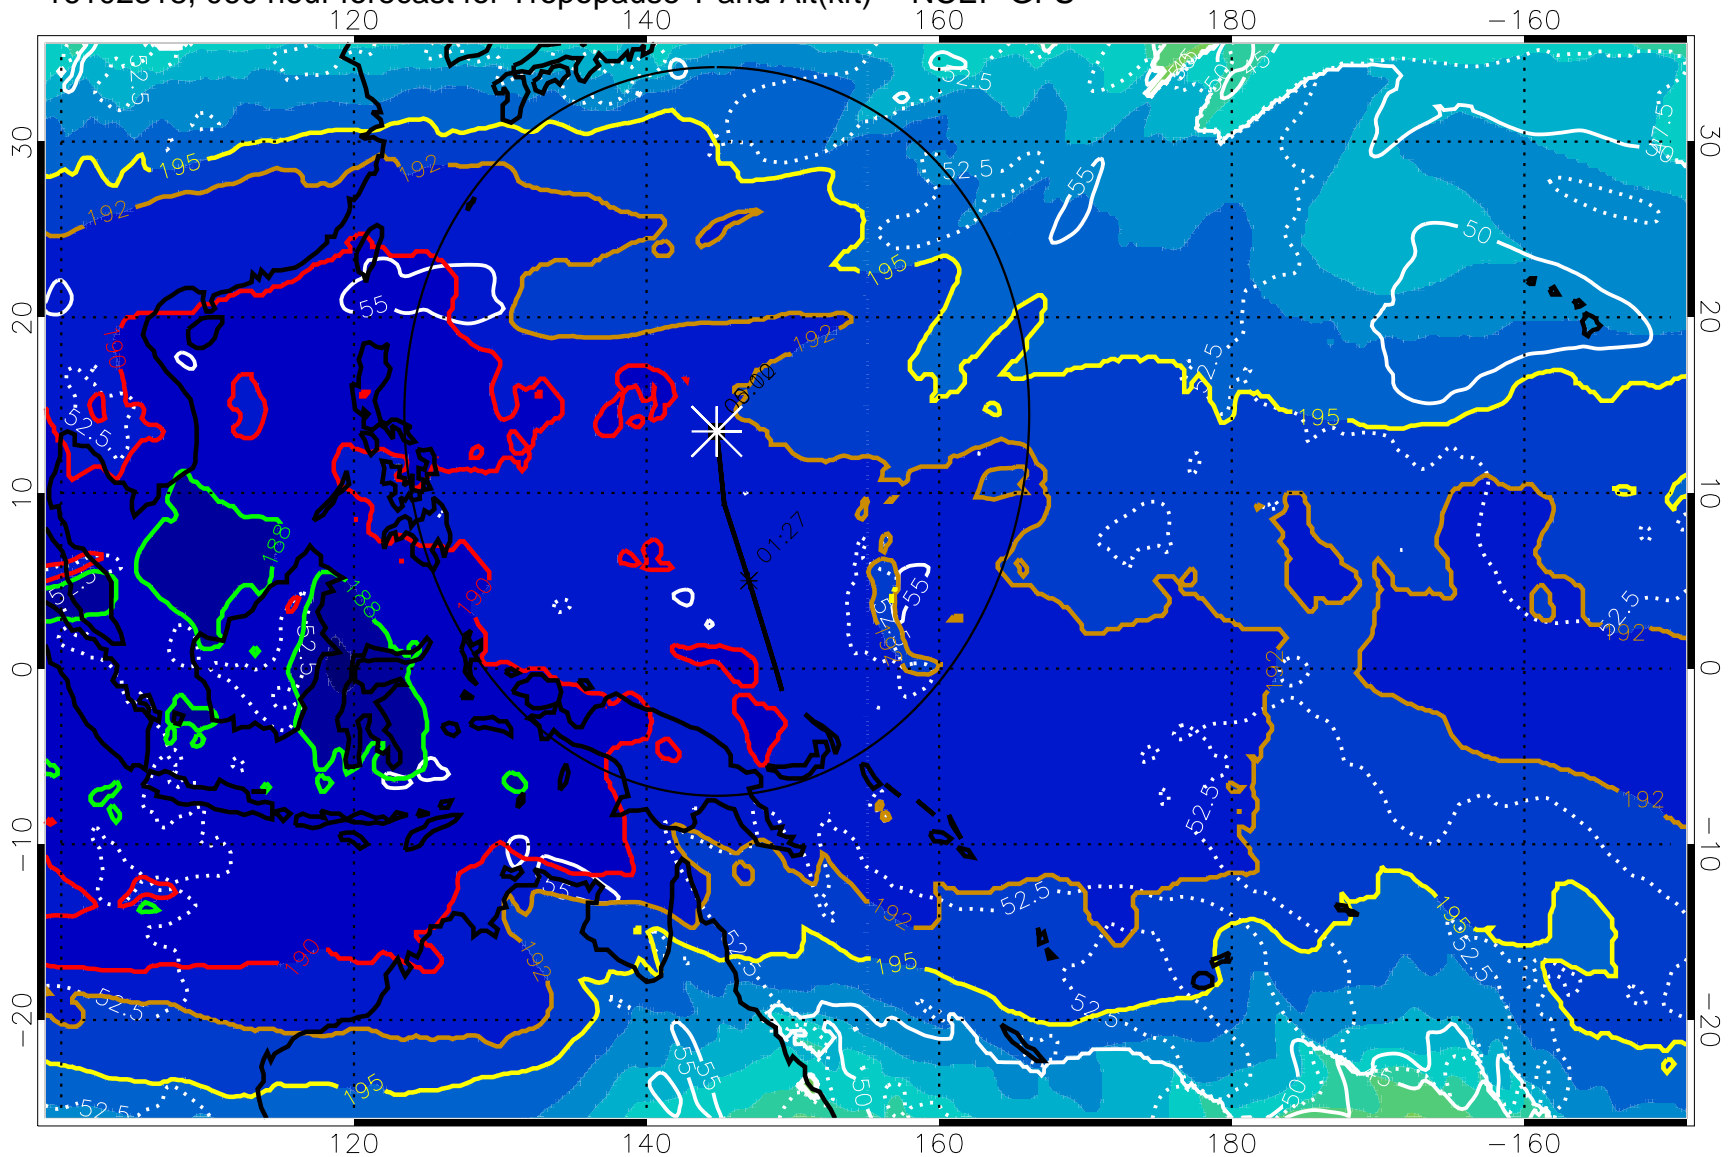

190 200 210 220 230

Tropopause T, K

Tropopause Altitude in kft (white)

192.5K Isotherm 195K Isotherm

187.5K Isotherm 190K Isotherm

Range ring of 2304 km

16102318, 060 hour forecast for Tropopause T and Alt(kft) -- NCEP GFS