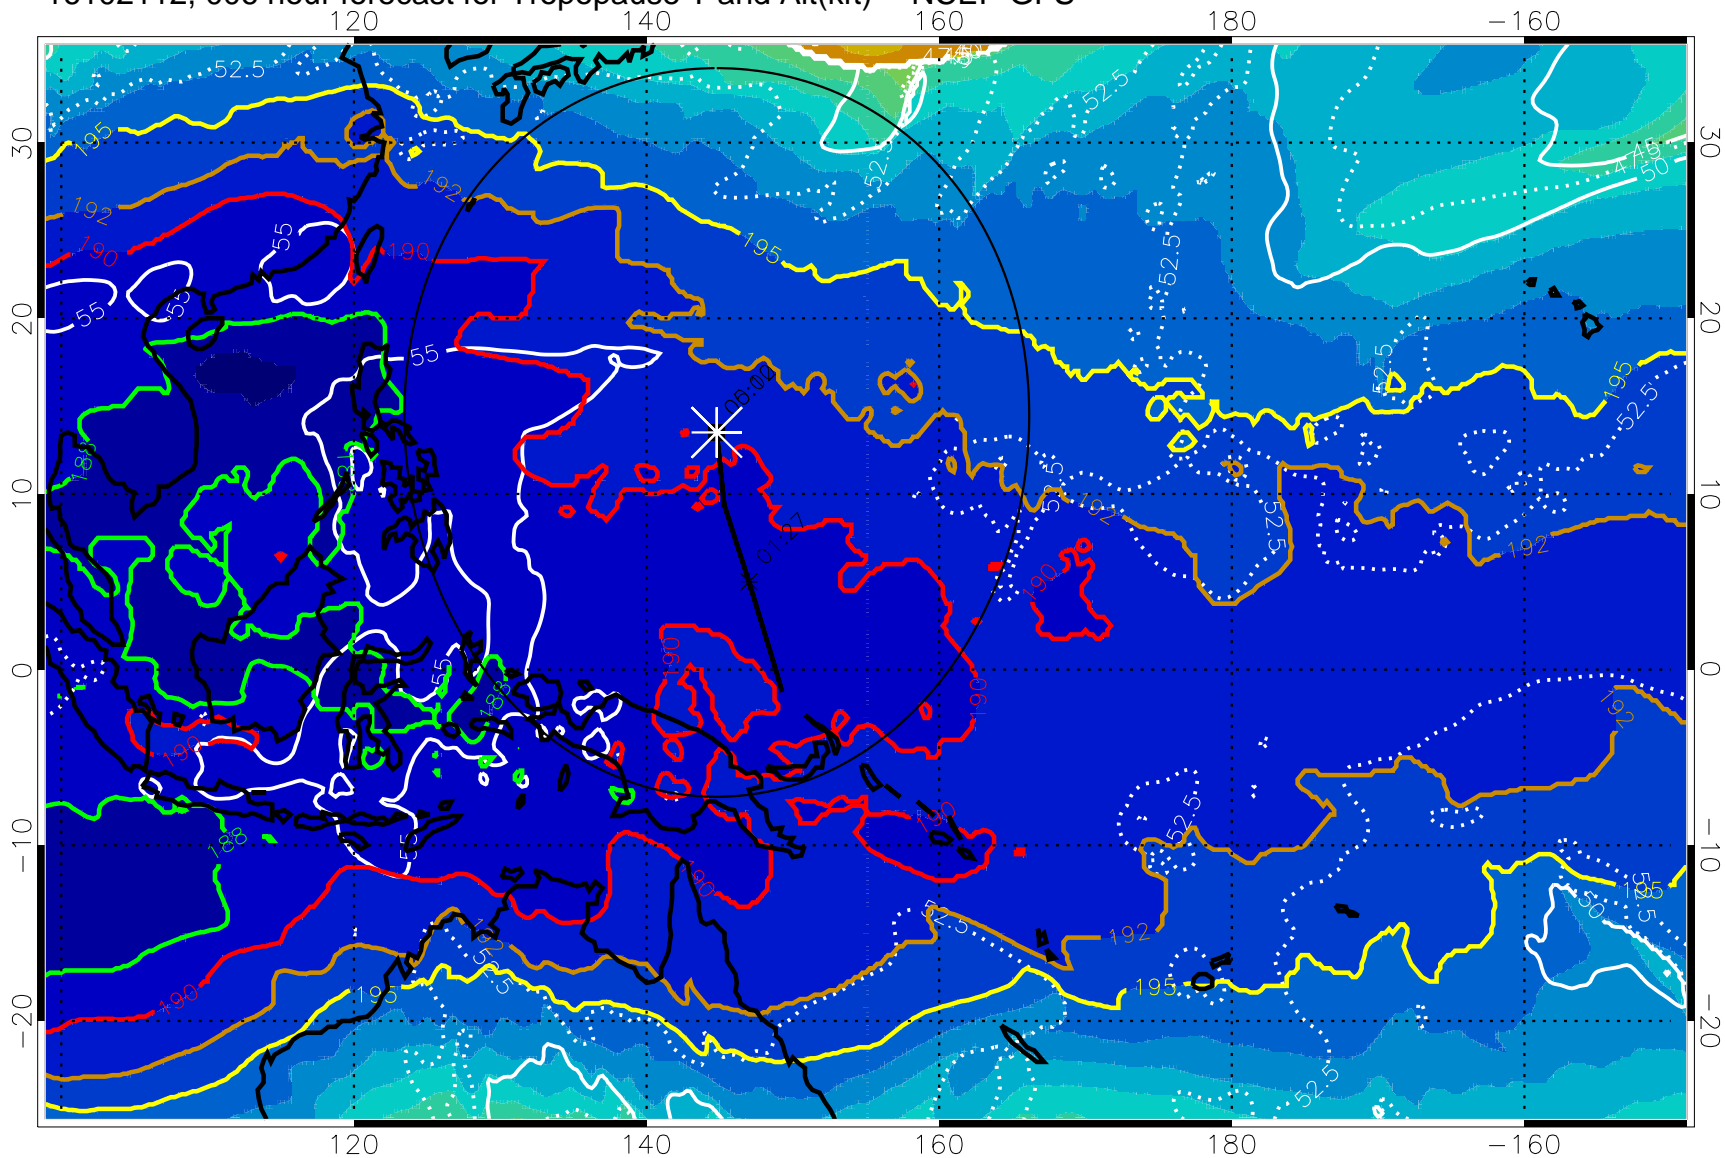

16102112, 006 hour forecast for Tropopause T and Alt(kft) -- NCEP GFS

190 200 210 220 230

Tropopause T, K

Tropopause Altitude in kft (white)

192.5K Isotherm 195K Isotherm  
187.5K Isotherm 190K Isotherm

Range ring of 2304 km