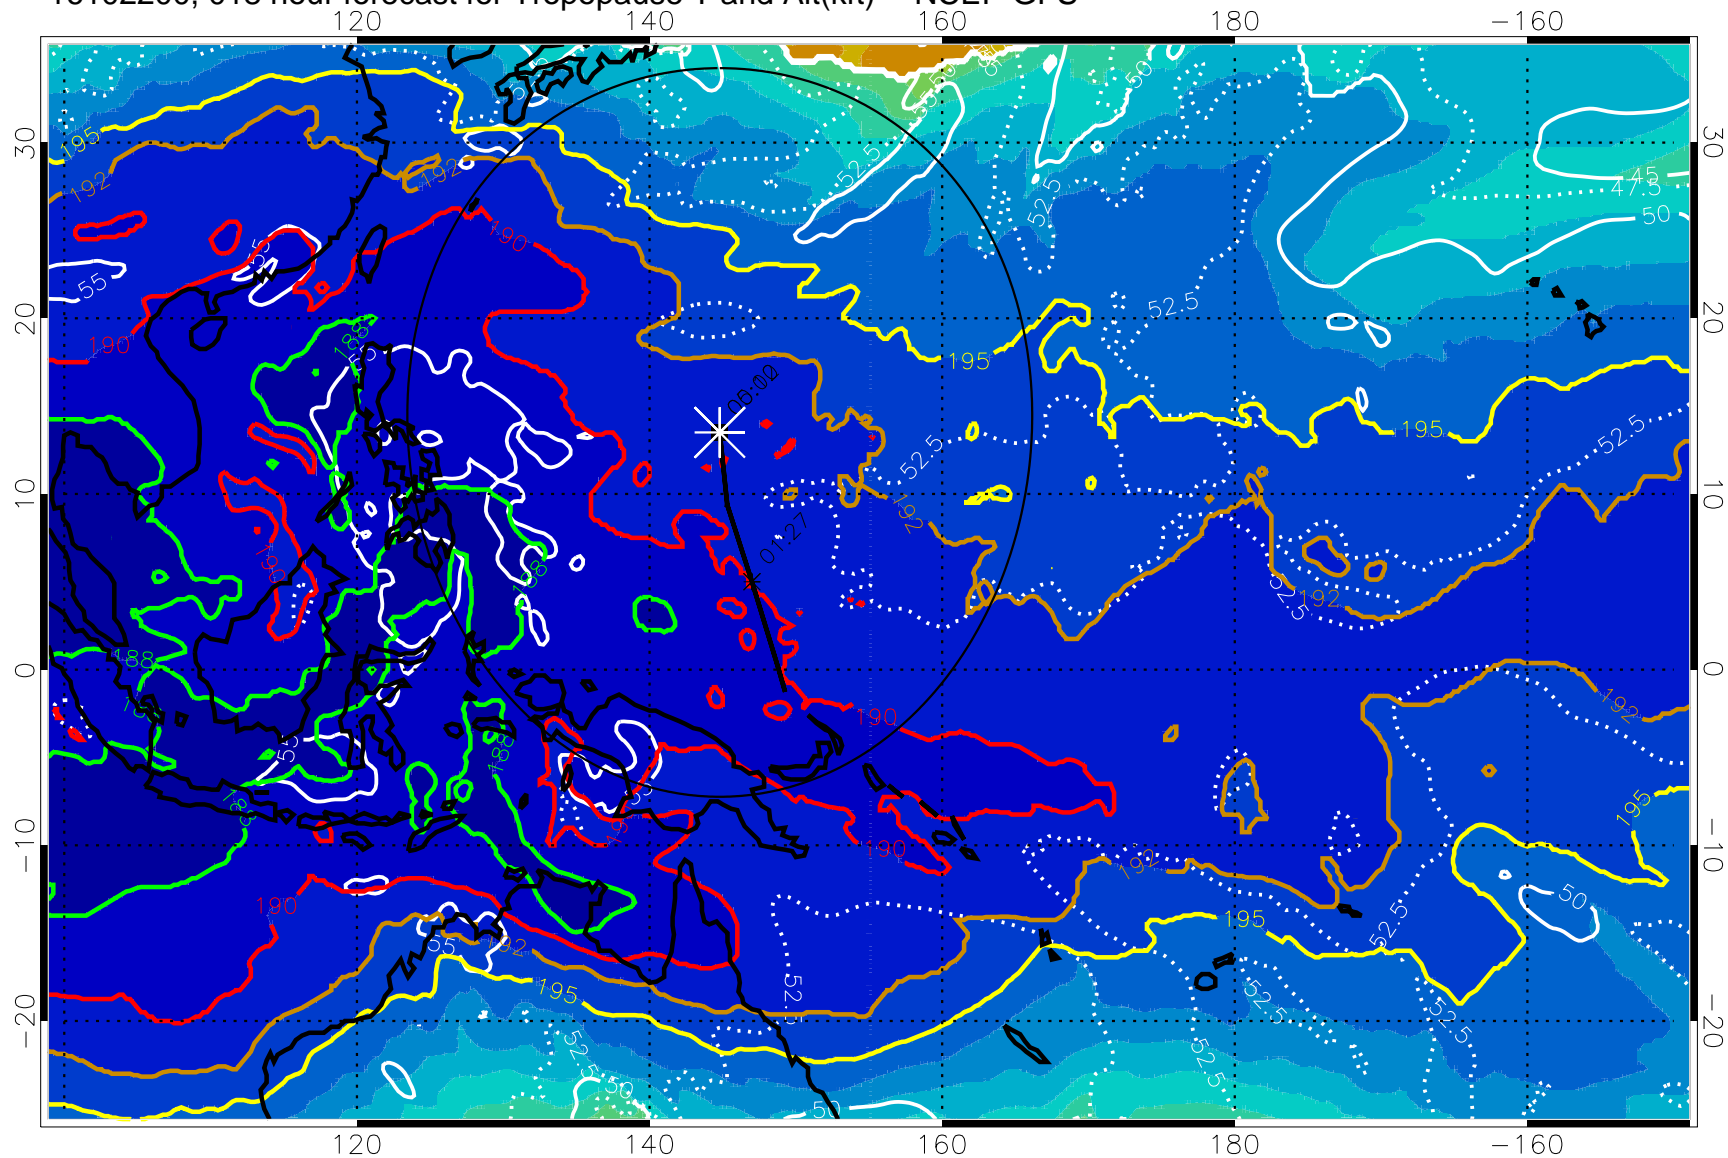

16102118, 012 hour forecast for Tropopause T and Alt(kft) -- NCEP GFS

Tropopause Altitude in kft (white)

192.5K Isotherm 195K Isotherm  
 187.5K Isotherm 190K Isotherm

Range ring of 2304 km

16102200, 018 hour forecast for Tropopause T and Alt(kft) -- NCEP GFS

190 200 210 220 230  
Tropopause T, K

Tropopause Altitude in kft (white)

192.5K Isotherm 195K Isotherm  
187.5K Isotherm 190K Isotherm

Range ring of 2304 km

16102206, 024 hour forecast for Tropopause T and Alt(kft) -- NCEP GFS