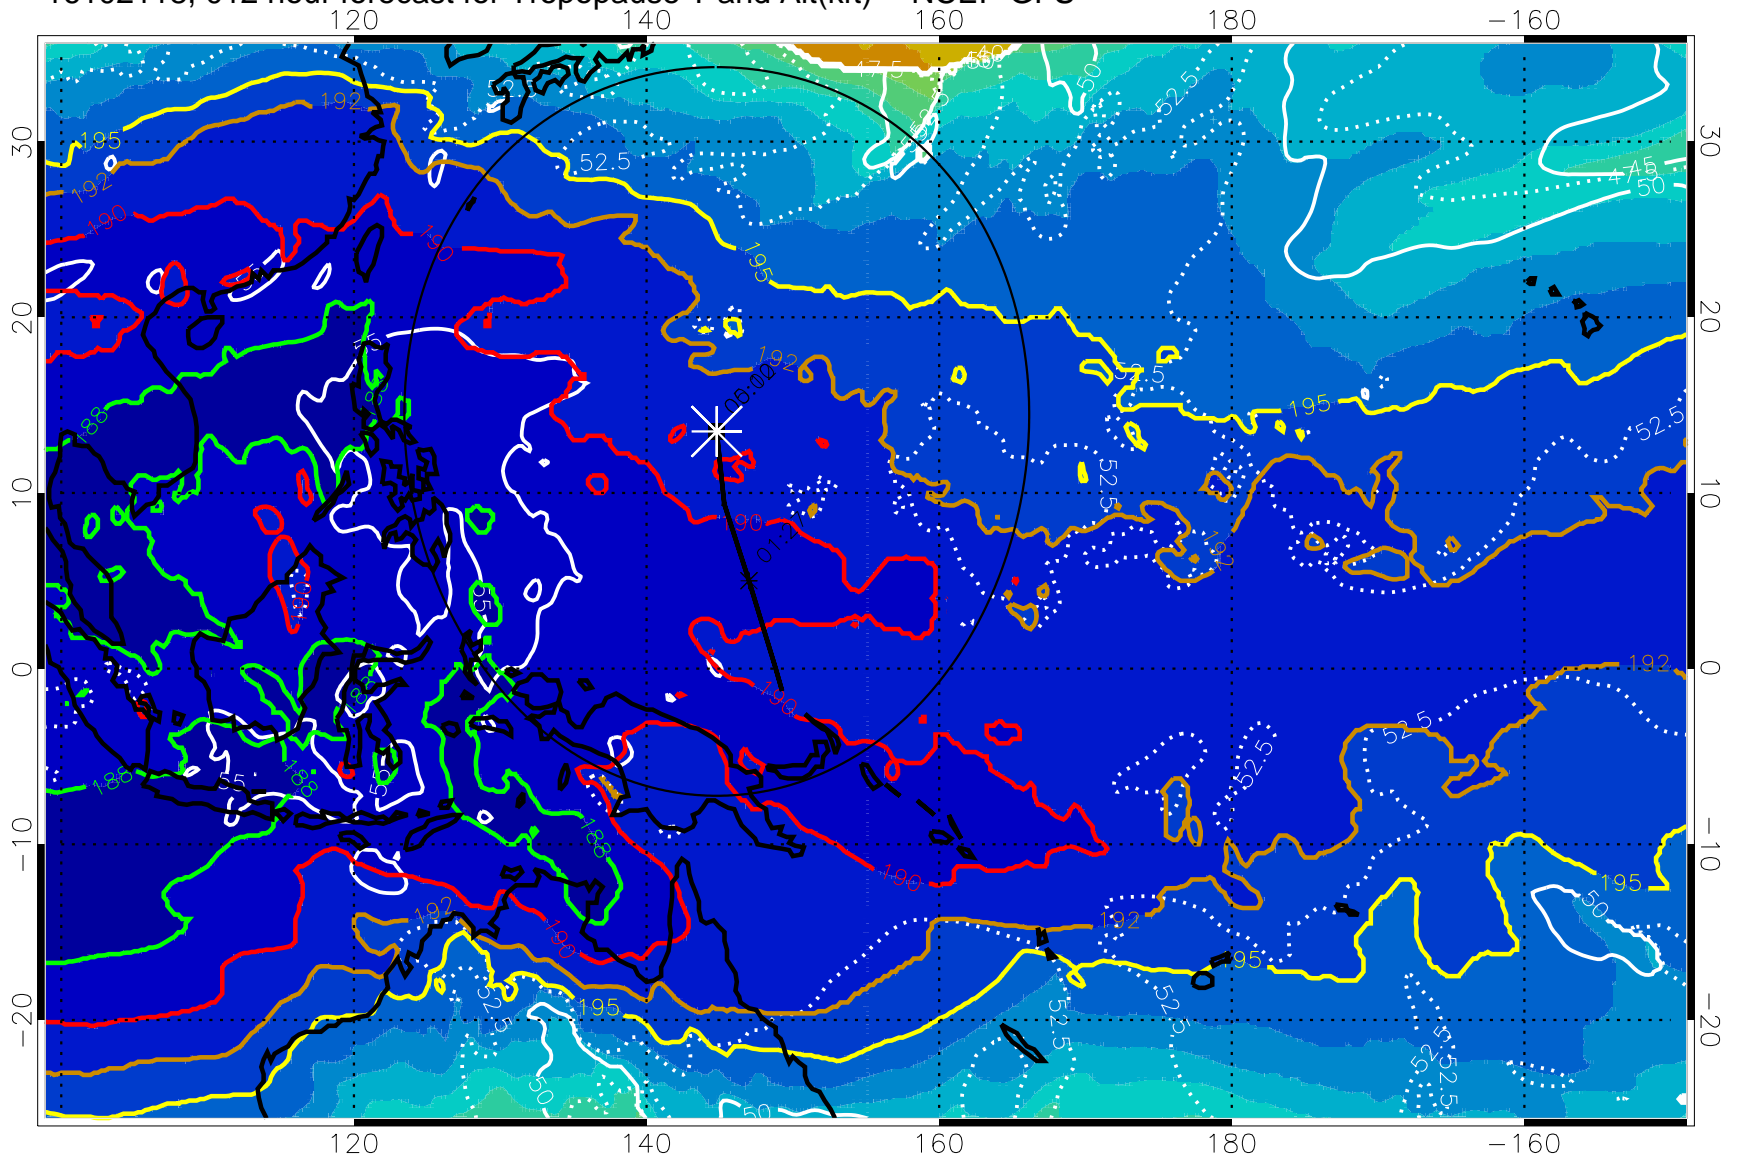

16102118, 012 hour forecast for Tropopause T and Alt(kft) -- NCEP GFS

Tropopause Altitude in kft (white)

192.5K Isotherm 195K Isotherm
187.5K Isotherm 190K Isotherm

Range ring of 2304 km