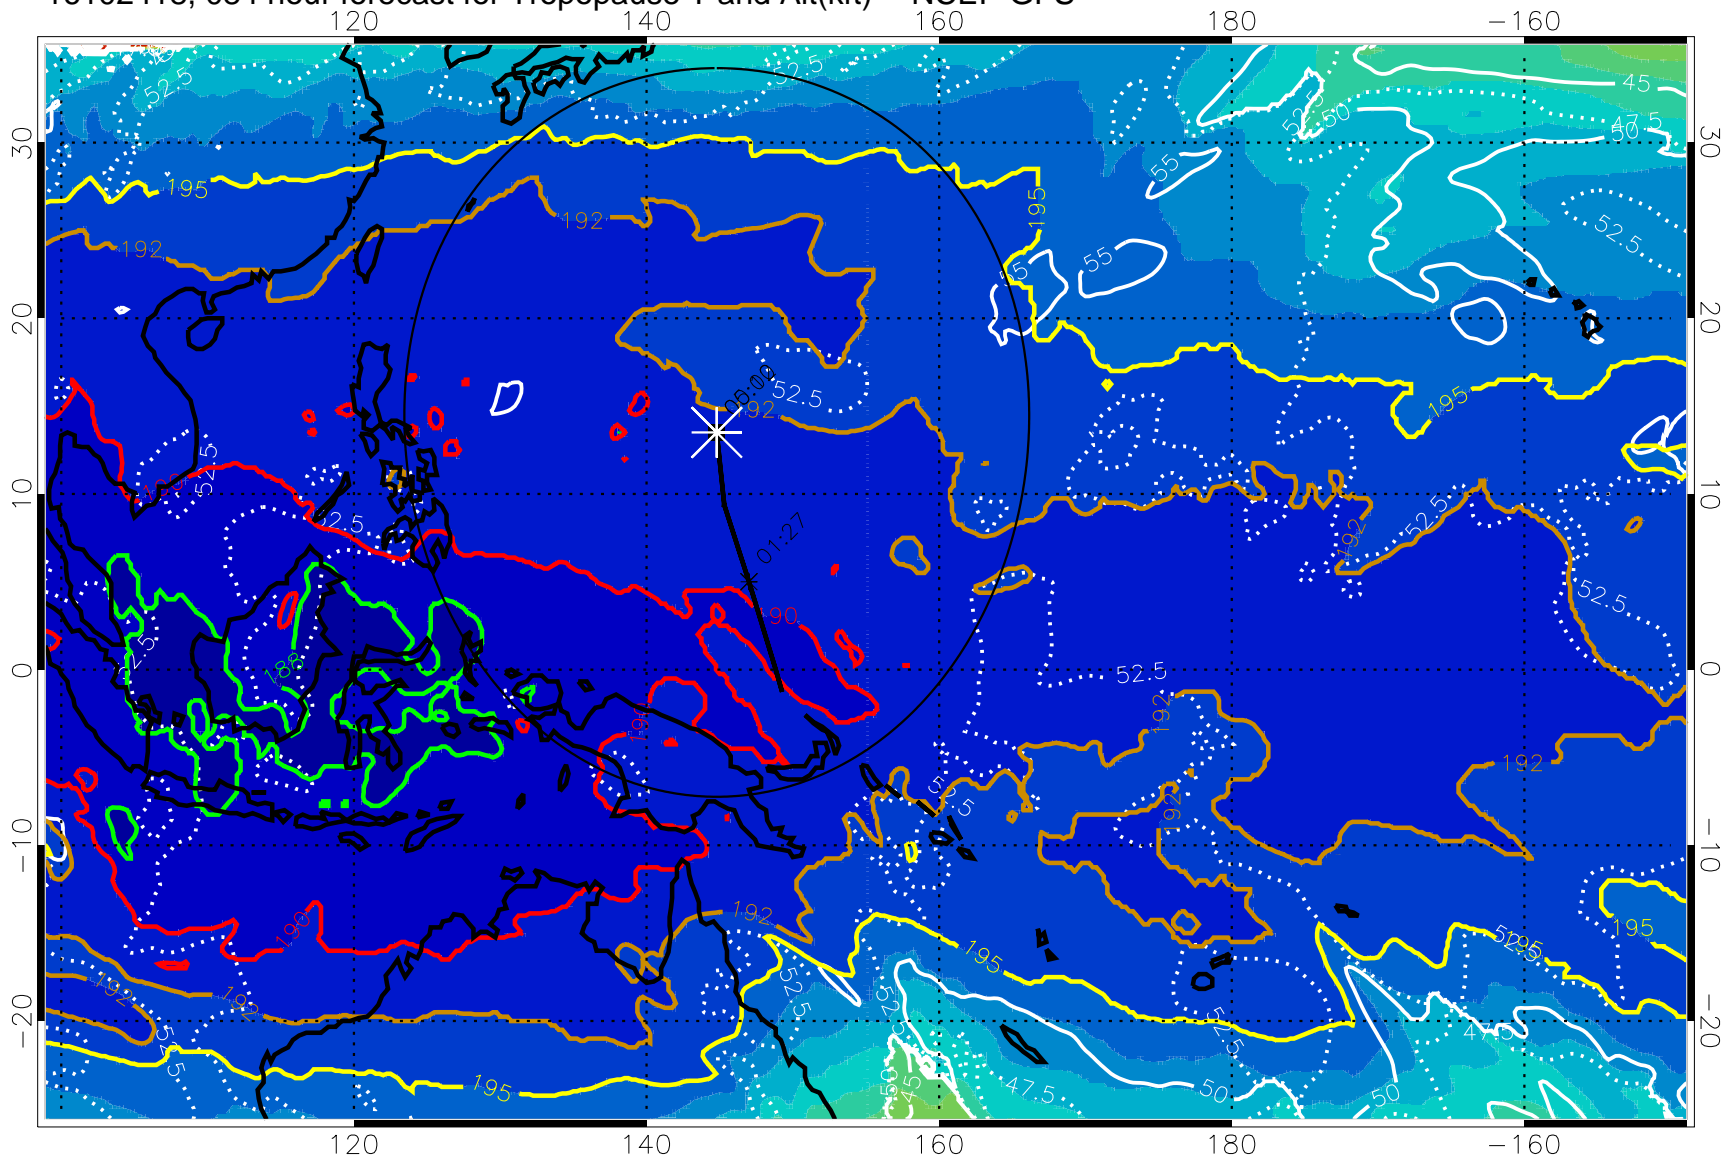

190 200 210 220 230

Tropopause T, K

Tropopause Altitude in kft (white)

192.5K Isotherm 195K Isotherm  
187.5K Isotherm 190K Isotherm

Range ring of 2304 km

16102418, 084 hour forecast for Tropopause T and Alt(kft) -- NCEP GFS

190 200 210 220 230

Tropopause T, K

Tropopause Altitude in kft (white)

192.5K Isotherm 195K Isotherm  
187.5K Isotherm 190K Isotherm

Range ring of 2304 km

16102500, 090 hour forecast for Tropopause T and Alt(kft) -- NCEP GFS