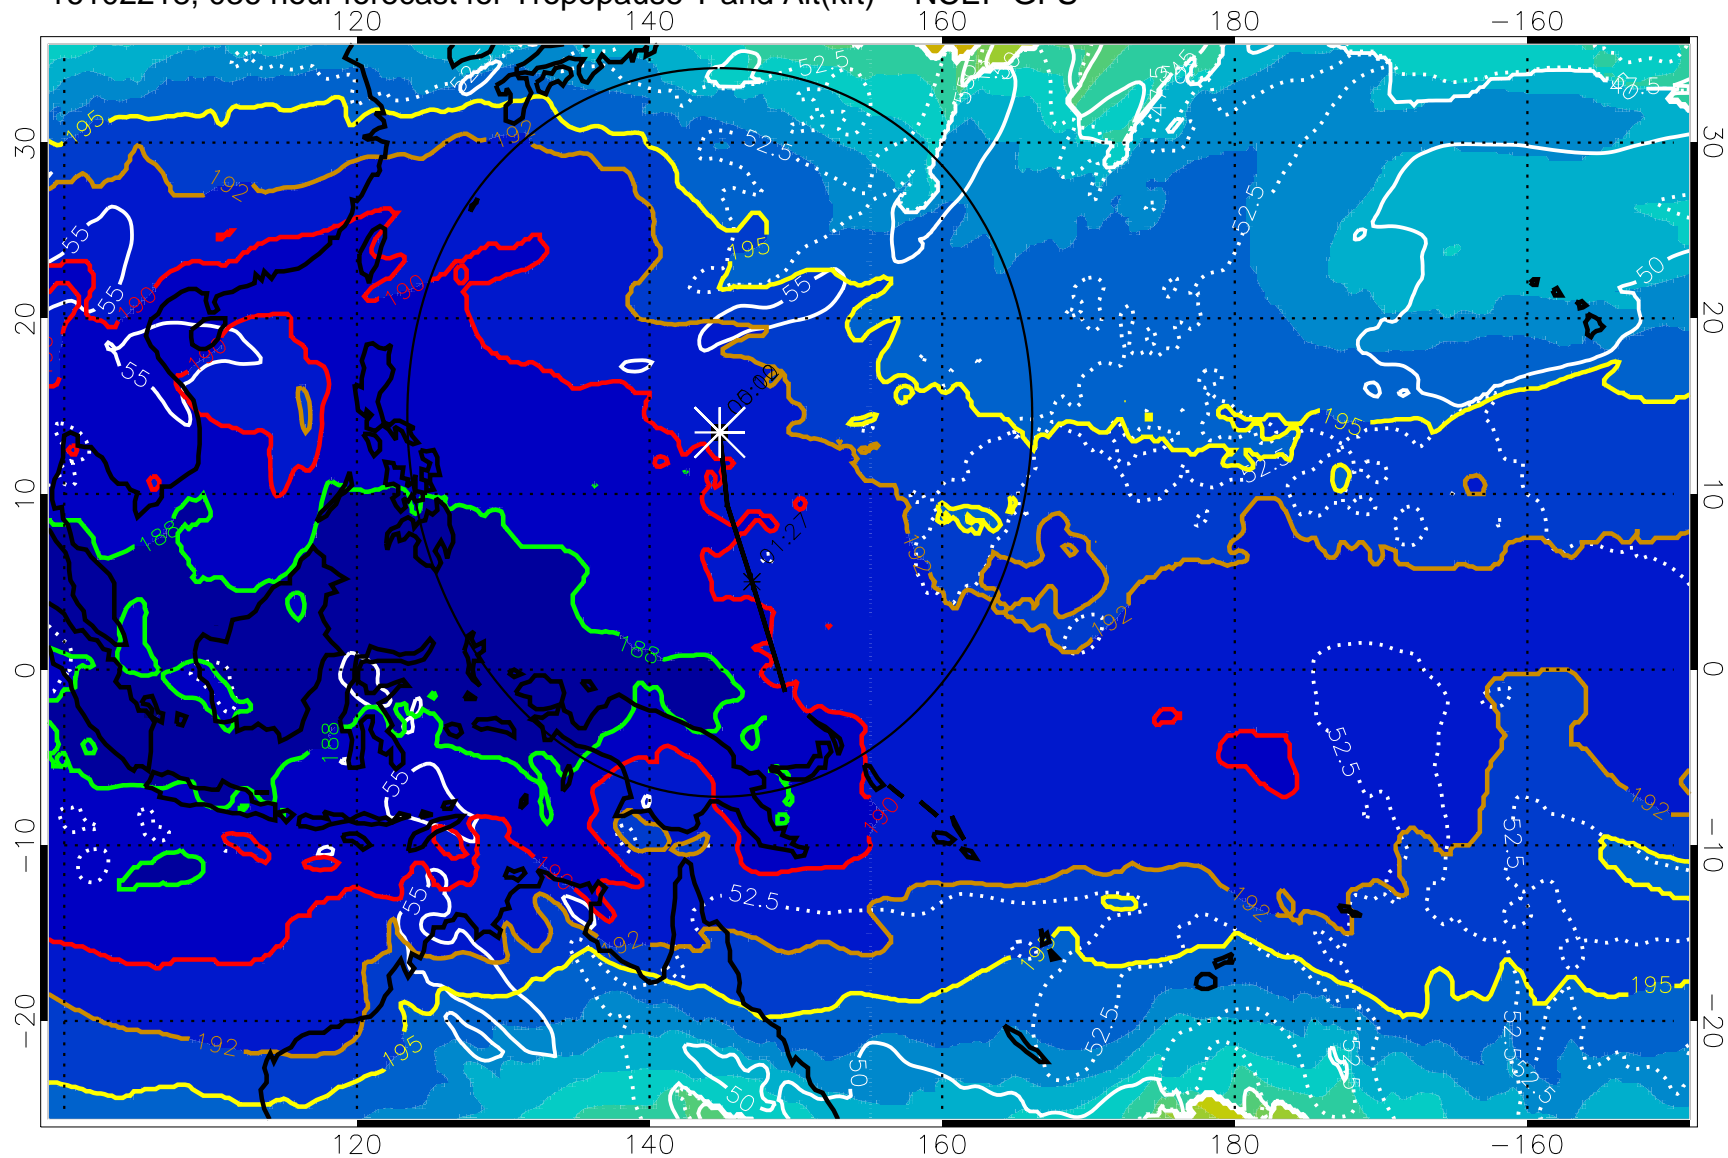

190 200 210 220 230

Tropopause T, K

Tropopause Altitude in kft (white)

192.5K Isotherm 195K Isotherm

187.5K Isotherm 190K Isotherm

Range ring of 2304 km

16102218, 036 hour forecast for Tropopause T and Alt(kft) -- NCEP GFS

190 200 210 220 230  
Tropopause T, K

Tropopause Altitude in kft (white)

192.5K Isotherm 195K Isotherm  
187.5K Isotherm 190K Isotherm

Range ring of 2304 km

16102300, 042 hour forecast for Tropopause T and Alt(kft) -- NCEP GFS