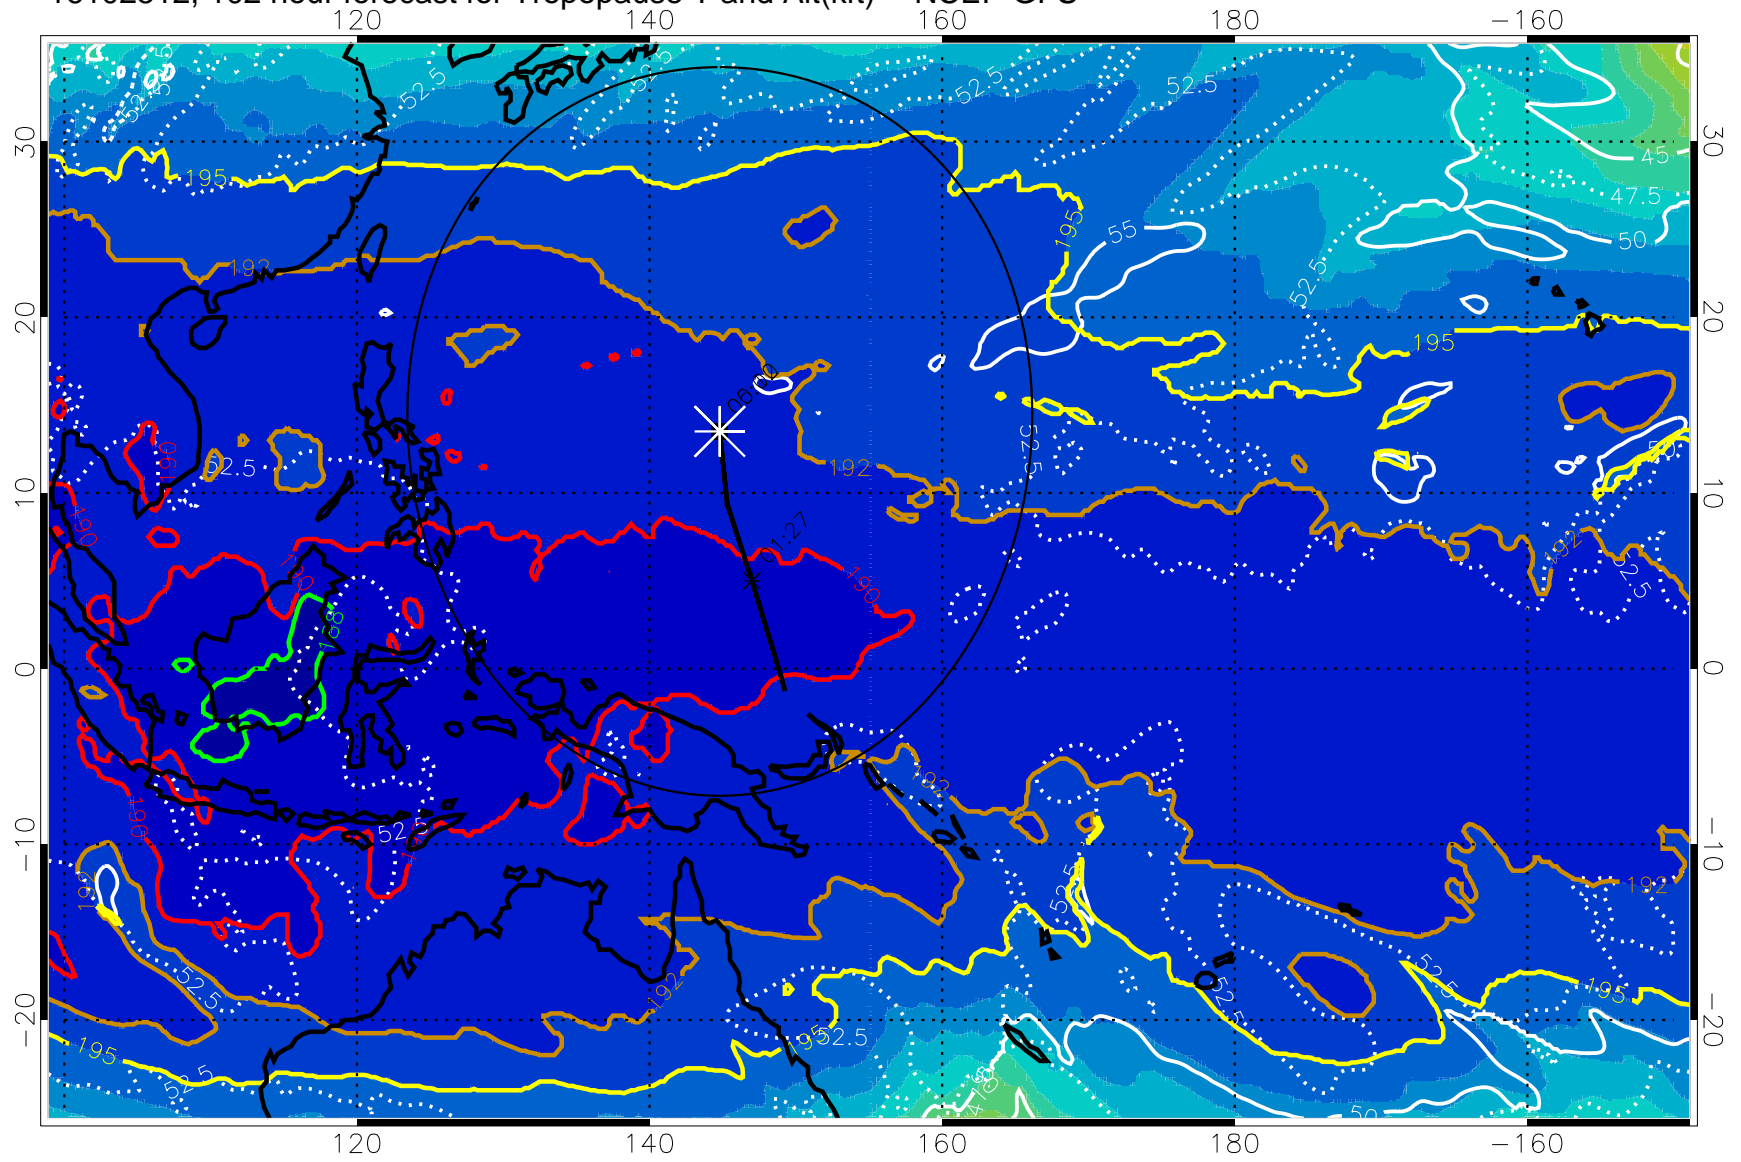

190 200 210 220 230

Tropopause T, K

Tropopause Altitude in kft (white)

192.5K Isotherm 195K Isotherm  
187.5K Isotherm 190K Isotherm

Range ring of 2304 km

16102512, 102 hour forecast for Tropopause T and Alt(kft) -- NCEP GFS