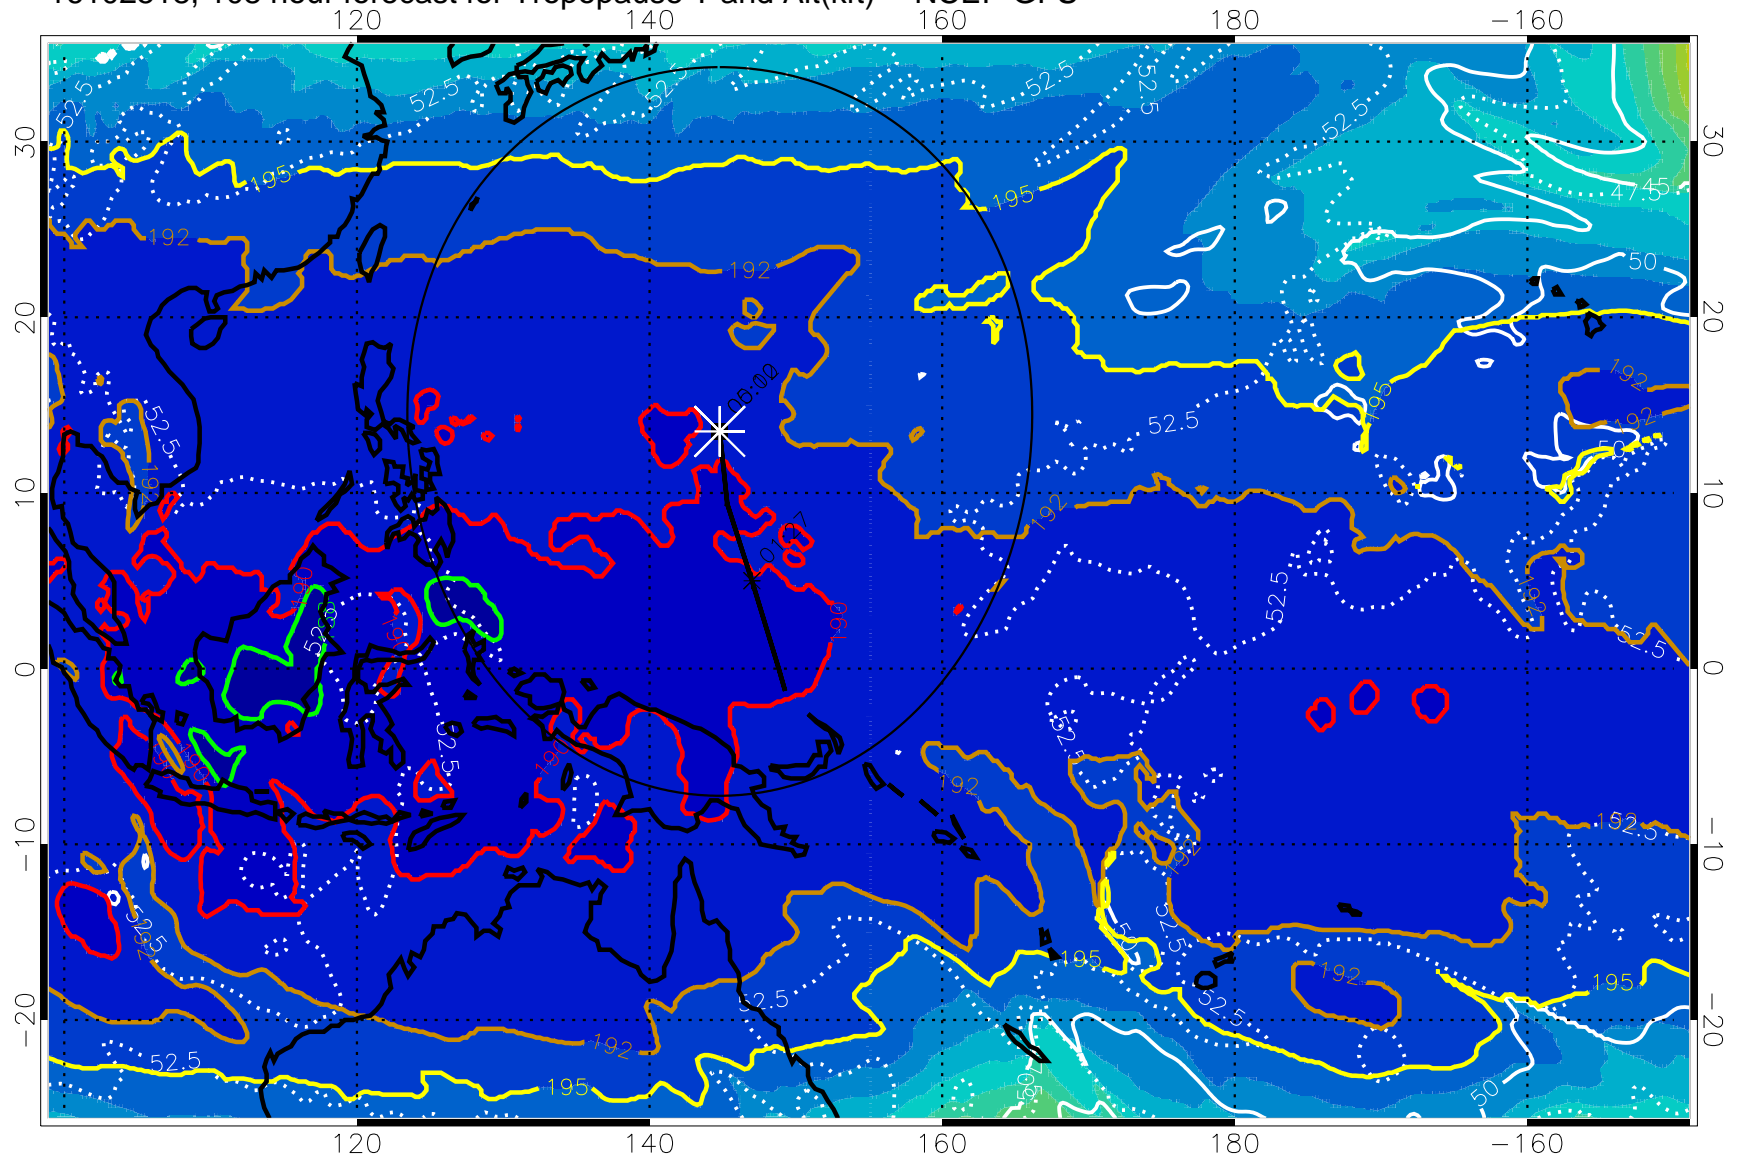

190 200 210 220 230

Tropopause T, K

Tropopause Altitude in kft (white)

192.5K Isotherm 195K Isotherm

187.5K Isotherm 190K Isotherm

Range ring of 2304 km

16102506, 096 hour forecast for Tropopause T and Alt(kft) -- NCEP GFS

190 200 210 220 230

Tropopause T, K

Tropopause Altitude in kft (white)

192.5K Isotherm 195K Isotherm  
187.5K Isotherm 190K Isotherm

Range ring of 2304 km

16102512, 102 hour forecast for Tropopause T and Alt(kft) -- NCEP GFS

190 200 210 220 230  
Tropopause T, K

Tropopause Altitude in kft (white)

192.5K Isotherm 195K Isotherm  
187.5K Isotherm 190K Isotherm

Range ring of 2304 km

16102518, 108 hour forecast for Tropopause T and Alt(kft) -- NCEP GFS