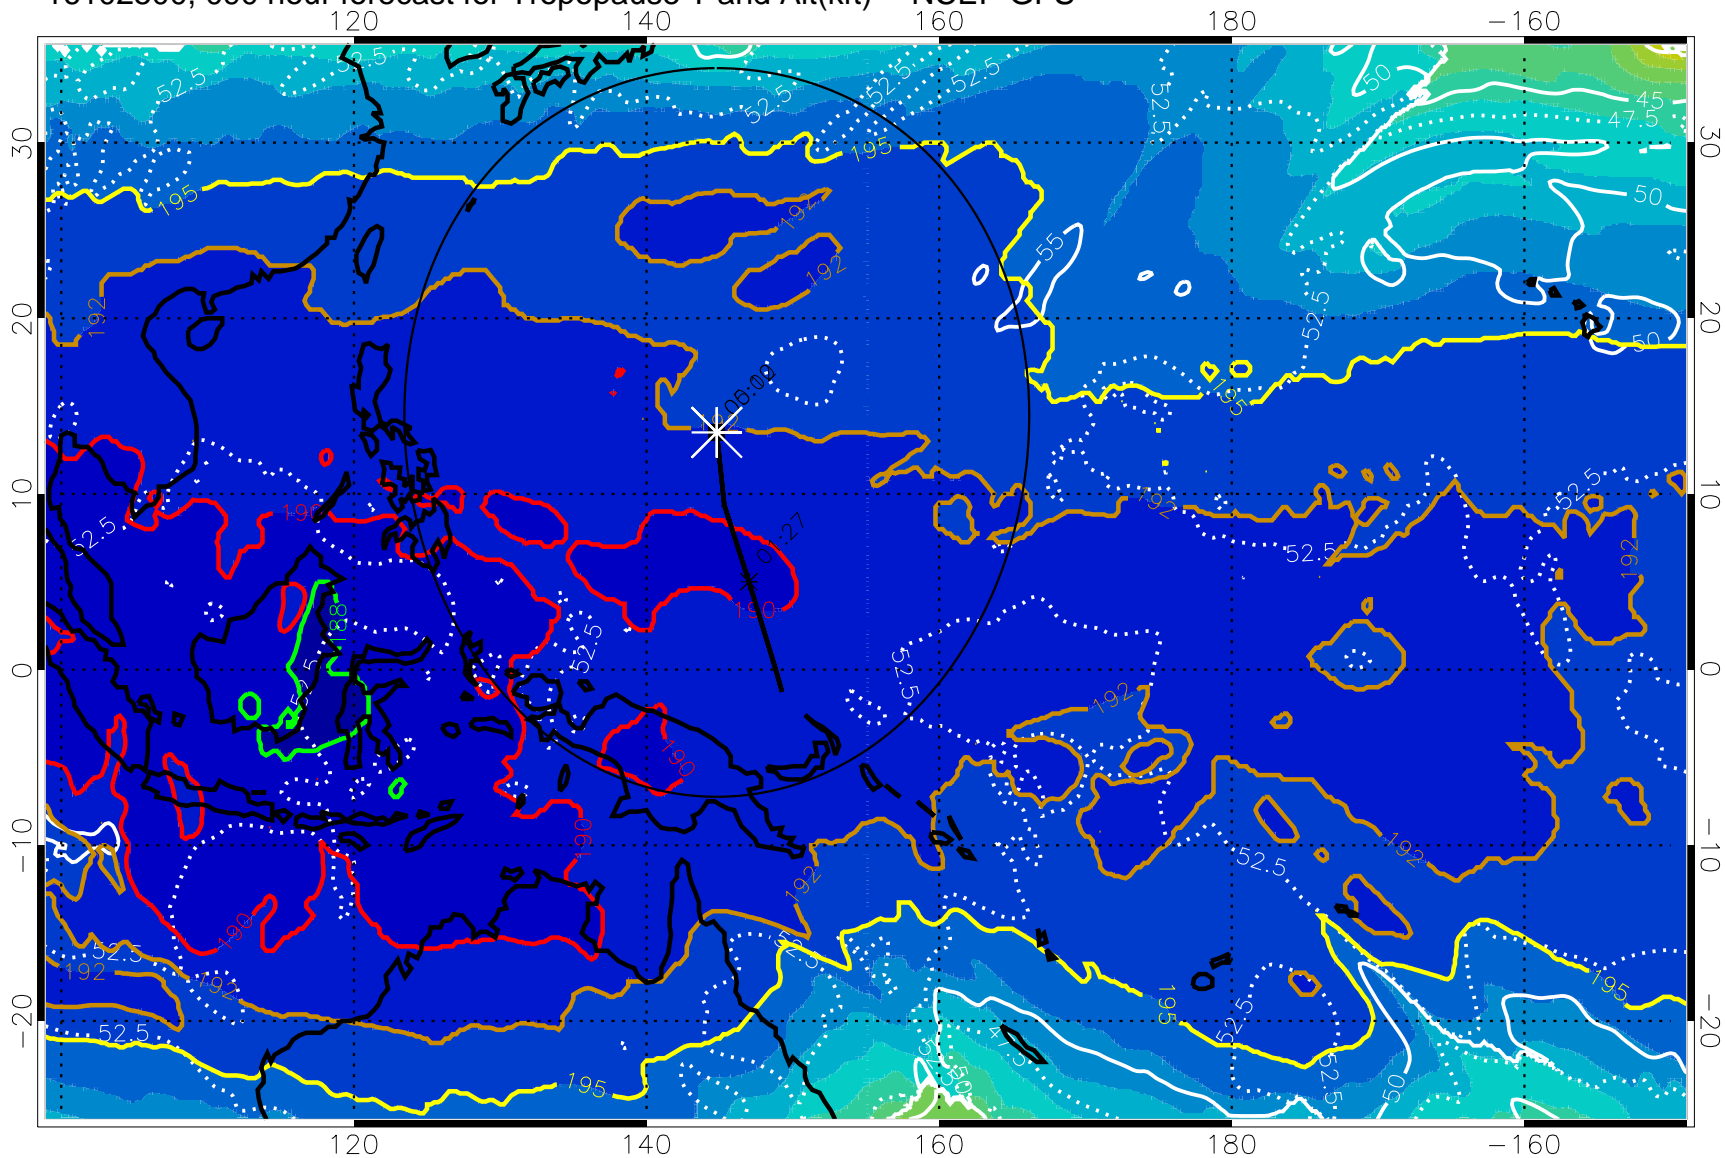

190 200 210 220 230

Tropopause T, K

Tropopause Altitude in kft (white)

192.5K Isotherm 195K Isotherm  
187.5K Isotherm 190K Isotherm

Range ring of 2304 km

16102500, 090 hour forecast for Tropopause T and Alt(kft) -- NCEP GFS

190 200 210 220 230

Tropopause T, K

Tropopause Altitude in kft (white)

192.5K Isotherm 195K Isotherm

187.5K Isotherm 190K Isotherm

Range ring of 2304 km

16102506, 096 hour forecast for Tropopause T and Alt(kft) -- NCEP GFS