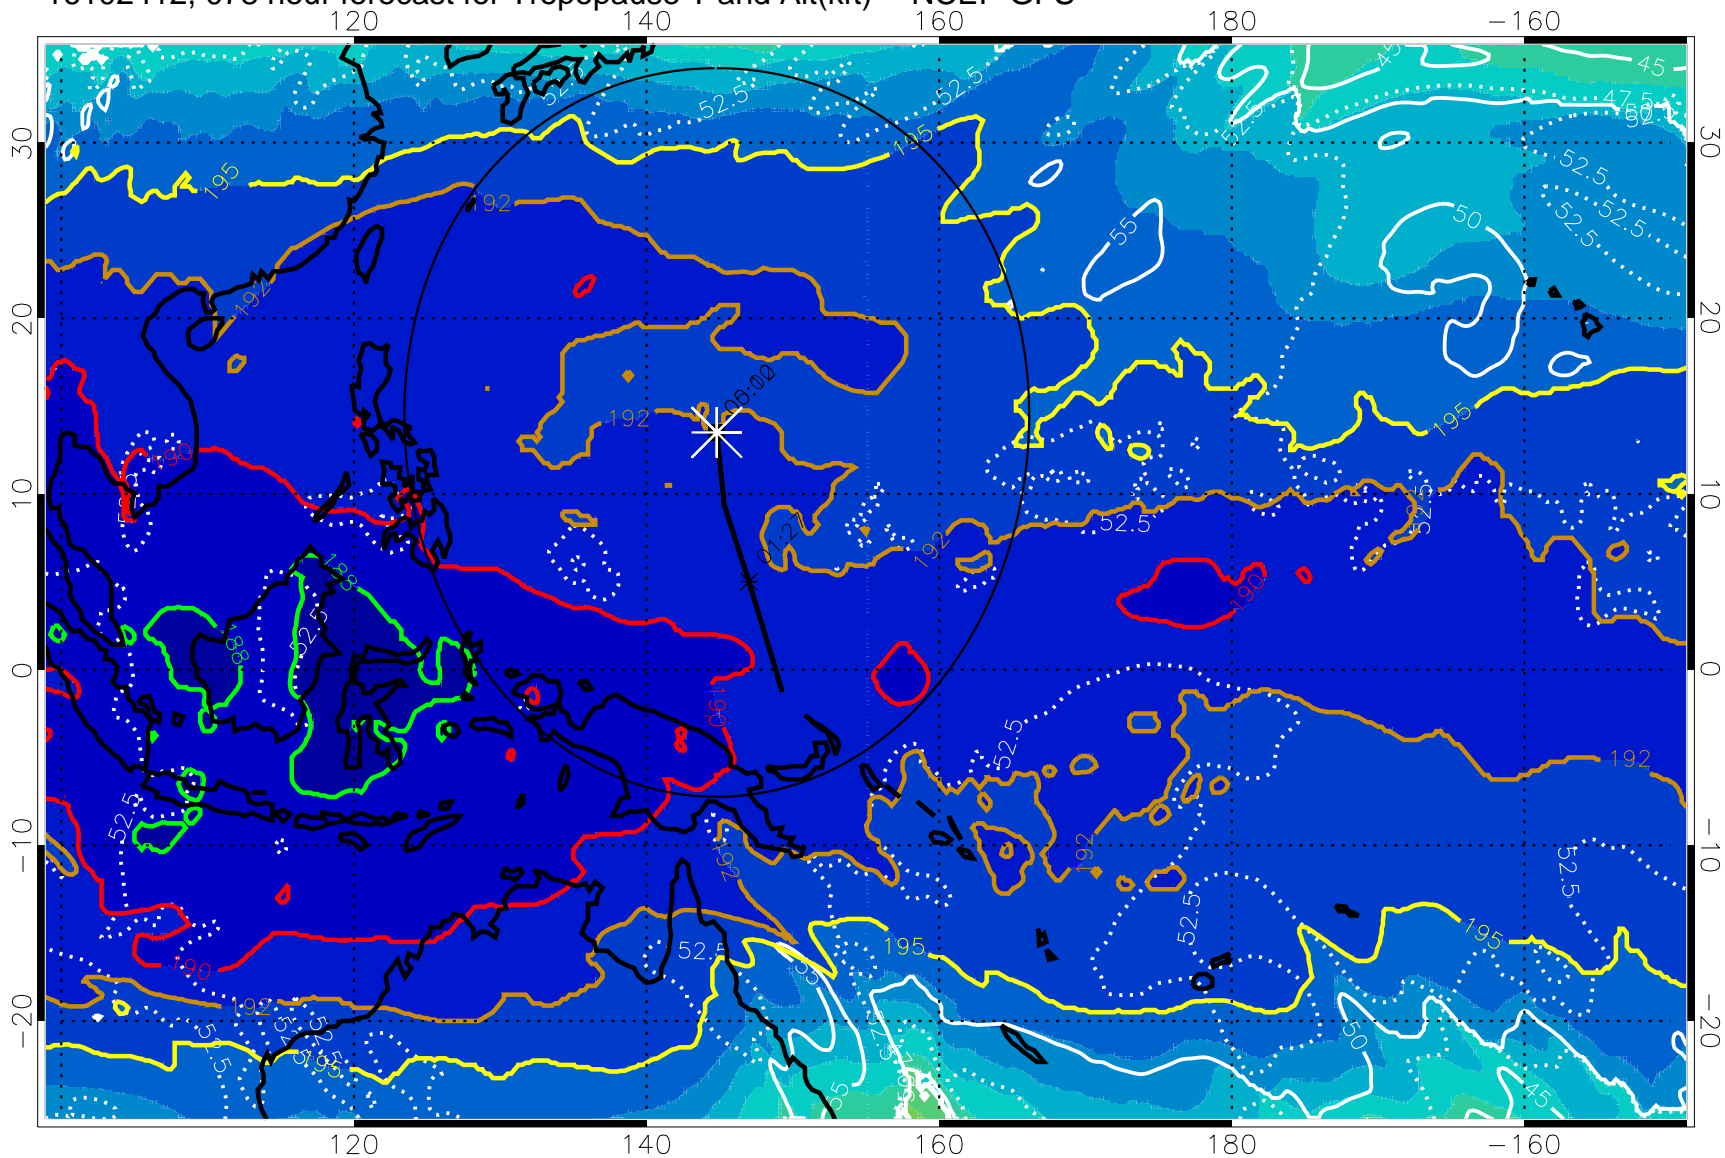

190 200 210 220 230

Tropopause T, K

Tropopause Altitude in kft (white)

192.5K Isotherm 195K Isotherm  
187.5K Isotherm 190K Isotherm

Range ring of 2304 km

16102412, 078 hour forecast for Tropopause T and Alt(kft) -- NCEP GFS

190 200 210 220 230

Tropopause T, K

Tropopause Altitude in kft (white)

192.5K Isotherm 195K Isotherm  
187.5K Isotherm 190K Isotherm

Range ring of 2304 km

16102418, 084 hour forecast for Tropopause T and Alt(kft) -- NCEP GFS