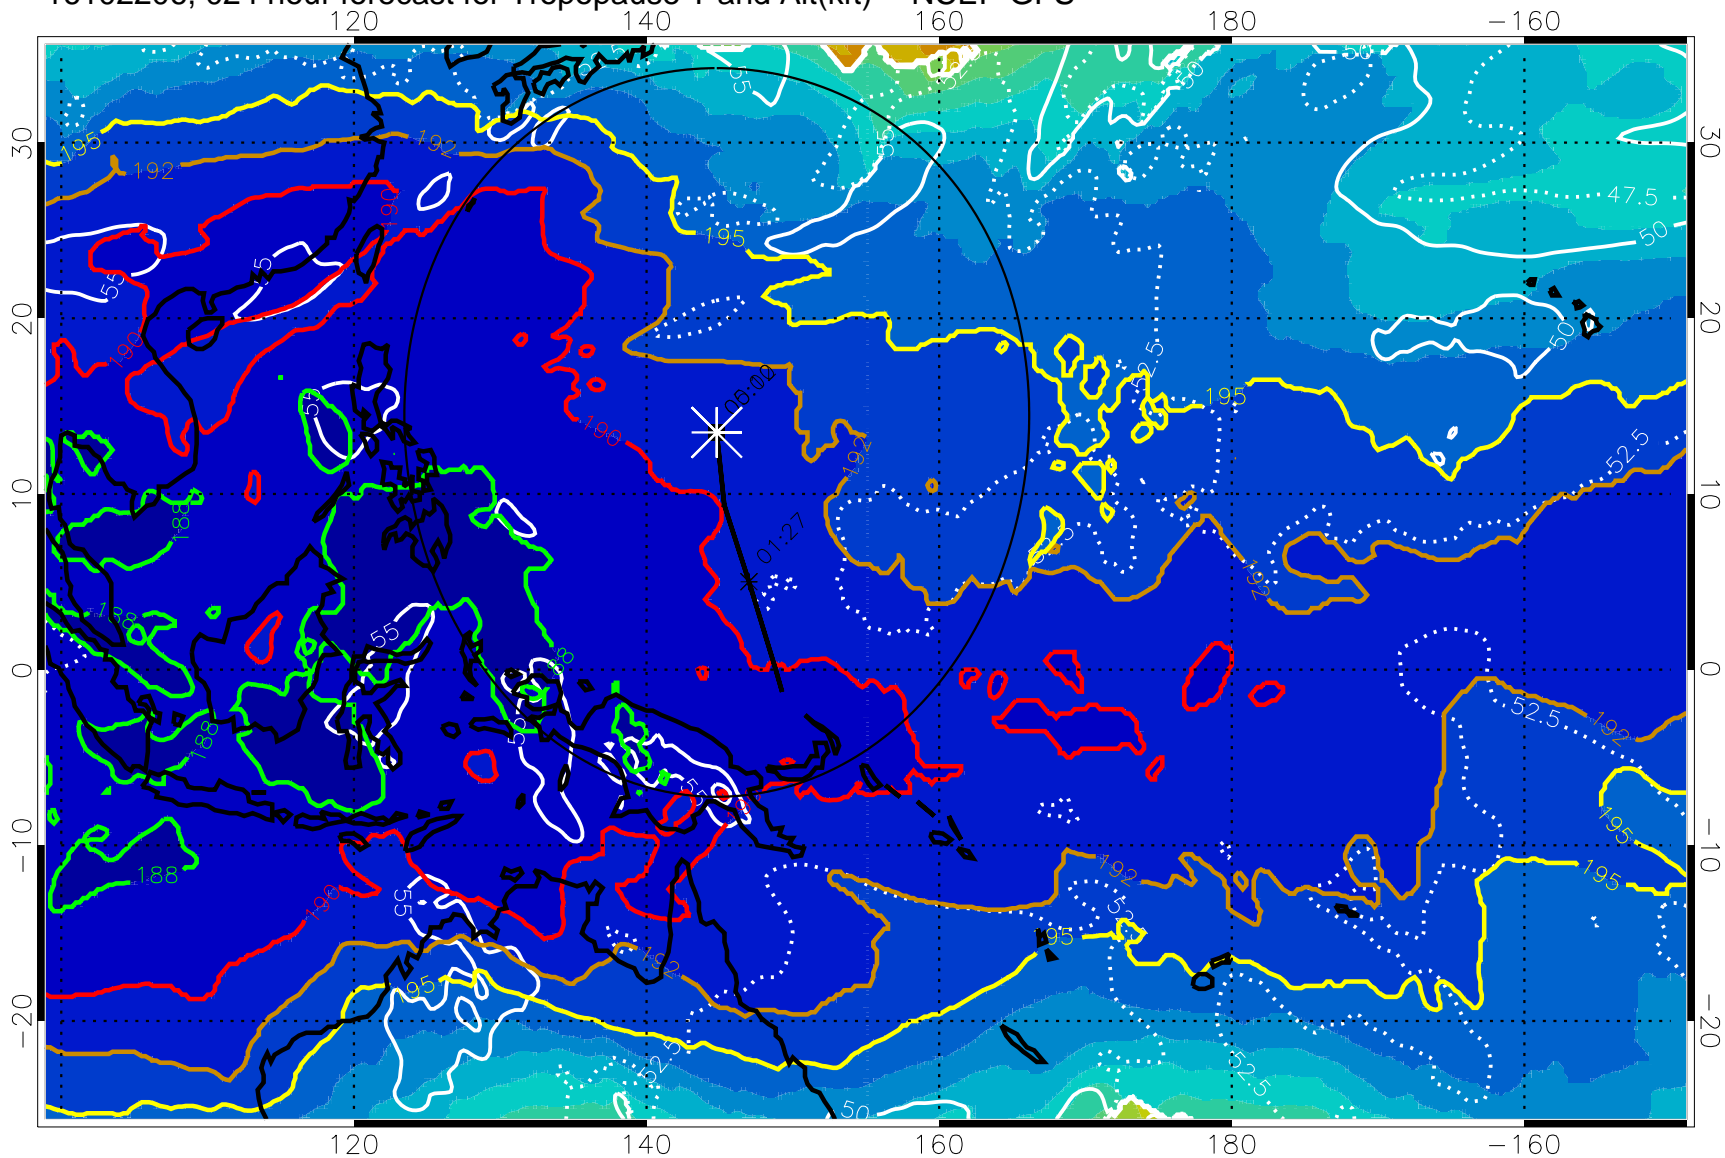

16102118, 012 hour forecast for Tropopause T and Alt(kft) -- NCEP GFS

Tropopause Altitude in kft (white)

192.5K Isotherm 195K Isotherm  
 187.5K Isotherm 190K Isotherm

Range ring of 2304 km

16102200, 018 hour forecast for Tropopause T and Alt(kft) -- NCEP GFS

190 200 210 220 230  
Tropopause T, K

Tropopause Altitude in kft (white)

192.5K Isotherm 195K Isotherm  
187.5K Isotherm 190K Isotherm

Range ring of 2304 km

16102206, 024 hour forecast for Tropopause T and Alt(kft) -- NCEP GFS