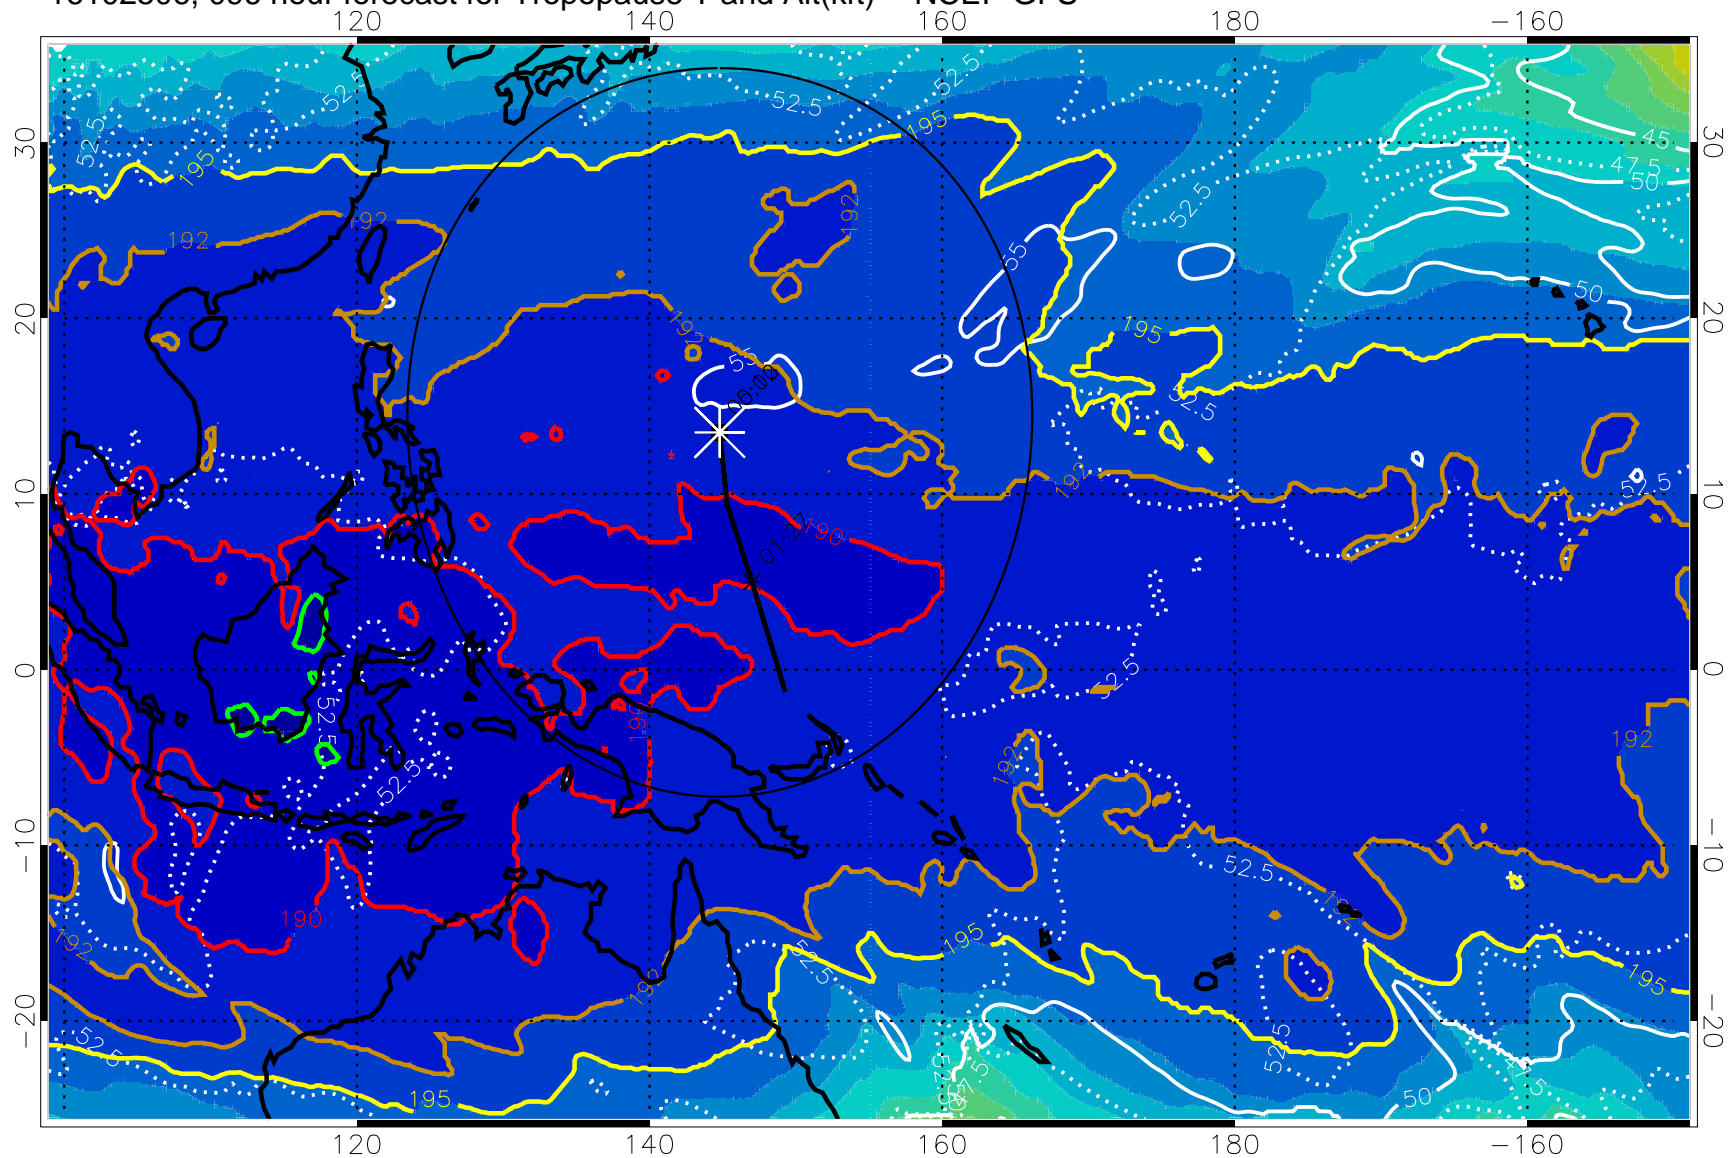

190 200 210 220 230

Tropopause T, K

Tropopause Altitude in kft (white)

192.5K Isotherm 195K Isotherm

187.5K Isotherm 190K Isotherm

Range ring of 2304 km

16102506, 096 hour forecast for Tropopause T and Alt(kft) -- NCEP GFS

190 200 210 220 230

Tropopause T, K

Tropopause Altitude in kft (white)

192.5K Isotherm 195K Isotherm  
187.5K Isotherm 190K Isotherm

Range ring of 2304 km

16102512, 102 hour forecast for Tropopause T and Alt(kft) -- NCEP GFS