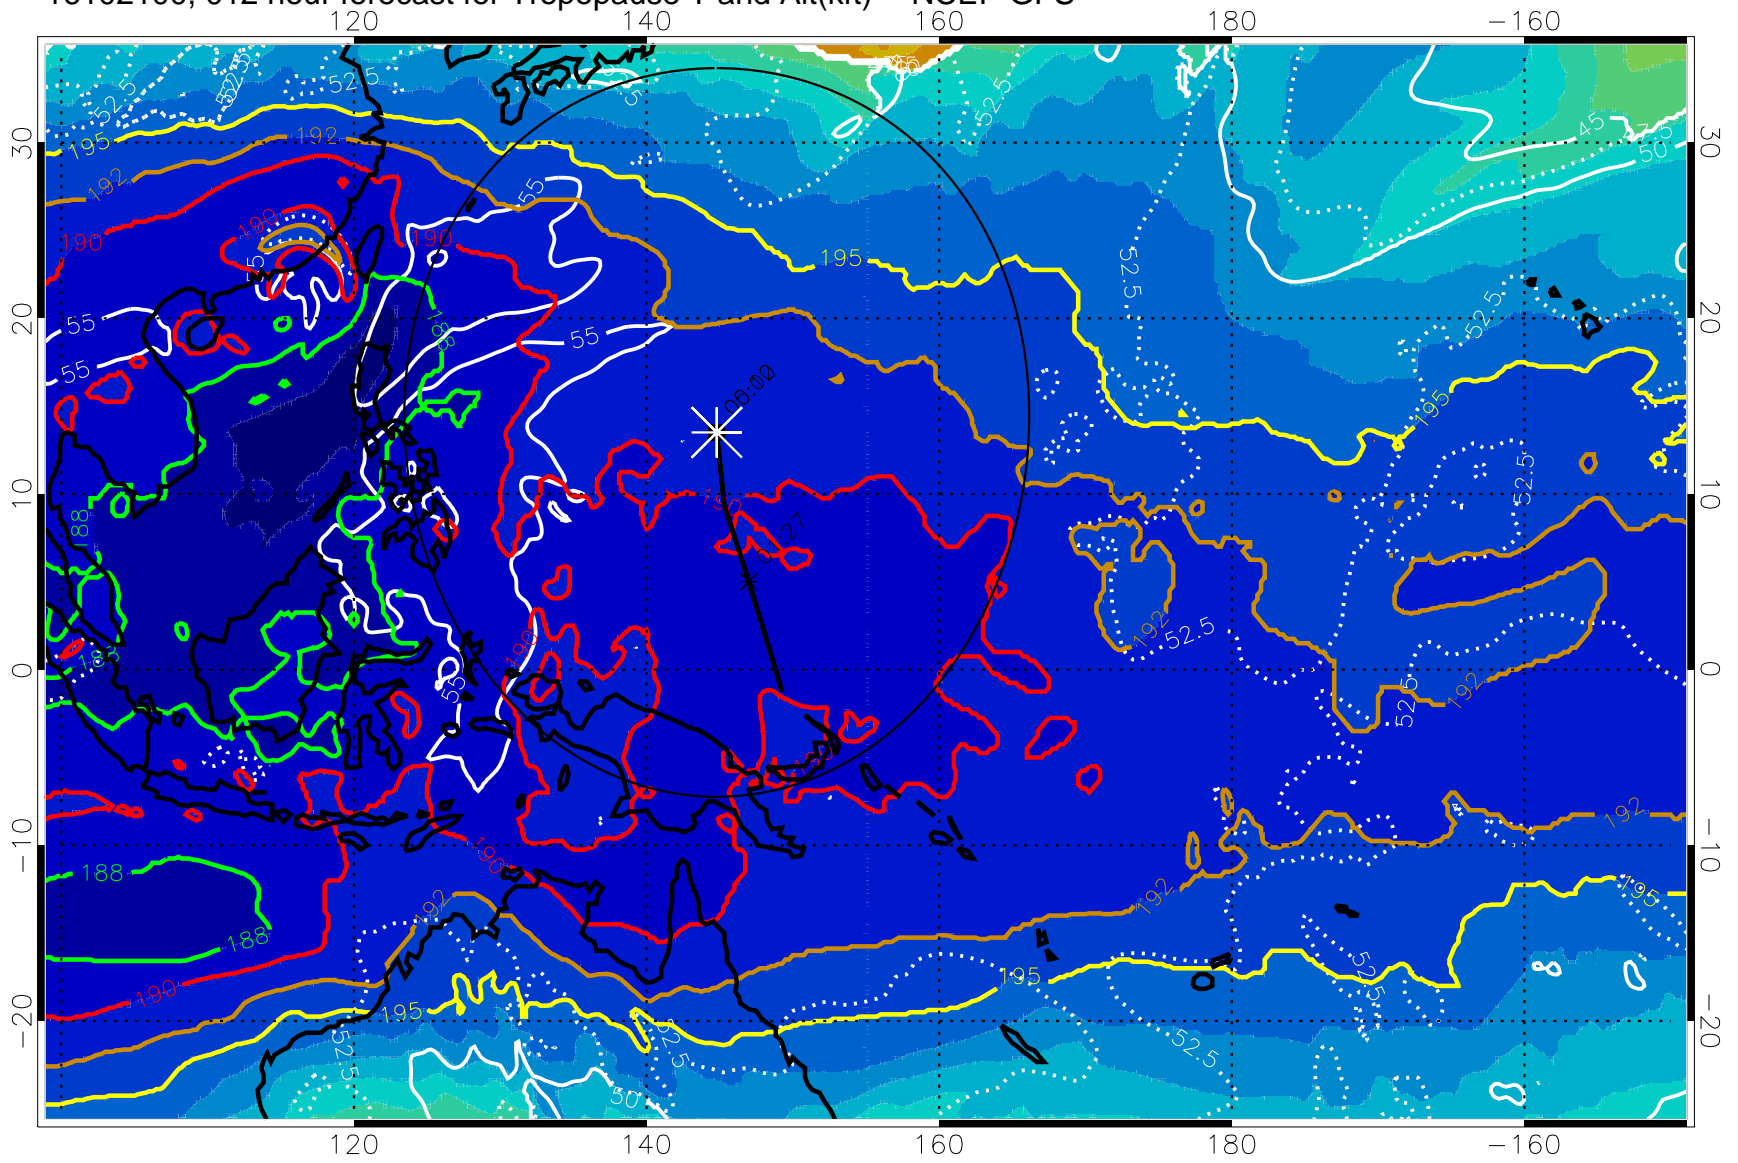

16102100, 012 hour forecast for Tropopause T and Alt(kft) -- NCEP GFS

Tropopause Altitude in kft (white)

192.5K Isotherm   195K Isotherm
187.5K Isotherm   190K Isotherm

Range ring of 2304 km