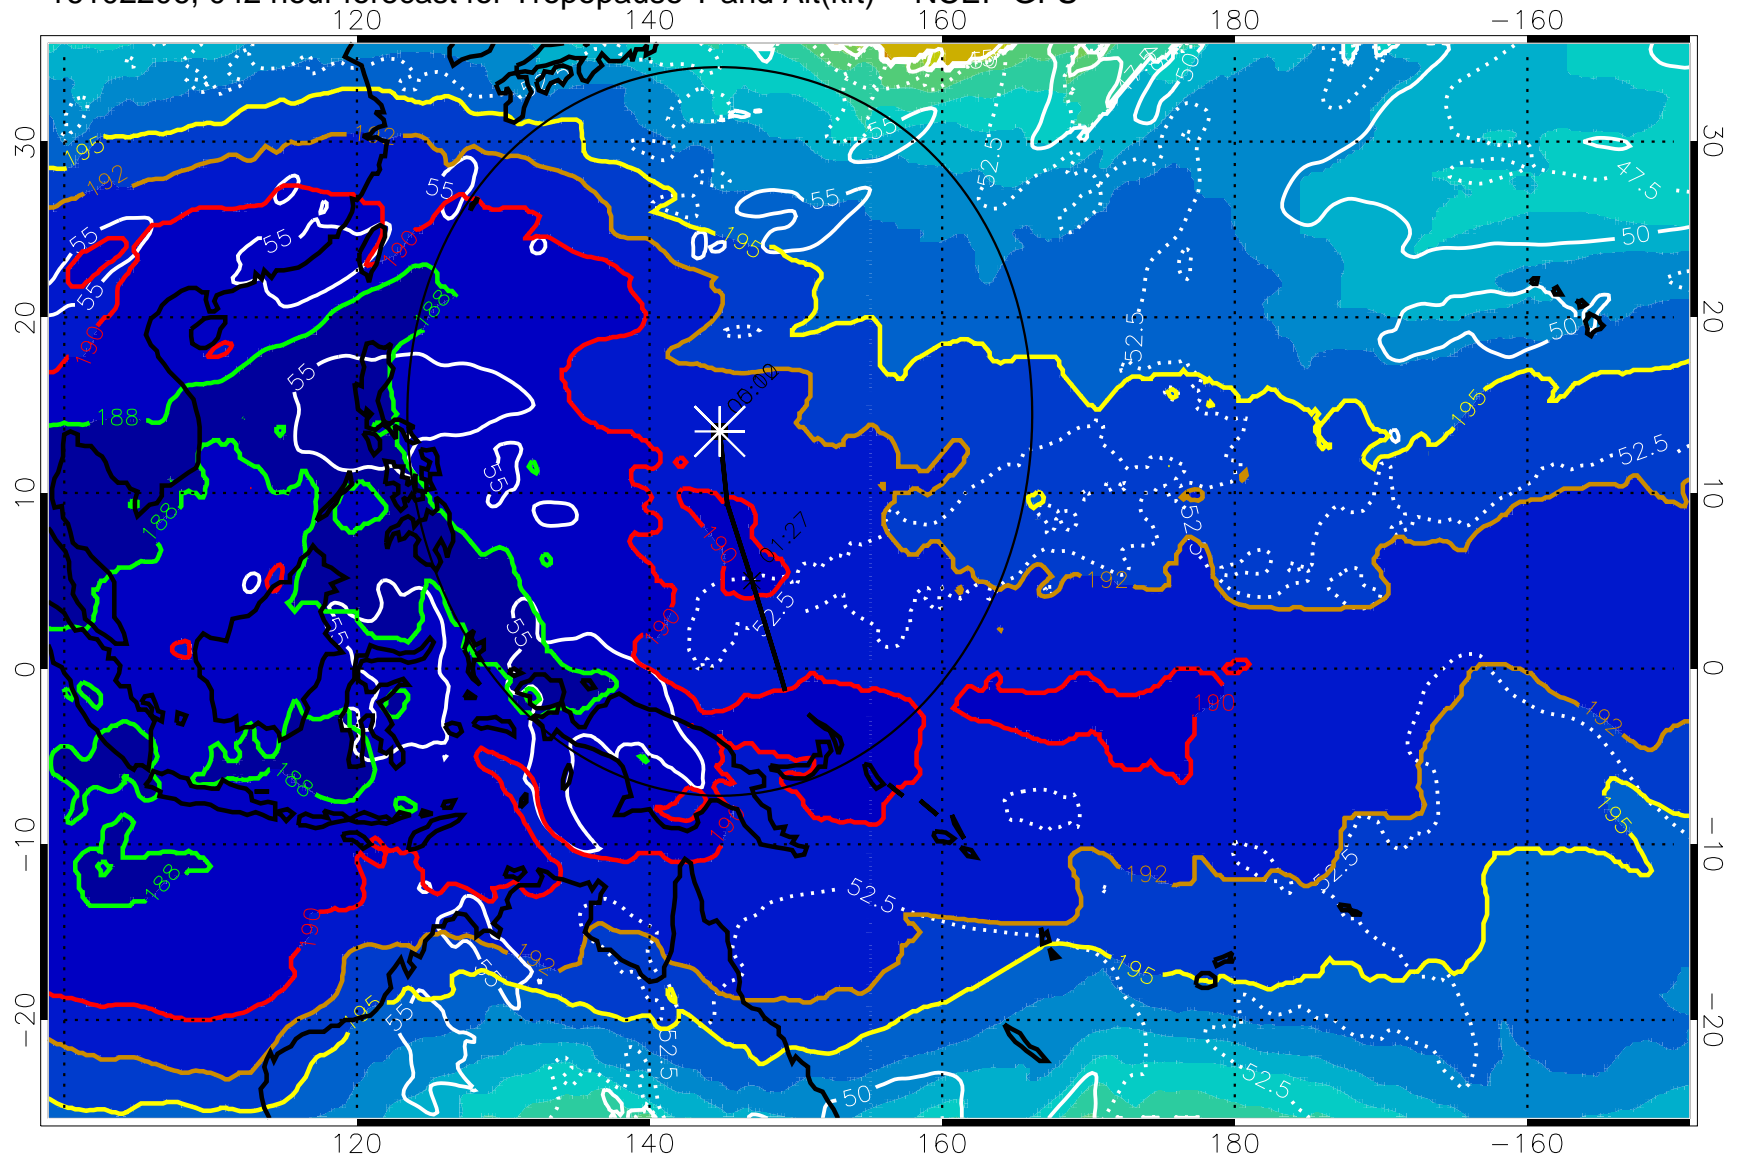

190 200 210 220 230

Tropopause T, K

Tropopause Altitude in kft (white)

192.5K Isotherm 195K Isotherm

187.5K Isotherm 190K Isotherm

Range ring of 2304 km

16102206, 042 hour forecast for Tropopause T and Alt(kft) -- NCEP GFS

190 200 210 220 230

Tropopause T, K

Tropopause Altitude in kft (white)

192.5K Isotherm 195K Isotherm

187.5K Isotherm 190K Isotherm

Range ring of 2304 km

16102212, 048 hour forecast for Tropopause T and Alt(kft) -- NCEP GFS