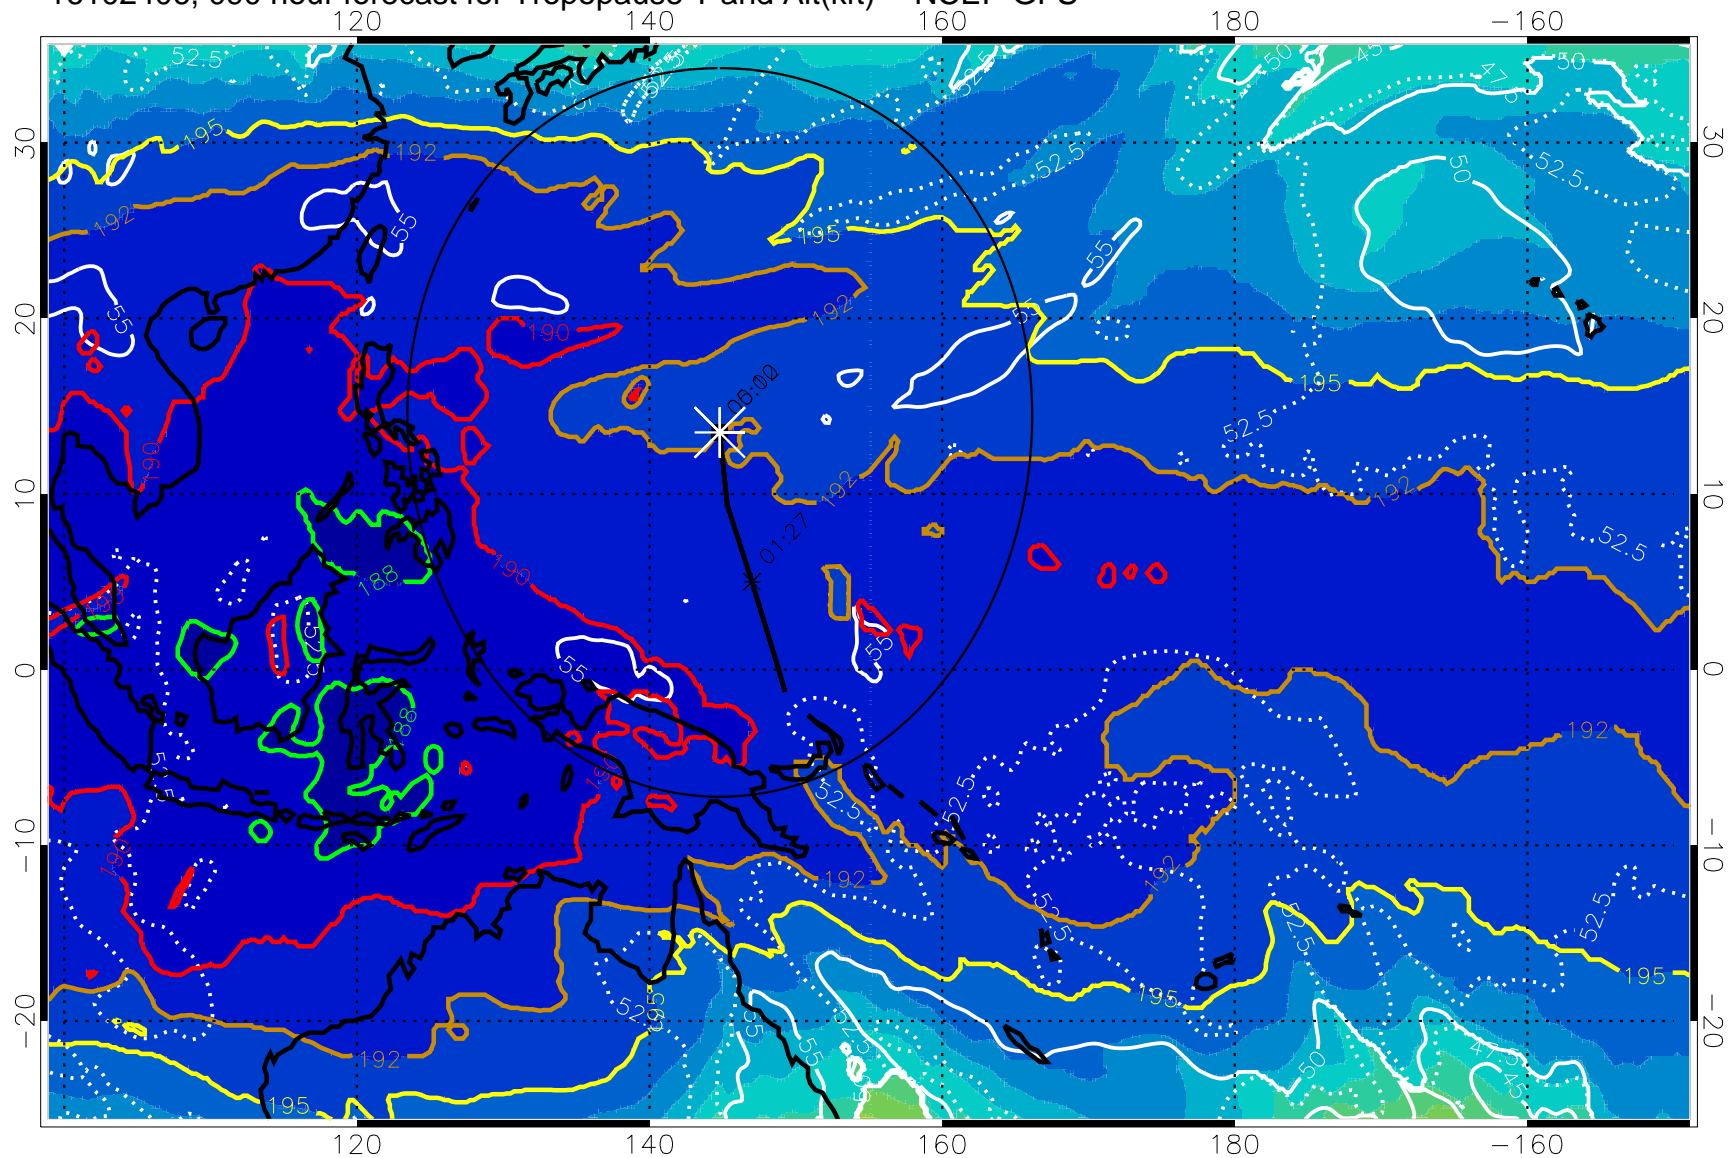

190 200 210 220 230

Tropopause T, K

Tropopause Altitude in kft (white)

192.5K Isotherm 195K Isotherm
187.5K Isotherm 190K Isotherm

Range ring of 2304 km

16102400, 084 hour forecast for Tropopause T and Alt(kft) -- NCEP GFS

190 200 210 220 230
Tropopause T, K

Tropopause Altitude in kft (white)

192.5K Isotherm 195K Isotherm
187.5K Isotherm 190K Isotherm

Range ring of 2304 km

16102406, 090 hour forecast for Tropopause T and Alt(kft) -- NCEP GFS