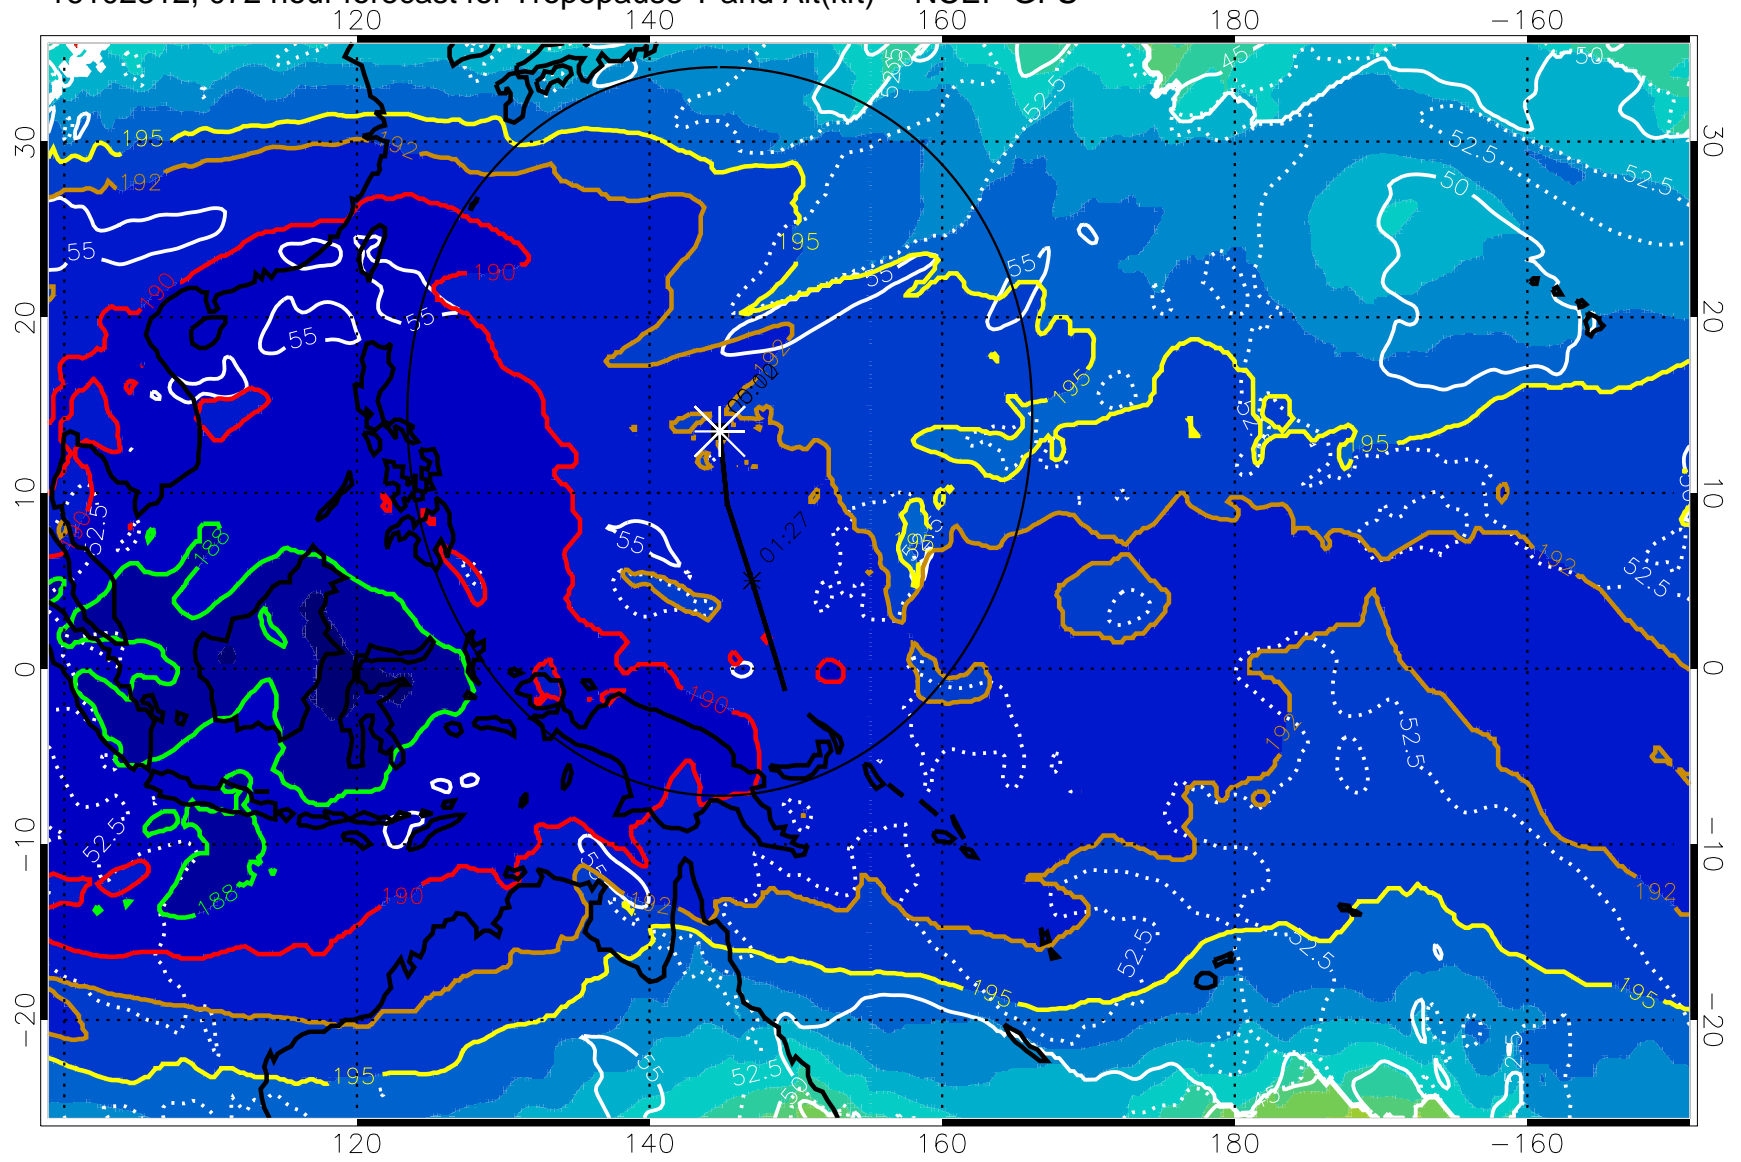

190 200 210 220 230

Tropopause T, K

Tropopause Altitude in kft (white)

192.5K Isotherm 195K Isotherm

187.5K Isotherm 190K Isotherm

Range ring of 2304 km

16102312, 072 hour forecast for Tropopause T and Alt(kft) -- NCEP GFS