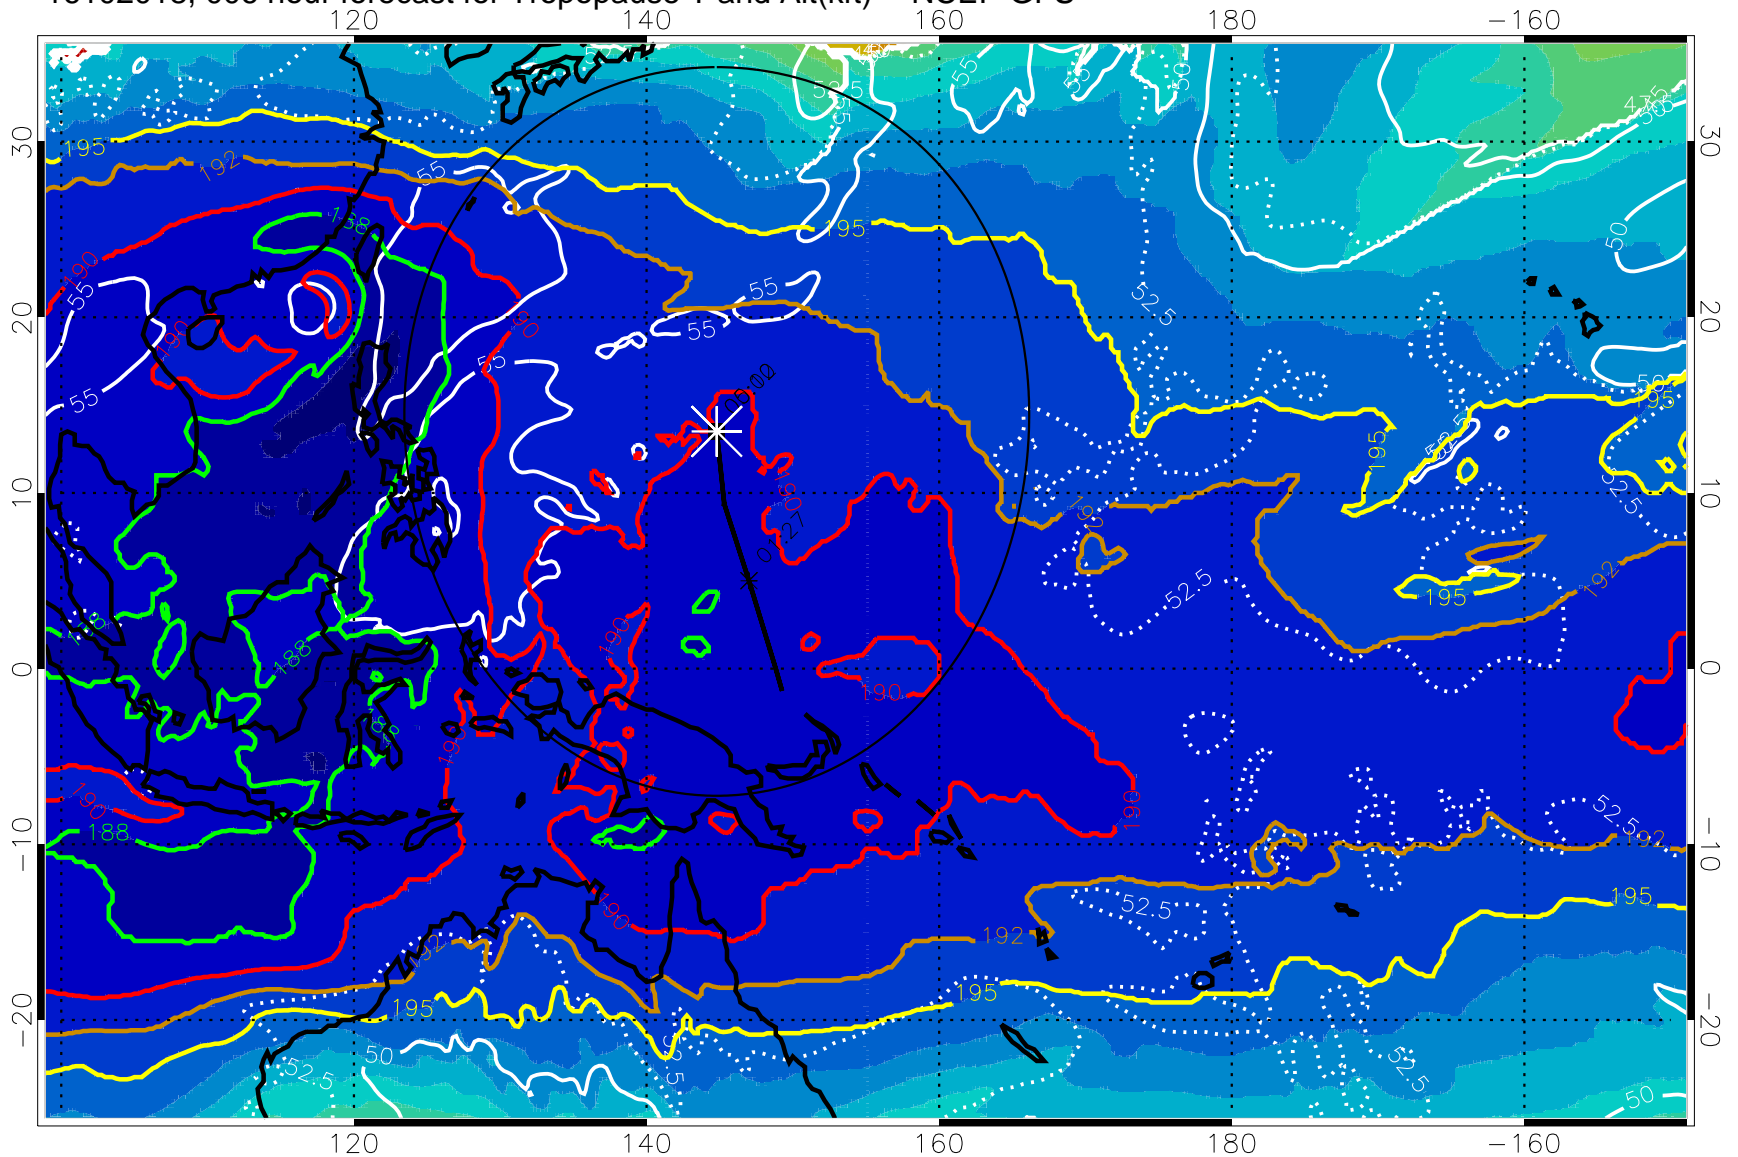

16102018, 006 hour forecast for Tropopause T and Alt(kft) -- NCEP GFS

190 200 210 220 230

Tropopause T, K

Tropopause Altitude in kft (white)

192.5K Isotherm 195K Isotherm

187.5K Isotherm 190K Isotherm

Range ring of 2304 km

16102100, 012 hour forecast for Tropopause T and Alt(kft) -- NCEP GFS

Tropopause Altitude in kft (white)

192.5K Isotherm 195K Isotherm
 187.5K Isotherm 190K Isotherm

Range ring of 2304 km

16102106, 018 hour forecast for Tropopause T and Alt(kft) -- NCEP GFS

190 200 210 220 230

Tropopause T, K

Tropopause Altitude in kft (white)

192.5K Isotherm 195K Isotherm
187.5K Isotherm 190K Isotherm

Range ring of 2304 km

16102112, 024 hour forecast for Tropopause T and Alt(kft) -- NCEP GFS