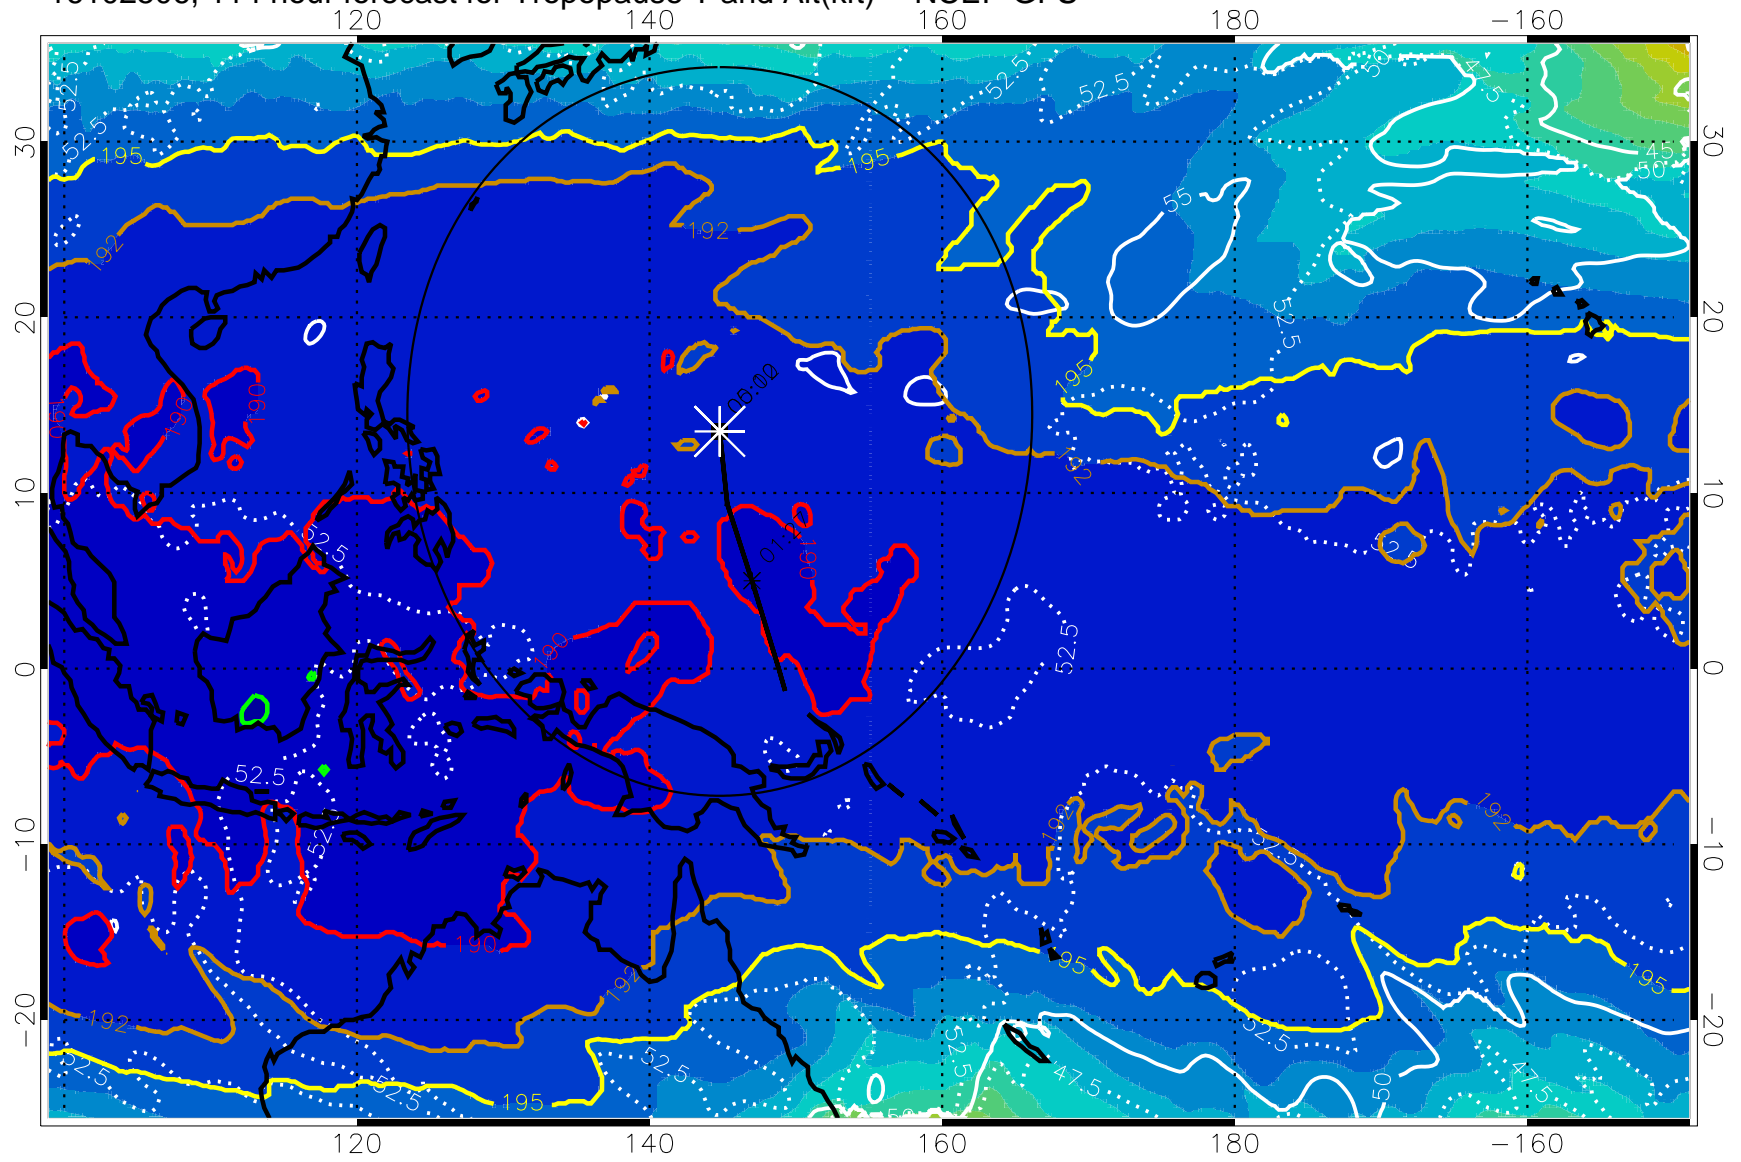

190 200 210 220 230

Tropopause T, K

Tropopause Altitude in kft (white)

192.5K Isotherm 195K Isotherm
187.5K Isotherm 190K Isotherm

Range ring of 2304 km

16102506, 114 hour forecast for Tropopause T and Alt(kft) -- NCEP GFS

190 200 210 220 230
Tropopause T, K

Tropopause Altitude in kft (white)

192.5K Isotherm 195K Isotherm
187.5K Isotherm 190K Isotherm

Range ring of 2304 km

16102512, 120 hour forecast for Tropopause T and Alt(kft) -- NCEP GFS