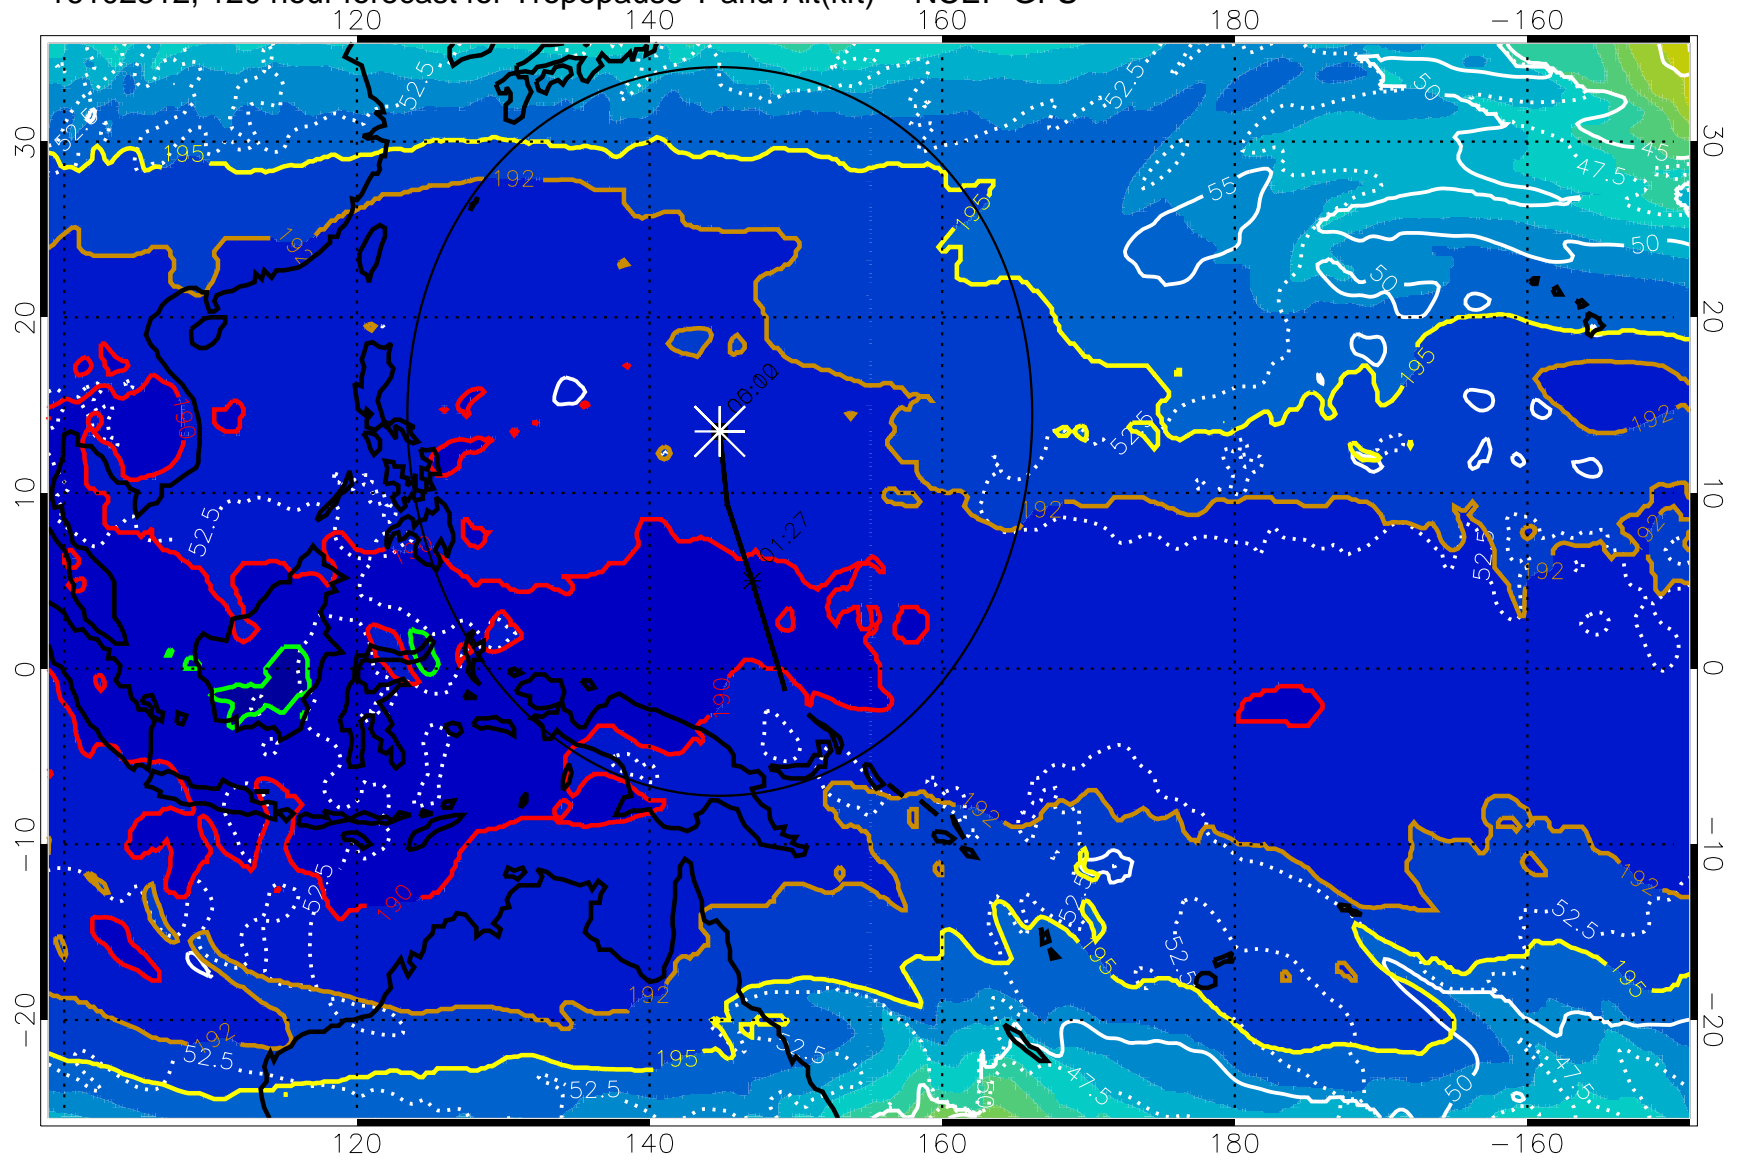

190 200 210 220 230

Tropopause T, K

Tropopause Altitude in kft (white)

192.5K Isotherm 195K Isotherm
187.5K Isotherm 190K Isotherm

Range ring of 2304 km

16102500, 108 hour forecast for Tropopause T and Alt(kft) -- NCEP GFS

190 200 210 220 230

Tropopause T, K

Tropopause Altitude in kft (white)

192.5K Isotherm 195K Isotherm
187.5K Isotherm 190K Isotherm

Range ring of 2304 km

16102506, 114 hour forecast for Tropopause T and Alt(kft) -- NCEP GFS

190 200 210 220 230
Tropopause T, K

Tropopause Altitude in kft (white)

192.5K Isotherm 195K Isotherm
187.5K Isotherm 190K Isotherm

Range ring of 2304 km

16102512, 120 hour forecast for Tropopause T and Alt(kft) -- NCEP GFS