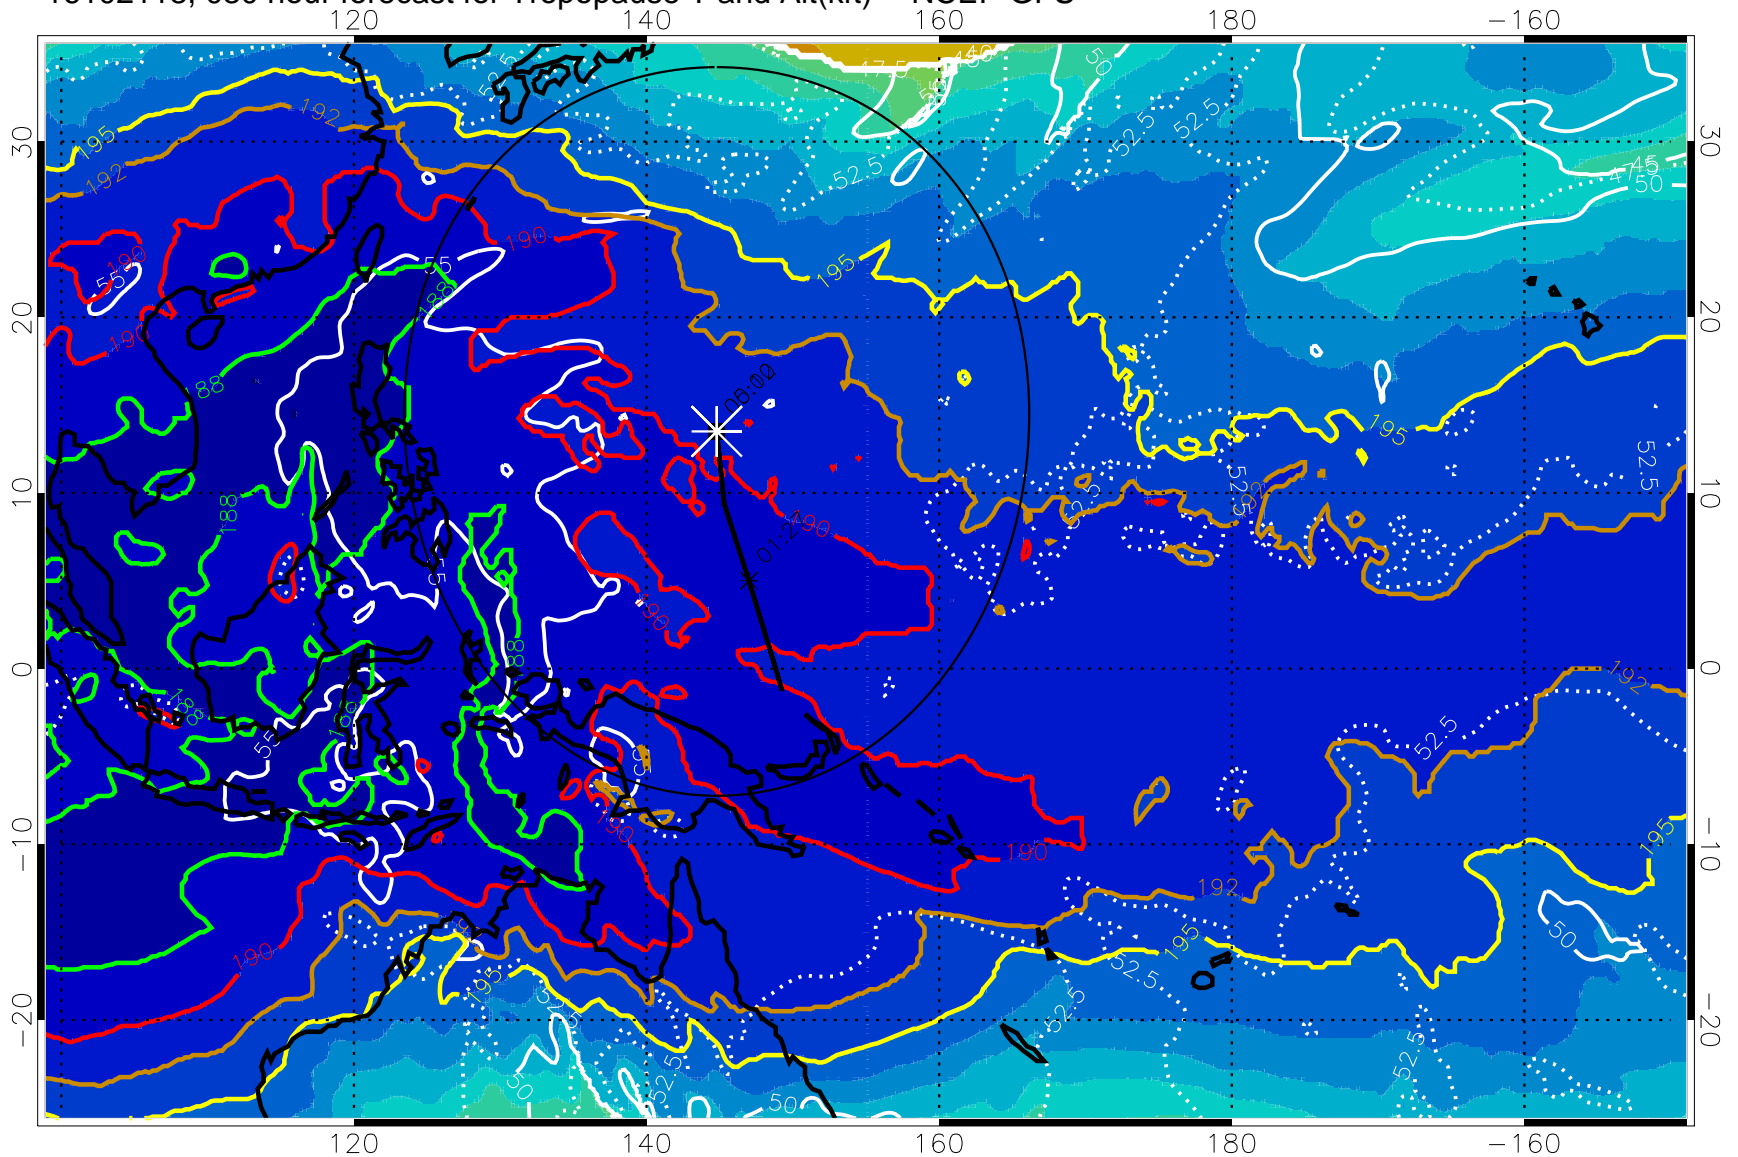

190 200 210 220 230

Tropopause T, K

Tropopause Altitude in kft (white)

192.5K Isotherm 195K Isotherm
187.5K Isotherm 190K Isotherm

Range ring of 2304 km

16102118, 030 hour forecast for Tropopause T and Alt(kft) -- NCEP GFS

190 200 210 220 230

Tropopause T, K

Tropopause Altitude in kft (white)

192.5K Isotherm 195K Isotherm

187.5K Isotherm 190K Isotherm

Range ring of 2304 km

16102200, 036 hour forecast for Tropopause T and Alt(kft) -- NCEP GFS