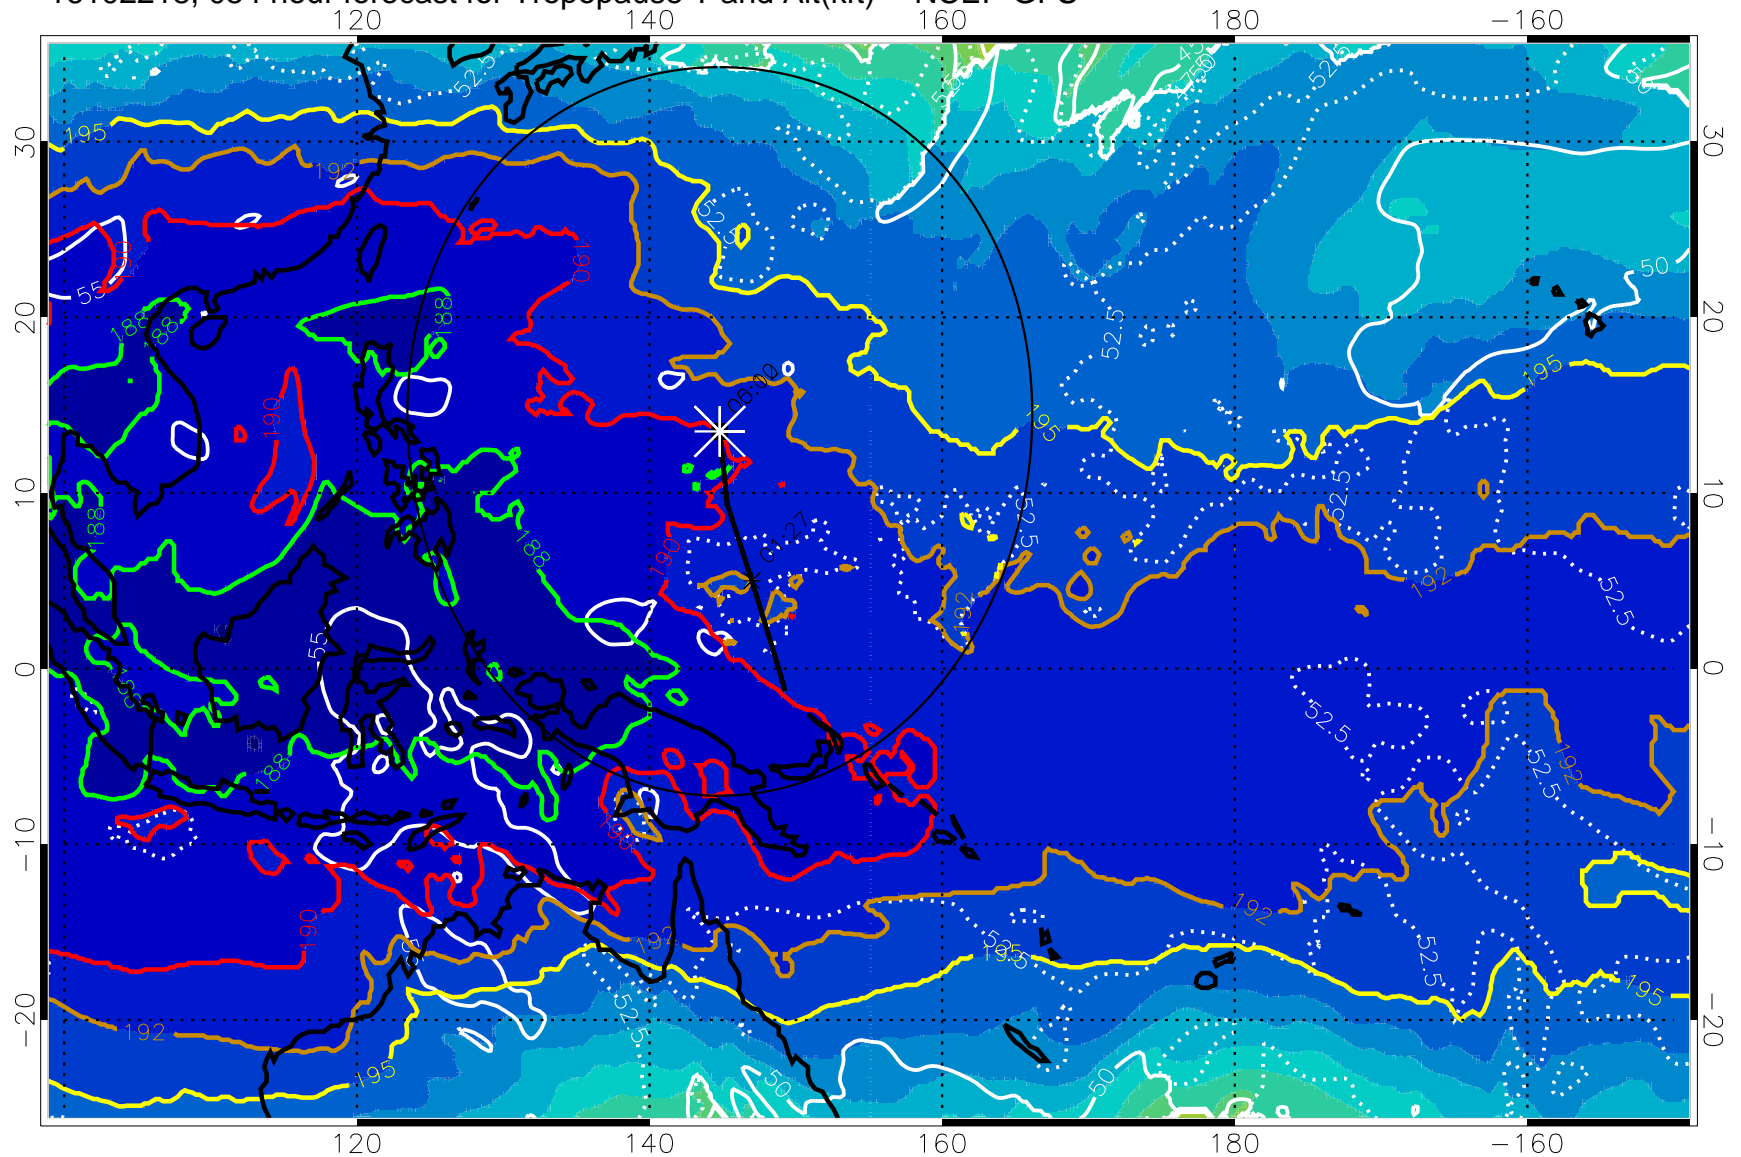

190 200 210 220 230

Tropopause T, K

Tropopause Altitude in kft (white)

192.5K Isotherm 195K Isotherm
187.5K Isotherm 190K Isotherm

Range ring of 2304 km

16102218, 054 hour forecast for Tropopause T and Alt(kft) -- NCEP GFS

190 200 210 220 230
Tropopause T, K

Tropopause Altitude in kft (white)

192.5K Isotherm 195K Isotherm
187.5K Isotherm 190K Isotherm

Range ring of 2304 km

16102300, 060 hour forecast for Tropopause T and Alt(kft) -- NCEP GFS