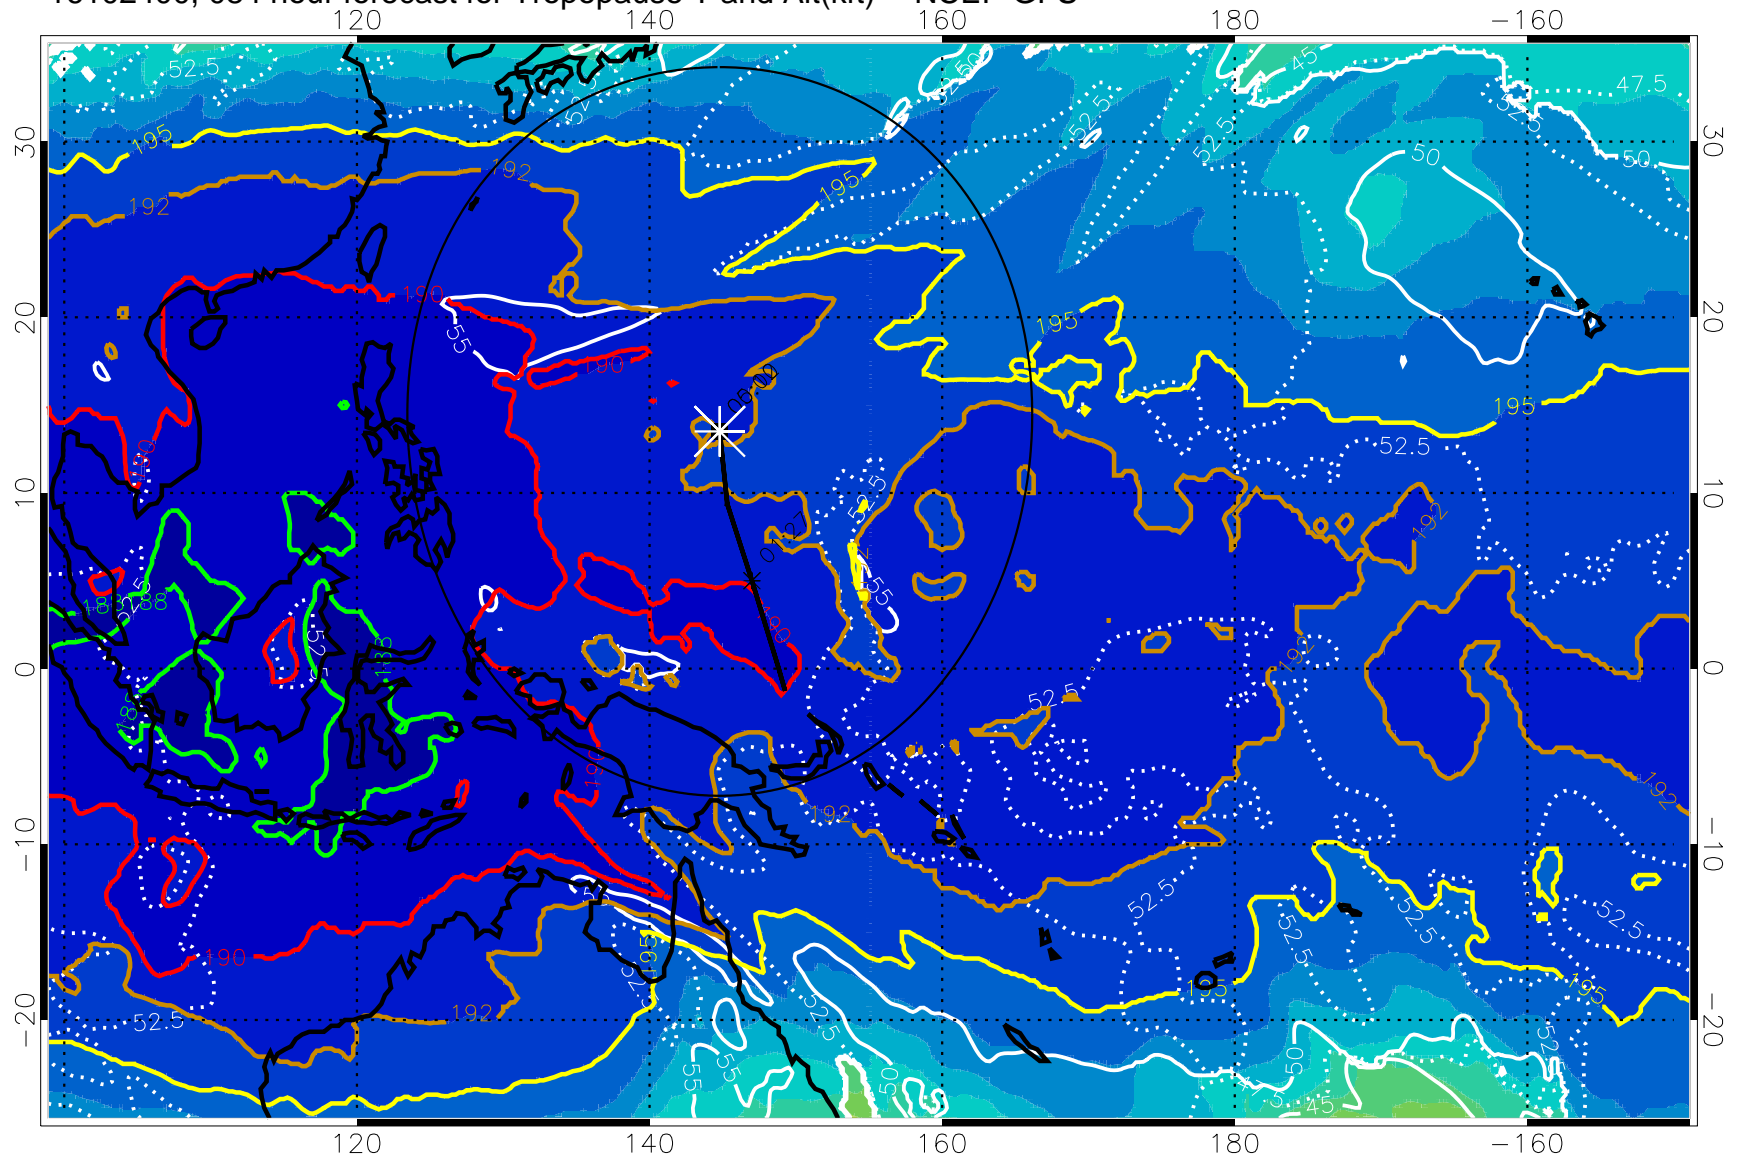

190 200 210 220 230

Tropopause T, K

Tropopause Altitude in kft (white)

192.5K Isotherm 195K Isotherm
187.5K Isotherm 190K Isotherm

Range ring of 2304 km

16102400, 084 hour forecast for Tropopause T and Alt(kft) -- NCEP GFS

190 200 210 220 230
Tropopause T, K

Tropopause Altitude in kft (white)

192.5K Isotherm 195K Isotherm
187.5K Isotherm 190K Isotherm

Range ring of 2304 km

16102406, 090 hour forecast for Tropopause T and Alt(kft) -- NCEP GFS