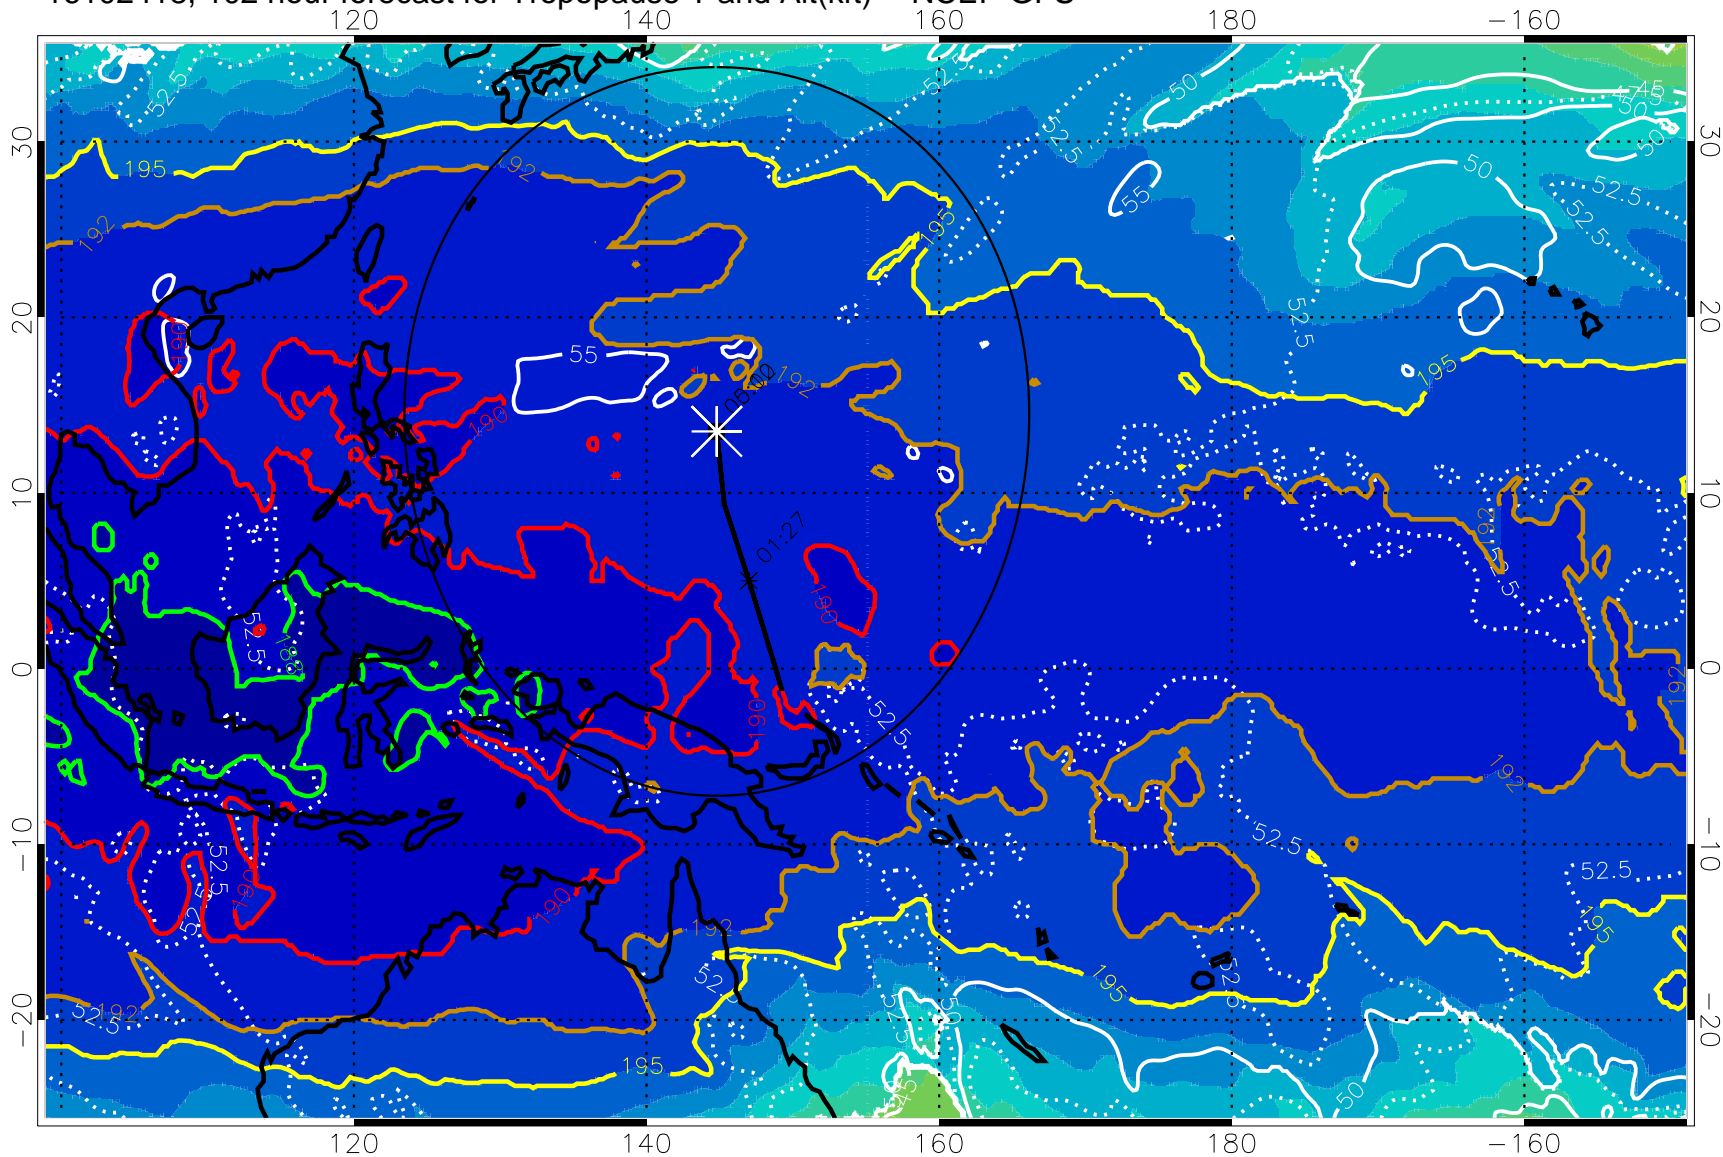

190 200 210 220 230

Tropopause T, K

Tropopause Altitude in kft (white)

192.5K Isotherm 195K Isotherm
187.5K Isotherm 190K Isotherm

Range ring of 2304 km

16102412, 096 hour forecast for Tropopause T and Alt(kft) -- NCEP GFS

190 200 210 220 230
Tropopause T, K

Tropopause Altitude in kft (white)

192.5K Isotherm 195K Isotherm
187.5K Isotherm 190K Isotherm

Range ring of 2304 km

16102418, 102 hour forecast for Tropopause T and Alt(kft) -- NCEP GFS