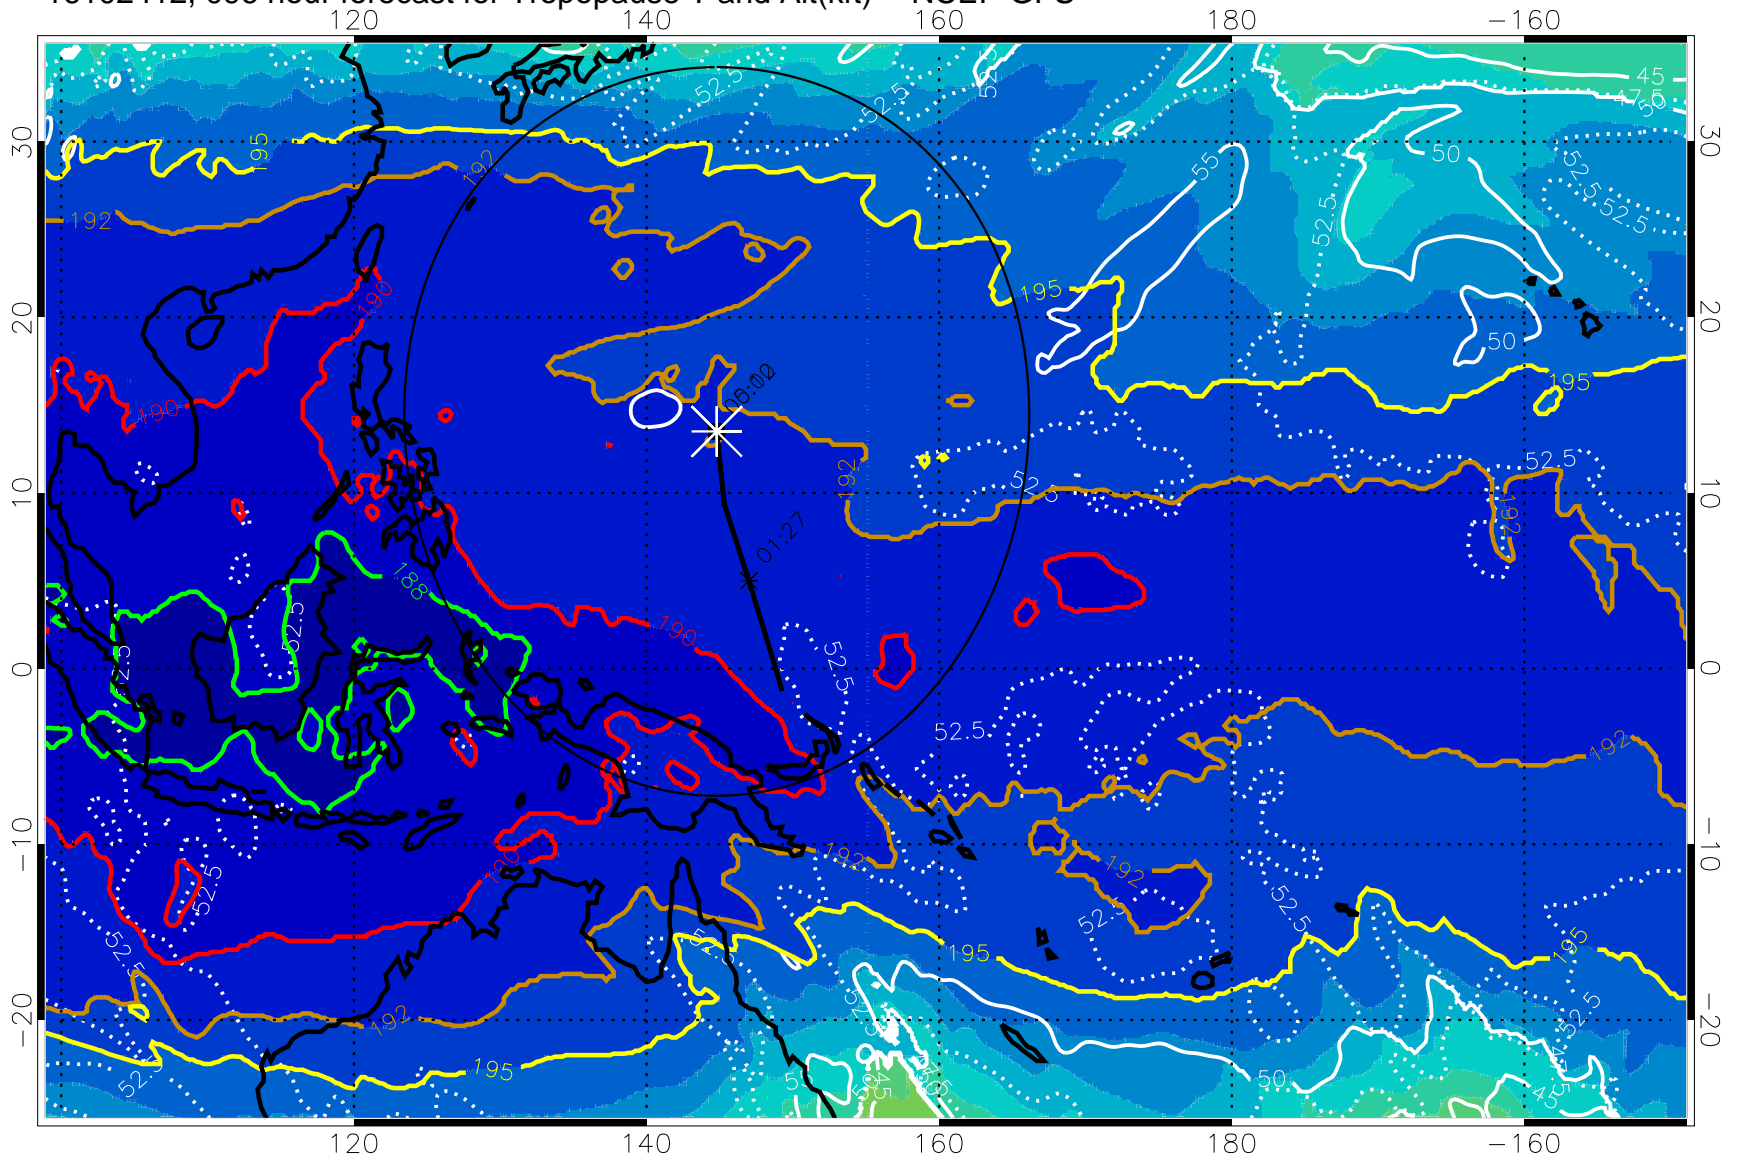

190 200 210 220 230

Tropopause T, K

Tropopause Altitude in kft (white)

192.5K Isotherm 195K Isotherm
187.5K Isotherm 190K Isotherm

Range ring of 2304 km

16102412, 096 hour forecast for Tropopause T and Alt(kft) -- NCEP GFS

190 200 210 220 230
Tropopause T, K

Tropopause Altitude in kft (white)

192.5K Isotherm 195K Isotherm
187.5K Isotherm 190K Isotherm

Range ring of 2304 km

16102418, 102 hour forecast for Tropopause T and Alt(kft) -- NCEP GFS