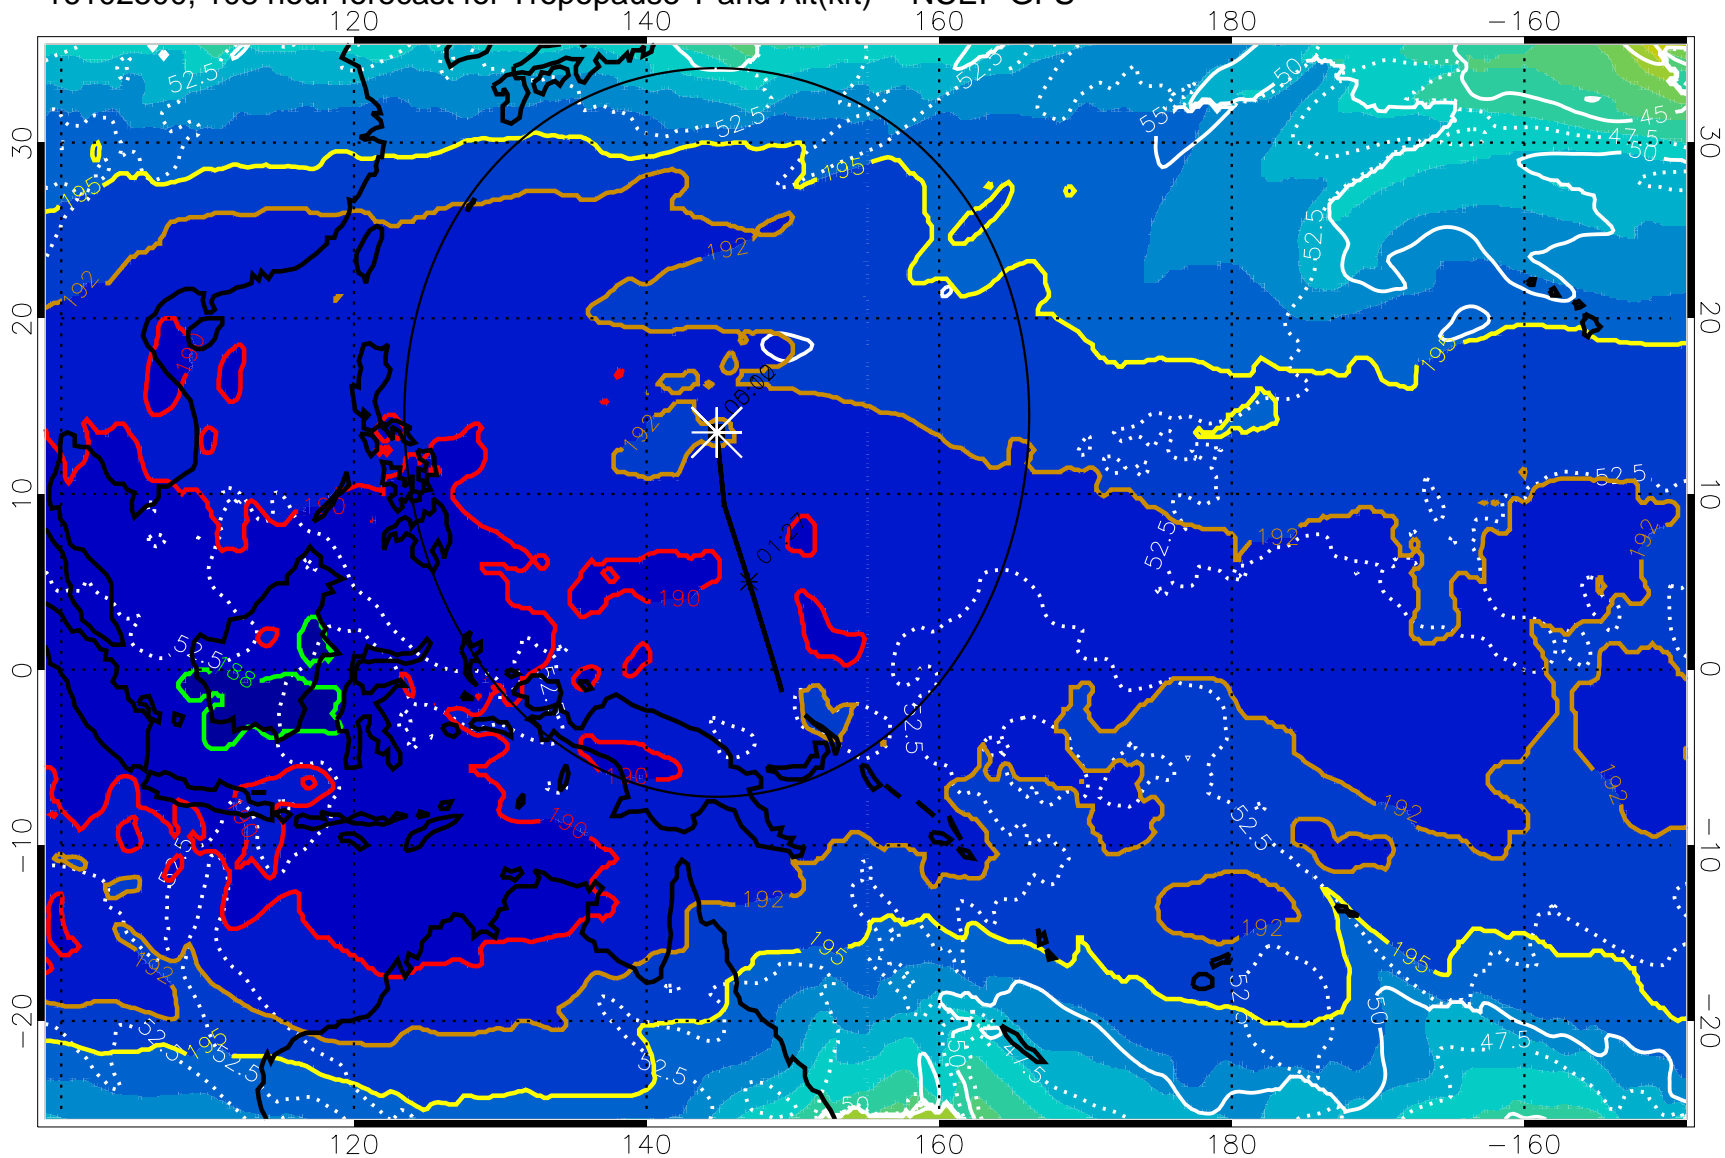

190 200 210 220 230

Tropopause T, K

Tropopause Altitude in kft (white)

192.5K Isotherm 195K Isotherm
187.5K Isotherm 190K Isotherm

Range ring of 2304 km

16102500, 108 hour forecast for Tropopause T and Alt(kft) -- NCEP GFS

190 200 210 220 230

Tropopause T, K

Tropopause Altitude in kft (white)

192.5K Isotherm 195K Isotherm
187.5K Isotherm 190K Isotherm

Range ring of 2304 km

16102506, 114 hour forecast for Tropopause T and Alt(kft) -- NCEP GFS