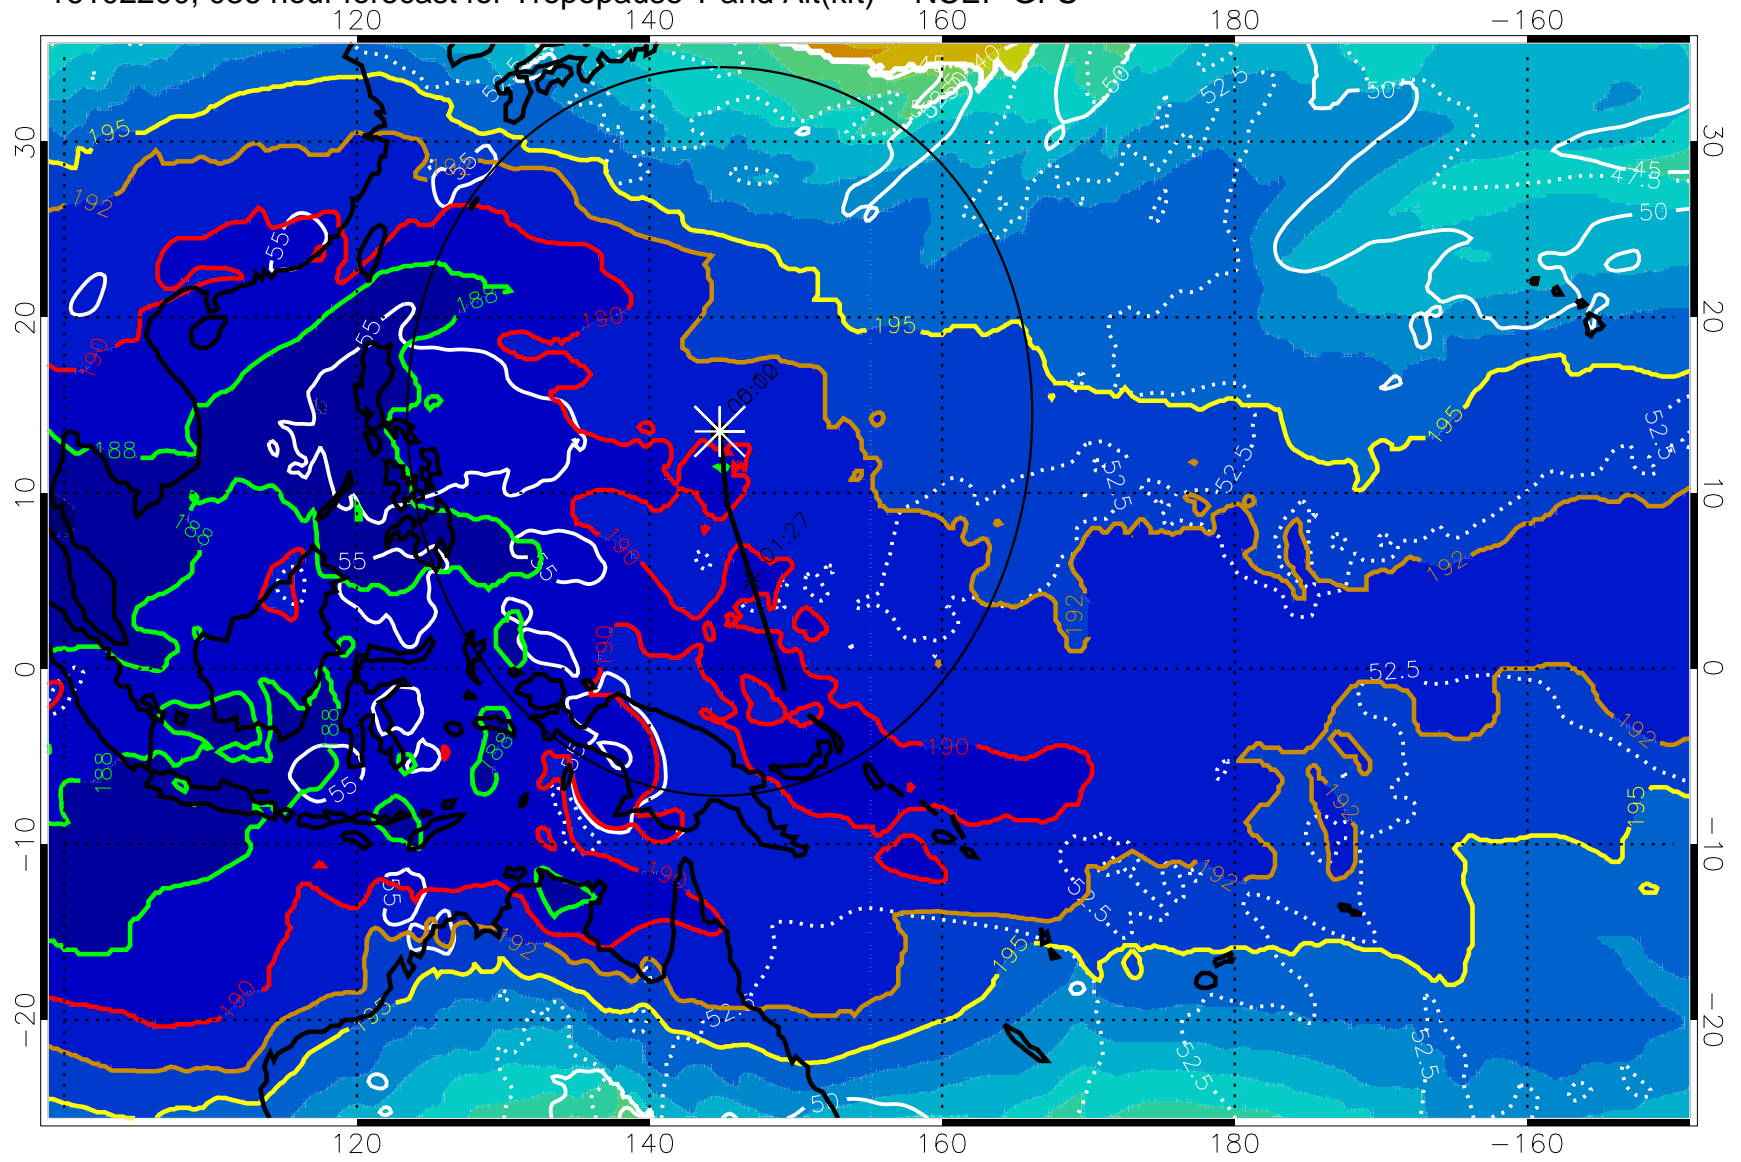

190 200 210 220 230

Tropopause T, K

Tropopause Altitude in kft (white)

192.5K Isotherm 195K Isotherm

187.5K Isotherm 190K Isotherm

Range ring of 2304 km

16102200, 036 hour forecast for Tropopause T and Alt(kft) -- NCEP GFS

190 200 210 220 230

Tropopause T, K

Tropopause Altitude in kft (white)

192.5K Isotherm 195K Isotherm

187.5K Isotherm 190K Isotherm

Range ring of 2304 km

16102206, 042 hour forecast for Tropopause T and Alt(kft) -- NCEP GFS