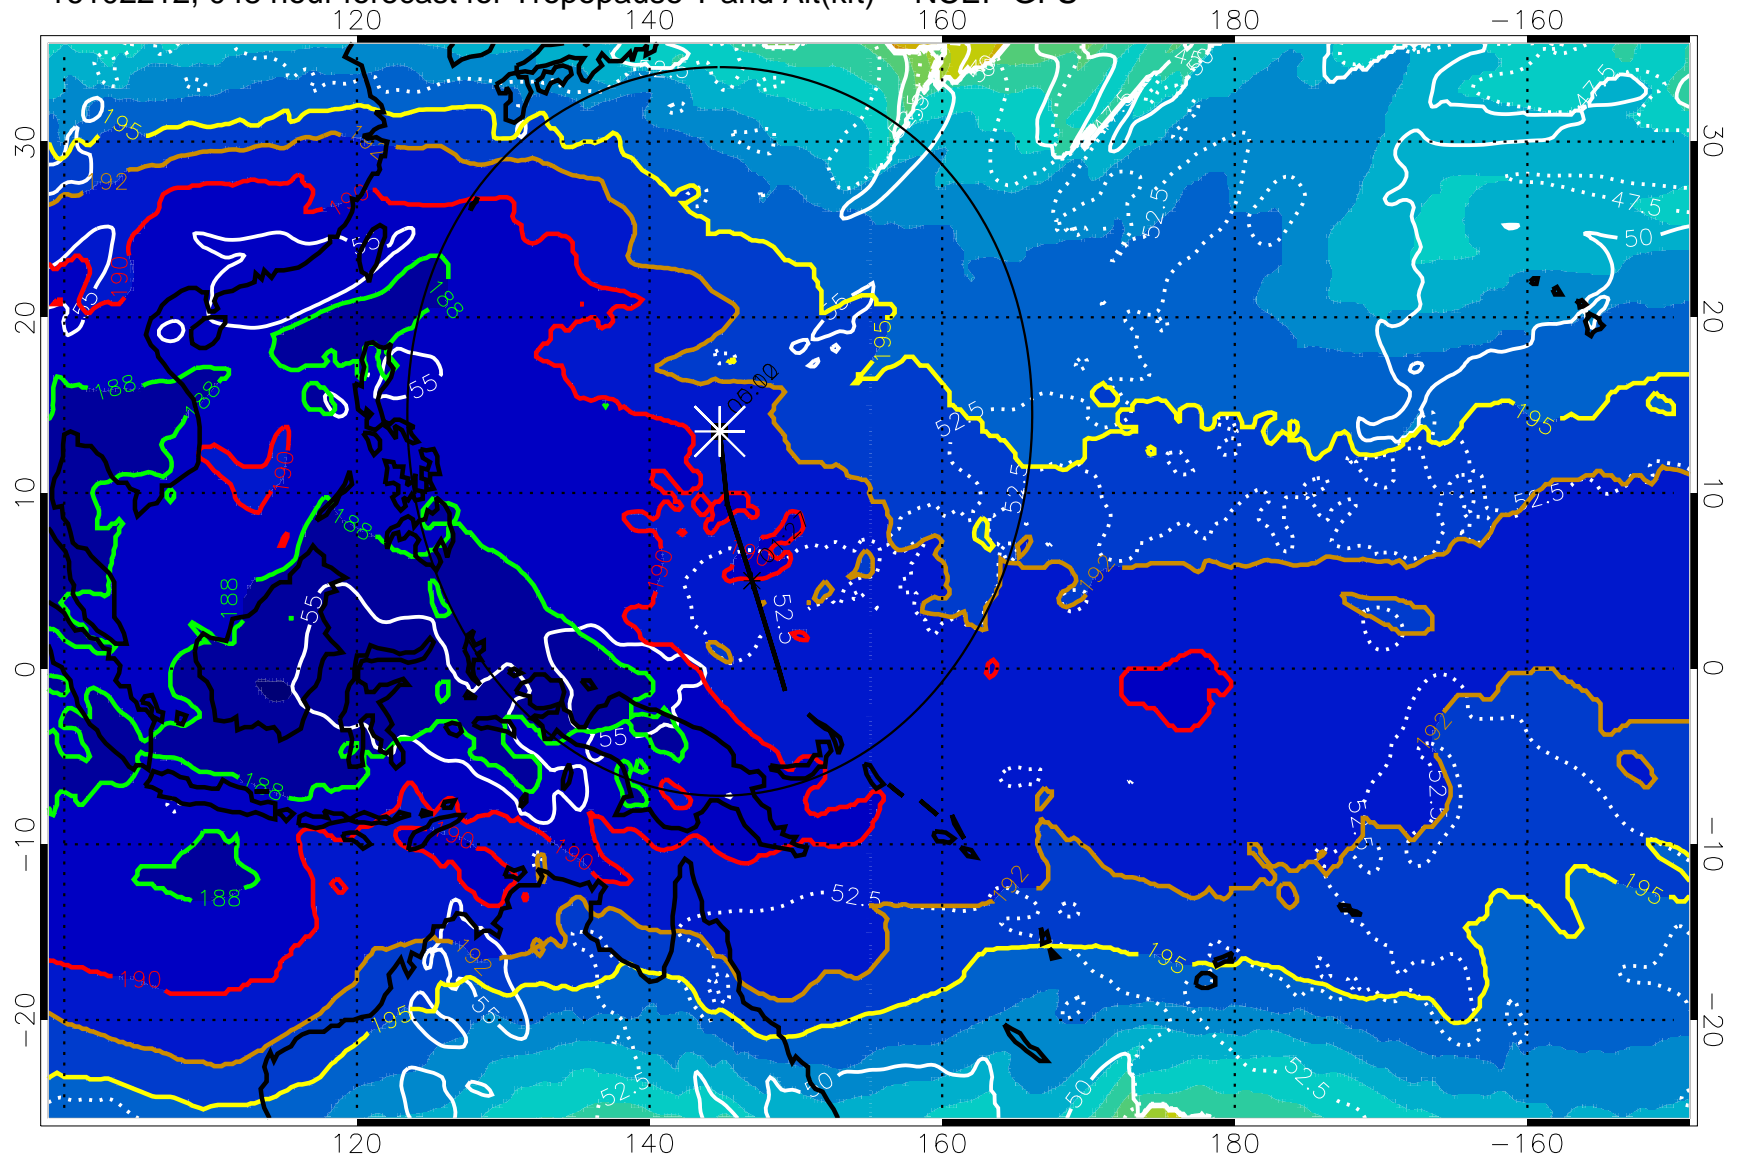

190 200 210 220 230

Tropopause T, K

Tropopause Altitude in kft (white)

192.5K Isotherm 195K Isotherm

187.5K Isotherm 190K Isotherm

Range ring of 2304 km

16102212, 048 hour forecast for Tropopause T and Alt(kft) -- NCEP GFS

190 200 210 220 230

Tropopause T, K

Tropopause Altitude in kft (white)

192.5K Isotherm 195K Isotherm
187.5K Isotherm 190K Isotherm

Range ring of 2304 km

16102218, 054 hour forecast for Tropopause T and Alt(kft) -- NCEP GFS