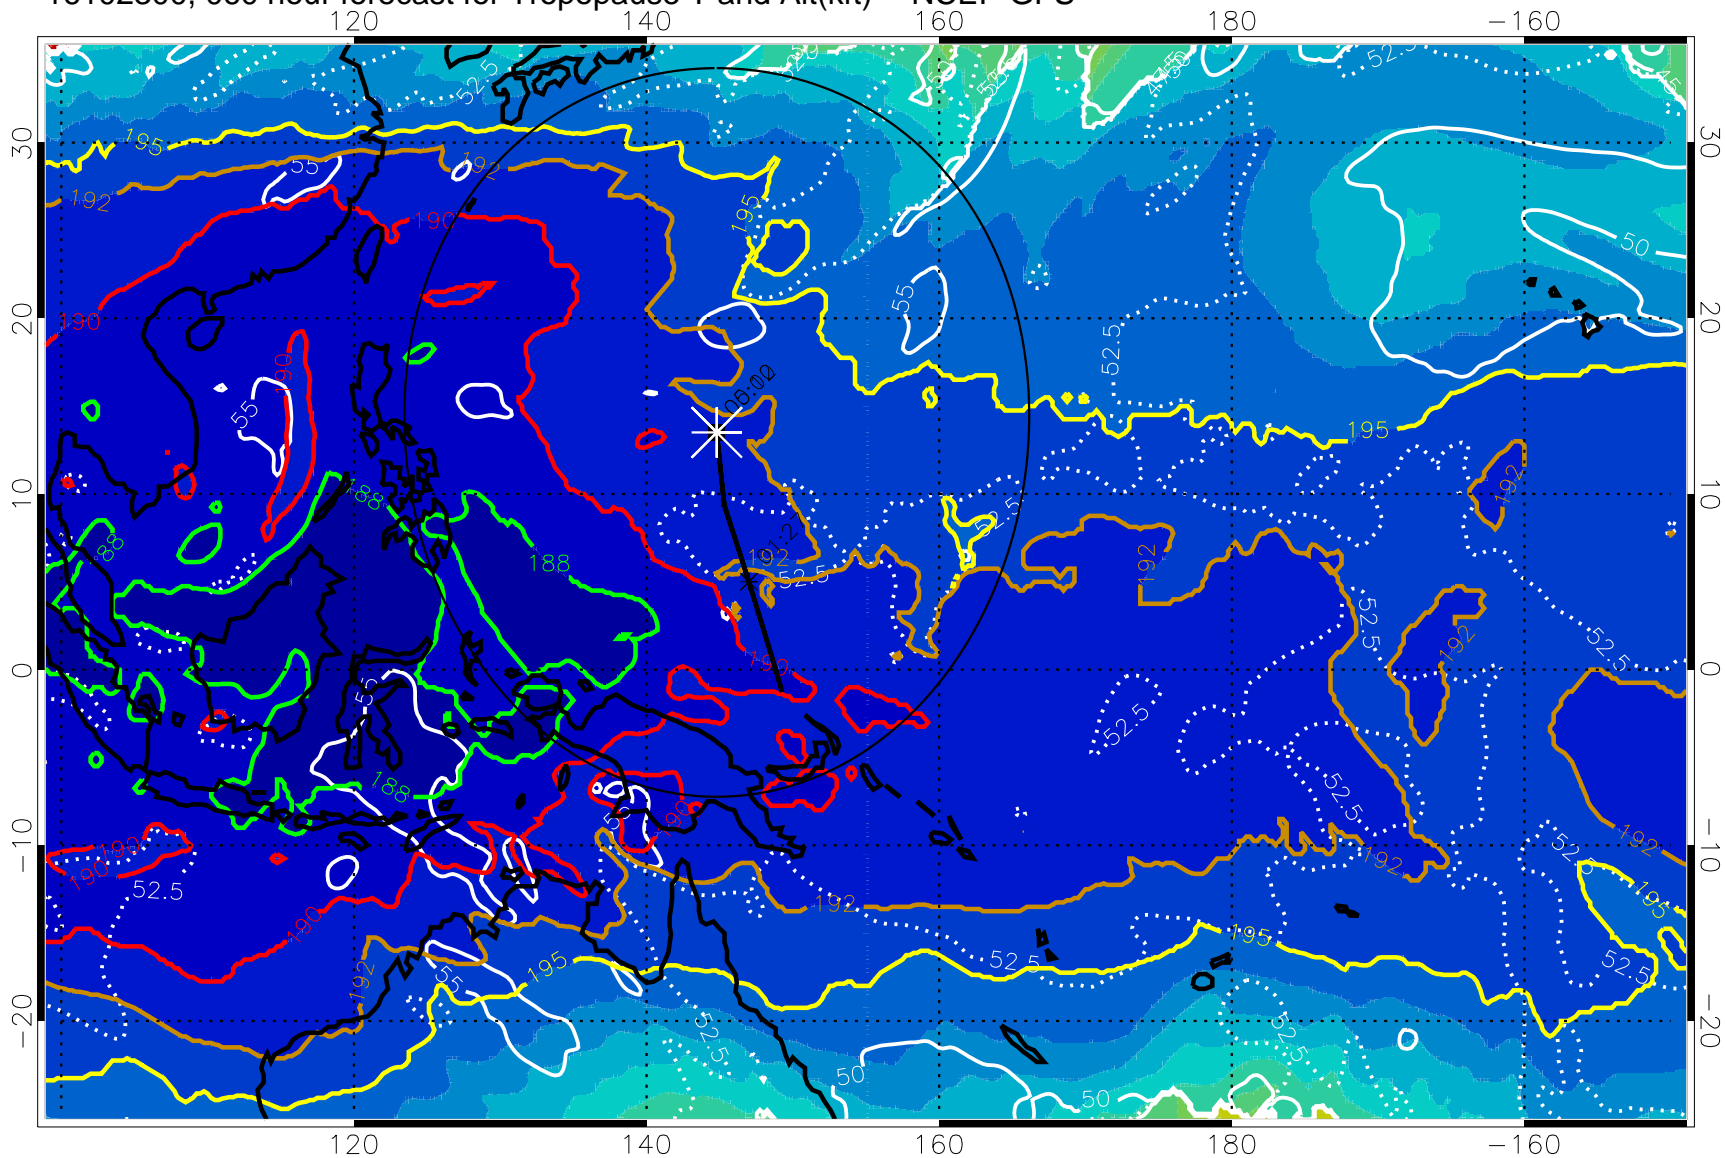

190 200 210 220 230

Tropopause T, K

Tropopause Altitude in kft (white)

192.5K Isotherm 195K Isotherm
187.5K Isotherm 190K Isotherm

Range ring of 2304 km

16102218, 054 hour forecast for Tropopause T and Alt(kft) -- NCEP GFS

190 200 210 220 230
Tropopause T, K

Tropopause Altitude in kft (white)

192.5K Isotherm 195K Isotherm
187.5K Isotherm 190K Isotherm

Range ring of 2304 km

16102300, 060 hour forecast for Tropopause T and Alt(kft) -- NCEP GFS