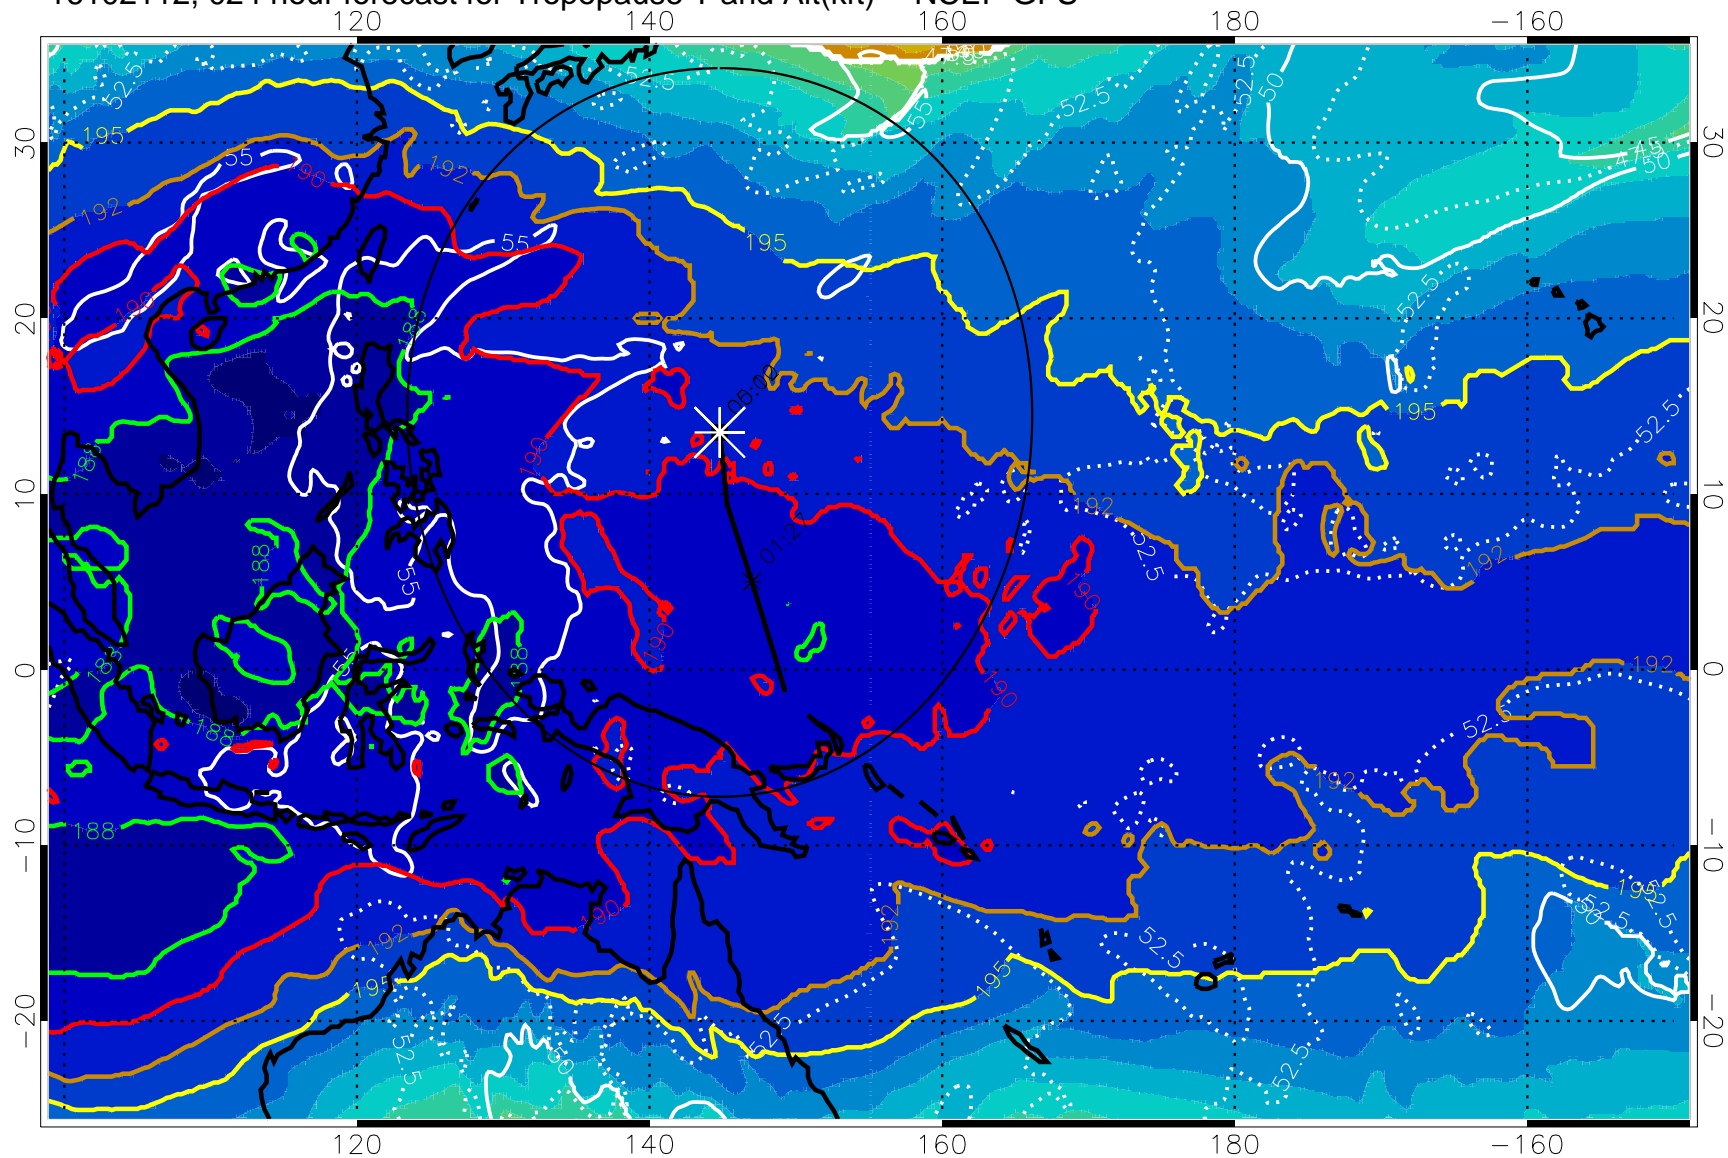

190 200 210 220 230

Tropopause T, K

Tropopause Altitude in kft (white)

192.5K Isotherm 195K Isotherm
187.5K Isotherm 190K Isotherm

Range ring of 2304 km

16102112, 024 hour forecast for Tropopause T and Alt(kft) -- NCEP GFS

190 200 210 220 230

Tropopause T, K

Tropopause Altitude in kft (white)

192.5K Isotherm 195K Isotherm
187.5K Isotherm 190K Isotherm

Range ring of 2304 km

16102118, 030 hour forecast for Tropopause T and Alt(kft) -- NCEP GFS

190 200 210 220 230

Tropopause T, K

Tropopause Altitude in kft (white)

192.5K Isotherm 195K Isotherm

187.5K Isotherm 190K Isotherm

Range ring of 2304 km

16102200, 036 hour forecast for Tropopause T and Alt(kft) -- NCEP GFS