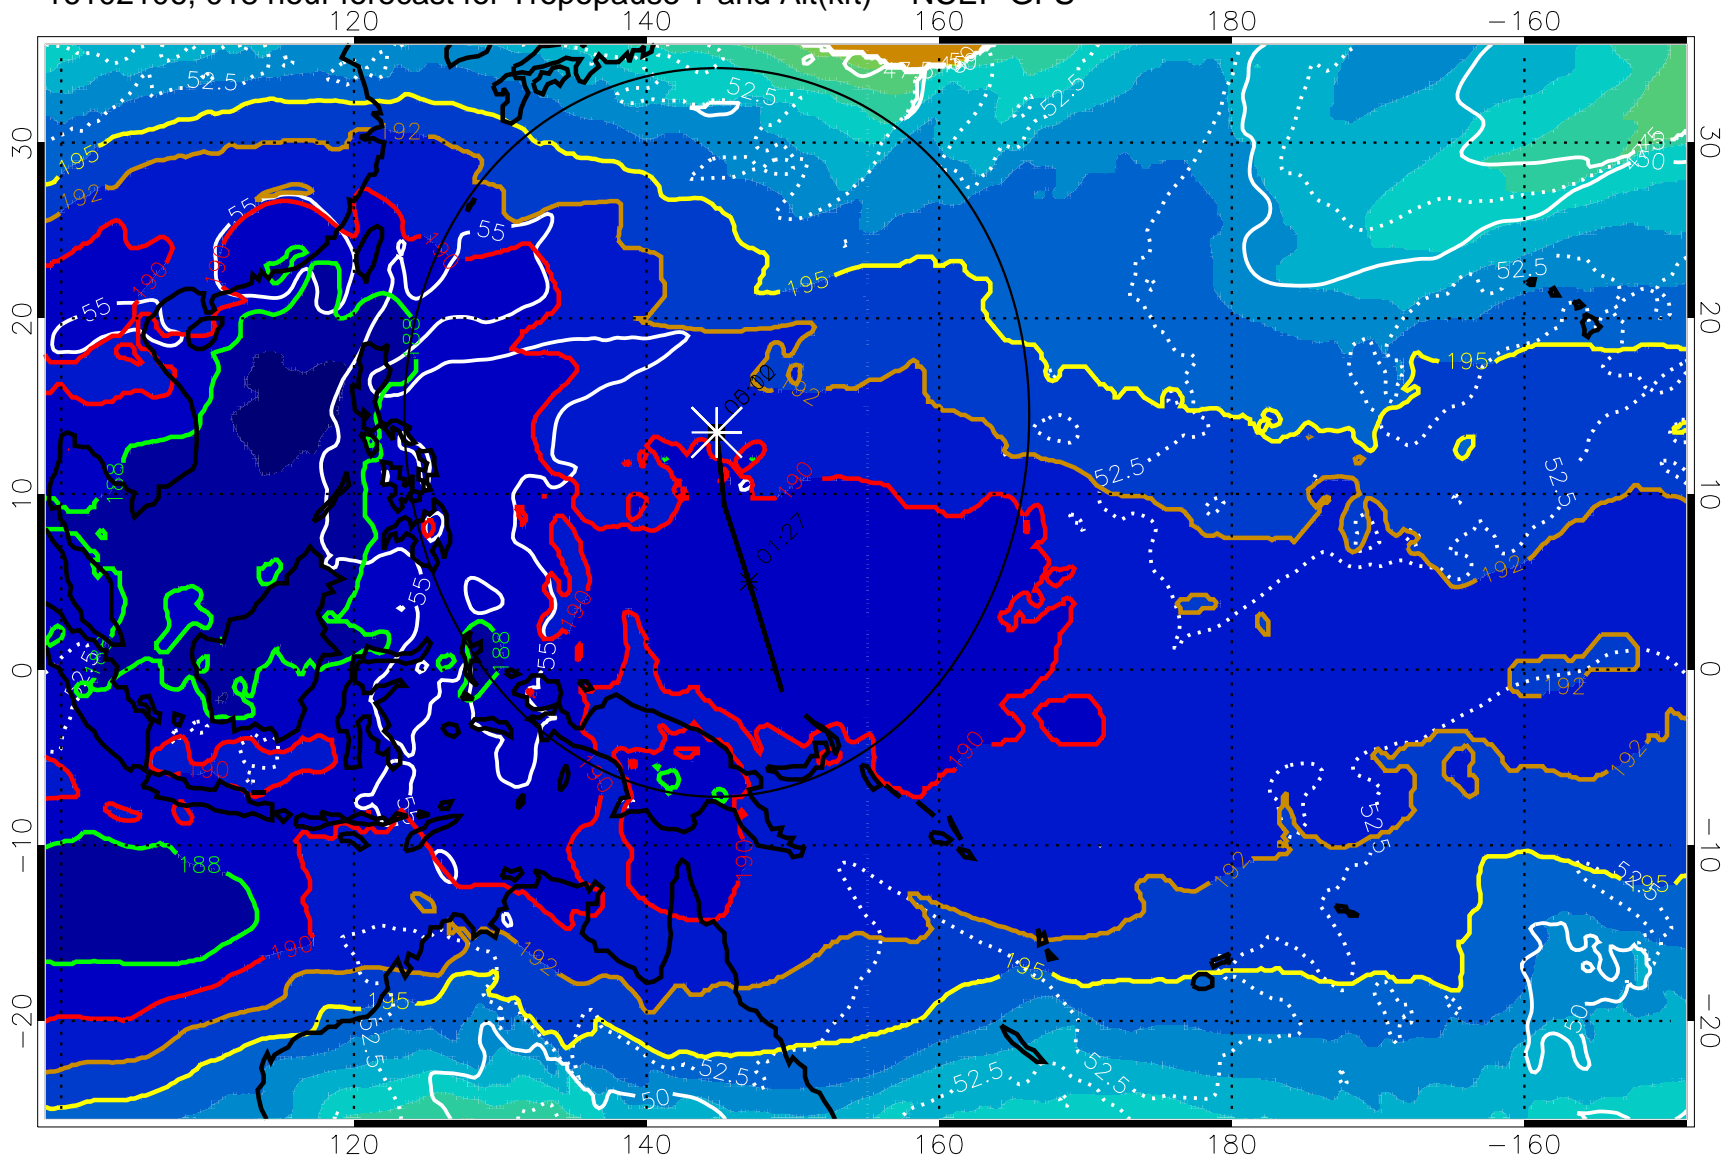

16102100, 012 hour forecast for Tropopause T and Alt(kft) -- NCEP GFS

Tropopause Altitude in kft (white)

192.5K Isotherm 195K Isotherm
 187.5K Isotherm 190K Isotherm

Range ring of 2304 km

16102106, 018 hour forecast for Tropopause T and Alt(kft) -- NCEP GFS

190 200 210 220 230

Tropopause T, K

Tropopause Altitude in kft (white)

192.5K Isotherm 195K Isotherm
187.5K Isotherm 190K Isotherm

Range ring of 2304 km

16102112, 024 hour forecast for Tropopause T and Alt(kft) -- NCEP GFS

190 200 210 220 230

Tropopause T, K

Tropopause Altitude in kft (white)

192.5K Isotherm 195K Isotherm
187.5K Isotherm 190K Isotherm

Range ring of 2304 km

16102118, 030 hour forecast for Tropopause T and Alt(kft) -- NCEP GFS