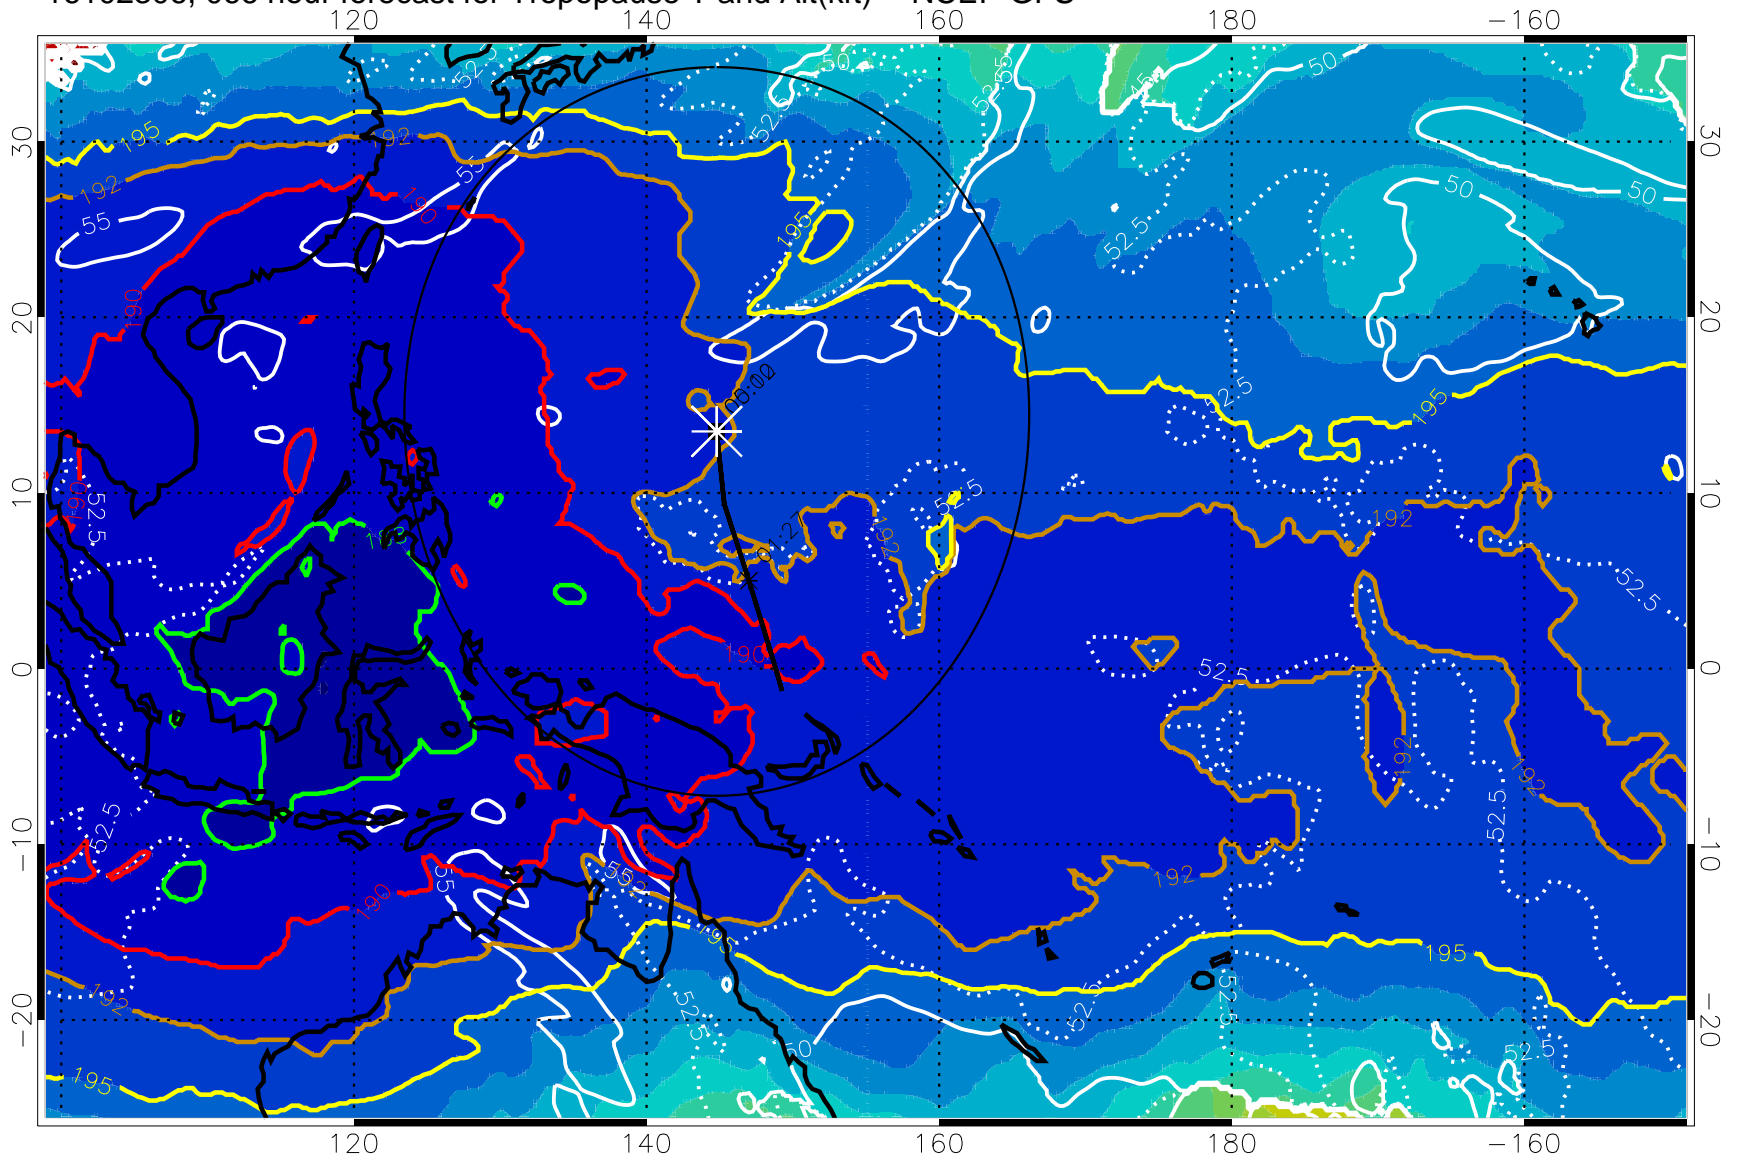

190 200 210 220 230

Tropopause T, K

Tropopause Altitude in kft (white)

192.5K Isotherm 195K Isotherm
187.5K Isotherm 190K Isotherm

Range ring of 2304 km

16102306, 066 hour forecast for Tropopause T and Alt(kft) -- NCEP GFS