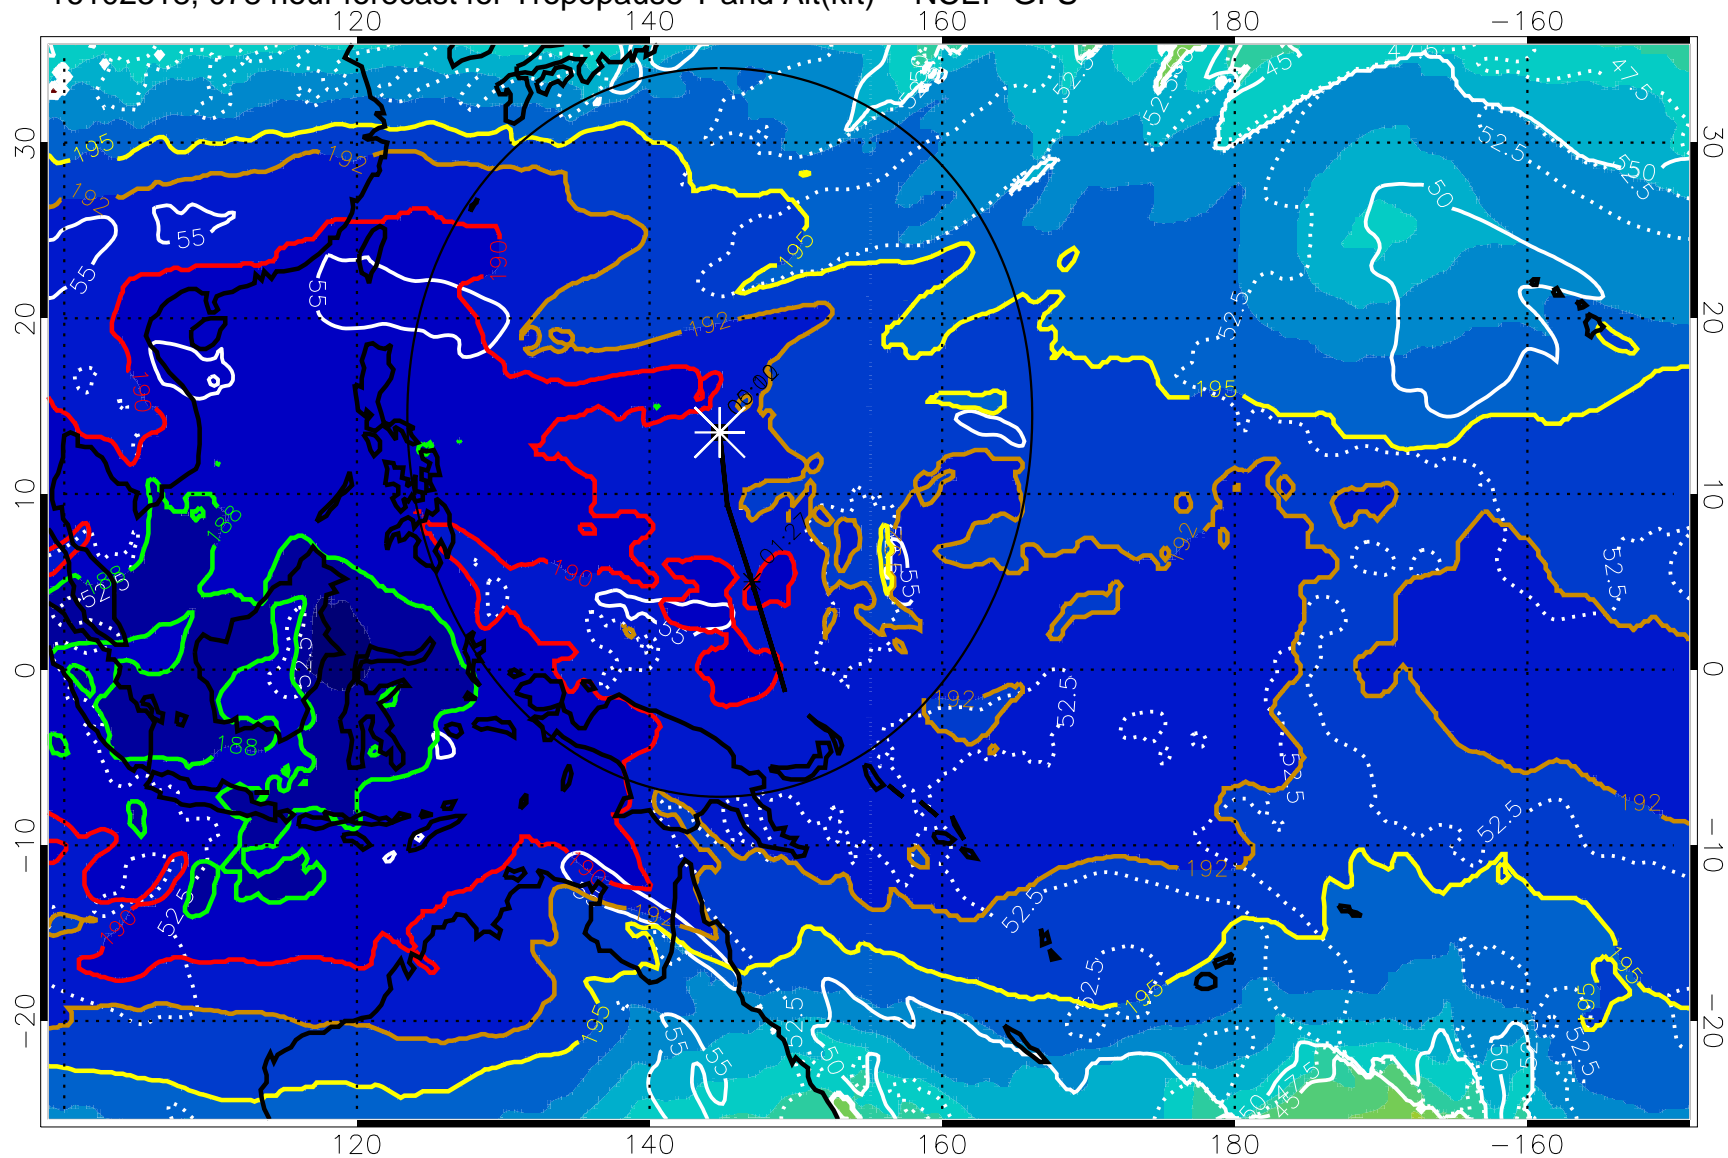

16102318, 078 hour forecast for Tropopause T and Alt(kft) -- NCEP GFS

190 200 210 220 230

Tropopause T, K

Tropopause Altitude in kft (white)

192.5K Isotherm 195K Isotherm
187.5K Isotherm 190K Isotherm

Range ring of 2304 km