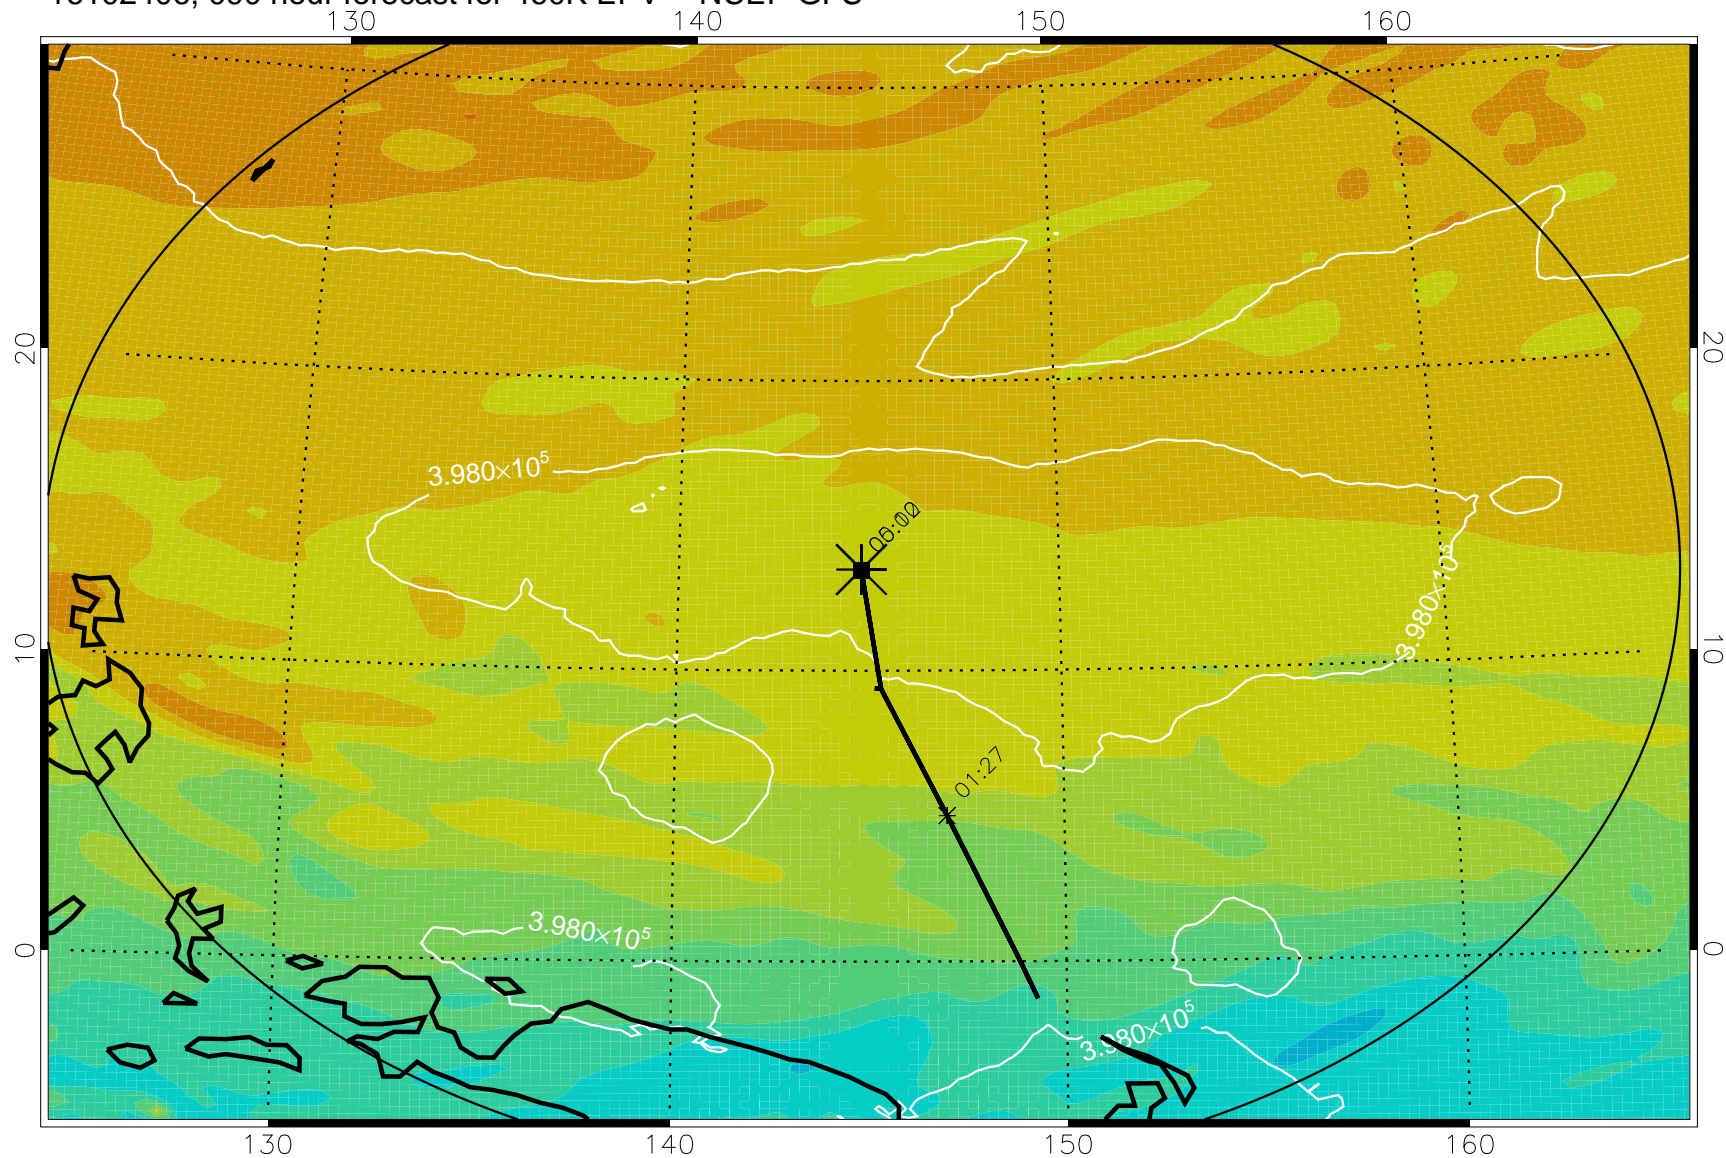

16102306, 066 hour forecast for 460K EPV -- NCEP GFS

460K Montgomery Streamfunction, white

Range ring of 2304 km

16102312, 072 hour forecast for 460K EPV -- NCEP GFS

460K Montgomery Streamfunction, white

Range ring of 2304 km

16102318, 078 hour forecast for 460K EPV -- NCEP GFS

460K Montgomery Streamfunction, white

Range ring of 2304 km

16102400, 084 hour forecast for 460K EPV -- NCEP GFS

460K Montgomery Streamfunction, white

Range ring of 2304 km

16102406, 090 hour forecast for 460K EPV -- NCEP GFS

460K Montgomery Streamfunction, white

Range ring of 2304 km

16102412, 096 hour forecast for 460K EPV -- NCEP GFS

460K Montgomery Streamfunction, white

Range ring of 2304 km

16102418, 102 hour forecast for 460K EPV -- NCEP GFS

460K Montgomery Streamfunction, white

Range ring of 2304 km

16102500, 108 hour forecast for 460K EPV -- NCEP GFS

460K Montgomery Streamfunction, white

Range ring of 2304 km