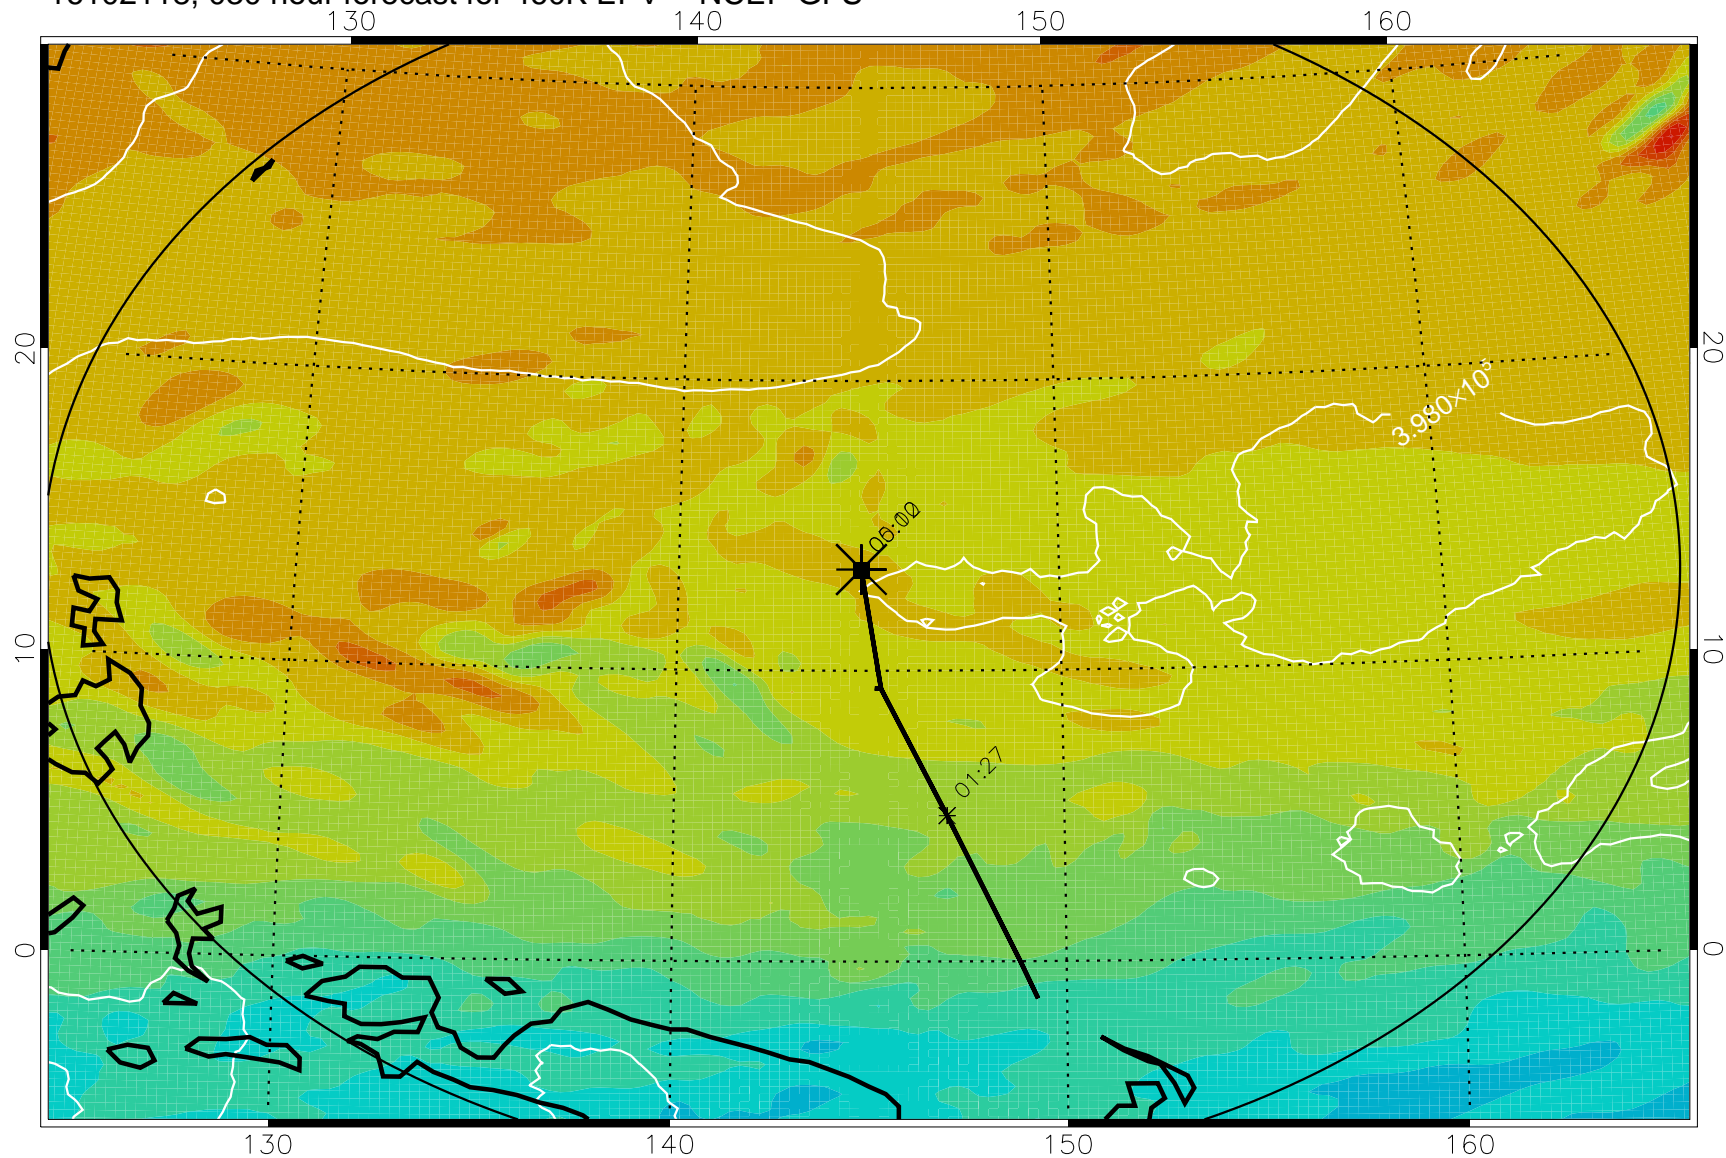

16102018, 006 hour forecast for 460K EPV -- NCEP GFS

460K Montgomery Streamfunction, white

Range ring of 2304 km

16102100, 012 hour forecast for 460K EPV -- NCEP GFS

460K Montgomery Streamfunction, white

Range ring of 2304 km

16102106, 018 hour forecast for 460K EPV -- NCEP GFS

460K Montgomery Streamfunction, white

Range ring of 2304 km

16102112, 024 hour forecast for 460K EPV -- NCEP GFS

460K Montgomery Streamfunction, white

Range ring of 2304 km

16102118, 030 hour forecast for 460K EPV -- NCEP GFS

460K Montgomery Streamfunction, white

Range ring of 2304 km

16102200, 036 hour forecast for 460K EPV -- NCEP GFS

460K Montgomery Streamfunction, white

Range ring of 2304 km

16102206, 042 hour forecast for 460K EPV -- NCEP GFS

460K Montgomery Streamfunction, white

Range ring of 2304 km

16102212, 048 hour forecast for 460K EPV -- NCEP GFS

460K Montgomery Streamfunction, white

Range ring of 2304 km