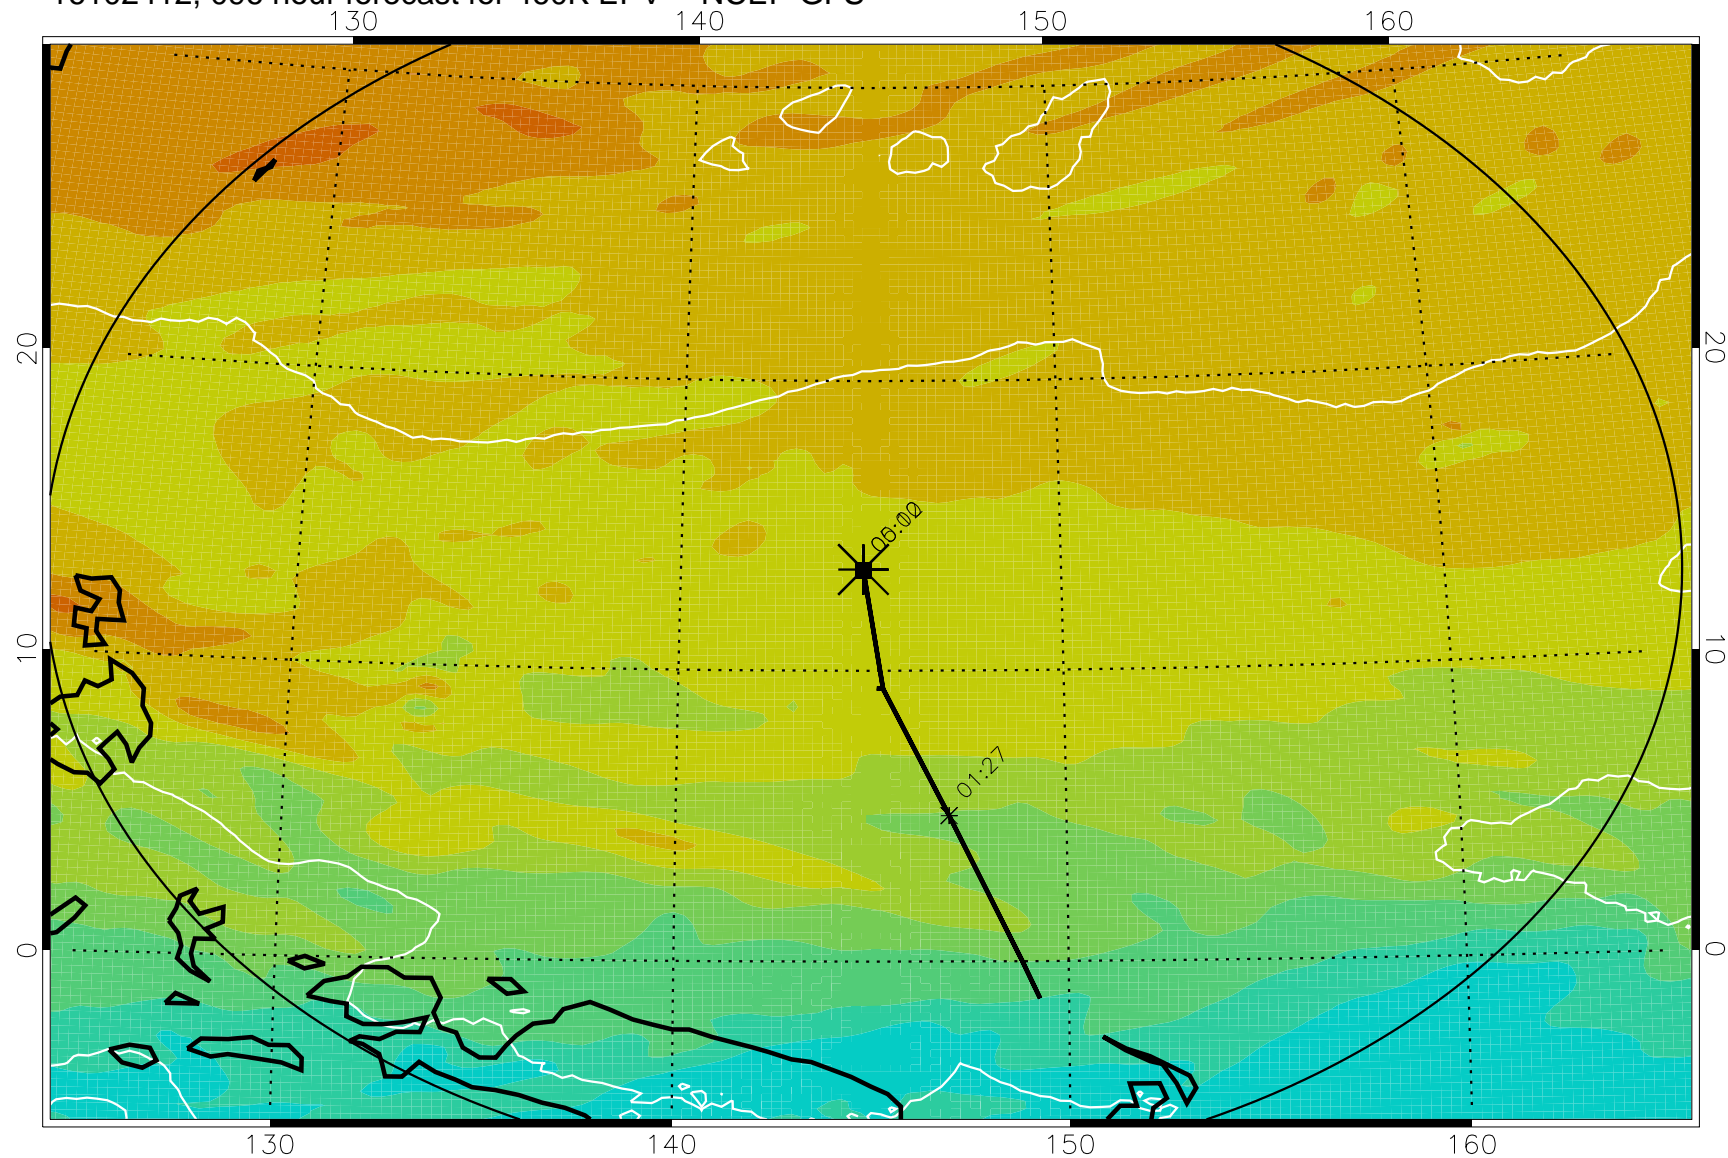

16102318, 078 hour forecast for 460K EPV -- NCEP GFS

460K Montgomery Streamfunction, white

Range ring of 2304 km

16102400, 084 hour forecast for 460K EPV -- NCEP GFS

460K Montgomery Streamfunction, white

Range ring of 2304 km

16102406, 090 hour forecast for 460K EPV -- NCEP GFS

460K Montgomery Streamfunction, white

Range ring of 2304 km

16102412, 096 hour forecast for 460K EPV -- NCEP GFS

460K Montgomery Streamfunction, white

Range ring of 2304 km

16102418, 102 hour forecast for 460K EPV -- NCEP GFS

460K Montgomery Streamfunction, white

Range ring of 2304 km

16102500, 108 hour forecast for 460K EPV -- NCEP GFS

460K Montgomery Streamfunction, white

Range ring of 2304 km

16102506, 114 hour forecast for 460K EPV -- NCEP GFS

460K Montgomery Streamfunction, white

Range ring of 2304 km

16102512, 120 hour forecast for 460K EPV -- NCEP GFS

460K Montgomery Streamfunction, white

Range ring of 2304 km