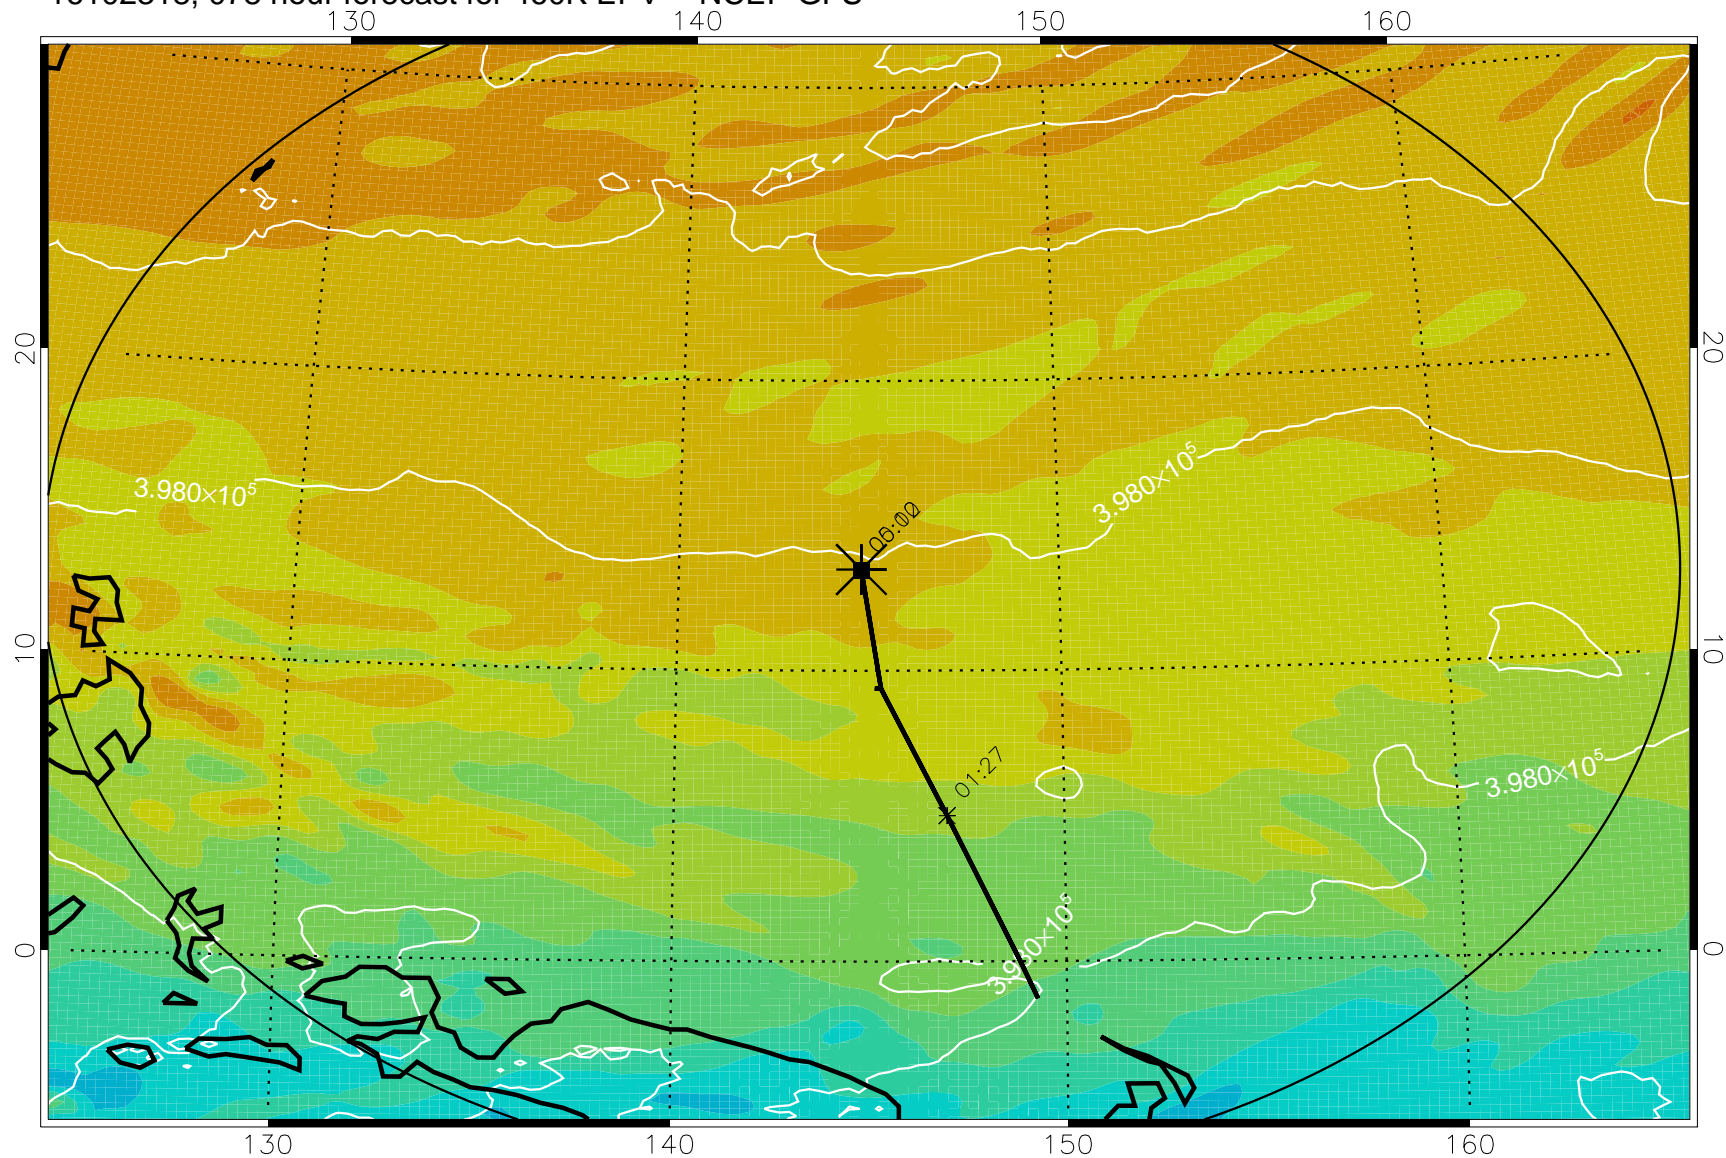

16102306, 066 hour forecast for 460K EPV -- NCEP GFS

460K Montgomery Streamfunction, white

Range ring of 2304 km

16102312, 072 hour forecast for 460K EPV -- NCEP GFS

460K Montgomery Streamfunction, white

Range ring of 2304 km

16102318, 078 hour forecast for 460K EPV -- NCEP GFS

460K Montgomery Streamfunction, white

Range ring of 2304 km

16102400, 084 hour forecast for 460K EPV -- NCEP GFS

460K Montgomery Streamfunction, white

Range ring of 2304 km

16102406, 090 hour forecast for 460K EPV -- NCEP GFS

460K Montgomery Streamfunction, white

Range ring of 2304 km

16102412, 096 hour forecast for 460K EPV -- NCEP GFS

460K Montgomery Streamfunction, white

Range ring of 2304 km

16102418, 102 hour forecast for 460K EPV -- NCEP GFS

460K Montgomery Streamfunction, white

Range ring of 2304 km

16102500, 108 hour forecast for 460K EPV -- NCEP GFS

460K Montgomery Streamfunction, white

Range ring of 2304 km