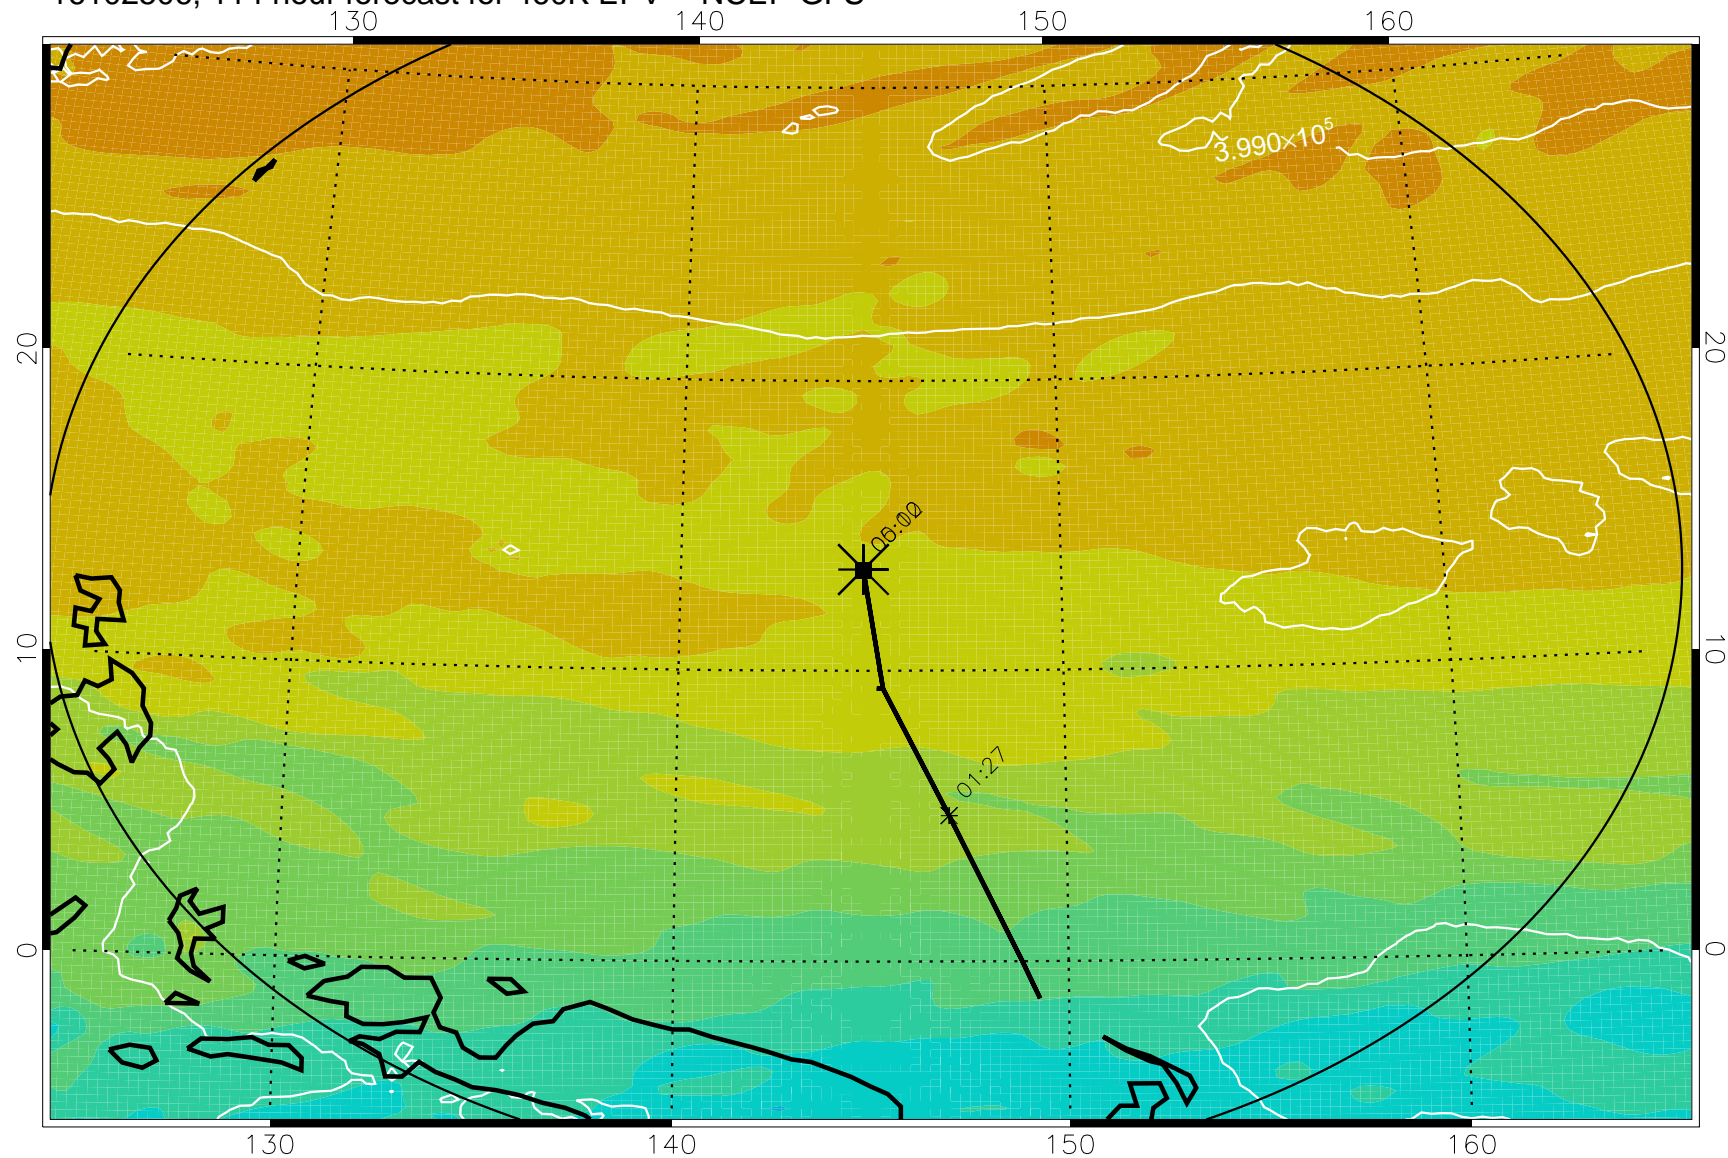

16102318, 078 hour forecast for 460K EPV -- NCEP GFS

460K Montgomery Streamfunction, white

Range ring of 2304 km

16102400, 084 hour forecast for 460K EPV -- NCEP GFS

460K Montgomery Streamfunction, white

Range ring of 2304 km

16102406, 090 hour forecast for 460K EPV -- NCEP GFS

460K Montgomery Streamfunction, white

Range ring of 2304 km

16102412, 096 hour forecast for 460K EPV -- NCEP GFS

460K Montgomery Streamfunction, white

Range ring of 2304 km

16102418, 102 hour forecast for 460K EPV -- NCEP GFS

460K Montgomery Streamfunction, white

Range ring of 2304 km

16102500, 108 hour forecast for 460K EPV -- NCEP GFS

460K Montgomery Streamfunction, white

Range ring of 2304 km

16102506, 114 hour forecast for 460K EPV -- NCEP GFS

460K Montgomery Streamfunction, white

Range ring of 2304 km

16102512, 120 hour forecast for 460K EPV -- NCEP GFS

460K Montgomery Streamfunction, white

Range ring of 2304 km