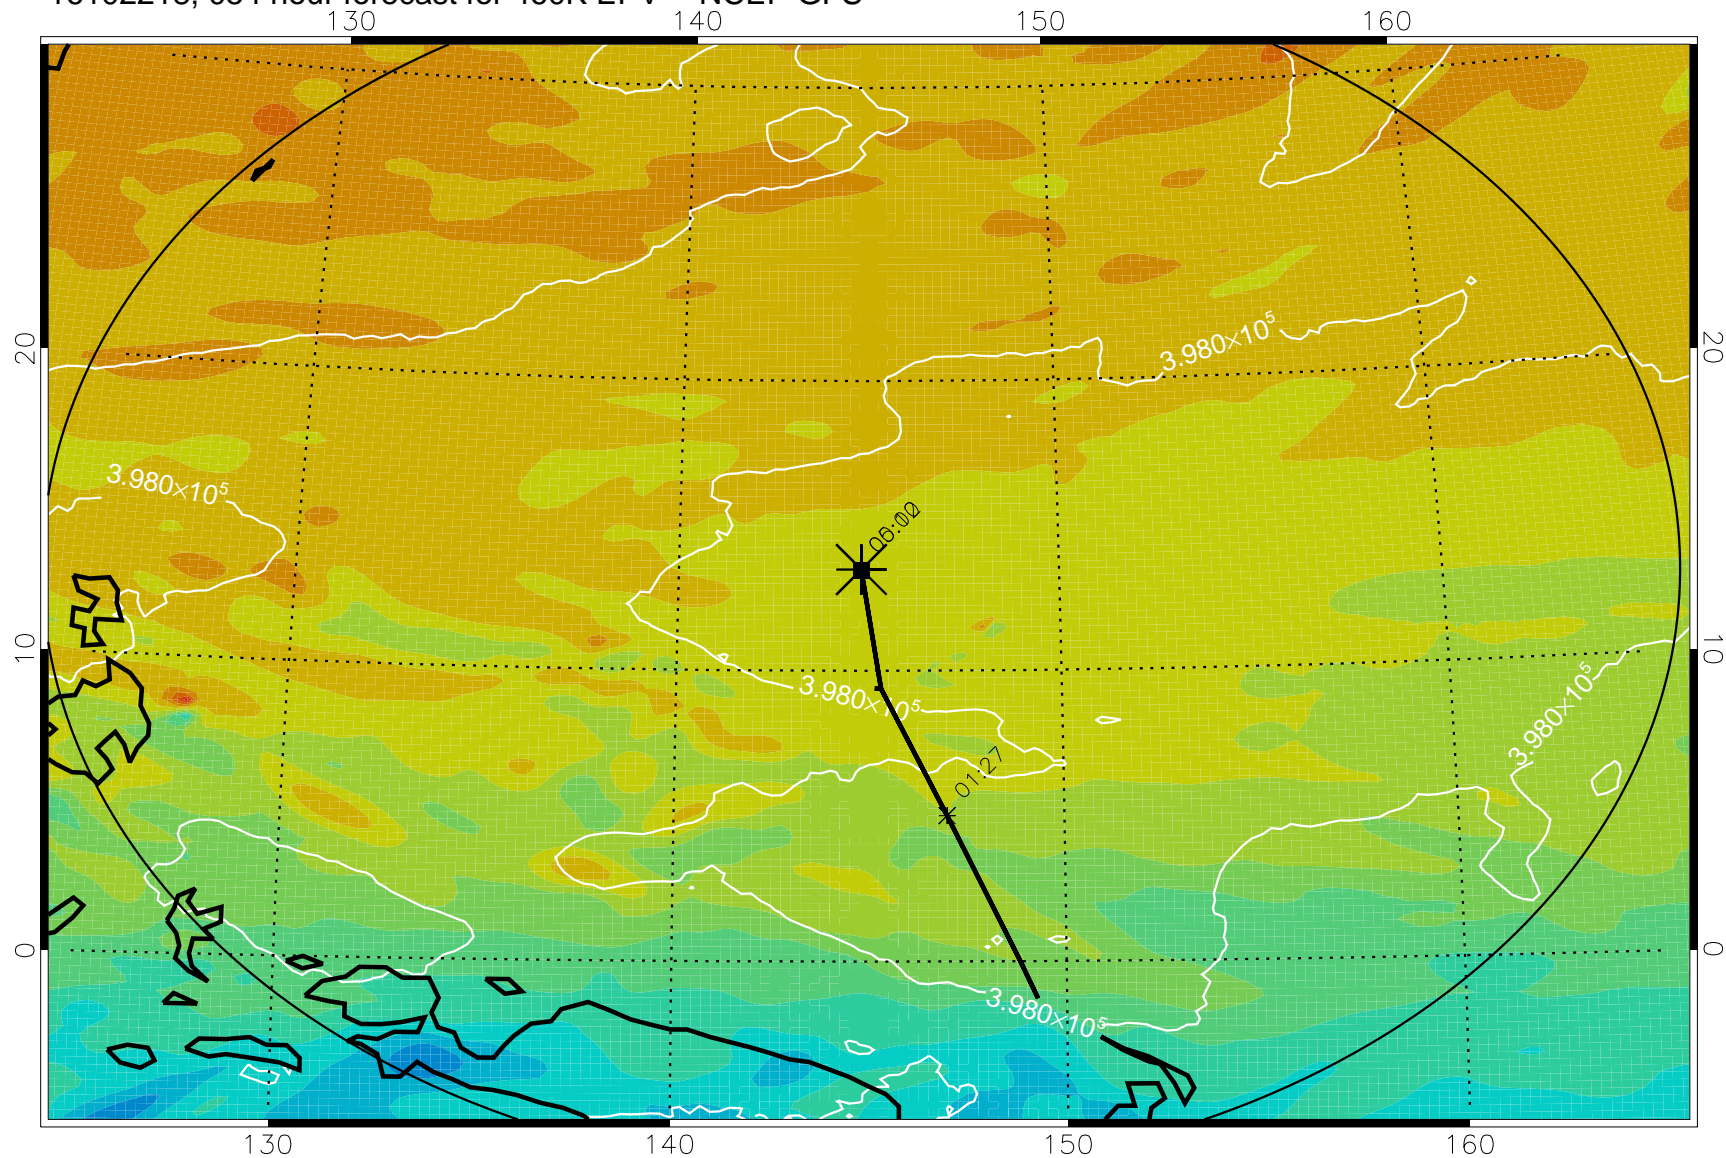

16102206, 042 hour forecast for 460K EPV -- NCEP GFS

460K Montgomery Streamfunction, white

Range ring of 2304 km

16102212, 048 hour forecast for 460K EPV -- NCEP GFS

460K Montgomery Streamfunction, white

Range ring of 2304 km

16102218, 054 hour forecast for 460K EPV -- NCEP GFS

460K Montgomery Streamfunction, white

Range ring of 2304 km

16102300, 060 hour forecast for 460K EPV -- NCEP GFS

460K Montgomery Streamfunction, white

Range ring of 2304 km

16102306, 066 hour forecast for 460K EPV -- NCEP GFS

460K Montgomery Streamfunction, white

Range ring of 2304 km

16102312, 072 hour forecast for 460K EPV -- NCEP GFS

460K Montgomery Streamfunction, white

Range ring of 2304 km

16102318, 078 hour forecast for 460K EPV -- NCEP GFS

460K Montgomery Streamfunction, white

Range ring of 2304 km

16102400, 084 hour forecast for 460K EPV -- NCEP GFS

460K Montgomery Streamfunction, white

Range ring of 2304 km