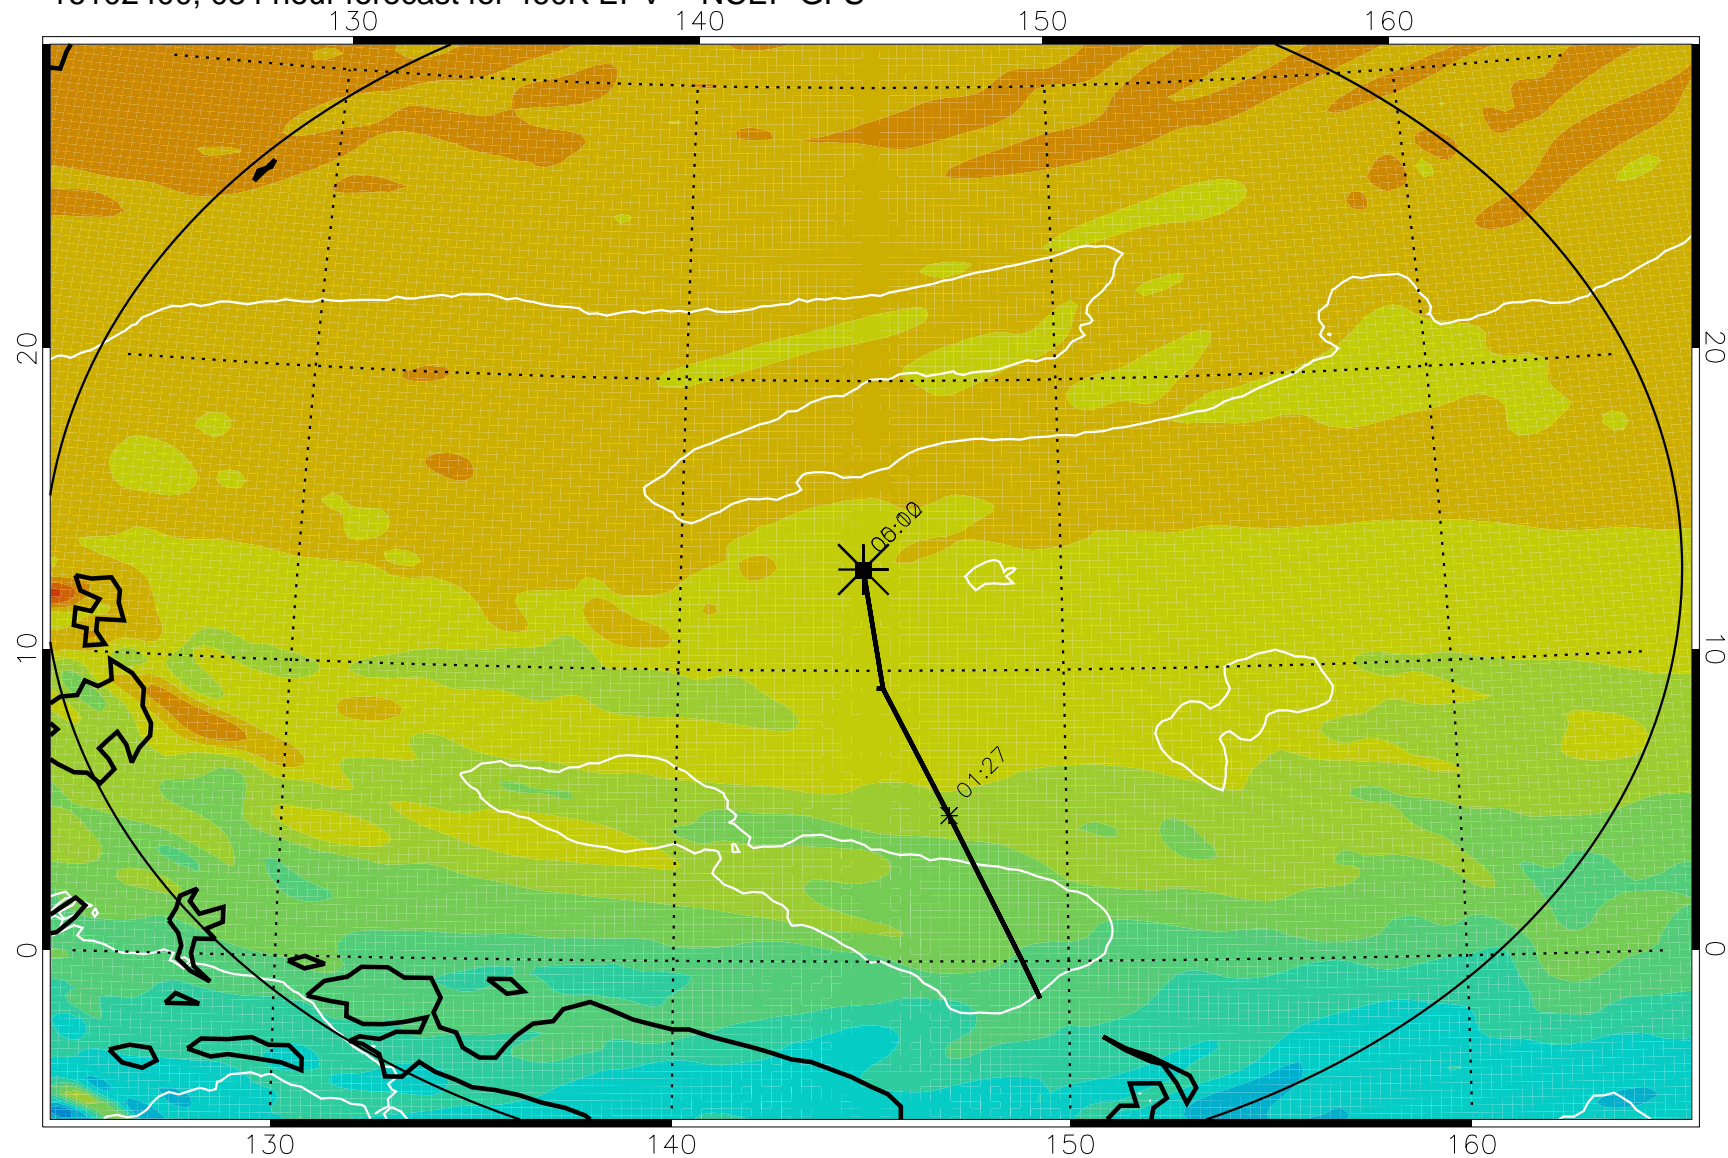

16102306, 066 hour forecast for 460K EPV -- NCEP GFS

460K Montgomery Streamfunction, white

Range ring of 2304 km

16102312, 072 hour forecast for 460K EPV -- NCEP GFS

460K Montgomery Streamfunction, white

Range ring of 2304 km

16102318, 078 hour forecast for 460K EPV -- NCEP GFS

460K Montgomery Streamfunction, white

Range ring of 2304 km

16102400, 084 hour forecast for 460K EPV -- NCEP GFS

460K Montgomery Streamfunction, white

Range ring of 2304 km

16102406, 090 hour forecast for 460K EPV -- NCEP GFS

460K Montgomery Streamfunction, white

Range ring of 2304 km

16102412, 096 hour forecast for 460K EPV -- NCEP GFS

460K Montgomery Streamfunction, white

Range ring of 2304 km

16102418, 102 hour forecast for 460K EPV -- NCEP GFS

460K Montgomery Streamfunction, white

Range ring of 2304 km

16102500, 108 hour forecast for 460K EPV -- NCEP GFS

460K Montgomery Streamfunction, white

Range ring of 2304 km