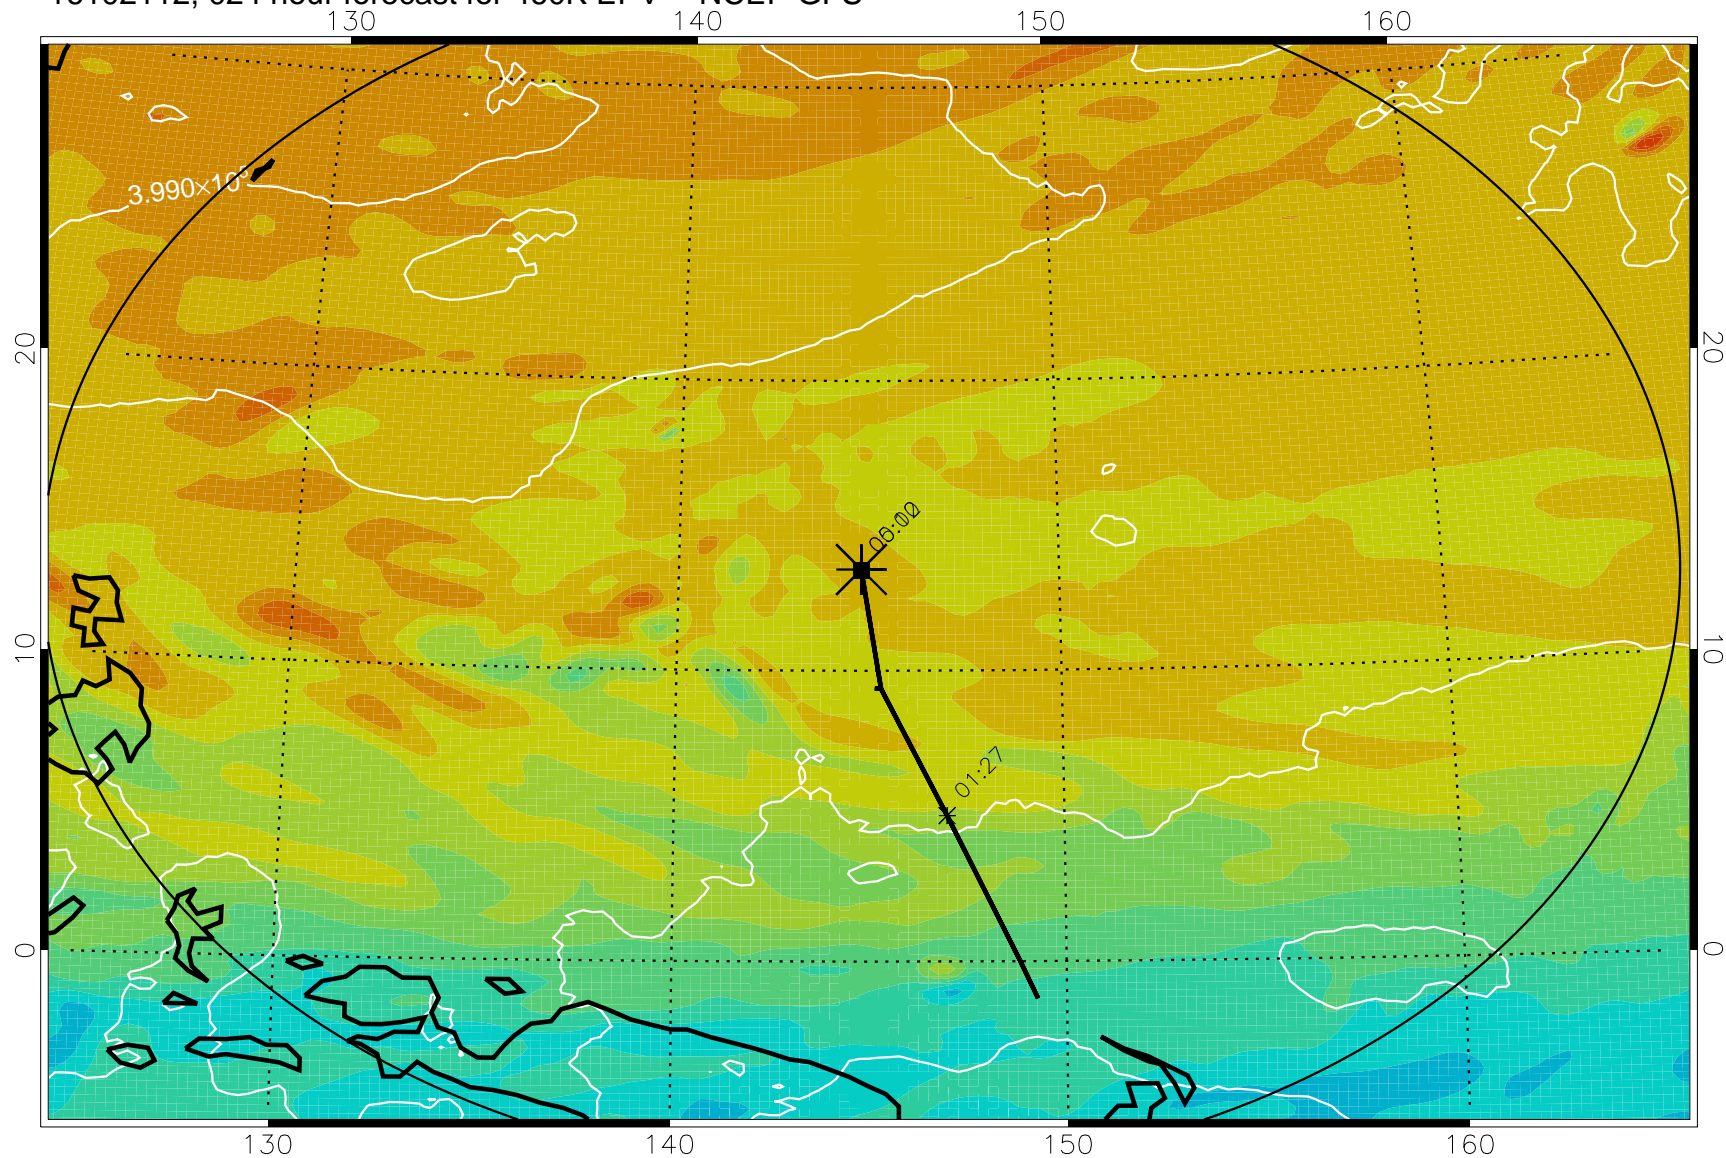

16102018, 006 hour forecast for 460K EPV -- NCEP GFS

460K Montgomery Streamfunction, white

Range ring of 2304 km

16102100, 012 hour forecast for 460K EPV -- NCEP GFS

460K Montgomery Streamfunction, white

Range ring of 2304 km

16102106, 018 hour forecast for 460K EPV -- NCEP GFS

460K Montgomery Streamfunction, white

Range ring of 2304 km

16102112, 024 hour forecast for 460K EPV -- NCEP GFS

460K Montgomery Streamfunction, white

Range ring of 2304 km

16102118, 030 hour forecast for 460K EPV -- NCEP GFS

460K Montgomery Streamfunction, white

Range ring of 2304 km

16102200, 036 hour forecast for 460K EPV -- NCEP GFS

460K Montgomery Streamfunction, white

Range ring of 2304 km

16102206, 042 hour forecast for 460K EPV -- NCEP GFS

460K Montgomery Streamfunction, white

Range ring of 2304 km

16102212, 048 hour forecast for 460K EPV -- NCEP GFS

460K Montgomery Streamfunction, white

Range ring of 2304 km