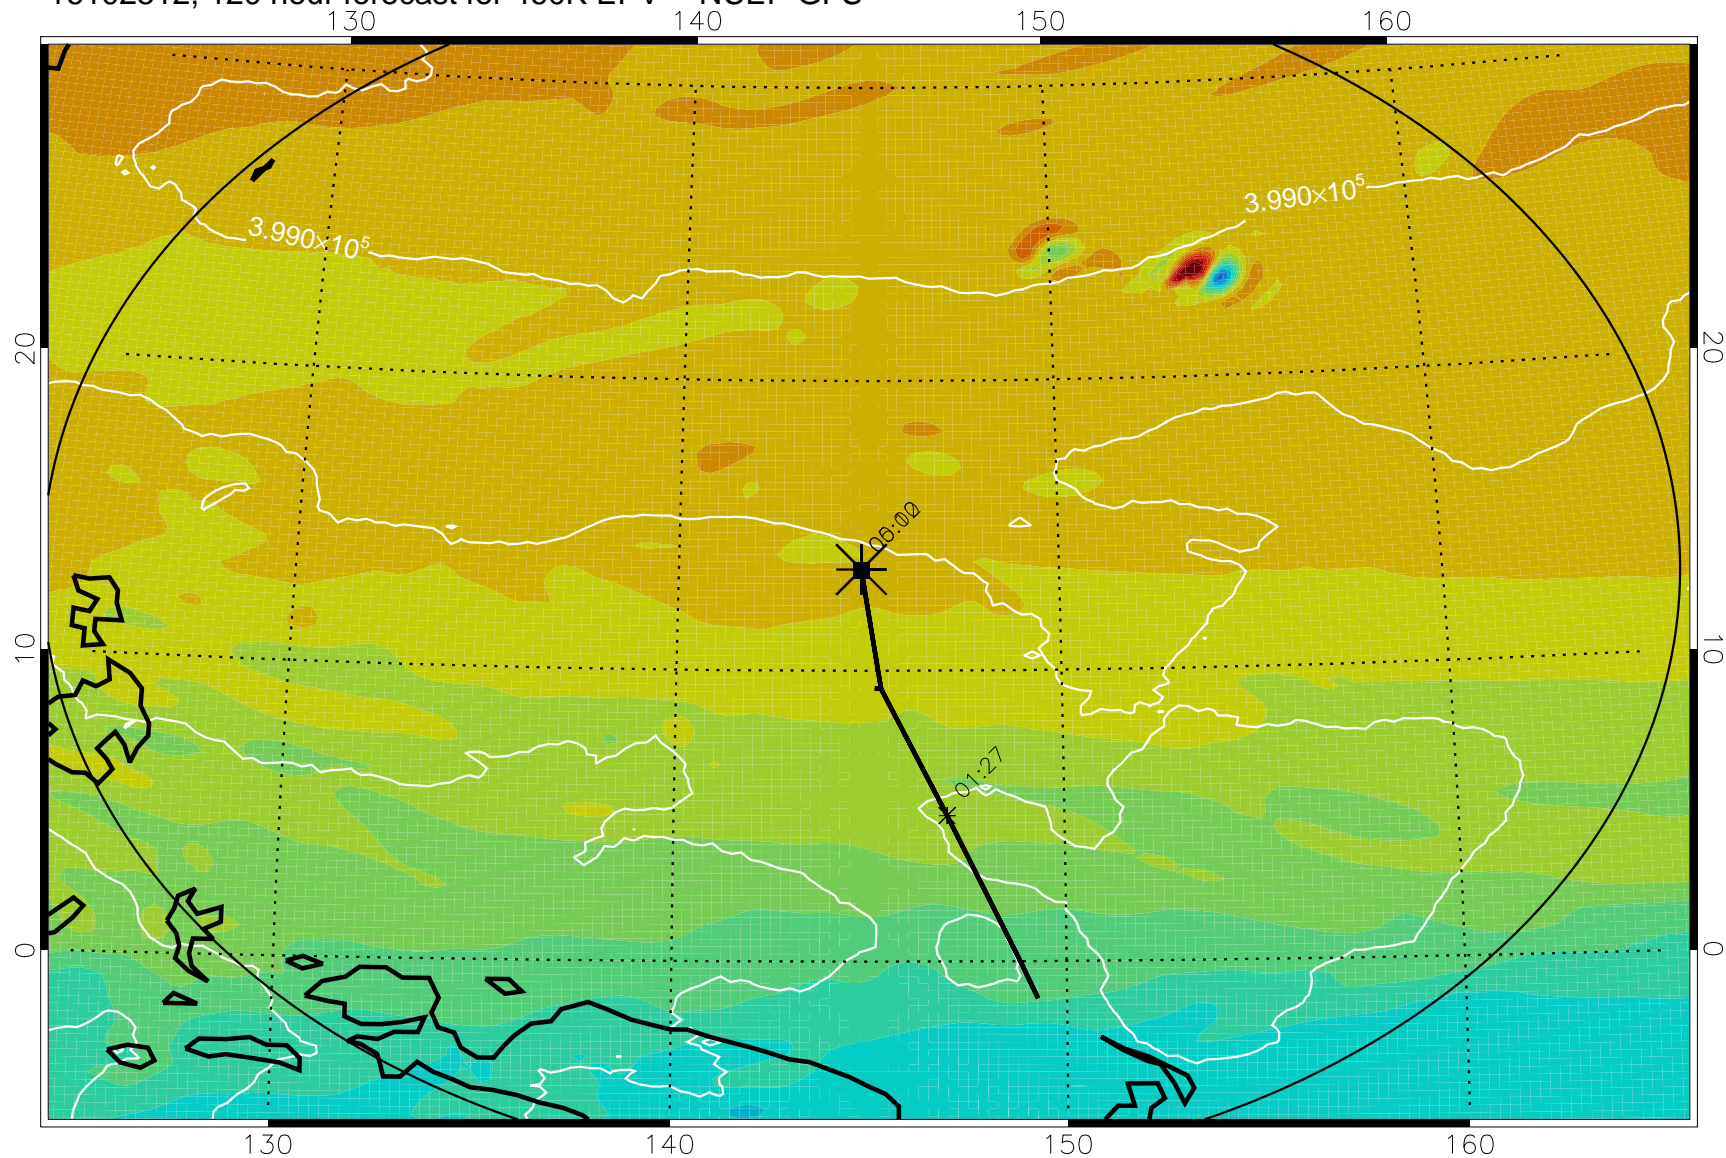

16102318, 078 hour forecast for 460K EPV -- NCEP GFS

460K Montgomery Streamfunction, white

Range ring of 2304 km

16102400, 084 hour forecast for 460K EPV -- NCEP GFS

460K Montgomery Streamfunction, white

Range ring of 2304 km

16102406, 090 hour forecast for 460K EPV -- NCEP GFS

460K Montgomery Streamfunction, white

Range ring of 2304 km

16102412, 096 hour forecast for 460K EPV -- NCEP GFS

460K Montgomery Streamfunction, white

Range ring of 2304 km

16102418, 102 hour forecast for 460K EPV -- NCEP GFS

460K Montgomery Streamfunction, white

Range ring of 2304 km

16102500, 108 hour forecast for 460K EPV -- NCEP GFS

460K Montgomery Streamfunction, white

Range ring of 2304 km

16102506, 114 hour forecast for 460K EPV -- NCEP GFS

460K Montgomery Streamfunction, white

Range ring of 2304 km

16102512, 120 hour forecast for 460K EPV -- NCEP GFS

460K Montgomery Streamfunction, white

Range ring of 2304 km