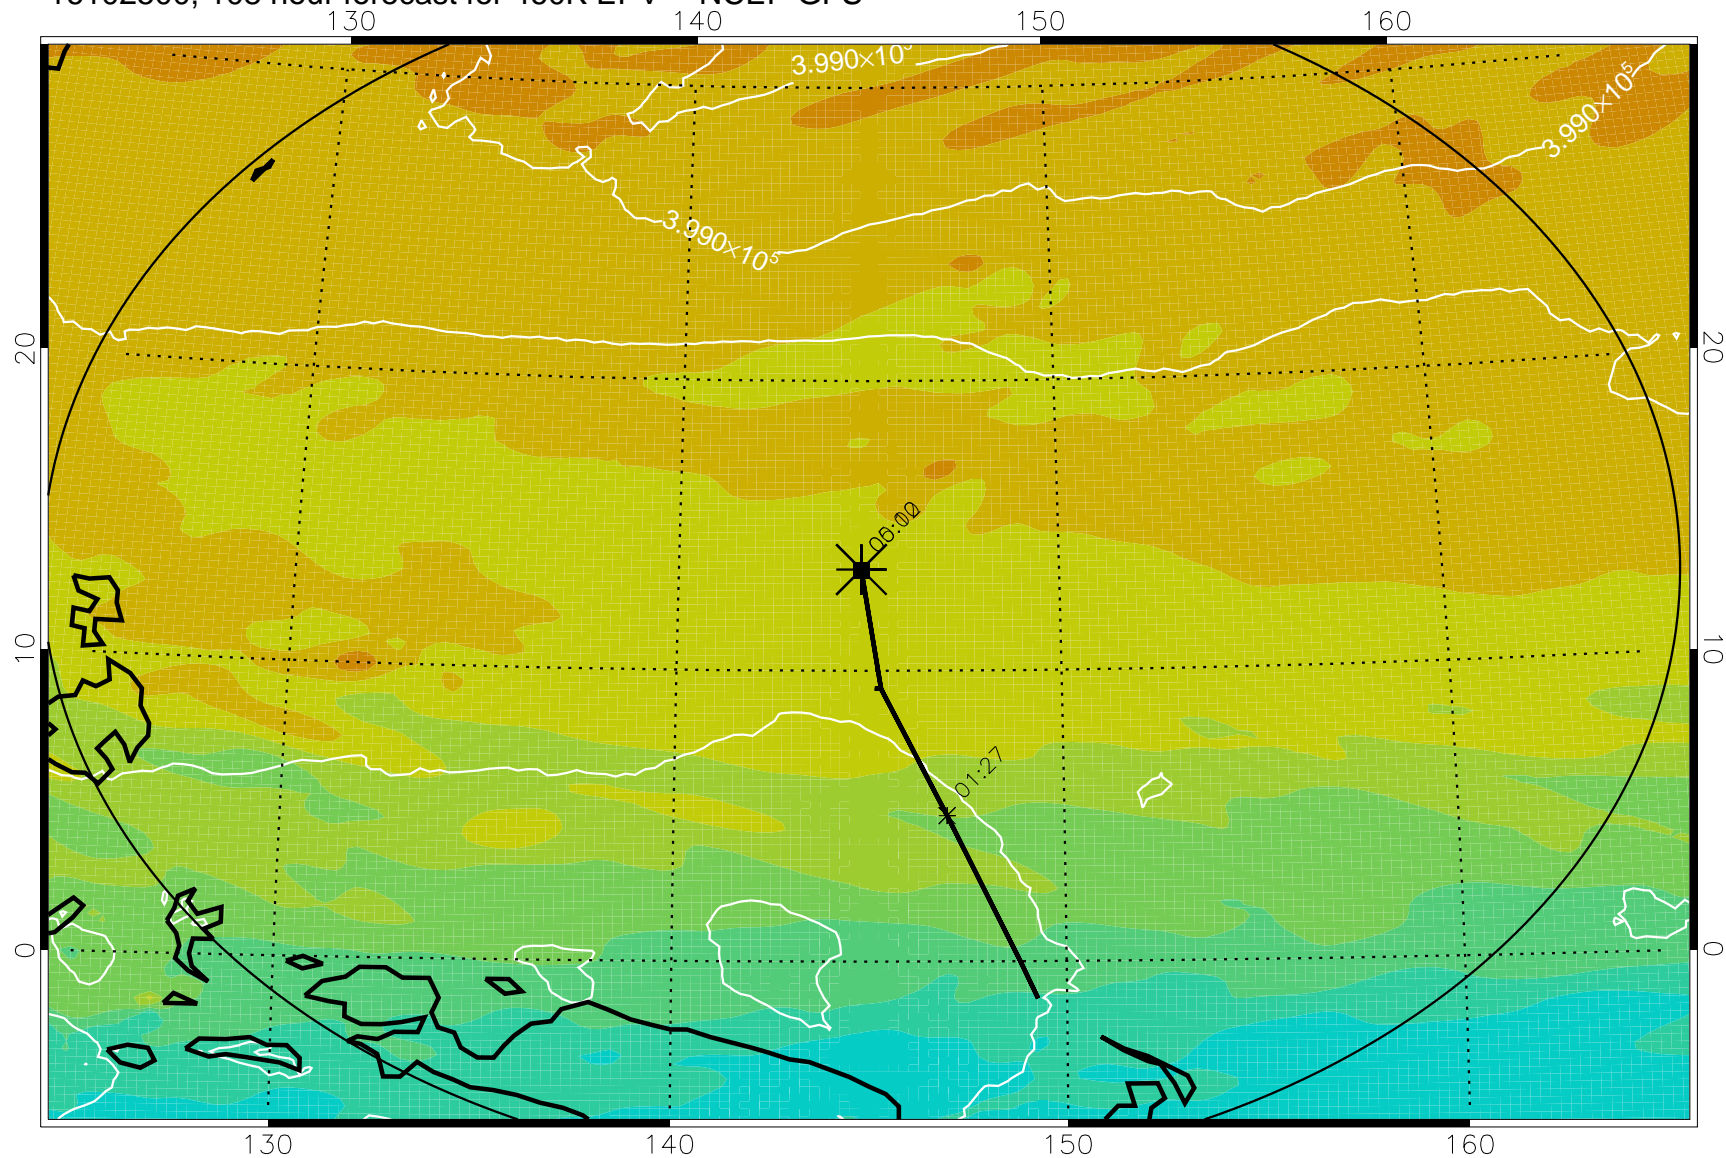

16102318, 078 hour forecast for 460K EPV -- NCEP GFS

460K Montgomery Streamfunction, white

Range ring of 2304 km

16102400, 084 hour forecast for 460K EPV -- NCEP GFS

460K Montgomery Streamfunction, white

Range ring of 2304 km

16102406, 090 hour forecast for 460K EPV -- NCEP GFS

460K Montgomery Streamfunction, white

Range ring of 2304 km

16102412, 096 hour forecast for 460K EPV -- NCEP GFS

460K Montgomery Streamfunction, white

Range ring of 2304 km

16102418, 102 hour forecast for 460K EPV -- NCEP GFS

460K Montgomery Streamfunction, white

Range ring of 2304 km

16102500, 108 hour forecast for 460K EPV -- NCEP GFS

460K Montgomery Streamfunction, white

Range ring of 2304 km

16102506, 114 hour forecast for 460K EPV -- NCEP GFS

460K Montgomery Streamfunction, white

Range ring of 2304 km

16102512, 120 hour forecast for 460K EPV -- NCEP GFS

460K Montgomery Streamfunction, white

Range ring of 2304 km