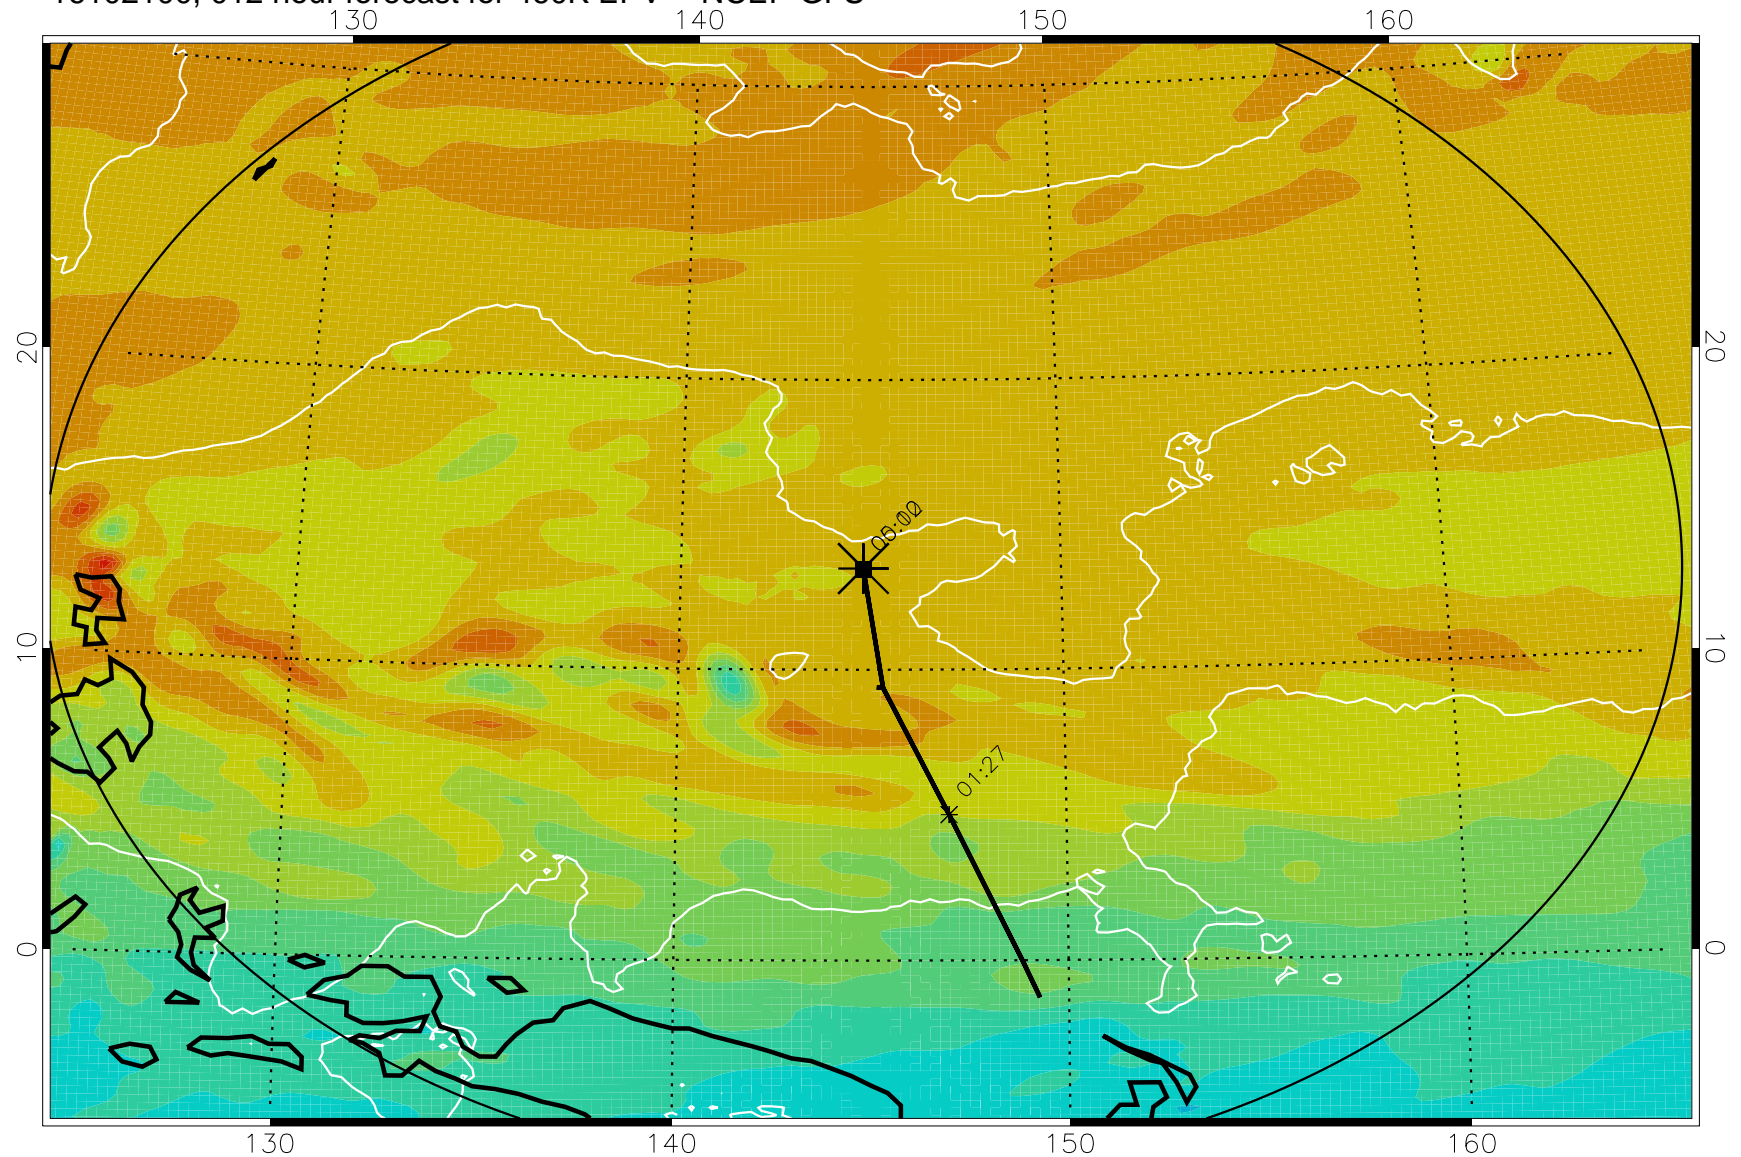

16102018, 006 hour forecast for 460K EPV -- NCEP GFS

460K Montgomery Streamfunction, white

Range ring of 2304 km

16102100, 012 hour forecast for 460K EPV -- NCEP GFS

460K Montgomery Streamfunction, white

Range ring of 2304 km

16102106, 018 hour forecast for 460K EPV -- NCEP GFS

460K Montgomery Streamfunction, white

Range ring of 2304 km

16102112, 024 hour forecast for 460K EPV -- NCEP GFS

460K Montgomery Streamfunction, white

Range ring of 2304 km

16102118, 030 hour forecast for 460K EPV -- NCEP GFS

460K Montgomery Streamfunction, white

Range ring of 2304 km

16102200, 036 hour forecast for 460K EPV -- NCEP GFS

460K Montgomery Streamfunction, white

Range ring of 2304 km

16102206, 042 hour forecast for 460K EPV -- NCEP GFS

460K Montgomery Streamfunction, white

Range ring of 2304 km

16102212, 048 hour forecast for 460K EPV -- NCEP GFS

460K Montgomery Streamfunction, white

Range ring of 2304 km