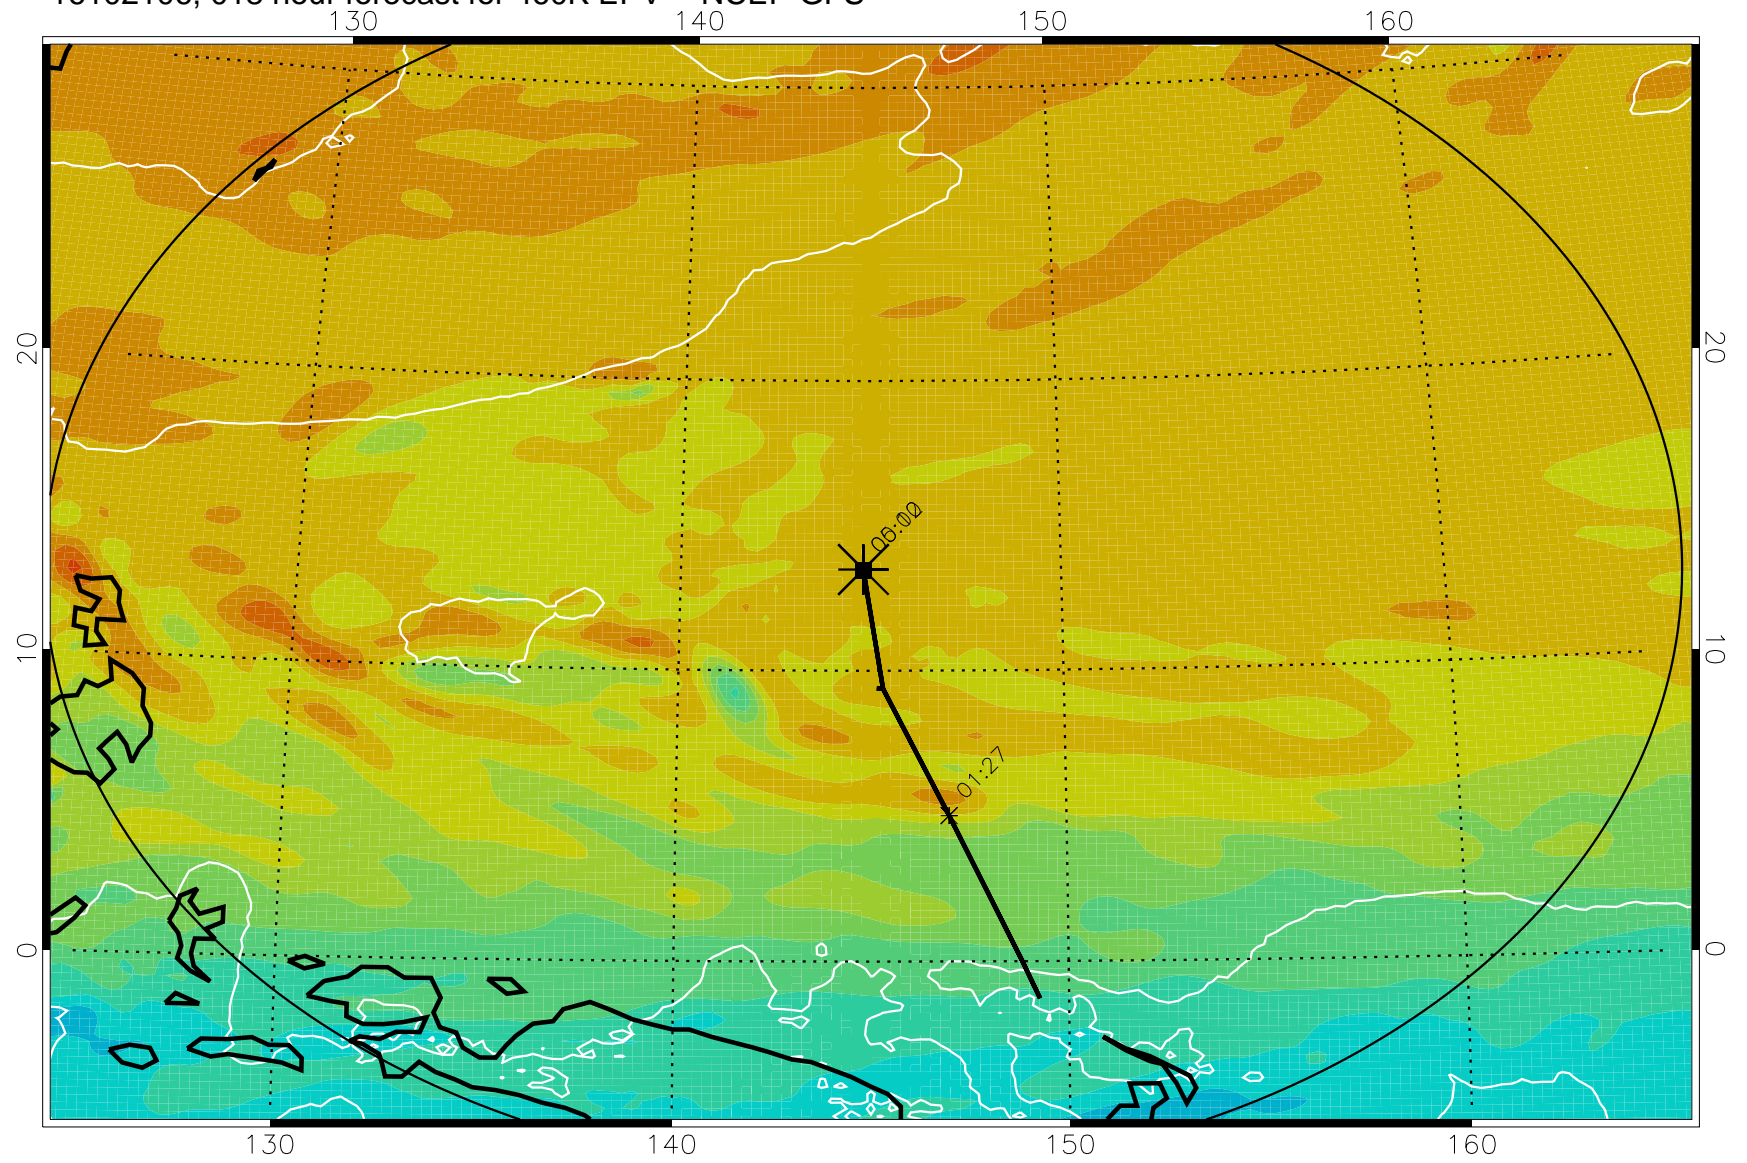

16102018, 006 hour forecast for 460K EPV -- NCEP GFS

460K Montgomery Streamfunction, white

Range ring of 2304 km

16102100, 012 hour forecast for 460K EPV -- NCEP GFS

460K Montgomery Streamfunction, white

Range ring of 2304 km

16102106, 018 hour forecast for 460K EPV -- NCEP GFS

460K Montgomery Streamfunction, white

Range ring of 2304 km

16102112, 024 hour forecast for 460K EPV -- NCEP GFS

460K Montgomery Streamfunction, white

Range ring of 2304 km

16102118, 030 hour forecast for 460K EPV -- NCEP GFS

460K Montgomery Streamfunction, white

Range ring of 2304 km

16102200, 036 hour forecast for 460K EPV -- NCEP GFS

460K Montgomery Streamfunction, white

Range ring of 2304 km

16102206, 042 hour forecast for 460K EPV -- NCEP GFS

460K Montgomery Streamfunction, white

Range ring of 2304 km

16102212, 048 hour forecast for 460K EPV -- NCEP GFS

460K Montgomery Streamfunction, white

Range ring of 2304 km