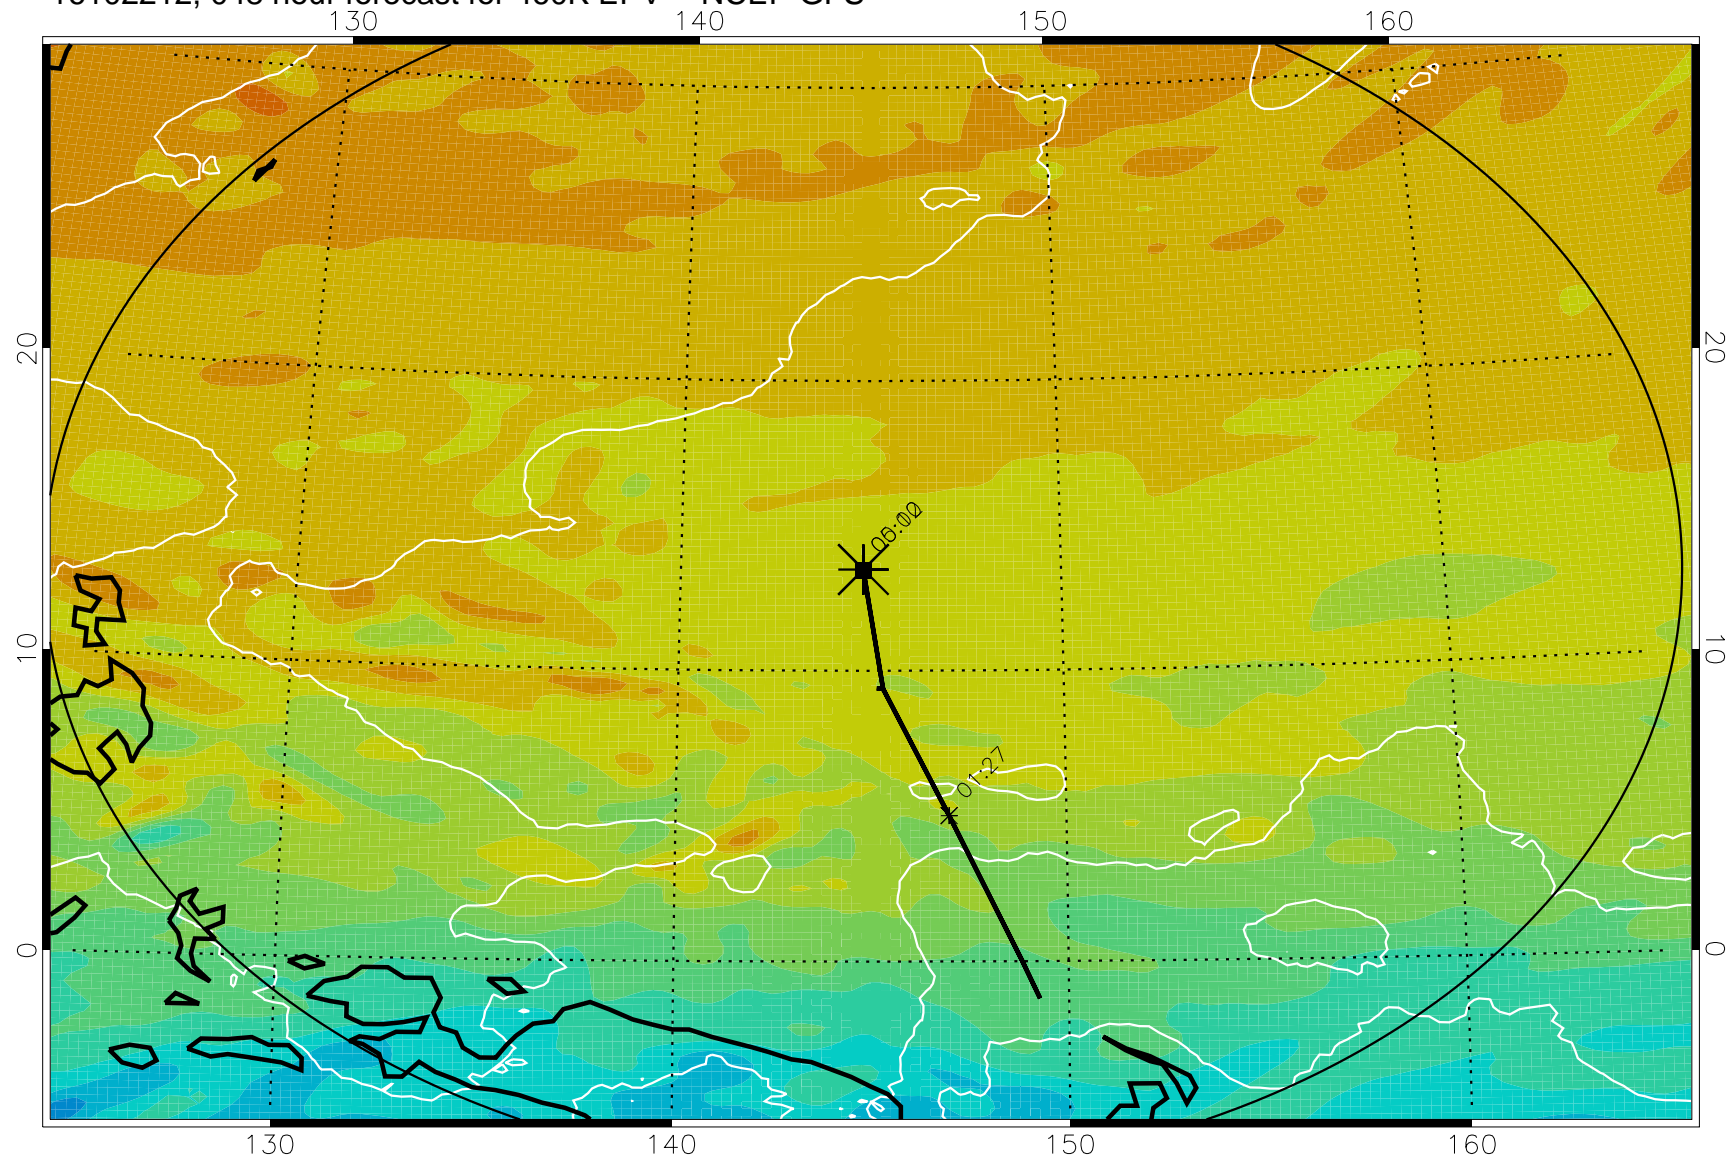

16102118, 030 hour forecast for 460K EPV -- NCEP GFS

460K Montgomery Streamfunction, white

Range ring of 2304 km

16102200, 036 hour forecast for 460K EPV -- NCEP GFS

460K Montgomery Streamfunction, white

Range ring of 2304 km

16102206, 042 hour forecast for 460K EPV -- NCEP GFS

460K Montgomery Streamfunction, white

Range ring of 2304 km

16102212, 048 hour forecast for 460K EPV -- NCEP GFS

460K Montgomery Streamfunction, white

Range ring of 2304 km

16102218, 054 hour forecast for 460K EPV -- NCEP GFS

460K Montgomery Streamfunction, white

Range ring of 2304 km

16102300, 060 hour forecast for 460K EPV -- NCEP GFS

460K Montgomery Streamfunction, white

Range ring of 2304 km

16102306, 066 hour forecast for 460K EPV -- NCEP GFS

460K Montgomery Streamfunction, white

Range ring of 2304 km

16102312, 072 hour forecast for 460K EPV -- NCEP GFS

460K Montgomery Streamfunction, white

Range ring of 2304 km