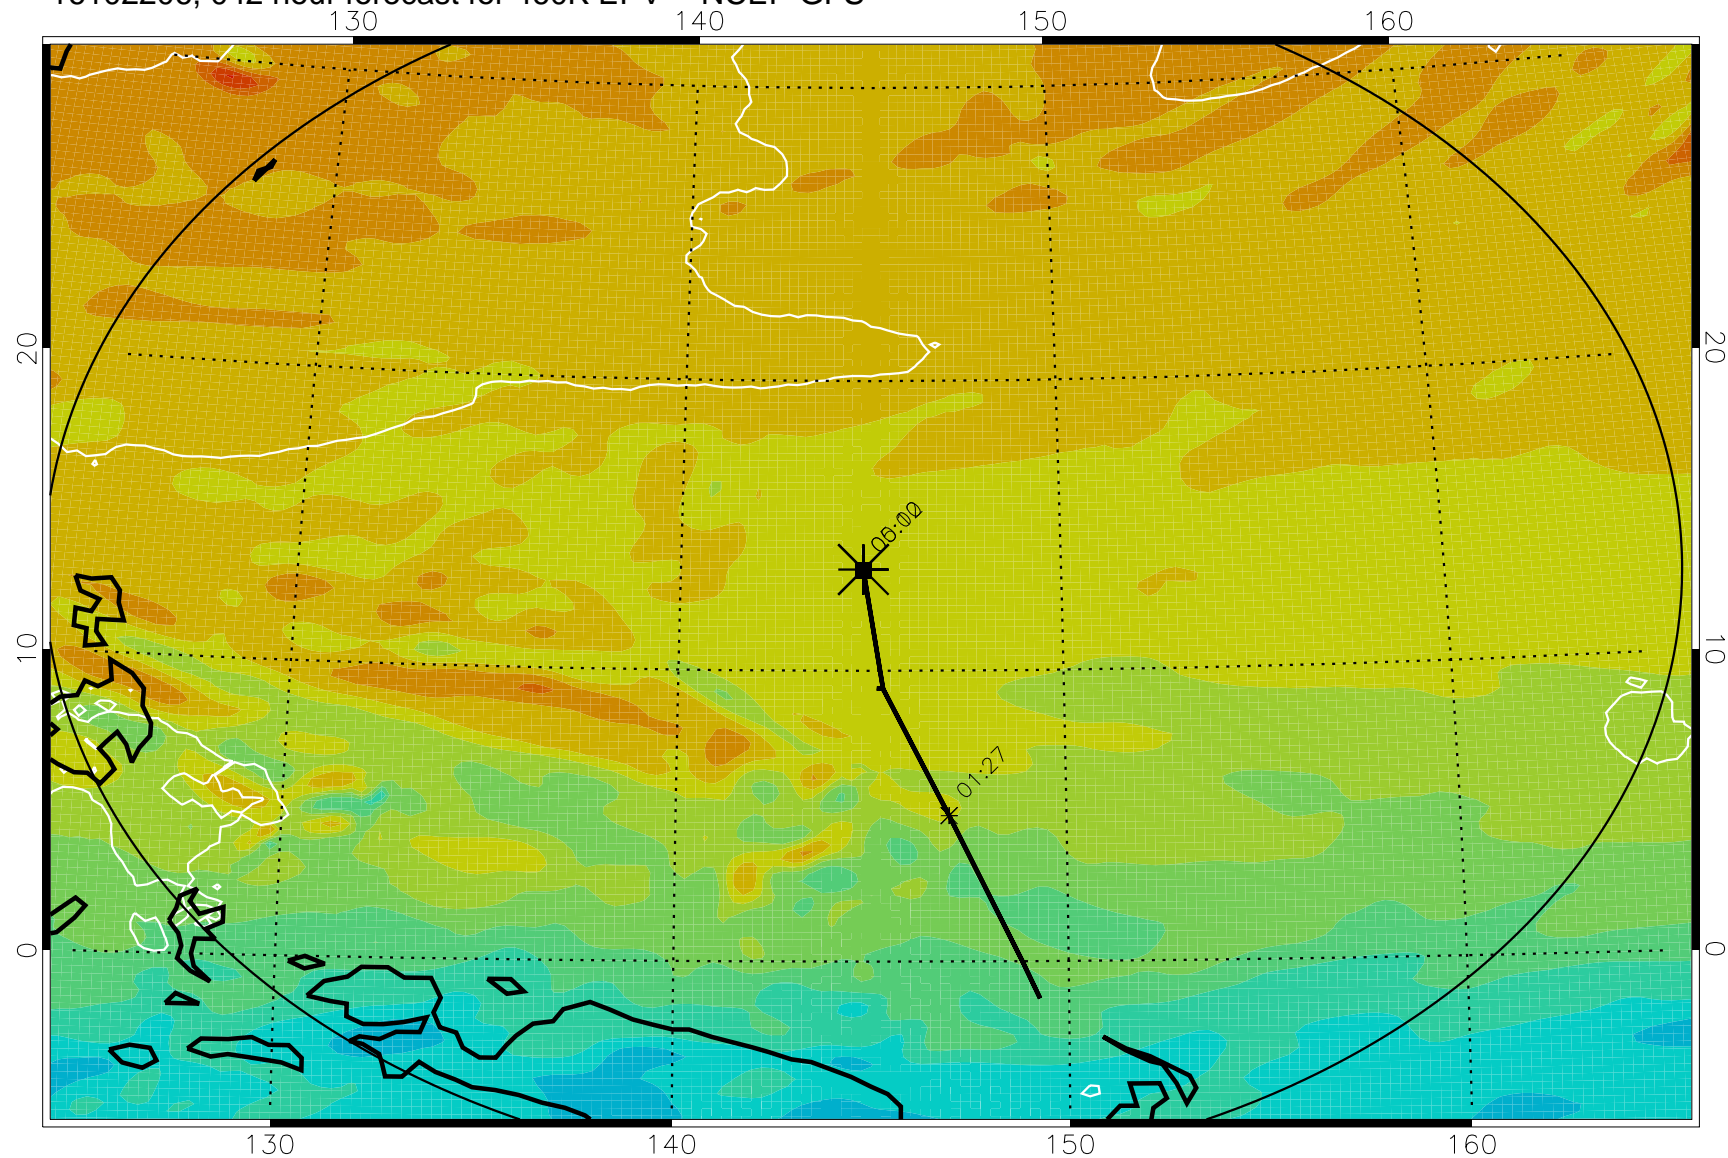

16102106, 018 hour forecast for 460K EPV -- NCEP GFS

460K Montgomery Streamfunction, white

Range ring of 2304 km

16102112, 024 hour forecast for 460K EPV -- NCEP GFS

460K Montgomery Streamfunction, white

Range ring of 2304 km

16102118, 030 hour forecast for 460K EPV -- NCEP GFS

460K Montgomery Streamfunction, white

Range ring of 2304 km

16102200, 036 hour forecast for 460K EPV -- NCEP GFS

460K Montgomery Streamfunction, white

Range ring of 2304 km

16102206, 042 hour forecast for 460K EPV -- NCEP GFS

460K Montgomery Streamfunction, white

Range ring of 2304 km

16102212, 048 hour forecast for 460K EPV -- NCEP GFS

460K Montgomery Streamfunction, white

Range ring of 2304 km

16102218, 054 hour forecast for 460K EPV -- NCEP GFS

460K Montgomery Streamfunction, white

Range ring of 2304 km

16102300, 060 hour forecast for 460K EPV -- NCEP GFS

460K Montgomery Streamfunction, white

Range ring of 2304 km