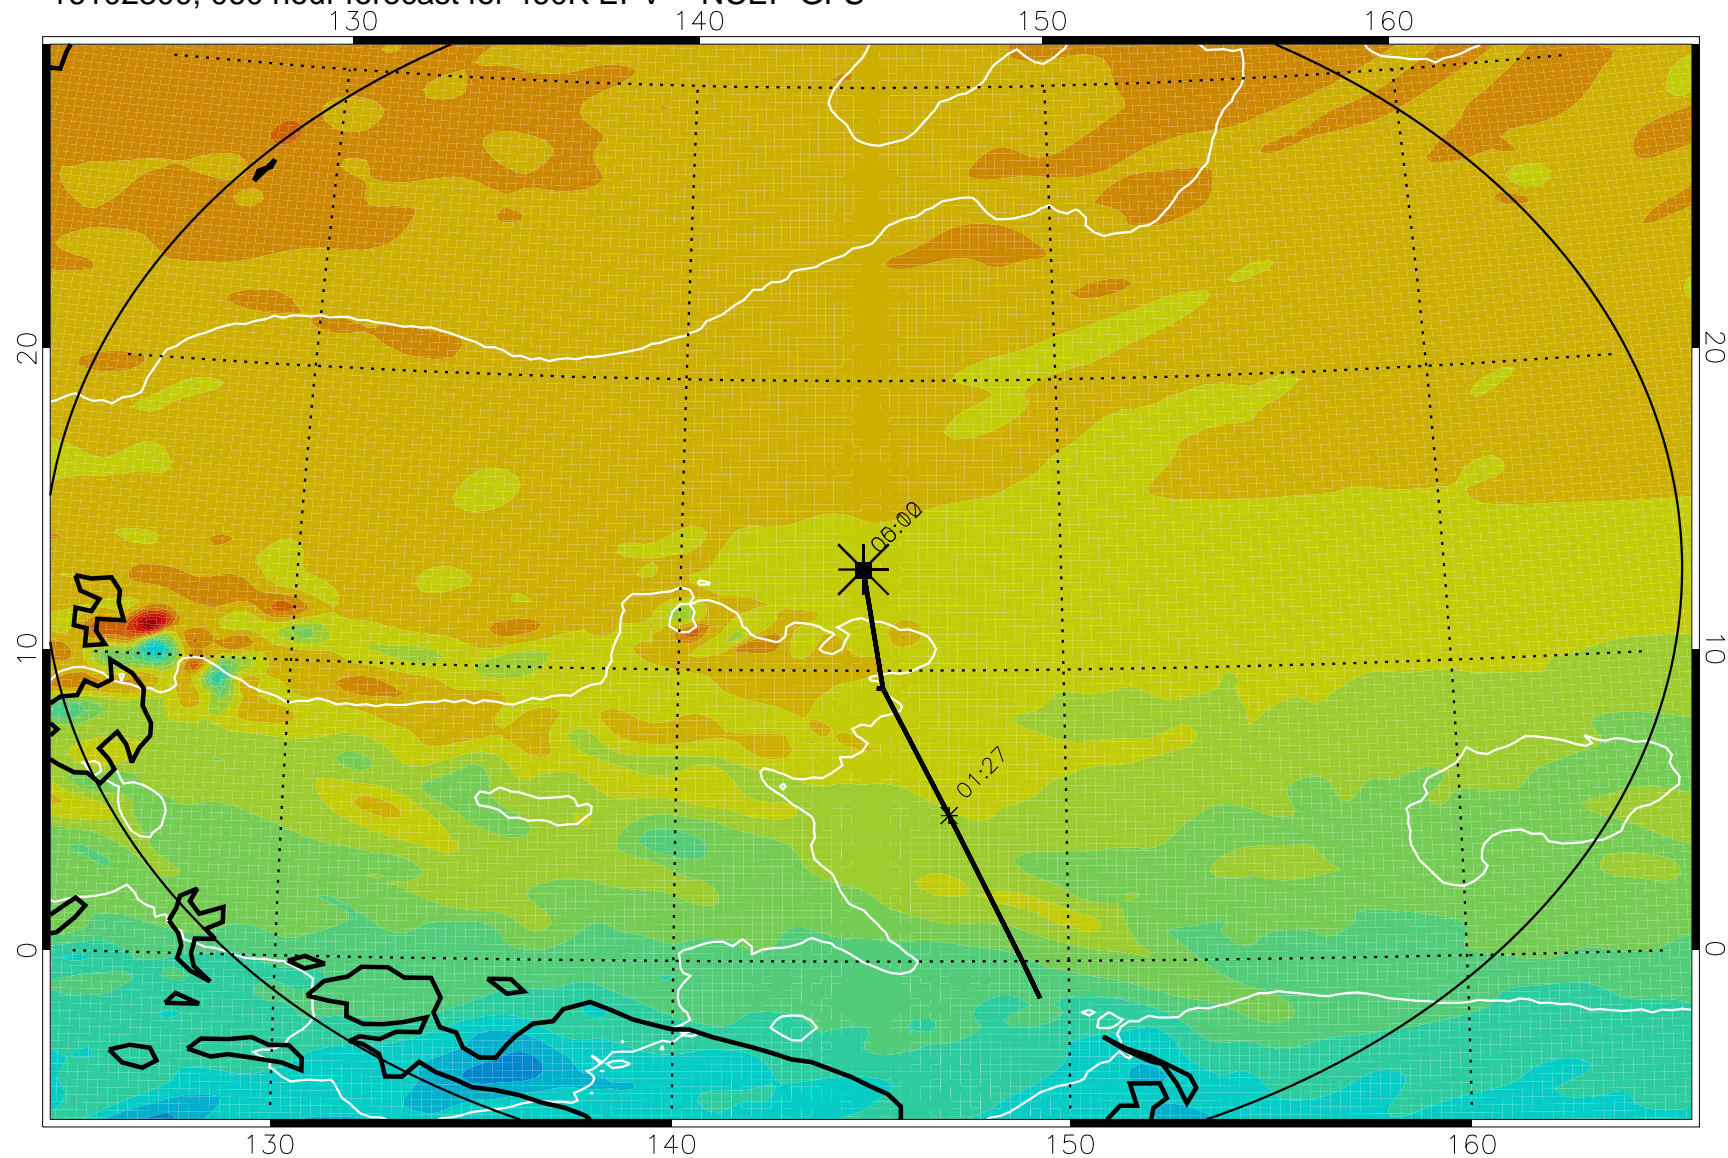

16102206, 042 hour forecast for 460K EPV -- NCEP GFS

460K Montgomery Streamfunction, white

Range ring of 2304 km

16102212, 048 hour forecast for 460K EPV -- NCEP GFS

460K Montgomery Streamfunction, white

Range ring of 2304 km

16102218, 054 hour forecast for 460K EPV -- NCEP GFS

460K Montgomery Streamfunction, white

Range ring of 2304 km

16102300, 060 hour forecast for 460K EPV -- NCEP GFS

460K Montgomery Streamfunction, white

Range ring of 2304 km

16102306, 066 hour forecast for 460K EPV -- NCEP GFS

460K Montgomery Streamfunction, white

Range ring of 2304 km

16102312, 072 hour forecast for 460K EPV -- NCEP GFS

460K Montgomery Streamfunction, white

Range ring of 2304 km

16102318, 078 hour forecast for 460K EPV -- NCEP GFS

460K Montgomery Streamfunction, white

Range ring of 2304 km

16102400, 084 hour forecast for 460K EPV -- NCEP GFS

460K Montgomery Streamfunction, white

Range ring of 2304 km