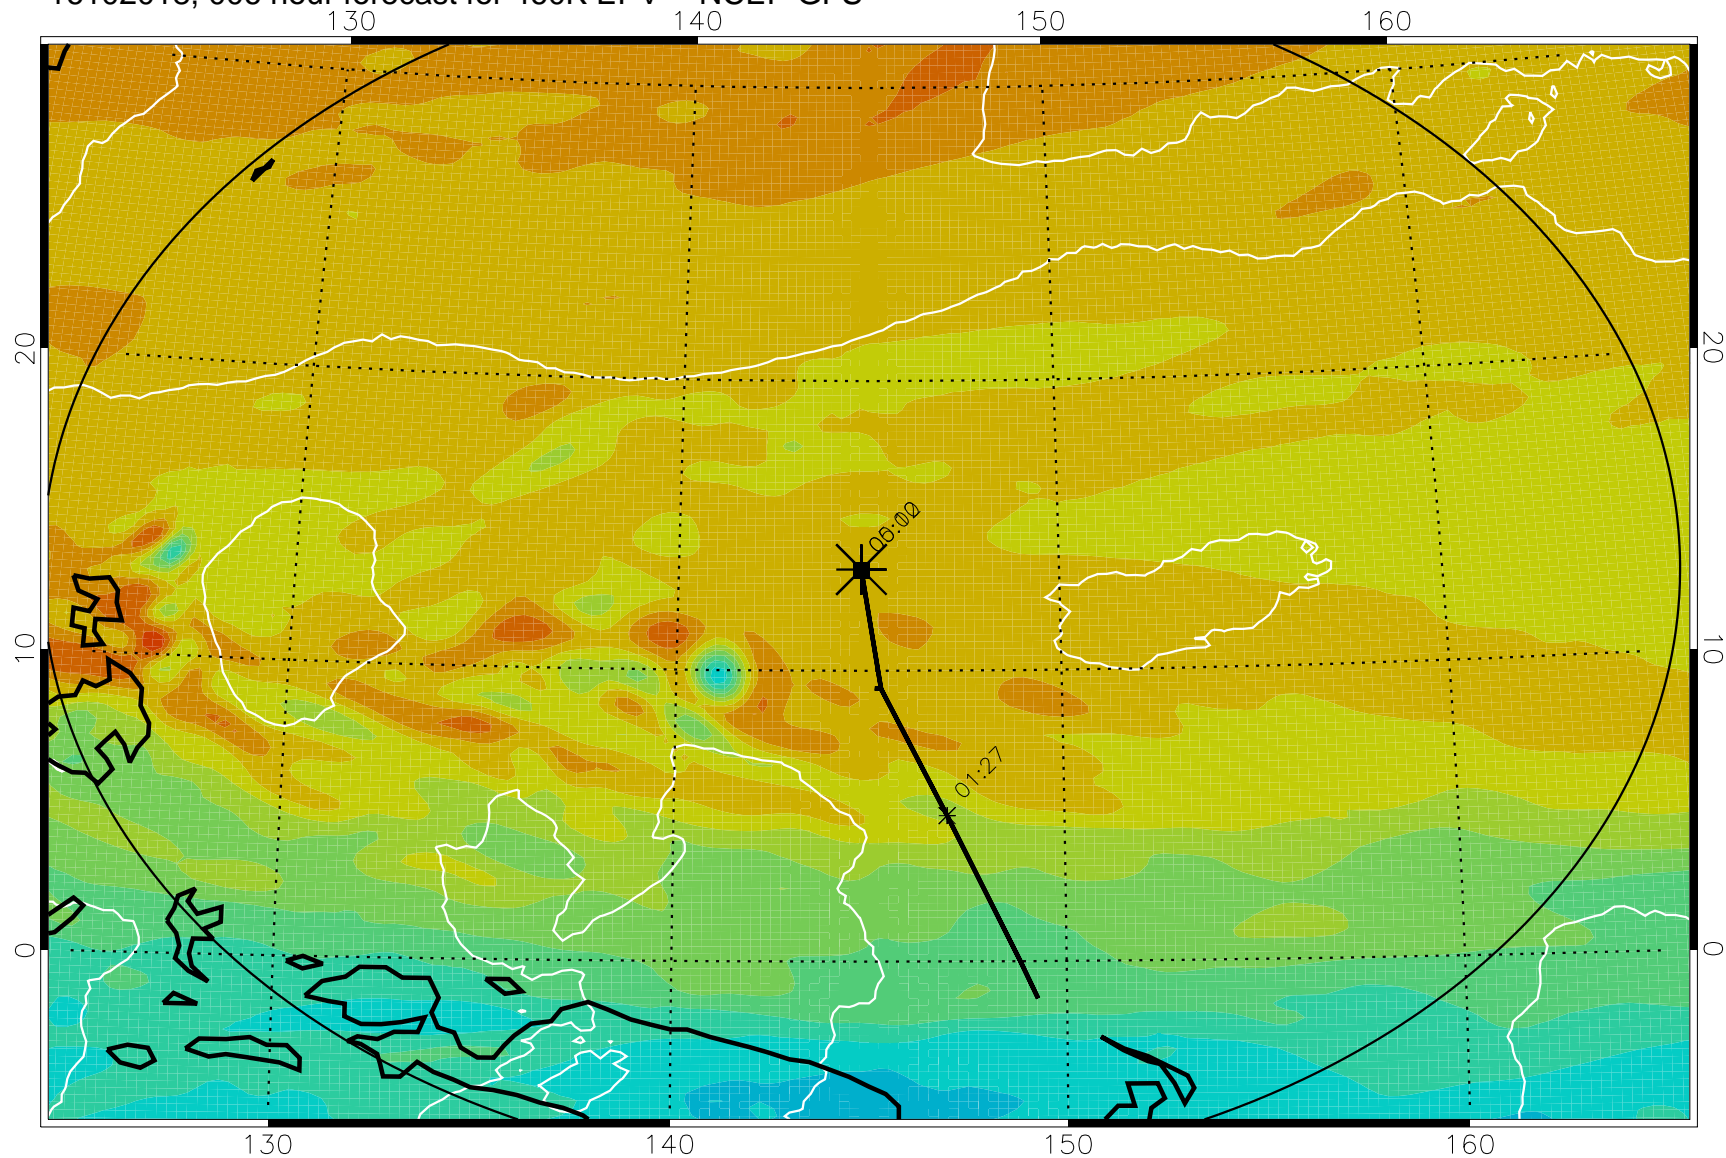

16102018, 006 hour forecast for 460K EPV -- NCEP GFS

460K Montgomery Streamfunction, white

Range ring of 2304 km

16102100, 012 hour forecast for 460K EPV -- NCEP GFS

460K Montgomery Streamfunction, white

Range ring of 2304 km

16102106, 018 hour forecast for 460K EPV -- NCEP GFS

460K Montgomery Streamfunction, white

Range ring of 2304 km

16102112, 024 hour forecast for 460K EPV -- NCEP GFS

460K Montgomery Streamfunction, white

Range ring of 2304 km

16102118, 030 hour forecast for 460K EPV -- NCEP GFS

460K Montgomery Streamfunction, white

Range ring of 2304 km

16102200, 036 hour forecast for 460K EPV -- NCEP GFS

460K Montgomery Streamfunction, white

Range ring of 2304 km

16102206, 042 hour forecast for 460K EPV -- NCEP GFS

460K Montgomery Streamfunction, white

Range ring of 2304 km

16102212, 048 hour forecast for 460K EPV -- NCEP GFS

460K Montgomery Streamfunction, white

Range ring of 2304 km