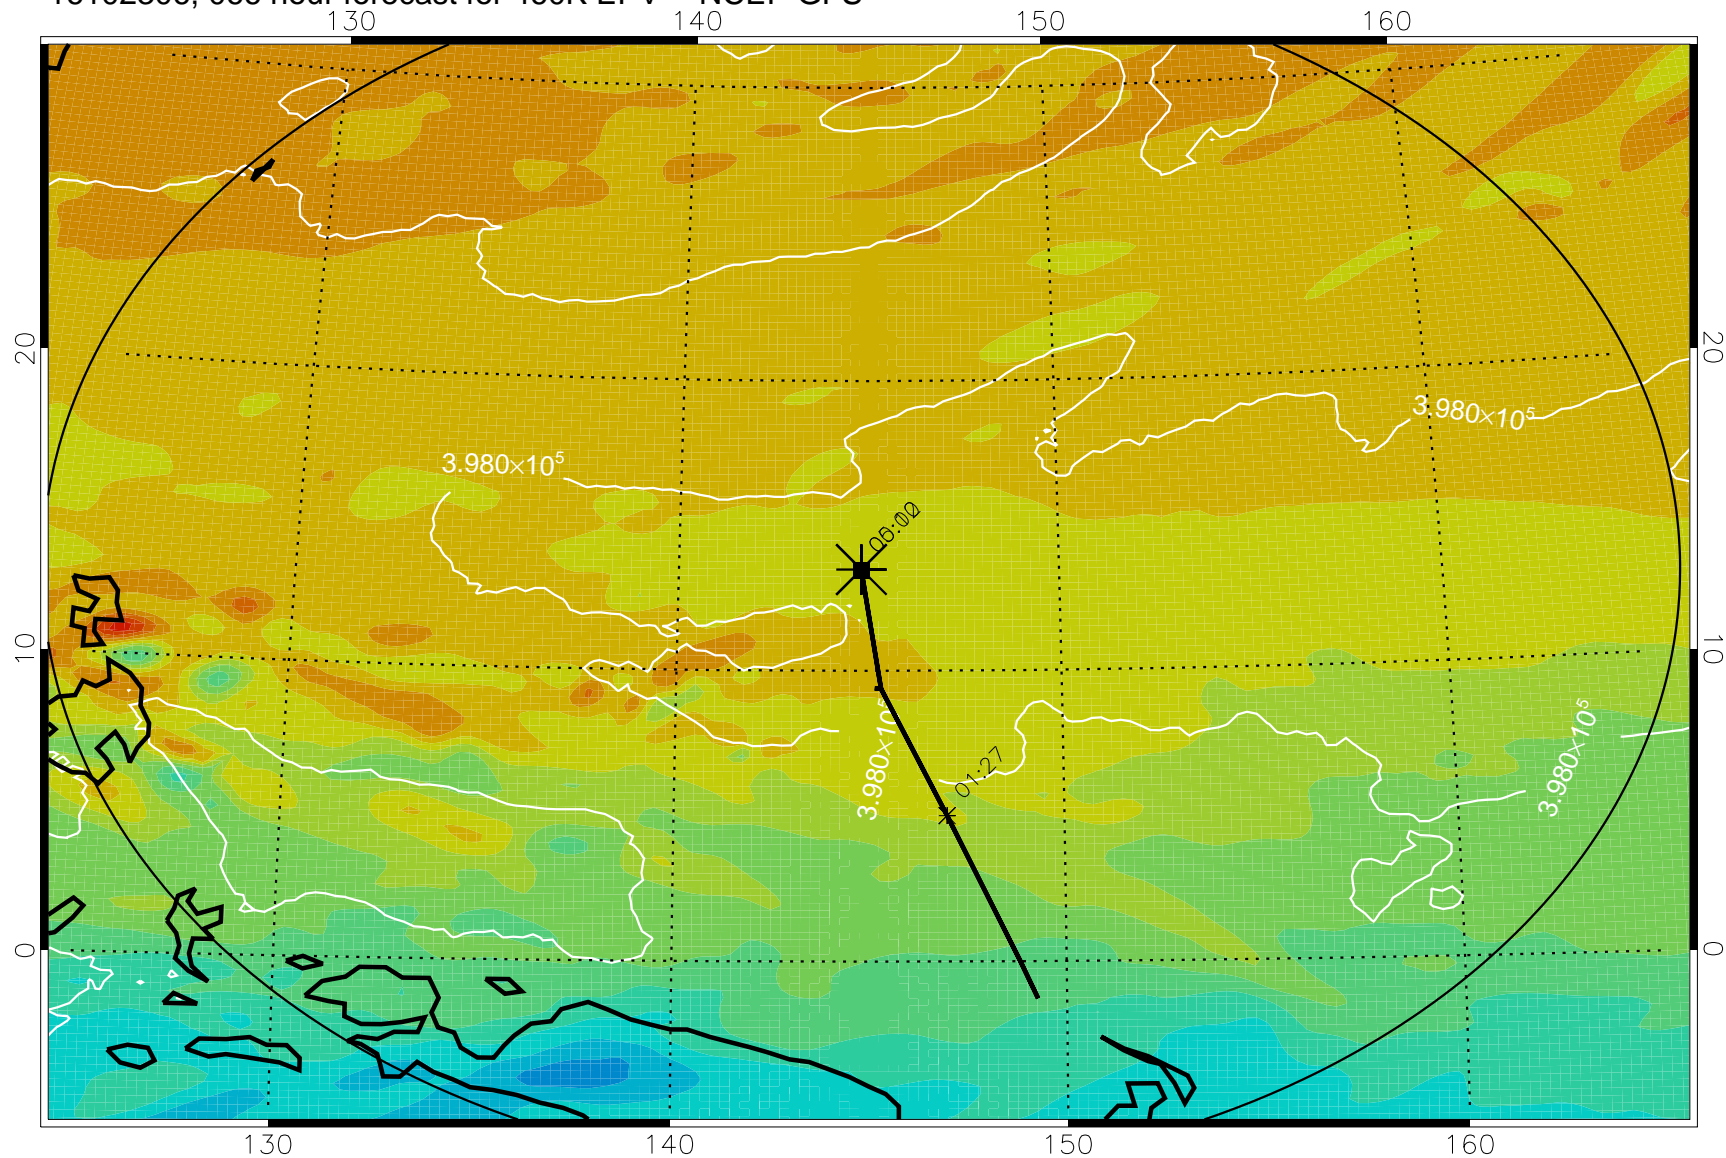

16102218, 054 hour forecast for 460K EPV -- NCEP GFS

460K Montgomery Streamfunction, white

Range ring of 2304 km

16102300, 060 hour forecast for 460K EPV -- NCEP GFS

460K Montgomery Streamfunction, white

Range ring of 2304 km

16102306, 066 hour forecast for 460K EPV -- NCEP GFS

460K Montgomery Streamfunction, white

Range ring of 2304 km

16102312, 072 hour forecast for 460K EPV -- NCEP GFS

460K Montgomery Streamfunction, white

Range ring of 2304 km

16102318, 078 hour forecast for 460K EPV -- NCEP GFS

460K Montgomery Streamfunction, white

Range ring of 2304 km

16102400, 084 hour forecast for 460K EPV -- NCEP GFS

460K Montgomery Streamfunction, white

Range ring of 2304 km

16102406, 090 hour forecast for 460K EPV -- NCEP GFS

460K Montgomery Streamfunction, white

Range ring of 2304 km

16102412, 096 hour forecast for 460K EPV -- NCEP GFS

460K Montgomery Streamfunction, white

Range ring of 2304 km