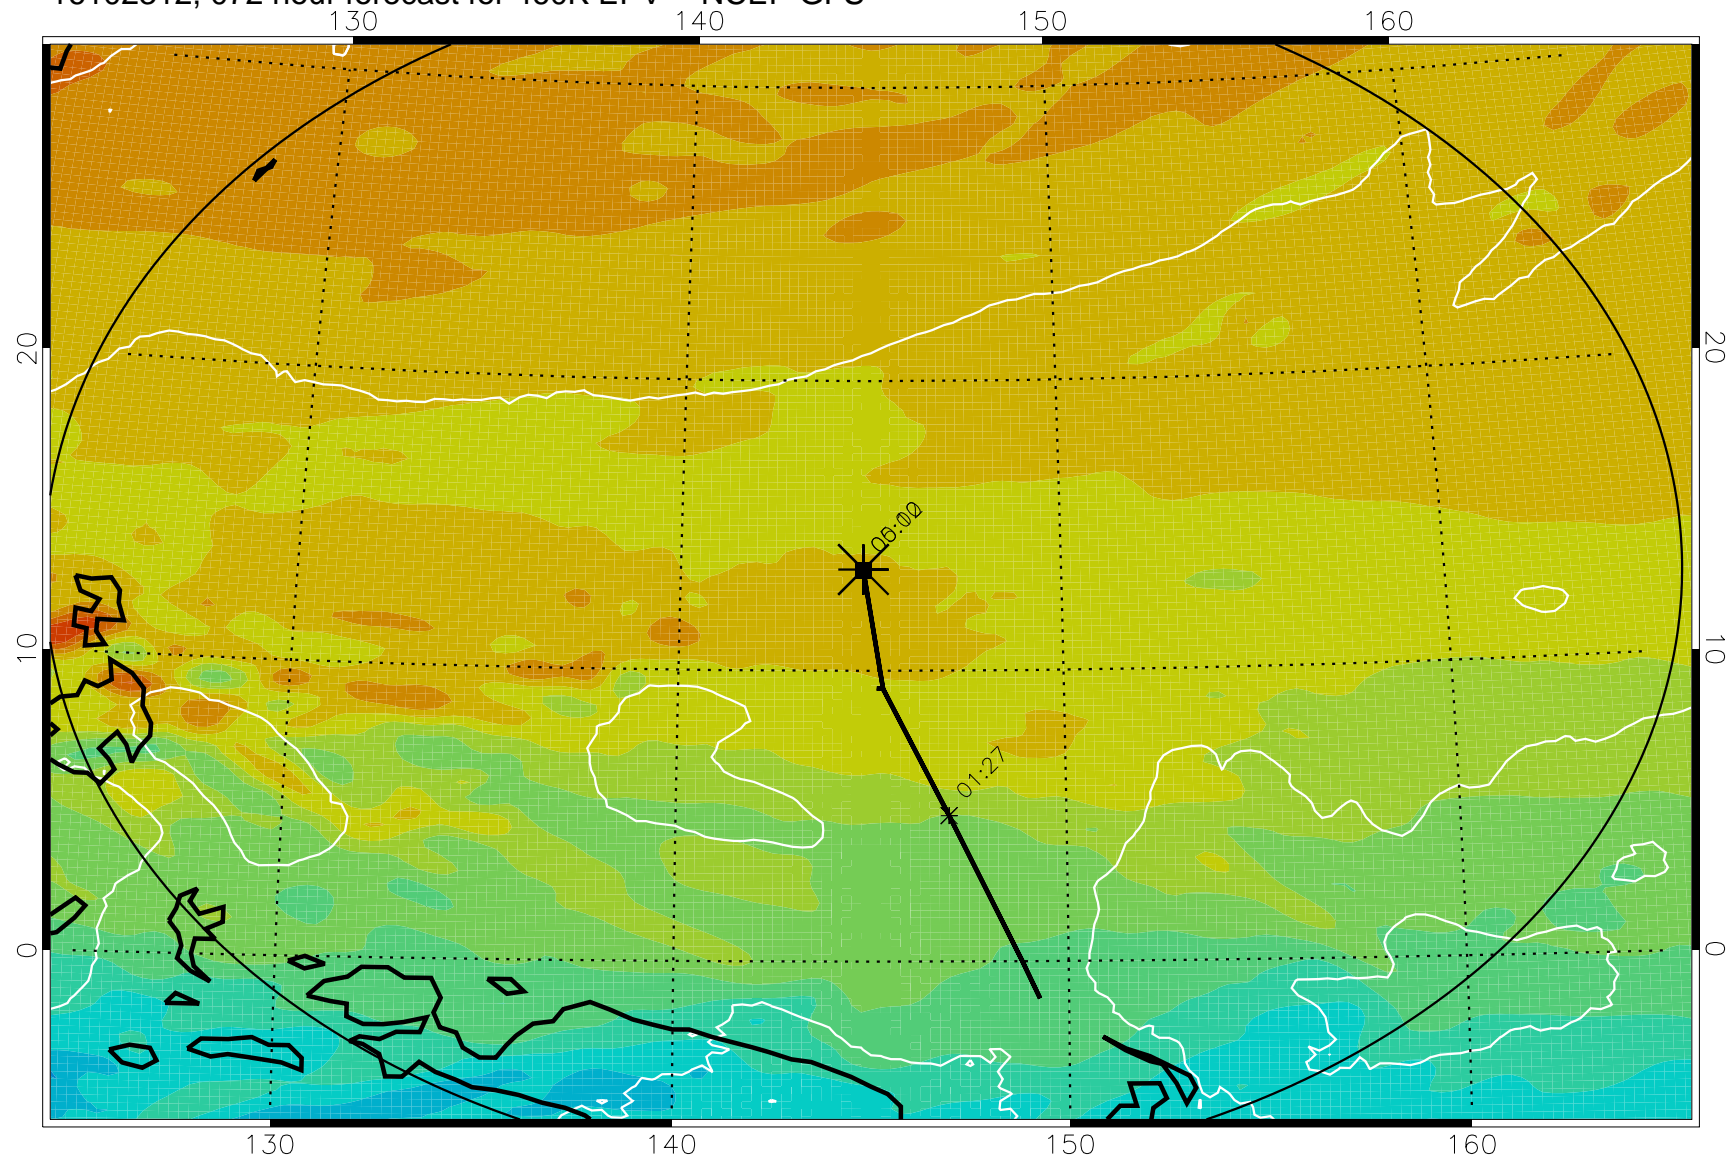

16102218, 054 hour forecast for 460K EPV -- NCEP GFS

460K Montgomery Streamfunction, white

Range ring of 2304 km

16102300, 060 hour forecast for 460K EPV -- NCEP GFS

460K Montgomery Streamfunction, white

Range ring of 2304 km

16102306, 066 hour forecast for 460K EPV -- NCEP GFS

460K Montgomery Streamfunction, white

Range ring of 2304 km

16102312, 072 hour forecast for 460K EPV -- NCEP GFS

460K Montgomery Streamfunction, white

Range ring of 2304 km

16102318, 078 hour forecast for 460K EPV -- NCEP GFS

460K Montgomery Streamfunction, white

Range ring of 2304 km

16102400, 084 hour forecast for 460K EPV -- NCEP GFS

460K Montgomery Streamfunction, white

Range ring of 2304 km

16102406, 090 hour forecast for 460K EPV -- NCEP GFS

460K Montgomery Streamfunction, white

Range ring of 2304 km

16102412, 096 hour forecast for 460K EPV -- NCEP GFS

460K Montgomery Streamfunction, white

Range ring of 2304 km