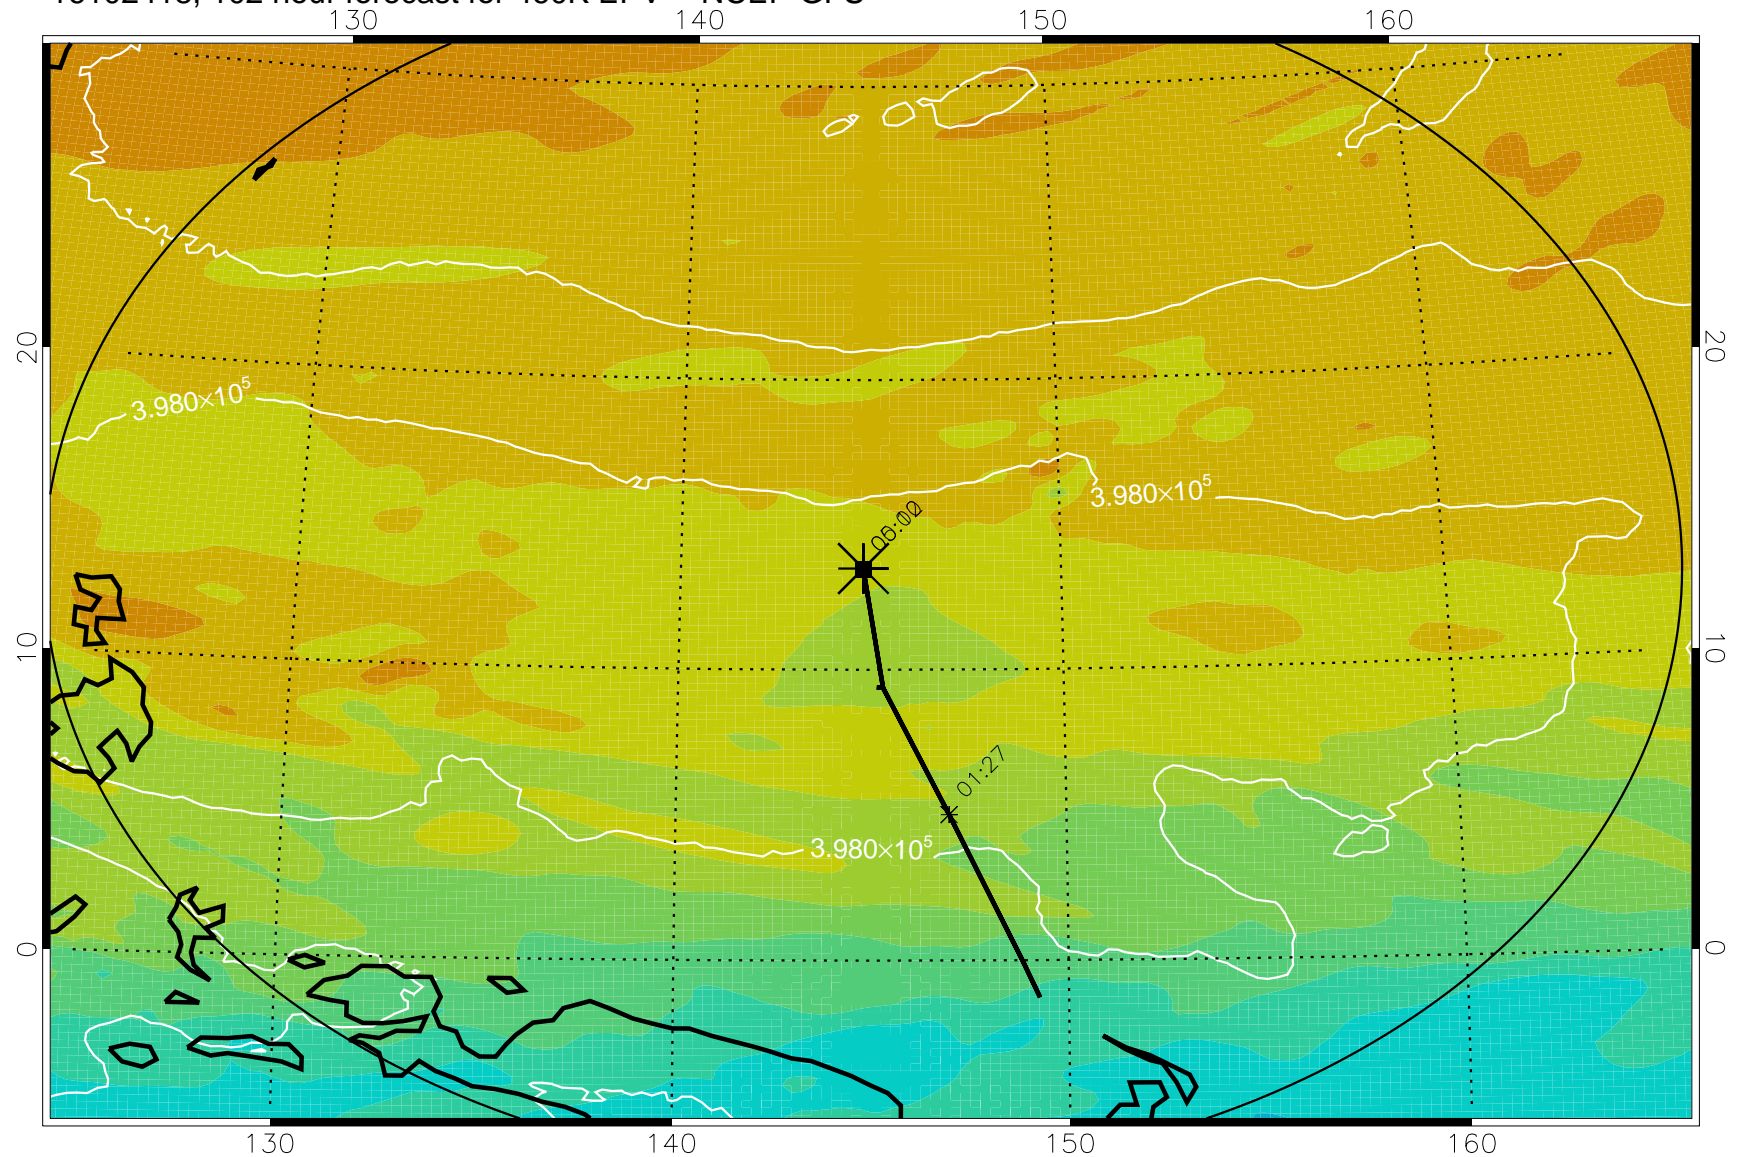

16102318, 078 hour forecast for 460K EPV -- NCEP GFS

460K Montgomery Streamfunction, white

Range ring of 2304 km

16102400, 084 hour forecast for 460K EPV -- NCEP GFS

460K Montgomery Streamfunction, white

Range ring of 2304 km

16102406, 090 hour forecast for 460K EPV -- NCEP GFS

460K Montgomery Streamfunction, white

Range ring of 2304 km

16102412, 096 hour forecast for 460K EPV -- NCEP GFS

460K Montgomery Streamfunction, white

Range ring of 2304 km

16102418, 102 hour forecast for 460K EPV -- NCEP GFS

460K Montgomery Streamfunction, white

Range ring of 2304 km

16102500, 108 hour forecast for 460K EPV -- NCEP GFS

460K Montgomery Streamfunction, white

Range ring of 2304 km

16102506, 114 hour forecast for 460K EPV -- NCEP GFS

460K Montgomery Streamfunction, white

Range ring of 2304 km

16102512, 120 hour forecast for 460K EPV -- NCEP GFS

460K Montgomery Streamfunction, white

Range ring of 2304 km