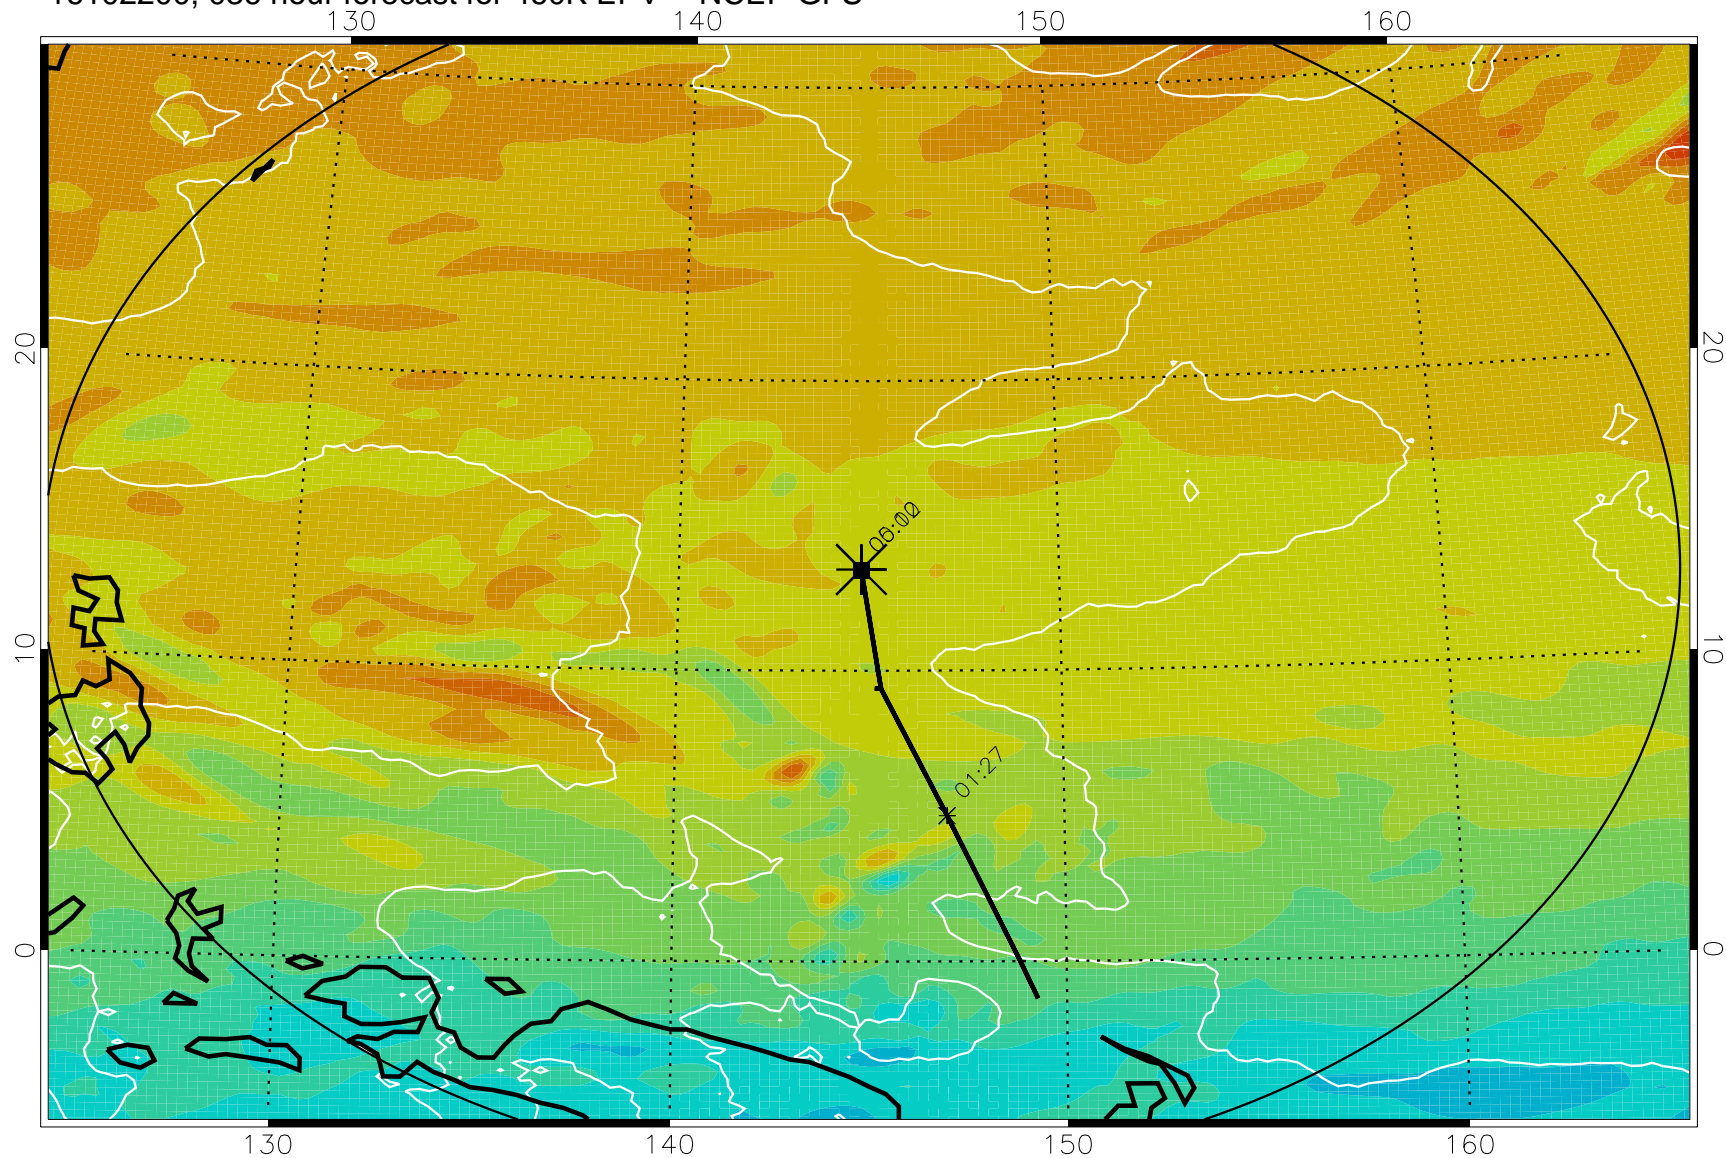

16102018, 006 hour forecast for 460K EPV -- NCEP GFS

460K Montgomery Streamfunction, white

Range ring of 2304 km

16102100, 012 hour forecast for 460K EPV -- NCEP GFS

460K Montgomery Streamfunction, white

Range ring of 2304 km

16102106, 018 hour forecast for 460K EPV -- NCEP GFS

460K Montgomery Streamfunction, white

Range ring of 2304 km

16102112, 024 hour forecast for 460K EPV -- NCEP GFS

460K Montgomery Streamfunction, white

Range ring of 2304 km

16102118, 030 hour forecast for 460K EPV -- NCEP GFS

460K Montgomery Streamfunction, white

Range ring of 2304 km

16102200, 036 hour forecast for 460K EPV -- NCEP GFS

460K Montgomery Streamfunction, white

Range ring of 2304 km

16102206, 042 hour forecast for 460K EPV -- NCEP GFS

460K Montgomery Streamfunction, white

Range ring of 2304 km

16102212, 048 hour forecast for 460K EPV -- NCEP GFS

460K Montgomery Streamfunction, white

Range ring of 2304 km