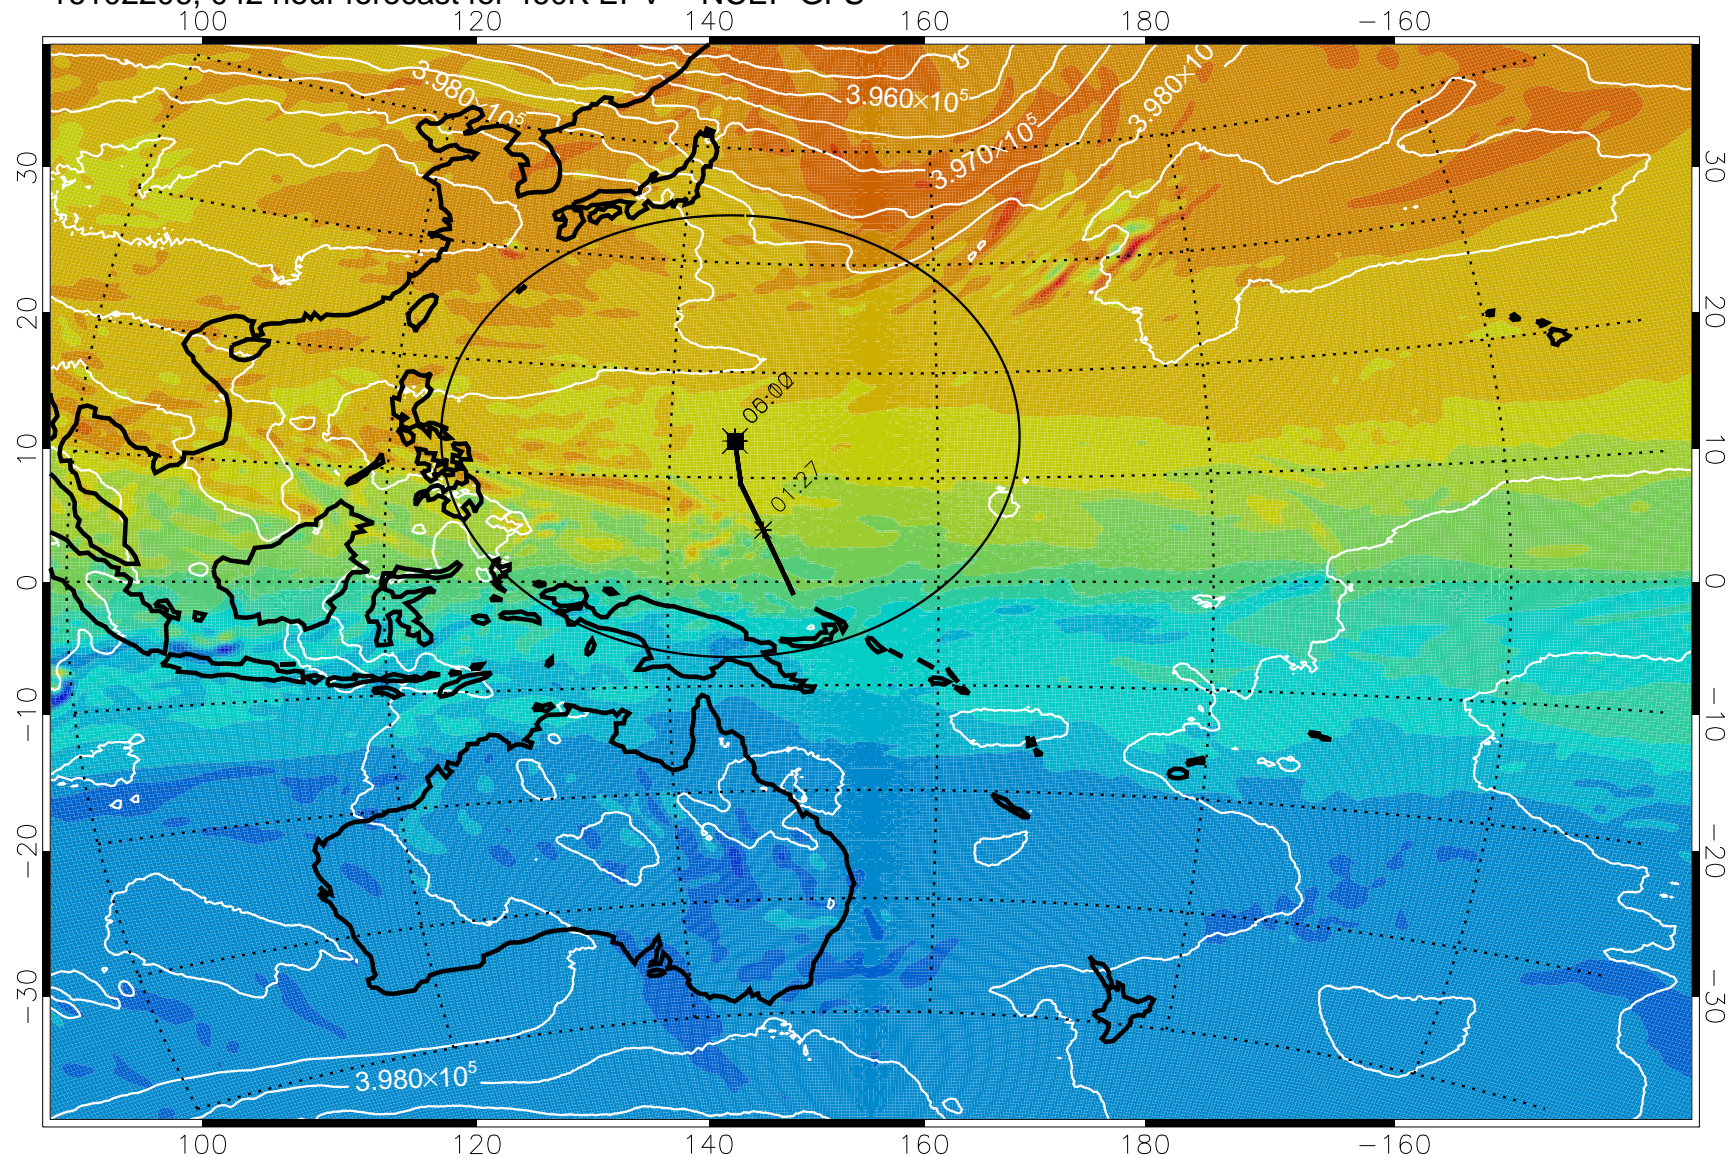

16102200, 036 hour forecast for 460K EPV -- NCEP GFS

460K Montgomery Streamfunction, white

Range ring of 2304 km

16102206, 042 hour forecast for 460K EPV -- NCEP GFS

460K Montgomery Streamfunction, white

Range ring of 2304 km

16102212, 048 hour forecast for 460K EPV -- NCEP GFS

460K Montgomery Streamfunction, white

Range ring of 2304 km

16102218, 054 hour forecast for 460K EPV -- NCEP GFS

460K Montgomery Streamfunction, white

Range ring of 2304 km

16102300, 060 hour forecast for 460K EPV -- NCEP GFS

460K Montgomery Streamfunction, white

Range ring of 2304 km

16102306, 066 hour forecast for 460K EPV -- NCEP GFS

460K Montgomery Streamfunction, white

Range ring of 2304 km

16102312, 072 hour forecast for 460K EPV -- NCEP GFS

460K Montgomery Streamfunction, white

Range ring of 2304 km

16102318, 078 hour forecast for 460K EPV -- NCEP GFS

16102400, 084 hour forecast for 460K EPV -- NCEP GFS