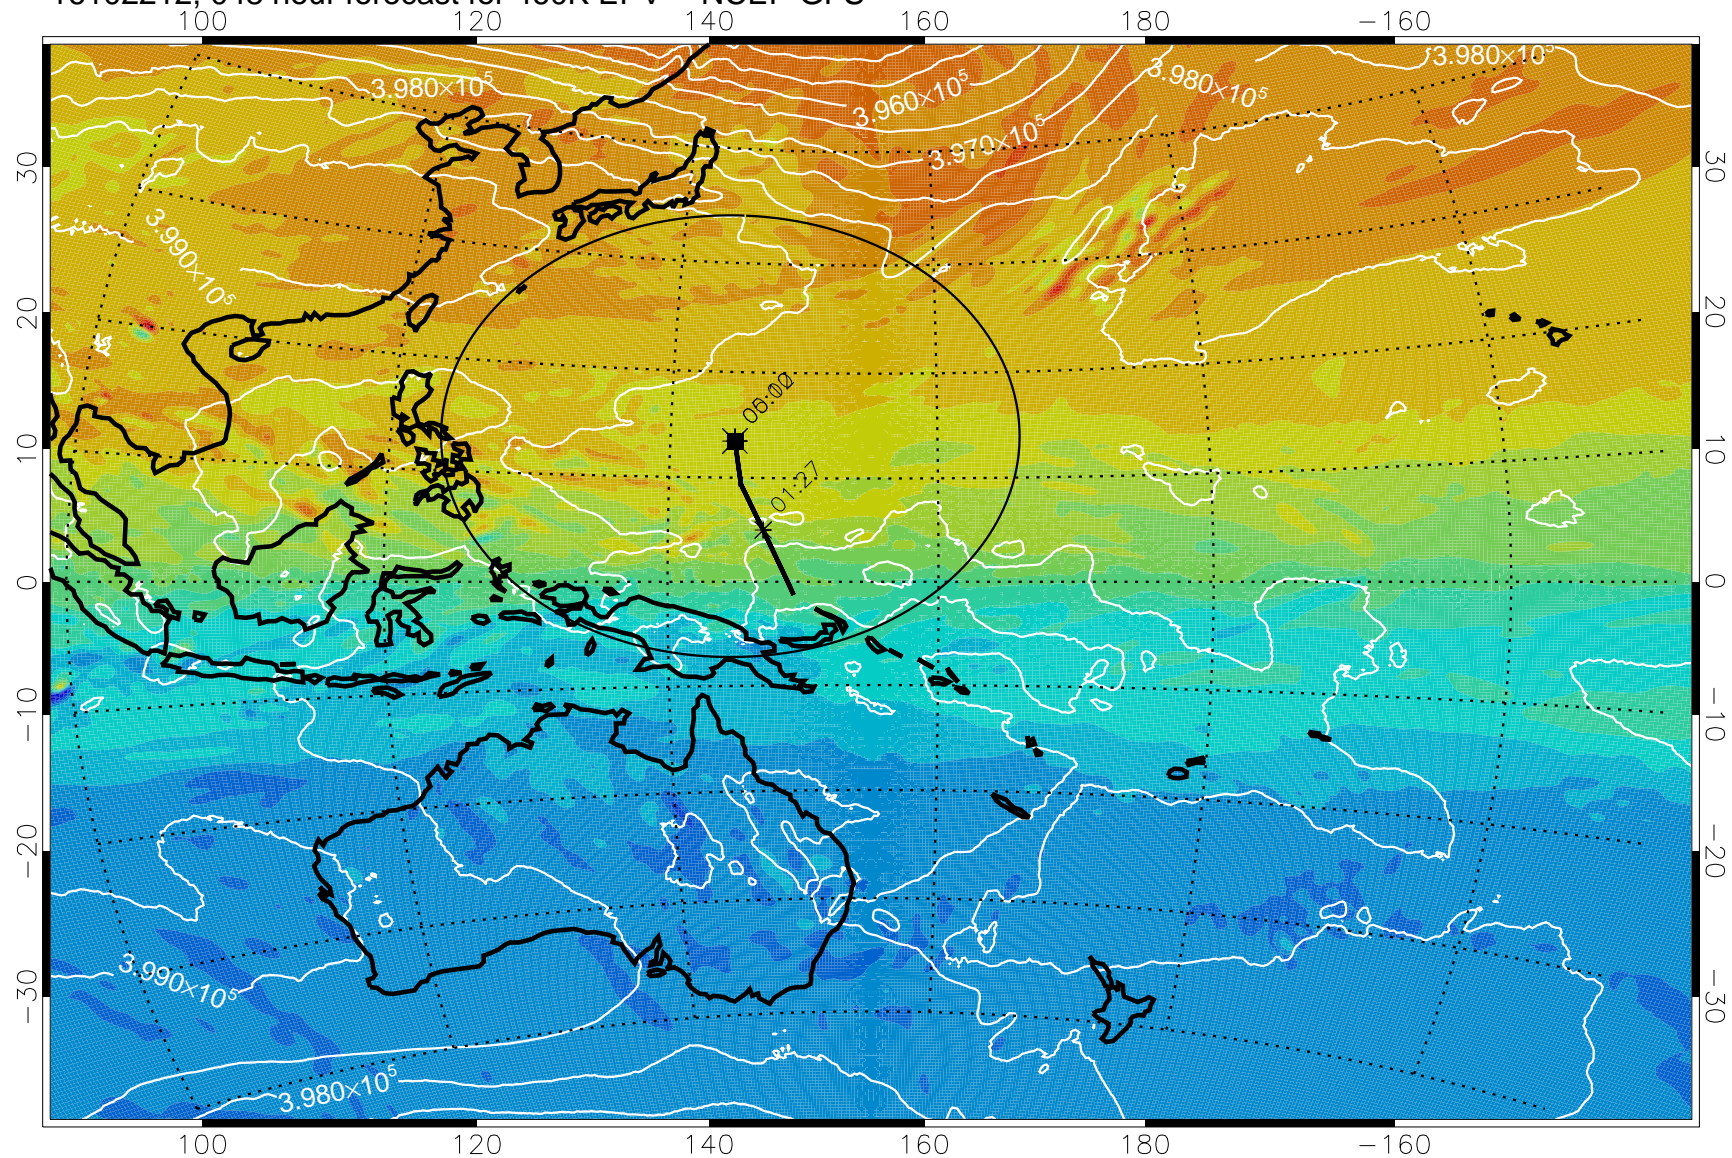

16102200, 036 hour forecast for 460K EPV -- NCEP GFS

460K Montgomery Streamfunction, white

Range ring of 2304 km

16102206, 042 hour forecast for 460K EPV -- NCEP GFS

460K Montgomery Streamfunction, white

Range ring of 2304 km

16102212, 048 hour forecast for 460K EPV -- NCEP GFS

460K Montgomery Streamfunction, white

Range ring of 2304 km

16102218, 054 hour forecast for 460K EPV -- NCEP GFS

460K Montgomery Streamfunction, white

Range ring of 2304 km

16102300, 060 hour forecast for 460K EPV -- NCEP GFS

460K Montgomery Streamfunction, white

Range ring of 2304 km

16102306, 066 hour forecast for 460K EPV -- NCEP GFS

460K Montgomery Streamfunction, white

Range ring of 2304 km

16102312, 072 hour forecast for 460K EPV -- NCEP GFS

460K Montgomery Streamfunction, white

Range ring of 2304 km

16102318, 078 hour forecast for 460K EPV -- NCEP GFS

16102400, 084 hour forecast for 460K EPV -- NCEP GFS