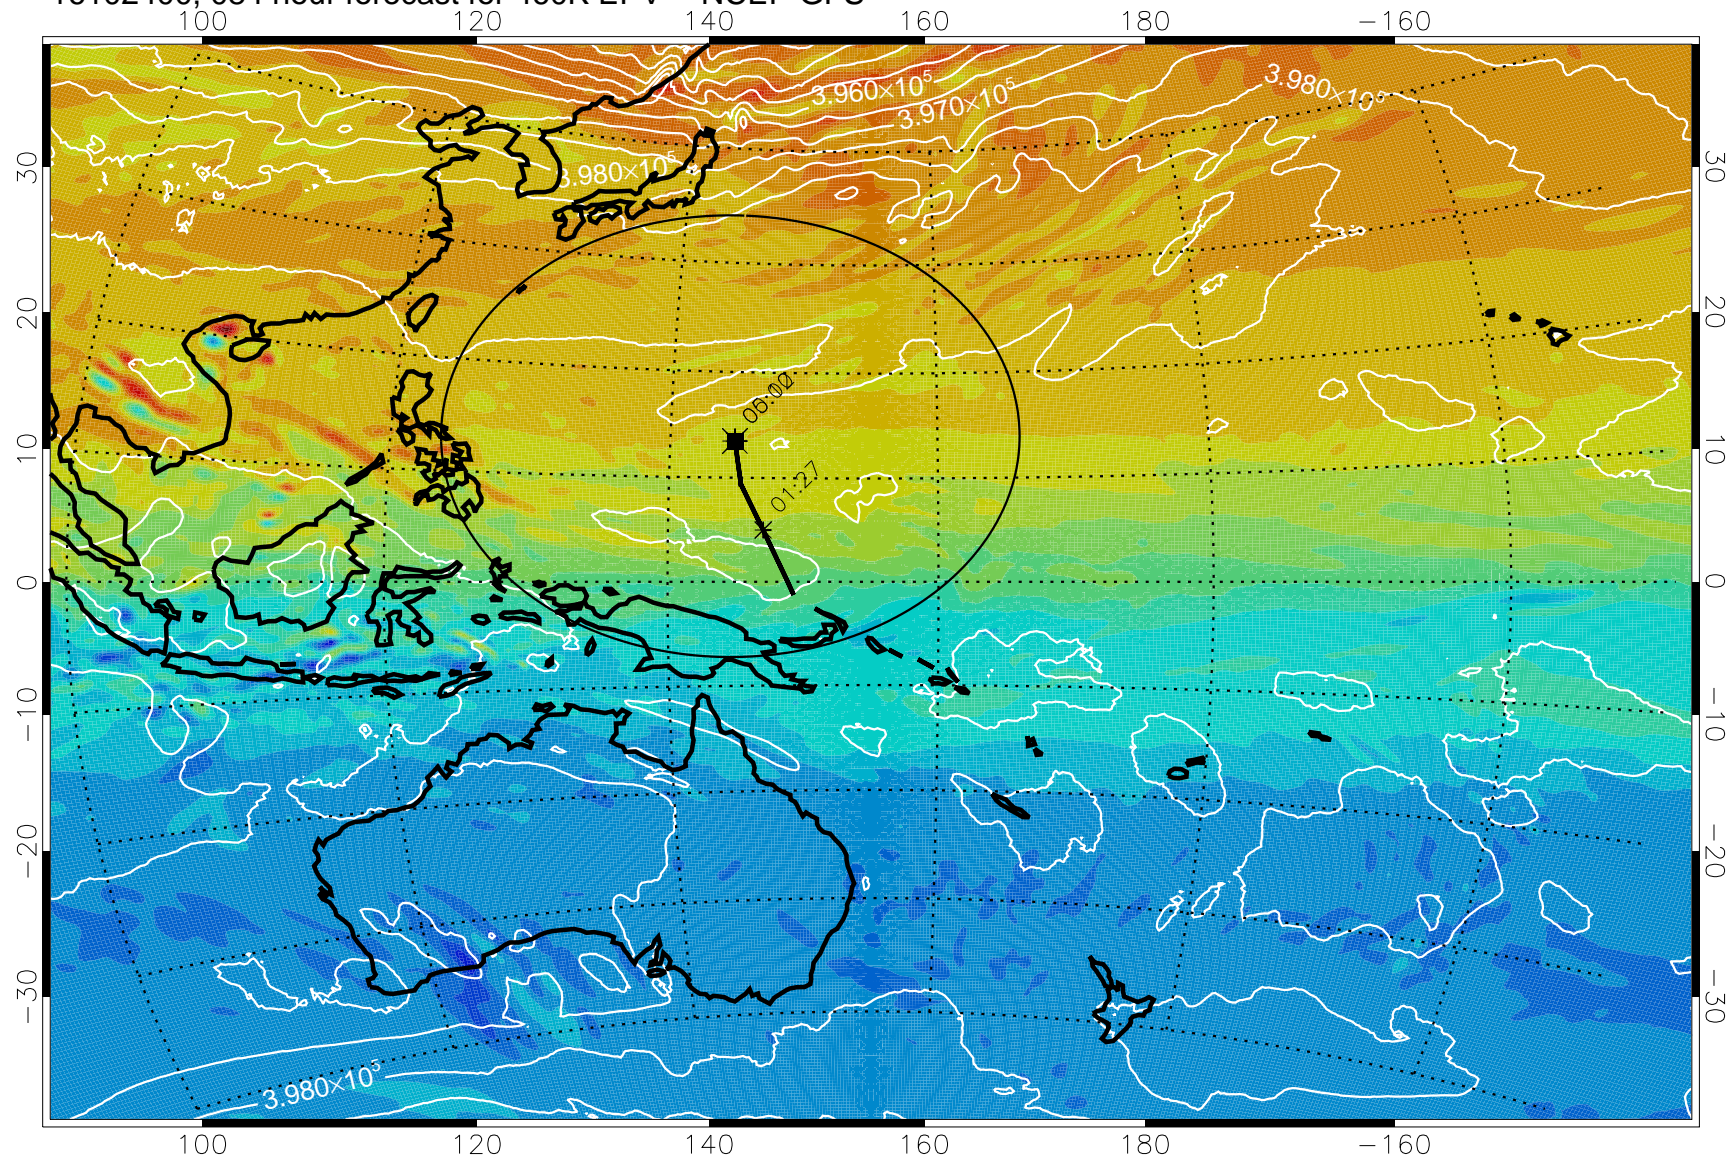

16102300, 060 hour forecast for 460K EPV -- NCEP GFS

460K Montgomery Streamfunction, white

Range ring of 2304 km

16102306, 066 hour forecast for 460K EPV -- NCEP GFS

460K Montgomery Streamfunction, white

Range ring of 2304 km

16102312, 072 hour forecast for 460K EPV -- NCEP GFS

460K Montgomery Streamfunction, white

Range ring of 2304 km

16102318, 078 hour forecast for 460K EPV -- NCEP GFS

16102400, 084 hour forecast for 460K EPV -- NCEP GFS

460K Montgomery Streamfunction, white

Range ring of 2304 km

16102406, 090 hour forecast for 460K EPV -- NCEP GFS

460K Montgomery Streamfunction, white

Range ring of 2304 km

16102412, 096 hour forecast for 460K EPV -- NCEP GFS

460K Montgomery Streamfunction, white

Range ring of 2304 km

16102500, 108 hour forecast for 460K EPV -- NCEP GFS

460K Montgomery Streamfunction, white

Range ring of 2304 km

16102506, 114 hour forecast for 460K EPV -- NCEP GFS