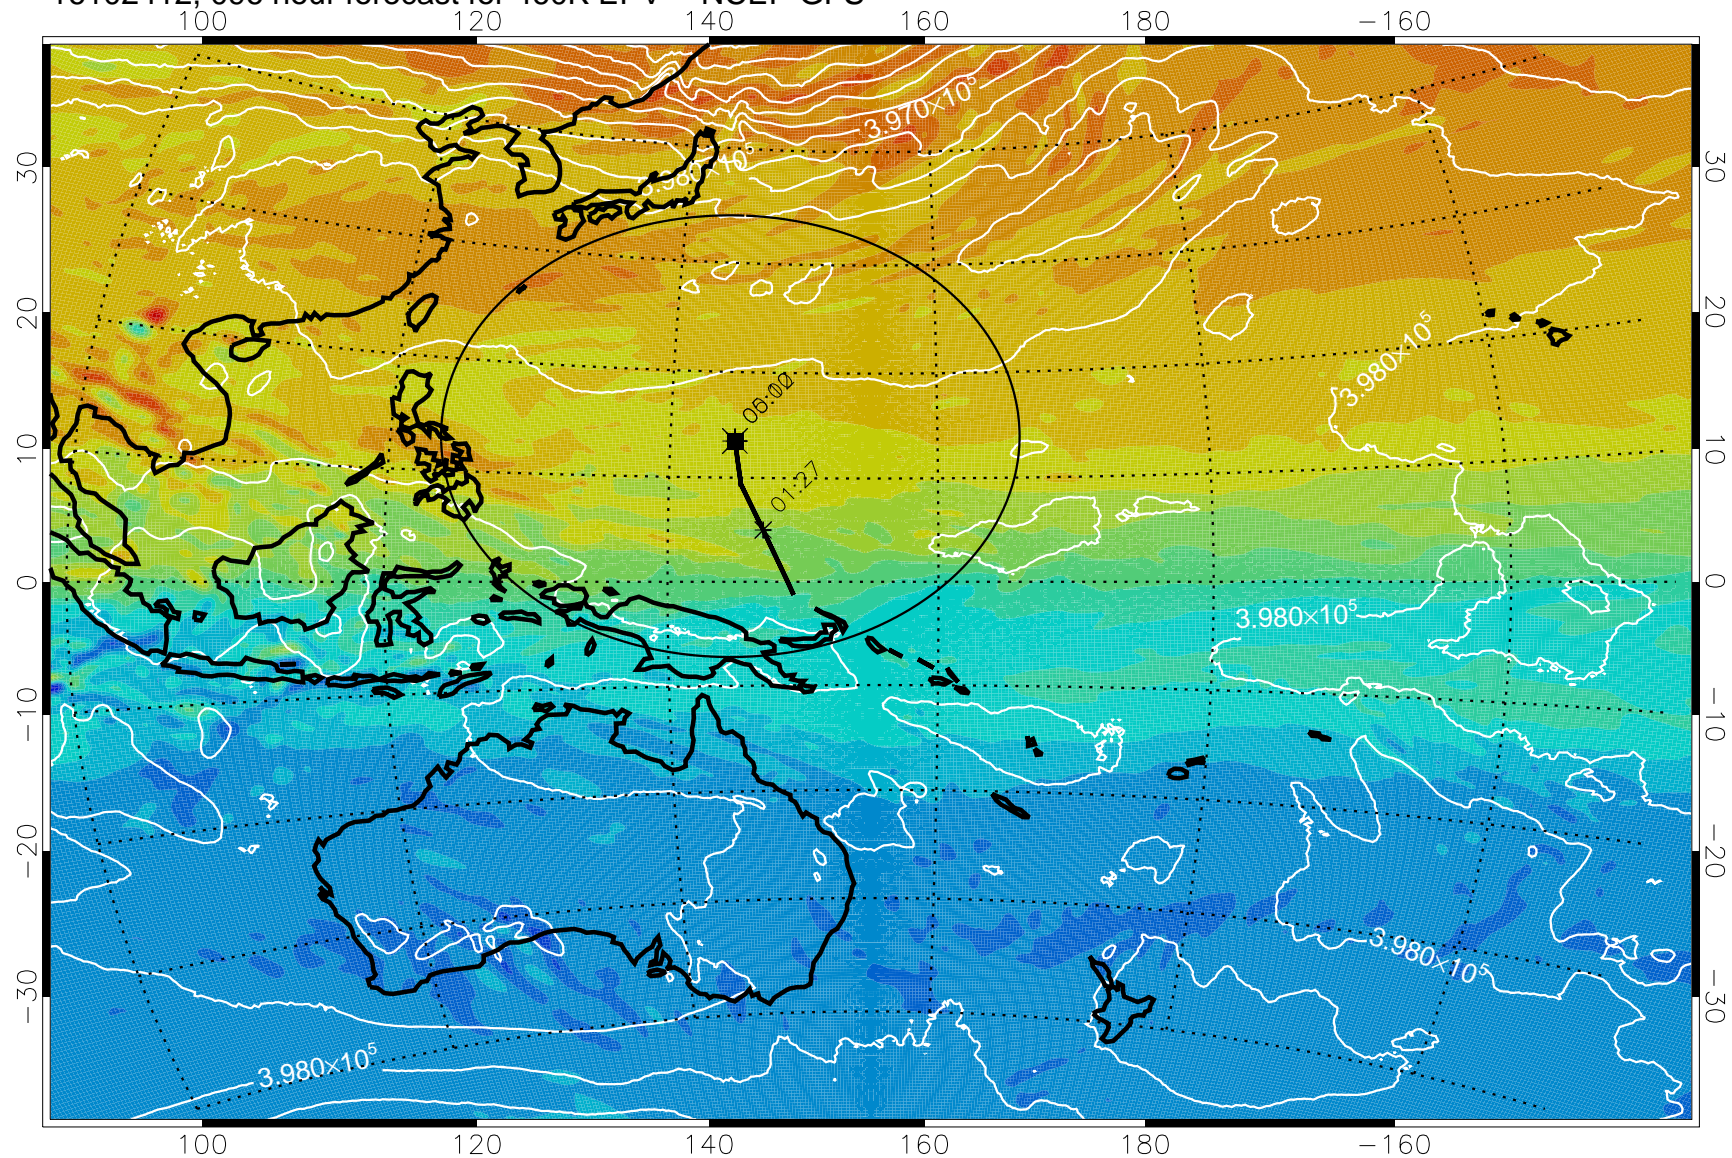

16102312, 072 hour forecast for 460K EPV -- NCEP GFS

460K Montgomery Streamfunction, white

Range ring of 2304 km

16102318, 078 hour forecast for 460K EPV -- NCEP GFS

16102400, 084 hour forecast for 460K EPV -- NCEP GFS

460K Montgomery Streamfunction, white

Range ring of 2304 km

16102406, 090 hour forecast for 460K EPV -- NCEP GFS

460K Montgomery Streamfunction, white

Range ring of 2304 km

16102412, 096 hour forecast for 460K EPV -- NCEP GFS

460K Montgomery Streamfunction, white

Range ring of 2304 km

16102500, 108 hour forecast for 460K EPV -- NCEP GFS

460K Montgomery Streamfunction, white

Range ring of 2304 km

16102506, 114 hour forecast for 460K EPV -- NCEP GFS

460K Montgomery Streamfunction, white

Range ring of 2304 km

16102512, 120 hour forecast for 460K EPV -- NCEP GFS

460K Montgomery Streamfunction, white

Range ring of 2304 km