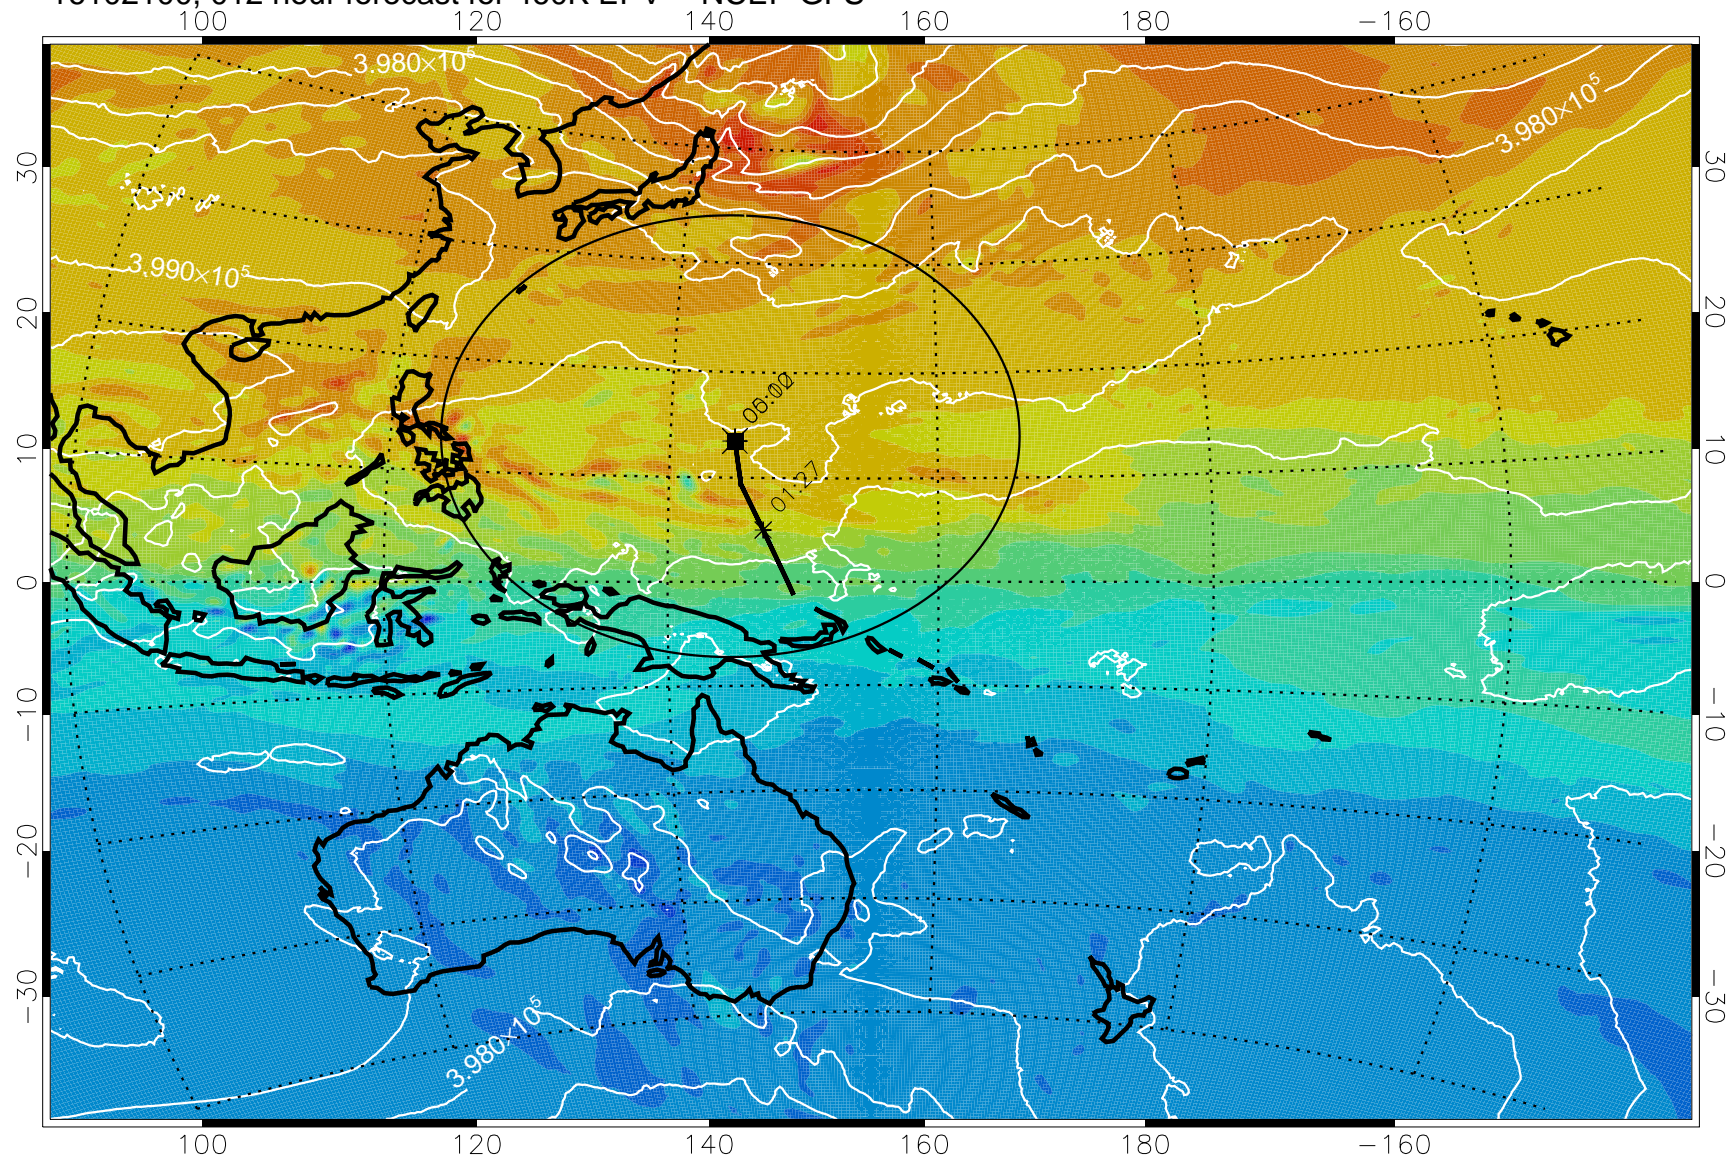

16102100, 012 hour forecast for 460K EPV -- NCEP GFS

460K Montgomery Streamfunction, white

Range ring of 2304 km

16102106, 018 hour forecast for 460K EPV -- NCEP GFS

460K Montgomery Streamfunction, white

Range ring of 2304 km

16102112, 024 hour forecast for 460K EPV -- NCEP GFS

460K Montgomery Streamfunction, white

Range ring of 2304 km

16102118, 030 hour forecast for 460K EPV -- NCEP GFS

460K Montgomery Streamfunction, white

Range ring of 2304 km

16102200, 036 hour forecast for 460K EPV -- NCEP GFS

460K Montgomery Streamfunction, white

Range ring of 2304 km

16102206, 042 hour forecast for 460K EPV -- NCEP GFS

460K Montgomery Streamfunction, white

Range ring of 2304 km

16102212, 048 hour forecast for 460K EPV -- NCEP GFS

460K Montgomery Streamfunction, white

Range ring of 2304 km

16102218, 054 hour forecast for 460K EPV -- NCEP GFS

460K Montgomery Streamfunction, white

Range ring of 2304 km