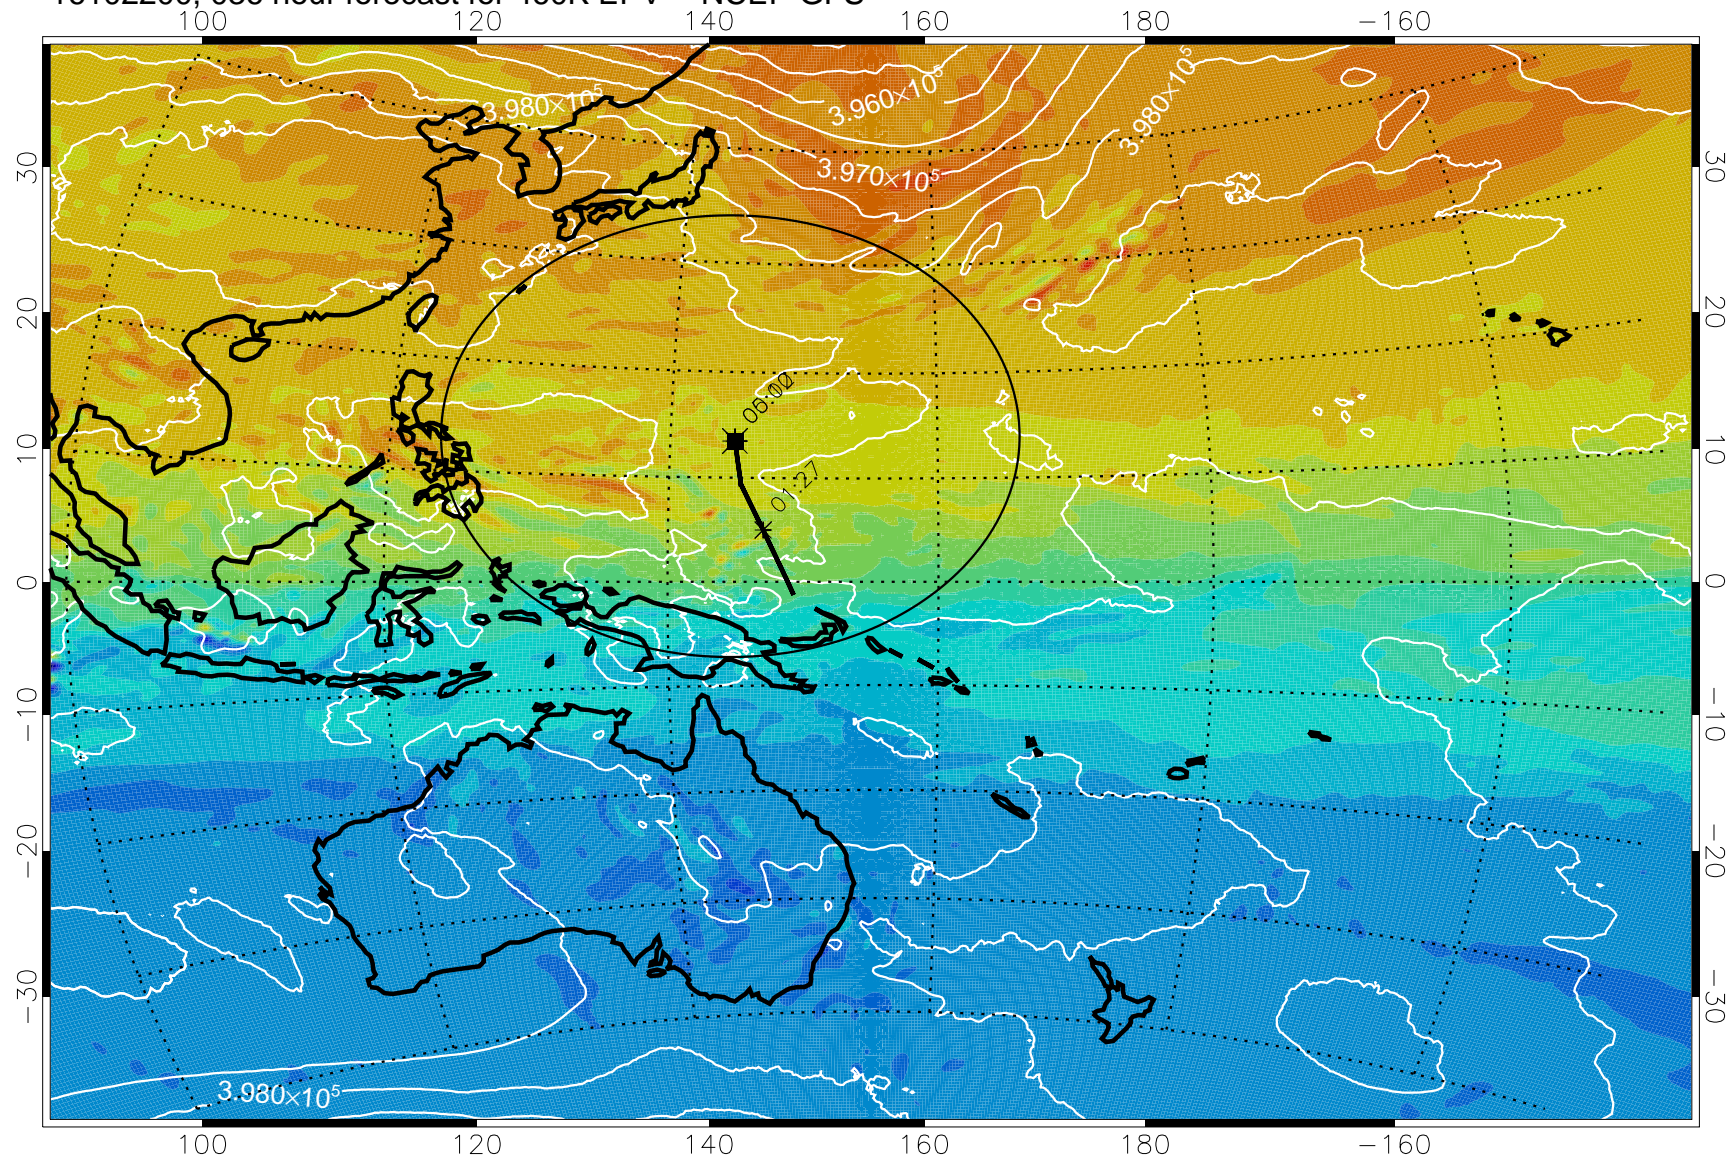

16102112, 024 hour forecast for 460K EPV -- NCEP GFS

460K Montgomery Streamfunction, white

Range ring of 2304 km

16102118, 030 hour forecast for 460K EPV -- NCEP GFS

460K Montgomery Streamfunction, white

Range ring of 2304 km

16102200, 036 hour forecast for 460K EPV -- NCEP GFS

460K Montgomery Streamfunction, white

Range ring of 2304 km

16102206, 042 hour forecast for 460K EPV -- NCEP GFS

460K Montgomery Streamfunction, white

Range ring of 2304 km

16102212, 048 hour forecast for 460K EPV -- NCEP GFS

460K Montgomery Streamfunction, white

Range ring of 2304 km

16102218, 054 hour forecast for 460K EPV -- NCEP GFS

460K Montgomery Streamfunction, white

Range ring of 2304 km

16102300, 060 hour forecast for 460K EPV -- NCEP GFS

460K Montgomery Streamfunction, white

Range ring of 2304 km

16102306, 066 hour forecast for 460K EPV -- NCEP GFS

460K Montgomery Streamfunction, white

Range ring of 2304 km