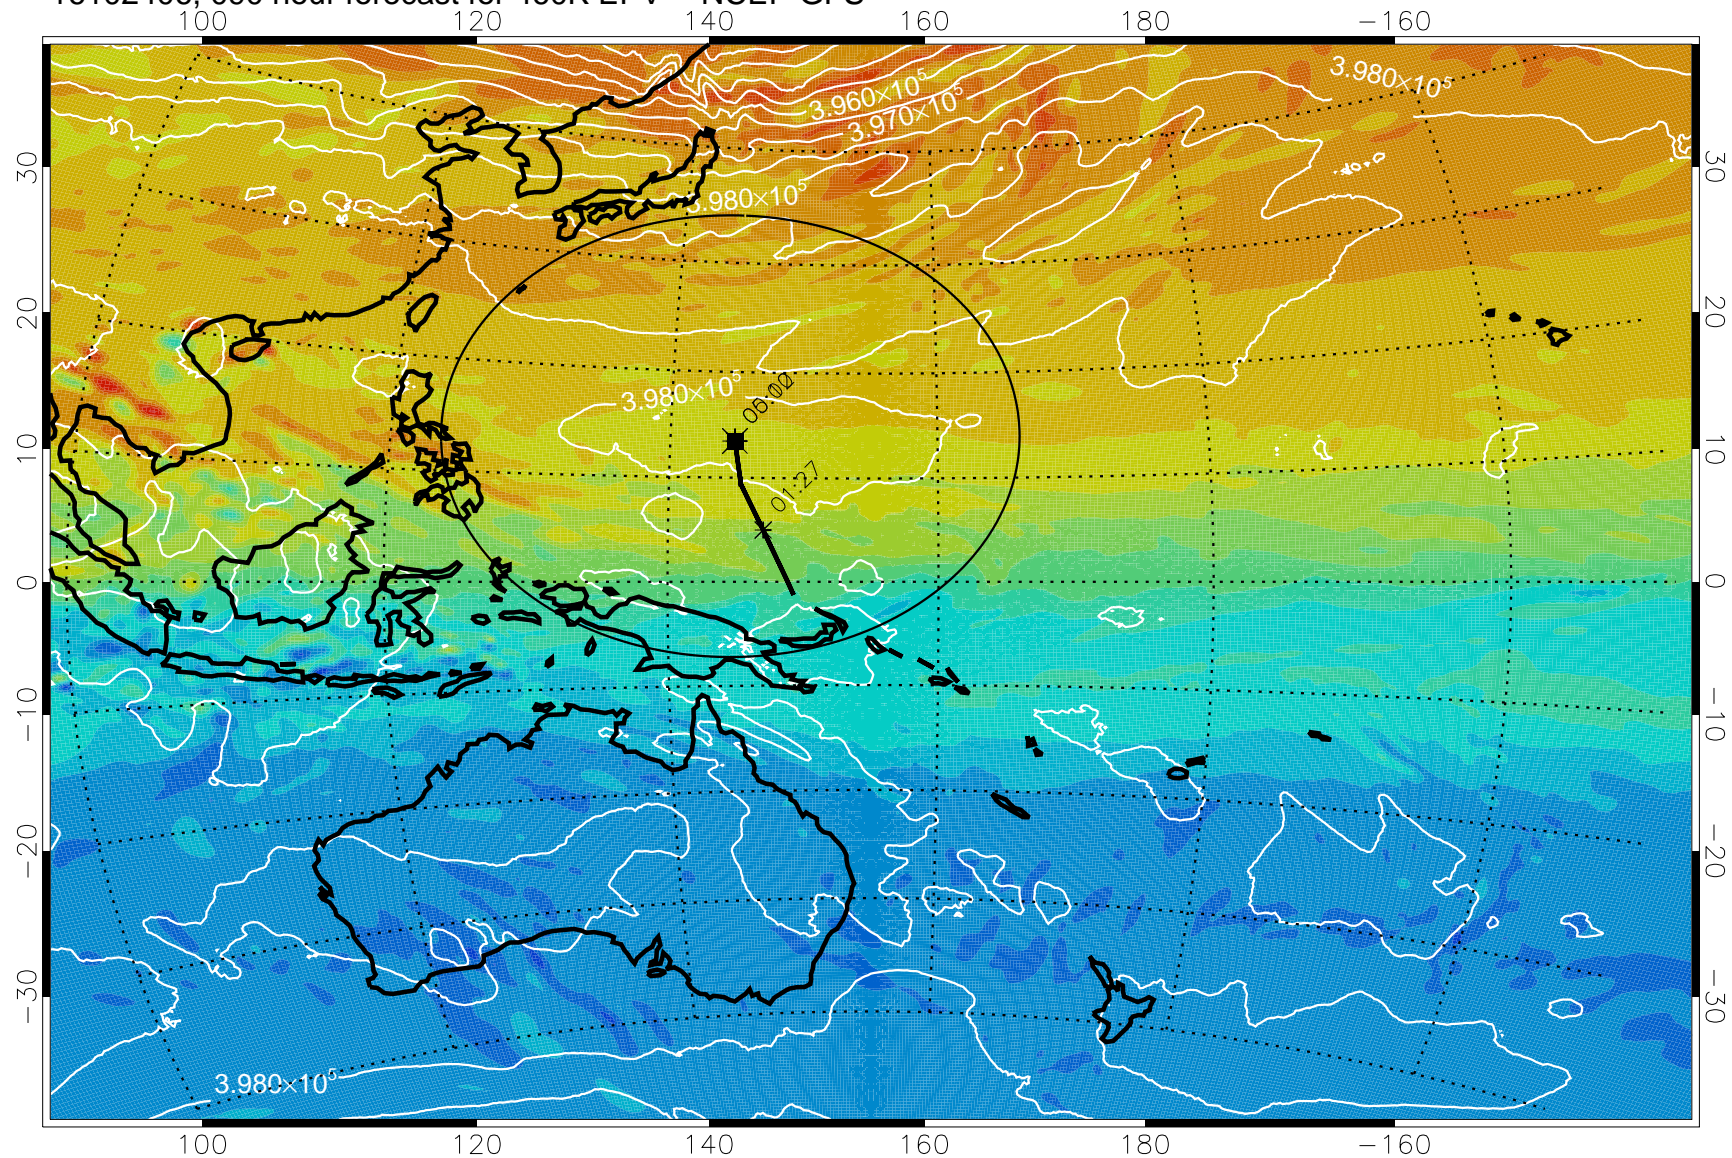

16102300, 060 hour forecast for 460K EPV -- NCEP GFS

460K Montgomery Streamfunction, white

Range ring of 2304 km

16102306, 066 hour forecast for 460K EPV -- NCEP GFS

460K Montgomery Streamfunction, white

Range ring of 2304 km

16102312, 072 hour forecast for 460K EPV -- NCEP GFS

460K Montgomery Streamfunction, white

Range ring of 2304 km

16102318, 078 hour forecast for 460K EPV -- NCEP GFS

16102400, 084 hour forecast for 460K EPV -- NCEP GFS

460K Montgomery Streamfunction, white

Range ring of 2304 km

16102406, 090 hour forecast for 460K EPV -- NCEP GFS

460K Montgomery Streamfunction, white

Range ring of 2304 km

16102412, 096 hour forecast for 460K EPV -- NCEP GFS

460K Montgomery Streamfunction, white

Range ring of 2304 km

16102500, 108 hour forecast for 460K EPV -- NCEP GFS

460K Montgomery Streamfunction, white

Range ring of 2304 km

16102506, 114 hour forecast for 460K EPV -- NCEP GFS