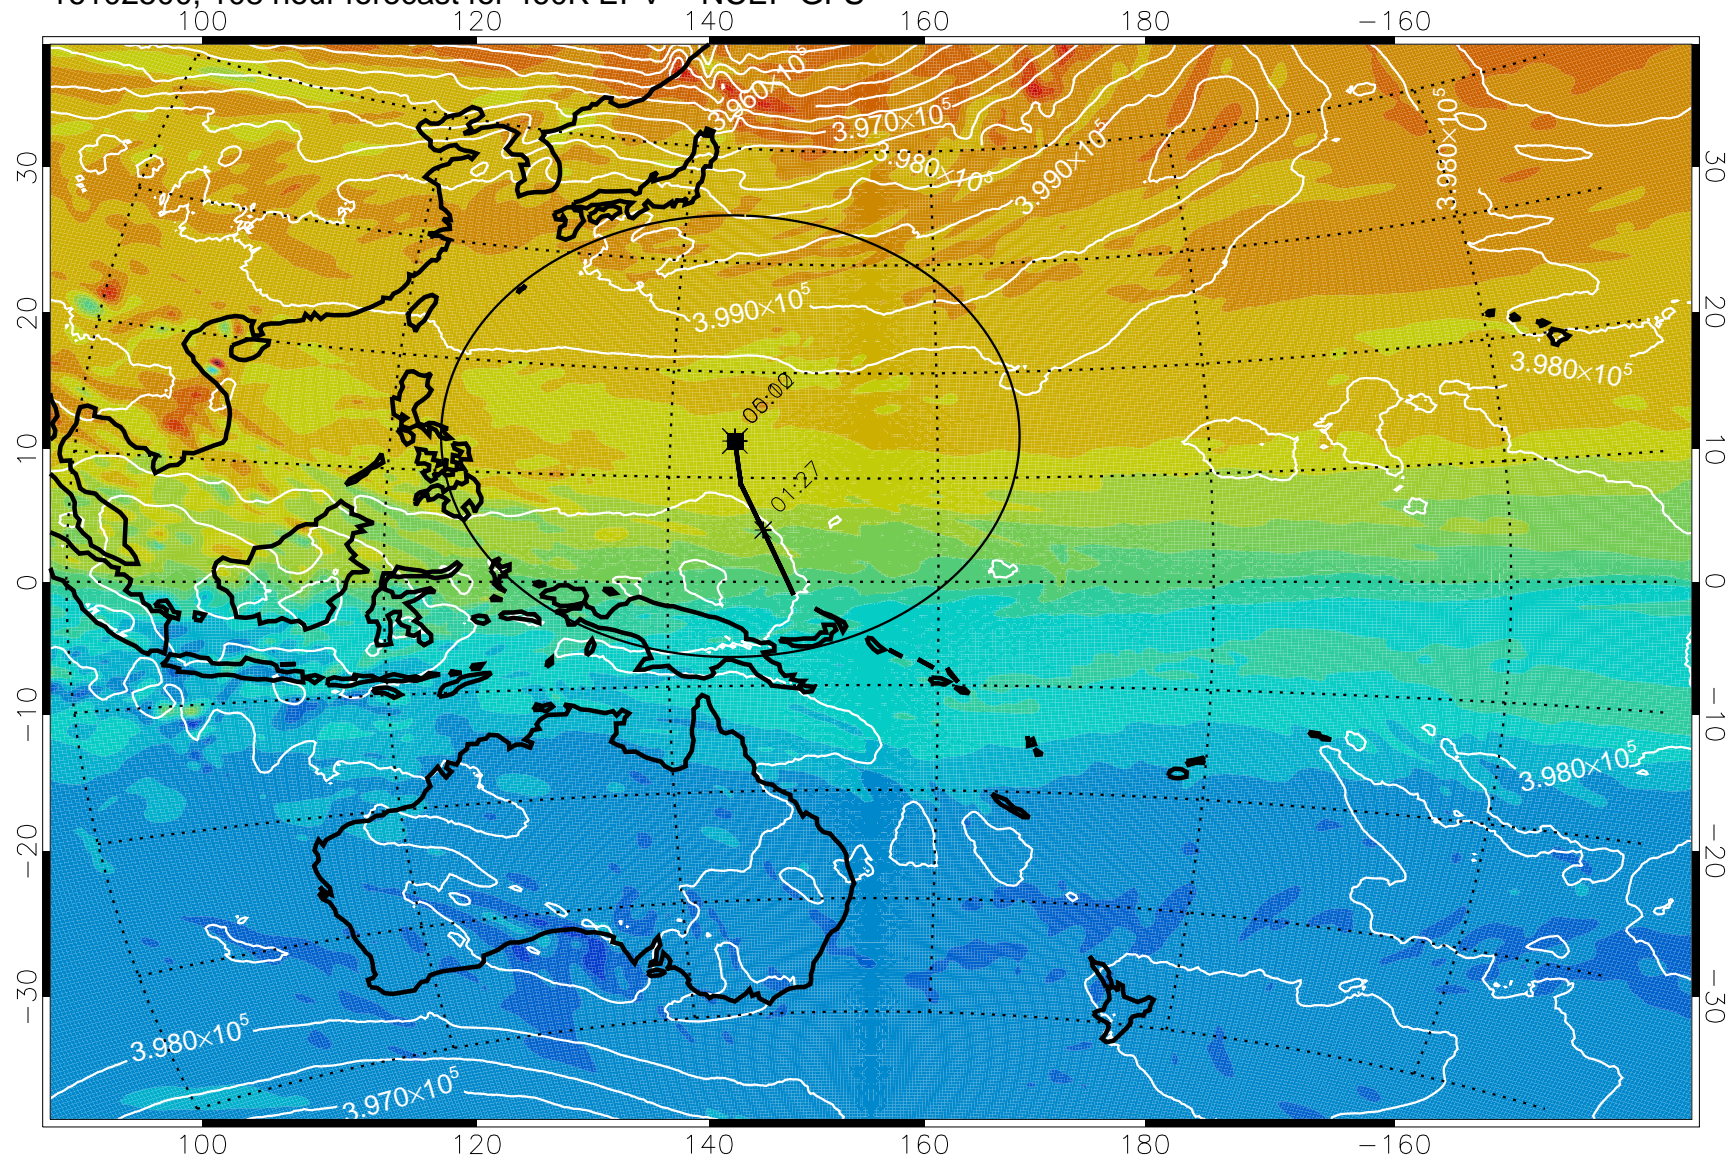

16102312, 072 hour forecast for 460K EPV -- NCEP GFS

460K Montgomery Streamfunction, white

Range ring of 2304 km

16102318, 078 hour forecast for 460K EPV -- NCEP GFS

16102400, 084 hour forecast for 460K EPV -- NCEP GFS

460K Montgomery Streamfunction, white

Range ring of 2304 km

16102406, 090 hour forecast for 460K EPV -- NCEP GFS

460K Montgomery Streamfunction, white

Range ring of 2304 km

16102412, 096 hour forecast for 460K EPV -- NCEP GFS

460K Montgomery Streamfunction, white

Range ring of 2304 km

16102500, 108 hour forecast for 460K EPV -- NCEP GFS

460K Montgomery Streamfunction, white

Range ring of 2304 km

16102506, 114 hour forecast for 460K EPV -- NCEP GFS

460K Montgomery Streamfunction, white

Range ring of 2304 km

16102512, 120 hour forecast for 460K EPV -- NCEP GFS

460K Montgomery Streamfunction, white

Range ring of 2304 km