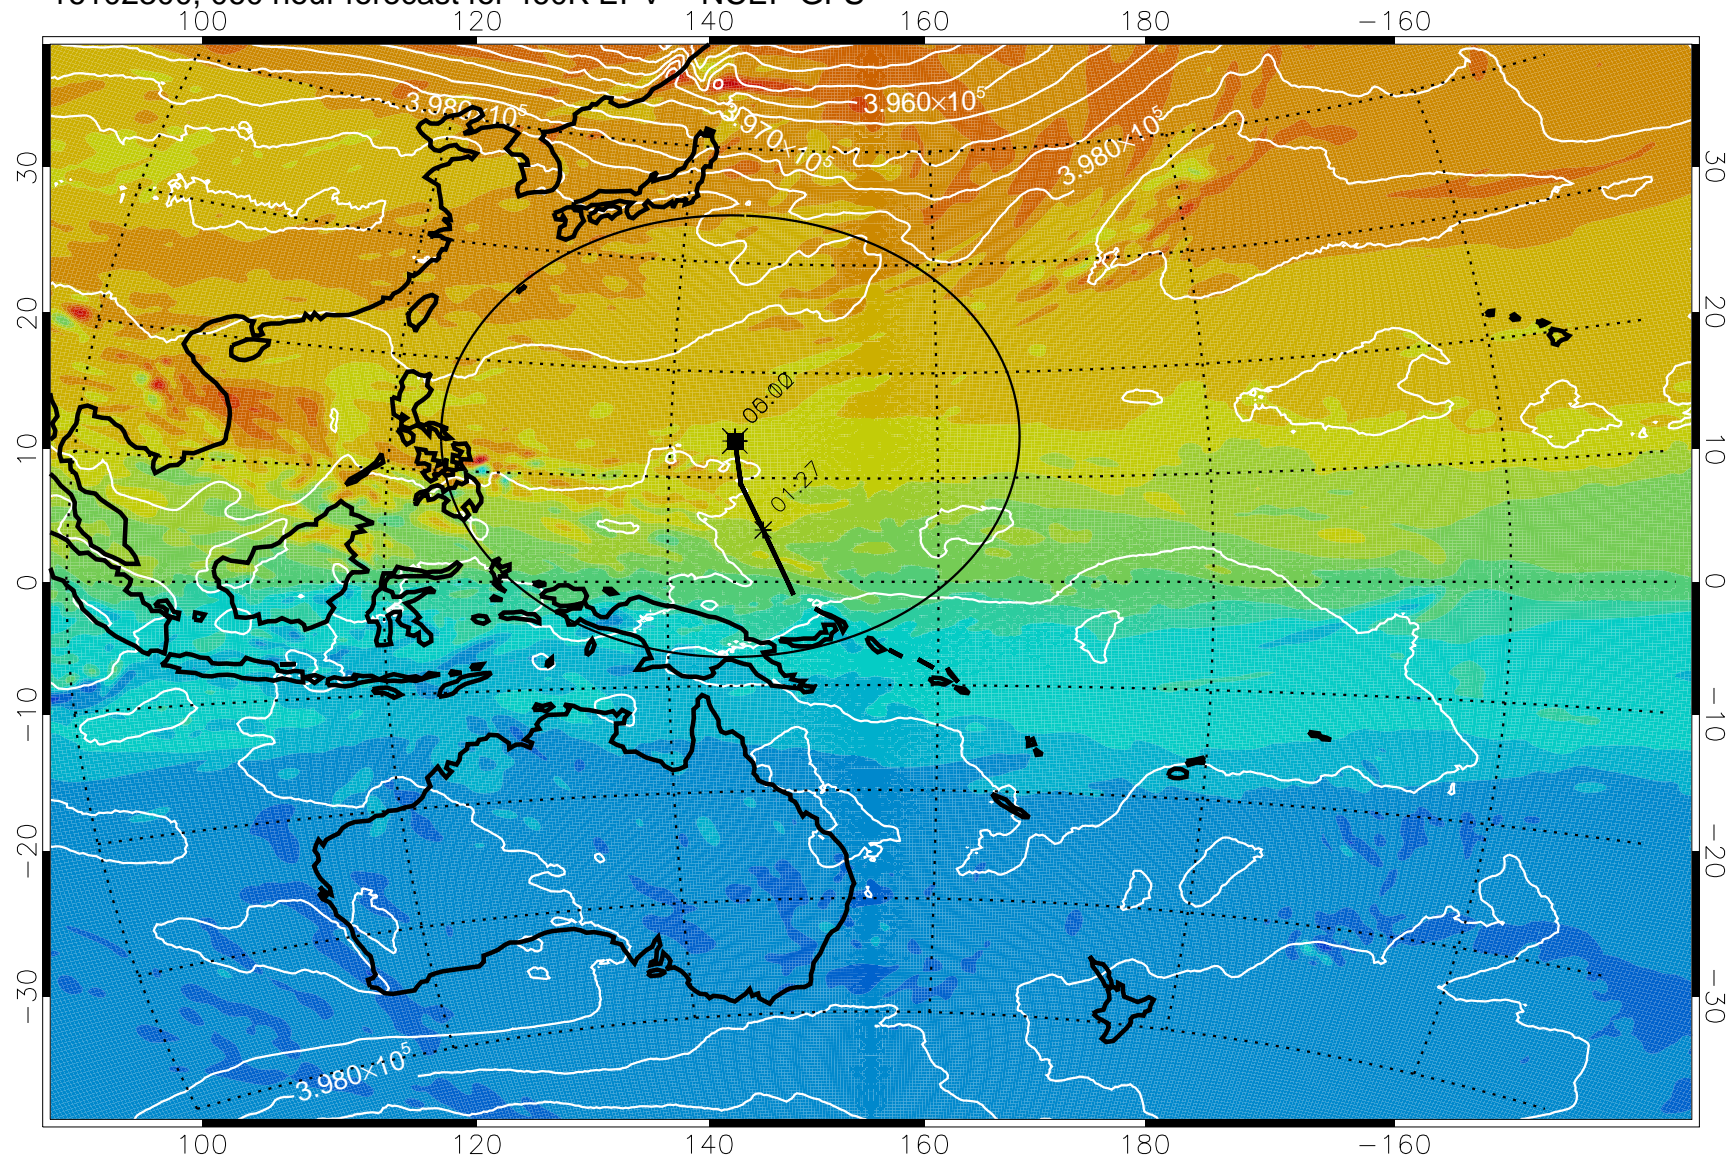

16102200, 036 hour forecast for 460K EPV -- NCEP GFS

460K Montgomery Streamfunction, white

Range ring of 2304 km

16102206, 042 hour forecast for 460K EPV -- NCEP GFS

460K Montgomery Streamfunction, white

Range ring of 2304 km

16102212, 048 hour forecast for 460K EPV -- NCEP GFS

460K Montgomery Streamfunction, white

Range ring of 2304 km

16102218, 054 hour forecast for 460K EPV -- NCEP GFS

460K Montgomery Streamfunction, white

Range ring of 2304 km

16102300, 060 hour forecast for 460K EPV -- NCEP GFS

460K Montgomery Streamfunction, white

Range ring of 2304 km

16102306, 066 hour forecast for 460K EPV -- NCEP GFS

460K Montgomery Streamfunction, white

Range ring of 2304 km

16102312, 072 hour forecast for 460K EPV -- NCEP GFS

460K Montgomery Streamfunction, white

Range ring of 2304 km

16102318, 078 hour forecast for 460K EPV -- NCEP GFS

16102400, 084 hour forecast for 460K EPV -- NCEP GFS