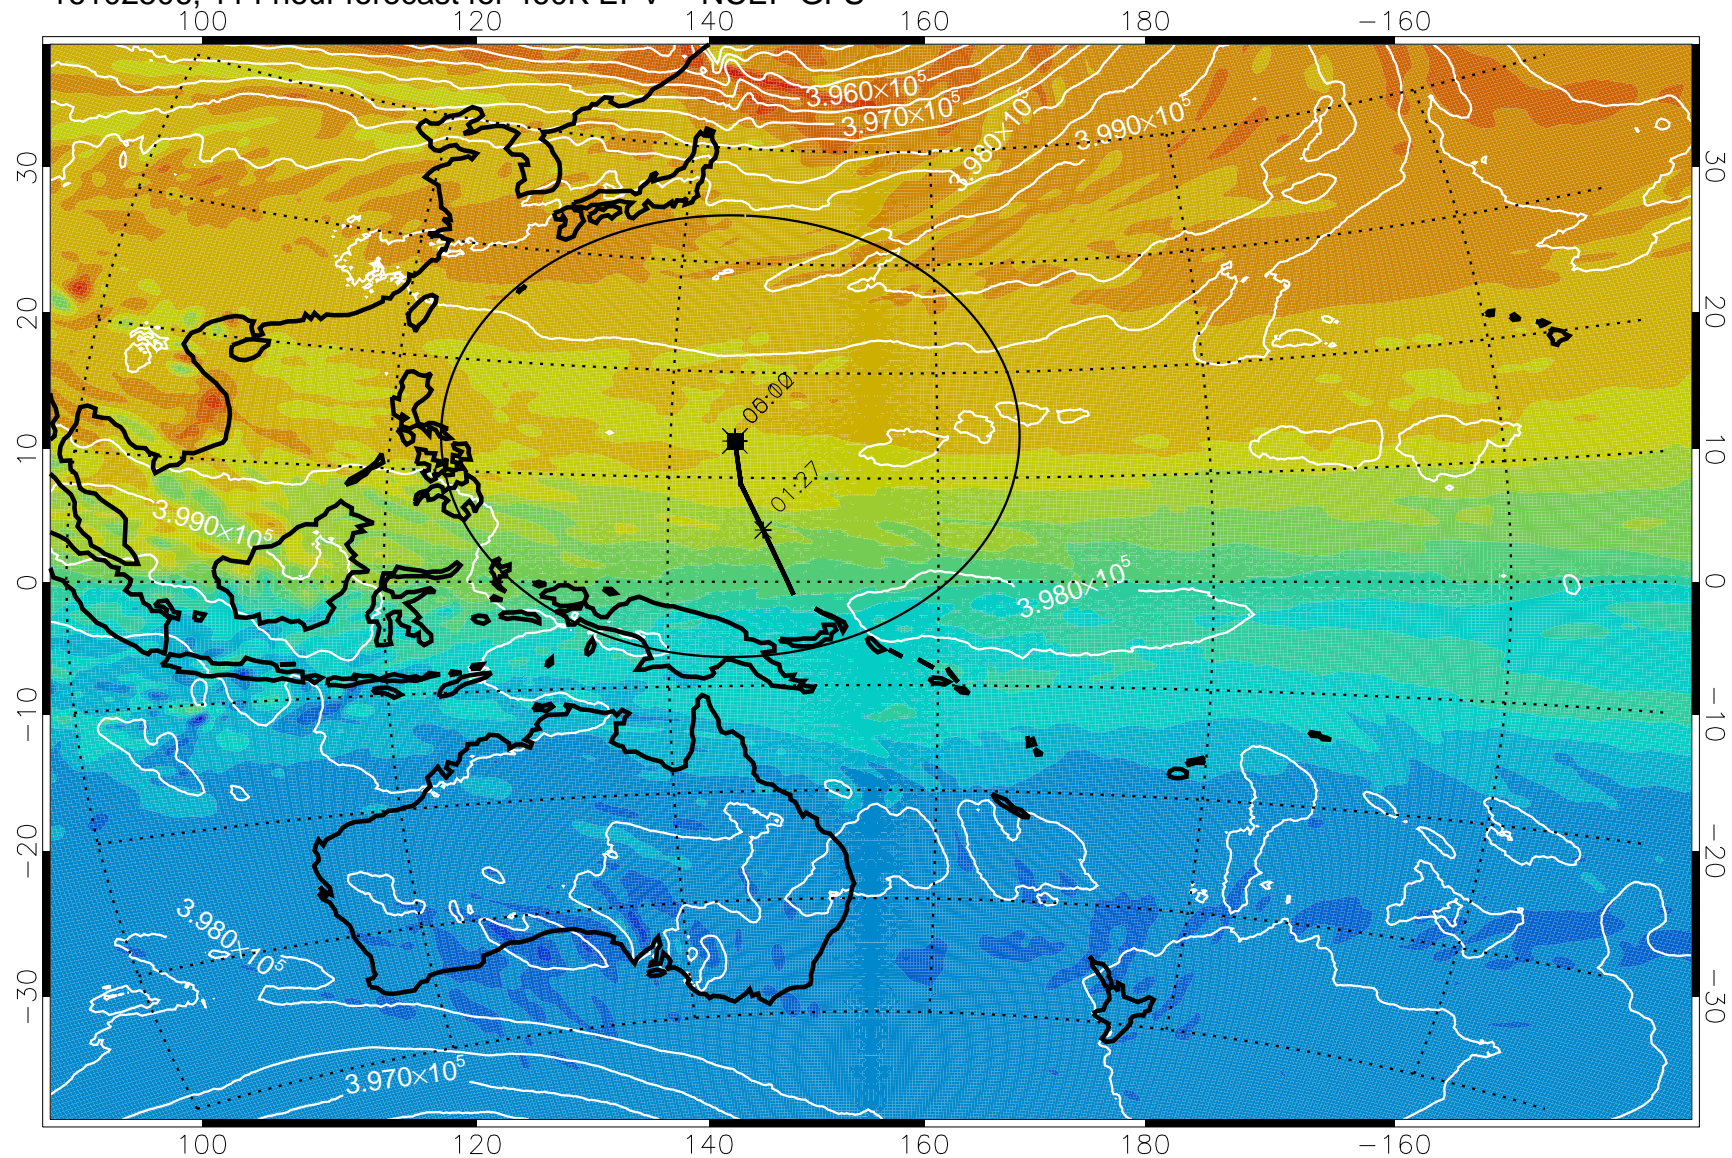

460K Montgomery Streamfunction, white

Range ring of 2304 km

16102406, 090 hour forecast for 460K EPV -- NCEP GFS

460K Montgomery Streamfunction, white

Range ring of 2304 km

16102412, 096 hour forecast for 460K EPV -- NCEP GFS

460K Montgomery Streamfunction, white

Range ring of 2304 km

16102500, 108 hour forecast for 460K EPV -- NCEP GFS

460K Montgomery Streamfunction, white

Range ring of 2304 km

16102506, 114 hour forecast for 460K EPV -- NCEP GFS

460K Montgomery Streamfunction, white

Range ring of 2304 km

16102512, 120 hour forecast for 460K EPV -- NCEP GFS

460K Montgomery Streamfunction, white

Range ring of 2304 km