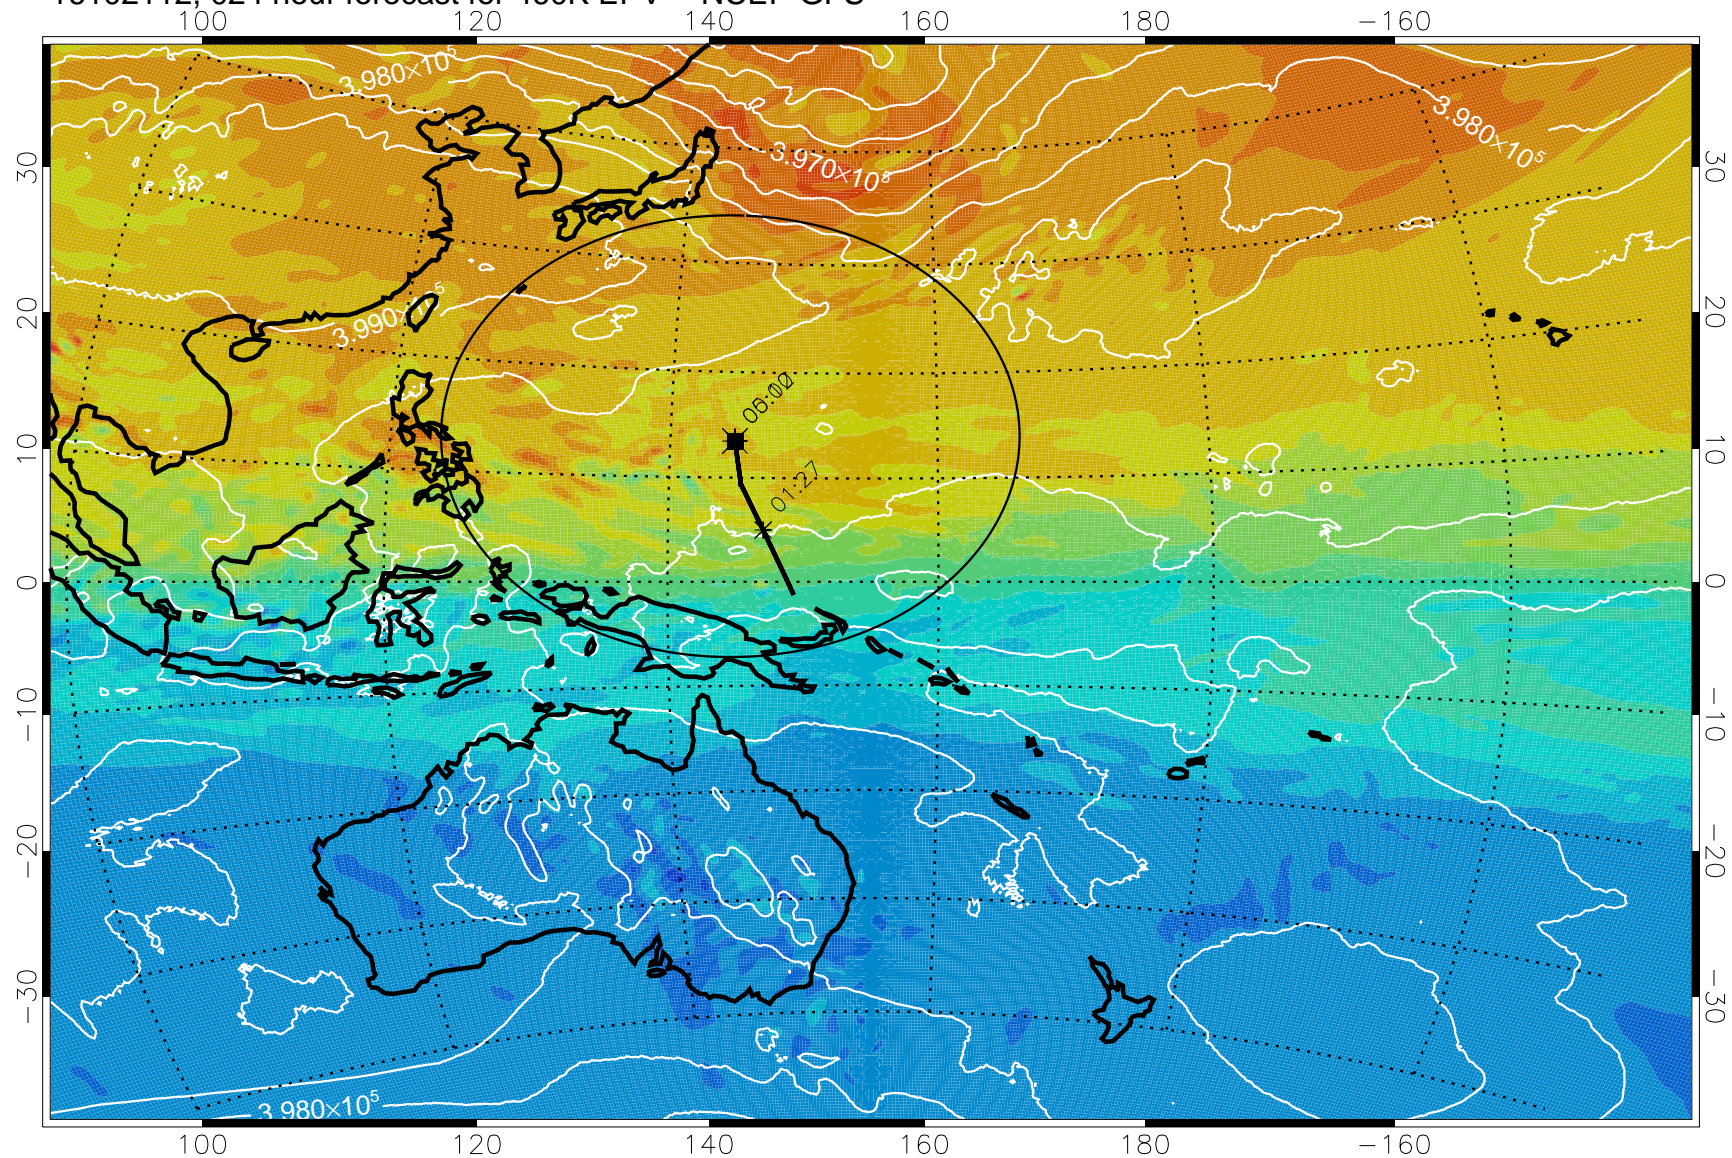

16102100, 012 hour forecast for 460K EPV -- NCEP GFS

460K Montgomery Streamfunction, white

Range ring of 2304 km

16102106, 018 hour forecast for 460K EPV -- NCEP GFS

460K Montgomery Streamfunction, white

Range ring of 2304 km

16102112, 024 hour forecast for 460K EPV -- NCEP GFS

460K Montgomery Streamfunction, white

Range ring of 2304 km

16102118, 030 hour forecast for 460K EPV -- NCEP GFS

460K Montgomery Streamfunction, white

Range ring of 2304 km

16102200, 036 hour forecast for 460K EPV -- NCEP GFS

460K Montgomery Streamfunction, white

Range ring of 2304 km

16102206, 042 hour forecast for 460K EPV -- NCEP GFS

460K Montgomery Streamfunction, white

Range ring of 2304 km

16102212, 048 hour forecast for 460K EPV -- NCEP GFS

460K Montgomery Streamfunction, white

Range ring of 2304 km

16102218, 054 hour forecast for 460K EPV -- NCEP GFS

460K Montgomery Streamfunction, white

Range ring of 2304 km