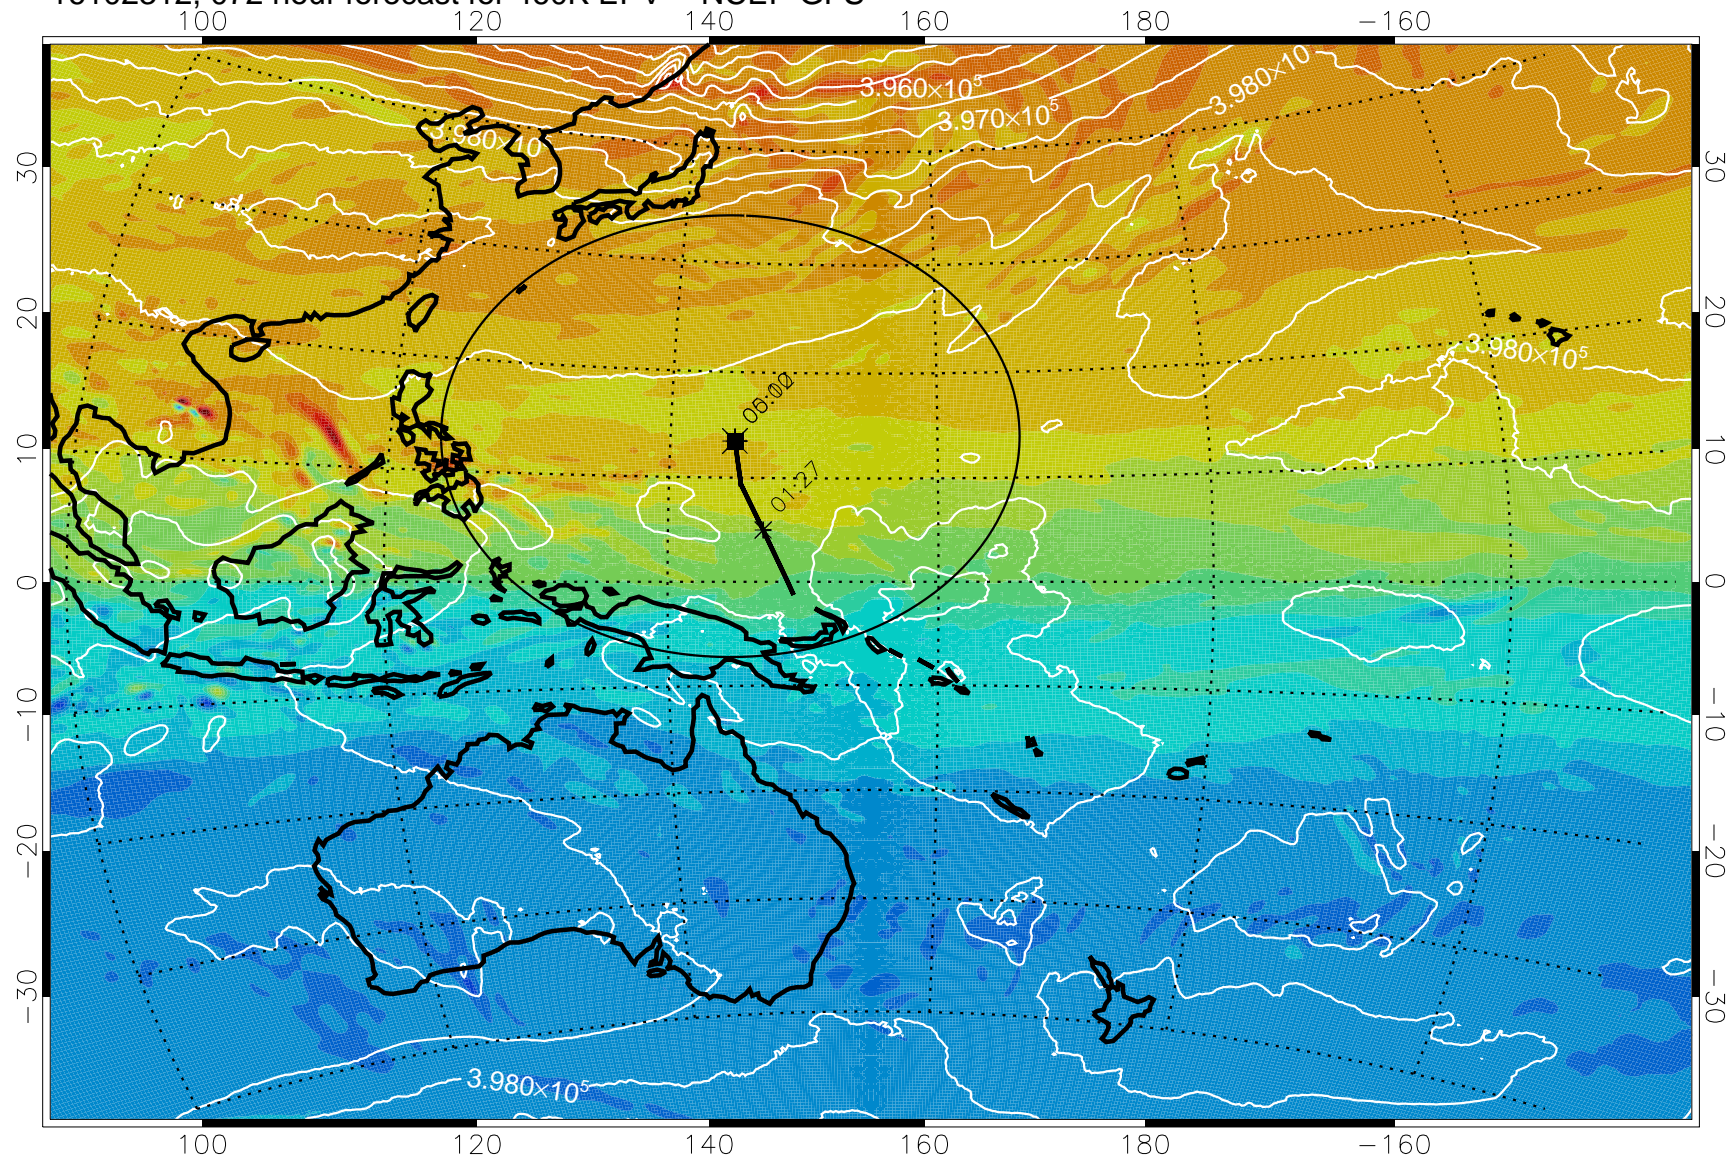

16102212, 048 hour forecast for 460K EPV -- NCEP GFS

460K Montgomery Streamfunction, white

Range ring of 2304 km

16102218, 054 hour forecast for 460K EPV -- NCEP GFS

460K Montgomery Streamfunction, white

Range ring of 2304 km

16102300, 060 hour forecast for 460K EPV -- NCEP GFS

460K Montgomery Streamfunction, white

Range ring of 2304 km

16102306, 066 hour forecast for 460K EPV -- NCEP GFS

460K Montgomery Streamfunction, white

Range ring of 2304 km

16102312, 072 hour forecast for 460K EPV -- NCEP GFS

460K Montgomery Streamfunction, white

Range ring of 2304 km

16102318, 078 hour forecast for 460K EPV -- NCEP GFS

16102400, 084 hour forecast for 460K EPV -- NCEP GFS

460K Montgomery Streamfunction, white

Range ring of 2304 km

16102406, 090 hour forecast for 460K EPV -- NCEP GFS

460K Montgomery Streamfunction, white

Range ring of 2304 km

16102412, 096 hour forecast for 460K EPV -- NCEP GFS