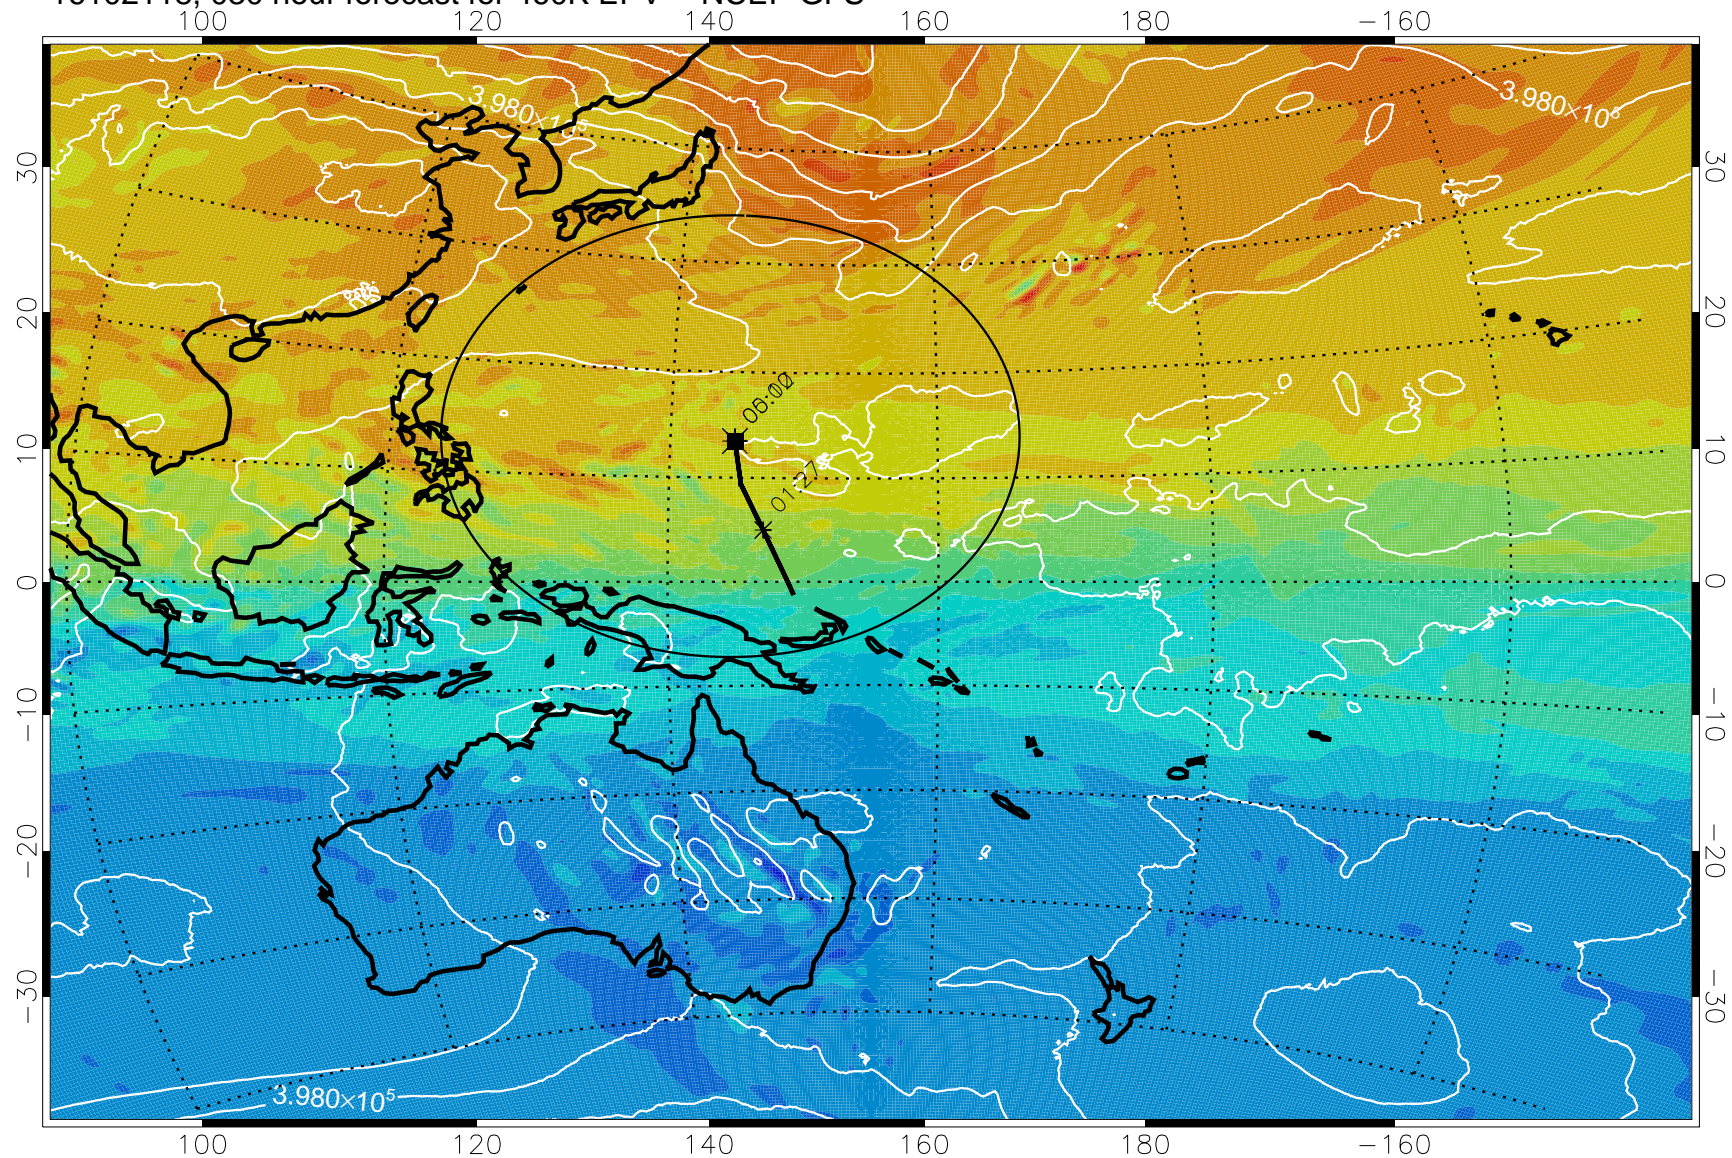

16102112, 024 hour forecast for 460K EPV -- NCEP GFS

460K Montgomery Streamfunction, white

Range ring of 2304 km

16102118, 030 hour forecast for 460K EPV -- NCEP GFS

460K Montgomery Streamfunction, white

Range ring of 2304 km

16102200, 036 hour forecast for 460K EPV -- NCEP GFS

460K Montgomery Streamfunction, white

Range ring of 2304 km

16102206, 042 hour forecast for 460K EPV -- NCEP GFS

460K Montgomery Streamfunction, white

Range ring of 2304 km

16102212, 048 hour forecast for 460K EPV -- NCEP GFS

460K Montgomery Streamfunction, white

Range ring of 2304 km

16102218, 054 hour forecast for 460K EPV -- NCEP GFS

460K Montgomery Streamfunction, white

Range ring of 2304 km

16102300, 060 hour forecast for 460K EPV -- NCEP GFS

460K Montgomery Streamfunction, white

Range ring of 2304 km

16102306, 066 hour forecast for 460K EPV -- NCEP GFS

460K Montgomery Streamfunction, white

Range ring of 2304 km