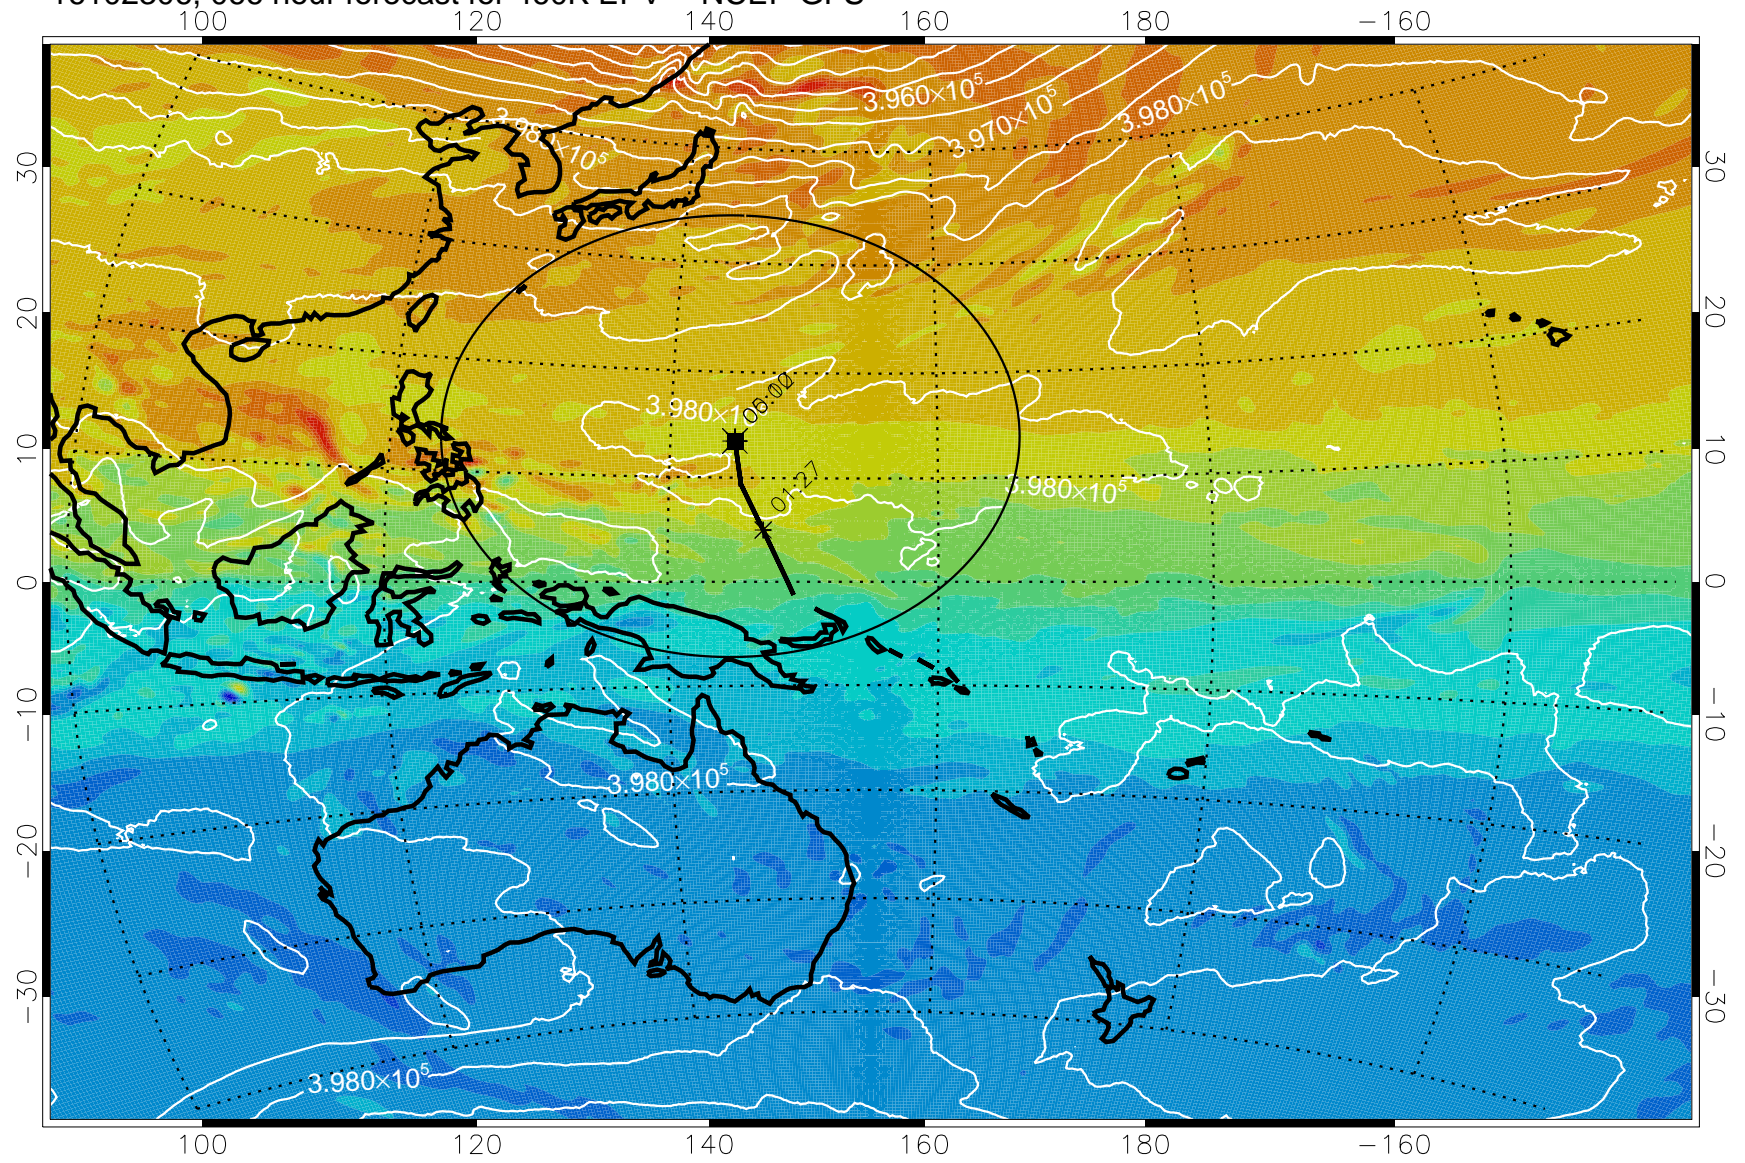

16102212, 048 hour forecast for 460K EPV -- NCEP GFS

460K Montgomery Streamfunction, white

Range ring of 2304 km

16102218, 054 hour forecast for 460K EPV -- NCEP GFS

460K Montgomery Streamfunction, white

Range ring of 2304 km

16102300, 060 hour forecast for 460K EPV -- NCEP GFS

460K Montgomery Streamfunction, white

Range ring of 2304 km

16102306, 066 hour forecast for 460K EPV -- NCEP GFS

460K Montgomery Streamfunction, white

Range ring of 2304 km

16102312, 072 hour forecast for 460K EPV -- NCEP GFS

460K Montgomery Streamfunction, white

Range ring of 2304 km

16102318, 078 hour forecast for 460K EPV -- NCEP GFS

16102400, 084 hour forecast for 460K EPV -- NCEP GFS

460K Montgomery Streamfunction, white

Range ring of 2304 km

16102406, 090 hour forecast for 460K EPV -- NCEP GFS

460K Montgomery Streamfunction, white

Range ring of 2304 km

16102412, 096 hour forecast for 460K EPV -- NCEP GFS