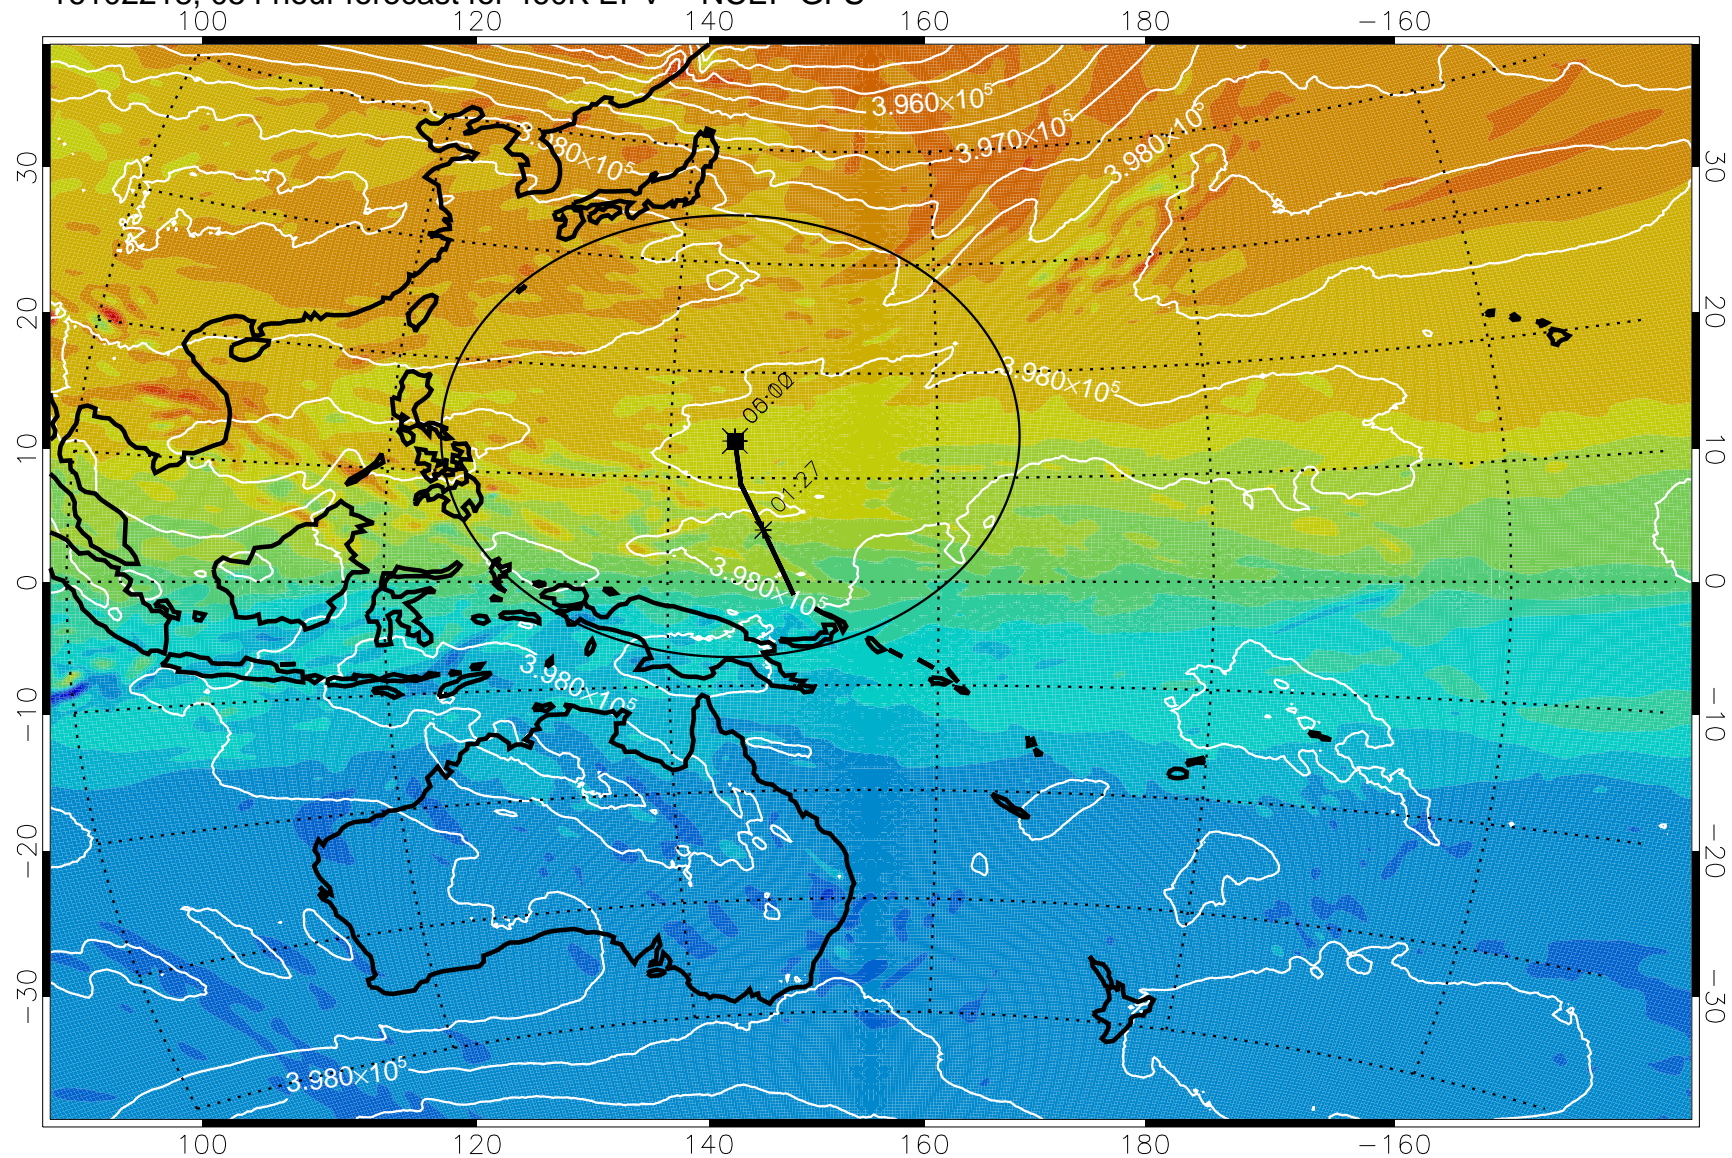

16102200, 036 hour forecast for 460K EPV -- NCEP GFS

460K Montgomery Streamfunction, white

Range ring of 2304 km

16102206, 042 hour forecast for 460K EPV -- NCEP GFS

460K Montgomery Streamfunction, white

Range ring of 2304 km

16102212, 048 hour forecast for 460K EPV -- NCEP GFS

460K Montgomery Streamfunction, white

Range ring of 2304 km

16102218, 054 hour forecast for 460K EPV -- NCEP GFS

460K Montgomery Streamfunction, white

Range ring of 2304 km

16102300, 060 hour forecast for 460K EPV -- NCEP GFS

460K Montgomery Streamfunction, white

Range ring of 2304 km

16102306, 066 hour forecast for 460K EPV -- NCEP GFS

460K Montgomery Streamfunction, white

Range ring of 2304 km

16102312, 072 hour forecast for 460K EPV -- NCEP GFS

460K Montgomery Streamfunction, white

Range ring of 2304 km

16102318, 078 hour forecast for 460K EPV -- NCEP GFS

16102400, 084 hour forecast for 460K EPV -- NCEP GFS