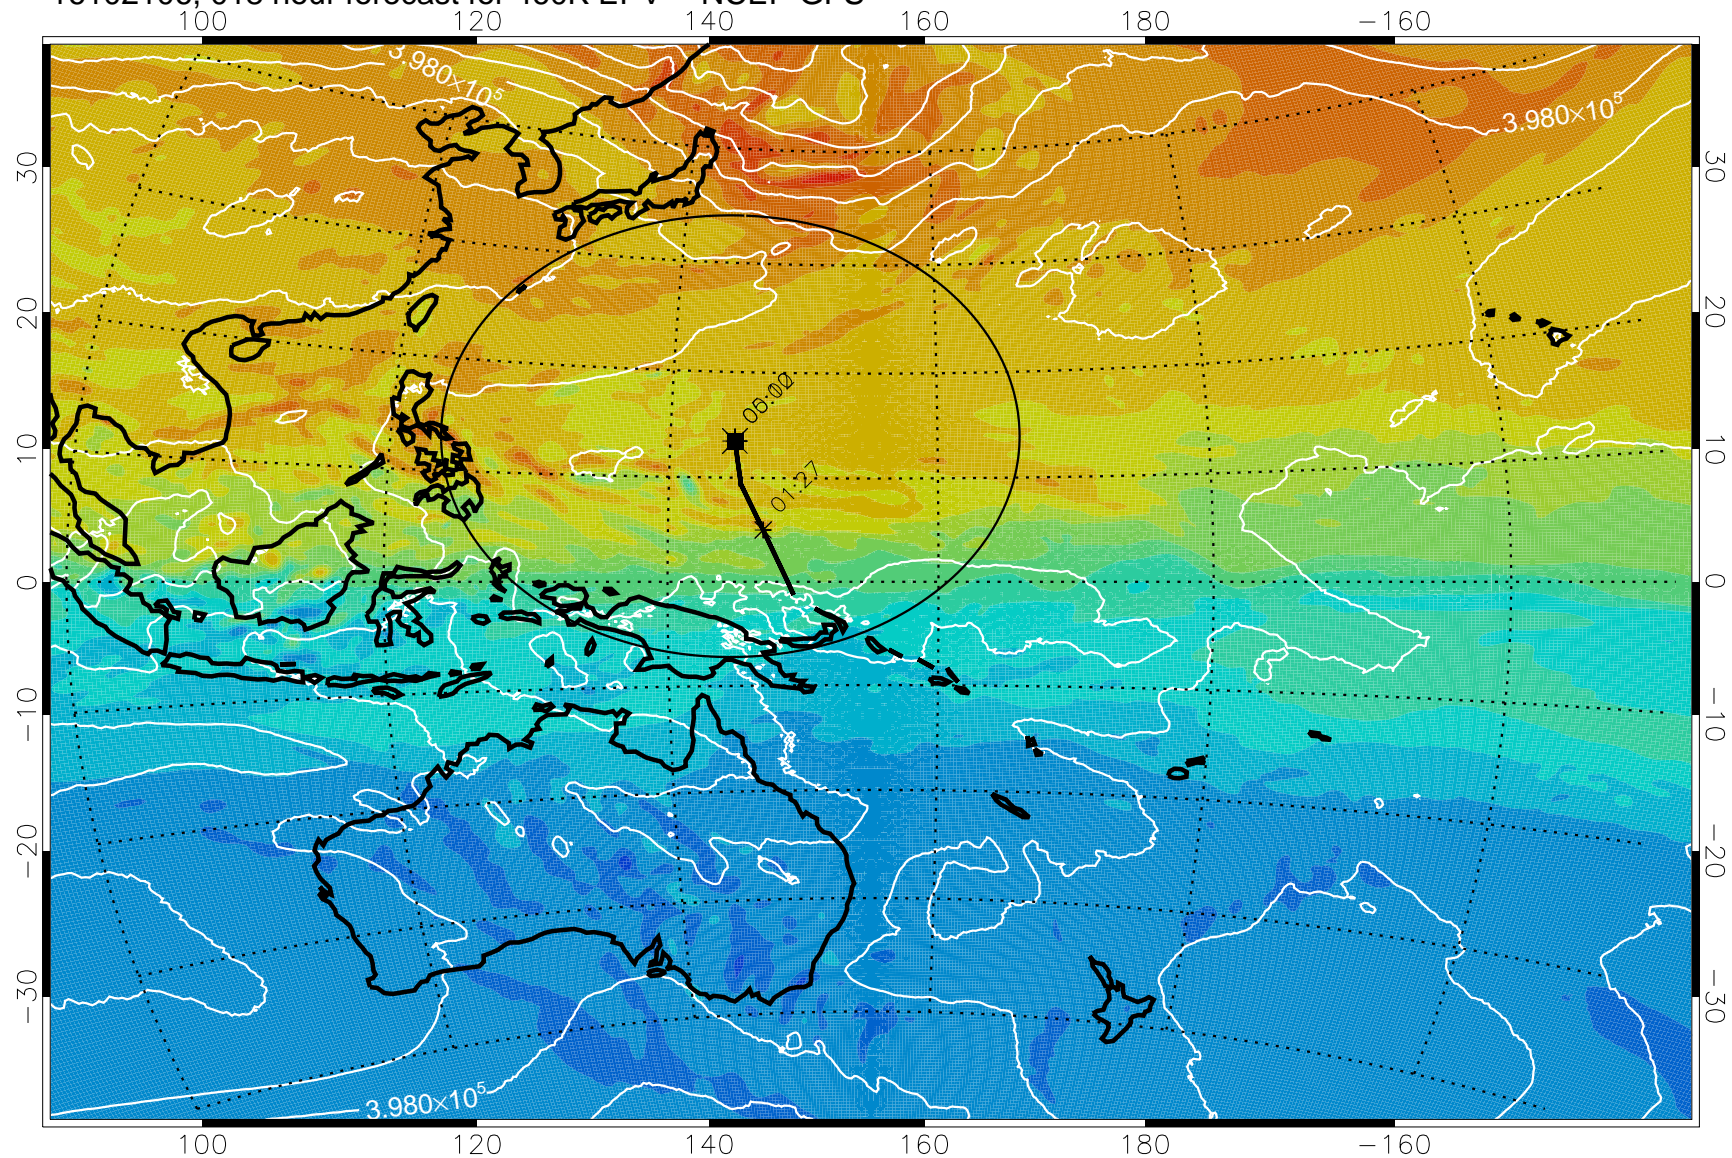

16102100, 012 hour forecast for 460K EPV -- NCEP GFS

460K Montgomery Streamfunction, white

Range ring of 2304 km

16102106, 018 hour forecast for 460K EPV -- NCEP GFS

460K Montgomery Streamfunction, white

Range ring of 2304 km

16102112, 024 hour forecast for 460K EPV -- NCEP GFS

460K Montgomery Streamfunction, white

Range ring of 2304 km

16102118, 030 hour forecast for 460K EPV -- NCEP GFS

460K Montgomery Streamfunction, white

Range ring of 2304 km

16102200, 036 hour forecast for 460K EPV -- NCEP GFS

460K Montgomery Streamfunction, white

Range ring of 2304 km

16102206, 042 hour forecast for 460K EPV -- NCEP GFS

460K Montgomery Streamfunction, white

Range ring of 2304 km

16102212, 048 hour forecast for 460K EPV -- NCEP GFS

460K Montgomery Streamfunction, white

Range ring of 2304 km

16102218, 054 hour forecast for 460K EPV -- NCEP GFS

460K Montgomery Streamfunction, white

Range ring of 2304 km