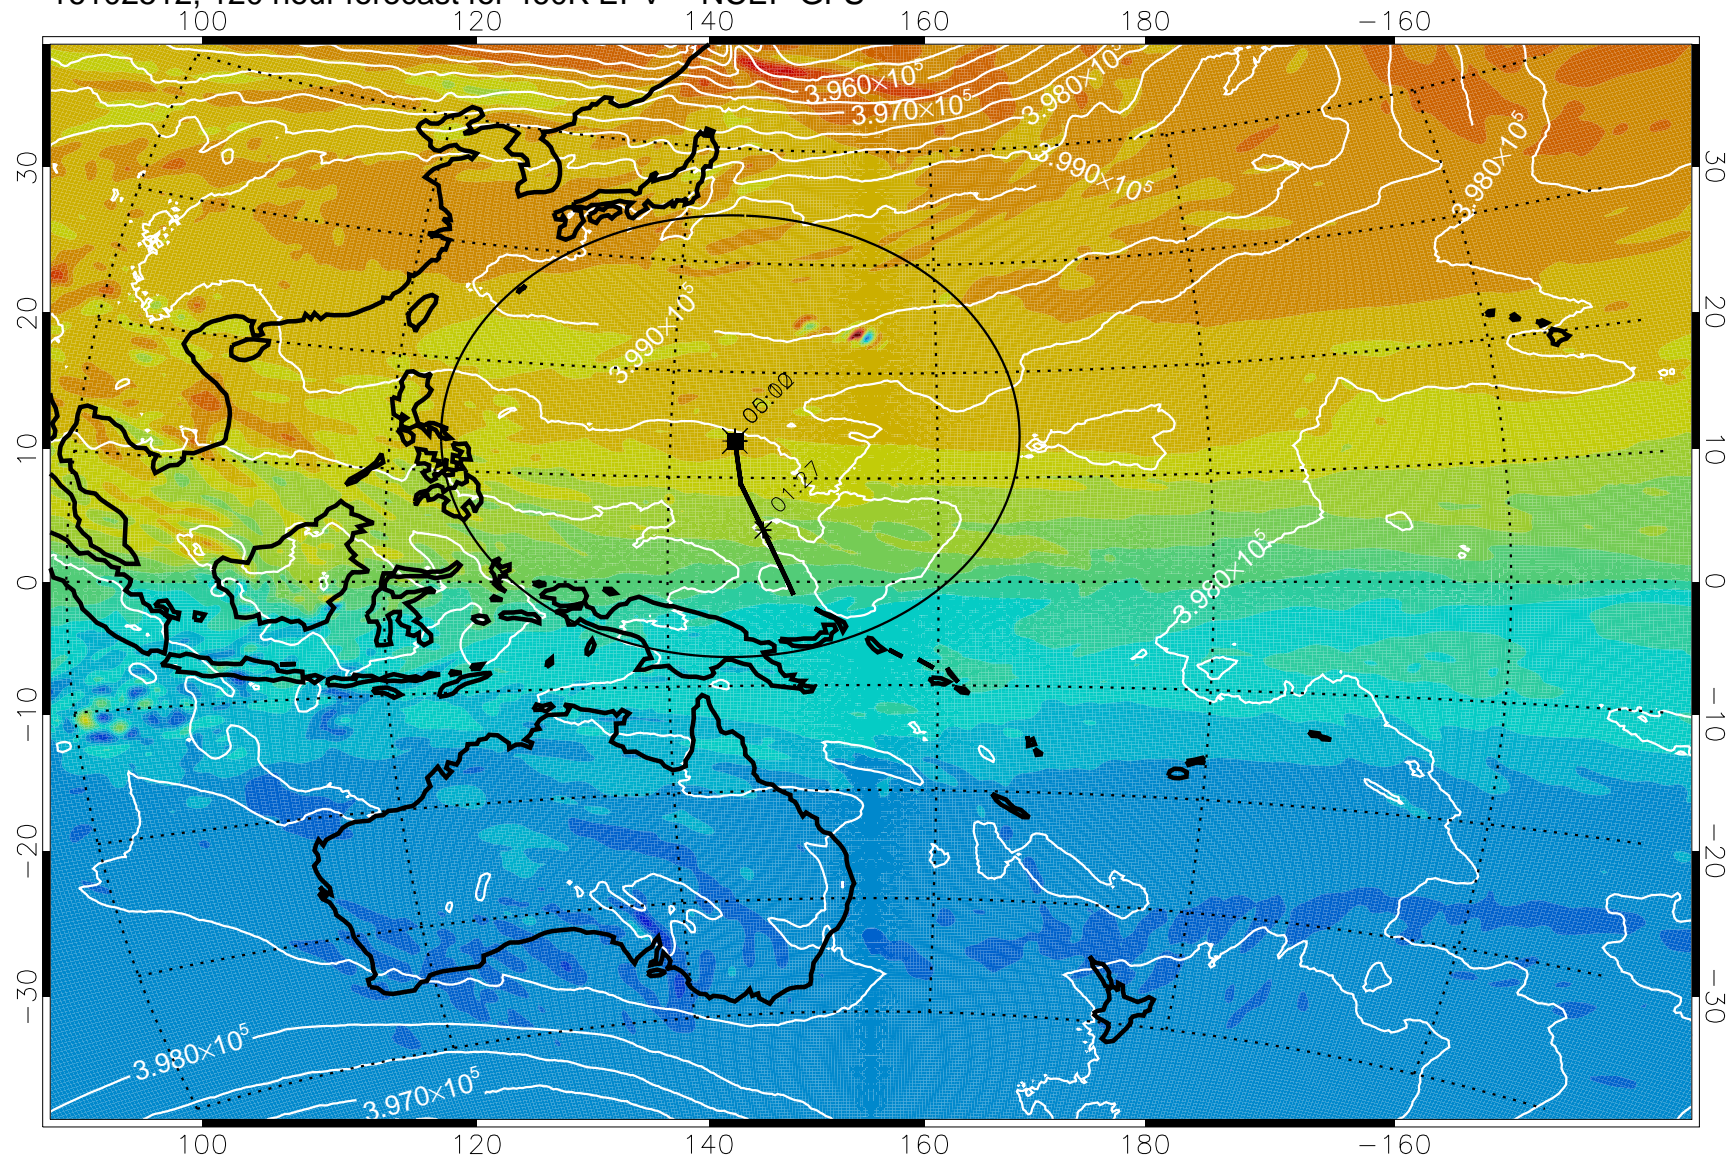

460K Montgomery Streamfunction, white

Range ring of 2304 km

16102406, 090 hour forecast for 460K EPV -- NCEP GFS

460K Montgomery Streamfunction, white

Range ring of 2304 km

16102412, 096 hour forecast for 460K EPV -- NCEP GFS

460K Montgomery Streamfunction, white

Range ring of 2304 km

16102500, 108 hour forecast for 460K EPV -- NCEP GFS

460K Montgomery Streamfunction, white

Range ring of 2304 km

16102506, 114 hour forecast for 460K EPV -- NCEP GFS

460K Montgomery Streamfunction, white

Range ring of 2304 km

16102512, 120 hour forecast for 460K EPV -- NCEP GFS

460K Montgomery Streamfunction, white

Range ring of 2304 km