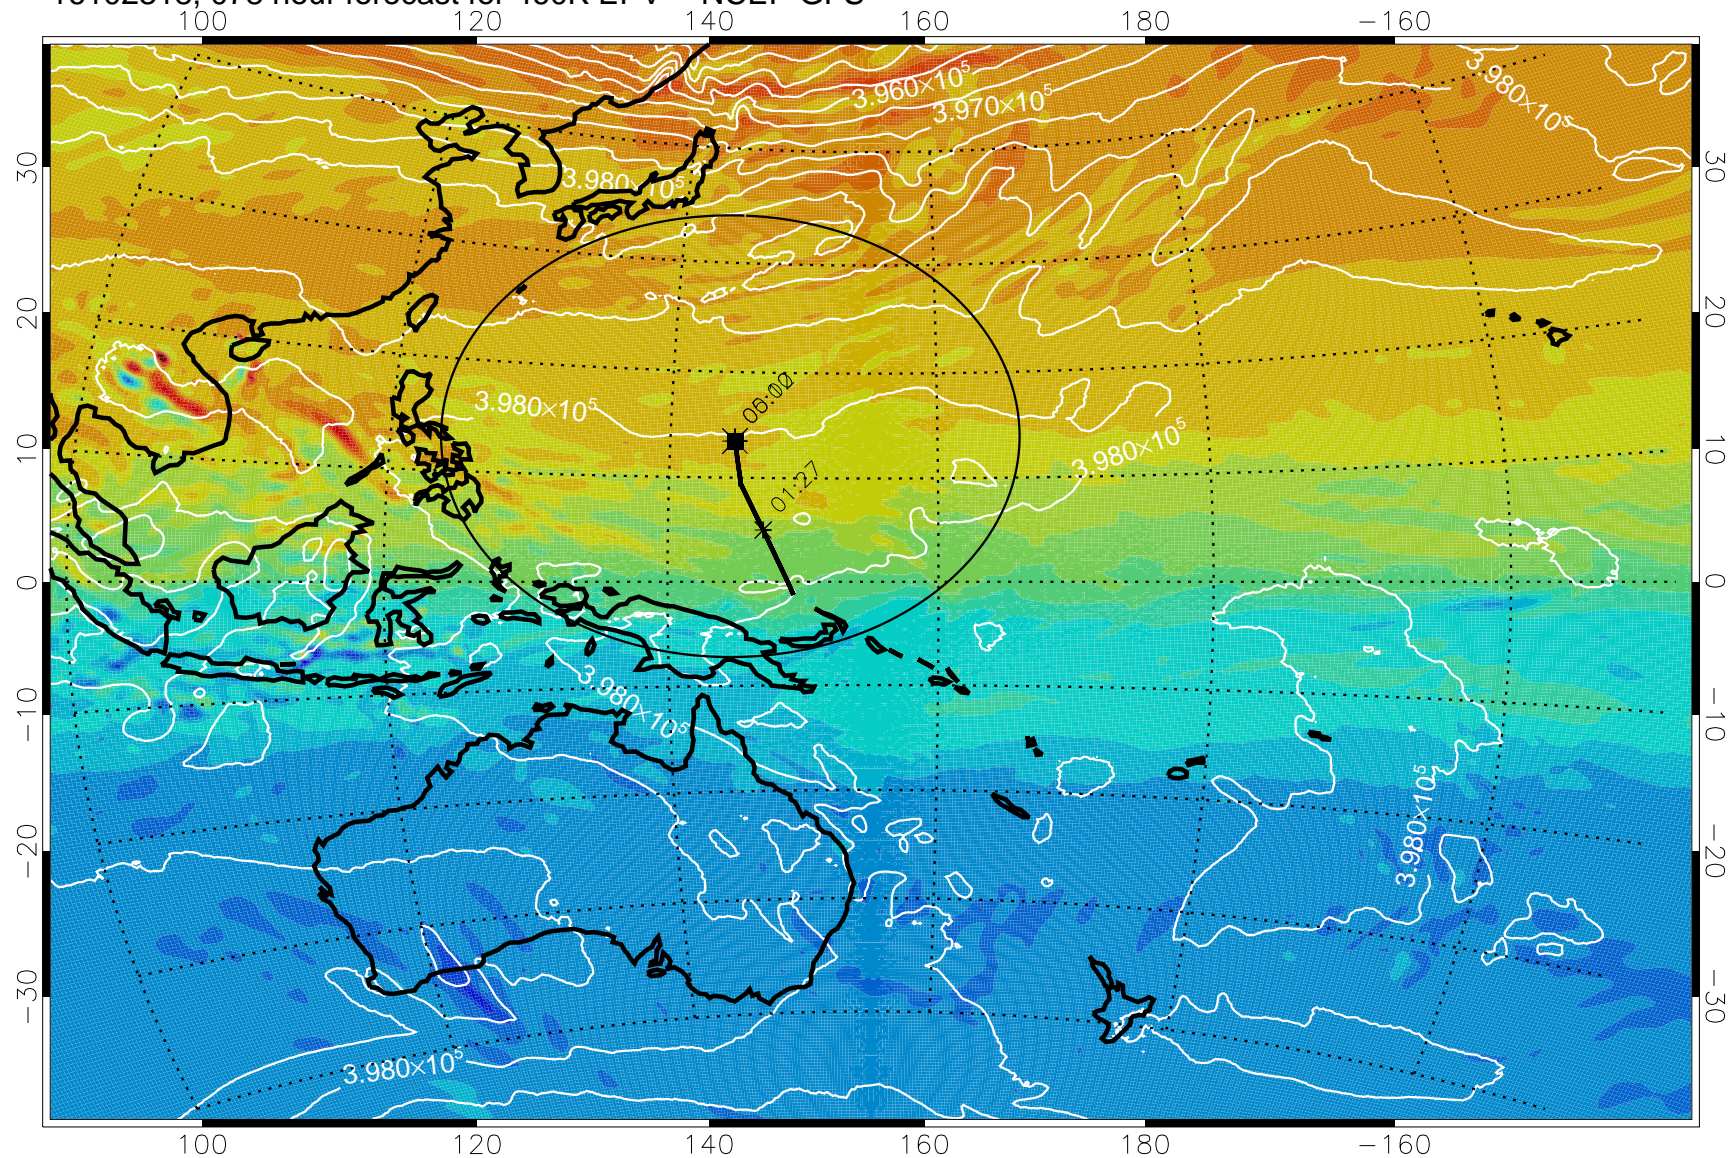

16102300, 060 hour forecast for 460K EPV -- NCEP GFS

460K Montgomery Streamfunction, white

Range ring of 2304 km

16102306, 066 hour forecast for 460K EPV -- NCEP GFS

460K Montgomery Streamfunction, white

Range ring of 2304 km

16102312, 072 hour forecast for 460K EPV -- NCEP GFS

460K Montgomery Streamfunction, white

Range ring of 2304 km

16102318, 078 hour forecast for 460K EPV -- NCEP GFS

16102400, 084 hour forecast for 460K EPV -- NCEP GFS

460K Montgomery Streamfunction, white

Range ring of 2304 km

16102406, 090 hour forecast for 460K EPV -- NCEP GFS

460K Montgomery Streamfunction, white

Range ring of 2304 km

16102412, 096 hour forecast for 460K EPV -- NCEP GFS

460K Montgomery Streamfunction, white

Range ring of 2304 km

16102500, 108 hour forecast for 460K EPV -- NCEP GFS

460K Montgomery Streamfunction, white

Range ring of 2304 km

16102506, 114 hour forecast for 460K EPV -- NCEP GFS