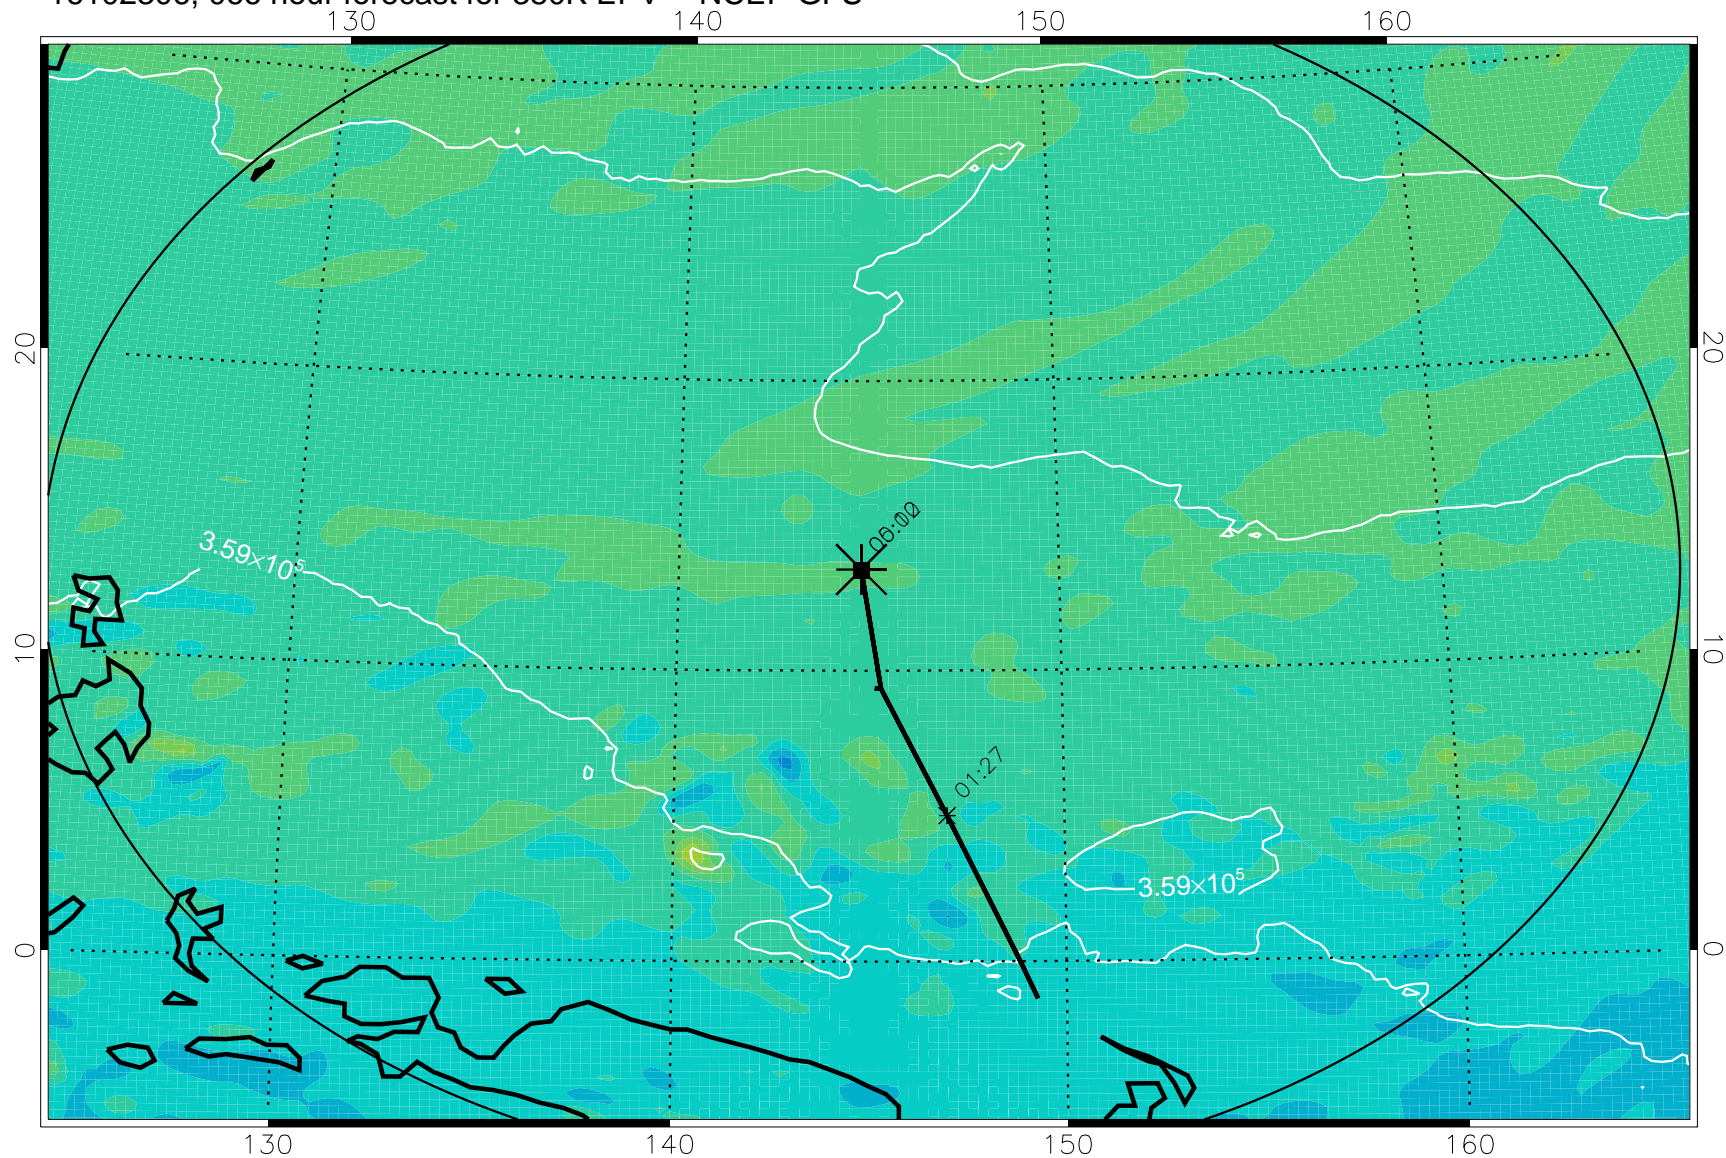

16102218, 054 hour forecast for 380K EPV -- NCEP GFS

380K Montgomery Streamfunction, white

Range ring of 2304 km

16102300, 060 hour forecast for 380K EPV -- NCEP GFS

380K Montgomery Streamfunction, white

Range ring of 2304 km

16102306, 066 hour forecast for 380K EPV -- NCEP GFS

380K Montgomery Streamfunction, white

Range ring of 2304 km

16102312, 072 hour forecast for 380K EPV -- NCEP GFS

380K Montgomery Streamfunction, white

Range ring of 2304 km

16102318, 078 hour forecast for 380K EPV -- NCEP GFS

380K Montgomery Streamfunction, white

Range ring of 2304 km

16102400, 084 hour forecast for 380K EPV -- NCEP GFS

380K Montgomery Streamfunction, white

Range ring of 2304 km

16102406, 090 hour forecast for 380K EPV -- NCEP GFS

380K Montgomery Streamfunction, white

Range ring of 2304 km

16102412, 096 hour forecast for 380K EPV -- NCEP GFS

380K Montgomery Streamfunction, white

Range ring of 2304 km