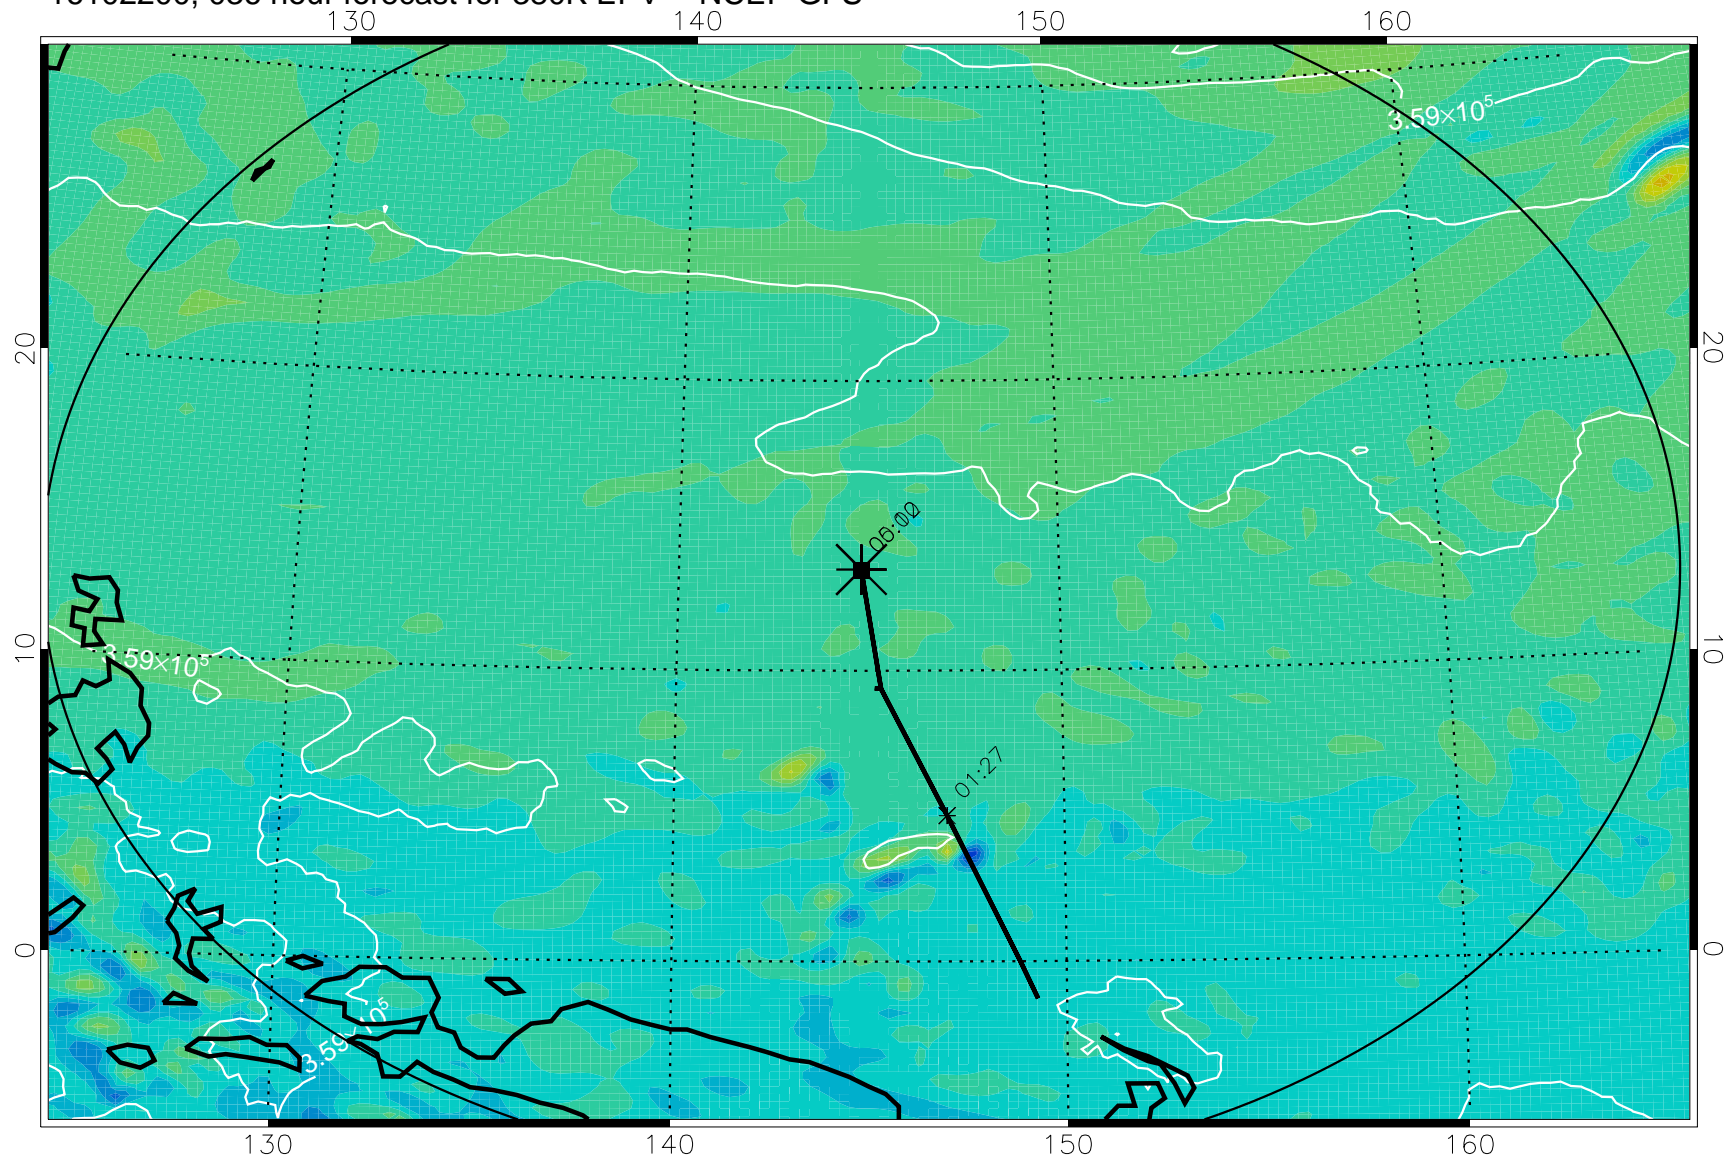

16102106, 018 hour forecast for 380K EPV -- NCEP GFS

380K Montgomery Streamfunction, white

Range ring of 2304 km

16102112, 024 hour forecast for 380K EPV -- NCEP GFS

380K Montgomery Streamfunction, white

Range ring of 2304 km

16102118, 030 hour forecast for 380K EPV -- NCEP GFS

380K Montgomery Streamfunction, white

Range ring of 2304 km

16102200, 036 hour forecast for 380K EPV -- NCEP GFS

380K Montgomery Streamfunction, white

Range ring of 2304 km

16102206, 042 hour forecast for 380K EPV -- NCEP GFS

380K Montgomery Streamfunction, white

Range ring of 2304 km

16102212, 048 hour forecast for 380K EPV -- NCEP GFS

380K Montgomery Streamfunction, white

Range ring of 2304 km

16102218, 054 hour forecast for 380K EPV -- NCEP GFS

380K Montgomery Streamfunction, white

Range ring of 2304 km

16102300, 060 hour forecast for 380K EPV -- NCEP GFS

380K Montgomery Streamfunction, white

Range ring of 2304 km