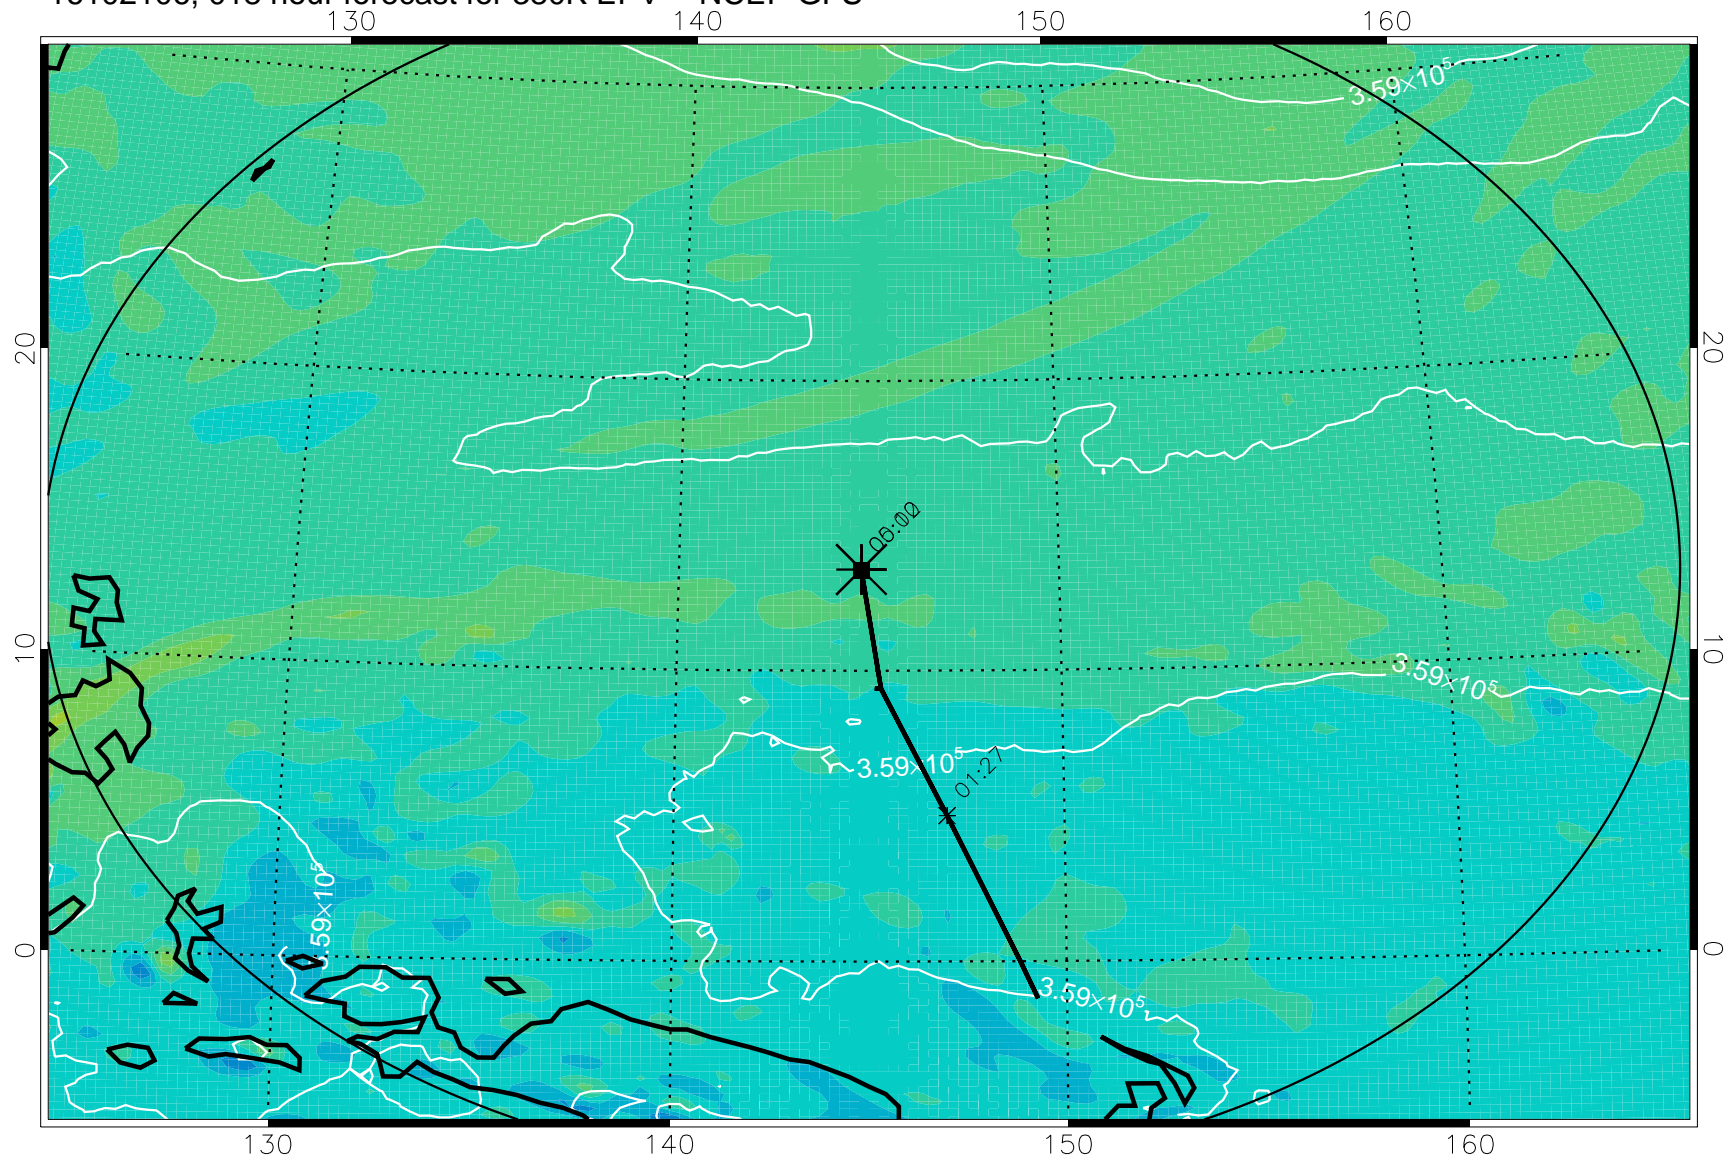

16102018, 006 hour forecast for 380K EPV -- NCEP GFS

380K Montgomery Streamfunction, white

Range ring of 2304 km

16102100, 012 hour forecast for 380K EPV -- NCEP GFS

380K Montgomery Streamfunction, white

Range ring of 2304 km

16102106, 018 hour forecast for 380K EPV -- NCEP GFS

380K Montgomery Streamfunction, white

Range ring of 2304 km

16102112, 024 hour forecast for 380K EPV -- NCEP GFS

380K Montgomery Streamfunction, white

Range ring of 2304 km

16102118, 030 hour forecast for 380K EPV -- NCEP GFS

380K Montgomery Streamfunction, white

Range ring of 2304 km

16102200, 036 hour forecast for 380K EPV -- NCEP GFS

380K Montgomery Streamfunction, white

Range ring of 2304 km

16102206, 042 hour forecast for 380K EPV -- NCEP GFS

380K Montgomery Streamfunction, white

Range ring of 2304 km

16102212, 048 hour forecast for 380K EPV -- NCEP GFS

380K Montgomery Streamfunction, white

Range ring of 2304 km