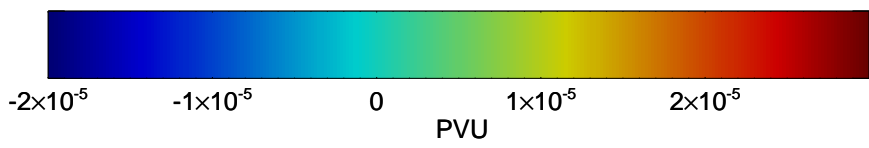

Range ring of 2304 km