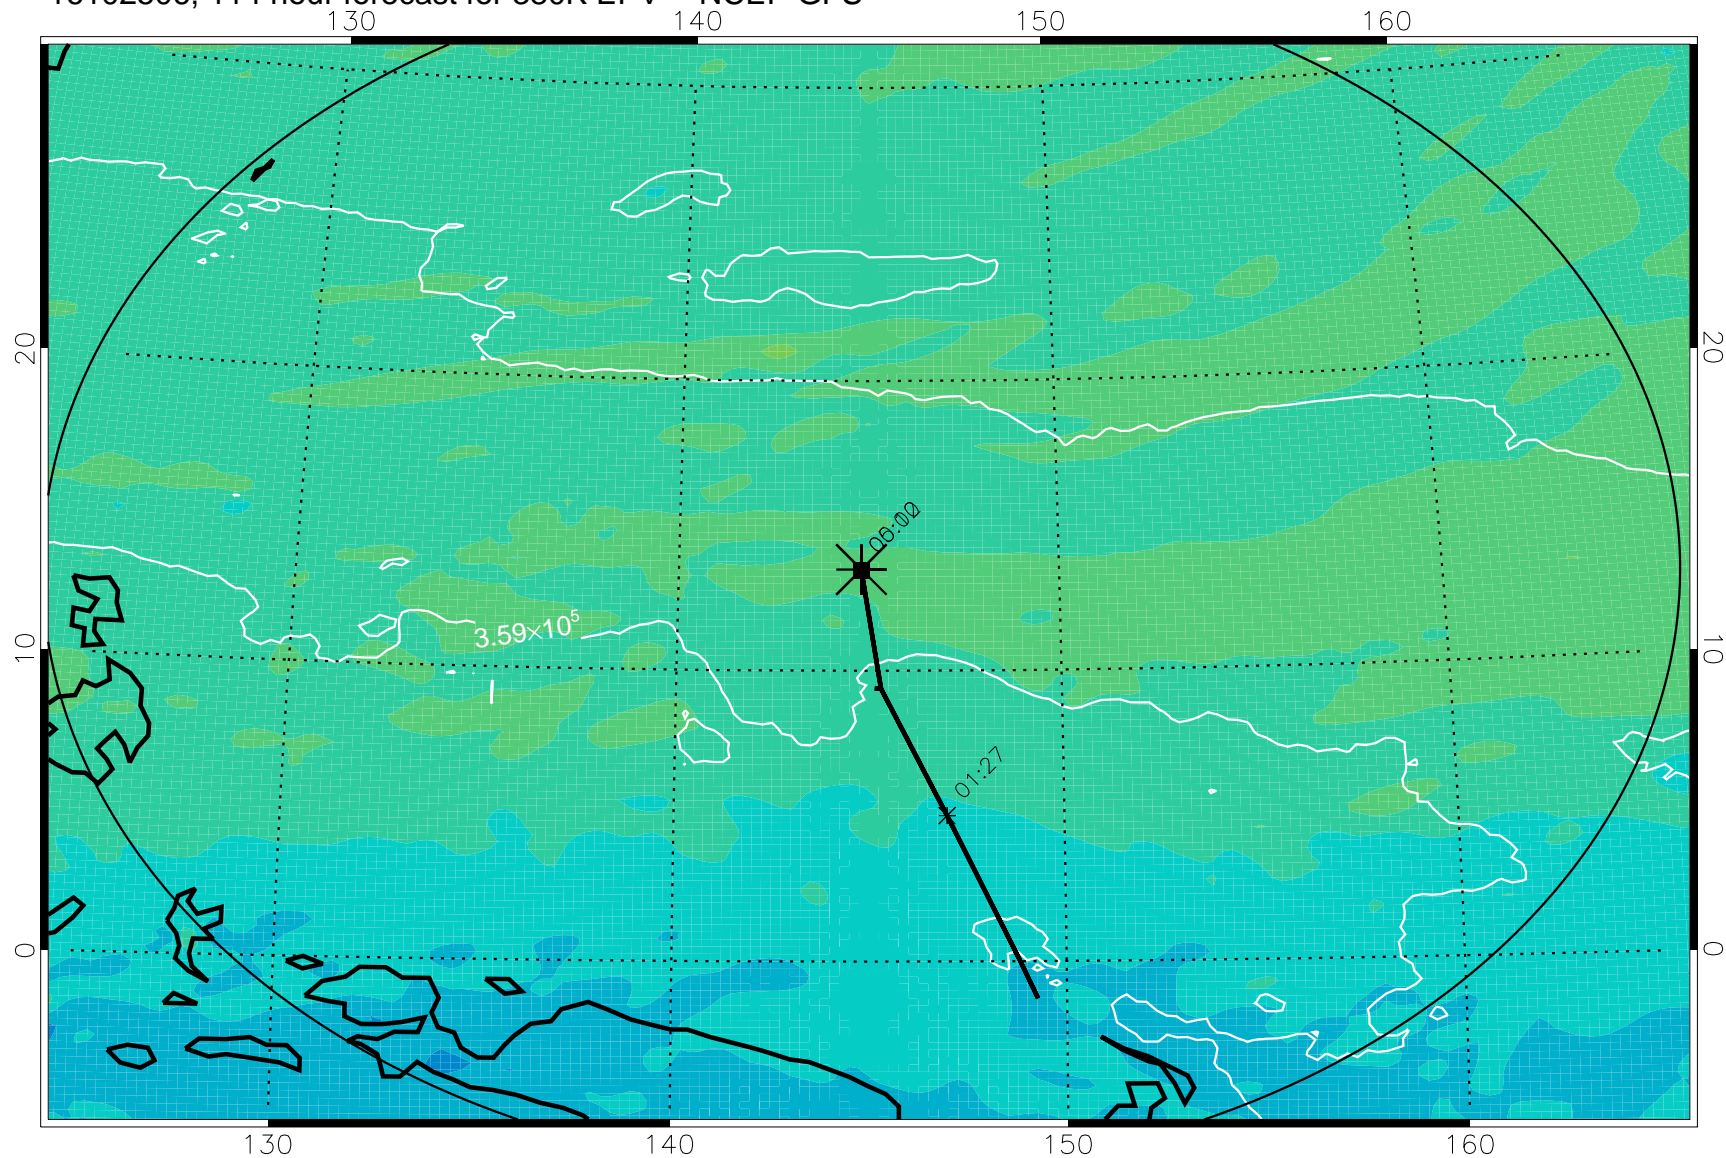

16102318, 078 hour forecast for 380K EPV -- NCEP GFS

380K Montgomery Streamfunction, white

Range ring of 2304 km

16102400, 084 hour forecast for 380K EPV -- NCEP GFS

380K Montgomery Streamfunction, white

Range ring of 2304 km

16102406, 090 hour forecast for 380K EPV -- NCEP GFS

380K Montgomery Streamfunction, white

Range ring of 2304 km

16102412, 096 hour forecast for 380K EPV -- NCEP GFS

380K Montgomery Streamfunction, white

Range ring of 2304 km

16102418, 102 hour forecast for 380K EPV -- NCEP GFS

380K Montgomery Streamfunction, white

Range ring of 2304 km

16102500, 108 hour forecast for 380K EPV -- NCEP GFS

380K Montgomery Streamfunction, white

Range ring of 2304 km

16102506, 114 hour forecast for 380K EPV -- NCEP GFS

380K Montgomery Streamfunction, white

Range ring of 2304 km

16102512, 120 hour forecast for 380K EPV -- NCEP GFS

380K Montgomery Streamfunction, white

Range ring of 2304 km