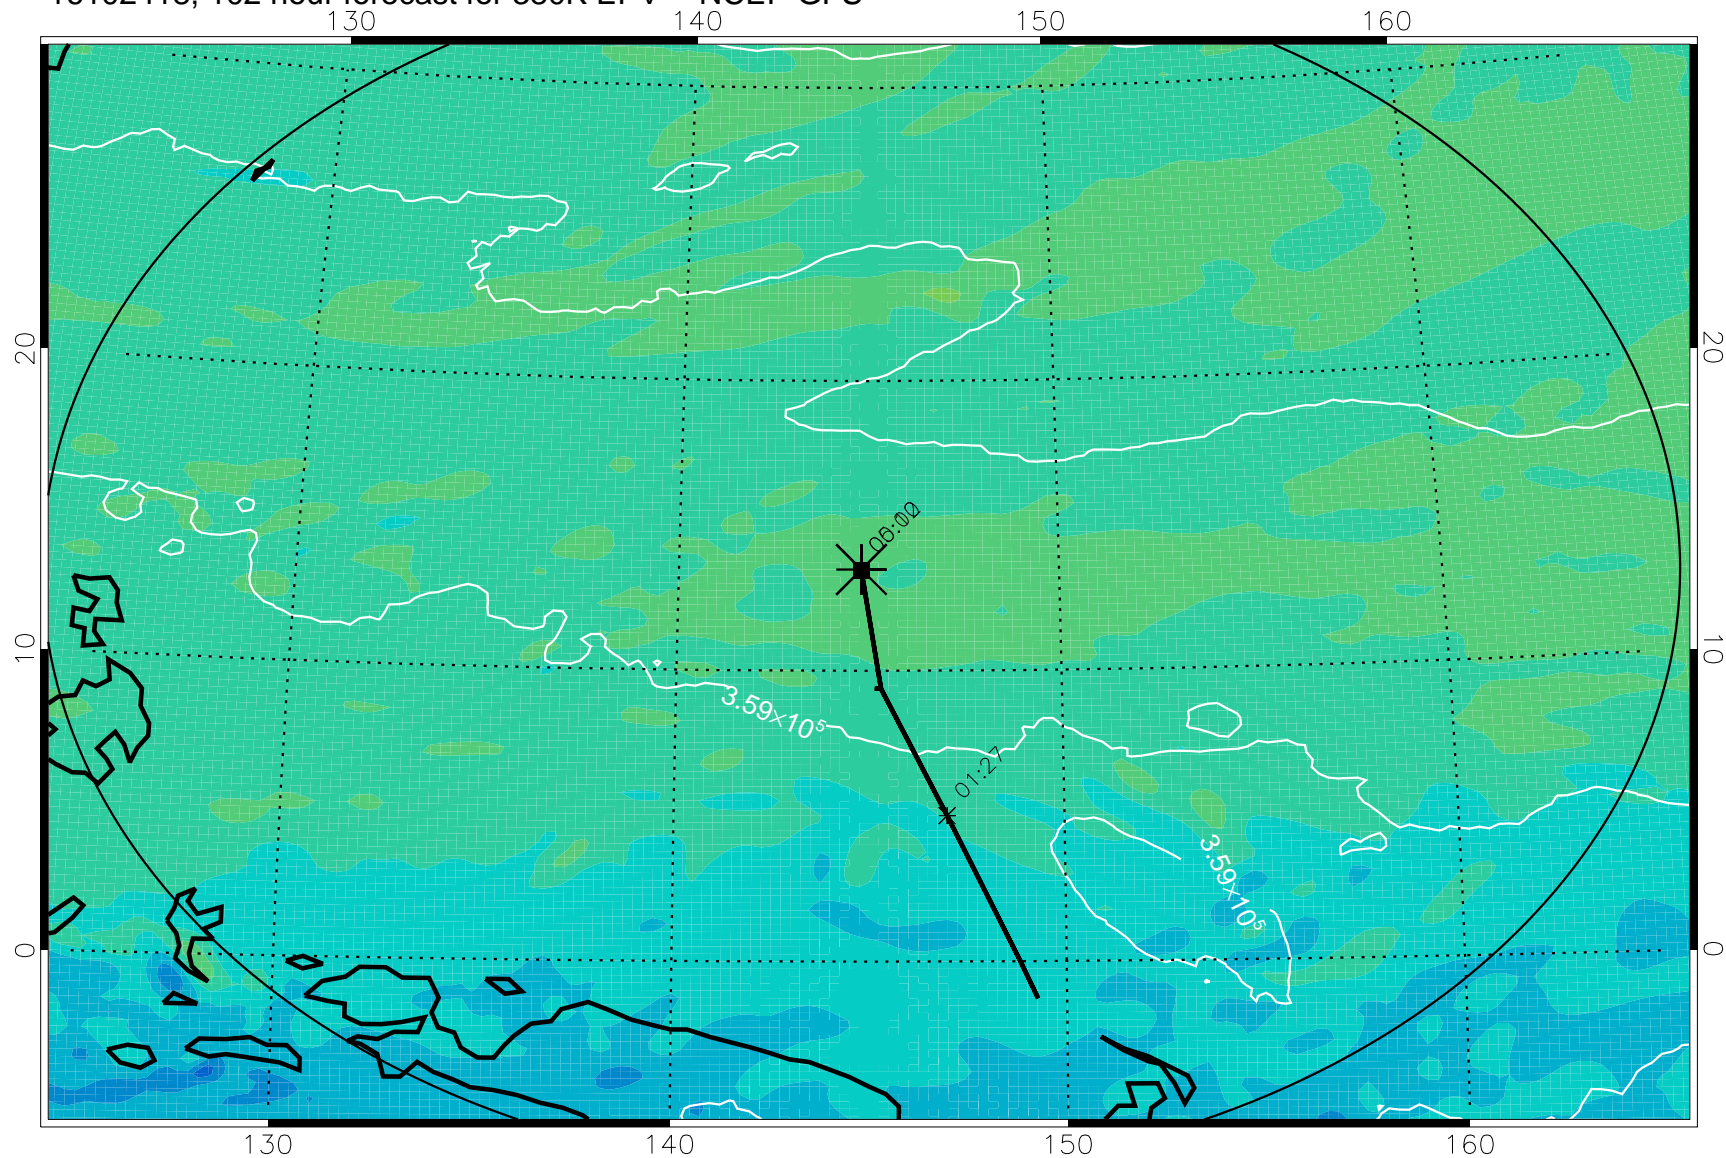

16102318, 078 hour forecast for 380K EPV -- NCEP GFS

380K Montgomery Streamfunction, white

Range ring of 2304 km

16102400, 084 hour forecast for 380K EPV -- NCEP GFS

380K Montgomery Streamfunction, white

Range ring of 2304 km

16102406, 090 hour forecast for 380K EPV -- NCEP GFS

380K Montgomery Streamfunction, white

Range ring of 2304 km

16102412, 096 hour forecast for 380K EPV -- NCEP GFS

380K Montgomery Streamfunction, white

Range ring of 2304 km

16102418, 102 hour forecast for 380K EPV -- NCEP GFS

380K Montgomery Streamfunction, white

Range ring of 2304 km

16102500, 108 hour forecast for 380K EPV -- NCEP GFS

380K Montgomery Streamfunction, white

Range ring of 2304 km

16102506, 114 hour forecast for 380K EPV -- NCEP GFS

380K Montgomery Streamfunction, white

Range ring of 2304 km

16102512, 120 hour forecast for 380K EPV -- NCEP GFS

380K Montgomery Streamfunction, white

Range ring of 2304 km