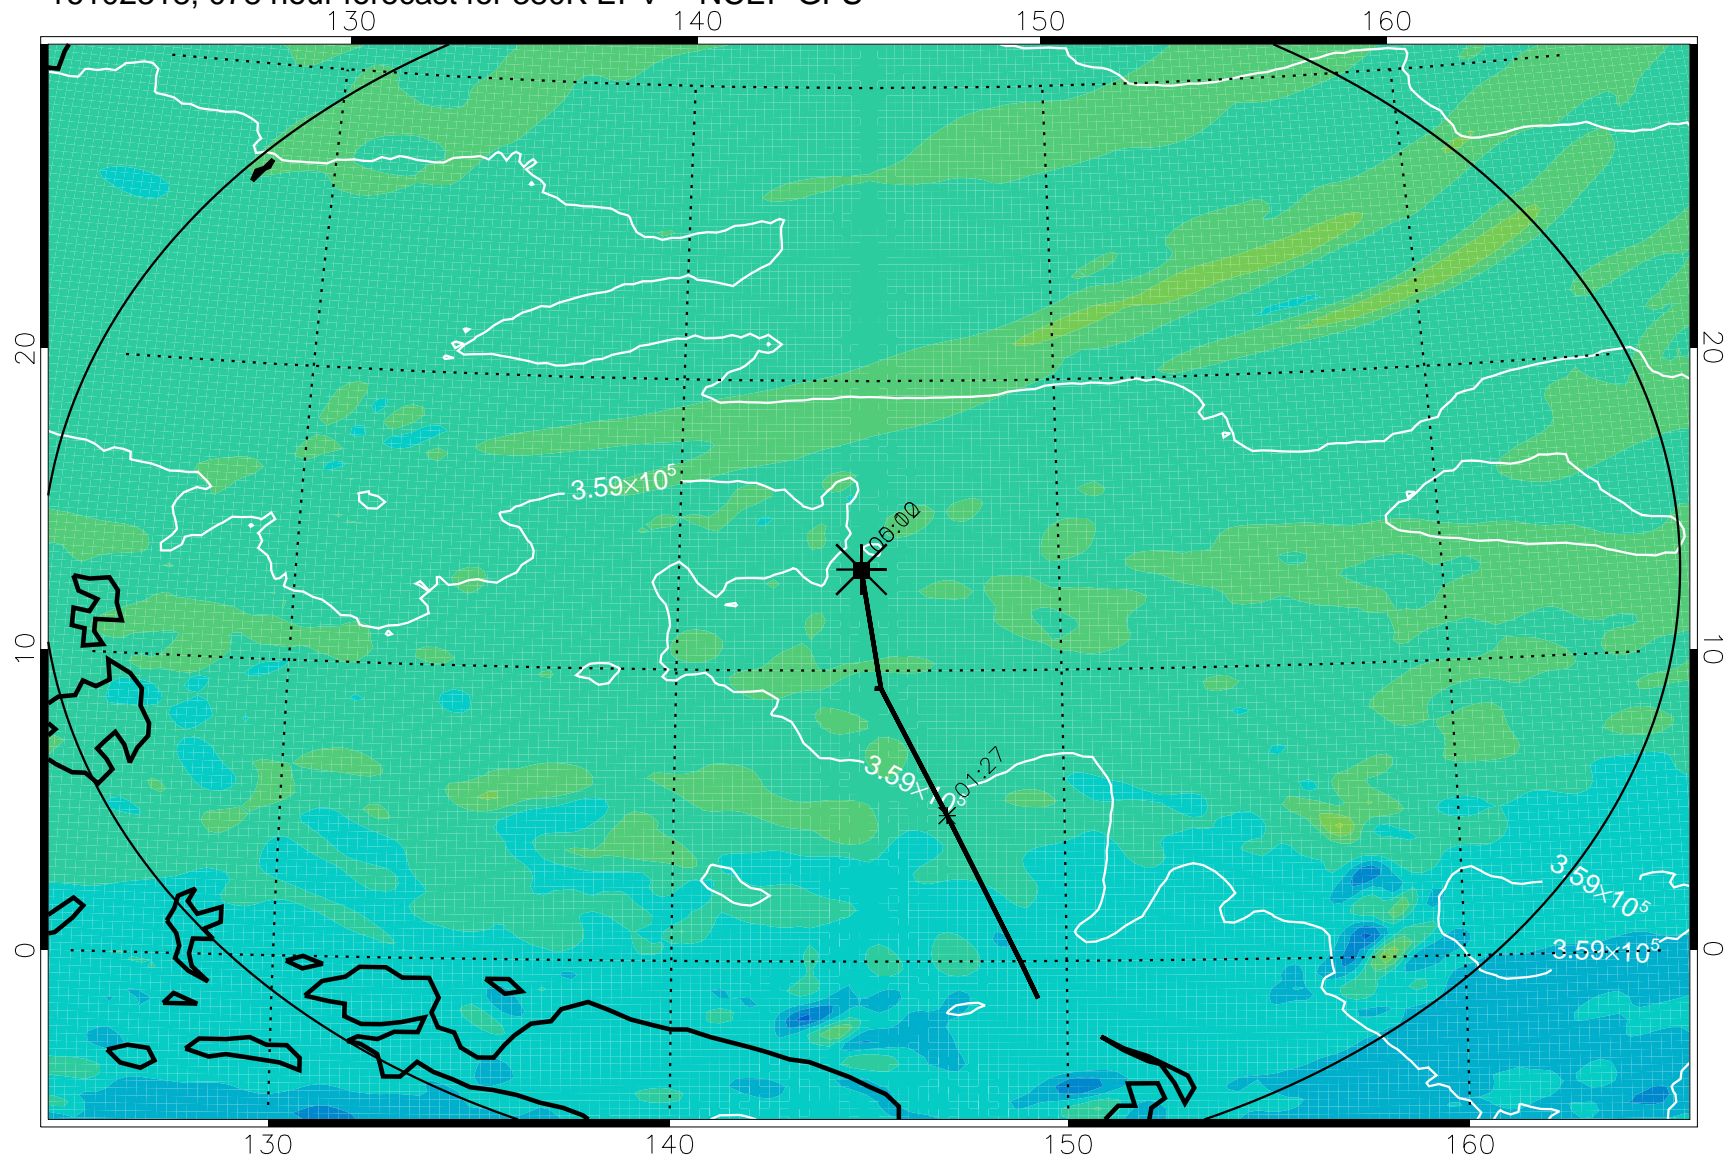

16102306, 066 hour forecast for 380K EPV -- NCEP GFS

380K Montgomery Streamfunction, white

Range ring of 2304 km

16102312, 072 hour forecast for 380K EPV -- NCEP GFS

380K Montgomery Streamfunction, white

Range ring of 2304 km

16102318, 078 hour forecast for 380K EPV -- NCEP GFS

380K Montgomery Streamfunction, white

Range ring of 2304 km

16102400, 084 hour forecast for 380K EPV -- NCEP GFS

380K Montgomery Streamfunction, white

Range ring of 2304 km

16102406, 090 hour forecast for 380K EPV -- NCEP GFS

380K Montgomery Streamfunction, white

Range ring of 2304 km

16102412, 096 hour forecast for 380K EPV -- NCEP GFS

380K Montgomery Streamfunction, white

Range ring of 2304 km

16102418, 102 hour forecast for 380K EPV -- NCEP GFS

380K Montgomery Streamfunction, white

Range ring of 2304 km

16102500, 108 hour forecast for 380K EPV -- NCEP GFS

380K Montgomery Streamfunction, white

Range ring of 2304 km