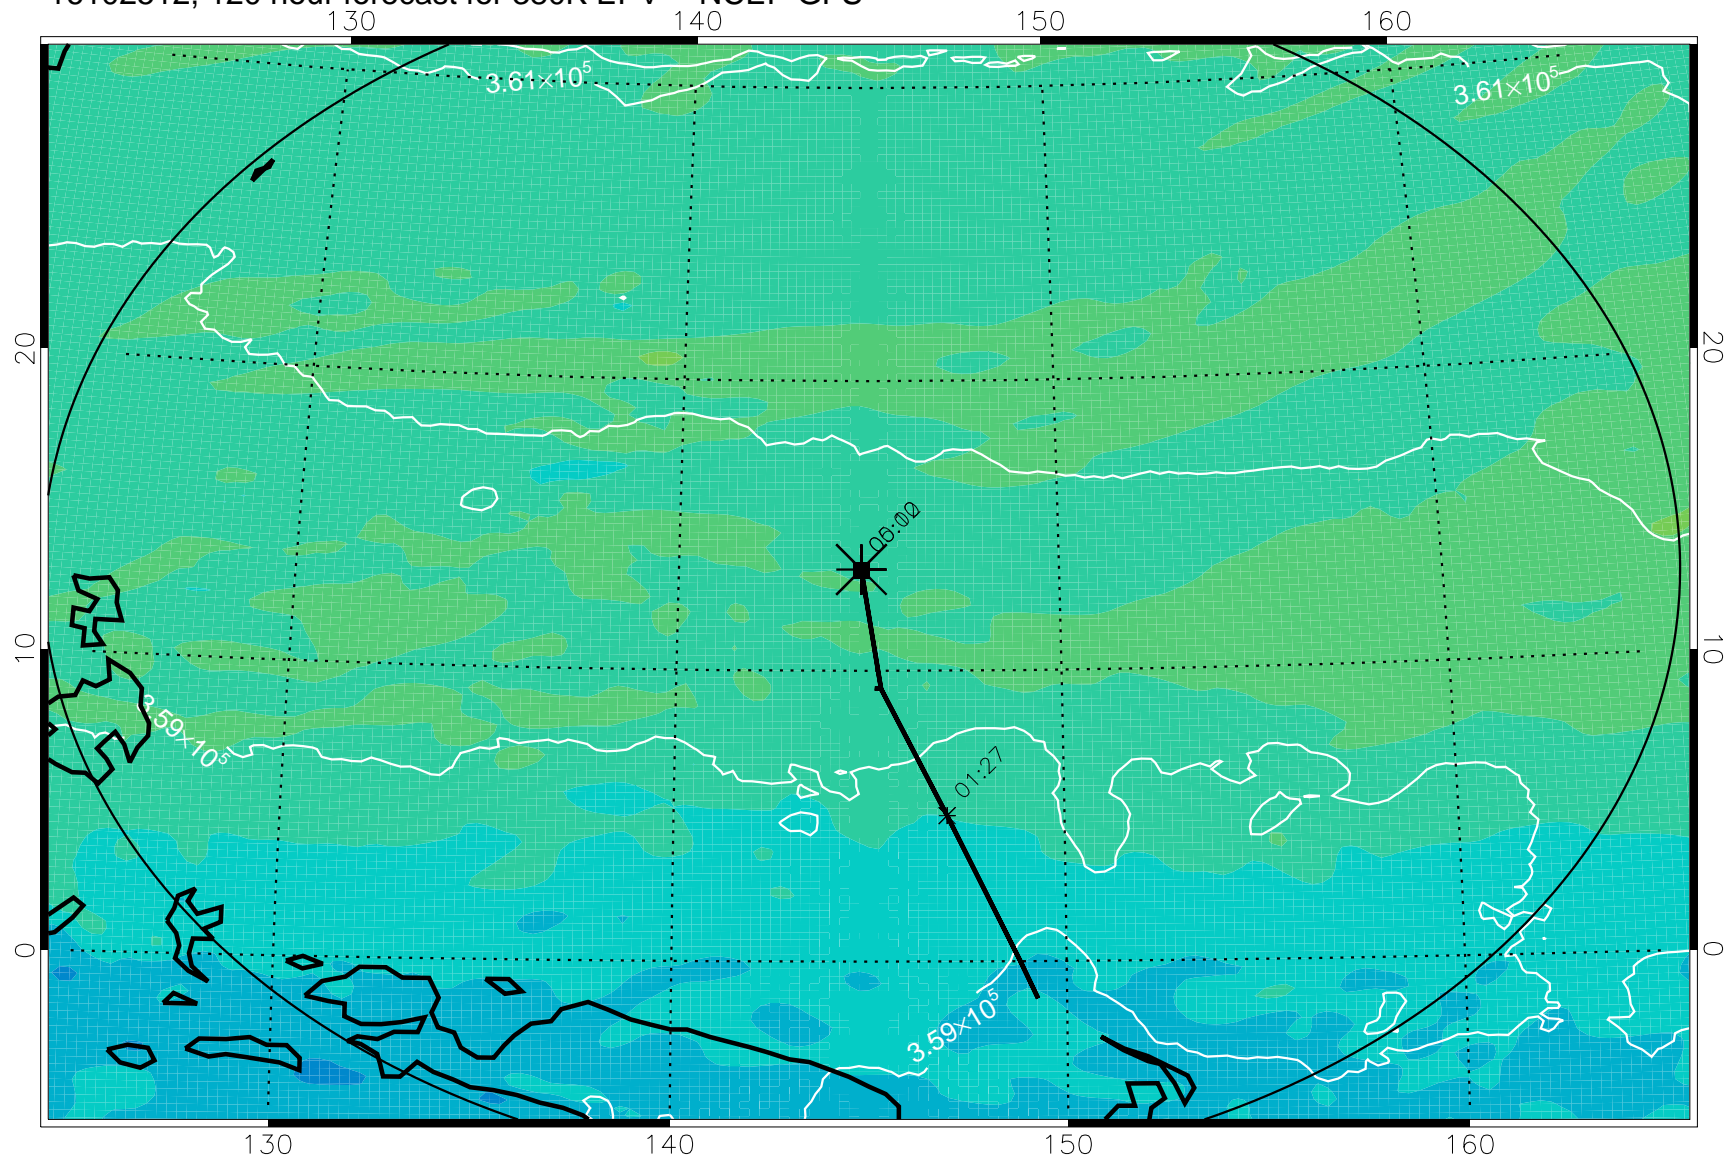

16102318, 078 hour forecast for 380K EPV -- NCEP GFS

380K Montgomery Streamfunction, white

Range ring of 2304 km

16102400, 084 hour forecast for 380K EPV -- NCEP GFS

380K Montgomery Streamfunction, white

Range ring of 2304 km

16102406, 090 hour forecast for 380K EPV -- NCEP GFS

380K Montgomery Streamfunction, white

Range ring of 2304 km

16102412, 096 hour forecast for 380K EPV -- NCEP GFS

380K Montgomery Streamfunction, white

Range ring of 2304 km

16102418, 102 hour forecast for 380K EPV -- NCEP GFS

380K Montgomery Streamfunction, white

Range ring of 2304 km

16102500, 108 hour forecast for 380K EPV -- NCEP GFS

380K Montgomery Streamfunction, white

Range ring of 2304 km

16102506, 114 hour forecast for 380K EPV -- NCEP GFS

380K Montgomery Streamfunction, white

Range ring of 2304 km

16102512, 120 hour forecast for 380K EPV -- NCEP GFS

380K Montgomery Streamfunction, white

Range ring of 2304 km