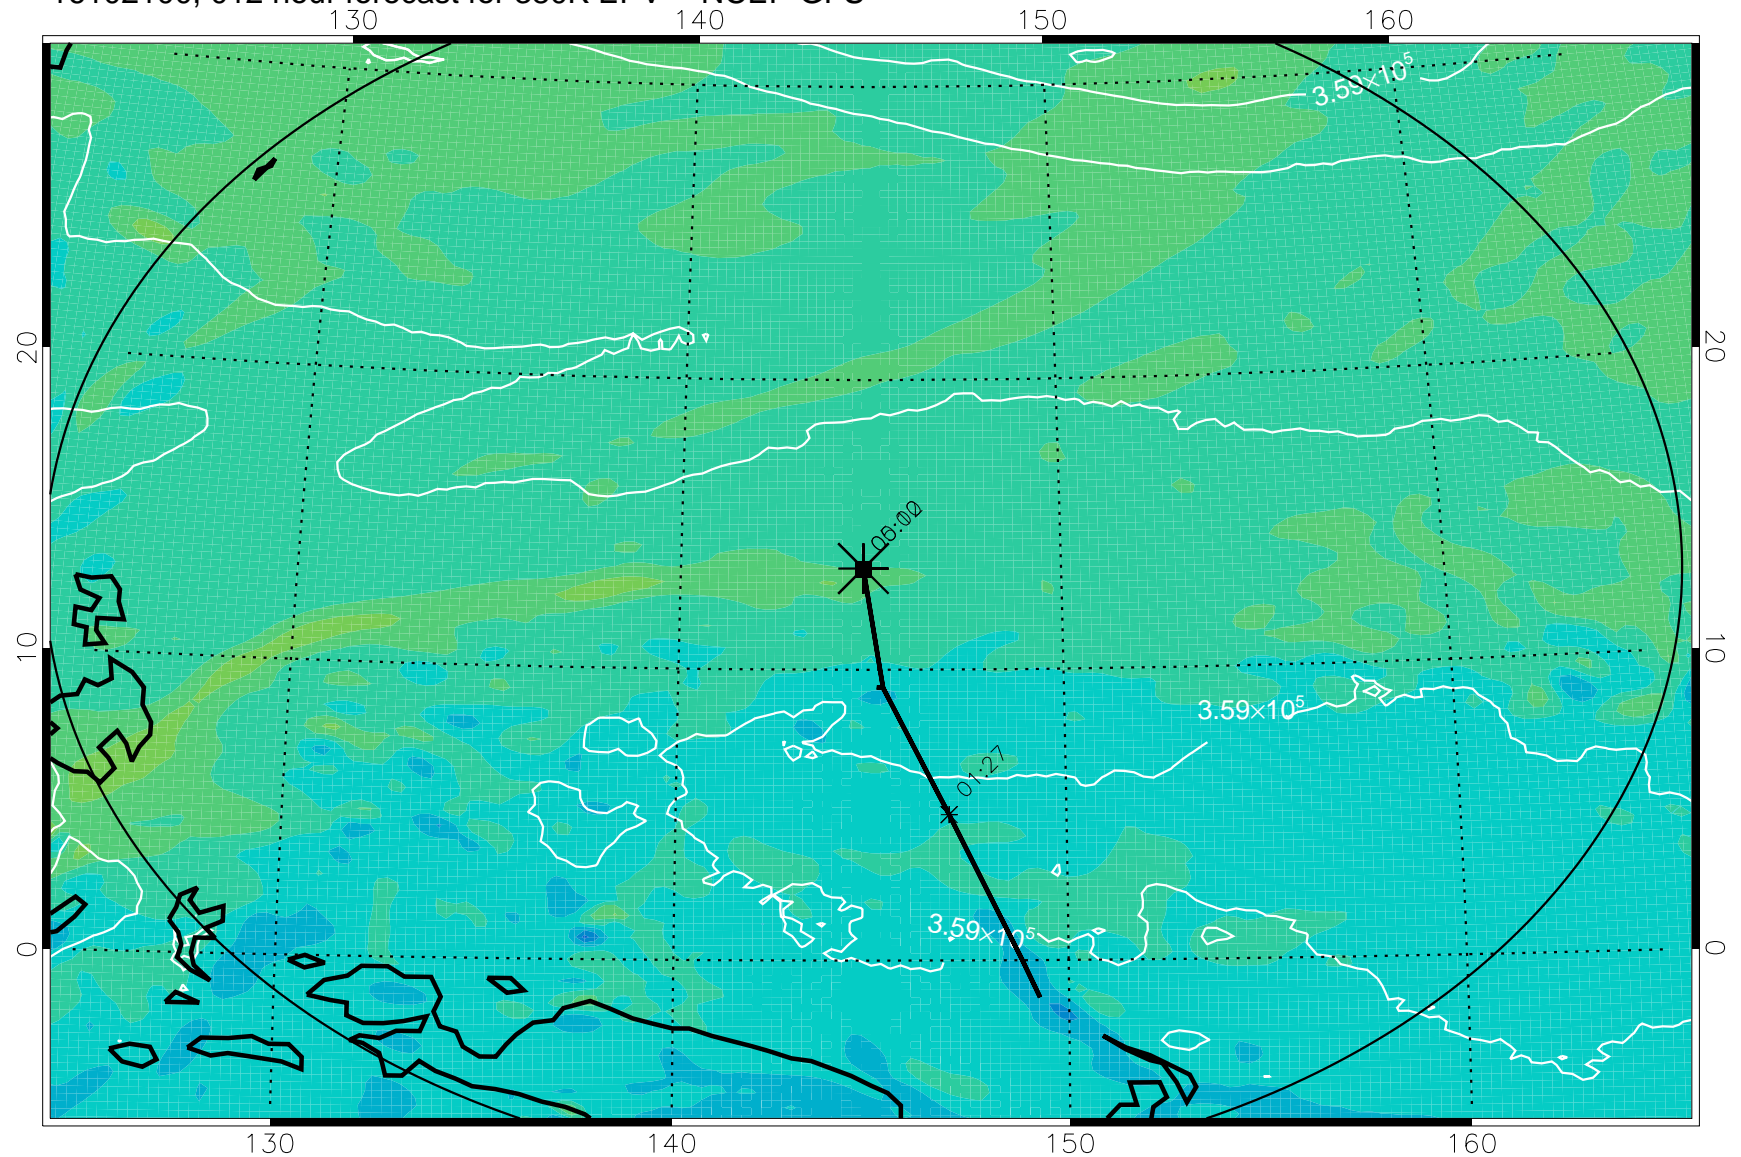

16102018, 006 hour forecast for 380K EPV -- NCEP GFS

380K Montgomery Streamfunction, white

Range ring of 2304 km

16102100, 012 hour forecast for 380K EPV -- NCEP GFS

380K Montgomery Streamfunction, white

Range ring of 2304 km

16102106, 018 hour forecast for 380K EPV -- NCEP GFS

380K Montgomery Streamfunction, white

Range ring of 2304 km

16102112, 024 hour forecast for 380K EPV -- NCEP GFS

380K Montgomery Streamfunction, white

Range ring of 2304 km

16102118, 030 hour forecast for 380K EPV -- NCEP GFS

380K Montgomery Streamfunction, white

Range ring of 2304 km

16102200, 036 hour forecast for 380K EPV -- NCEP GFS

380K Montgomery Streamfunction, white

Range ring of 2304 km

16102206, 042 hour forecast for 380K EPV -- NCEP GFS

380K Montgomery Streamfunction, white

Range ring of 2304 km

16102212, 048 hour forecast for 380K EPV -- NCEP GFS

380K Montgomery Streamfunction, white

Range ring of 2304 km