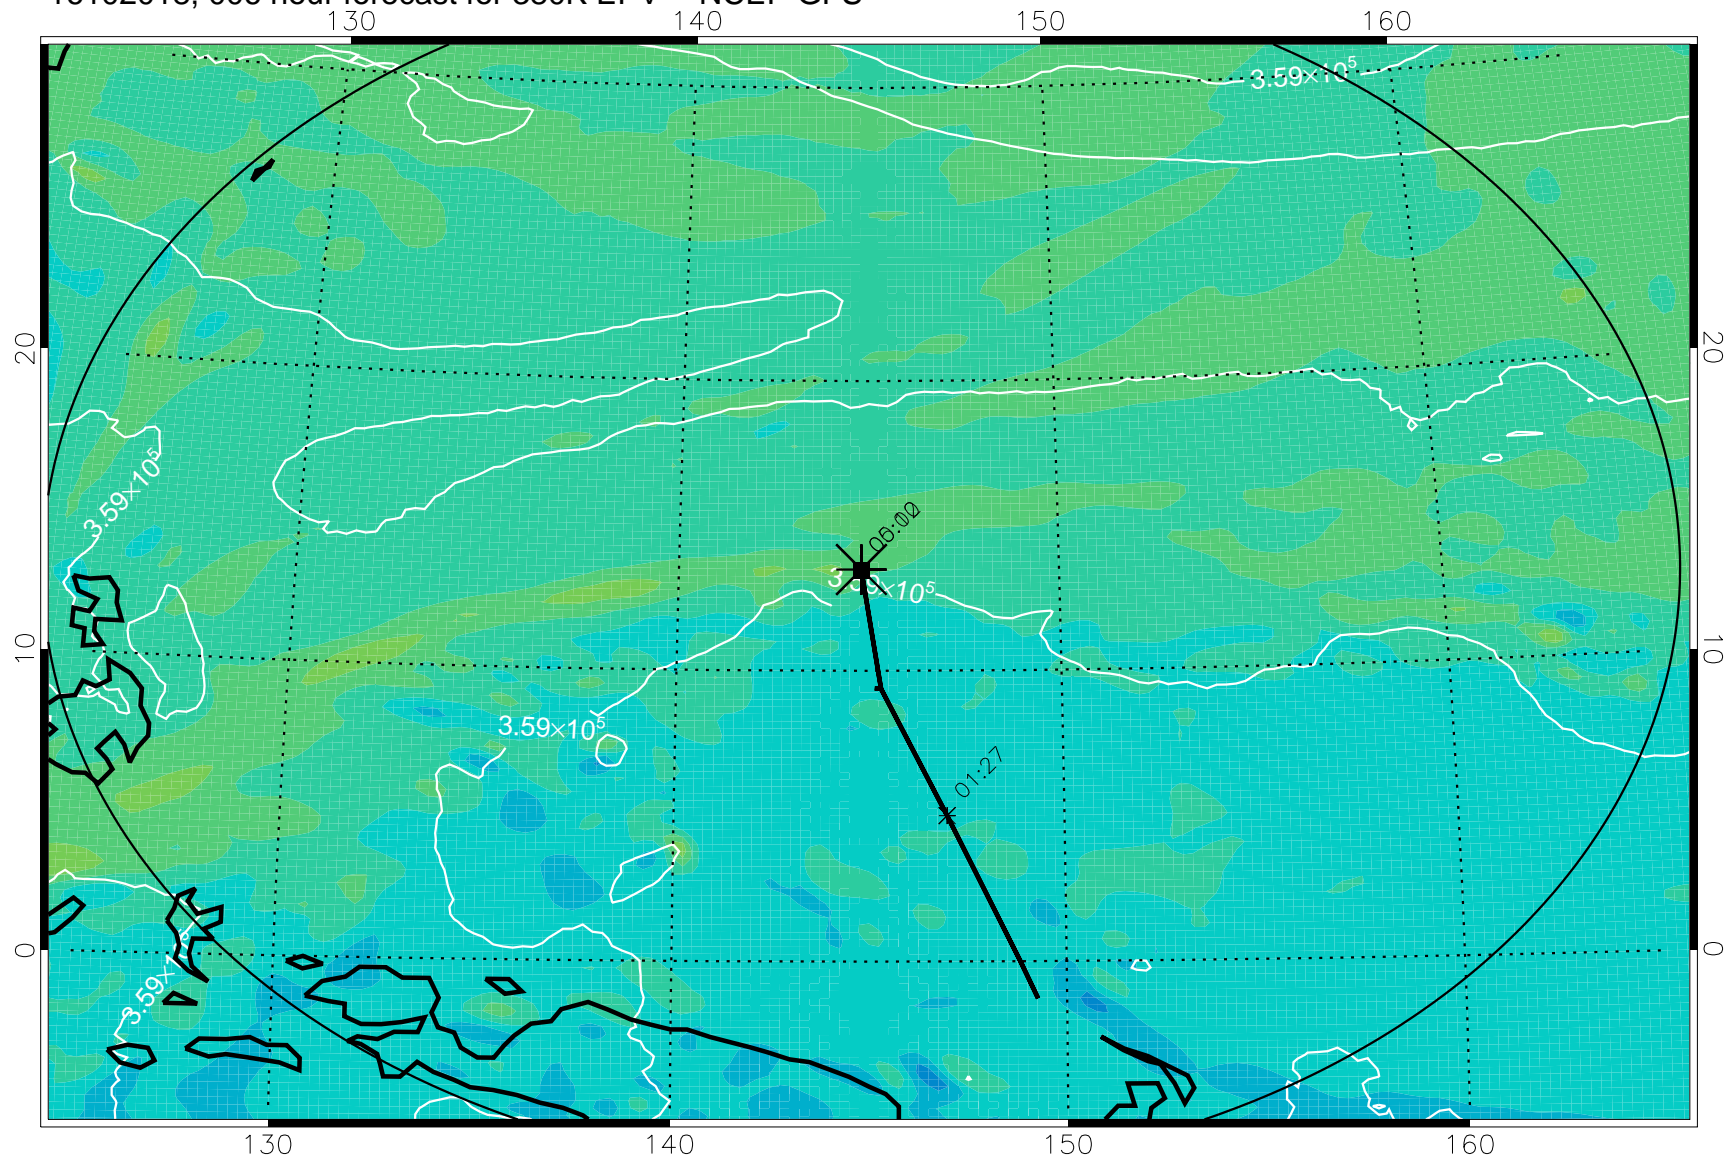

16102018, 006 hour forecast for 380K EPV -- NCEP GFS

380K Montgomery Streamfunction, white

Range ring of 2304 km

16102100, 012 hour forecast for 380K EPV -- NCEP GFS

380K Montgomery Streamfunction, white

Range ring of 2304 km

16102106, 018 hour forecast for 380K EPV -- NCEP GFS

380K Montgomery Streamfunction, white

Range ring of 2304 km

16102112, 024 hour forecast for 380K EPV -- NCEP GFS

380K Montgomery Streamfunction, white

Range ring of 2304 km

16102118, 030 hour forecast for 380K EPV -- NCEP GFS

380K Montgomery Streamfunction, white

Range ring of 2304 km

16102200, 036 hour forecast for 380K EPV -- NCEP GFS

380K Montgomery Streamfunction, white

Range ring of 2304 km

16102206, 042 hour forecast for 380K EPV -- NCEP GFS

380K Montgomery Streamfunction, white

Range ring of 2304 km

16102212, 048 hour forecast for 380K EPV -- NCEP GFS

380K Montgomery Streamfunction, white

Range ring of 2304 km