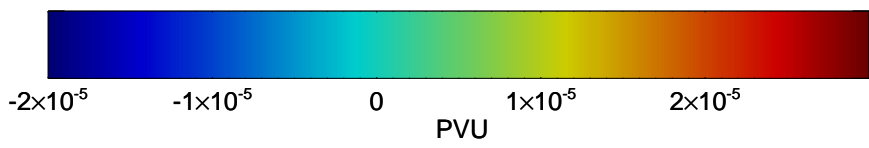

16102318, 078 hour forecast for 380K EPV -- NCEP GFS

380K Montgomery Streamfunction, white

Range ring of 2304 km

16102400, 084 hour forecast for 380K EPV -- NCEP GFS

380K Montgomery Streamfunction, white

Range ring of 2304 km