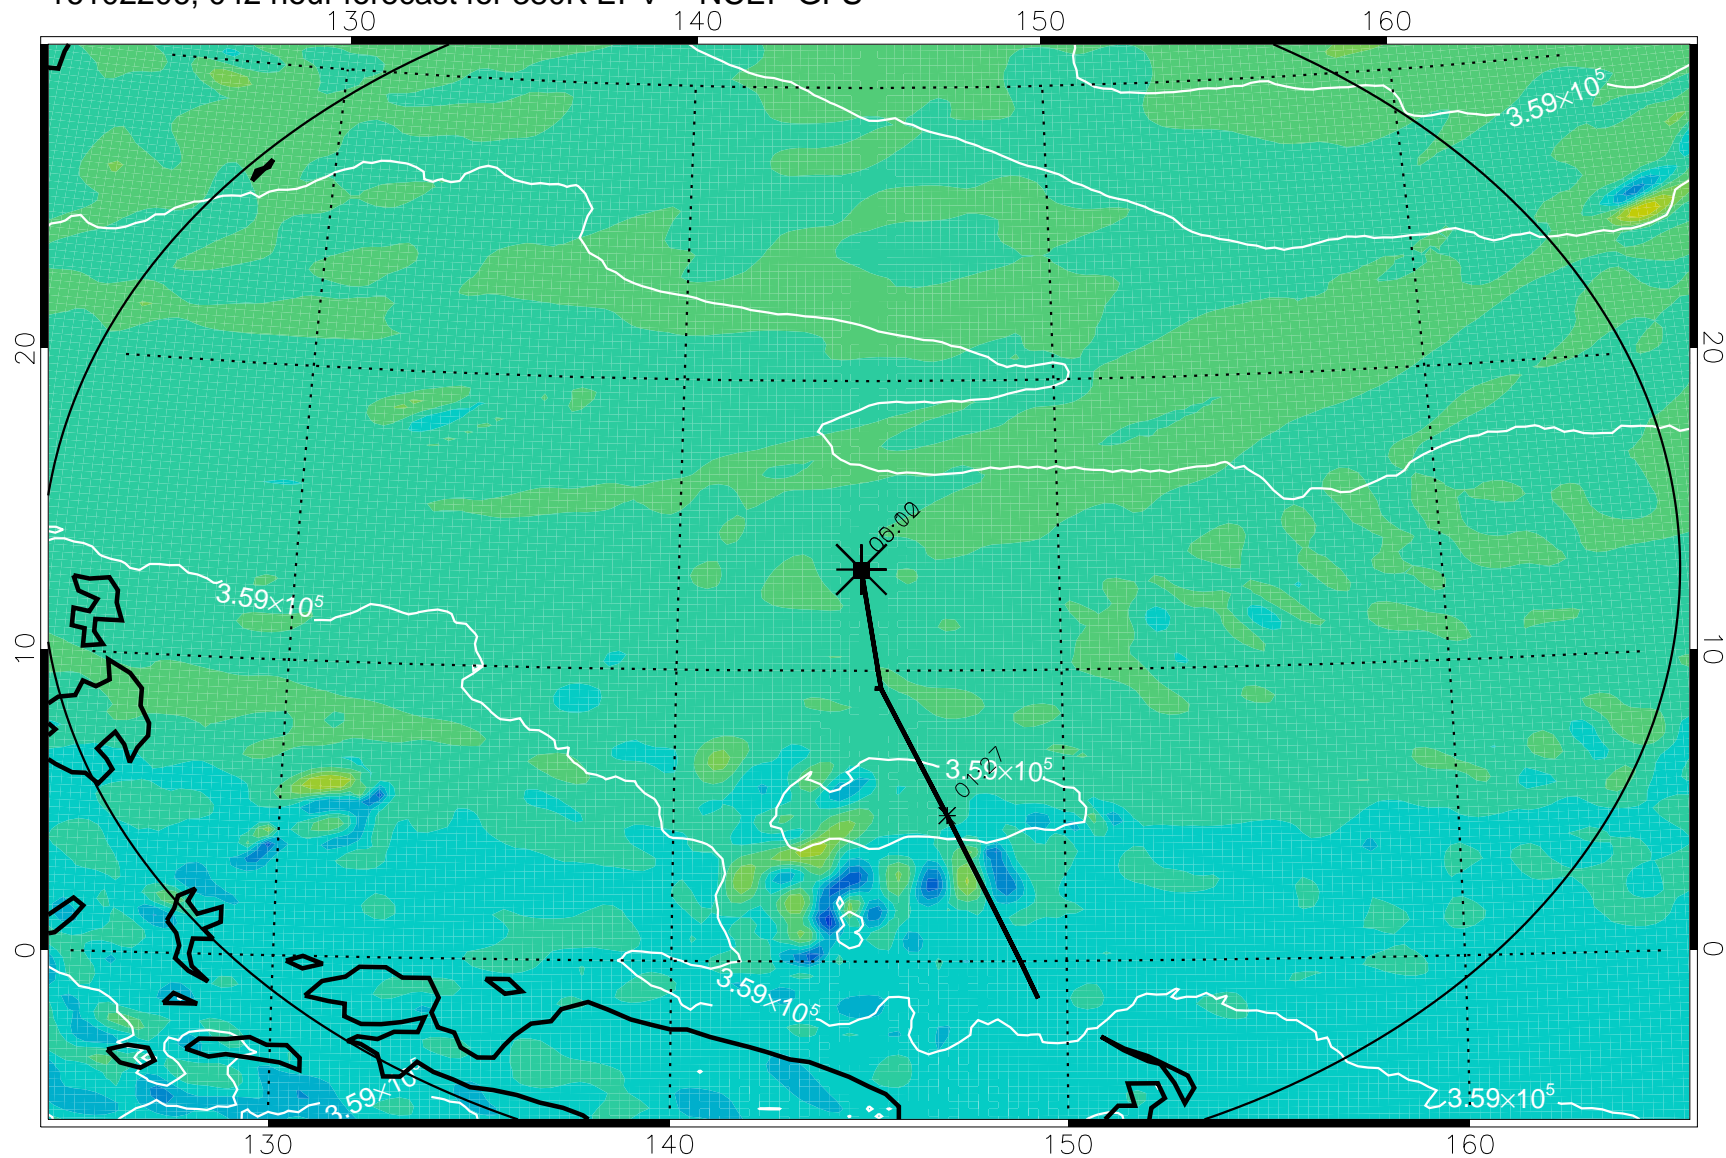

16102118, 030 hour forecast for 380K EPV -- NCEP GFS

380K Montgomery Streamfunction, white

Range ring of 2304 km

16102200, 036 hour forecast for 380K EPV -- NCEP GFS

380K Montgomery Streamfunction, white

Range ring of 2304 km

16102206, 042 hour forecast for 380K EPV -- NCEP GFS

380K Montgomery Streamfunction, white

Range ring of 2304 km

16102212, 048 hour forecast for 380K EPV -- NCEP GFS

380K Montgomery Streamfunction, white

Range ring of 2304 km

16102218, 054 hour forecast for 380K EPV -- NCEP GFS

380K Montgomery Streamfunction, white

Range ring of 2304 km

16102300, 060 hour forecast for 380K EPV -- NCEP GFS

380K Montgomery Streamfunction, white

Range ring of 2304 km

16102318, 078 hour forecast for 380K EPV -- NCEP GFS

380K Montgomery Streamfunction, white

Range ring of 2304 km

16102400, 084 hour forecast for 380K EPV -- NCEP GFS

380K Montgomery Streamfunction, white

Range ring of 2304 km