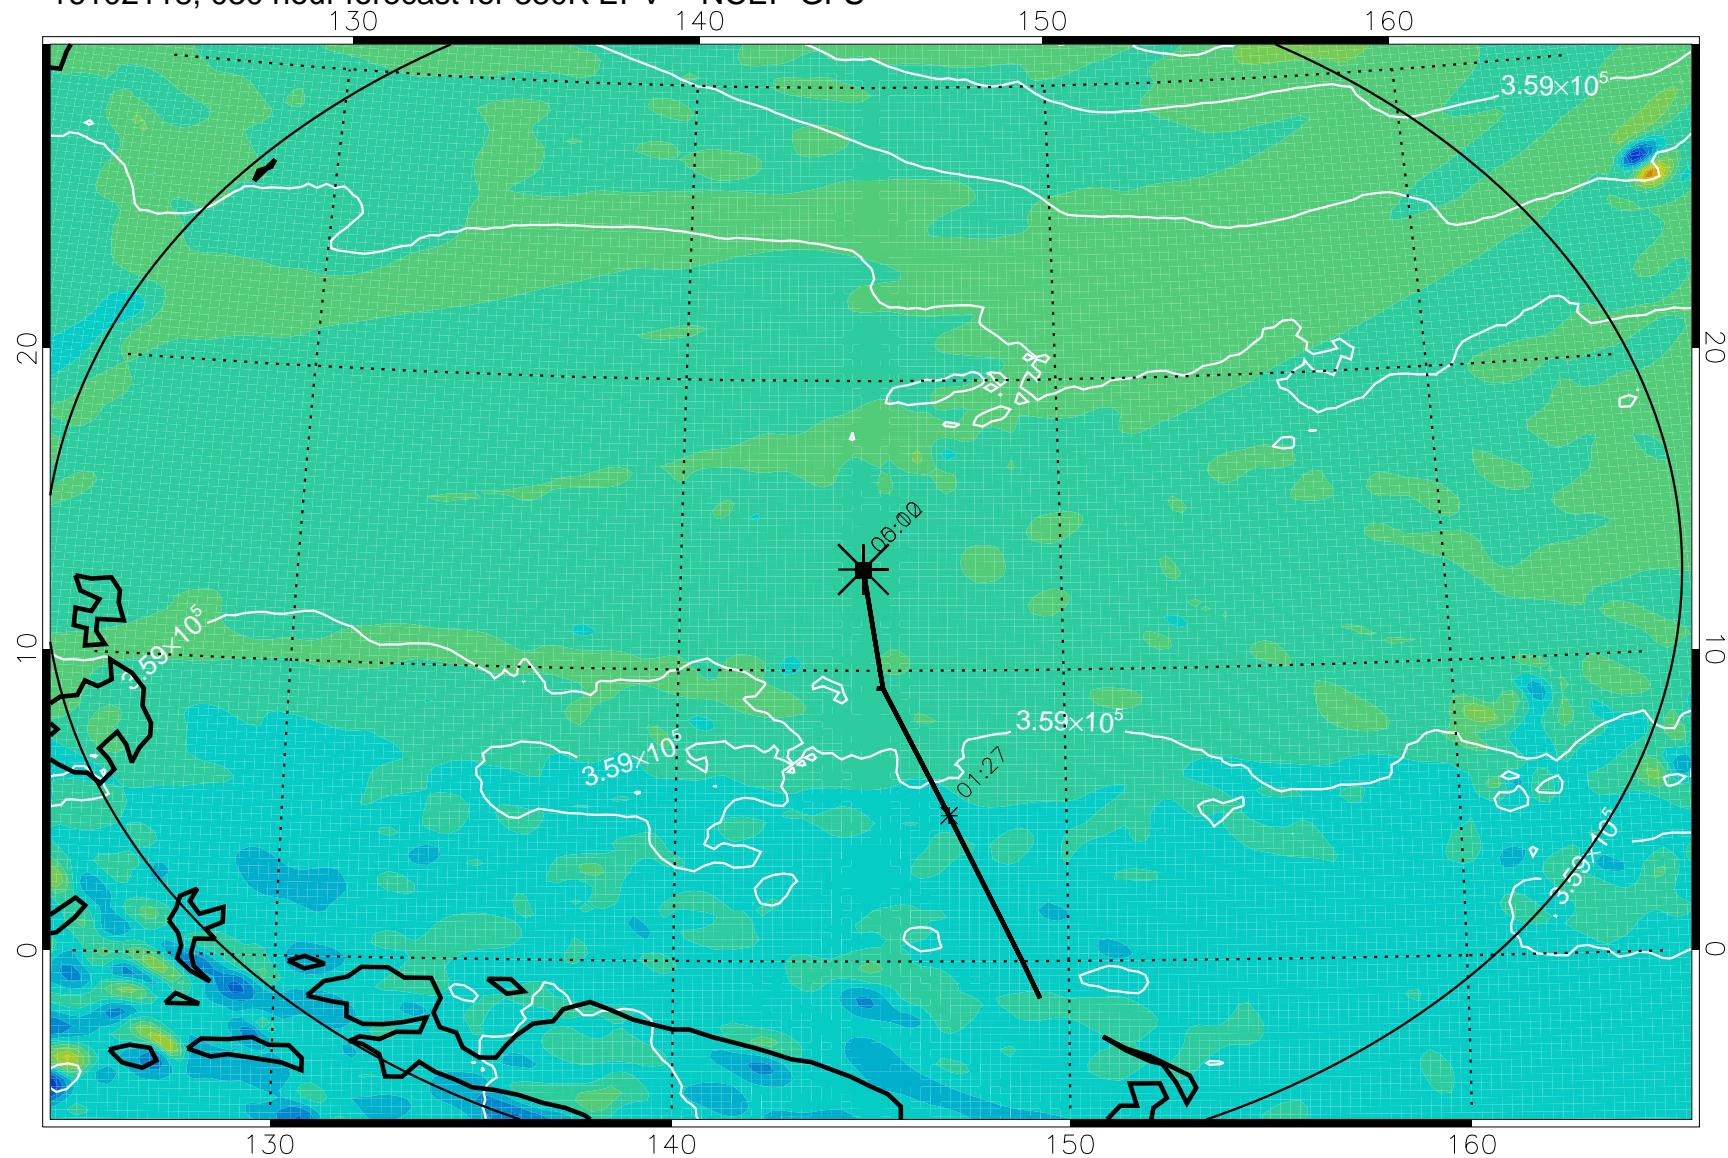

16102018, 006 hour forecast for 380K EPV -- NCEP GFS

380K Montgomery Streamfunction, white

Range ring of 2304 km

16102100, 012 hour forecast for 380K EPV -- NCEP GFS

380K Montgomery Streamfunction, white

Range ring of 2304 km

16102106, 018 hour forecast for 380K EPV -- NCEP GFS

380K Montgomery Streamfunction, white

Range ring of 2304 km

16102112, 024 hour forecast for 380K EPV -- NCEP GFS

380K Montgomery Streamfunction, white

Range ring of 2304 km

16102118, 030 hour forecast for 380K EPV -- NCEP GFS

380K Montgomery Streamfunction, white

Range ring of 2304 km

16102200, 036 hour forecast for 380K EPV -- NCEP GFS

380K Montgomery Streamfunction, white

Range ring of 2304 km

16102206, 042 hour forecast for 380K EPV -- NCEP GFS

380K Montgomery Streamfunction, white

Range ring of 2304 km

16102212, 048 hour forecast for 380K EPV -- NCEP GFS

380K Montgomery Streamfunction, white

Range ring of 2304 km