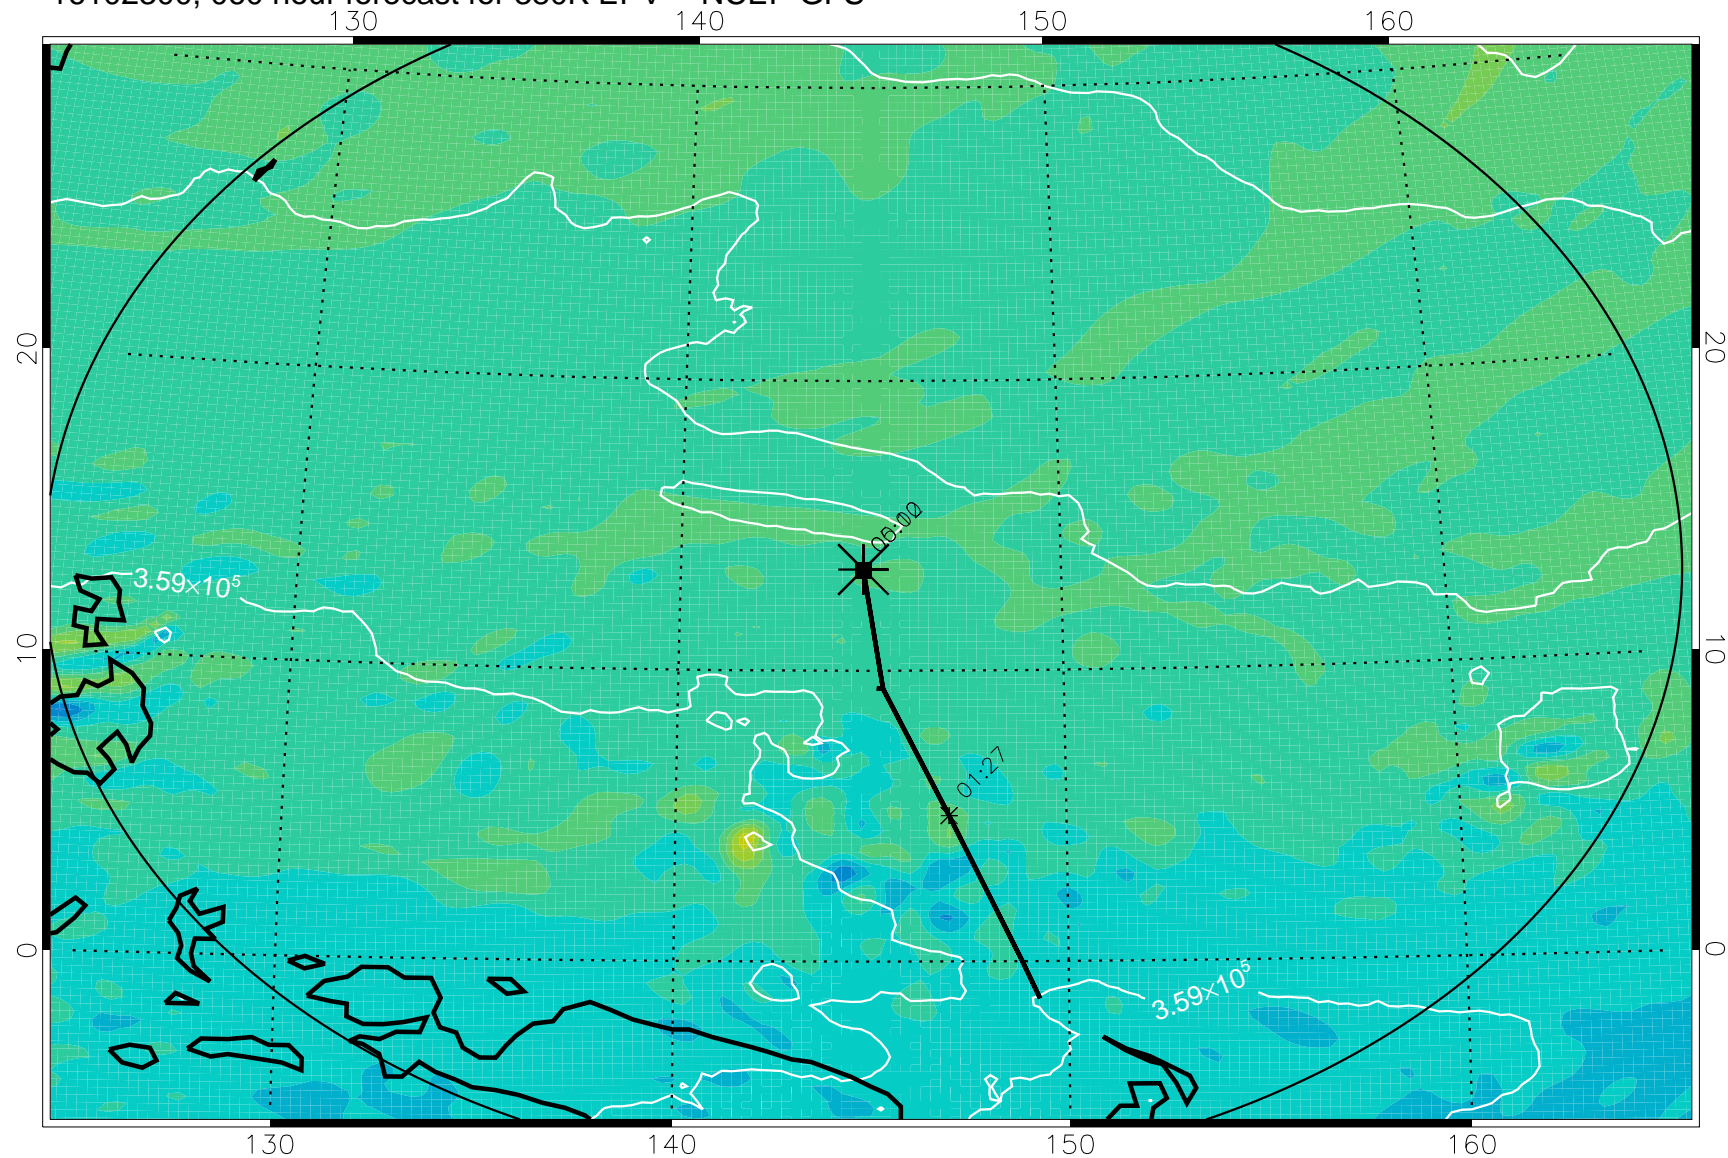

16102218, 054 hour forecast for 380K EPV -- NCEP GFS

380K Montgomery Streamfunction, white

Range ring of 2304 km

16102300, 060 hour forecast for 380K EPV -- NCEP GFS

380K Montgomery Streamfunction, white

Range ring of 2304 km

16102306, 066 hour forecast for 380K EPV -- NCEP GFS

380K Montgomery Streamfunction, white

Range ring of 2304 km

16102312, 072 hour forecast for 380K EPV -- NCEP GFS

380K Montgomery Streamfunction, white

Range ring of 2304 km

16102318, 078 hour forecast for 380K EPV -- NCEP GFS

380K Montgomery Streamfunction, white

Range ring of 2304 km

16102400, 084 hour forecast for 380K EPV -- NCEP GFS

380K Montgomery Streamfunction, white

Range ring of 2304 km

16102406, 090 hour forecast for 380K EPV -- NCEP GFS

380K Montgomery Streamfunction, white

Range ring of 2304 km

16102412, 096 hour forecast for 380K EPV -- NCEP GFS

380K Montgomery Streamfunction, white

Range ring of 2304 km