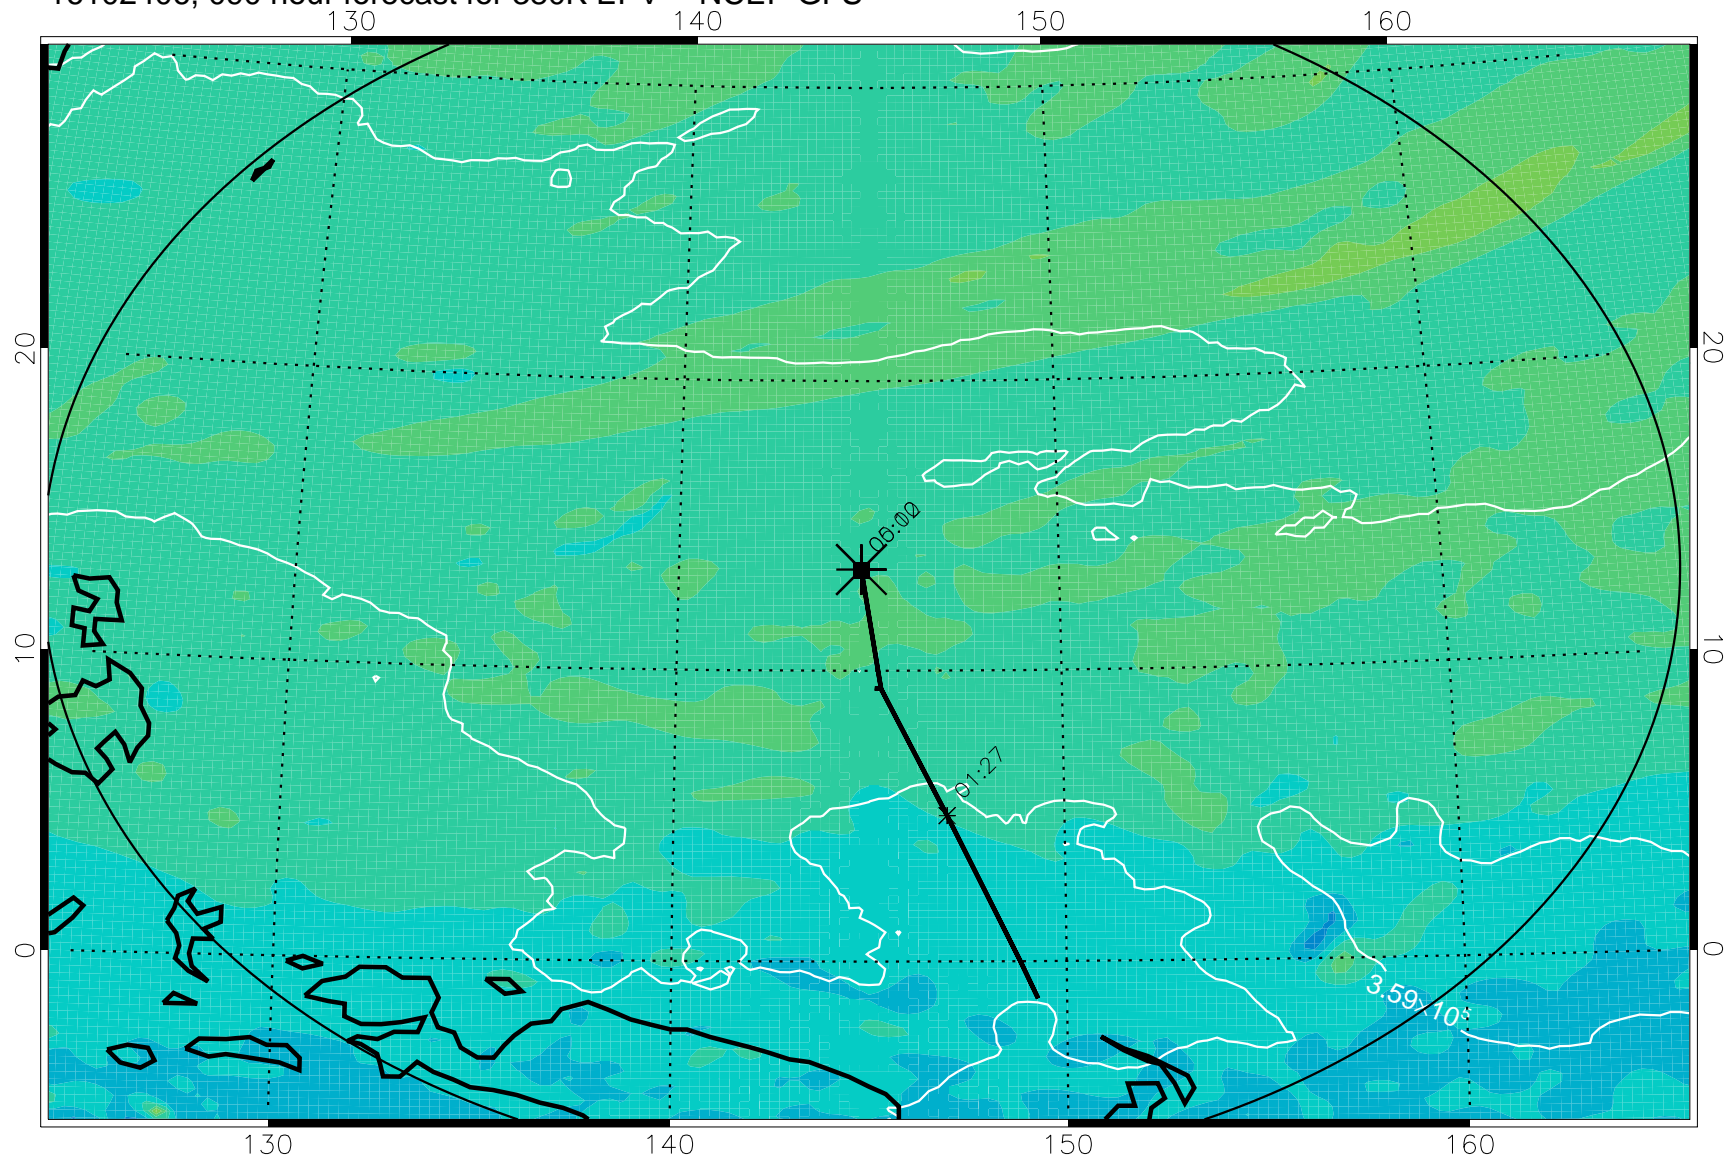

16102306, 066 hour forecast for 380K EPV -- NCEP GFS

380K Montgomery Streamfunction, white

Range ring of 2304 km

16102312, 072 hour forecast for 380K EPV -- NCEP GFS

380K Montgomery Streamfunction, white

Range ring of 2304 km

16102318, 078 hour forecast for 380K EPV -- NCEP GFS

380K Montgomery Streamfunction, white

Range ring of 2304 km

16102400, 084 hour forecast for 380K EPV -- NCEP GFS

380K Montgomery Streamfunction, white

Range ring of 2304 km

16102406, 090 hour forecast for 380K EPV -- NCEP GFS

380K Montgomery Streamfunction, white

Range ring of 2304 km

16102412, 096 hour forecast for 380K EPV -- NCEP GFS

380K Montgomery Streamfunction, white

Range ring of 2304 km

16102418, 102 hour forecast for 380K EPV -- NCEP GFS

380K Montgomery Streamfunction, white

Range ring of 2304 km

16102500, 108 hour forecast for 380K EPV -- NCEP GFS

380K Montgomery Streamfunction, white

Range ring of 2304 km