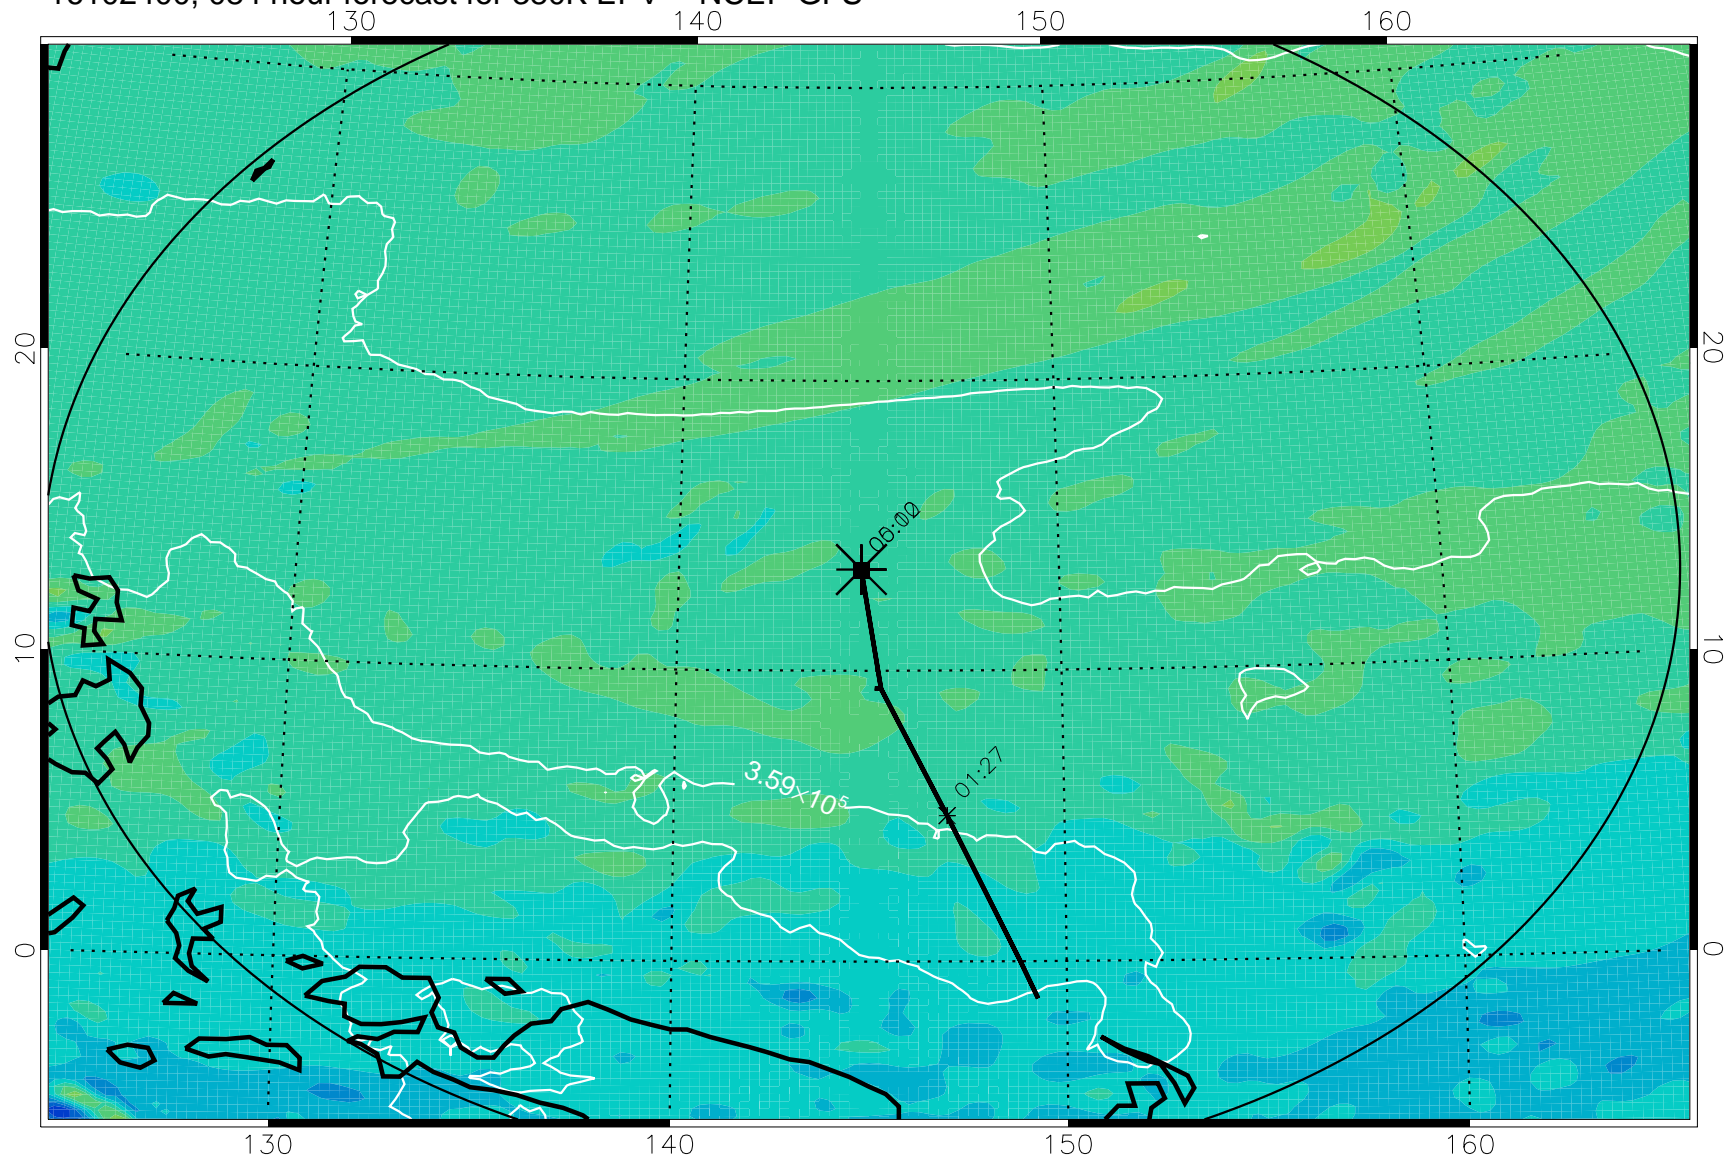

16102306, 066 hour forecast for 380K EPV -- NCEP GFS

380K Montgomery Streamfunction, white

Range ring of 2304 km

16102312, 072 hour forecast for 380K EPV -- NCEP GFS

380K Montgomery Streamfunction, white

Range ring of 2304 km

16102318, 078 hour forecast for 380K EPV -- NCEP GFS

380K Montgomery Streamfunction, white

Range ring of 2304 km

16102400, 084 hour forecast for 380K EPV -- NCEP GFS

380K Montgomery Streamfunction, white

Range ring of 2304 km

16102406, 090 hour forecast for 380K EPV -- NCEP GFS

380K Montgomery Streamfunction, white

Range ring of 2304 km

16102412, 096 hour forecast for 380K EPV -- NCEP GFS

380K Montgomery Streamfunction, white

Range ring of 2304 km

16102418, 102 hour forecast for 380K EPV -- NCEP GFS

380K Montgomery Streamfunction, white

Range ring of 2304 km

16102500, 108 hour forecast for 380K EPV -- NCEP GFS

380K Montgomery Streamfunction, white

Range ring of 2304 km