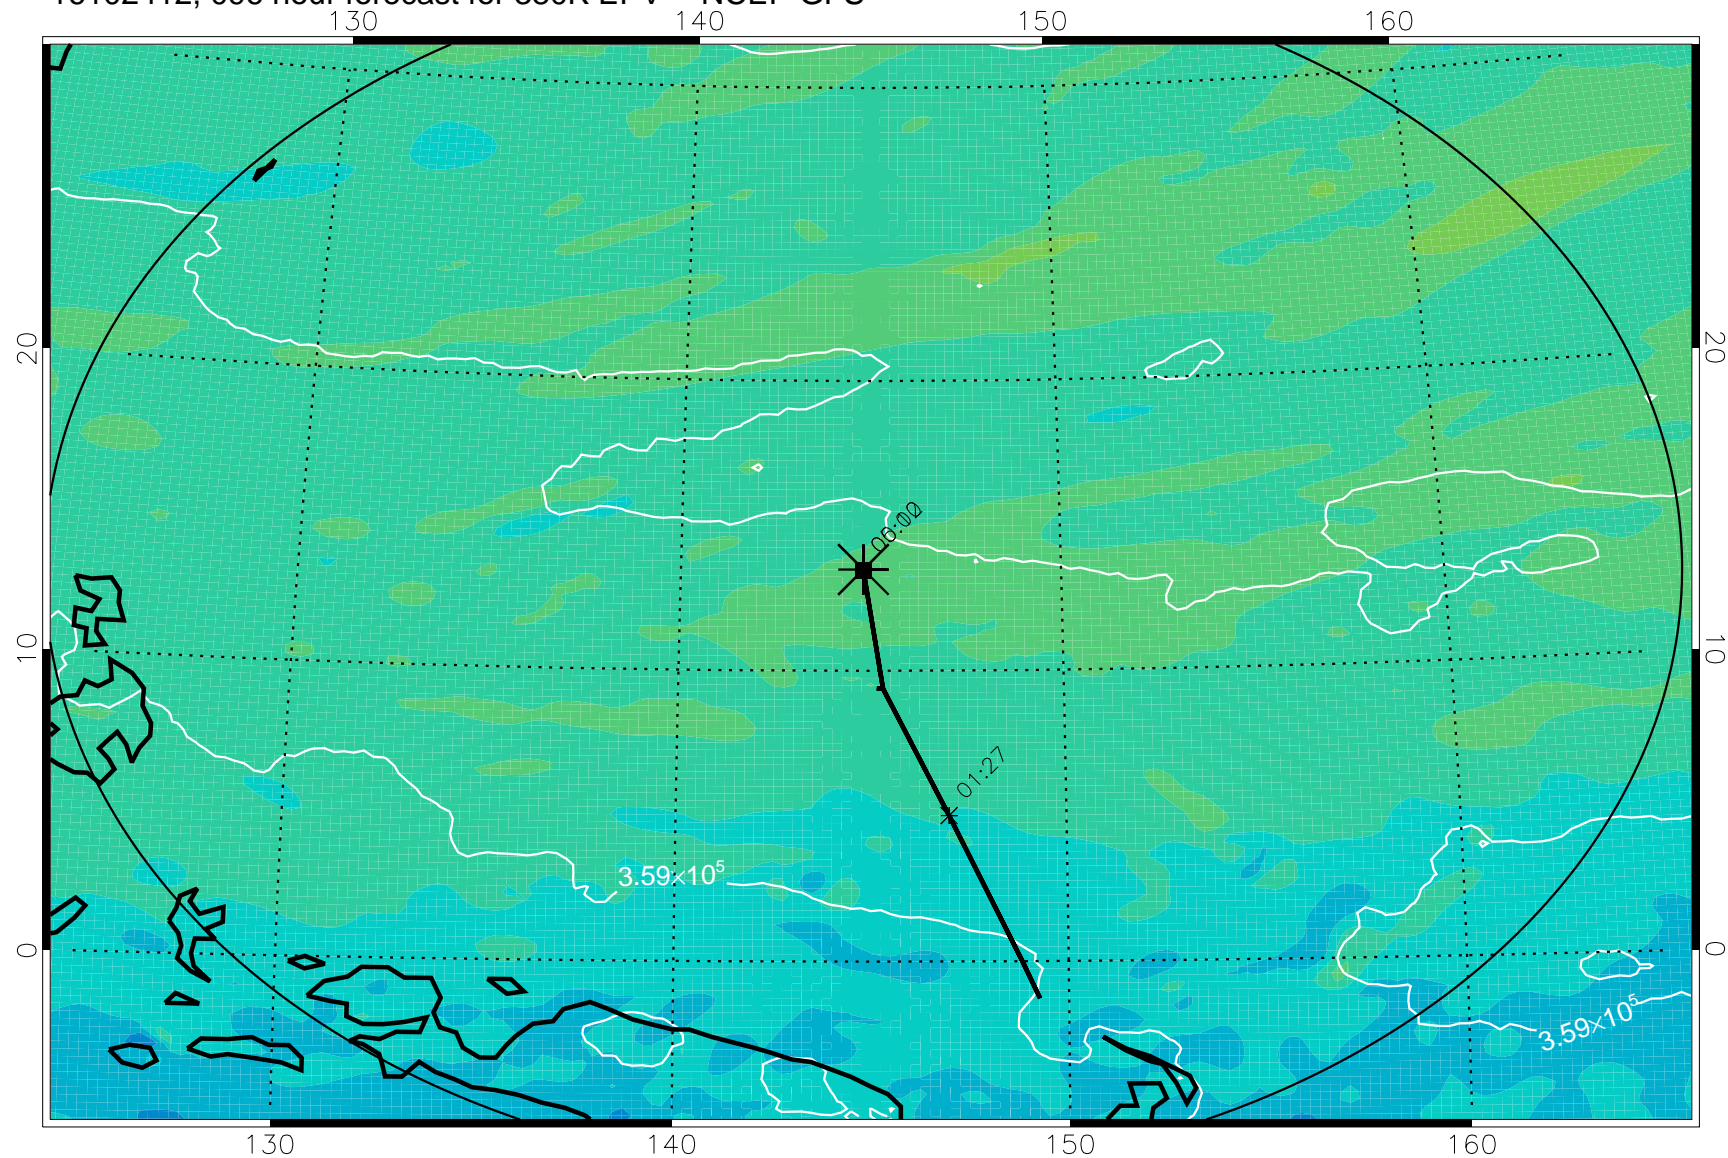

16102306, 066 hour forecast for 380K EPV -- NCEP GFS

380K Montgomery Streamfunction, white

Range ring of 2304 km

16102312, 072 hour forecast for 380K EPV -- NCEP GFS

380K Montgomery Streamfunction, white

Range ring of 2304 km

16102318, 078 hour forecast for 380K EPV -- NCEP GFS

380K Montgomery Streamfunction, white

Range ring of 2304 km

16102400, 084 hour forecast for 380K EPV -- NCEP GFS

380K Montgomery Streamfunction, white

Range ring of 2304 km

16102406, 090 hour forecast for 380K EPV -- NCEP GFS

380K Montgomery Streamfunction, white

Range ring of 2304 km

16102412, 096 hour forecast for 380K EPV -- NCEP GFS

380K Montgomery Streamfunction, white

Range ring of 2304 km

16102418, 102 hour forecast for 380K EPV -- NCEP GFS

380K Montgomery Streamfunction, white

Range ring of 2304 km

16102500, 108 hour forecast for 380K EPV -- NCEP GFS

380K Montgomery Streamfunction, white

Range ring of 2304 km