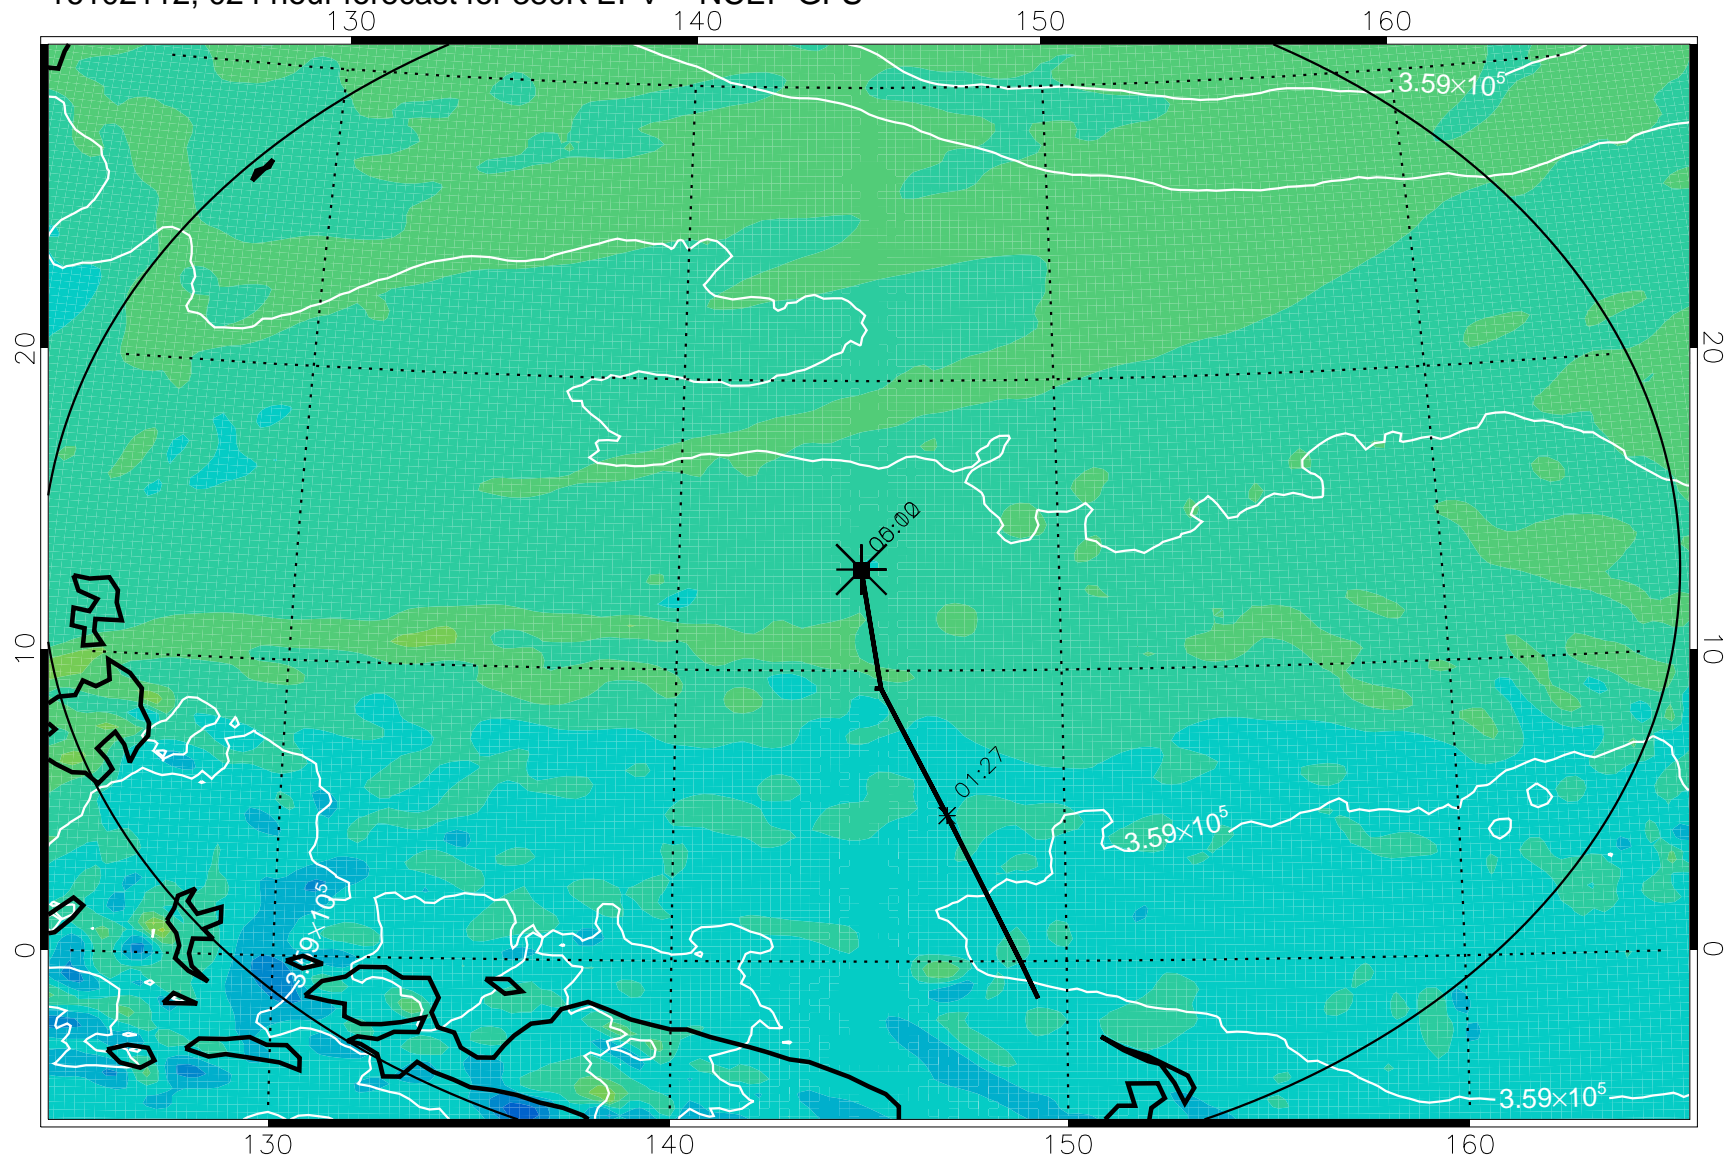

16102018, 006 hour forecast for 380K EPV -- NCEP GFS

380K Montgomery Streamfunction, white

Range ring of 2304 km

16102100, 012 hour forecast for 380K EPV -- NCEP GFS

380K Montgomery Streamfunction, white

Range ring of 2304 km

16102106, 018 hour forecast for 380K EPV -- NCEP GFS

380K Montgomery Streamfunction, white

Range ring of 2304 km

16102112, 024 hour forecast for 380K EPV -- NCEP GFS

380K Montgomery Streamfunction, white

Range ring of 2304 km

16102118, 030 hour forecast for 380K EPV -- NCEP GFS

380K Montgomery Streamfunction, white

Range ring of 2304 km

16102200, 036 hour forecast for 380K EPV -- NCEP GFS

380K Montgomery Streamfunction, white

Range ring of 2304 km

16102206, 042 hour forecast for 380K EPV -- NCEP GFS

380K Montgomery Streamfunction, white

Range ring of 2304 km

16102212, 048 hour forecast for 380K EPV -- NCEP GFS

380K Montgomery Streamfunction, white

Range ring of 2304 km