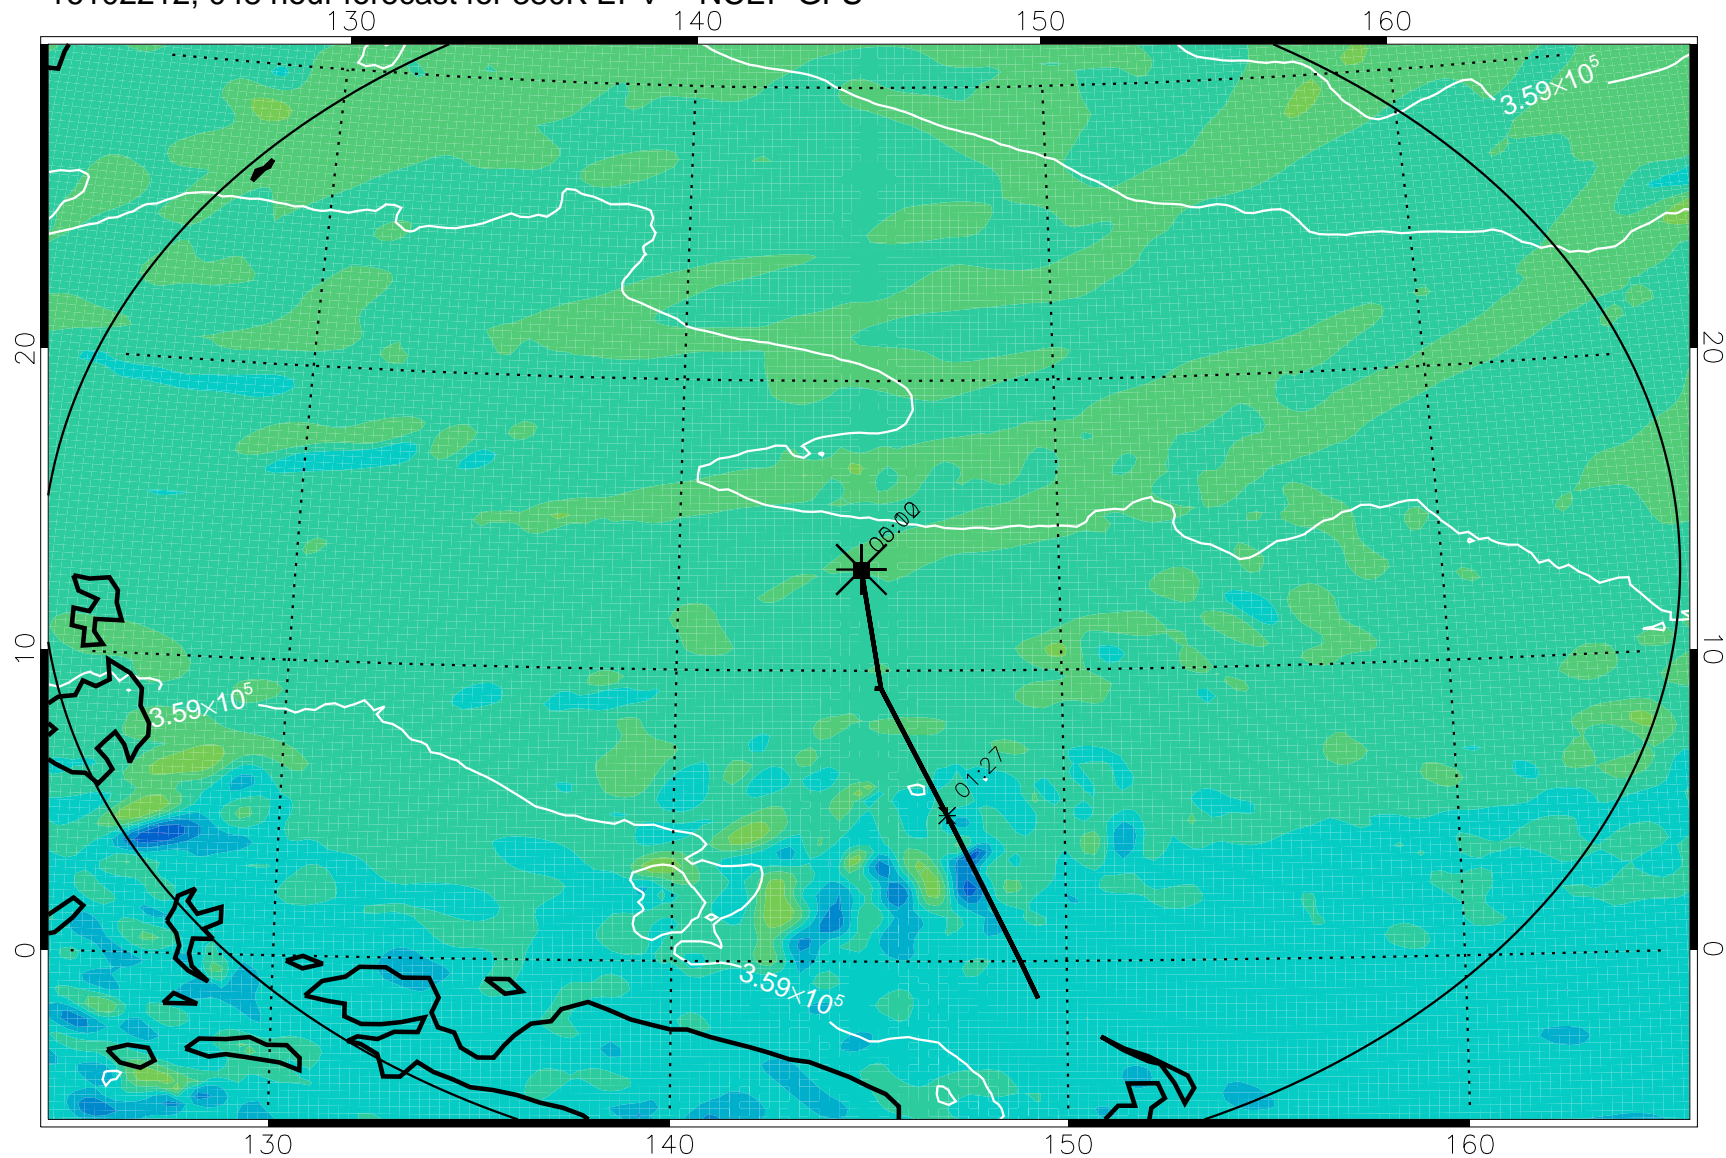

16102206, 042 hour forecast for 380K EPV -- NCEP GFS

380K Montgomery Streamfunction, white

Range ring of 2304 km

16102212, 048 hour forecast for 380K EPV -- NCEP GFS

380K Montgomery Streamfunction, white

Range ring of 2304 km

16102218, 054 hour forecast for 380K EPV -- NCEP GFS

380K Montgomery Streamfunction, white

Range ring of 2304 km

16102300, 060 hour forecast for 380K EPV -- NCEP GFS

380K Montgomery Streamfunction, white

Range ring of 2304 km

16102306, 066 hour forecast for 380K EPV -- NCEP GFS

380K Montgomery Streamfunction, white

Range ring of 2304 km

16102312, 072 hour forecast for 380K EPV -- NCEP GFS

380K Montgomery Streamfunction, white

Range ring of 2304 km

16102318, 078 hour forecast for 380K EPV -- NCEP GFS

380K Montgomery Streamfunction, white

Range ring of 2304 km

16102400, 084 hour forecast for 380K EPV -- NCEP GFS

380K Montgomery Streamfunction, white

Range ring of 2304 km