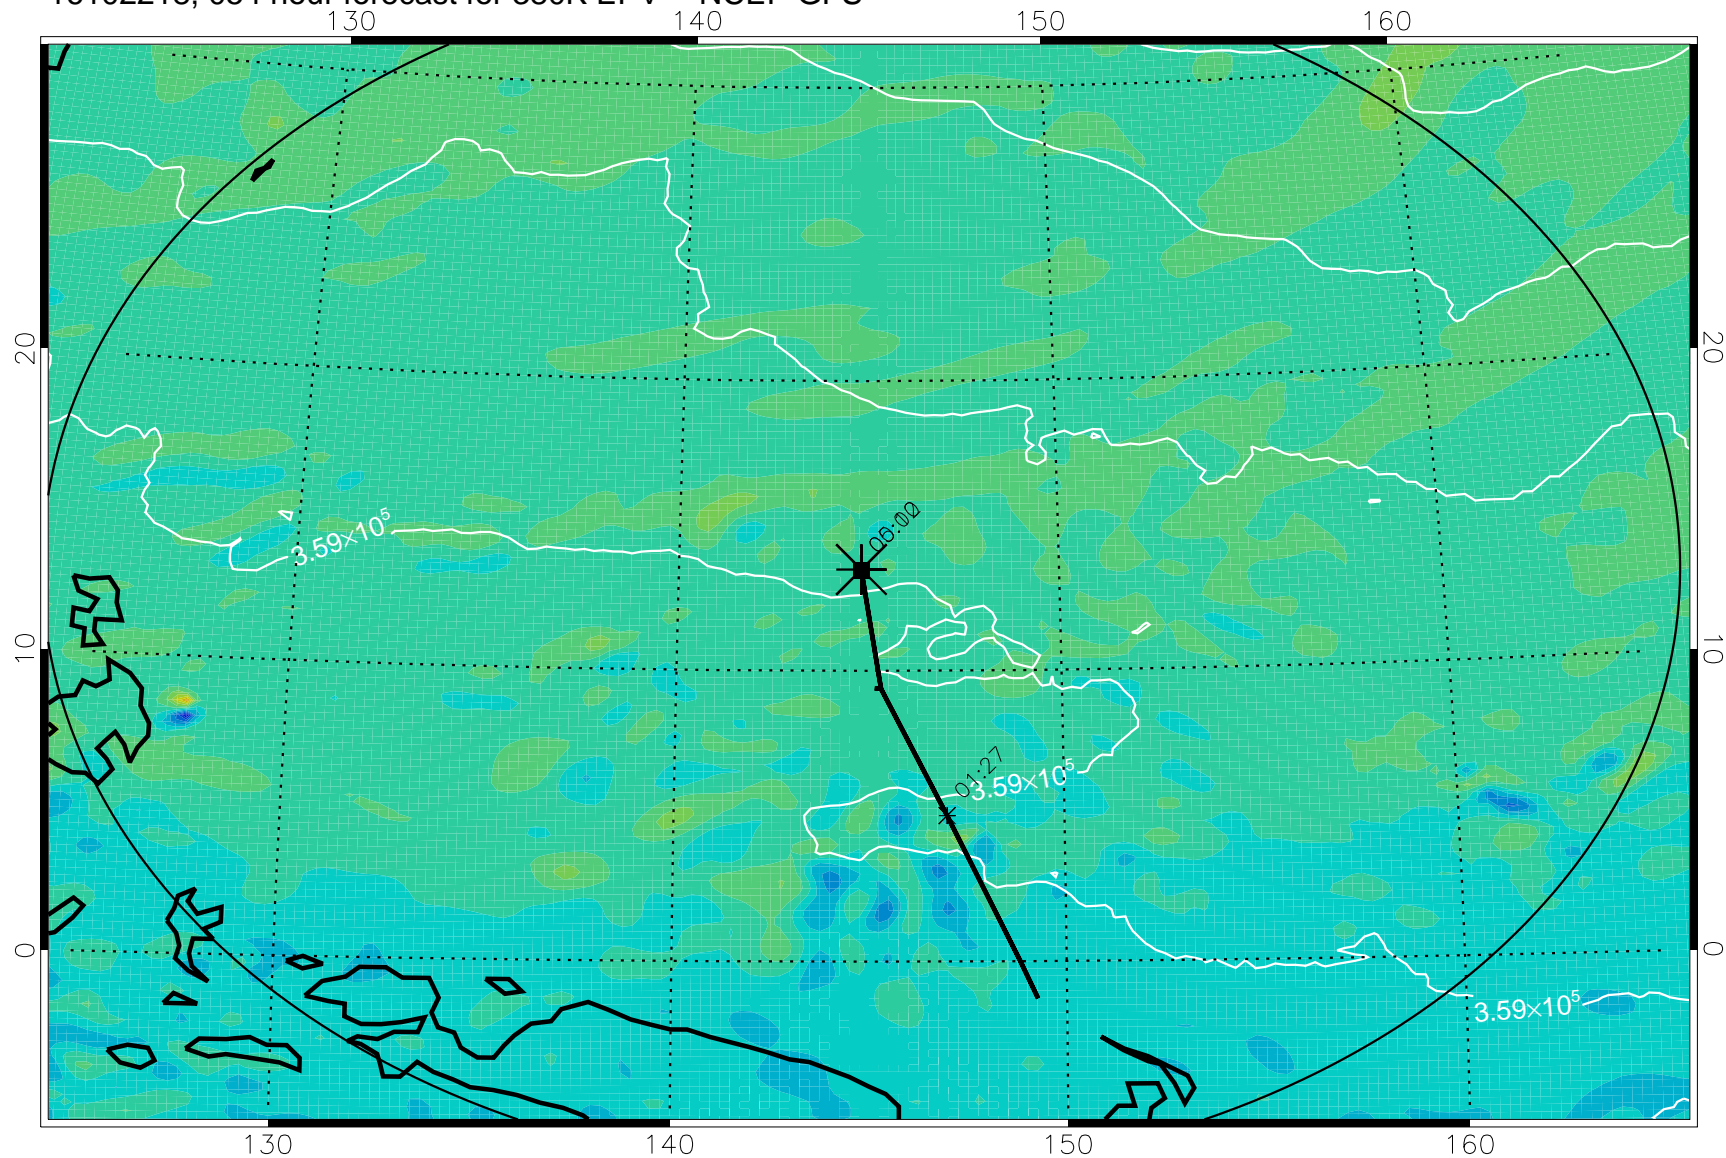

16102206, 042 hour forecast for 380K EPV -- NCEP GFS

380K Montgomery Streamfunction, white

Range ring of 2304 km

16102212, 048 hour forecast for 380K EPV -- NCEP GFS

380K Montgomery Streamfunction, white

Range ring of 2304 km

16102218, 054 hour forecast for 380K EPV -- NCEP GFS

380K Montgomery Streamfunction, white

Range ring of 2304 km

16102300, 060 hour forecast for 380K EPV -- NCEP GFS

380K Montgomery Streamfunction, white

Range ring of 2304 km

16102306, 066 hour forecast for 380K EPV -- NCEP GFS

380K Montgomery Streamfunction, white

Range ring of 2304 km

16102312, 072 hour forecast for 380K EPV -- NCEP GFS

380K Montgomery Streamfunction, white

Range ring of 2304 km

16102318, 078 hour forecast for 380K EPV -- NCEP GFS

380K Montgomery Streamfunction, white

Range ring of 2304 km

16102400, 084 hour forecast for 380K EPV -- NCEP GFS

380K Montgomery Streamfunction, white

Range ring of 2304 km