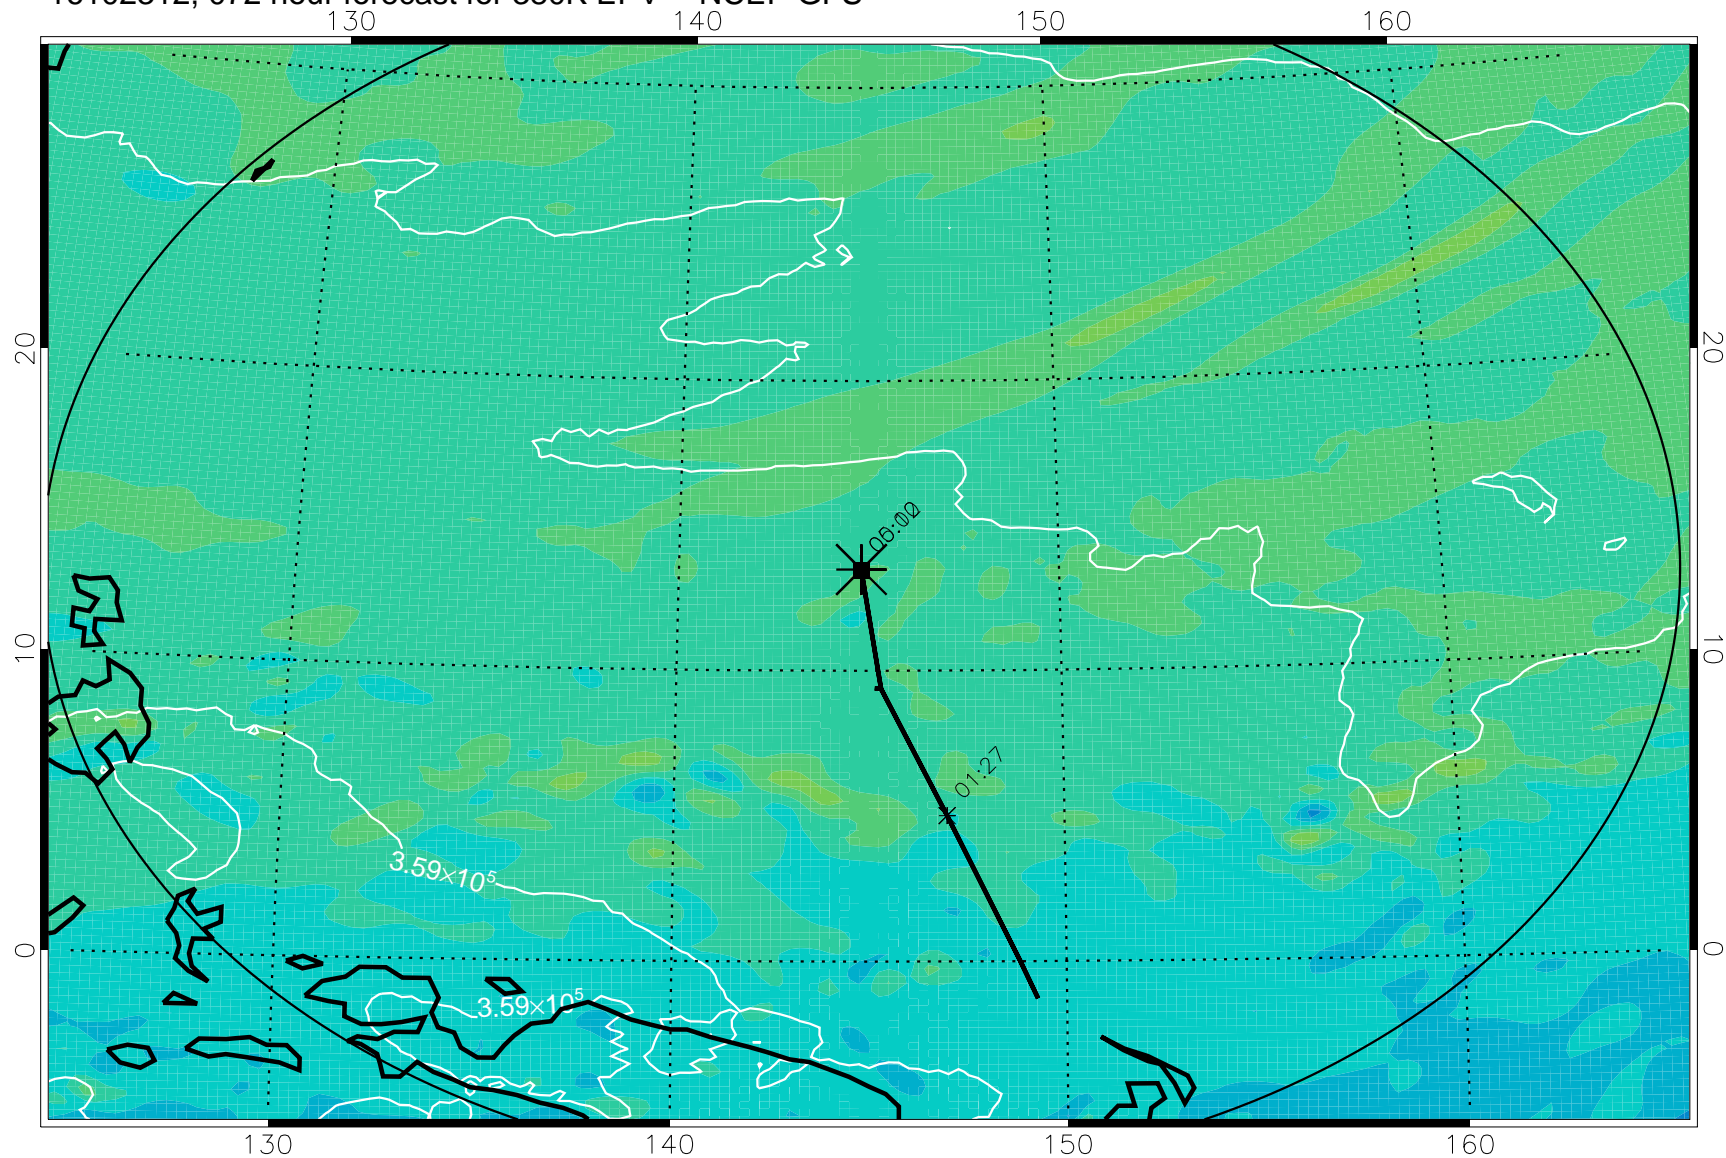

16102218, 054 hour forecast for 380K EPV -- NCEP GFS

380K Montgomery Streamfunction, white

Range ring of 2304 km

16102300, 060 hour forecast for 380K EPV -- NCEP GFS

380K Montgomery Streamfunction, white

Range ring of 2304 km

16102306, 066 hour forecast for 380K EPV -- NCEP GFS

380K Montgomery Streamfunction, white

Range ring of 2304 km

16102312, 072 hour forecast for 380K EPV -- NCEP GFS

380K Montgomery Streamfunction, white

Range ring of 2304 km

16102318, 078 hour forecast for 380K EPV -- NCEP GFS

380K Montgomery Streamfunction, white

Range ring of 2304 km

16102400, 084 hour forecast for 380K EPV -- NCEP GFS

380K Montgomery Streamfunction, white

Range ring of 2304 km

16102406, 090 hour forecast for 380K EPV -- NCEP GFS

380K Montgomery Streamfunction, white

Range ring of 2304 km

16102412, 096 hour forecast for 380K EPV -- NCEP GFS

380K Montgomery Streamfunction, white

Range ring of 2304 km