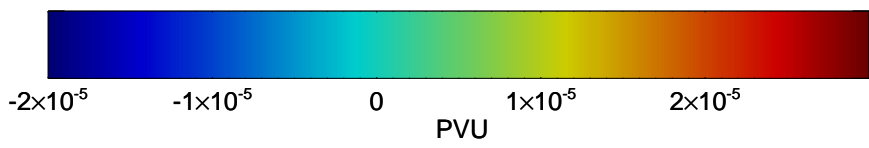

16102506, 114 hour forecast for 380K EPV -- NCEP GFS

380K Montgomery Streamfunction, white

Range ring of 2304 km

16102512, 120 hour forecast for 380K EPV -- NCEP GFS

380K Montgomery Streamfunction, white

Range ring of 2304 km