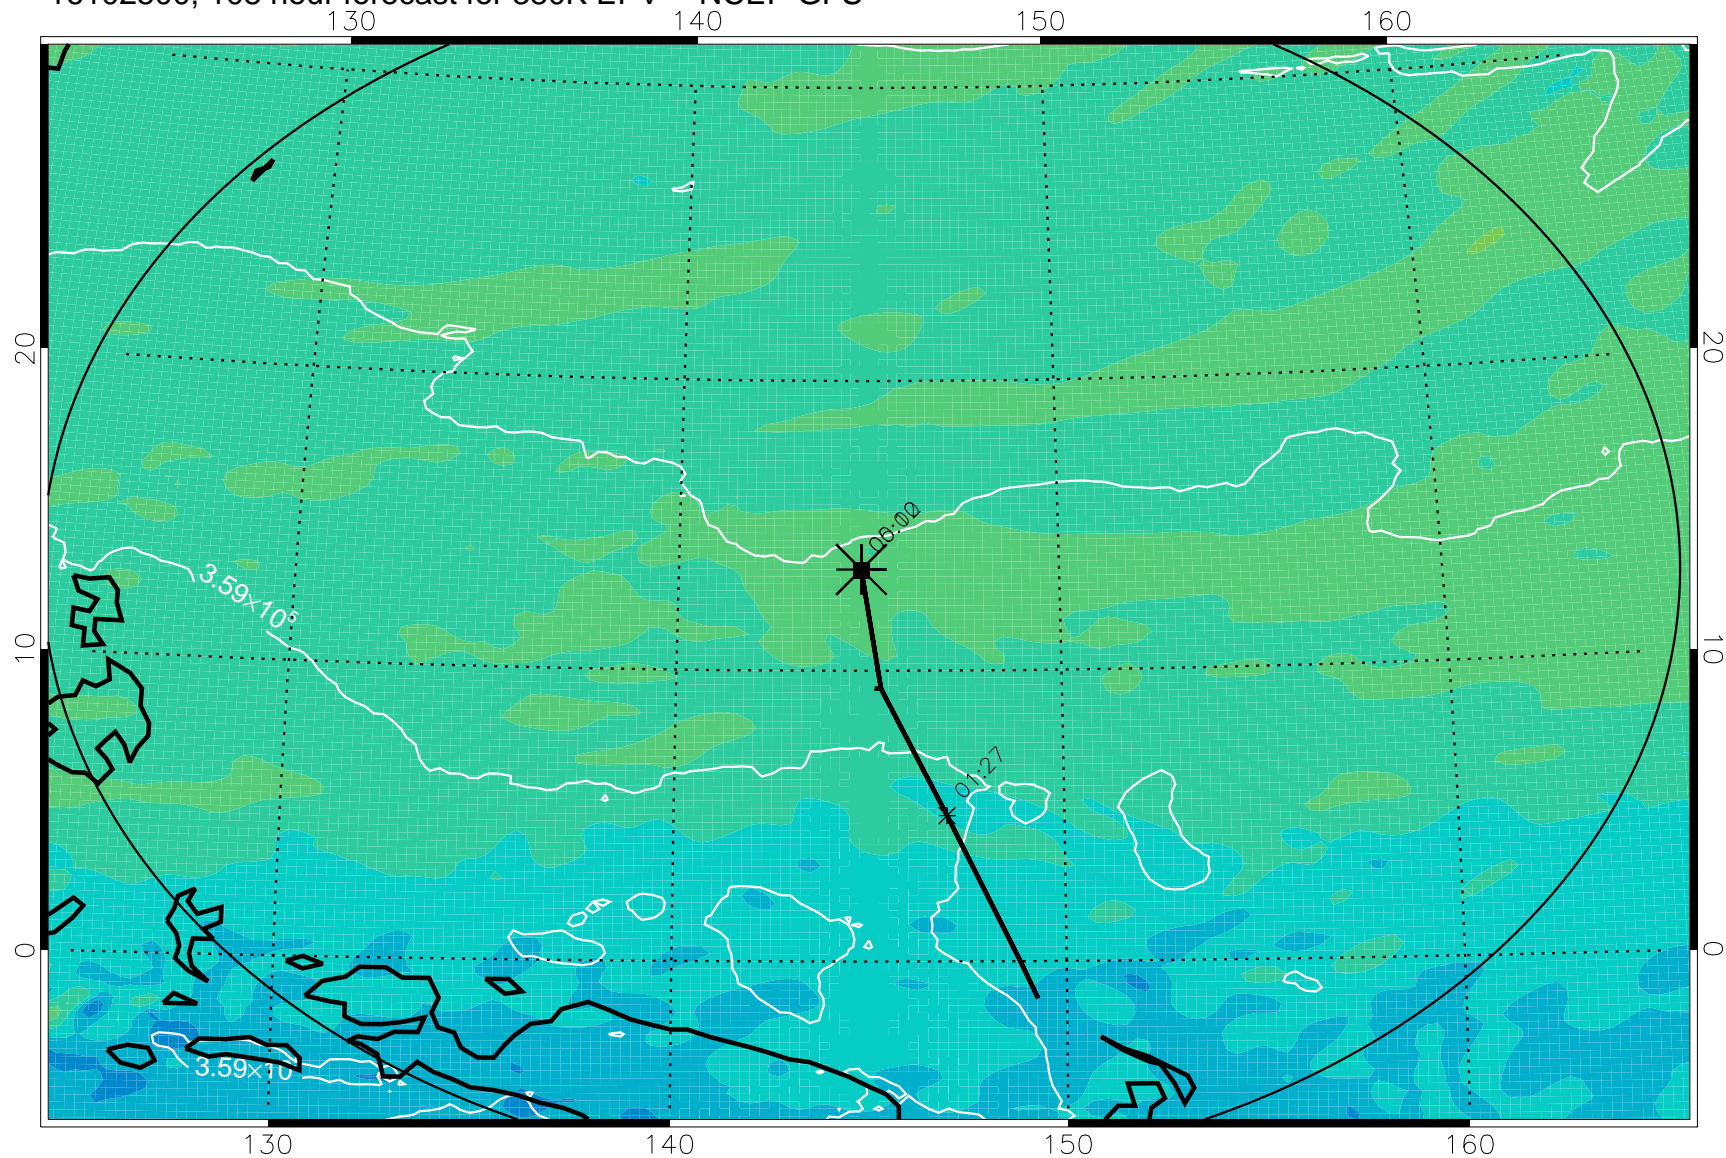

16102318, 078 hour forecast for 380K EPV -- NCEP GFS

380K Montgomery Streamfunction, white

Range ring of 2304 km

16102400, 084 hour forecast for 380K EPV -- NCEP GFS

380K Montgomery Streamfunction, white

Range ring of 2304 km

16102406, 090 hour forecast for 380K EPV -- NCEP GFS

380K Montgomery Streamfunction, white

Range ring of 2304 km

16102412, 096 hour forecast for 380K EPV -- NCEP GFS

380K Montgomery Streamfunction, white

Range ring of 2304 km

16102418, 102 hour forecast for 380K EPV -- NCEP GFS

380K Montgomery Streamfunction, white

Range ring of 2304 km

16102500, 108 hour forecast for 380K EPV -- NCEP GFS

380K Montgomery Streamfunction, white

Range ring of 2304 km

16102506, 114 hour forecast for 380K EPV -- NCEP GFS

380K Montgomery Streamfunction, white

Range ring of 2304 km

16102512, 120 hour forecast for 380K EPV -- NCEP GFS

380K Montgomery Streamfunction, white

Range ring of 2304 km