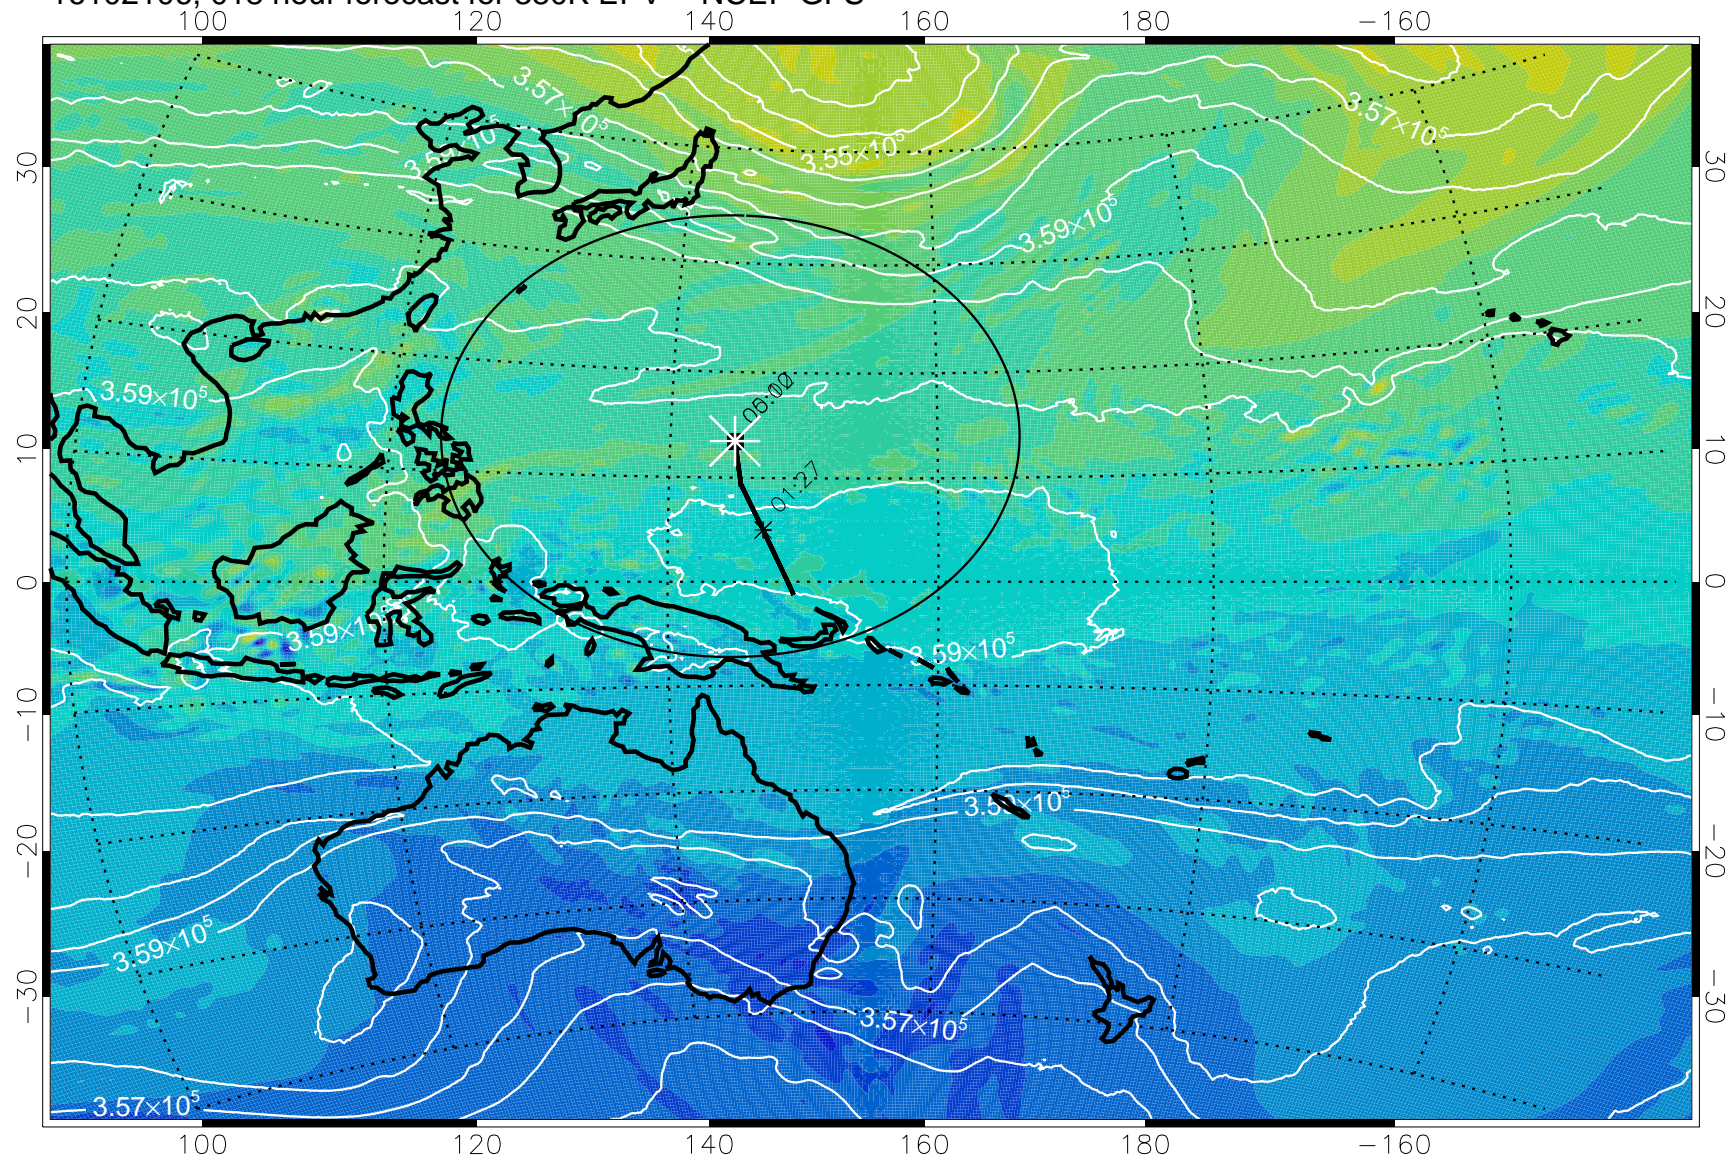

16102018, 006 hour forecast for 380K EPV -- NCEP GFS

380K Montgomery Streamfunction, white

Range ring of 2304 km

16102100, 012 hour forecast for 380K EPV -- NCEP GFS

16102106, 018 hour forecast for 380K EPV -- NCEP GFS

16102112, 024 hour forecast for 380K EPV -- NCEP GFS

380K Montgomery Streamfunction, white

Range ring of 2304 km

-2x10⁻⁵ -1x10⁻⁵ 0 1x10⁻⁵ 2x10⁻⁵

PVU

16102118, 030 hour forecast for 380K EPV -- NCEP GFS

16102200, 036 hour forecast for 380K EPV -- NCEP GFS

380K Montgomery Streamfunction, white

Range ring of 2304 km

16102206, 042 hour forecast for 380K EPV -- NCEP GFS

380K Montgomery Streamfunction, white

Range ring of 2304 km

16102212, 048 hour forecast for 380K EPV -- NCEP GFS

380K Montgomery Streamfunction, white

Range ring of 2304 km

16102218, 054 hour forecast for 380K EPV -- NCEP GFS

380K Montgomery Streamfunction, white

Range ring of 2304 km

16102300, 060 hour forecast for 380K EPV -- NCEP GFS