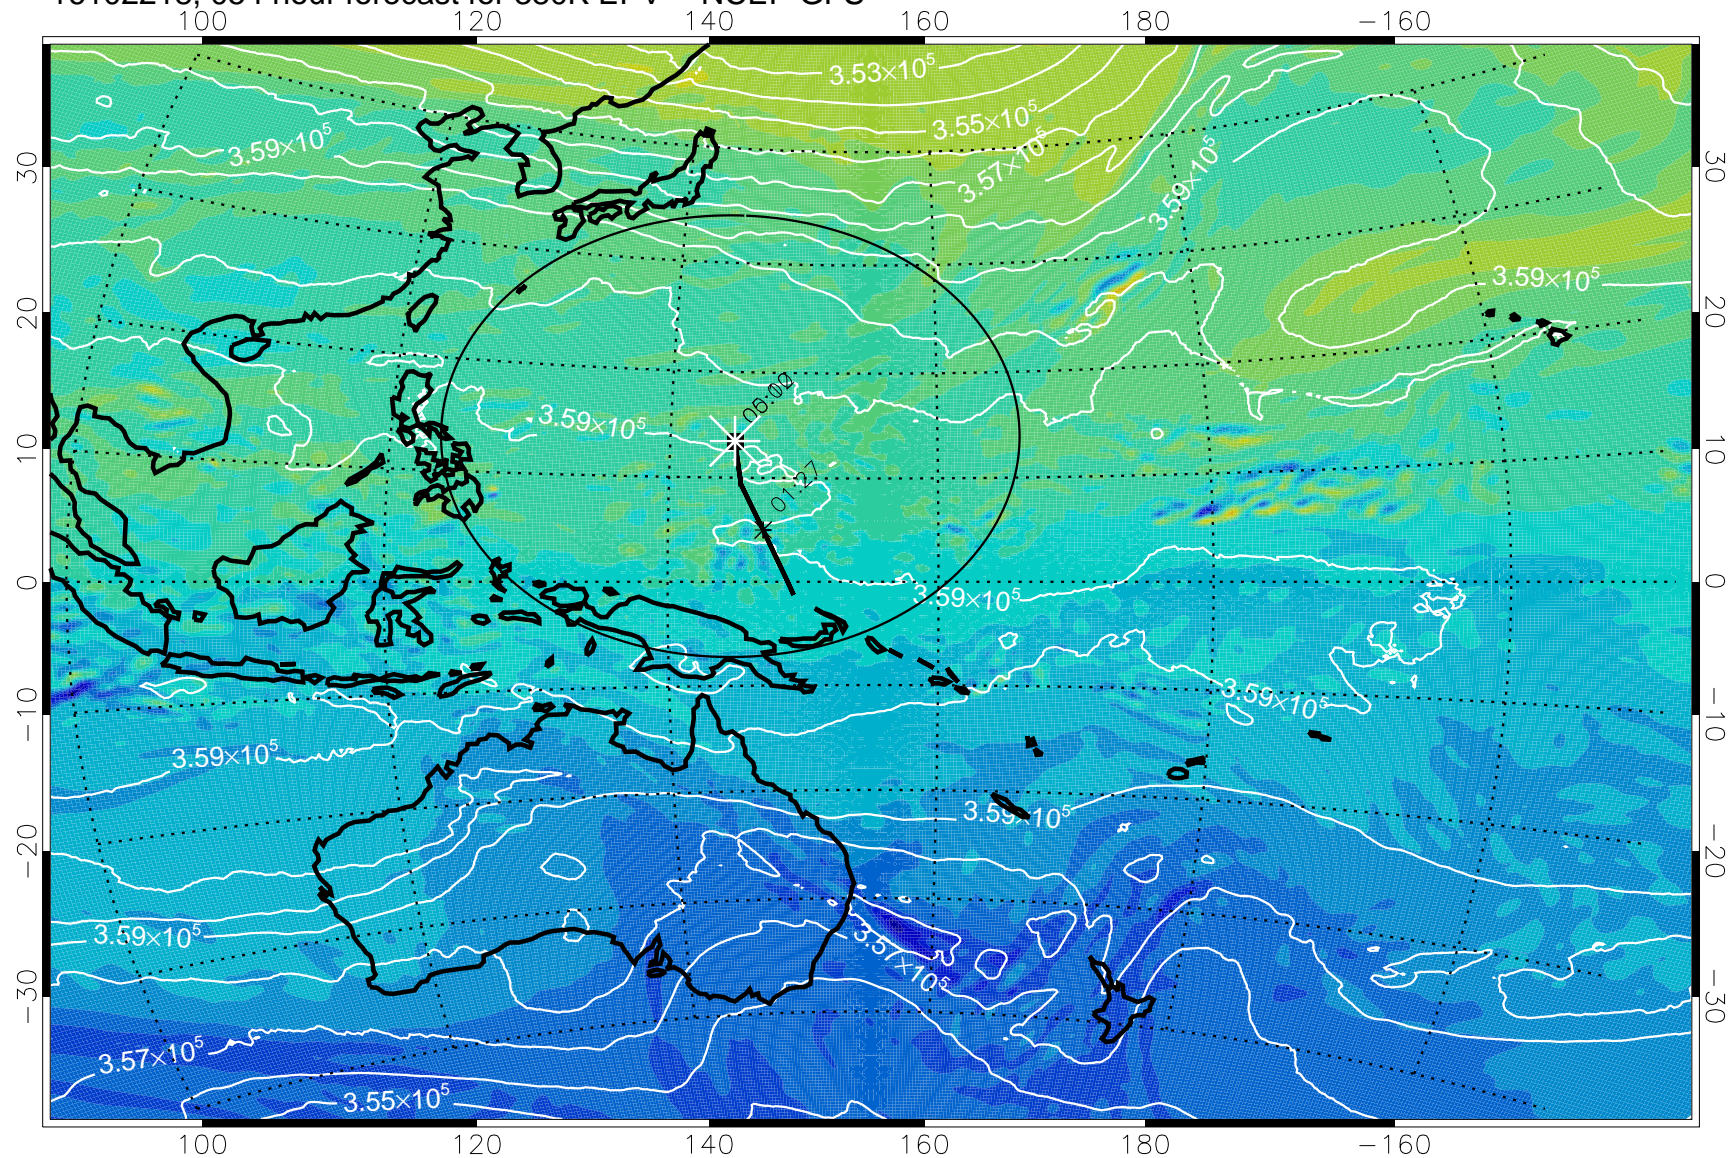

380K Montgomery Streamfunction, white

Range ring of 2304 km

16102206, 042 hour forecast for 380K EPV -- NCEP GFS

380K Montgomery Streamfunction, white

Range ring of 2304 km

16102212, 048 hour forecast for 380K EPV -- NCEP GFS

380K Montgomery Streamfunction, white

Range ring of 2304 km

16102218, 054 hour forecast for 380K EPV -- NCEP GFS

380K Montgomery Streamfunction, white

Range ring of 2304 km

16102300, 060 hour forecast for 380K EPV -- NCEP GFS

380K Montgomery Streamfunction, white

Range ring of 2304 km

16102306, 066 hour forecast for 380K EPV -- NCEP GFS

380K Montgomery Streamfunction, white

Range ring of 2304 km

16102312, 072 hour forecast for 380K EPV -- NCEP GFS

380K Montgomery Streamfunction, white

Range ring of 2304 km

16102318, 078 hour forecast for 380K EPV -- NCEP GFS

16102400, 084 hour forecast for 380K EPV -- NCEP GFS

380K Montgomery Streamfunction, white

Range ring of 2304 km