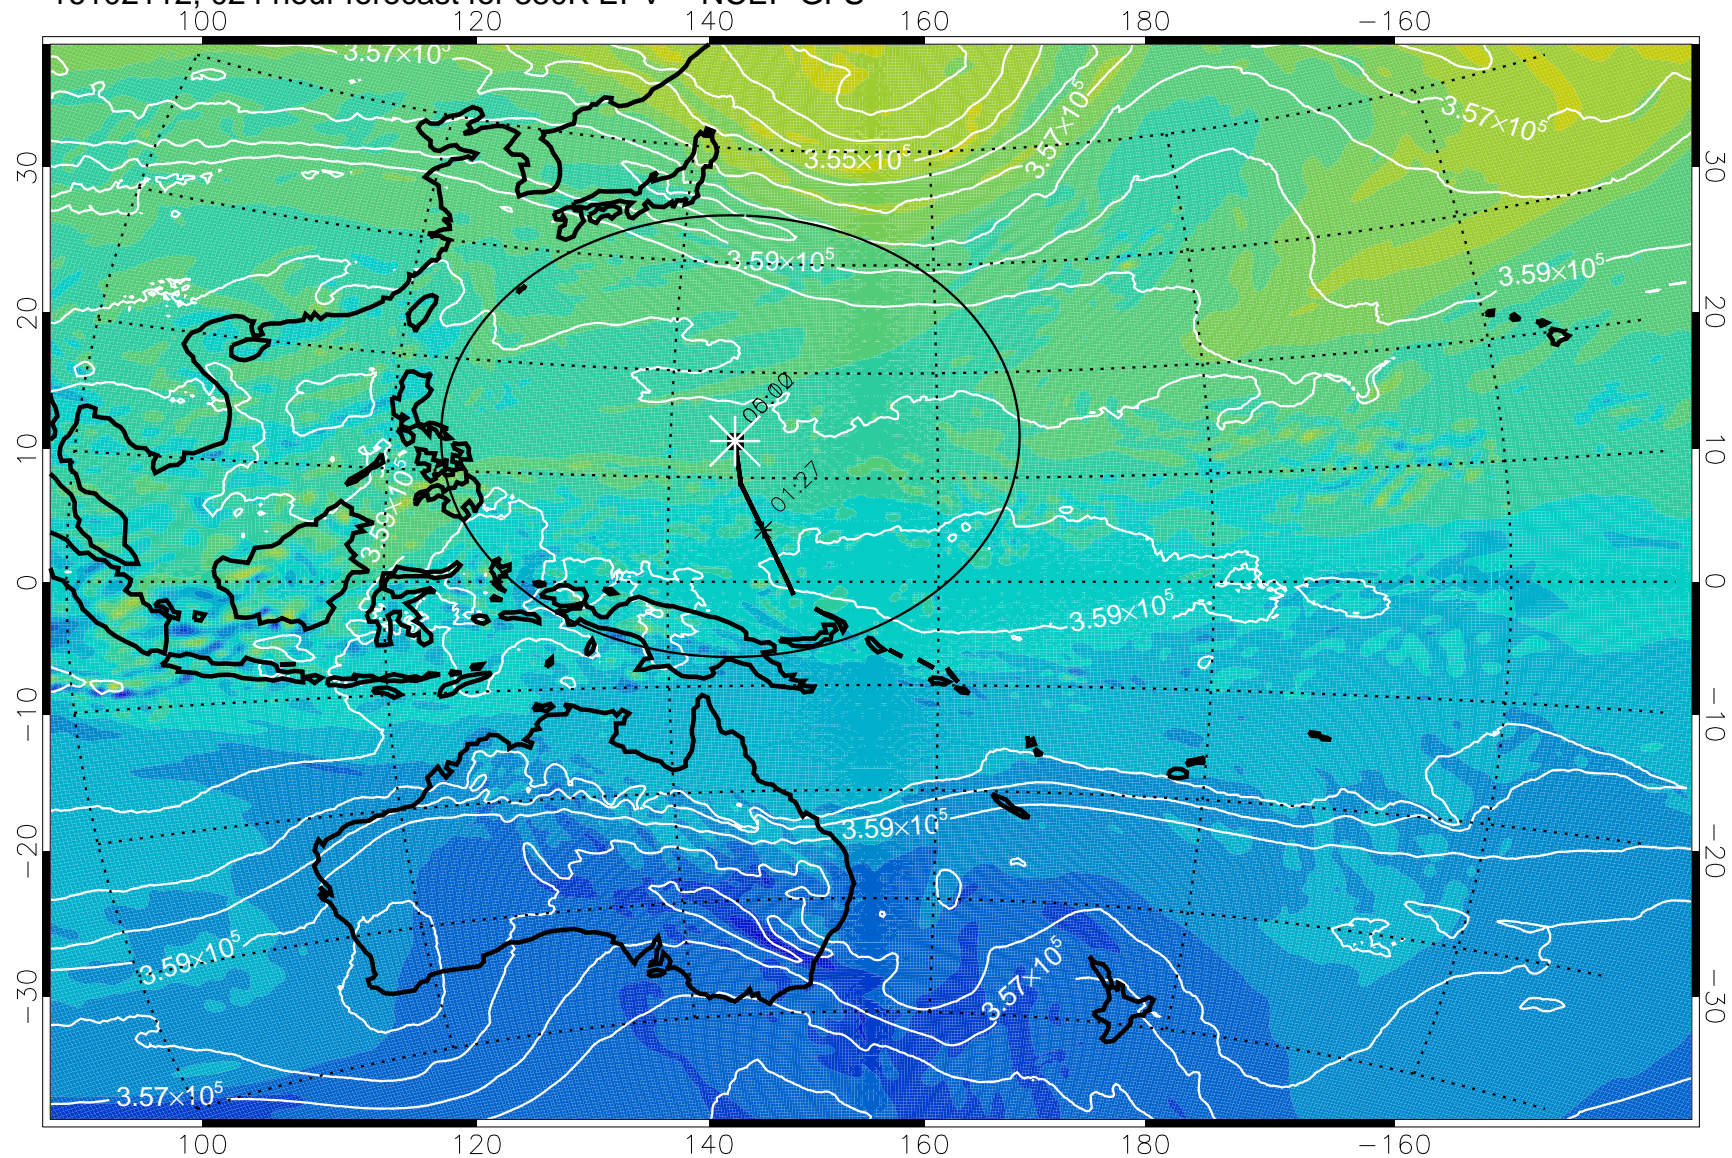

16102018, 006 hour forecast for 380K EPV -- NCEP GFS

380K Montgomery Streamfunction, white

Range ring of 2304 km

16102100, 012 hour forecast for 380K EPV -- NCEP GFS

16102106, 018 hour forecast for 380K EPV -- NCEP GFS

16102112, 024 hour forecast for 380K EPV -- NCEP GFS

380K Montgomery Streamfunction, white

Range ring of 2304 km

-2x10⁻⁵ -1x10⁻⁵ 0 1x10⁻⁵ 2x10⁻⁵

PVU

16102118, 030 hour forecast for 380K EPV -- NCEP GFS

16102200, 036 hour forecast for 380K EPV -- NCEP GFS

380K Montgomery Streamfunction, white

Range ring of 2304 km

16102206, 042 hour forecast for 380K EPV -- NCEP GFS

380K Montgomery Streamfunction, white

Range ring of 2304 km

16102212, 048 hour forecast for 380K EPV -- NCEP GFS

380K Montgomery Streamfunction, white

Range ring of 2304 km

16102218, 054 hour forecast for 380K EPV -- NCEP GFS

380K Montgomery Streamfunction, white

Range ring of 2304 km

16102300, 060 hour forecast for 380K EPV -- NCEP GFS