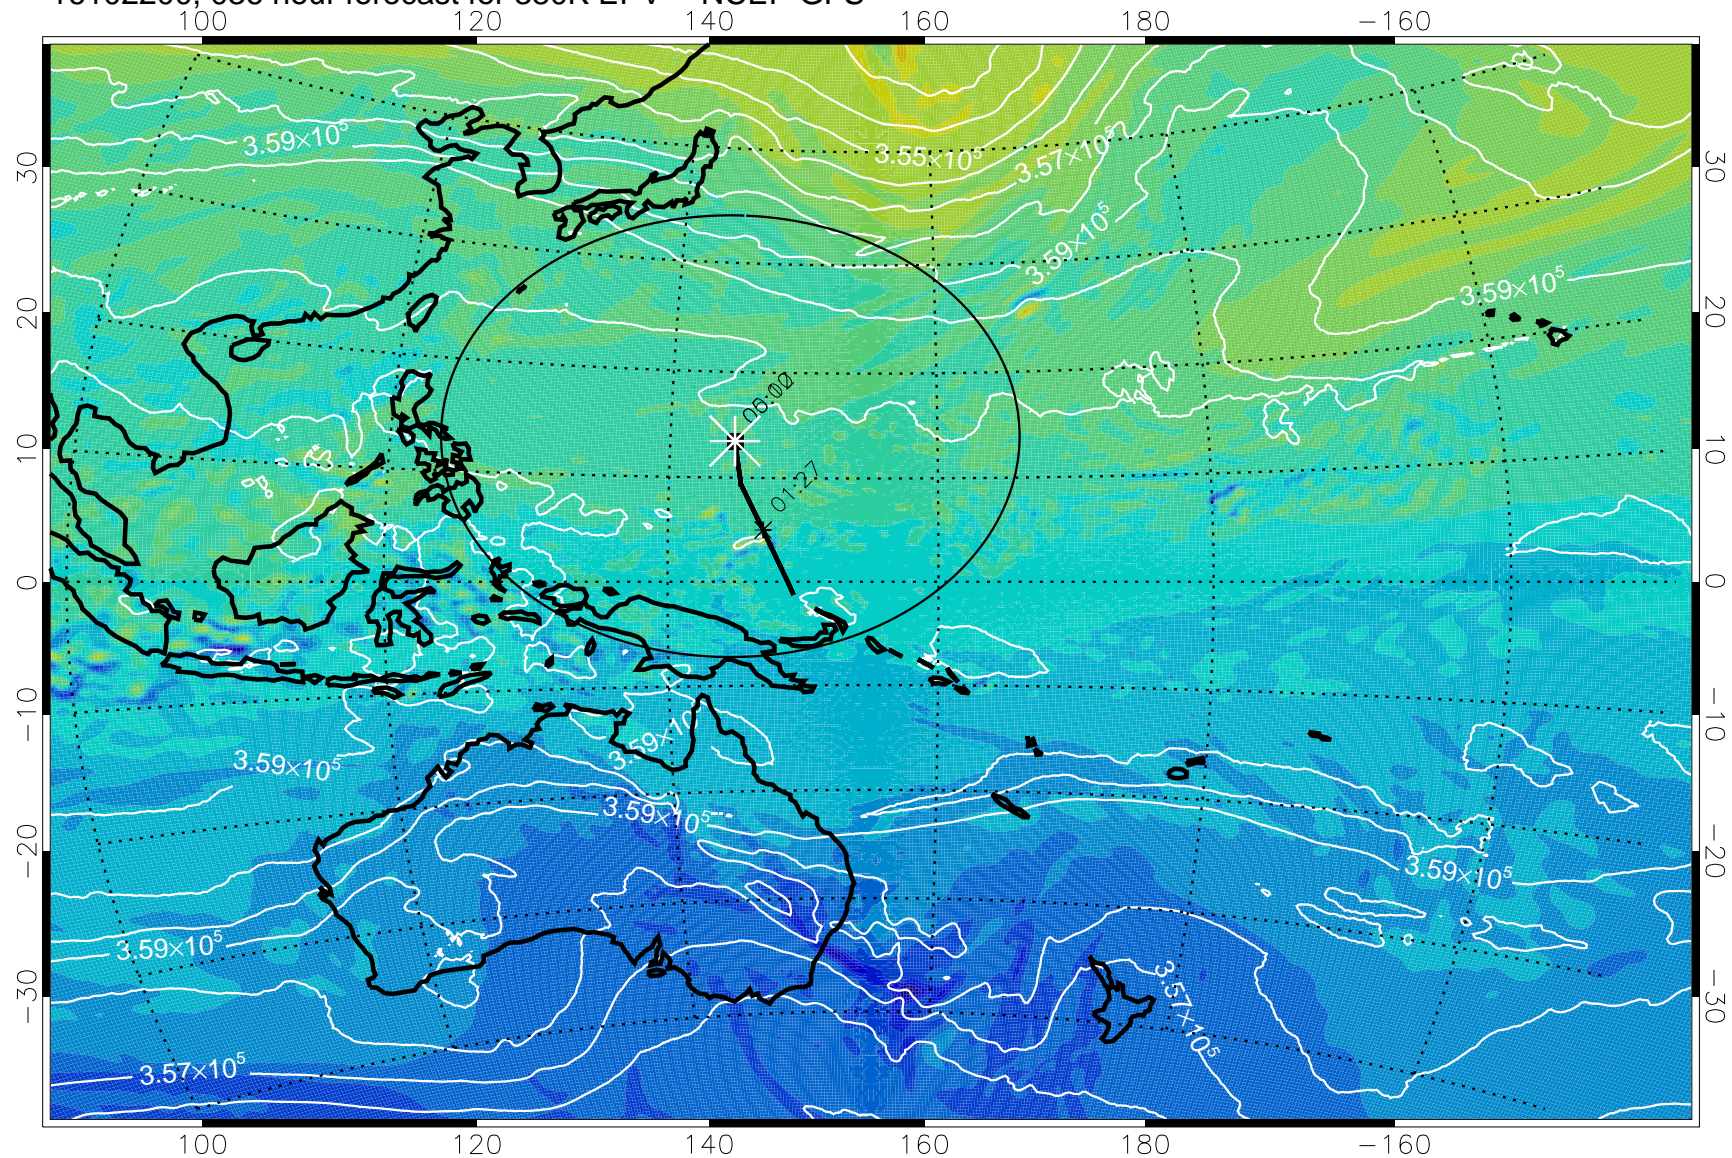

16102018, 006 hour forecast for 380K EPV -- NCEP GFS

380K Montgomery Streamfunction, white

Range ring of 2304 km

16102100, 012 hour forecast for 380K EPV -- NCEP GFS

16102106, 018 hour forecast for 380K EPV -- NCEP GFS

16102112, 024 hour forecast for 380K EPV -- NCEP GFS

380K Montgomery Streamfunction, white

Range ring of 2304 km

-2x10⁻⁵ -1x10⁻⁵ 0 1x10⁻⁵ 2x10⁻⁵

PVU

16102118, 030 hour forecast for 380K EPV -- NCEP GFS

16102200, 036 hour forecast for 380K EPV -- NCEP GFS

380K Montgomery Streamfunction, white

Range ring of 2304 km

16102206, 042 hour forecast for 380K EPV -- NCEP GFS

380K Montgomery Streamfunction, white

Range ring of 2304 km

16102212, 048 hour forecast for 380K EPV -- NCEP GFS

380K Montgomery Streamfunction, white

Range ring of 2304 km

16102218, 054 hour forecast for 380K EPV -- NCEP GFS

380K Montgomery Streamfunction, white

Range ring of 2304 km

16102300, 060 hour forecast for 380K EPV -- NCEP GFS