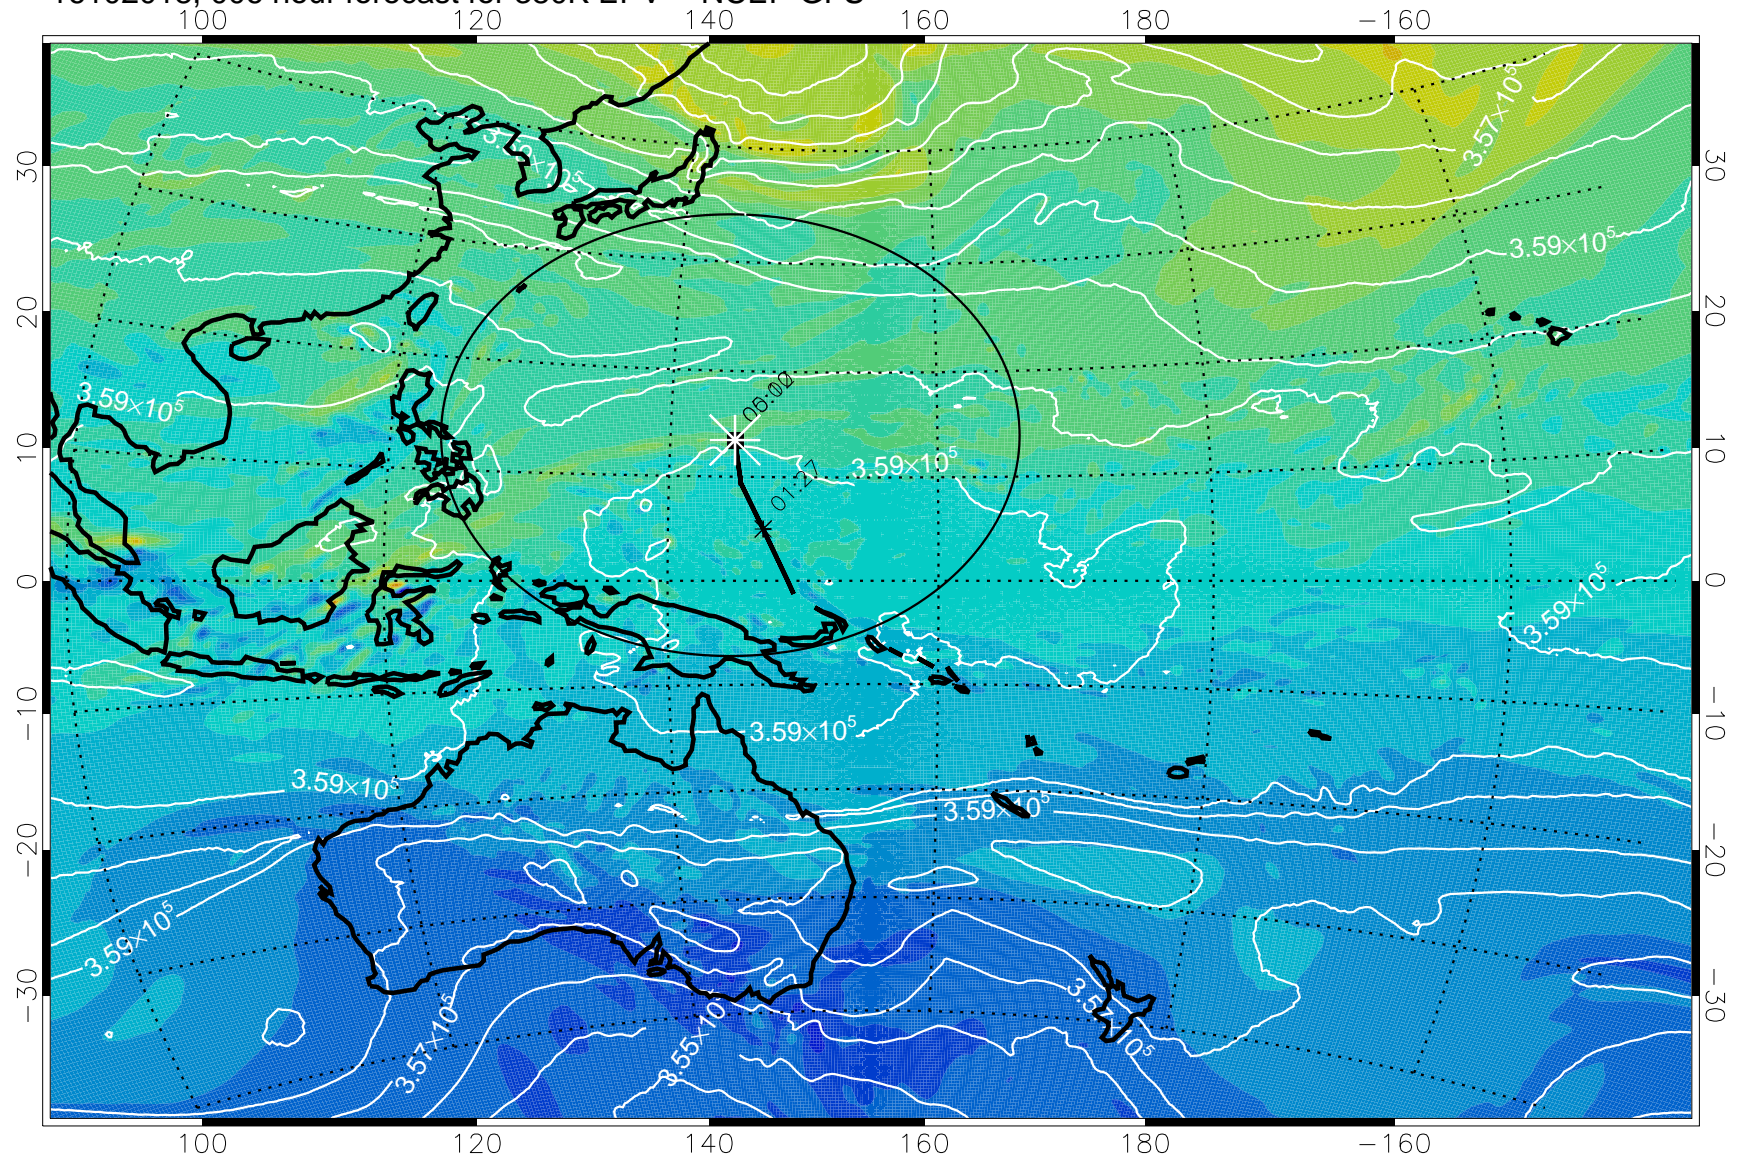

16102018, 006 hour forecast for 380K EPV -- NCEP GFS

380K Montgomery Streamfunction, white

Range ring of 2304 km

16102100, 012 hour forecast for 380K EPV -- NCEP GFS

16102106, 018 hour forecast for 380K EPV -- NCEP GFS

16102112, 024 hour forecast for 380K EPV -- NCEP GFS

380K Montgomery Streamfunction, white

Range ring of 2304 km

-2x10⁻⁵ -1x10⁻⁵ 0 1x10⁻⁵ 2x10⁻⁵

PVU

16102118, 030 hour forecast for 380K EPV -- NCEP GFS

16102200, 036 hour forecast for 380K EPV -- NCEP GFS

380K Montgomery Streamfunction, white

Range ring of 2304 km

16102206, 042 hour forecast for 380K EPV -- NCEP GFS

380K Montgomery Streamfunction, white

Range ring of 2304 km

16102212, 048 hour forecast for 380K EPV -- NCEP GFS

380K Montgomery Streamfunction, white

Range ring of 2304 km

16102218, 054 hour forecast for 380K EPV -- NCEP GFS

380K Montgomery Streamfunction, white

Range ring of 2304 km

16102300, 060 hour forecast for 380K EPV -- NCEP GFS