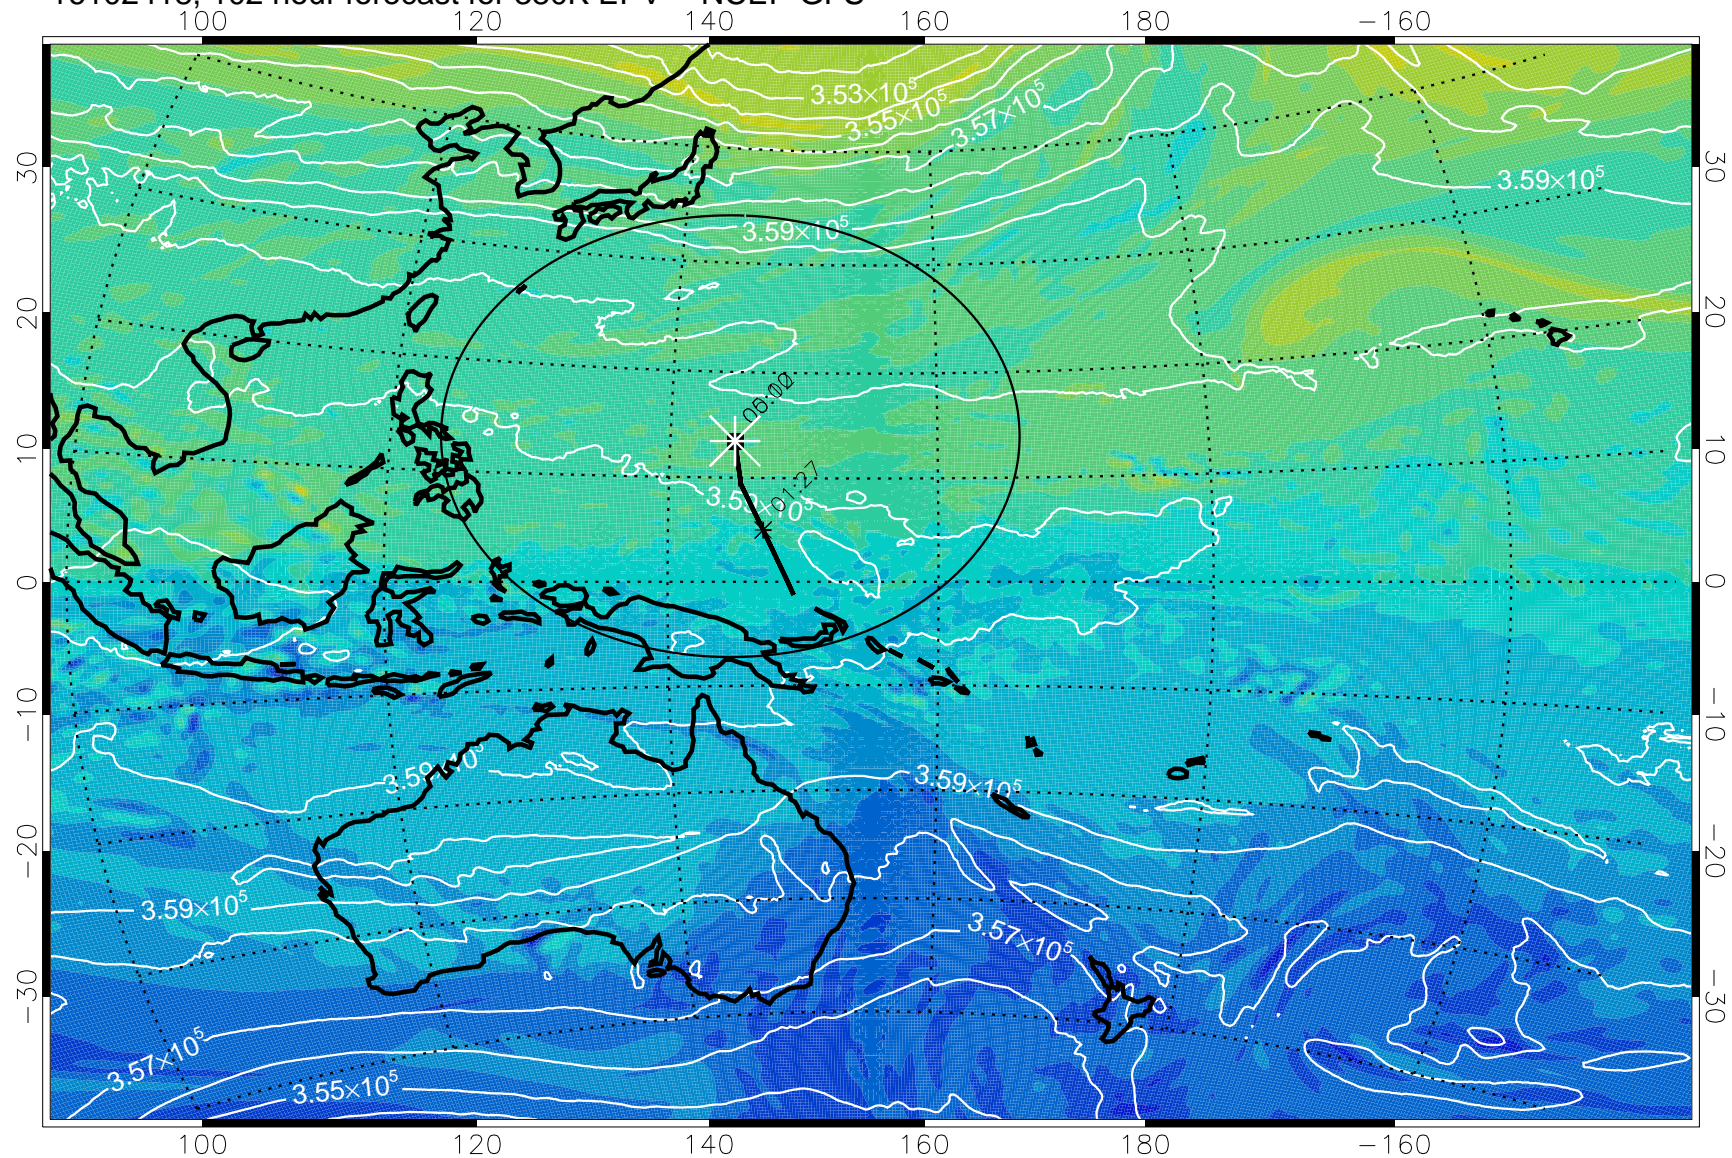

380K Montgomery Streamfunction, white

Range ring of 2304 km

16102318, 078 hour forecast for 380K EPV -- NCEP GFS

16102400, 084 hour forecast for 380K EPV -- NCEP GFS

380K Montgomery Streamfunction, white

Range ring of 2304 km

16102406, 090 hour forecast for 380K EPV -- NCEP GFS

380K Montgomery Streamfunction, white

Range ring of 2304 km

16102412, 096 hour forecast for 380K EPV -- NCEP GFS

380K Montgomery Streamfunction, white

Range ring of 2304 km

16102418, 102 hour forecast for 380K EPV -- NCEP GFS

-2×10^{-5} -1×10^{-5} 0 1×10^{-5} 2×10^{-5}
PVU

380K Montgomery Streamfunction, white

Range ring of 2304 km

16102500, 108 hour forecast for 380K EPV -- NCEP GFS

380K Montgomery Streamfunction, white

Range ring of 2304 km

16102506, 114 hour forecast for 380K EPV -- NCEP GFS

380K Montgomery Streamfunction, white

Range ring of 2304 km

16102512, 120 hour forecast for 380K EPV -- NCEP GFS