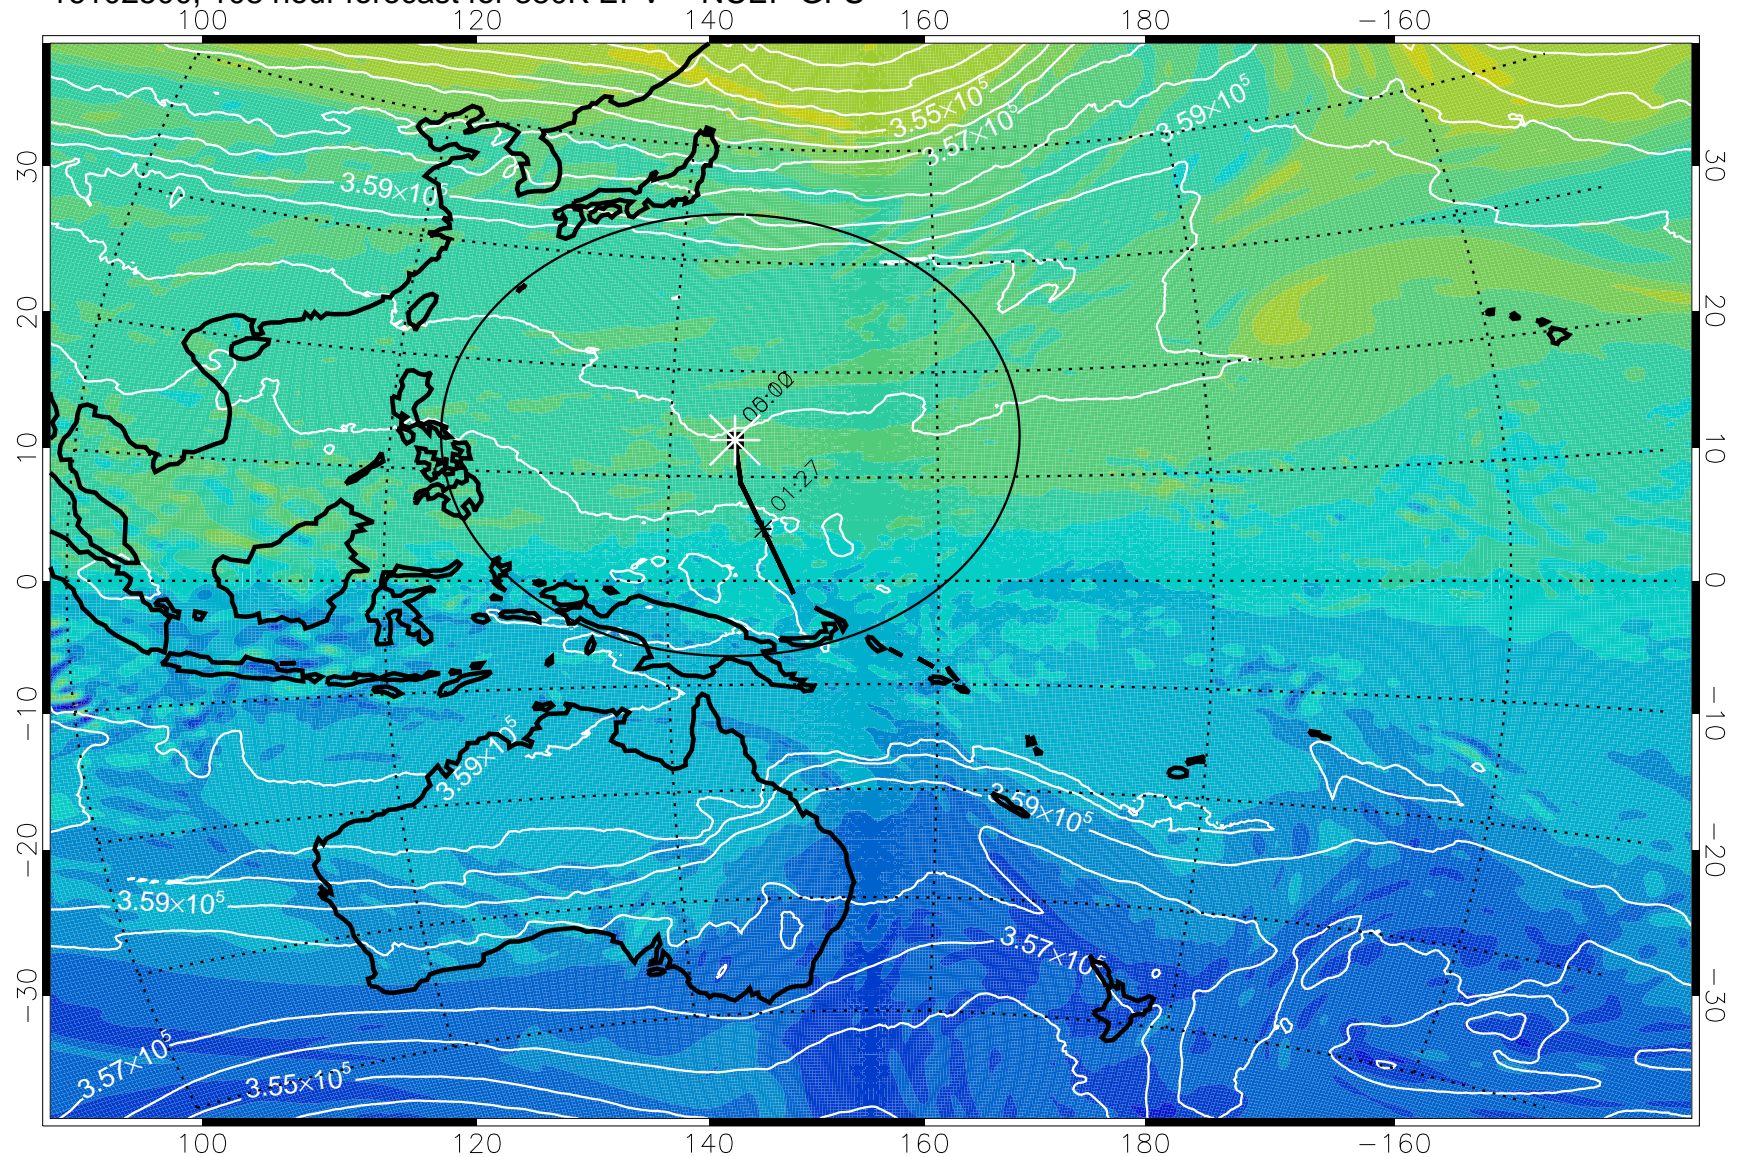

16102406, 090 hour forecast for 380K EPV -- NCEP GFS

380K Montgomery Streamfunction, white

Range ring of 2304 km

16102412, 096 hour forecast for 380K EPV -- NCEP GFS

380K Montgomery Streamfunction, white

Range ring of 2304 km

16102418, 102 hour forecast for 380K EPV -- NCEP GFS

-2×10^{-5} -1×10^{-5} 0 1×10^{-5} 2×10^{-5}
PVU

380K Montgomery Streamfunction, white

Range ring of 2304 km

16102500, 108 hour forecast for 380K EPV -- NCEP GFS

380K Montgomery Streamfunction, white

Range ring of 2304 km

16102506, 114 hour forecast for 380K EPV -- NCEP GFS

380K Montgomery Streamfunction, white

Range ring of 2304 km

16102512, 120 hour forecast for 380K EPV -- NCEP GFS