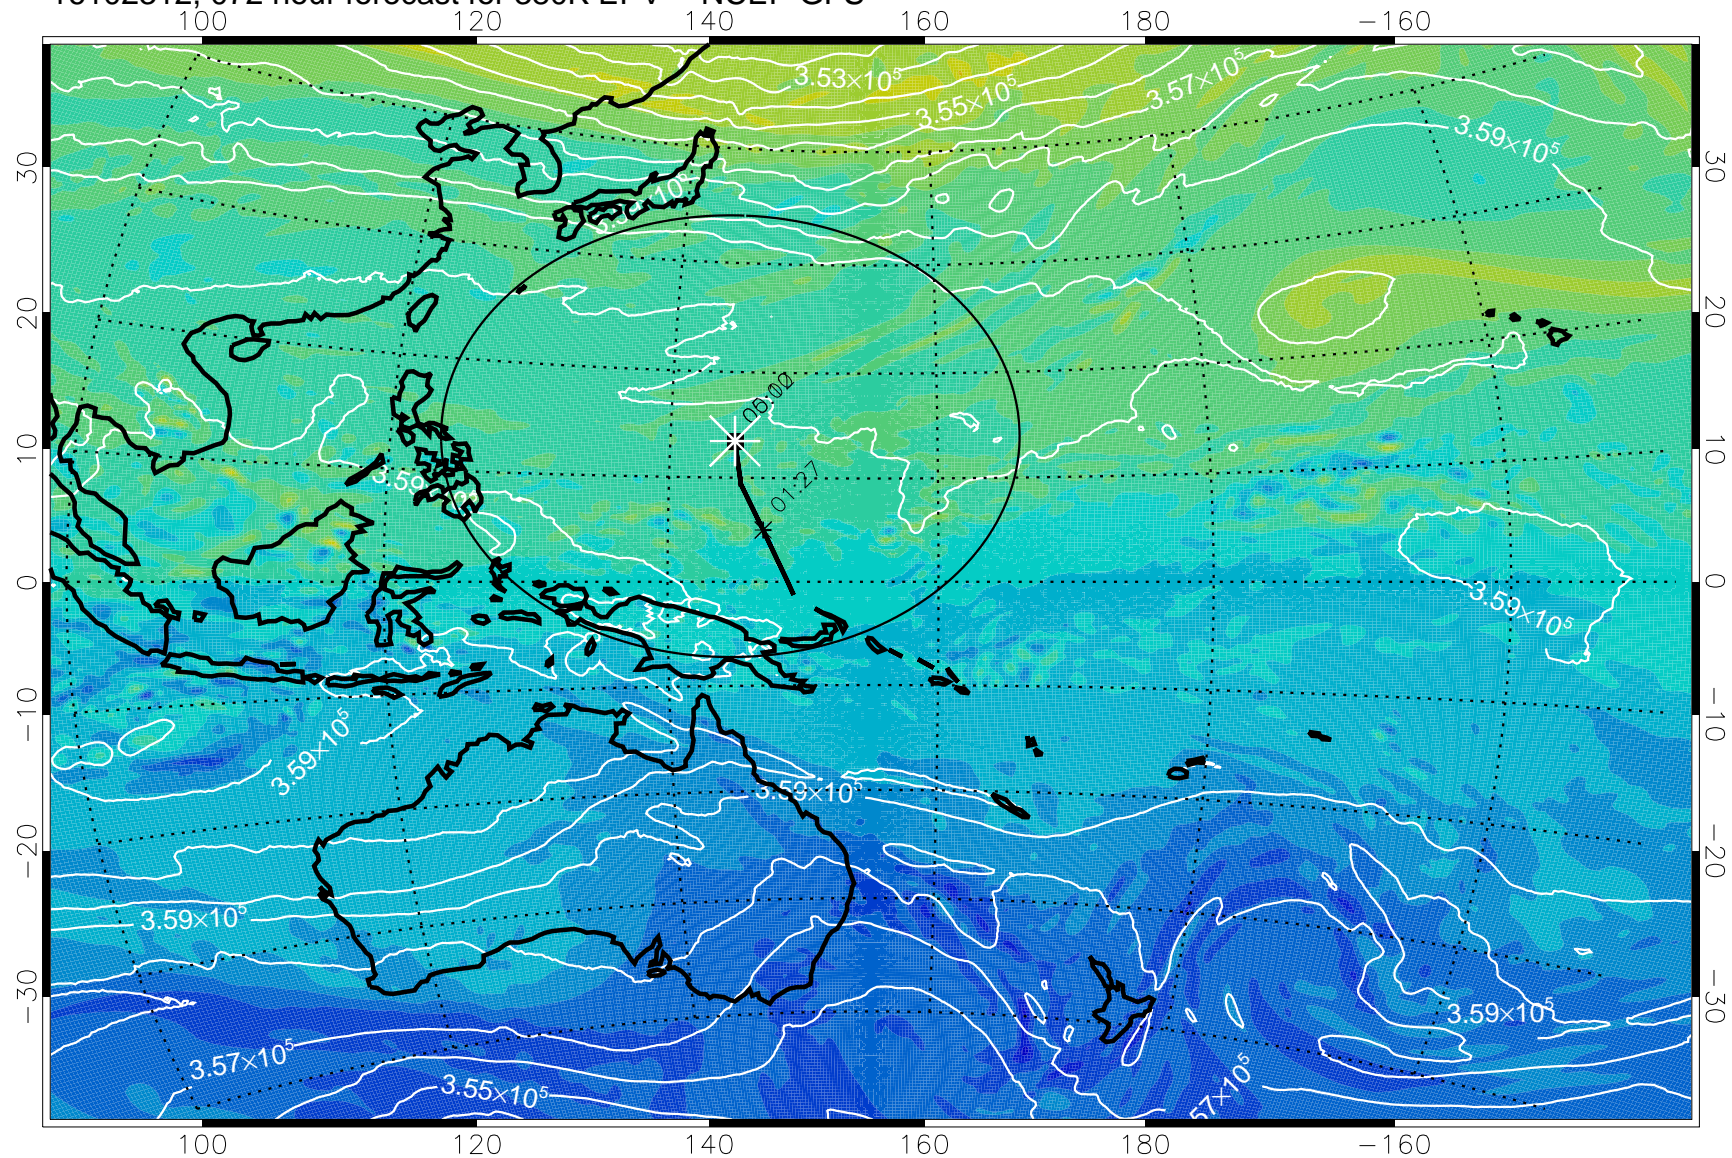

380K Montgomery Streamfunction, white

Range ring of 2304 km

16102218, 054 hour forecast for 380K EPV -- NCEP GFS

380K Montgomery Streamfunction, white

Range ring of 2304 km

16102300, 060 hour forecast for 380K EPV -- NCEP GFS

380K Montgomery Streamfunction, white

Range ring of 2304 km

16102306, 066 hour forecast for 380K EPV -- NCEP GFS

380K Montgomery Streamfunction, white

Range ring of 2304 km

16102312, 072 hour forecast for 380K EPV -- NCEP GFS

380K Montgomery Streamfunction, white

Range ring of 2304 km

16102318, 078 hour forecast for 380K EPV -- NCEP GFS

16102400, 084 hour forecast for 380K EPV -- NCEP GFS

380K Montgomery Streamfunction, white

Range ring of 2304 km

16102406, 090 hour forecast for 380K EPV -- NCEP GFS

380K Montgomery Streamfunction, white

Range ring of 2304 km

16102412, 096 hour forecast for 380K EPV -- NCEP GFS

380K Montgomery Streamfunction, white

Range ring of 2304 km