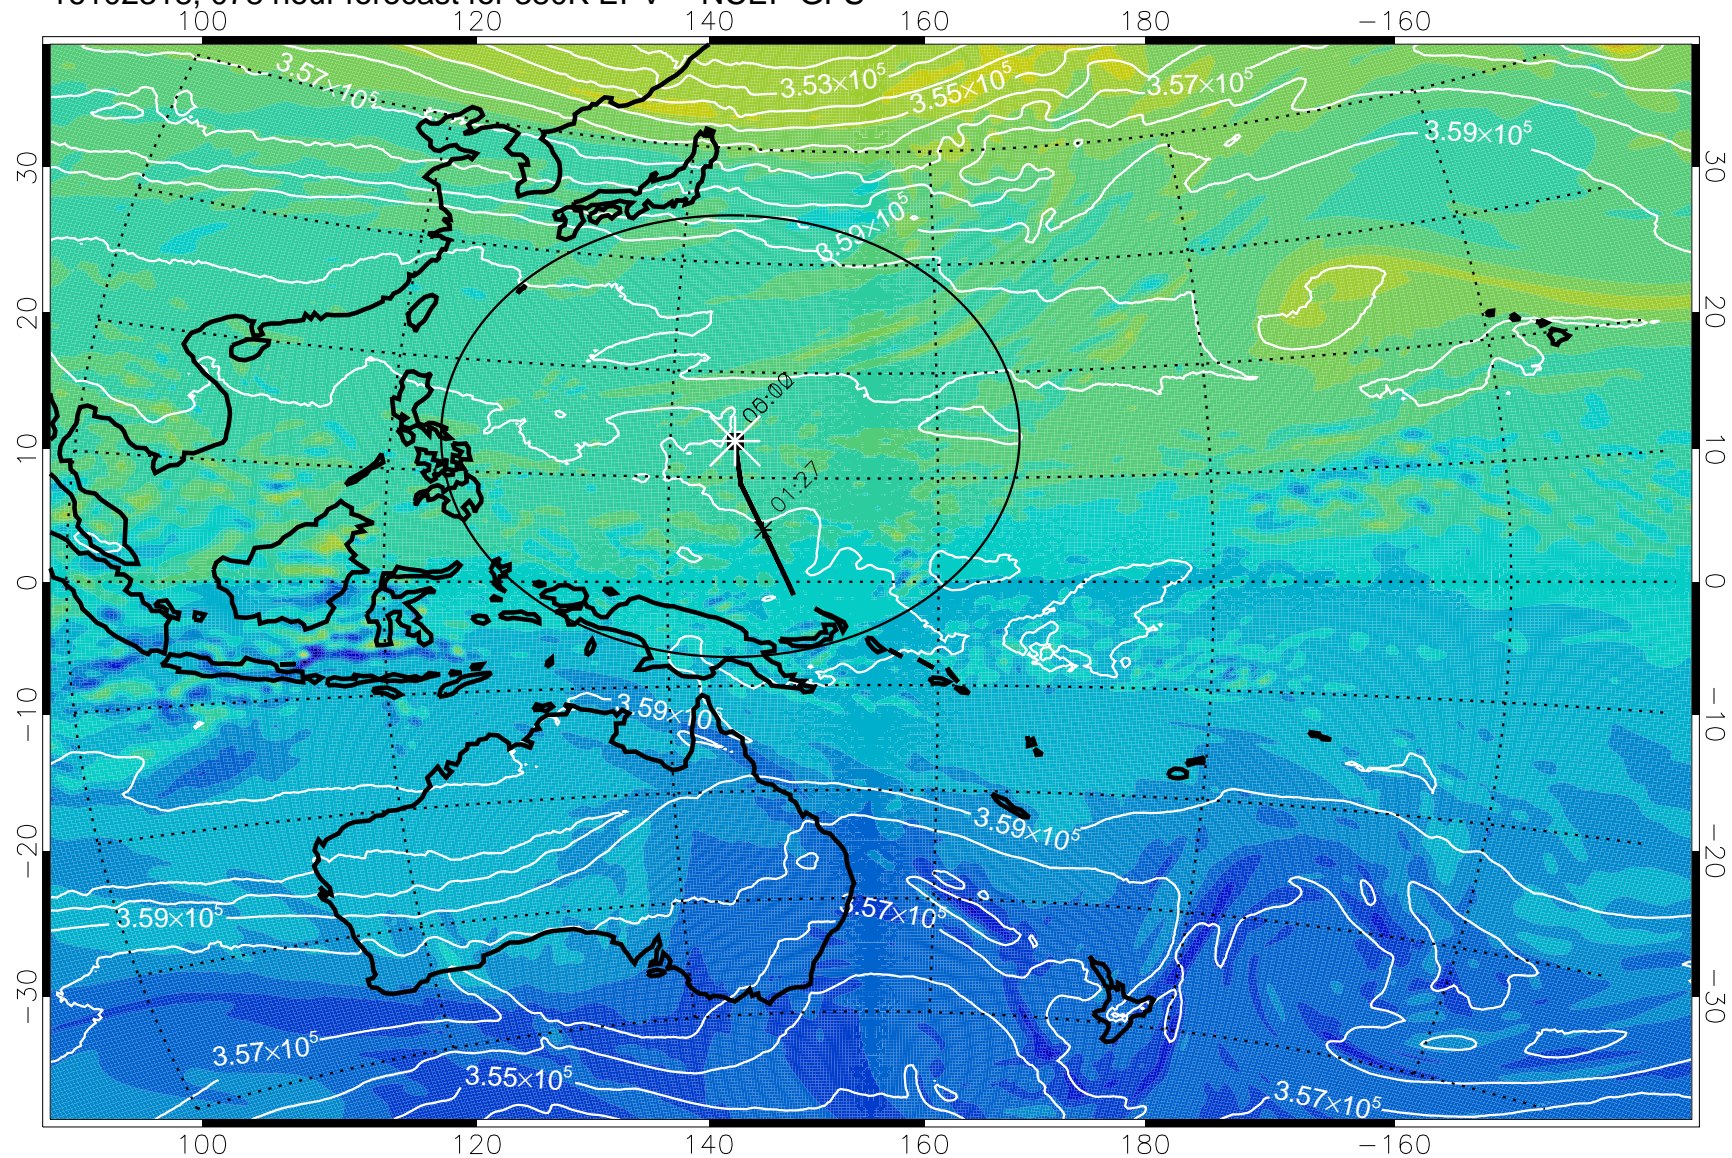

380K Montgomery Streamfunction, white

Range ring of 2304 km

16102218, 054 hour forecast for 380K EPV -- NCEP GFS

380K Montgomery Streamfunction, white

Range ring of 2304 km

16102300, 060 hour forecast for 380K EPV -- NCEP GFS

380K Montgomery Streamfunction, white

Range ring of 2304 km

16102306, 066 hour forecast for 380K EPV -- NCEP GFS

380K Montgomery Streamfunction, white

Range ring of 2304 km

16102312, 072 hour forecast for 380K EPV -- NCEP GFS

380K Montgomery Streamfunction, white

Range ring of 2304 km

16102318, 078 hour forecast for 380K EPV -- NCEP GFS

16102400, 084 hour forecast for 380K EPV -- NCEP GFS

380K Montgomery Streamfunction, white

Range ring of 2304 km

16102406, 090 hour forecast for 380K EPV -- NCEP GFS

380K Montgomery Streamfunction, white

Range ring of 2304 km

16102412, 096 hour forecast for 380K EPV -- NCEP GFS

380K Montgomery Streamfunction, white

Range ring of 2304 km