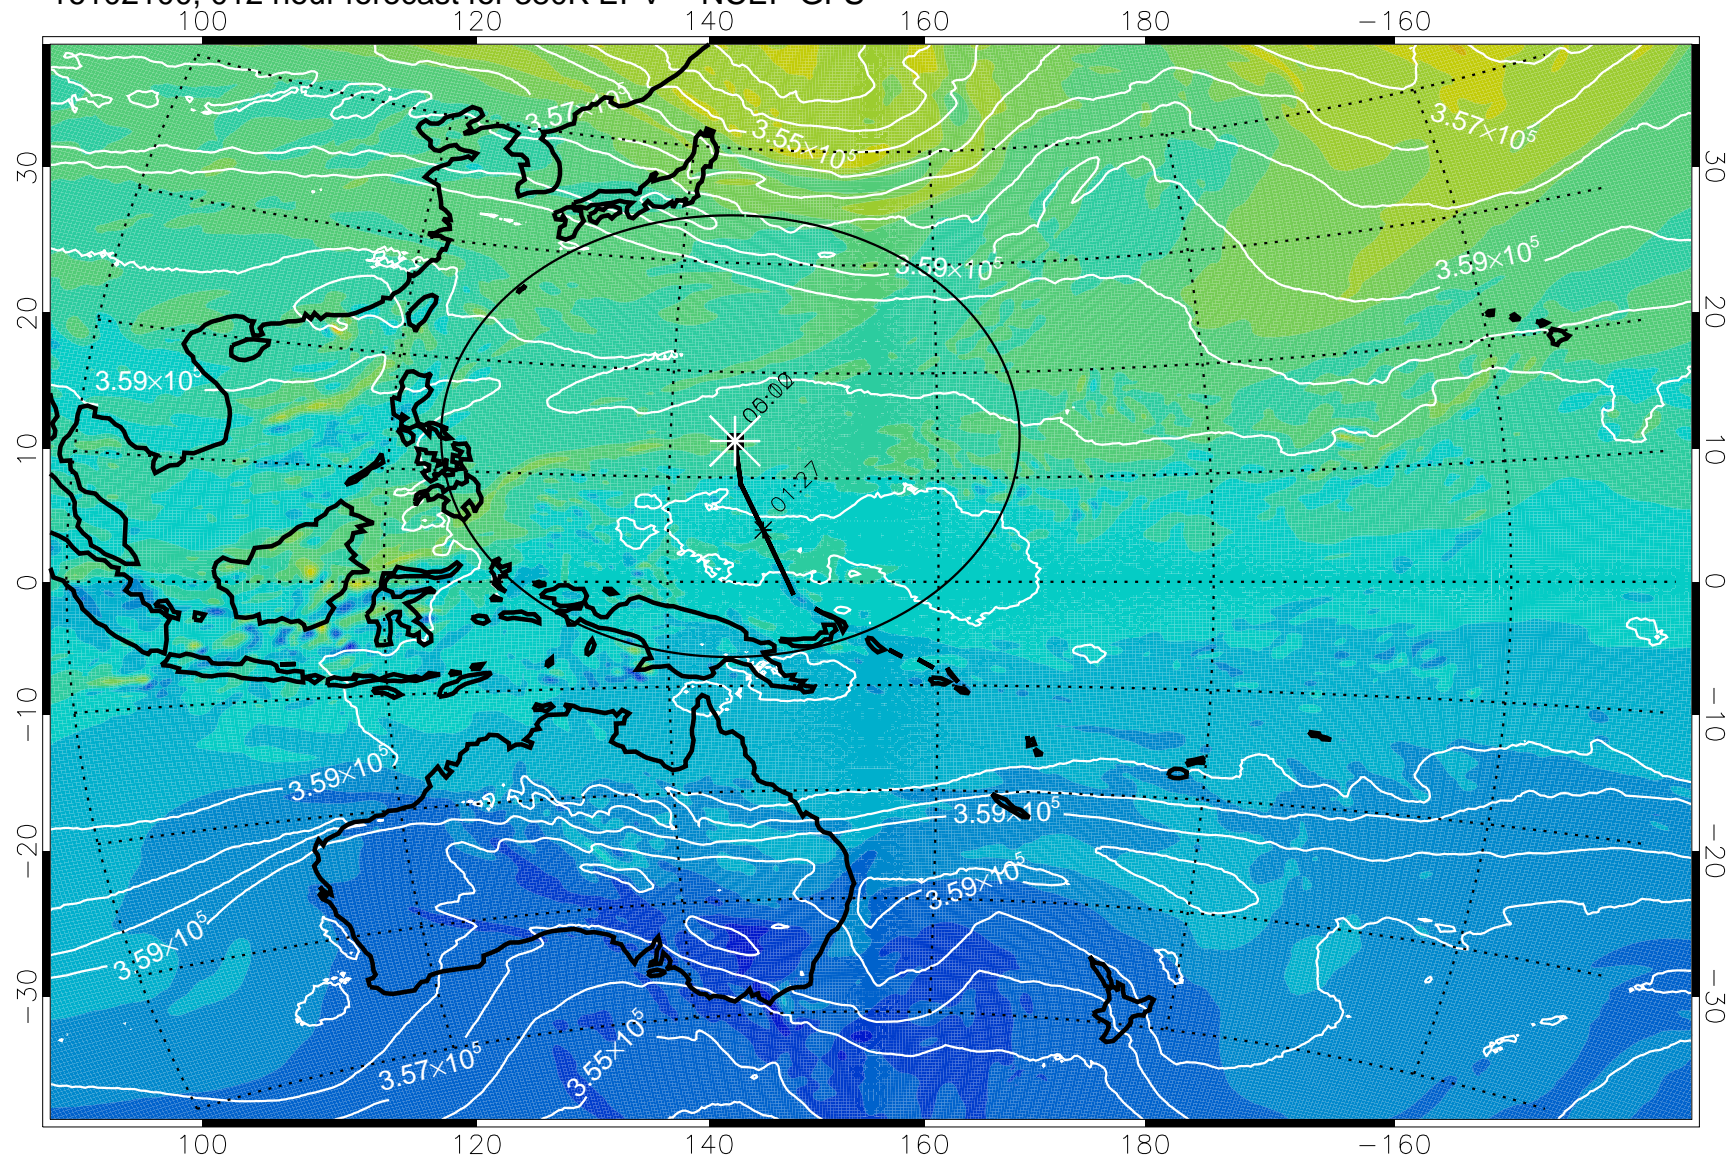

16102018, 006 hour forecast for 380K EPV -- NCEP GFS

380K Montgomery Streamfunction, white

Range ring of 2304 km

16102100, 012 hour forecast for 380K EPV -- NCEP GFS

16102106, 018 hour forecast for 380K EPV -- NCEP GFS

16102112, 024 hour forecast for 380K EPV -- NCEP GFS

380K Montgomery Streamfunction, white

Range ring of 2304 km

-2x10⁻⁵ -1x10⁻⁵ 0 1x10⁻⁵ 2x10⁻⁵

PVU

16102118, 030 hour forecast for 380K EPV -- NCEP GFS

16102200, 036 hour forecast for 380K EPV -- NCEP GFS

380K Montgomery Streamfunction, white

Range ring of 2304 km

16102206, 042 hour forecast for 380K EPV -- NCEP GFS

380K Montgomery Streamfunction, white

Range ring of 2304 km

16102212, 048 hour forecast for 380K EPV -- NCEP GFS

380K Montgomery Streamfunction, white

Range ring of 2304 km

16102218, 054 hour forecast for 380K EPV -- NCEP GFS

380K Montgomery Streamfunction, white

Range ring of 2304 km

16102300, 060 hour forecast for 380K EPV -- NCEP GFS