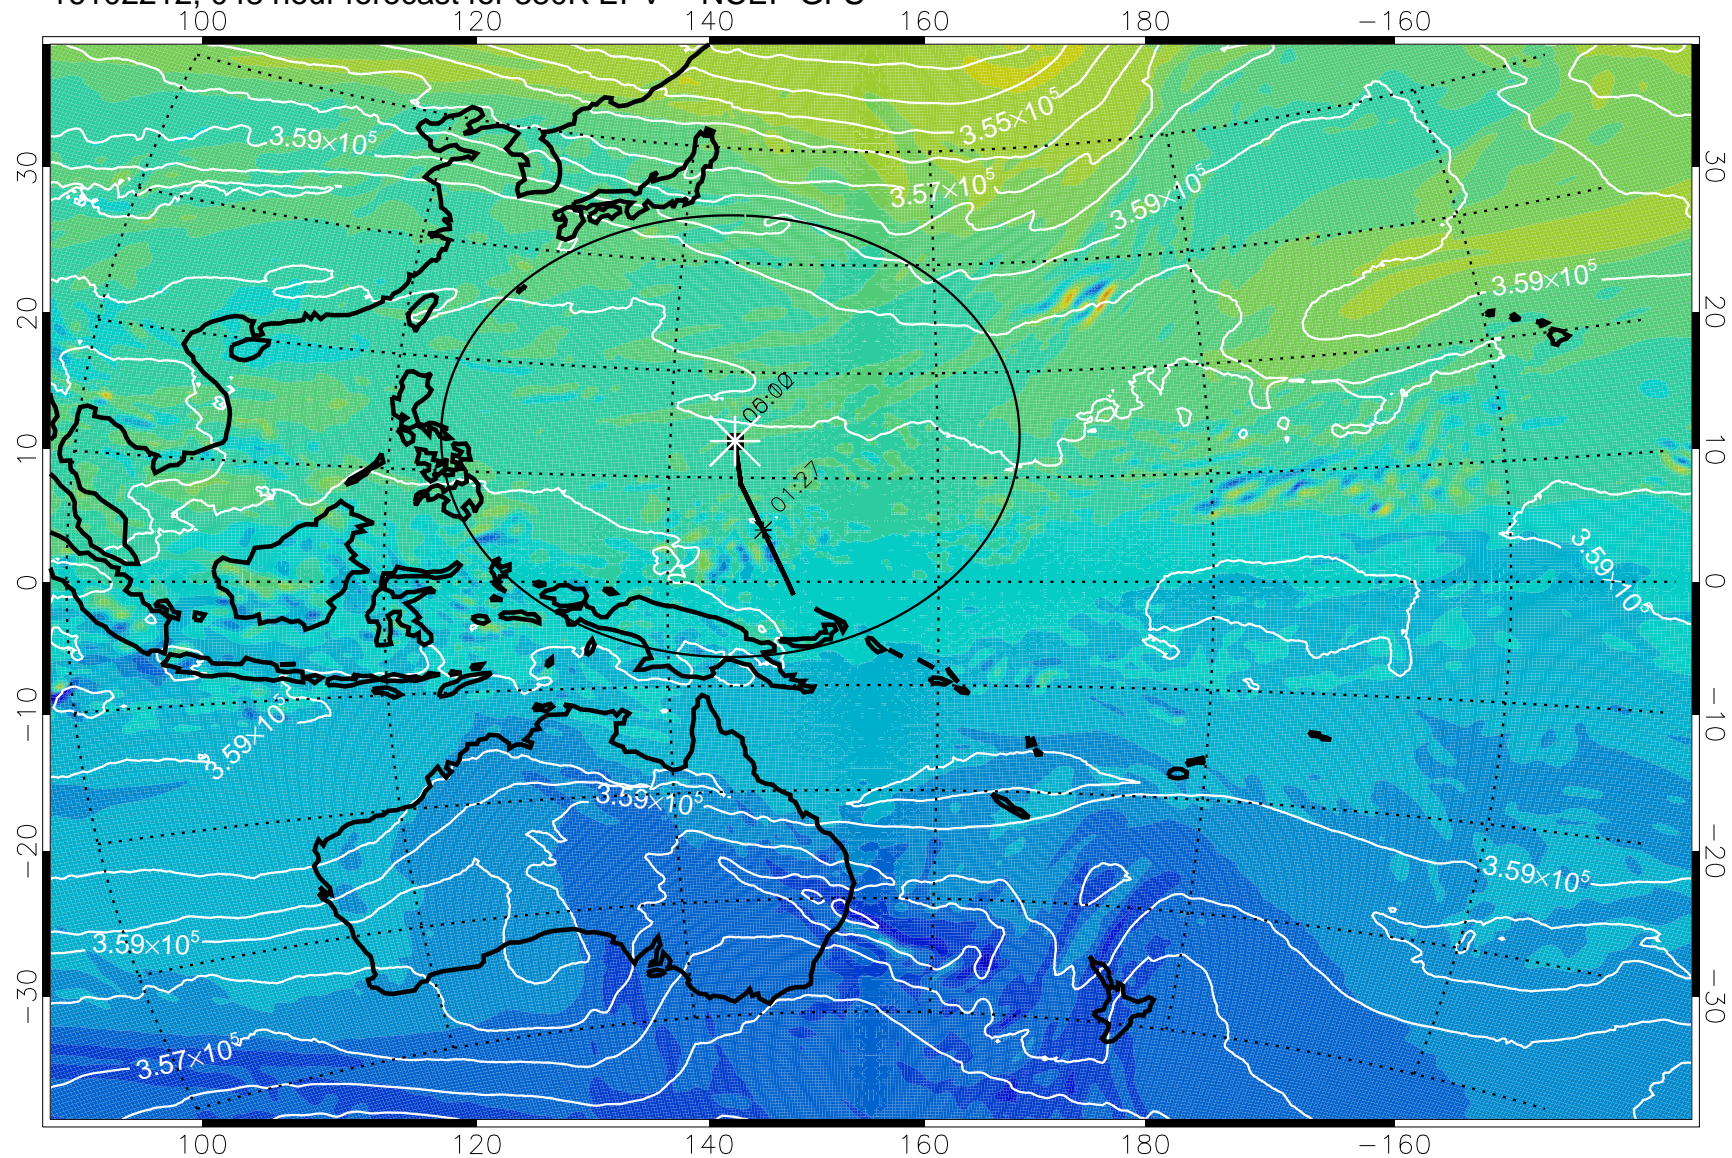

380K Montgomery Streamfunction, white

Range ring of 2304 km

16102206, 042 hour forecast for 380K EPV -- NCEP GFS

380K Montgomery Streamfunction, white

Range ring of 2304 km

16102212, 048 hour forecast for 380K EPV -- NCEP GFS

380K Montgomery Streamfunction, white

Range ring of 2304 km

16102218, 054 hour forecast for 380K EPV -- NCEP GFS

380K Montgomery Streamfunction, white

Range ring of 2304 km

16102300, 060 hour forecast for 380K EPV -- NCEP GFS

380K Montgomery Streamfunction, white

Range ring of 2304 km

16102306, 066 hour forecast for 380K EPV -- NCEP GFS

380K Montgomery Streamfunction, white

Range ring of 2304 km

16102312, 072 hour forecast for 380K EPV -- NCEP GFS

380K Montgomery Streamfunction, white

Range ring of 2304 km

16102318, 078 hour forecast for 380K EPV -- NCEP GFS

16102400, 084 hour forecast for 380K EPV -- NCEP GFS

380K Montgomery Streamfunction, white

Range ring of 2304 km