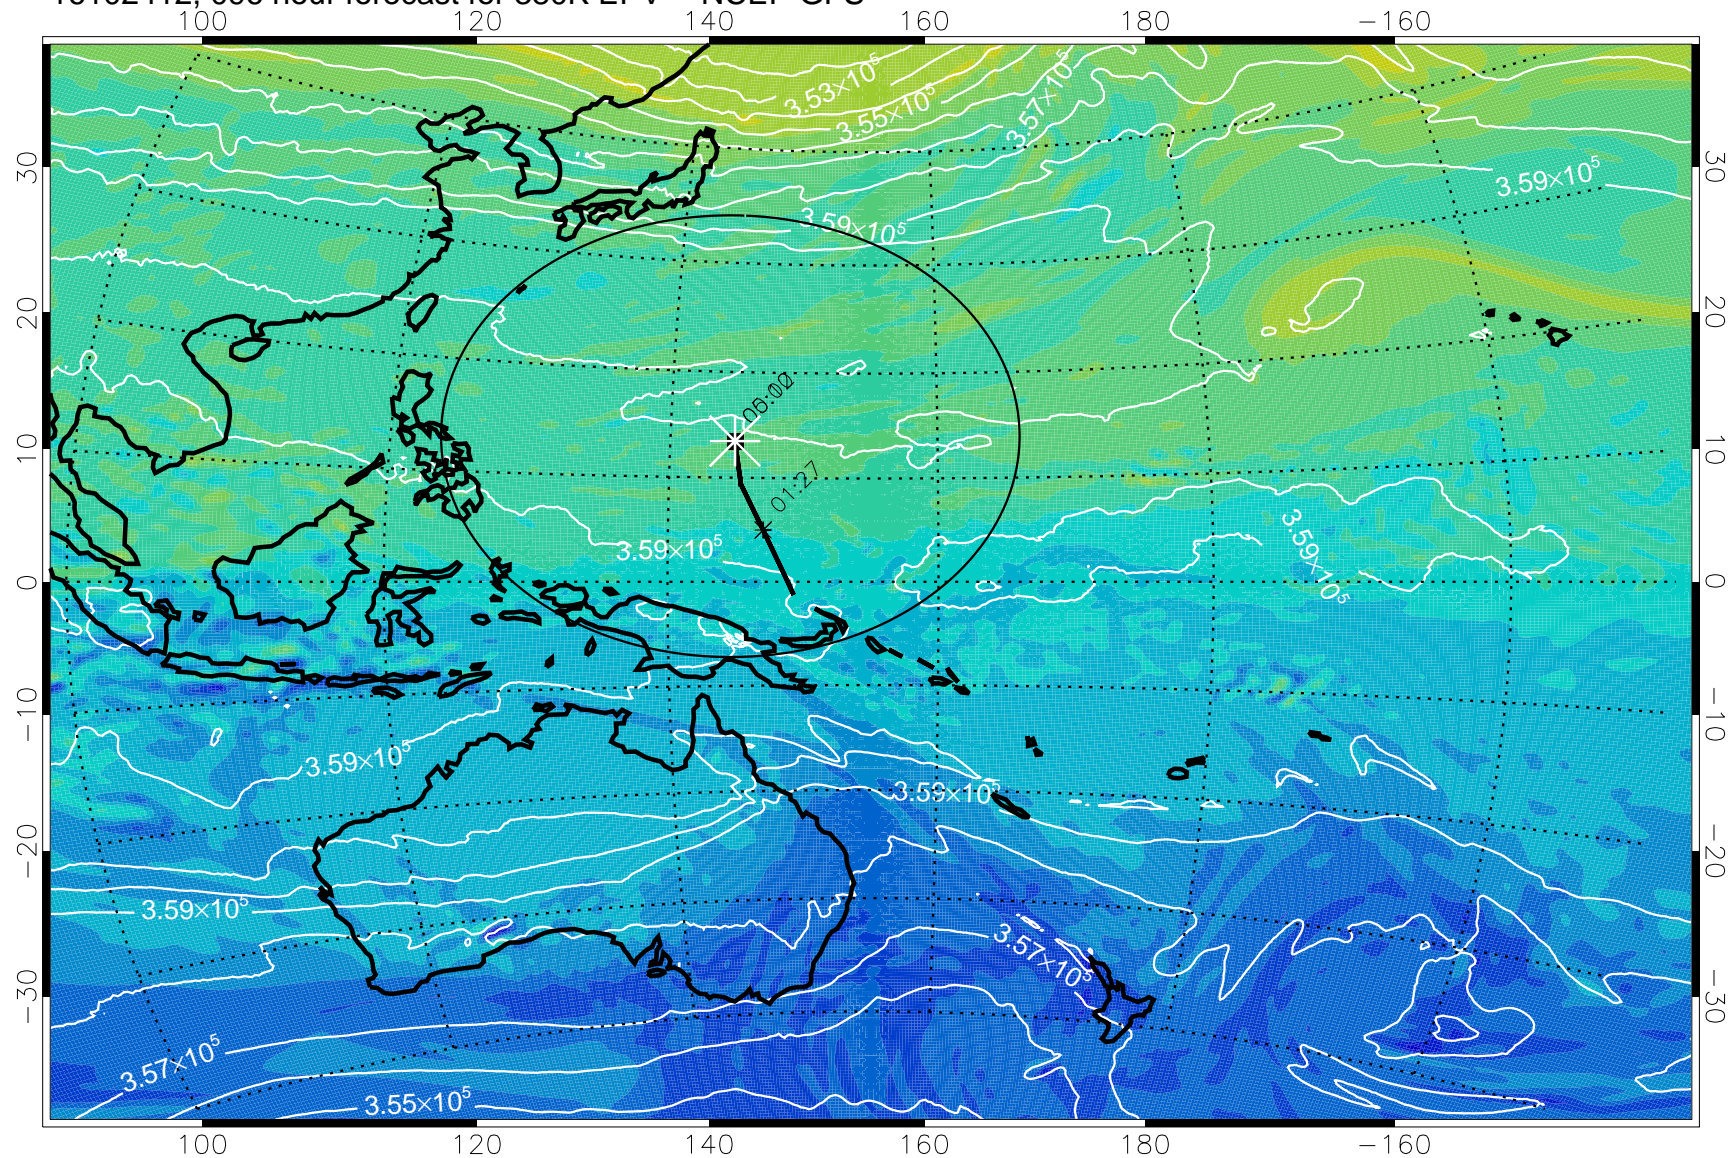

380K Montgomery Streamfunction, white

Range ring of 2304 km

16102318, 078 hour forecast for 380K EPV -- NCEP GFS

16102400, 084 hour forecast for 380K EPV -- NCEP GFS

380K Montgomery Streamfunction, white

Range ring of 2304 km

16102406, 090 hour forecast for 380K EPV -- NCEP GFS

380K Montgomery Streamfunction, white

Range ring of 2304 km

16102412, 096 hour forecast for 380K EPV -- NCEP GFS

380K Montgomery Streamfunction, white

Range ring of 2304 km

16102418, 102 hour forecast for 380K EPV -- NCEP GFS

-2×10^{-5} -1×10^{-5} 0 1×10^{-5} 2×10^{-5}
PVU

380K Montgomery Streamfunction, white

Range ring of 2304 km

16102500, 108 hour forecast for 380K EPV -- NCEP GFS

380K Montgomery Streamfunction, white

Range ring of 2304 km

16102506, 114 hour forecast for 380K EPV -- NCEP GFS

380K Montgomery Streamfunction, white

Range ring of 2304 km

16102512, 120 hour forecast for 380K EPV -- NCEP GFS