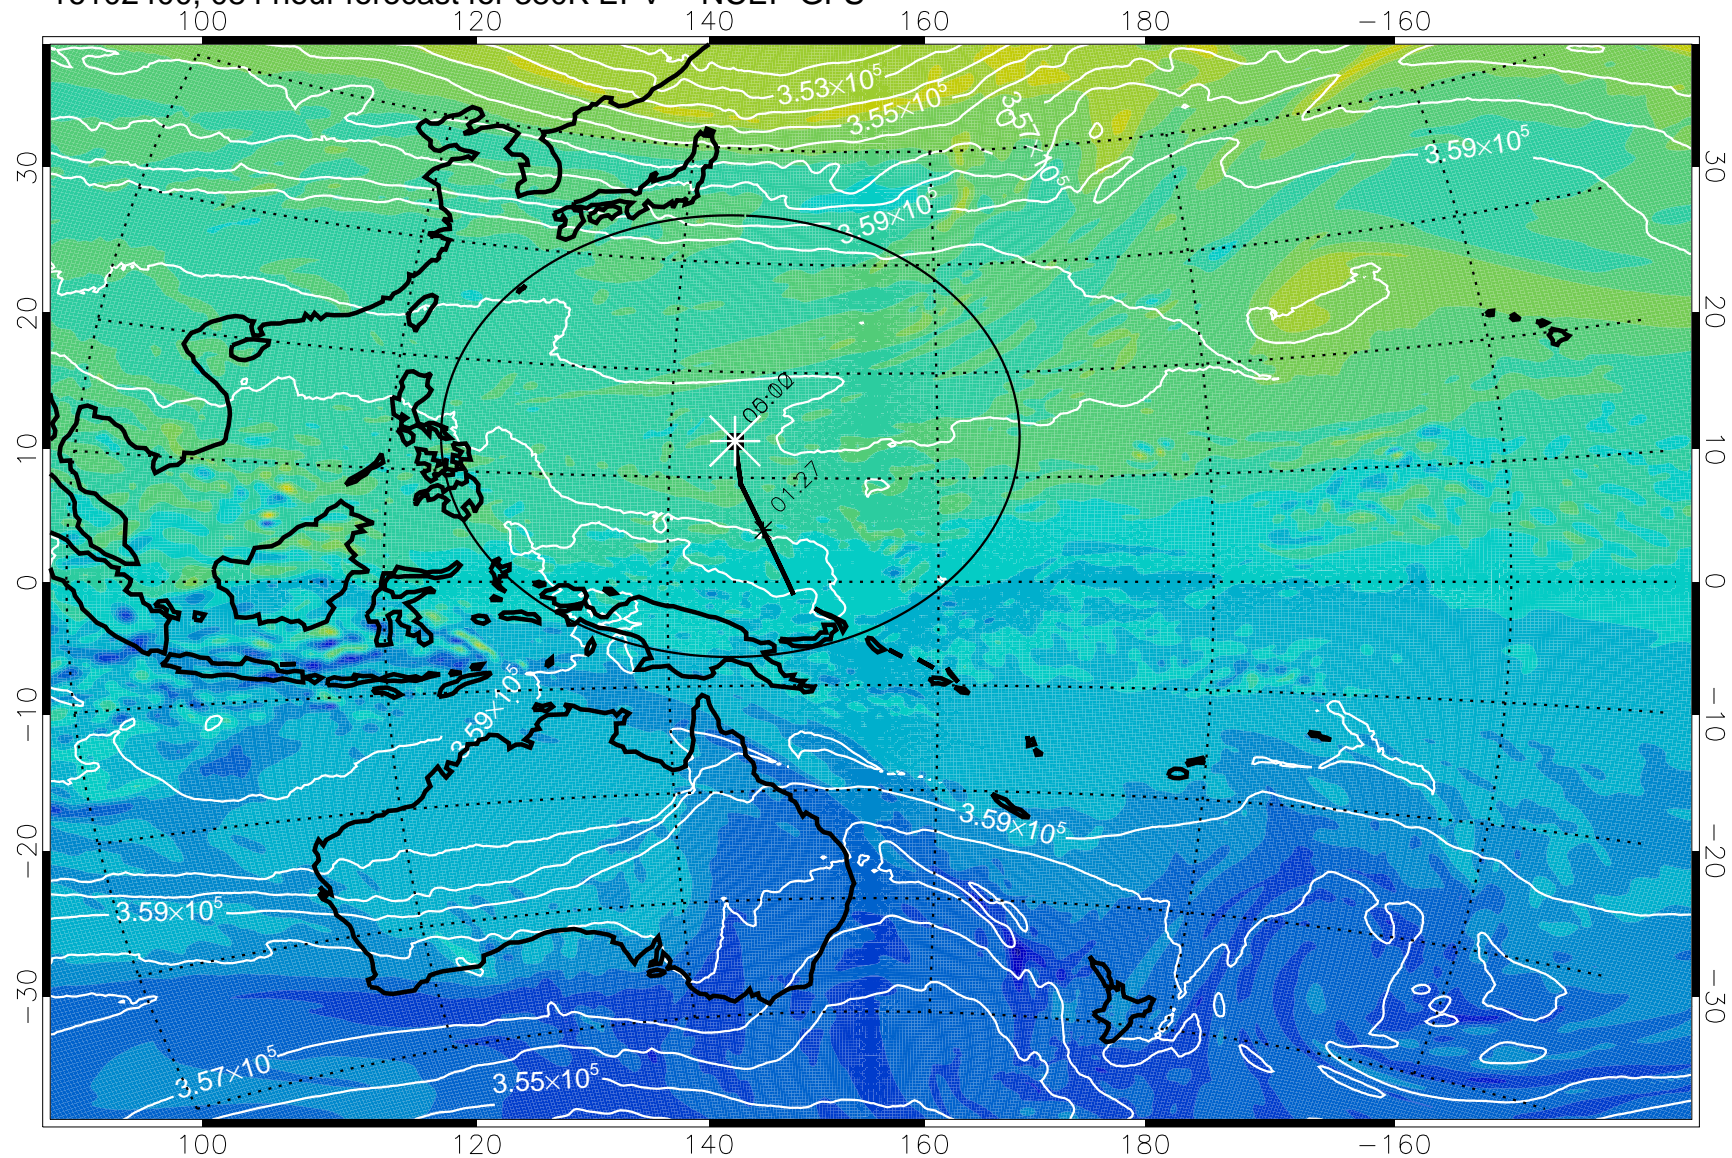

380K Montgomery Streamfunction, white

Range ring of 2304 km

16102306, 066 hour forecast for 380K EPV -- NCEP GFS

380K Montgomery Streamfunction, white

Range ring of 2304 km

16102312, 072 hour forecast for 380K EPV -- NCEP GFS

380K Montgomery Streamfunction, white

Range ring of 2304 km

16102318, 078 hour forecast for 380K EPV -- NCEP GFS

16102400, 084 hour forecast for 380K EPV -- NCEP GFS

380K Montgomery Streamfunction, white

Range ring of 2304 km

16102406, 090 hour forecast for 380K EPV -- NCEP GFS

380K Montgomery Streamfunction, white

Range ring of 2304 km

16102412, 096 hour forecast for 380K EPV -- NCEP GFS

380K Montgomery Streamfunction, white

Range ring of 2304 km

16102418, 102 hour forecast for 380K EPV -- NCEP GFS

-2×10^{-5} -1×10^{-5} 0 1×10^{-5} 2×10^{-5}
PVU

380K Montgomery Streamfunction, white

Range ring of 2304 km

16102500, 108 hour forecast for 380K EPV -- NCEP GFS