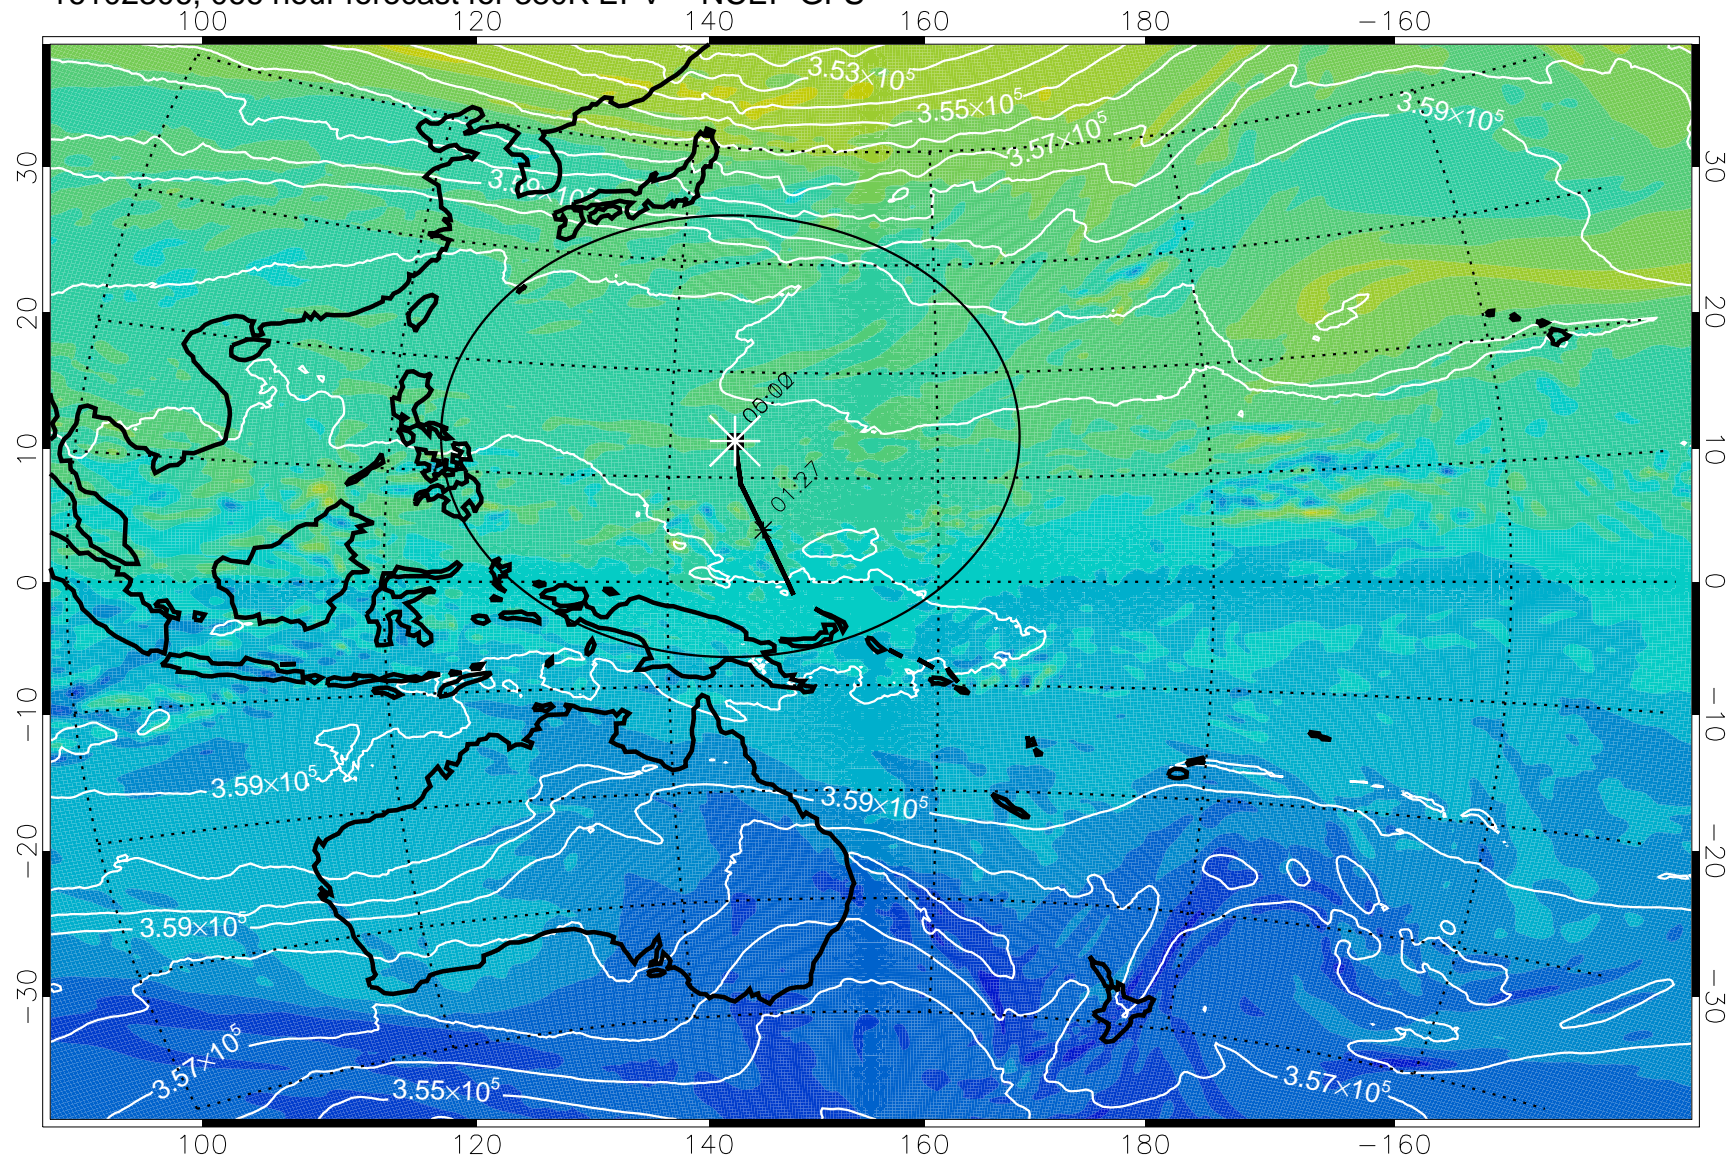

380K Montgomery Streamfunction, white

Range ring of 2304 km

16102218, 054 hour forecast for 380K EPV -- NCEP GFS

380K Montgomery Streamfunction, white

Range ring of 2304 km

16102300, 060 hour forecast for 380K EPV -- NCEP GFS

380K Montgomery Streamfunction, white

Range ring of 2304 km

16102306, 066 hour forecast for 380K EPV -- NCEP GFS

380K Montgomery Streamfunction, white

Range ring of 2304 km

16102312, 072 hour forecast for 380K EPV -- NCEP GFS

380K Montgomery Streamfunction, white

Range ring of 2304 km

16102318, 078 hour forecast for 380K EPV -- NCEP GFS

16102400, 084 hour forecast for 380K EPV -- NCEP GFS

380K Montgomery Streamfunction, white

Range ring of 2304 km

16102406, 090 hour forecast for 380K EPV -- NCEP GFS

380K Montgomery Streamfunction, white

Range ring of 2304 km

16102412, 096 hour forecast for 380K EPV -- NCEP GFS

380K Montgomery Streamfunction, white

Range ring of 2304 km