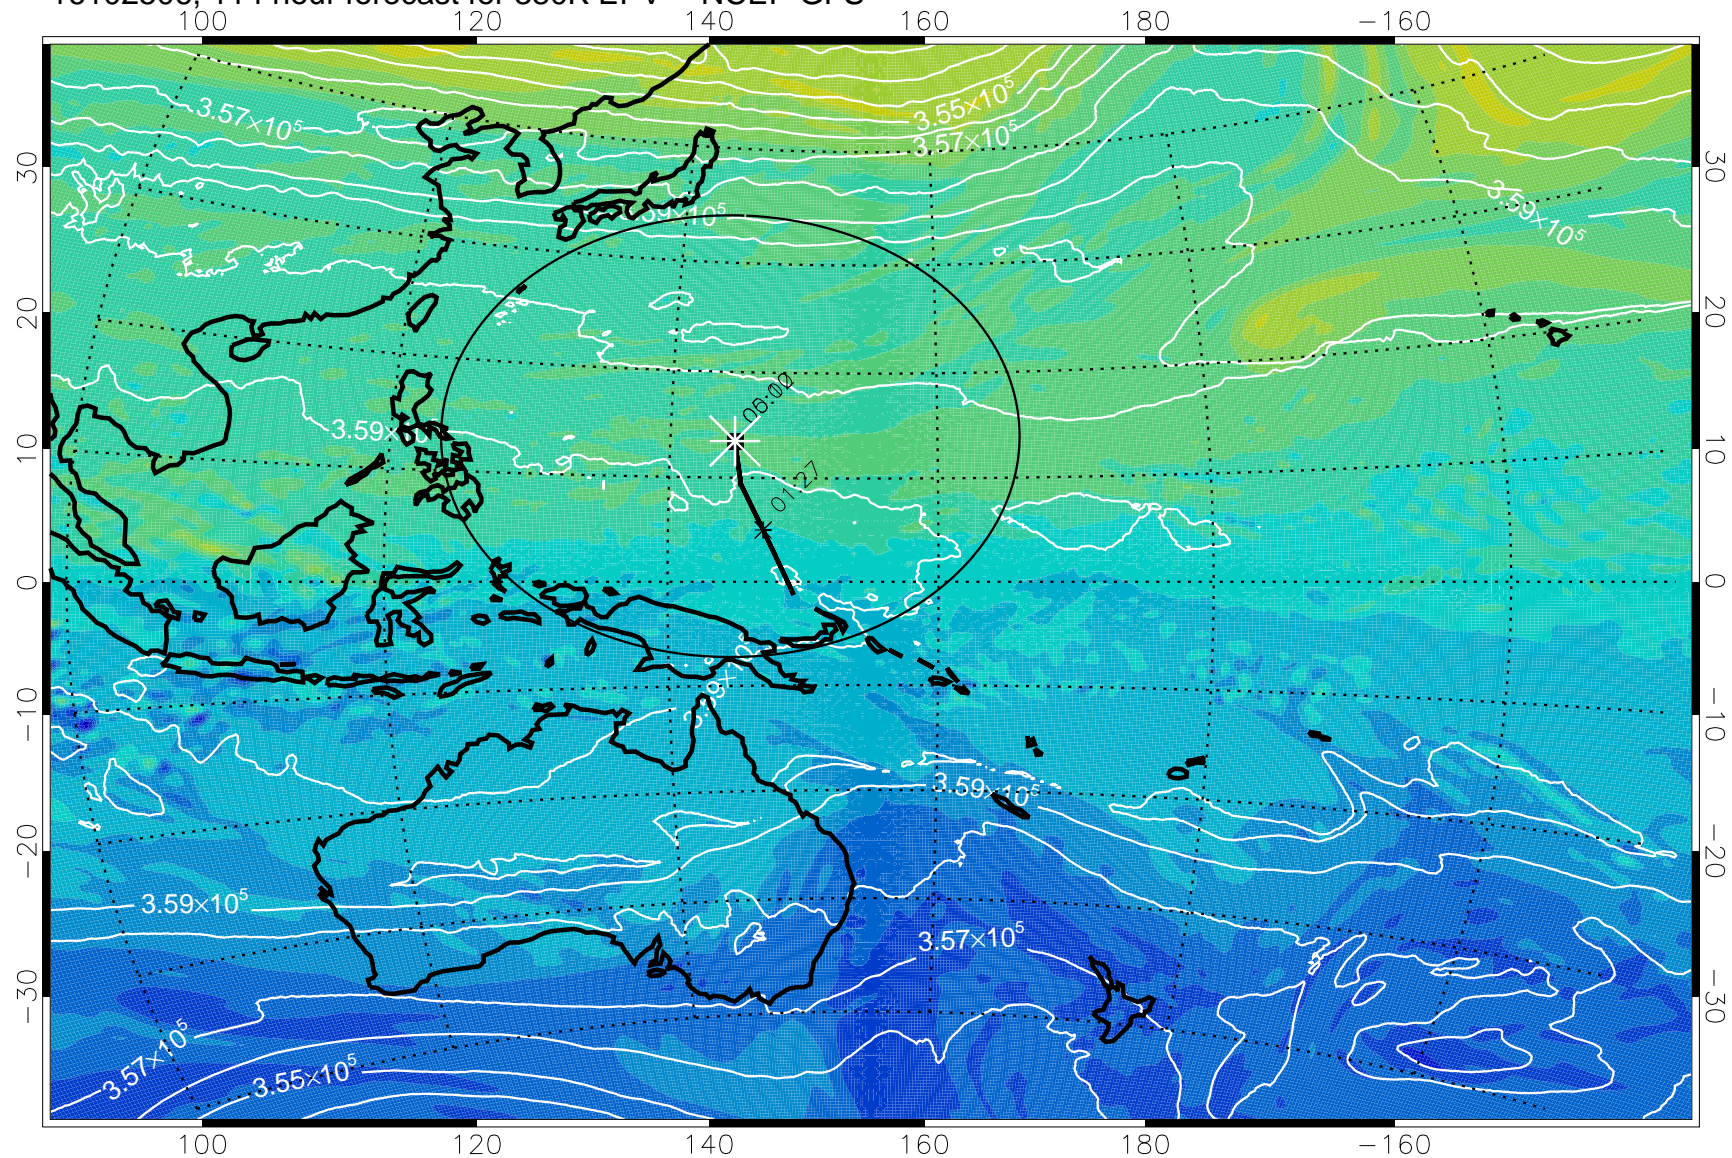

16102406, 090 hour forecast for 380K EPV -- NCEP GFS

380K Montgomery Streamfunction, white

Range ring of 2304 km

16102412, 096 hour forecast for 380K EPV -- NCEP GFS

380K Montgomery Streamfunction, white

Range ring of 2304 km

16102418, 102 hour forecast for 380K EPV -- NCEP GFS

-2×10^{-5} -1×10^{-5} 0 1×10^{-5} 2×10^{-5}
PVU

380K Montgomery Streamfunction, white

Range ring of 2304 km

16102500, 108 hour forecast for 380K EPV -- NCEP GFS

380K Montgomery Streamfunction, white

Range ring of 2304 km

16102506, 114 hour forecast for 380K EPV -- NCEP GFS

380K Montgomery Streamfunction, white

Range ring of 2304 km

16102512, 120 hour forecast for 380K EPV -- NCEP GFS