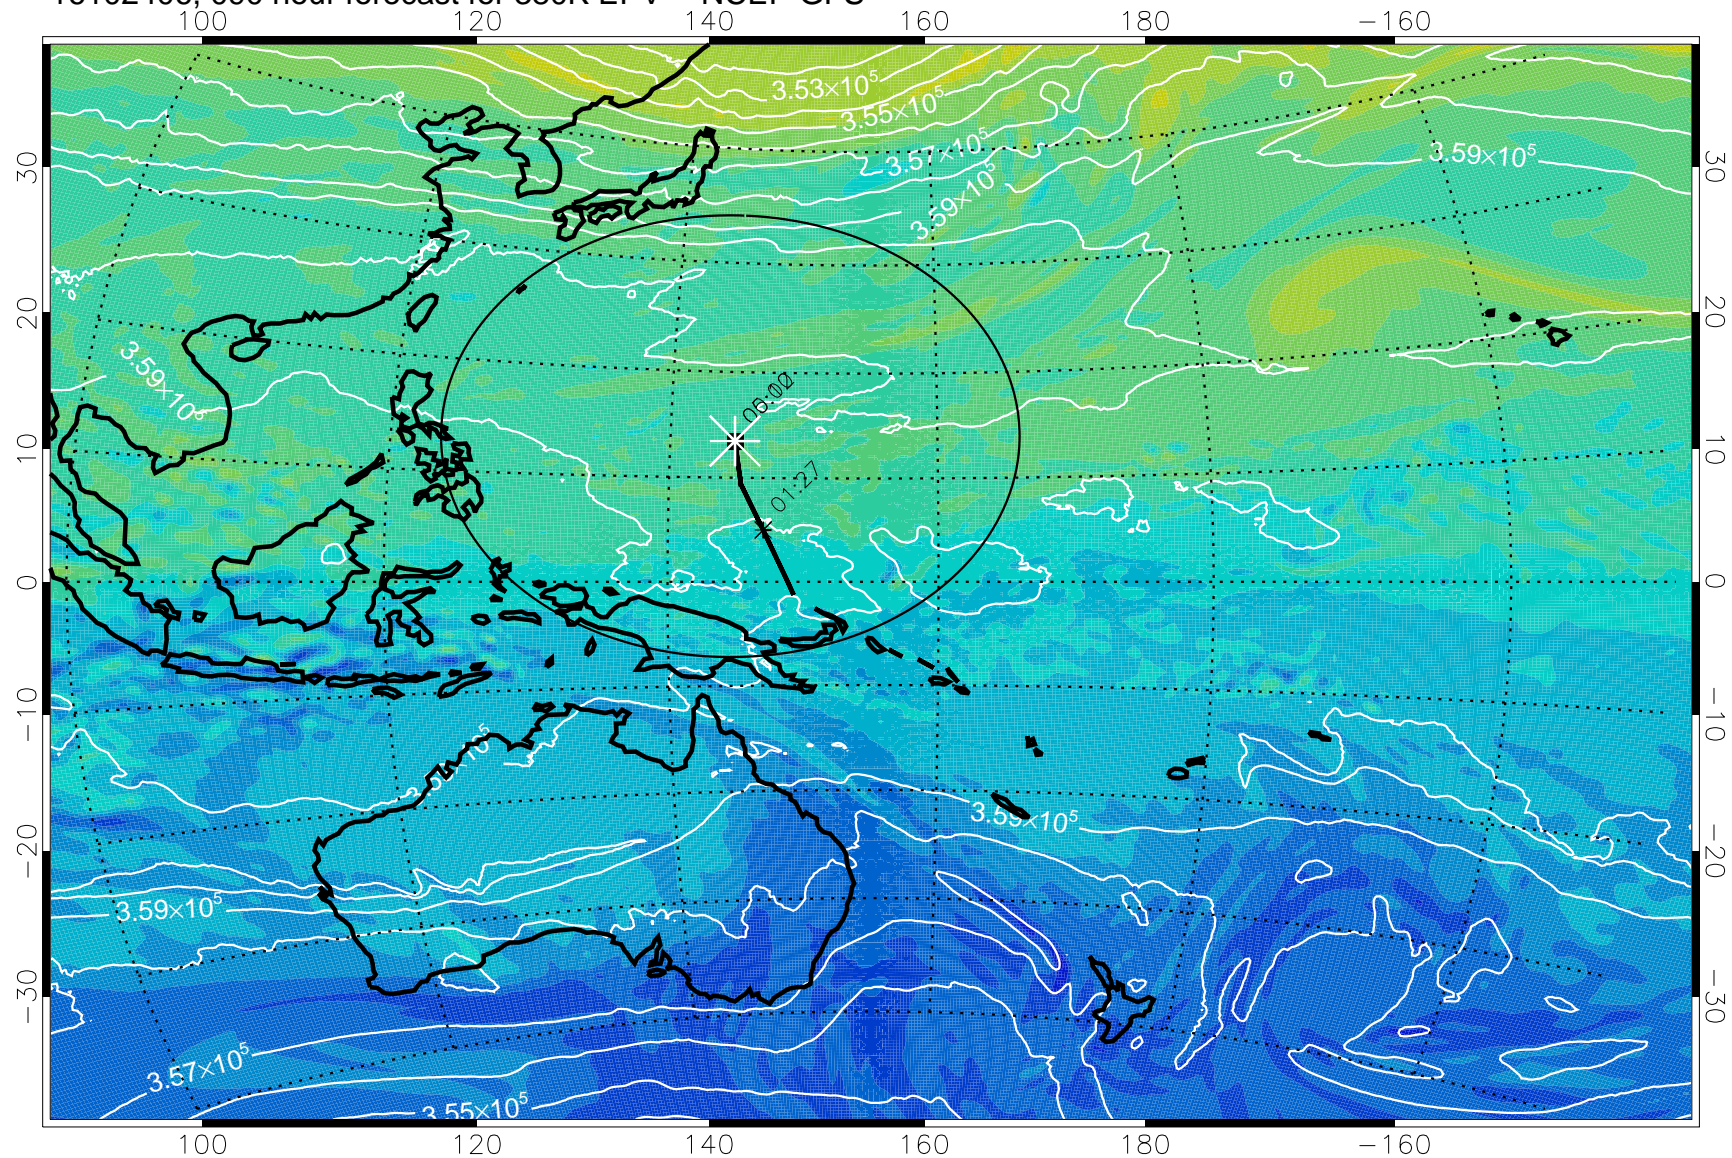

380K Montgomery Streamfunction, white

Range ring of 2304 km

16102306, 066 hour forecast for 380K EPV -- NCEP GFS

380K Montgomery Streamfunction, white

Range ring of 2304 km

16102312, 072 hour forecast for 380K EPV -- NCEP GFS

380K Montgomery Streamfunction, white

Range ring of 2304 km

16102318, 078 hour forecast for 380K EPV -- NCEP GFS

16102400, 084 hour forecast for 380K EPV -- NCEP GFS

380K Montgomery Streamfunction, white

Range ring of 2304 km

16102406, 090 hour forecast for 380K EPV -- NCEP GFS

380K Montgomery Streamfunction, white

Range ring of 2304 km

16102412, 096 hour forecast for 380K EPV -- NCEP GFS

380K Montgomery Streamfunction, white

Range ring of 2304 km

16102418, 102 hour forecast for 380K EPV -- NCEP GFS

-2×10^{-5} -1×10^{-5} 0 1×10^{-5} 2×10^{-5}
PVU

380K Montgomery Streamfunction, white

Range ring of 2304 km

16102500, 108 hour forecast for 380K EPV -- NCEP GFS