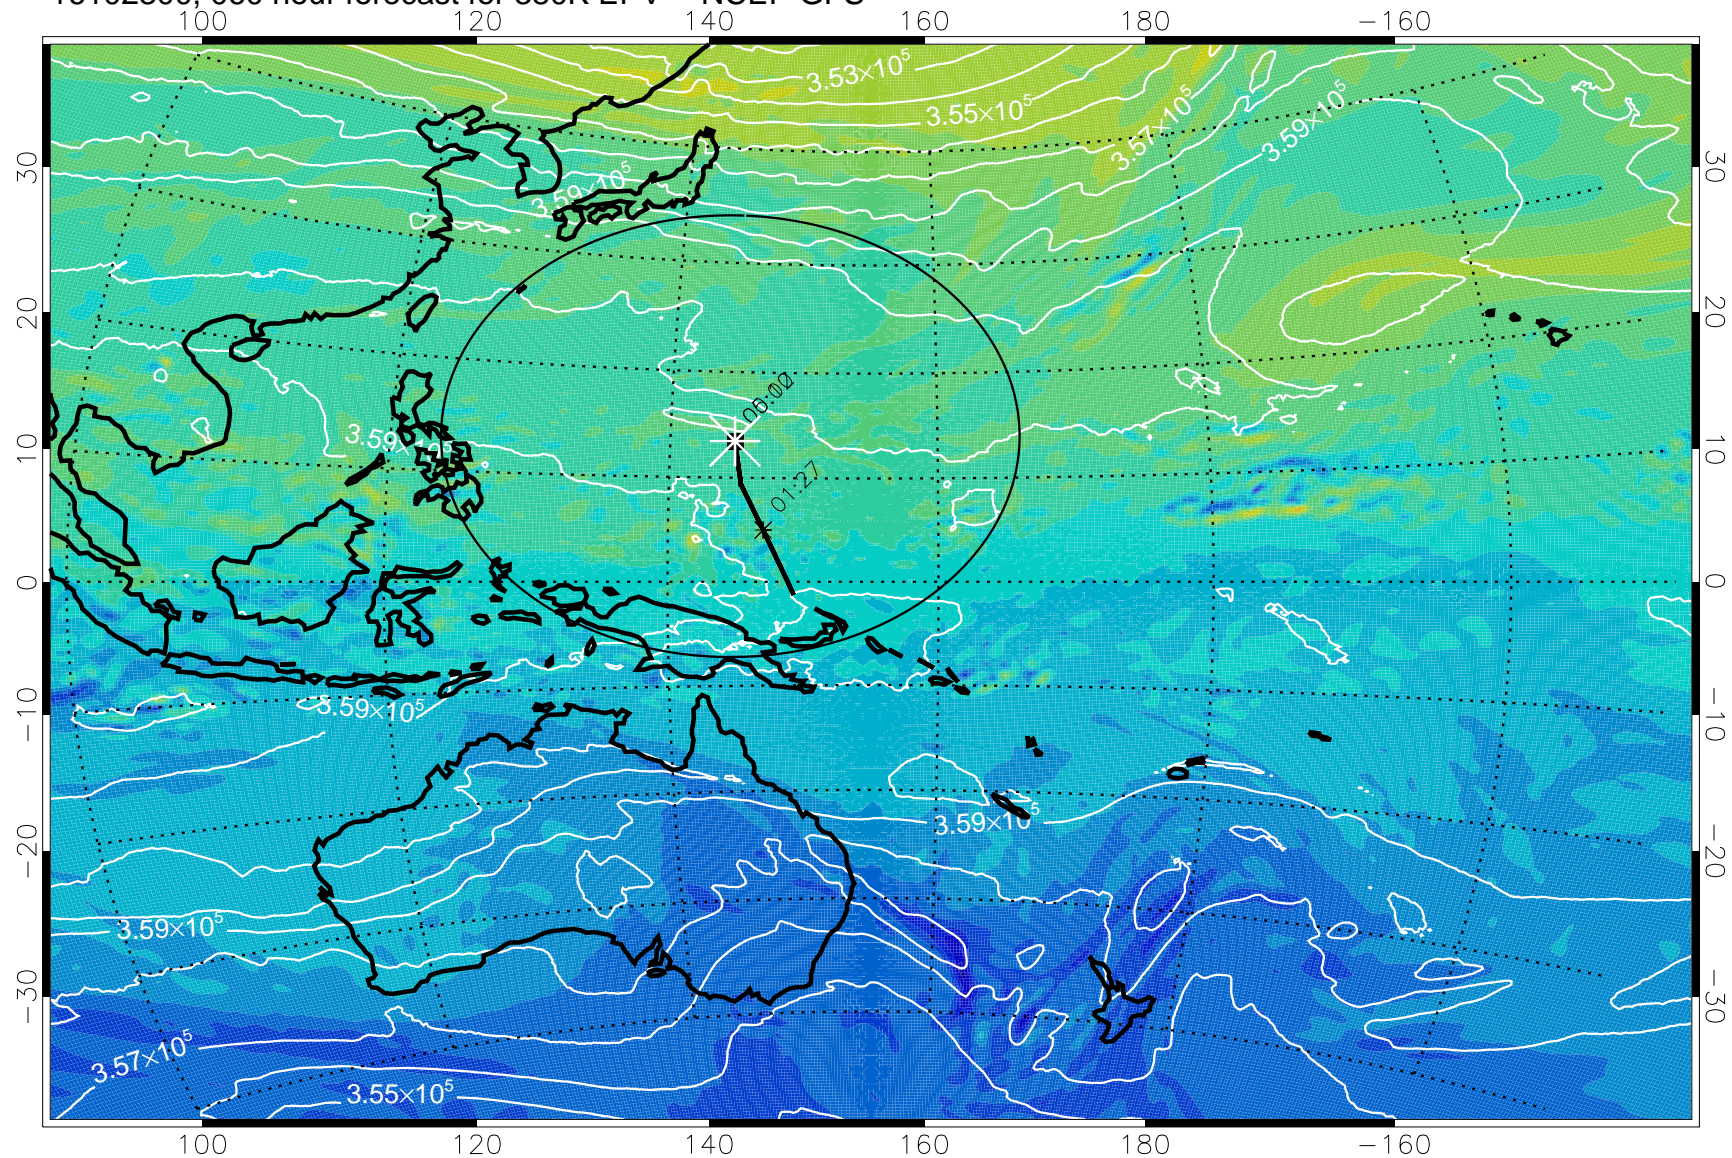

380K Montgomery Streamfunction, white

Range ring of 2304 km

16102206, 042 hour forecast for 380K EPV -- NCEP GFS

380K Montgomery Streamfunction, white

Range ring of 2304 km

16102212, 048 hour forecast for 380K EPV -- NCEP GFS

380K Montgomery Streamfunction, white

Range ring of 2304 km

16102218, 054 hour forecast for 380K EPV -- NCEP GFS

380K Montgomery Streamfunction, white

Range ring of 2304 km

16102300, 060 hour forecast for 380K EPV -- NCEP GFS

380K Montgomery Streamfunction, white

Range ring of 2304 km

16102306, 066 hour forecast for 380K EPV -- NCEP GFS

380K Montgomery Streamfunction, white

Range ring of 2304 km

16102312, 072 hour forecast for 380K EPV -- NCEP GFS

380K Montgomery Streamfunction, white

Range ring of 2304 km

16102318, 078 hour forecast for 380K EPV -- NCEP GFS

16102400, 084 hour forecast for 380K EPV -- NCEP GFS

380K Montgomery Streamfunction, white

Range ring of 2304 km