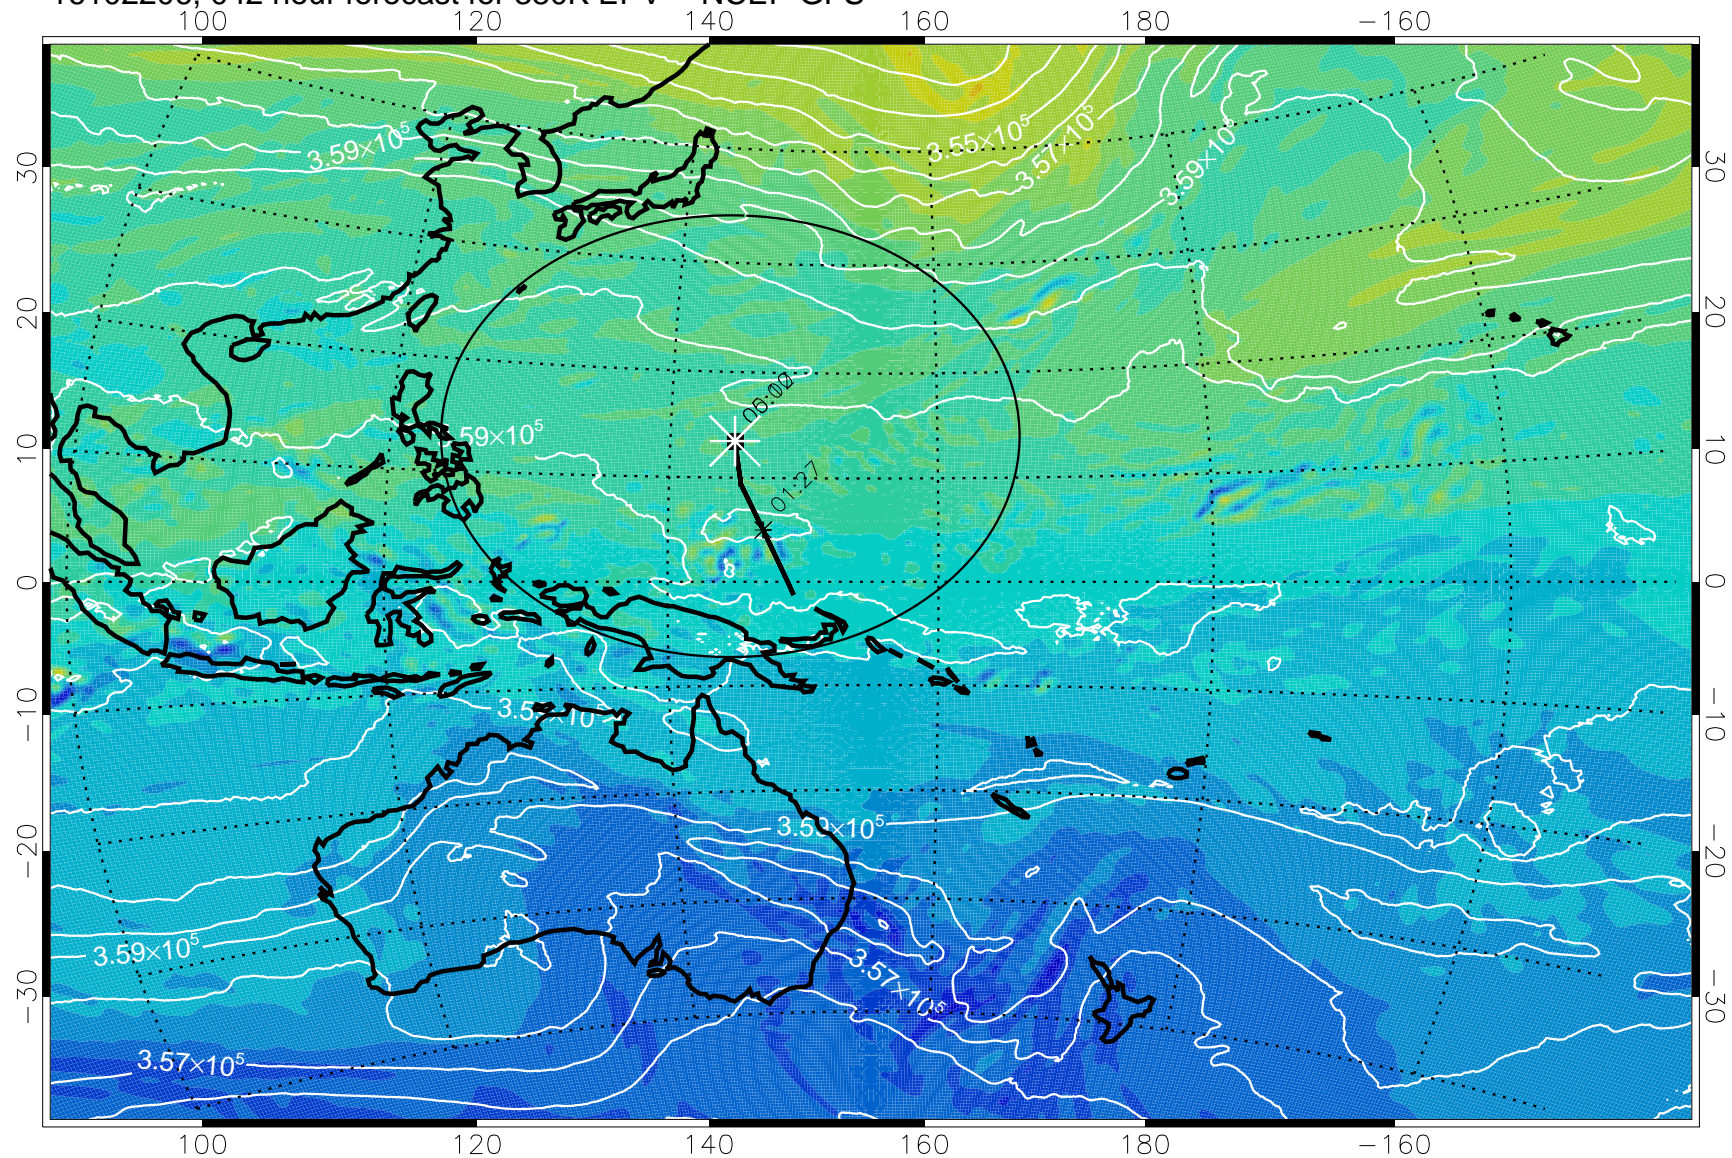

16102018, 006 hour forecast for 380K EPV -- NCEP GFS

380K Montgomery Streamfunction, white

Range ring of 2304 km

16102100, 012 hour forecast for 380K EPV -- NCEP GFS

16102106, 018 hour forecast for 380K EPV -- NCEP GFS

16102112, 024 hour forecast for 380K EPV -- NCEP GFS

380K Montgomery Streamfunction, white

Range ring of 2304 km

-2x10⁻⁵ -1x10⁻⁵ 0 1x10⁻⁵ 2x10⁻⁵

PVU

16102118, 030 hour forecast for 380K EPV -- NCEP GFS

16102200, 036 hour forecast for 380K EPV -- NCEP GFS

380K Montgomery Streamfunction, white

Range ring of 2304 km

16102206, 042 hour forecast for 380K EPV -- NCEP GFS

380K Montgomery Streamfunction, white

Range ring of 2304 km

16102212, 048 hour forecast for 380K EPV -- NCEP GFS

380K Montgomery Streamfunction, white

Range ring of 2304 km

16102218, 054 hour forecast for 380K EPV -- NCEP GFS

380K Montgomery Streamfunction, white

Range ring of 2304 km

16102300, 060 hour forecast for 380K EPV -- NCEP GFS