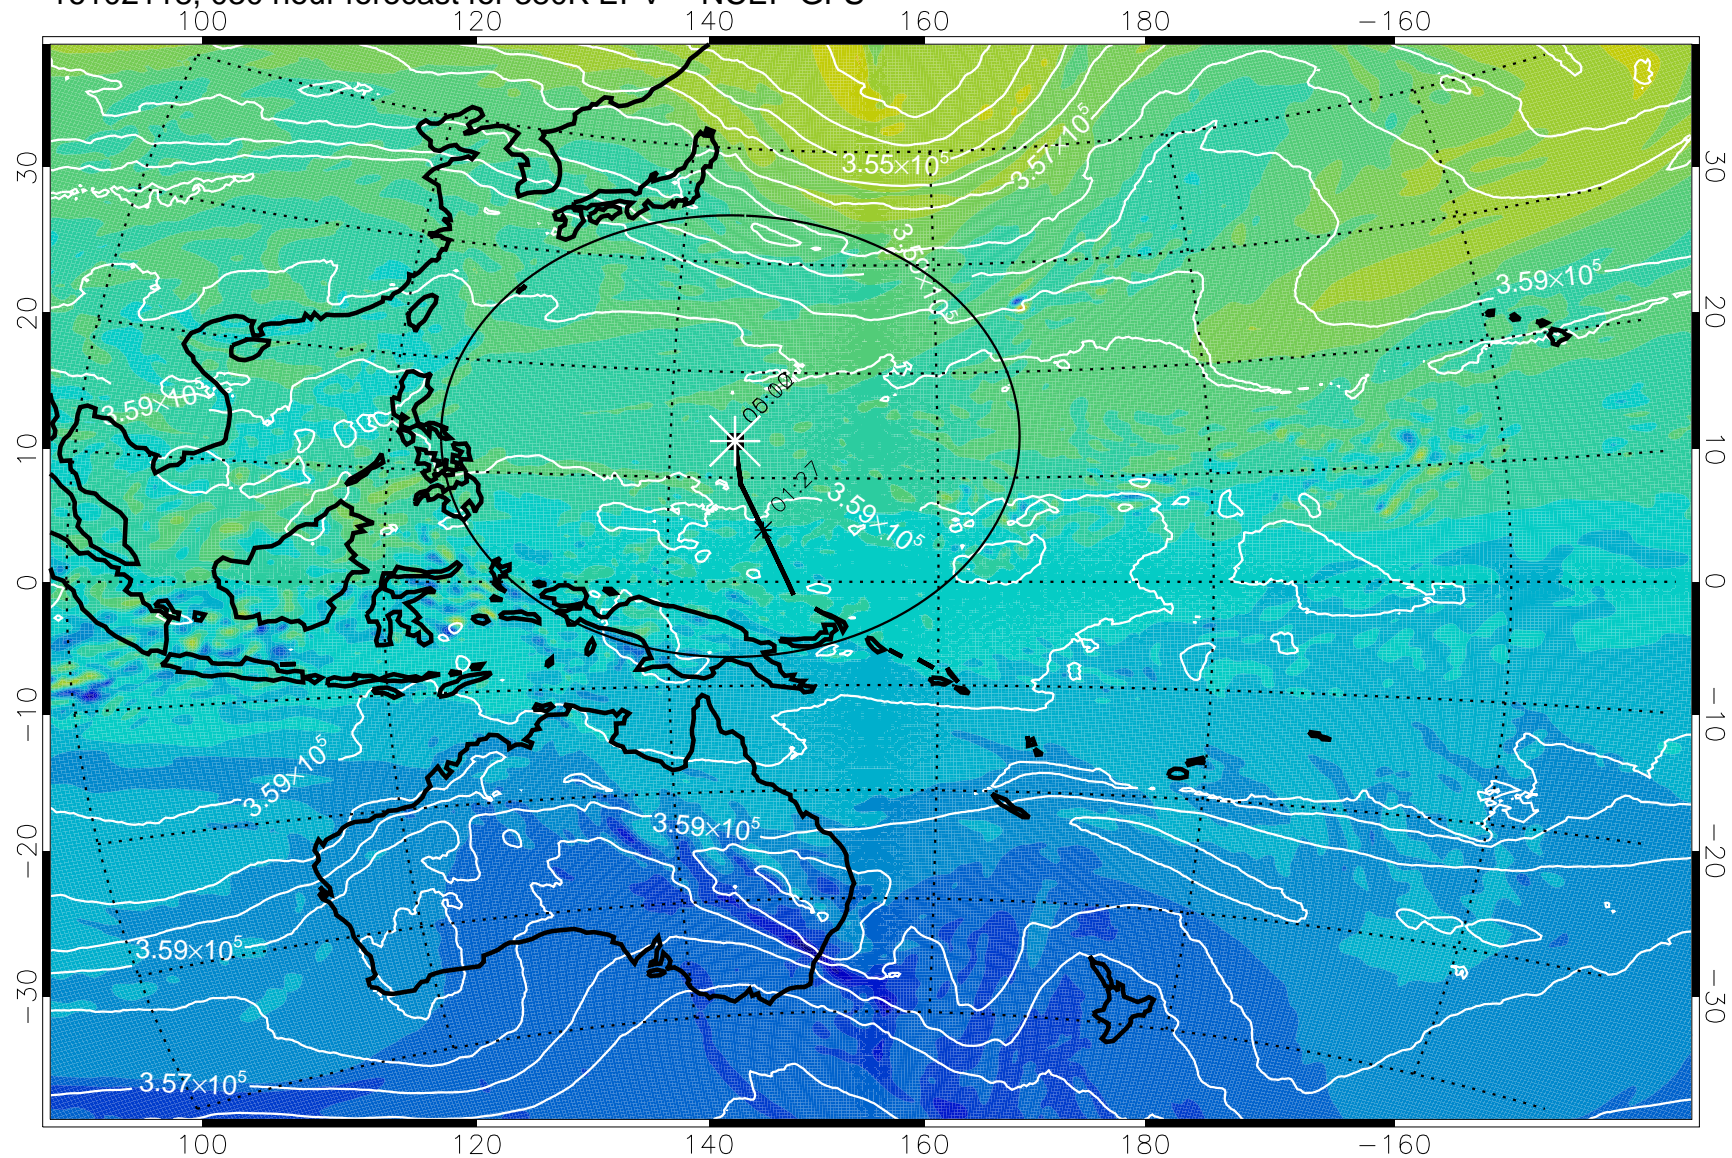

16102018, 006 hour forecast for 380K EPV -- NCEP GFS

380K Montgomery Streamfunction, white

Range ring of 2304 km

16102100, 012 hour forecast for 380K EPV -- NCEP GFS

16102106, 018 hour forecast for 380K EPV -- NCEP GFS

16102112, 024 hour forecast for 380K EPV -- NCEP GFS

380K Montgomery Streamfunction, white

Range ring of 2304 km

-2x10⁻⁵ -1x10⁻⁵ 0 1x10⁻⁵ 2x10⁻⁵

PVU

16102118, 030 hour forecast for 380K EPV -- NCEP GFS

16102200, 036 hour forecast for 380K EPV -- NCEP GFS

380K Montgomery Streamfunction, white

Range ring of 2304 km

16102206, 042 hour forecast for 380K EPV -- NCEP GFS

380K Montgomery Streamfunction, white

Range ring of 2304 km

16102212, 048 hour forecast for 380K EPV -- NCEP GFS

380K Montgomery Streamfunction, white

Range ring of 2304 km

16102218, 054 hour forecast for 380K EPV -- NCEP GFS

380K Montgomery Streamfunction, white

Range ring of 2304 km

16102300, 060 hour forecast for 380K EPV -- NCEP GFS