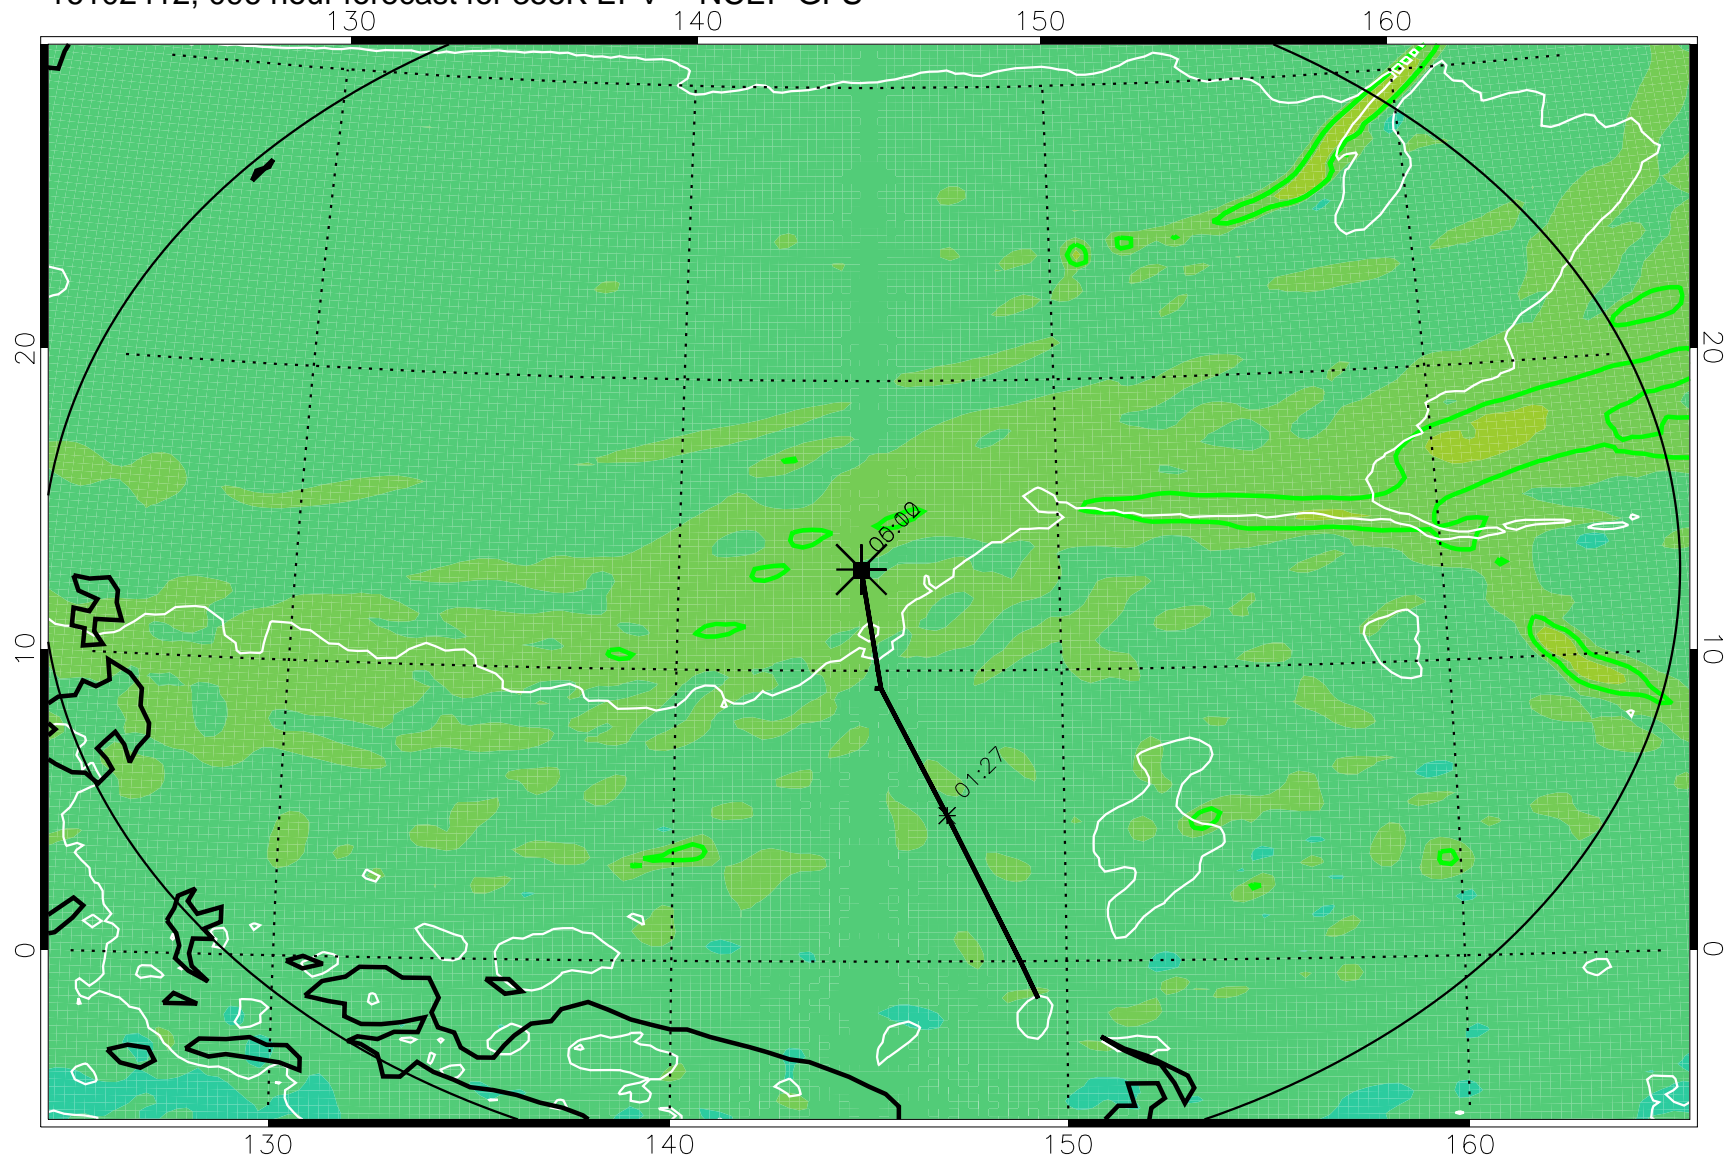

16102306, 066 hour forecast for 355K EPV -- NCEP GFS

355K Montgomery Streamfunction, white  
EPV Tropopause (2 PVU) Position  
Range ring of 2304 km

16102312, 072 hour forecast for 355K EPV -- NCEP GFS

355K Montgomery Streamfunction, white  
EPV Tropopause (2 PVU) Position  
Range ring of 2304 km

16102318, 078 hour forecast for 355K EPV -- NCEP GFS

355K Montgomery Streamfunction, white  
EPV Tropopause (2 PVU) Position  
Range ring of 2304 km

16102400, 084 hour forecast for 355K EPV -- NCEP GFS

355K Montgomery Streamfunction, white  
EPV Tropopause (2 PVU) Position  
Range ring of 2304 km

16102406, 090 hour forecast for 355K EPV -- NCEP GFS

355K Montgomery Streamfunction, white  
EPV Tropopause (2 PVU) Position  
Range ring of 2304 km

16102412, 096 hour forecast for 355K EPV -- NCEP GFS

355K Montgomery Streamfunction, white  
EPV Tropopause (2 PVU) Position  
Range ring of 2304 km

16102418, 102 hour forecast for 355K EPV -- NCEP GFS

355K Montgomery Streamfunction, white  
EPV Tropopause (2 PVU) Position  
Range ring of 2304 km

16102500, 108 hour forecast for 355K EPV -- NCEP GFS

355K Montgomery Streamfunction, white  
EPV Tropopause (2 PVU) Position  
Range ring of 2304 km