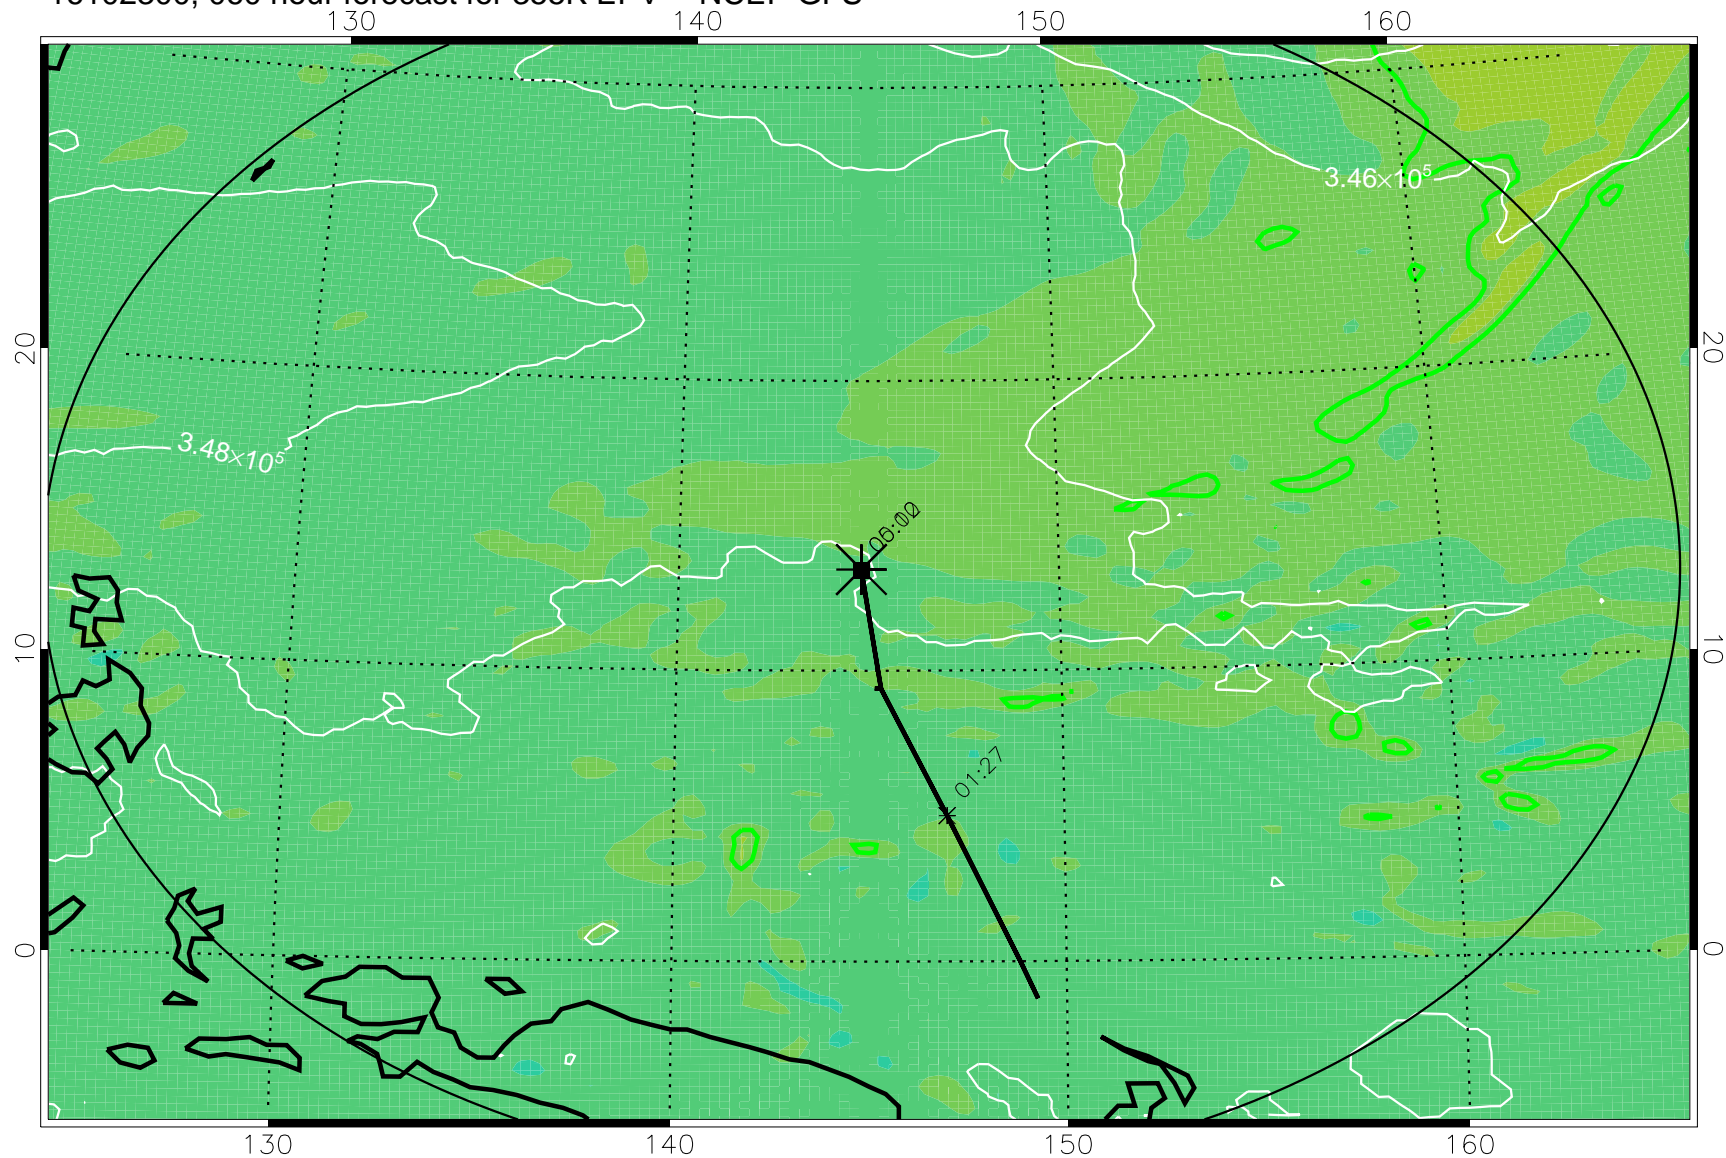

16102206, 042 hour forecast for 355K EPV -- NCEP GFS

355K Montgomery Streamfunction, white  
EPV Tropopause (2 PVU) Position  
Range ring of 2304 km

16102212, 048 hour forecast for 355K EPV -- NCEP GFS

355K Montgomery Streamfunction, white  
EPV Tropopause (2 PVU) Position  
Range ring of 2304 km

16102218, 054 hour forecast for 355K EPV -- NCEP GFS

355K Montgomery Streamfunction, white  
EPV Tropopause (2 PVU) Position  
Range ring of 2304 km

16102300, 060 hour forecast for 355K EPV -- NCEP GFS

355K Montgomery Streamfunction, white  
EPV Tropopause (2 PVU) Position  
Range ring of 2304 km

16102306, 066 hour forecast for 355K EPV -- NCEP GFS

355K Montgomery Streamfunction, white  
EPV Tropopause (2 PVU) Position  
Range ring of 2304 km

16102312, 072 hour forecast for 355K EPV -- NCEP GFS

355K Montgomery Streamfunction, white  
EPV Tropopause (2 PVU) Position  
Range ring of 2304 km

16102318, 078 hour forecast for 355K EPV -- NCEP GFS

355K Montgomery Streamfunction, white  
EPV Tropopause (2 PVU) Position  
Range ring of 2304 km

16102400, 084 hour forecast for 355K EPV -- NCEP GFS

355K Montgomery Streamfunction, white  
EPV Tropopause (2 PVU) Position  
Range ring of 2304 km