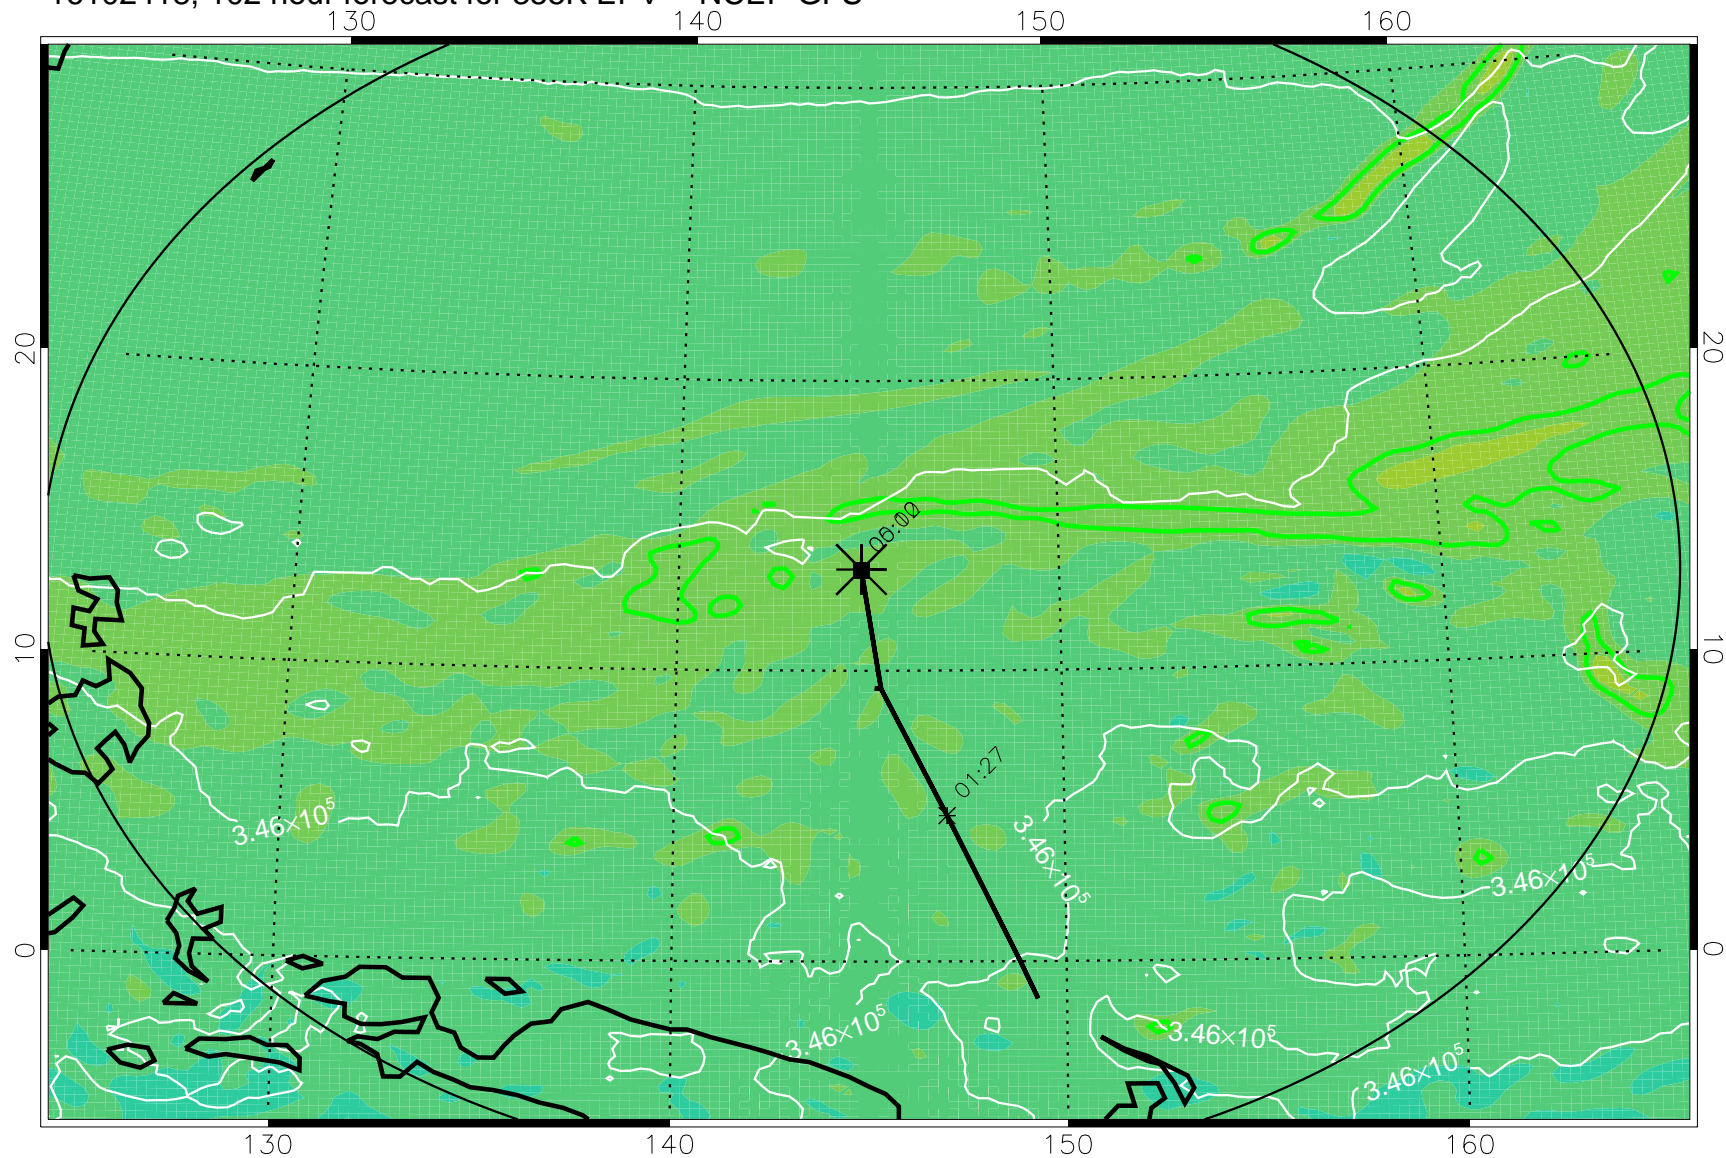

16102318, 078 hour forecast for 355K EPV -- NCEP GFS

355K Montgomery Streamfunction, white  
EPV Tropopause (2 PVU) Position  
Range ring of 2304 km

16102400, 084 hour forecast for 355K EPV -- NCEP GFS

355K Montgomery Streamfunction, white  
EPV Tropopause (2 PVU) Position  
Range ring of 2304 km

16102406, 090 hour forecast for 355K EPV -- NCEP GFS

355K Montgomery Streamfunction, white  
EPV Tropopause (2 PVU) Position  
Range ring of 2304 km

16102412, 096 hour forecast for 355K EPV -- NCEP GFS

355K Montgomery Streamfunction, white  
EPV Tropopause (2 PVU) Position  
Range ring of 2304 km

16102418, 102 hour forecast for 355K EPV -- NCEP GFS

355K Montgomery Streamfunction, white  
EPV Tropopause (2 PVU) Position  
Range ring of 2304 km

16102500, 108 hour forecast for 355K EPV -- NCEP GFS

355K Montgomery Streamfunction, white  
EPV Tropopause (2 PVU) Position  
Range ring of 2304 km

16102506, 114 hour forecast for 355K EPV -- NCEP GFS

355K Montgomery Streamfunction, white  
EPV Tropopause (2 PVU) Position  
Range ring of 2304 km

16102512, 120 hour forecast for 355K EPV -- NCEP GFS

355K Montgomery Streamfunction, white  
EPV Tropopause (2 PVU) Position  
Range ring of 2304 km