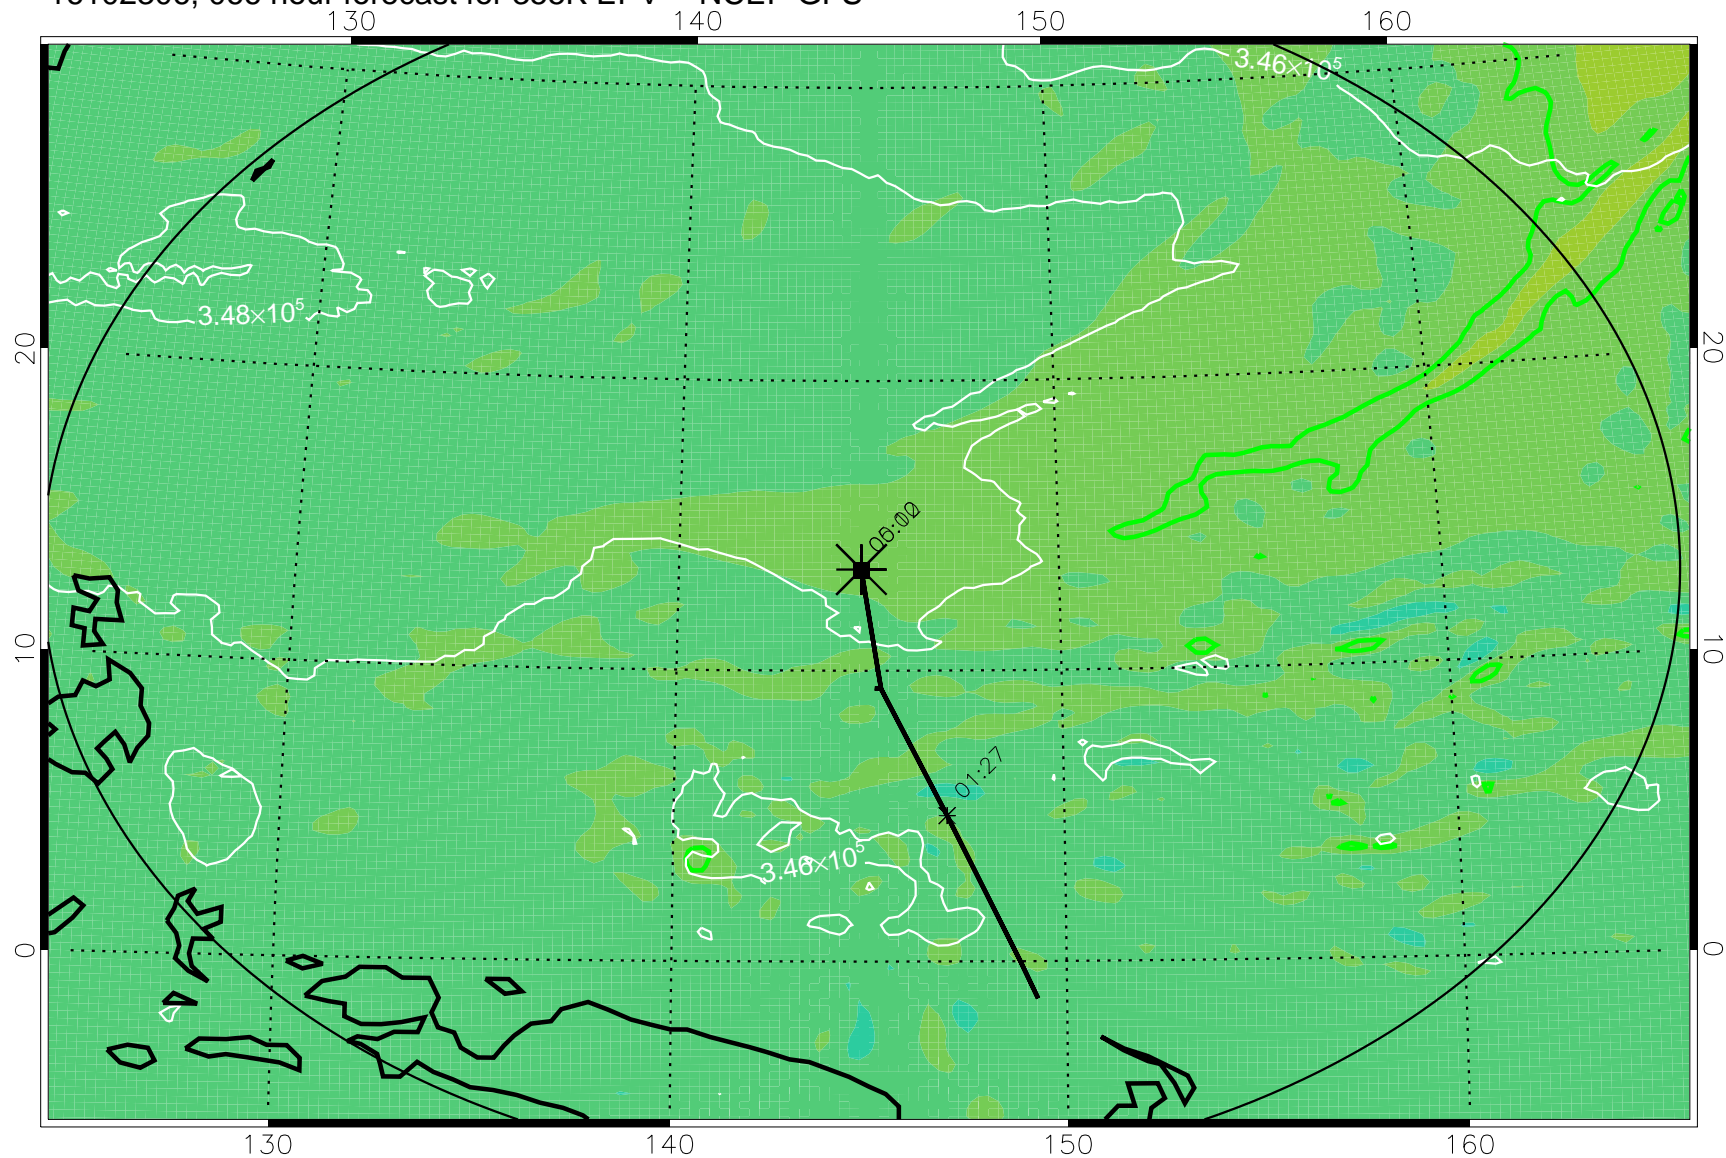

16102218, 054 hour forecast for 355K EPV -- NCEP GFS

355K Montgomery Streamfunction, white  
EPV Tropopause (2 PVU) Position  
Range ring of 2304 km

16102300, 060 hour forecast for 355K EPV -- NCEP GFS

355K Montgomery Streamfunction, white  
EPV Tropopause (2 PVU) Position  
Range ring of 2304 km

16102306, 066 hour forecast for 355K EPV -- NCEP GFS

355K Montgomery Streamfunction, white  
EPV Tropopause (2 PVU) Position  
Range ring of 2304 km

16102312, 072 hour forecast for 355K EPV -- NCEP GFS

355K Montgomery Streamfunction, white  
EPV Tropopause (2 PVU) Position  
Range ring of 2304 km

16102318, 078 hour forecast for 355K EPV -- NCEP GFS

355K Montgomery Streamfunction, white  
EPV Tropopause (2 PVU) Position  
Range ring of 2304 km

16102400, 084 hour forecast for 355K EPV -- NCEP GFS

355K Montgomery Streamfunction, white  
EPV Tropopause (2 PVU) Position  
Range ring of 2304 km

16102406, 090 hour forecast for 355K EPV -- NCEP GFS

355K Montgomery Streamfunction, white  
EPV Tropopause (2 PVU) Position  
Range ring of 2304 km

16102412, 096 hour forecast for 355K EPV -- NCEP GFS

355K Montgomery Streamfunction, white  
EPV Tropopause (2 PVU) Position  
Range ring of 2304 km