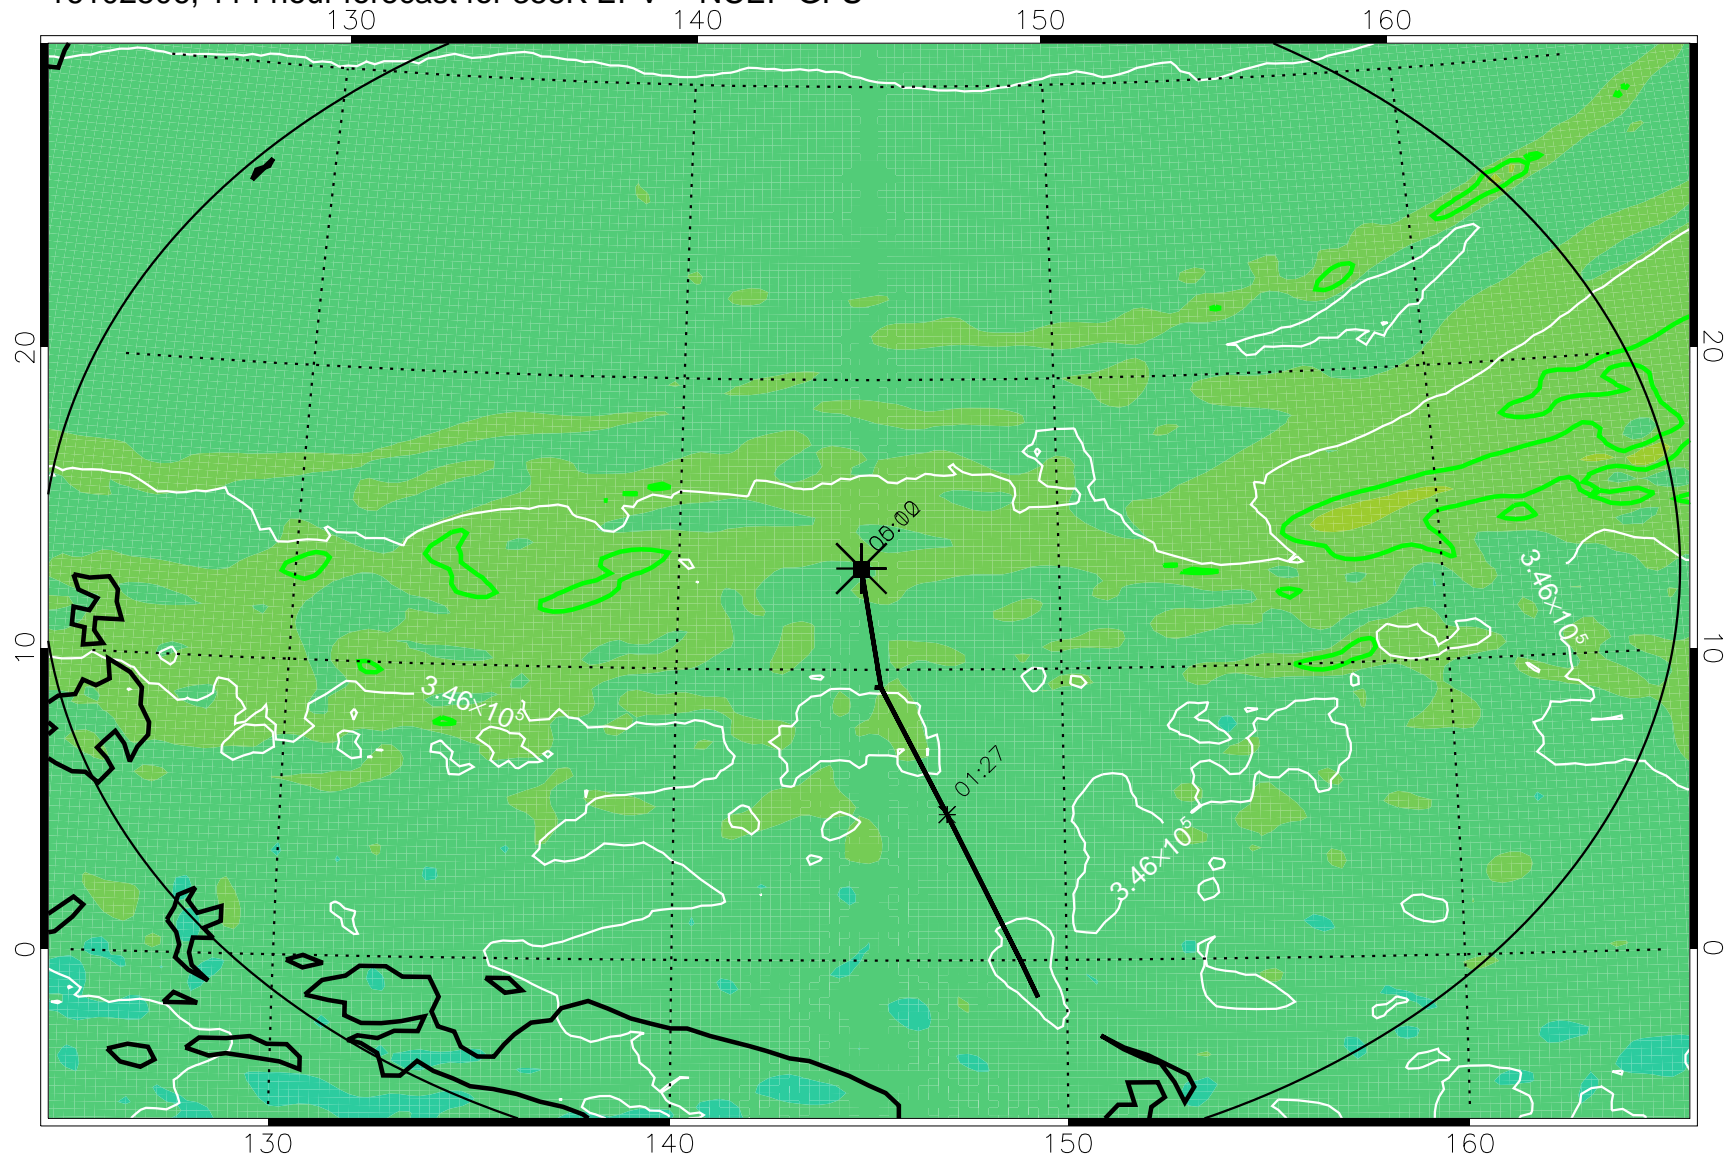

16102318, 078 hour forecast for 355K EPV -- NCEP GFS

355K Montgomery Streamfunction, white  
EPV Tropopause (2 PVU) Position  
Range ring of 2304 km

16102400, 084 hour forecast for 355K EPV -- NCEP GFS

355K Montgomery Streamfunction, white  
EPV Tropopause (2 PVU) Position  
Range ring of 2304 km

16102406, 090 hour forecast for 355K EPV -- NCEP GFS

355K Montgomery Streamfunction, white  
EPV Tropopause (2 PVU) Position  
Range ring of 2304 km

16102412, 096 hour forecast for 355K EPV -- NCEP GFS

355K Montgomery Streamfunction, white  
EPV Tropopause (2 PVU) Position  
Range ring of 2304 km

16102418, 102 hour forecast for 355K EPV -- NCEP GFS

355K Montgomery Streamfunction, white  
EPV Tropopause (2 PVU) Position  
Range ring of 2304 km

16102500, 108 hour forecast for 355K EPV -- NCEP GFS

355K Montgomery Streamfunction, white  
EPV Tropopause (2 PVU) Position  
Range ring of 2304 km

16102506, 114 hour forecast for 355K EPV -- NCEP GFS

355K Montgomery Streamfunction, white  
EPV Tropopause (2 PVU) Position  
Range ring of 2304 km

16102512, 120 hour forecast for 355K EPV -- NCEP GFS

355K Montgomery Streamfunction, white  
EPV Tropopause (2 PVU) Position  
Range ring of 2304 km