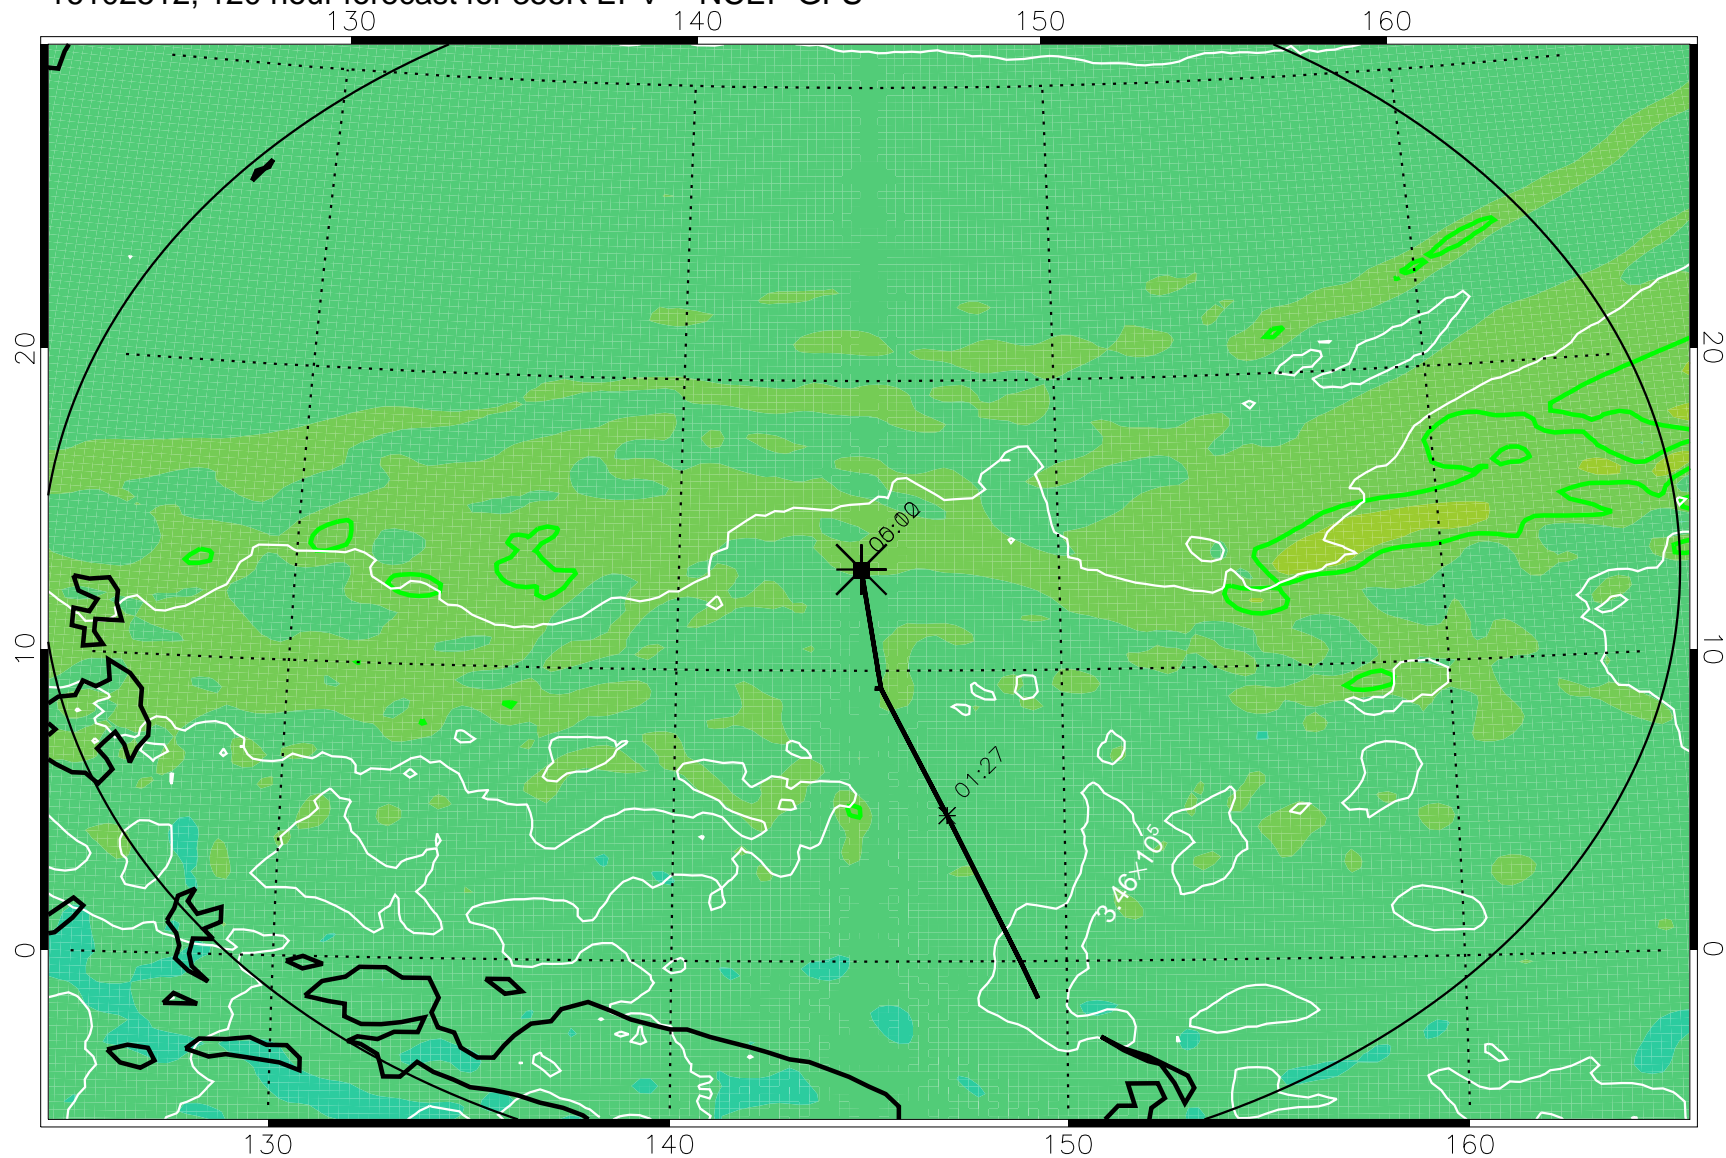

16102318, 078 hour forecast for 355K EPV -- NCEP GFS

355K Montgomery Streamfunction, white  
EPV Tropopause (2 PVU) Position  
Range ring of 2304 km

16102400, 084 hour forecast for 355K EPV -- NCEP GFS

355K Montgomery Streamfunction, white  
EPV Tropopause (2 PVU) Position  
Range ring of 2304 km

16102406, 090 hour forecast for 355K EPV -- NCEP GFS

355K Montgomery Streamfunction, white  
EPV Tropopause (2 PVU) Position  
Range ring of 2304 km

16102412, 096 hour forecast for 355K EPV -- NCEP GFS

355K Montgomery Streamfunction, white  
EPV Tropopause (2 PVU) Position  
Range ring of 2304 km

16102418, 102 hour forecast for 355K EPV -- NCEP GFS

355K Montgomery Streamfunction, white  
EPV Tropopause (2 PVU) Position  
Range ring of 2304 km

16102500, 108 hour forecast for 355K EPV -- NCEP GFS

355K Montgomery Streamfunction, white  
EPV Tropopause (2 PVU) Position  
Range ring of 2304 km

16102506, 114 hour forecast for 355K EPV -- NCEP GFS

355K Montgomery Streamfunction, white  
EPV Tropopause (2 PVU) Position  
Range ring of 2304 km

16102512, 120 hour forecast for 355K EPV -- NCEP GFS

355K Montgomery Streamfunction, white  
EPV Tropopause (2 PVU) Position  
Range ring of 2304 km