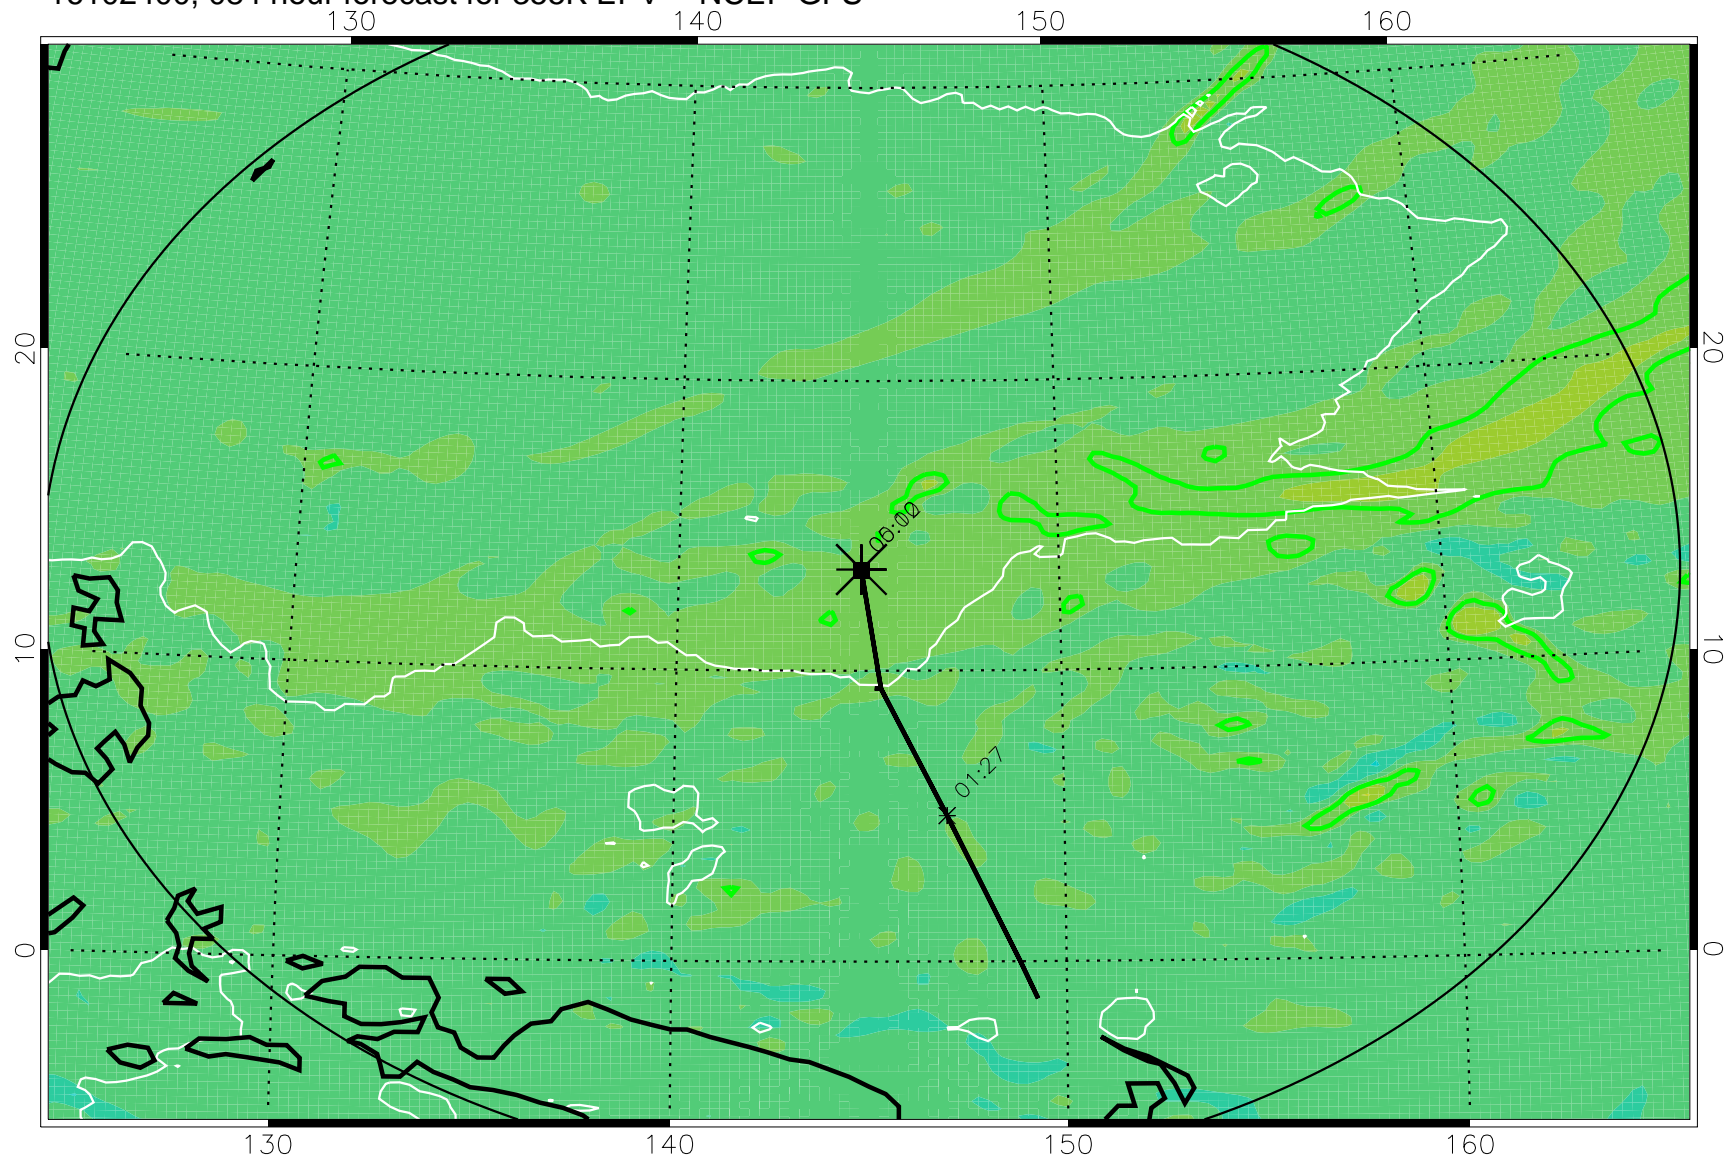

16102306, 066 hour forecast for 355K EPV -- NCEP GFS

355K Montgomery Streamfunction, white  
EPV Tropopause (2 PVU) Position  
Range ring of 2304 km

16102312, 072 hour forecast for 355K EPV -- NCEP GFS

355K Montgomery Streamfunction, white  
EPV Tropopause (2 PVU) Position  
Range ring of 2304 km

16102318, 078 hour forecast for 355K EPV -- NCEP GFS

355K Montgomery Streamfunction, white  
EPV Tropopause (2 PVU) Position  
Range ring of 2304 km

16102400, 084 hour forecast for 355K EPV -- NCEP GFS

355K Montgomery Streamfunction, white  
EPV Tropopause (2 PVU) Position  
Range ring of 2304 km

16102406, 090 hour forecast for 355K EPV -- NCEP GFS

355K Montgomery Streamfunction, white  
EPV Tropopause (2 PVU) Position  
Range ring of 2304 km

16102412, 096 hour forecast for 355K EPV -- NCEP GFS

355K Montgomery Streamfunction, white  
EPV Tropopause (2 PVU) Position  
Range ring of 2304 km

16102418, 102 hour forecast for 355K EPV -- NCEP GFS

355K Montgomery Streamfunction, white  
EPV Tropopause (2 PVU) Position  
Range ring of 2304 km

16102500, 108 hour forecast for 355K EPV -- NCEP GFS

355K Montgomery Streamfunction, white  
EPV Tropopause (2 PVU) Position  
Range ring of 2304 km