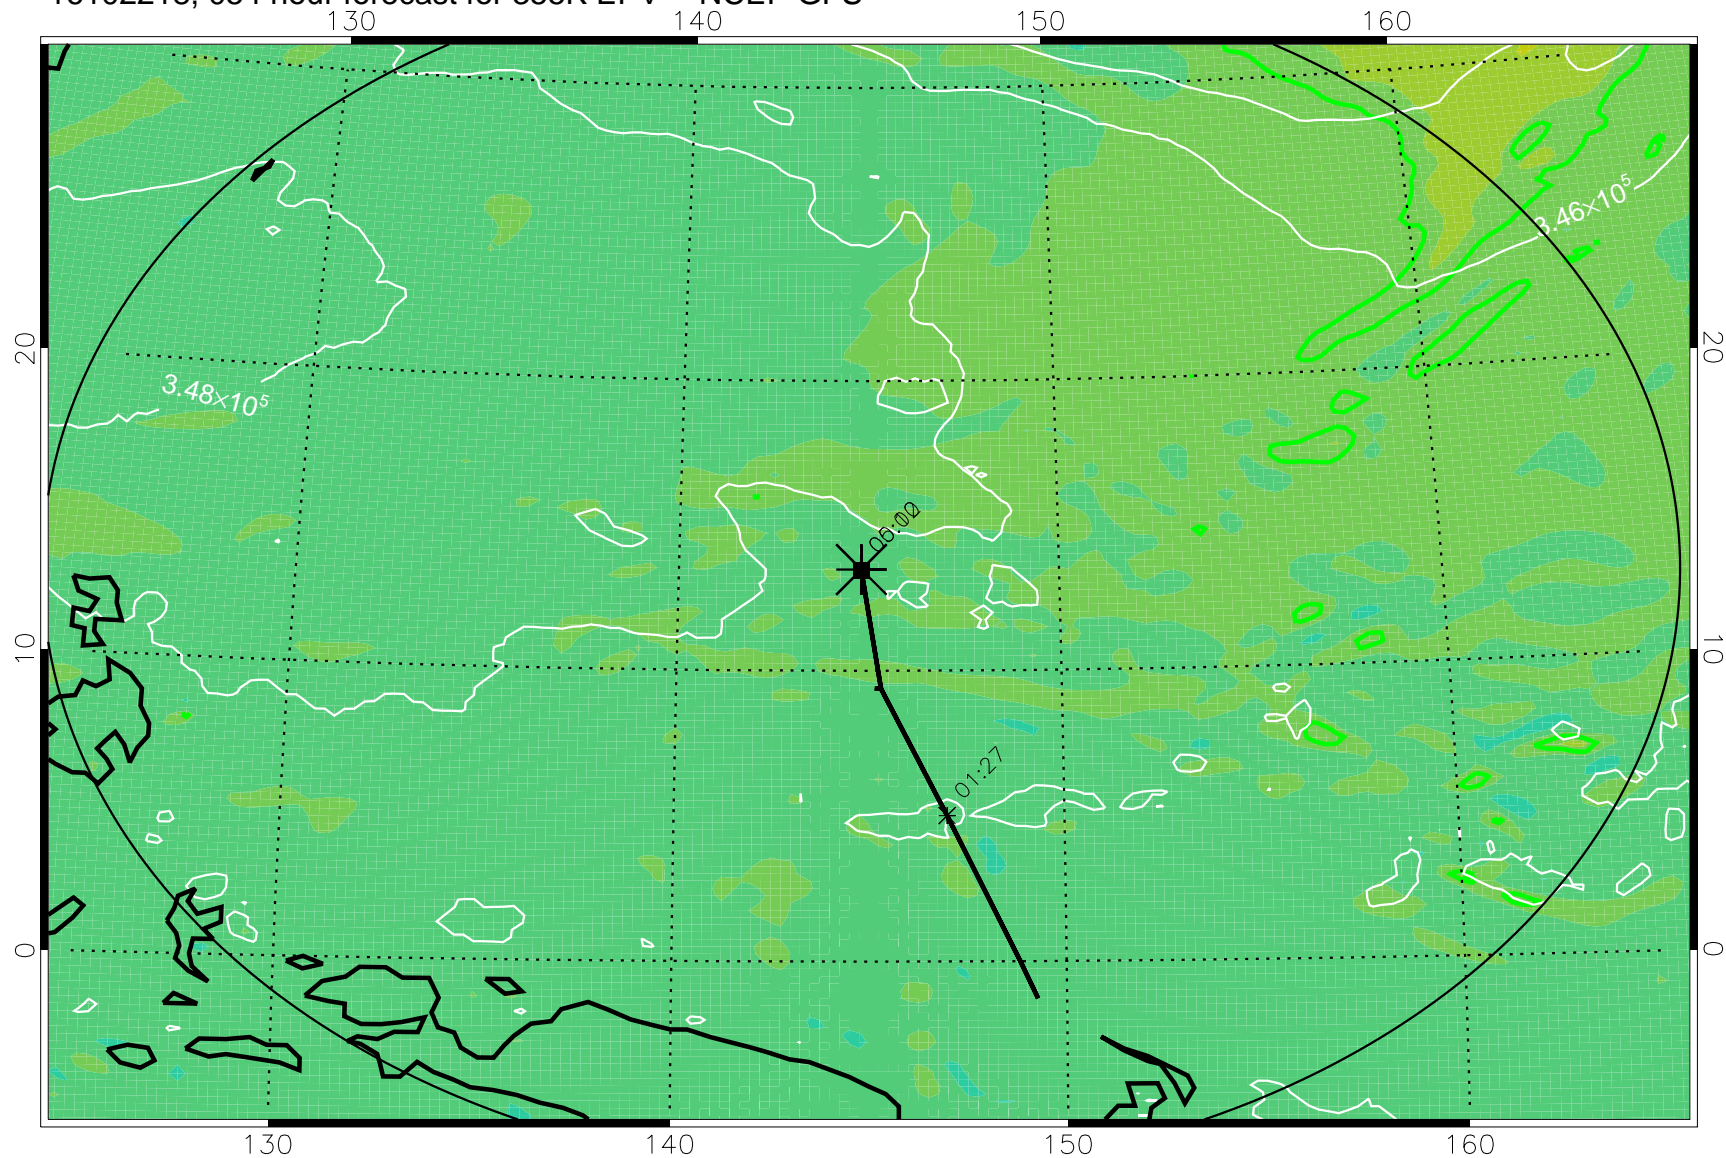

16102206, 042 hour forecast for 355K EPV -- NCEP GFS

355K Montgomery Streamfunction, white  
EPV Tropopause (2 PVU) Position  
Range ring of 2304 km

16102212, 048 hour forecast for 355K EPV -- NCEP GFS

355K Montgomery Streamfunction, white  
EPV Tropopause (2 PVU) Position  
Range ring of 2304 km

16102218, 054 hour forecast for 355K EPV -- NCEP GFS

355K Montgomery Streamfunction, white  
EPV Tropopause (2 PVU) Position  
Range ring of 2304 km

16102300, 060 hour forecast for 355K EPV -- NCEP GFS

355K Montgomery Streamfunction, white  
EPV Tropopause (2 PVU) Position  
Range ring of 2304 km

16102306, 066 hour forecast for 355K EPV -- NCEP GFS

355K Montgomery Streamfunction, white  
EPV Tropopause (2 PVU) Position  
Range ring of 2304 km

16102312, 072 hour forecast for 355K EPV -- NCEP GFS

355K Montgomery Streamfunction, white  
EPV Tropopause (2 PVU) Position  
Range ring of 2304 km

16102318, 078 hour forecast for 355K EPV -- NCEP GFS

355K Montgomery Streamfunction, white  
EPV Tropopause (2 PVU) Position  
Range ring of 2304 km

16102400, 084 hour forecast for 355K EPV -- NCEP GFS

355K Montgomery Streamfunction, white  
EPV Tropopause (2 PVU) Position  
Range ring of 2304 km