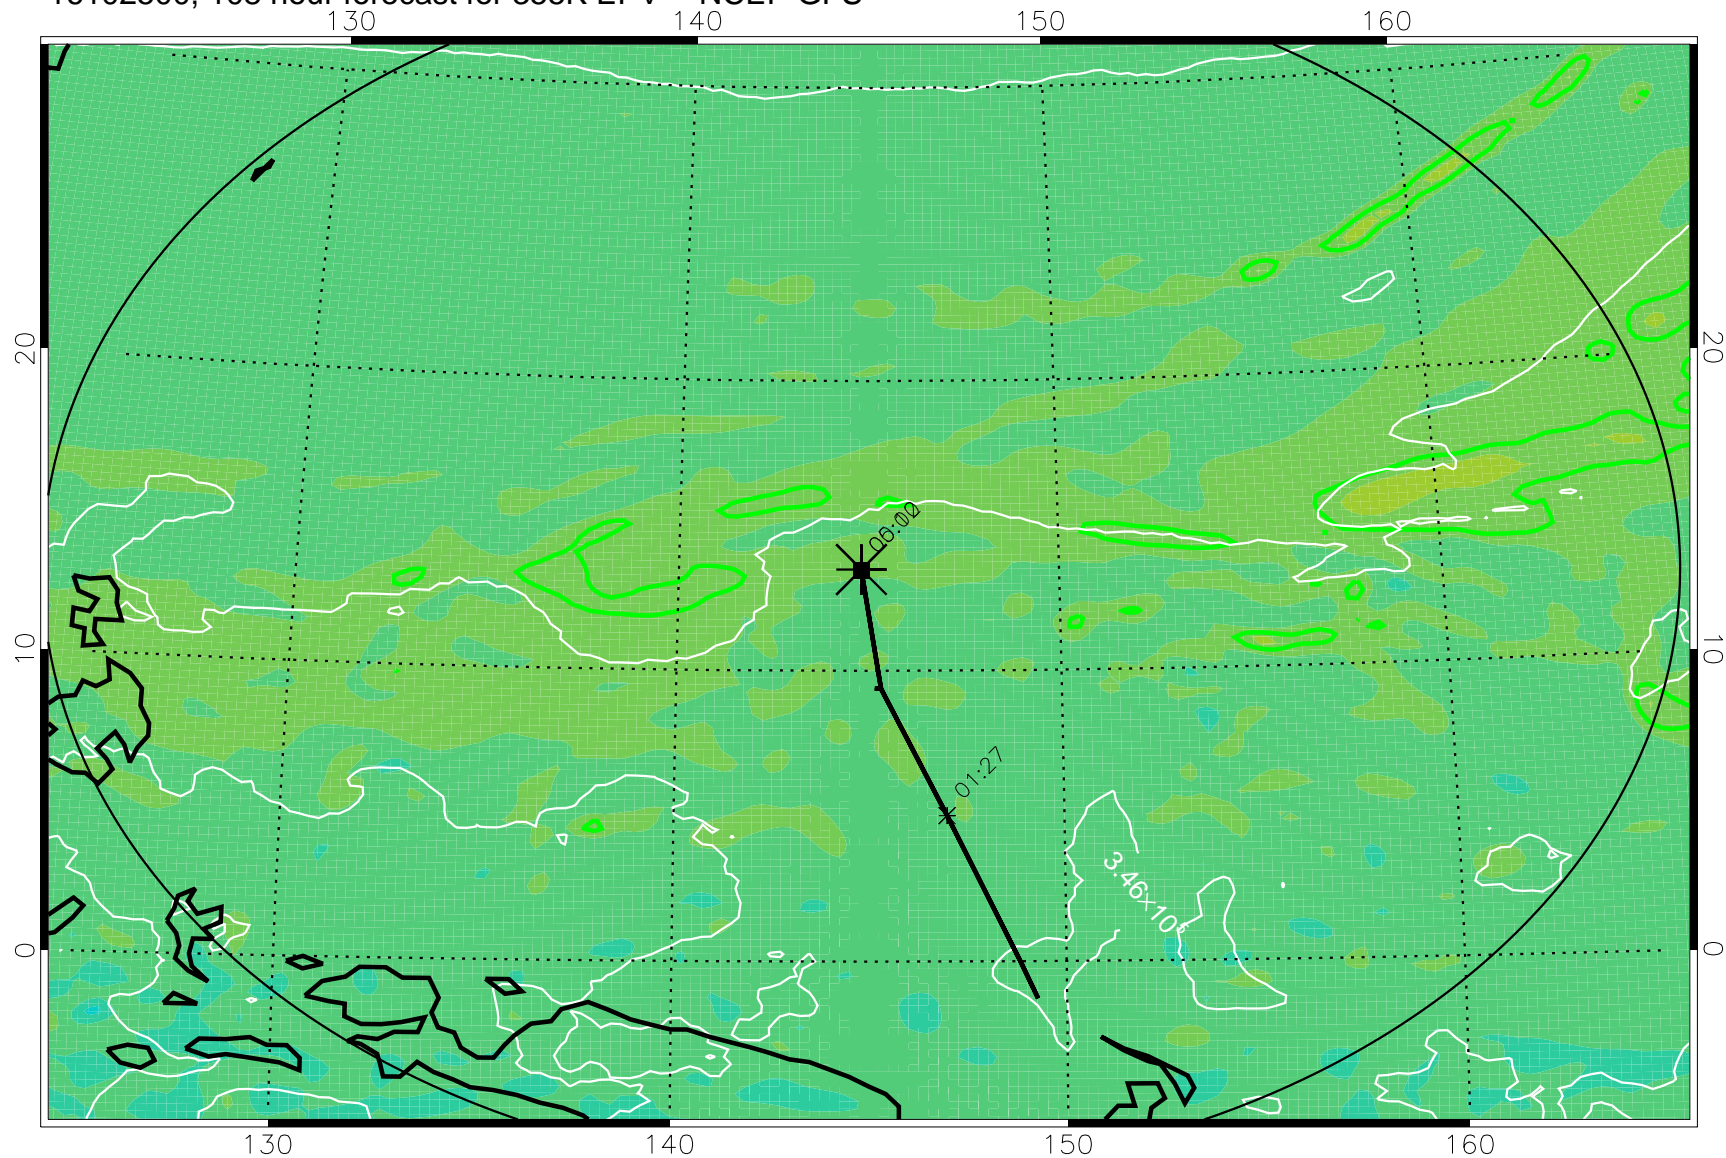

16102318, 078 hour forecast for 355K EPV -- NCEP GFS

355K Montgomery Streamfunction, white  
EPV Tropopause (2 PVU) Position  
Range ring of 2304 km

16102400, 084 hour forecast for 355K EPV -- NCEP GFS

355K Montgomery Streamfunction, white  
EPV Tropopause (2 PVU) Position  
Range ring of 2304 km

16102406, 090 hour forecast for 355K EPV -- NCEP GFS

355K Montgomery Streamfunction, white  
EPV Tropopause (2 PVU) Position  
Range ring of 2304 km

16102412, 096 hour forecast for 355K EPV -- NCEP GFS

355K Montgomery Streamfunction, white  
EPV Tropopause (2 PVU) Position  
Range ring of 2304 km

16102418, 102 hour forecast for 355K EPV -- NCEP GFS

355K Montgomery Streamfunction, white  
EPV Tropopause (2 PVU) Position  
Range ring of 2304 km

16102500, 108 hour forecast for 355K EPV -- NCEP GFS

355K Montgomery Streamfunction, white  
EPV Tropopause (2 PVU) Position  
Range ring of 2304 km

16102506, 114 hour forecast for 355K EPV -- NCEP GFS

355K Montgomery Streamfunction, white  
EPV Tropopause (2 PVU) Position  
Range ring of 2304 km

16102512, 120 hour forecast for 355K EPV -- NCEP GFS

355K Montgomery Streamfunction, white  
EPV Tropopause (2 PVU) Position  
Range ring of 2304 km