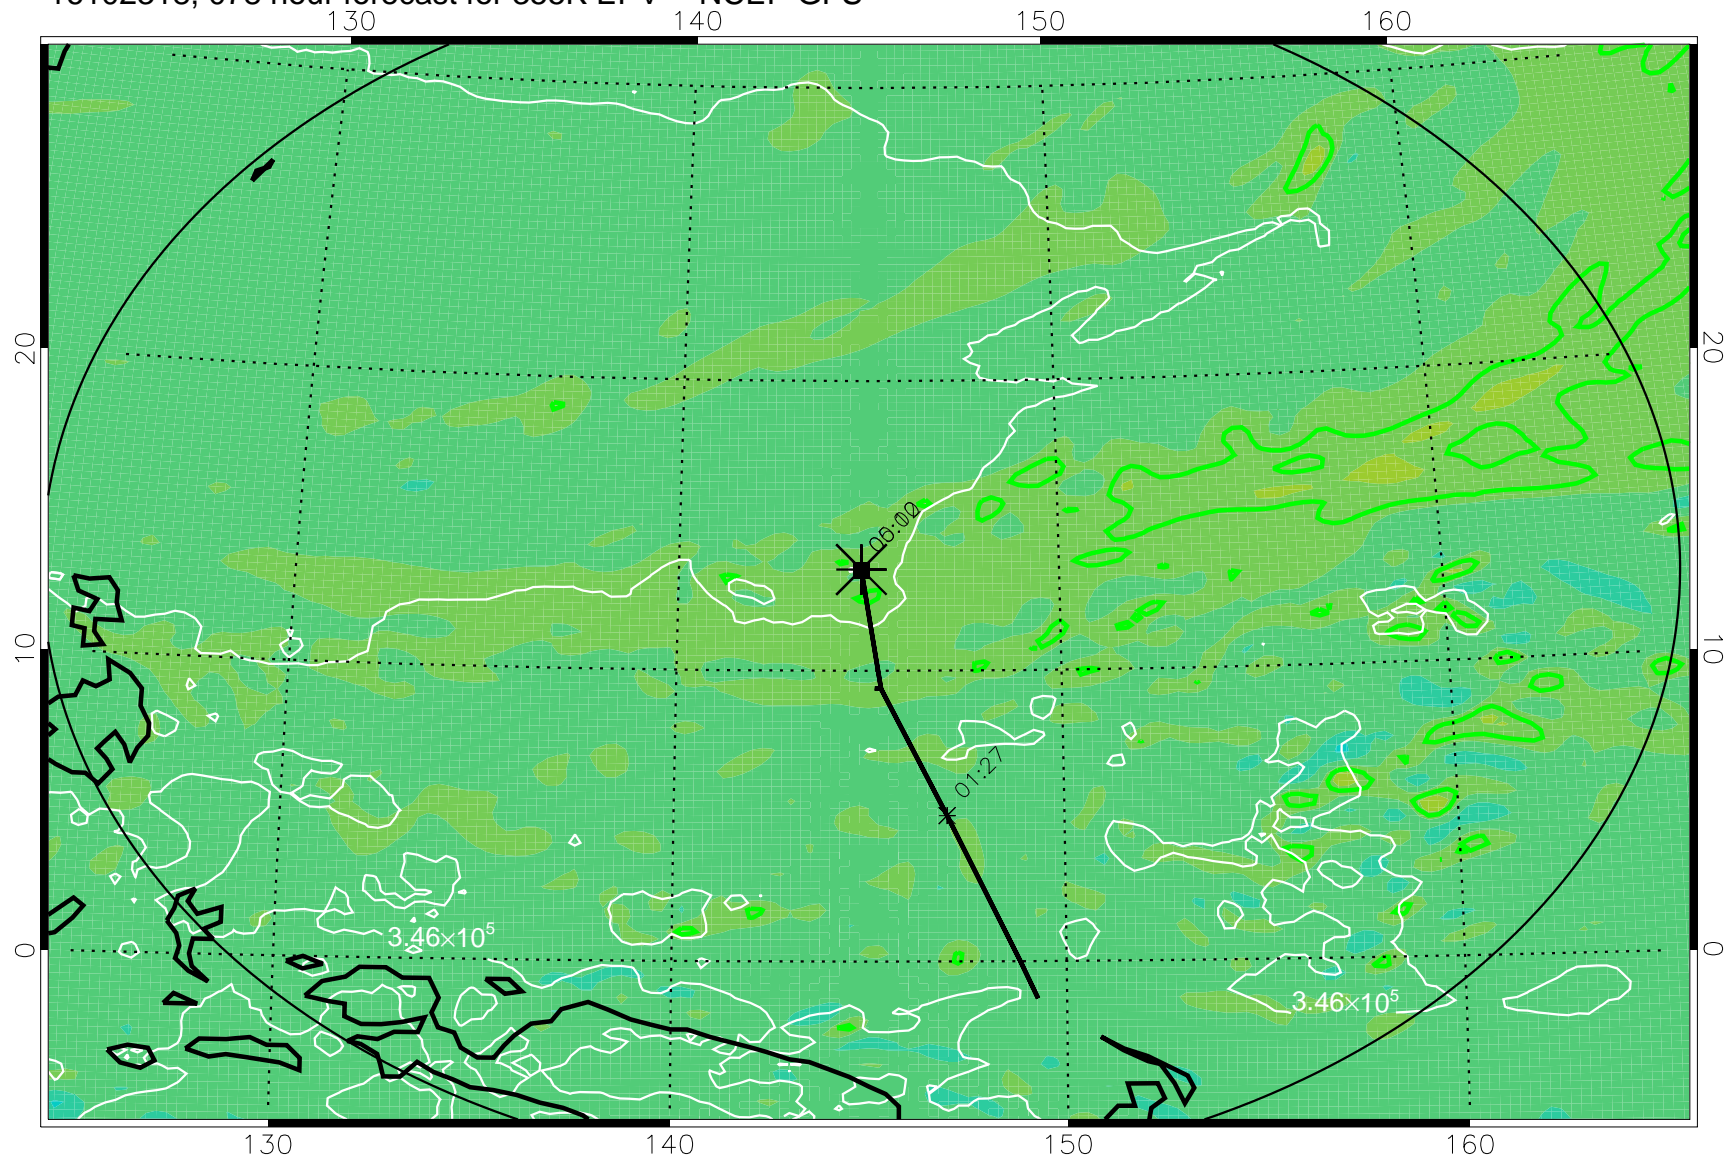

16102306, 066 hour forecast for 355K EPV -- NCEP GFS

355K Montgomery Streamfunction, white  
EPV Tropopause (2 PVU) Position  
Range ring of 2304 km

16102312, 072 hour forecast for 355K EPV -- NCEP GFS

355K Montgomery Streamfunction, white  
EPV Tropopause (2 PVU) Position  
Range ring of 2304 km

16102318, 078 hour forecast for 355K EPV -- NCEP GFS

355K Montgomery Streamfunction, white  
EPV Tropopause (2 PVU) Position  
Range ring of 2304 km

16102400, 084 hour forecast for 355K EPV -- NCEP GFS

355K Montgomery Streamfunction, white  
EPV Tropopause (2 PVU) Position  
Range ring of 2304 km

16102406, 090 hour forecast for 355K EPV -- NCEP GFS

355K Montgomery Streamfunction, white  
EPV Tropopause (2 PVU) Position  
Range ring of 2304 km

16102412, 096 hour forecast for 355K EPV -- NCEP GFS

355K Montgomery Streamfunction, white  
EPV Tropopause (2 PVU) Position  
Range ring of 2304 km

16102418, 102 hour forecast for 355K EPV -- NCEP GFS

355K Montgomery Streamfunction, white  
EPV Tropopause (2 PVU) Position  
Range ring of 2304 km

16102500, 108 hour forecast for 355K EPV -- NCEP GFS

355K Montgomery Streamfunction, white  
EPV Tropopause (2 PVU) Position  
Range ring of 2304 km