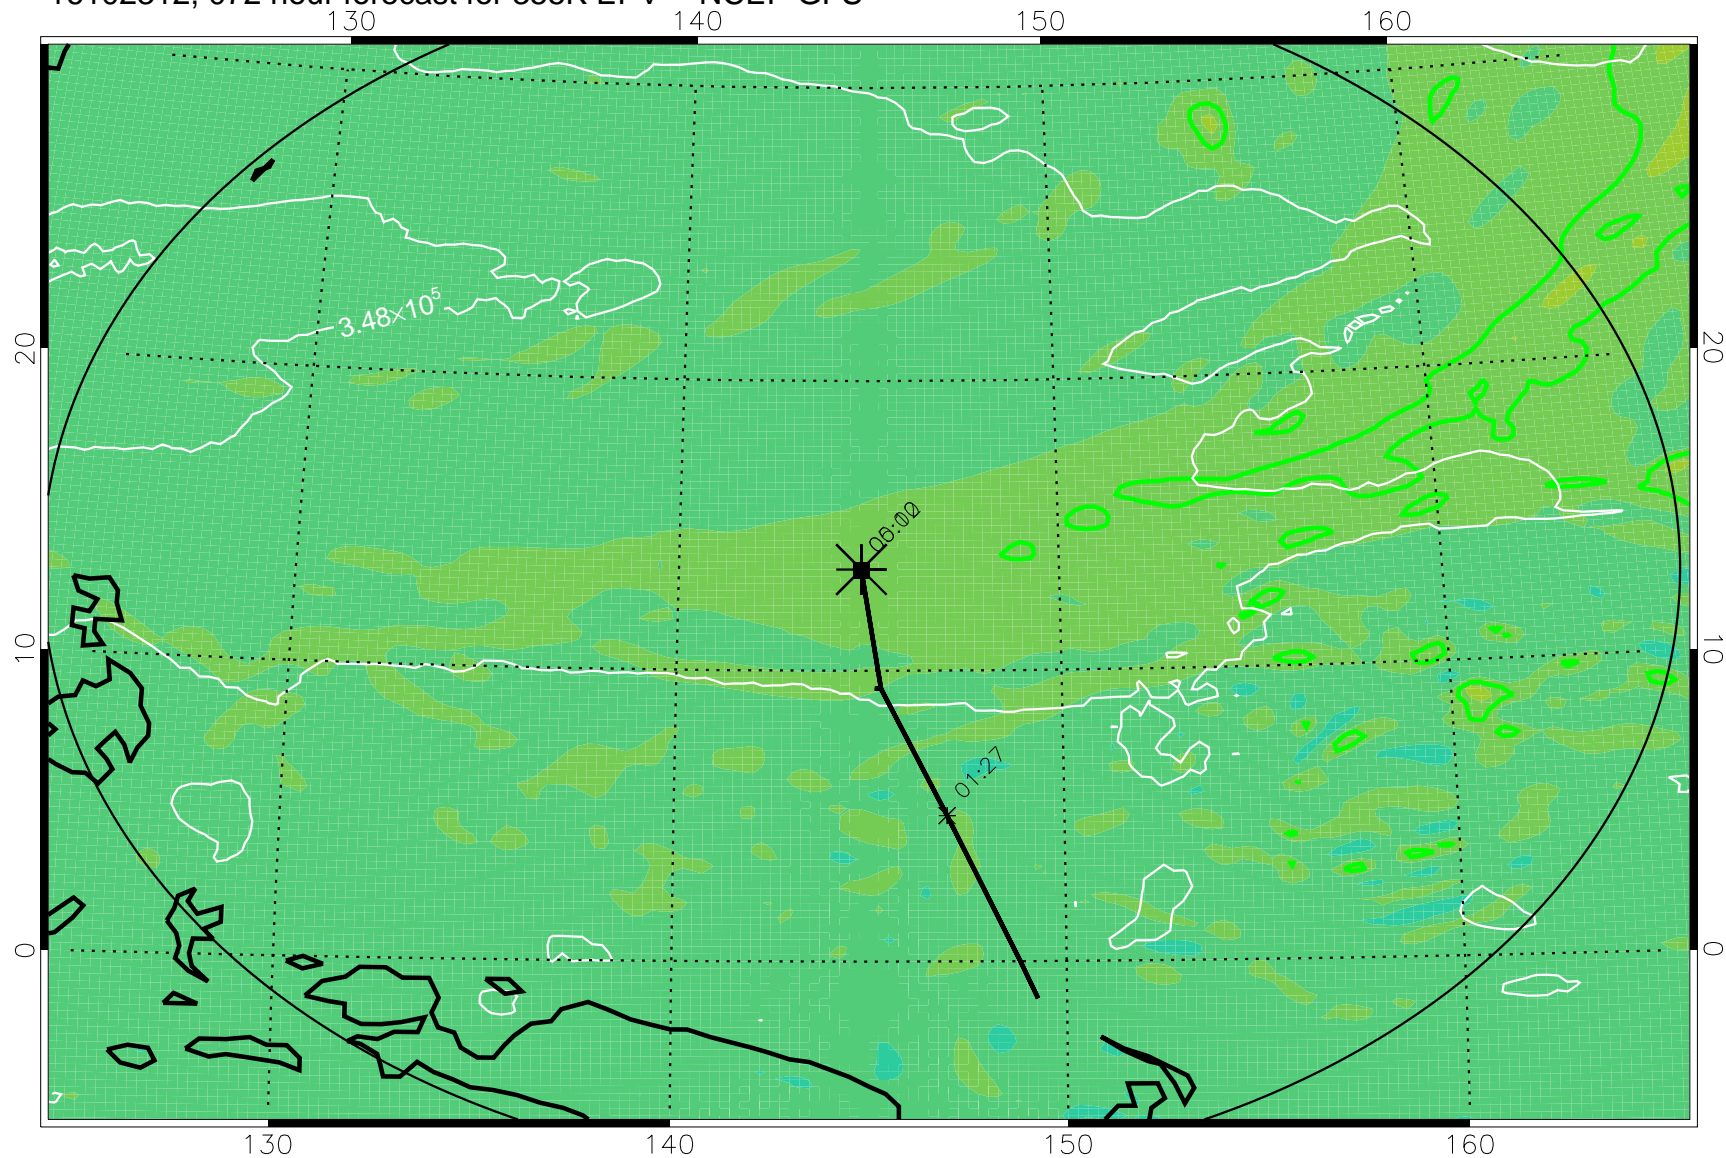

16102218, 054 hour forecast for 355K EPV -- NCEP GFS

355K Montgomery Streamfunction, white  
EPV Tropopause (2 PVU) Position  
Range ring of 2304 km

16102300, 060 hour forecast for 355K EPV -- NCEP GFS

355K Montgomery Streamfunction, white  
EPV Tropopause (2 PVU) Position  
Range ring of 2304 km

16102306, 066 hour forecast for 355K EPV -- NCEP GFS

355K Montgomery Streamfunction, white  
EPV Tropopause (2 PVU) Position  
Range ring of 2304 km

16102312, 072 hour forecast for 355K EPV -- NCEP GFS

355K Montgomery Streamfunction, white  
EPV Tropopause (2 PVU) Position  
Range ring of 2304 km

16102318, 078 hour forecast for 355K EPV -- NCEP GFS

355K Montgomery Streamfunction, white  
EPV Tropopause (2 PVU) Position  
Range ring of 2304 km

16102400, 084 hour forecast for 355K EPV -- NCEP GFS

355K Montgomery Streamfunction, white  
EPV Tropopause (2 PVU) Position  
Range ring of 2304 km

16102406, 090 hour forecast for 355K EPV -- NCEP GFS

355K Montgomery Streamfunction, white  
EPV Tropopause (2 PVU) Position  
Range ring of 2304 km

16102412, 096 hour forecast for 355K EPV -- NCEP GFS

355K Montgomery Streamfunction, white  
EPV Tropopause (2 PVU) Position  
Range ring of 2304 km