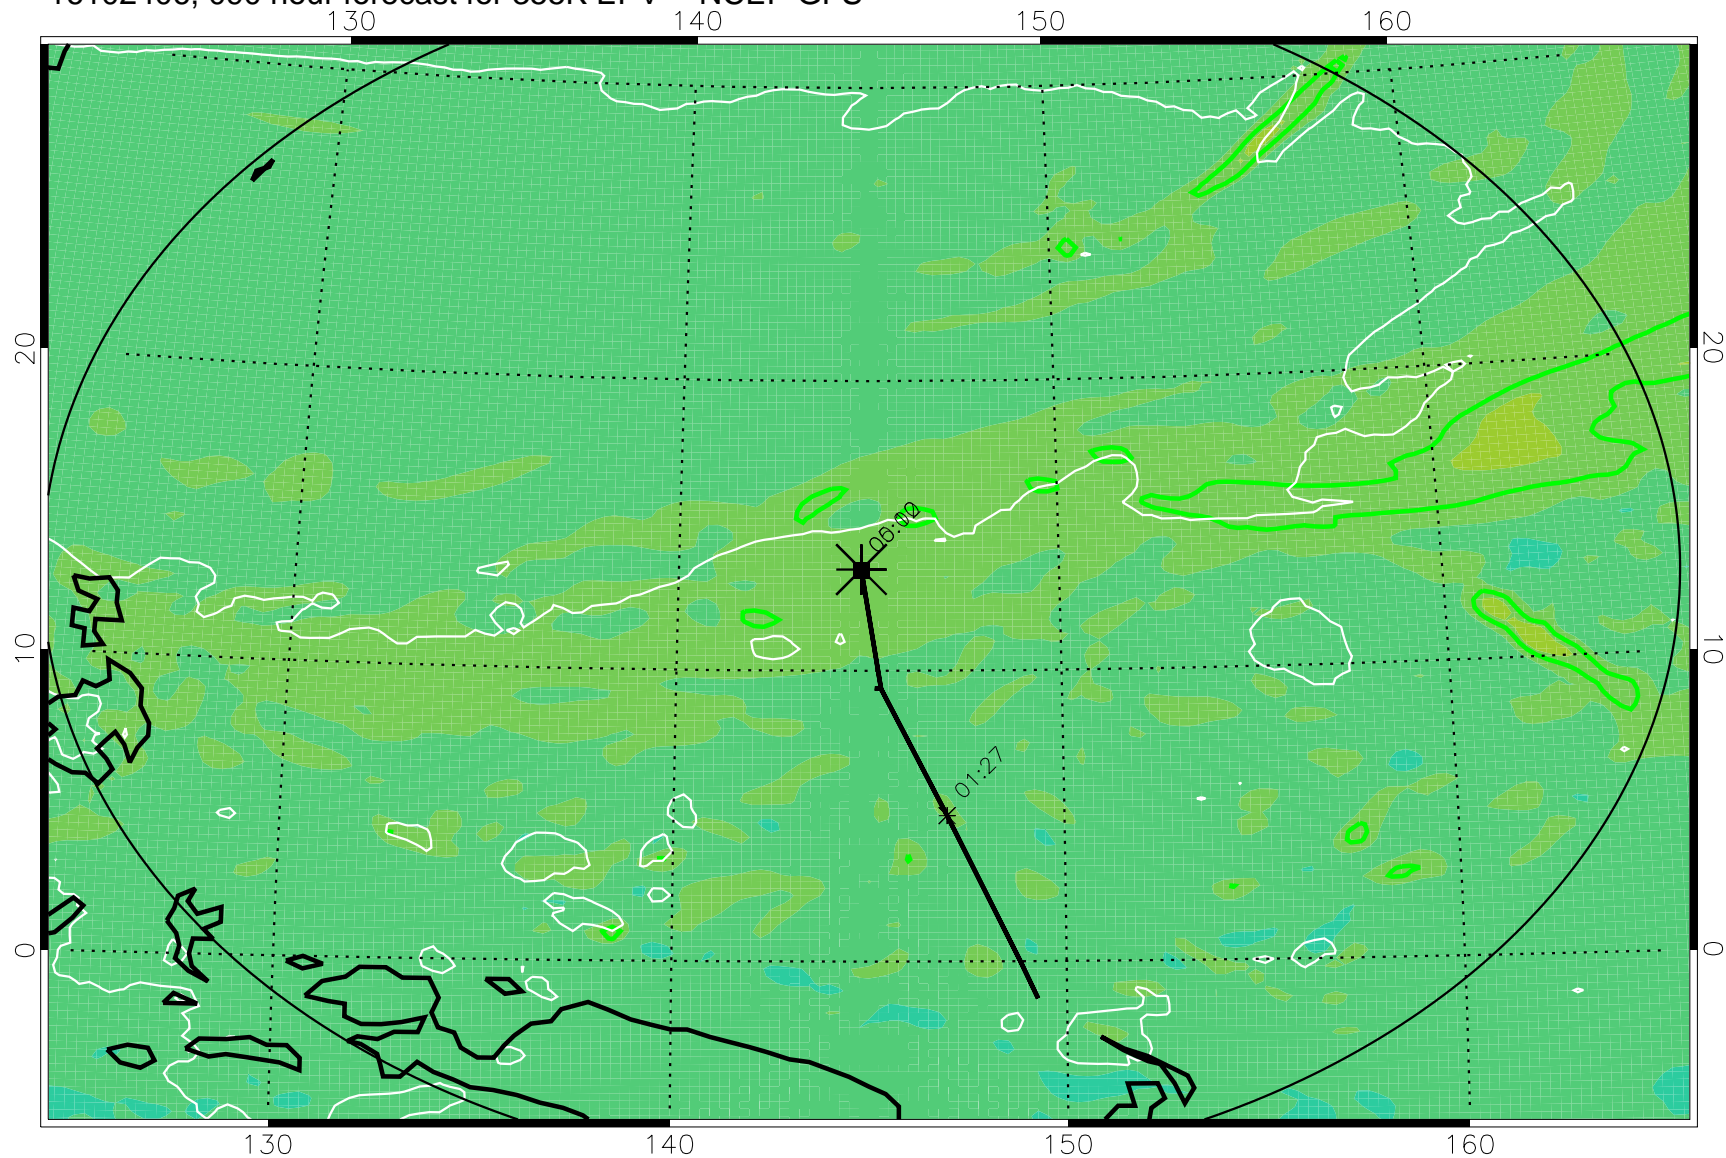

16102306, 066 hour forecast for 355K EPV -- NCEP GFS

355K Montgomery Streamfunction, white  
EPV Tropopause (2 PVU) Position  
Range ring of 2304 km

16102312, 072 hour forecast for 355K EPV -- NCEP GFS

355K Montgomery Streamfunction, white  
EPV Tropopause (2 PVU) Position  
Range ring of 2304 km

16102318, 078 hour forecast for 355K EPV -- NCEP GFS

355K Montgomery Streamfunction, white  
EPV Tropopause (2 PVU) Position  
Range ring of 2304 km

16102400, 084 hour forecast for 355K EPV -- NCEP GFS

355K Montgomery Streamfunction, white  
EPV Tropopause (2 PVU) Position  
Range ring of 2304 km

16102406, 090 hour forecast for 355K EPV -- NCEP GFS

355K Montgomery Streamfunction, white  
EPV Tropopause (2 PVU) Position  
Range ring of 2304 km

16102412, 096 hour forecast for 355K EPV -- NCEP GFS

355K Montgomery Streamfunction, white  
EPV Tropopause (2 PVU) Position  
Range ring of 2304 km

16102418, 102 hour forecast for 355K EPV -- NCEP GFS

355K Montgomery Streamfunction, white  
EPV Tropopause (2 PVU) Position  
Range ring of 2304 km

16102500, 108 hour forecast for 355K EPV -- NCEP GFS

355K Montgomery Streamfunction, white  
EPV Tropopause (2 PVU) Position  
Range ring of 2304 km