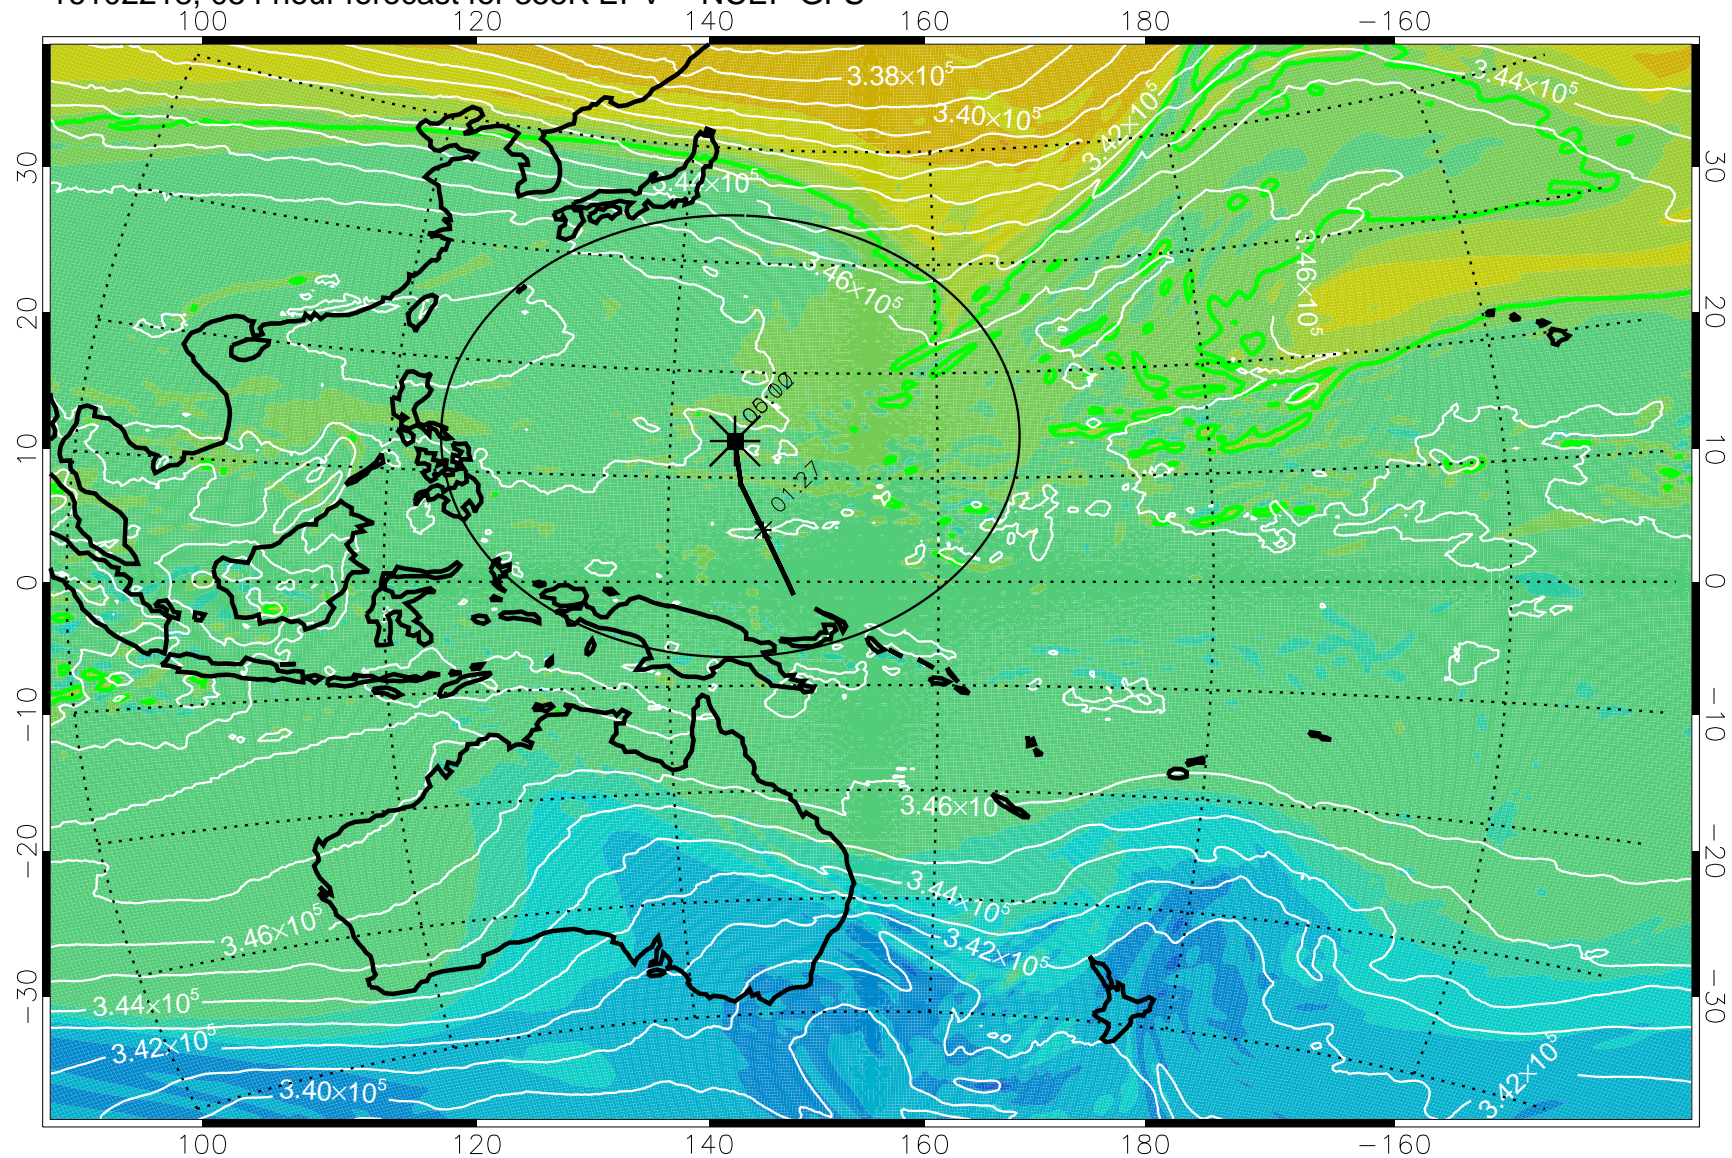

16102206, 042 hour forecast for 355K EPV -- NCEP GFS

355K Montgomery Streamfunction, white
EPV Tropopause (2 PVU) Position
Range ring of 2304 km

16102212, 048 hour forecast for 355K EPV -- NCEP GFS

355K Montgomery Streamfunction, white
EPV Tropopause (2 PVU) Position
Range ring of 2304 km

16102218, 054 hour forecast for 355K EPV -- NCEP GFS

355K Montgomery Streamfunction, white
EPV Tropopause (2 PVU) Position
Range ring of 2304 km

16102300, 060 hour forecast for 355K EPV -- NCEP GFS

355K Montgomery Streamfunction, white
EPV Tropopause (2 PVU) Position
Range ring of 2304 km

16102312, 072 hour forecast for 355K EPV -- NCEP GFS

355K Montgomery Streamfunction, white
EPV Tropopause (2 PVU) Position
Range ring of 2304 km

16102318, 078 hour forecast for 355K EPV -- NCEP GFS

355K Montgomery Streamfunction, white
EPV Tropopause (2 PVU) Position
Range ring of 2304 km

16102412, 096 hour forecast for 355K EPV -- NCEP GFS

355K Montgomery Streamfunction, white
EPV Tropopause (2 PVU) Position
Range ring of 2304 km

16102418, 102 hour forecast for 355K EPV -- NCEP GFS

355K Montgomery Streamfunction, white
EPV Tropopause (2 PVU) Position
Range ring of 2304 km