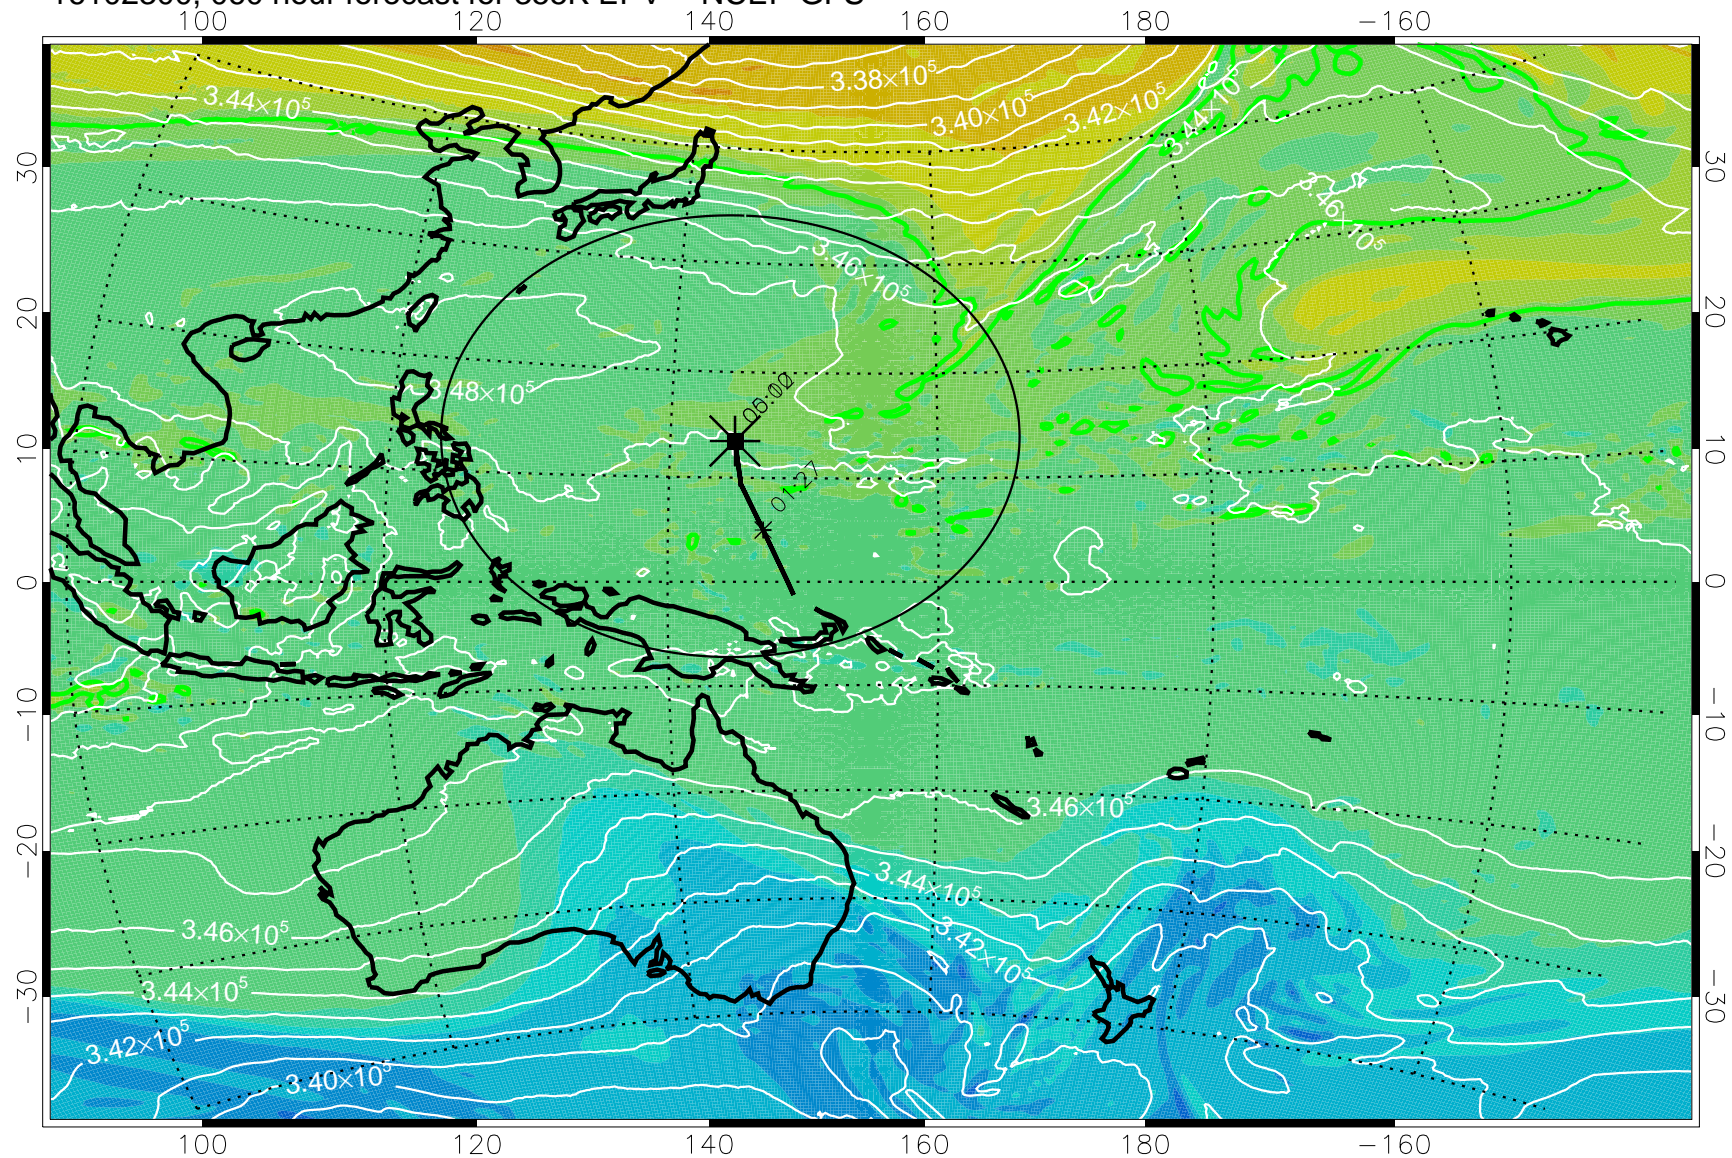

16102206, 042 hour forecast for 355K EPV -- NCEP GFS

355K Montgomery Streamfunction, white
EPV Tropopause (2 PVU) Position
Range ring of 2304 km

16102212, 048 hour forecast for 355K EPV -- NCEP GFS

355K Montgomery Streamfunction, white
EPV Tropopause (2 PVU) Position
Range ring of 2304 km

16102218, 054 hour forecast for 355K EPV -- NCEP GFS

355K Montgomery Streamfunction, white
EPV Tropopause (2 PVU) Position
Range ring of 2304 km

16102300, 060 hour forecast for 355K EPV -- NCEP GFS

355K Montgomery Streamfunction, white
EPV Tropopause (2 PVU) Position
Range ring of 2304 km

16102312, 072 hour forecast for 355K EPV -- NCEP GFS

355K Montgomery Streamfunction, white
EPV Tropopause (2 PVU) Position
Range ring of 2304 km

16102318, 078 hour forecast for 355K EPV -- NCEP GFS

355K Montgomery Streamfunction, white
EPV Tropopause (2 PVU) Position
Range ring of 2304 km

16102412, 096 hour forecast for 355K EPV -- NCEP GFS

355K Montgomery Streamfunction, white
EPV Tropopause (2 PVU) Position
Range ring of 2304 km

16102418, 102 hour forecast for 355K EPV -- NCEP GFS

355K Montgomery Streamfunction, white
EPV Tropopause (2 PVU) Position
Range ring of 2304 km