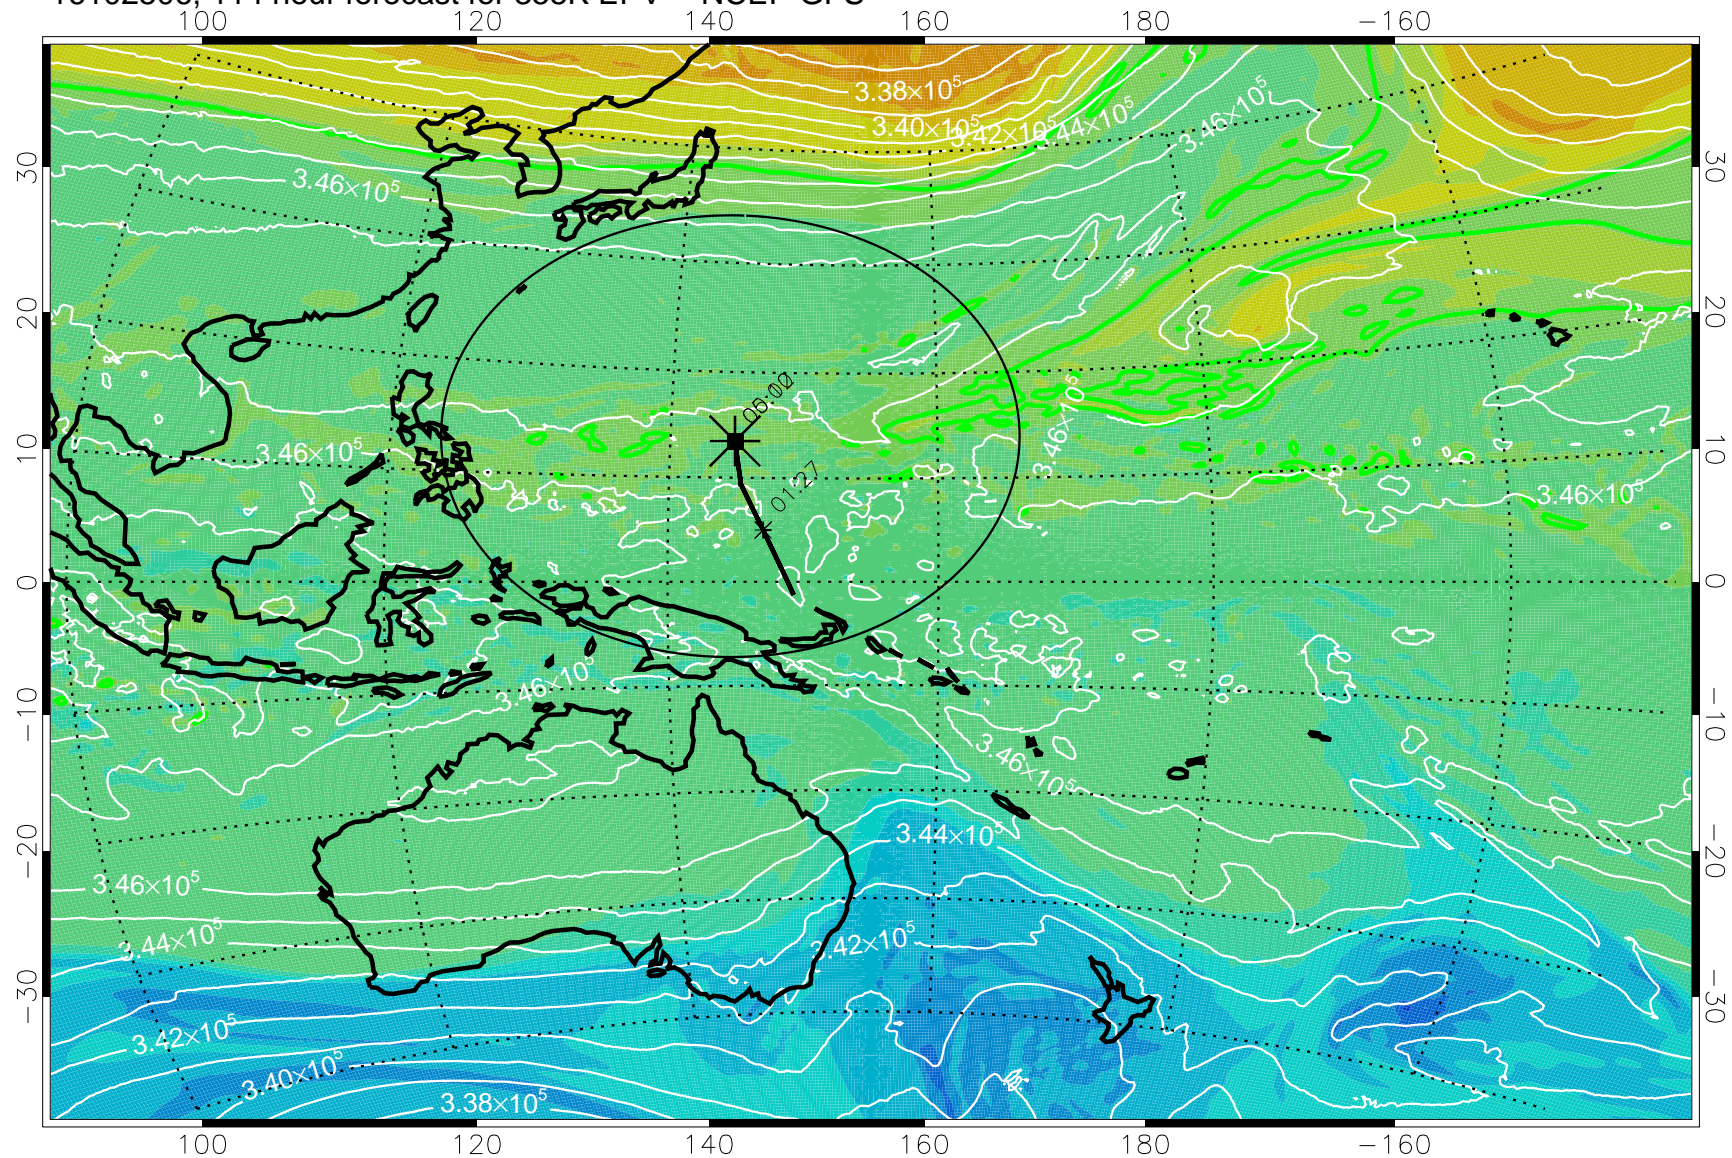

16102400, 084 hour forecast for 355K EPV -- NCEP GFS

355K Montgomery Streamfunction, white
EPV Tropopause (2 PVU) Position
Range ring of 2304 km

16102406, 090 hour forecast for 355K EPV -- NCEP GFS

355K Montgomery Streamfunction, white
EPV Tropopause (2 PVU) Position
Range ring of 2304 km

16102412, 096 hour forecast for 355K EPV -- NCEP GFS

355K Montgomery Streamfunction, white
EPV Tropopause (2 PVU) Position
Range ring of 2304 km

16102418, 102 hour forecast for 355K EPV -- NCEP GFS

355K Montgomery Streamfunction, white
EPV Tropopause (2 PVU) Position
Range ring of 2304 km

16102500, 108 hour forecast for 355K EPV -- NCEP GFS

355K Montgomery Streamfunction, white
EPV Tropopause (2 PVU) Position
Range ring of 2304 km

16102506, 114 hour forecast for 355K EPV -- NCEP GFS

355K Montgomery Streamfunction, white
EPV Tropopause (2 PVU) Position
Range ring of 2304 km

16102512, 120 hour forecast for 355K EPV -- NCEP GFS

355K Montgomery Streamfunction, white
EPV Tropopause (2 PVU) Position
Range ring of 2304 km