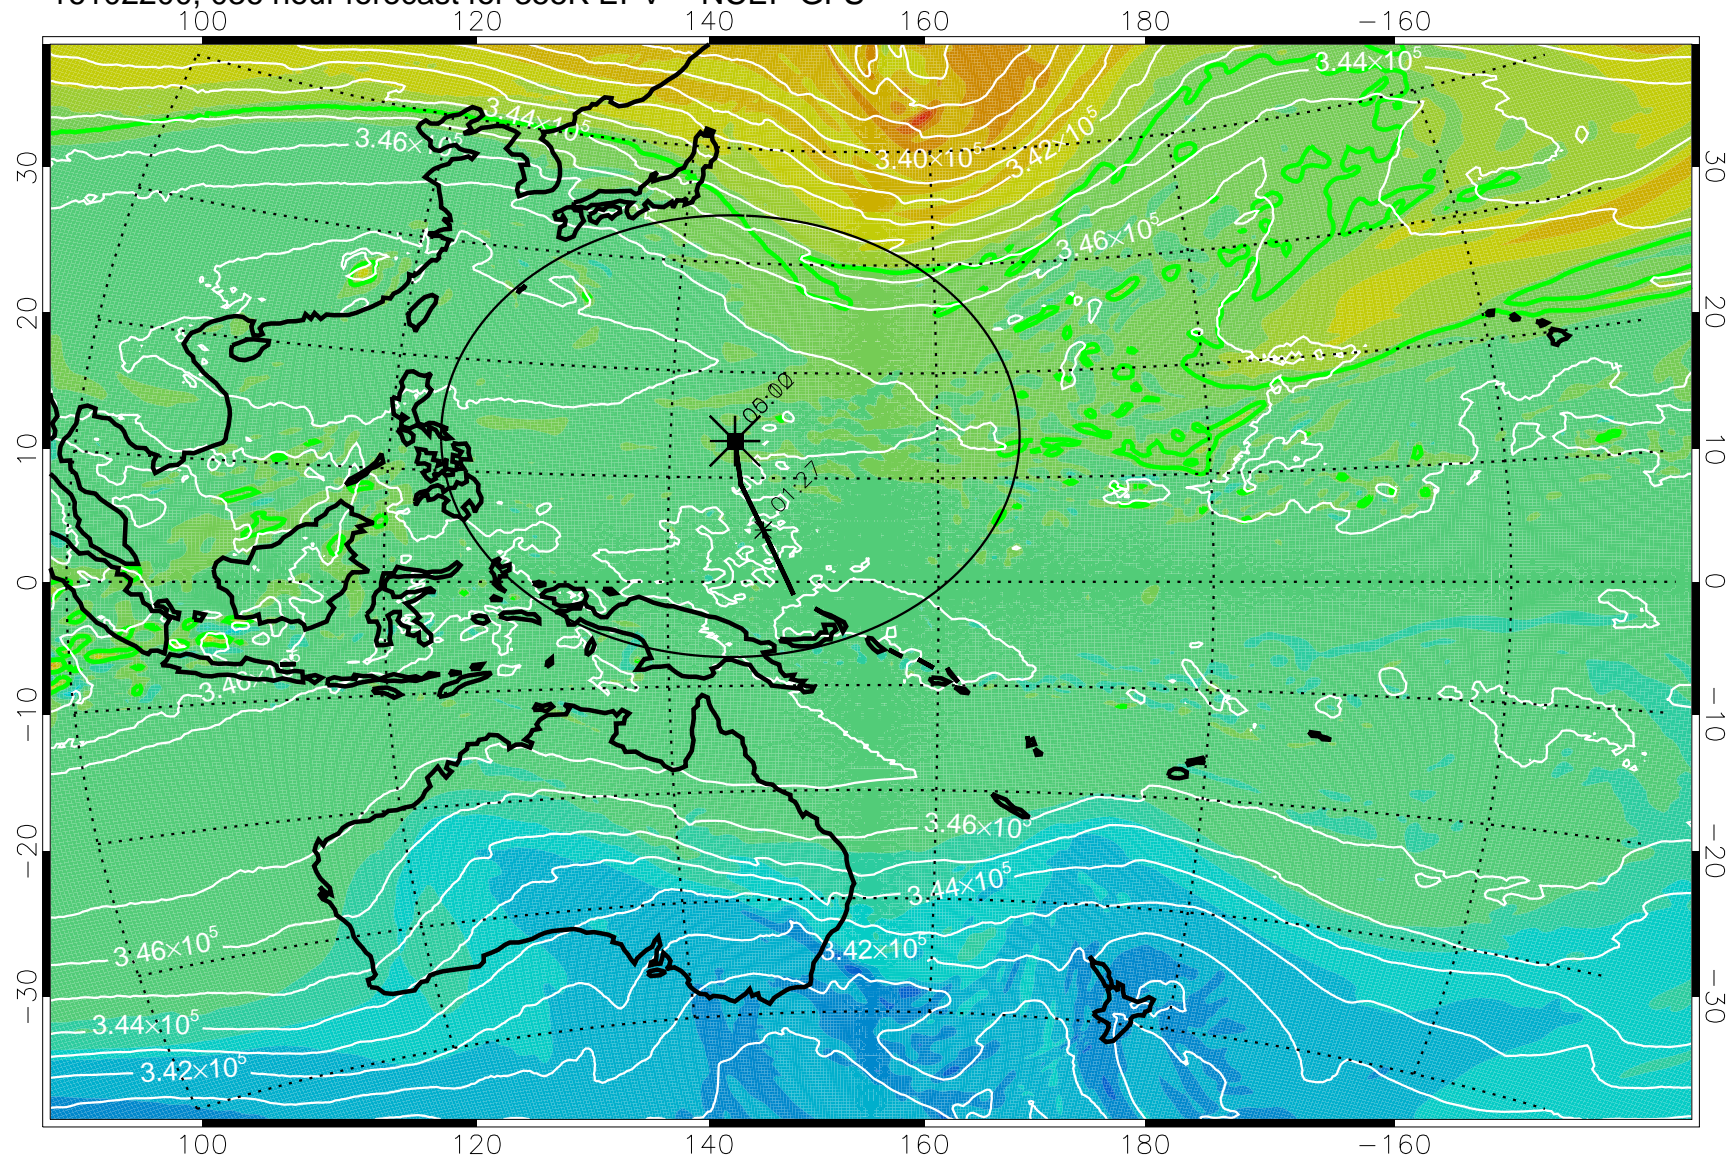

355K Montgomery Streamfunction, white
EPV Tropopause (2 PVU) Position
Range ring of 2304 km

16102112, 024 hour forecast for 355K EPV -- NCEP GFS

355K Montgomery Streamfunction, white
EPV Tropopause (2 PVU) Position
Range ring of 2304 km

16102118, 030 hour forecast for 355K EPV -- NCEP GFS

355K Montgomery Streamfunction, white
EPV Tropopause (2 PVU) Position
Range ring of 2304 km

16102200, 036 hour forecast for 355K EPV -- NCEP GFS

355K Montgomery Streamfunction, white
EPV Tropopause (2 PVU) Position
Range ring of 2304 km

16102206, 042 hour forecast for 355K EPV -- NCEP GFS

355K Montgomery Streamfunction, white
EPV Tropopause (2 PVU) Position
Range ring of 2304 km

16102212, 048 hour forecast for 355K EPV -- NCEP GFS

355K Montgomery Streamfunction, white
EPV Tropopause (2 PVU) Position
Range ring of 2304 km

16102312, 072 hour forecast for 355K EPV -- NCEP GFS

355K Montgomery Streamfunction, white
EPV Tropopause (2 PVU) Position
Range ring of 2304 km

16102318, 078 hour forecast for 355K EPV -- NCEP GFS

355K Montgomery Streamfunction, white
EPV Tropopause (2 PVU) Position
Range ring of 2304 km