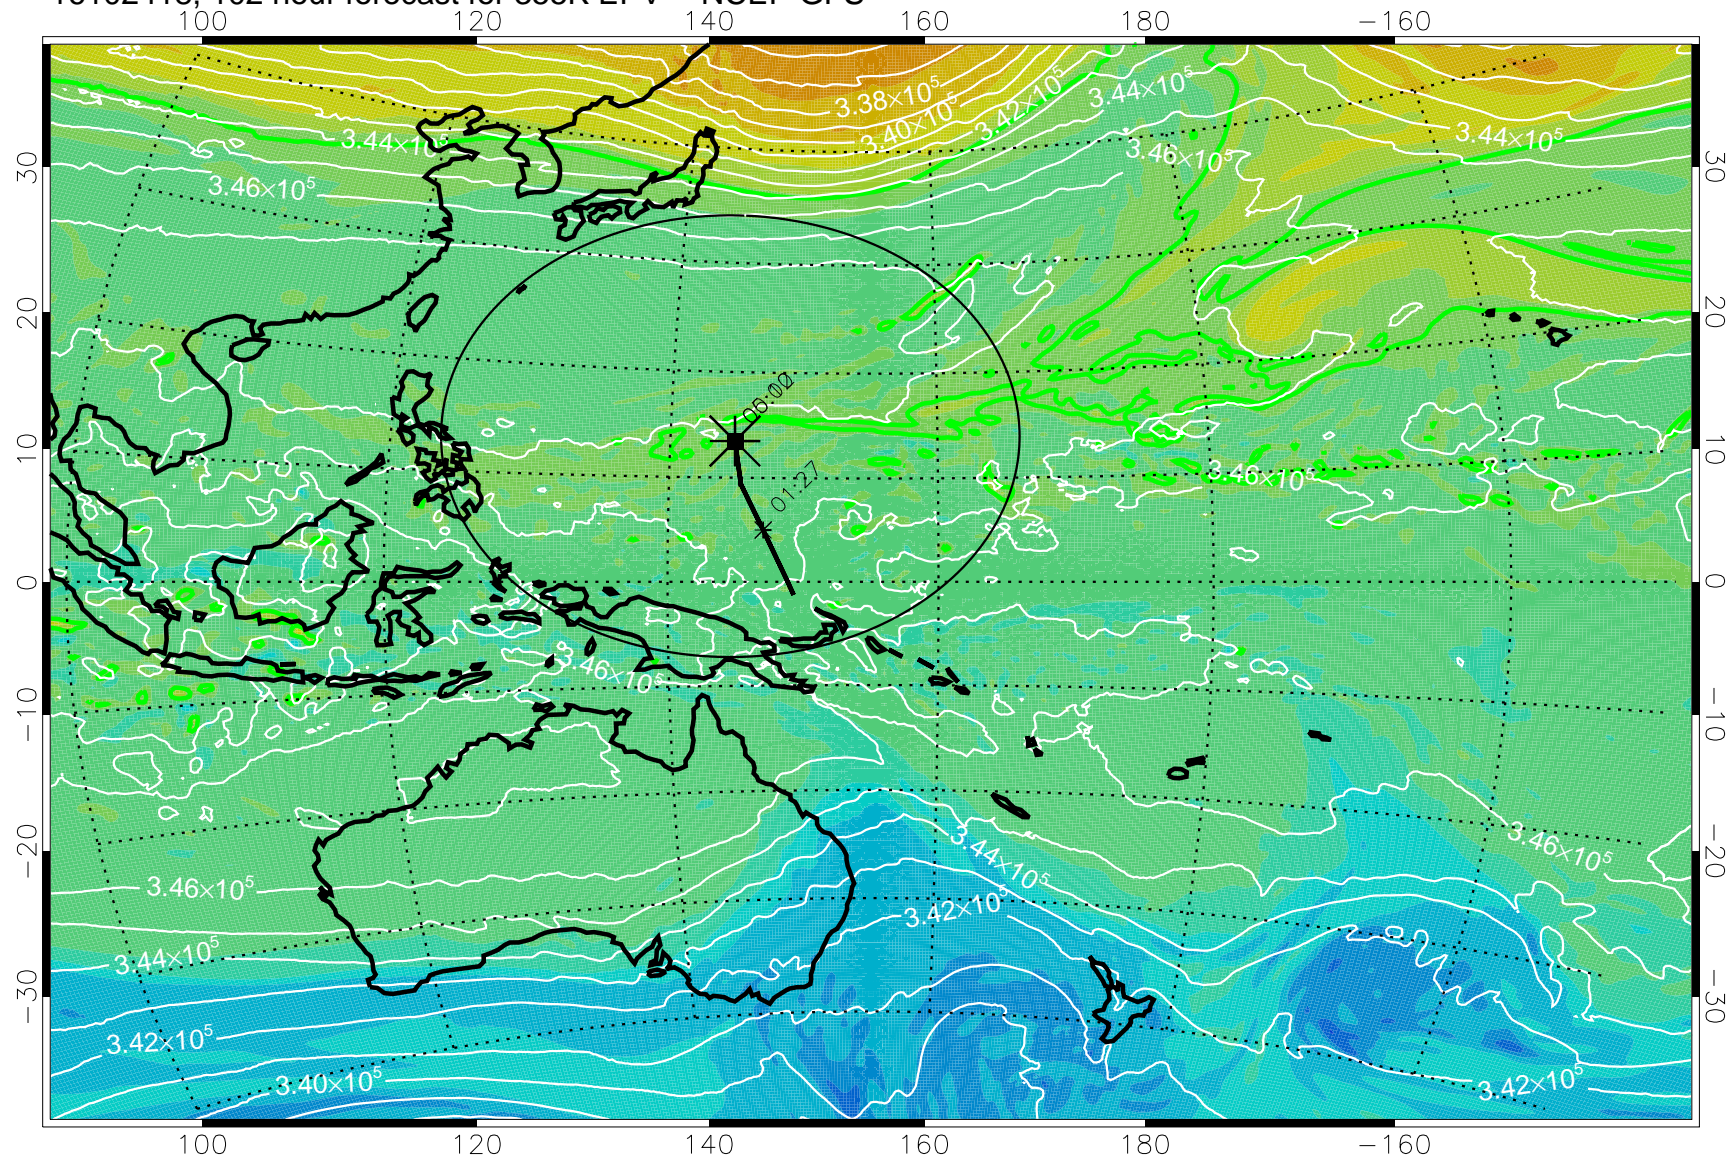

16102312, 072 hour forecast for 355K EPV -- NCEP GFS

355K Montgomery Streamfunction, white
EPV Tropopause (2 PVU) Position
Range ring of 2304 km

16102318, 078 hour forecast for 355K EPV -- NCEP GFS

355K Montgomery Streamfunction, white
EPV Tropopause (2 PVU) Position
Range ring of 2304 km

16102400, 084 hour forecast for 355K EPV -- NCEP GFS

355K Montgomery Streamfunction, white
EPV Tropopause (2 PVU) Position
Range ring of 2304 km

16102406, 090 hour forecast for 355K EPV -- NCEP GFS

355K Montgomery Streamfunction, white
EPV Tropopause (2 PVU) Position
Range ring of 2304 km

16102412, 096 hour forecast for 355K EPV -- NCEP GFS

355K Montgomery Streamfunction, white
EPV Tropopause (2 PVU) Position
Range ring of 2304 km

16102418, 102 hour forecast for 355K EPV -- NCEP GFS

355K Montgomery Streamfunction, white
EPV Tropopause (2 PVU) Position
Range ring of 2304 km

16102500, 108 hour forecast for 355K EPV -- NCEP GFS

355K Montgomery Streamfunction, white
EPV Tropopause (2 PVU) Position
Range ring of 2304 km

16102506, 114 hour forecast for 355K EPV -- NCEP GFS

355K Montgomery Streamfunction, white
EPV Tropopause (2 PVU) Position
Range ring of 2304 km