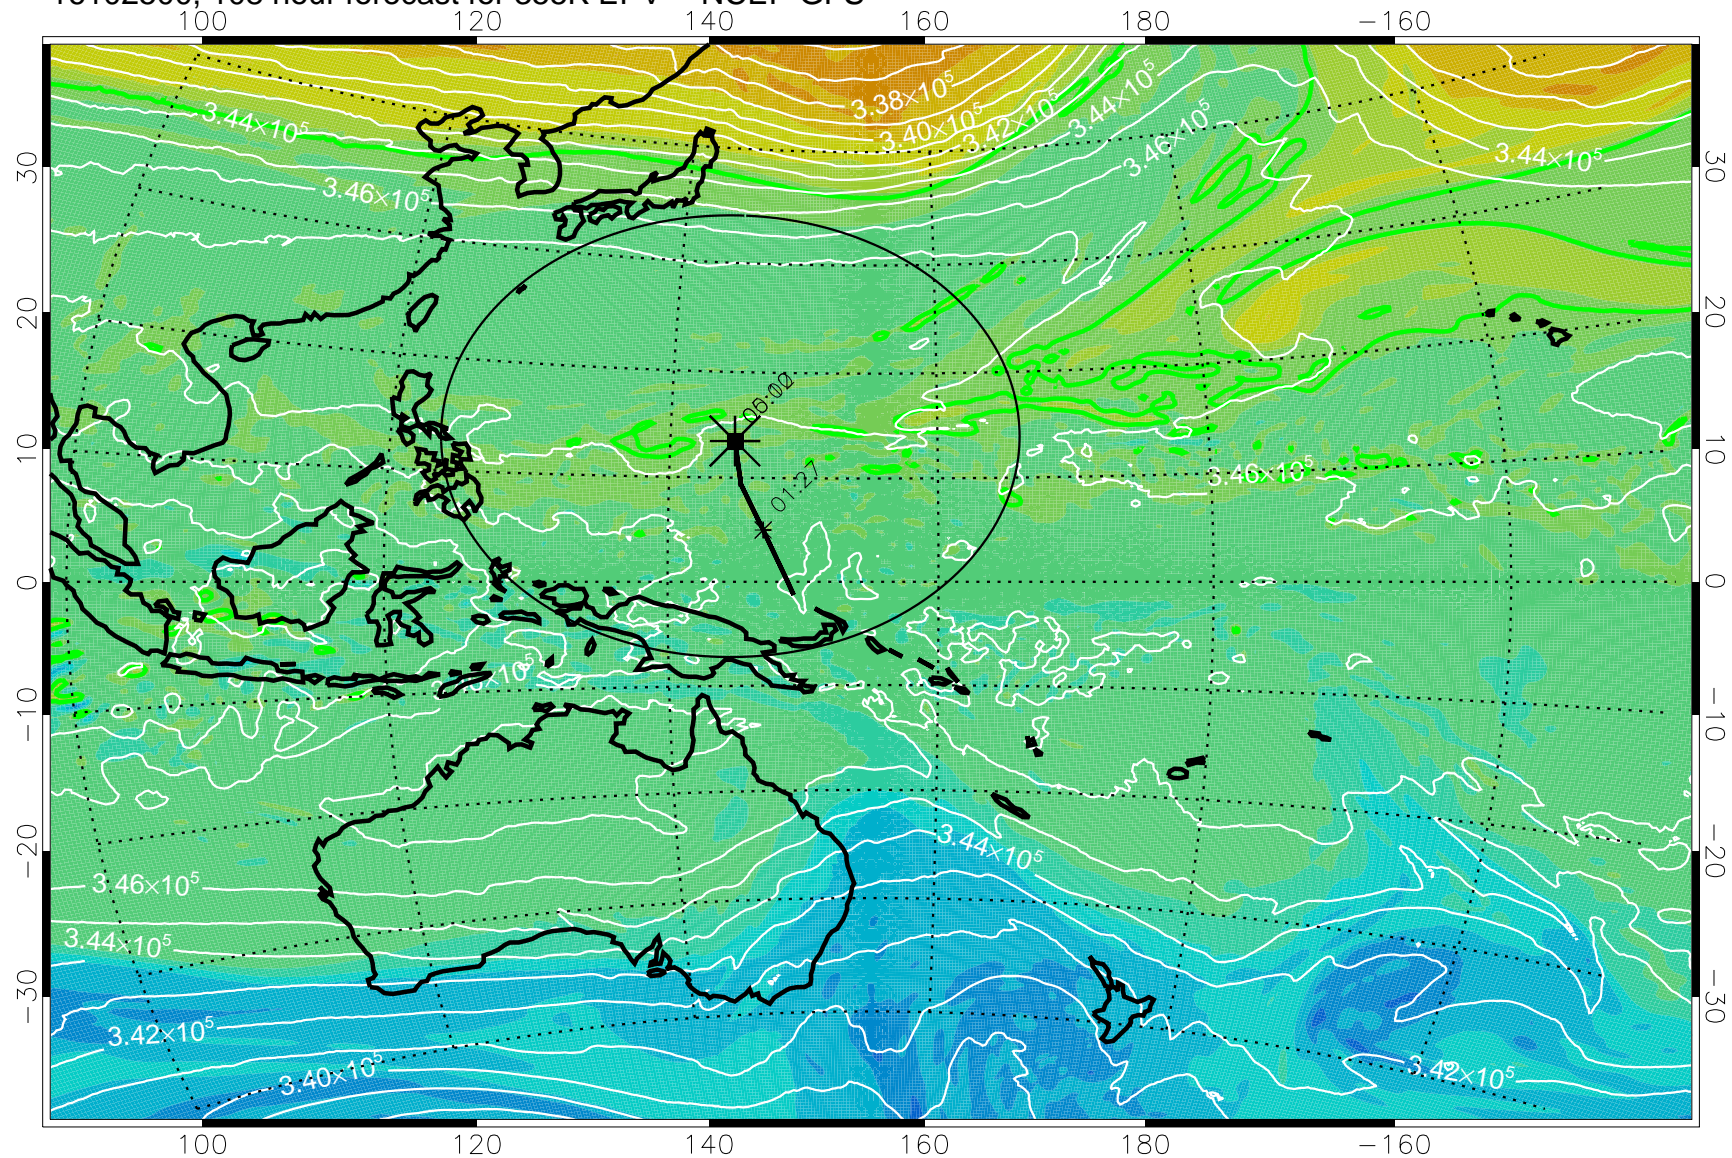

16102400, 084 hour forecast for 355K EPV -- NCEP GFS

355K Montgomery Streamfunction, white
EPV Tropopause (2 PVU) Position
Range ring of 2304 km

16102406, 090 hour forecast for 355K EPV -- NCEP GFS

355K Montgomery Streamfunction, white
EPV Tropopause (2 PVU) Position
Range ring of 2304 km

16102412, 096 hour forecast for 355K EPV -- NCEP GFS

355K Montgomery Streamfunction, white
EPV Tropopause (2 PVU) Position
Range ring of 2304 km

16102418, 102 hour forecast for 355K EPV -- NCEP GFS

355K Montgomery Streamfunction, white
EPV Tropopause (2 PVU) Position
Range ring of 2304 km

16102500, 108 hour forecast for 355K EPV -- NCEP GFS

355K Montgomery Streamfunction, white
EPV Tropopause (2 PVU) Position
Range ring of 2304 km

16102506, 114 hour forecast for 355K EPV -- NCEP GFS

355K Montgomery Streamfunction, white
EPV Tropopause (2 PVU) Position
Range ring of 2304 km

16102512, 120 hour forecast for 355K EPV -- NCEP GFS

355K Montgomery Streamfunction, white
EPV Tropopause (2 PVU) Position
Range ring of 2304 km