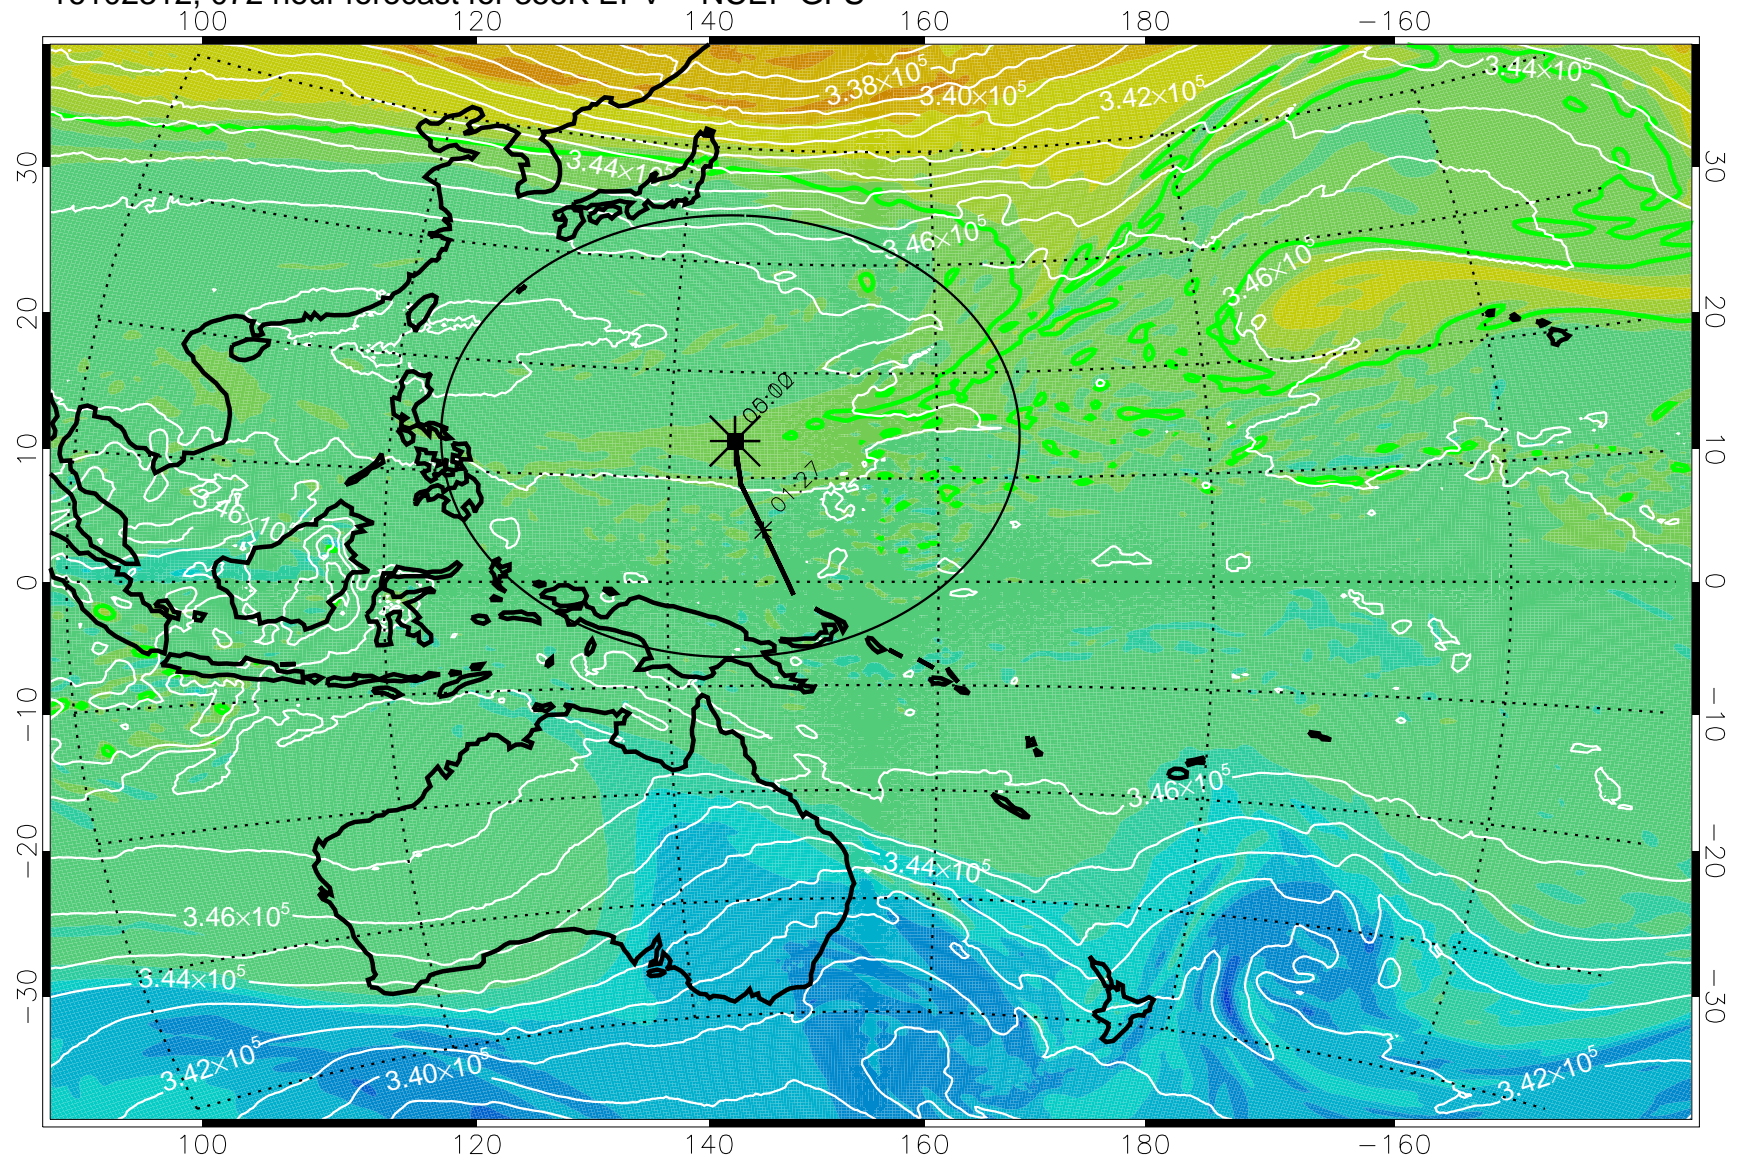

16102218, 054 hour forecast for 355K EPV -- NCEP GFS

355K Montgomery Streamfunction, white
EPV Tropopause (2 PVU) Position
Range ring of 2304 km

16102300, 060 hour forecast for 355K EPV -- NCEP GFS

355K Montgomery Streamfunction, white
EPV Tropopause (2 PVU) Position
Range ring of 2304 km

16102312, 072 hour forecast for 355K EPV -- NCEP GFS

355K Montgomery Streamfunction, white
EPV Tropopause (2 PVU) Position
Range ring of 2304 km

16102318, 078 hour forecast for 355K EPV -- NCEP GFS

355K Montgomery Streamfunction, white
EPV Tropopause (2 PVU) Position
Range ring of 2304 km

16102400, 084 hour forecast for 355K EPV -- NCEP GFS

355K Montgomery Streamfunction, white
EPV Tropopause (2 PVU) Position
Range ring of 2304 km

16102406, 090 hour forecast for 355K EPV -- NCEP GFS

355K Montgomery Streamfunction, white
EPV Tropopause (2 PVU) Position
Range ring of 2304 km

16102412, 096 hour forecast for 355K EPV -- NCEP GFS

355K Montgomery Streamfunction, white
EPV Tropopause (2 PVU) Position
Range ring of 2304 km

16102418, 102 hour forecast for 355K EPV -- NCEP GFS

355K Montgomery Streamfunction, white
EPV Tropopause (2 PVU) Position
Range ring of 2304 km