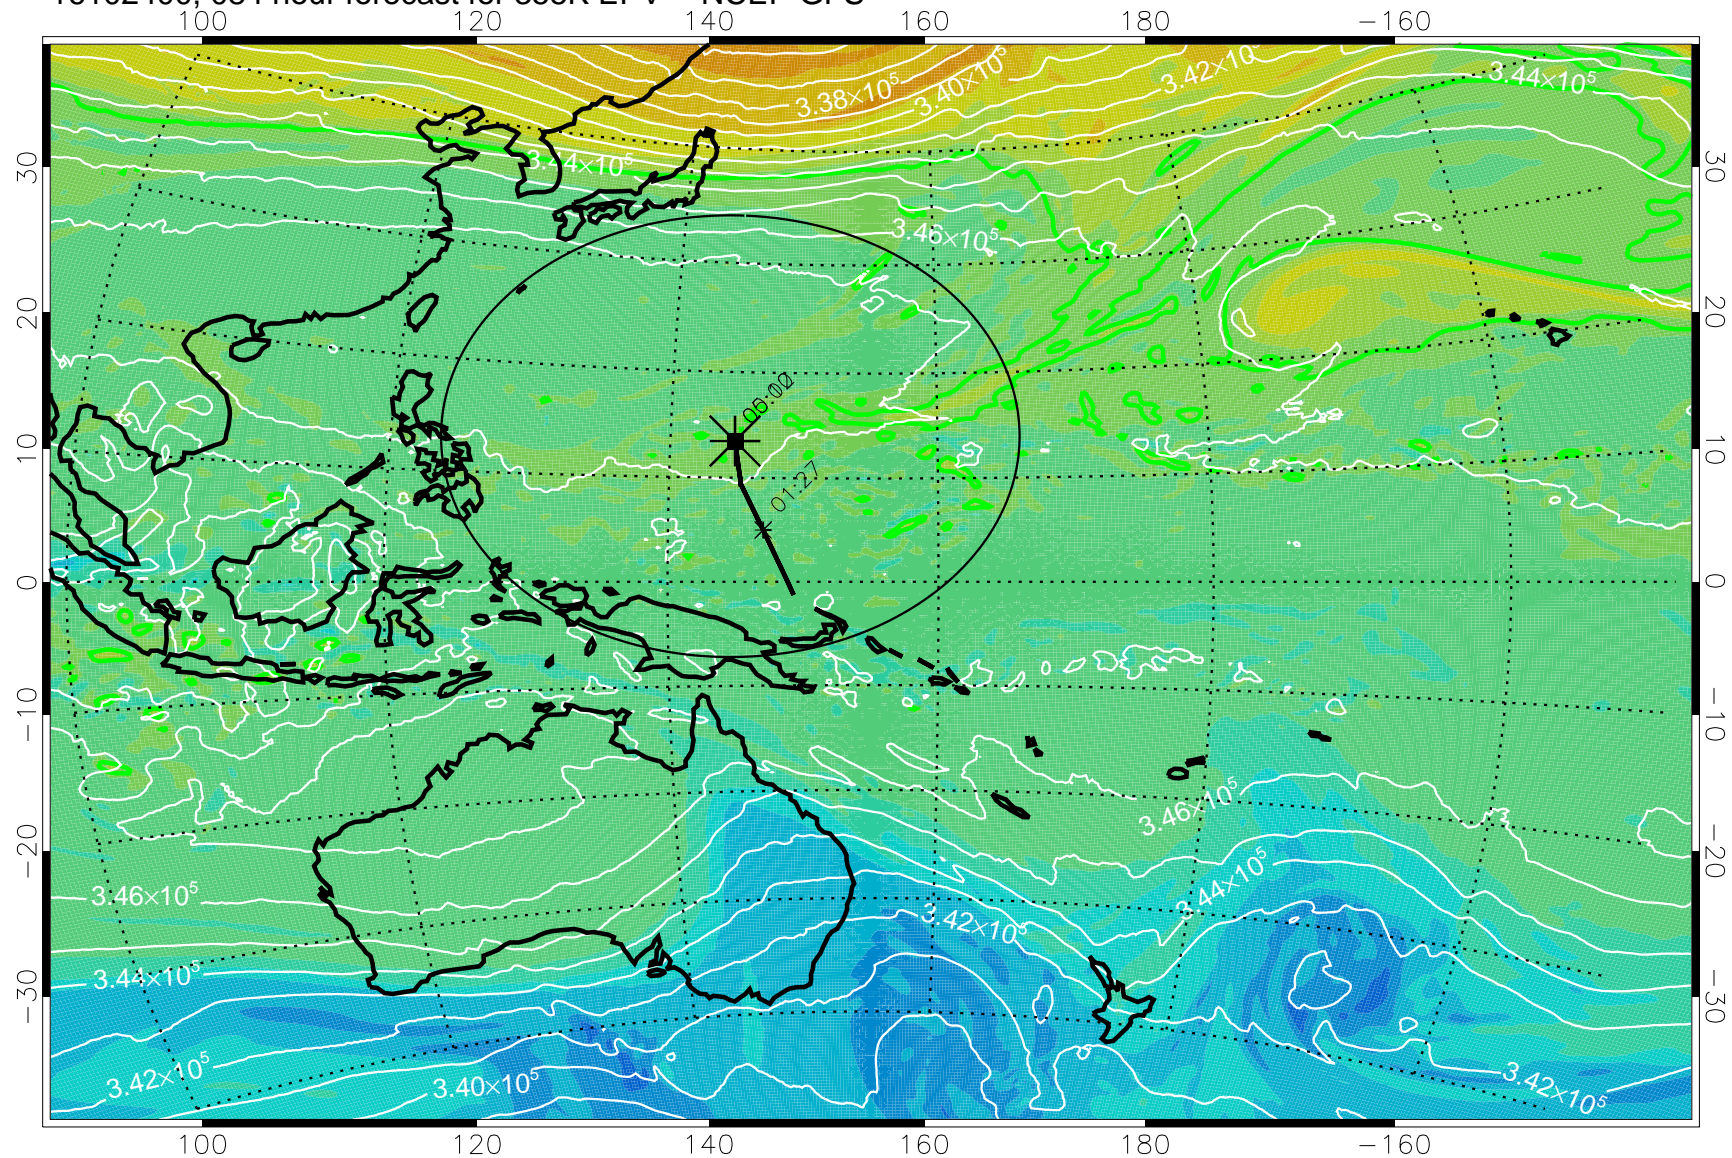

16102218, 054 hour forecast for 355K EPV -- NCEP GFS

355K Montgomery Streamfunction, white
EPV Tropopause (2 PVU) Position
Range ring of 2304 km

16102300, 060 hour forecast for 355K EPV -- NCEP GFS

355K Montgomery Streamfunction, white
EPV Tropopause (2 PVU) Position
Range ring of 2304 km

16102312, 072 hour forecast for 355K EPV -- NCEP GFS

355K Montgomery Streamfunction, white
EPV Tropopause (2 PVU) Position
Range ring of 2304 km

16102318, 078 hour forecast for 355K EPV -- NCEP GFS

355K Montgomery Streamfunction, white
EPV Tropopause (2 PVU) Position
Range ring of 2304 km

16102400, 084 hour forecast for 355K EPV -- NCEP GFS

355K Montgomery Streamfunction, white
EPV Tropopause (2 PVU) Position
Range ring of 2304 km

16102406, 090 hour forecast for 355K EPV -- NCEP GFS

355K Montgomery Streamfunction, white
EPV Tropopause (2 PVU) Position
Range ring of 2304 km

16102412, 096 hour forecast for 355K EPV -- NCEP GFS

355K Montgomery Streamfunction, white
EPV Tropopause (2 PVU) Position
Range ring of 2304 km

16102418, 102 hour forecast for 355K EPV -- NCEP GFS

355K Montgomery Streamfunction, white
EPV Tropopause (2 PVU) Position
Range ring of 2304 km