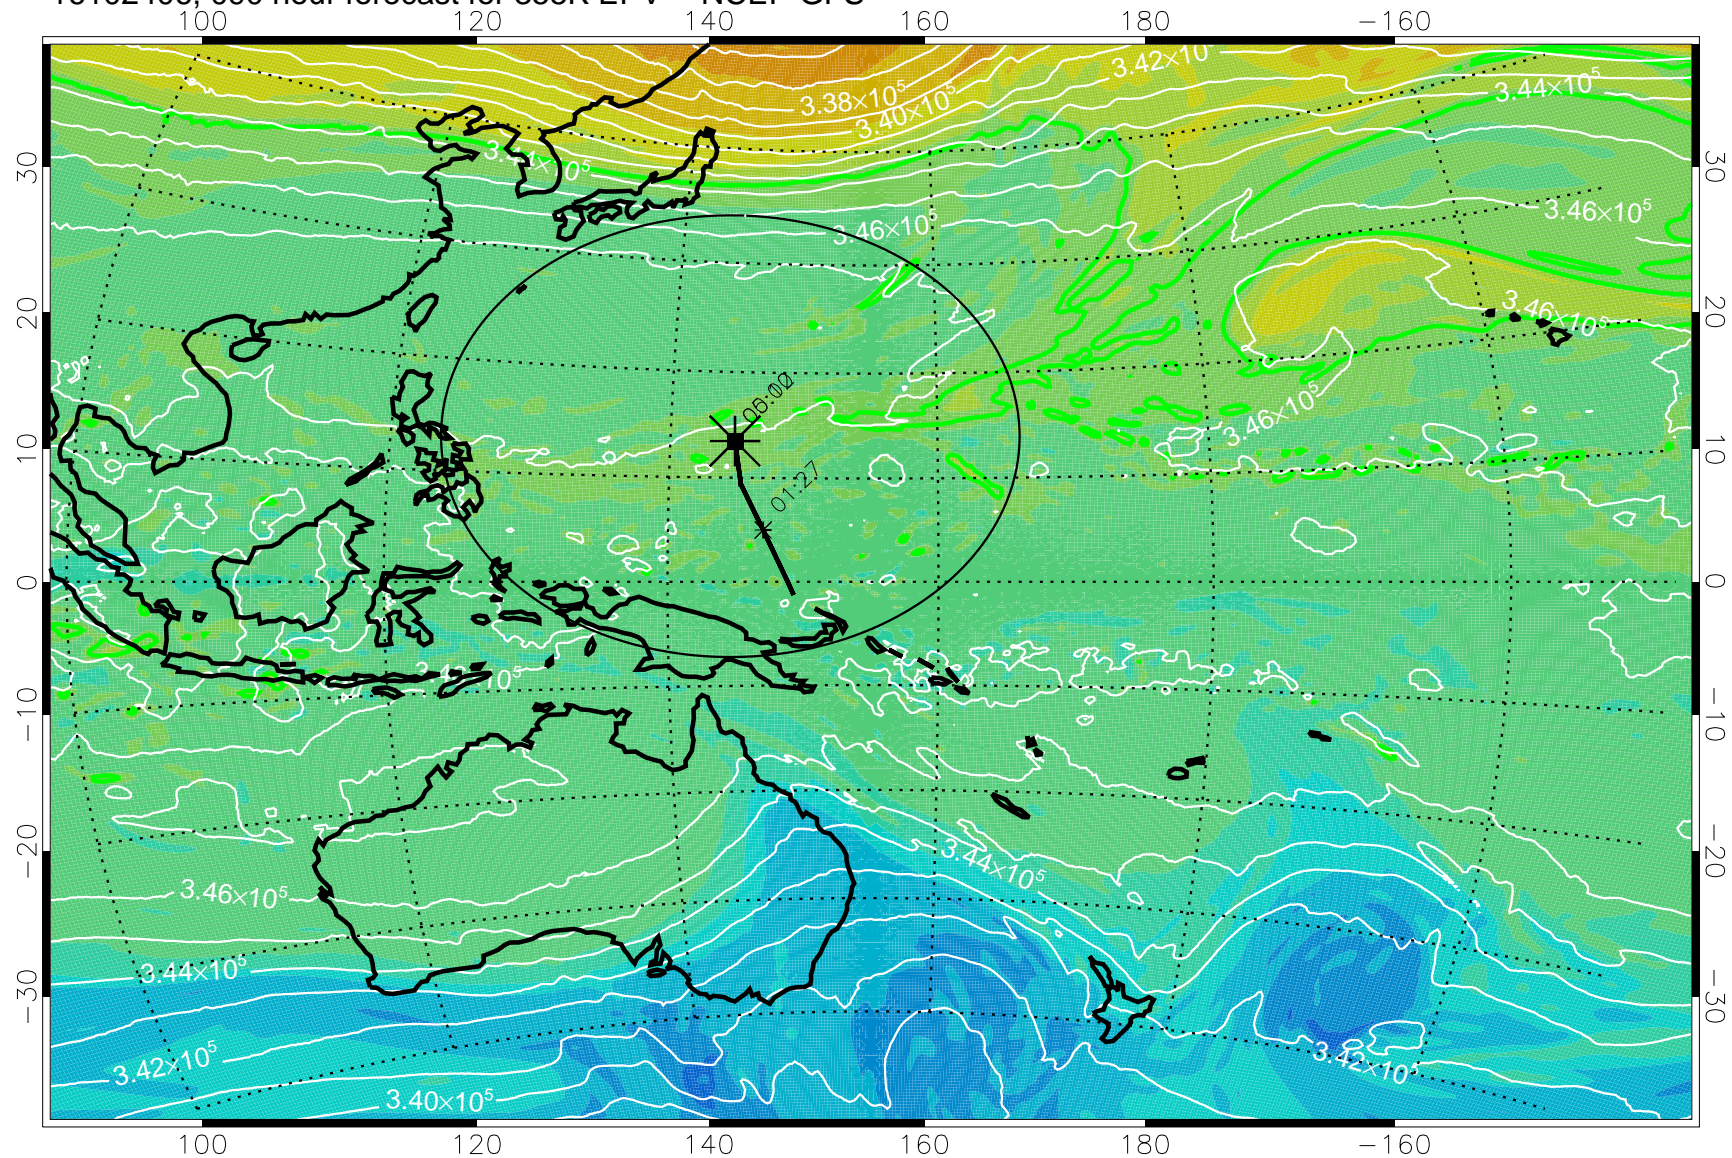

16102218, 054 hour forecast for 355K EPV -- NCEP GFS

355K Montgomery Streamfunction, white
EPV Tropopause (2 PVU) Position
Range ring of 2304 km

16102300, 060 hour forecast for 355K EPV -- NCEP GFS

355K Montgomery Streamfunction, white
EPV Tropopause (2 PVU) Position
Range ring of 2304 km

16102312, 072 hour forecast for 355K EPV -- NCEP GFS

355K Montgomery Streamfunction, white
EPV Tropopause (2 PVU) Position
Range ring of 2304 km

16102318, 078 hour forecast for 355K EPV -- NCEP GFS

355K Montgomery Streamfunction, white
EPV Tropopause (2 PVU) Position
Range ring of 2304 km

16102400, 084 hour forecast for 355K EPV -- NCEP GFS

355K Montgomery Streamfunction, white
EPV Tropopause (2 PVU) Position
Range ring of 2304 km

16102406, 090 hour forecast for 355K EPV -- NCEP GFS

355K Montgomery Streamfunction, white
EPV Tropopause (2 PVU) Position
Range ring of 2304 km

16102412, 096 hour forecast for 355K EPV -- NCEP GFS

355K Montgomery Streamfunction, white
EPV Tropopause (2 PVU) Position
Range ring of 2304 km

16102418, 102 hour forecast for 355K EPV -- NCEP GFS

355K Montgomery Streamfunction, white
EPV Tropopause (2 PVU) Position
Range ring of 2304 km