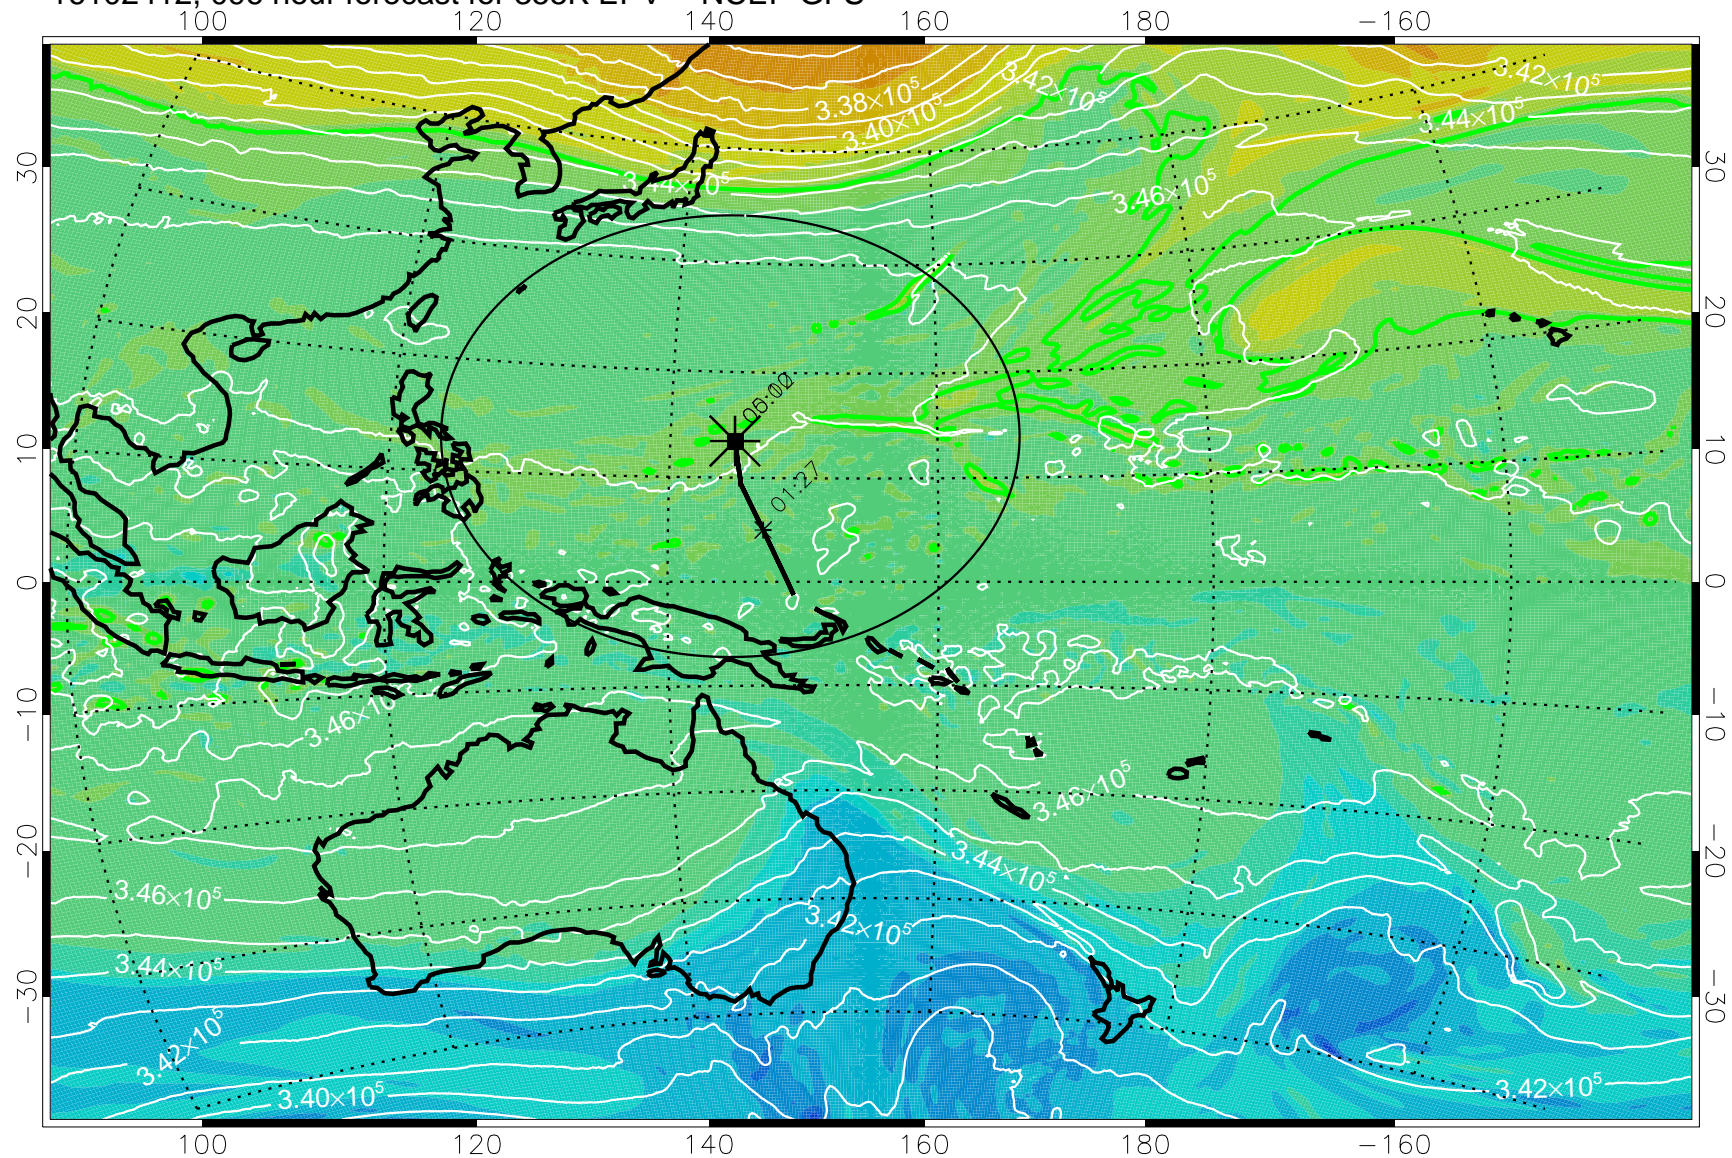

16102312, 072 hour forecast for 355K EPV -- NCEP GFS

355K Montgomery Streamfunction, white
EPV Tropopause (2 PVU) Position
Range ring of 2304 km

16102318, 078 hour forecast for 355K EPV -- NCEP GFS

355K Montgomery Streamfunction, white
EPV Tropopause (2 PVU) Position
Range ring of 2304 km

16102400, 084 hour forecast for 355K EPV -- NCEP GFS

355K Montgomery Streamfunction, white
EPV Tropopause (2 PVU) Position
Range ring of 2304 km

16102406, 090 hour forecast for 355K EPV -- NCEP GFS

355K Montgomery Streamfunction, white
EPV Tropopause (2 PVU) Position
Range ring of 2304 km

16102412, 096 hour forecast for 355K EPV -- NCEP GFS

355K Montgomery Streamfunction, white
EPV Tropopause (2 PVU) Position
Range ring of 2304 km

16102418, 102 hour forecast for 355K EPV -- NCEP GFS

355K Montgomery Streamfunction, white
EPV Tropopause (2 PVU) Position
Range ring of 2304 km

16102500, 108 hour forecast for 355K EPV -- NCEP GFS

355K Montgomery Streamfunction, white
EPV Tropopause (2 PVU) Position
Range ring of 2304 km

16102506, 114 hour forecast for 355K EPV -- NCEP GFS

355K Montgomery Streamfunction, white
EPV Tropopause (2 PVU) Position
Range ring of 2304 km