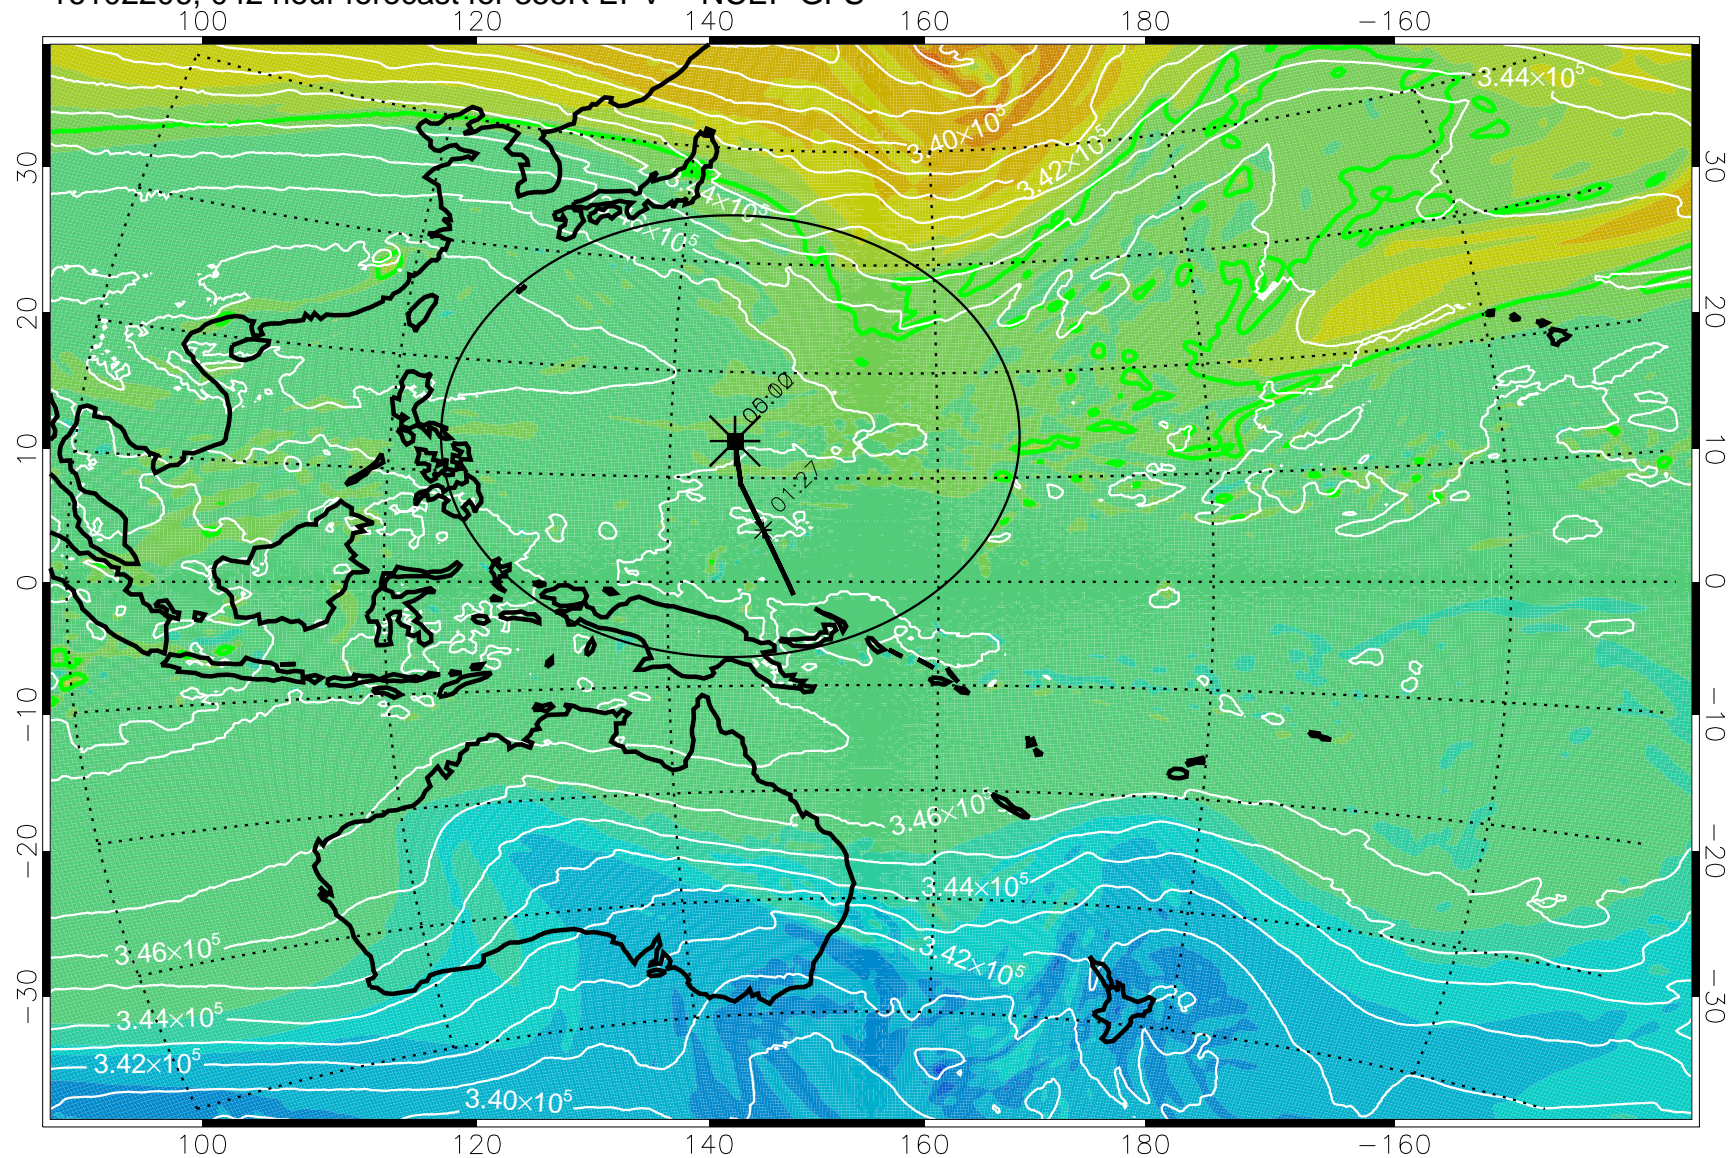

16102118, 030 hour forecast for 355K EPV -- NCEP GFS

355K Montgomery Streamfunction, white
EPV Tropopause (2 PVU) Position
Range ring of 2304 km

16102200, 036 hour forecast for 355K EPV -- NCEP GFS

355K Montgomery Streamfunction, white
EPV Tropopause (2 PVU) Position
Range ring of 2304 km

16102206, 042 hour forecast for 355K EPV -- NCEP GFS

355K Montgomery Streamfunction, white
EPV Tropopause (2 PVU) Position
Range ring of 2304 km

16102212, 048 hour forecast for 355K EPV -- NCEP GFS

355K Montgomery Streamfunction, white
EPV Tropopause (2 PVU) Position
Range ring of 2304 km

16102218, 054 hour forecast for 355K EPV -- NCEP GFS

355K Montgomery Streamfunction, white
EPV Tropopause (2 PVU) Position
Range ring of 2304 km

16102300, 060 hour forecast for 355K EPV -- NCEP GFS

355K Montgomery Streamfunction, white
EPV Tropopause (2 PVU) Position
Range ring of 2304 km

16102312, 072 hour forecast for 355K EPV -- NCEP GFS

355K Montgomery Streamfunction, white
EPV Tropopause (2 PVU) Position
Range ring of 2304 km

16102318, 078 hour forecast for 355K EPV -- NCEP GFS

355K Montgomery Streamfunction, white
EPV Tropopause (2 PVU) Position
Range ring of 2304 km