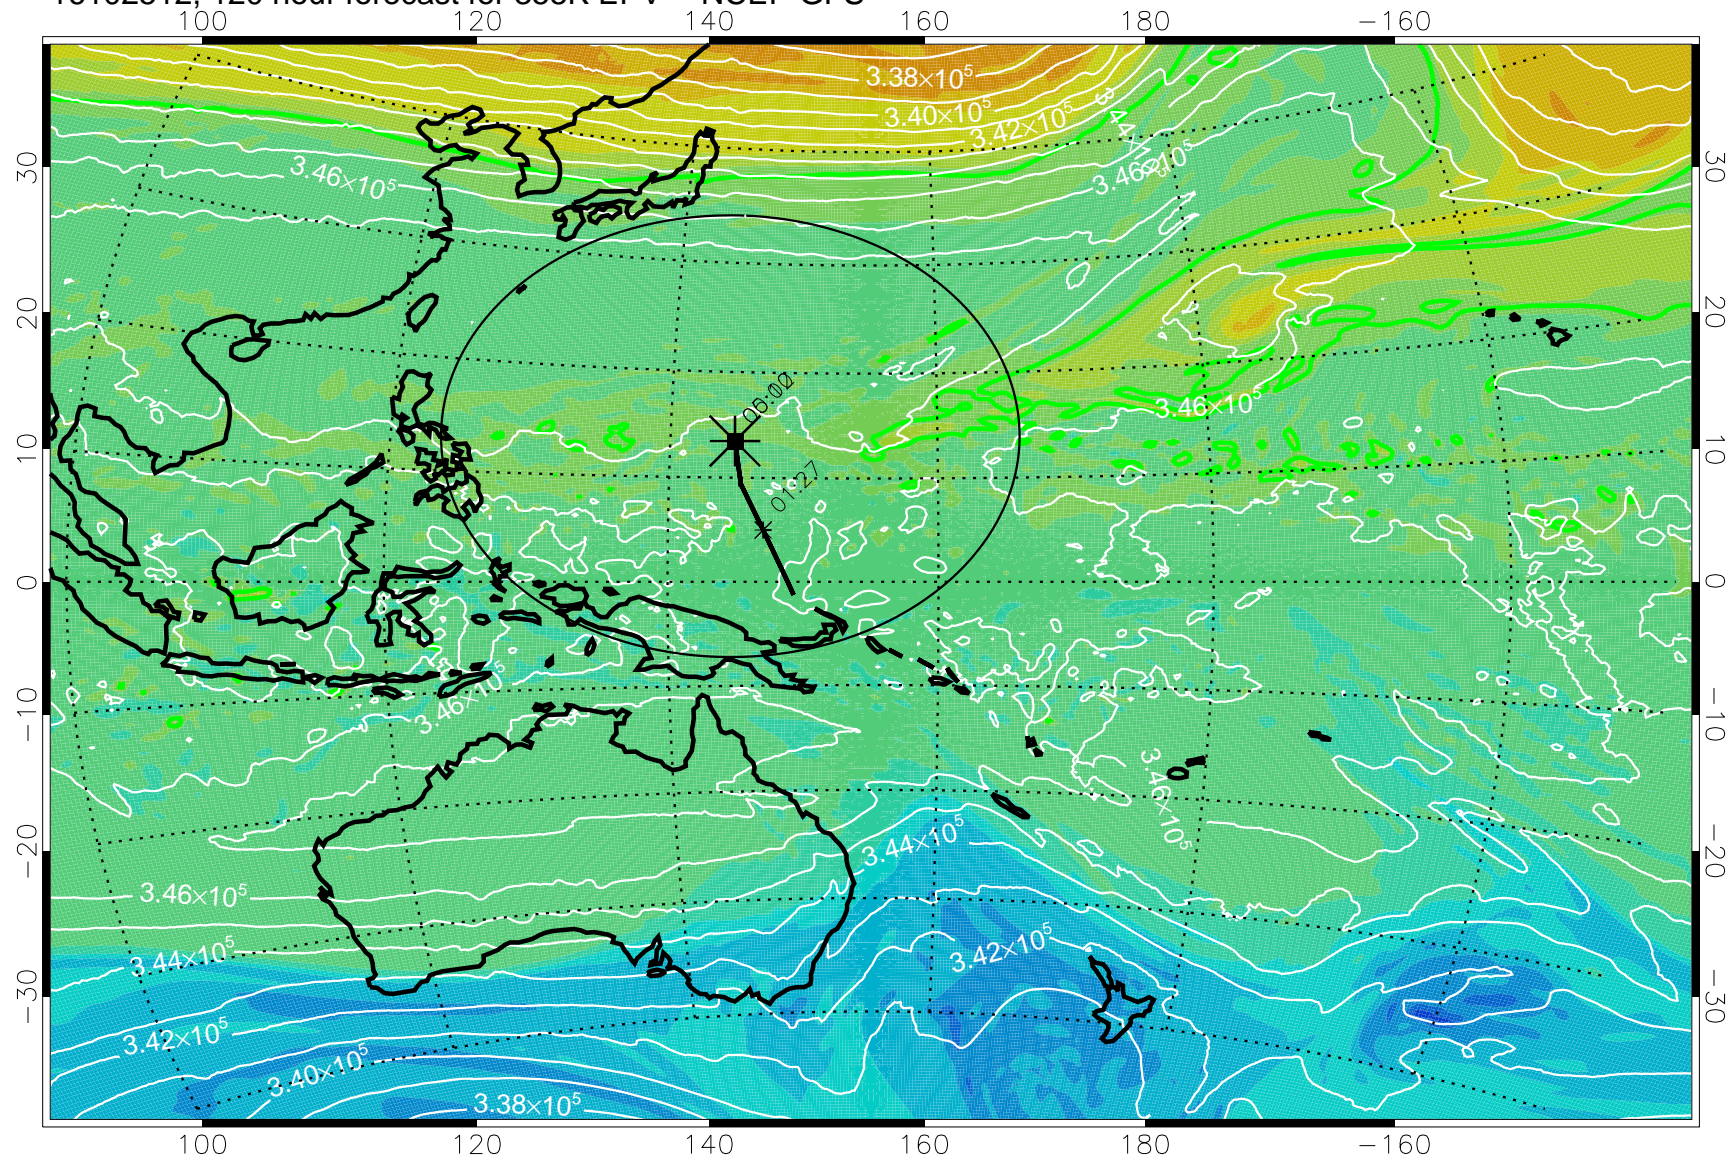

16102400, 084 hour forecast for 355K EPV -- NCEP GFS

355K Montgomery Streamfunction, white
EPV Tropopause (2 PVU) Position
Range ring of 2304 km

16102406, 090 hour forecast for 355K EPV -- NCEP GFS

355K Montgomery Streamfunction, white
EPV Tropopause (2 PVU) Position
Range ring of 2304 km

16102412, 096 hour forecast for 355K EPV -- NCEP GFS

355K Montgomery Streamfunction, white
EPV Tropopause (2 PVU) Position
Range ring of 2304 km

16102418, 102 hour forecast for 355K EPV -- NCEP GFS

355K Montgomery Streamfunction, white
EPV Tropopause (2 PVU) Position
Range ring of 2304 km

16102500, 108 hour forecast for 355K EPV -- NCEP GFS

355K Montgomery Streamfunction, white
EPV Tropopause (2 PVU) Position
Range ring of 2304 km

16102506, 114 hour forecast for 355K EPV -- NCEP GFS

355K Montgomery Streamfunction, white
EPV Tropopause (2 PVU) Position
Range ring of 2304 km

16102512, 120 hour forecast for 355K EPV -- NCEP GFS

355K Montgomery Streamfunction, white
EPV Tropopause (2 PVU) Position
Range ring of 2304 km