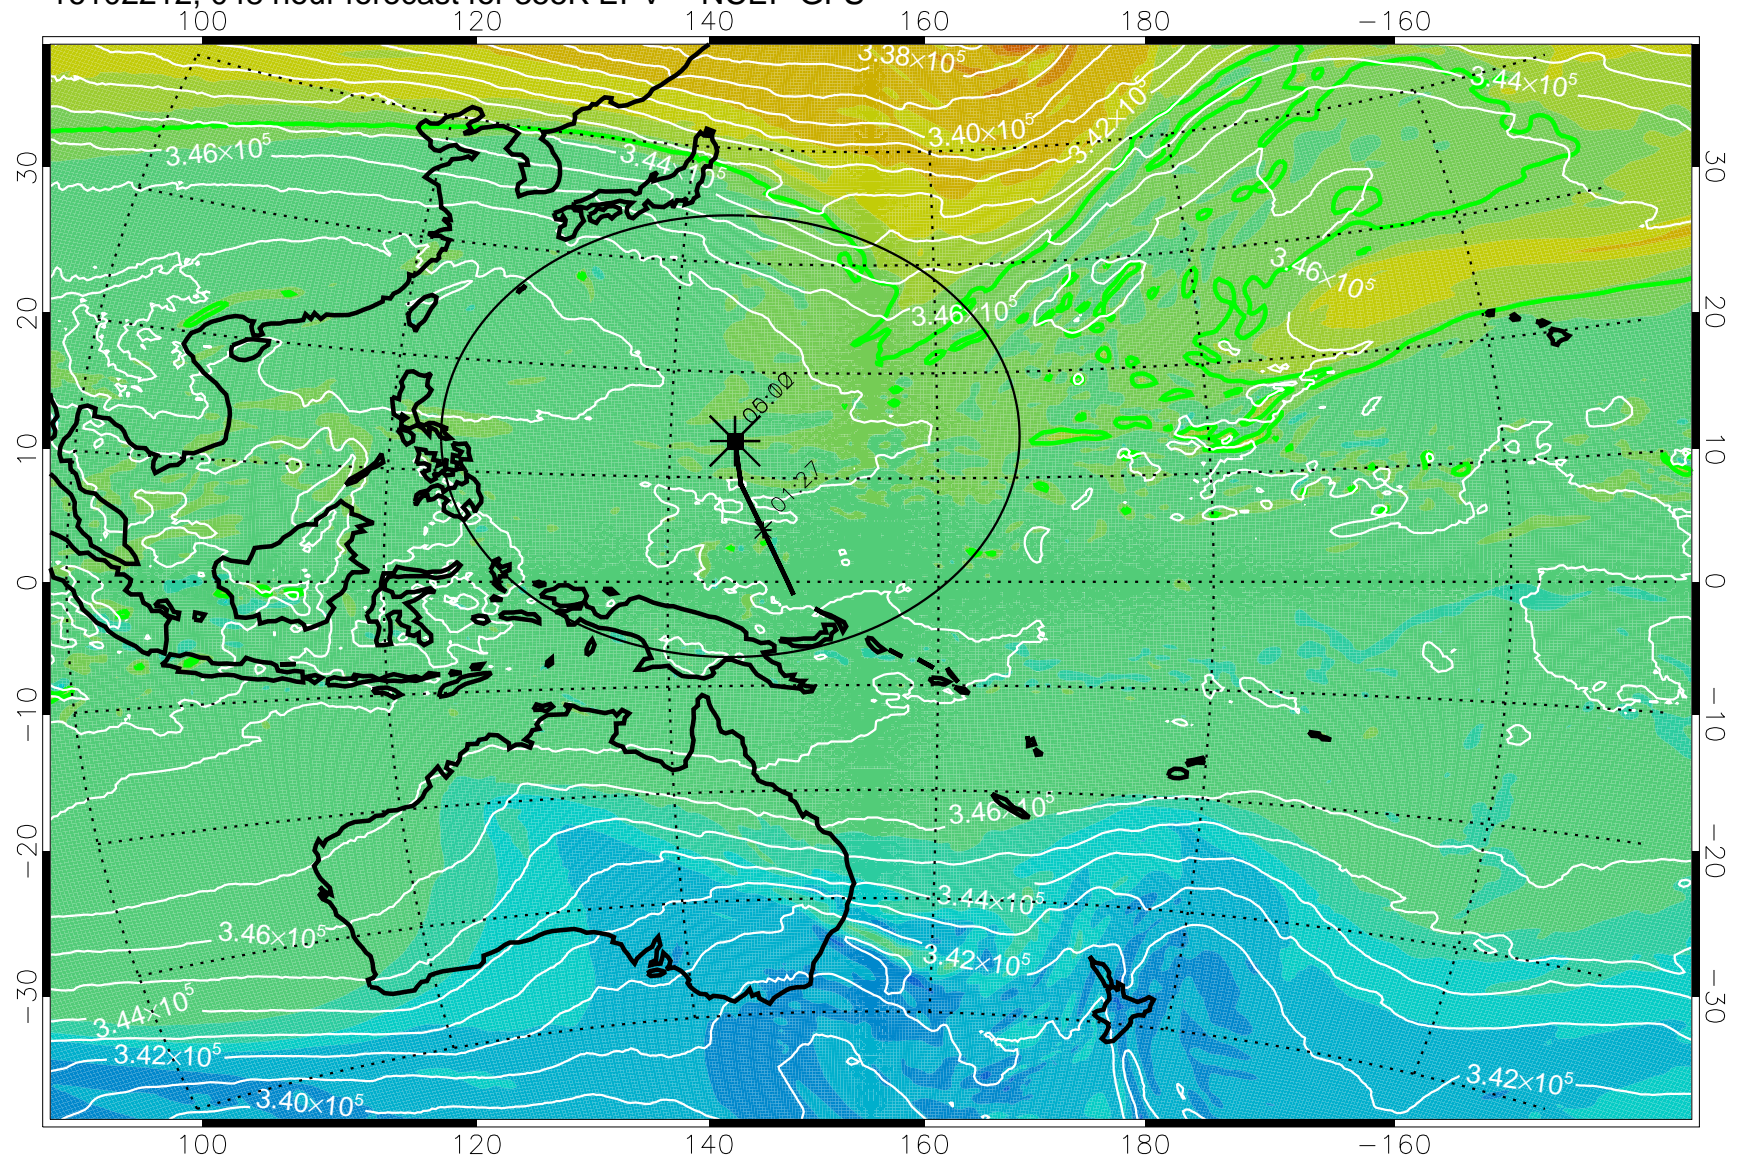

16102118, 030 hour forecast for 355K EPV -- NCEP GFS

355K Montgomery Streamfunction, white
EPV Tropopause (2 PVU) Position
Range ring of 2304 km

16102200, 036 hour forecast for 355K EPV -- NCEP GFS

355K Montgomery Streamfunction, white
EPV Tropopause (2 PVU) Position
Range ring of 2304 km

16102206, 042 hour forecast for 355K EPV -- NCEP GFS

355K Montgomery Streamfunction, white
EPV Tropopause (2 PVU) Position
Range ring of 2304 km

16102212, 048 hour forecast for 355K EPV -- NCEP GFS

355K Montgomery Streamfunction, white
EPV Tropopause (2 PVU) Position
Range ring of 2304 km

16102218, 054 hour forecast for 355K EPV -- NCEP GFS

355K Montgomery Streamfunction, white
EPV Tropopause (2 PVU) Position
Range ring of 2304 km

16102300, 060 hour forecast for 355K EPV -- NCEP GFS

355K Montgomery Streamfunction, white
EPV Tropopause (2 PVU) Position
Range ring of 2304 km

16102312, 072 hour forecast for 355K EPV -- NCEP GFS

355K Montgomery Streamfunction, white
EPV Tropopause (2 PVU) Position
Range ring of 2304 km

16102318, 078 hour forecast for 355K EPV -- NCEP GFS

355K Montgomery Streamfunction, white
EPV Tropopause (2 PVU) Position
Range ring of 2304 km