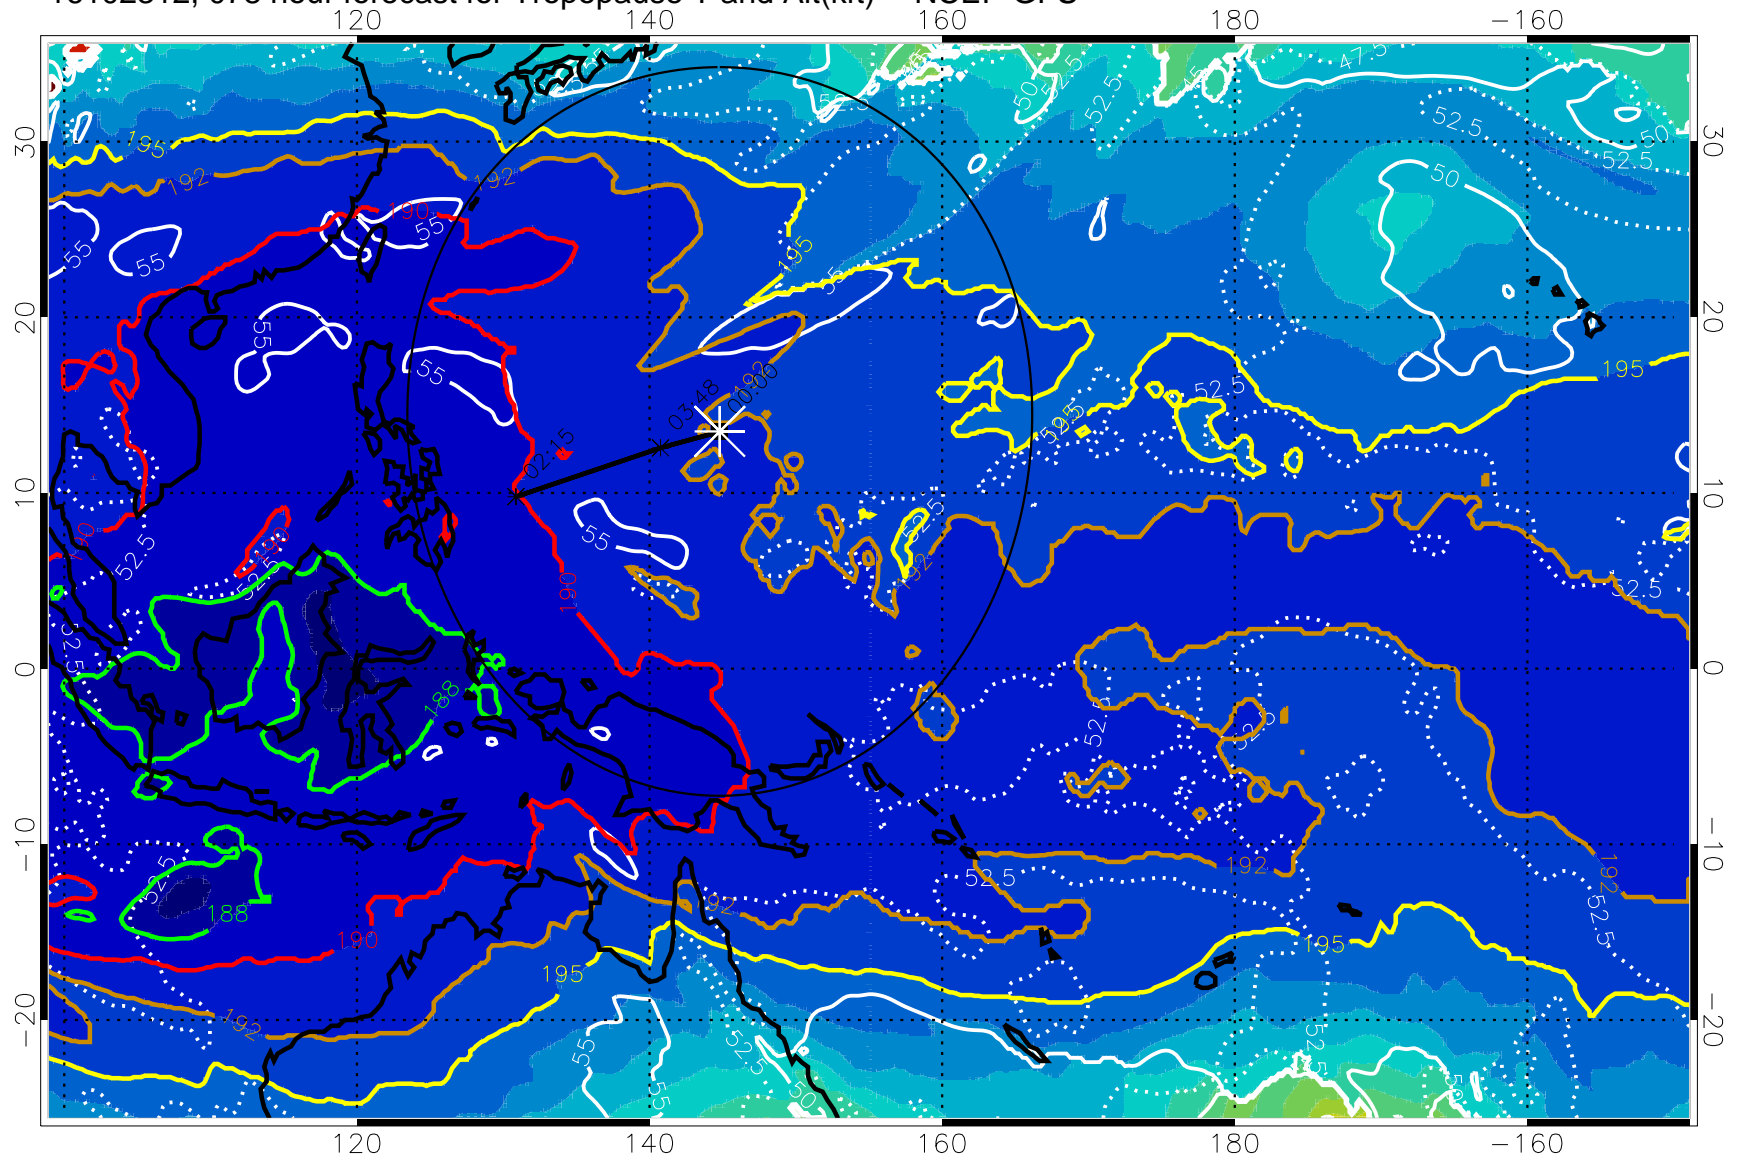

190 200 210 220 230

Tropopause T, K

Tropopause Altitude in kft (white)

192.5K Isotherm 195K Isotherm
187.5K Isotherm 190K Isotherm

Range ring of 2304 km

16102312, 078 hour forecast for Tropopause T and Alt(kft) -- NCEP GFS

190 200 210 220 230

Tropopause T, K

Tropopause Altitude in kft (white)

192.5K Isotherm 195K Isotherm

187.5K Isotherm 190K Isotherm

Range ring of 2304 km

16102318, 084 hour forecast for Tropopause T and Alt(kft) -- NCEP GFS