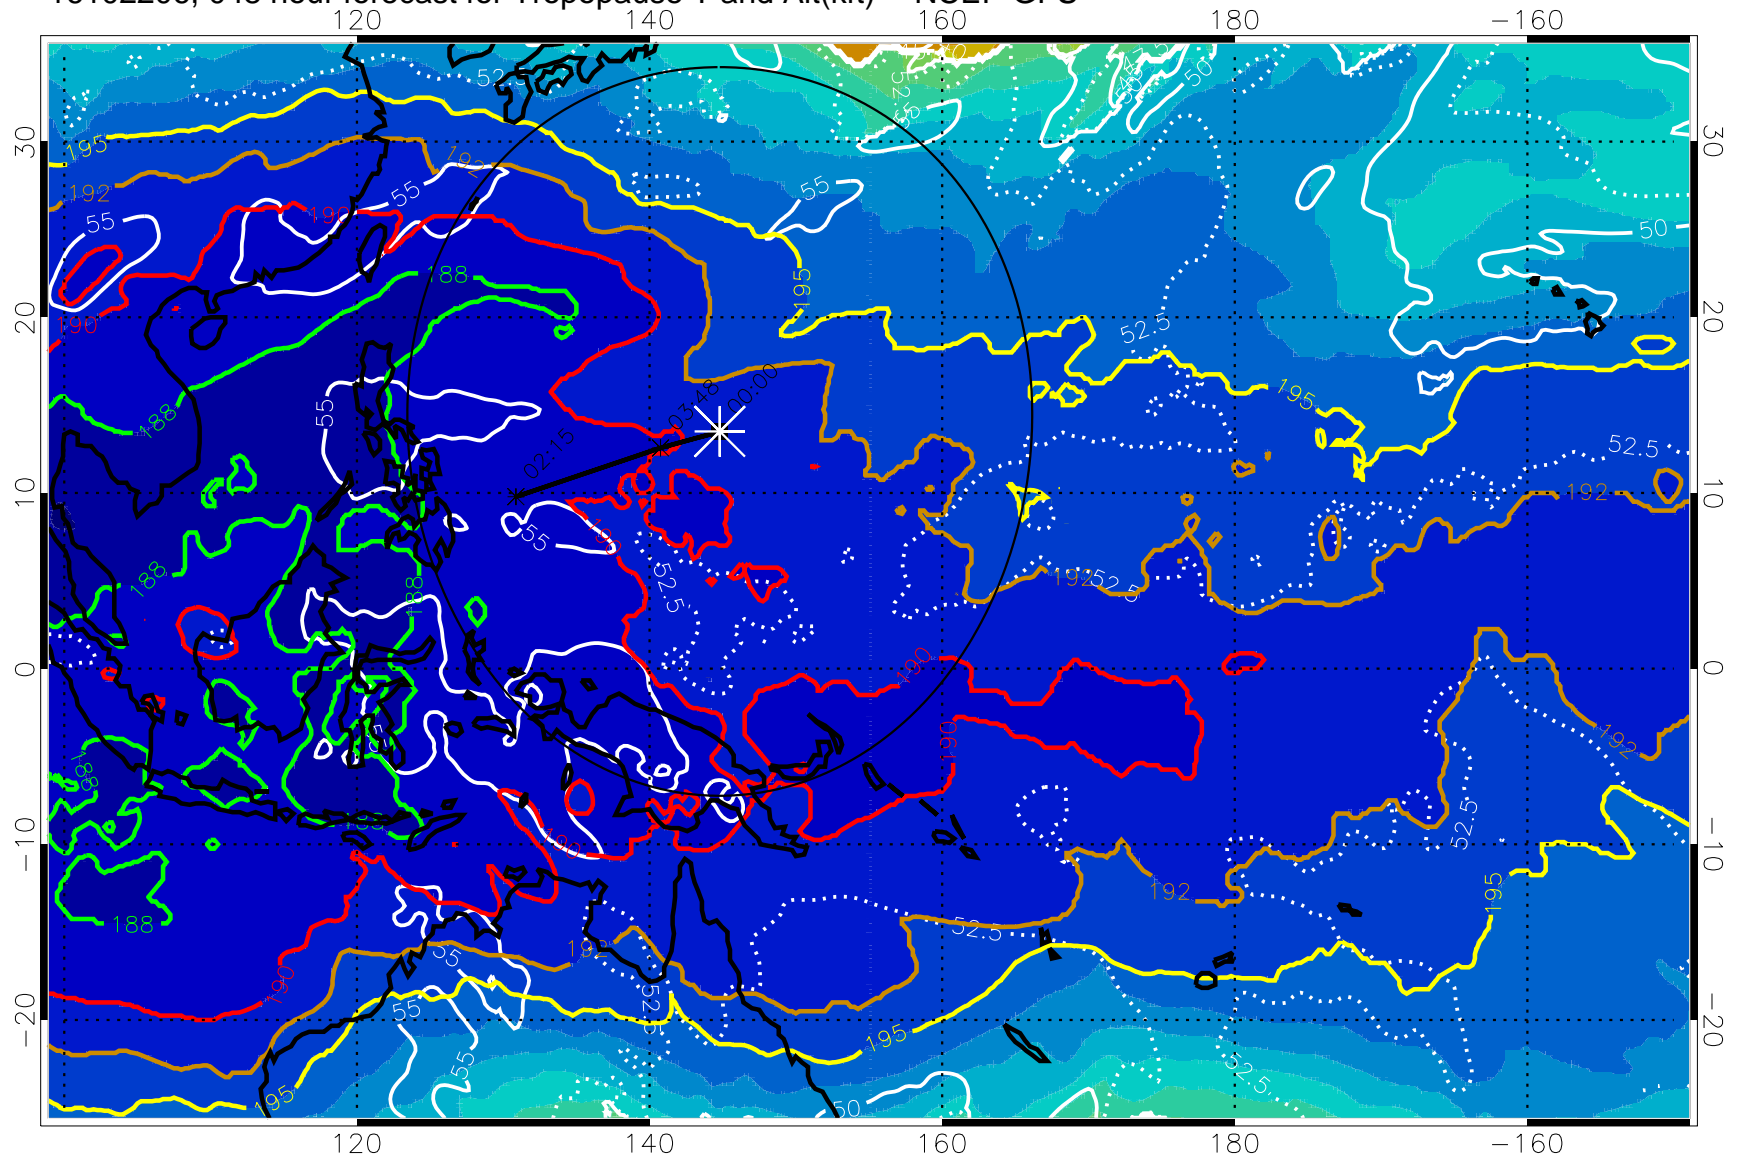

192.5K Isotherm 195K Isotherm
187.5K Isotherm 190K Isotherm

Range ring of 2304 km

16102200, 042 hour forecast for Tropopause T and Alt(kft) -- NCEP GFS

190 200 210 220 230
Tropopause T, K

Tropopause Altitude in kft (white)

192.5K Isotherm 195K Isotherm
187.5K Isotherm 190K Isotherm

Range ring of 2304 km

16102206, 048 hour forecast for Tropopause T and Alt(kft) -- NCEP GFS

190 200 210 220 230

Tropopause T, K

Tropopause Altitude in kft (white)