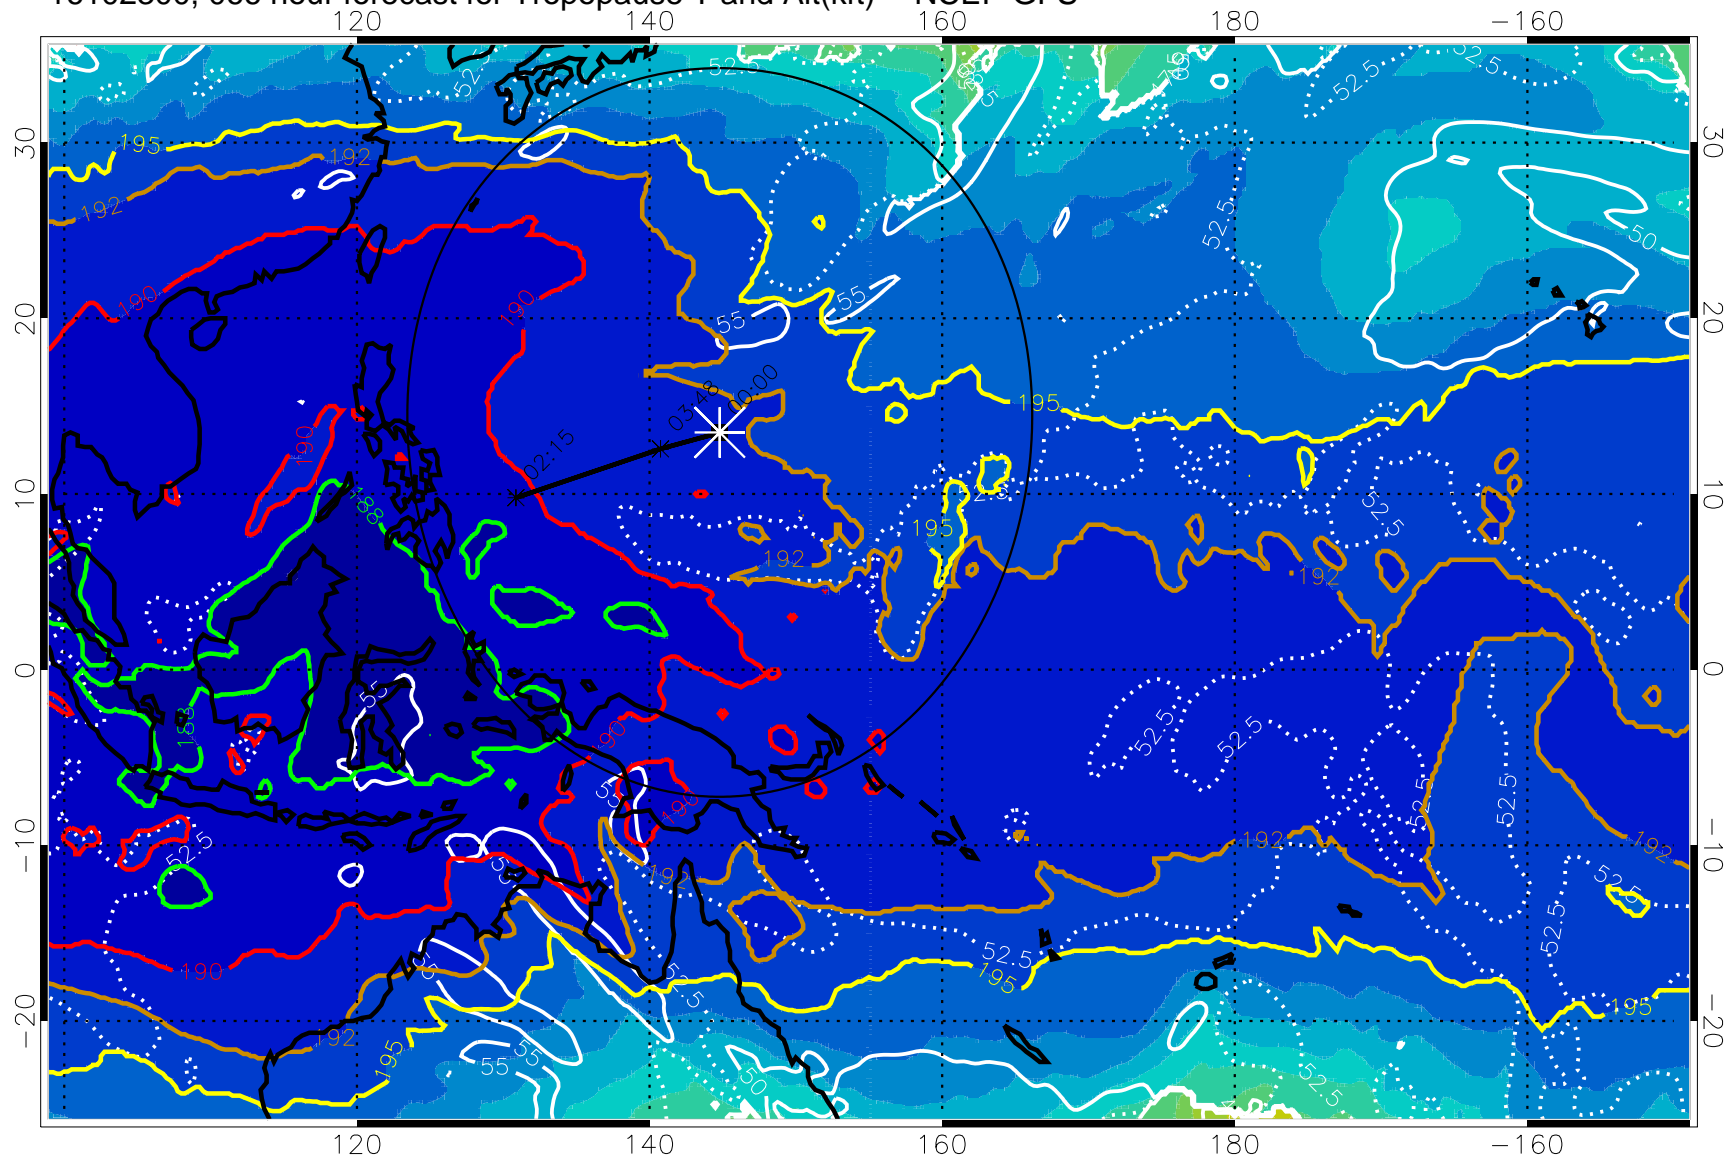

192.5K Isotherm 195K Isotherm
187.5K Isotherm 190K Isotherm

Range ring of 2304 km

16102206, 048 hour forecast for Tropopause T and Alt(kft) -- NCEP GFS

190 200 210 220 230

Tropopause T, K

Tropopause Altitude in kft (white)

192.5K Isotherm 195K Isotherm

187.5K Isotherm 190K Isotherm

Range ring of 2304 km

16102212, 054 hour forecast for Tropopause T and Alt(kft) -- NCEP GFS

190 200 210 220 230

Tropopause T, K

Tropopause Altitude in kft (white)

192.5K Isotherm 195K Isotherm
187.5K Isotherm 190K Isotherm

Range ring of 2304 km

16102218, 060 hour forecast for Tropopause T and Alt(kft) -- NCEP GFS

16102300, 066 hour forecast for Tropopause T and Alt(kft) -- NCEP GFS