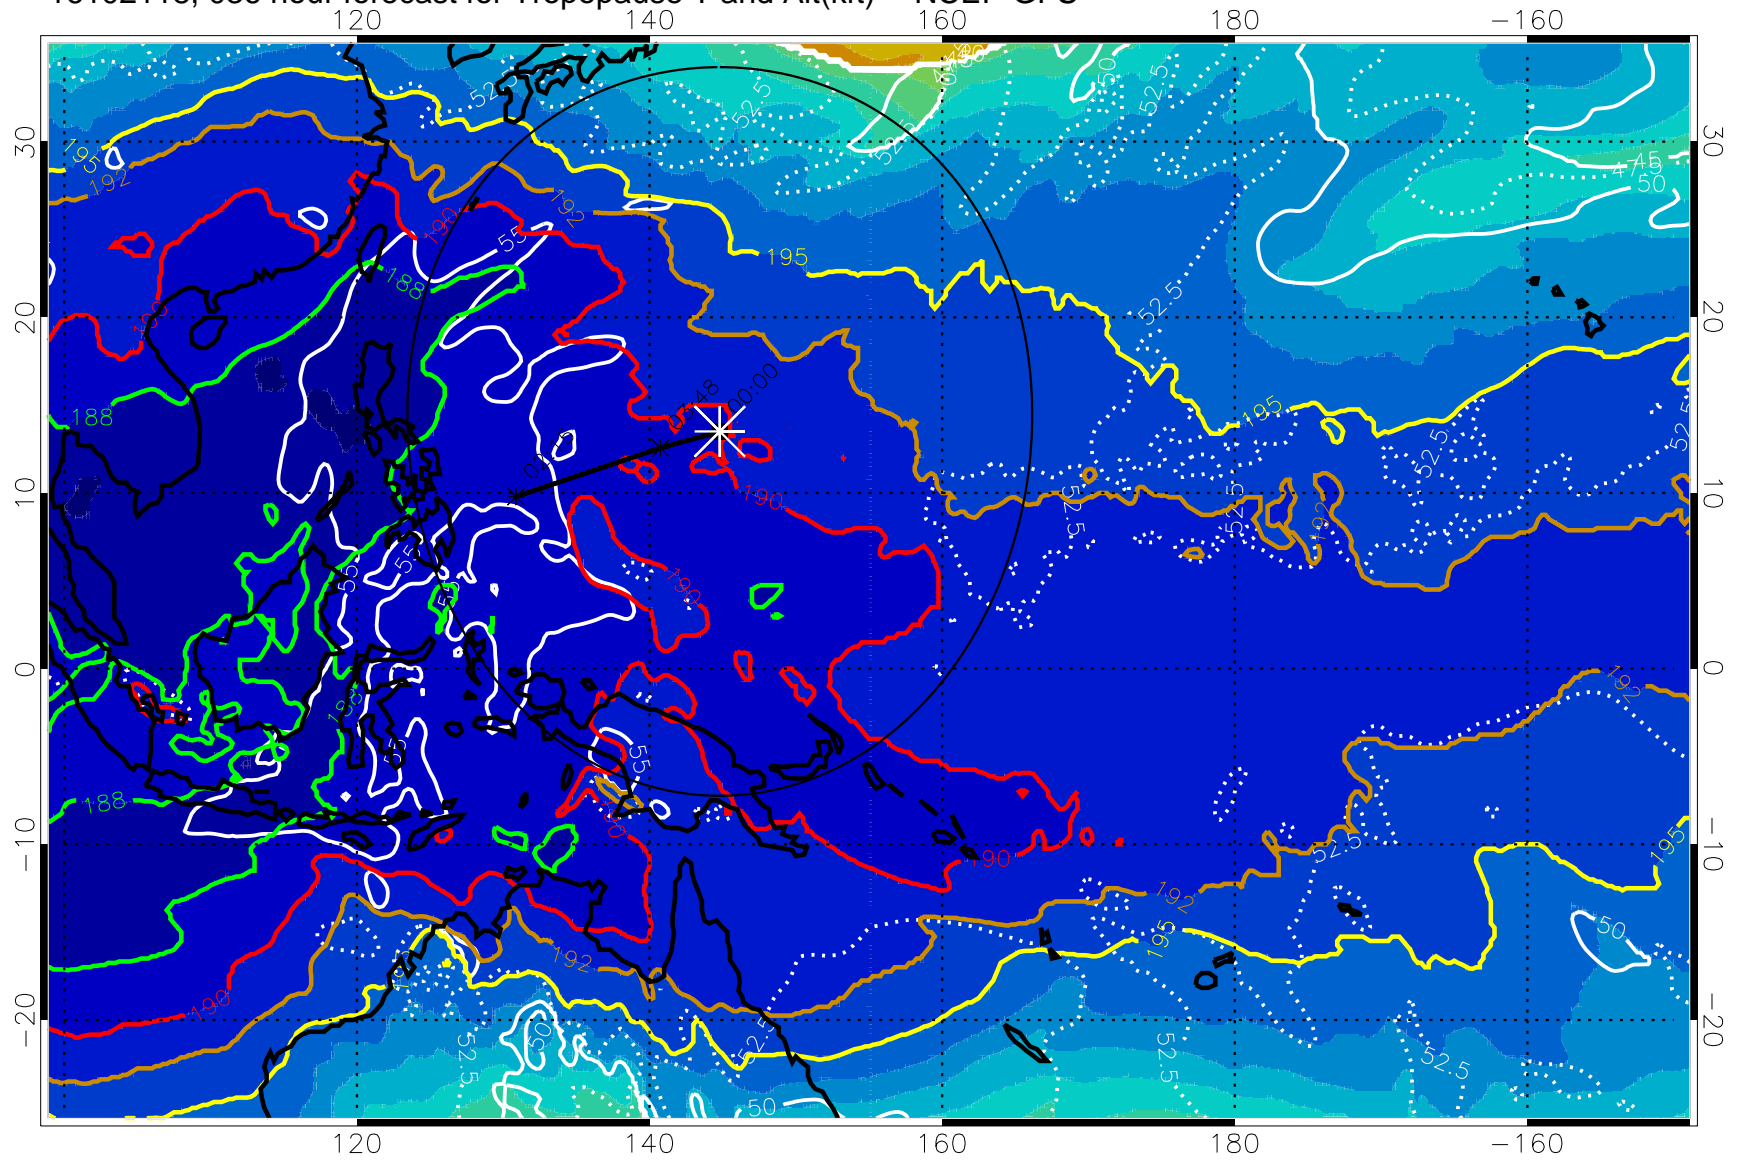

192.5K Isotherm 195K Isotherm
187.5K Isotherm 190K Isotherm

Range ring of 2304 km

16102106, 024 hour forecast for Tropopause T and Alt(kft) -- NCEP GFS

190 200 210 220 230
Tropopause T, K

Tropopause Altitude in kft (white)

192.5K Isotherm 195K Isotherm
187.5K Isotherm 190K Isotherm

Range ring of 2304 km

16102112, 030 hour forecast for Tropopause T and Alt(kft) -- NCEP GFS

190 200 210 220 230

Tropopause T, K

Tropopause Altitude in kft (white)

192.5K Isotherm 195K Isotherm
187.5K Isotherm 190K Isotherm

Range ring of 2304 km

16102118, 036 hour forecast for Tropopause T and Alt(kft) -- NCEP GFS

190 200 210 220 230
Tropopause T, K

Tropopause Altitude in kft (white)

192.5K Isotherm 195K Isotherm
187.5K Isotherm 190K Isotherm

Range ring of 2304 km

16102200, 042 hour forecast for Tropopause T and Alt(kft) -- NCEP GFS

190 200 210 220 230
Tropopause T, K

Tropopause Altitude in kft (white)