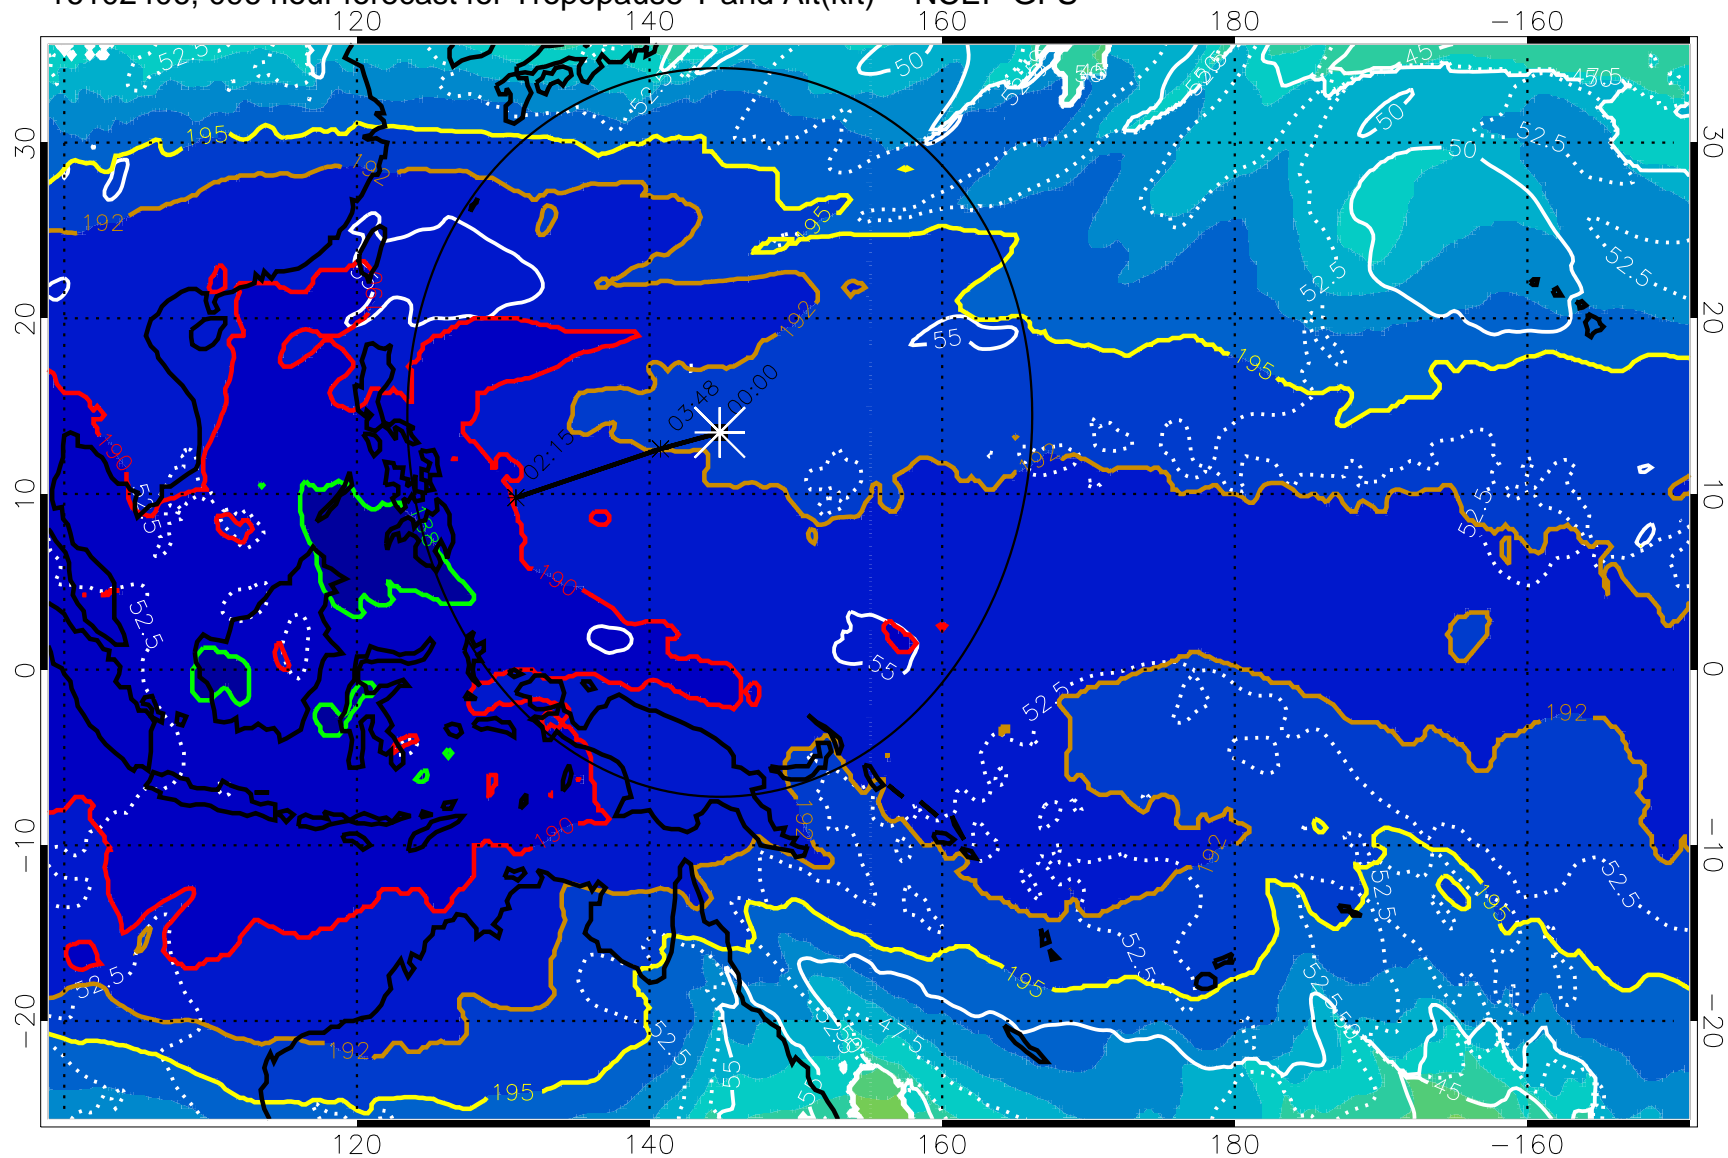

16102400, 090 hour forecast for Tropopause T and Alt(kft) -- NCEP GFS

190 200 210 220 230

Tropopause T, K

Tropopause Altitude in kft (white)

192.5K Isotherm 195K Isotherm

187.5K Isotherm 190K Isotherm

Range ring of 2304 km

16102406, 096 hour forecast for Tropopause T and Alt(kft) -- NCEP GFS

190 200 210 220 230

Tropopause T, K

Tropopause Altitude in kft (white)

192.5K Isotherm 195K Isotherm
187.5K Isotherm 190K Isotherm

Range ring of 2304 km