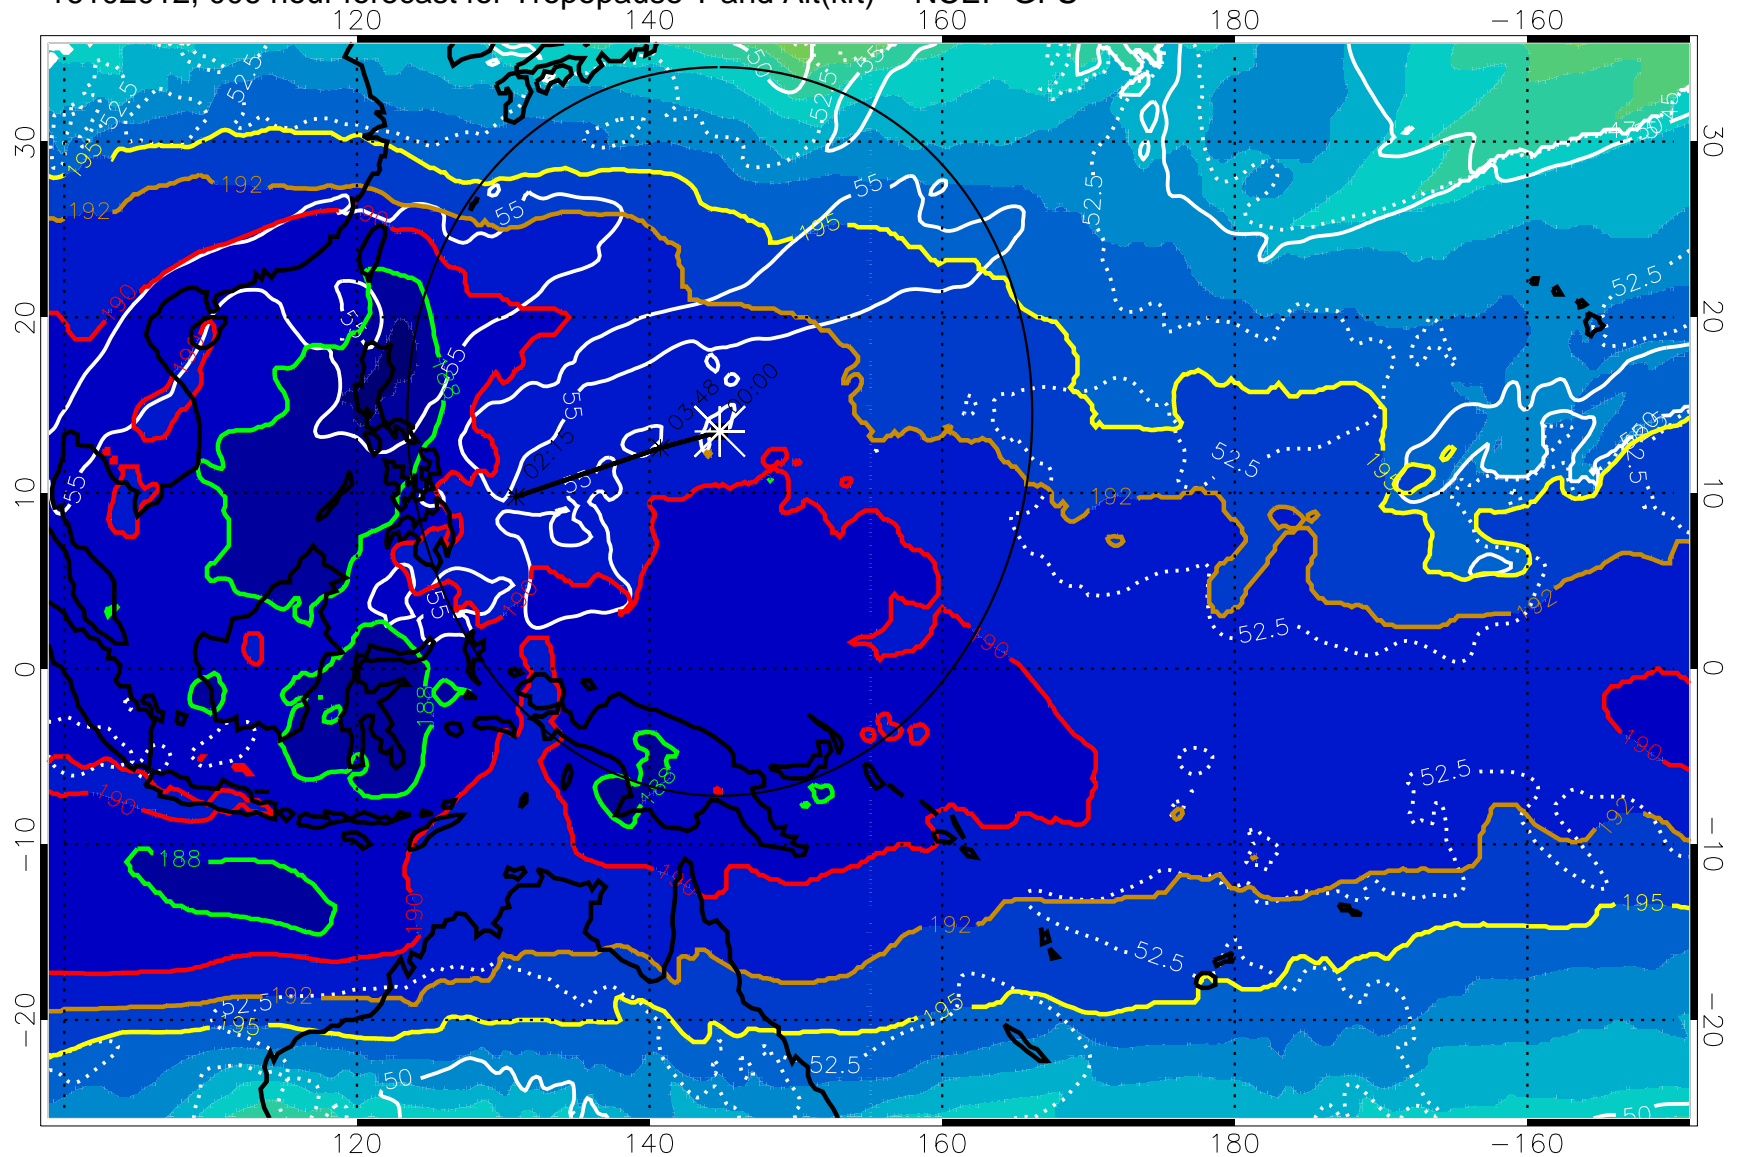

16102012, 006 hour forecast for Tropopause T and Alt(kft) -- NCEP GFS

190 200 210 220 230

Tropopause T, K

Tropopause Altitude in kft (white)

192.5K Isotherm 195K Isotherm
187.5K Isotherm 190K Isotherm

Range ring of 2304 km

192.5K Isotherm 195K Isotherm
187.5K Isotherm 190K Isotherm

Range ring of 2304 km

16102106, 024 hour forecast for Tropopause T and Alt(kft) -- NCEP GFS

190 200 210 220 230
Tropopause T, K

Tropopause Altitude in kft (white)

192.5K Isotherm 195K Isotherm
187.5K Isotherm 190K Isotherm

Range ring of 2304 km

16102112, 030 hour forecast for Tropopause T and Alt(kft) -- NCEP GFS

190 200 210 220 230

Tropopause T, K

Tropopause Altitude in kft (white)