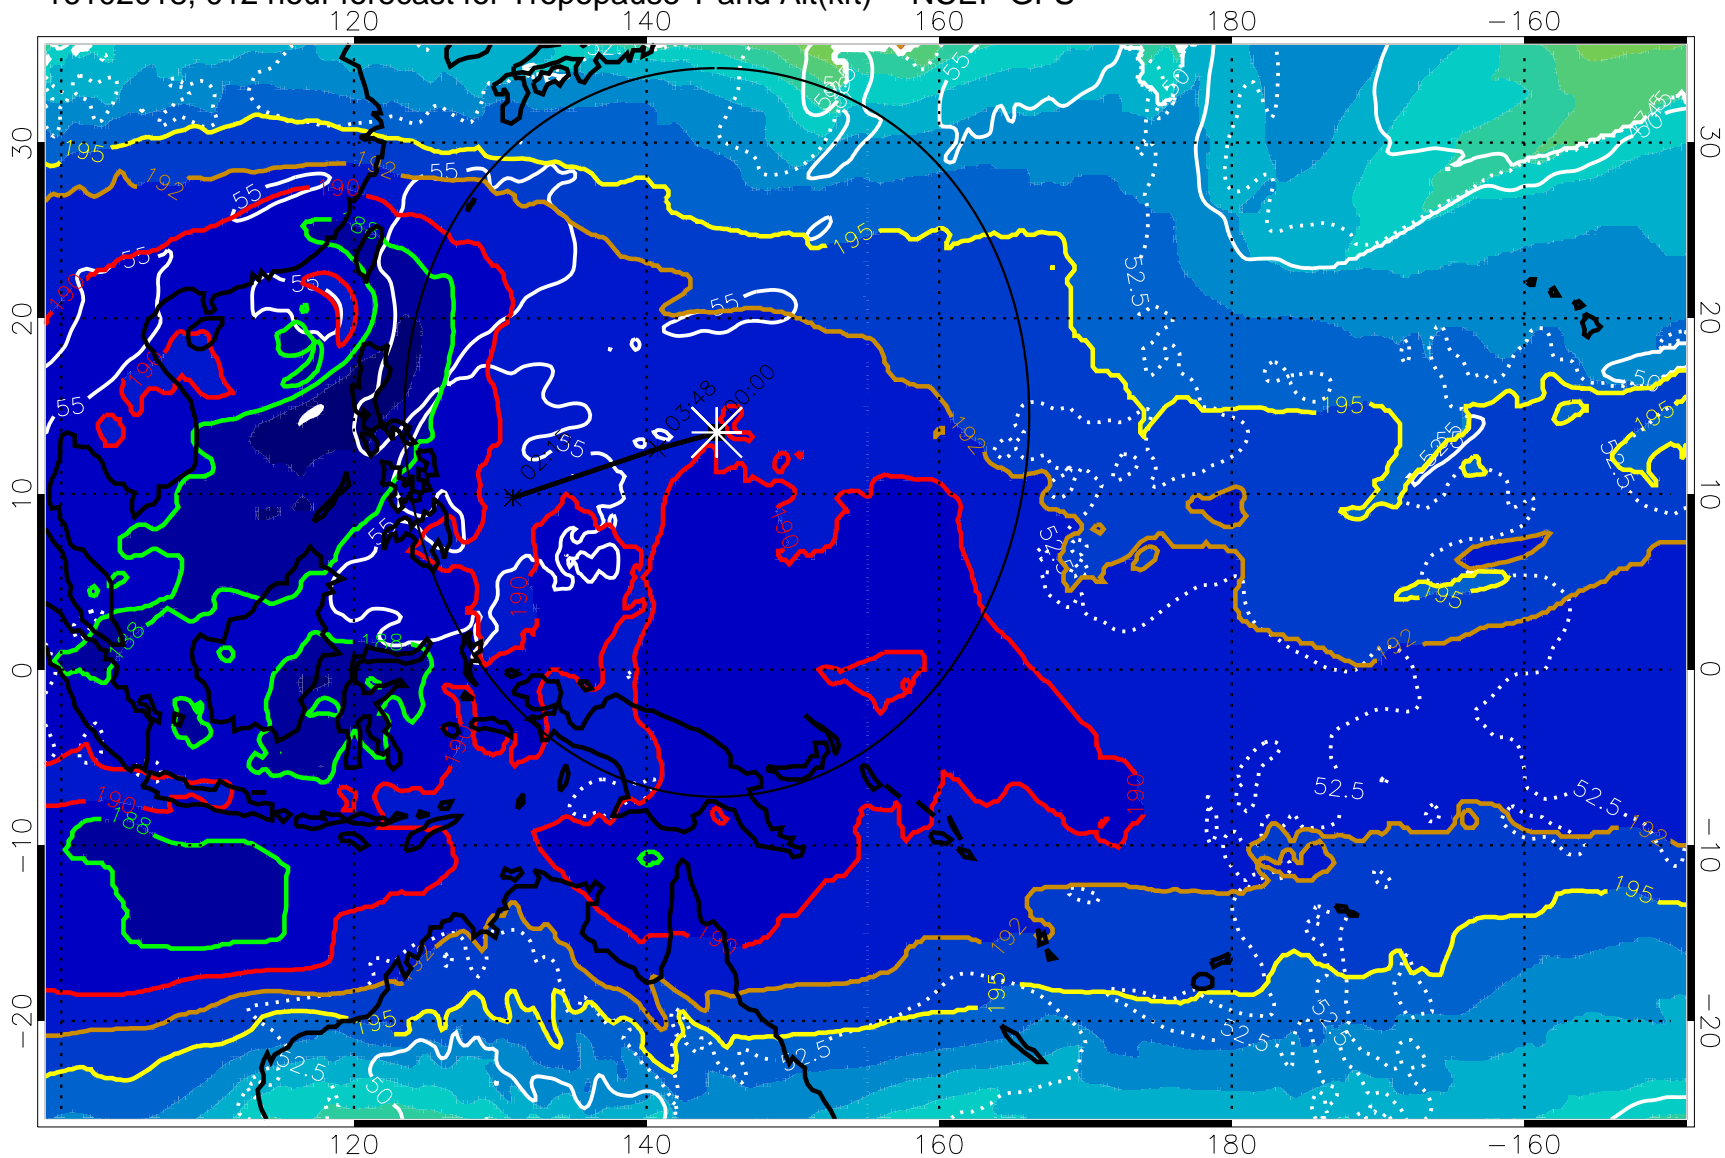

16102018, 012 hour forecast for Tropopause T and Alt(kft) -- NCEP GFS