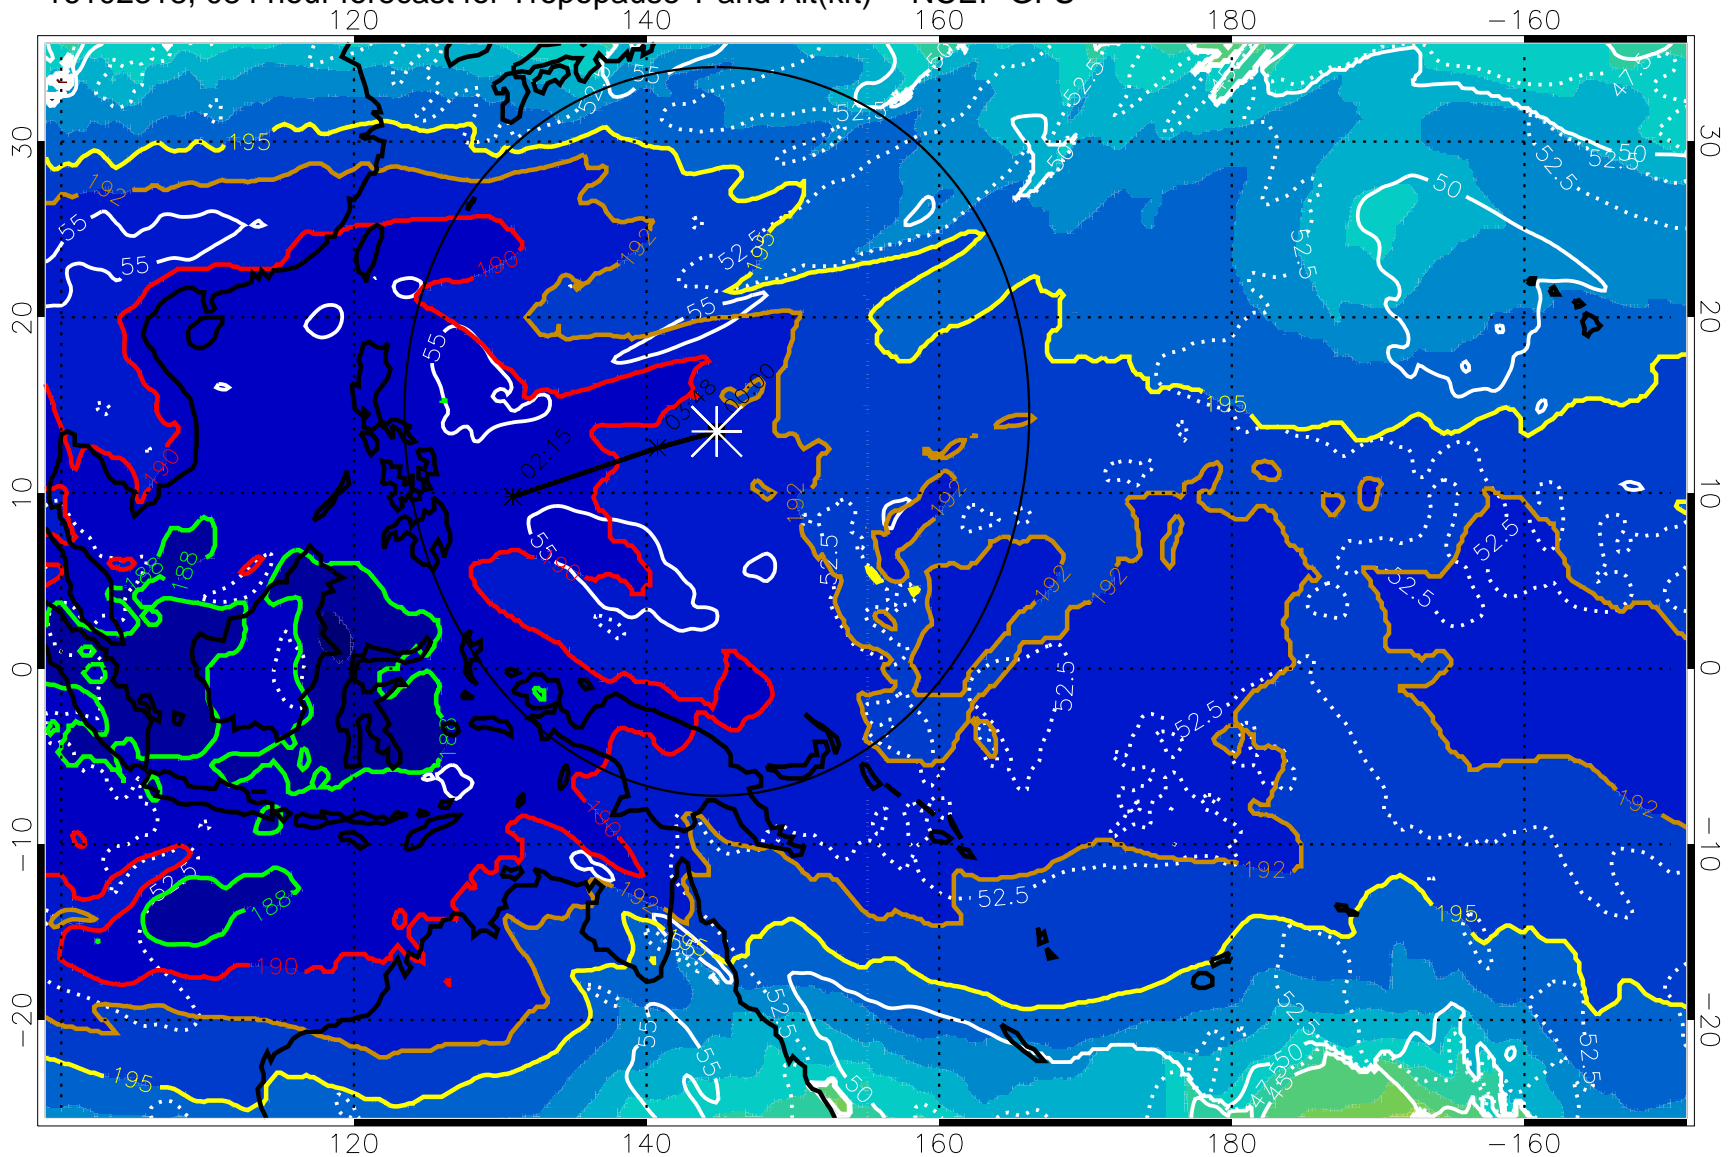

190 200 210 220 230

Tropopause T, K

Tropopause Altitude in kft (white)

192.5K Isotherm 195K Isotherm

187.5K Isotherm 190K Isotherm

Range ring of 2304 km

16102318, 084 hour forecast for Tropopause T and Alt(kft) -- NCEP GFS