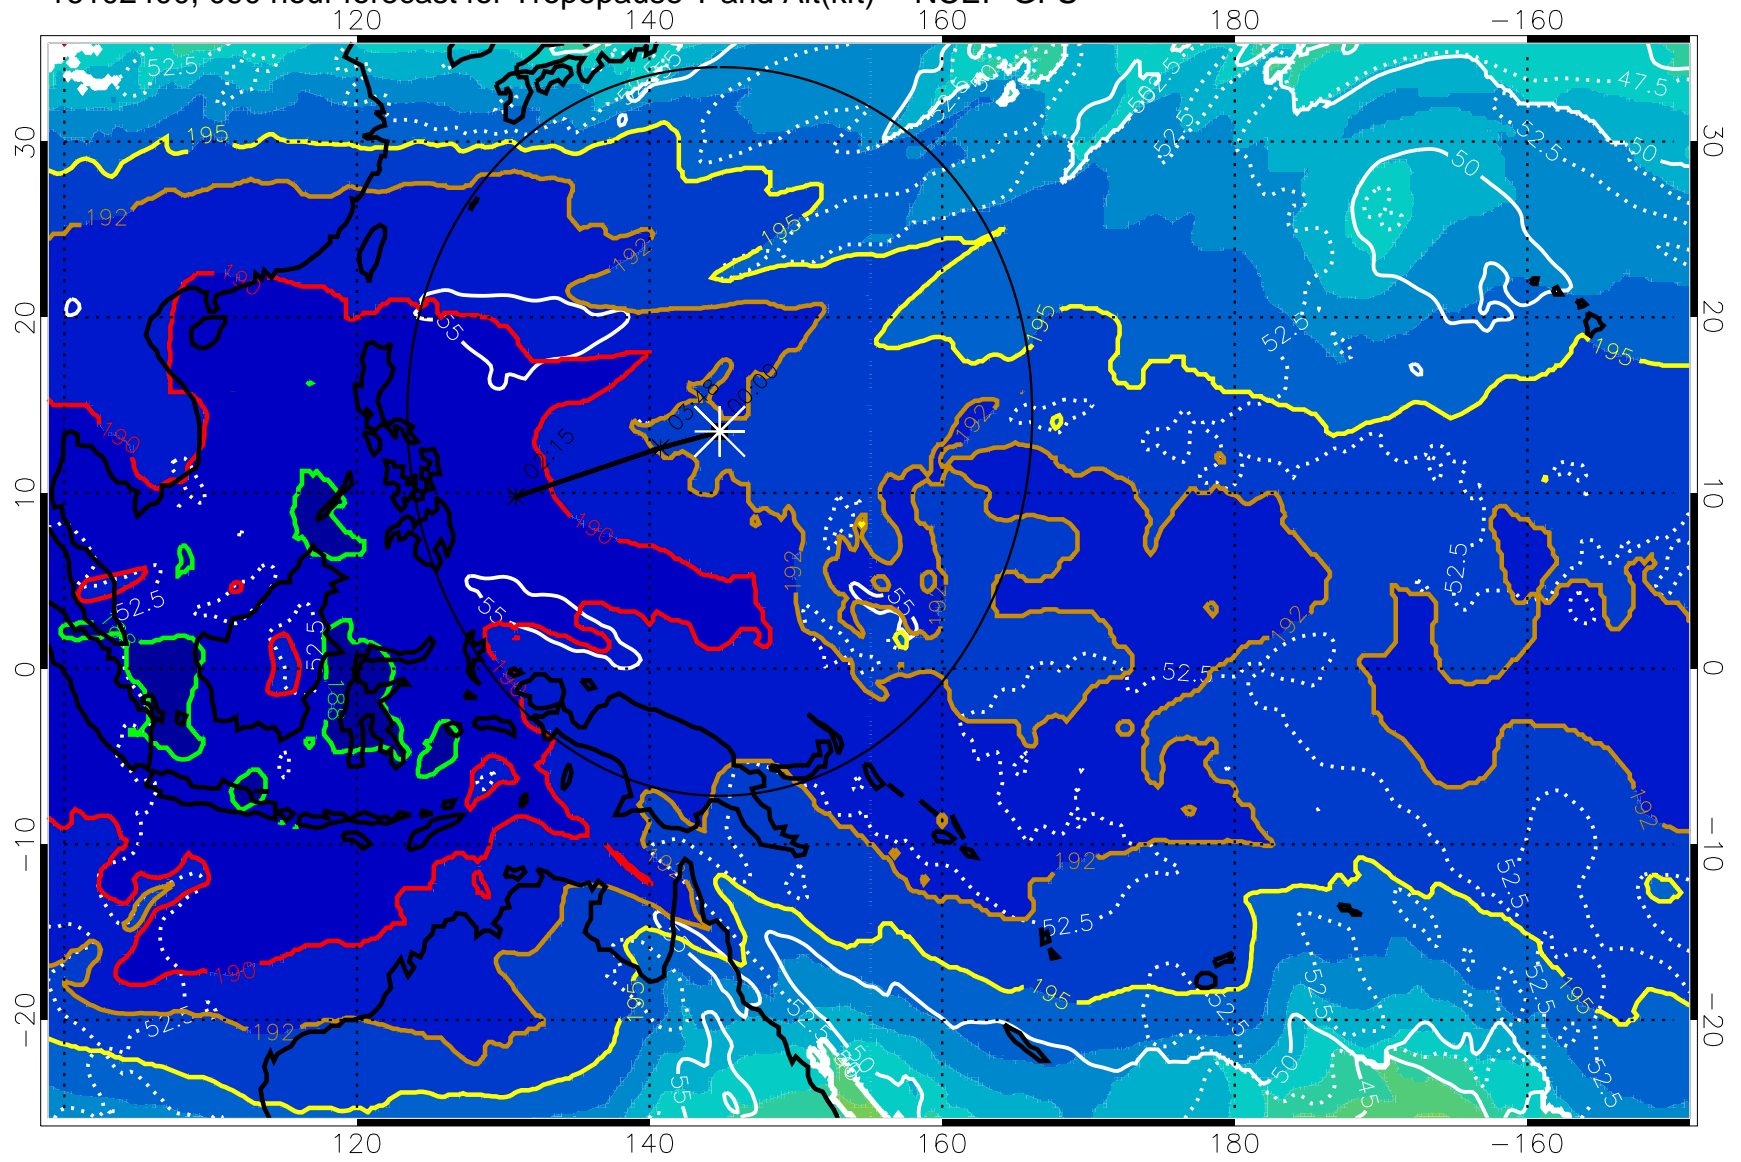

16102400, 090 hour forecast for Tropopause T and Alt(kft) -- NCEP GFS

190 200 210 220 230

Tropopause T, K

Tropopause Altitude in kft (white)

192.5K Isotherm 195K Isotherm

187.5K Isotherm 190K Isotherm

Range ring of 2304 km