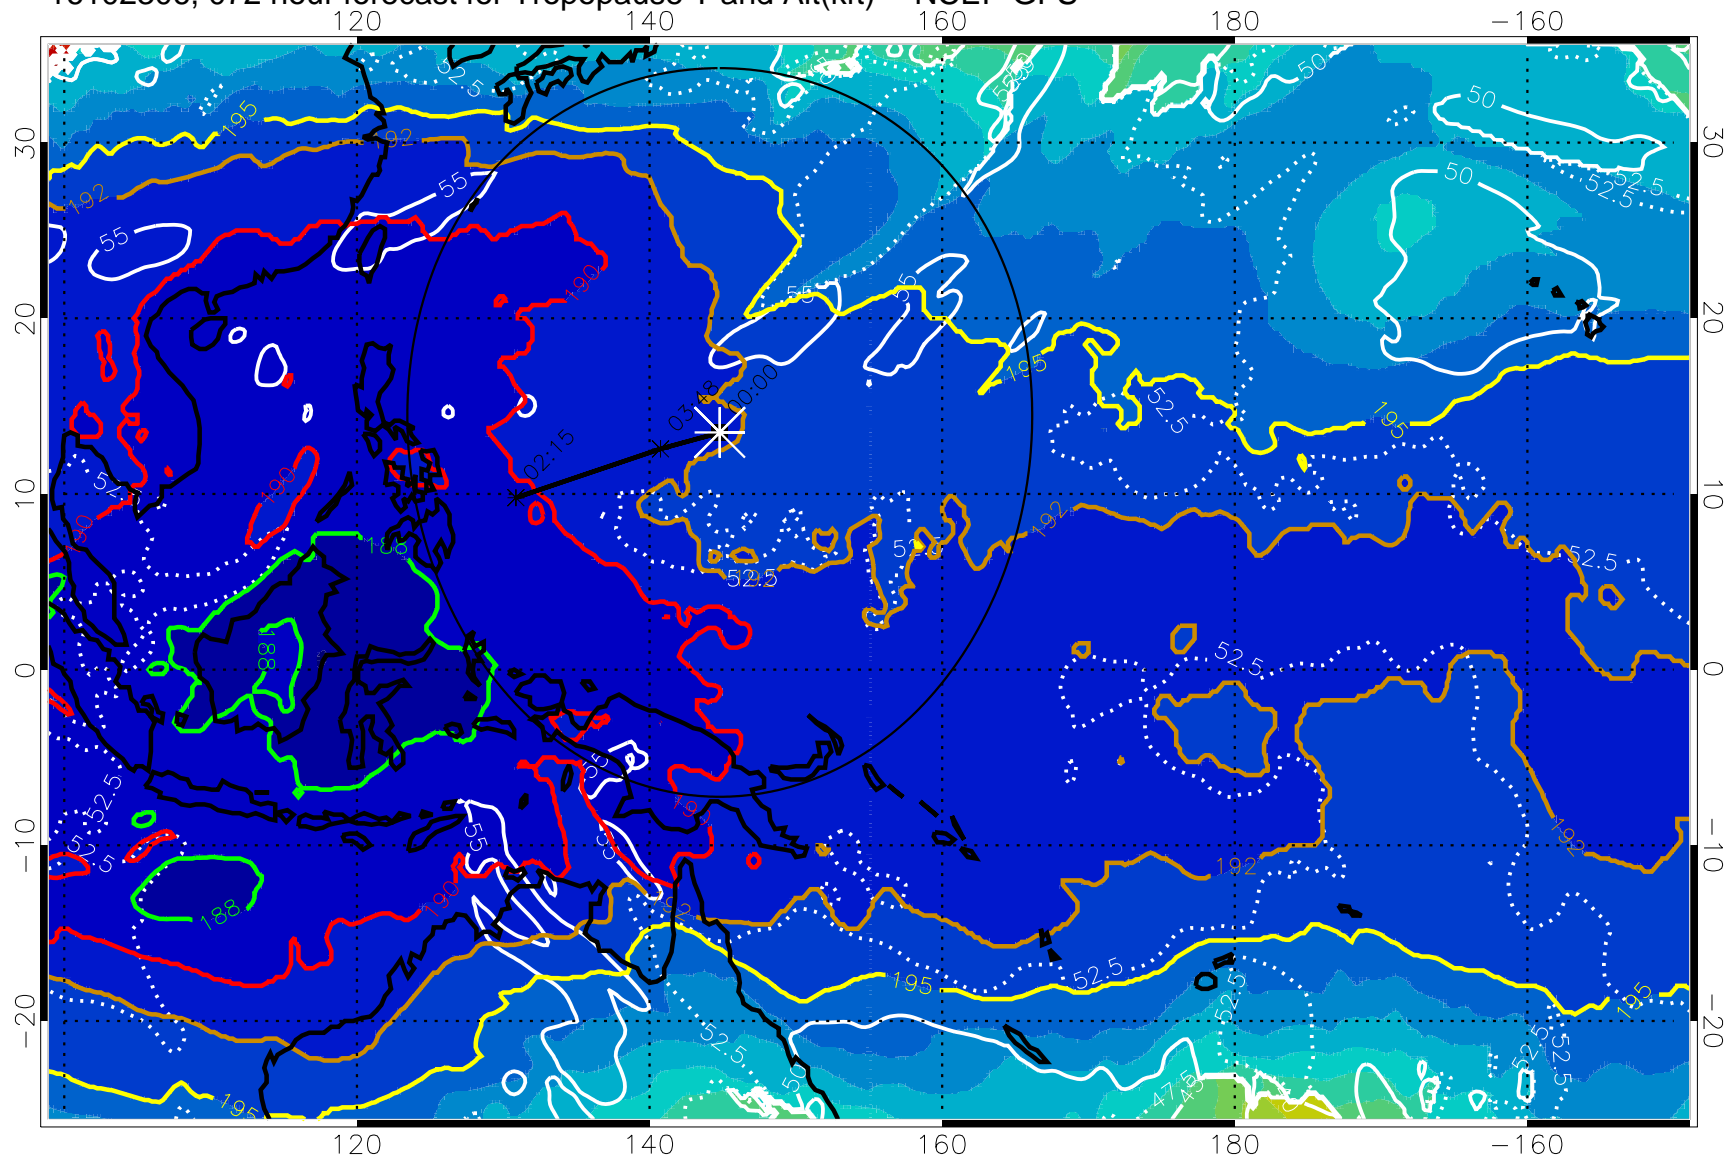

190 200 210 220 230

Tropopause T, K

Tropopause Altitude in kft (white)

192.5K Isotherm 195K Isotherm
187.5K Isotherm 190K Isotherm

Range ring of 2304 km

16102306, 072 hour forecast for Tropopause T and Alt(kft) -- NCEP GFS