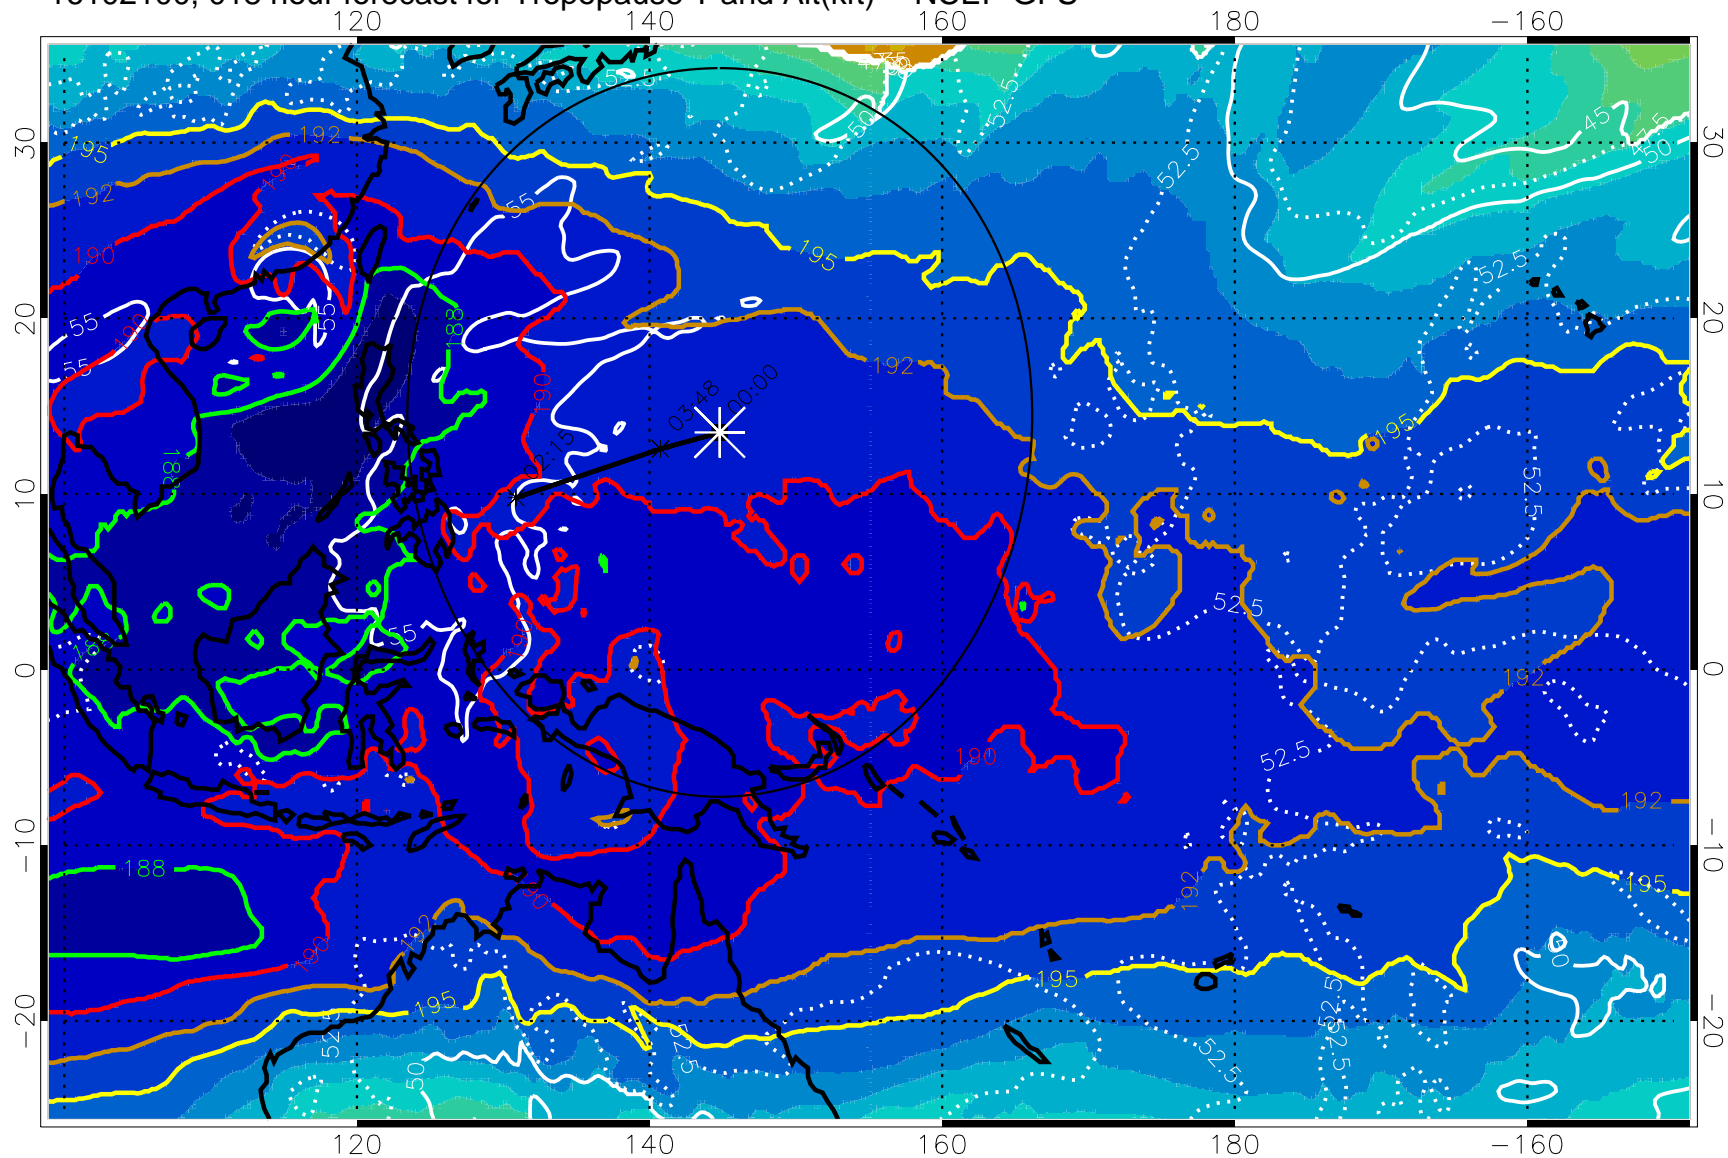

16102100, 018 hour forecast for Tropopause T and Alt(kft) -- NCEP GFS

190 200 210 220 230
Tropopause T, K

Tropopause Altitude in kft (white)

192.5K Isotherm 195K Isotherm
187.5K Isotherm 190K Isotherm

Range ring of 2304 km