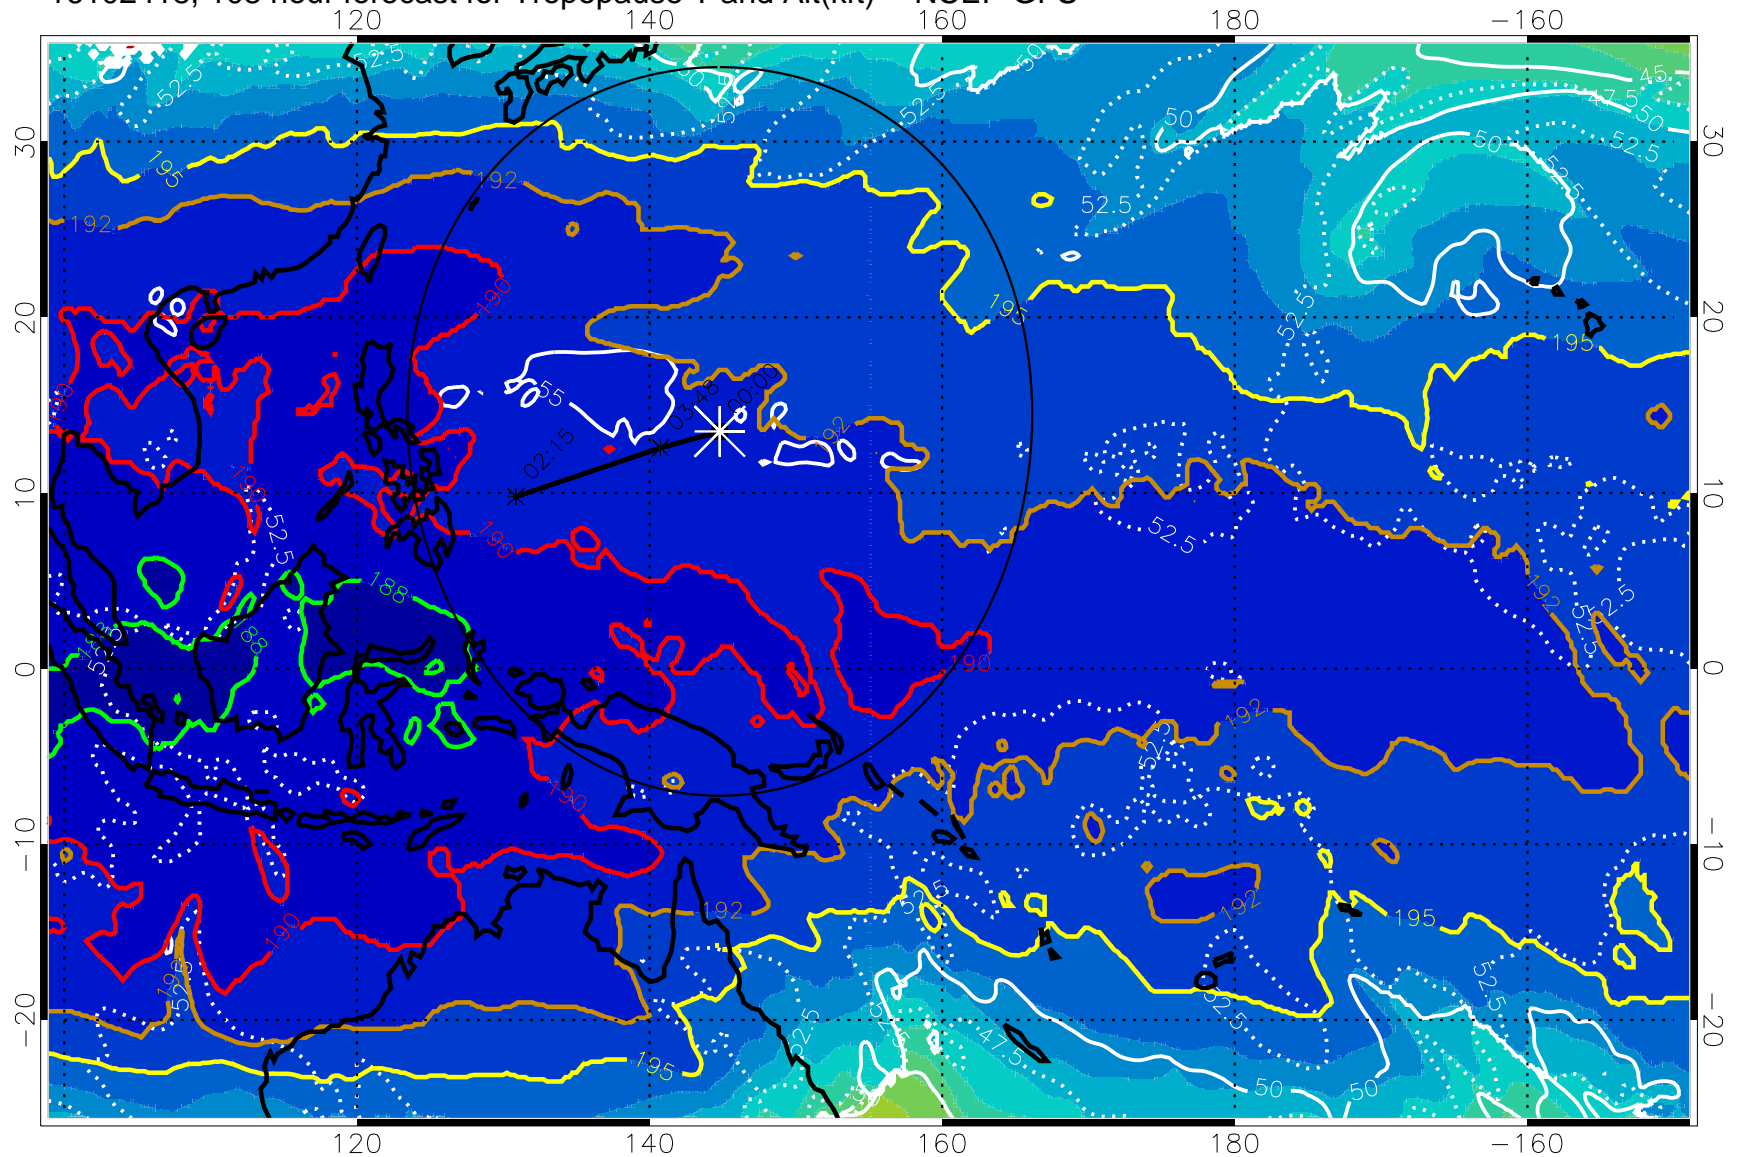

16102412, 102 hour forecast for Tropopause T and Alt(kft) -- NCEP GFS

190 200 210 220 230

Tropopause T, K

Tropopause Altitude in kft (white)

192.5K Isotherm 195K Isotherm

187.5K Isotherm 190K Isotherm

Range ring of 2304 km

16102418, 108 hour forecast for Tropopause T and Alt(kft) -- NCEP GFS

190 200 210 220 230

Tropopause T, K

Tropopause Altitude in kft (white)

192.5K Isotherm 195K Isotherm

187.5K Isotherm 190K Isotherm

Range ring of 2304 km