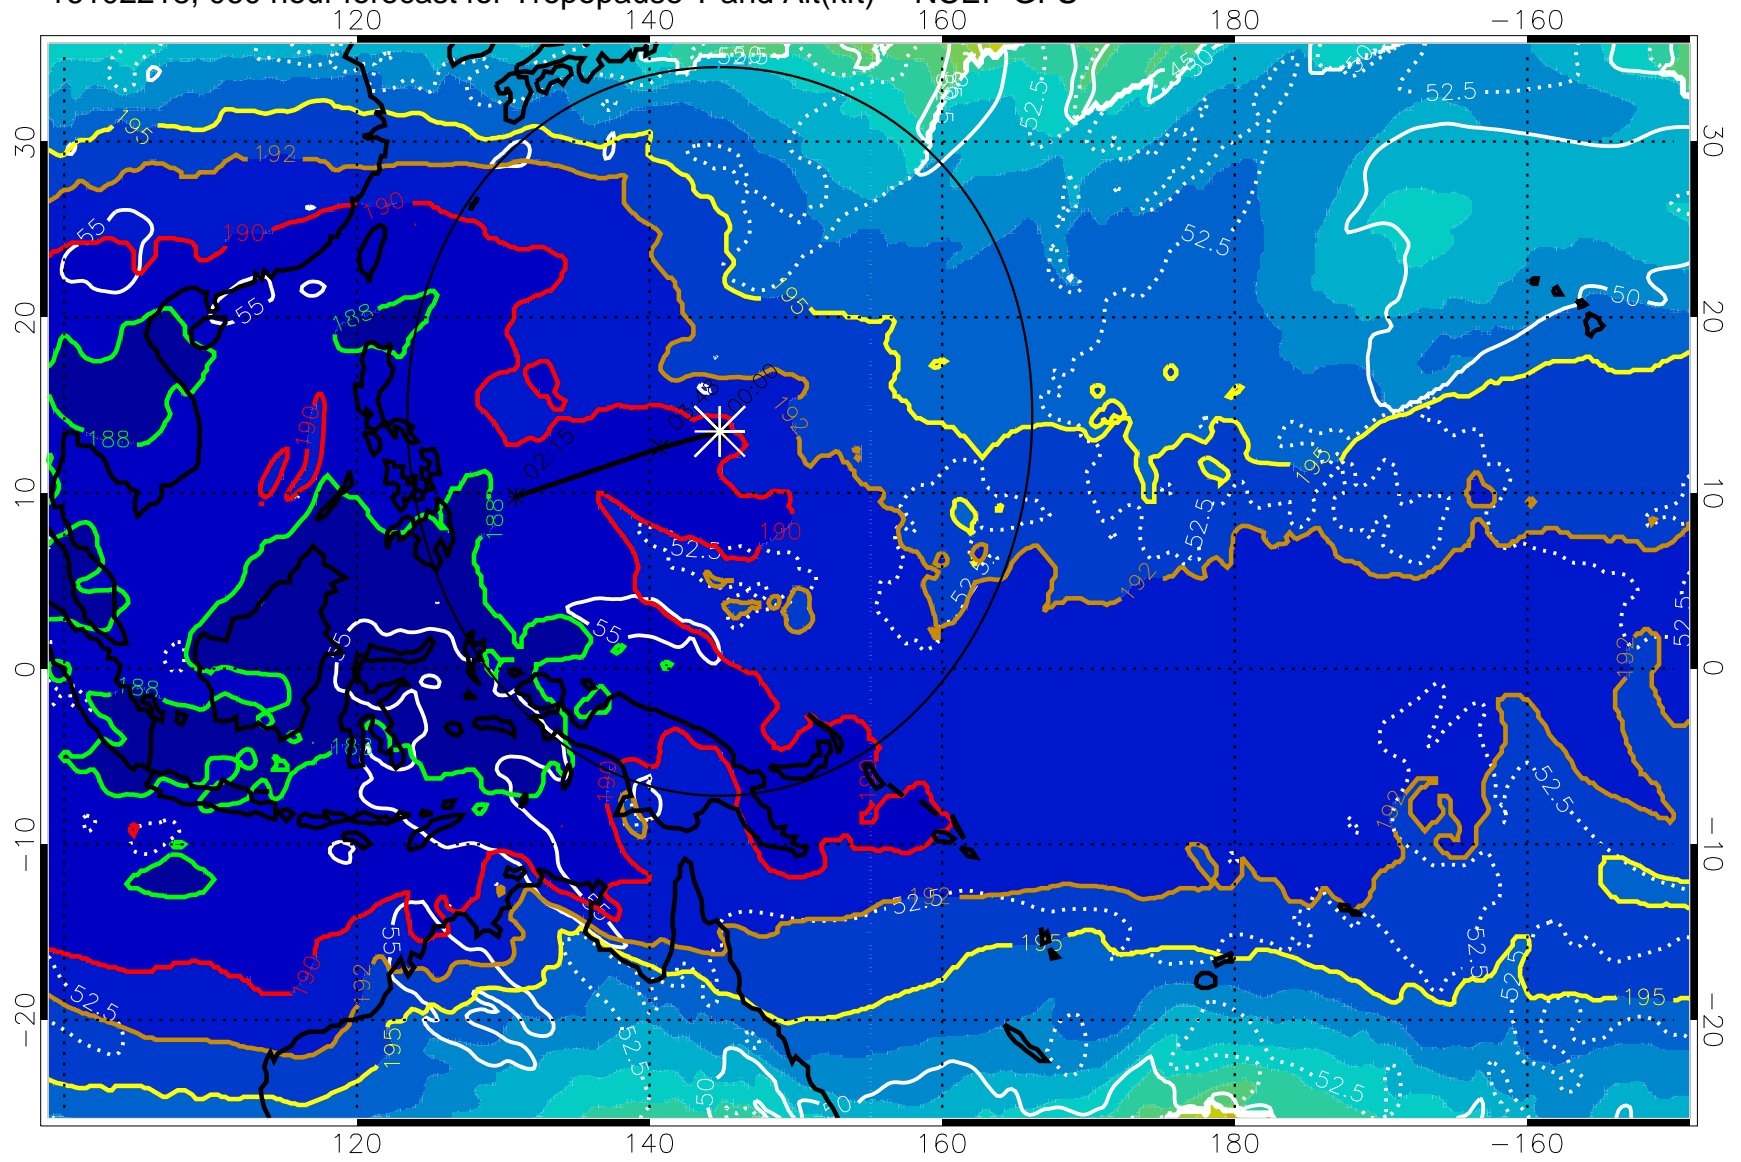

192.5K Isotherm 195K Isotherm
187.5K Isotherm 190K Isotherm

Range ring of 2304 km

16102206, 048 hour forecast for Tropopause T and Alt(kft) -- NCEP GFS

190 200 210 220 230

Tropopause T, K

Tropopause Altitude in kft (white)

192.5K Isotherm 195K Isotherm

187.5K Isotherm 190K Isotherm

Range ring of 2304 km

16102212, 054 hour forecast for Tropopause T and Alt(kft) -- NCEP GFS

190 200 210 220 230

Tropopause T, K

Tropopause Altitude in kft (white)

192.5K Isotherm 195K Isotherm
187.5K Isotherm 190K Isotherm

Range ring of 2304 km

16102218, 060 hour forecast for Tropopause T and Alt(kft) -- NCEP GFS

16102300, 066 hour forecast for Tropopause T and Alt(kft) -- NCEP GFS