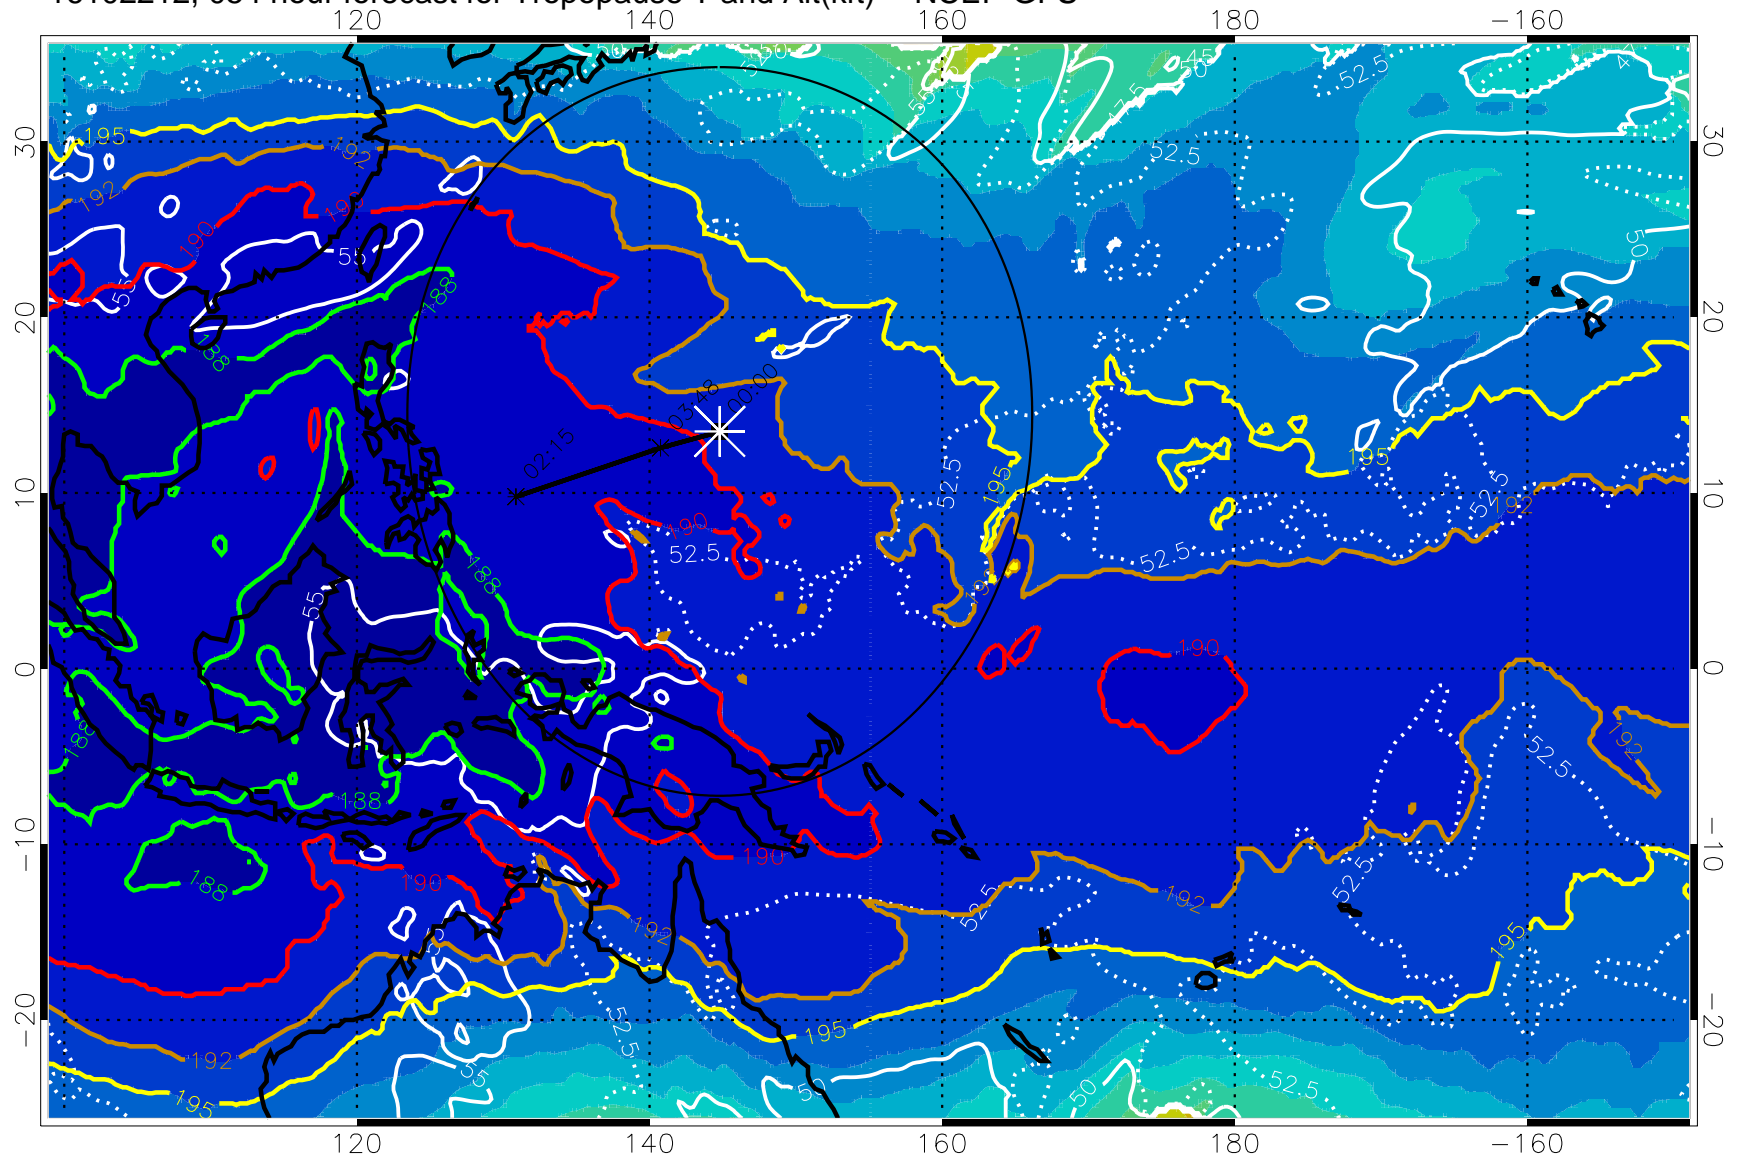

192.5K Isotherm 195K Isotherm
187.5K Isotherm 190K Isotherm

Range ring of 2304 km

16102200, 042 hour forecast for Tropopause T and Alt(kft) -- NCEP GFS

190 200 210 220 230
Tropopause T, K

Tropopause Altitude in kft (white)

192.5K Isotherm 195K Isotherm
187.5K Isotherm 190K Isotherm

Range ring of 2304 km

16102206, 048 hour forecast for Tropopause T and Alt(kft) -- NCEP GFS

190 200 210 220 230

Tropopause T, K

Tropopause Altitude in kft (white)

192.5K Isotherm 195K Isotherm

187.5K Isotherm 190K Isotherm

Range ring of 2304 km

16102212, 054 hour forecast for Tropopause T and Alt(kft) -- NCEP GFS

190 200 210 220 230

Tropopause T, K

Tropopause Altitude in kft (white)

192.5K Isotherm 195K Isotherm
187.5K Isotherm 190K Isotherm

Range ring of 2304 km

16102218, 060 hour forecast for Tropopause T and Alt(kft) -- NCEP GFS

16102300, 066 hour forecast for Tropopause T and Alt(kft) -- NCEP GFS