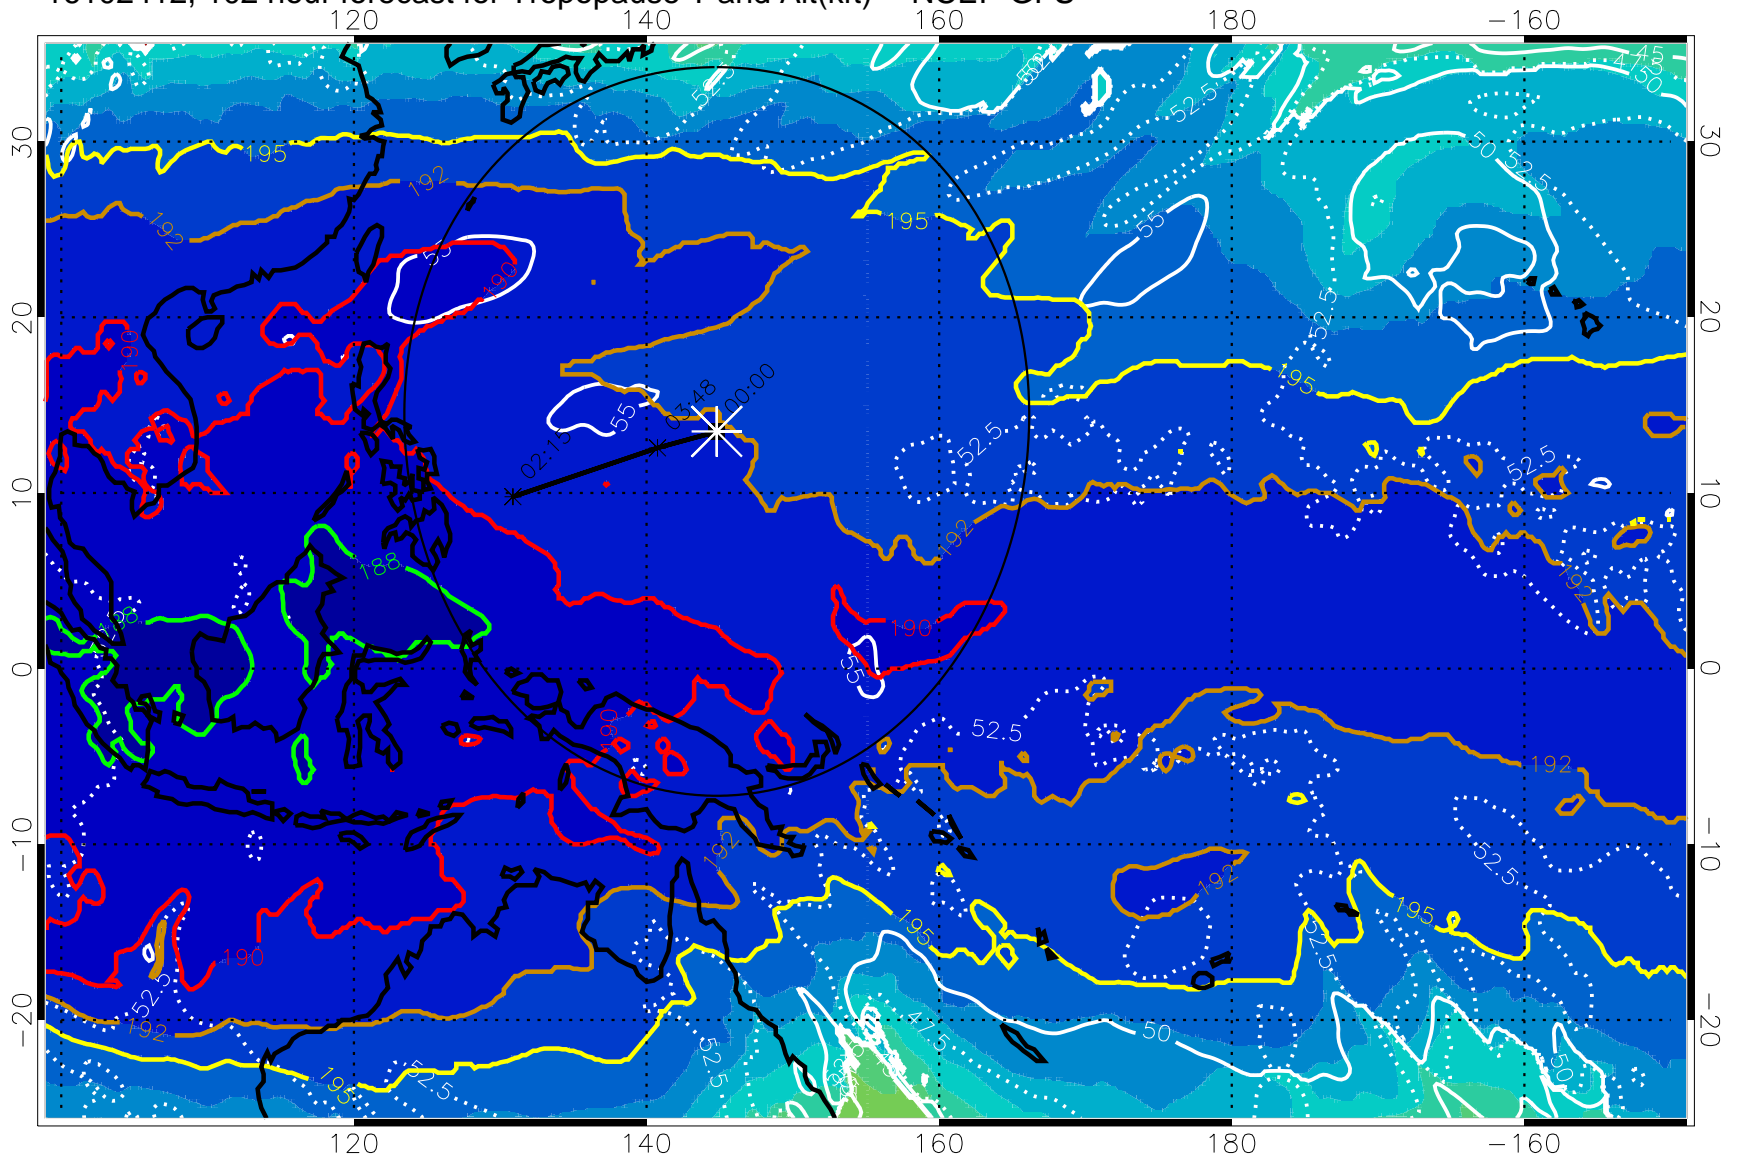

16102412, 102 hour forecast for Tropopause T and Alt(kft) -- NCEP GFS

190 200 210 220 230

Tropopause T, K

Tropopause Altitude in kft (white)

192.5K Isotherm 195K Isotherm

187.5K Isotherm 190K Isotherm

Range ring of 2304 km