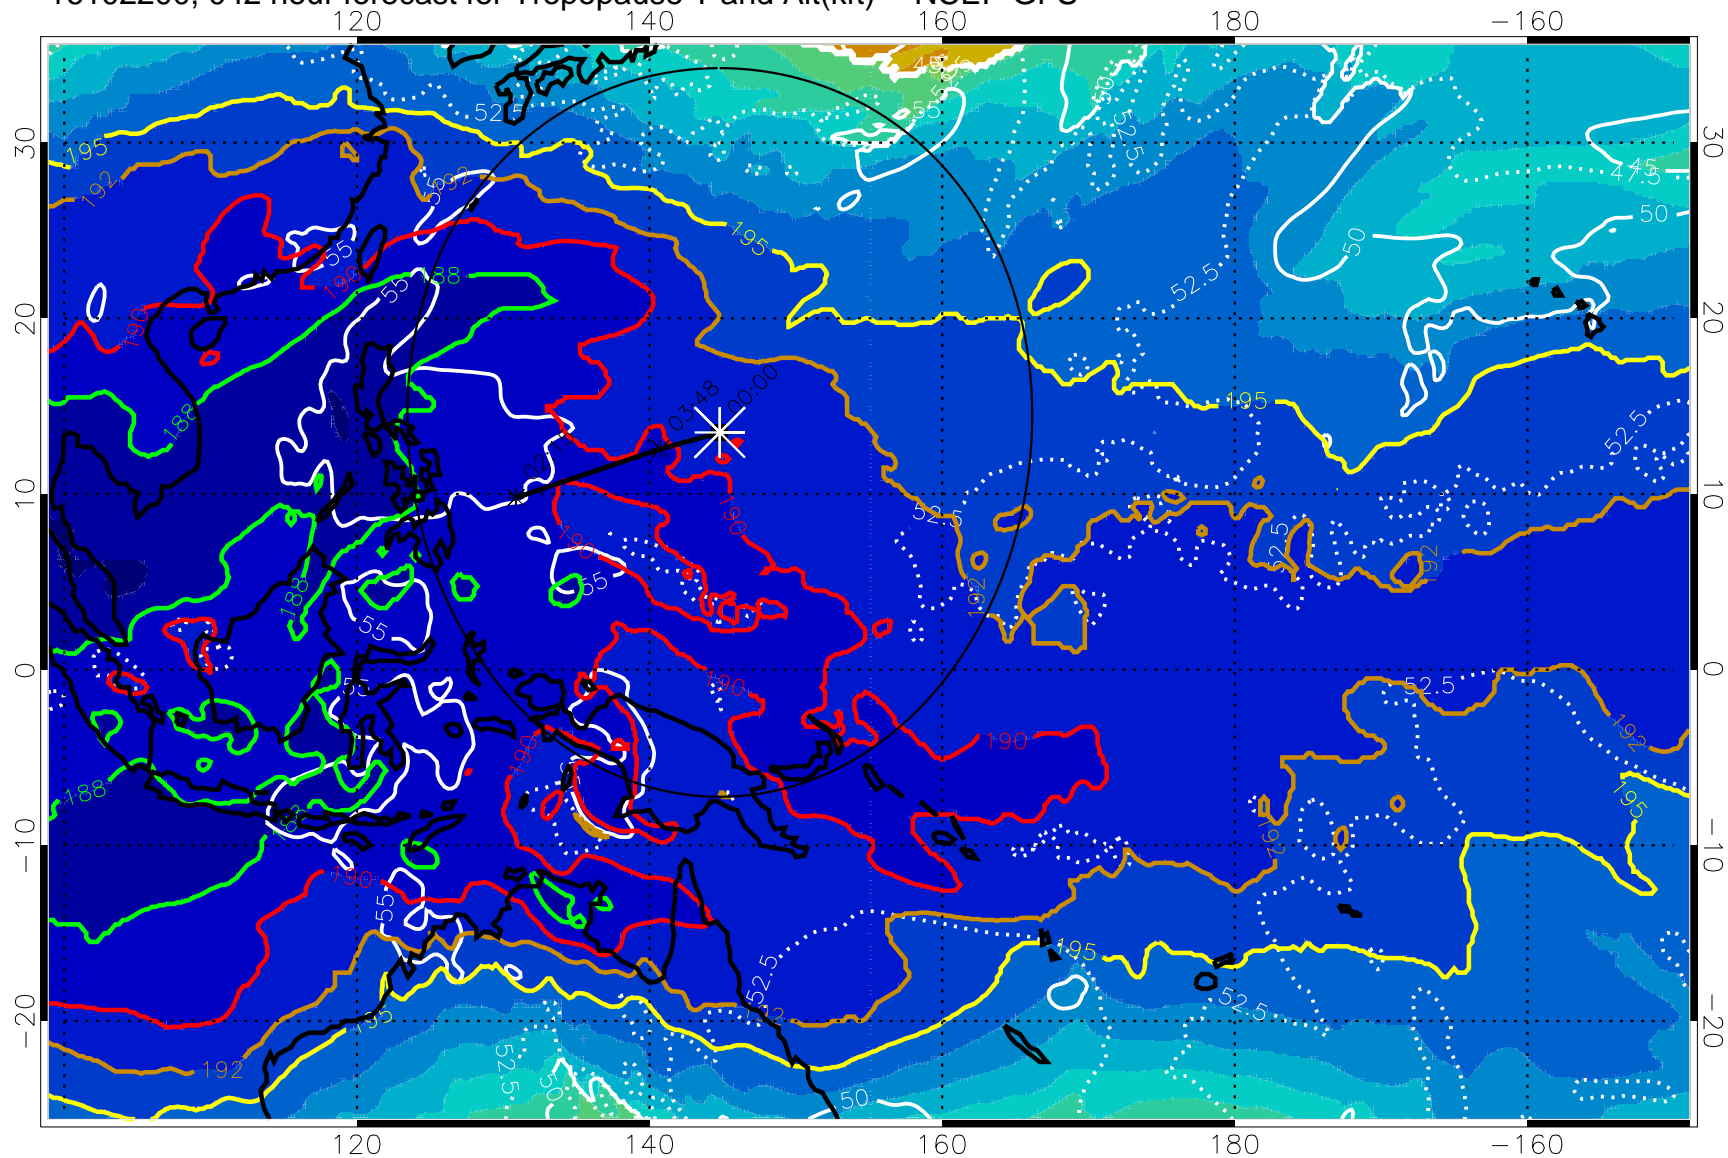

192.5K Isotherm 195K Isotherm
187.5K Isotherm 190K Isotherm

Range ring of 2304 km

16102112, 030 hour forecast for Tropopause T and Alt(kft) -- NCEP GFS

190 200 210 220 230

Tropopause T, K

Tropopause Altitude in kft (white)

192.5K Isotherm 195K Isotherm
187.5K Isotherm 190K Isotherm

Range ring of 2304 km

16102118, 036 hour forecast for Tropopause T and Alt(kft) -- NCEP GFS

190 200 210 220 230
Tropopause T, K

Tropopause Altitude in kft (white)

192.5K Isotherm 195K Isotherm
187.5K Isotherm 190K Isotherm

Range ring of 2304 km

16102200, 042 hour forecast for Tropopause T and Alt(kft) -- NCEP GFS

190 200 210 220 230
Tropopause T, K

Tropopause Altitude in kft (white)

192.5K Isotherm 195K Isotherm
187.5K Isotherm 190K Isotherm

Range ring of 2304 km

16102206, 048 hour forecast for Tropopause T and Alt(kft) -- NCEP GFS

190 200 210 220 230

Tropopause T, K

Tropopause Altitude in kft (white)