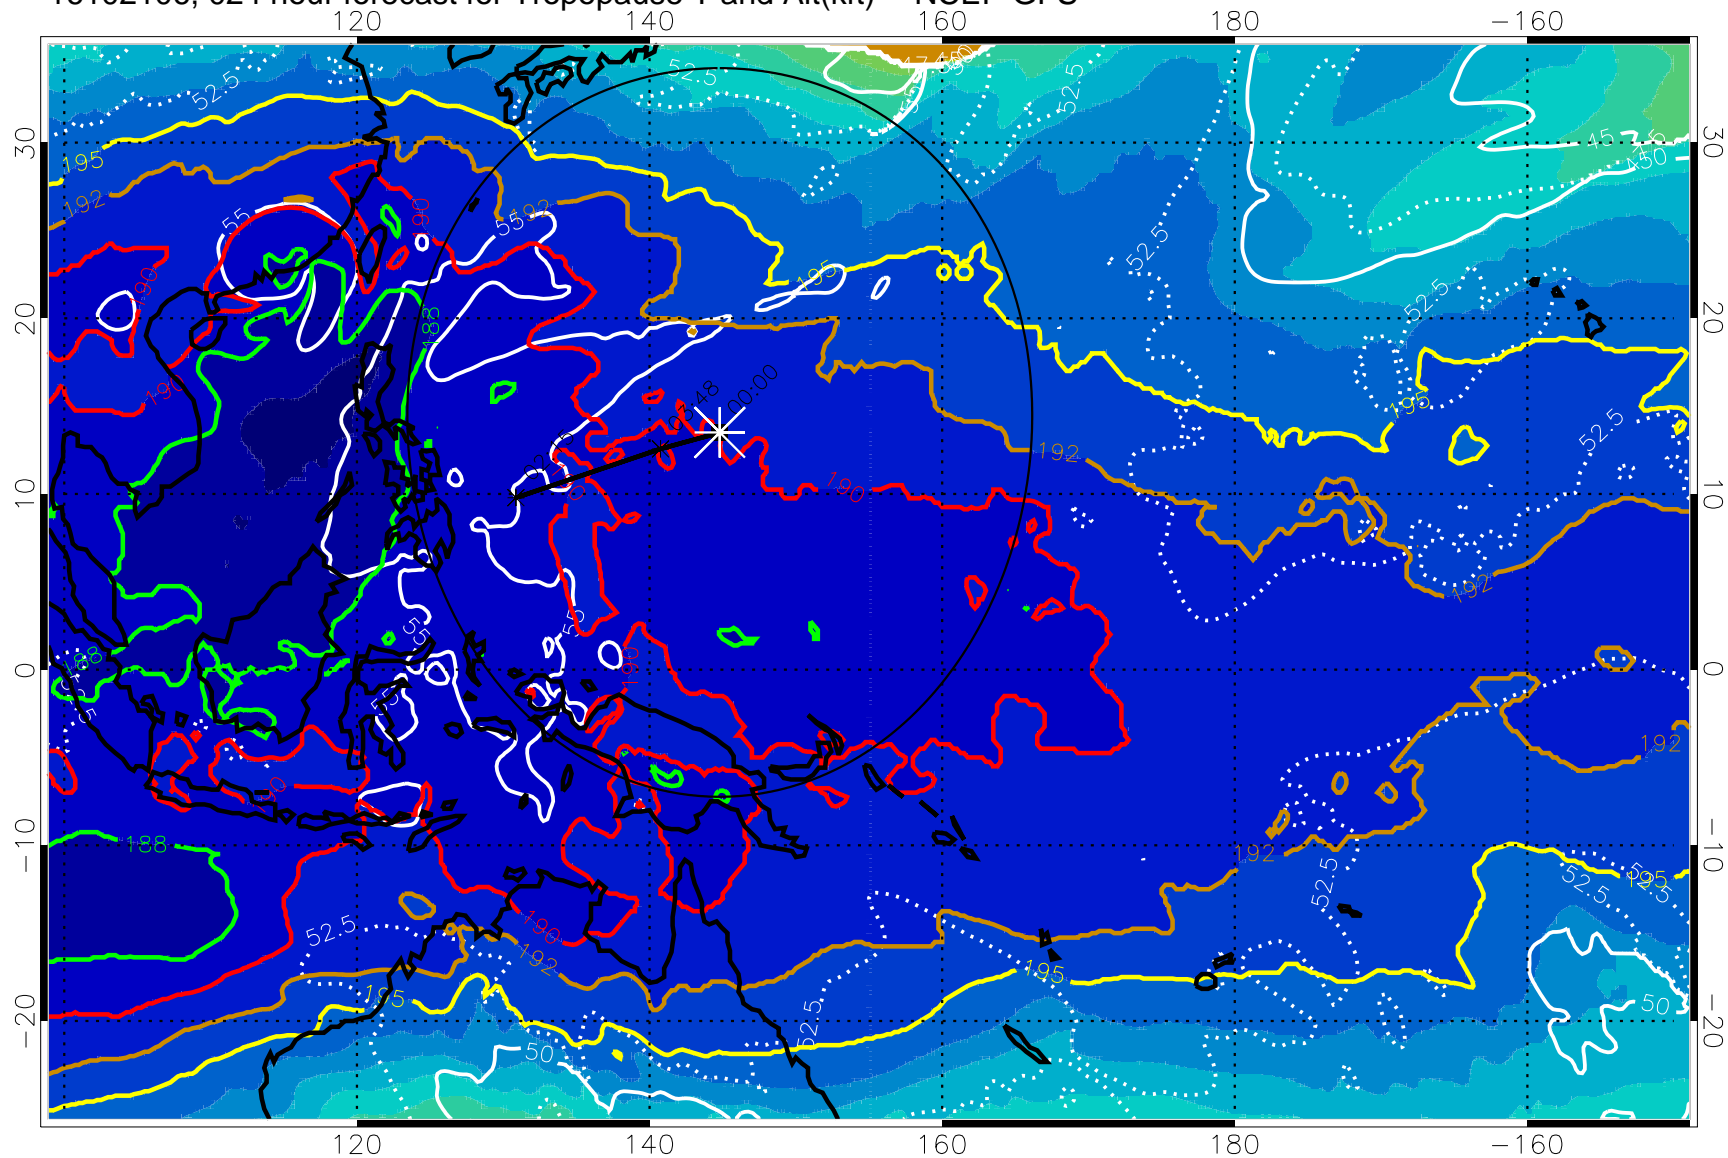

16102018, 012 hour forecast for Tropopause T and Alt(kft) -- NCEP GFS

16102100, 018 hour forecast for Tropopause T and Alt(kft) -- NCEP GFS

190 200 210 220 230
Tropopause T, K

Tropopause Altitude in kft (white)

192.5K Isotherm 195K Isotherm
187.5K Isotherm 190K Isotherm

Range ring of 2304 km

16102106, 024 hour forecast for Tropopause T and Alt(kft) -- NCEP GFS

190 200 210 220 230
Tropopause T, K

Tropopause Altitude in kft (white)

192.5K Isotherm 195K Isotherm
187.5K Isotherm 190K Isotherm

Range ring of 2304 km

16102112, 030 hour forecast for Tropopause T and Alt(kft) -- NCEP GFS

190 200 210 220 230

Tropopause T, K

Tropopause Altitude in kft (white)