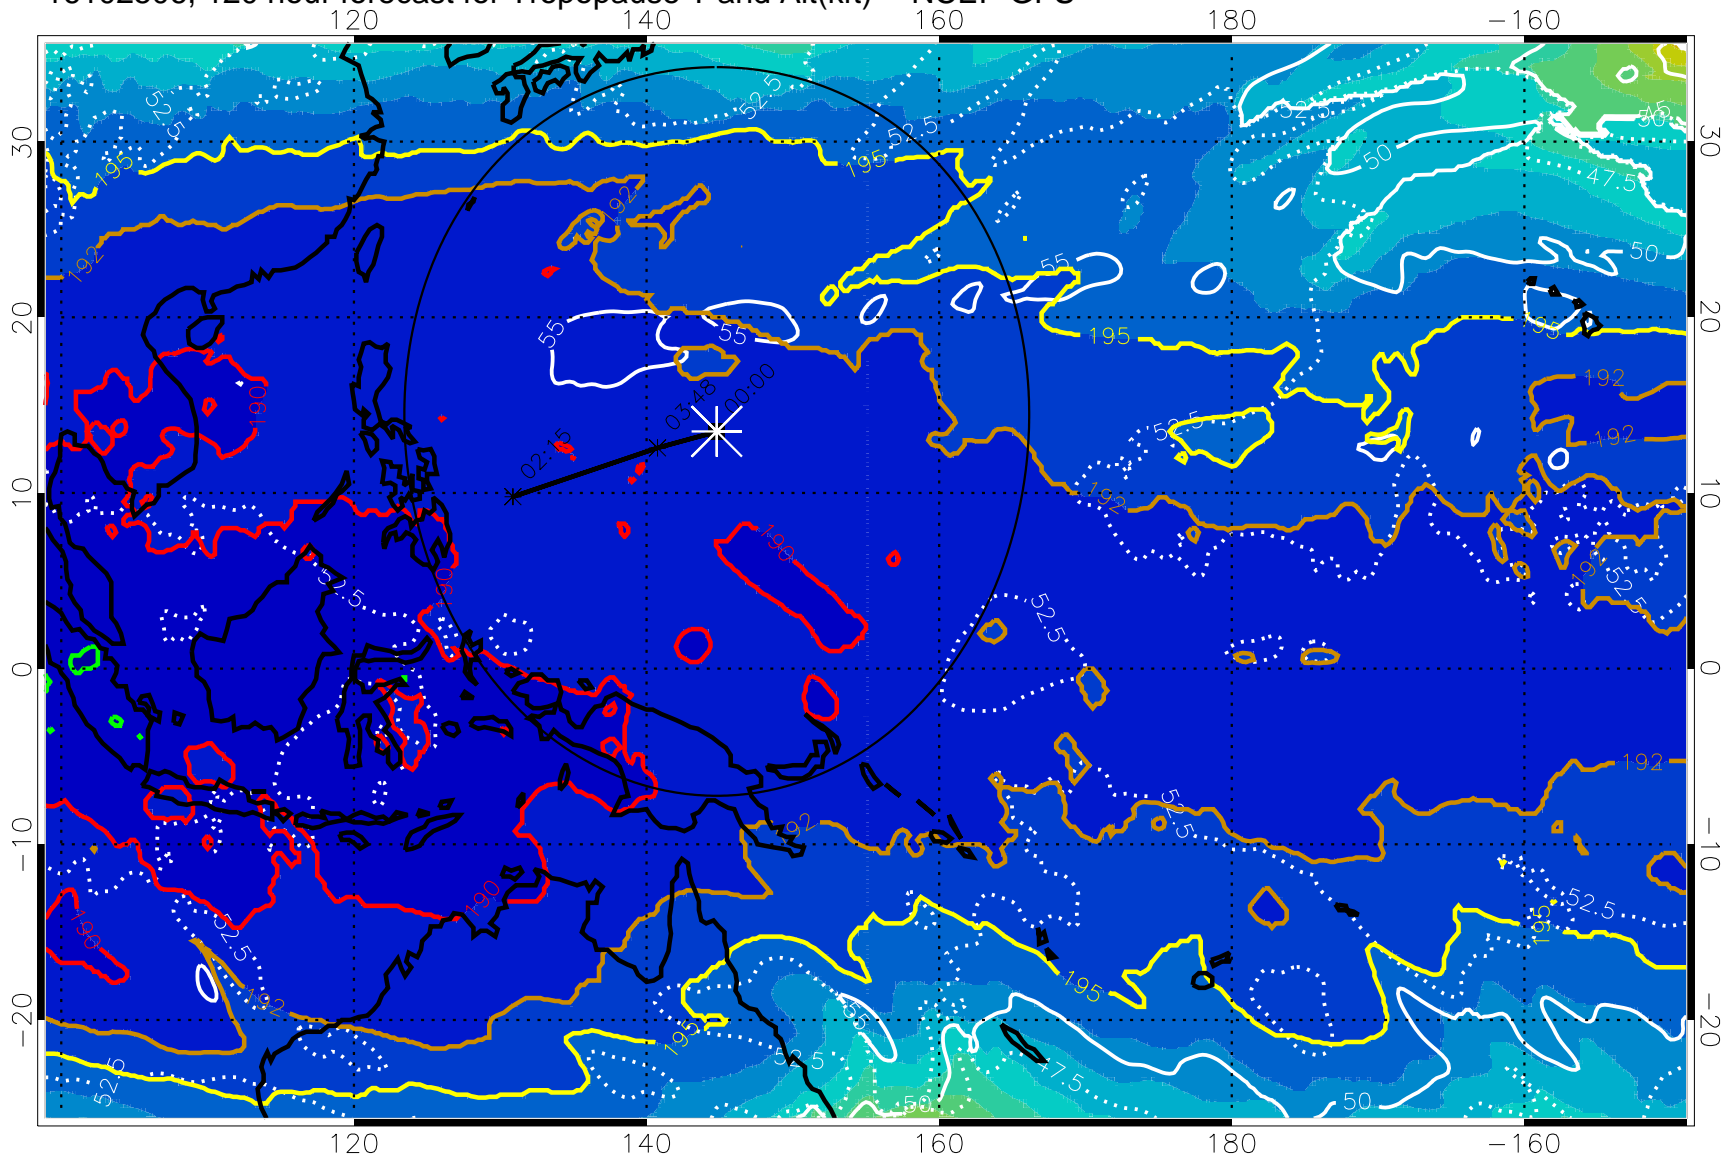

16102418, 108 hour forecast for Tropopause T and Alt(kft) -- NCEP GFS

190 200 210 220 230

Tropopause T, K

Tropopause Altitude in kft (white)

192.5K Isotherm 195K Isotherm

187.5K Isotherm 190K Isotherm

Range ring of 2304 km

16102500, 114 hour forecast for Tropopause T and Alt(kft) -- NCEP GFS

190 200 210 220 230
Tropopause T, K

Tropopause Altitude in kft (white)

192.5K Isotherm 195K Isotherm
187.5K Isotherm 190K Isotherm

Range ring of 2304 km

16102506, 120 hour forecast for Tropopause T and Alt(kft) -- NCEP GFS

190 200 210 220 230

Tropopause T, K

Tropopause Altitude in kft (white)

192.5K Isotherm 195K Isotherm

187.5K Isotherm 190K Isotherm

Range ring of 2304 km