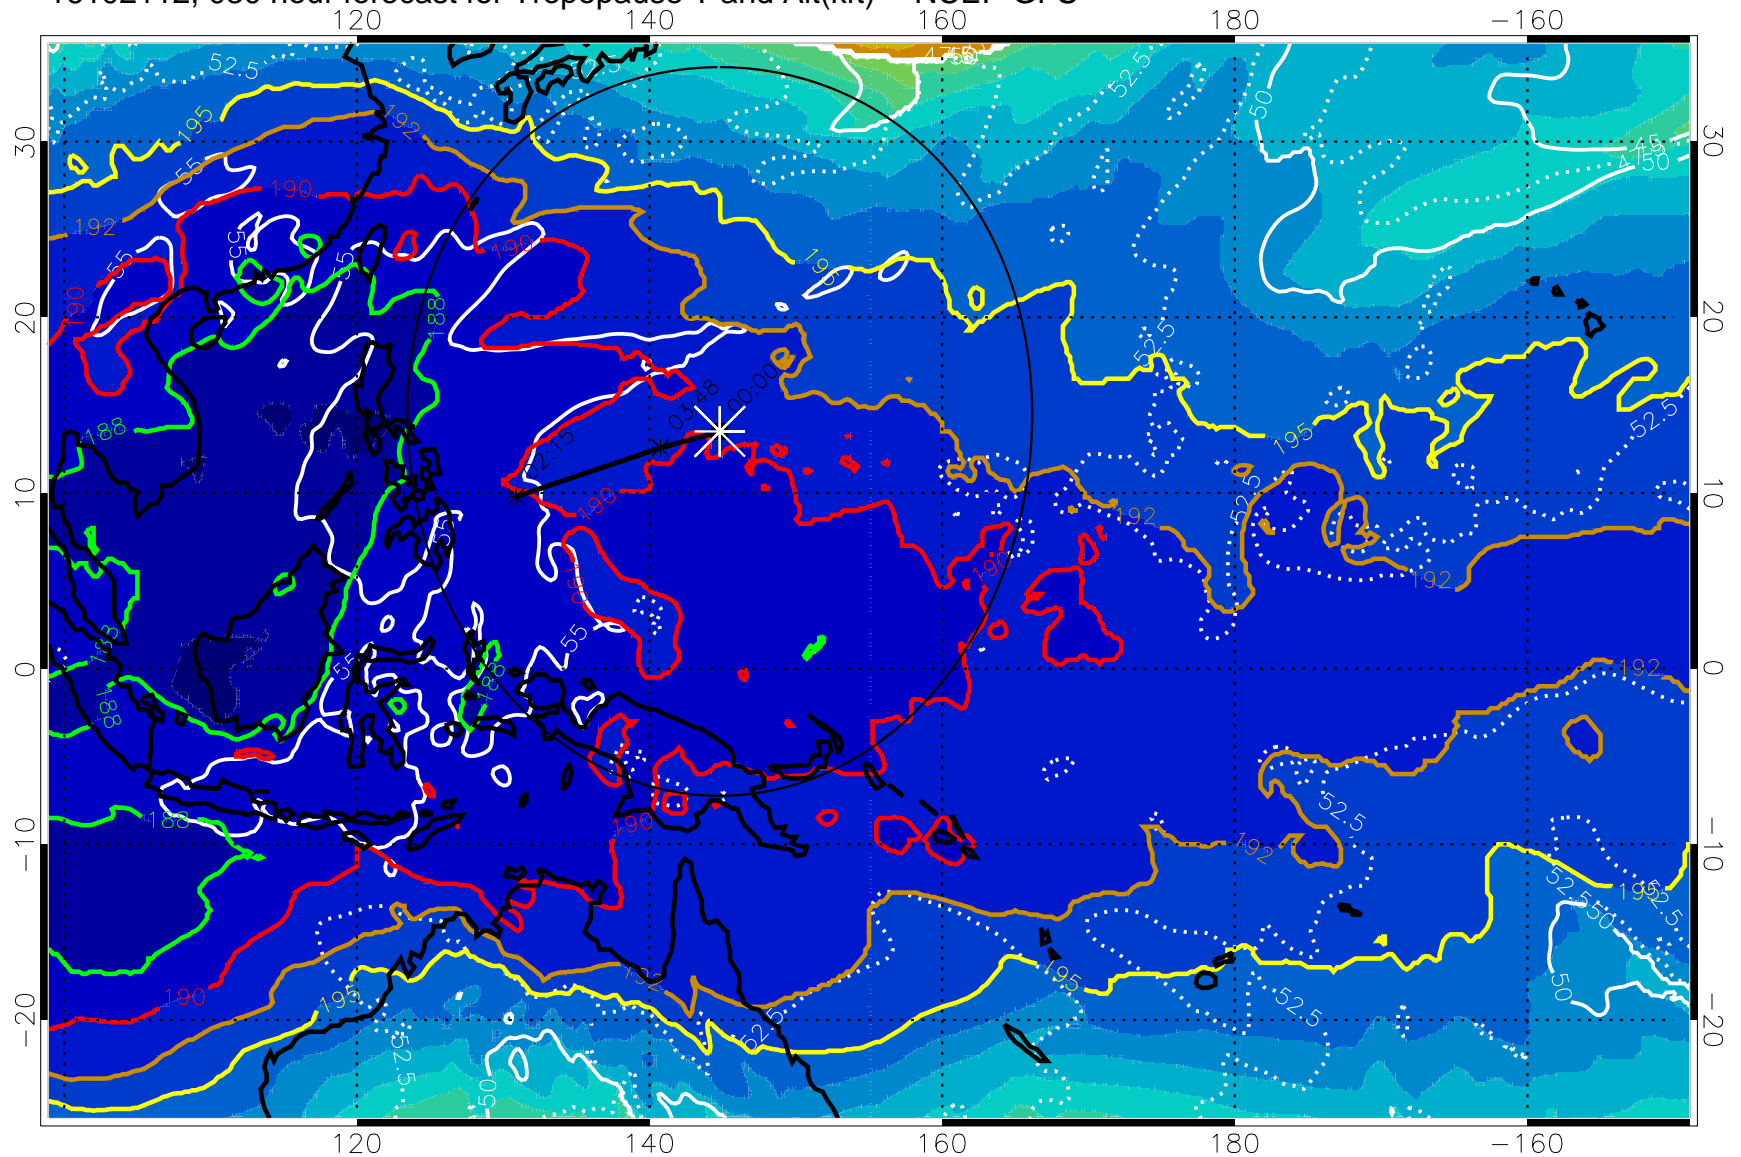

192.5K Isotherm 195K Isotherm
187.5K Isotherm 190K Isotherm

Range ring of 2304 km

16102106, 024 hour forecast for Tropopause T and Alt(kft) -- NCEP GFS

190 200 210 220 230
Tropopause T, K

Tropopause Altitude in kft (white)

192.5K Isotherm 195K Isotherm
187.5K Isotherm 190K Isotherm

Range ring of 2304 km

16102112, 030 hour forecast for Tropopause T and Alt(kft) -- NCEP GFS

190 200 210 220 230

Tropopause T, K

Tropopause Altitude in kft (white)

192.5K Isotherm 195K Isotherm
187.5K Isotherm 190K Isotherm

Range ring of 2304 km

16102118, 036 hour forecast for Tropopause T and Alt(kft) -- NCEP GFS

190 200 210 220 230
Tropopause T, K

Tropopause Altitude in kft (white)