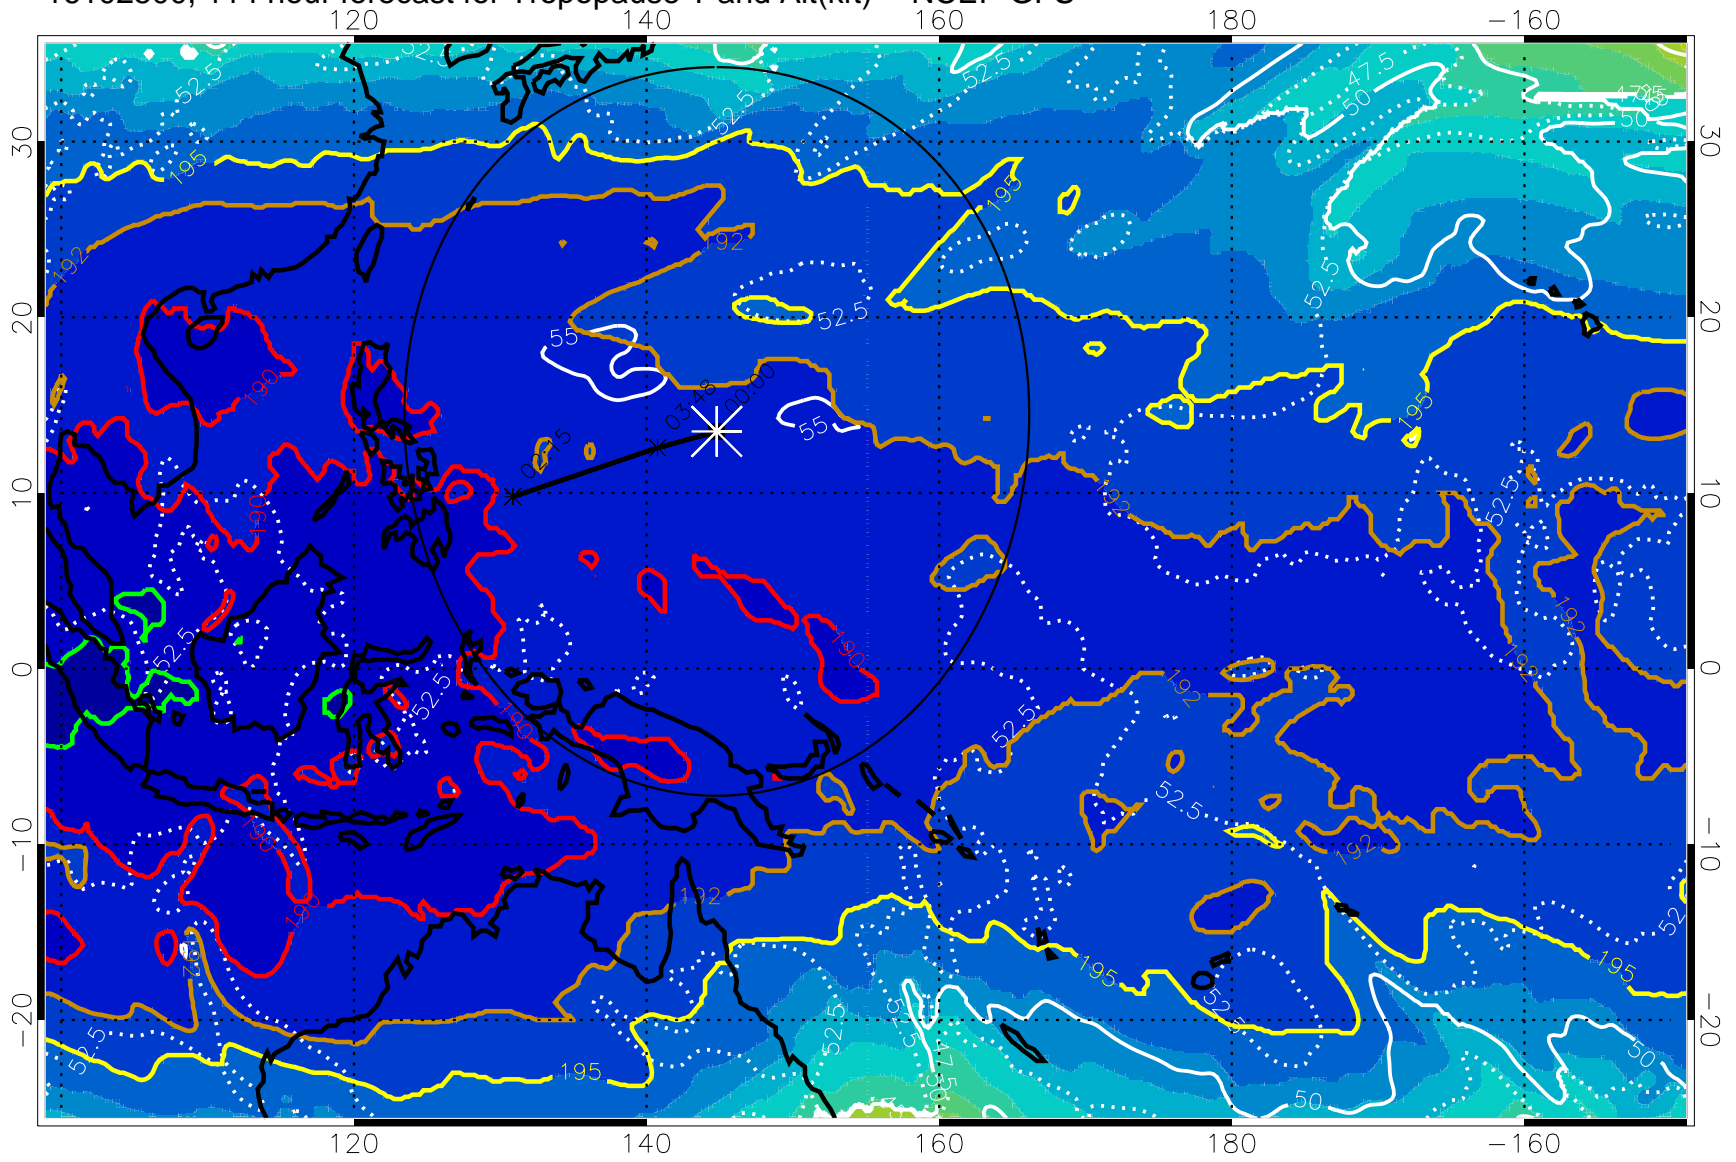

16102418, 108 hour forecast for Tropopause T and Alt(kft) -- NCEP GFS

190 200 210 220 230

Tropopause T, K

Tropopause Altitude in kft (white)

192.5K Isotherm 195K Isotherm

187.5K Isotherm 190K Isotherm

Range ring of 2304 km

16102500, 114 hour forecast for Tropopause T and Alt(kft) -- NCEP GFS

190 200 210 220 230
Tropopause T, K

Tropopause Altitude in kft (white)

192.5K Isotherm 195K Isotherm
187.5K Isotherm 190K Isotherm

Range ring of 2304 km