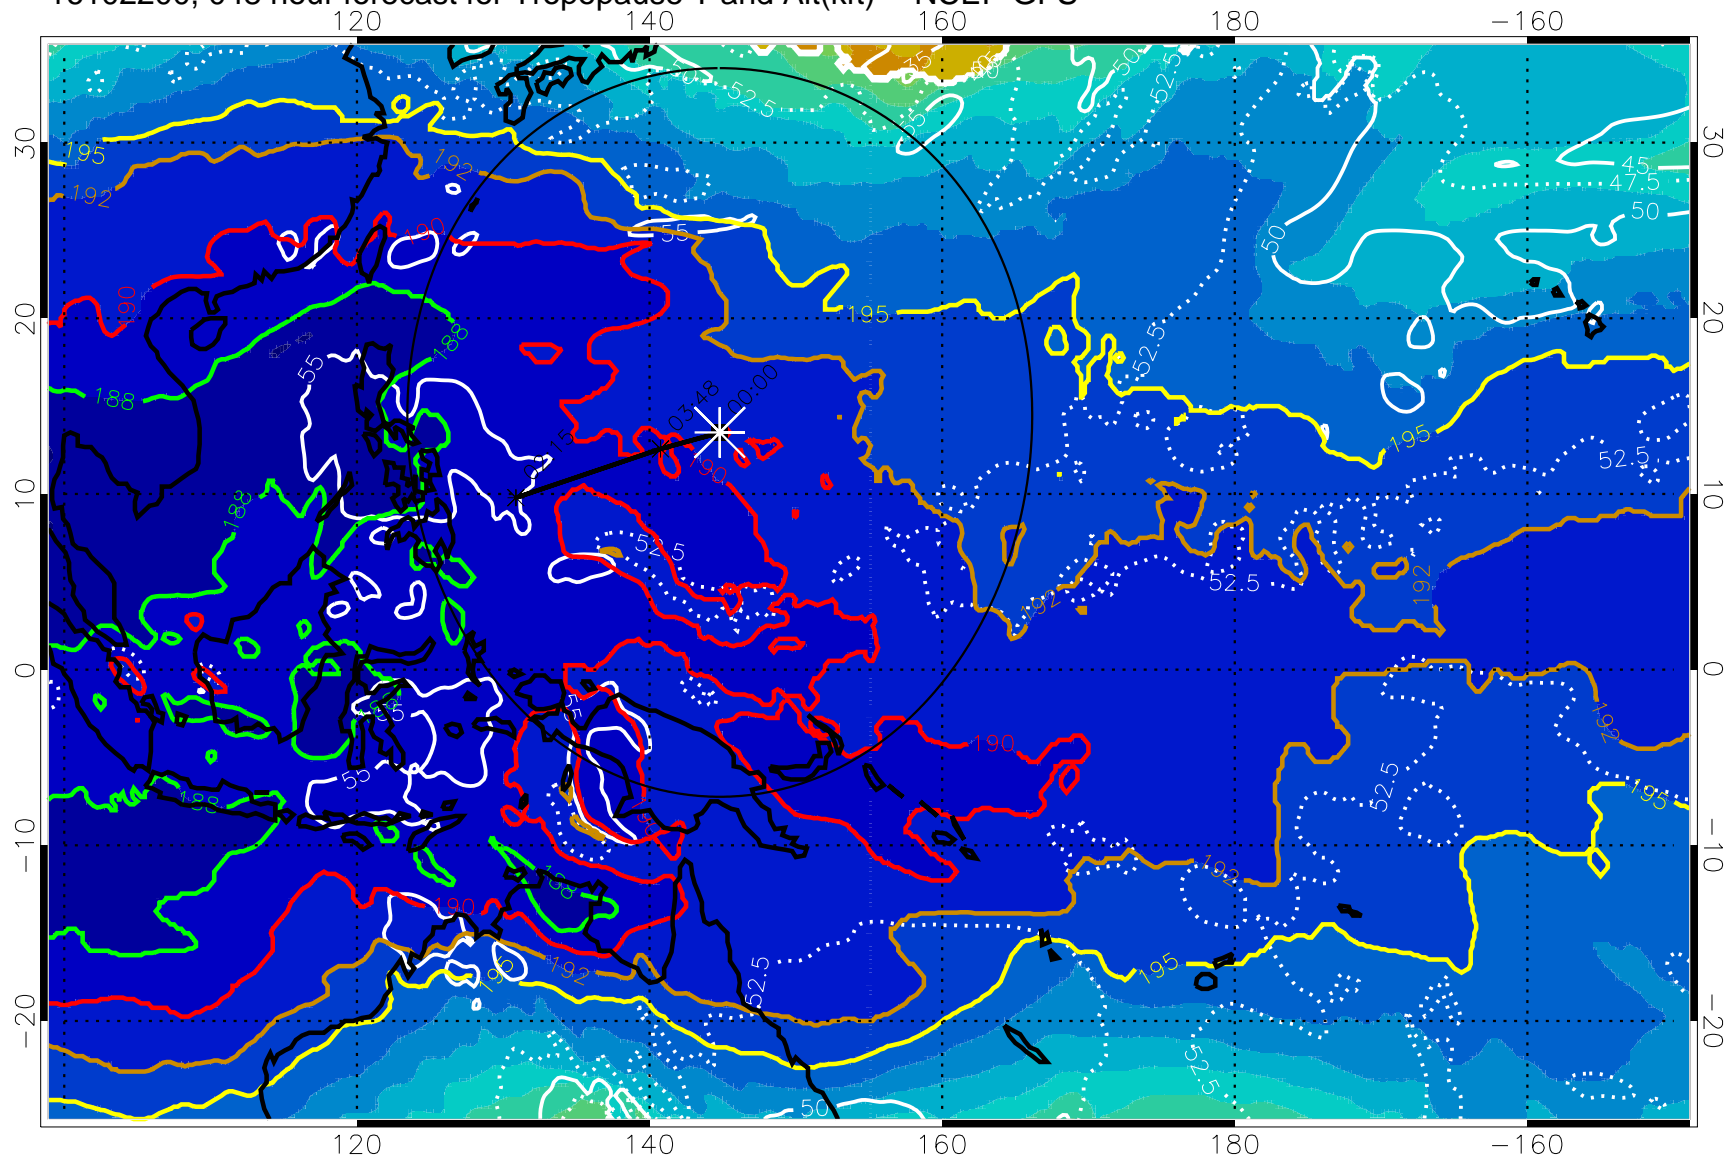

16102200, 048 hour forecast for Tropopause T and Alt(kft) -- NCEP GFS

190 200 210 220 230

Tropopause T, K

Tropopause Altitude in kft (white)

192.5K Isotherm 195K Isotherm
187.5K Isotherm 190K Isotherm

Range ring of 2304 km