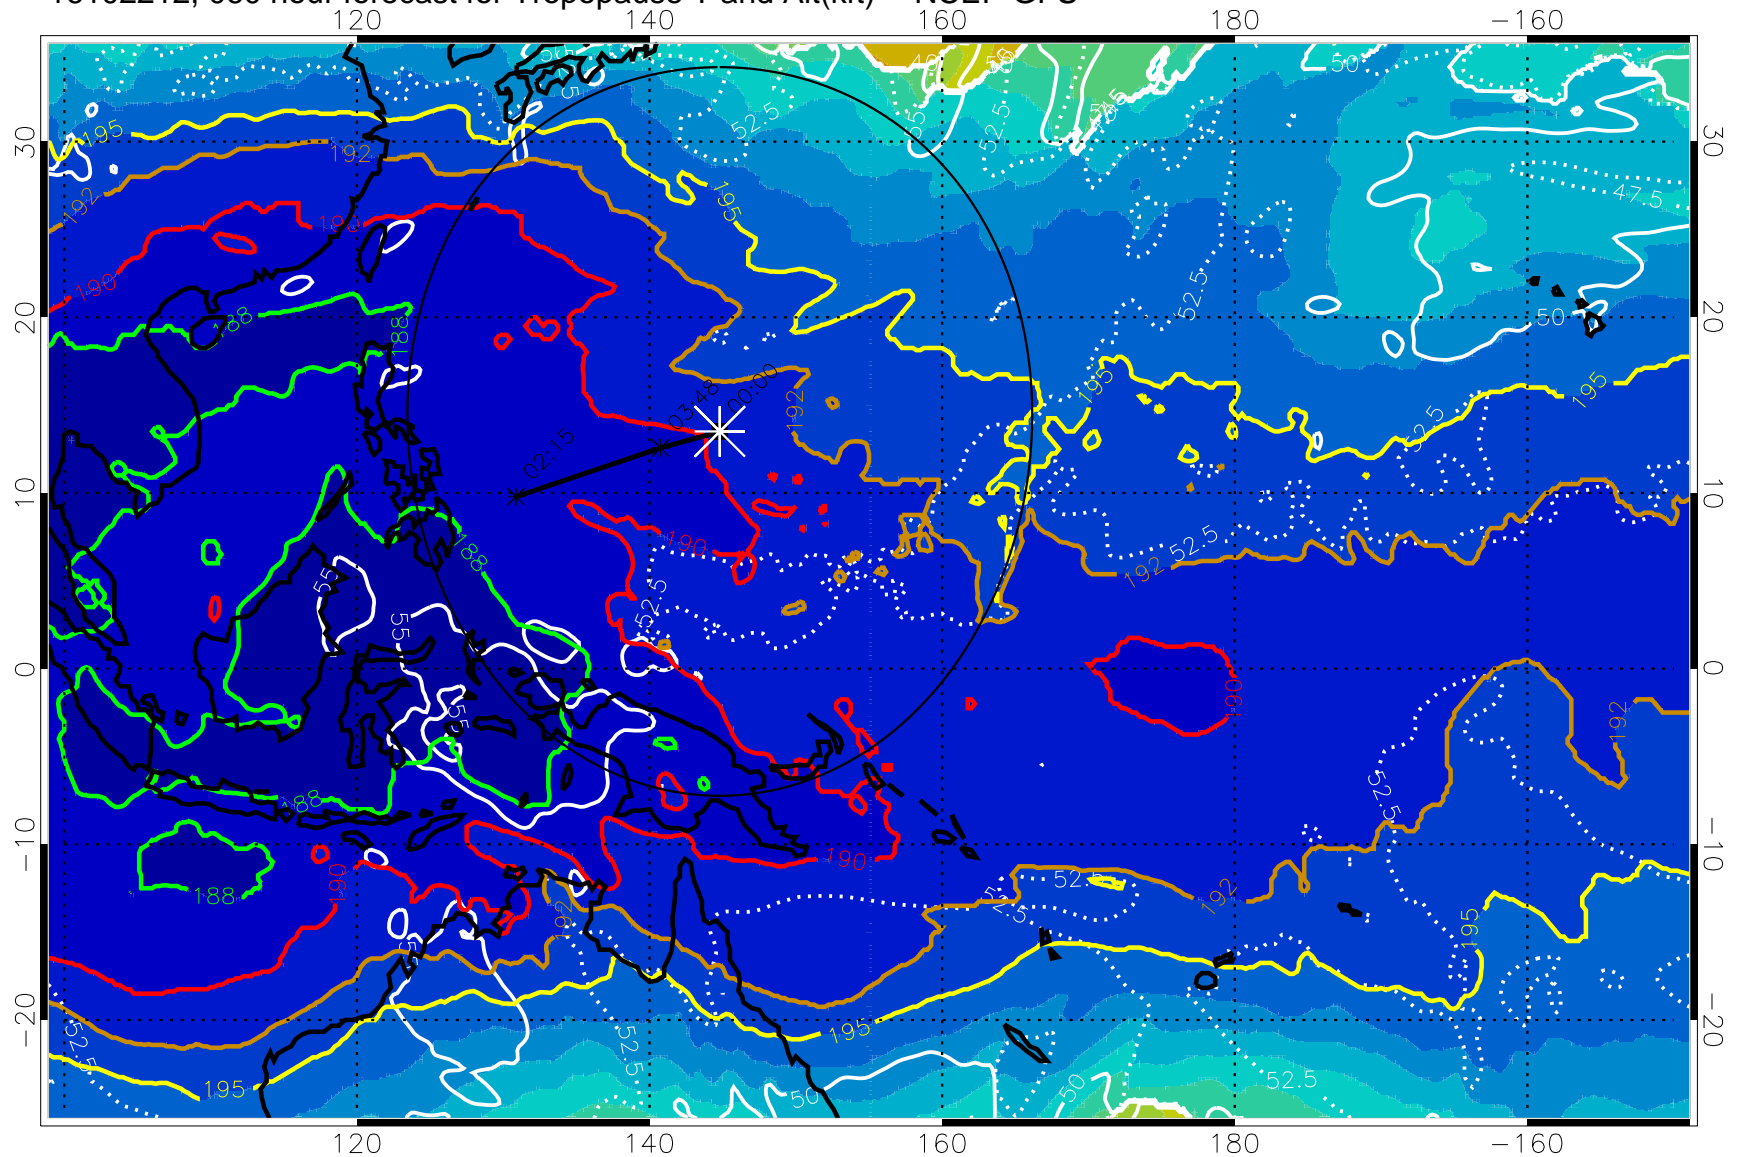

16102212, 060 hour forecast for Tropopause T and Alt(kft) -- NCEP GFS

190 200 210 220 230

Tropopause T, K

Tropopause Altitude in kft (white)

192.5K Isotherm 195K Isotherm

187.5K Isotherm 190K Isotherm

Range ring of 2304 km