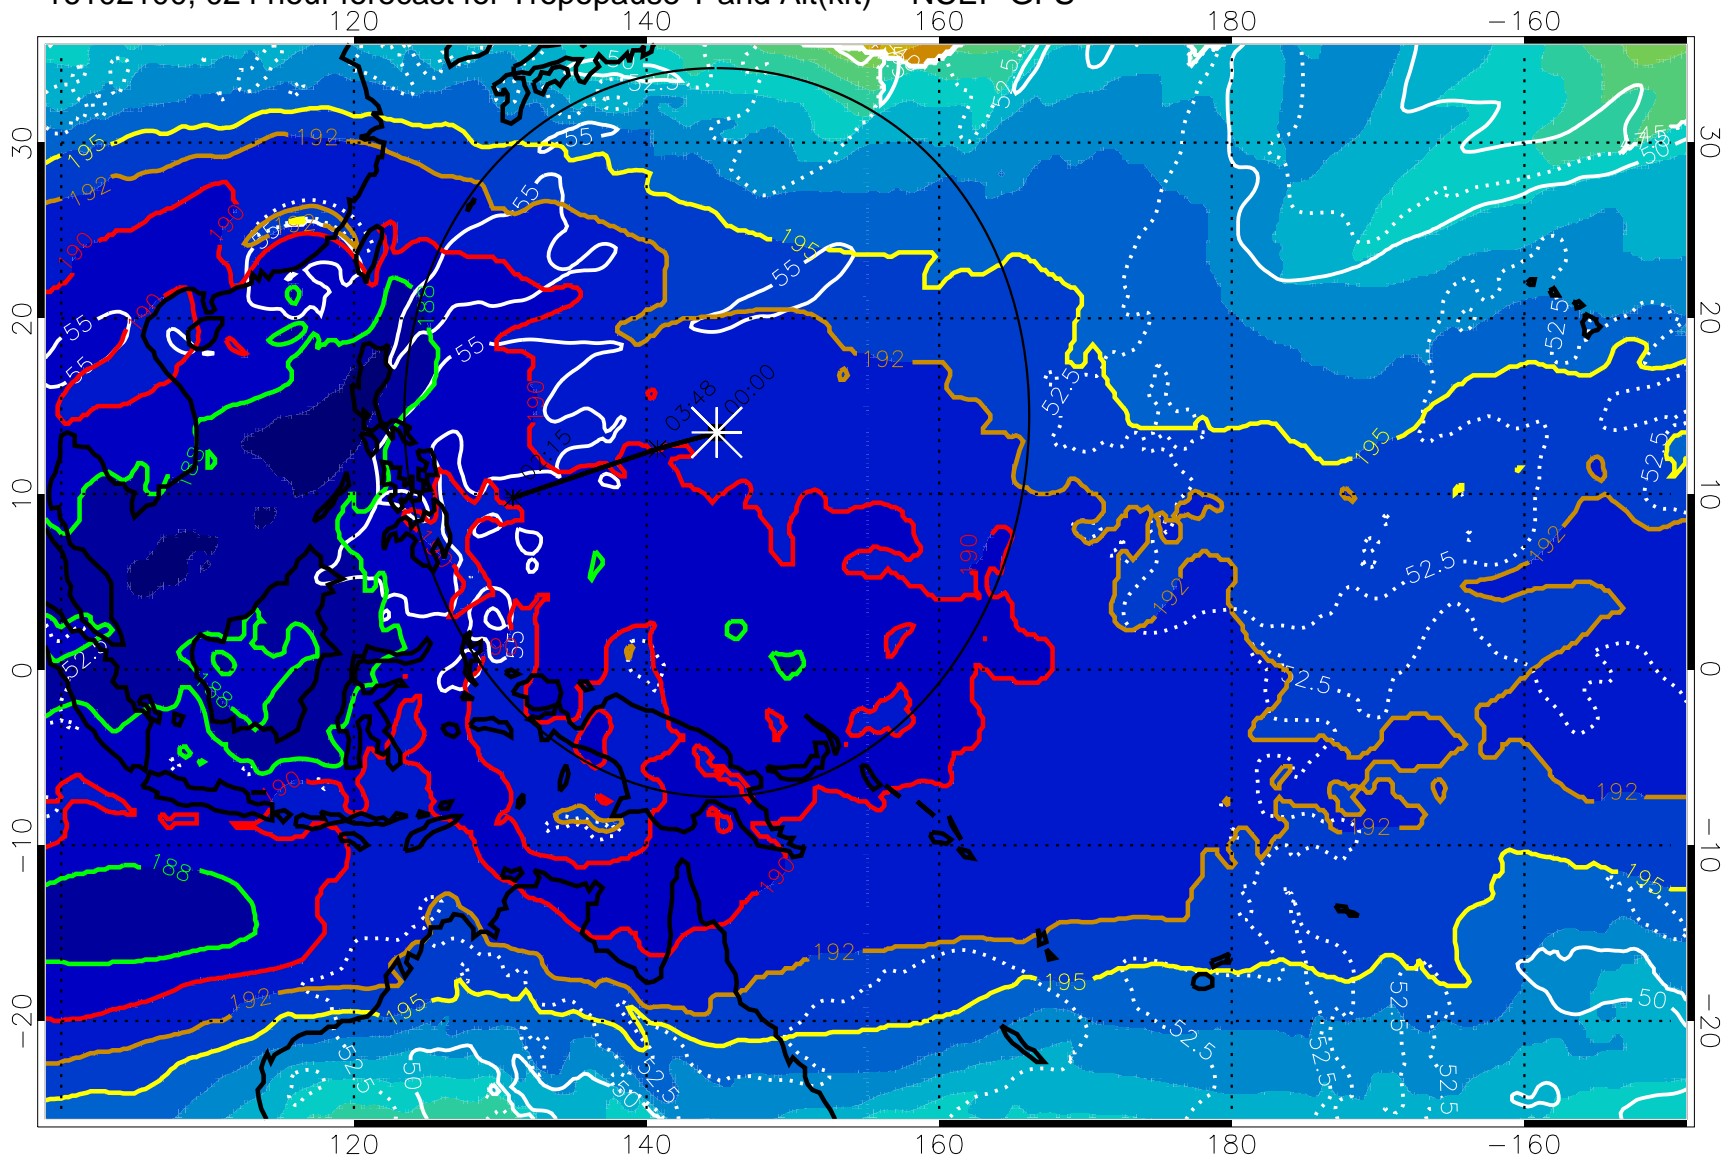

16102018, 018 hour forecast for Tropopause T and Alt(kft) -- NCEP GFS

190 200 210 220 230

Tropopause T, K

Tropopause Altitude in kft (white)

192.5K Isotherm 195K Isotherm

187.5K Isotherm 190K Isotherm

Range ring of 2304 km

16102100, 024 hour forecast for Tropopause T and Alt(kft) -- NCEP GFS

190 200 210 220 230

Tropopause T, K

Tropopause Altitude in kft (white)

192.5K Isotherm 195K Isotherm
187.5K Isotherm 190K Isotherm

Range ring of 2304 km