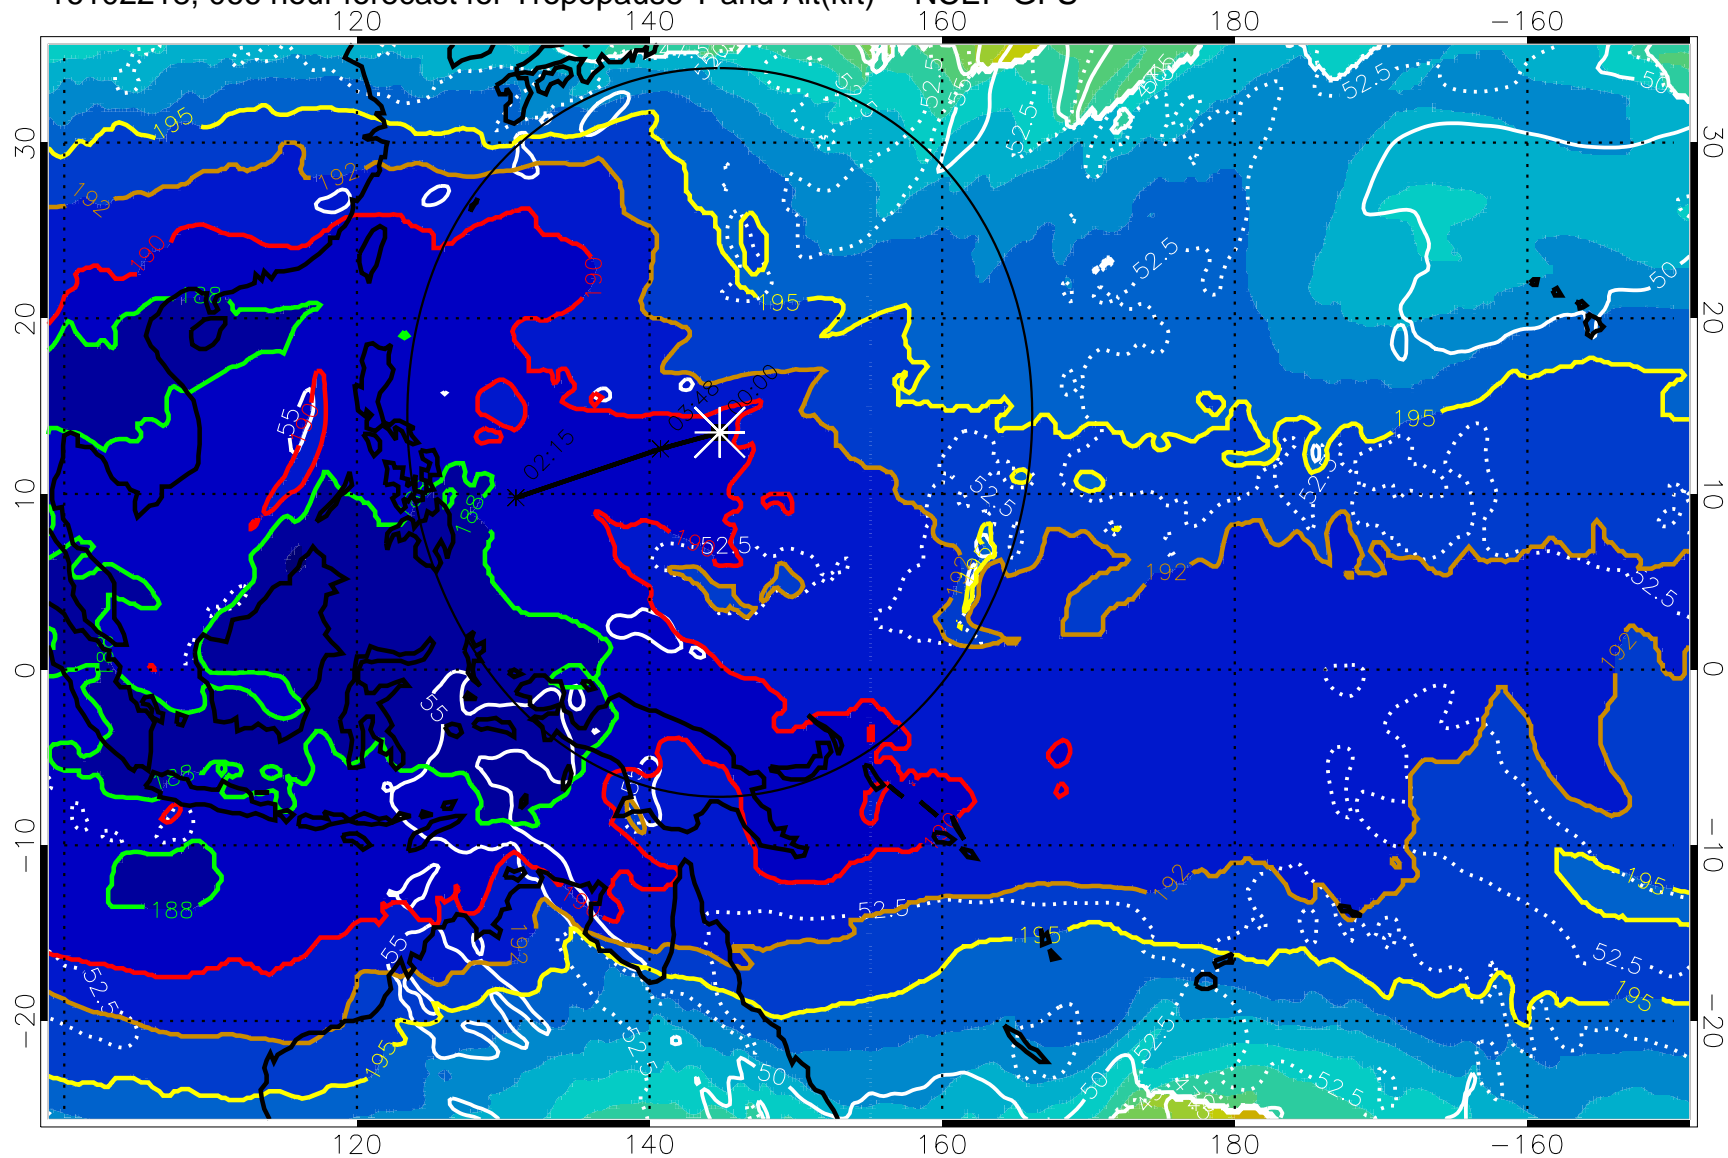

16102218, 066 hour forecast for Tropopause T and Alt(kft) -- NCEP GFS

190 200 210 220 230
Tropopause T, K

Tropopause Altitude in kft (white)

192.5K Isotherm 195K Isotherm
187.5K Isotherm 190K Isotherm

Range ring of 2304 km