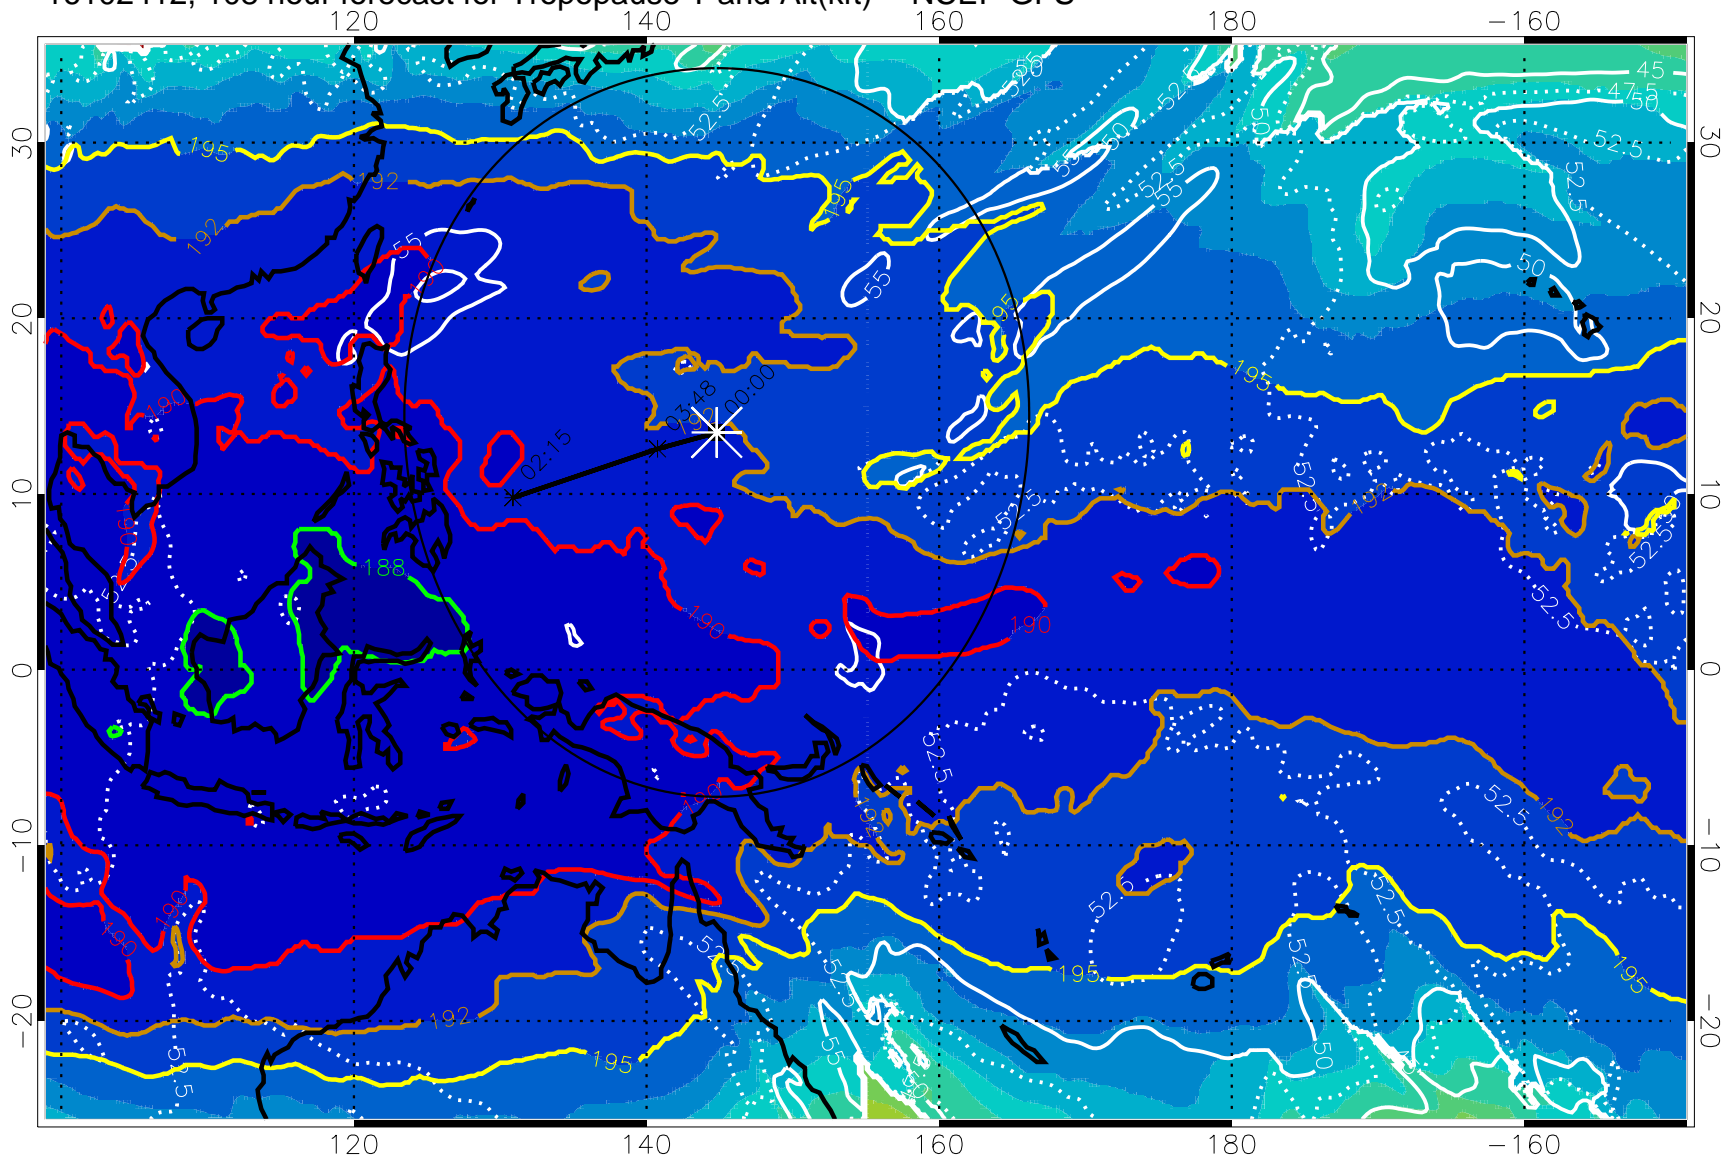

16102412, 108 hour forecast for Tropopause T and Alt(kft) -- NCEP GFS

190 200 210 220 230

Tropopause T, K

Tropopause Altitude in kft (white)

192.5K Isotherm 195K Isotherm

187.5K Isotherm 190K Isotherm

Range ring of 2304 km