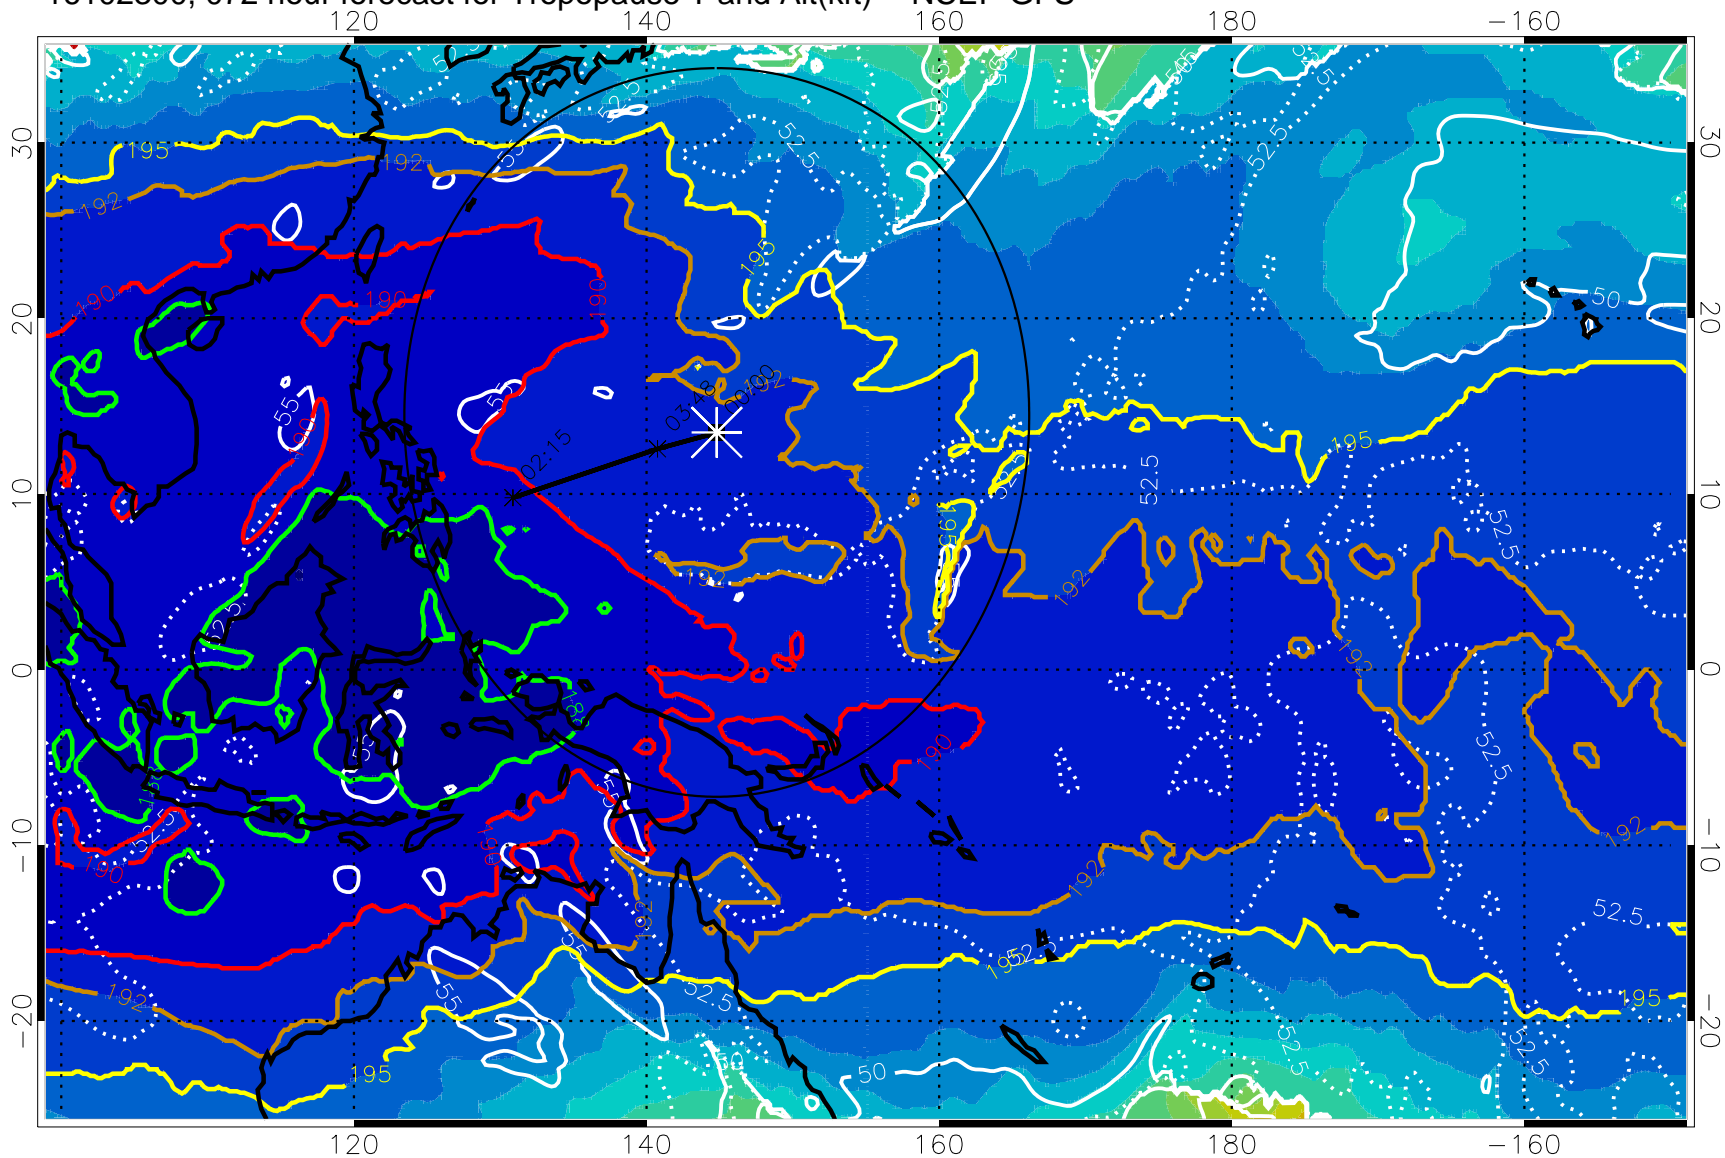

16102300, 072 hour forecast for Tropopause T and Alt(kft) -- NCEP GFS

190 200 210 220 230

Tropopause T, K

Tropopause Altitude in kft (white)

192.5K Isotherm 195K Isotherm
187.5K Isotherm 190K Isotherm

Range ring of 2304 km