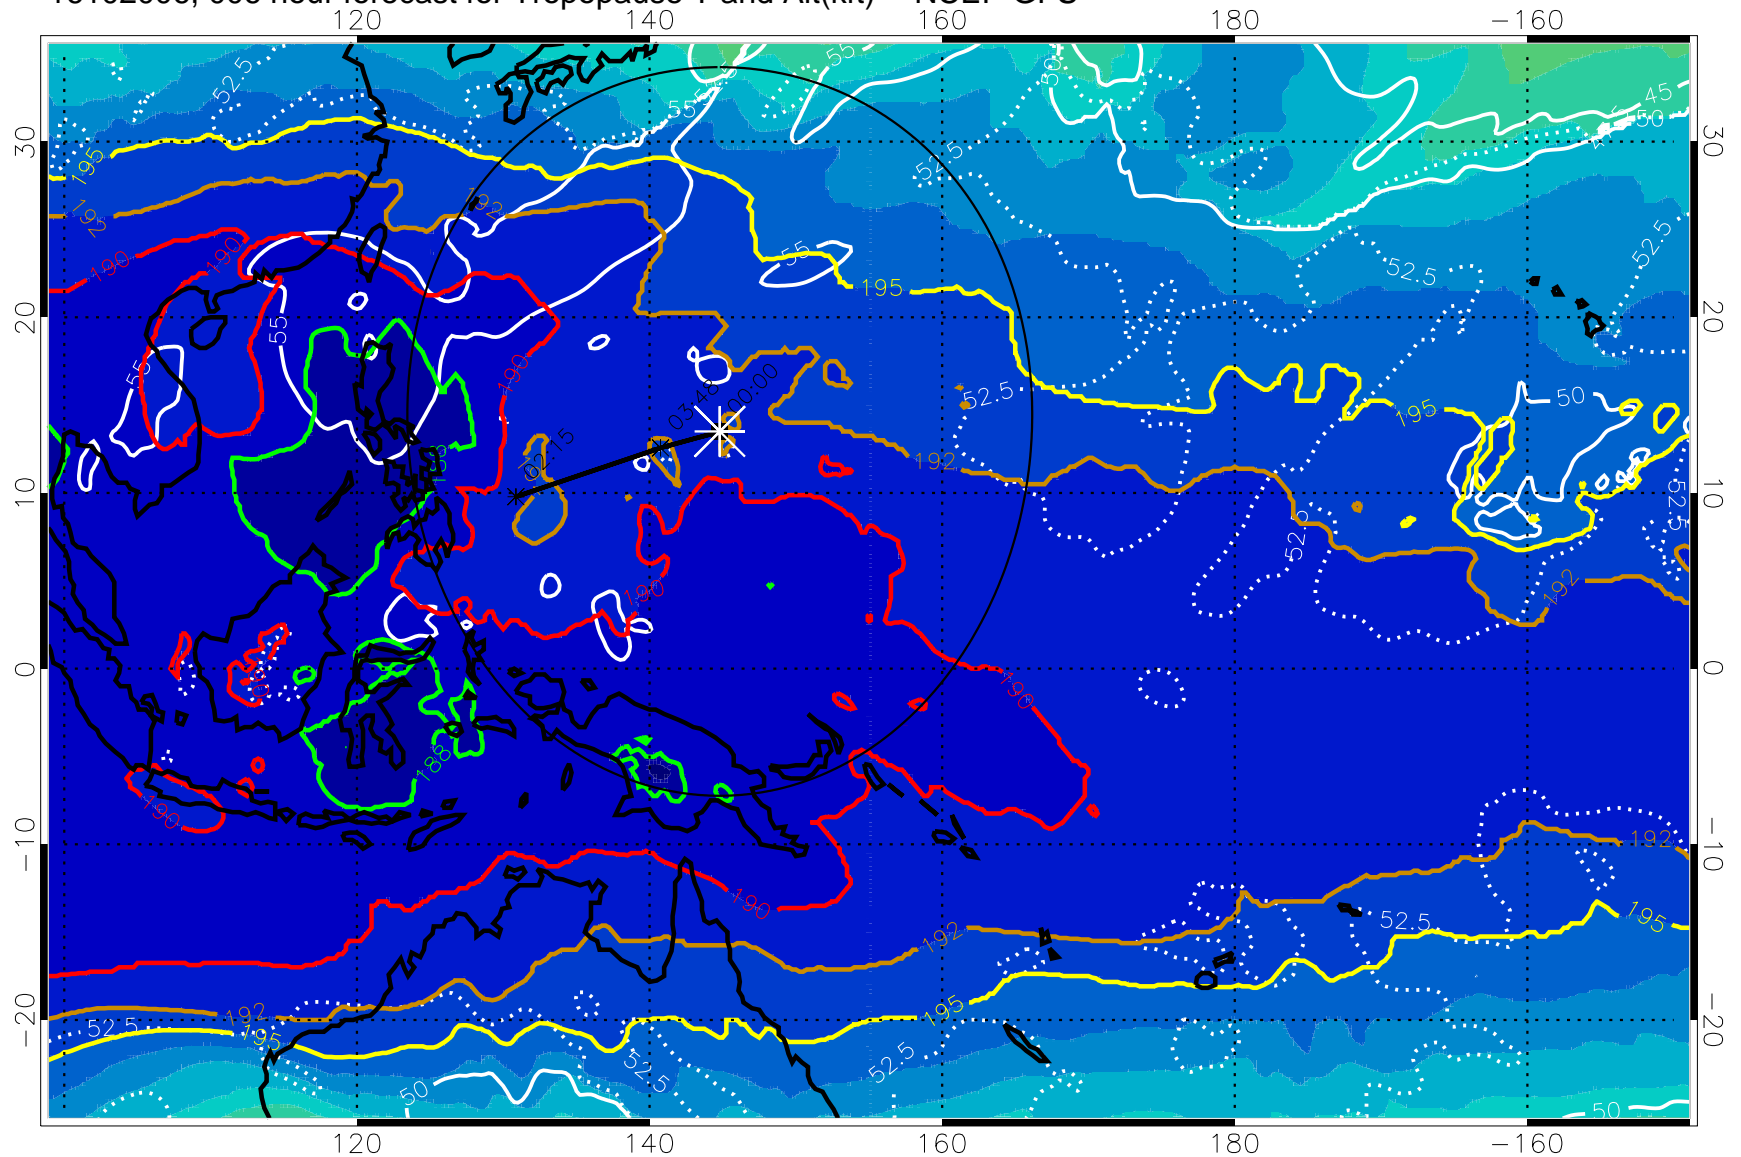

16102006, 006 hour forecast for Tropopause T and Alt(kft) -- NCEP GFS

190 200 210 220 230

Tropopause T, K

Tropopause Altitude in kft (white)

192.5K Isotherm 195K Isotherm

187.5K Isotherm 190K Isotherm

Range ring of 2304 km