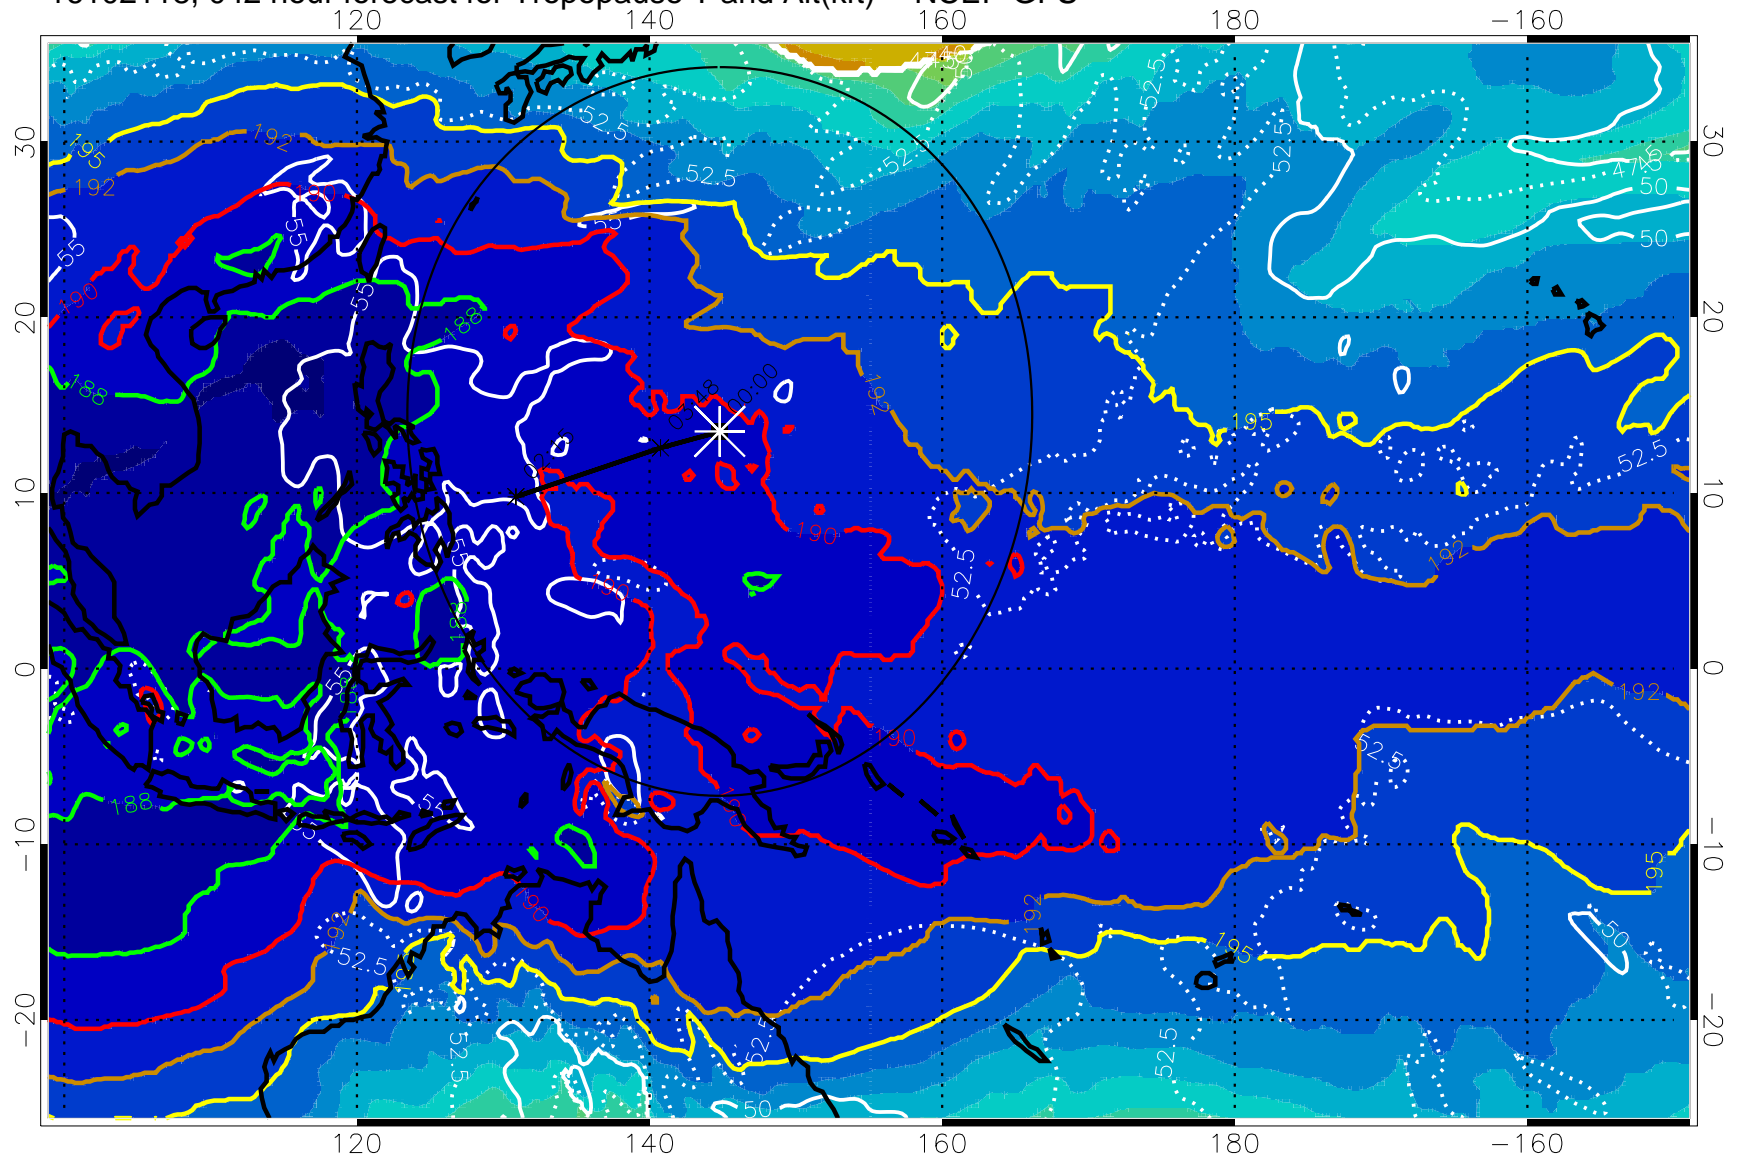

16102118, 042 hour forecast for Tropopause T and Alt(kft) -- NCEP GFS

190 200 210 220 230
Tropopause T, K

Tropopause Altitude in kft (white)

192.5K Isotherm 195K Isotherm
187.5K Isotherm 190K Isotherm

Range ring of 2304 km