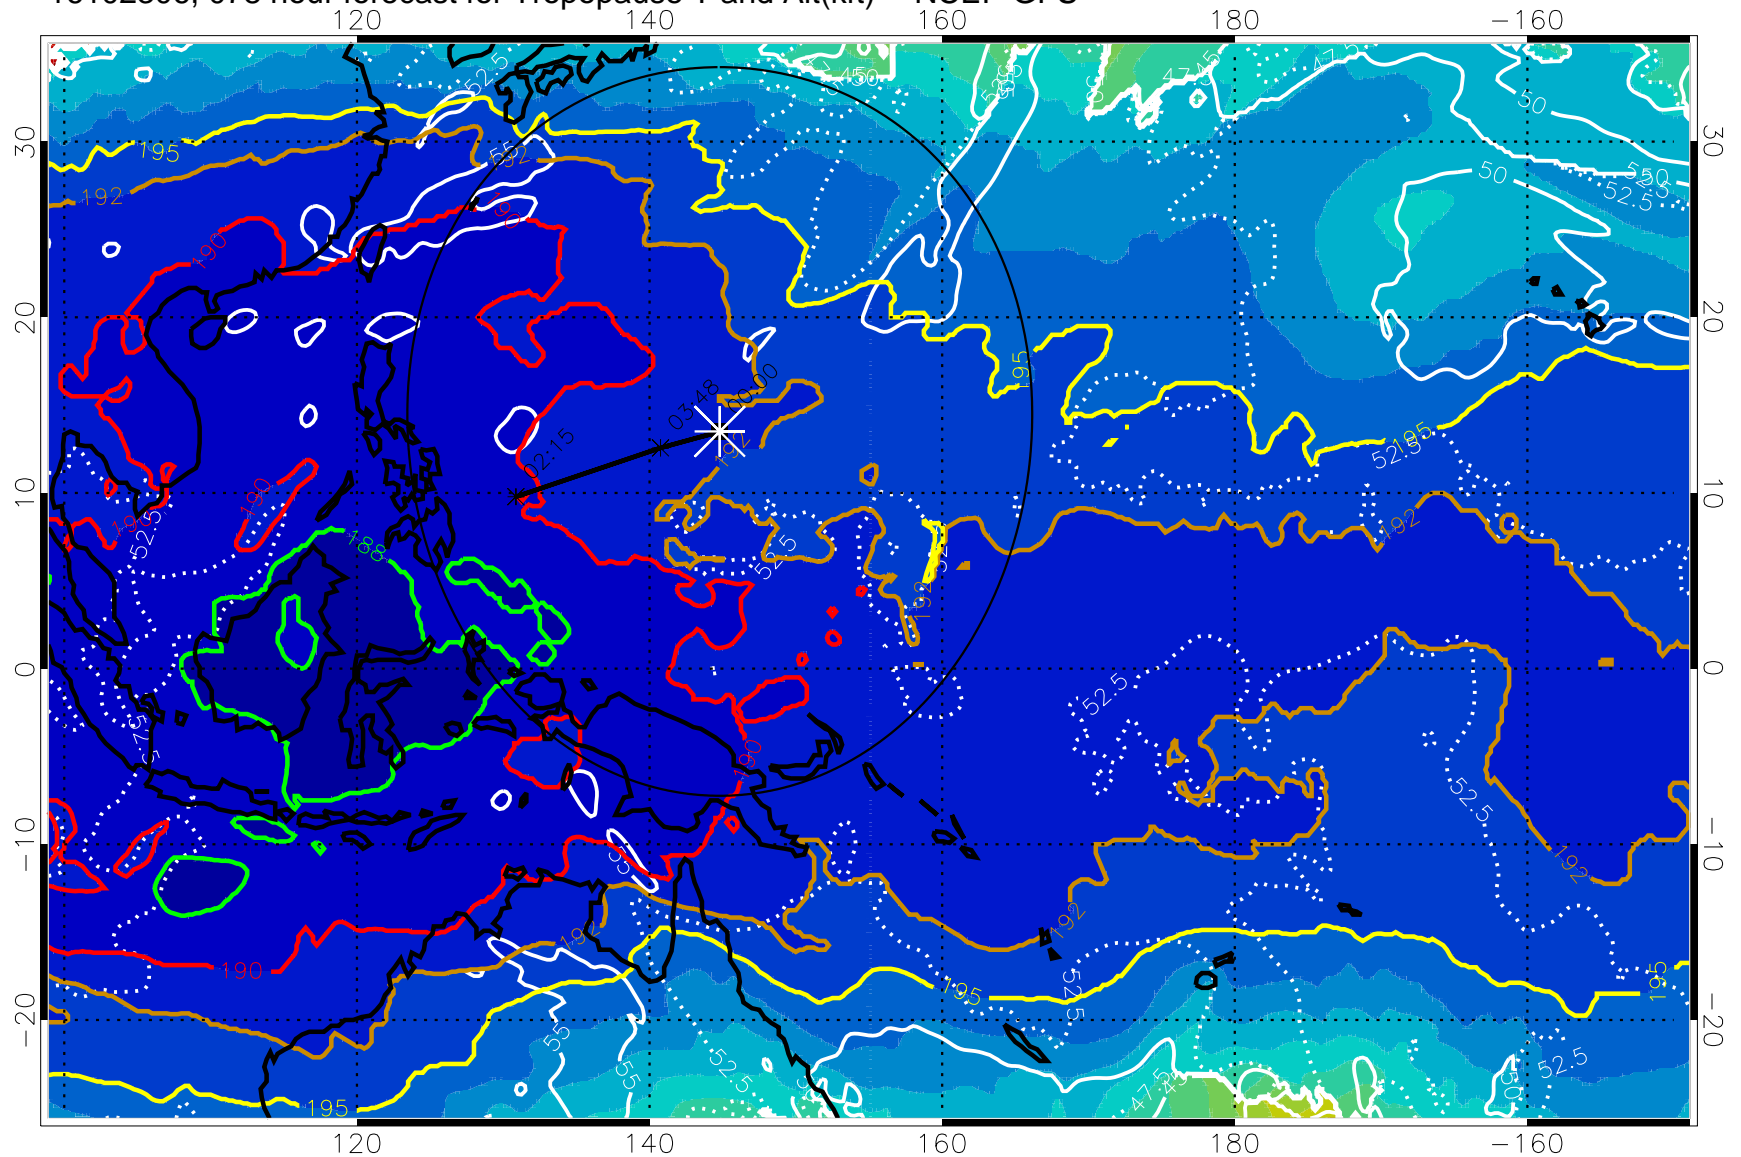

16102306, 078 hour forecast for Tropopause T and Alt(kft) -- NCEP GFS

190 200 210 220 230

Tropopause T, K

Tropopause Altitude in kft (white)

192.5K Isotherm 195K Isotherm
187.5K Isotherm 190K Isotherm

Range ring of 2304 km