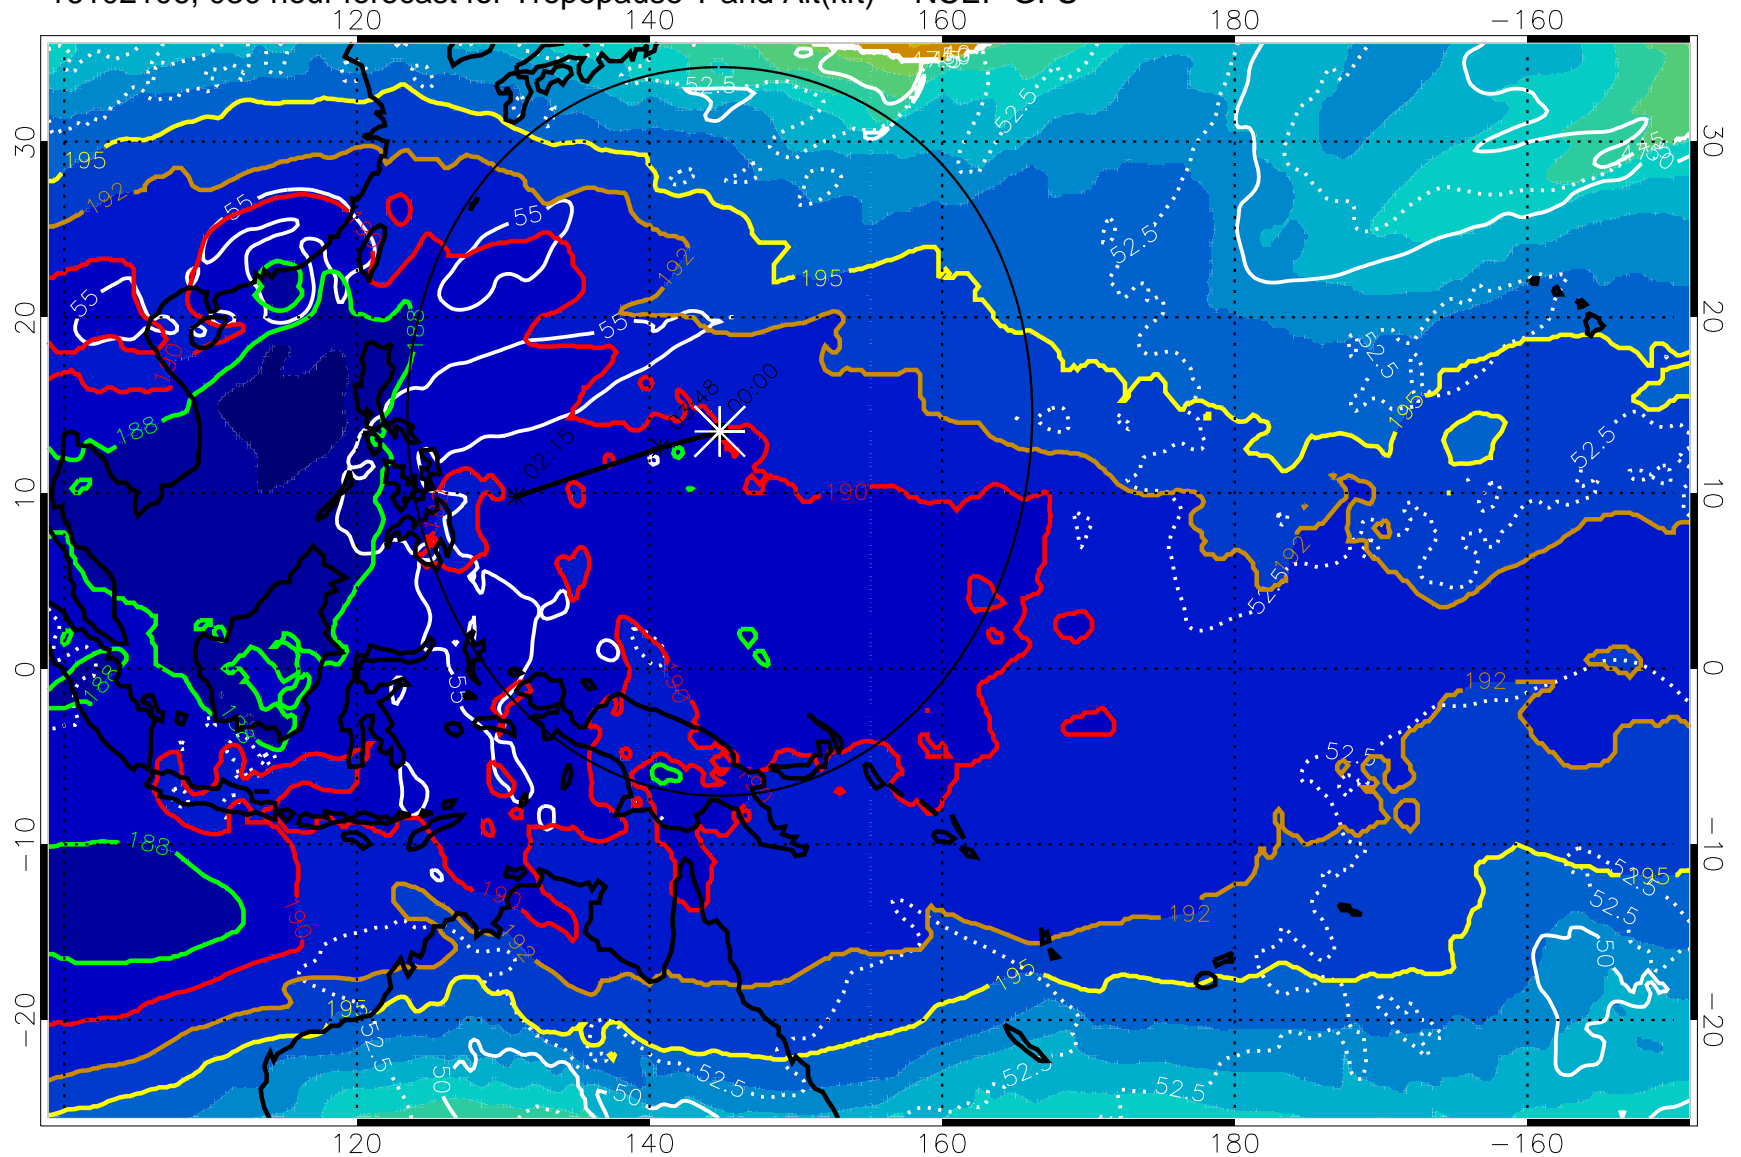

16102106, 030 hour forecast for Tropopause T and Alt(kft) -- NCEP GFS

190 200 210 220 230

Tropopause T, K

Tropopause Altitude in kft (white)

192.5K Isotherm 195K Isotherm

187.5K Isotherm 190K Isotherm

Range ring of 2304 km