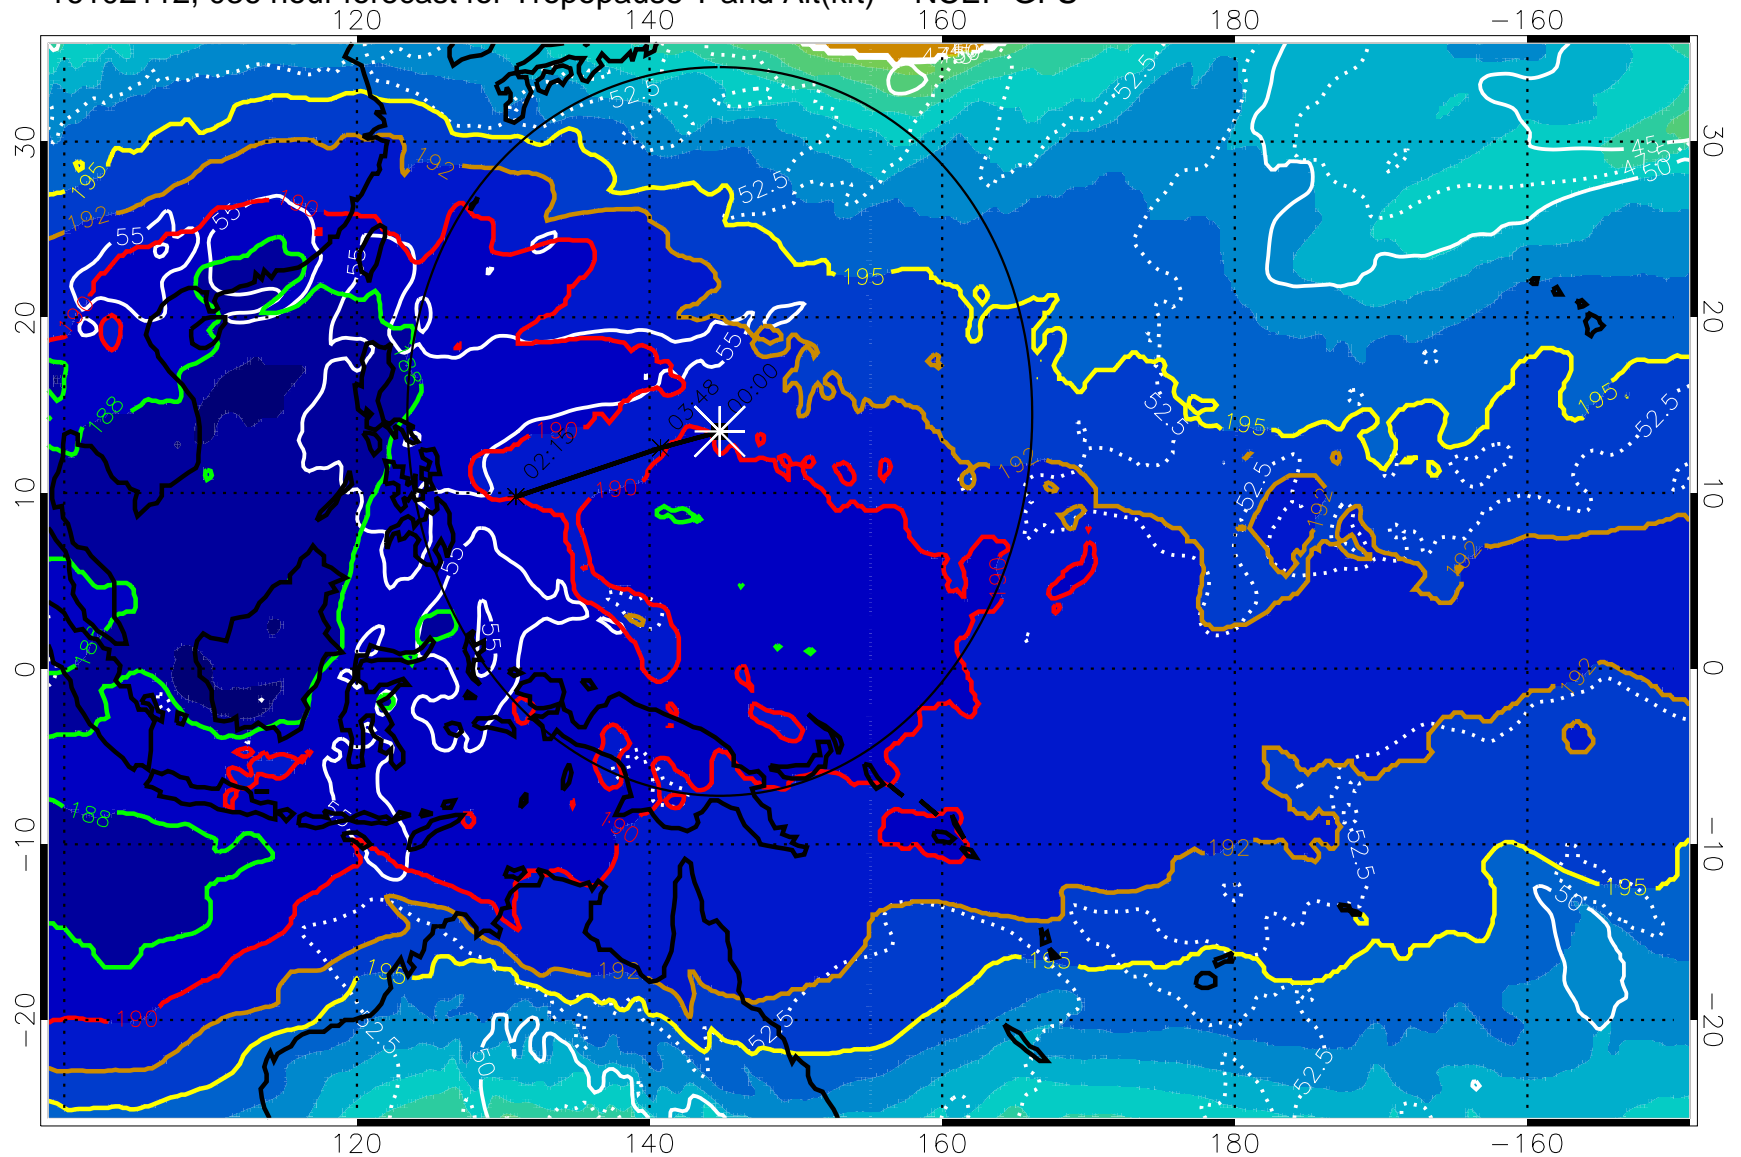

16102112, 036 hour forecast for Tropopause T and Alt(kft) -- NCEP GFS

190 200 210 220 230

Tropopause T, K

Tropopause Altitude in kft (white)

192.5K Isotherm 195K Isotherm
187.5K Isotherm 190K Isotherm

Range ring of 2304 km