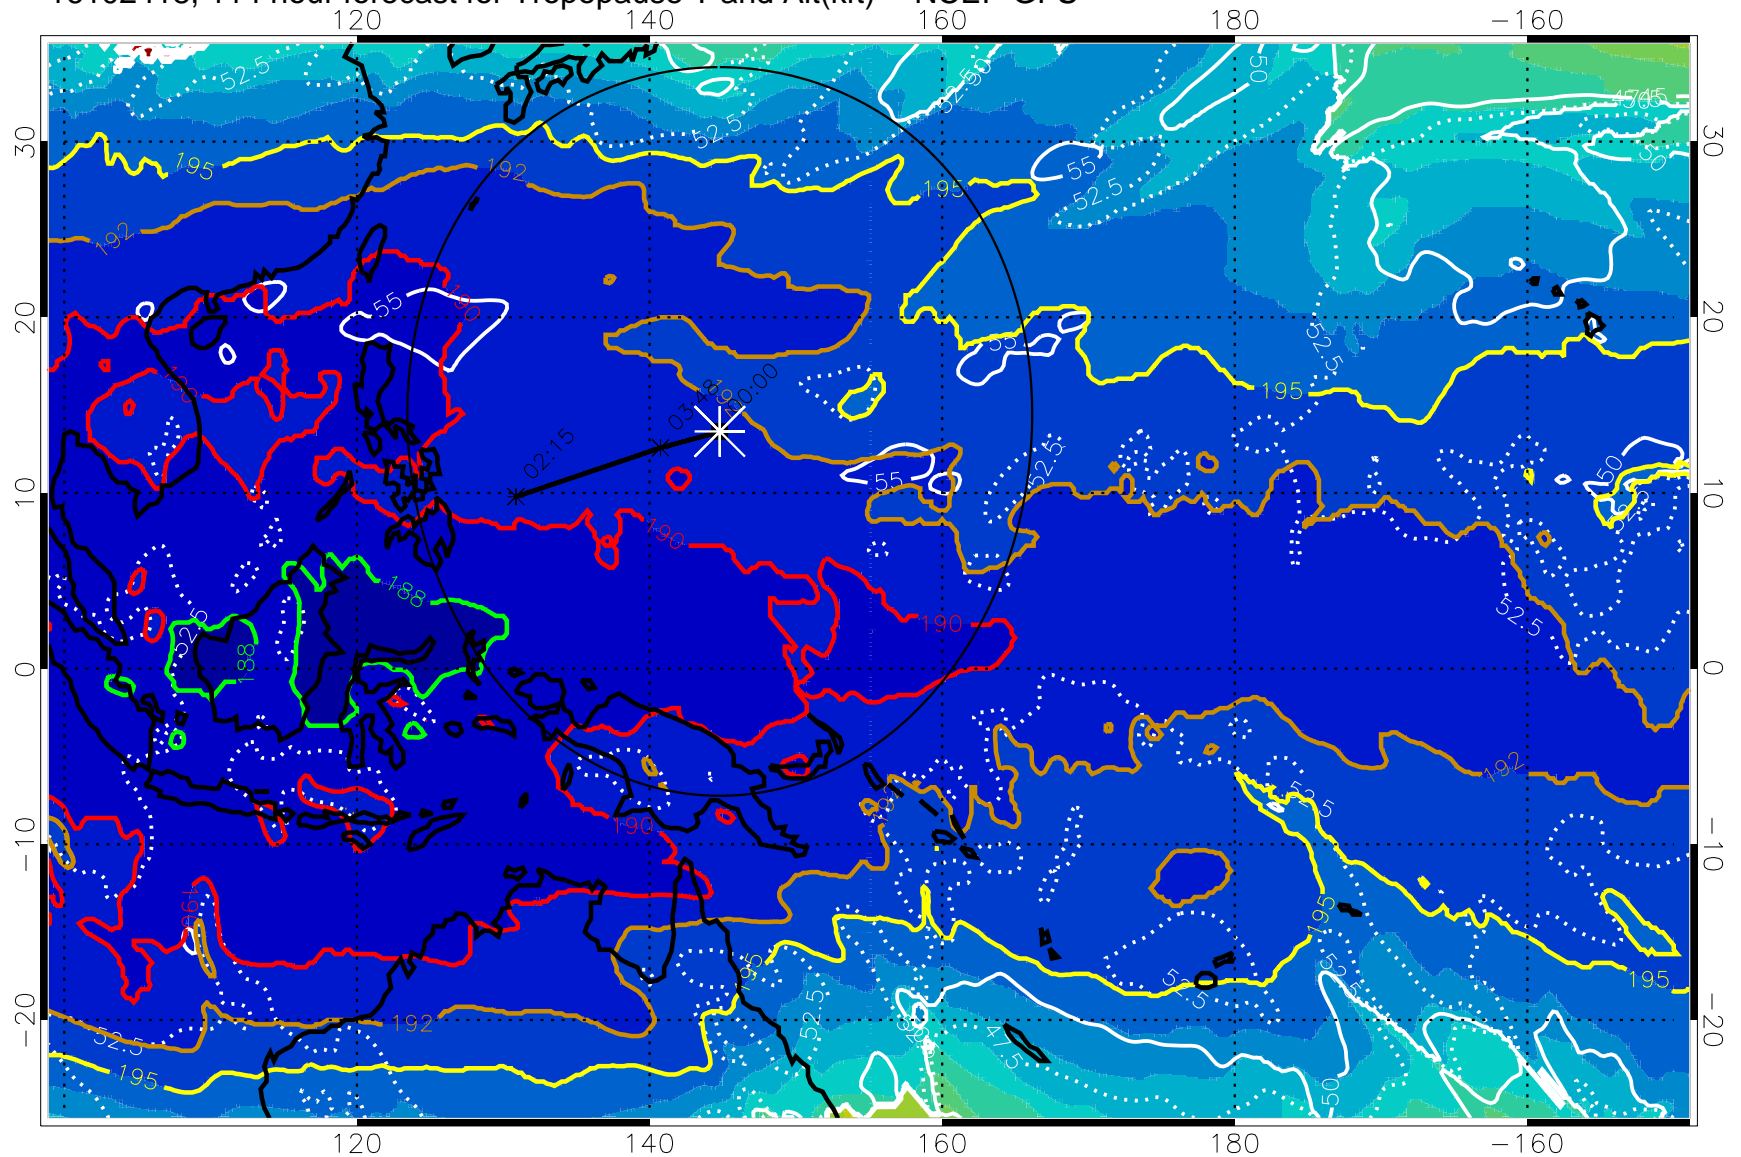

16102418, 114 hour forecast for Tropopause T and Alt(kft) -- NCEP GFS

190 200 210 220 230

Tropopause T, K

Tropopause Altitude in kft (white)

192.5K Isotherm 195K Isotherm

187.5K Isotherm 190K Isotherm

Range ring of 2304 km