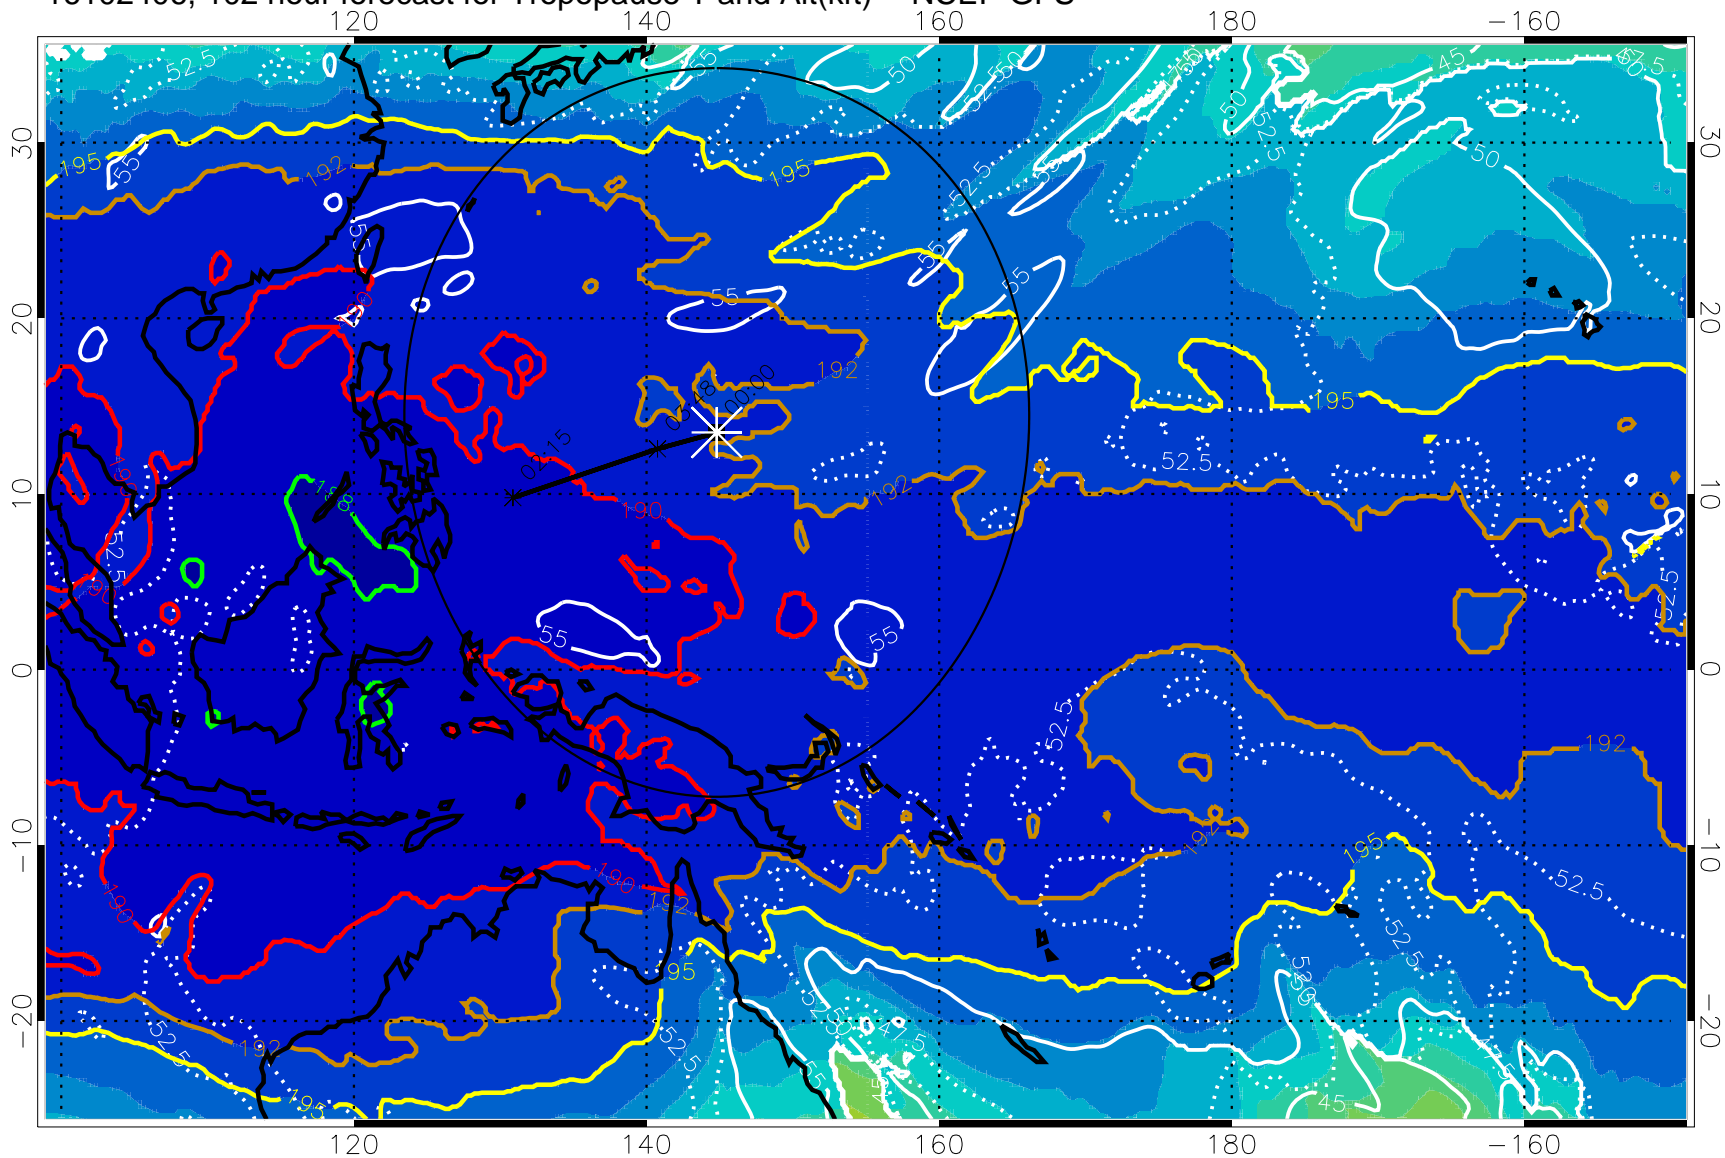

16102406, 102 hour forecast for Tropopause T and Alt(kft) -- NCEP GFS

190 200 210 220 230

Tropopause T, K

Tropopause Altitude in kft (white)

192.5K Isotherm 195K Isotherm

187.5K Isotherm 190K Isotherm

Range ring of 2304 km