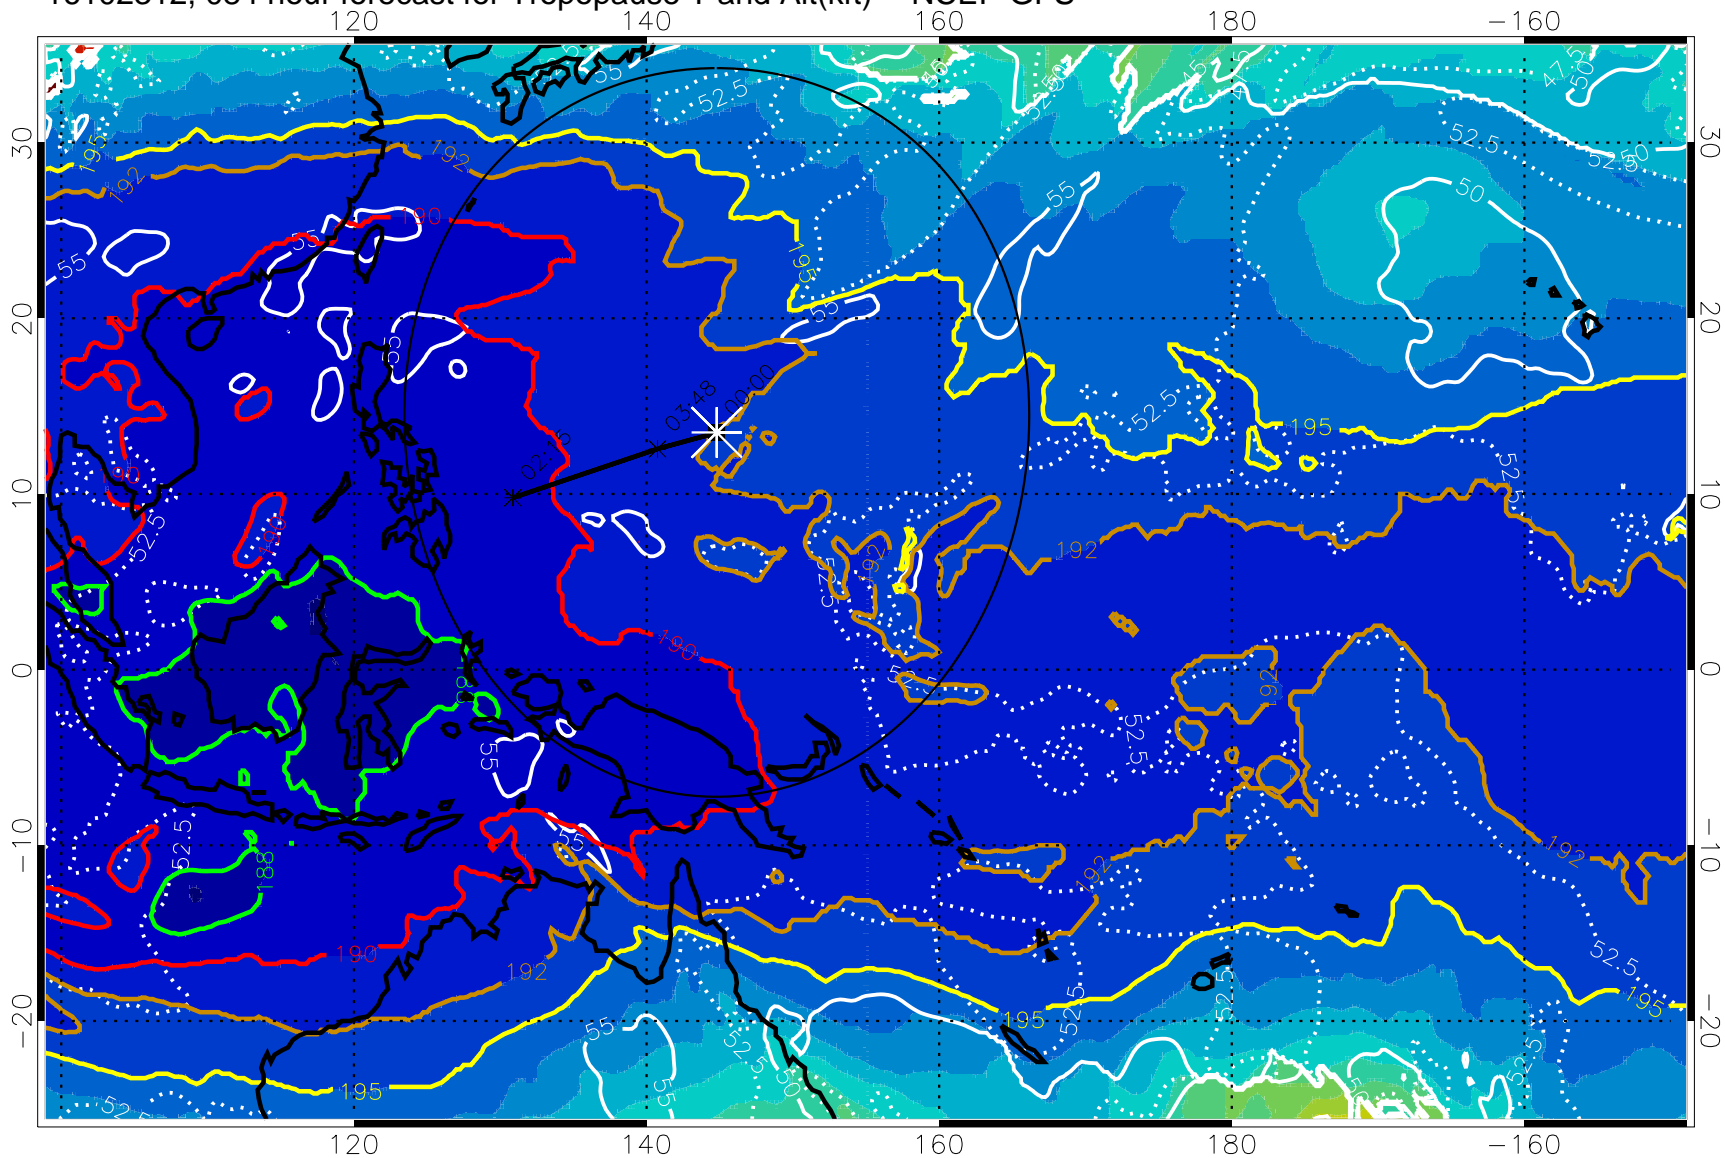

16102312, 084 hour forecast for Tropopause T and Alt(kft) -- NCEP GFS

190 200 210 220 230

Tropopause T, K

Tropopause Altitude in kft (white)

192.5K Isotherm 195K Isotherm
187.5K Isotherm 190K Isotherm

Range ring of 2304 km