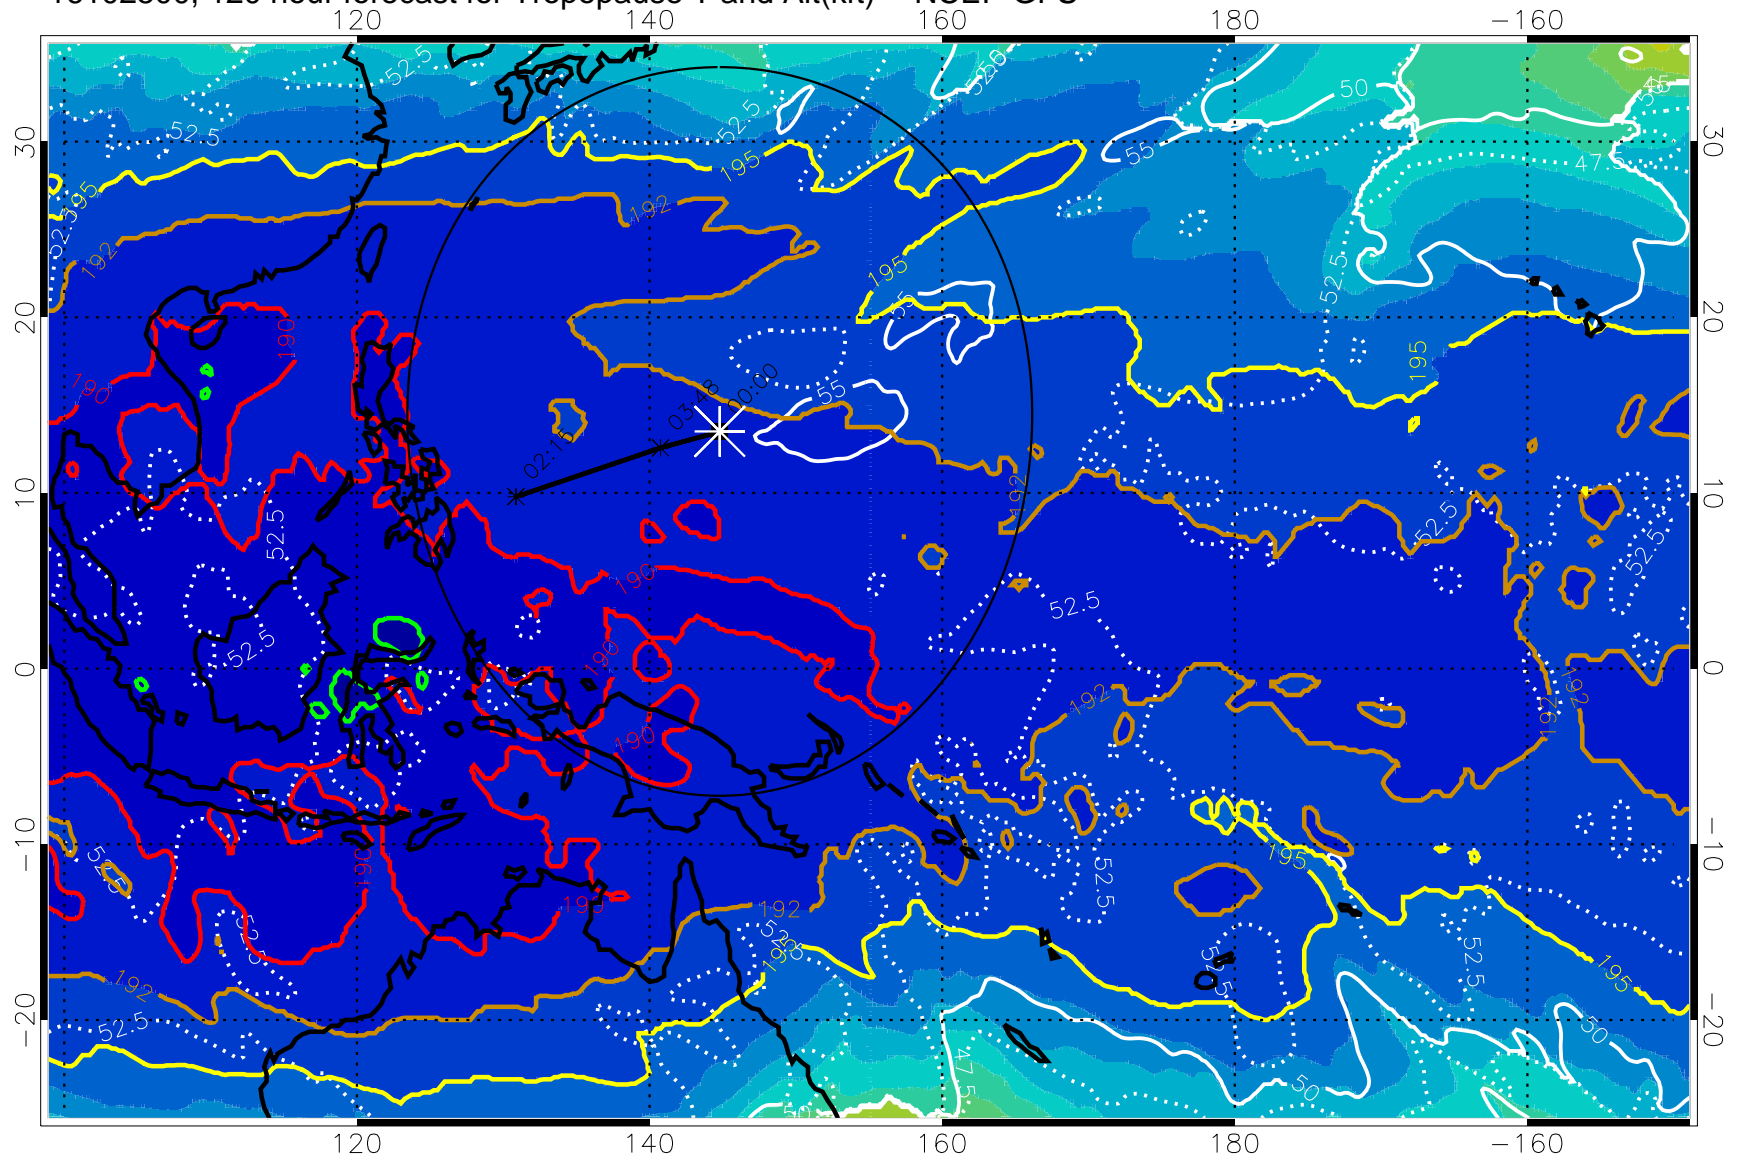

16102500, 120 hour forecast for Tropopause T and Alt(kft) -- NCEP GFS

190 200 210 220 230
Tropopause T, K

Tropopause Altitude in kft (white)

192.5K Isotherm 195K Isotherm
187.5K Isotherm 190K Isotherm

Range ring of 2304 km