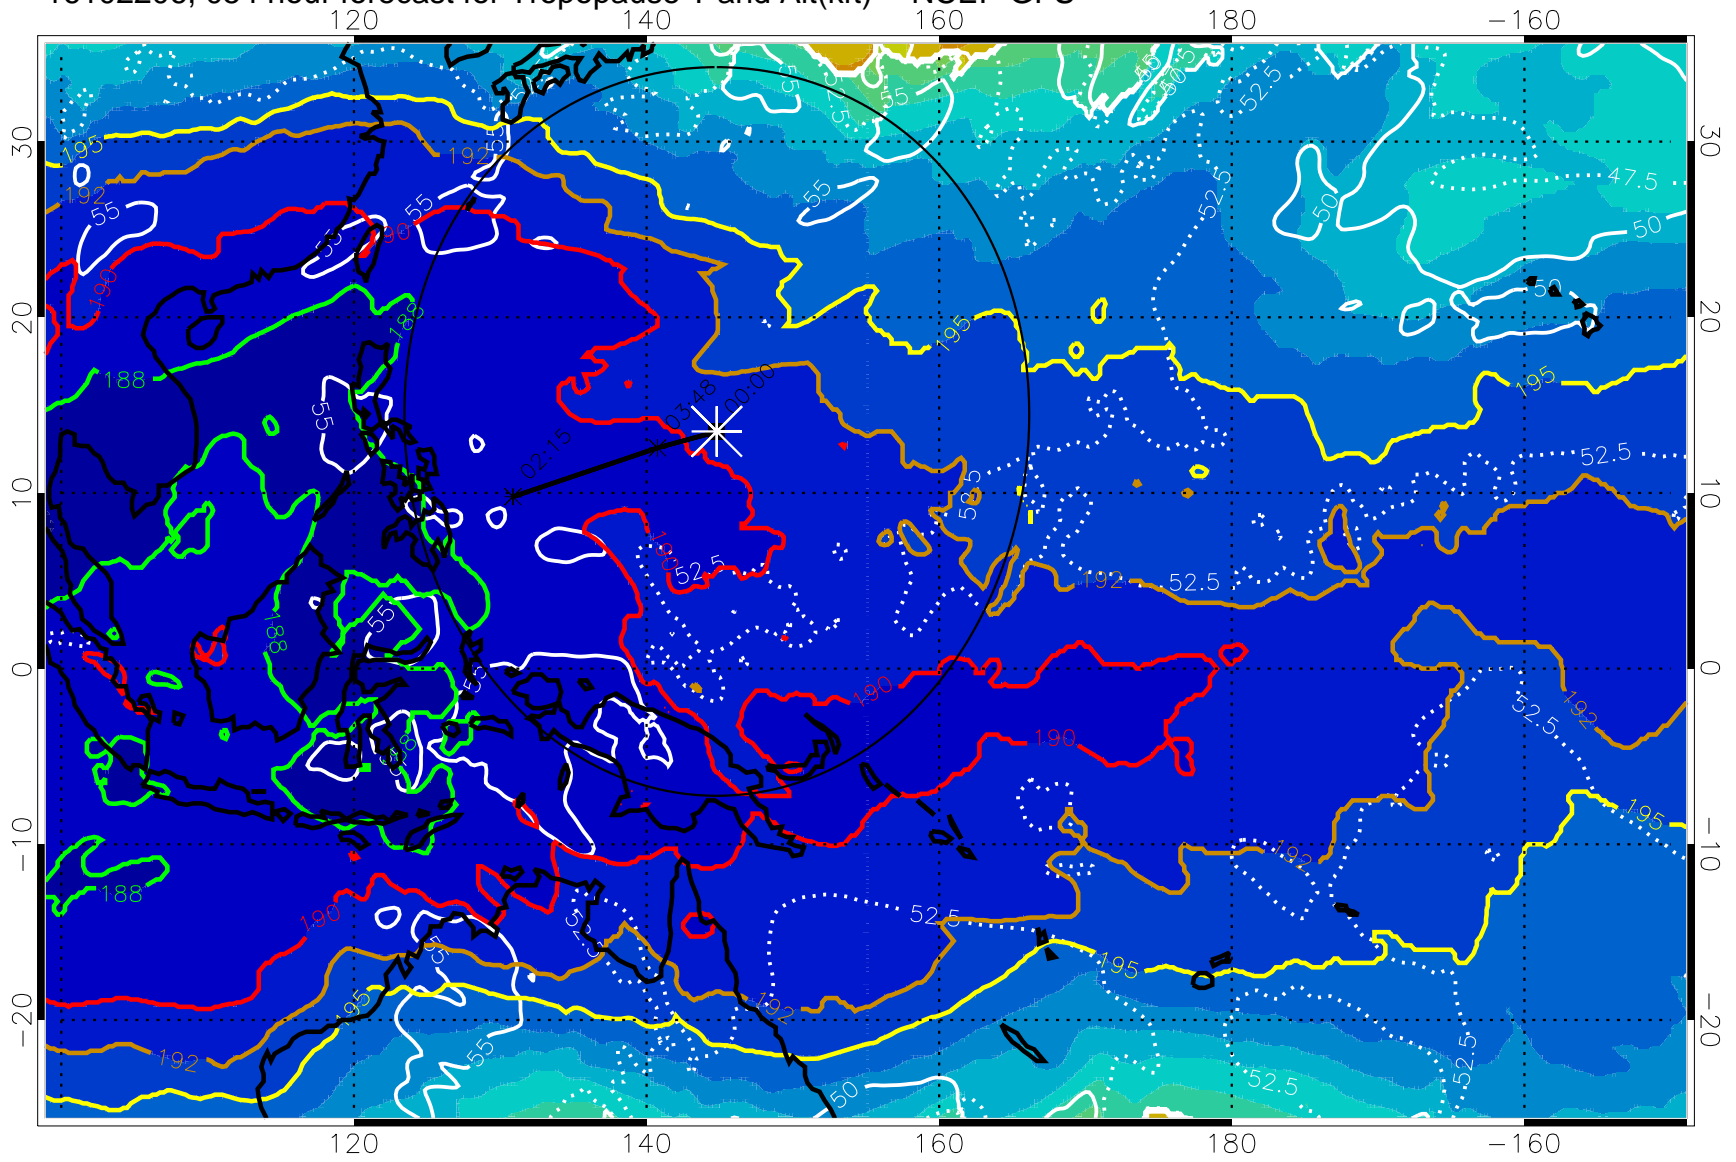

16102206, 054 hour forecast for Tropopause T and Alt(kft) -- NCEP GFS

190 200 210 220 230

Tropopause T, K

Tropopause Altitude in kft (white)

192.5K Isotherm 195K Isotherm

187.5K Isotherm 190K Isotherm

Range ring of 2304 km