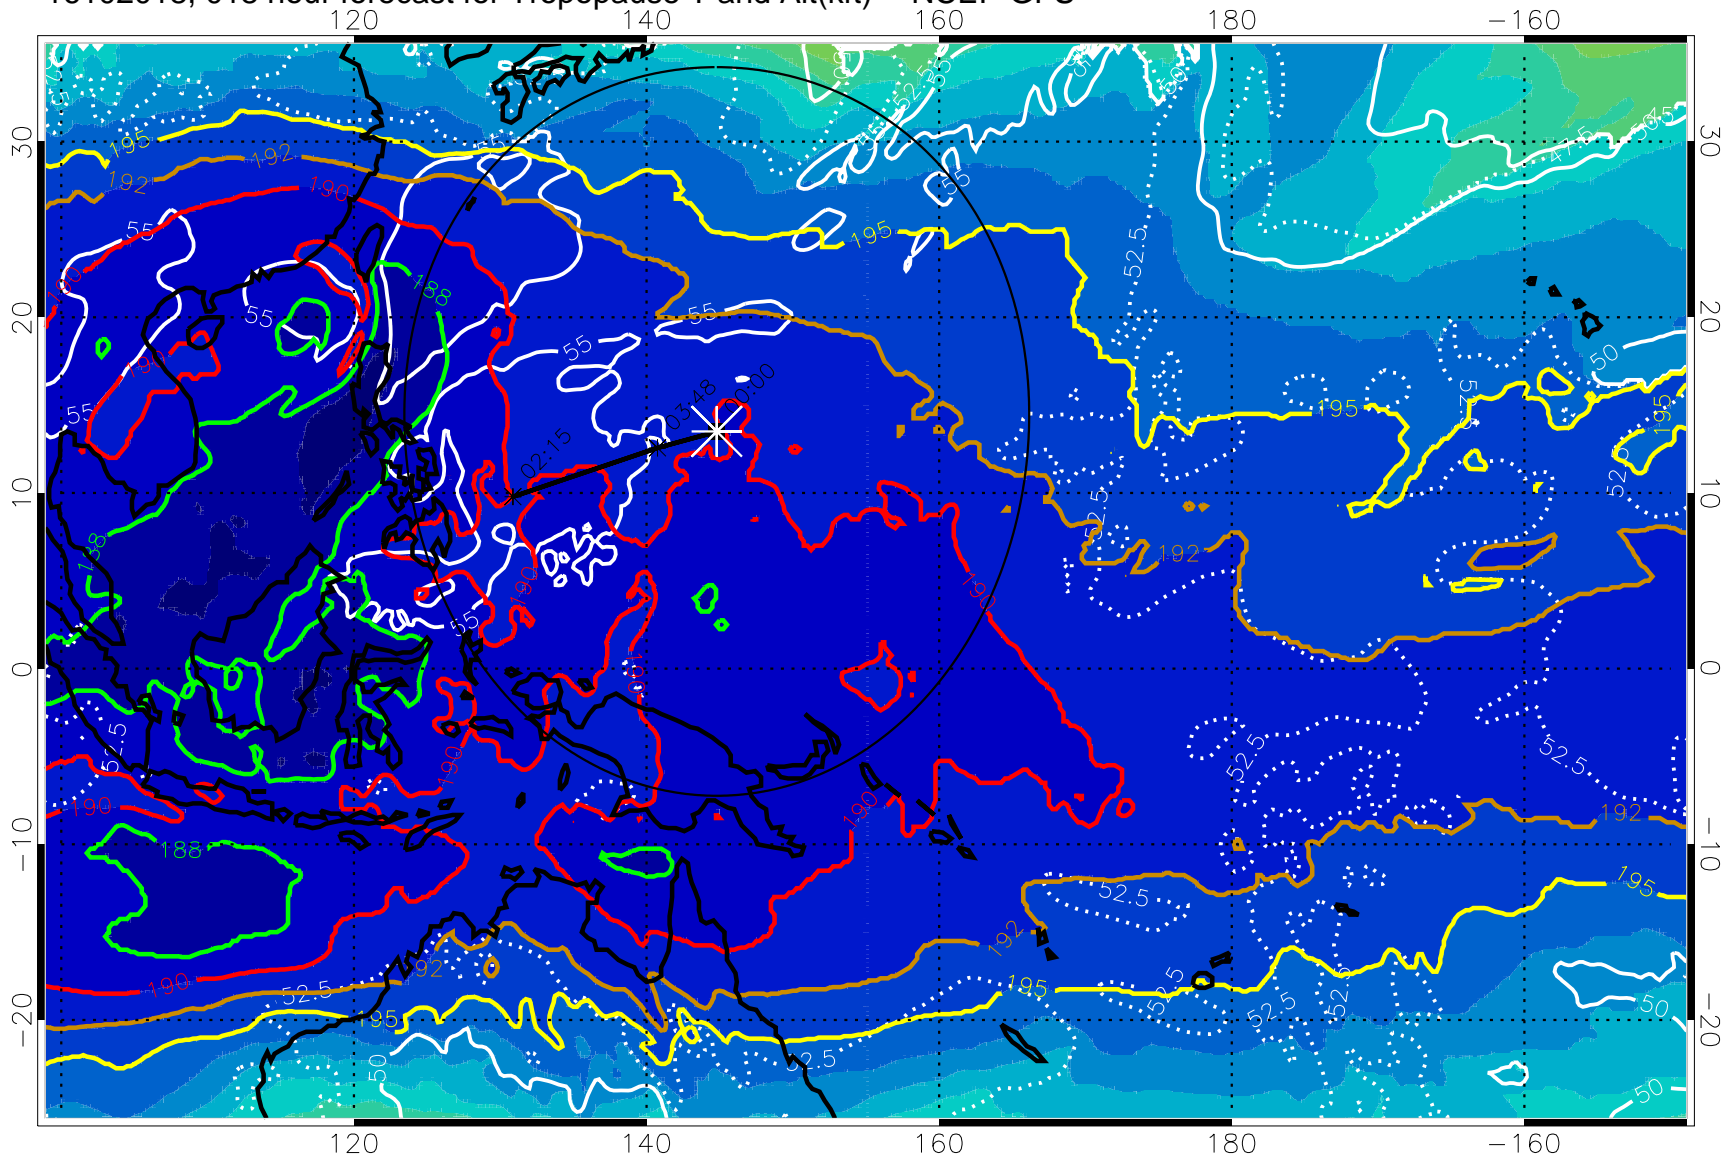

16102018, 018 hour forecast for Tropopause T and Alt(kft) -- NCEP GFS

190 200 210 220 230

Tropopause T, K

Tropopause Altitude in kft (white)

192.5K Isotherm 195K Isotherm

187.5K Isotherm 190K Isotherm

Range ring of 2304 km