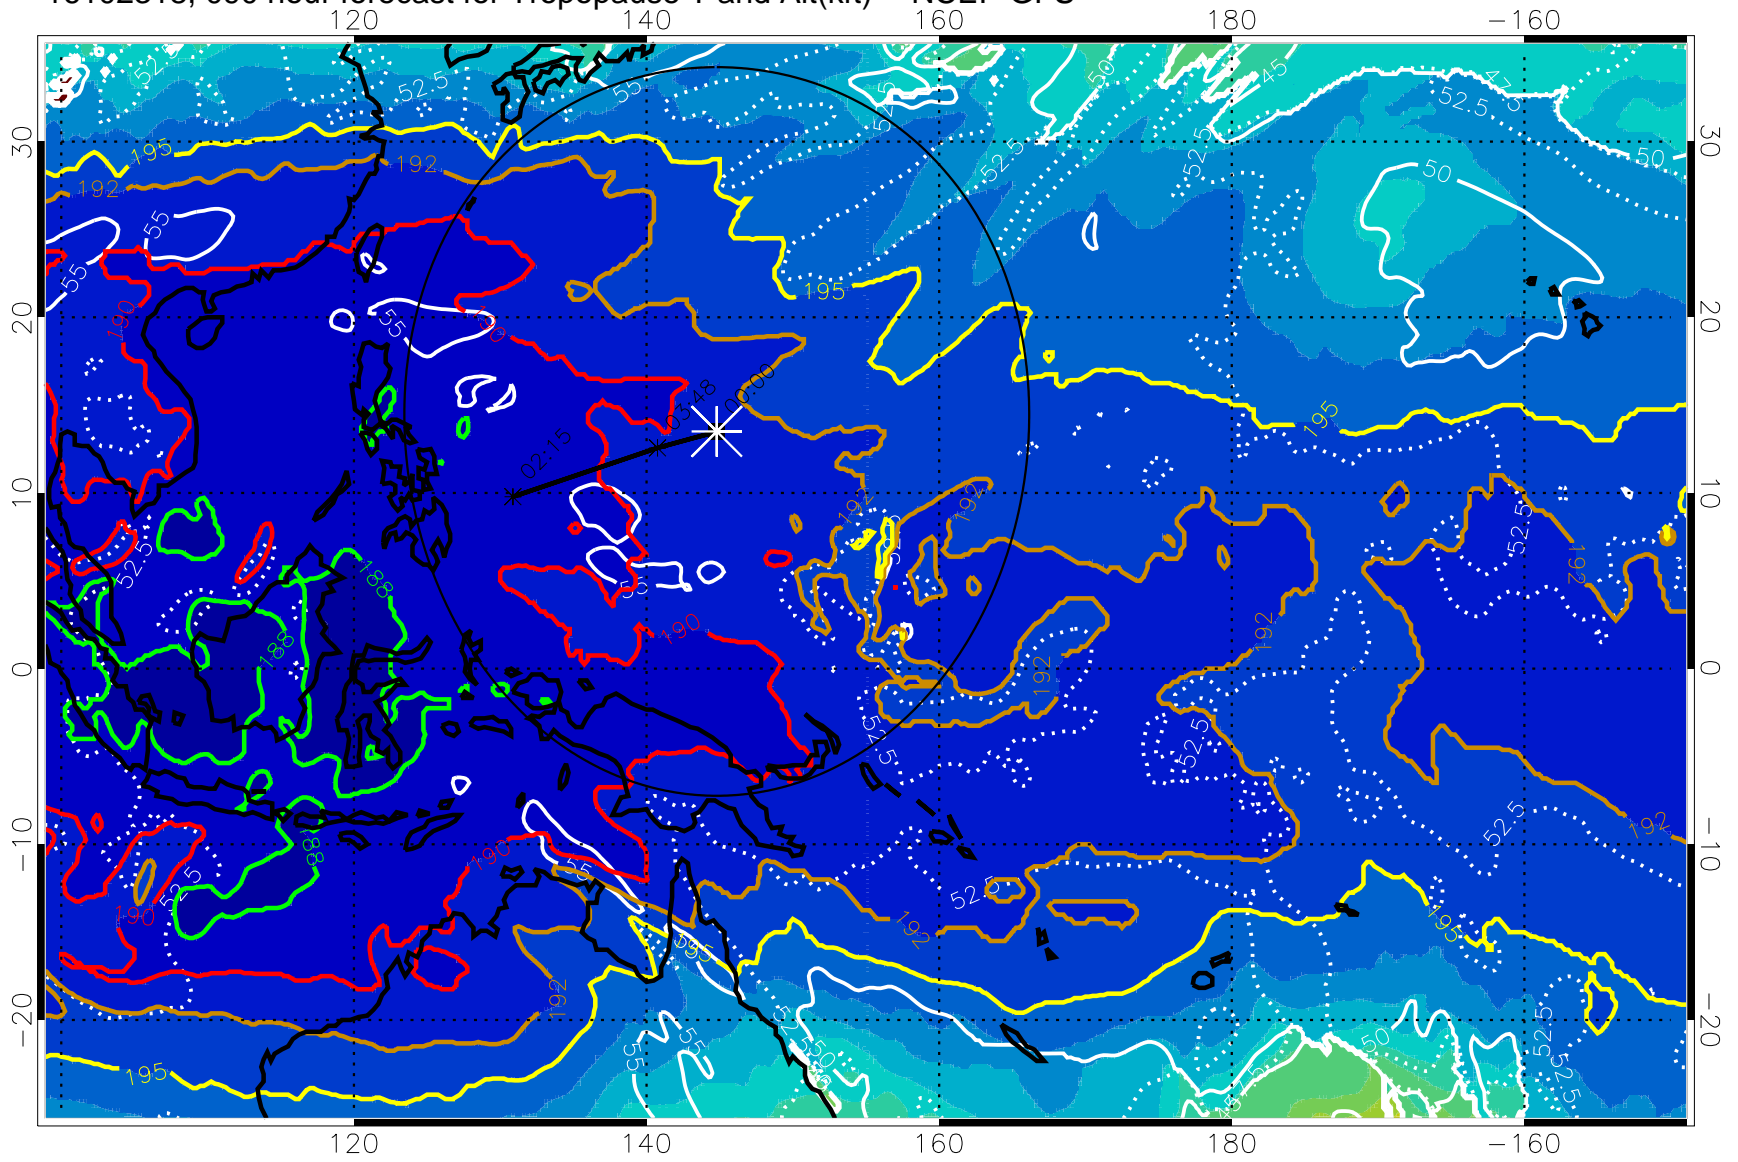

16102318, 090 hour forecast for Tropopause T and Alt(kft) -- NCEP GFS

190 200 210 220 230
Tropopause T, K

Tropopause Altitude in kft (white)

192.5K Isotherm 195K Isotherm
187.5K Isotherm 190K Isotherm

Range ring of 2304 km