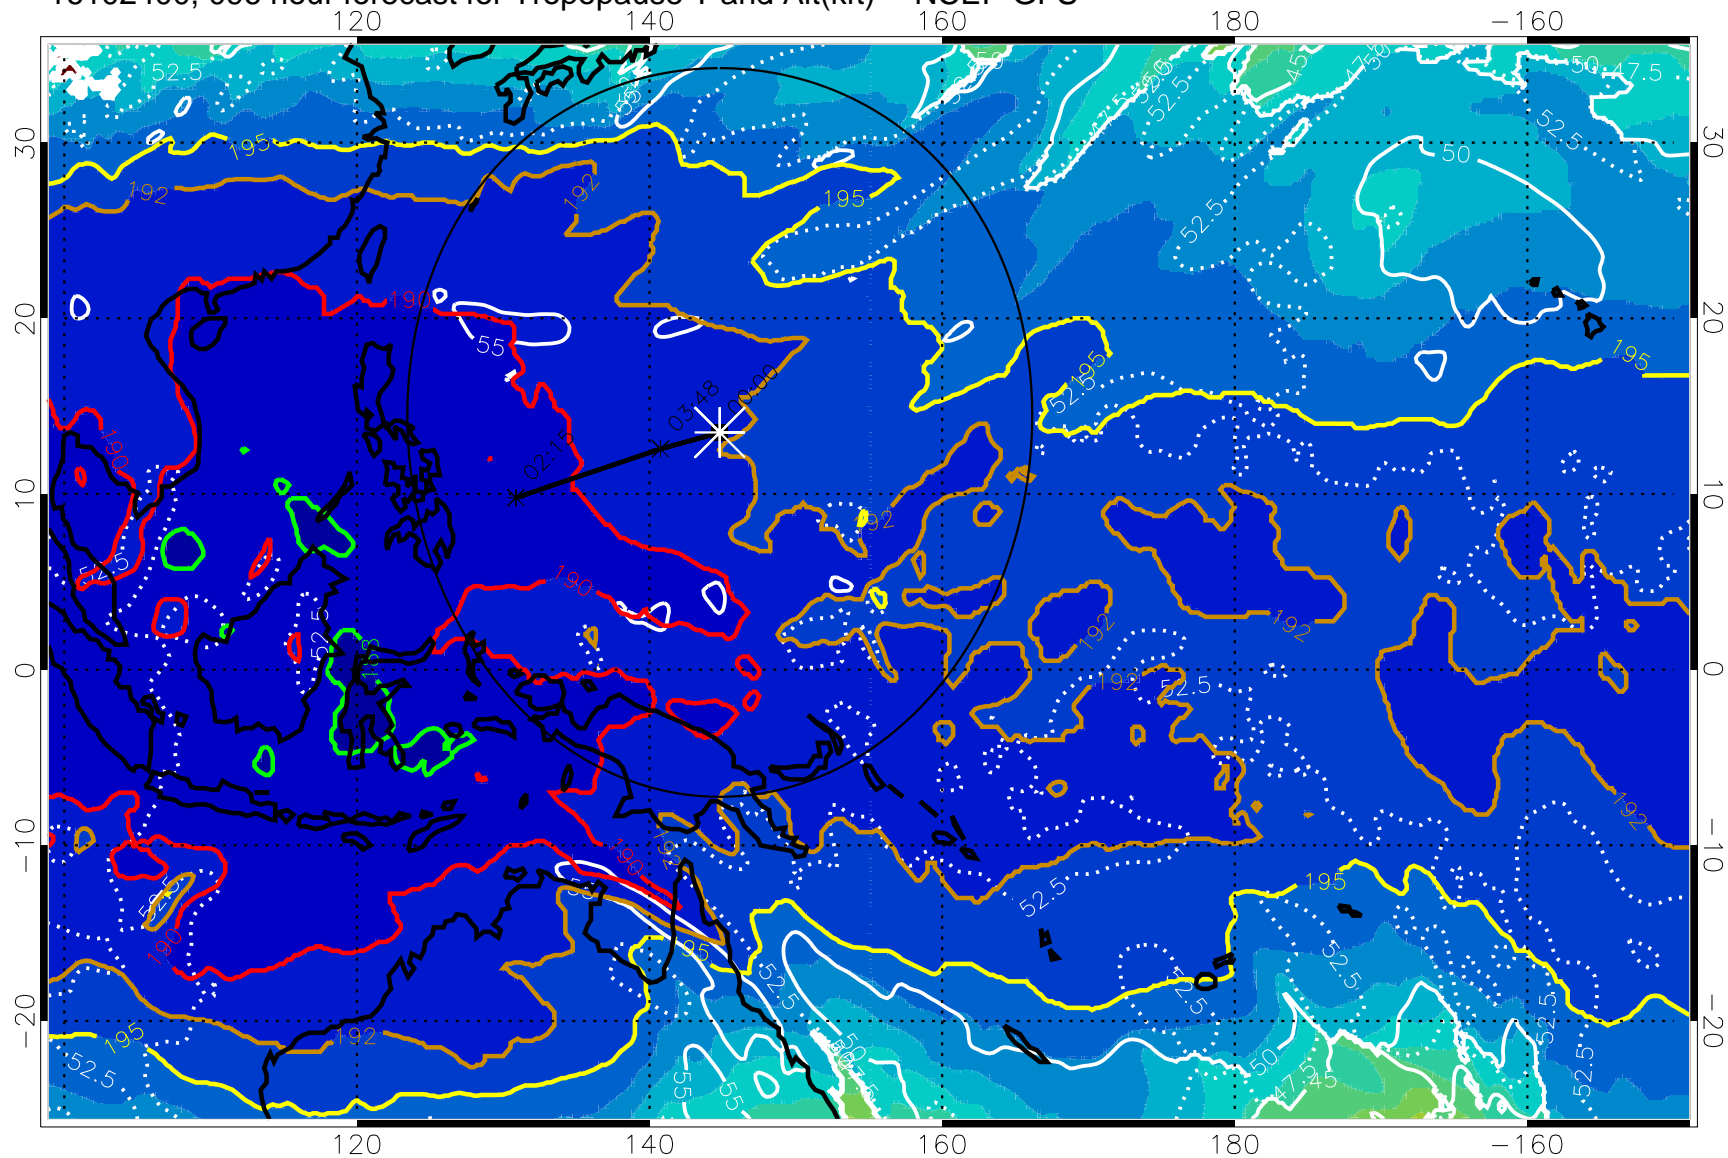

16102400, 096 hour forecast for Tropopause T and Alt(kft) -- NCEP GFS

190   200   210   220   230
Tropopause T, K

Tropopause Altitude in kft (white)

192.5K Isotherm   195K Isotherm
187.5K Isotherm   190K Isotherm

Range ring of 2304 km