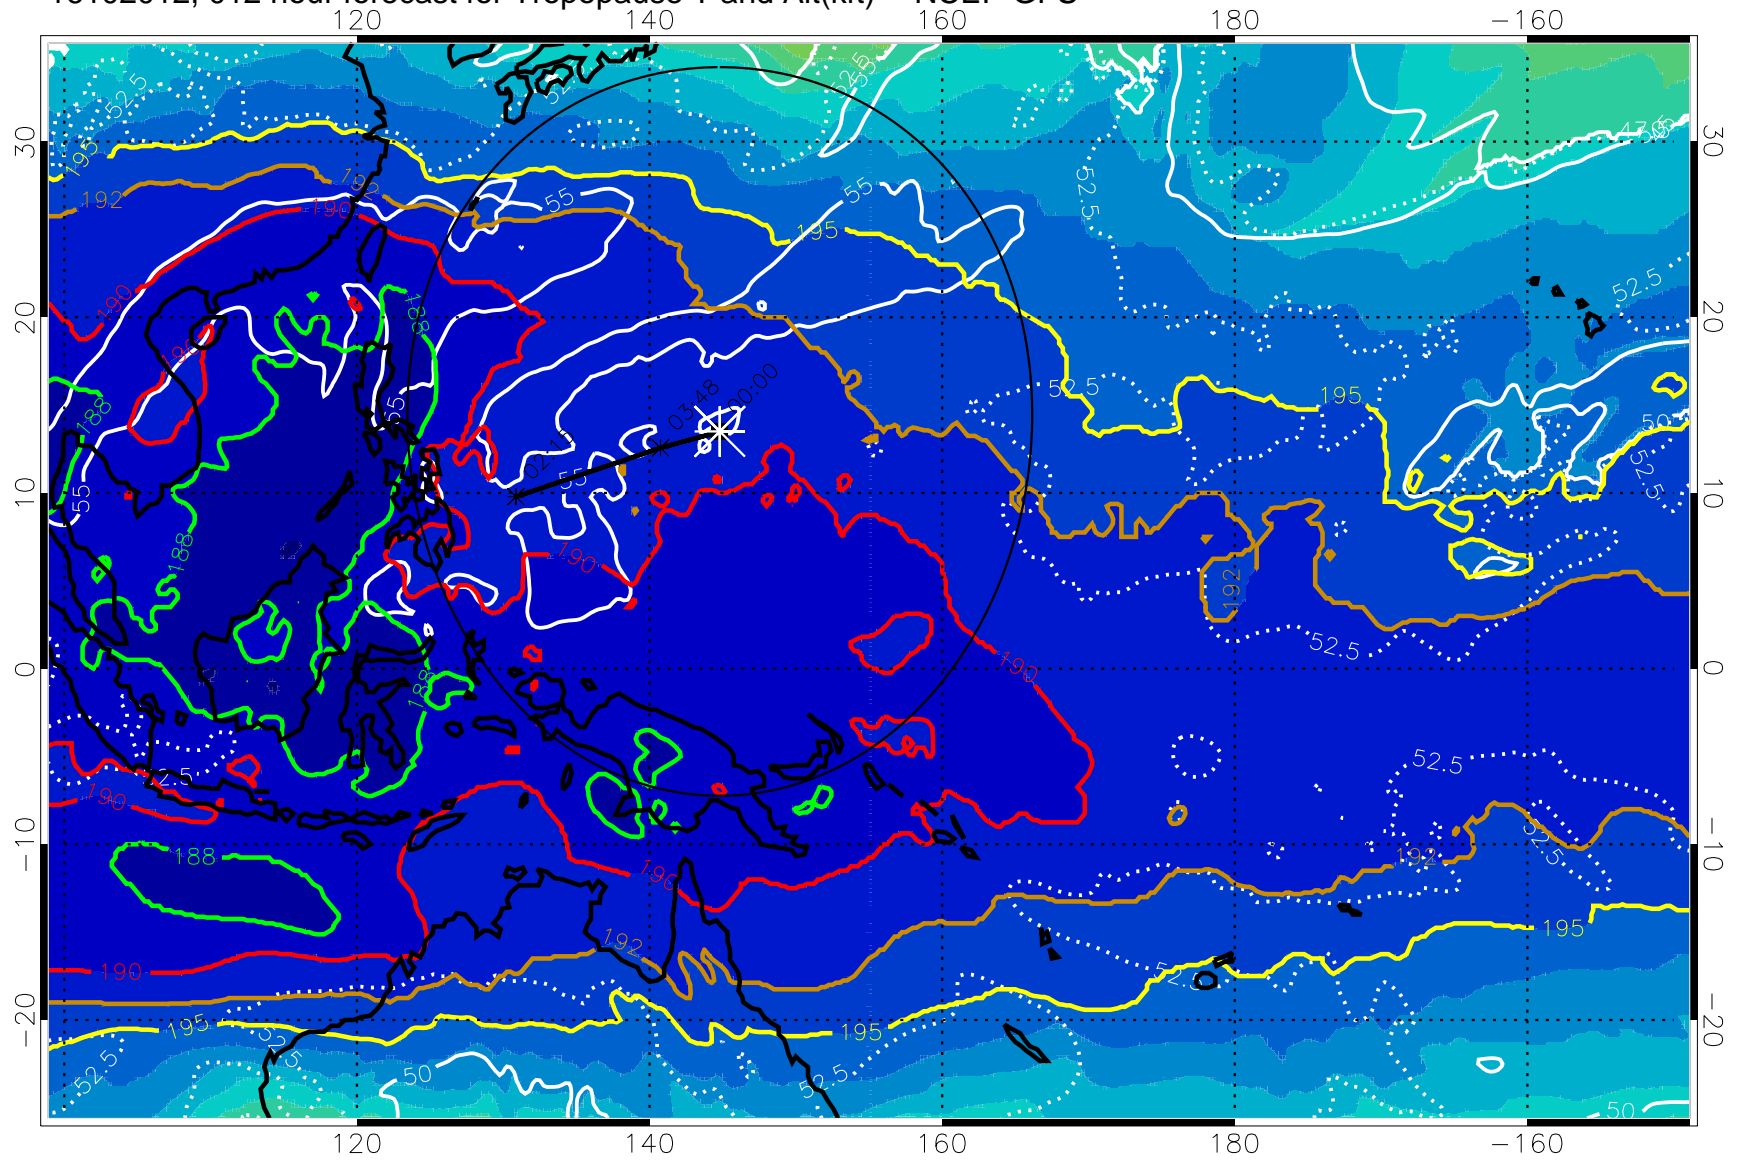

16102012, 012 hour forecast for Tropopause T and Alt(kft) -- NCEP GFS

190 200 210 220 230

Tropopause T, K

Tropopause Altitude in kft (white)

192.5K Isotherm 195K Isotherm

187.5K Isotherm 190K Isotherm

Range ring of 2304 km