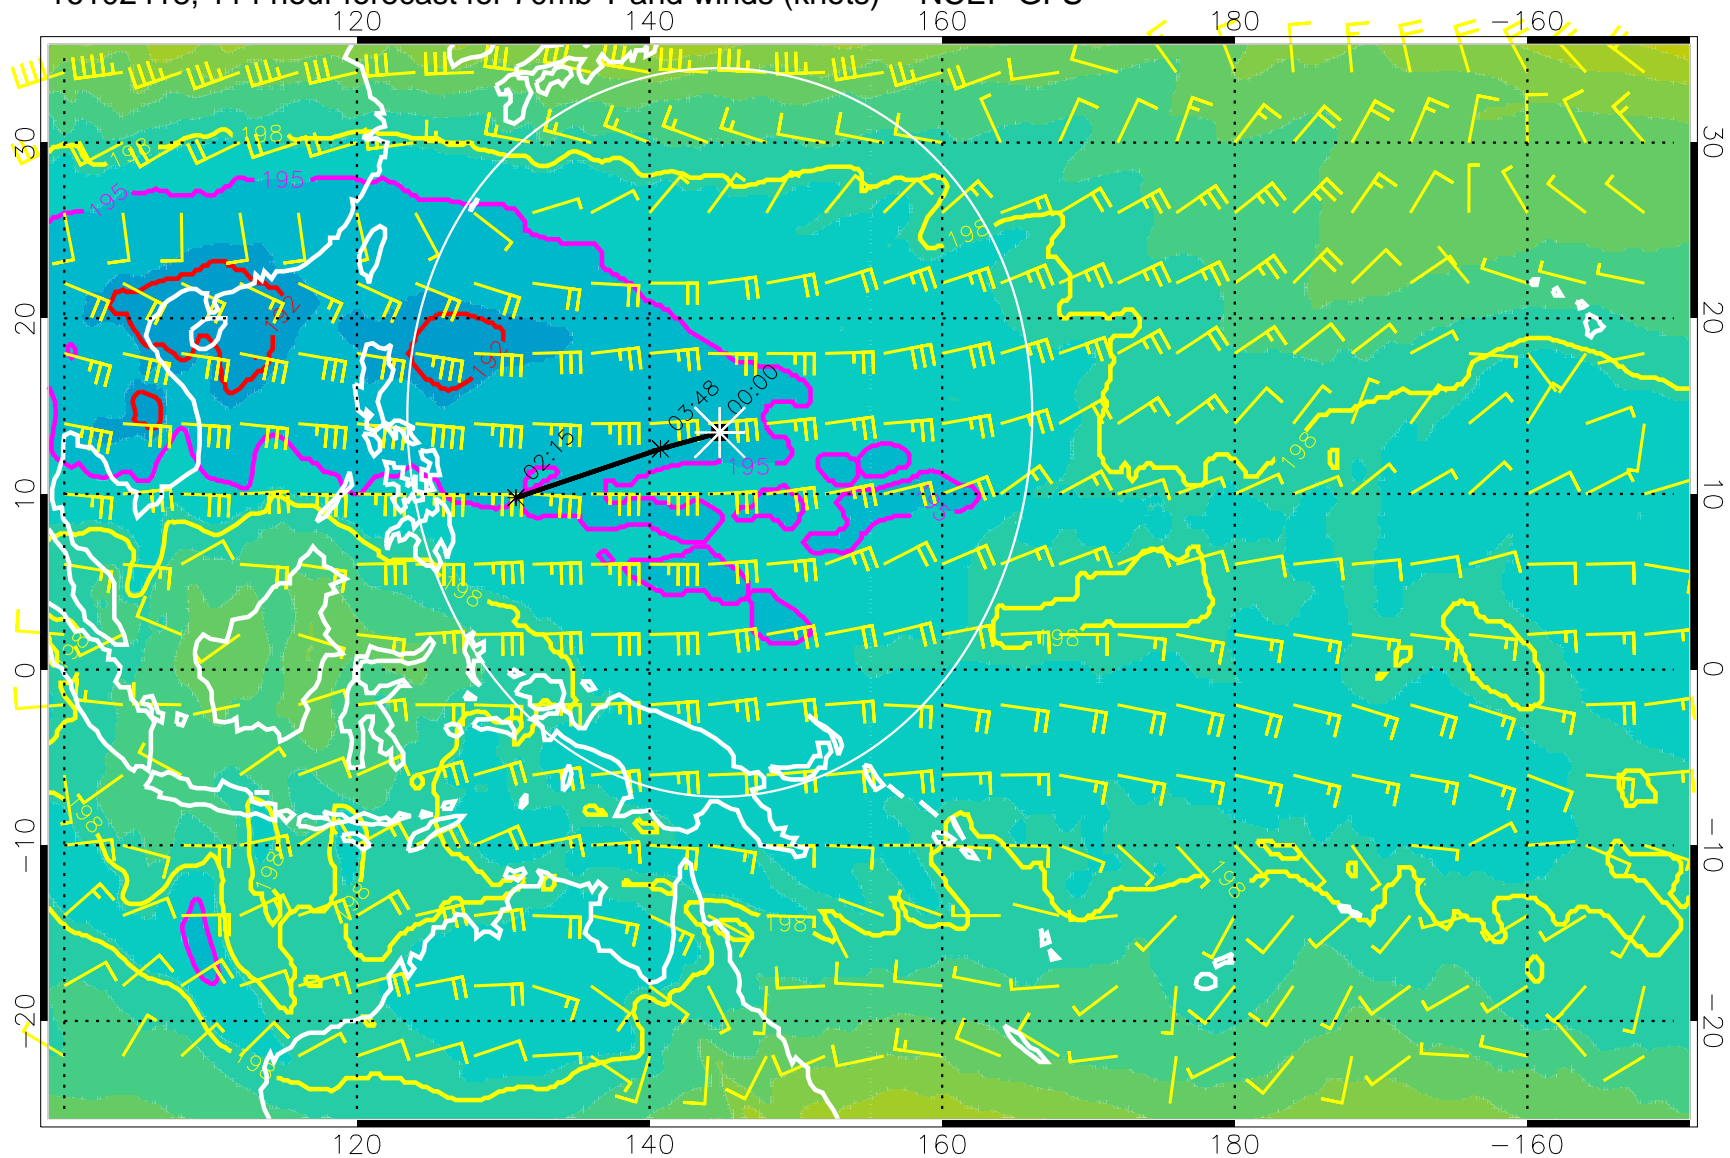

180 190 200 210 220

T, K

190K Isotherm 192.5K Isotherm  
195K Isotherm 197.5K Isotherm

Range ring of 2304 km

16102406, 102 hour forecast for 70mb T and winds (knots) -- NCEP GFS

180 190 200 210 220

T, K

190K Isotherm 192.5K Isotherm  
195K Isotherm 197.5K Isotherm

Range ring of 2304 km

16102412, 108 hour forecast for 70mb T and winds (knots) -- NCEP GFS

180      190      200      210      220  
T, K

190K Isotherm    192.5K Isotherm  
195K Isotherm    197.5K Isotherm

Range ring of 2304 km

16102418, 114 hour forecast for 70mb T and winds (knots) -- NCEP GFS

180 190 200 210 220

T, K

190K Isotherm 192.5K Isotherm  
195K Isotherm 197.5K Isotherm

Range ring of 2304 km

16102500, 120 hour forecast for 70mb T and winds (knots) -- NCEP GFS

180 190 200 210 220

T, K

190K Isotherm 192.5K Isotherm  
195K Isotherm 197.5K Isotherm

Range ring of 2304 km