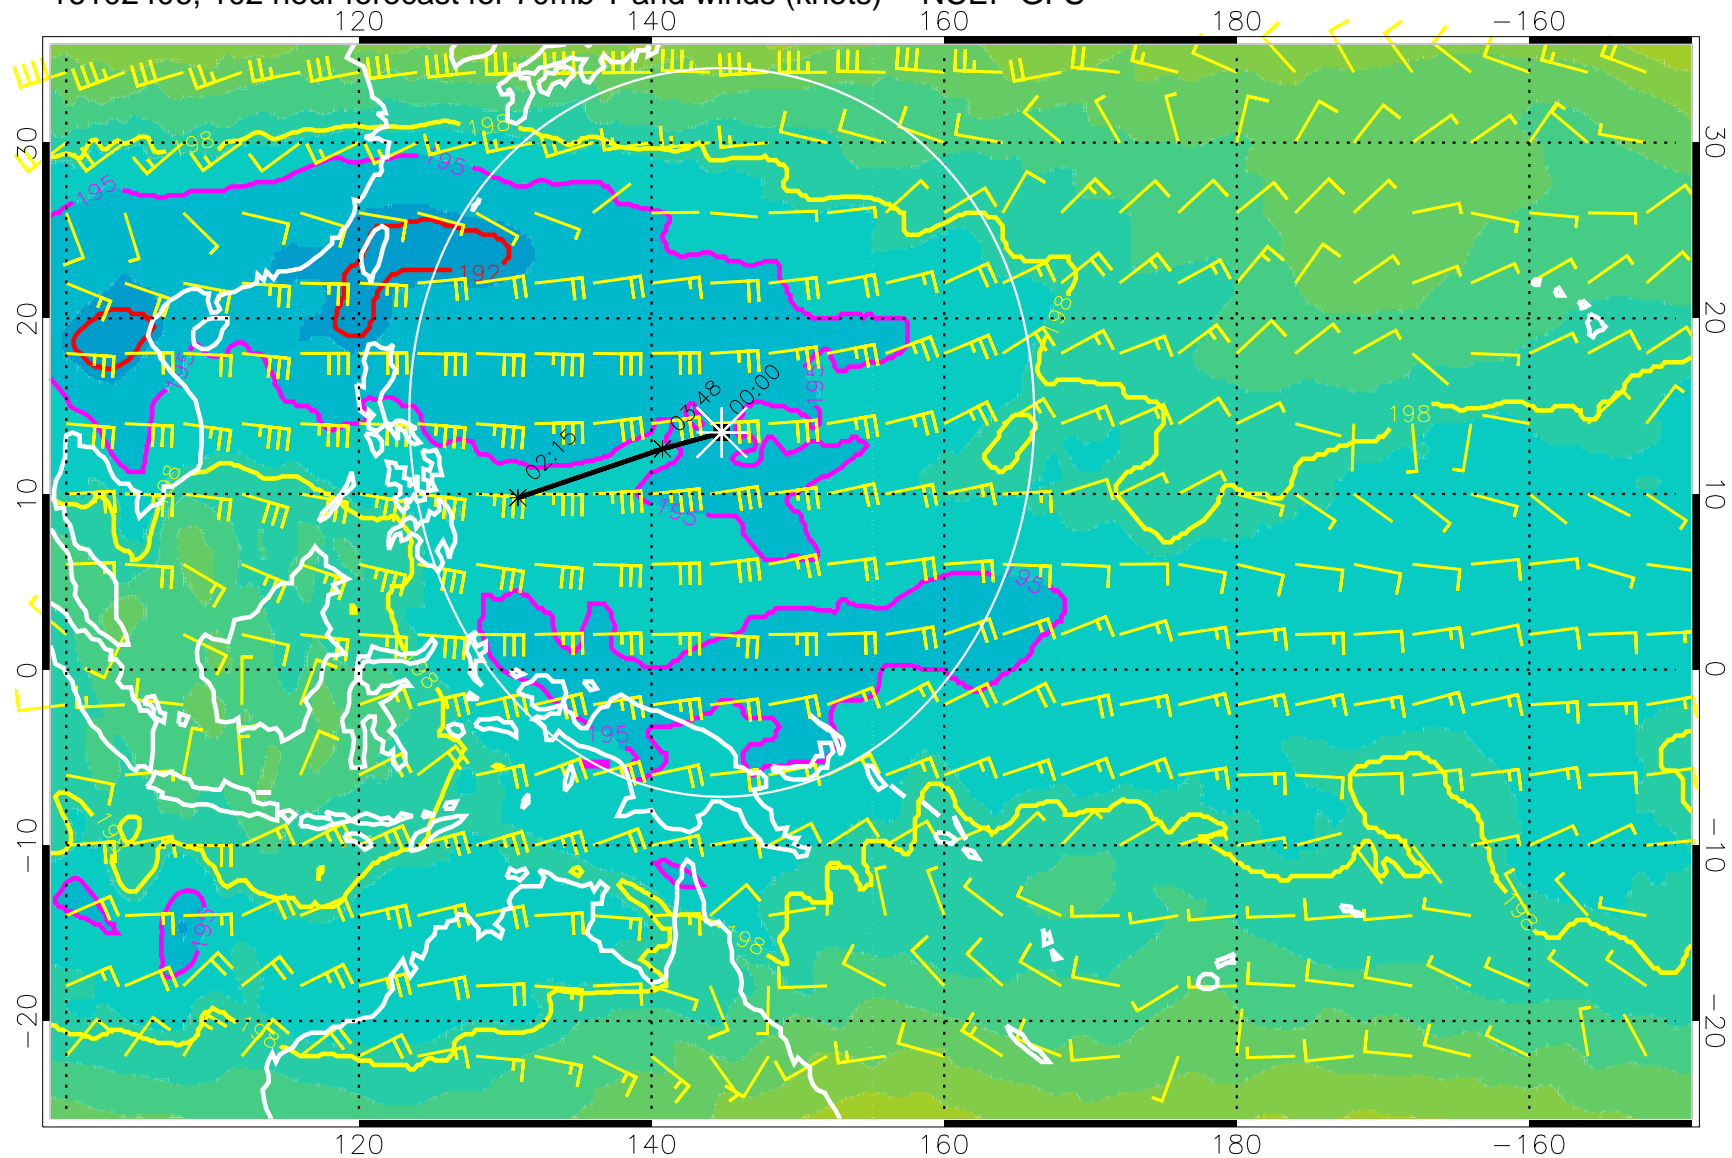

Range ring of 2304 km

16102318, 090 hour forecast for 70mb T and winds (knots) -- NCEP GFS

180 190 200 210 220

T, K

190K Isotherm 192.5K Isotherm  
195K Isotherm 197.5K Isotherm

Range ring of 2304 km

16102400, 096 hour forecast for 70mb T and winds (knots) -- NCEP GFS

180 190 200 210 220

T, K

190K Isotherm 192.5K Isotherm  
195K Isotherm 197.5K Isotherm

Range ring of 2304 km

16102406, 102 hour forecast for 70mb T and winds (knots) -- NCEP GFS

180 190 200 210 220

T, K

190K Isotherm 192.5K Isotherm  
195K Isotherm 197.5K Isotherm

Range ring of 2304 km

16102412, 108 hour forecast for 70mb T and winds (knots) -- NCEP GFS

180      190      200      210      220  
T, K

190K Isotherm    192.5K Isotherm  
195K Isotherm    197.5K Isotherm

Range ring of 2304 km

16102418, 114 hour forecast for 70mb T and winds (knots) -- NCEP GFS

180 190 200 210 220

T, K

190K Isotherm 192.5K Isotherm  
195K Isotherm 197.5K Isotherm

Range ring of 2304 km

16102500, 120 hour forecast for 70mb T and winds (knots) -- NCEP GFS