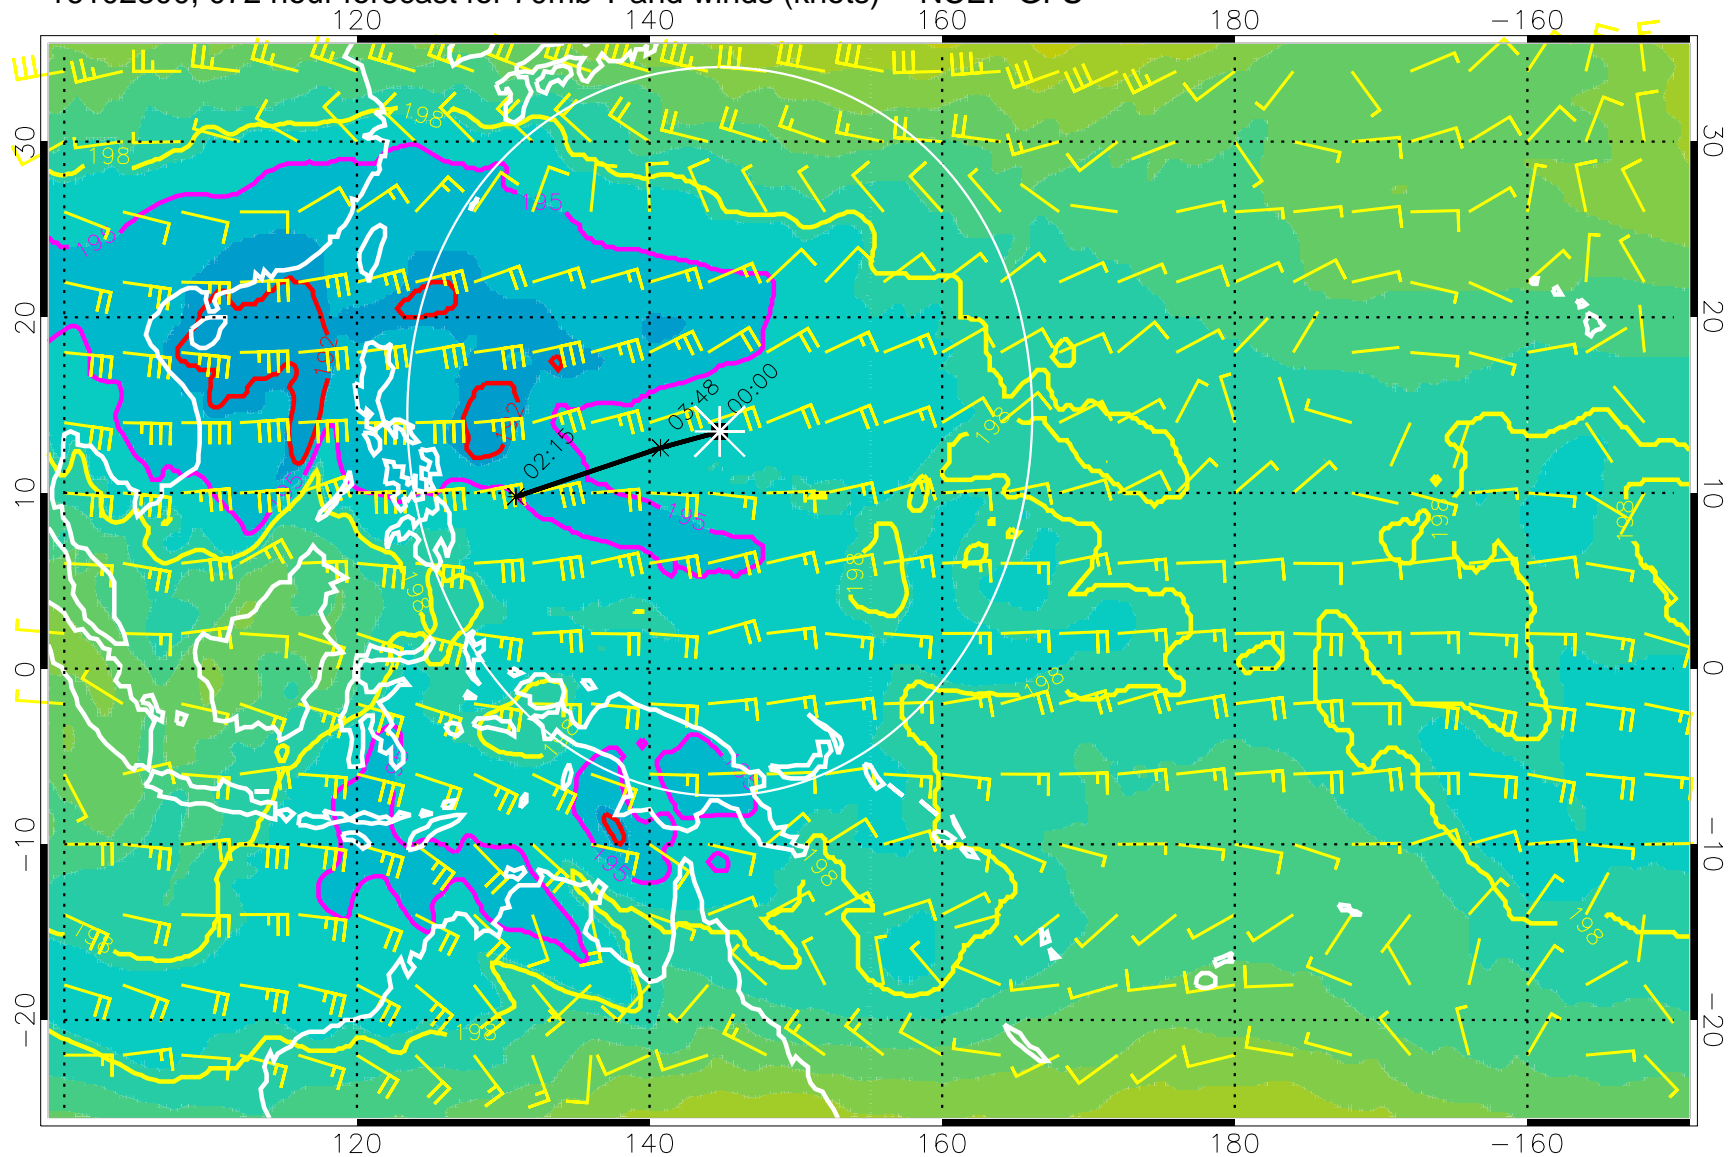

180 190 200 210 220

T, K

190K Isotherm 192.5K Isotherm  
195K Isotherm 197.5K Isotherm

Range ring of 2304 km

16102218, 066 hour forecast for 70mb T and winds (knots) -- NCEP GFS

180 190 200 210 220

T, K

190K Isotherm 192.5K Isotherm  
195K Isotherm 197.5K Isotherm

Range ring of 2304 km

16102300, 072 hour forecast for 70mb T and winds (knots) -- NCEP GFS

180 190 200 210 220

T, K

190K Isotherm 192.5K Isotherm  
195K Isotherm 197.5K Isotherm

Range ring of 2304 km

16102306, 078 hour forecast for 70mb T and winds (knots) -- NCEP GFS

180 190 200 210 220

T, K

190K Isotherm 192.5K Isotherm  
195K Isotherm 197.5K Isotherm

Range ring of 2304 km

16102312, 084 hour forecast for 70mb T and winds (knots) -- NCEP GFS

180 190 200 210 220

T, K

190K Isotherm 192.5K Isotherm  
195K Isotherm 197.5K Isotherm