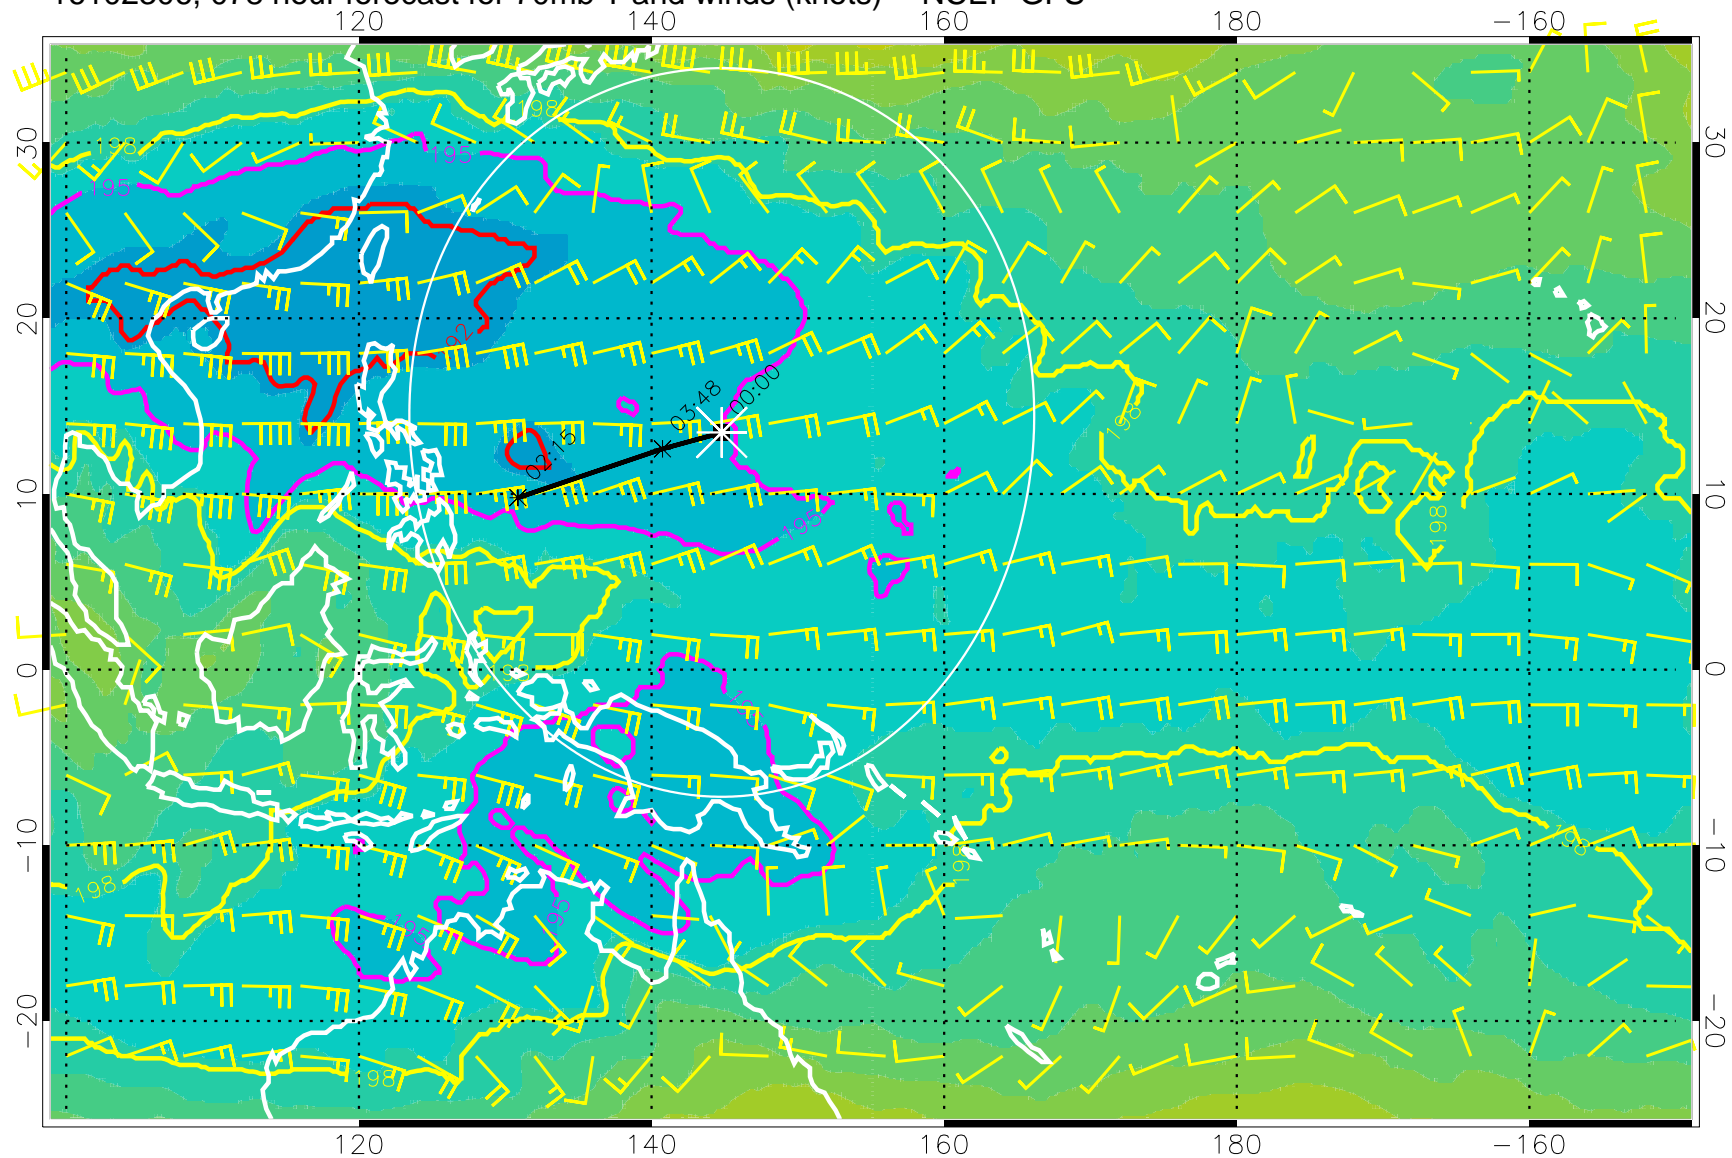

180 190 200 210 220

T, K

190K Isotherm 192.5K Isotherm  
195K Isotherm 197.5K Isotherm

Range ring of 2304 km

16102218, 066 hour forecast for 70mb T and winds (knots) -- NCEP GFS

180 190 200 210 220

T, K

190K Isotherm 192.5K Isotherm  
195K Isotherm 197.5K Isotherm

Range ring of 2304 km

16102300, 072 hour forecast for 70mb T and winds (knots) -- NCEP GFS

180 190 200 210 220

T, K

190K Isotherm 192.5K Isotherm  
195K Isotherm 197.5K Isotherm

Range ring of 2304 km

16102306, 078 hour forecast for 70mb T and winds (knots) -- NCEP GFS

180 190 200 210 220

T, K

190K Isotherm 192.5K Isotherm  
195K Isotherm 197.5K Isotherm

Range ring of 2304 km

16102312, 084 hour forecast for 70mb T and winds (knots) -- NCEP GFS

180 190 200 210 220

T, K

190K Isotherm 192.5K Isotherm  
195K Isotherm 197.5K Isotherm

Range ring of 2304 km

16102318, 090 hour forecast for 70mb T and winds (knots) -- NCEP GFS

180 190 200 210 220

T, K

190K Isotherm 192.5K Isotherm  
195K Isotherm 197.5K Isotherm

Range ring of 2304 km

16102400, 096 hour forecast for 70mb T and winds (knots) -- NCEP GFS