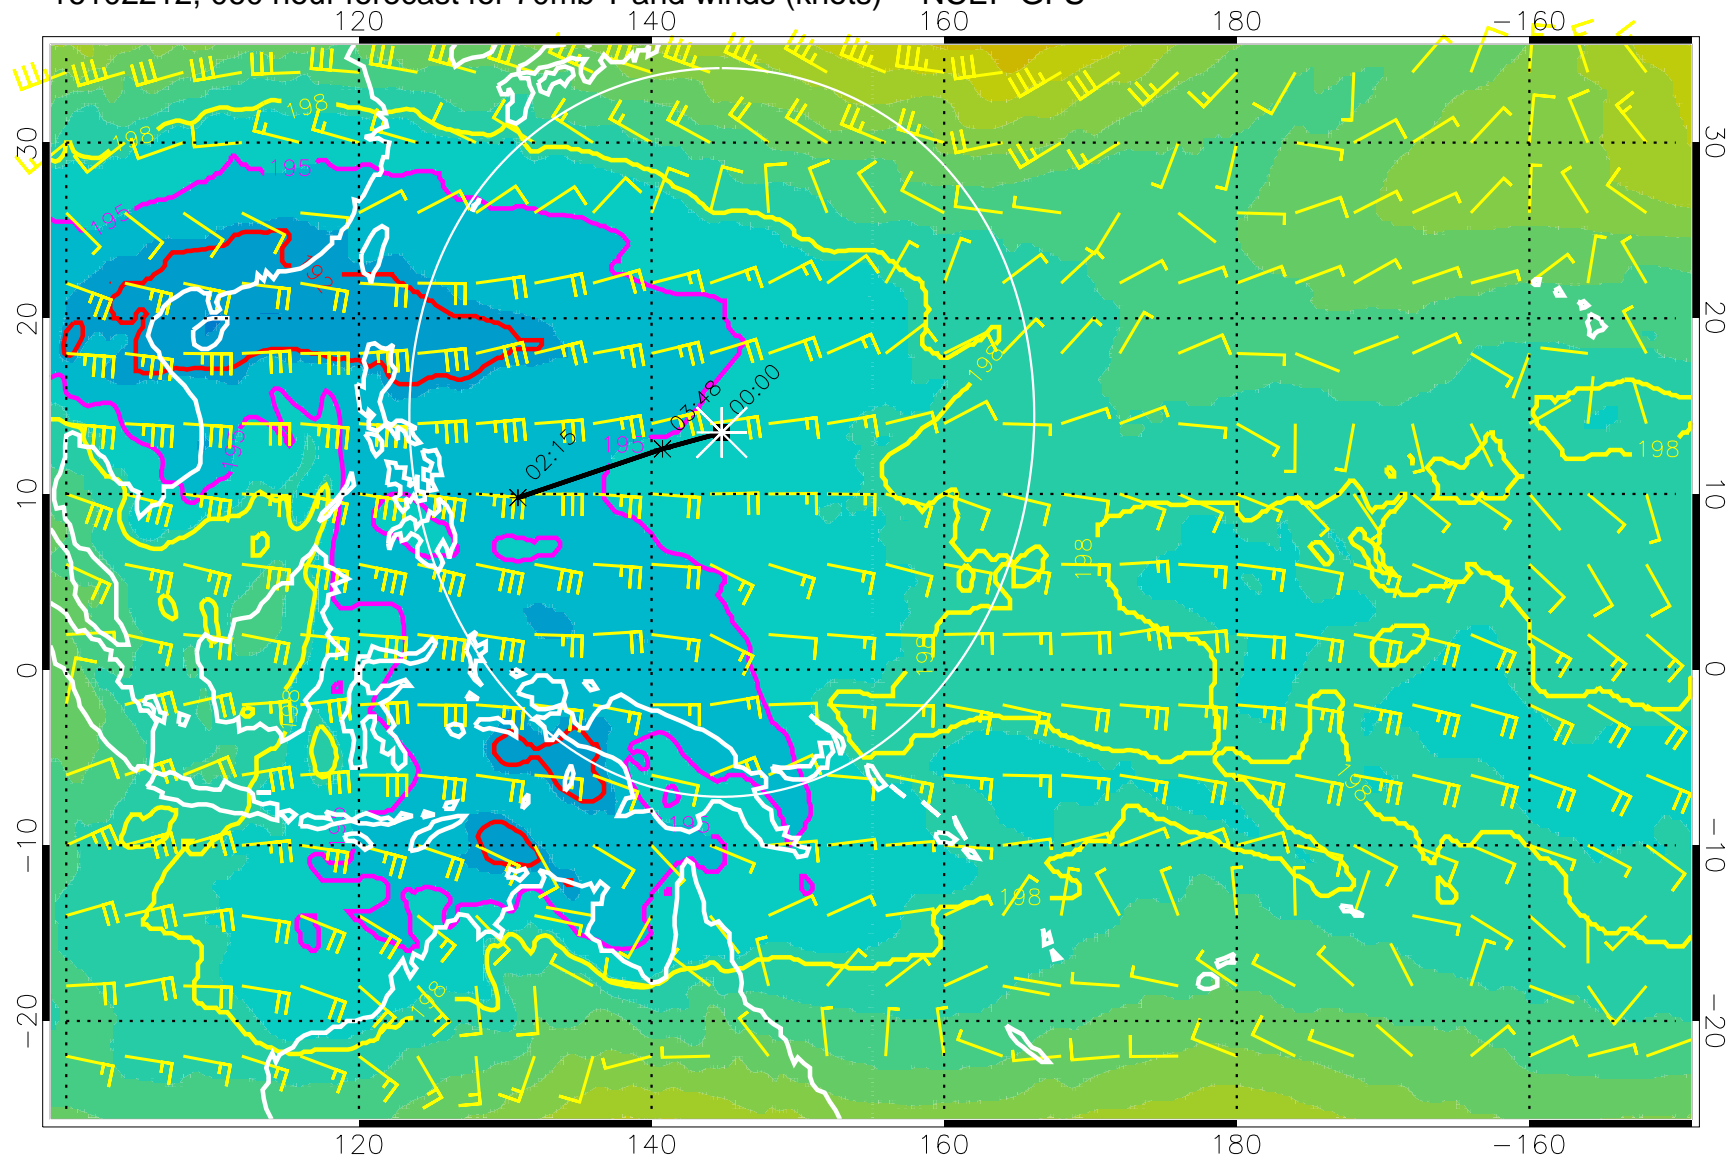

180 190 200 210 220

T, K

190K Isotherm 192.5K Isotherm  
195K Isotherm 197.5K Isotherm

Range ring of 2304 km

16102200, 048 hour forecast for 70mb T and winds (knots) -- NCEP GFS

180 190 200 210 220

T, K

190K Isotherm 192.5K Isotherm  
195K Isotherm 197.5K Isotherm

Range ring of 2304 km

16102206, 054 hour forecast for 70mb T and winds (knots) -- NCEP GFS

180 190 200 210 220

T, K

190K Isotherm 192.5K Isotherm  
195K Isotherm 197.5K Isotherm

Range ring of 2304 km

16102212, 060 hour forecast for 70mb T and winds (knots) -- NCEP GFS

180 190 200 210 220

T, K

190K Isotherm 192.5K Isotherm  
195K Isotherm 197.5K Isotherm

Range ring of 2304 km

16102218, 066 hour forecast for 70mb T and winds (knots) -- NCEP GFS

180 190 200 210 220

T, K

190K Isotherm 192.5K Isotherm  
195K Isotherm 197.5K Isotherm

180 190 200 210 220

T, K

190K Isotherm 192.5K Isotherm  
195K Isotherm 197.5K Isotherm

Range ring of 2304 km

16102312, 084 hour forecast for 70mb T and winds (knots) -- NCEP GFS

180 190 200 210 220

T, K

190K Isotherm 192.5K Isotherm  
195K Isotherm 197.5K Isotherm