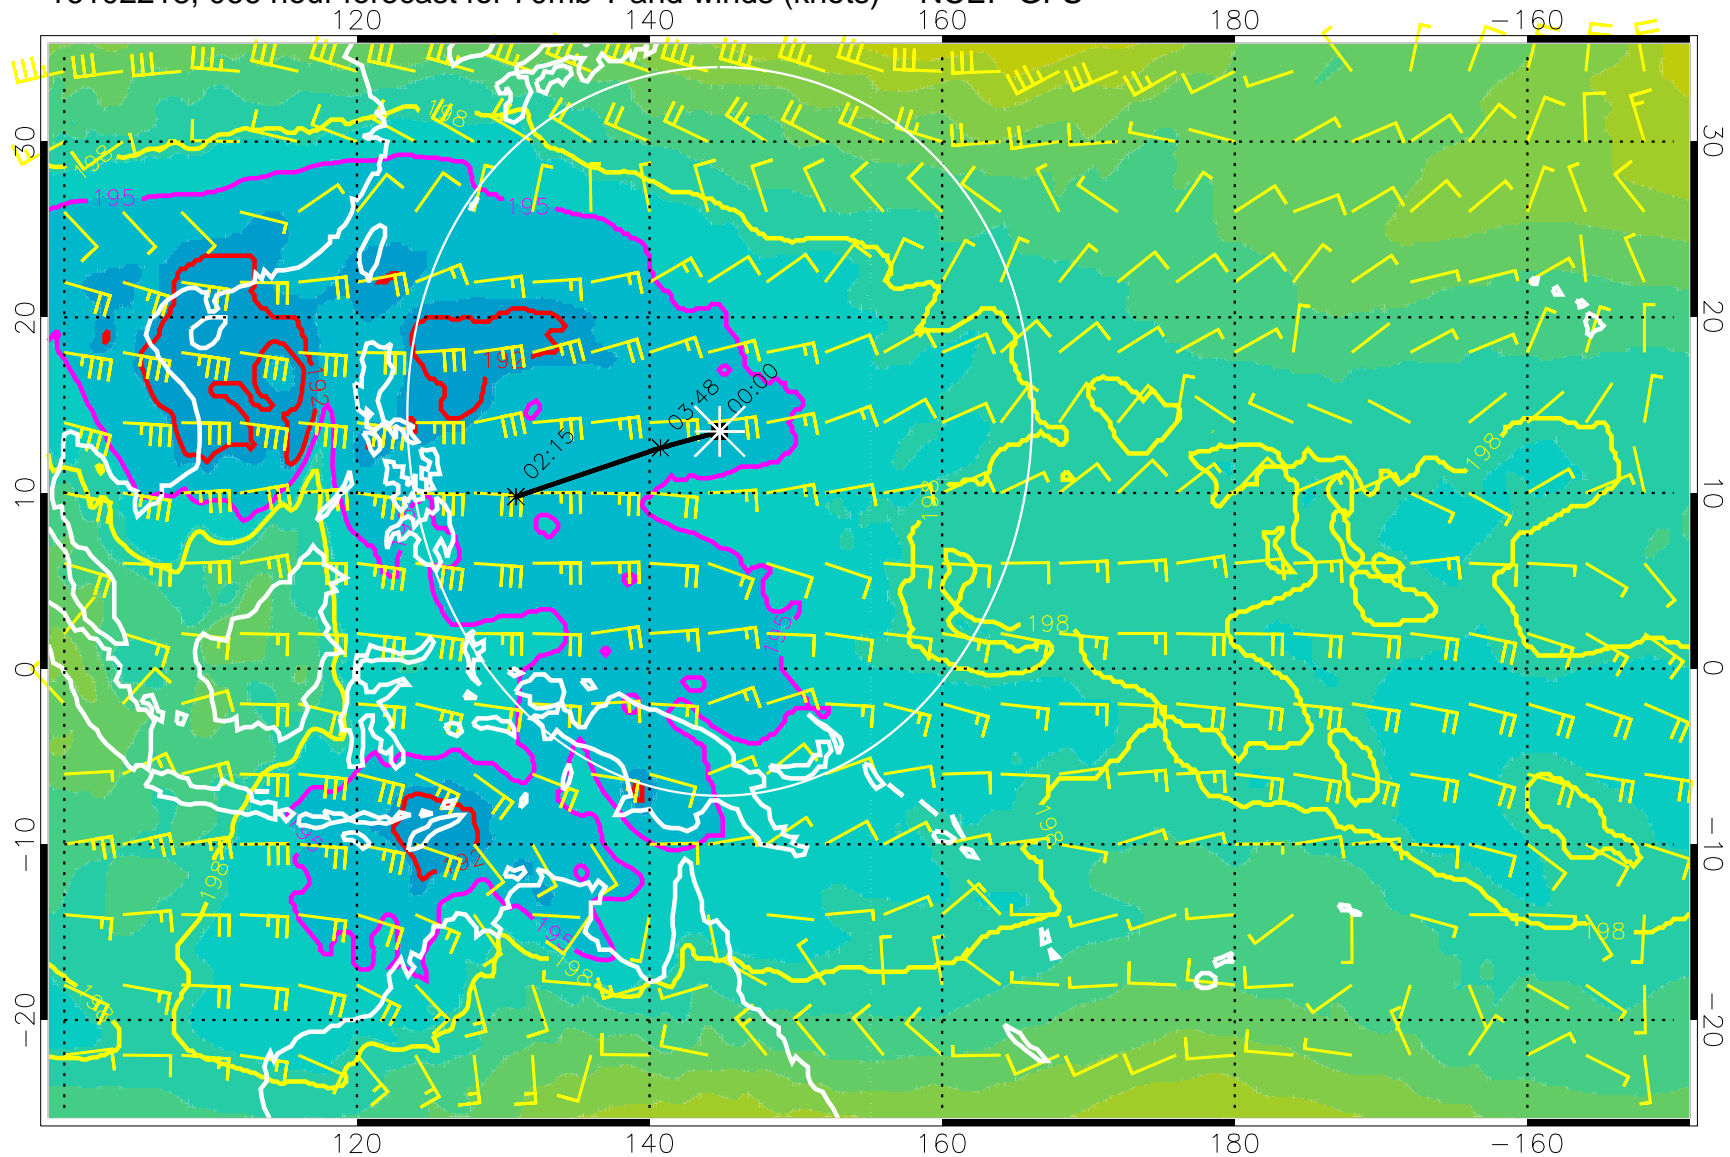

180 190 200 210 220

T, K

190K Isotherm 192.5K Isotherm  
195K Isotherm 197.5K Isotherm

Range ring of 2304 km

16102200, 048 hour forecast for 70mb T and winds (knots) -- NCEP GFS

180 190 200 210 220

T, K

190K Isotherm 192.5K Isotherm  
195K Isotherm 197.5K Isotherm

Range ring of 2304 km

16102206, 054 hour forecast for 70mb T and winds (knots) -- NCEP GFS

180 190 200 210 220

T, K

190K Isotherm 192.5K Isotherm  
195K Isotherm 197.5K Isotherm

Range ring of 2304 km

16102212, 060 hour forecast for 70mb T and winds (knots) -- NCEP GFS

180 190 200 210 220

T, K

190K Isotherm 192.5K Isotherm  
195K Isotherm 197.5K Isotherm

Range ring of 2304 km

16102218, 066 hour forecast for 70mb T and winds (knots) -- NCEP GFS

180 190 200 210 220

T, K

190K Isotherm 192.5K Isotherm  
195K Isotherm 197.5K Isotherm