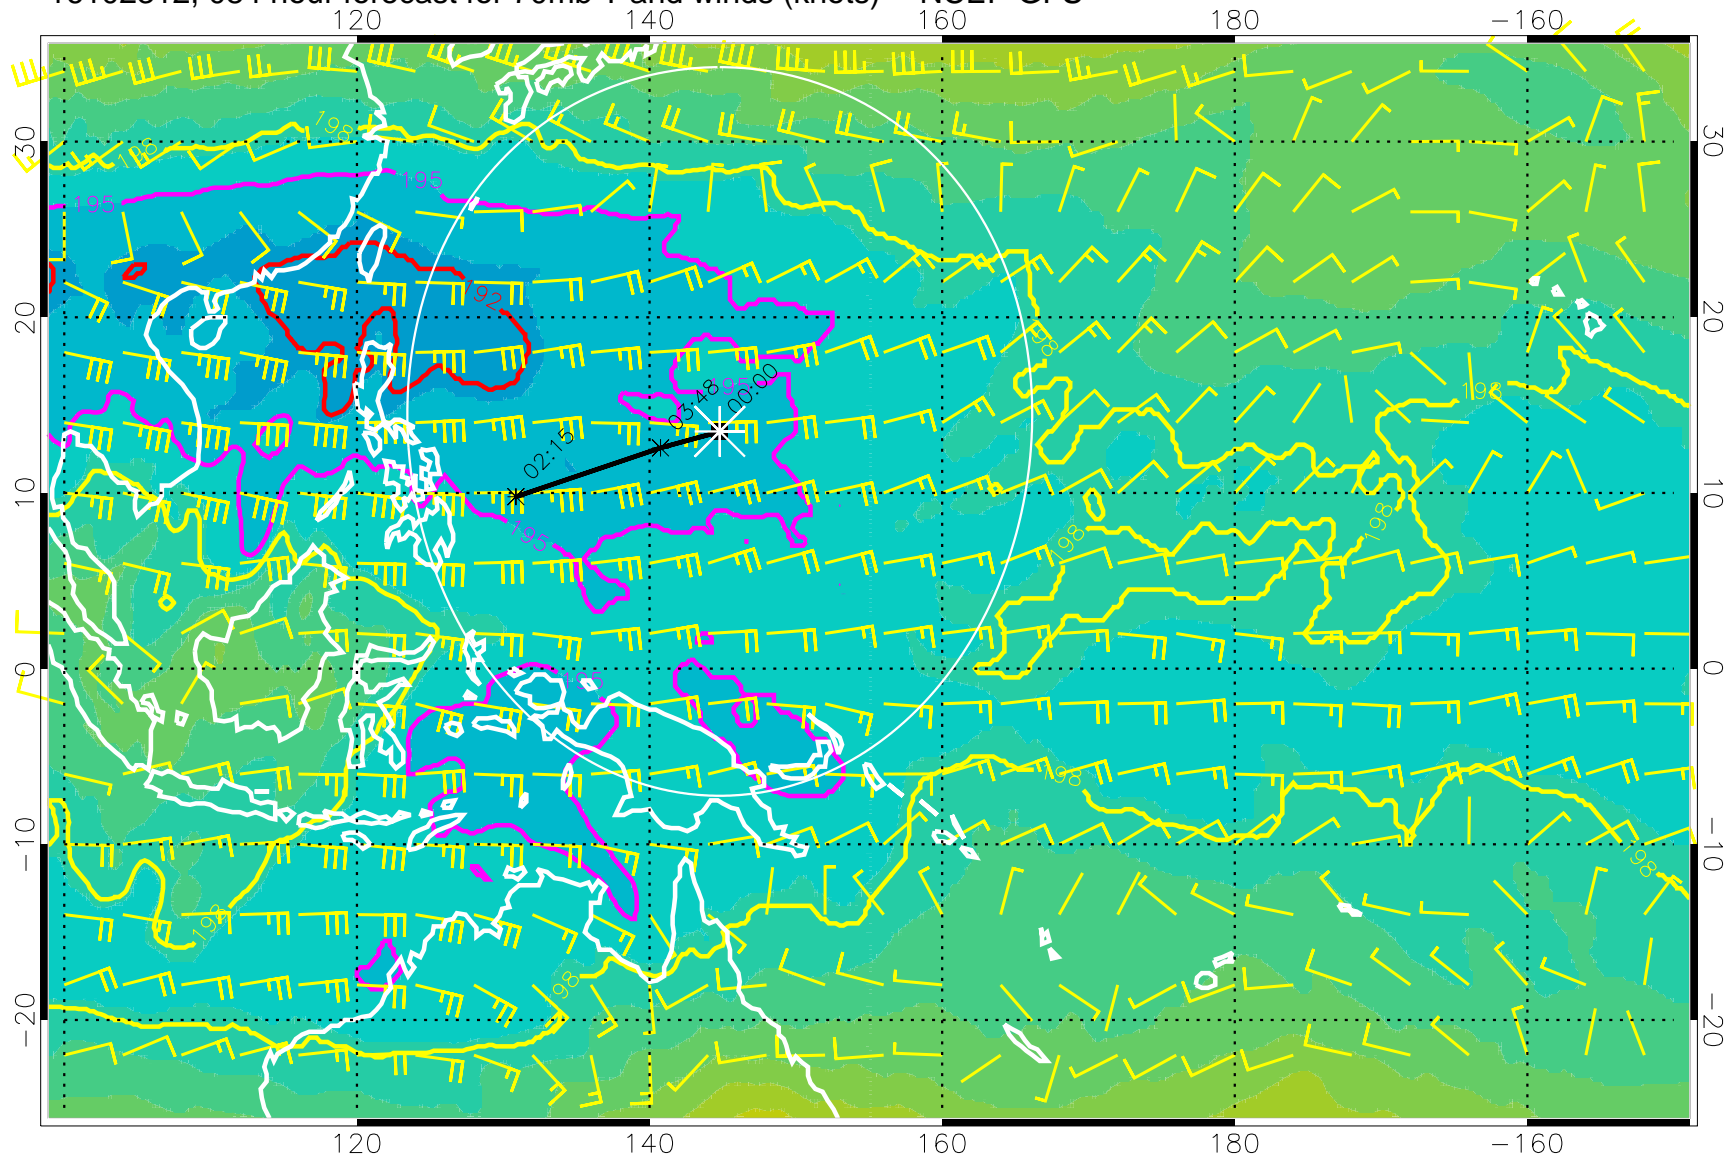

180 190 200 210 220

T, K

190K Isotherm 192.5K Isotherm  
195K Isotherm 197.5K Isotherm

Range ring of 2304 km

16102218, 066 hour forecast for 70mb T and winds (knots) -- NCEP GFS

180 190 200 210 220

T, K

190K Isotherm 192.5K Isotherm  
195K Isotherm 197.5K Isotherm

Range ring of 2304 km

16102300, 072 hour forecast for 70mb T and winds (knots) -- NCEP GFS

180 190 200 210 220

T, K

190K Isotherm 192.5K Isotherm  
195K Isotherm 197.5K Isotherm

Range ring of 2304 km

16102306, 078 hour forecast for 70mb T and winds (knots) -- NCEP GFS

180 190 200 210 220

T, K

190K Isotherm 192.5K Isotherm  
195K Isotherm 197.5K Isotherm

Range ring of 2304 km

16102312, 084 hour forecast for 70mb T and winds (knots) -- NCEP GFS

180 190 200 210 220

T, K

190K Isotherm 192.5K Isotherm  
195K Isotherm 197.5K Isotherm

Range ring of 2304 km

16102318, 090 hour forecast for 70mb T and winds (knots) -- NCEP GFS

180 190 200 210 220

T, K

190K Isotherm 192.5K Isotherm  
195K Isotherm 197.5K Isotherm

Range ring of 2304 km

16102400, 096 hour forecast for 70mb T and winds (knots) -- NCEP GFS