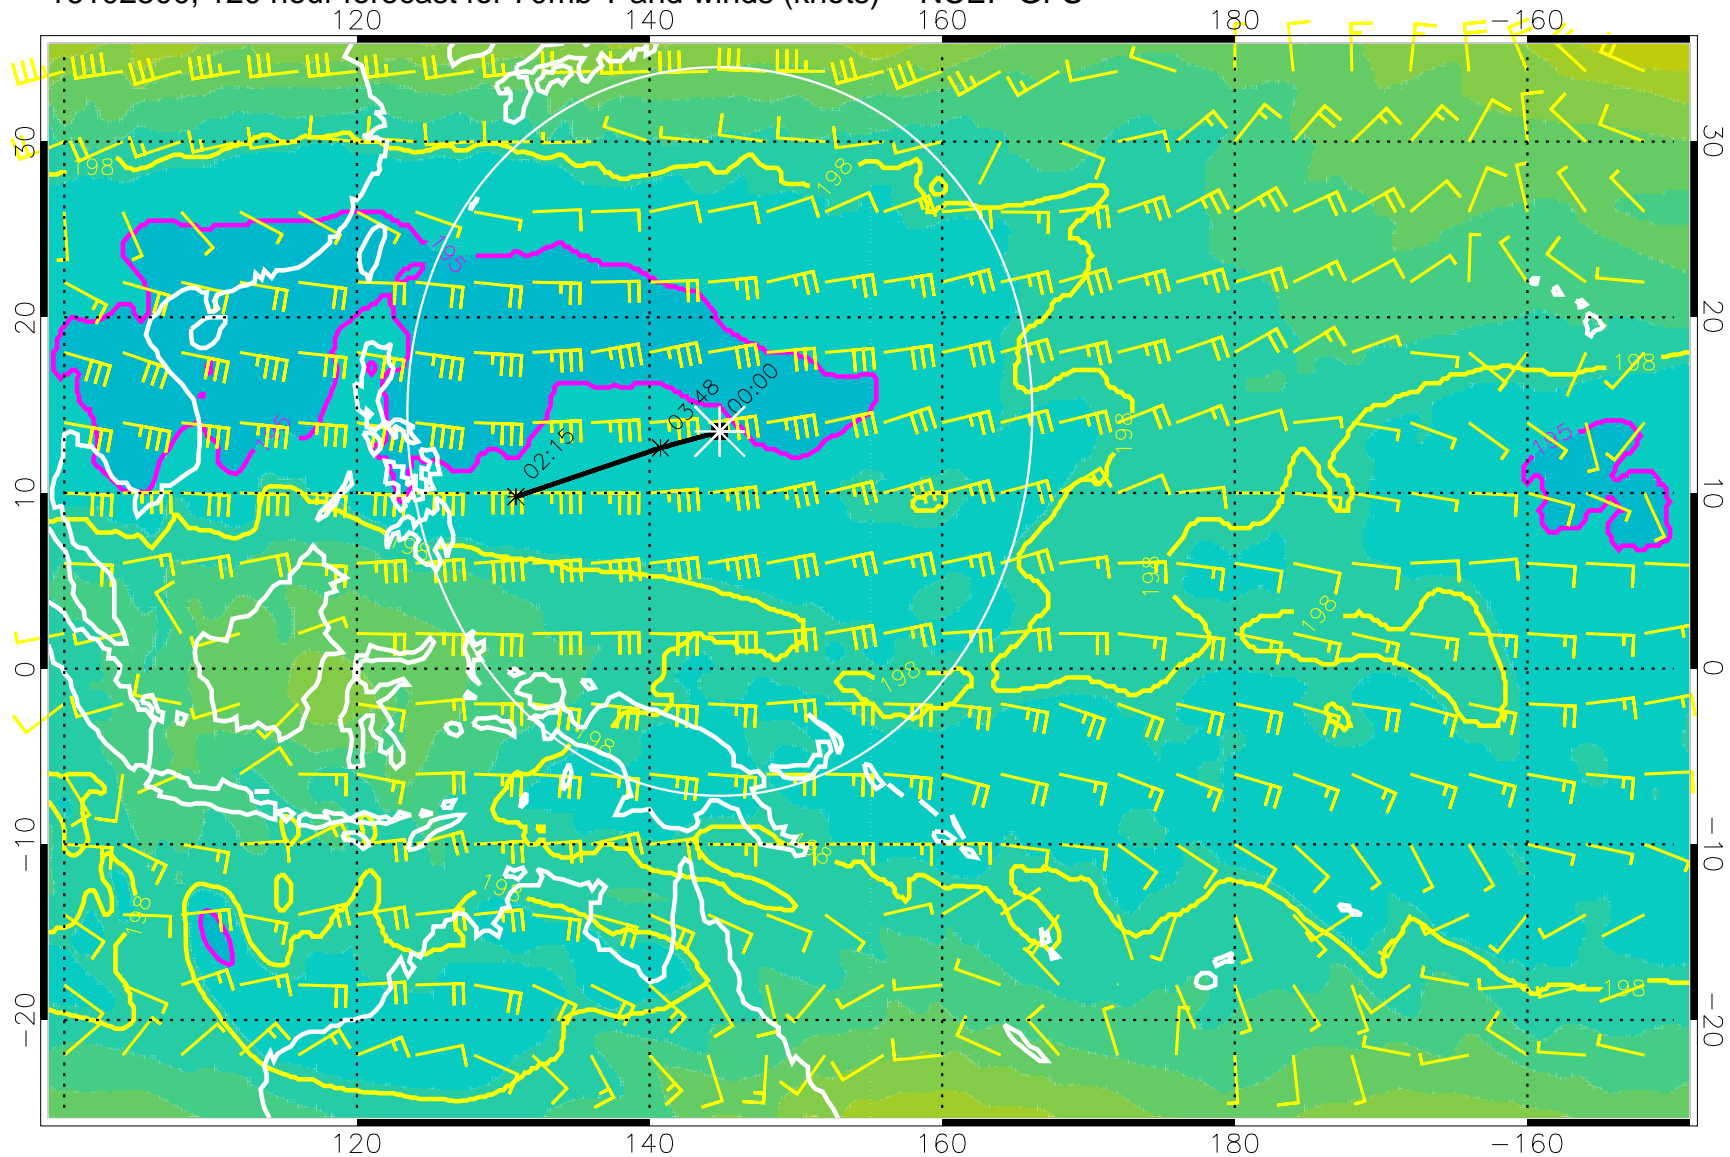

180 190 200 210 220

T, K

190K Isotherm 192.5K Isotherm  
195K Isotherm 197.5K Isotherm

Range ring of 2304 km

16102406, 102 hour forecast for 70mb T and winds (knots) -- NCEP GFS

180 190 200 210 220

T, K

190K Isotherm 192.5K Isotherm  
195K Isotherm 197.5K Isotherm

Range ring of 2304 km

16102412, 108 hour forecast for 70mb T and winds (knots) -- NCEP GFS

180      190      200      210      220  
T, K

190K Isotherm    192.5K Isotherm  
195K Isotherm    197.5K Isotherm

Range ring of 2304 km

16102418, 114 hour forecast for 70mb T and winds (knots) -- NCEP GFS

180 190 200 210 220

T, K

190K Isotherm 192.5K Isotherm  
195K Isotherm 197.5K Isotherm

Range ring of 2304 km

16102500, 120 hour forecast for 70mb T and winds (knots) -- NCEP GFS

180 190 200 210 220

T, K

190K Isotherm 192.5K Isotherm  
195K Isotherm 197.5K Isotherm

Range ring of 2304 km