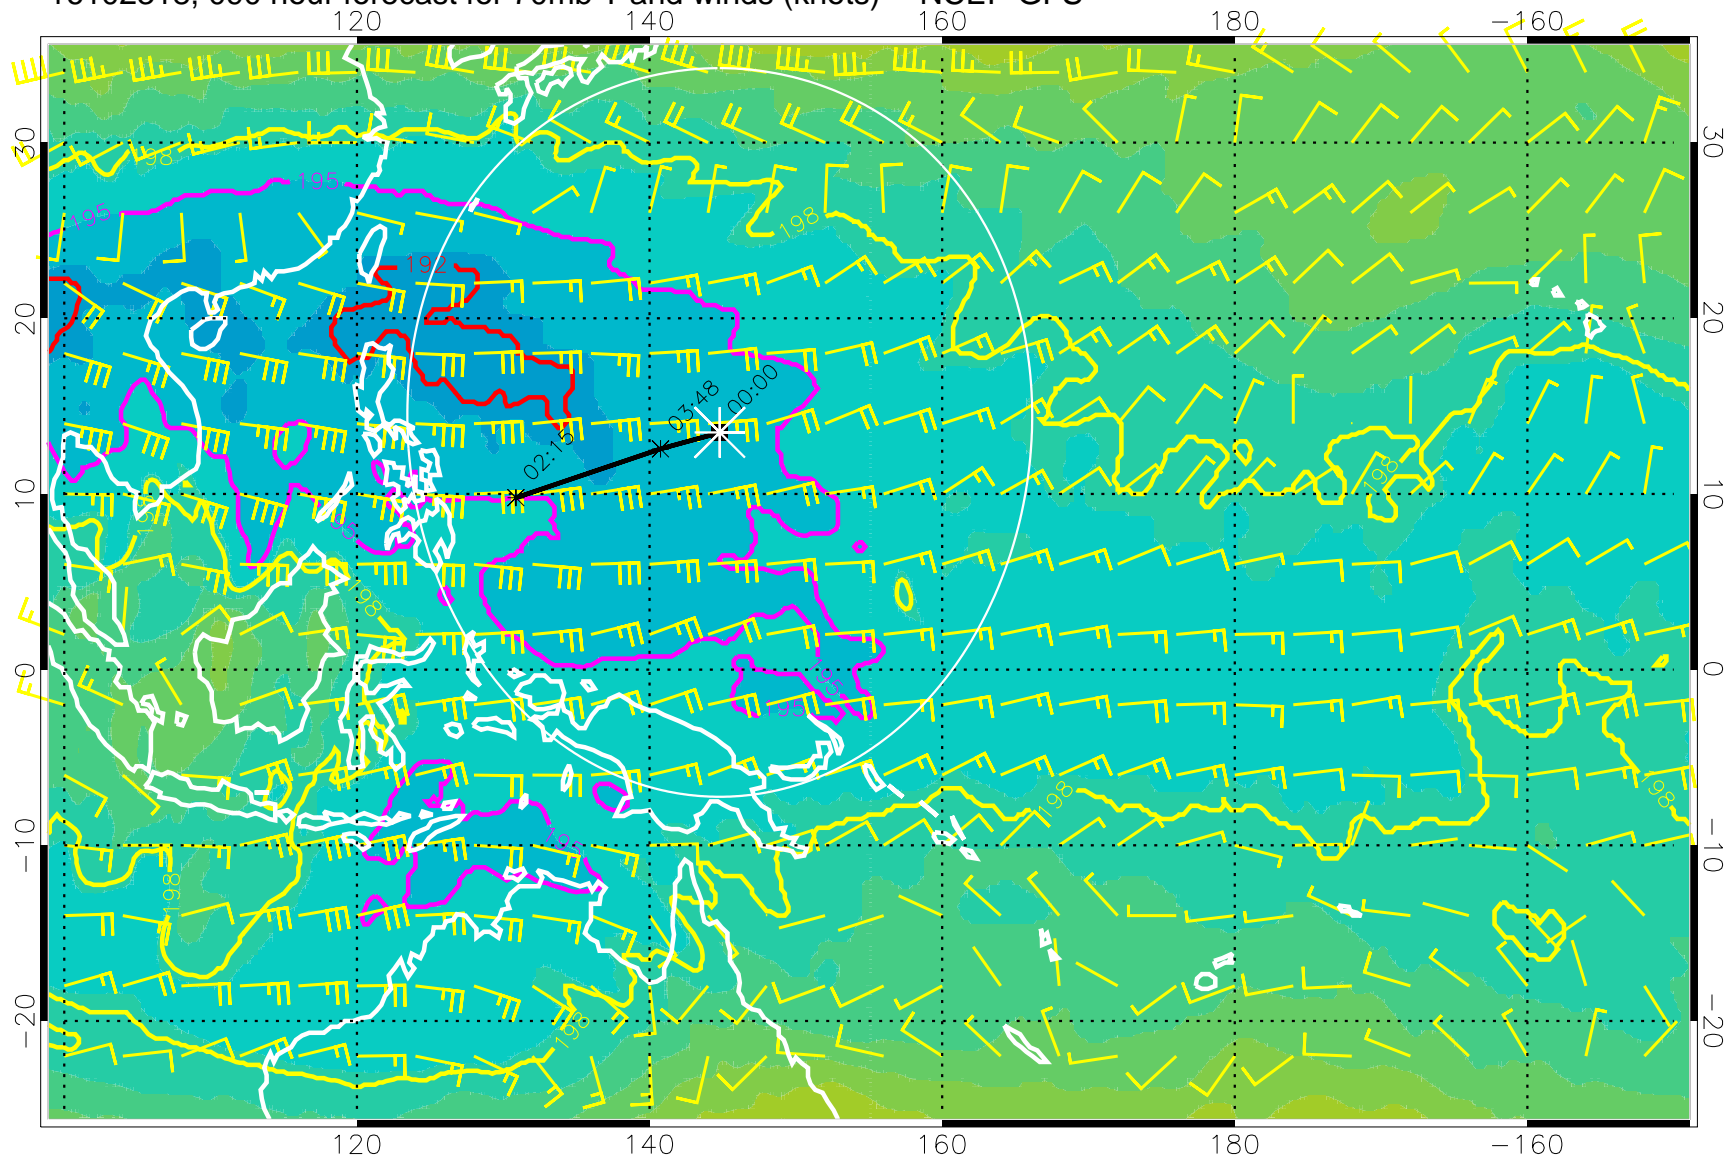

Range ring of 2304 km

16102300, 072 hour forecast for 70mb T and winds (knots) -- NCEP GFS

180 190 200 210 220

T, K

190K Isotherm 192.5K Isotherm  
195K Isotherm 197.5K Isotherm

Range ring of 2304 km

16102306, 078 hour forecast for 70mb T and winds (knots) -- NCEP GFS

180 190 200 210 220

T, K

190K Isotherm 192.5K Isotherm  
195K Isotherm 197.5K Isotherm

Range ring of 2304 km

16102312, 084 hour forecast for 70mb T and winds (knots) -- NCEP GFS

180 190 200 210 220

T, K

190K Isotherm 192.5K Isotherm  
195K Isotherm 197.5K Isotherm

Range ring of 2304 km

16102318, 090 hour forecast for 70mb T and winds (knots) -- NCEP GFS

180 190 200 210 220

T, K

190K Isotherm 192.5K Isotherm  
195K Isotherm 197.5K Isotherm

Range ring of 2304 km

16102400, 096 hour forecast for 70mb T and winds (knots) -- NCEP GFS

180 190 200 210 220

T, K

190K Isotherm 192.5K Isotherm  
195K Isotherm 197.5K Isotherm

Range ring of 2304 km

16102406, 102 hour forecast for 70mb T and winds (knots) -- NCEP GFS

180 190 200 210 220

T, K

190K Isotherm 192.5K Isotherm  
195K Isotherm 197.5K Isotherm