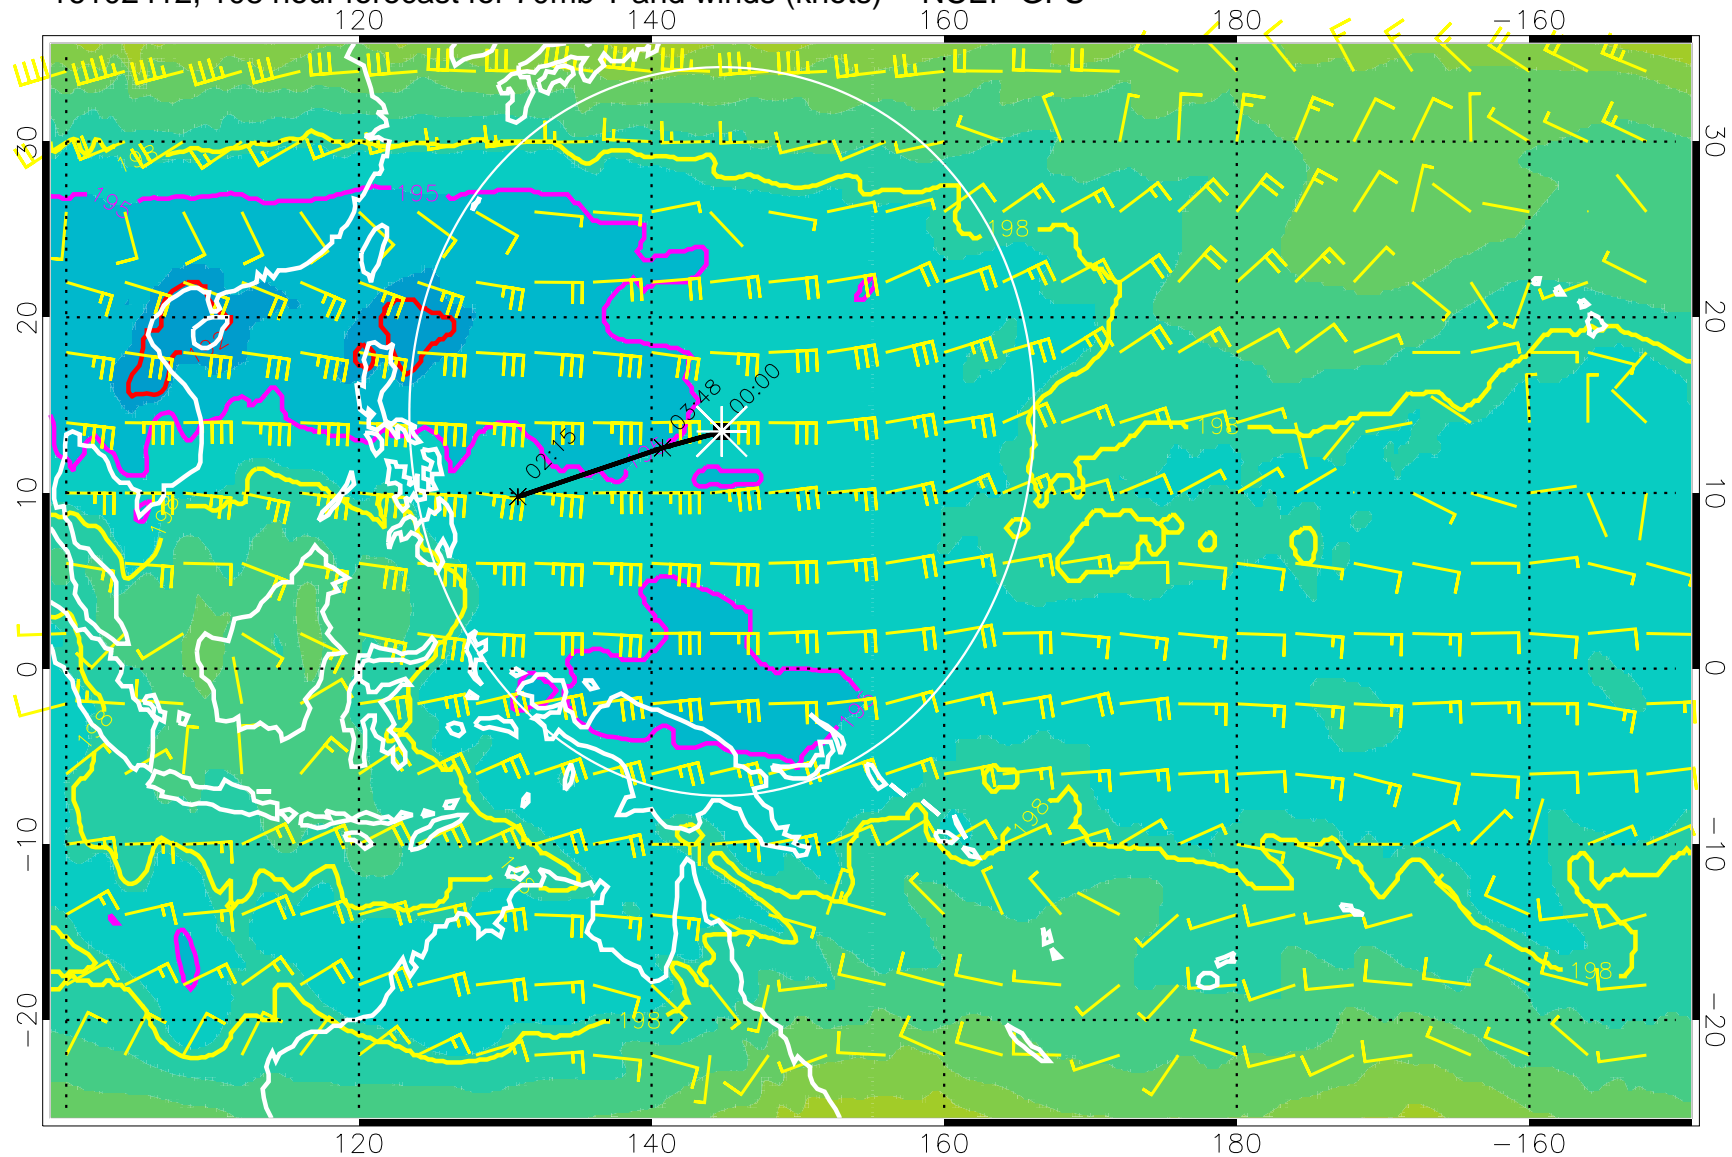

Range ring of 2304 km

16102318, 090 hour forecast for 70mb T and winds (knots) -- NCEP GFS

180 190 200 210 220

T, K

190K Isotherm 192.5K Isotherm  
195K Isotherm 197.5K Isotherm

Range ring of 2304 km

16102400, 096 hour forecast for 70mb T and winds (knots) -- NCEP GFS

180 190 200 210 220

T, K

190K Isotherm 192.5K Isotherm  
195K Isotherm 197.5K Isotherm

Range ring of 2304 km

16102406, 102 hour forecast for 70mb T and winds (knots) -- NCEP GFS

180 190 200 210 220

T, K

190K Isotherm 192.5K Isotherm  
195K Isotherm 197.5K Isotherm

Range ring of 2304 km

16102412, 108 hour forecast for 70mb T and winds (knots) -- NCEP GFS

180      190      200      210      220  
T, K

190K Isotherm    192.5K Isotherm  
195K Isotherm    197.5K Isotherm

Range ring of 2304 km

16102418, 114 hour forecast for 70mb T and winds (knots) -- NCEP GFS

180 190 200 210 220

T, K

190K Isotherm 192.5K Isotherm  
195K Isotherm 197.5K Isotherm

Range ring of 2304 km

16102500, 120 hour forecast for 70mb T and winds (knots) -- NCEP GFS