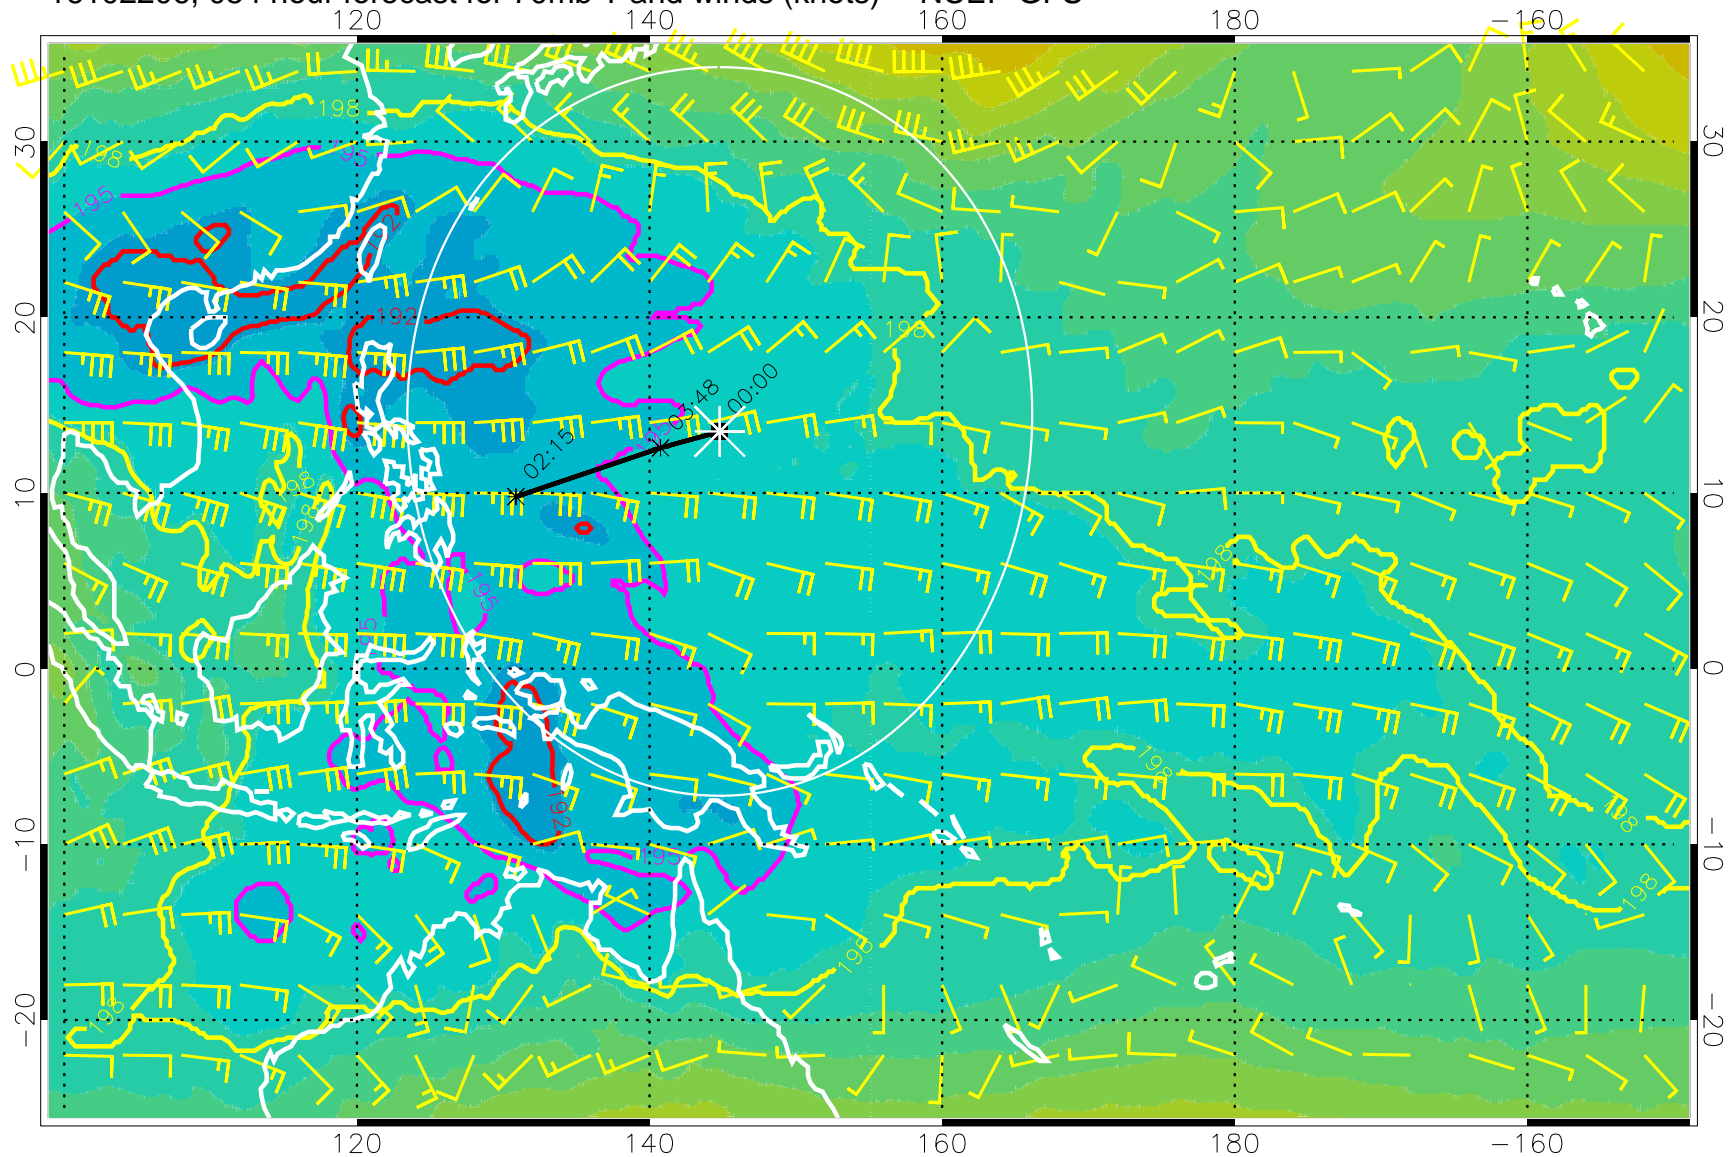

180 190 200 210 220

T, K

190K Isotherm 192.5K Isotherm  
195K Isotherm 197.5K Isotherm

Range ring of 2304 km

16102200, 048 hour forecast for 70mb T and winds (knots) -- NCEP GFS

180 190 200 210 220

T, K

190K Isotherm 192.5K Isotherm  
195K Isotherm 197.5K Isotherm

Range ring of 2304 km

16102206, 054 hour forecast for 70mb T and winds (knots) -- NCEP GFS

180 190 200 210 220

T, K

190K Isotherm 192.5K Isotherm  
195K Isotherm 197.5K Isotherm

Range ring of 2304 km

16102212, 060 hour forecast for 70mb T and winds (knots) -- NCEP GFS

180 190 200 210 220

T, K

190K Isotherm 192.5K Isotherm  
195K Isotherm 197.5K Isotherm

Range ring of 2304 km

16102218, 066 hour forecast for 70mb T and winds (knots) -- NCEP GFS

180 190 200 210 220

T, K

190K Isotherm 192.5K Isotherm  
195K Isotherm 197.5K Isotherm